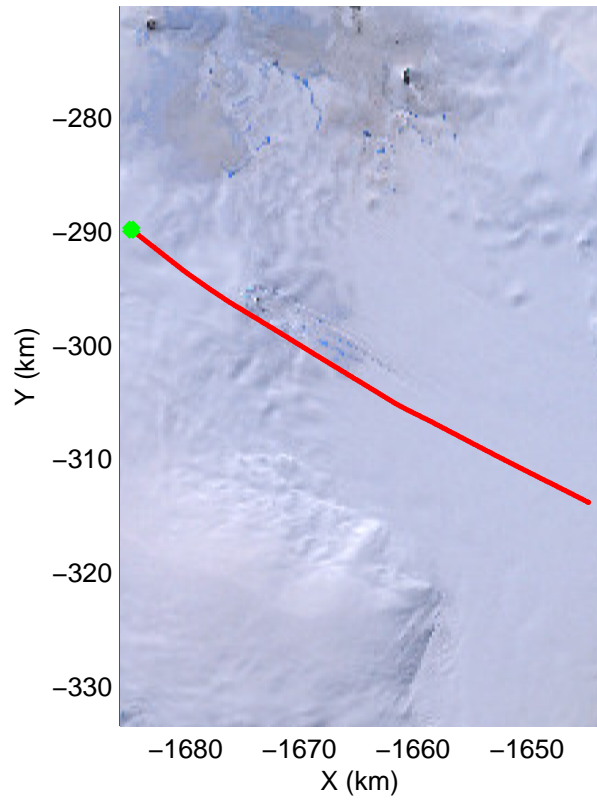

Land Ice Thwaites A  
20141103\_03\_001  
Polar Stereograph -71N/0E

mcords3 2014\_Antarctica\_DC8: "Land Ice Thwaites A" 20141103\_03\_001: 15:40:26.1 to 15:44:40.3 GPS

mcords3 2014\_Antarctica\_DC8: "Land Ice Thwaites A" 20141103\_03\_001: 15:40:26.1 to 15:44:40.3 GPS