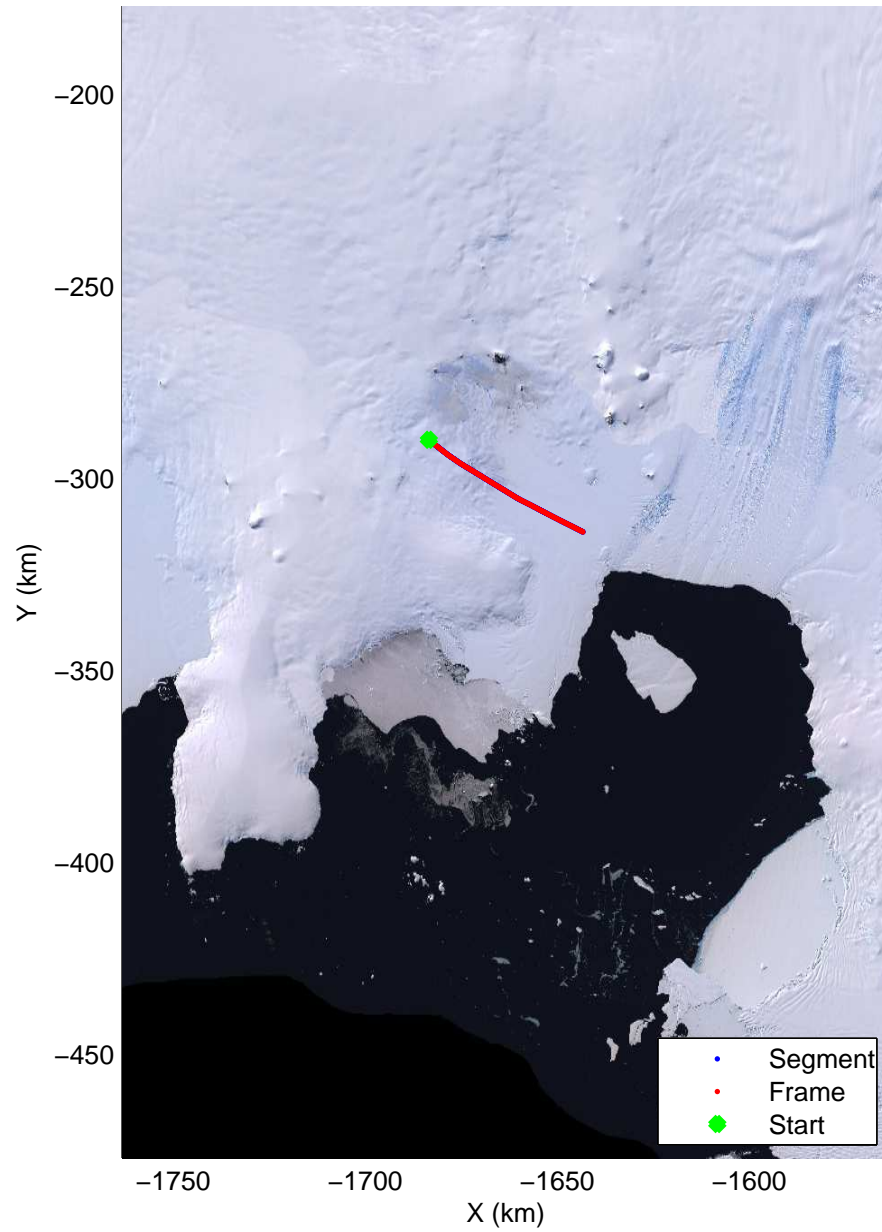

Land Ice Thwaites A  
20141103\_03\_001  
Polar Stereograph -71N/0E

mcords3 2014\_Antarctica\_DC8: "Land Ice Thwaites A" 20141103\_03\_001: 15:40:26.1 to 15:44:40.3 GPS

mcords3 2014\_Antarctica\_DC8: "Land Ice Thwaites A" 20141103\_03\_001: 15:40:26.1 to 15:44:40.3 GPS