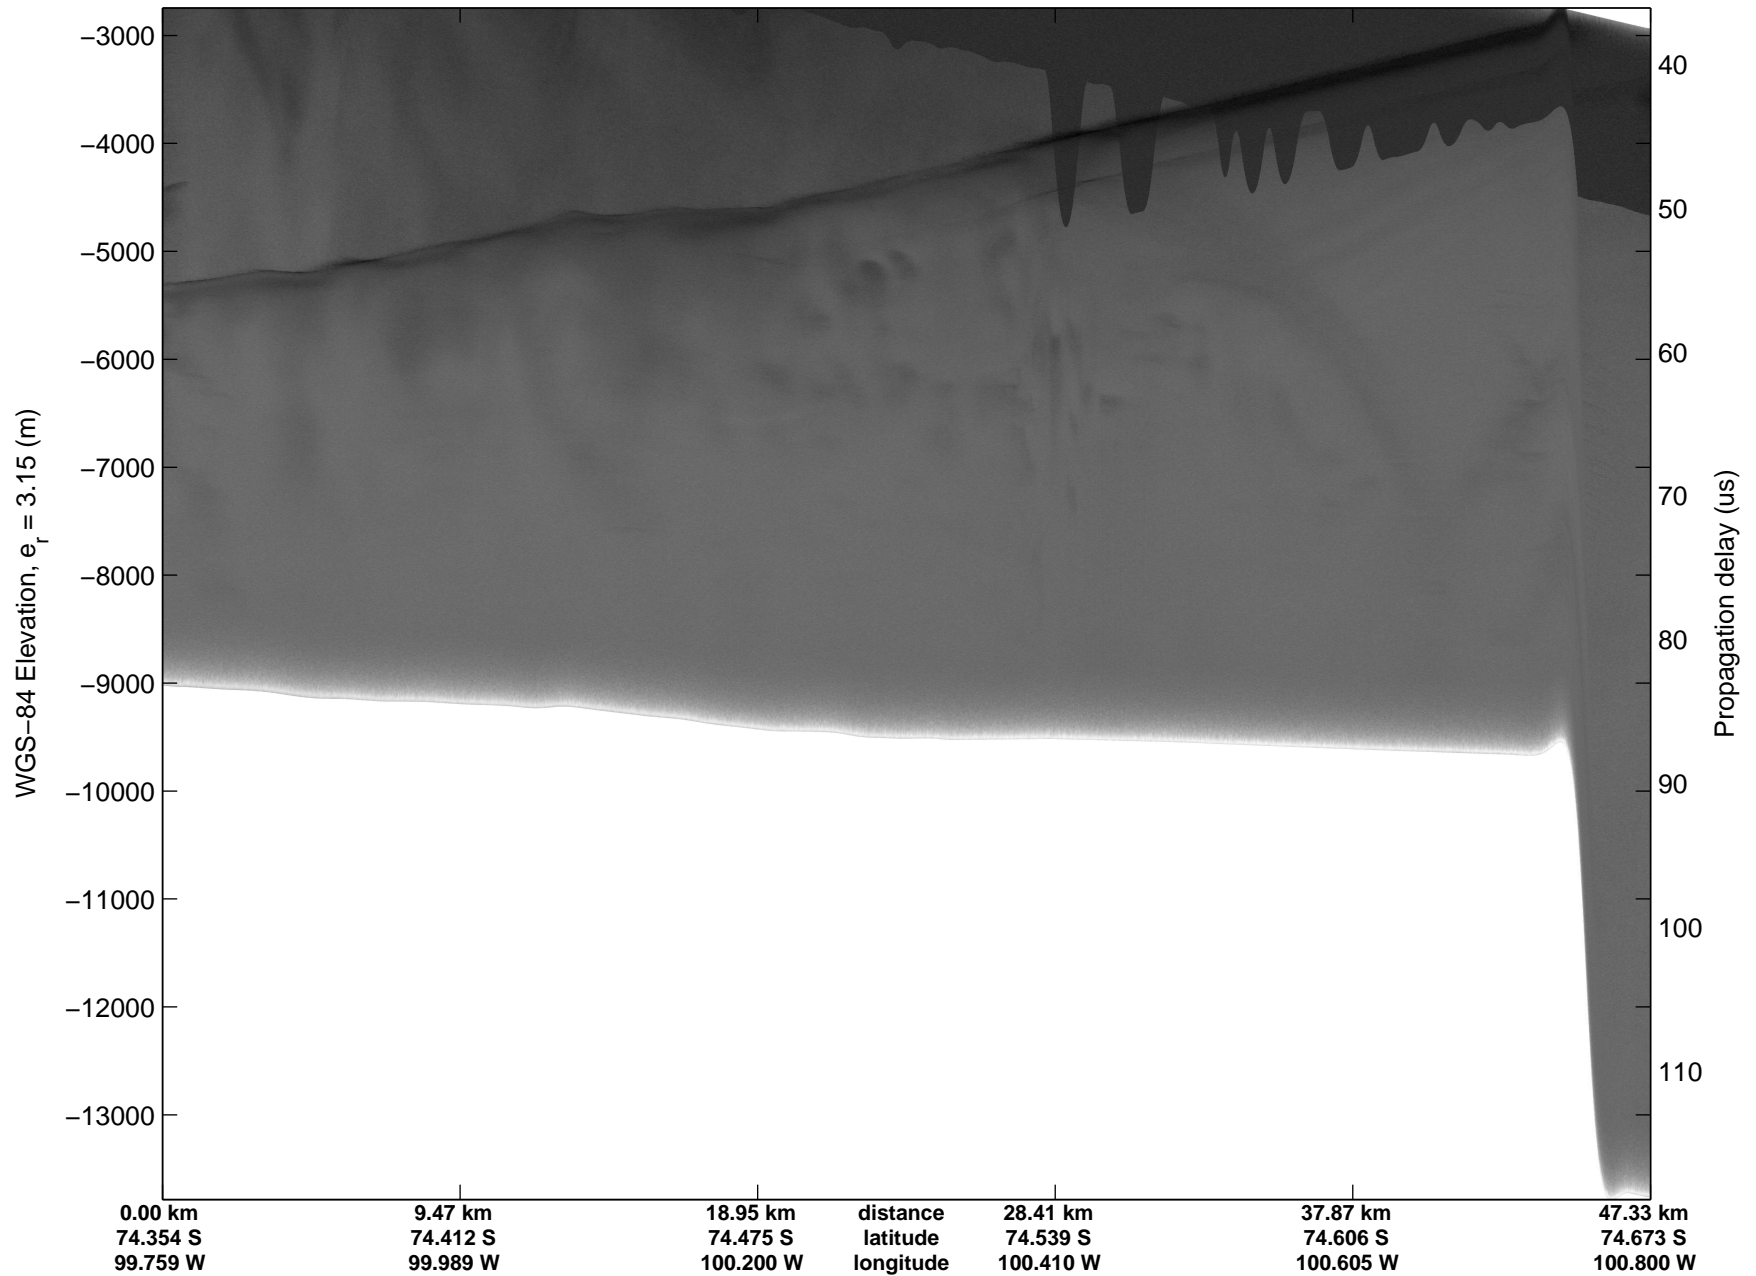

Land Ice Thwaites A  
20141103\_03\_001  
Polar Stereograph -71N/0E

mcords3 2014\_Antarctica\_DC8: "Land Ice Thwaites A" 20141103\_03\_001: 15:40:26.1 to 15:44:40.3 GPS

mcords3 2014\_Antarctica\_DC8: "Land Ice Thwaites A" 20141103\_03\_001: 15:40:26.1 to 15:44:40.3 GPS