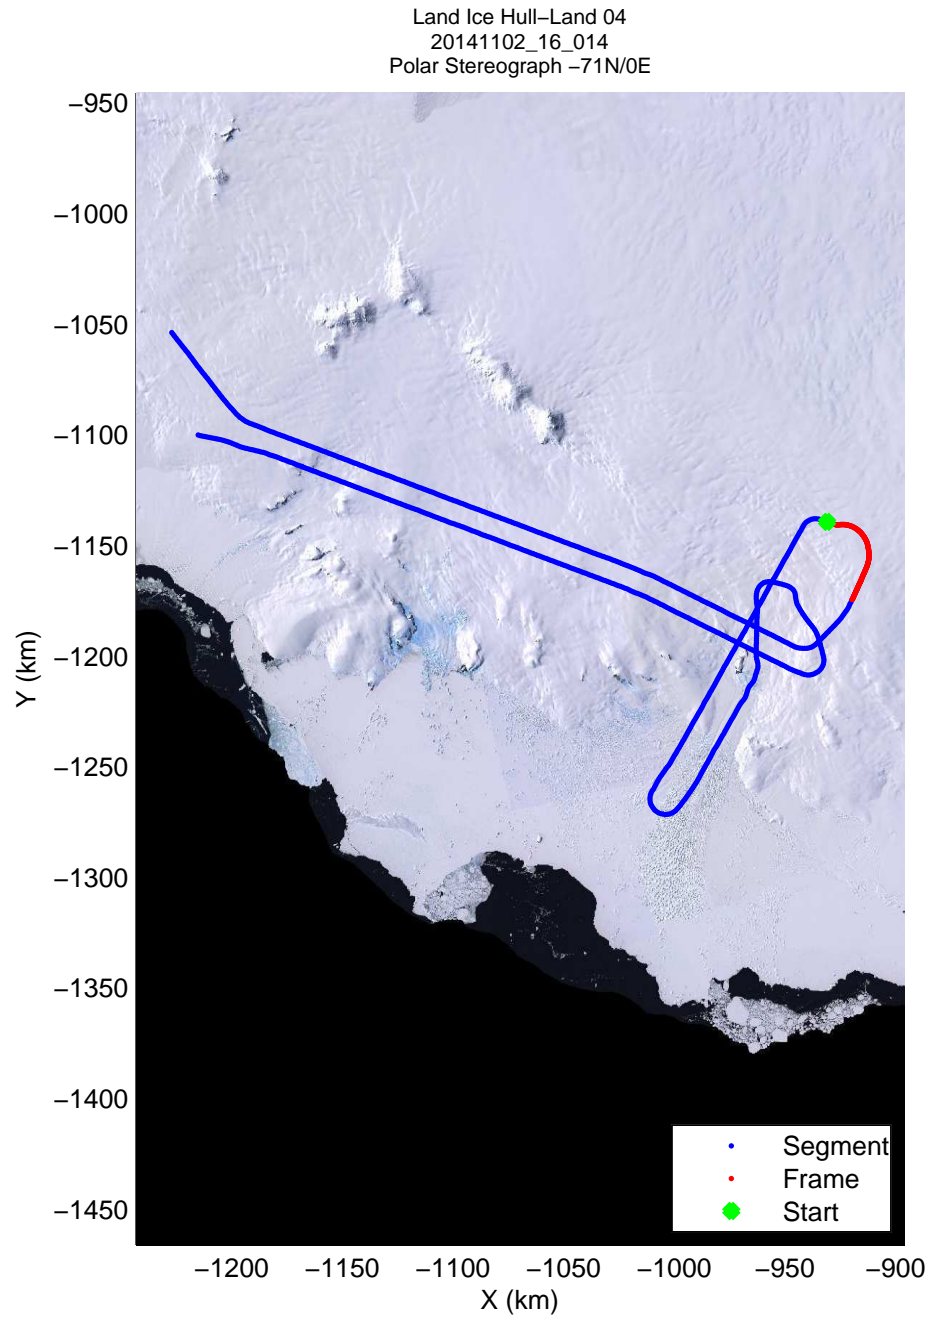

mcords3 2014_Antarctica_DC8: "Land Ice Hull-Land 04" 20141102_16_012: 17:48:09.6 to 17:54:16.0 GPS

mcords3 2014_Antarctica_DC8: "Land Ice Hull-Land 04" 20141102_16_012: 17:48:09.6 to 17:54:16.0 GPS

Land Ice Hull-Land 04
20141102_16_013
Polar Stereograph -71N/0E

mcords3 2014_Antarctica_DC8: "Land Ice Hull-Land 04" 20141102_16_013: 17:54:16.3 to 18:00:45.8 GPS

mcords3 2014_Antarctica_DC8: "Land Ice Hull-Land 04" 20141102_16_013: 17:54:16.3 to 18:00:45.8 GPS

mcords3 2014_Antarctica_DC8: "Land Ice Hull-Land 04" 20141102_16_014: 18:00:46.0 to 18:06:20.4 GPS