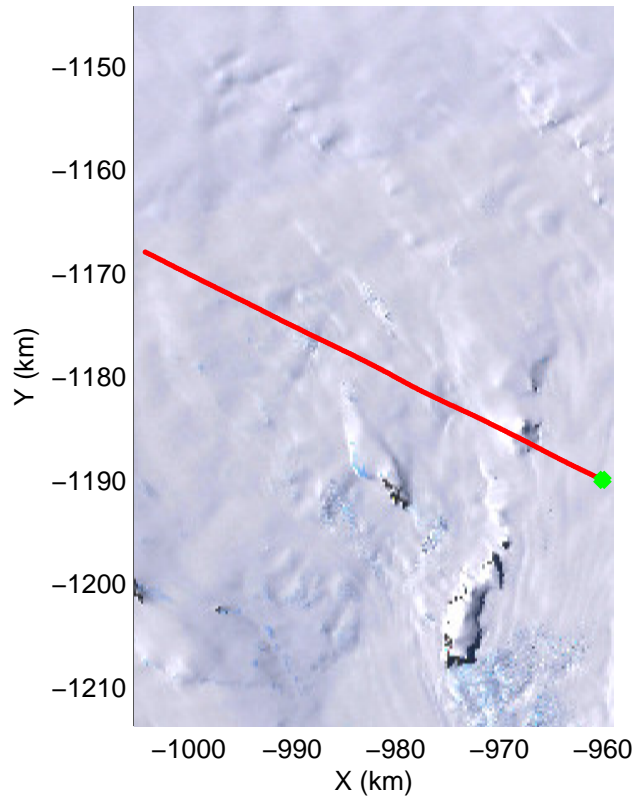

Land Ice Hull-Land 04
20141102_16_016
Polar Stereograph -71N/0E