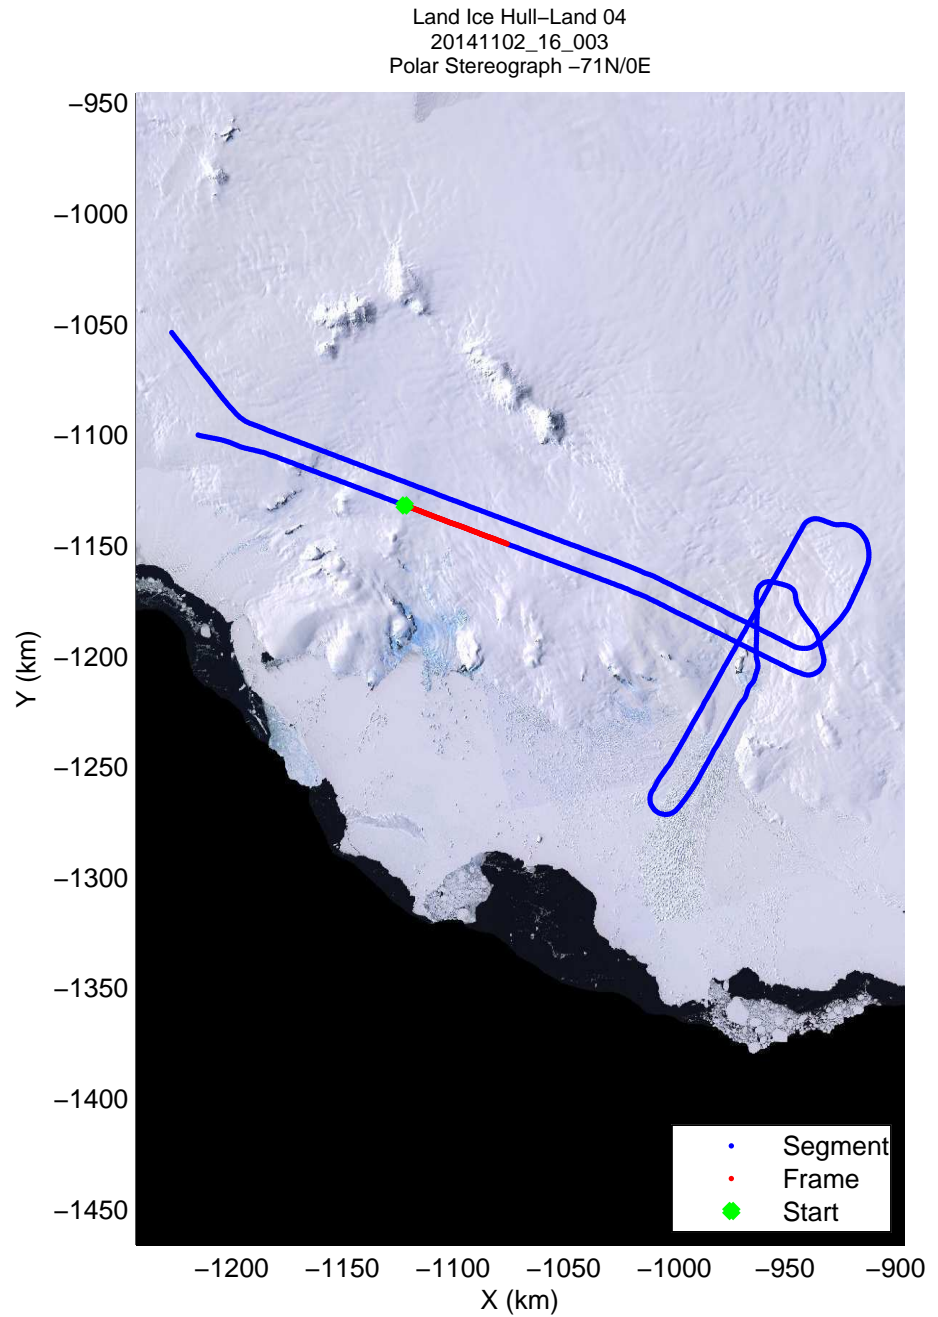

Land Ice Hull-Land 04
 20141102_16_001
 Polar Stereograph -71N/0E

mcords3 2014_Antarctica_DC8: "Land Ice Hull-Land 04" 20141102_16_001: 16:38:59.0 to 16:45:06.7 GPS

mcords3 2014_Antarctica_DC8: "Land Ice Hull-Land 04" 20141102_16_001: 16:38:59.0 to 16:45:06.7 GPS

mcords3 2014_Antarctica_DC8: "Land Ice Hull-Land 04" 20141102_16_002: 16:45:06.9 to 16:51:13.6 GPS

mcords3 2014_Antarctica_DC8: "Land Ice Hull-Land 04" 20141102_16_002: 16:45:06.9 to 16:51:13.6 GPS

mcords3 2014_Antarctica_DC8: "Land Ice Hull-Land 04" 20141102_16_003: 16:51:13.9 to 16:57:16.5 GPS

mcords3 2014_Antarctica_DC8: "Land Ice Hull-Land 04" 20141102_16_003: 16:51:13.9 to 16:57:16.5 GPS

mcords3 2014_Antarctica_DC8: "Land Ice Hull-Land 04" 20141102_16_004: 16:57:16.8 to 17:03:31.1 GPS

mcords3 2014_Antarctica_DC8: "Land Ice Hull-Land 04" 20141102_16_004: 16:57:16.8 to 17:03:31.1 GPS