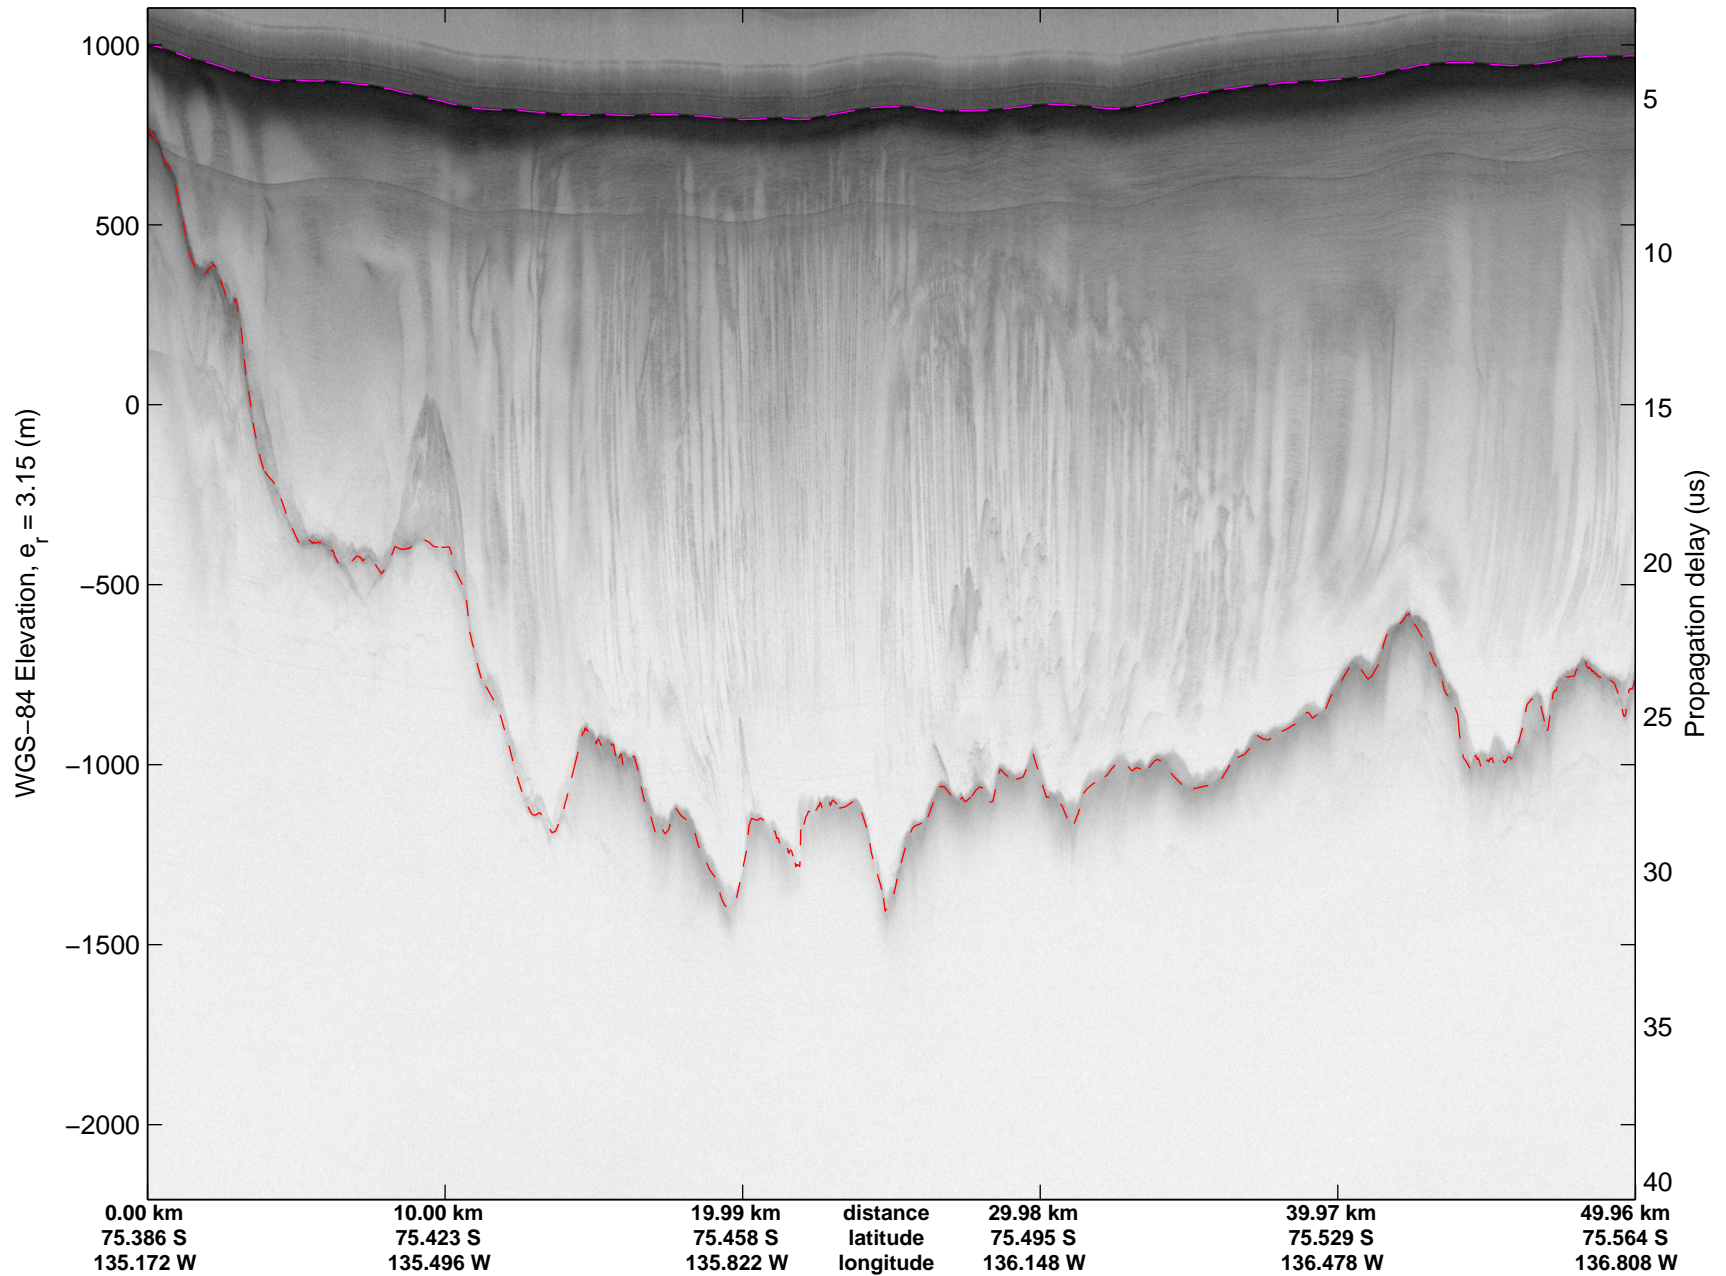

Land Ice Hull-Land 04
 20141102_16_001
 Polar Stereograph -71N/0E

mcords3 2014_Antarctica_DC8: "Land Ice Hull-Land 04" 20141102_16_001: 16:38:59.0 to 16:45:06.7 GPS

mcords3 2014_Antarctica_DC8: "Land Ice Hull-Land 04" 20141102_16_001: 16:38:59.0 to 16:45:06.7 GPS

mcords3 2014_Antarctica_DC8: "Land Ice Hull-Land 04" 20141102_16_002: 16:45:06.9 to 16:51:13.6 GPS

mcords3 2014_Antarctica_DC8: "Land Ice Hull-Land 04" 20141102_16_002: 16:45:06.9 to 16:51:13.6 GPS

mcords3 2014_Antarctica_DC8: "Land Ice Hull-Land 04" 20141102_16_003: 16:51:13.9 to 16:57:16.5 GPS

mcords3 2014_Antarctica_DC8: "Land Ice Hull-Land 04" 20141102_16_003: 16:51:13.9 to 16:57:16.5 GPS

mcords3 2014_Antarctica_DC8: "Land Ice Hull-Land 04" 20141102_16_004: 16:57:16.8 to 17:03:31.1 GPS

mcords3 2014_Antarctica_DC8: "Land Ice Hull-Land 04" 20141102_16_004: 16:57:16.8 to 17:03:31.1 GPS