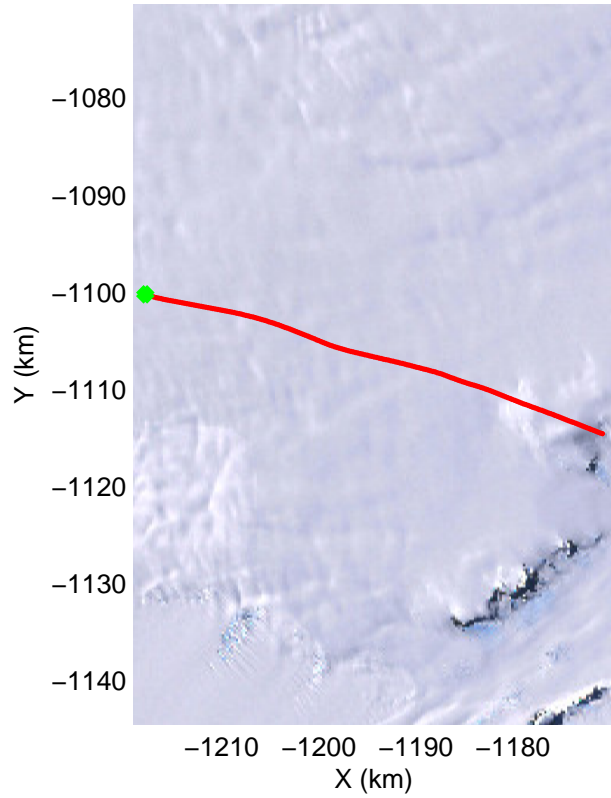

Land Ice Hull-Land 04
 20141102_16_001
 Polar Stereograph -71N/0E

mcords3 2014_Antarctica_DC8: "Land Ice Hull-Land 04" 20141102_16_001: 16:38:59.0 to 16:45:06.7 GPS

mcords3 2014_Antarctica_DC8: "Land Ice Hull-Land 04" 20141102_16_001: 16:38:59.0 to 16:45:06.7 GPS

mcords3 2014_Antarctica_DC8: "Land Ice Hull-Land 04" 20141102_16_002: 16:45:06.9 to 16:51:13.6 GPS

mcords3 2014_Antarctica_DC8: "Land Ice Hull-Land 04" 20141102_16_002: 16:45:06.9 to 16:51:13.6 GPS

mcords3 2014_Antarctica_DC8: "Land Ice Hull-Land 04" 20141102_16_003: 16:51:13.9 to 16:57:16.5 GPS