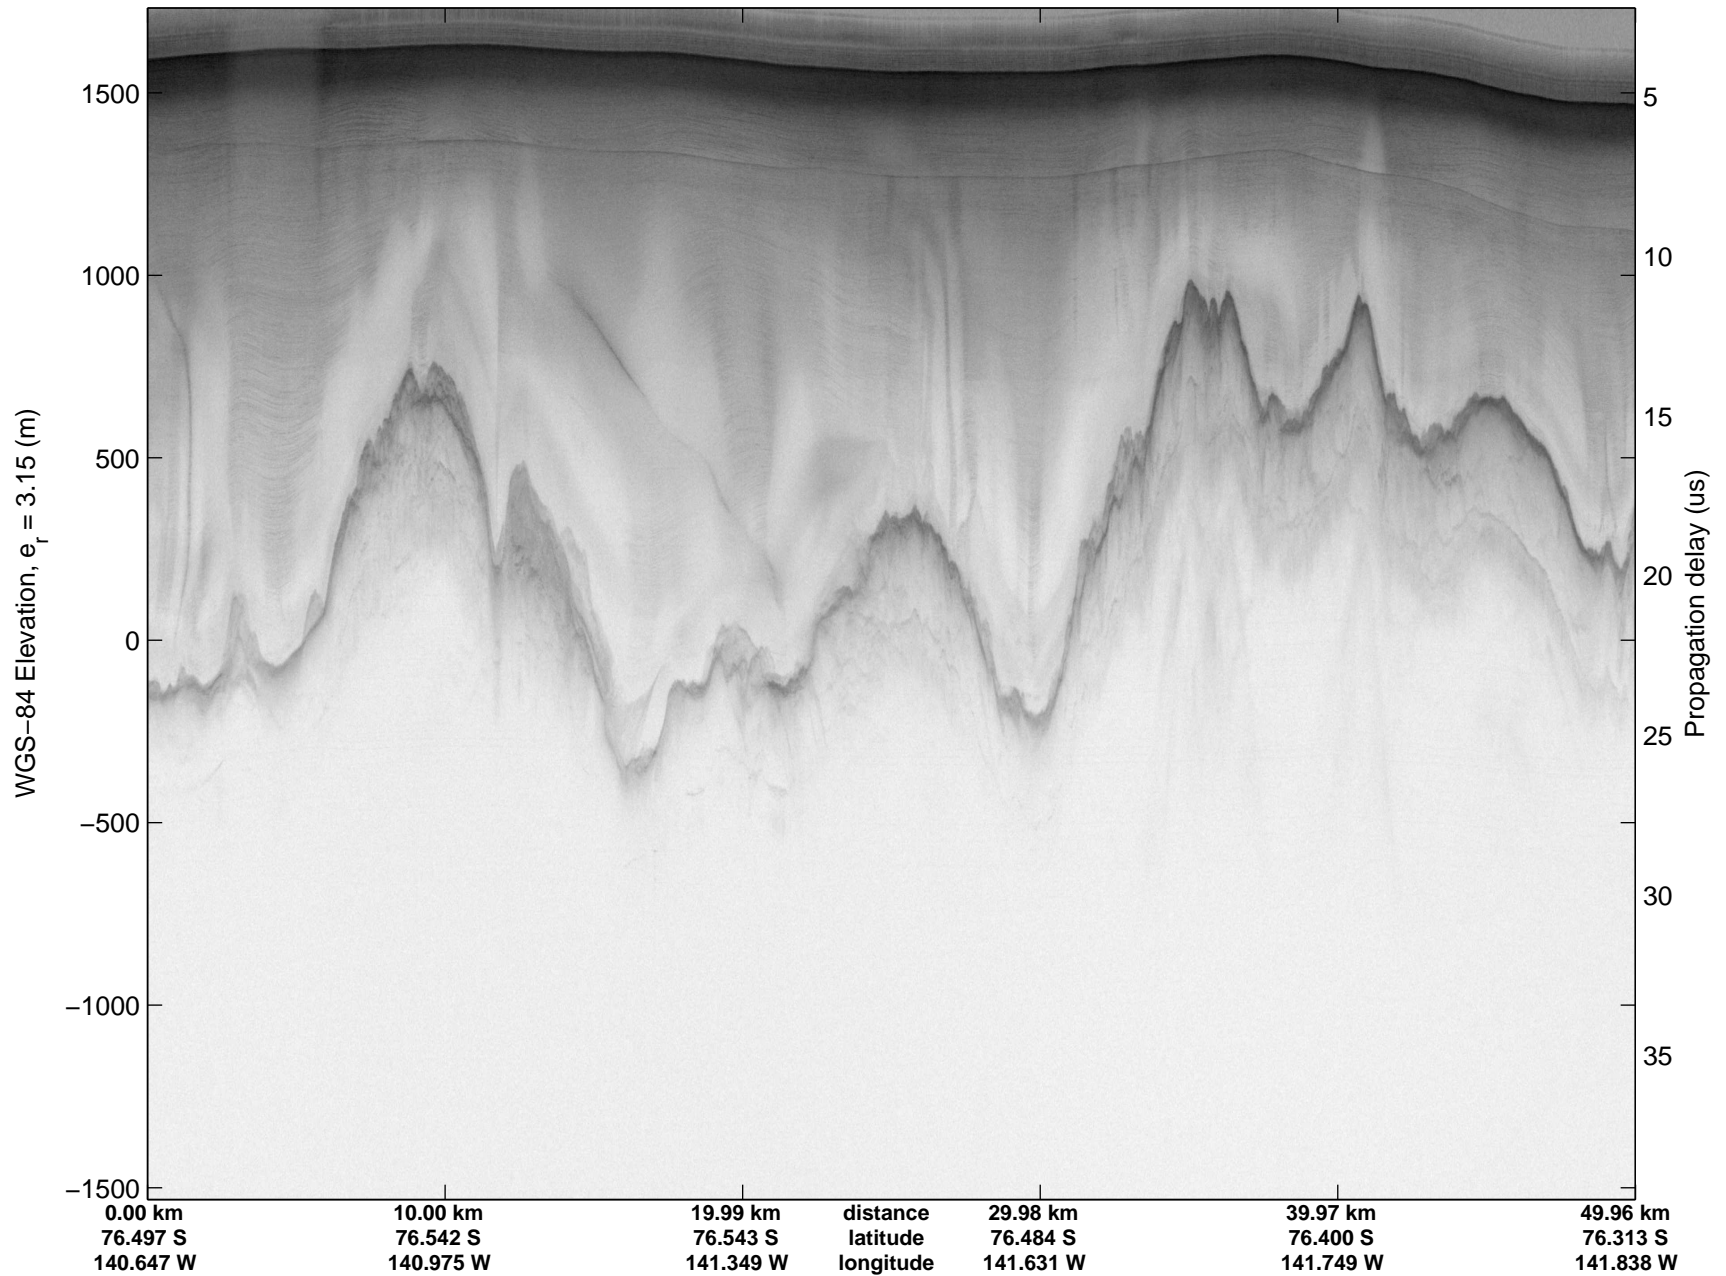

mcords3 2014_Antarctica_DC8: "Land Ice Hull-Land 04" 20141102_16_013: 17:54:16.3 to 18:00:45.8 GPS

mcords3 2014_Antarctica_DC8: "Land Ice Hull-Land 04" 20141102_16_013: 17:54:16.3 to 18:00:45.8 GPS

mcords3 2014_Antarctica_DC8: "Land Ice Hull-Land 04" 20141102_16_014: 18:00:46.0 to 18:06:20.4 GPS

mcords3 2014_Antarctica_DC8: "Land Ice Hull-Land 04" 20141102_16_014: 18:00:46.0 to 18:06:20.4 GPS

mcords3 2014_Antarctica_DC8: "Land Ice Hull-Land 04" 20141102_16_015: 18:06:20.6 to 18:12:20.8 GPS

mcords3 2014_Antarctica_DC8: "Land Ice Hull-Land 04" 20141102_16_015: 18:06:20.6 to 18:12:20.8 GPS