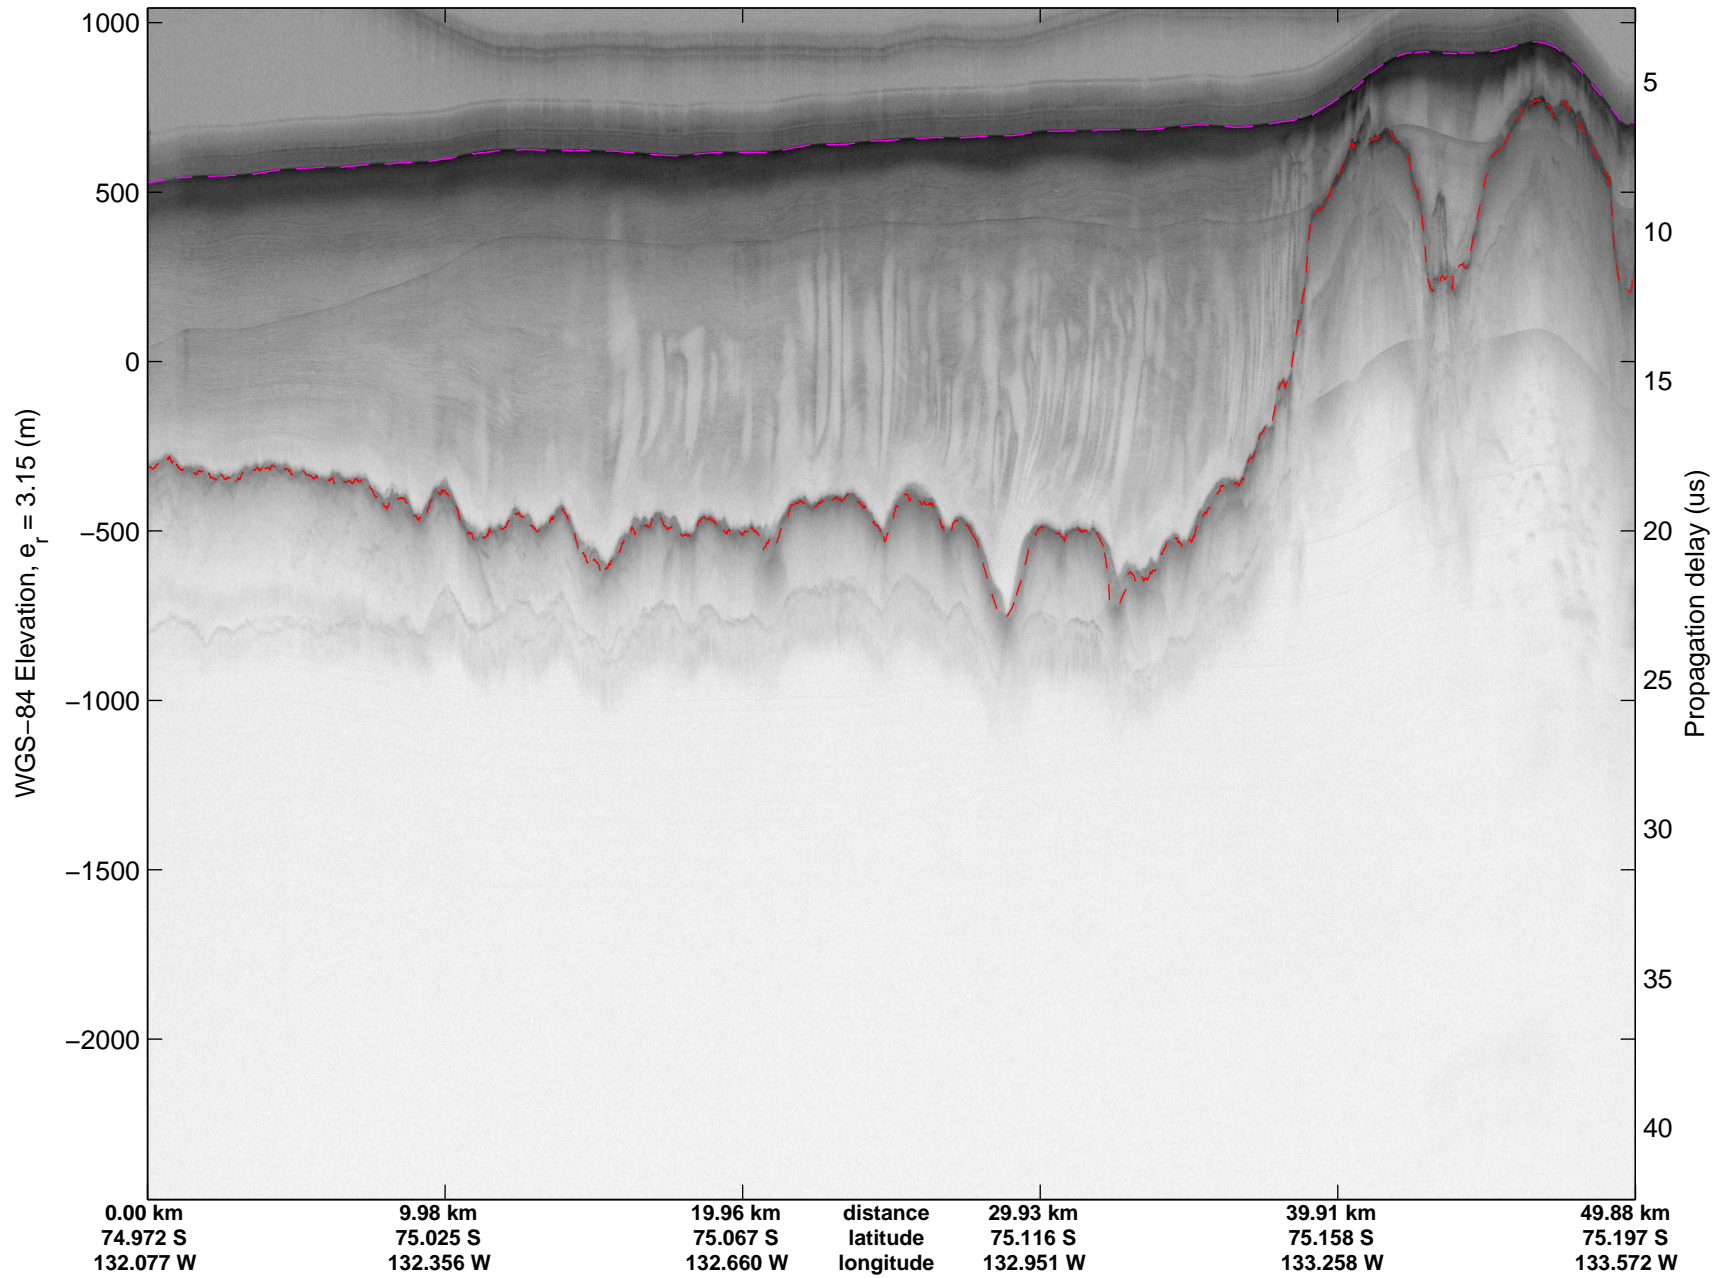

Land Ice Hull-Land 04
 20141102_16_001
 Polar Stereograph -71N/0E

mcords3 2014_Antarctica_DC8: "Land Ice Hull-Land 04" 20141102_16_001: 16:38:59.0 to 16:45:06.7 GPS

mcords3 2014_Antarctica_DC8: "Land Ice Hull-Land 04" 20141102_16_001: 16:38:59.0 to 16:45:06.7 GPS

mcords3 2014_Antarctica_DC8: "Land Ice Hull-Land 04" 20141102_16_002: 16:45:06.9 to 16:51:13.6 GPS

mcords3 2014_Antarctica_DC8: "Land Ice Hull-Land 04" 20141102_16_002: 16:45:06.9 to 16:51:13.6 GPS

mcords3 2014_Antarctica_DC8: "Land Ice Hull-Land 04" 20141102_16_003: 16:51:13.9 to 16:57:16.5 GPS

Land Ice Hull-Land 04
20141102_16_005
Polar Stereograph -71N/0E

mcords3 2014_Antarctica_DC8: "Land Ice Hull-Land 04" 20141102_16_005: 17:03:31.4 to 17:09:38.1 GPS

mcords3 2014_Antarctica_DC8: "Land Ice Hull-Land 04" 20141102_16_005: 17:03:31.4 to 17:09:38.1 GPS