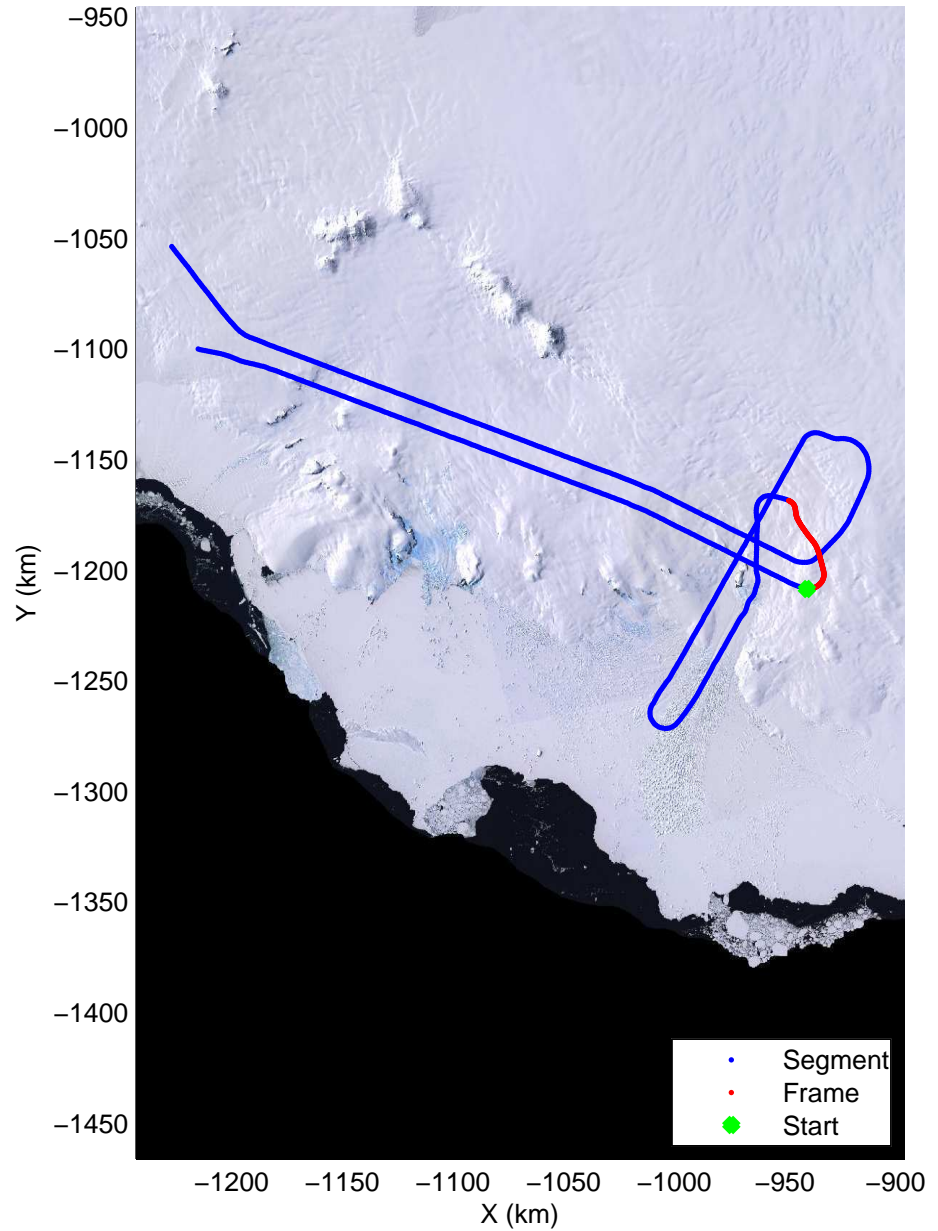

Land Ice Hull-Land 04
20141102_16_007
Polar Stereograph -71N/0E