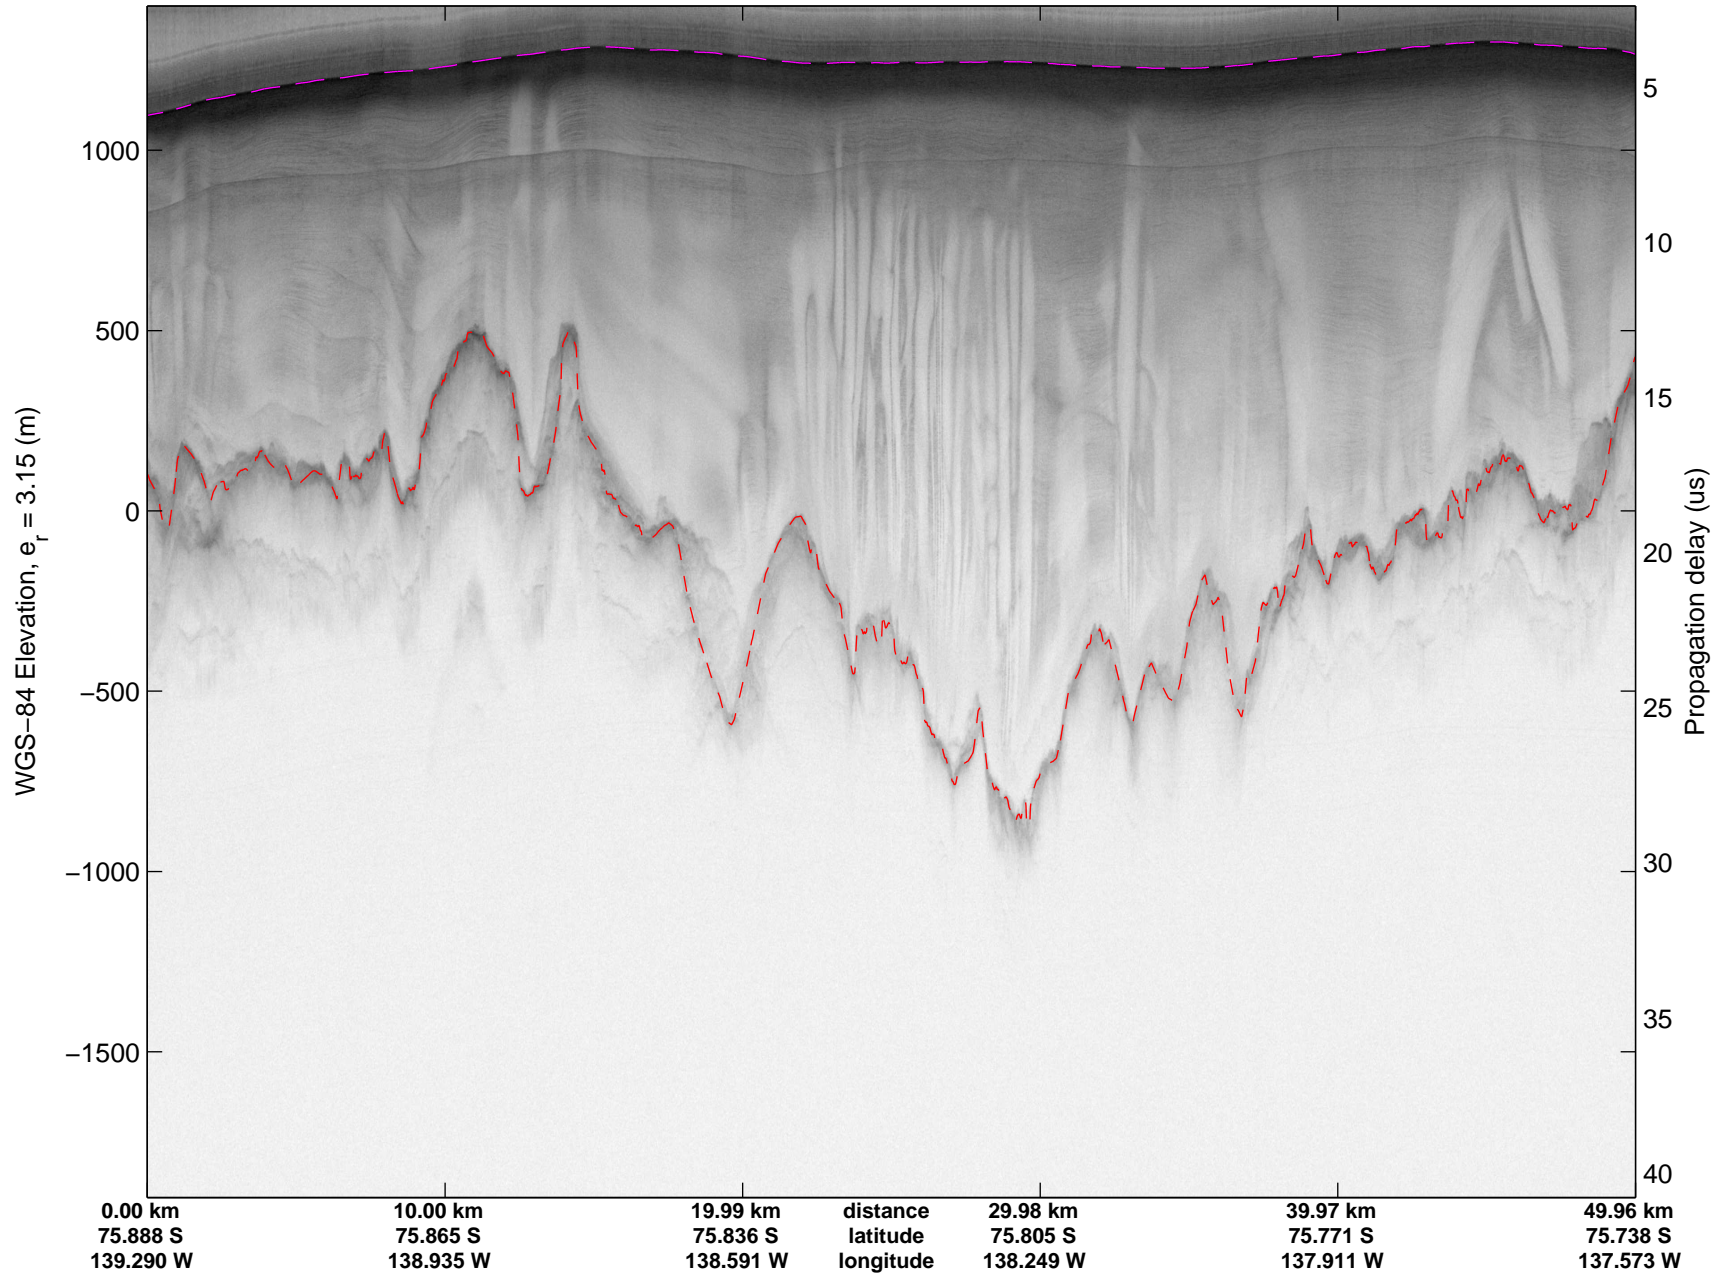

mcords3 2014_Antarctica_DC8: "Land Ice Hull-Land 04" 20141102_16_014: 18:00:46.0 to 18:06:20.4 GPS

mcords3 2014_Antarctica_DC8: "Land Ice Hull-Land 04" 20141102_16_015: 18:06:20.6 to 18:12:20.8 GPS

mcords3 2014_Antarctica_DC8: "Land Ice Hull-Land 04" 20141102_16_015: 18:06:20.6 to 18:12:20.8 GPS

Land Ice Hull-Land 04
20141102_16_016
Polar Stereograph -71N/0E

mcords3 2014_Antarctica_DC8: "Land Ice Hull-Land 04" 20141102_16_016: 18:12:21.0 to 18:18:15.6 GPS

mcords3 2014_Antarctica_DC8: "Land Ice Hull-Land 04" 20141102_16_016: 18:12:21.0 to 18:18:15.6 GPS

mcords3 2014_Antarctica_DC8: "Land Ice Hull-Land 04" 20141102_16_017: 18:18:15.8 to 18:24:18.9 GPS

mcords3 2014_Antarctica_DC8: "Land Ice Hull-Land 04" 20141102_16_017: 18:18:15.8 to 18:24:18.9 GPS

mcords3 2014_Antarctica_DC8: "Land Ice Hull-Land 04" 20141102_16_018: 18:24:19.1 to 18:30:03.3 GPS