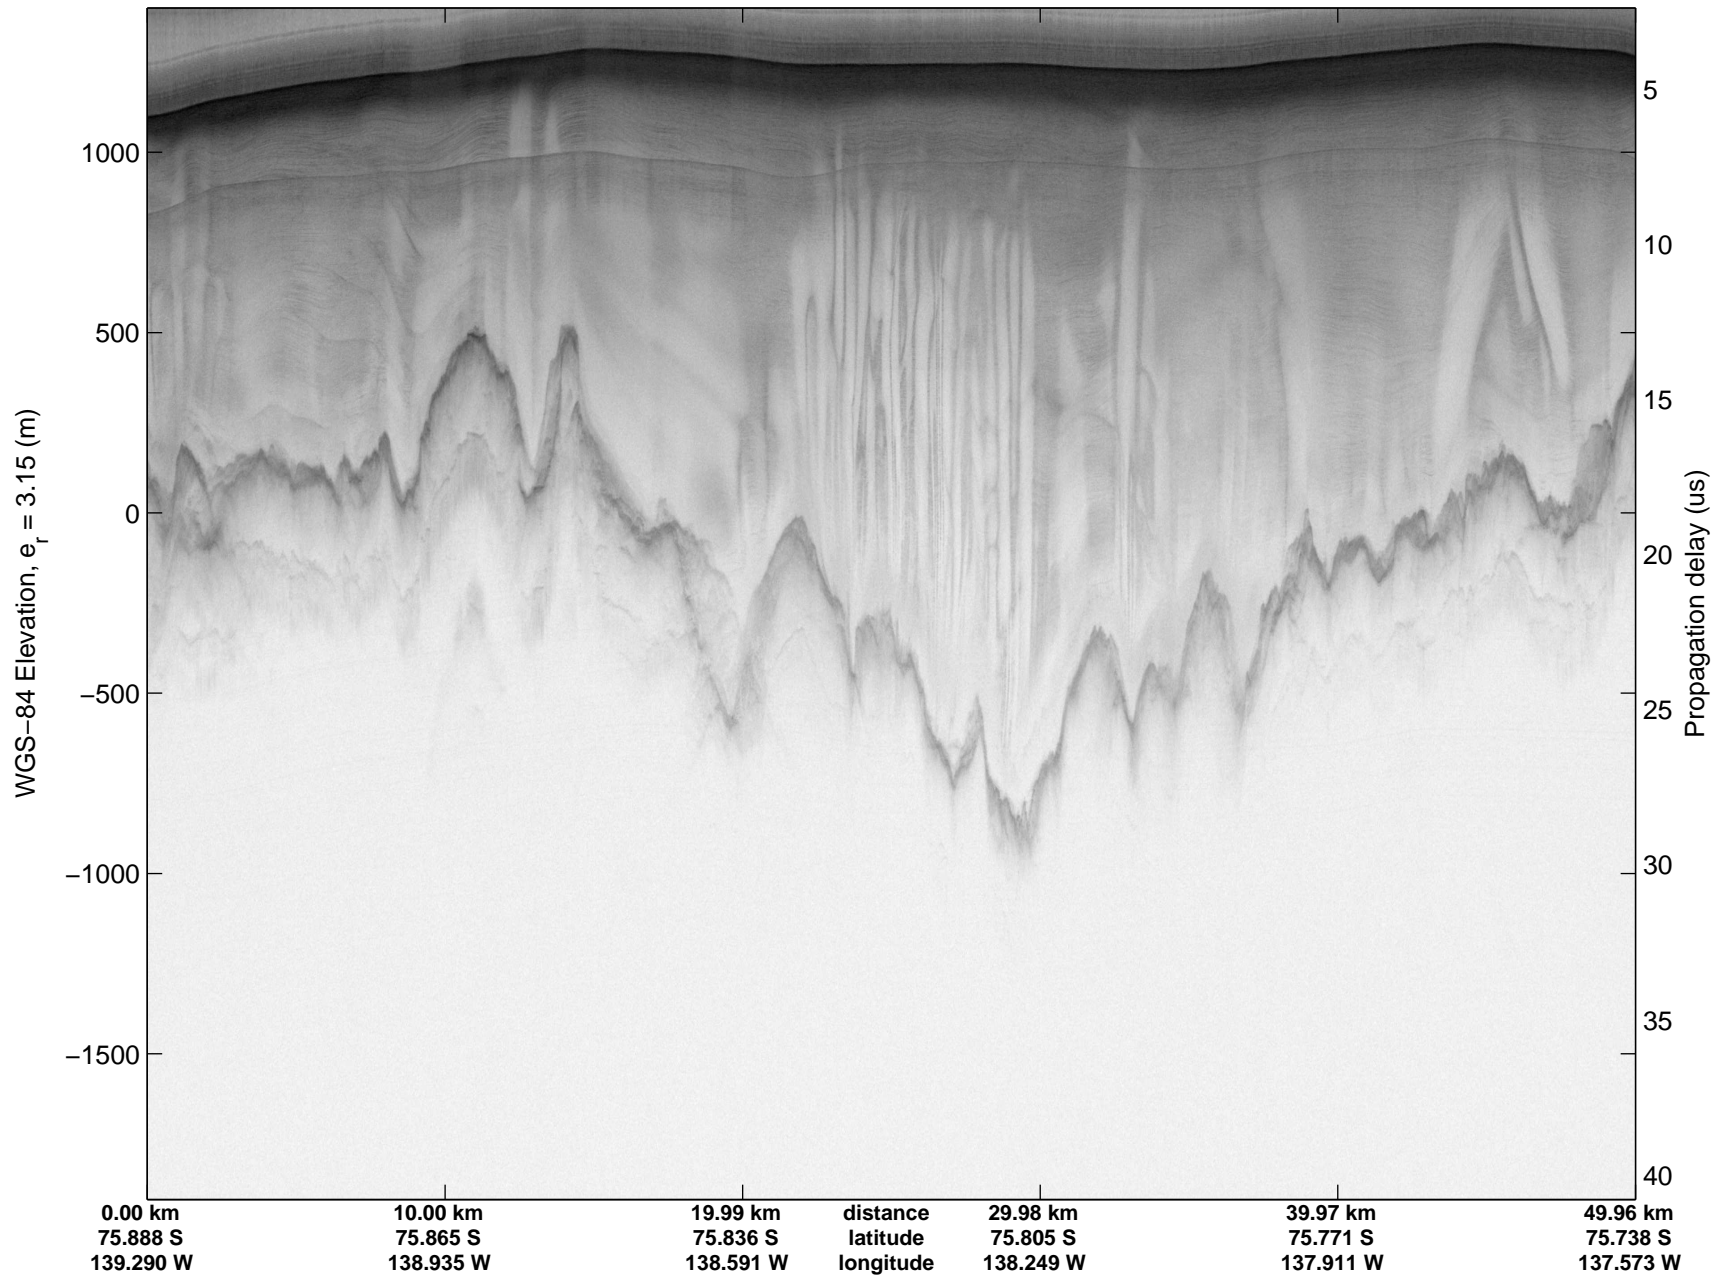

Land Ice Hull-Land 04
20141102_16_016
Polar Stereograph -71N/0E

mcords3 2014_Antarctica_DC8: "Land Ice Hull-Land 04" 20141102_16_016: 18:12:21.0 to 18:18:15.6 GPS

mcords3 2014_Antarctica_DC8: "Land Ice Hull-Land 04" 20141102_16_016: 18:12:21.0 to 18:18:15.6 GPS

mcords3 2014_Antarctica_DC8: "Land Ice Hull-Land 04" 20141102_16_017: 18:18:15.8 to 18:24:18.9 GPS

mcords3 2014_Antarctica_DC8: "Land Ice Hull-Land 04" 20141102_16_017: 18:18:15.8 to 18:24:18.9 GPS

mcords3 2014_Antarctica_DC8: "Land Ice Hull-Land 04" 20141102_16_018: 18:24:19.1 to 18:30:03.3 GPS