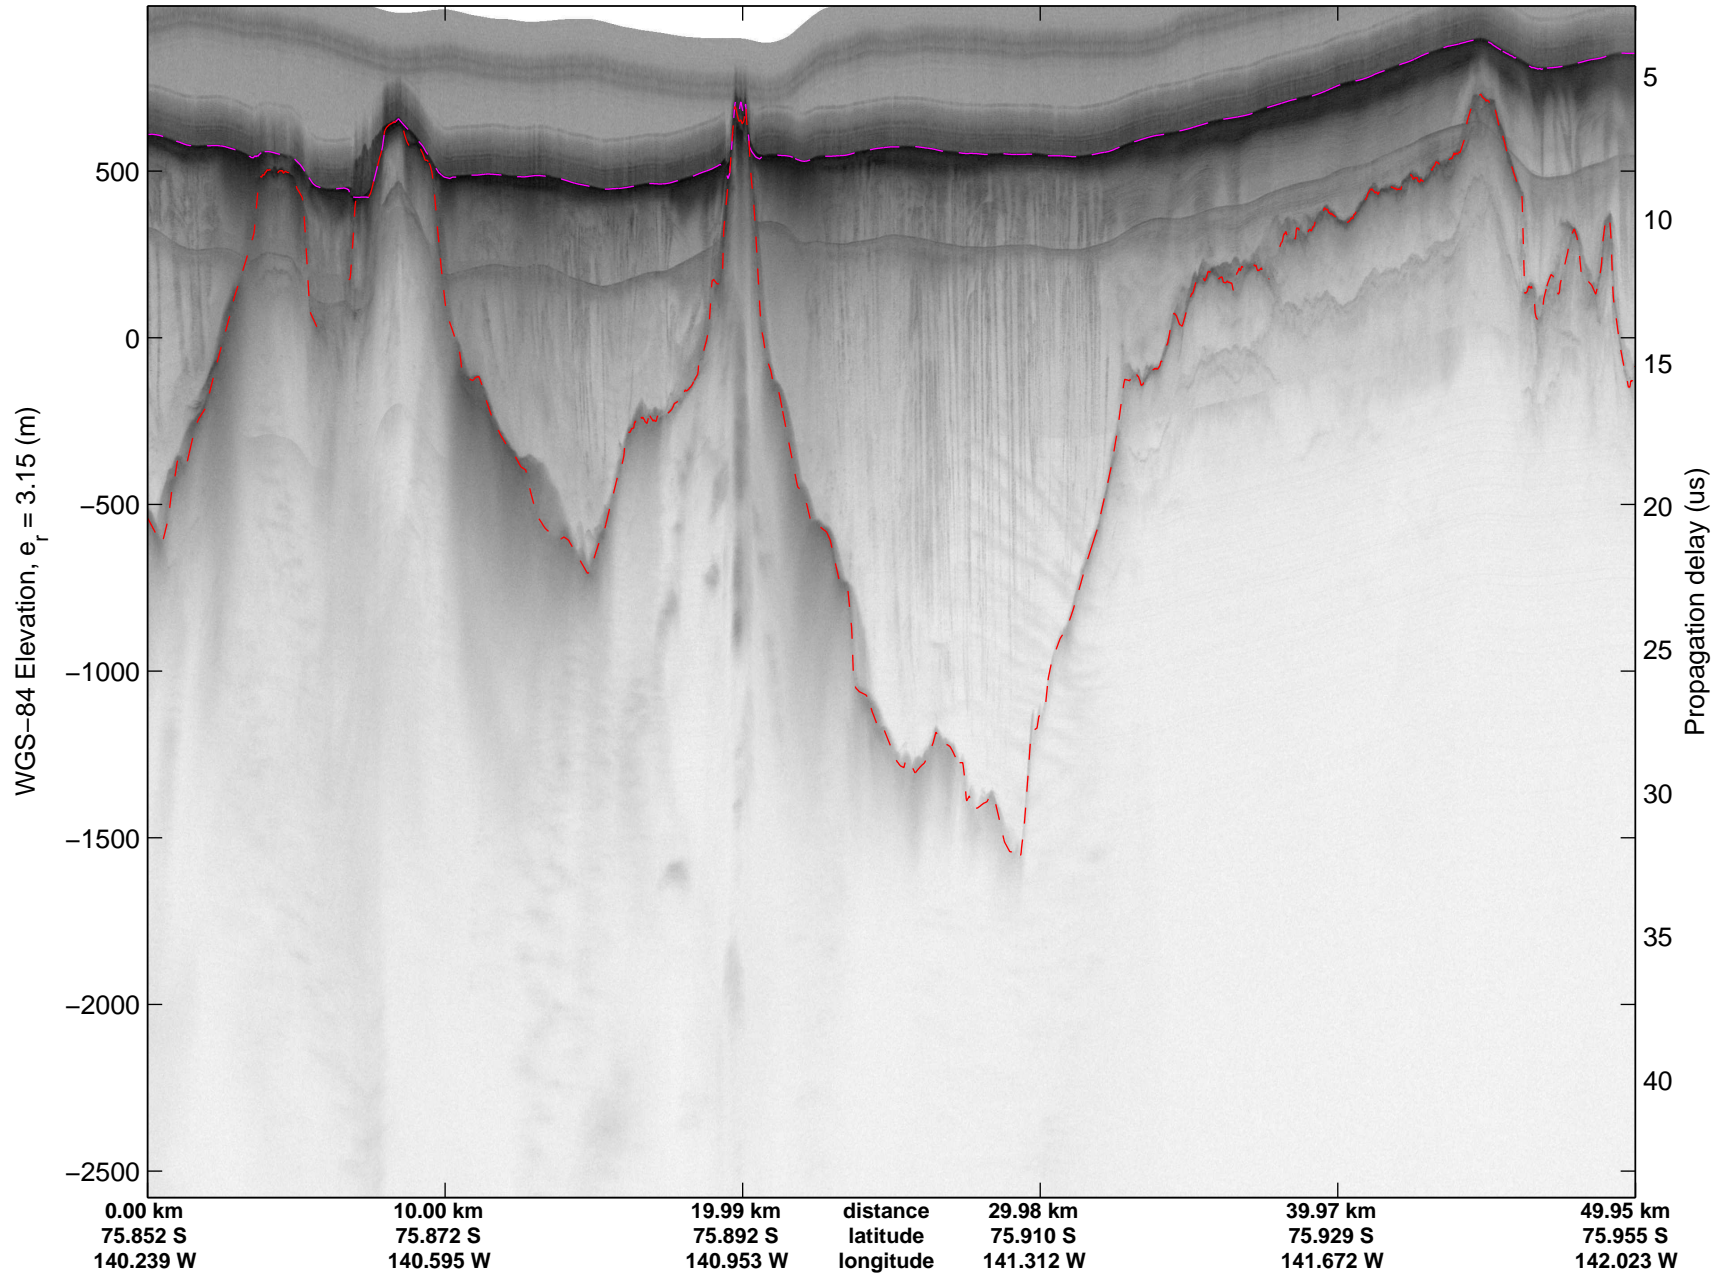

Land Ice Hull-Land 04
20141102_16_005
Polar Stereograph -71N/0E

mcords3 2014_Antarctica_DC8: "Land Ice Hull-Land 04" 20141102_16_005: 17:03:31.4 to 17:09:38.1 GPS

mcords3 2014_Antarctica_DC8: "Land Ice Hull-Land 04" 20141102_16_005: 17:03:31.4 to 17:09:38.1 GPS

Land Ice Hull-Land 04
20141102_16_006
Polar Stereograph -71N/0E

mcords3 2014_Antarctica_DC8: "Land Ice Hull-Land 04" 20141102_16_006: 17:09:38.4 to 17:15:49.3 GPS

mcords3 2014_Antarctica_DC8: "Land Ice Hull-Land 04" 20141102_16_006: 17:09:38.4 to 17:15:49.3 GPS