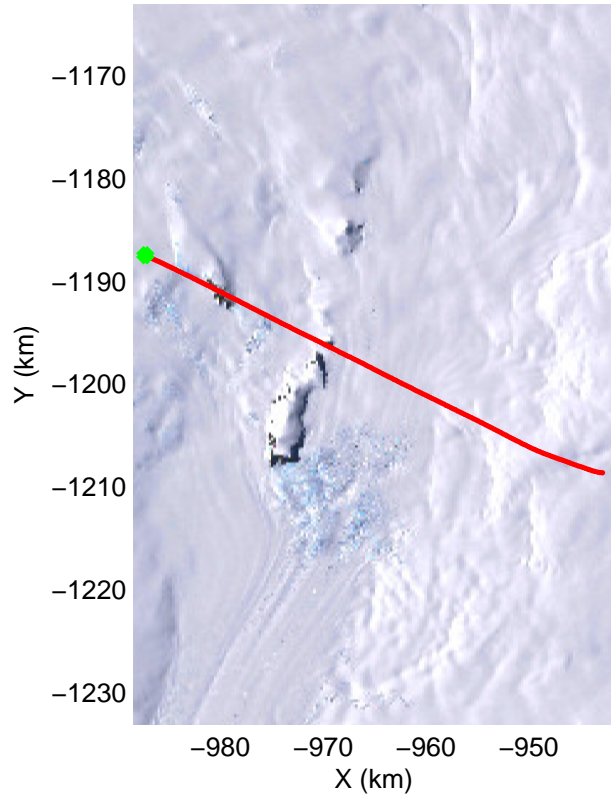

Land Ice Hull-Land 04
20141102_16_006
Polar Stereograph -71N/0E