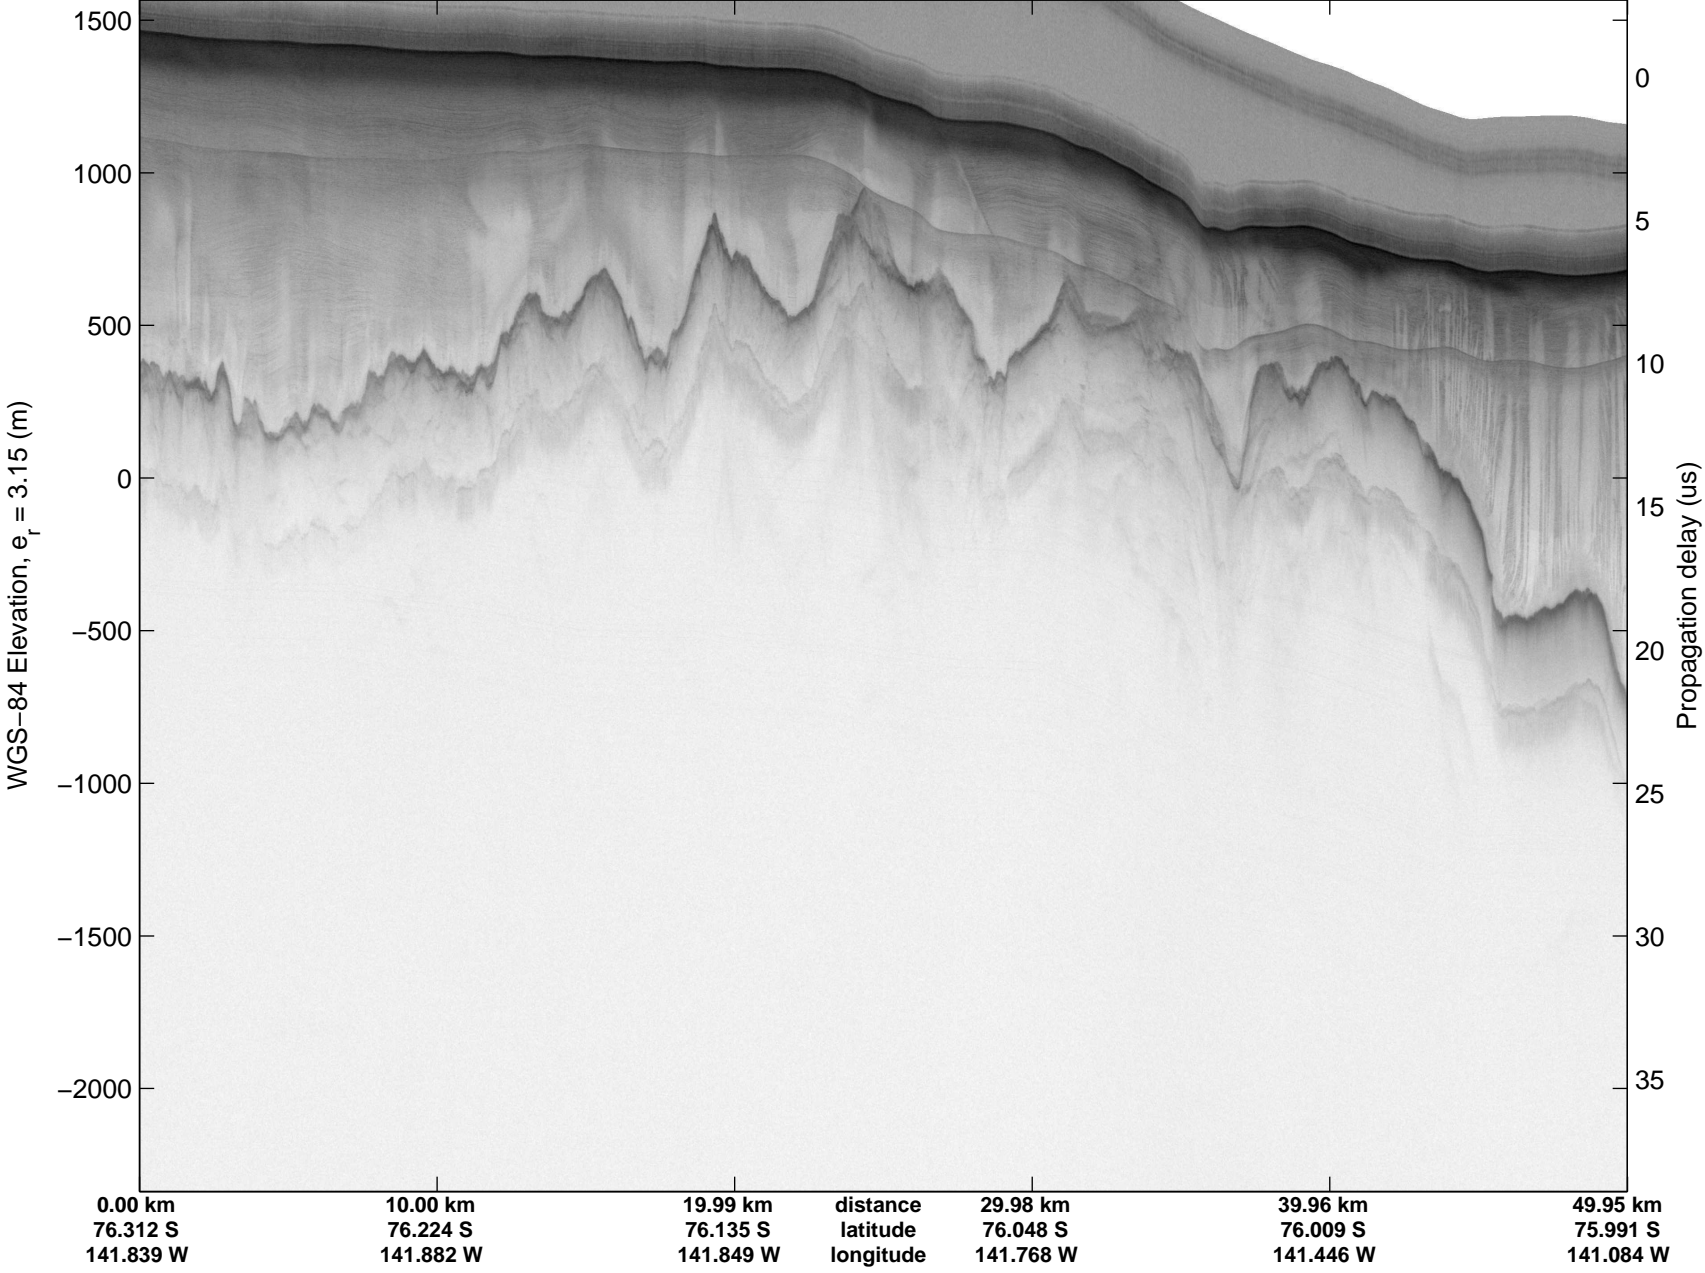

mcords3 2014_Antarctica_DC8: "Land Ice Hull-Land 04" 20141102_16_015: 18:06:20.6 to 18:12:20.8 GPS