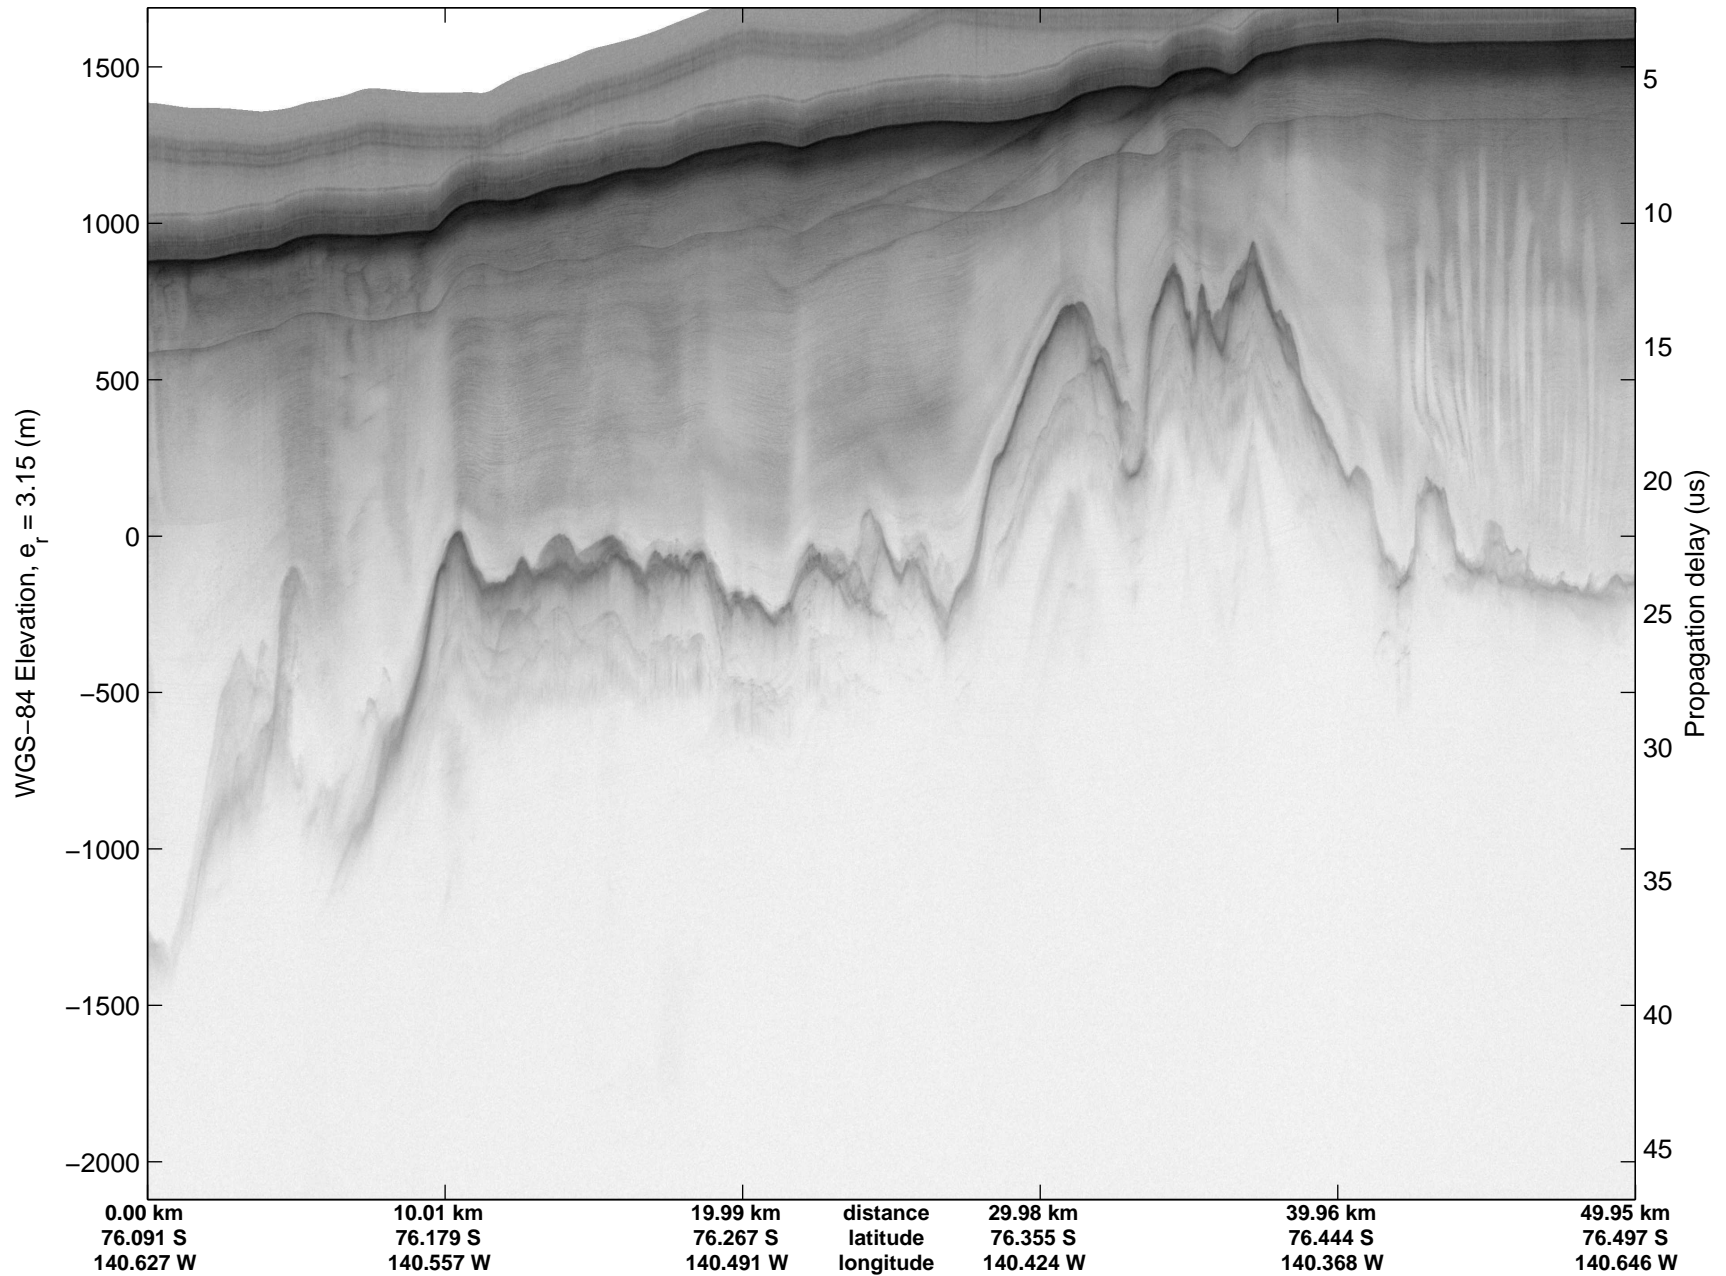

mcords3 2014_Antarctica_DC8: "Land Ice Hull-Land 04" 20141102_16_012: 17:48:09.6 to 17:54:16.0 GPS

mcords3 2014_Antarctica_DC8: "Land Ice Hull-Land 04" 20141102_16_012: 17:48:09.6 to 17:54:16.0 GPS

Land Ice Hull-Land 04
20141102_16_013
Polar Stereograph -71N/0E

mcords3 2014_Antarctica_DC8: "Land Ice Hull-Land 04" 20141102_16_013: 17:54:16.3 to 18:00:45.8 GPS

mcords3 2014_Antarctica_DC8: "Land Ice Hull-Land 04" 20141102_16_013: 17:54:16.3 to 18:00:45.8 GPS

mcords3 2014_Antarctica_DC8: "Land Ice Hull-Land 04" 20141102_16_014: 18:00:46.0 to 18:06:20.4 GPS