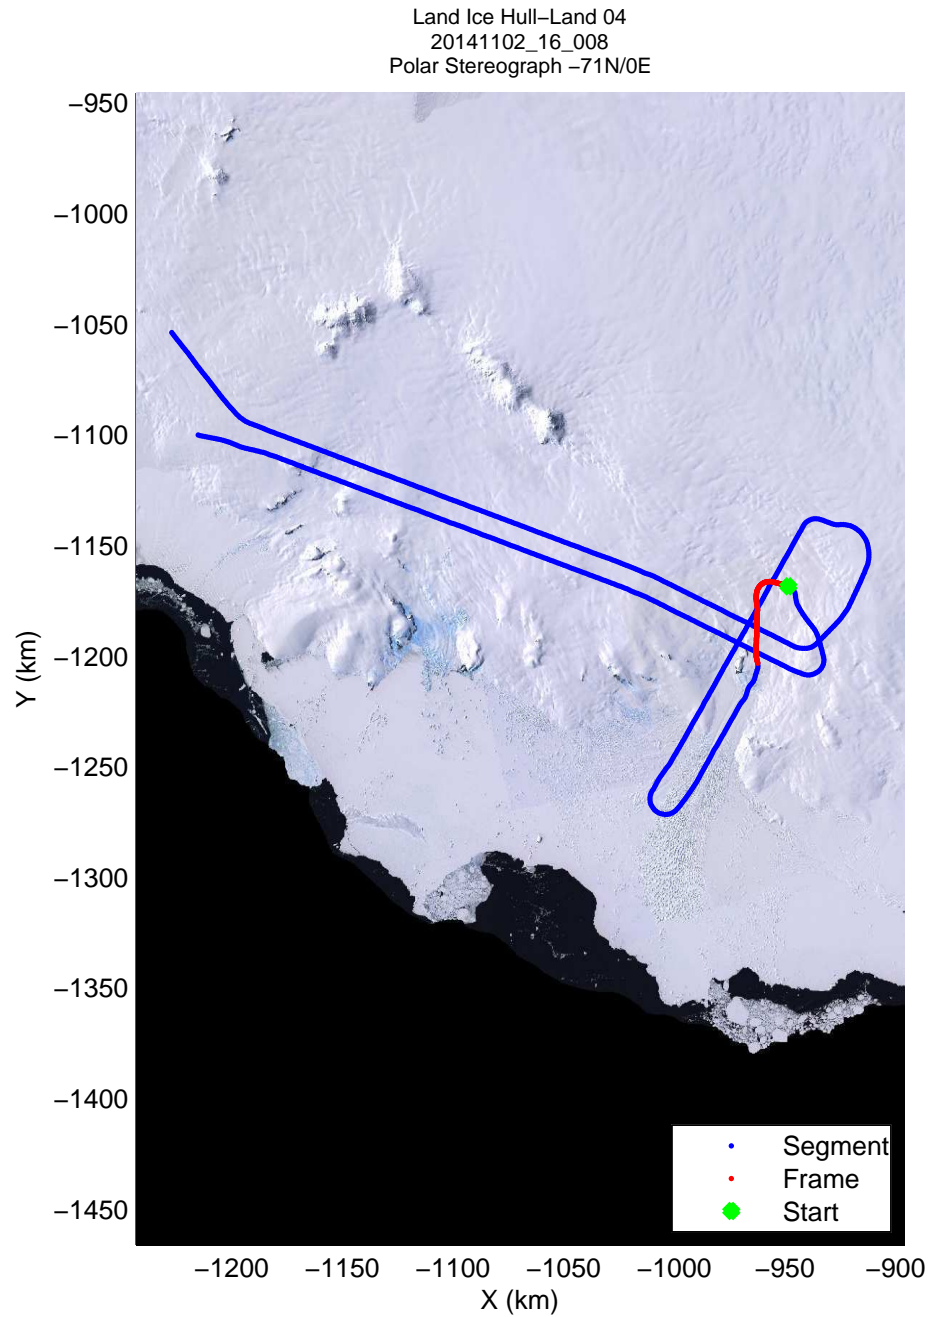

Land Ice Hull-Land 04
20141102_16_007
Polar Stereograph -71N/0E

mcords3 2014_Antarctica_DC8: "Land Ice Hull-Land 04" 20141102_16_007: 17:15:49.6 to 17:22:16.7 GPS

mcords3 2014_Antarctica_DC8: "Land Ice Hull-Land 04" 20141102_16_007: 17:15:49.6 to 17:22:16.7 GPS

mcords3 2014_Antarctica_DC8: "Land Ice Hull-Land 04" 20141102_16_008: 17:22:17.0 to 17:28:37.2 GPS

mcords3 2014_Antarctica_DC8: "Land Ice Hull-Land 04" 20141102_16_008: 17:22:17.0 to 17:28:37.2 GPS

Land Ice Hull-Land 04
20141102_16_009
Polar Stereograph -71N/0E