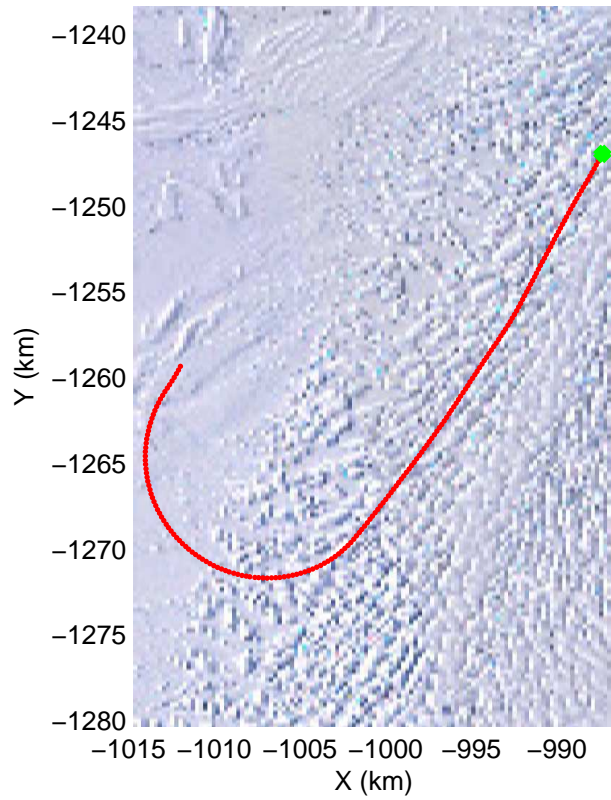

mcords3 2014_Antarctica_DC8: "Land Ice Hull-Land 04" 20141102_16_009: 17:28:37.5 to 17:35:15.9 GPS

mcords3 2014_Antarctica_DC8: "Land Ice Hull-Land 04" 20141102_16_009: 17:28:37.5 to 17:35:15.9 GPS

Land Ice Hull-Land 04
20141102_16_010
Polar Stereograph -71N/0E