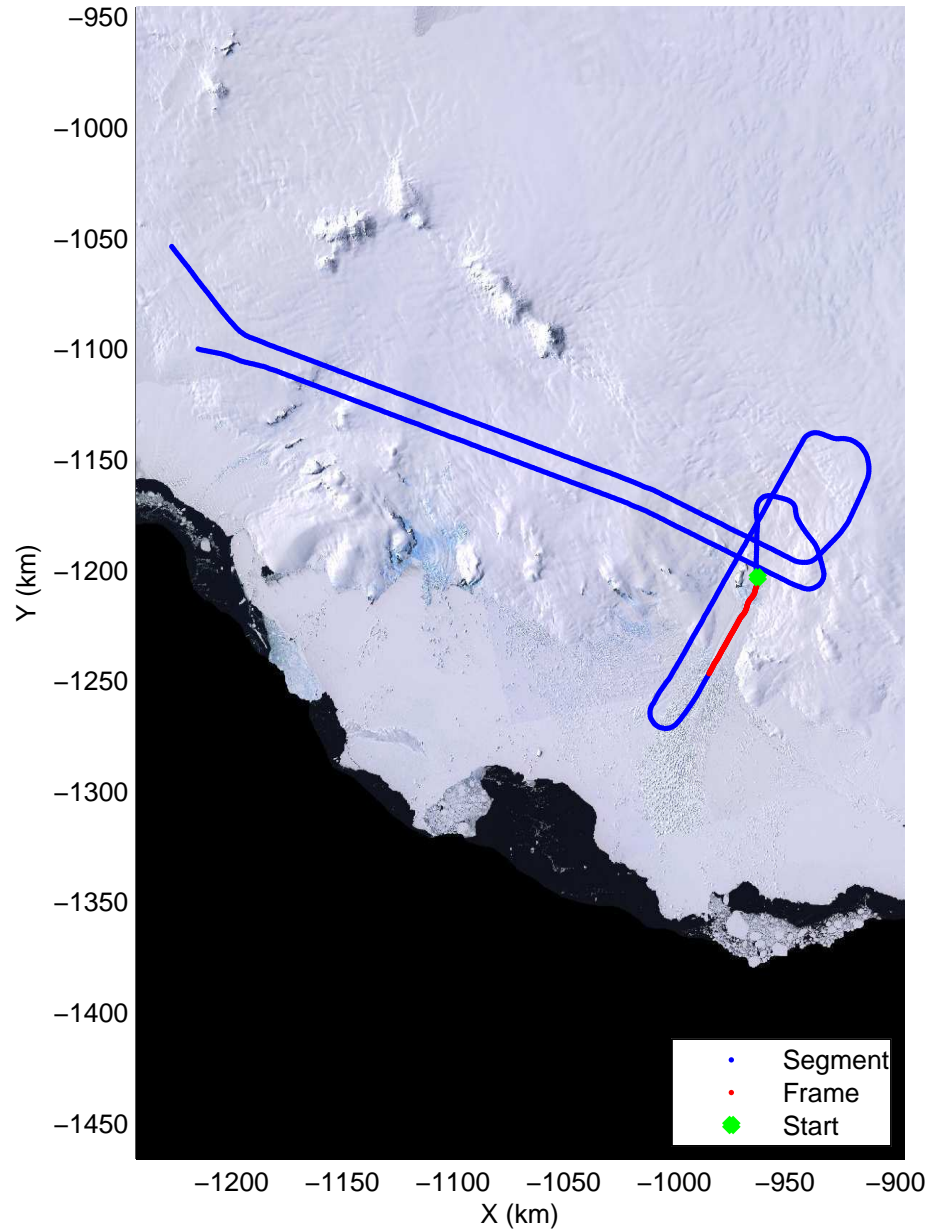

mcords3 2014_Antarctica_DC8: "Land Ice Hull-Land 04" 20141102_16_008: 17:22:17.0 to 17:28:37.2 GPS

mcords3 2014_Antarctica_DC8: "Land Ice Hull-Land 04" 20141102_16_008: 17:22:17.0 to 17:28:37.2 GPS

Land Ice Hull-Land 04
20141102_16_009
Polar Stereograph -71N/0E