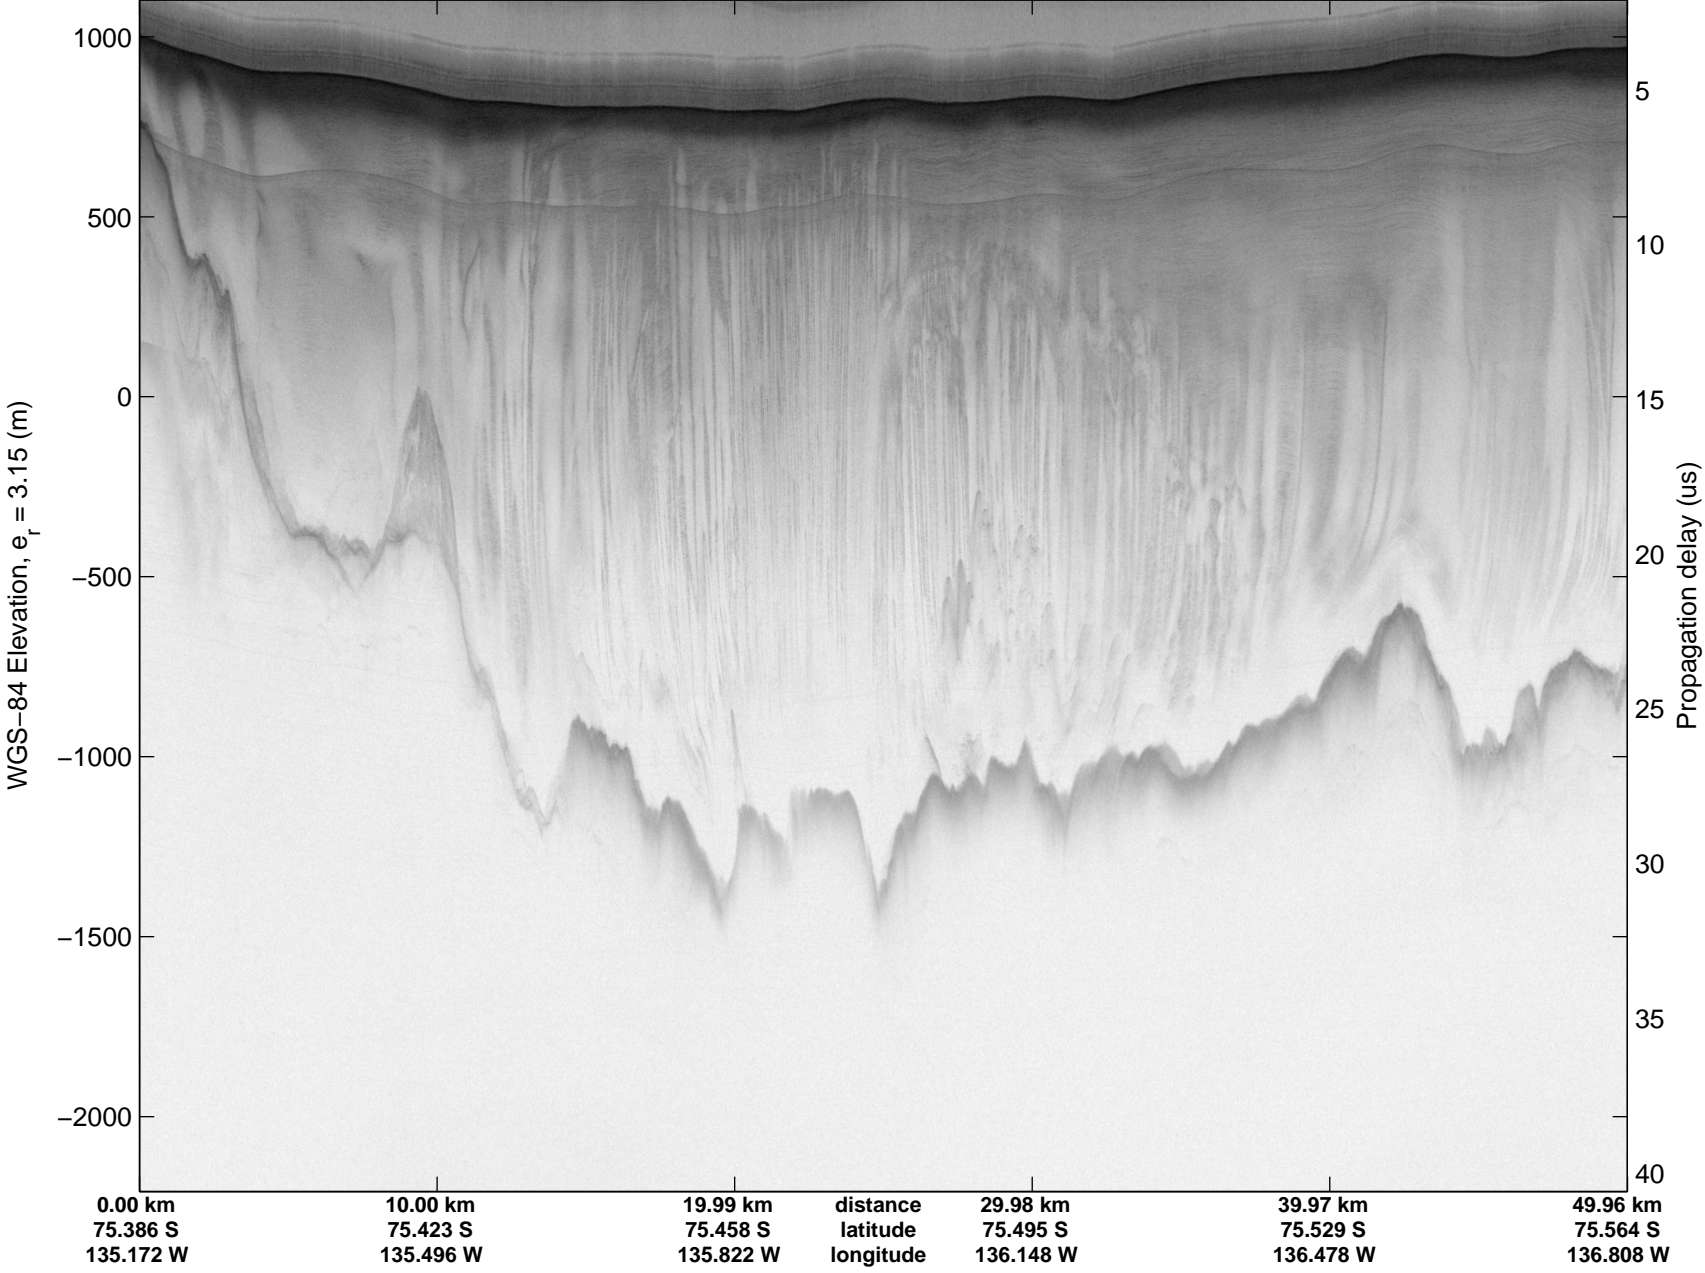

Land Ice Hull-Land 04
 20141102_16_001
 Polar Stereograph -71N/0E

mcords3 2014_Antarctica_DC8: "Land Ice Hull-Land 04" 20141102_16_001: 16:38:59.0 to 16:45:06.7 GPS

mcords3 2014_Antarctica_DC8: "Land Ice Hull-Land 04" 20141102_16_001: 16:38:59.0 to 16:45:06.7 GPS

mcords3 2014_Antarctica_DC8: "Land Ice Hull-Land 04" 20141102_16_002: 16:45:06.9 to 16:51:13.6 GPS

mcords3 2014_Antarctica_DC8: "Land Ice Hull-Land 04" 20141102_16_002: 16:45:06.9 to 16:51:13.6 GPS

mcords3 2014_Antarctica_DC8: "Land Ice Hull-Land 04" 20141102_16_003: 16:51:13.9 to 16:57:16.5 GPS