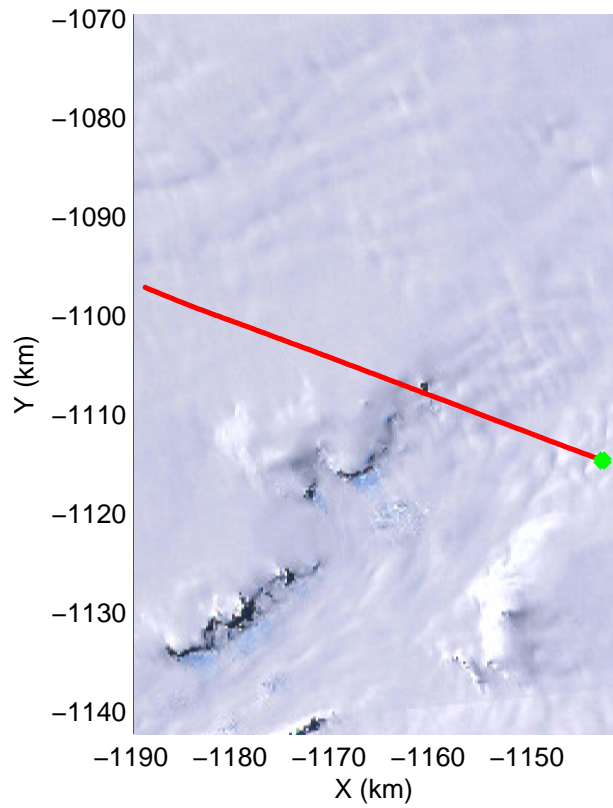

mcords3 2014_Antarctica_DC8: "Land Ice Hull-Land 04" 20141102_16_018: 18:24:19.1 to 18:30:03.3 GPS

mcords3 2014_Antarctica_DC8: "Land Ice Hull-Land 04" 20141102_16_019: 18:30:03.5 to 18:36:07.5 GPS

mcords3 2014_Antarctica_DC8: "Land Ice Hull-Land 04" 20141102_16_019: 18:30:03.5 to 18:36:07.5 GPS