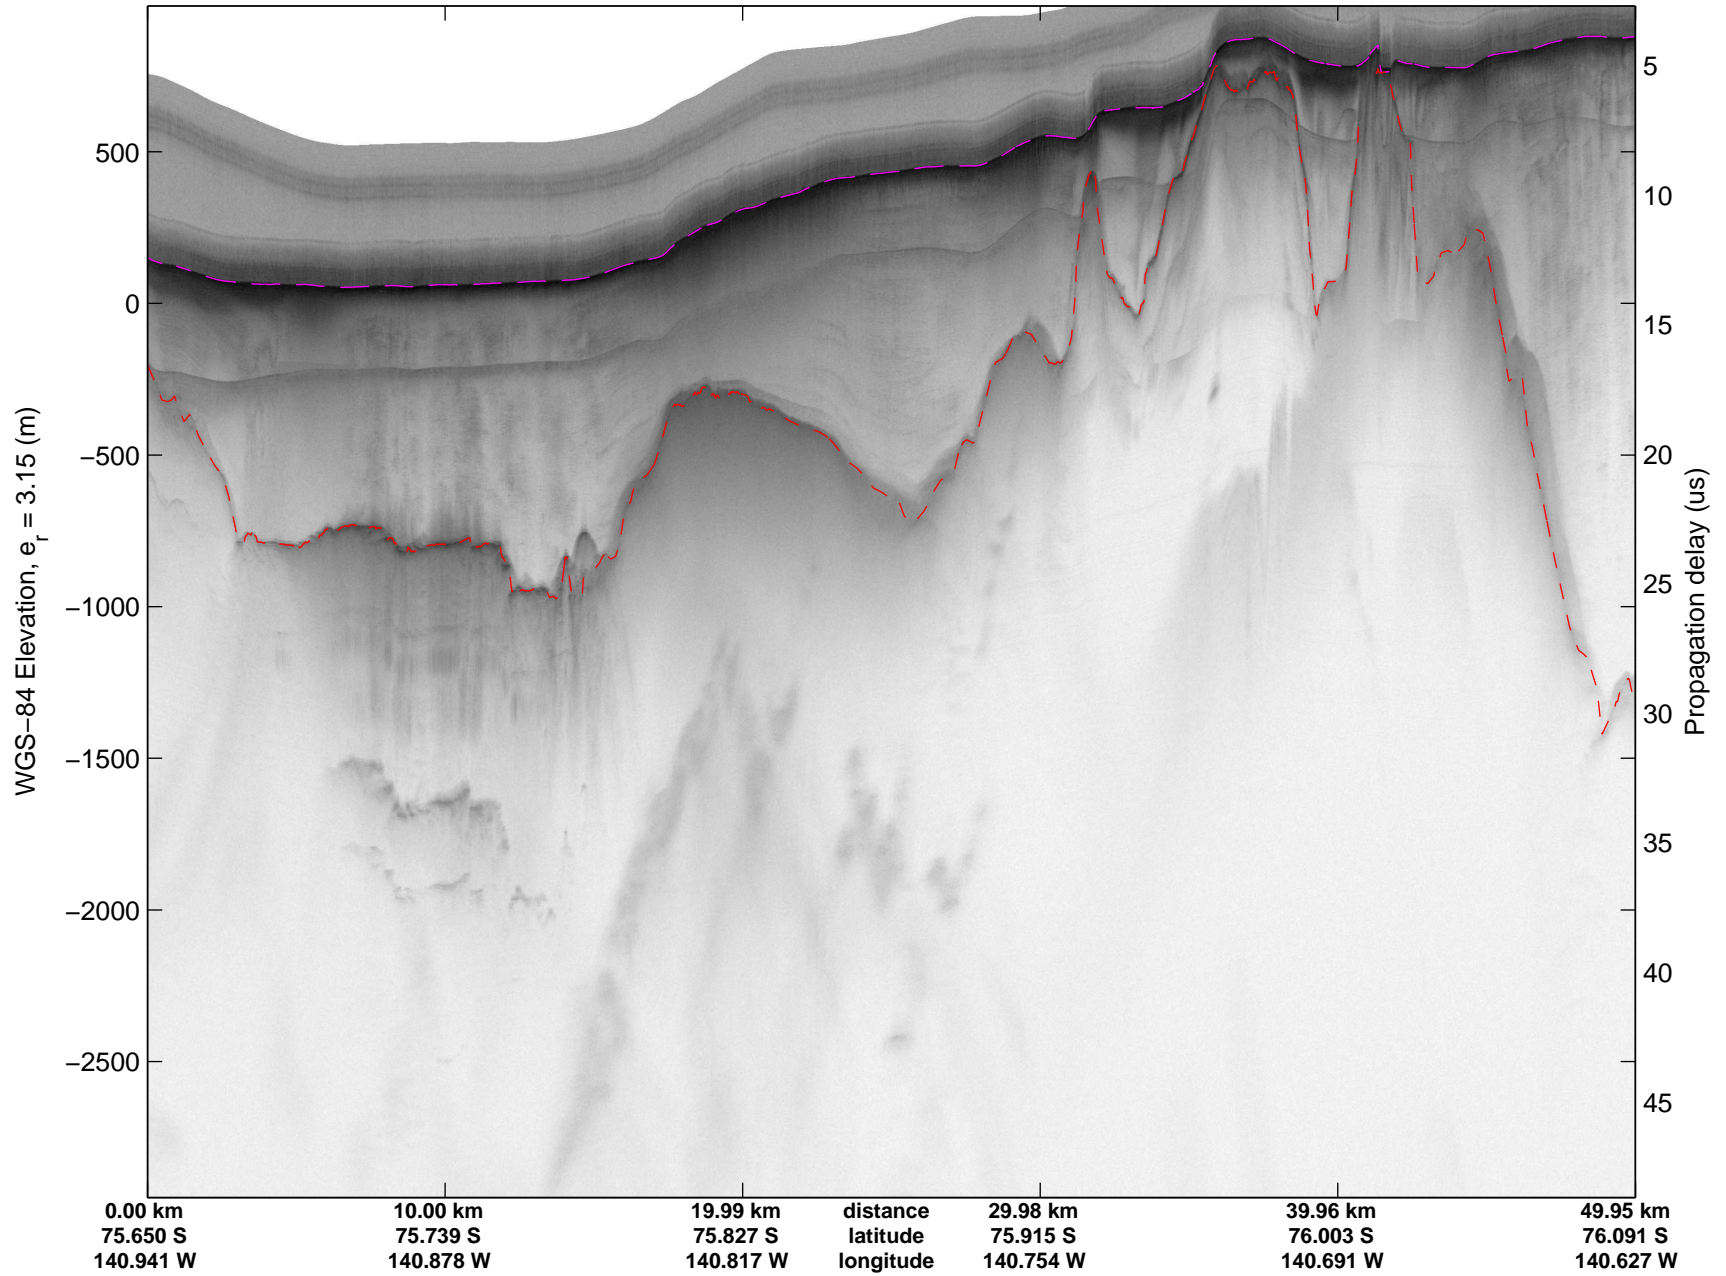

mcords3 2014_Antarctica_DC8: "Land Ice Hull-Land 04" 20141102_16_011: 17:41:36.8 to 17:48:09.4 GPS

mcords3 2014_Antarctica_DC8: "Land Ice Hull-Land 04" 20141102_16_011: 17:41:36.8 to 17:48:09.4 GPS

Land Ice Hull-Land 04
20141102_16_012
Polar Stereograph -71N/0E

mcords3 2014_Antarctica_DC8: "Land Ice Hull-Land 04" 20141102_16_012: 17:48:09.6 to 17:54:16.0 GPS

mcords3 2014_Antarctica_DC8: "Land Ice Hull-Land 04" 20141102_16_012: 17:48:09.6 to 17:54:16.0 GPS

Land Ice Hull-Land 04
20141102_16_013
Polar Stereograph -71N/0E