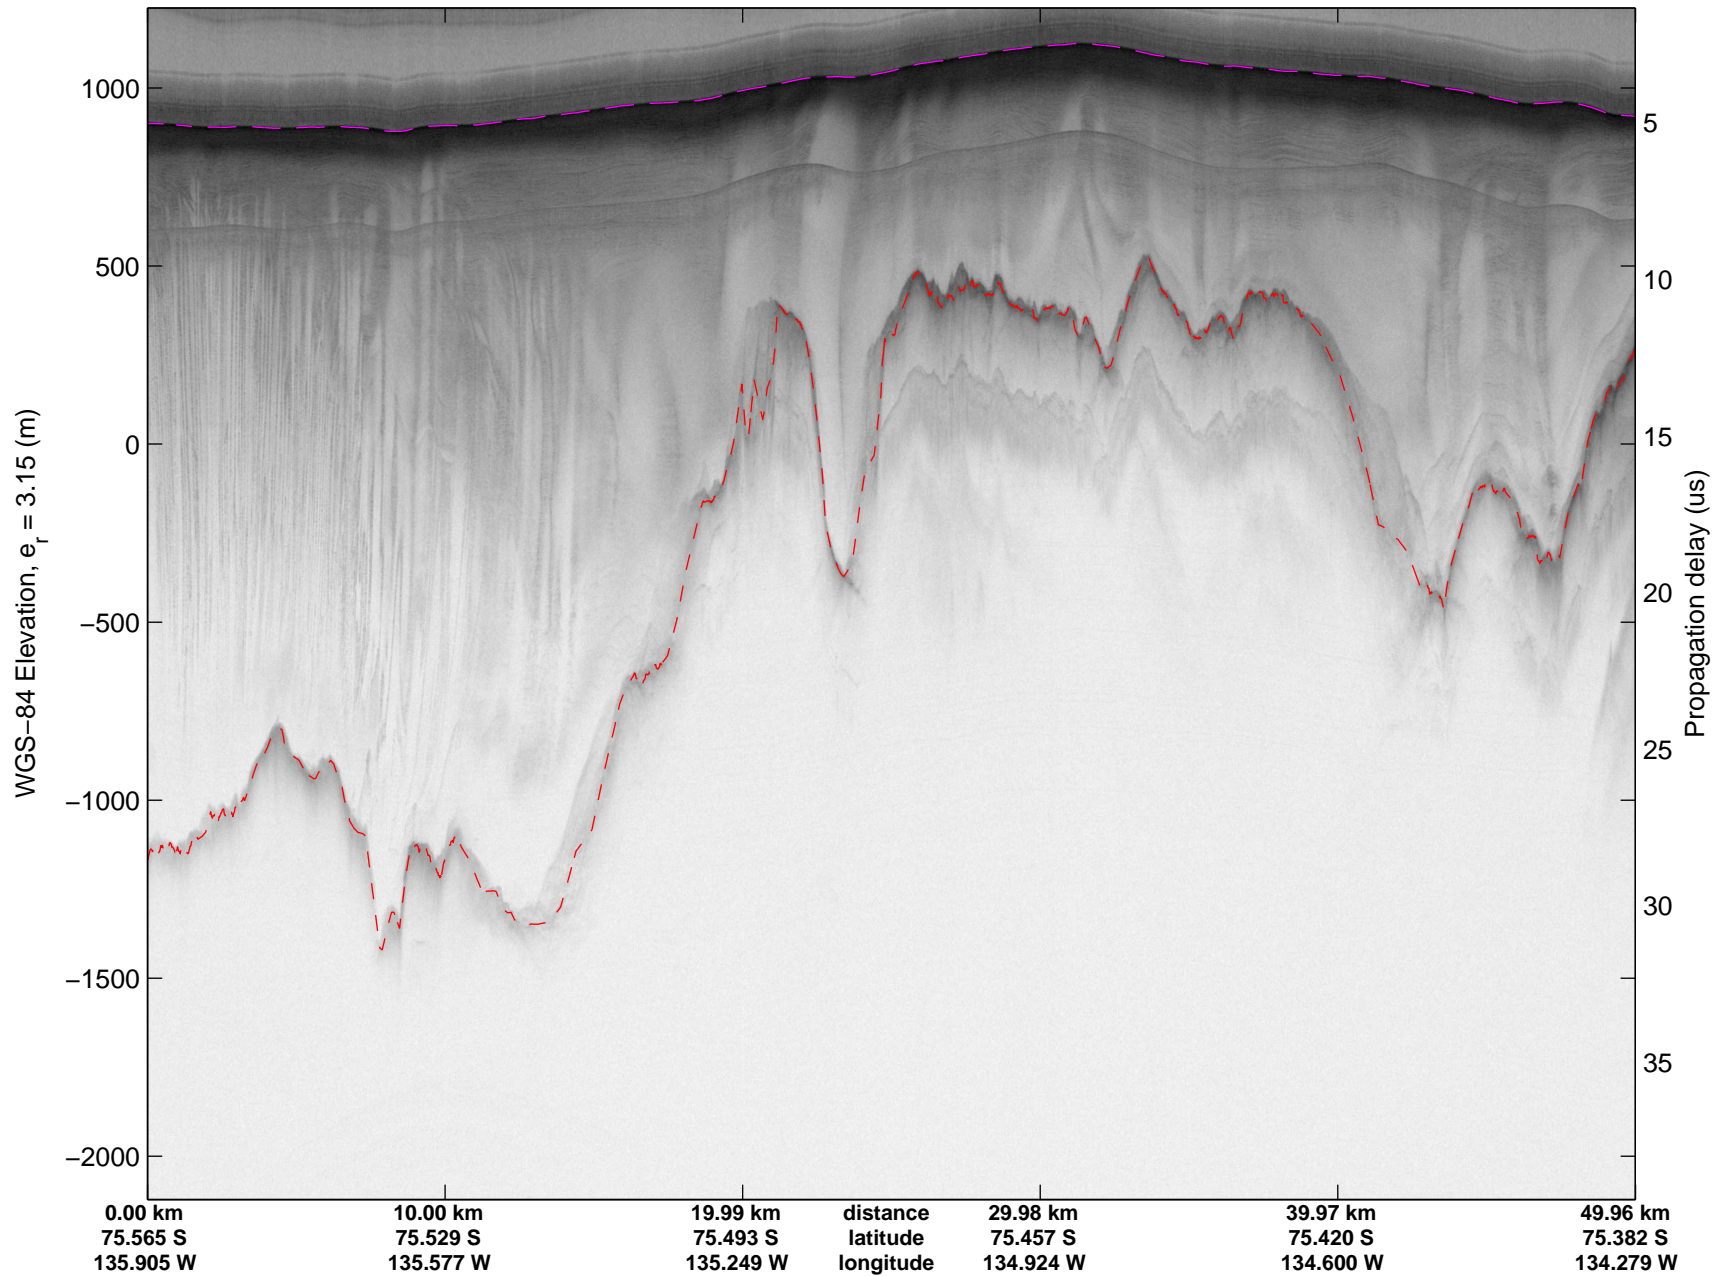

mcords3 2014_Antarctica_DC8: "Land Ice Hull-Land 04" 20141102_16_017: 18:18:15.8 to 18:24:18.9 GPS

mcords3 2014_Antarctica_DC8: "Land Ice Hull-Land 04" 20141102_16_017: 18:18:15.8 to 18:24:18.9 GPS

mcords3 2014_Antarctica_DC8: "Land Ice Hull-Land 04" 20141102_16_018: 18:24:19.1 to 18:30:03.3 GPS

mcords3 2014_Antarctica_DC8: "Land Ice Hull-Land 04" 20141102_16_018: 18:24:19.1 to 18:30:03.3 GPS

mcords3 2014_Antarctica_DC8: "Land Ice Hull-Land 04" 20141102_16_019: 18:30:03.5 to 18:36:07.5 GPS

mcords3 2014_Antarctica_DC8: "Land Ice Hull-Land 04" 20141102_16_019: 18:30:03.5 to 18:36:07.5 GPS

mcords3 2014_Antarctica_DC8: "Land Ice Hull-Land 04" 20141102_16_020: 18:36:07.7 to 18:42:09.1 GPS

mcords3 2014_Antarctica_DC8: "Land Ice Hull-Land 04" 20141102_16_020: 18:36:07.7 to 18:42:09.1 GPS

mcords3 2014_Antarctica_DC8: "Land Ice Hull-Land 04" 20141102_16_021: 18:42:09.3 to 18:47:34.7 GPS