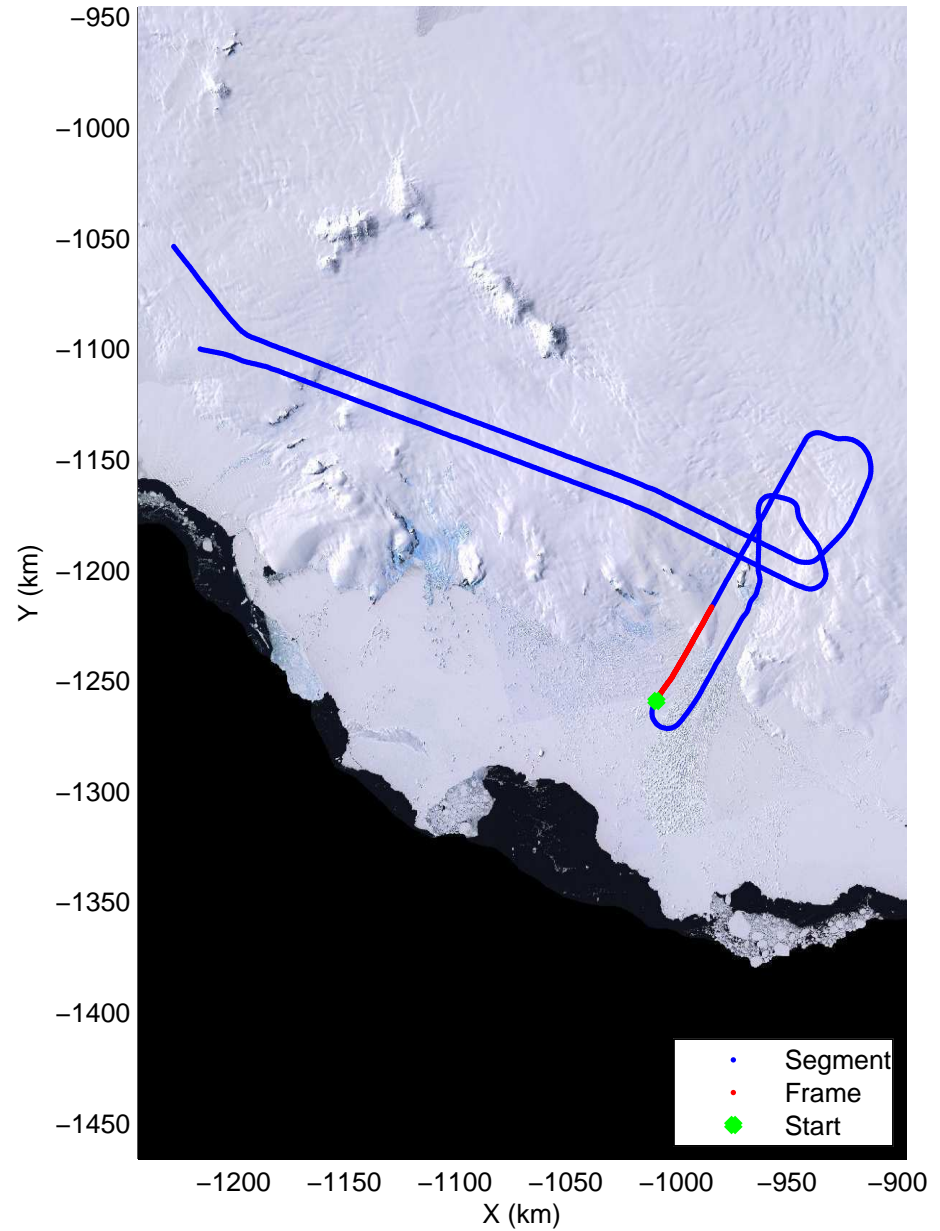

mcords3 2014_Antarctica_DC8: "Land Ice Hull-Land 04" 20141102_16_010: 17:35:16.2 to 17:41:36.5 GPS

mcords3 2014_Antarctica_DC8: "Land Ice Hull-Land 04" 20141102_16_010: 17:35:16.2 to 17:41:36.5 GPS

Land Ice Hull-Land 04
20141102_16_011
Polar Stereograph -71N/0E