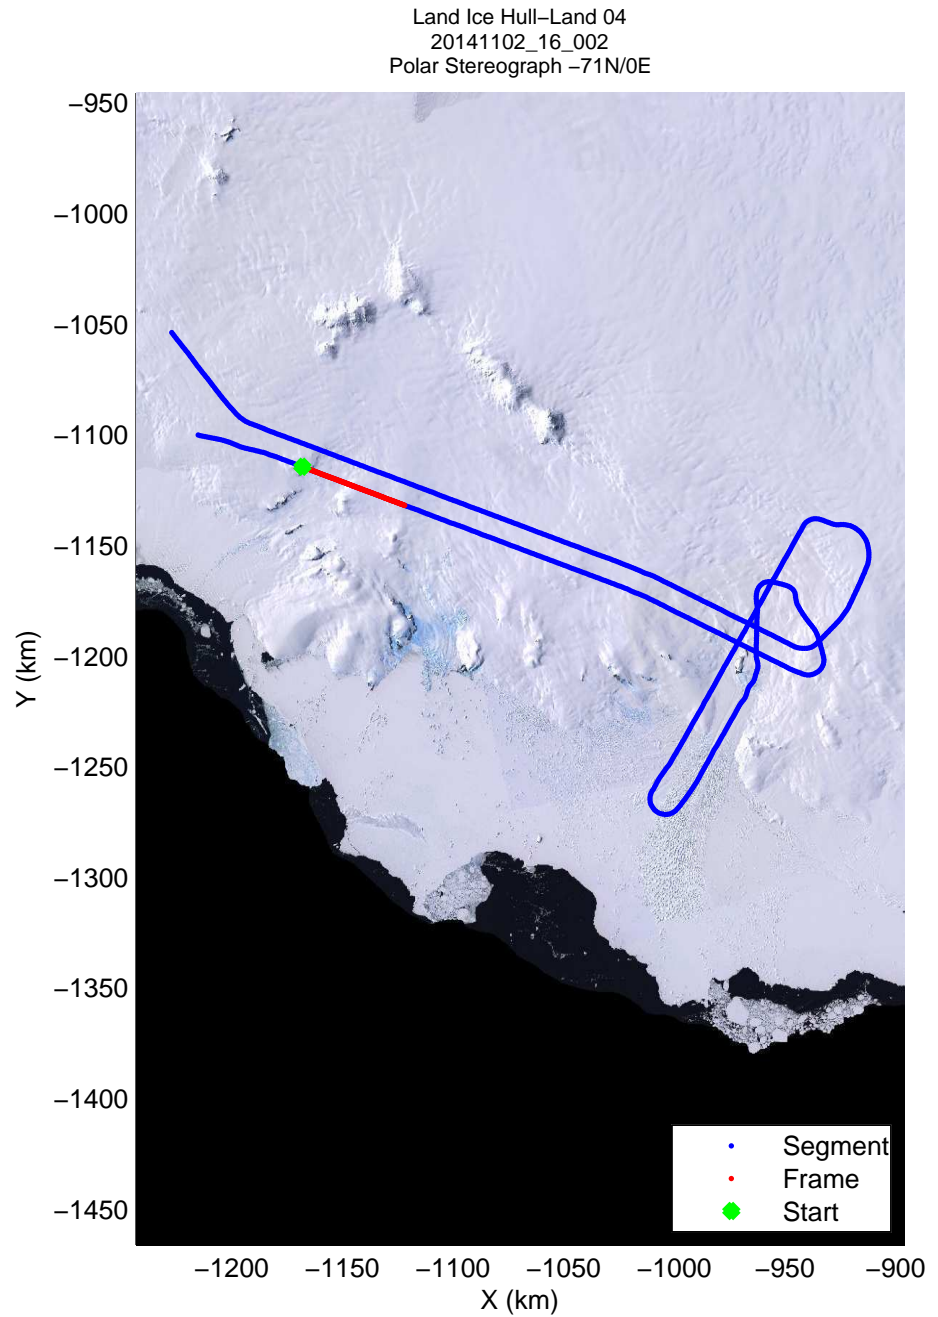

Land Ice Hull-Land 04
 20141102_16_001
 Polar Stereograph -71N/0E

mcords3 2014_Antarctica_DC8: "Land Ice Hull-Land 04" 20141102_16_001: 16:38:59.0 to 16:45:06.7 GPS

mcords3 2014_Antarctica_DC8: "Land Ice Hull-Land 04" 20141102_16_001: 16:38:59.0 to 16:45:06.7 GPS

mcords3 2014_Antarctica_DC8: "Land Ice Hull-Land 04" 20141102_16_002: 16:45:06.9 to 16:51:13.6 GPS

mcords3 2014_Antarctica_DC8: "Land Ice Hull-Land 04" 20141102_16_002: 16:45:06.9 to 16:51:13.6 GPS

mcords3 2014_Antarctica_DC8: "Land Ice Hull-Land 04" 20141102_16_003: 16:51:13.9 to 16:57:16.5 GPS

mcords3 2014_Antarctica_DC8: "Land Ice Hull-Land 04" 20141102_16_003: 16:51:13.9 to 16:57:16.5 GPS

mcords3 2014_Antarctica_DC8: "Land Ice Hull-Land 04" 20141102_16_004: 16:57:16.8 to 17:03:31.1 GPS

mcords3 2014_Antarctica_DC8: "Land Ice Hull-Land 04" 20141102_16_004: 16:57:16.8 to 17:03:31.1 GPS