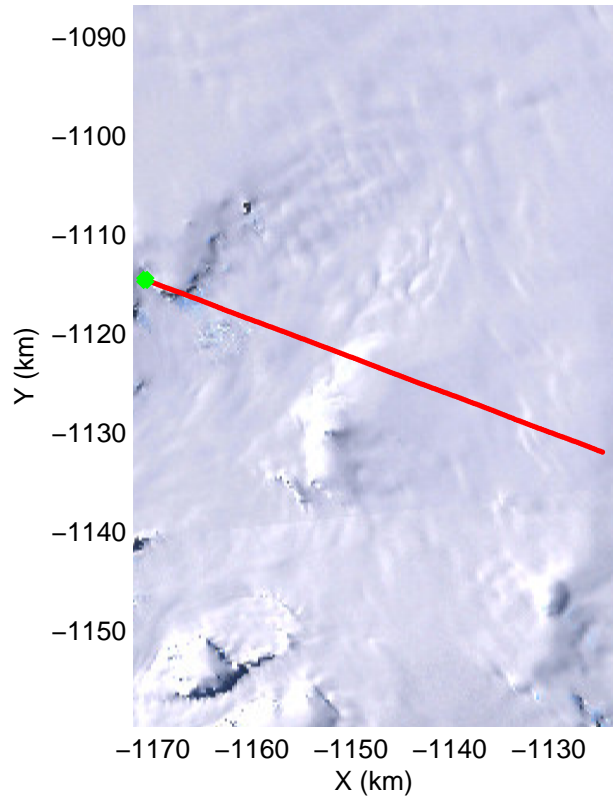

Land Ice Hull-Land 04
 20141102_16_001
 Polar Stereograph -71N/0E

mcords3 2014_Antarctica_DC8: "Land Ice Hull-Land 04" 20141102_16_001: 16:38:59.0 to 16:45:06.7 GPS

mcords3 2014_Antarctica_DC8: "Land Ice Hull-Land 04" 20141102_16_001: 16:38:59.0 to 16:45:06.7 GPS

mcords3 2014_Antarctica_DC8: "Land Ice Hull-Land 04" 20141102_16_002: 16:45:06.9 to 16:51:13.6 GPS

mcords3 2014_Antarctica_DC8: "Land Ice Hull-Land 04" 20141102_16_002: 16:45:06.9 to 16:51:13.6 GPS

mcords3 2014_Antarctica_DC8: "Land Ice Hull-Land 04" 20141102_16_003: 16:51:13.9 to 16:57:16.5 GPS