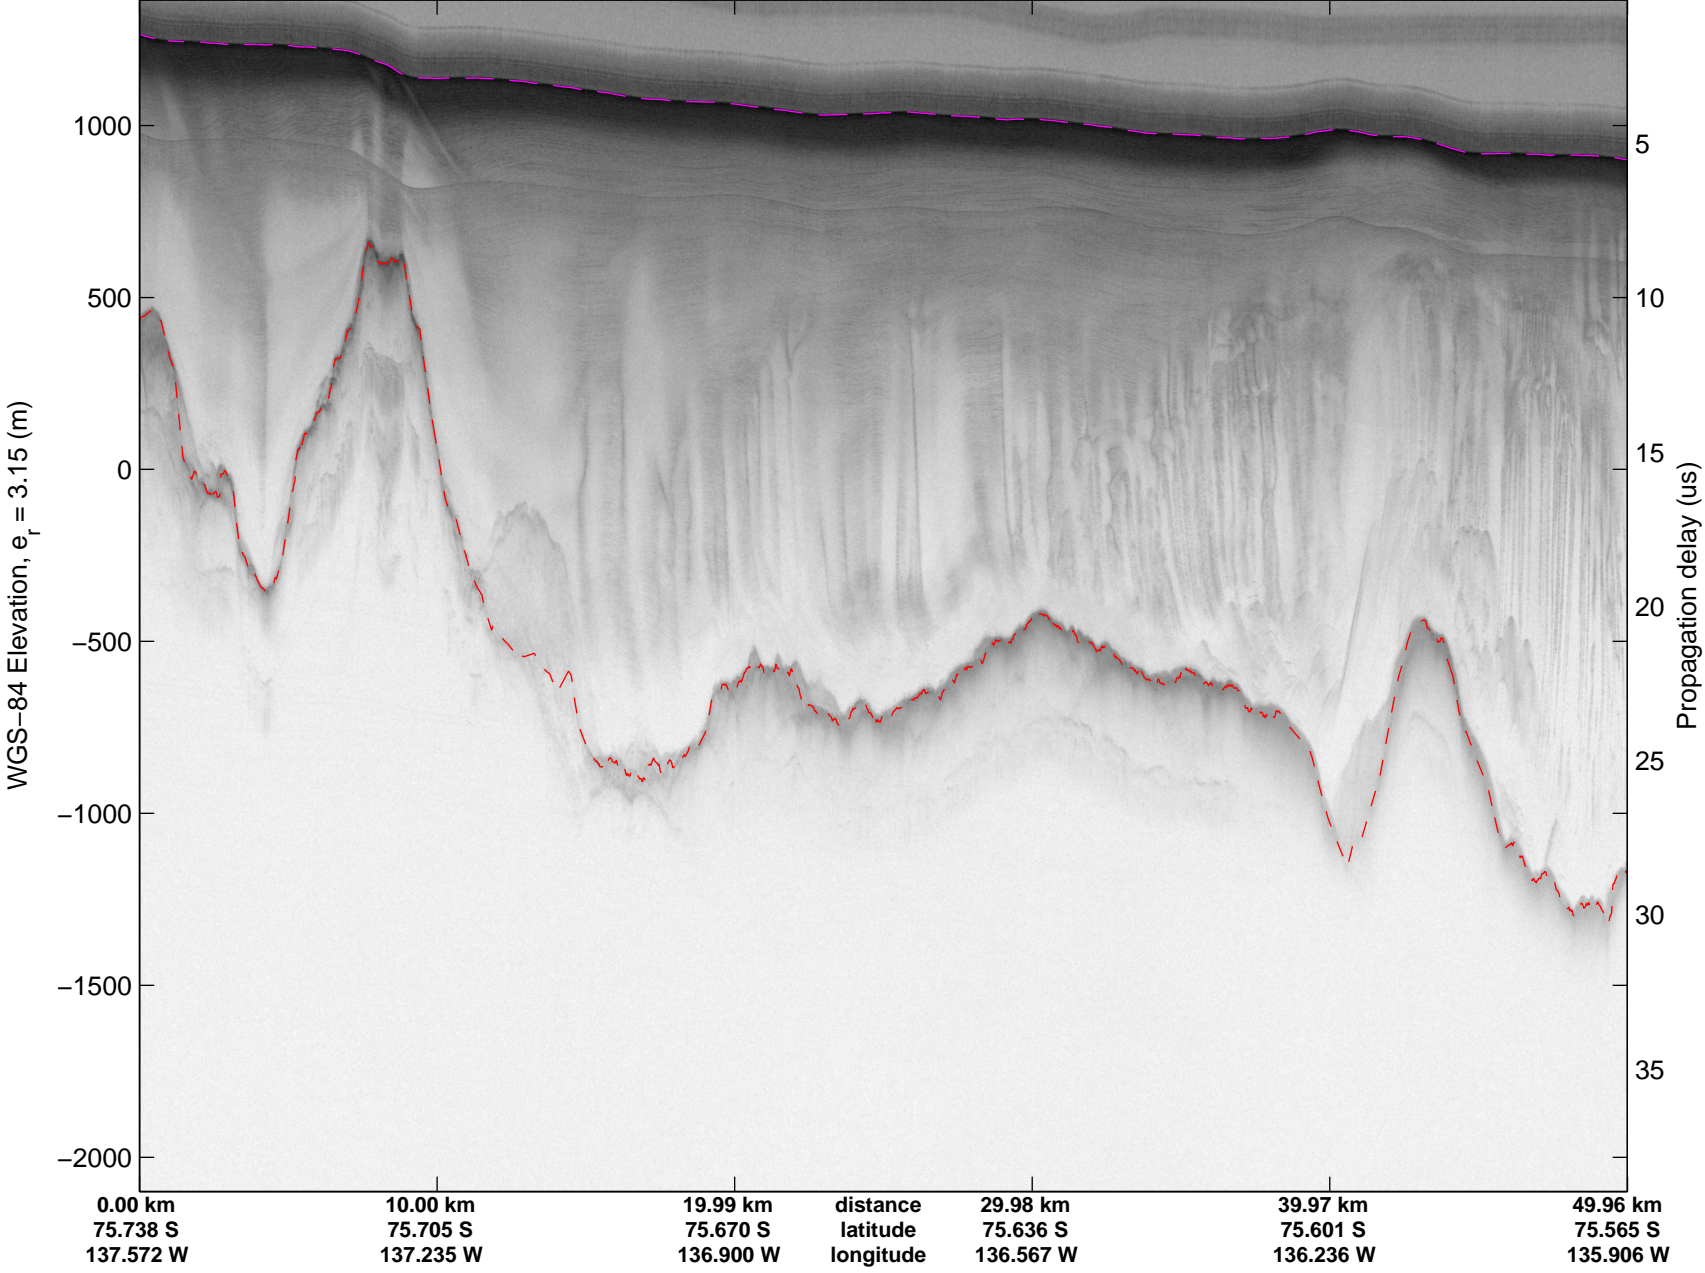

Land Ice Hull-Land 04
20141102_16_016
Polar Stereograph -71N/0E

mcords3 2014_Antarctica_DC8: "Land Ice Hull-Land 04" 20141102_16_016: 18:12:21.0 to 18:18:15.6 GPS

mcords3 2014_Antarctica_DC8: "Land Ice Hull-Land 04" 20141102_16_016: 18:12:21.0 to 18:18:15.6 GPS

mcords3 2014_Antarctica_DC8: "Land Ice Hull-Land 04" 20141102_16_017: 18:18:15.8 to 18:24:18.9 GPS

mcords3 2014_Antarctica_DC8: "Land Ice Hull-Land 04" 20141102_16_017: 18:18:15.8 to 18:24:18.9 GPS

mcords3 2014_Antarctica_DC8: "Land Ice Hull-Land 04" 20141102_16_018: 18:24:19.1 to 18:30:03.3 GPS

mcords3 2014_Antarctica_DC8: "Land Ice Hull-Land 04" 20141102_16_018: 18:24:19.1 to 18:30:03.3 GPS

mcords3 2014_Antarctica_DC8: "Land Ice Hull-Land 04" 20141102_16_019: 18:30:03.5 to 18:36:07.5 GPS

mcords3 2014_Antarctica_DC8: "Land Ice Hull-Land 04" 20141102_16_019: 18:30:03.5 to 18:36:07.5 GPS

mcords3 2014_Antarctica_DC8: "Land Ice Hull-Land 04" 20141102_16_020: 18:36:07.7 to 18:42:09.1 GPS

mcords3 2014_Antarctica_DC8: "Land Ice Hull-Land 04" 20141102_16_020: 18:36:07.7 to 18:42:09.1 GPS

mcords3 2014_Antarctica_DC8: "Land Ice Hull-Land 04" 20141102_16_021: 18:42:09.3 to 18:47:34.7 GPS