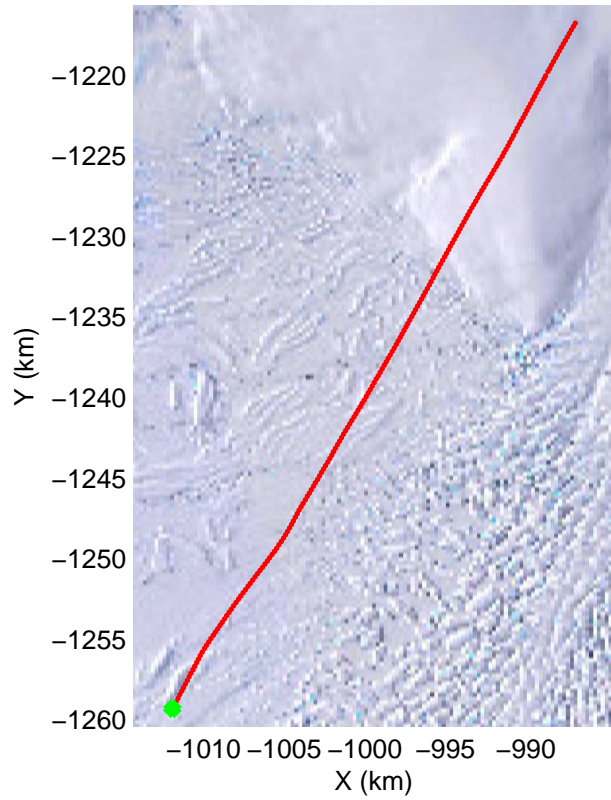

mcords3 2014_Antarctica_DC8: "Land Ice Hull-Land 04" 20141102_16_010: 17:35:16.2 to 17:41:36.5 GPS

mcords3 2014_Antarctica_DC8: "Land Ice Hull-Land 04" 20141102_16_010: 17:35:16.2 to 17:41:36.5 GPS

Land Ice Hull-Land 04
20141102_16_011
Polar Stereograph -71N/0E