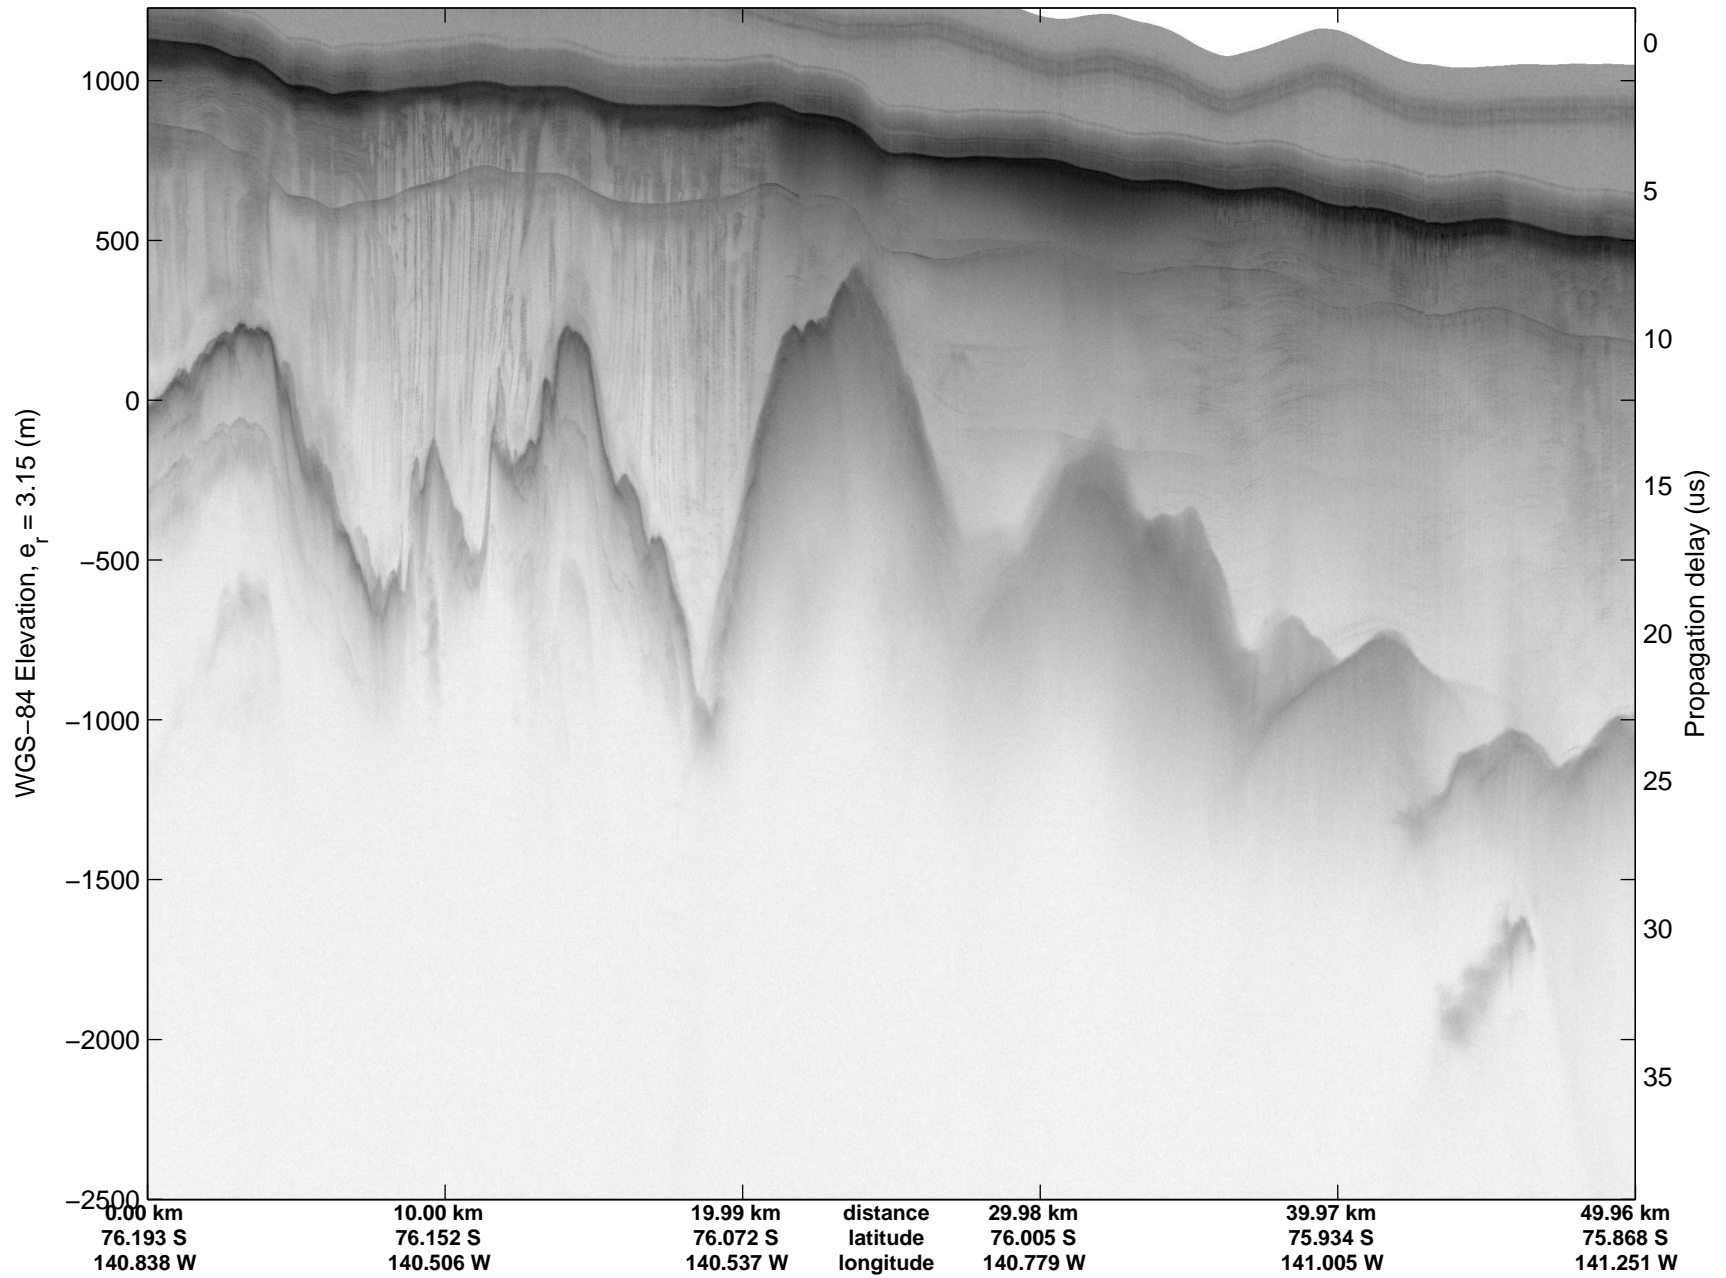

Land Ice Hull-Land 04
20141102_16_007
Polar Stereograph -71N/0E

mcords3 2014_Antarctica_DC8: "Land Ice Hull-Land 04" 20141102_16_007: 17:15:49.6 to 17:22:16.7 GPS

mcords3 2014_Antarctica_DC8: "Land Ice Hull-Land 04" 20141102_16_007: 17:15:49.6 to 17:22:16.7 GPS

mcords3 2014_Antarctica_DC8: "Land Ice Hull-Land 04" 20141102_16_008: 17:22:17.0 to 17:28:37.2 GPS

mcords3 2014_Antarctica_DC8: "Land Ice Hull-Land 04" 20141102_16_008: 17:22:17.0 to 17:28:37.2 GPS

Land Ice Hull-Land 04
20141102_16_009
Polar Stereograph -71N/0E