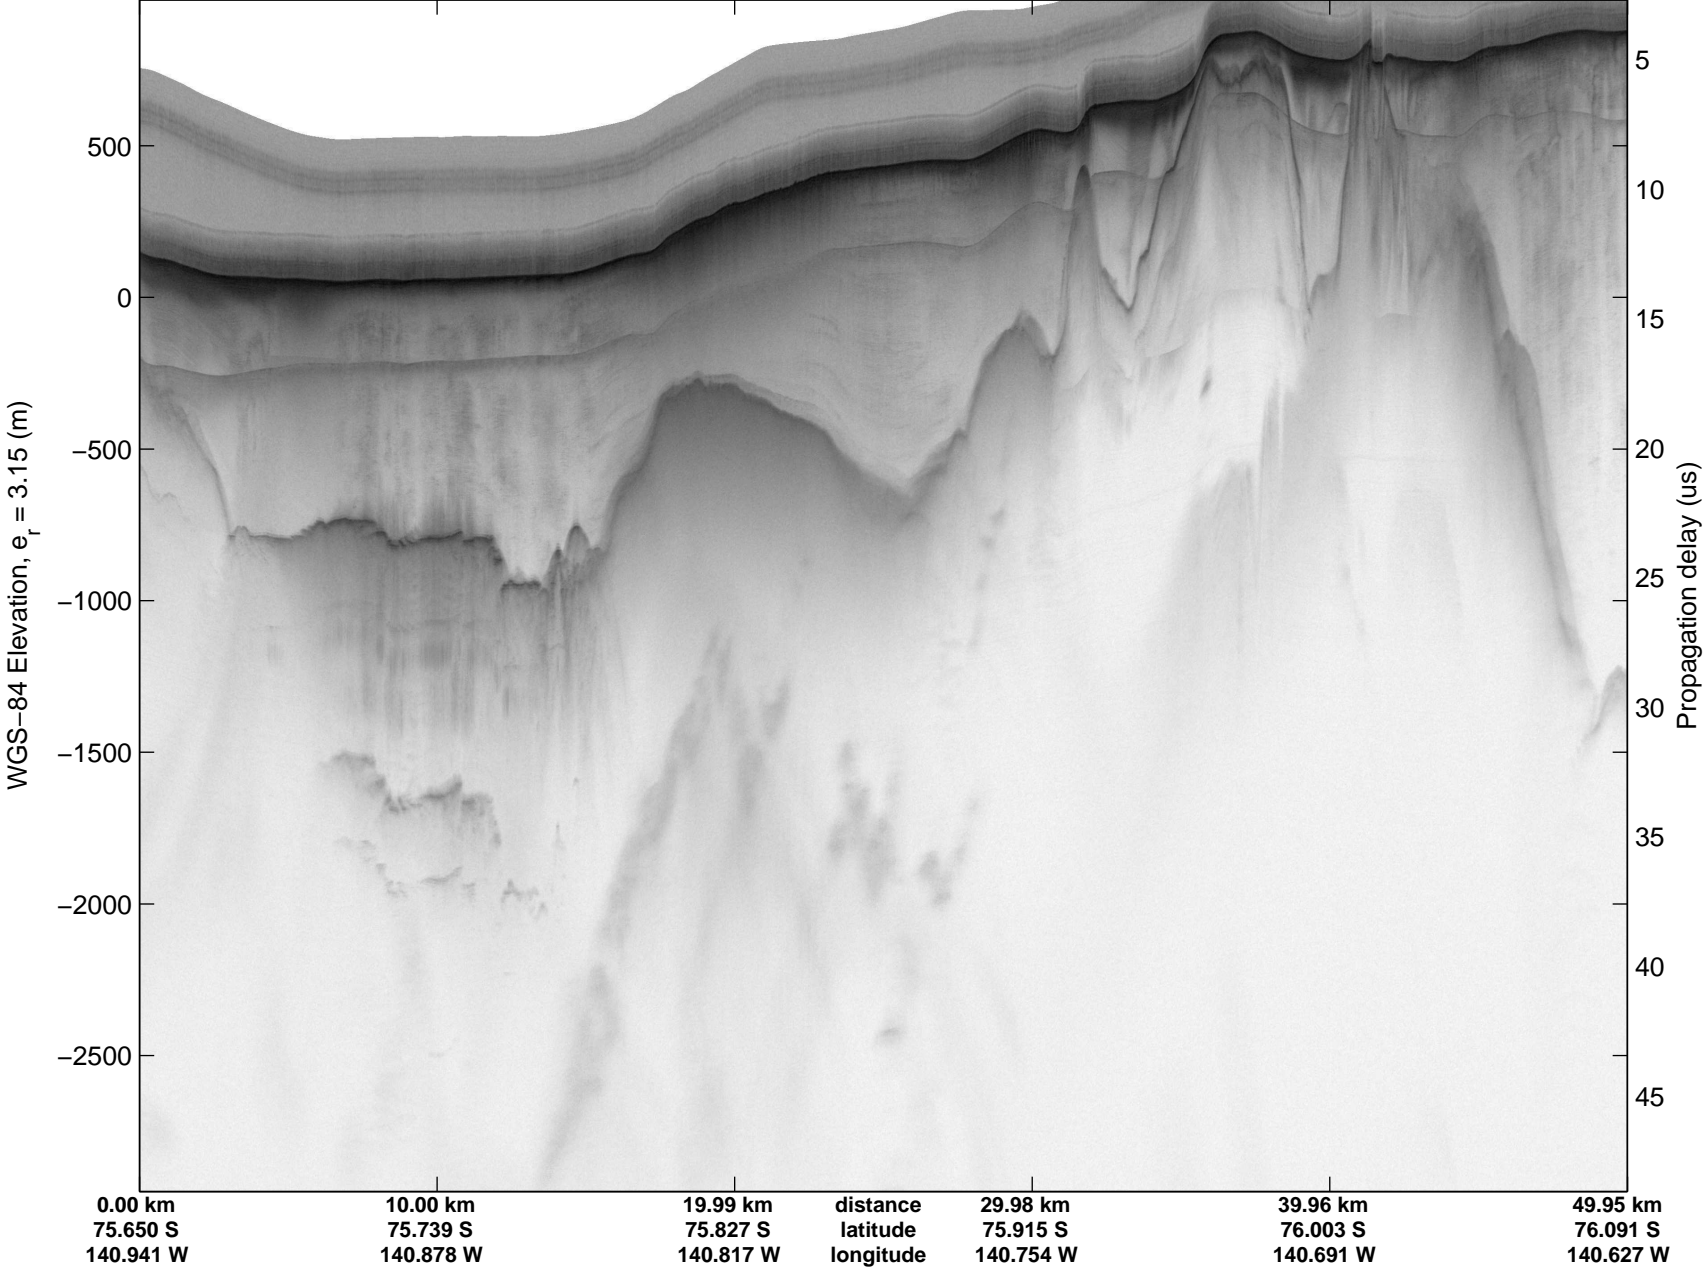

mcords3 2014_Antarctica_DC8: "Land Ice Hull-Land 04" 20141102_16_011: 17:41:36.8 to 17:48:09.4 GPS

mcords3 2014_Antarctica_DC8: "Land Ice Hull-Land 04" 20141102_16_011: 17:41:36.8 to 17:48:09.4 GPS

Land Ice Hull-Land 04
20141102_16_012
Polar Stereograph -71N/0E

mcords3 2014_Antarctica_DC8: "Land Ice Hull-Land 04" 20141102_16_012: 17:48:09.6 to 17:54:16.0 GPS

mcords3 2014_Antarctica_DC8: "Land Ice Hull-Land 04" 20141102_16_012: 17:48:09.6 to 17:54:16.0 GPS

Land Ice Hull-Land 04
20141102_16_013
Polar Stereograph -71N/0E