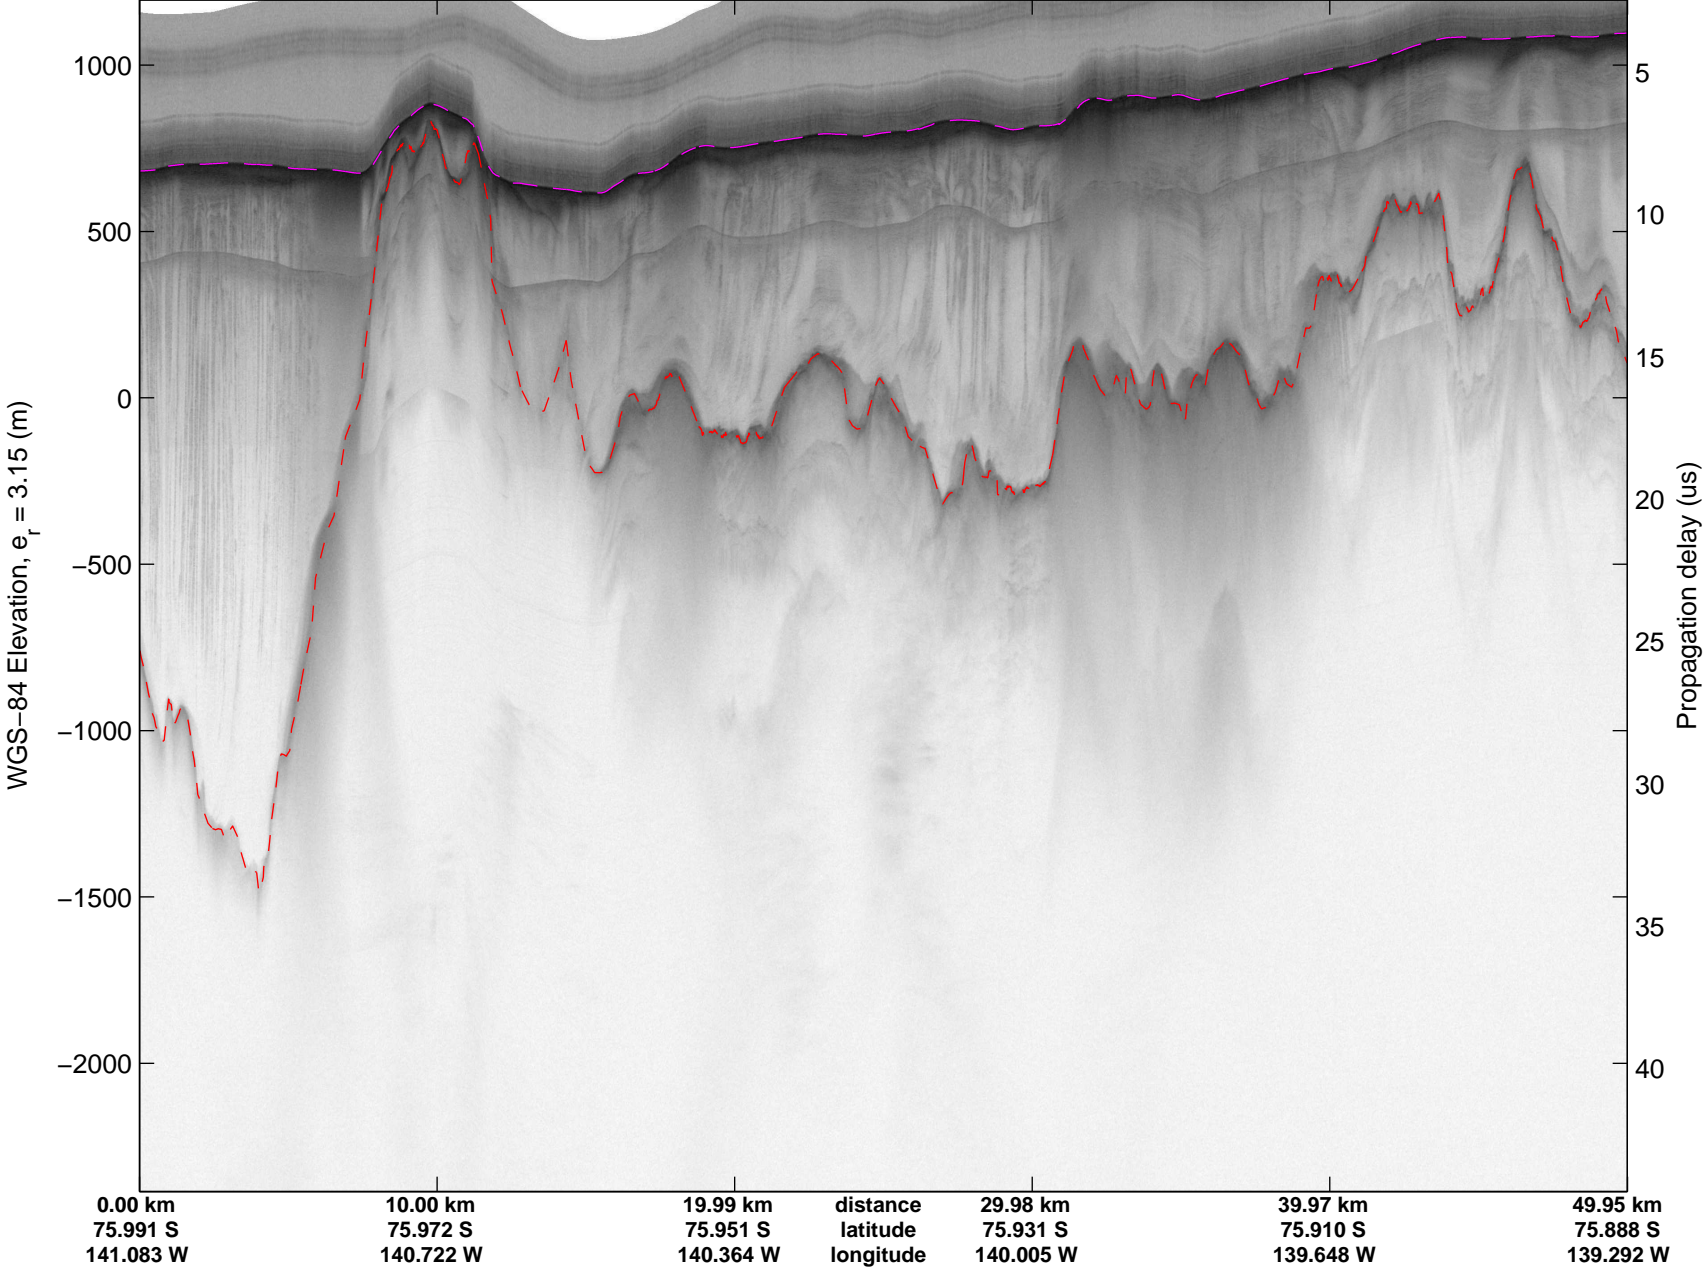

mcords3 2014_Antarctica_DC8: "Land Ice Hull-Land 04" 20141102_16_013: 17:54:16.3 to 18:00:45.8 GPS

mcords3 2014_Antarctica_DC8: "Land Ice Hull-Land 04" 20141102_16_013: 17:54:16.3 to 18:00:45.8 GPS

mcords3 2014_Antarctica_DC8: "Land Ice Hull-Land 04" 20141102_16_014: 18:00:46.0 to 18:06:20.4 GPS

mcords3 2014_Antarctica_DC8: "Land Ice Hull-Land 04" 20141102_16_014: 18:00:46.0 to 18:06:20.4 GPS

mcords3 2014_Antarctica_DC8: "Land Ice Hull-Land 04" 20141102_16_015: 18:06:20.6 to 18:12:20.8 GPS

mcords3 2014_Antarctica_DC8: "Land Ice Hull-Land 04" 20141102_16_015: 18:06:20.6 to 18:12:20.8 GPS

Land Ice Hull-Land 04
20141102_16_016
Polar Stereograph -71N/0E

mcords3 2014_Antarctica_DC8: "Land Ice Hull-Land 04" 20141102_16_016: 18:12:21.0 to 18:18:15.6 GPS

mcords3 2014_Antarctica_DC8: "Land Ice Hull-Land 04" 20141102_16_016: 18:12:21.0 to 18:18:15.6 GPS