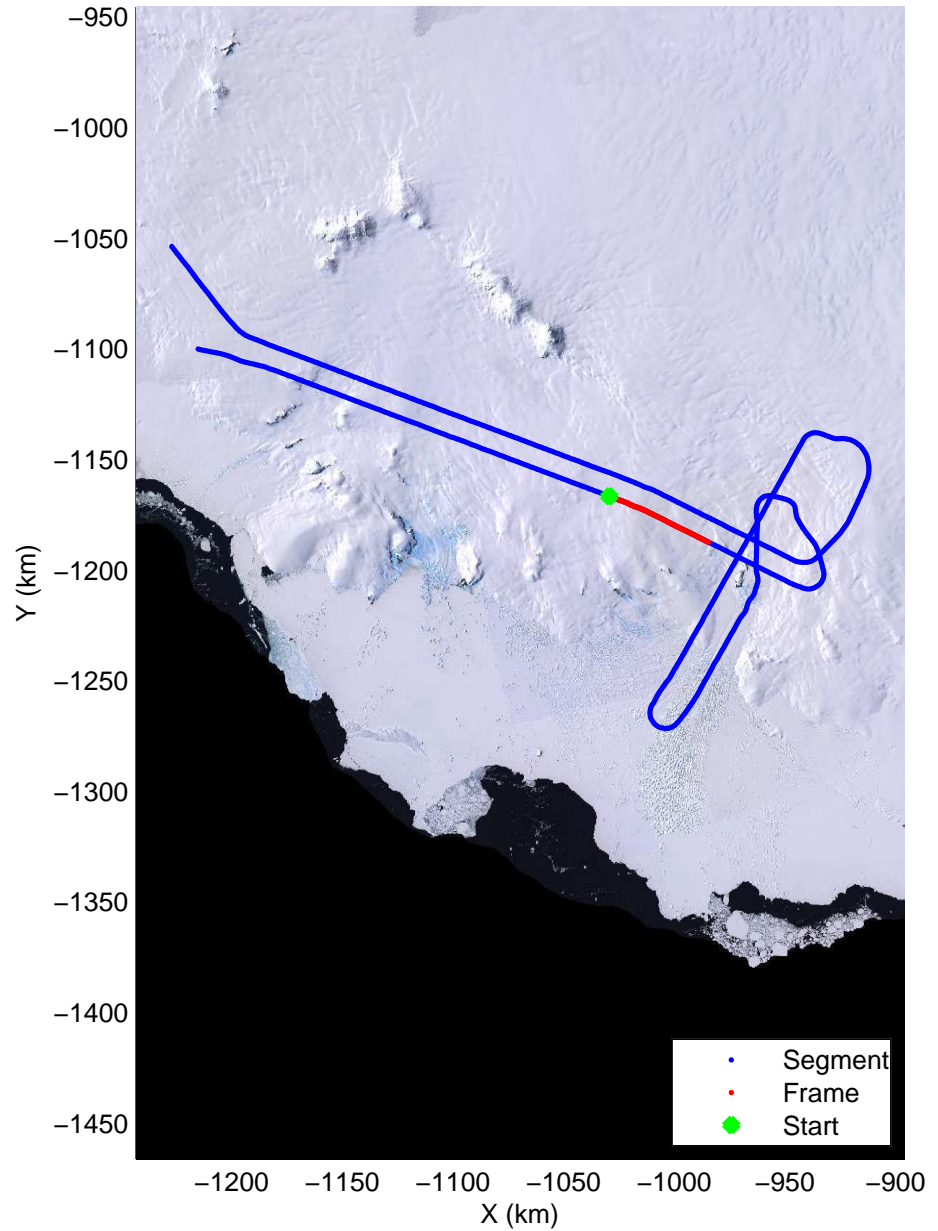

mcords3 2014_Antarctica_DC8: "Land Ice Hull-Land 04" 20141102_16_003: 16:51:13.9 to 16:57:16.5 GPS

mcords3 2014_Antarctica_DC8: "Land Ice Hull-Land 04" 20141102_16_004: 16:57:16.8 to 17:03:31.1 GPS

mcords3 2014_Antarctica_DC8: "Land Ice Hull-Land 04" 20141102_16_004: 16:57:16.8 to 17:03:31.1 GPS

Land Ice Hull-Land 04
20141102_16_005
Polar Stereograph -71N/0E

mcords3 2014_Antarctica_DC8: "Land Ice Hull-Land 04" 20141102_16_005: 17:03:31.4 to 17:09:38.1 GPS

mcords3 2014_Antarctica_DC8: "Land Ice Hull-Land 04" 20141102_16_005: 17:03:31.4 to 17:09:38.1 GPS