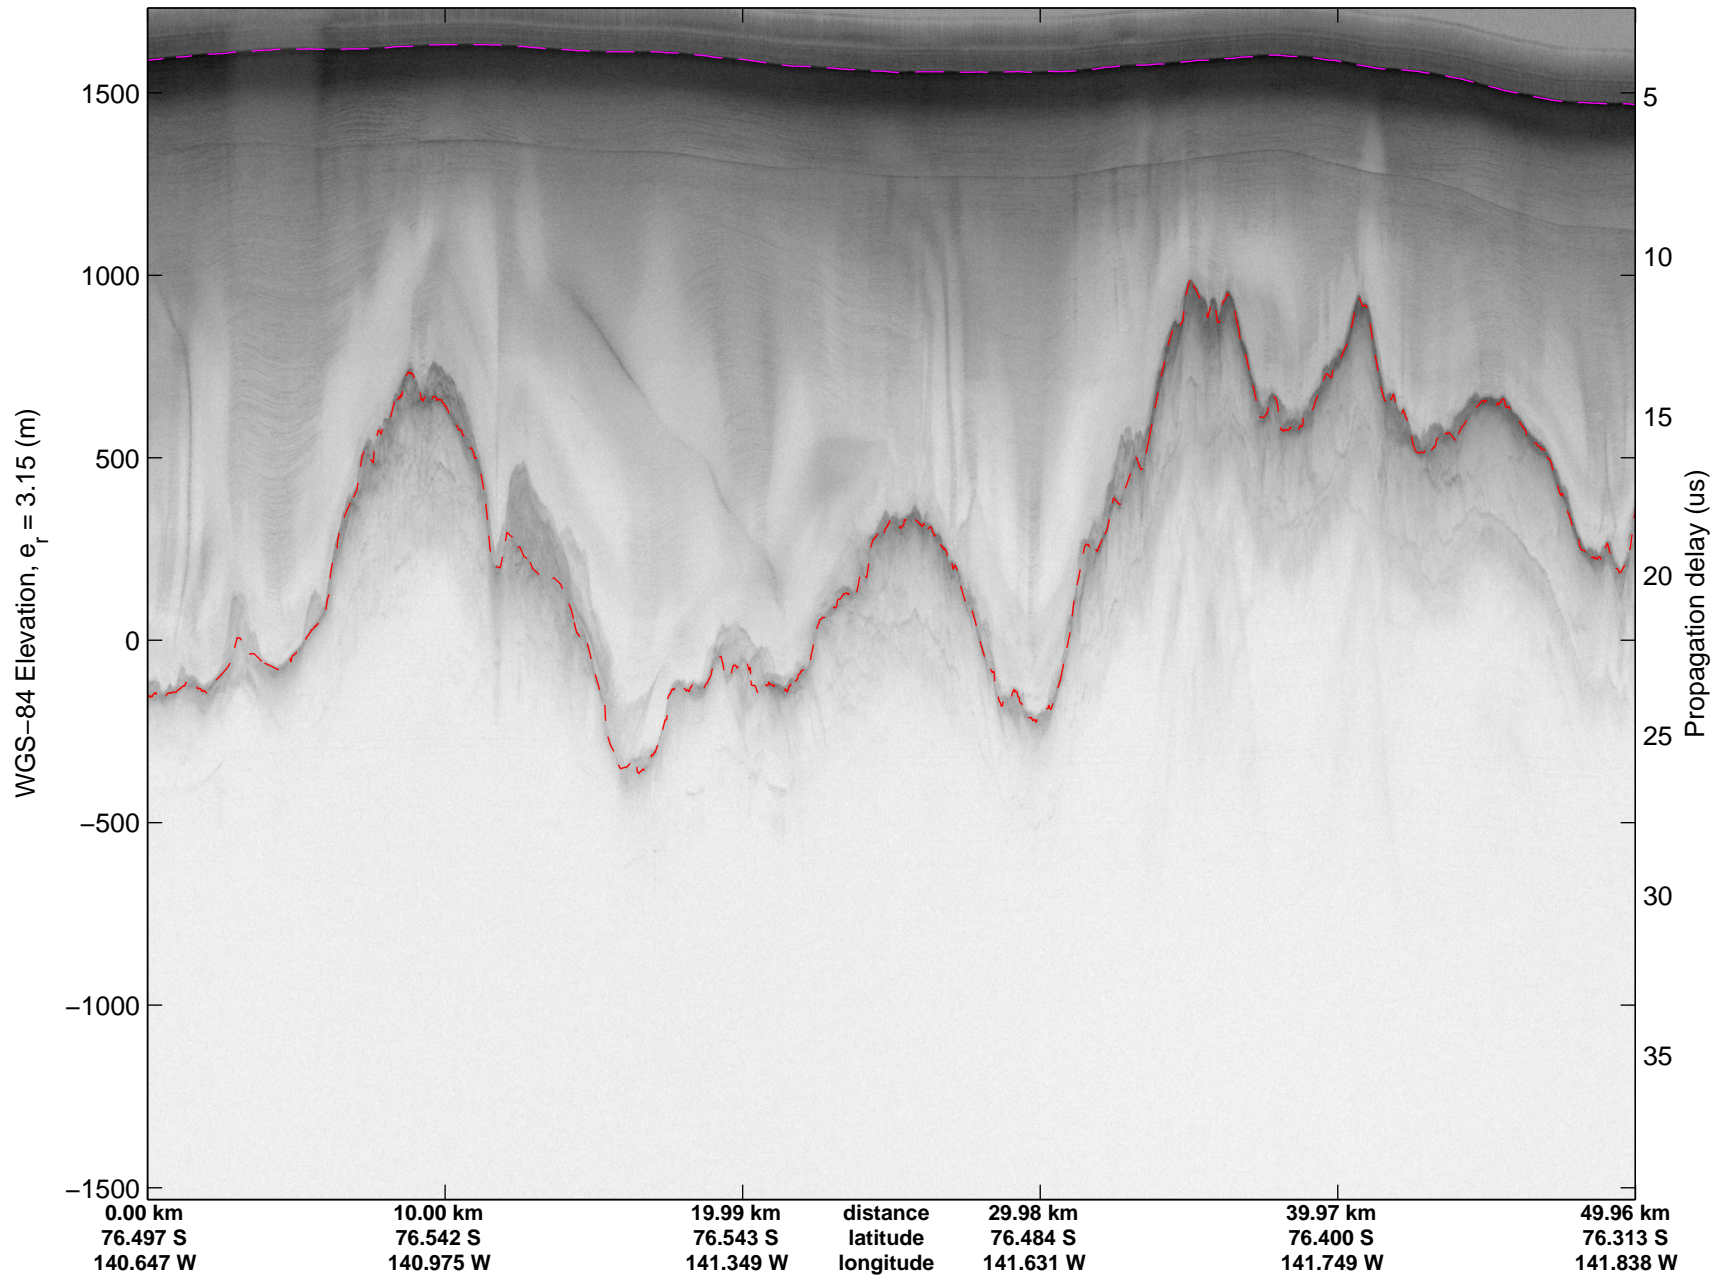

mcords3 2014_Antarctica_DC8: "Land Ice Hull-Land 04" 20141102_16_013: 17:54:16.3 to 18:00:45.8 GPS

mcords3 2014_Antarctica_DC8: "Land Ice Hull-Land 04" 20141102_16_013: 17:54:16.3 to 18:00:45.8 GPS

mcords3 2014_Antarctica_DC8: "Land Ice Hull-Land 04" 20141102_16_014: 18:00:46.0 to 18:06:20.4 GPS

mcords3 2014_Antarctica_DC8: "Land Ice Hull-Land 04" 20141102_16_014: 18:00:46.0 to 18:06:20.4 GPS

mcords3 2014_Antarctica_DC8: "Land Ice Hull-Land 04" 20141102_16_015: 18:06:20.6 to 18:12:20.8 GPS

mcords3 2014_Antarctica_DC8: "Land Ice Hull-Land 04" 20141102_16_015: 18:06:20.6 to 18:12:20.8 GPS