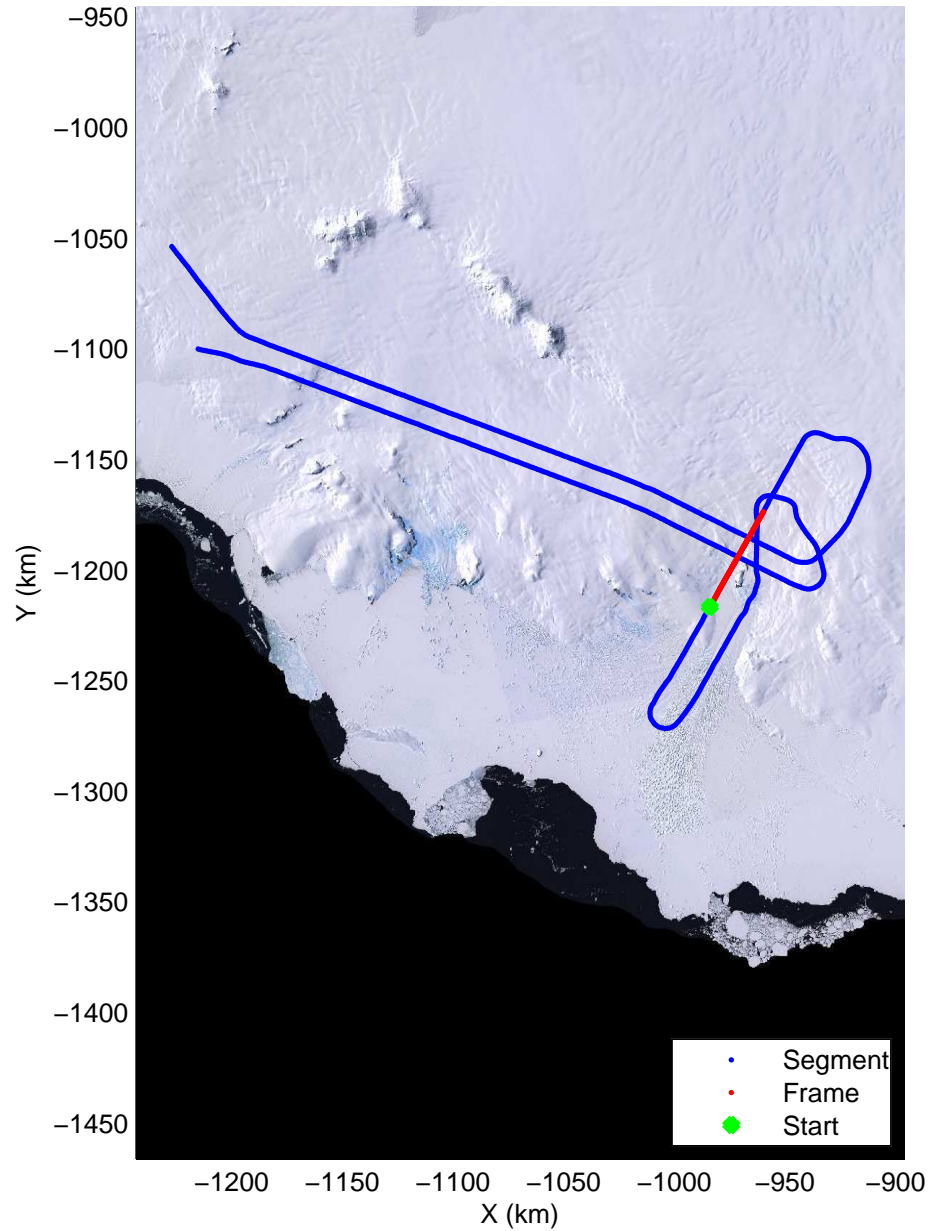

mcords3 2014_Antarctica_DC8: "Land Ice Hull-Land 04" 20141102_16_011: 17:41:36.8 to 17:48:09.4 GPS

mcords3 2014_Antarctica_DC8: "Land Ice Hull-Land 04" 20141102_16_011: 17:41:36.8 to 17:48:09.4 GPS

Land Ice Hull-Land 04
20141102_16_012
Polar Stereograph -71N/0E