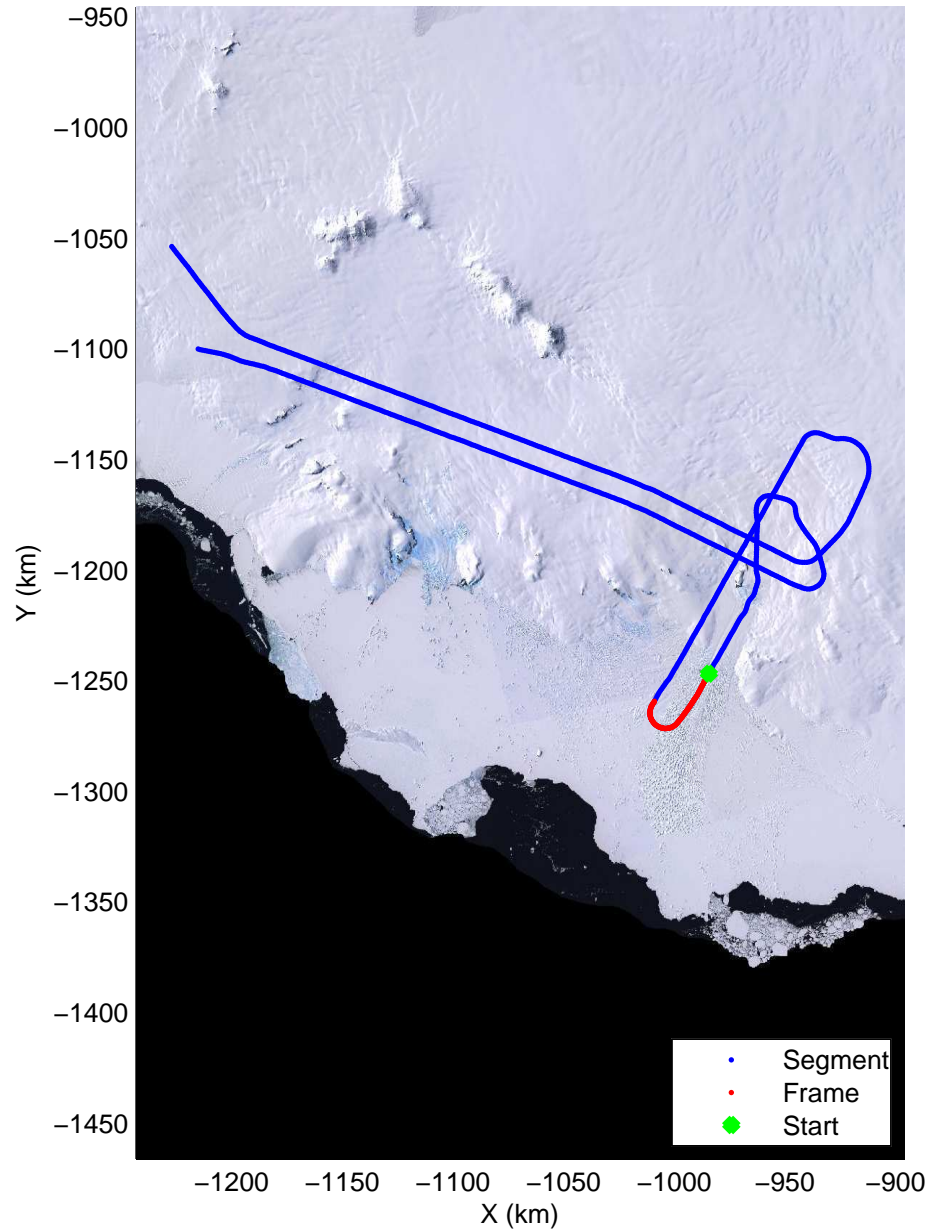

mcords3 2014_Antarctica_DC8: "Land Ice Hull-Land 04" 20141102_16_009: 17:28:37.5 to 17:35:15.9 GPS

mcords3 2014_Antarctica_DC8: "Land Ice Hull-Land 04" 20141102_16_009: 17:28:37.5 to 17:35:15.9 GPS

Land Ice Hull-Land 04
20141102_16_010
Polar Stereograph -71N/0E