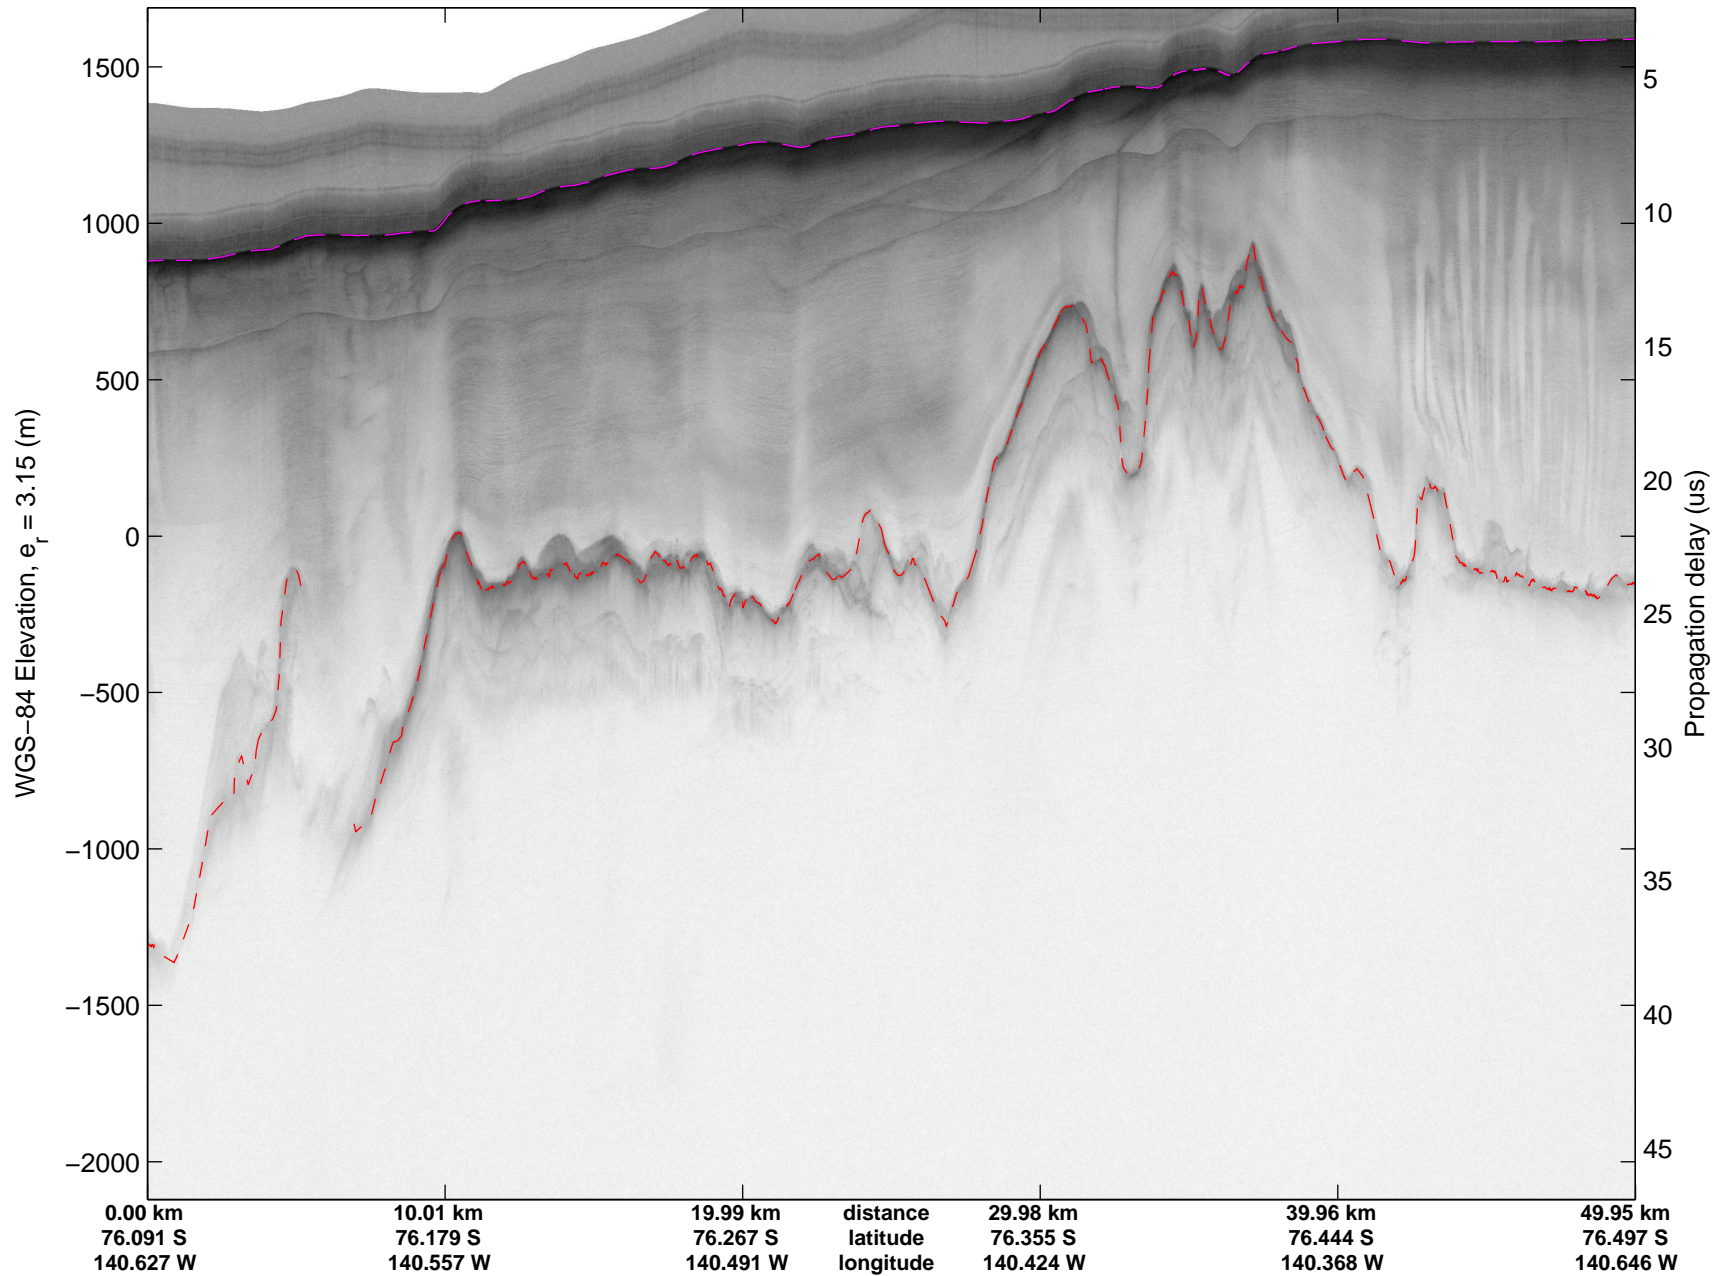

mcords3 2014_Antarctica_DC8: "Land Ice Hull-Land 04" 20141102_16_012: 17:48:09.6 to 17:54:16.0 GPS

mcords3 2014_Antarctica_DC8: "Land Ice Hull-Land 04" 20141102_16_012: 17:48:09.6 to 17:54:16.0 GPS

Land Ice Hull-Land 04
20141102_16_013
Polar Stereograph -71N/0E

mcords3 2014_Antarctica_DC8: "Land Ice Hull-Land 04" 20141102_16_013: 17:54:16.3 to 18:00:45.8 GPS

mcords3 2014_Antarctica_DC8: "Land Ice Hull-Land 04" 20141102_16_013: 17:54:16.3 to 18:00:45.8 GPS

mcords3 2014_Antarctica_DC8: "Land Ice Hull-Land 04" 20141102_16_014: 18:00:46.0 to 18:06:20.4 GPS