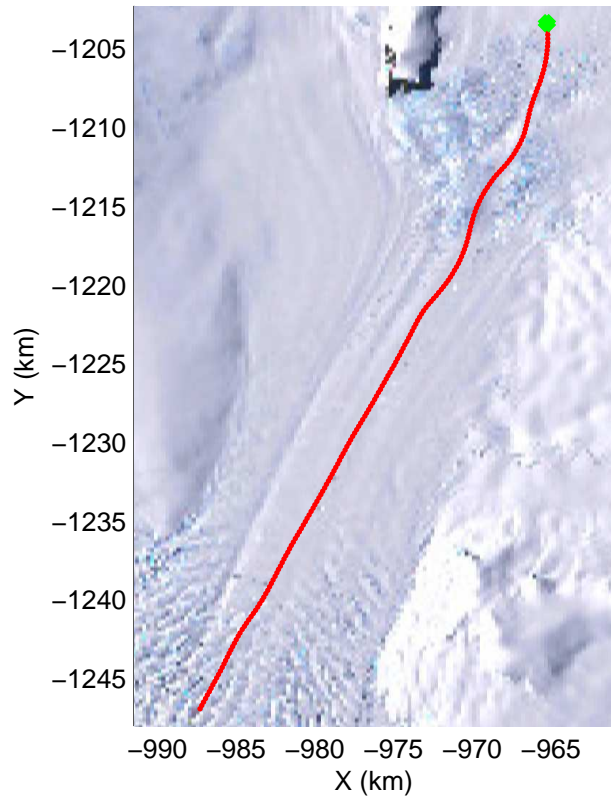

mcords3 2014_Antarctica_DC8: "Land Ice Hull-Land 04" 20141102_16_008: 17:22:17.0 to 17:28:37.2 GPS

mcords3 2014_Antarctica_DC8: "Land Ice Hull-Land 04" 20141102_16_008: 17:22:17.0 to 17:28:37.2 GPS

Land Ice Hull-Land 04
20141102_16_009
Polar Stereograph -71N/0E