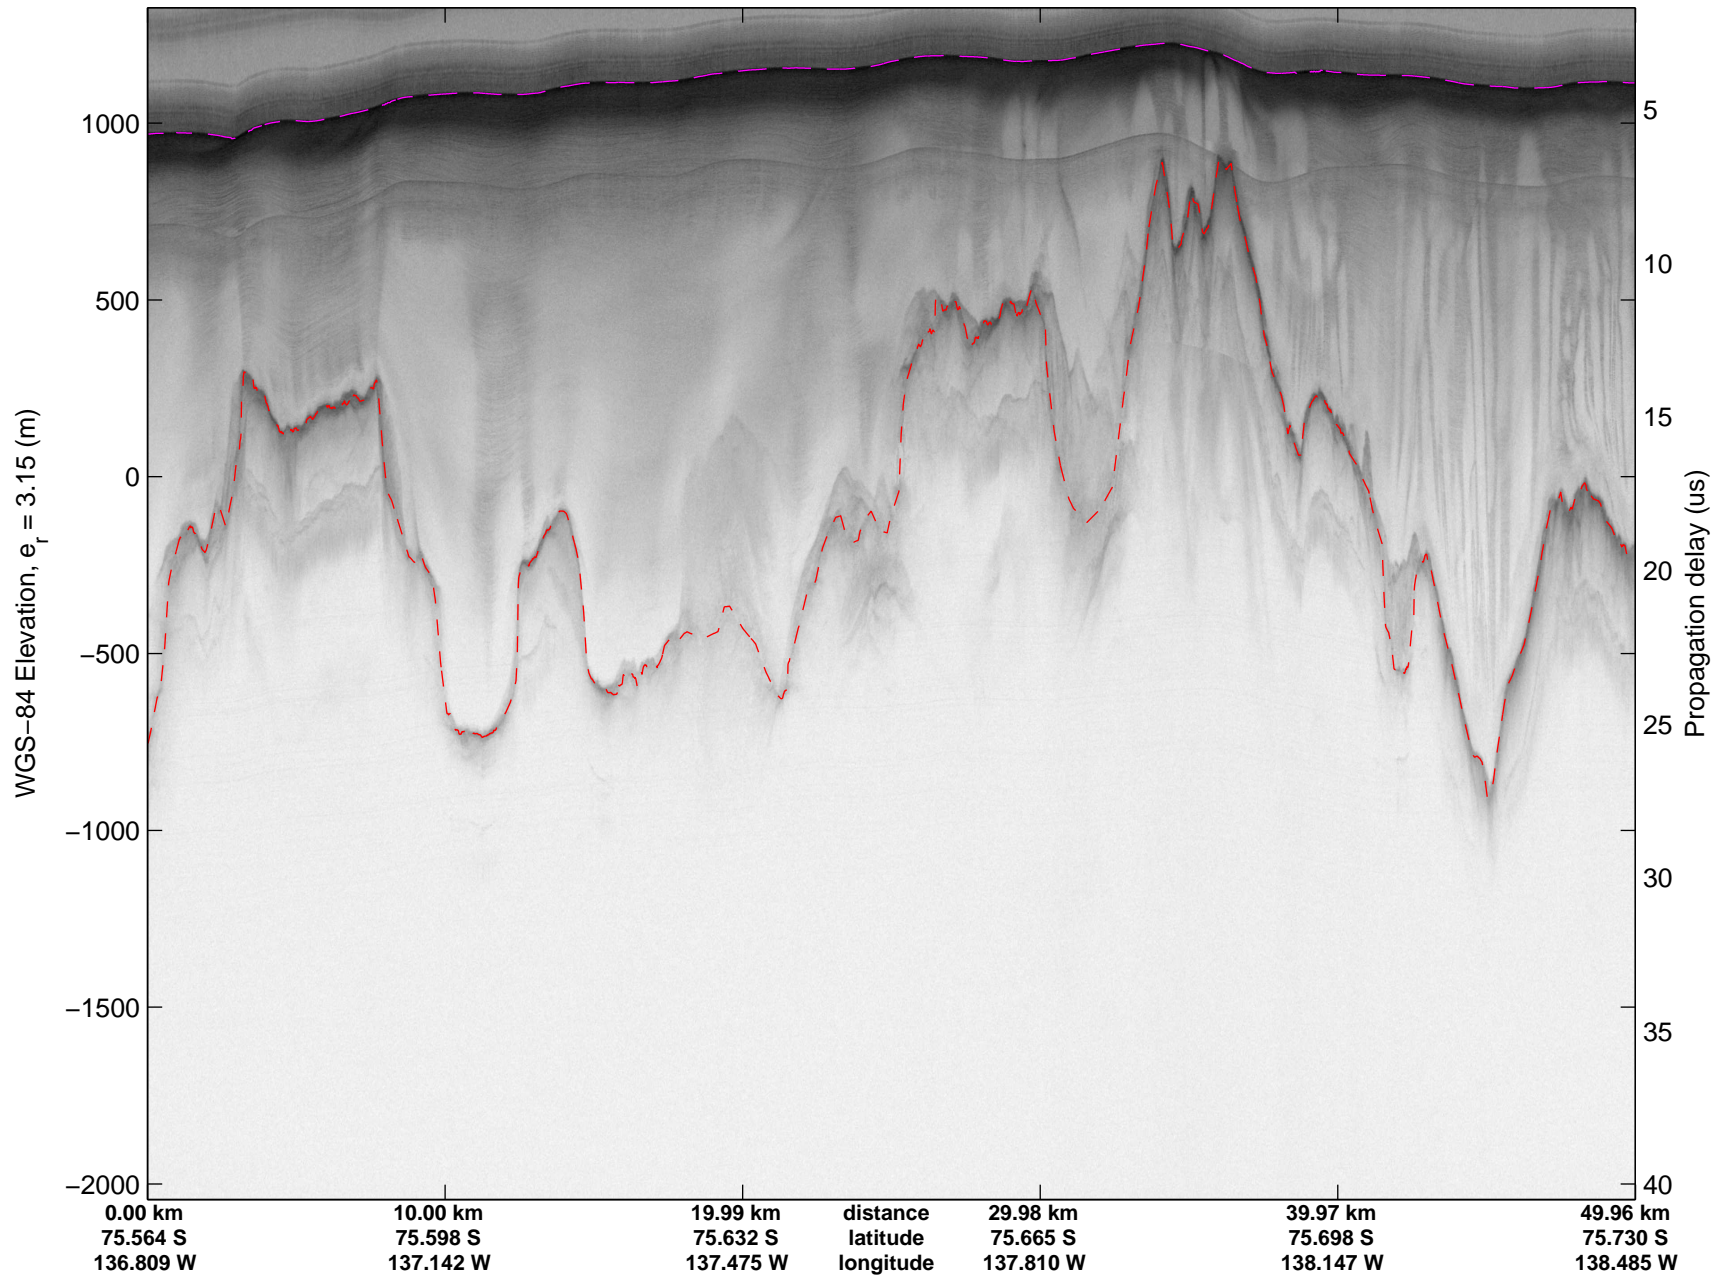

Land Ice Hull-Land 04
 20141102_16_001
 Polar Stereograph -71N/0E

mcords3 2014_Antarctica_DC8: "Land Ice Hull-Land 04" 20141102_16_001: 16:38:59.0 to 16:45:06.7 GPS

mcords3 2014_Antarctica_DC8: "Land Ice Hull-Land 04" 20141102_16_001: 16:38:59.0 to 16:45:06.7 GPS

mcords3 2014_Antarctica_DC8: "Land Ice Hull-Land 04" 20141102_16_003: 16:51:13.9 to 16:57:16.5 GPS

mcords3 2014_Antarctica_DC8: "Land Ice Hull-Land 04" 20141102_16_004: 16:57:16.8 to 17:03:31.1 GPS

mcords3 2014_Antarctica_DC8: "Land Ice Hull-Land 04" 20141102_16_004: 16:57:16.8 to 17:03:31.1 GPS

Land Ice Hull-Land 04
20141102_16_005
Polar Stereograph -71N/0E

mcords3 2014_Antarctica_DC8: "Land Ice Hull-Land 04" 20141102_16_005: 17:03:31.4 to 17:09:38.1 GPS

mcords3 2014_Antarctica_DC8: "Land Ice Hull-Land 04" 20141102_16_005: 17:03:31.4 to 17:09:38.1 GPS