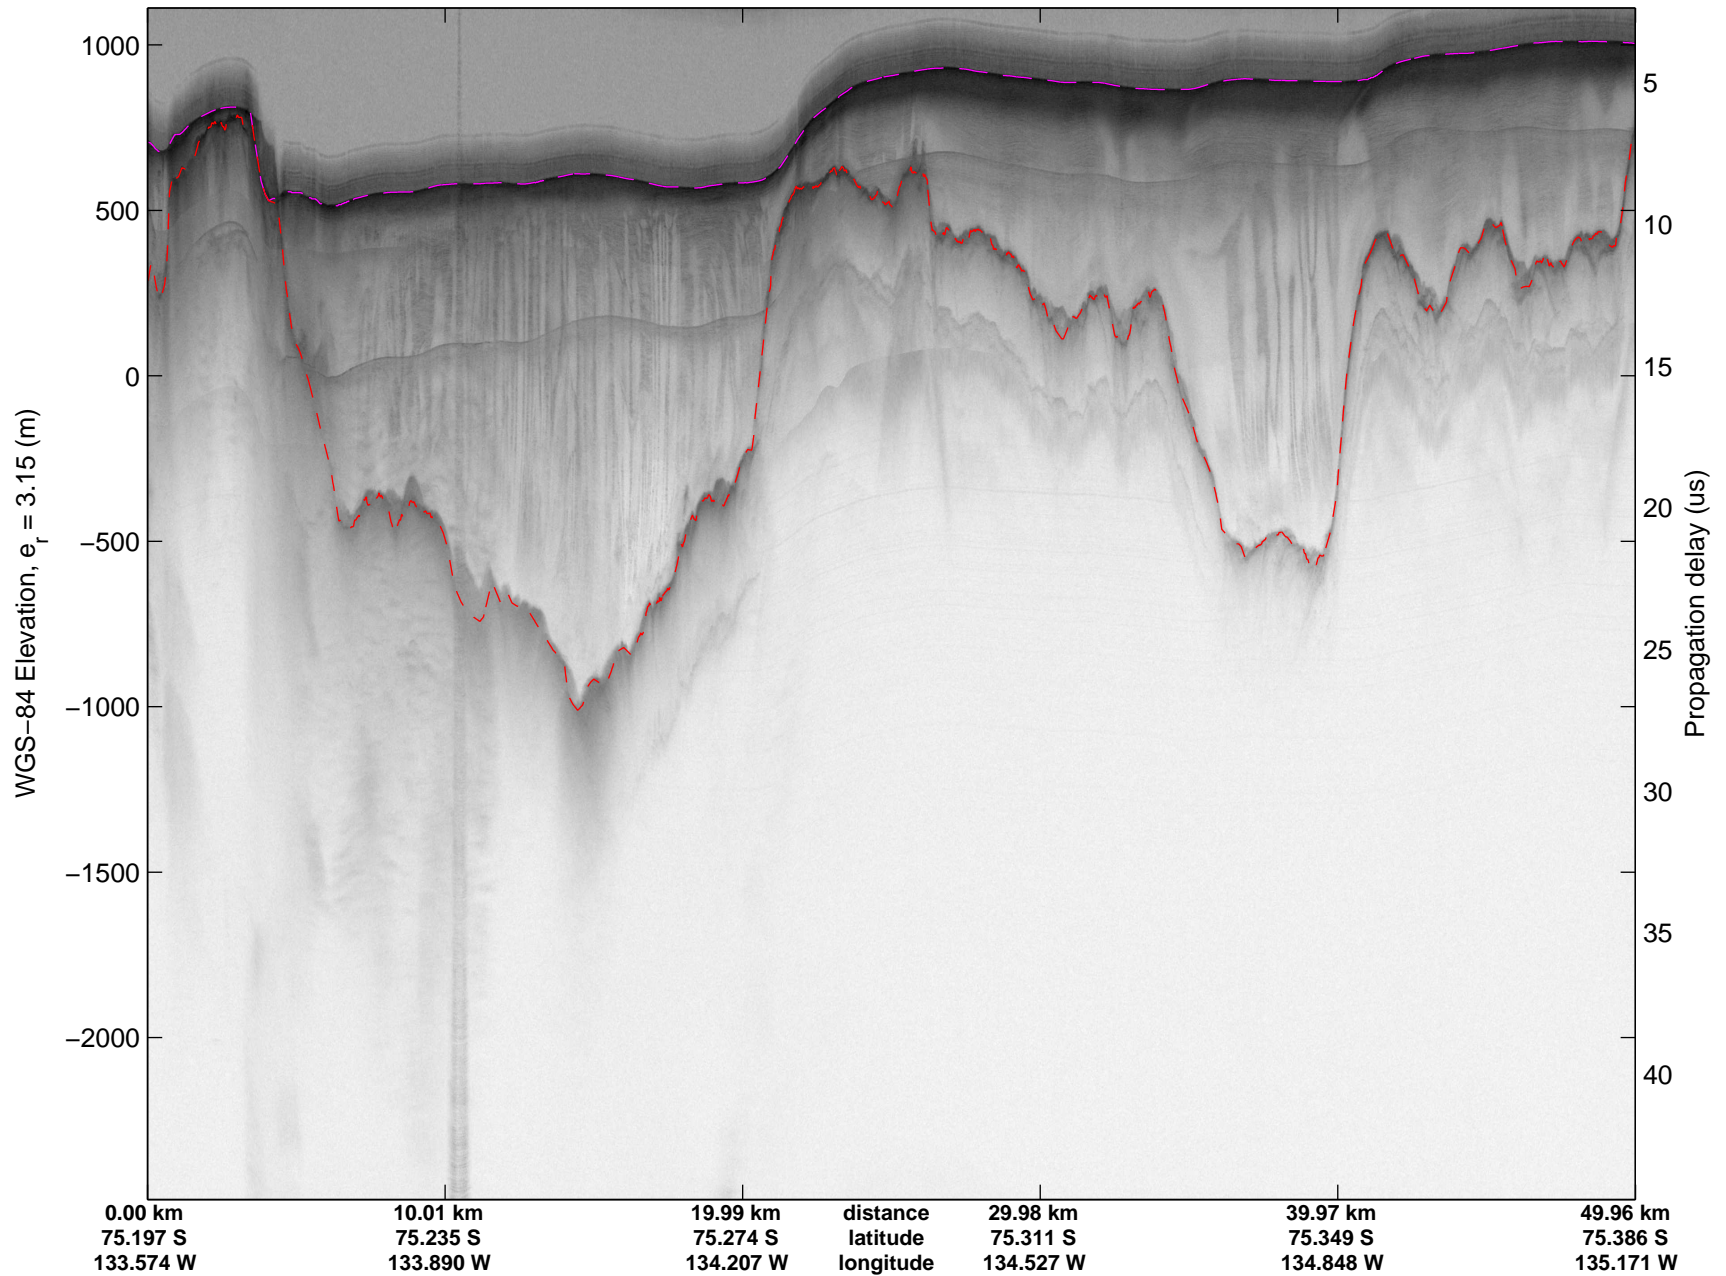

Land Ice Hull-Land 04
 20141102_16_001
 Polar Stereograph -71N/0E

mcords3 2014_Antarctica_DC8: "Land Ice Hull-Land 04" 20141102_16_001: 16:38:59.0 to 16:45:06.7 GPS

mcords3 2014_Antarctica_DC8: "Land Ice Hull-Land 04" 20141102_16_001: 16:38:59.0 to 16:45:06.7 GPS

mcords3 2014_Antarctica_DC8: "Land Ice Hull-Land 04" 20141102_16_002: 16:45:06.9 to 16:51:13.6 GPS

mcords3 2014_Antarctica_DC8: "Land Ice Hull-Land 04" 20141102_16_002: 16:45:06.9 to 16:51:13.6 GPS

mcords3 2014_Antarctica_DC8: "Land Ice Hull-Land 04" 20141102_16_003: 16:51:13.9 to 16:57:16.5 GPS