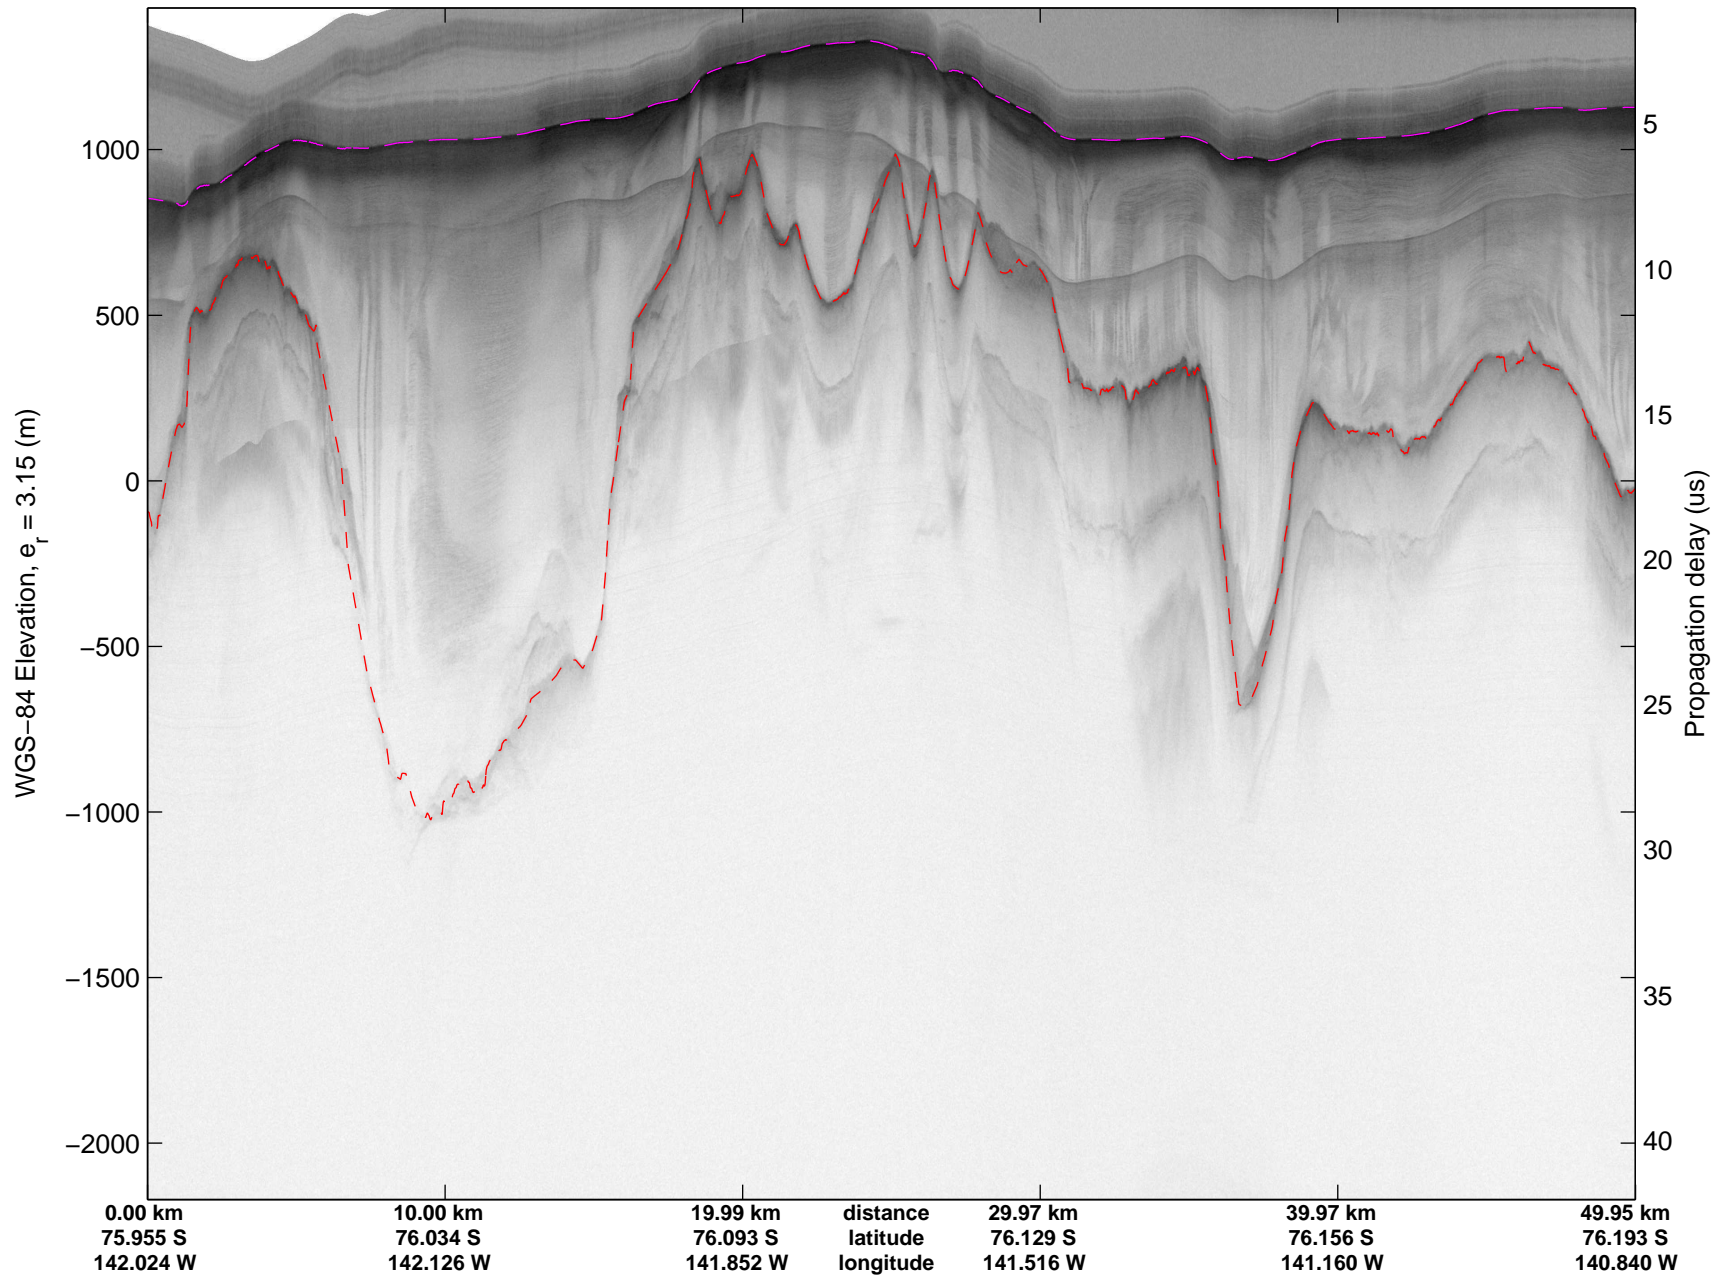

mcords3 2014_Antarctica_DC8: "Land Ice Hull-Land 04" 20141102_16_007: 17:15:49.6 to 17:22:16.7 GPS