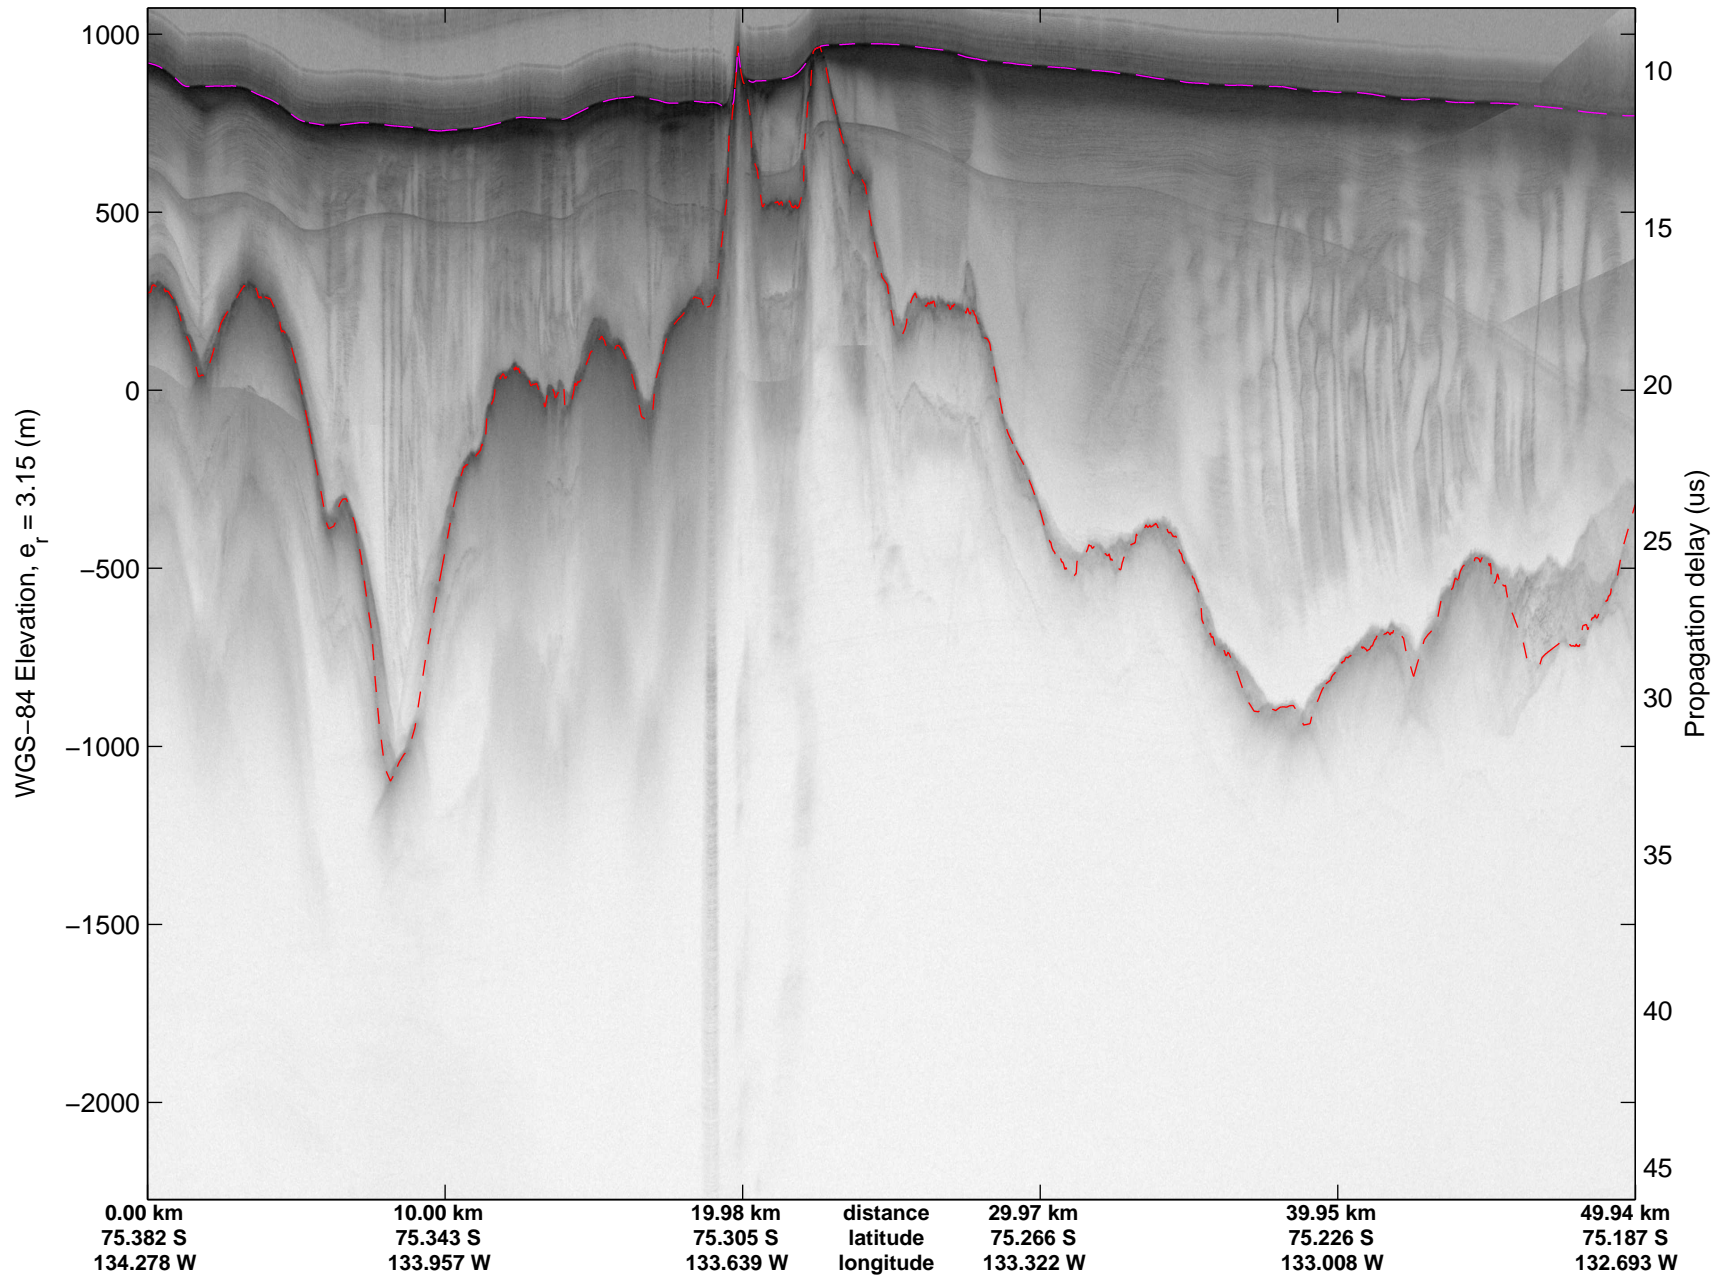

mcords3 2014_Antarctica_DC8: "Land Ice Hull-Land 04" 20141102_16_017: 18:18:15.8 to 18:24:18.9 GPS

mcords3 2014_Antarctica_DC8: "Land Ice Hull-Land 04" 20141102_16_017: 18:18:15.8 to 18:24:18.9 GPS

mcords3 2014_Antarctica_DC8: "Land Ice Hull-Land 04" 20141102_16_018: 18:24:19.1 to 18:30:03.3 GPS

mcords3 2014_Antarctica_DC8: "Land Ice Hull-Land 04" 20141102_16_018: 18:24:19.1 to 18:30:03.3 GPS

mcords3 2014_Antarctica_DC8: "Land Ice Hull-Land 04" 20141102_16_019: 18:30:03.5 to 18:36:07.5 GPS

mcords3 2014_Antarctica_DC8: "Land Ice Hull-Land 04" 20141102_16_019: 18:30:03.5 to 18:36:07.5 GPS

mcords3 2014_Antarctica_DC8: "Land Ice Hull-Land 04" 20141102_16_020: 18:36:07.7 to 18:42:09.1 GPS

mcords3 2014_Antarctica_DC8: "Land Ice Hull-Land 04" 20141102_16_020: 18:36:07.7 to 18:42:09.1 GPS

mcords3 2014_Antarctica_DC8: "Land Ice Hull-Land 04" 20141102_16_021: 18:42:09.3 to 18:47:34.7 GPS