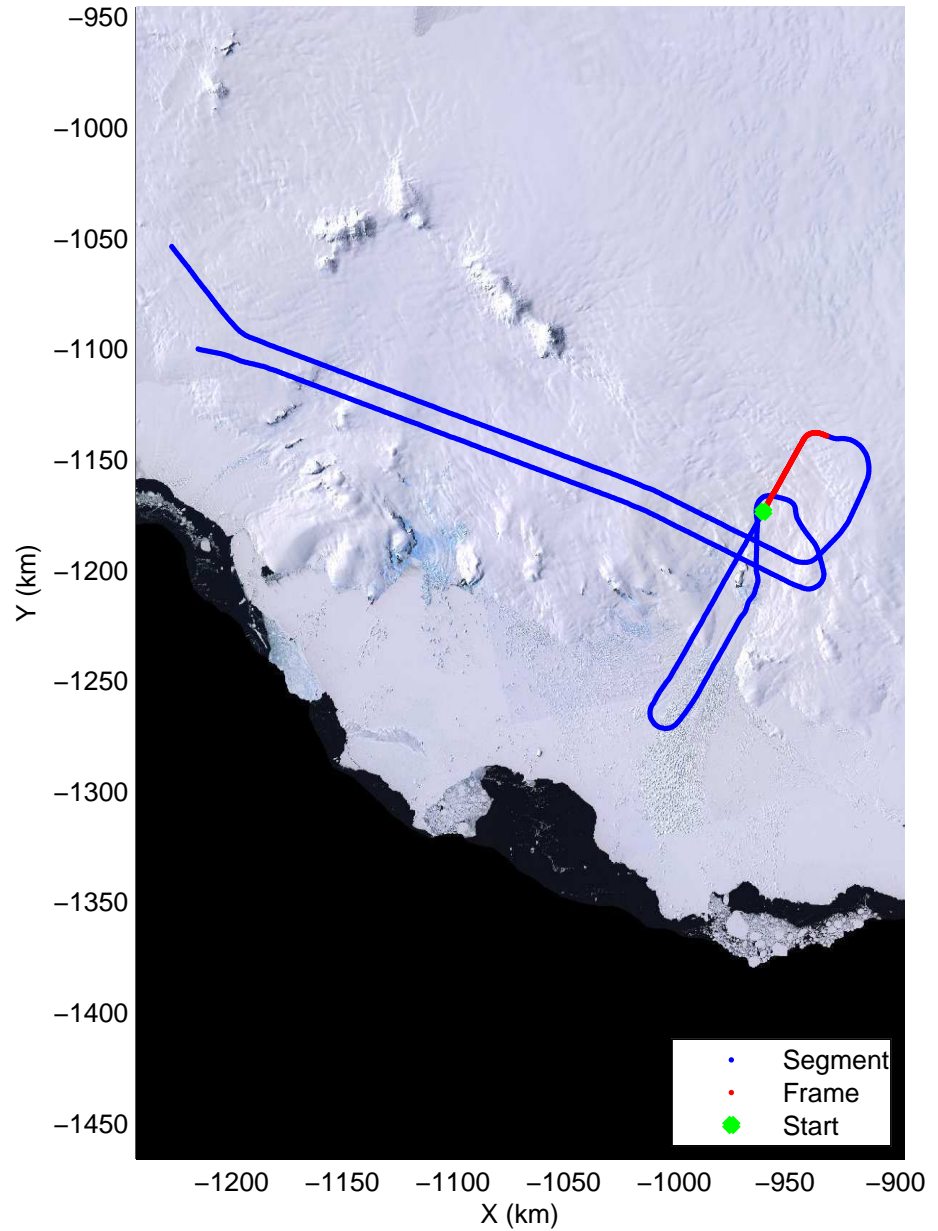

mcords3 2014_Antarctica_DC8: "Land Ice Hull-Land 04" 20141102_16_012: 17:48:09.6 to 17:54:16.0 GPS

mcords3 2014_Antarctica_DC8: "Land Ice Hull-Land 04" 20141102_16_012: 17:48:09.6 to 17:54:16.0 GPS

Land Ice Hull-Land 04
20141102_16_013
Polar Stereograph -71N/0E