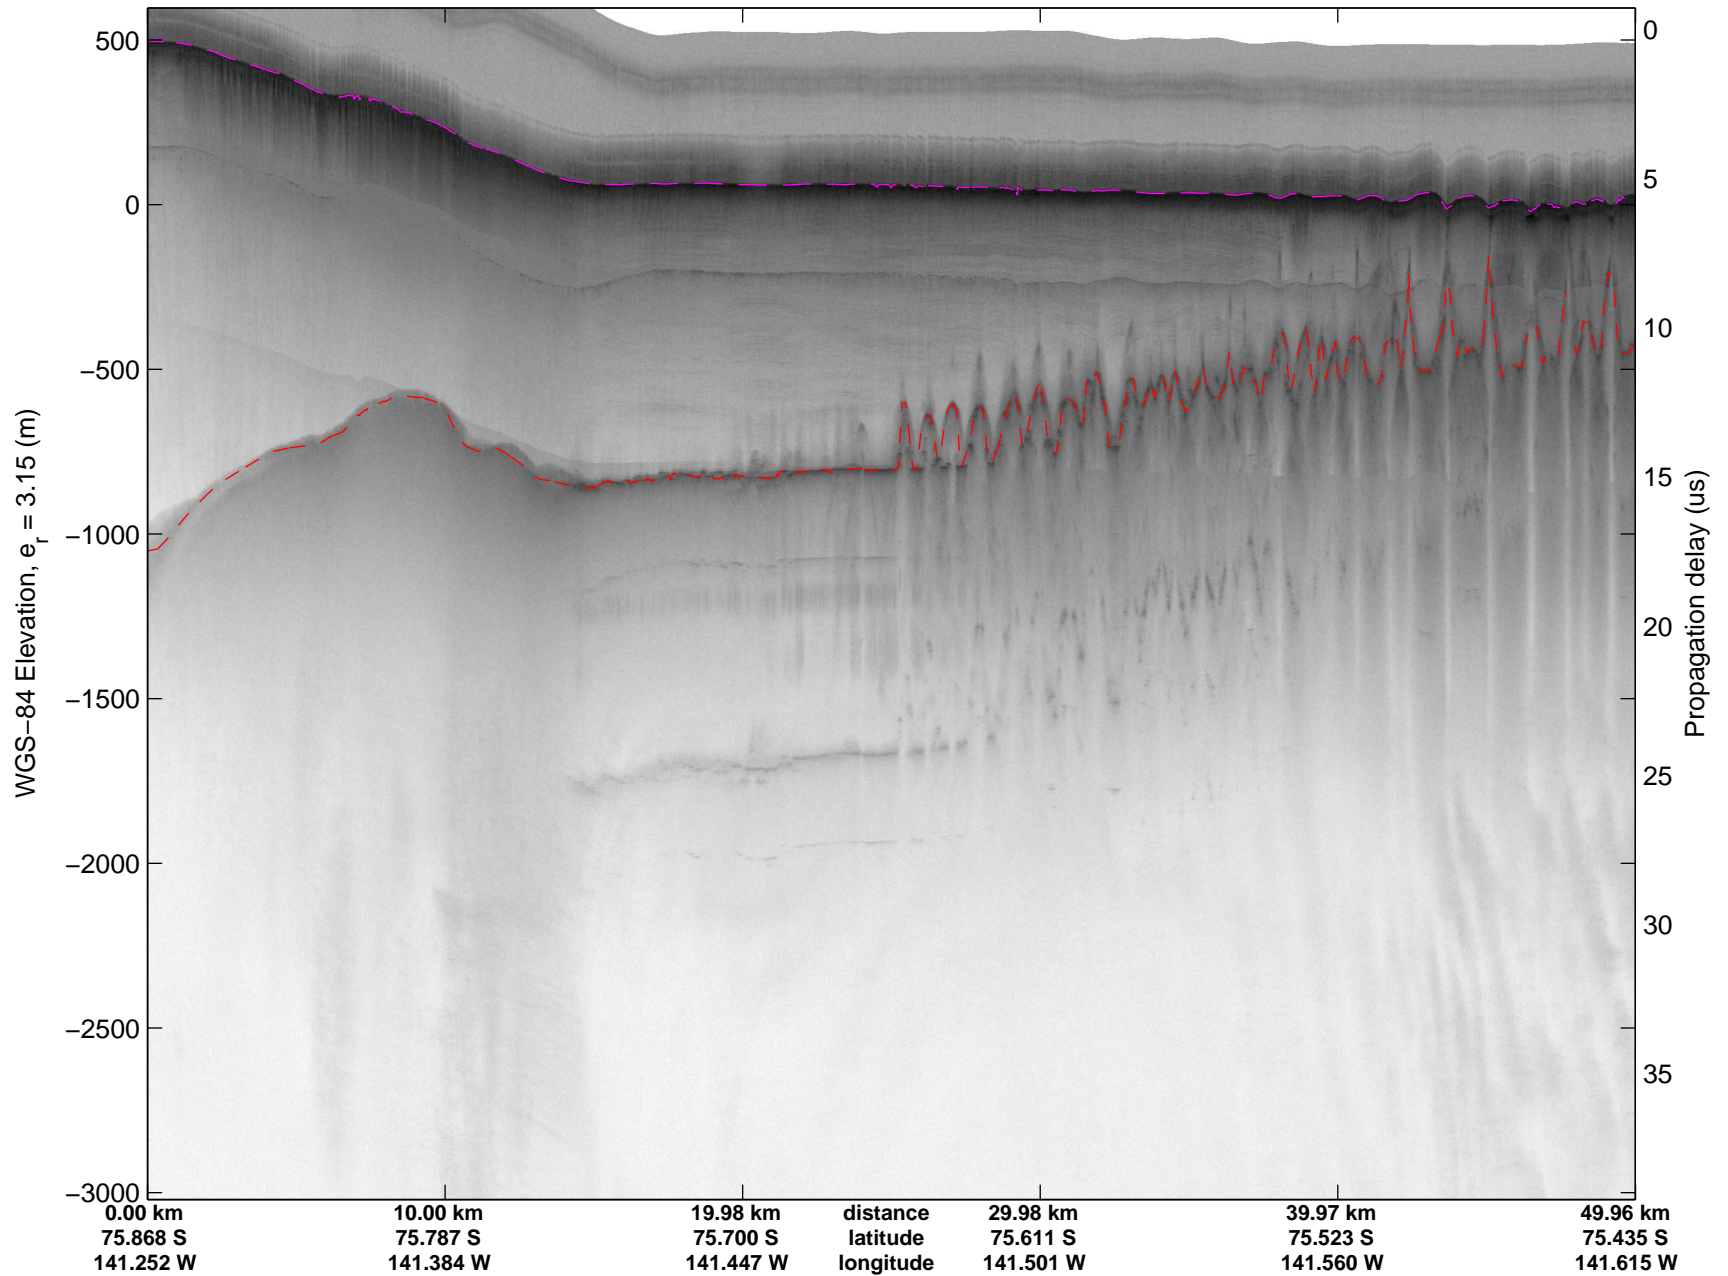

mcords3 2014_Antarctica_DC8: "Land Ice Hull-Land 04" 20141102_16_009: 17:28:37.5 to 17:35:15.9 GPS