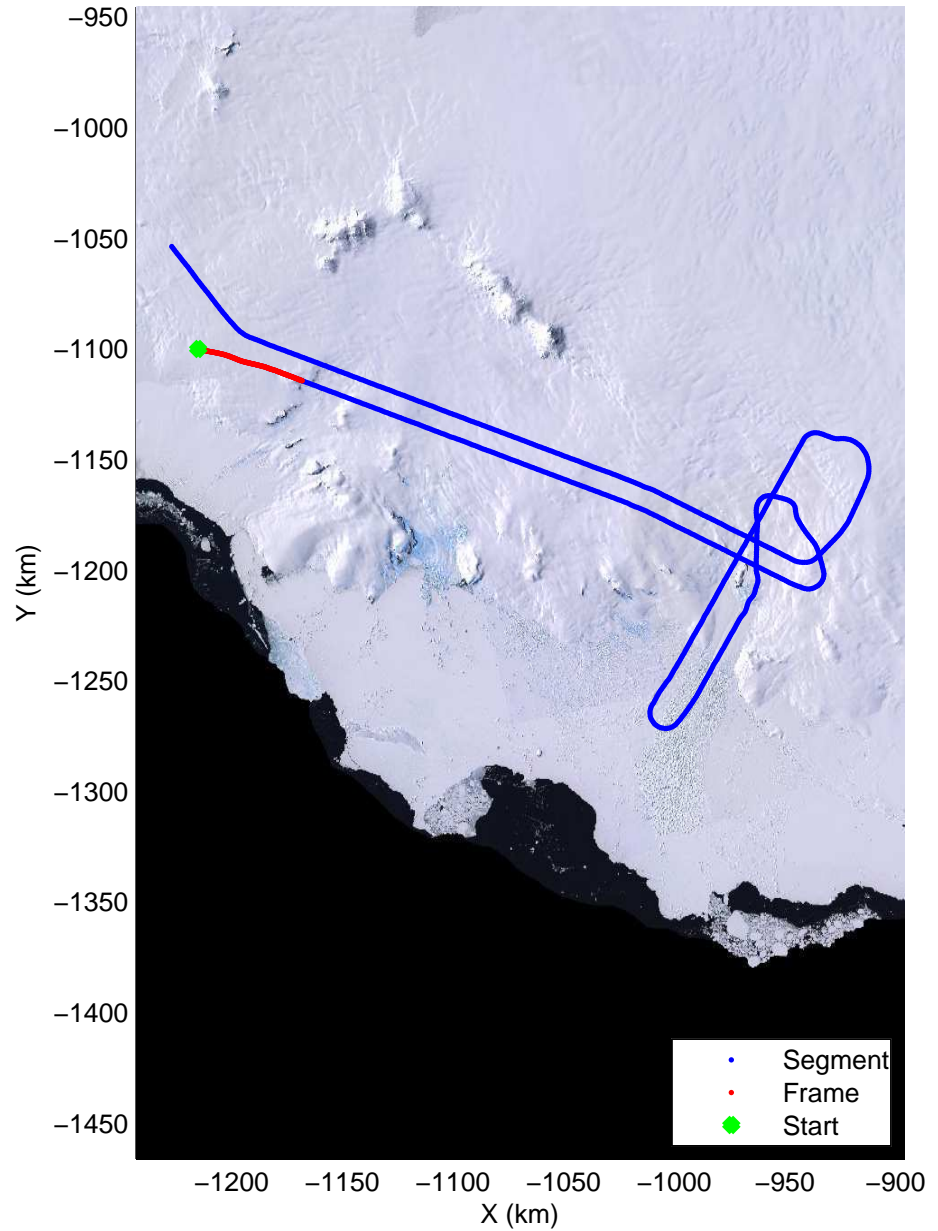

Land Ice Hull-Land 04
 20141102_16_001
 Polar Stereograph -71N/0E

mcords3 2014_Antarctica_DC8: "Land Ice Hull-Land 04" 20141102_16_001: 16:38:59.0 to 16:45:06.7 GPS

mcords3 2014_Antarctica_DC8: "Land Ice Hull-Land 04" 20141102_16_001: 16:38:59.0 to 16:45:06.7 GPS

mcords3 2014_Antarctica_DC8: "Land Ice Hull-Land 04" 20141102_16_002: 16:45:06.9 to 16:51:13.6 GPS

mcords3 2014_Antarctica_DC8: "Land Ice Hull-Land 04" 20141102_16_002: 16:45:06.9 to 16:51:13.6 GPS

mcords3 2014_Antarctica_DC8: "Land Ice Hull-Land 04" 20141102_16_003: 16:51:13.9 to 16:57:16.5 GPS