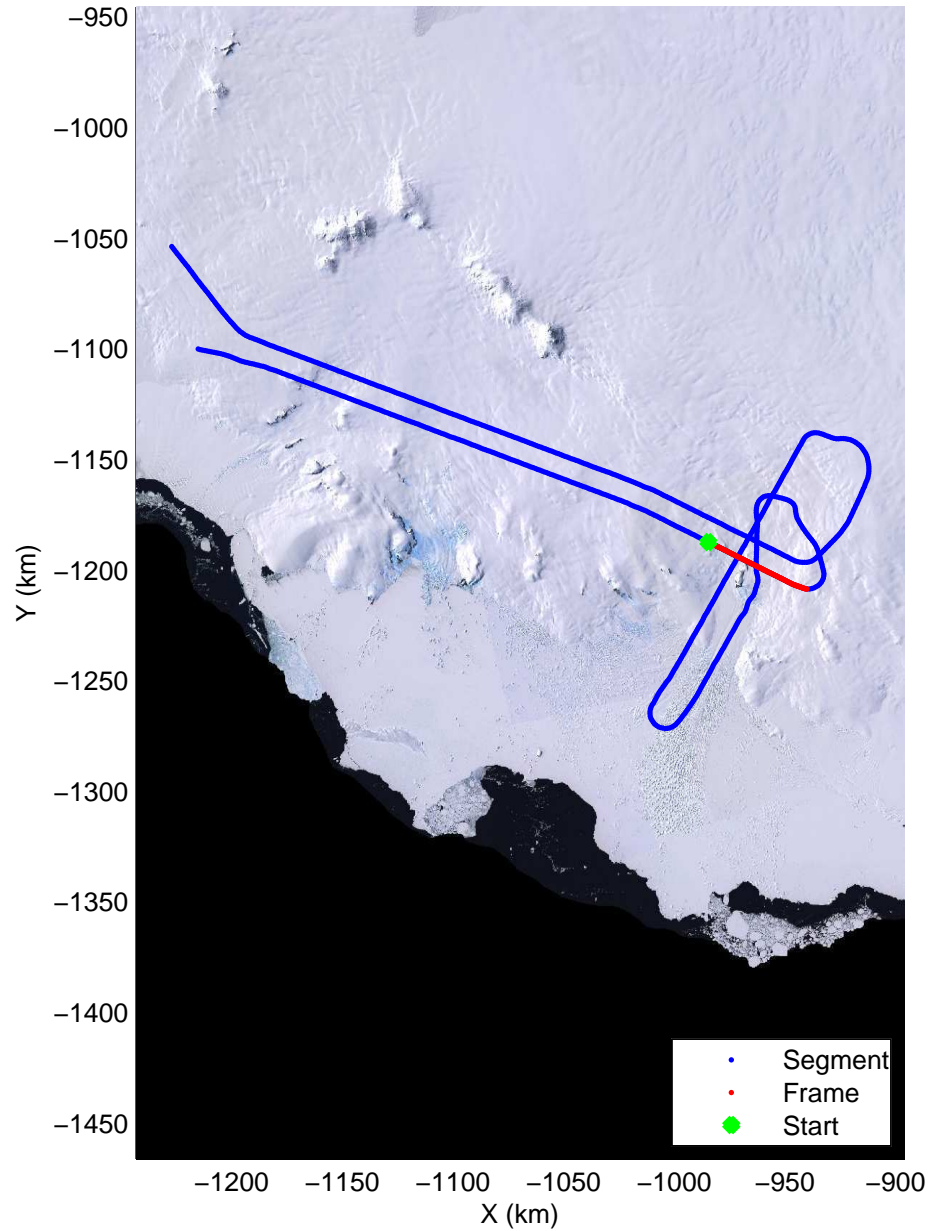

Land Ice Hull-Land 04
20141102_16_005
Polar Stereograph -71N/0E

mcords3 2014_Antarctica_DC8: "Land Ice Hull-Land 04" 20141102_16_005: 17:03:31.4 to 17:09:38.1 GPS

mcords3 2014_Antarctica_DC8: "Land Ice Hull-Land 04" 20141102_16_005: 17:03:31.4 to 17:09:38.1 GPS

Land Ice Hull-Land 04
20141102_16_006
Polar Stereograph -71N/0E

mcords3 2014_Antarctica_DC8: "Land Ice Hull-Land 04" 20141102_16_006: 17:09:38.4 to 17:15:49.3 GPS

mcords3 2014_Antarctica_DC8: "Land Ice Hull-Land 04" 20141102_16_006: 17:09:38.4 to 17:15:49.3 GPS