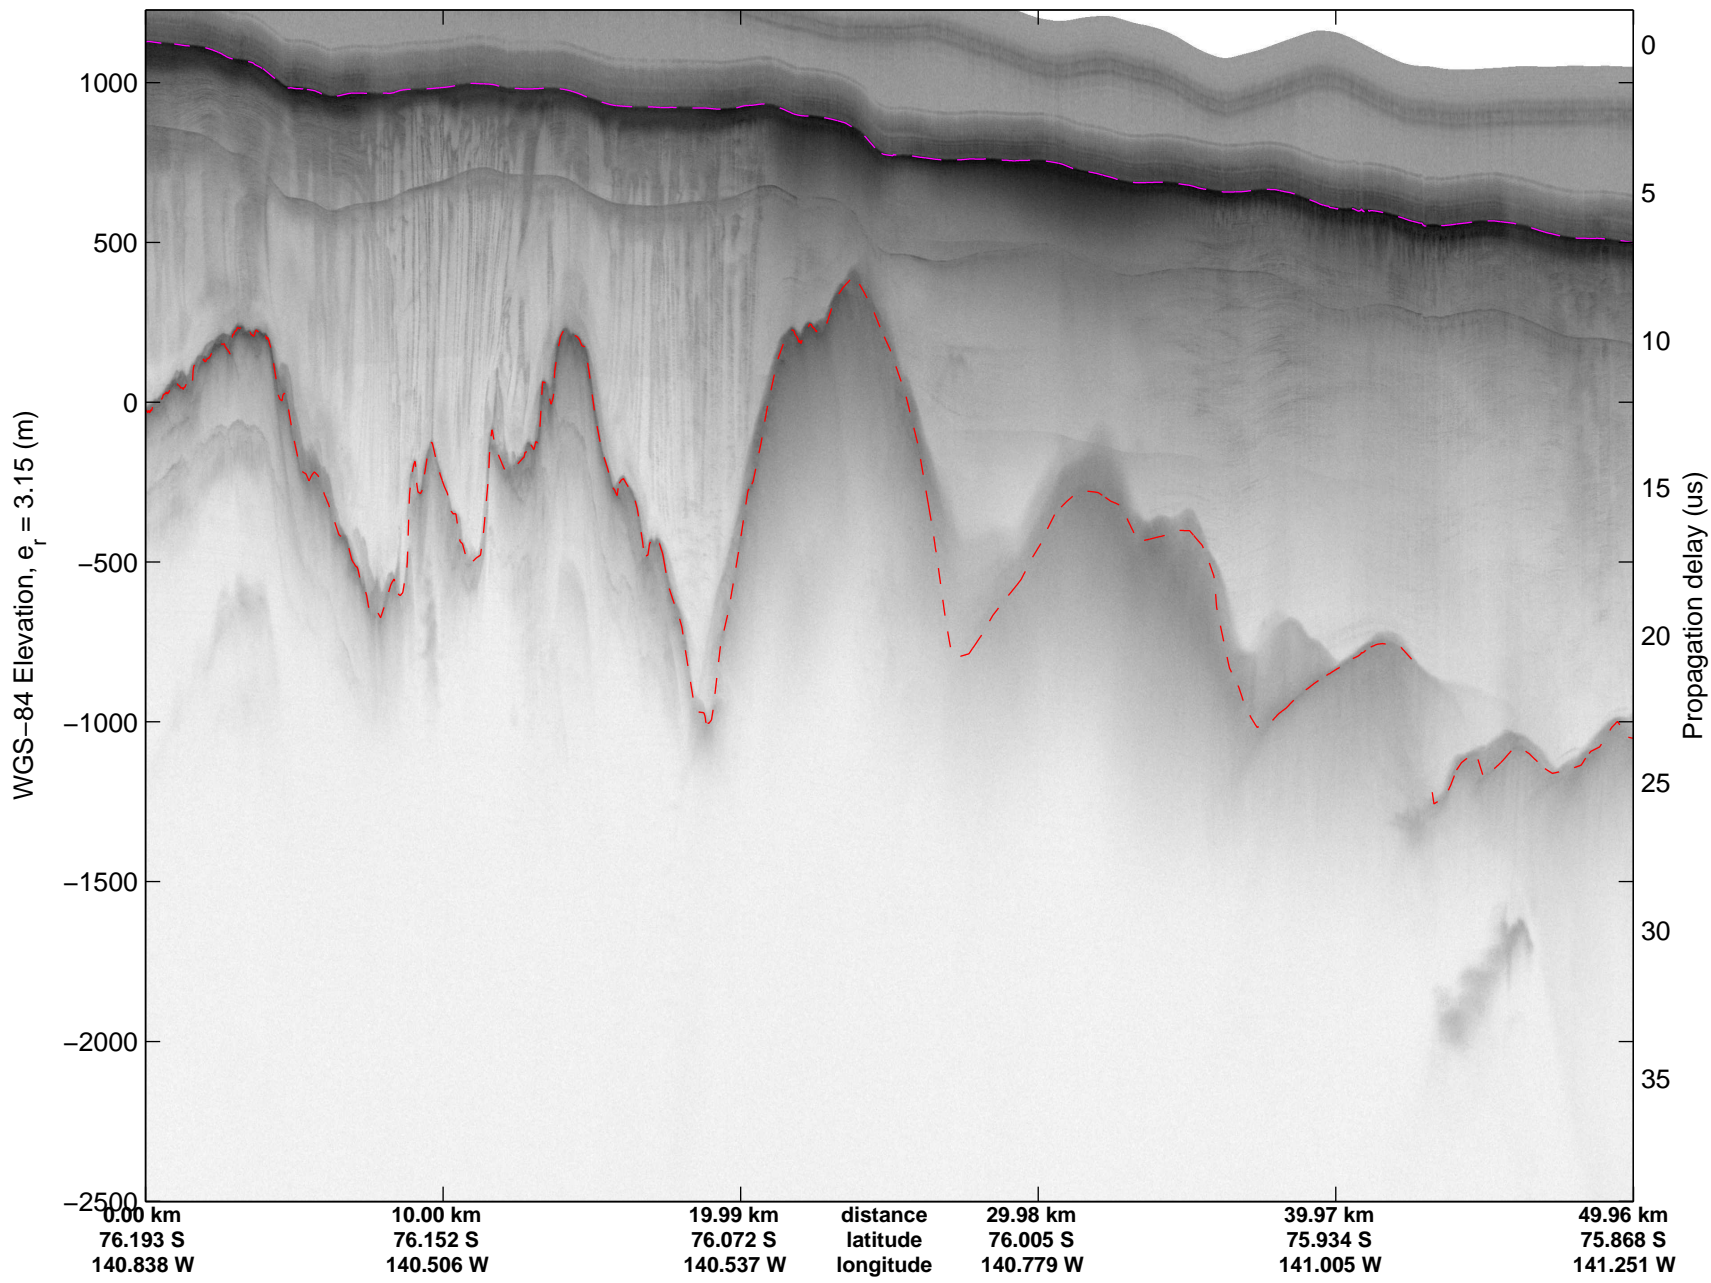

Land Ice Hull-Land 04
20141102_16_007
Polar Stereograph -71N/0E

mcords3 2014_Antarctica_DC8: "Land Ice Hull-Land 04" 20141102_16_007: 17:15:49.6 to 17:22:16.7 GPS

mcords3 2014_Antarctica_DC8: "Land Ice Hull-Land 04" 20141102_16_007: 17:15:49.6 to 17:22:16.7 GPS

mcords3 2014_Antarctica_DC8: "Land Ice Hull-Land 04" 20141102_16_008: 17:22:17.0 to 17:28:37.2 GPS

mcords3 2014_Antarctica_DC8: "Land Ice Hull-Land 04" 20141102_16_008: 17:22:17.0 to 17:28:37.2 GPS

Land Ice Hull-Land 04
20141102_16_009
Polar Stereograph -71N/0E