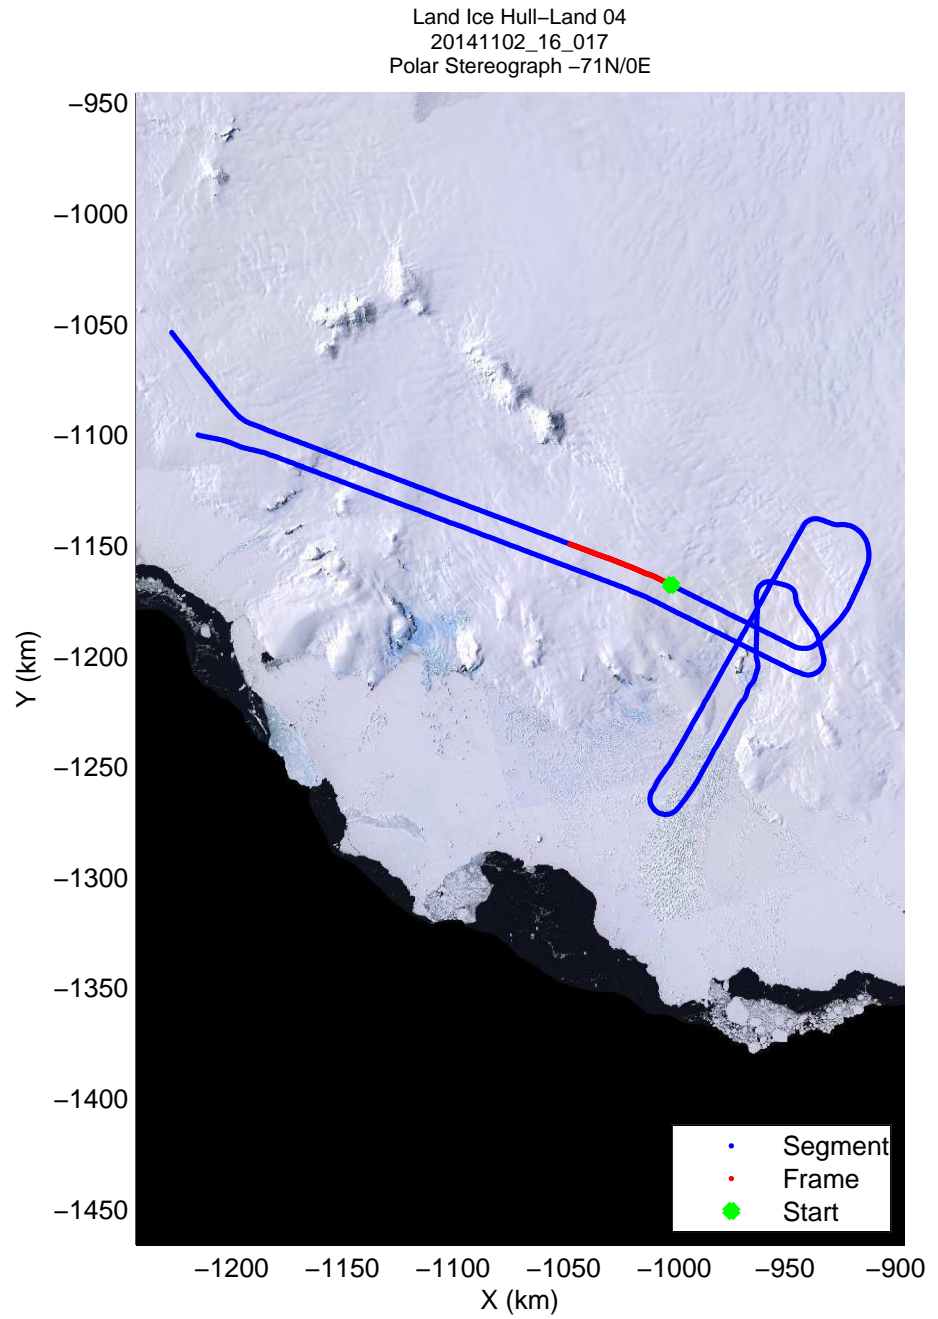

Land Ice Hull-Land 04
20141102_16_016
Polar Stereograph -71N/0E

mcords3 2014_Antarctica_DC8: "Land Ice Hull-Land 04" 20141102_16_016: 18:12:21.0 to 18:18:15.6 GPS

mcords3 2014_Antarctica_DC8: "Land Ice Hull-Land 04" 20141102_16_016: 18:12:21.0 to 18:18:15.6 GPS