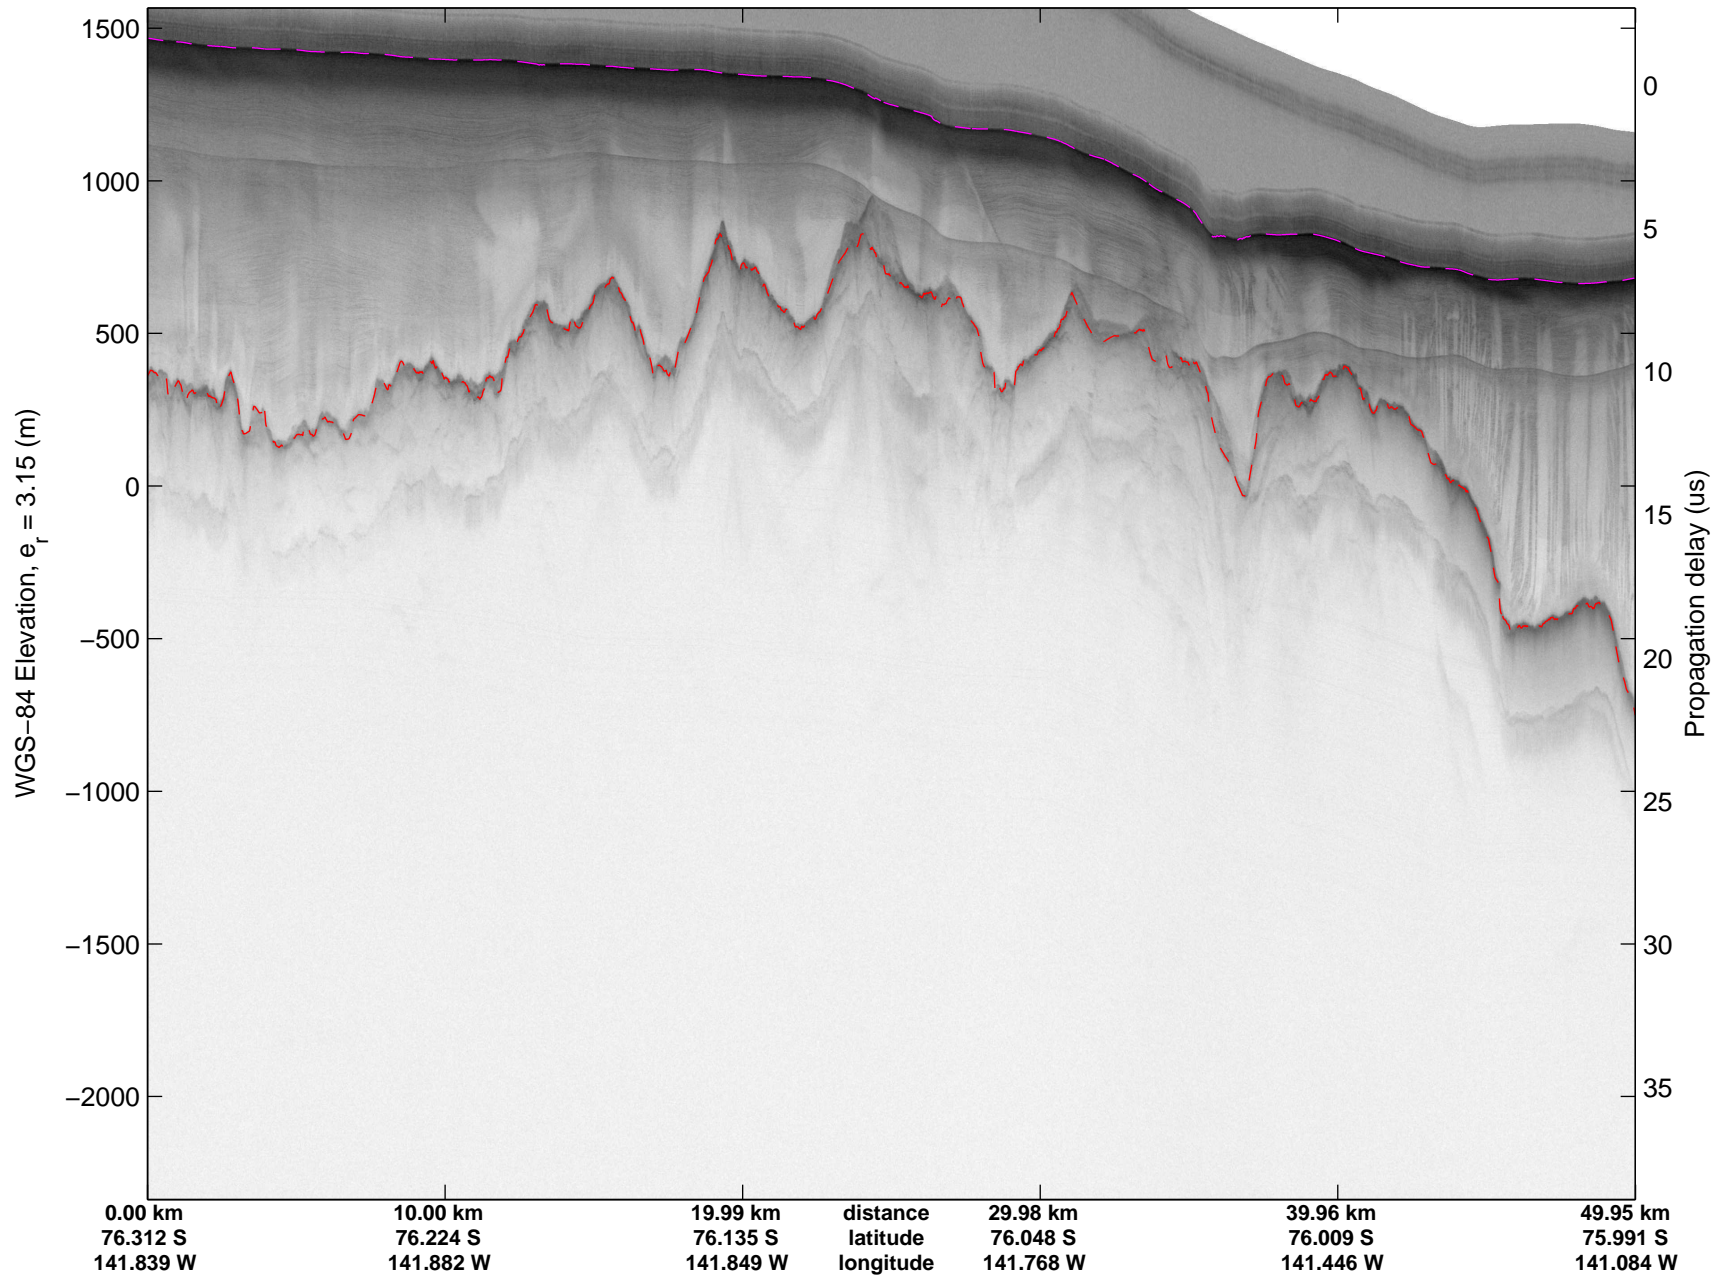

mcords3 2014_Antarctica_DC8: "Land Ice Hull-Land 04" 20141102_16_013: 17:54:16.3 to 18:00:45.8 GPS

mcords3 2014_Antarctica_DC8: "Land Ice Hull-Land 04" 20141102_16_013: 17:54:16.3 to 18:00:45.8 GPS

mcords3 2014_Antarctica_DC8: "Land Ice Hull-Land 04" 20141102_16_014: 18:00:46.0 to 18:06:20.4 GPS

mcords3 2014_Antarctica_DC8: "Land Ice Hull-Land 04" 20141102_16_014: 18:00:46.0 to 18:06:20.4 GPS

mcords3 2014_Antarctica_DC8: "Land Ice Hull-Land 04" 20141102_16_015: 18:06:20.6 to 18:12:20.8 GPS

mcords3 2014_Antarctica_DC8: "Land Ice Hull-Land 04" 20141102_16_015: 18:06:20.6 to 18:12:20.8 GPS

Land Ice Hull-Land 04
20141102_16_016
Polar Stereograph -71N/0E

mcords3 2014_Antarctica_DC8: "Land Ice Hull-Land 04" 20141102_16_016: 18:12:21.0 to 18:18:15.6 GPS

mcords3 2014_Antarctica_DC8: "Land Ice Hull-Land 04" 20141102_16_016: 18:12:21.0 to 18:18:15.6 GPS