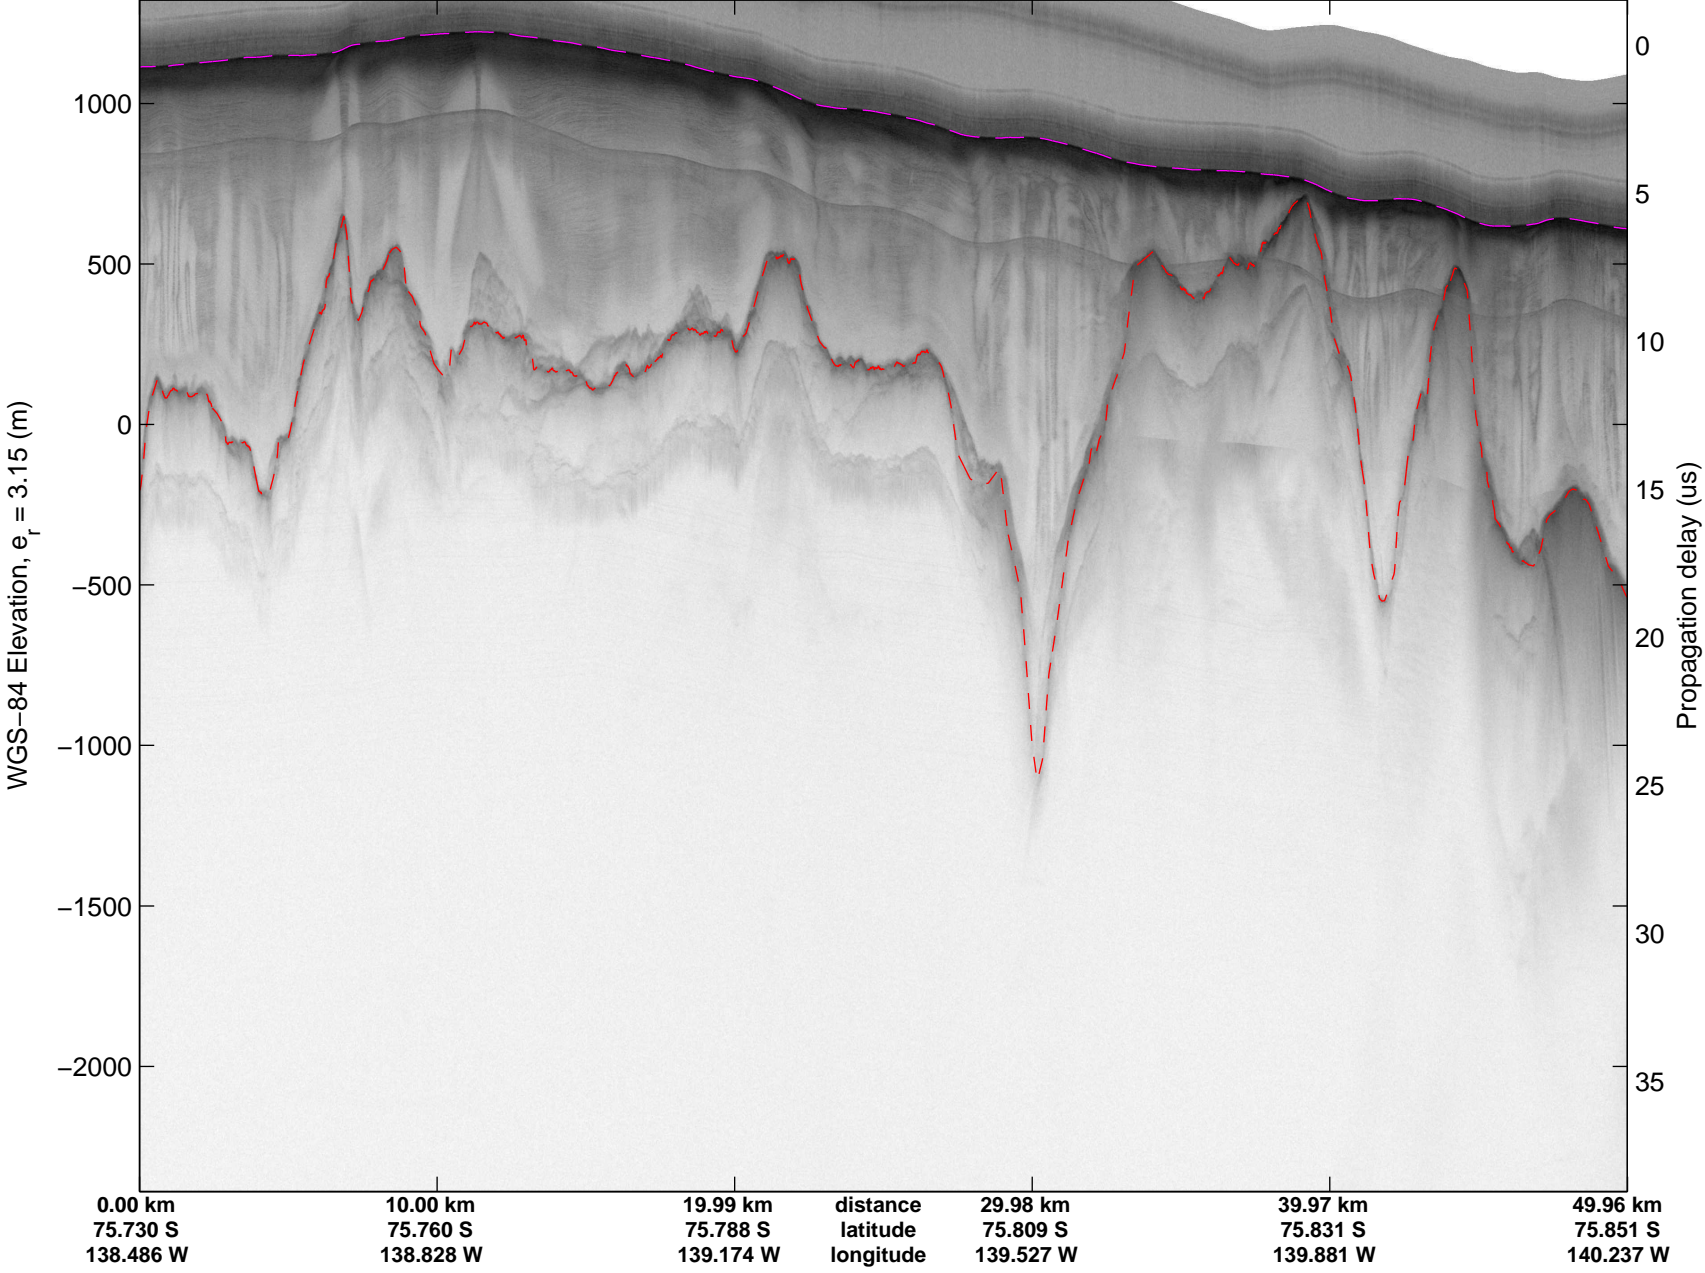

mcords3 2014_Antarctica_DC8: "Land Ice Hull-Land 04" 20141102_16_003: 16:51:13.9 to 16:57:16.5 GPS

mcords3 2014_Antarctica_DC8: "Land Ice Hull-Land 04" 20141102_16_004: 16:57:16.8 to 17:03:31.1 GPS

mcords3 2014_Antarctica_DC8: "Land Ice Hull-Land 04" 20141102_16_004: 16:57:16.8 to 17:03:31.1 GPS

Land Ice Hull-Land 04
20141102_16_005
Polar Stereograph -71N/0E

mcords3 2014_Antarctica_DC8: "Land Ice Hull-Land 04" 20141102_16_005: 17:03:31.4 to 17:09:38.1 GPS

mcords3 2014_Antarctica_DC8: "Land Ice Hull-Land 04" 20141102_16_005: 17:03:31.4 to 17:09:38.1 GPS