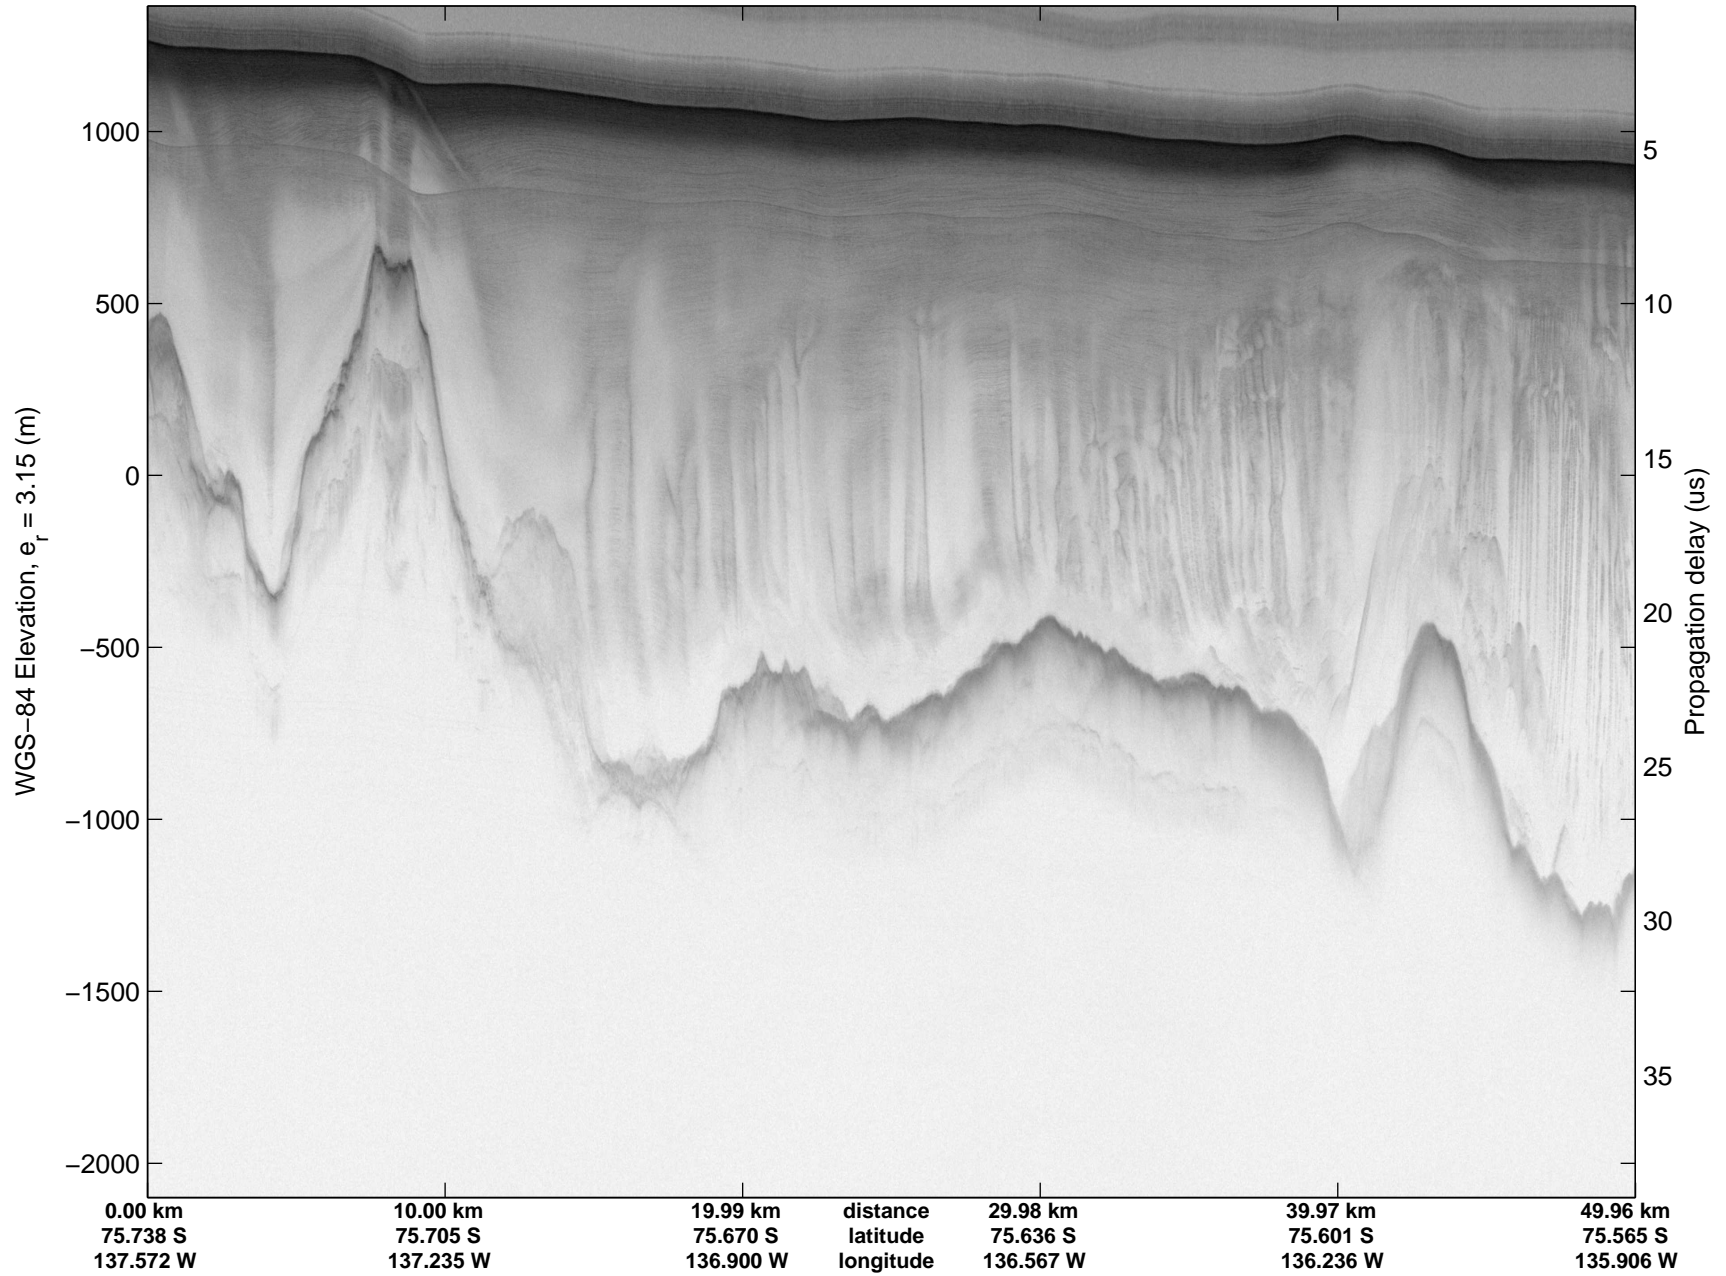

Land Ice Hull-Land 04
20141102_16_016
Polar Stereograph -71N/0E

mcords3 2014_Antarctica_DC8: "Land Ice Hull-Land 04" 20141102_16_016: 18:12:21.0 to 18:18:15.6 GPS

mcords3 2014_Antarctica_DC8: "Land Ice Hull-Land 04" 20141102_16_016: 18:12:21.0 to 18:18:15.6 GPS

mcords3 2014_Antarctica_DC8: "Land Ice Hull-Land 04" 20141102_16_017: 18:18:15.8 to 18:24:18.9 GPS

mcords3 2014_Antarctica_DC8: "Land Ice Hull-Land 04" 20141102_16_017: 18:18:15.8 to 18:24:18.9 GPS

mcords3 2014_Antarctica_DC8: "Land Ice Hull-Land 04" 20141102_16_018: 18:24:19.1 to 18:30:03.3 GPS

mcords3 2014_Antarctica_DC8: "Land Ice Hull-Land 04" 20141102_16_018: 18:24:19.1 to 18:30:03.3 GPS

mcords3 2014_Antarctica_DC8: "Land Ice Hull-Land 04" 20141102_16_019: 18:30:03.5 to 18:36:07.5 GPS

mcords3 2014_Antarctica_DC8: "Land Ice Hull-Land 04" 20141102_16_019: 18:30:03.5 to 18:36:07.5 GPS

mcords3 2014_Antarctica_DC8: "Land Ice Hull-Land 04" 20141102_16_020: 18:36:07.7 to 18:42:09.1 GPS

mcords3 2014_Antarctica_DC8: "Land Ice Hull-Land 04" 20141102_16_020: 18:36:07.7 to 18:42:09.1 GPS

mcords3 2014_Antarctica_DC8: "Land Ice Hull-Land 04" 20141102_16_021: 18:42:09.3 to 18:47:34.7 GPS