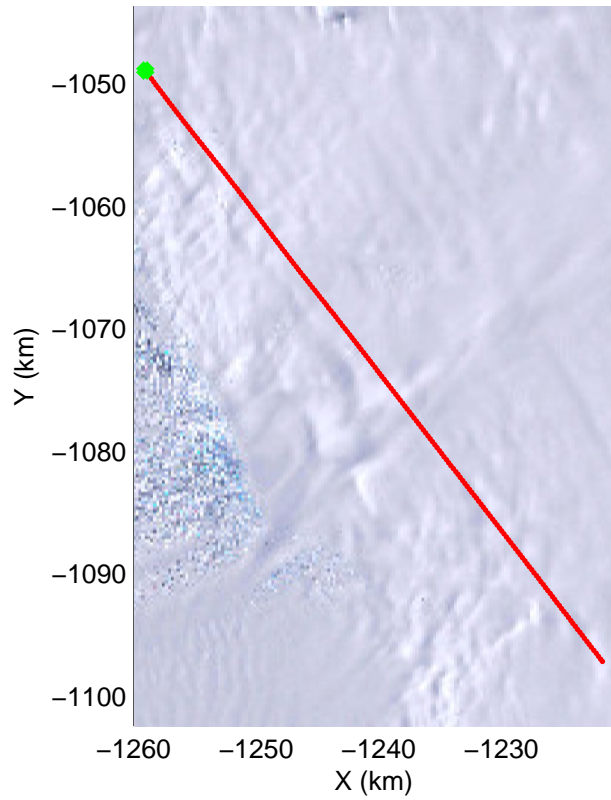

Land Ice Hull-Land 04
20141102_15_001
Polar Stereograph -71N/0E

mcords3 2014_Antarctica_DC8: "Land Ice Hull-Land 04" 20141102_15_001: 16:32:39.4 to 16:38:28.1 GPS

mcords3 2014_Antarctica_DC8: "Land Ice Hull-Land 04" 20141102_15_001: 16:32:39.4 to 16:38:28.1 GPS