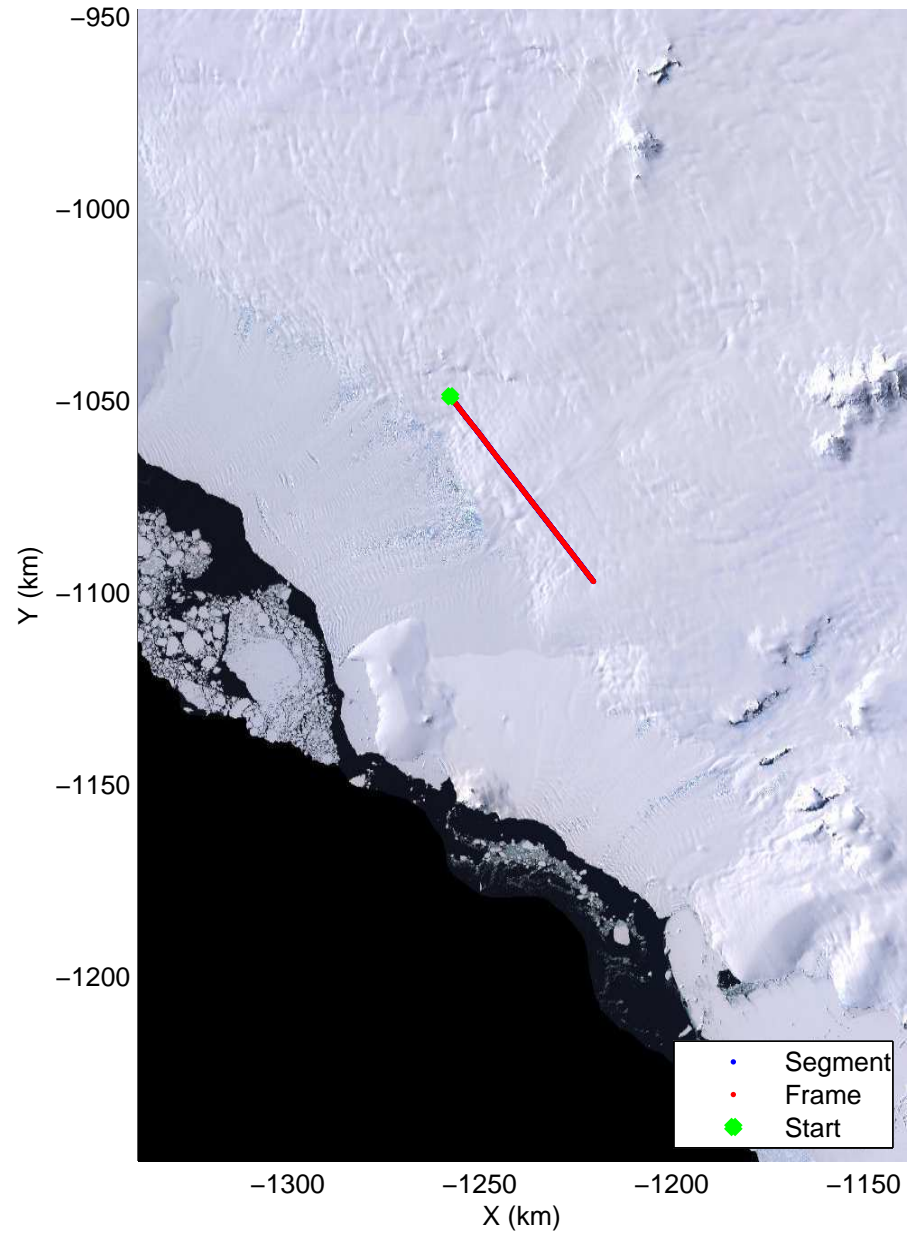

Land Ice Hull-Land 04
20141102_15_001
Polar Stereograph -71N/0E

mcords3 2014_Antarctica_DC8: "Land Ice Hull-Land 04" 20141102_15_001: 16:32:39.4 to 16:38:28.1 GPS

mcords3 2014_Antarctica_DC8: "Land Ice Hull-Land 04" 20141102_15_001: 16:32:39.4 to 16:38:28.1 GPS