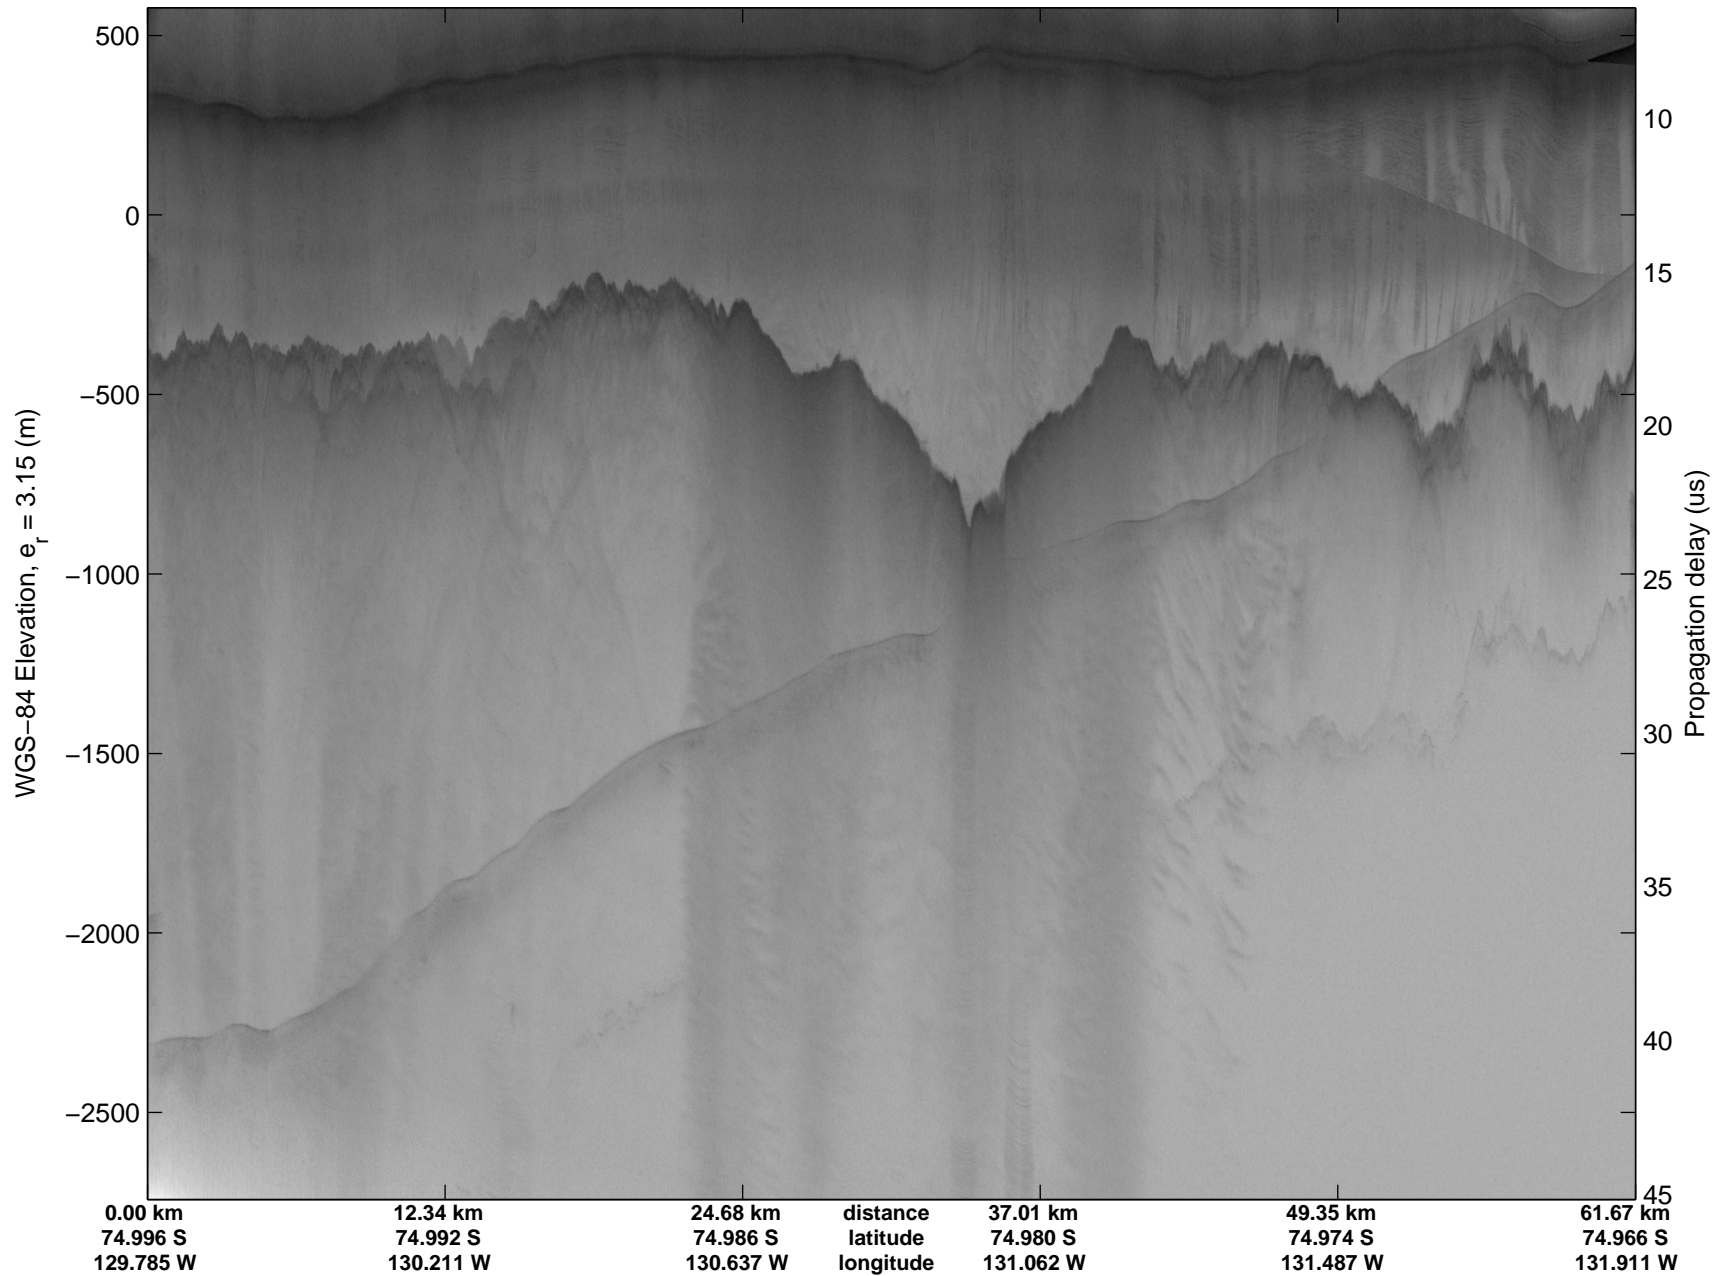

Land Ice Hull-Land 04
20141102_15_001
Polar Stereograph -71N/0E

mcords3 2014_Antarctica_DC8: "Land Ice Hull-Land 04" 20141102_15_001: 16:32:39.4 to 16:38:28.1 GPS

mcords3 2014_Antarctica_DC8: "Land Ice Hull-Land 04" 20141102_15_001: 16:32:39.4 to 16:38:28.1 GPS