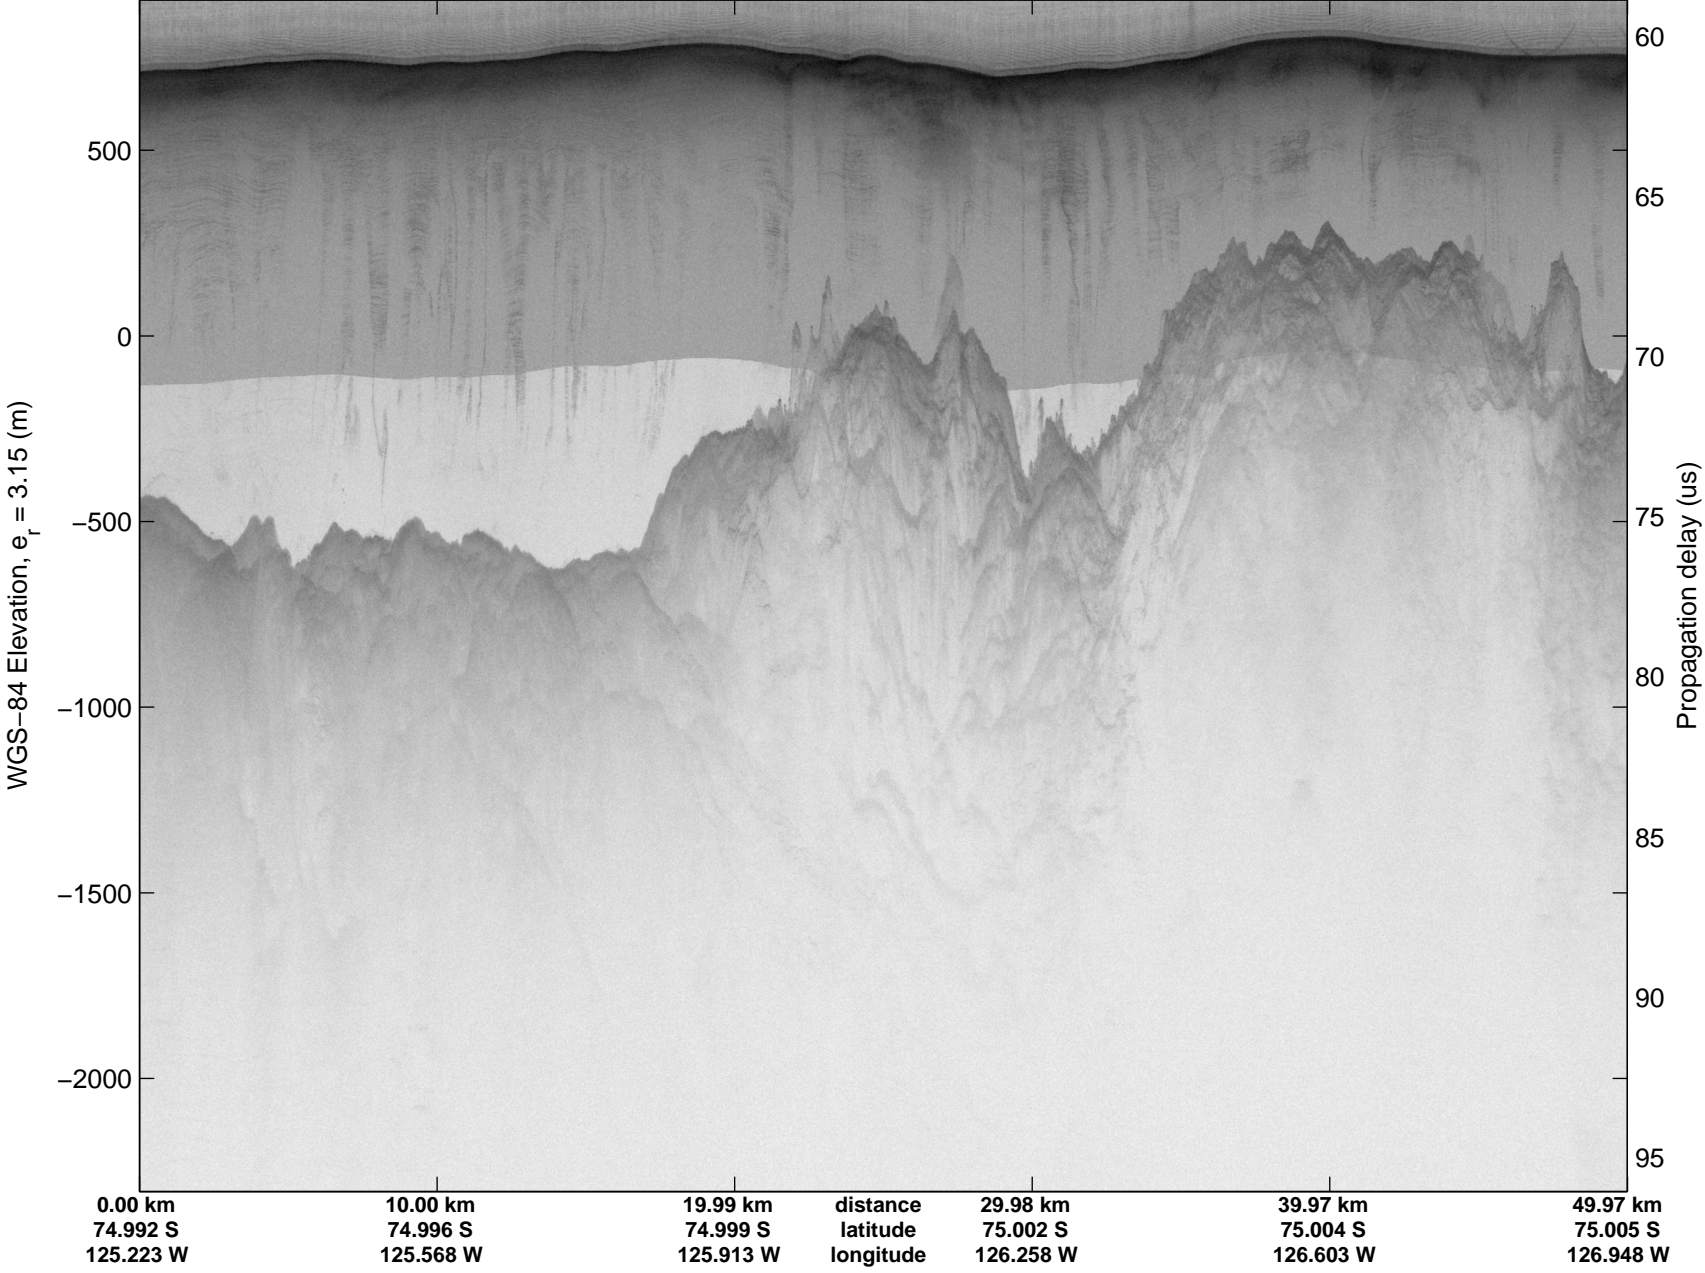

Land Ice Hull-Land 04
20141102_14_004
Polar Stereograph -71N/0E

mcords3 2014_Antarctica_DC8: "Land Ice Hull-Land 04" 20141102_14_004: 16:14:41.9 to 16:18:32.8 GPS

mcords3 2014_Antarctica_DC8: "Land Ice Hull-Land 04" 20141102_14_004: 16:14:41.9 to 16:18:32.8 GPS

Land Ice Hull-Land 04
20141102_14_005
Polar Stereograph -71N/0E

mcords3 2014_Antarctica_DC8: "Land Ice Hull-Land 04" 20141102_14_005: 16:18:33.0 to 16:22:23.2 GPS

mcords3 2014_Antarctica_DC8: "Land Ice Hull-Land 04" 20141102_14_005: 16:18:33.0 to 16:22:23.2 GPS

Land Ice Hull-Land 04
 20141102_14_006
 Polar Stereograph -71N/0E

mcords3 2014_Antarctica_DC8: "Land Ice Hull-Land 04" 20141102_14_006: 16:22:23.4 to 16:26:14.4 GPS

mcords3 2014_Antarctica_DC8: "Land Ice Hull-Land 04" 20141102_14_006: 16:22:23.4 to 16:26:14.4 GPS

Land Ice Hull-Land 04
20141102_14_007
Polar Stereograph -71N/0E

mcords3 2014_Antarctica_DC8: "Land Ice Hull-Land 04" 20141102_14_007: 16:26:14.6 to 16:30:17.4 GPS

mcords3 2014_Antarctica_DC8: "Land Ice Hull-Land 04" 20141102_14_007: 16:26:14.6 to 16:30:17.4 GPS