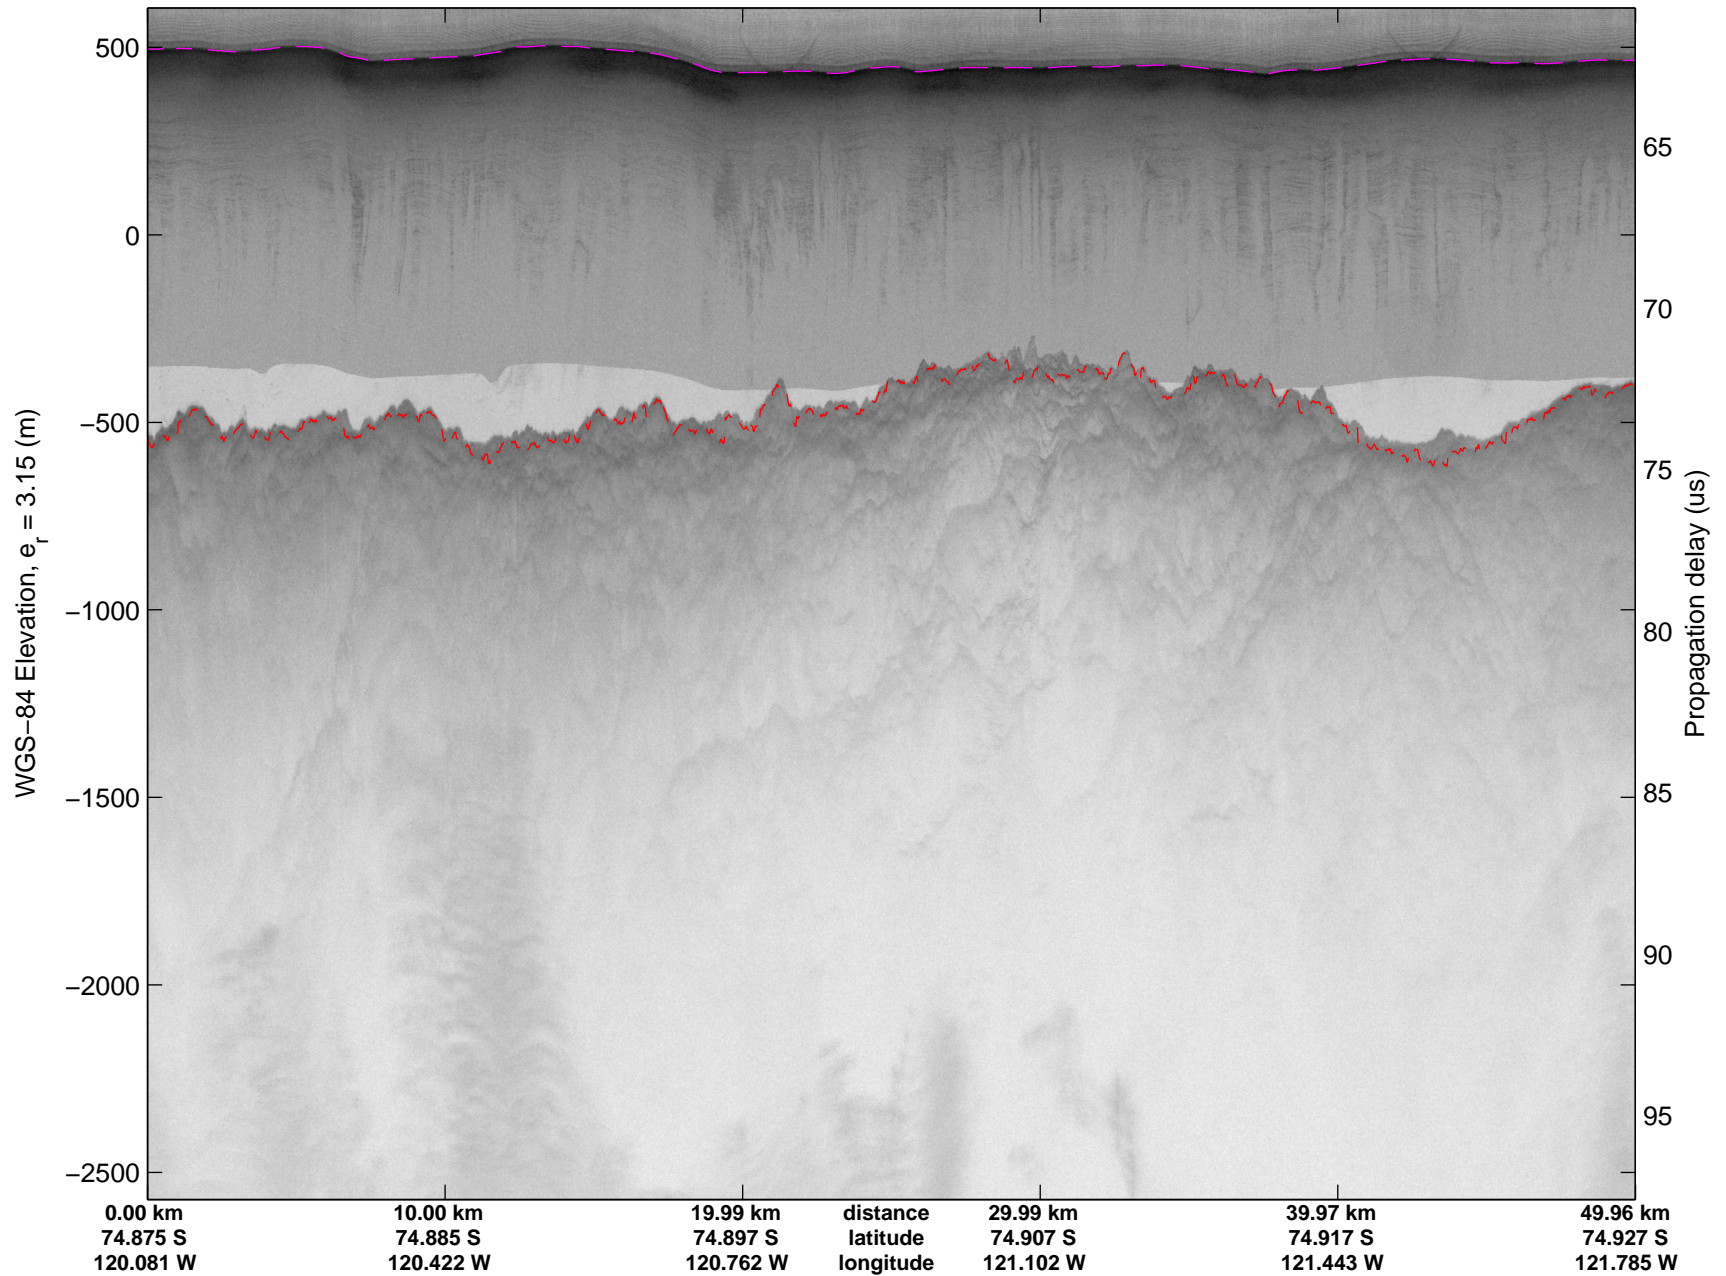

Land Ice Hull-Land 04
20141102_14_002
Polar Stereograph -71N/0E

mcords3 2014_Antarctica_DC8: "Land Ice Hull-Land 04" 20141102_14_002: 16:07:04.0 to 16:10:51.7 GPS

mcords3 2014_Antarctica_DC8: "Land Ice Hull-Land 04" 20141102_14_002: 16:07:04.0 to 16:10:51.7 GPS

Land Ice Hull-Land 04
20141102_14_003
Polar Stereograph -71N/0E

mcords3 2014_Antarctica_DC8: "Land Ice Hull-Land 04" 20141102_14_003: 16:10:51.9 to 16:14:41.8 GPS

mcords3 2014_Antarctica_DC8: "Land Ice Hull-Land 04" 20141102_14_003: 16:10:51.9 to 16:14:41.8 GPS

Land Ice Hull-Land 04
20141102_14_004
Polar Stereograph -71N/0E

mcords3 2014_Antarctica_DC8: "Land Ice Hull-Land 04" 20141102_14_004: 16:14:41.9 to 16:18:32.8 GPS

mcords3 2014_Antarctica_DC8: "Land Ice Hull-Land 04" 20141102_14_004: 16:14:41.9 to 16:18:32.8 GPS

Land Ice Hull-Land 04
20141102_14_005
Polar Stereograph -71N/0E

mcords3 2014_Antarctica_DC8: "Land Ice Hull-Land 04" 20141102_14_005: 16:18:33.0 to 16:22:23.2 GPS

mcords3 2014_Antarctica_DC8: "Land Ice Hull-Land 04" 20141102_14_005: 16:18:33.0 to 16:22:23.2 GPS