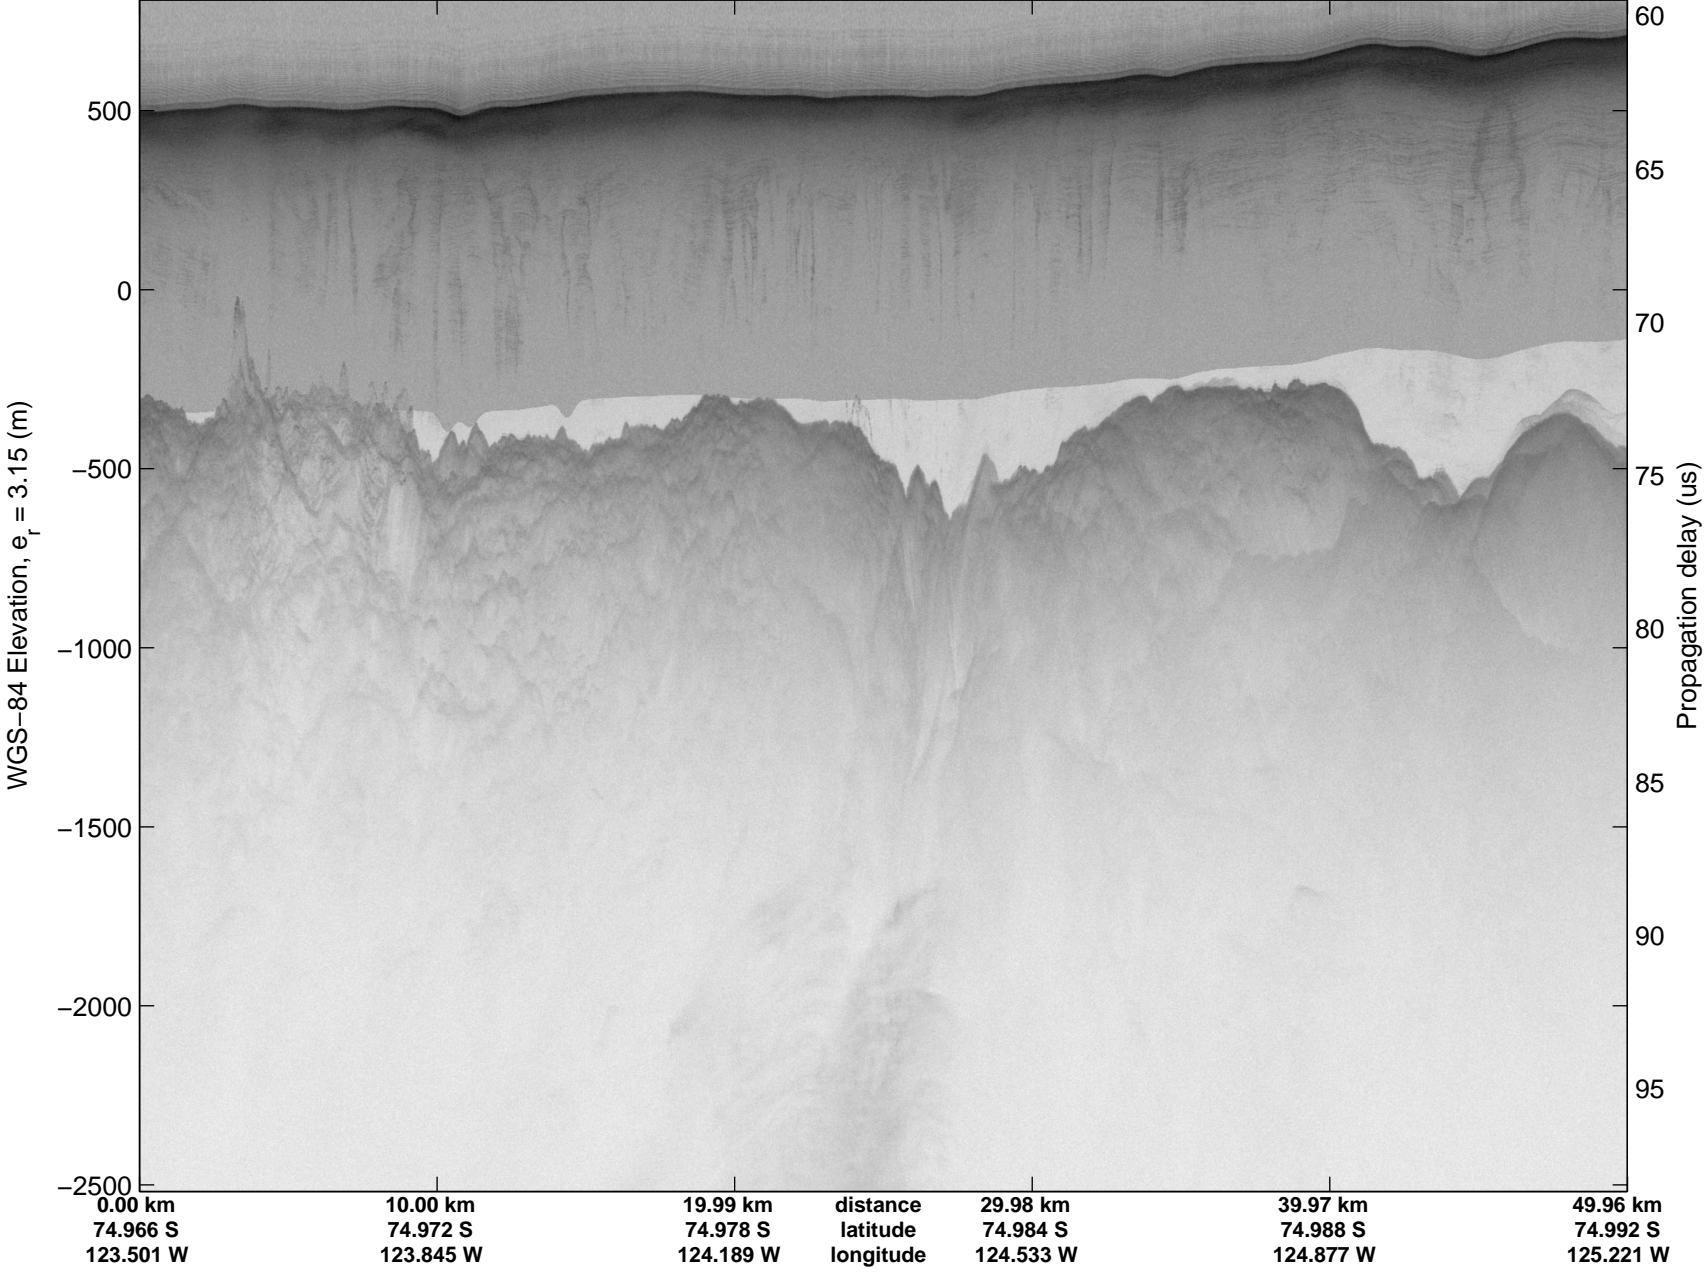

Land Ice Hull-Land 04
20141102_14_004
Polar Stereograph -71N/0E

mcords3 2014_Antarctica_DC8: "Land Ice Hull-Land 04" 20141102_14_004: 16:14:41.9 to 16:18:32.8 GPS

mcords3 2014_Antarctica_DC8: "Land Ice Hull-Land 04" 20141102_14_004: 16:14:41.9 to 16:18:32.8 GPS

Land Ice Hull-Land 04
20141102_14_005
Polar Stereograph -71N/0E

mcords3 2014_Antarctica_DC8: "Land Ice Hull-Land 04" 20141102_14_005: 16:18:33.0 to 16:22:23.2 GPS

mcords3 2014_Antarctica_DC8: "Land Ice Hull-Land 04" 20141102_14_005: 16:18:33.0 to 16:22:23.2 GPS

Land Ice Hull-Land 04
 20141102_14_006
 Polar Stereograph -71N/0E

mcords3 2014_Antarctica_DC8: "Land Ice Hull-Land 04" 20141102_14_006: 16:22:23.4 to 16:26:14.4 GPS

mcords3 2014_Antarctica_DC8: "Land Ice Hull-Land 04" 20141102_14_006: 16:22:23.4 to 16:26:14.4 GPS

Land Ice Hull-Land 04
20141102_14_007
Polar Stereograph -71N/0E

mcords3 2014_Antarctica_DC8: "Land Ice Hull-Land 04" 20141102_14_007: 16:26:14.6 to 16:30:17.4 GPS

mcords3 2014_Antarctica_DC8: "Land Ice Hull-Land 04" 20141102_14_007: 16:26:14.6 to 16:30:17.4 GPS