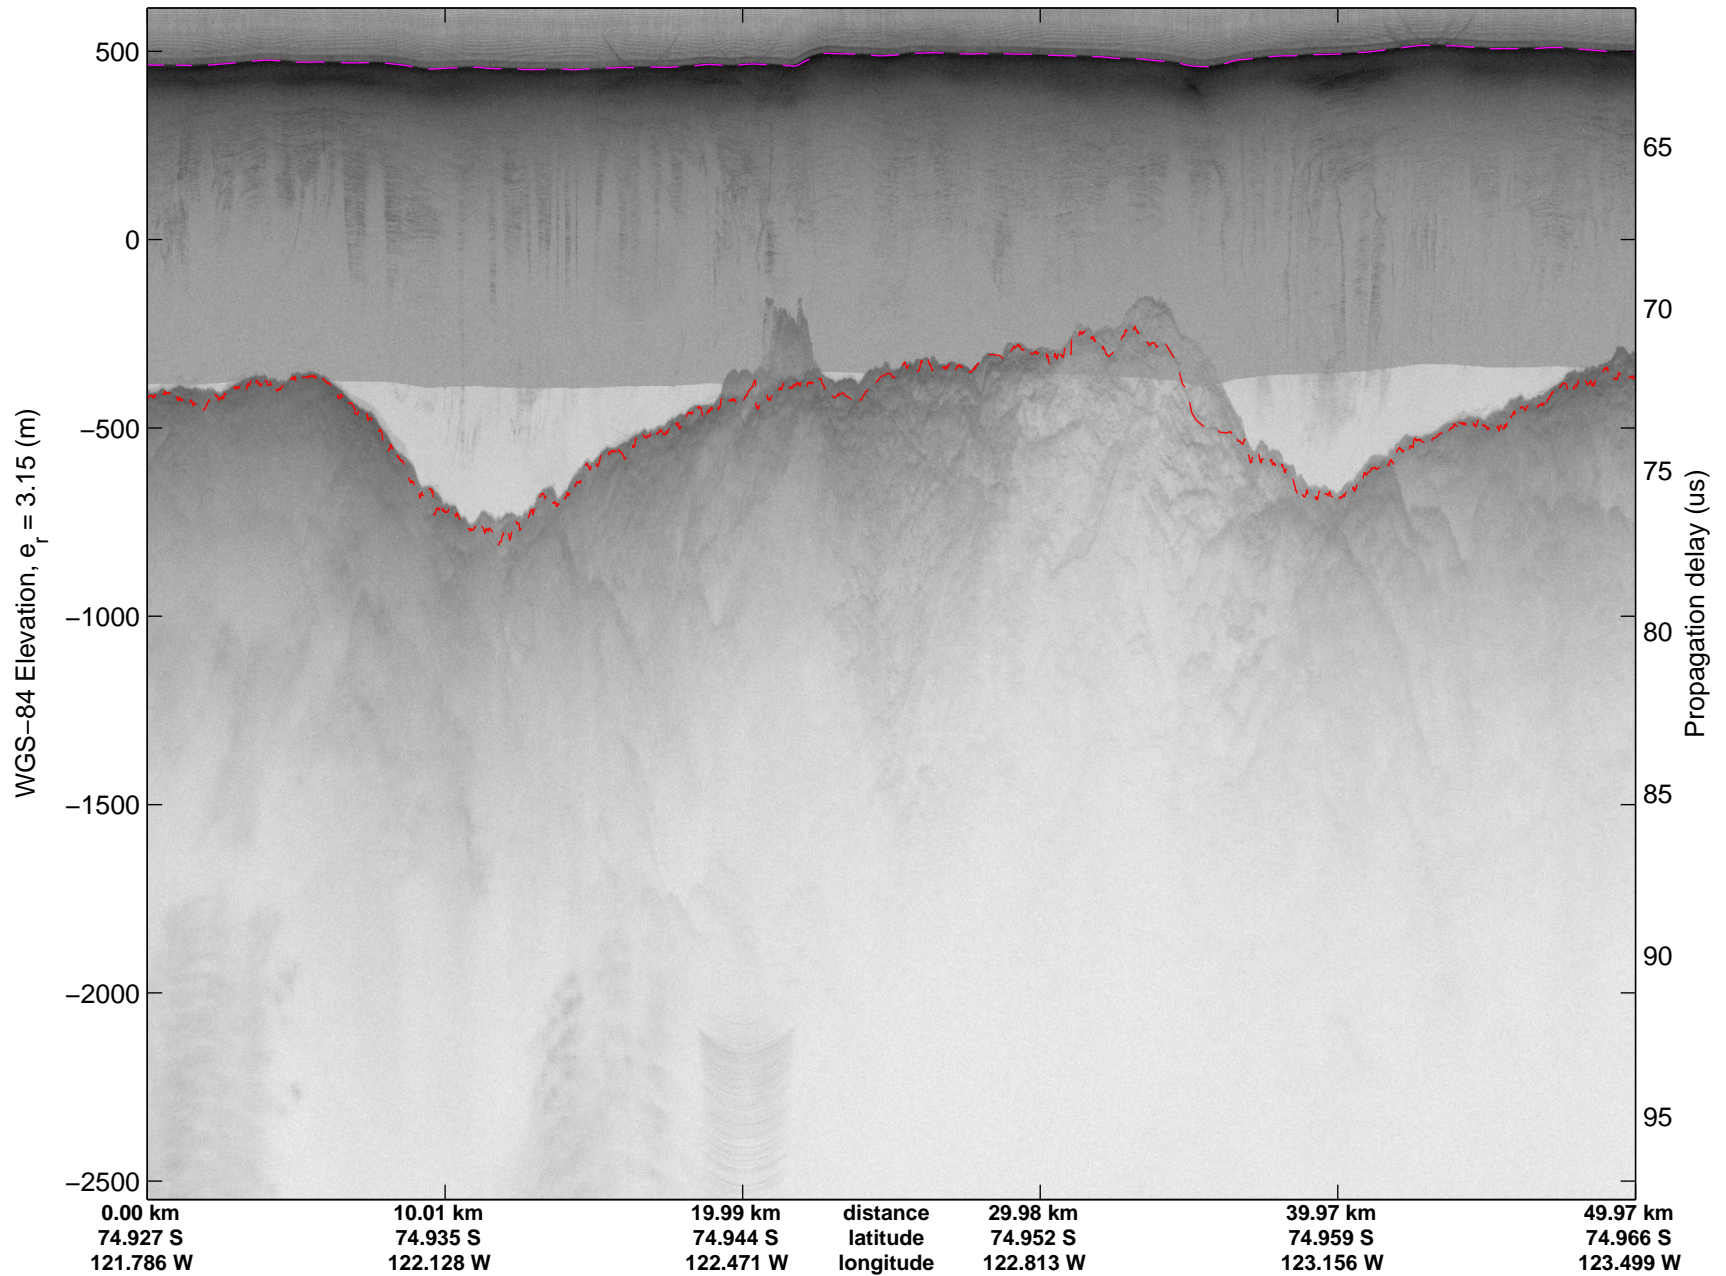

Land Ice Hull-Land 04
20141102_14_003
Polar Stereograph -71N/0E

mcords3 2014_Antarctica_DC8: "Land Ice Hull-Land 04" 20141102_14_003: 16:10:51.9 to 16:14:41.8 GPS

mcords3 2014_Antarctica_DC8: "Land Ice Hull-Land 04" 20141102_14_003: 16:10:51.9 to 16:14:41.8 GPS

Land Ice Hull-Land 04
20141102_14_004
Polar Stereograph -71N/0E

mcords3 2014_Antarctica_DC8: "Land Ice Hull-Land 04" 20141102_14_004: 16:14:41.9 to 16:18:32.8 GPS

mcords3 2014_Antarctica_DC8: "Land Ice Hull-Land 04" 20141102_14_004: 16:14:41.9 to 16:18:32.8 GPS

Land Ice Hull-Land 04
20141102_14_005
Polar Stereograph -71N/0E

mcords3 2014_Antarctica_DC8: "Land Ice Hull-Land 04" 20141102_14_005: 16:18:33.0 to 16:22:23.2 GPS

mcords3 2014_Antarctica_DC8: "Land Ice Hull-Land 04" 20141102_14_005: 16:18:33.0 to 16:22:23.2 GPS

Land Ice Hull-Land 04
20141102_14_007
Polar Stereograph -71N/0E

mcords3 2014_Antarctica_DC8: "Land Ice Hull-Land 04" 20141102_14_007: 16:26:14.6 to 16:30:17.4 GPS

mcords3 2014_Antarctica_DC8: "Land Ice Hull-Land 04" 20141102_14_007: 16:26:14.6 to 16:30:17.4 GPS