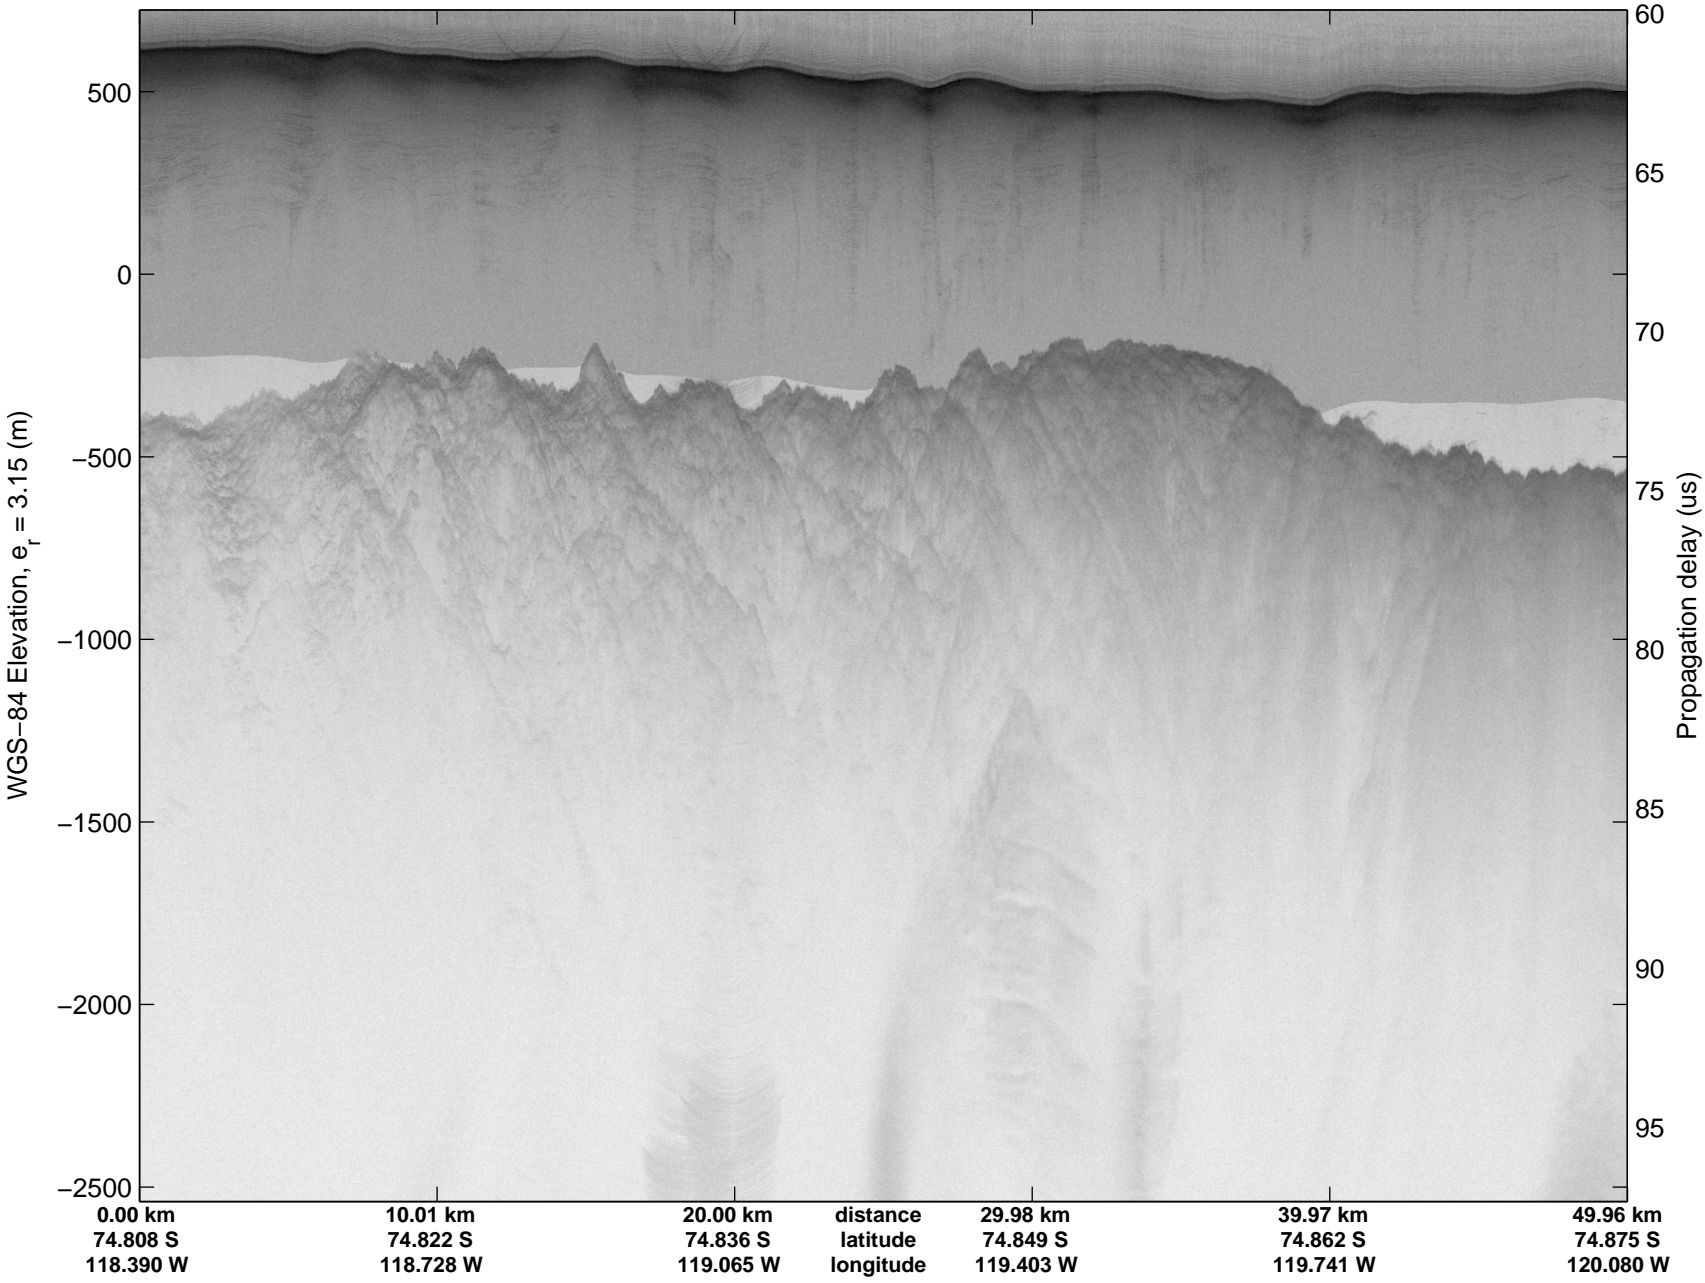

Land Ice Hull-Land 04
20141102_14_001
Polar Stereograph -71N/0E

mcords3 2014_Antarctica_DC8: "Land Ice Hull-Land 04" 20141102_14_001: 16:03:14.2 to 16:07:03.9 GPS

mcords3 2014_Antarctica_DC8: "Land Ice Hull-Land 04" 20141102_14_001: 16:03:14.2 to 16:07:03.9 GPS

Land Ice Hull-Land 04
20141102_14_002
Polar Stereograph -71N/0E

mcords3 2014_Antarctica_DC8: "Land Ice Hull-Land 04" 20141102_14_002: 16:07:04.0 to 16:10:51.7 GPS

mcords3 2014_Antarctica_DC8: "Land Ice Hull-Land 04" 20141102_14_002: 16:07:04.0 to 16:10:51.7 GPS

Land Ice Hull-Land 04
20141102_14_005
Polar Stereograph -71N/0E

mcords3 2014_Antarctica_DC8: "Land Ice Hull-Land 04" 20141102_14_005: 16:18:33.0 to 16:22:23.2 GPS

mcords3 2014_Antarctica_DC8: "Land Ice Hull-Land 04" 20141102_14_005: 16:18:33.0 to 16:22:23.2 GPS

Land Ice Hull-Land 04
20141102_14_007
Polar Stereograph -71N/0E

mcords3 2014_Antarctica_DC8: "Land Ice Hull-Land 04" 20141102_14_007: 16:26:14.6 to 16:30:17.4 GPS

mcords3 2014_Antarctica_DC8: "Land Ice Hull-Land 04" 20141102_14_007: 16:26:14.6 to 16:30:17.4 GPS