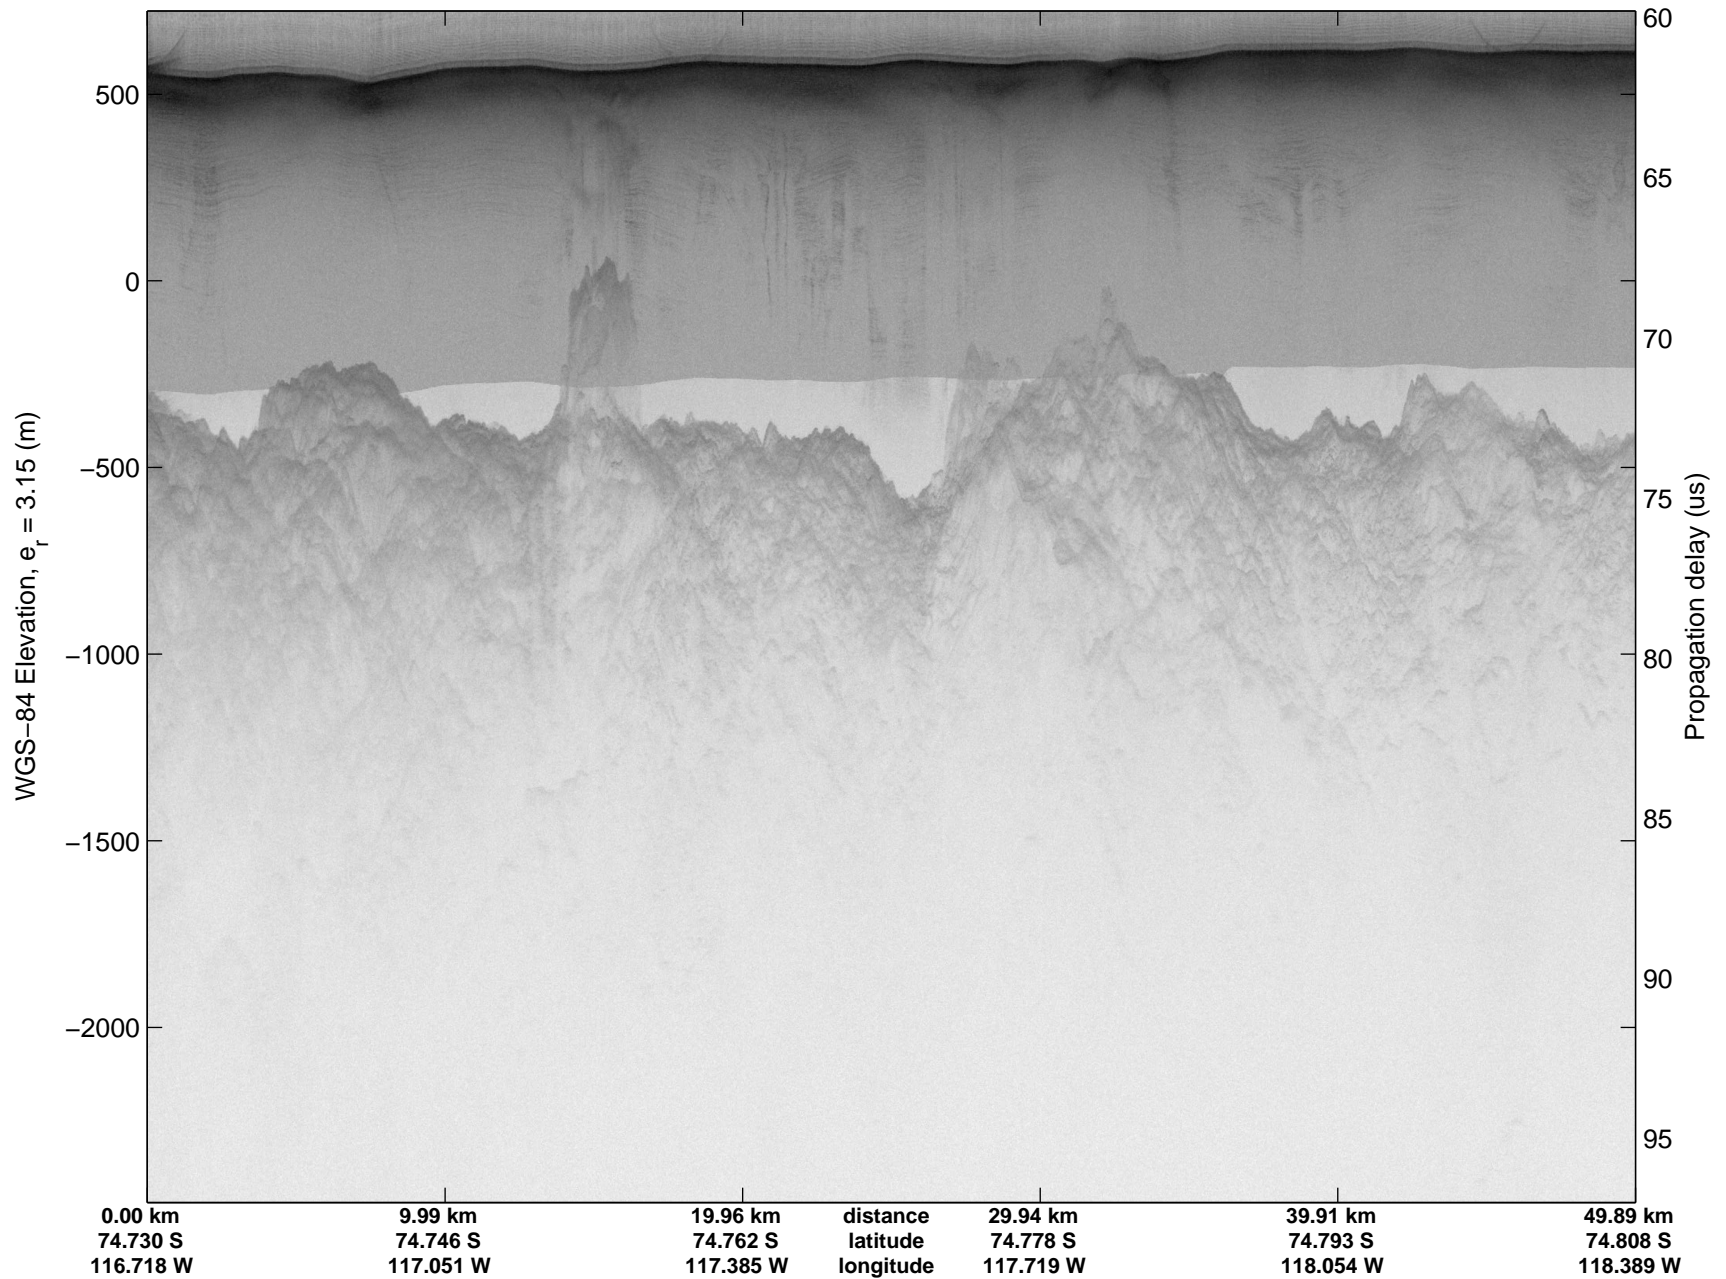

Land Ice Hull-Land 04
20141102_14_001
Polar Stereograph -71N/0E

mcords3 2014_Antarctica_DC8: "Land Ice Hull-Land 04" 20141102_14_001: 16:03:14.2 to 16:07:03.9 GPS

mcords3 2014_Antarctica_DC8: "Land Ice Hull-Land 04" 20141102_14_001: 16:03:14.2 to 16:07:03.9 GPS

Land Ice Hull-Land 04
20141102_14_002
Polar Stereograph -71N/0E

mcords3 2014_Antarctica_DC8: "Land Ice Hull-Land 04" 20141102_14_002: 16:07:04.0 to 16:10:51.7 GPS

mcords3 2014_Antarctica_DC8: "Land Ice Hull-Land 04" 20141102_14_002: 16:07:04.0 to 16:10:51.7 GPS

Land Ice Hull-Land 04
20141102_14_005
Polar Stereograph -71N/0E

mcords3 2014_Antarctica_DC8: "Land Ice Hull-Land 04" 20141102_14_005: 16:18:33.0 to 16:22:23.2 GPS

mcords3 2014_Antarctica_DC8: "Land Ice Hull-Land 04" 20141102_14_005: 16:18:33.0 to 16:22:23.2 GPS

Land Ice Hull-Land 04
20141102_14_007
Polar Stereograph -71N/0E

mcords3 2014_Antarctica_DC8: "Land Ice Hull-Land 04" 20141102_14_007: 16:26:14.6 to 16:30:17.4 GPS

mcords3 2014_Antarctica_DC8: "Land Ice Hull-Land 04" 20141102_14_007: 16:26:14.6 to 16:30:17.4 GPS