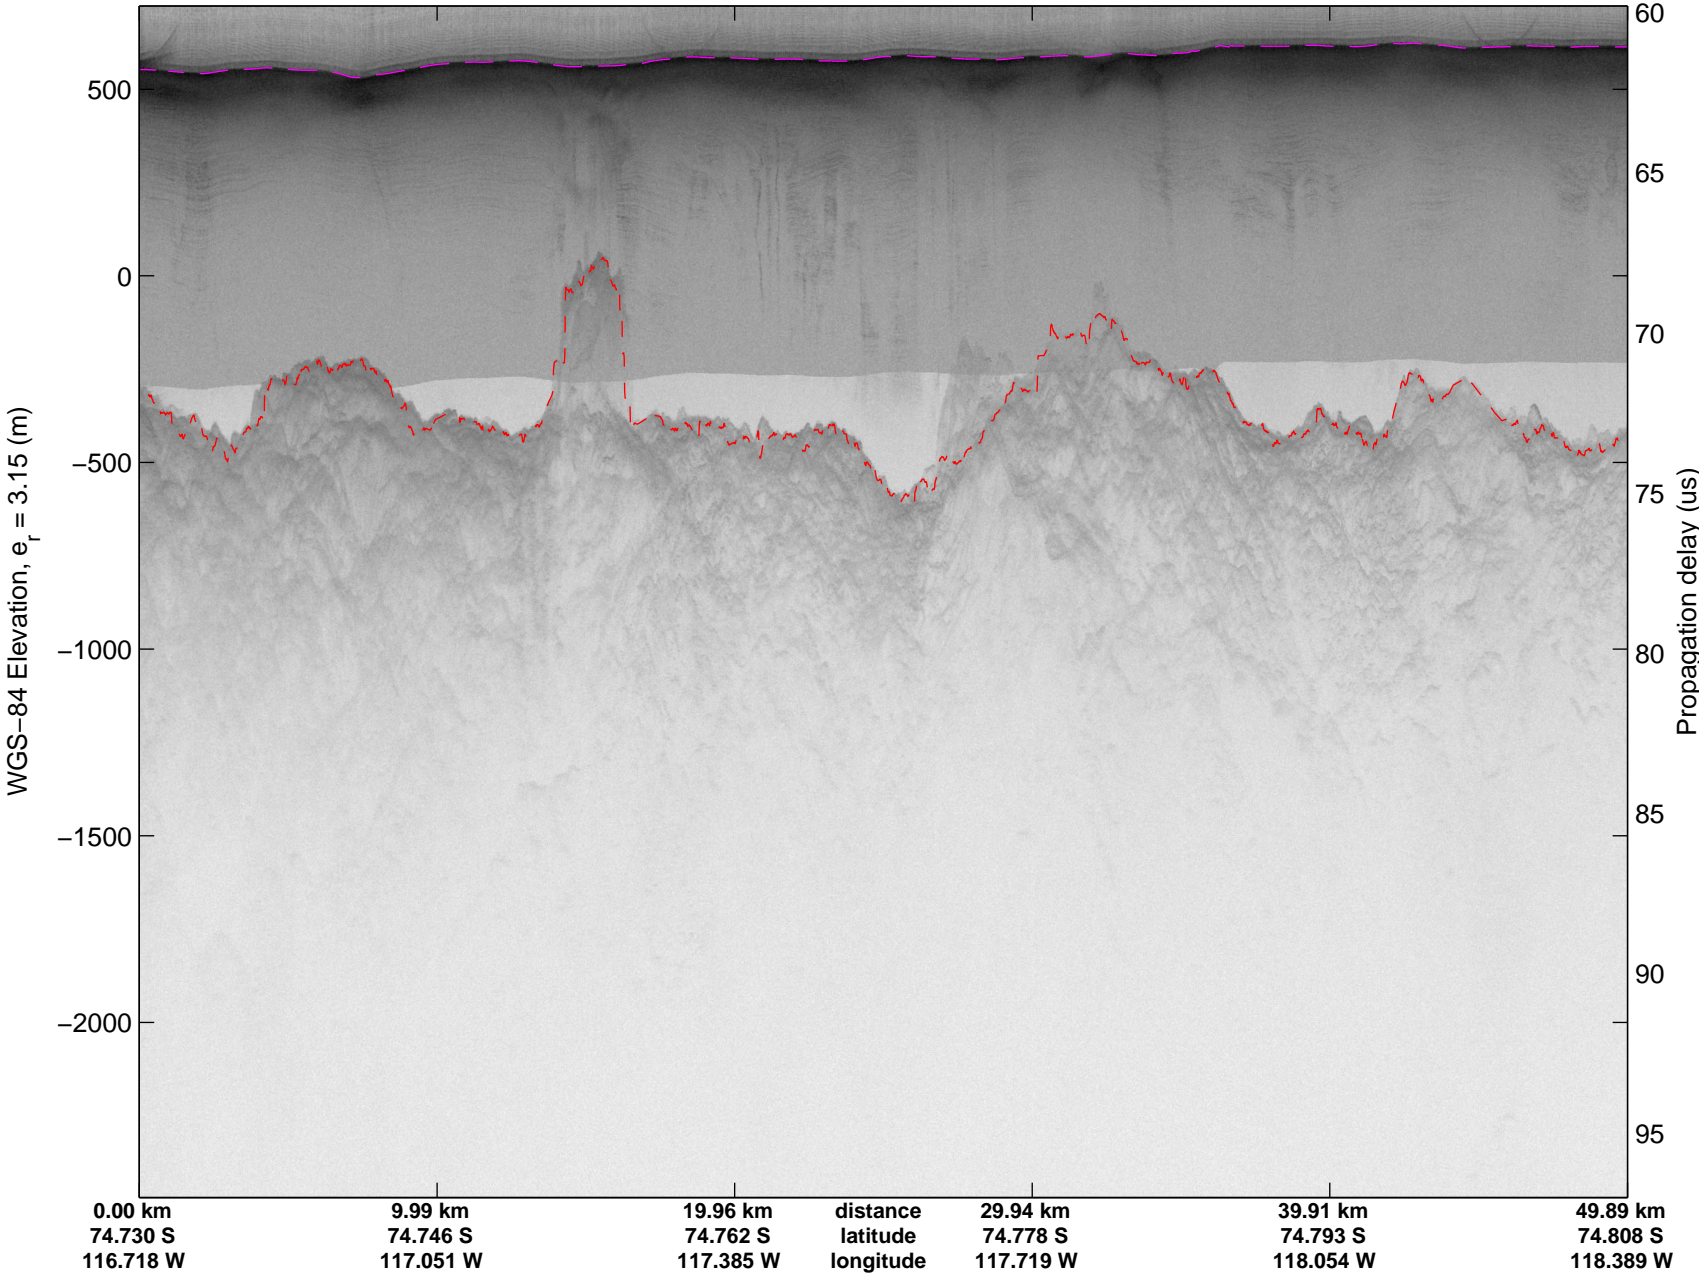

Land Ice Hull-Land 04
20141102_14_001
Polar Stereograph -71N/0E

mcords3 2014_Antarctica_DC8: "Land Ice Hull-Land 04" 20141102_14_001: 16:03:14.2 to 16:07:03.9 GPS

mcords3 2014_Antarctica_DC8: "Land Ice Hull-Land 04" 20141102_14_001: 16:03:14.2 to 16:07:03.9 GPS

Land Ice Hull-Land 04
20141102_14_002
Polar Stereograph -71N/0E

mcords3 2014_Antarctica_DC8: "Land Ice Hull-Land 04" 20141102_14_002: 16:07:04.0 to 16:10:51.7 GPS

mcords3 2014_Antarctica_DC8: "Land Ice Hull-Land 04" 20141102_14_002: 16:07:04.0 to 16:10:51.7 GPS

Land Ice Hull-Land 04
20141102_14_004
Polar Stereograph -71N/0E

mcords3 2014_Antarctica_DC8: "Land Ice Hull-Land 04" 20141102_14_004: 16:14:41.9 to 16:18:32.8 GPS

mcords3 2014_Antarctica_DC8: "Land Ice Hull-Land 04" 20141102_14_004: 16:14:41.9 to 16:18:32.8 GPS

Land Ice Hull-Land 04
20141102_14_005
Polar Stereograph -71N/0E

mcords3 2014_Antarctica_DC8: "Land Ice Hull-Land 04" 20141102_14_005: 16:18:33.0 to 16:22:23.2 GPS

mcords3 2014_Antarctica_DC8: "Land Ice Hull-Land 04" 20141102_14_005: 16:18:33.0 to 16:22:23.2 GPS