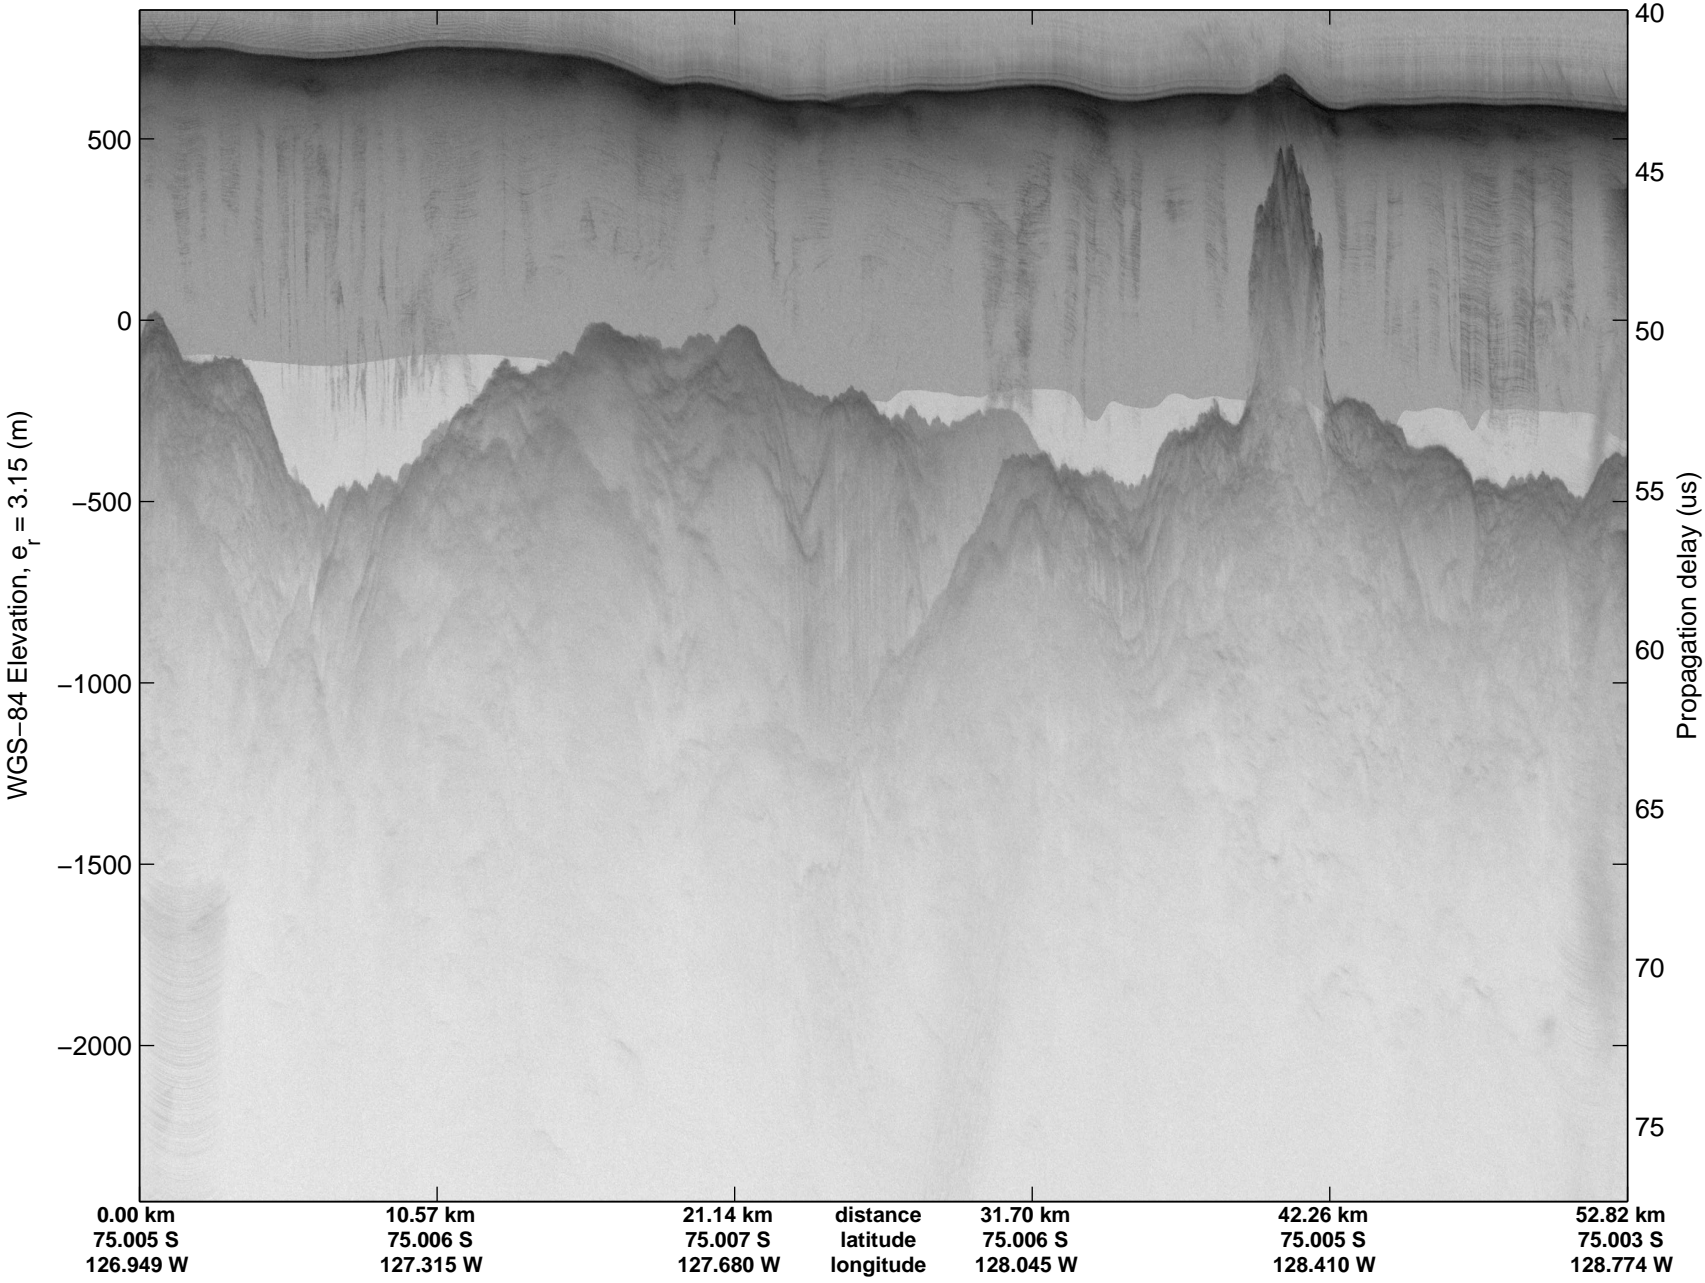

Land Ice Hull-Land 04
20141102_14_004
Polar Stereograph -71N/0E

mcords3 2014_Antarctica_DC8: "Land Ice Hull-Land 04" 20141102_14_004: 16:14:41.9 to 16:18:32.8 GPS

mcords3 2014_Antarctica_DC8: "Land Ice Hull-Land 04" 20141102_14_004: 16:14:41.9 to 16:18:32.8 GPS

Land Ice Hull-Land 04
20141102_14_005
Polar Stereograph -71N/0E

mcords3 2014_Antarctica_DC8: "Land Ice Hull-Land 04" 20141102_14_005: 16:18:33.0 to 16:22:23.2 GPS

mcords3 2014_Antarctica_DC8: "Land Ice Hull-Land 04" 20141102_14_005: 16:18:33.0 to 16:22:23.2 GPS

Land Ice Hull-Land 04
 20141102_14_006
 Polar Stereograph -71N/0E

mcords3 2014_Antarctica_DC8: "Land Ice Hull-Land 04" 20141102_14_006: 16:22:23.4 to 16:26:14.4 GPS

mcords3 2014_Antarctica_DC8: "Land Ice Hull-Land 04" 20141102_14_006: 16:22:23.4 to 16:26:14.4 GPS

Land Ice Hull-Land 04
20141102_14_007
Polar Stereograph -71N/0E

mcords3 2014_Antarctica_DC8: "Land Ice Hull-Land 04" 20141102_14_007: 16:26:14.6 to 16:30:17.4 GPS

mcords3 2014_Antarctica_DC8: "Land Ice Hull-Land 04" 20141102_14_007: 16:26:14.6 to 16:30:17.4 GPS