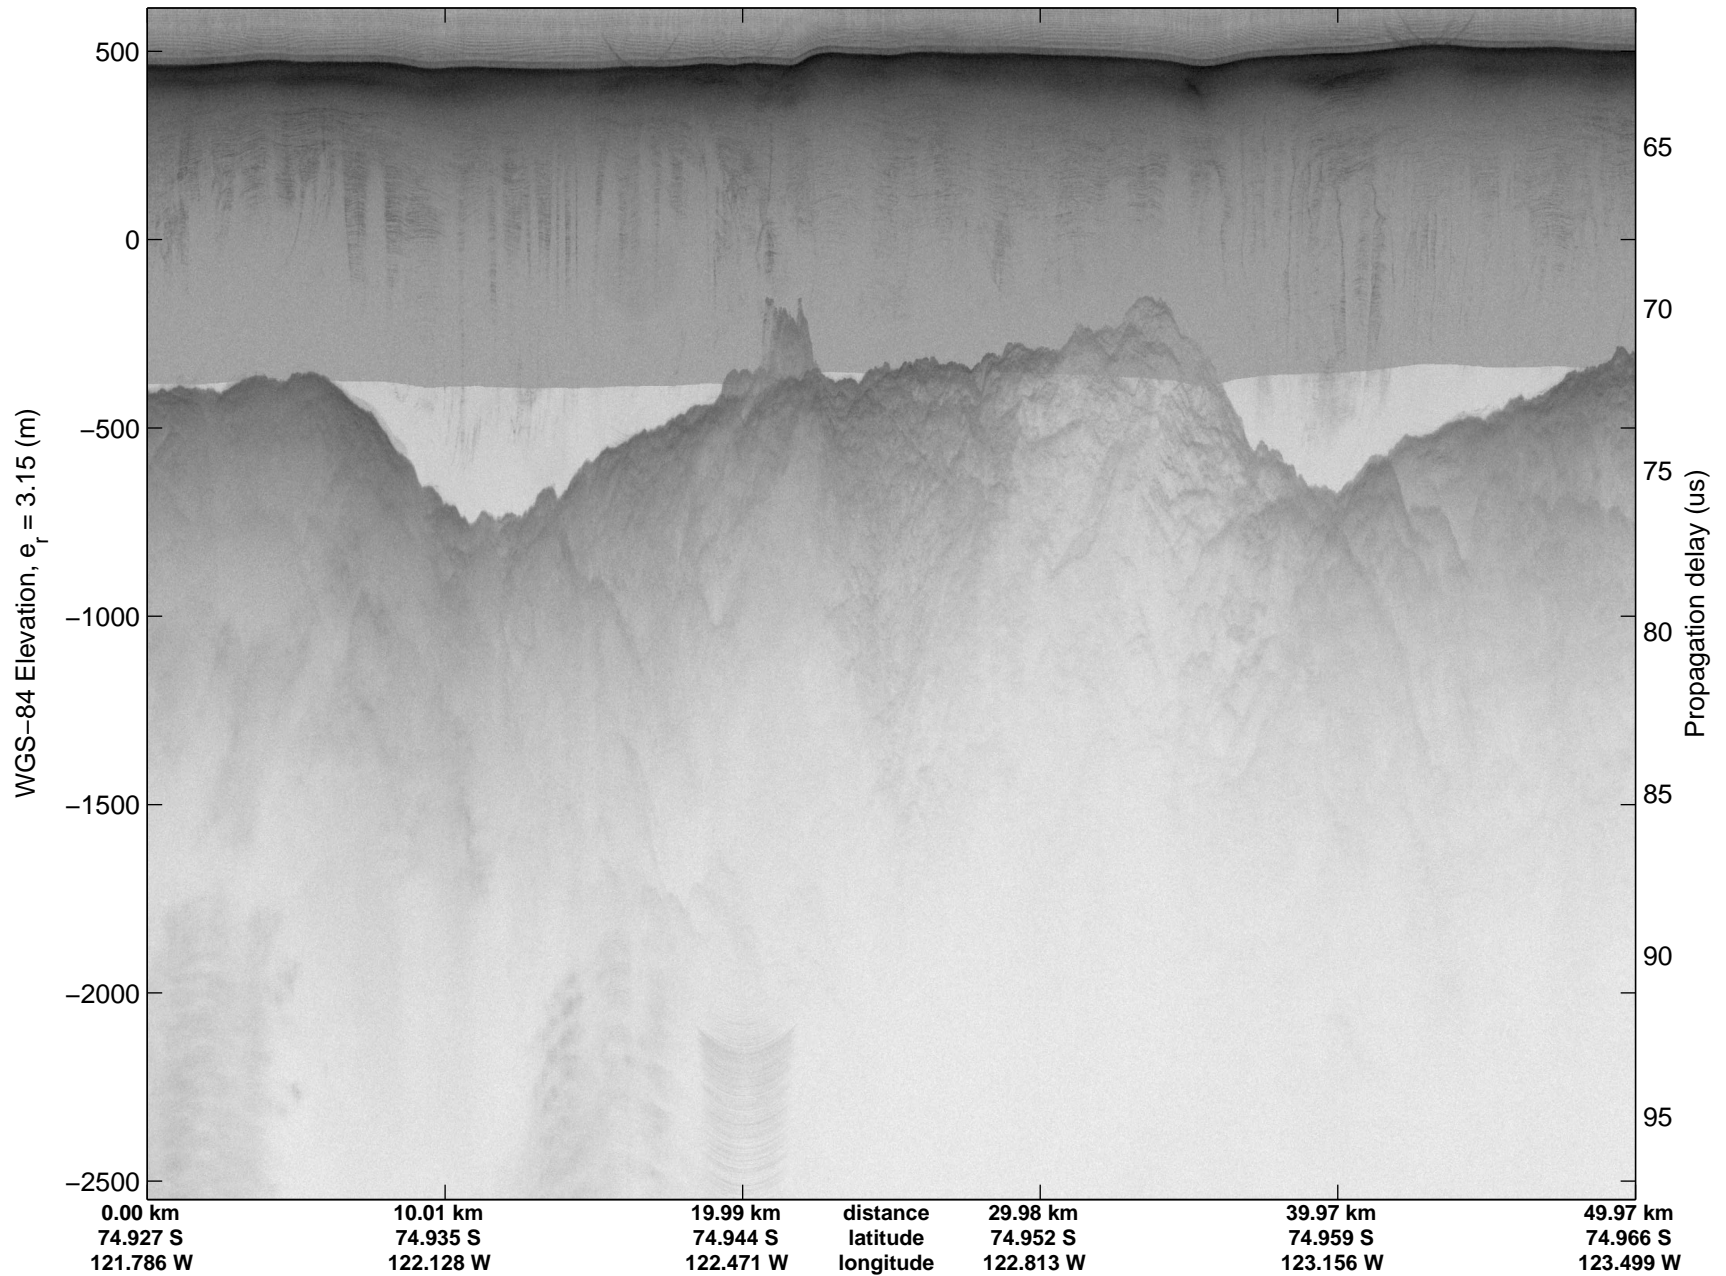

Land Ice Hull-Land 04
20141102_14_003
Polar Stereograph -71N/0E

mcords3 2014_Antarctica_DC8: "Land Ice Hull-Land 04" 20141102_14_003: 16:10:51.9 to 16:14:41.8 GPS

mcords3 2014_Antarctica_DC8: "Land Ice Hull-Land 04" 20141102_14_003: 16:10:51.9 to 16:14:41.8 GPS

Land Ice Hull-Land 04
20141102_14_004
Polar Stereograph -71N/0E

mcords3 2014_Antarctica_DC8: "Land Ice Hull-Land 04" 20141102_14_004: 16:14:41.9 to 16:18:32.8 GPS

mcords3 2014_Antarctica_DC8: "Land Ice Hull-Land 04" 20141102_14_004: 16:14:41.9 to 16:18:32.8 GPS

Land Ice Hull-Land 04
20141102_14_005
Polar Stereograph -71N/0E

mcords3 2014_Antarctica_DC8: "Land Ice Hull-Land 04" 20141102_14_005: 16:18:33.0 to 16:22:23.2 GPS

mcords3 2014_Antarctica_DC8: "Land Ice Hull-Land 04" 20141102_14_005: 16:18:33.0 to 16:22:23.2 GPS

Land Ice Hull-Land 04
20141102_14_007
Polar Stereograph -71N/0E

mcords3 2014_Antarctica_DC8: "Land Ice Hull-Land 04" 20141102_14_007: 16:26:14.6 to 16:30:17.4 GPS

mcords3 2014_Antarctica_DC8: "Land Ice Hull-Land 04" 20141102_14_007: 16:26:14.6 to 16:30:17.4 GPS