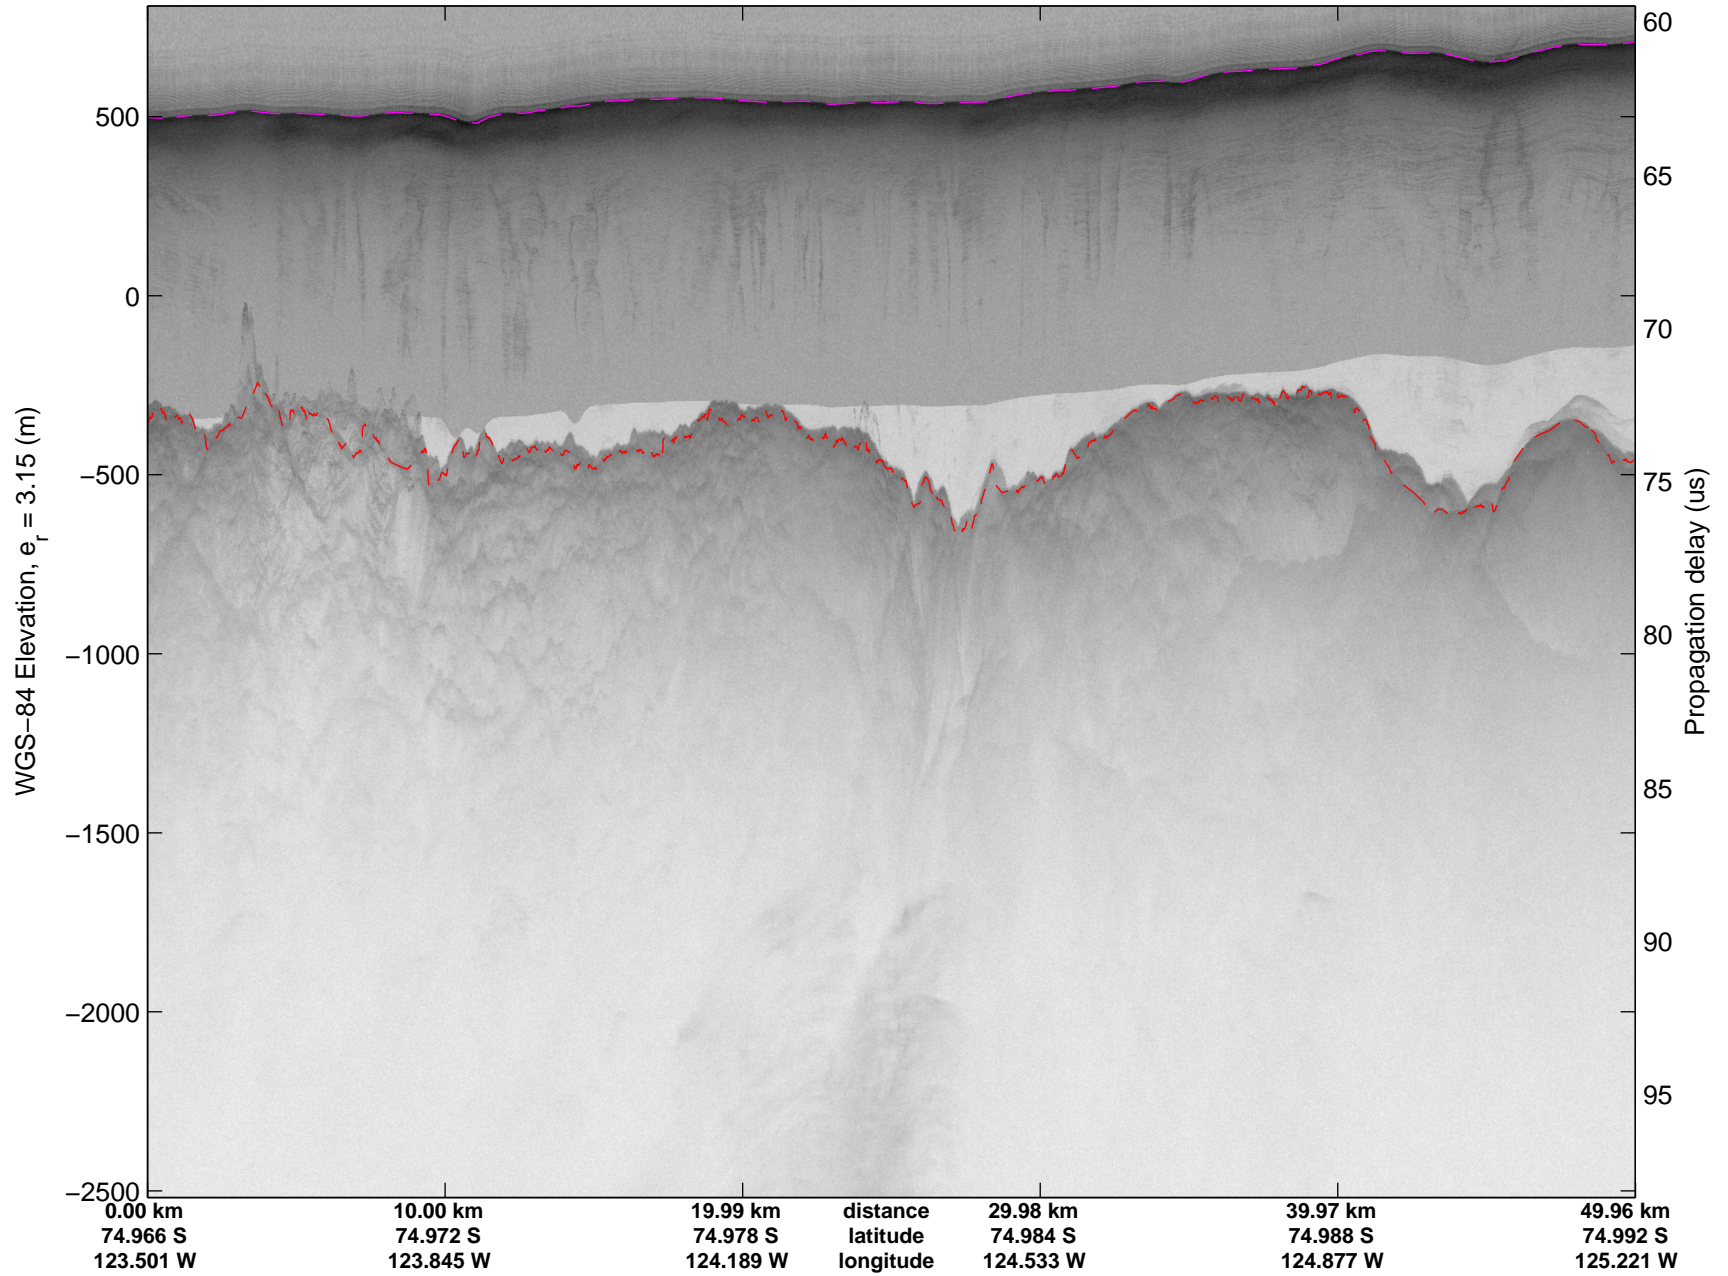

Land Ice Hull-Land 04
20141102_14_004
Polar Stereograph -71N/0E

mcords3 2014_Antarctica_DC8: "Land Ice Hull-Land 04" 20141102_14_004: 16:14:41.9 to 16:18:32.8 GPS

mcords3 2014_Antarctica_DC8: "Land Ice Hull-Land 04" 20141102_14_004: 16:14:41.9 to 16:18:32.8 GPS

Land Ice Hull-Land 04
20141102_14_005
Polar Stereograph -71N/0E

mcords3 2014_Antarctica_DC8: "Land Ice Hull-Land 04" 20141102_14_005: 16:18:33.0 to 16:22:23.2 GPS

mcords3 2014_Antarctica_DC8: "Land Ice Hull-Land 04" 20141102_14_005: 16:18:33.0 to 16:22:23.2 GPS

Land Ice Hull-Land 04
 20141102_14_006
 Polar Stereograph -71N/0E

mcords3 2014_Antarctica_DC8: "Land Ice Hull-Land 04" 20141102_14_006: 16:22:23.4 to 16:26:14.4 GPS

mcords3 2014_Antarctica_DC8: "Land Ice Hull-Land 04" 20141102_14_006: 16:22:23.4 to 16:26:14.4 GPS

Land Ice Hull-Land 04
20141102_14_007
Polar Stereograph -71N/0E

mcords3 2014_Antarctica_DC8: "Land Ice Hull-Land 04" 20141102_14_007: 16:26:14.6 to 16:30:17.4 GPS

mcords3 2014_Antarctica_DC8: "Land Ice Hull-Land 04" 20141102_14_007: 16:26:14.6 to 16:30:17.4 GPS