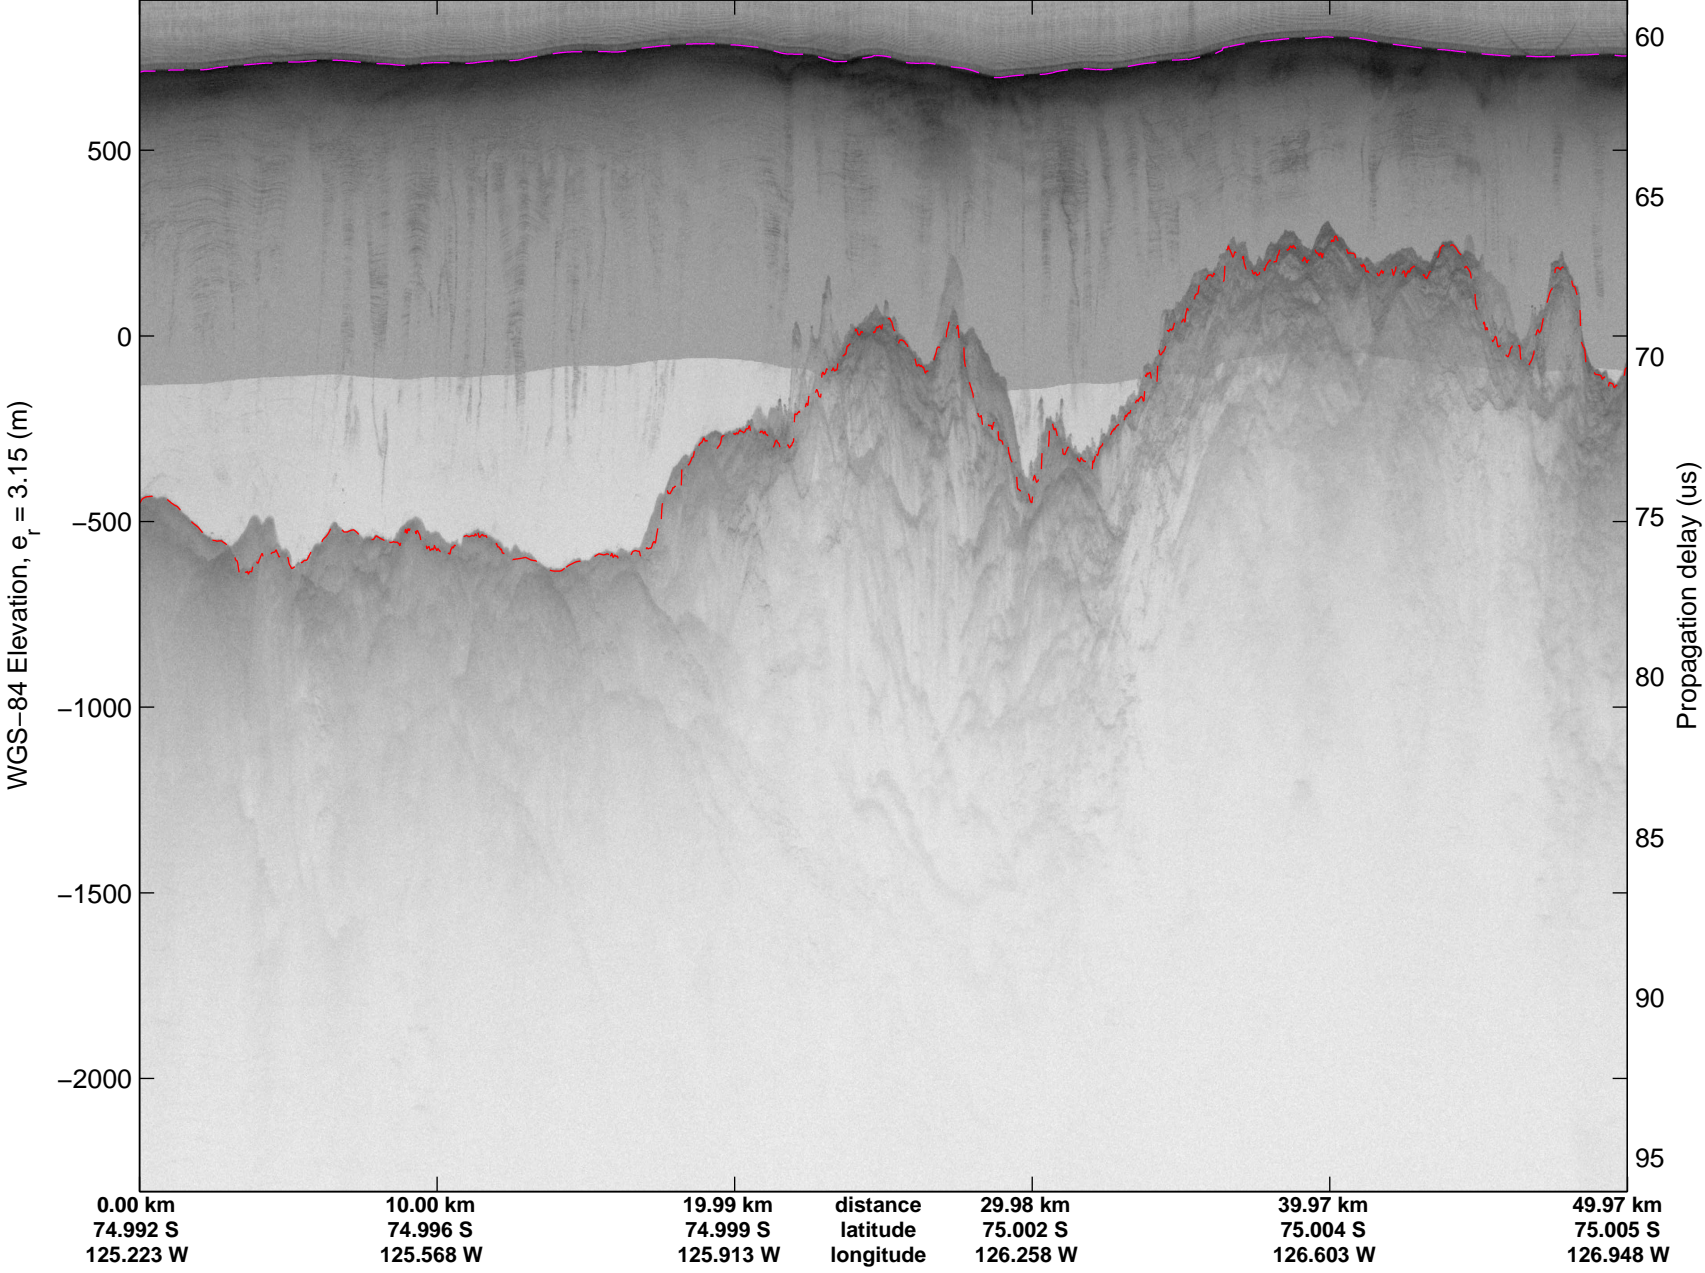

Land Ice Hull-Land 04
20141102_14_004
Polar Stereograph -71N/0E

mcords3 2014_Antarctica_DC8: "Land Ice Hull-Land 04" 20141102_14_004: 16:14:41.9 to 16:18:32.8 GPS

mcords3 2014_Antarctica_DC8: "Land Ice Hull-Land 04" 20141102_14_004: 16:14:41.9 to 16:18:32.8 GPS

Land Ice Hull-Land 04
20141102_14_005
Polar Stereograph -71N/0E

mcords3 2014_Antarctica_DC8: "Land Ice Hull-Land 04" 20141102_14_005: 16:18:33.0 to 16:22:23.2 GPS

mcords3 2014_Antarctica_DC8: "Land Ice Hull-Land 04" 20141102_14_005: 16:18:33.0 to 16:22:23.2 GPS

Land Ice Hull-Land 04
 20141102_14_006
 Polar Stereograph -71N/0E

mcords3 2014_Antarctica_DC8: "Land Ice Hull-Land 04" 20141102_14_006: 16:22:23.4 to 16:26:14.4 GPS

mcords3 2014_Antarctica_DC8: "Land Ice Hull-Land 04" 20141102_14_006: 16:22:23.4 to 16:26:14.4 GPS

Land Ice Hull-Land 04
20141102_14_007
Polar Stereograph -71N/0E

mcords3 2014_Antarctica_DC8: "Land Ice Hull-Land 04" 20141102_14_007: 16:26:14.6 to 16:30:17.4 GPS

mcords3 2014_Antarctica_DC8: "Land Ice Hull-Land 04" 20141102_14_007: 16:26:14.6 to 16:30:17.4 GPS