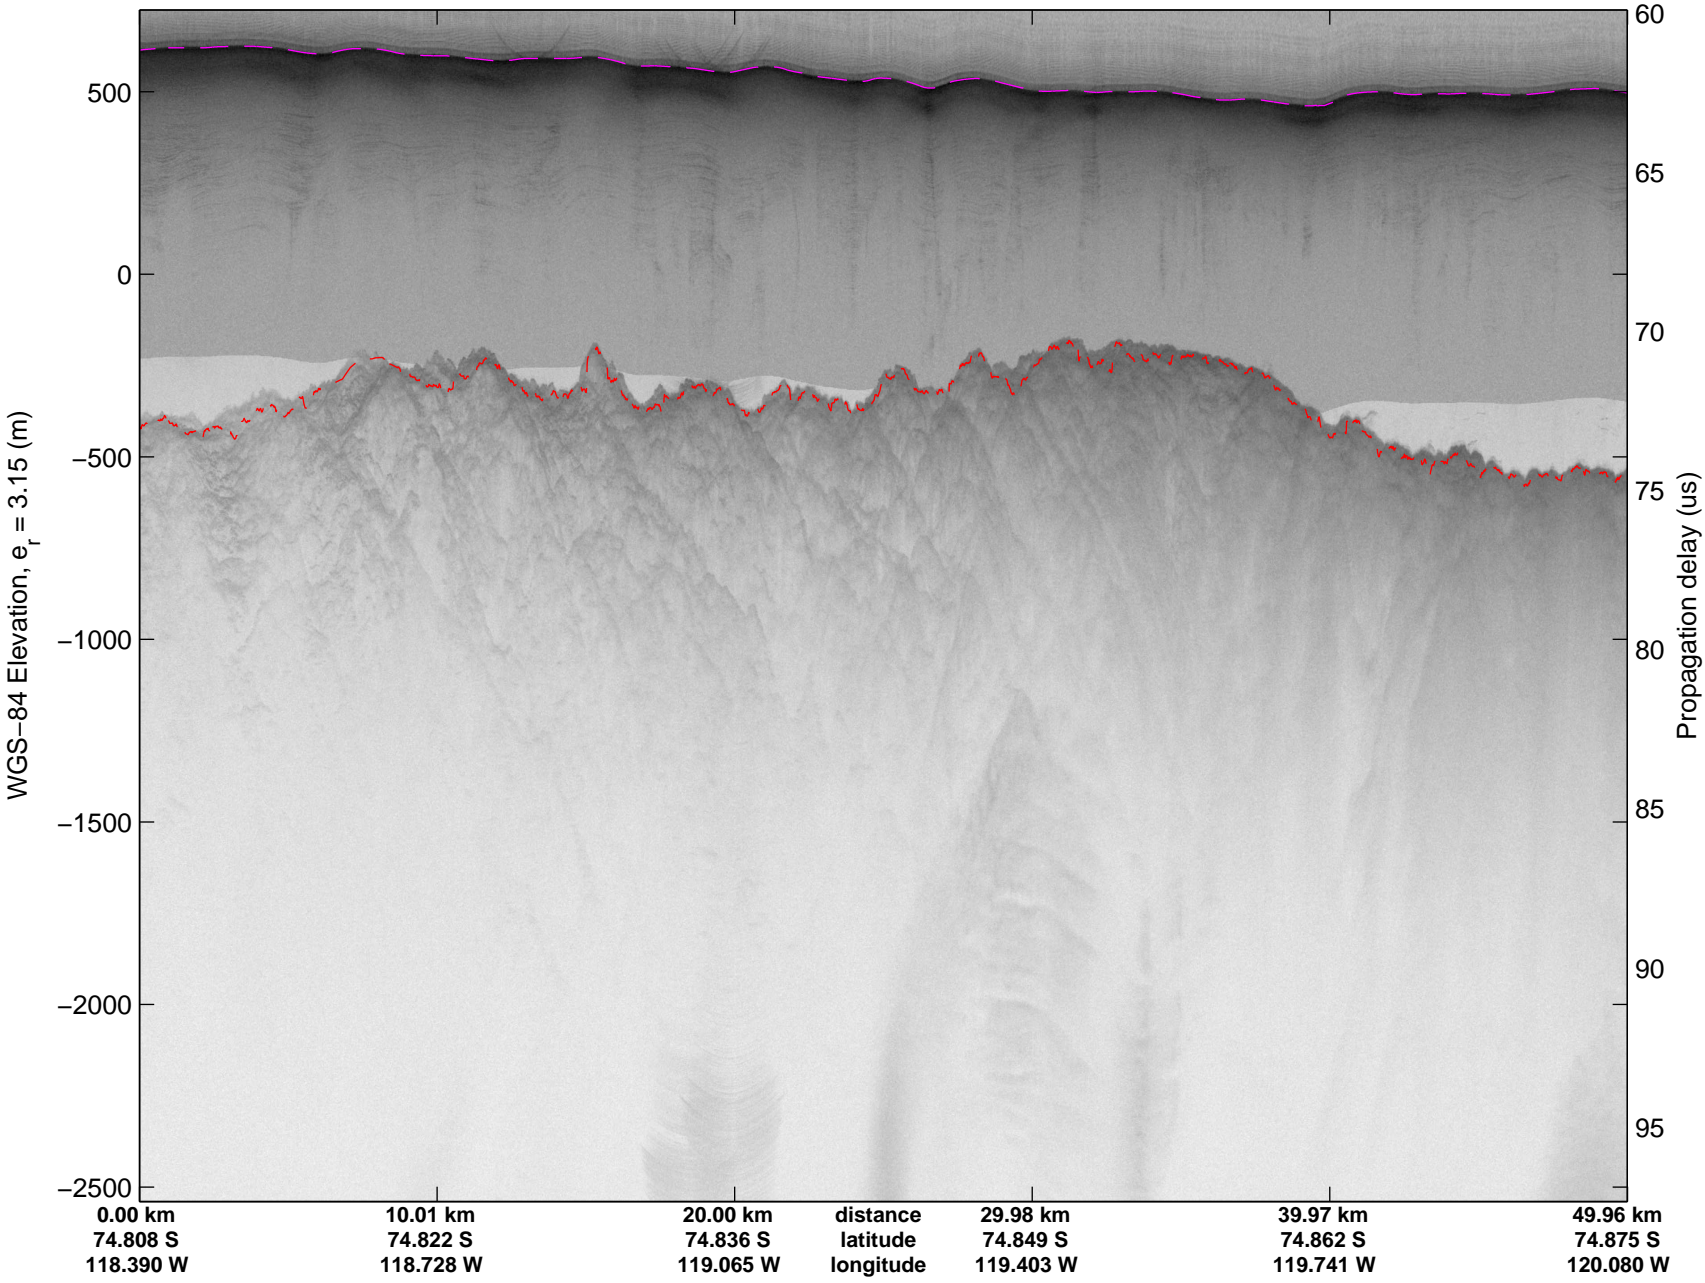

Land Ice Hull-Land 04
20141102_14_001
Polar Stereograph -71N/0E

mcords3 2014_Antarctica_DC8: "Land Ice Hull-Land 04" 20141102_14_001: 16:03:14.2 to 16:07:03.9 GPS

mcords3 2014_Antarctica_DC8: "Land Ice Hull-Land 04" 20141102_14_001: 16:03:14.2 to 16:07:03.9 GPS

Land Ice Hull-Land 04
20141102_14_002
Polar Stereograph -71N/0E

mcords3 2014_Antarctica_DC8: "Land Ice Hull-Land 04" 20141102_14_002: 16:07:04.0 to 16:10:51.7 GPS

mcords3 2014_Antarctica_DC8: "Land Ice Hull-Land 04" 20141102_14_002: 16:07:04.0 to 16:10:51.7 GPS

Land Ice Hull-Land 04
20141102_14_004
Polar Stereograph -71N/0E

mcords3 2014_Antarctica_DC8: "Land Ice Hull-Land 04" 20141102_14_004: 16:14:41.9 to 16:18:32.8 GPS

mcords3 2014_Antarctica_DC8: "Land Ice Hull-Land 04" 20141102_14_004: 16:14:41.9 to 16:18:32.8 GPS

Land Ice Hull-Land 04
20141102_14_005
Polar Stereograph -71N/0E

mcords3 2014_Antarctica_DC8: "Land Ice Hull-Land 04" 20141102_14_005: 16:18:33.0 to 16:22:23.2 GPS

mcords3 2014_Antarctica_DC8: "Land Ice Hull-Land 04" 20141102_14_005: 16:18:33.0 to 16:22:23.2 GPS