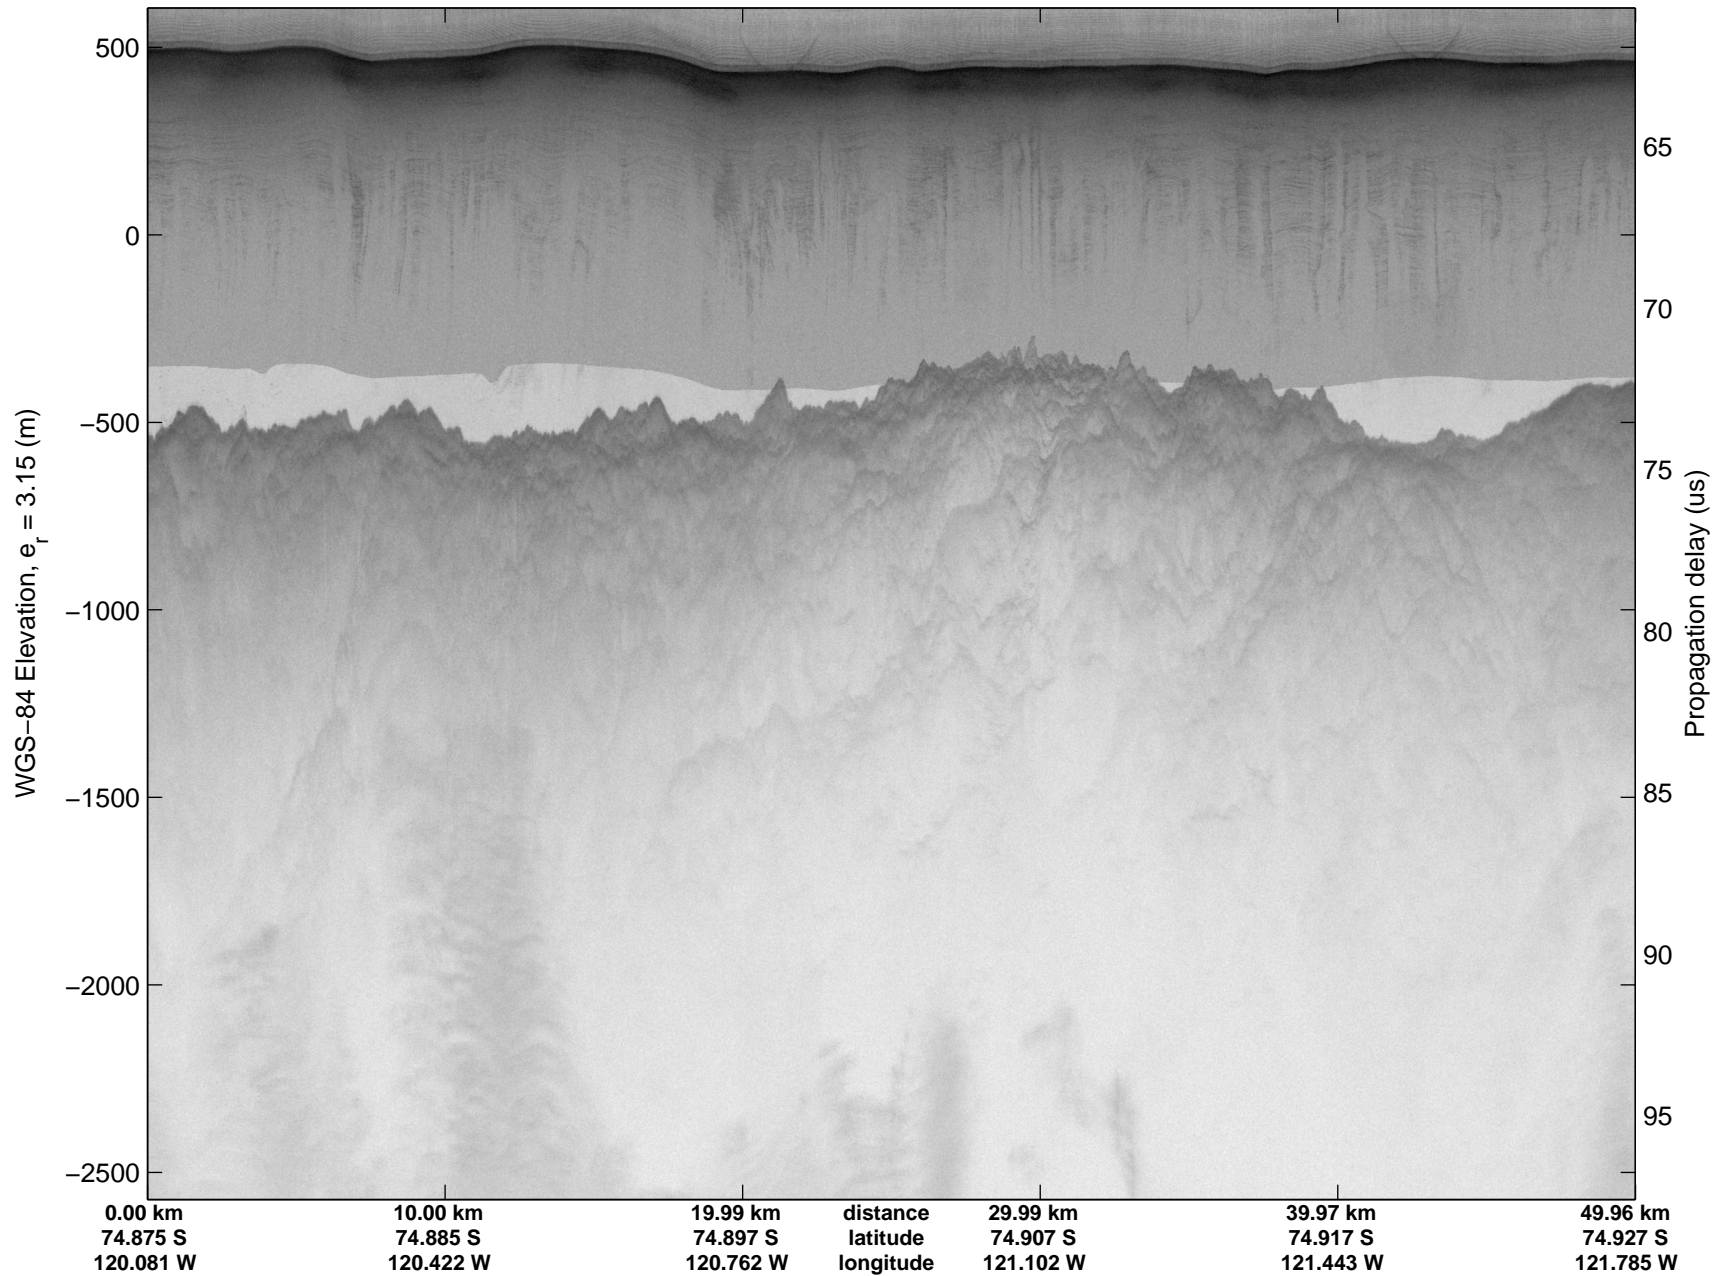

Land Ice Hull-Land 04
20141102_14_002
Polar Stereograph -71N/0E

mcords3 2014_Antarctica_DC8: "Land Ice Hull-Land 04" 20141102_14_002: 16:07:04.0 to 16:10:51.7 GPS

mcords3 2014_Antarctica_DC8: "Land Ice Hull-Land 04" 20141102_14_002: 16:07:04.0 to 16:10:51.7 GPS

Land Ice Hull-Land 04
20141102_14_003
Polar Stereograph -71N/0E

mcords3 2014_Antarctica_DC8: "Land Ice Hull-Land 04" 20141102_14_003: 16:10:51.9 to 16:14:41.8 GPS

mcords3 2014_Antarctica_DC8: "Land Ice Hull-Land 04" 20141102_14_003: 16:10:51.9 to 16:14:41.8 GPS

Land Ice Hull-Land 04
20141102_14_005
Polar Stereograph -71N/0E

mcords3 2014_Antarctica_DC8: "Land Ice Hull-Land 04" 20141102_14_005: 16:18:33.0 to 16:22:23.2 GPS

mcords3 2014_Antarctica_DC8: "Land Ice Hull-Land 04" 20141102_14_005: 16:18:33.0 to 16:22:23.2 GPS

Land Ice Hull-Land 04
20141102_14_007
Polar Stereograph -71N/0E

mcords3 2014_Antarctica_DC8: "Land Ice Hull-Land 04" 20141102_14_007: 16:26:14.6 to 16:30:17.4 GPS

mcords3 2014_Antarctica_DC8: "Land Ice Hull-Land 04" 20141102_14_007: 16:26:14.6 to 16:30:17.4 GPS