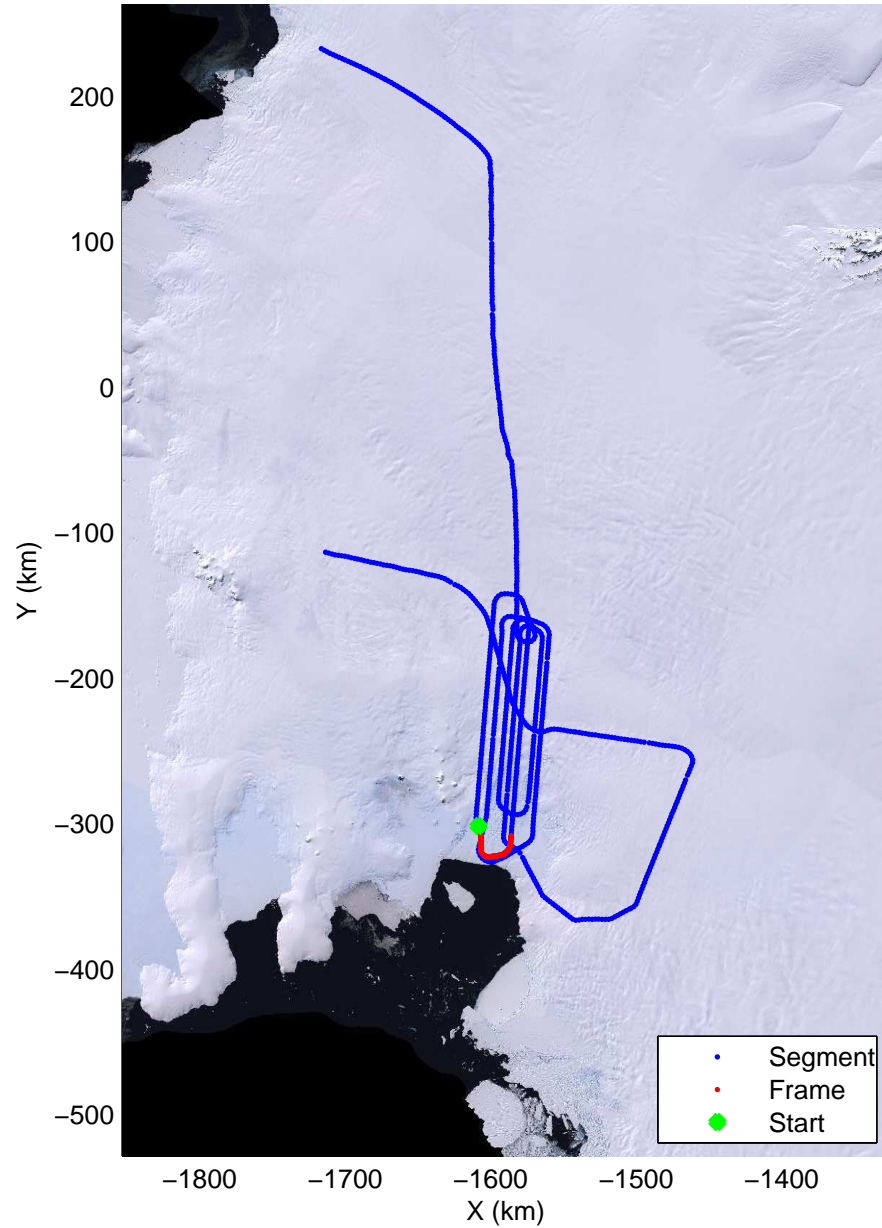

Land Ice Pine Islands 05
20141029_05_015
Polar Stereograph -71N/0E