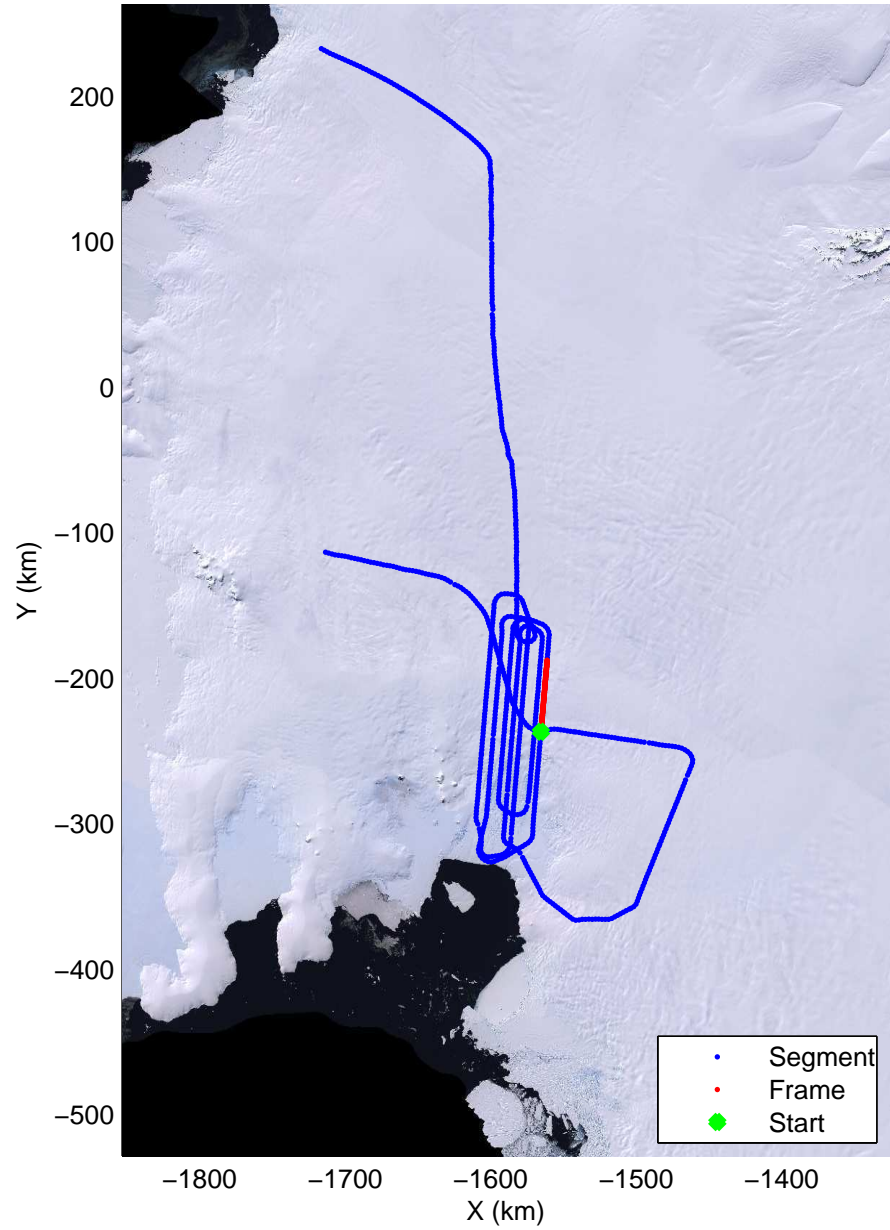

Land Ice Pine Islands 05
20141029_05_025
Polar Stereograph -71N/0E