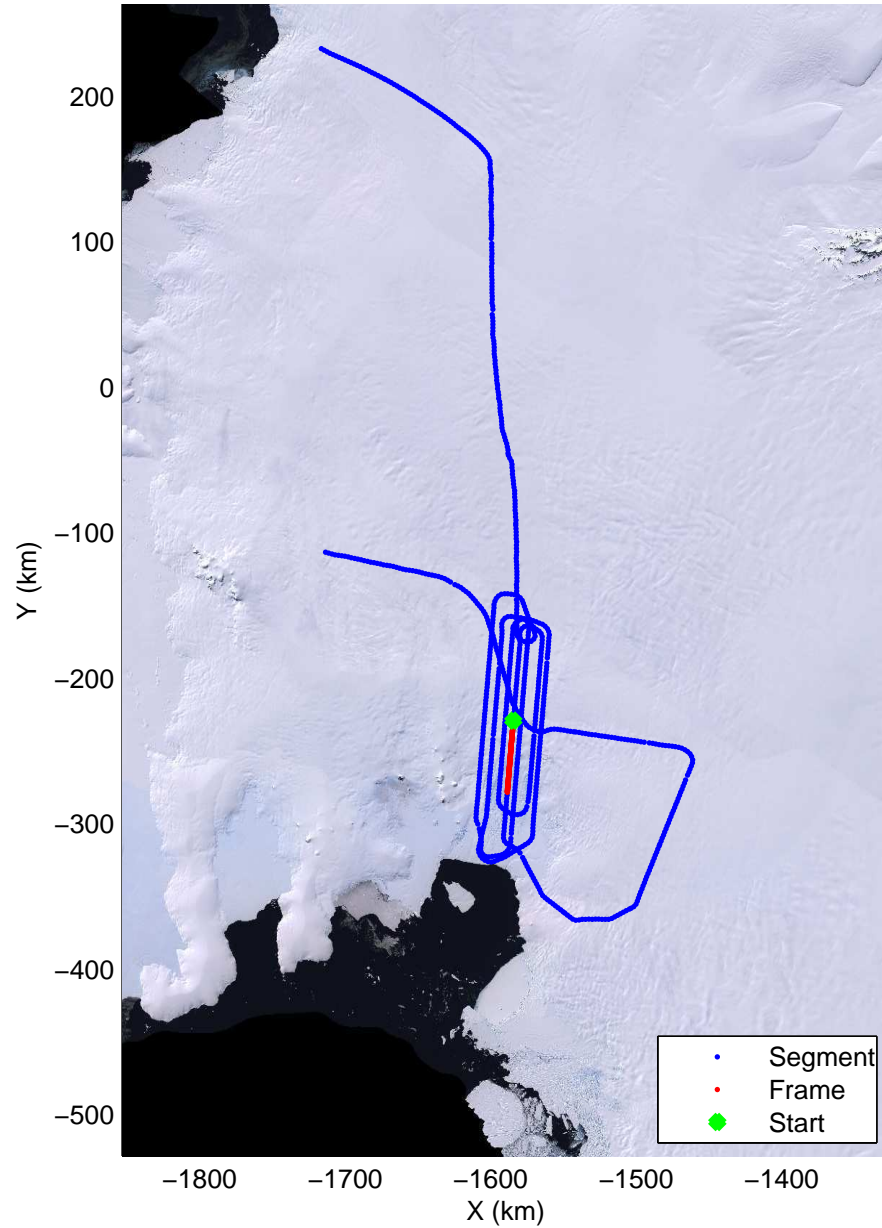

Land Ice Pine Islands 05
20141029_05_034
Polar Stereograph -71N/0E