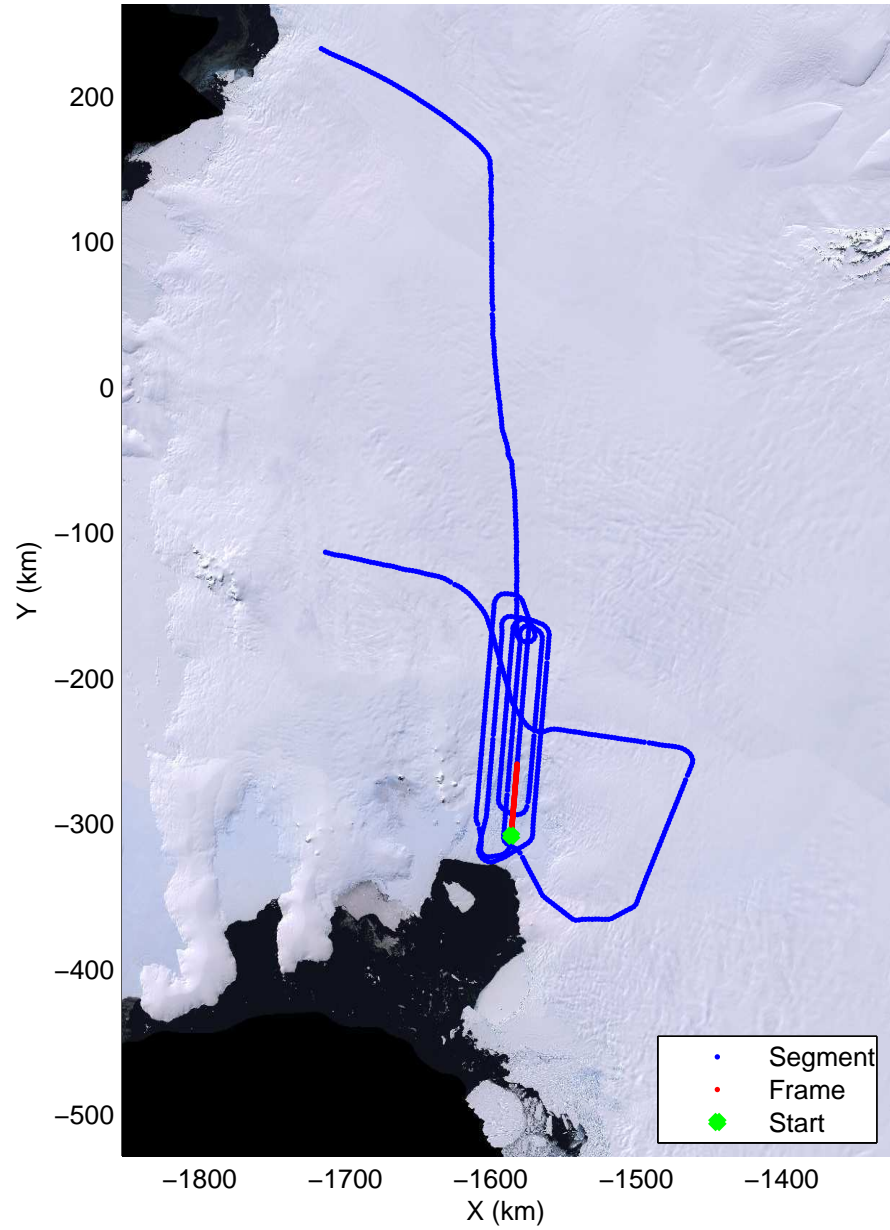

Land Ice Pine Islands 05
20141029_05_016
Polar Stereograph -71N/0E