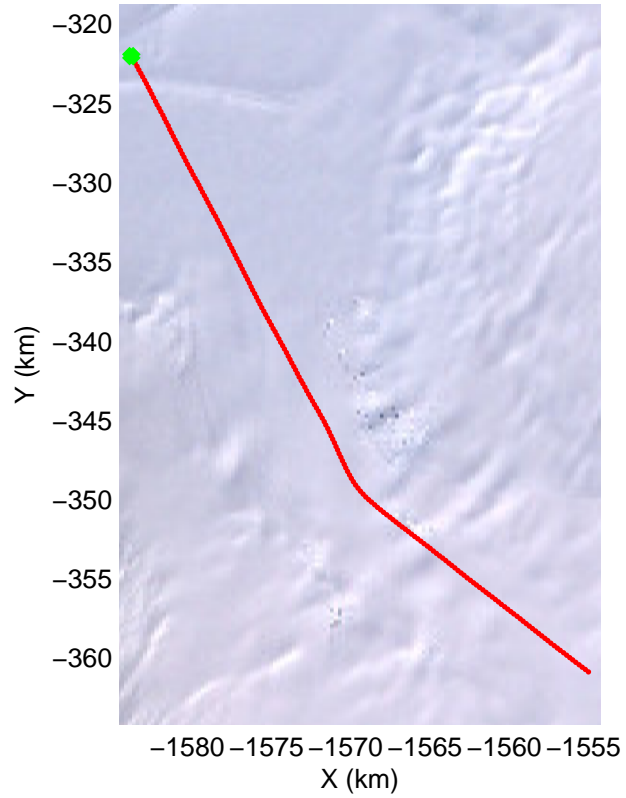

Land Ice Pine Islands 05
20141029_05_036
Polar Stereograph -71N/0E