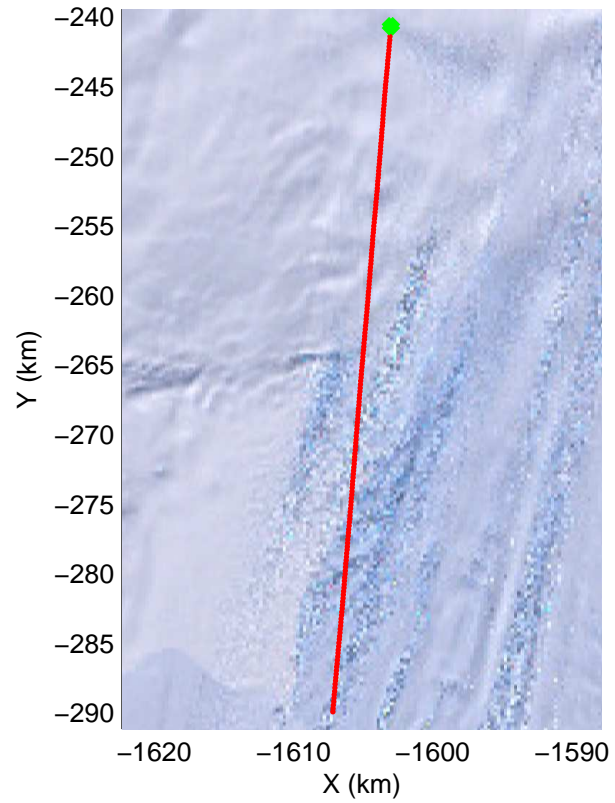

Land Ice Pine Islands 05
20141029_05_020
Polar Stereograph -71N/0E

mcords3 2014_Antarctica_DC8: "Land Ice Pine Ilands 05" 20141029_05_020: 17:07:05.4 to 17:13:14.4 GPS

mcords3 2014_Antarctica_DC8: "Land Ice Pine Ilands 05" 20141029_05_020: 17:07:05.4 to 17:13:14.4 GPS