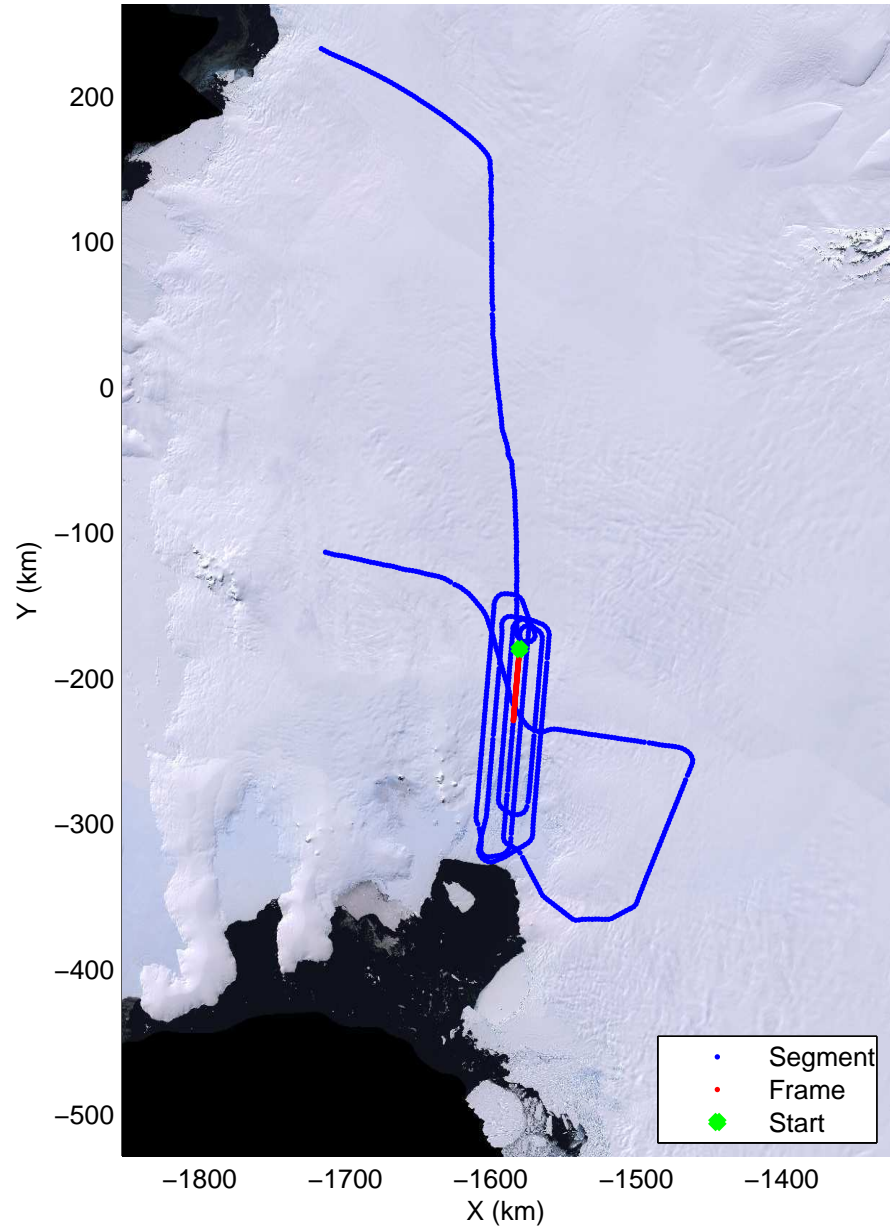

Land Ice Pine Islands 05
20141029_05_033
Polar Stereograph -71N/0E