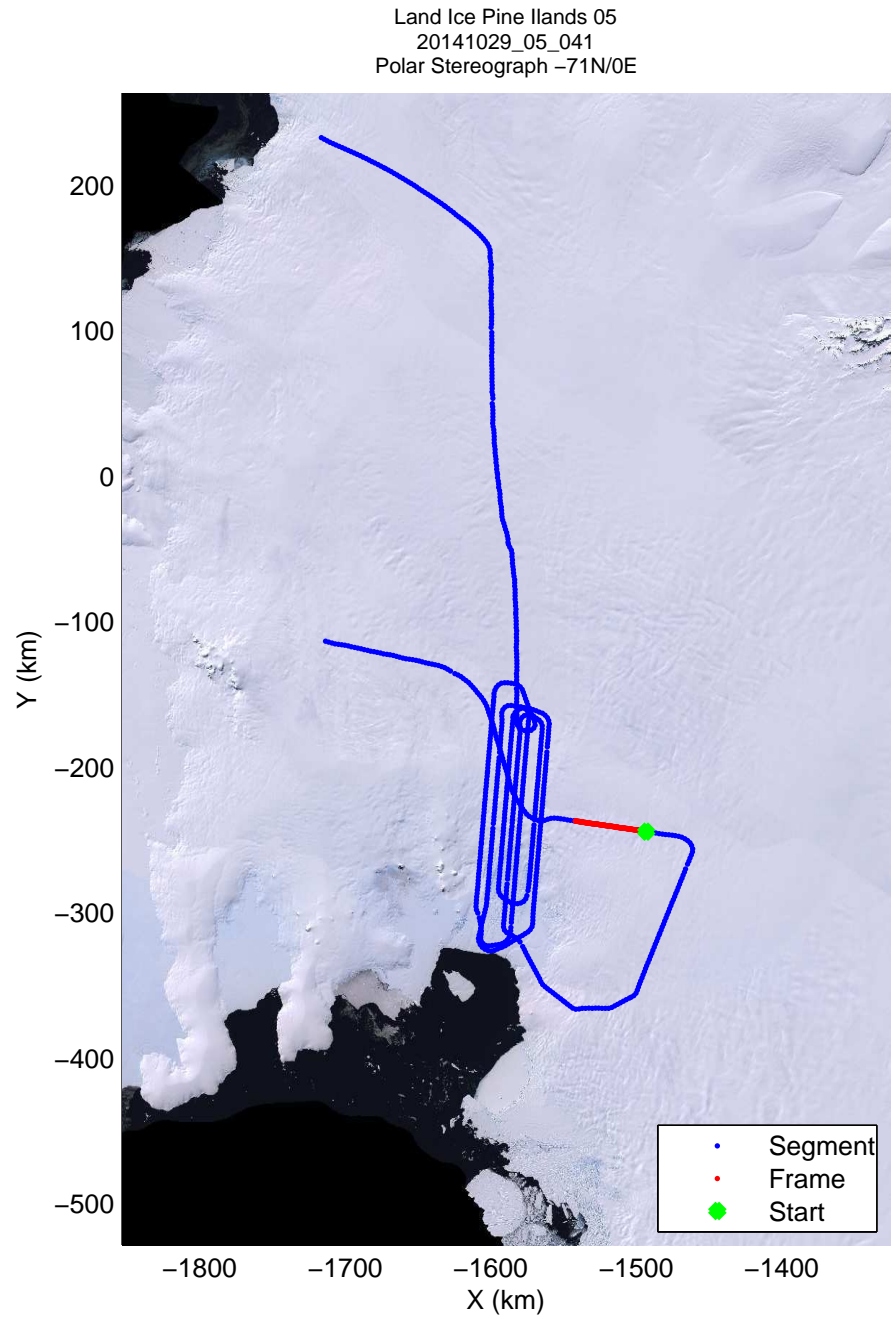

Land Ice Pine Islands 05
20141029_05_040
Polar Stereograph -71N/0E

mcords3 2014_Antarctica_DC8: "Land Ice Pine Ilands 05" 20141029_05_040: 19:13:43.3 to 19:20:25.0 GPS

mcords3 2014_Antarctica_DC8: "Land Ice Pine Ilands 05" 20141029_05_040: 19:13:43.3 to 19:20:25.0 GPS