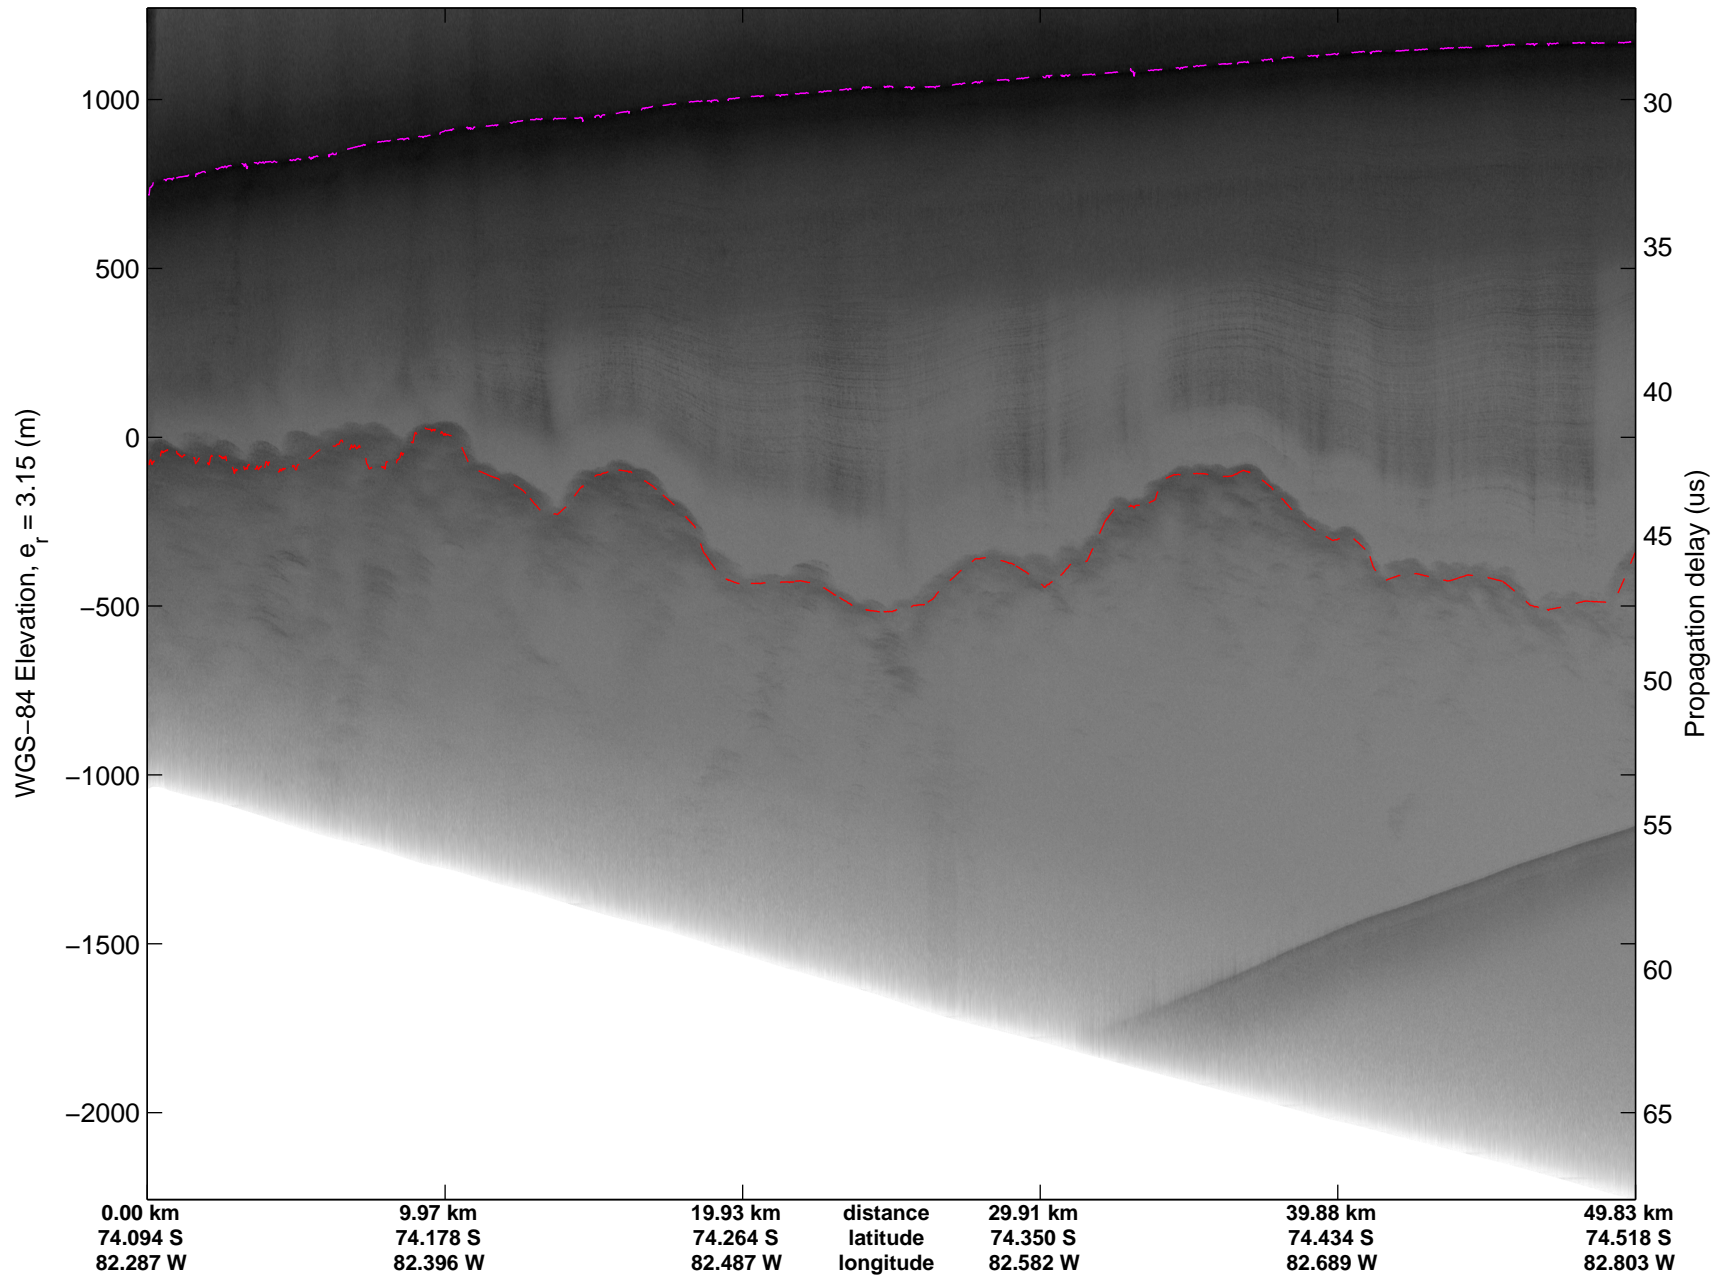

mcords3 2014_Antarctica_DC8: "Land Ice Pine Ilands 05" 20141029_05_001: 15:11:50.4 to 15:15:35.5 GPS

mconds3 2014_Antarctica_DC8: "Land Ice Pine Ilands 05" 20141029_05_001: 15:11:50.4 to 15:15:35.5 GPS