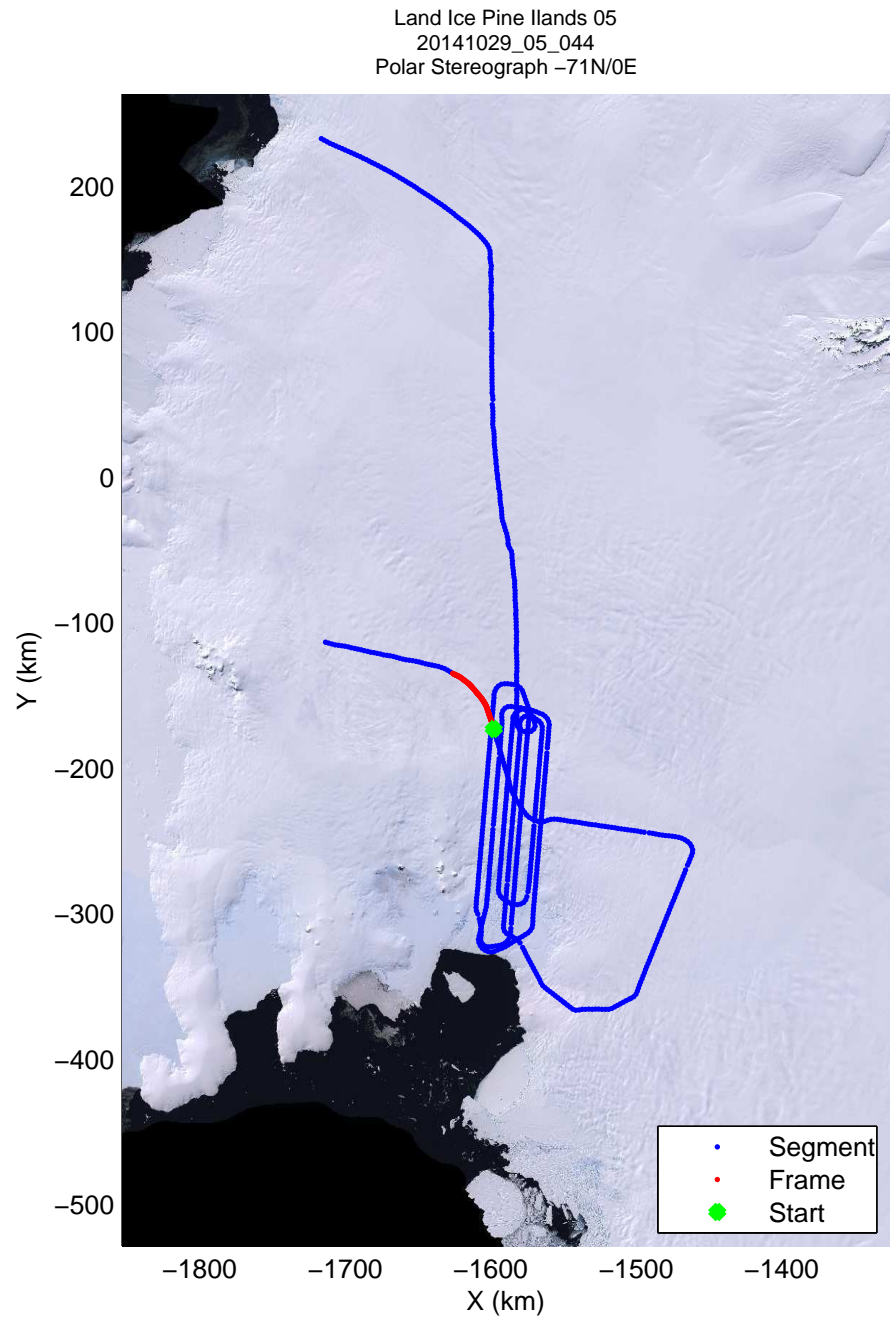

Land Ice Pine Islands 05
20141029_05_043
Polar Stereograph -71N/0E

mcords3 2014_Antarctica_DC8: "Land Ice Pine Ilands 05" 20141029_05_043: 19:32:30.3 to 19:38:34.4 GPS

mcords3 2014_Antarctica_DC8: "Land Ice Pine Ilands 05" 20141029_05_043: 19:32:30.3 to 19:38:34.4 GPS