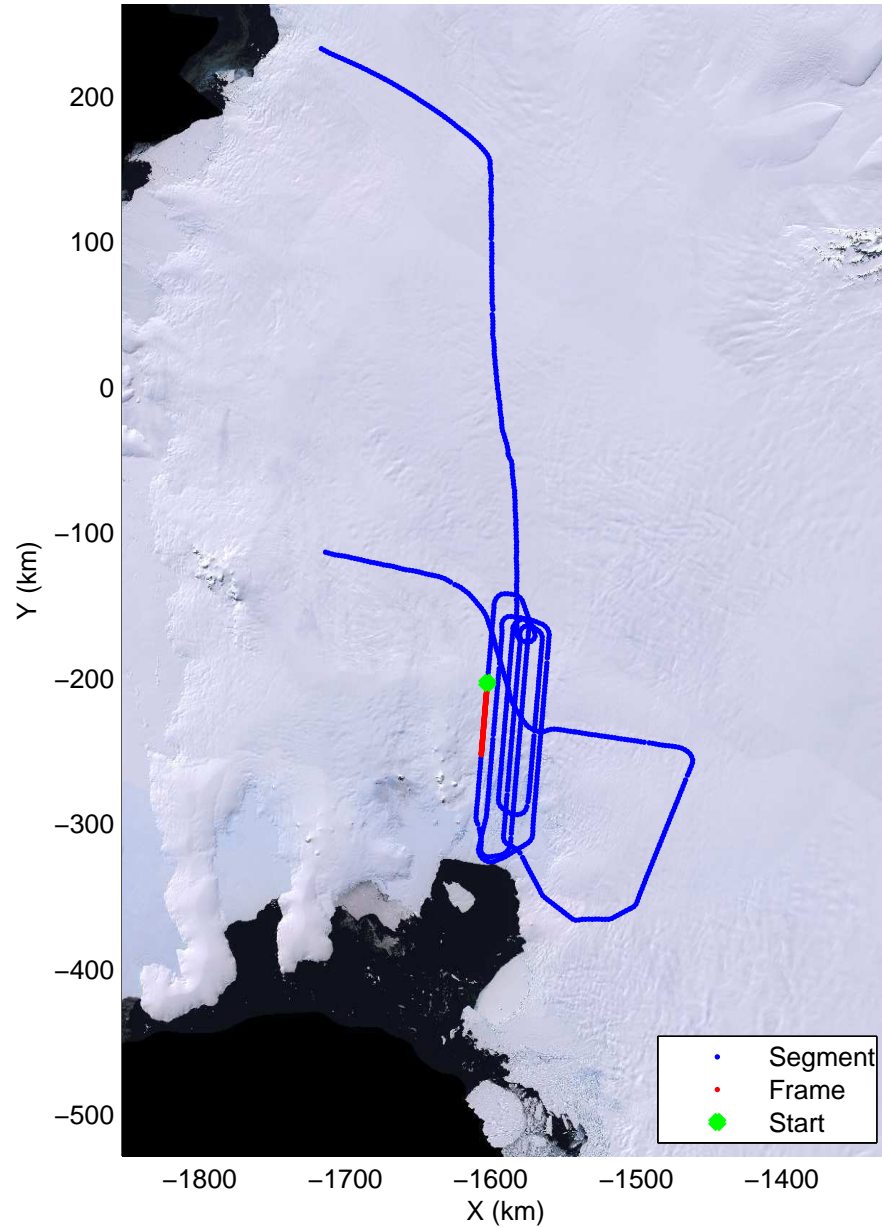

Land Ice Pine Islands 05
20141029_05_013
Polar Stereograph -71N/0E