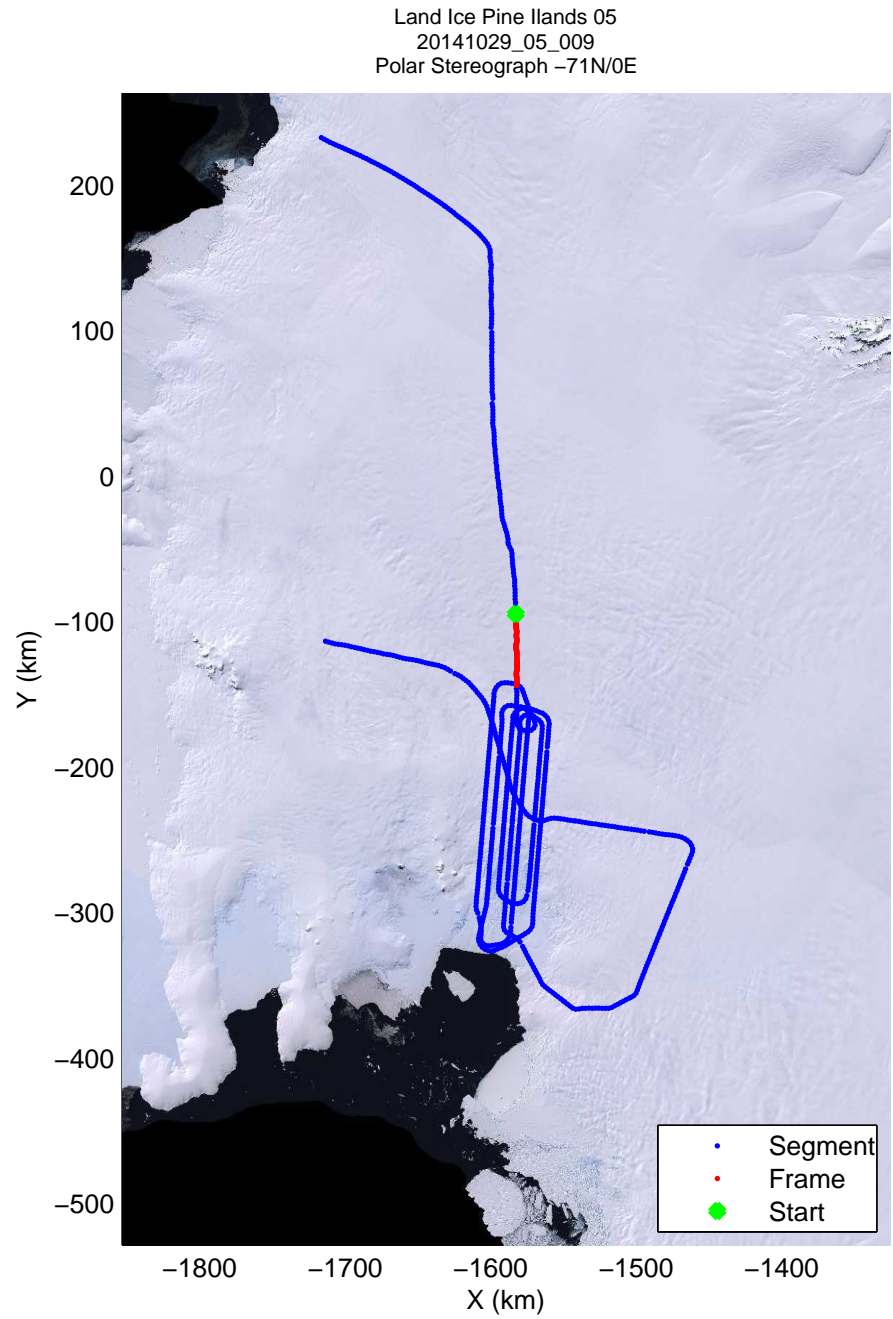

Land Ice Pine Islands 05
20141029_05_008
Polar Stereograph -71N/0E

mcords3 2014_Antarctica_DC8: "Land Ice Pine Ilands 05" 20141029_05_008: 15:50:46.7 to 15:57:21.5 GPS

mcords3 2014_Antarctica_DC8: "Land Ice Pine Ilands 05" 20141029_05_008: 15:50:46.7 to 15:57:21.5 GPS