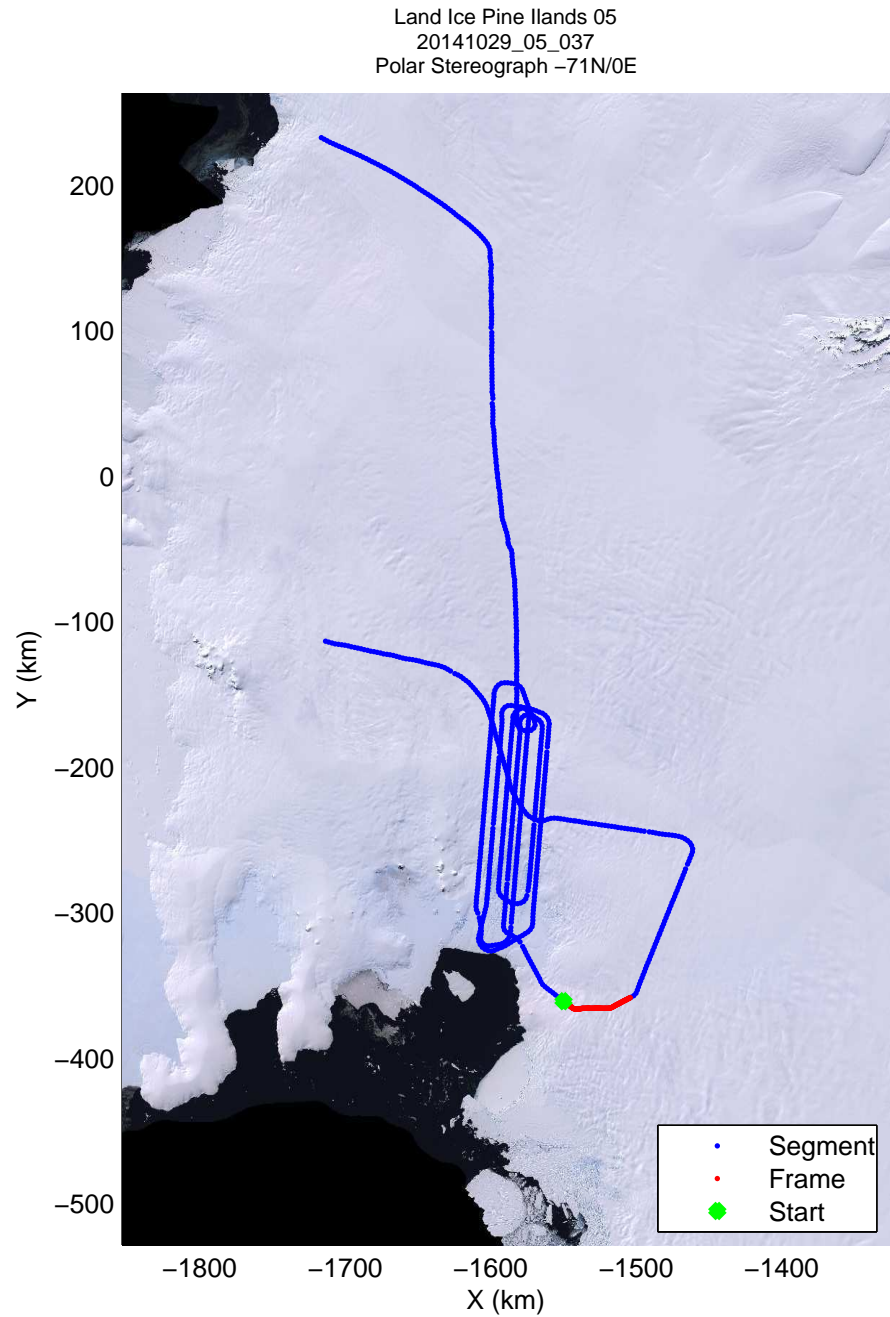

Land Ice Pine Islands 05
20141029_05_036
Polar Stereograph -71N/0E

mcords3 2014_Antarctica_DC8: "Land Ice Pine Ilands 05" 20141029_05_036: 18:46:26.7 to 18:53:17.4 GPS

mcords3 2014_Antarctica_DC8: "Land Ice Pine Ilands 05" 20141029_05_036: 18:46:26.7 to 18:53:17.4 GPS