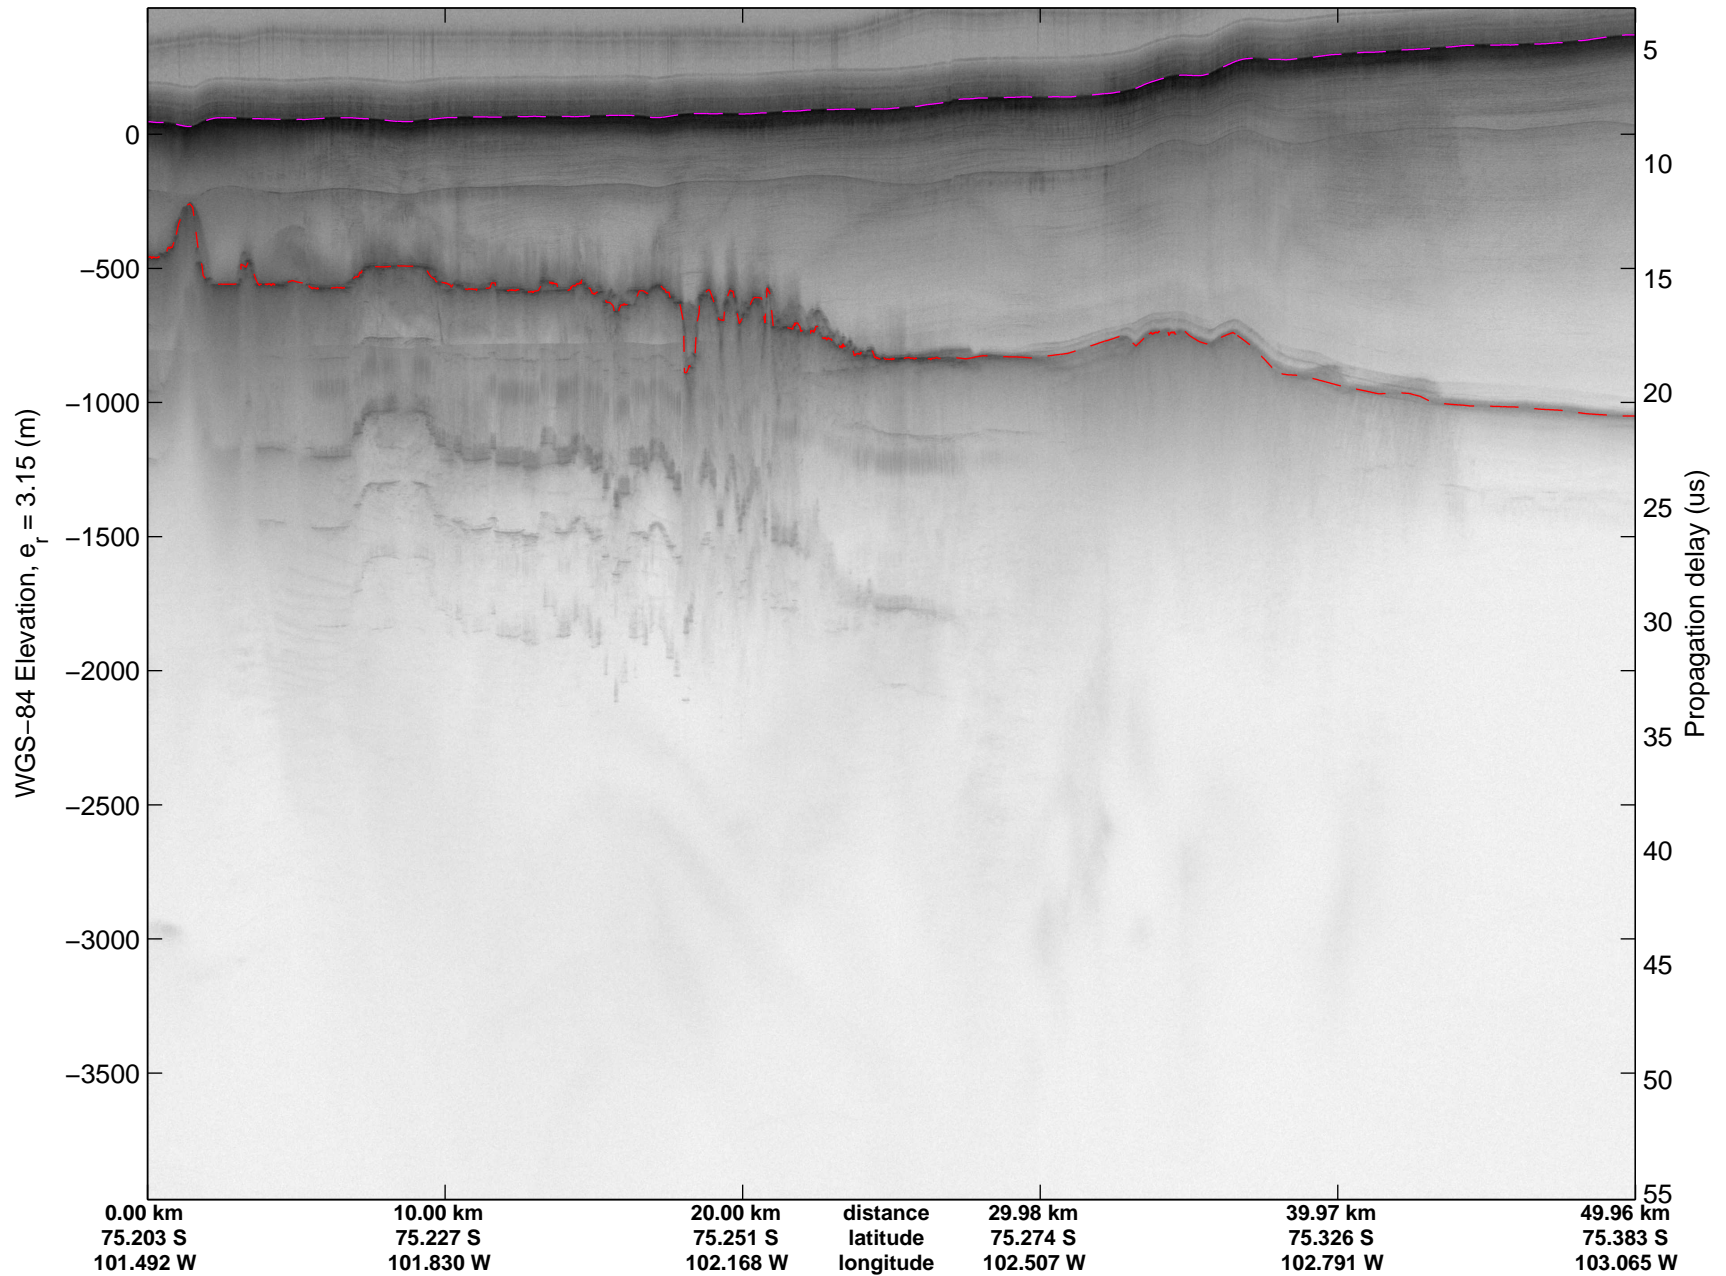

mcords3 2014_Antarctica_DC8: "Land Ice Pine Ilands 05" 20141029_05_036: 18:46:26.7 to 18:53:17.4 GPS