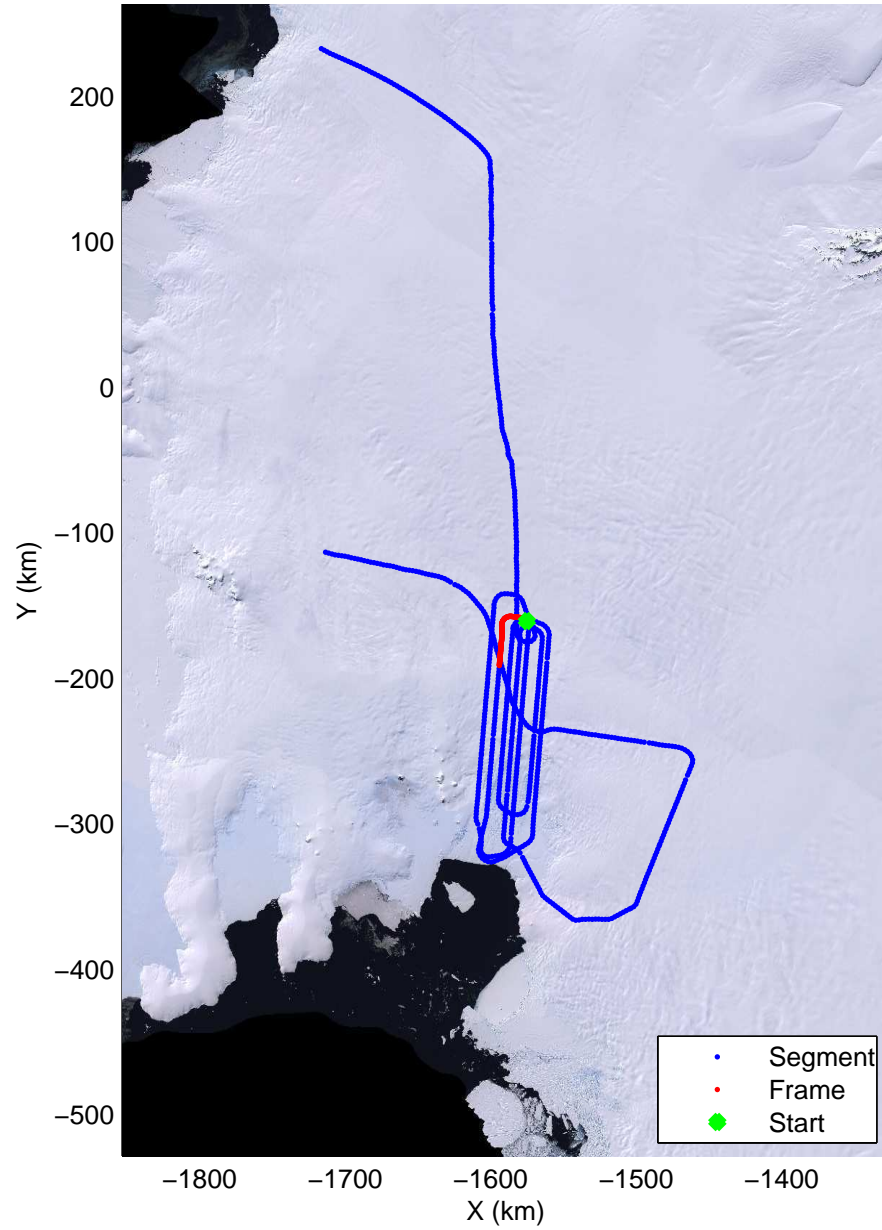

Land Ice Pine Islands 05
20141029_05_019
Polar Stereograph -71N/0E