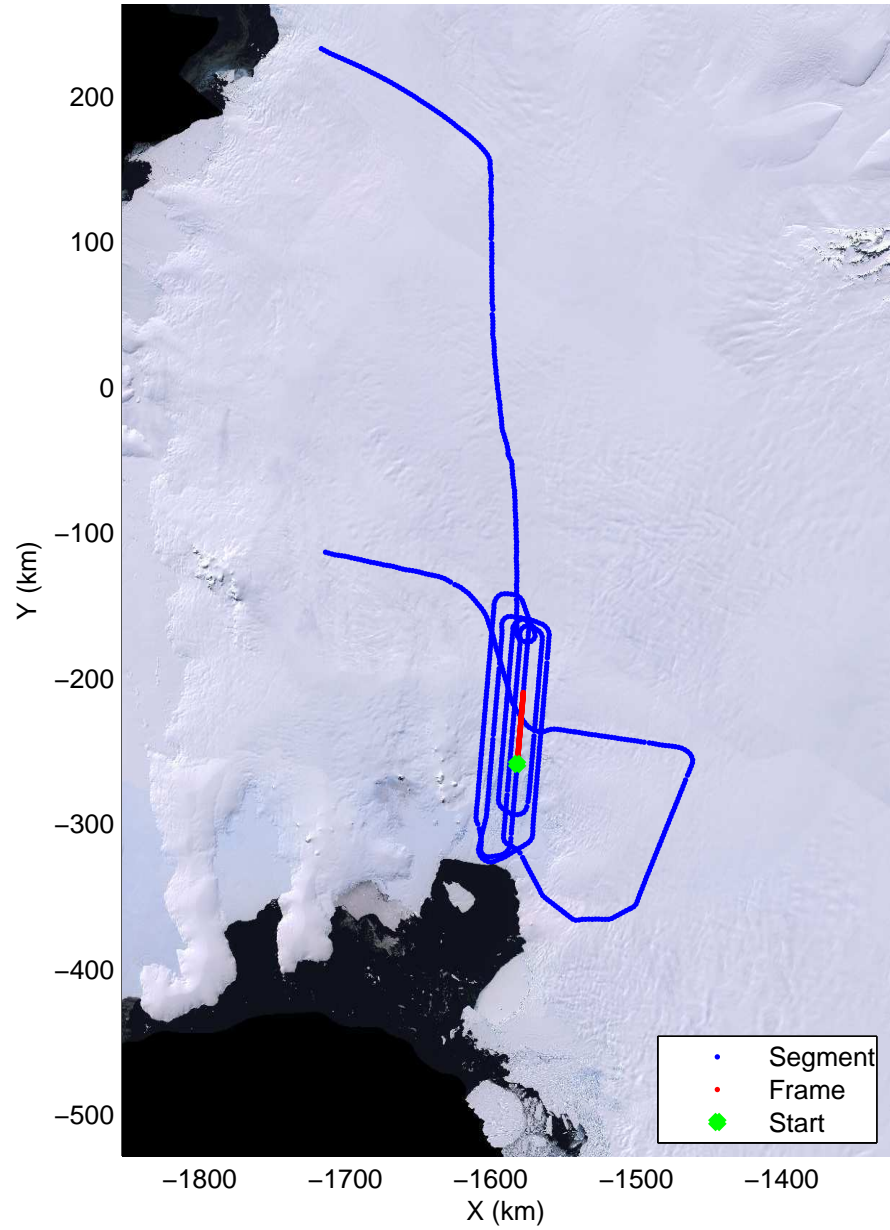

Land Ice Pine Islands 05
20141029_05_017
Polar Stereograph -71N/0E