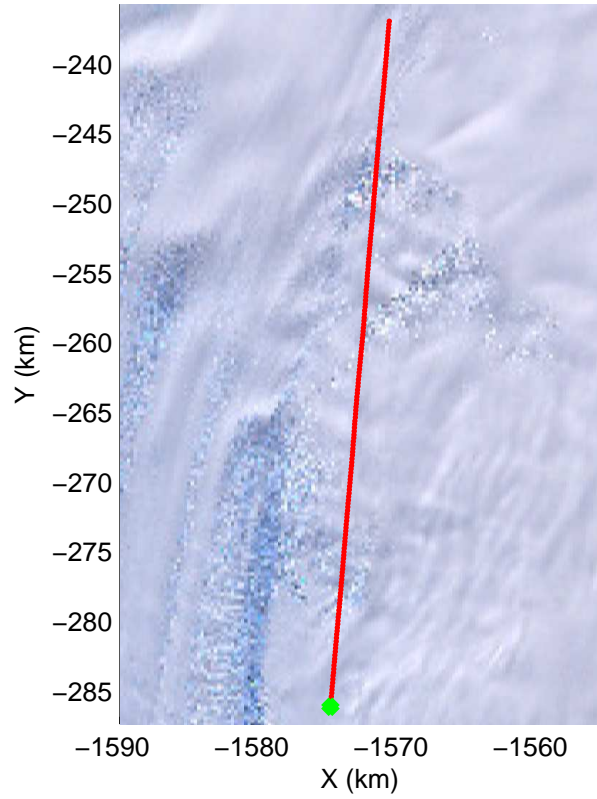

Land Ice Pine Islands 05
20141029_05_024
Polar Stereograph -71N/0E