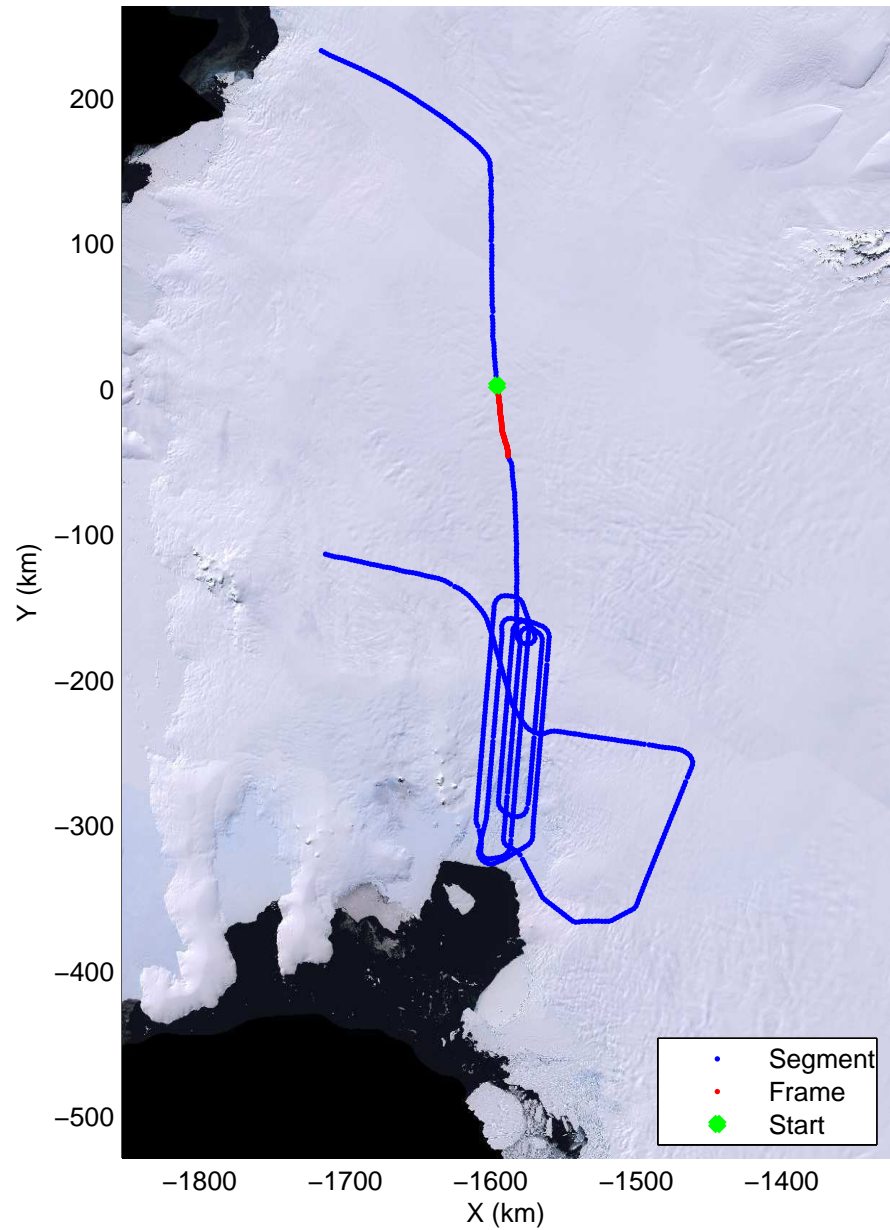

Land Ice Pine Islands 05
20141029_05_007
Polar Stereograph -71N/0E