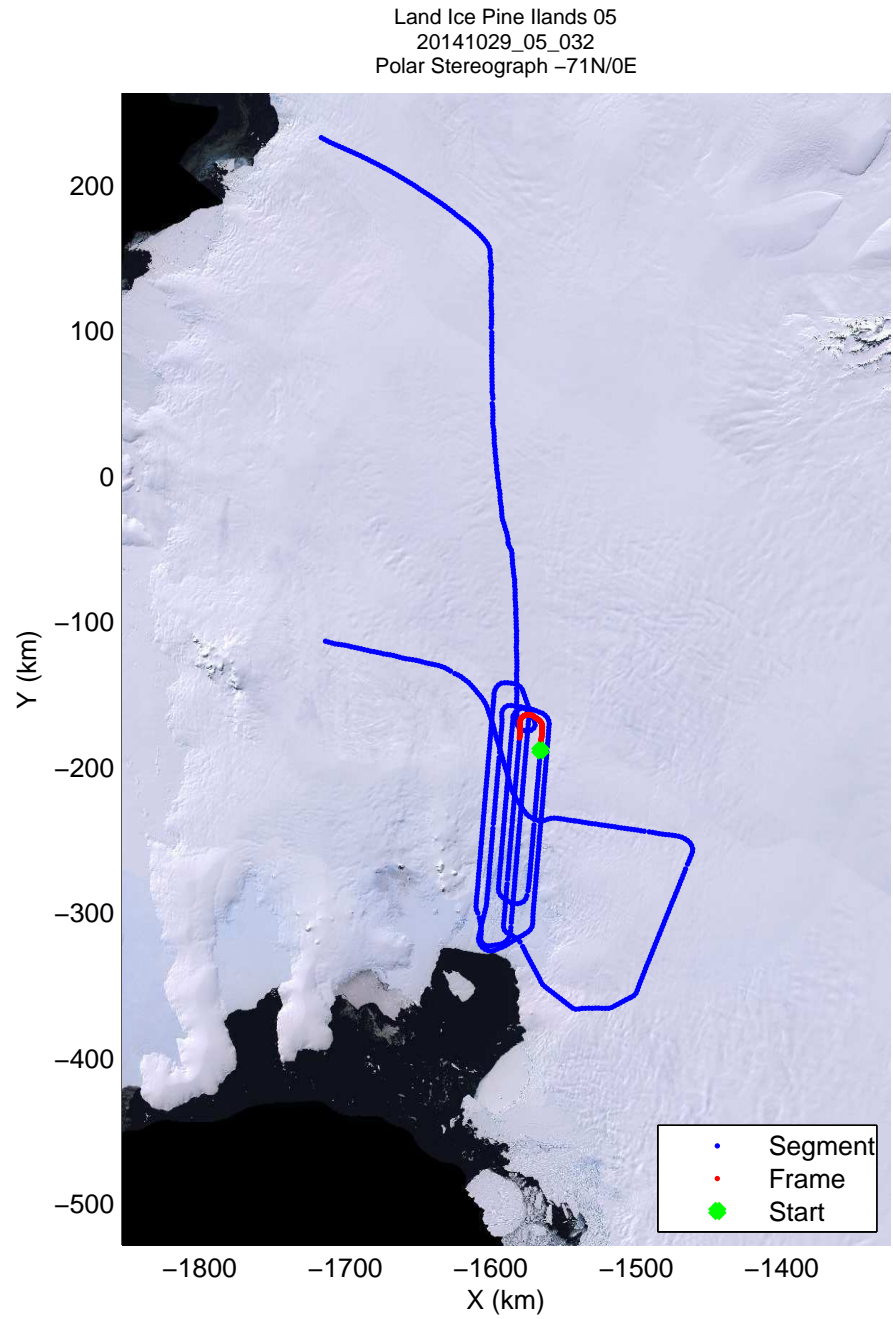

Land Ice Pine Islands 05
20141029_05_031
Polar Stereograph -71N/0E

mcords3 2014_Antarctica_DC8: "Land Ice Pine Ilands 05" 20141029_05_031: 18:14:36.6 to 18:20:49.7 GPS

mcords3 2014_Antarctica_DC8: "Land Ice Pine Islands 05" 20141029_05_031: 18:14:36.6 to 18:20:49.7 GPS