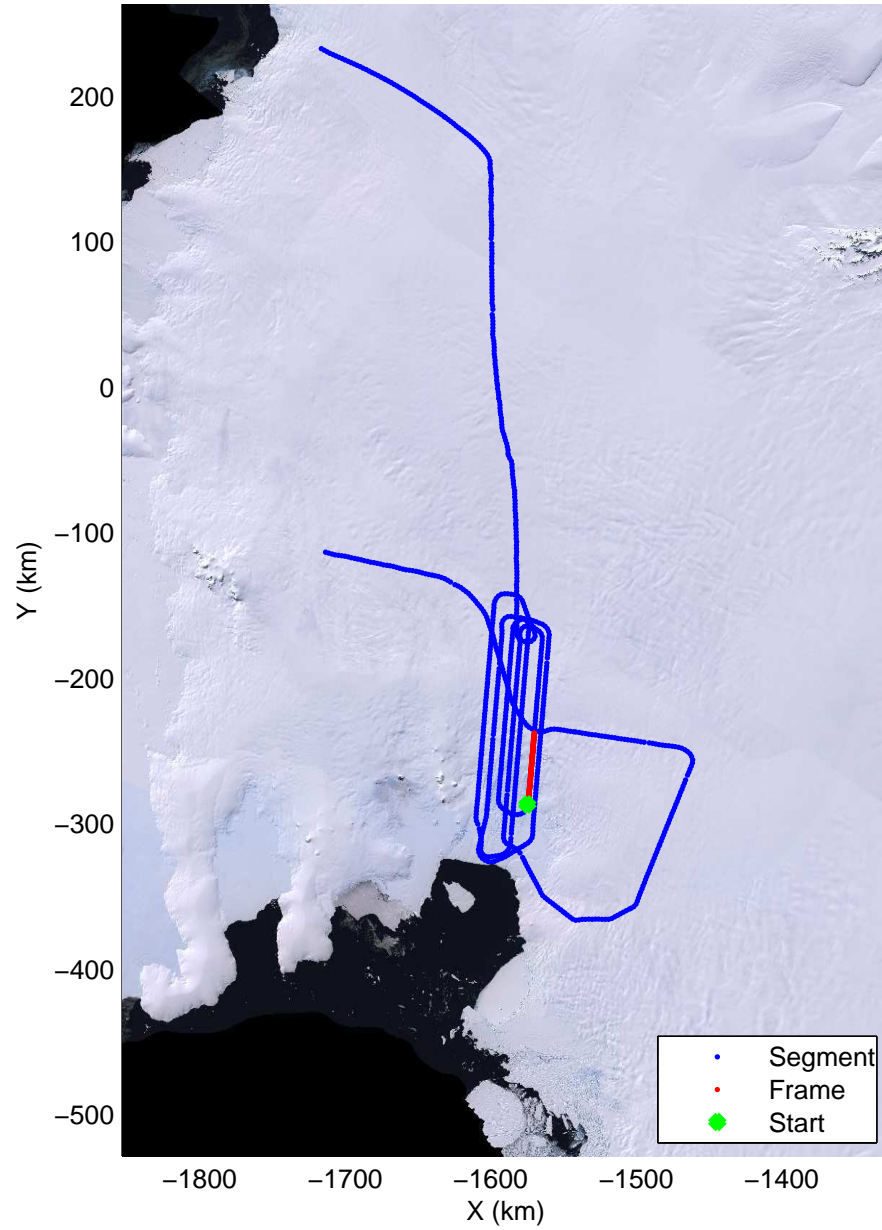

Land Ice Pine Islands 05
20141029_05_030
Polar Stereograph -71N/0E