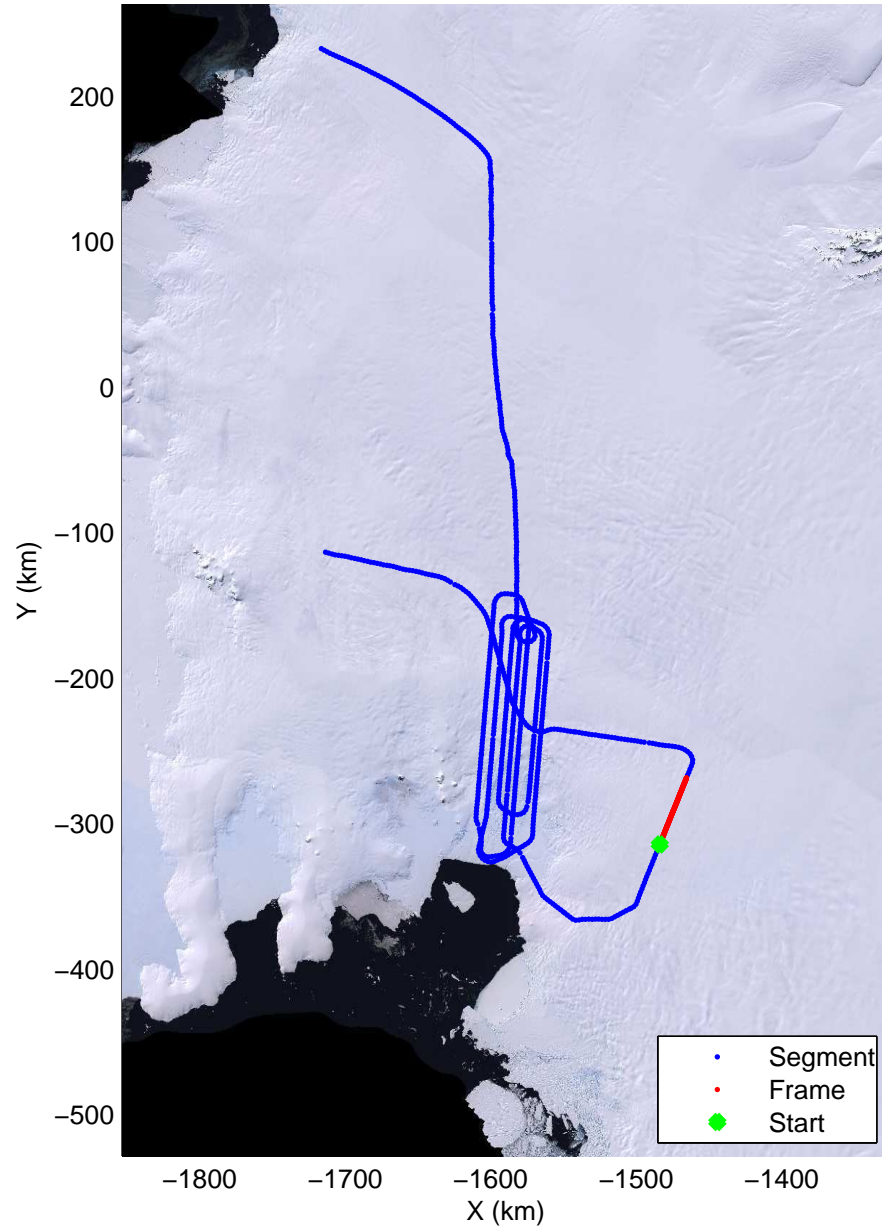

Land Ice Pine Islands 05
20141029_05_039
Polar Stereograph -71N/0E