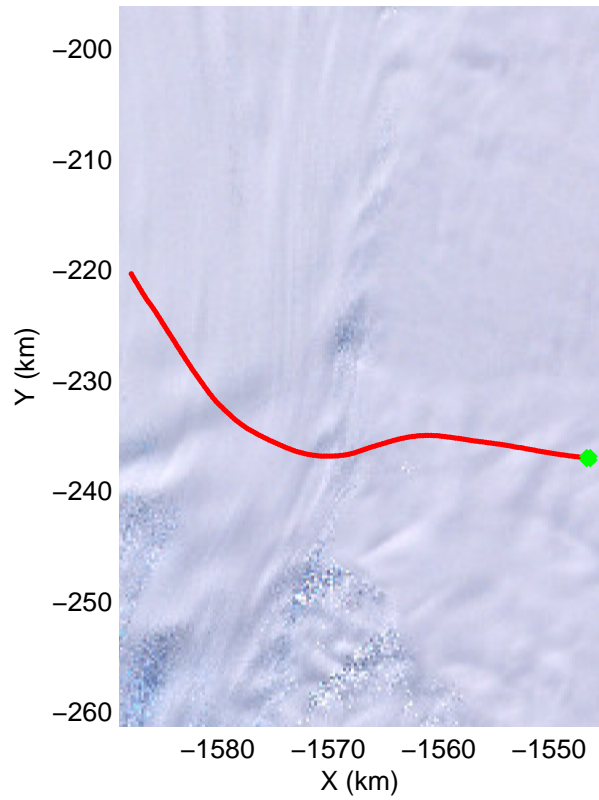

Land Ice Pine Islands 05
20141029_05_042
Polar Stereograph -71N/0E