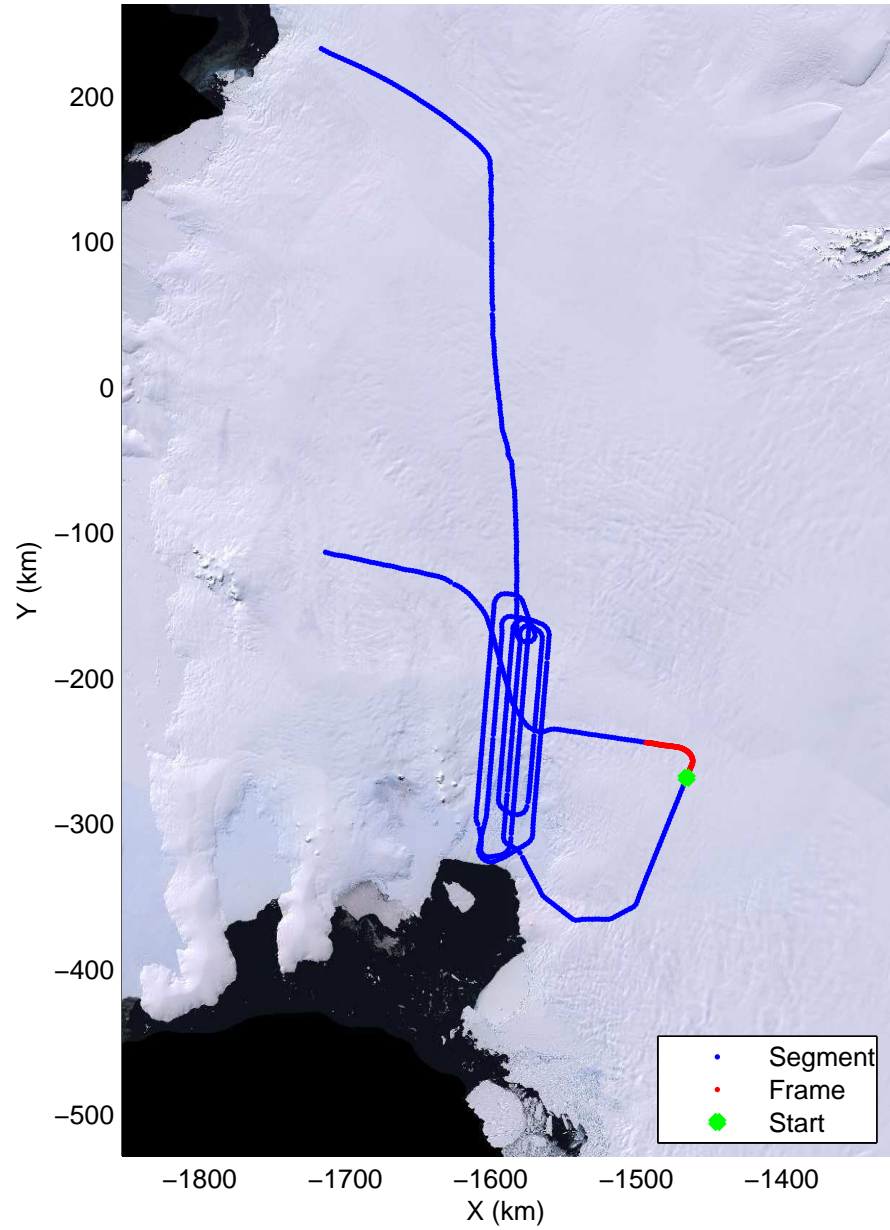

Land Ice Pine Islands 05
20141029_05_040
Polar Stereograph -71N/0E