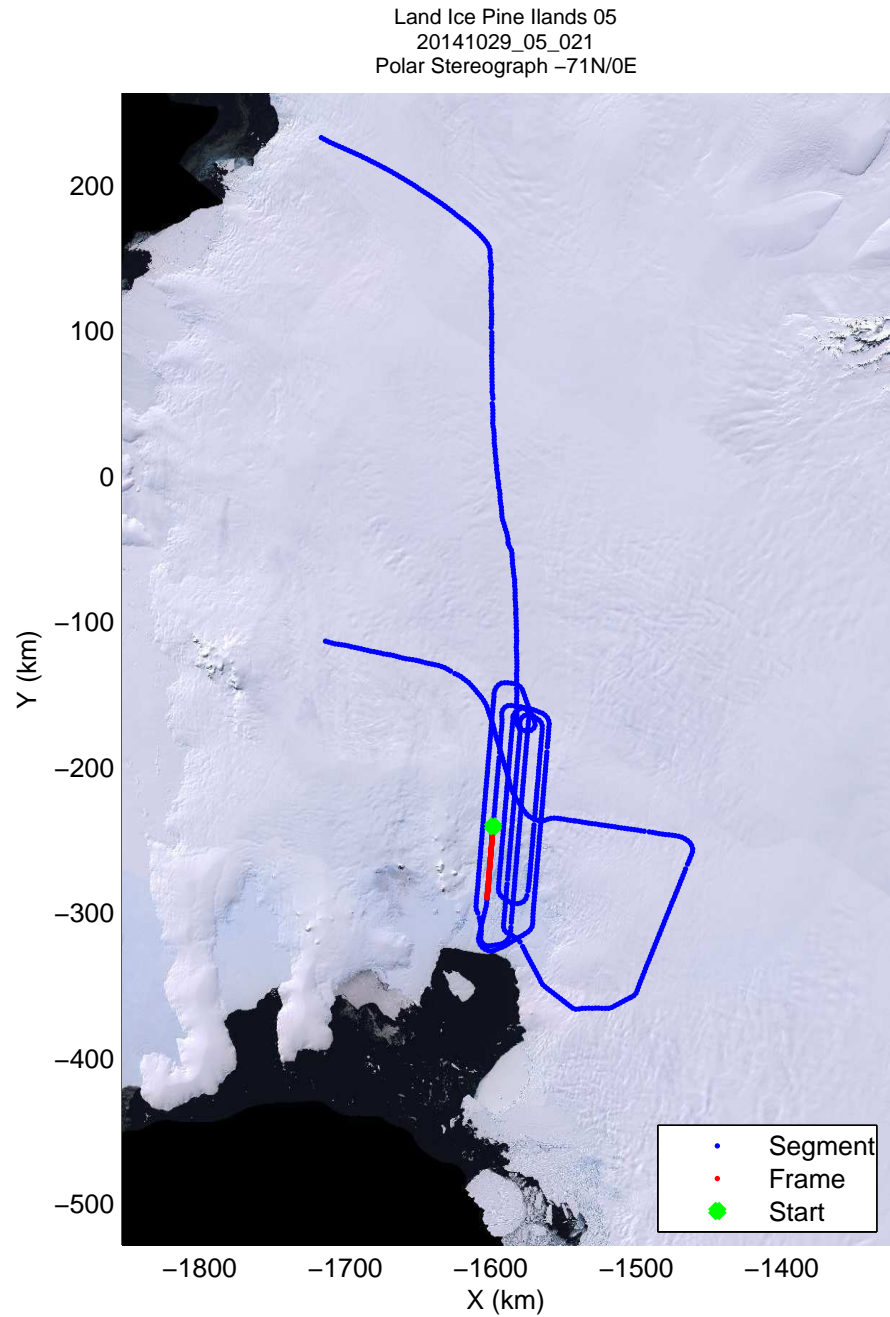

Land Ice Pine Islands 05
20141029_05_020
Polar Stereograph -71N/0E

mcords3 2014_Antarctica_DC8: "Land Ice Pine Ilands 05" 20141029_05_020: 17:07:05.4 to 17:13:14.4 GPS

mcords3 2014_Antarctica_DC8: "Land Ice Pine Ilands 05" 20141029_05_020: 17:07:05.4 to 17:13:14.4 GPS