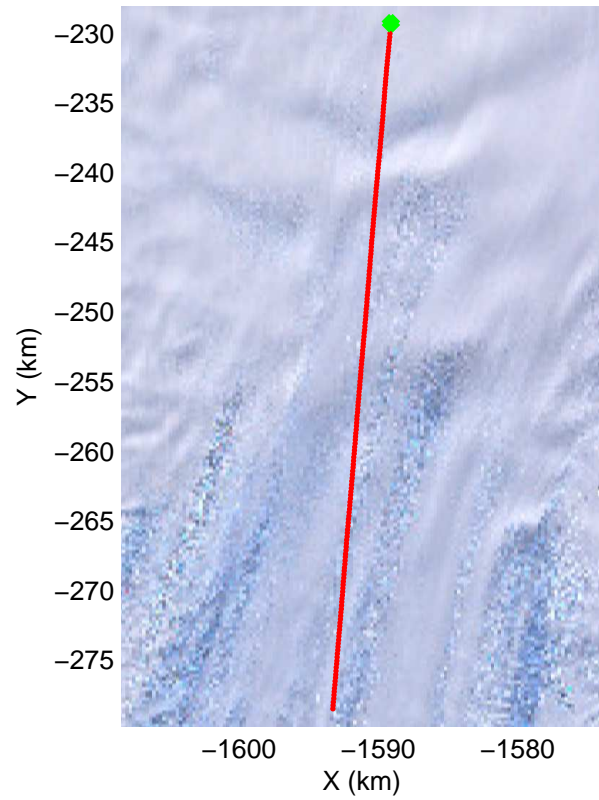

Land Ice Pine Islands 05
20141029_05_034
Polar Stereograph -71N/0E