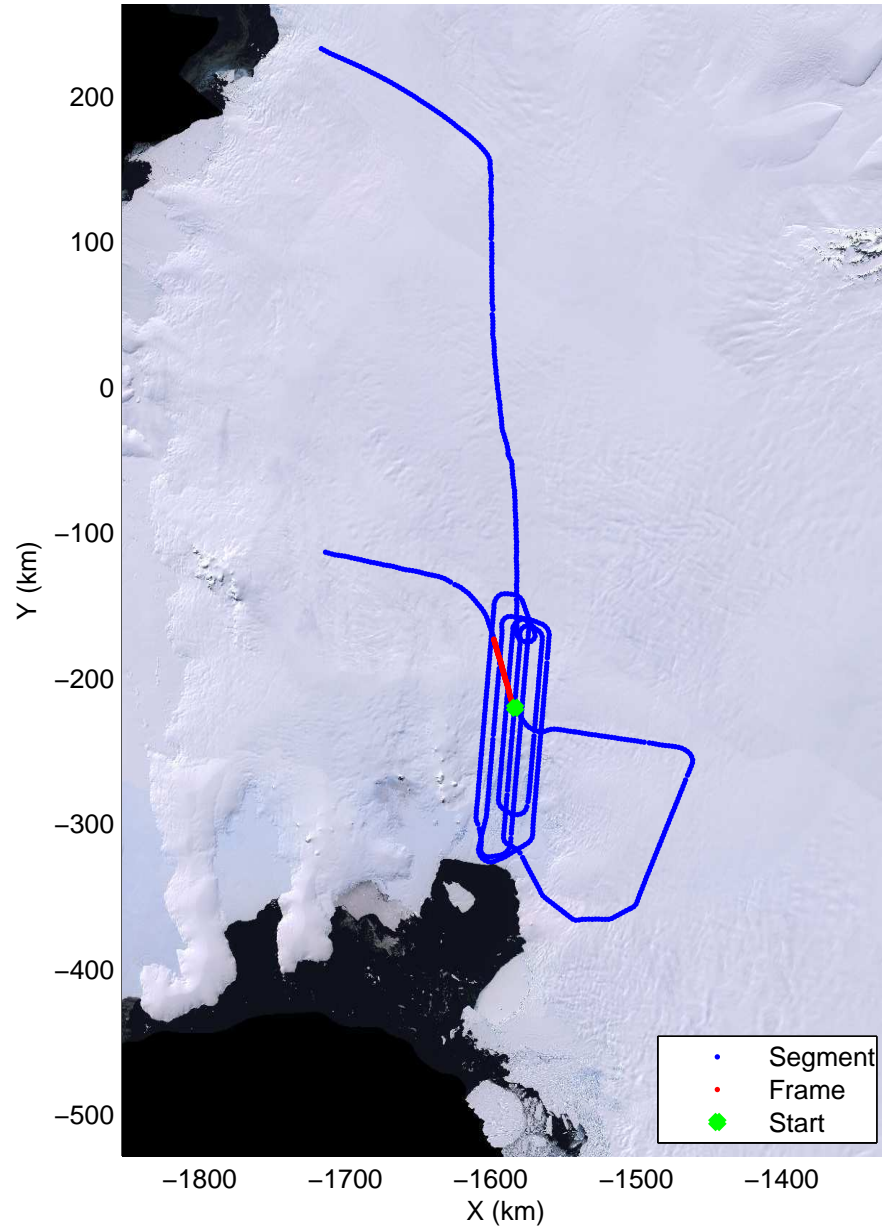

Land Ice Pine Islands 05
20141029_05_043
Polar Stereograph -71N/0E