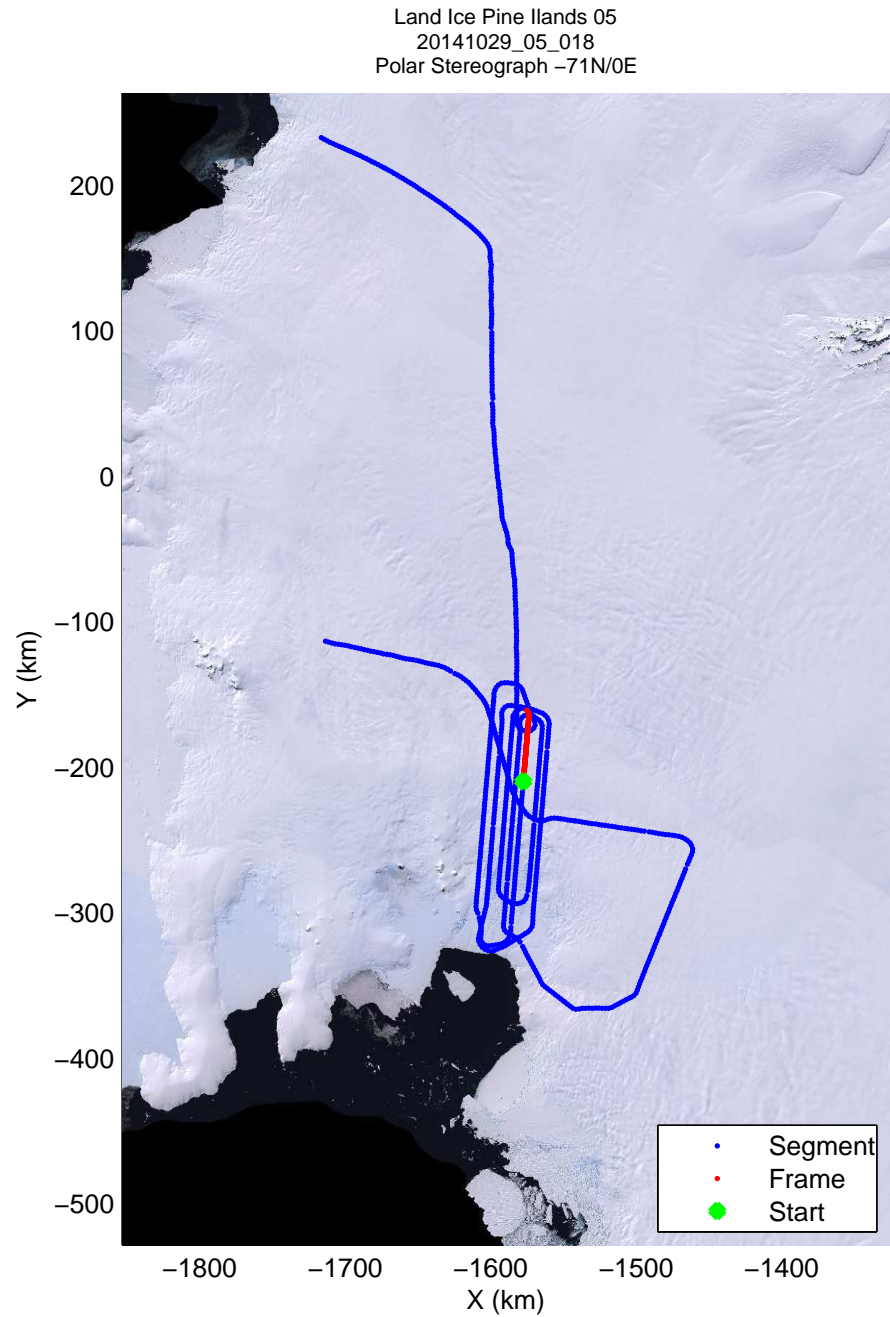

Land Ice Pine Islands 05
20141029_05_017
Polar Stereograph -71N/0E

mcords3 2014_Antarctica_DC8: "Land Ice Pine Ilands 05" 20141029_05_017: 16:48:43.7 to 16:54:51.8 GPS

mcords3 2014_Antarctica_DC8: "Land Ice Pine Ilands 05" 20141029_05_017: 16:48:43.7 to 16:54:51.8 GPS