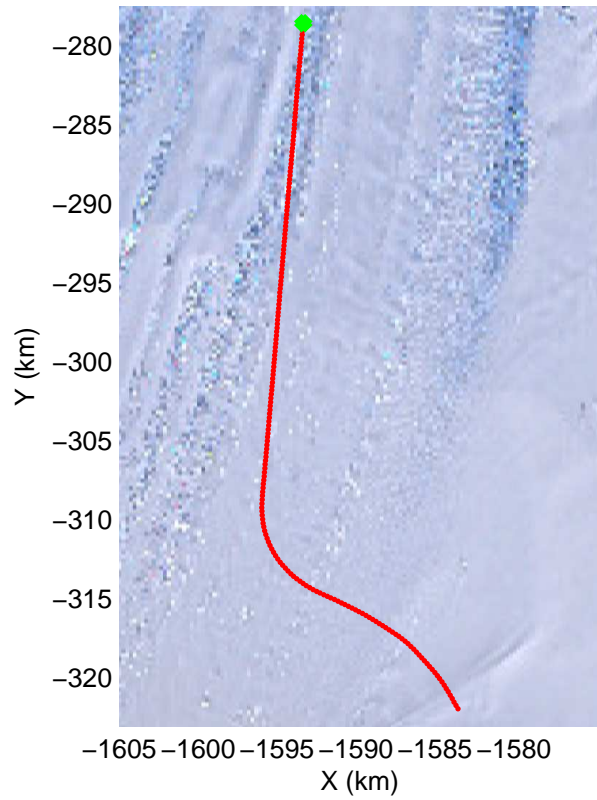

Land Ice Pine Islands 05
20141029_05_035
Polar Stereograph -71N/0E