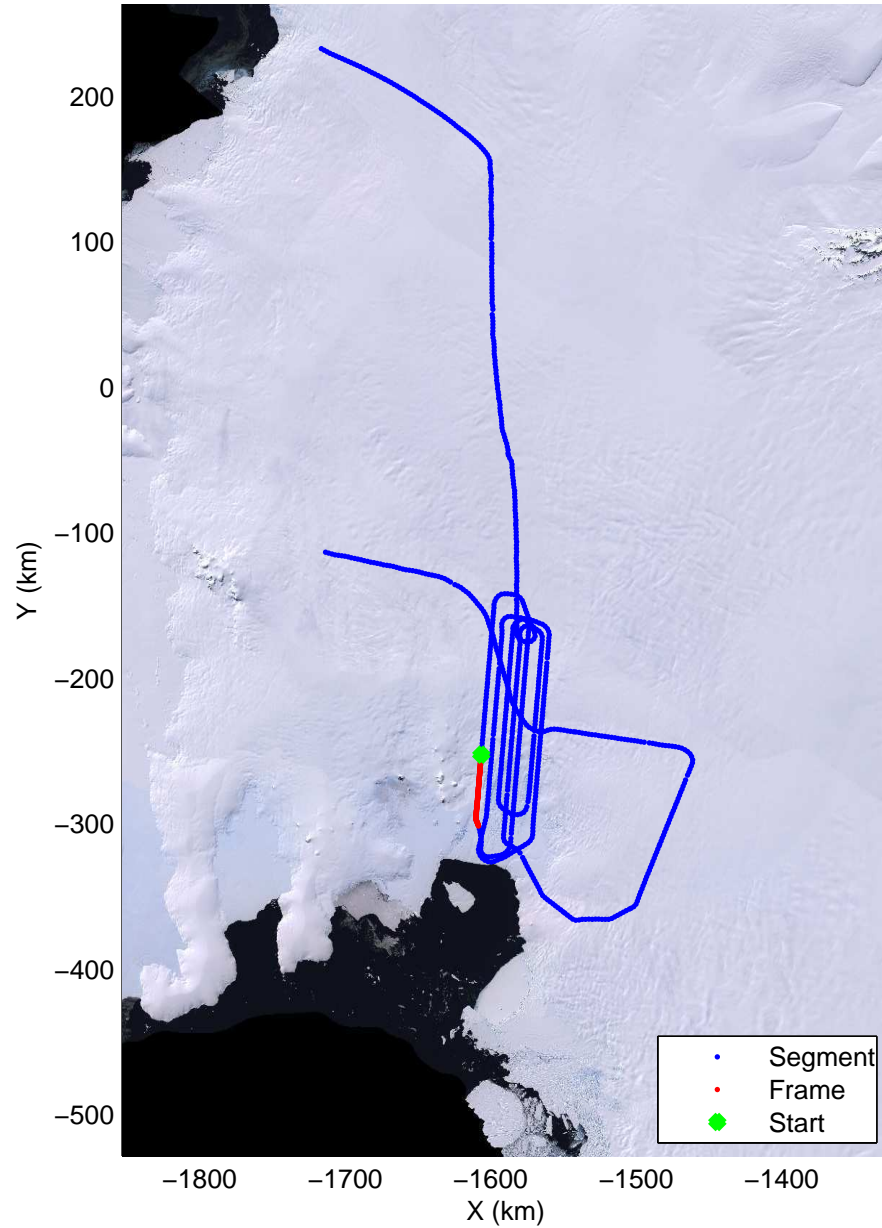

Land Ice Pine Islands 05
20141029_05_014
Polar Stereograph -71N/0E