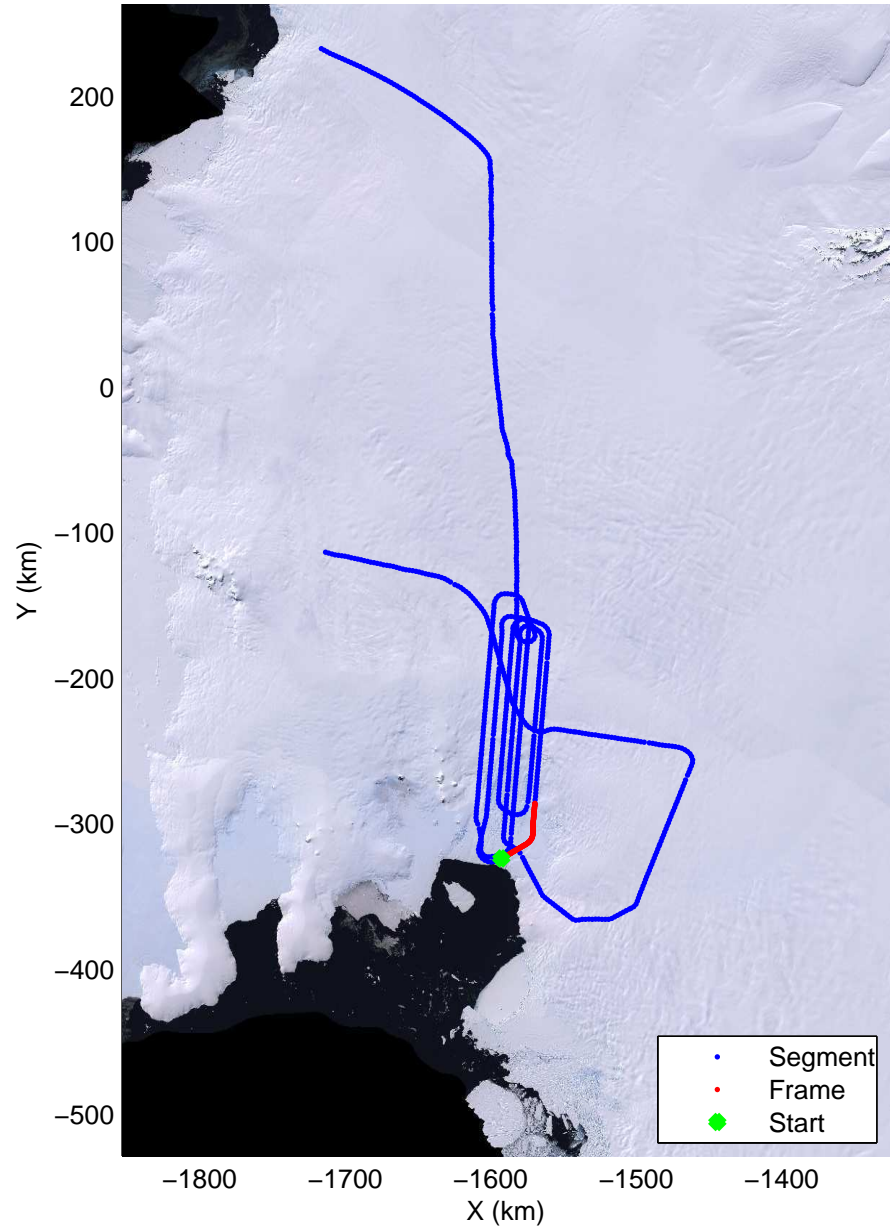

Land Ice Pine Islands 05
20141029_05_023
Polar Stereograph -71N/0E