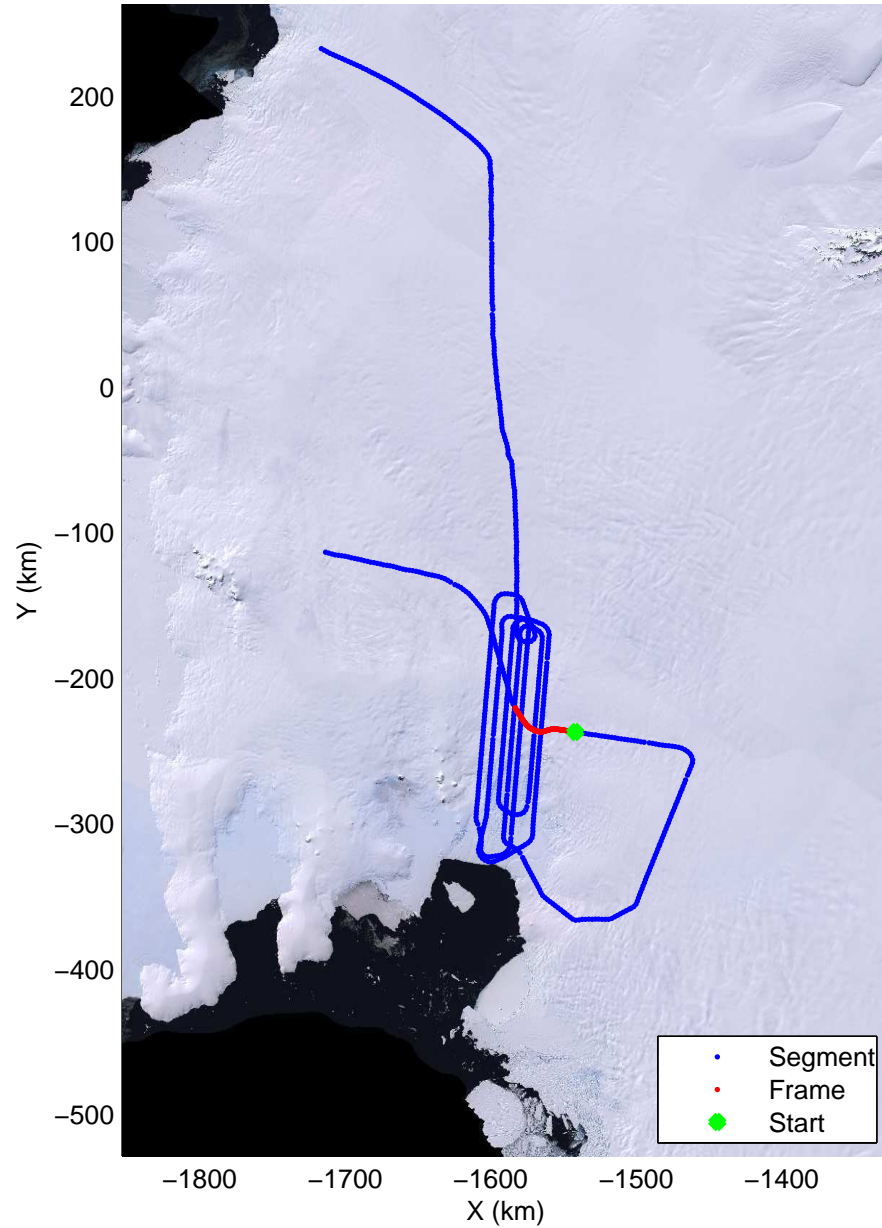

Land Ice Pine Islands 05
20141029_05_042
Polar Stereograph -71N/0E