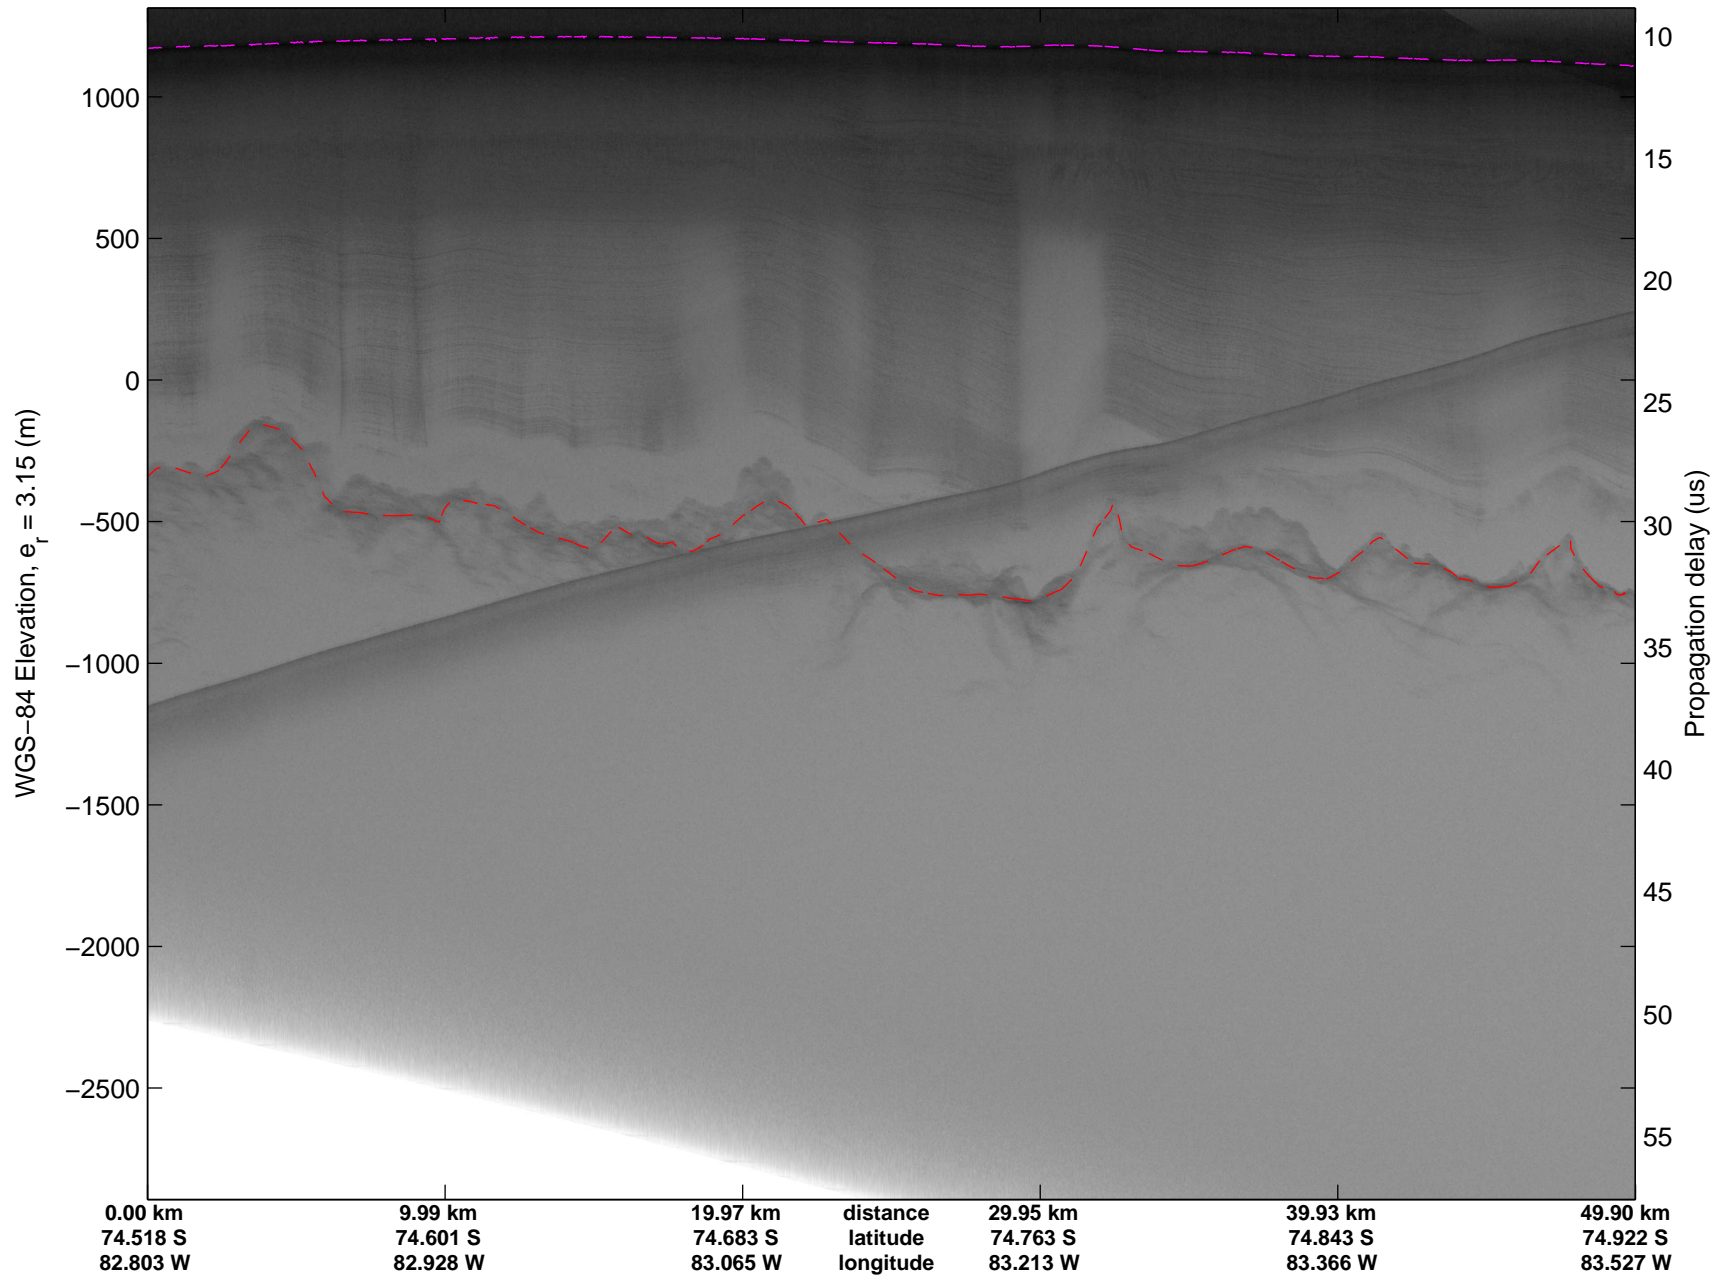

mcords3 2014_Antarctica_DC8: "Land Ice Pine Ilands 05" 20141029_05_002: 15:15:35.7 to 15:20:00.7 GPS