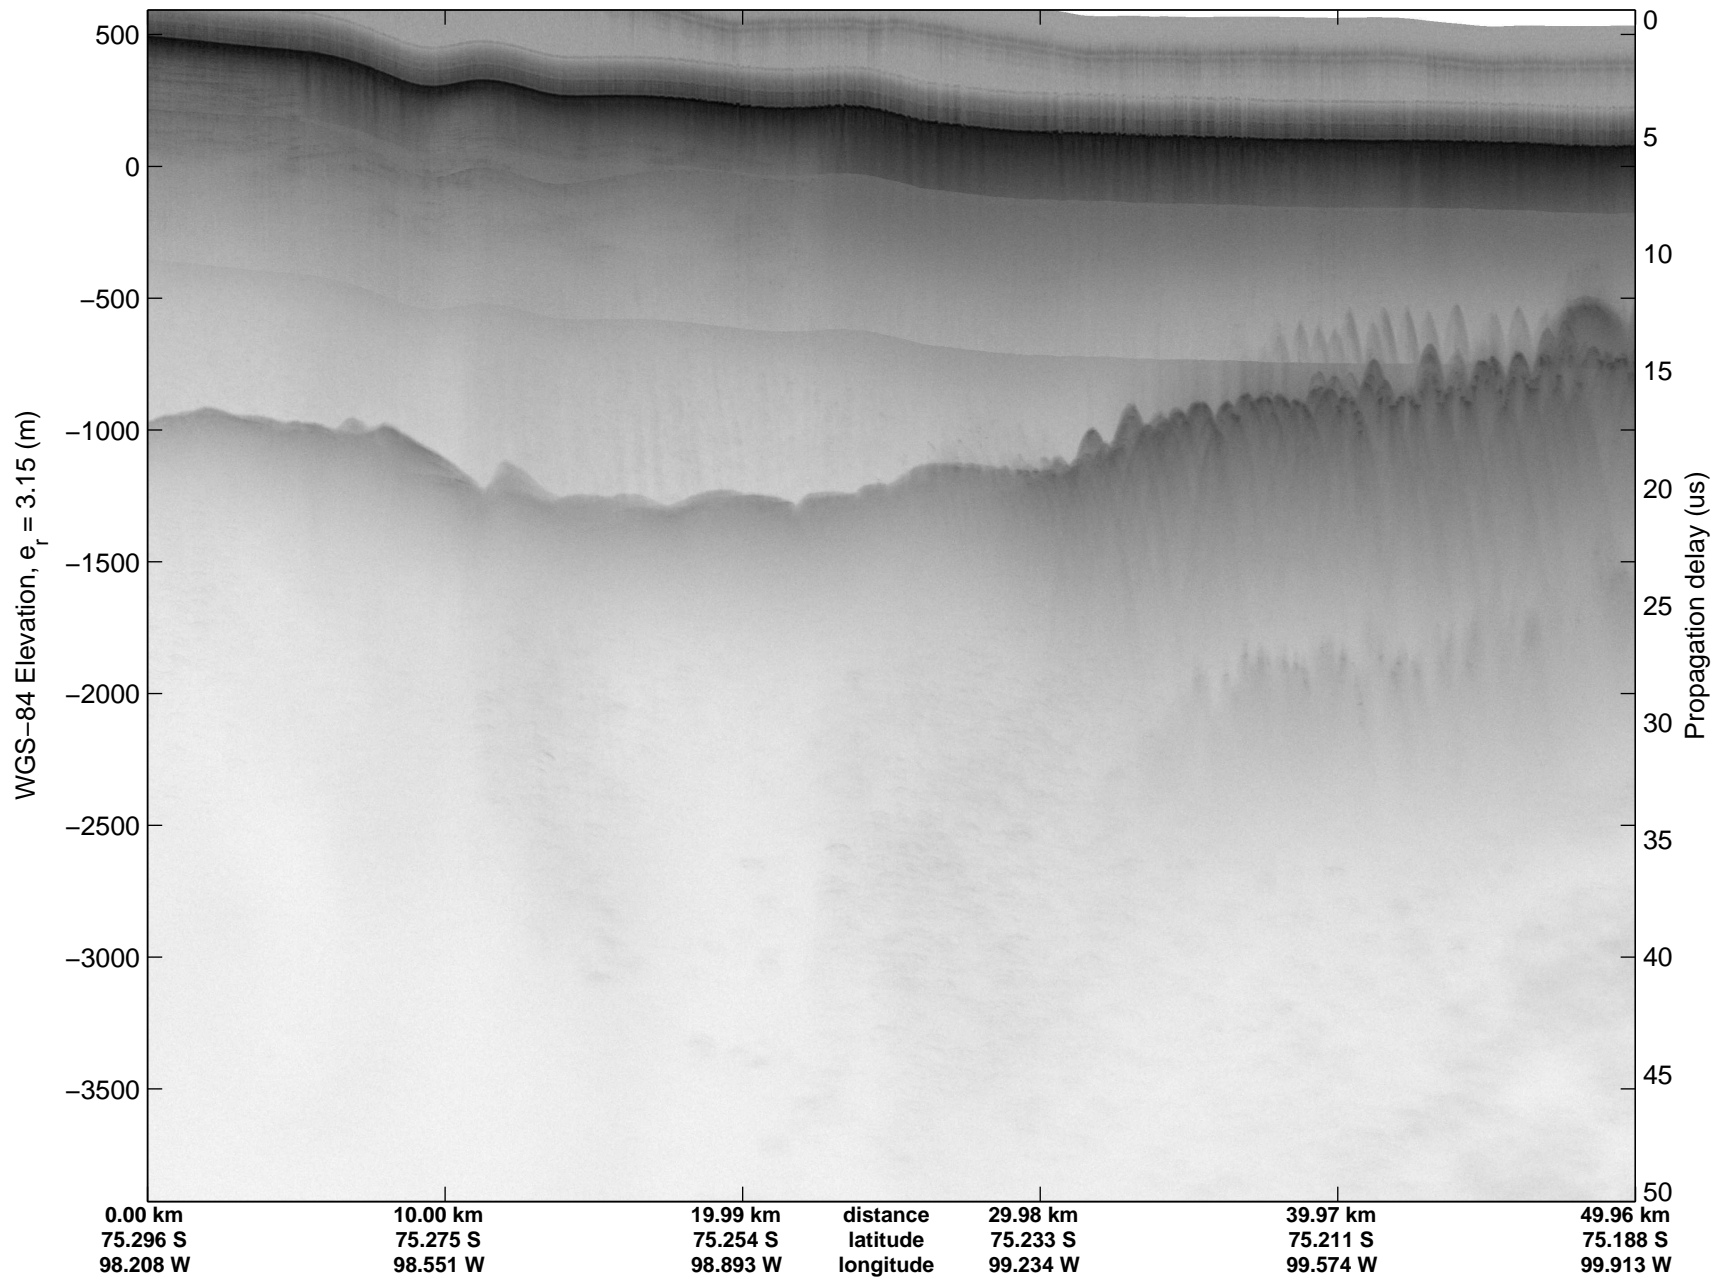

mcords3 2014_Antarctica_DC8: "Land Ice Pine Ilands 05" 20141029_05_034: 18:33:30.1 to 18:39:38.7 GPS