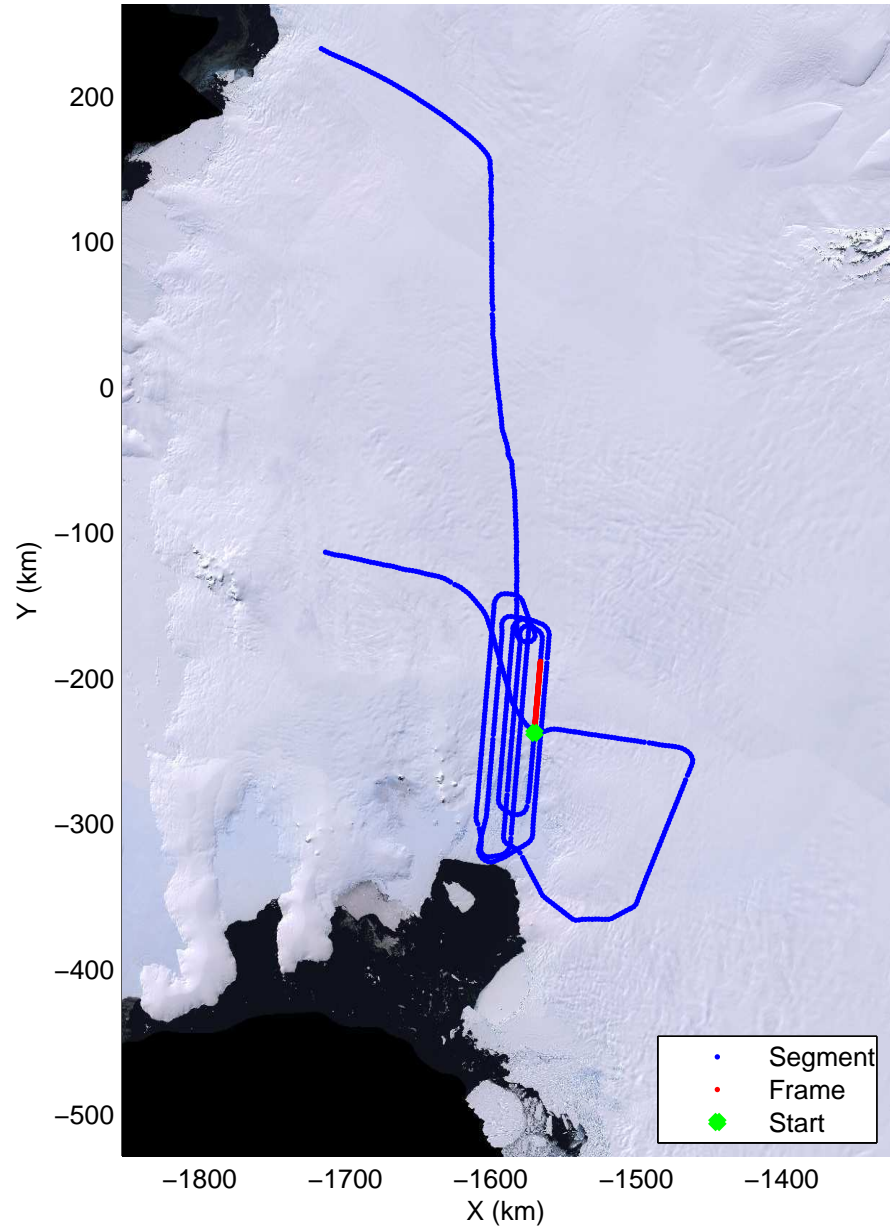

Land Ice Pine Islands 05
20141029_05_031
Polar Stereograph -71N/0E