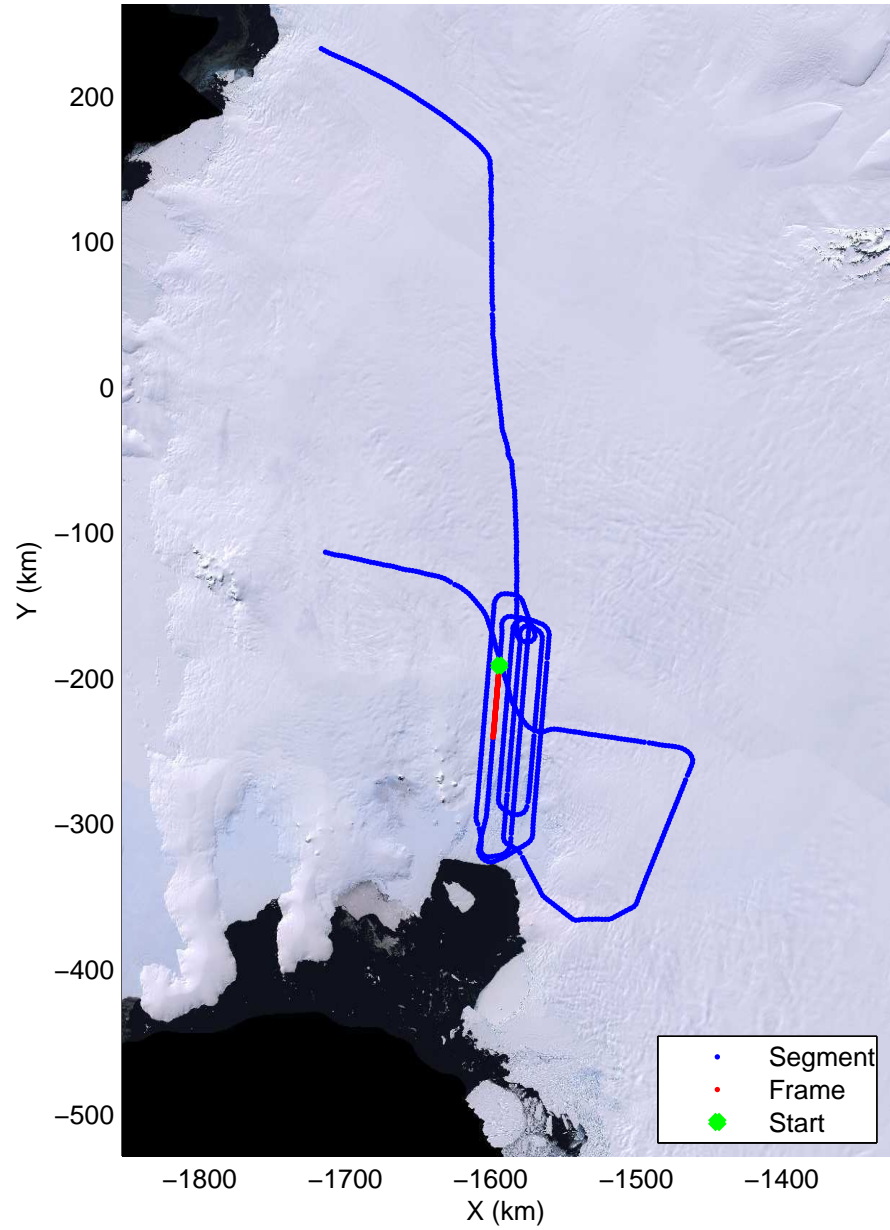

Land Ice Pine Islands 05
20141029_05_020
Polar Stereograph -71N/0E