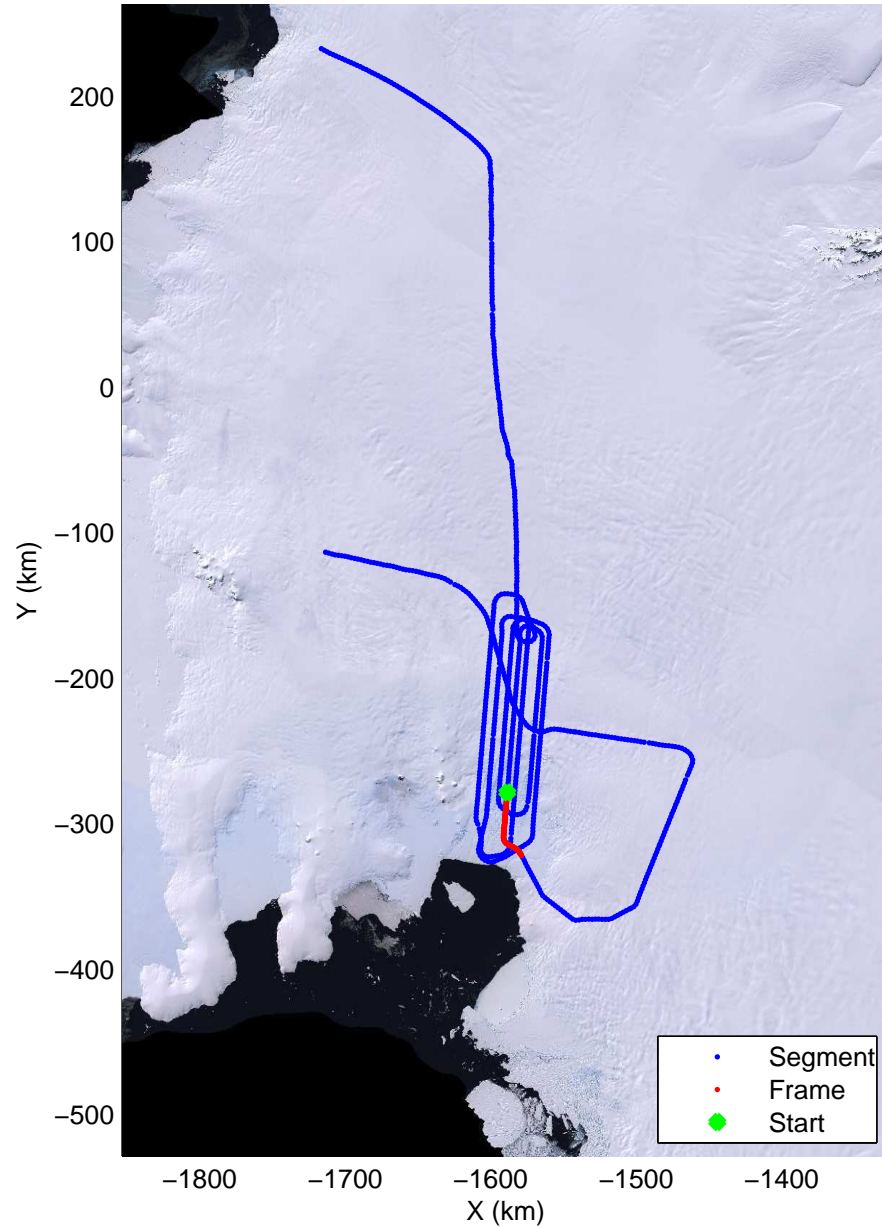

Land Ice Pine Islands 05
20141029_05_035
Polar Stereograph -71N/0E