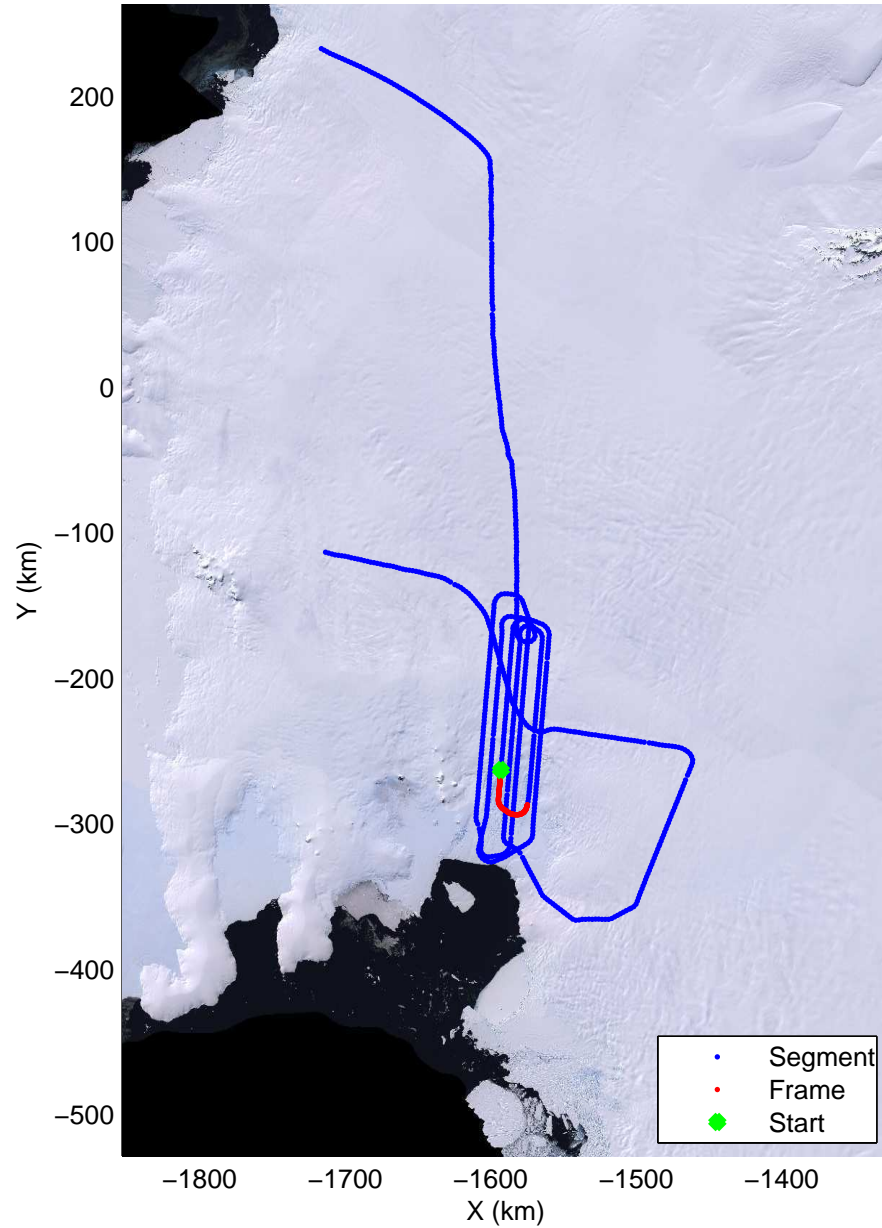

Land Ice Pine Islands 05
20141029_05_029
Polar Stereograph -71N/0E