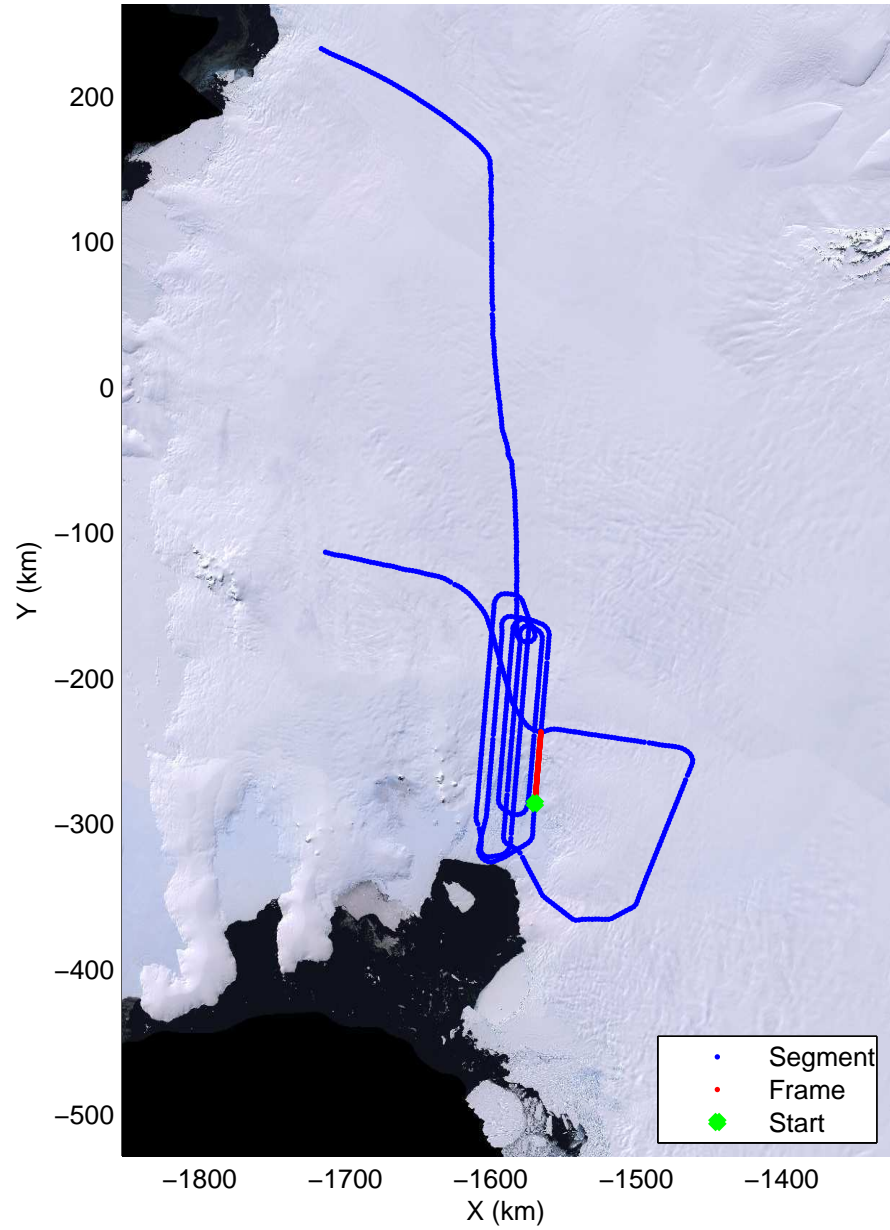

Land Ice Pine Islands 05
20141029_05_024
Polar Stereograph -71N/0E