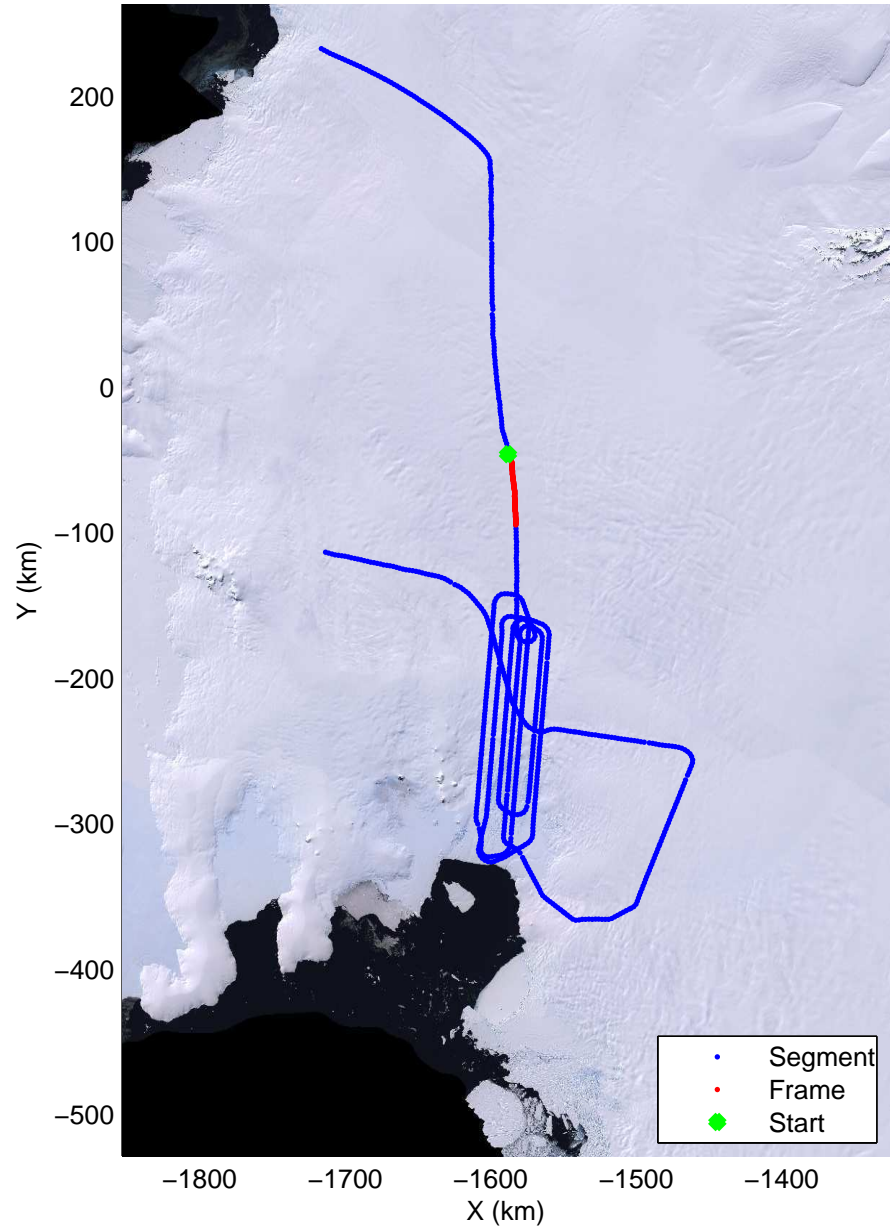

Land Ice Pine Islands 05
20141029_05_008
Polar Stereograph -71N/0E