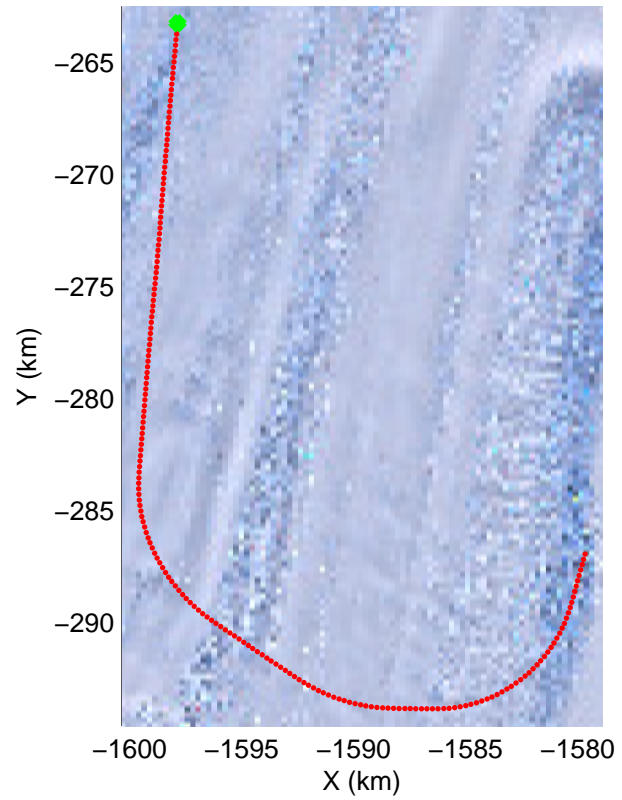

Land Ice Pine Islands 05
20141029_05_029
Polar Stereograph -71N/0E