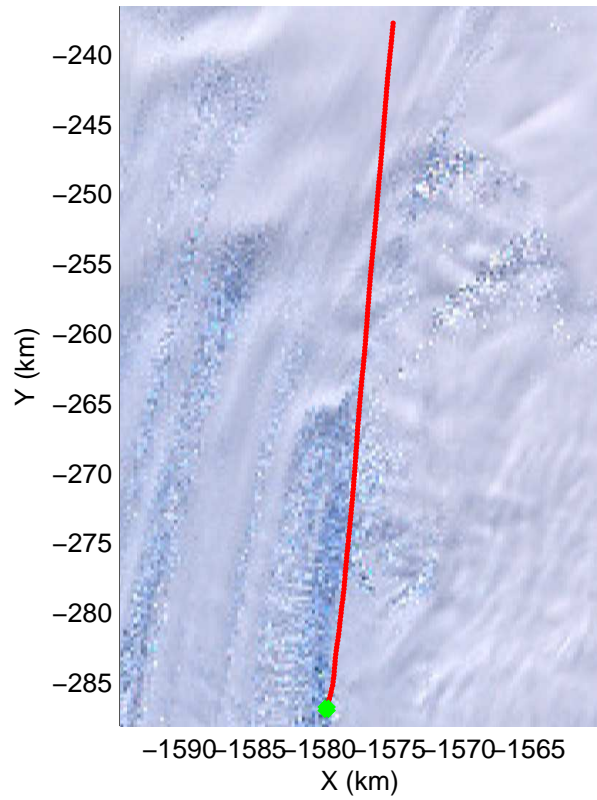

Land Ice Pine Islands 05
20141029_05_030
Polar Stereograph -71N/0E