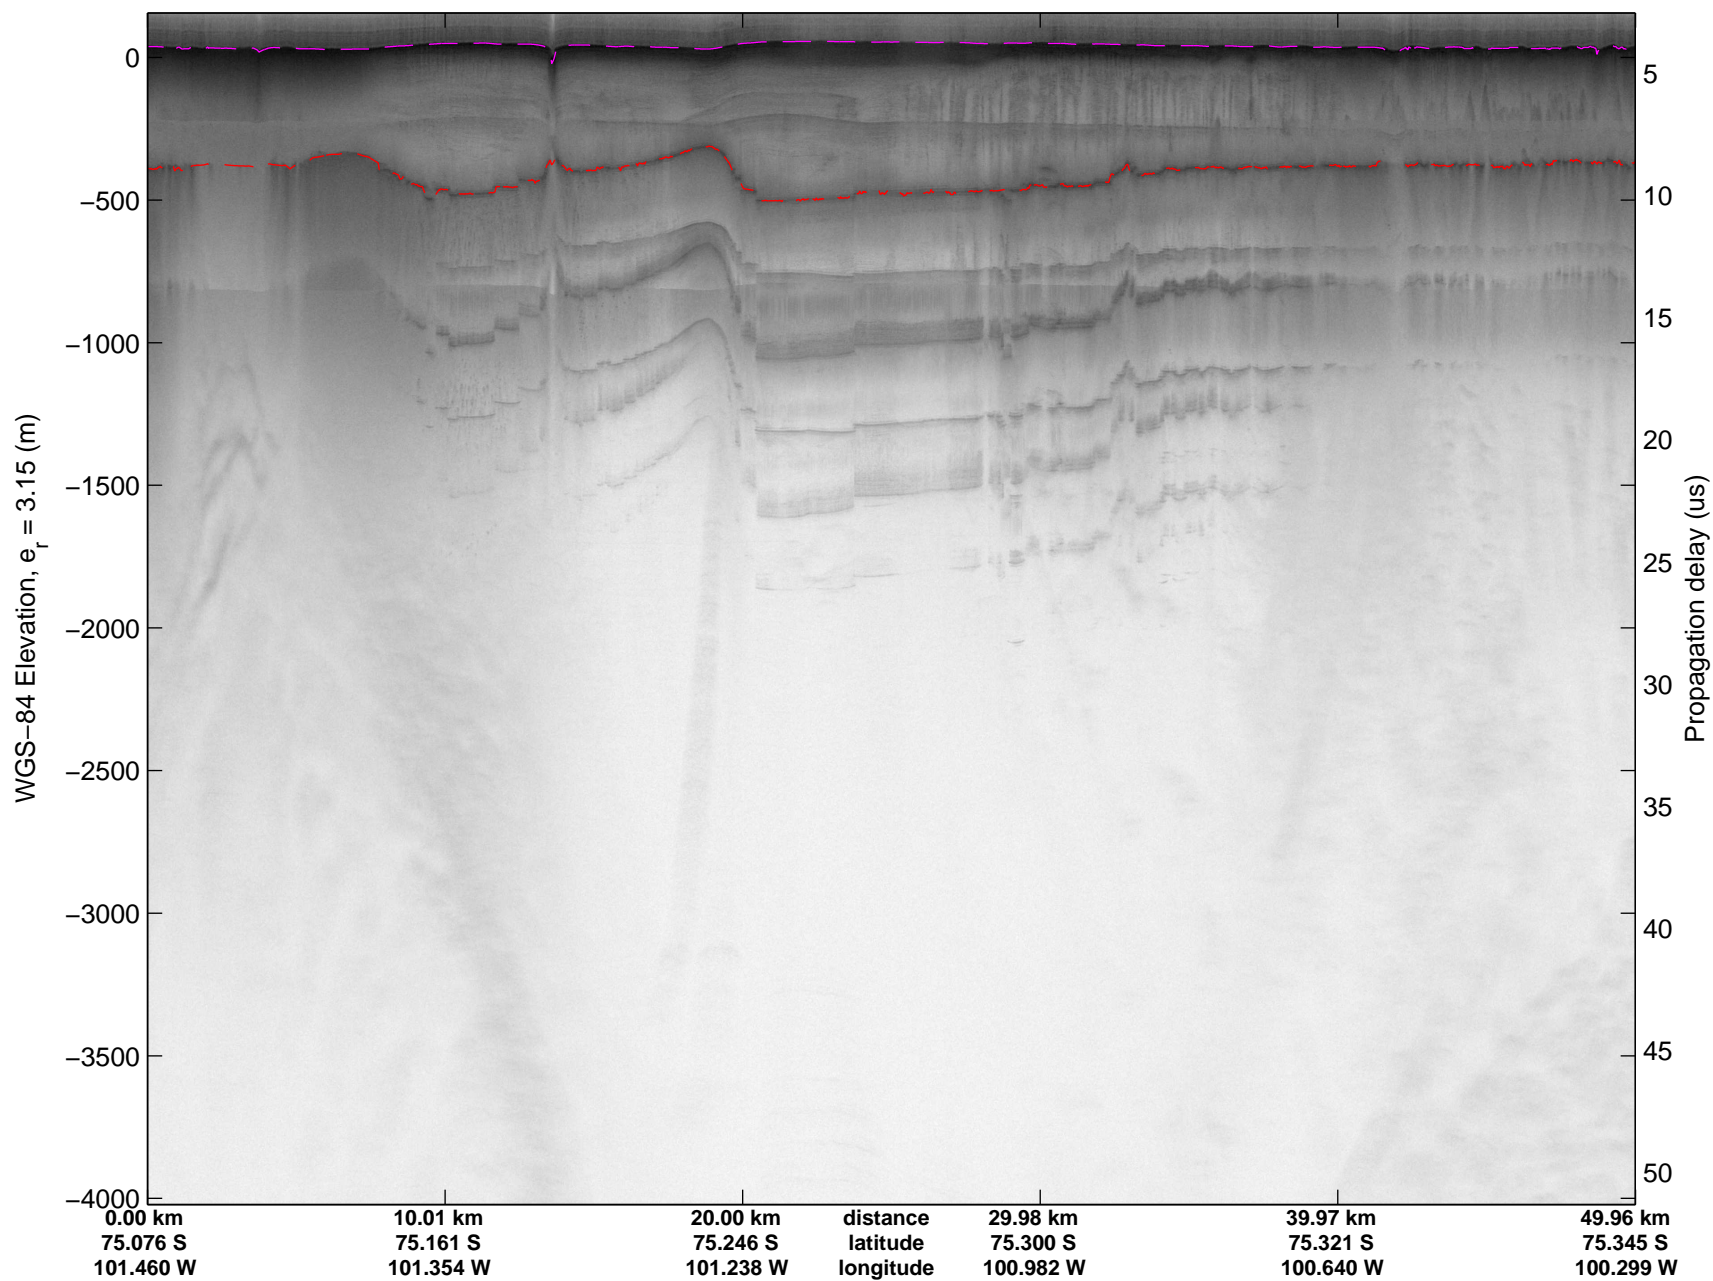

mcords3 2014_Antarctica_DC8: "Land Ice Pine Ilands 05" 20141029_05_023: 17:25:51.0 to 17:31:45.4 GPS