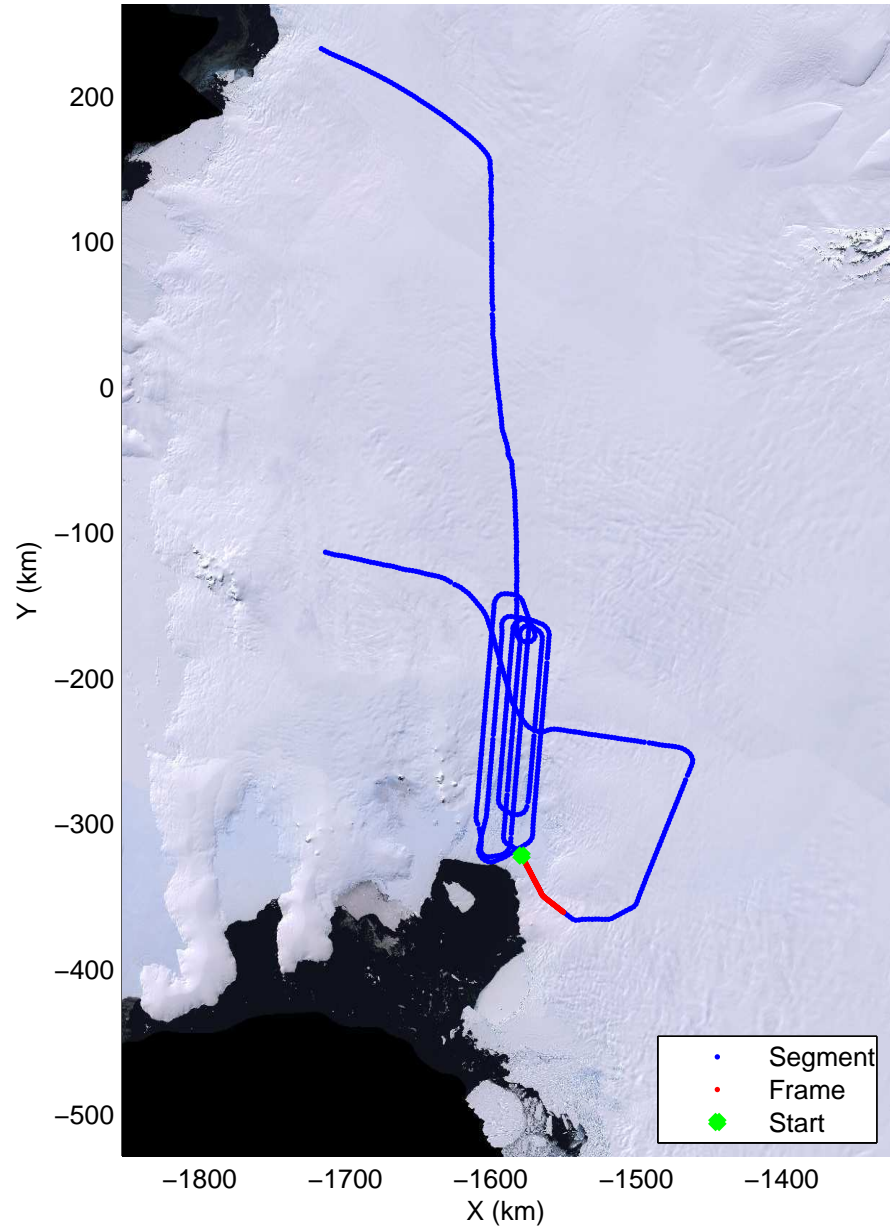

Land Ice Pine Islands 05
20141029_05_036
Polar Stereograph -71N/0E