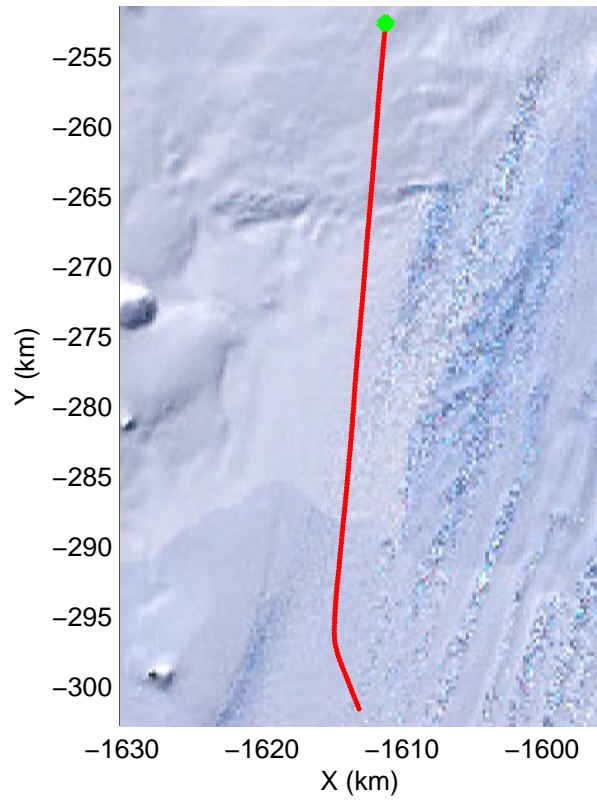

Land Ice Pine Islands 05
20141029_05_014
Polar Stereograph -71N/0E