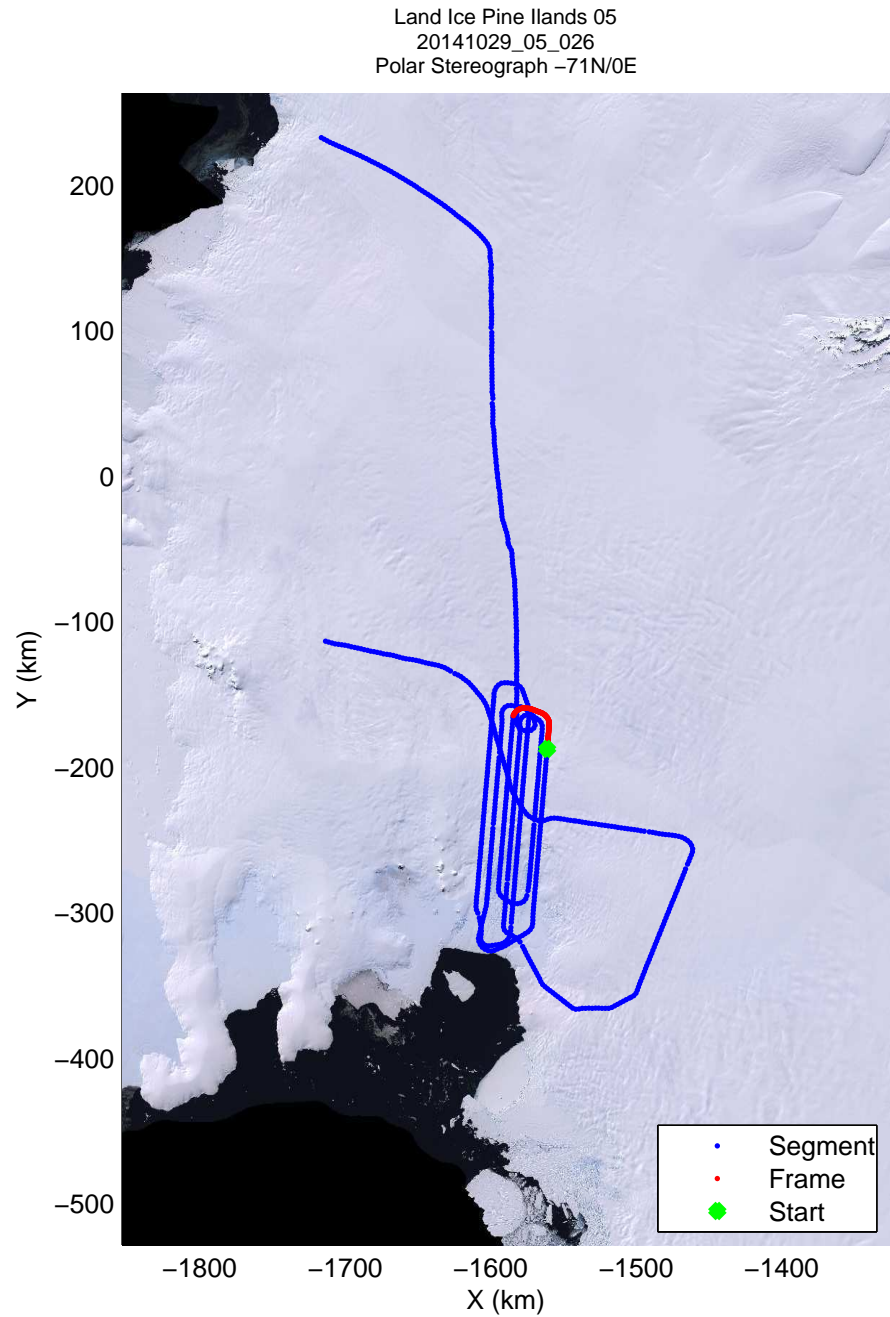

Land Ice Pine Islands 05
20141029_05_025
Polar Stereograph -71N/0E

mcords3 2014_Antarctica_DC8: "Land Ice Pine Ilands 05" 20141029_05_025: 17:37:48.6 to 17:43:47.3 GPS

mcords3 2014_Antarctica_DC8: "Land Ice Pine Ilands 05" 20141029_05_025: 17:37:48.6 to 17:43:47.3 GPS