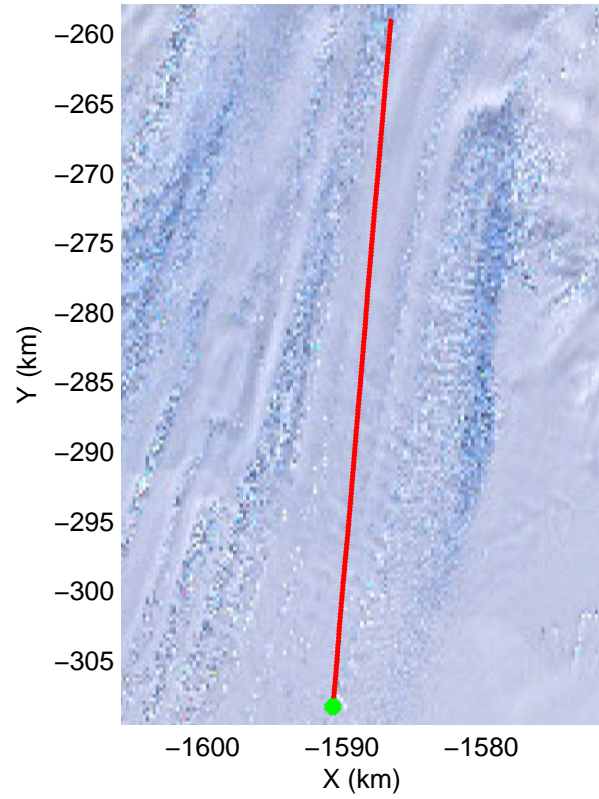

Land Ice Pine Islands 05
20141029_05_016
Polar Stereograph -71N/0E