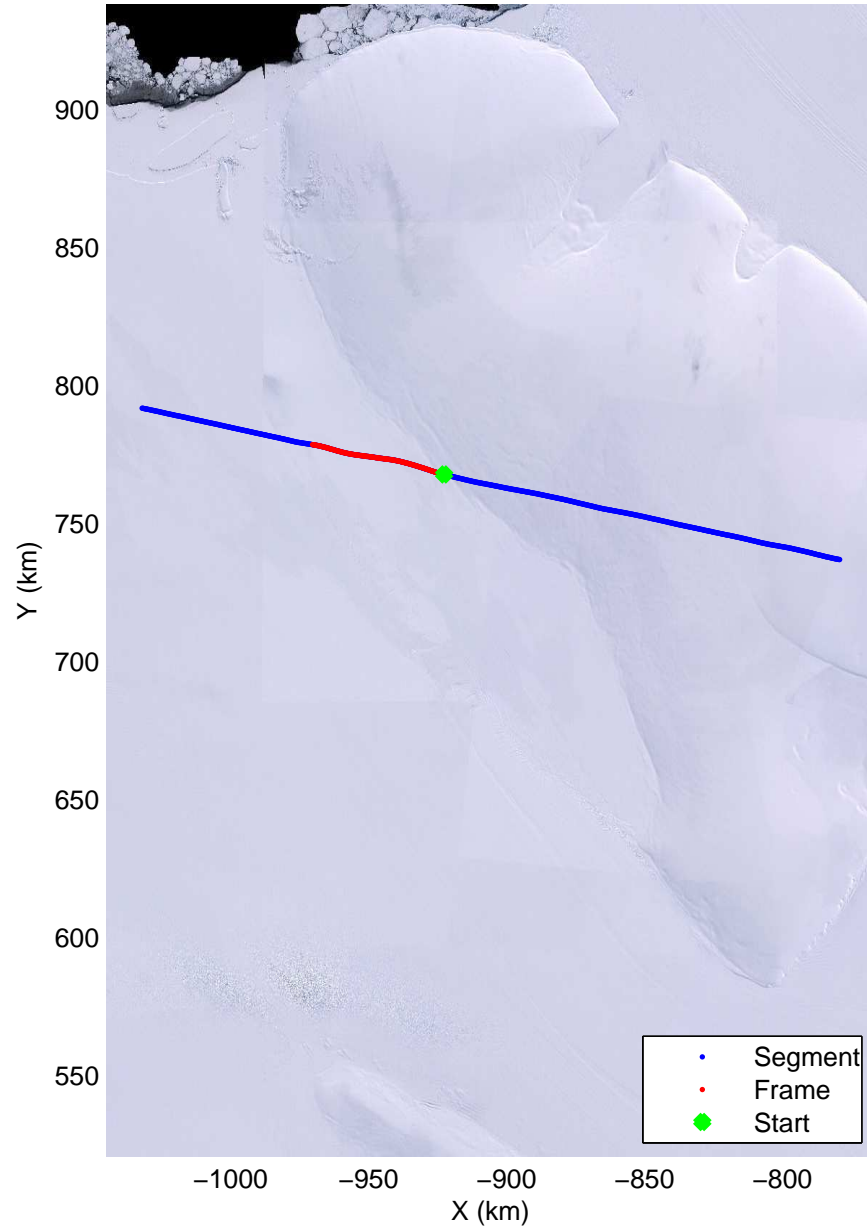

Land Ice Foundation Lakes 01
20141028_04_004
Polar Stereograph -71N/0E