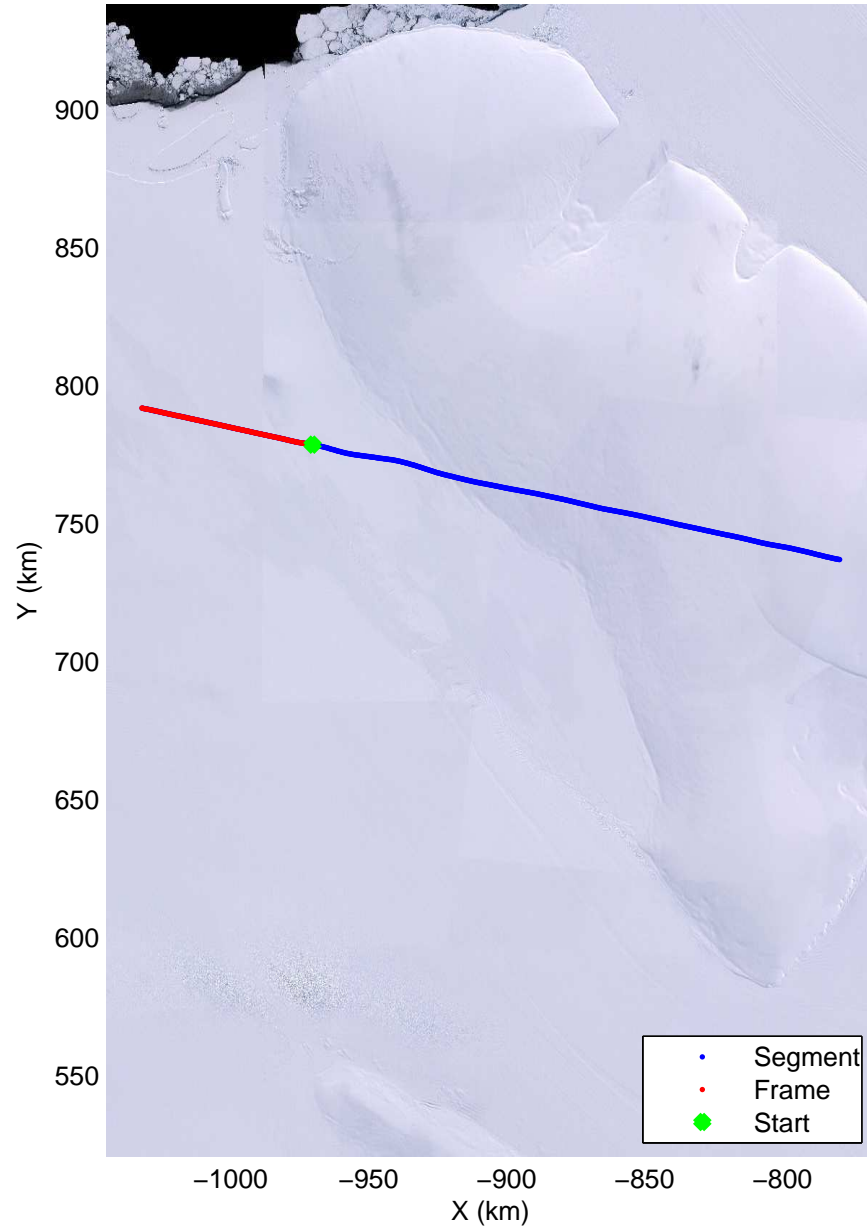

Land Ice Foundation Lakes 01
20141028_04_005
Polar Stereograph -71N/0E