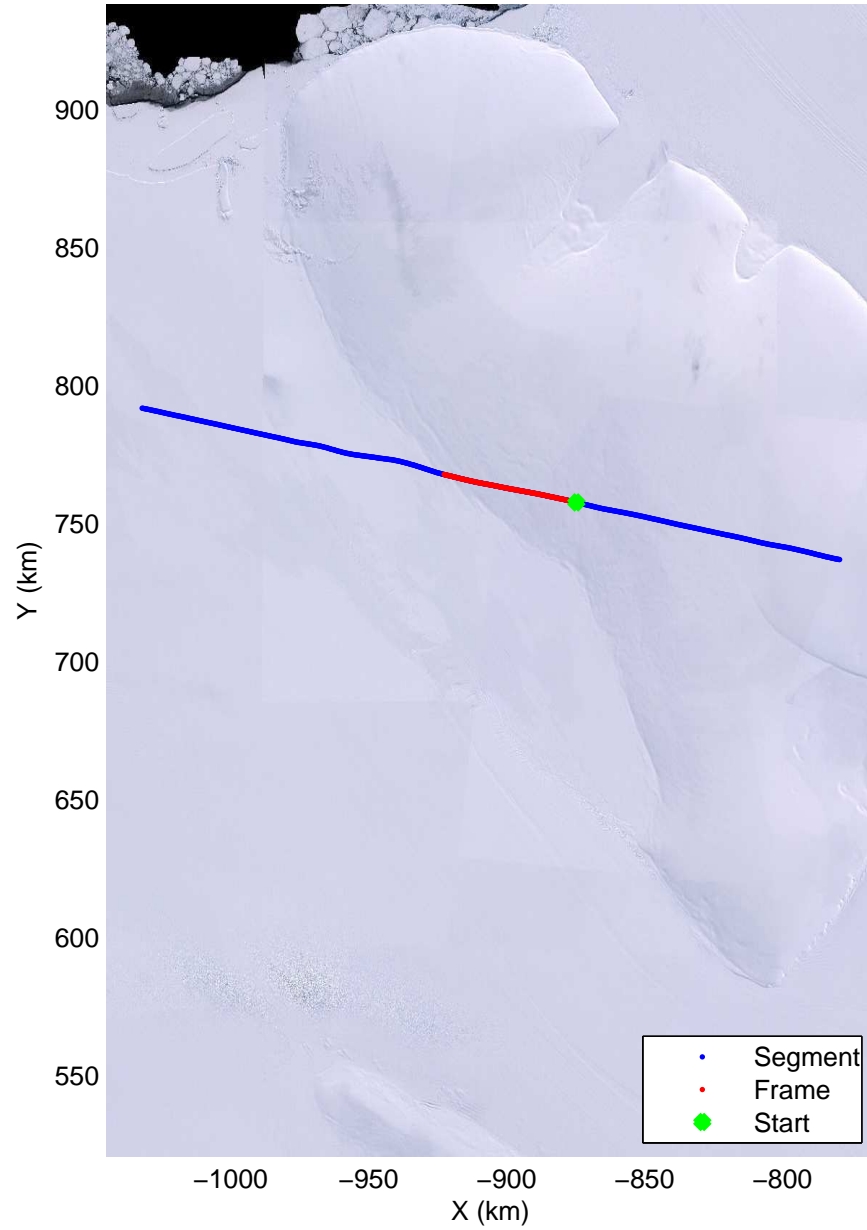

mcords3 2014\_Antarctica\_DC8: "Land Ice Foundation Lakes 01" 20141028\_04\_002: 19:44:56.0 to 19:48:25.3 GPS

mcords3 2014\_Antarctica\_DC8: "Land Ice Foundation Lakes 01" 20141028\_04\_002: 19:44:56.0 to 19:48:25.3 GPS

Land Ice Foundation Lakes 01  
20141028\_04\_003  
Polar Stereograph -71N/0E

mcords3 2014\_Antarctica\_DC8: "Land Ice Foundation Lakes 01" 20141028\_04\_003: 19:48:25.5 to 19:52:00.4 GPS

mcords3 2014\_Antarctica\_DC8: "Land Ice Foundation Lakes 01" 20141028\_04\_003: 19:48:25.5 to 19:52:00.4 GPS