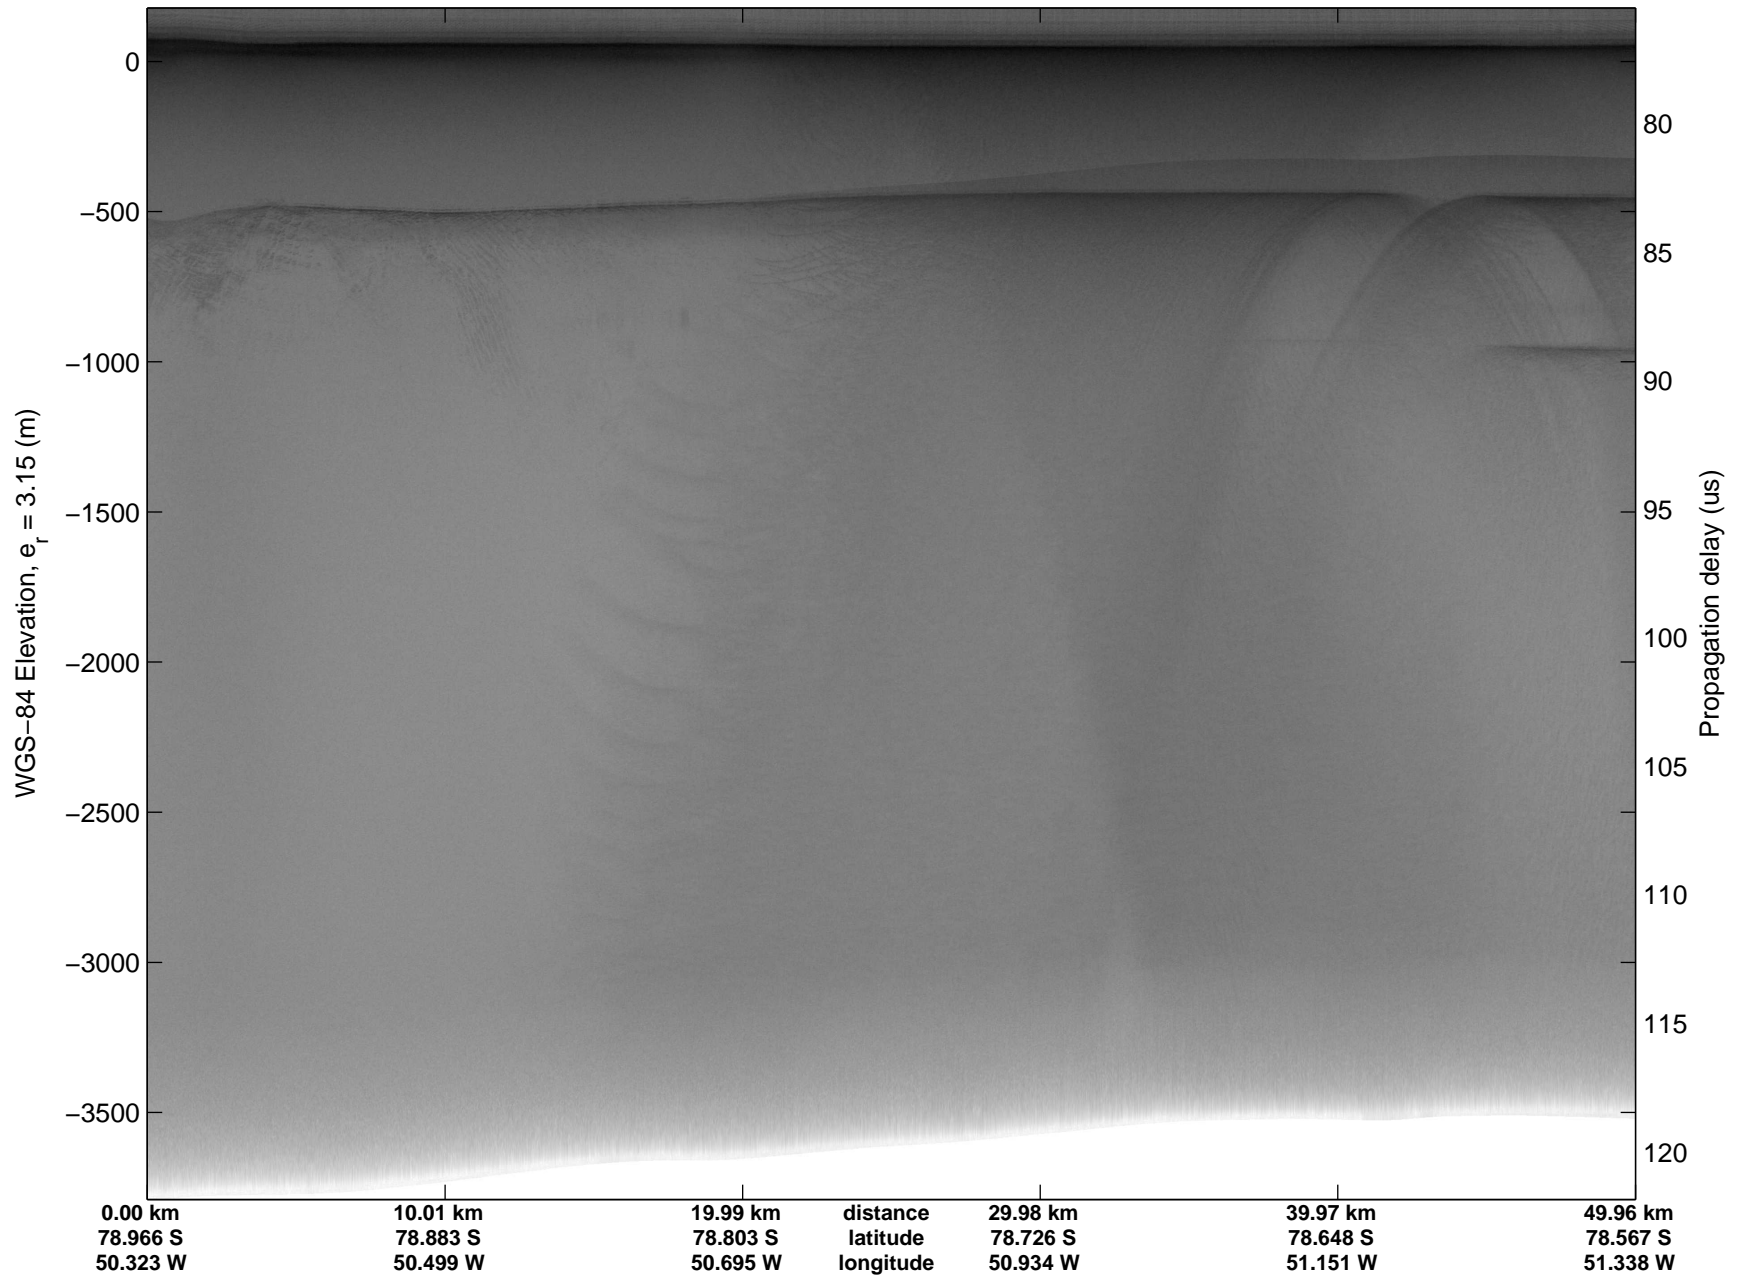

Land Ice Foundation Lakes 01  
20141028\_04\_003  
Polar Stereograph -71N/0E

mcords3 2014\_Antarctica\_DC8: "Land Ice Foundation Lakes 01" 20141028\_04\_003: 19:48:25.5 to 19:52:00.4 GPS

mcords3 2014\_Antarctica\_DC8: "Land Ice Foundation Lakes 01" 20141028\_04\_003: 19:48:25.5 to 19:52:00.4 GPS

Land Ice Foundation Lakes 01  
20141028\_04\_004  
Polar Stereograph -71N/0E

mcords3 2014\_Antarctica\_DC8: "Land Ice Foundation Lakes 01" 20141028\_04\_004: 19:52:00.5 to 19:55:39.5 GPS

mcords3 2014\_Antarctica\_DC8: "Land Ice Foundation Lakes 01" 20141028\_04\_004: 19:52:00.5 to 19:55:39.5 GPS

Land Ice Foundation Lakes 01  
20141028\_04\_005  
Polar Stereograph -71N/0E

mcords3 2014\_Antarctica\_DC8: "Land Ice Foundation Lakes 01" 20141028\_04\_005: 19:55:39.6 to 20:00:18.8 GPS

mcords3 2014\_Antarctica\_DC8: "Land Ice Foundation Lakes 01" 20141028\_04\_005: 19:55:39.6 to 20:00:18.8 GPS