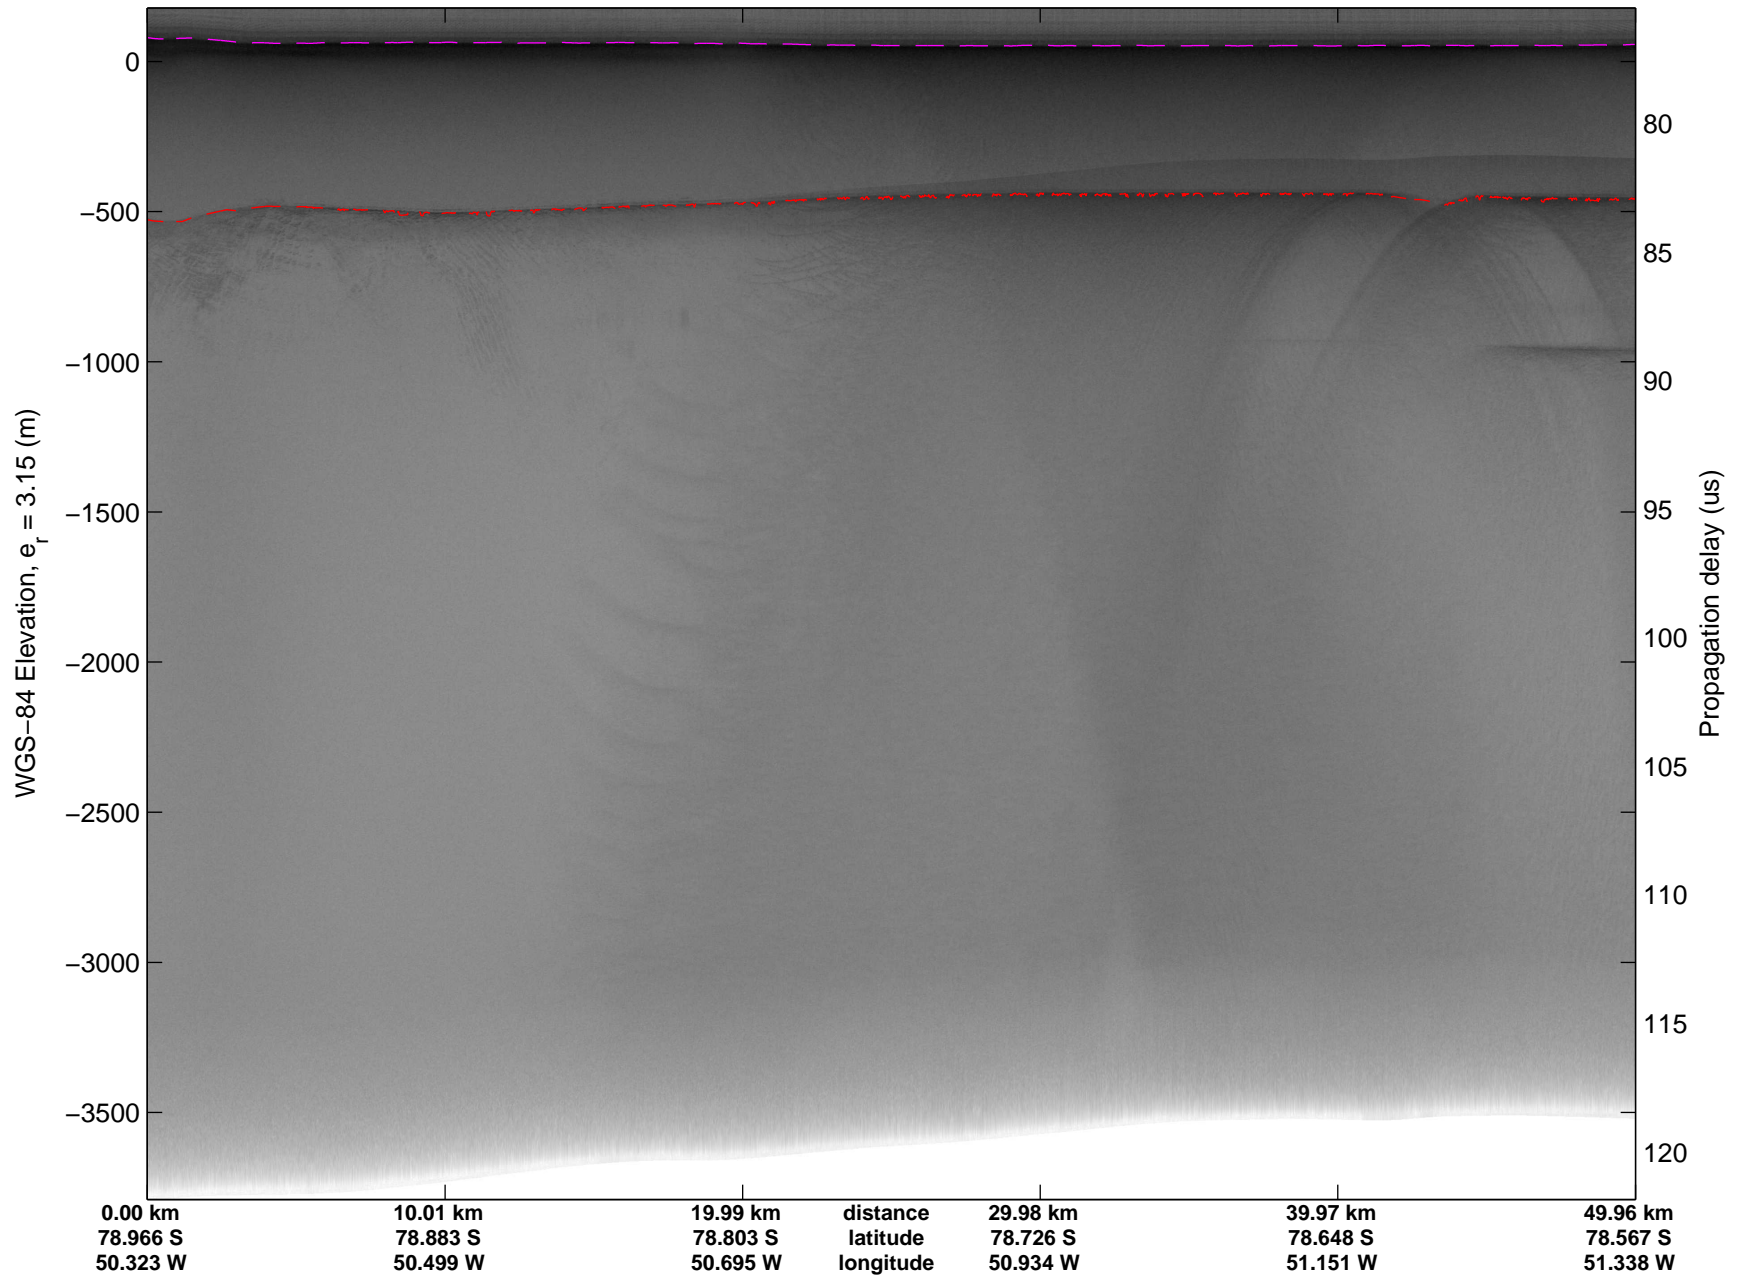

Land Ice Foundation Lakes 01  
20141028\_04\_003  
Polar Stereograph -71N/0E

mcords3 2014\_Antarctica\_DC8: "Land Ice Foundation Lakes 01" 20141028\_04\_003: 19:48:25.5 to 19:52:00.4 GPS

mcords3 2014\_Antarctica\_DC8: "Land Ice Foundation Lakes 01" 20141028\_04\_003: 19:48:25.5 to 19:52:00.4 GPS

Land Ice Foundation Lakes 01  
20141028\_04\_004  
Polar Stereograph -71N/0E

mcords3 2014\_Antarctica\_DC8: "Land Ice Foundation Lakes 01" 20141028\_04\_004: 19:52:00.5 to 19:55:39.5 GPS

mcords3 2014\_Antarctica\_DC8: "Land Ice Foundation Lakes 01" 20141028\_04\_004: 19:52:00.5 to 19:55:39.5 GPS

Land Ice Foundation Lakes 01  
20141028\_04\_005  
Polar Stereograph -71N/0E

mcords3 2014\_Antarctica\_DC8: "Land Ice Foundation Lakes 01" 20141028\_04\_005: 19:55:39.6 to 20:00:18.8 GPS

mcords3 2014\_Antarctica\_DC8: "Land Ice Foundation Lakes 01" 20141028\_04\_005: 19:55:39.6 to 20:00:18.8 GPS