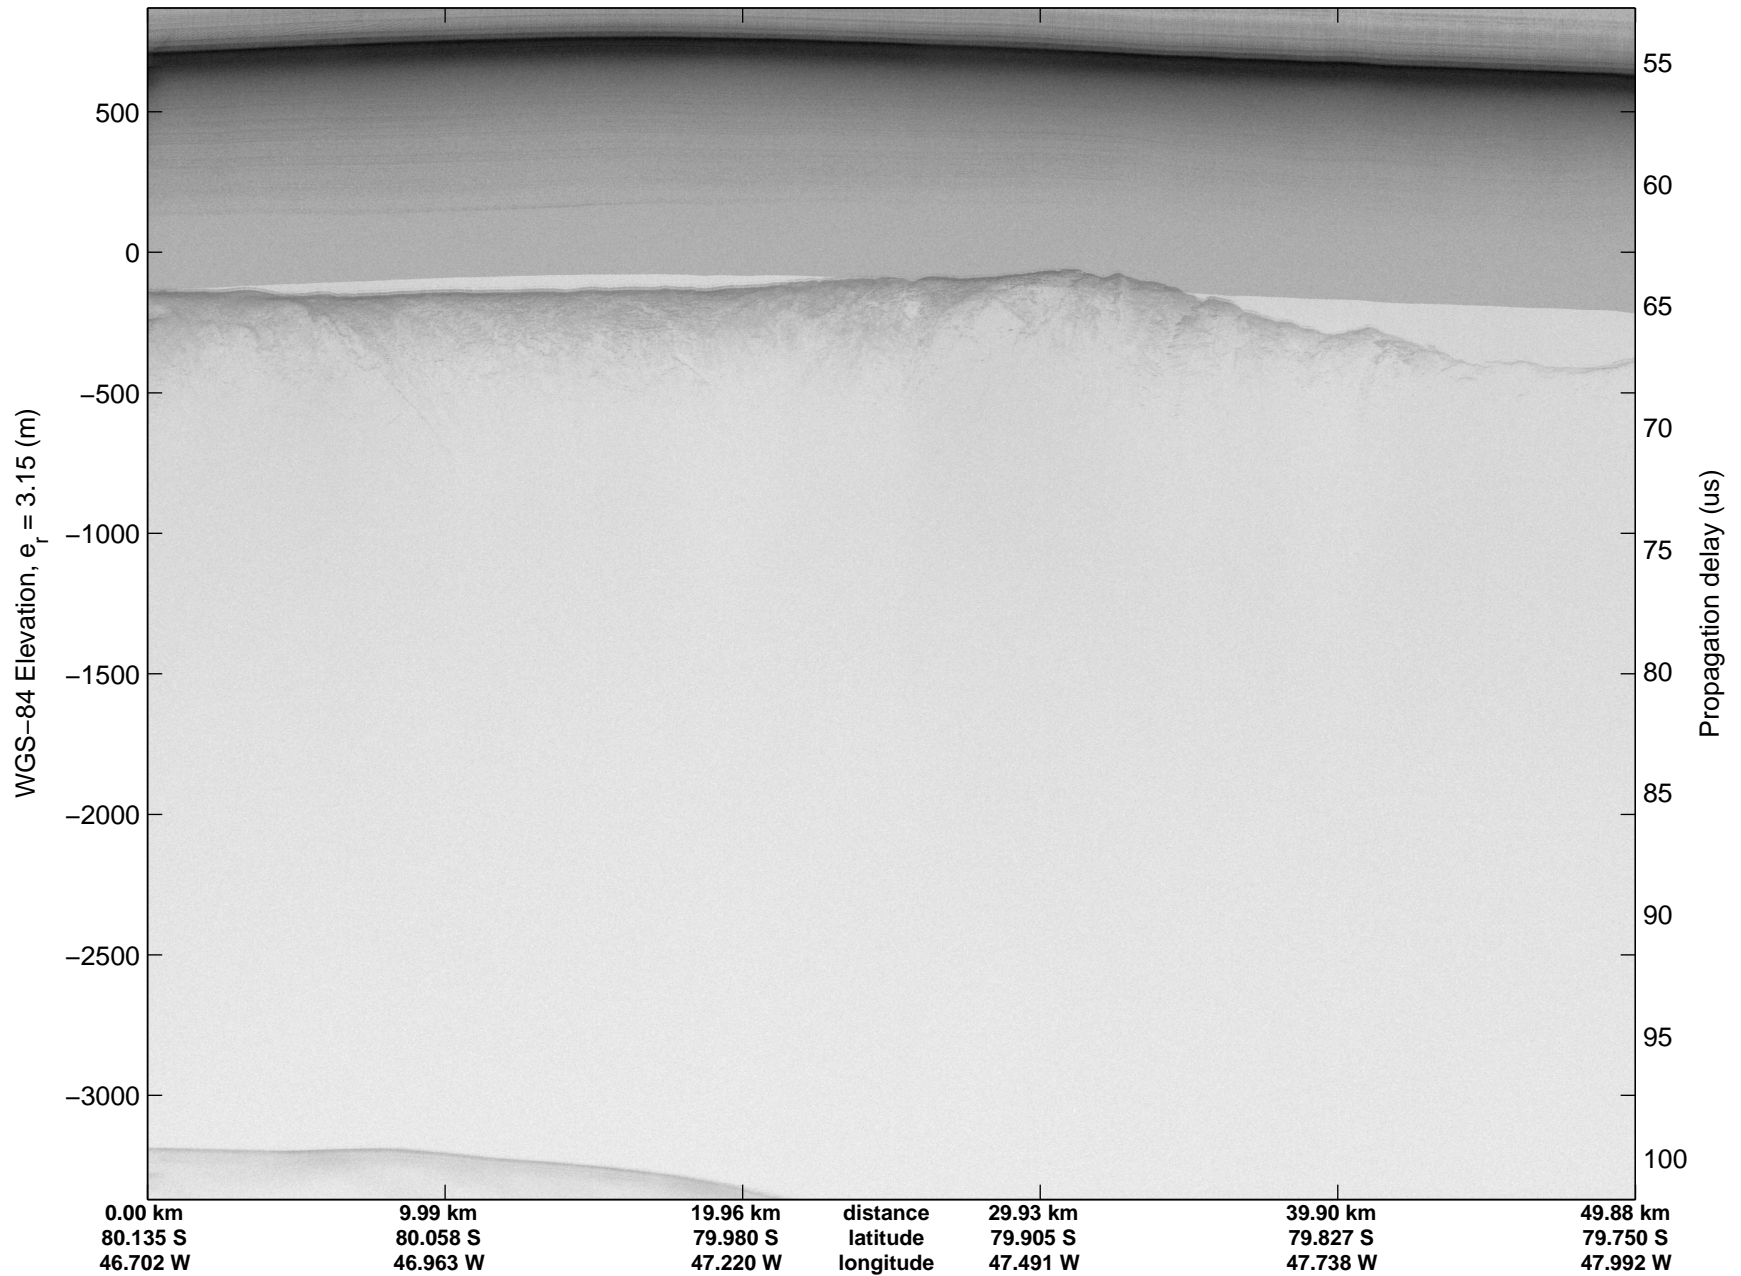

Land Ice Foundation Lakes 01  
20141028\_04\_001  
Polar Stereograph -71N/0E

mcords3 2014\_Antarctica\_DC8: "Land Ice Foundation Lakes 01" 20141028\_04\_001: 19:41:25.4 to 19:44:55.8 GPS

mcords3 2014\_Antarctica\_DC8: "Land Ice Foundation Lakes 01" 20141028\_04\_001: 19:41:25.4 to 19:44:55.8 GPS

Land Ice Foundation Lakes 01  
20141028\_04\_003  
Polar Stereograph -71N/0E

mcords3 2014\_Antarctica\_DC8: "Land Ice Foundation Lakes 01" 20141028\_04\_003: 19:48:25.5 to 19:52:00.4 GPS

mcords3 2014\_Antarctica\_DC8: "Land Ice Foundation Lakes 01" 20141028\_04\_003: 19:48:25.5 to 19:52:00.4 GPS

Land Ice Foundation Lakes 01  
20141028\_04\_004  
Polar Stereograph -71N/0E

mcords3 2014\_Antarctica\_DC8: "Land Ice Foundation Lakes 01" 20141028\_04\_004: 19:52:00.5 to 19:55:39.5 GPS

mcords3 2014\_Antarctica\_DC8: "Land Ice Foundation Lakes 01" 20141028\_04\_004: 19:52:00.5 to 19:55:39.5 GPS

Land Ice Foundation Lakes 01  
20141028\_04\_005  
Polar Stereograph -71N/0E

mcords3 2014\_Antarctica\_DC8: "Land Ice Foundation Lakes 01" 20141028\_04\_005: 19:55:39.6 to 20:00:18.8 GPS

mcords3 2014\_Antarctica\_DC8: "Land Ice Foundation Lakes 01" 20141028\_04\_005: 19:55:39.6 to 20:00:18.8 GPS