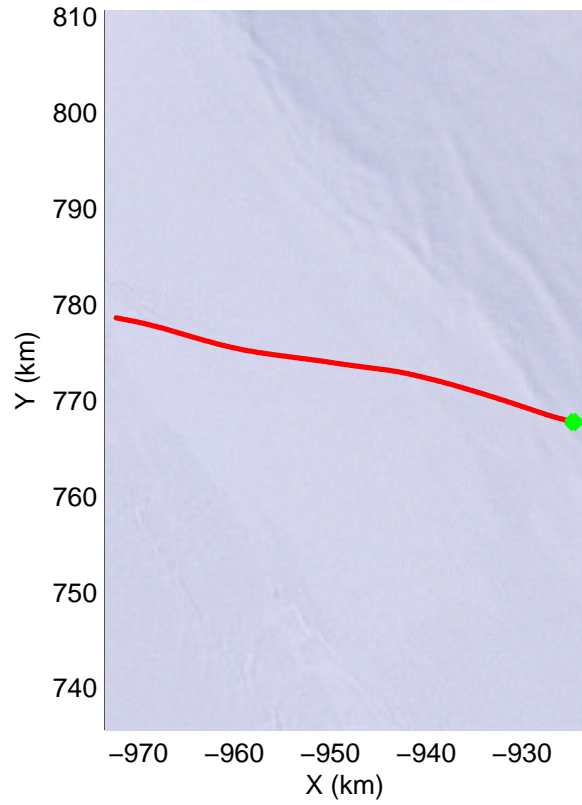

Land Ice Foundation Lakes 01
20141028_04_004
Polar Stereograph -71N/0E