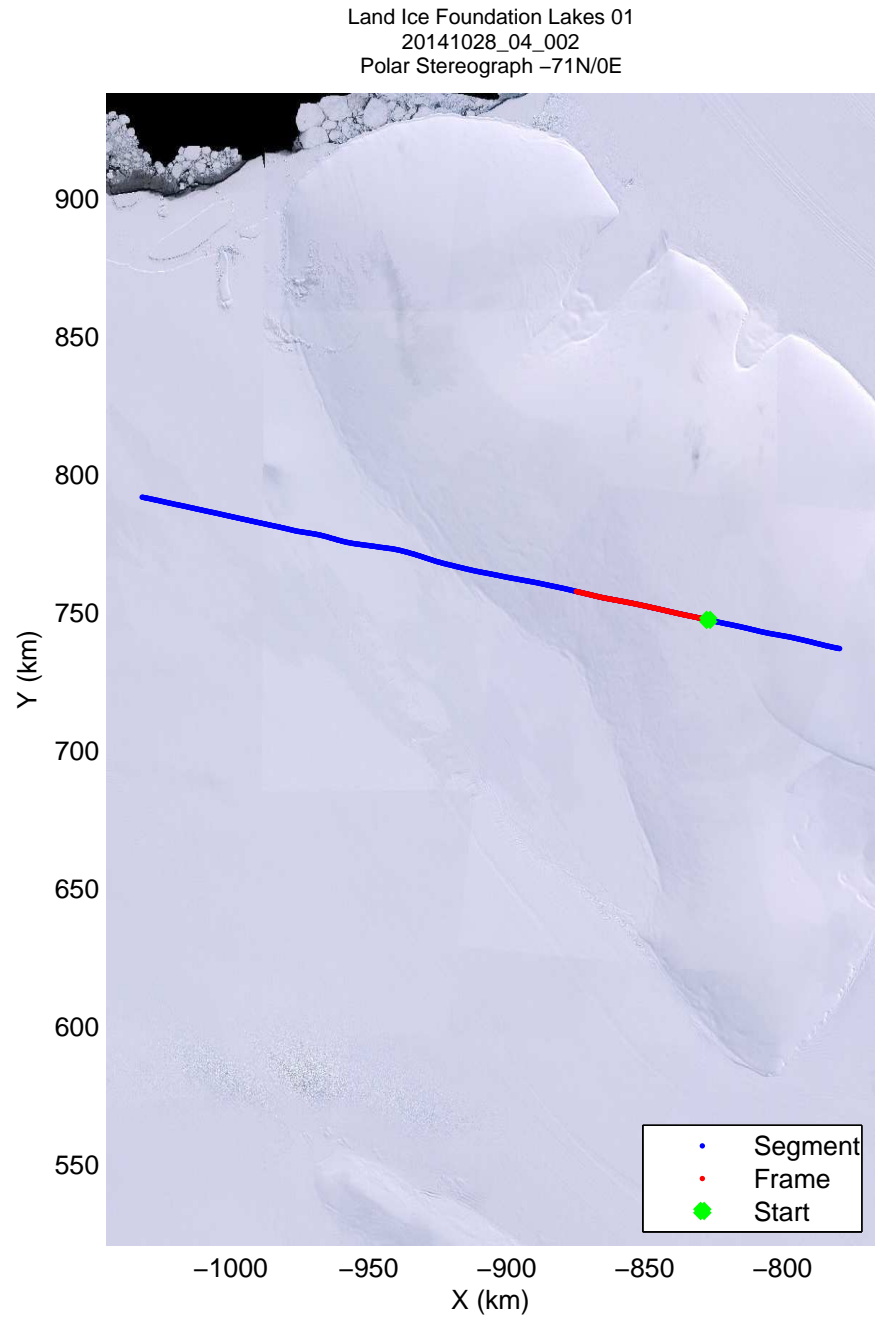

Land Ice Foundation Lakes 01  
20141028\_04\_001  
Polar Stereograph -71N/0E

mcords3 2014\_Antarctica\_DC8: "Land Ice Foundation Lakes 01" 20141028\_04\_001: 19:41:25.4 to 19:44:55.8 GPS

mcords3 2014\_Antarctica\_DC8: "Land Ice Foundation Lakes 01" 20141028\_04\_001: 19:41:25.4 to 19:44:55.8 GPS

Land Ice Foundation Lakes 01  
20141028\_04\_003  
Polar Stereograph -71N/0E

mcords3 2014\_Antarctica\_DC8: "Land Ice Foundation Lakes 01" 20141028\_04\_003: 19:48:25.5 to 19:52:00.4 GPS

mcords3 2014\_Antarctica\_DC8: "Land Ice Foundation Lakes 01" 20141028\_04\_003: 19:48:25.5 to 19:52:00.4 GPS

Land Ice Foundation Lakes 01  
20141028\_04\_004  
Polar Stereograph -71N/0E

mcords3 2014\_Antarctica\_DC8: "Land Ice Foundation Lakes 01" 20141028\_04\_004: 19:52:00.5 to 19:55:39.5 GPS

mcords3 2014\_Antarctica\_DC8: "Land Ice Foundation Lakes 01" 20141028\_04\_004: 19:52:00.5 to 19:55:39.5 GPS