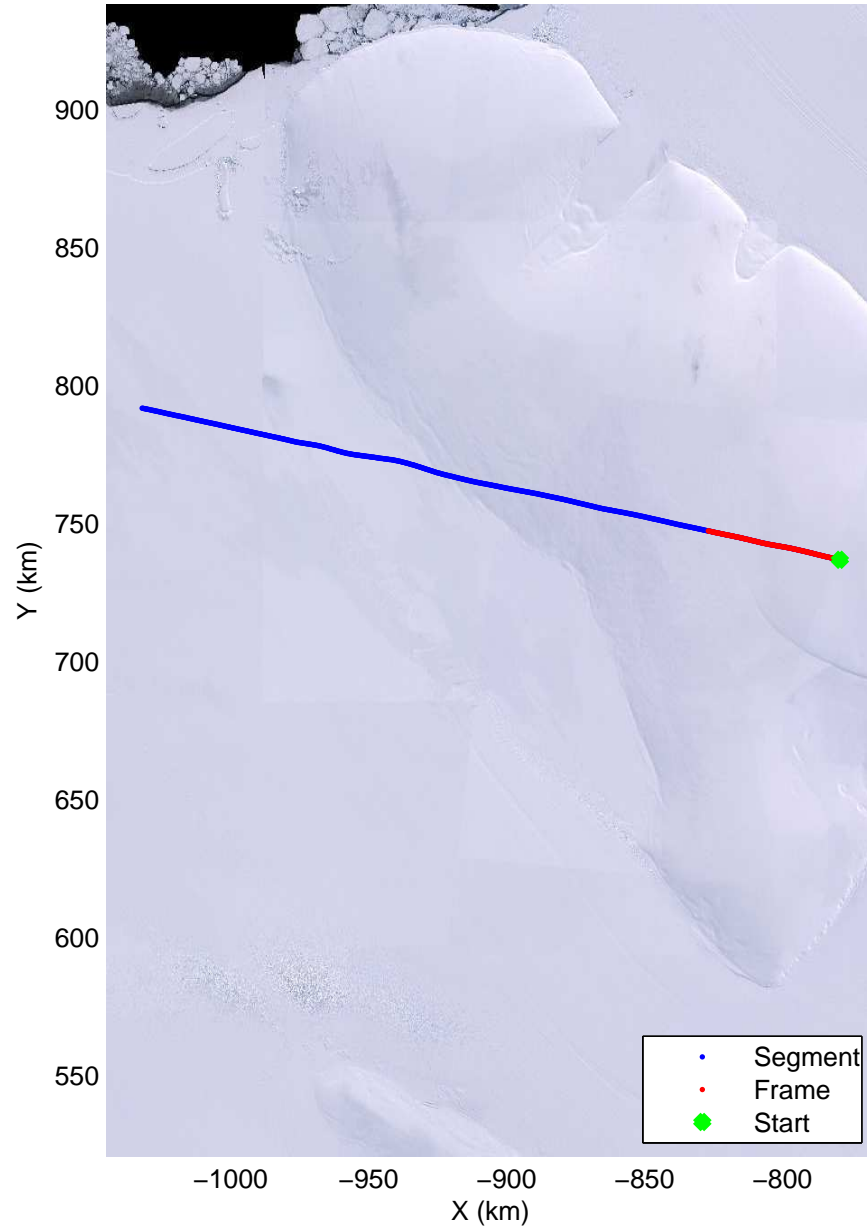

Land Ice Foundation Lakes 01  
20141028\_04\_001  
Polar Stereograph -71N/0E

mcords3 2014\_Antarctica\_DC8: "Land Ice Foundation Lakes 01" 20141028\_04\_001: 19:41:25.4 to 19:44:55.8 GPS

mcords3 2014\_Antarctica\_DC8: "Land Ice Foundation Lakes 01" 20141028\_04\_001: 19:41:25.4 to 19:44:55.8 GPS

Land Ice Foundation Lakes 01  
20141028\_04\_003  
Polar Stereograph -71N/0E

mcords3 2014\_Antarctica\_DC8: "Land Ice Foundation Lakes 01" 20141028\_04\_003: 19:48:25.5 to 19:52:00.4 GPS

mcords3 2014\_Antarctica\_DC8: "Land Ice Foundation Lakes 01" 20141028\_04\_003: 19:48:25.5 to 19:52:00.4 GPS

Land Ice Foundation Lakes 01  
20141028\_04\_004  
Polar Stereograph -71N/0E

mcords3 2014\_Antarctica\_DC8: "Land Ice Foundation Lakes 01" 20141028\_04\_004: 19:52:00.5 to 19:55:39.5 GPS

mcords3 2014\_Antarctica\_DC8: "Land Ice Foundation Lakes 01" 20141028\_04\_004: 19:52:00.5 to 19:55:39.5 GPS