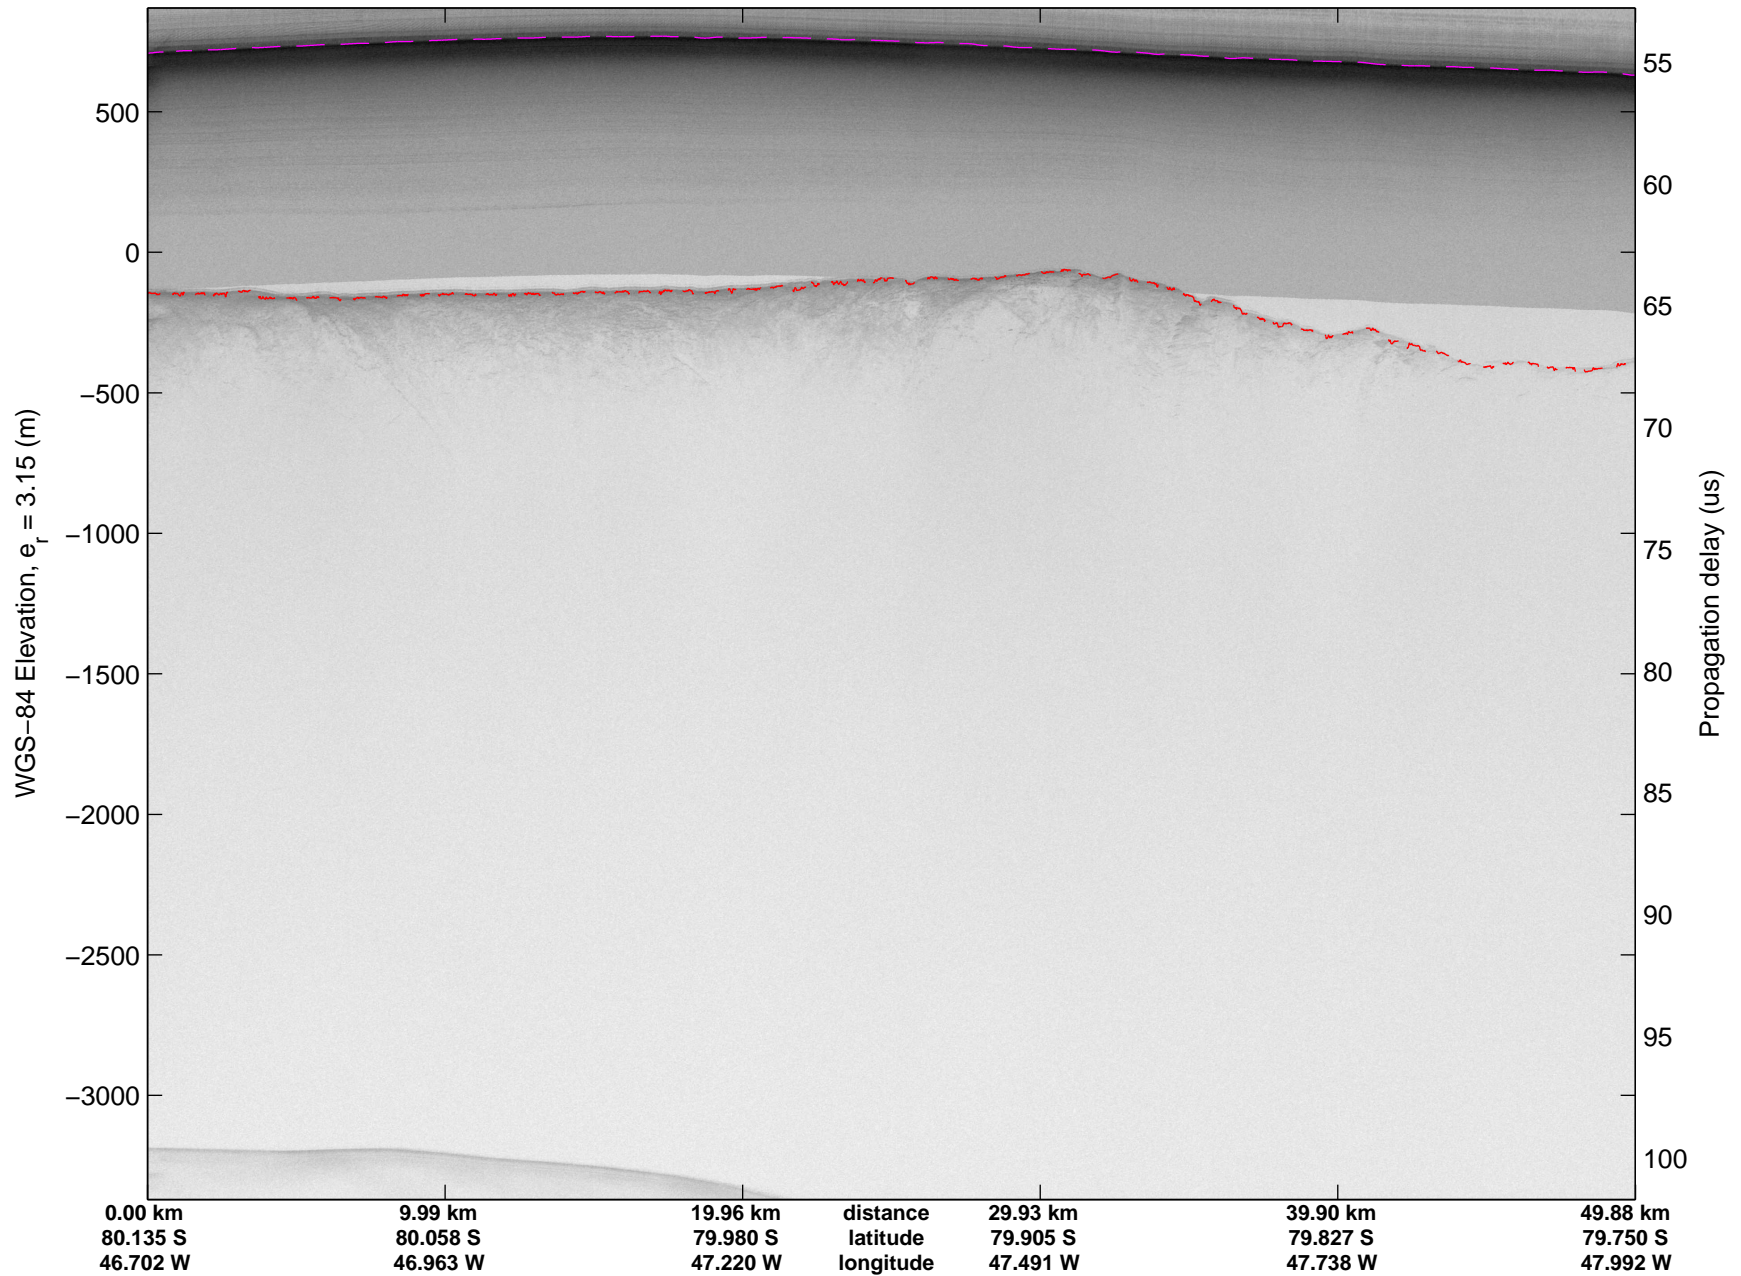

Land Ice Foundation Lakes 01  
20141028\_04\_001  
Polar Stereograph -71N/0E

mcords3 2014\_Antarctica\_DC8: "Land Ice Foundation Lakes 01" 20141028\_04\_001: 19:41:25.4 to 19:44:55.8 GPS

mcords3 2014\_Antarctica\_DC8: "Land Ice Foundation Lakes 01" 20141028\_04\_001: 19:41:25.4 to 19:44:55.8 GPS

Land Ice Foundation Lakes 01  
20141028\_04\_003  
Polar Stereograph -71N/0E

mcords3 2014\_Antarctica\_DC8: "Land Ice Foundation Lakes 01" 20141028\_04\_003: 19:48:25.5 to 19:52:00.4 GPS

mcords3 2014\_Antarctica\_DC8: "Land Ice Foundation Lakes 01" 20141028\_04\_003: 19:48:25.5 to 19:52:00.4 GPS

Land Ice Foundation Lakes 01  
20141028\_04\_004  
Polar Stereograph -71N/0E

mcords3 2014\_Antarctica\_DC8: "Land Ice Foundation Lakes 01" 20141028\_04\_004: 19:52:00.5 to 19:55:39.5 GPS

mcords3 2014\_Antarctica\_DC8: "Land Ice Foundation Lakes 01" 20141028\_04\_004: 19:52:00.5 to 19:55:39.5 GPS

Land Ice Foundation Lakes 01  
20141028\_04\_005  
Polar Stereograph -71N/0E

mcords3 2014\_Antarctica\_DC8: "Land Ice Foundation Lakes 01" 20141028\_04\_005: 19:55:39.6 to 20:00:18.8 GPS

mcords3 2014\_Antarctica\_DC8: "Land Ice Foundation Lakes 01" 20141028\_04\_005: 19:55:39.6 to 20:00:18.8 GPS