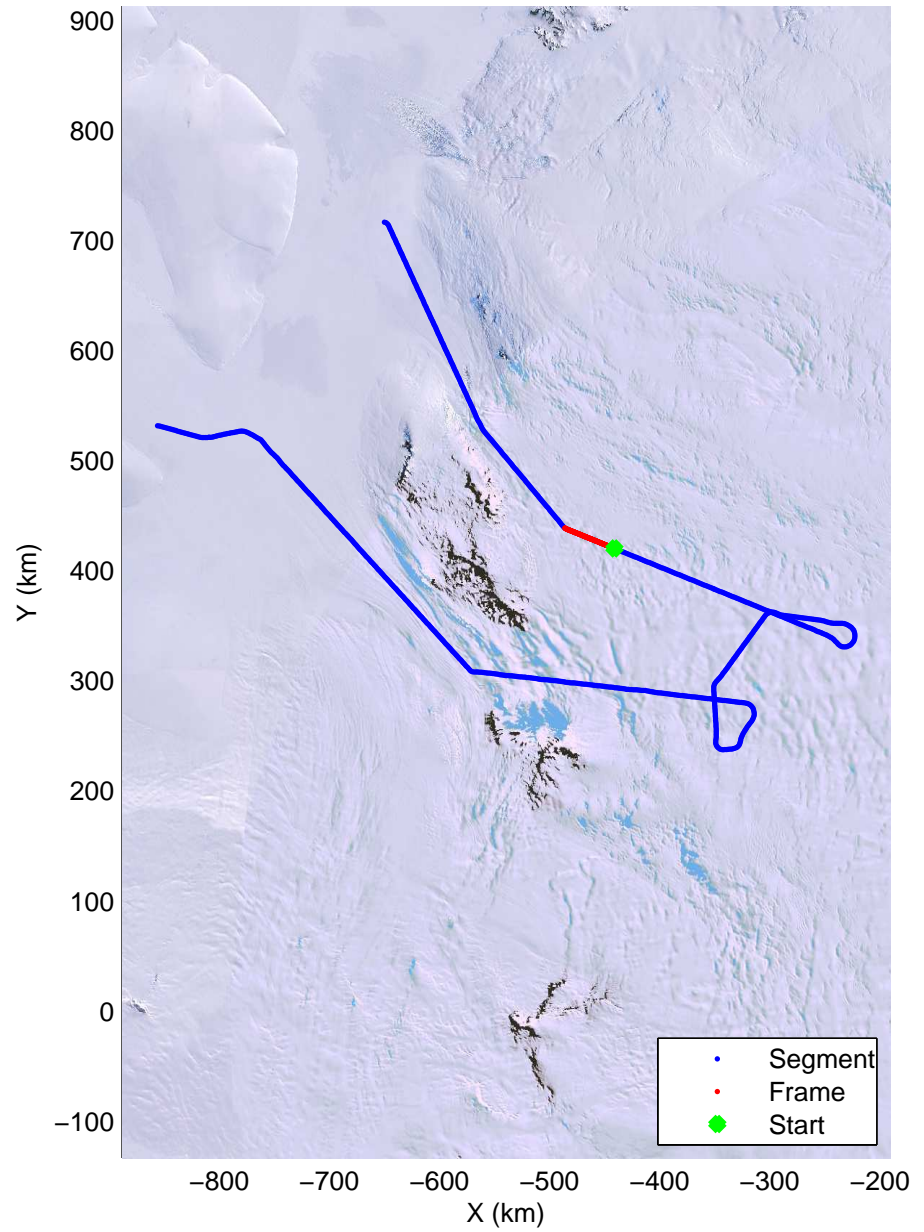

Land Ice Foundation Lakes 01
20141028_03_025
Polar Stereograph -71N/0E