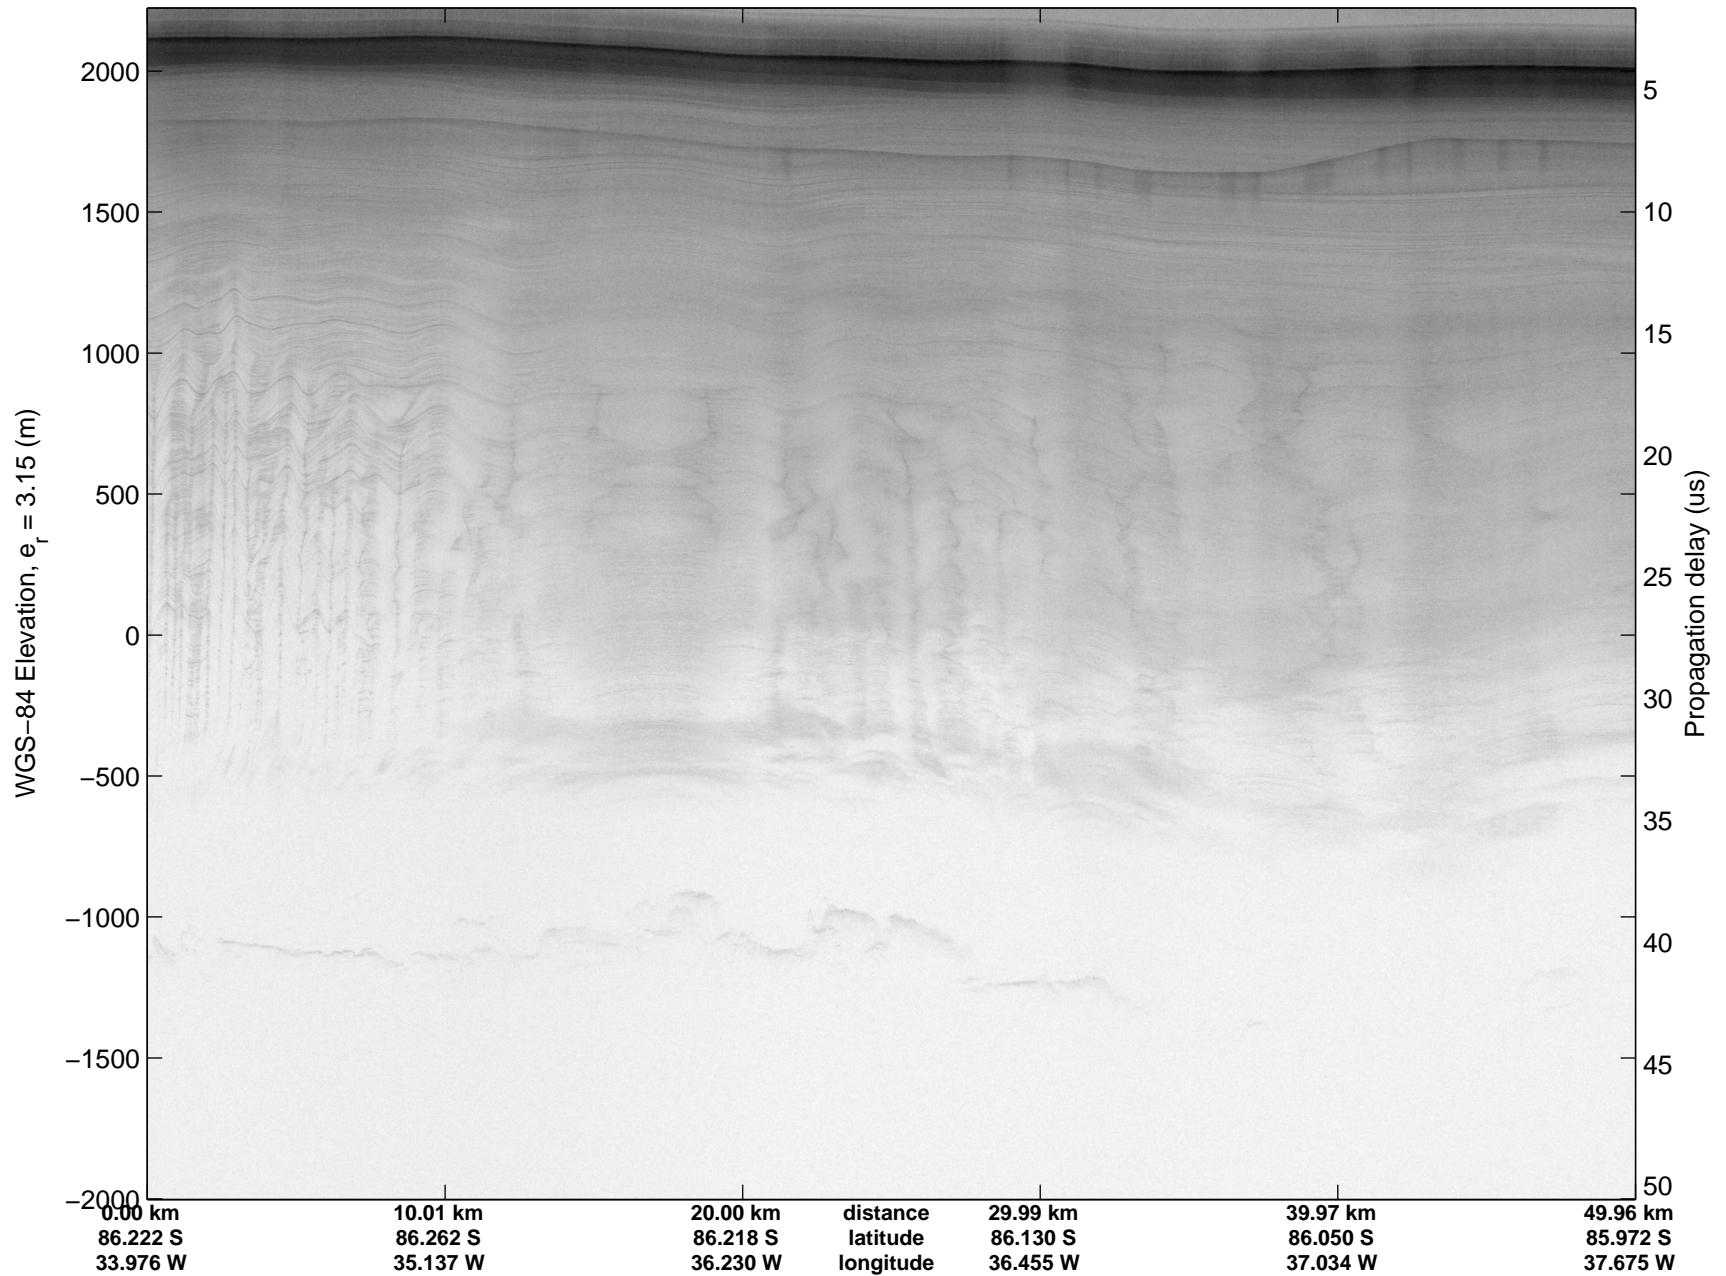

mcords3 2014_Antarctica_DC8: "Land Ice Foundation Lakes 01" 20141028_03_020: 18:07:45.7 to 18:13:55.6 GPS