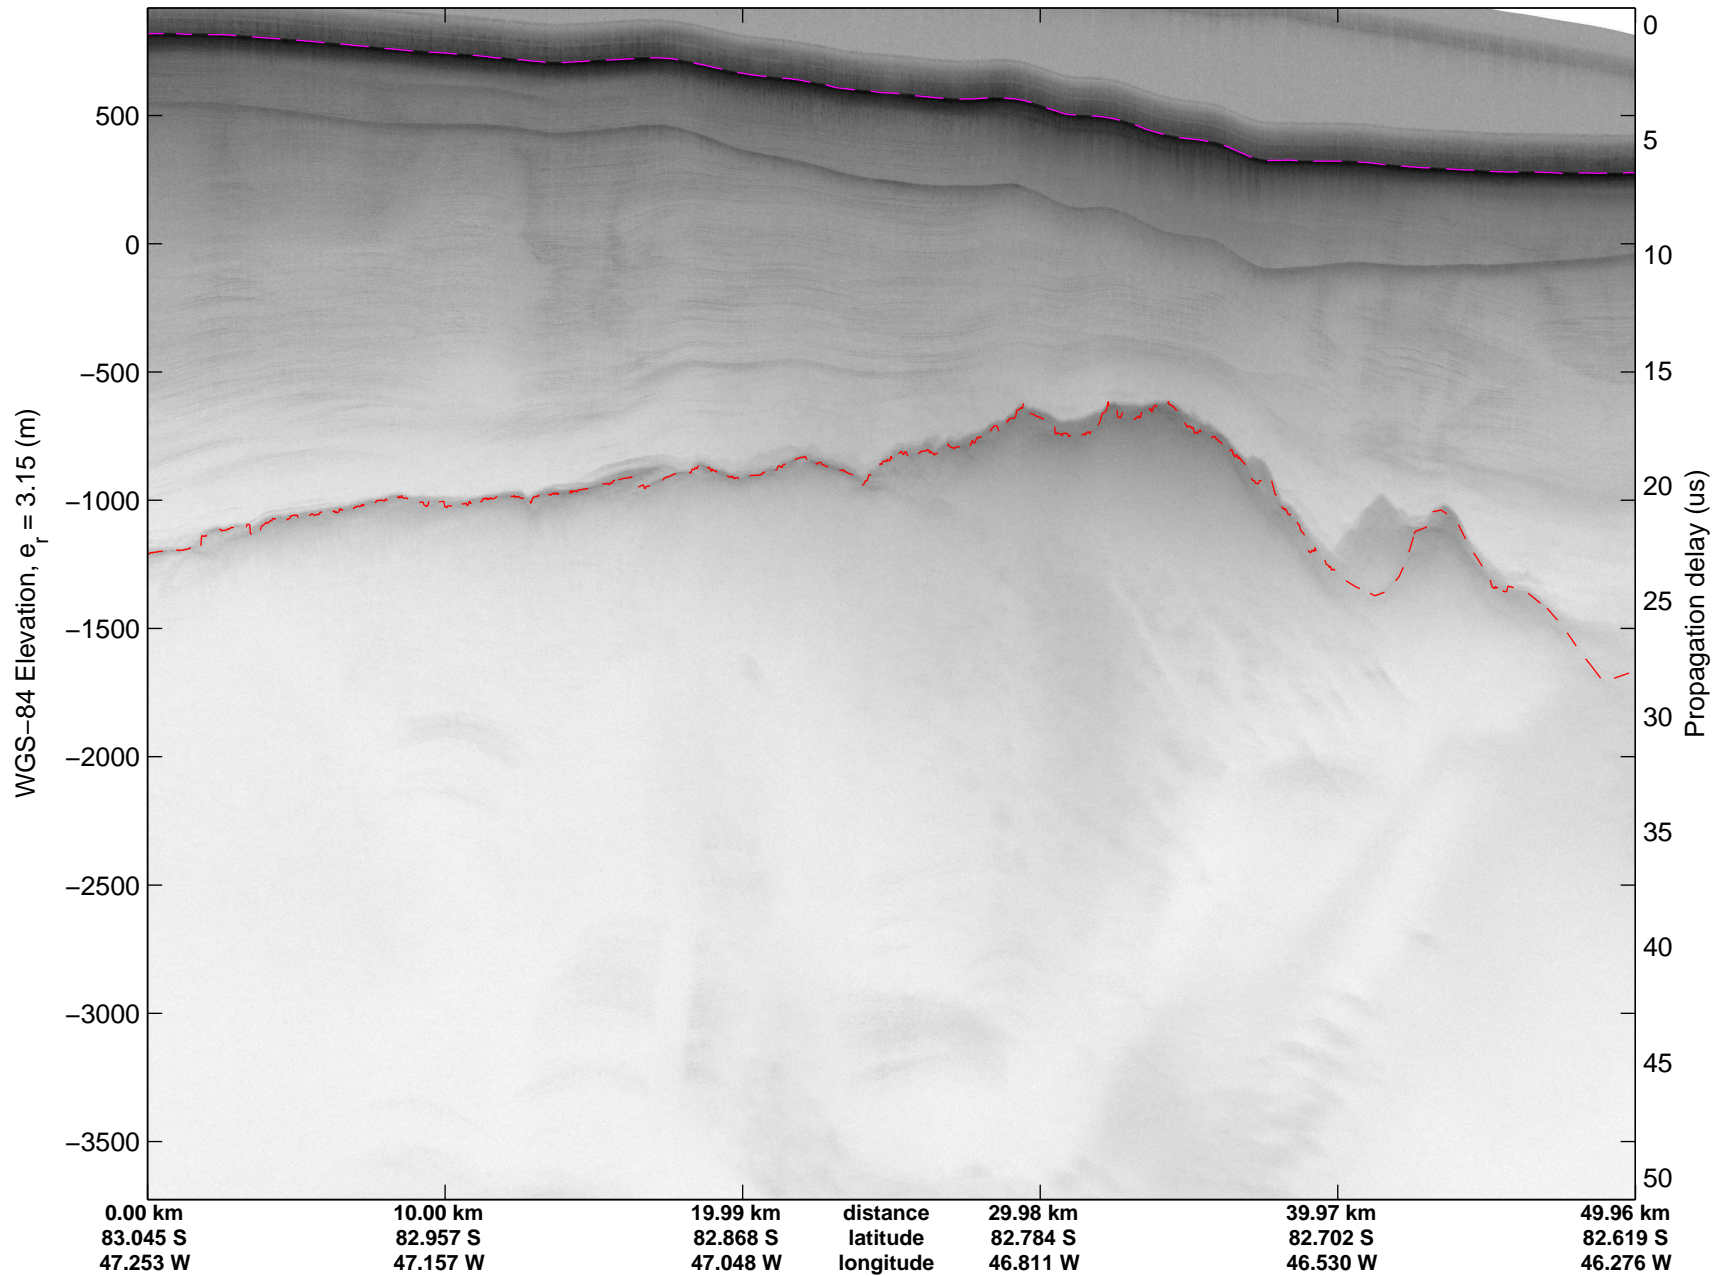

Land Ice Foundation Lakes 01
20141028_03_027
Polar Stereograph -71N/0E

mcords3 2014_Antarctica_DC8: "Land Ice Foundation Lakes 01" 20141028_03_027: 18:53:13.3 to 18:59:40.5 GPS

mcords3 2014_Antarctica_DC8: "Land Ice Foundation Lakes 01" 20141028_03_027: 18:53:13.3 to 18:59:40.5 GPS

Land Ice Foundation Lakes 01
20141028_03_028
Polar Stereograph -71N/0E

mcords3 2014_Antarctica_DC8: "Land Ice Foundation Lakes 01" 20141028_03_028: 18:59:40.8 to 19:05:54.2 GPS

mcords3 2014_Antarctica_DC8: "Land Ice Foundation Lakes 01" 20141028_03_028: 18:59:40.8 to 19:05:54.2 GPS