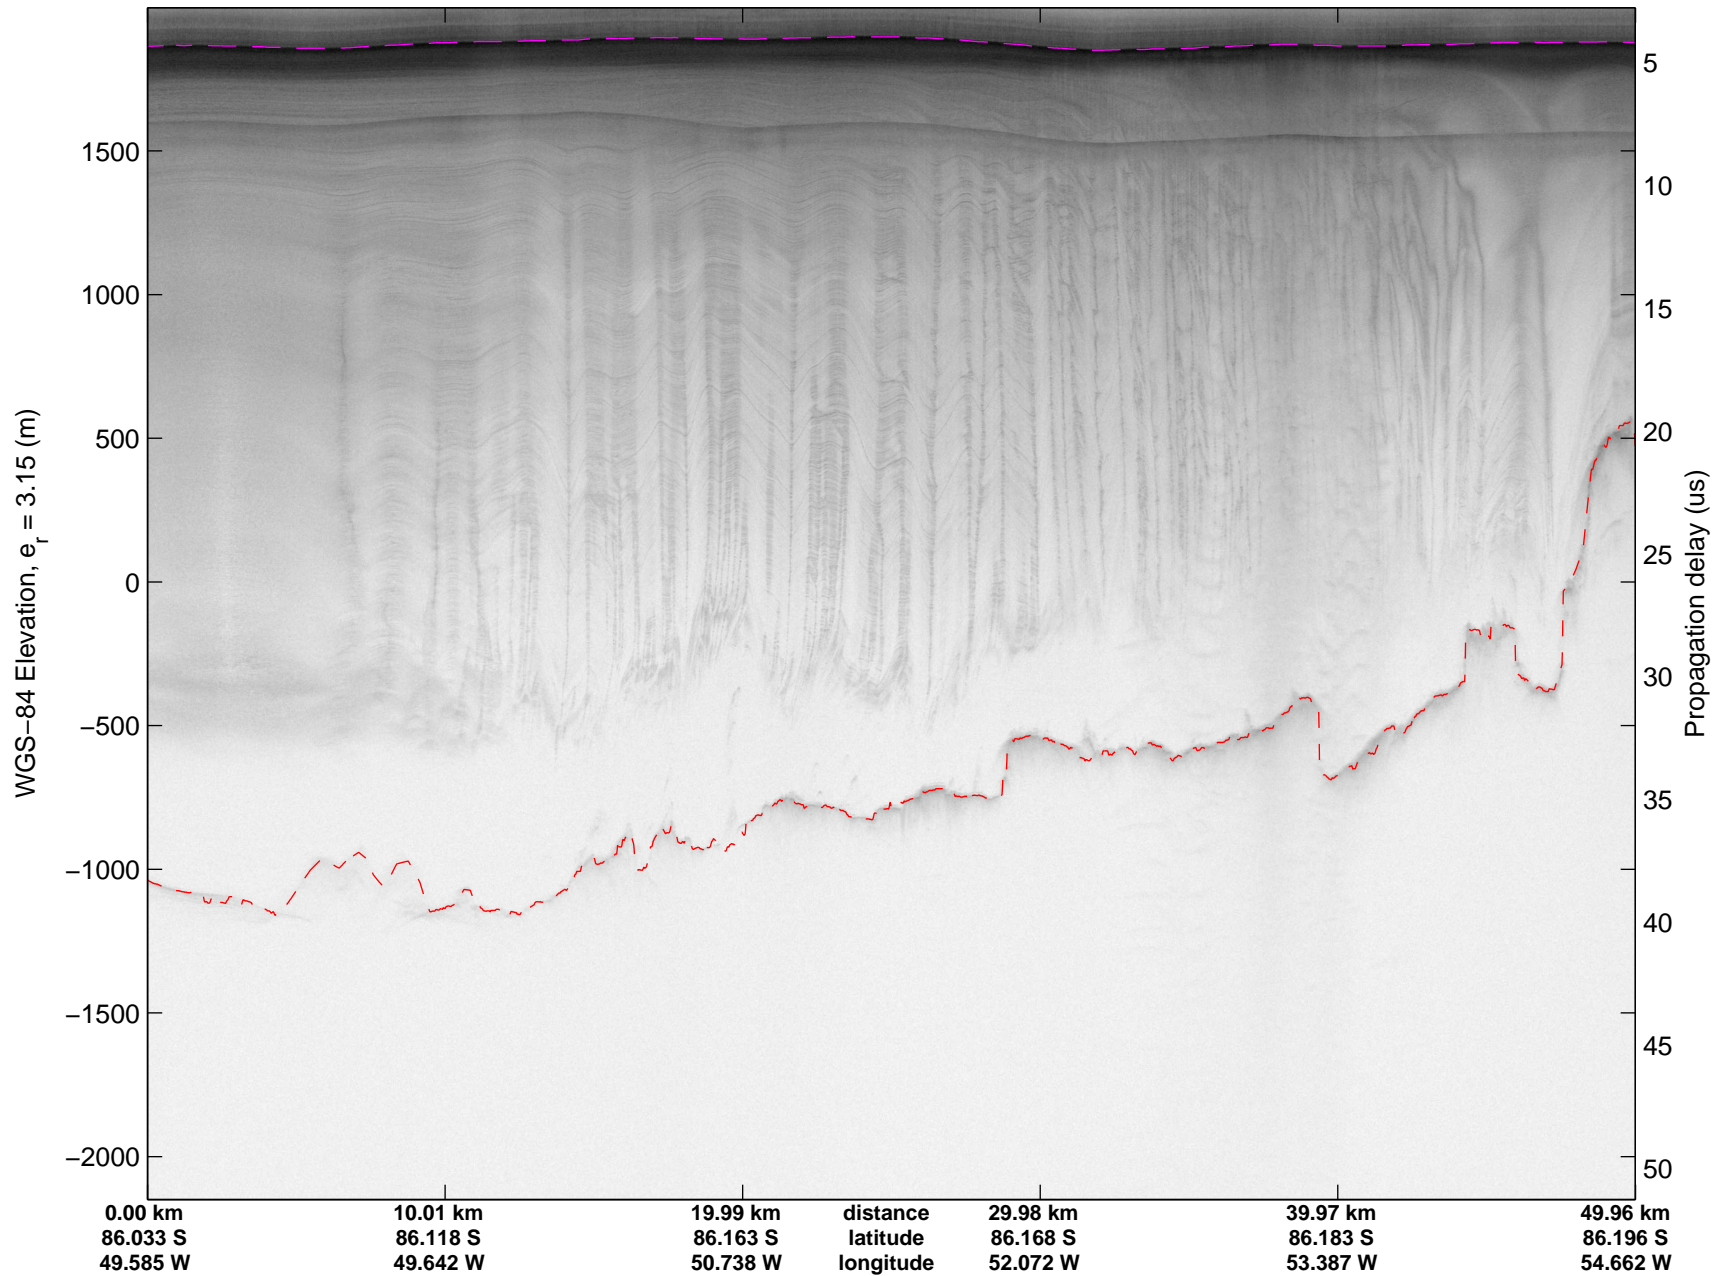

mcords3 2014_Antarctica_DC8: "Land Ice Foundation Lakes 01" 20141028_03_014: 17:30:14.8 to 17:36:23.8 GPS