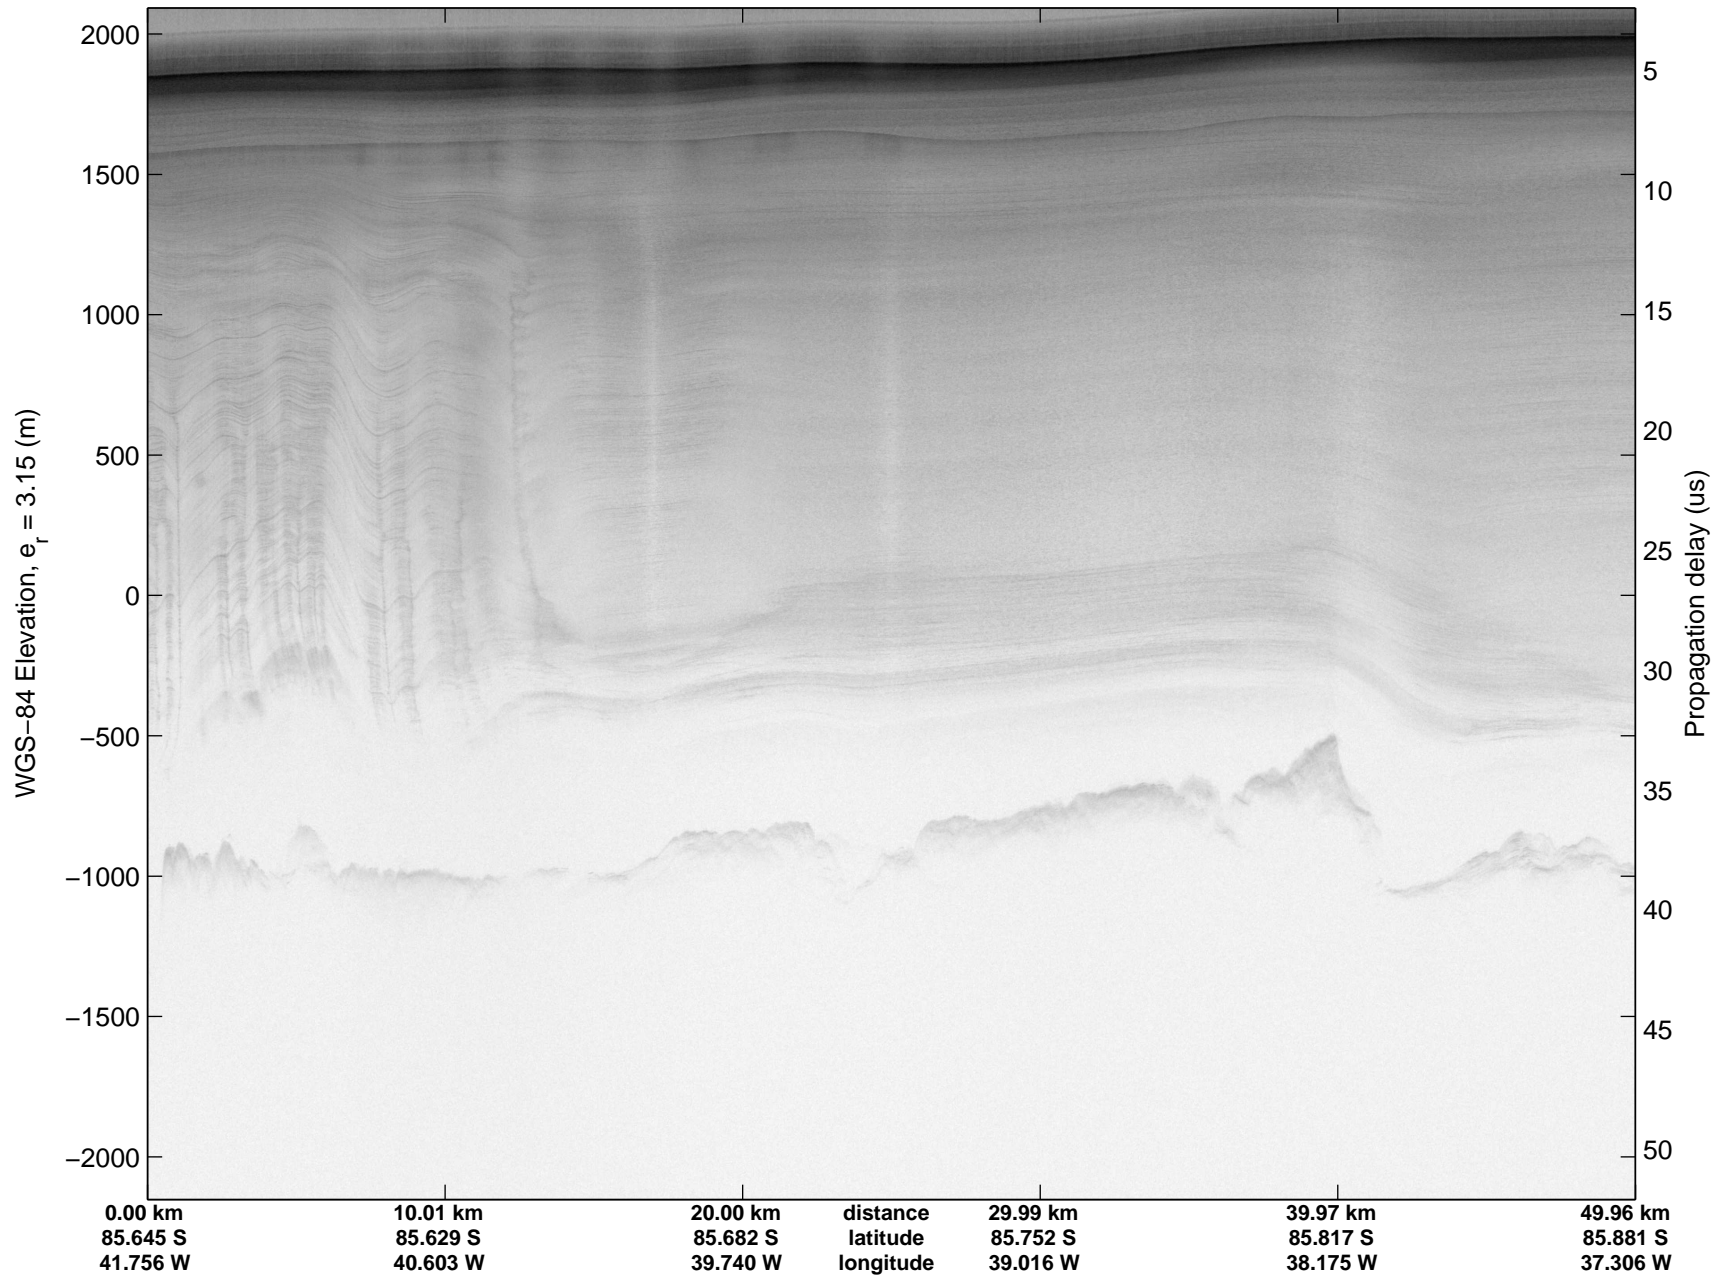

mcords3 2014_Antarctica_DC8: "Land Ice Foundation Lakes 01" 20141028_03_018: 17:55:39.1 to 18:01:55.6 GPS