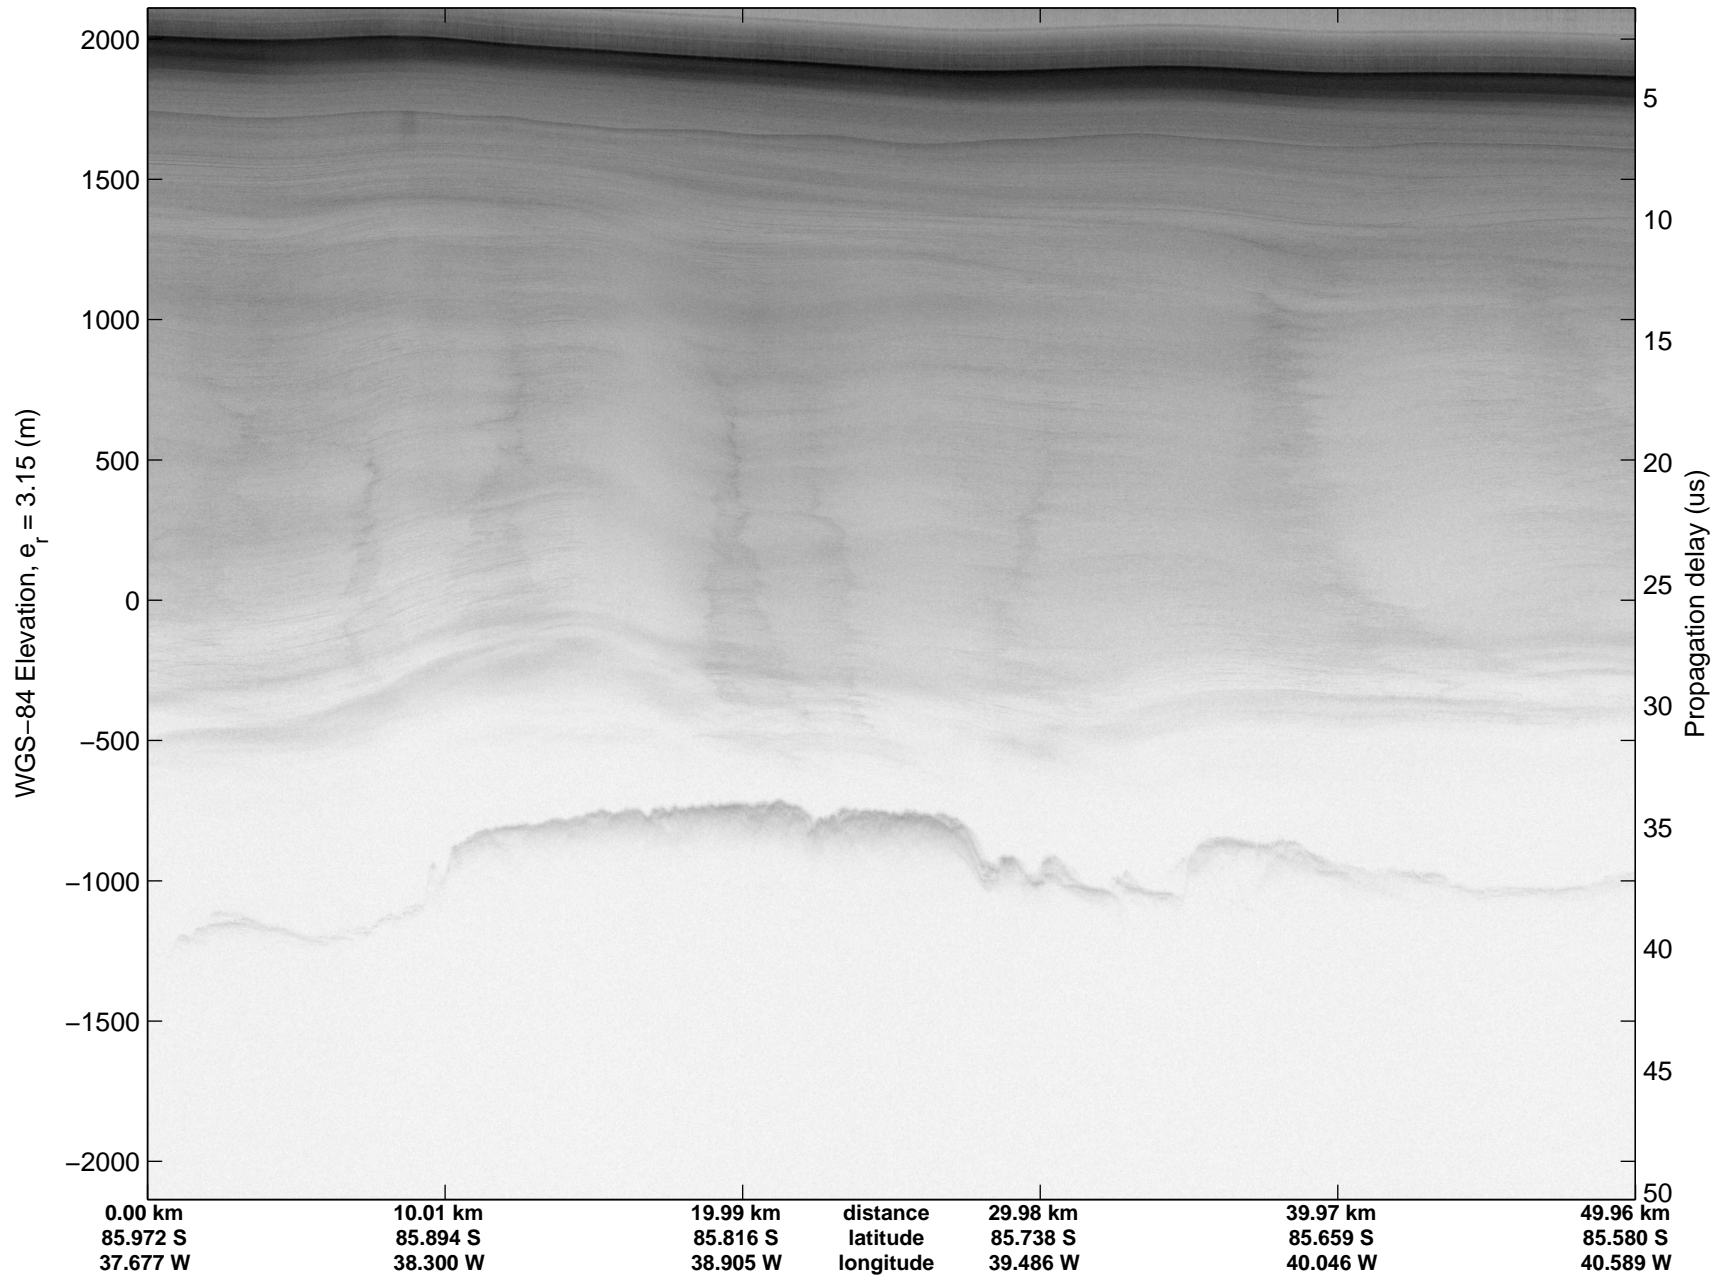

mcords3 2014_Antarctica_DC8: "Land Ice Foundation Lakes 01" 20141028_03_021: 18:13:55.9 to 18:20:33.9 GPS