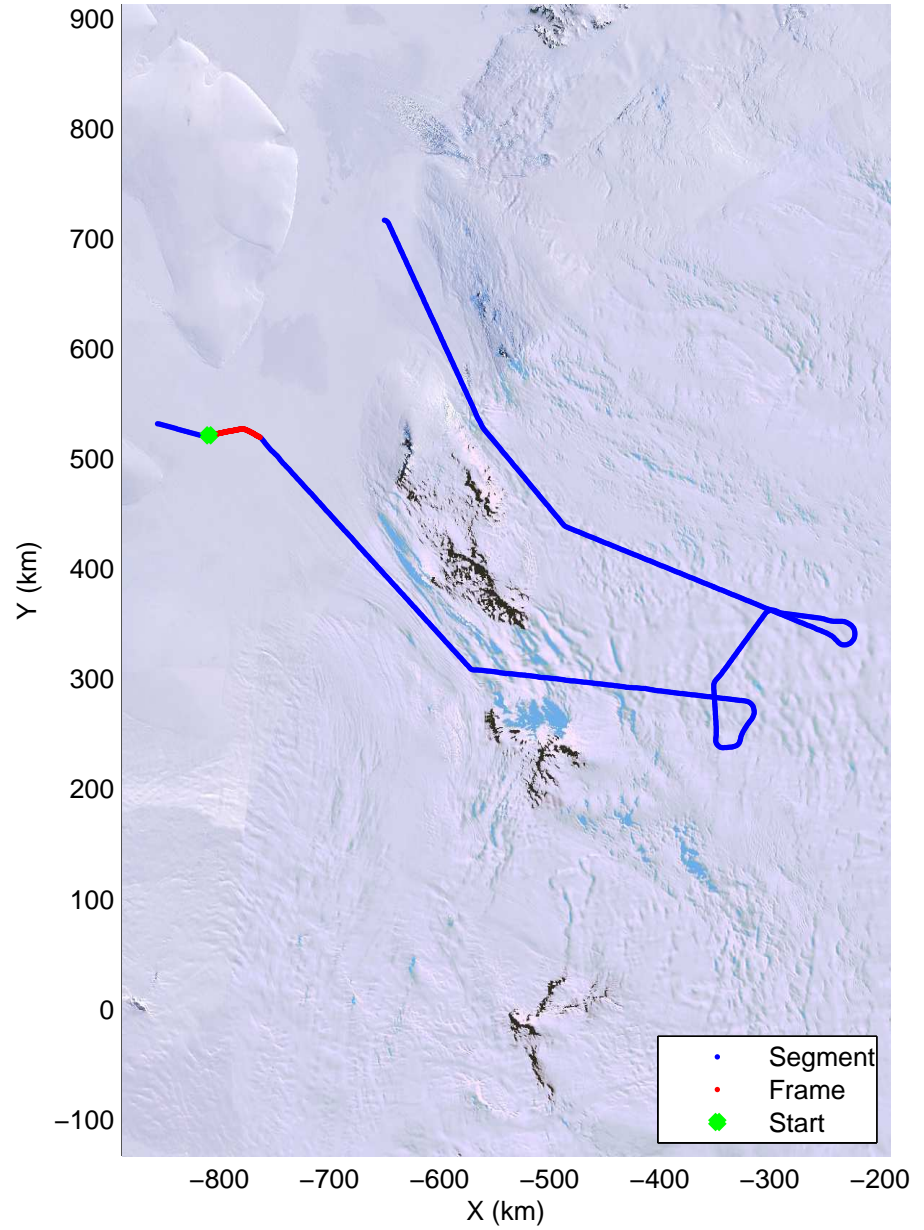

Land Ice Foundation Lakes 01
20141028_03_002
Polar Stereograph -71N/0E