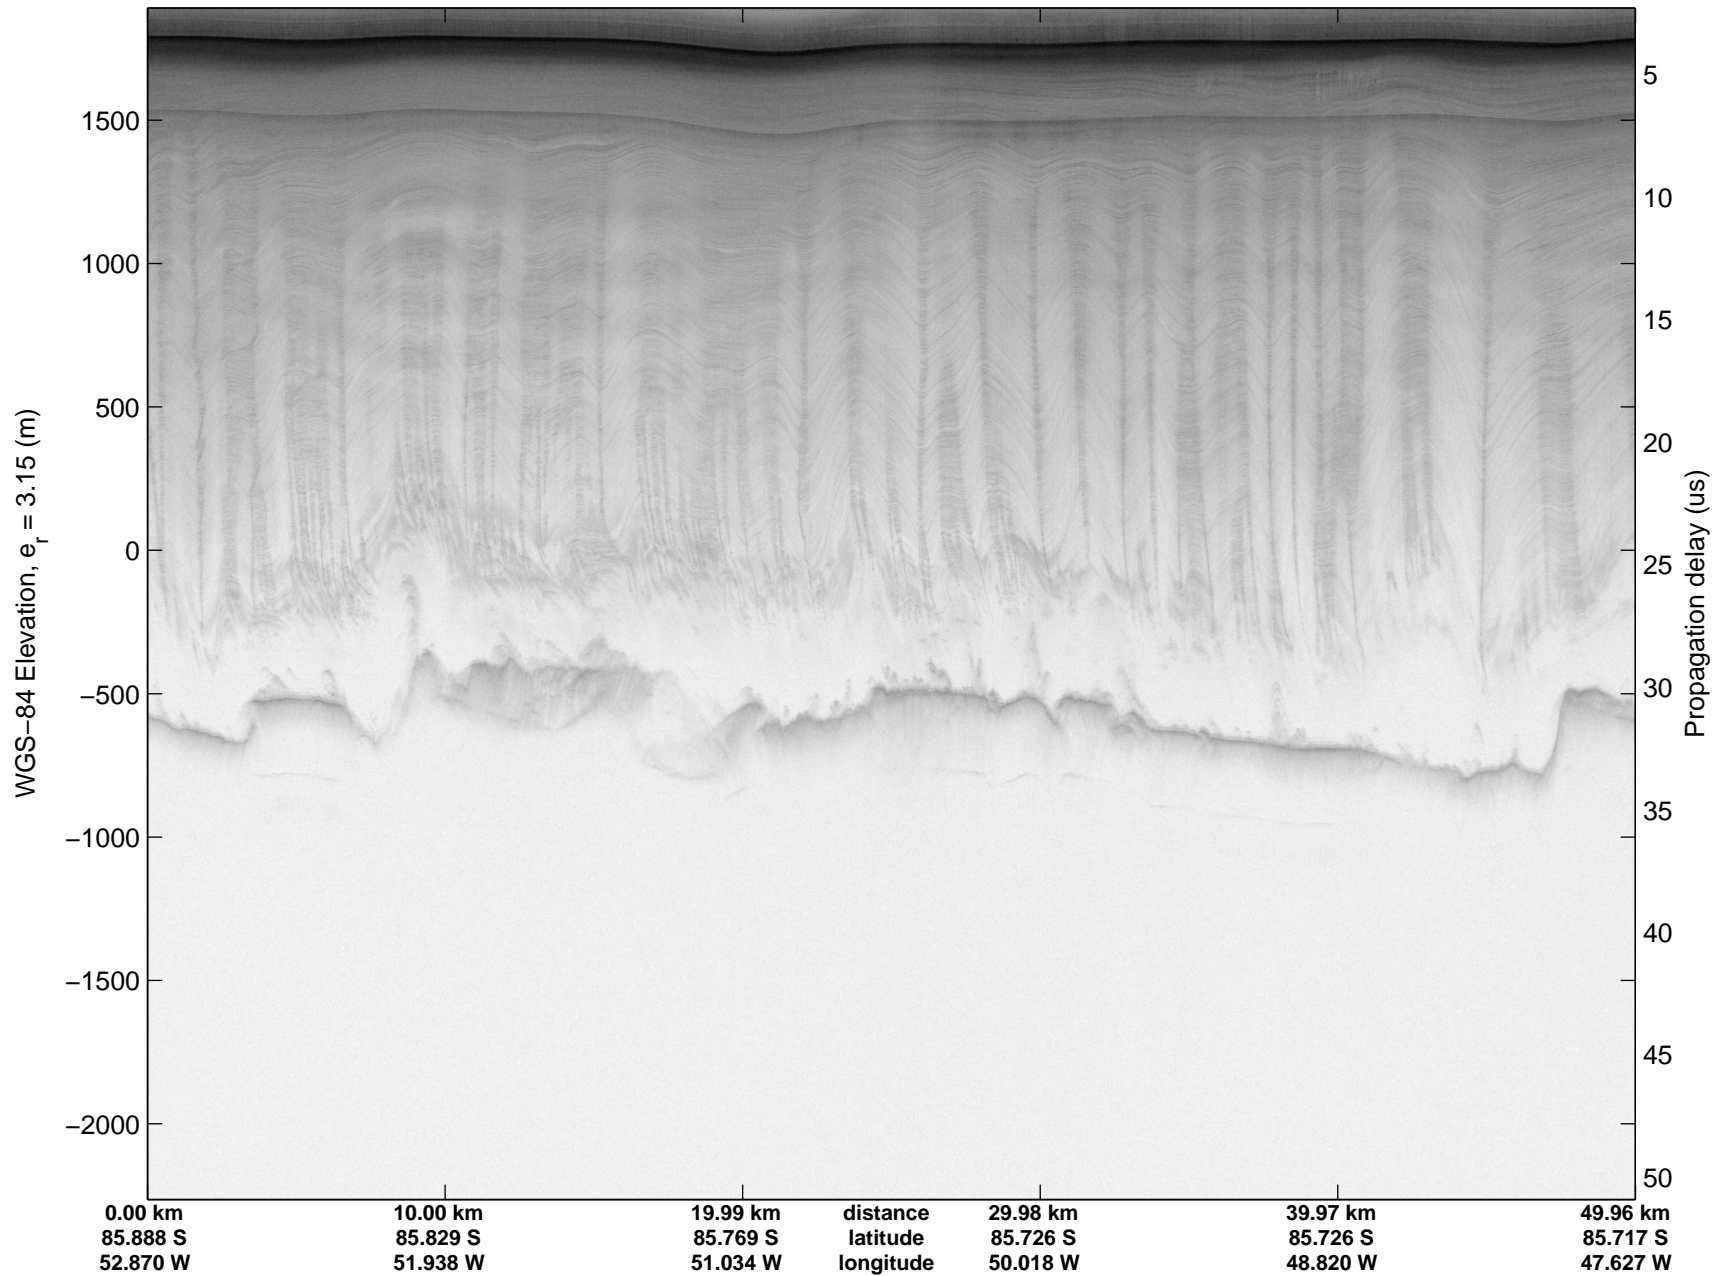

mcords3 2014_Antarctica_DC8: "Land Ice Foundation Lakes 01" 20141028_03_016: 17:42:41.2 to 17:49:12.8 GPS