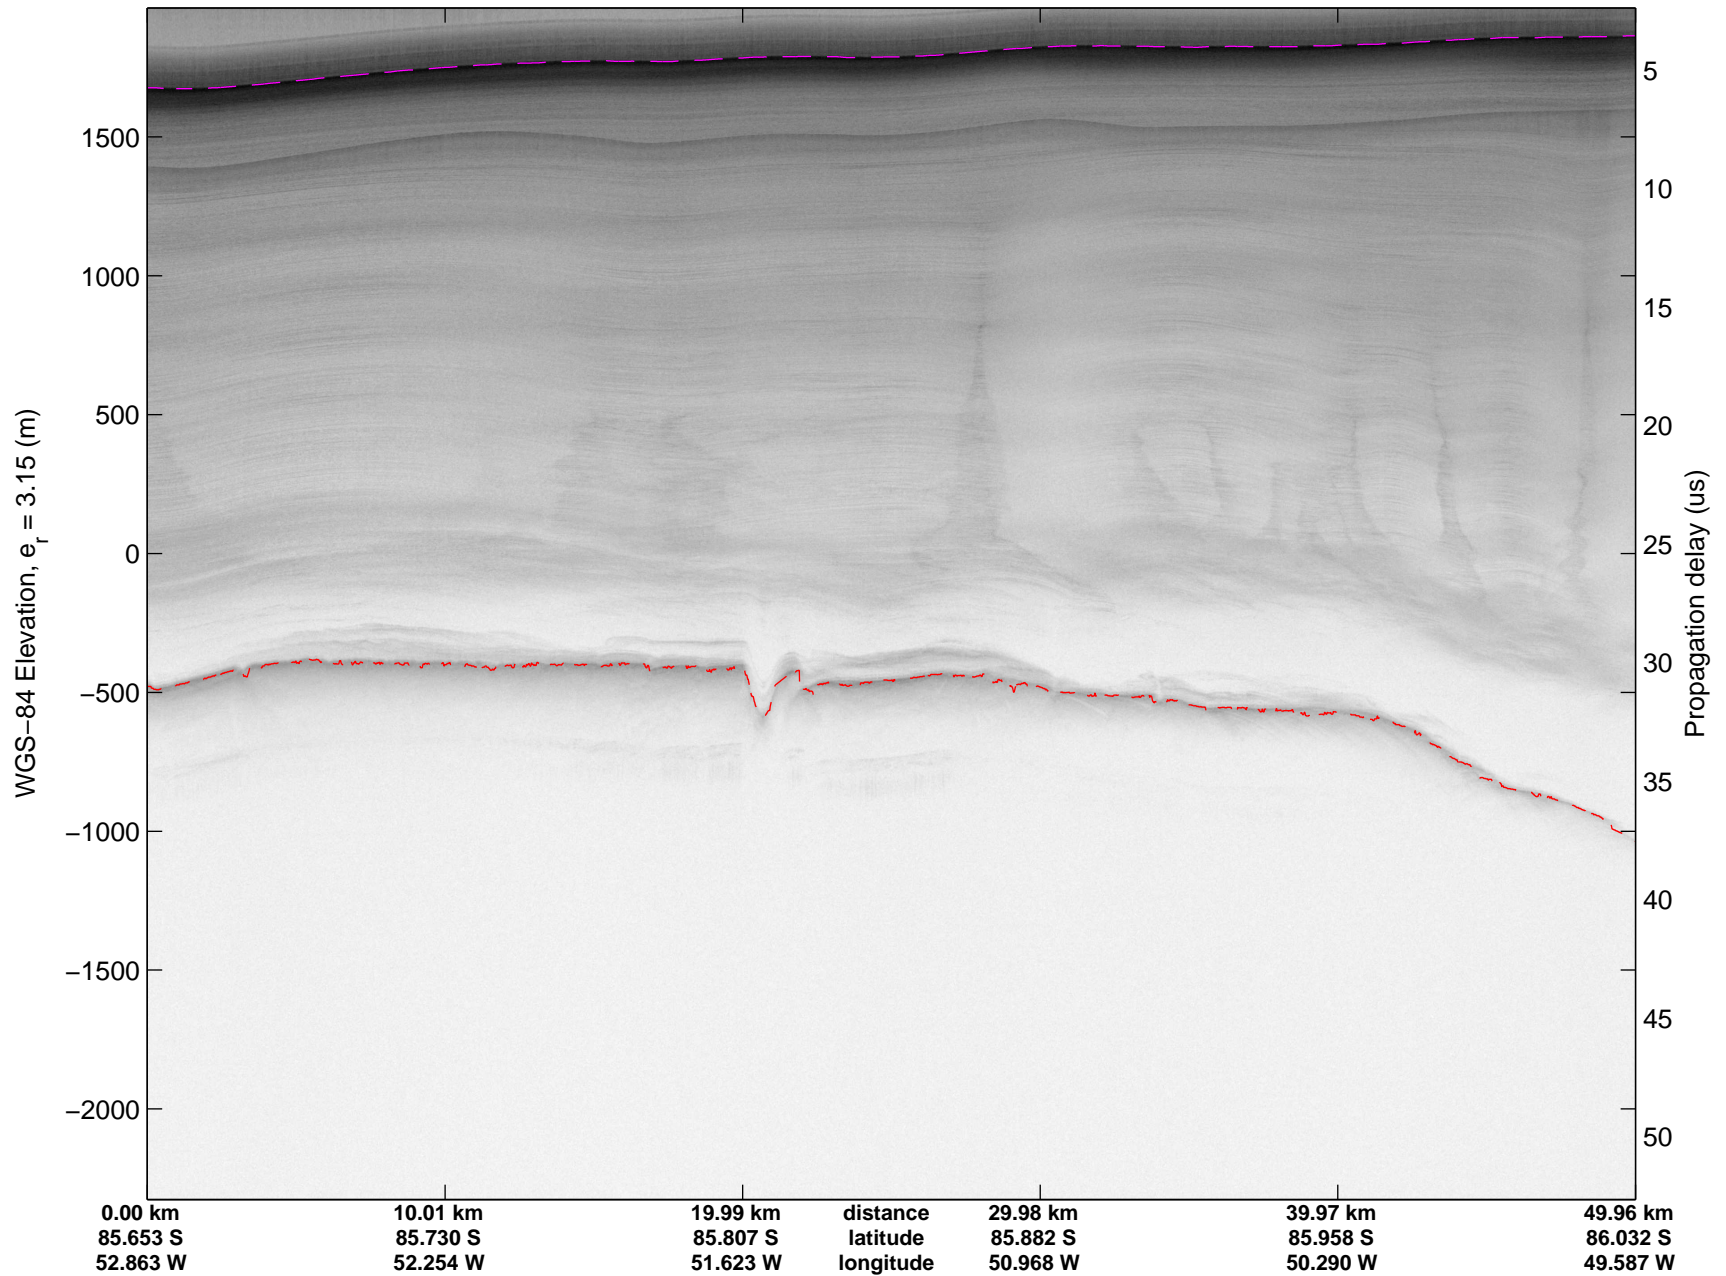

mcords3 2014_Antarctica_DC8: "Land Ice Foundation Lakes 01" 20141028_03_013: 17:23:42.5 to 17:30:14.5 GPS