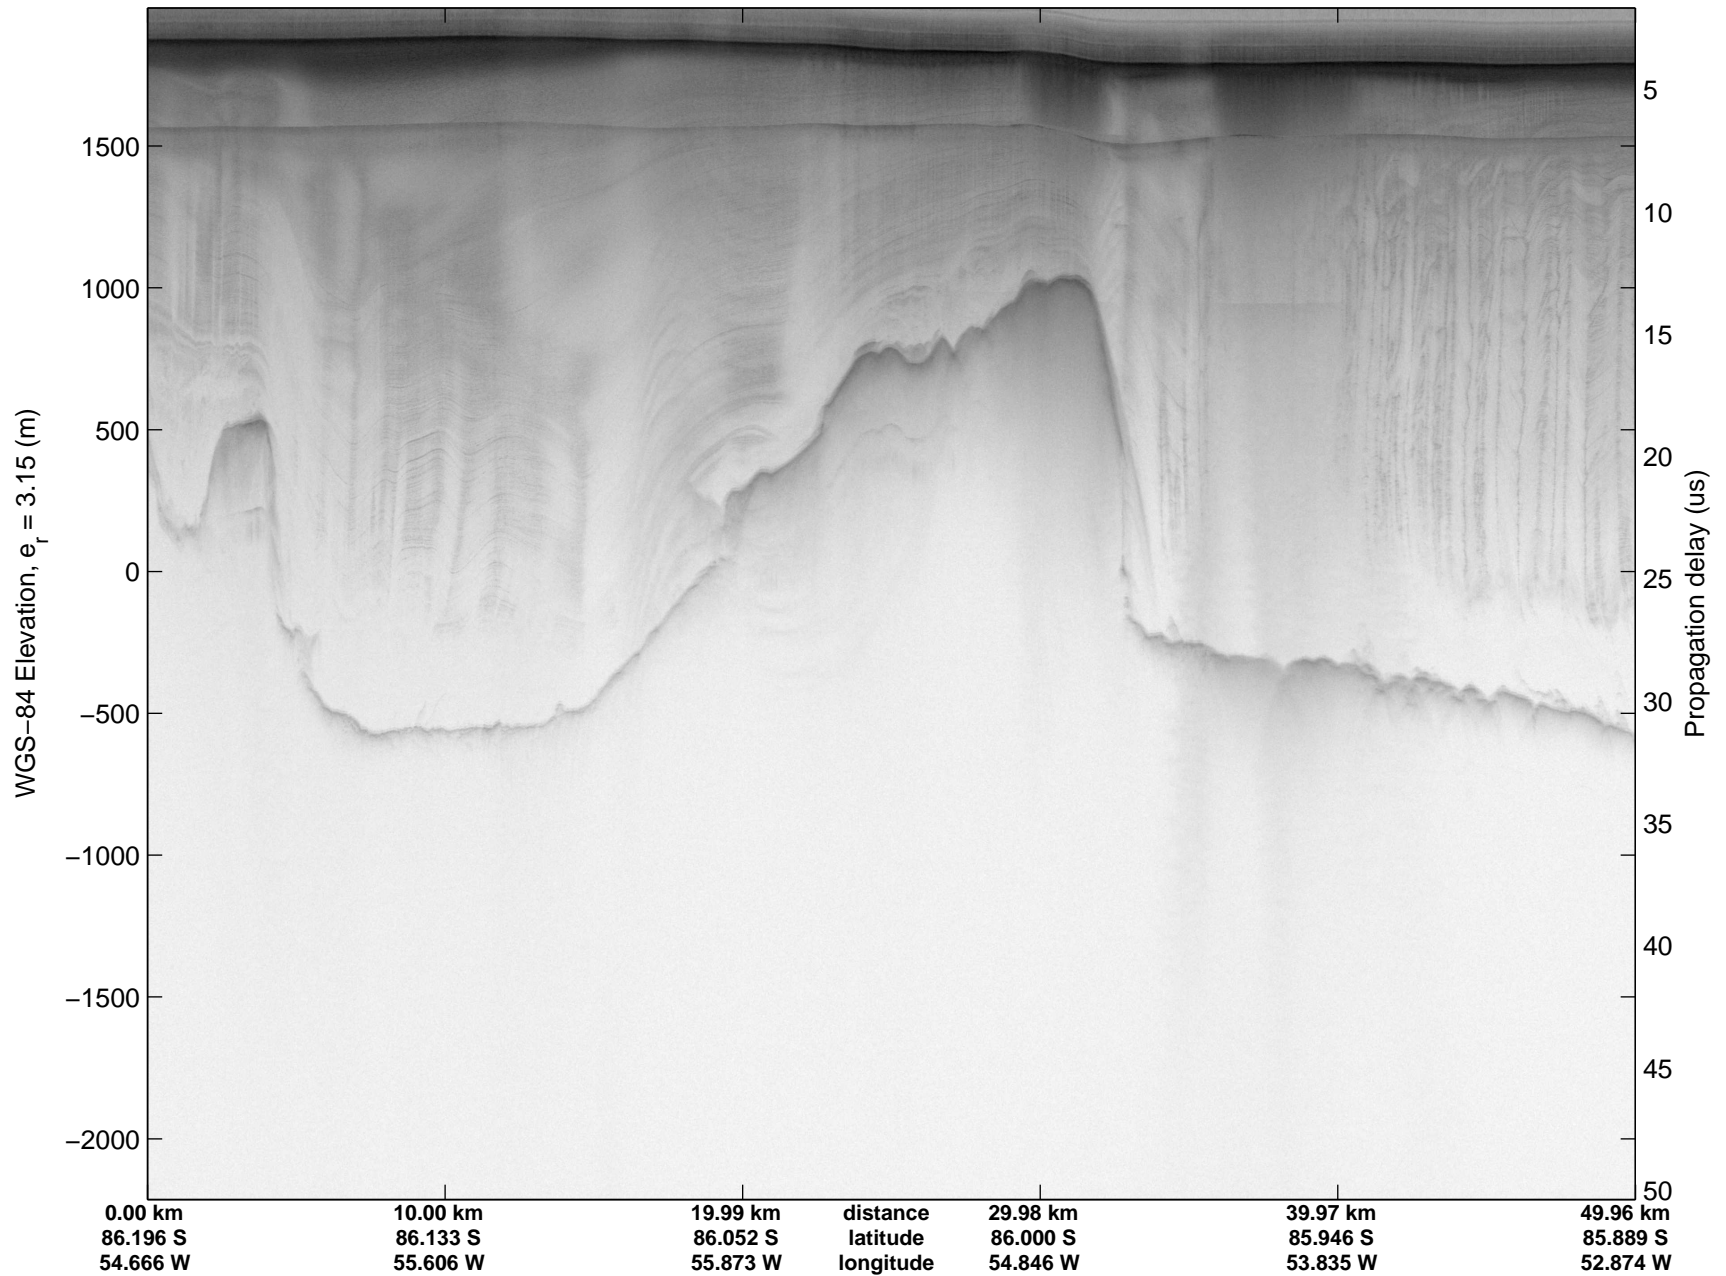

mcords3 2014_Antarctica_DC8: "Land Ice Foundation Lakes 01" 20141028_03_015: 17:36:24.1 to 17:42:40.9 GPS