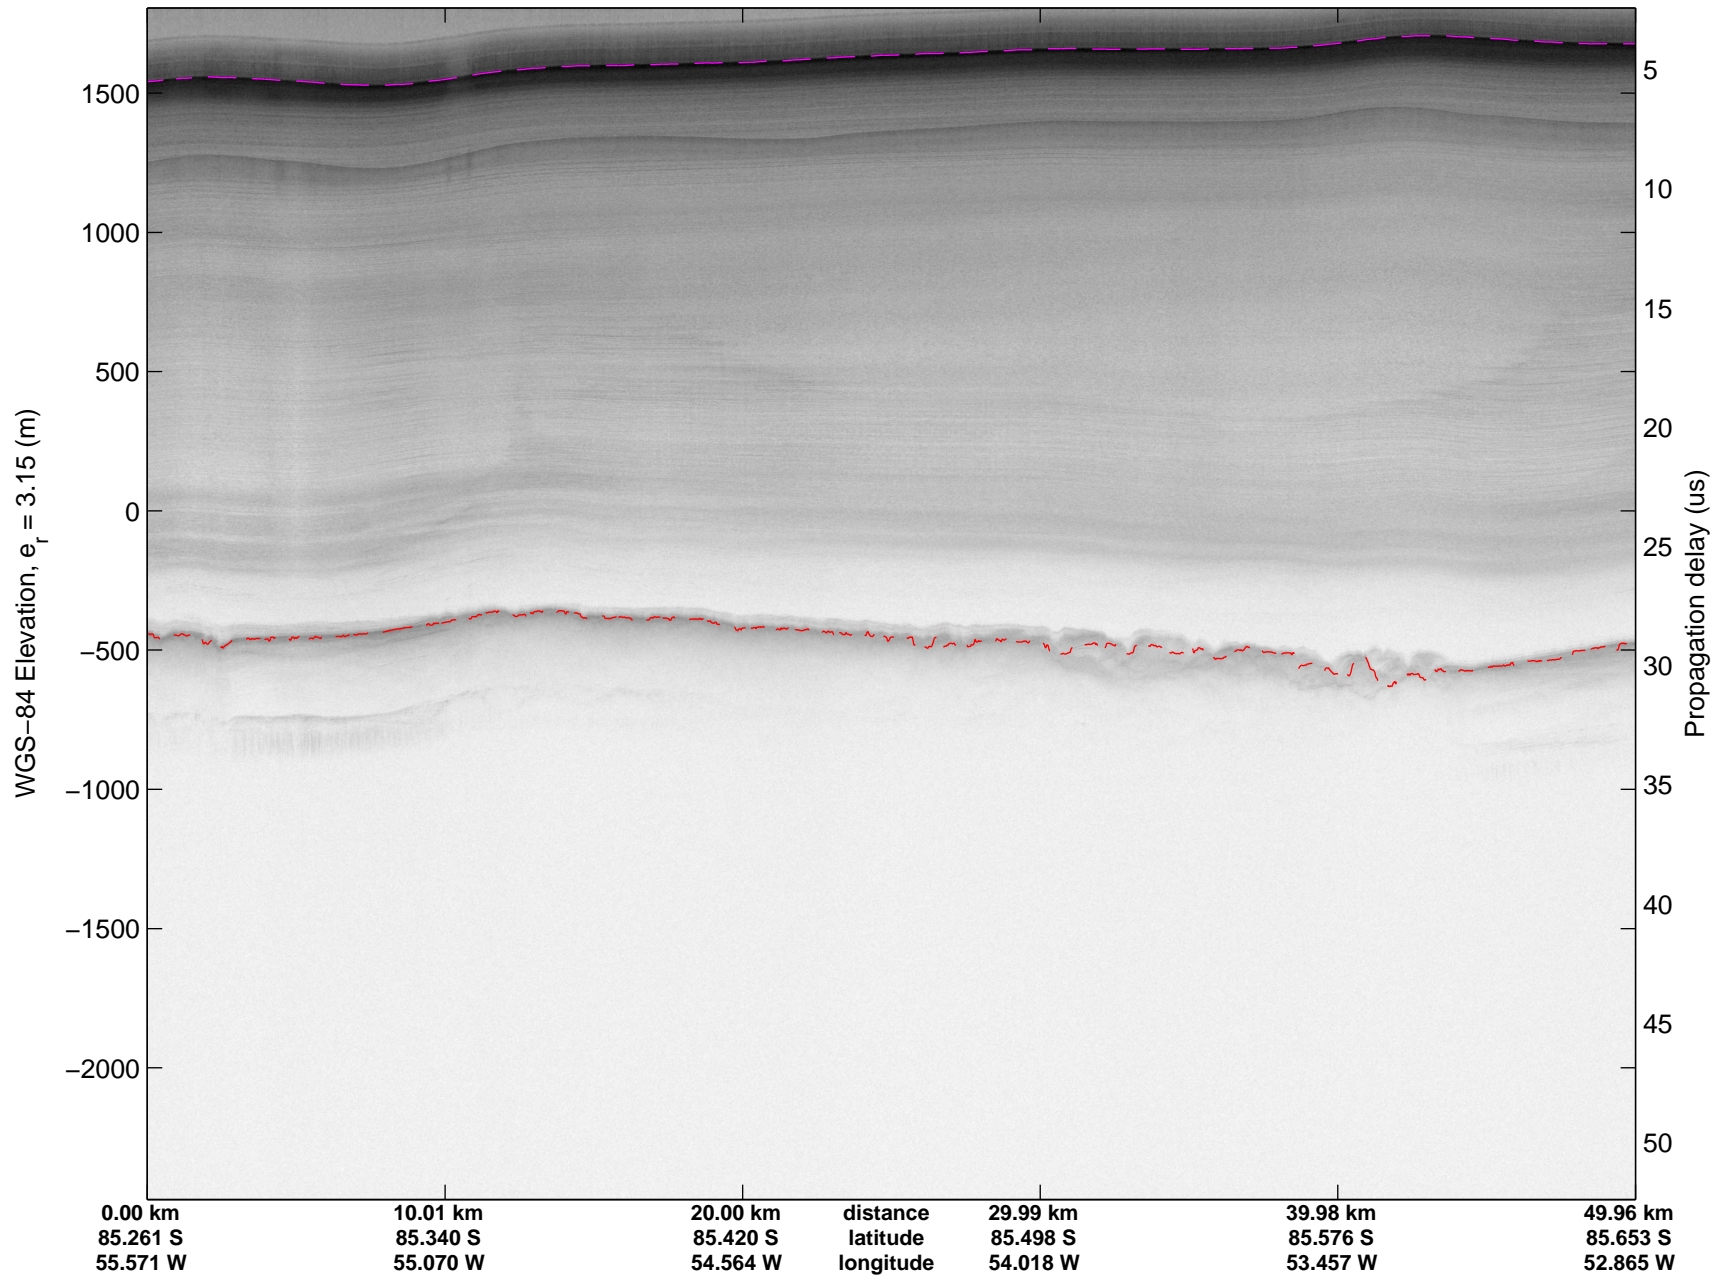

mcords3 2014_Antarctica_DC8: "Land Ice Foundation Lakes 01" 20141028_03_012: 17:17:08.4 to 17:23:42.2 GPS