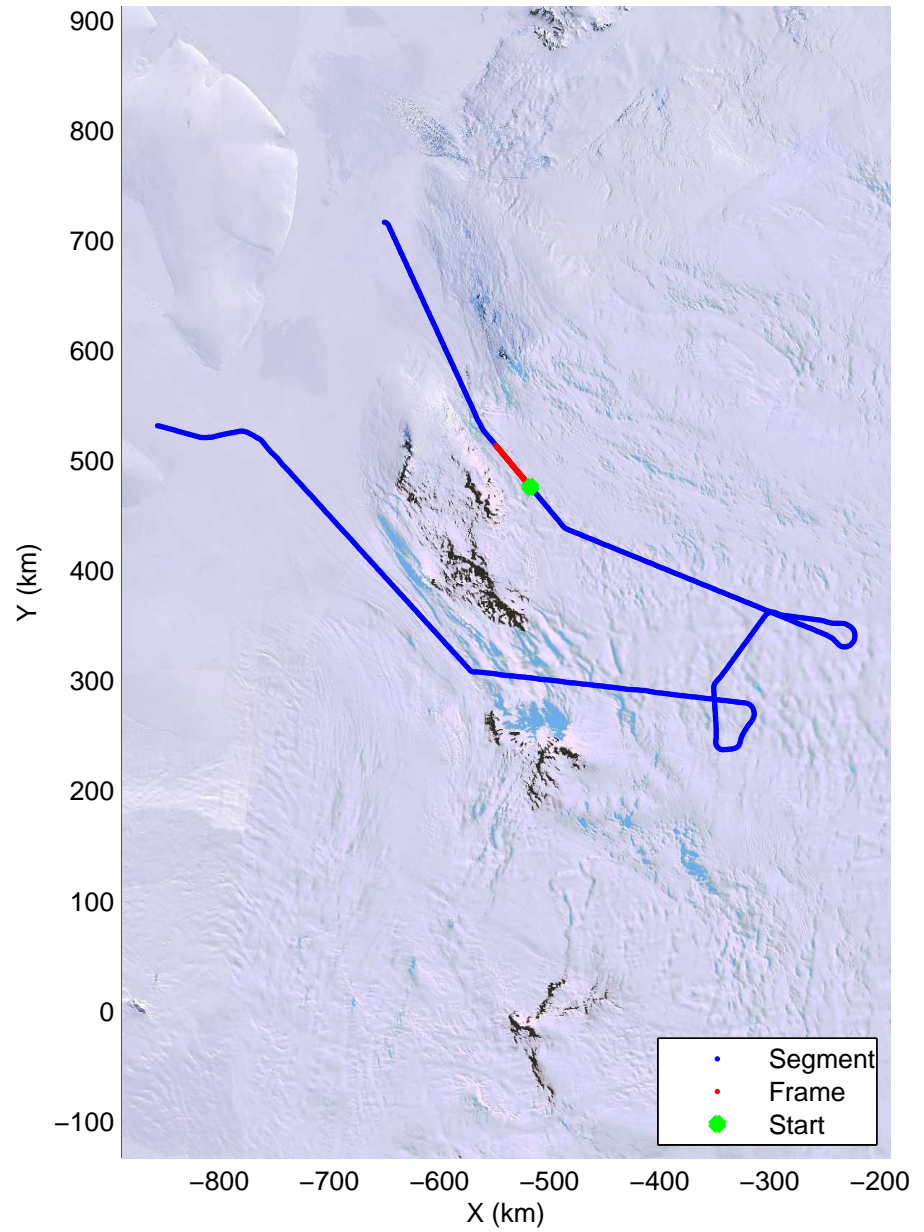

Land Ice Foundation Lakes 01
20141028_03_027
Polar Stereograph -71N/0E