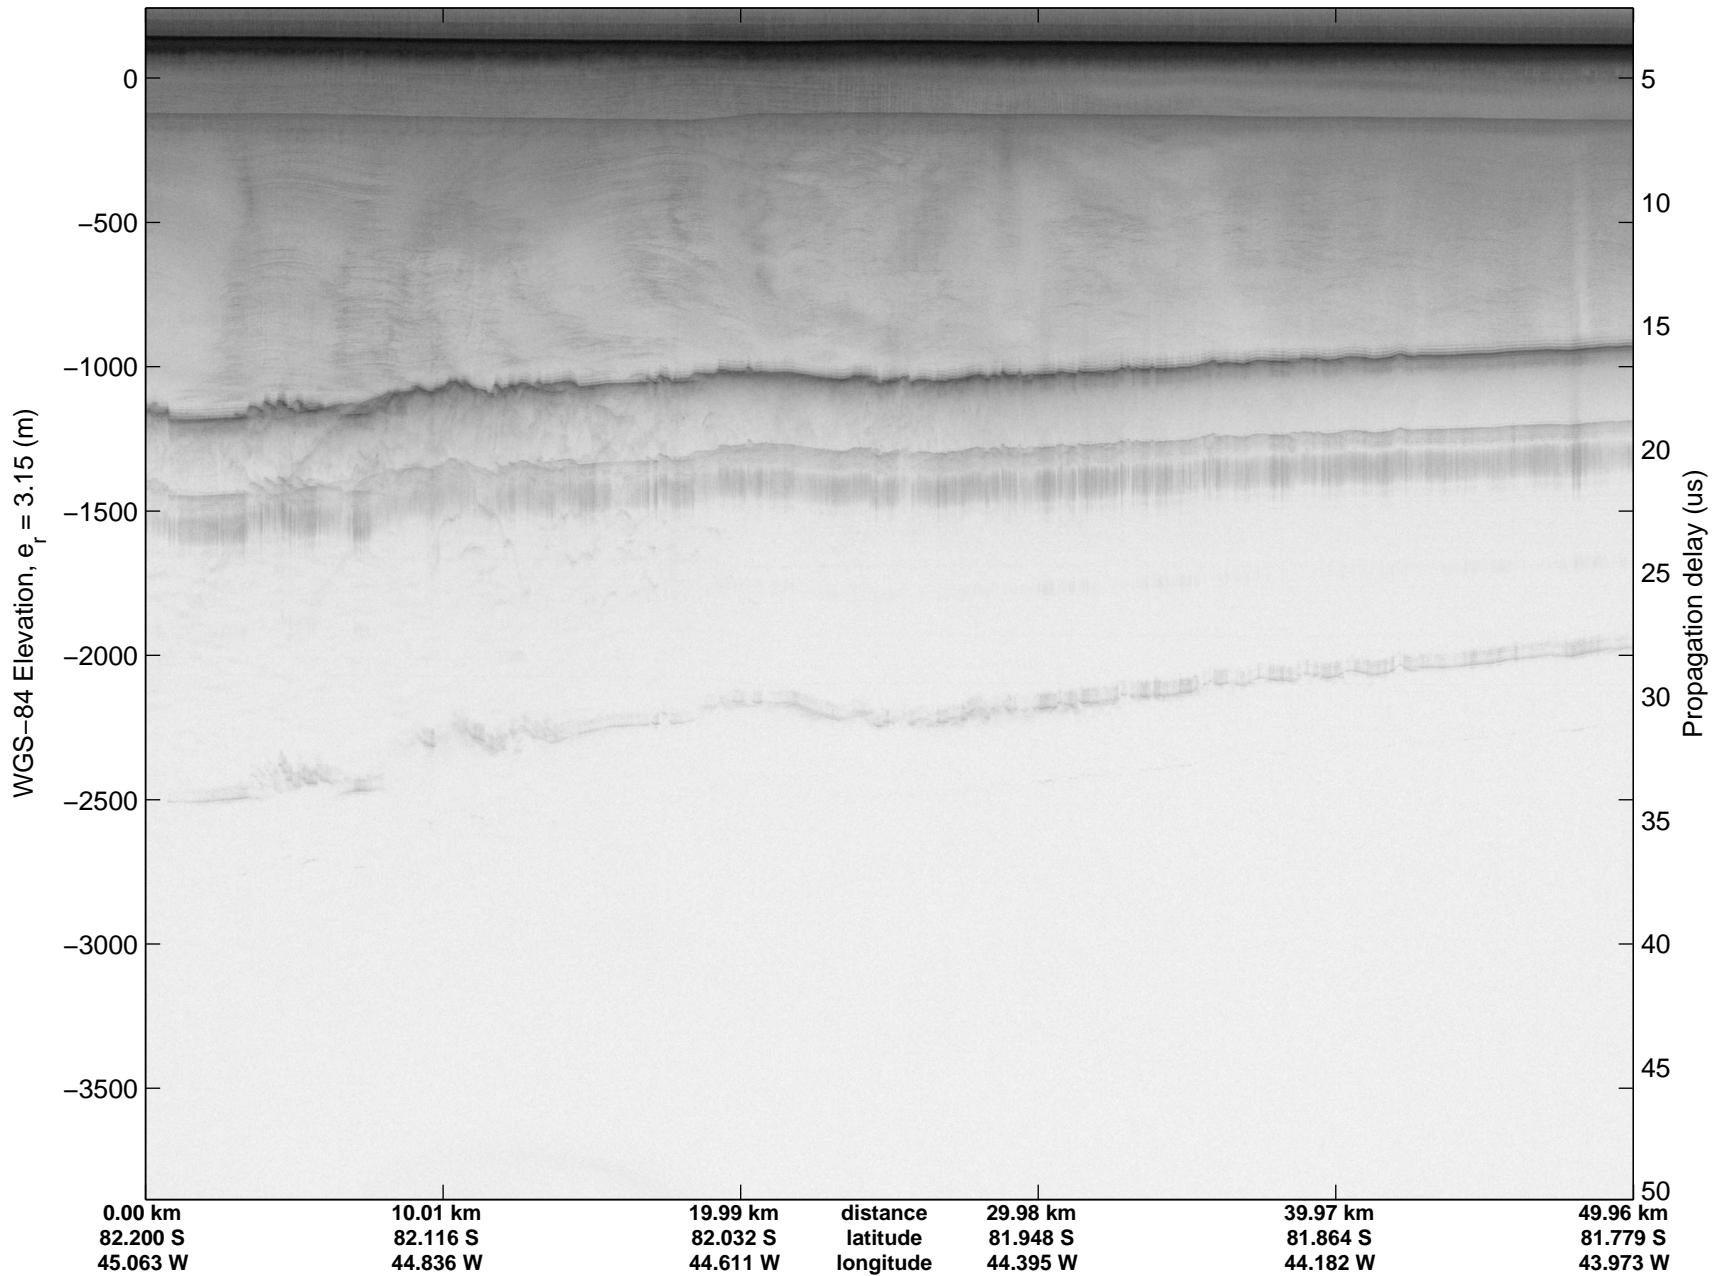

Land Ice Foundation Lakes 01
20141028_03_028
Polar Stereograph -71N/0E

mcords3 2014_Antarctica_DC8: "Land Ice Foundation Lakes 01" 20141028_03_028: 18:59:40.8 to 19:05:54.2 GPS

mcords3 2014_Antarctica_DC8: "Land Ice Foundation Lakes 01" 20141028_03_028: 18:59:40.8 to 19:05:54.2 GPS

mcords3 2014_Antarctica_DC8: "Land Ice Foundation Lakes 01" 20141028_03_029: 19:05:54.5 to 19:12:32.6 GPS

mcords3 2014_Antarctica_DC8: "Land Ice Foundation Lakes 01" 20141028_03_029: 19:05:54.5 to 19:12:32.6 GPS

mcords3 2014_Antarctica_DC8: "Land Ice Foundation Lakes 01" 20141028_03_030: 19:12:32.9 to 19:19:13.3 GPS

mcords3 2014_Antarctica_DC8: "Land Ice Foundation Lakes 01" 20141028_03_030: 19:12:32.9 to 19:19:13.3 GPS