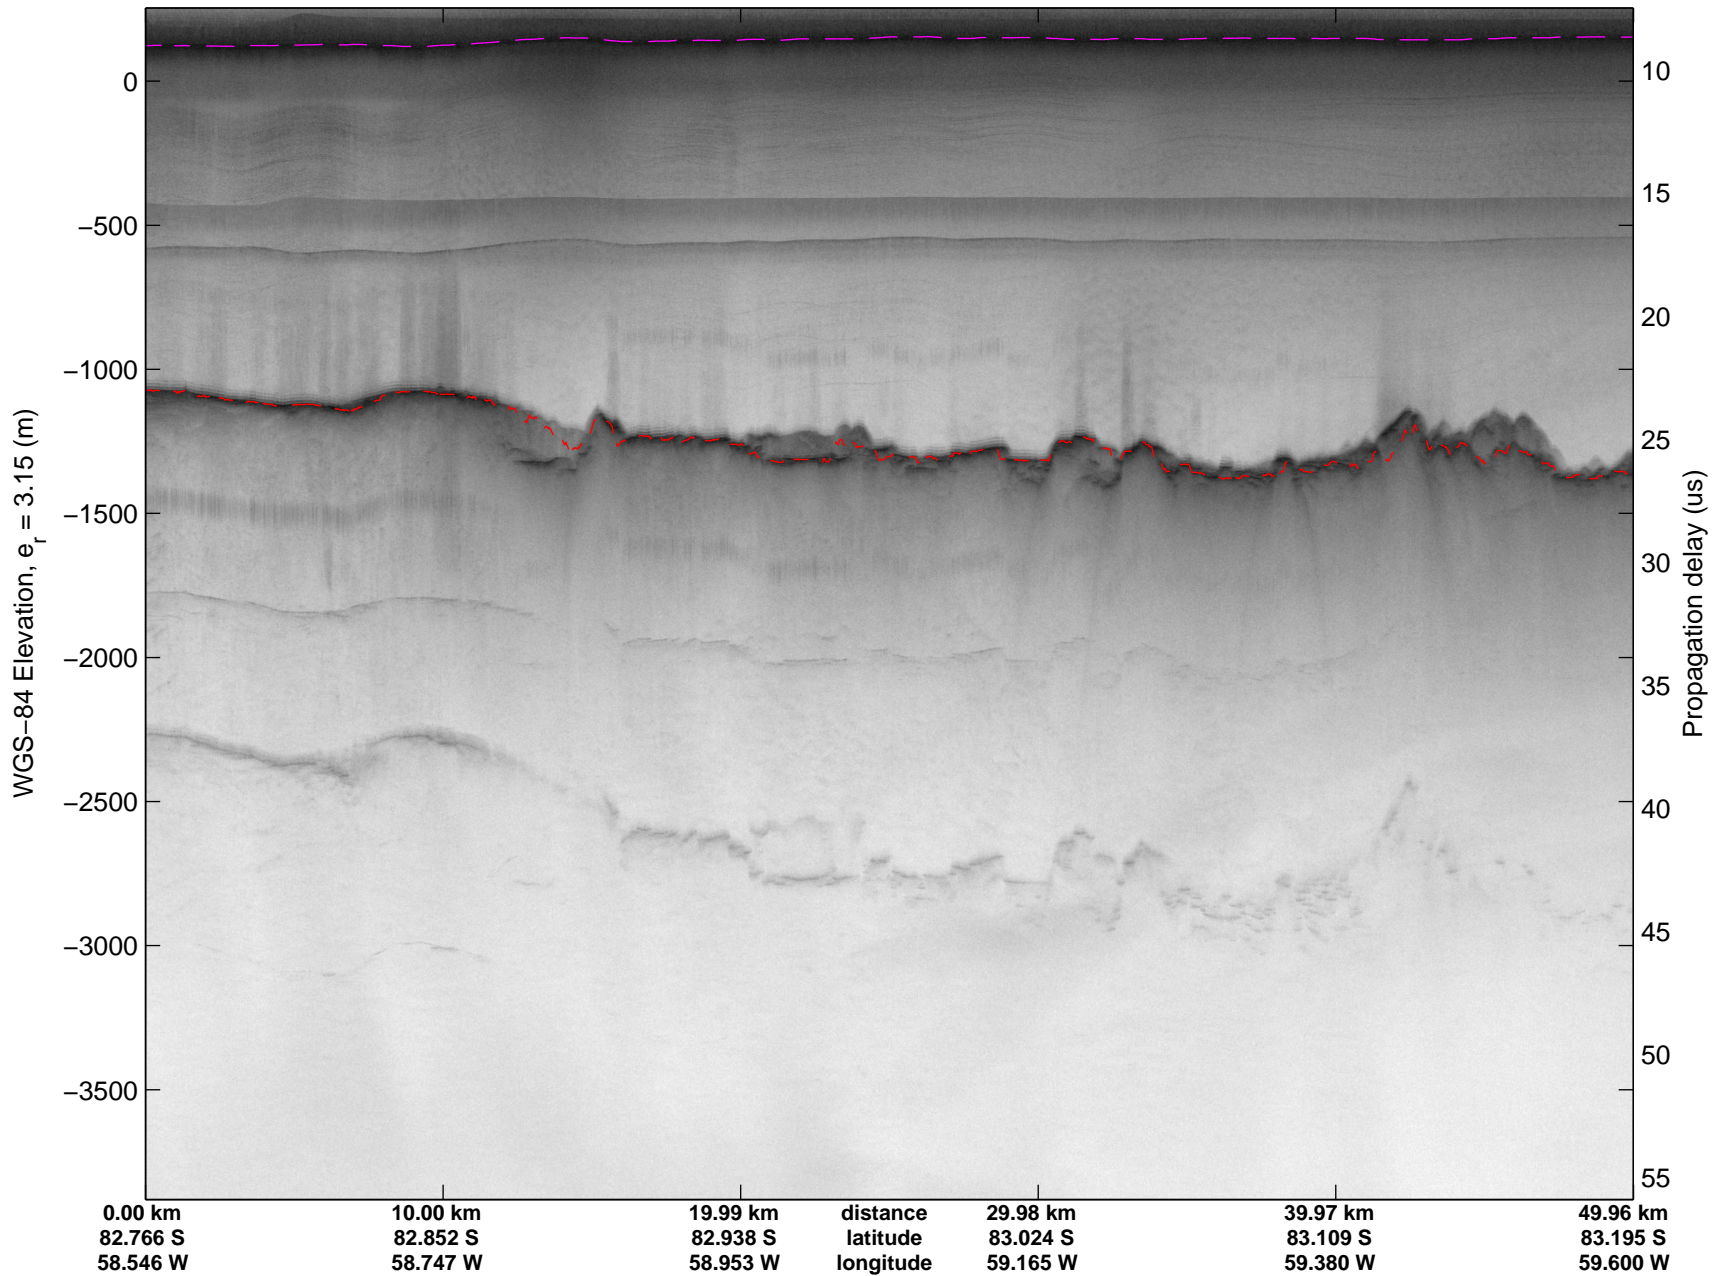

mcords3 2014_Antarctica_DC8: "Land Ice Foundation Lakes 01" 20141028_03_006: 16:38:02.4 to 16:44:33.7 GPS