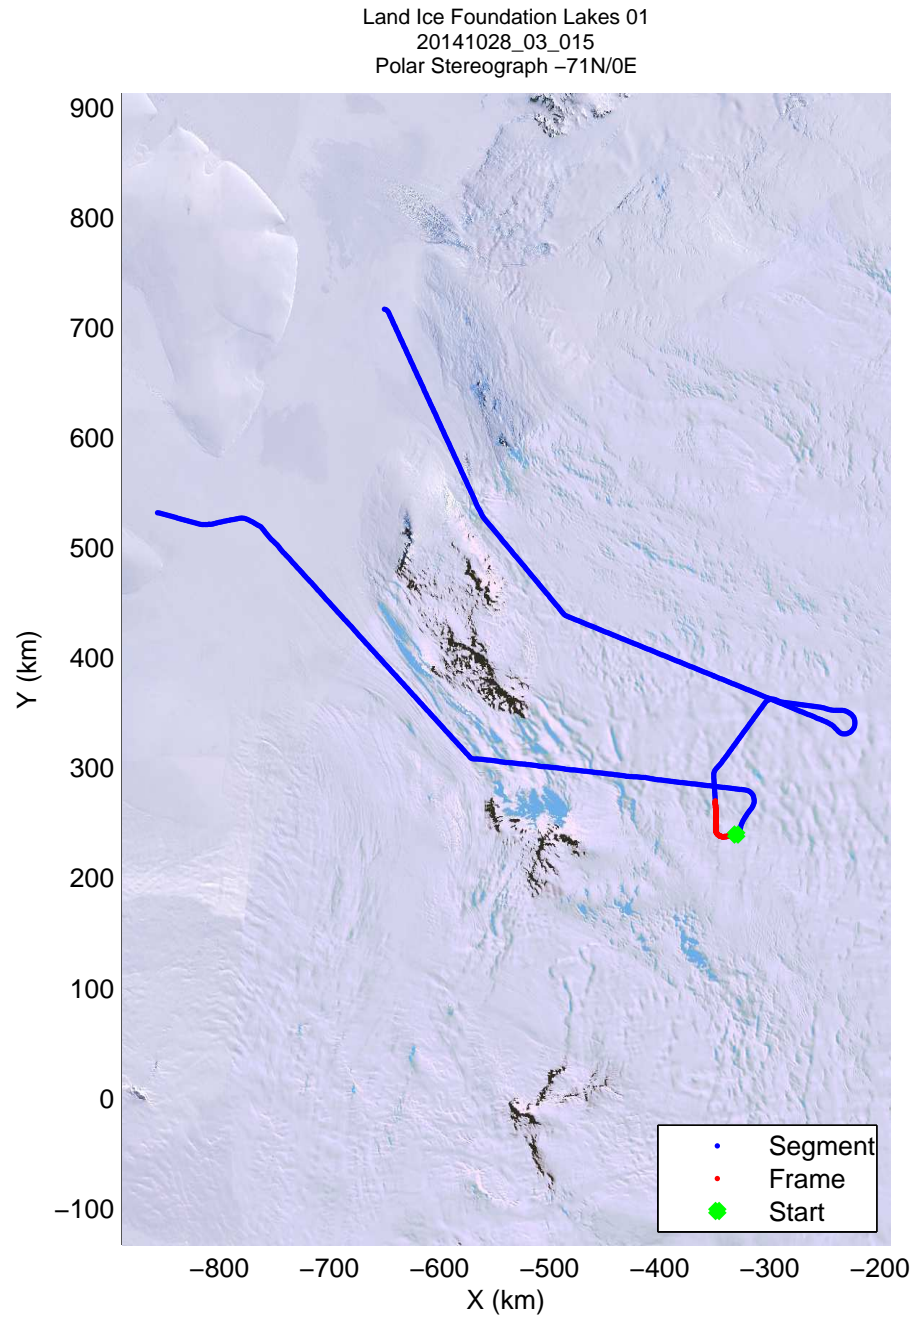

Land Ice Foundation Lakes 01
20141028_03_014
Polar Stereograph -71N/0E

mcords3 2014_Antarctica_DC8: "Land Ice Foundation Lakes 01" 20141028_03_014: 17:30:14.8 to 17:36:23.8 GPS

mcords3 2014_Antarctica_DC8: "Land Ice Foundation Lakes 01" 20141028_03_014: 17:30:14.8 to 17:36:23.8 GPS