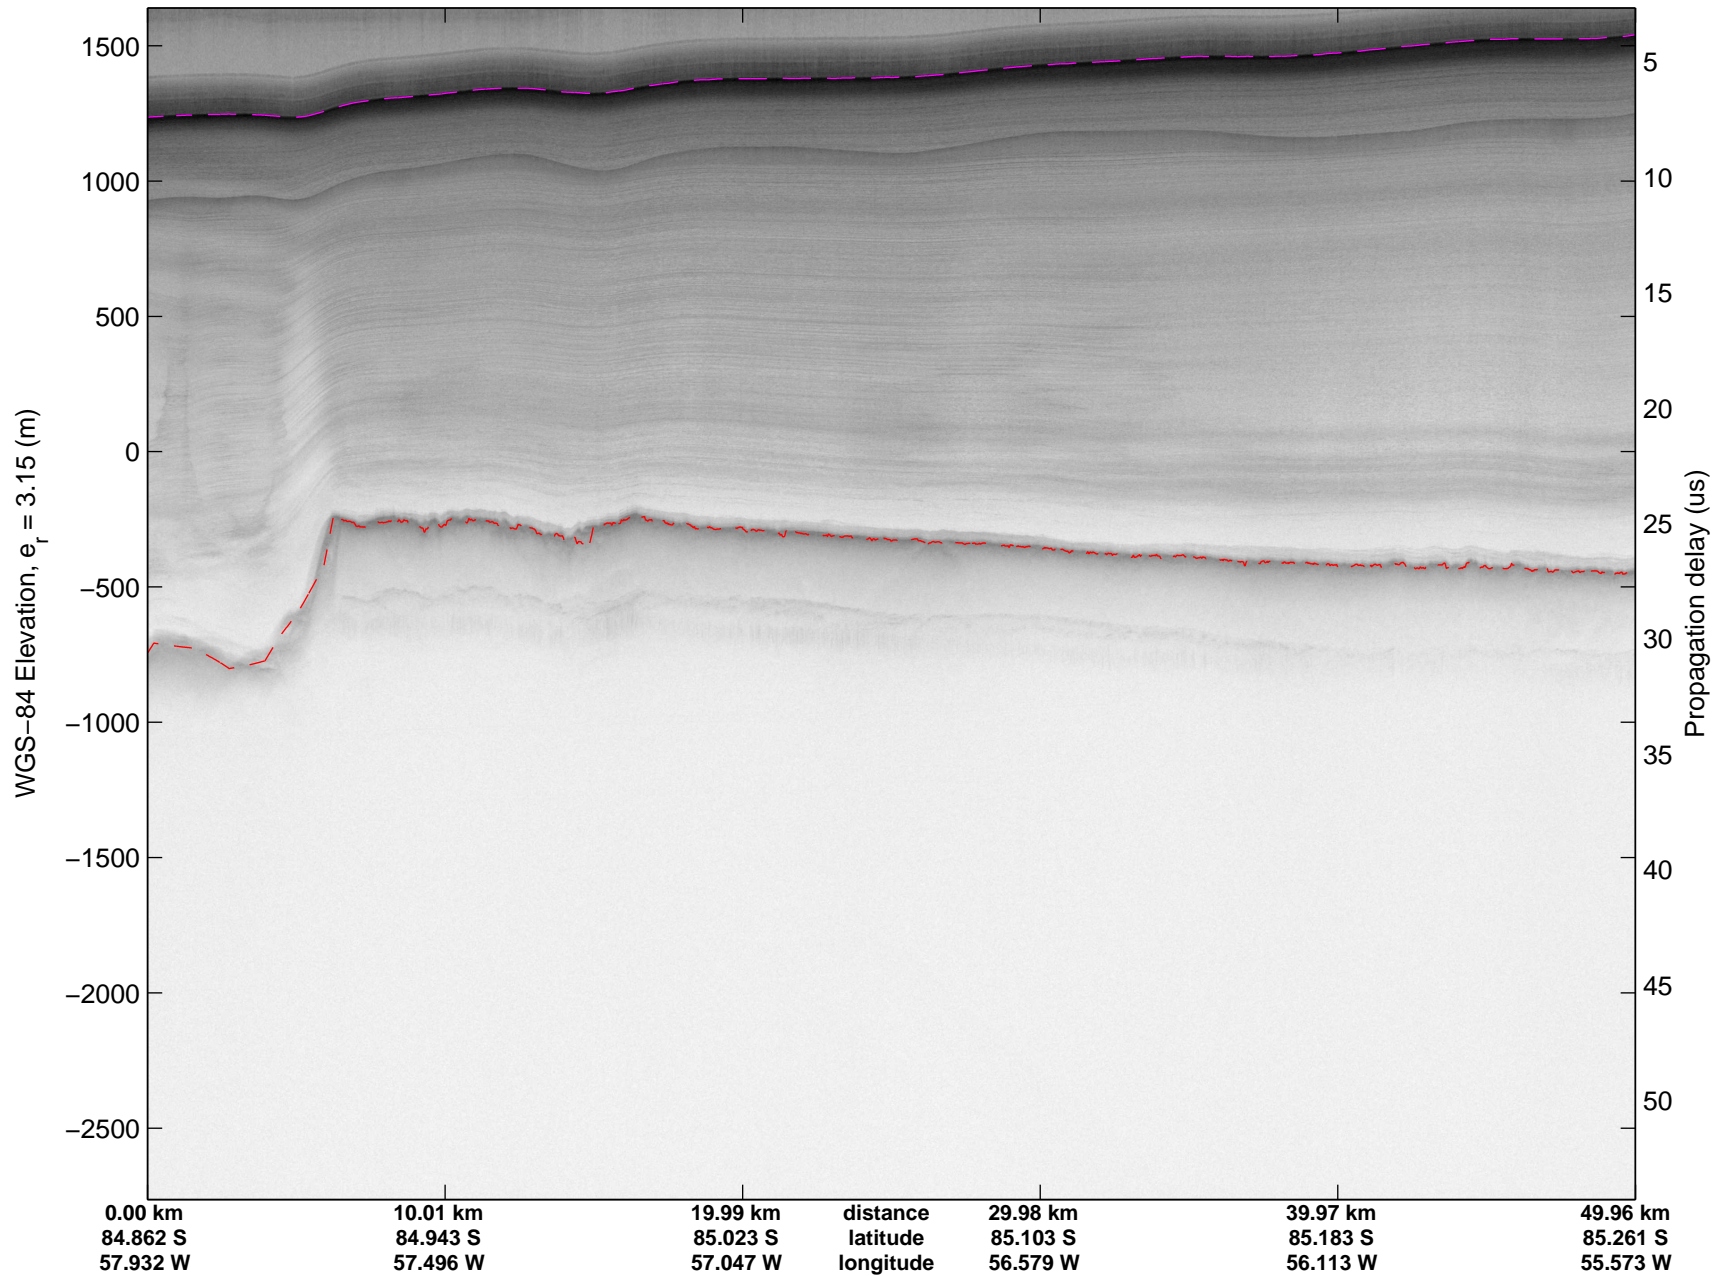

mcords3 2014_Antarctica_DC8: "Land Ice Foundation Lakes 01" 20141028_03_011: 17:10:16.3 to 17:17:08.2 GPS