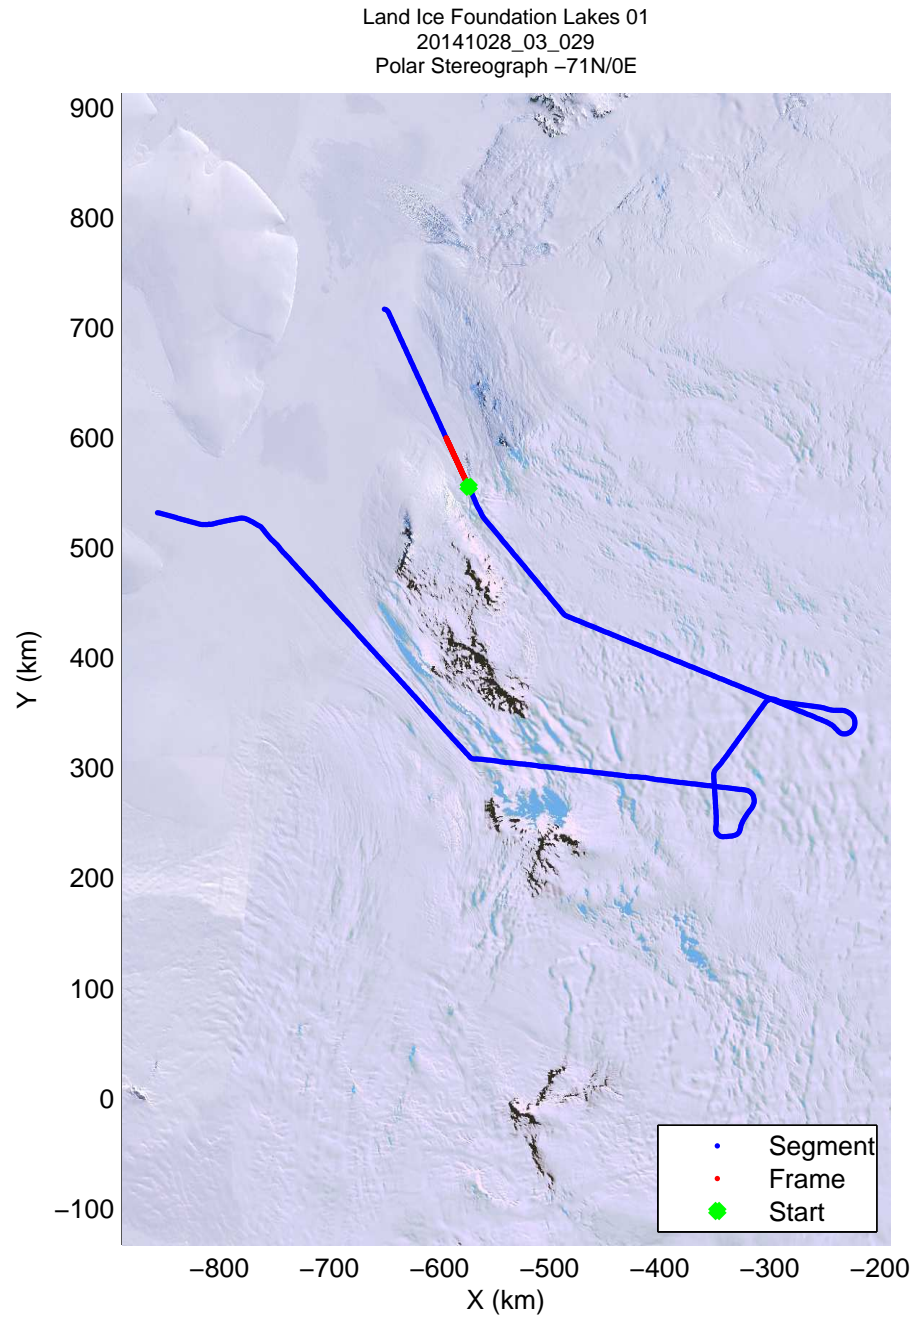

Land Ice Foundation Lakes 01
20141028_03_028
Polar Stereograph -71N/0E

mcords3 2014_Antarctica_DC8: "Land Ice Foundation Lakes 01" 20141028_03_028: 18:59:40.8 to 19:05:54.2 GPS

mcords3 2014_Antarctica_DC8: "Land Ice Foundation Lakes 01" 20141028_03_028: 18:59:40.8 to 19:05:54.2 GPS