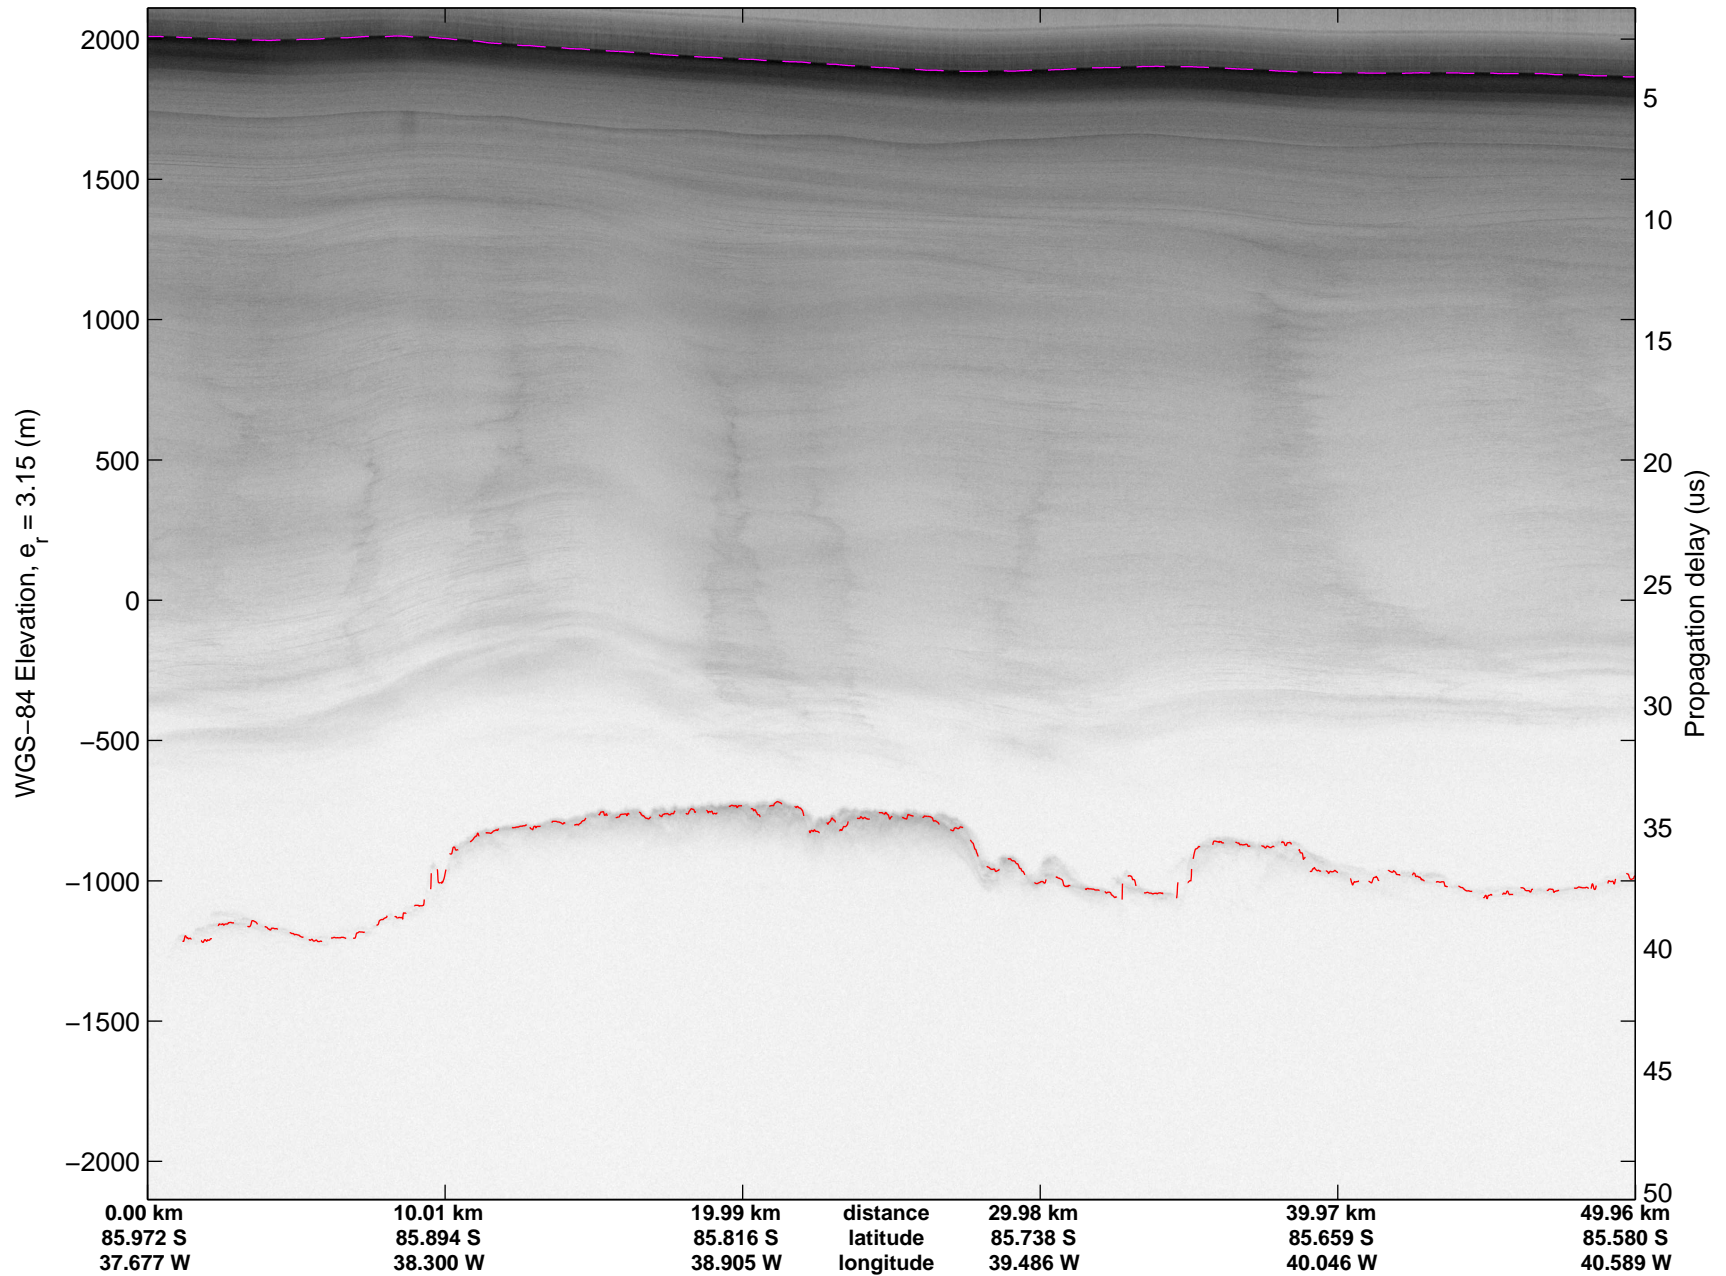

mcords3 2014_Antarctica_DC8: "Land Ice Foundation Lakes 01" 20141028_03_021: 18:13:55.9 to 18:20:33.9 GPS