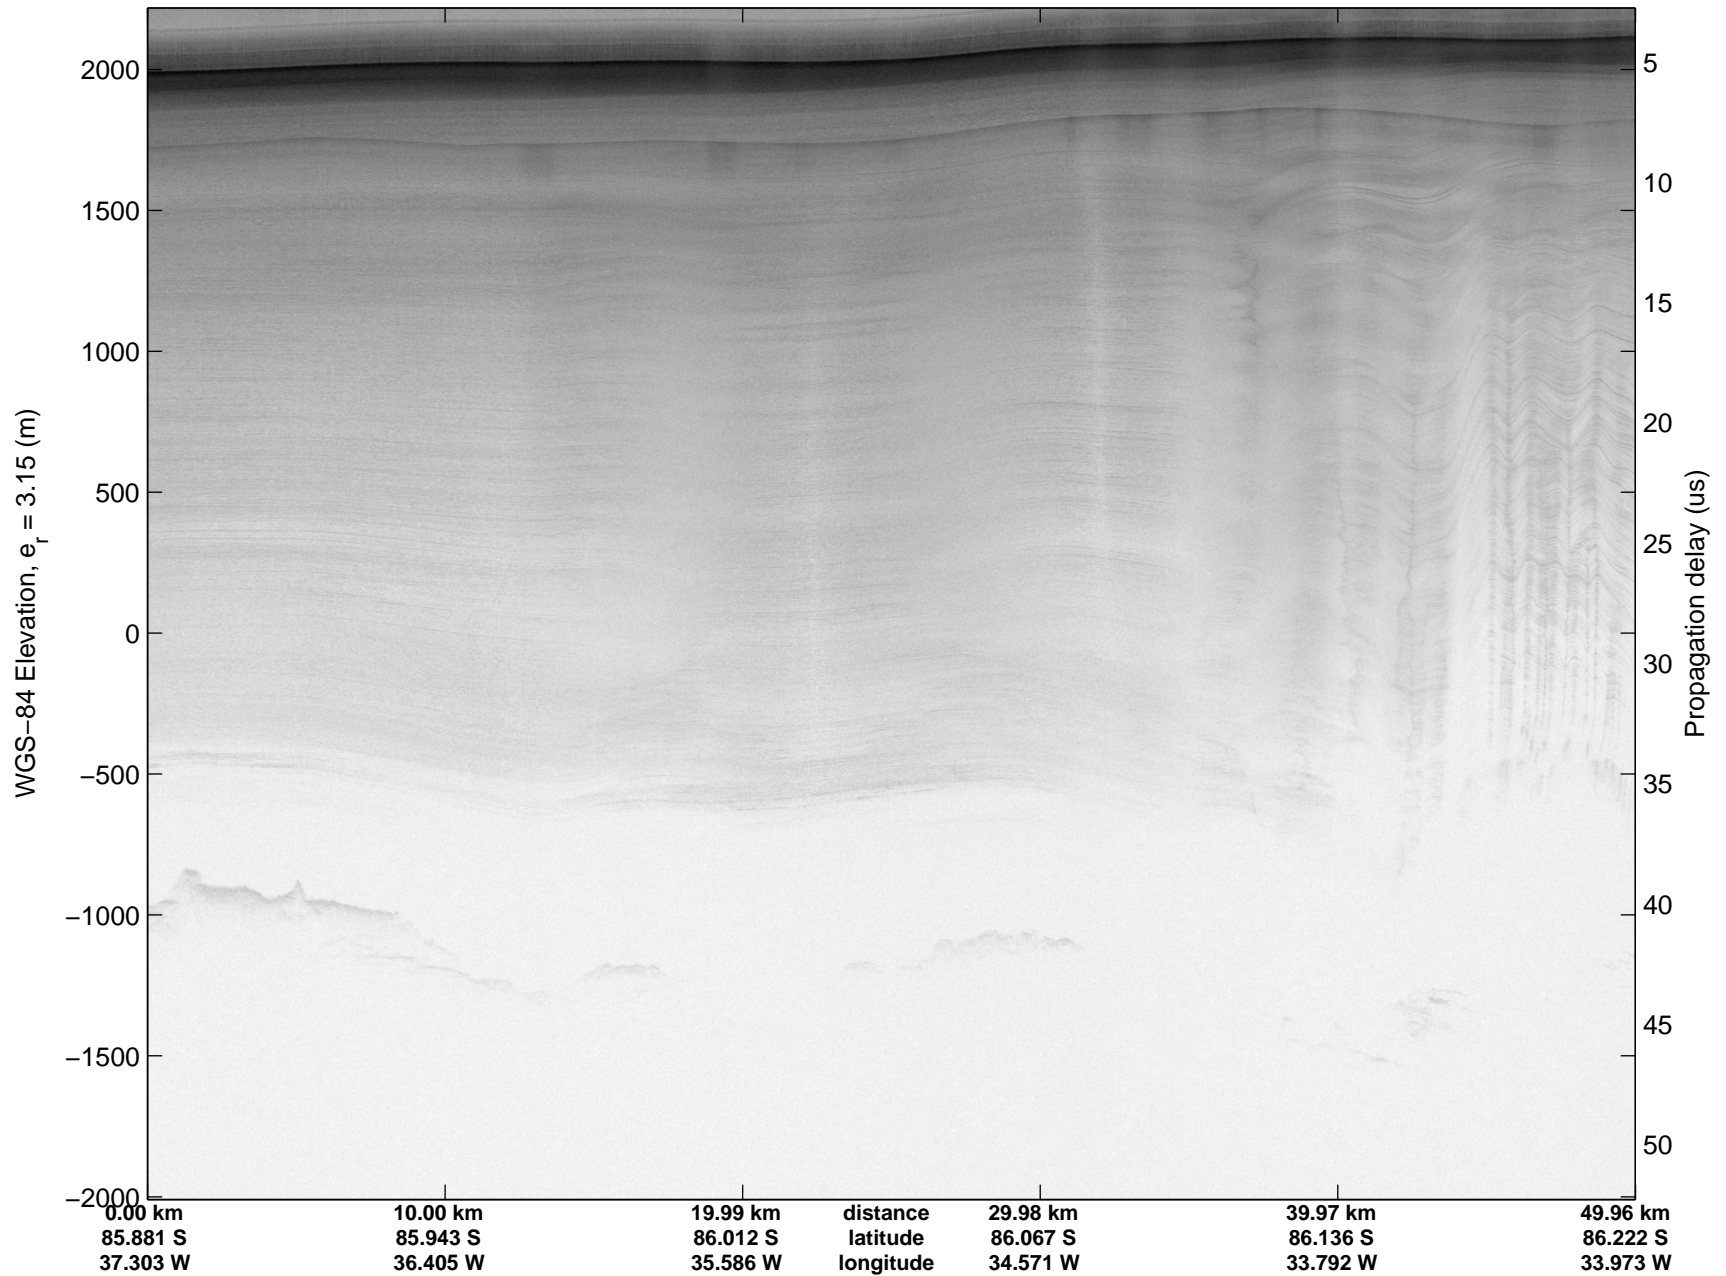

mcords3 2014_Antarctica_DC8: "Land Ice Foundation Lakes 01" 20141028_03_019: 18:01:55.9 to 18:07:45.5 GPS