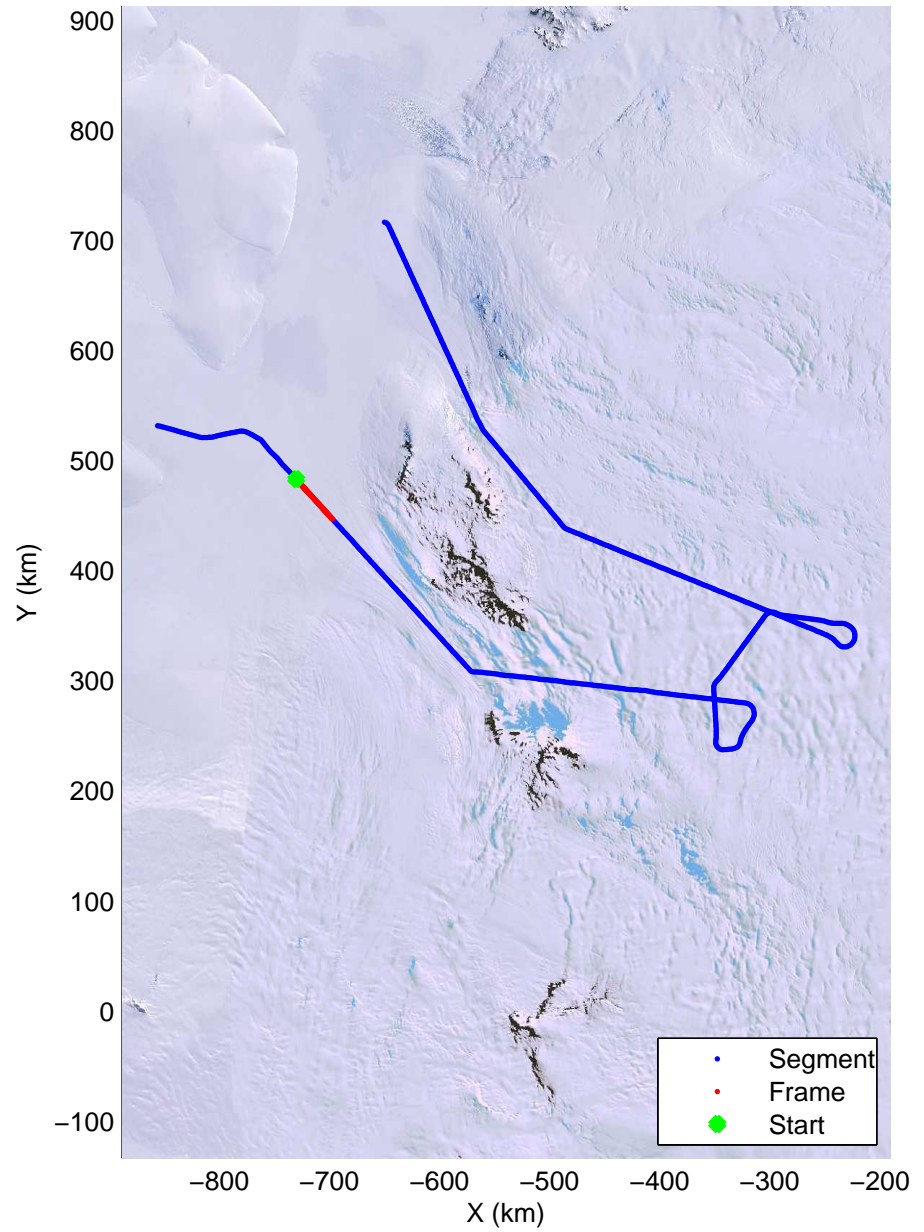

Land Ice Foundation Lakes 01
20141028_03_004
Polar Stereograph -71N/0E