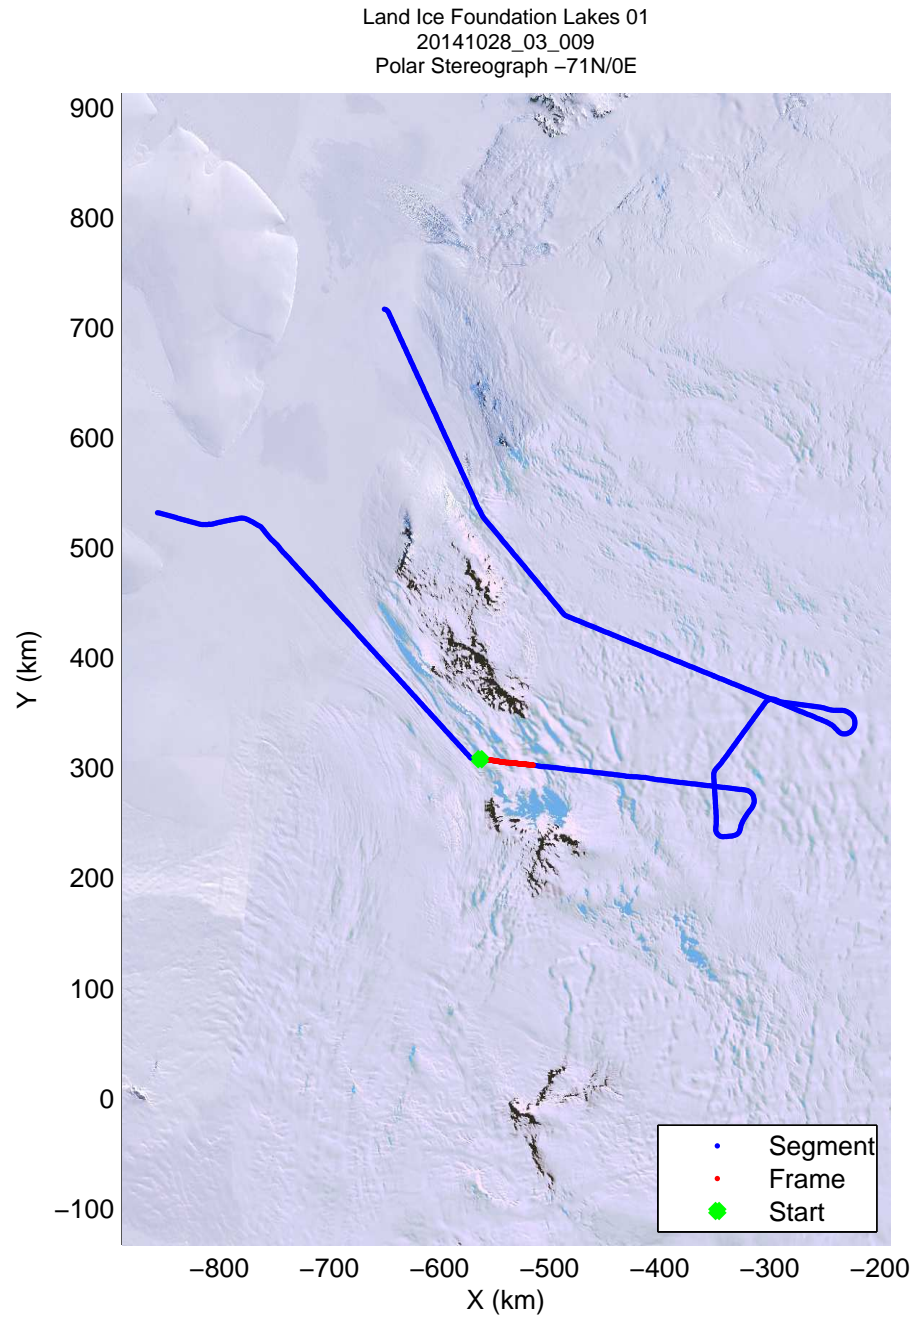

Land Ice Foundation Lakes 01
20141028_03_008
Polar Stereograph -71N/0E

mcords3 2014_Antarctica_DC8: "Land Ice Foundation Lakes 01" 20141028_03_008: 16:50:59.7 to 16:57:28.4 GPS

mcords3 2014_Antarctica_DC8: "Land Ice Foundation Lakes 01" 20141028_03_008: 16:50:59.7 to 16:57:28.4 GPS