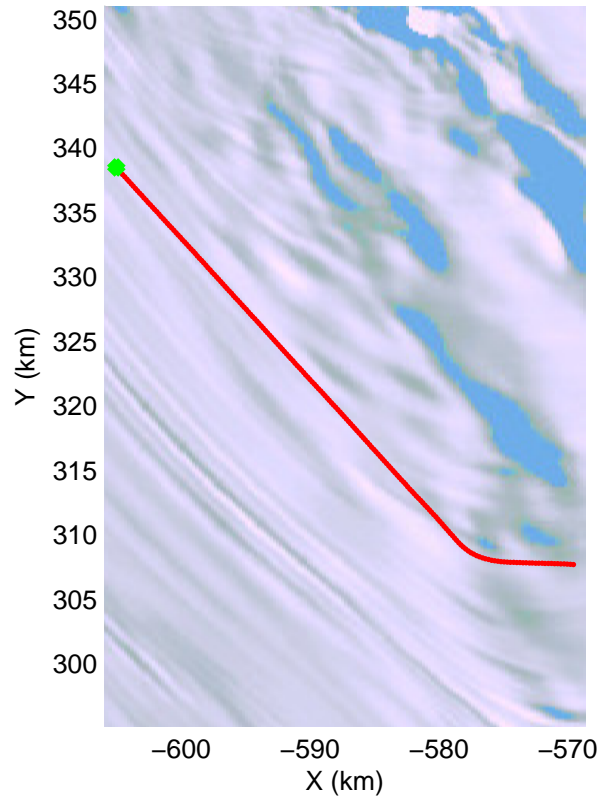

Land Ice Foundation Lakes 01
20141028_03_008
Polar Stereograph -71N/0E