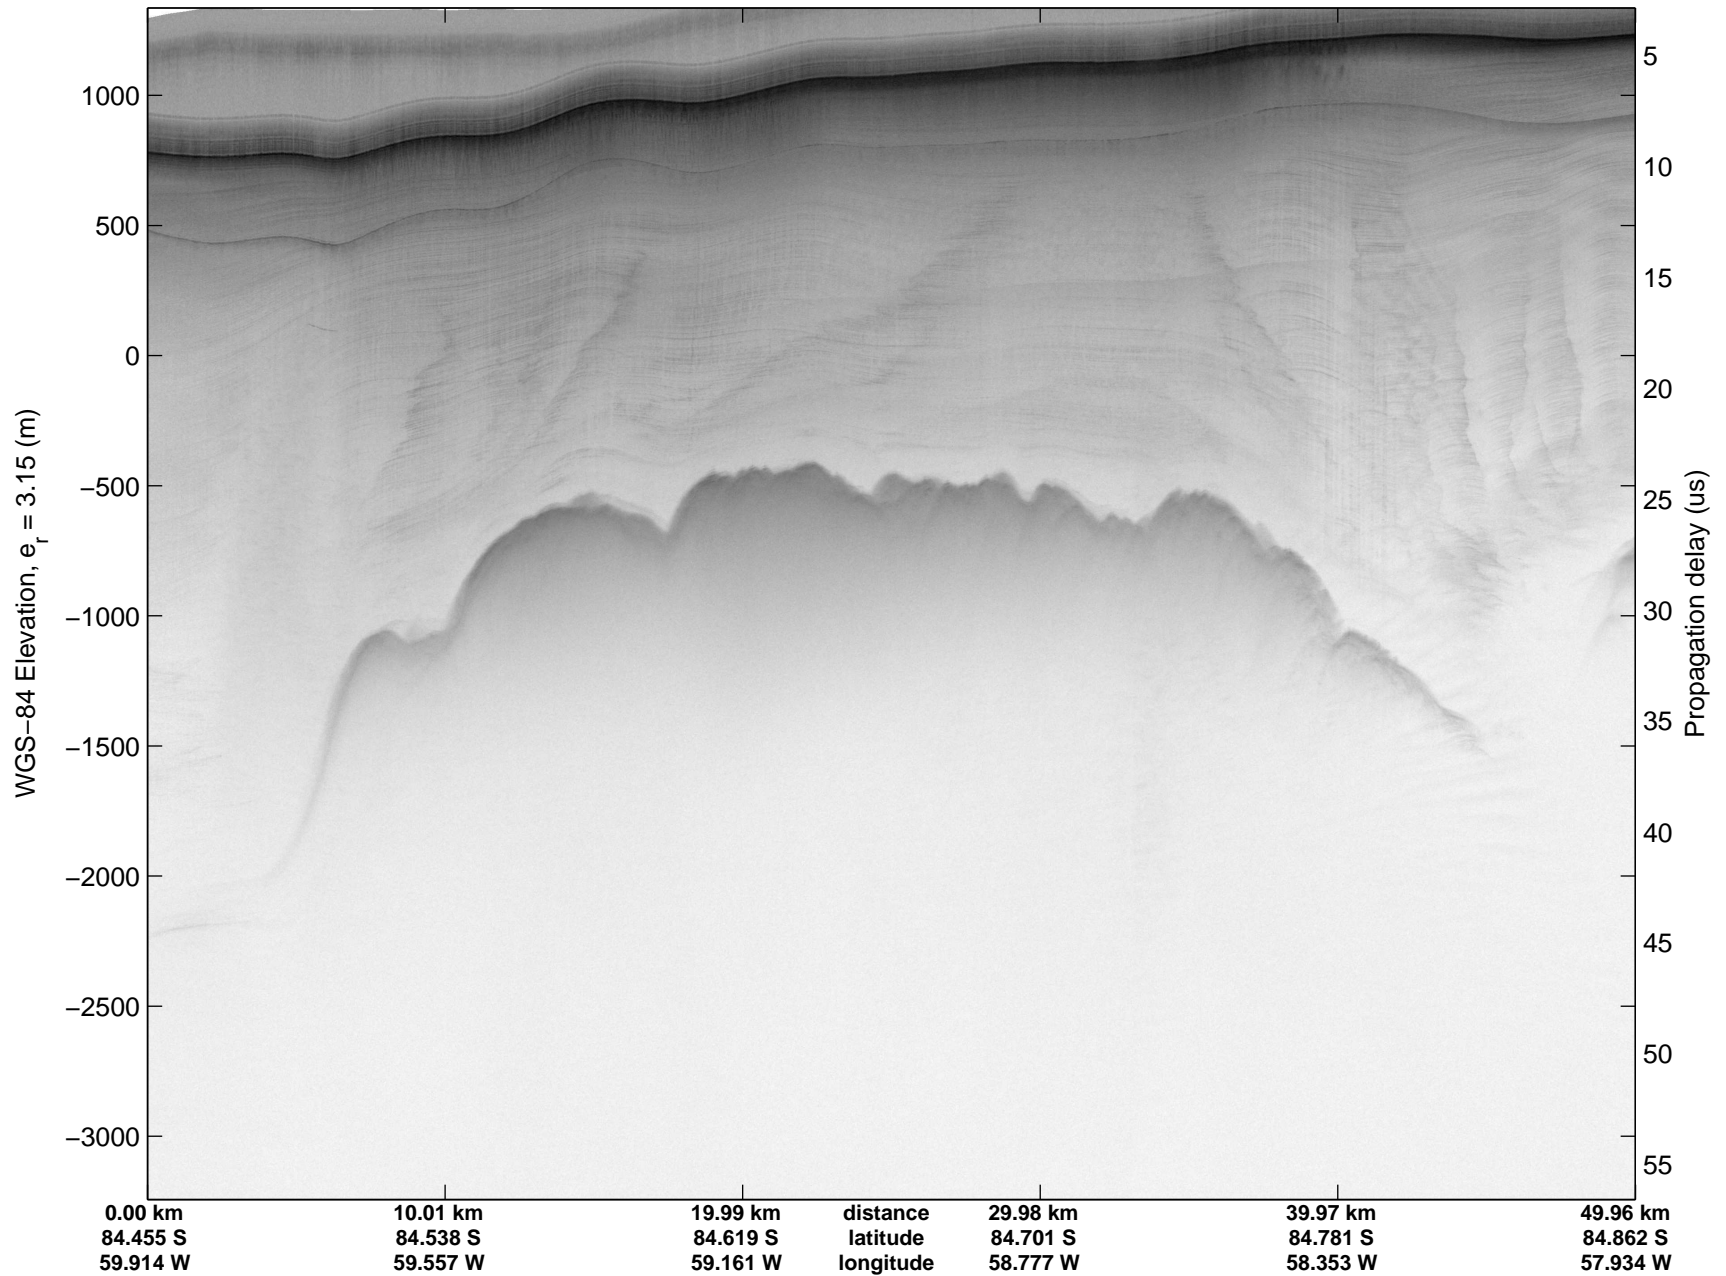

mcords3 2014_Antarctica_DC8: "Land Ice Foundation Lakes 01" 20141028_03_010: 17:03:48.1 to 17:10:16.1 GPS