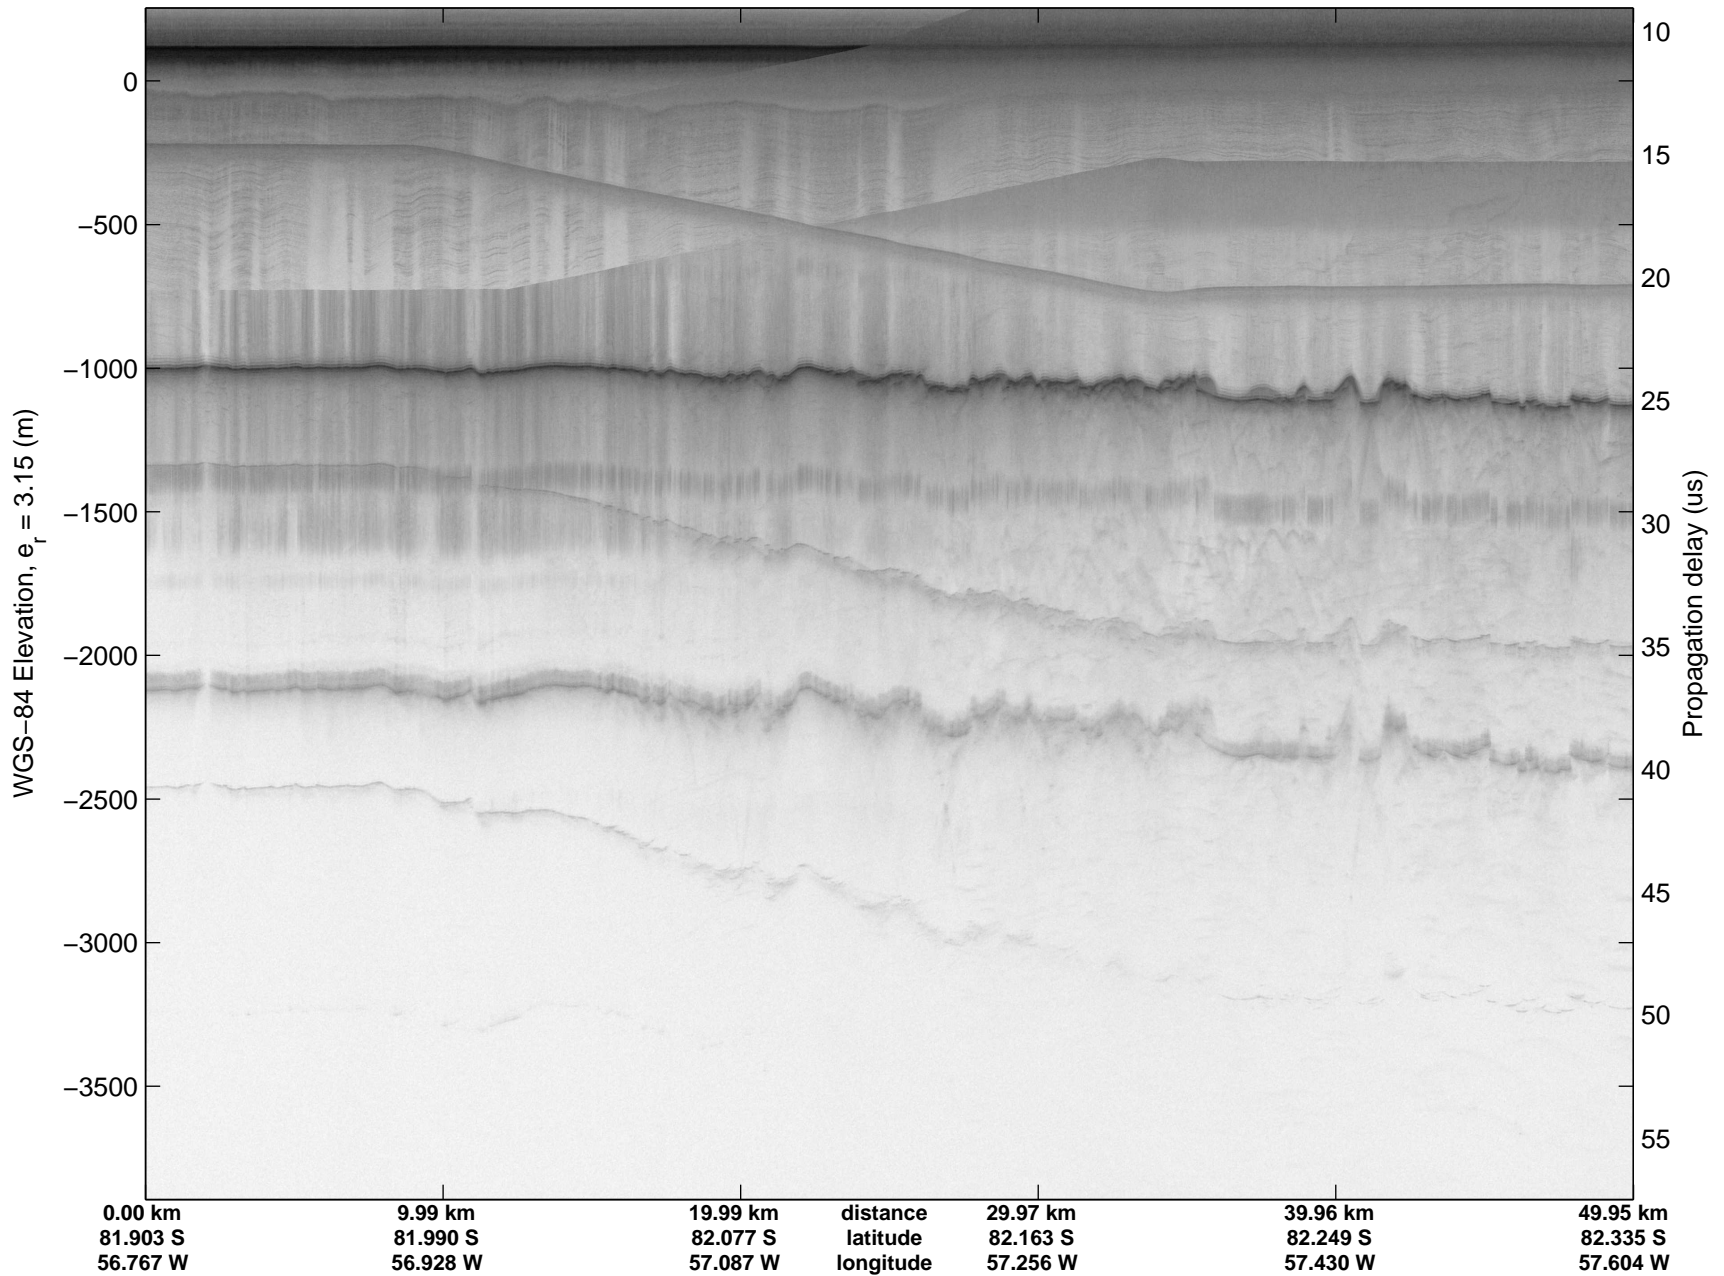

mcords3 2014_Antarctica_DC8: "Land Ice Foundation Lakes 01" 20141028_03_004: 16:25:02.4 to 16:31:34.1 GPS