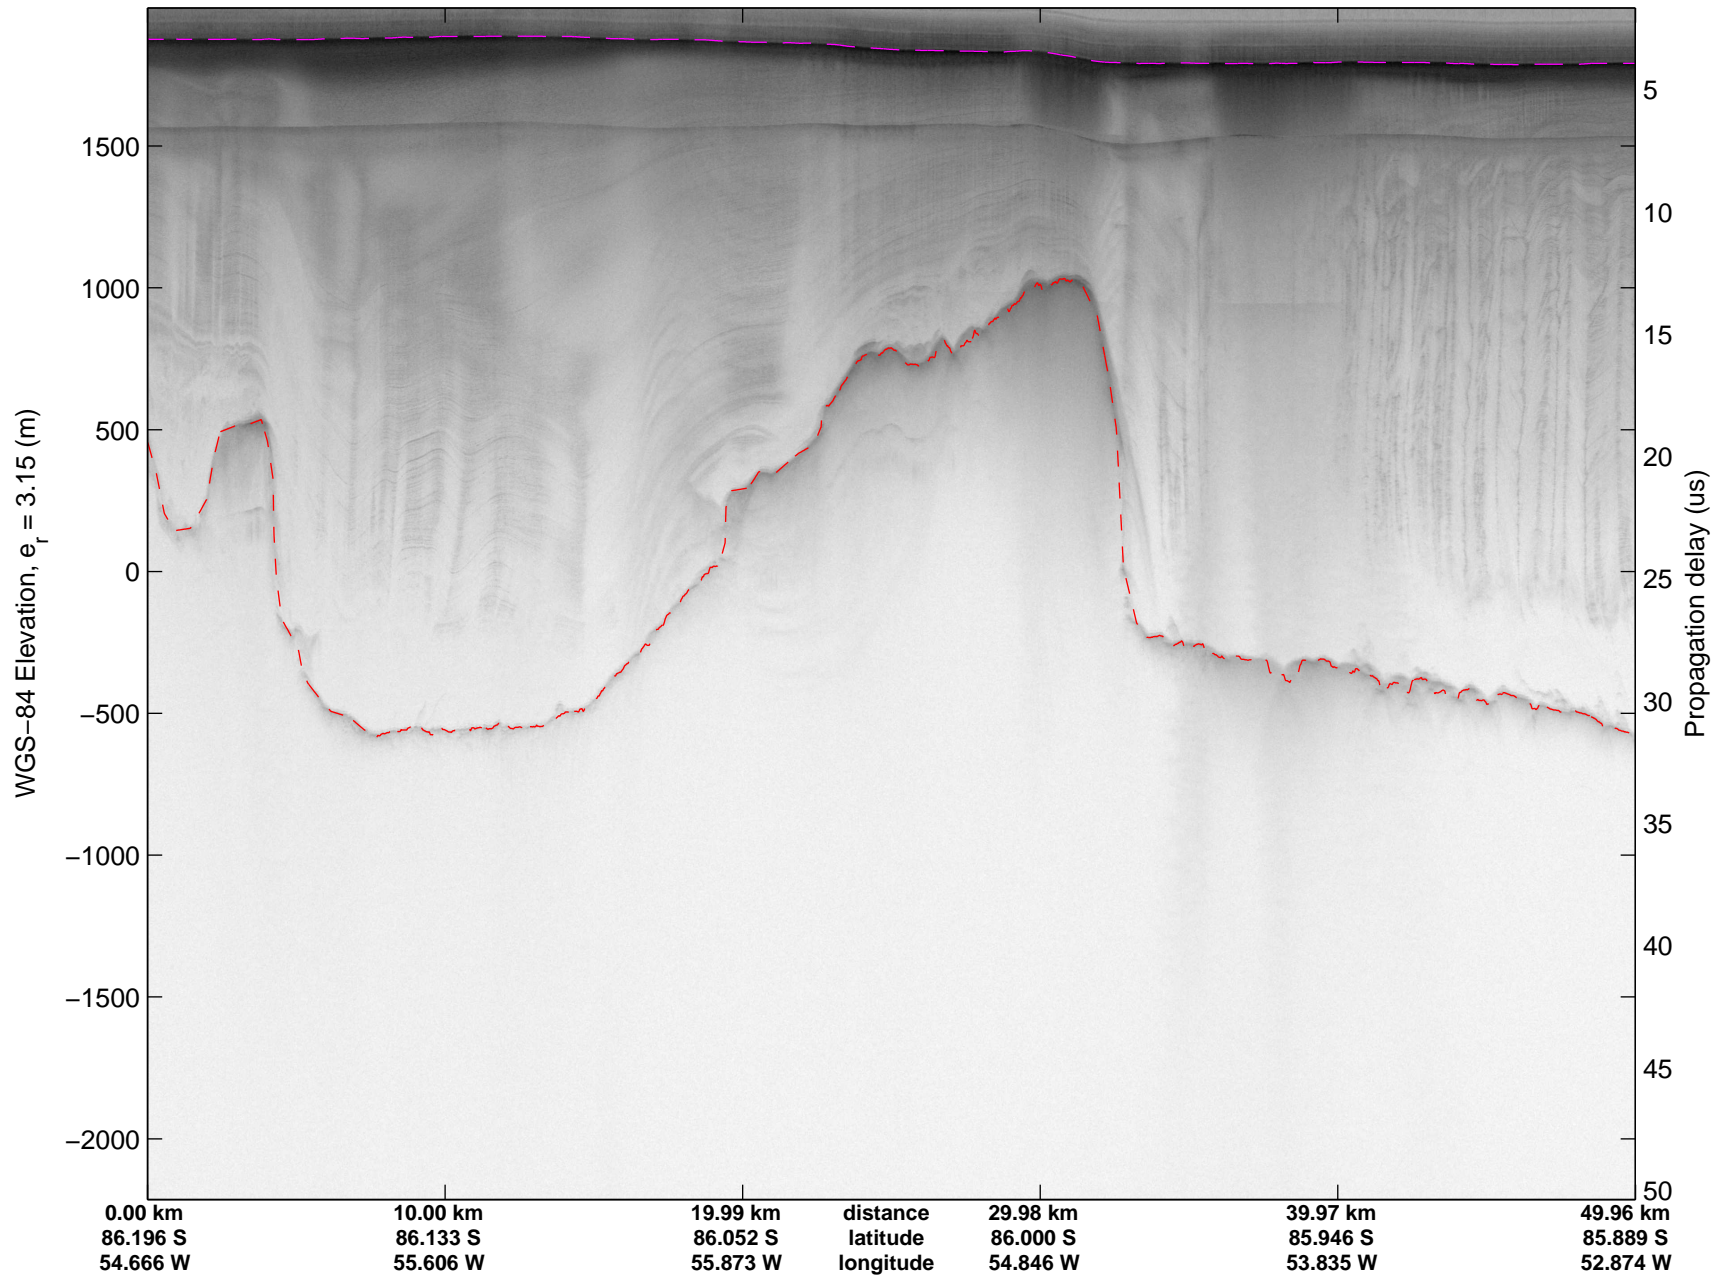

mcords3 2014_Antarctica_DC8: "Land Ice Foundation Lakes 01" 20141028_03_015: 17:36:24.1 to 17:42:40.9 GPS