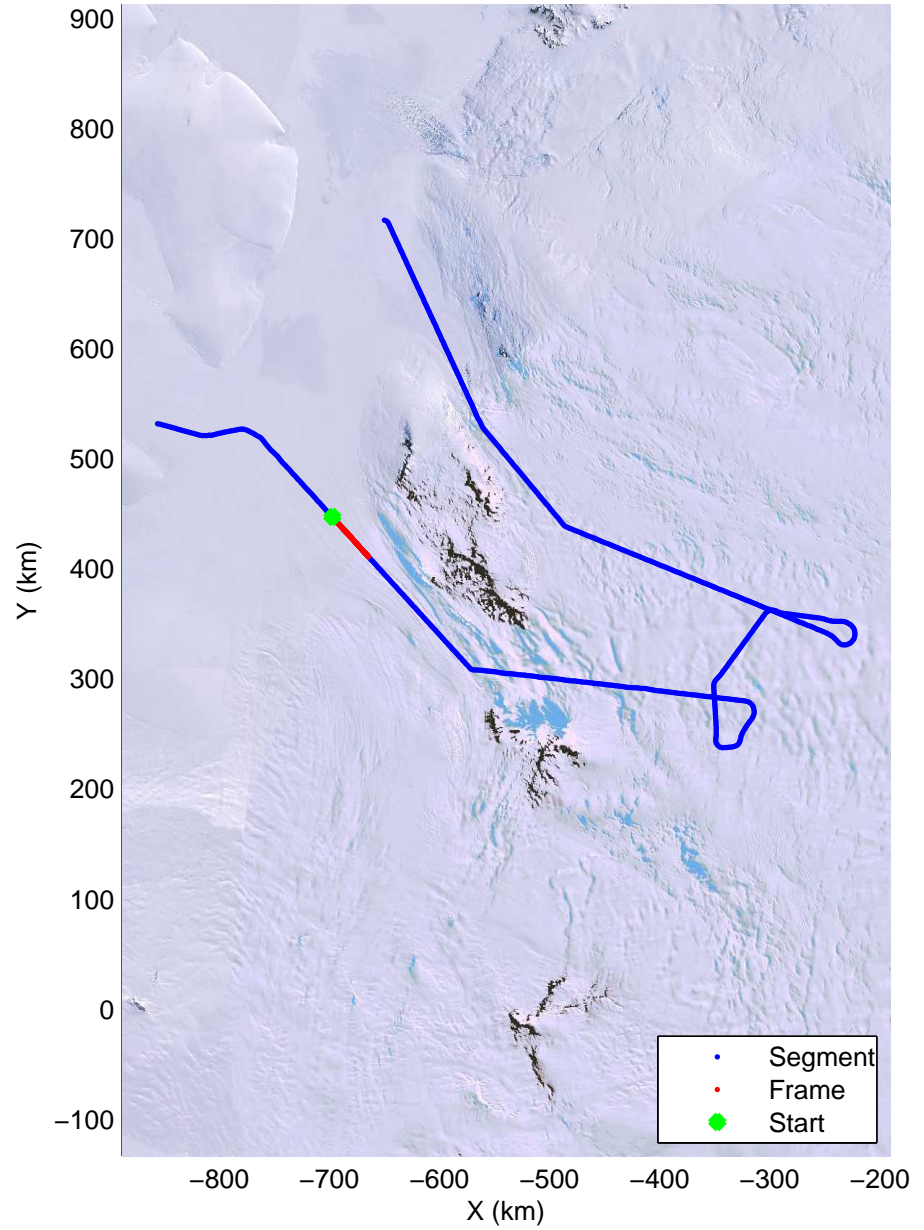

Land Ice Foundation Lakes 01
20141028_03_005
Polar Stereograph -71N/0E