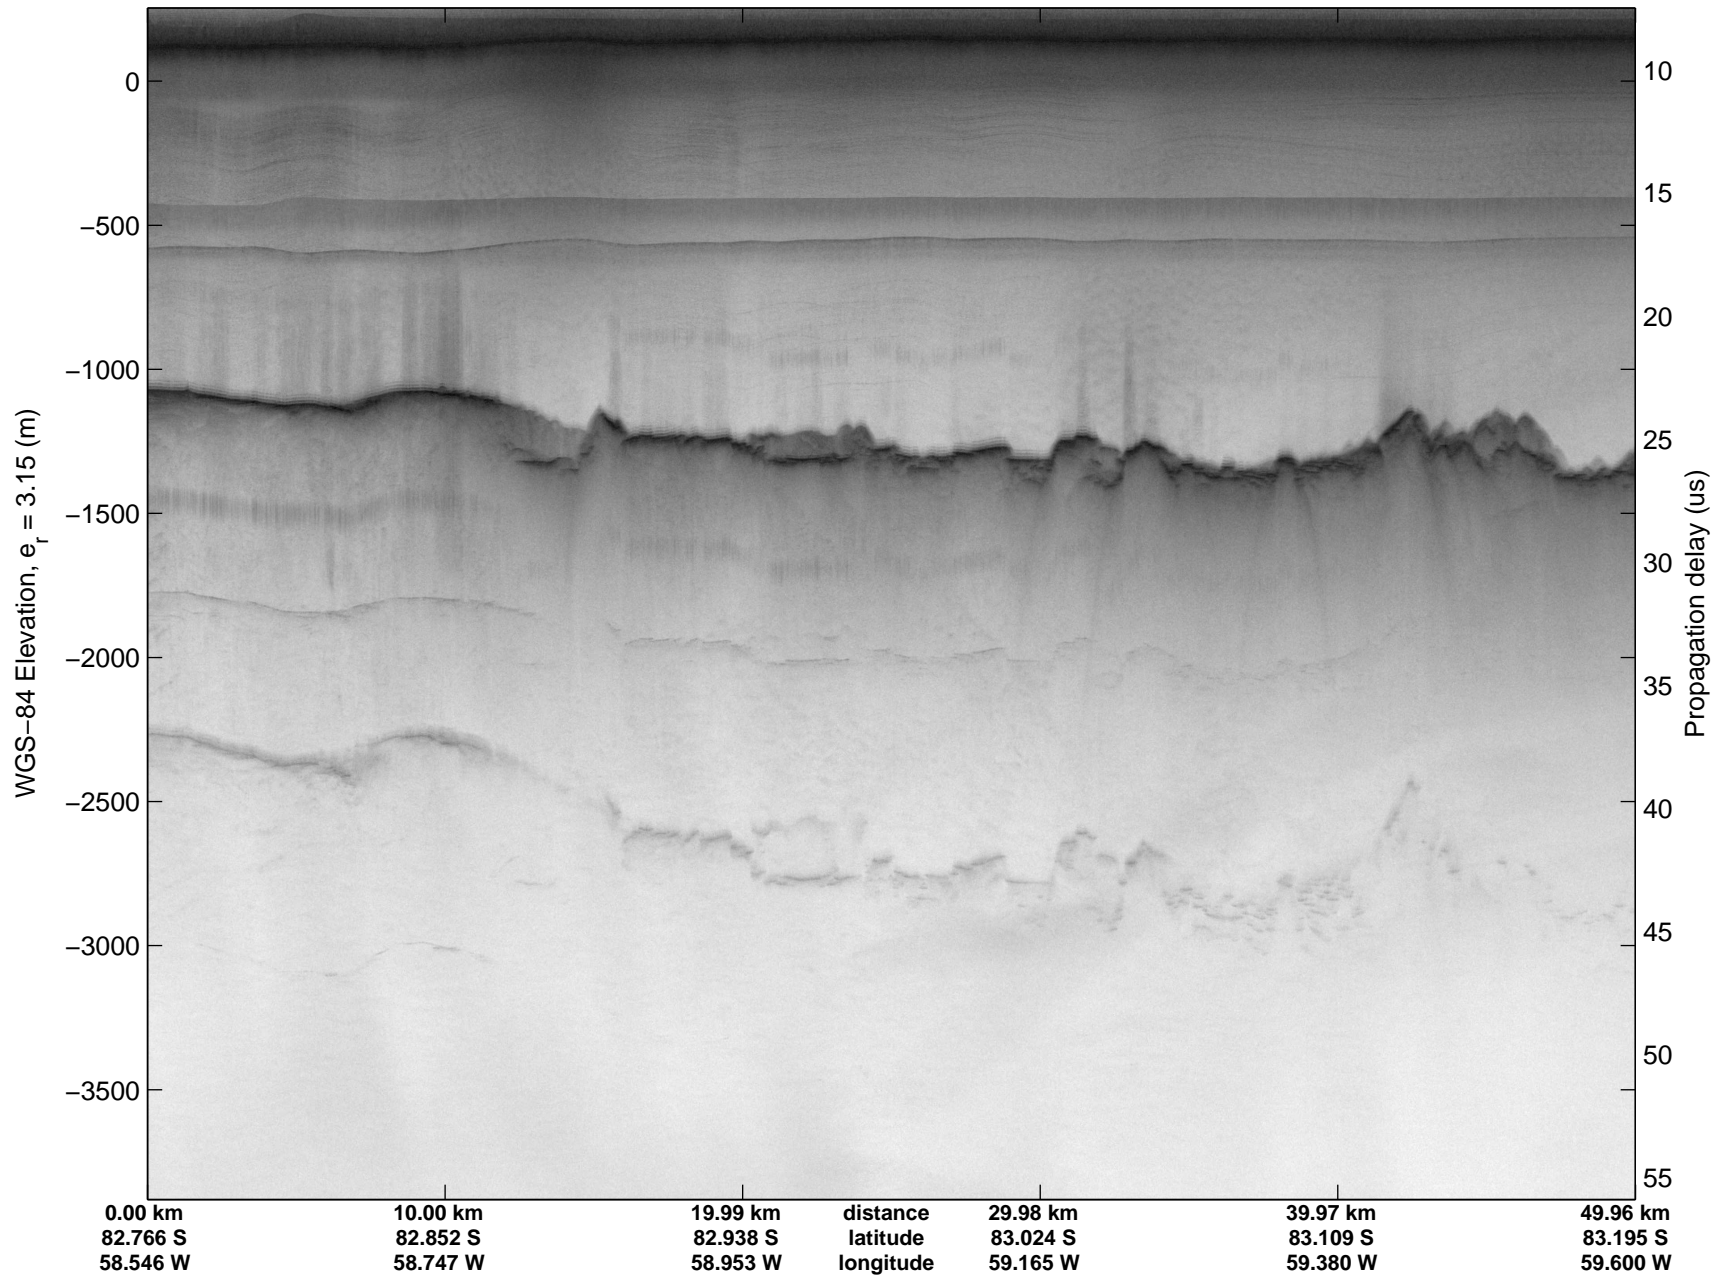

mcords3 2014_Antarctica_DC8: "Land Ice Foundation Lakes 01" 20141028_03_006: 16:38:02.4 to 16:44:33.7 GPS