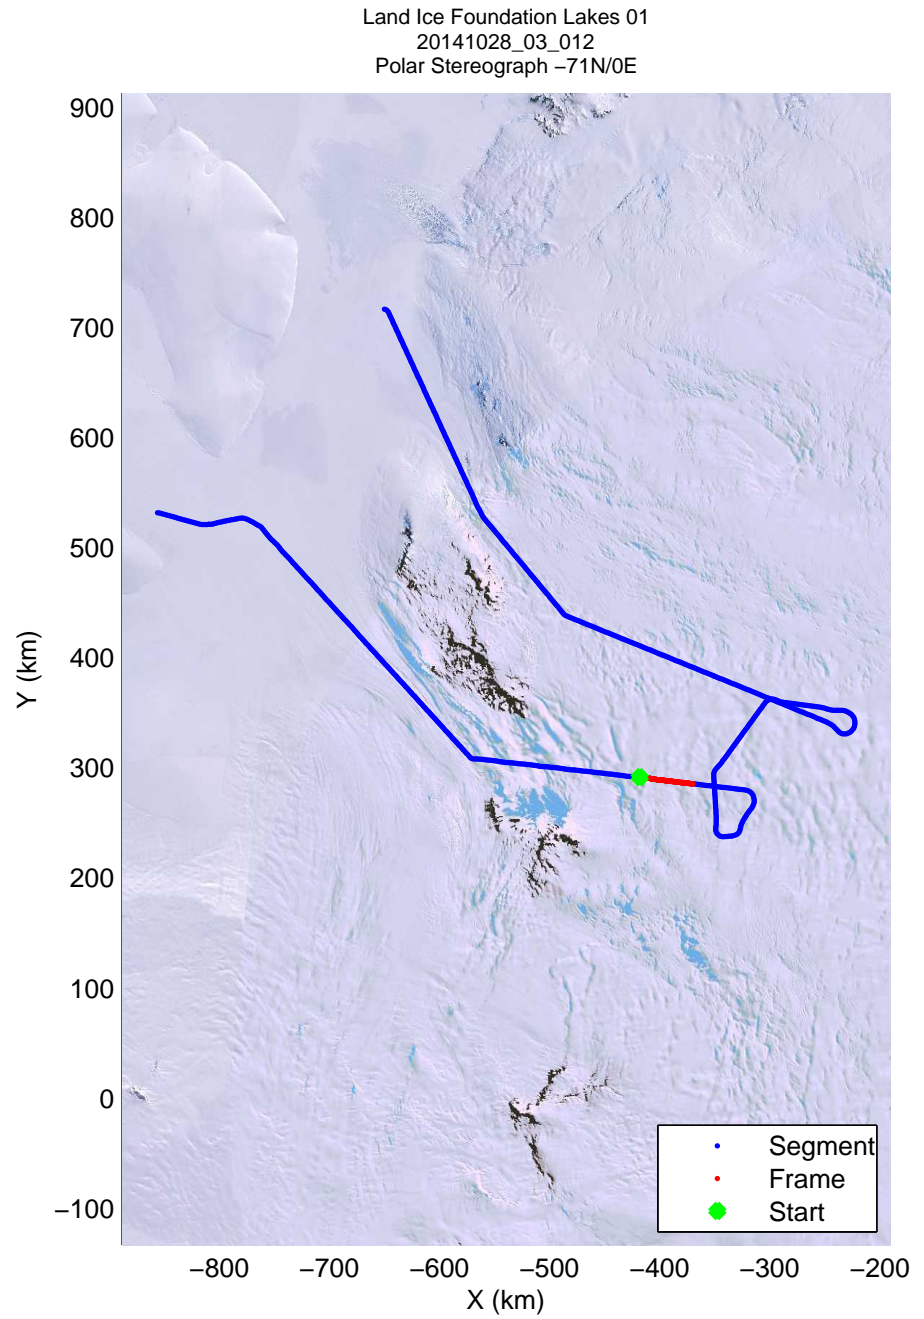

Land Ice Foundation Lakes 01
20141028_03_011
Polar Stereograph -71N/0E

mcords3 2014_Antarctica_DC8: "Land Ice Foundation Lakes 01" 20141028_03_011: 17:10:16.3 to 17:17:08.2 GPS

mcords3 2014_Antarctica_DC8: "Land Ice Foundation Lakes 01" 20141028_03_011: 17:10:16.3 to 17:17:08.2 GPS