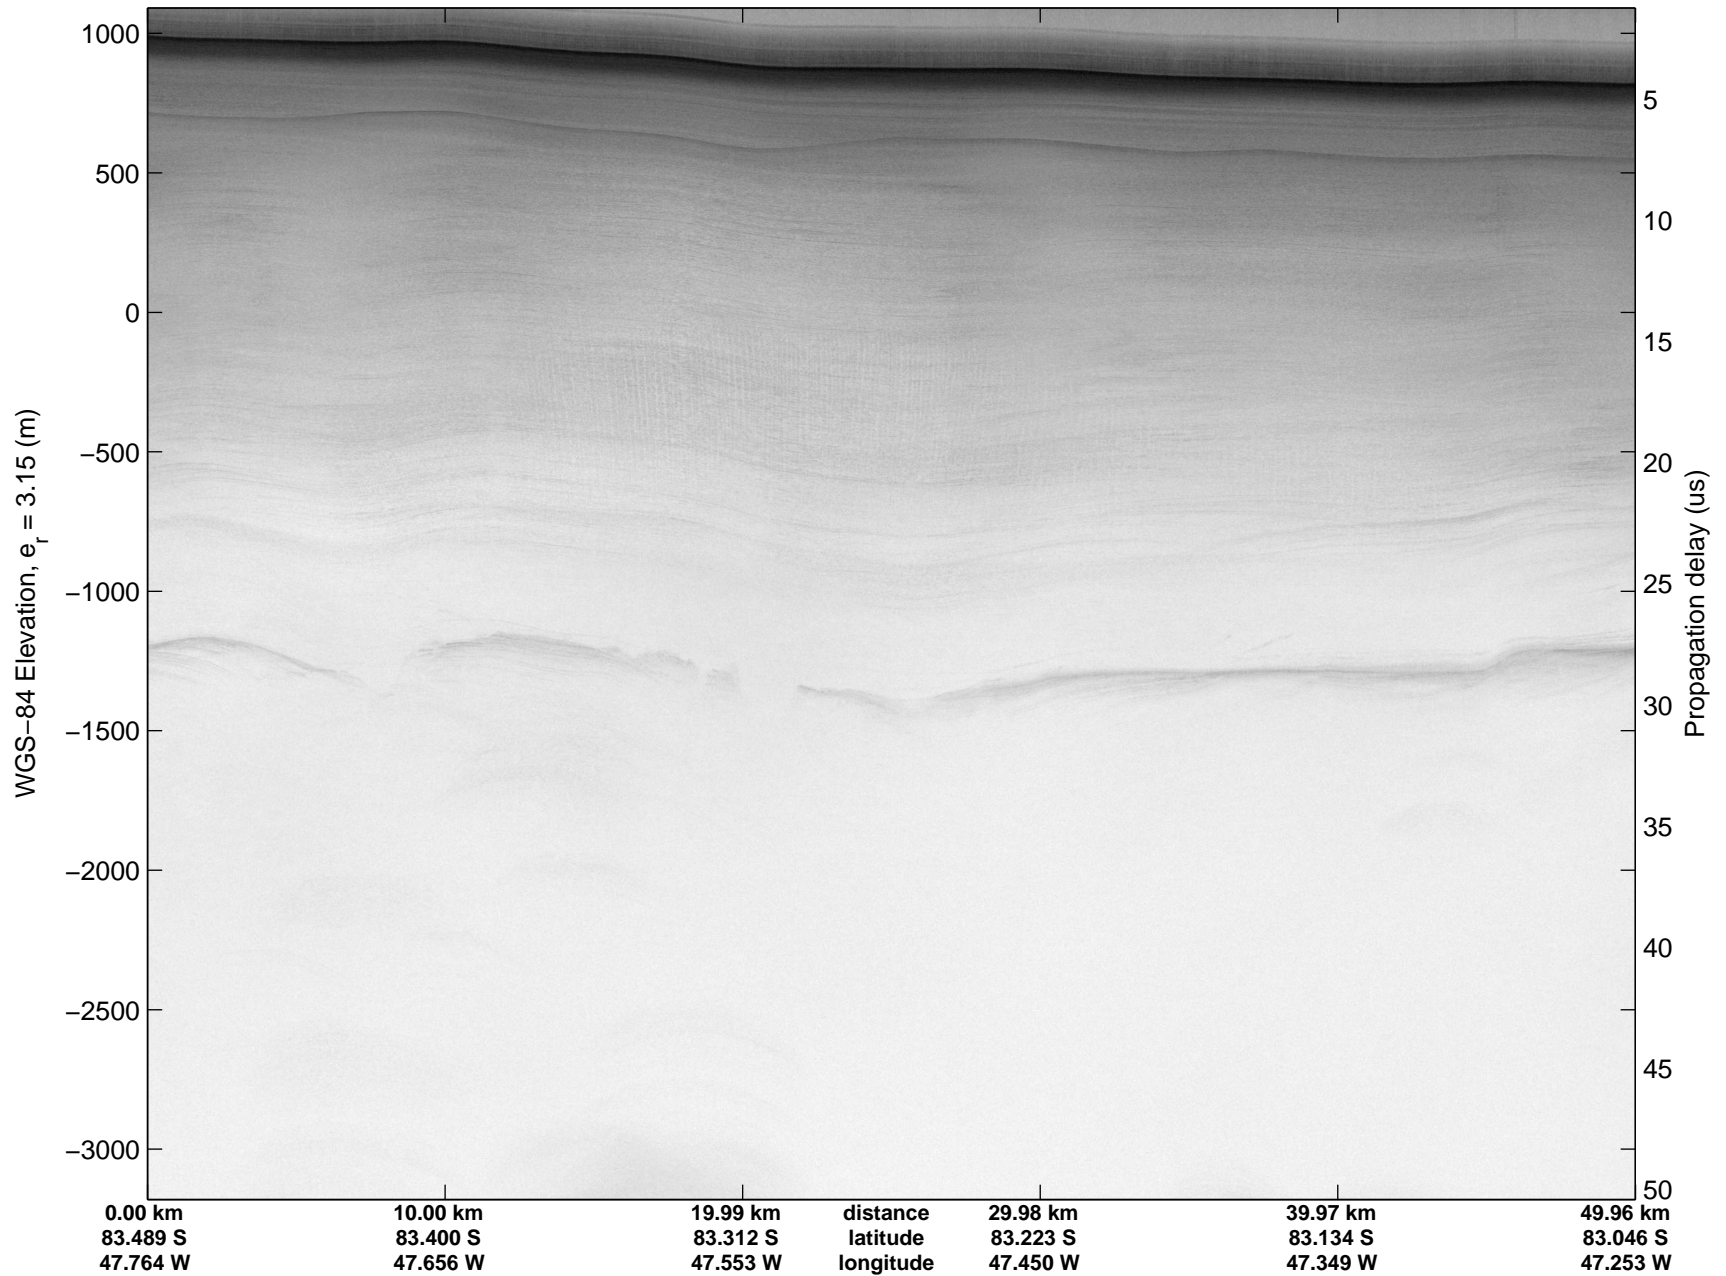

mcords3 2014_Antarctica_DC8: "Land Ice Foundation Lakes 01" 20141028_03_027: 18:53:13.3 to 18:59:40.5 GPS