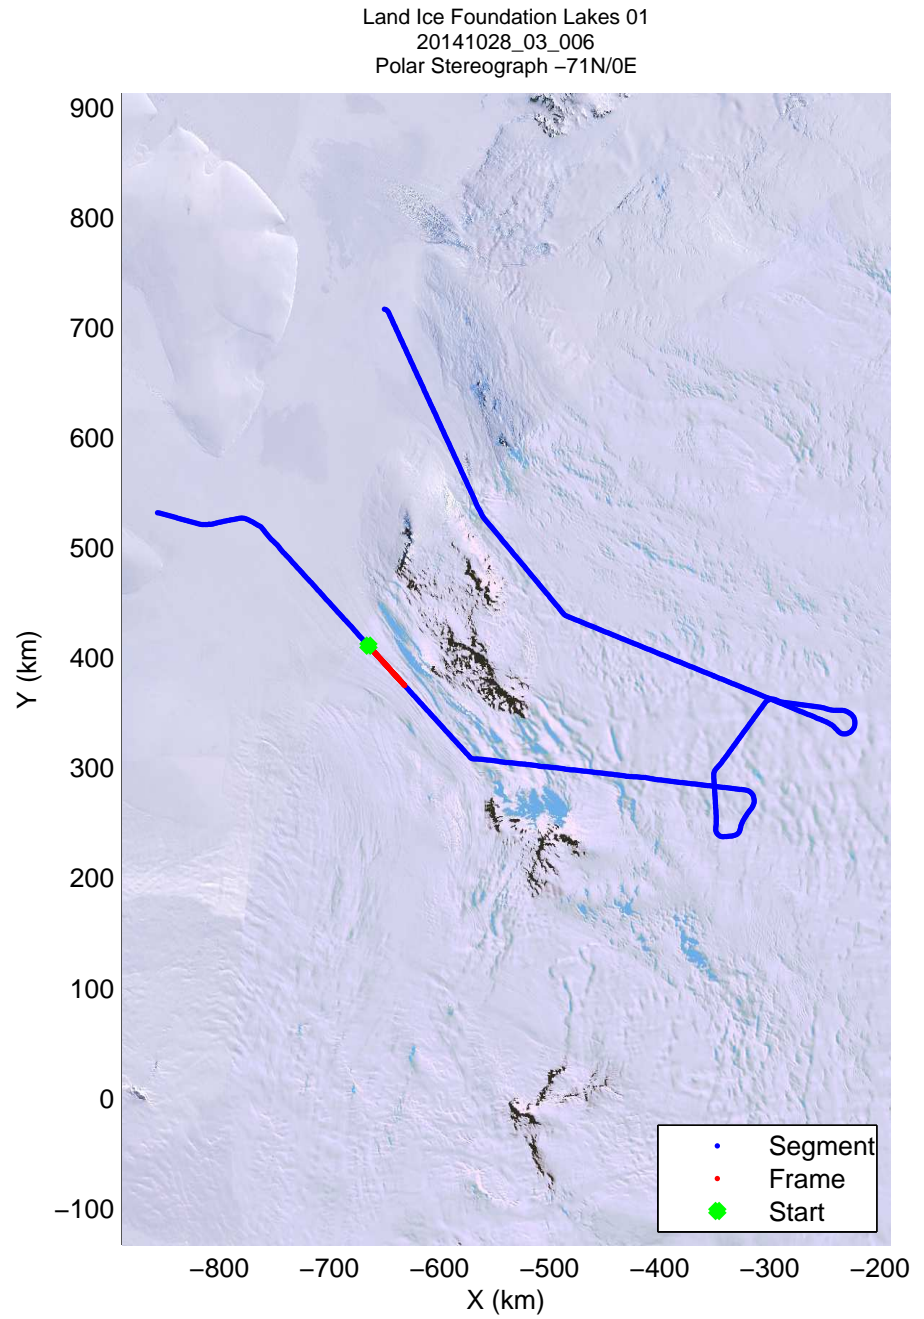

Land Ice Foundation Lakes 01
20141028_03_005
Polar Stereograph -71N/0E

mcords3 2014_Antarctica_DC8: "Land Ice Foundation Lakes 01" 20141028_03_005: 16:31:34.4 to 16:38:02.1 GPS

mcords3 2014_Antarctica_DC8: "Land Ice Foundation Lakes 01" 20141028_03_005: 16:31:34.4 to 16:38:02.1 GPS