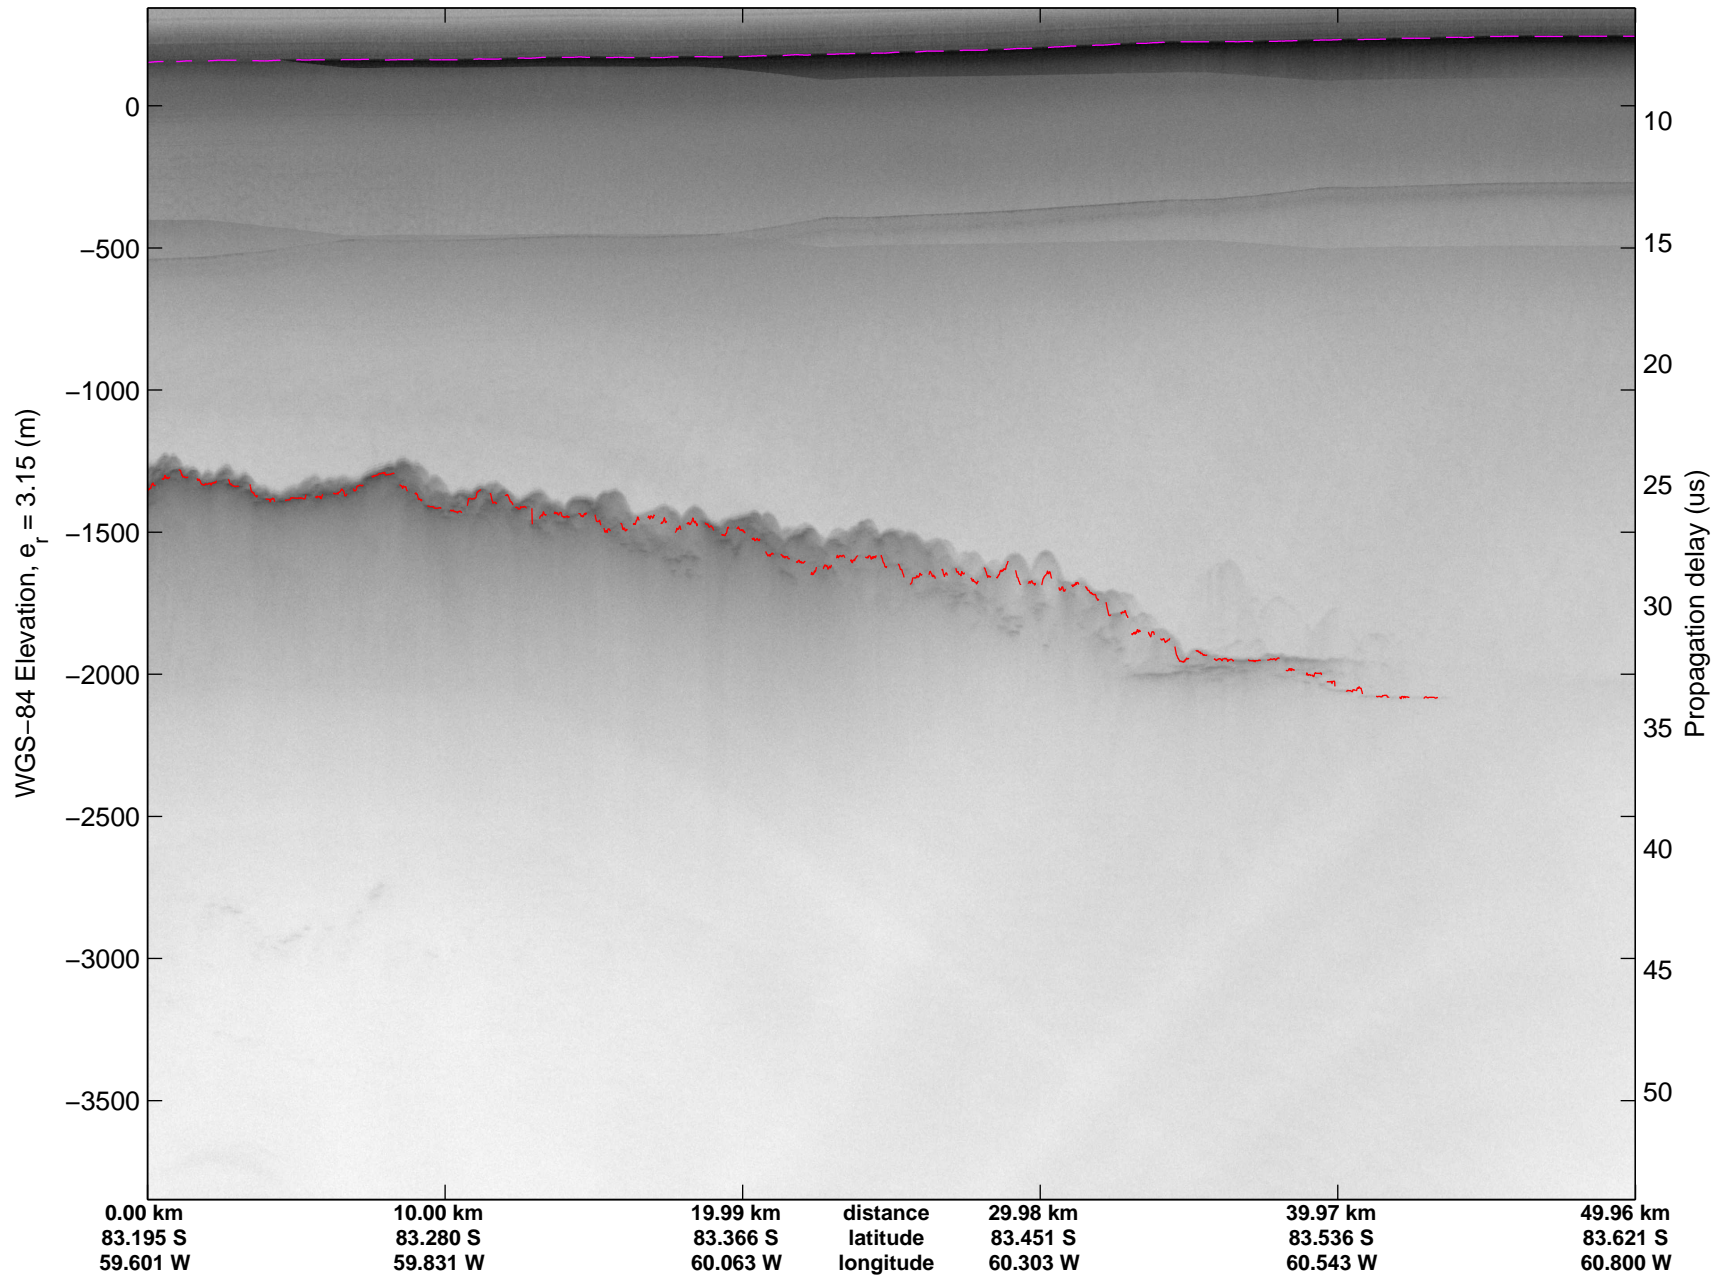

mcords3 2014_Antarctica_DC8: "Land Ice Foundation Lakes 01" 20141028_03_007: 16:44:34.0 to 16:50:59.4 GPS