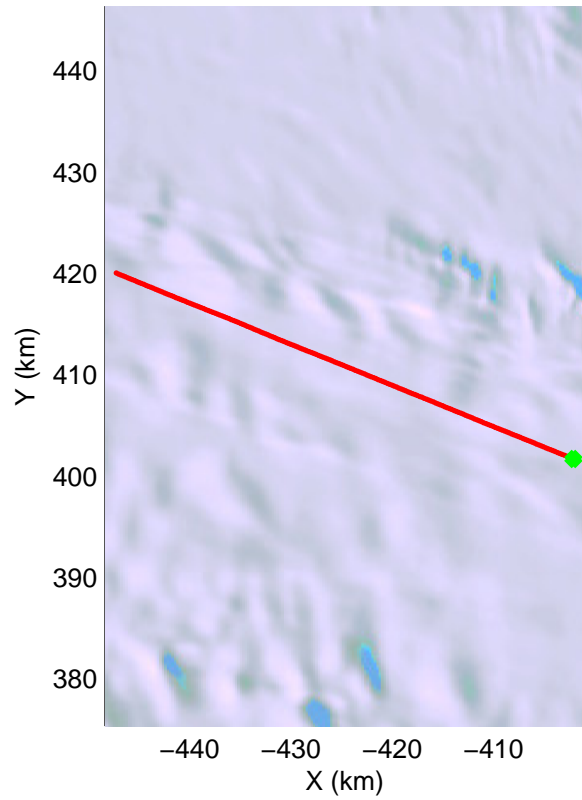

Land Ice Foundation Lakes 01
20141028_03_024
Polar Stereograph -71N/0E