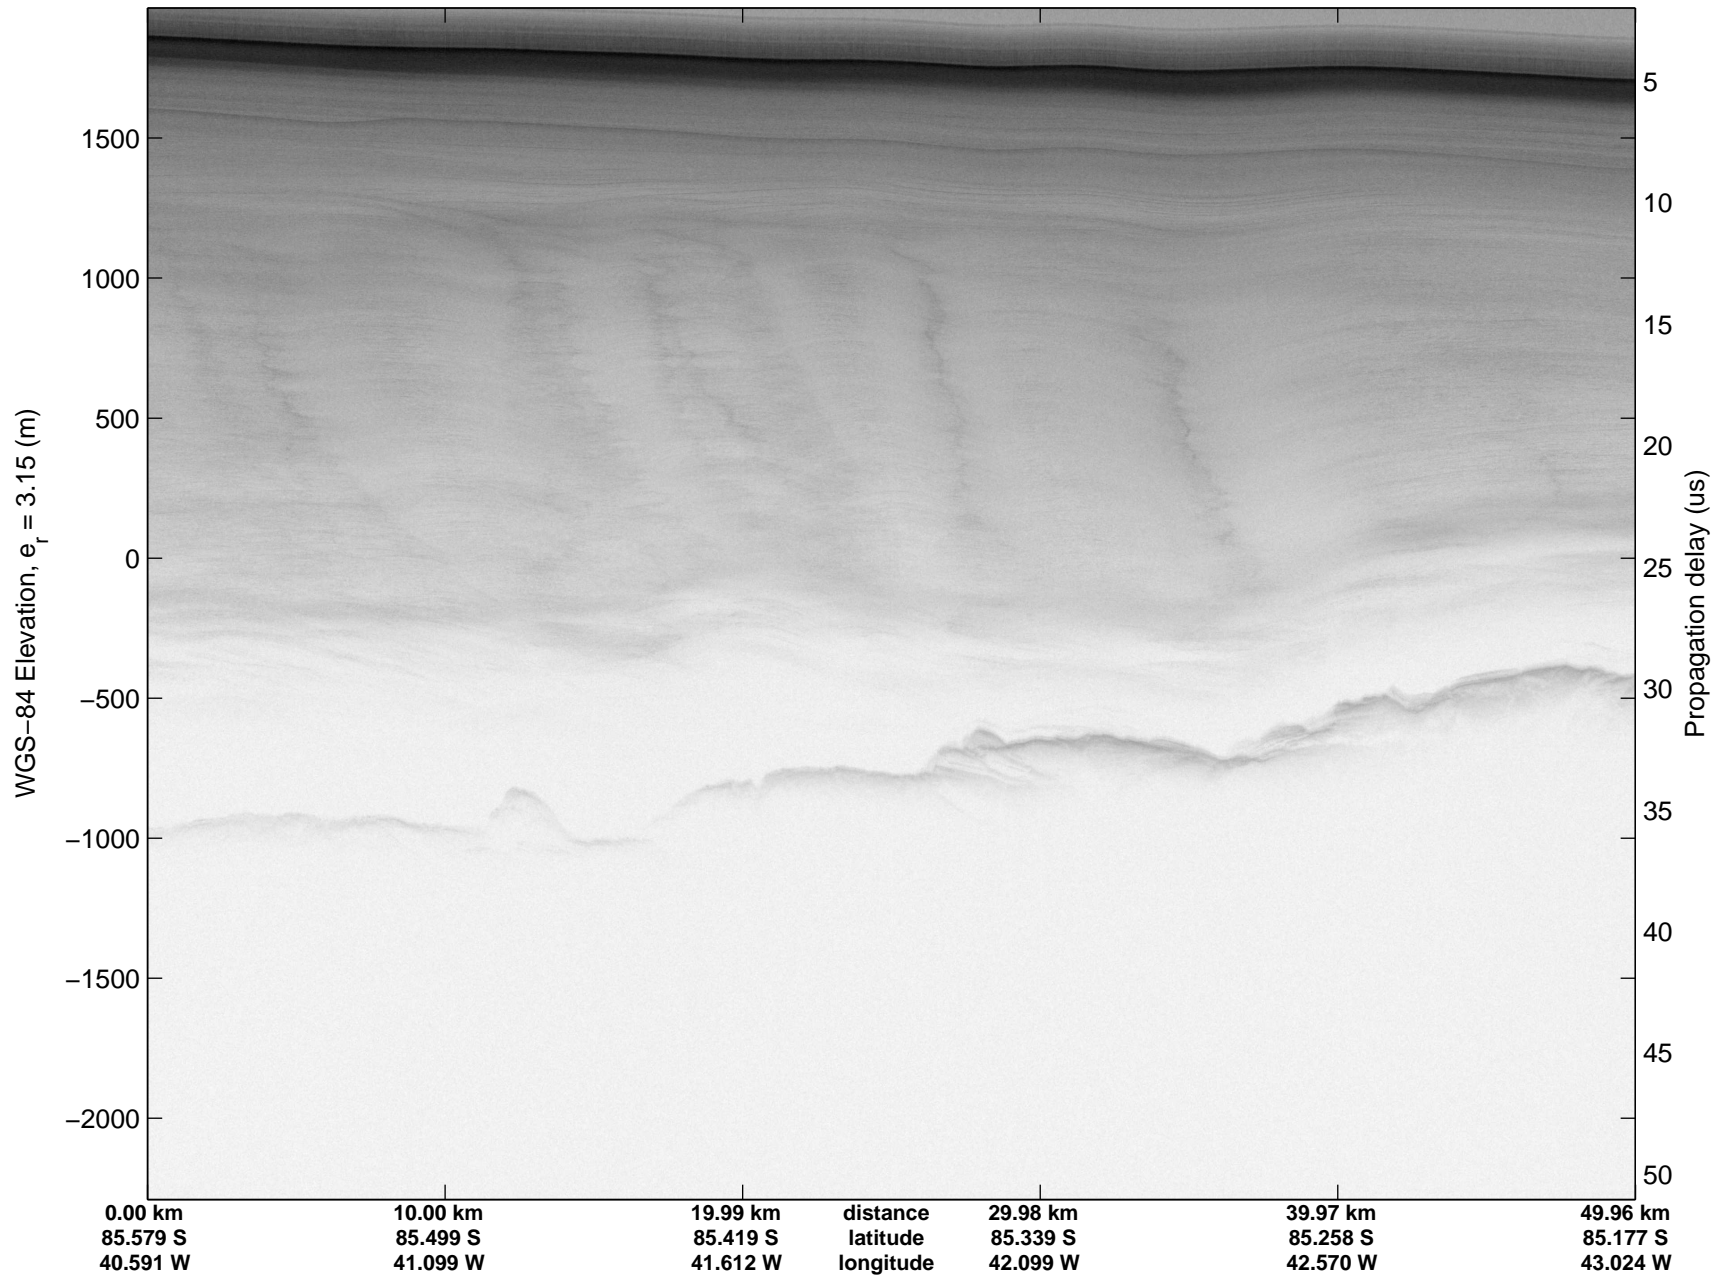

mcords3 2014_Antarctica_DC8: "Land Ice Foundation Lakes 01" 20141028_03_022: 18:20:34.2 to 18:27:08.1 GPS