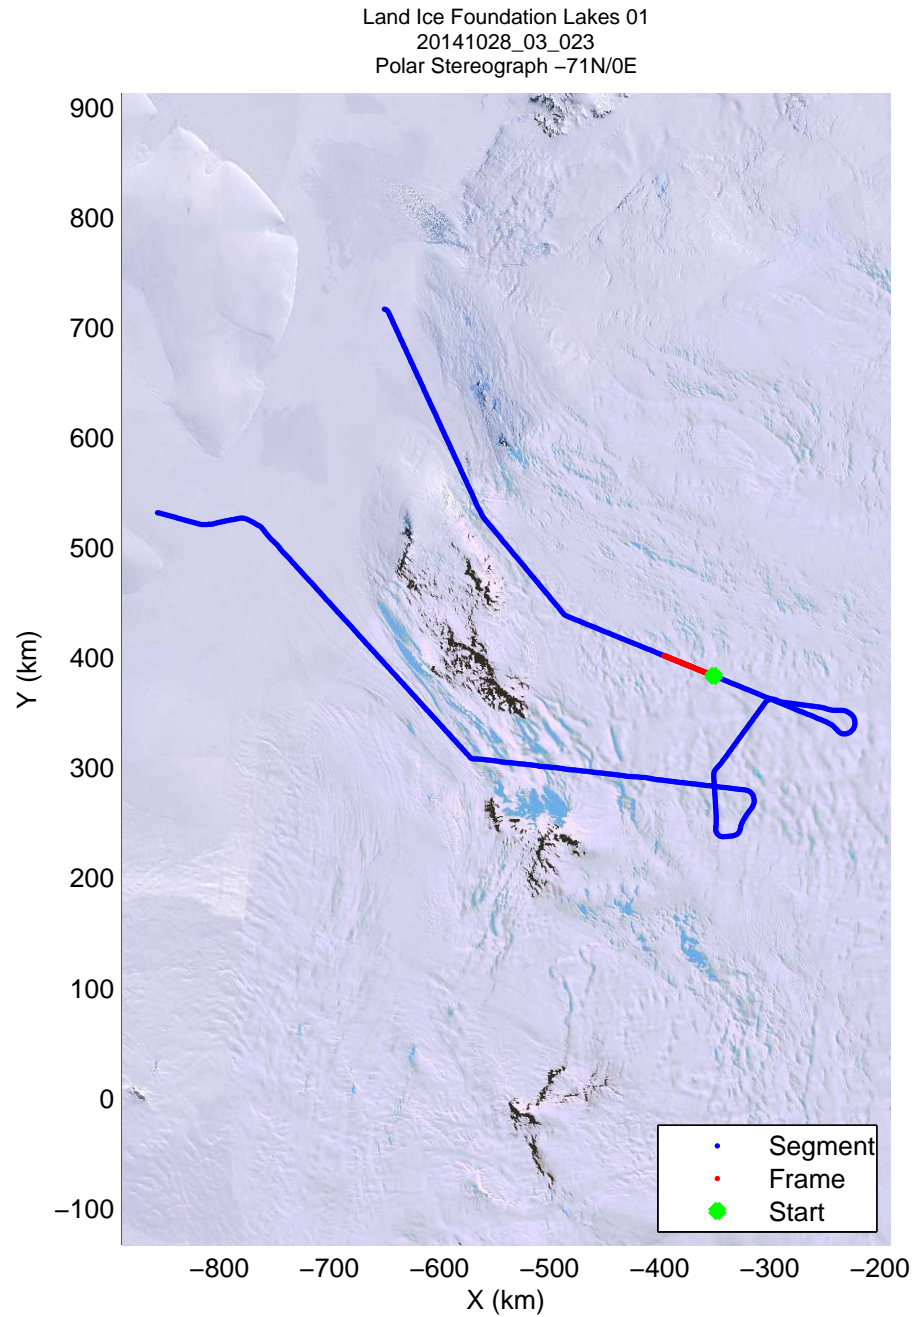

Land Ice Foundation Lakes 01
20141028_03_022
Polar Stereograph -71N/0E

mcords3 2014_Antarctica_DC8: "Land Ice Foundation Lakes 01" 20141028_03_022: 18:20:34.2 to 18:27:08.1 GPS

mcords3 2014_Antarctica_DC8: "Land Ice Foundation Lakes 01" 20141028_03_022: 18:20:34.2 to 18:27:08.1 GPS