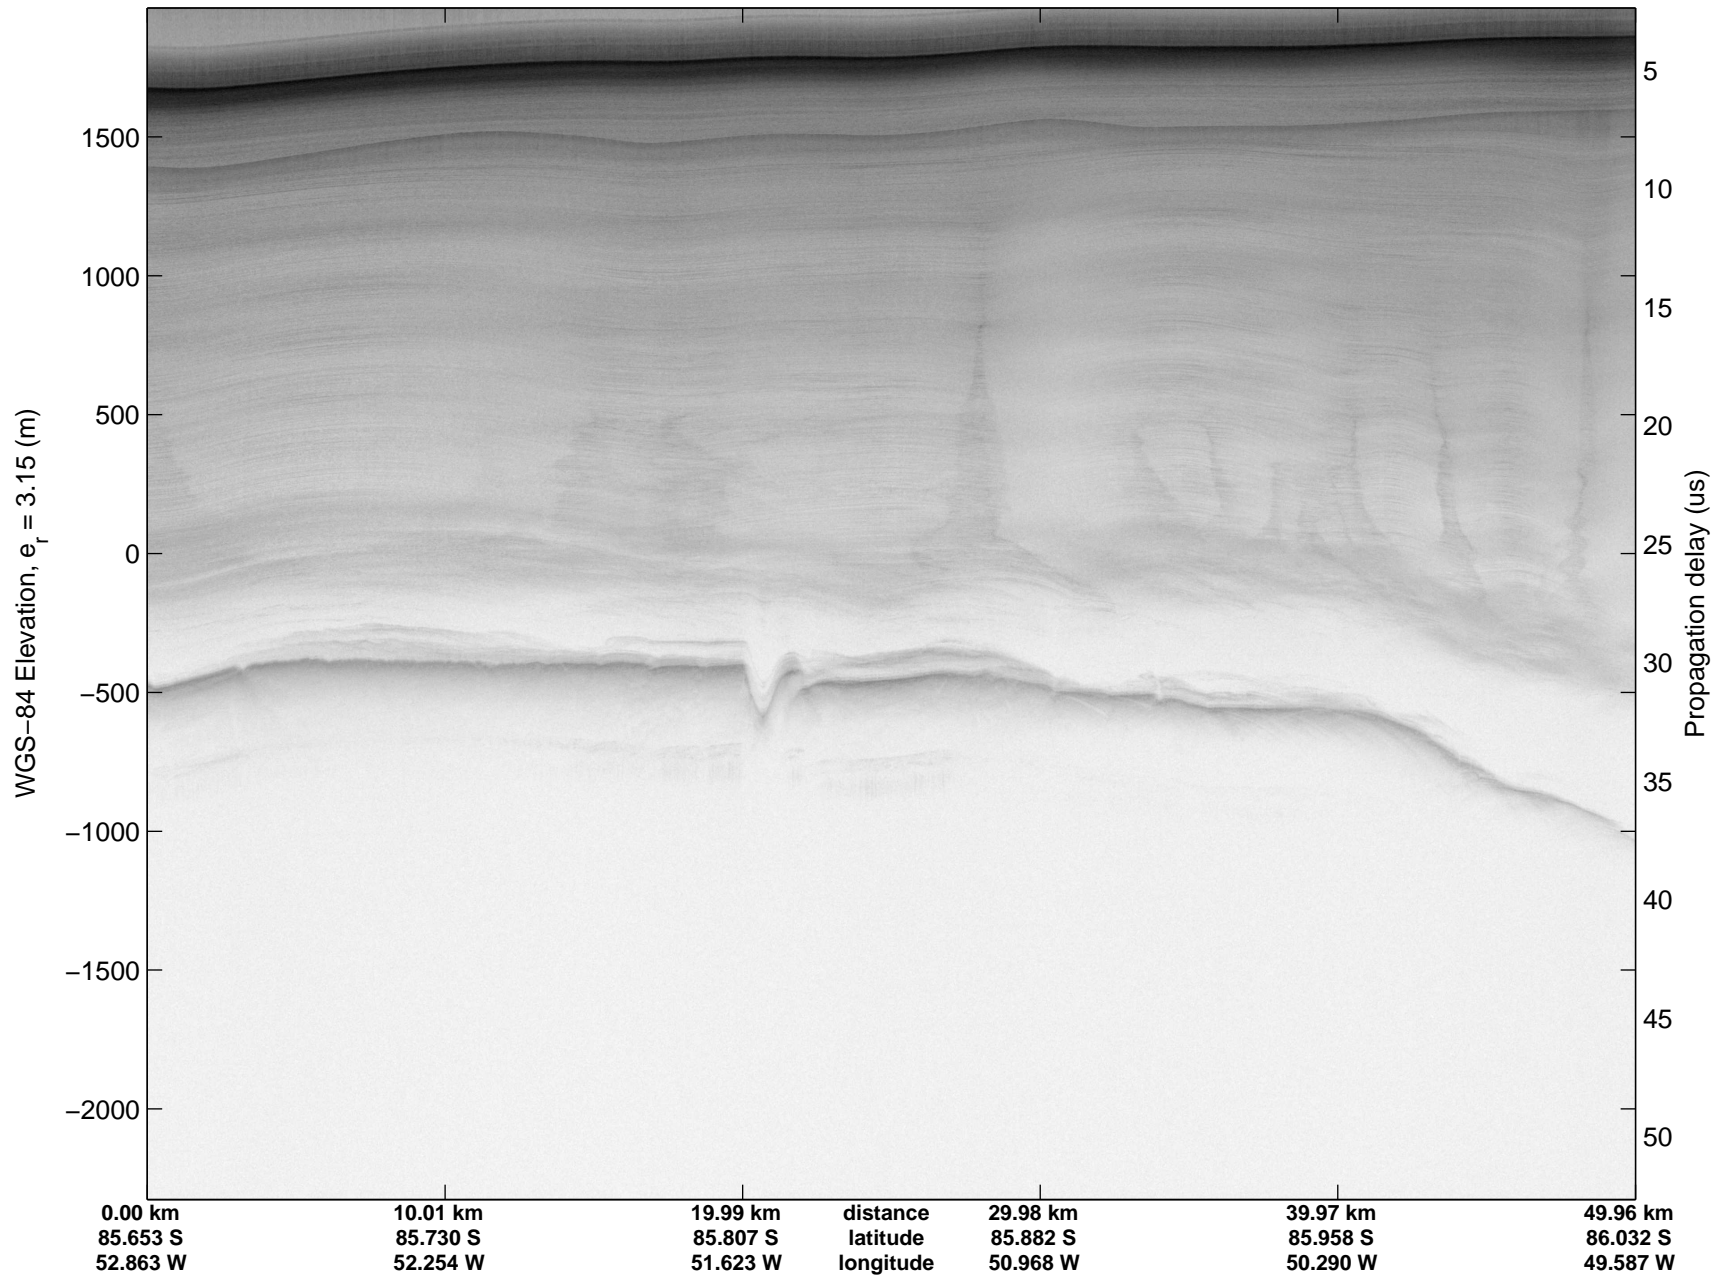

mcords3 2014_Antarctica_DC8: "Land Ice Foundation Lakes 01" 20141028_03_013: 17:23:42.5 to 17:30:14.5 GPS