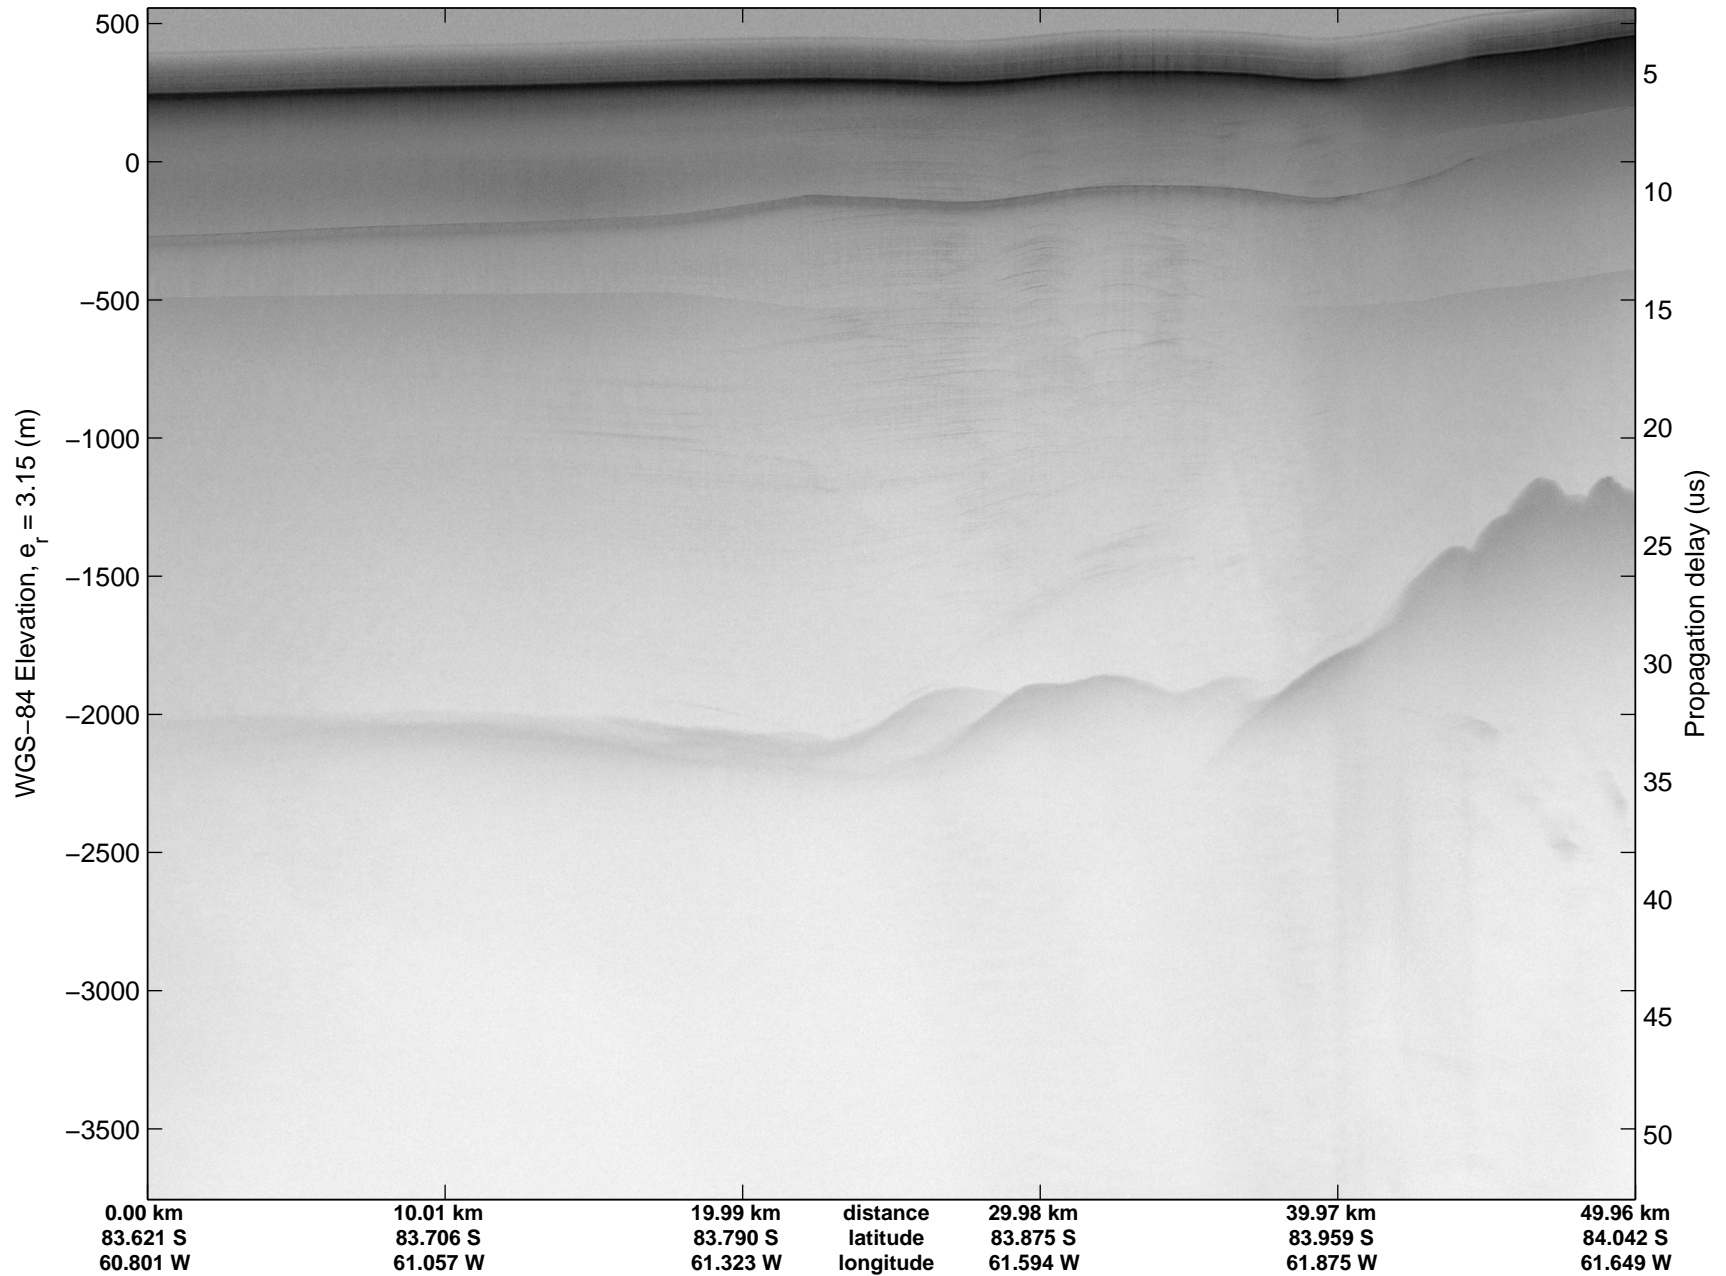

mcords3 2014_Antarctica_DC8: "Land Ice Foundation Lakes 01" 20141028_03_008: 16:50:59.7 to 16:57:28.4 GPS