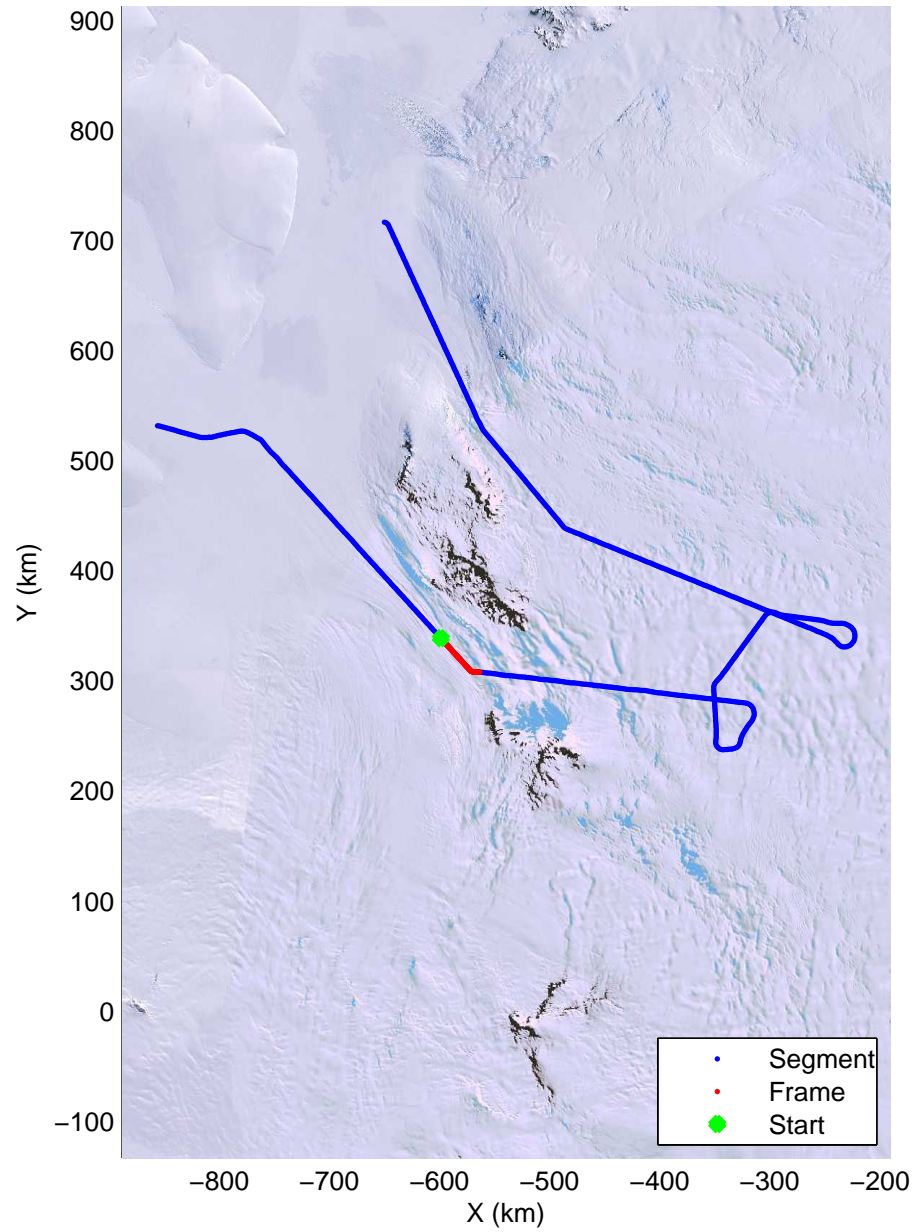

Land Ice Foundation Lakes 01
20141028_03_008
Polar Stereograph -71N/0E