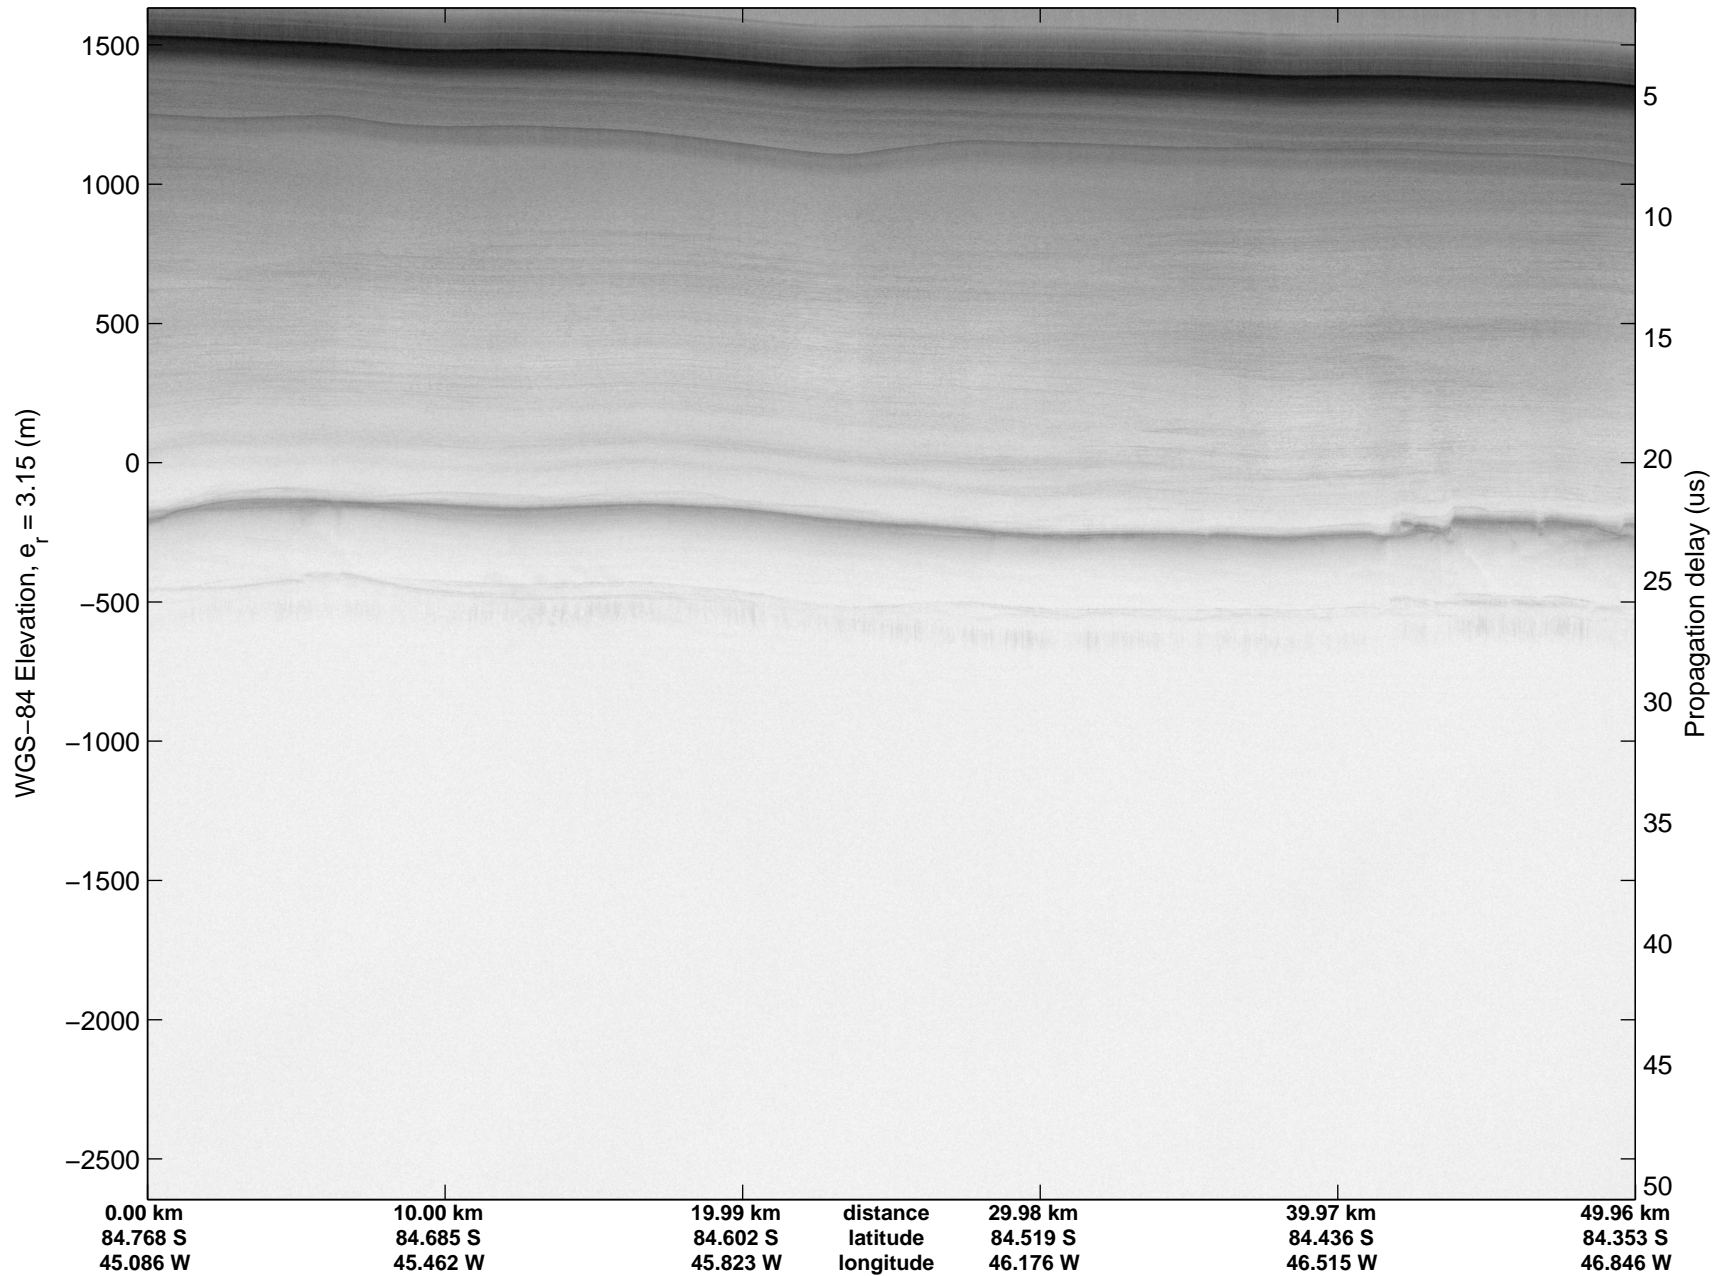

mcords3 2014_Antarctica_DC8: "Land Ice Foundation Lakes 01" 20141028_03_024: 18:33:37.7 to 18:40:06.7 GPS