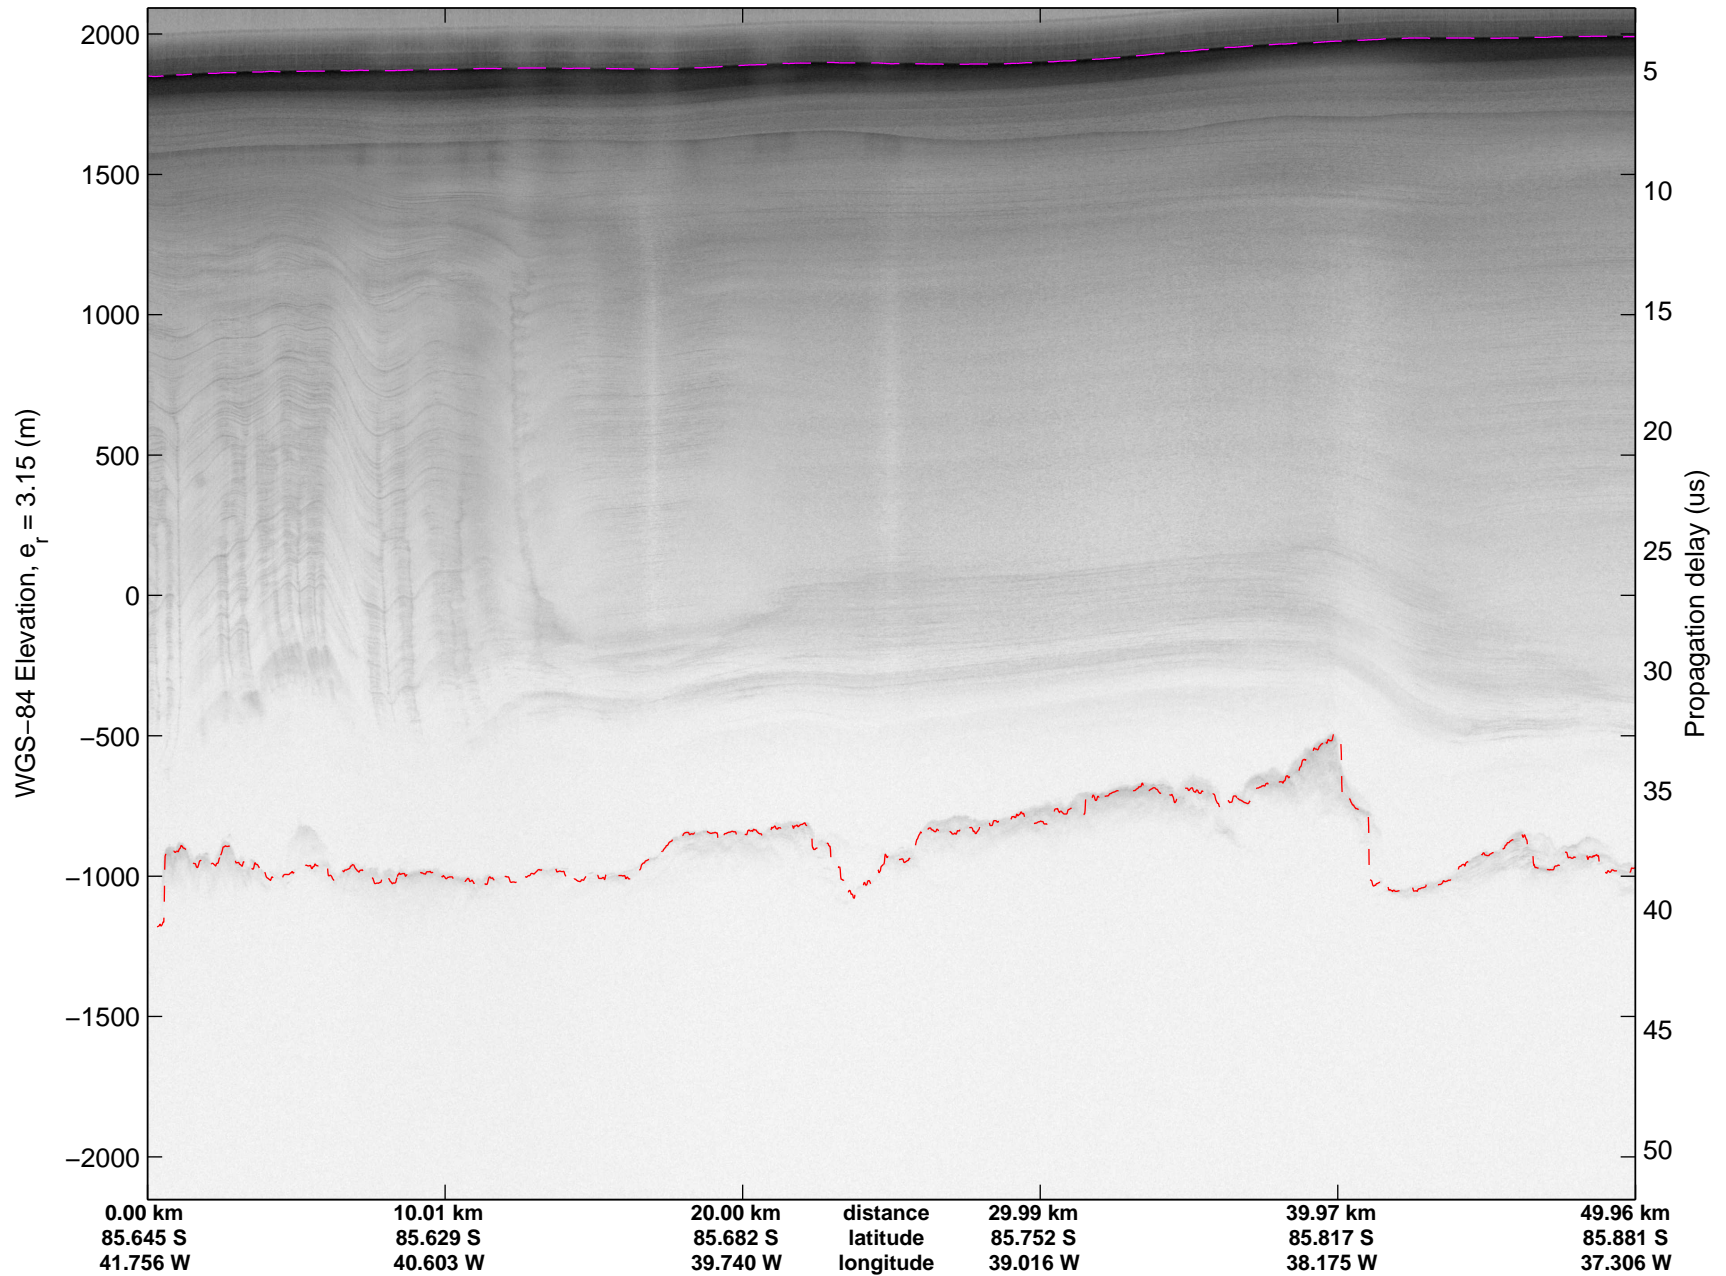

mconds3 2014_Antarctica_DC8: "Land Ice Foundation Lakes 01" 20141028_03_018: 17:55:39.1 to 18:01:55.6 GPS