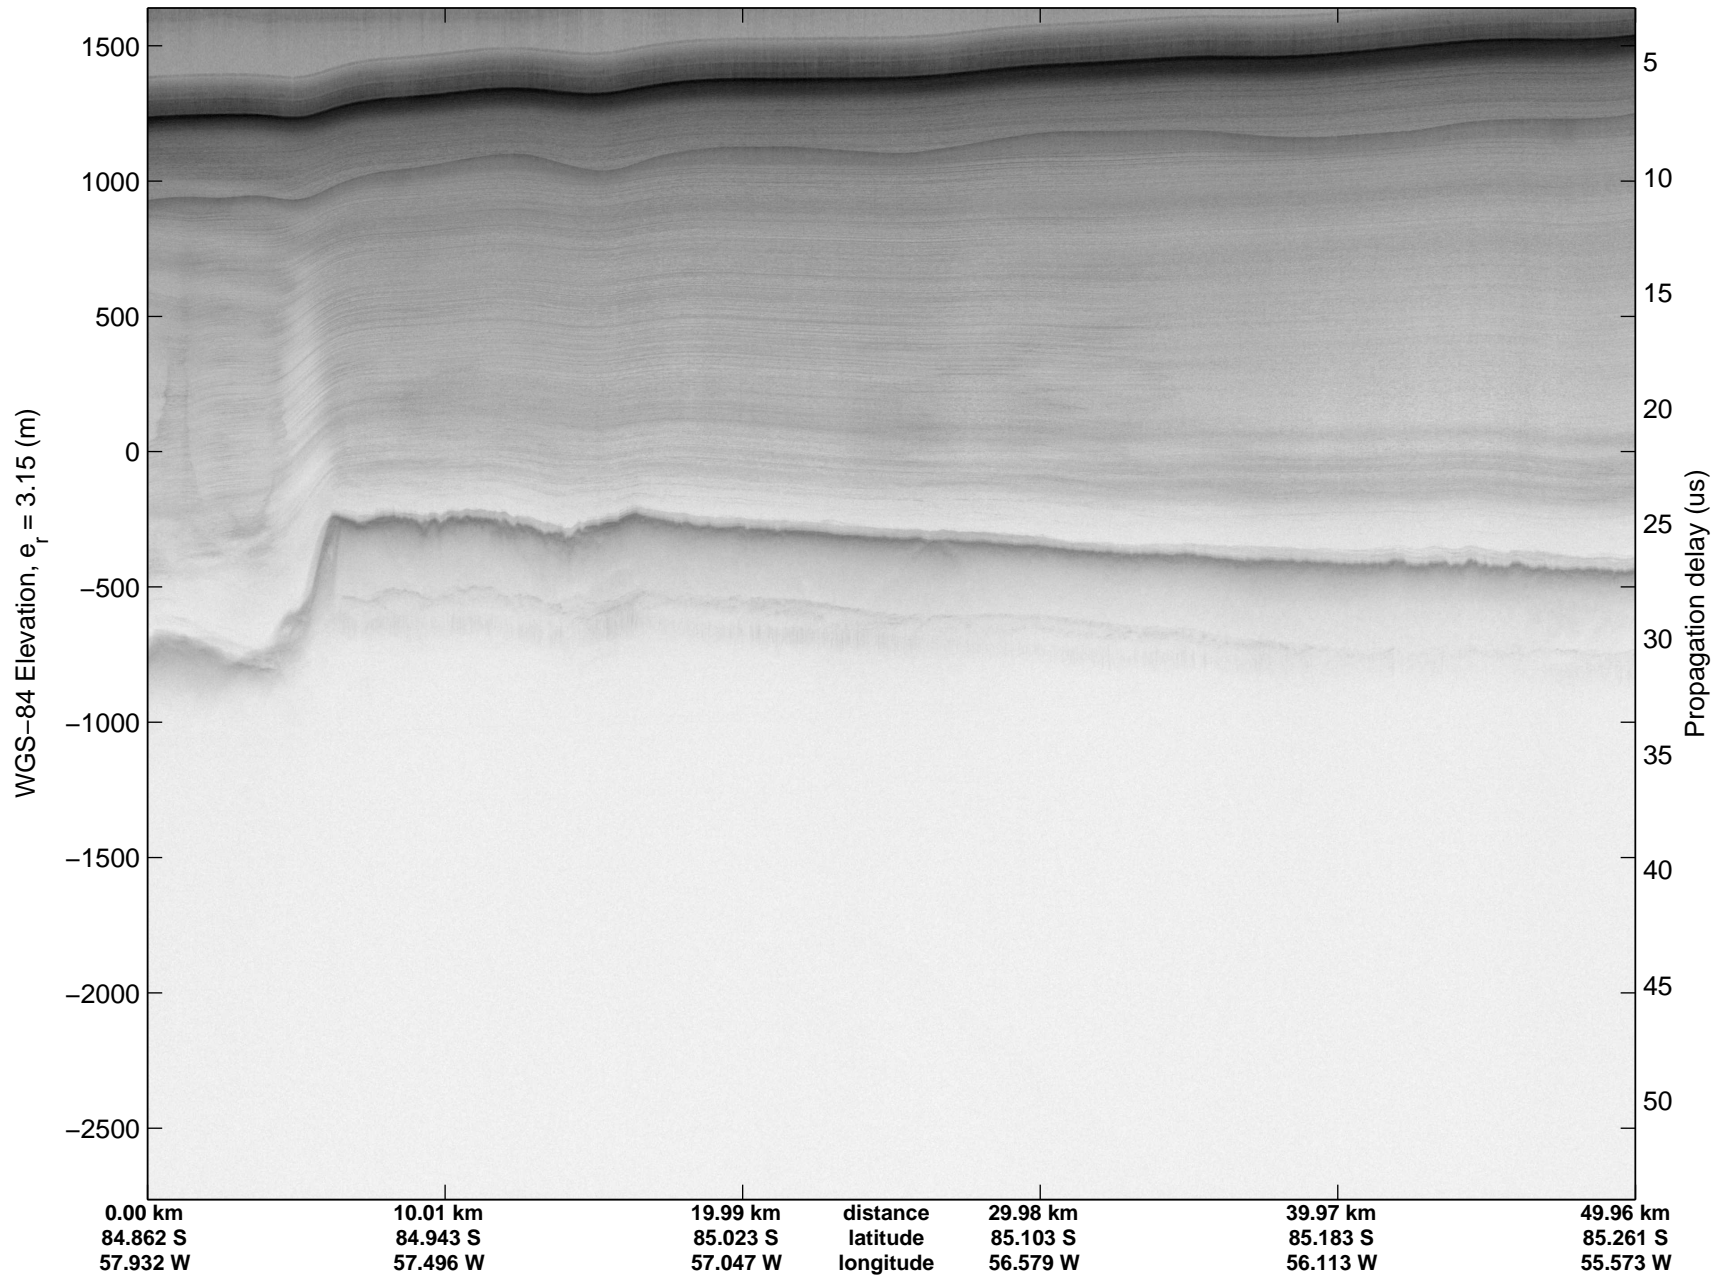

mcords3 2014_Antarctica_DC8: "Land Ice Foundation Lakes 01" 20141028_03_011: 17:10:16.3 to 17:17:08.2 GPS