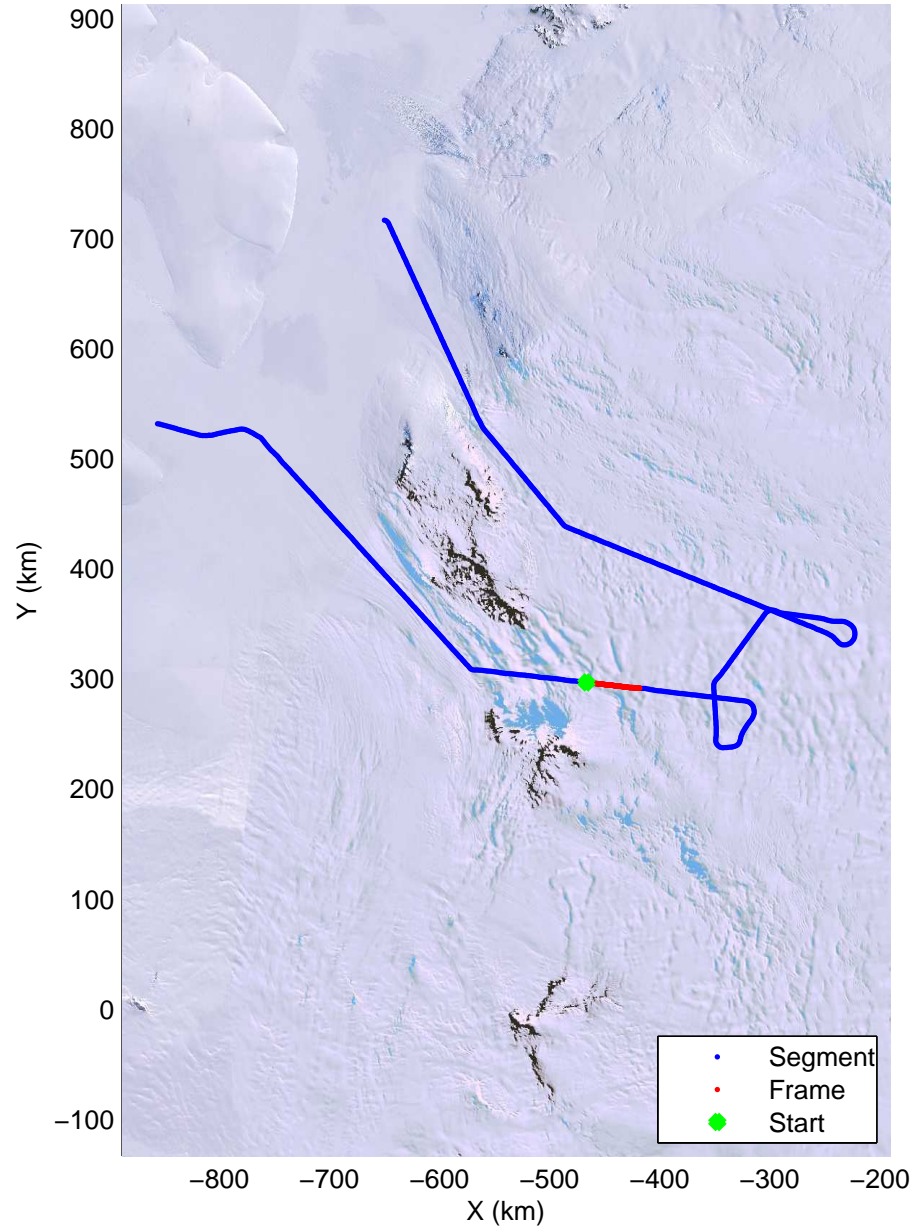

Land Ice Foundation Lakes 01
20141028_03_011
Polar Stereograph -71N/0E