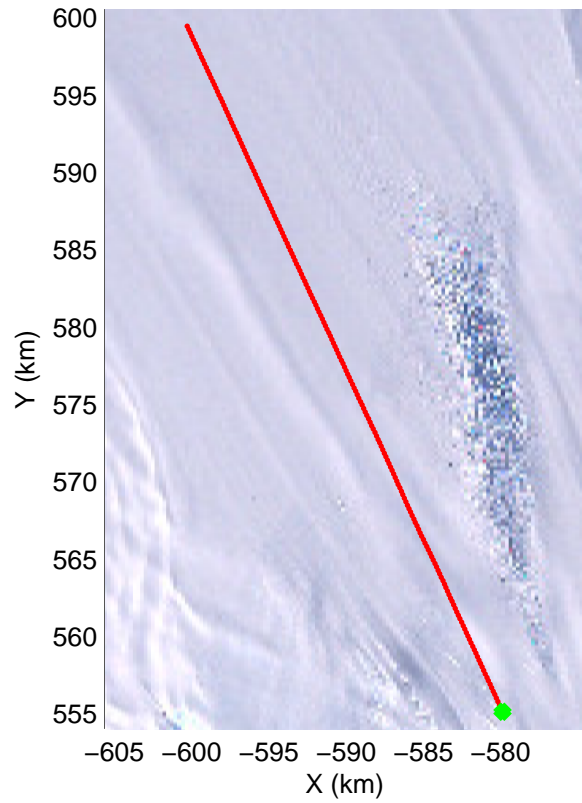

Land Ice Foundation Lakes 01
20141028_03_028
Polar Stereograph -71N/0E

mcords3 2014_Antarctica_DC8: "Land Ice Foundation Lakes 01" 20141028_03_028: 18:59:40.8 to 19:05:54.2 GPS

mcords3 2014_Antarctica_DC8: "Land Ice Foundation Lakes 01" 20141028_03_028: 18:59:40.8 to 19:05:54.2 GPS