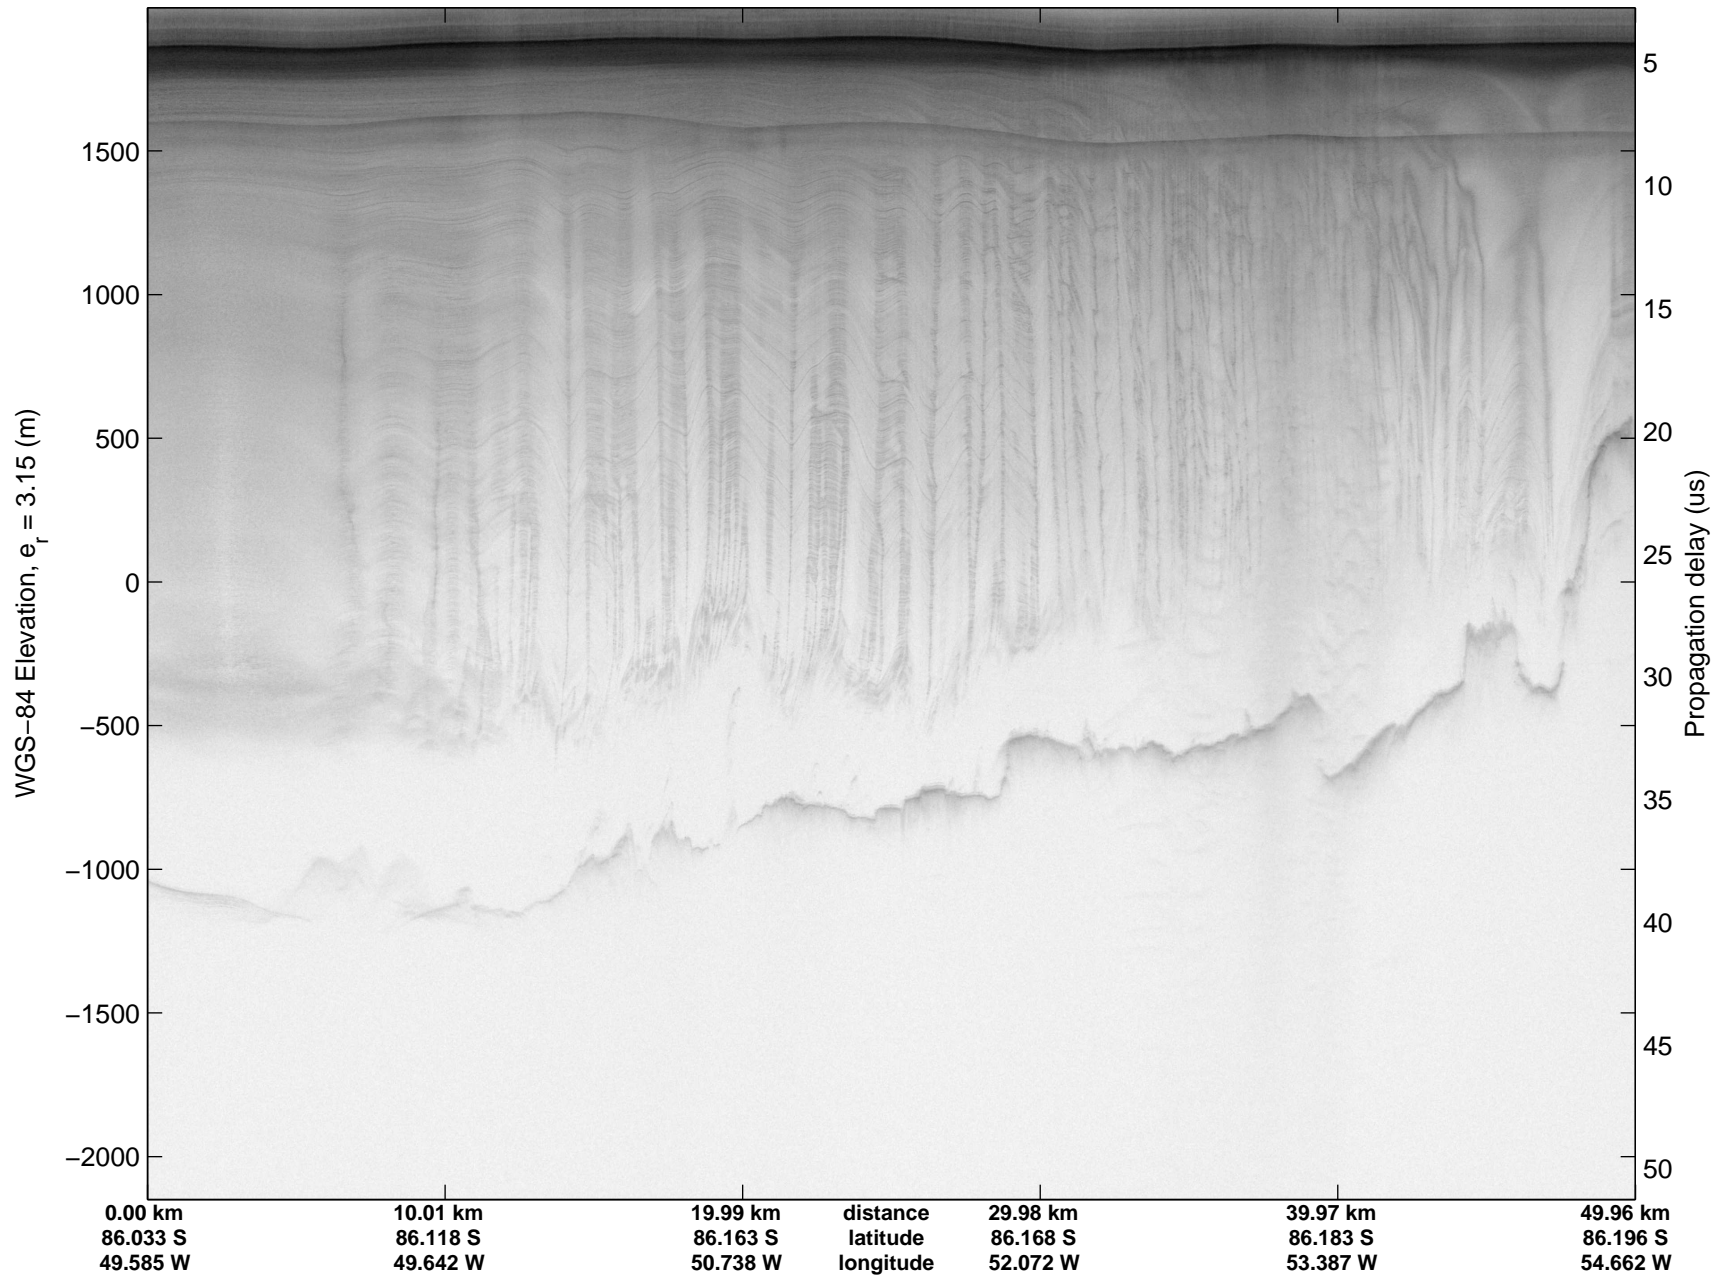

mcords3 2014_Antarctica_DC8: "Land Ice Foundation Lakes 01" 20141028_03_014: 17:30:14.8 to 17:36:23.8 GPS