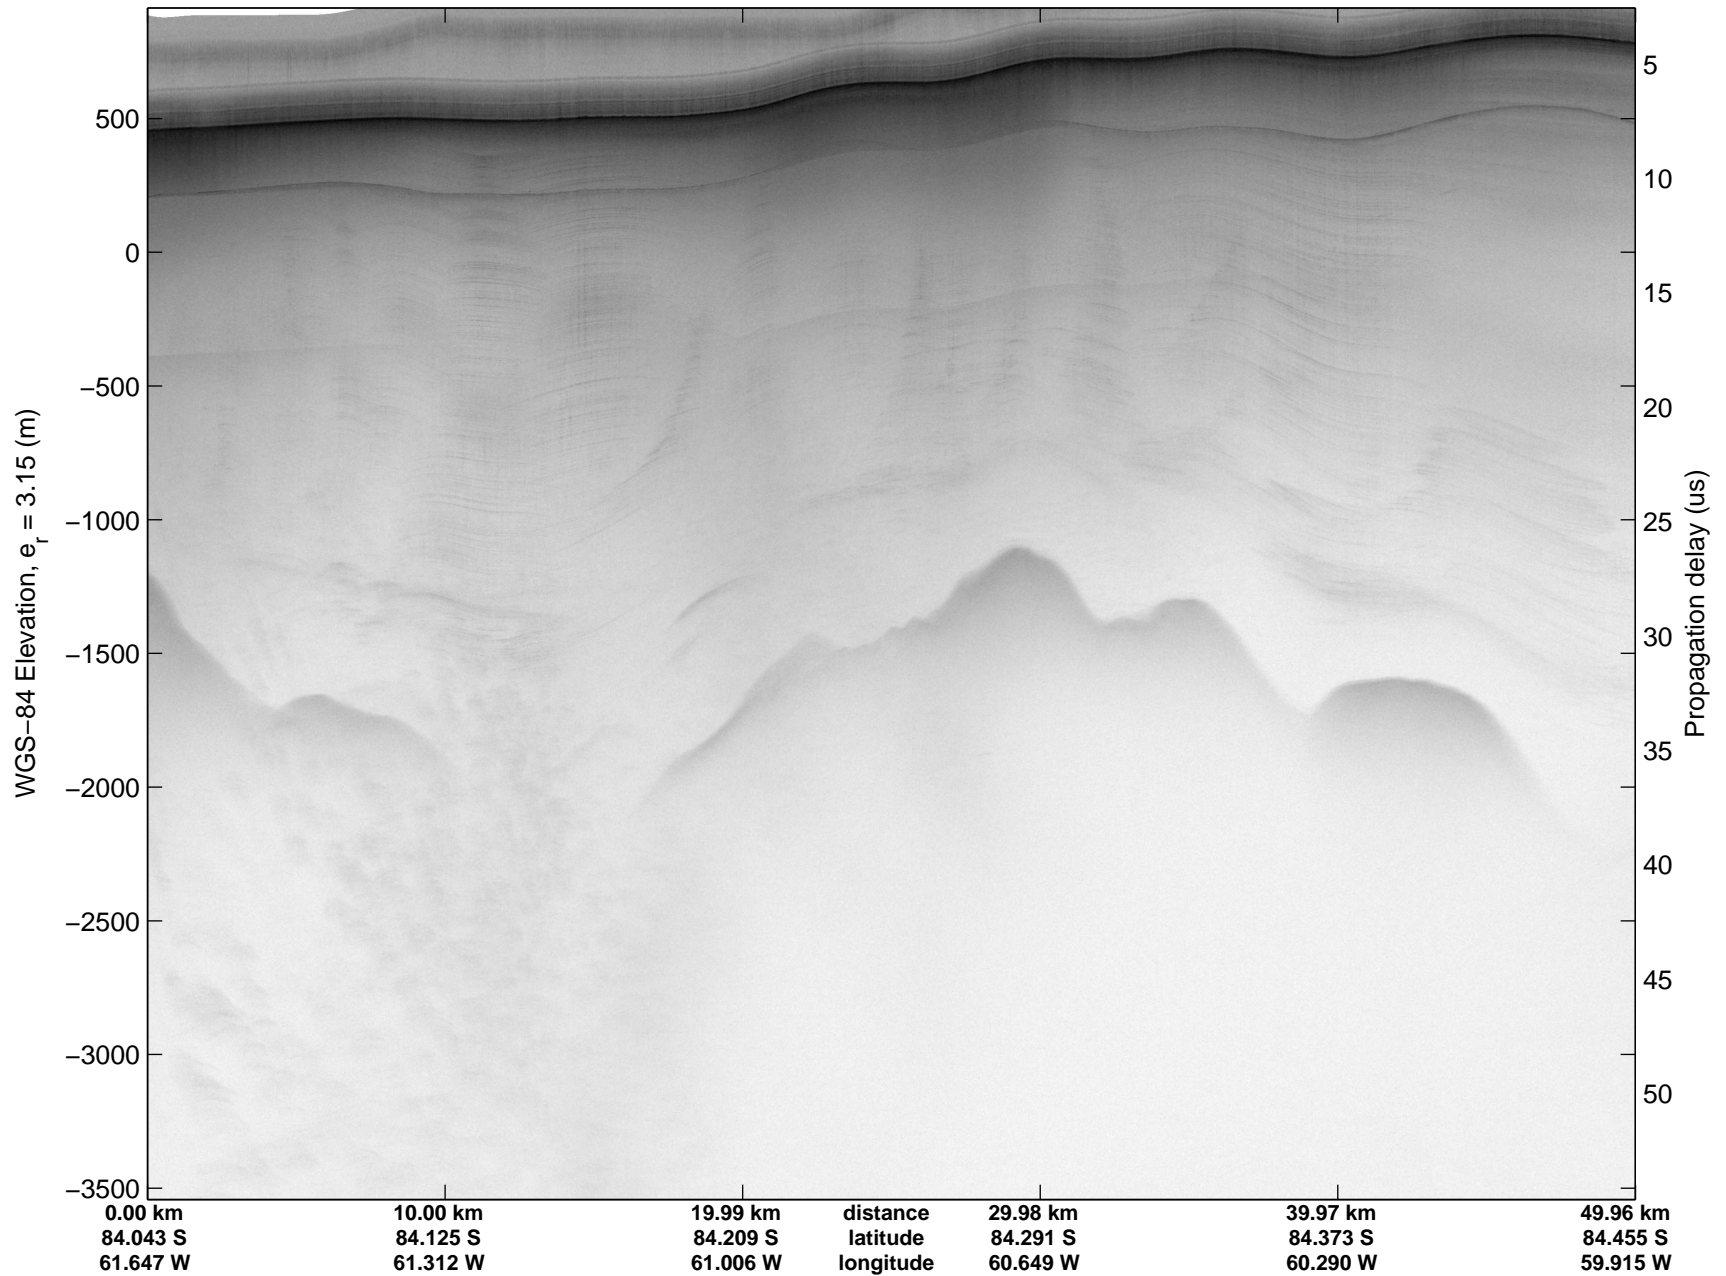

mcords3 2014_Antarctica_DC8: "Land Ice Foundation Lakes 01" 20141028_03_009: 16:57:28.6 to 17:03:47.8 GPS