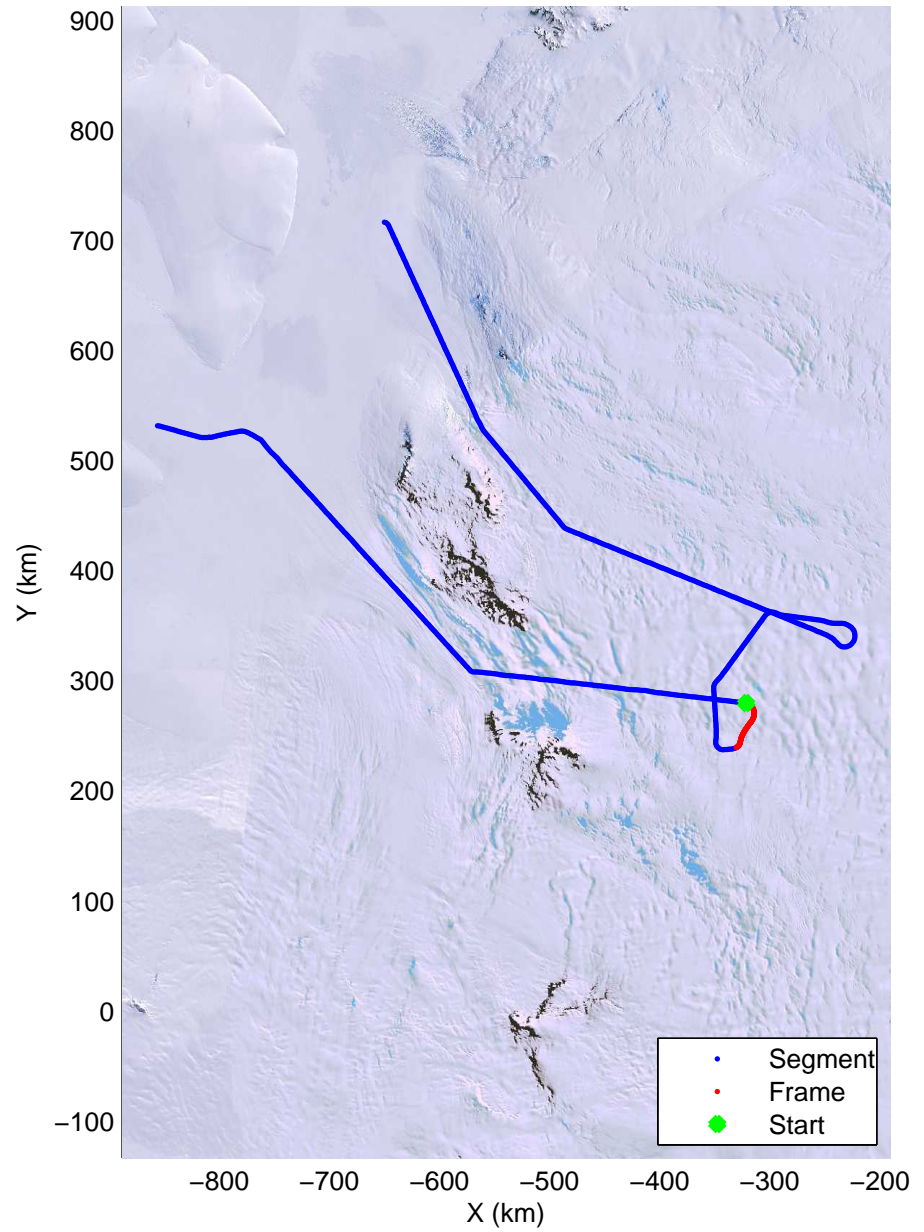

Land Ice Foundation Lakes 01
20141028_03_014
Polar Stereograph -71N/0E