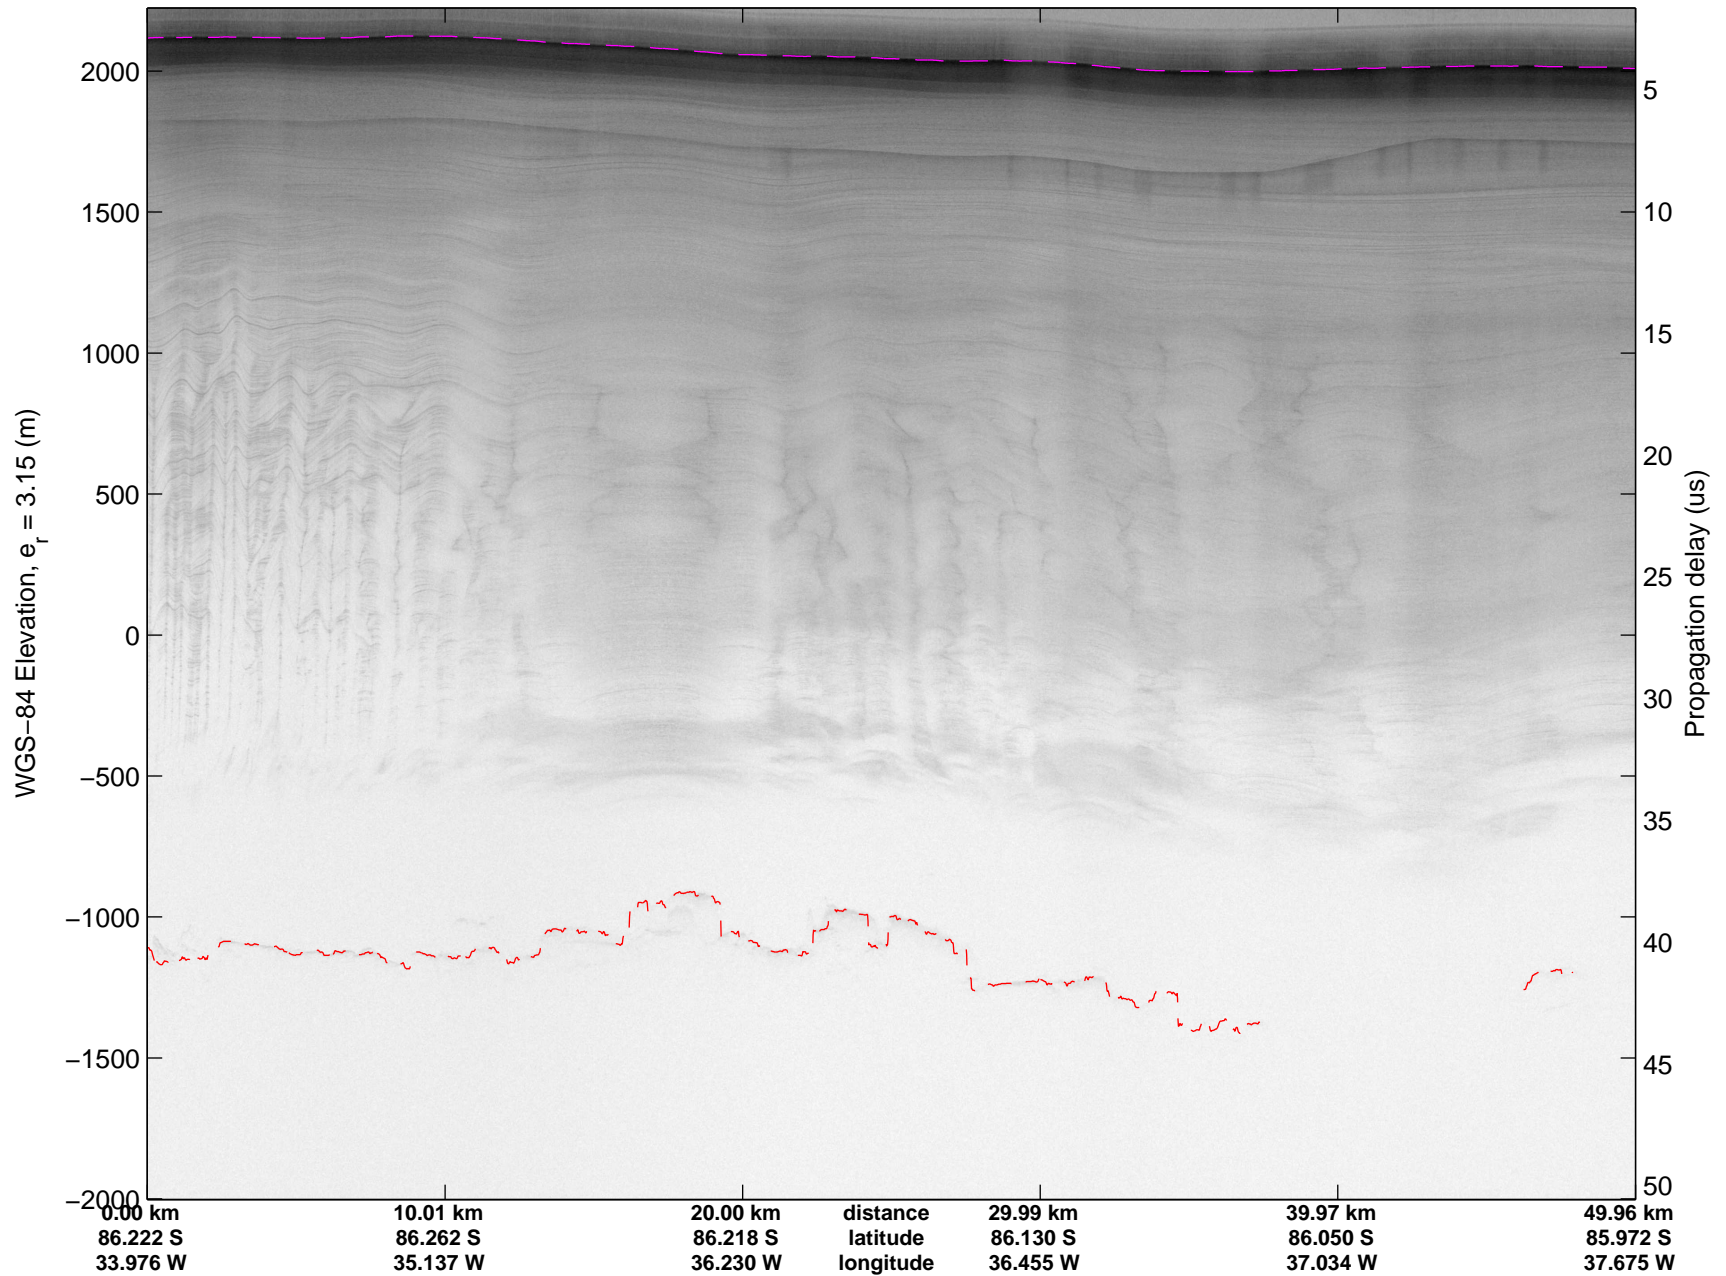

mcords3 2014_Antarctica_DC8: "Land Ice Foundation Lakes 01" 20141028_03_020: 18:07:45.7 to 18:13:55.6 GPS