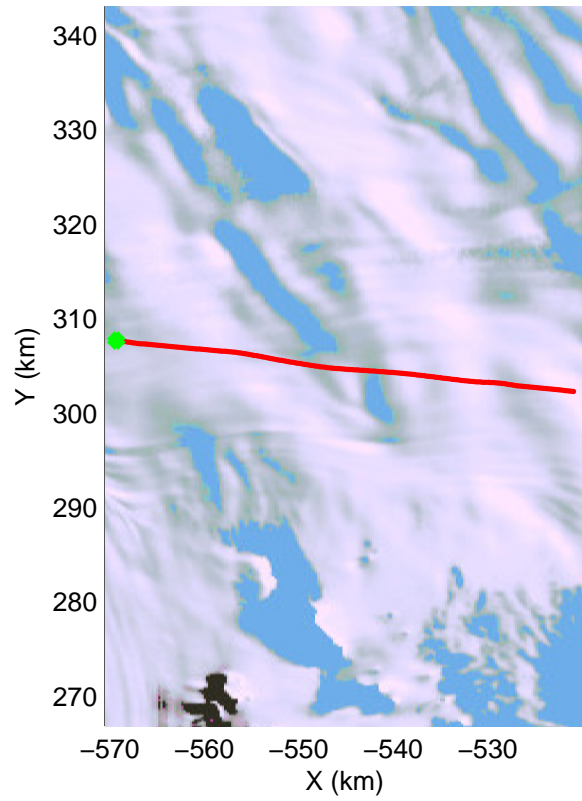

Land Ice Foundation Lakes 01
20141028_03_008
Polar Stereograph -71N/0E

mcords3 2014_Antarctica_DC8: "Land Ice Foundation Lakes 01" 20141028_03_008: 16:50:59.7 to 16:57:28.4 GPS

mcords3 2014_Antarctica_DC8: "Land Ice Foundation Lakes 01" 20141028_03_008: 16:50:59.7 to 16:57:28.4 GPS