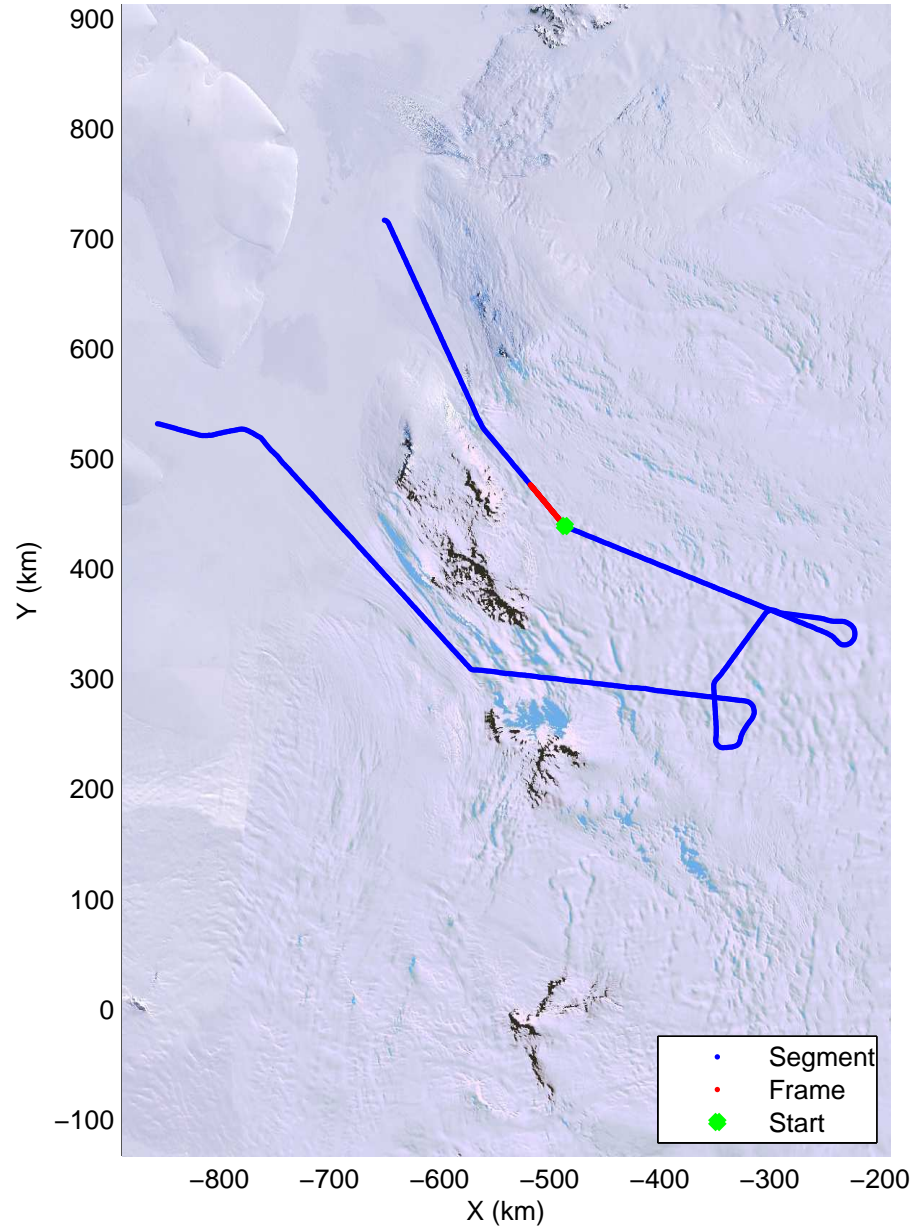

Land Ice Foundation Lakes 01
20141028_03_026
Polar Stereograph -71N/0E