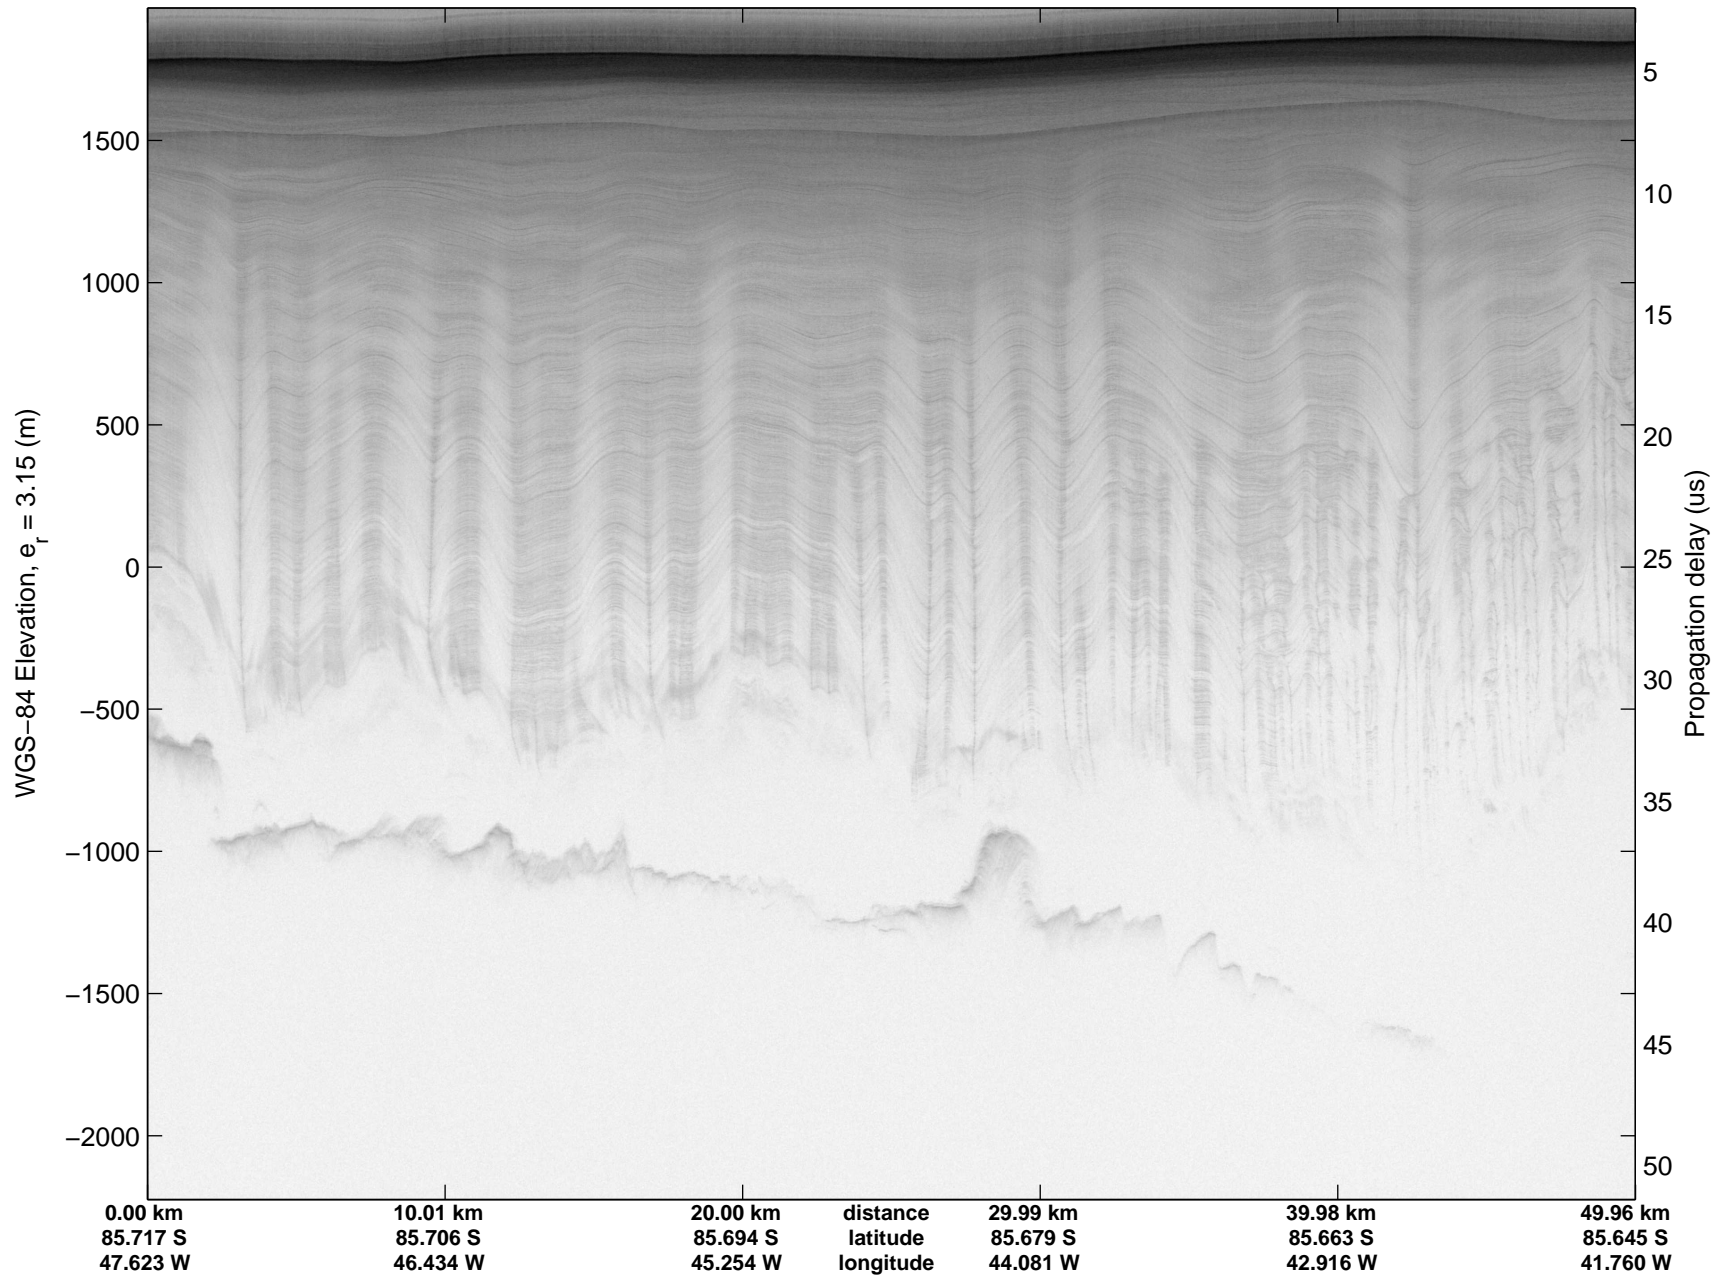

mcords3 2014_Antarctica_DC8: "Land Ice Foundation Lakes 01" 20141028_03_017: 17:49:13.1 to 17:55:38.8 GPS