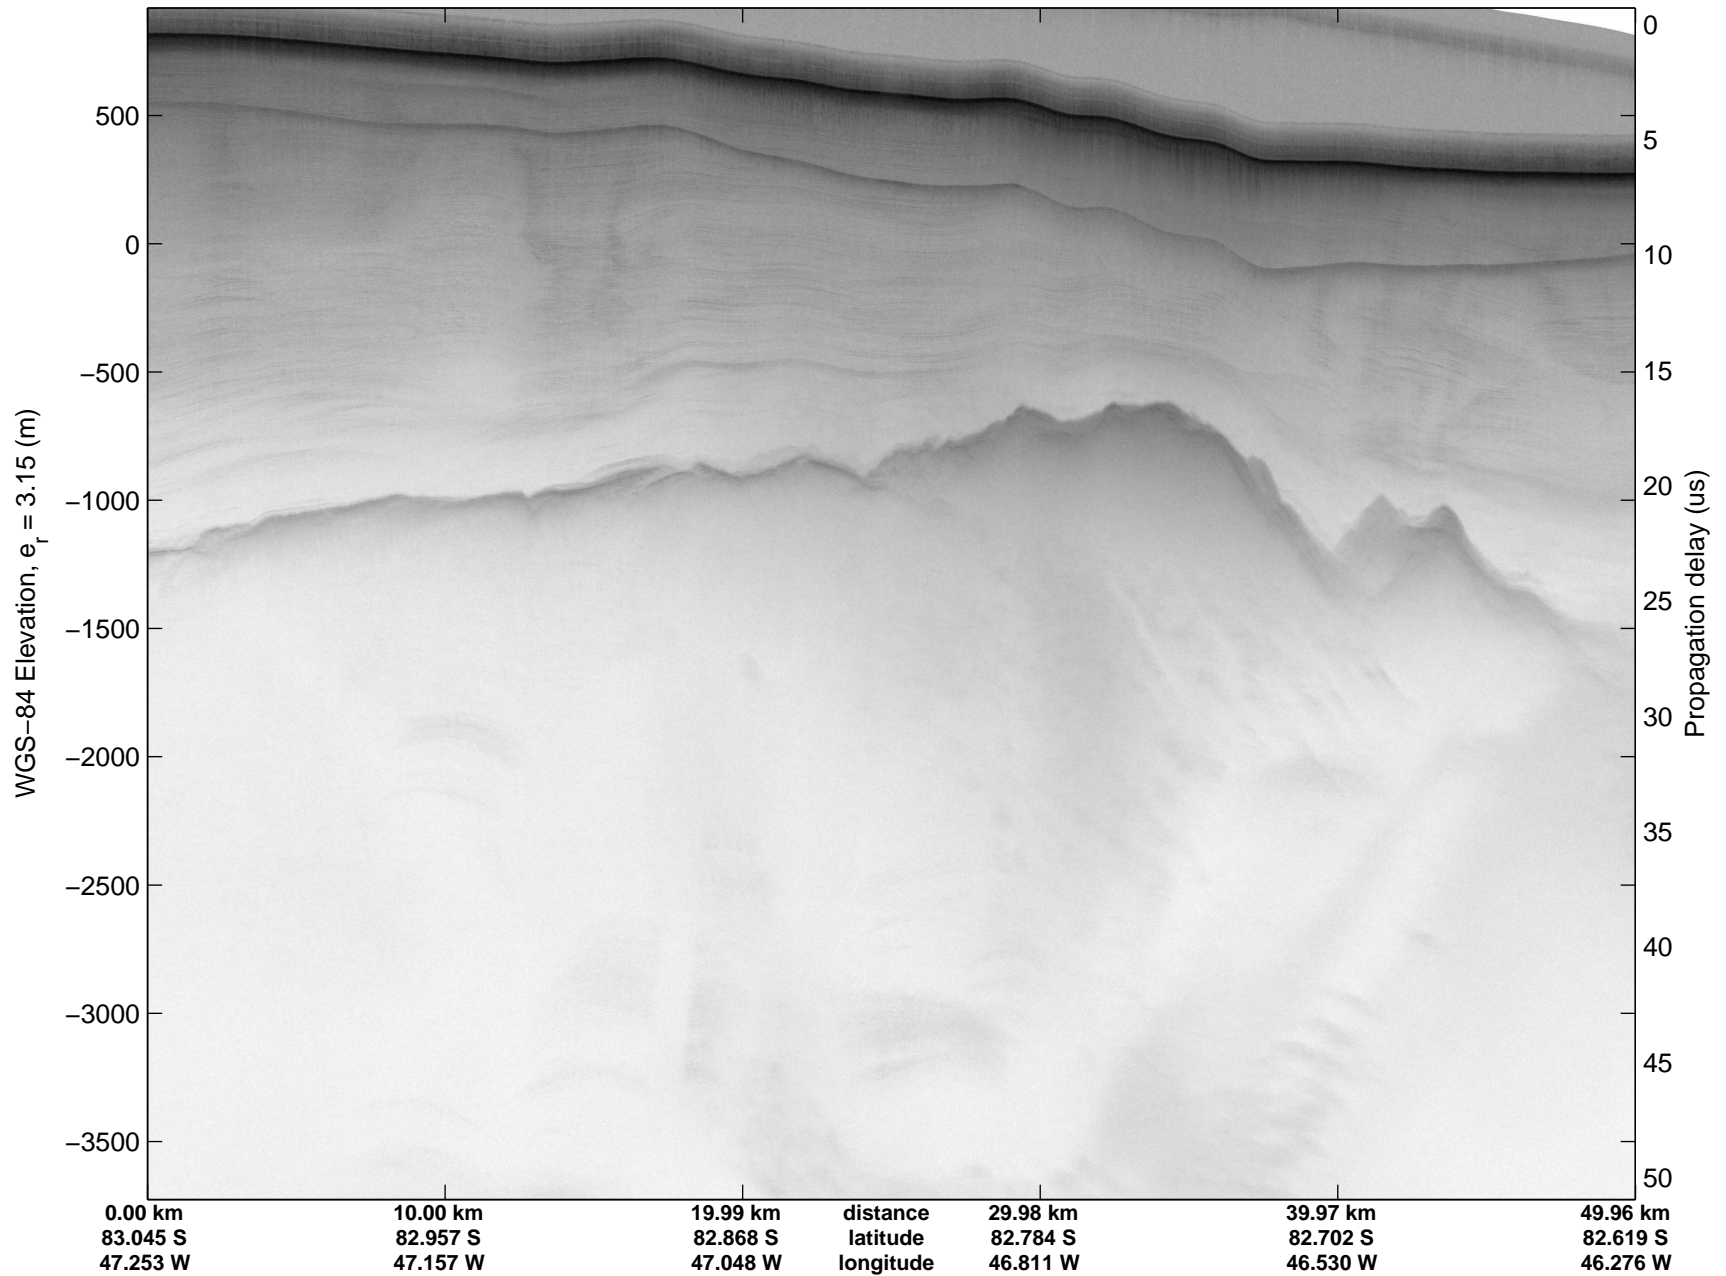

Land Ice Foundation Lakes 01
20141028_03_027
Polar Stereograph -71N/0E

mcords3 2014_Antarctica_DC8: "Land Ice Foundation Lakes 01" 20141028_03_027: 18:53:13.3 to 18:59:40.5 GPS

mcords3 2014_Antarctica_DC8: "Land Ice Foundation Lakes 01" 20141028_03_027: 18:53:13.3 to 18:59:40.5 GPS

Land Ice Foundation Lakes 01
20141028_03_028
Polar Stereograph -71N/0E

mcords3 2014_Antarctica_DC8: "Land Ice Foundation Lakes 01" 20141028_03_028: 18:59:40.8 to 19:05:54.2 GPS

mcords3 2014_Antarctica_DC8: "Land Ice Foundation Lakes 01" 20141028_03_028: 18:59:40.8 to 19:05:54.2 GPS