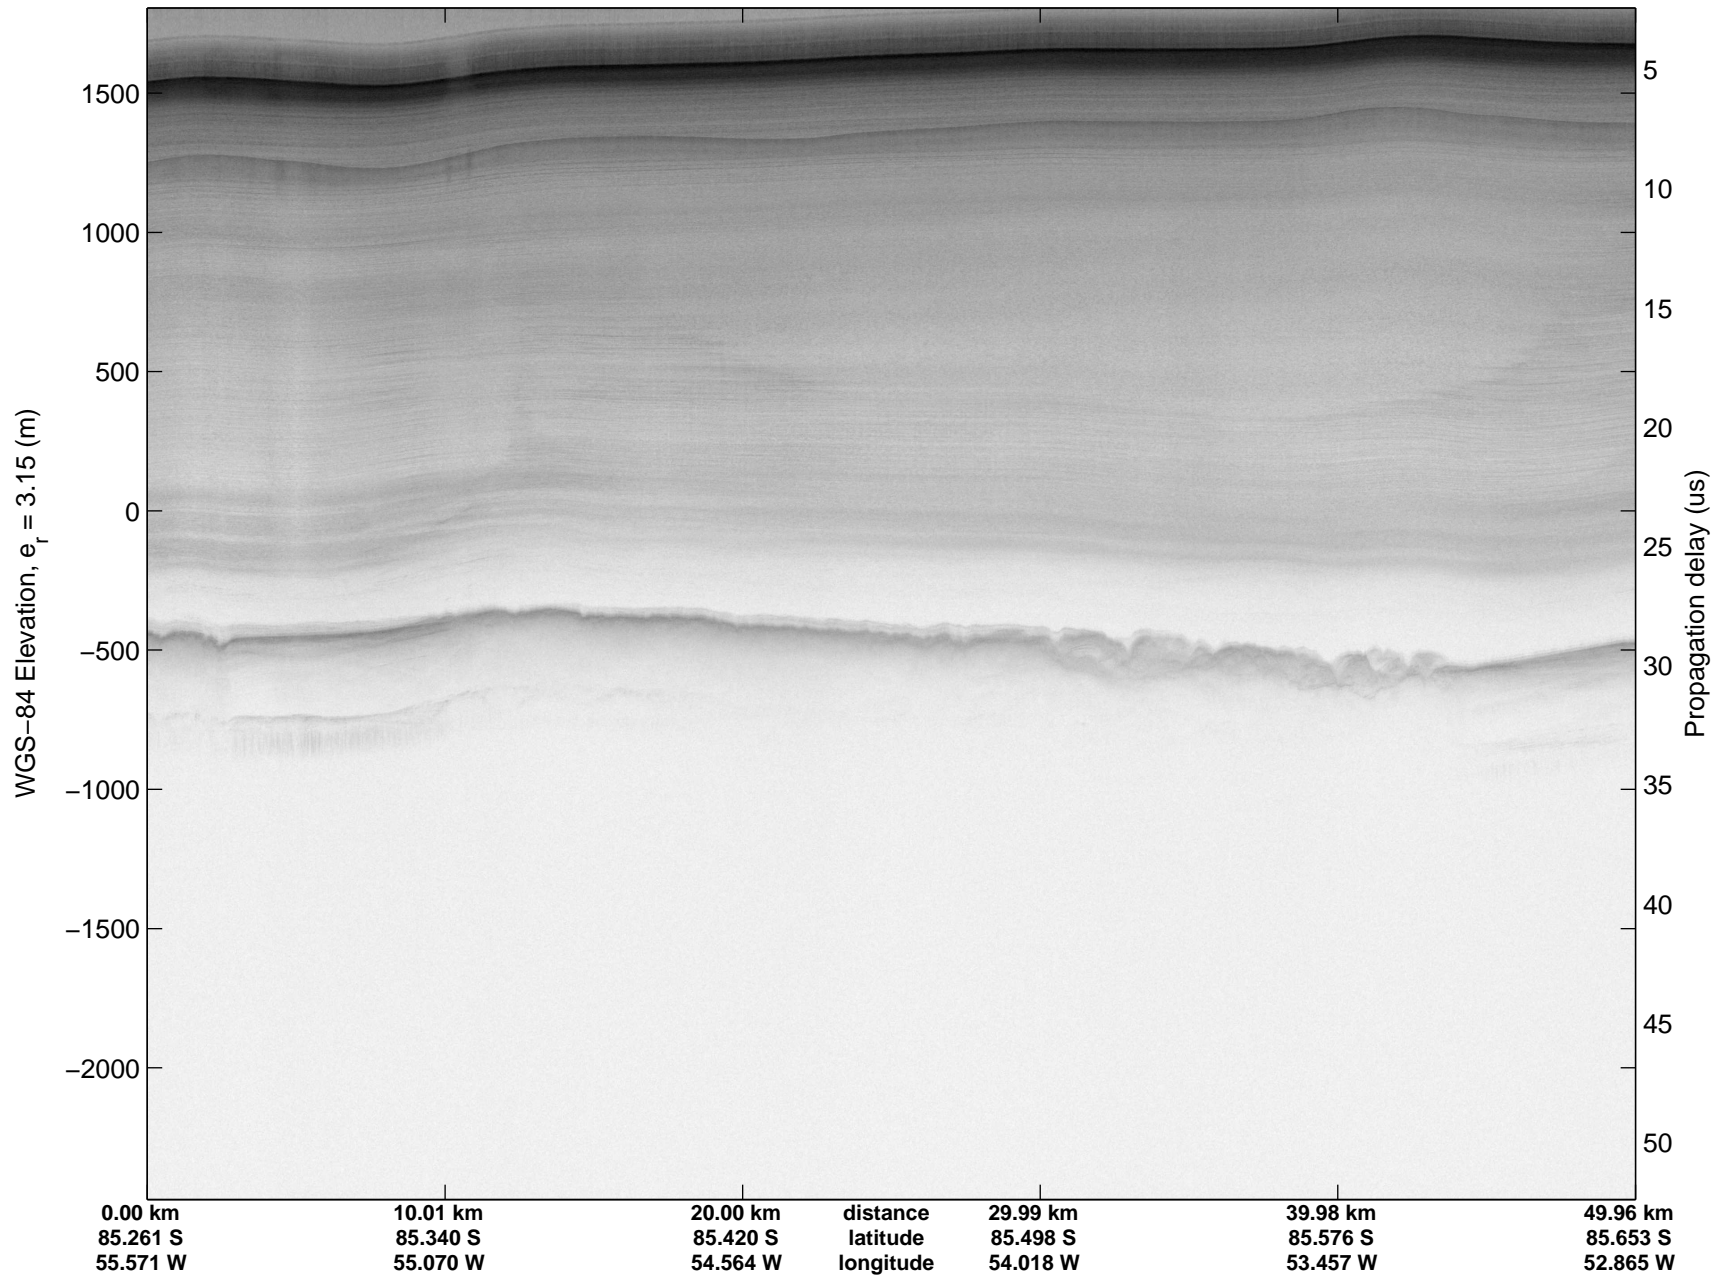

mcords3 2014_Antarctica_DC8: "Land Ice Foundation Lakes 01" 20141028_03_012: 17:17:08.4 to 17:23:42.2 GPS