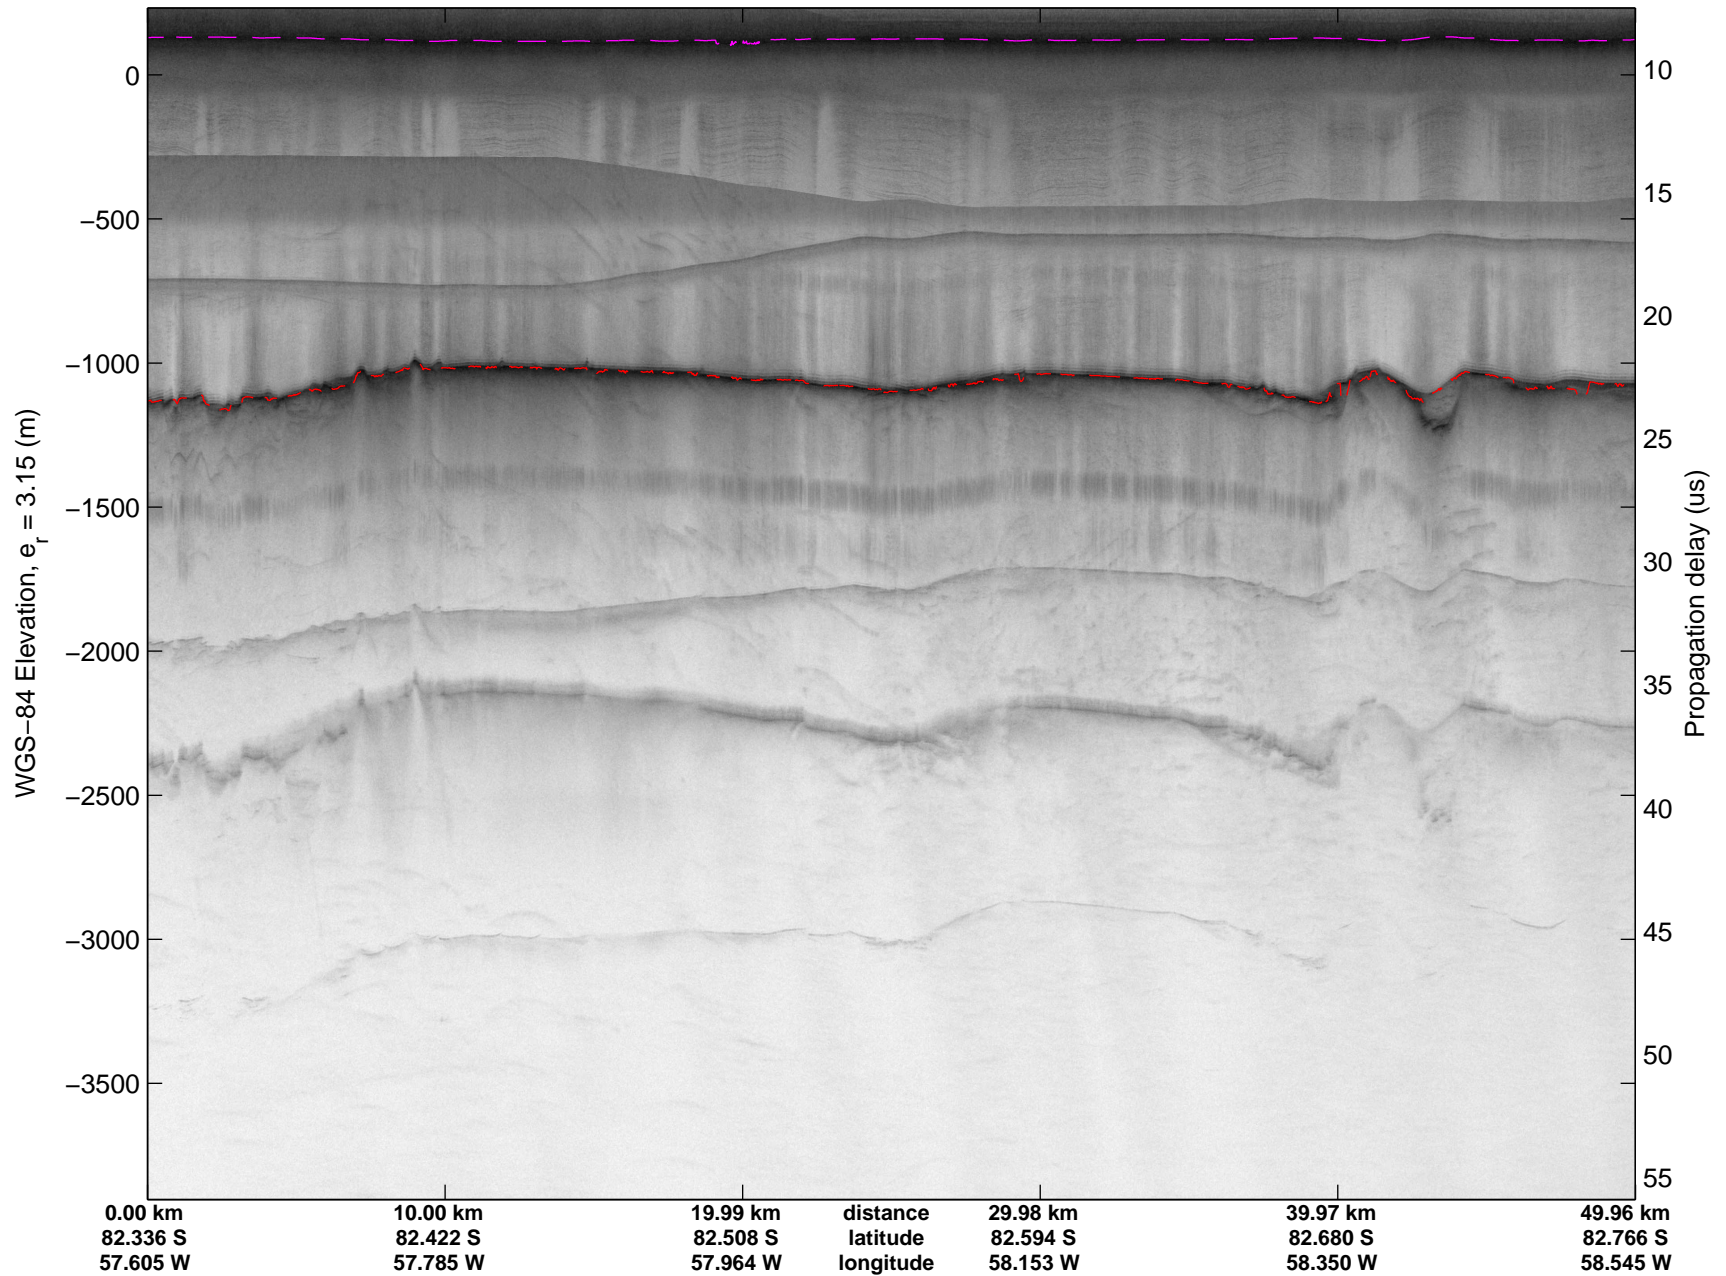

mcords3 2014_Antarctica_DC8: "Land Ice Foundation Lakes 01" 20141028_03_005: 16:31:34.4 to 16:38:02.1 GPS