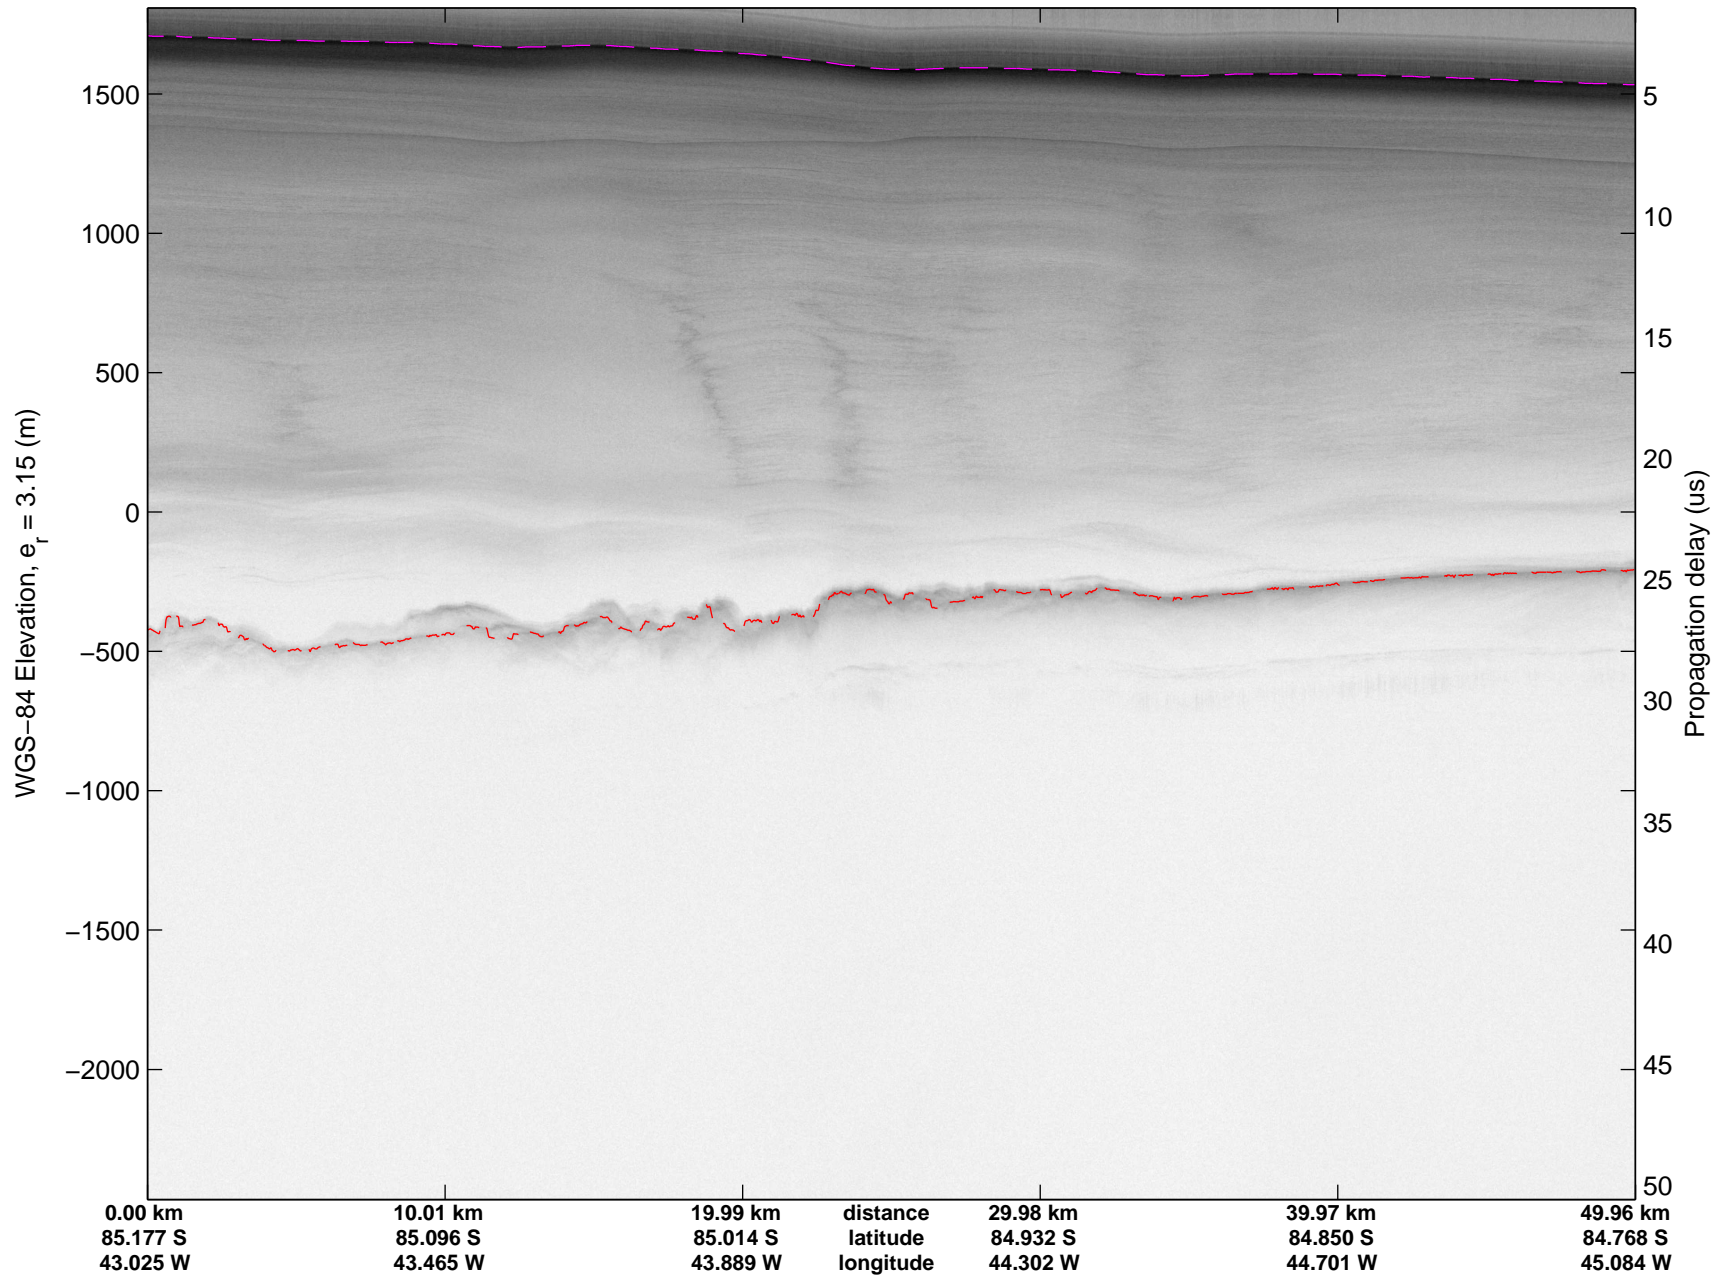

mcords3 2014_Antarctica_DC8: "Land Ice Foundation Lakes 01" 20141028_03_023: 18:27:08.4 to 18:33:37.4 GPS