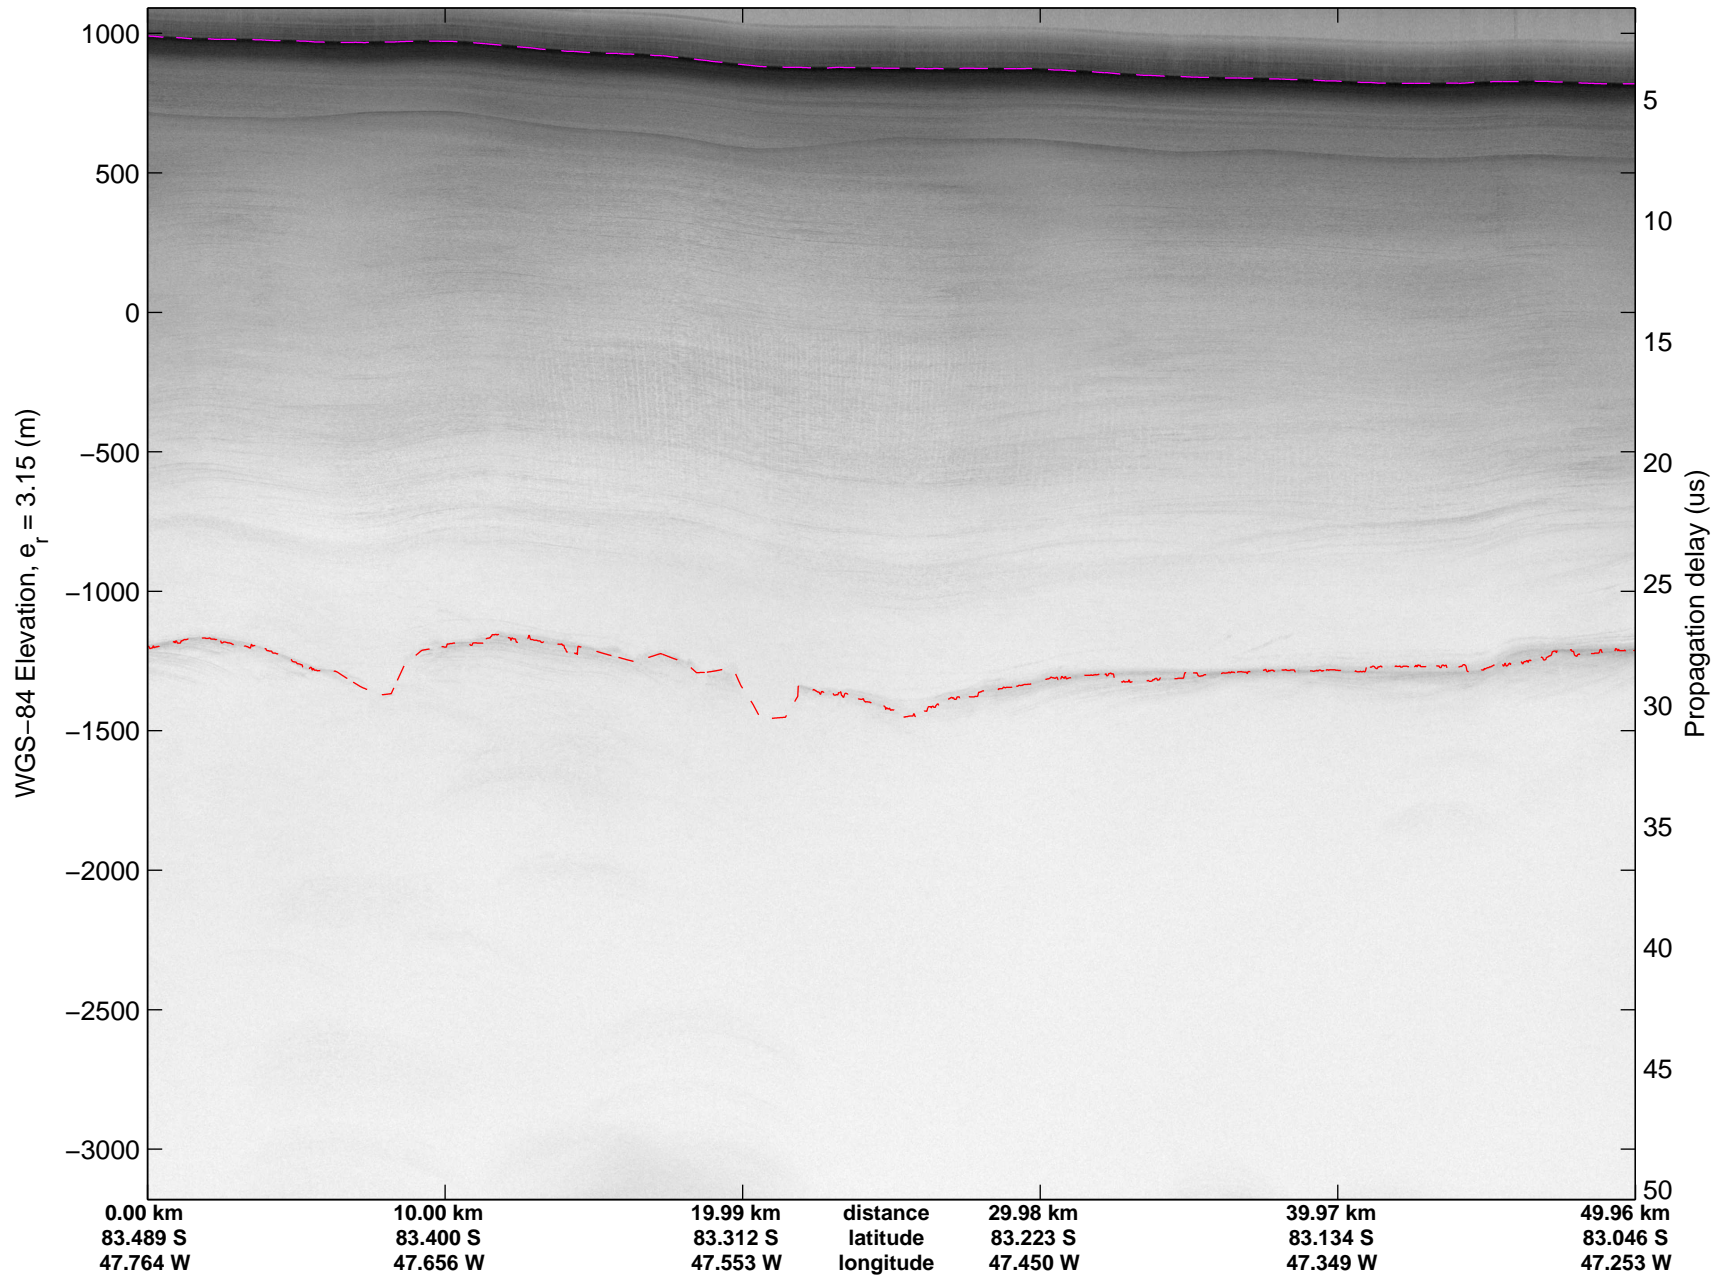

mcords3 2014_Antarctica_DC8: "Land Ice Foundation Lakes 01" 20141028_03_027: 18:53:13.3 to 18:59:40.5 GPS