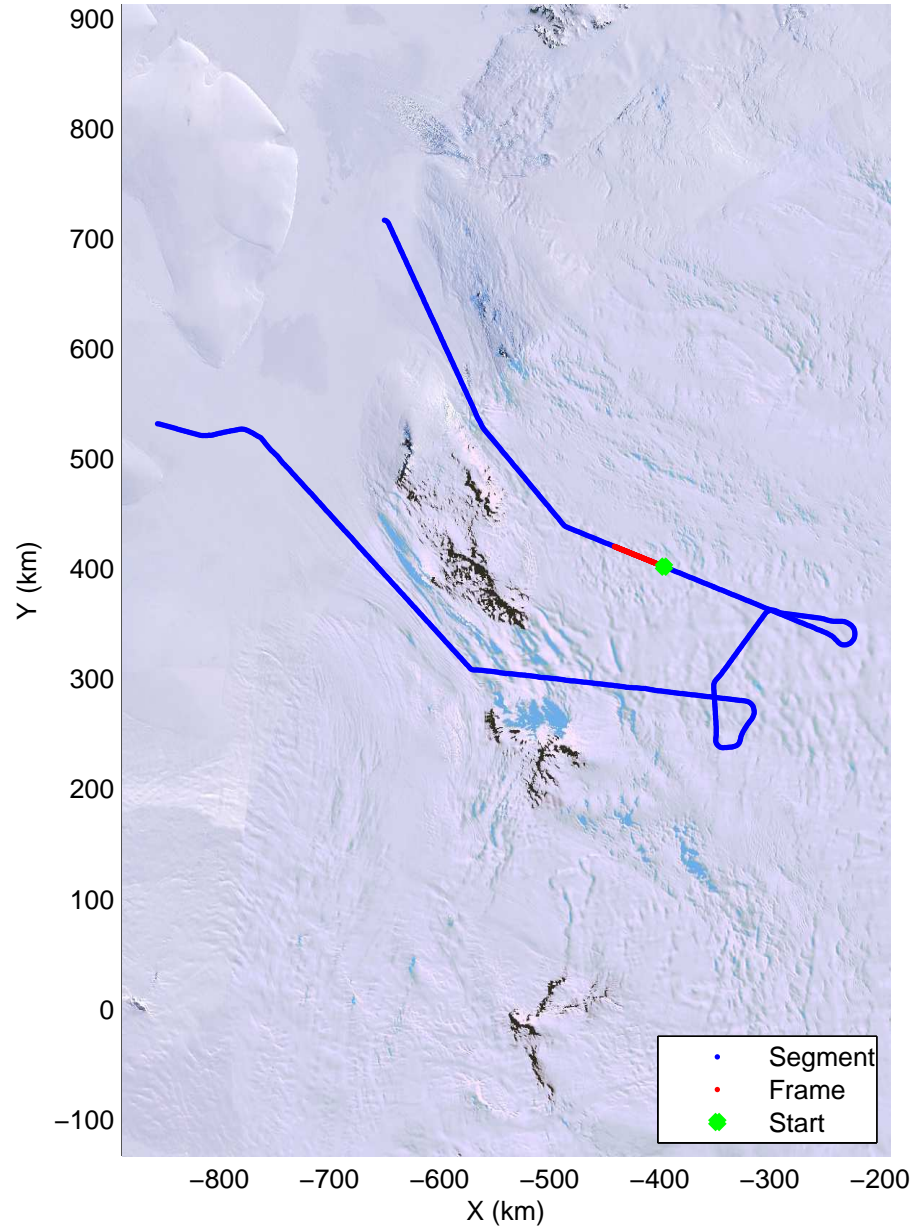

Land Ice Foundation Lakes 01
20141028_03_024
Polar Stereograph -71N/0E