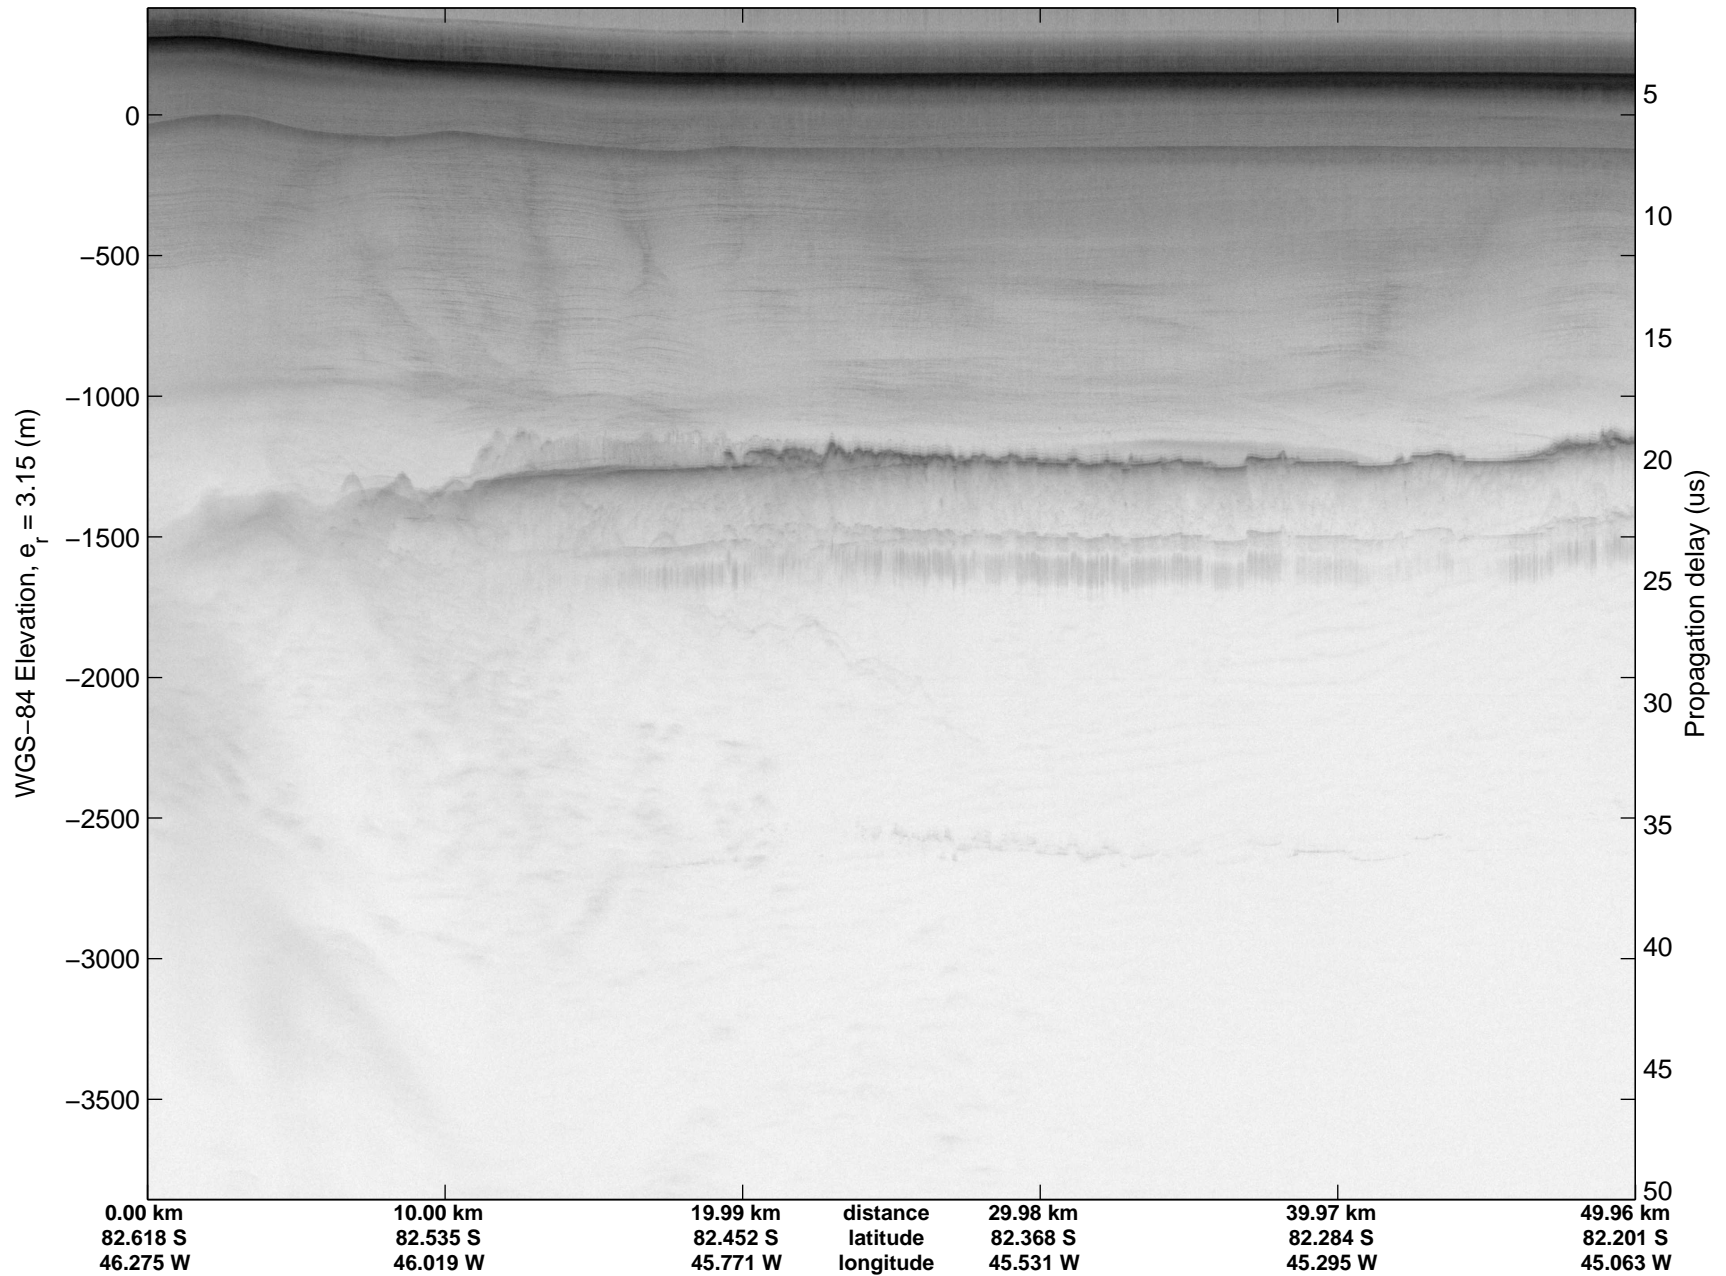

Land Ice Foundation Lakes 01
20141028_03_027
Polar Stereograph -71N/0E

mcords3 2014_Antarctica_DC8: "Land Ice Foundation Lakes 01" 20141028_03_027: 18:53:13.3 to 18:59:40.5 GPS

mcords3 2014_Antarctica_DC8: "Land Ice Foundation Lakes 01" 20141028_03_027: 18:53:13.3 to 18:59:40.5 GPS

Land Ice Foundation Lakes 01
20141028_03_028
Polar Stereograph -71N/0E

mcords3 2014_Antarctica_DC8: "Land Ice Foundation Lakes 01" 20141028_03_028: 18:59:40.8 to 19:05:54.2 GPS

mcords3 2014_Antarctica_DC8: "Land Ice Foundation Lakes 01" 20141028_03_028: 18:59:40.8 to 19:05:54.2 GPS

mcords3 2014_Antarctica_DC8: "Land Ice Foundation Lakes 01" 20141028_03_029: 19:05:54.5 to 19:12:32.6 GPS

mcords3 2014_Antarctica_DC8: "Land Ice Foundation Lakes 01" 20141028_03_029: 19:05:54.5 to 19:12:32.6 GPS