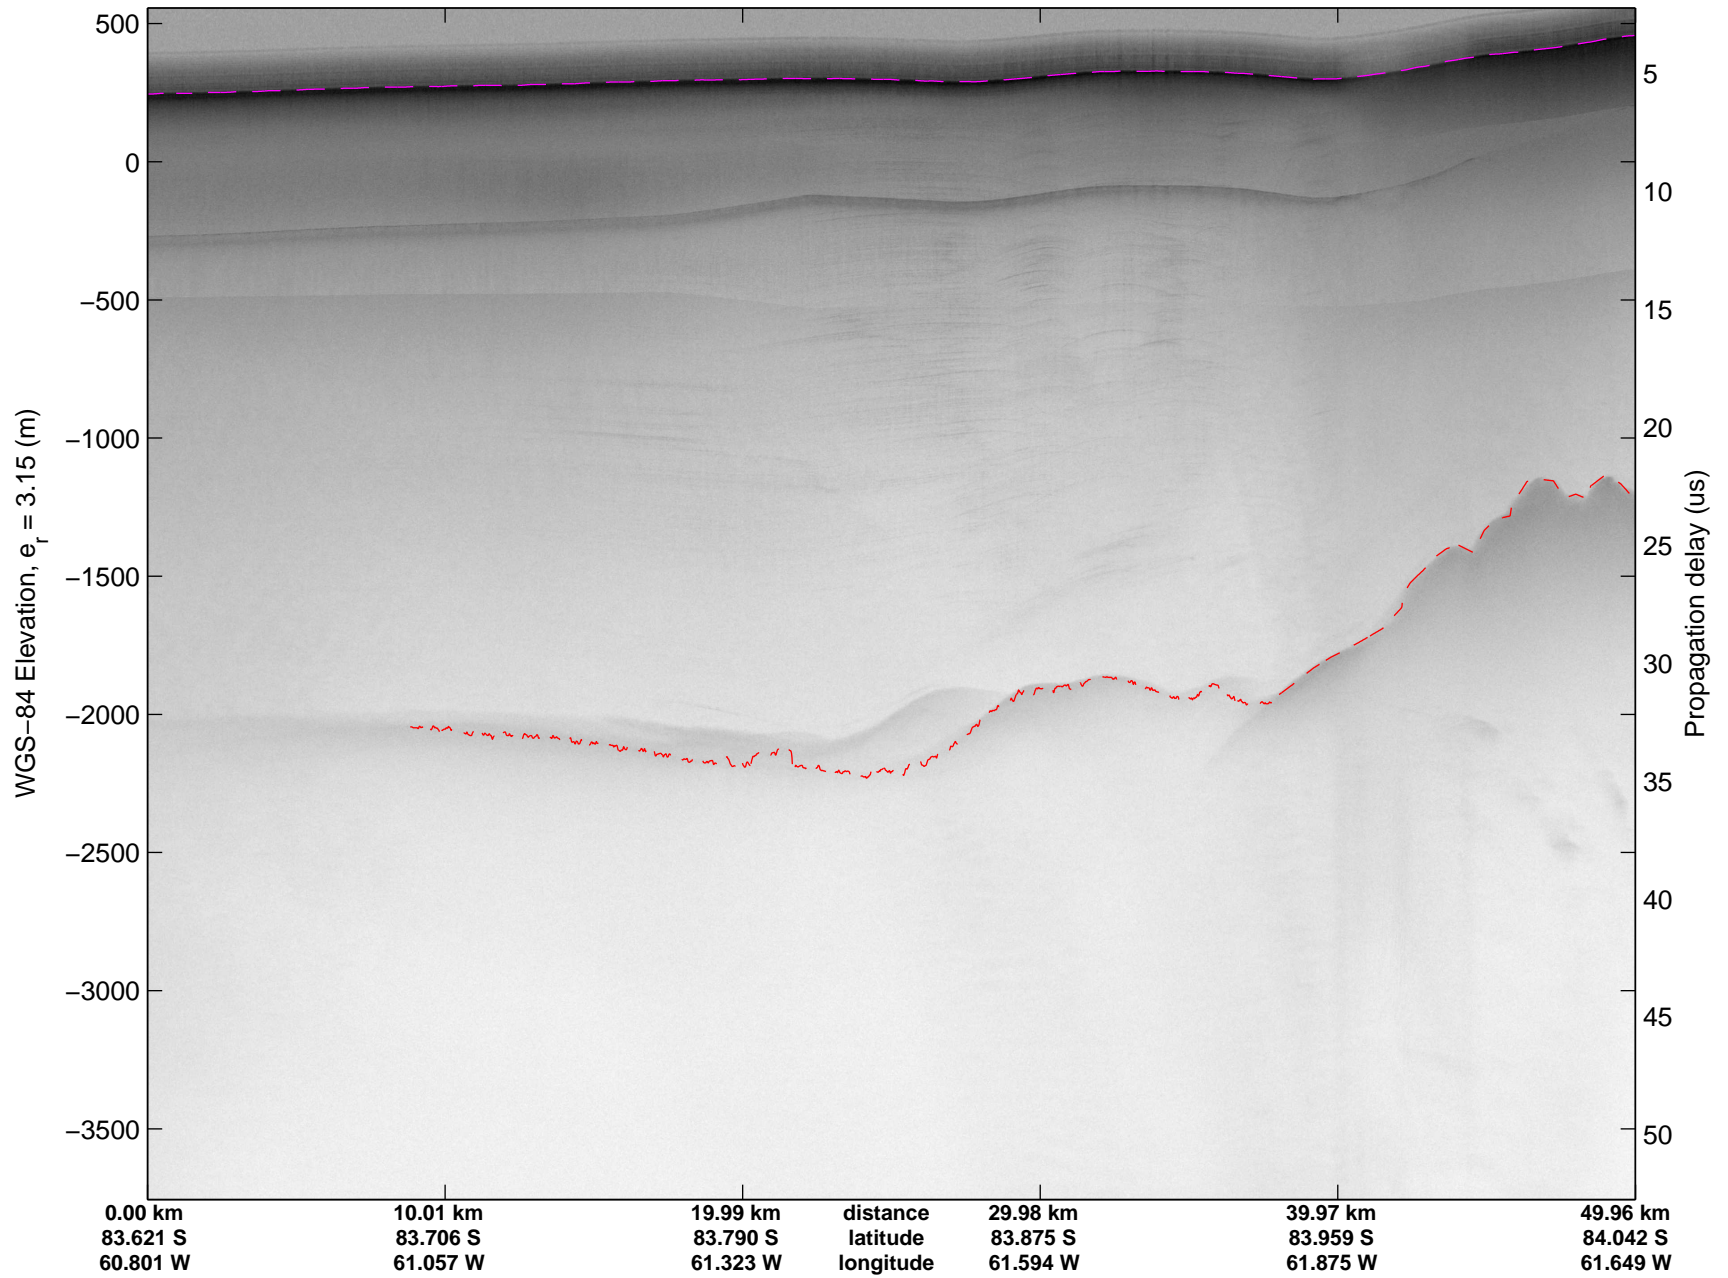

mcords3 2014_Antarctica_DC8: "Land Ice Foundation Lakes 01" 20141028_03_008: 16:50:59.7 to 16:57:28.4 GPS