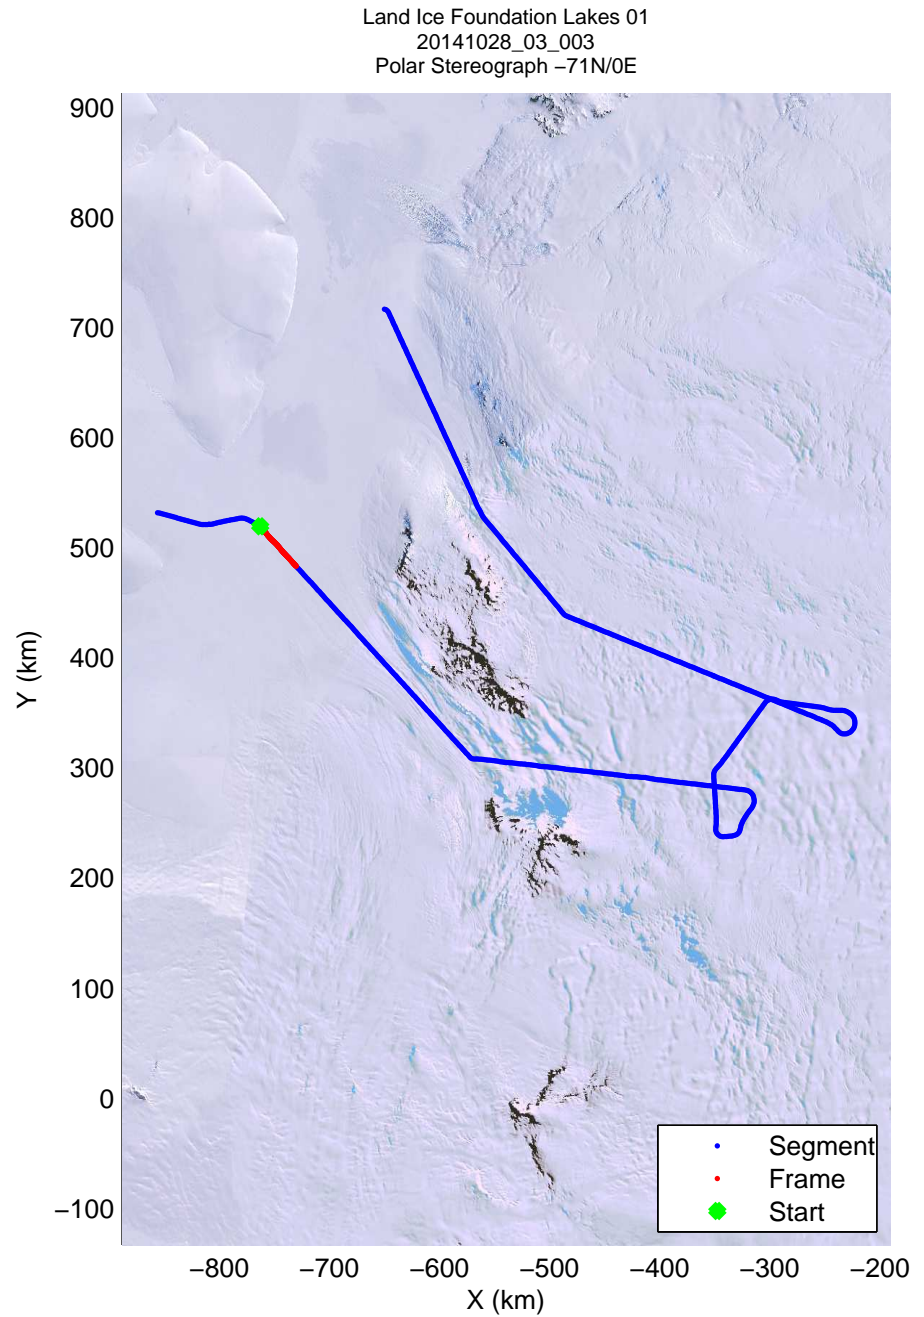

Land Ice Foundation Lakes 01
20141028_03_002
Polar Stereograph -71N/0E

mcords3 2014_Antarctica_DC8: "Land Ice Foundation Lakes 01" 20141028_03_002: 16:13:06.3 to 16:18:45.1 GPS

mcords3 2014_Antarctica_DC8: "Land Ice Foundation Lakes 01" 20141028_03_002: 16:13:06.3 to 16:18:45.1 GPS