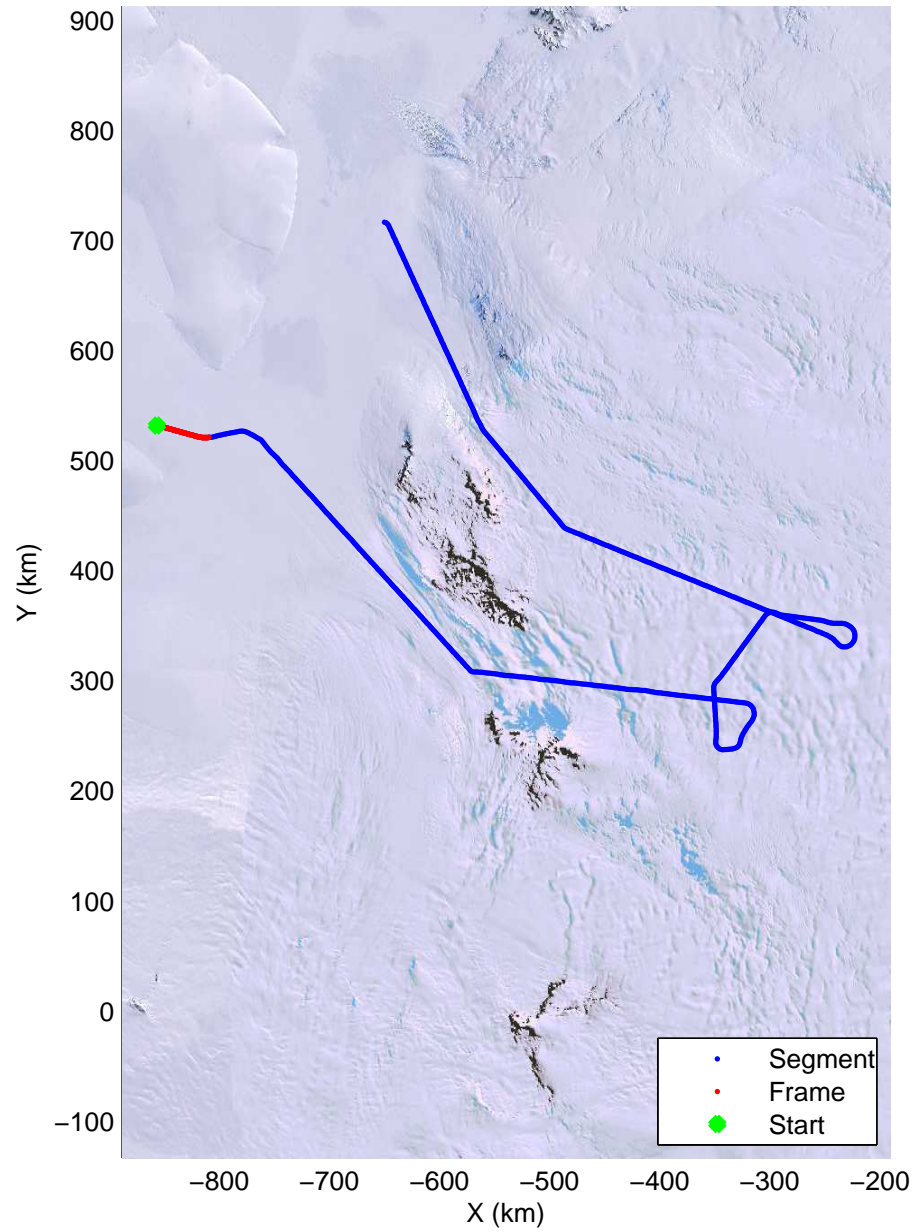

Land Ice Foundation Lakes 01
20141028_03_001
Polar Stereograph -71N/0E

mcords3 2014_Antarctica_DC8: "Land Ice Foundation Lakes 01" 20141028_03_001: 16:07:36.8 to 16:13:06.1 GPS

mcords3 2014_Antarctica_DC8: "Land Ice Foundation Lakes 01" 20141028_03_001: 16:07:36.8 to 16:13:06.1 GPS