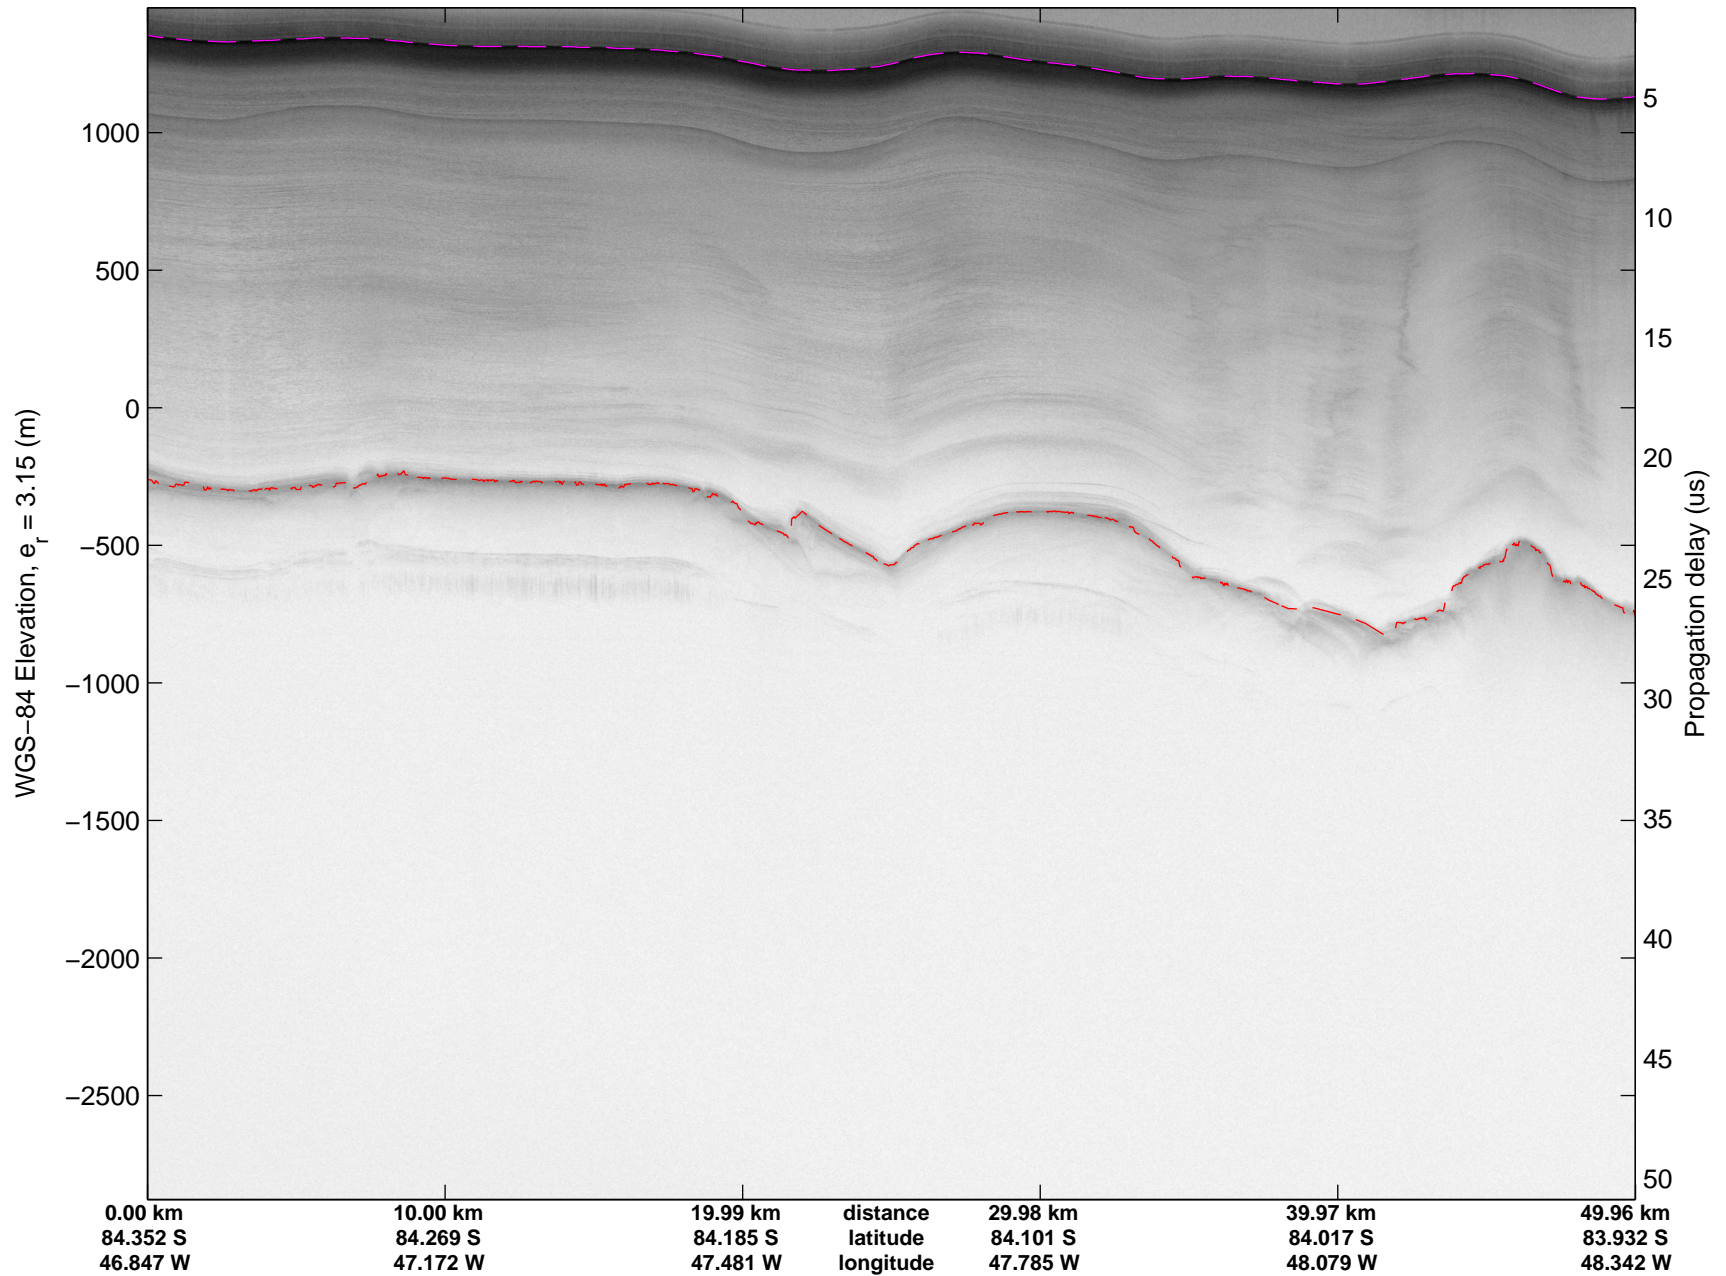

mcords3 2014_Antarctica_DC8: "Land Ice Foundation Lakes 01" 20141028_03_025: 18:40:07.0 to 18:46:33.3 GPS