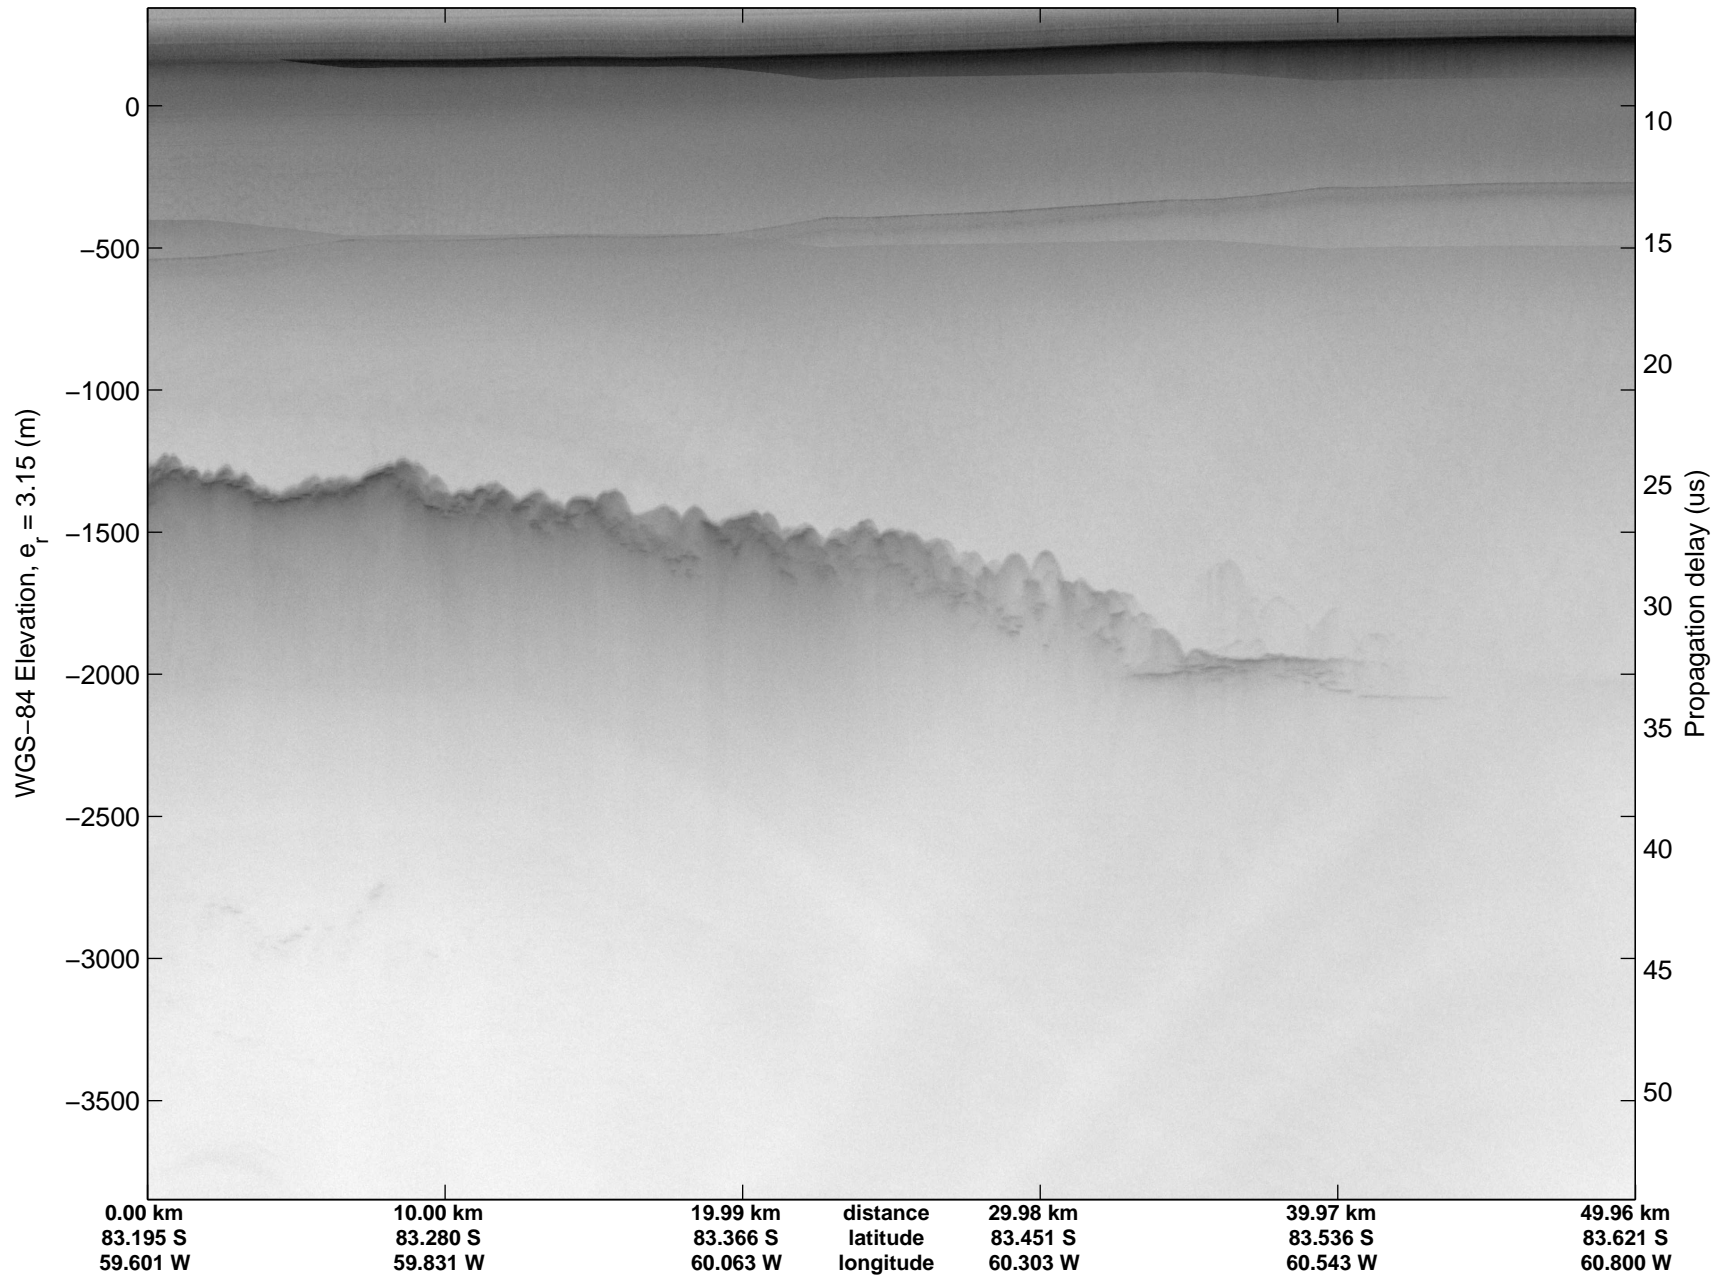

mcords3 2014_Antarctica_DC8: "Land Ice Foundation Lakes 01" 20141028_03_007: 16:44:34.0 to 16:50:59.4 GPS