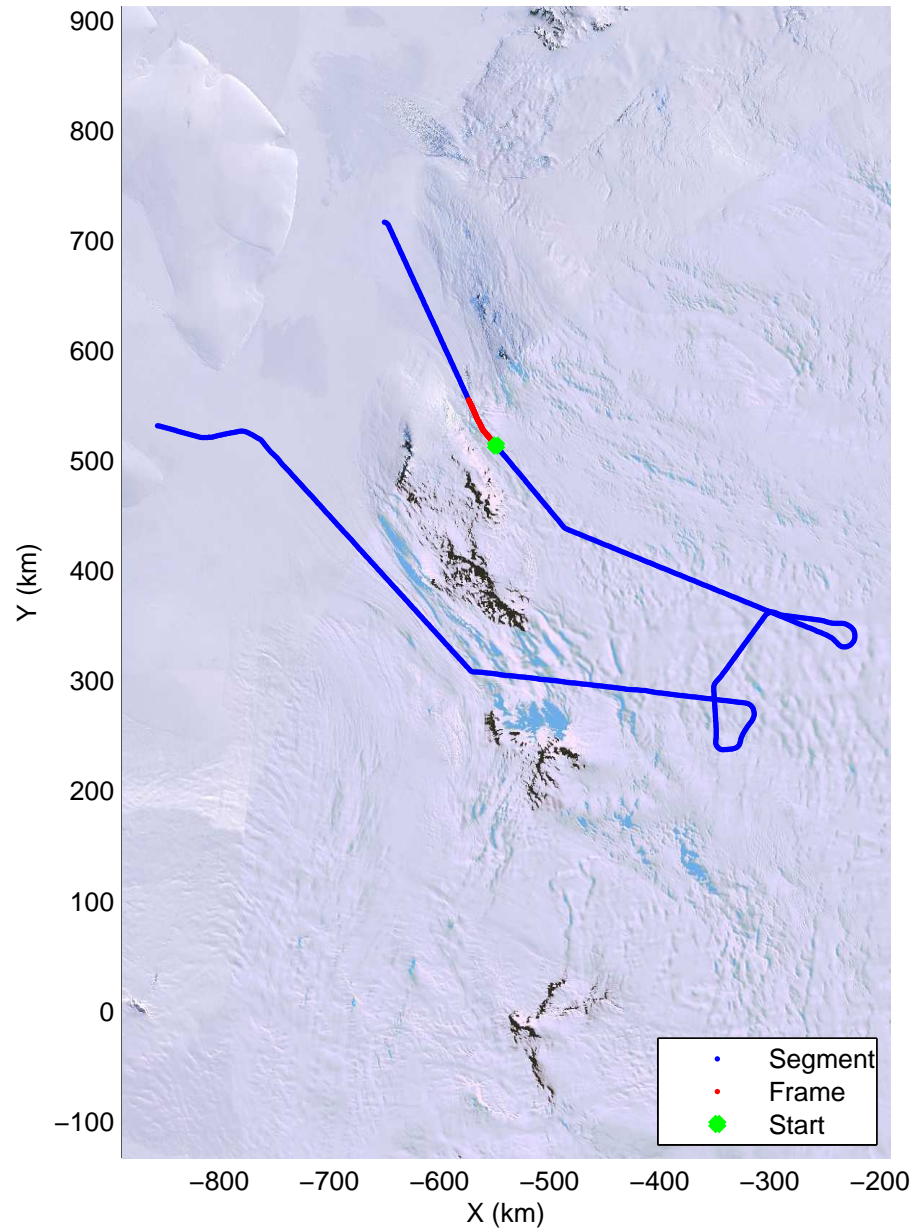

Land Ice Foundation Lakes 01
20141028_03_028
Polar Stereograph -71N/0E