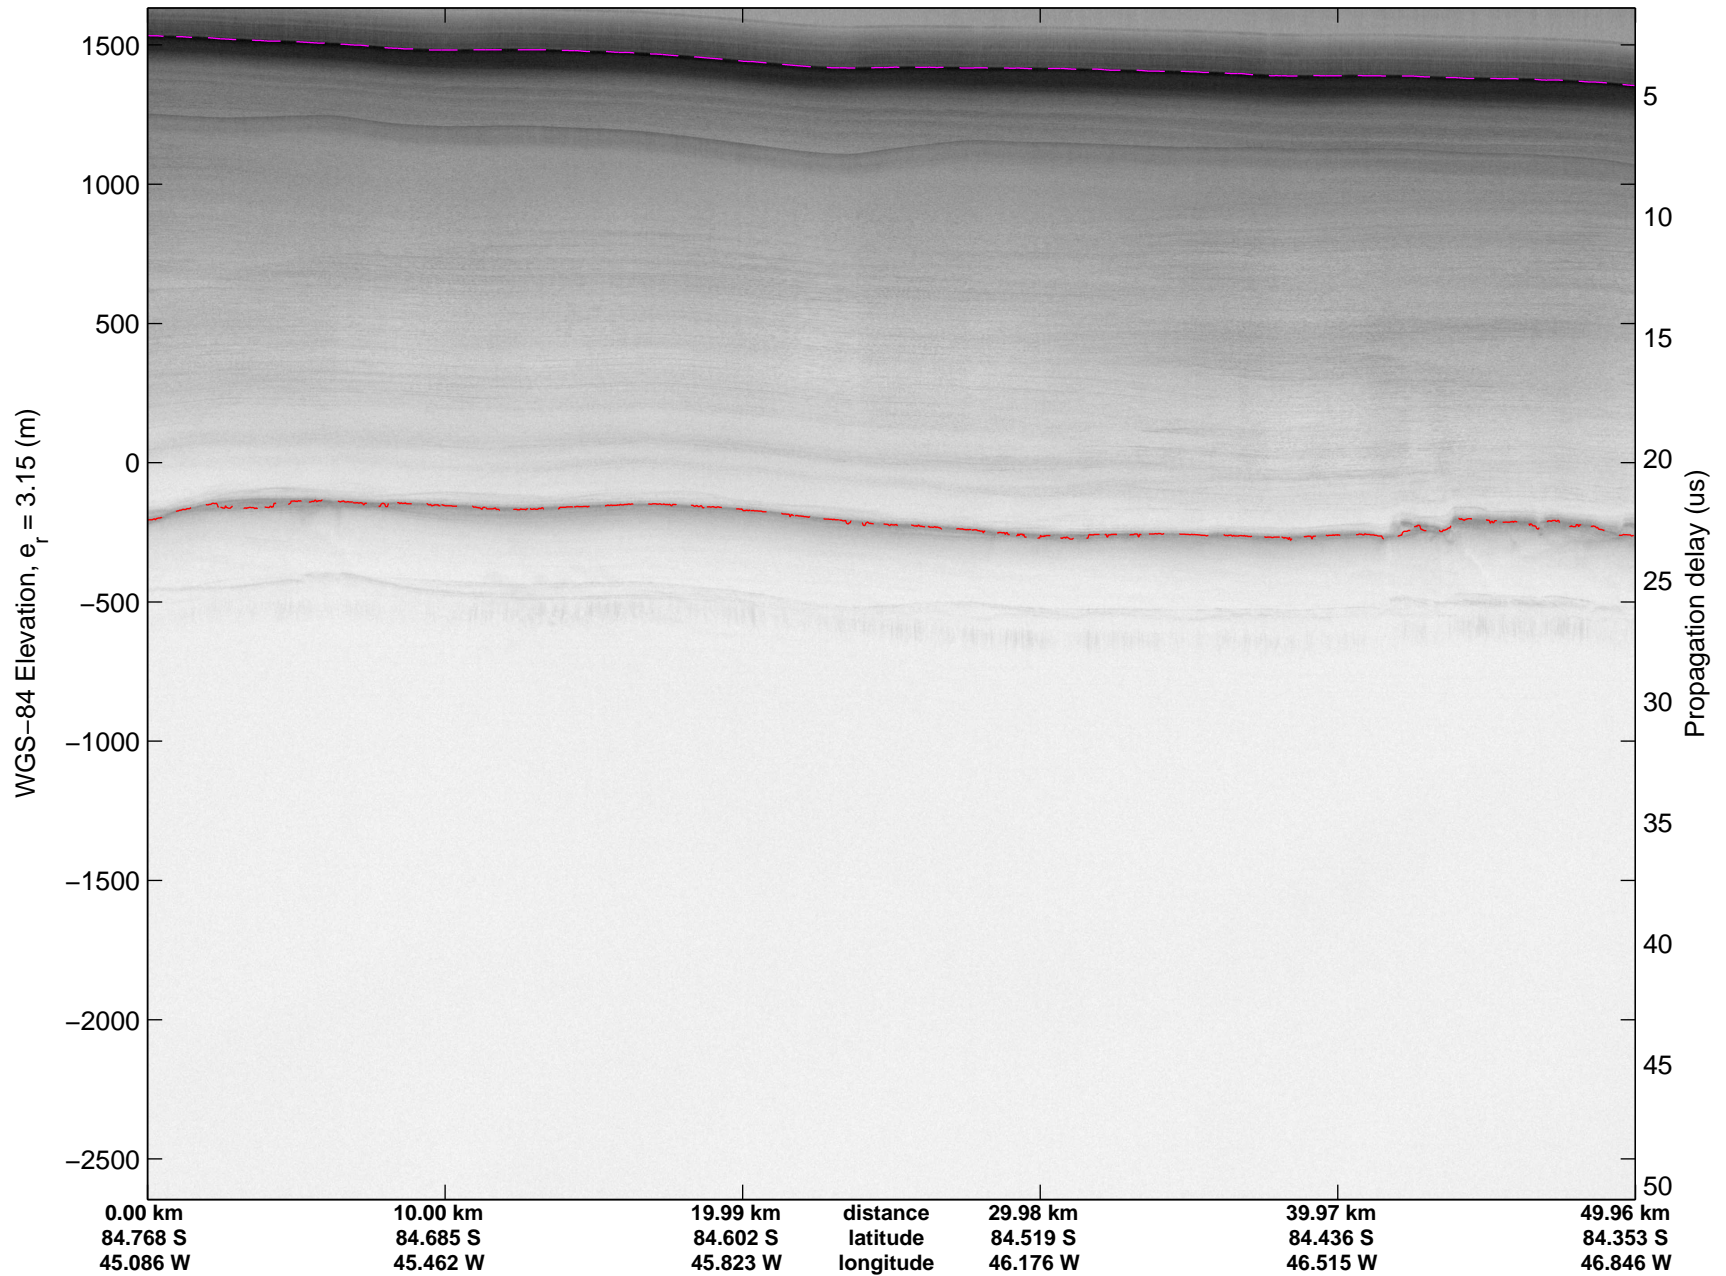

mcords3 2014_Antarctica_DC8: "Land Ice Foundation Lakes 01" 20141028_03_024: 18:33:37.7 to 18:40:06.7 GPS