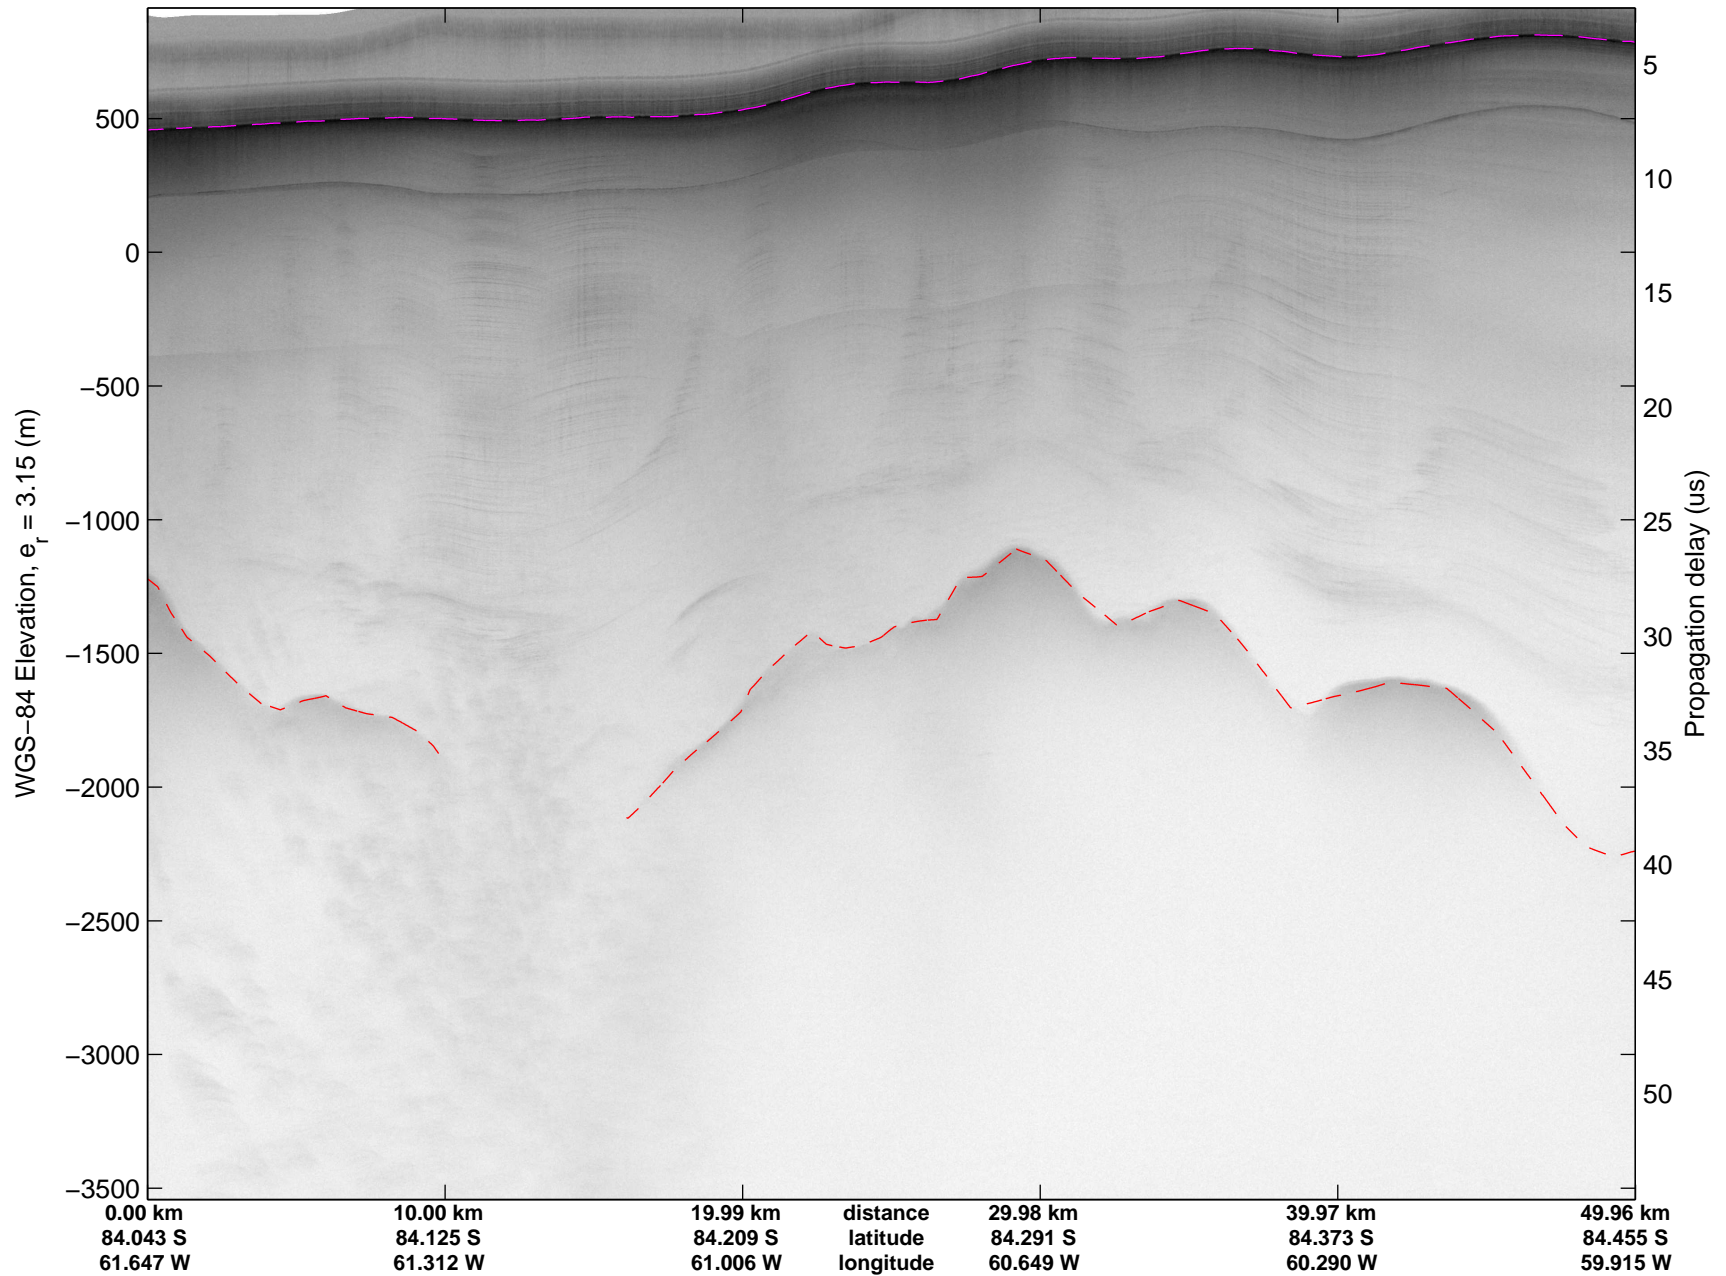

mcords3 2014_Antarctica_DC8: "Land Ice Foundation Lakes 01" 20141028_03_009: 16:57:28.6 to 17:03:47.8 GPS