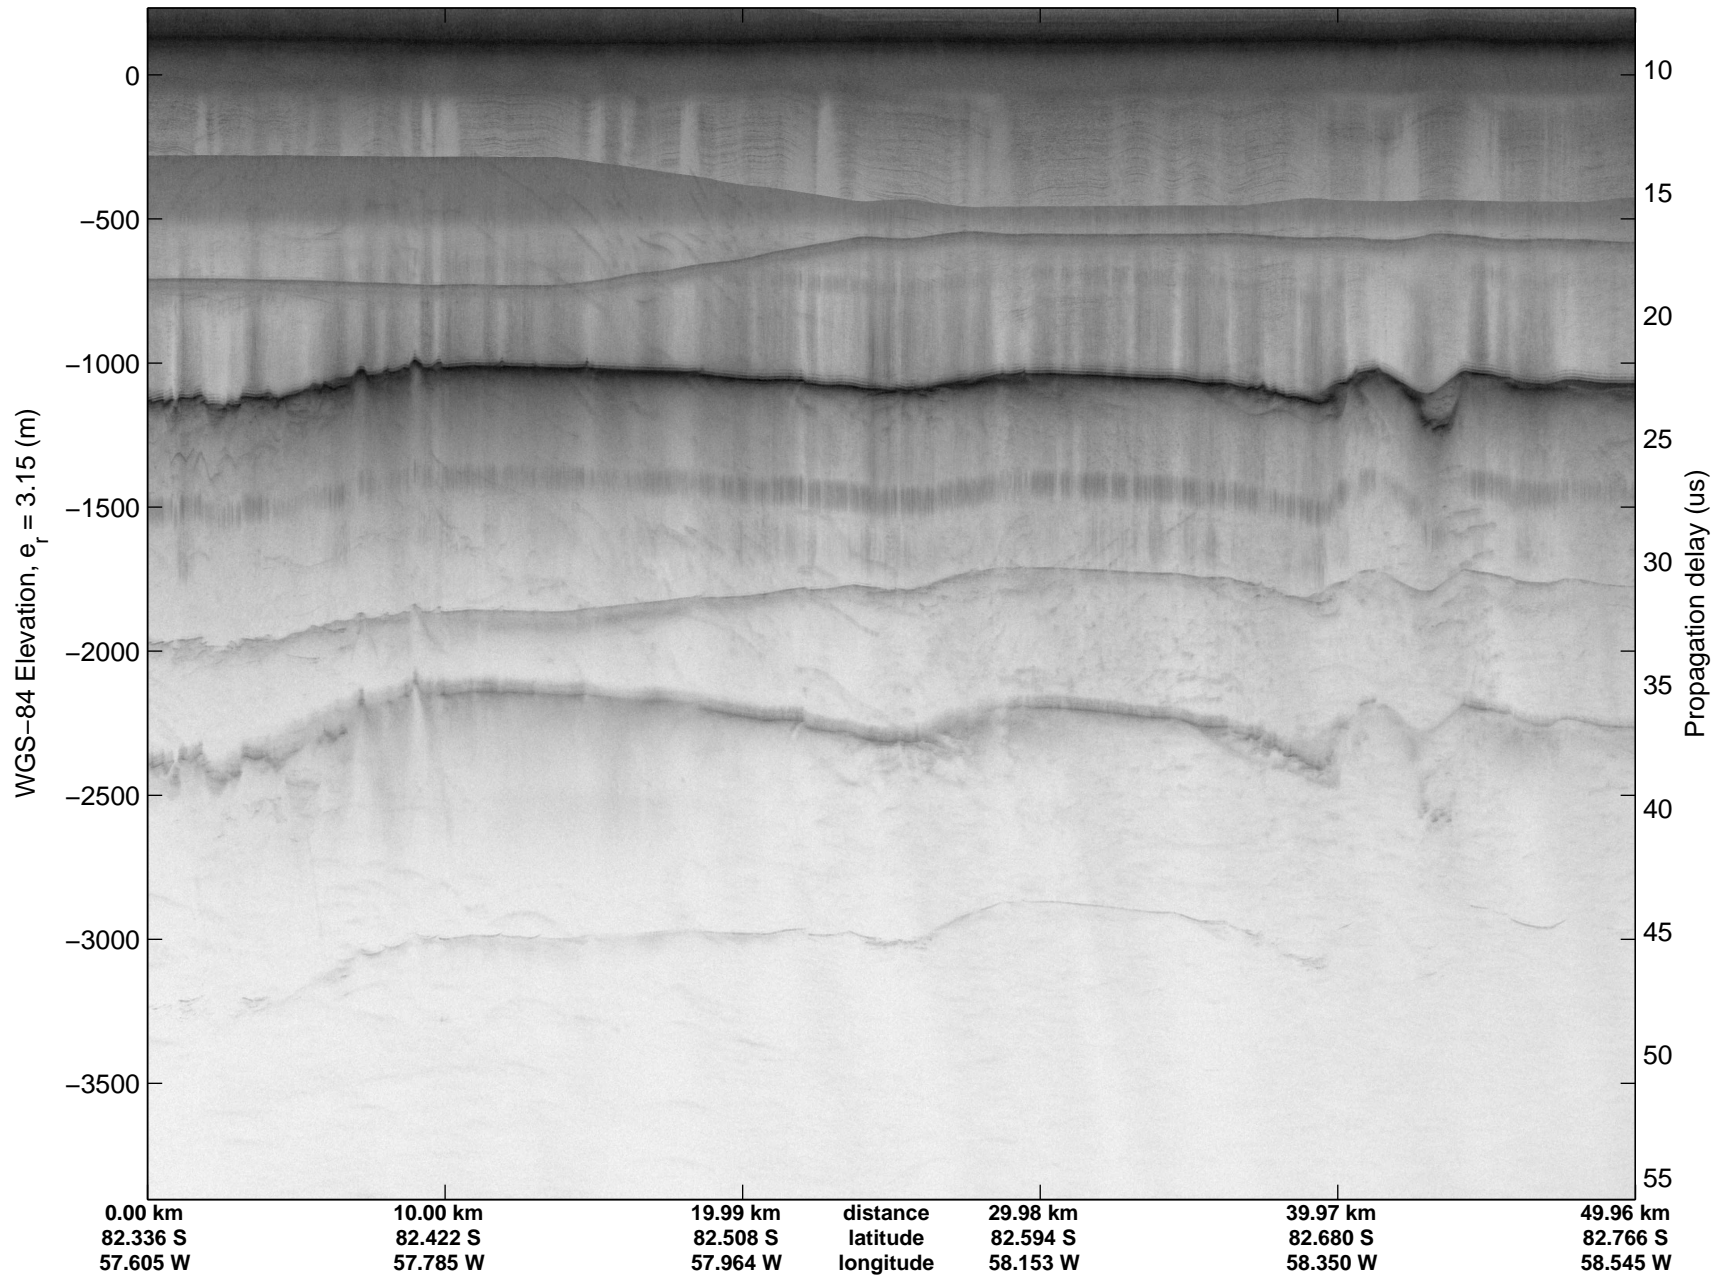

mcords3 2014_Antarctica_DC8: "Land Ice Foundation Lakes 01" 20141028_03_005: 16:31:34.4 to 16:38:02.1 GPS