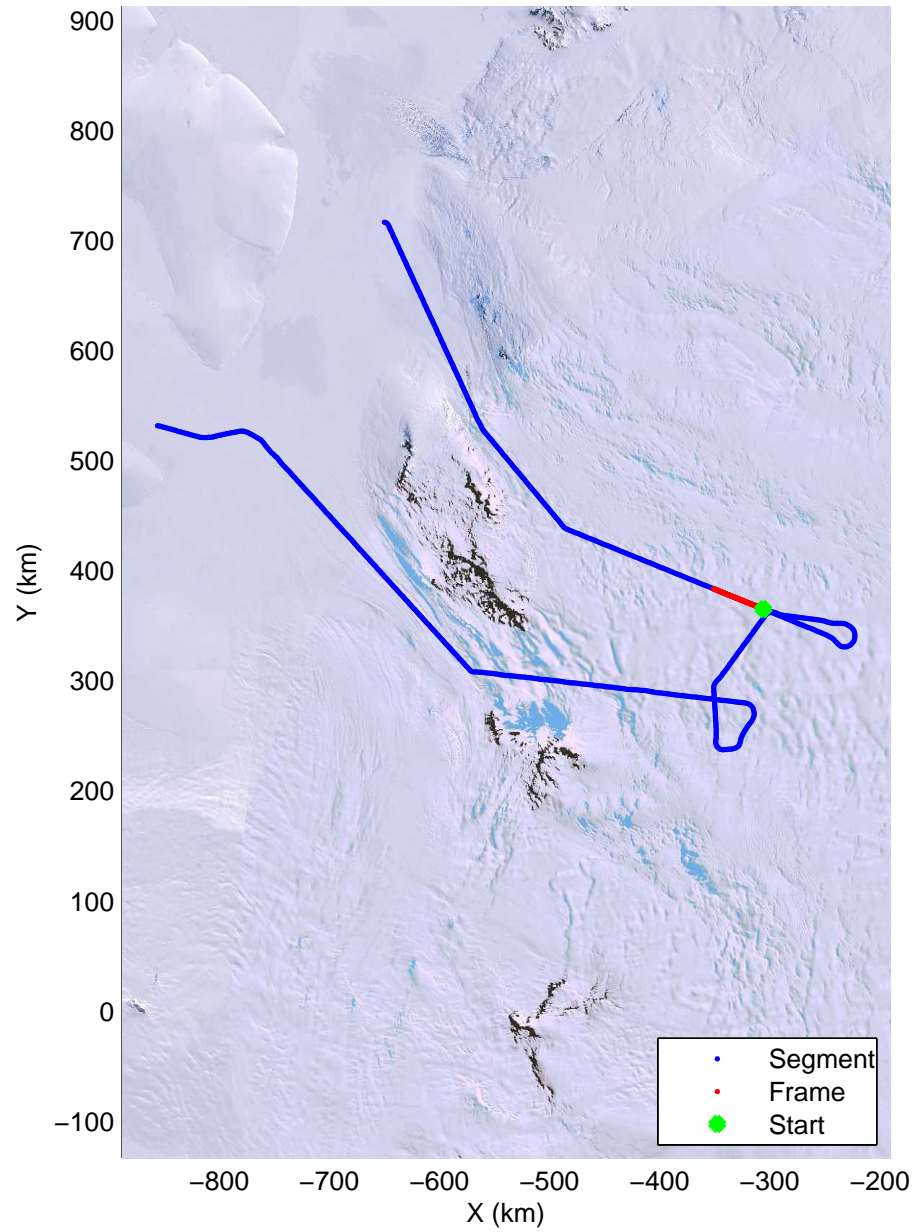

Land Ice Foundation Lakes 01
20141028_03_022
Polar Stereograph -71N/0E