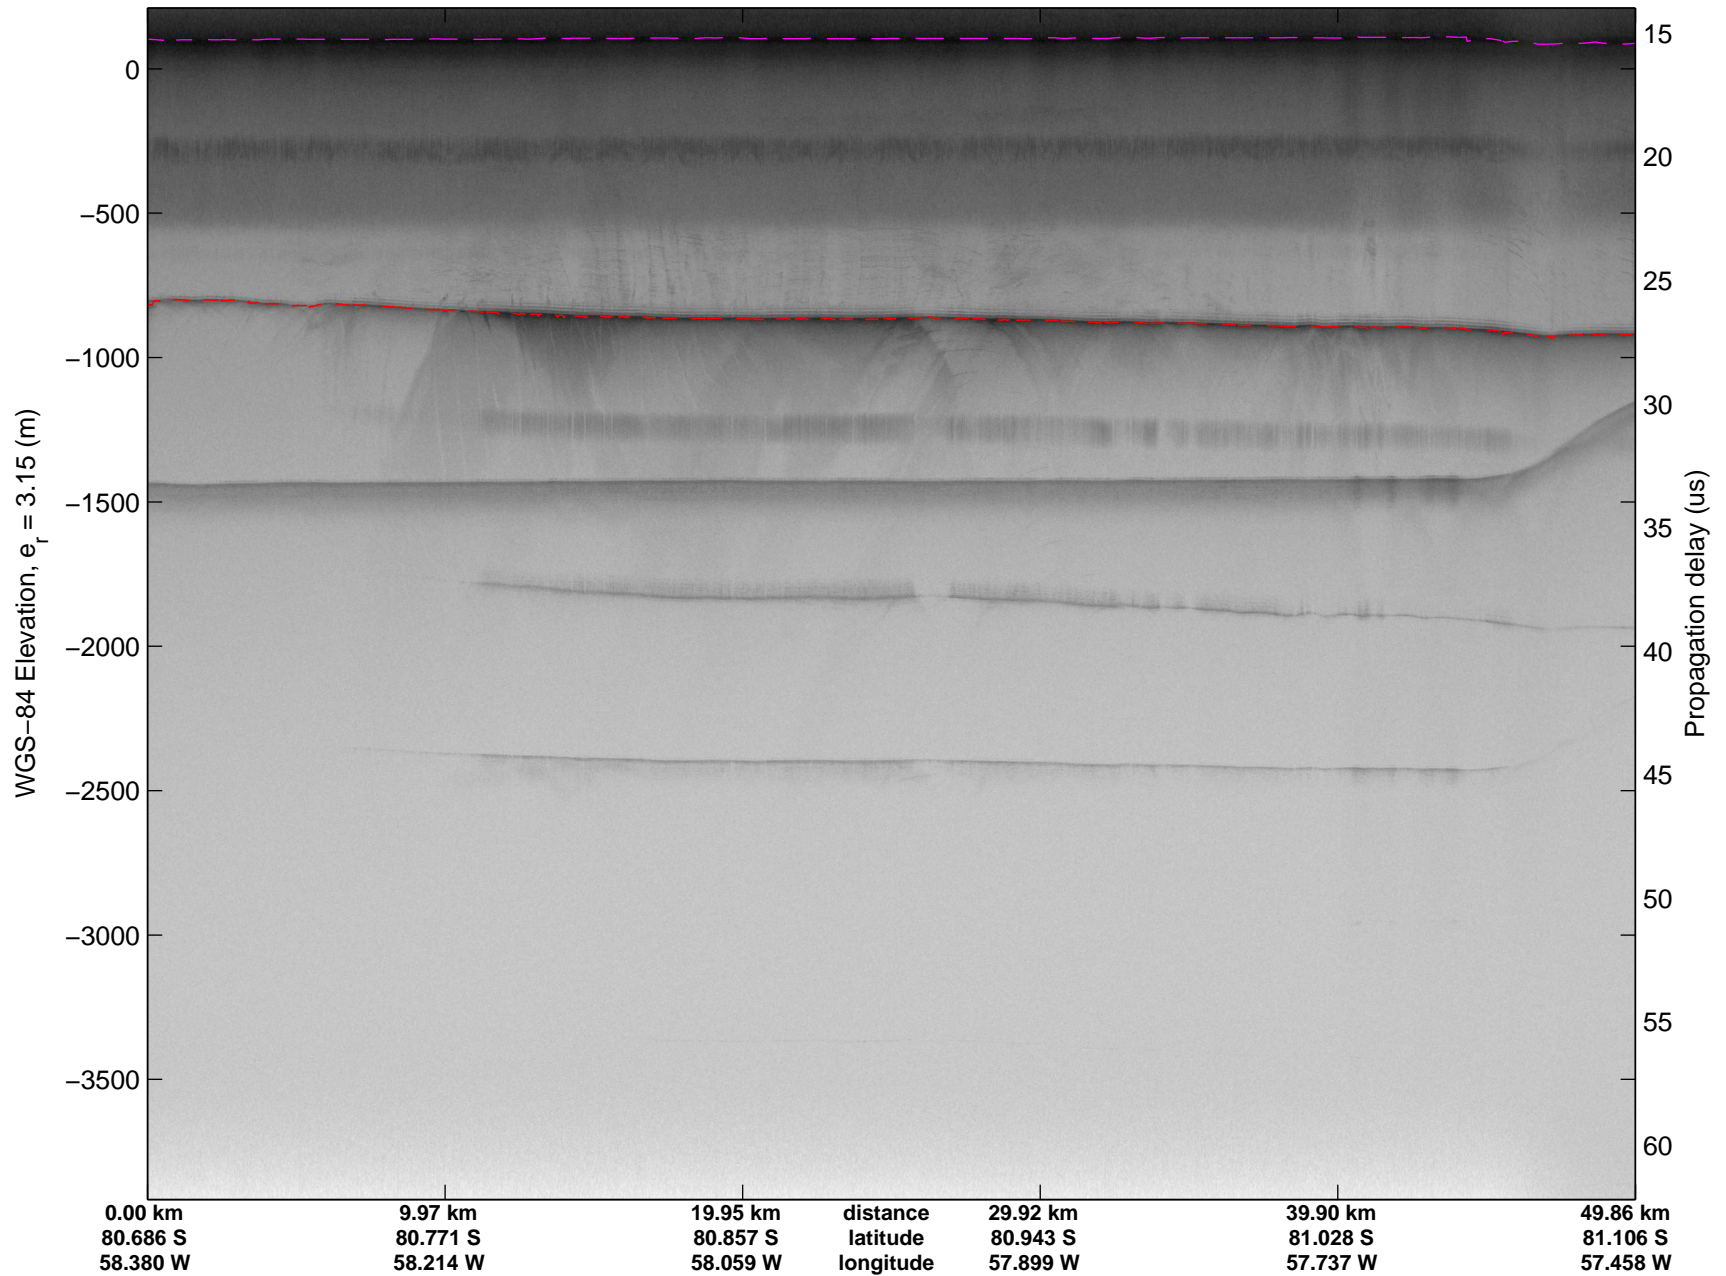

Land Ice Foundation Lakes 01
20141028_03_001
Polar Stereograph -71N/0E

mcords3 2014_Antarctica_DC8: "Land Ice Foundation Lakes 01" 20141028_03_001: 16:07:36.8 to 16:13:06.1 GPS

mcords3 2014_Antarctica_DC8: "Land Ice Foundation Lakes 01" 20141028_03_001: 16:07:36.8 to 16:13:06.1 GPS

Land Ice Foundation Lakes 01
20141028_03_002
Polar Stereograph -71N/0E

mcords3 2014_Antarctica_DC8: "Land Ice Foundation Lakes 01" 20141028_03_002: 16:13:06.3 to 16:18:45.1 GPS

mcords3 2014_Antarctica_DC8: "Land Ice Foundation Lakes 01" 20141028_03_002: 16:13:06.3 to 16:18:45.1 GPS