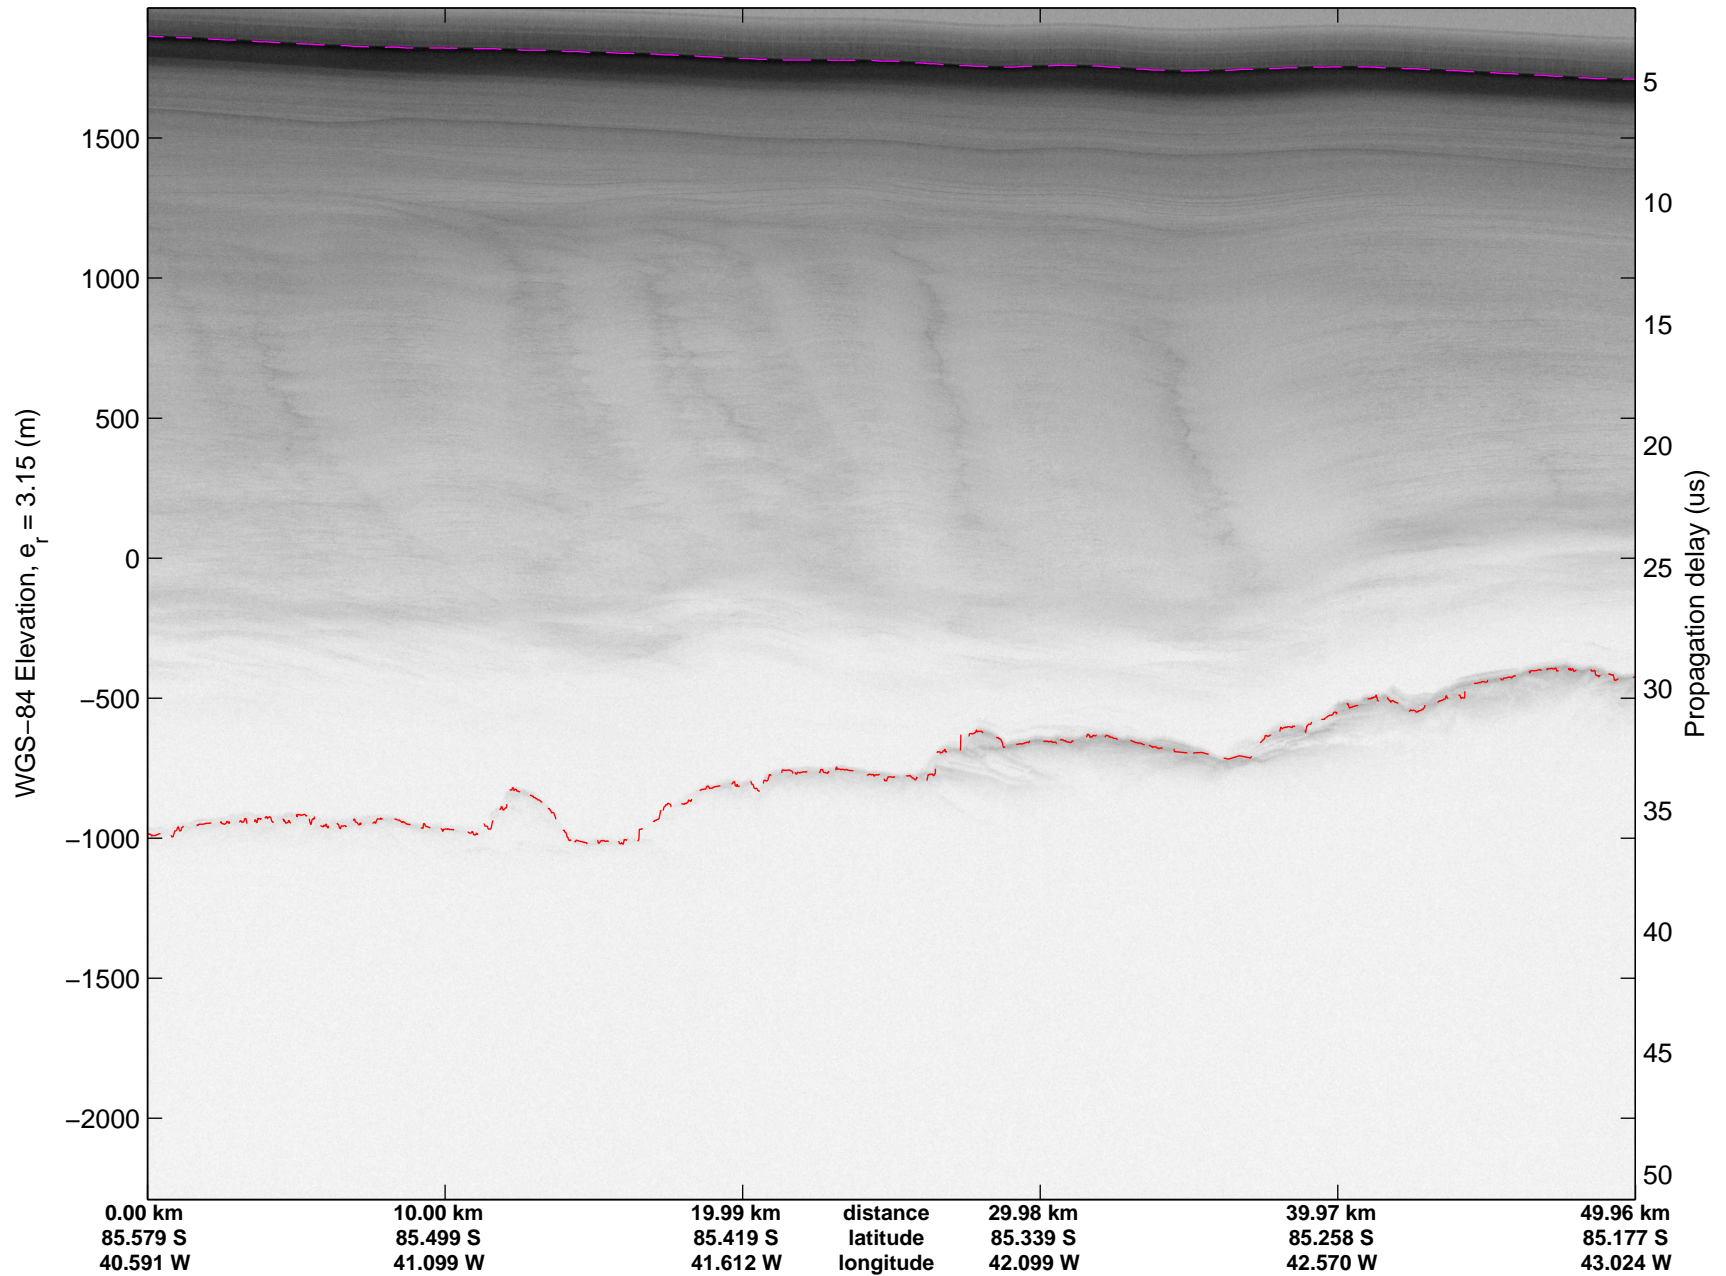

mcords3 2014_Antarctica_DC8: "Land Ice Foundation Lakes 01" 20141028_03_022: 18:20:34.2 to 18:27:08.1 GPS