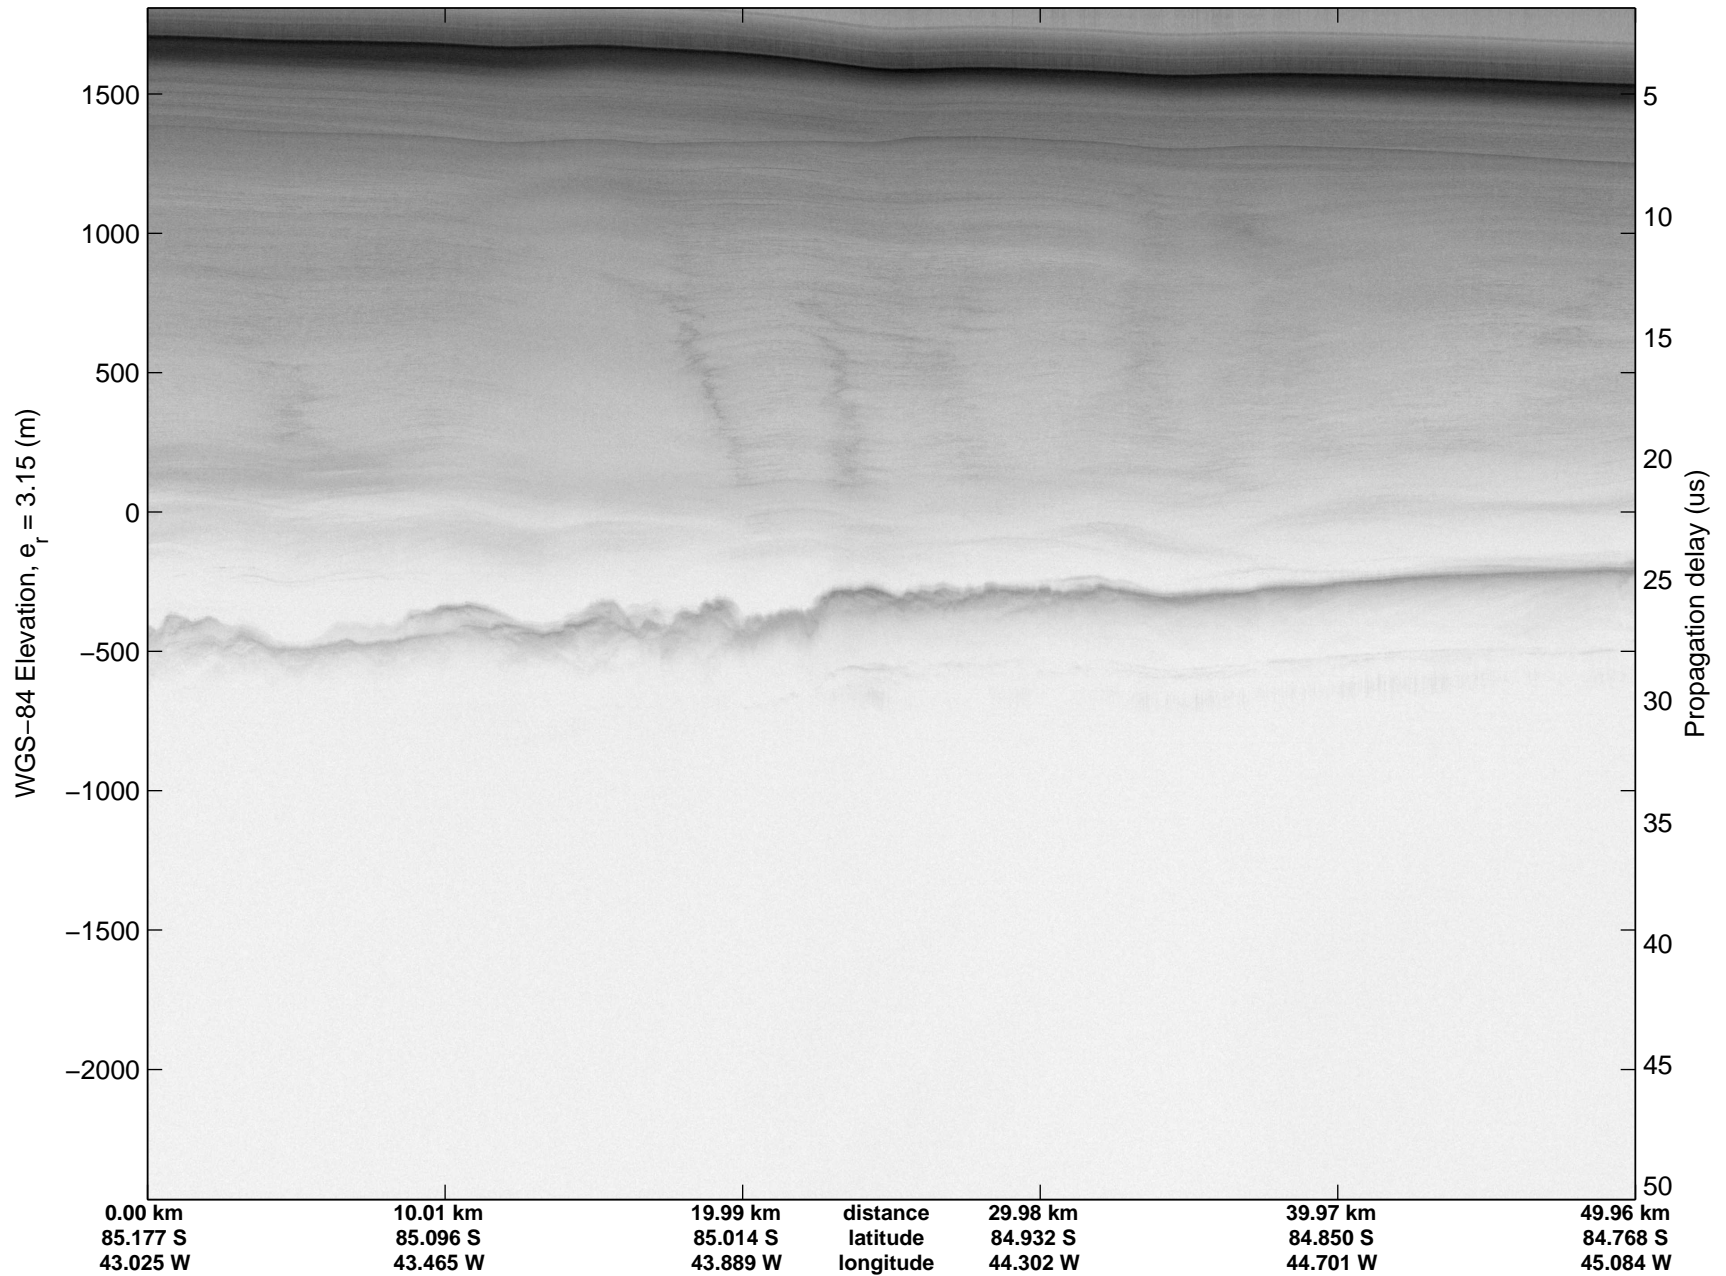

mcords3 2014_Antarctica_DC8: "Land Ice Foundation Lakes 01" 20141028_03_023: 18:27:08.4 to 18:33:37.4 GPS