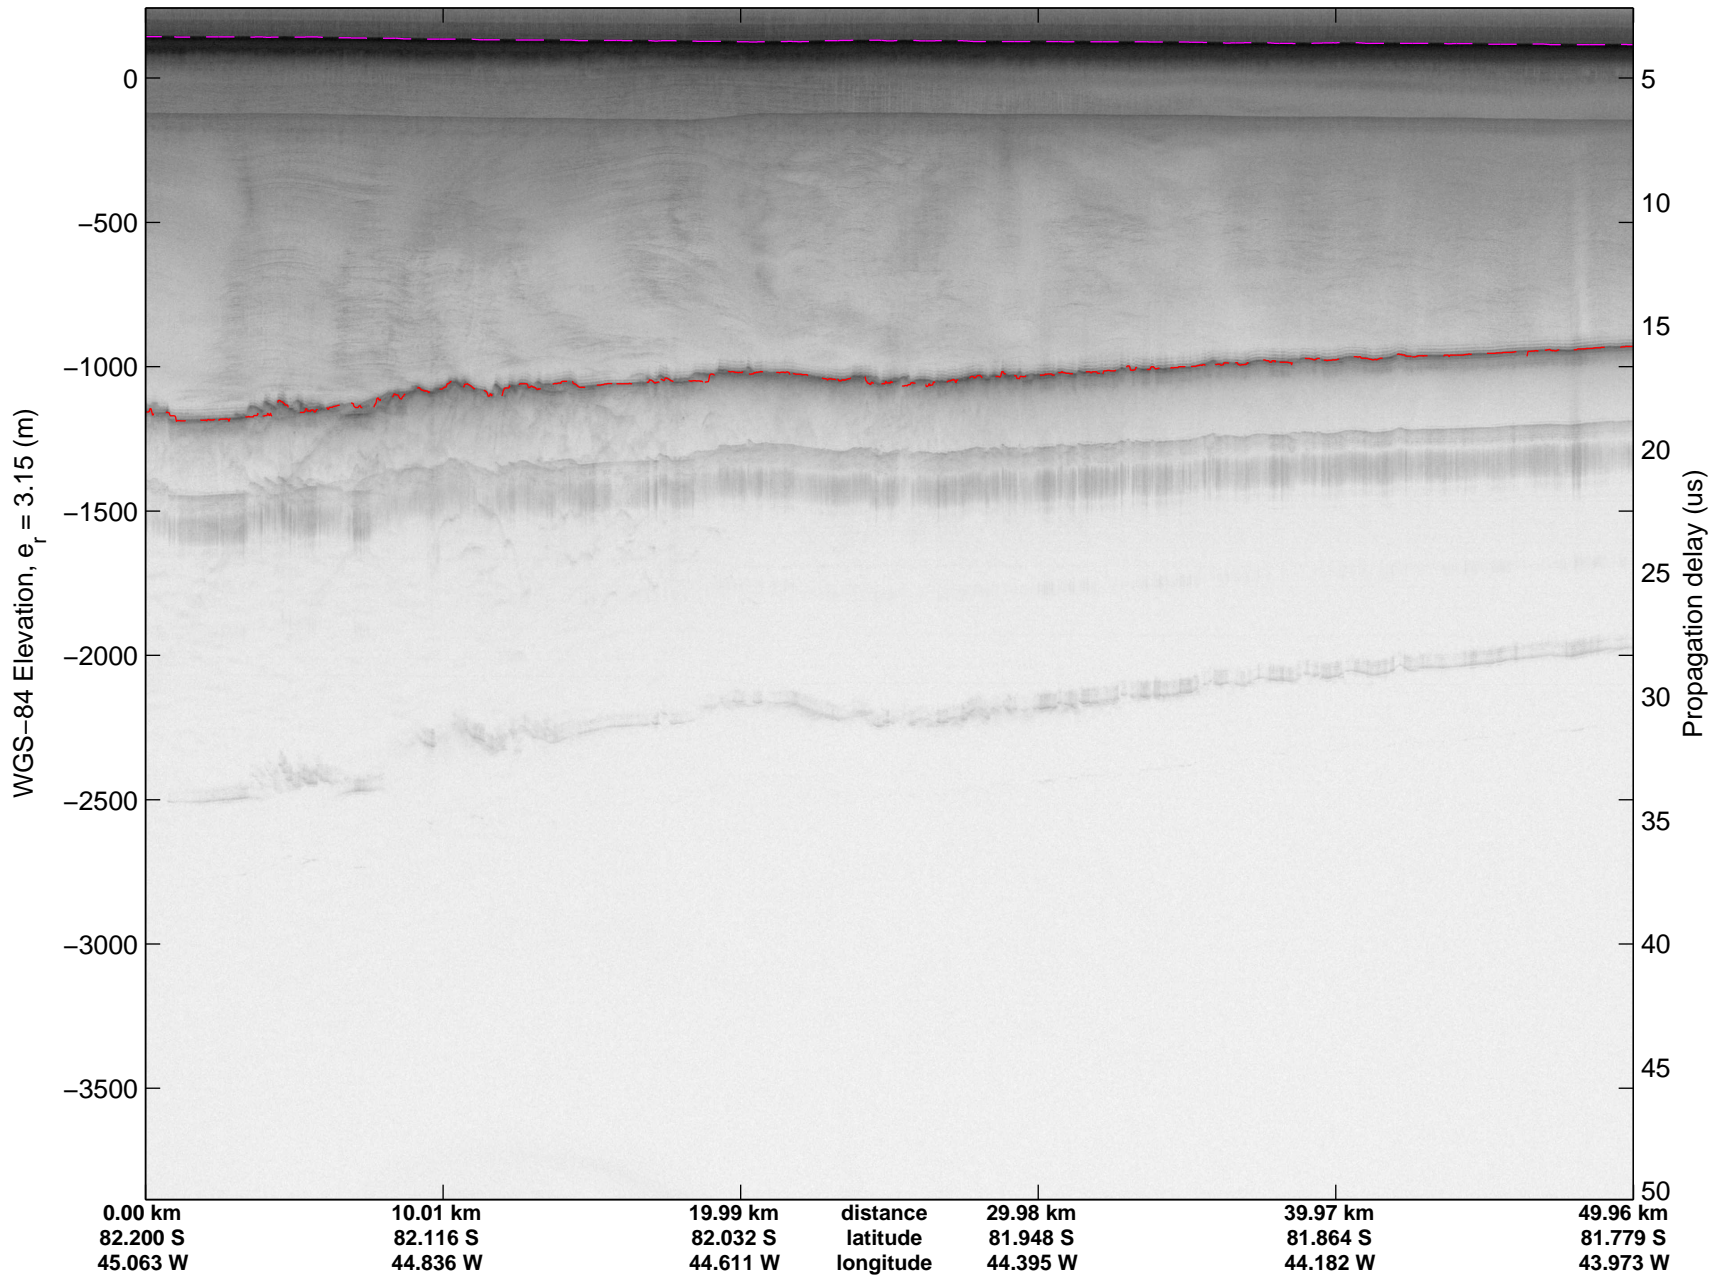

mcords3 2014_Antarctica_DC8: "Land Ice Foundation Lakes 01" 20141028_03_030: 19:12:32.9 to 19:19:13.3 GPS