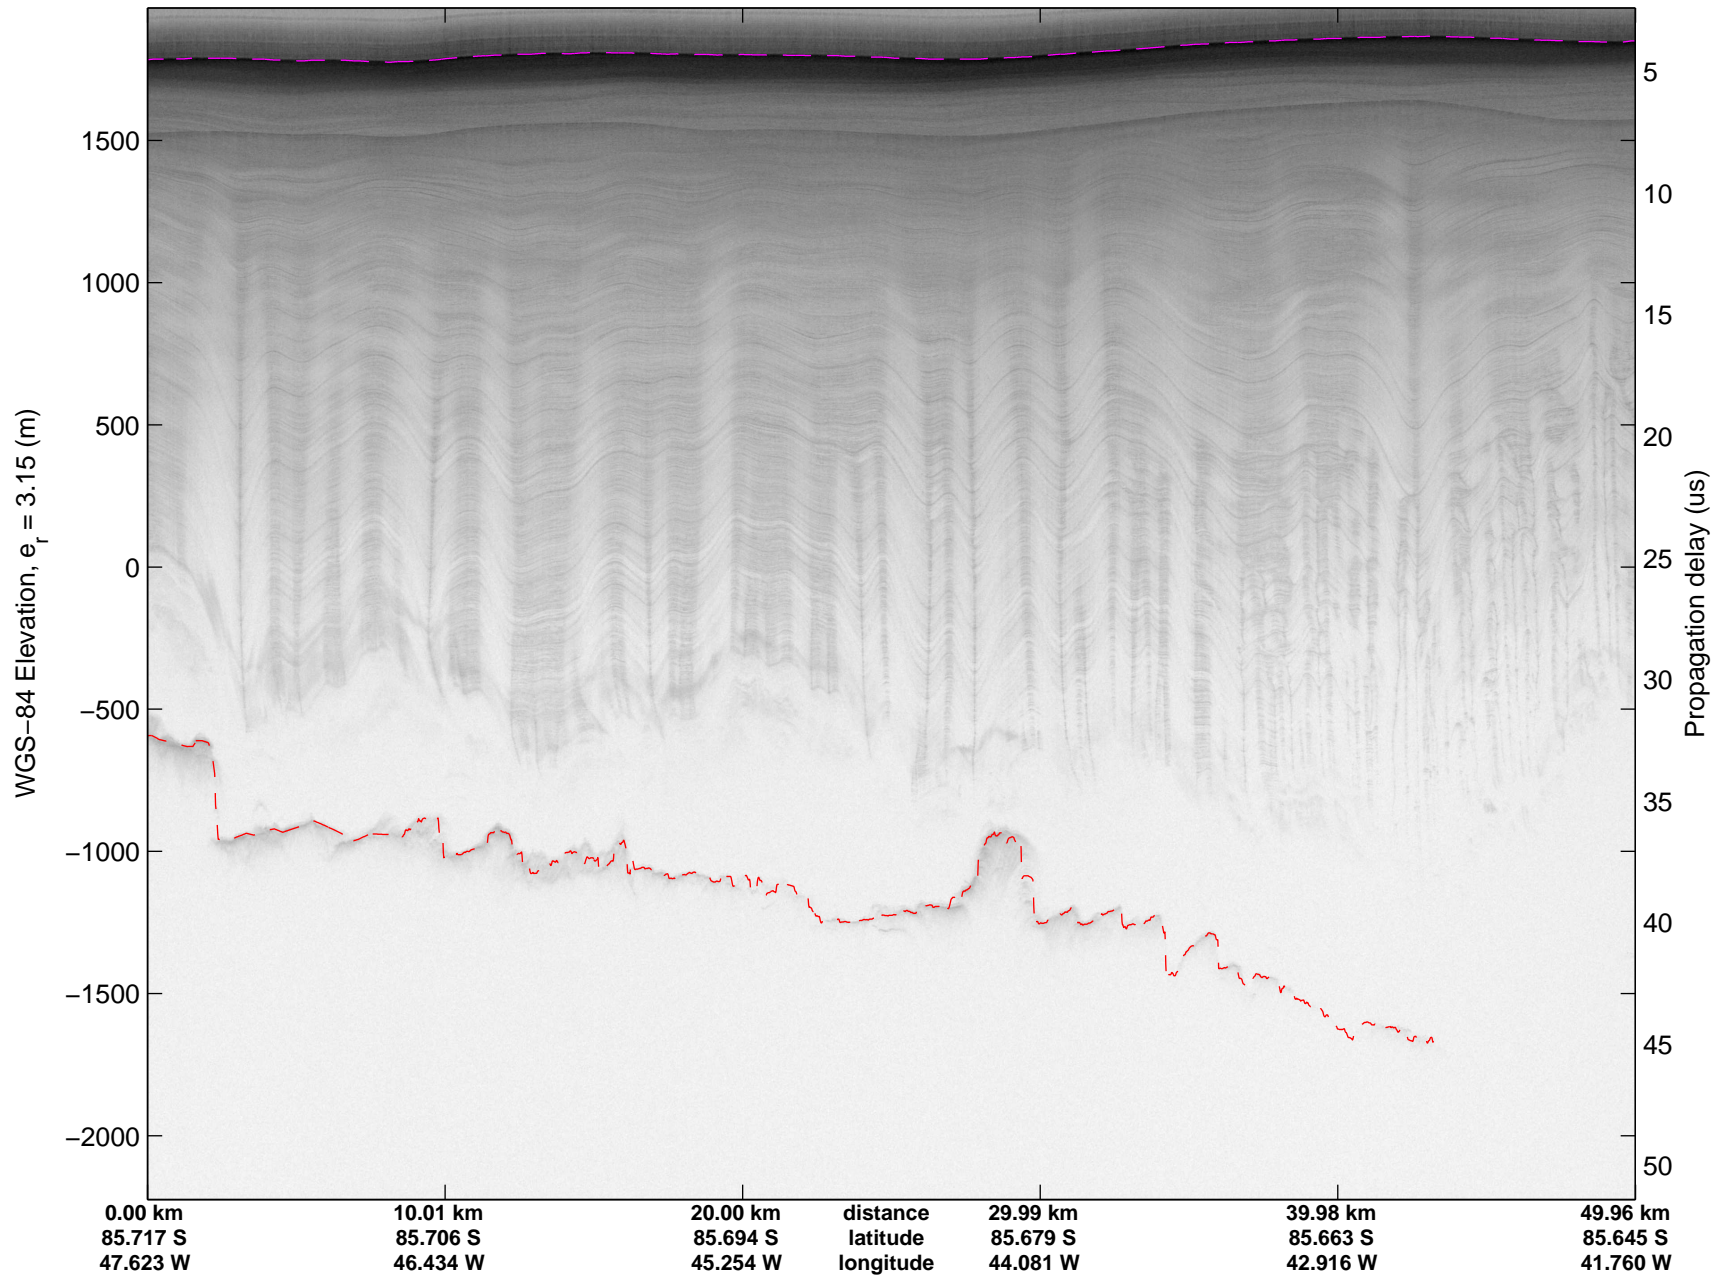

mcords3 2014_Antarctica_DC8: "Land Ice Foundation Lakes 01" 20141028_03_017: 17:49:13.1 to 17:55:38.8 GPS