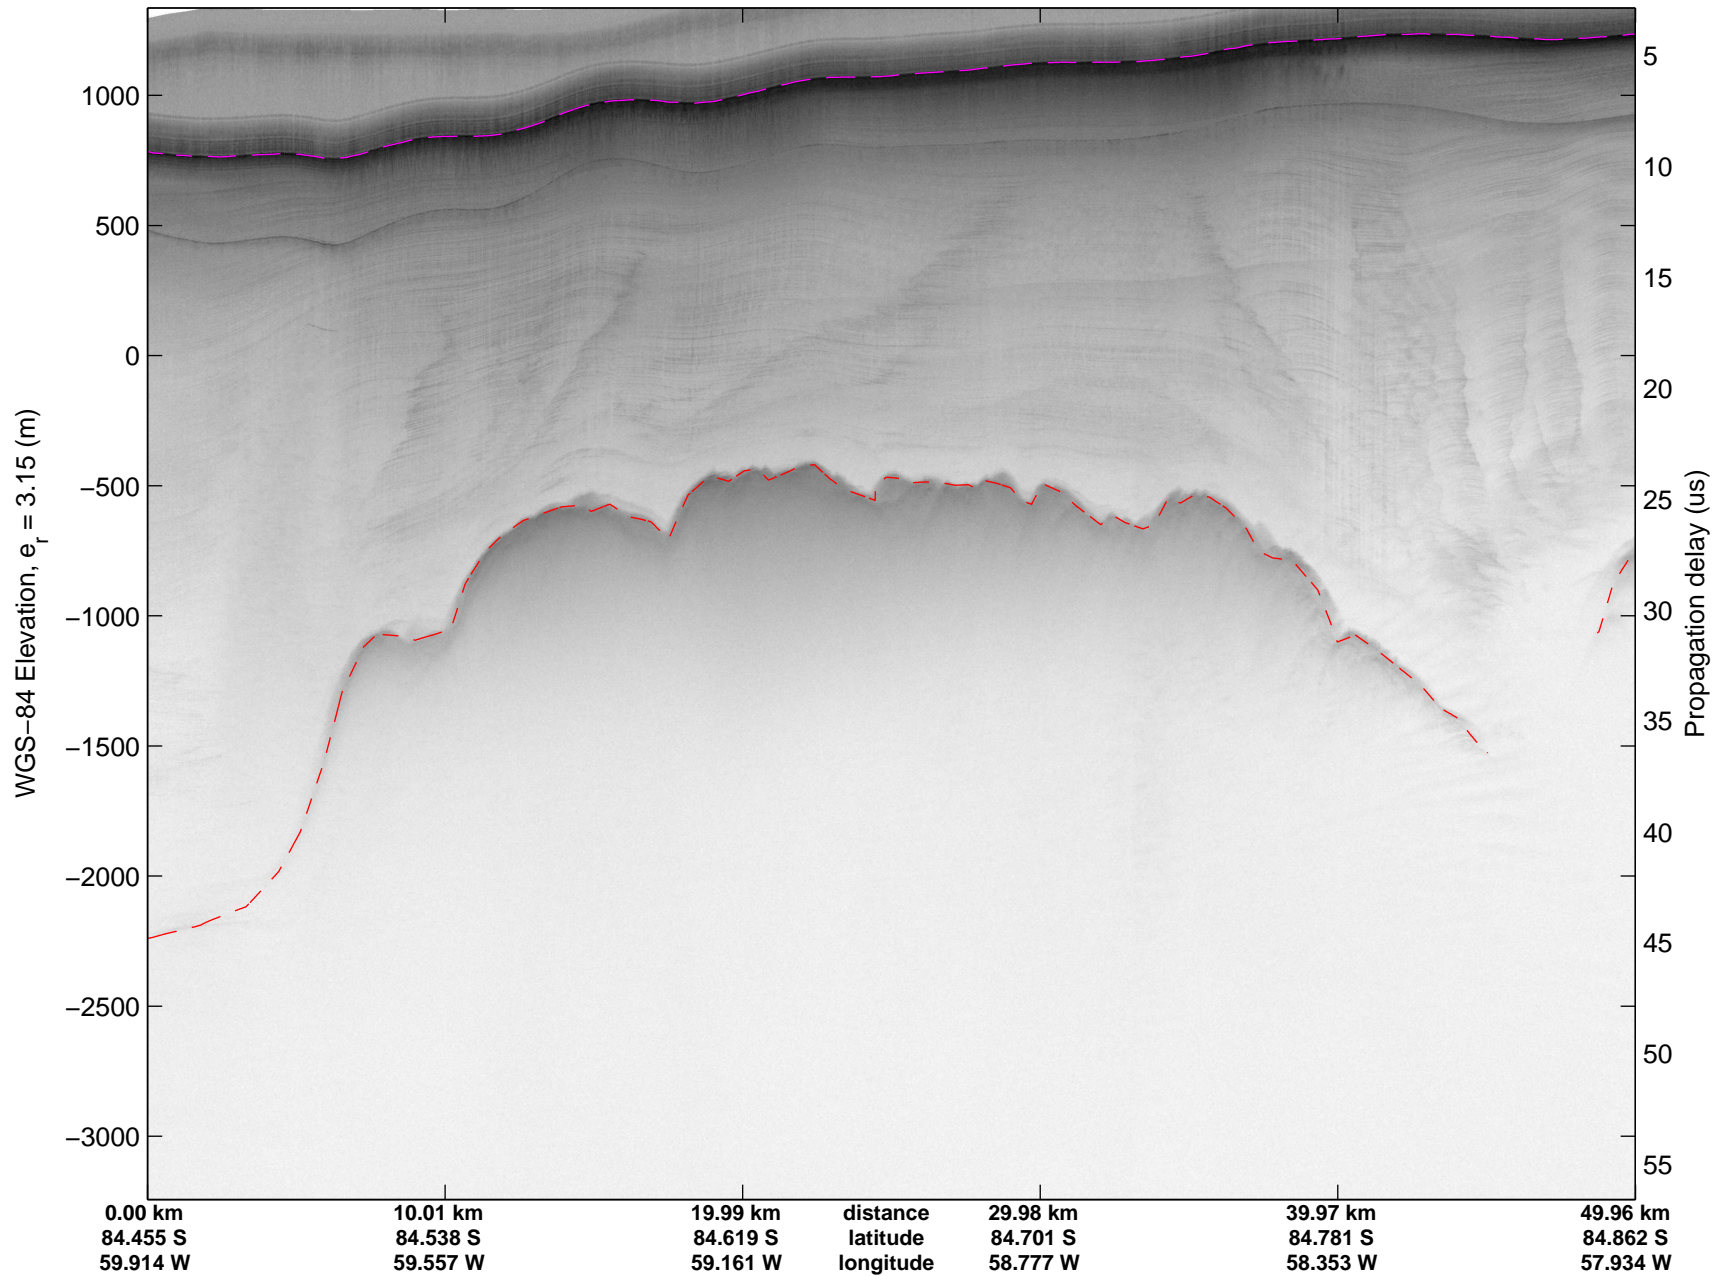

mcords3 2014_Antarctica_DC8: "Land Ice Foundation Lakes 01" 20141028_03_010: 17:03:48.1 to 17:10:16.1 GPS