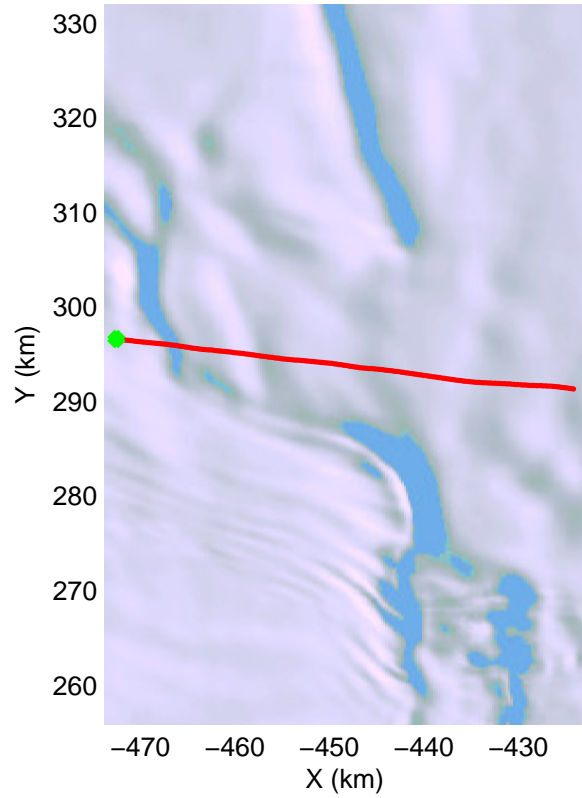

Land Ice Foundation Lakes 01
20141028_03_011
Polar Stereograph -71N/0E