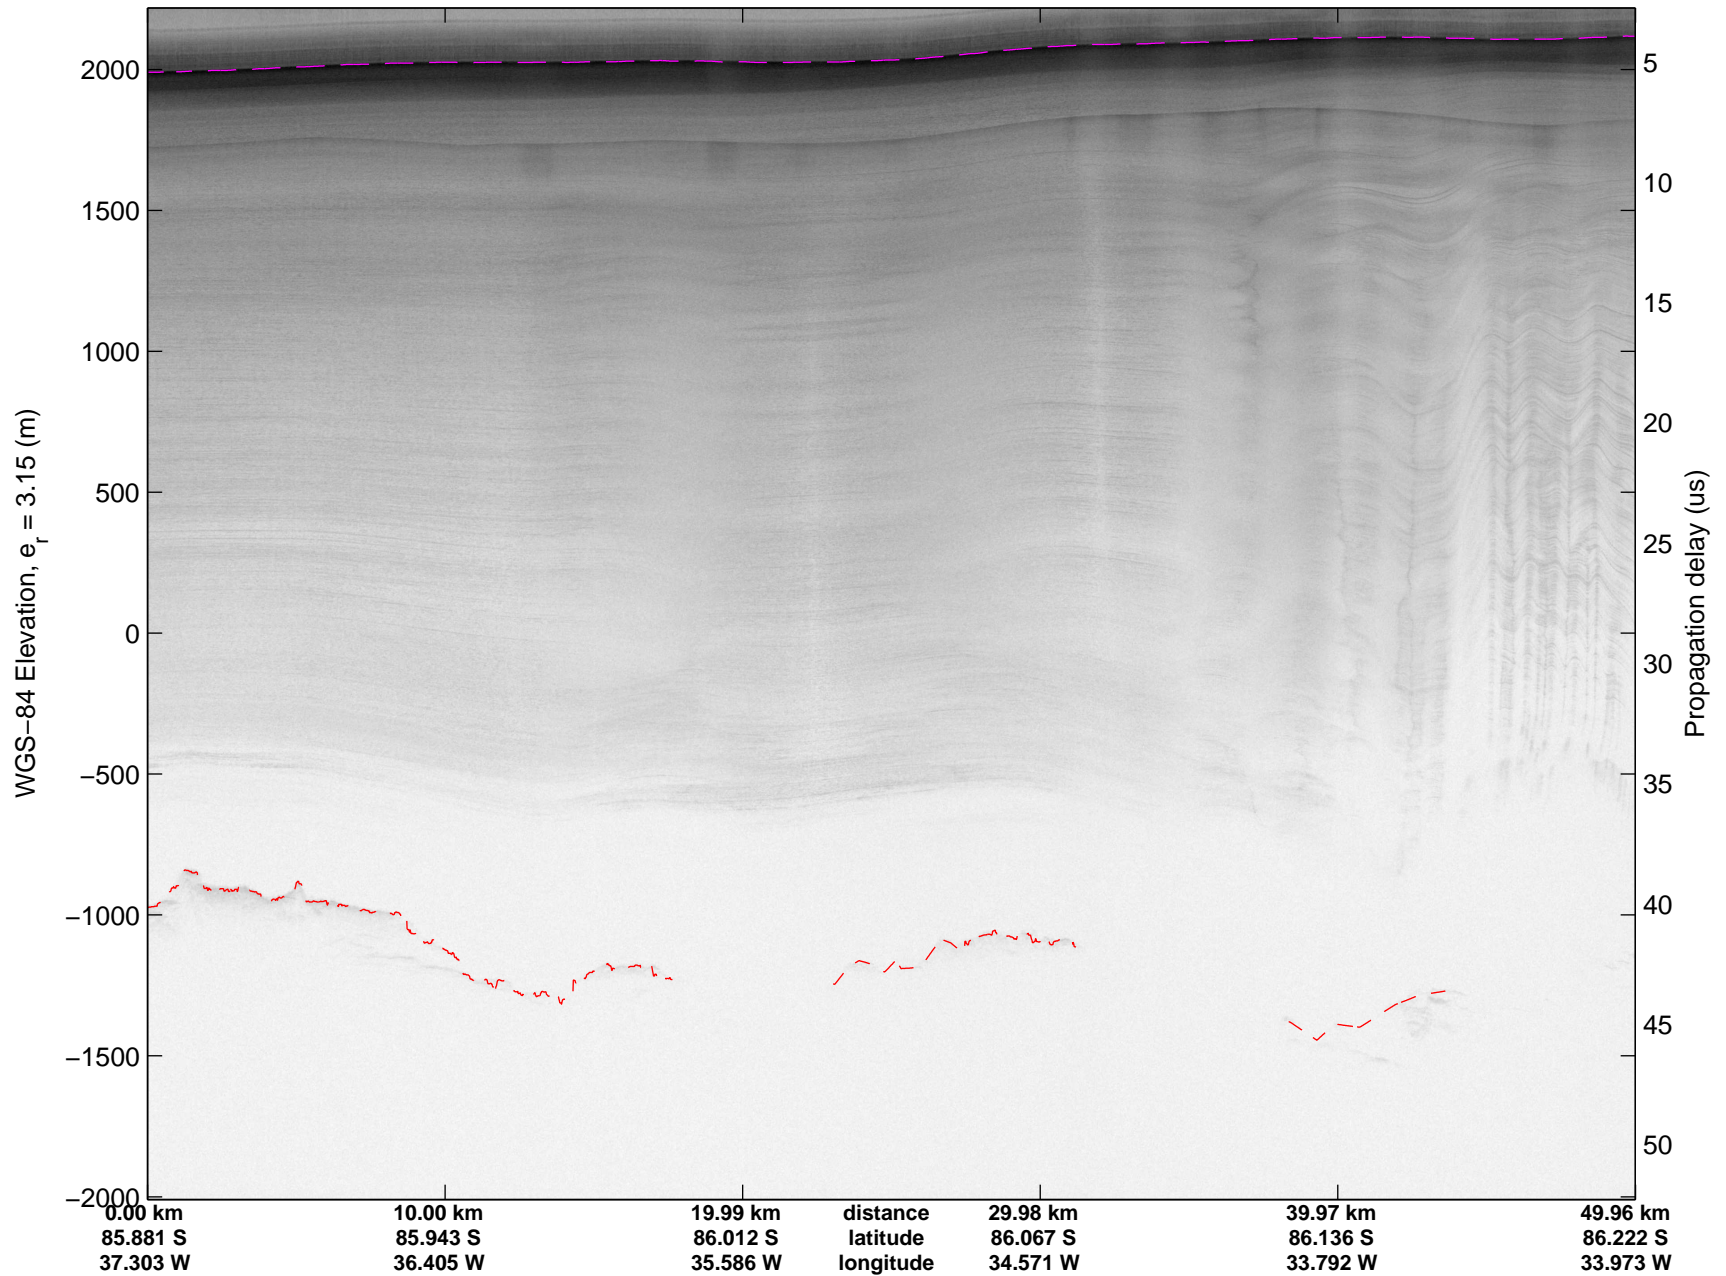

mcords3 2014_Antarctica_DC8: "Land Ice Foundation Lakes 01" 20141028_03_019: 18:01:55.9 to 18:07:45.5 GPS