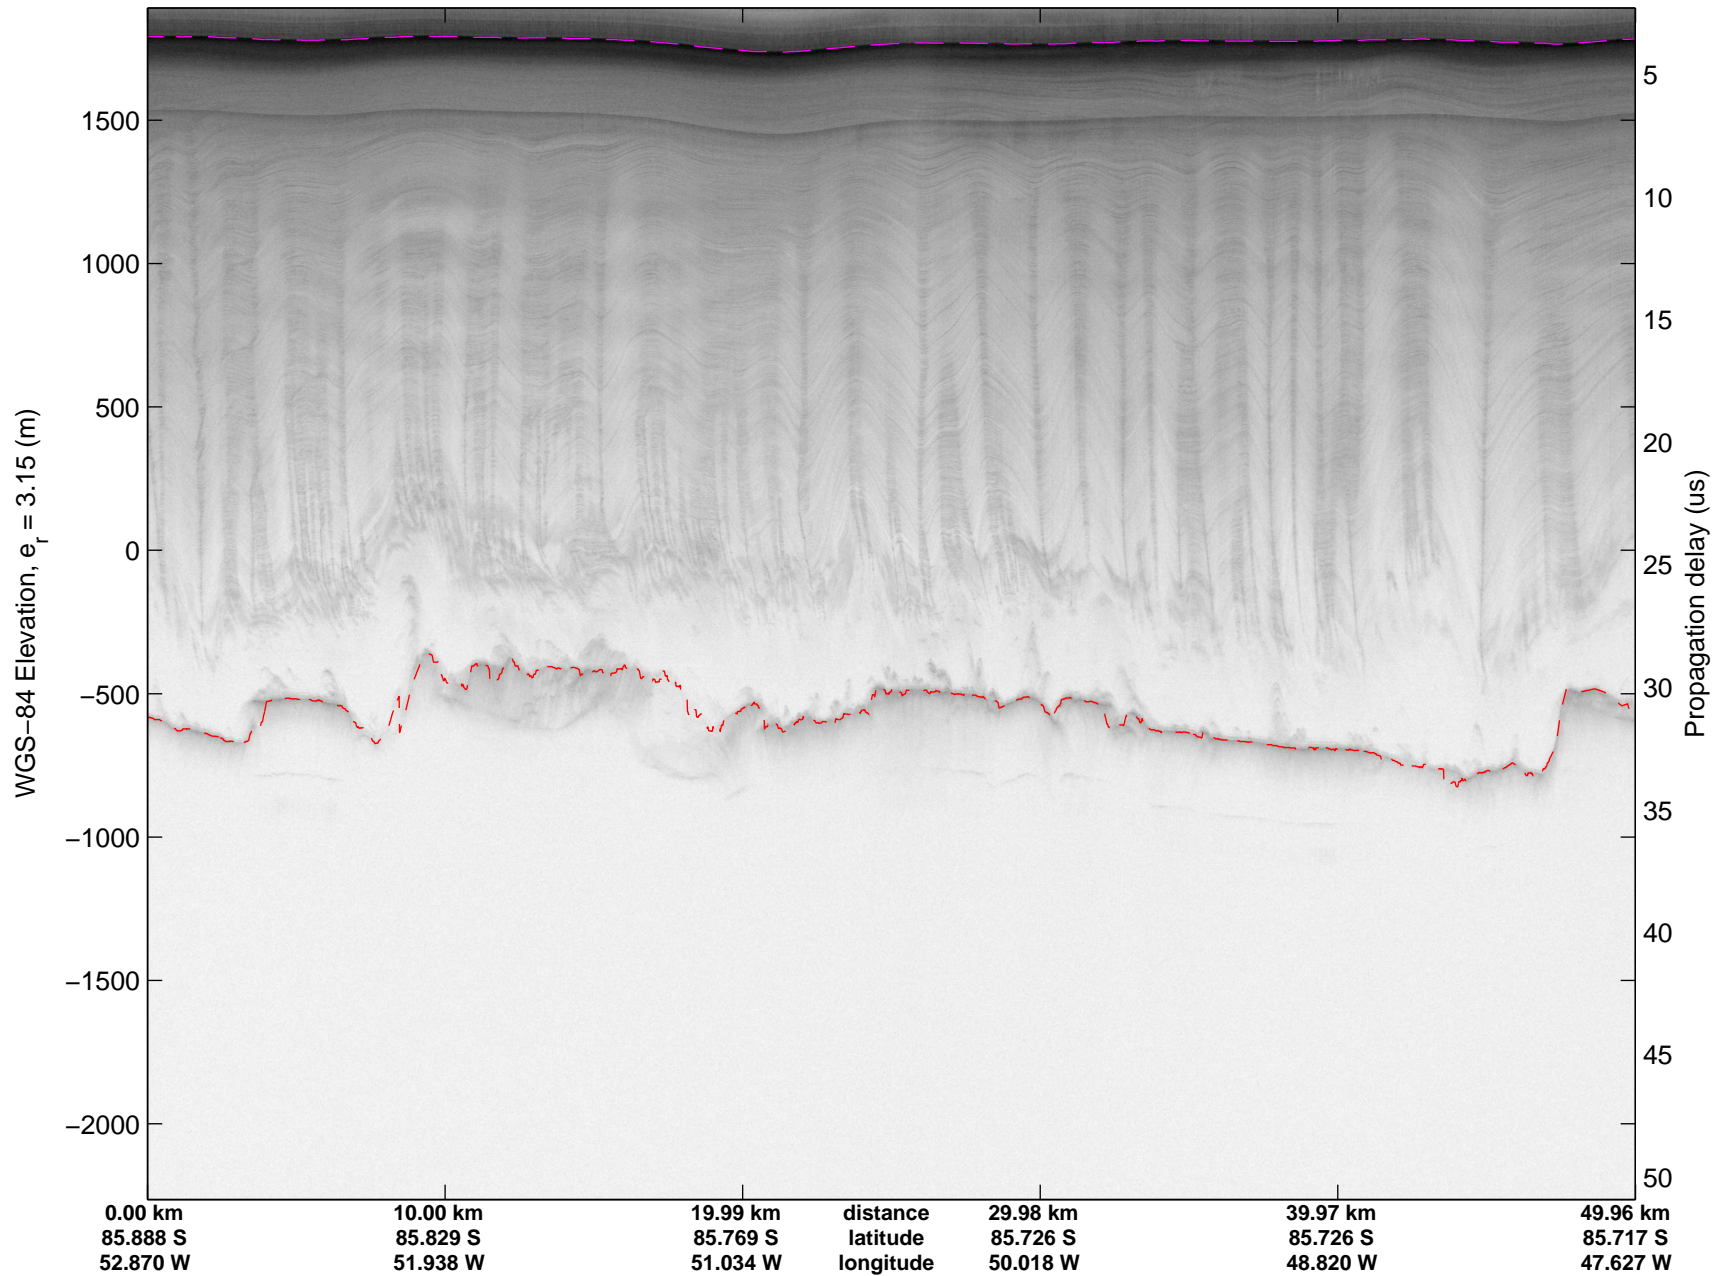

mcords3 2014_Antarctica_DC8: "Land Ice Foundation Lakes 01" 20141028_03_016: 17:42:41.2 to 17:49:12.8 GPS