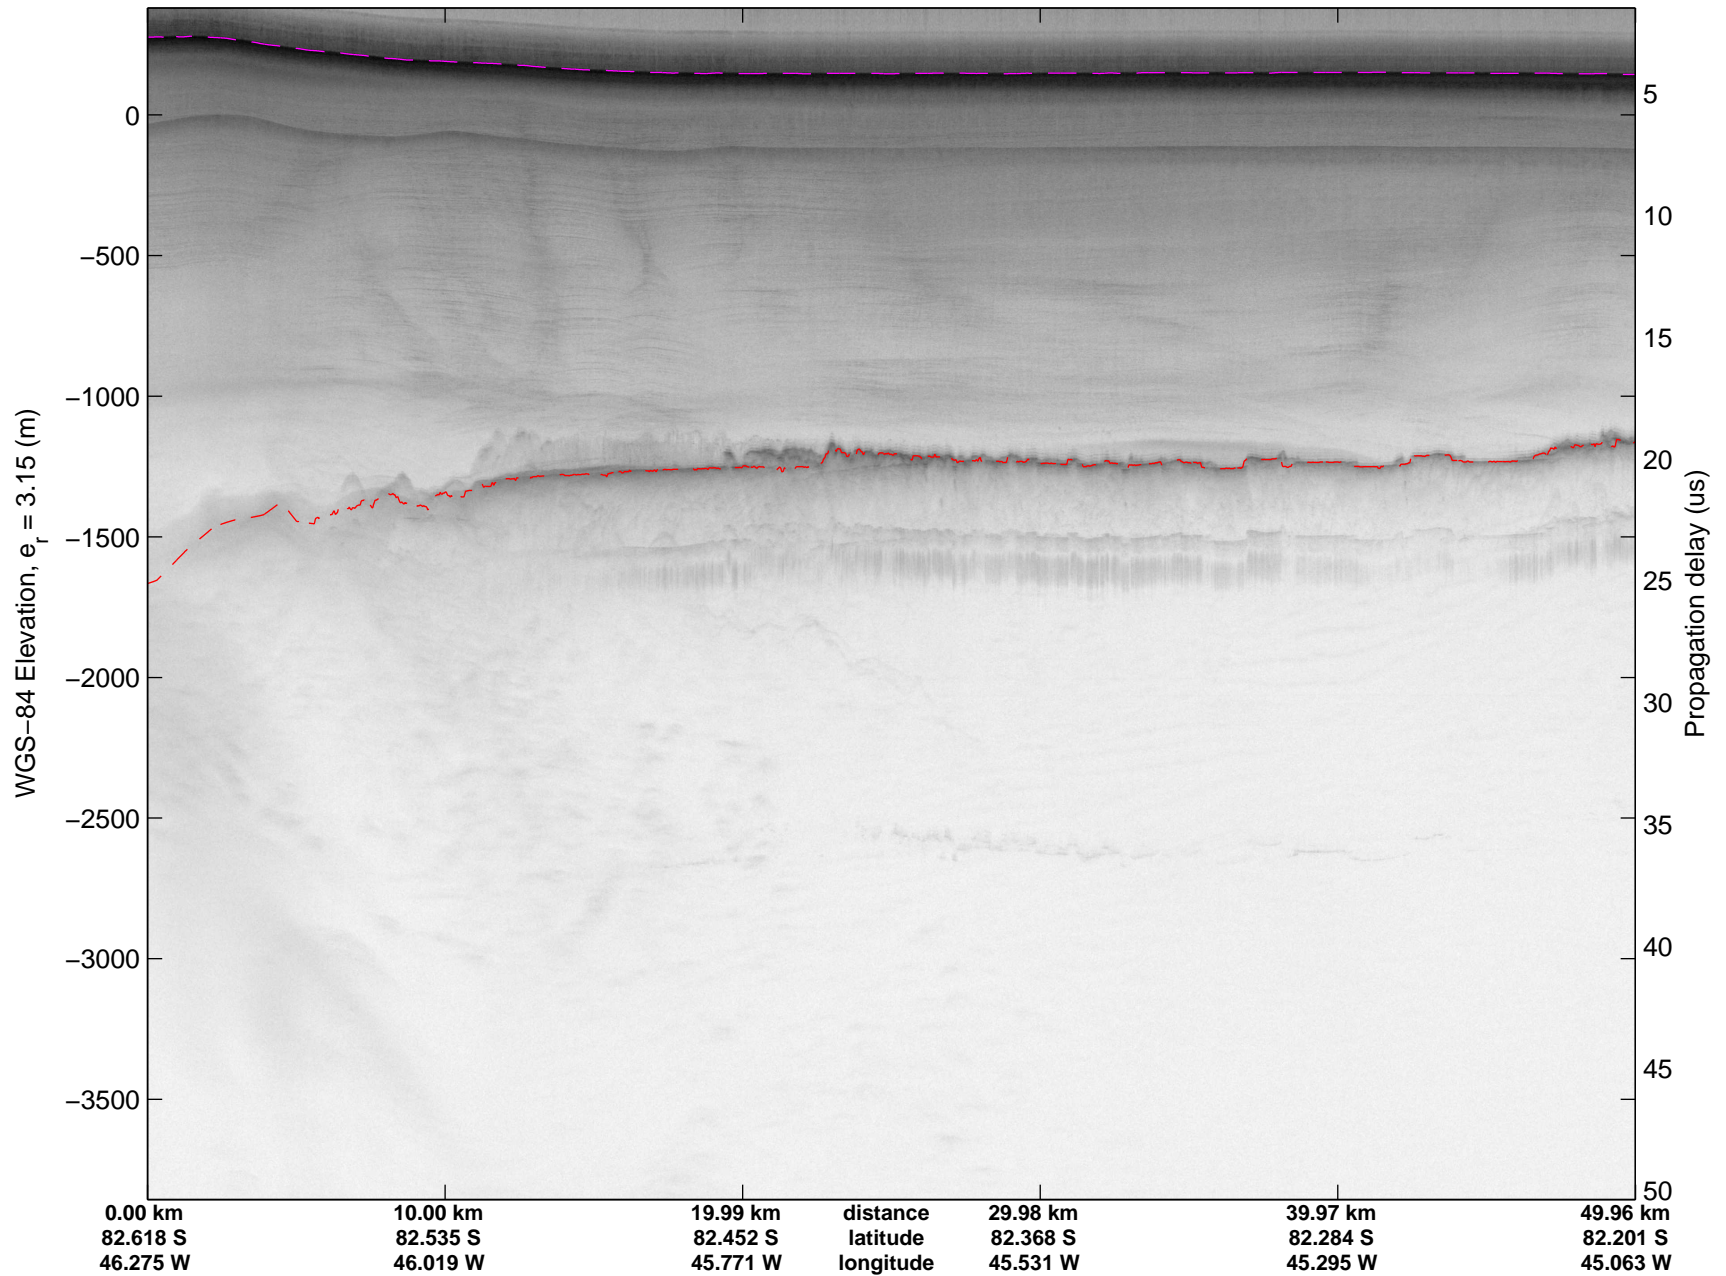

Land Ice Foundation Lakes 01
20141028_03_027
Polar Stereograph -71N/0E

mcords3 2014_Antarctica_DC8: "Land Ice Foundation Lakes 01" 20141028_03_027: 18:53:13.3 to 18:59:40.5 GPS

mcords3 2014_Antarctica_DC8: "Land Ice Foundation Lakes 01" 20141028_03_027: 18:53:13.3 to 18:59:40.5 GPS

Land Ice Foundation Lakes 01
20141028_03_028
Polar Stereograph -71N/0E

mcords3 2014_Antarctica_DC8: "Land Ice Foundation Lakes 01" 20141028_03_028: 18:59:40.8 to 19:05:54.2 GPS

mcords3 2014_Antarctica_DC8: "Land Ice Foundation Lakes 01" 20141028_03_028: 18:59:40.8 to 19:05:54.2 GPS

mcords3 2014_Antarctica_DC8: "Land Ice Foundation Lakes 01" 20141028_03_029: 19:05:54.5 to 19:12:32.6 GPS

mcords3 2014_Antarctica_DC8: "Land Ice Foundation Lakes 01" 20141028_03_029: 19:05:54.5 to 19:12:32.6 GPS