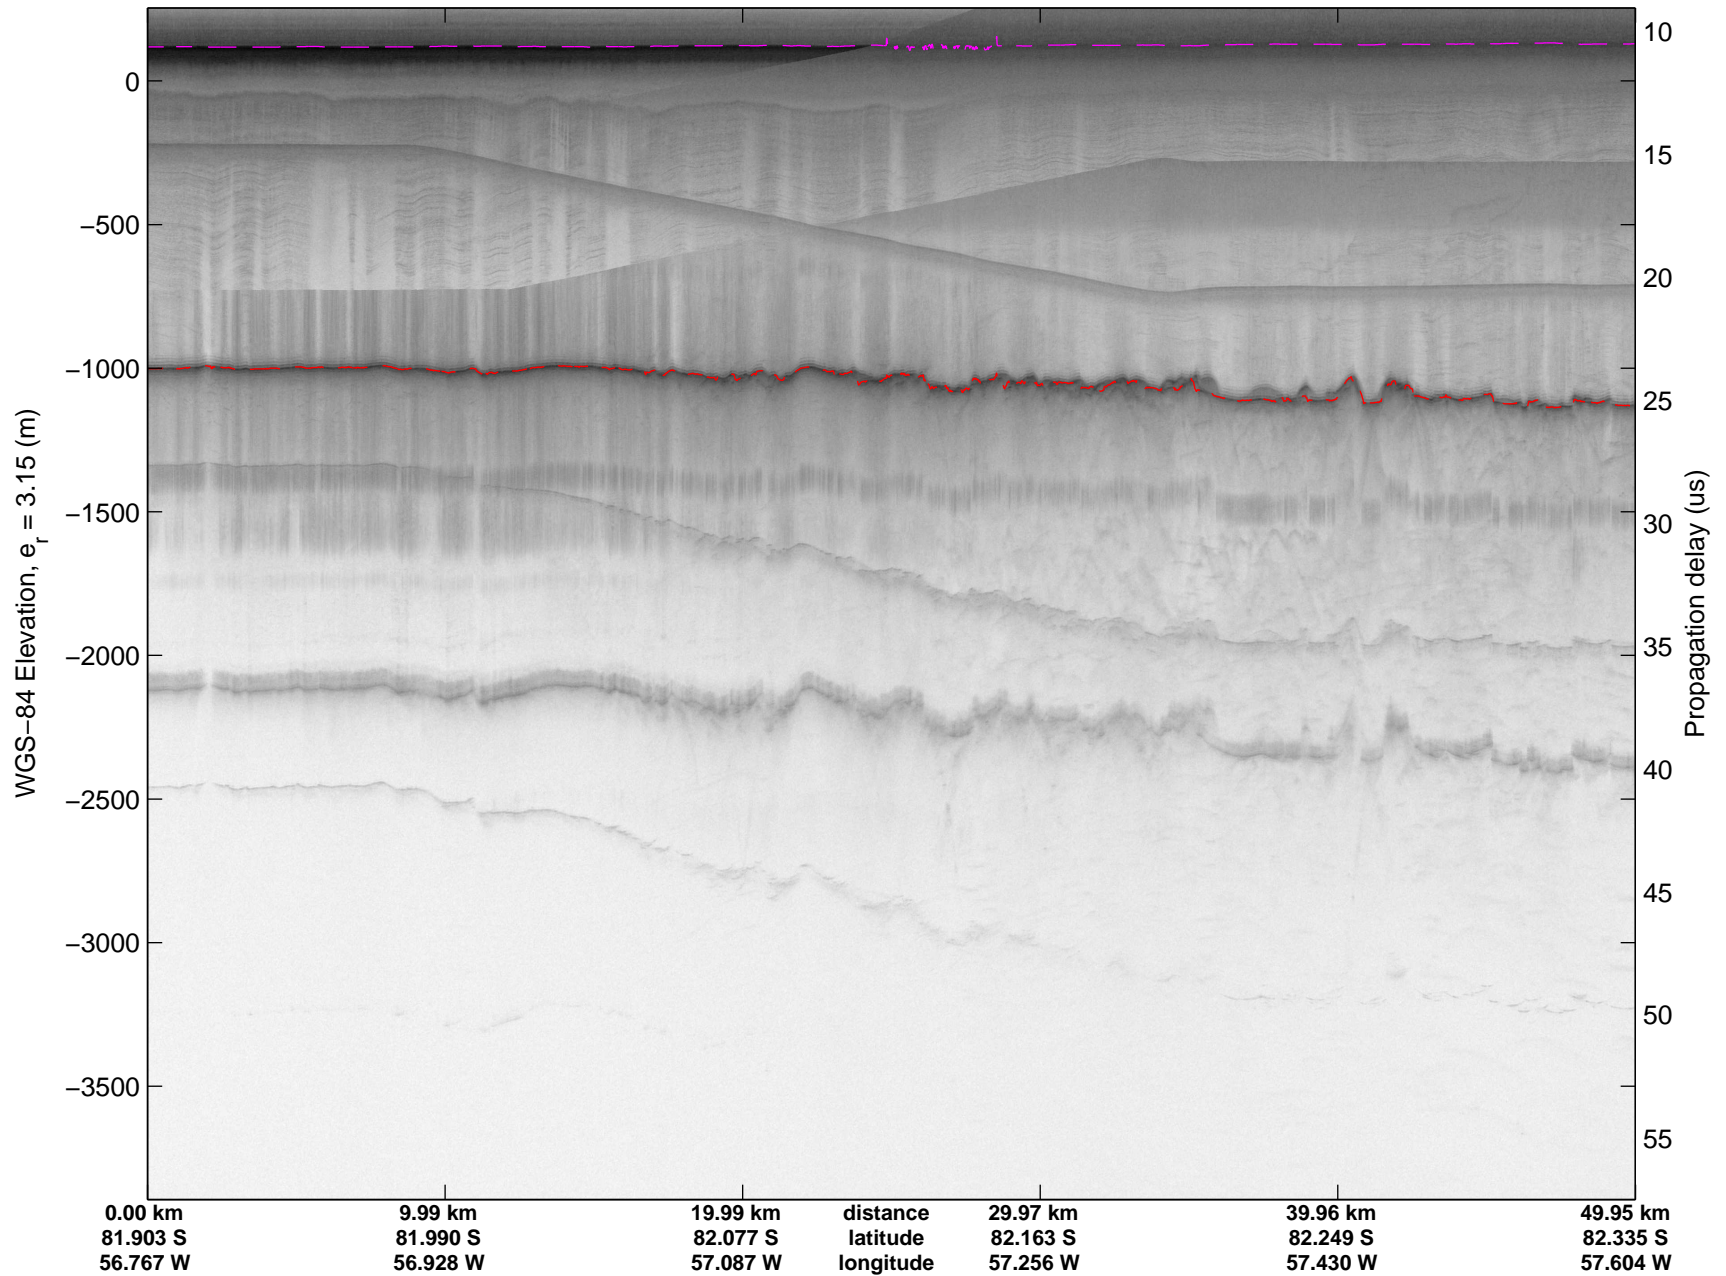

mcords3 2014_Antarctica_DC8: "Land Ice Foundation Lakes 01" 20141028_03_003: 16:18:45.4 to 16:25:02.1 GPS

mcords3 2014_Antarctica_DC8: "Land Ice Foundation Lakes 01" 20141028_03_003: 16:18:45.4 to 16:25:02.1 GPS

Land Ice Foundation Lakes 01
20141028_03_004
Polar Stereograph -71N/0E

mcords3 2014_Antarctica_DC8: "Land Ice Foundation Lakes 01" 20141028_03_004: 16:25:02.4 to 16:31:34.1 GPS

mcords3 2014_Antarctica_DC8: "Land Ice Foundation Lakes 01" 20141028_03_004: 16:25:02.4 to 16:31:34.1 GPS