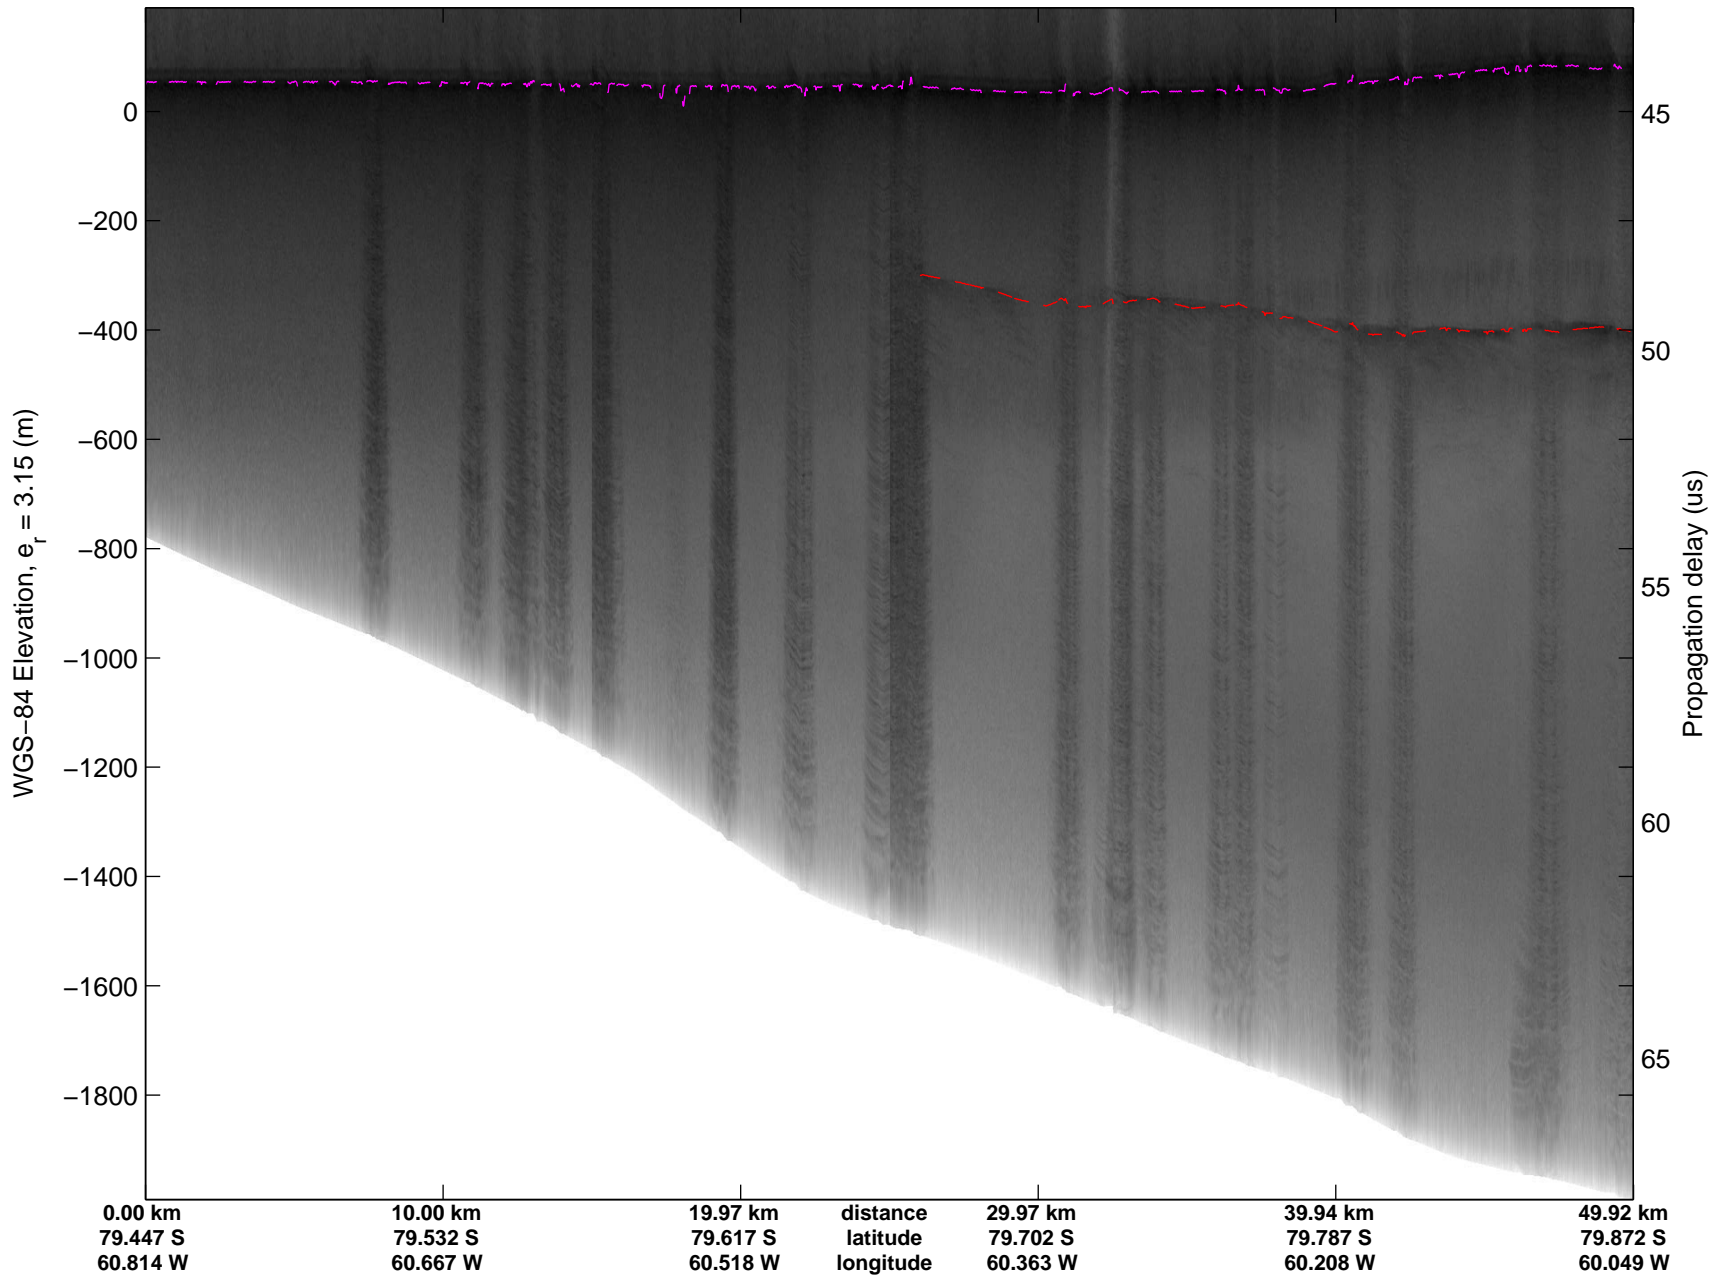

Land Ice Foundation Lakes 01
20141028_02_003
Polar Stereograph -71N/0E

mcords3 2014_Antarctica_DC8: "Land Ice Foundation Lakes 01" 20141028_02_003: 15:47:26.9 to 15:51:13.4 GPS

mcords3 2014_Antarctica_DC8: "Land Ice Foundation Lakes 01" 20141028_02_003: 15:47:26.9 to 15:51:13.4 GPS

Land Ice Foundation Lakes 01
20141028_02_004
Polar Stereograph -71N/0E

mcords3 2014_Antarctica_DC8: "Land Ice Foundation Lakes 01" 20141028_02_004: 15:51:13.9 to 15:54:59.2 GPS

mcords3 2014_Antarctica_DC8: "Land Ice Foundation Lakes 01" 20141028_02_004: 15:51:13.9 to 15:54:59.2 GPS

Land Ice Foundation Lakes 01
20141028_02_005
Polar Stereograph -71N/0E

mcords3 2014_Antarctica_DC8: "Land Ice Foundation Lakes 01" 20141028_02_005: 15:54:59.3 to 15:58:59.8 GPS

mcords3 2014_Antarctica_DC8: "Land Ice Foundation Lakes 01" 20141028_02_005: 15:54:59.3 to 15:58:59.8 GPS

Land Ice Foundation Lakes 01
20141028_02_006
Polar Stereograph -71N/0E

mcords3 2014_Antarctica_DC8: "Land Ice Foundation Lakes 01" 20141028_02_006: 15:59:00.0 to 16:03:13.2 GPS

mcords3 2014_Antarctica_DC8: "Land Ice Foundation Lakes 01" 20141028_02_006: 15:59:00.0 to 16:03:13.2 GPS