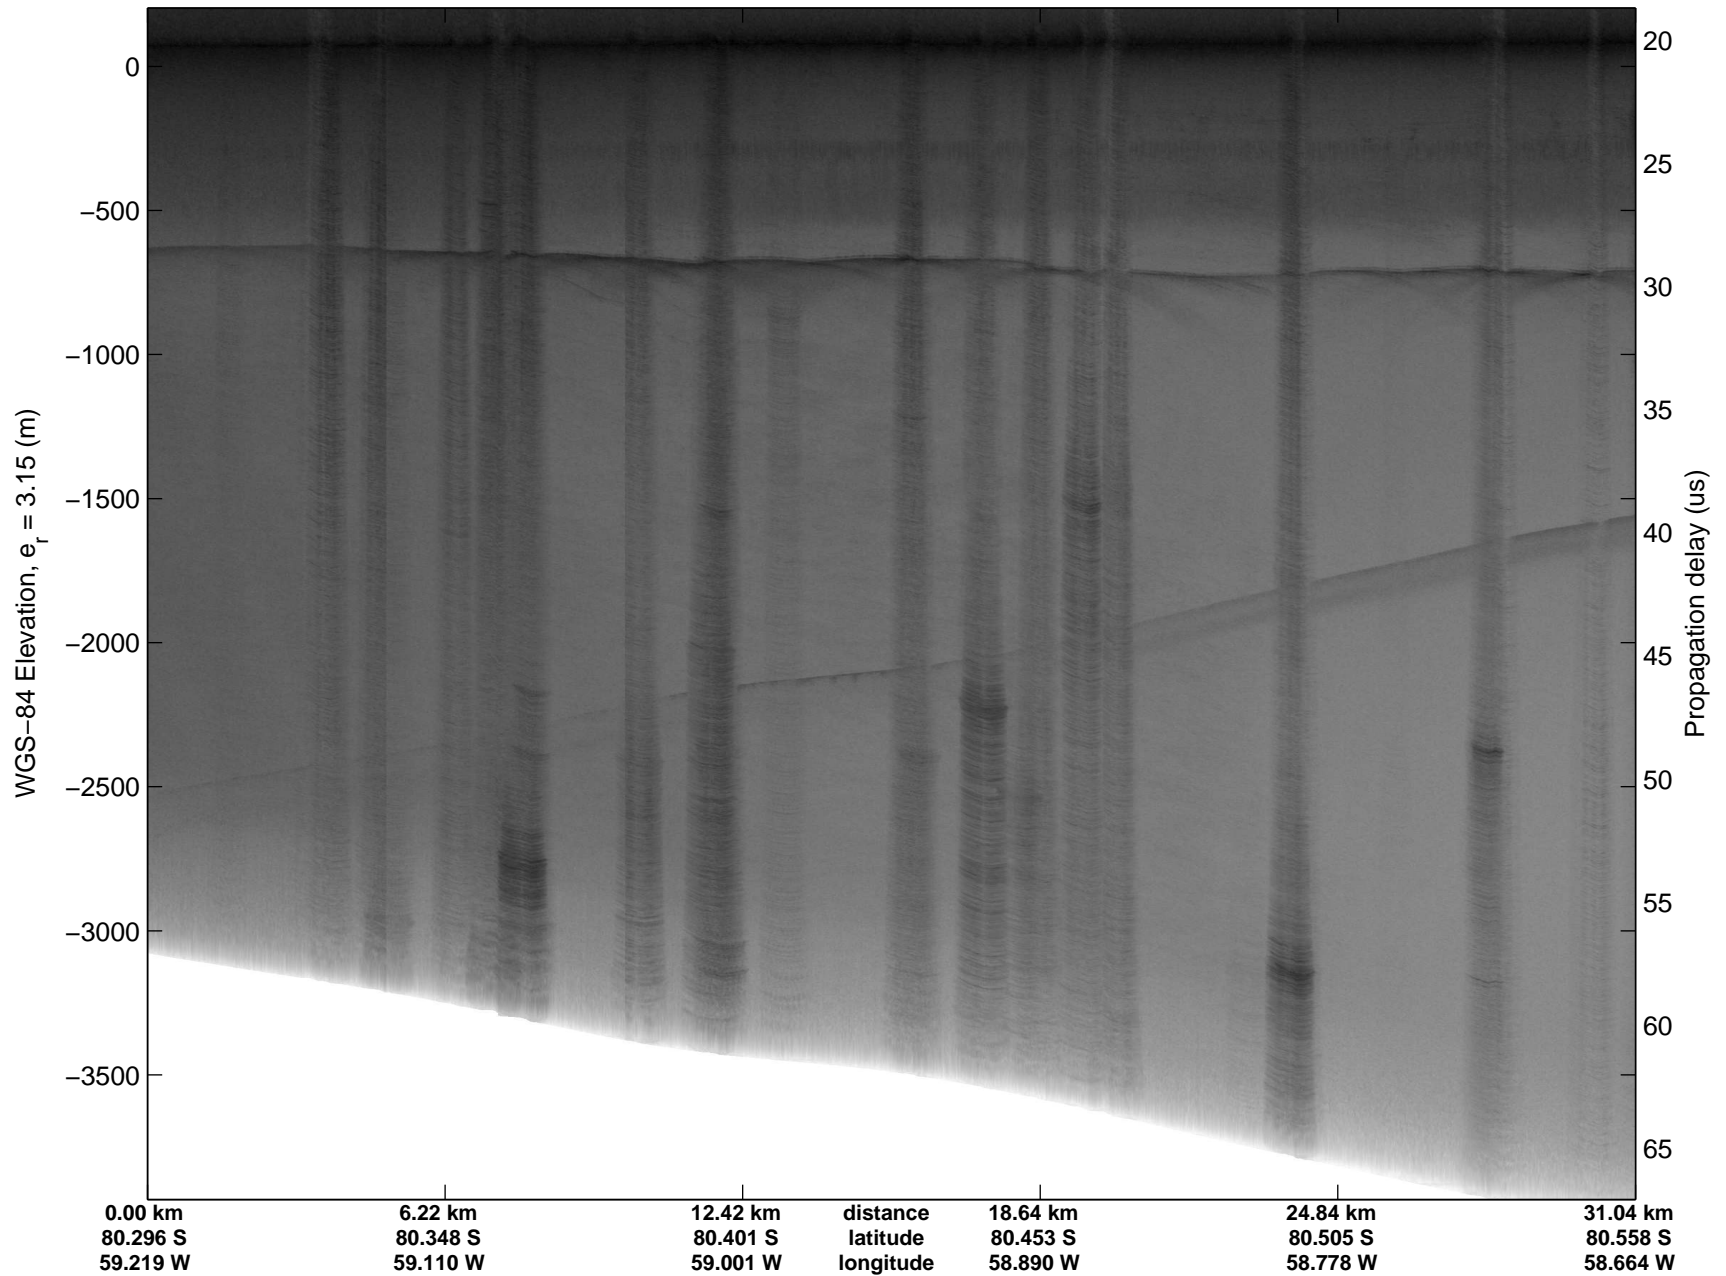

Land Ice Foundation Lakes 01
20141028_02_006
Polar Stereograph -71N/0E

mcords3 2014_Antarctica_DC8: "Land Ice Foundation Lakes 01" 20141028_02_006: 15:59:00.0 to 16:03:13.2 GPS

mcords3 2014_Antarctica_DC8: "Land Ice Foundation Lakes 01" 20141028_02_006: 15:59:00.0 to 16:03:13.2 GPS

Land Ice Foundation Lakes 01
20141028_02_007
Polar Stereograph -71N/0E

mconds3 2014_Antarctica_DC8: "Land Ice Foundation Lakes 01" 20141028_02_007: 16:03:13.4 to 16:06:03.5 GPS

mcords3 2014_Antarctica_DC8: "Land Ice Foundation Lakes 01" 20141028_02_007: 16:03:13.4 to 16:06:03.5 GPS