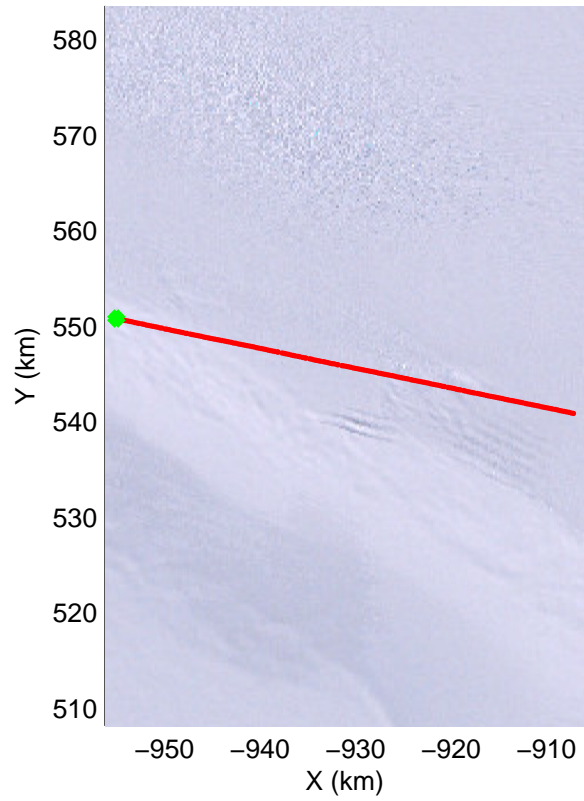

Land Ice Foundation Lakes 01
20141028_02_006
Polar Stereograph -71N/0E