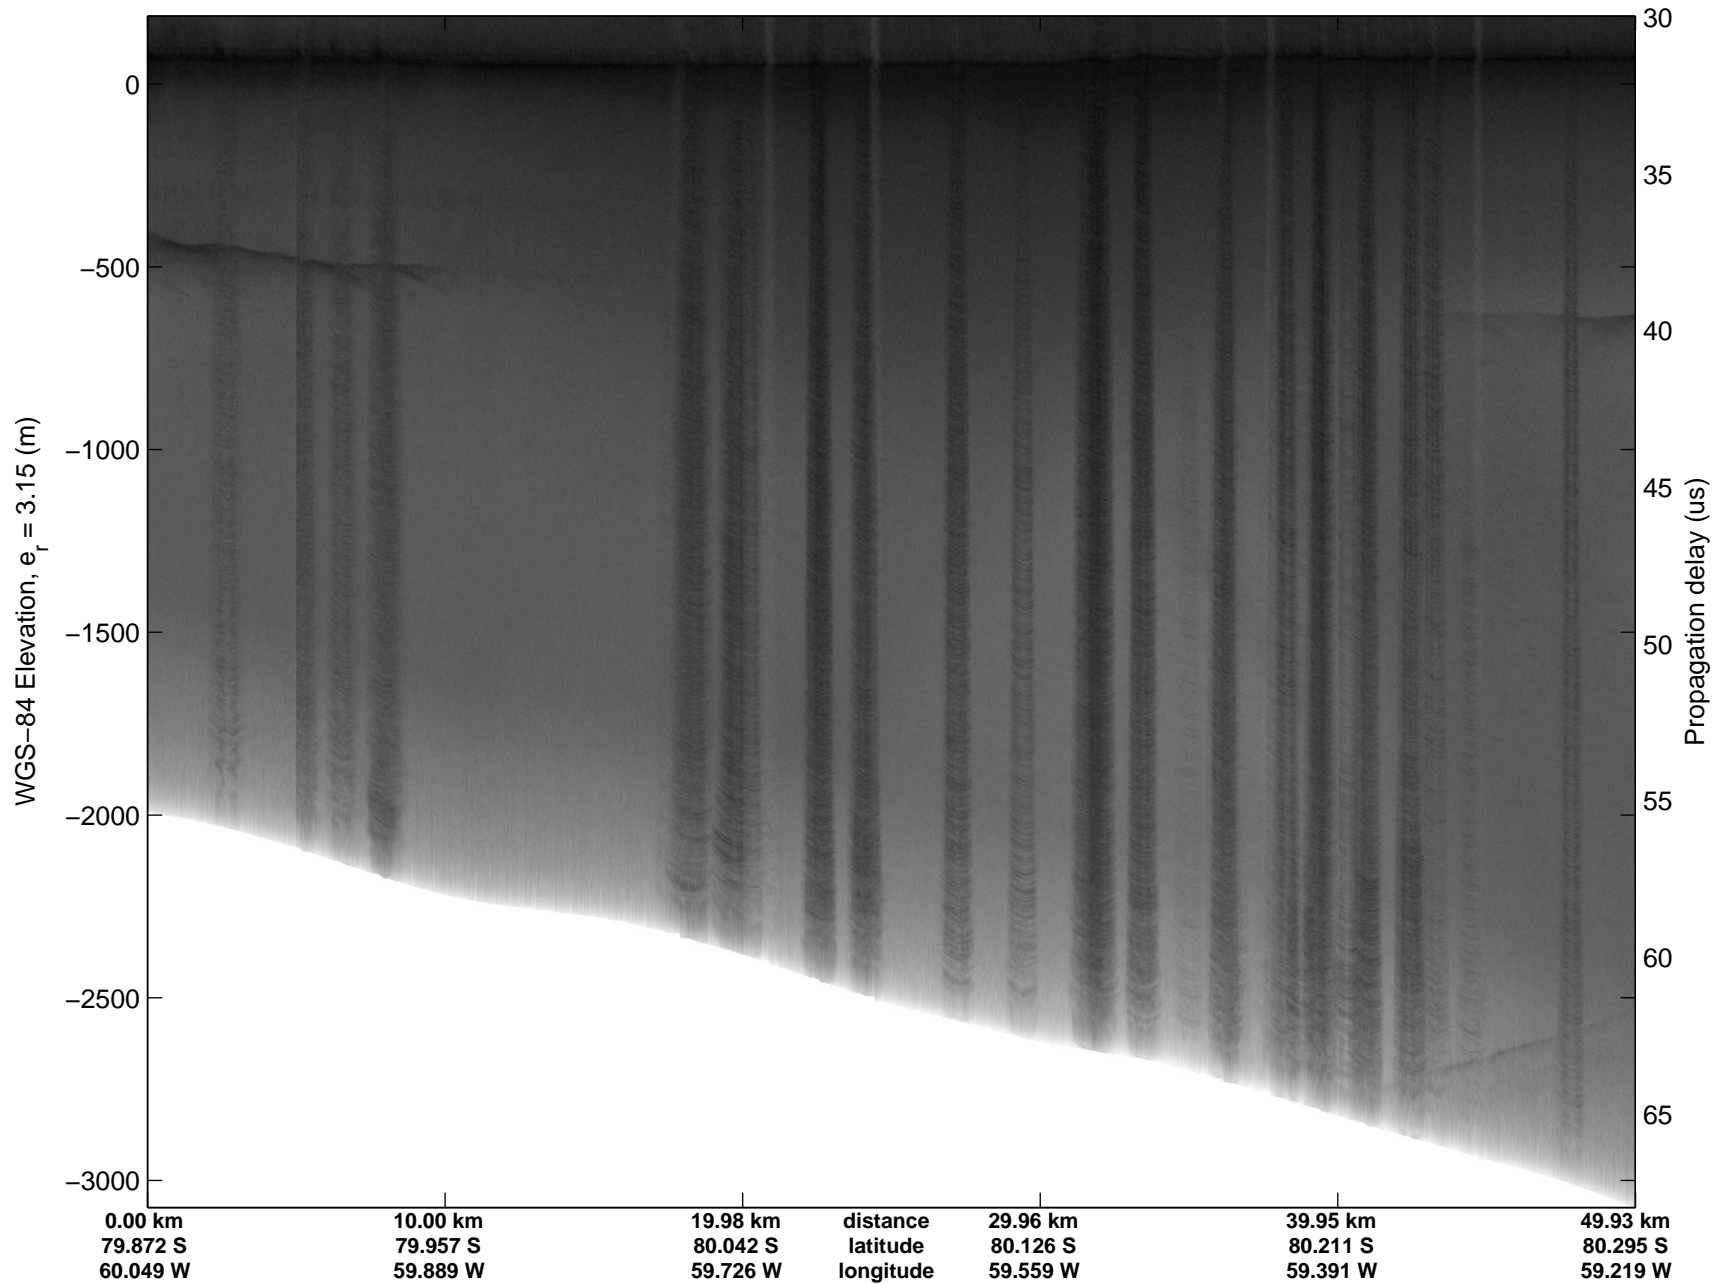

Land Ice Foundation Lakes 01
20141028_02_004
Polar Stereograph -71N/0E

mcords3 2014_Antarctica_DC8: "Land Ice Foundation Lakes 01" 20141028_02_004: 15:51:13.9 to 15:54:59.2 GPS

mcords3 2014_Antarctica_DC8: "Land Ice Foundation Lakes 01" 20141028_02_004: 15:51:13.9 to 15:54:59.2 GPS

Land Ice Foundation Lakes 01
20141028_02_005
Polar Stereograph -71N/0E

mcords3 2014_Antarctica_DC8: "Land Ice Foundation Lakes 01" 20141028_02_005: 15:54:59.3 to 15:58:59.8 GPS

mcords3 2014_Antarctica_DC8: "Land Ice Foundation Lakes 01" 20141028_02_005: 15:54:59.3 to 15:58:59.8 GPS

Land Ice Foundation Lakes 01
20141028_02_006
Polar Stereograph -71N/0E

mcords3 2014_Antarctica_DC8: "Land Ice Foundation Lakes 01" 20141028_02_006: 15:59:00.0 to 16:03:13.2 GPS

mcords3 2014_Antarctica_DC8: "Land Ice Foundation Lakes 01" 20141028_02_006: 15:59:00.0 to 16:03:13.2 GPS

Land Ice Foundation Lakes 01
20141028_02_007
Polar Stereograph -71N/0E

mconds3 2014_Antarctica_DC8: "Land Ice Foundation Lakes 01" 20141028_02_007: 16:03:13.4 to 16:06:03.5 GPS

mcords3 2014_Antarctica_DC8: "Land Ice Foundation Lakes 01" 20141028_02_007: 16:03:13.4 to 16:06:03.5 GPS