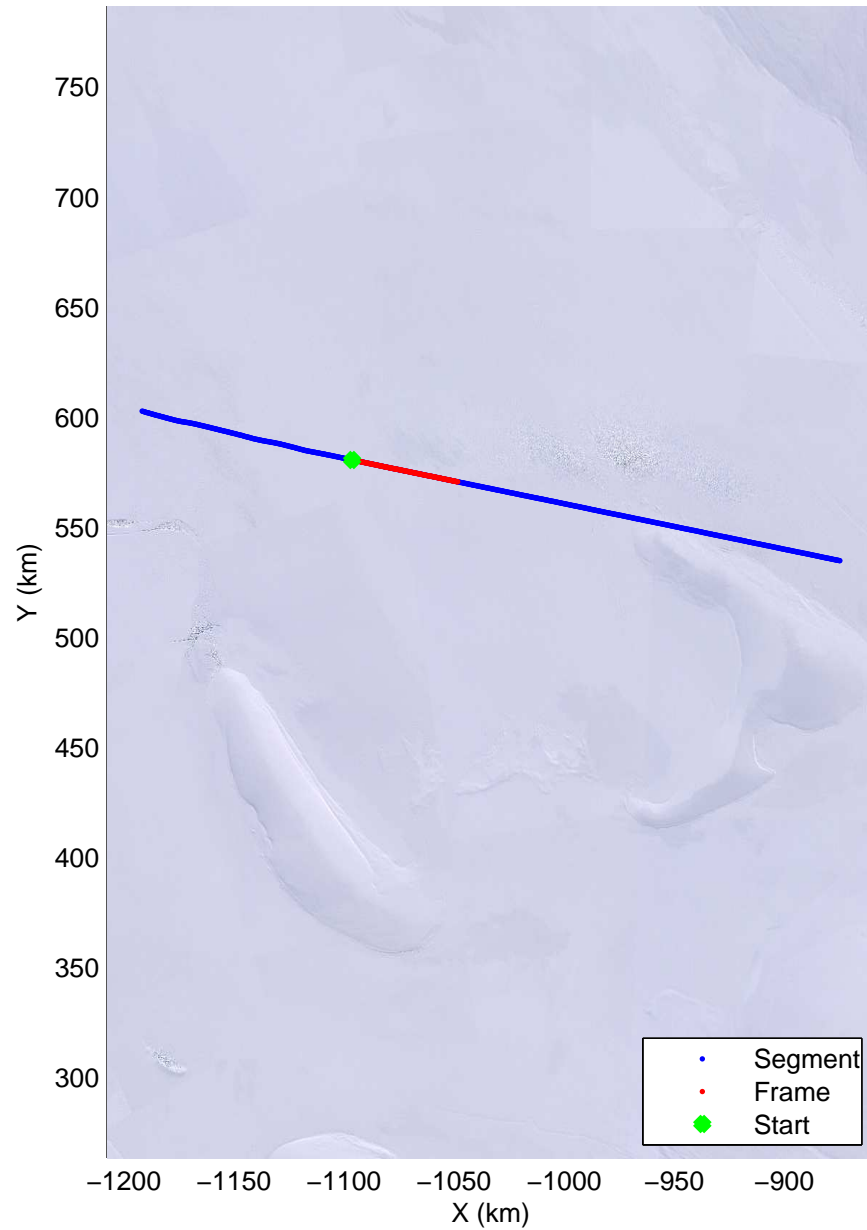

Land Ice Foundation Lakes 01
20141028_02_001
Polar Stereograph -71N/0E

mcords3 2014_Antarctica_DC8: "Land Ice Foundation Lakes 01" 20141028_02_001: 15:39:56.9 to 15:43:40.9 GPS

mcords3 2014_Antarctica_DC8: "Land Ice Foundation Lakes 01" 20141028_02_001: 15:39:56.9 to 15:43:40.9 GPS

Land Ice Foundation Lakes 01
20141028_02_002
Polar Stereograph -71N/0E

mcords3 2014_Antarctica_DC8: "Land Ice Foundation Lakes 01" 20141028_02_002: 15:43:41.1 to 15:47:26.7 GPS

mcords3 2014_Antarctica_DC8: "Land Ice Foundation Lakes 01" 20141028_02_002: 15:43:41.1 to 15:47:26.7 GPS

Land Ice Foundation Lakes 01
20141028_02_003
Polar Stereograph -71N/0E

mcords3 2014_Antarctica_DC8: "Land Ice Foundation Lakes 01" 20141028_02_003: 15:47:26.9 to 15:51:13.4 GPS

mcords3 2014_Antarctica_DC8: "Land Ice Foundation Lakes 01" 20141028_02_003: 15:47:26.9 to 15:51:13.4 GPS