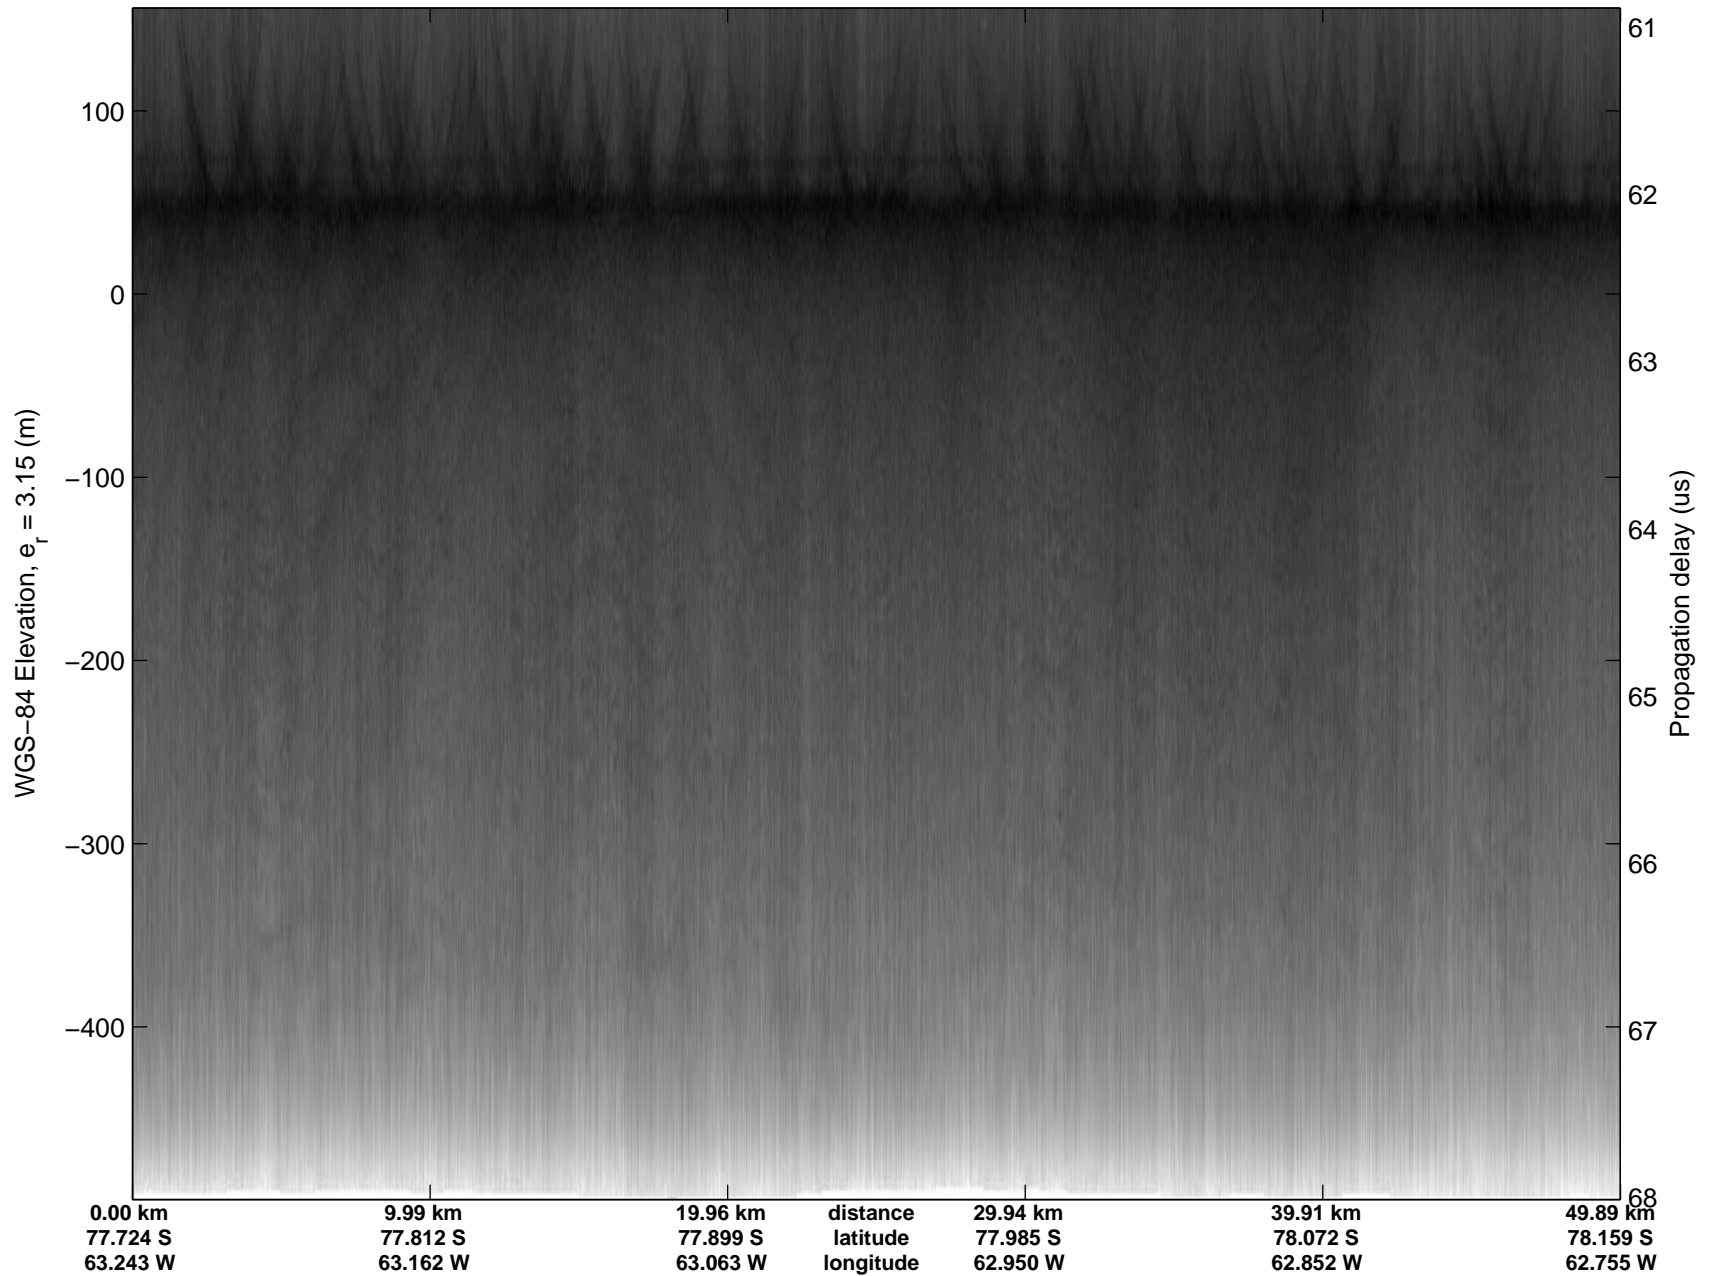

Land Ice Foundation Lakes 01
20141028_02_001
Polar Stereograph -71N/0E

mcords3 2014_Antarctica_DC8: "Land Ice Foundation Lakes 01" 20141028_02_001: 15:39:56.9 to 15:43:40.9 GPS

mcords3 2014_Antarctica_DC8: "Land Ice Foundation Lakes 01" 20141028_02_001: 15:39:56.9 to 15:43:40.9 GPS

Land Ice Foundation Lakes 01
20141028_02_002
Polar Stereograph -71N/0E

mcords3 2014_Antarctica_DC8: "Land Ice Foundation Lakes 01" 20141028_02_002: 15:43:41.1 to 15:47:26.7 GPS

mcords3 2014_Antarctica_DC8: "Land Ice Foundation Lakes 01" 20141028_02_002: 15:43:41.1 to 15:47:26.7 GPS

Land Ice Foundation Lakes 01
20141028_02_003
Polar Stereograph -71N/0E

mcords3 2014_Antarctica_DC8: "Land Ice Foundation Lakes 01" 20141028_02_003: 15:47:26.9 to 15:51:13.4 GPS

mcords3 2014_Antarctica_DC8: "Land Ice Foundation Lakes 01" 20141028_02_003: 15:47:26.9 to 15:51:13.4 GPS

Land Ice Foundation Lakes 01
20141028_02_004
Polar Stereograph -71N/0E

mcords3 2014_Antarctica_DC8: "Land Ice Foundation Lakes 01" 20141028_02_004: 15:51:13.9 to 15:54:59.2 GPS

mcords3 2014_Antarctica_DC8: "Land Ice Foundation Lakes 01" 20141028_02_004: 15:51:13.9 to 15:54:59.2 GPS