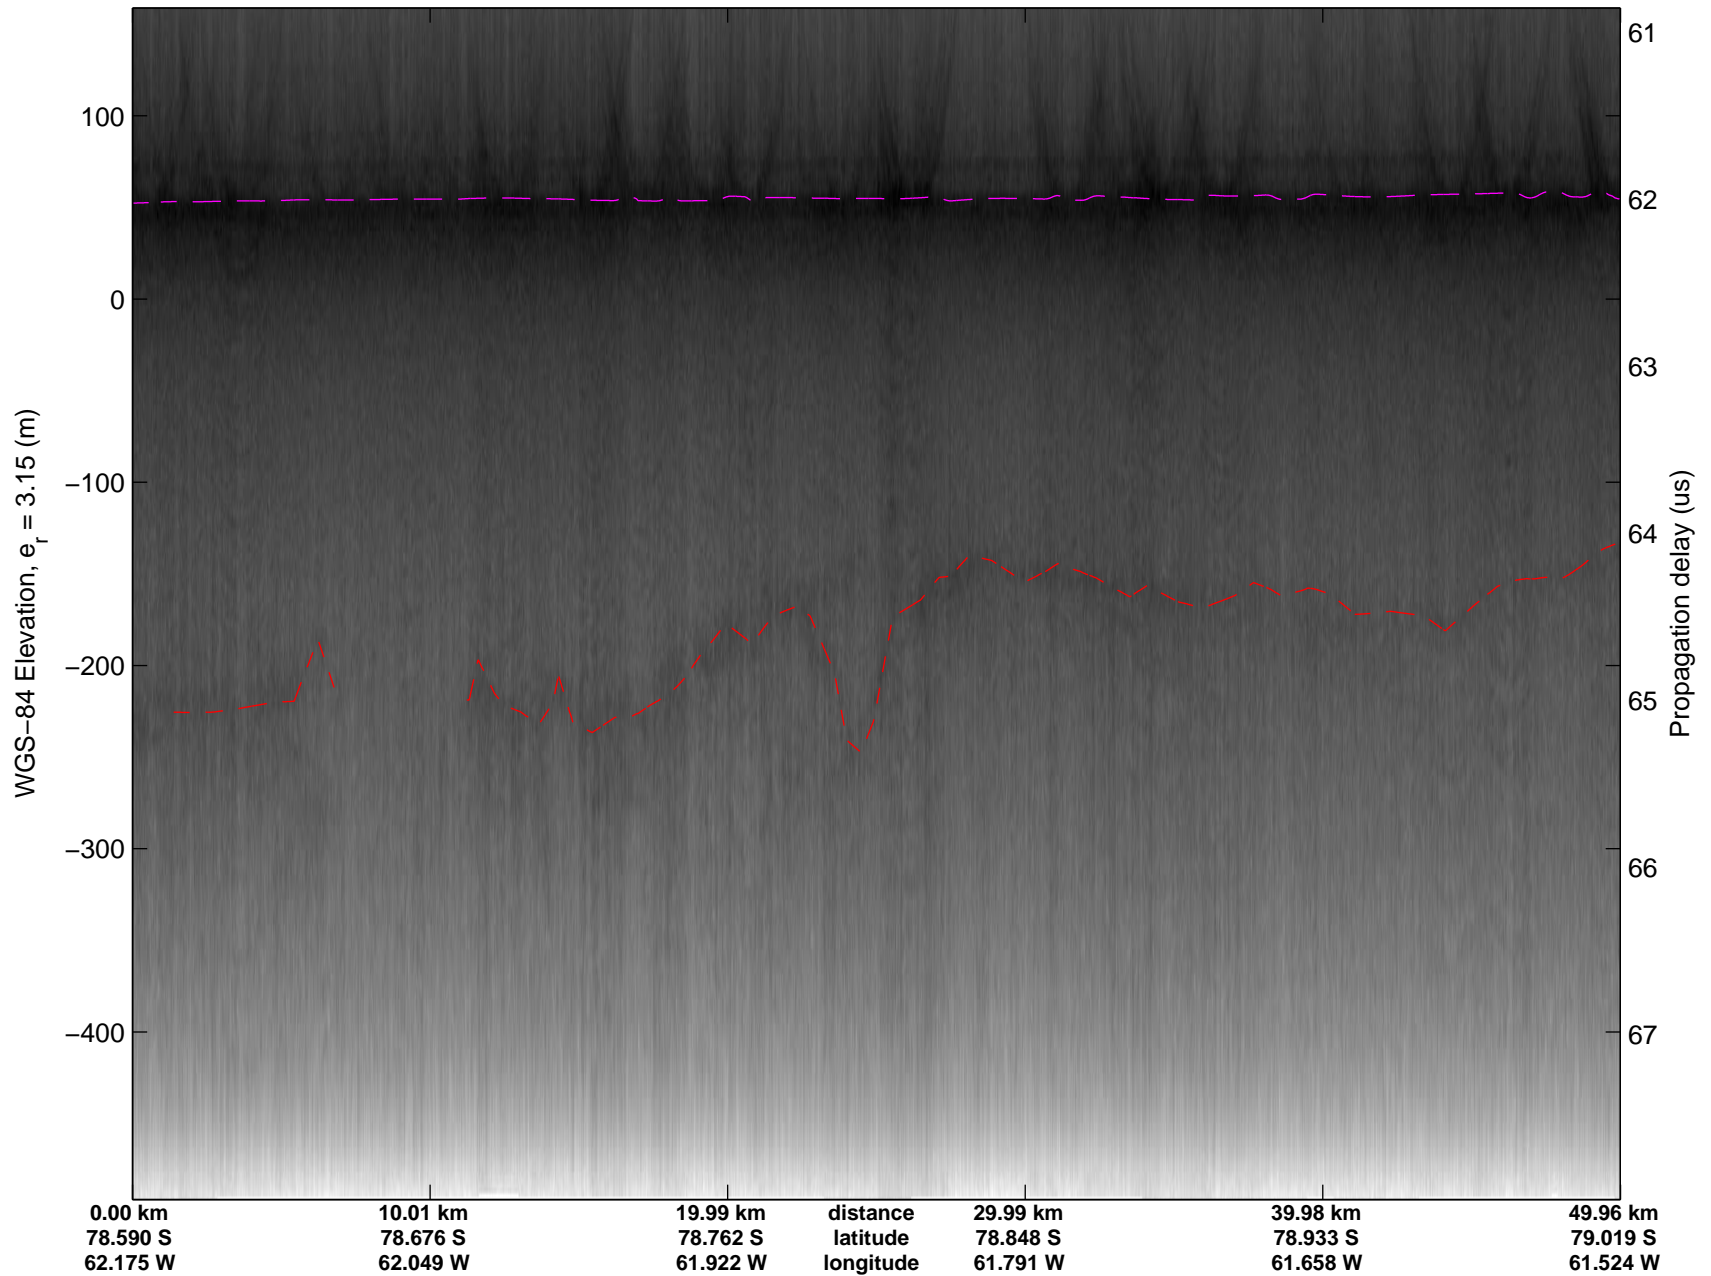

Land Ice Foundation Lakes 01
20141028_02_001
Polar Stereograph -71N/0E

mcords3 2014_Antarctica_DC8: "Land Ice Foundation Lakes 01" 20141028_02_001: 15:39:56.9 to 15:43:40.9 GPS

mcords3 2014_Antarctica_DC8: "Land Ice Foundation Lakes 01" 20141028_02_001: 15:39:56.9 to 15:43:40.9 GPS

Land Ice Foundation Lakes 01
20141028_02_002
Polar Stereograph -71N/0E

mcords3 2014_Antarctica_DC8: "Land Ice Foundation Lakes 01" 20141028_02_002: 15:43:41.1 to 15:47:26.7 GPS

mcords3 2014_Antarctica_DC8: "Land Ice Foundation Lakes 01" 20141028_02_002: 15:43:41.1 to 15:47:26.7 GPS

Land Ice Foundation Lakes 01
20141028_02_003
Polar Stereograph -71N/0E

mcords3 2014_Antarctica_DC8: "Land Ice Foundation Lakes 01" 20141028_02_003: 15:47:26.9 to 15:51:13.4 GPS

mcords3 2014_Antarctica_DC8: "Land Ice Foundation Lakes 01" 20141028_02_003: 15:47:26.9 to 15:51:13.4 GPS

Land Ice Foundation Lakes 01
20141028_02_004
Polar Stereograph -71N/0E

mcords3 2014_Antarctica_DC8: "Land Ice Foundation Lakes 01" 20141028_02_004: 15:51:13.9 to 15:54:59.2 GPS

mcords3 2014_Antarctica_DC8: "Land Ice Foundation Lakes 01" 20141028_02_004: 15:51:13.9 to 15:54:59.2 GPS