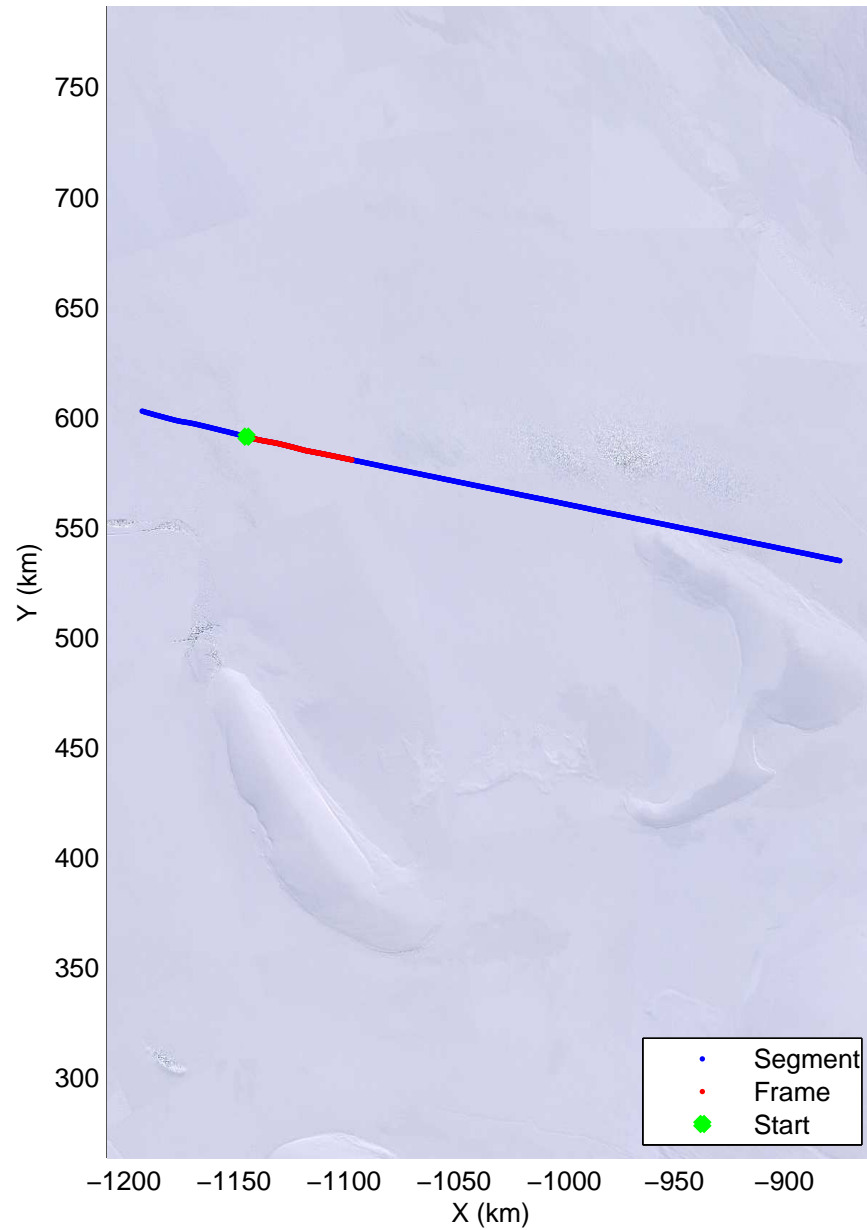

Land Ice Foundation Lakes 01
20141028_02_001
Polar Stereograph -71N/0E

mcords3 2014_Antarctica_DC8: "Land Ice Foundation Lakes 01" 20141028_02_001: 15:39:56.9 to 15:43:40.9 GPS

mcords3 2014_Antarctica_DC8: "Land Ice Foundation Lakes 01" 20141028_02_001: 15:39:56.9 to 15:43:40.9 GPS

Land Ice Foundation Lakes 01
20141028_02_002
Polar Stereograph -71N/0E

mcords3 2014_Antarctica_DC8: "Land Ice Foundation Lakes 01" 20141028_02_002: 15:43:41.1 to 15:47:26.7 GPS

mcords3 2014_Antarctica_DC8: "Land Ice Foundation Lakes 01" 20141028_02_002: 15:43:41.1 to 15:47:26.7 GPS

Land Ice Foundation Lakes 01
20141028_02_003
Polar Stereograph -71N/0E

mcords3 2014_Antarctica_DC8: "Land Ice Foundation Lakes 01" 20141028_02_003: 15:47:26.9 to 15:51:13.4 GPS

mcords3 2014_Antarctica_DC8: "Land Ice Foundation Lakes 01" 20141028_02_003: 15:47:26.9 to 15:51:13.4 GPS