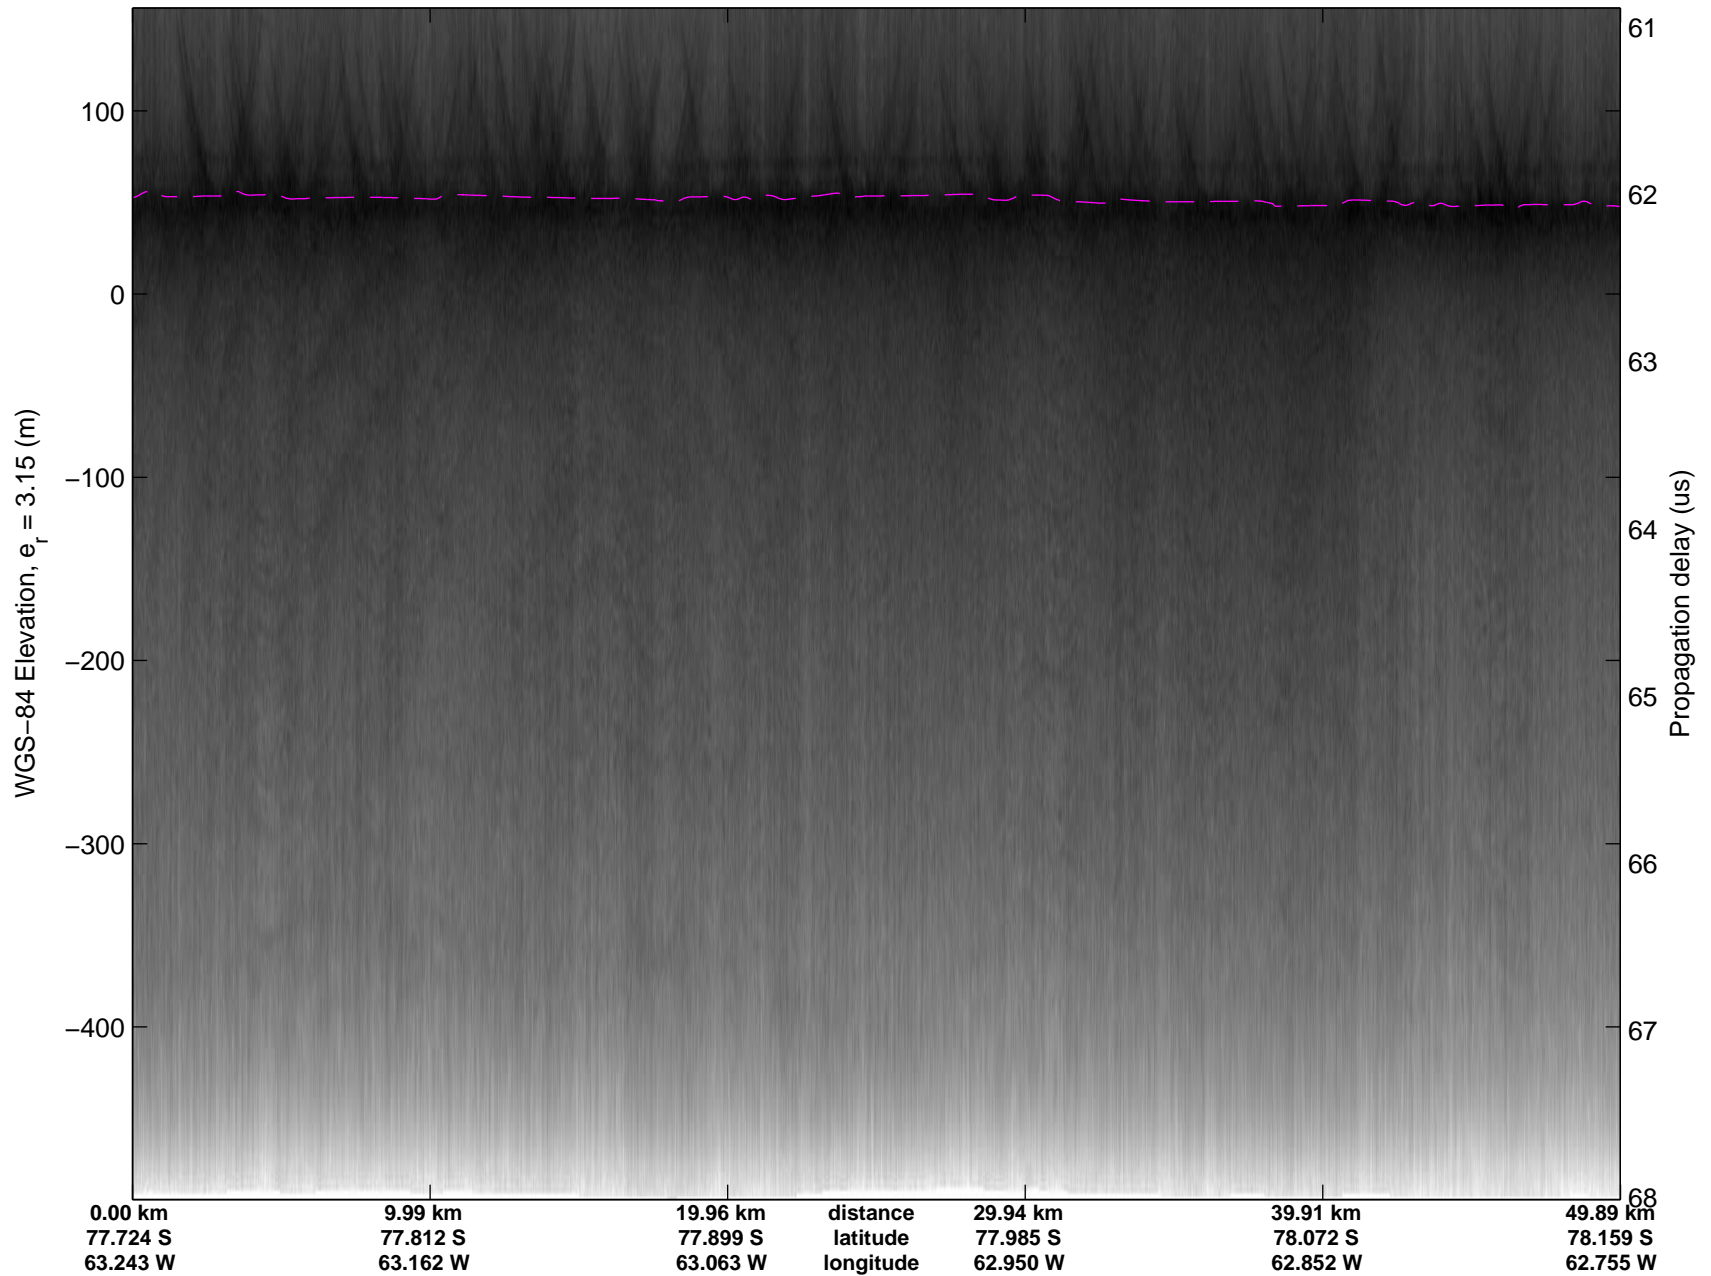

Land Ice Foundation Lakes 01
20141028_02_001
Polar Stereograph -71N/0E

mcords3 2014_Antarctica_DC8: "Land Ice Foundation Lakes 01" 20141028_02_001: 15:39:56.9 to 15:43:40.9 GPS

mcords3 2014_Antarctica_DC8: "Land Ice Foundation Lakes 01" 20141028_02_001: 15:39:56.9 to 15:43:40.9 GPS

Land Ice Foundation Lakes 01
20141028_02_002
Polar Stereograph -71N/0E

mcords3 2014_Antarctica_DC8: "Land Ice Foundation Lakes 01" 20141028_02_002: 15:43:41.1 to 15:47:26.7 GPS

mcords3 2014_Antarctica_DC8: "Land Ice Foundation Lakes 01" 20141028_02_002: 15:43:41.1 to 15:47:26.7 GPS

Land Ice Foundation Lakes 01
20141028_02_003
Polar Stereograph -71N/0E

mcords3 2014_Antarctica_DC8: "Land Ice Foundation Lakes 01" 20141028_02_003: 15:47:26.9 to 15:51:13.4 GPS

mcords3 2014_Antarctica_DC8: "Land Ice Foundation Lakes 01" 20141028_02_003: 15:47:26.9 to 15:51:13.4 GPS

Land Ice Foundation Lakes 01
20141028_02_004
Polar Stereograph -71N/0E

mcords3 2014_Antarctica_DC8: "Land Ice Foundation Lakes 01" 20141028_02_004: 15:51:13.9 to 15:54:59.2 GPS

mcords3 2014_Antarctica_DC8: "Land Ice Foundation Lakes 01" 20141028_02_004: 15:51:13.9 to 15:54:59.2 GPS