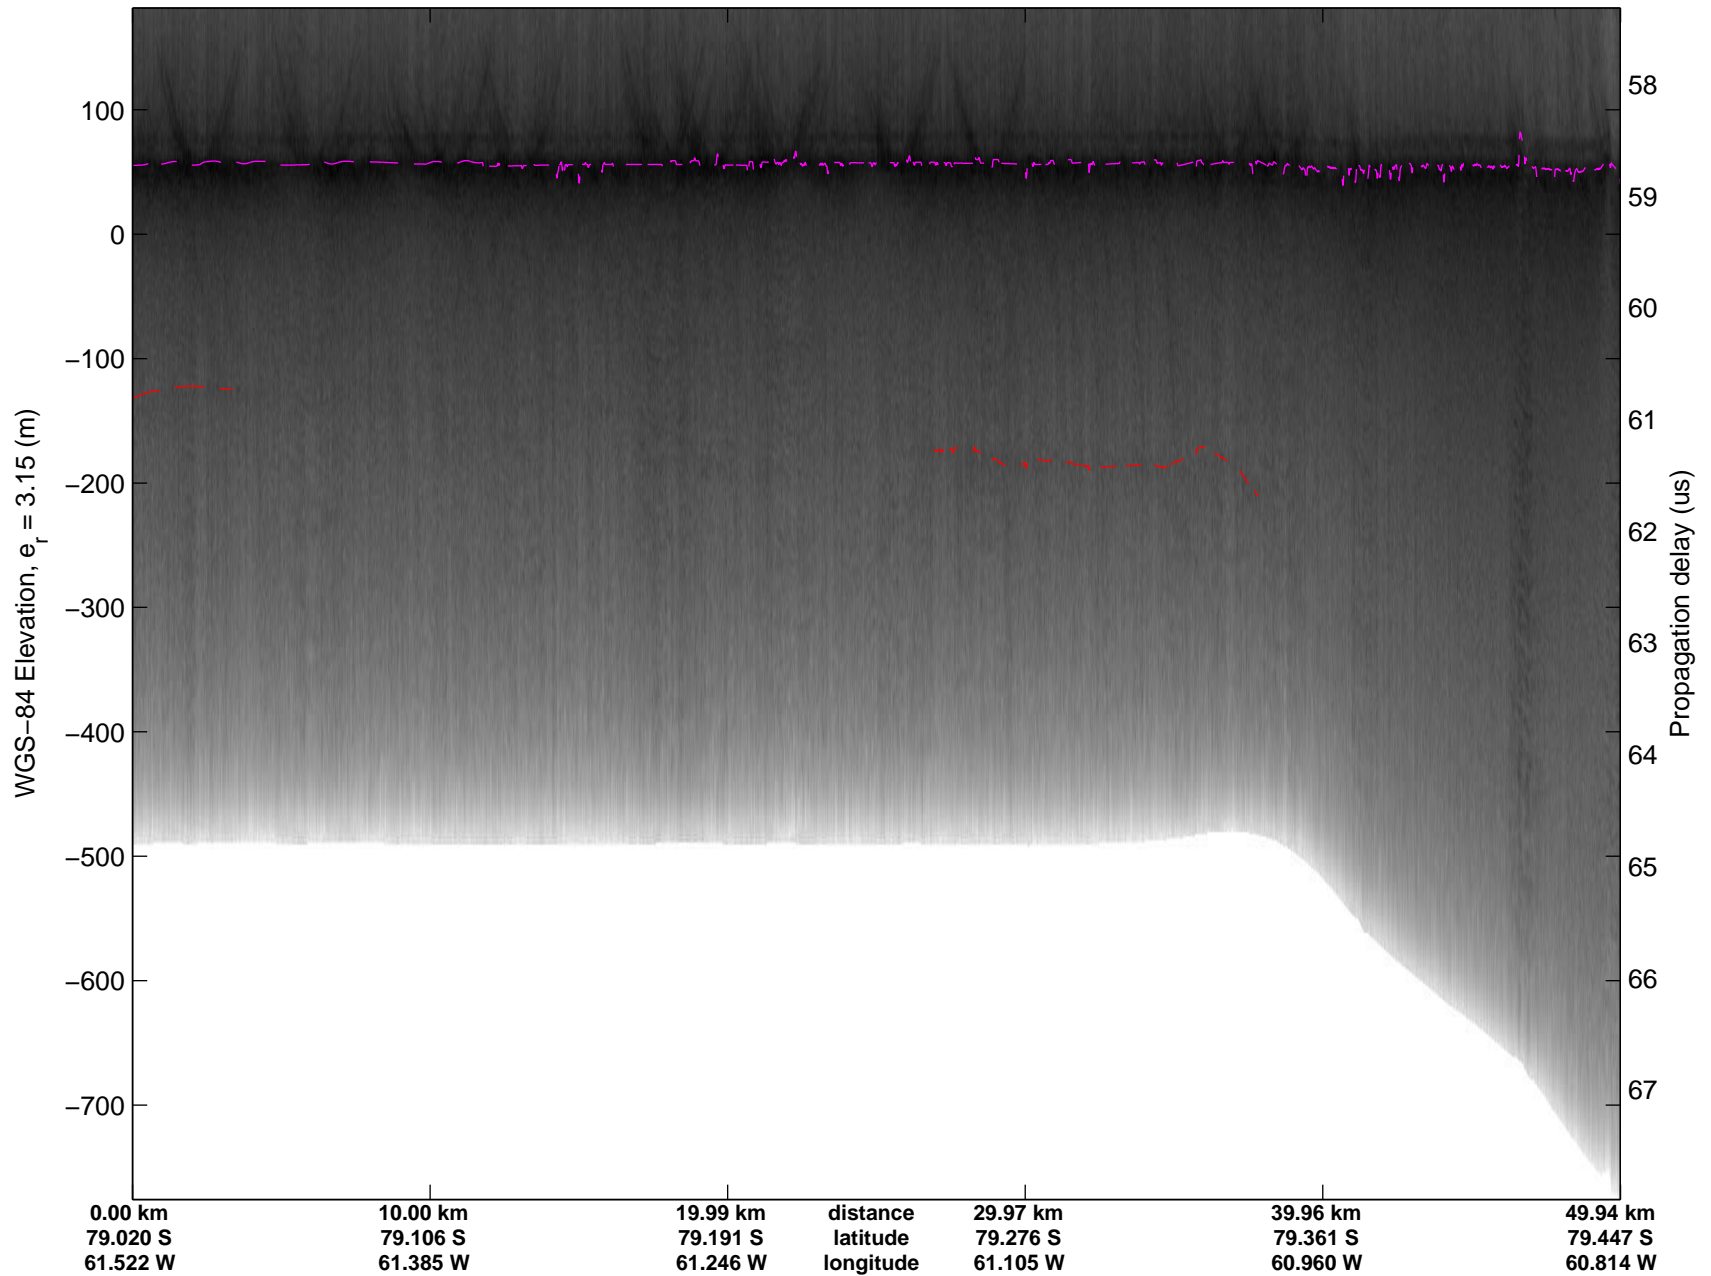

Land Ice Foundation Lakes 01
20141028_02_002
Polar Stereograph -71N/0E

mcords3 2014_Antarctica_DC8: "Land Ice Foundation Lakes 01" 20141028_02_002: 15:43:41.1 to 15:47:26.7 GPS

mcords3 2014_Antarctica_DC8: "Land Ice Foundation Lakes 01" 20141028_02_002: 15:43:41.1 to 15:47:26.7 GPS

Land Ice Foundation Lakes 01
20141028_02_003
Polar Stereograph -71N/0E

mcords3 2014_Antarctica_DC8: "Land Ice Foundation Lakes 01" 20141028_02_003: 15:47:26.9 to 15:51:13.4 GPS

mcords3 2014_Antarctica_DC8: "Land Ice Foundation Lakes 01" 20141028_02_003: 15:47:26.9 to 15:51:13.4 GPS

Land Ice Foundation Lakes 01
20141028_02_004
Polar Stereograph -71N/0E

mcords3 2014_Antarctica_DC8: "Land Ice Foundation Lakes 01" 20141028_02_004: 15:51:13.9 to 15:54:59.2 GPS

mcords3 2014_Antarctica_DC8: "Land Ice Foundation Lakes 01" 20141028_02_004: 15:51:13.9 to 15:54:59.2 GPS

Land Ice Foundation Lakes 01
20141028_02_005
Polar Stereograph -71N/0E

mcords3 2014_Antarctica_DC8: "Land Ice Foundation Lakes 01" 20141028_02_005: 15:54:59.3 to 15:58:59.8 GPS

mcords3 2014_Antarctica_DC8: "Land Ice Foundation Lakes 01" 20141028_02_005: 15:54:59.3 to 15:58:59.8 GPS