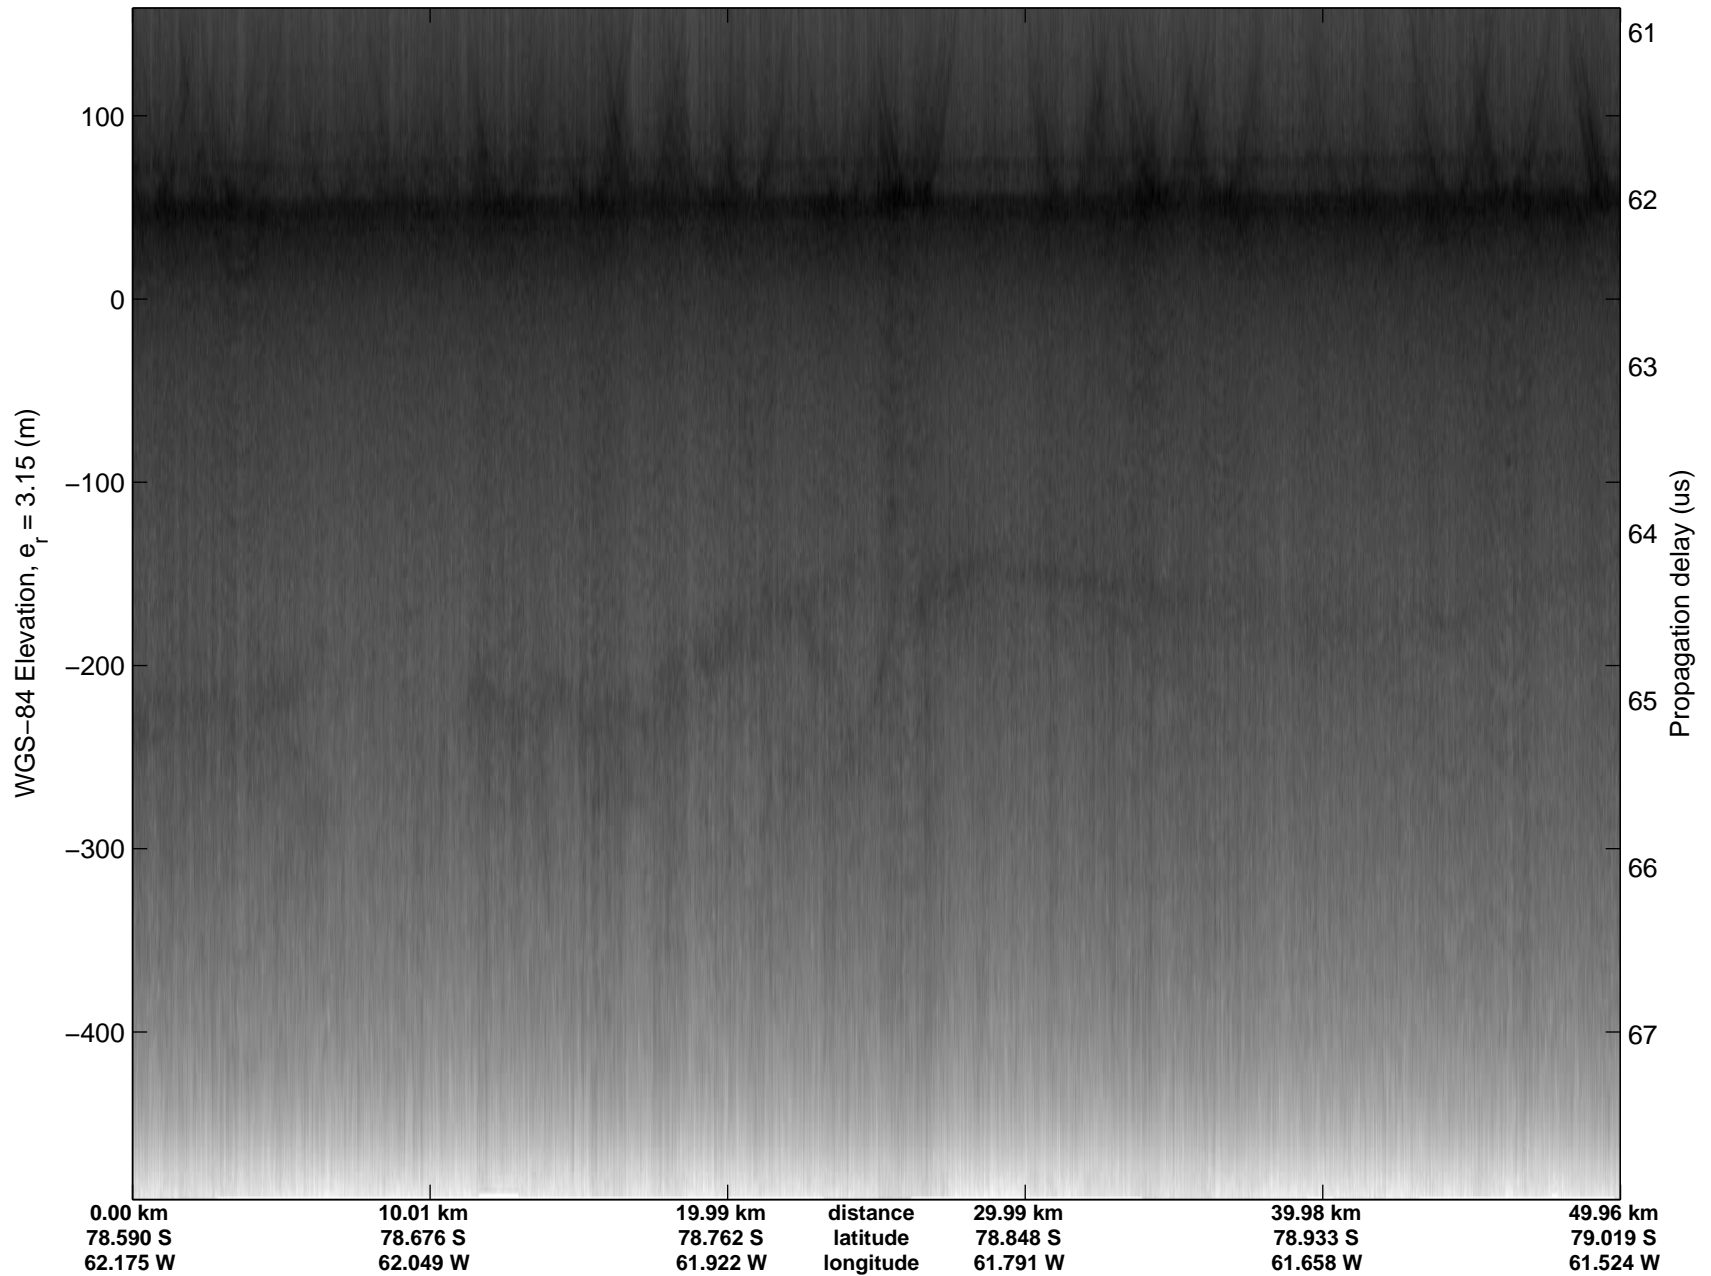

Land Ice Foundation Lakes 01
20141028_02_002
Polar Stereograph -71N/0E

mcords3 2014_Antarctica_DC8: "Land Ice Foundation Lakes 01" 20141028_02_002: 15:43:41.1 to 15:47:26.7 GPS

mcords3 2014_Antarctica_DC8: "Land Ice Foundation Lakes 01" 20141028_02_002: 15:43:41.1 to 15:47:26.7 GPS

Land Ice Foundation Lakes 01
20141028_02_003
Polar Stereograph -71N/0E

mcords3 2014_Antarctica_DC8: "Land Ice Foundation Lakes 01" 20141028_02_003: 15:47:26.9 to 15:51:13.4 GPS

mcords3 2014_Antarctica_DC8: "Land Ice Foundation Lakes 01" 20141028_02_003: 15:47:26.9 to 15:51:13.4 GPS

Land Ice Foundation Lakes 01
20141028_02_004
Polar Stereograph -71N/0E

mcords3 2014_Antarctica_DC8: "Land Ice Foundation Lakes 01" 20141028_02_004: 15:51:13.9 to 15:54:59.2 GPS

mcords3 2014_Antarctica_DC8: "Land Ice Foundation Lakes 01" 20141028_02_004: 15:51:13.9 to 15:54:59.2 GPS

Land Ice Foundation Lakes 01
20141028_02_005
Polar Stereograph -71N/0E

mcords3 2014_Antarctica_DC8: "Land Ice Foundation Lakes 01" 20141028_02_005: 15:54:59.3 to 15:58:59.8 GPS

mcords3 2014_Antarctica_DC8: "Land Ice Foundation Lakes 01" 20141028_02_005: 15:54:59.3 to 15:58:59.8 GPS