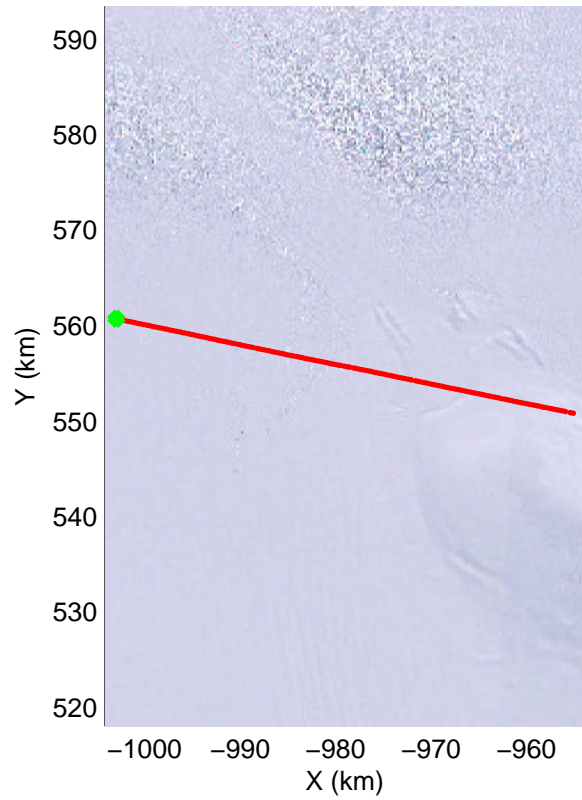

Land Ice Foundation Lakes 01
20141028_02_005
Polar Stereograph -71N/0E