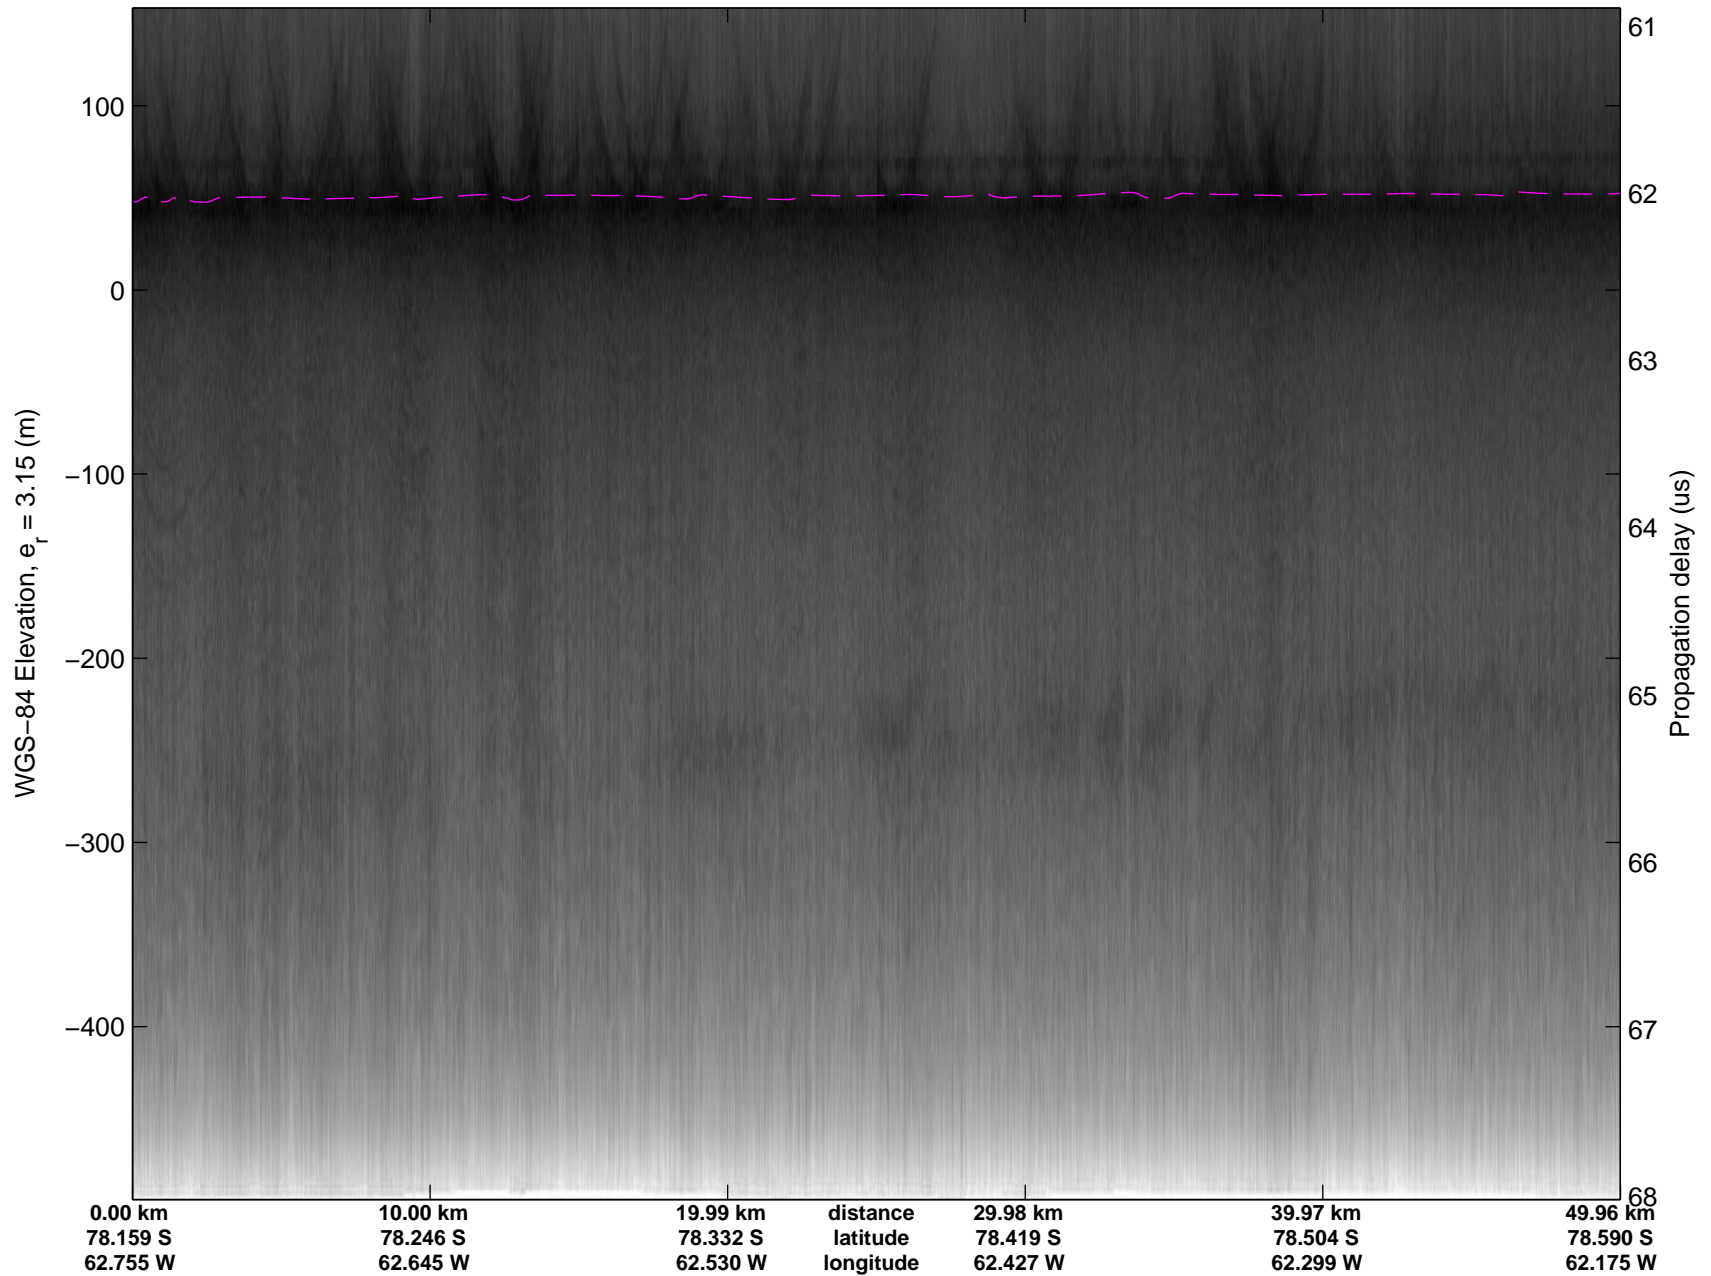

Land Ice Foundation Lakes 01
20141028_02_001
Polar Stereograph -71N/0E

mcords3 2014_Antarctica_DC8: "Land Ice Foundation Lakes 01" 20141028_02_001: 15:39:56.9 to 15:43:40.9 GPS

mcords3 2014_Antarctica_DC8: "Land Ice Foundation Lakes 01" 20141028_02_001: 15:39:56.9 to 15:43:40.9 GPS

Land Ice Foundation Lakes 01
20141028_02_002
Polar Stereograph -71N/0E

mcords3 2014_Antarctica_DC8: "Land Ice Foundation Lakes 01" 20141028_02_002: 15:43:41.1 to 15:47:26.7 GPS

mcords3 2014_Antarctica_DC8: "Land Ice Foundation Lakes 01" 20141028_02_002: 15:43:41.1 to 15:47:26.7 GPS

Land Ice Foundation Lakes 01
20141028_02_003
Polar Stereograph -71N/0E

mcords3 2014_Antarctica_DC8: "Land Ice Foundation Lakes 01" 20141028_02_003: 15:47:26.9 to 15:51:13.4 GPS

mcords3 2014_Antarctica_DC8: "Land Ice Foundation Lakes 01" 20141028_02_003: 15:47:26.9 to 15:51:13.4 GPS

Land Ice Foundation Lakes 01
20141028_02_004
Polar Stereograph -71N/0E

mcords3 2014_Antarctica_DC8: "Land Ice Foundation Lakes 01" 20141028_02_004: 15:51:13.9 to 15:54:59.2 GPS

mcords3 2014_Antarctica_DC8: "Land Ice Foundation Lakes 01" 20141028_02_004: 15:51:13.9 to 15:54:59.2 GPS