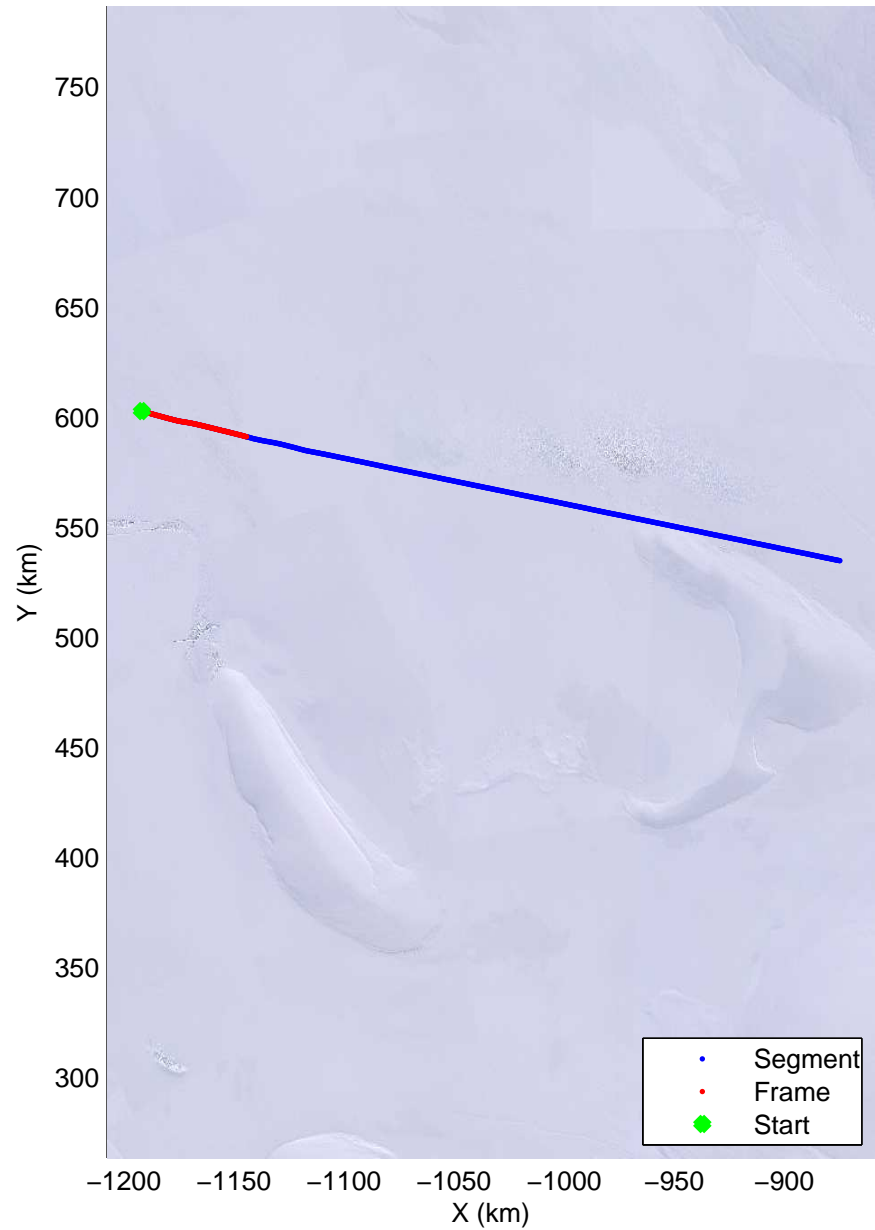

Land Ice Foundation Lakes 01
20141028_02_001
Polar Stereograph -71N/0E

mcords3 2014_Antarctica_DC8: "Land Ice Foundation Lakes 01" 20141028_02_001: 15:39:56.9 to 15:43:40.9 GPS

mcords3 2014_Antarctica_DC8: "Land Ice Foundation Lakes 01" 20141028_02_001: 15:39:56.9 to 15:43:40.9 GPS

Land Ice Foundation Lakes 01
20141028_02_002
Polar Stereograph -71N/0E

mcords3 2014_Antarctica_DC8: "Land Ice Foundation Lakes 01" 20141028_02_002: 15:43:41.1 to 15:47:26.7 GPS

mcords3 2014_Antarctica_DC8: "Land Ice Foundation Lakes 01" 20141028_02_002: 15:43:41.1 to 15:47:26.7 GPS

Land Ice Foundation Lakes 01
20141028_02_003
Polar Stereograph -71N/0E

mcords3 2014_Antarctica_DC8: "Land Ice Foundation Lakes 01" 20141028_02_003: 15:47:26.9 to 15:51:13.4 GPS

mcords3 2014_Antarctica_DC8: "Land Ice Foundation Lakes 01" 20141028_02_003: 15:47:26.9 to 15:51:13.4 GPS