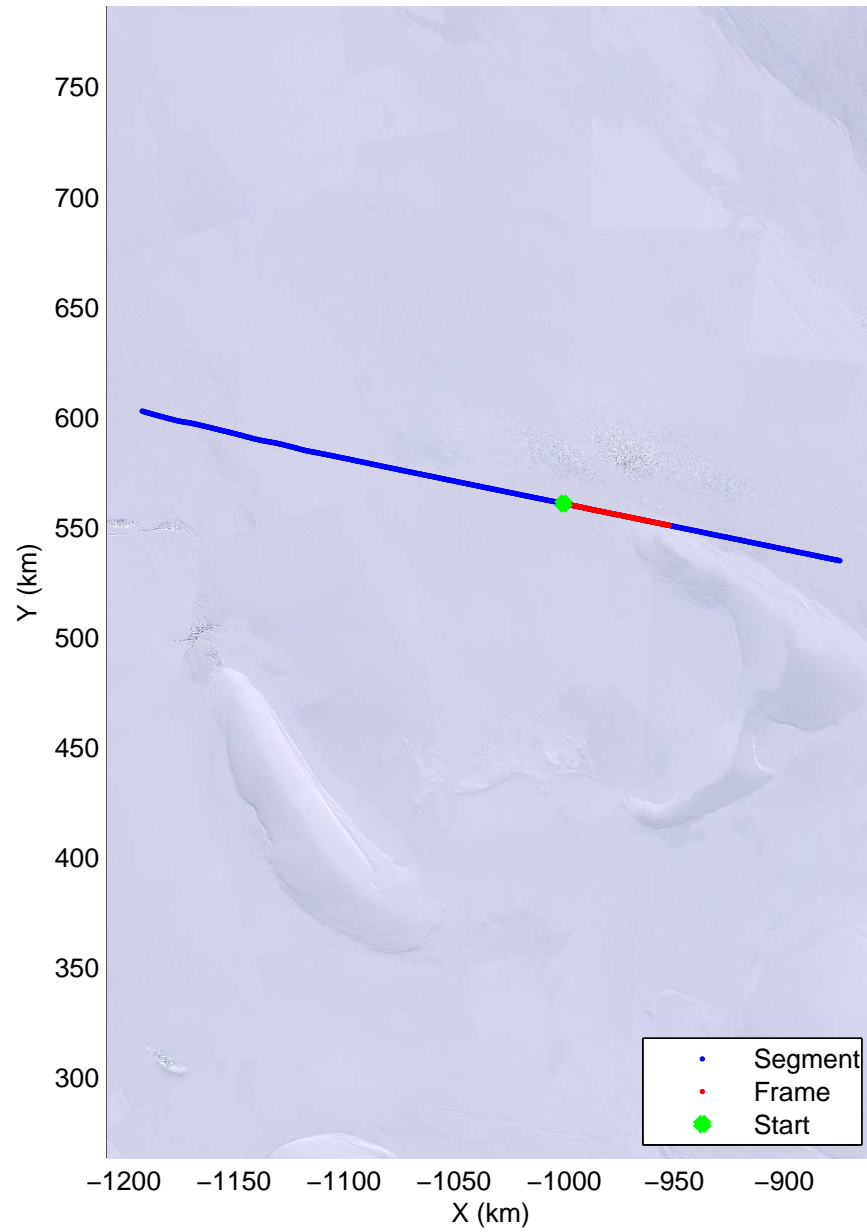

Land Ice Foundation Lakes 01
20141028_02_005
Polar Stereograph -71N/0E