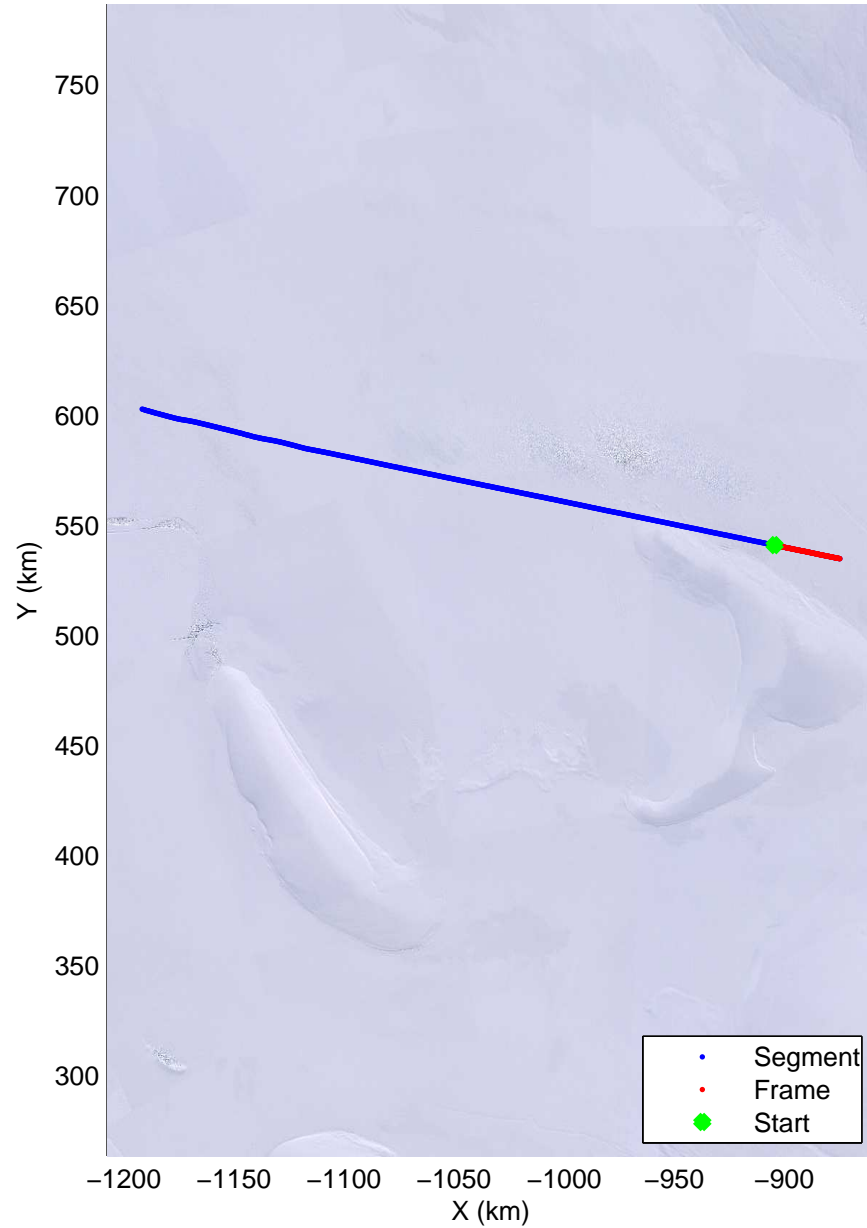

Land Ice Foundation Lakes 01
20141028_02_007
Polar Stereograph -71N/0E