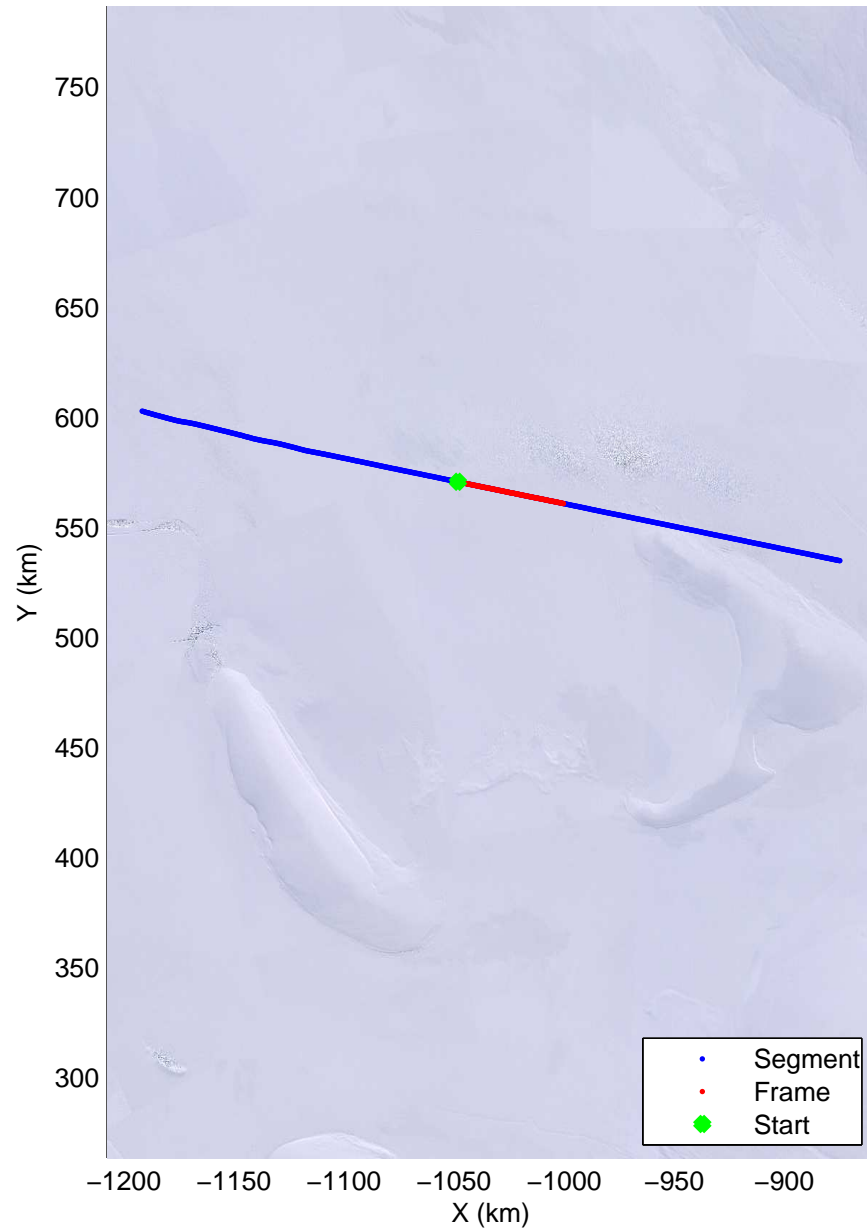

Land Ice Foundation Lakes 01
20141028_02_004
Polar Stereograph -71N/0E