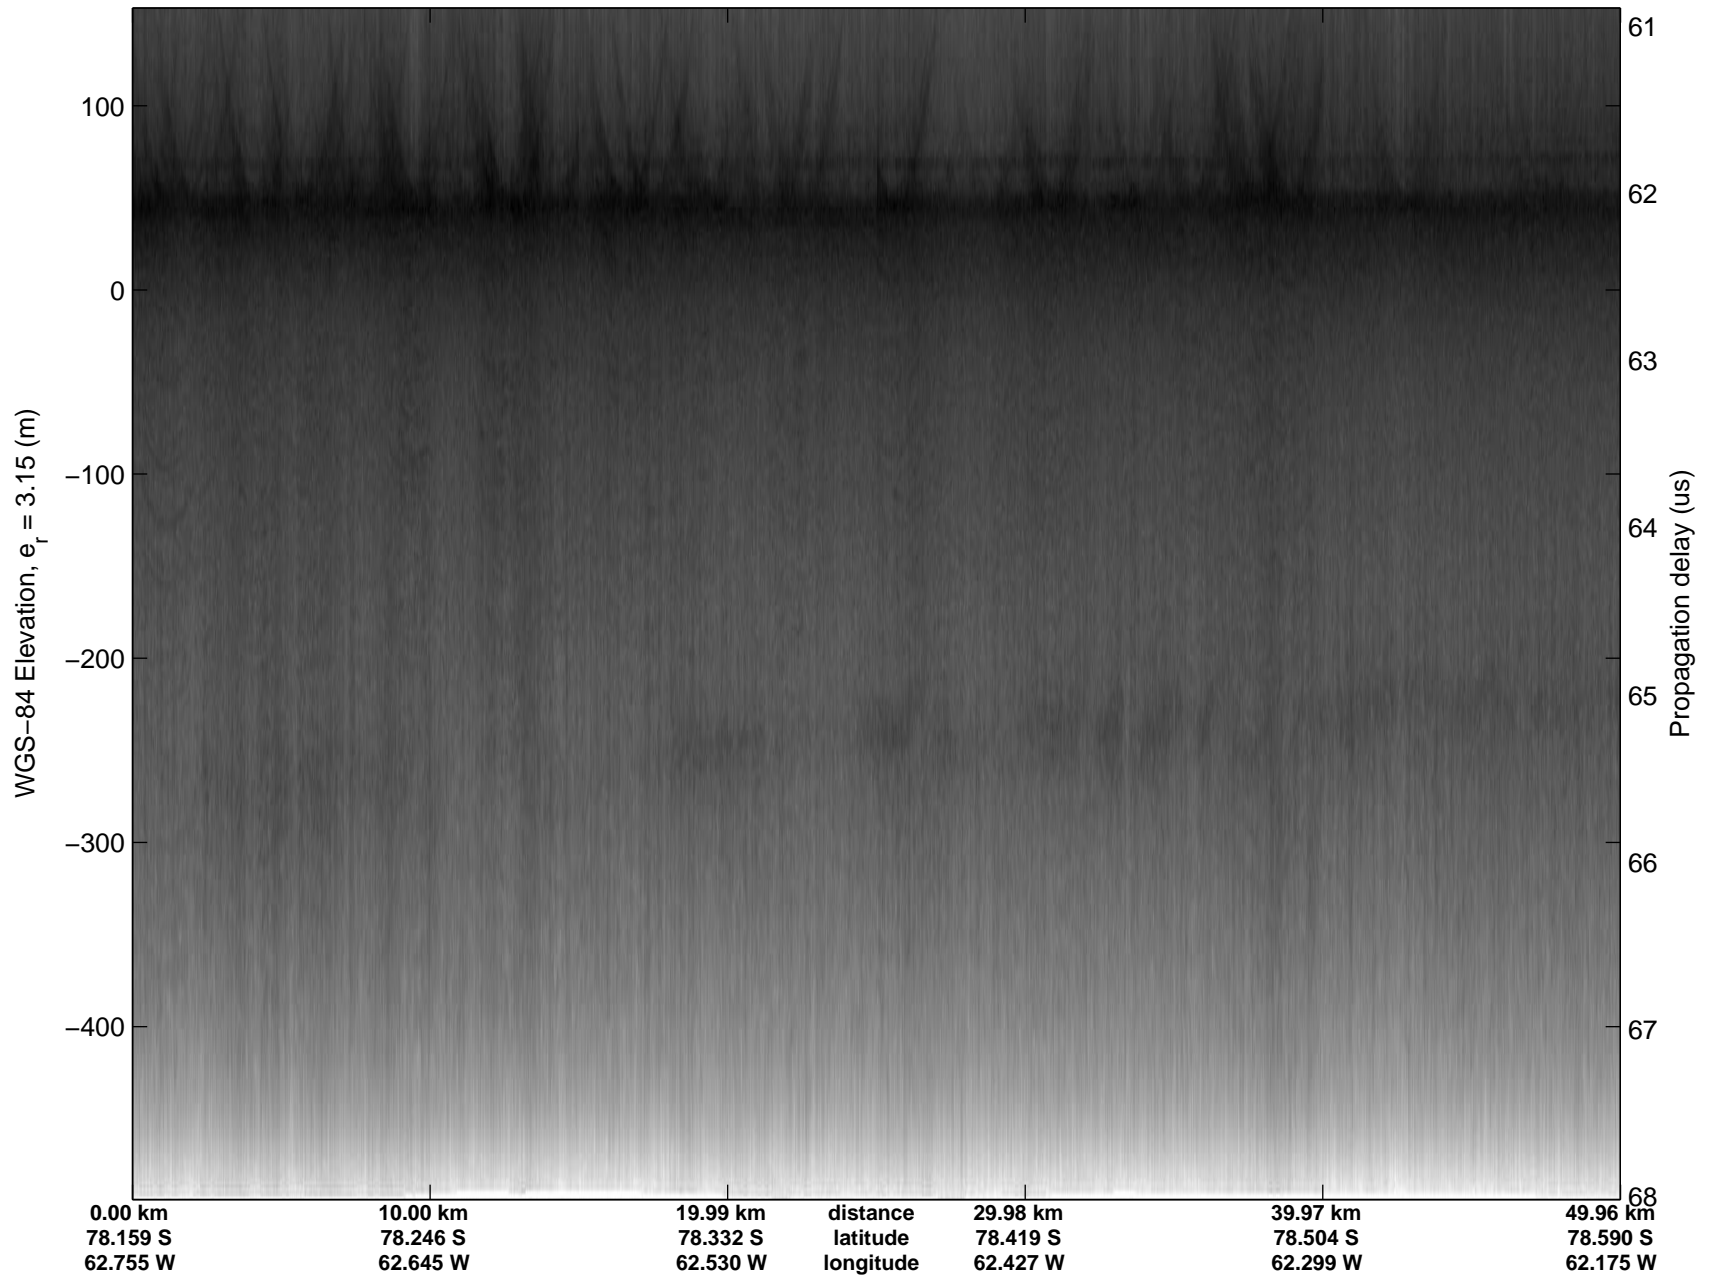

Land Ice Foundation Lakes 01
20141028_02_001
Polar Stereograph -71N/0E

mcords3 2014_Antarctica_DC8: "Land Ice Foundation Lakes 01" 20141028_02_001: 15:39:56.9 to 15:43:40.9 GPS

mcords3 2014_Antarctica_DC8: "Land Ice Foundation Lakes 01" 20141028_02_001: 15:39:56.9 to 15:43:40.9 GPS

Land Ice Foundation Lakes 01
20141028_02_002
Polar Stereograph -71N/0E

mcords3 2014_Antarctica_DC8: "Land Ice Foundation Lakes 01" 20141028_02_002: 15:43:41.1 to 15:47:26.7 GPS

mcords3 2014_Antarctica_DC8: "Land Ice Foundation Lakes 01" 20141028_02_002: 15:43:41.1 to 15:47:26.7 GPS

Land Ice Foundation Lakes 01
20141028_02_003
Polar Stereograph -71N/0E

mcords3 2014_Antarctica_DC8: "Land Ice Foundation Lakes 01" 20141028_02_003: 15:47:26.9 to 15:51:13.4 GPS

mcords3 2014_Antarctica_DC8: "Land Ice Foundation Lakes 01" 20141028_02_003: 15:47:26.9 to 15:51:13.4 GPS

Land Ice Foundation Lakes 01
20141028_02_004
Polar Stereograph -71N/0E

mcords3 2014_Antarctica_DC8: "Land Ice Foundation Lakes 01" 20141028_02_004: 15:51:13.9 to 15:54:59.2 GPS

mcords3 2014_Antarctica_DC8: "Land Ice Foundation Lakes 01" 20141028_02_004: 15:51:13.9 to 15:54:59.2 GPS