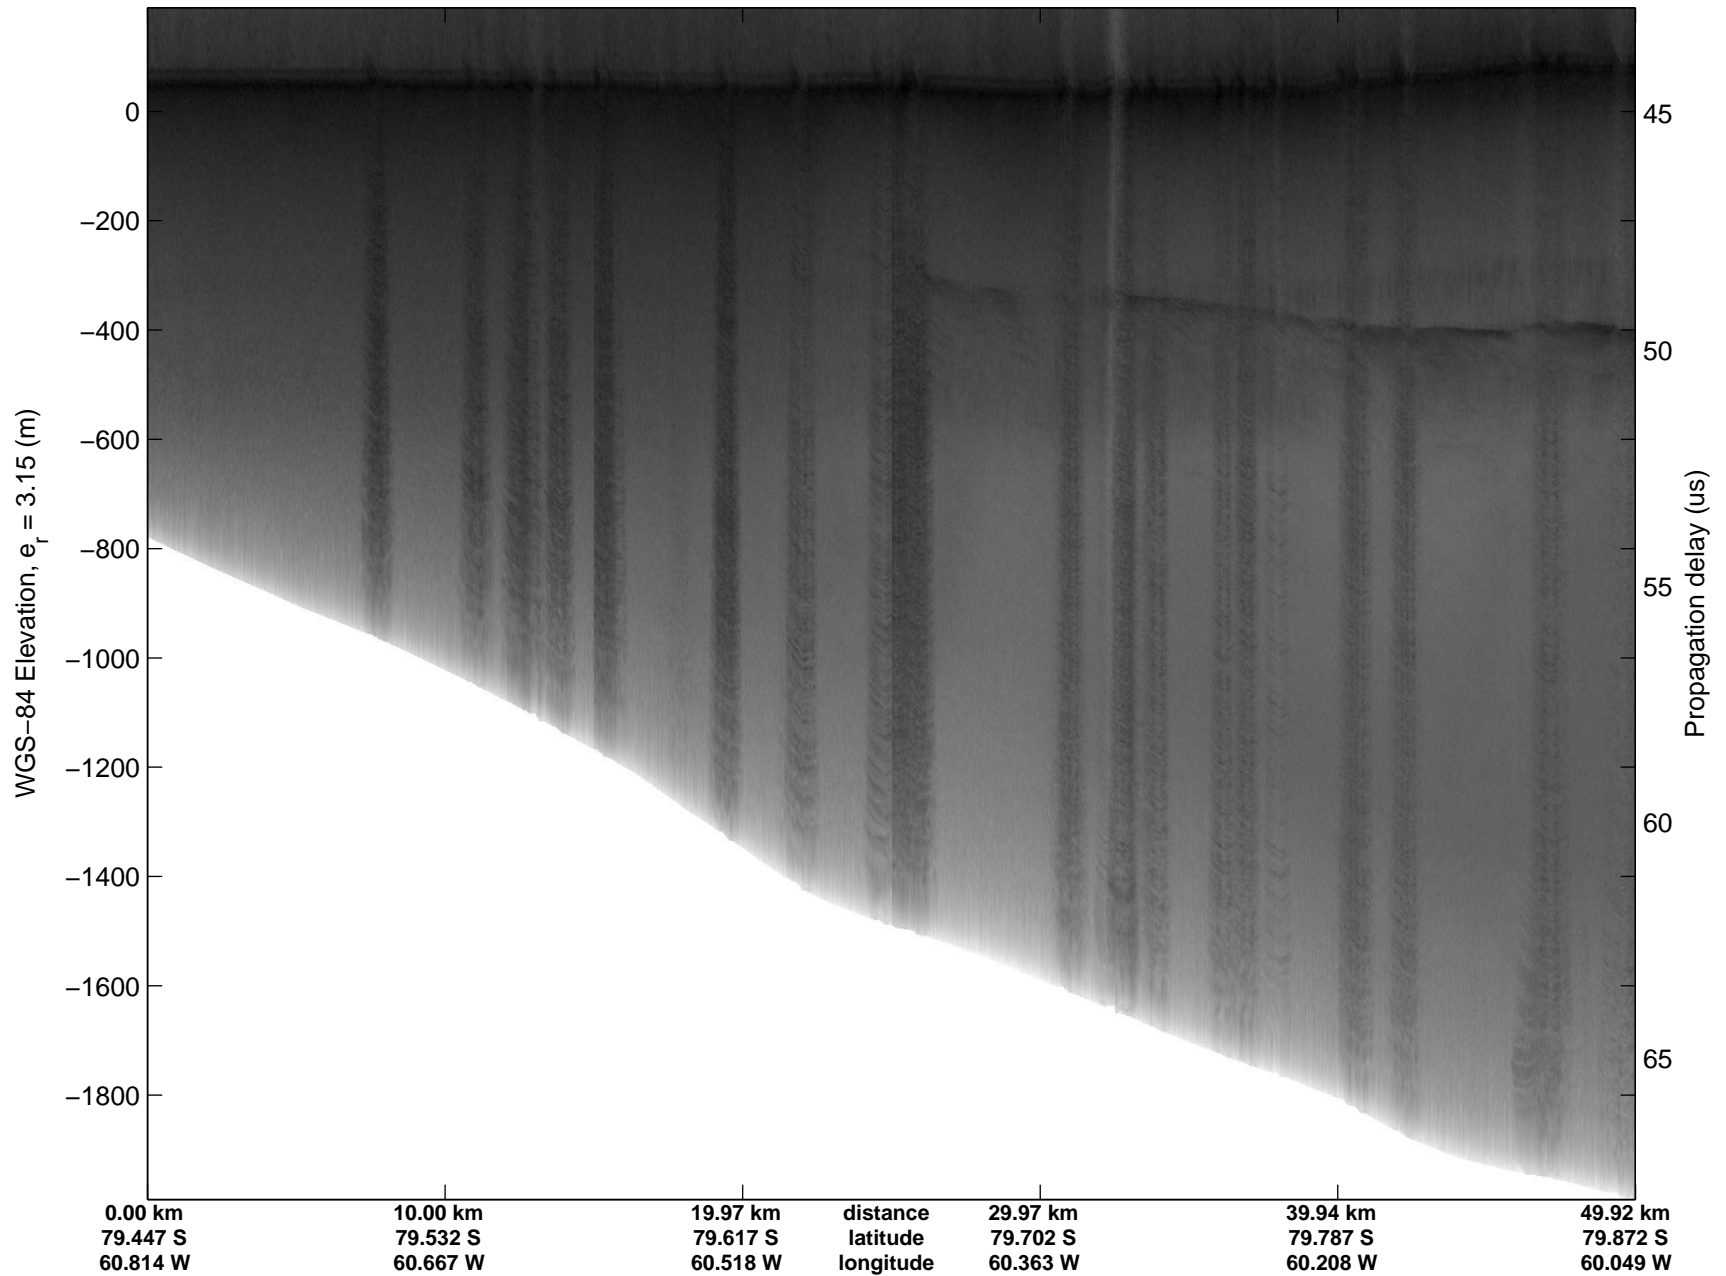

Land Ice Foundation Lakes 01
20141028_02_003
Polar Stereograph -71N/0E

mcords3 2014_Antarctica_DC8: "Land Ice Foundation Lakes 01" 20141028_02_003: 15:47:26.9 to 15:51:13.4 GPS

mcords3 2014_Antarctica_DC8: "Land Ice Foundation Lakes 01" 20141028_02_003: 15:47:26.9 to 15:51:13.4 GPS

Land Ice Foundation Lakes 01
20141028_02_004
Polar Stereograph -71N/0E

mcords3 2014_Antarctica_DC8: "Land Ice Foundation Lakes 01" 20141028_02_004: 15:51:13.9 to 15:54:59.2 GPS

mcords3 2014_Antarctica_DC8: "Land Ice Foundation Lakes 01" 20141028_02_004: 15:51:13.9 to 15:54:59.2 GPS

Land Ice Foundation Lakes 01
20141028_02_005
Polar Stereograph -71N/0E

mcords3 2014_Antarctica_DC8: "Land Ice Foundation Lakes 01" 20141028_02_005: 15:54:59.3 to 15:58:59.8 GPS

mcords3 2014_Antarctica_DC8: "Land Ice Foundation Lakes 01" 20141028_02_005: 15:54:59.3 to 15:58:59.8 GPS

Land Ice Foundation Lakes 01
20141028_02_006
Polar Stereograph -71N/0E

mcords3 2014_Antarctica_DC8: "Land Ice Foundation Lakes 01" 20141028_02_006: 15:59:00.0 to 16:03:13.2 GPS

mcords3 2014_Antarctica_DC8: "Land Ice Foundation Lakes 01" 20141028_02_006: 15:59:00.0 to 16:03:13.2 GPS