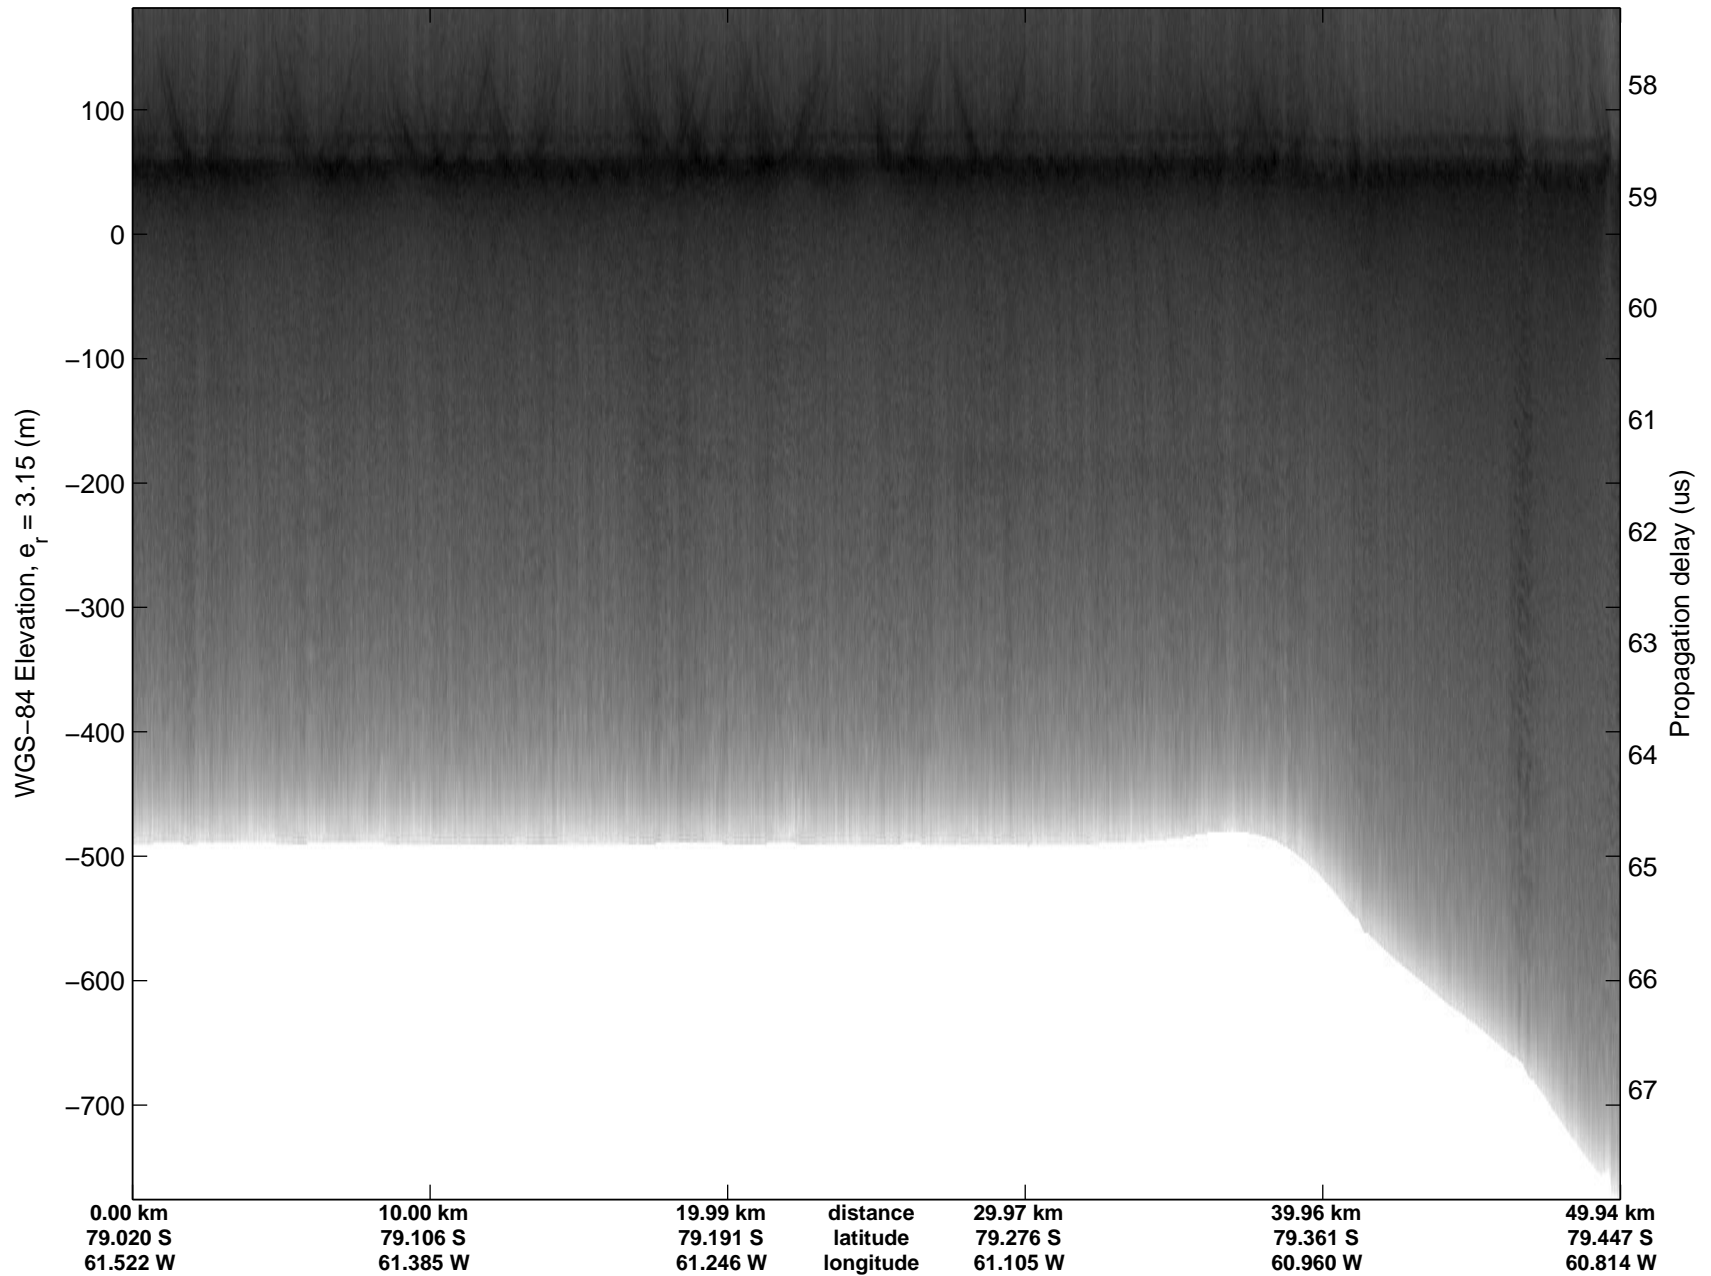

Land Ice Foundation Lakes 01
20141028_02_002
Polar Stereograph -71N/0E

mcords3 2014_Antarctica_DC8: "Land Ice Foundation Lakes 01" 20141028_02_002: 15:43:41.1 to 15:47:26.7 GPS

mcords3 2014_Antarctica_DC8: "Land Ice Foundation Lakes 01" 20141028_02_002: 15:43:41.1 to 15:47:26.7 GPS

Land Ice Foundation Lakes 01
20141028_02_003
Polar Stereograph -71N/0E

mcords3 2014_Antarctica_DC8: "Land Ice Foundation Lakes 01" 20141028_02_003: 15:47:26.9 to 15:51:13.4 GPS

mcords3 2014_Antarctica_DC8: "Land Ice Foundation Lakes 01" 20141028_02_003: 15:47:26.9 to 15:51:13.4 GPS

Land Ice Foundation Lakes 01
20141028_02_004
Polar Stereograph -71N/0E

mcords3 2014_Antarctica_DC8: "Land Ice Foundation Lakes 01" 20141028_02_004: 15:51:13.9 to 15:54:59.2 GPS

mcords3 2014_Antarctica_DC8: "Land Ice Foundation Lakes 01" 20141028_02_004: 15:51:13.9 to 15:54:59.2 GPS

Land Ice Foundation Lakes 01
20141028_02_005
Polar Stereograph -71N/0E

mcords3 2014_Antarctica_DC8: "Land Ice Foundation Lakes 01" 20141028_02_005: 15:54:59.3 to 15:58:59.8 GPS

mcords3 2014_Antarctica_DC8: "Land Ice Foundation Lakes 01" 20141028_02_005: 15:54:59.3 to 15:58:59.8 GPS