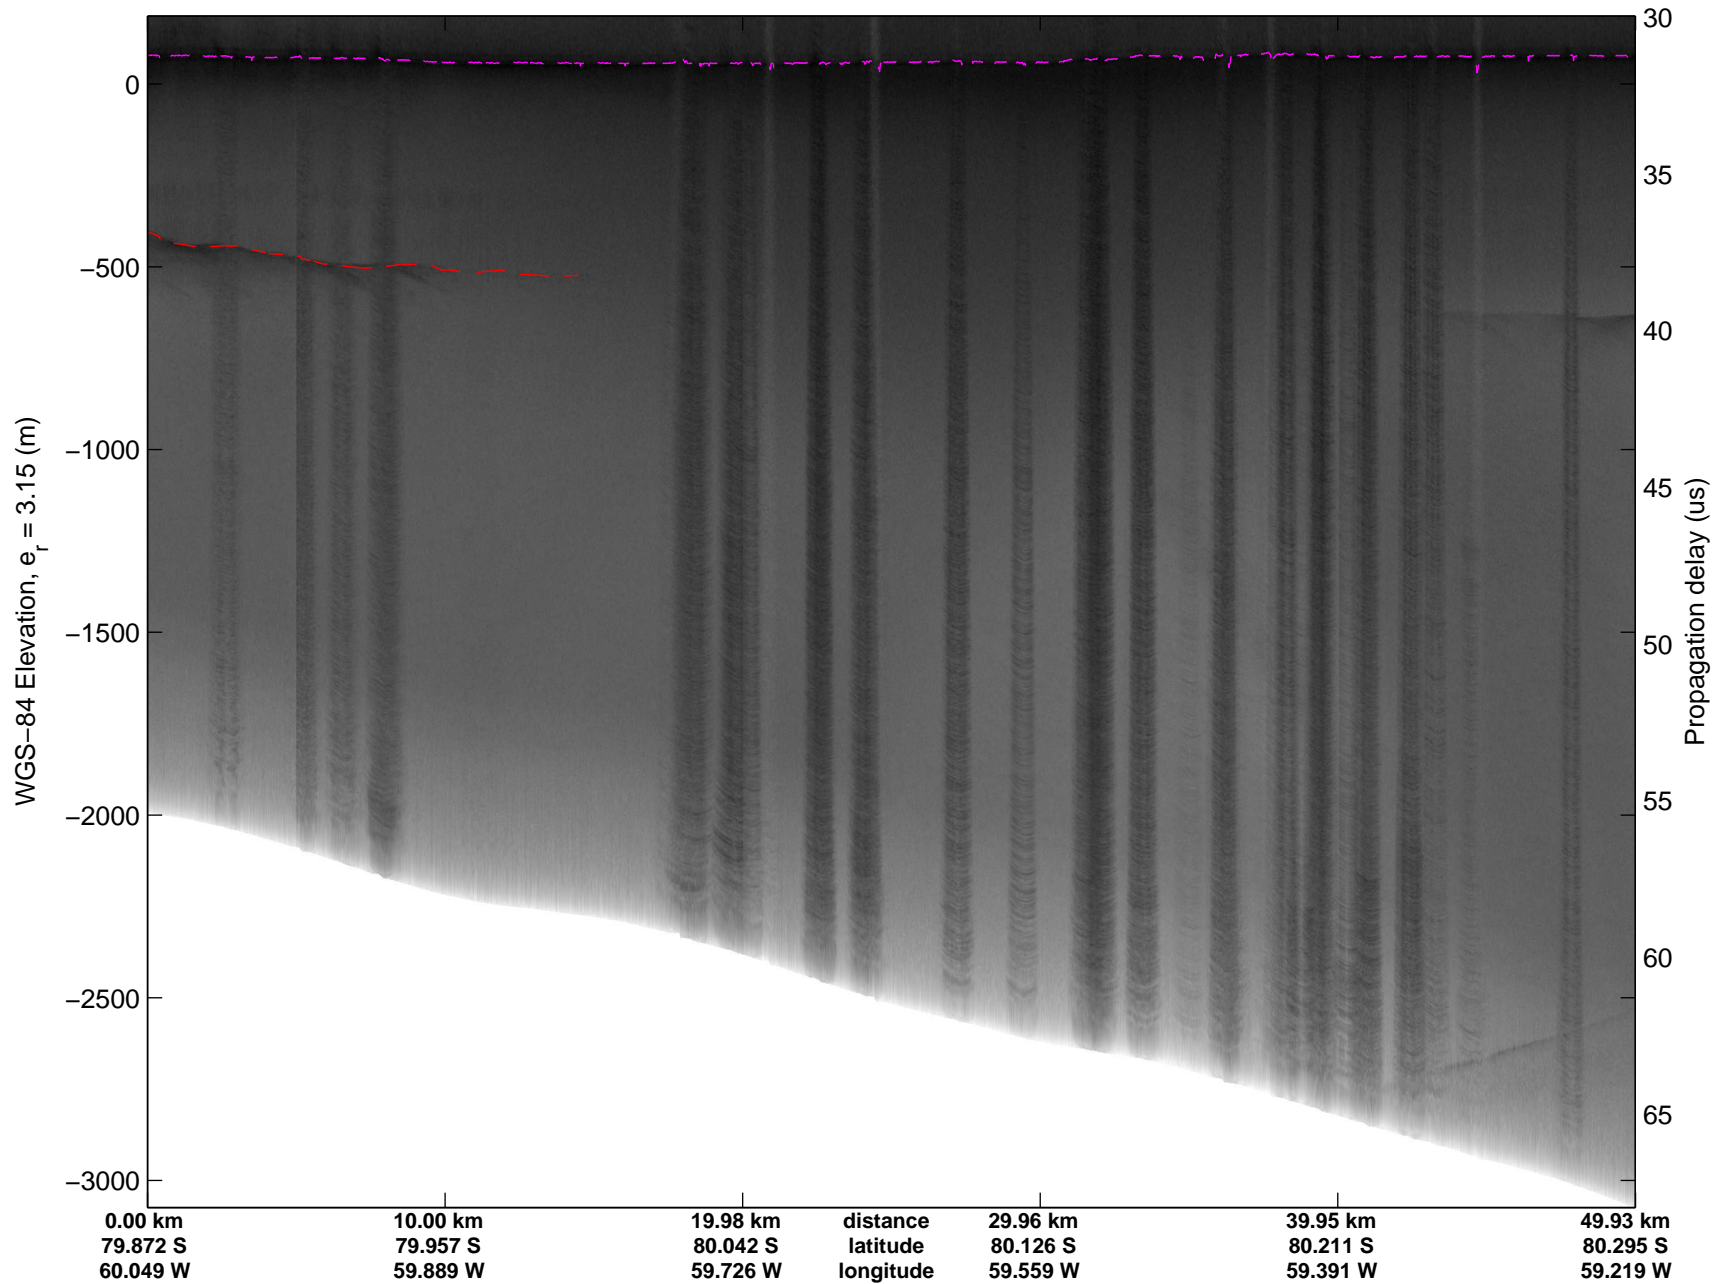

Land Ice Foundation Lakes 01
20141028_02_004
Polar Stereograph -71N/0E

mcords3 2014_Antarctica_DC8: "Land Ice Foundation Lakes 01" 20141028_02_004: 15:51:13.9 to 15:54:59.2 GPS

mcords3 2014_Antarctica_DC8: "Land Ice Foundation Lakes 01" 20141028_02_004: 15:51:13.9 to 15:54:59.2 GPS

Land Ice Foundation Lakes 01
20141028_02_005
Polar Stereograph -71N/0E

mcords3 2014_Antarctica_DC8: "Land Ice Foundation Lakes 01" 20141028_02_005: 15:54:59.3 to 15:58:59.8 GPS

mcords3 2014_Antarctica_DC8: "Land Ice Foundation Lakes 01" 20141028_02_005: 15:54:59.3 to 15:58:59.8 GPS

Land Ice Foundation Lakes 01
20141028_02_006
Polar Stereograph -71N/0E

mcords3 2014_Antarctica_DC8: "Land Ice Foundation Lakes 01" 20141028_02_006: 15:59:00.0 to 16:03:13.2 GPS

mcords3 2014_Antarctica_DC8: "Land Ice Foundation Lakes 01" 20141028_02_006: 15:59:00.0 to 16:03:13.2 GPS

Land Ice Foundation Lakes 01
20141028_02_007
Polar Stereograph -71N/0E

mconds3 2014_Antarctica_DC8: "Land Ice Foundation Lakes 01" 20141028_02_007: 16:03:13.4 to 16:06:03.5 GPS

mcords3 2014_Antarctica_DC8: "Land Ice Foundation Lakes 01" 20141028_02_007: 16:03:13.4 to 16:06:03.5 GPS