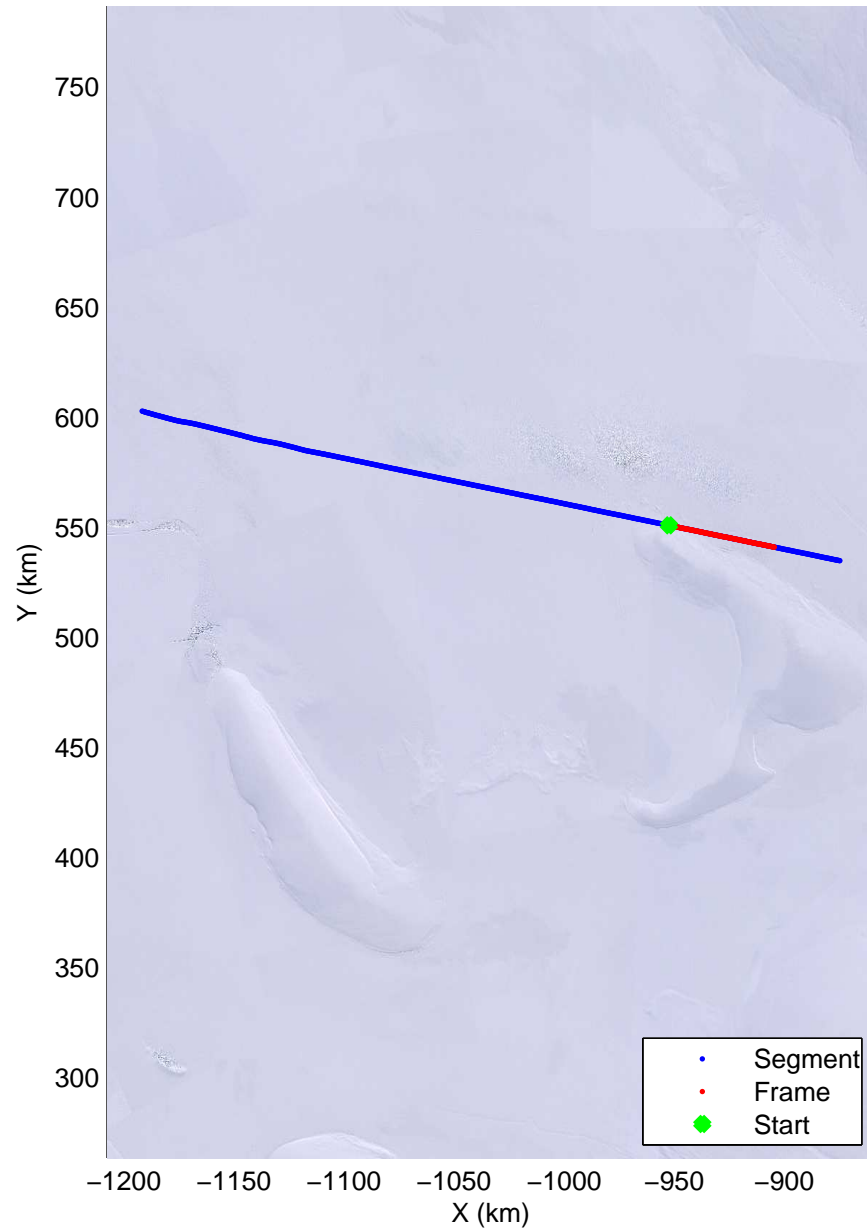

Land Ice Foundation Lakes 01
20141028_02_006
Polar Stereograph -71N/0E