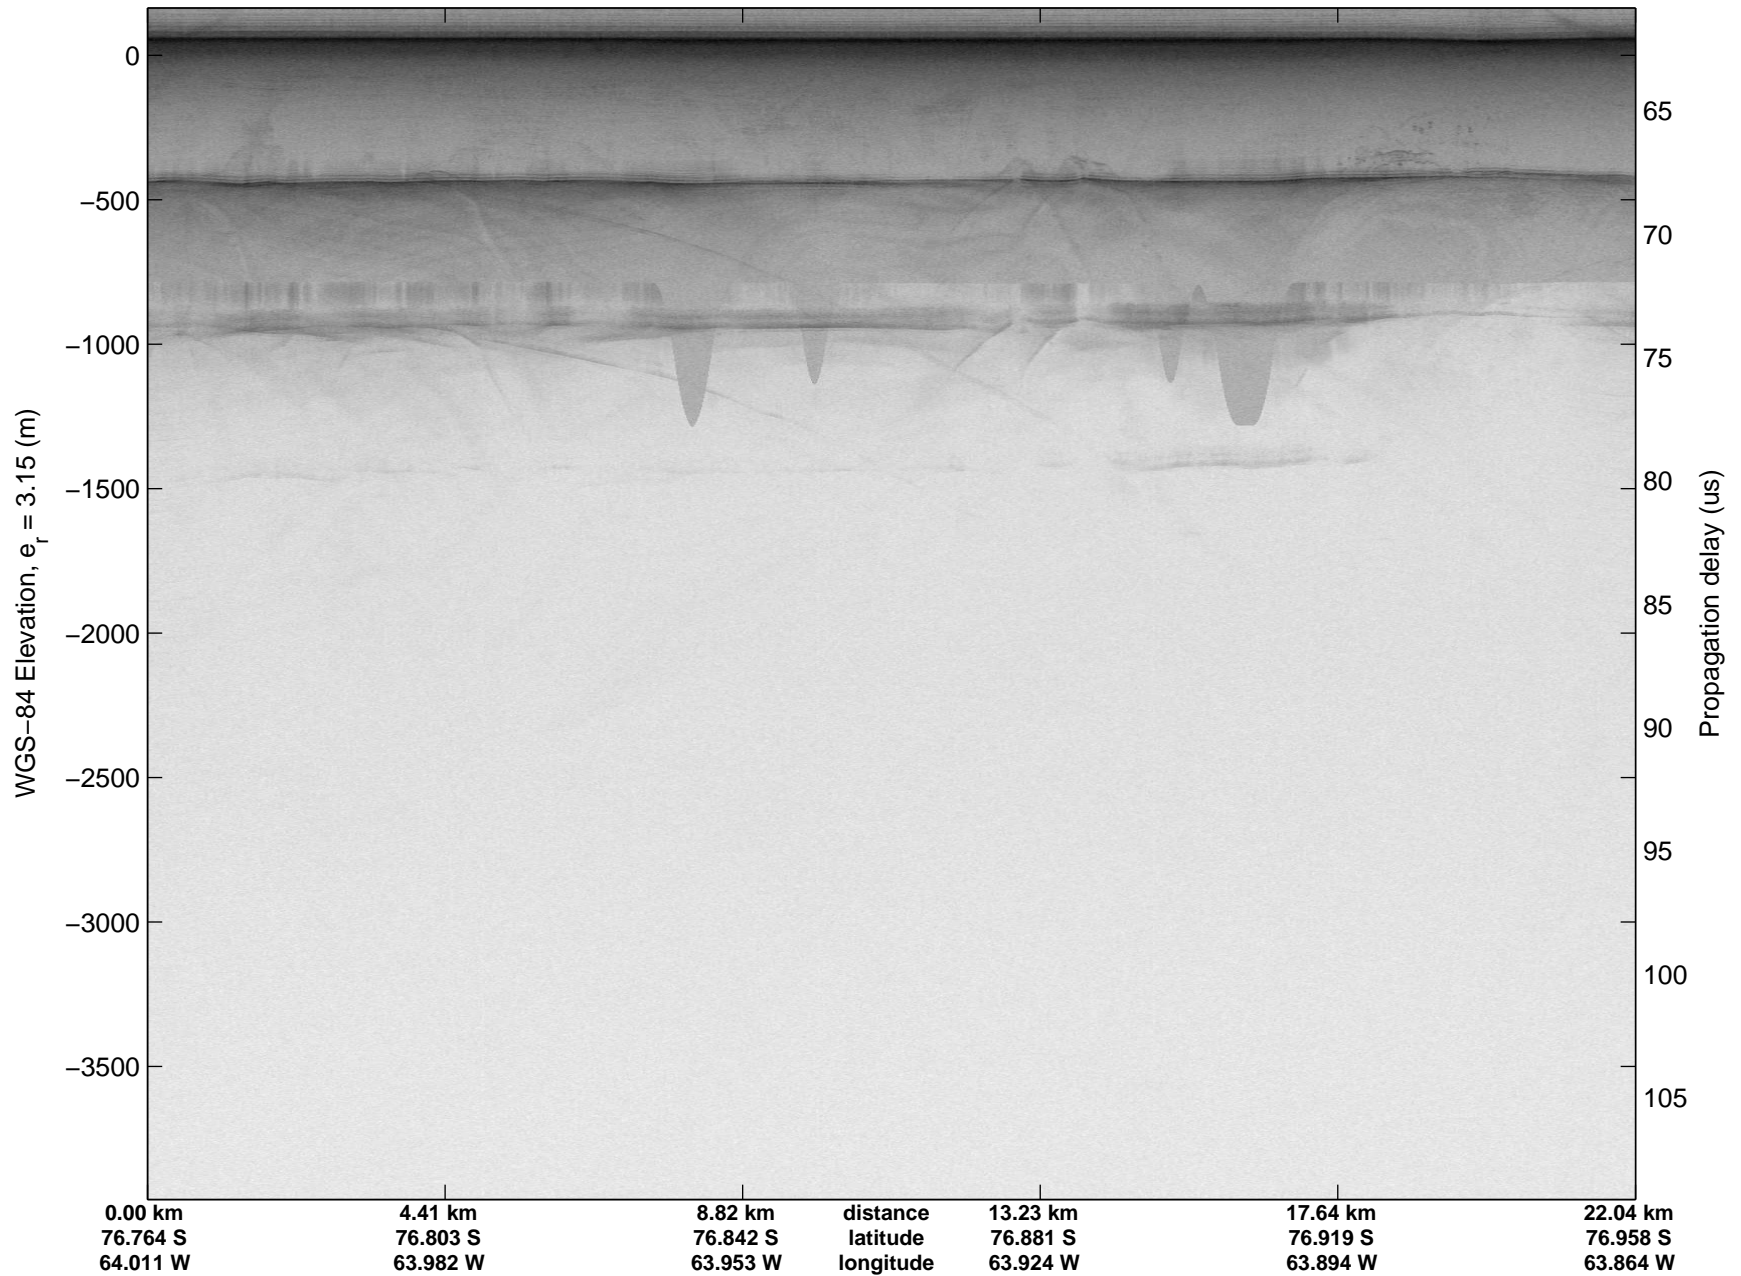

mcords3 2014_Antarctica_DC8: "Land Ice Foundation Lakes 01" 20141028_01_001: 15:31:59.9 to 15:33:35.1 GPS

mcords3 2014_Antarctica_DC8: "Land Ice Foundation Lakes 01" 20141028_01_001: 15:31:59.9 to 15:33:35.1 GPS