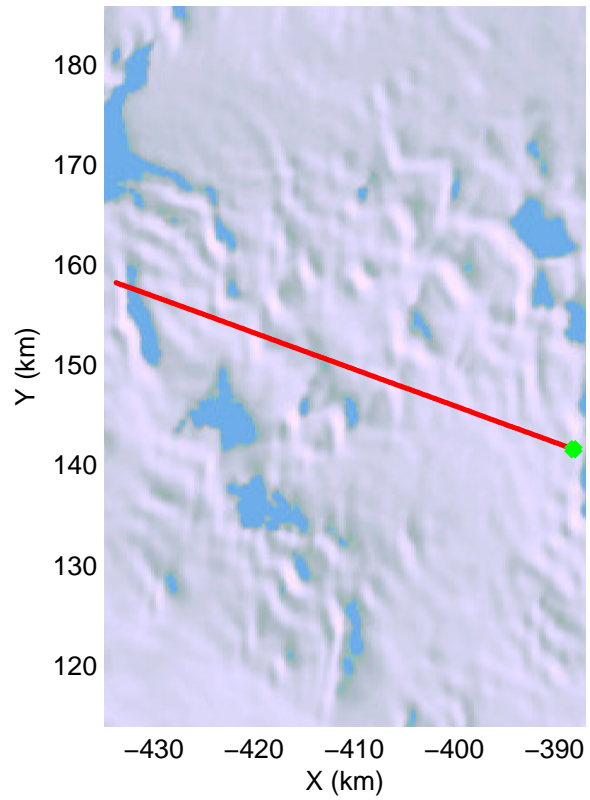

Land Ice Pole Hole 88 West
20141026_07_003
Polar Stereograph -71N/0E

mcords3 2014_Antarctica_DC8: "Land Ice Pole Hole 88 West" 20141026_07_003: 19:22:17.0 to 19:25:58.9 GPS

mcords3 2014_Antarctica_DC8: "Land Ice Pole Hole 88 West" 20141026_07_003: 19:22:17.0 to 19:25:58.9 GPS

Land Ice Pole Hole 88 West
20141026_07_004
Polar Stereograph -71N/0E

mcords3 2014_Antarctica_DC8: "Land Ice Pole Hole 88 West" 20141026_07_004: 19:25:59.1 to 19:29:38.8 GPS

mcords3 2014_Antarctica_DC8: "Land Ice Pole Hole 88 West" 20141026_07_004: 19:25:59.1 to 19:29:38.8 GPS

Land Ice Pole Hole 88 West
20141026_07_005
Polar Stereograph -71N/0E

mcords3 2014_Antarctica_DC8: "Land Ice Pole Hole 88 West" 20141026_07_005: 19:29:38.9 to 19:33:13.2 GPS

mcords3 2014_Antarctica_DC8: "Land Ice Pole Hole 88 West" 20141026_07_005: 19:29:38.9 to 19:33:13.2 GPS

Land Ice Pole Hole 88 West
20141026_07_006
Polar Stereograph -71N/0E

mcords3 2014_Antarctica_DC8: "Land Ice Pole Hole 88 West" 20141026_07_006: 19:33:13.4 to 19:36:45.6 GPS

mcords3 2014_Antarctica_DC8: "Land Ice Pole Hole 88 West" 20141026_07_006: 19:33:13.4 to 19:36:45.6 GPS