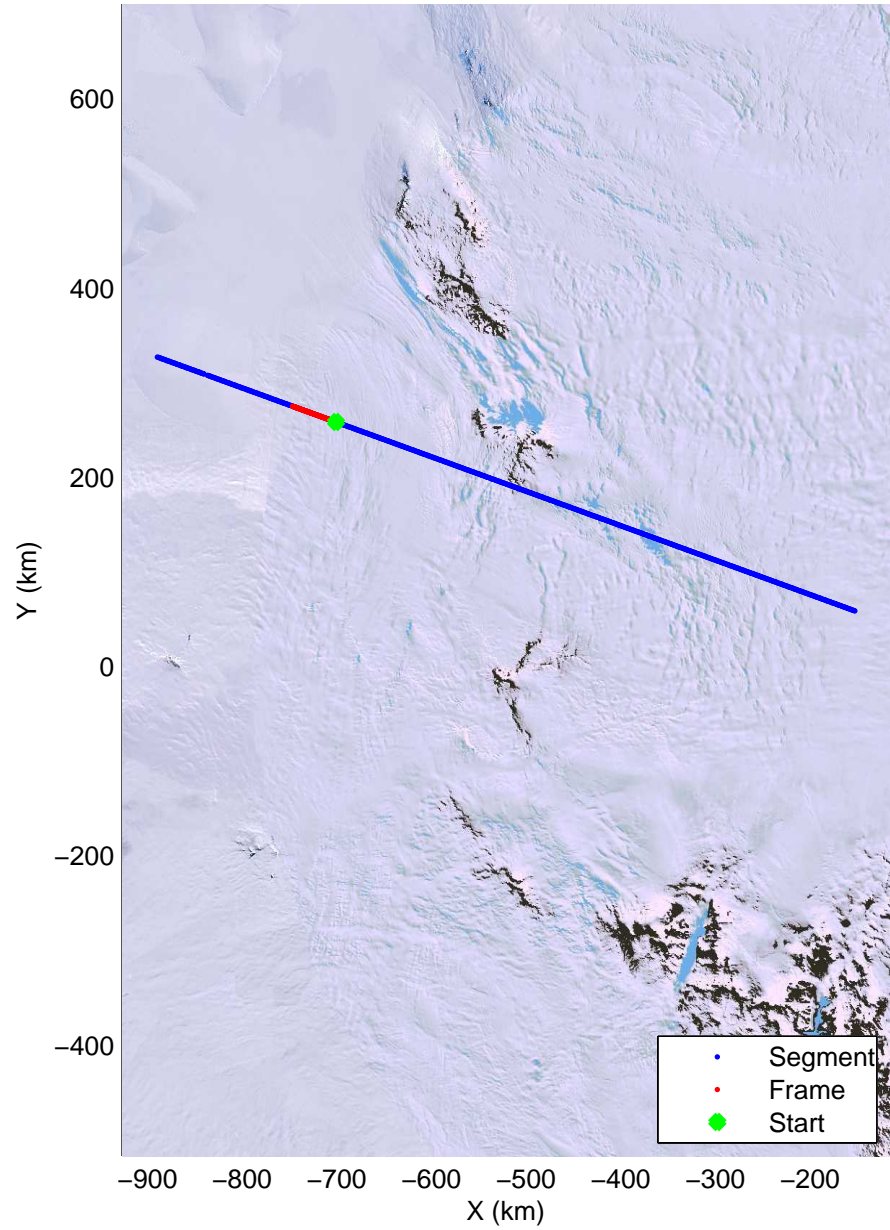

Land Ice Pole Hole 88 West
20141026_07_011
Polar Stereograph -71N/0E

mcords3 2014_Antarctica_DC8: "Land Ice Pole Hole 88 West" 20141026_07_011: 19:51:21.4 to 19:54:58.1 GPS

mcords3 2014_Antarctica_DC8: "Land Ice Pole Hole 88 West" 20141026_07_011: 19:51:21.4 to 19:54:58.1 GPS

Land Ice Pole Hole 88 West
20141026_07_012
Polar Stereograph -71N/0E

mcords3 2014_Antarctica_DC8: "Land Ice Pole Hole 88 West" 20141026_07_012: 19:54:58.3 to 19:58:35.3 GPS

mcords3 2014_Antarctica_DC8: "Land Ice Pole Hole 88 West" 20141026_07_012: 19:54:58.3 to 19:58:35.3 GPS

Land Ice Pole Hole 88 West
20141026_07_013
Polar Stereograph -71N/0E

mcords3 2014_Antarctica_DC8: "Land Ice Pole Hole 88 West" 20141026_07_013: 19:58:35.5 to 20:02:09.8 GPS

mcords3 2014_Antarctica_DC8: "Land Ice Pole Hole 88 West" 20141026_07_013: 19:58:35.5 to 20:02:09.8 GPS