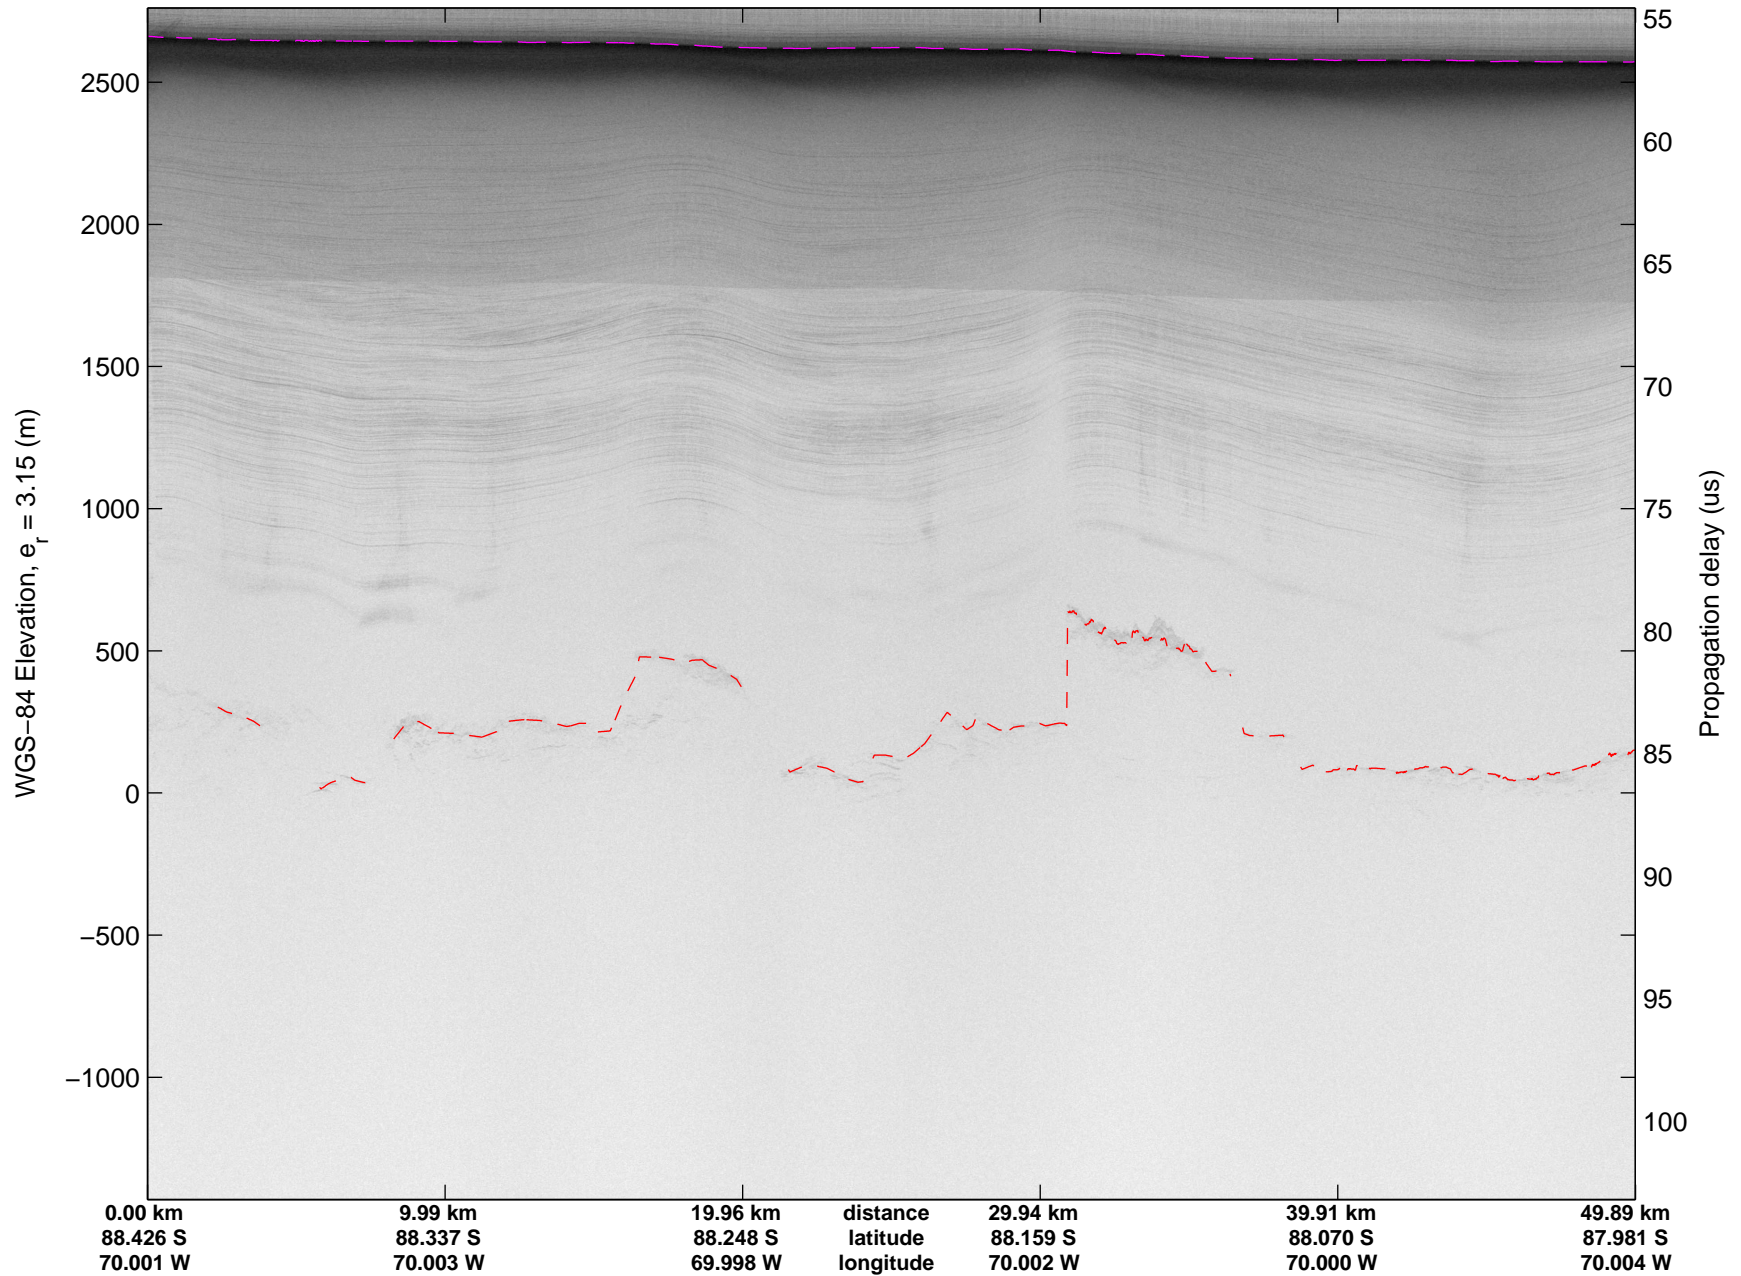

Land Ice Pole Hole 88 West
20141026_07_001
Polar Stereograph -71N/0E

mcords3 2014_Antarctica_DC8: "Land Ice Pole Hole 88 West" 20141026_07_001: 19:14:48.9 to 19:18:32.9 GPS

mcords3 2014_Antarctica_DC8: "Land Ice Pole Hole 88 West" 20141026_07_001: 19:14:48.9 to 19:18:32.9 GPS

Land Ice Pole Hole 88 West
20141026_07_002
Polar Stereograph -71N/0E

mcords3 2014_Antarctica_DC8: "Land Ice Pole Hole 88 West" 20141026_07_002: 19:18:33.1 to 19:22:16.8 GPS

mcords3 2014_Antarctica_DC8: "Land Ice Pole Hole 88 West" 20141026_07_002: 19:18:33.1 to 19:22:16.8 GPS

Land Ice Pole Hole 88 West
20141026_07_003
Polar Stereograph -71N/0E

mcords3 2014_Antarctica_DC8: "Land Ice Pole Hole 88 West" 20141026_07_003: 19:22:17.0 to 19:25:58.9 GPS

mcords3 2014_Antarctica_DC8: "Land Ice Pole Hole 88 West" 20141026_07_003: 19:22:17.0 to 19:25:58.9 GPS

Land Ice Pole Hole 88 West
20141026_07_004
Polar Stereograph -71N/0E

mcords3 2014_Antarctica_DC8: "Land Ice Pole Hole 88 West" 20141026_07_004: 19:25:59.1 to 19:29:38.8 GPS

mcords3 2014_Antarctica_DC8: "Land Ice Pole Hole 88 West" 20141026_07_004: 19:25:59.1 to 19:29:38.8 GPS