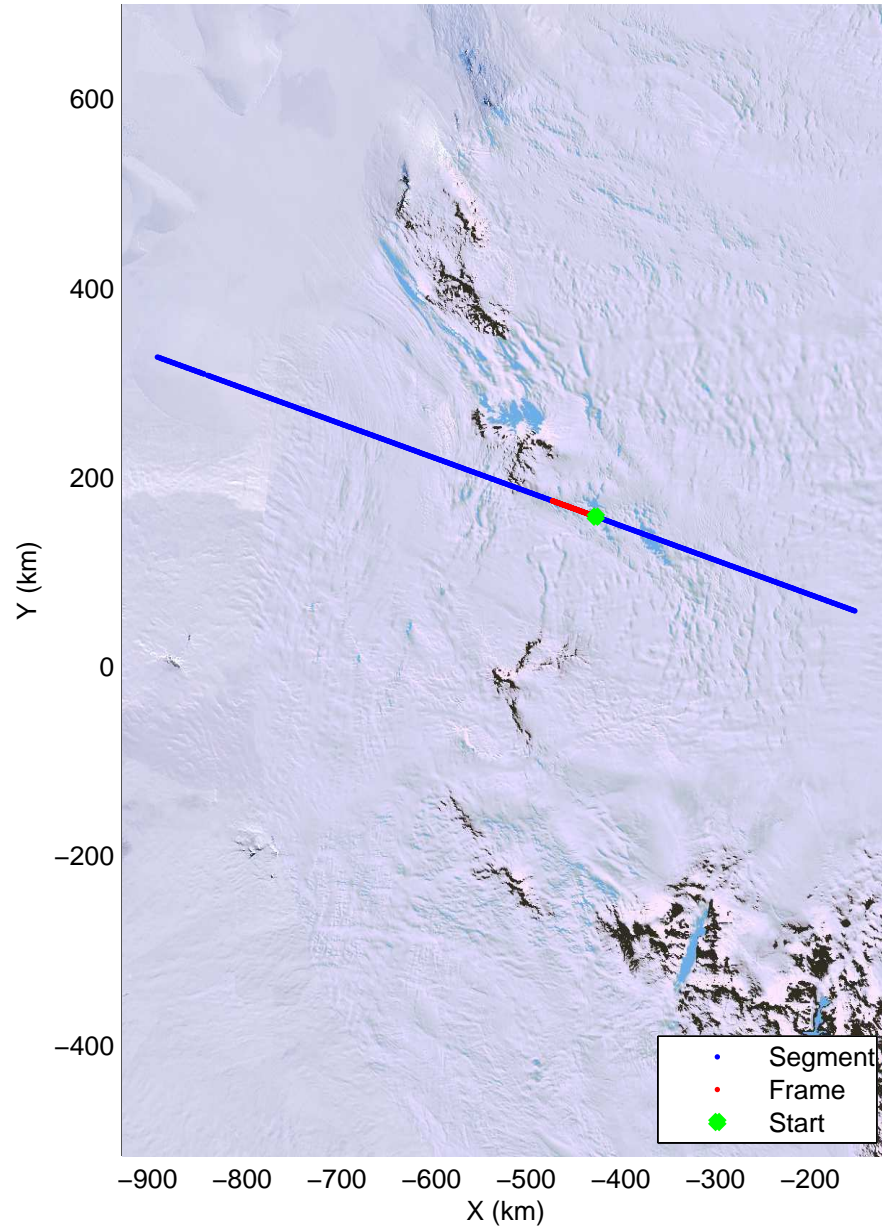

Land Ice Pole Hole 88 West
20141026_07_005
Polar Stereograph -71N/0E

mcords3 2014_Antarctica_DC8: "Land Ice Pole Hole 88 West" 20141026_07_005: 19:29:38.9 to 19:33:13.2 GPS

mcords3 2014_Antarctica_DC8: "Land Ice Pole Hole 88 West" 20141026_07_005: 19:29:38.9 to 19:33:13.2 GPS

Land Ice Pole Hole 88 West
20141026_07_006
Polar Stereograph -71N/0E

mcords3 2014_Antarctica_DC8: "Land Ice Pole Hole 88 West" 20141026_07_006: 19:33:13.4 to 19:36:45.6 GPS

mcords3 2014_Antarctica_DC8: "Land Ice Pole Hole 88 West" 20141026_07_006: 19:33:13.4 to 19:36:45.6 GPS

Land Ice Pole Hole 88 West
20141026_07_007
Polar Stereograph -71N/0E

mcords3 2014_Antarctica_DC8: "Land Ice Pole Hole 88 West" 20141026_07_007: 19:36:45.8 to 19:40:22.5 GPS

mcords3 2014_Antarctica_DC8: "Land Ice Pole Hole 88 West" 20141026_07_007: 19:36:45.8 to 19:40:22.5 GPS

Land Ice Pole Hole 88 West
20141026_07_008
Polar Stereograph -71N/0E

mcords3 2014_Antarctica_DC8: "Land Ice Pole Hole 88 West" 20141026_07_008: 19:40:22.7 to 19:44:02.9 GPS

mcords3 2014_Antarctica_DC8: "Land Ice Pole Hole 88 West" 20141026_07_008: 19:40:22.7 to 19:44:02.9 GPS