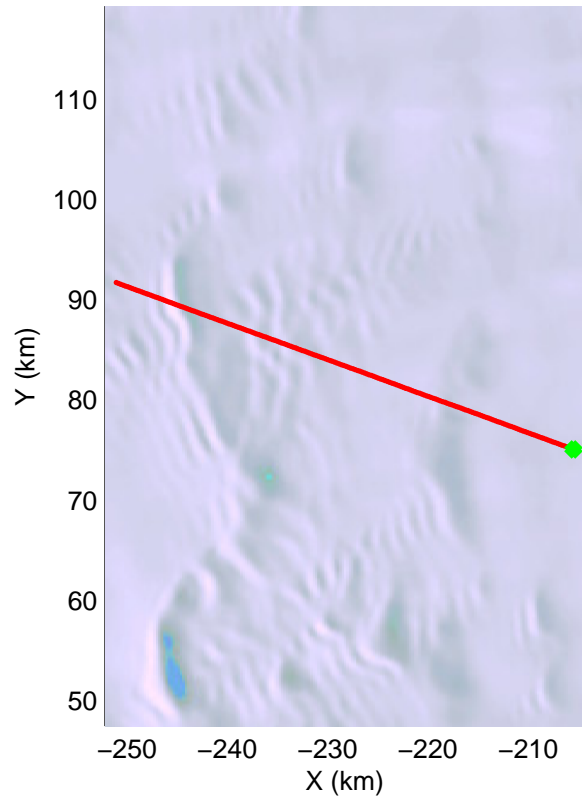

Land Ice Pole Hole 88 West
20141026_07_001
Polar Stereograph -71N/0E

mcords3 2014_Antarctica_DC8: "Land Ice Pole Hole 88 West" 20141026_07_001: 19:14:48.9 to 19:18:32.9 GPS

mcords3 2014_Antarctica_DC8: "Land Ice Pole Hole 88 West" 20141026_07_001: 19:14:48.9 to 19:18:32.9 GPS

Land Ice Pole Hole 88 West
20141026_07_002
Polar Stereograph -71N/0E

mcords3 2014_Antarctica_DC8: "Land Ice Pole Hole 88 West" 20141026_07_002: 19:18:33.1 to 19:22:16.8 GPS

mcords3 2014_Antarctica_DC8: "Land Ice Pole Hole 88 West" 20141026_07_002: 19:18:33.1 to 19:22:16.8 GPS

Land Ice Pole Hole 88 West
20141026_07_003
Polar Stereograph -71N/0E

mcords3 2014_Antarctica_DC8: "Land Ice Pole Hole 88 West" 20141026_07_003: 19:22:17.0 to 19:25:58.9 GPS

mcords3 2014_Antarctica_DC8: "Land Ice Pole Hole 88 West" 20141026_07_003: 19:22:17.0 to 19:25:58.9 GPS

Land Ice Pole Hole 88 West
20141026_07_004
Polar Stereograph -71N/0E

mcords3 2014_Antarctica_DC8: "Land Ice Pole Hole 88 West" 20141026_07_004: 19:25:59.1 to 19:29:38.8 GPS

mcords3 2014_Antarctica_DC8: "Land Ice Pole Hole 88 West" 20141026_07_004: 19:25:59.1 to 19:29:38.8 GPS