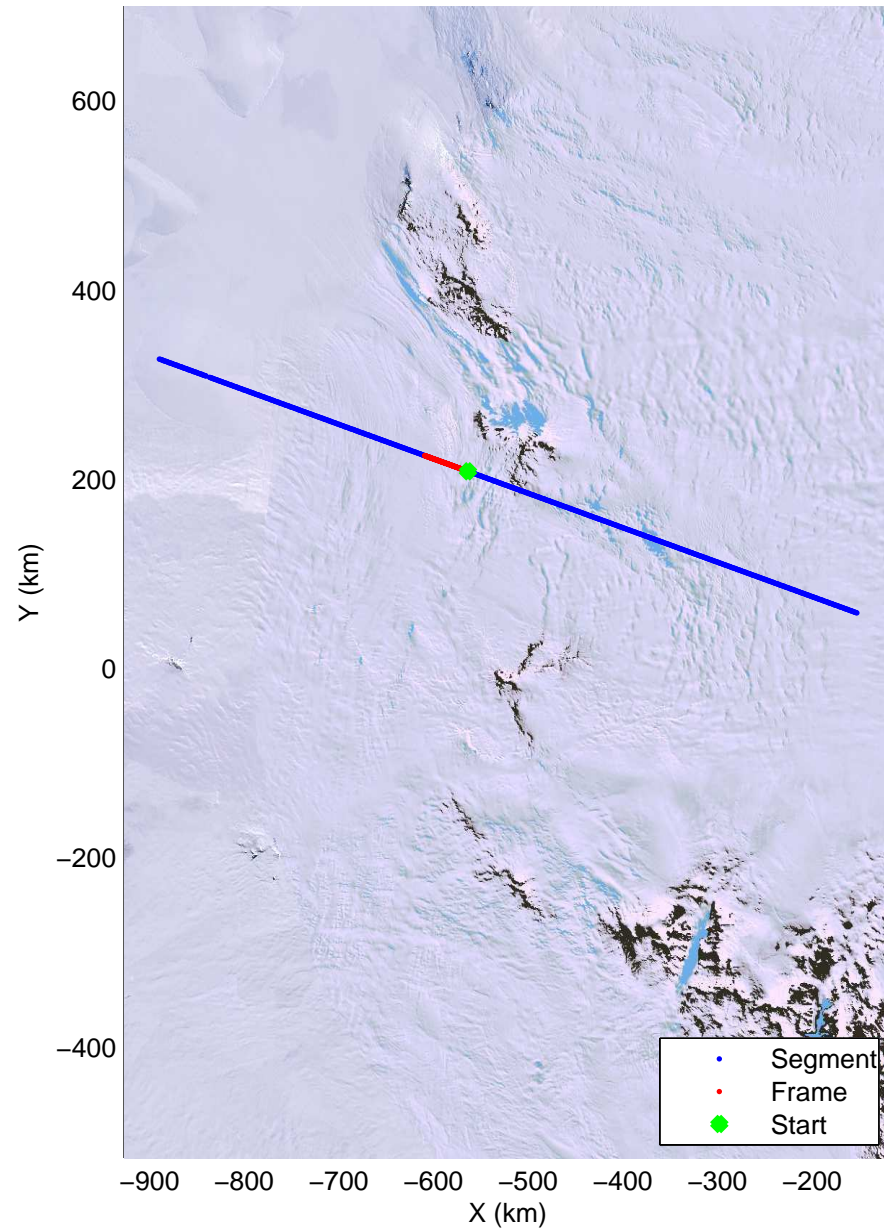

Land Ice Pole Hole 88 West
20141026_07_008
Polar Stereograph -71N/0E

mcords3 2014_Antarctica_DC8: "Land Ice Pole Hole 88 West" 20141026_07_008: 19:40:22.7 to 19:44:02.9 GPS

mcords3 2014_Antarctica_DC8: "Land Ice Pole Hole 88 West" 20141026_07_008: 19:40:22.7 to 19:44:02.9 GPS

Land Ice Pole Hole 88 West
20141026_07_009
Polar Stereograph -71N/0E

mcords3 2014_Antarctica_DC8: "Land Ice Pole Hole 88 West" 20141026_07_009: 19:44:03.0 to 19:47:42.5 GPS

mcords3 2014_Antarctica_DC8: "Land Ice Pole Hole 88 West" 20141026_07_009: 19:44:03.0 to 19:47:42.5 GPS

Land Ice Pole Hole 88 West
20141026_07_010
Polar Stereograph -71N/0E

mcords3 2014_Antarctica_DC8: "Land Ice Pole Hole 88 West" 20141026_07_010: 19:47:42.7 to 19:51:21.2 GPS

mcords3 2014_Antarctica_DC8: "Land Ice Pole Hole 88 West" 20141026_07_010: 19:47:42.7 to 19:51:21.2 GPS

Land Ice Pole Hole 88 West
20141026_07_011
Polar Stereograph -71N/0E

mcords3 2014_Antarctica_DC8: "Land Ice Pole Hole 88 West" 20141026_07_011: 19:51:21.4 to 19:54:58.1 GPS

mcords3 2014_Antarctica_DC8: "Land Ice Pole Hole 88 West" 20141026_07_011: 19:51:21.4 to 19:54:58.1 GPS