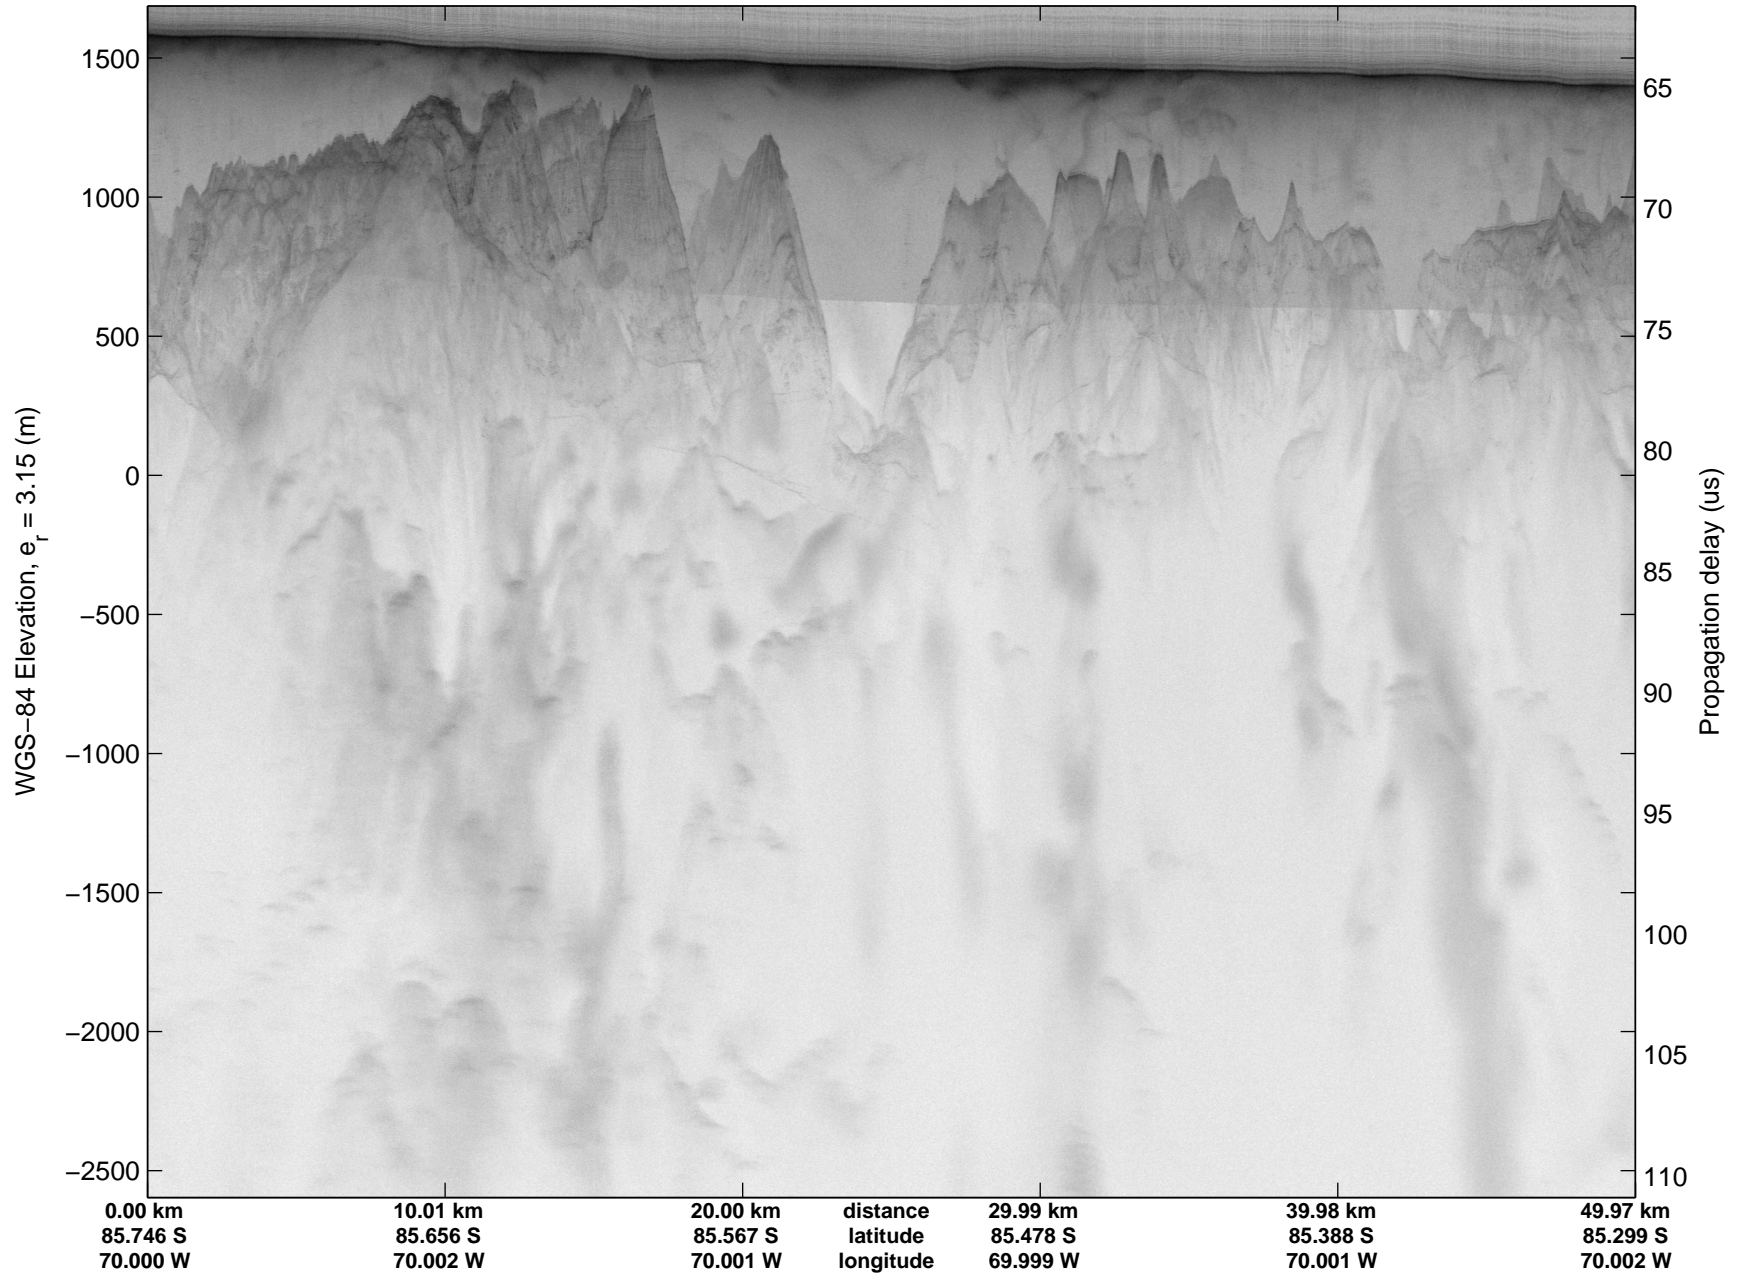

Land Ice Pole Hole 88 West
20141026_07_005
Polar Stereograph -71N/0E

mcords3 2014_Antarctica_DC8: "Land Ice Pole Hole 88 West" 20141026_07_005: 19:29:38.9 to 19:33:13.2 GPS

mcords3 2014_Antarctica_DC8: "Land Ice Pole Hole 88 West" 20141026_07_005: 19:29:38.9 to 19:33:13.2 GPS

Land Ice Pole Hole 88 West
20141026_07_006
Polar Stereograph -71N/0E

mcords3 2014_Antarctica_DC8: "Land Ice Pole Hole 88 West" 20141026_07_006: 19:33:13.4 to 19:36:45.6 GPS

mcords3 2014_Antarctica_DC8: "Land Ice Pole Hole 88 West" 20141026_07_006: 19:33:13.4 to 19:36:45.6 GPS

Land Ice Pole Hole 88 West
20141026_07_007
Polar Stereograph -71N/0E

mcords3 2014_Antarctica_DC8: "Land Ice Pole Hole 88 West" 20141026_07_007: 19:36:45.8 to 19:40:22.5 GPS

mcords3 2014_Antarctica_DC8: "Land Ice Pole Hole 88 West" 20141026_07_007: 19:36:45.8 to 19:40:22.5 GPS

Land Ice Pole Hole 88 West
20141026_07_008
Polar Stereograph -71N/0E

mcords3 2014_Antarctica_DC8: "Land Ice Pole Hole 88 West" 20141026_07_008: 19:40:22.7 to 19:44:02.9 GPS

mcords3 2014_Antarctica_DC8: "Land Ice Pole Hole 88 West" 20141026_07_008: 19:40:22.7 to 19:44:02.9 GPS