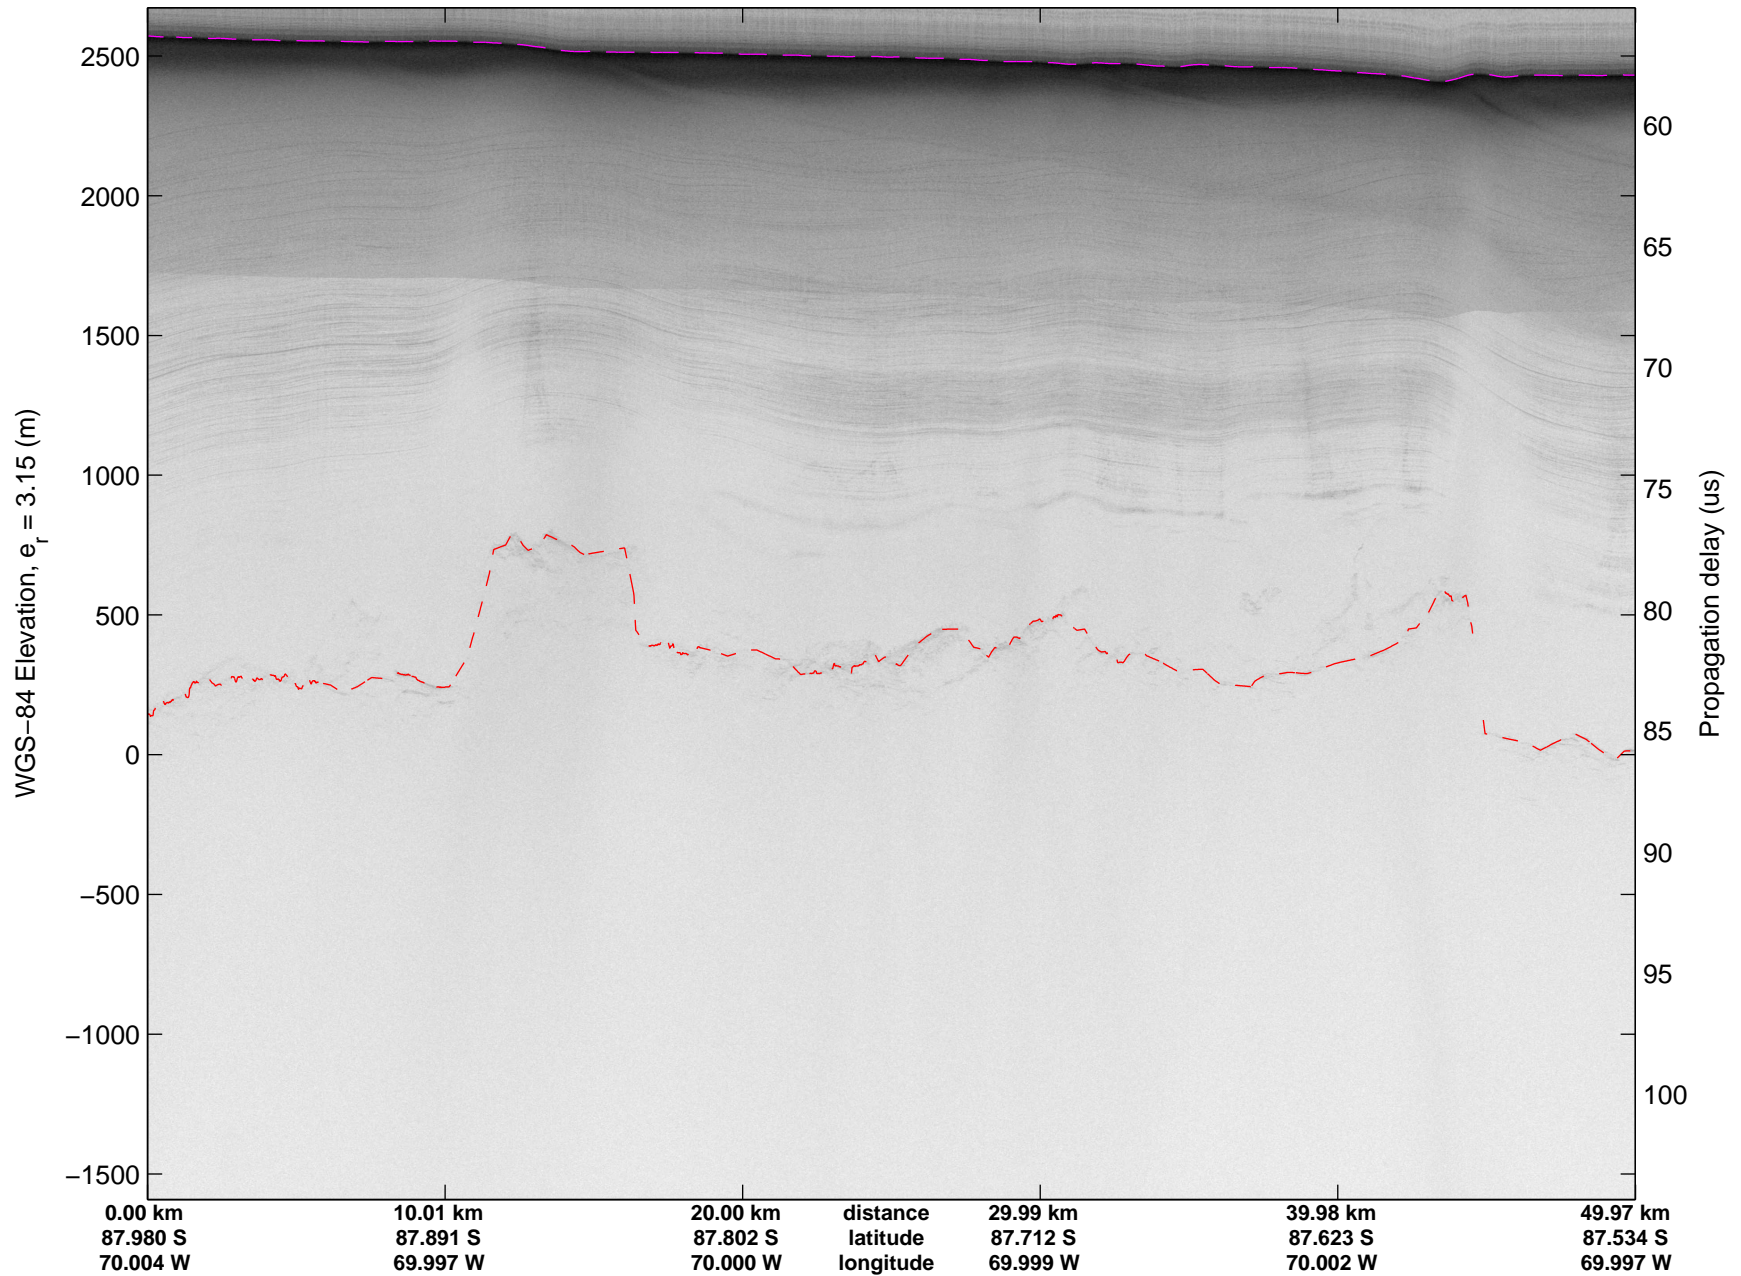

Land Ice Pole Hole 88 West
20141026_07_001
Polar Stereograph -71N/0E

mcords3 2014_Antarctica_DC8: "Land Ice Pole Hole 88 West" 20141026_07_001: 19:14:48.9 to 19:18:32.9 GPS

mcords3 2014_Antarctica_DC8: "Land Ice Pole Hole 88 West" 20141026_07_001: 19:14:48.9 to 19:18:32.9 GPS

Land Ice Pole Hole 88 West
20141026_07_002
Polar Stereograph -71N/0E

mcords3 2014_Antarctica_DC8: "Land Ice Pole Hole 88 West" 20141026_07_002: 19:18:33.1 to 19:22:16.8 GPS

mcords3 2014_Antarctica_DC8: "Land Ice Pole Hole 88 West" 20141026_07_002: 19:18:33.1 to 19:22:16.8 GPS

Land Ice Pole Hole 88 West
20141026_07_003
Polar Stereograph -71N/0E

mcords3 2014_Antarctica_DC8: "Land Ice Pole Hole 88 West" 20141026_07_003: 19:22:17.0 to 19:25:58.9 GPS

mcords3 2014_Antarctica_DC8: "Land Ice Pole Hole 88 West" 20141026_07_003: 19:22:17.0 to 19:25:58.9 GPS

Land Ice Pole Hole 88 West
20141026_07_004
Polar Stereograph -71N/0E

mcords3 2014_Antarctica_DC8: "Land Ice Pole Hole 88 West" 20141026_07_004: 19:25:59.1 to 19:29:38.8 GPS

mcords3 2014_Antarctica_DC8: "Land Ice Pole Hole 88 West" 20141026_07_004: 19:25:59.1 to 19:29:38.8 GPS