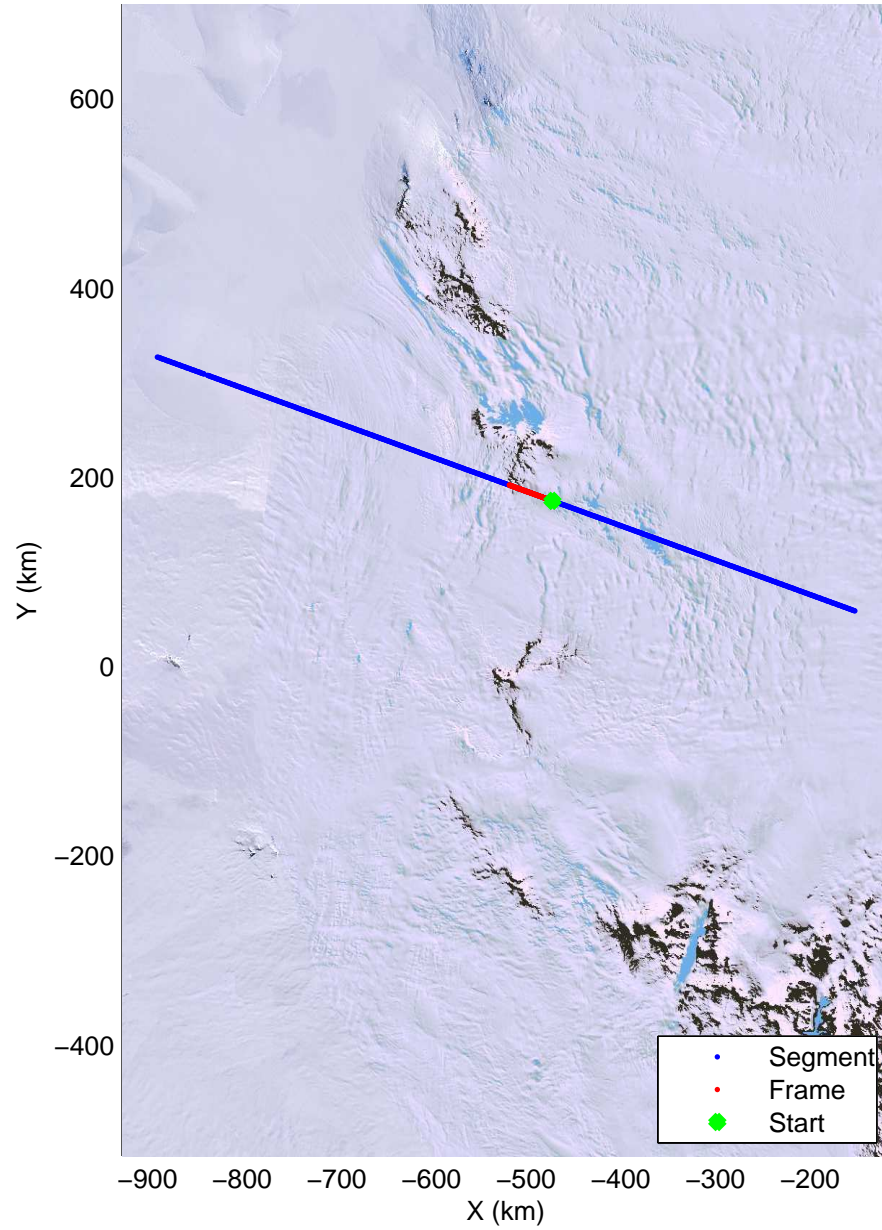

Land Ice Pole Hole 88 West
20141026_07_006
Polar Stereograph -71N/0E

mcords3 2014_Antarctica_DC8: "Land Ice Pole Hole 88 West" 20141026_07_006: 19:33:13.4 to 19:36:45.6 GPS

mcords3 2014_Antarctica_DC8: "Land Ice Pole Hole 88 West" 20141026_07_006: 19:33:13.4 to 19:36:45.6 GPS

Land Ice Pole Hole 88 West
20141026_07_007
Polar Stereograph -71N/0E

mcords3 2014_Antarctica_DC8: "Land Ice Pole Hole 88 West" 20141026_07_007: 19:36:45.8 to 19:40:22.5 GPS

mcords3 2014_Antarctica_DC8: "Land Ice Pole Hole 88 West" 20141026_07_007: 19:36:45.8 to 19:40:22.5 GPS

Land Ice Pole Hole 88 West
20141026_07_008
Polar Stereograph -71N/0E

mcords3 2014_Antarctica_DC8: "Land Ice Pole Hole 88 West" 20141026_07_008: 19:40:22.7 to 19:44:02.9 GPS

mcords3 2014_Antarctica_DC8: "Land Ice Pole Hole 88 West" 20141026_07_008: 19:40:22.7 to 19:44:02.9 GPS

Land Ice Pole Hole 88 West
20141026_07_009
Polar Stereograph -71N/0E

mcords3 2014_Antarctica_DC8: "Land Ice Pole Hole 88 West" 20141026_07_009: 19:44:03.0 to 19:47:42.5 GPS

mcords3 2014_Antarctica_DC8: "Land Ice Pole Hole 88 West" 20141026_07_009: 19:44:03.0 to 19:47:42.5 GPS