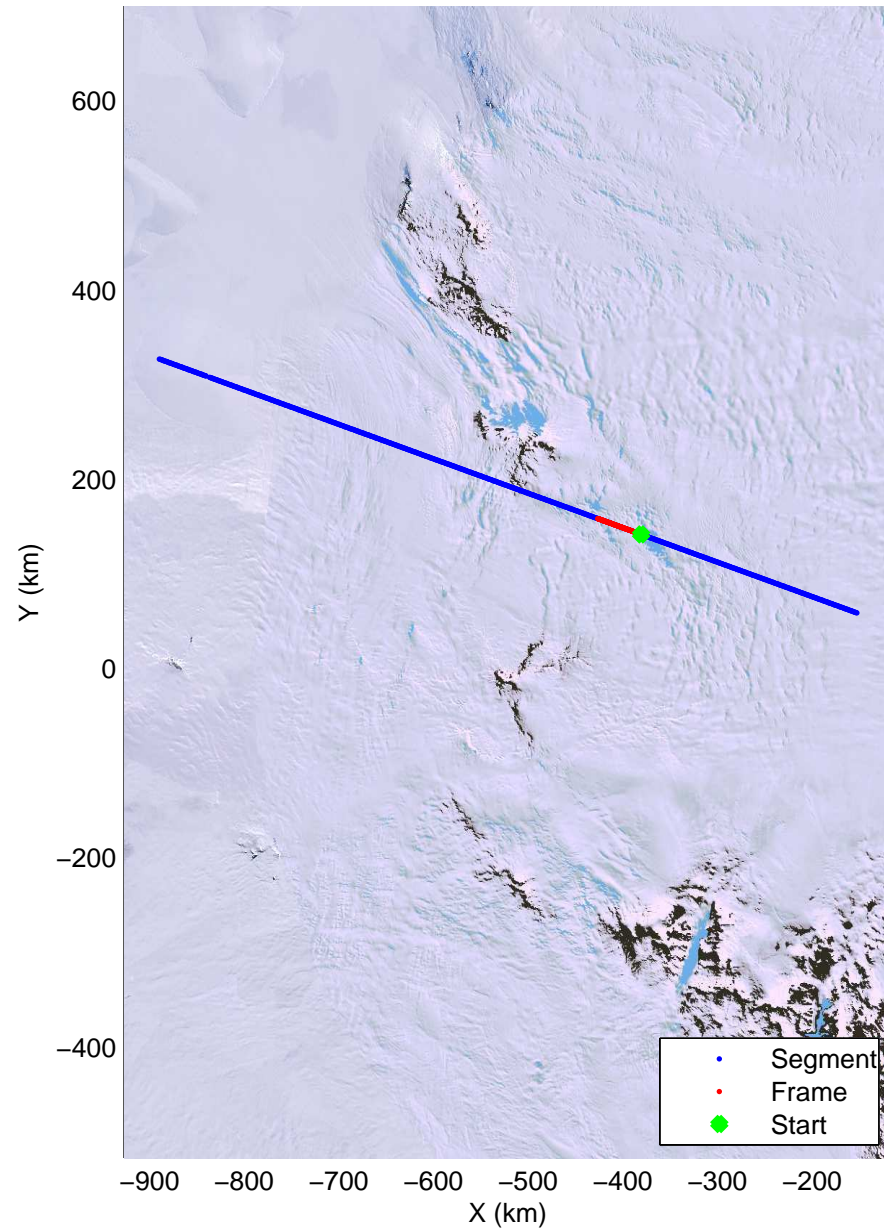

Land Ice Pole Hole 88 West
20141026_07_004
Polar Stereograph -71N/0E

mcords3 2014_Antarctica_DC8: "Land Ice Pole Hole 88 West" 20141026_07_004: 19:25:59.1 to 19:29:38.8 GPS

mcords3 2014_Antarctica_DC8: "Land Ice Pole Hole 88 West" 20141026_07_004: 19:25:59.1 to 19:29:38.8 GPS

Land Ice Pole Hole 88 West
20141026_07_005
Polar Stereograph -71N/0E

mcords3 2014_Antarctica_DC8: "Land Ice Pole Hole 88 West" 20141026_07_005: 19:29:38.9 to 19:33:13.2 GPS

mcords3 2014_Antarctica_DC8: "Land Ice Pole Hole 88 West" 20141026_07_005: 19:29:38.9 to 19:33:13.2 GPS

Land Ice Pole Hole 88 West
20141026_07_006
Polar Stereograph -71N/0E

mcords3 2014_Antarctica_DC8: "Land Ice Pole Hole 88 West" 20141026_07_006: 19:33:13.4 to 19:36:45.6 GPS

mcords3 2014_Antarctica_DC8: "Land Ice Pole Hole 88 West" 20141026_07_006: 19:33:13.4 to 19:36:45.6 GPS

Land Ice Pole Hole 88 West
20141026_07_007
Polar Stereograph -71N/0E

mcords3 2014_Antarctica_DC8: "Land Ice Pole Hole 88 West" 20141026_07_007: 19:36:45.8 to 19:40:22.5 GPS

mcords3 2014_Antarctica_DC8: "Land Ice Pole Hole 88 West" 20141026_07_007: 19:36:45.8 to 19:40:22.5 GPS