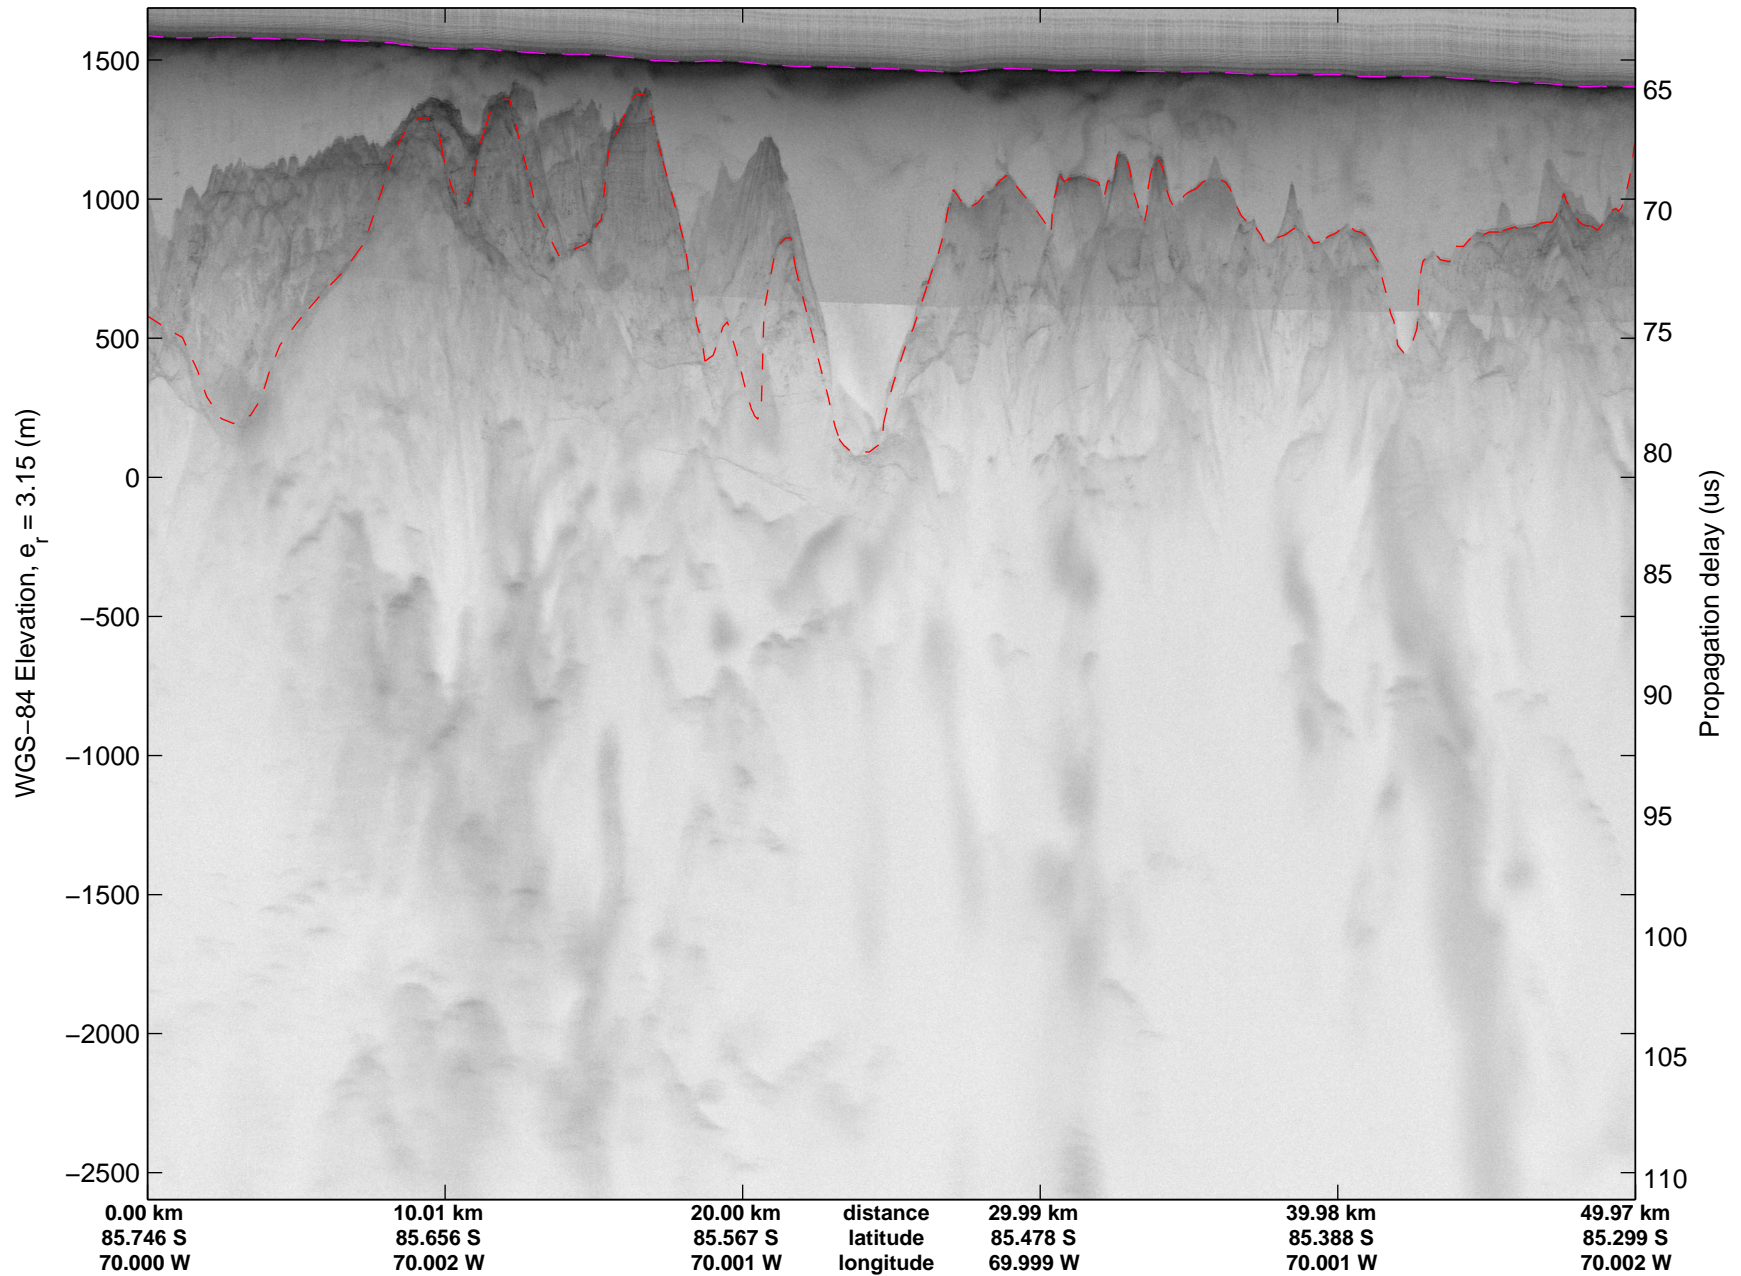

Land Ice Pole Hole 88 West
20141026_07_005
Polar Stereograph -71N/0E

mcords3 2014_Antarctica_DC8: "Land Ice Pole Hole 88 West" 20141026_07_005: 19:29:38.9 to 19:33:13.2 GPS

mcords3 2014_Antarctica_DC8: "Land Ice Pole Hole 88 West" 20141026_07_005: 19:29:38.9 to 19:33:13.2 GPS

Land Ice Pole Hole 88 West
20141026_07_006
Polar Stereograph -71N/0E

mcords3 2014_Antarctica_DC8: "Land Ice Pole Hole 88 West" 20141026_07_006: 19:33:13.4 to 19:36:45.6 GPS

mcords3 2014_Antarctica_DC8: "Land Ice Pole Hole 88 West" 20141026_07_006: 19:33:13.4 to 19:36:45.6 GPS

Land Ice Pole Hole 88 West
20141026_07_007
Polar Stereograph -71N/0E

mcords3 2014_Antarctica_DC8: "Land Ice Pole Hole 88 West" 20141026_07_007: 19:36:45.8 to 19:40:22.5 GPS

mcords3 2014_Antarctica_DC8: "Land Ice Pole Hole 88 West" 20141026_07_007: 19:36:45.8 to 19:40:22.5 GPS

Land Ice Pole Hole 88 West
20141026_07_008
Polar Stereograph -71N/0E

mcords3 2014_Antarctica_DC8: "Land Ice Pole Hole 88 West" 20141026_07_008: 19:40:22.7 to 19:44:02.9 GPS

mcords3 2014_Antarctica_DC8: "Land Ice Pole Hole 88 West" 20141026_07_008: 19:40:22.7 to 19:44:02.9 GPS