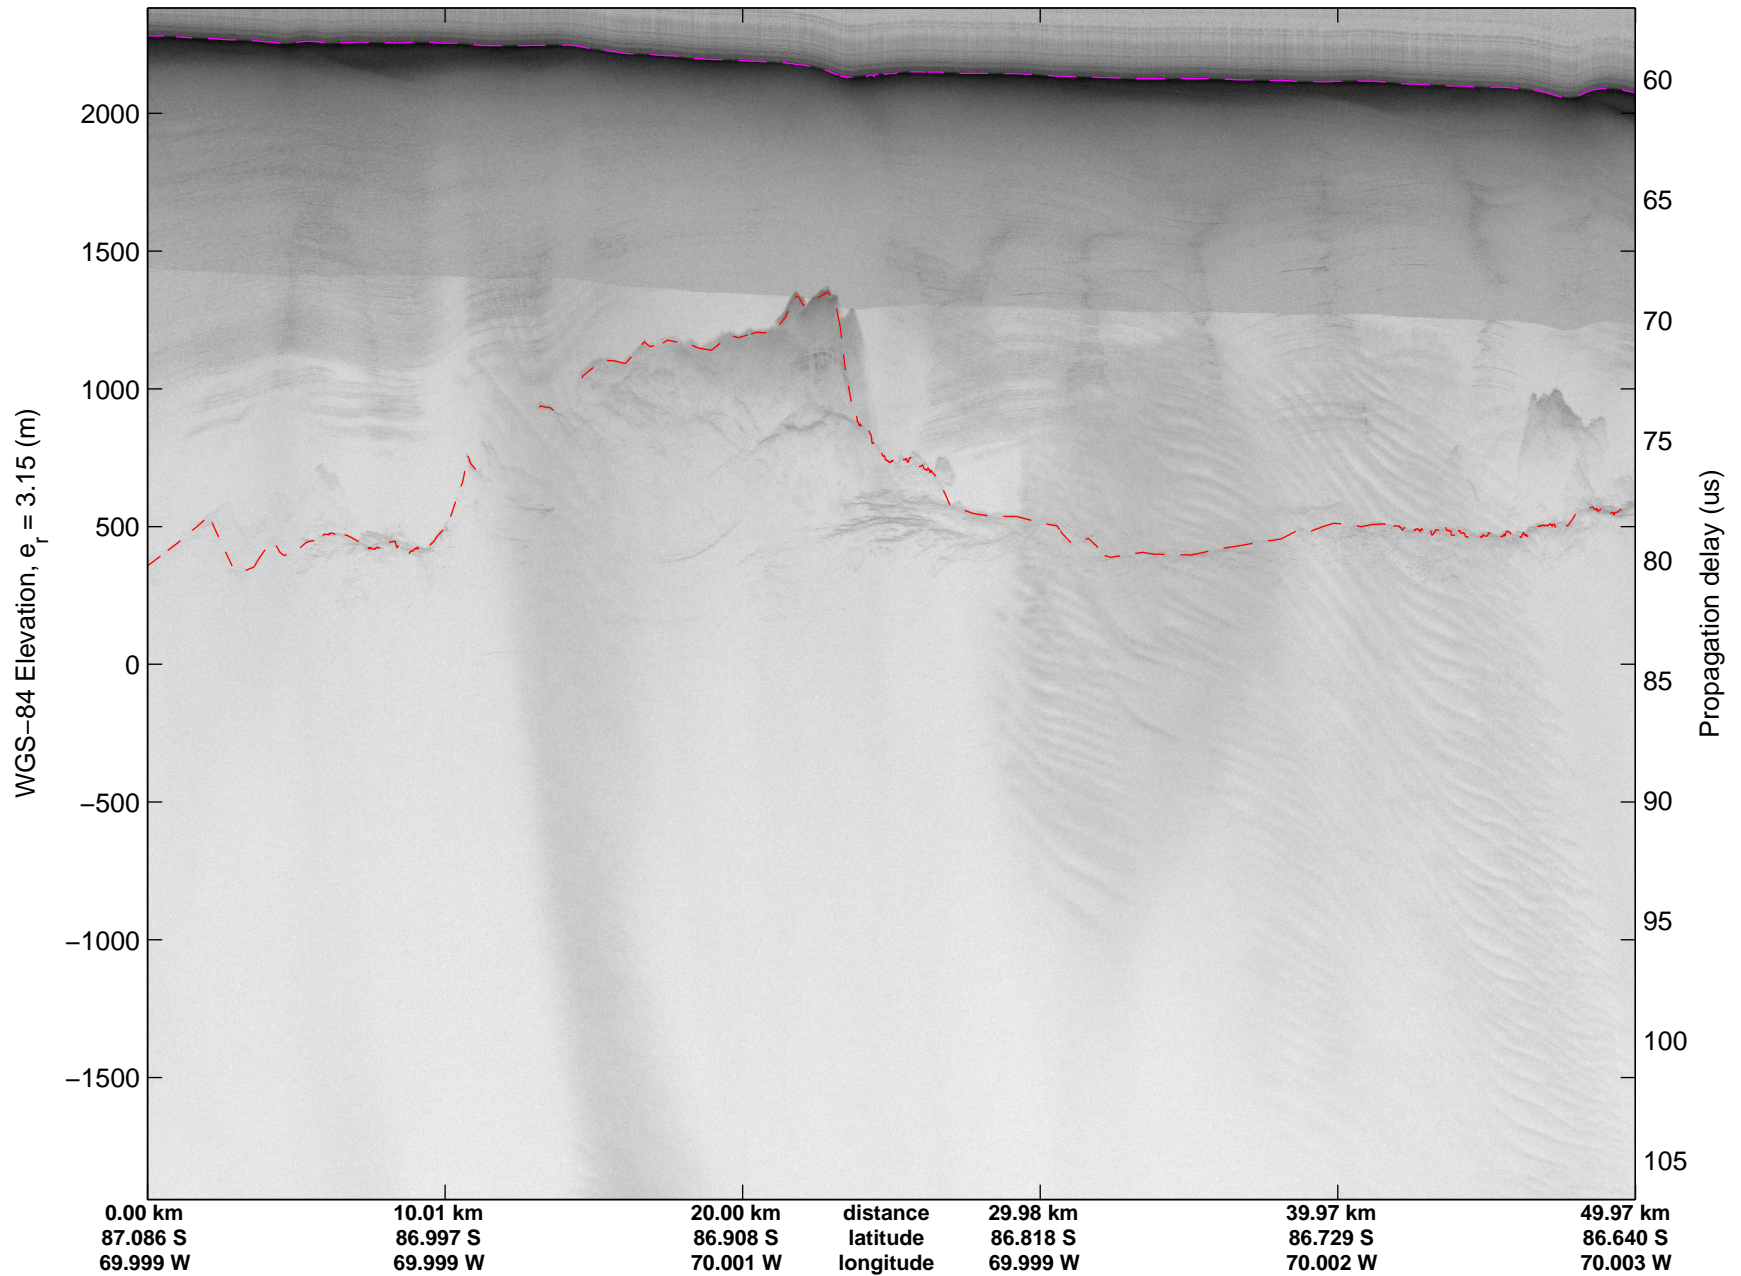

Land Ice Pole Hole 88 West
20141026_07_002
Polar Stereograph -71N/0E

mcords3 2014_Antarctica_DC8: "Land Ice Pole Hole 88 West" 20141026_07_002: 19:18:33.1 to 19:22:16.8 GPS

mcords3 2014_Antarctica_DC8: "Land Ice Pole Hole 88 West" 20141026_07_002: 19:18:33.1 to 19:22:16.8 GPS

Land Ice Pole Hole 88 West
20141026_07_003
Polar Stereograph -71N/0E

mcords3 2014_Antarctica_DC8: "Land Ice Pole Hole 88 West" 20141026_07_003: 19:22:17.0 to 19:25:58.9 GPS

mcords3 2014_Antarctica_DC8: "Land Ice Pole Hole 88 West" 20141026_07_003: 19:22:17.0 to 19:25:58.9 GPS

Land Ice Pole Hole 88 West
20141026_07_004
Polar Stereograph -71N/0E

mcords3 2014_Antarctica_DC8: "Land Ice Pole Hole 88 West" 20141026_07_004: 19:25:59.1 to 19:29:38.8 GPS

mcords3 2014_Antarctica_DC8: "Land Ice Pole Hole 88 West" 20141026_07_004: 19:25:59.1 to 19:29:38.8 GPS

Land Ice Pole Hole 88 West
20141026_07_005
Polar Stereograph -71N/0E

mcords3 2014_Antarctica_DC8: "Land Ice Pole Hole 88 West" 20141026_07_005: 19:29:38.9 to 19:33:13.2 GPS

mcords3 2014_Antarctica_DC8: "Land Ice Pole Hole 88 West" 20141026_07_005: 19:29:38.9 to 19:33:13.2 GPS