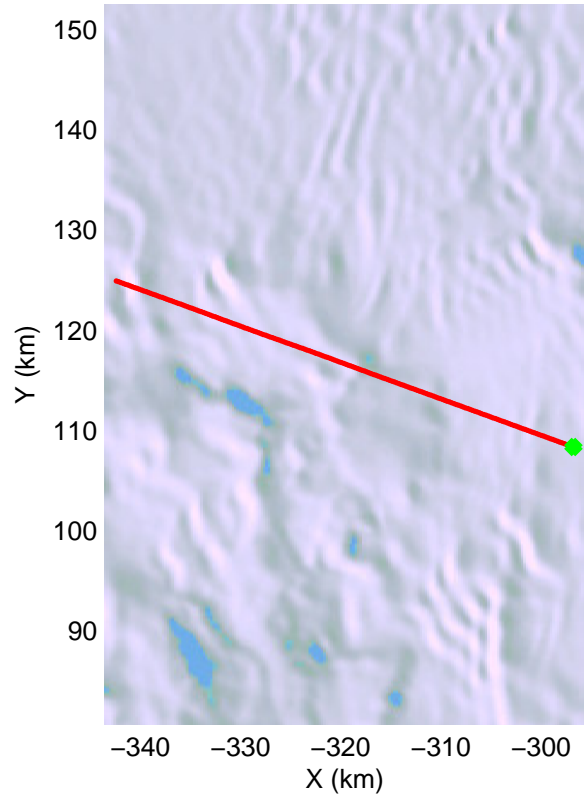

Land Ice Pole Hole 88 West
20141026_07_001
Polar Stereograph -71N/0E

mcords3 2014_Antarctica_DC8: "Land Ice Pole Hole 88 West" 20141026_07_001: 19:14:48.9 to 19:18:32.9 GPS

mcords3 2014_Antarctica_DC8: "Land Ice Pole Hole 88 West" 20141026_07_001: 19:14:48.9 to 19:18:32.9 GPS

Land Ice Pole Hole 88 West
20141026_07_002
Polar Stereograph -71N/0E

mcords3 2014_Antarctica_DC8: "Land Ice Pole Hole 88 West" 20141026_07_002: 19:18:33.1 to 19:22:16.8 GPS

mcords3 2014_Antarctica_DC8: "Land Ice Pole Hole 88 West" 20141026_07_002: 19:18:33.1 to 19:22:16.8 GPS

Land Ice Pole Hole 88 West
20141026_07_003
Polar Stereograph -71N/0E

mcords3 2014_Antarctica_DC8: "Land Ice Pole Hole 88 West" 20141026_07_003: 19:22:17.0 to 19:25:58.9 GPS

mcords3 2014_Antarctica_DC8: "Land Ice Pole Hole 88 West" 20141026_07_003: 19:22:17.0 to 19:25:58.9 GPS

Land Ice Pole Hole 88 West
20141026_07_004
Polar Stereograph -71N/0E

mcords3 2014_Antarctica_DC8: "Land Ice Pole Hole 88 West" 20141026_07_004: 19:25:59.1 to 19:29:38.8 GPS

mcords3 2014_Antarctica_DC8: "Land Ice Pole Hole 88 West" 20141026_07_004: 19:25:59.1 to 19:29:38.8 GPS