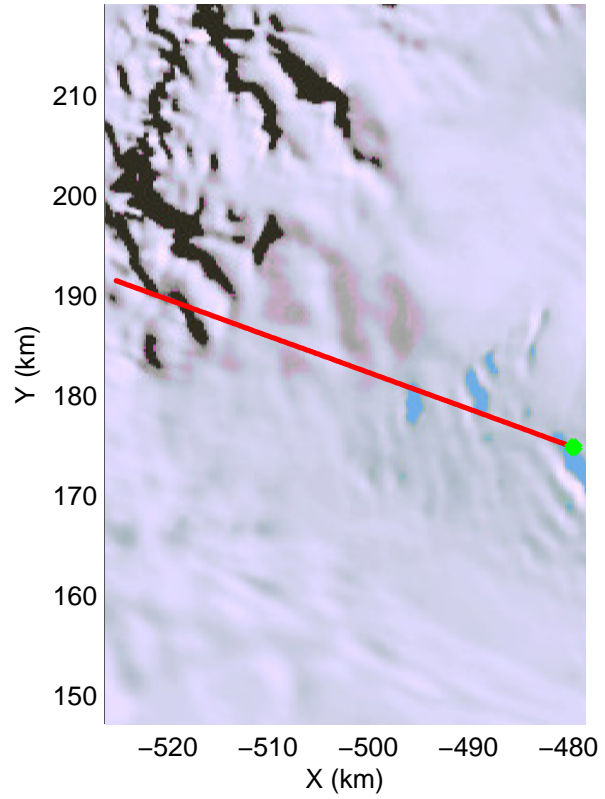

Land Ice Pole Hole 88 West
20141026_07_006
Polar Stereograph -71N/0E

mcords3 2014_Antarctica_DC8: "Land Ice Pole Hole 88 West" 20141026_07_006: 19:33:13.4 to 19:36:45.6 GPS

mcords3 2014_Antarctica_DC8: "Land Ice Pole Hole 88 West" 20141026_07_006: 19:33:13.4 to 19:36:45.6 GPS

Land Ice Pole Hole 88 West
20141026_07_007
Polar Stereograph -71N/0E

mcords3 2014_Antarctica_DC8: "Land Ice Pole Hole 88 West" 20141026_07_007: 19:36:45.8 to 19:40:22.5 GPS

mcords3 2014_Antarctica_DC8: "Land Ice Pole Hole 88 West" 20141026_07_007: 19:36:45.8 to 19:40:22.5 GPS

Land Ice Pole Hole 88 West
20141026_07_008
Polar Stereograph -71N/0E

mcords3 2014_Antarctica_DC8: "Land Ice Pole Hole 88 West" 20141026_07_008: 19:40:22.7 to 19:44:02.9 GPS

mcords3 2014_Antarctica_DC8: "Land Ice Pole Hole 88 West" 20141026_07_008: 19:40:22.7 to 19:44:02.9 GPS