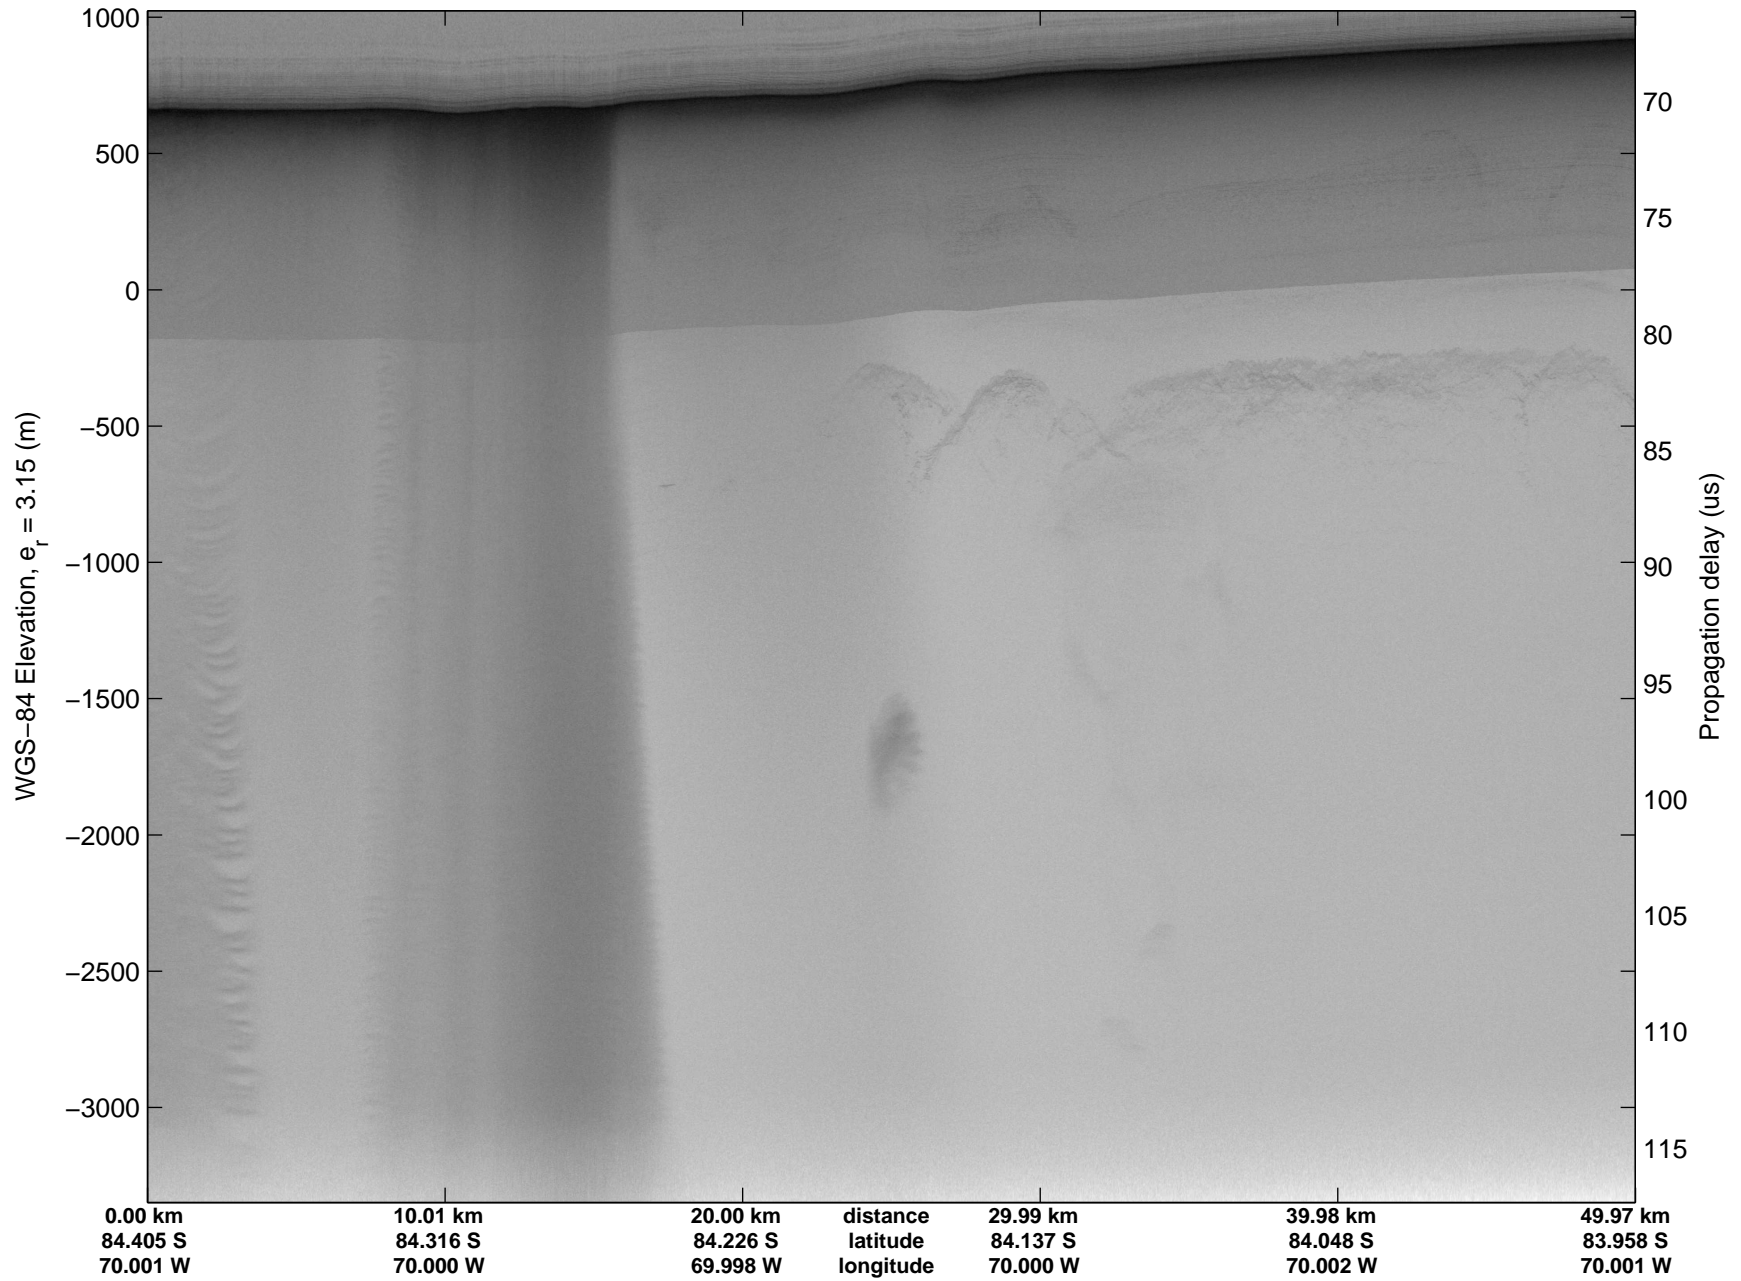

Land Ice Pole Hole 88 West
20141026_07_009
Polar Stereograph -71N/0E

mcords3 2014_Antarctica_DC8: "Land Ice Pole Hole 88 West" 20141026_07_009: 19:44:03.0 to 19:47:42.5 GPS

mcords3 2014_Antarctica_DC8: "Land Ice Pole Hole 88 West" 20141026_07_009: 19:44:03.0 to 19:47:42.5 GPS

Land Ice Pole Hole 88 West
20141026_07_010
Polar Stereograph -71N/0E

mcords3 2014_Antarctica_DC8: "Land Ice Pole Hole 88 West" 20141026_07_010: 19:47:42.7 to 19:51:21.2 GPS

mcords3 2014_Antarctica_DC8: "Land Ice Pole Hole 88 West" 20141026_07_010: 19:47:42.7 to 19:51:21.2 GPS