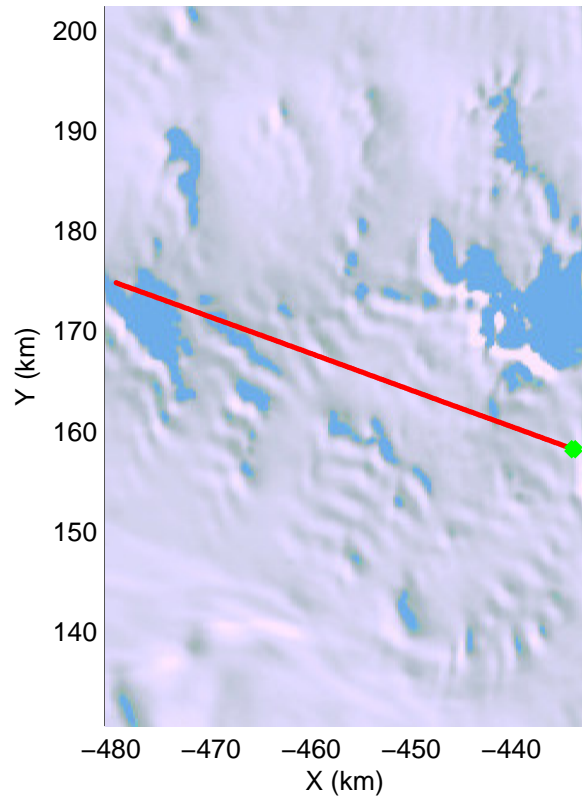

Land Ice Pole Hole 88 West
20141026_07_004
Polar Stereograph -71N/0E

mcords3 2014_Antarctica_DC8: "Land Ice Pole Hole 88 West" 20141026_07_004: 19:25:59.1 to 19:29:38.8 GPS

mcords3 2014_Antarctica_DC8: "Land Ice Pole Hole 88 West" 20141026_07_004: 19:25:59.1 to 19:29:38.8 GPS

Land Ice Pole Hole 88 West
20141026_07_005
Polar Stereograph -71N/0E

mcords3 2014_Antarctica_DC8: "Land Ice Pole Hole 88 West" 20141026_07_005: 19:29:38.9 to 19:33:13.2 GPS

mcords3 2014_Antarctica_DC8: "Land Ice Pole Hole 88 West" 20141026_07_005: 19:29:38.9 to 19:33:13.2 GPS

Land Ice Pole Hole 88 West
20141026_07_006
Polar Stereograph -71N/0E

mcords3 2014_Antarctica_DC8: "Land Ice Pole Hole 88 West" 20141026_07_006: 19:33:13.4 to 19:36:45.6 GPS

mcords3 2014_Antarctica_DC8: "Land Ice Pole Hole 88 West" 20141026_07_006: 19:33:13.4 to 19:36:45.6 GPS

Land Ice Pole Hole 88 West
20141026_07_007
Polar Stereograph -71N/0E

mcords3 2014_Antarctica_DC8: "Land Ice Pole Hole 88 West" 20141026_07_007: 19:36:45.8 to 19:40:22.5 GPS

mcords3 2014_Antarctica_DC8: "Land Ice Pole Hole 88 West" 20141026_07_007: 19:36:45.8 to 19:40:22.5 GPS