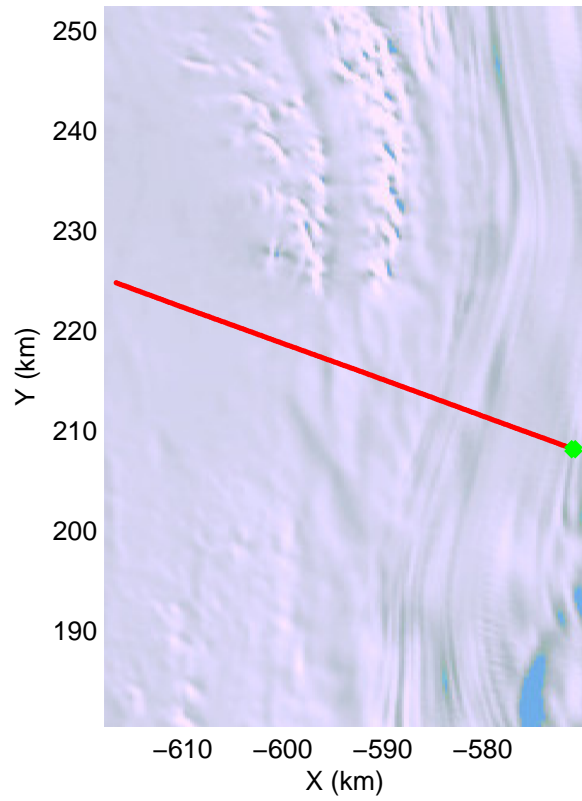

Land Ice Pole Hole 88 West
20141026_07_008
Polar Stereograph -71N/0E

mcords3 2014_Antarctica_DC8: "Land Ice Pole Hole 88 West" 20141026_07_008: 19:40:22.7 to 19:44:02.9 GPS

mcords3 2014_Antarctica_DC8: "Land Ice Pole Hole 88 West" 20141026_07_008: 19:40:22.7 to 19:44:02.9 GPS

Land Ice Pole Hole 88 West
20141026_07_009
Polar Stereograph -71N/0E

mcords3 2014_Antarctica_DC8: "Land Ice Pole Hole 88 West" 20141026_07_009: 19:44:03.0 to 19:47:42.5 GPS

mcords3 2014_Antarctica_DC8: "Land Ice Pole Hole 88 West" 20141026_07_009: 19:44:03.0 to 19:47:42.5 GPS

Land Ice Pole Hole 88 West
20141026_07_010
Polar Stereograph -71N/0E

mcords3 2014_Antarctica_DC8: "Land Ice Pole Hole 88 West" 20141026_07_010: 19:47:42.7 to 19:51:21.2 GPS

mcords3 2014_Antarctica_DC8: "Land Ice Pole Hole 88 West" 20141026_07_010: 19:47:42.7 to 19:51:21.2 GPS