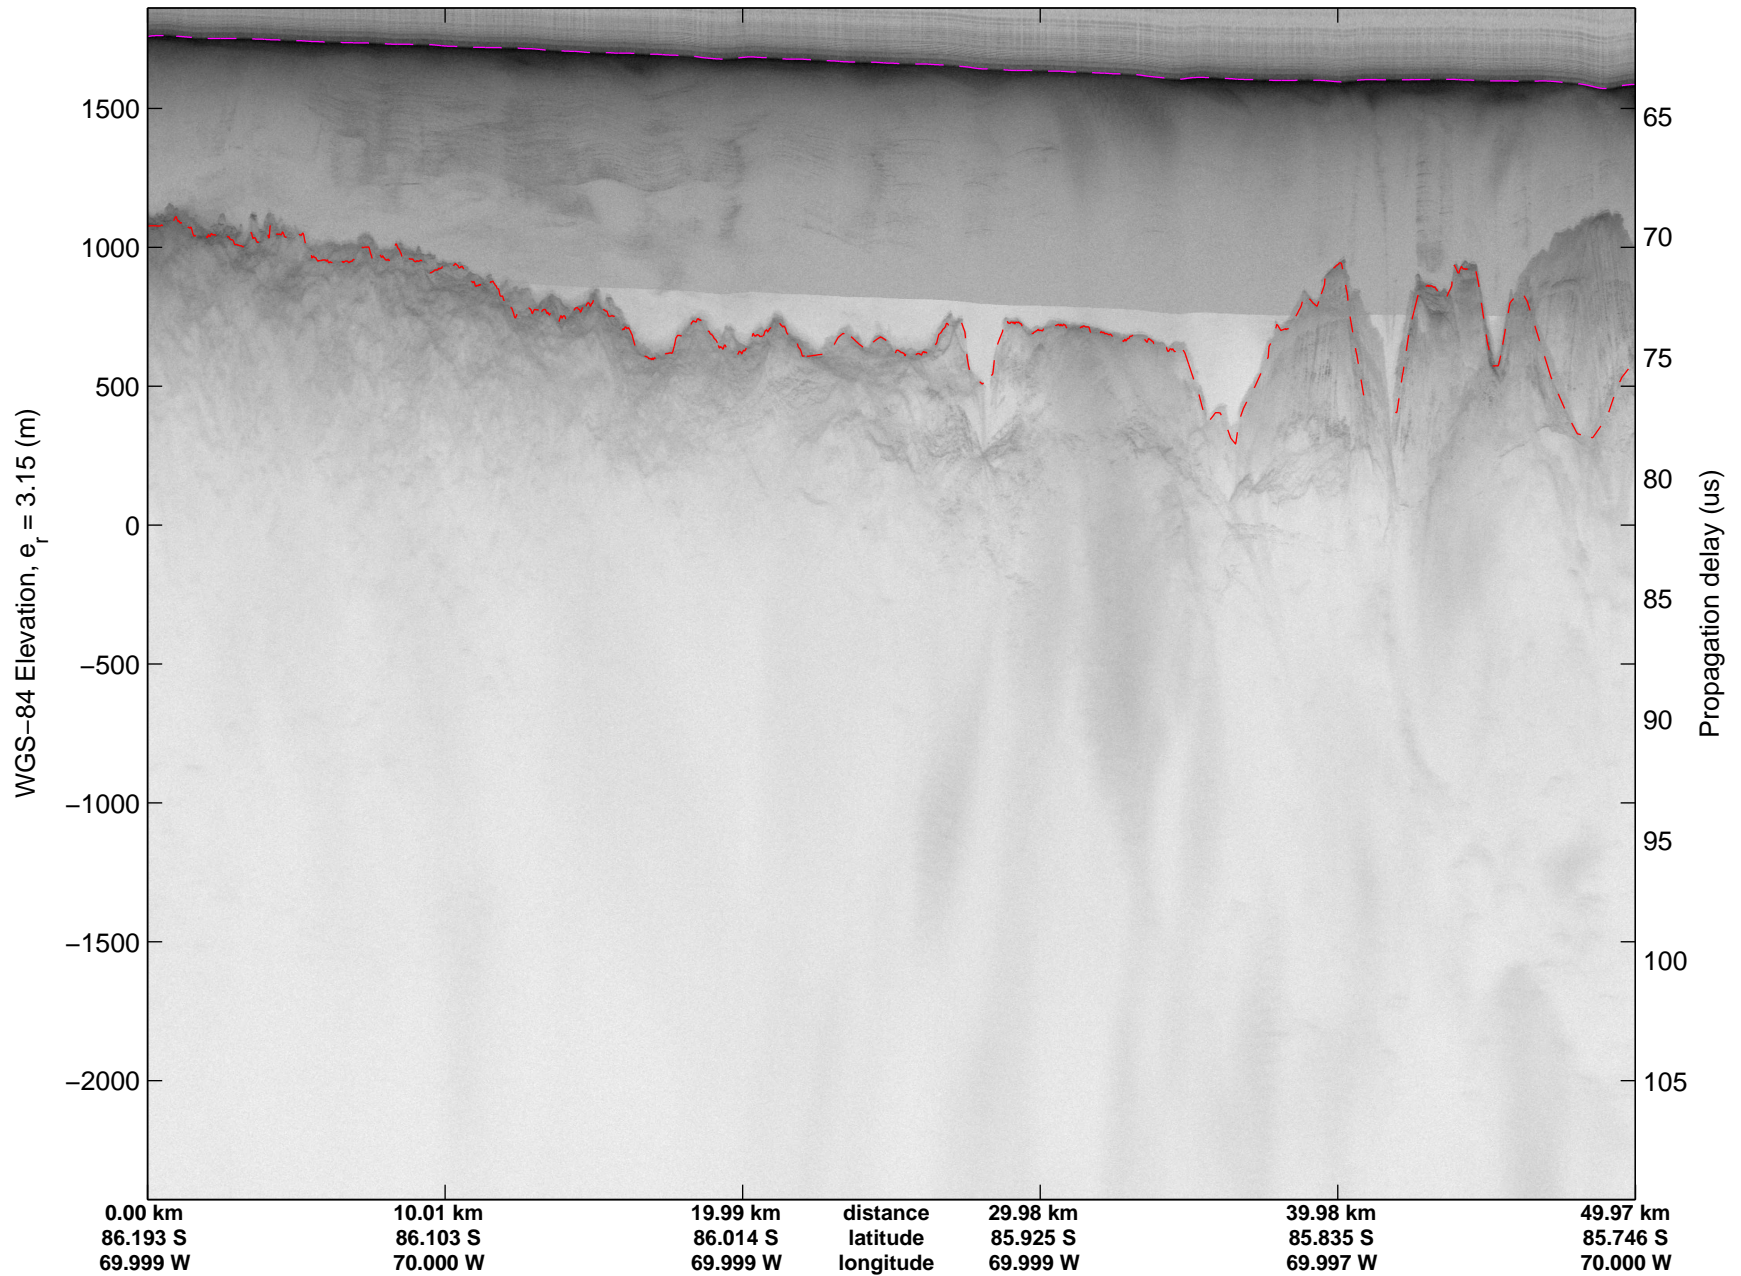

Land Ice Pole Hole 88 West
20141026_07_004
Polar Stereograph -71N/0E

mcords3 2014_Antarctica_DC8: "Land Ice Pole Hole 88 West" 20141026_07_004: 19:25:59.1 to 19:29:38.8 GPS

mcords3 2014_Antarctica_DC8: "Land Ice Pole Hole 88 West" 20141026_07_004: 19:25:59.1 to 19:29:38.8 GPS

Land Ice Pole Hole 88 West
20141026_07_005
Polar Stereograph -71N/0E

mcords3 2014_Antarctica_DC8: "Land Ice Pole Hole 88 West" 20141026_07_005: 19:29:38.9 to 19:33:13.2 GPS

mcords3 2014_Antarctica_DC8: "Land Ice Pole Hole 88 West" 20141026_07_005: 19:29:38.9 to 19:33:13.2 GPS

Land Ice Pole Hole 88 West
20141026_07_006
Polar Stereograph -71N/0E

mcords3 2014_Antarctica_DC8: "Land Ice Pole Hole 88 West" 20141026_07_006: 19:33:13.4 to 19:36:45.6 GPS

mcords3 2014_Antarctica_DC8: "Land Ice Pole Hole 88 West" 20141026_07_006: 19:33:13.4 to 19:36:45.6 GPS

Land Ice Pole Hole 88 West
20141026_07_007
Polar Stereograph -71N/0E

mcords3 2014_Antarctica_DC8: "Land Ice Pole Hole 88 West" 20141026_07_007: 19:36:45.8 to 19:40:22.5 GPS

mcords3 2014_Antarctica_DC8: "Land Ice Pole Hole 88 West" 20141026_07_007: 19:36:45.8 to 19:40:22.5 GPS