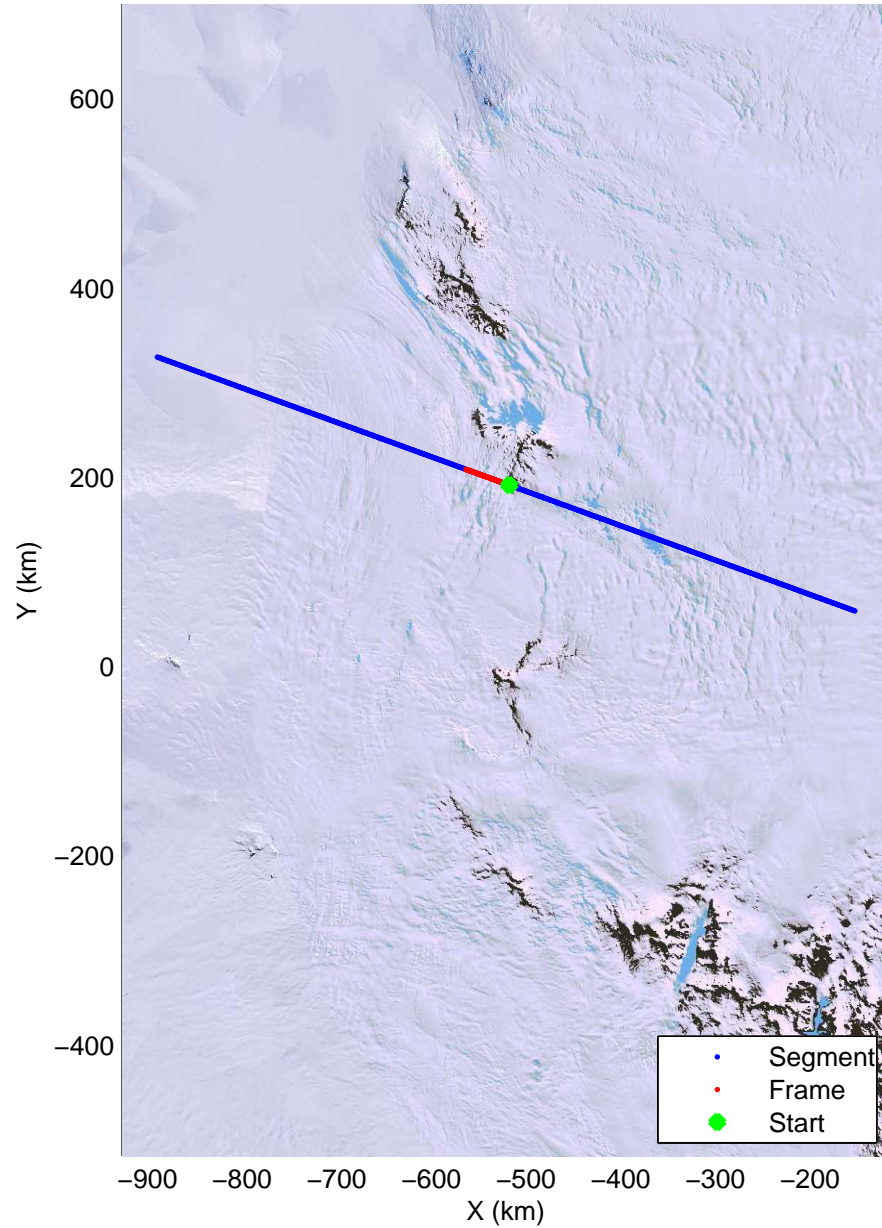

Land Ice Pole Hole 88 West
20141026_07_007
Polar Stereograph -71N/0E

mcords3 2014_Antarctica_DC8: "Land Ice Pole Hole 88 West" 20141026_07_007: 19:36:45.8 to 19:40:22.5 GPS

mcords3 2014_Antarctica_DC8: "Land Ice Pole Hole 88 West" 20141026_07_007: 19:36:45.8 to 19:40:22.5 GPS

Land Ice Pole Hole 88 West
20141026_07_008
Polar Stereograph -71N/0E

mcords3 2014_Antarctica_DC8: "Land Ice Pole Hole 88 West" 20141026_07_008: 19:40:22.7 to 19:44:02.9 GPS

mcords3 2014_Antarctica_DC8: "Land Ice Pole Hole 88 West" 20141026_07_008: 19:40:22.7 to 19:44:02.9 GPS

Land Ice Pole Hole 88 West
20141026_07_009
Polar Stereograph -71N/0E

mcords3 2014_Antarctica_DC8: "Land Ice Pole Hole 88 West" 20141026_07_009: 19:44:03.0 to 19:47:42.5 GPS

mcords3 2014_Antarctica_DC8: "Land Ice Pole Hole 88 West" 20141026_07_009: 19:44:03.0 to 19:47:42.5 GPS

Land Ice Pole Hole 88 West
20141026_07_010
Polar Stereograph -71N/0E

mcords3 2014_Antarctica_DC8: "Land Ice Pole Hole 88 West" 20141026_07_010: 19:47:42.7 to 19:51:21.2 GPS

mcords3 2014_Antarctica_DC8: "Land Ice Pole Hole 88 West" 20141026_07_010: 19:47:42.7 to 19:51:21.2 GPS