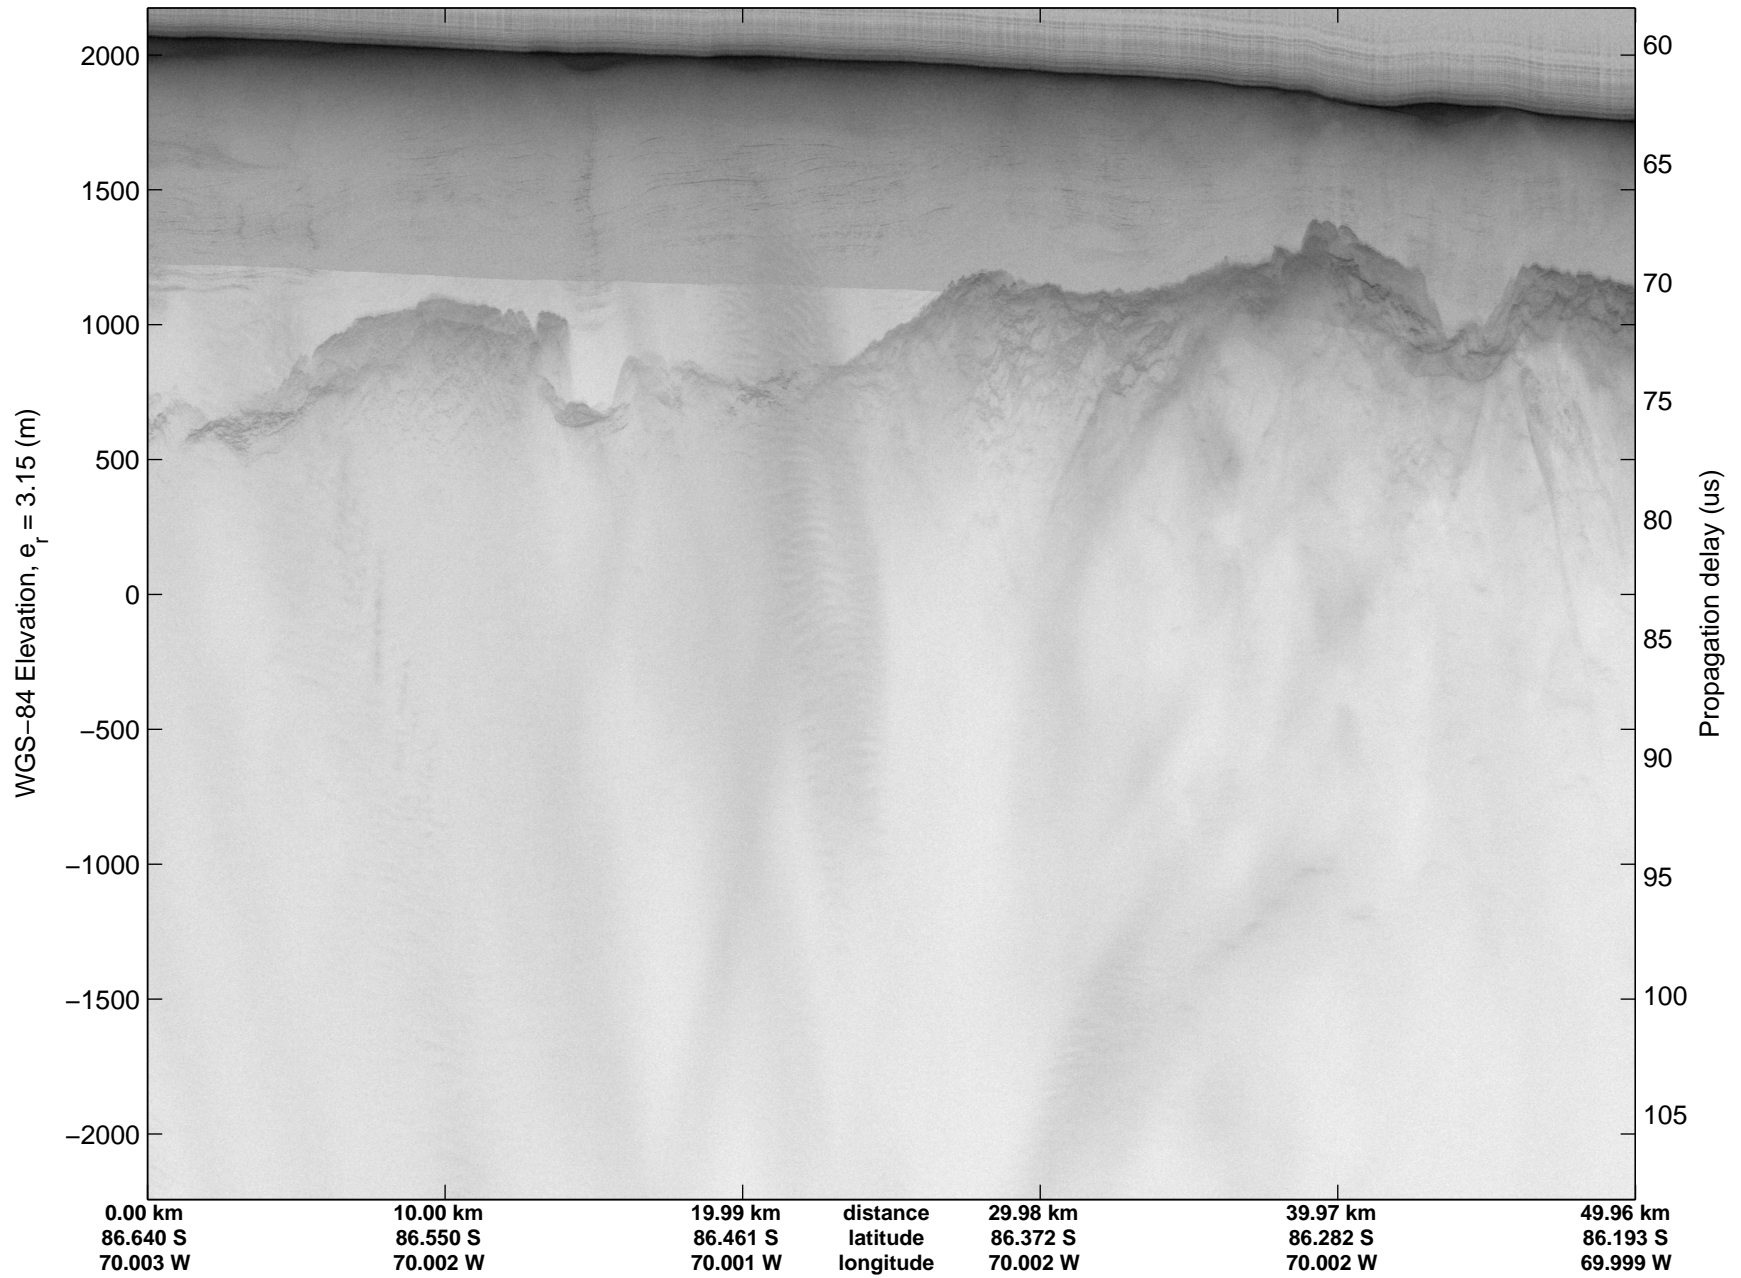

Land Ice Pole Hole 88 West
20141026_07_003
Polar Stereograph -71N/0E

mcords3 2014_Antarctica_DC8: "Land Ice Pole Hole 88 West" 20141026_07_003: 19:22:17.0 to 19:25:58.9 GPS

mcords3 2014_Antarctica_DC8: "Land Ice Pole Hole 88 West" 20141026_07_003: 19:22:17.0 to 19:25:58.9 GPS

Land Ice Pole Hole 88 West
20141026_07_004
Polar Stereograph -71N/0E

mcords3 2014_Antarctica_DC8: "Land Ice Pole Hole 88 West" 20141026_07_004: 19:25:59.1 to 19:29:38.8 GPS

mcords3 2014_Antarctica_DC8: "Land Ice Pole Hole 88 West" 20141026_07_004: 19:25:59.1 to 19:29:38.8 GPS

Land Ice Pole Hole 88 West
20141026_07_005
Polar Stereograph -71N/0E

mcords3 2014_Antarctica_DC8: "Land Ice Pole Hole 88 West" 20141026_07_005: 19:29:38.9 to 19:33:13.2 GPS

mcords3 2014_Antarctica_DC8: "Land Ice Pole Hole 88 West" 20141026_07_005: 19:29:38.9 to 19:33:13.2 GPS

Land Ice Pole Hole 88 West
20141026_07_006
Polar Stereograph -71N/0E

mcords3 2014_Antarctica_DC8: "Land Ice Pole Hole 88 West" 20141026_07_006: 19:33:13.4 to 19:36:45.6 GPS

mcords3 2014_Antarctica_DC8: "Land Ice Pole Hole 88 West" 20141026_07_006: 19:33:13.4 to 19:36:45.6 GPS