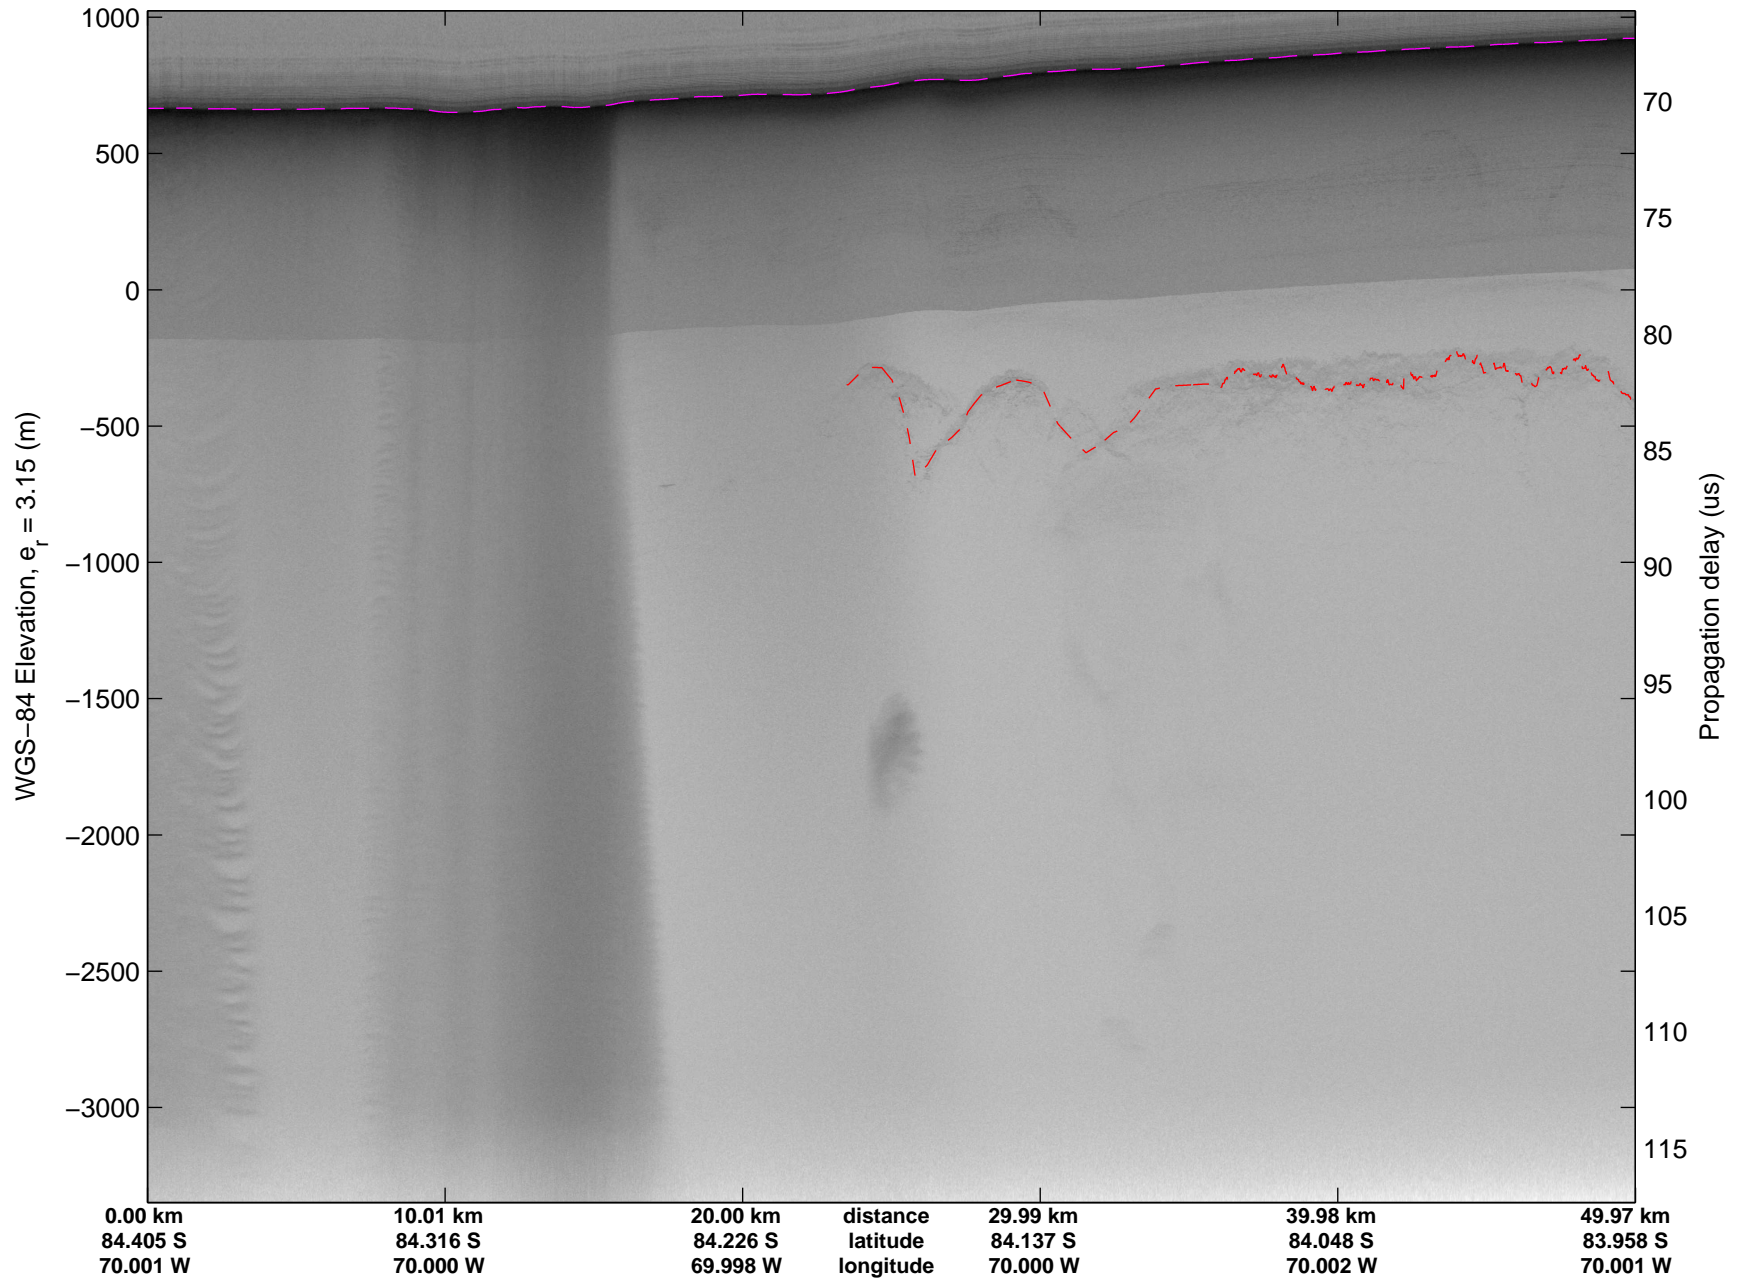

Land Ice Pole Hole 88 West
20141026_07_008
Polar Stereograph -71N/0E

mcords3 2014_Antarctica_DC8: "Land Ice Pole Hole 88 West" 20141026_07_008: 19:40:22.7 to 19:44:02.9 GPS

mcords3 2014_Antarctica_DC8: "Land Ice Pole Hole 88 West" 20141026_07_008: 19:40:22.7 to 19:44:02.9 GPS

Land Ice Pole Hole 88 West
20141026_07_009
Polar Stereograph -71N/0E

mcords3 2014_Antarctica_DC8: "Land Ice Pole Hole 88 West" 20141026_07_009: 19:44:03.0 to 19:47:42.5 GPS

mcords3 2014_Antarctica_DC8: "Land Ice Pole Hole 88 West" 20141026_07_009: 19:44:03.0 to 19:47:42.5 GPS

Land Ice Pole Hole 88 West
20141026_07_010
Polar Stereograph -71N/0E

mcords3 2014_Antarctica_DC8: "Land Ice Pole Hole 88 West" 20141026_07_010: 19:47:42.7 to 19:51:21.2 GPS

mcords3 2014_Antarctica_DC8: "Land Ice Pole Hole 88 West" 20141026_07_010: 19:47:42.7 to 19:51:21.2 GPS

Land Ice Pole Hole 88 West
20141026_07_011
Polar Stereograph -71N/0E

mcords3 2014_Antarctica_DC8: "Land Ice Pole Hole 88 West" 20141026_07_011: 19:51:21.4 to 19:54:58.1 GPS

mcords3 2014_Antarctica_DC8: "Land Ice Pole Hole 88 West" 20141026_07_011: 19:51:21.4 to 19:54:58.1 GPS