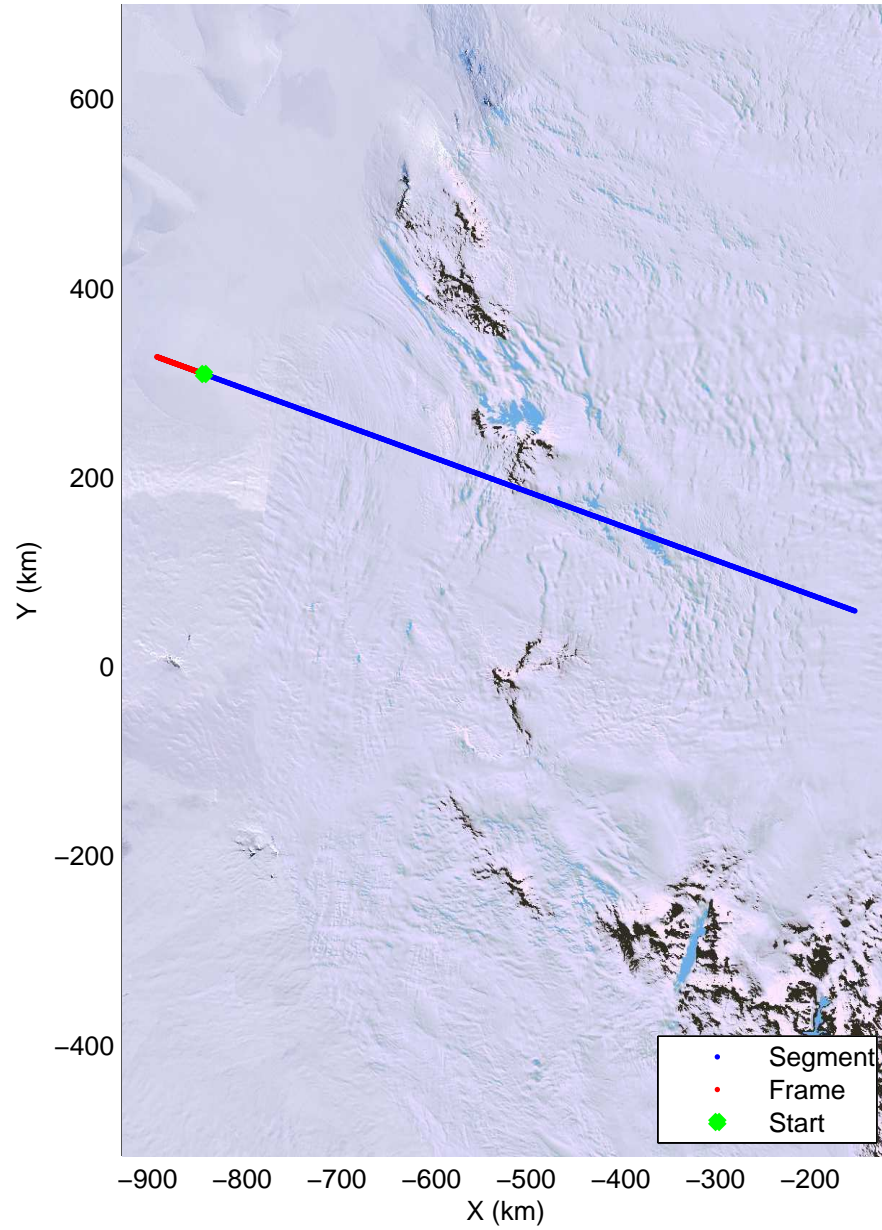

Land Ice Pole Hole 88 West
20141026_07_014
Polar Stereograph -71N/0E

mcords3 2014_Antarctica_DC8: "Land Ice Pole Hole 88 West" 20141026_07_014: 20:02:10.0 to 20:05:48.1 GPS

mcords3 2014_Antarctica_DC8: "Land Ice Pole Hole 88 West" 20141026_07_014: 20:02:10.0 to 20:05:48.1 GPS

Land Ice Pole Hole 88 West
20141026_07_015
Polar Stereograph -71N/0E

mcords3 2014_Antarctica_DC8: "Land Ice Pole Hole 88 West" 20141026_07_015: 20:05:48.3 to 20:09:23.8 GPS

mcords3 2014_Antarctica_DC8: "Land Ice Pole Hole 88 West" 20141026_07_015: 20:05:48.3 to 20:09:23.8 GPS

Land Ice Pole Hole 88 West
20141026_07_016
Polar Stereograph -71N/0E

mcords3 2014_Antarctica_DC8: "Land Ice Pole Hole 88 West" 20141026_07_016: 20:09:39.7 to 20:13:44.7 GPS

mcords3 2014_Antarctica_DC8: "Land Ice Pole Hole 88 West" 20141026_07_016: 20:09:39.7 to 20:13:44.7 GPS