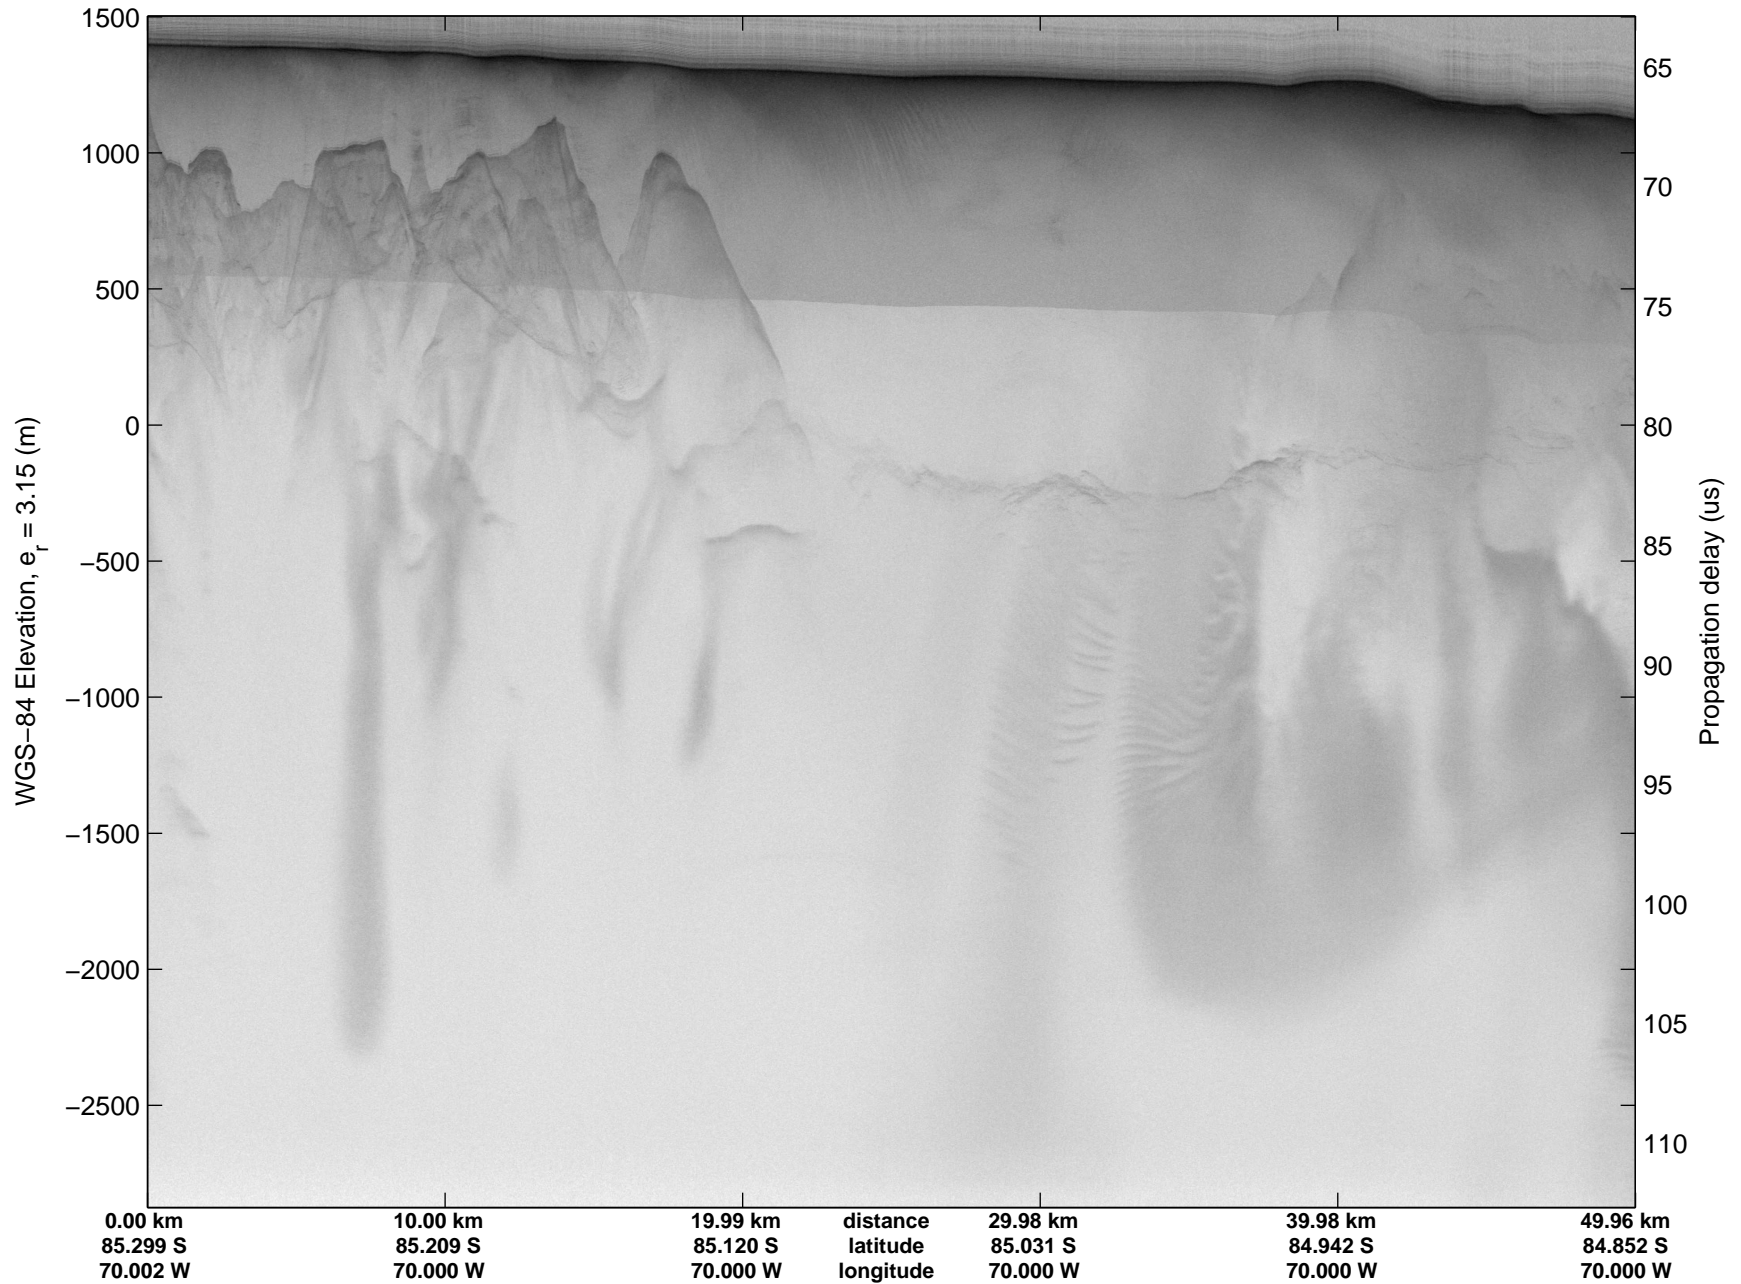

Land Ice Pole Hole 88 West
20141026_07_006
Polar Stereograph -71N/0E

mcords3 2014_Antarctica_DC8: "Land Ice Pole Hole 88 West" 20141026_07_006: 19:33:13.4 to 19:36:45.6 GPS

mcords3 2014_Antarctica_DC8: "Land Ice Pole Hole 88 West" 20141026_07_006: 19:33:13.4 to 19:36:45.6 GPS

Land Ice Pole Hole 88 West
20141026_07_007
Polar Stereograph -71N/0E

mcords3 2014_Antarctica_DC8: "Land Ice Pole Hole 88 West" 20141026_07_007: 19:36:45.8 to 19:40:22.5 GPS

mcords3 2014_Antarctica_DC8: "Land Ice Pole Hole 88 West" 20141026_07_007: 19:36:45.8 to 19:40:22.5 GPS

Land Ice Pole Hole 88 West
20141026_07_008
Polar Stereograph -71N/0E

mcords3 2014_Antarctica_DC8: "Land Ice Pole Hole 88 West" 20141026_07_008: 19:40:22.7 to 19:44:02.9 GPS

mcords3 2014_Antarctica_DC8: "Land Ice Pole Hole 88 West" 20141026_07_008: 19:40:22.7 to 19:44:02.9 GPS

Land Ice Pole Hole 88 West
20141026_07_009
Polar Stereograph -71N/0E

mcords3 2014_Antarctica_DC8: "Land Ice Pole Hole 88 West" 20141026_07_009: 19:44:03.0 to 19:47:42.5 GPS

mcords3 2014_Antarctica_DC8: "Land Ice Pole Hole 88 West" 20141026_07_009: 19:44:03.0 to 19:47:42.5 GPS