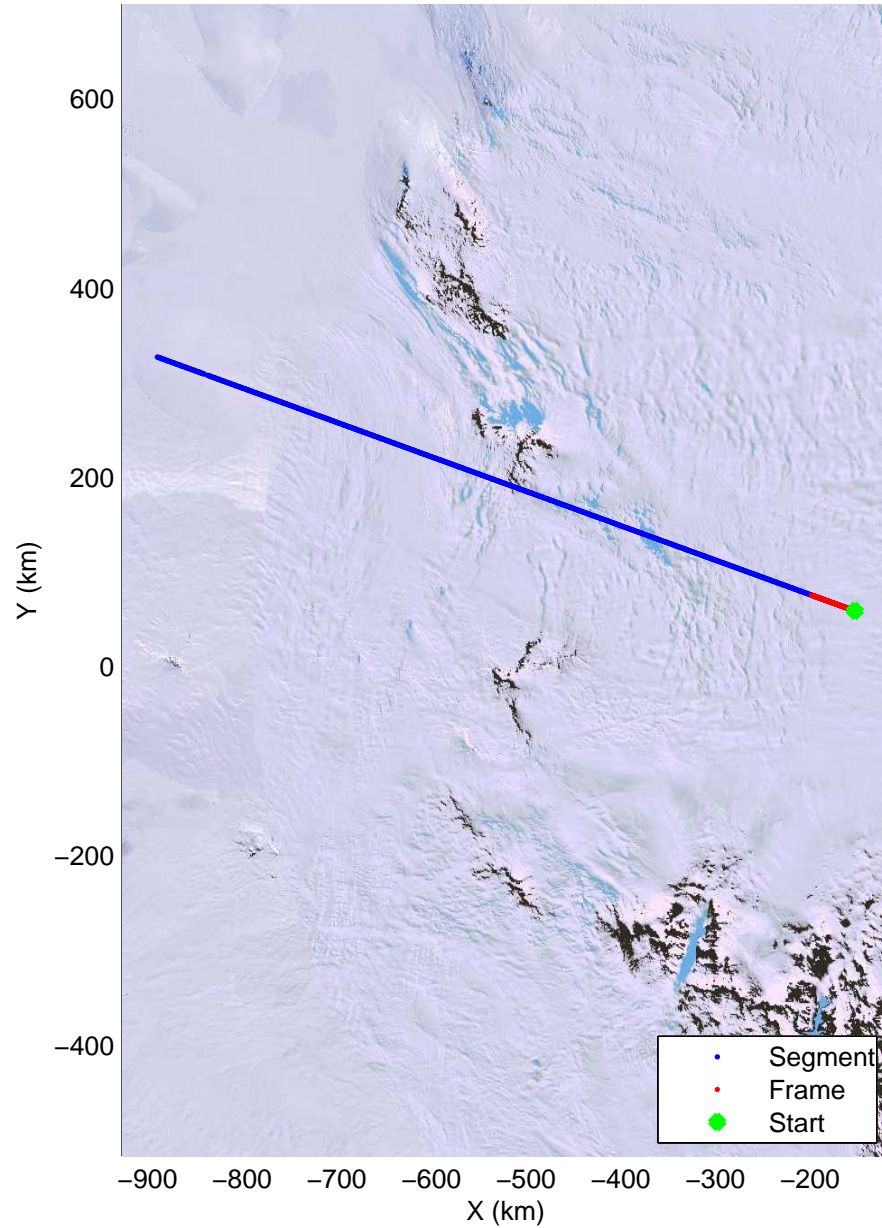

Land Ice Pole Hole 88 West
20141026_07_001
Polar Stereograph -71N/0E

mcords3 2014_Antarctica_DC8: "Land Ice Pole Hole 88 West" 20141026_07_001: 19:14:48.9 to 19:18:32.9 GPS

mcords3 2014_Antarctica_DC8: "Land Ice Pole Hole 88 West" 20141026_07_001: 19:14:48.9 to 19:18:32.9 GPS

Land Ice Pole Hole 88 West
20141026_07_002
Polar Stereograph -71N/0E

mcords3 2014_Antarctica_DC8: "Land Ice Pole Hole 88 West" 20141026_07_002: 19:18:33.1 to 19:22:16.8 GPS

mcords3 2014_Antarctica_DC8: "Land Ice Pole Hole 88 West" 20141026_07_002: 19:18:33.1 to 19:22:16.8 GPS

Land Ice Pole Hole 88 West
20141026_07_003
Polar Stereograph -71N/0E

mcords3 2014_Antarctica_DC8: "Land Ice Pole Hole 88 West" 20141026_07_003: 19:22:17.0 to 19:25:58.9 GPS

mcords3 2014_Antarctica_DC8: "Land Ice Pole Hole 88 West" 20141026_07_003: 19:22:17.0 to 19:25:58.9 GPS

Land Ice Pole Hole 88 West
20141026_07_004
Polar Stereograph -71N/0E

mcords3 2014_Antarctica_DC8: "Land Ice Pole Hole 88 West" 20141026_07_004: 19:25:59.1 to 19:29:38.8 GPS

mcords3 2014_Antarctica_DC8: "Land Ice Pole Hole 88 West" 20141026_07_004: 19:25:59.1 to 19:29:38.8 GPS