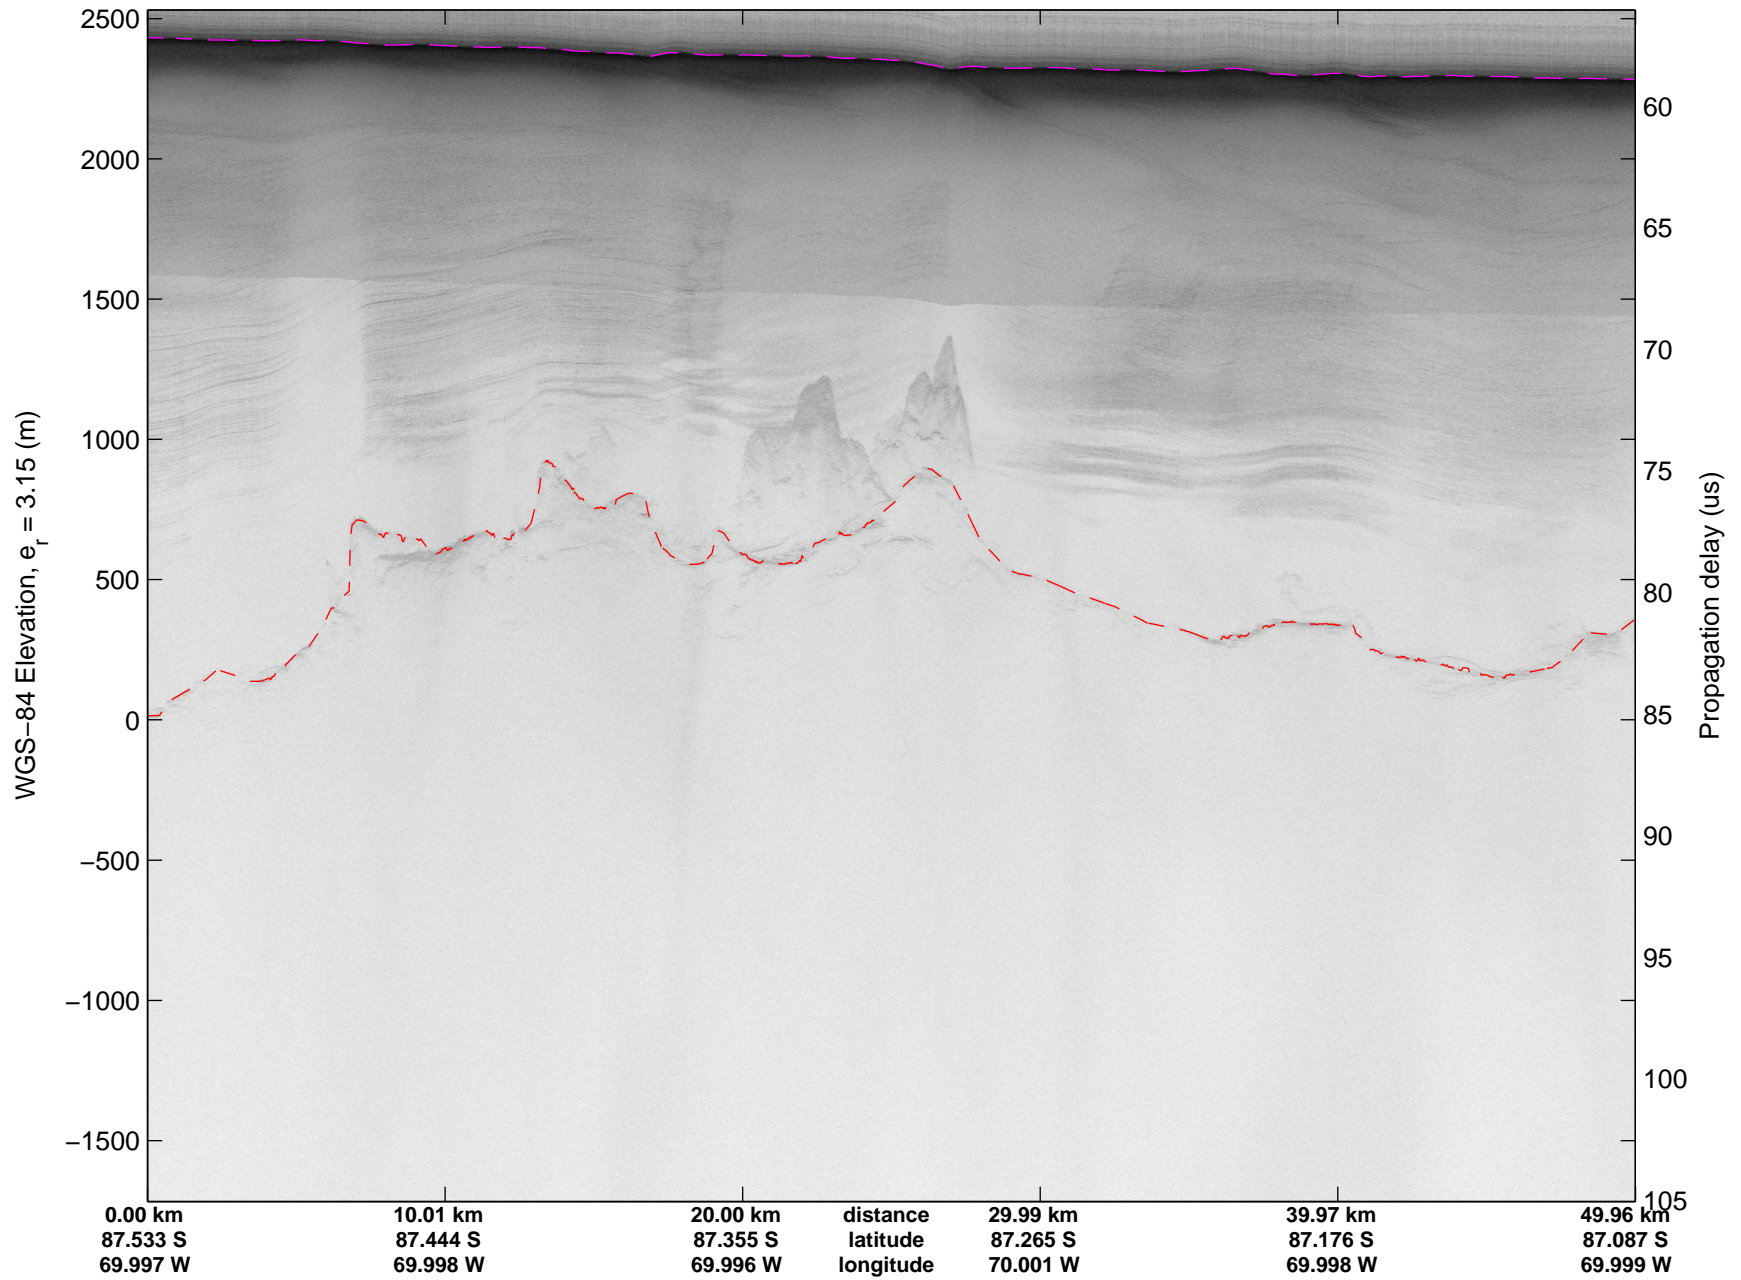

Land Ice Pole Hole 88 West
20141026_07_001
Polar Stereograph -71N/0E

mcords3 2014_Antarctica_DC8: "Land Ice Pole Hole 88 West" 20141026_07_001: 19:14:48.9 to 19:18:32.9 GPS

mcords3 2014_Antarctica_DC8: "Land Ice Pole Hole 88 West" 20141026_07_001: 19:14:48.9 to 19:18:32.9 GPS

Land Ice Pole Hole 88 West
20141026_07_002
Polar Stereograph -71N/0E

mcords3 2014_Antarctica_DC8: "Land Ice Pole Hole 88 West" 20141026_07_002: 19:18:33.1 to 19:22:16.8 GPS

mcords3 2014_Antarctica_DC8: "Land Ice Pole Hole 88 West" 20141026_07_002: 19:18:33.1 to 19:22:16.8 GPS

Land Ice Pole Hole 88 West
20141026_07_003
Polar Stereograph -71N/0E

mcords3 2014_Antarctica_DC8: "Land Ice Pole Hole 88 West" 20141026_07_003: 19:22:17.0 to 19:25:58.9 GPS

mcords3 2014_Antarctica_DC8: "Land Ice Pole Hole 88 West" 20141026_07_003: 19:22:17.0 to 19:25:58.9 GPS

Land Ice Pole Hole 88 West
20141026_07_004
Polar Stereograph -71N/0E

mcords3 2014_Antarctica_DC8: "Land Ice Pole Hole 88 West" 20141026_07_004: 19:25:59.1 to 19:29:38.8 GPS

mcords3 2014_Antarctica_DC8: "Land Ice Pole Hole 88 West" 20141026_07_004: 19:25:59.1 to 19:29:38.8 GPS