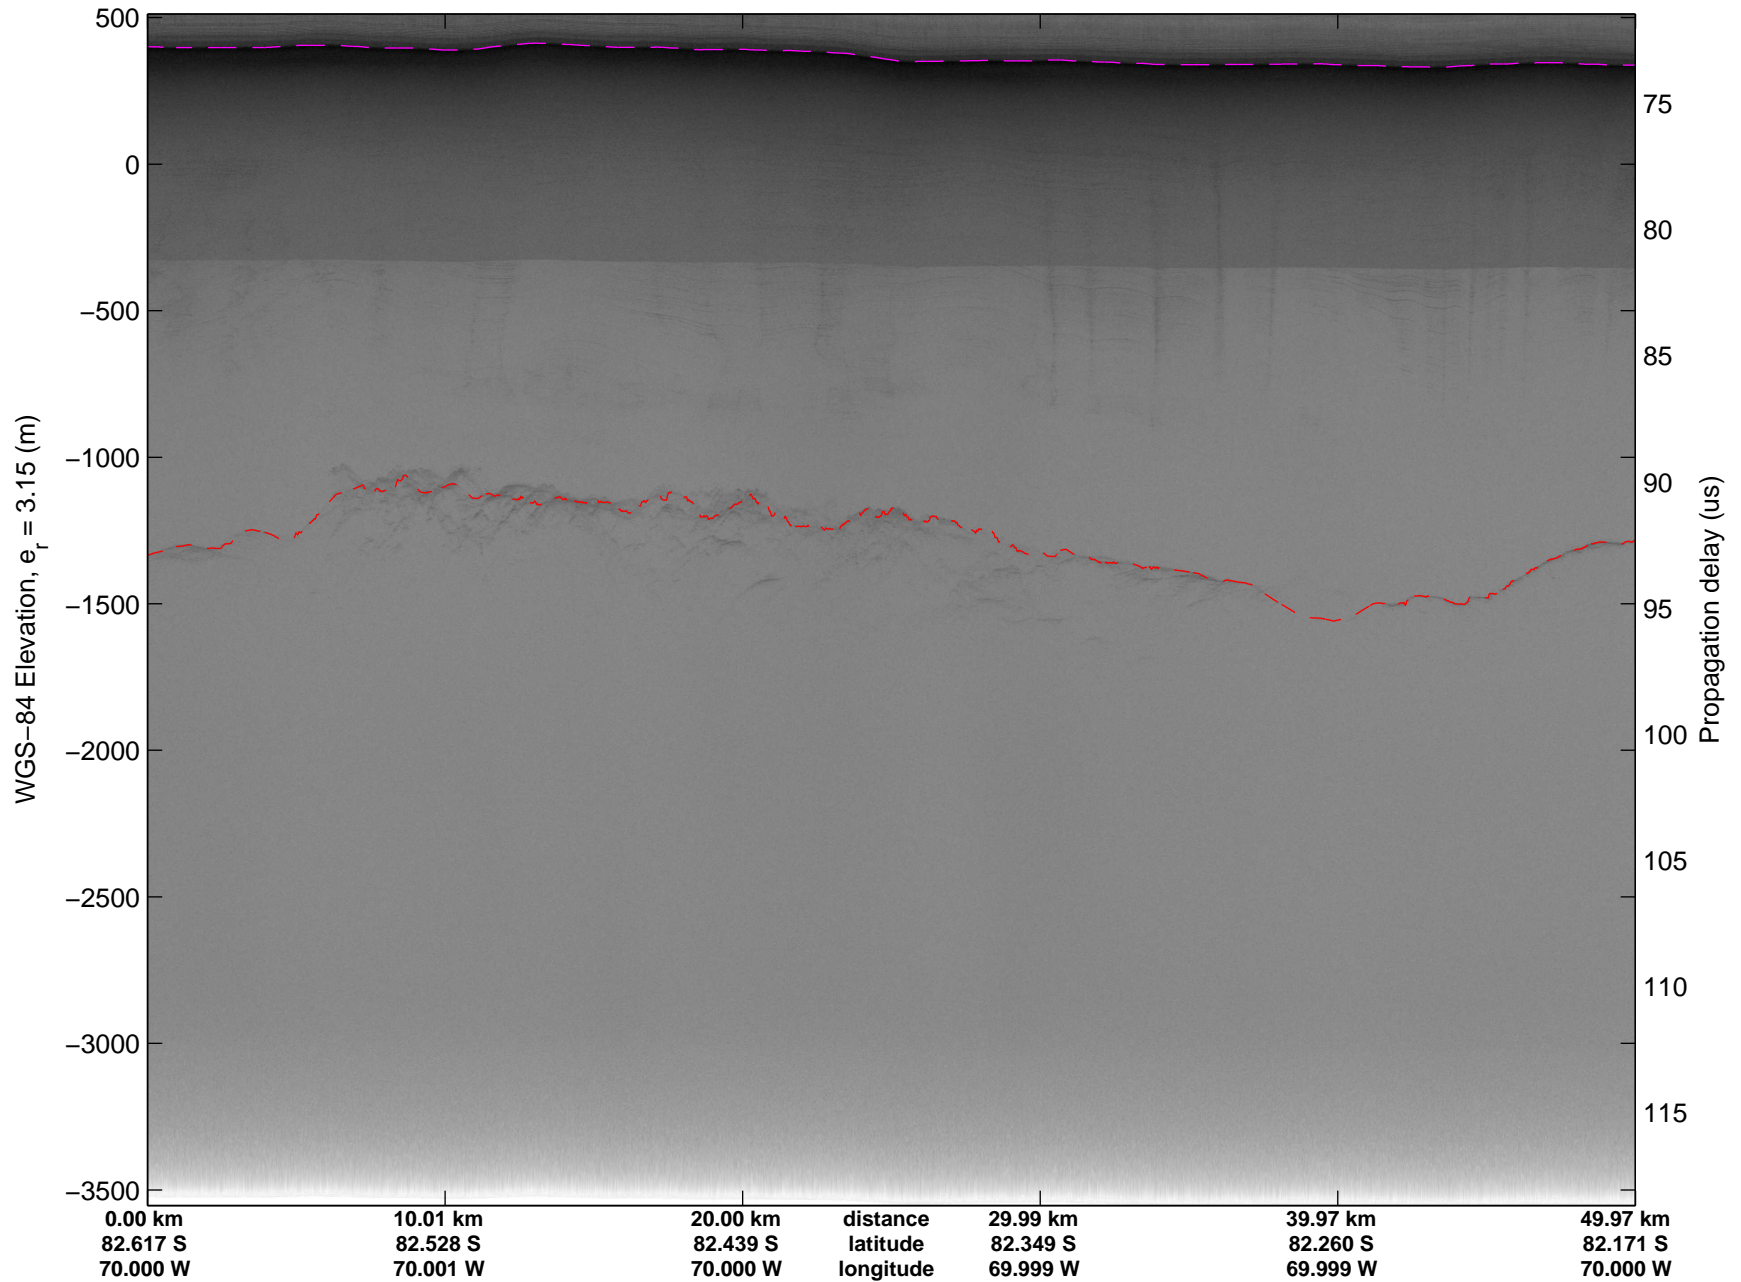

Land Ice Pole Hole 88 West
20141026_07_012
Polar Stereograph -71N/0E

mcords3 2014_Antarctica_DC8: "Land Ice Pole Hole 88 West" 20141026_07_012: 19:54:58.3 to 19:58:35.3 GPS

mcords3 2014_Antarctica_DC8: "Land Ice Pole Hole 88 West" 20141026_07_012: 19:54:58.3 to 19:58:35.3 GPS

Land Ice Pole Hole 88 West
20141026_07_013
Polar Stereograph -71N/0E

mcords3 2014_Antarctica_DC8: "Land Ice Pole Hole 88 West" 20141026_07_013: 19:58:35.5 to 20:02:09.8 GPS

mcords3 2014_Antarctica_DC8: "Land Ice Pole Hole 88 West" 20141026_07_013: 19:58:35.5 to 20:02:09.8 GPS

Land Ice Pole Hole 88 West
20141026_07_014
Polar Stereograph -71N/0E

mcords3 2014_Antarctica_DC8: "Land Ice Pole Hole 88 West" 20141026_07_014: 20:02:10.0 to 20:05:48.1 GPS

mcords3 2014_Antarctica_DC8: "Land Ice Pole Hole 88 West" 20141026_07_014: 20:02:10.0 to 20:05:48.1 GPS

Land Ice Pole Hole 88 West
20141026_07_015
Polar Stereograph -71N/0E

mcords3 2014_Antarctica_DC8: "Land Ice Pole Hole 88 West" 20141026_07_015: 20:05:48.3 to 20:09:23.8 GPS

mcords3 2014_Antarctica_DC8: "Land Ice Pole Hole 88 West" 20141026_07_015: 20:05:48.3 to 20:09:23.8 GPS