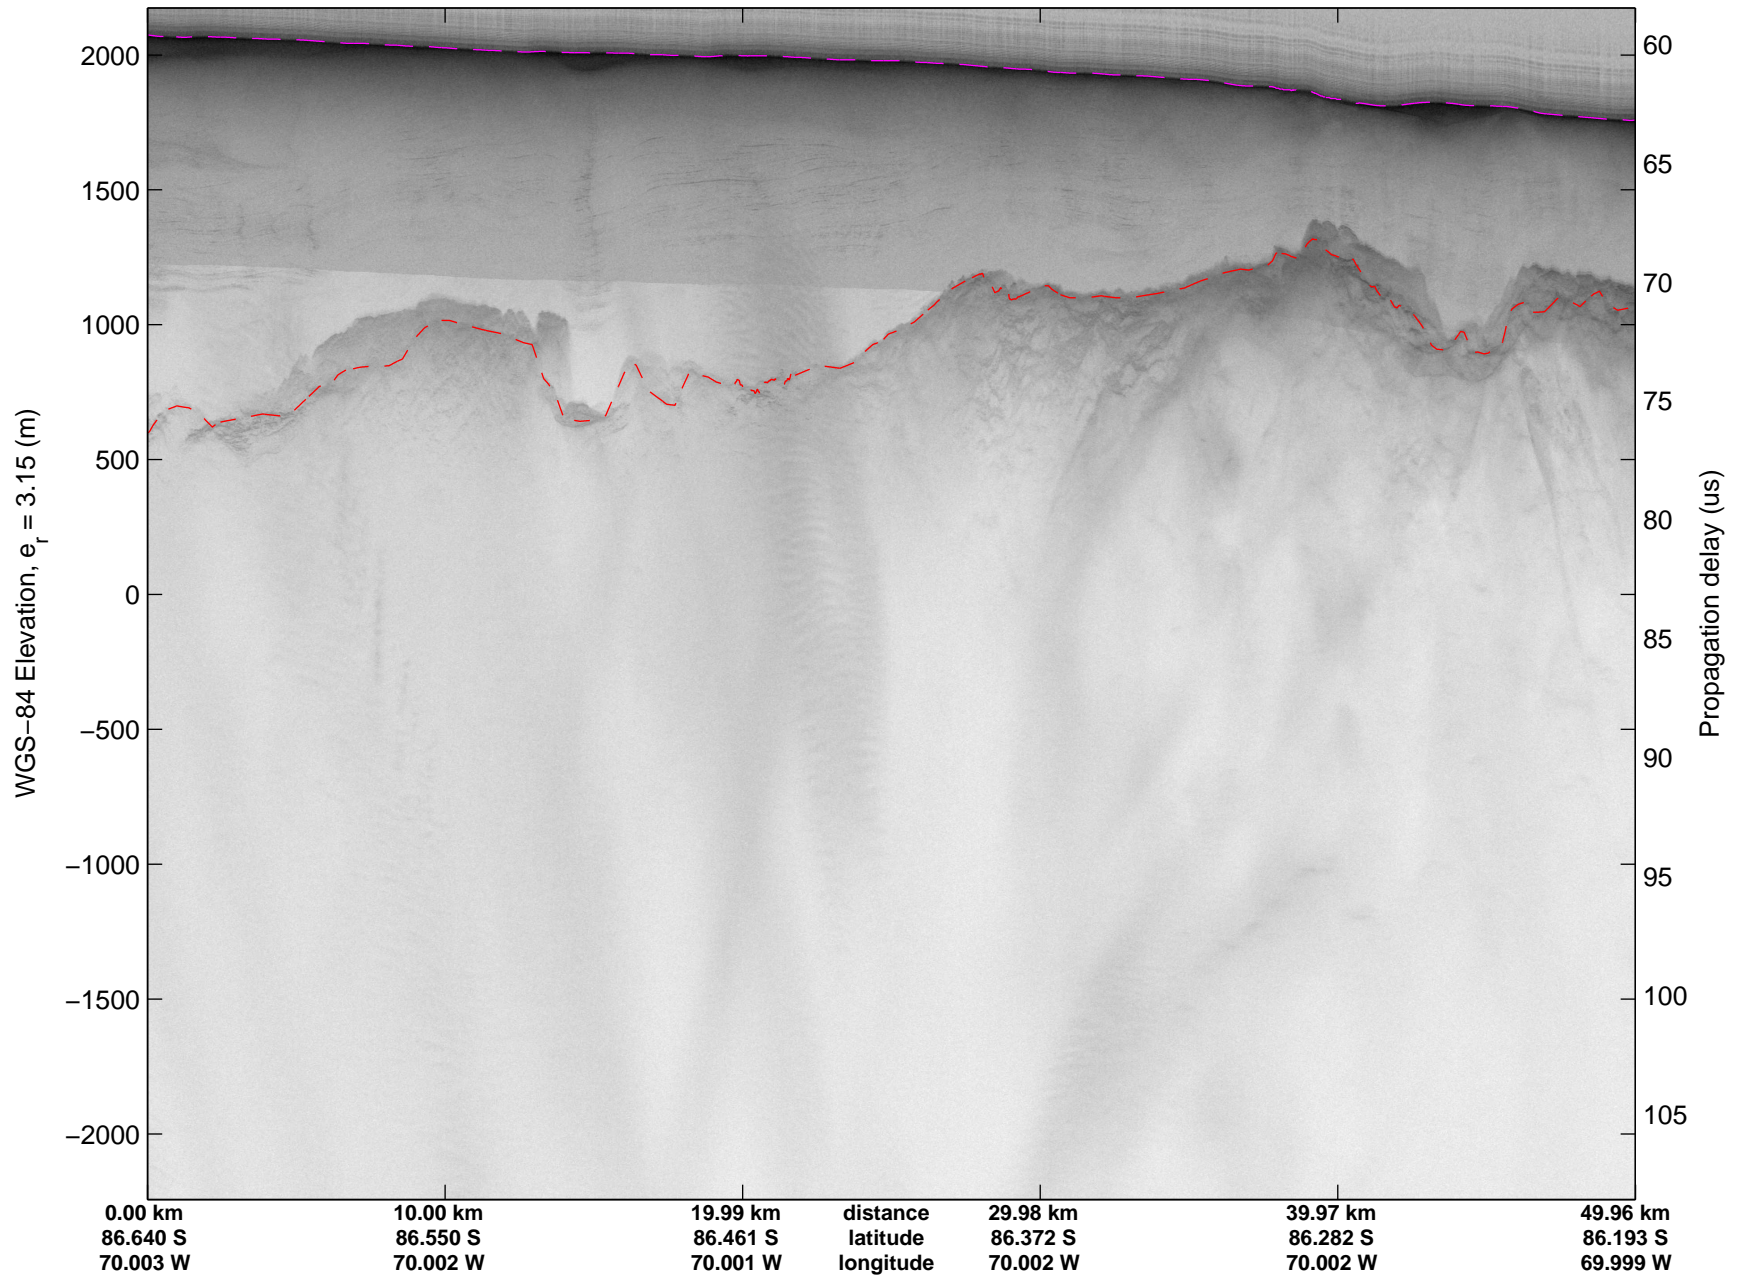

Land Ice Pole Hole 88 West
20141026_07_003
Polar Stereograph -71N/0E

mcords3 2014_Antarctica_DC8: "Land Ice Pole Hole 88 West" 20141026_07_003: 19:22:17.0 to 19:25:58.9 GPS

mcords3 2014_Antarctica_DC8: "Land Ice Pole Hole 88 West" 20141026_07_003: 19:22:17.0 to 19:25:58.9 GPS

Land Ice Pole Hole 88 West
20141026_07_004
Polar Stereograph -71N/0E

mcords3 2014_Antarctica_DC8: "Land Ice Pole Hole 88 West" 20141026_07_004: 19:25:59.1 to 19:29:38.8 GPS

mcords3 2014_Antarctica_DC8: "Land Ice Pole Hole 88 West" 20141026_07_004: 19:25:59.1 to 19:29:38.8 GPS

Land Ice Pole Hole 88 West
20141026_07_005
Polar Stereograph -71N/0E

mcords3 2014_Antarctica_DC8: "Land Ice Pole Hole 88 West" 20141026_07_005: 19:29:38.9 to 19:33:13.2 GPS

mcords3 2014_Antarctica_DC8: "Land Ice Pole Hole 88 West" 20141026_07_005: 19:29:38.9 to 19:33:13.2 GPS

Land Ice Pole Hole 88 West
20141026_07_006
Polar Stereograph -71N/0E

mcords3 2014_Antarctica_DC8: "Land Ice Pole Hole 88 West" 20141026_07_006: 19:33:13.4 to 19:36:45.6 GPS

mcords3 2014_Antarctica_DC8: "Land Ice Pole Hole 88 West" 20141026_07_006: 19:33:13.4 to 19:36:45.6 GPS