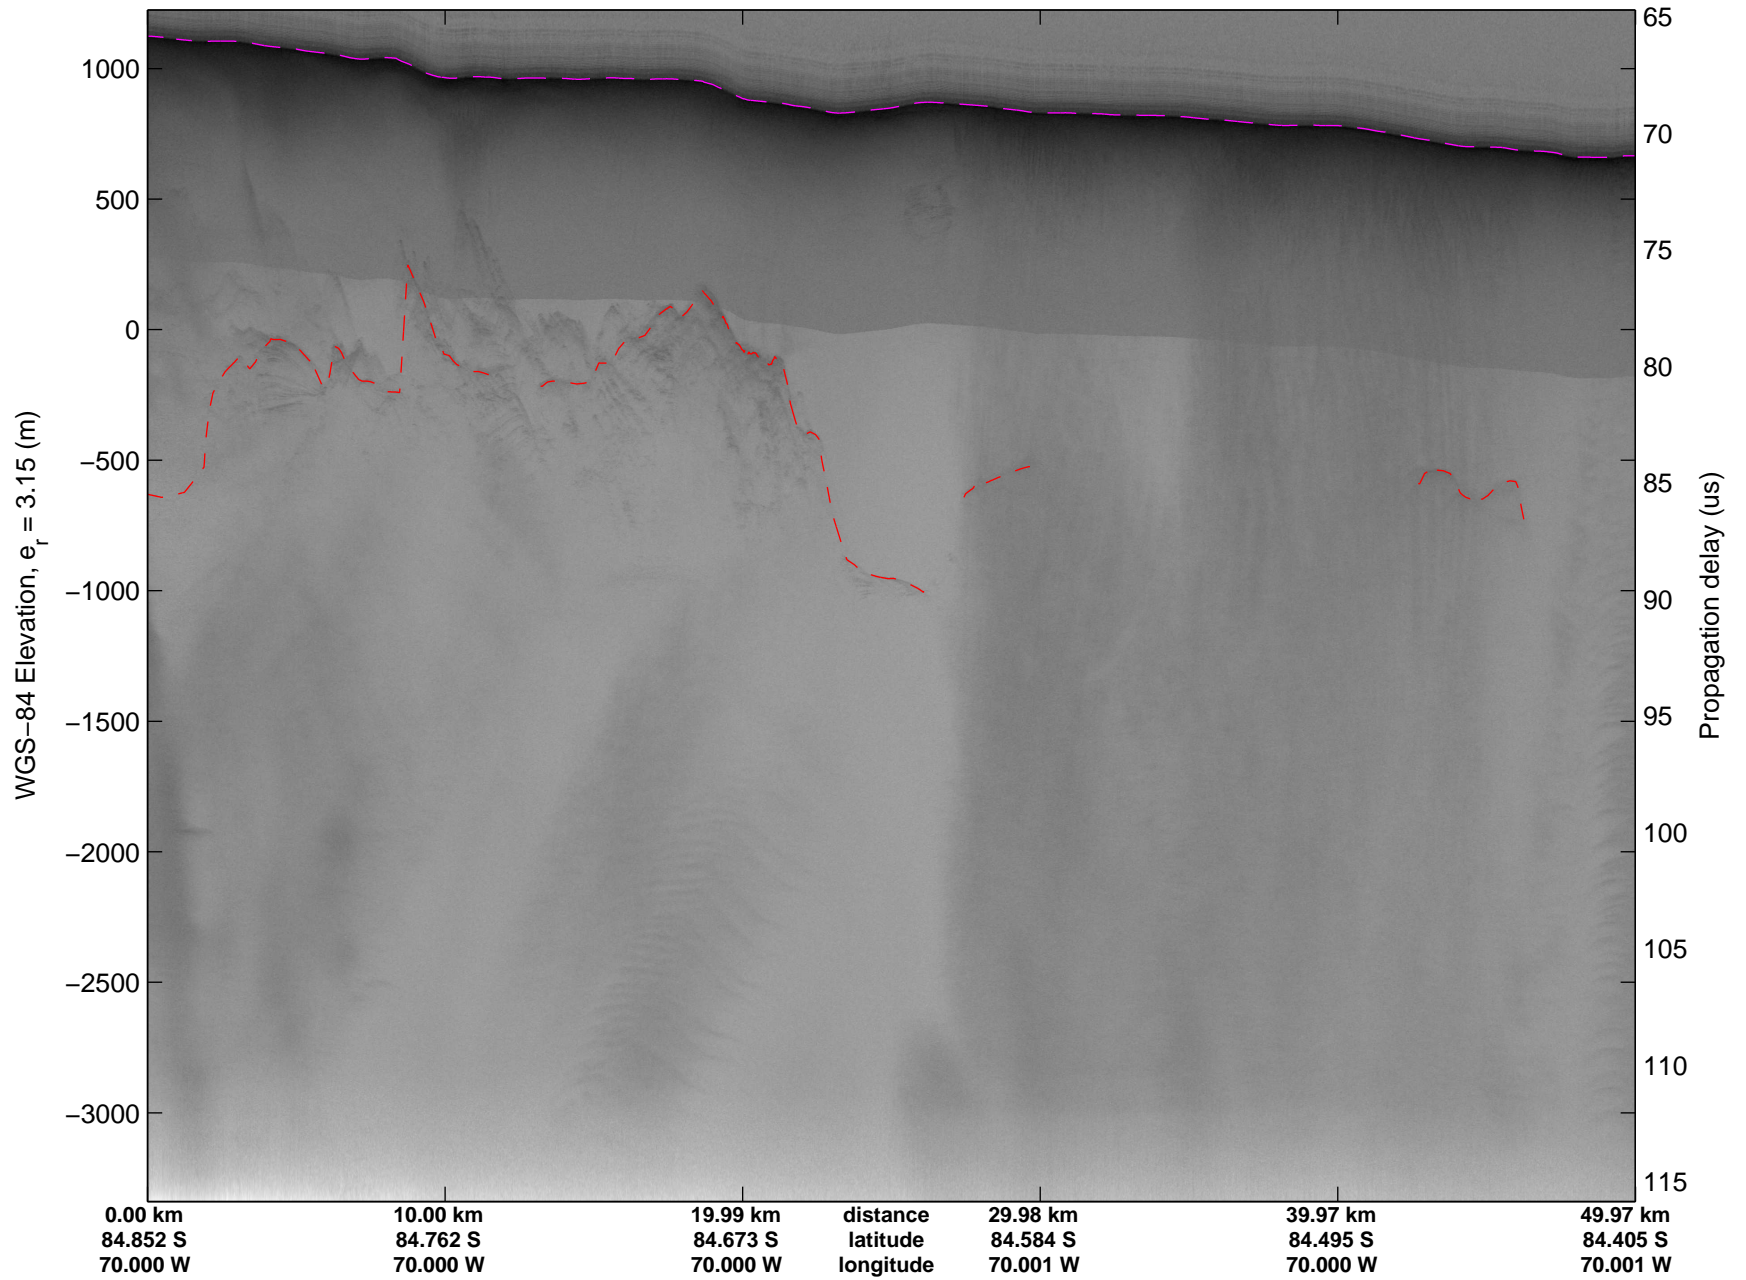

Land Ice Pole Hole 88 West
20141026_07_007
Polar Stereograph -71N/0E

mcords3 2014_Antarctica_DC8: "Land Ice Pole Hole 88 West" 20141026_07_007: 19:36:45.8 to 19:40:22.5 GPS

mcords3 2014_Antarctica_DC8: "Land Ice Pole Hole 88 West" 20141026_07_007: 19:36:45.8 to 19:40:22.5 GPS

Land Ice Pole Hole 88 West
20141026_07_008
Polar Stereograph -71N/0E

mcords3 2014_Antarctica_DC8: "Land Ice Pole Hole 88 West" 20141026_07_008: 19:40:22.7 to 19:44:02.9 GPS

mcords3 2014_Antarctica_DC8: "Land Ice Pole Hole 88 West" 20141026_07_008: 19:40:22.7 to 19:44:02.9 GPS

Land Ice Pole Hole 88 West
20141026_07_009
Polar Stereograph -71N/0E

mcords3 2014_Antarctica_DC8: "Land Ice Pole Hole 88 West" 20141026_07_009: 19:44:03.0 to 19:47:42.5 GPS

mcords3 2014_Antarctica_DC8: "Land Ice Pole Hole 88 West" 20141026_07_009: 19:44:03.0 to 19:47:42.5 GPS

Land Ice Pole Hole 88 West
20141026_07_010
Polar Stereograph -71N/0E

mcords3 2014_Antarctica_DC8: "Land Ice Pole Hole 88 West" 20141026_07_010: 19:47:42.7 to 19:51:21.2 GPS

mcords3 2014_Antarctica_DC8: "Land Ice Pole Hole 88 West" 20141026_07_010: 19:47:42.7 to 19:51:21.2 GPS