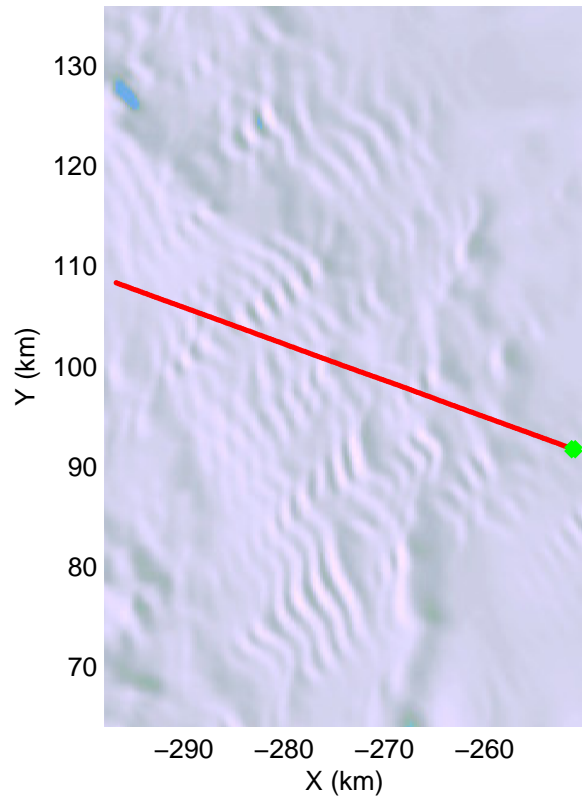

Land Ice Pole Hole 88 West
20141026_07_001
Polar Stereograph -71N/0E

mcords3 2014_Antarctica_DC8: "Land Ice Pole Hole 88 West" 20141026_07_001: 19:14:48.9 to 19:18:32.9 GPS

mcords3 2014_Antarctica_DC8: "Land Ice Pole Hole 88 West" 20141026_07_001: 19:14:48.9 to 19:18:32.9 GPS

Land Ice Pole Hole 88 West
20141026_07_002
Polar Stereograph -71N/0E

mcords3 2014_Antarctica_DC8: "Land Ice Pole Hole 88 West" 20141026_07_002: 19:18:33.1 to 19:22:16.8 GPS

mcords3 2014_Antarctica_DC8: "Land Ice Pole Hole 88 West" 20141026_07_002: 19:18:33.1 to 19:22:16.8 GPS

Land Ice Pole Hole 88 West
20141026_07_003
Polar Stereograph -71N/0E

mcords3 2014_Antarctica_DC8: "Land Ice Pole Hole 88 West" 20141026_07_003: 19:22:17.0 to 19:25:58.9 GPS

mcords3 2014_Antarctica_DC8: "Land Ice Pole Hole 88 West" 20141026_07_003: 19:22:17.0 to 19:25:58.9 GPS

Land Ice Pole Hole 88 West
20141026_07_004
Polar Stereograph -71N/0E

mcords3 2014_Antarctica_DC8: "Land Ice Pole Hole 88 West" 20141026_07_004: 19:25:59.1 to 19:29:38.8 GPS

mcords3 2014_Antarctica_DC8: "Land Ice Pole Hole 88 West" 20141026_07_004: 19:25:59.1 to 19:29:38.8 GPS