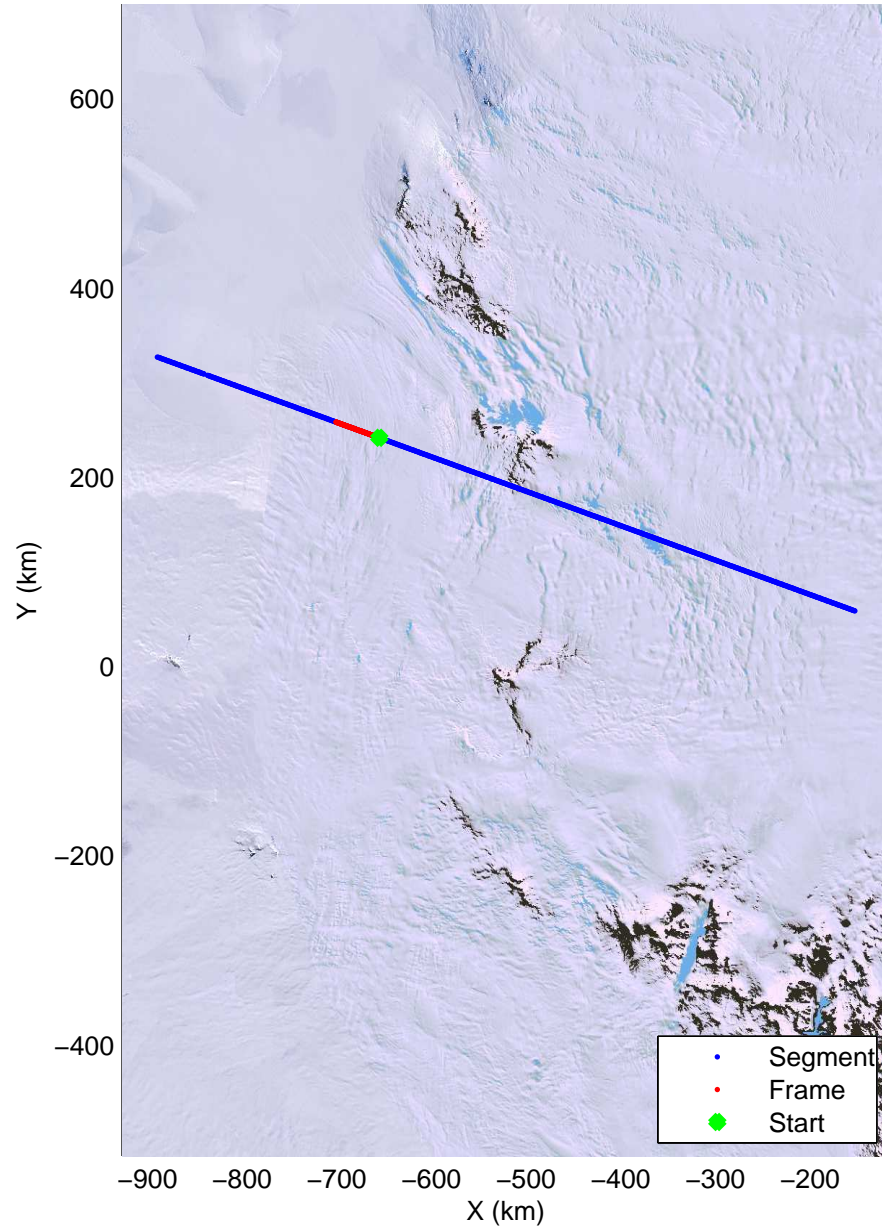

Land Ice Pole Hole 88 West
20141026_07_010
Polar Stereograph -71N/0E

mcords3 2014_Antarctica_DC8: "Land Ice Pole Hole 88 West" 20141026_07_010: 19:47:42.7 to 19:51:21.2 GPS

mcords3 2014_Antarctica_DC8: "Land Ice Pole Hole 88 West" 20141026_07_010: 19:47:42.7 to 19:51:21.2 GPS

Land Ice Pole Hole 88 West
20141026_07_011
Polar Stereograph -71N/0E

mcords3 2014_Antarctica_DC8: "Land Ice Pole Hole 88 West" 20141026_07_011: 19:51:21.4 to 19:54:58.1 GPS

mcords3 2014_Antarctica_DC8: "Land Ice Pole Hole 88 West" 20141026_07_011: 19:51:21.4 to 19:54:58.1 GPS

Land Ice Pole Hole 88 West
20141026_07_012
Polar Stereograph -71N/0E

mcords3 2014_Antarctica_DC8: "Land Ice Pole Hole 88 West" 20141026_07_012: 19:54:58.3 to 19:58:35.3 GPS

mcords3 2014_Antarctica_DC8: "Land Ice Pole Hole 88 West" 20141026_07_012: 19:54:58.3 to 19:58:35.3 GPS