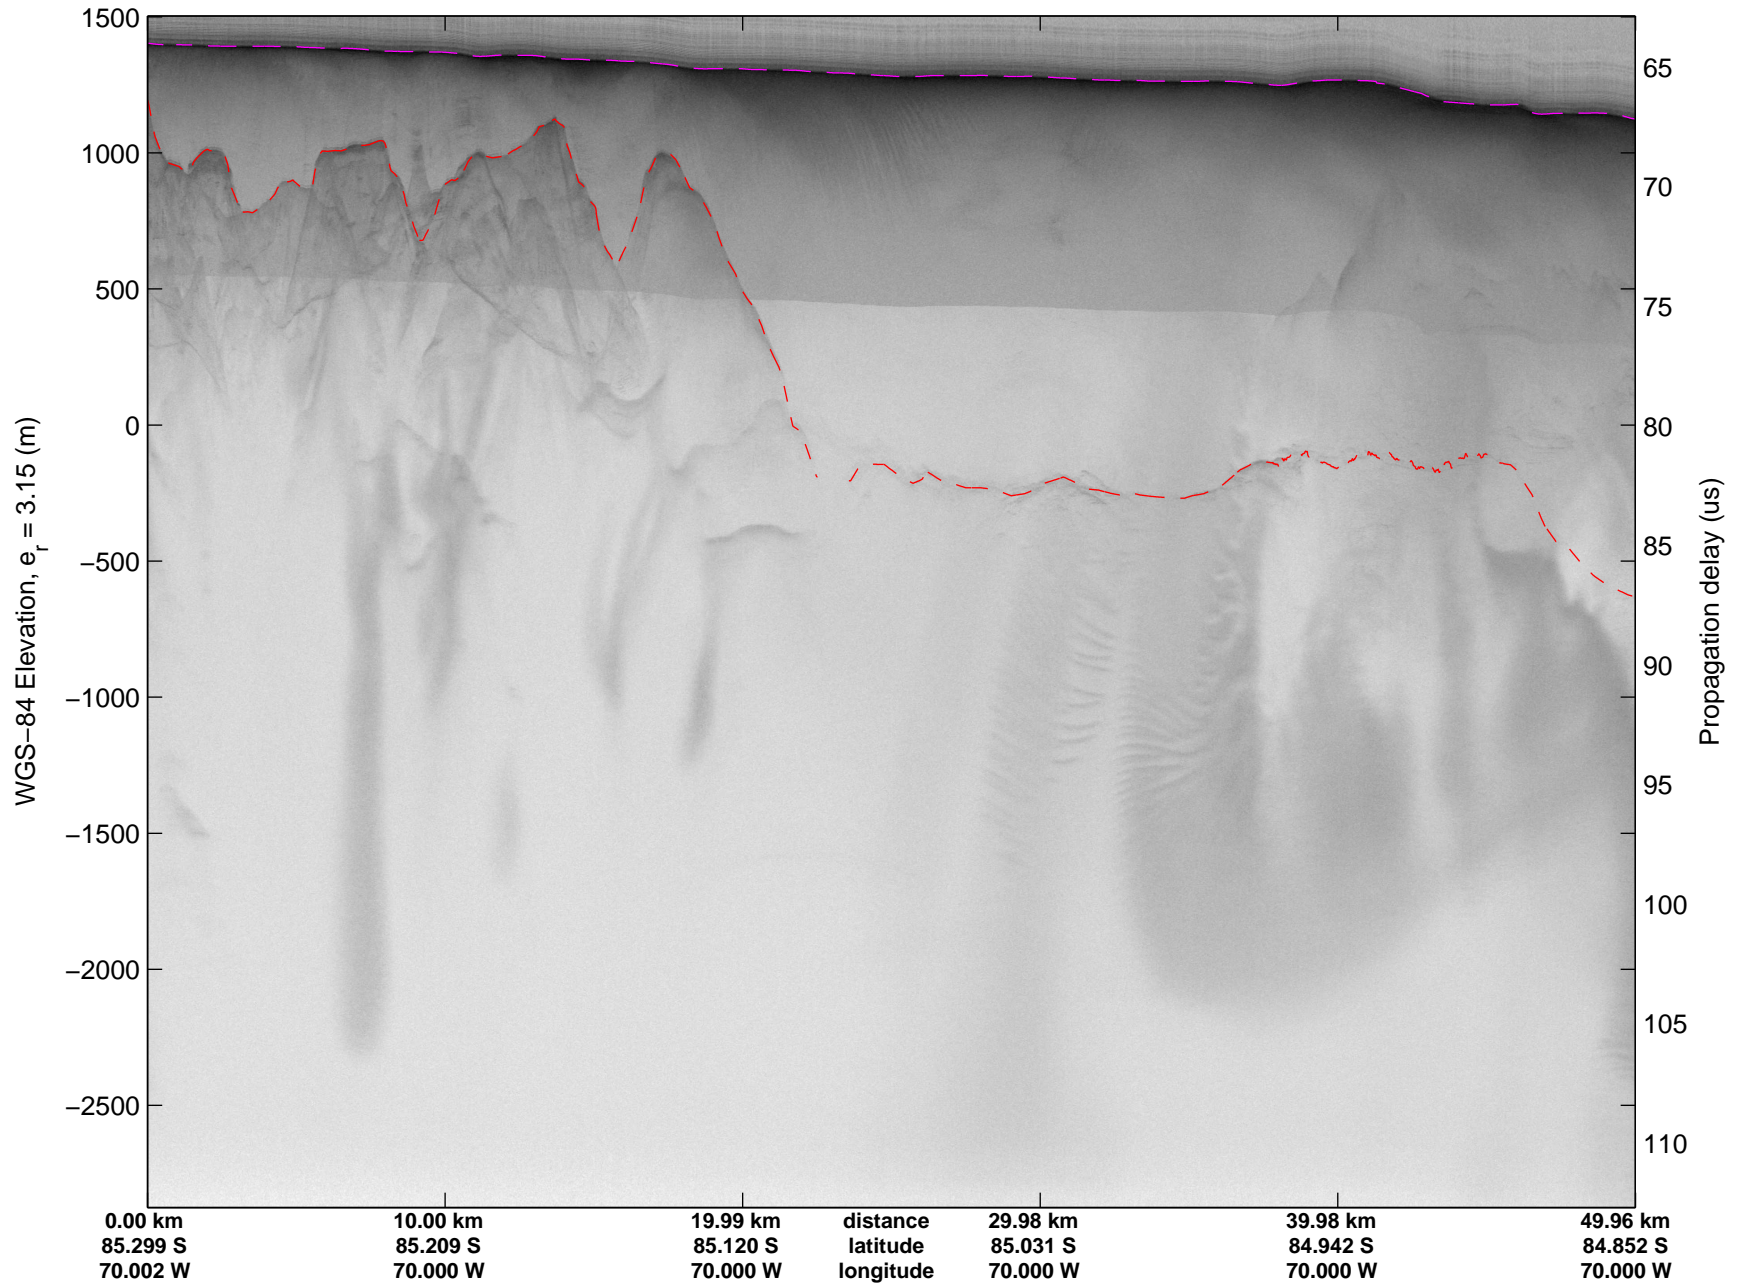

Land Ice Pole Hole 88 West
20141026_07_006
Polar Stereograph -71N/0E

mcords3 2014_Antarctica_DC8: "Land Ice Pole Hole 88 West" 20141026_07_006: 19:33:13.4 to 19:36:45.6 GPS

mcords3 2014_Antarctica_DC8: "Land Ice Pole Hole 88 West" 20141026_07_006: 19:33:13.4 to 19:36:45.6 GPS

Land Ice Pole Hole 88 West
20141026_07_007
Polar Stereograph -71N/0E

mcords3 2014_Antarctica_DC8: "Land Ice Pole Hole 88 West" 20141026_07_007: 19:36:45.8 to 19:40:22.5 GPS

mcords3 2014_Antarctica_DC8: "Land Ice Pole Hole 88 West" 20141026_07_007: 19:36:45.8 to 19:40:22.5 GPS

Land Ice Pole Hole 88 West
20141026_07_008
Polar Stereograph -71N/0E

mcords3 2014_Antarctica_DC8: "Land Ice Pole Hole 88 West" 20141026_07_008: 19:40:22.7 to 19:44:02.9 GPS

mcords3 2014_Antarctica_DC8: "Land Ice Pole Hole 88 West" 20141026_07_008: 19:40:22.7 to 19:44:02.9 GPS

Land Ice Pole Hole 88 West
20141026_07_009
Polar Stereograph -71N/0E

mcords3 2014_Antarctica_DC8: "Land Ice Pole Hole 88 West" 20141026_07_009: 19:44:03.0 to 19:47:42.5 GPS

mcords3 2014_Antarctica_DC8: "Land Ice Pole Hole 88 West" 20141026_07_009: 19:44:03.0 to 19:47:42.5 GPS