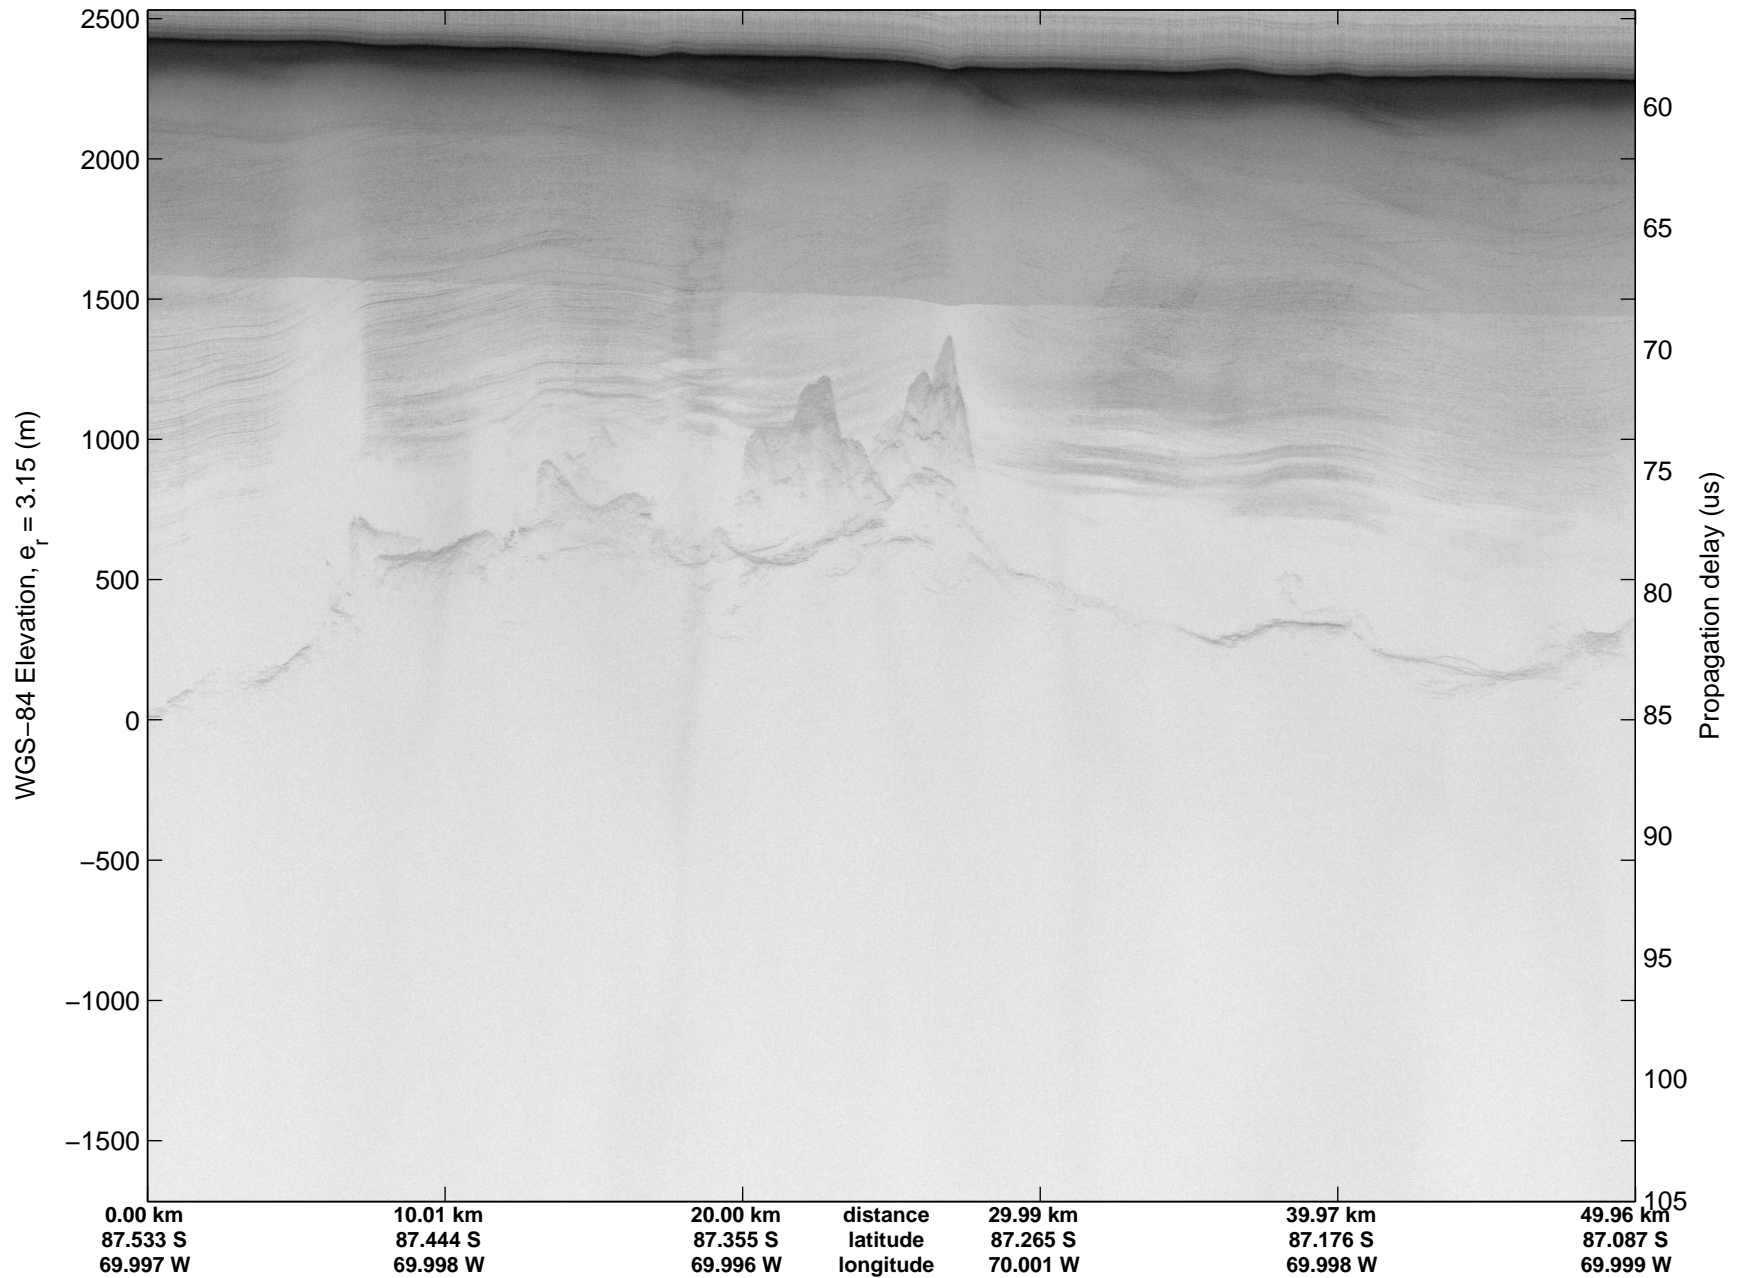

Land Ice Pole Hole 88 West
20141026_07_001
Polar Stereograph -71N/0E

mcords3 2014_Antarctica_DC8: "Land Ice Pole Hole 88 West" 20141026_07_001: 19:14:48.9 to 19:18:32.9 GPS

mcords3 2014_Antarctica_DC8: "Land Ice Pole Hole 88 West" 20141026_07_001: 19:14:48.9 to 19:18:32.9 GPS

Land Ice Pole Hole 88 West
20141026_07_002
Polar Stereograph -71N/0E

mcords3 2014_Antarctica_DC8: "Land Ice Pole Hole 88 West" 20141026_07_002: 19:18:33.1 to 19:22:16.8 GPS

mcords3 2014_Antarctica_DC8: "Land Ice Pole Hole 88 West" 20141026_07_002: 19:18:33.1 to 19:22:16.8 GPS

Land Ice Pole Hole 88 West
20141026_07_003
Polar Stereograph -71N/0E

mcords3 2014_Antarctica_DC8: "Land Ice Pole Hole 88 West" 20141026_07_003: 19:22:17.0 to 19:25:58.9 GPS

mcords3 2014_Antarctica_DC8: "Land Ice Pole Hole 88 West" 20141026_07_003: 19:22:17.0 to 19:25:58.9 GPS

Land Ice Pole Hole 88 West
20141026_07_004
Polar Stereograph -71N/0E

mcords3 2014_Antarctica_DC8: "Land Ice Pole Hole 88 West" 20141026_07_004: 19:25:59.1 to 19:29:38.8 GPS

mcords3 2014_Antarctica_DC8: "Land Ice Pole Hole 88 West" 20141026_07_004: 19:25:59.1 to 19:29:38.8 GPS