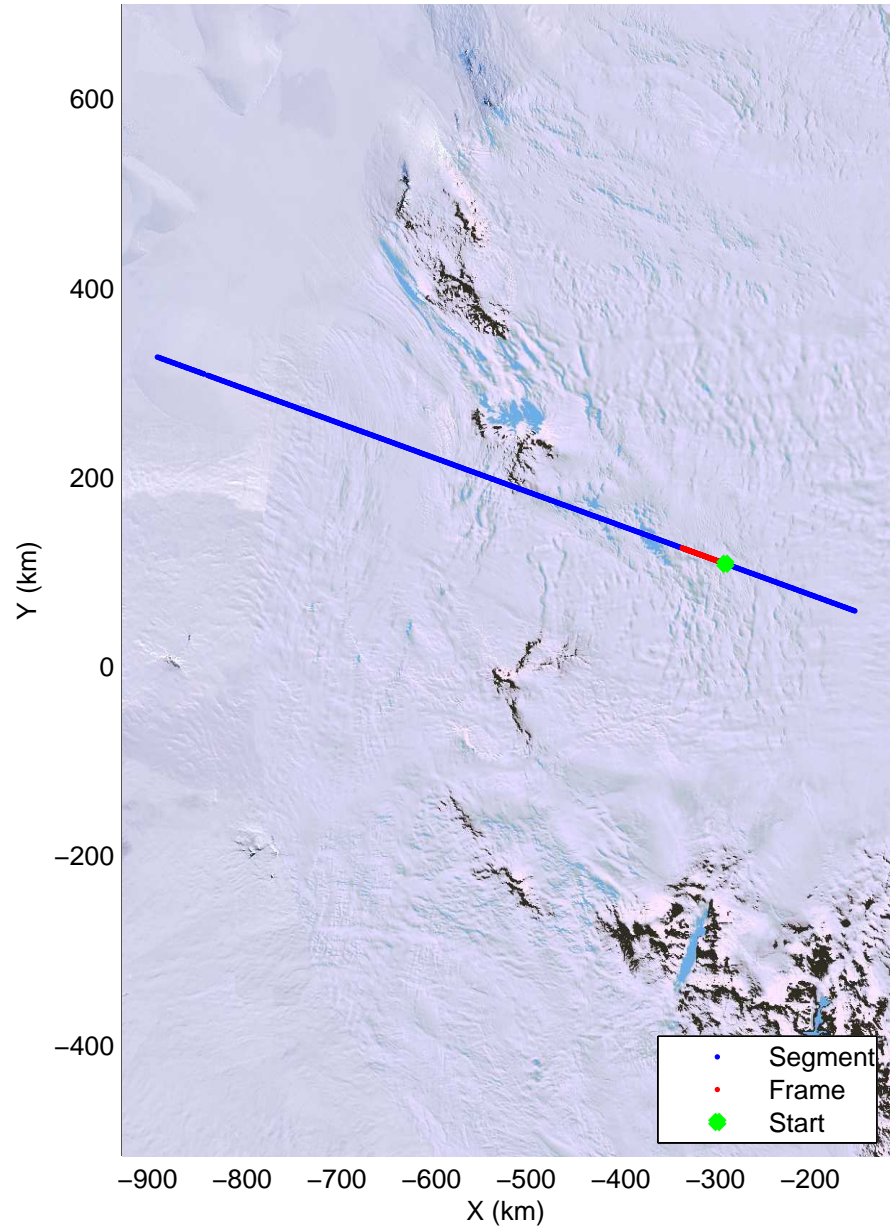

Land Ice Pole Hole 88 West
20141026_07_002
Polar Stereograph -71N/0E

mcords3 2014_Antarctica_DC8: "Land Ice Pole Hole 88 West" 20141026_07_002: 19:18:33.1 to 19:22:16.8 GPS

mcords3 2014_Antarctica_DC8: "Land Ice Pole Hole 88 West" 20141026_07_002: 19:18:33.1 to 19:22:16.8 GPS

Land Ice Pole Hole 88 West
20141026_07_003
Polar Stereograph -71N/0E

mcords3 2014_Antarctica_DC8: "Land Ice Pole Hole 88 West" 20141026_07_003: 19:22:17.0 to 19:25:58.9 GPS

mcords3 2014_Antarctica_DC8: "Land Ice Pole Hole 88 West" 20141026_07_003: 19:22:17.0 to 19:25:58.9 GPS

Land Ice Pole Hole 88 West
20141026_07_004
Polar Stereograph -71N/0E

mcords3 2014_Antarctica_DC8: "Land Ice Pole Hole 88 West" 20141026_07_004: 19:25:59.1 to 19:29:38.8 GPS

mcords3 2014_Antarctica_DC8: "Land Ice Pole Hole 88 West" 20141026_07_004: 19:25:59.1 to 19:29:38.8 GPS

Land Ice Pole Hole 88 West
20141026_07_005
Polar Stereograph -71N/0E

mcords3 2014_Antarctica_DC8: "Land Ice Pole Hole 88 West" 20141026_07_005: 19:29:38.9 to 19:33:13.2 GPS

mcords3 2014_Antarctica_DC8: "Land Ice Pole Hole 88 West" 20141026_07_005: 19:29:38.9 to 19:33:13.2 GPS