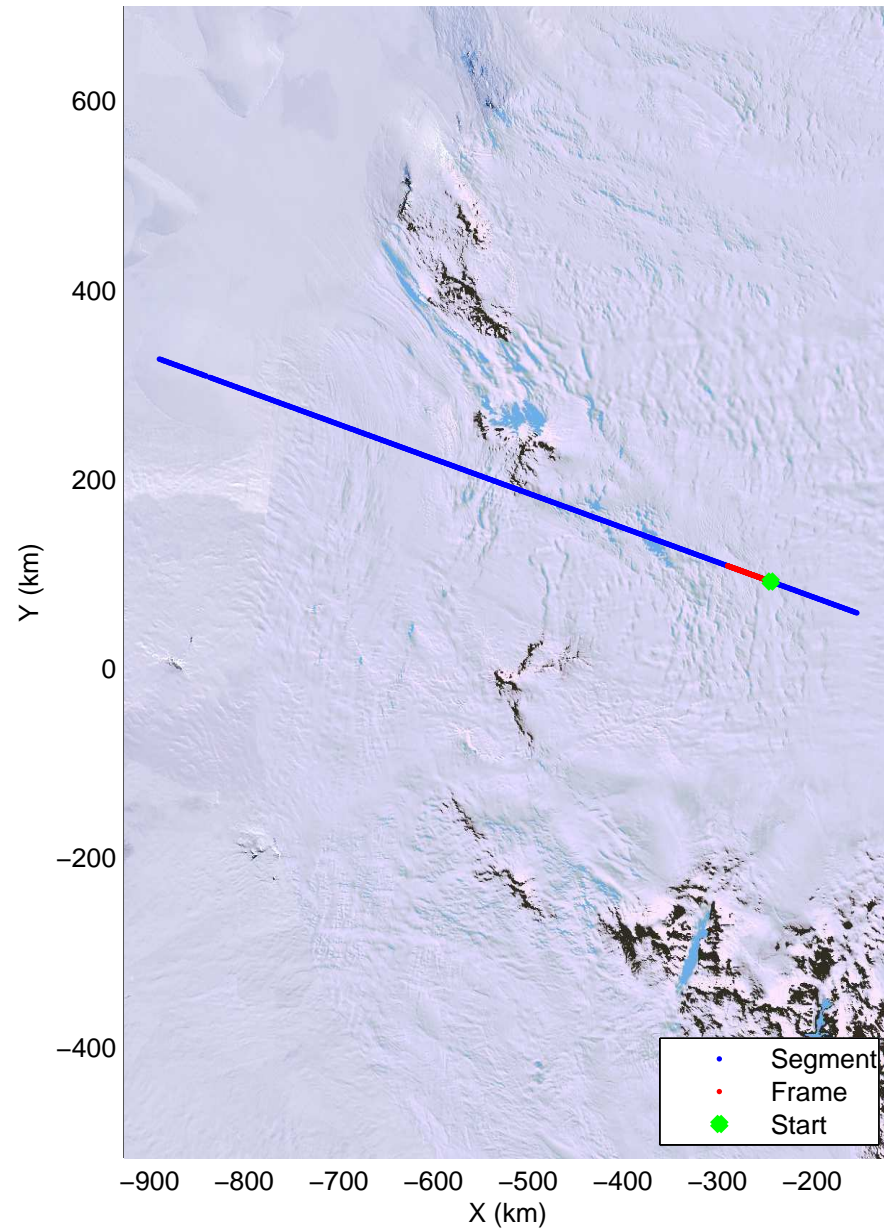

Land Ice Pole Hole 88 West
20141026_07_001
Polar Stereograph -71N/0E

mcords3 2014_Antarctica_DC8: "Land Ice Pole Hole 88 West" 20141026_07_001: 19:14:48.9 to 19:18:32.9 GPS

mcords3 2014_Antarctica_DC8: "Land Ice Pole Hole 88 West" 20141026_07_001: 19:14:48.9 to 19:18:32.9 GPS

Land Ice Pole Hole 88 West
20141026_07_002
Polar Stereograph -71N/0E

mcords3 2014_Antarctica_DC8: "Land Ice Pole Hole 88 West" 20141026_07_002: 19:18:33.1 to 19:22:16.8 GPS

mcords3 2014_Antarctica_DC8: "Land Ice Pole Hole 88 West" 20141026_07_002: 19:18:33.1 to 19:22:16.8 GPS

Land Ice Pole Hole 88 West
20141026_07_003
Polar Stereograph -71N/0E

mcords3 2014_Antarctica_DC8: "Land Ice Pole Hole 88 West" 20141026_07_003: 19:22:17.0 to 19:25:58.9 GPS

mcords3 2014_Antarctica_DC8: "Land Ice Pole Hole 88 West" 20141026_07_003: 19:22:17.0 to 19:25:58.9 GPS

Land Ice Pole Hole 88 West
20141026_07_004
Polar Stereograph -71N/0E

mcords3 2014_Antarctica_DC8: "Land Ice Pole Hole 88 West" 20141026_07_004: 19:25:59.1 to 19:29:38.8 GPS

mcords3 2014_Antarctica_DC8: "Land Ice Pole Hole 88 West" 20141026_07_004: 19:25:59.1 to 19:29:38.8 GPS