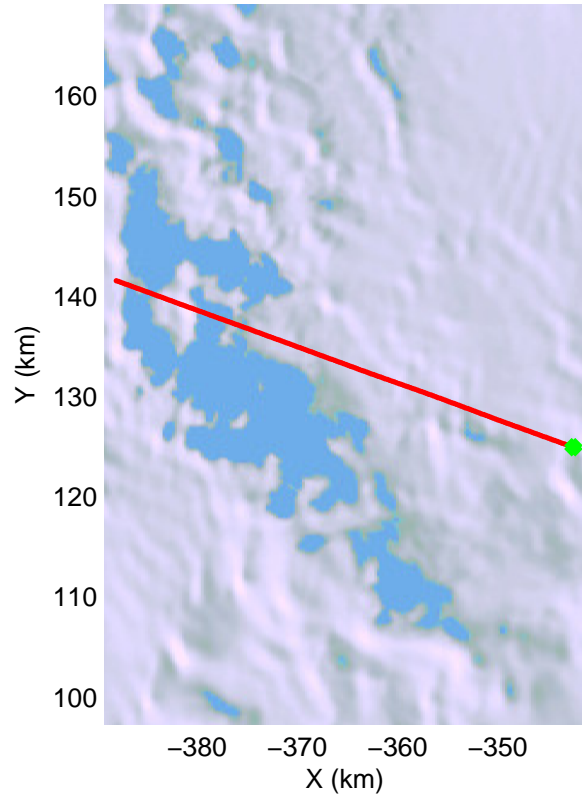

Land Ice Pole Hole 88 West
20141026_07_002
Polar Stereograph -71N/0E

mcords3 2014_Antarctica_DC8: "Land Ice Pole Hole 88 West" 20141026_07_002: 19:18:33.1 to 19:22:16.8 GPS

mcords3 2014_Antarctica_DC8: "Land Ice Pole Hole 88 West" 20141026_07_002: 19:18:33.1 to 19:22:16.8 GPS

Land Ice Pole Hole 88 West
20141026_07_003
Polar Stereograph -71N/0E

mcords3 2014_Antarctica_DC8: "Land Ice Pole Hole 88 West" 20141026_07_003: 19:22:17.0 to 19:25:58.9 GPS

mcords3 2014_Antarctica_DC8: "Land Ice Pole Hole 88 West" 20141026_07_003: 19:22:17.0 to 19:25:58.9 GPS

Land Ice Pole Hole 88 West
20141026_07_004
Polar Stereograph -71N/0E

mcords3 2014_Antarctica_DC8: "Land Ice Pole Hole 88 West" 20141026_07_004: 19:25:59.1 to 19:29:38.8 GPS

mcords3 2014_Antarctica_DC8: "Land Ice Pole Hole 88 West" 20141026_07_004: 19:25:59.1 to 19:29:38.8 GPS

Land Ice Pole Hole 88 West
20141026_07_005
Polar Stereograph -71N/0E

mcords3 2014_Antarctica_DC8: "Land Ice Pole Hole 88 West" 20141026_07_005: 19:29:38.9 to 19:33:13.2 GPS

mcords3 2014_Antarctica_DC8: "Land Ice Pole Hole 88 West" 20141026_07_005: 19:29:38.9 to 19:33:13.2 GPS