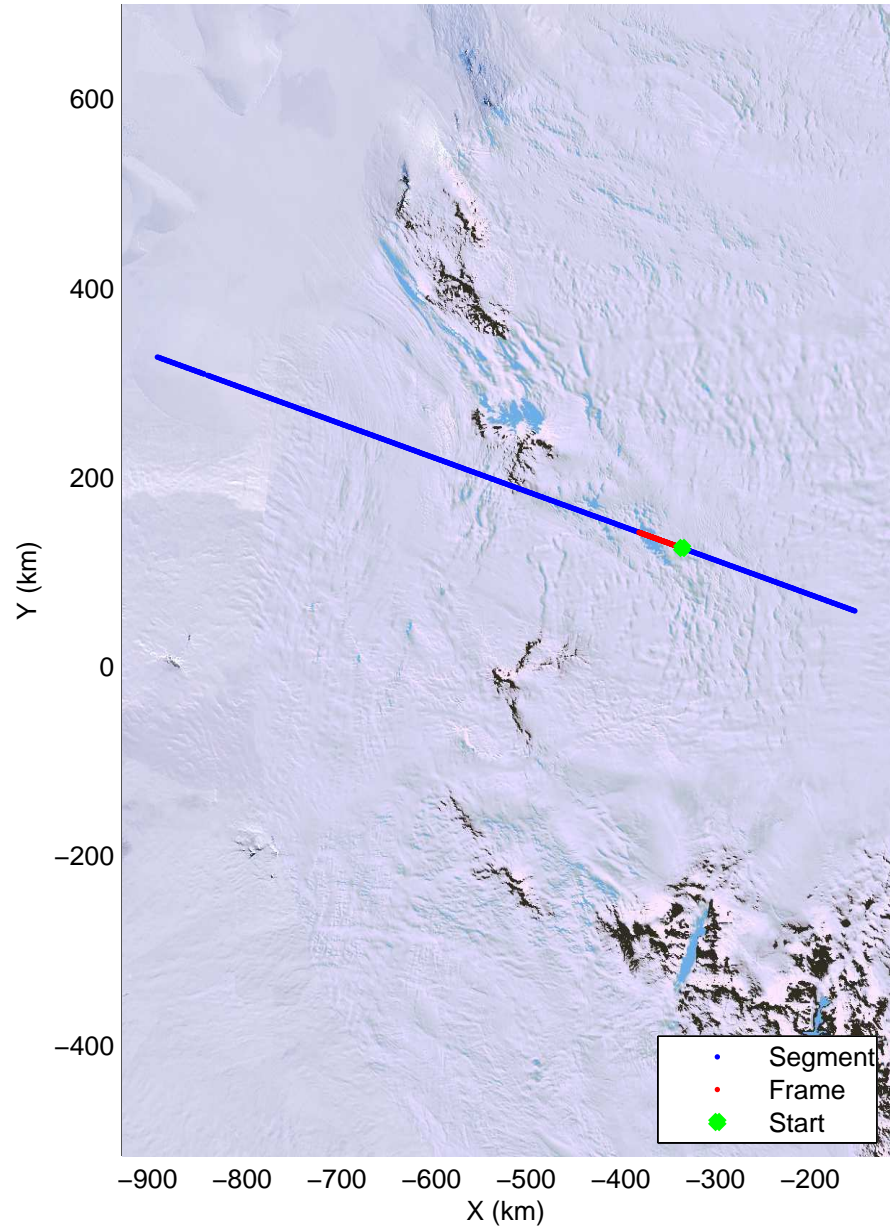

Land Ice Pole Hole 88 West
20141026_07_002
Polar Stereograph -71N/0E

mcords3 2014_Antarctica_DC8: "Land Ice Pole Hole 88 West" 20141026_07_002: 19:18:33.1 to 19:22:16.8 GPS

mcords3 2014_Antarctica_DC8: "Land Ice Pole Hole 88 West" 20141026_07_002: 19:18:33.1 to 19:22:16.8 GPS

Land Ice Pole Hole 88 West
20141026_07_003
Polar Stereograph -71N/0E

mcords3 2014_Antarctica_DC8: "Land Ice Pole Hole 88 West" 20141026_07_003: 19:22:17.0 to 19:25:58.9 GPS

mcords3 2014_Antarctica_DC8: "Land Ice Pole Hole 88 West" 20141026_07_003: 19:22:17.0 to 19:25:58.9 GPS

Land Ice Pole Hole 88 West
20141026_07_004
Polar Stereograph -71N/0E

mcords3 2014_Antarctica_DC8: "Land Ice Pole Hole 88 West" 20141026_07_004: 19:25:59.1 to 19:29:38.8 GPS

mcords3 2014_Antarctica_DC8: "Land Ice Pole Hole 88 West" 20141026_07_004: 19:25:59.1 to 19:29:38.8 GPS

Land Ice Pole Hole 88 West
20141026_07_005
Polar Stereograph -71N/0E

mcords3 2014_Antarctica_DC8: "Land Ice Pole Hole 88 West" 20141026_07_005: 19:29:38.9 to 19:33:13.2 GPS

mcords3 2014_Antarctica_DC8: "Land Ice Pole Hole 88 West" 20141026_07_005: 19:29:38.9 to 19:33:13.2 GPS