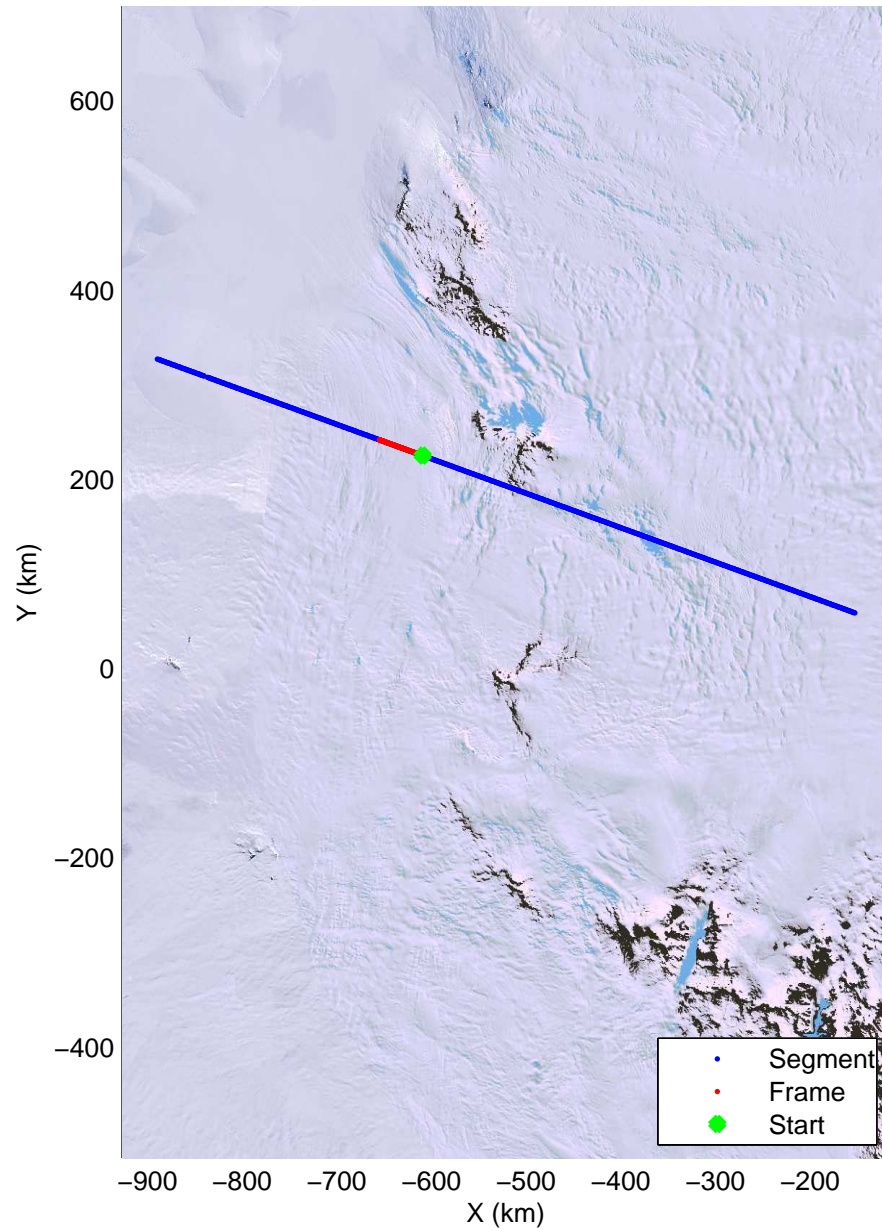

Land Ice Pole Hole 88 West
20141026_07_009
Polar Stereograph -71N/0E

mcords3 2014_Antarctica_DC8: "Land Ice Pole Hole 88 West" 20141026_07_009: 19:44:03.0 to 19:47:42.5 GPS

mcords3 2014_Antarctica_DC8: "Land Ice Pole Hole 88 West" 20141026_07_009: 19:44:03.0 to 19:47:42.5 GPS

Land Ice Pole Hole 88 West
20141026_07_010
Polar Stereograph -71N/0E

mcords3 2014_Antarctica_DC8: "Land Ice Pole Hole 88 West" 20141026_07_010: 19:47:42.7 to 19:51:21.2 GPS

mcords3 2014_Antarctica_DC8: "Land Ice Pole Hole 88 West" 20141026_07_010: 19:47:42.7 to 19:51:21.2 GPS

Land Ice Pole Hole 88 West
20141026_07_011
Polar Stereograph -71N/0E

mcords3 2014_Antarctica_DC8: "Land Ice Pole Hole 88 West" 20141026_07_011: 19:51:21.4 to 19:54:58.1 GPS

mcords3 2014_Antarctica_DC8: "Land Ice Pole Hole 88 West" 20141026_07_011: 19:51:21.4 to 19:54:58.1 GPS