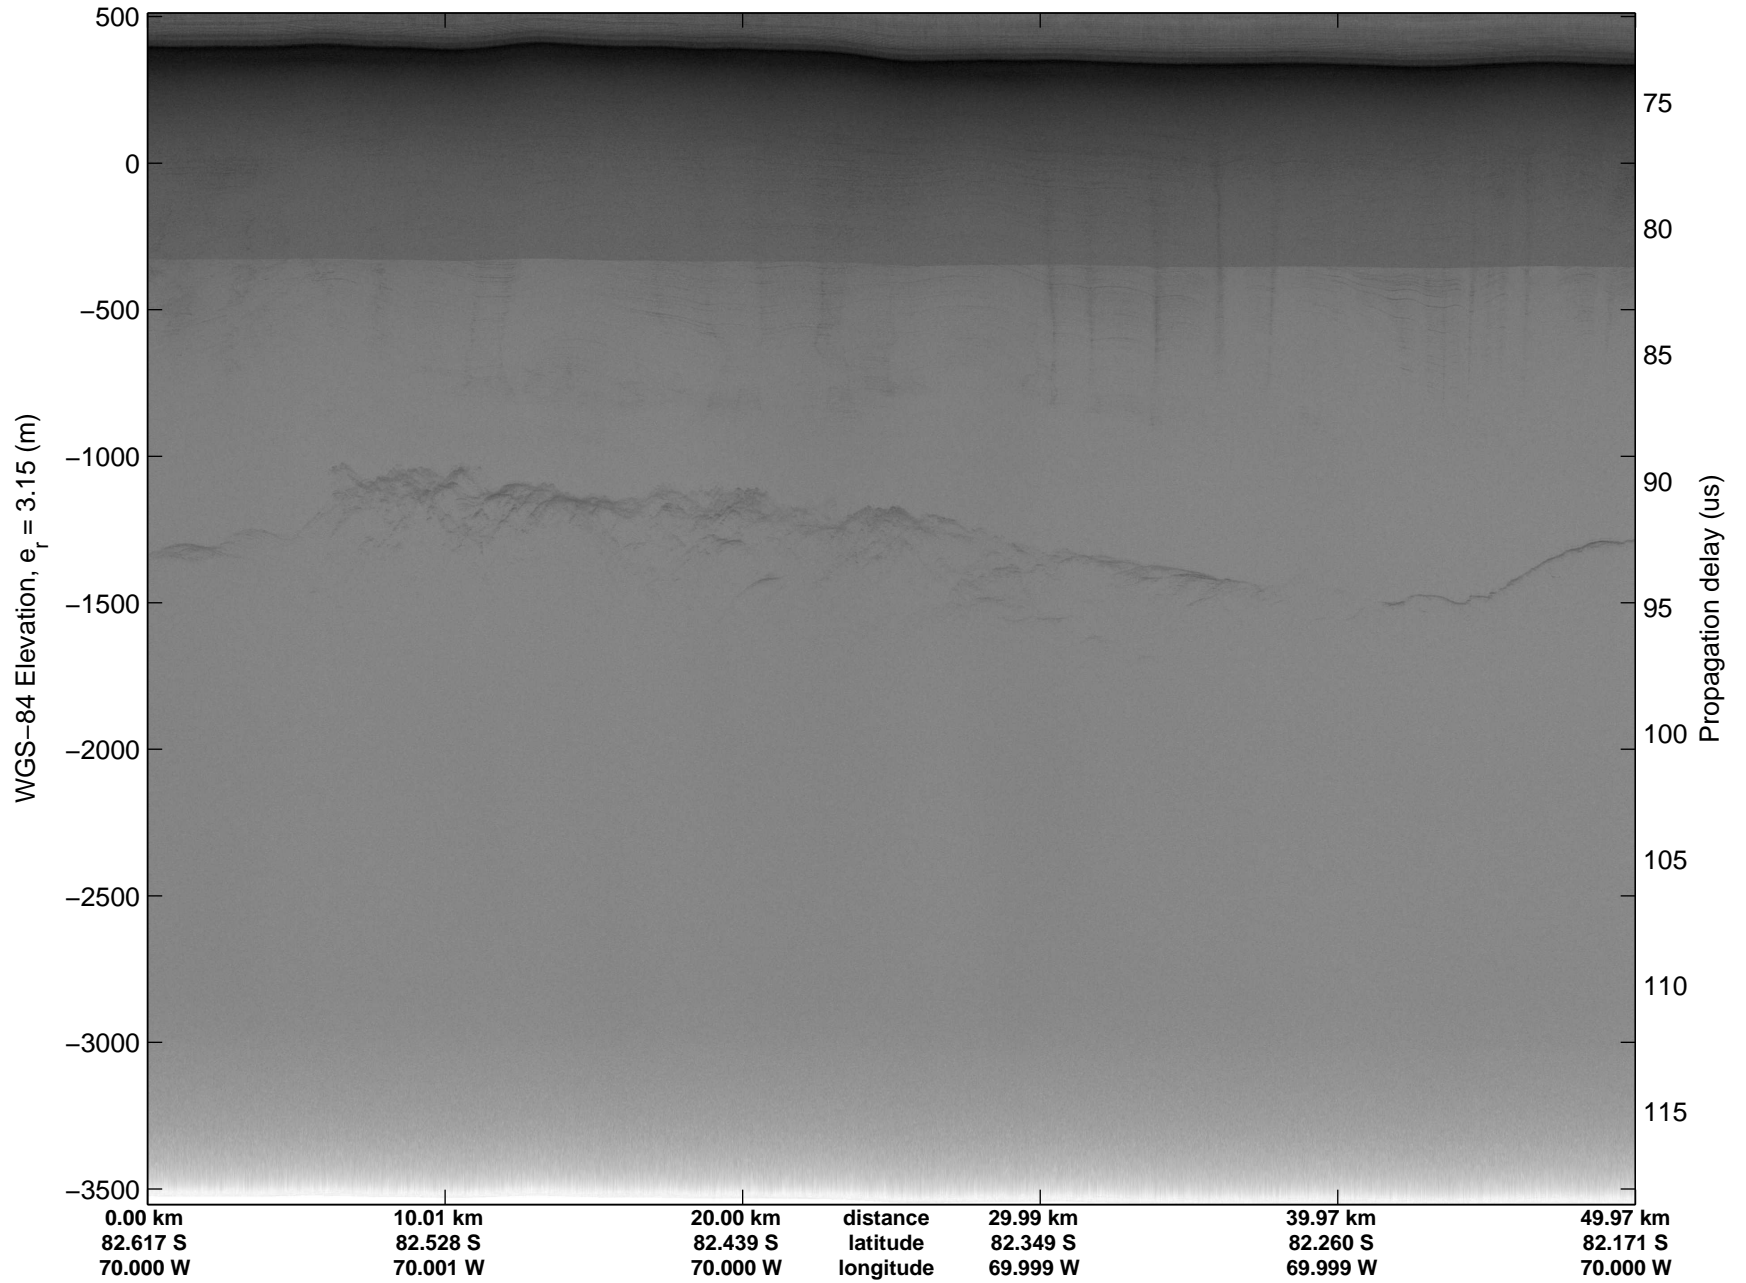

Land Ice Pole Hole 88 West
20141026_07_012
Polar Stereograph -71N/0E

mcords3 2014_Antarctica_DC8: "Land Ice Pole Hole 88 West" 20141026_07_012: 19:54:58.3 to 19:58:35.3 GPS

mcords3 2014_Antarctica_DC8: "Land Ice Pole Hole 88 West" 20141026_07_012: 19:54:58.3 to 19:58:35.3 GPS

Land Ice Pole Hole 88 West
20141026_07_013
Polar Stereograph -71N/0E

mcords3 2014_Antarctica_DC8: "Land Ice Pole Hole 88 West" 20141026_07_013: 19:58:35.5 to 20:02:09.8 GPS

mcords3 2014_Antarctica_DC8: "Land Ice Pole Hole 88 West" 20141026_07_013: 19:58:35.5 to 20:02:09.8 GPS

Land Ice Pole Hole 88 West
20141026_07_014
Polar Stereograph -71N/0E

mcords3 2014_Antarctica_DC8: "Land Ice Pole Hole 88 West" 20141026_07_014: 20:02:10.0 to 20:05:48.1 GPS

mcords3 2014_Antarctica_DC8: "Land Ice Pole Hole 88 West" 20141026_07_014: 20:02:10.0 to 20:05:48.1 GPS

Land Ice Pole Hole 88 West
20141026_07_015
Polar Stereograph -71N/0E

mcords3 2014_Antarctica_DC8: "Land Ice Pole Hole 88 West" 20141026_07_015: 20:05:48.3 to 20:09:23.8 GPS

mcords3 2014_Antarctica_DC8: "Land Ice Pole Hole 88 West" 20141026_07_015: 20:05:48.3 to 20:09:23.8 GPS