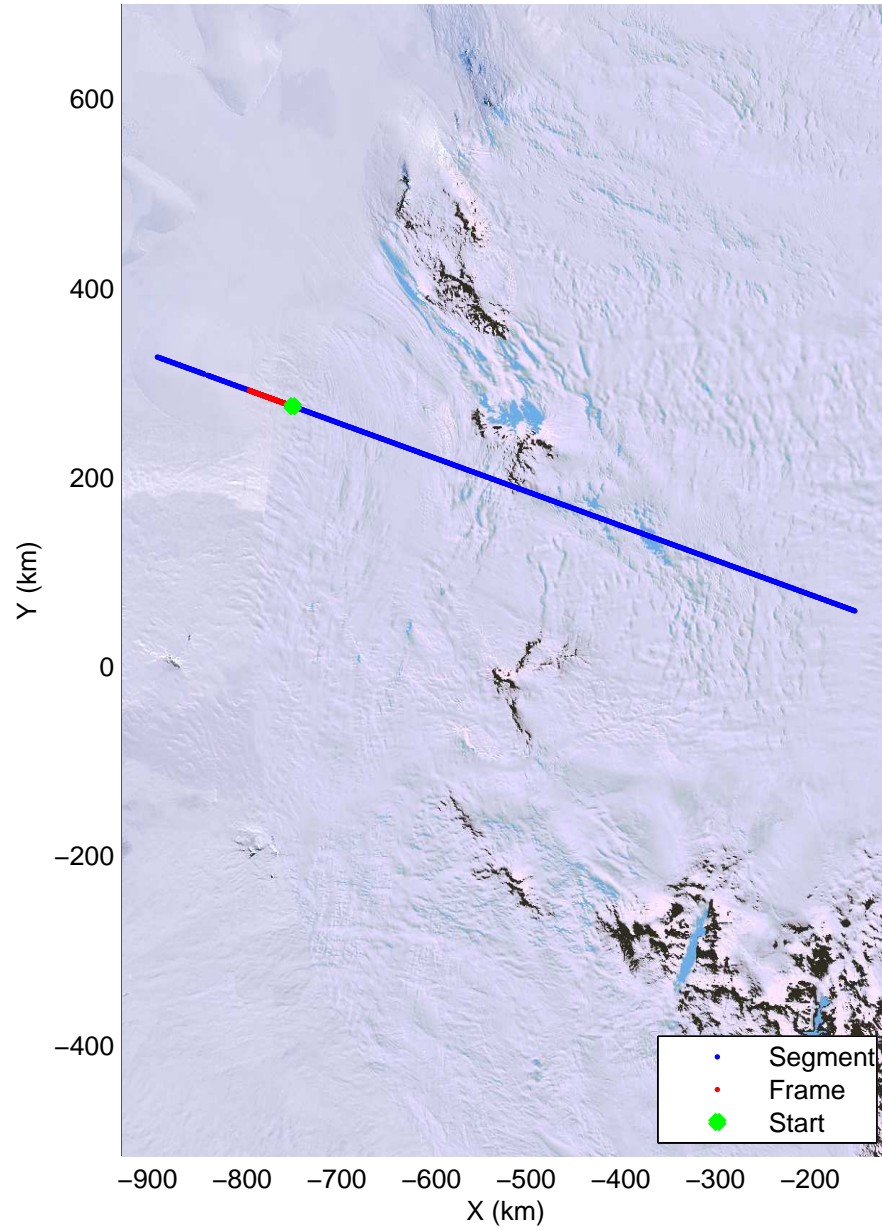

Land Ice Pole Hole 88 West
20141026_07_012
Polar Stereograph -71N/0E

mcords3 2014_Antarctica_DC8: "Land Ice Pole Hole 88 West" 20141026_07_012: 19:54:58.3 to 19:58:35.3 GPS

mcords3 2014_Antarctica_DC8: "Land Ice Pole Hole 88 West" 20141026_07_012: 19:54:58.3 to 19:58:35.3 GPS

Land Ice Pole Hole 88 West
20141026_07_013
Polar Stereograph -71N/0E

mcords3 2014_Antarctica_DC8: "Land Ice Pole Hole 88 West" 20141026_07_013: 19:58:35.5 to 20:02:09.8 GPS

mcords3 2014_Antarctica_DC8: "Land Ice Pole Hole 88 West" 20141026_07_013: 19:58:35.5 to 20:02:09.8 GPS

Land Ice Pole Hole 88 West
20141026_07_014
Polar Stereograph -71N/0E

mcords3 2014_Antarctica_DC8: "Land Ice Pole Hole 88 West" 20141026_07_014: 20:02:10.0 to 20:05:48.1 GPS

mcords3 2014_Antarctica_DC8: "Land Ice Pole Hole 88 West" 20141026_07_014: 20:02:10.0 to 20:05:48.1 GPS