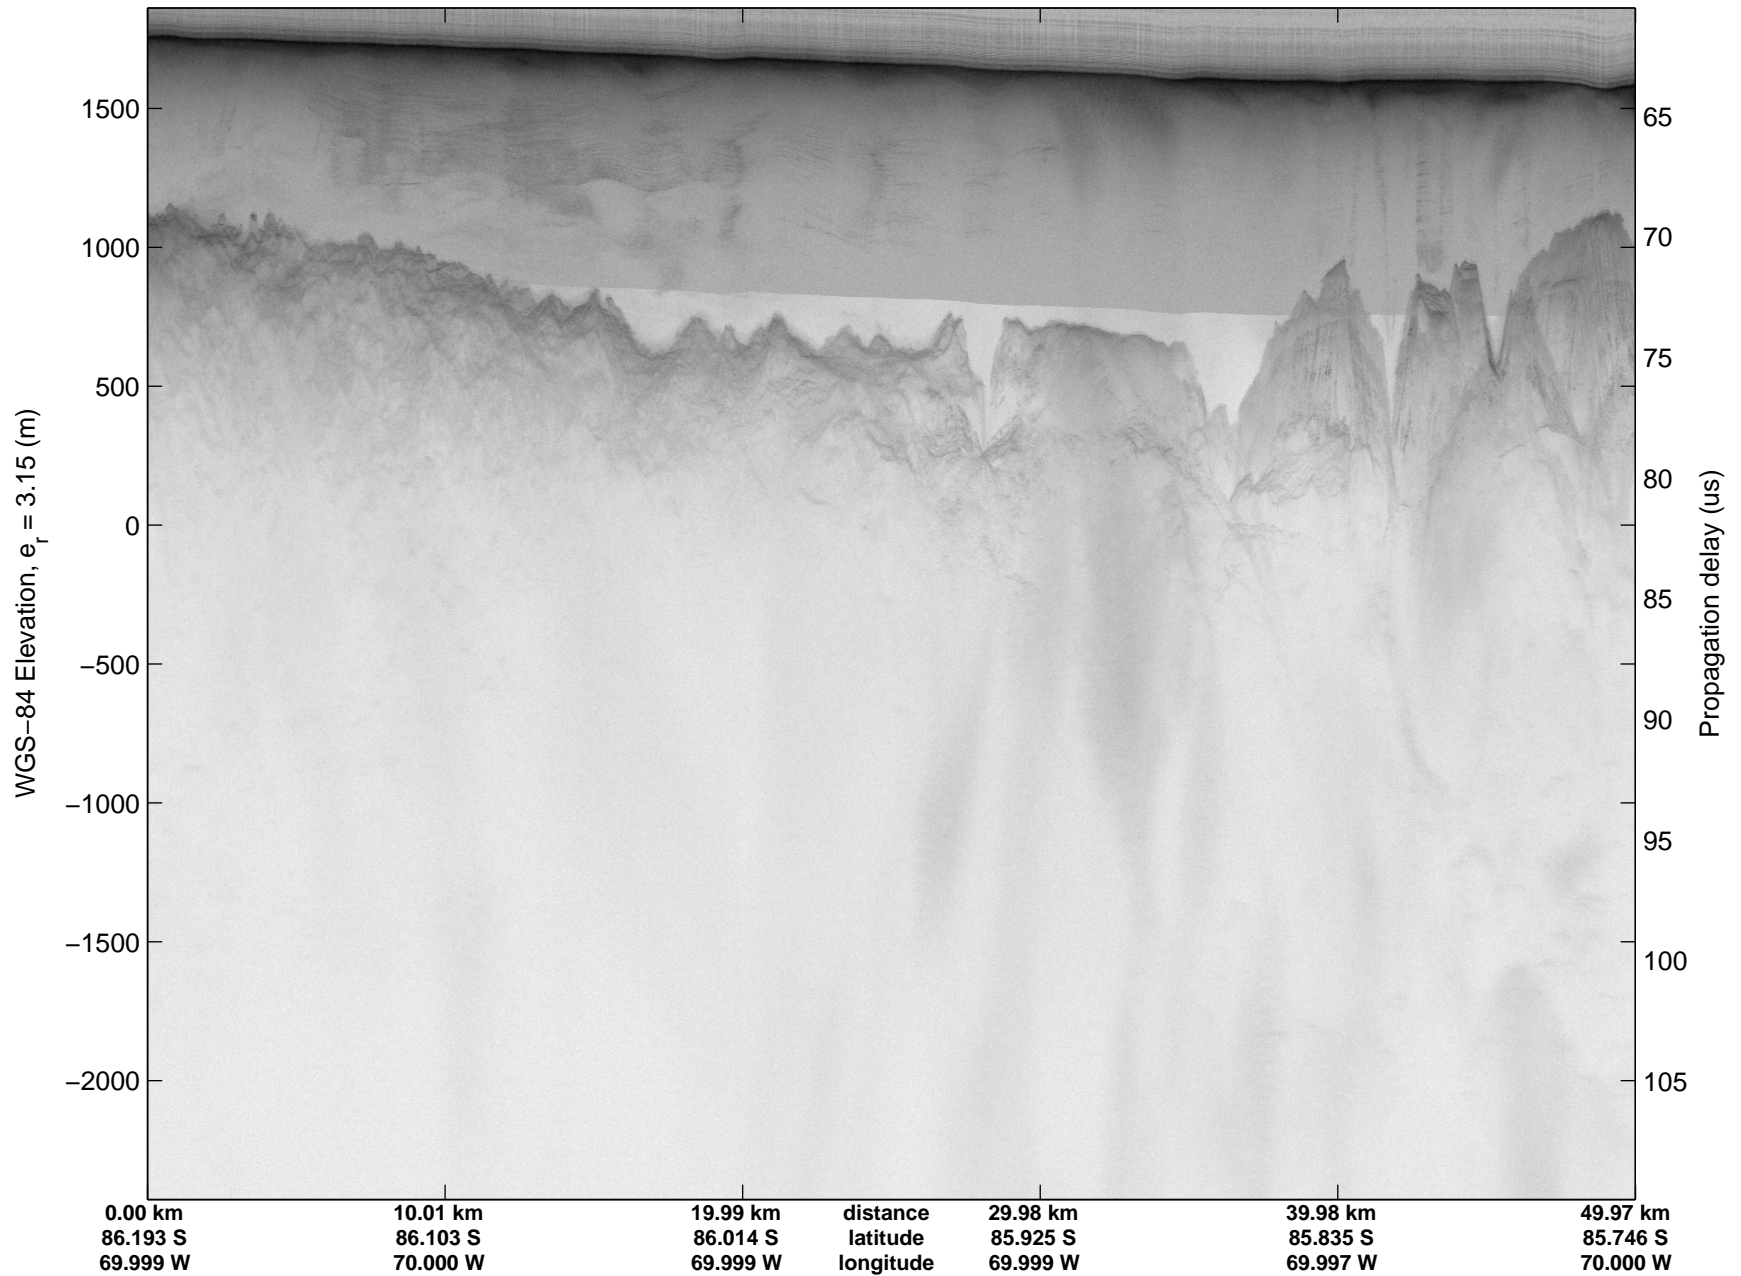

Land Ice Pole Hole 88 West
20141026_07_005
Polar Stereograph -71N/0E

mcords3 2014_Antarctica_DC8: "Land Ice Pole Hole 88 West" 20141026_07_005: 19:29:38.9 to 19:33:13.2 GPS

mcords3 2014_Antarctica_DC8: "Land Ice Pole Hole 88 West" 20141026_07_005: 19:29:38.9 to 19:33:13.2 GPS

Land Ice Pole Hole 88 West
20141026_07_006
Polar Stereograph -71N/0E

mcords3 2014_Antarctica_DC8: "Land Ice Pole Hole 88 West" 20141026_07_006: 19:33:13.4 to 19:36:45.6 GPS

mcords3 2014_Antarctica_DC8: "Land Ice Pole Hole 88 West" 20141026_07_006: 19:33:13.4 to 19:36:45.6 GPS