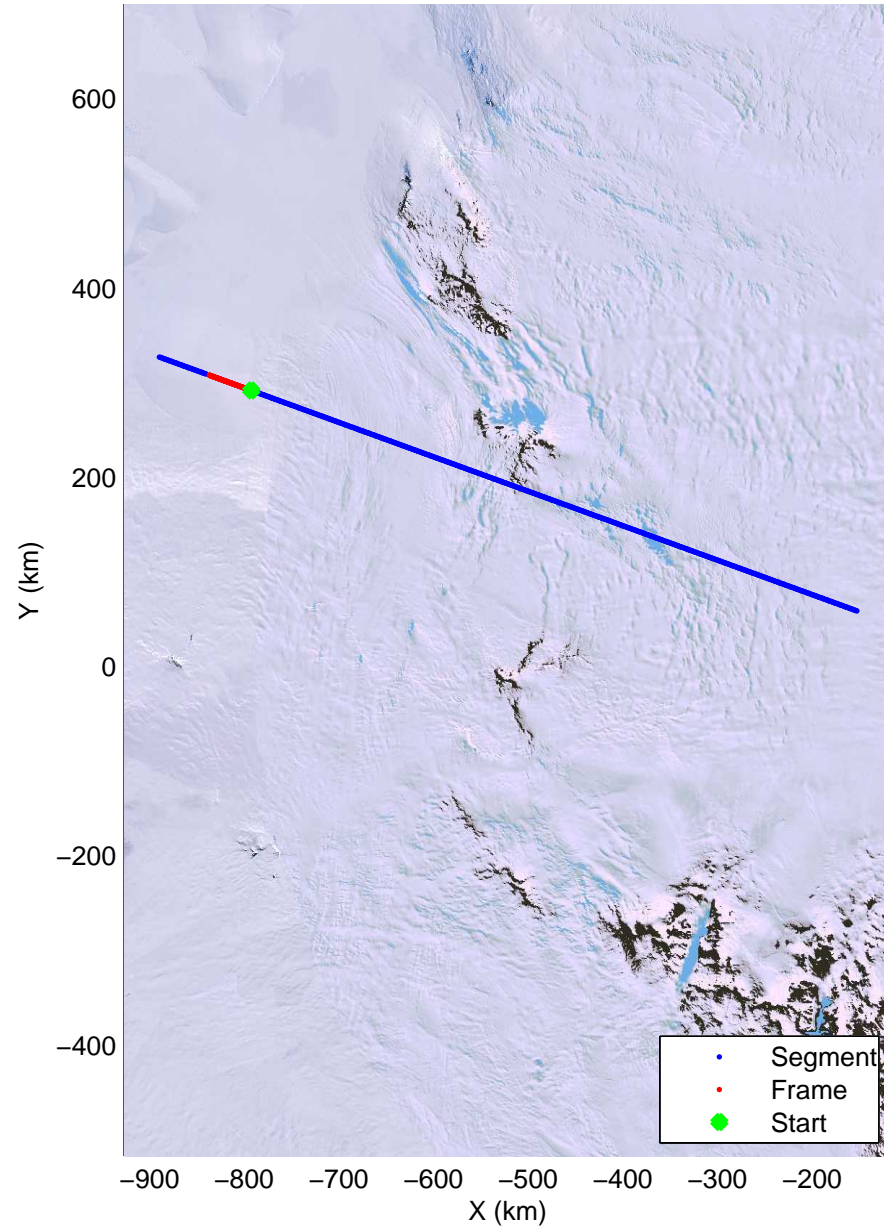

Land Ice Pole Hole 88 West
20141026_07_013
Polar Stereograph -71N/0E

mcords3 2014_Antarctica_DC8: "Land Ice Pole Hole 88 West" 20141026_07_013: 19:58:35.5 to 20:02:09.8 GPS

mcords3 2014_Antarctica_DC8: "Land Ice Pole Hole 88 West" 20141026_07_013: 19:58:35.5 to 20:02:09.8 GPS

Land Ice Pole Hole 88 West
20141026_07_014
Polar Stereograph -71N/0E

mcords3 2014_Antarctica_DC8: "Land Ice Pole Hole 88 West" 20141026_07_014: 20:02:10.0 to 20:05:48.1 GPS

mcords3 2014_Antarctica_DC8: "Land Ice Pole Hole 88 West" 20141026_07_014: 20:02:10.0 to 20:05:48.1 GPS

Land Ice Pole Hole 88 West
20141026_07_015
Polar Stereograph -71N/0E

mcords3 2014_Antarctica_DC8: "Land Ice Pole Hole 88 West" 20141026_07_015: 20:05:48.3 to 20:09:23.8 GPS

mcords3 2014_Antarctica_DC8: "Land Ice Pole Hole 88 West" 20141026_07_015: 20:05:48.3 to 20:09:23.8 GPS

Land Ice Pole Hole 88 West
20141026_07_016
Polar Stereograph -71N/0E

mcords3 2014_Antarctica_DC8: "Land Ice Pole Hole 88 West" 20141026_07_016: 20:09:39.7 to 20:13:44.7 GPS

mcords3 2014_Antarctica_DC8: "Land Ice Pole Hole 88 West" 20141026_07_016: 20:09:39.7 to 20:13:44.7 GPS