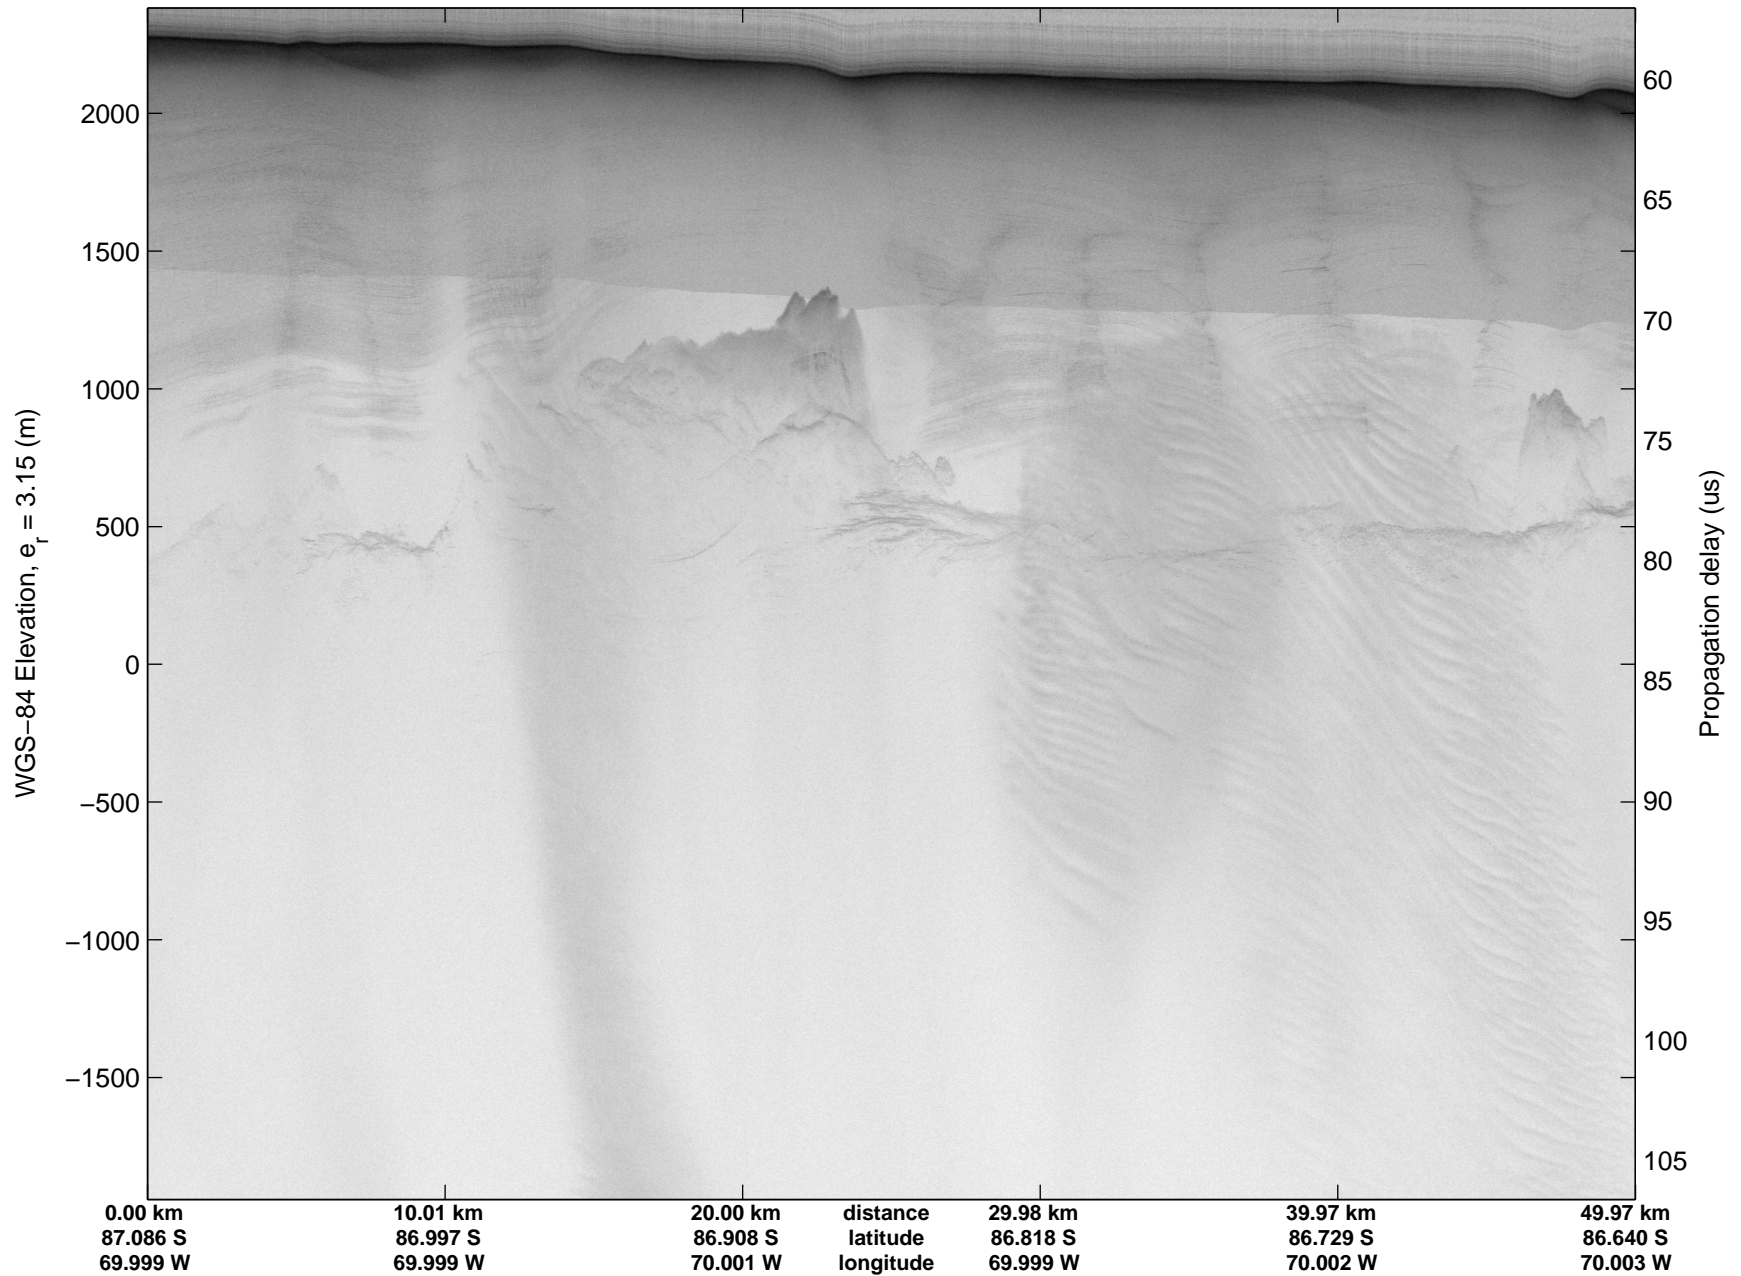

Land Ice Pole Hole 88 West
20141026_07_002
Polar Stereograph -71N/0E

mcords3 2014_Antarctica_DC8: "Land Ice Pole Hole 88 West" 20141026_07_002: 19:18:33.1 to 19:22:16.8 GPS

mcords3 2014_Antarctica_DC8: "Land Ice Pole Hole 88 West" 20141026_07_002: 19:18:33.1 to 19:22:16.8 GPS

Land Ice Pole Hole 88 West
20141026_07_003
Polar Stereograph -71N/0E

mcords3 2014_Antarctica_DC8: "Land Ice Pole Hole 88 West" 20141026_07_003: 19:22:17.0 to 19:25:58.9 GPS

mcords3 2014_Antarctica_DC8: "Land Ice Pole Hole 88 West" 20141026_07_003: 19:22:17.0 to 19:25:58.9 GPS

Land Ice Pole Hole 88 West
20141026_07_004
Polar Stereograph -71N/0E

mcords3 2014_Antarctica_DC8: "Land Ice Pole Hole 88 West" 20141026_07_004: 19:25:59.1 to 19:29:38.8 GPS

mcords3 2014_Antarctica_DC8: "Land Ice Pole Hole 88 West" 20141026_07_004: 19:25:59.1 to 19:29:38.8 GPS

Land Ice Pole Hole 88 West
20141026_07_005
Polar Stereograph -71N/0E

mcords3 2014_Antarctica_DC8: "Land Ice Pole Hole 88 West" 20141026_07_005: 19:29:38.9 to 19:33:13.2 GPS

mcords3 2014_Antarctica_DC8: "Land Ice Pole Hole 88 West" 20141026_07_005: 19:29:38.9 to 19:33:13.2 GPS