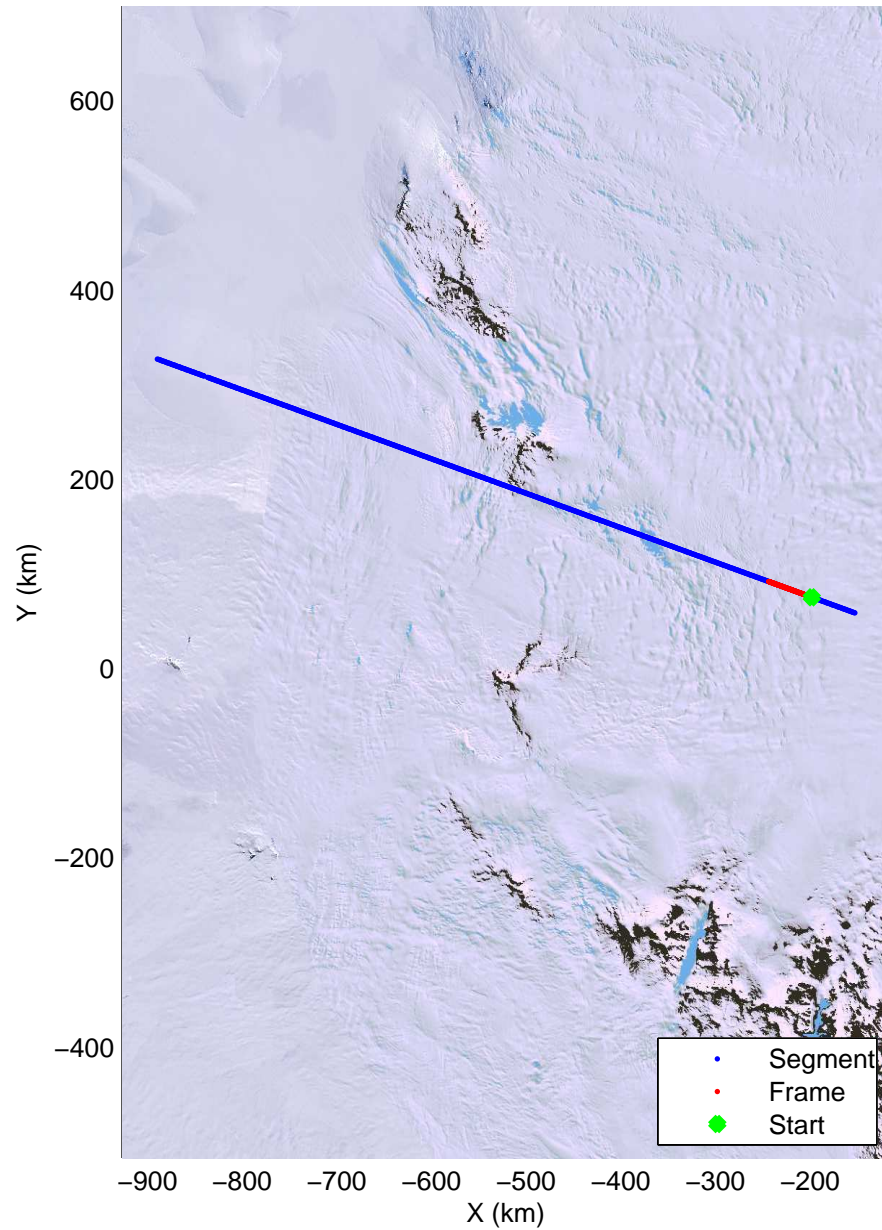

Land Ice Pole Hole 88 West
20141026_07_001
Polar Stereograph -71N/0E

mcords3 2014_Antarctica_DC8: "Land Ice Pole Hole 88 West" 20141026_07_001: 19:14:48.9 to 19:18:32.9 GPS

mcords3 2014_Antarctica_DC8: "Land Ice Pole Hole 88 West" 20141026_07_001: 19:14:48.9 to 19:18:32.9 GPS

Land Ice Pole Hole 88 West
20141026_07_002
Polar Stereograph -71N/0E

mcords3 2014_Antarctica_DC8: "Land Ice Pole Hole 88 West" 20141026_07_002: 19:18:33.1 to 19:22:16.8 GPS

mcords3 2014_Antarctica_DC8: "Land Ice Pole Hole 88 West" 20141026_07_002: 19:18:33.1 to 19:22:16.8 GPS

Land Ice Pole Hole 88 West
20141026_07_003
Polar Stereograph -71N/0E

mcords3 2014_Antarctica_DC8: "Land Ice Pole Hole 88 West" 20141026_07_003: 19:22:17.0 to 19:25:58.9 GPS

mcords3 2014_Antarctica_DC8: "Land Ice Pole Hole 88 West" 20141026_07_003: 19:22:17.0 to 19:25:58.9 GPS

Land Ice Pole Hole 88 West
20141026_07_004
Polar Stereograph -71N/0E

mcords3 2014_Antarctica_DC8: "Land Ice Pole Hole 88 West" 20141026_07_004: 19:25:59.1 to 19:29:38.8 GPS

mcords3 2014_Antarctica_DC8: "Land Ice Pole Hole 88 West" 20141026_07_004: 19:25:59.1 to 19:29:38.8 GPS