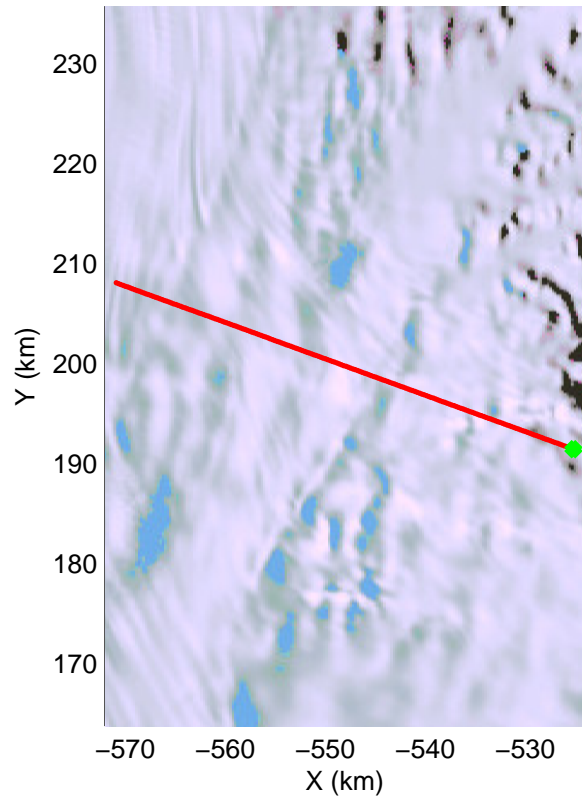

Land Ice Pole Hole 88 West
20141026_07_007
Polar Stereograph -71N/0E

mcords3 2014_Antarctica_DC8: "Land Ice Pole Hole 88 West" 20141026_07_007: 19:36:45.8 to 19:40:22.5 GPS

mcords3 2014_Antarctica_DC8: "Land Ice Pole Hole 88 West" 20141026_07_007: 19:36:45.8 to 19:40:22.5 GPS

Land Ice Pole Hole 88 West
20141026_07_008
Polar Stereograph -71N/0E

mcords3 2014_Antarctica_DC8: "Land Ice Pole Hole 88 West" 20141026_07_008: 19:40:22.7 to 19:44:02.9 GPS

mcords3 2014_Antarctica_DC8: "Land Ice Pole Hole 88 West" 20141026_07_008: 19:40:22.7 to 19:44:02.9 GPS

Land Ice Pole Hole 88 West
20141026_07_009
Polar Stereograph -71N/0E

mcords3 2014_Antarctica_DC8: "Land Ice Pole Hole 88 West" 20141026_07_009: 19:44:03.0 to 19:47:42.5 GPS

mcords3 2014_Antarctica_DC8: "Land Ice Pole Hole 88 West" 20141026_07_009: 19:44:03.0 to 19:47:42.5 GPS