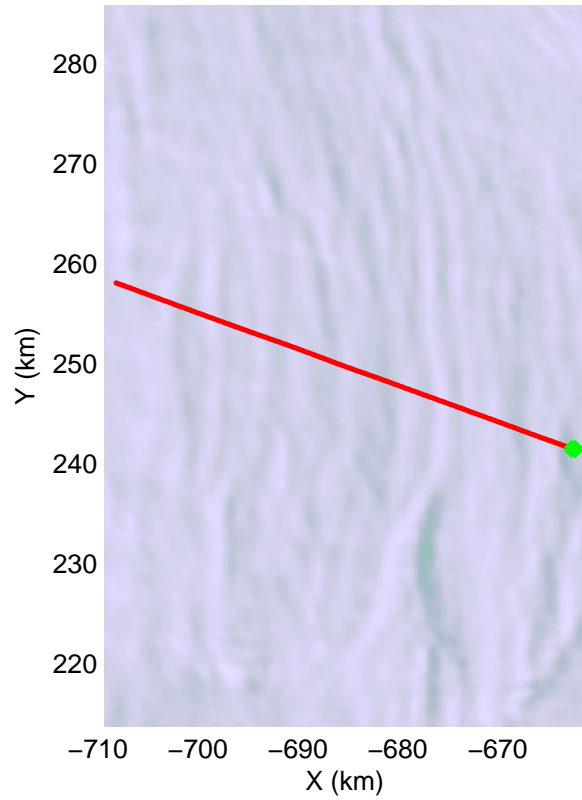

Land Ice Pole Hole 88 West
20141026_07_010
Polar Stereograph -71N/0E

mcords3 2014_Antarctica_DC8: "Land Ice Pole Hole 88 West" 20141026_07_010: 19:47:42.7 to 19:51:21.2 GPS

mcords3 2014_Antarctica_DC8: "Land Ice Pole Hole 88 West" 20141026_07_010: 19:47:42.7 to 19:51:21.2 GPS

Land Ice Pole Hole 88 West
20141026_07_011
Polar Stereograph -71N/0E

mcords3 2014_Antarctica_DC8: "Land Ice Pole Hole 88 West" 20141026_07_011: 19:51:21.4 to 19:54:58.1 GPS

mcords3 2014_Antarctica_DC8: "Land Ice Pole Hole 88 West" 20141026_07_011: 19:51:21.4 to 19:54:58.1 GPS

Land Ice Pole Hole 88 West
20141026_07_012
Polar Stereograph -71N/0E

mcords3 2014_Antarctica_DC8: "Land Ice Pole Hole 88 West" 20141026_07_012: 19:54:58.3 to 19:58:35.3 GPS

mcords3 2014_Antarctica_DC8: "Land Ice Pole Hole 88 West" 20141026_07_012: 19:54:58.3 to 19:58:35.3 GPS