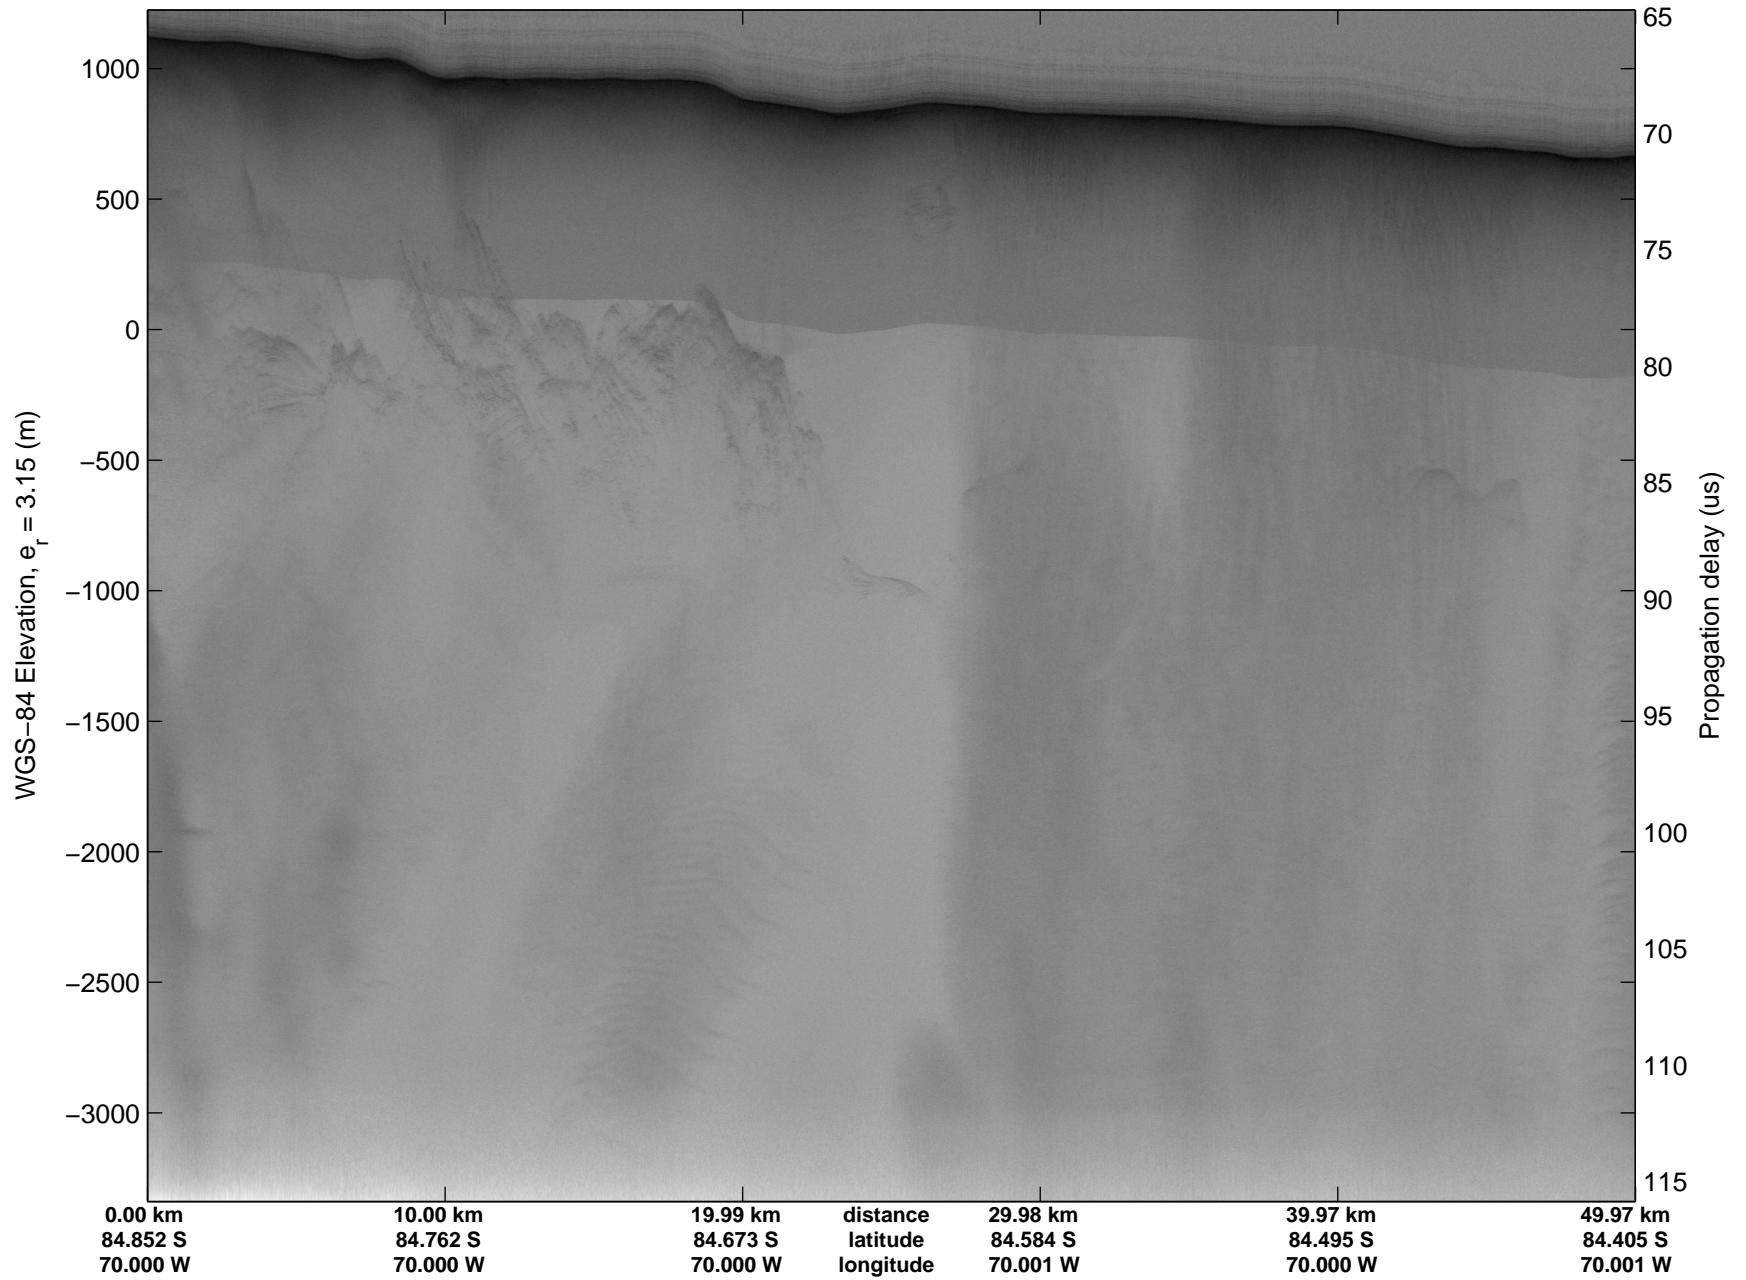

Land Ice Pole Hole 88 West
20141026_07_008
Polar Stereograph -71N/0E

mcords3 2014_Antarctica_DC8: "Land Ice Pole Hole 88 West" 20141026_07_008: 19:40:22.7 to 19:44:02.9 GPS

mcords3 2014_Antarctica_DC8: "Land Ice Pole Hole 88 West" 20141026_07_008: 19:40:22.7 to 19:44:02.9 GPS

Land Ice Pole Hole 88 West
20141026_07_009
Polar Stereograph -71N/0E

mcords3 2014_Antarctica_DC8: "Land Ice Pole Hole 88 West" 20141026_07_009: 19:44:03.0 to 19:47:42.5 GPS

mcords3 2014_Antarctica_DC8: "Land Ice Pole Hole 88 West" 20141026_07_009: 19:44:03.0 to 19:47:42.5 GPS

Land Ice Pole Hole 88 West
20141026_07_010
Polar Stereograph -71N/0E

mcords3 2014_Antarctica_DC8: "Land Ice Pole Hole 88 West" 20141026_07_010: 19:47:42.7 to 19:51:21.2 GPS

mcords3 2014_Antarctica_DC8: "Land Ice Pole Hole 88 West" 20141026_07_010: 19:47:42.7 to 19:51:21.2 GPS