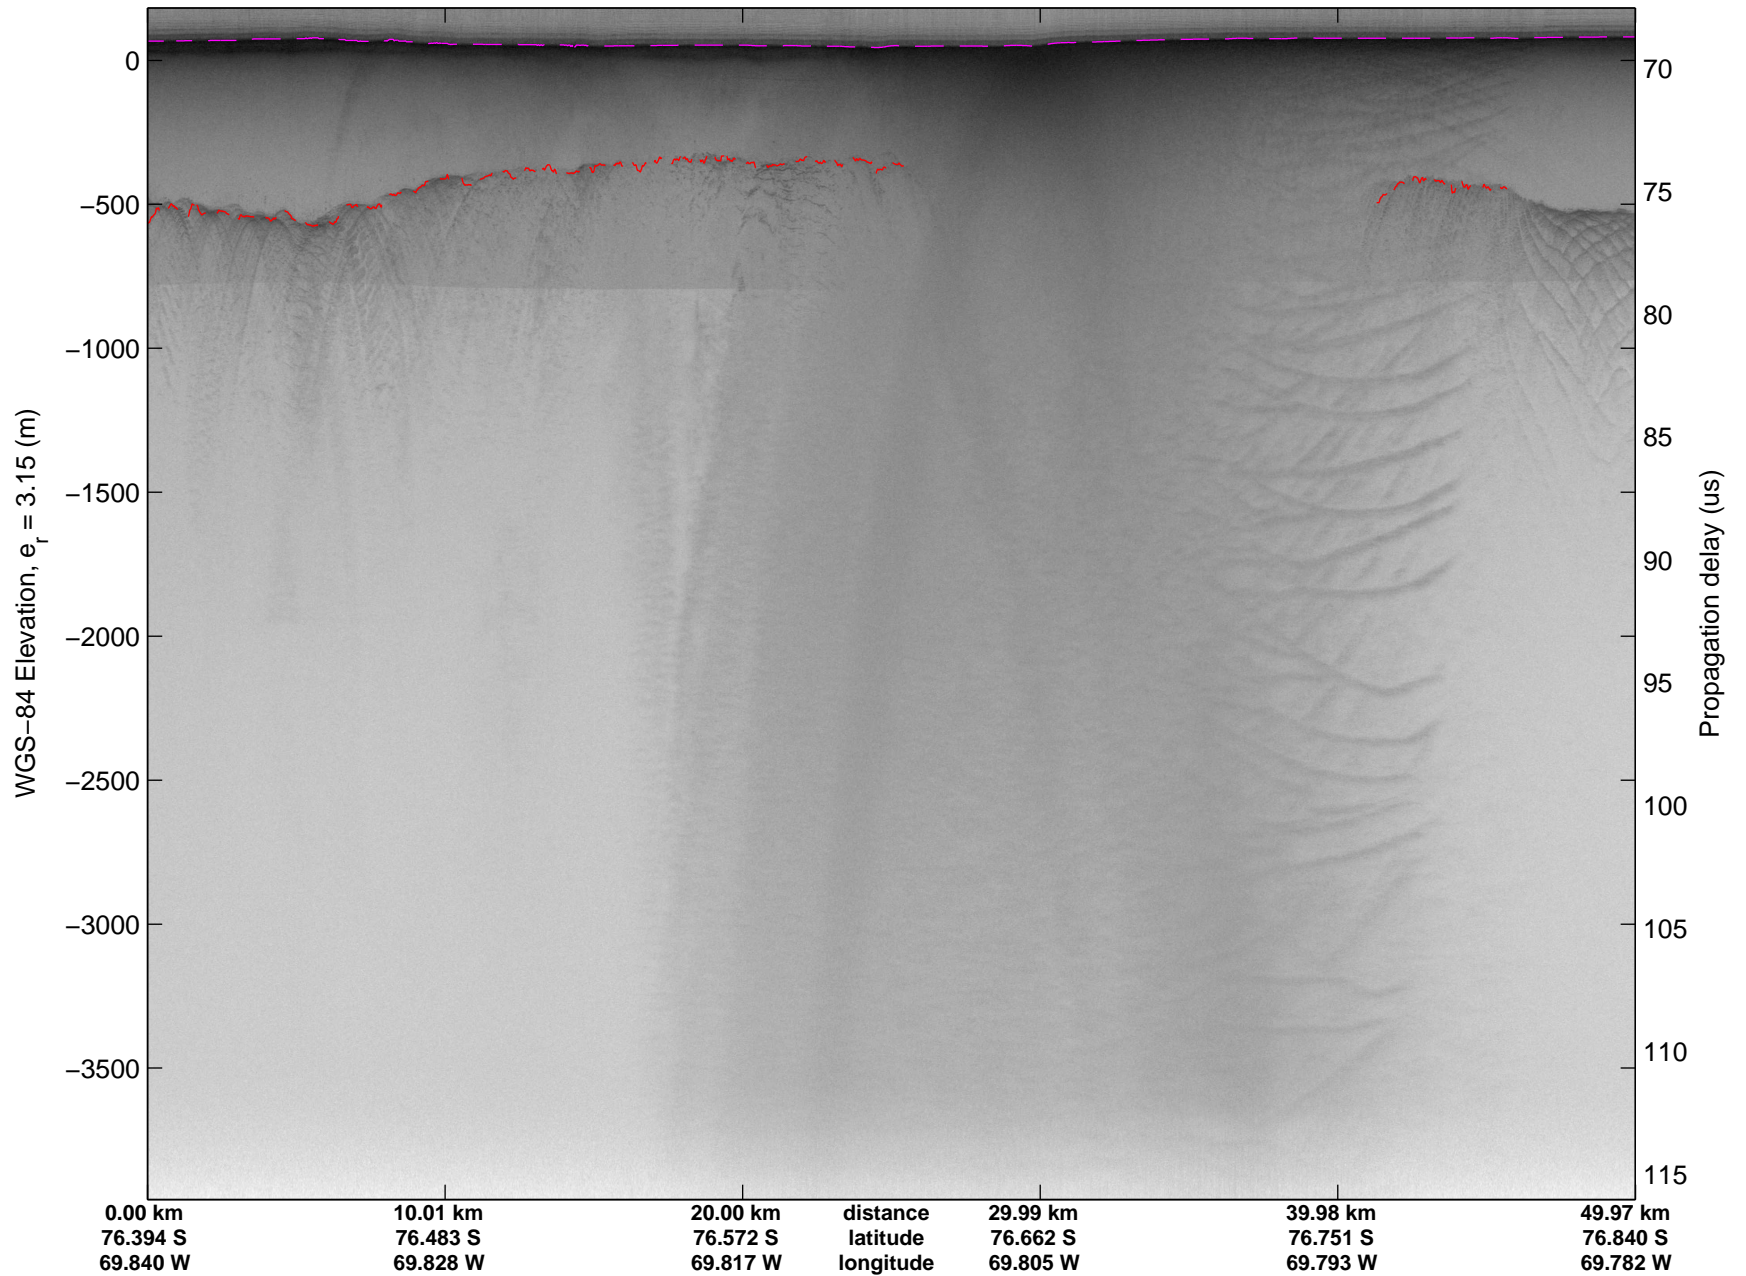

Land Ice Pole Hole 88 West  
20141026\_05\_016  
Polar Stereograph -71N/0E

mcords3 2014\_Antarctica\_DC8: "Land Ice Pole Hole 88 West" 20141026\_05\_016: 15:30:14.6 to 15:33:48.9 GPS

mcords3 2014\_Antarctica\_DC8: "Land Ice Pole Hole 88 West" 20141026\_05\_016: 15:30:14.6 to 15:33:48.9 GPS

Land Ice Pole Hole 88 West  
20141026\_05\_017  
Polar Stereograph -71N/0E

mcords3 2014\_Antarctica\_DC8: "Land Ice Pole Hole 88 West" 20141026\_05\_017: 15:33:49.0 to 15:37:21.0 GPS

mcords3 2014\_Antarctica\_DC8: "Land Ice Pole Hole 88 West" 20141026\_05\_017: 15:33:49.0 to 15:37:21.0 GPS

mcords3 2014\_Antarctica\_DC8: "Land Ice Pole Hole 88 West" 20141026\_05\_018: 15:37:21.2 to 15:40:51.4 GPS

mcords3 2014\_Antarctica\_DC8: "Land Ice Pole Hole 88 West" 20141026\_05\_018: 15:37:21.2 to 15:40:51.4 GPS

Land Ice Pole Hole 88 West  
20141026\_05\_019  
Polar Stereograph -71N/0E

mcords3 2014\_Antarctica\_DC8: "Land Ice Pole Hole 88 West" 20141026\_05\_019: 15:40:51.6 to 15:44:21.7 GPS

mcords3 2014\_Antarctica\_DC8: "Land Ice Pole Hole 88 West" 20141026\_05\_019: 15:40:51.6 to 15:44:21.7 GPS