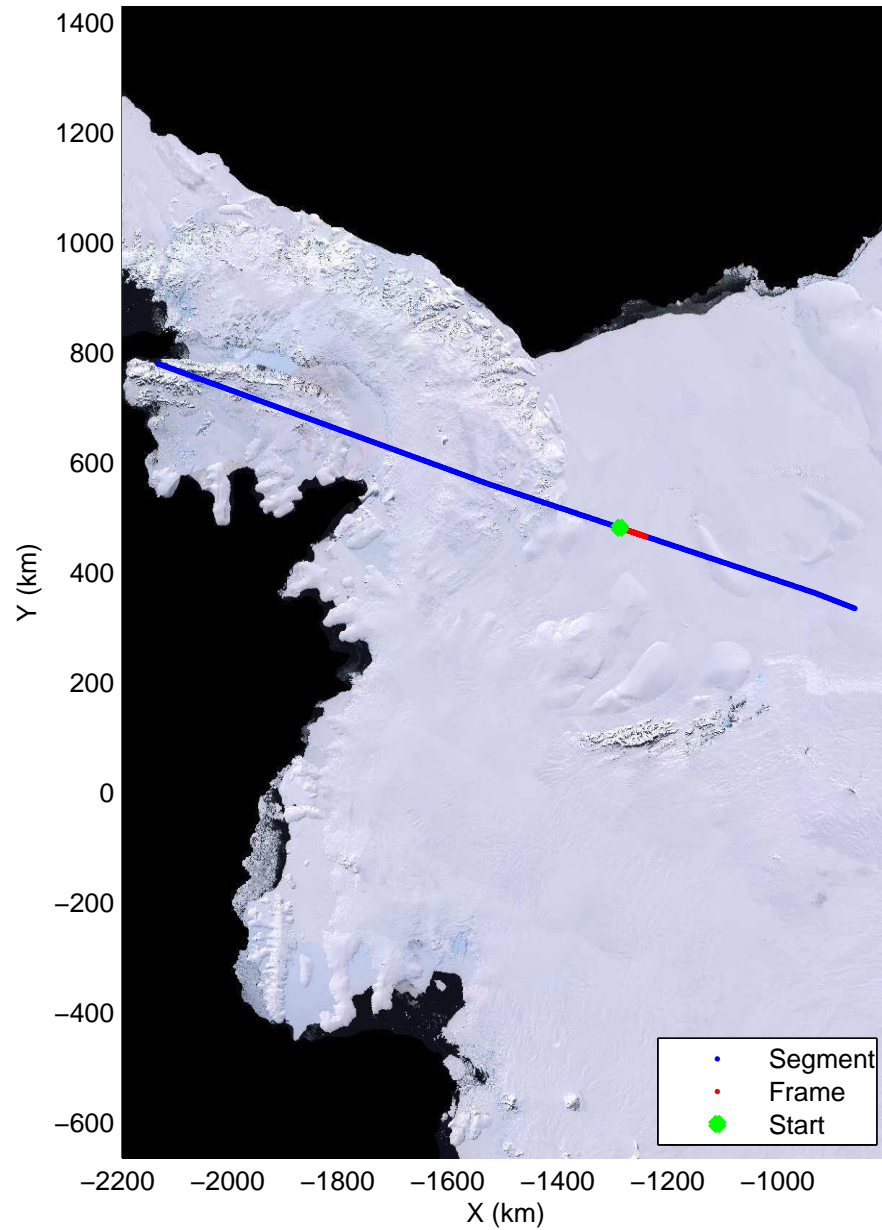

Land Ice Pole Hole 88 West  
20141026\_05\_017  
Polar Stereograph -71N/0E

mcords3 2014\_Antarctica\_DC8: "Land Ice Pole Hole 88 West" 20141026\_05\_017: 15:33:49.0 to 15:37:21.0 GPS

mcords3 2014\_Antarctica\_DC8: "Land Ice Pole Hole 88 West" 20141026\_05\_017: 15:33:49.0 to 15:37:21.0 GPS

mcords3 2014\_Antarctica\_DC8: "Land Ice Pole Hole 88 West" 20141026\_05\_018: 15:37:21.2 to 15:40:51.4 GPS

mcords3 2014\_Antarctica\_DC8: "Land Ice Pole Hole 88 West" 20141026\_05\_018: 15:37:21.2 to 15:40:51.4 GPS

Land Ice Pole Hole 88 West  
20141026\_05\_019  
Polar Stereograph -71N/0E

mcords3 2014\_Antarctica\_DC8: "Land Ice Pole Hole 88 West" 20141026\_05\_019: 15:40:51.6 to 15:44:21.7 GPS

mcords3 2014\_Antarctica\_DC8: "Land Ice Pole Hole 88 West" 20141026\_05\_019: 15:40:51.6 to 15:44:21.7 GPS