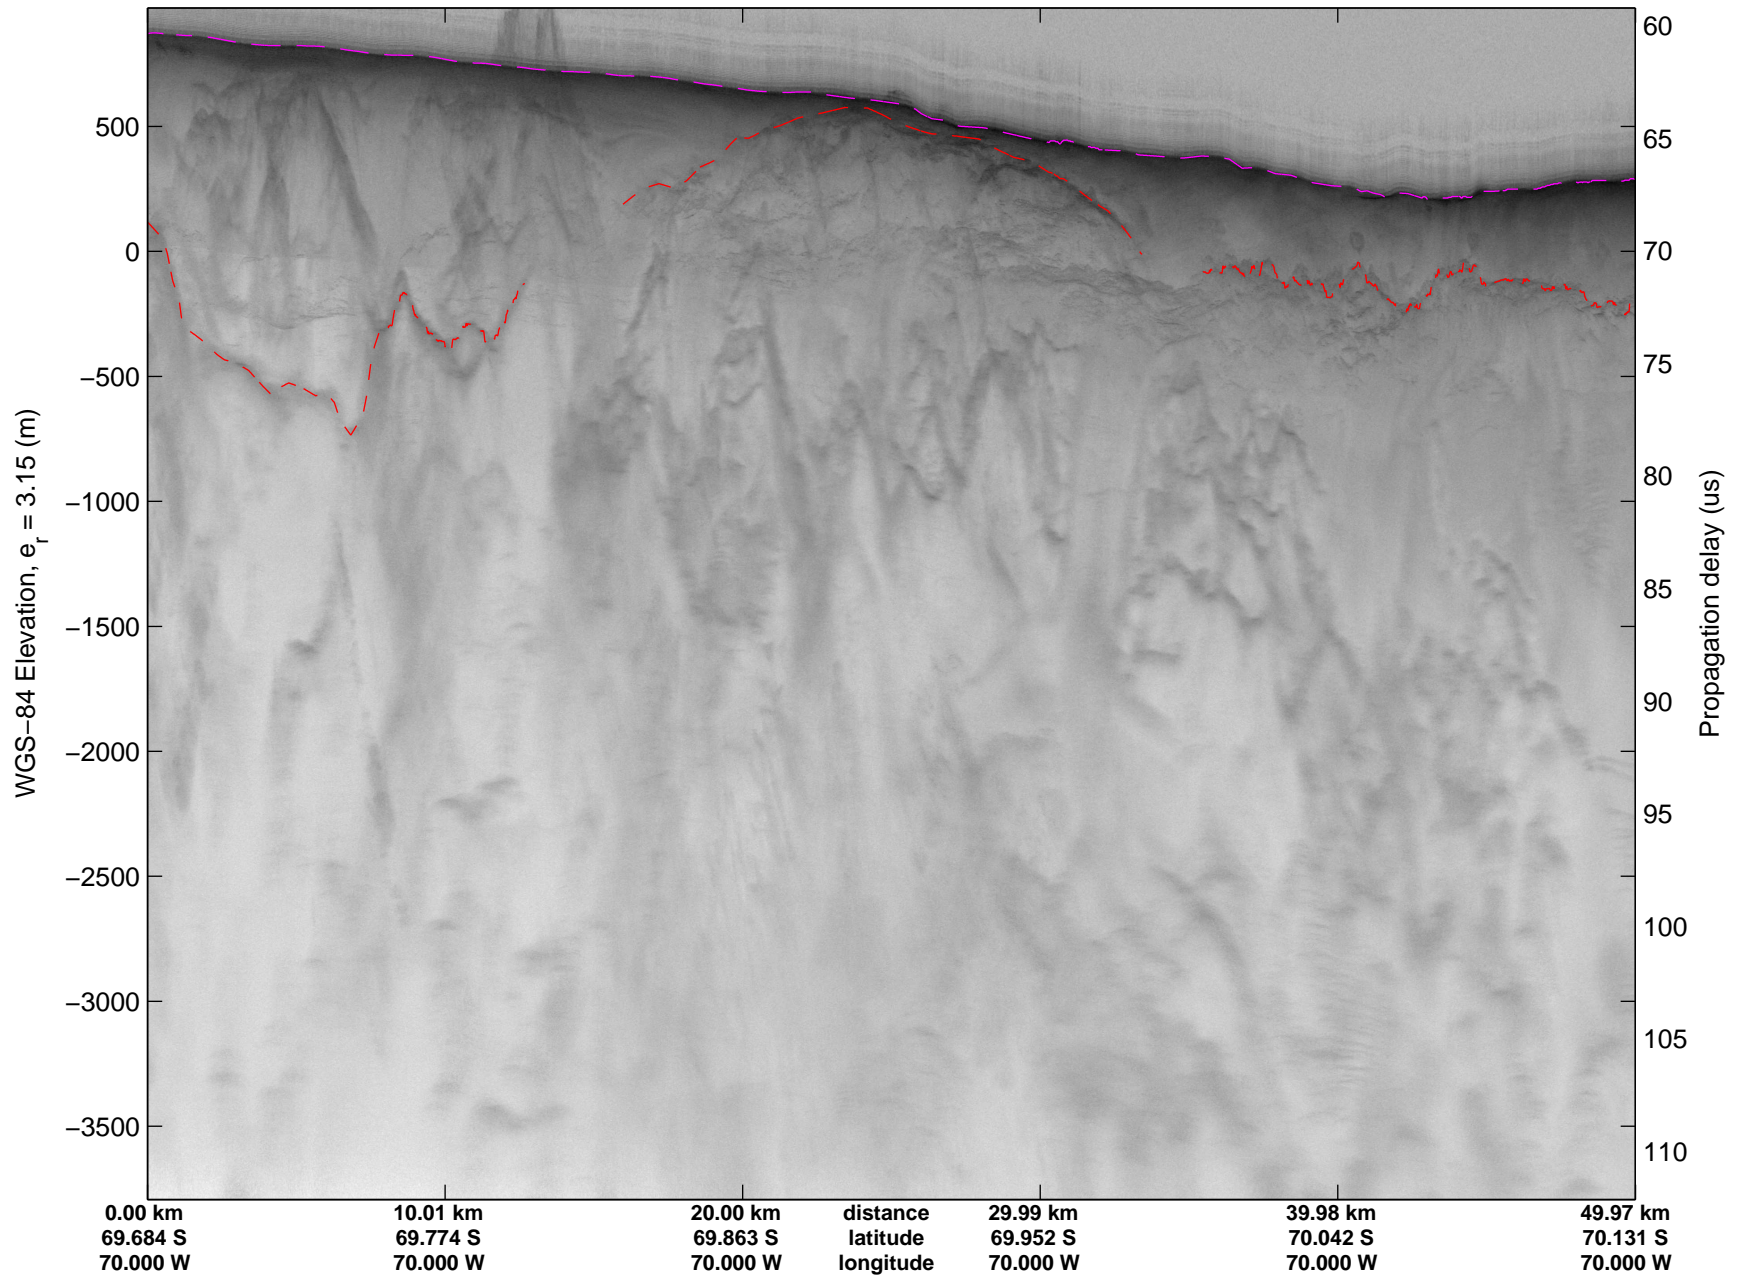

Land Ice Pole Hole 88 West  
20141026\_05\_001  
Polar Stereograph -71N/0E

mcords3 2014\_Antarctica\_DC8: "Land Ice Pole Hole 88 West" 20141026\_05\_001: 14:37:10.8 to 14:40:47.8 GPS

mcords3 2014\_Antarctica\_DC8: "Land Ice Pole Hole 88 West" 20141026\_05\_001: 14:37:10.8 to 14:40:47.8 GPS

Land Ice Pole Hole 88 West  
20141026\_05\_002  
Polar Stereograph -71N/0E

mcords3 2014\_Antarctica\_DC8: "Land Ice Pole Hole 88 West" 20141026\_05\_002: 14:40:47.9 to 14:44:22.5 GPS

mcords3 2014\_Antarctica\_DC8: "Land Ice Pole Hole 88 West" 20141026\_05\_002: 14:40:47.9 to 14:44:22.5 GPS

Land Ice Pole Hole 88 West  
20141026\_05\_003  
Polar Stereograph -71N/0E

mcords3 2014\_Antarctica\_DC8: "Land Ice Pole Hole 88 West" 20141026\_05\_003: 14:44:22.6 to 14:47:54.6 GPS

mcords3 2014\_Antarctica\_DC8: "Land Ice Pole Hole 88 West" 20141026\_05\_003: 14:44:22.6 to 14:47:54.6 GPS

mcords3 2014\_Antarctica\_DC8: "Land Ice Pole Hole 88 West" 20141026\_05\_004: 14:47:54.8 to 14:51:25.5 GPS

mcords3 2014\_Antarctica\_DC8: "Land Ice Pole Hole 88 West" 20141026\_05\_004: 14:47:54.8 to 14:51:25.5 GPS