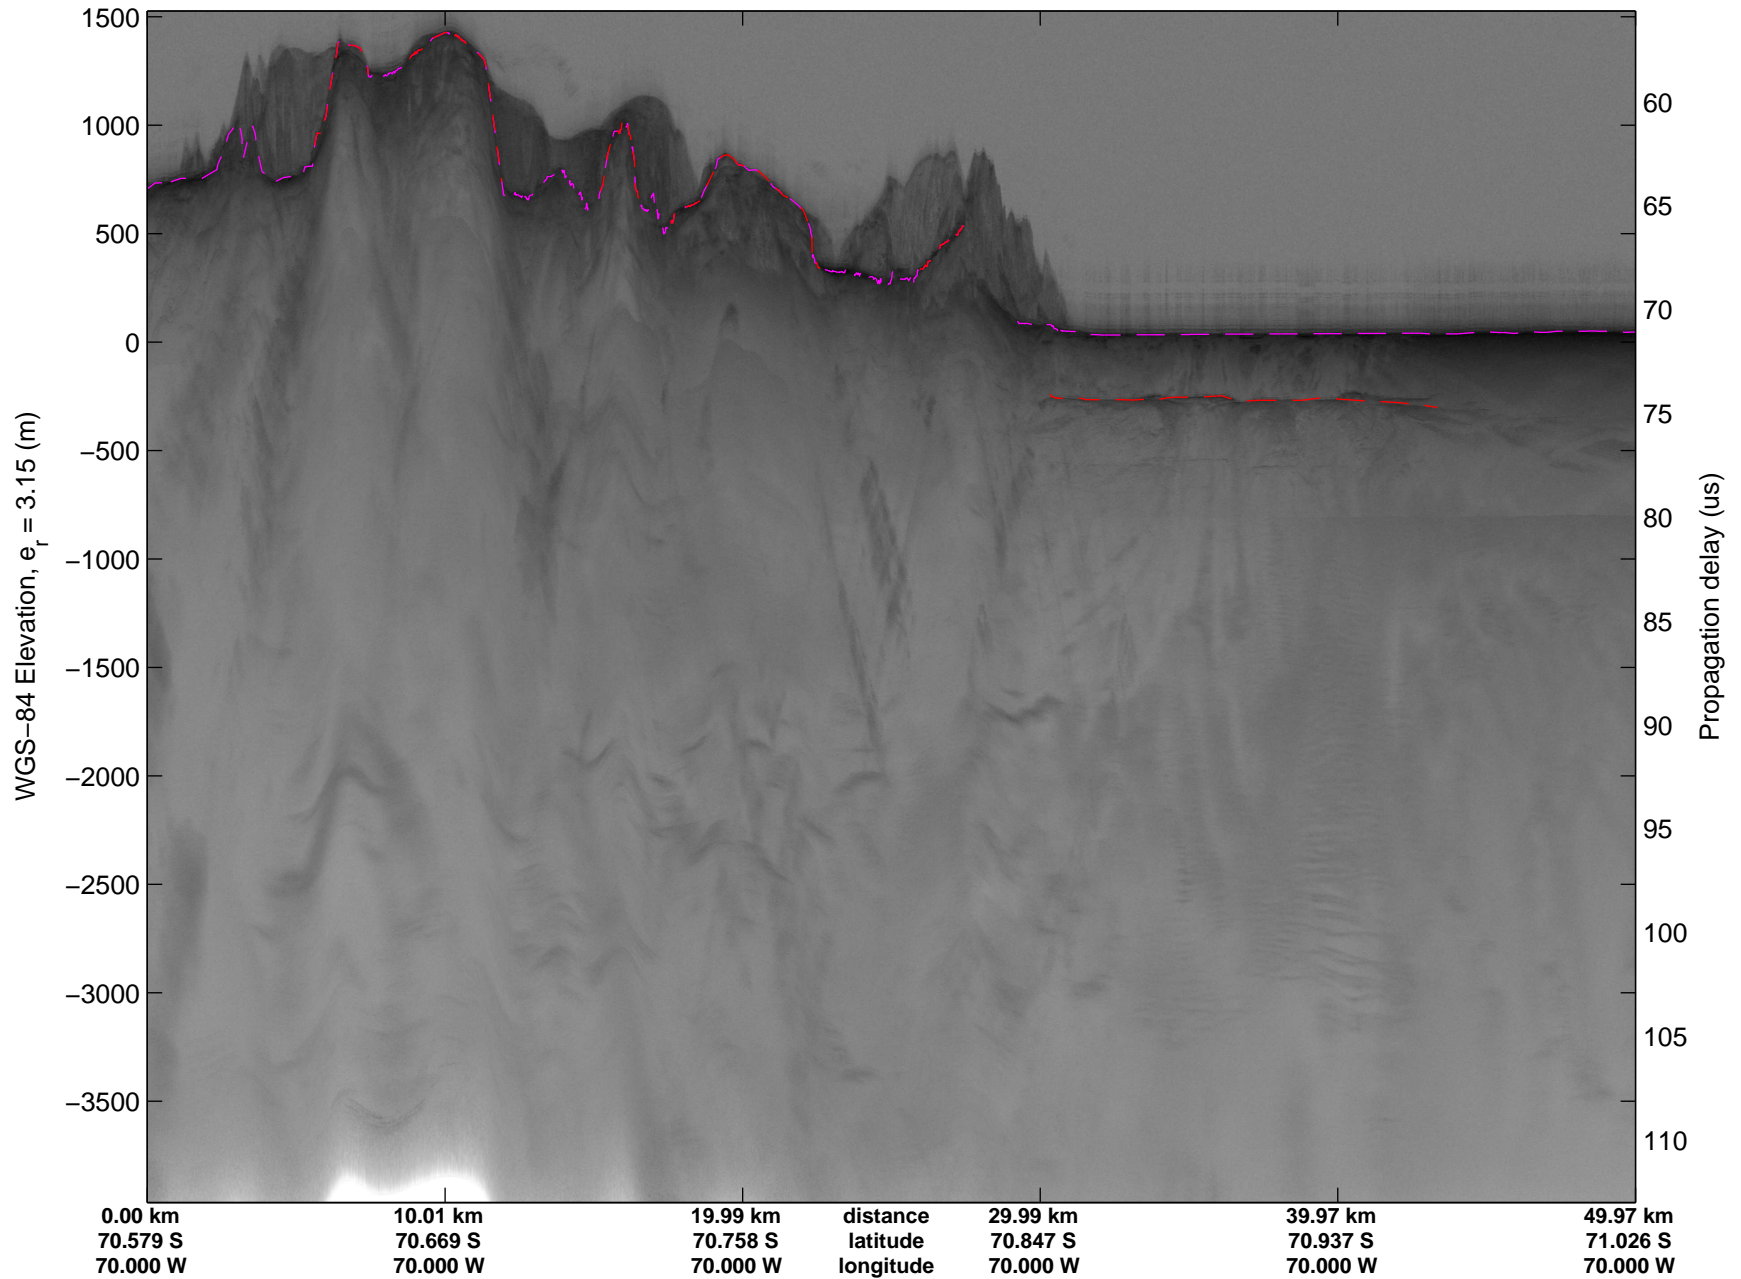

Land Ice Pole Hole 88 West  
20141026\_05\_001  
Polar Stereograph -71N/0E

mcords3 2014\_Antarctica\_DC8: "Land Ice Pole Hole 88 West" 20141026\_05\_001: 14:37:10.8 to 14:40:47.8 GPS

mcords3 2014\_Antarctica\_DC8: "Land Ice Pole Hole 88 West" 20141026\_05\_001: 14:37:10.8 to 14:40:47.8 GPS

Land Ice Pole Hole 88 West  
20141026\_05\_002  
Polar Stereograph -71N/0E

mcords3 2014\_Antarctica\_DC8: "Land Ice Pole Hole 88 West" 20141026\_05\_002: 14:40:47.9 to 14:44:22.5 GPS

mcords3 2014\_Antarctica\_DC8: "Land Ice Pole Hole 88 West" 20141026\_05\_002: 14:40:47.9 to 14:44:22.5 GPS

Land Ice Pole Hole 88 West  
20141026\_05\_003  
Polar Stereograph -71N/0E

mcords3 2014\_Antarctica\_DC8: "Land Ice Pole Hole 88 West" 20141026\_05\_003: 14:44:22.6 to 14:47:54.6 GPS

mcords3 2014\_Antarctica\_DC8: "Land Ice Pole Hole 88 West" 20141026\_05\_003: 14:44:22.6 to 14:47:54.6 GPS

mcords3 2014\_Antarctica\_DC8: "Land Ice Pole Hole 88 West" 20141026\_05\_004: 14:47:54.8 to 14:51:25.5 GPS

mcords3 2014\_Antarctica\_DC8: "Land Ice Pole Hole 88 West" 20141026\_05\_004: 14:47:54.8 to 14:51:25.5 GPS