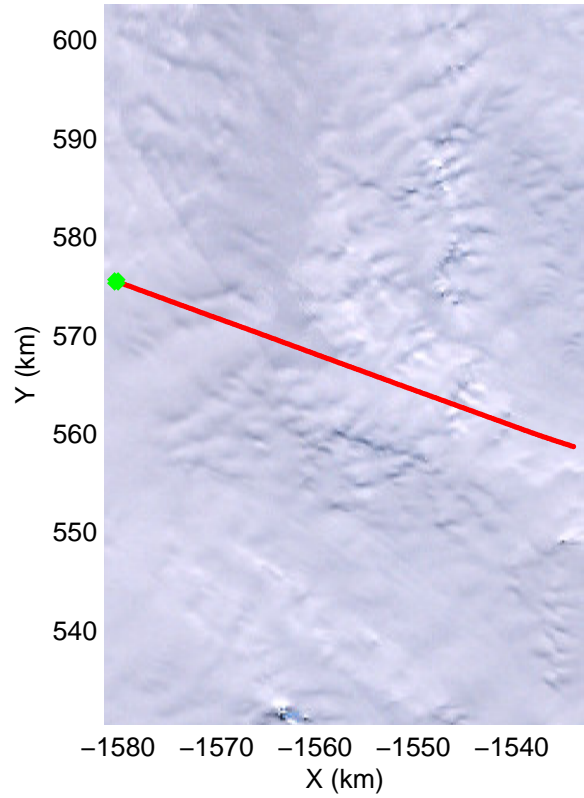

mcords3 2014\_Antarctica\_DC8: "Land Ice Pole Hole 88 West" 20141026\_05\_010: 15:09:00.9 to 15:12:34.4 GPS

mcords3 2014\_Antarctica\_DC8: "Land Ice Pole Hole 88 West" 20141026\_05\_010: 15:09:00.9 to 15:12:34.4 GPS

Land Ice Pole Hole 88 West  
20141026\_05\_011  
Polar Stereograph -71N/0E

mcords3 2014\_Antarctica\_DC8: "Land Ice Pole Hole 88 West" 20141026\_05\_011: 15:12:34.5 to 15:16:10.6 GPS

mcords3 2014\_Antarctica\_DC8: "Land Ice Pole Hole 88 West" 20141026\_05\_011: 15:12:34.5 to 15:16:10.6 GPS

mcords3 2014\_Antarctica\_DC8: "Land Ice Pole Hole 88 West" 20141026\_05\_012: 15:16:10.8 to 15:19:46.5 GPS

mcords3 2014\_Antarctica\_DC8: "Land Ice Pole Hole 88 West" 20141026\_05\_012: 15:16:10.8 to 15:19:46.5 GPS