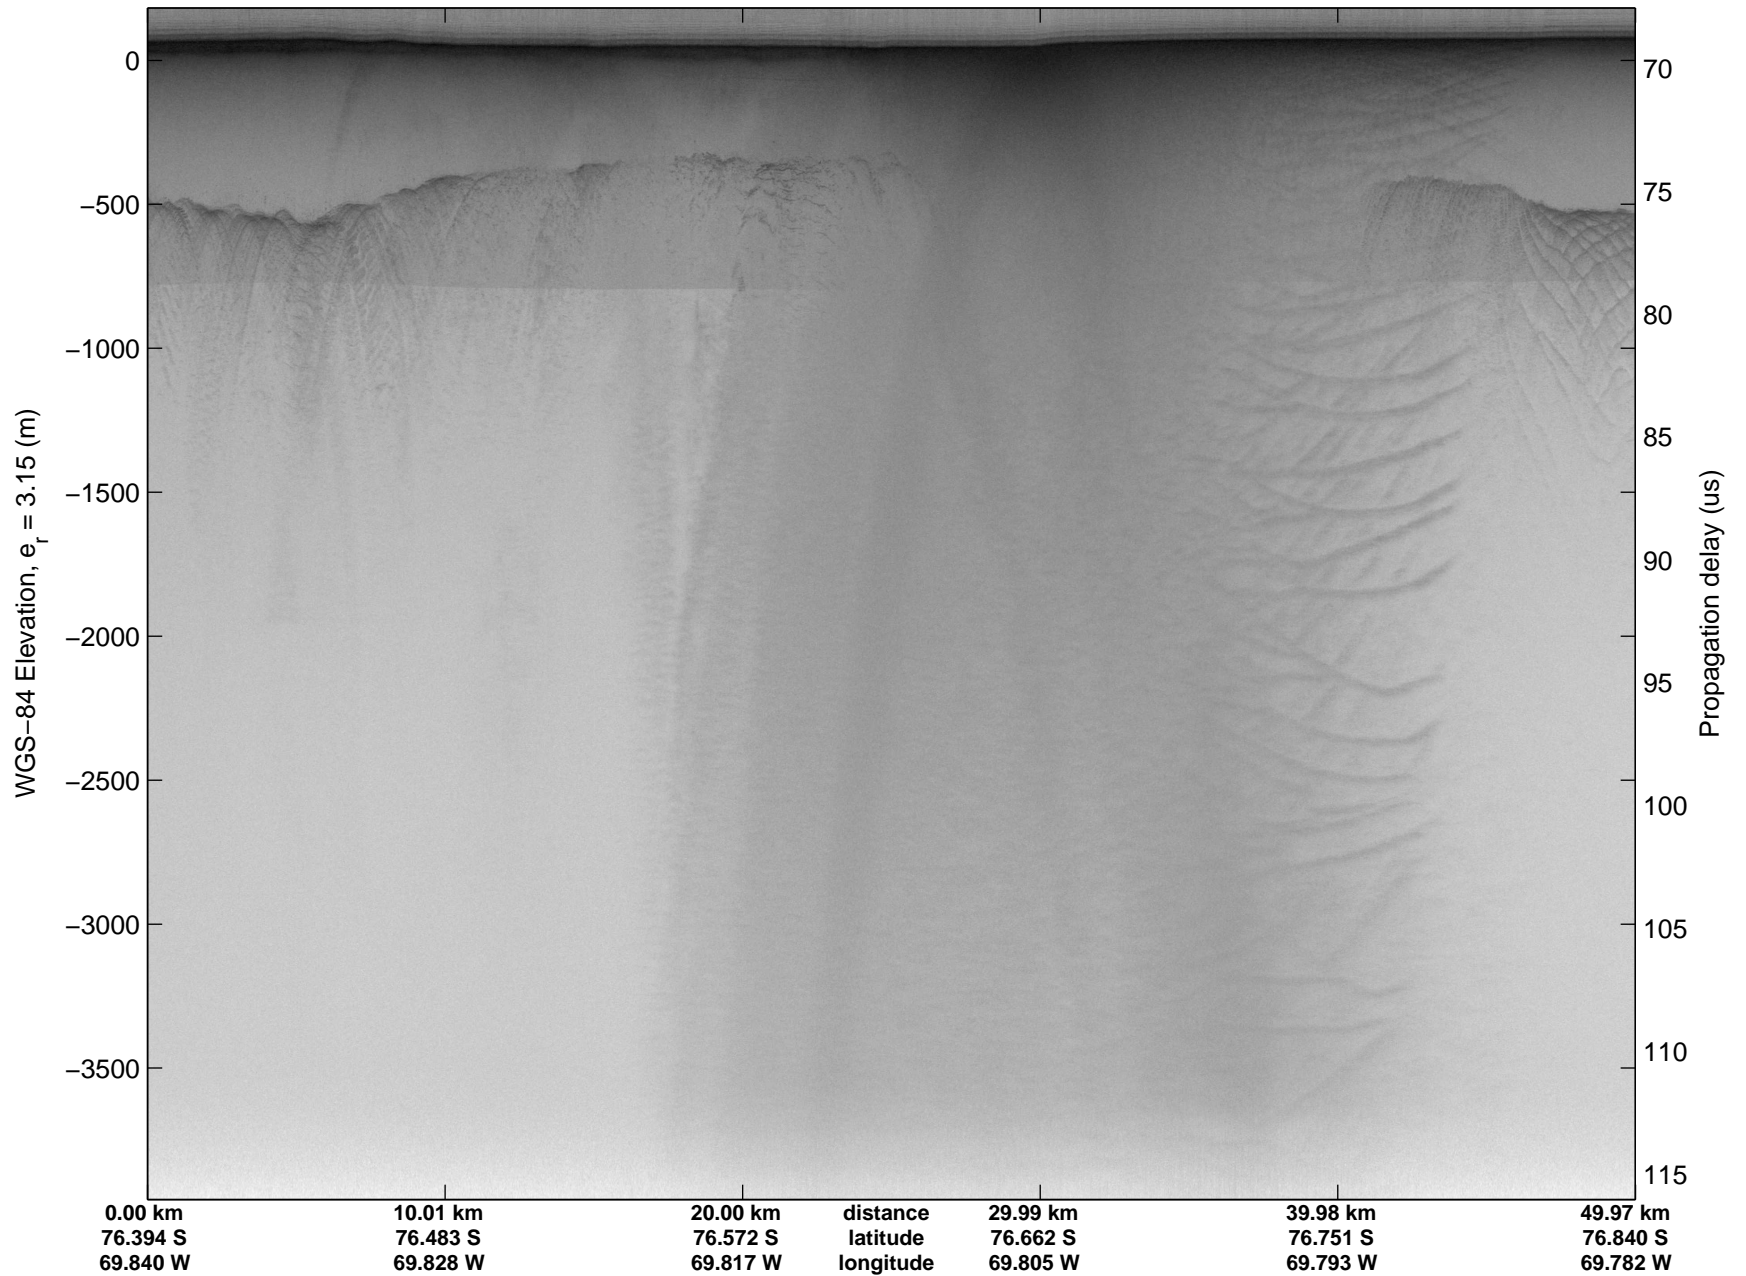

Land Ice Pole Hole 88 West  
20141026\_05\_015  
Polar Stereograph -71N/0E

mcords3 2014\_Antarctica\_DC8: "Land Ice Pole Hole 88 West" 20141026\_05\_015: 15:26:42.0 to 15:30:14.4 GPS

mcords3 2014\_Antarctica\_DC8: "Land Ice Pole Hole 88 West" 20141026\_05\_015: 15:26:42.0 to 15:30:14.4 GPS

Land Ice Pole Hole 88 West  
20141026\_05\_016  
Polar Stereograph -71N/0E

mcords3 2014\_Antarctica\_DC8: "Land Ice Pole Hole 88 West" 20141026\_05\_016: 15:30:14.6 to 15:33:48.9 GPS

mcords3 2014\_Antarctica\_DC8: "Land Ice Pole Hole 88 West" 20141026\_05\_016: 15:30:14.6 to 15:33:48.9 GPS

Land Ice Pole Hole 88 West  
20141026\_05\_017  
Polar Stereograph -71N/0E

mcords3 2014\_Antarctica\_DC8: "Land Ice Pole Hole 88 West" 20141026\_05\_017: 15:33:49.0 to 15:37:21.0 GPS

mcords3 2014\_Antarctica\_DC8: "Land Ice Pole Hole 88 West" 20141026\_05\_017: 15:33:49.0 to 15:37:21.0 GPS