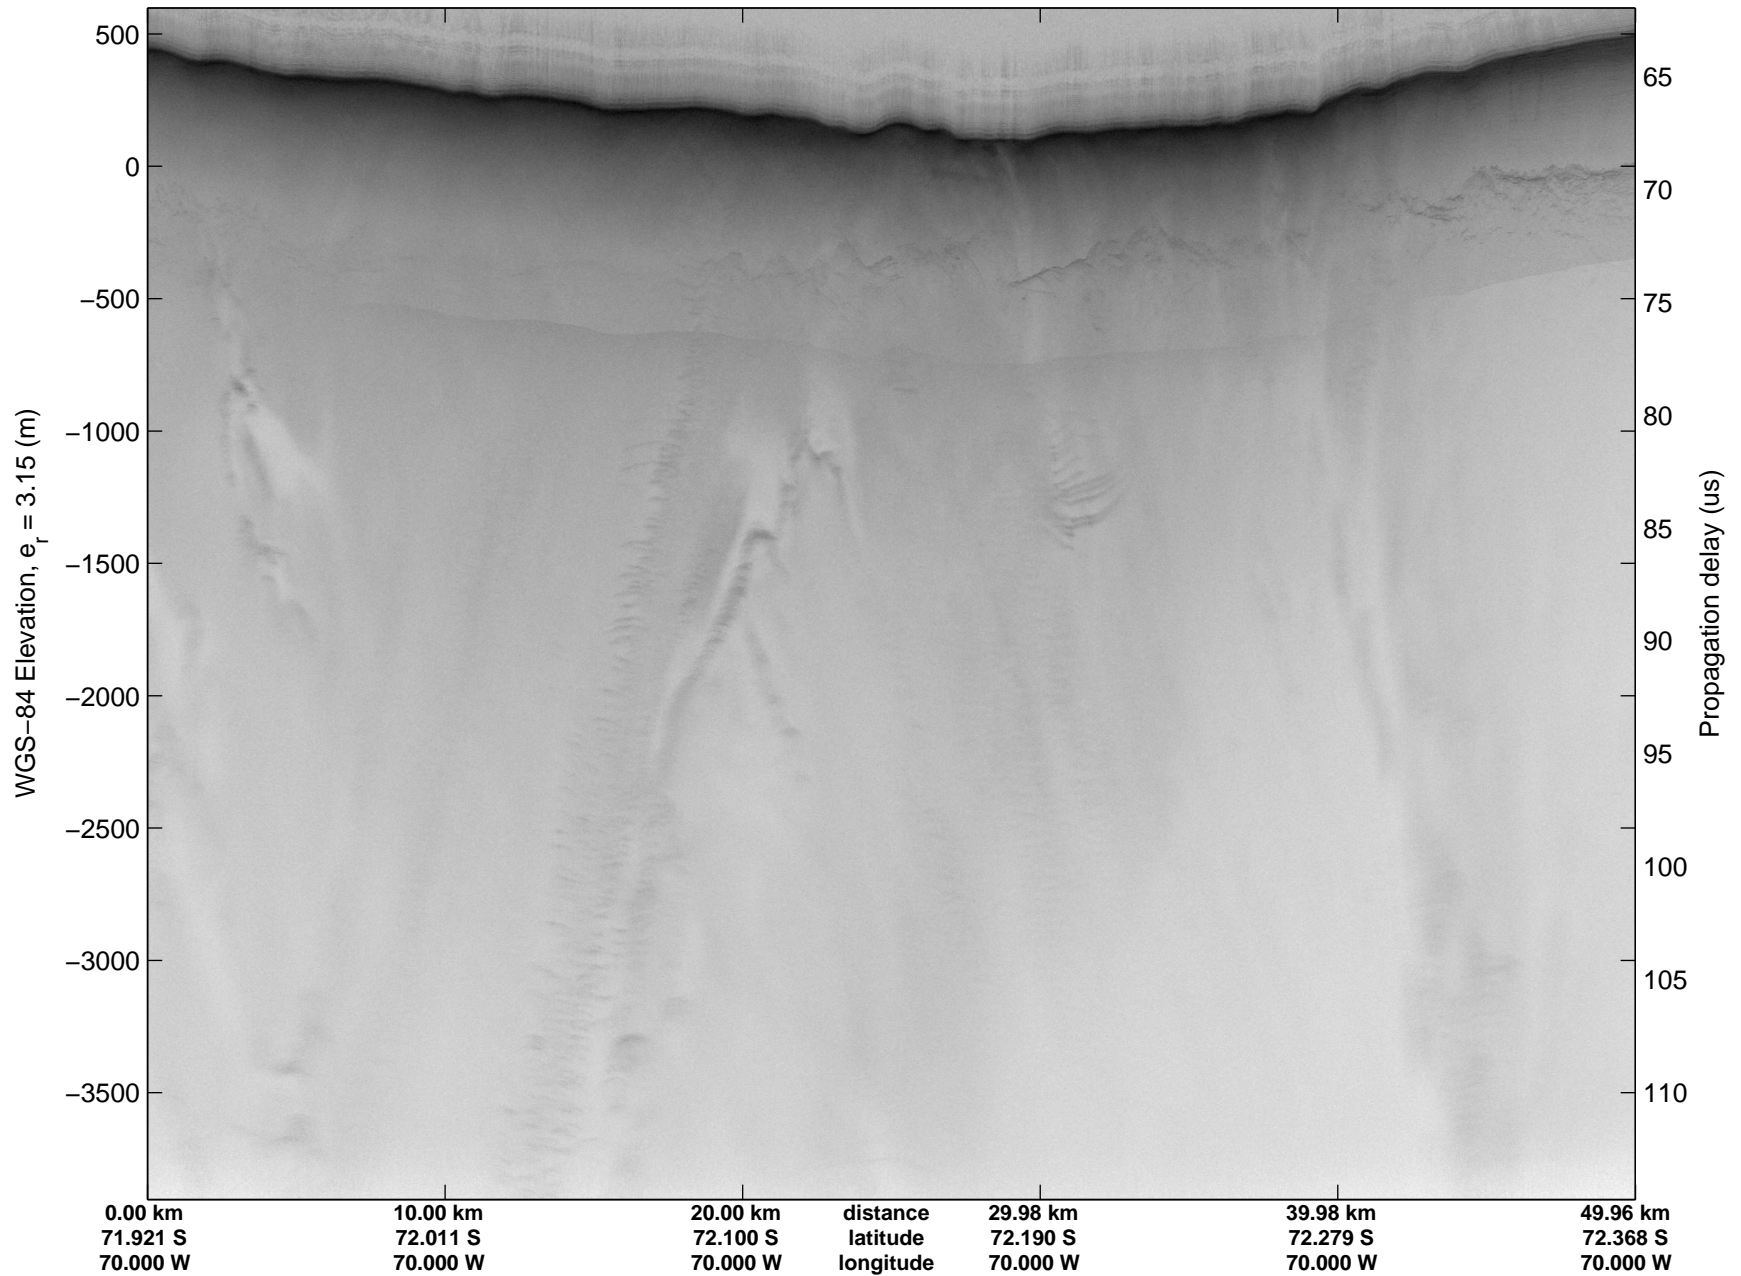

mcords3 2014_Antarctica_DC8: "Land Ice Pole Hole 88 West" 20141026_05_007: 14:58:25.4 to 15:01:55.8 GPS