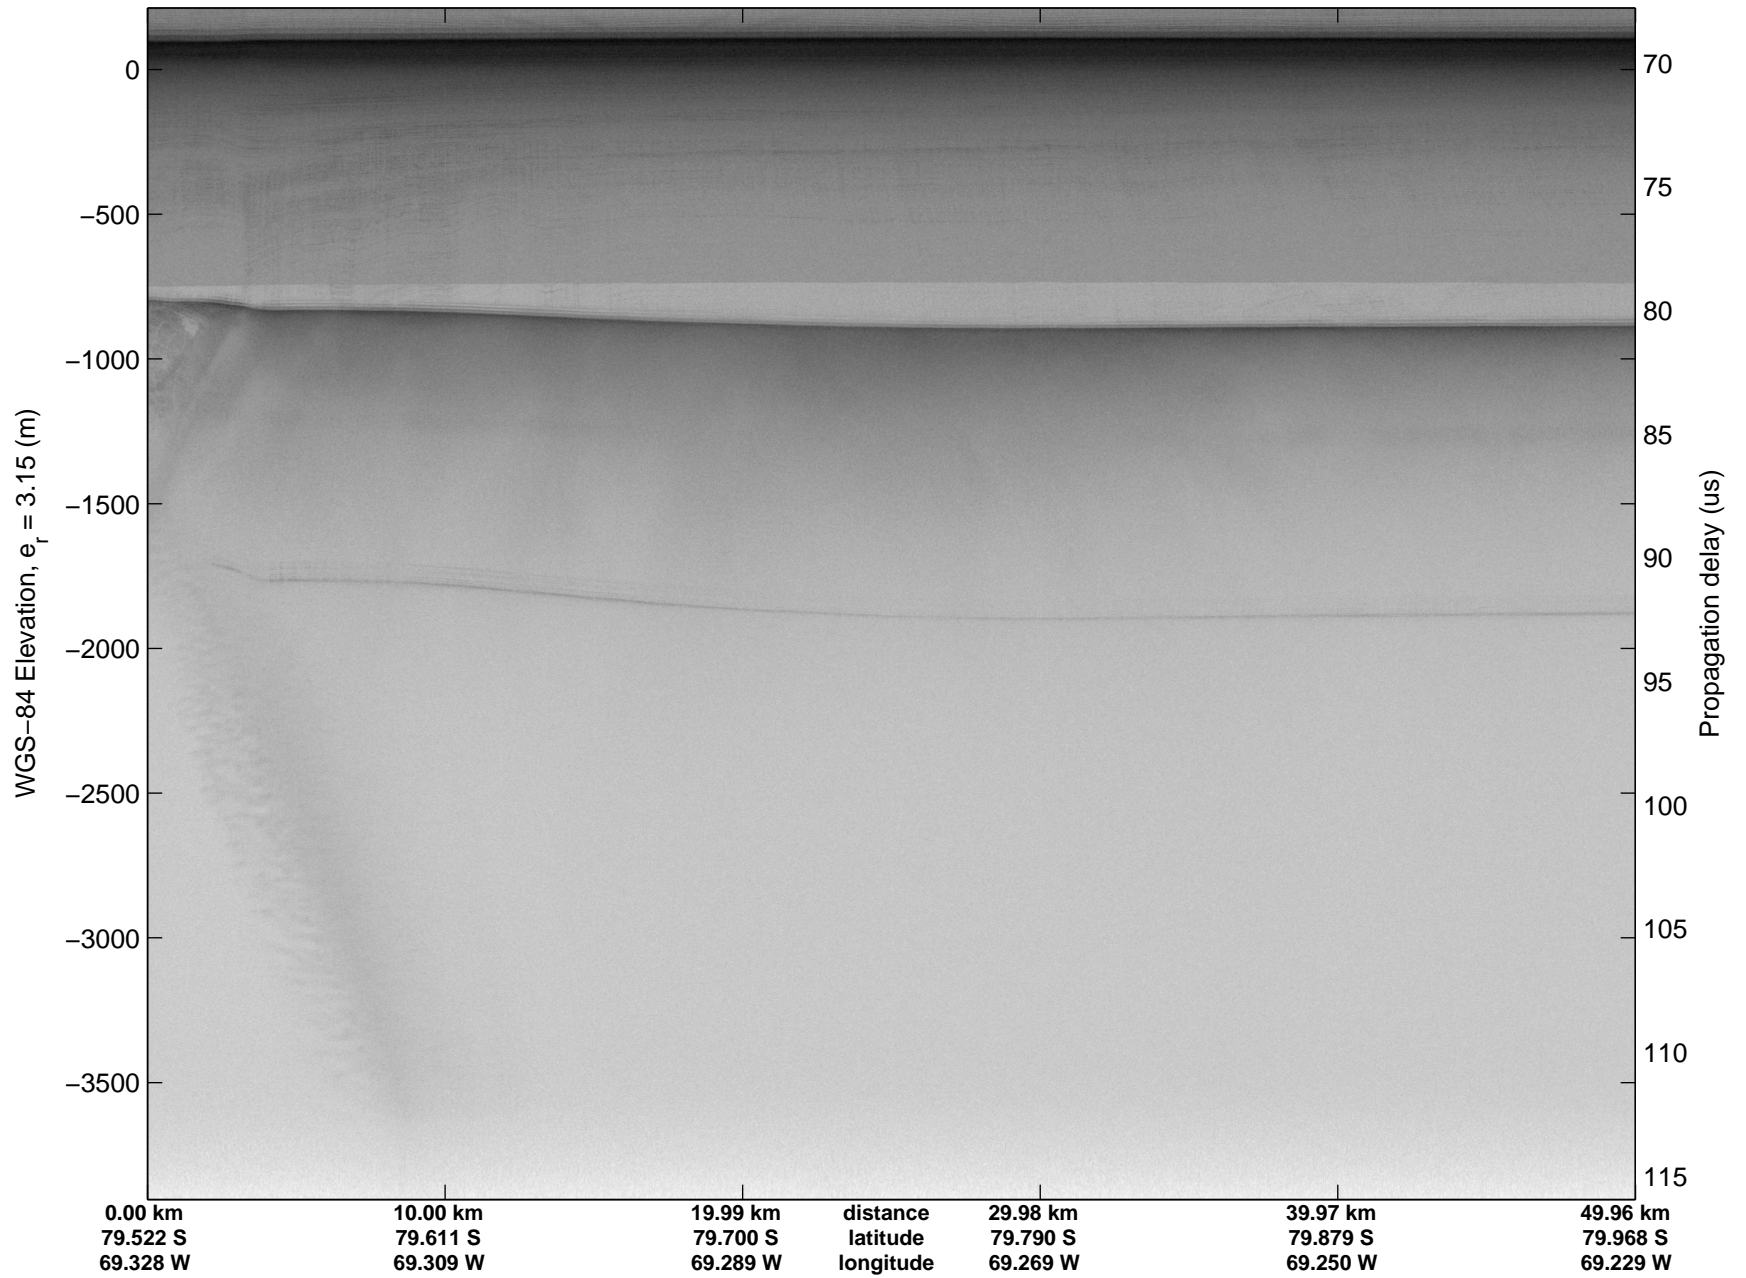

mcords3 2014\_Antarctica\_DC8: "Land Ice Pole Hole 88 West" 20141026\_05\_023: 15:54:54.7 to 15:58:24.6 GPS

mcords3 2014\_Antarctica\_DC8: "Land Ice Pole Hole 88 West" 20141026\_05\_023: 15:54:54.7 to 15:58:24.6 GPS

Land Ice Pole Hole 88 West  
20141026\_05\_024  
Polar Stereograph -71N/0E

mcords3 2014\_Antarctica\_DC8: "Land Ice Pole Hole 88 West" 20141026\_05\_024: 15:58:24.7 to 16:01:54.6 GPS

mcords3 2014\_Antarctica\_DC8: "Land Ice Pole Hole 88 West" 20141026\_05\_024: 15:58:24.7 to 16:01:54.6 GPS