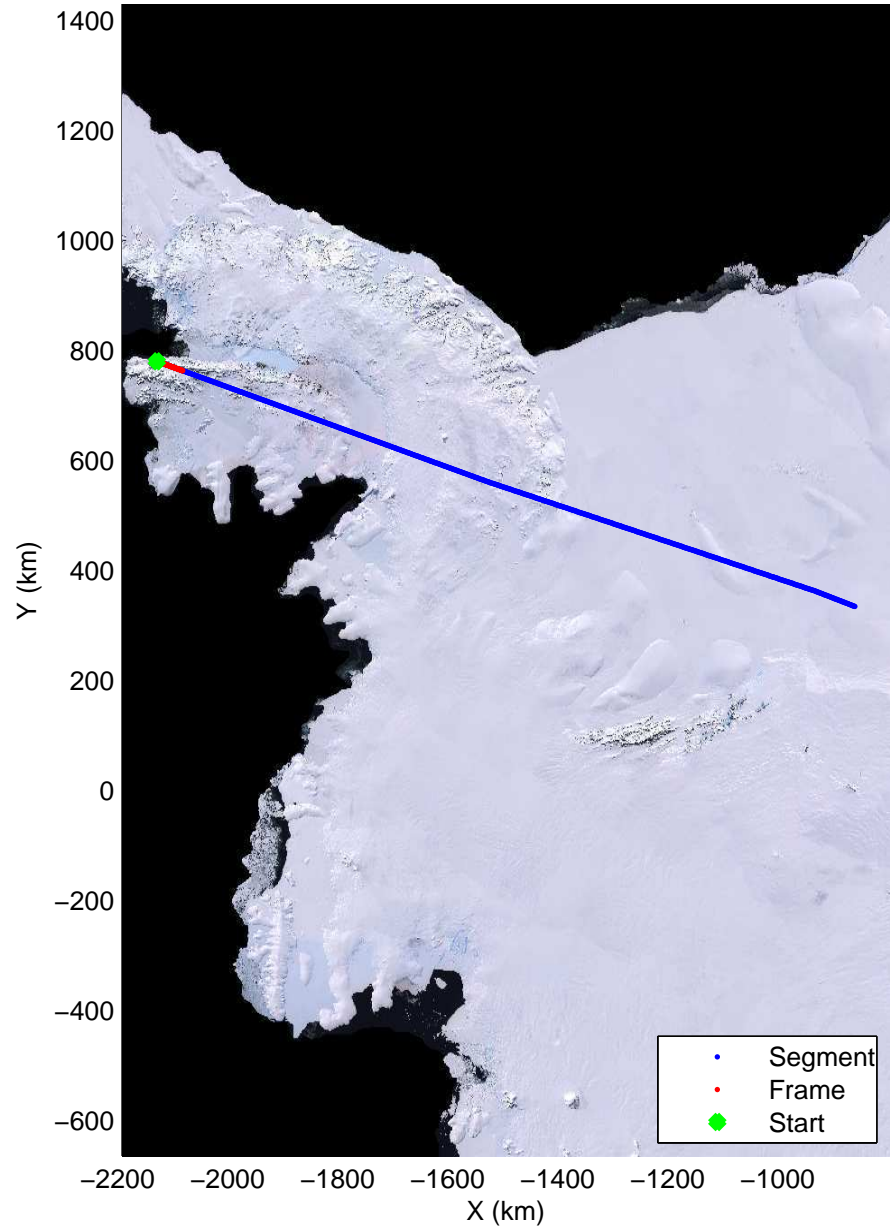

Land Ice Pole Hole 88 West  
20141026\_05\_001  
Polar Stereograph -71N/0E

mcords3 2014\_Antarctica\_DC8: "Land Ice Pole Hole 88 West" 20141026\_05\_001: 14:37:10.8 to 14:40:47.8 GPS

mcords3 2014\_Antarctica\_DC8: "Land Ice Pole Hole 88 West" 20141026\_05\_001: 14:37:10.8 to 14:40:47.8 GPS

Land Ice Pole Hole 88 West  
20141026\_05\_002  
Polar Stereograph -71N/0E

mcords3 2014\_Antarctica\_DC8: "Land Ice Pole Hole 88 West" 20141026\_05\_002: 14:40:47.9 to 14:44:22.5 GPS

mcords3 2014\_Antarctica\_DC8: "Land Ice Pole Hole 88 West" 20141026\_05\_002: 14:40:47.9 to 14:44:22.5 GPS

Land Ice Pole Hole 88 West  
20141026\_05\_003  
Polar Stereograph -71N/0E

mcords3 2014\_Antarctica\_DC8: "Land Ice Pole Hole 88 West" 20141026\_05\_003: 14:44:22.6 to 14:47:54.6 GPS

mcords3 2014\_Antarctica\_DC8: "Land Ice Pole Hole 88 West" 20141026\_05\_003: 14:44:22.6 to 14:47:54.6 GPS

mcords3 2014\_Antarctica\_DC8: "Land Ice Pole Hole 88 West" 20141026\_05\_004: 14:47:54.8 to 14:51:25.5 GPS

mcords3 2014\_Antarctica\_DC8: "Land Ice Pole Hole 88 West" 20141026\_05\_004: 14:47:54.8 to 14:51:25.5 GPS