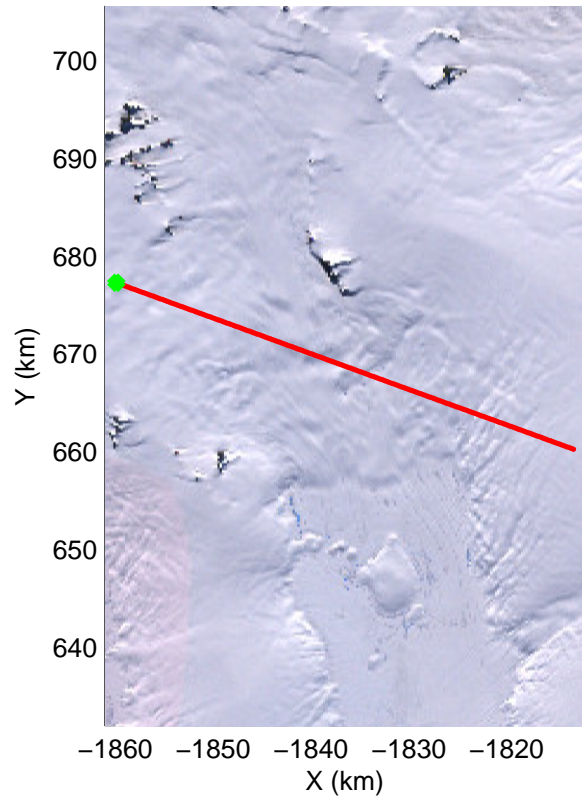

Land Ice Pole Hole 88 West  
20141026\_05\_003  
Polar Stereograph -71N/0E

mcords3 2014\_Antarctica\_DC8: "Land Ice Pole Hole 88 West" 20141026\_05\_003: 14:44:22.6 to 14:47:54.6 GPS

mcords3 2014\_Antarctica\_DC8: "Land Ice Pole Hole 88 West" 20141026\_05\_003: 14:44:22.6 to 14:47:54.6 GPS

mcords3 2014\_Antarctica\_DC8: "Land Ice Pole Hole 88 West" 20141026\_05\_004: 14:47:54.8 to 14:51:25.5 GPS

mcords3 2014\_Antarctica\_DC8: "Land Ice Pole Hole 88 West" 20141026\_05\_004: 14:47:54.8 to 14:51:25.5 GPS

mcords3 2014\_Antarctica\_DC8: "Land Ice Pole Hole 88 West" 20141026\_05\_005: 14:51:25.7 to 14:54:55.8 GPS

mcords3 2014\_Antarctica\_DC8: "Land Ice Pole Hole 88 West" 20141026\_05\_005: 14:51:25.7 to 14:54:55.8 GPS

mcords3 2014\_Antarctica\_DC8: "Land Ice Pole Hole 88 West" 20141026\_05\_006: 14:54:55.9 to 14:58:25.3 GPS

mcords3 2014\_Antarctica\_DC8: "Land Ice Pole Hole 88 West" 20141026\_05\_006: 14:54:55.9 to 14:58:25.3 GPS