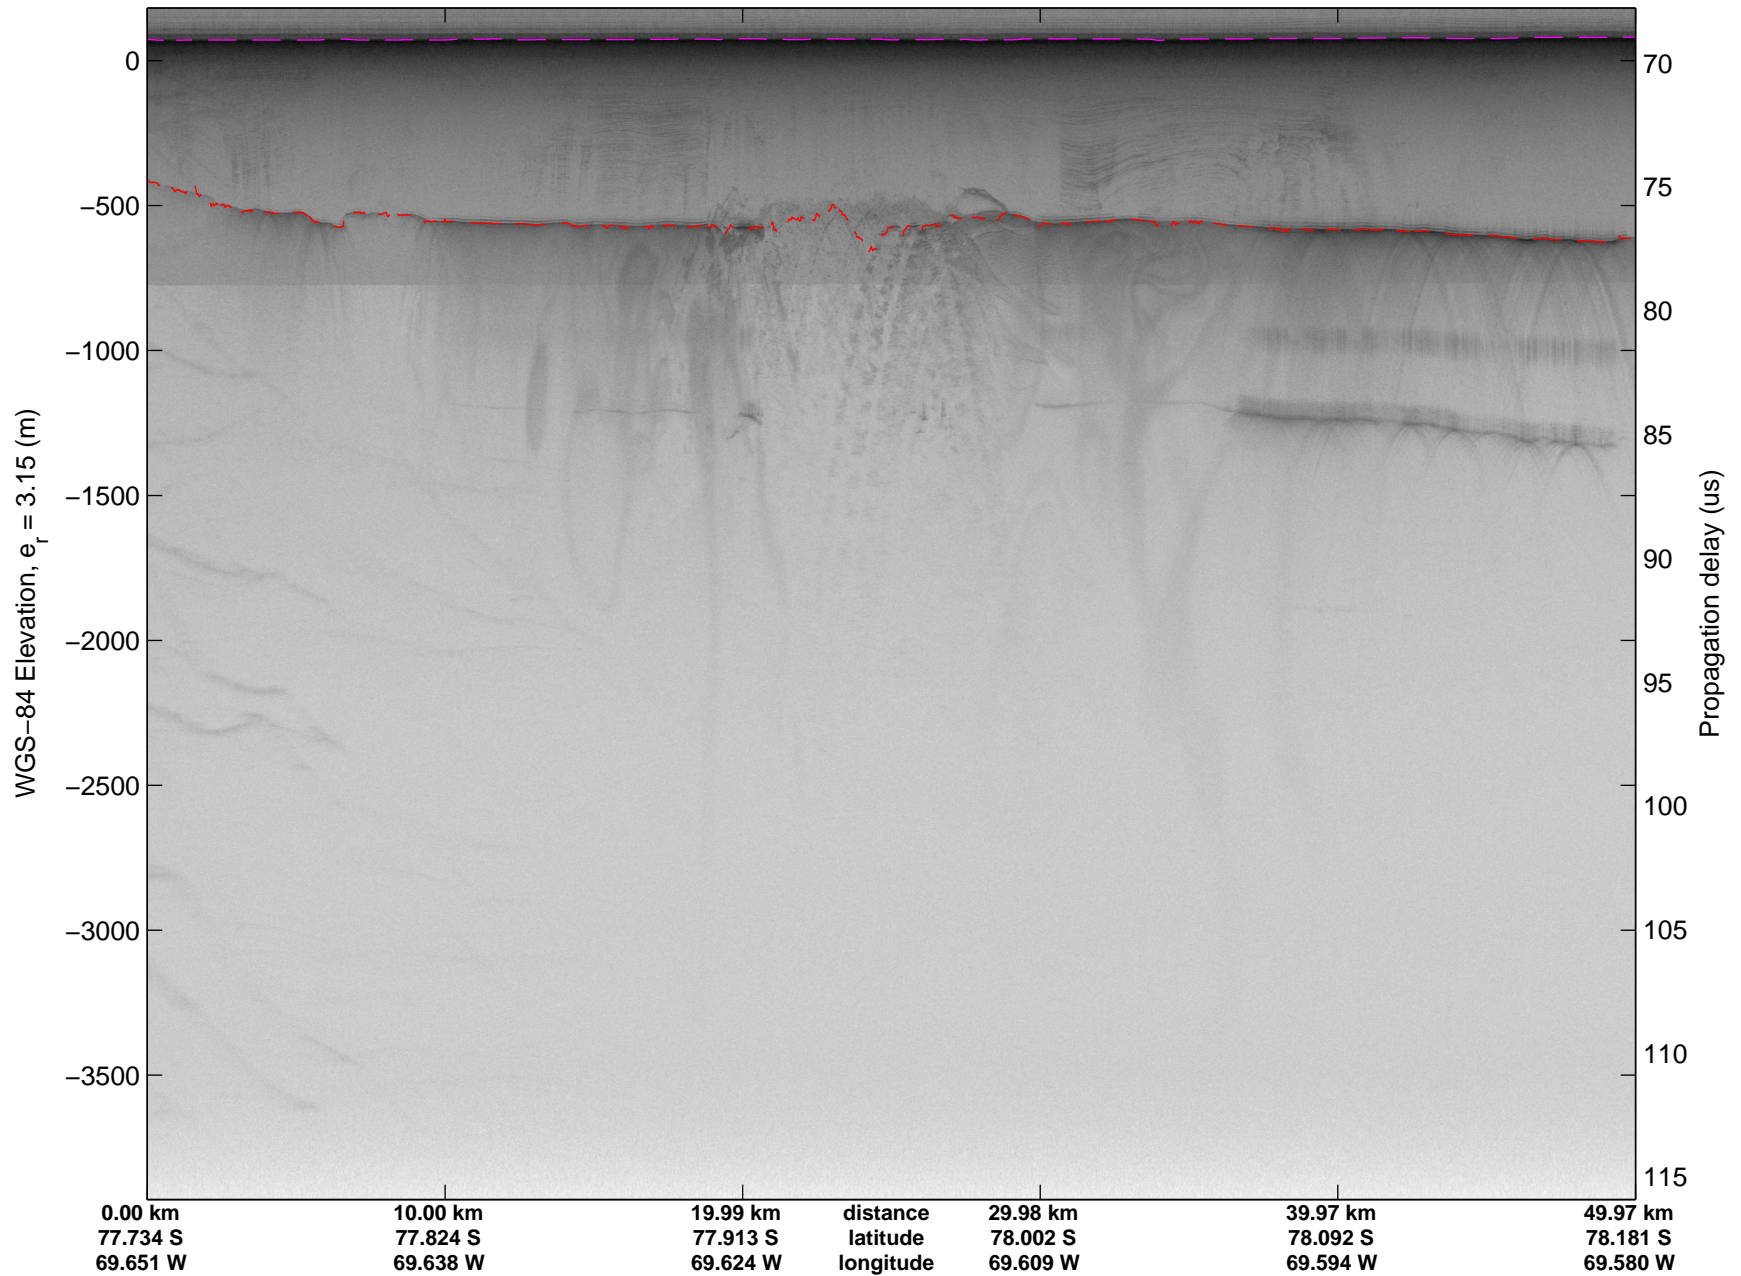

Land Ice Pole Hole 88 West  
20141026\_05\_019  
Polar Stereograph -71N/0E

mcords3 2014\_Antarctica\_DC8: "Land Ice Pole Hole 88 West" 20141026\_05\_019: 15:40:51.6 to 15:44:21.7 GPS

mcords3 2014\_Antarctica\_DC8: "Land Ice Pole Hole 88 West" 20141026\_05\_019: 15:40:51.6 to 15:44:21.7 GPS

mcords3 2014\_Antarctica\_DC8: "Land Ice Pole Hole 88 West" 20141026\_05\_020: 15:44:21.9 to 15:47:52.6 GPS

mcords3 2014\_Antarctica\_DC8: "Land Ice Pole Hole 88 West" 20141026\_05\_020: 15:44:21.9 to 15:47:52.6 GPS