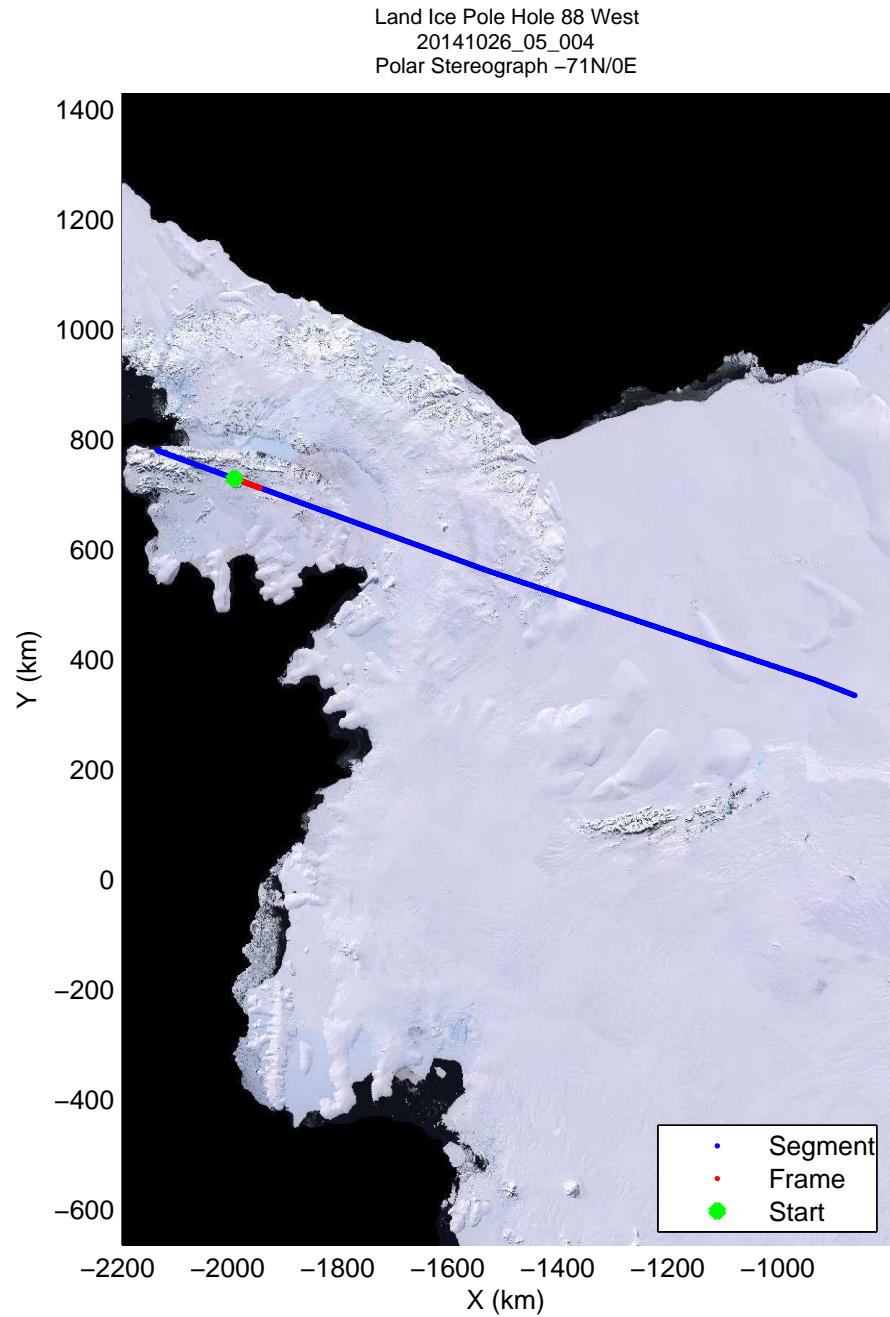

Land Ice Pole Hole 88 West  
20141026\_05\_001  
Polar Stereograph -71N/0E

mcords3 2014\_Antarctica\_DC8: "Land Ice Pole Hole 88 West" 20141026\_05\_001: 14:37:10.8 to 14:40:47.8 GPS

mcords3 2014\_Antarctica\_DC8: "Land Ice Pole Hole 88 West" 20141026\_05\_001: 14:37:10.8 to 14:40:47.8 GPS

Land Ice Pole Hole 88 West  
20141026\_05\_002  
Polar Stereograph -71N/0E

mcords3 2014\_Antarctica\_DC8: "Land Ice Pole Hole 88 West" 20141026\_05\_002: 14:40:47.9 to 14:44:22.5 GPS

mcords3 2014\_Antarctica\_DC8: "Land Ice Pole Hole 88 West" 20141026\_05\_002: 14:40:47.9 to 14:44:22.5 GPS

Land Ice Pole Hole 88 West  
20141026\_05\_003  
Polar Stereograph -71N/0E

mcords3 2014\_Antarctica\_DC8: "Land Ice Pole Hole 88 West" 20141026\_05\_003: 14:44:22.6 to 14:47:54.6 GPS

mcords3 2014\_Antarctica\_DC8: "Land Ice Pole Hole 88 West" 20141026\_05\_003: 14:44:22.6 to 14:47:54.6 GPS

mcords3 2014\_Antarctica\_DC8: "Land Ice Pole Hole 88 West" 20141026\_05\_004: 14:47:54.8 to 14:51:25.5 GPS

mcords3 2014\_Antarctica\_DC8: "Land Ice Pole Hole 88 West" 20141026\_05\_004: 14:47:54.8 to 14:51:25.5 GPS