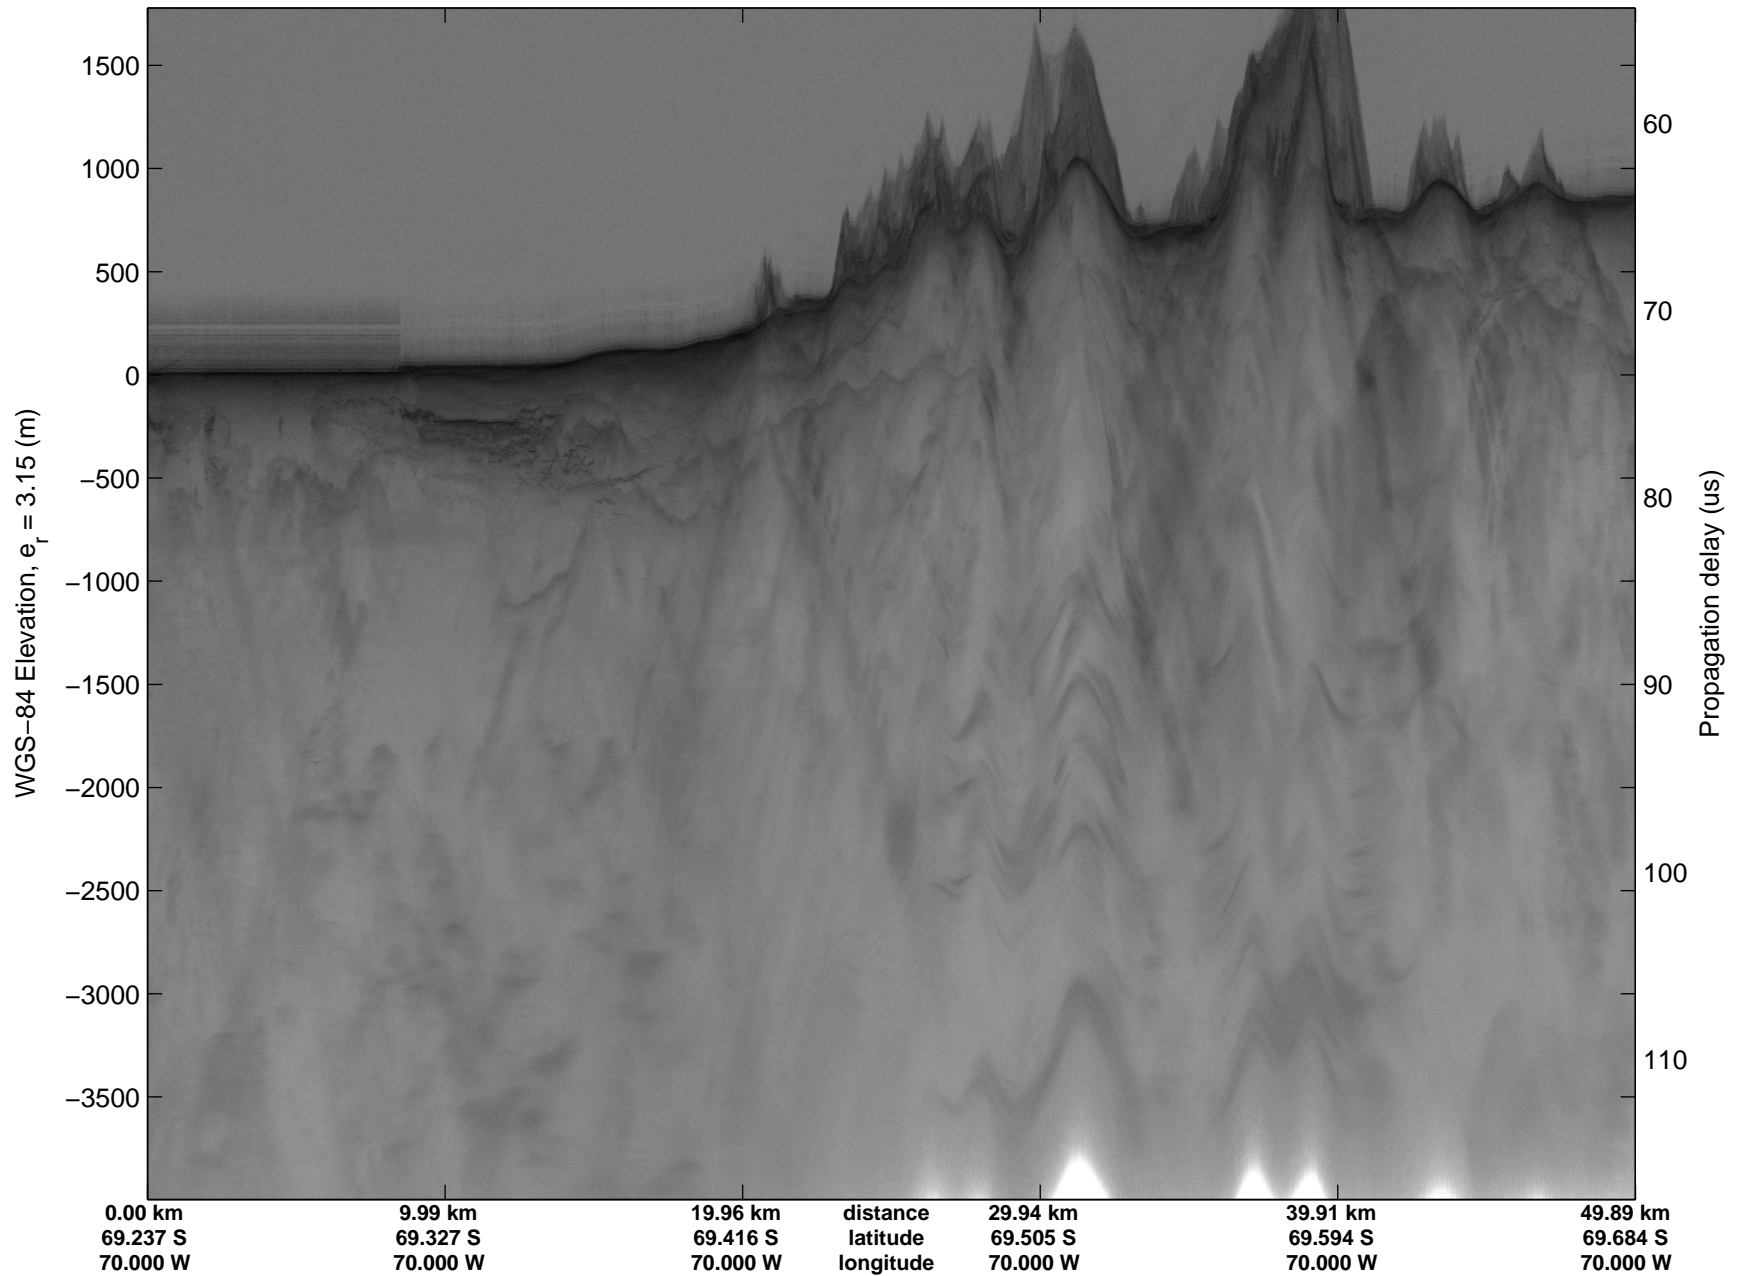

Land Ice Pole Hole 88 West  
20141026\_05\_001  
Polar Stereograph -71N/0E

mcords3 2014\_Antarctica\_DC8: "Land Ice Pole Hole 88 West" 20141026\_05\_001: 14:37:10.8 to 14:40:47.8 GPS

mcords3 2014\_Antarctica\_DC8: "Land Ice Pole Hole 88 West" 20141026\_05\_001: 14:37:10.8 to 14:40:47.8 GPS

Land Ice Pole Hole 88 West  
20141026\_05\_002  
Polar Stereograph -71N/0E

mcords3 2014\_Antarctica\_DC8: "Land Ice Pole Hole 88 West" 20141026\_05\_002: 14:40:47.9 to 14:44:22.5 GPS

mcords3 2014\_Antarctica\_DC8: "Land Ice Pole Hole 88 West" 20141026\_05\_002: 14:40:47.9 to 14:44:22.5 GPS

Land Ice Pole Hole 88 West  
20141026\_05\_003  
Polar Stereograph -71N/0E

mcords3 2014\_Antarctica\_DC8: "Land Ice Pole Hole 88 West" 20141026\_05\_003: 14:44:22.6 to 14:47:54.6 GPS

mcords3 2014\_Antarctica\_DC8: "Land Ice Pole Hole 88 West" 20141026\_05\_003: 14:44:22.6 to 14:47:54.6 GPS