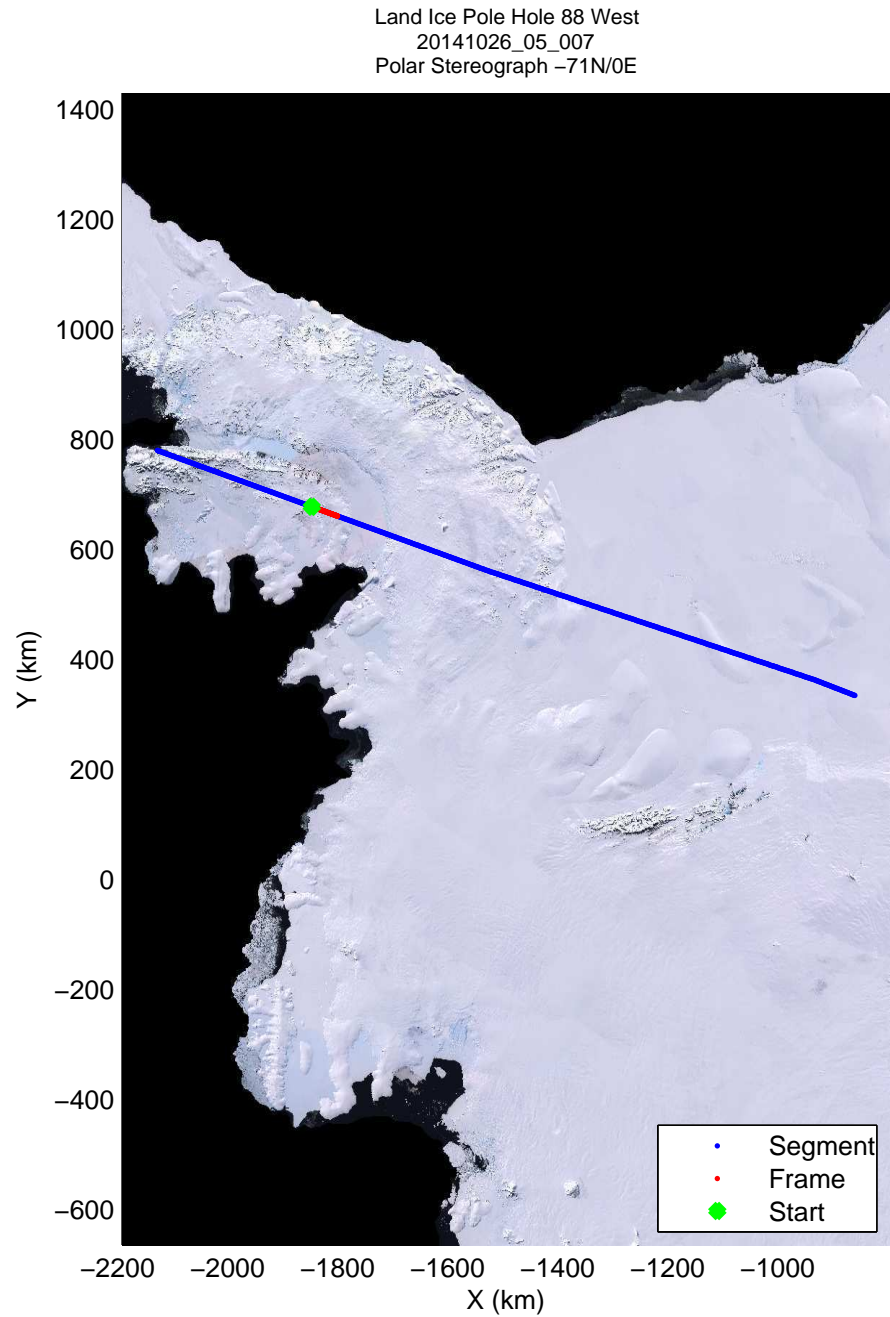

Land Ice Pole Hole 88 West  
20141026\_05\_003  
Polar Stereograph -71N/0E

mcords3 2014\_Antarctica\_DC8: "Land Ice Pole Hole 88 West" 20141026\_05\_003: 14:44:22.6 to 14:47:54.6 GPS

mcords3 2014\_Antarctica\_DC8: "Land Ice Pole Hole 88 West" 20141026\_05\_003: 14:44:22.6 to 14:47:54.6 GPS

mcords3 2014\_Antarctica\_DC8: "Land Ice Pole Hole 88 West" 20141026\_05\_004: 14:47:54.8 to 14:51:25.5 GPS

mcords3 2014\_Antarctica\_DC8: "Land Ice Pole Hole 88 West" 20141026\_05\_004: 14:47:54.8 to 14:51:25.5 GPS

mcords3 2014\_Antarctica\_DC8: "Land Ice Pole Hole 88 West" 20141026\_05\_005: 14:51:25.7 to 14:54:55.8 GPS

mcords3 2014\_Antarctica\_DC8: "Land Ice Pole Hole 88 West" 20141026\_05\_005: 14:51:25.7 to 14:54:55.8 GPS

mcords3 2014\_Antarctica\_DC8: "Land Ice Pole Hole 88 West" 20141026\_05\_006: 14:54:55.9 to 14:58:25.3 GPS

mcords3 2014\_Antarctica\_DC8: "Land Ice Pole Hole 88 West" 20141026\_05\_006: 14:54:55.9 to 14:58:25.3 GPS