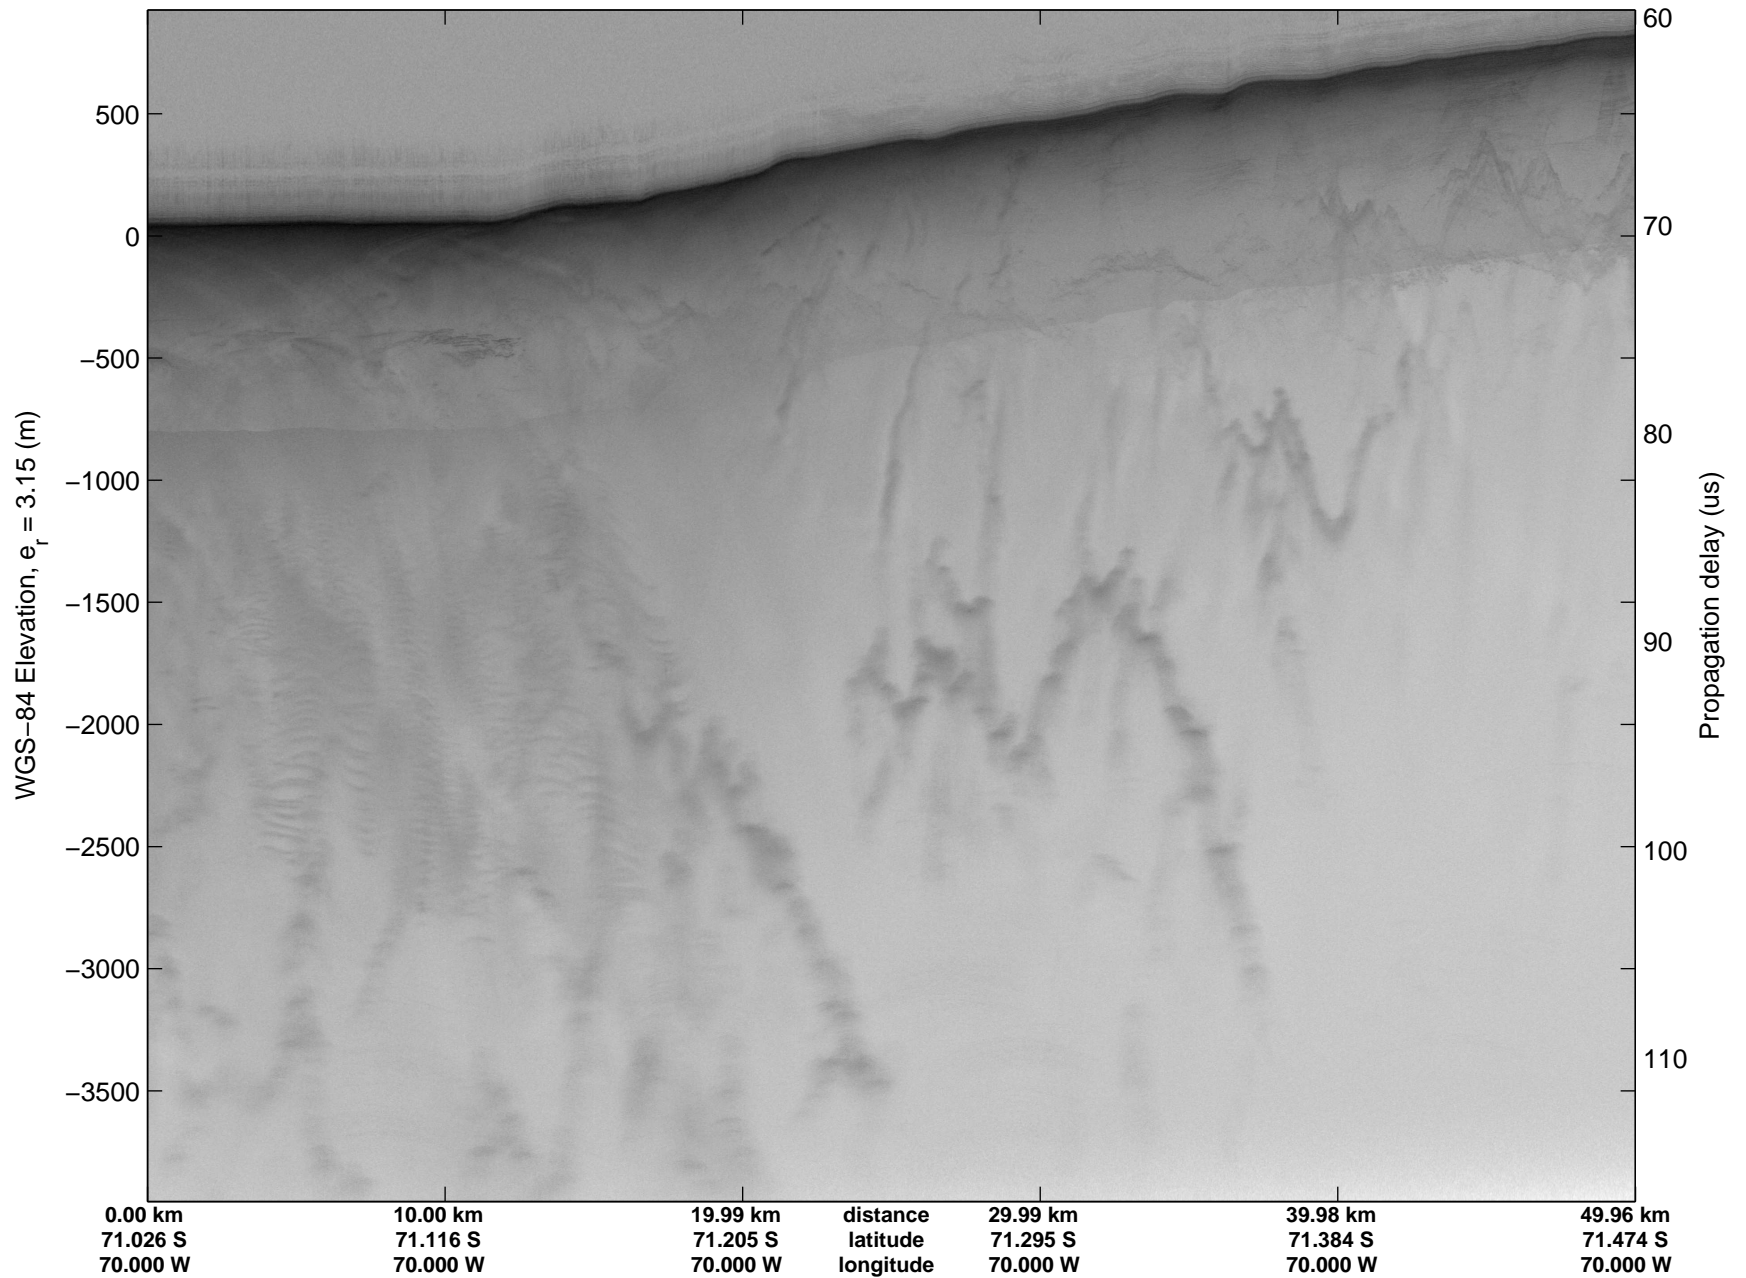

Land Ice Pole Hole 88 West  
20141026\_05\_002  
Polar Stereograph -71N/0E

mcords3 2014\_Antarctica\_DC8: "Land Ice Pole Hole 88 West" 20141026\_05\_002: 14:40:47.9 to 14:44:22.5 GPS

mcords3 2014\_Antarctica\_DC8: "Land Ice Pole Hole 88 West" 20141026\_05\_002: 14:40:47.9 to 14:44:22.5 GPS

Land Ice Pole Hole 88 West  
20141026\_05\_003  
Polar Stereograph -71N/0E

mcords3 2014\_Antarctica\_DC8: "Land Ice Pole Hole 88 West" 20141026\_05\_003: 14:44:22.6 to 14:47:54.6 GPS

mcords3 2014\_Antarctica\_DC8: "Land Ice Pole Hole 88 West" 20141026\_05\_003: 14:44:22.6 to 14:47:54.6 GPS

mcords3 2014\_Antarctica\_DC8: "Land Ice Pole Hole 88 West" 20141026\_05\_004: 14:47:54.8 to 14:51:25.5 GPS

mcords3 2014\_Antarctica\_DC8: "Land Ice Pole Hole 88 West" 20141026\_05\_004: 14:47:54.8 to 14:51:25.5 GPS

mcords3 2014\_Antarctica\_DC8: "Land Ice Pole Hole 88 West" 20141026\_05\_005: 14:51:25.7 to 14:54:55.8 GPS

mcords3 2014\_Antarctica\_DC8: "Land Ice Pole Hole 88 West" 20141026\_05\_005: 14:51:25.7 to 14:54:55.8 GPS