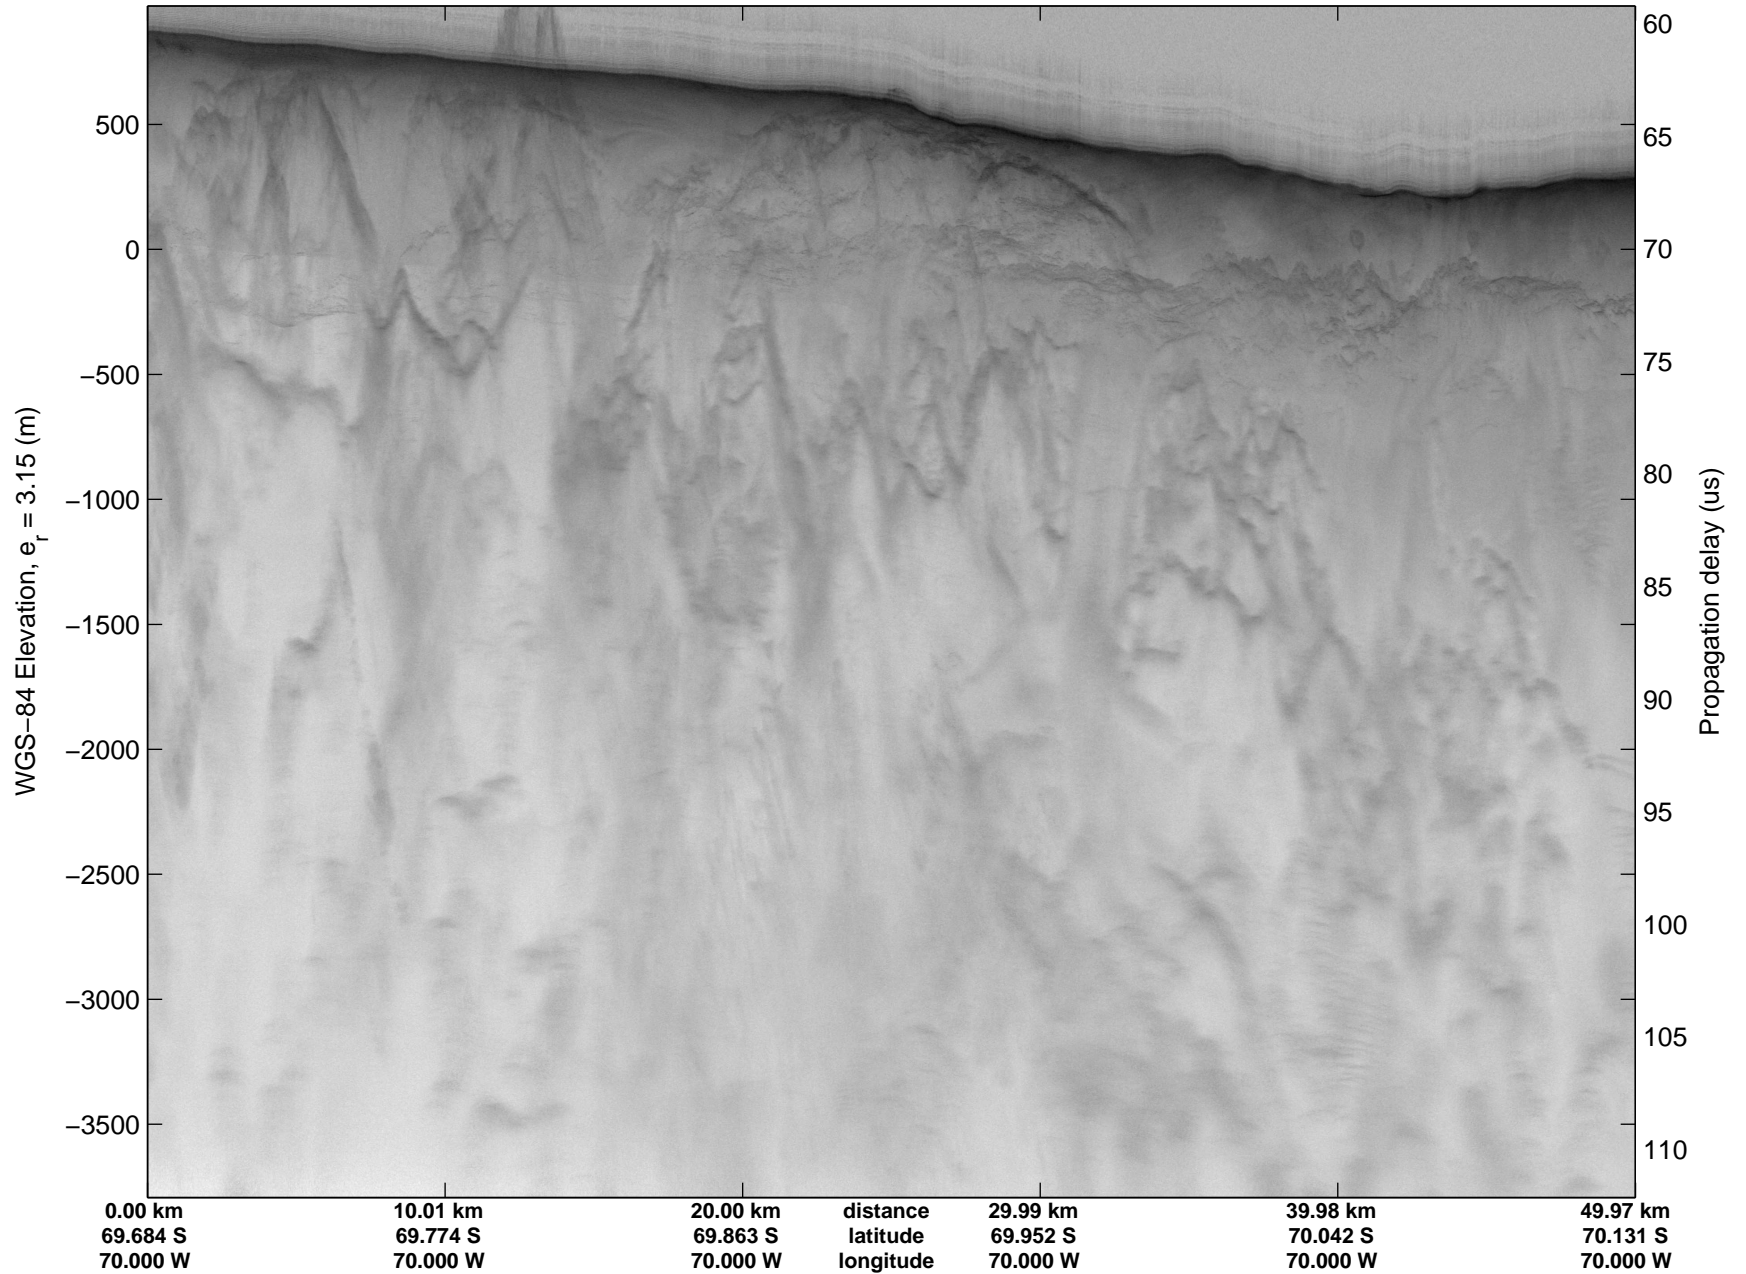

Land Ice Pole Hole 88 West  
20141026\_05\_001  
Polar Stereograph -71N/0E

mcords3 2014\_Antarctica\_DC8: "Land Ice Pole Hole 88 West" 20141026\_05\_001: 14:37:10.8 to 14:40:47.8 GPS

mcords3 2014\_Antarctica\_DC8: "Land Ice Pole Hole 88 West" 20141026\_05\_001: 14:37:10.8 to 14:40:47.8 GPS

Land Ice Pole Hole 88 West  
20141026\_05\_002  
Polar Stereograph -71N/0E

mcords3 2014\_Antarctica\_DC8: "Land Ice Pole Hole 88 West" 20141026\_05\_002: 14:40:47.9 to 14:44:22.5 GPS

mcords3 2014\_Antarctica\_DC8: "Land Ice Pole Hole 88 West" 20141026\_05\_002: 14:40:47.9 to 14:44:22.5 GPS

Land Ice Pole Hole 88 West  
20141026\_05\_003  
Polar Stereograph -71N/0E

mcords3 2014\_Antarctica\_DC8: "Land Ice Pole Hole 88 West" 20141026\_05\_003: 14:44:22.6 to 14:47:54.6 GPS

mcords3 2014\_Antarctica\_DC8: "Land Ice Pole Hole 88 West" 20141026\_05\_003: 14:44:22.6 to 14:47:54.6 GPS