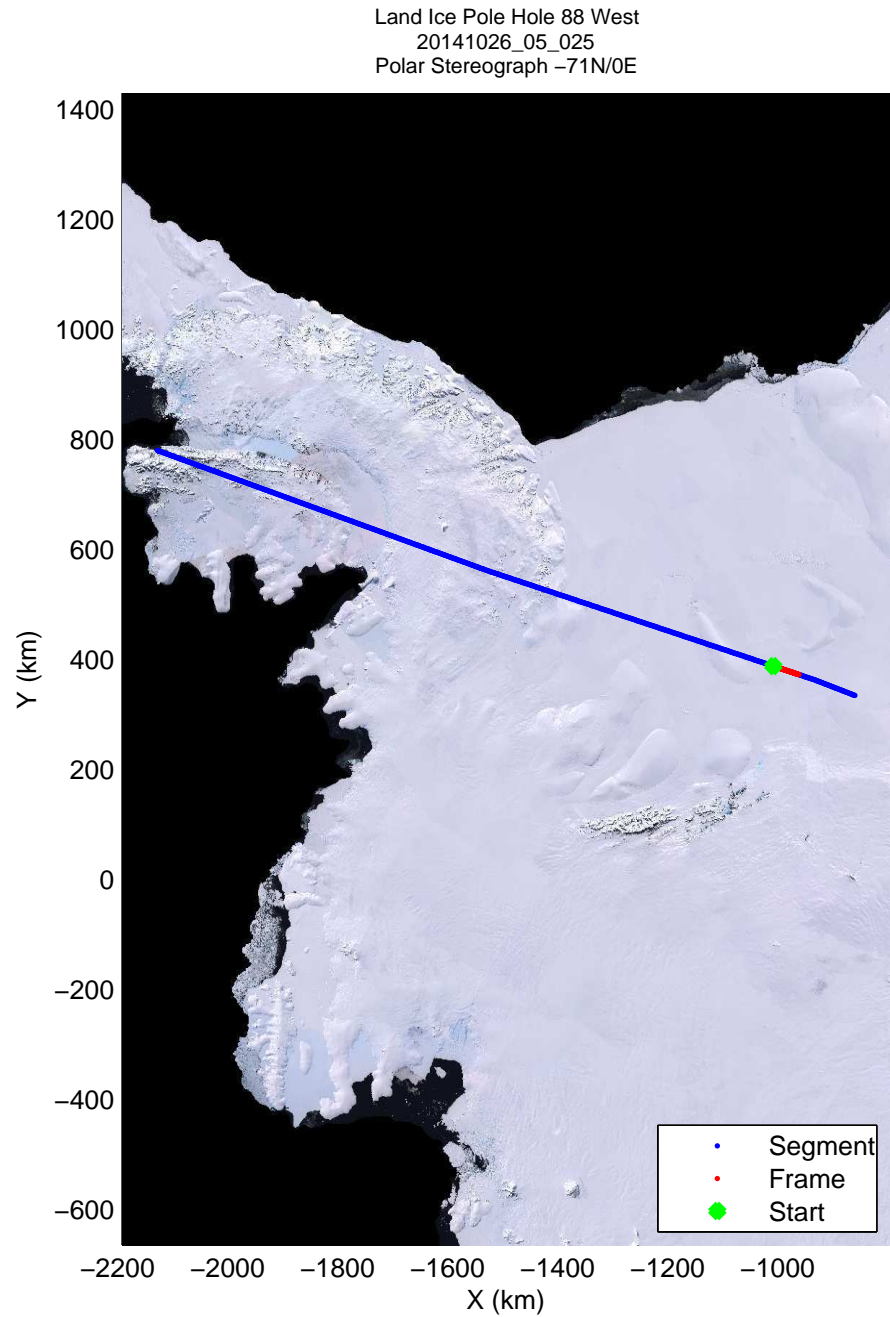

mcords3 2014\_Antarctica\_DC8: "Land Ice Pole Hole 88 West" 20141026\_05\_023: 15:54:54.7 to 15:58:24.6 GPS

mcords3 2014\_Antarctica\_DC8: "Land Ice Pole Hole 88 West" 20141026\_05\_023: 15:54:54.7 to 15:58:24.6 GPS

Land Ice Pole Hole 88 West  
20141026\_05\_024  
Polar Stereograph -71N/0E

mcords3 2014\_Antarctica\_DC8: "Land Ice Pole Hole 88 West" 20141026\_05\_024: 15:58:24.7 to 16:01:54.6 GPS

mcords3 2014\_Antarctica\_DC8: "Land Ice Pole Hole 88 West" 20141026\_05\_024: 15:58:24.7 to 16:01:54.6 GPS

mcords3 2014\_Antarctica\_DC8: "Land Ice Pole Hole 88 West" 20141026\_05\_025: 16:01:54.8 to 16:05:25.6 GPS

mcords3 2014\_Antarctica\_DC8: "Land Ice Pole Hole 88 West" 20141026\_05\_025: 16:01:54.8 to 16:05:25.6 GPS

Land Ice Pole Hole 88 West  
20141026\_05\_026  
Polar Stereograph -71N/0E

mcords3 2014\_Antarctica\_DC8: "Land Ice Pole Hole 88 West" 20141026\_05\_026: 16:05:25.7 to 16:08:59.2 GPS

mcords3 2014\_Antarctica\_DC8: "Land Ice Pole Hole 88 West" 20141026\_05\_026: 16:05:25.7 to 16:08:59.2 GPS