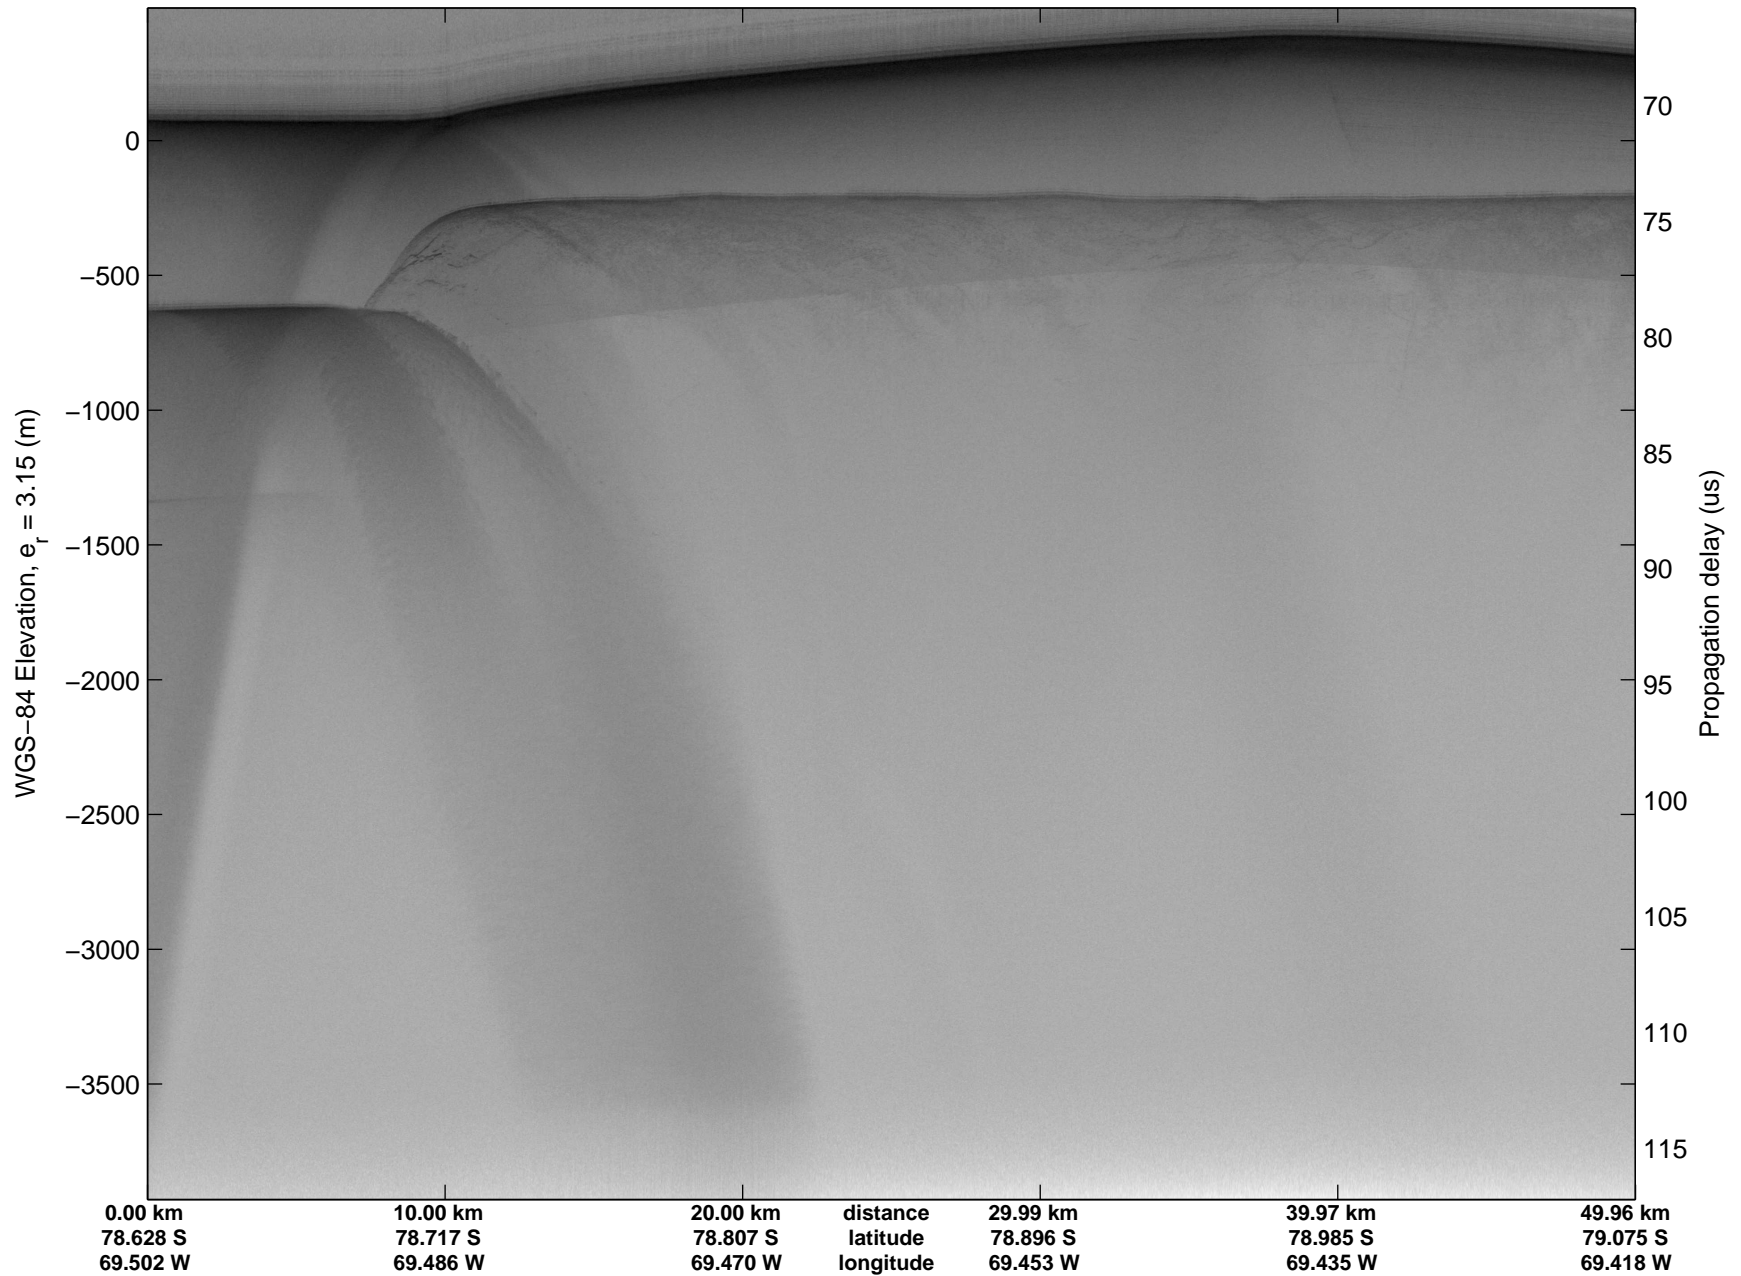

Land Ice Pole Hole 88 West  
20141026\_05\_021  
Polar Stereograph -71N/0E

mcords3 2014\_Antarctica\_DC8: "Land Ice Pole Hole 88 West" 20141026\_05\_021: 15:47:52.8 to 15:51:23.6 GPS

mcords3 2014\_Antarctica\_DC8: "Land Ice Pole Hole 88 West" 20141026\_05\_021: 15:47:52.8 to 15:51:23.6 GPS

mcords3 2014\_Antarctica\_DC8: "Land Ice Pole Hole 88 West" 20141026\_05\_022: 15:51:23.8 to 15:54:54.6 GPS

mcords3 2014\_Antarctica\_DC8: "Land Ice Pole Hole 88 West" 20141026\_05\_022: 15:51:23.8 to 15:54:54.6 GPS