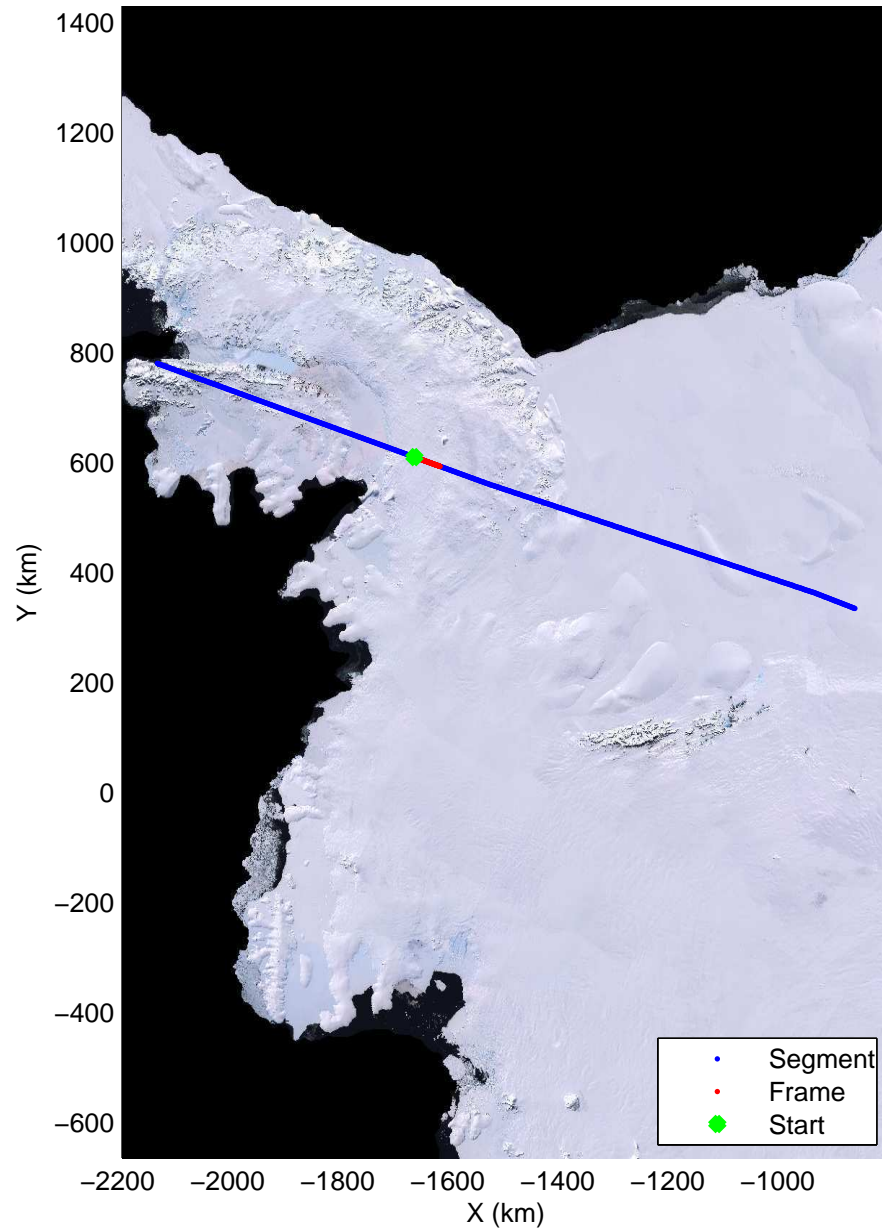

Land Ice Pole Hole 88 West  
20141026\_05\_008  
Polar Stereograph -71N/0E

mcords3 2014\_Antarctica\_DC8: "Land Ice Pole Hole 88 West" 20141026\_05\_008: 15:01:55.9 to 15:05:27.9 GPS

mcords3 2014\_Antarctica\_DC8: "Land Ice Pole Hole 88 West" 20141026\_05\_008: 15:01:55.9 to 15:05:27.9 GPS

Land Ice Pole Hole 88 West  
20141026\_05\_009  
Polar Stereograph -71N/0E

mcords3 2014\_Antarctica\_DC8: "Land Ice Pole Hole 88 West" 20141026\_05\_009: 15:05:28.0 to 15:09:00.8 GPS

mcords3 2014\_Antarctica\_DC8: "Land Ice Pole Hole 88 West" 20141026\_05\_009: 15:05:28.0 to 15:09:00.8 GPS

mcords3 2014\_Antarctica\_DC8: "Land Ice Pole Hole 88 West" 20141026\_05\_010: 15:09:00.9 to 15:12:34.4 GPS

mcords3 2014\_Antarctica\_DC8: "Land Ice Pole Hole 88 West" 20141026\_05\_010: 15:09:00.9 to 15:12:34.4 GPS

Land Ice Pole Hole 88 West  
20141026\_05\_011  
Polar Stereograph -71N/0E

mcords3 2014\_Antarctica\_DC8: "Land Ice Pole Hole 88 West" 20141026\_05\_011: 15:12:34.5 to 15:16:10.6 GPS

mcords3 2014\_Antarctica\_DC8: "Land Ice Pole Hole 88 West" 20141026\_05\_011: 15:12:34.5 to 15:16:10.6 GPS