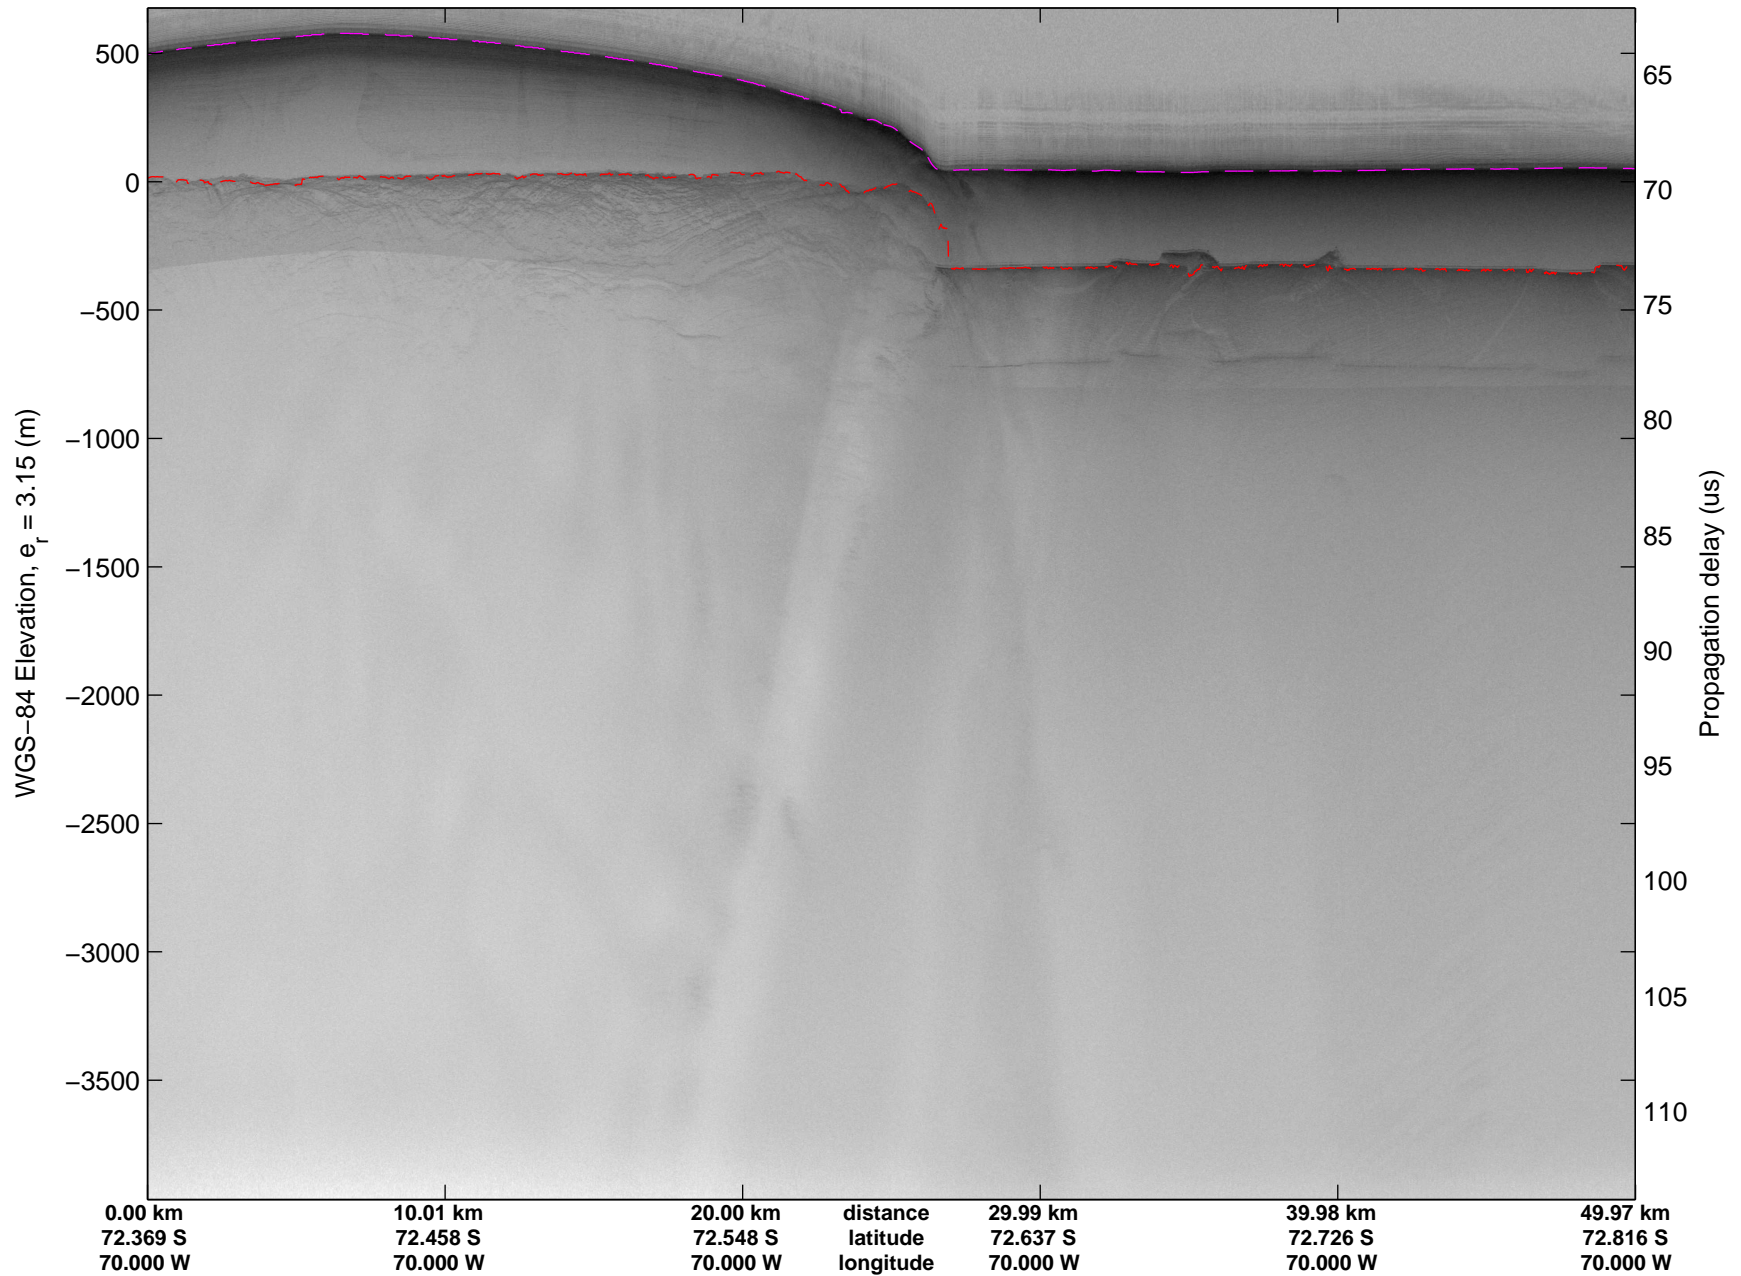

Land Ice Pole Hole 88 West  
20141026\_05\_008  
Polar Stereograph -71N/0E

mcords3 2014\_Antarctica\_DC8: "Land Ice Pole Hole 88 West" 20141026\_05\_008: 15:01:55.9 to 15:05:27.9 GPS

mcords3 2014\_Antarctica\_DC8: "Land Ice Pole Hole 88 West" 20141026\_05\_008: 15:01:55.9 to 15:05:27.9 GPS

Land Ice Pole Hole 88 West  
20141026\_05\_009  
Polar Stereograph -71N/0E

mcords3 2014\_Antarctica\_DC8: "Land Ice Pole Hole 88 West" 20141026\_05\_009: 15:05:28.0 to 15:09:00.8 GPS

mcords3 2014\_Antarctica\_DC8: "Land Ice Pole Hole 88 West" 20141026\_05\_009: 15:05:28.0 to 15:09:00.8 GPS