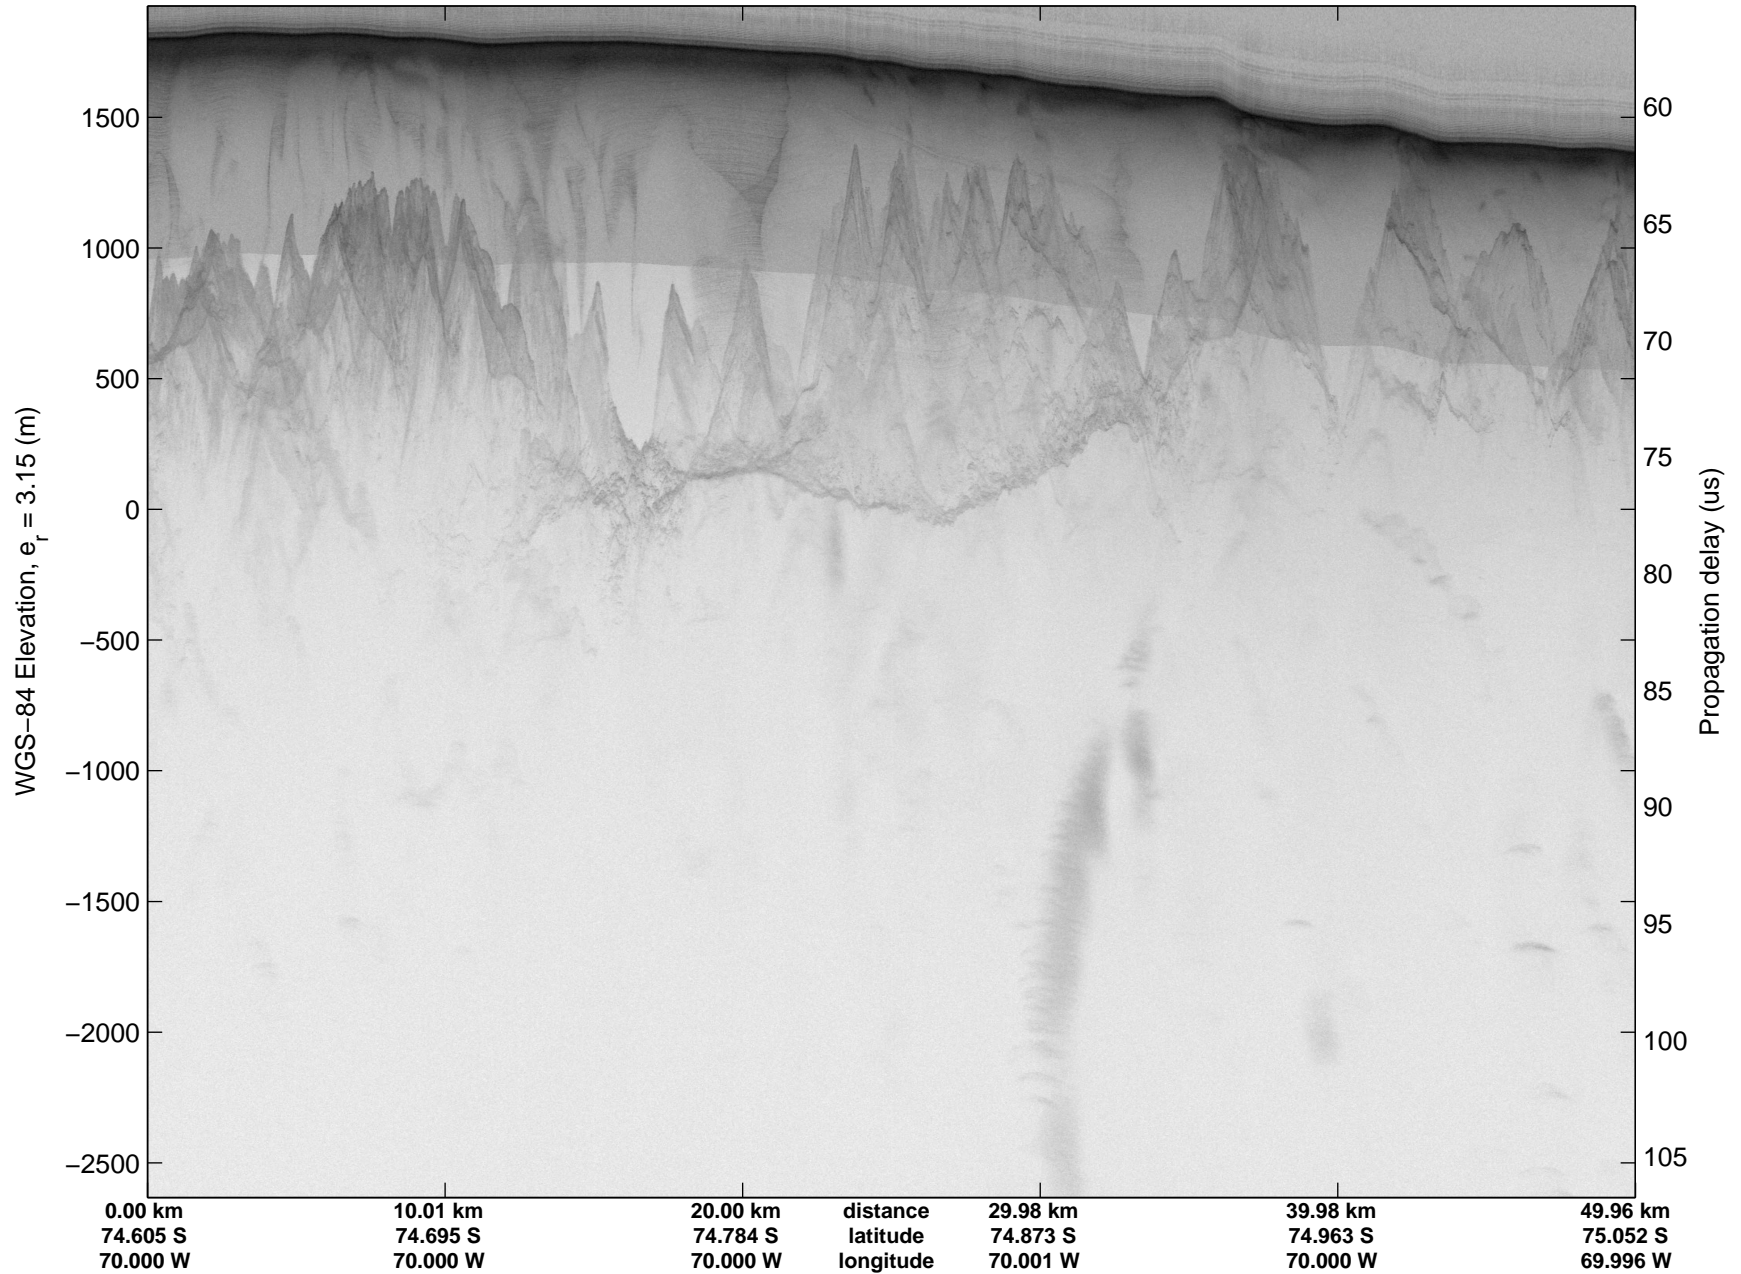

mcords3 2014_Antarctica_DC8: "Land Ice Pole Hole 88 West" 20141026_05_013: 15:19:46.7 to 15:23:14.4 GPS