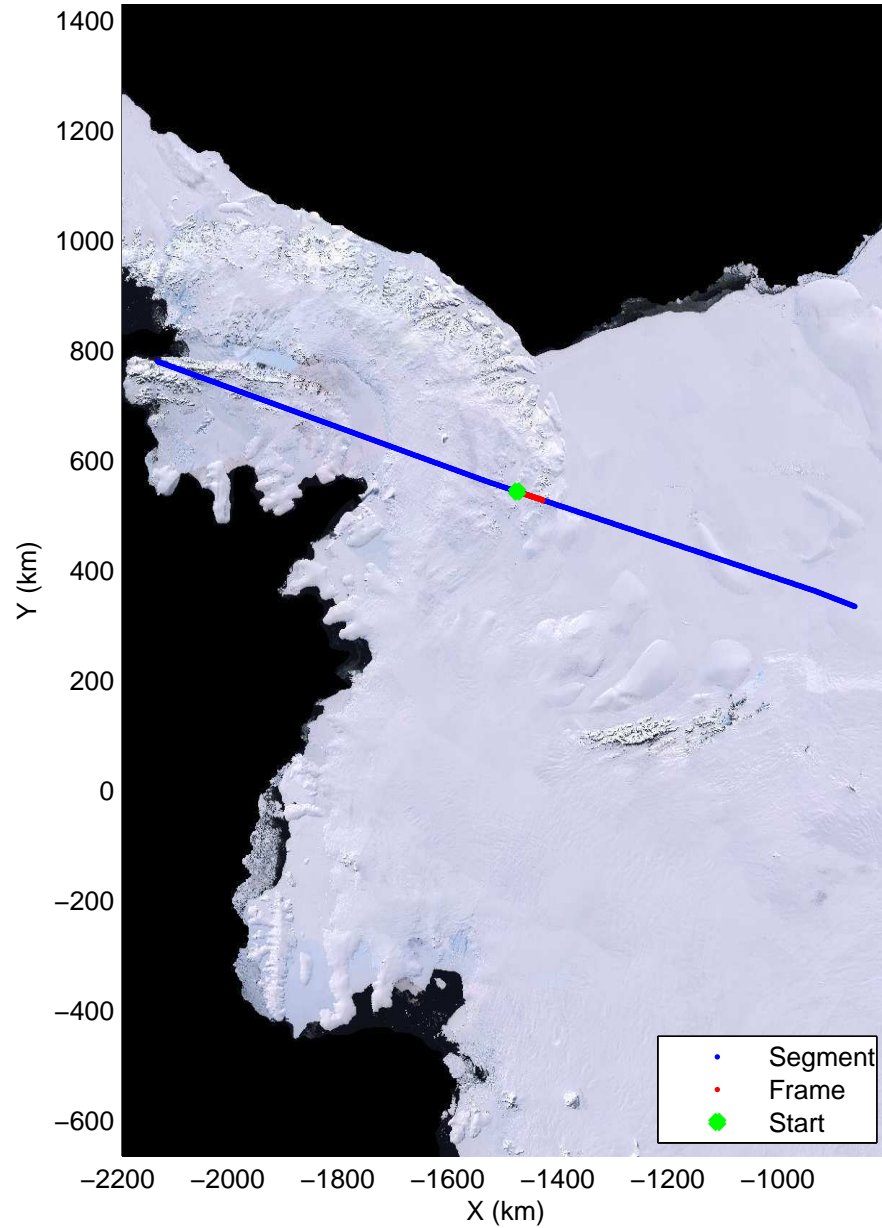

mcords3 2014\_Antarctica\_DC8: "Land Ice Pole Hole 88 West" 20141026\_05\_013: 15:19:46.7 to 15:23:14.4 GPS

mcords3 2014\_Antarctica\_DC8: "Land Ice Pole Hole 88 West" 20141026\_05\_013: 15:19:46.7 to 15:23:14.4 GPS

Land Ice Pole Hole 88 West  
20141026\_05\_014  
Polar Stereograph -71N/0E

mcords3 2014\_Antarctica\_DC8: "Land Ice Pole Hole 88 West" 20141026\_05\_014: 15:23:14.6 to 15:26:41.8 GPS

mcords3 2014\_Antarctica\_DC8: "Land Ice Pole Hole 88 West" 20141026\_05\_014: 15:23:14.6 to 15:26:41.8 GPS

Land Ice Pole Hole 88 West  
20141026\_05\_015  
Polar Stereograph -71N/0E

mcords3 2014\_Antarctica\_DC8: "Land Ice Pole Hole 88 West" 20141026\_05\_015: 15:26:42.0 to 15:30:14.4 GPS

mcords3 2014\_Antarctica\_DC8: "Land Ice Pole Hole 88 West" 20141026\_05\_015: 15:26:42.0 to 15:30:14.4 GPS

Land Ice Pole Hole 88 West  
20141026\_05\_016  
Polar Stereograph -71N/0E

mcords3 2014\_Antarctica\_DC8: "Land Ice Pole Hole 88 West" 20141026\_05\_016: 15:30:14.6 to 15:33:48.9 GPS

mcords3 2014\_Antarctica\_DC8: "Land Ice Pole Hole 88 West" 20141026\_05\_016: 15:30:14.6 to 15:33:48.9 GPS