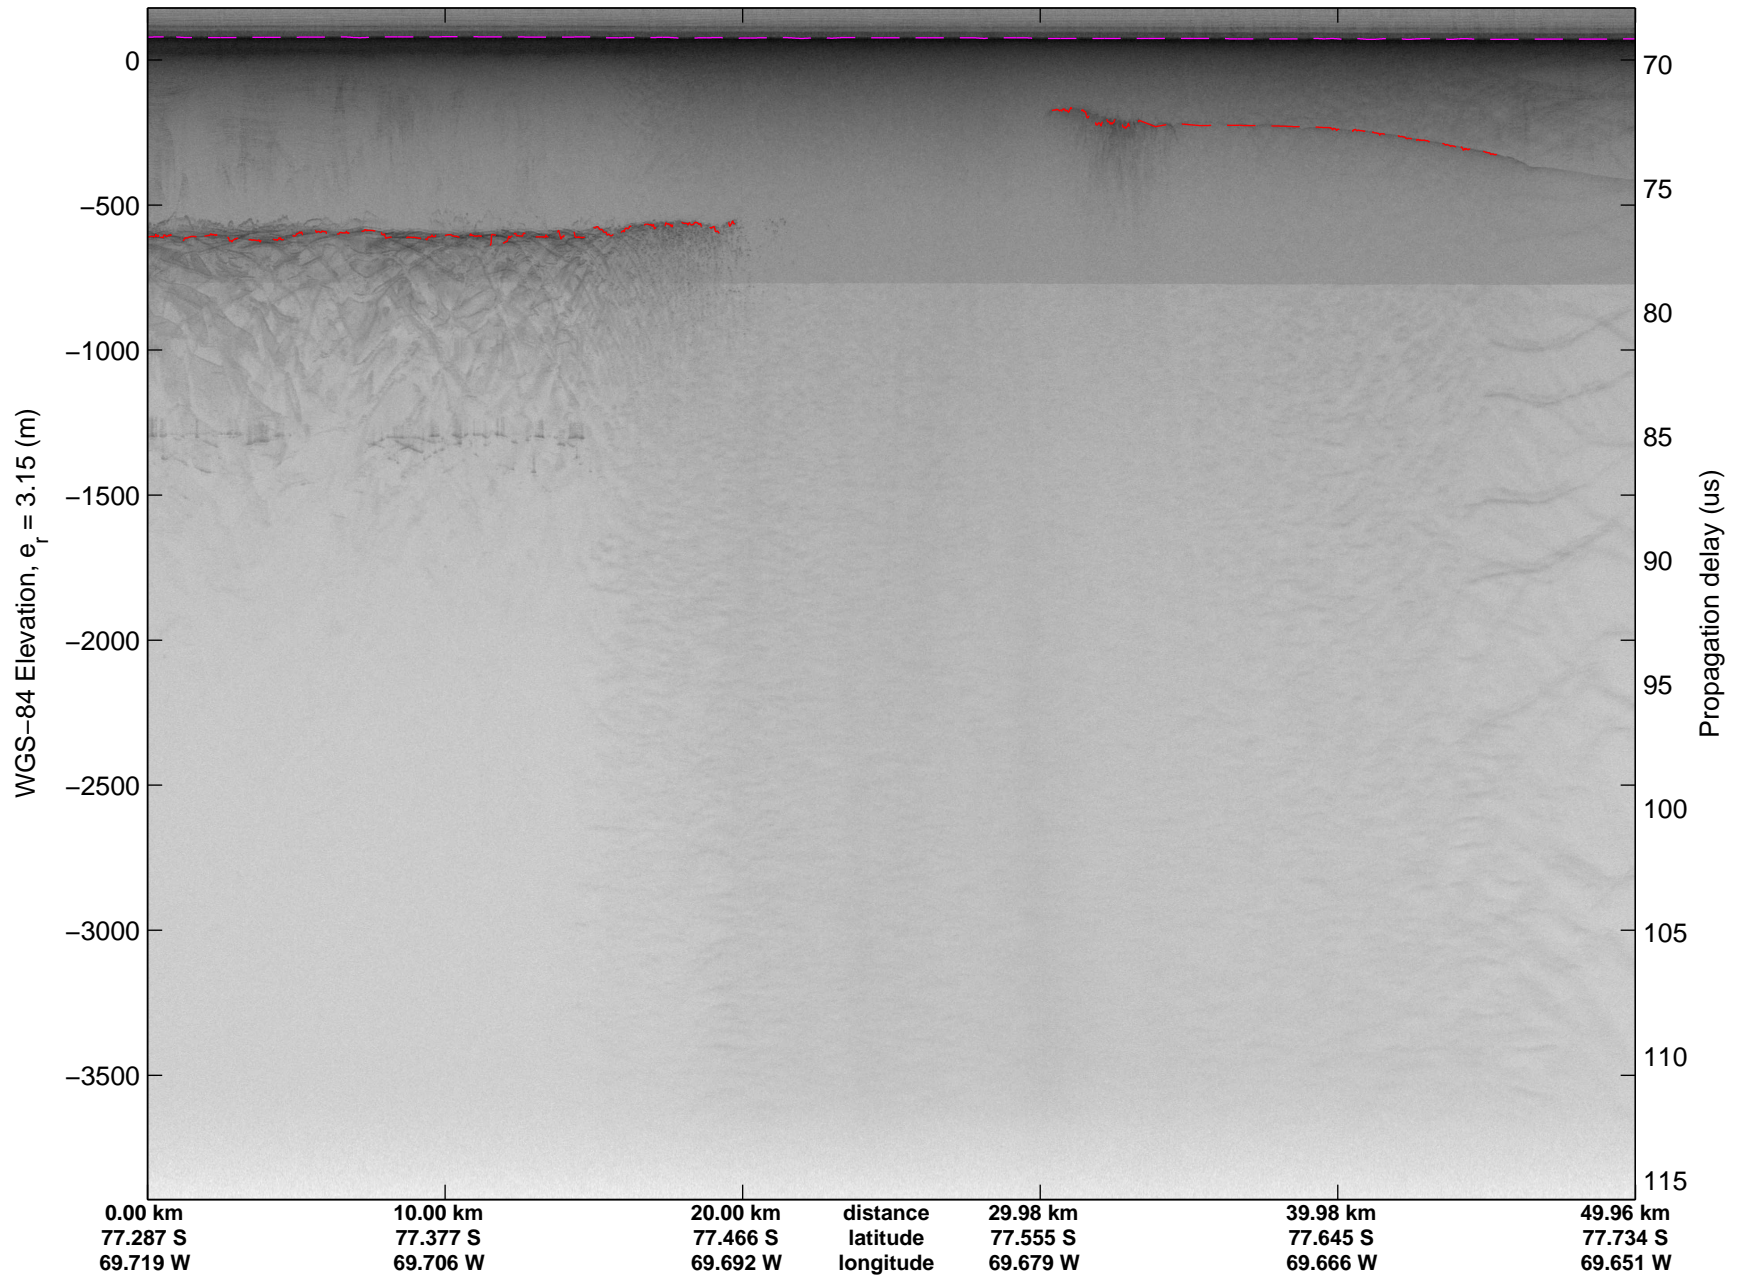

Land Ice Pole Hole 88 West  
20141026\_05\_019  
Polar Stereograph -71N/0E

mcords3 2014\_Antarctica\_DC8: "Land Ice Pole Hole 88 West" 20141026\_05\_019: 15:40:51.6 to 15:44:21.7 GPS

mcords3 2014\_Antarctica\_DC8: "Land Ice Pole Hole 88 West" 20141026\_05\_019: 15:40:51.6 to 15:44:21.7 GPS

mcords3 2014\_Antarctica\_DC8: "Land Ice Pole Hole 88 West" 20141026\_05\_020: 15:44:21.9 to 15:47:52.6 GPS

mcords3 2014\_Antarctica\_DC8: "Land Ice Pole Hole 88 West" 20141026\_05\_020: 15:44:21.9 to 15:47:52.6 GPS