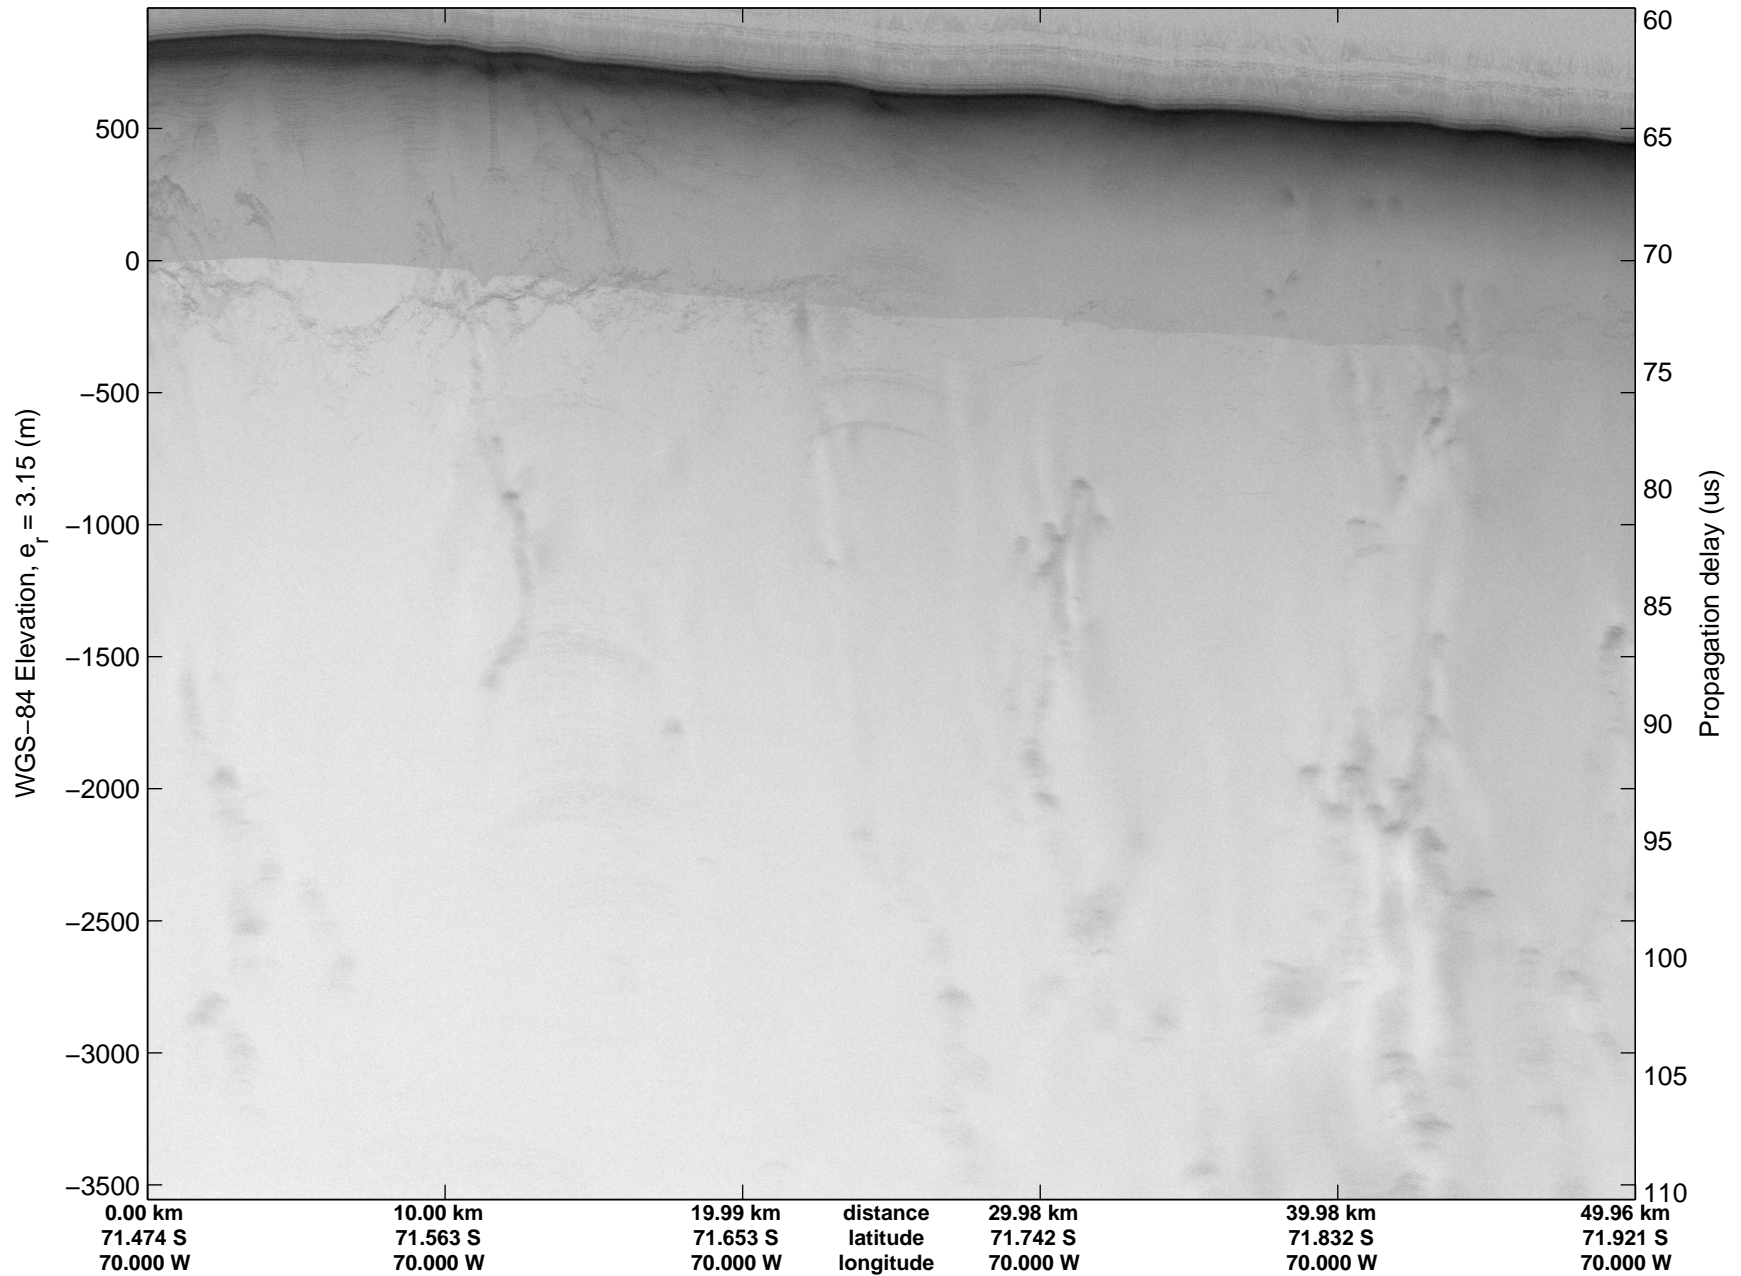

mcords3 2014_Antarctica_DC8: "Land Ice Pole Hole 88 West" 20141026_05_006: 14:54:55.9 to 14:58:25.3 GPS