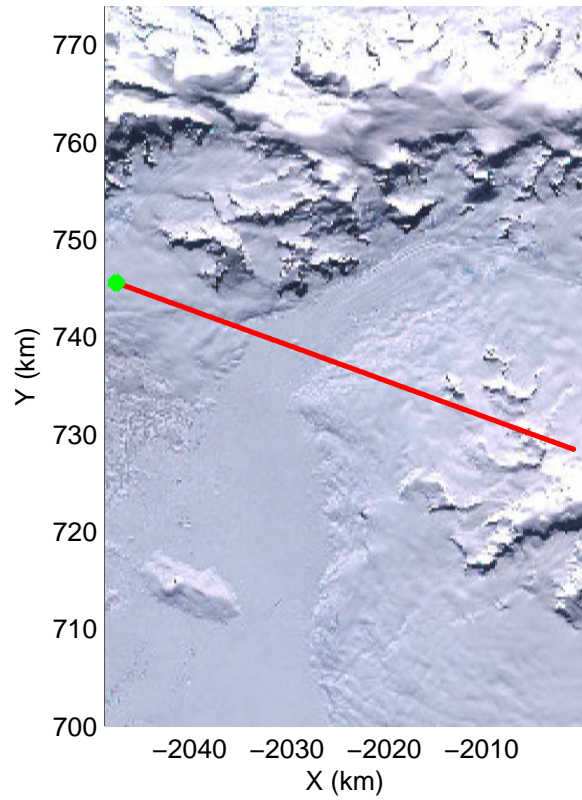

Land Ice Pole Hole 88 West  
20141026\_05\_001  
Polar Stereograph -71N/0E

mcords3 2014\_Antarctica\_DC8: "Land Ice Pole Hole 88 West" 20141026\_05\_001: 14:37:10.8 to 14:40:47.8 GPS

mcords3 2014\_Antarctica\_DC8: "Land Ice Pole Hole 88 West" 20141026\_05\_001: 14:37:10.8 to 14:40:47.8 GPS

Land Ice Pole Hole 88 West  
20141026\_05\_002  
Polar Stereograph -71N/0E

mcords3 2014\_Antarctica\_DC8: "Land Ice Pole Hole 88 West" 20141026\_05\_002: 14:40:47.9 to 14:44:22.5 GPS

mcords3 2014\_Antarctica\_DC8: "Land Ice Pole Hole 88 West" 20141026\_05\_002: 14:40:47.9 to 14:44:22.5 GPS

Land Ice Pole Hole 88 West  
20141026\_05\_003  
Polar Stereograph -71N/0E

mcords3 2014\_Antarctica\_DC8: "Land Ice Pole Hole 88 West" 20141026\_05\_003: 14:44:22.6 to 14:47:54.6 GPS

mcords3 2014\_Antarctica\_DC8: "Land Ice Pole Hole 88 West" 20141026\_05\_003: 14:44:22.6 to 14:47:54.6 GPS

mcords3 2014\_Antarctica\_DC8: "Land Ice Pole Hole 88 West" 20141026\_05\_004: 14:47:54.8 to 14:51:25.5 GPS

mcords3 2014\_Antarctica\_DC8: "Land Ice Pole Hole 88 West" 20141026\_05\_004: 14:47:54.8 to 14:51:25.5 GPS