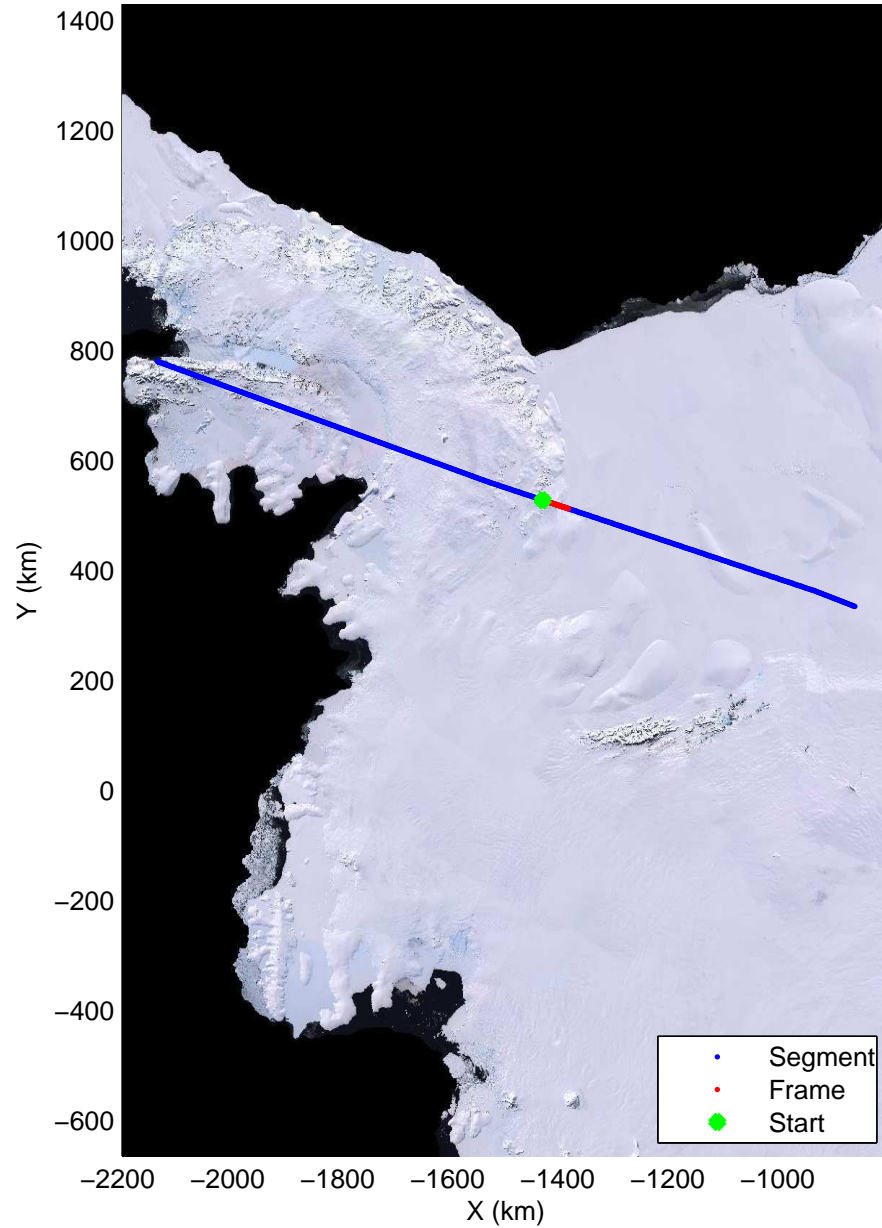

Land Ice Pole Hole 88 West  
20141026\_05\_014  
Polar Stereograph -71N/0E

mcords3 2014\_Antarctica\_DC8: "Land Ice Pole Hole 88 West" 20141026\_05\_014: 15:23:14.6 to 15:26:41.8 GPS

mcords3 2014\_Antarctica\_DC8: "Land Ice Pole Hole 88 West" 20141026\_05\_014: 15:23:14.6 to 15:26:41.8 GPS

Land Ice Pole Hole 88 West  
20141026\_05\_015  
Polar Stereograph -71N/0E

mcords3 2014\_Antarctica\_DC8: "Land Ice Pole Hole 88 West" 20141026\_05\_015: 15:26:42.0 to 15:30:14.4 GPS

mcords3 2014\_Antarctica\_DC8: "Land Ice Pole Hole 88 West" 20141026\_05\_015: 15:26:42.0 to 15:30:14.4 GPS

Land Ice Pole Hole 88 West  
20141026\_05\_016  
Polar Stereograph -71N/0E

mcords3 2014\_Antarctica\_DC8: "Land Ice Pole Hole 88 West" 20141026\_05\_016: 15:30:14.6 to 15:33:48.9 GPS

mcords3 2014\_Antarctica\_DC8: "Land Ice Pole Hole 88 West" 20141026\_05\_016: 15:30:14.6 to 15:33:48.9 GPS