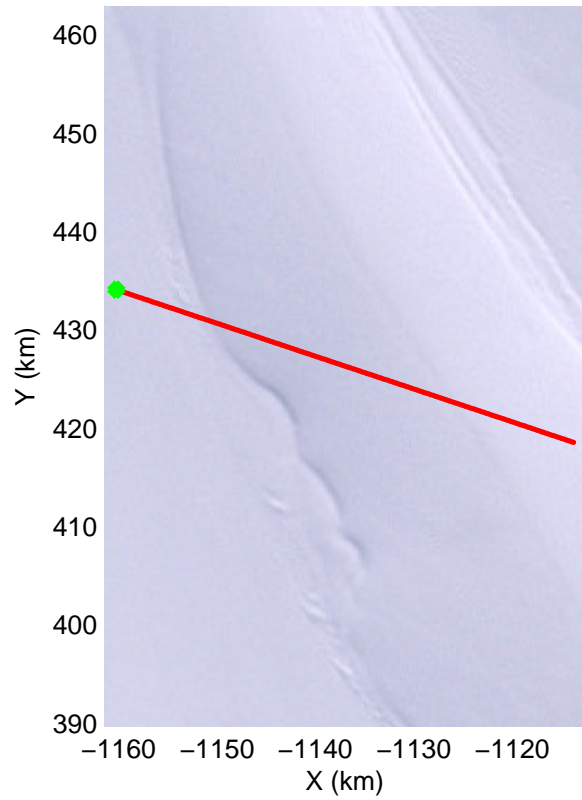

mcords3 2014\_Antarctica\_DC8: "Land Ice Pole Hole 88 West" 20141026\_05\_020: 15:44:21.9 to 15:47:52.6 GPS

mcords3 2014\_Antarctica\_DC8: "Land Ice Pole Hole 88 West" 20141026\_05\_020: 15:44:21.9 to 15:47:52.6 GPS

Land Ice Pole Hole 88 West  
20141026\_05\_021  
Polar Stereograph -71N/0E

mcords3 2014\_Antarctica\_DC8: "Land Ice Pole Hole 88 West" 20141026\_05\_021: 15:47:52.8 to 15:51:23.6 GPS

mcords3 2014\_Antarctica\_DC8: "Land Ice Pole Hole 88 West" 20141026\_05\_021: 15:47:52.8 to 15:51:23.6 GPS

mcords3 2014\_Antarctica\_DC8: "Land Ice Pole Hole 88 West" 20141026\_05\_022: 15:51:23.8 to 15:54:54.6 GPS

mcords3 2014\_Antarctica\_DC8: "Land Ice Pole Hole 88 West" 20141026\_05\_022: 15:51:23.8 to 15:54:54.6 GPS