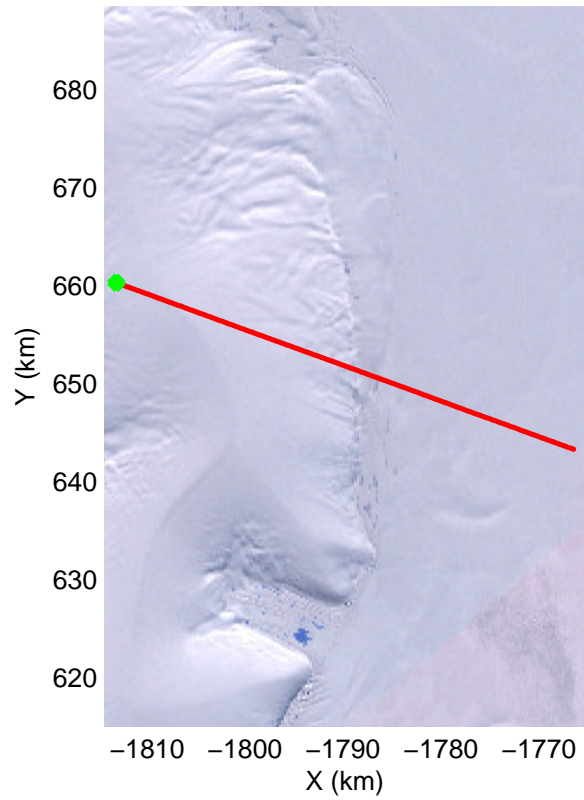

mcords3 2014\_Antarctica\_DC8: "Land Ice Pole Hole 88 West" 20141026\_05\_006: 14:54:55.9 to 14:58:25.3 GPS

mcords3 2014\_Antarctica\_DC8: "Land Ice Pole Hole 88 West" 20141026\_05\_006: 14:54:55.9 to 14:58:25.3 GPS

mcords3 2014\_Antarctica\_DC8: "Land Ice Pole Hole 88 West" 20141026\_05\_007: 14:58:25.4 to 15:01:55.8 GPS

mcords3 2014\_Antarctica\_DC8: "Land Ice Pole Hole 88 West" 20141026\_05\_007: 14:58:25.4 to 15:01:55.8 GPS

Land Ice Pole Hole 88 West  
20141026\_05\_008  
Polar Stereograph -71N/0E

mcords3 2014\_Antarctica\_DC8: "Land Ice Pole Hole 88 West" 20141026\_05\_008: 15:01:55.9 to 15:05:27.9 GPS

mcords3 2014\_Antarctica\_DC8: "Land Ice Pole Hole 88 West" 20141026\_05\_008: 15:01:55.9 to 15:05:27.9 GPS

Land Ice Pole Hole 88 West  
20141026\_05\_009  
Polar Stereograph -71N/0E

mcords3 2014\_Antarctica\_DC8: "Land Ice Pole Hole 88 West" 20141026\_05\_009: 15:05:28.0 to 15:09:00.8 GPS

mcords3 2014\_Antarctica\_DC8: "Land Ice Pole Hole 88 West" 20141026\_05\_009: 15:05:28.0 to 15:09:00.8 GPS