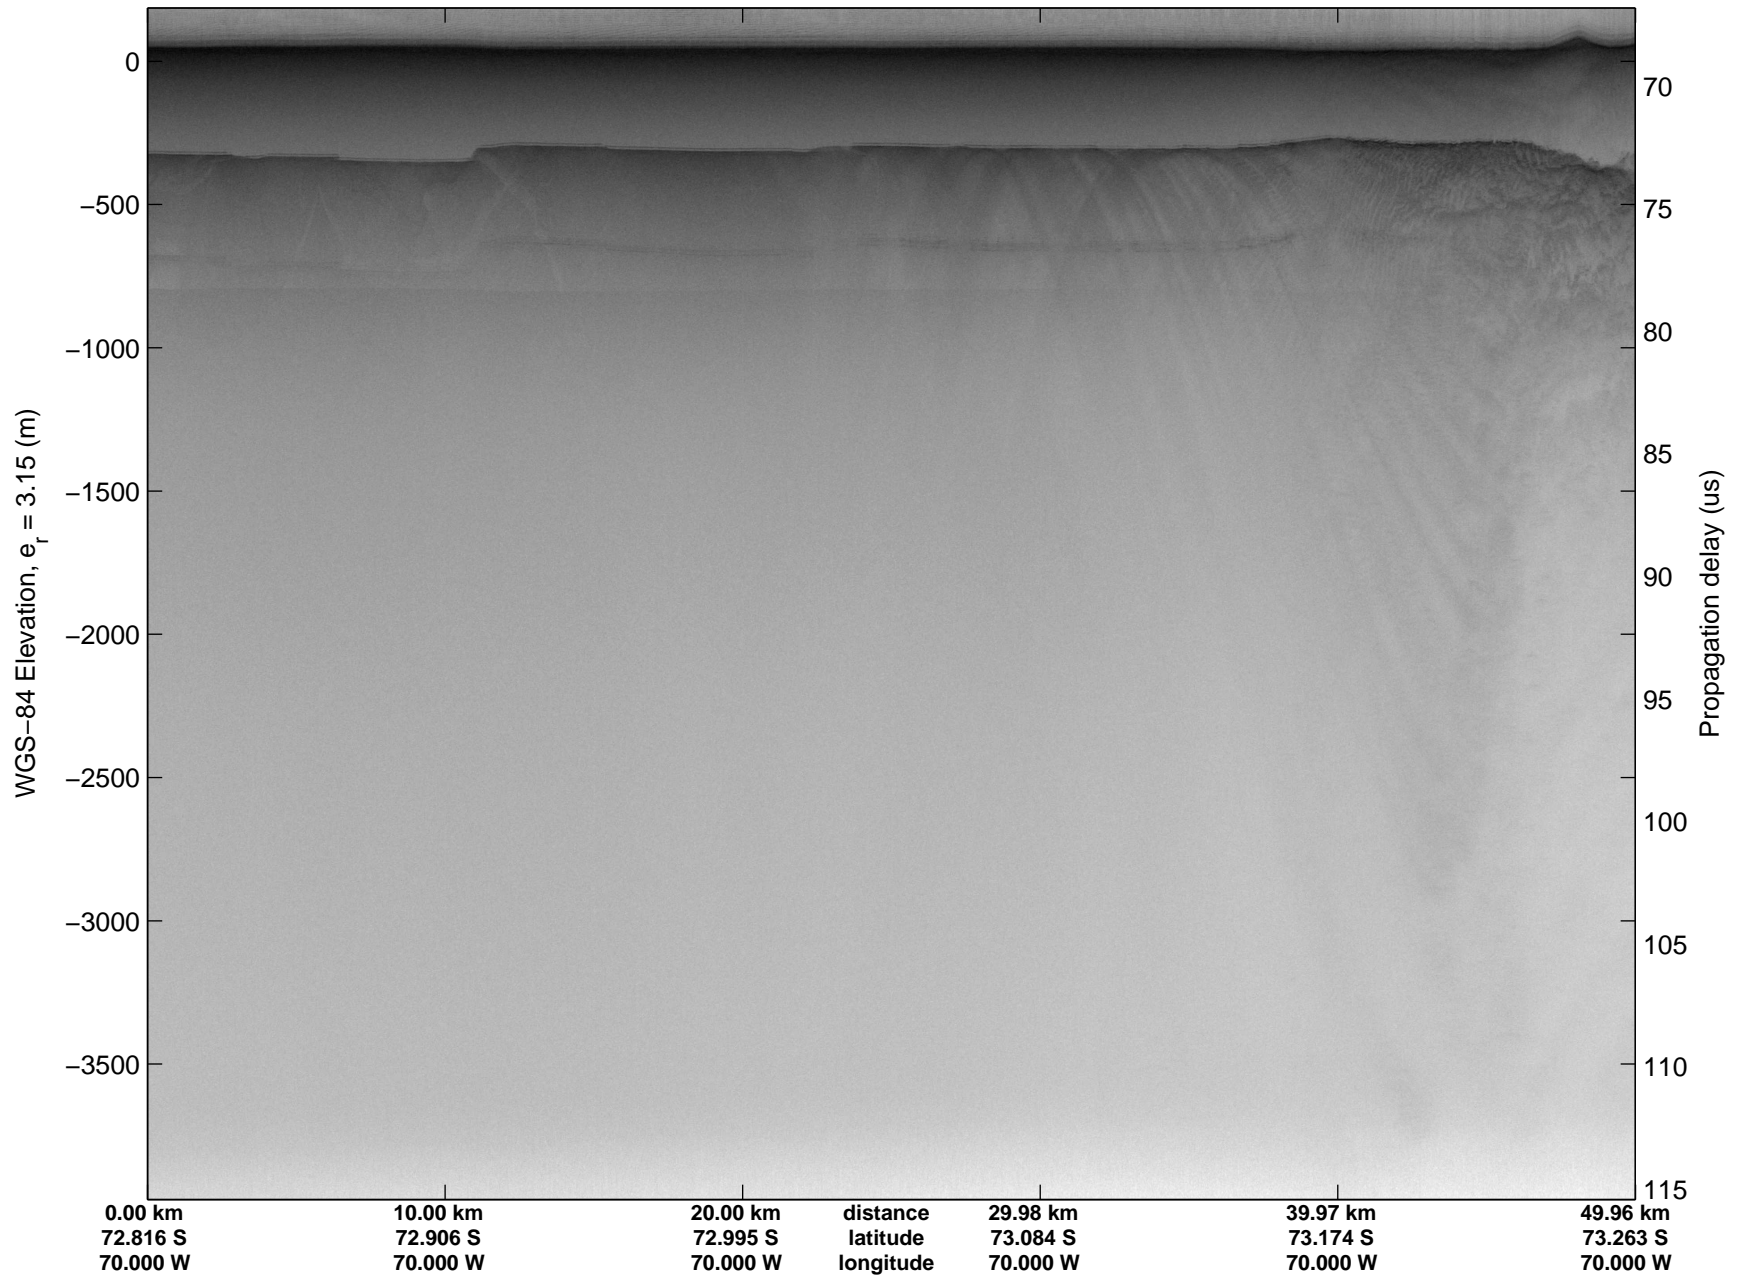

Land Ice Pole Hole 88 West  
20141026\_05\_008  
Polar Stereograph -71N/0E

mcords3 2014\_Antarctica\_DC8: "Land Ice Pole Hole 88 West" 20141026\_05\_008: 15:01:55.9 to 15:05:27.9 GPS

mcords3 2014\_Antarctica\_DC8: "Land Ice Pole Hole 88 West" 20141026\_05\_008: 15:01:55.9 to 15:05:27.9 GPS

Land Ice Pole Hole 88 West  
20141026\_05\_009  
Polar Stereograph -71N/0E

mcords3 2014\_Antarctica\_DC8: "Land Ice Pole Hole 88 West" 20141026\_05\_009: 15:05:28.0 to 15:09:00.8 GPS

mcords3 2014\_Antarctica\_DC8: "Land Ice Pole Hole 88 West" 20141026\_05\_009: 15:05:28.0 to 15:09:00.8 GPS