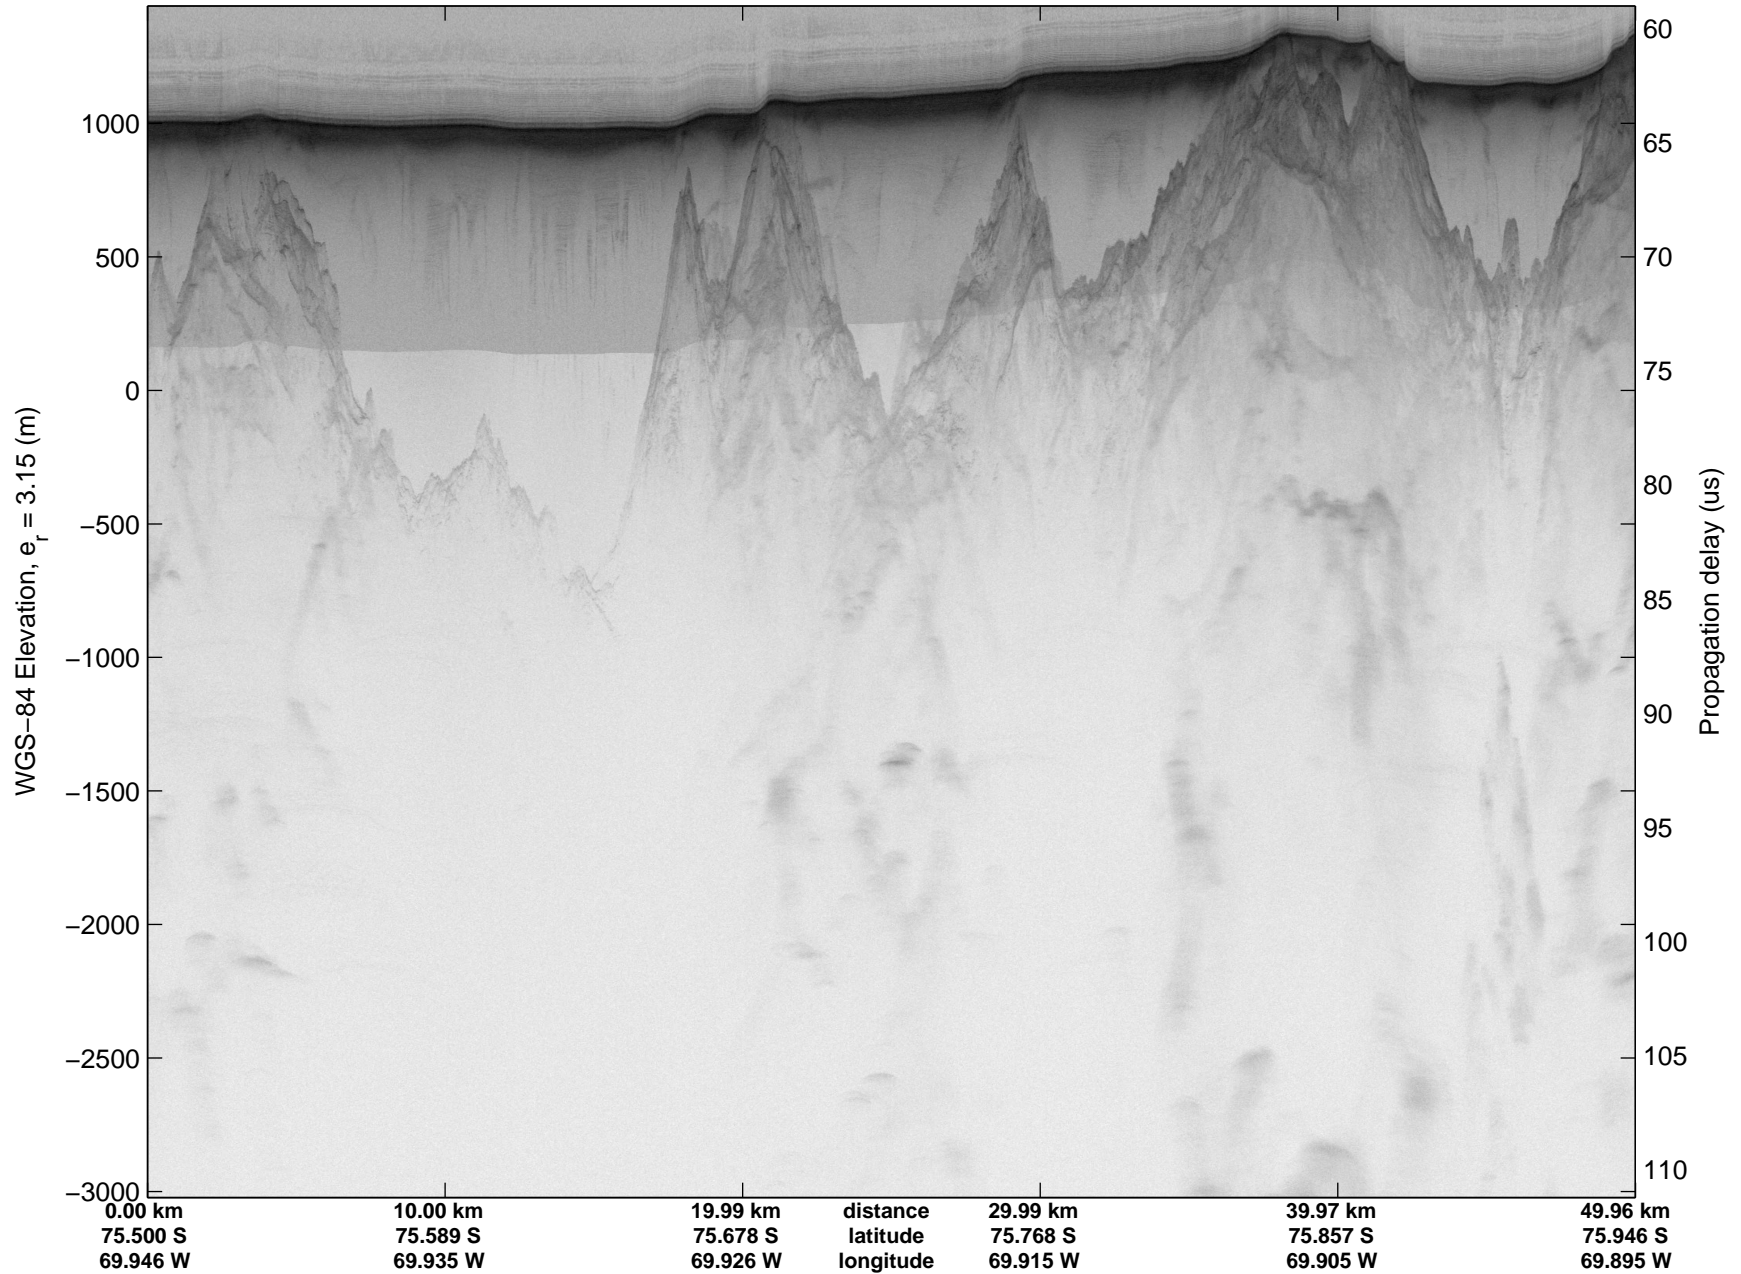

Land Ice Pole Hole 88 West  
20141026\_05\_014  
Polar Stereograph -71N/0E

mcords3 2014\_Antarctica\_DC8: "Land Ice Pole Hole 88 West" 20141026\_05\_014: 15:23:14.6 to 15:26:41.8 GPS

mcords3 2014\_Antarctica\_DC8: "Land Ice Pole Hole 88 West" 20141026\_05\_014: 15:23:14.6 to 15:26:41.8 GPS

Land Ice Pole Hole 88 West  
20141026\_05\_015  
Polar Stereograph -71N/0E

mcords3 2014\_Antarctica\_DC8: "Land Ice Pole Hole 88 West" 20141026\_05\_015: 15:26:42.0 to 15:30:14.4 GPS

mcords3 2014\_Antarctica\_DC8: "Land Ice Pole Hole 88 West" 20141026\_05\_015: 15:26:42.0 to 15:30:14.4 GPS