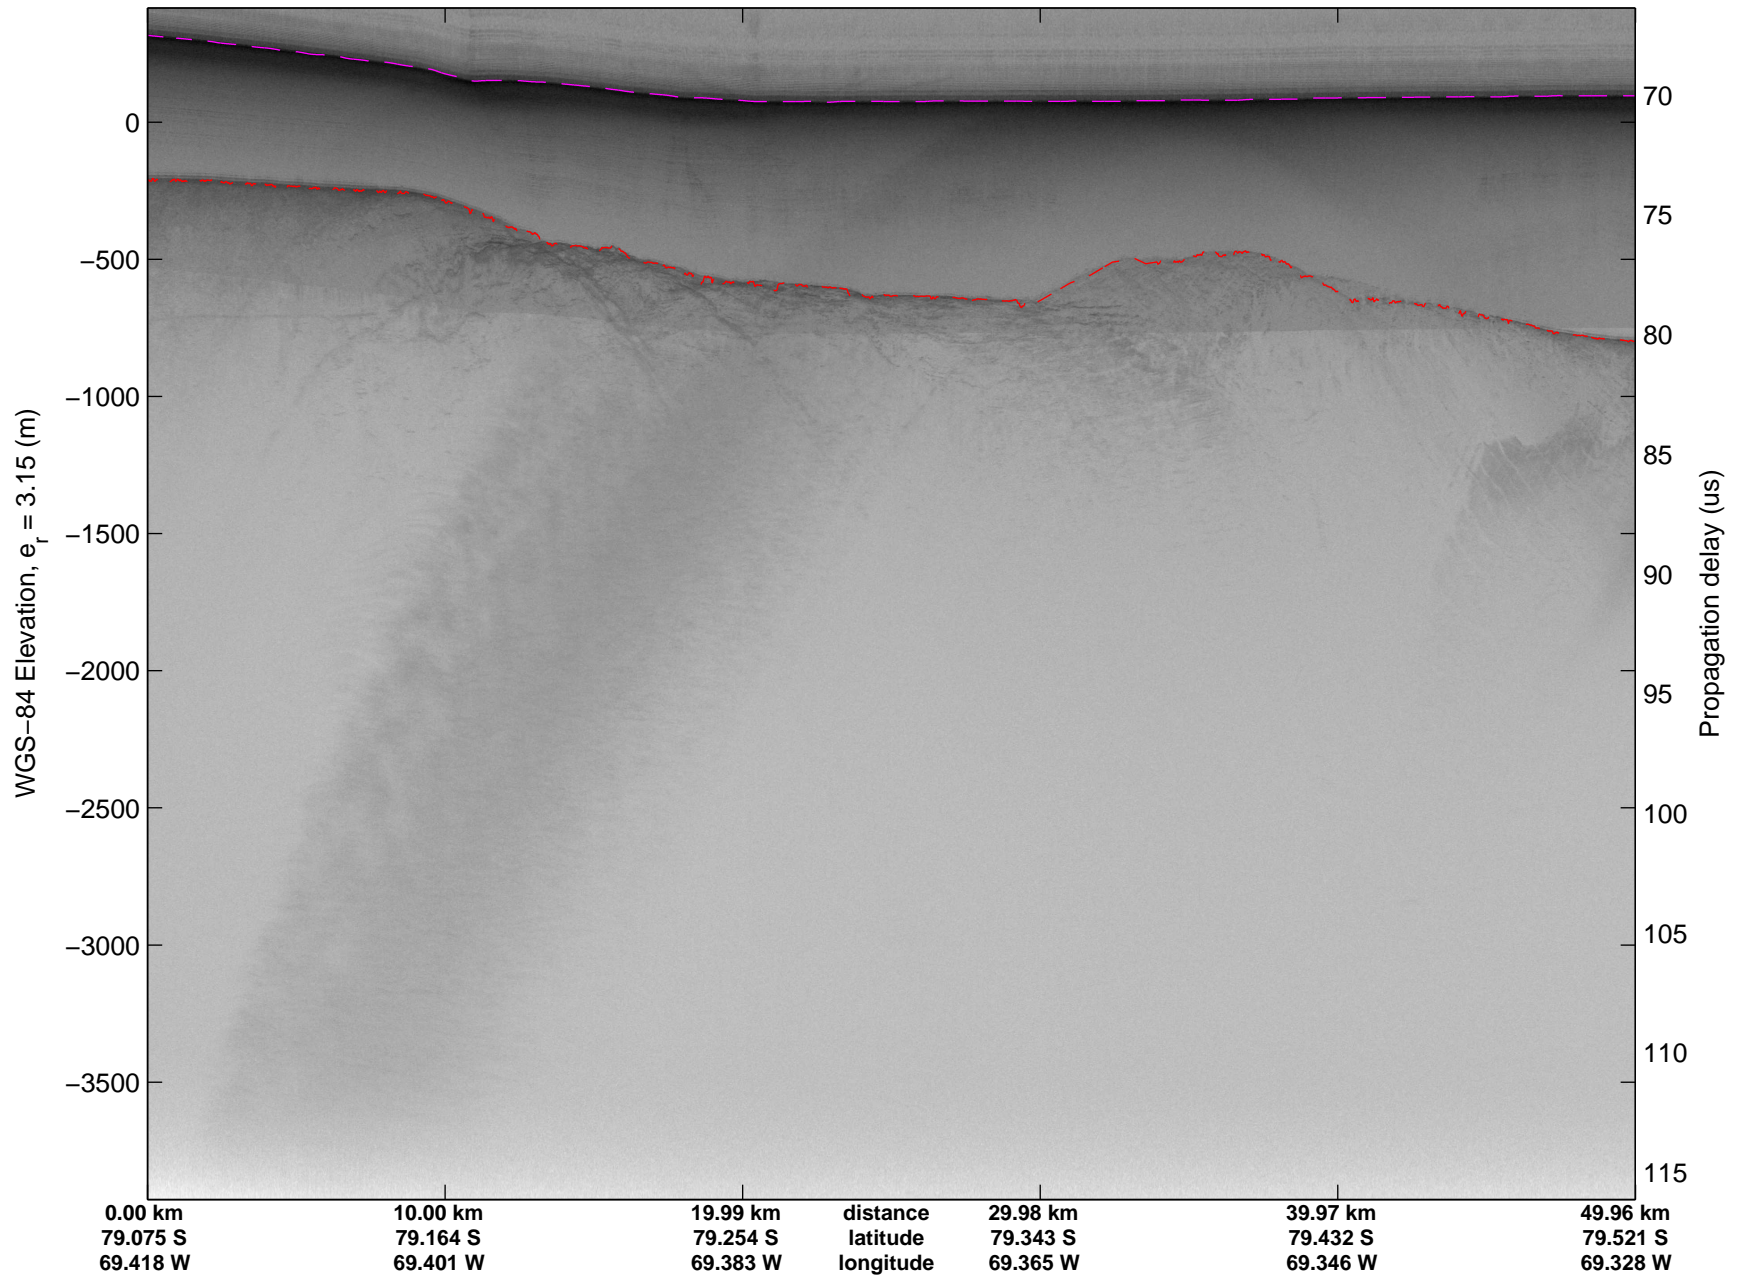

Land Ice Pole Hole 88 West  
20141026\_05\_021  
Polar Stereograph -71N/0E

mcords3 2014\_Antarctica\_DC8: "Land Ice Pole Hole 88 West" 20141026\_05\_021: 15:47:52.8 to 15:51:23.6 GPS

mcords3 2014\_Antarctica\_DC8: "Land Ice Pole Hole 88 West" 20141026\_05\_021: 15:47:52.8 to 15:51:23.6 GPS

mcords3 2014\_Antarctica\_DC8: "Land Ice Pole Hole 88 West" 20141026\_05\_022: 15:51:23.8 to 15:54:54.6 GPS

mcords3 2014\_Antarctica\_DC8: "Land Ice Pole Hole 88 West" 20141026\_05\_022: 15:51:23.8 to 15:54:54.6 GPS

mcords3 2014\_Antarctica\_DC8: "Land Ice Pole Hole 88 West" 20141026\_05\_023: 15:54:54.7 to 15:58:24.6 GPS

mcords3 2014\_Antarctica\_DC8: "Land Ice Pole Hole 88 West" 20141026\_05\_023: 15:54:54.7 to 15:58:24.6 GPS

Land Ice Pole Hole 88 West  
20141026\_05\_024  
Polar Stereograph -71N/0E

mcords3 2014\_Antarctica\_DC8: "Land Ice Pole Hole 88 West" 20141026\_05\_024: 15:58:24.7 to 16:01:54.6 GPS

mcords3 2014\_Antarctica\_DC8: "Land Ice Pole Hole 88 West" 20141026\_05\_024: 15:58:24.7 to 16:01:54.6 GPS