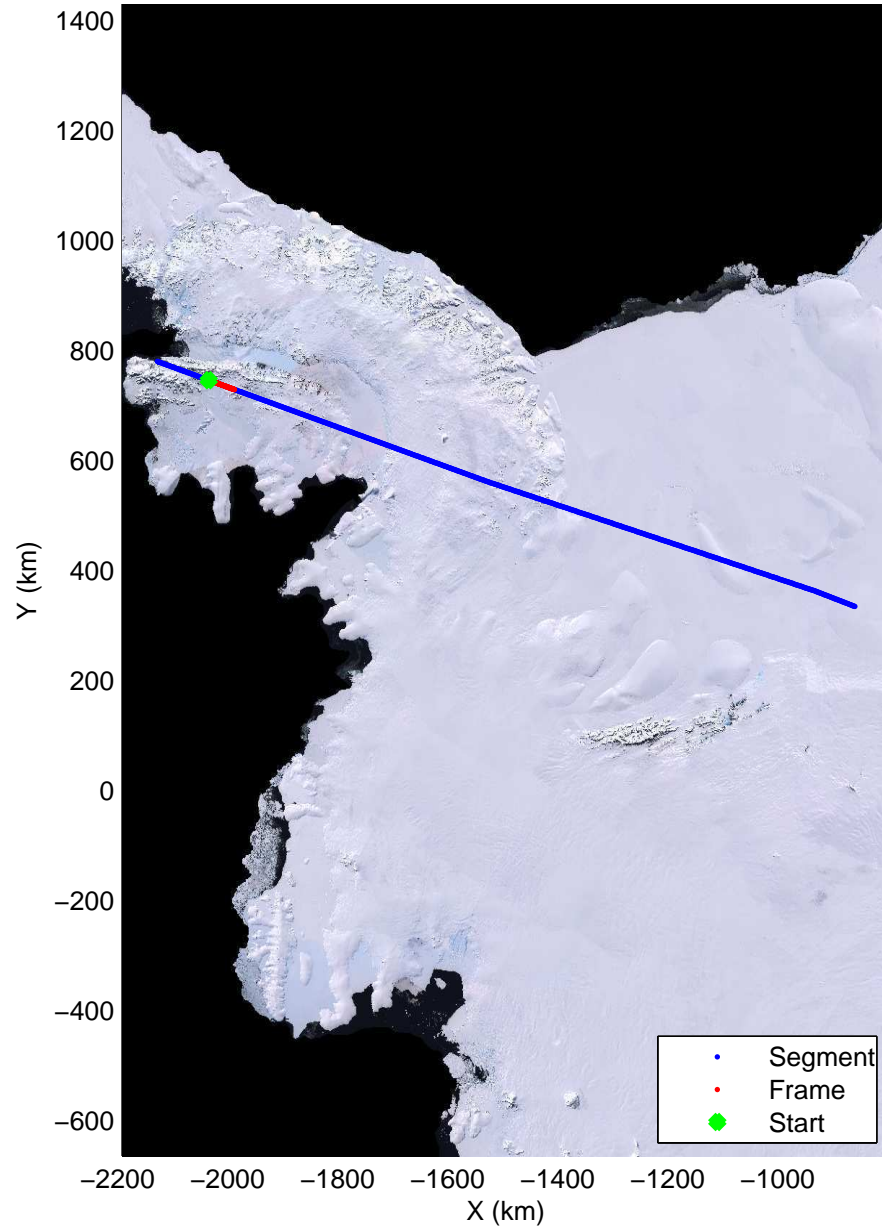

Land Ice Pole Hole 88 West  
20141026\_05\_001  
Polar Stereograph -71N/0E

mcords3 2014\_Antarctica\_DC8: "Land Ice Pole Hole 88 West" 20141026\_05\_001: 14:37:10.8 to 14:40:47.8 GPS

mcords3 2014\_Antarctica\_DC8: "Land Ice Pole Hole 88 West" 20141026\_05\_001: 14:37:10.8 to 14:40:47.8 GPS

Land Ice Pole Hole 88 West  
20141026\_05\_002  
Polar Stereograph -71N/0E

mcords3 2014\_Antarctica\_DC8: "Land Ice Pole Hole 88 West" 20141026\_05\_002: 14:40:47.9 to 14:44:22.5 GPS

mcords3 2014\_Antarctica\_DC8: "Land Ice Pole Hole 88 West" 20141026\_05\_002: 14:40:47.9 to 14:44:22.5 GPS

Land Ice Pole Hole 88 West  
20141026\_05\_003  
Polar Stereograph -71N/0E

mcords3 2014\_Antarctica\_DC8: "Land Ice Pole Hole 88 West" 20141026\_05\_003: 14:44:22.6 to 14:47:54.6 GPS

mcords3 2014\_Antarctica\_DC8: "Land Ice Pole Hole 88 West" 20141026\_05\_003: 14:44:22.6 to 14:47:54.6 GPS

mcords3 2014\_Antarctica\_DC8: "Land Ice Pole Hole 88 West" 20141026\_05\_004: 14:47:54.8 to 14:51:25.5 GPS

mcords3 2014\_Antarctica\_DC8: "Land Ice Pole Hole 88 West" 20141026\_05\_004: 14:47:54.8 to 14:51:25.5 GPS