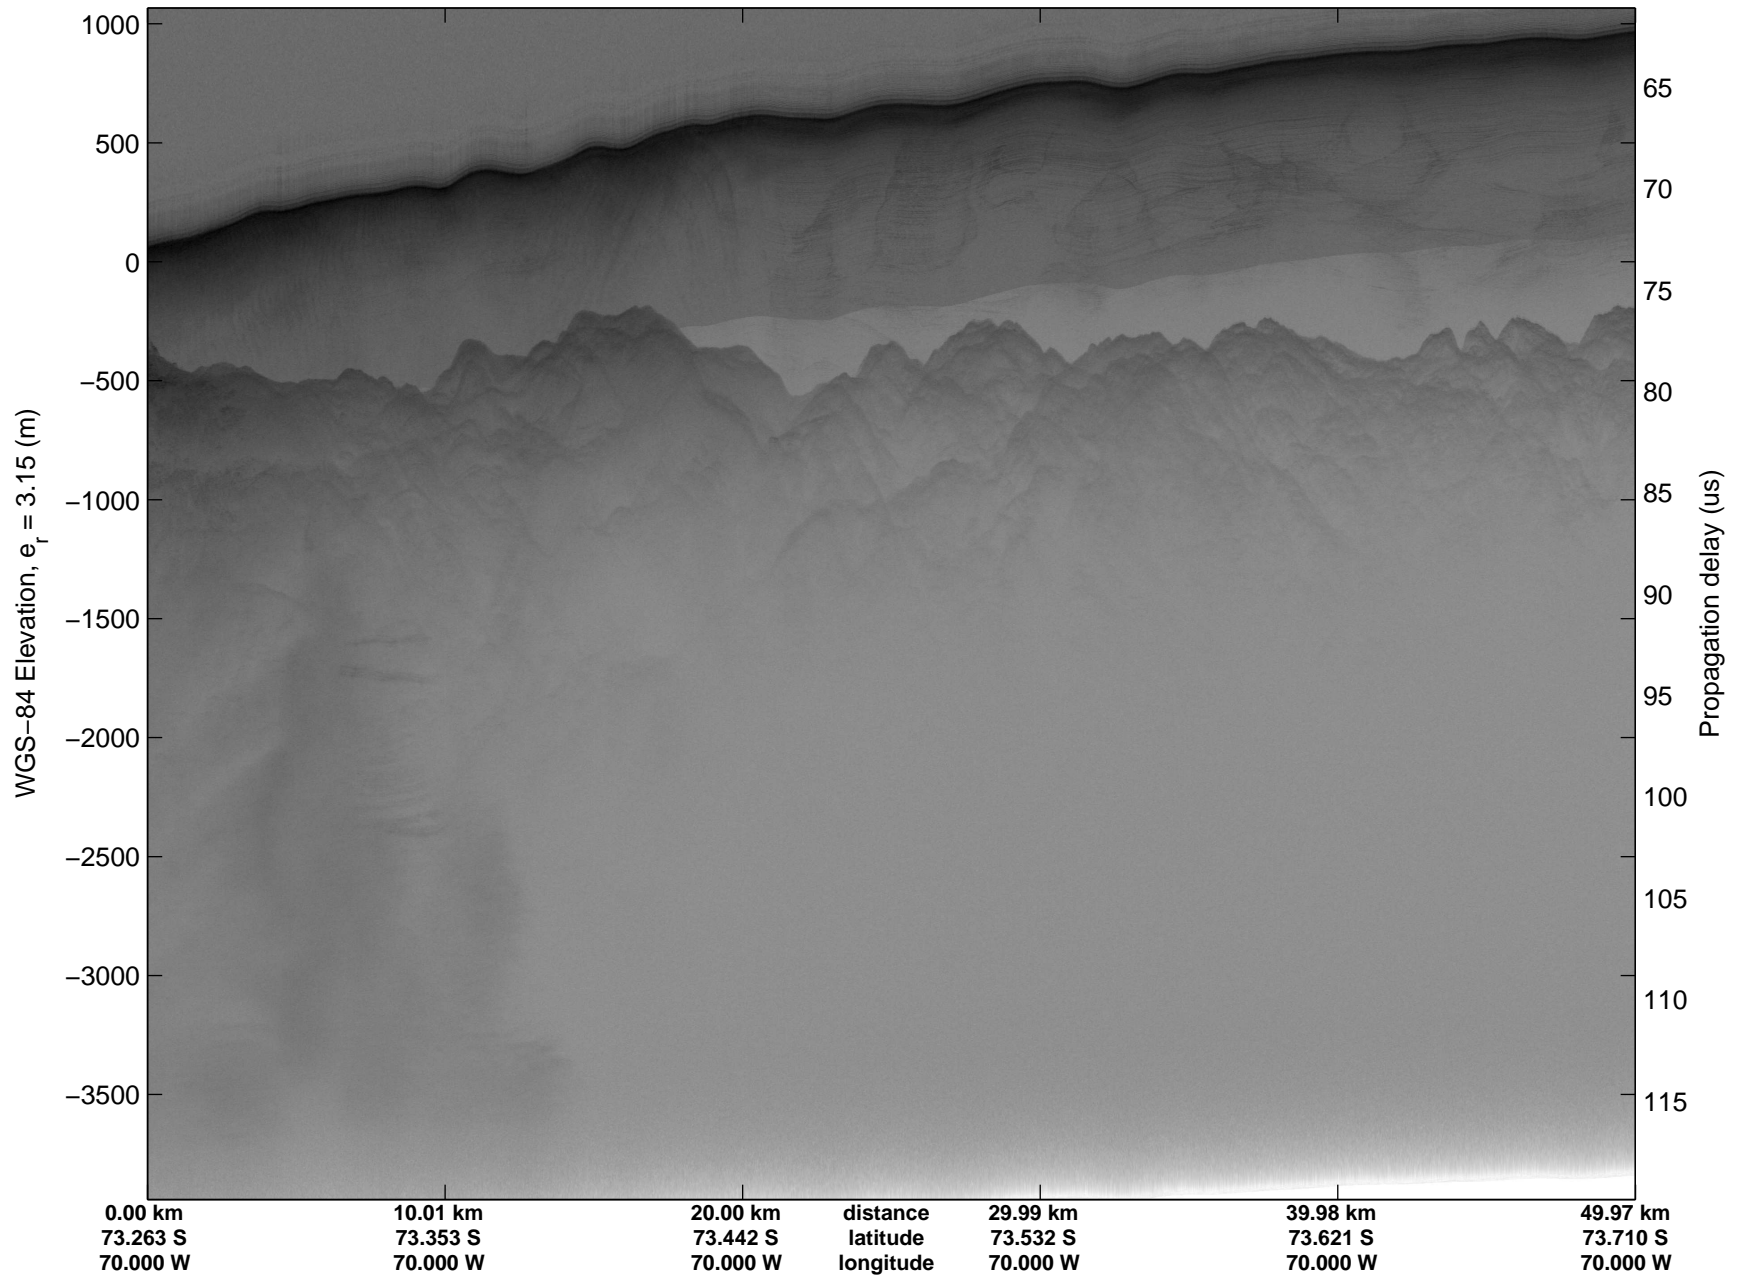

mcords3 2014_Antarctica_DC8: "Land Ice Pole Hole 88 West" 20141026_05_010: 15:09:00.9 to 15:12:34.4 GPS