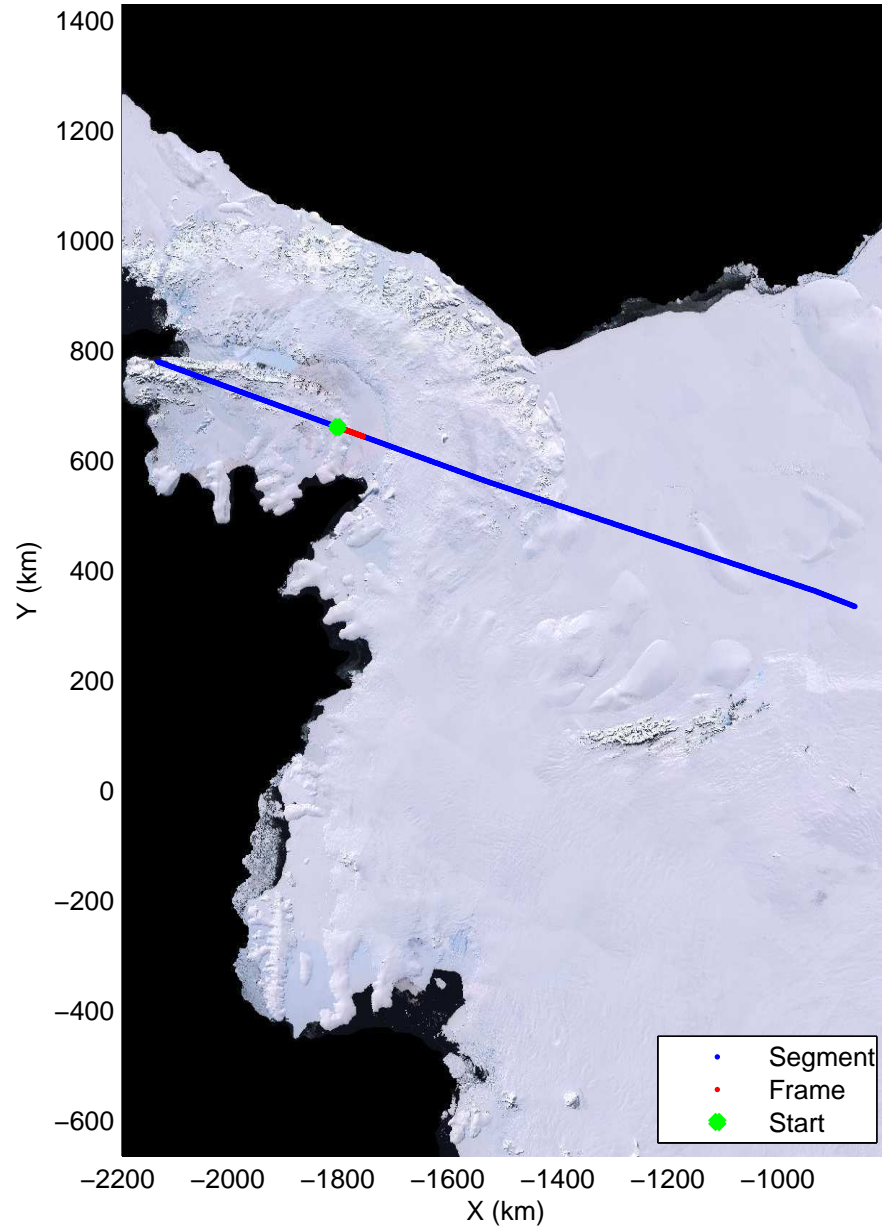

mcords3 2014\_Antarctica\_DC8: "Land Ice Pole Hole 88 West" 20141026\_05\_006: 14:54:55.9 to 14:58:25.3 GPS

mcords3 2014\_Antarctica\_DC8: "Land Ice Pole Hole 88 West" 20141026\_05\_006: 14:54:55.9 to 14:58:25.3 GPS

mcords3 2014\_Antarctica\_DC8: "Land Ice Pole Hole 88 West" 20141026\_05\_007: 14:58:25.4 to 15:01:55.8 GPS

mcords3 2014\_Antarctica\_DC8: "Land Ice Pole Hole 88 West" 20141026\_05\_007: 14:58:25.4 to 15:01:55.8 GPS

Land Ice Pole Hole 88 West  
20141026\_05\_008  
Polar Stereograph -71N/0E

mcords3 2014\_Antarctica\_DC8: "Land Ice Pole Hole 88 West" 20141026\_05\_008: 15:01:55.9 to 15:05:27.9 GPS

mcords3 2014\_Antarctica\_DC8: "Land Ice Pole Hole 88 West" 20141026\_05\_008: 15:01:55.9 to 15:05:27.9 GPS

Land Ice Pole Hole 88 West  
20141026\_05\_009  
Polar Stereograph -71N/0E

mcords3 2014\_Antarctica\_DC8: "Land Ice Pole Hole 88 West" 20141026\_05\_009: 15:05:28.0 to 15:09:00.8 GPS

mcords3 2014\_Antarctica\_DC8: "Land Ice Pole Hole 88 West" 20141026\_05\_009: 15:05:28.0 to 15:09:00.8 GPS