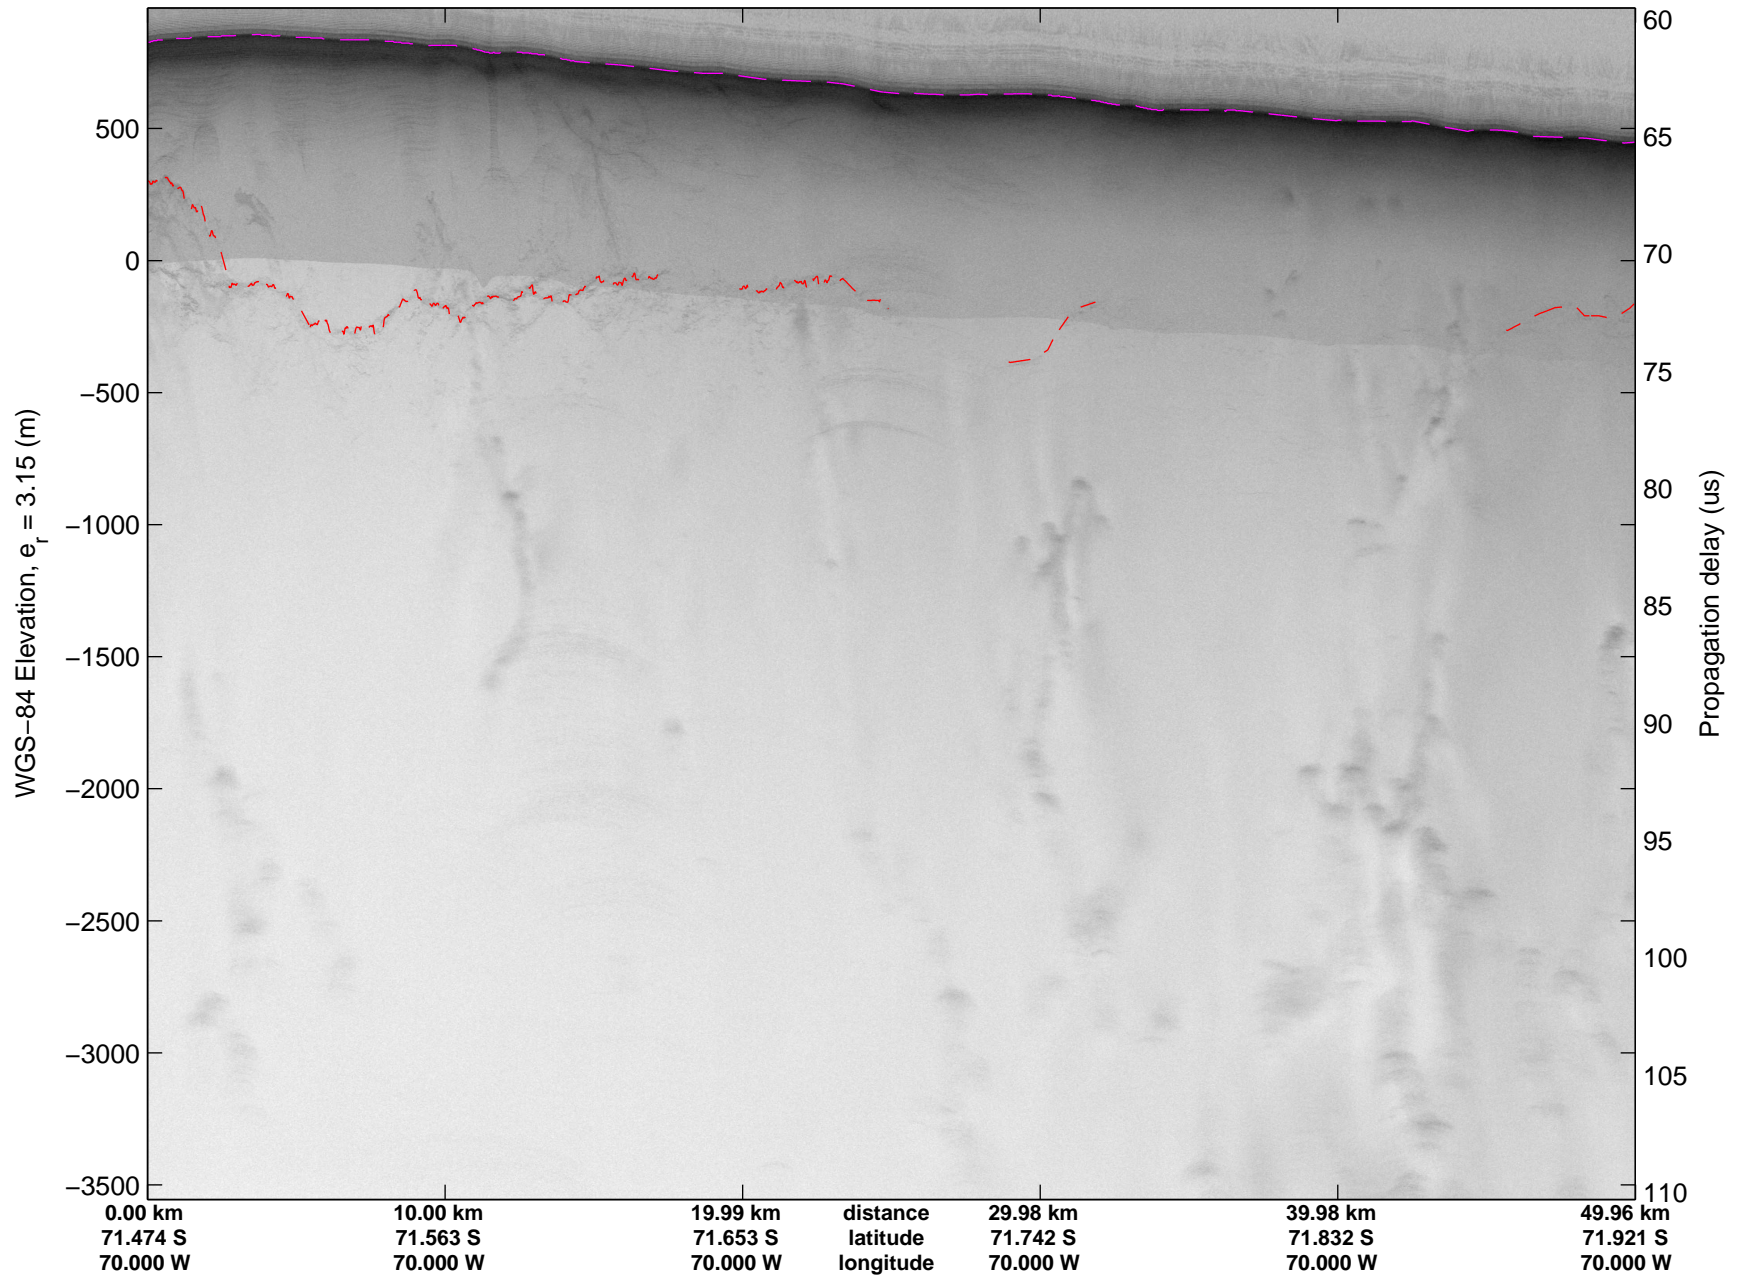

mcords3 2014\_Antarctica\_DC8: "Land Ice Pole Hole 88 West" 20141026\_05\_005: 14:51:25.7 to 14:54:55.8 GPS

mcords3 2014\_Antarctica\_DC8: "Land Ice Pole Hole 88 West" 20141026\_05\_005: 14:51:25.7 to 14:54:55.8 GPS

mcords3 2014\_Antarctica\_DC8: "Land Ice Pole Hole 88 West" 20141026\_05\_006: 14:54:55.9 to 14:58:25.3 GPS

mcords3 2014\_Antarctica\_DC8: "Land Ice Pole Hole 88 West" 20141026\_05\_006: 14:54:55.9 to 14:58:25.3 GPS