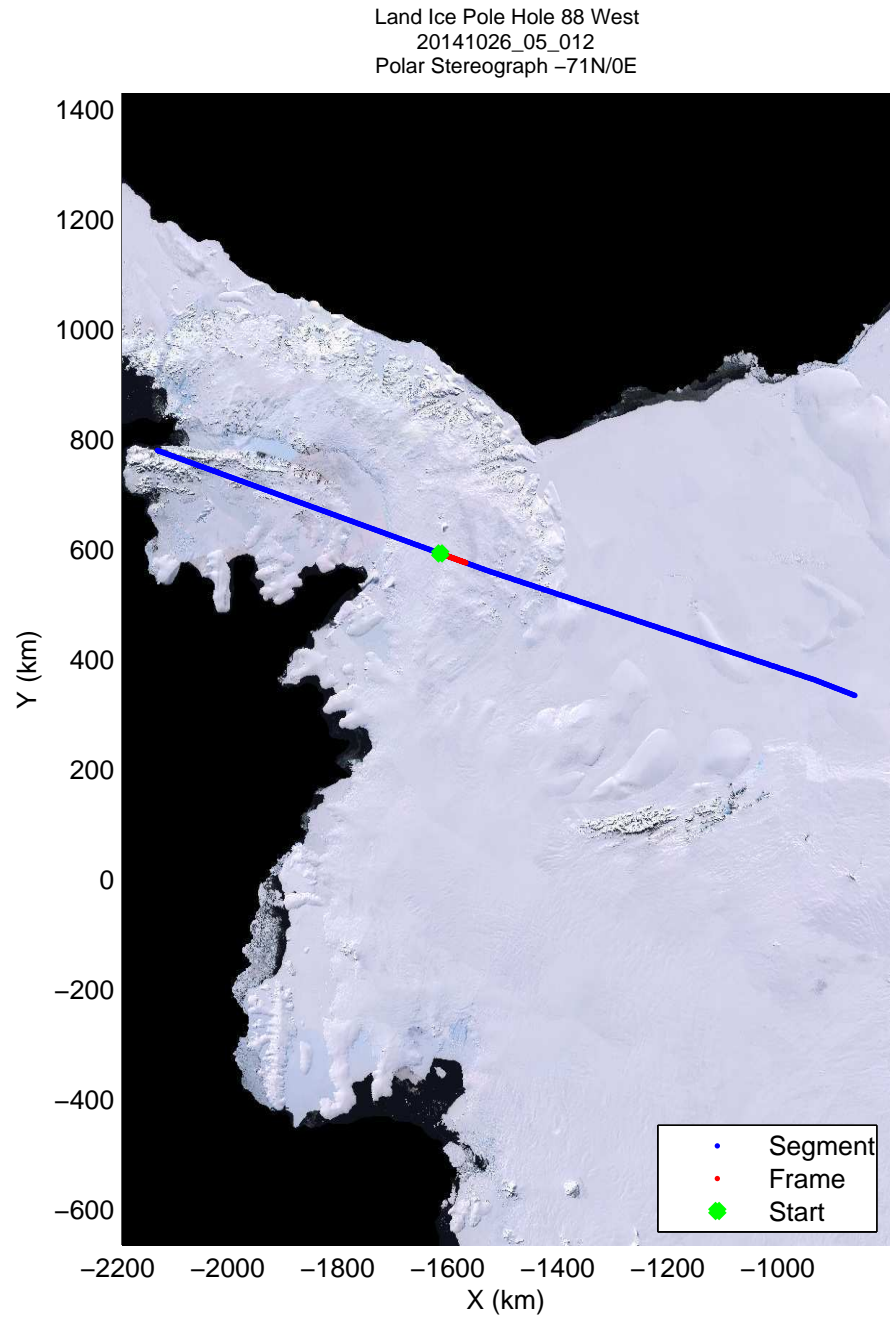

Land Ice Pole Hole 88 West  
20141026\_05\_009  
Polar Stereograph -71N/0E

mcords3 2014\_Antarctica\_DC8: "Land Ice Pole Hole 88 West" 20141026\_05\_009: 15:05:28.0 to 15:09:00.8 GPS

mcords3 2014\_Antarctica\_DC8: "Land Ice Pole Hole 88 West" 20141026\_05\_009: 15:05:28.0 to 15:09:00.8 GPS

mcords3 2014\_Antarctica\_DC8: "Land Ice Pole Hole 88 West" 20141026\_05\_010: 15:09:00.9 to 15:12:34.4 GPS

mcords3 2014\_Antarctica\_DC8: "Land Ice Pole Hole 88 West" 20141026\_05\_010: 15:09:00.9 to 15:12:34.4 GPS

Land Ice Pole Hole 88 West  
20141026\_05\_011  
Polar Stereograph -71N/0E

mcords3 2014\_Antarctica\_DC8: "Land Ice Pole Hole 88 West" 20141026\_05\_011: 15:12:34.5 to 15:16:10.6 GPS

mcords3 2014\_Antarctica\_DC8: "Land Ice Pole Hole 88 West" 20141026\_05\_011: 15:12:34.5 to 15:16:10.6 GPS

mcords3 2014\_Antarctica\_DC8: "Land Ice Pole Hole 88 West" 20141026\_05\_012: 15:16:10.8 to 15:19:46.5 GPS

mcords3 2014\_Antarctica\_DC8: "Land Ice Pole Hole 88 West" 20141026\_05\_012: 15:16:10.8 to 15:19:46.5 GPS