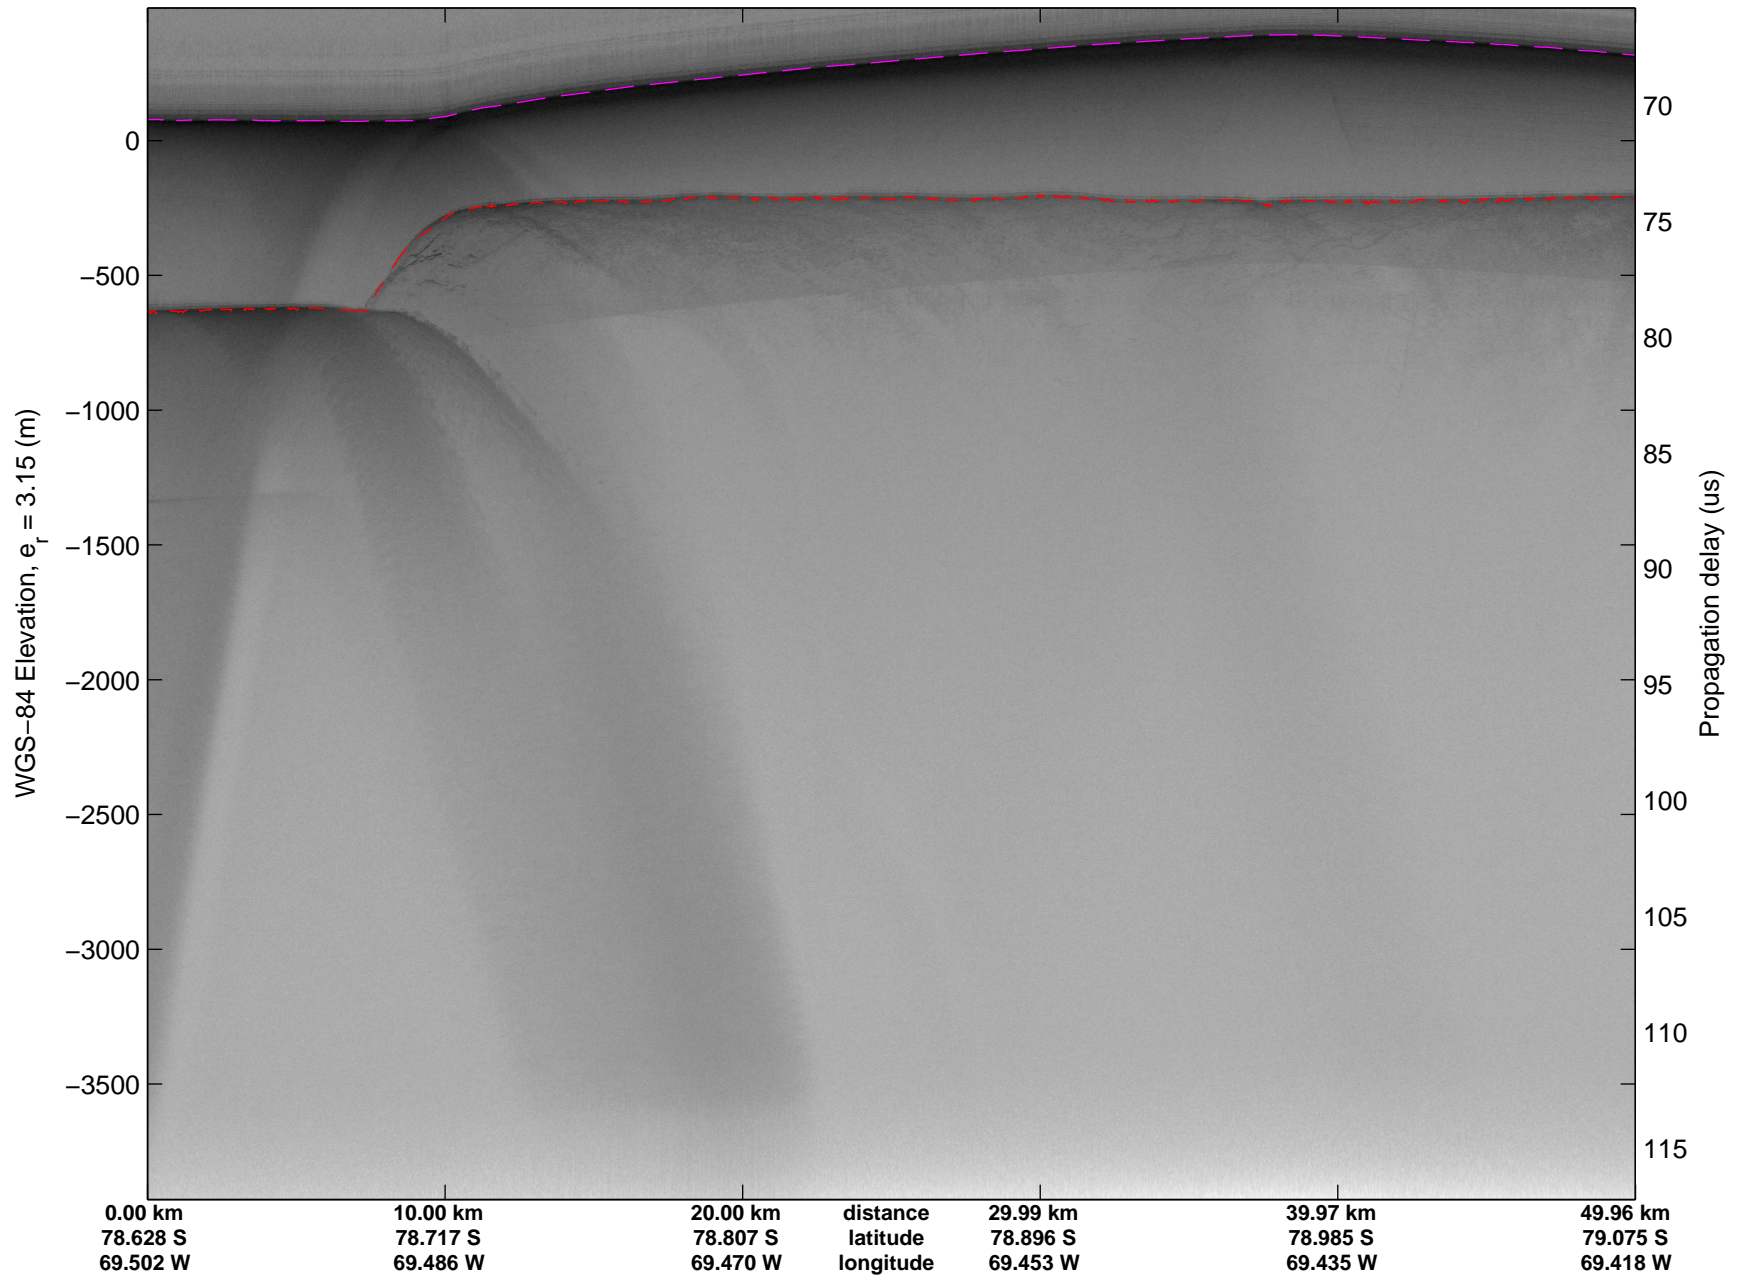

Land Ice Pole Hole 88 West  
20141026\_05\_021  
Polar Stereograph -71N/0E

mcords3 2014\_Antarctica\_DC8: "Land Ice Pole Hole 88 West" 20141026\_05\_021: 15:47:52.8 to 15:51:23.6 GPS

mcords3 2014\_Antarctica\_DC8: "Land Ice Pole Hole 88 West" 20141026\_05\_021: 15:47:52.8 to 15:51:23.6 GPS

mcords3 2014\_Antarctica\_DC8: "Land Ice Pole Hole 88 West" 20141026\_05\_022: 15:51:23.8 to 15:54:54.6 GPS

mcords3 2014\_Antarctica\_DC8: "Land Ice Pole Hole 88 West" 20141026\_05\_022: 15:51:23.8 to 15:54:54.6 GPS