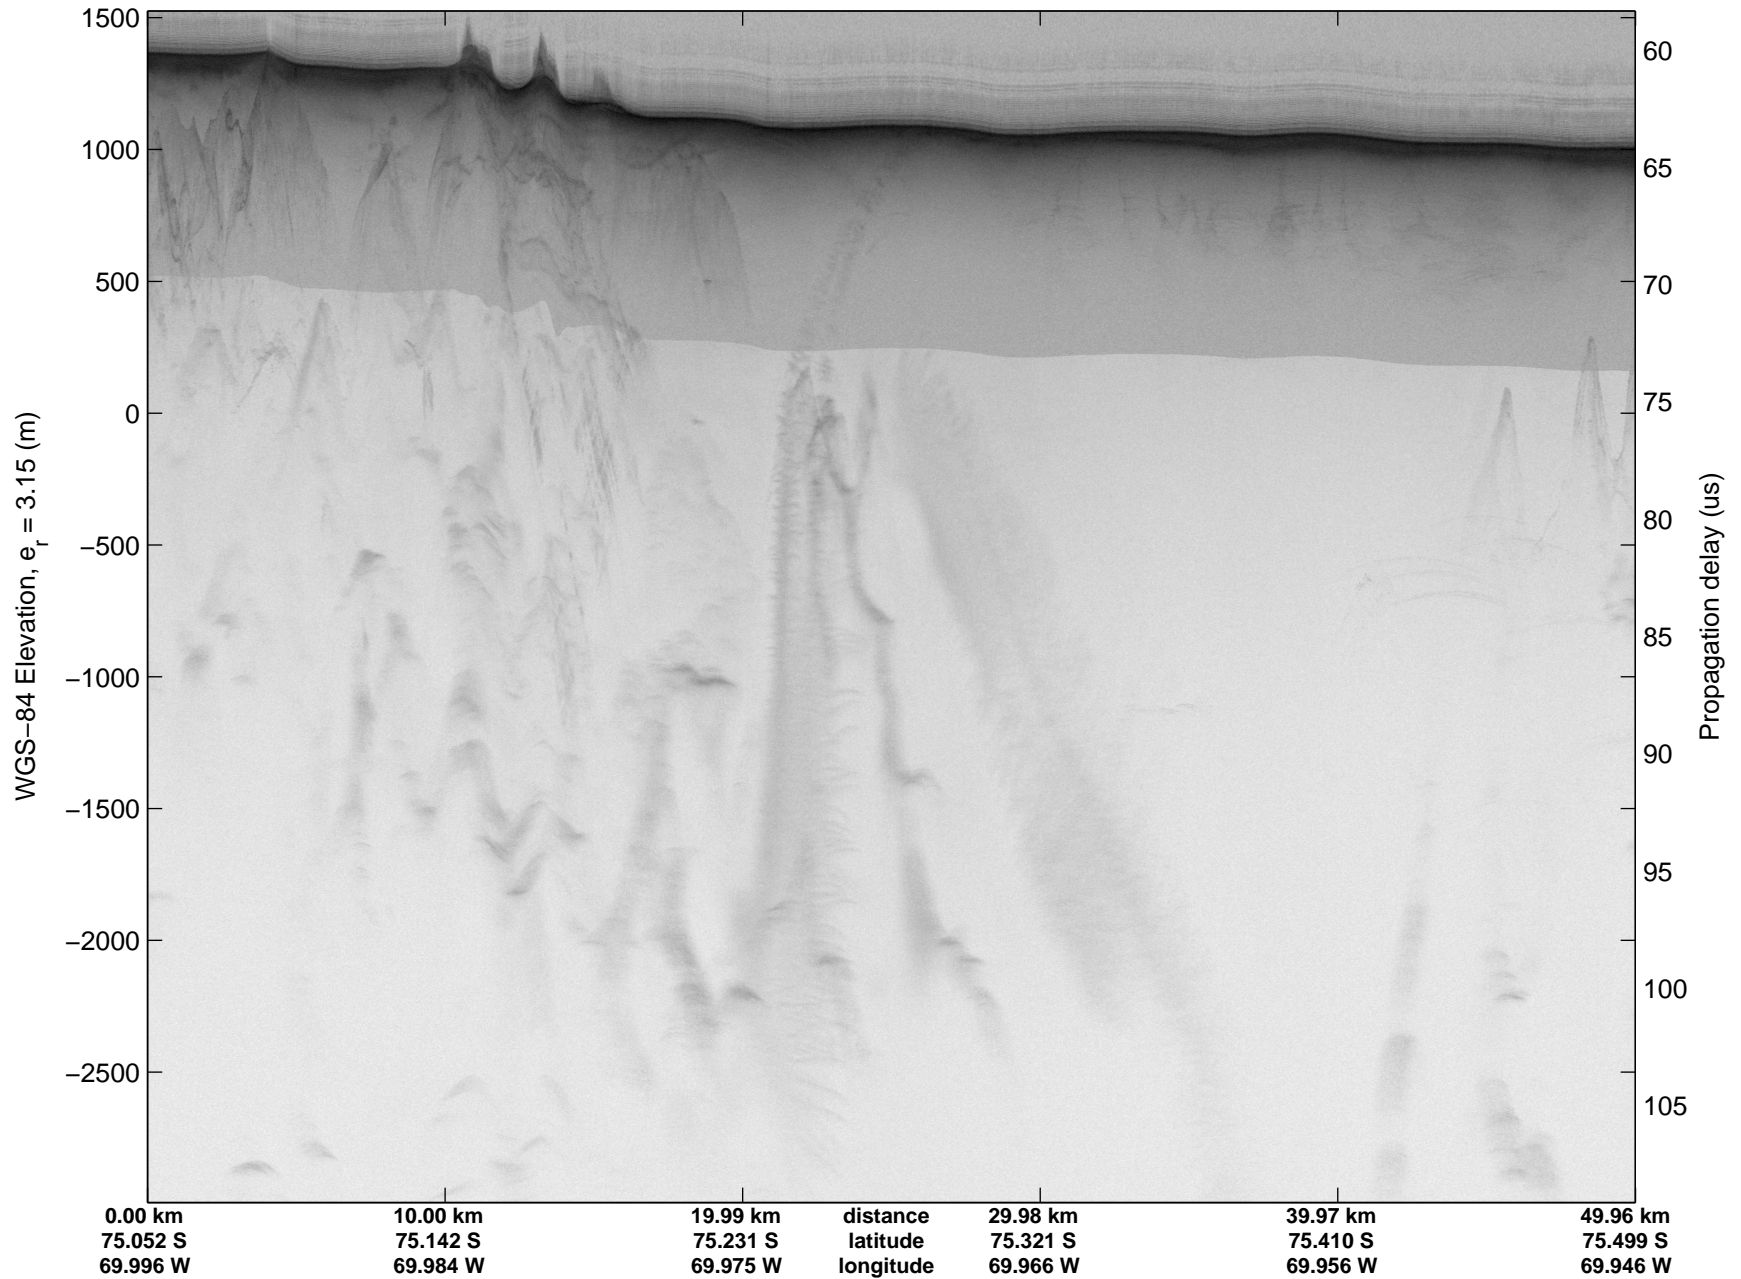

mcords3 2014\_Antarctica\_DC8: "Land Ice Pole Hole 88 West" 20141026\_05\_013: 15:19:46.7 to 15:23:14.4 GPS

mcords3 2014\_Antarctica\_DC8: "Land Ice Pole Hole 88 West" 20141026\_05\_013: 15:19:46.7 to 15:23:14.4 GPS

Land Ice Pole Hole 88 West  
20141026\_05\_014  
Polar Stereograph -71N/0E

mcords3 2014\_Antarctica\_DC8: "Land Ice Pole Hole 88 West" 20141026\_05\_014: 15:23:14.6 to 15:26:41.8 GPS

mcords3 2014\_Antarctica\_DC8: "Land Ice Pole Hole 88 West" 20141026\_05\_014: 15:23:14.6 to 15:26:41.8 GPS