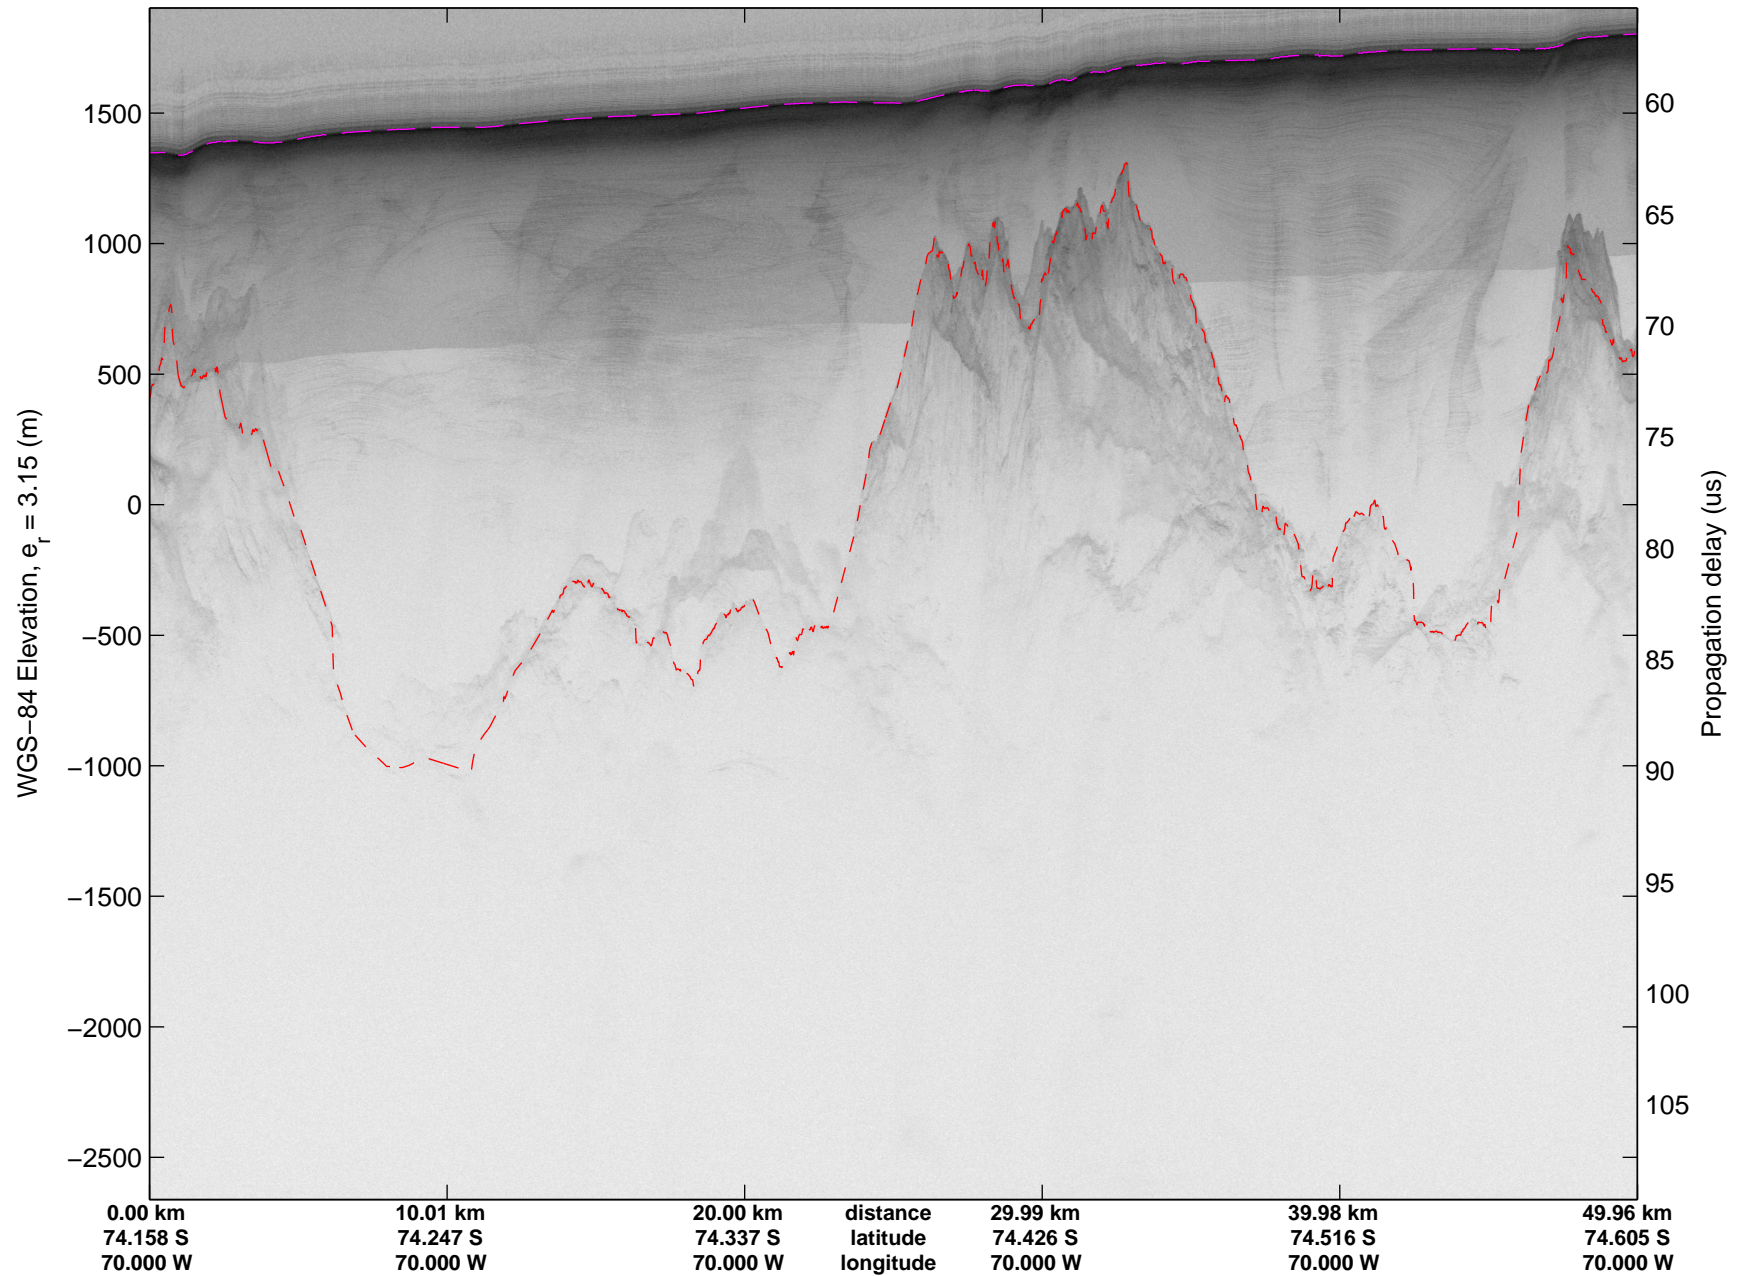

Land Ice Pole Hole 88 West  
20141026\_05\_011  
Polar Stereograph -71N/0E

mcords3 2014\_Antarctica\_DC8: "Land Ice Pole Hole 88 West" 20141026\_05\_011: 15:12:34.5 to 15:16:10.6 GPS

mcords3 2014\_Antarctica\_DC8: "Land Ice Pole Hole 88 West" 20141026\_05\_011: 15:12:34.5 to 15:16:10.6 GPS

mcords3 2014\_Antarctica\_DC8: "Land Ice Pole Hole 88 West" 20141026\_05\_012: 15:16:10.8 to 15:19:46.5 GPS

mcords3 2014\_Antarctica\_DC8: "Land Ice Pole Hole 88 West" 20141026\_05\_012: 15:16:10.8 to 15:19:46.5 GPS