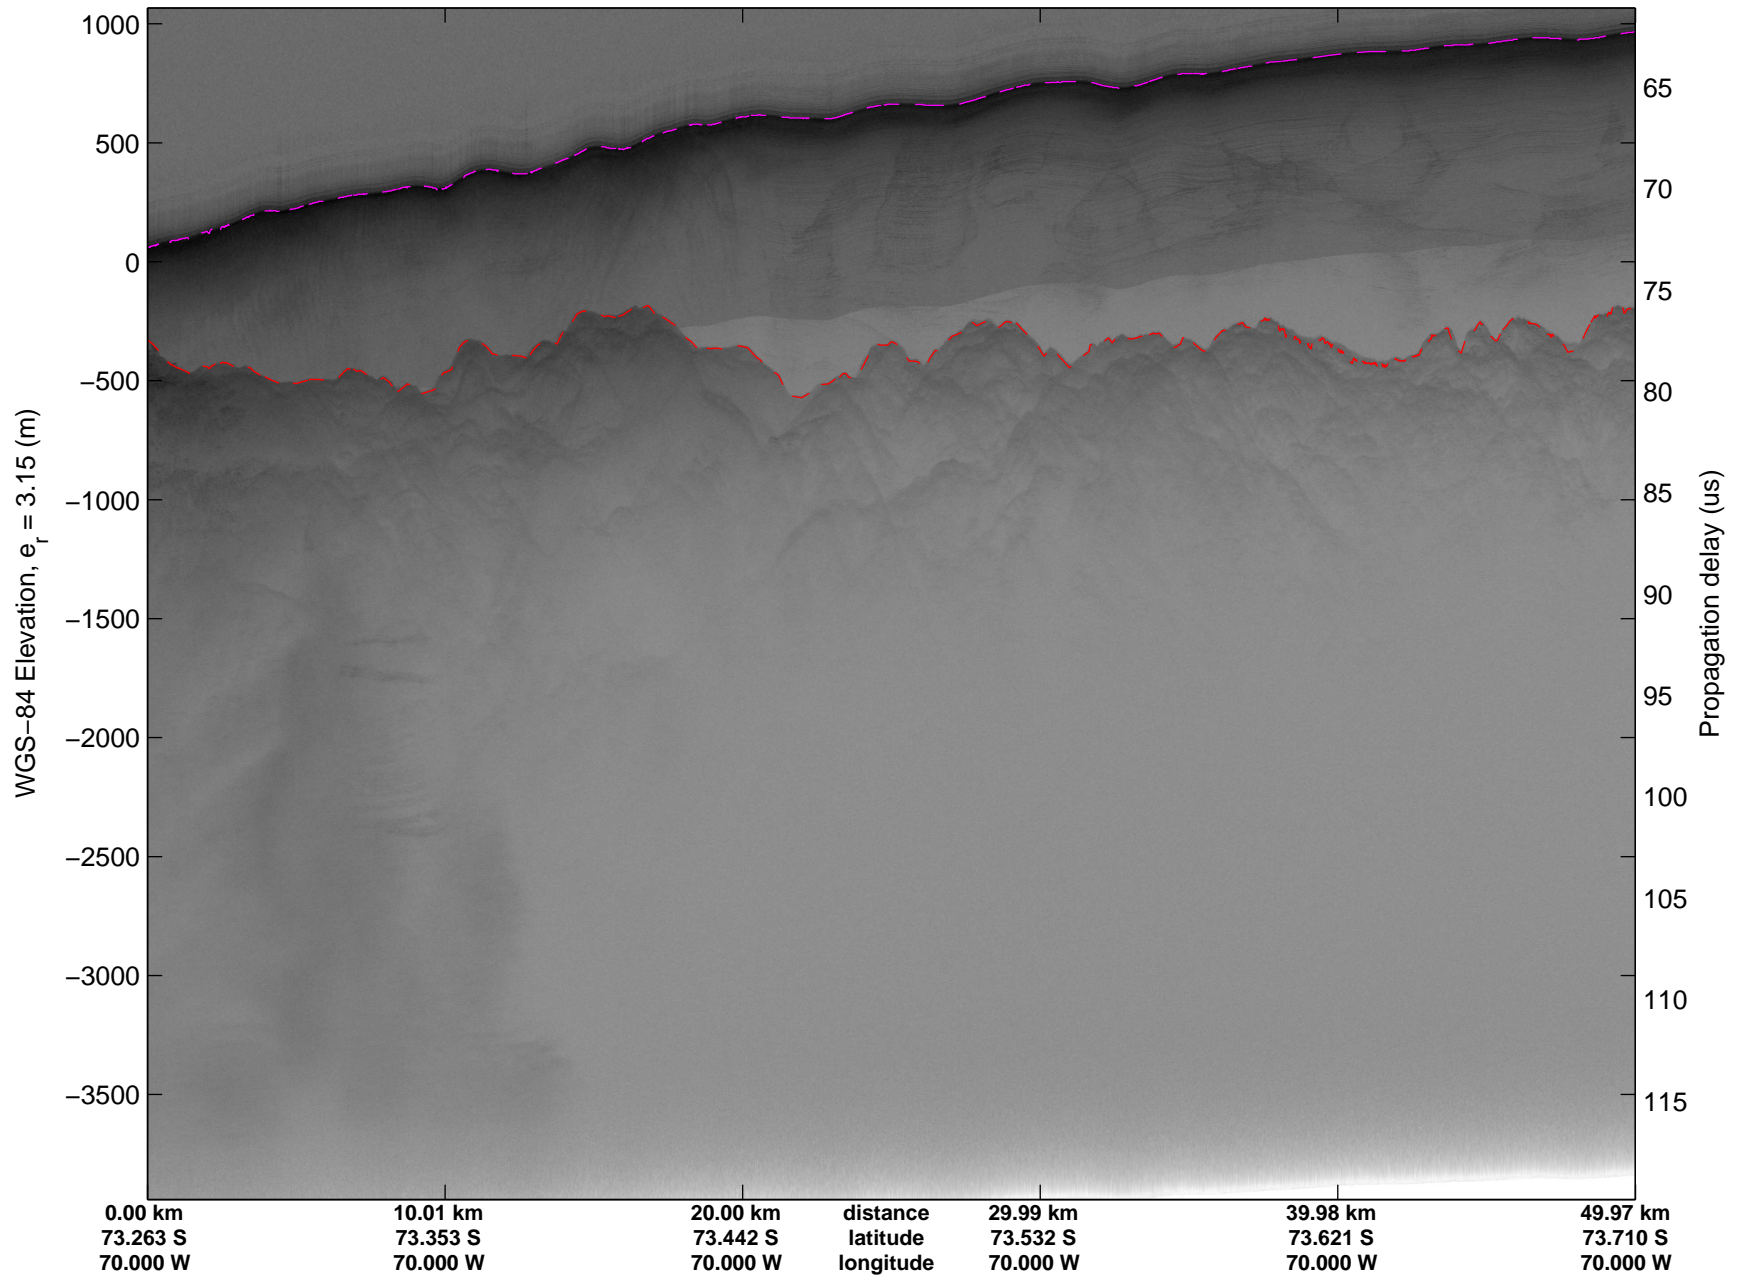

Land Ice Pole Hole 88 West  
20141026\_05\_008  
Polar Stereograph -71N/0E

mcords3 2014\_Antarctica\_DC8: "Land Ice Pole Hole 88 West" 20141026\_05\_008: 15:01:55.9 to 15:05:27.9 GPS

mcords3 2014\_Antarctica\_DC8: "Land Ice Pole Hole 88 West" 20141026\_05\_008: 15:01:55.9 to 15:05:27.9 GPS

Land Ice Pole Hole 88 West  
20141026\_05\_009  
Polar Stereograph -71N/0E

mcords3 2014\_Antarctica\_DC8: "Land Ice Pole Hole 88 West" 20141026\_05\_009: 15:05:28.0 to 15:09:00.8 GPS

mcords3 2014\_Antarctica\_DC8: "Land Ice Pole Hole 88 West" 20141026\_05\_009: 15:05:28.0 to 15:09:00.8 GPS

mcords3 2014\_Antarctica\_DC8: "Land Ice Pole Hole 88 West" 20141026\_05\_010: 15:09:00.9 to 15:12:34.4 GPS

mcords3 2014\_Antarctica\_DC8: "Land Ice Pole Hole 88 West" 20141026\_05\_010: 15:09:00.9 to 15:12:34.4 GPS