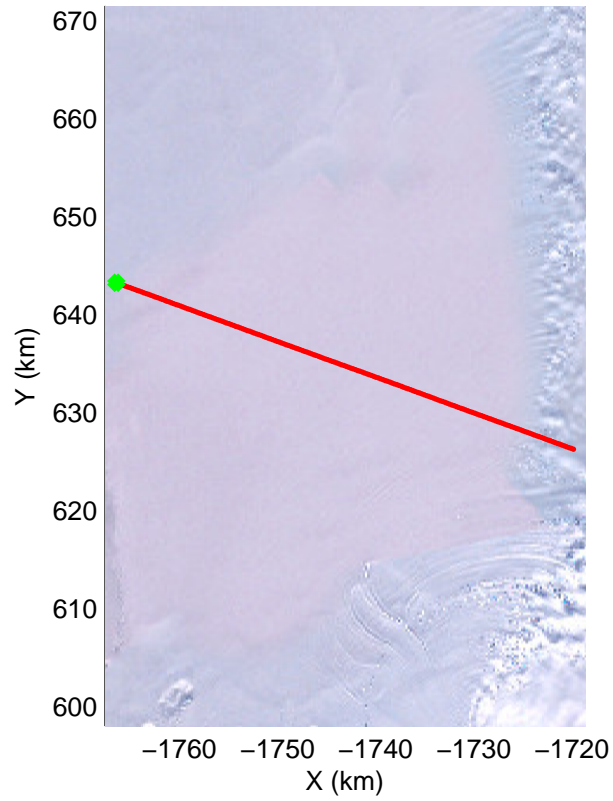

mcords3 2014\_Antarctica\_DC8: "Land Ice Pole Hole 88 West" 20141026\_05\_007: 14:58:25.4 to 15:01:55.8 GPS

mcords3 2014\_Antarctica\_DC8: "Land Ice Pole Hole 88 West" 20141026\_05\_007: 14:58:25.4 to 15:01:55.8 GPS

Land Ice Pole Hole 88 West  
20141026\_05\_008  
Polar Stereograph -71N/0E

mcords3 2014\_Antarctica\_DC8: "Land Ice Pole Hole 88 West" 20141026\_05\_008: 15:01:55.9 to 15:05:27.9 GPS

mcords3 2014\_Antarctica\_DC8: "Land Ice Pole Hole 88 West" 20141026\_05\_008: 15:01:55.9 to 15:05:27.9 GPS

Land Ice Pole Hole 88 West  
20141026\_05\_009  
Polar Stereograph -71N/0E

mcords3 2014\_Antarctica\_DC8: "Land Ice Pole Hole 88 West" 20141026\_05\_009: 15:05:28.0 to 15:09:00.8 GPS

mcords3 2014\_Antarctica\_DC8: "Land Ice Pole Hole 88 West" 20141026\_05\_009: 15:05:28.0 to 15:09:00.8 GPS