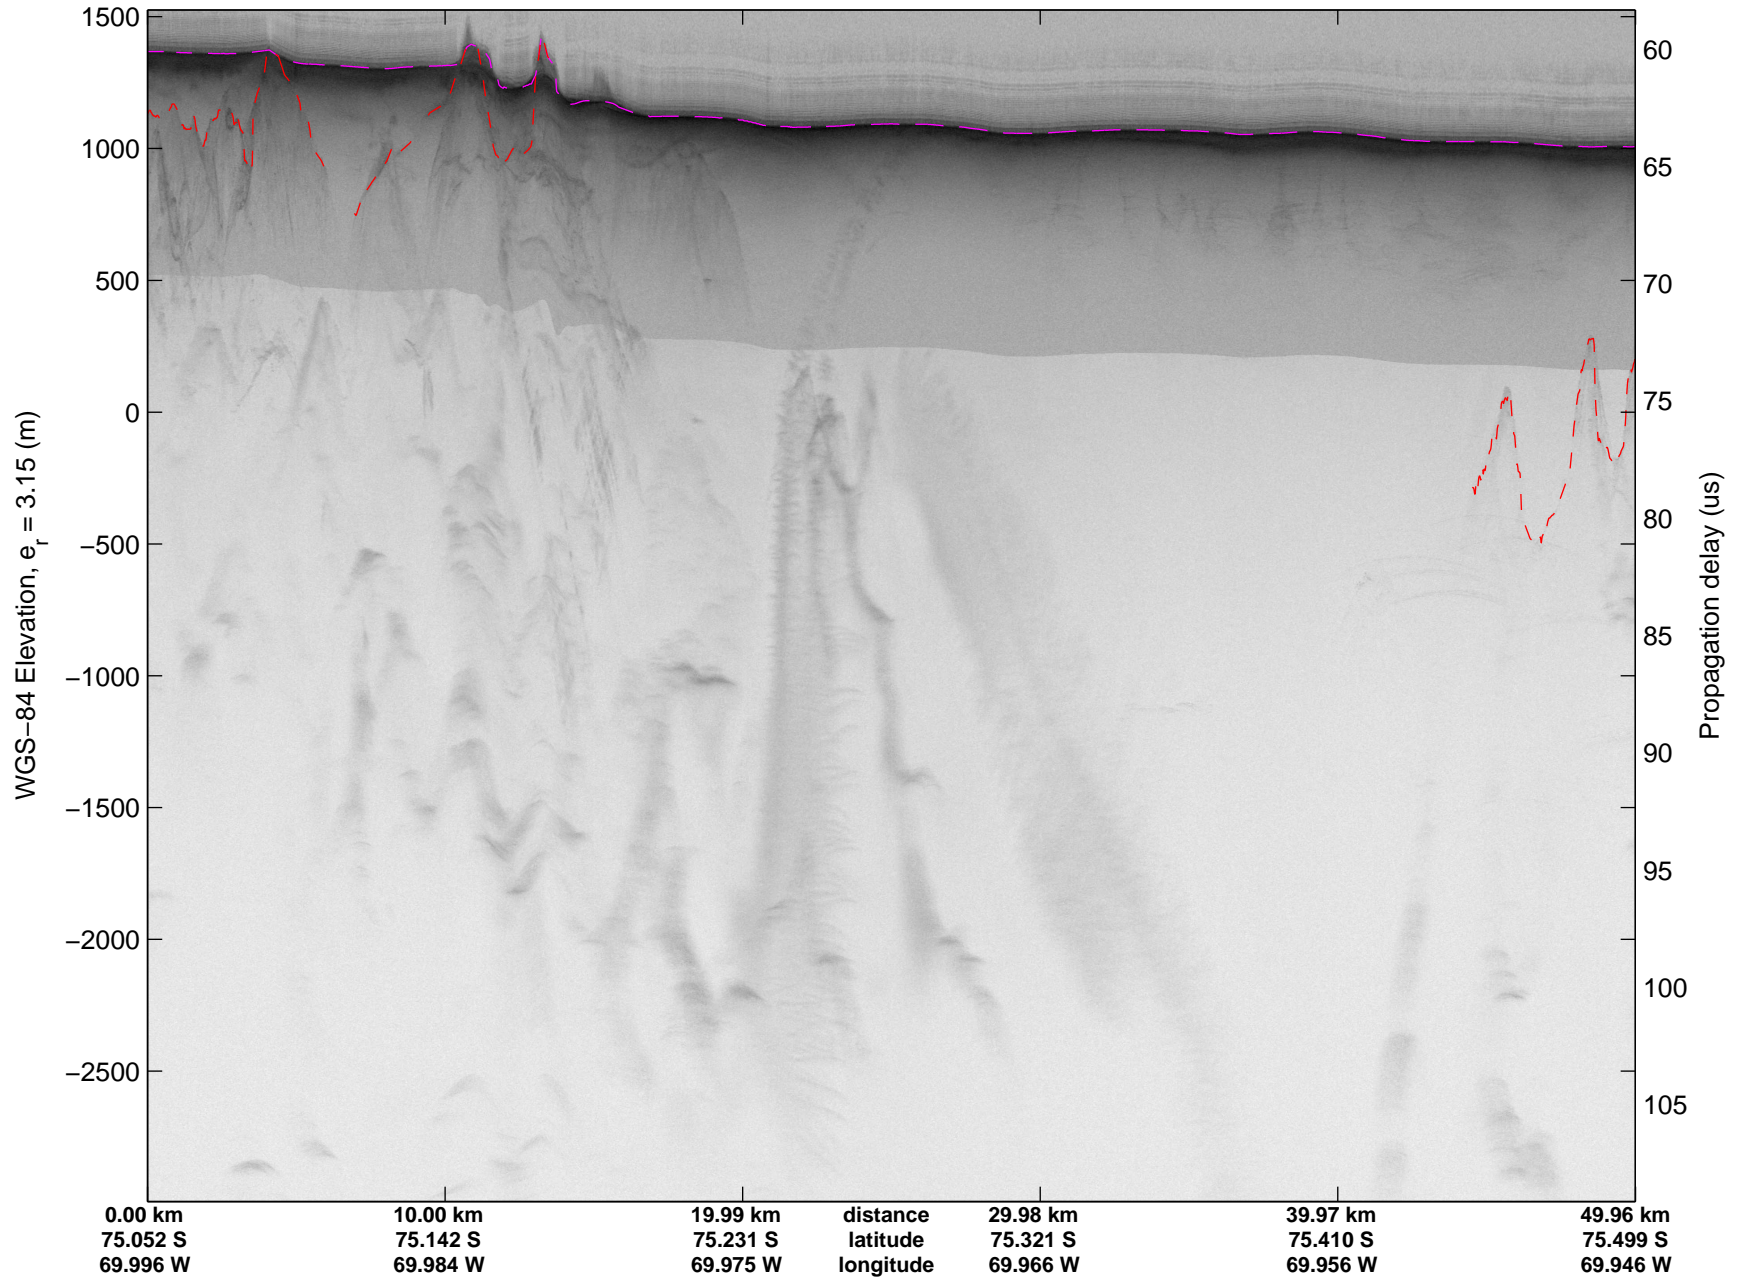

Land Ice Pole Hole 88 West  
20141026\_05\_014  
Polar Stereograph -71N/0E

mcords3 2014\_Antarctica\_DC8: "Land Ice Pole Hole 88 West" 20141026\_05\_014: 15:23:14.6 to 15:26:41.8 GPS

mcords3 2014\_Antarctica\_DC8: "Land Ice Pole Hole 88 West" 20141026\_05\_014: 15:23:14.6 to 15:26:41.8 GPS

Land Ice Pole Hole 88 West  
20141026\_05\_015  
Polar Stereograph -71N/0E

mcords3 2014\_Antarctica\_DC8: "Land Ice Pole Hole 88 West" 20141026\_05\_015: 15:26:42.0 to 15:30:14.4 GPS

mcords3 2014\_Antarctica\_DC8: "Land Ice Pole Hole 88 West" 20141026\_05\_015: 15:26:42.0 to 15:30:14.4 GPS