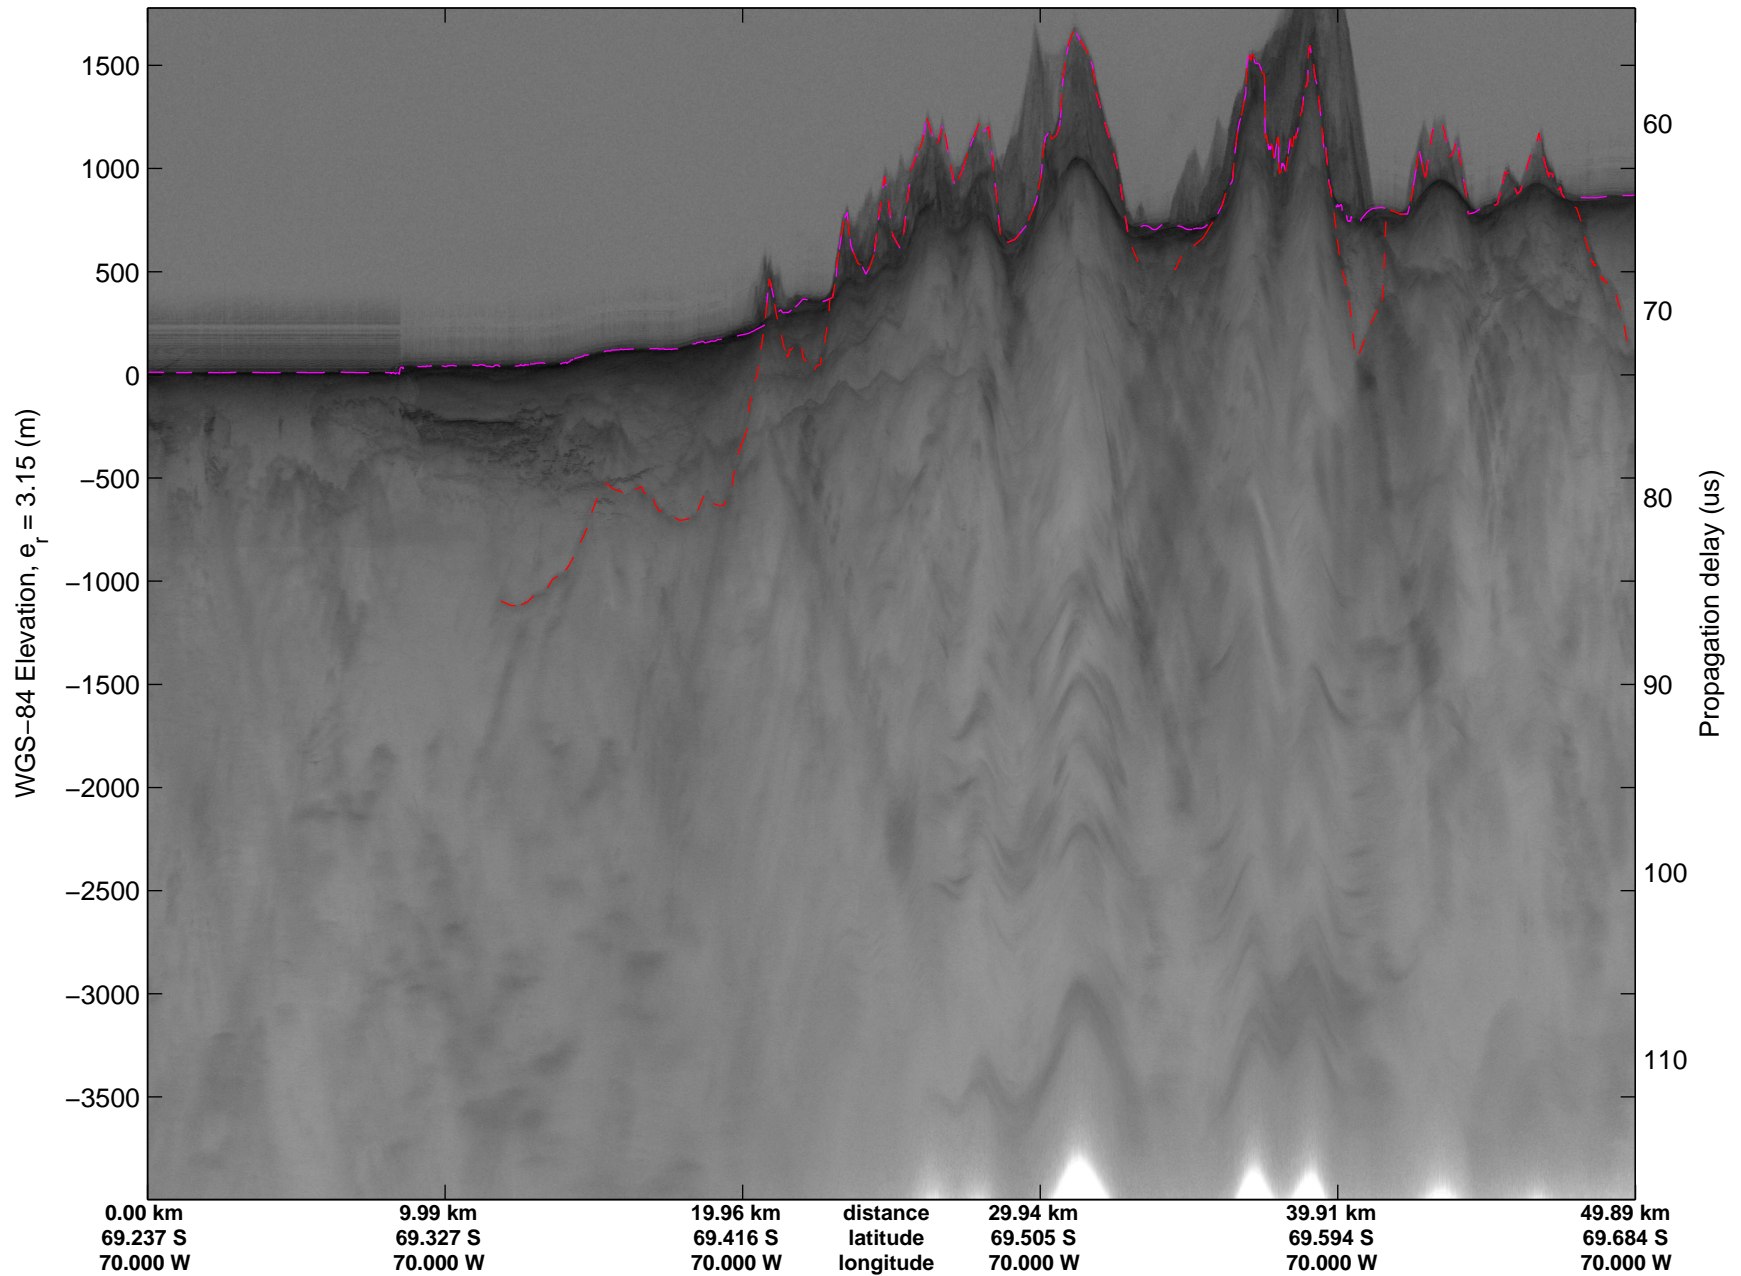

Land Ice Pole Hole 88 West  
20141026\_05\_001  
Polar Stereograph -71N/0E

mcords3 2014\_Antarctica\_DC8: "Land Ice Pole Hole 88 West" 20141026\_05\_001: 14:37:10.8 to 14:40:47.8 GPS

mcords3 2014\_Antarctica\_DC8: "Land Ice Pole Hole 88 West" 20141026\_05\_001: 14:37:10.8 to 14:40:47.8 GPS

Land Ice Pole Hole 88 West  
20141026\_05\_002  
Polar Stereograph -71N/0E

mcords3 2014\_Antarctica\_DC8: "Land Ice Pole Hole 88 West" 20141026\_05\_002: 14:40:47.9 to 14:44:22.5 GPS

mcords3 2014\_Antarctica\_DC8: "Land Ice Pole Hole 88 West" 20141026\_05\_002: 14:40:47.9 to 14:44:22.5 GPS

Land Ice Pole Hole 88 West  
20141026\_05\_003  
Polar Stereograph -71N/0E

mcords3 2014\_Antarctica\_DC8: "Land Ice Pole Hole 88 West" 20141026\_05\_003: 14:44:22.6 to 14:47:54.6 GPS

mcords3 2014\_Antarctica\_DC8: "Land Ice Pole Hole 88 West" 20141026\_05\_003: 14:44:22.6 to 14:47:54.6 GPS

mcords3 2014\_Antarctica\_DC8: "Land Ice Pole Hole 88 West" 20141026\_05\_004: 14:47:54.8 to 14:51:25.5 GPS

mcords3 2014\_Antarctica\_DC8: "Land Ice Pole Hole 88 West" 20141026\_05\_004: 14:47:54.8 to 14:51:25.5 GPS