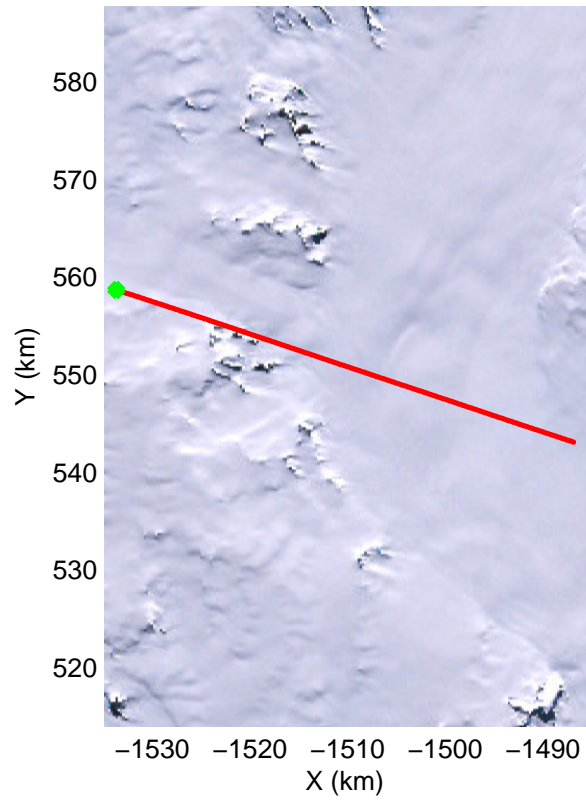

mcords3 2014\_Antarctica\_DC8: "Land Ice Pole Hole 88 West" 20141026\_05\_012: 15:16:10.8 to 15:19:46.5 GPS

mcords3 2014\_Antarctica\_DC8: "Land Ice Pole Hole 88 West" 20141026\_05\_012: 15:16:10.8 to 15:19:46.5 GPS

mcords3 2014\_Antarctica\_DC8: "Land Ice Pole Hole 88 West" 20141026\_05\_013: 15:19:46.7 to 15:23:14.4 GPS

mcords3 2014\_Antarctica\_DC8: "Land Ice Pole Hole 88 West" 20141026\_05\_013: 15:19:46.7 to 15:23:14.4 GPS

Land Ice Pole Hole 88 West  
20141026\_05\_014  
Polar Stereograph -71N/0E

mcords3 2014\_Antarctica\_DC8: "Land Ice Pole Hole 88 West" 20141026\_05\_014: 15:23:14.6 to 15:26:41.8 GPS

mcords3 2014\_Antarctica\_DC8: "Land Ice Pole Hole 88 West" 20141026\_05\_014: 15:23:14.6 to 15:26:41.8 GPS