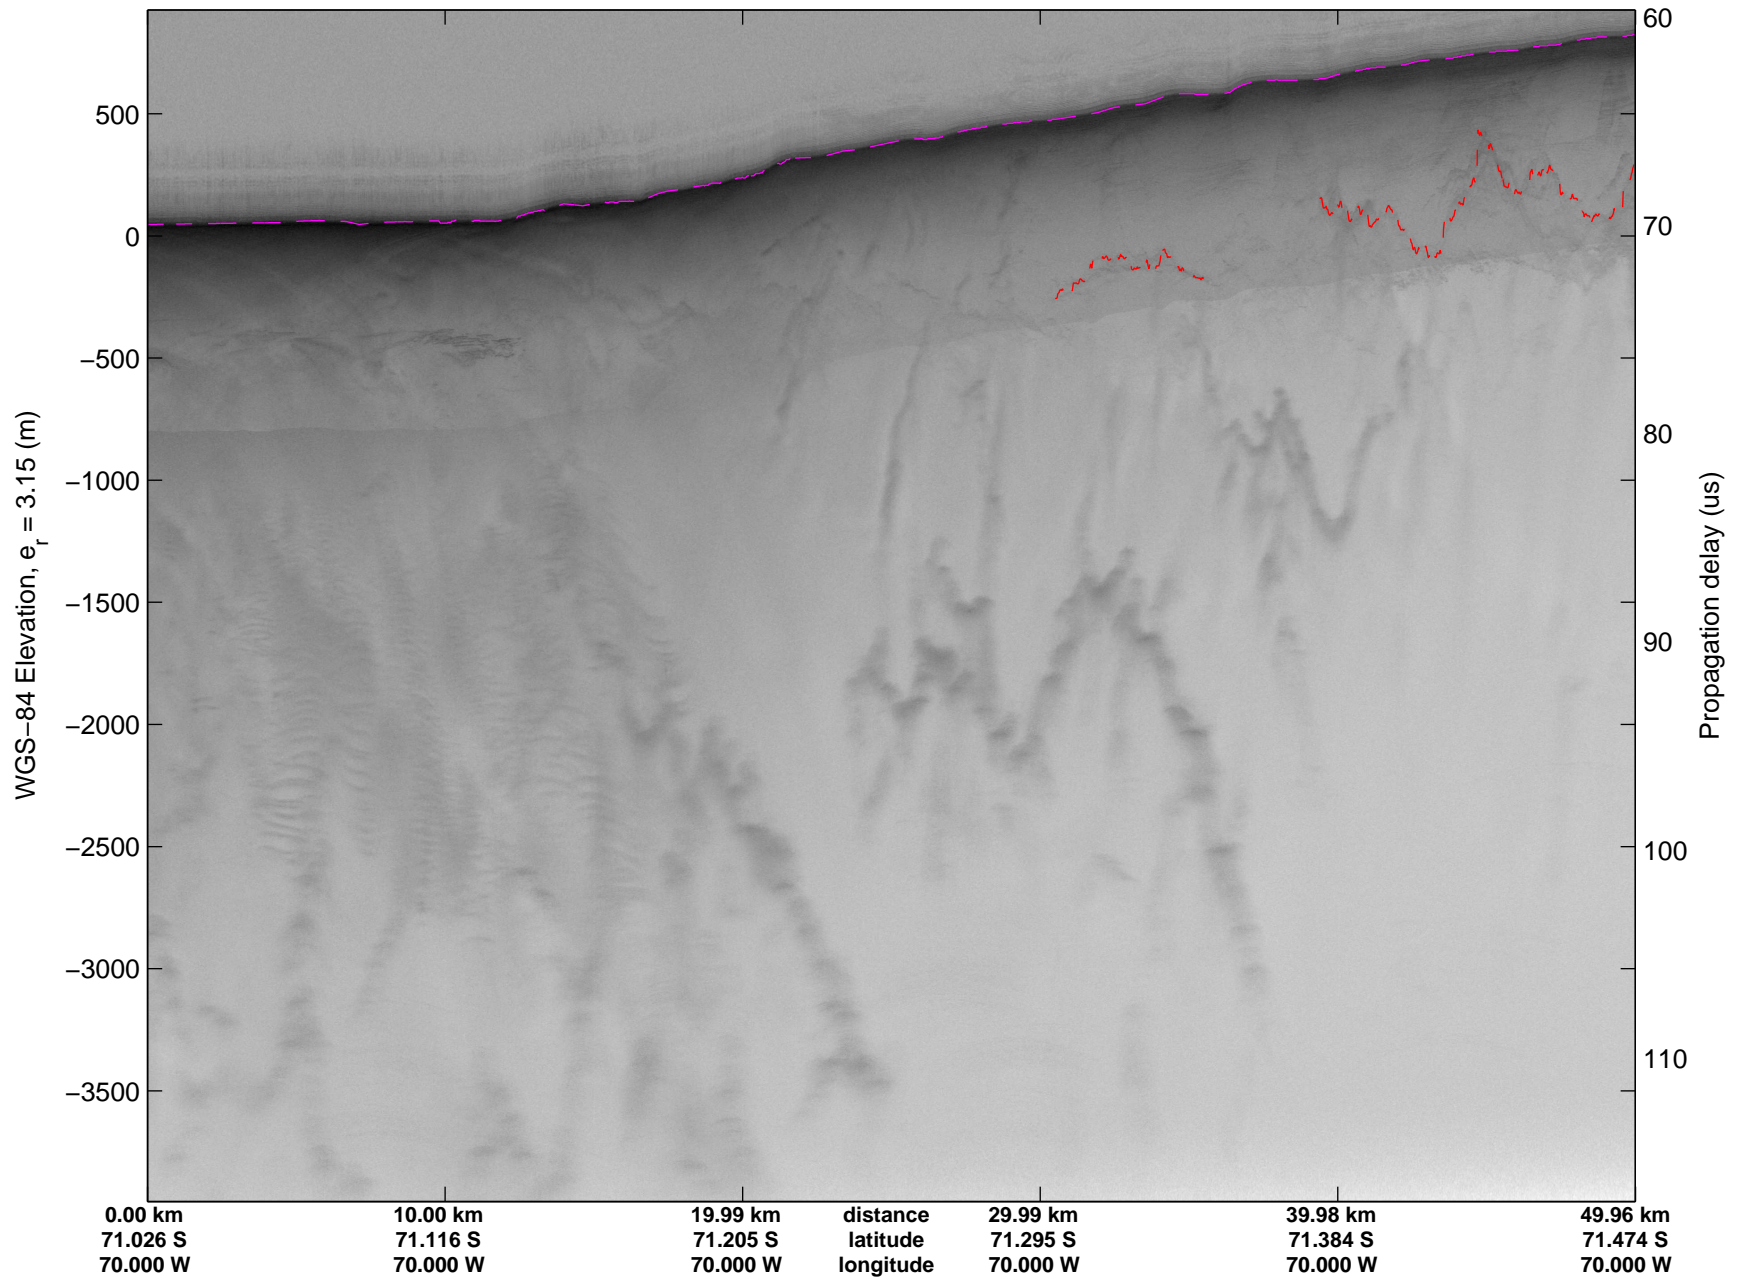

Land Ice Pole Hole 88 West  
20141026\_05\_002  
Polar Stereograph -71N/0E

mcords3 2014\_Antarctica\_DC8: "Land Ice Pole Hole 88 West" 20141026\_05\_002: 14:40:47.9 to 14:44:22.5 GPS

mcords3 2014\_Antarctica\_DC8: "Land Ice Pole Hole 88 West" 20141026\_05\_002: 14:40:47.9 to 14:44:22.5 GPS

Land Ice Pole Hole 88 West  
20141026\_05\_003  
Polar Stereograph -71N/0E

mcords3 2014\_Antarctica\_DC8: "Land Ice Pole Hole 88 West" 20141026\_05\_003: 14:44:22.6 to 14:47:54.6 GPS

mcords3 2014\_Antarctica\_DC8: "Land Ice Pole Hole 88 West" 20141026\_05\_003: 14:44:22.6 to 14:47:54.6 GPS

mcords3 2014\_Antarctica\_DC8: "Land Ice Pole Hole 88 West" 20141026\_05\_004: 14:47:54.8 to 14:51:25.5 GPS

mcords3 2014\_Antarctica\_DC8: "Land Ice Pole Hole 88 West" 20141026\_05\_004: 14:47:54.8 to 14:51:25.5 GPS

mcords3 2014\_Antarctica\_DC8: "Land Ice Pole Hole 88 West" 20141026\_05\_005: 14:51:25.7 to 14:54:55.8 GPS

mcords3 2014\_Antarctica\_DC8: "Land Ice Pole Hole 88 West" 20141026\_05\_005: 14:51:25.7 to 14:54:55.8 GPS