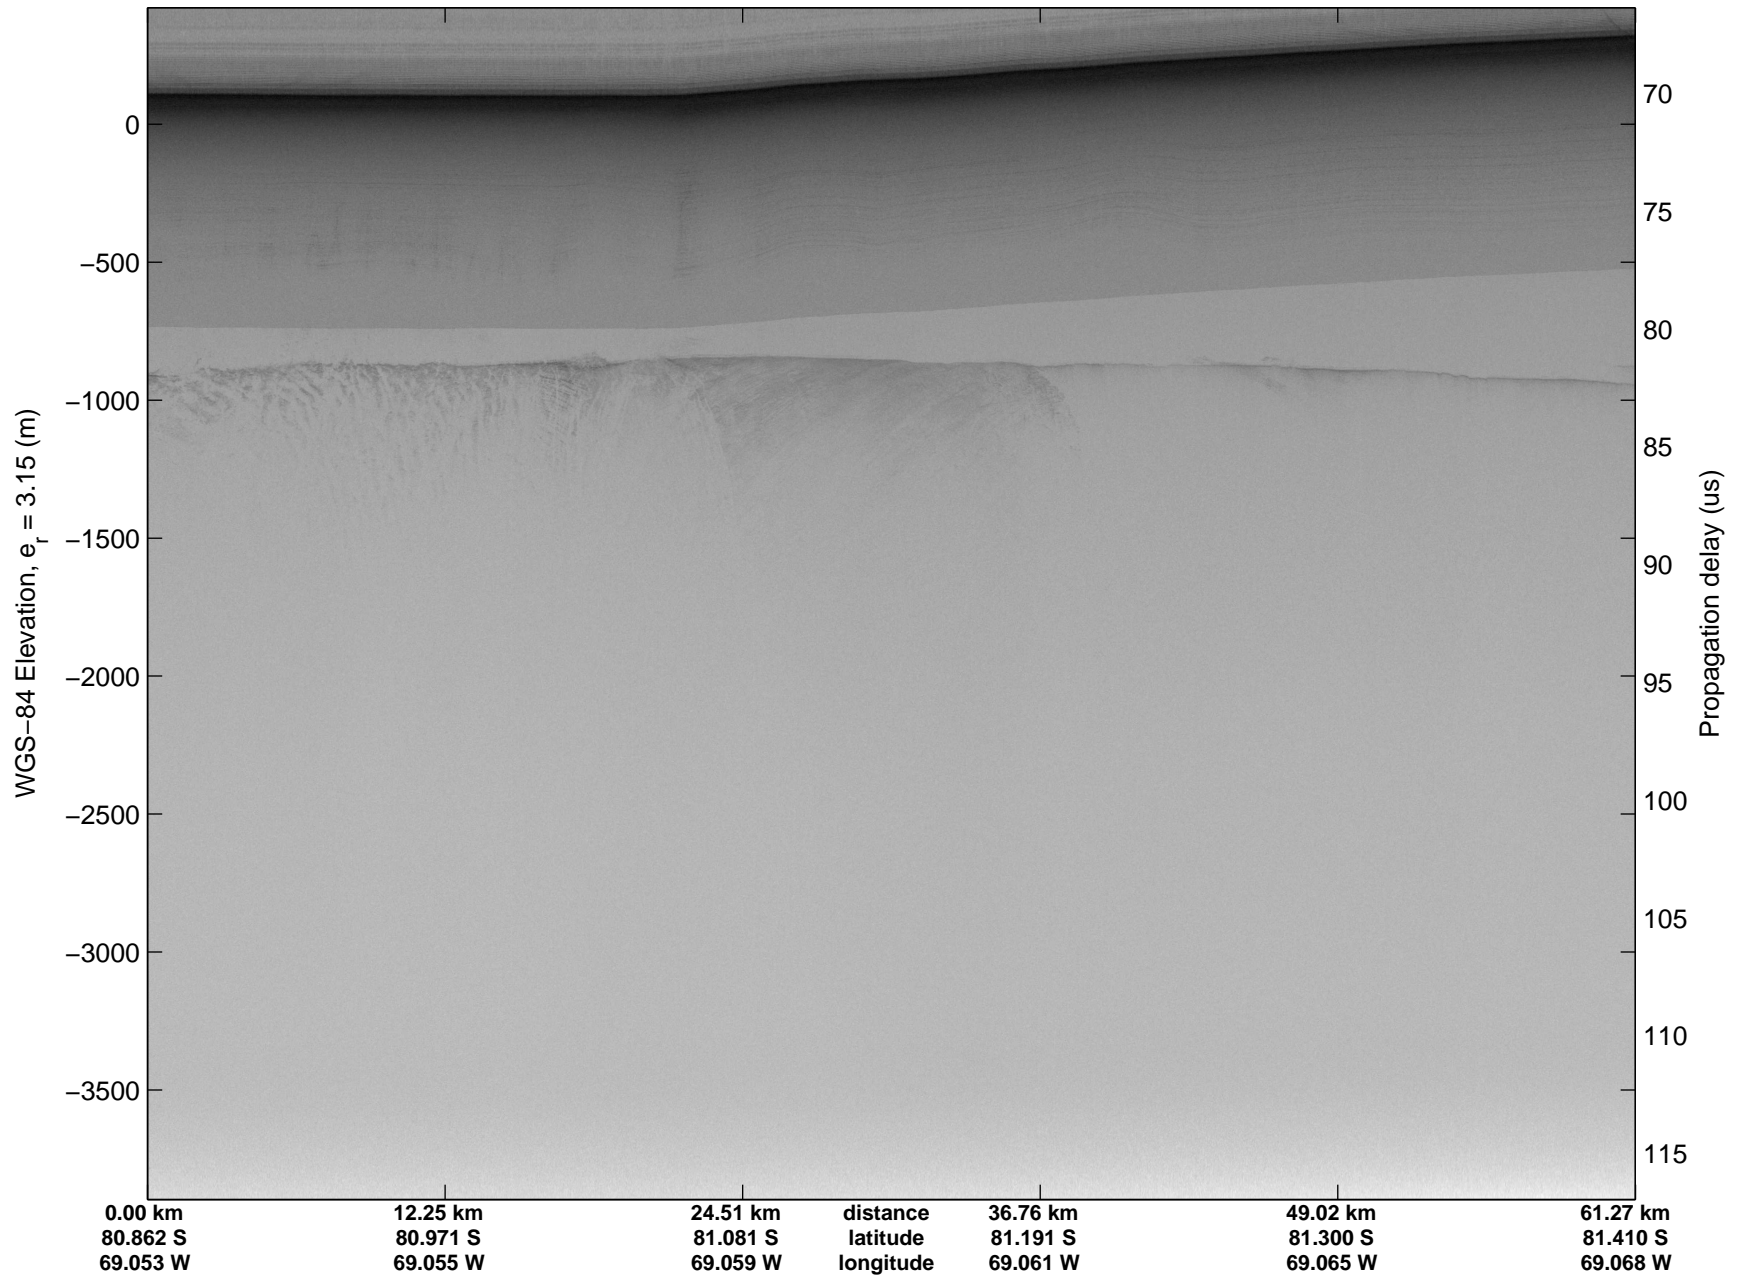

mcords3 2014\_Antarctica\_DC8: "Land Ice Pole Hole 88 West" 20141026\_05\_025: 16:01:54.8 to 16:05:25.6 GPS

mcords3 2014\_Antarctica\_DC8: "Land Ice Pole Hole 88 West" 20141026\_05\_025: 16:01:54.8 to 16:05:25.6 GPS

Land Ice Pole Hole 88 West  
20141026\_05\_026  
Polar Stereograph -71N/0E

mcords3 2014\_Antarctica\_DC8: "Land Ice Pole Hole 88 West" 20141026\_05\_026: 16:05:25.7 to 16:08:59.2 GPS

mcords3 2014\_Antarctica\_DC8: "Land Ice Pole Hole 88 West" 20141026\_05\_026: 16:05:25.7 to 16:08:59.2 GPS

Land Ice Pole Hole 88 West  
20141026\_05\_027  
Polar Stereograph -71N/0E

mcords3 2014\_Antarctica\_DC8: "Land Ice Pole Hole 88 West" 20141026\_05\_027: 16:08:59.4 to 16:13:28.3 GPS

mcords3 2014\_Antarctica\_DC8: "Land Ice Pole Hole 88 West" 20141026\_05\_027: 16:08:59.4 to 16:13:28.3 GPS