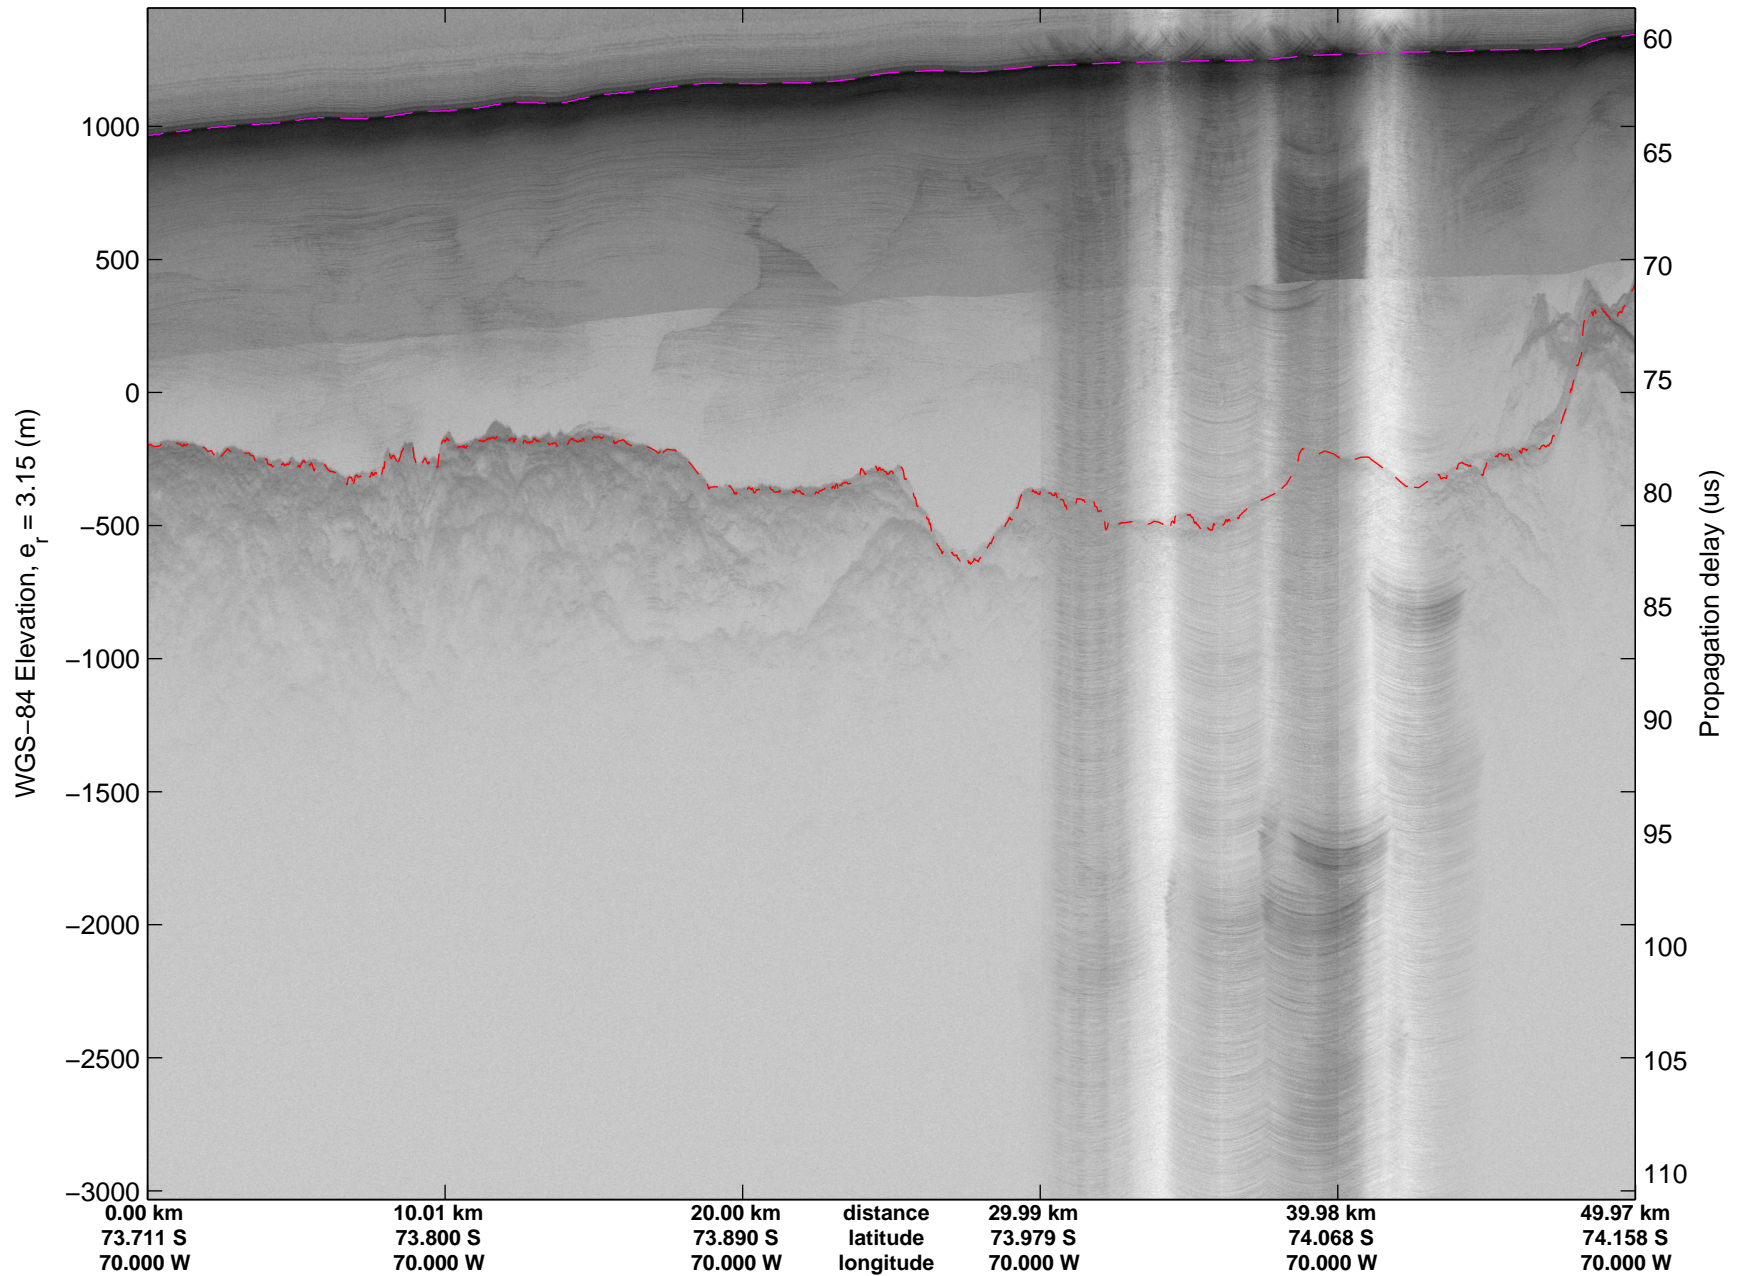

Land Ice Pole Hole 88 West  
20141026\_05\_009  
Polar Stereograph -71N/0E

mcords3 2014\_Antarctica\_DC8: "Land Ice Pole Hole 88 West" 20141026\_05\_009: 15:05:28.0 to 15:09:00.8 GPS

mcords3 2014\_Antarctica\_DC8: "Land Ice Pole Hole 88 West" 20141026\_05\_009: 15:05:28.0 to 15:09:00.8 GPS

mcords3 2014\_Antarctica\_DC8: "Land Ice Pole Hole 88 West" 20141026\_05\_010: 15:09:00.9 to 15:12:34.4 GPS

mcords3 2014\_Antarctica\_DC8: "Land Ice Pole Hole 88 West" 20141026\_05\_010: 15:09:00.9 to 15:12:34.4 GPS

Land Ice Pole Hole 88 West  
20141026\_05\_011  
Polar Stereograph -71N/0E

mcords3 2014\_Antarctica\_DC8: "Land Ice Pole Hole 88 West" 20141026\_05\_011: 15:12:34.5 to 15:16:10.6 GPS

mcords3 2014\_Antarctica\_DC8: "Land Ice Pole Hole 88 West" 20141026\_05\_011: 15:12:34.5 to 15:16:10.6 GPS

mcords3 2014\_Antarctica\_DC8: "Land Ice Pole Hole 88 West" 20141026\_05\_012: 15:16:10.8 to 15:19:46.5 GPS

mcords3 2014\_Antarctica\_DC8: "Land Ice Pole Hole 88 West" 20141026\_05\_012: 15:16:10.8 to 15:19:46.5 GPS