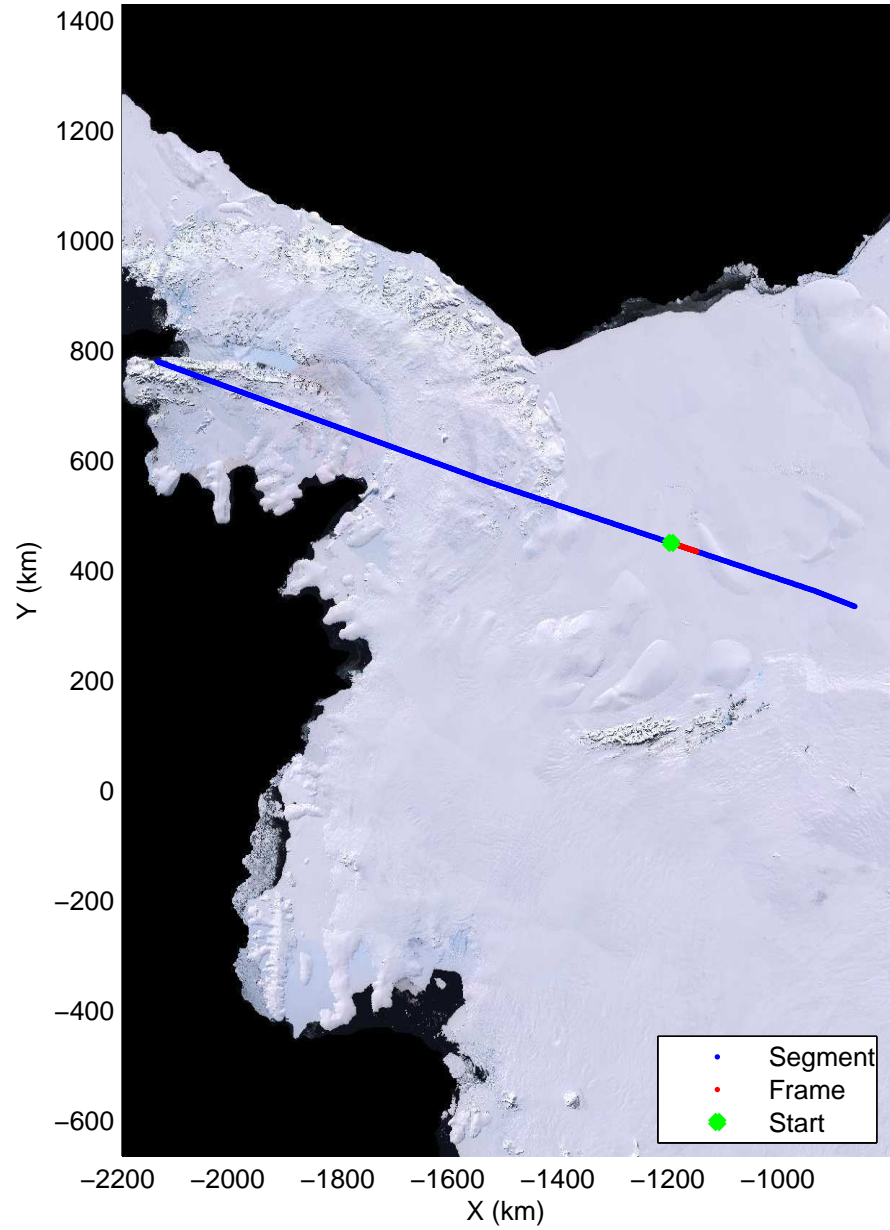

Land Ice Pole Hole 88 West  
20141026\_05\_019  
Polar Stereograph -71N/0E

mcords3 2014\_Antarctica\_DC8: "Land Ice Pole Hole 88 West" 20141026\_05\_019: 15:40:51.6 to 15:44:21.7 GPS

mcords3 2014\_Antarctica\_DC8: "Land Ice Pole Hole 88 West" 20141026\_05\_019: 15:40:51.6 to 15:44:21.7 GPS

mcords3 2014\_Antarctica\_DC8: "Land Ice Pole Hole 88 West" 20141026\_05\_020: 15:44:21.9 to 15:47:52.6 GPS

mcords3 2014\_Antarctica\_DC8: "Land Ice Pole Hole 88 West" 20141026\_05\_020: 15:44:21.9 to 15:47:52.6 GPS

Land Ice Pole Hole 88 West  
20141026\_05\_021  
Polar Stereograph -71N/0E

mcords3 2014\_Antarctica\_DC8: "Land Ice Pole Hole 88 West" 20141026\_05\_021: 15:47:52.8 to 15:51:23.6 GPS

mcords3 2014\_Antarctica\_DC8: "Land Ice Pole Hole 88 West" 20141026\_05\_021: 15:47:52.8 to 15:51:23.6 GPS