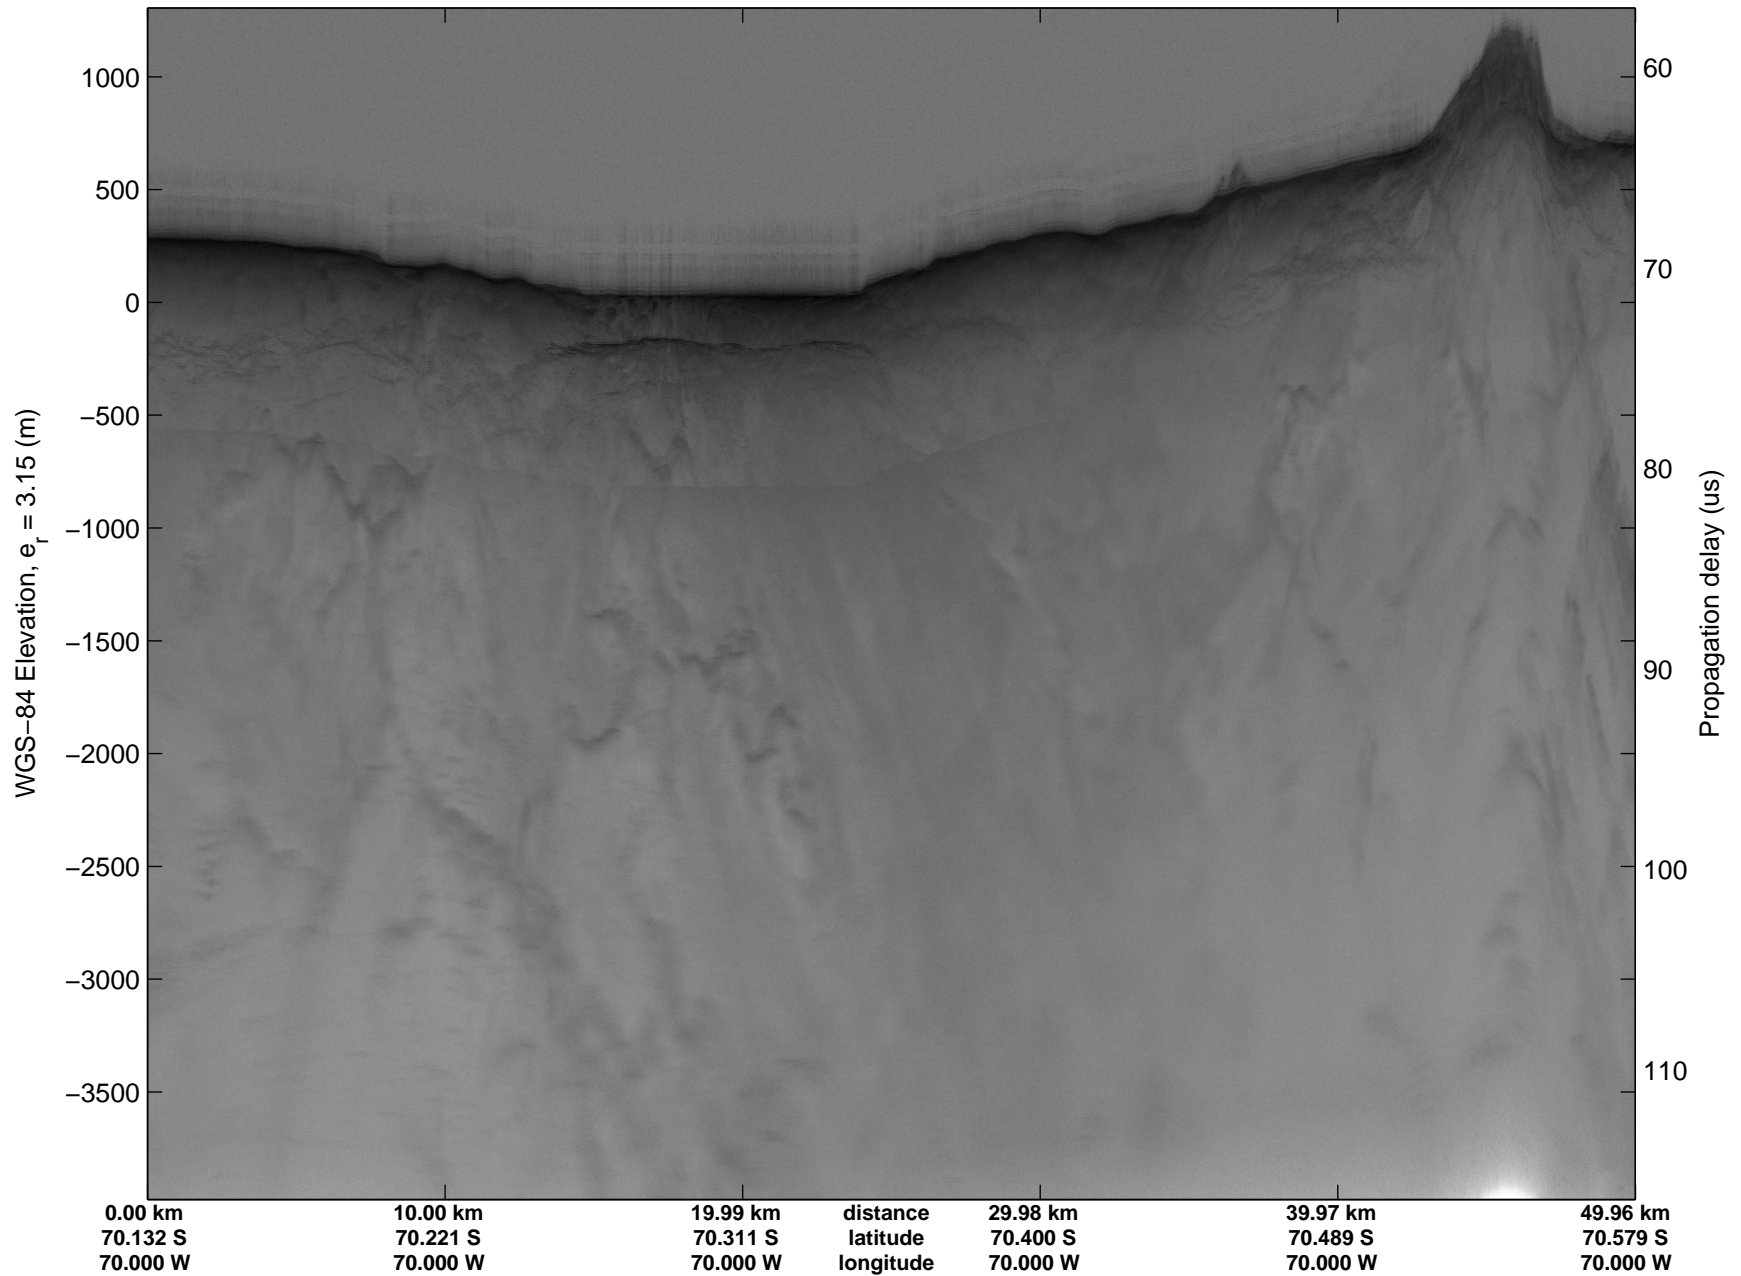

Land Ice Pole Hole 88 West  
20141026\_05\_001  
Polar Stereograph -71N/0E

mcords3 2014\_Antarctica\_DC8: "Land Ice Pole Hole 88 West" 20141026\_05\_001: 14:37:10.8 to 14:40:47.8 GPS

mcords3 2014\_Antarctica\_DC8: "Land Ice Pole Hole 88 West" 20141026\_05\_001: 14:37:10.8 to 14:40:47.8 GPS

Land Ice Pole Hole 88 West  
20141026\_05\_002  
Polar Stereograph -71N/0E

mcords3 2014\_Antarctica\_DC8: "Land Ice Pole Hole 88 West" 20141026\_05\_002: 14:40:47.9 to 14:44:22.5 GPS

mcords3 2014\_Antarctica\_DC8: "Land Ice Pole Hole 88 West" 20141026\_05\_002: 14:40:47.9 to 14:44:22.5 GPS

Land Ice Pole Hole 88 West  
20141026\_05\_003  
Polar Stereograph -71N/0E

mcords3 2014\_Antarctica\_DC8: "Land Ice Pole Hole 88 West" 20141026\_05\_003: 14:44:22.6 to 14:47:54.6 GPS

mcords3 2014\_Antarctica\_DC8: "Land Ice Pole Hole 88 West" 20141026\_05\_003: 14:44:22.6 to 14:47:54.6 GPS