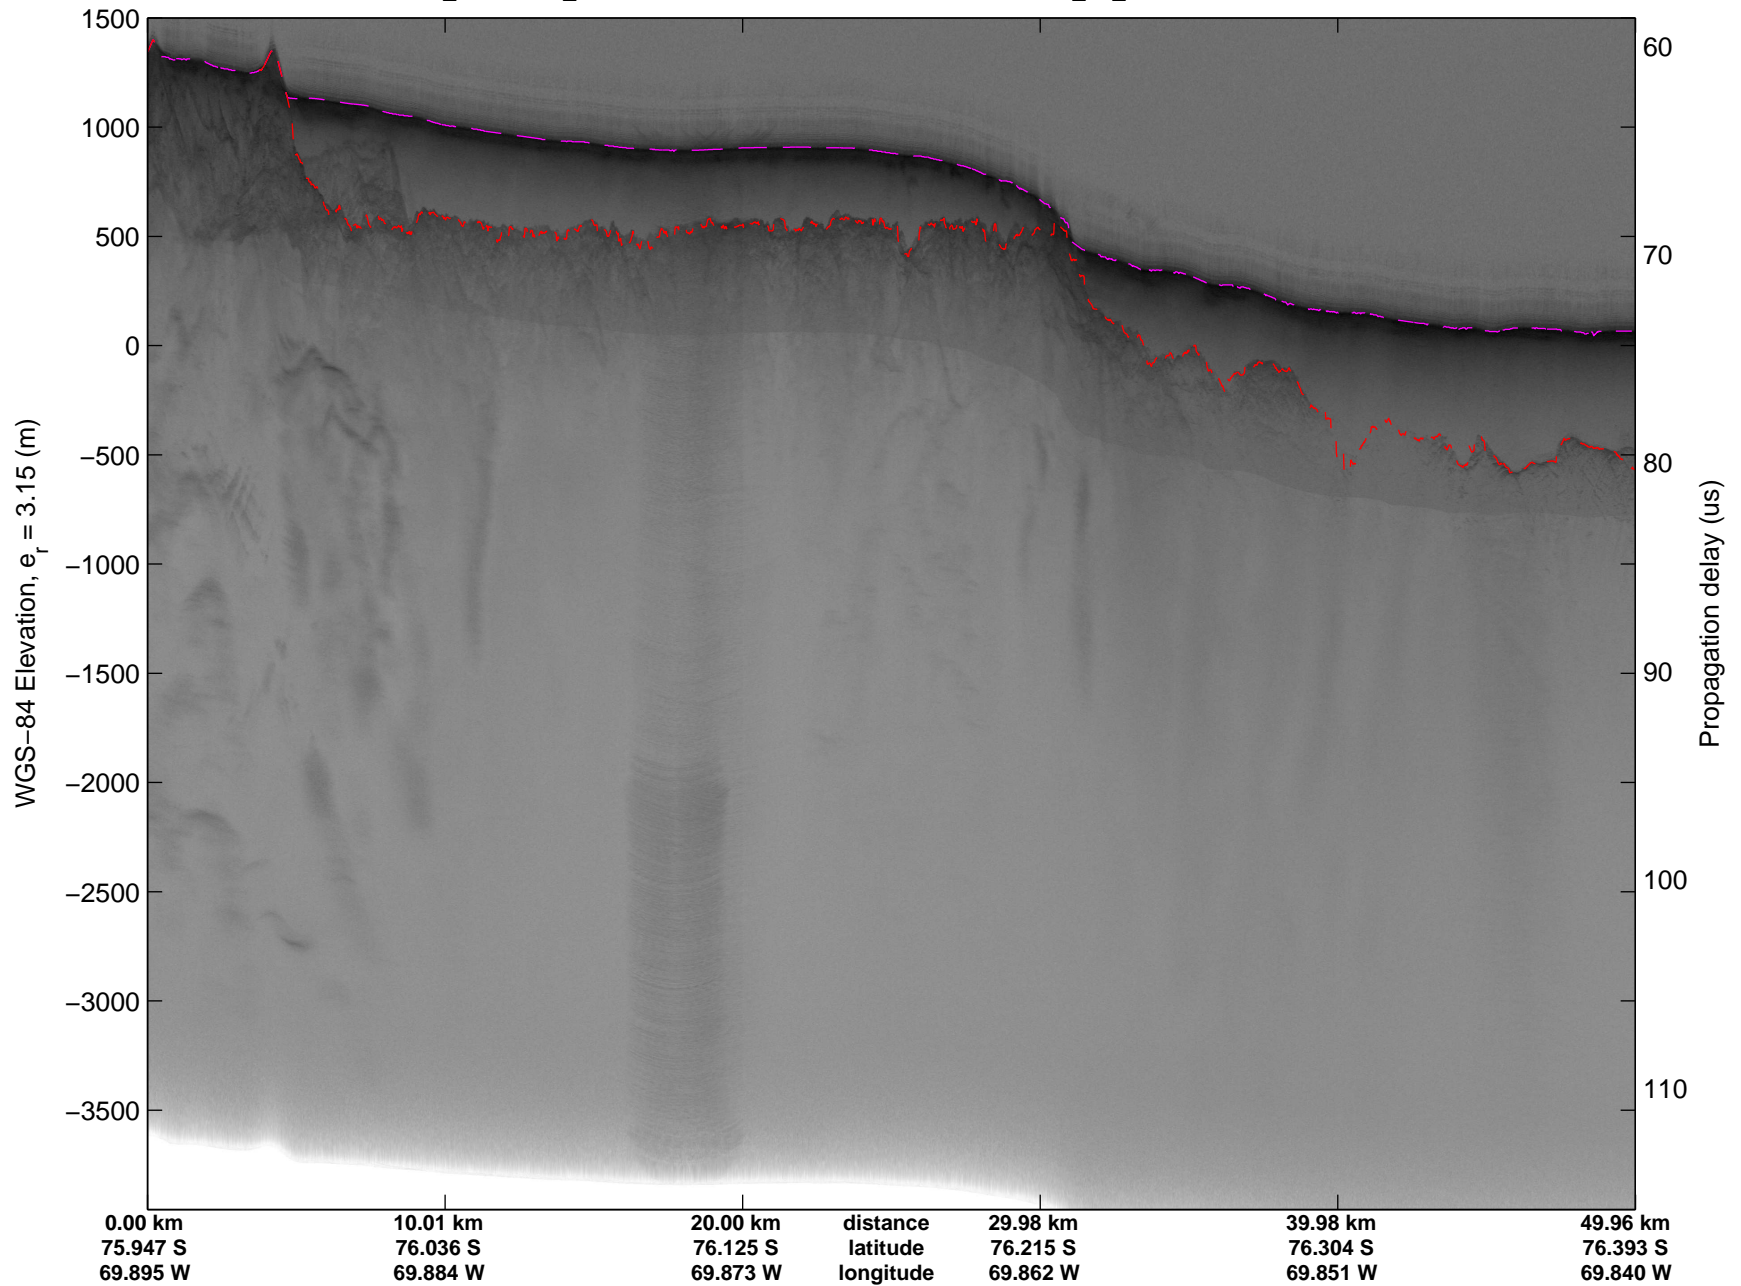

Land Ice Pole Hole 88 West  
20141026\_05\_015  
Polar Stereograph -71N/0E

mcords3 2014\_Antarctica\_DC8: "Land Ice Pole Hole 88 West" 20141026\_05\_015: 15:26:42.0 to 15:30:14.4 GPS

mcords3 2014\_Antarctica\_DC8: "Land Ice Pole Hole 88 West" 20141026\_05\_015: 15:26:42.0 to 15:30:14.4 GPS

Land Ice Pole Hole 88 West  
20141026\_05\_016  
Polar Stereograph -71N/0E

mcords3 2014\_Antarctica\_DC8: "Land Ice Pole Hole 88 West" 20141026\_05\_016: 15:30:14.6 to 15:33:48.9 GPS

mcords3 2014\_Antarctica\_DC8: "Land Ice Pole Hole 88 West" 20141026\_05\_016: 15:30:14.6 to 15:33:48.9 GPS

Land Ice Pole Hole 88 West  
20141026\_05\_017  
Polar Stereograph -71N/0E

mcords3 2014\_Antarctica\_DC8: "Land Ice Pole Hole 88 West" 20141026\_05\_017: 15:33:49.0 to 15:37:21.0 GPS

mcords3 2014\_Antarctica\_DC8: "Land Ice Pole Hole 88 West" 20141026\_05\_017: 15:33:49.0 to 15:37:21.0 GPS