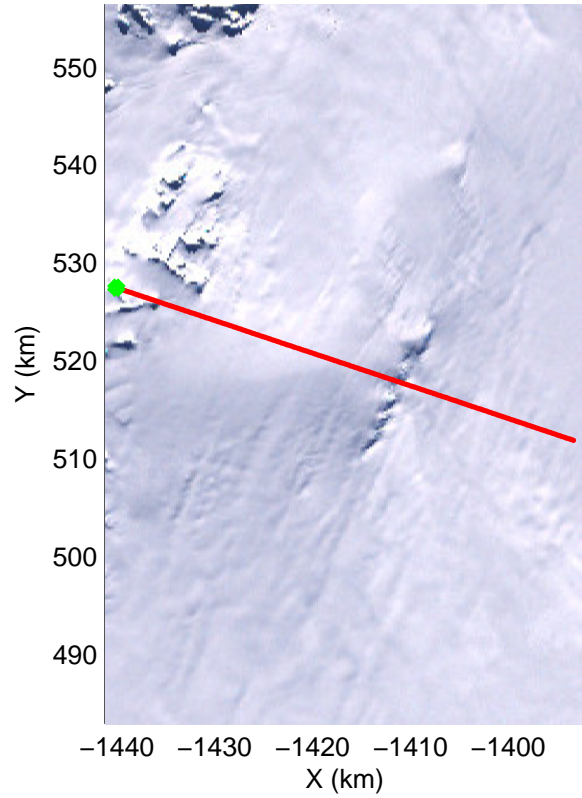

Land Ice Pole Hole 88 West  
20141026\_05\_014  
Polar Stereograph -71N/0E

mcords3 2014\_Antarctica\_DC8: "Land Ice Pole Hole 88 West" 20141026\_05\_014: 15:23:14.6 to 15:26:41.8 GPS

mcords3 2014\_Antarctica\_DC8: "Land Ice Pole Hole 88 West" 20141026\_05\_014: 15:23:14.6 to 15:26:41.8 GPS

Land Ice Pole Hole 88 West  
20141026\_05\_015  
Polar Stereograph -71N/0E

mcords3 2014\_Antarctica\_DC8: "Land Ice Pole Hole 88 West" 20141026\_05\_015: 15:26:42.0 to 15:30:14.4 GPS

mcords3 2014\_Antarctica\_DC8: "Land Ice Pole Hole 88 West" 20141026\_05\_015: 15:26:42.0 to 15:30:14.4 GPS

Land Ice Pole Hole 88 West  
20141026\_05\_016  
Polar Stereograph -71N/0E

mcords3 2014\_Antarctica\_DC8: "Land Ice Pole Hole 88 West" 20141026\_05\_016: 15:30:14.6 to 15:33:48.9 GPS

mcords3 2014\_Antarctica\_DC8: "Land Ice Pole Hole 88 West" 20141026\_05\_016: 15:30:14.6 to 15:33:48.9 GPS