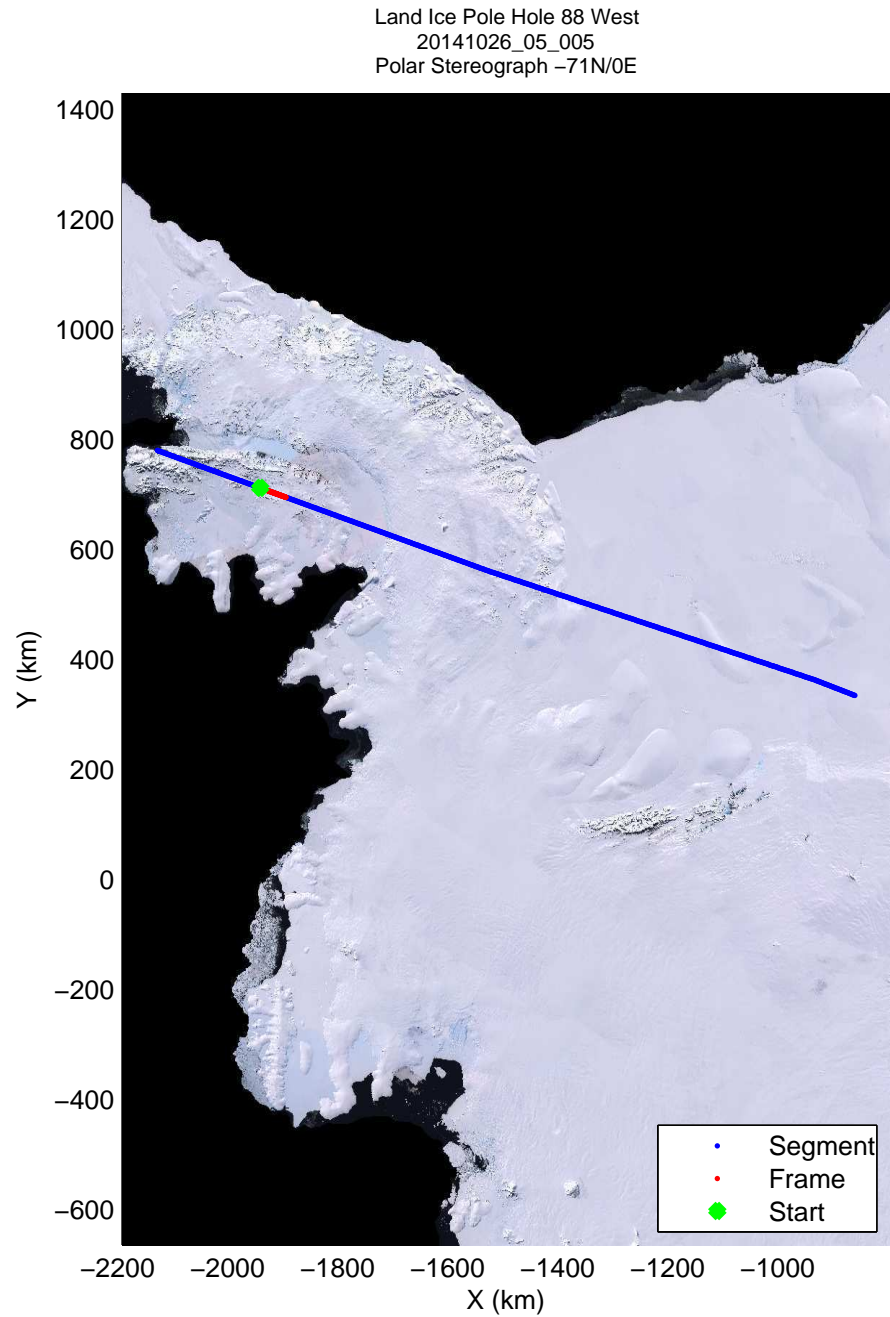

Land Ice Pole Hole 88 West  
20141026\_05\_001  
Polar Stereograph -71N/0E

mcords3 2014\_Antarctica\_DC8: "Land Ice Pole Hole 88 West" 20141026\_05\_001: 14:37:10.8 to 14:40:47.8 GPS

mcords3 2014\_Antarctica\_DC8: "Land Ice Pole Hole 88 West" 20141026\_05\_001: 14:37:10.8 to 14:40:47.8 GPS

Land Ice Pole Hole 88 West  
20141026\_05\_002  
Polar Stereograph -71N/0E

mcords3 2014\_Antarctica\_DC8: "Land Ice Pole Hole 88 West" 20141026\_05\_002: 14:40:47.9 to 14:44:22.5 GPS

mcords3 2014\_Antarctica\_DC8: "Land Ice Pole Hole 88 West" 20141026\_05\_002: 14:40:47.9 to 14:44:22.5 GPS

Land Ice Pole Hole 88 West  
20141026\_05\_003  
Polar Stereograph -71N/0E

mcords3 2014\_Antarctica\_DC8: "Land Ice Pole Hole 88 West" 20141026\_05\_003: 14:44:22.6 to 14:47:54.6 GPS

mcords3 2014\_Antarctica\_DC8: "Land Ice Pole Hole 88 West" 20141026\_05\_003: 14:44:22.6 to 14:47:54.6 GPS

mcords3 2014\_Antarctica\_DC8: "Land Ice Pole Hole 88 West" 20141026\_05\_004: 14:47:54.8 to 14:51:25.5 GPS

mcords3 2014\_Antarctica\_DC8: "Land Ice Pole Hole 88 West" 20141026\_05\_004: 14:47:54.8 to 14:51:25.5 GPS