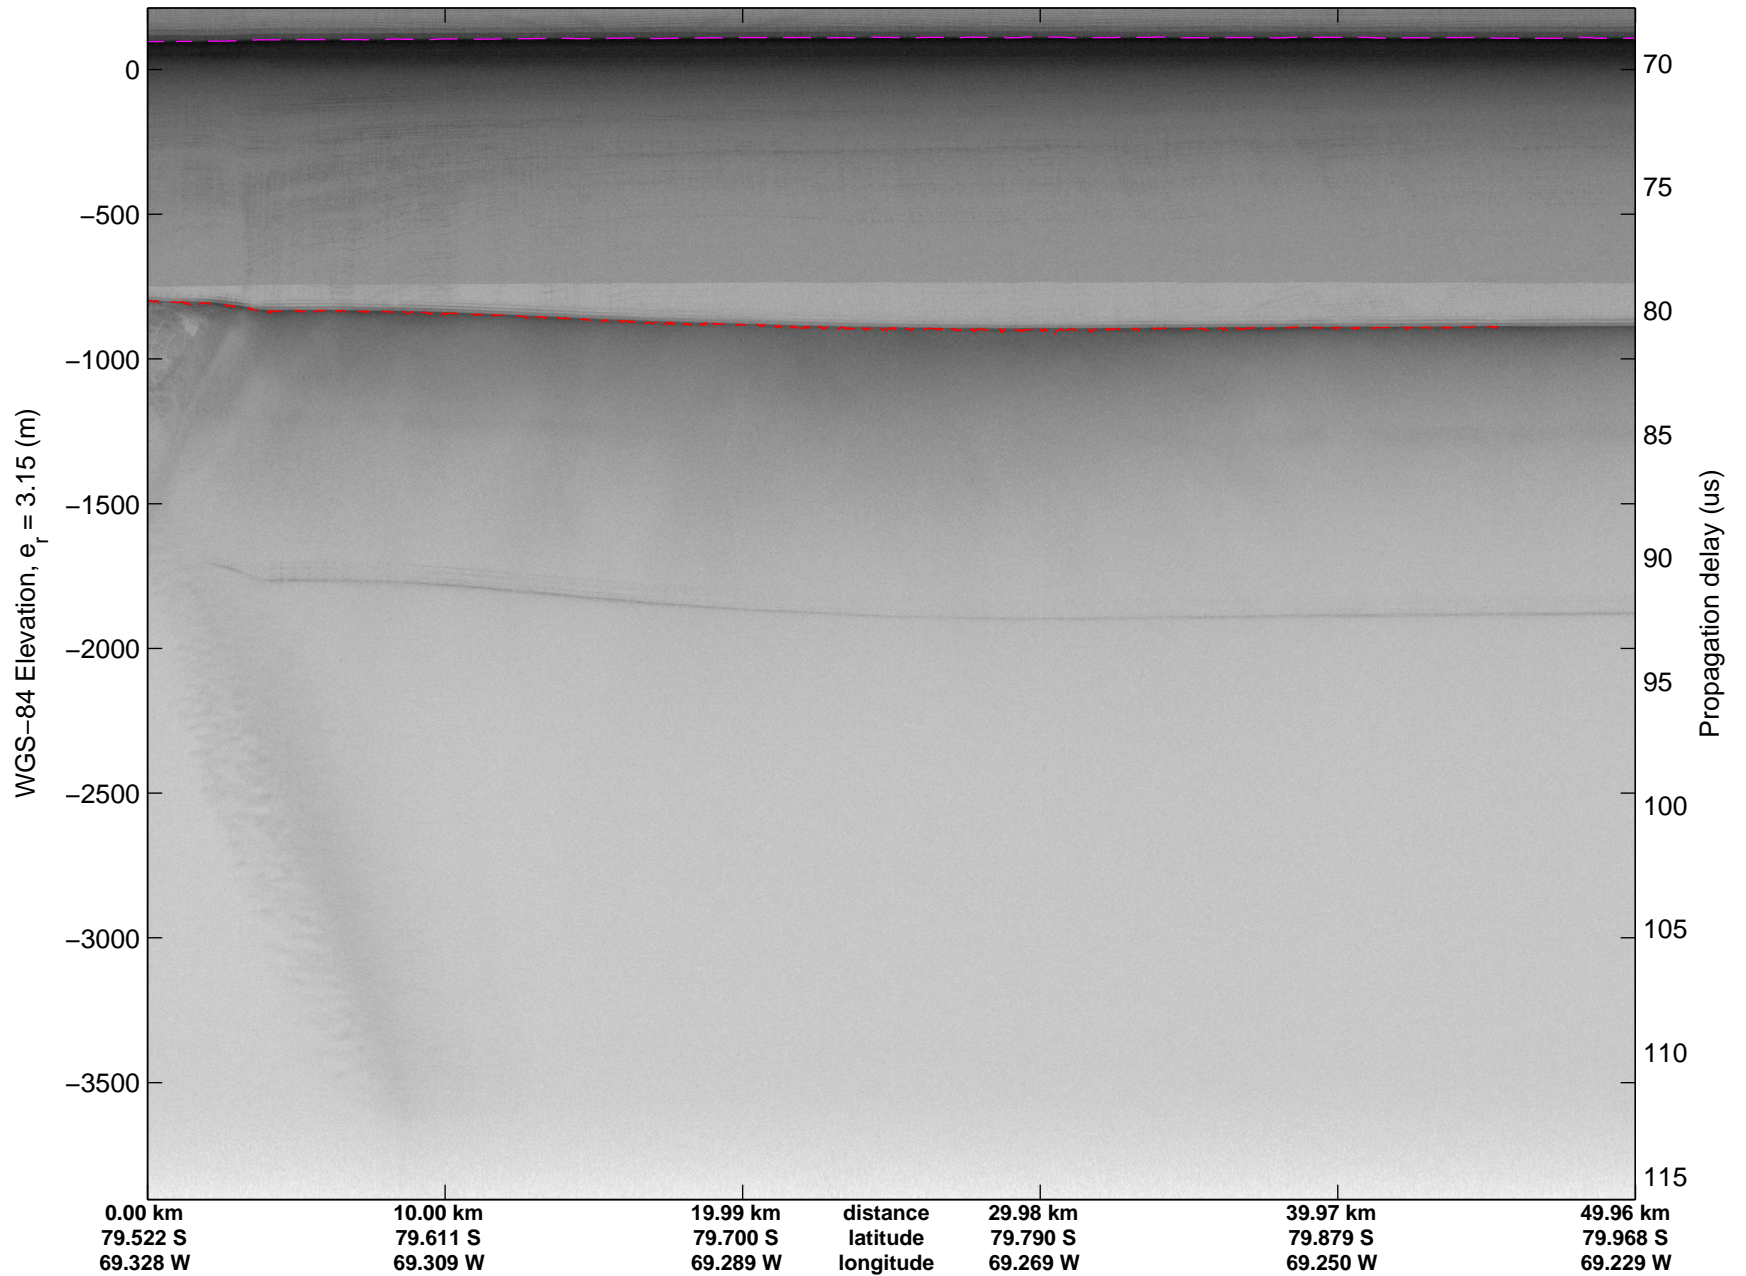

mcords3 2014\_Antarctica\_DC8: "Land Ice Pole Hole 88 West" 20141026\_05\_023: 15:54:54.7 to 15:58:24.6 GPS

mcords3 2014\_Antarctica\_DC8: "Land Ice Pole Hole 88 West" 20141026\_05\_023: 15:54:54.7 to 15:58:24.6 GPS

Land Ice Pole Hole 88 West  
20141026\_05\_024  
Polar Stereograph -71N/0E

mcords3 2014\_Antarctica\_DC8: "Land Ice Pole Hole 88 West" 20141026\_05\_024: 15:58:24.7 to 16:01:54.6 GPS

mcords3 2014\_Antarctica\_DC8: "Land Ice Pole Hole 88 West" 20141026\_05\_024: 15:58:24.7 to 16:01:54.6 GPS

mcords3 2014\_Antarctica\_DC8: "Land Ice Pole Hole 88 West" 20141026\_05\_025: 16:01:54.8 to 16:05:25.6 GPS

mcords3 2014\_Antarctica\_DC8: "Land Ice Pole Hole 88 West" 20141026\_05\_025: 16:01:54.8 to 16:05:25.6 GPS