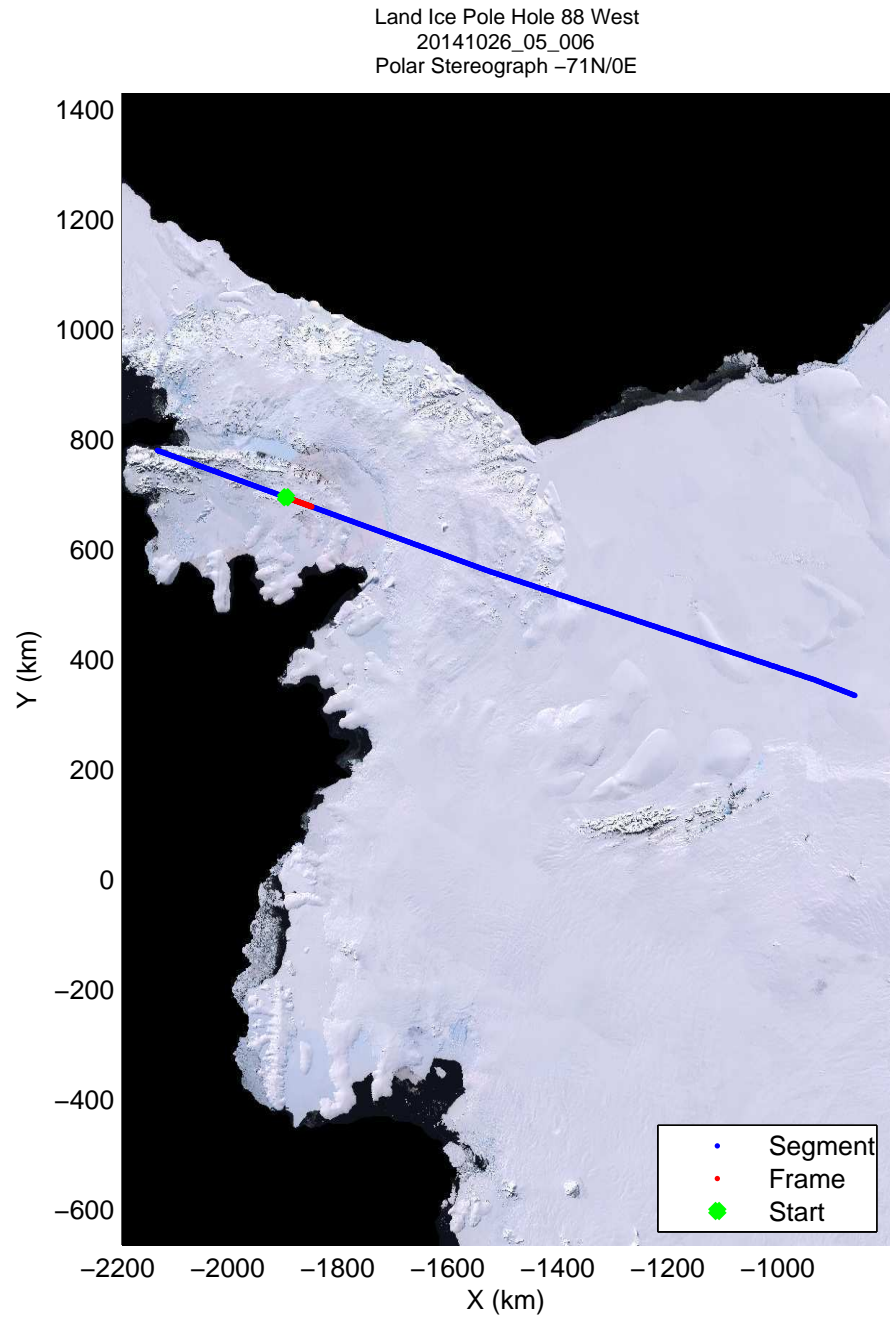

Land Ice Pole Hole 88 West  
20141026\_05\_002  
Polar Stereograph -71N/0E

mcords3 2014\_Antarctica\_DC8: "Land Ice Pole Hole 88 West" 20141026\_05\_002: 14:40:47.9 to 14:44:22.5 GPS

mcords3 2014\_Antarctica\_DC8: "Land Ice Pole Hole 88 West" 20141026\_05\_002: 14:40:47.9 to 14:44:22.5 GPS

Land Ice Pole Hole 88 West  
20141026\_05\_003  
Polar Stereograph -71N/0E

mcords3 2014\_Antarctica\_DC8: "Land Ice Pole Hole 88 West" 20141026\_05\_003: 14:44:22.6 to 14:47:54.6 GPS

mcords3 2014\_Antarctica\_DC8: "Land Ice Pole Hole 88 West" 20141026\_05\_003: 14:44:22.6 to 14:47:54.6 GPS

mcords3 2014\_Antarctica\_DC8: "Land Ice Pole Hole 88 West" 20141026\_05\_004: 14:47:54.8 to 14:51:25.5 GPS

mcords3 2014\_Antarctica\_DC8: "Land Ice Pole Hole 88 West" 20141026\_05\_004: 14:47:54.8 to 14:51:25.5 GPS

mcords3 2014\_Antarctica\_DC8: "Land Ice Pole Hole 88 West" 20141026\_05\_005: 14:51:25.7 to 14:54:55.8 GPS

mcords3 2014\_Antarctica\_DC8: "Land Ice Pole Hole 88 West" 20141026\_05\_005: 14:51:25.7 to 14:54:55.8 GPS