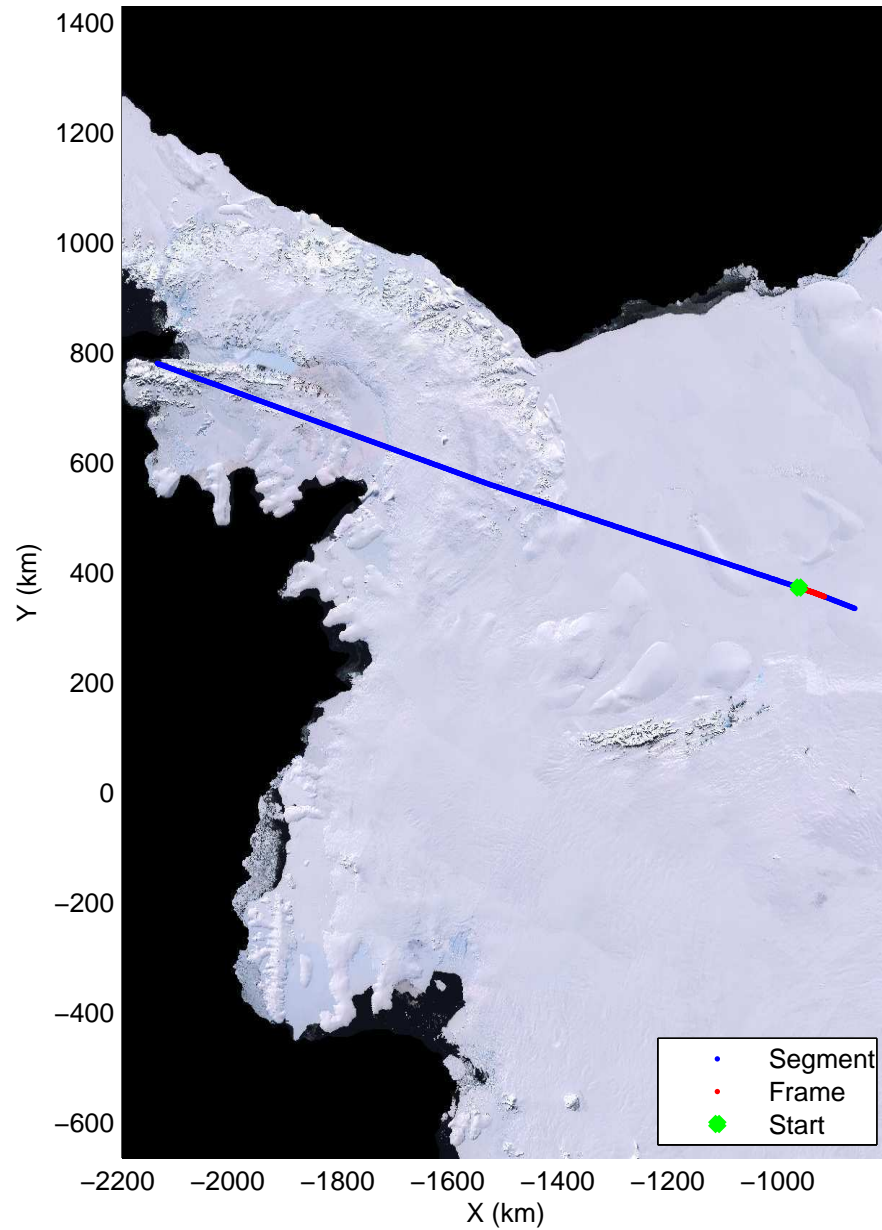

Land Ice Pole Hole 88 West  
20141026\_05\_024  
Polar Stereograph -71N/0E

mcords3 2014\_Antarctica\_DC8: "Land Ice Pole Hole 88 West" 20141026\_05\_024: 15:58:24.7 to 16:01:54.6 GPS

mcords3 2014\_Antarctica\_DC8: "Land Ice Pole Hole 88 West" 20141026\_05\_024: 15:58:24.7 to 16:01:54.6 GPS

mcords3 2014\_Antarctica\_DC8: "Land Ice Pole Hole 88 West" 20141026\_05\_025: 16:01:54.8 to 16:05:25.6 GPS

mcords3 2014\_Antarctica\_DC8: "Land Ice Pole Hole 88 West" 20141026\_05\_025: 16:01:54.8 to 16:05:25.6 GPS

Land Ice Pole Hole 88 West  
20141026\_05\_026  
Polar Stereograph -71N/0E

mcords3 2014\_Antarctica\_DC8: "Land Ice Pole Hole 88 West" 20141026\_05\_026: 16:05:25.7 to 16:08:59.2 GPS

mcords3 2014\_Antarctica\_DC8: "Land Ice Pole Hole 88 West" 20141026\_05\_026: 16:05:25.7 to 16:08:59.2 GPS