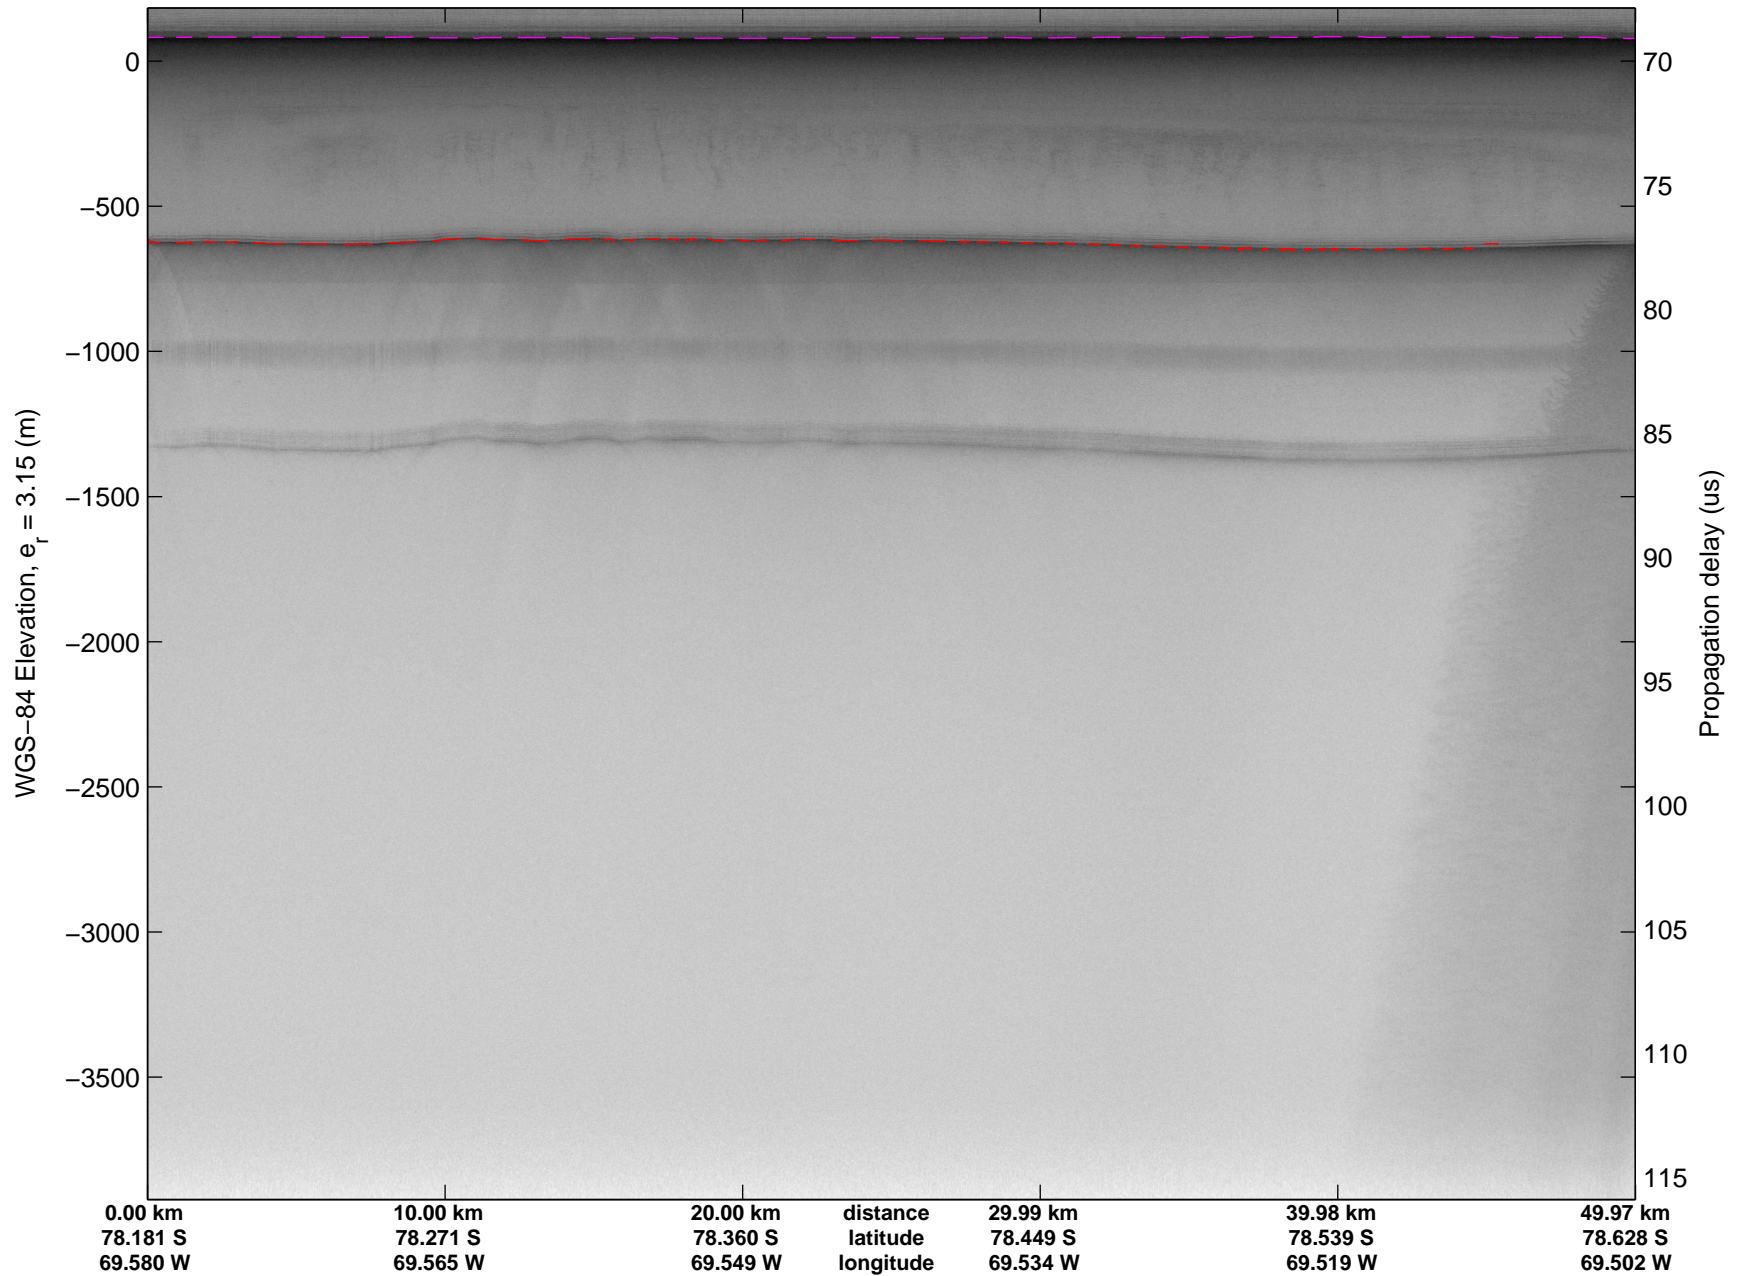

mcords3 2014\_Antarctica\_DC8: "Land Ice Pole Hole 88 West" 20141026\_05\_020: 15:44:21.9 to 15:47:52.6 GPS

mcords3 2014\_Antarctica\_DC8: "Land Ice Pole Hole 88 West" 20141026\_05\_020: 15:44:21.9 to 15:47:52.6 GPS

Land Ice Pole Hole 88 West  
20141026\_05\_021  
Polar Stereograph -71N/0E

mcords3 2014\_Antarctica\_DC8: "Land Ice Pole Hole 88 West" 20141026\_05\_021: 15:47:52.8 to 15:51:23.6 GPS

mcords3 2014\_Antarctica\_DC8: "Land Ice Pole Hole 88 West" 20141026\_05\_021: 15:47:52.8 to 15:51:23.6 GPS

mcords3 2014\_Antarctica\_DC8: "Land Ice Pole Hole 88 West" 20141026\_05\_022: 15:51:23.8 to 15:54:54.6 GPS

mcords3 2014\_Antarctica\_DC8: "Land Ice Pole Hole 88 West" 20141026\_05\_022: 15:51:23.8 to 15:54:54.6 GPS