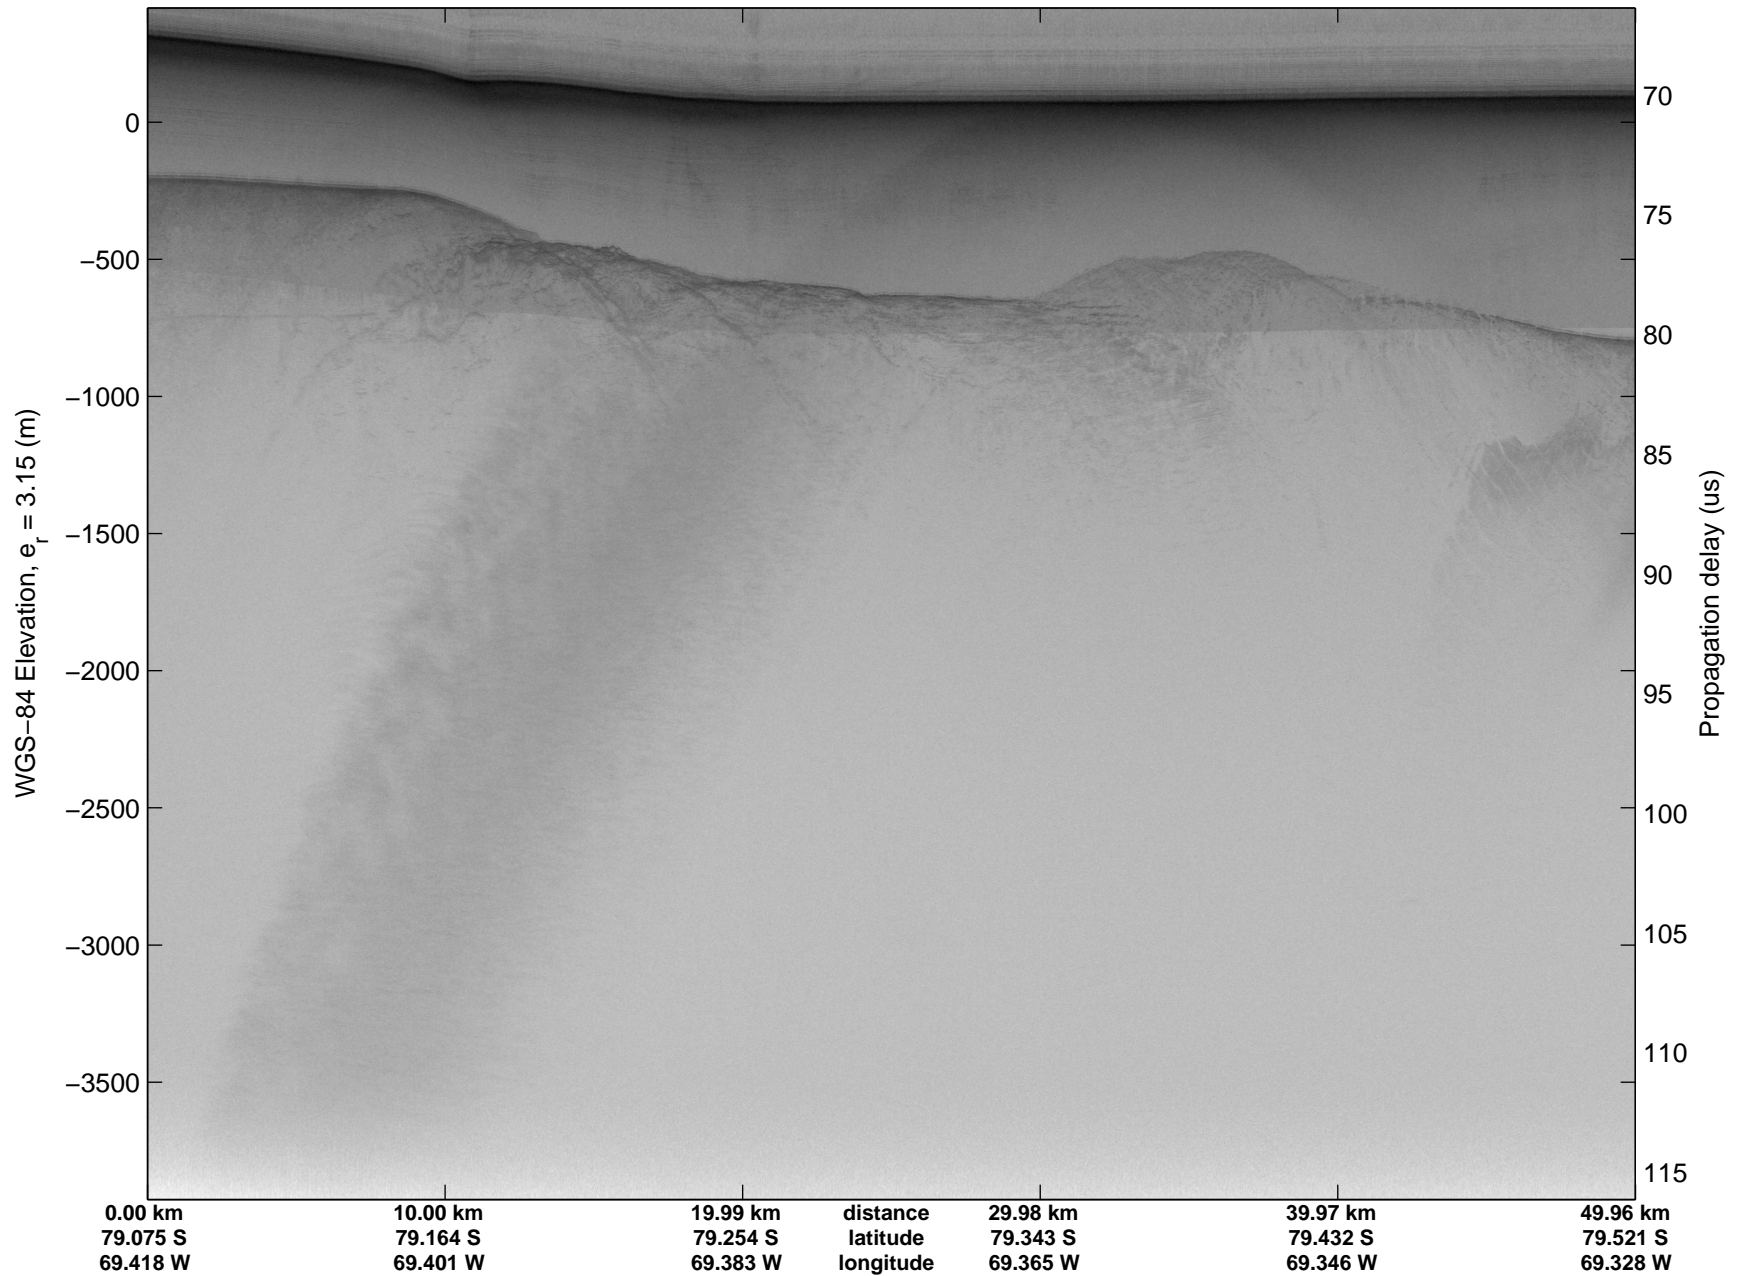

Land Ice Pole Hole 88 West  
20141026\_05\_021  
Polar Stereograph -71N/0E

mcords3 2014\_Antarctica\_DC8: "Land Ice Pole Hole 88 West" 20141026\_05\_021: 15:47:52.8 to 15:51:23.6 GPS

mcords3 2014\_Antarctica\_DC8: "Land Ice Pole Hole 88 West" 20141026\_05\_021: 15:47:52.8 to 15:51:23.6 GPS

mcords3 2014\_Antarctica\_DC8: "Land Ice Pole Hole 88 West" 20141026\_05\_022: 15:51:23.8 to 15:54:54.6 GPS

mcords3 2014\_Antarctica\_DC8: "Land Ice Pole Hole 88 West" 20141026\_05\_022: 15:51:23.8 to 15:54:54.6 GPS

mcords3 2014\_Antarctica\_DC8: "Land Ice Pole Hole 88 West" 20141026\_05\_023: 15:54:54.7 to 15:58:24.6 GPS

mcords3 2014\_Antarctica\_DC8: "Land Ice Pole Hole 88 West" 20141026\_05\_023: 15:54:54.7 to 15:58:24.6 GPS