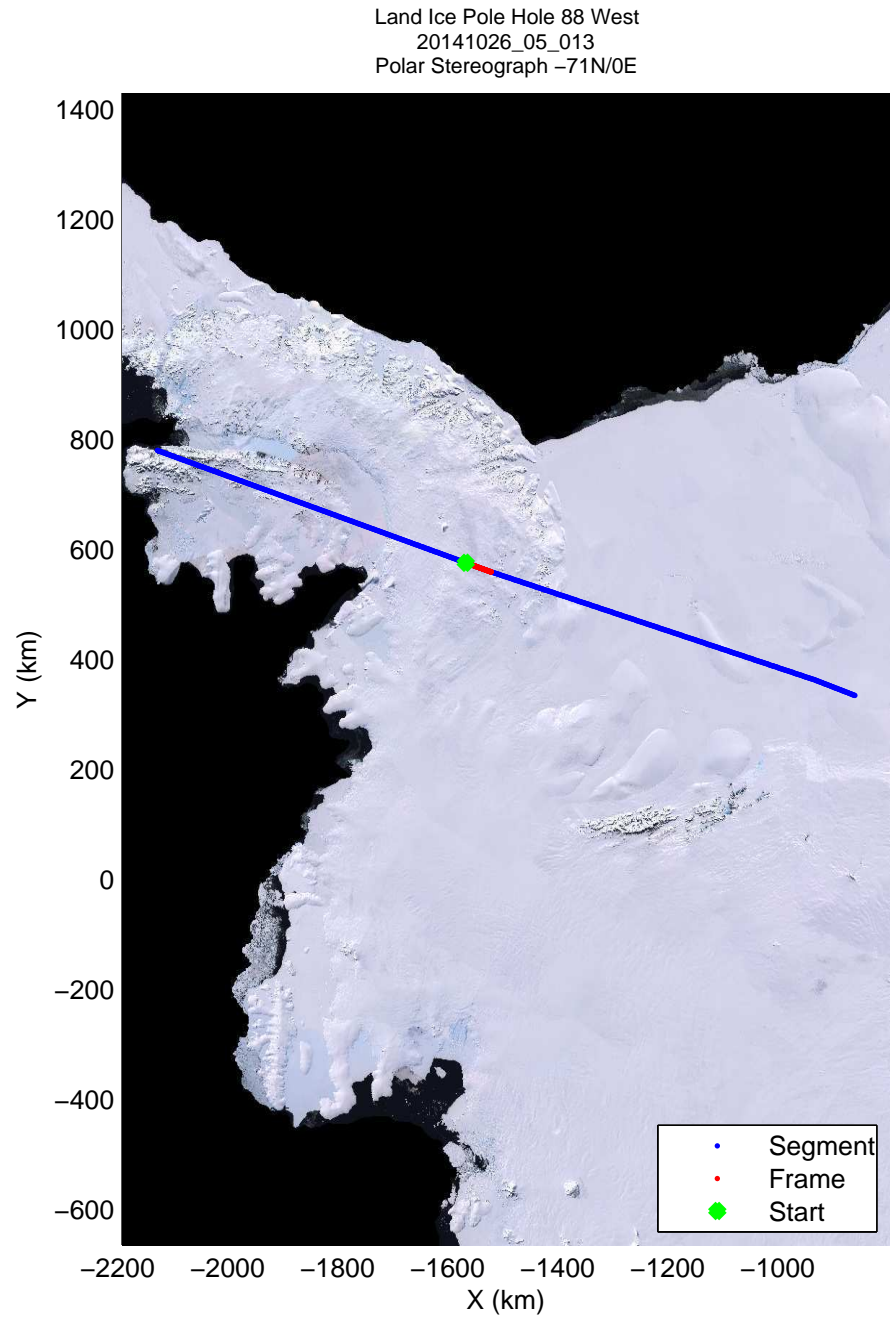

Land Ice Pole Hole 88 West  
20141026\_05\_009  
Polar Stereograph -71N/0E

mcords3 2014\_Antarctica\_DC8: "Land Ice Pole Hole 88 West" 20141026\_05\_009: 15:05:28.0 to 15:09:00.8 GPS

mcords3 2014\_Antarctica\_DC8: "Land Ice Pole Hole 88 West" 20141026\_05\_009: 15:05:28.0 to 15:09:00.8 GPS

mcords3 2014\_Antarctica\_DC8: "Land Ice Pole Hole 88 West" 20141026\_05\_010: 15:09:00.9 to 15:12:34.4 GPS

mcords3 2014\_Antarctica\_DC8: "Land Ice Pole Hole 88 West" 20141026\_05\_010: 15:09:00.9 to 15:12:34.4 GPS

Land Ice Pole Hole 88 West  
20141026\_05\_011  
Polar Stereograph -71N/0E

mcords3 2014\_Antarctica\_DC8: "Land Ice Pole Hole 88 West" 20141026\_05\_011: 15:12:34.5 to 15:16:10.6 GPS

mcords3 2014\_Antarctica\_DC8: "Land Ice Pole Hole 88 West" 20141026\_05\_011: 15:12:34.5 to 15:16:10.6 GPS

mcords3 2014\_Antarctica\_DC8: "Land Ice Pole Hole 88 West" 20141026\_05\_012: 15:16:10.8 to 15:19:46.5 GPS

mcords3 2014\_Antarctica\_DC8: "Land Ice Pole Hole 88 West" 20141026\_05\_012: 15:16:10.8 to 15:19:46.5 GPS