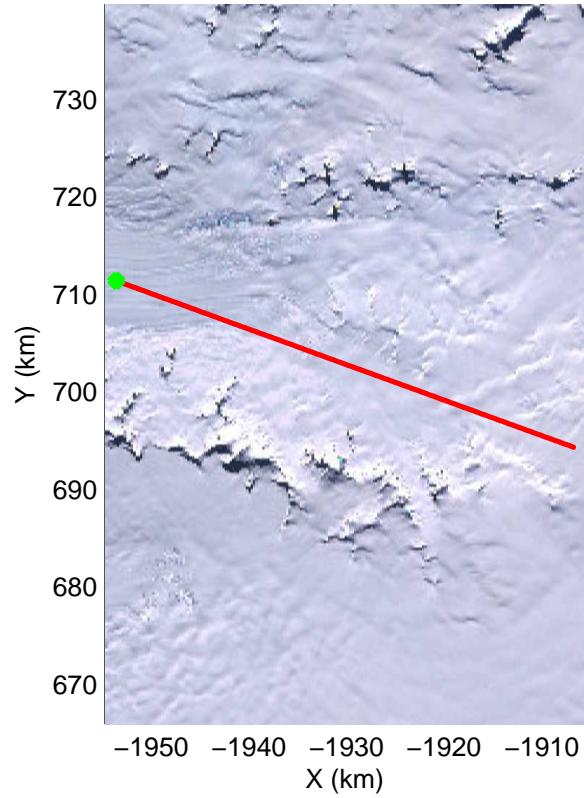

Land Ice Pole Hole 88 West  
20141026\_05\_001  
Polar Stereograph -71N/0E

mcords3 2014\_Antarctica\_DC8: "Land Ice Pole Hole 88 West" 20141026\_05\_001: 14:37:10.8 to 14:40:47.8 GPS

mcords3 2014\_Antarctica\_DC8: "Land Ice Pole Hole 88 West" 20141026\_05\_001: 14:37:10.8 to 14:40:47.8 GPS

Land Ice Pole Hole 88 West  
20141026\_05\_002  
Polar Stereograph -71N/0E

mcords3 2014\_Antarctica\_DC8: "Land Ice Pole Hole 88 West" 20141026\_05\_002: 14:40:47.9 to 14:44:22.5 GPS

mcords3 2014\_Antarctica\_DC8: "Land Ice Pole Hole 88 West" 20141026\_05\_002: 14:40:47.9 to 14:44:22.5 GPS

Land Ice Pole Hole 88 West  
20141026\_05\_003  
Polar Stereograph -71N/0E

mcords3 2014\_Antarctica\_DC8: "Land Ice Pole Hole 88 West" 20141026\_05\_003: 14:44:22.6 to 14:47:54.6 GPS

mcords3 2014\_Antarctica\_DC8: "Land Ice Pole Hole 88 West" 20141026\_05\_003: 14:44:22.6 to 14:47:54.6 GPS

mcords3 2014\_Antarctica\_DC8: "Land Ice Pole Hole 88 West" 20141026\_05\_004: 14:47:54.8 to 14:51:25.5 GPS

mcords3 2014\_Antarctica\_DC8: "Land Ice Pole Hole 88 West" 20141026\_05\_004: 14:47:54.8 to 14:51:25.5 GPS