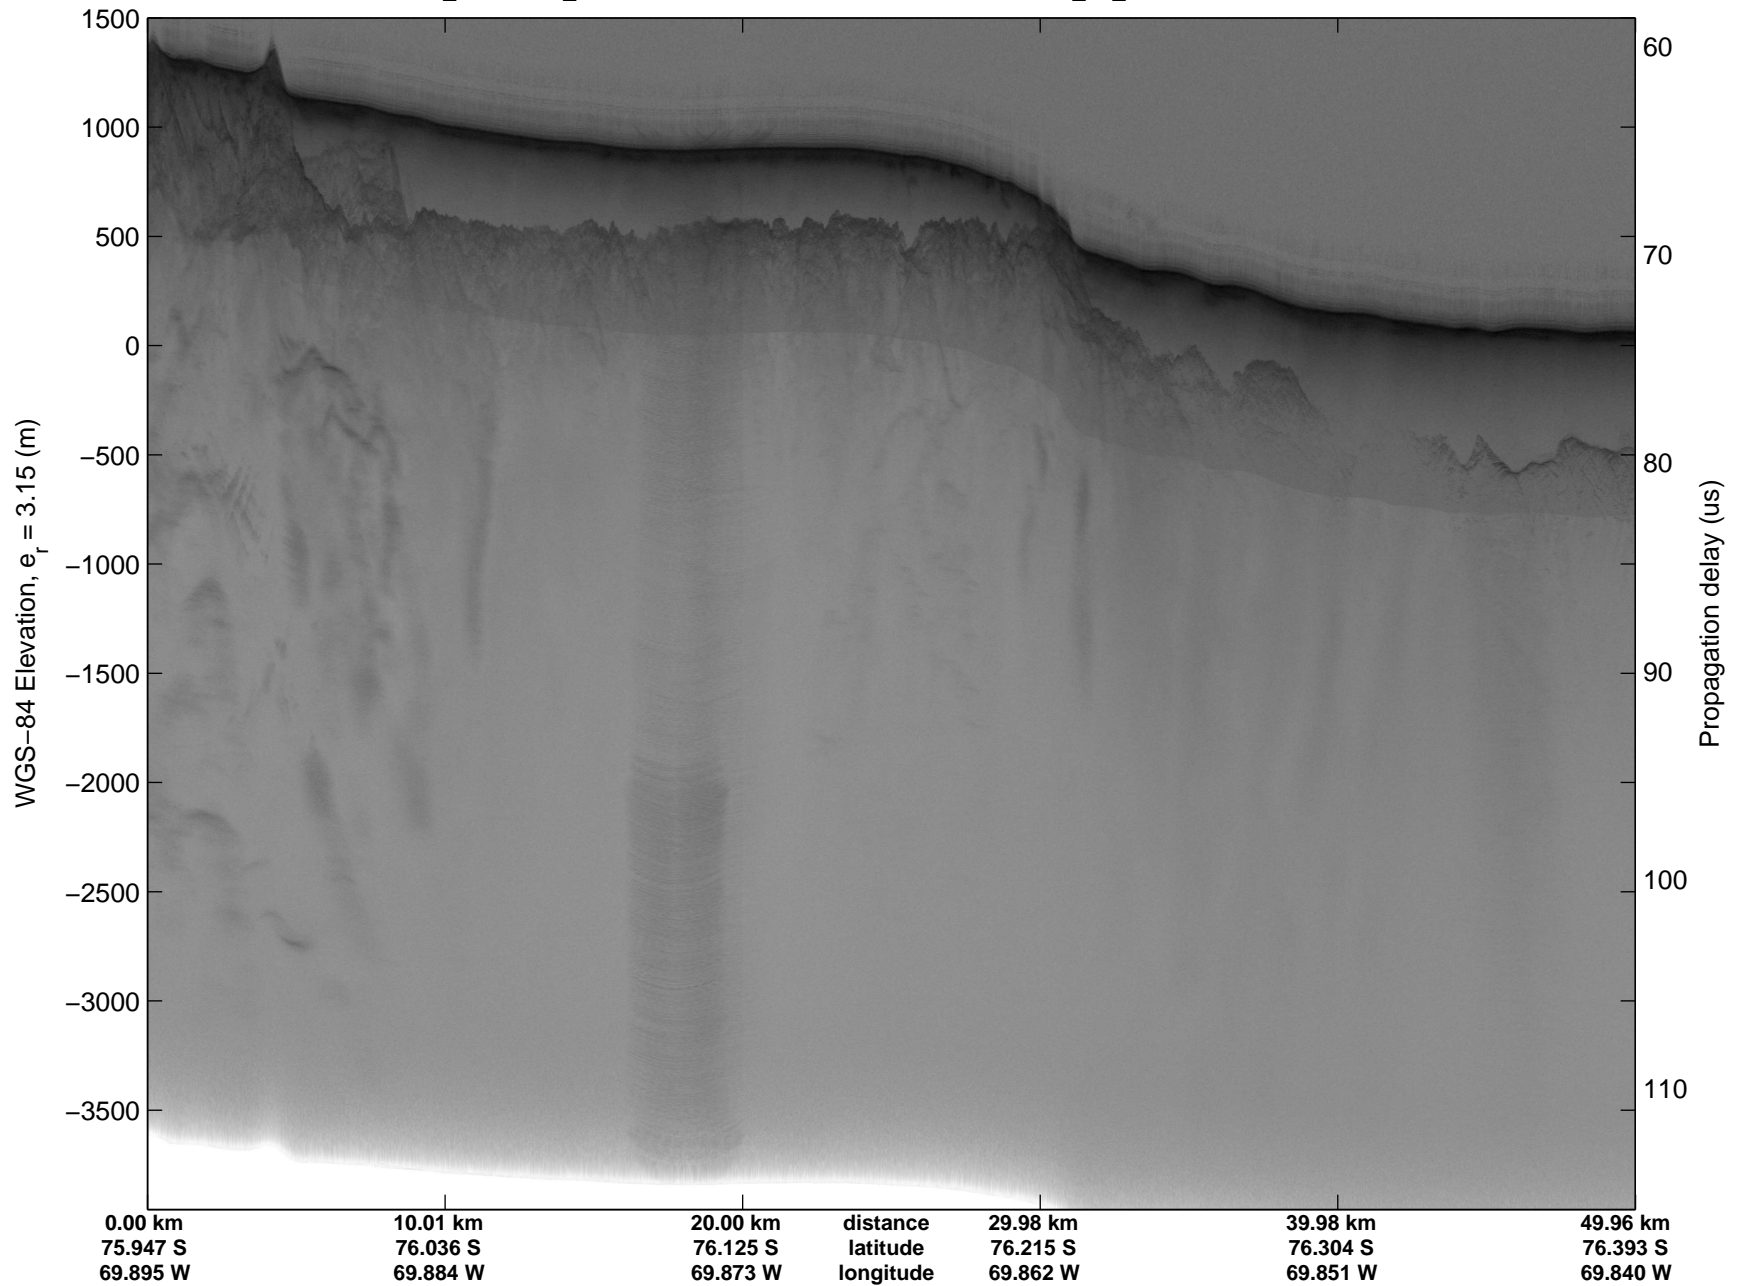

Land Ice Pole Hole 88 West  
20141026\_05\_014  
Polar Stereograph -71N/0E

mcords3 2014\_Antarctica\_DC8: "Land Ice Pole Hole 88 West" 20141026\_05\_014: 15:23:14.6 to 15:26:41.8 GPS

mcords3 2014\_Antarctica\_DC8: "Land Ice Pole Hole 88 West" 20141026\_05\_014: 15:23:14.6 to 15:26:41.8 GPS

Land Ice Pole Hole 88 West  
20141026\_05\_015  
Polar Stereograph -71N/0E

mcords3 2014\_Antarctica\_DC8: "Land Ice Pole Hole 88 West" 20141026\_05\_015: 15:26:42.0 to 15:30:14.4 GPS

mcords3 2014\_Antarctica\_DC8: "Land Ice Pole Hole 88 West" 20141026\_05\_015: 15:26:42.0 to 15:30:14.4 GPS

Land Ice Pole Hole 88 West  
20141026\_05\_016  
Polar Stereograph -71N/0E

mcords3 2014\_Antarctica\_DC8: "Land Ice Pole Hole 88 West" 20141026\_05\_016: 15:30:14.6 to 15:33:48.9 GPS

mcords3 2014\_Antarctica\_DC8: "Land Ice Pole Hole 88 West" 20141026\_05\_016: 15:30:14.6 to 15:33:48.9 GPS