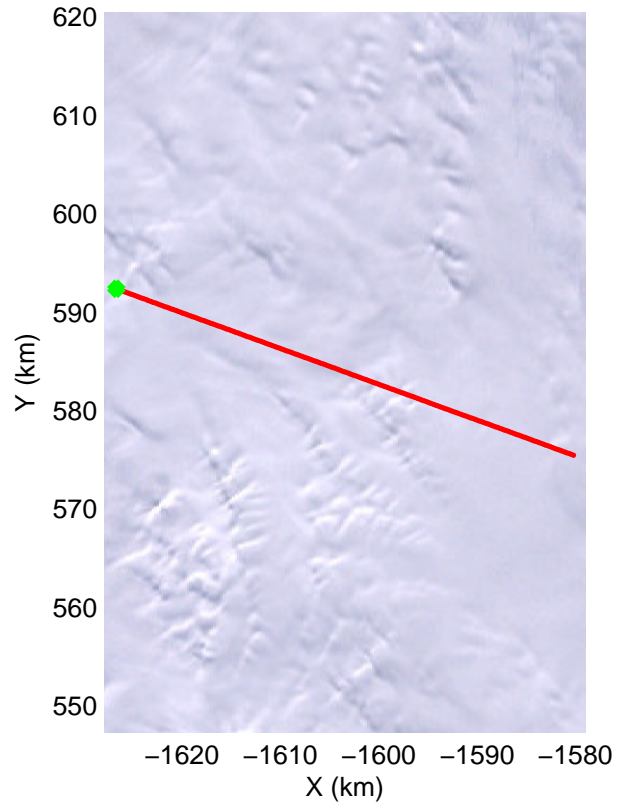

mcords3 2014\_Antarctica\_DC8: "Land Ice Pole Hole 88 West" 20141026\_05\_010: 15:09:00.9 to 15:12:34.4 GPS

mcords3 2014\_Antarctica\_DC8: "Land Ice Pole Hole 88 West" 20141026\_05\_010: 15:09:00.9 to 15:12:34.4 GPS

Land Ice Pole Hole 88 West  
20141026\_05\_011  
Polar Stereograph -71N/0E

mcords3 2014\_Antarctica\_DC8: "Land Ice Pole Hole 88 West" 20141026\_05\_011: 15:12:34.5 to 15:16:10.6 GPS

mcords3 2014\_Antarctica\_DC8: "Land Ice Pole Hole 88 West" 20141026\_05\_011: 15:12:34.5 to 15:16:10.6 GPS

mcords3 2014\_Antarctica\_DC8: "Land Ice Pole Hole 88 West" 20141026\_05\_012: 15:16:10.8 to 15:19:46.5 GPS

mcords3 2014\_Antarctica\_DC8: "Land Ice Pole Hole 88 West" 20141026\_05\_012: 15:16:10.8 to 15:19:46.5 GPS