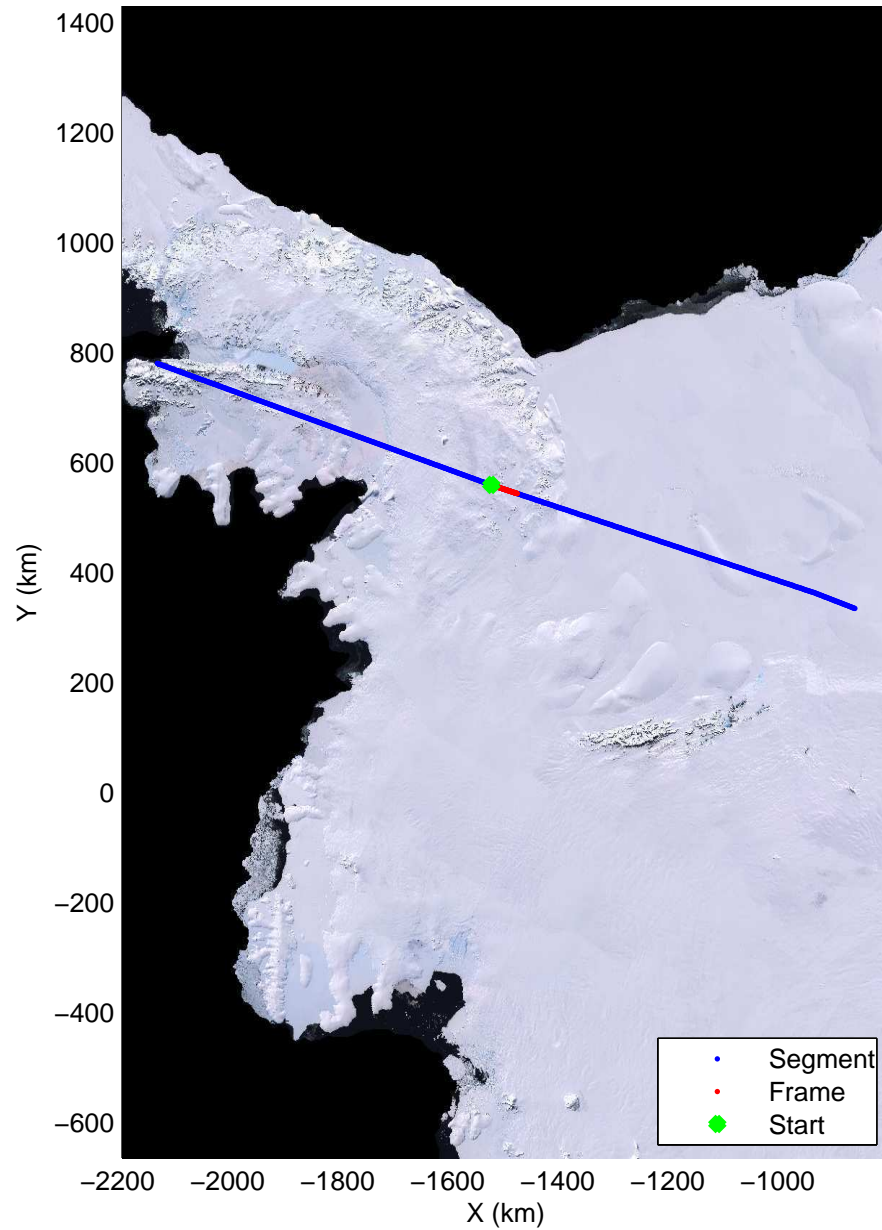

mcords3 2014\_Antarctica\_DC8: "Land Ice Pole Hole 88 West" 20141026\_05\_012: 15:16:10.8 to 15:19:46.5 GPS

mcords3 2014\_Antarctica\_DC8: "Land Ice Pole Hole 88 West" 20141026\_05\_012: 15:16:10.8 to 15:19:46.5 GPS

mcords3 2014\_Antarctica\_DC8: "Land Ice Pole Hole 88 West" 20141026\_05\_013: 15:19:46.7 to 15:23:14.4 GPS

mcords3 2014\_Antarctica\_DC8: "Land Ice Pole Hole 88 West" 20141026\_05\_013: 15:19:46.7 to 15:23:14.4 GPS

Land Ice Pole Hole 88 West  
20141026\_05\_014  
Polar Stereograph -71N/0E

mcords3 2014\_Antarctica\_DC8: "Land Ice Pole Hole 88 West" 20141026\_05\_014: 15:23:14.6 to 15:26:41.8 GPS

mcords3 2014\_Antarctica\_DC8: "Land Ice Pole Hole 88 West" 20141026\_05\_014: 15:23:14.6 to 15:26:41.8 GPS