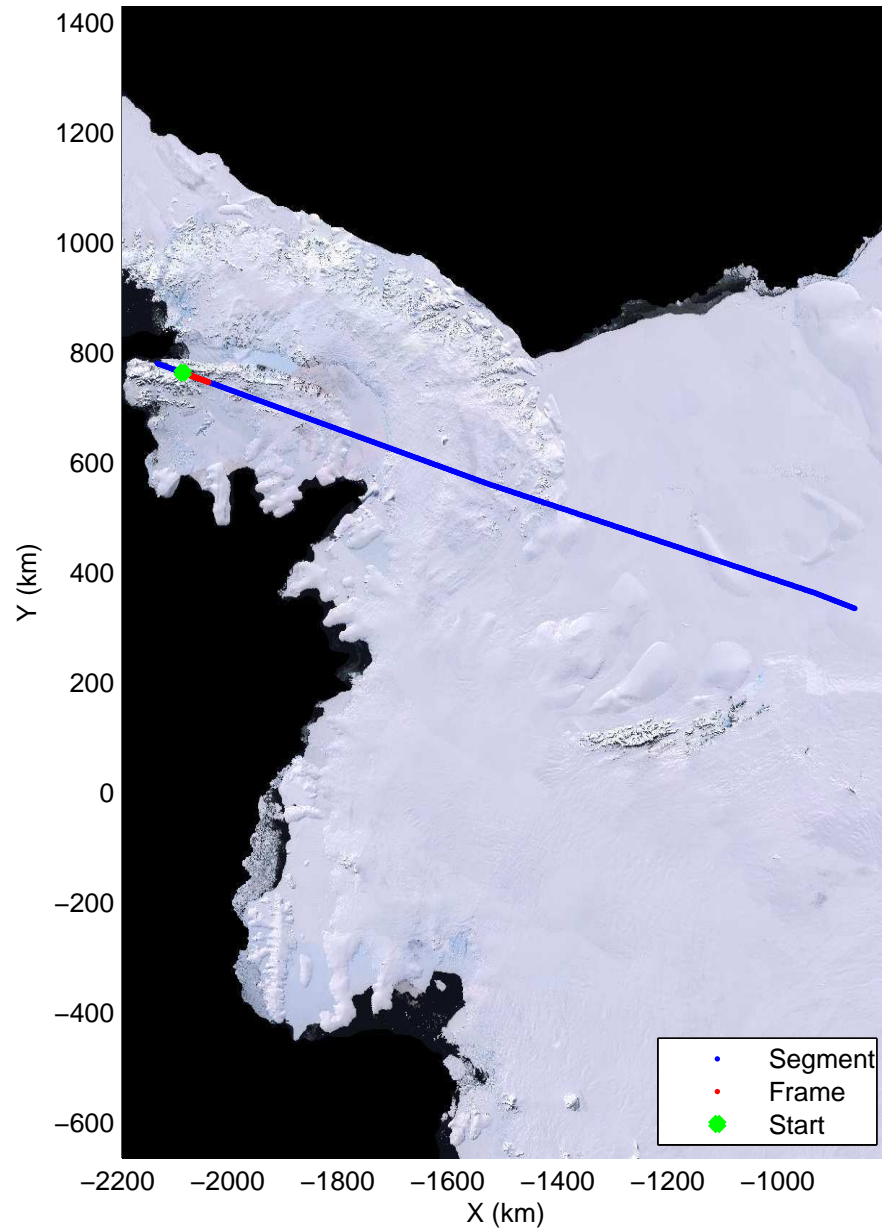

Land Ice Pole Hole 88 West  
20141026\_05\_001  
Polar Stereograph -71N/0E

mcords3 2014\_Antarctica\_DC8: "Land Ice Pole Hole 88 West" 20141026\_05\_001: 14:37:10.8 to 14:40:47.8 GPS

mcords3 2014\_Antarctica\_DC8: "Land Ice Pole Hole 88 West" 20141026\_05\_001: 14:37:10.8 to 14:40:47.8 GPS

Land Ice Pole Hole 88 West  
20141026\_05\_002  
Polar Stereograph -71N/0E

mcords3 2014\_Antarctica\_DC8: "Land Ice Pole Hole 88 West" 20141026\_05\_002: 14:40:47.9 to 14:44:22.5 GPS

mcords3 2014\_Antarctica\_DC8: "Land Ice Pole Hole 88 West" 20141026\_05\_002: 14:40:47.9 to 14:44:22.5 GPS

Land Ice Pole Hole 88 West  
20141026\_05\_003  
Polar Stereograph -71N/0E

mcords3 2014\_Antarctica\_DC8: "Land Ice Pole Hole 88 West" 20141026\_05\_003: 14:44:22.6 to 14:47:54.6 GPS

mcords3 2014\_Antarctica\_DC8: "Land Ice Pole Hole 88 West" 20141026\_05\_003: 14:44:22.6 to 14:47:54.6 GPS

mcords3 2014\_Antarctica\_DC8: "Land Ice Pole Hole 88 West" 20141026\_05\_004: 14:47:54.8 to 14:51:25.5 GPS

mcords3 2014\_Antarctica\_DC8: "Land Ice Pole Hole 88 West" 20141026\_05\_004: 14:47:54.8 to 14:51:25.5 GPS