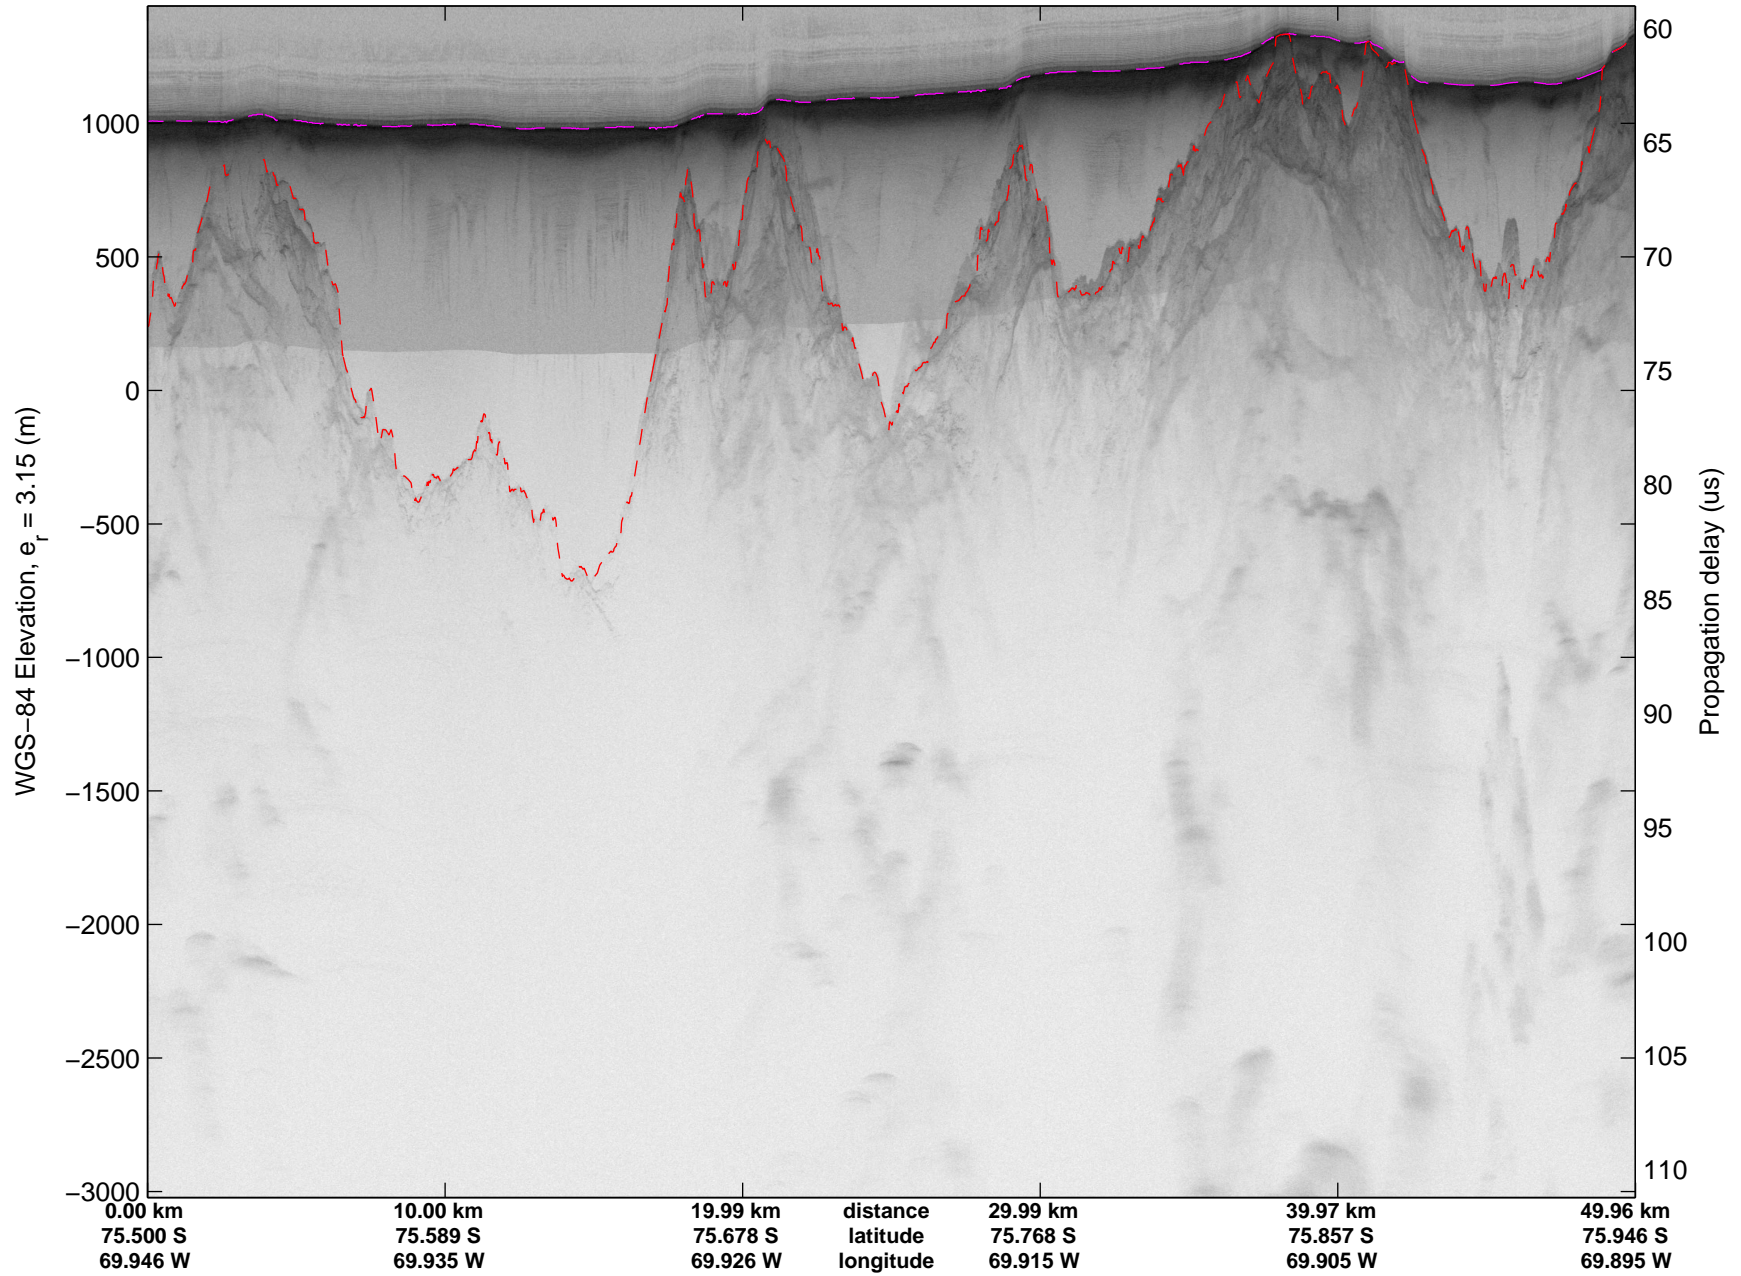

Land Ice Pole Hole 88 West  
20141026\_05\_014  
Polar Stereograph -71N/0E

mcords3 2014\_Antarctica\_DC8: "Land Ice Pole Hole 88 West" 20141026\_05\_014: 15:23:14.6 to 15:26:41.8 GPS

mcords3 2014\_Antarctica\_DC8: "Land Ice Pole Hole 88 West" 20141026\_05\_014: 15:23:14.6 to 15:26:41.8 GPS

Land Ice Pole Hole 88 West  
20141026\_05\_015  
Polar Stereograph -71N/0E

mcords3 2014\_Antarctica\_DC8: "Land Ice Pole Hole 88 West" 20141026\_05\_015: 15:26:42.0 to 15:30:14.4 GPS

mcords3 2014\_Antarctica\_DC8: "Land Ice Pole Hole 88 West" 20141026\_05\_015: 15:26:42.0 to 15:30:14.4 GPS

Land Ice Pole Hole 88 West  
20141026\_05\_016  
Polar Stereograph -71N/0E

mcords3 2014\_Antarctica\_DC8: "Land Ice Pole Hole 88 West" 20141026\_05\_016: 15:30:14.6 to 15:33:48.9 GPS

mcords3 2014\_Antarctica\_DC8: "Land Ice Pole Hole 88 West" 20141026\_05\_016: 15:30:14.6 to 15:33:48.9 GPS