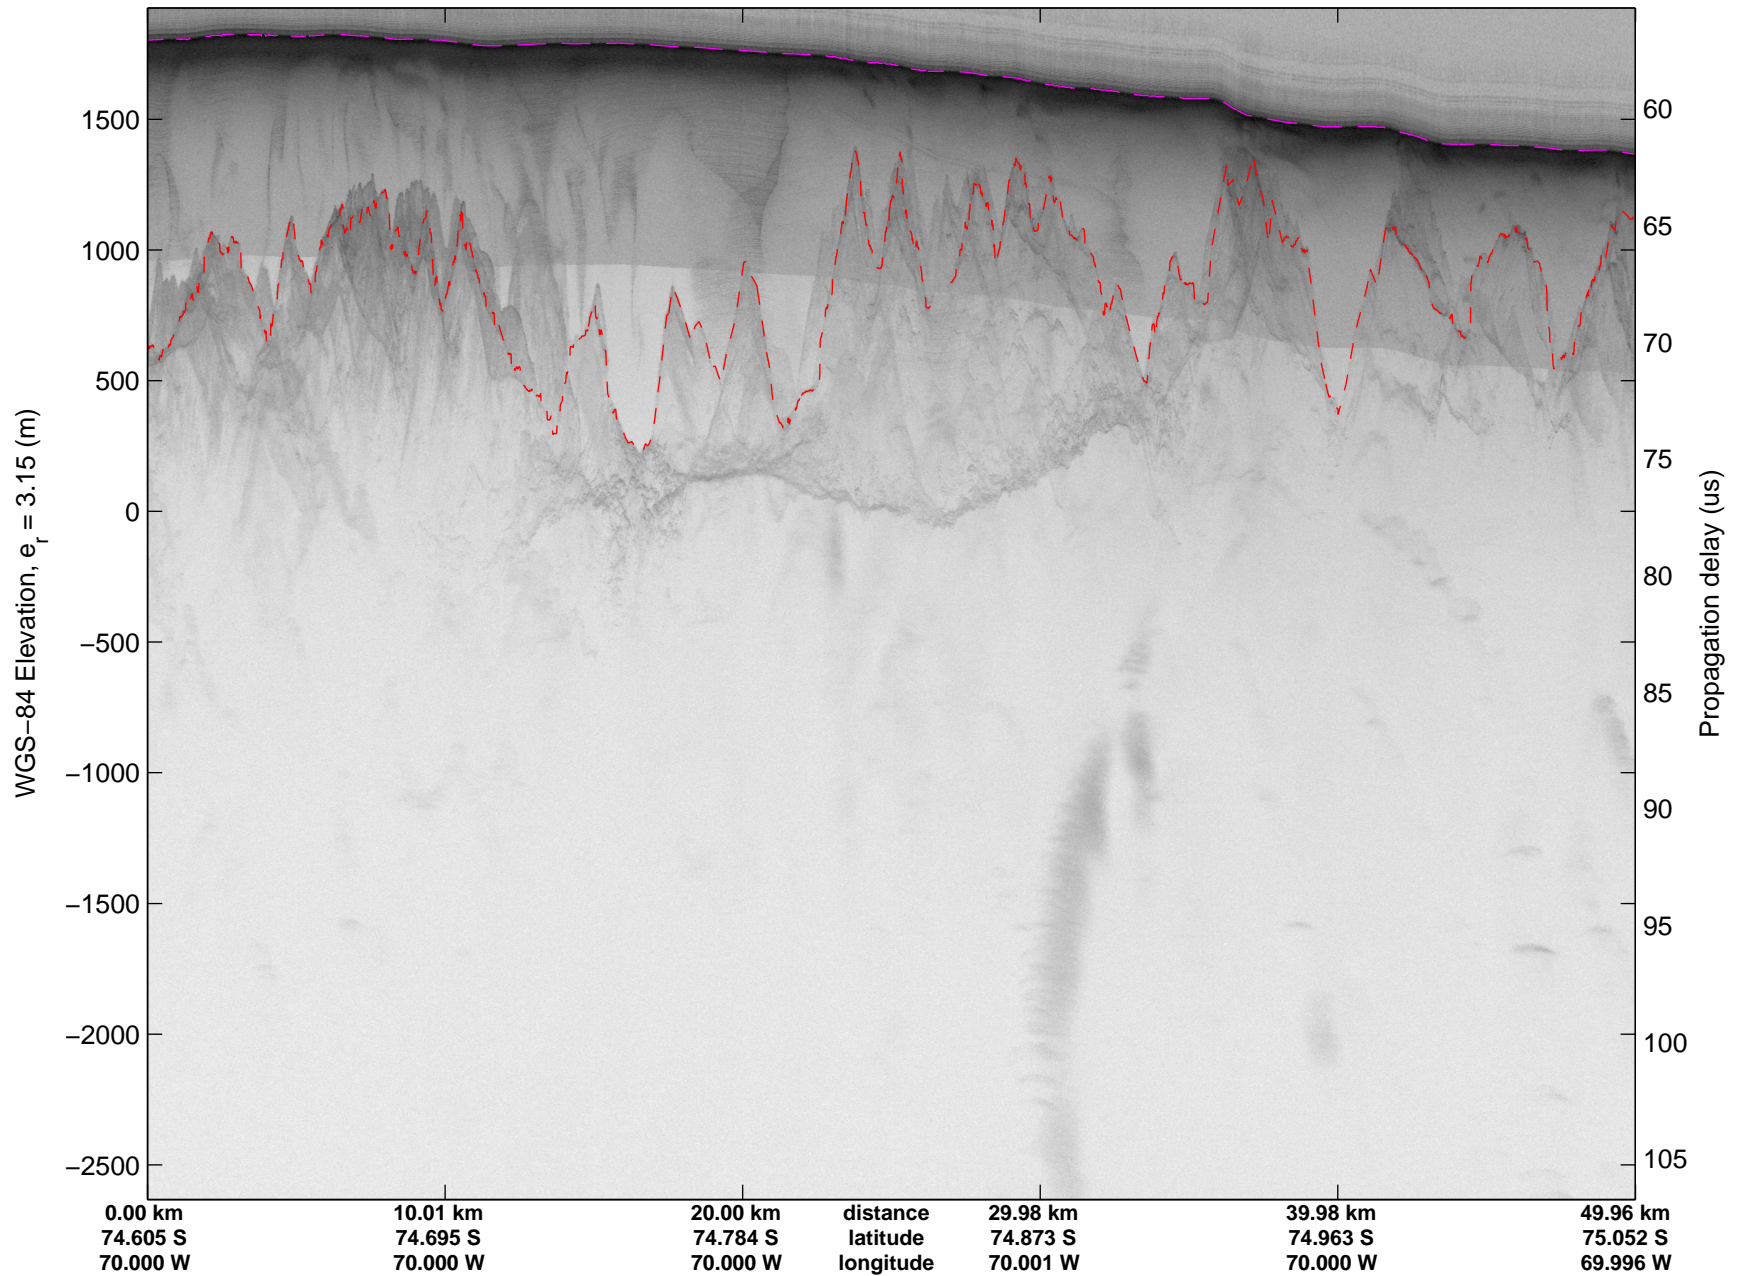

Land Ice Pole Hole 88 West  
20141026\_05\_011  
Polar Stereograph -71N/0E

mcords3 2014\_Antarctica\_DC8: "Land Ice Pole Hole 88 West" 20141026\_05\_011: 15:12:34.5 to 15:16:10.6 GPS

mcords3 2014\_Antarctica\_DC8: "Land Ice Pole Hole 88 West" 20141026\_05\_011: 15:12:34.5 to 15:16:10.6 GPS

mcords3 2014\_Antarctica\_DC8: "Land Ice Pole Hole 88 West" 20141026\_05\_012: 15:16:10.8 to 15:19:46.5 GPS

mcords3 2014\_Antarctica\_DC8: "Land Ice Pole Hole 88 West" 20141026\_05\_012: 15:16:10.8 to 15:19:46.5 GPS

mcords3 2014\_Antarctica\_DC8: "Land Ice Pole Hole 88 West" 20141026\_05\_013: 15:19:46.7 to 15:23:14.4 GPS

mcords3 2014\_Antarctica\_DC8: "Land Ice Pole Hole 88 West" 20141026\_05\_013: 15:19:46.7 to 15:23:14.4 GPS

Land Ice Pole Hole 88 West  
20141026\_05\_014  
Polar Stereograph -71N/0E

mcords3 2014\_Antarctica\_DC8: "Land Ice Pole Hole 88 West" 20141026\_05\_014: 15:23:14.6 to 15:26:41.8 GPS

mcords3 2014\_Antarctica\_DC8: "Land Ice Pole Hole 88 West" 20141026\_05\_014: 15:23:14.6 to 15:26:41.8 GPS