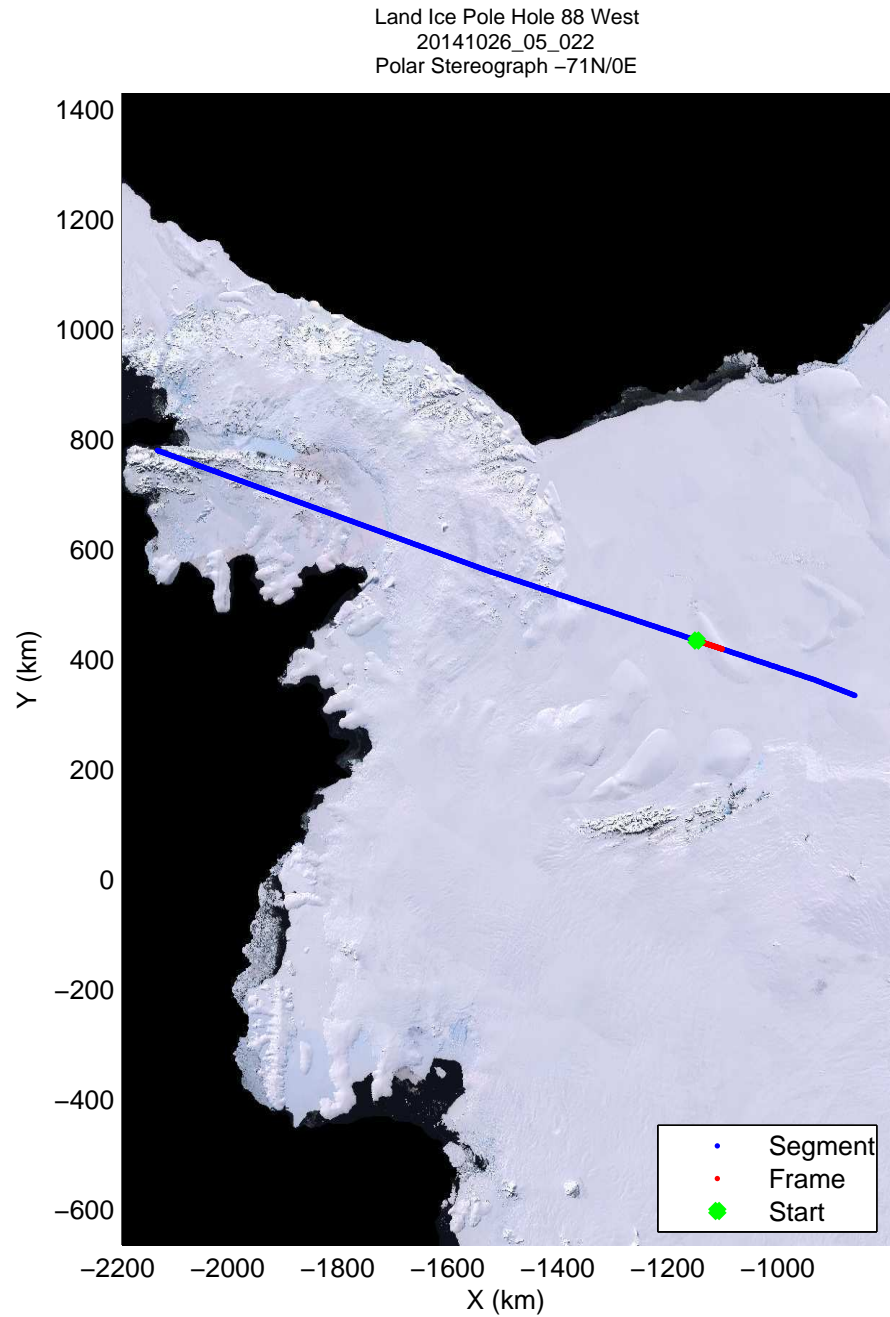

mcords3 2014\_Antarctica\_DC8: "Land Ice Pole Hole 88 West" 20141026\_05\_020: 15:44:21.9 to 15:47:52.6 GPS

mcords3 2014\_Antarctica\_DC8: "Land Ice Pole Hole 88 West" 20141026\_05\_020: 15:44:21.9 to 15:47:52.6 GPS

Land Ice Pole Hole 88 West  
20141026\_05\_021  
Polar Stereograph -71N/0E

mcords3 2014\_Antarctica\_DC8: "Land Ice Pole Hole 88 West" 20141026\_05\_021: 15:47:52.8 to 15:51:23.6 GPS

mcords3 2014\_Antarctica\_DC8: "Land Ice Pole Hole 88 West" 20141026\_05\_021: 15:47:52.8 to 15:51:23.6 GPS

mcords3 2014\_Antarctica\_DC8: "Land Ice Pole Hole 88 West" 20141026\_05\_022: 15:51:23.8 to 15:54:54.6 GPS

mcords3 2014\_Antarctica\_DC8: "Land Ice Pole Hole 88 West" 20141026\_05\_022: 15:51:23.8 to 15:54:54.6 GPS