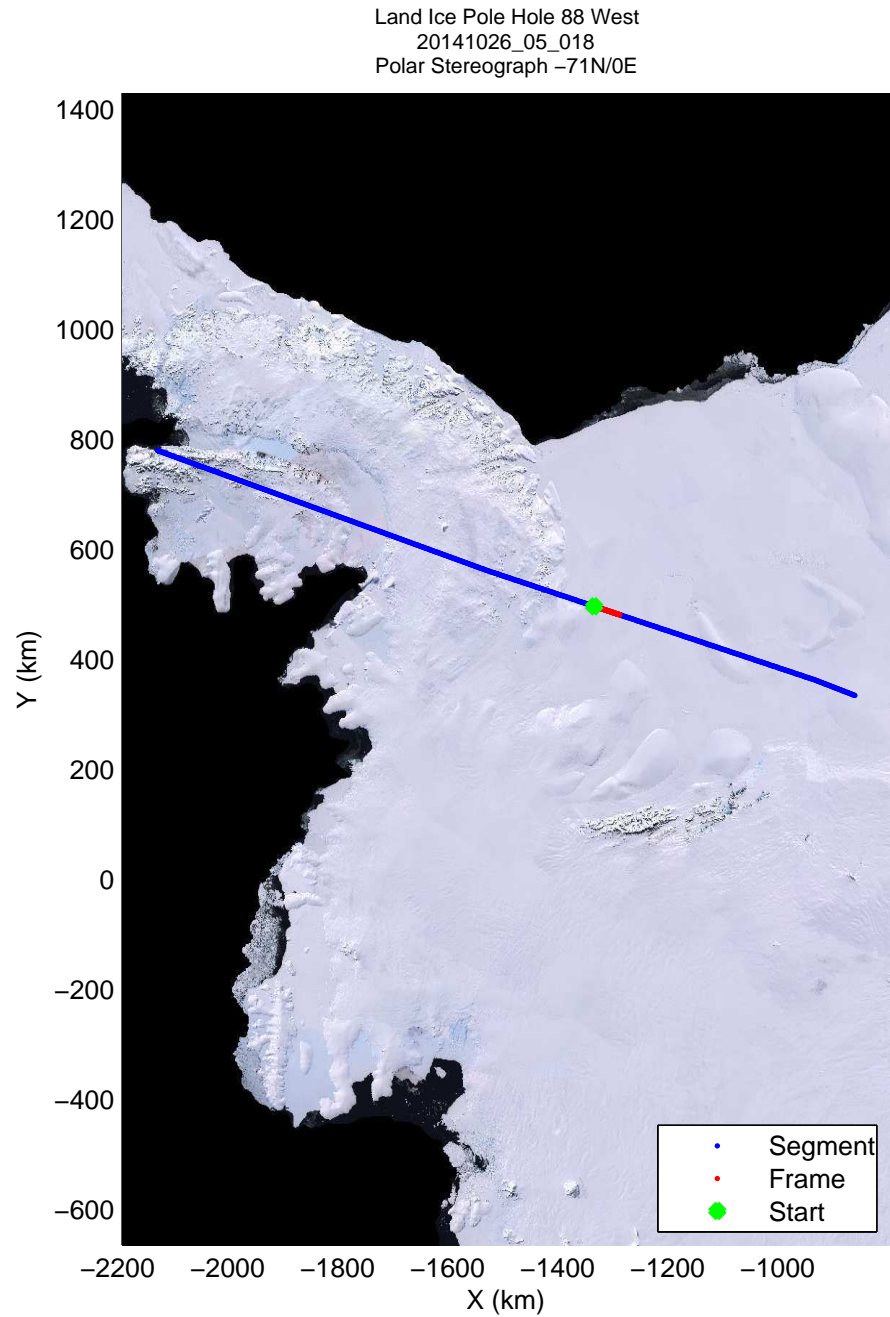

Land Ice Pole Hole 88 West  
20141026\_05\_015  
Polar Stereograph -71N/0E

mcords3 2014\_Antarctica\_DC8: "Land Ice Pole Hole 88 West" 20141026\_05\_015: 15:26:42.0 to 15:30:14.4 GPS

mcords3 2014\_Antarctica\_DC8: "Land Ice Pole Hole 88 West" 20141026\_05\_015: 15:26:42.0 to 15:30:14.4 GPS

Land Ice Pole Hole 88 West  
20141026\_05\_016  
Polar Stereograph -71N/0E

mcords3 2014\_Antarctica\_DC8: "Land Ice Pole Hole 88 West" 20141026\_05\_016: 15:30:14.6 to 15:33:48.9 GPS

mcords3 2014\_Antarctica\_DC8: "Land Ice Pole Hole 88 West" 20141026\_05\_016: 15:30:14.6 to 15:33:48.9 GPS

Land Ice Pole Hole 88 West  
20141026\_05\_017  
Polar Stereograph -71N/0E

mcords3 2014\_Antarctica\_DC8: "Land Ice Pole Hole 88 West" 20141026\_05\_017: 15:33:49.0 to 15:37:21.0 GPS

mcords3 2014\_Antarctica\_DC8: "Land Ice Pole Hole 88 West" 20141026\_05\_017: 15:33:49.0 to 15:37:21.0 GPS

mcords3 2014\_Antarctica\_DC8: "Land Ice Pole Hole 88 West" 20141026\_05\_018: 15:37:21.2 to 15:40:51.4 GPS

mcords3 2014\_Antarctica\_DC8: "Land Ice Pole Hole 88 West" 20141026\_05\_018: 15:37:21.2 to 15:40:51.4 GPS