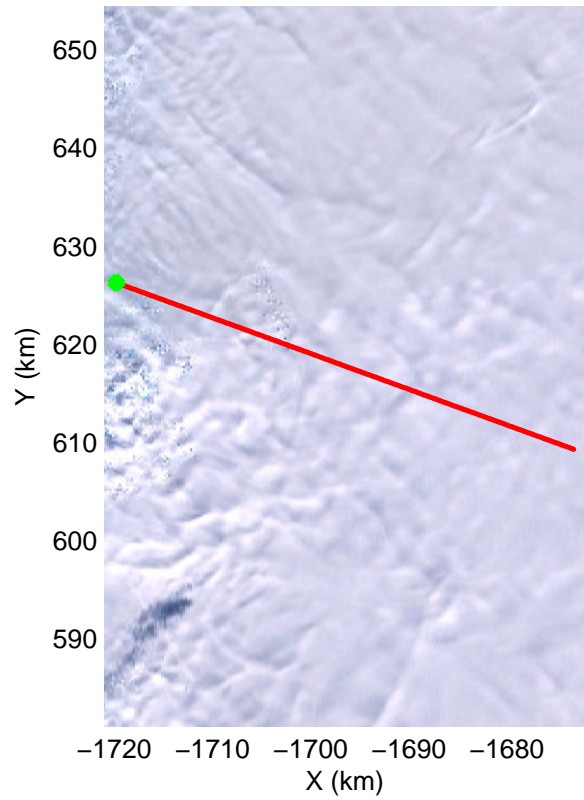

Land Ice Pole Hole 88 West  
20141026\_05\_008  
Polar Stereograph -71N/0E

mcords3 2014\_Antarctica\_DC8: "Land Ice Pole Hole 88 West" 20141026\_05\_008: 15:01:55.9 to 15:05:27.9 GPS

mcords3 2014\_Antarctica\_DC8: "Land Ice Pole Hole 88 West" 20141026\_05\_008: 15:01:55.9 to 15:05:27.9 GPS

Land Ice Pole Hole 88 West  
20141026\_05\_009  
Polar Stereograph -71N/0E

mcords3 2014\_Antarctica\_DC8: "Land Ice Pole Hole 88 West" 20141026\_05\_009: 15:05:28.0 to 15:09:00.8 GPS

mcords3 2014\_Antarctica\_DC8: "Land Ice Pole Hole 88 West" 20141026\_05\_009: 15:05:28.0 to 15:09:00.8 GPS

mcords3 2014\_Antarctica\_DC8: "Land Ice Pole Hole 88 West" 20141026\_05\_010: 15:09:00.9 to 15:12:34.4 GPS

mcords3 2014\_Antarctica\_DC8: "Land Ice Pole Hole 88 West" 20141026\_05\_010: 15:09:00.9 to 15:12:34.4 GPS