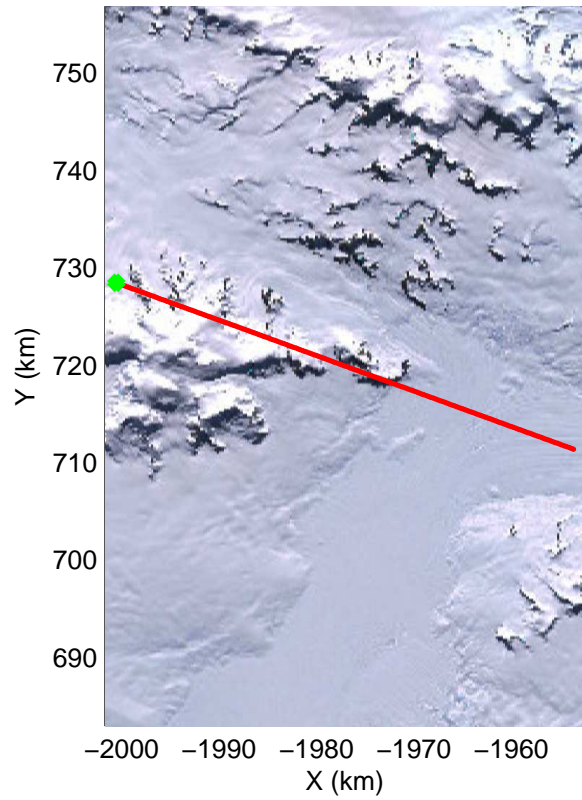

Land Ice Pole Hole 88 West  
20141026\_05\_001  
Polar Stereograph -71N/0E

mcords3 2014\_Antarctica\_DC8: "Land Ice Pole Hole 88 West" 20141026\_05\_001: 14:37:10.8 to 14:40:47.8 GPS

mcords3 2014\_Antarctica\_DC8: "Land Ice Pole Hole 88 West" 20141026\_05\_001: 14:37:10.8 to 14:40:47.8 GPS

Land Ice Pole Hole 88 West  
20141026\_05\_002  
Polar Stereograph -71N/0E

mcords3 2014\_Antarctica\_DC8: "Land Ice Pole Hole 88 West" 20141026\_05\_002: 14:40:47.9 to 14:44:22.5 GPS

mcords3 2014\_Antarctica\_DC8: "Land Ice Pole Hole 88 West" 20141026\_05\_002: 14:40:47.9 to 14:44:22.5 GPS

Land Ice Pole Hole 88 West  
20141026\_05\_003  
Polar Stereograph -71N/0E

mcords3 2014\_Antarctica\_DC8: "Land Ice Pole Hole 88 West" 20141026\_05\_003: 14:44:22.6 to 14:47:54.6 GPS

mcords3 2014\_Antarctica\_DC8: "Land Ice Pole Hole 88 West" 20141026\_05\_003: 14:44:22.6 to 14:47:54.6 GPS

mcords3 2014\_Antarctica\_DC8: "Land Ice Pole Hole 88 West" 20141026\_05\_004: 14:47:54.8 to 14:51:25.5 GPS

mcords3 2014\_Antarctica\_DC8: "Land Ice Pole Hole 88 West" 20141026\_05\_004: 14:47:54.8 to 14:51:25.5 GPS