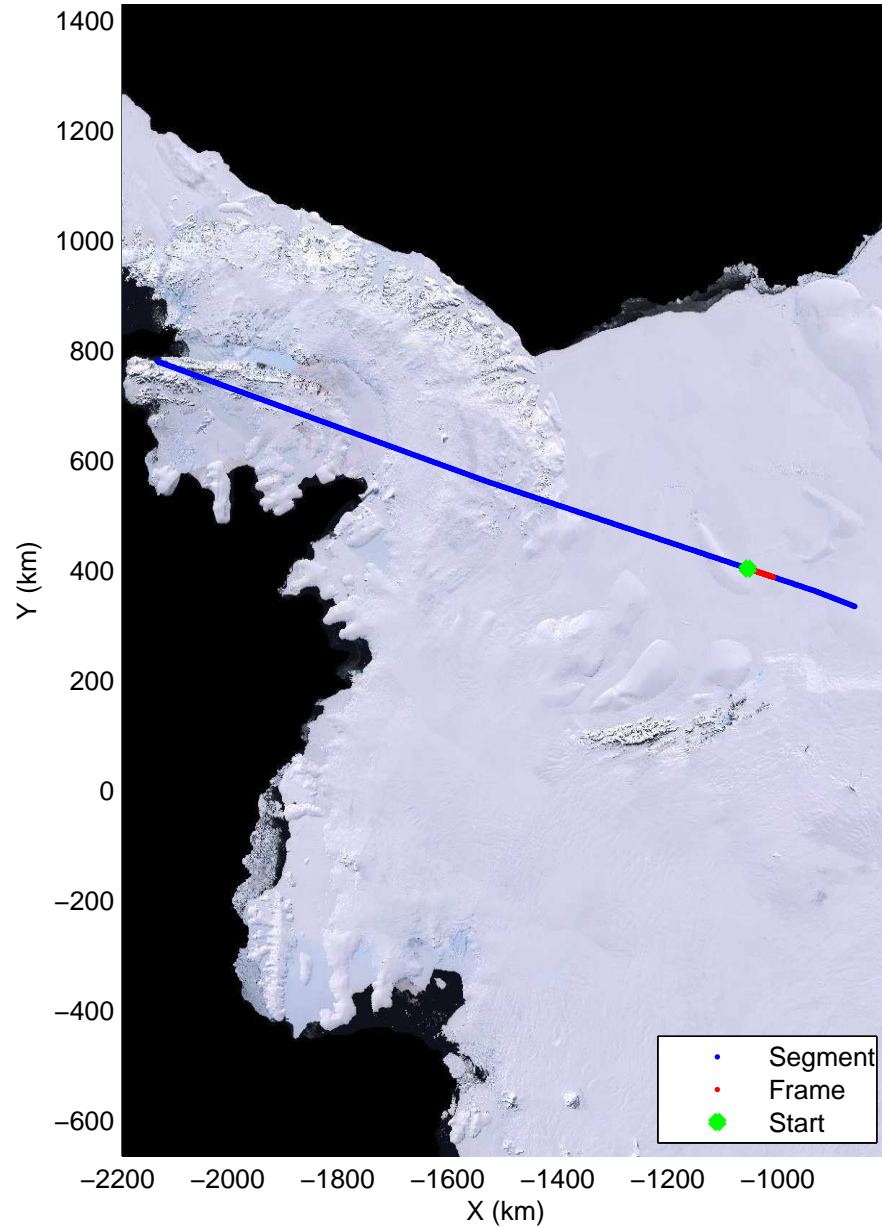

mcords3 2014\_Antarctica\_DC8: "Land Ice Pole Hole 88 West" 20141026\_05\_022: 15:51:23.8 to 15:54:54.6 GPS

mcords3 2014\_Antarctica\_DC8: "Land Ice Pole Hole 88 West" 20141026\_05\_022: 15:51:23.8 to 15:54:54.6 GPS

mcords3 2014\_Antarctica\_DC8: "Land Ice Pole Hole 88 West" 20141026\_05\_023: 15:54:54.7 to 15:58:24.6 GPS

mcords3 2014\_Antarctica\_DC8: "Land Ice Pole Hole 88 West" 20141026\_05\_023: 15:54:54.7 to 15:58:24.6 GPS

Land Ice Pole Hole 88 West  
20141026\_05\_024  
Polar Stereograph -71N/0E

mcords3 2014\_Antarctica\_DC8: "Land Ice Pole Hole 88 West" 20141026\_05\_024: 15:58:24.7 to 16:01:54.6 GPS

mcords3 2014\_Antarctica\_DC8: "Land Ice Pole Hole 88 West" 20141026\_05\_024: 15:58:24.7 to 16:01:54.6 GPS