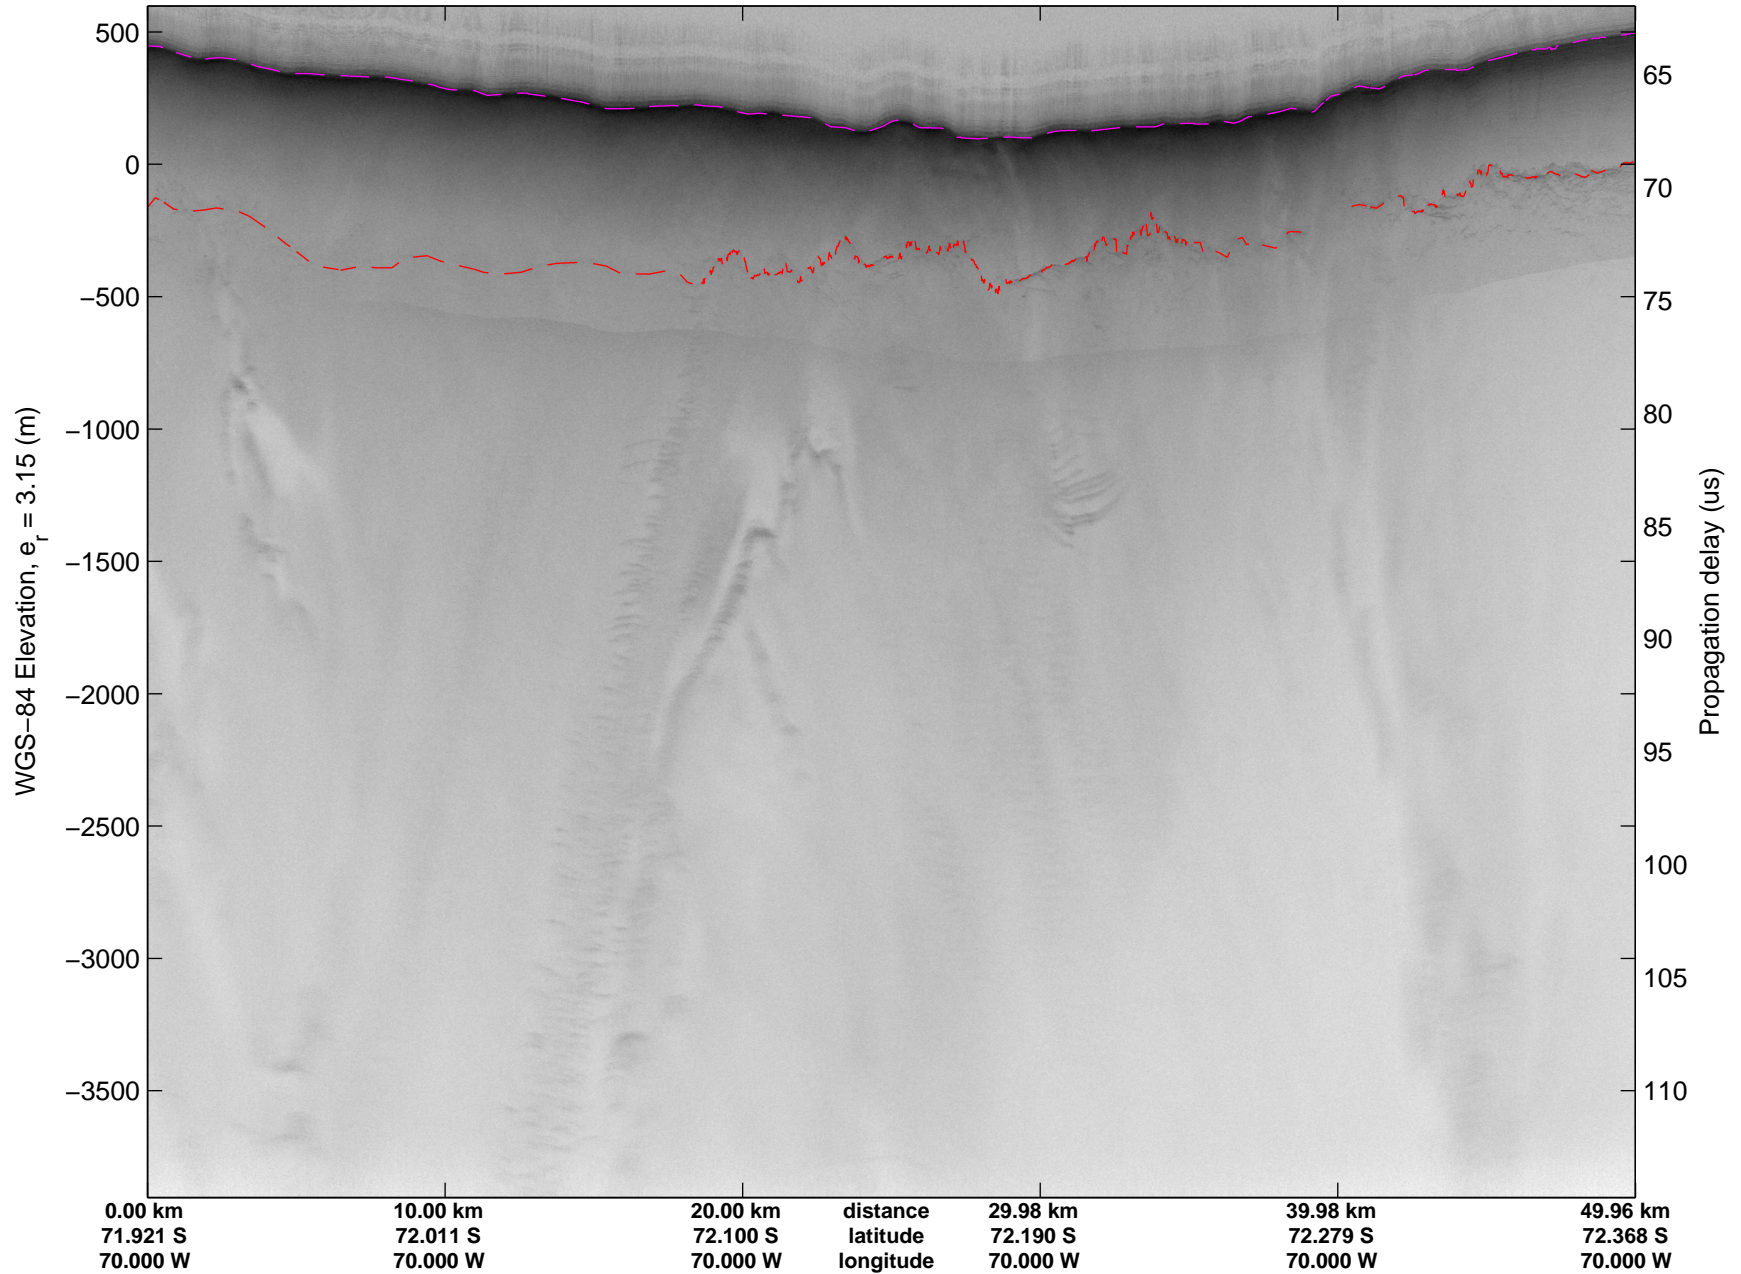

mcords3 2014\_Antarctica\_DC8: "Land Ice Pole Hole 88 West" 20141026\_05\_006: 14:54:55.9 to 14:58:25.3 GPS

mcords3 2014\_Antarctica\_DC8: "Land Ice Pole Hole 88 West" 20141026\_05\_006: 14:54:55.9 to 14:58:25.3 GPS

mcords3 2014\_Antarctica\_DC8: "Land Ice Pole Hole 88 West" 20141026\_05\_007: 14:58:25.4 to 15:01:55.8 GPS

mcords3 2014\_Antarctica\_DC8: "Land Ice Pole Hole 88 West" 20141026\_05\_007: 14:58:25.4 to 15:01:55.8 GPS

Land Ice Pole Hole 88 West  
20141026\_05\_008  
Polar Stereograph -71N/0E

mcords3 2014\_Antarctica\_DC8: "Land Ice Pole Hole 88 West" 20141026\_05\_008: 15:01:55.9 to 15:05:27.9 GPS

mcords3 2014\_Antarctica\_DC8: "Land Ice Pole Hole 88 West" 20141026\_05\_008: 15:01:55.9 to 15:05:27.9 GPS