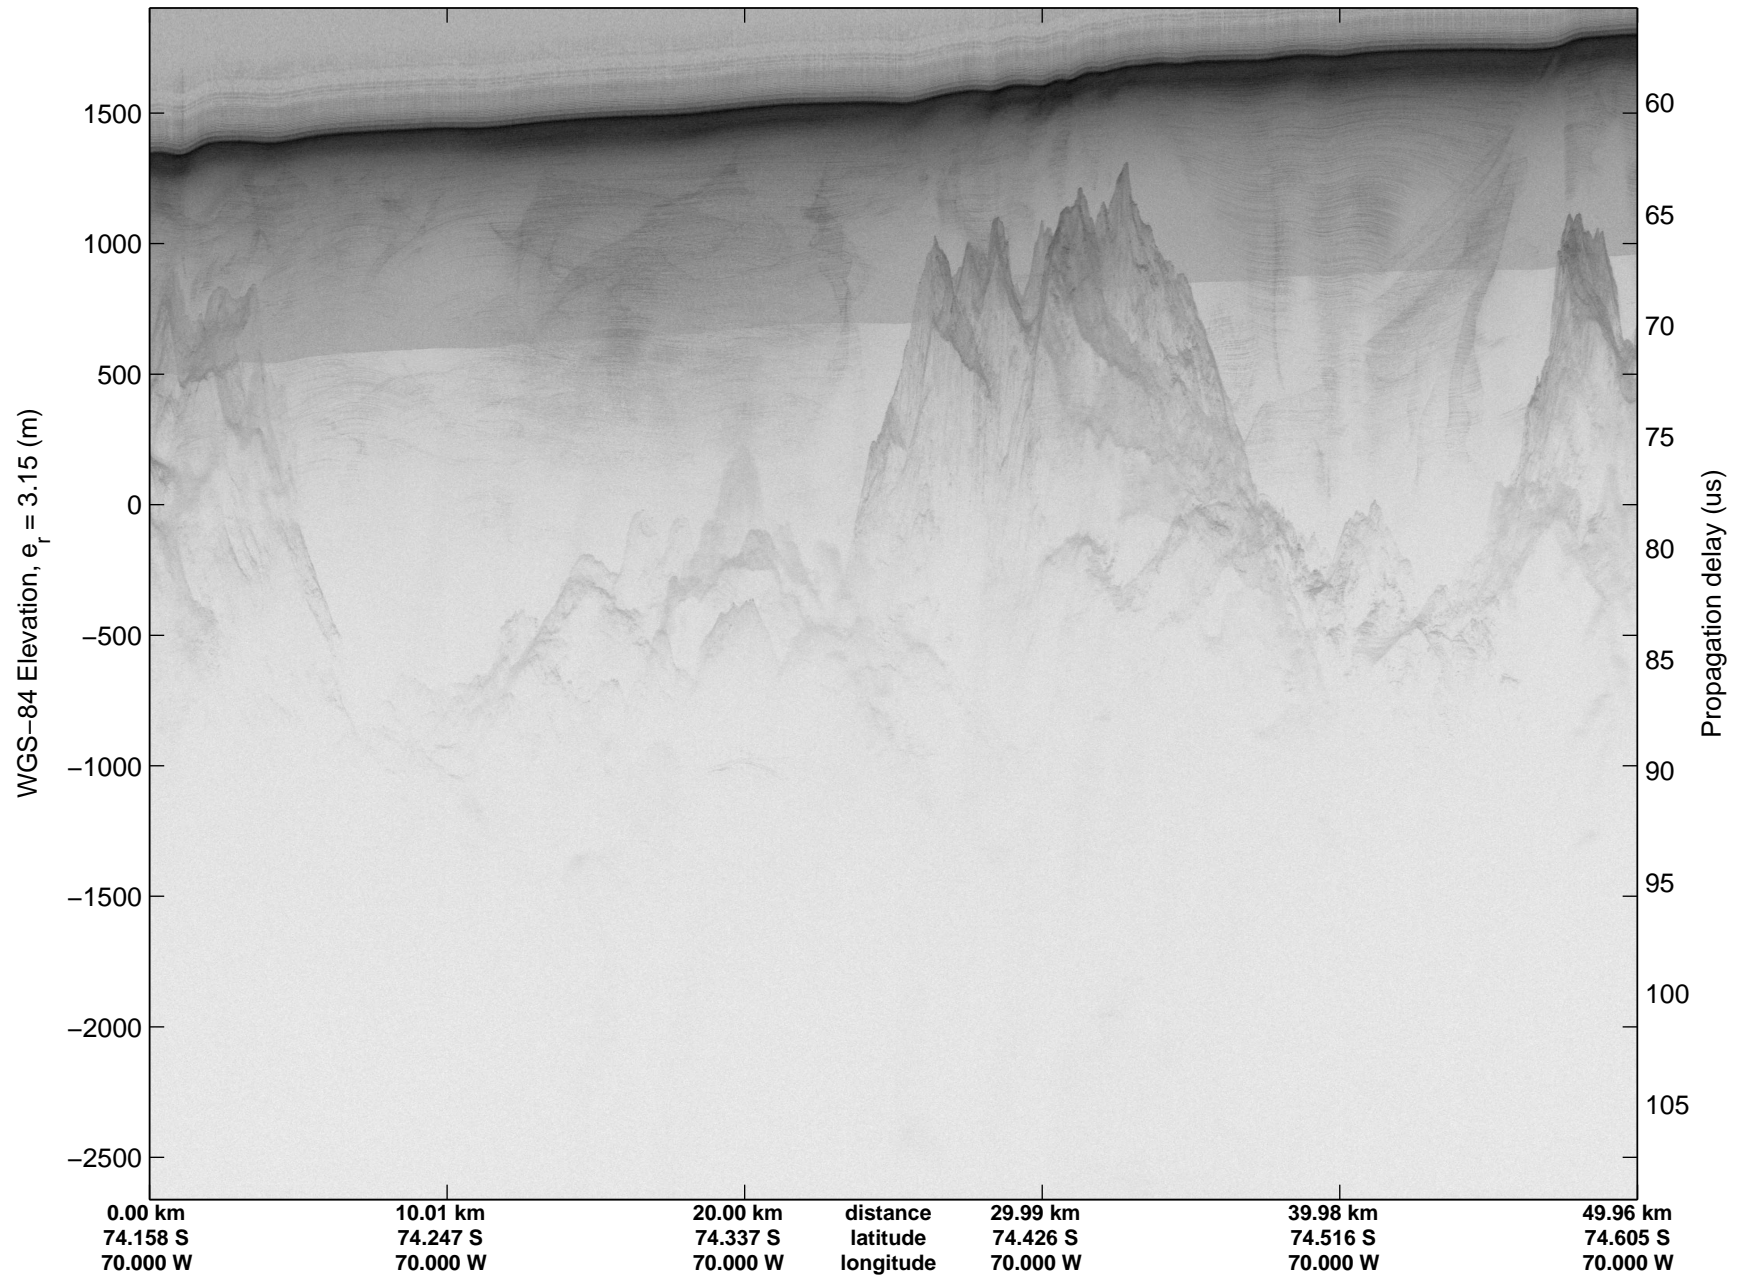

mcords3 2014_Antarctica_DC8: "Land Ice Pole Hole 88 West" 20141026_05_012: 15:16:10.8 to 15:19:46.5 GPS