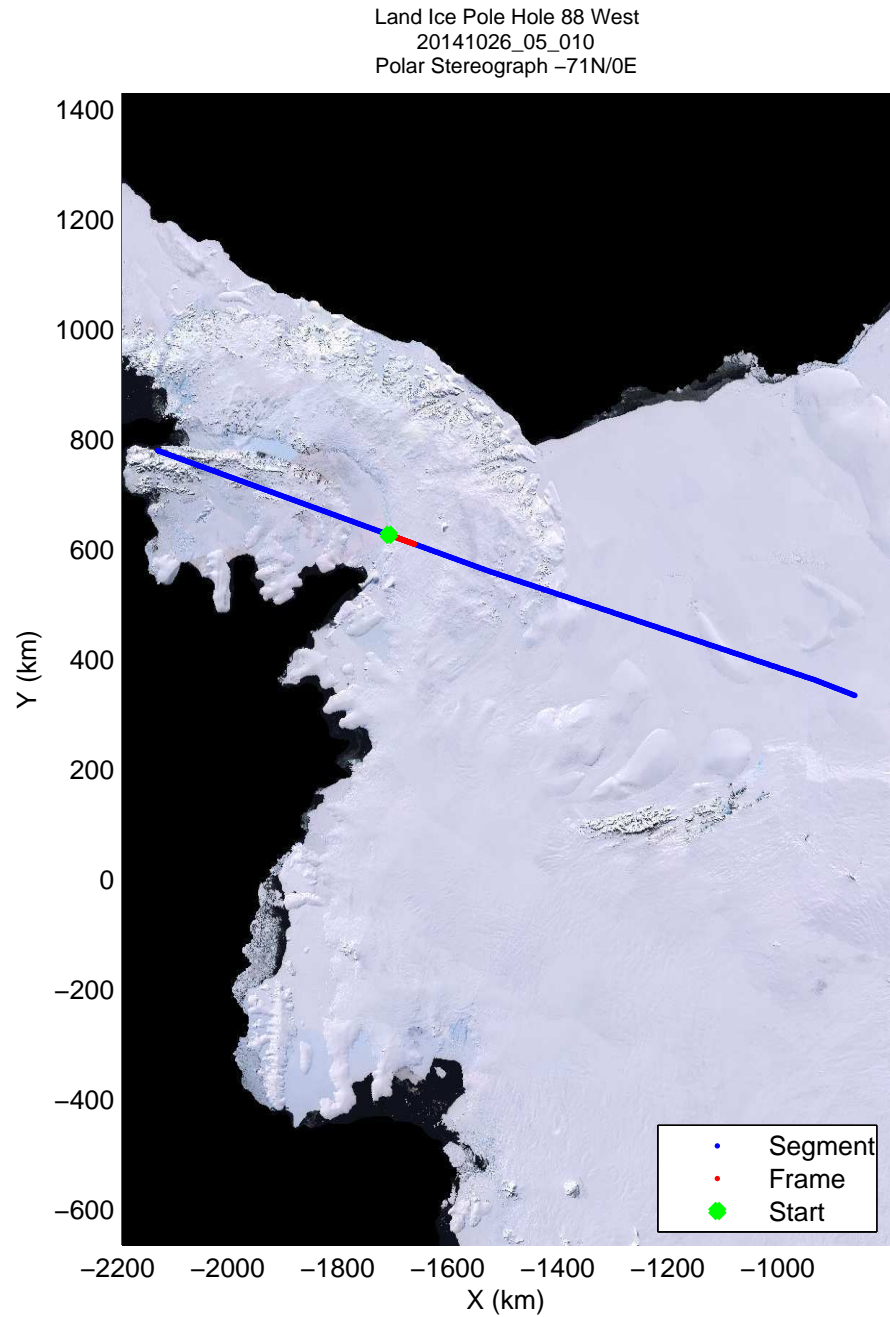

Land Ice Pole Hole 88 West  
20141026\_05\_008  
Polar Stereograph -71N/0E

mcords3 2014\_Antarctica\_DC8: "Land Ice Pole Hole 88 West" 20141026\_05\_008: 15:01:55.9 to 15:05:27.9 GPS

mcords3 2014\_Antarctica\_DC8: "Land Ice Pole Hole 88 West" 20141026\_05\_008: 15:01:55.9 to 15:05:27.9 GPS

Land Ice Pole Hole 88 West  
20141026\_05\_009  
Polar Stereograph -71N/0E

mcords3 2014\_Antarctica\_DC8: "Land Ice Pole Hole 88 West" 20141026\_05\_009: 15:05:28.0 to 15:09:00.8 GPS

mcords3 2014\_Antarctica\_DC8: "Land Ice Pole Hole 88 West" 20141026\_05\_009: 15:05:28.0 to 15:09:00.8 GPS

mcords3 2014\_Antarctica\_DC8: "Land Ice Pole Hole 88 West" 20141026\_05\_010: 15:09:00.9 to 15:12:34.4 GPS

mcords3 2014\_Antarctica\_DC8: "Land Ice Pole Hole 88 West" 20141026\_05\_010: 15:09:00.9 to 15:12:34.4 GPS

Land Ice Pole Hole 88 West  
20141026\_05\_011  
Polar Stereograph -71N/0E

mcords3 2014\_Antarctica\_DC8: "Land Ice Pole Hole 88 West" 20141026\_05\_011: 15:12:34.5 to 15:16:10.6 GPS

mcords3 2014\_Antarctica\_DC8: "Land Ice Pole Hole 88 West" 20141026\_05\_011: 15:12:34.5 to 15:16:10.6 GPS