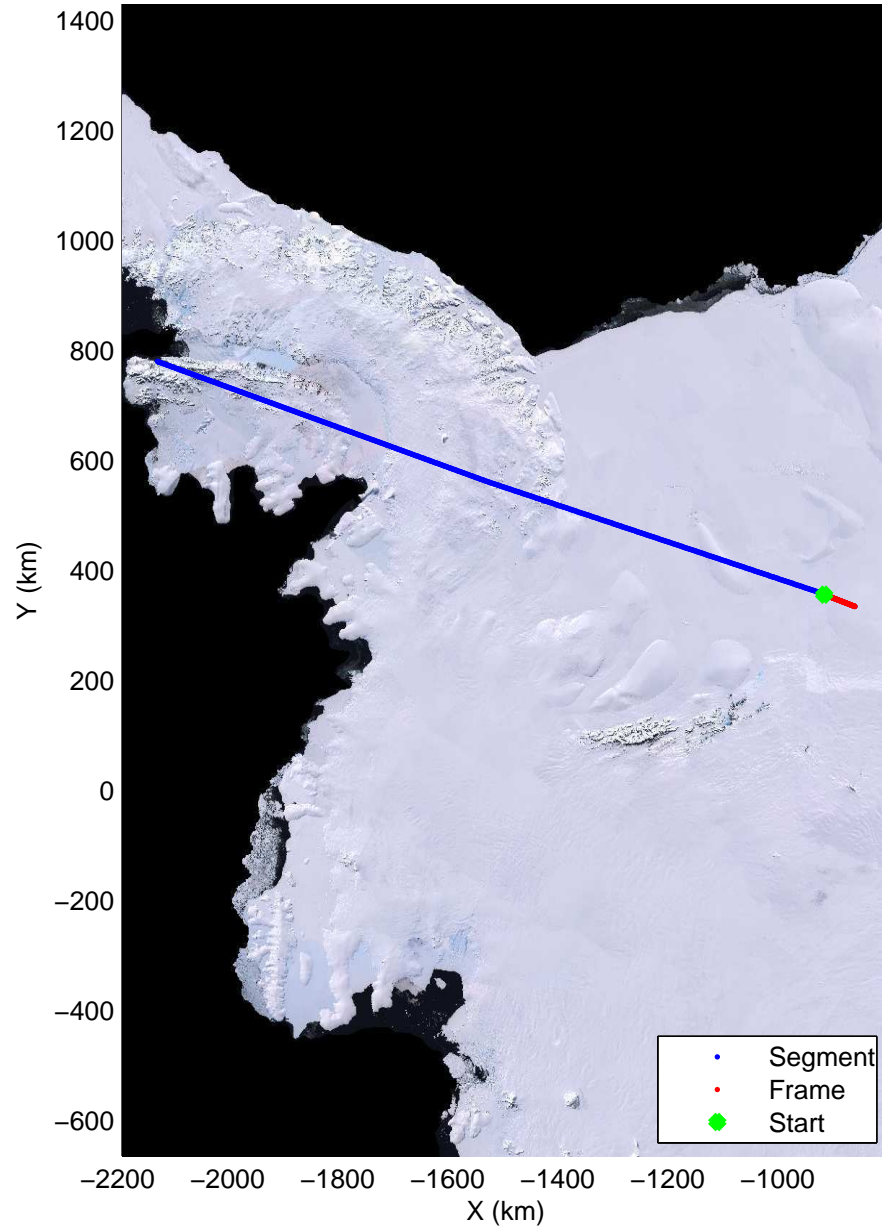

Land Ice Pole Hole 88 West  
20141026\_05\_024  
Polar Stereograph -71N/0E

mcords3 2014\_Antarctica\_DC8: "Land Ice Pole Hole 88 West" 20141026\_05\_024: 15:58:24.7 to 16:01:54.6 GPS

mcords3 2014\_Antarctica\_DC8: "Land Ice Pole Hole 88 West" 20141026\_05\_024: 15:58:24.7 to 16:01:54.6 GPS

mcords3 2014\_Antarctica\_DC8: "Land Ice Pole Hole 88 West" 20141026\_05\_025: 16:01:54.8 to 16:05:25.6 GPS

mcords3 2014\_Antarctica\_DC8: "Land Ice Pole Hole 88 West" 20141026\_05\_025: 16:01:54.8 to 16:05:25.6 GPS

Land Ice Pole Hole 88 West  
20141026\_05\_026  
Polar Stereograph -71N/0E

mcords3 2014\_Antarctica\_DC8: "Land Ice Pole Hole 88 West" 20141026\_05\_026: 16:05:25.7 to 16:08:59.2 GPS

mcords3 2014\_Antarctica\_DC8: "Land Ice Pole Hole 88 West" 20141026\_05\_026: 16:05:25.7 to 16:08:59.2 GPS

Land Ice Pole Hole 88 West  
20141026\_05\_027  
Polar Stereograph -71N/0E

mcords3 2014\_Antarctica\_DC8: "Land Ice Pole Hole 88 West" 20141026\_05\_027: 16:08:59.4 to 16:13:28.3 GPS

mcords3 2014\_Antarctica\_DC8: "Land Ice Pole Hole 88 West" 20141026\_05\_027: 16:08:59.4 to 16:13:28.3 GPS