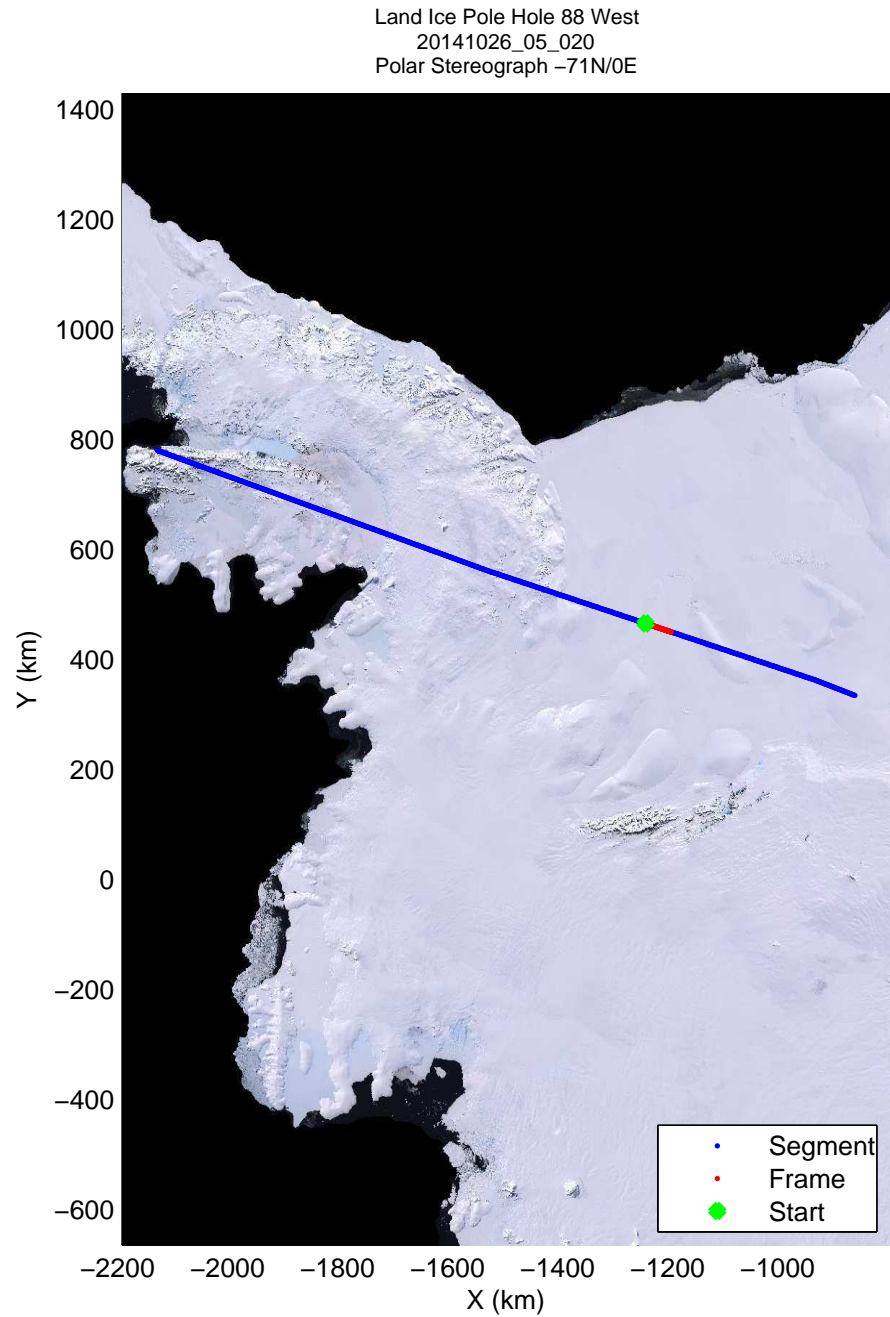

mcords3 2014\_Antarctica\_DC8: "Land Ice Pole Hole 88 West" 20141026\_05\_018: 15:37:21.2 to 15:40:51.4 GPS

mcords3 2014\_Antarctica\_DC8: "Land Ice Pole Hole 88 West" 20141026\_05\_018: 15:37:21.2 to 15:40:51.4 GPS

Land Ice Pole Hole 88 West  
20141026\_05\_019  
Polar Stereograph -71N/0E

mcords3 2014\_Antarctica\_DC8: "Land Ice Pole Hole 88 West" 20141026\_05\_019: 15:40:51.6 to 15:44:21.7 GPS

mcords3 2014\_Antarctica\_DC8: "Land Ice Pole Hole 88 West" 20141026\_05\_019: 15:40:51.6 to 15:44:21.7 GPS

mcords3 2014\_Antarctica\_DC8: "Land Ice Pole Hole 88 West" 20141026\_05\_020: 15:44:21.9 to 15:47:52.6 GPS

mcords3 2014\_Antarctica\_DC8: "Land Ice Pole Hole 88 West" 20141026\_05\_020: 15:44:21.9 to 15:47:52.6 GPS

Land Ice Pole Hole 88 West  
20141026\_05\_021  
Polar Stereograph -71N/0E

mcords3 2014\_Antarctica\_DC8: "Land Ice Pole Hole 88 West" 20141026\_05\_021: 15:47:52.8 to 15:51:23.6 GPS

mcords3 2014\_Antarctica\_DC8: "Land Ice Pole Hole 88 West" 20141026\_05\_021: 15:47:52.8 to 15:51:23.6 GPS