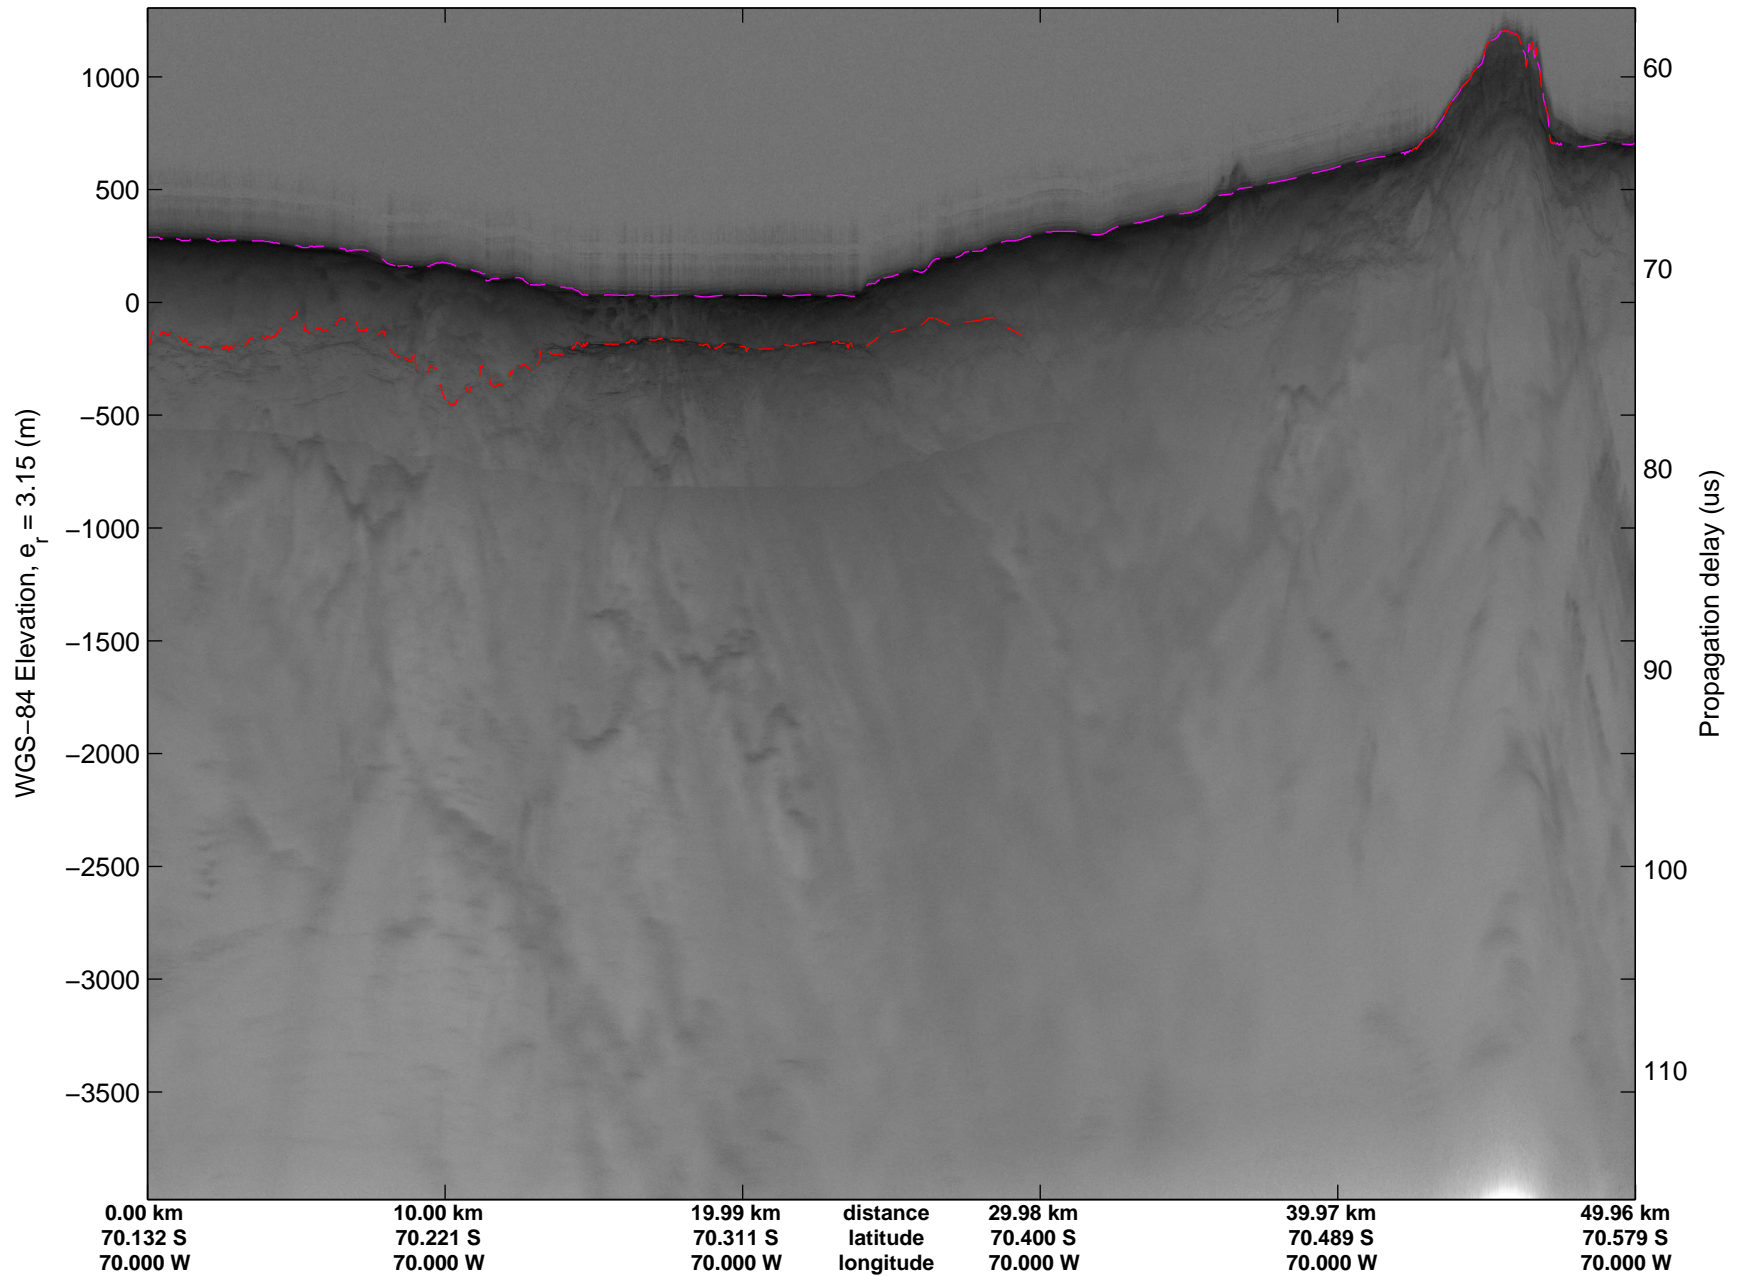

Land Ice Pole Hole 88 West  
20141026\_05\_001  
Polar Stereograph -71N/0E

mcords3 2014\_Antarctica\_DC8: "Land Ice Pole Hole 88 West" 20141026\_05\_001: 14:37:10.8 to 14:40:47.8 GPS

mcords3 2014\_Antarctica\_DC8: "Land Ice Pole Hole 88 West" 20141026\_05\_001: 14:37:10.8 to 14:40:47.8 GPS

Land Ice Pole Hole 88 West  
20141026\_05\_002  
Polar Stereograph -71N/0E

mcords3 2014\_Antarctica\_DC8: "Land Ice Pole Hole 88 West" 20141026\_05\_002: 14:40:47.9 to 14:44:22.5 GPS

mcords3 2014\_Antarctica\_DC8: "Land Ice Pole Hole 88 West" 20141026\_05\_002: 14:40:47.9 to 14:44:22.5 GPS

Land Ice Pole Hole 88 West  
20141026\_05\_003  
Polar Stereograph -71N/0E

mcords3 2014\_Antarctica\_DC8: "Land Ice Pole Hole 88 West" 20141026\_05\_003: 14:44:22.6 to 14:47:54.6 GPS

mcords3 2014\_Antarctica\_DC8: "Land Ice Pole Hole 88 West" 20141026\_05\_003: 14:44:22.6 to 14:47:54.6 GPS

mcords3 2014\_Antarctica\_DC8: "Land Ice Pole Hole 88 West" 20141026\_05\_004: 14:47:54.8 to 14:51:25.5 GPS

mcords3 2014\_Antarctica\_DC8: "Land Ice Pole Hole 88 West" 20141026\_05\_004: 14:47:54.8 to 14:51:25.5 GPS