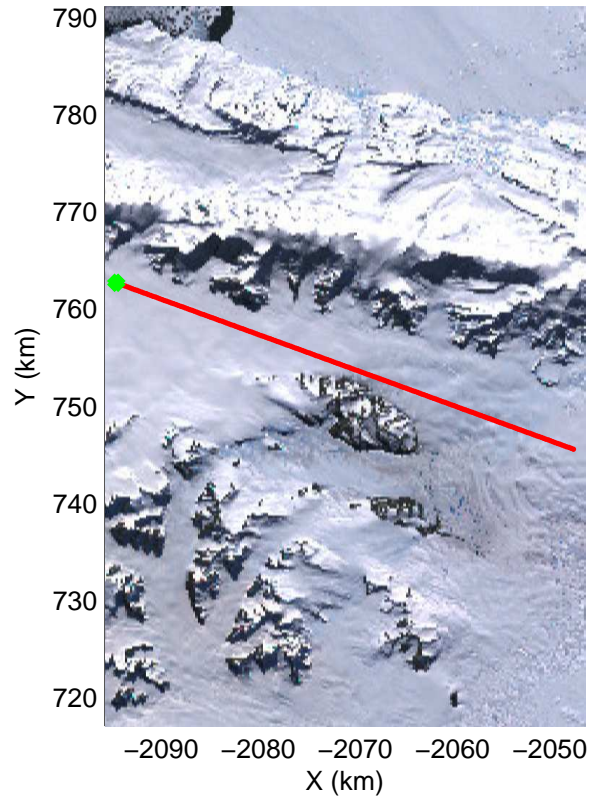

Land Ice Pole Hole 88 West  
20141026\_05\_001  
Polar Stereograph -71N/0E

mcords3 2014\_Antarctica\_DC8: "Land Ice Pole Hole 88 West" 20141026\_05\_001: 14:37:10.8 to 14:40:47.8 GPS

mcords3 2014\_Antarctica\_DC8: "Land Ice Pole Hole 88 West" 20141026\_05\_001: 14:37:10.8 to 14:40:47.8 GPS

Land Ice Pole Hole 88 West  
20141026\_05\_002  
Polar Stereograph -71N/0E

mcords3 2014\_Antarctica\_DC8: "Land Ice Pole Hole 88 West" 20141026\_05\_002: 14:40:47.9 to 14:44:22.5 GPS

mcords3 2014\_Antarctica\_DC8: "Land Ice Pole Hole 88 West" 20141026\_05\_002: 14:40:47.9 to 14:44:22.5 GPS

Land Ice Pole Hole 88 West  
20141026\_05\_003  
Polar Stereograph -71N/0E

mcords3 2014\_Antarctica\_DC8: "Land Ice Pole Hole 88 West" 20141026\_05\_003: 14:44:22.6 to 14:47:54.6 GPS

mcords3 2014\_Antarctica\_DC8: "Land Ice Pole Hole 88 West" 20141026\_05\_003: 14:44:22.6 to 14:47:54.6 GPS