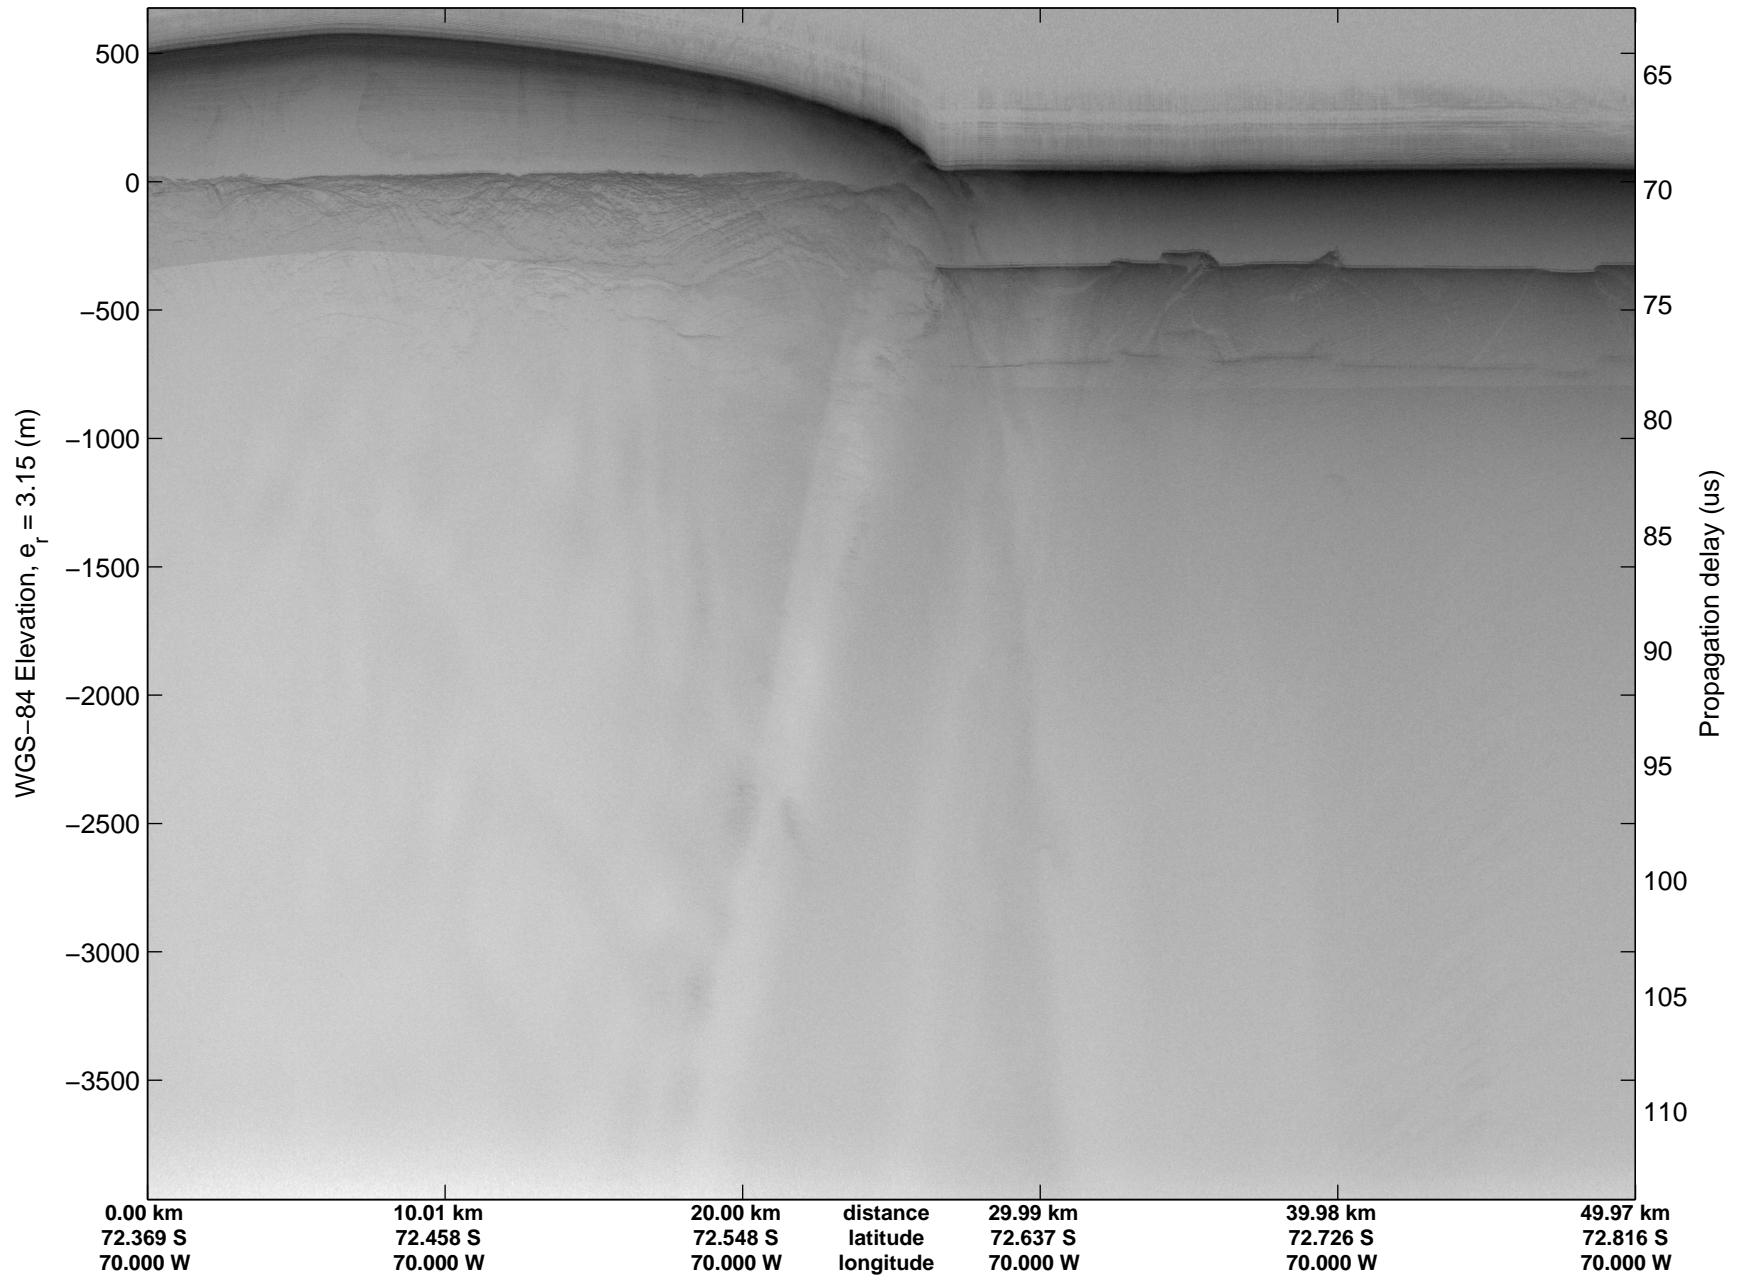

mcords3 2014_Antarctica_DC8: "Land Ice Pole Hole 88 West" 20141026_05_008: 15:01:55.9 to 15:05:27.9 GPS