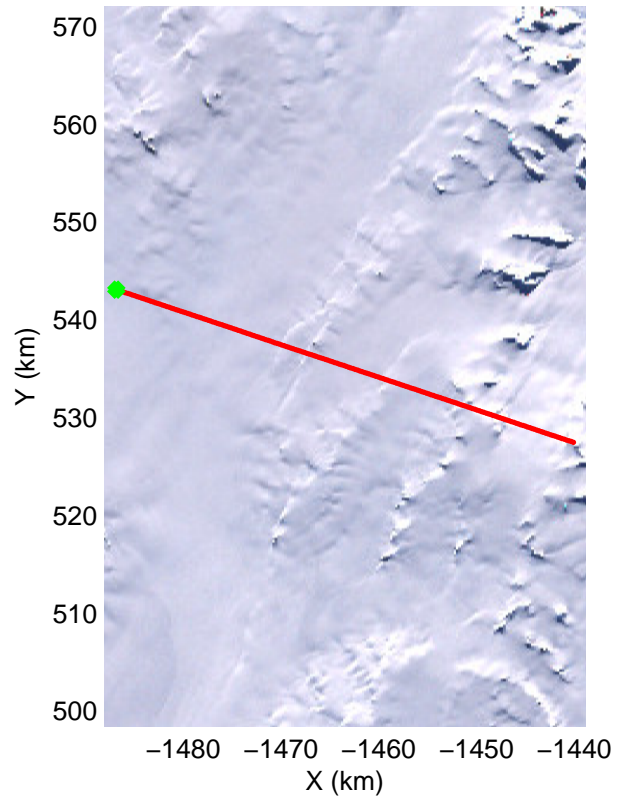

mcords3 2014\_Antarctica\_DC8: "Land Ice Pole Hole 88 West" 20141026\_05\_013: 15:19:46.7 to 15:23:14.4 GPS

mcords3 2014\_Antarctica\_DC8: "Land Ice Pole Hole 88 West" 20141026\_05\_013: 15:19:46.7 to 15:23:14.4 GPS

Land Ice Pole Hole 88 West  
20141026\_05\_014  
Polar Stereograph -71N/0E

mcords3 2014\_Antarctica\_DC8: "Land Ice Pole Hole 88 West" 20141026\_05\_014: 15:23:14.6 to 15:26:41.8 GPS

mcords3 2014\_Antarctica\_DC8: "Land Ice Pole Hole 88 West" 20141026\_05\_014: 15:23:14.6 to 15:26:41.8 GPS

Land Ice Pole Hole 88 West  
20141026\_05\_015  
Polar Stereograph -71N/0E

mcords3 2014\_Antarctica\_DC8: "Land Ice Pole Hole 88 West" 20141026\_05\_015: 15:26:42.0 to 15:30:14.4 GPS

mcords3 2014\_Antarctica\_DC8: "Land Ice Pole Hole 88 West" 20141026\_05\_015: 15:26:42.0 to 15:30:14.4 GPS