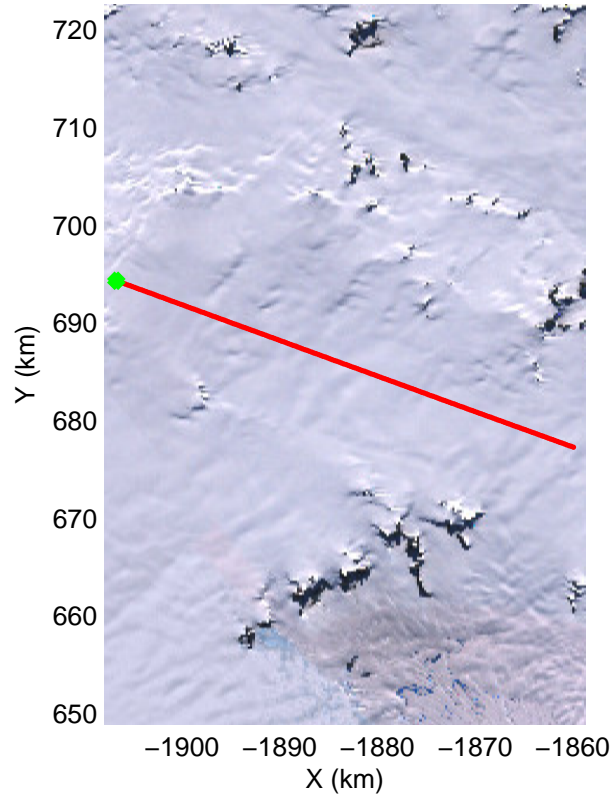

Land Ice Pole Hole 88 West  
20141026\_05\_002  
Polar Stereograph -71N/0E

mcords3 2014\_Antarctica\_DC8: "Land Ice Pole Hole 88 West" 20141026\_05\_002: 14:40:47.9 to 14:44:22.5 GPS

mcords3 2014\_Antarctica\_DC8: "Land Ice Pole Hole 88 West" 20141026\_05\_002: 14:40:47.9 to 14:44:22.5 GPS

Land Ice Pole Hole 88 West  
20141026\_05\_003  
Polar Stereograph -71N/0E

mcords3 2014\_Antarctica\_DC8: "Land Ice Pole Hole 88 West" 20141026\_05\_003: 14:44:22.6 to 14:47:54.6 GPS

mcords3 2014\_Antarctica\_DC8: "Land Ice Pole Hole 88 West" 20141026\_05\_003: 14:44:22.6 to 14:47:54.6 GPS

mcords3 2014\_Antarctica\_DC8: "Land Ice Pole Hole 88 West" 20141026\_05\_004: 14:47:54.8 to 14:51:25.5 GPS

mcords3 2014\_Antarctica\_DC8: "Land Ice Pole Hole 88 West" 20141026\_05\_004: 14:47:54.8 to 14:51:25.5 GPS

mcords3 2014\_Antarctica\_DC8: "Land Ice Pole Hole 88 West" 20141026\_05\_005: 14:51:25.7 to 14:54:55.8 GPS

mcords3 2014\_Antarctica\_DC8: "Land Ice Pole Hole 88 West" 20141026\_05\_005: 14:51:25.7 to 14:54:55.8 GPS