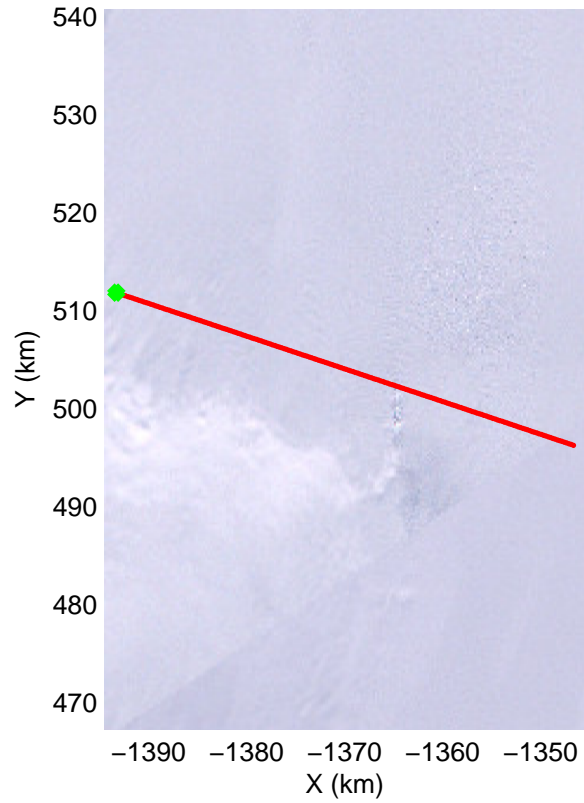

Land Ice Pole Hole 88 West  
20141026\_05\_015  
Polar Stereograph -71N/0E

mcords3 2014\_Antarctica\_DC8: "Land Ice Pole Hole 88 West" 20141026\_05\_015: 15:26:42.0 to 15:30:14.4 GPS

mcords3 2014\_Antarctica\_DC8: "Land Ice Pole Hole 88 West" 20141026\_05\_015: 15:26:42.0 to 15:30:14.4 GPS

Land Ice Pole Hole 88 West  
20141026\_05\_016  
Polar Stereograph -71N/0E

mcords3 2014\_Antarctica\_DC8: "Land Ice Pole Hole 88 West" 20141026\_05\_016: 15:30:14.6 to 15:33:48.9 GPS

mcords3 2014\_Antarctica\_DC8: "Land Ice Pole Hole 88 West" 20141026\_05\_016: 15:30:14.6 to 15:33:48.9 GPS

Land Ice Pole Hole 88 West  
20141026\_05\_017  
Polar Stereograph -71N/0E

mcords3 2014\_Antarctica\_DC8: "Land Ice Pole Hole 88 West" 20141026\_05\_017: 15:33:49.0 to 15:37:21.0 GPS

mcords3 2014\_Antarctica\_DC8: "Land Ice Pole Hole 88 West" 20141026\_05\_017: 15:33:49.0 to 15:37:21.0 GPS