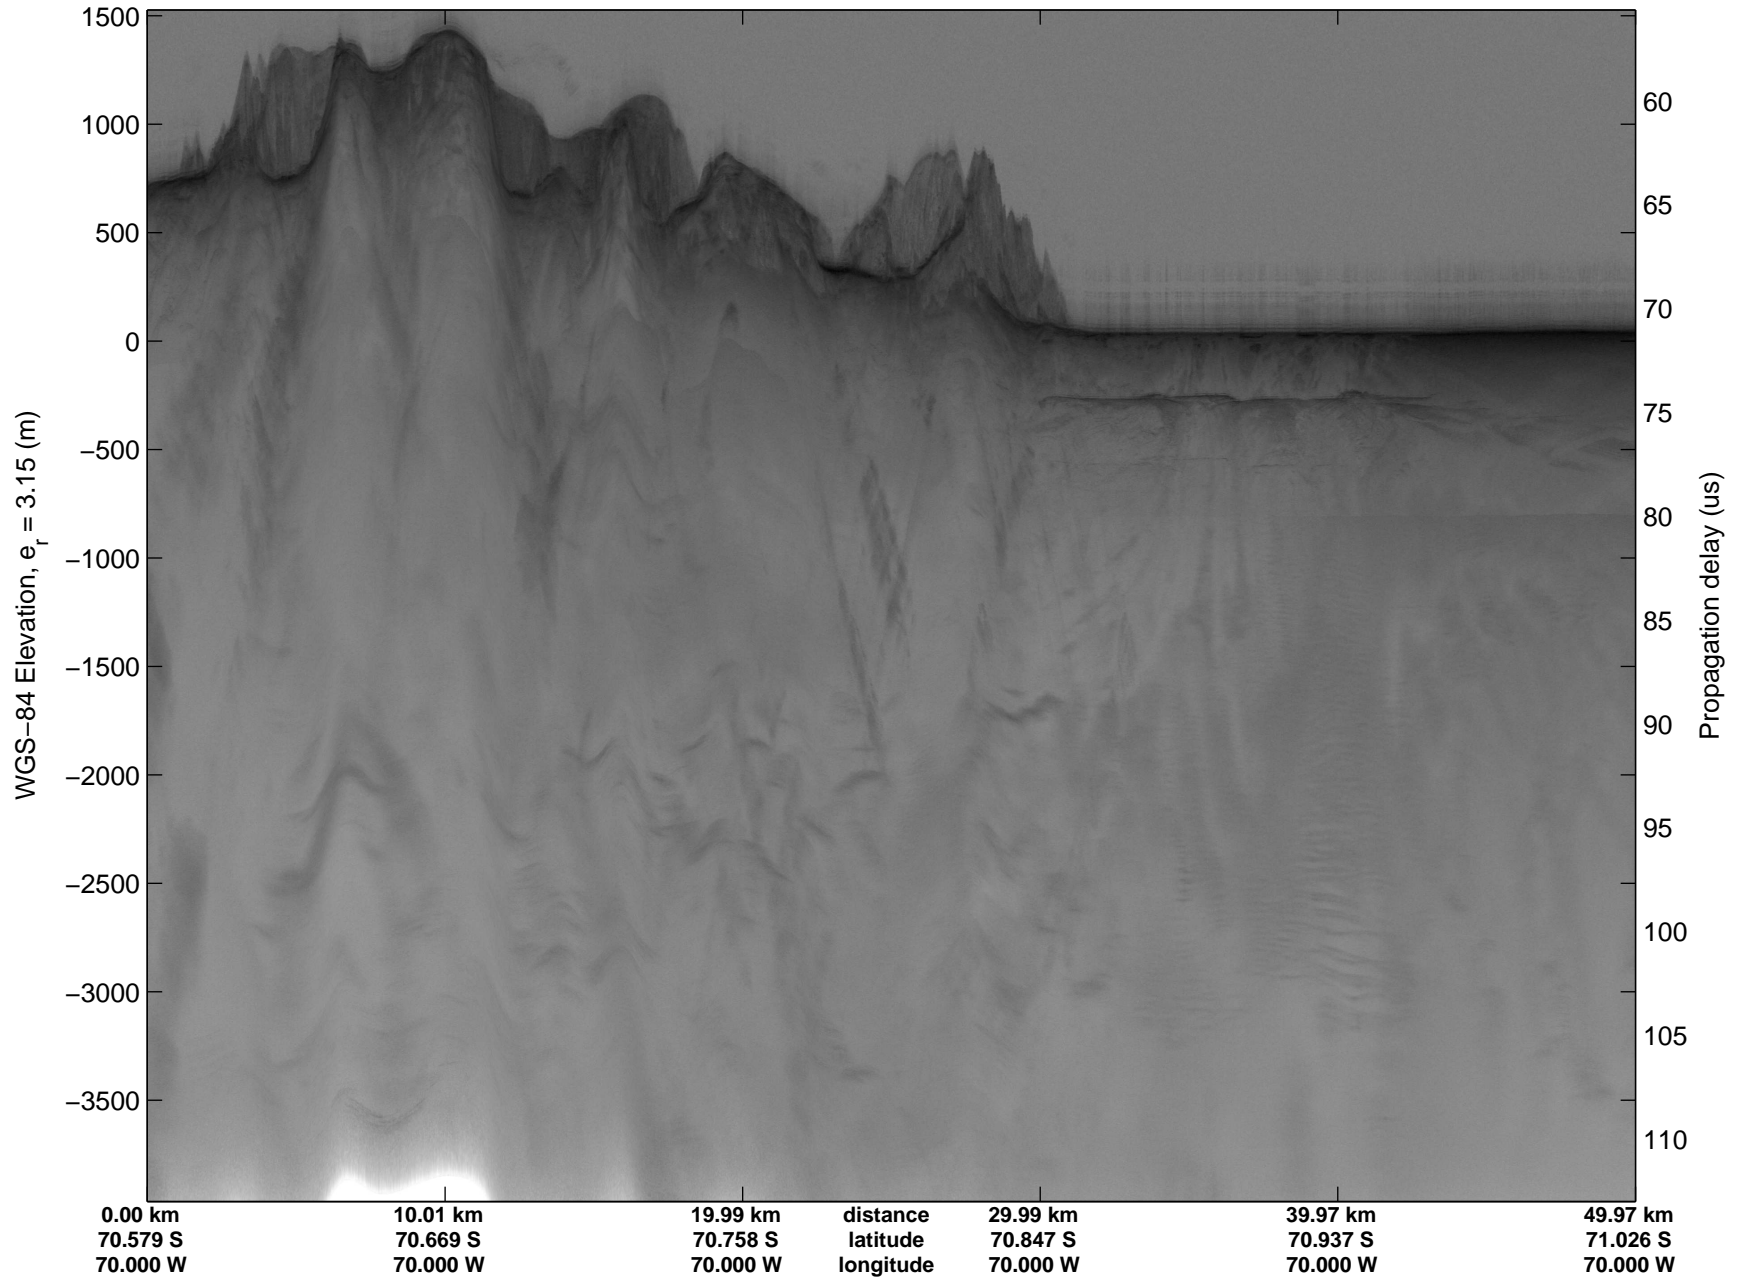

Land Ice Pole Hole 88 West  
20141026\_05\_001  
Polar Stereograph -71N/0E

mcords3 2014\_Antarctica\_DC8: "Land Ice Pole Hole 88 West" 20141026\_05\_001: 14:37:10.8 to 14:40:47.8 GPS

mcords3 2014\_Antarctica\_DC8: "Land Ice Pole Hole 88 West" 20141026\_05\_001: 14:37:10.8 to 14:40:47.8 GPS

Land Ice Pole Hole 88 West  
20141026\_05\_002  
Polar Stereograph -71N/0E

mcords3 2014\_Antarctica\_DC8: "Land Ice Pole Hole 88 West" 20141026\_05\_002: 14:40:47.9 to 14:44:22.5 GPS

mcords3 2014\_Antarctica\_DC8: "Land Ice Pole Hole 88 West" 20141026\_05\_002: 14:40:47.9 to 14:44:22.5 GPS

Land Ice Pole Hole 88 West  
20141026\_05\_003  
Polar Stereograph -71N/0E

mcords3 2014\_Antarctica\_DC8: "Land Ice Pole Hole 88 West" 20141026\_05\_003: 14:44:22.6 to 14:47:54.6 GPS

mcords3 2014\_Antarctica\_DC8: "Land Ice Pole Hole 88 West" 20141026\_05\_003: 14:44:22.6 to 14:47:54.6 GPS

mcords3 2014\_Antarctica\_DC8: "Land Ice Pole Hole 88 West" 20141026\_05\_004: 14:47:54.8 to 14:51:25.5 GPS

mcords3 2014\_Antarctica\_DC8: "Land Ice Pole Hole 88 West" 20141026\_05\_004: 14:47:54.8 to 14:51:25.5 GPS