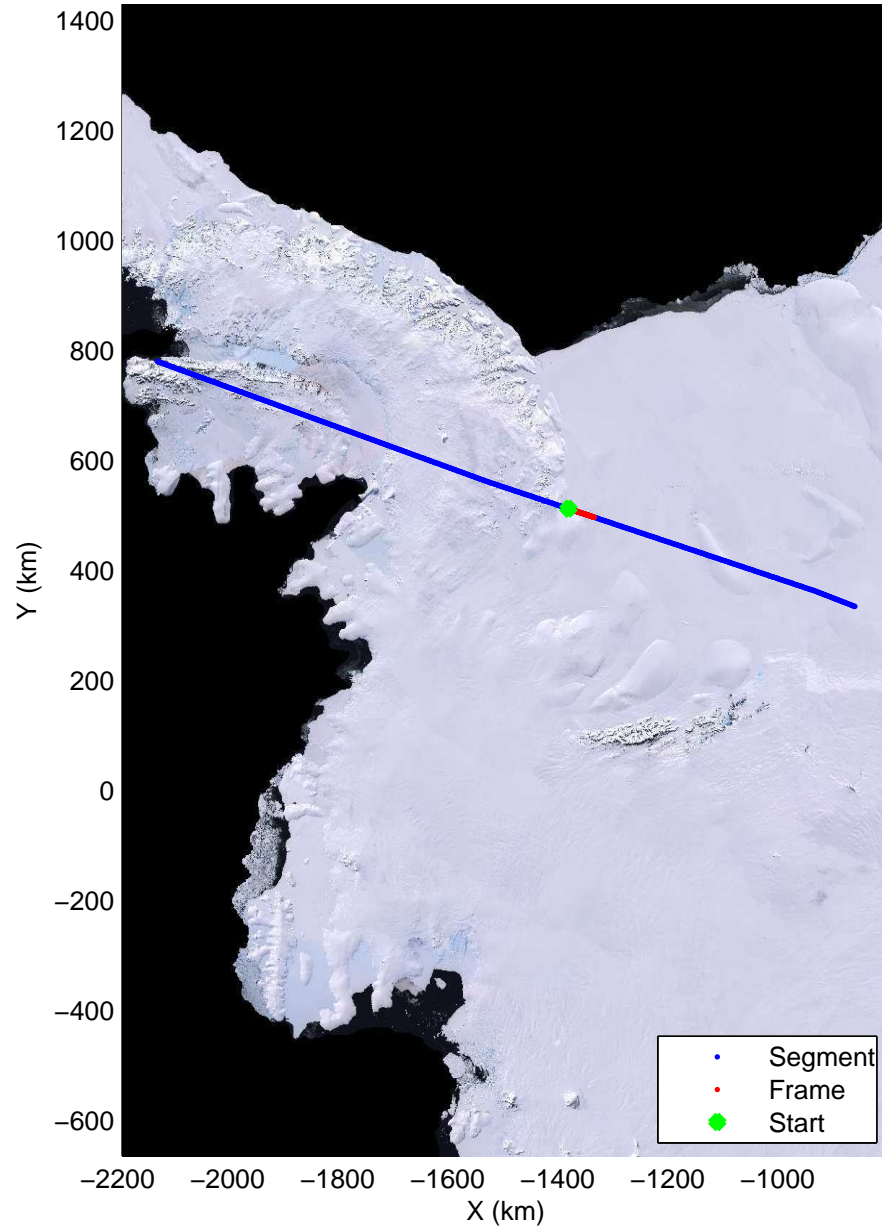

Land Ice Pole Hole 88 West  
20141026\_05\_015  
Polar Stereograph -71N/0E

mcords3 2014\_Antarctica\_DC8: "Land Ice Pole Hole 88 West" 20141026\_05\_015: 15:26:42.0 to 15:30:14.4 GPS

mcords3 2014\_Antarctica\_DC8: "Land Ice Pole Hole 88 West" 20141026\_05\_015: 15:26:42.0 to 15:30:14.4 GPS

Land Ice Pole Hole 88 West  
20141026\_05\_016  
Polar Stereograph -71N/0E

mcords3 2014\_Antarctica\_DC8: "Land Ice Pole Hole 88 West" 20141026\_05\_016: 15:30:14.6 to 15:33:48.9 GPS

mcords3 2014\_Antarctica\_DC8: "Land Ice Pole Hole 88 West" 20141026\_05\_016: 15:30:14.6 to 15:33:48.9 GPS

Land Ice Pole Hole 88 West  
20141026\_05\_017  
Polar Stereograph -71N/0E

mcords3 2014\_Antarctica\_DC8: "Land Ice Pole Hole 88 West" 20141026\_05\_017: 15:33:49.0 to 15:37:21.0 GPS

mcords3 2014\_Antarctica\_DC8: "Land Ice Pole Hole 88 West" 20141026\_05\_017: 15:33:49.0 to 15:37:21.0 GPS