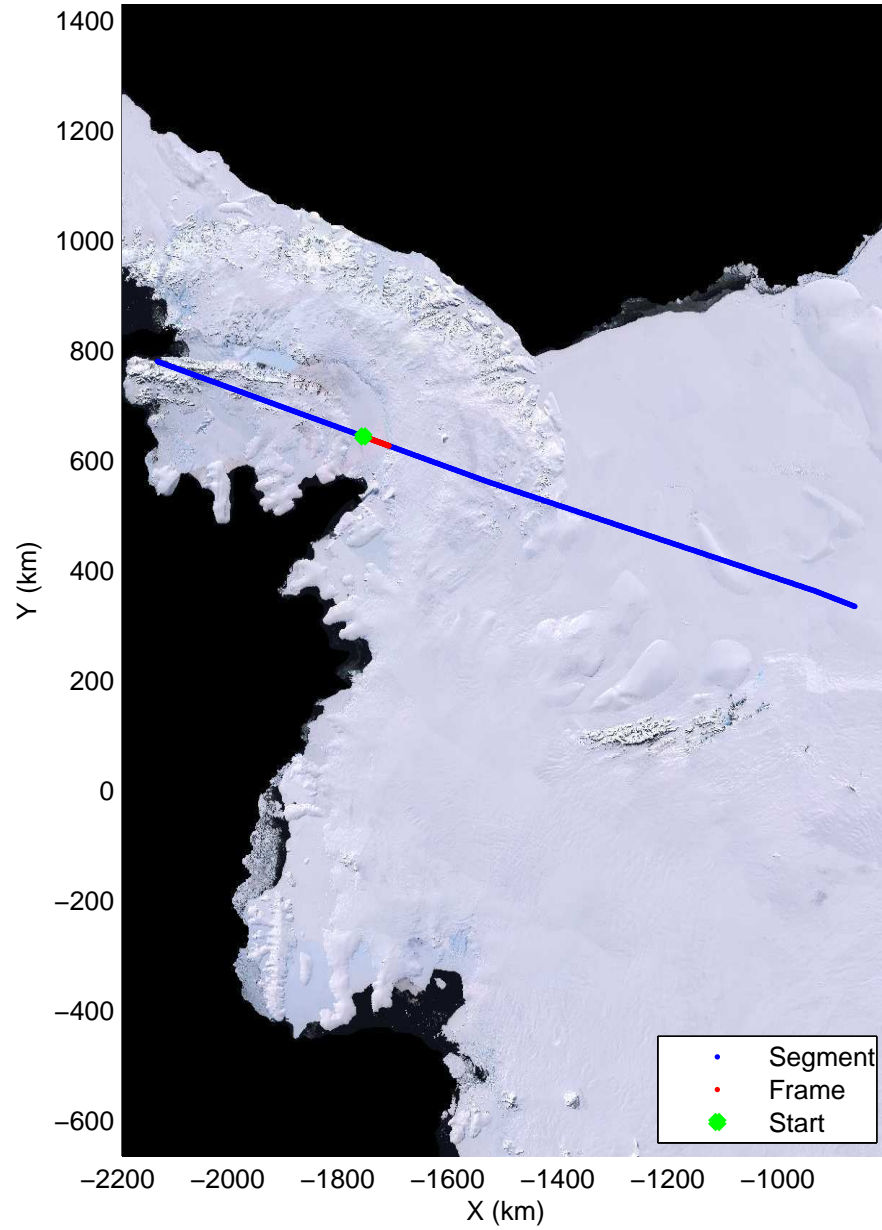

mcords3 2014\_Antarctica\_DC8: "Land Ice Pole Hole 88 West" 20141026\_05\_007: 14:58:25.4 to 15:01:55.8 GPS

mcords3 2014\_Antarctica\_DC8: "Land Ice Pole Hole 88 West" 20141026\_05\_007: 14:58:25.4 to 15:01:55.8 GPS

Land Ice Pole Hole 88 West  
20141026\_05\_008  
Polar Stereograph -71N/0E

mcords3 2014\_Antarctica\_DC8: "Land Ice Pole Hole 88 West" 20141026\_05\_008: 15:01:55.9 to 15:05:27.9 GPS

mcords3 2014\_Antarctica\_DC8: "Land Ice Pole Hole 88 West" 20141026\_05\_008: 15:01:55.9 to 15:05:27.9 GPS

Land Ice Pole Hole 88 West  
20141026\_05\_009  
Polar Stereograph -71N/0E

mcords3 2014\_Antarctica\_DC8: "Land Ice Pole Hole 88 West" 20141026\_05\_009: 15:05:28.0 to 15:09:00.8 GPS

mcords3 2014\_Antarctica\_DC8: "Land Ice Pole Hole 88 West" 20141026\_05\_009: 15:05:28.0 to 15:09:00.8 GPS

mcords3 2014\_Antarctica\_DC8: "Land Ice Pole Hole 88 West" 20141026\_05\_010: 15:09:00.9 to 15:12:34.4 GPS

mcords3 2014\_Antarctica\_DC8: "Land Ice Pole Hole 88 West" 20141026\_05\_010: 15:09:00.9 to 15:12:34.4 GPS