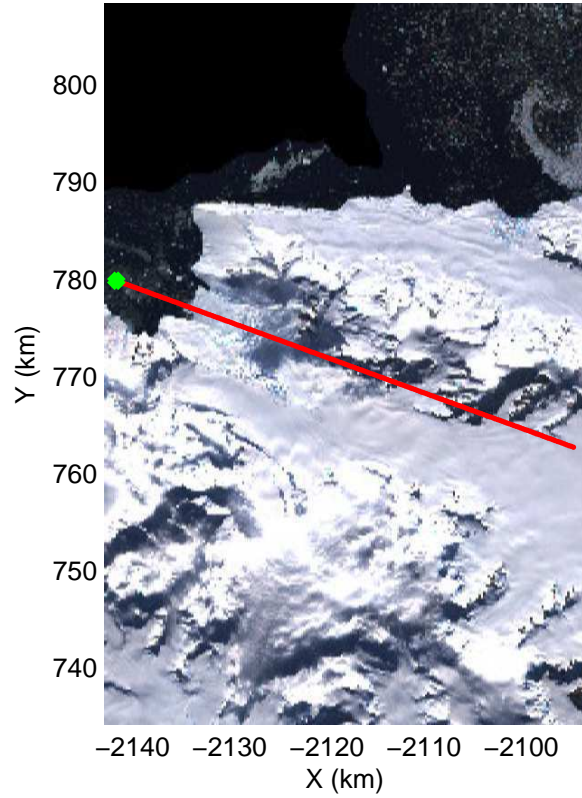

Land Ice Pole Hole 88 West  
20141026\_05\_001  
Polar Stereograph -71N/0E

mcords3 2014\_Antarctica\_DC8: "Land Ice Pole Hole 88 West" 20141026\_05\_001: 14:37:10.8 to 14:40:47.8 GPS

mcords3 2014\_Antarctica\_DC8: "Land Ice Pole Hole 88 West" 20141026\_05\_001: 14:37:10.8 to 14:40:47.8 GPS

Land Ice Pole Hole 88 West  
20141026\_05\_002  
Polar Stereograph -71N/0E

mcords3 2014\_Antarctica\_DC8: "Land Ice Pole Hole 88 West" 20141026\_05\_002: 14:40:47.9 to 14:44:22.5 GPS

mcords3 2014\_Antarctica\_DC8: "Land Ice Pole Hole 88 West" 20141026\_05\_002: 14:40:47.9 to 14:44:22.5 GPS

Land Ice Pole Hole 88 West  
20141026\_05\_003  
Polar Stereograph -71N/0E

mcords3 2014\_Antarctica\_DC8: "Land Ice Pole Hole 88 West" 20141026\_05\_003: 14:44:22.6 to 14:47:54.6 GPS

mcords3 2014\_Antarctica\_DC8: "Land Ice Pole Hole 88 West" 20141026\_05\_003: 14:44:22.6 to 14:47:54.6 GPS