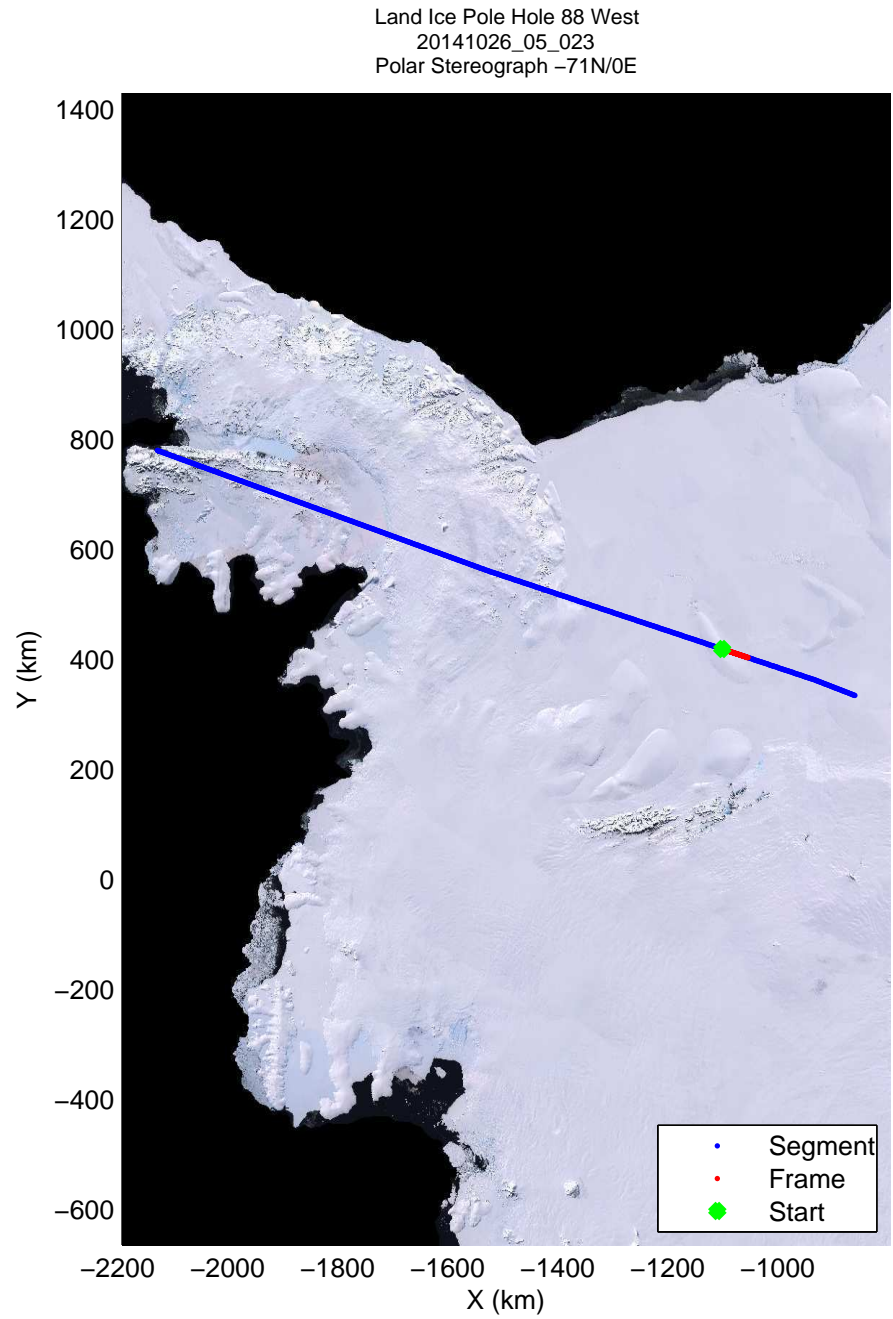

Land Ice Pole Hole 88 West  
20141026\_05\_019  
Polar Stereograph -71N/0E

mcords3 2014\_Antarctica\_DC8: "Land Ice Pole Hole 88 West" 20141026\_05\_019: 15:40:51.6 to 15:44:21.7 GPS

mcords3 2014\_Antarctica\_DC8: "Land Ice Pole Hole 88 West" 20141026\_05\_019: 15:40:51.6 to 15:44:21.7 GPS

mcords3 2014\_Antarctica\_DC8: "Land Ice Pole Hole 88 West" 20141026\_05\_020: 15:44:21.9 to 15:47:52.6 GPS

mcords3 2014\_Antarctica\_DC8: "Land Ice Pole Hole 88 West" 20141026\_05\_020: 15:44:21.9 to 15:47:52.6 GPS

Land Ice Pole Hole 88 West  
20141026\_05\_021  
Polar Stereograph -71N/0E

mcords3 2014\_Antarctica\_DC8: "Land Ice Pole Hole 88 West" 20141026\_05\_021: 15:47:52.8 to 15:51:23.6 GPS

mcords3 2014\_Antarctica\_DC8: "Land Ice Pole Hole 88 West" 20141026\_05\_021: 15:47:52.8 to 15:51:23.6 GPS

mcords3 2014\_Antarctica\_DC8: "Land Ice Pole Hole 88 West" 20141026\_05\_022: 15:51:23.8 to 15:54:54.6 GPS

mcords3 2014\_Antarctica\_DC8: "Land Ice Pole Hole 88 West" 20141026\_05\_022: 15:51:23.8 to 15:54:54.6 GPS