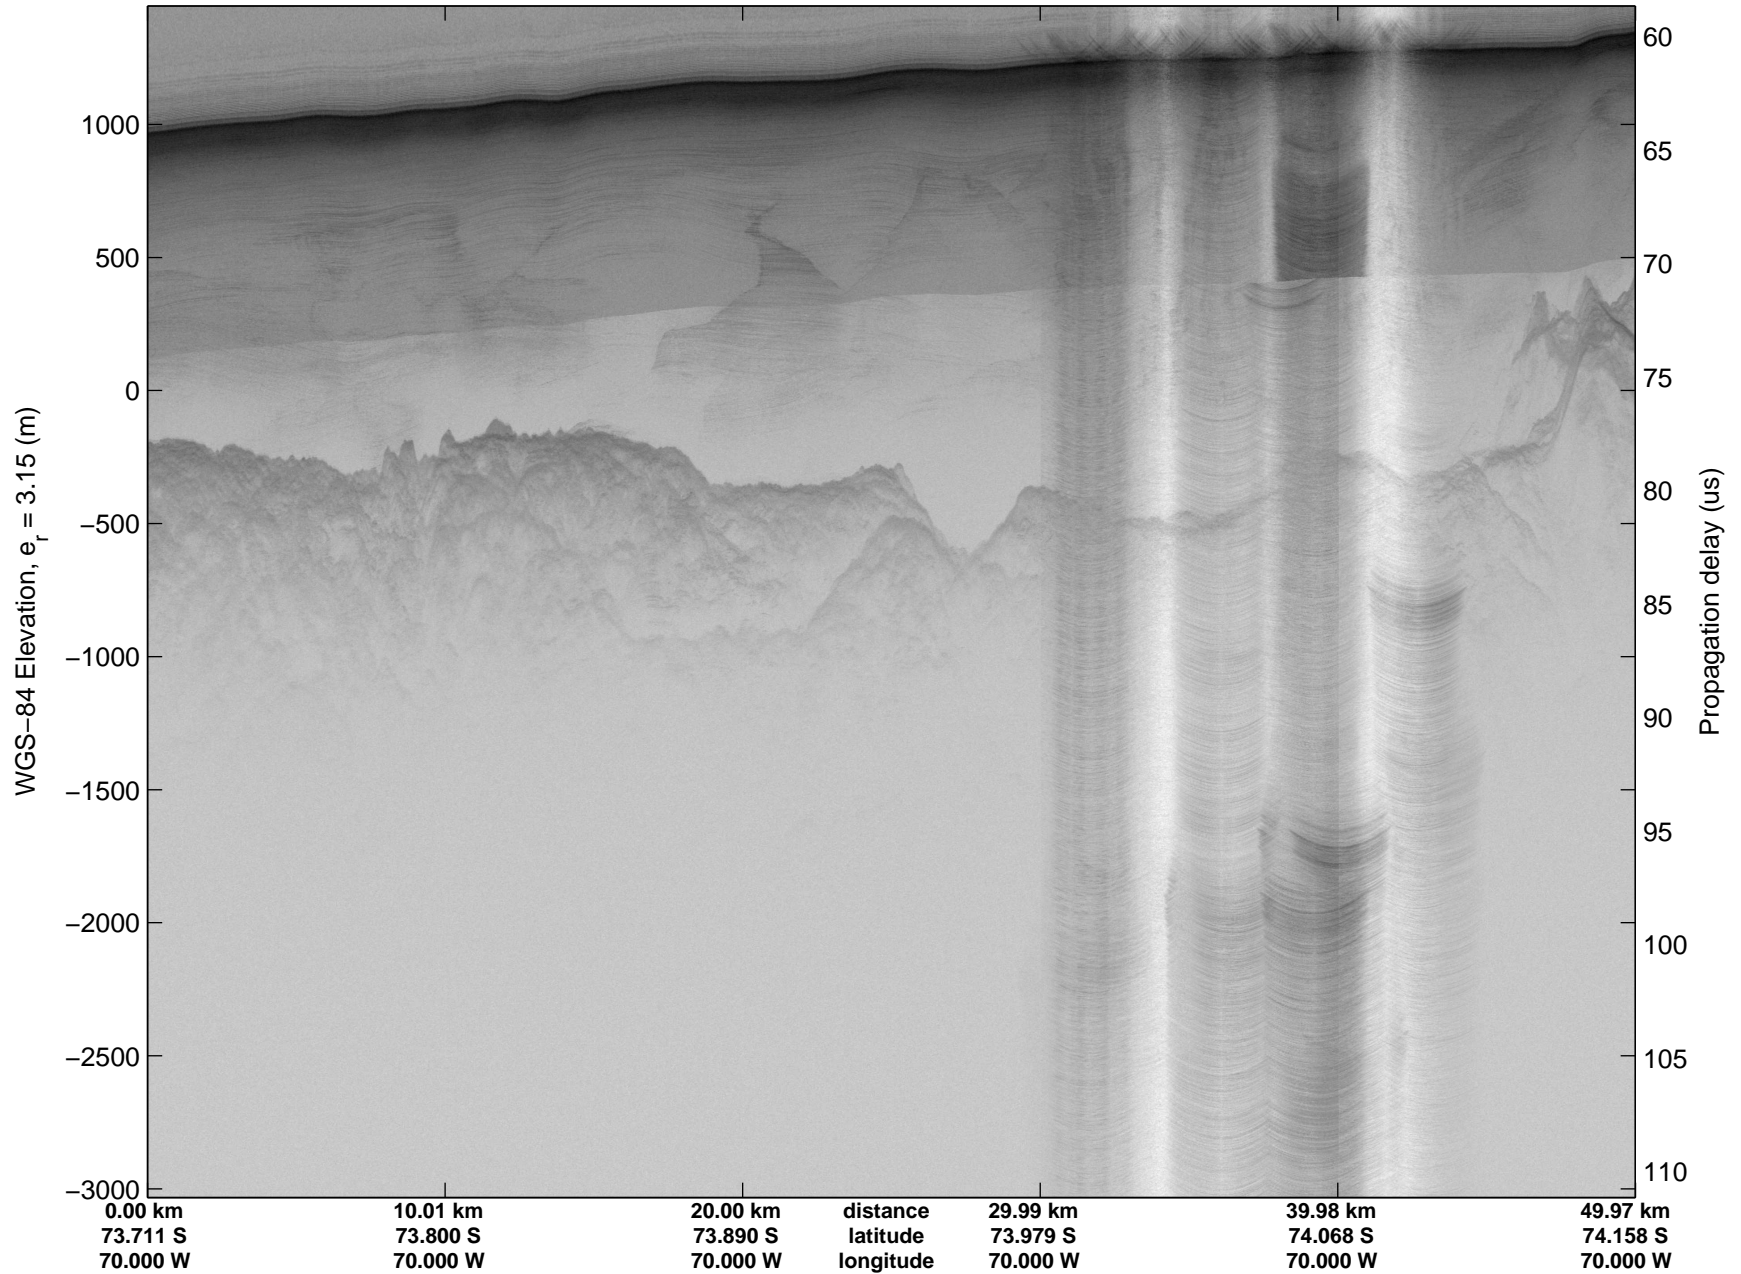

Land Ice Pole Hole 88 West  
20141026\_05\_009  
Polar Stereograph -71N/0E

mcords3 2014\_Antarctica\_DC8: "Land Ice Pole Hole 88 West" 20141026\_05\_009: 15:05:28.0 to 15:09:00.8 GPS

mcords3 2014\_Antarctica\_DC8: "Land Ice Pole Hole 88 West" 20141026\_05\_009: 15:05:28.0 to 15:09:00.8 GPS

mcords3 2014\_Antarctica\_DC8: "Land Ice Pole Hole 88 West" 20141026\_05\_010: 15:09:00.9 to 15:12:34.4 GPS

mcords3 2014\_Antarctica\_DC8: "Land Ice Pole Hole 88 West" 20141026\_05\_010: 15:09:00.9 to 15:12:34.4 GPS

Land Ice Pole Hole 88 West  
20141026\_05\_011  
Polar Stereograph -71N/0E

mcords3 2014\_Antarctica\_DC8: "Land Ice Pole Hole 88 West" 20141026\_05\_011: 15:12:34.5 to 15:16:10.6 GPS

mcords3 2014\_Antarctica\_DC8: "Land Ice Pole Hole 88 West" 20141026\_05\_011: 15:12:34.5 to 15:16:10.6 GPS