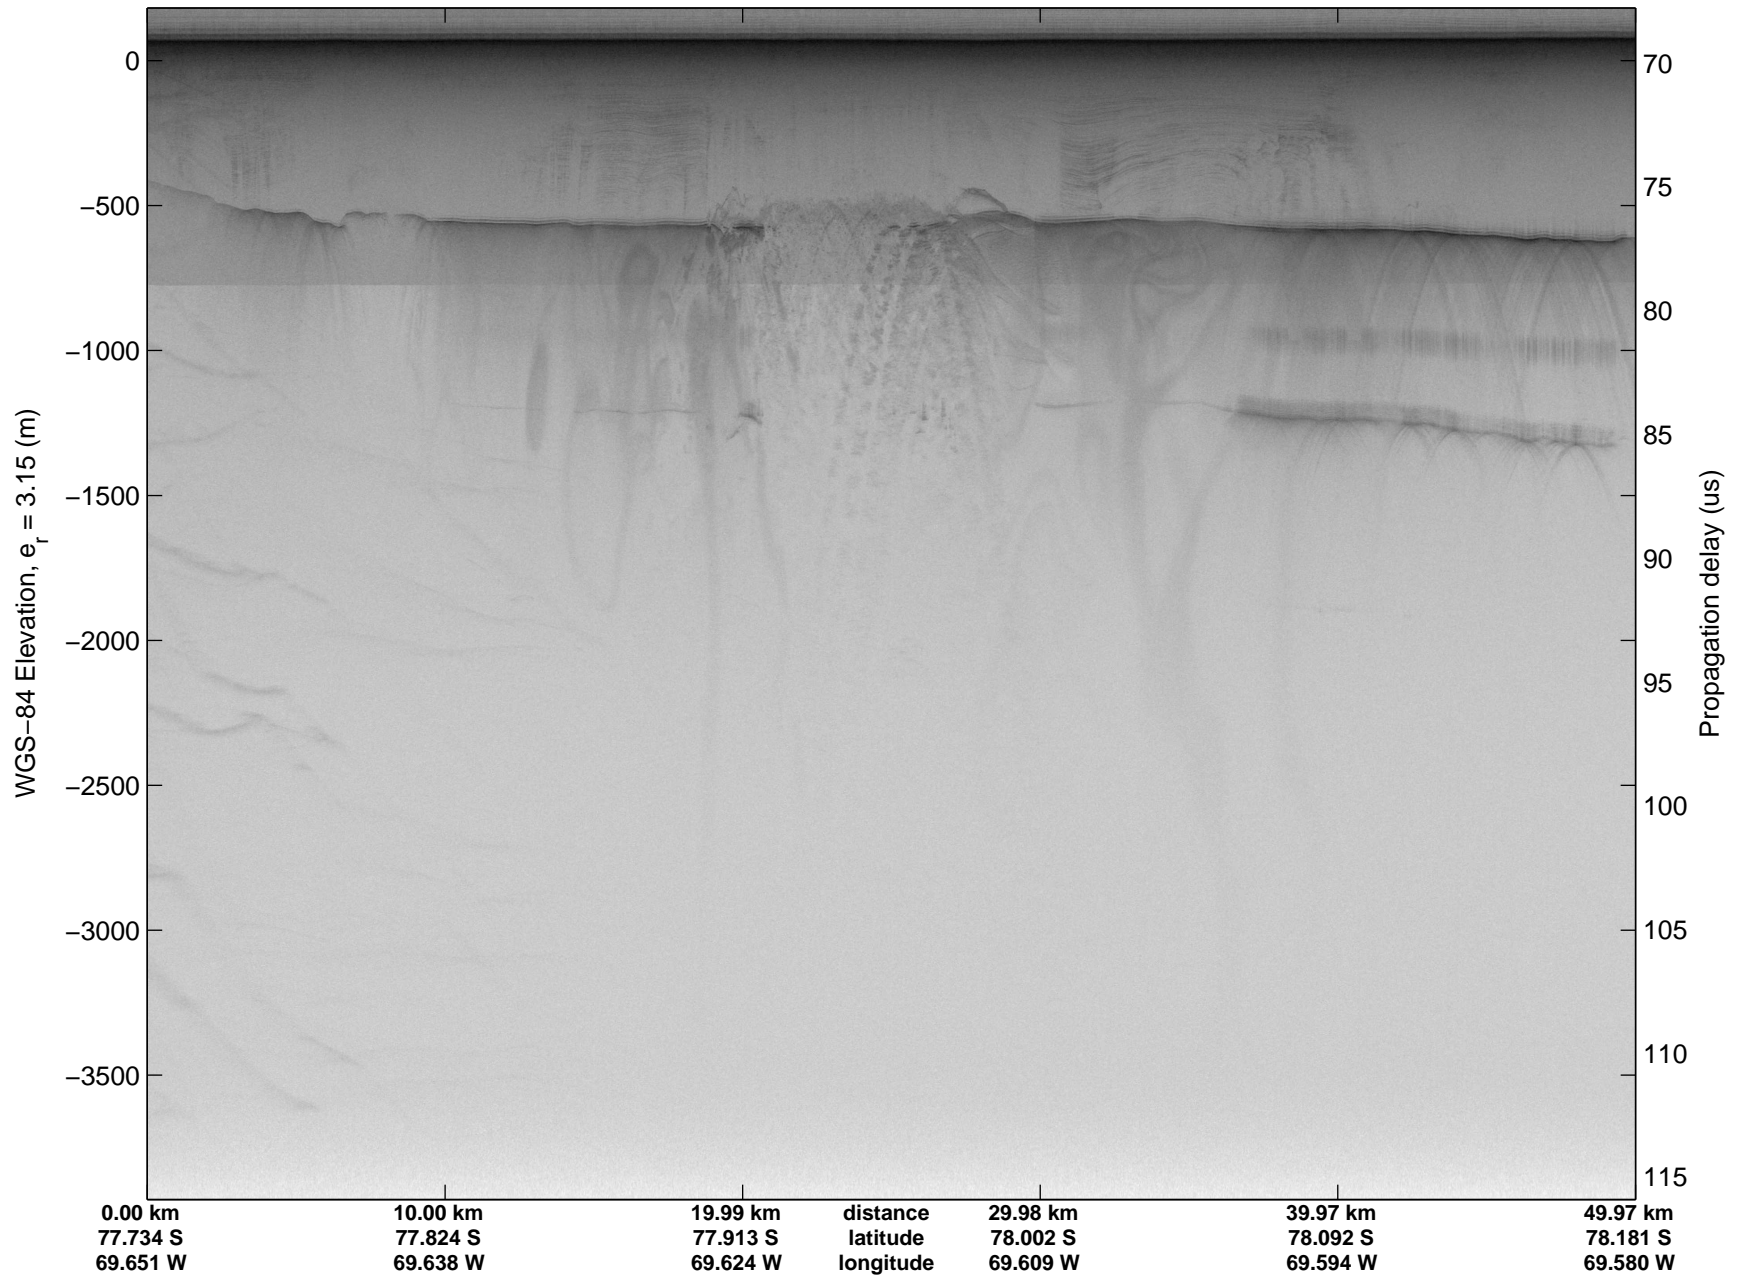

Land Ice Pole Hole 88 West  
20141026\_05\_019  
Polar Stereograph -71N/0E

mcords3 2014\_Antarctica\_DC8: "Land Ice Pole Hole 88 West" 20141026\_05\_019: 15:40:51.6 to 15:44:21.7 GPS

mcords3 2014\_Antarctica\_DC8: "Land Ice Pole Hole 88 West" 20141026\_05\_019: 15:40:51.6 to 15:44:21.7 GPS

mcords3 2014\_Antarctica\_DC8: "Land Ice Pole Hole 88 West" 20141026\_05\_020: 15:44:21.9 to 15:47:52.6 GPS

mcords3 2014\_Antarctica\_DC8: "Land Ice Pole Hole 88 West" 20141026\_05\_020: 15:44:21.9 to 15:47:52.6 GPS