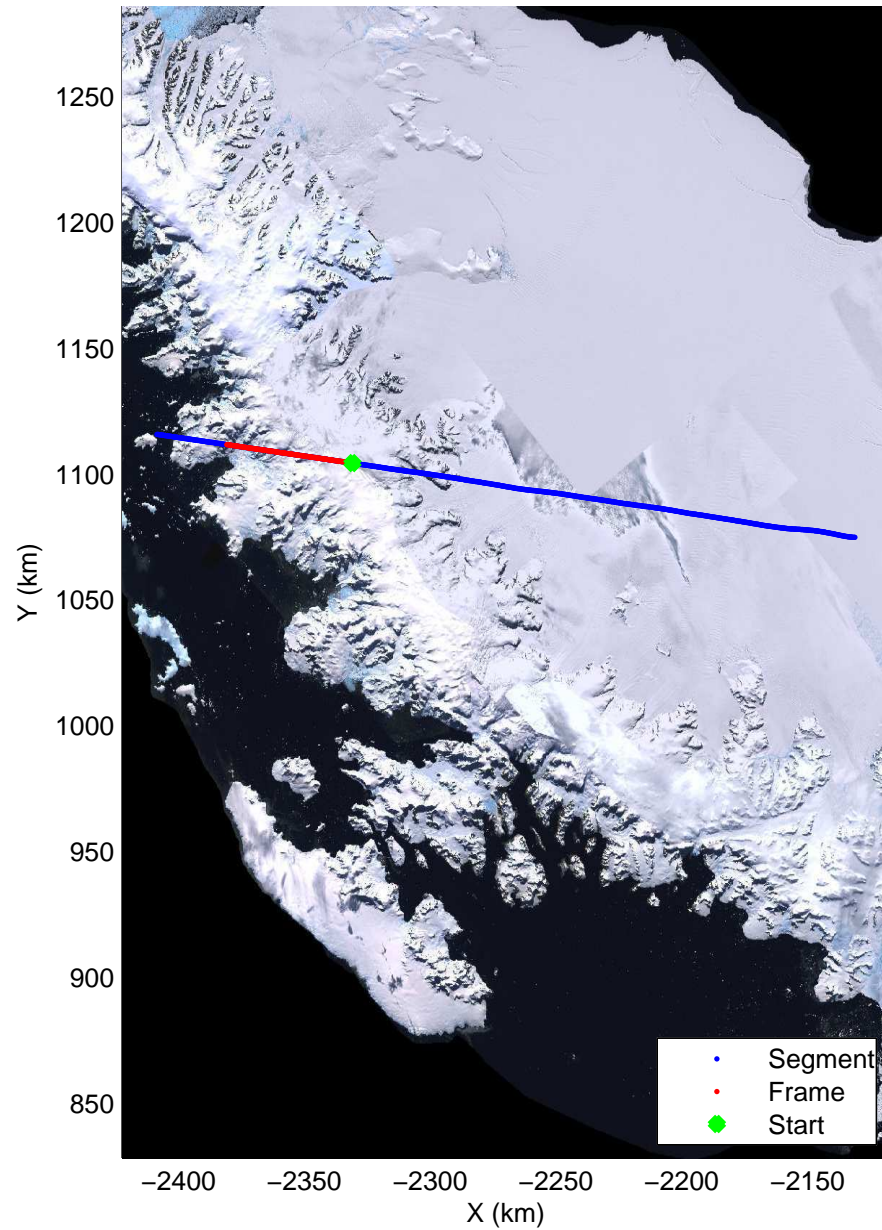

mcords3 2014_Antarctica_DC8: "Land Ice Larsen D01" 20141018_17_003: 22:05:41.9 to 22:09:10.1 GPS

mcords3 2014_Antarctica_DC8: "Land Ice Larsen D01" 20141018_17_003: 22:05:41.9 to 22:09:10.1 GPS

Land Ice Larsen D01
20141018_17_004
Polar Stereograph -71N/0E

mcords3 2014_Antarctica_DC8: "Land Ice Larsen D01" 20141018_17_004: 22:09:10.3 to 22:12:45.7 GPS

mcords3 2014_Antarctica_DC8: "Land Ice Larsen D01" 20141018_17_004: 22:09:10.3 to 22:12:45.7 GPS

Land Ice Larsen D01
20141018_17_005
Polar Stereograph -71N/0E

mcords3 2014_Antarctica_DC8: "Land Ice Larsen D01" 20141018_17_005: 22:12:46.7 to 22:16:19.4 GPS

mcords3 2014_Antarctica_DC8: "Land Ice Larsen D01" 20141018_17_005: 22:12:46.7 to 22:16:19.4 GPS

Land Ice Larsen D01
 20141018_17_006
 Polar Stereograph -71N/0E

mcords3 2014_Antarctica_DC8: "Land Ice Larsen D01" 20141018_17_006: 22:16:20.2 to 22:18:16.1 GPS

mcords3 2014_Antarctica_DC8: "Land Ice Larsen D01" 20141018_17_006: 22:16:20.2 to 22:18:16.1 GPS