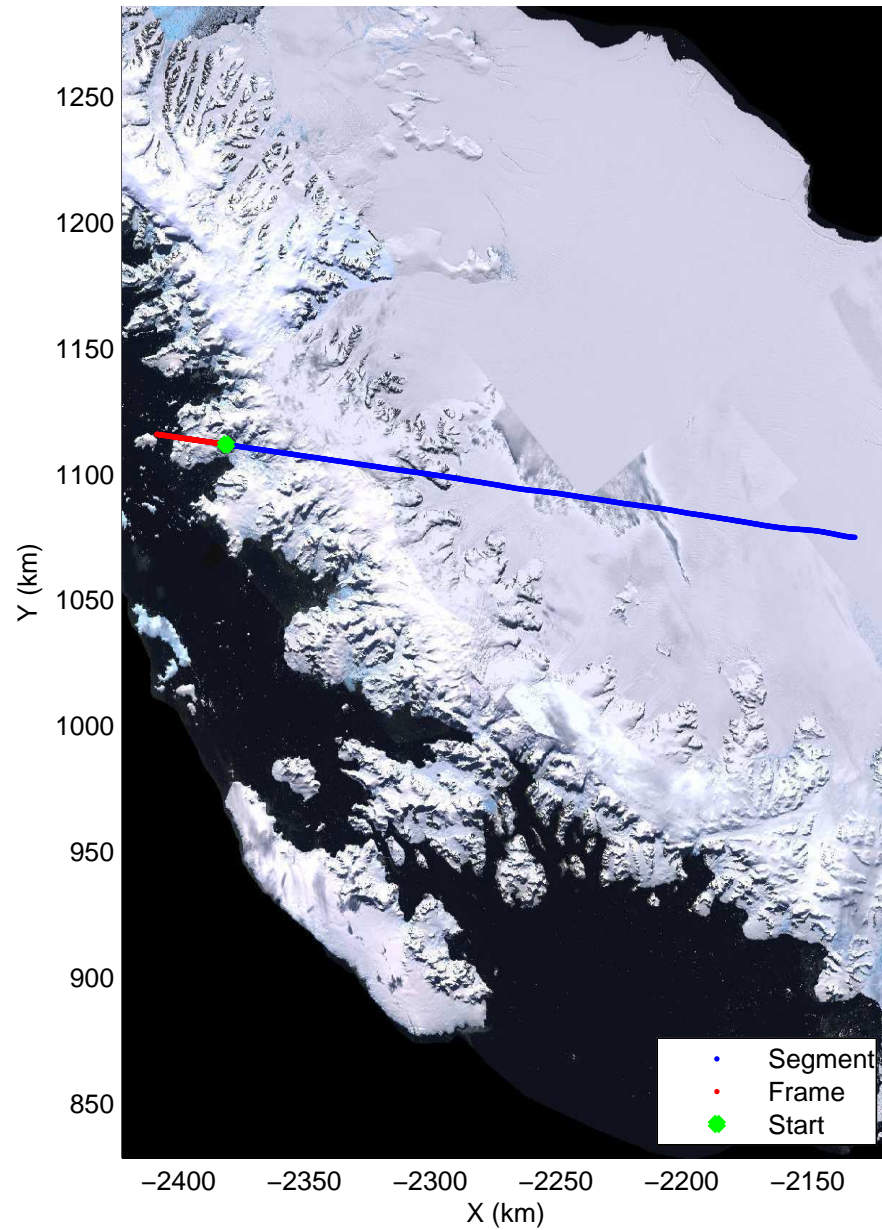

mcords3 2014_Antarctica_DC8: "Land Ice Larsen D01" 20141018_17_003: 22:05:41.9 to 22:09:10.1 GPS

mcords3 2014_Antarctica_DC8: "Land Ice Larsen D01" 20141018_17_003: 22:05:41.9 to 22:09:10.1 GPS

Land Ice Larsen D01
20141018_17_004
Polar Stereograph -71N/0E

mcords3 2014_Antarctica_DC8: "Land Ice Larsen D01" 20141018_17_004: 22:09:10.3 to 22:12:45.7 GPS

mcords3 2014_Antarctica_DC8: "Land Ice Larsen D01" 20141018_17_004: 22:09:10.3 to 22:12:45.7 GPS

Land Ice Larsen D01
20141018_17_005
Polar Stereograph -71N/0E

mcords3 2014_Antarctica_DC8: "Land Ice Larsen D01" 20141018_17_005: 22:12:46.7 to 22:16:19.4 GPS

mcords3 2014_Antarctica_DC8: "Land Ice Larsen D01" 20141018_17_005: 22:12:46.7 to 22:16:19.4 GPS

Land Ice Larsen D01
 20141018_17_006
 Polar Stereograph -71N/0E

mcords3 2014_Antarctica_DC8: "Land Ice Larsen D01" 20141018_17_006: 22:16:20.2 to 22:18:16.1 GPS

mcords3 2014_Antarctica_DC8: "Land Ice Larsen D01" 20141018_17_006: 22:16:20.2 to 22:18:16.1 GPS