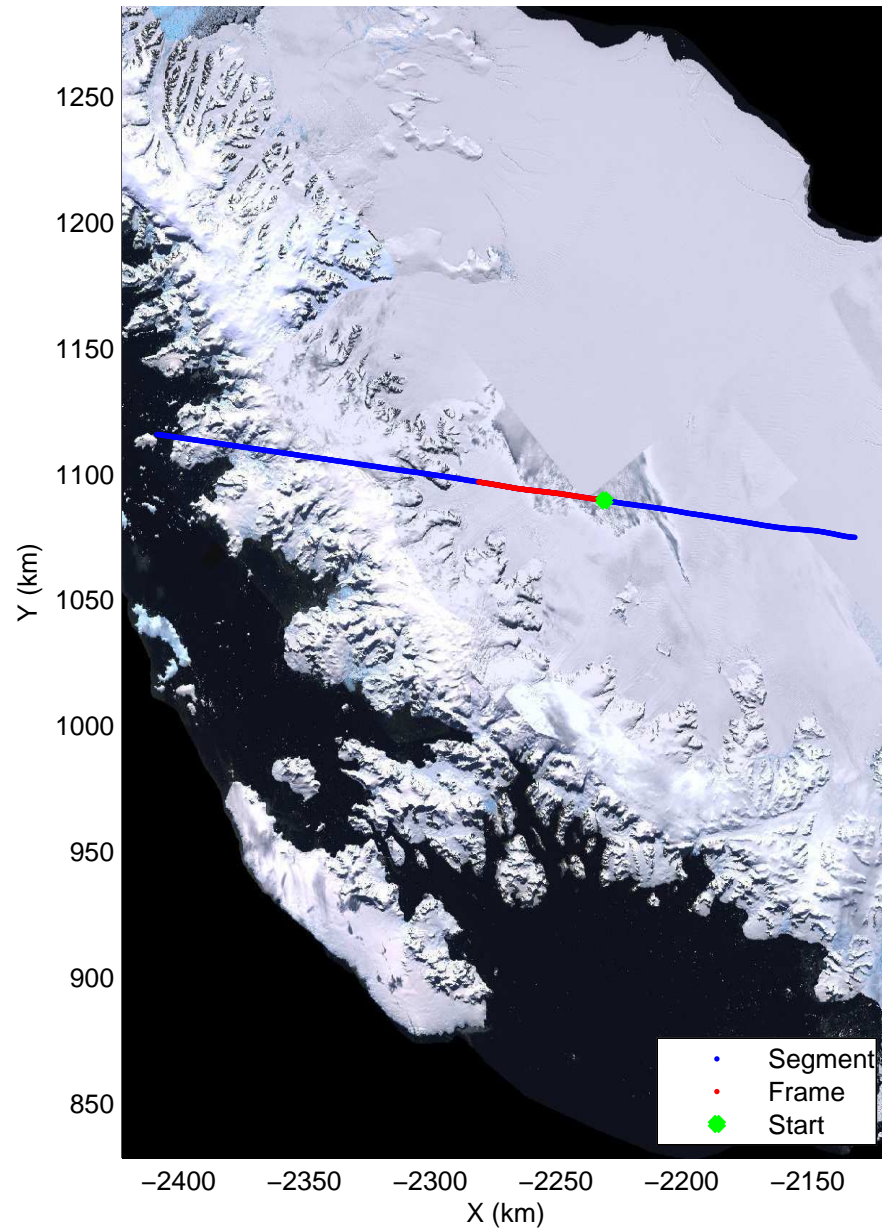

mcords3 2014_Antarctica_DC8: "Land Ice Larsen D01" 20141018_17_001: 21:58:44.2 to 22:02:16.3 GPS

mcords3 2014_Antarctica_DC8: "Land Ice Larsen D01" 20141018_17_001: 21:58:44.2 to 22:02:16.3 GPS

Land Ice Larsen D01
20141018_17_002
Polar Stereograph -71N/0E

mcords3 2014_Antarctica_DC8: "Land Ice Larsen D01" 20141018_17_002: 22:02:17.6 to 22:05:41.7 GPS

mcords3 2014_Antarctica_DC8: "Land Ice Larsen D01" 20141018_17_002: 22:02:17.6 to 22:05:41.7 GPS

Land Ice Larsen D01
20141018_17_003
Polar Stereograph -71N/0E

mcords3 2014_Antarctica_DC8: "Land Ice Larsen D01" 20141018_17_003: 22:05:41.9 to 22:09:10.1 GPS

mcords3 2014_Antarctica_DC8: "Land Ice Larsen D01" 20141018_17_003: 22:05:41.9 to 22:09:10.1 GPS

Land Ice Larsen D01
20141018_17_004
Polar Stereograph -71N/0E

mcords3 2014_Antarctica_DC8: "Land Ice Larsen D01" 20141018_17_004: 22:09:10.3 to 22:12:45.7 GPS

mcords3 2014_Antarctica_DC8: "Land Ice Larsen D01" 20141018_17_004: 22:09:10.3 to 22:12:45.7 GPS

Land Ice Larsen D01
20141018_17_005
Polar Stereograph -71N/0E