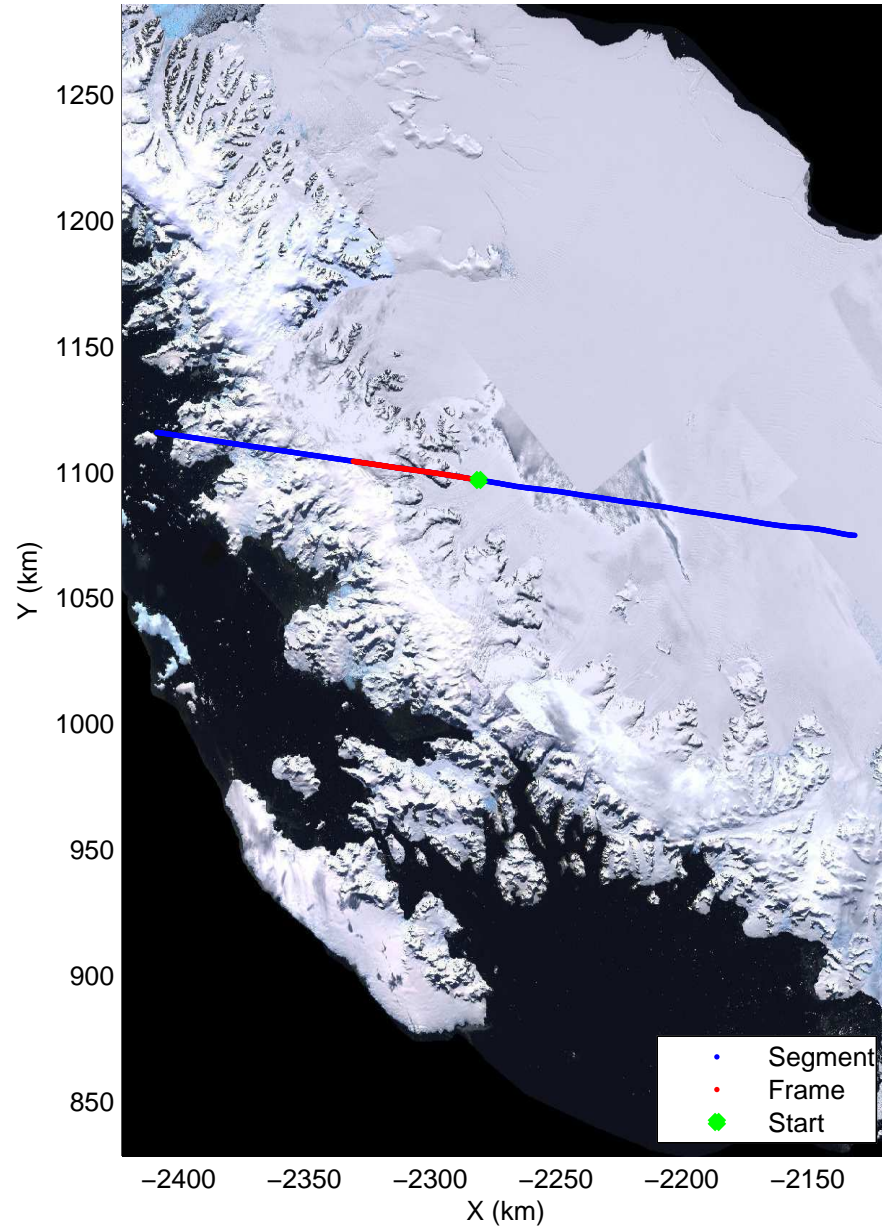

mcords3 2014_Antarctica_DC8: "Land Ice Larsen D01" 20141018_17_002: 22:02:17.6 to 22:05:41.7 GPS

mcords3 2014_Antarctica_DC8: "Land Ice Larsen D01" 20141018_17_002: 22:02:17.6 to 22:05:41.7 GPS

Land Ice Larsen D01
20141018_17_003
Polar Stereograph -71N/0E

mcords3 2014_Antarctica_DC8: "Land Ice Larsen D01" 20141018_17_003: 22:05:41.9 to 22:09:10.1 GPS

mcords3 2014_Antarctica_DC8: "Land Ice Larsen D01" 20141018_17_003: 22:05:41.9 to 22:09:10.1 GPS

Land Ice Larsen D01
20141018_17_004
Polar Stereograph -71N/0E

mcords3 2014_Antarctica_DC8: "Land Ice Larsen D01" 20141018_17_004: 22:09:10.3 to 22:12:45.7 GPS

mcords3 2014_Antarctica_DC8: "Land Ice Larsen D01" 20141018_17_004: 22:09:10.3 to 22:12:45.7 GPS

Land Ice Larsen D01
20141018_17_005
Polar Stereograph -71N/0E

mcords3 2014_Antarctica_DC8: "Land Ice Larsen D01" 20141018_17_005: 22:12:46.7 to 22:16:19.4 GPS

mcords3 2014_Antarctica_DC8: "Land Ice Larsen D01" 20141018_17_005: 22:12:46.7 to 22:16:19.4 GPS

Land Ice Larsen D01
 20141018_17_006
 Polar Stereograph -71N/0E