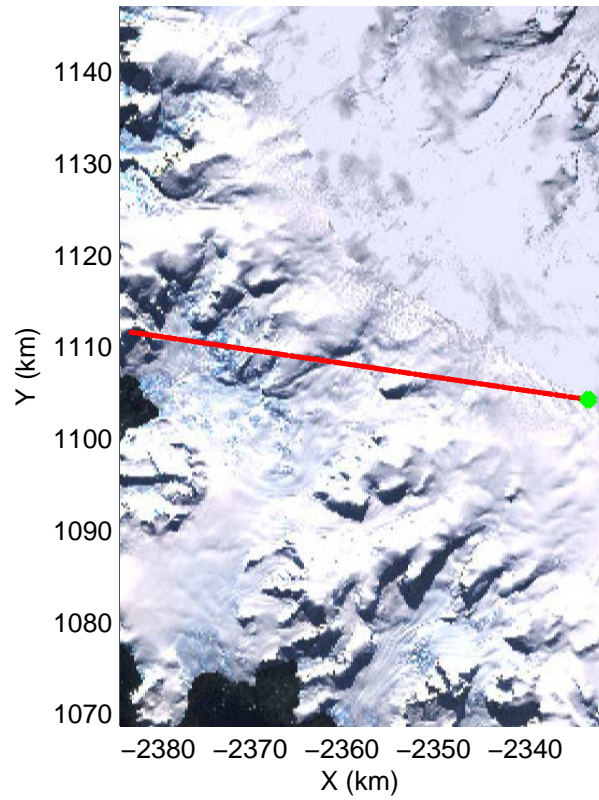

mcords3 2014_Antarctica_DC8: "Land Ice Larsen D01" 20141018_17_003: 22:05:41.9 to 22:09:10.1 GPS

mcords3 2014_Antarctica_DC8: "Land Ice Larsen D01" 20141018_17_003: 22:05:41.9 to 22:09:10.1 GPS

Land Ice Larsen D01
20141018_17_004
Polar Stereograph -71N/0E

mcords3 2014_Antarctica_DC8: "Land Ice Larsen D01" 20141018_17_004: 22:09:10.3 to 22:12:45.7 GPS

mcords3 2014_Antarctica_DC8: "Land Ice Larsen D01" 20141018_17_004: 22:09:10.3 to 22:12:45.7 GPS

Land Ice Larsen D01
20141018_17_005
Polar Stereograph -71N/0E

mcords3 2014_Antarctica_DC8: "Land Ice Larsen D01" 20141018_17_005: 22:12:46.7 to 22:16:19.4 GPS

mcords3 2014_Antarctica_DC8: "Land Ice Larsen D01" 20141018_17_005: 22:12:46.7 to 22:16:19.4 GPS

Land Ice Larsen D01
 20141018_17_006
 Polar Stereograph -71N/0E

mcords3 2014_Antarctica_DC8: "Land Ice Larsen D01" 20141018_17_006: 22:16:20.2 to 22:18:16.1 GPS

mcords3 2014_Antarctica_DC8: "Land Ice Larsen D01" 20141018_17_006: 22:16:20.2 to 22:18:16.1 GPS