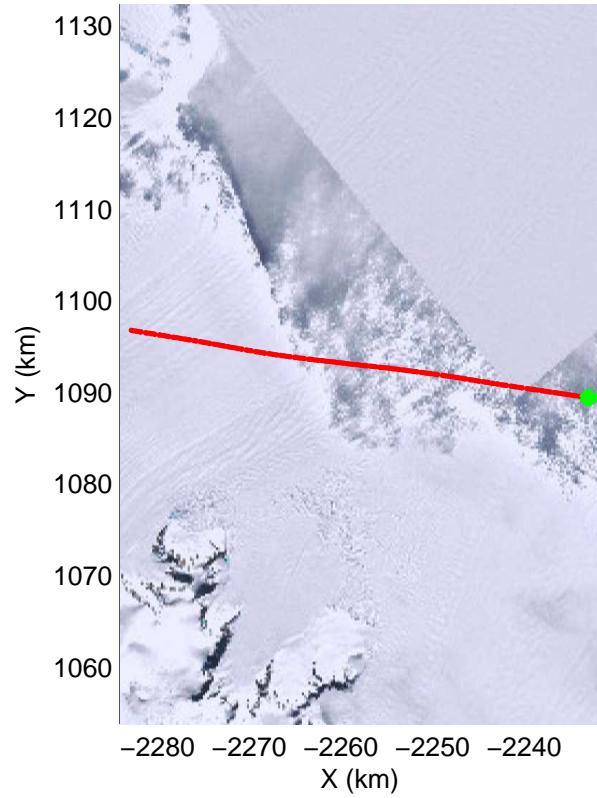

mcords3 2014_Antarctica_DC8: "Land Ice Larsen D01" 20141018_17_001: 21:58:44.2 to 22:02:16.3 GPS

mcords3 2014_Antarctica_DC8: "Land Ice Larsen D01" 20141018_17_001: 21:58:44.2 to 22:02:16.3 GPS

Land Ice Larsen D01
20141018_17_002
Polar Stereograph -71N/0E

mcords3 2014_Antarctica_DC8: "Land Ice Larsen D01" 20141018_17_002: 22:02:17.6 to 22:05:41.7 GPS

mcords3 2014_Antarctica_DC8: "Land Ice Larsen D01" 20141018_17_002: 22:02:17.6 to 22:05:41.7 GPS

Land Ice Larsen D01
20141018_17_003
Polar Stereograph -71N/0E

mcords3 2014_Antarctica_DC8: "Land Ice Larsen D01" 20141018_17_003: 22:05:41.9 to 22:09:10.1 GPS

mcords3 2014_Antarctica_DC8: "Land Ice Larsen D01" 20141018_17_003: 22:05:41.9 to 22:09:10.1 GPS

Land Ice Larsen D01
20141018_17_004
Polar Stereograph -71N/0E