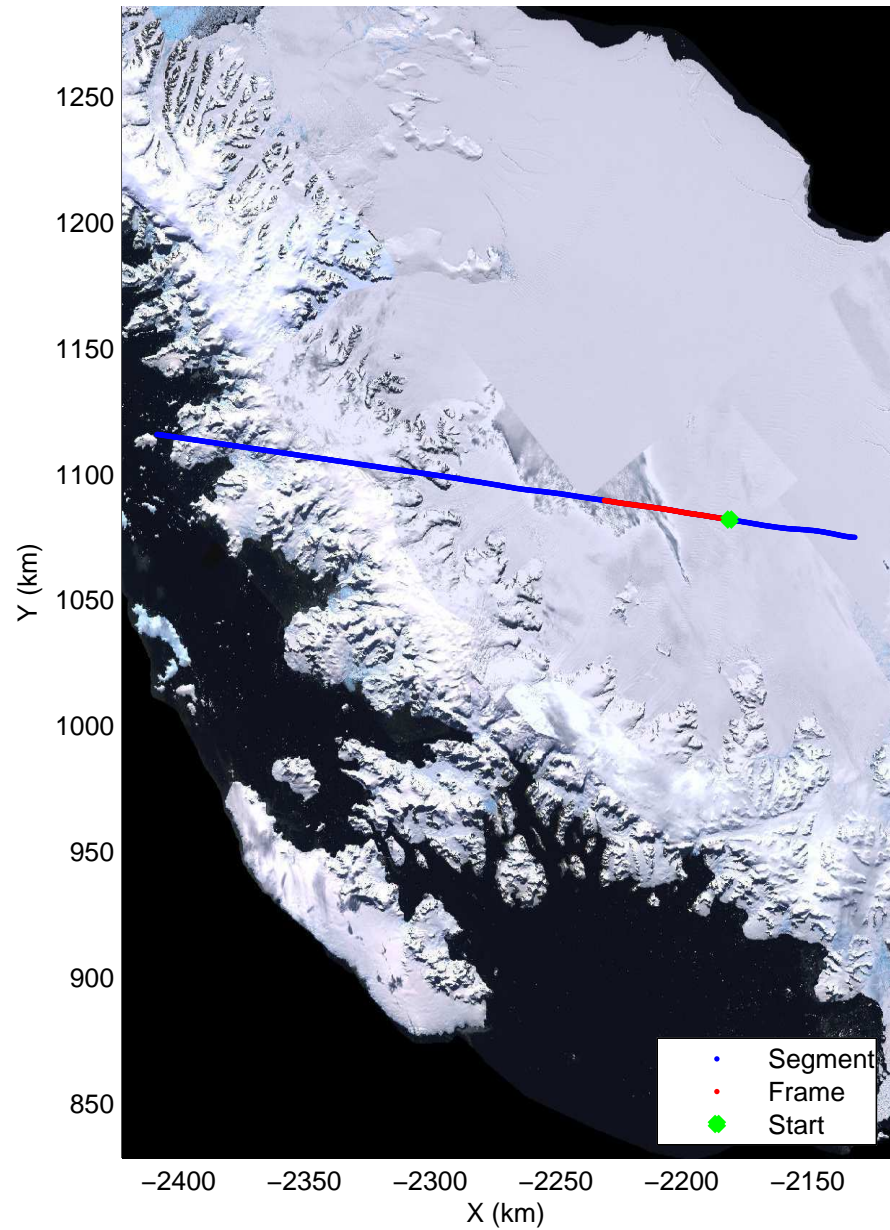

mcords3 2014_Antarctica_DC8: "Land Ice Larsen D01" 20141018_17_001: 21:58:44.2 to 22:02:16.3 GPS

mcords3 2014_Antarctica_DC8: "Land Ice Larsen D01" 20141018_17_001: 21:58:44.2 to 22:02:16.3 GPS

Land Ice Larsen D01
20141018_17_002
Polar Stereograph -71N/0E

mcords3 2014_Antarctica_DC8: "Land Ice Larsen D01" 20141018_17_002: 22:02:17.6 to 22:05:41.7 GPS

mcords3 2014_Antarctica_DC8: "Land Ice Larsen D01" 20141018_17_002: 22:02:17.6 to 22:05:41.7 GPS

Land Ice Larsen D01
20141018_17_003
Polar Stereograph -71N/0E

mcords3 2014_Antarctica_DC8: "Land Ice Larsen D01" 20141018_17_003: 22:05:41.9 to 22:09:10.1 GPS

mcords3 2014_Antarctica_DC8: "Land Ice Larsen D01" 20141018_17_003: 22:05:41.9 to 22:09:10.1 GPS

Land Ice Larsen D01
20141018_17_004
Polar Stereograph -71N/0E

mcords3 2014_Antarctica_DC8: "Land Ice Larsen D01" 20141018_17_004: 22:09:10.3 to 22:12:45.7 GPS

mcords3 2014_Antarctica_DC8: "Land Ice Larsen D01" 20141018_17_004: 22:09:10.3 to 22:12:45.7 GPS

Land Ice Larsen D01
20141018_17_005
Polar Stereograph -71N/0E