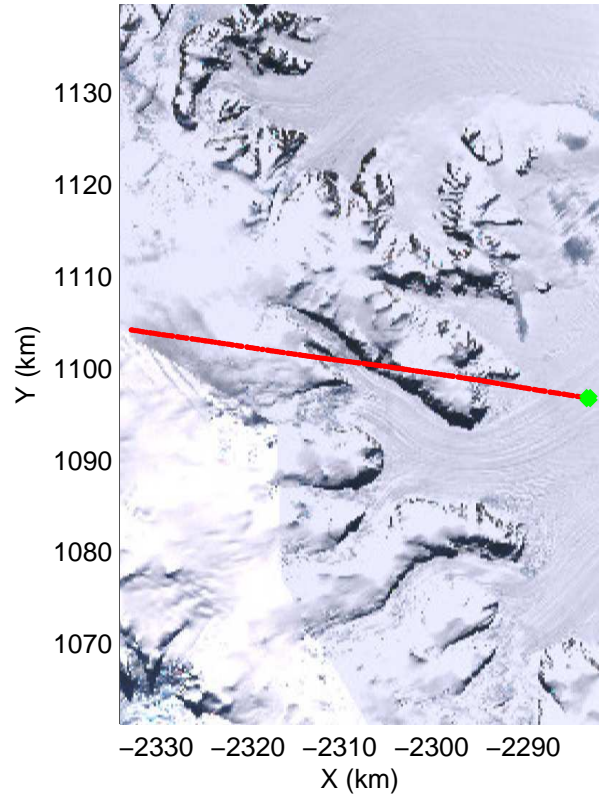

mcords3 2014_Antarctica_DC8: "Land Ice Larsen D01" 20141018_17_002: 22:02:17.6 to 22:05:41.7 GPS

mcords3 2014_Antarctica_DC8: "Land Ice Larsen D01" 20141018_17_002: 22:02:17.6 to 22:05:41.7 GPS

Land Ice Larsen D01
20141018_17_003
Polar Stereograph -71N/0E

mcords3 2014_Antarctica_DC8: "Land Ice Larsen D01" 20141018_17_003: 22:05:41.9 to 22:09:10.1 GPS

mcords3 2014_Antarctica_DC8: "Land Ice Larsen D01" 20141018_17_003: 22:05:41.9 to 22:09:10.1 GPS

Land Ice Larsen D01
20141018_17_004
Polar Stereograph -71N/0E

mcords3 2014_Antarctica_DC8: "Land Ice Larsen D01" 20141018_17_004: 22:09:10.3 to 22:12:45.7 GPS

mcords3 2014_Antarctica_DC8: "Land Ice Larsen D01" 20141018_17_004: 22:09:10.3 to 22:12:45.7 GPS

Land Ice Larsen D01
20141018_17_005
Polar Stereograph -71N/0E