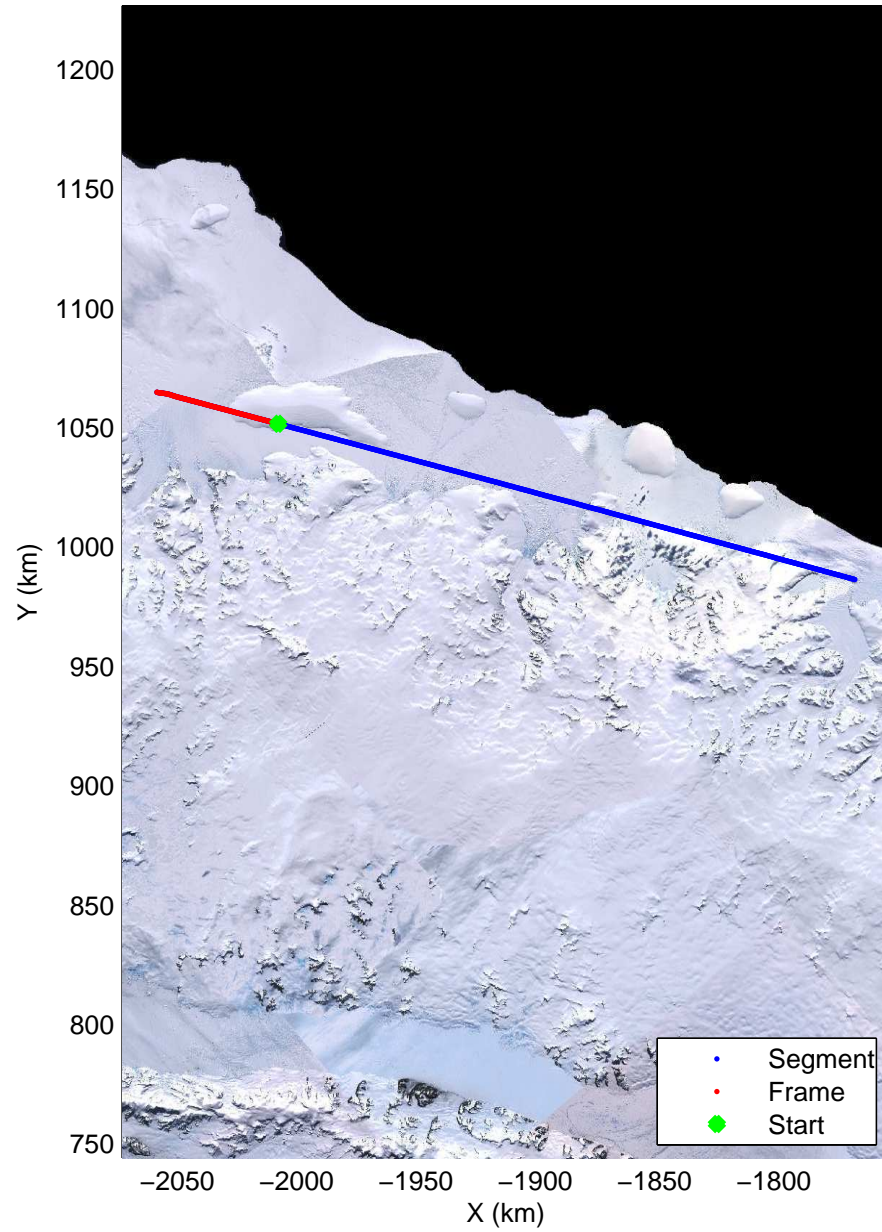

Land Ice Larsen D01  
20141018\_16\_002  
Polar Stereograph -71N/0E

mcords3 2014\_Antarctica\_DC8: "Land Ice Larsen D01" 20141018\_16\_002: 21:19:41.9 to 21:26:17.3 GPS

mcords3 2014\_Antarctica\_DC8: "Land Ice Larsen D01" 20141018\_16\_002: 21:19:41.9 to 21:26:17.3 GPS

Land Ice Larsen D01  
20141018\_16\_004  
Polar Stereograph -71N/0E

mcoords3 2014\_Antarctica\_DC8: "Land Ice Larsen D01" 20141018\_16\_004: 21:32:48.8 to 21:39:02.4 GPS

mcoords3 2014\_Antarctica\_DC8: "Land Ice Larsen D01" 20141018\_16\_004: 21:32:48.8 to 21:39:02.4 GPS

Land Ice Larsen D01  
20141018\_16\_005  
Polar Stereograph -71N/0E

mcords3 2014\_Antarctica\_DC8: "Land Ice Larsen D01" 20141018\_16\_005: 21:39:02.7 to 21:45:27.1 GPS

mcords3 2014\_Antarctica\_DC8: "Land Ice Larsen D01" 20141018\_16\_005: 21:39:02.7 to 21:45:27.1 GPS

Land Ice Larsen D01  
20141018\_16\_006  
Polar Stereograph -71N/0E

mcords3 2014\_Antarctica\_DC8: "Land Ice Larsen D01" 20141018\_16\_006: 21:45:27.4 to 21:52:19.9 GPS

mcords3 2014\_Antarctica\_DC8: "Land Ice Larsen D01" 20141018\_16\_006: 21:45:27.4 to 21:52:19.9 GPS