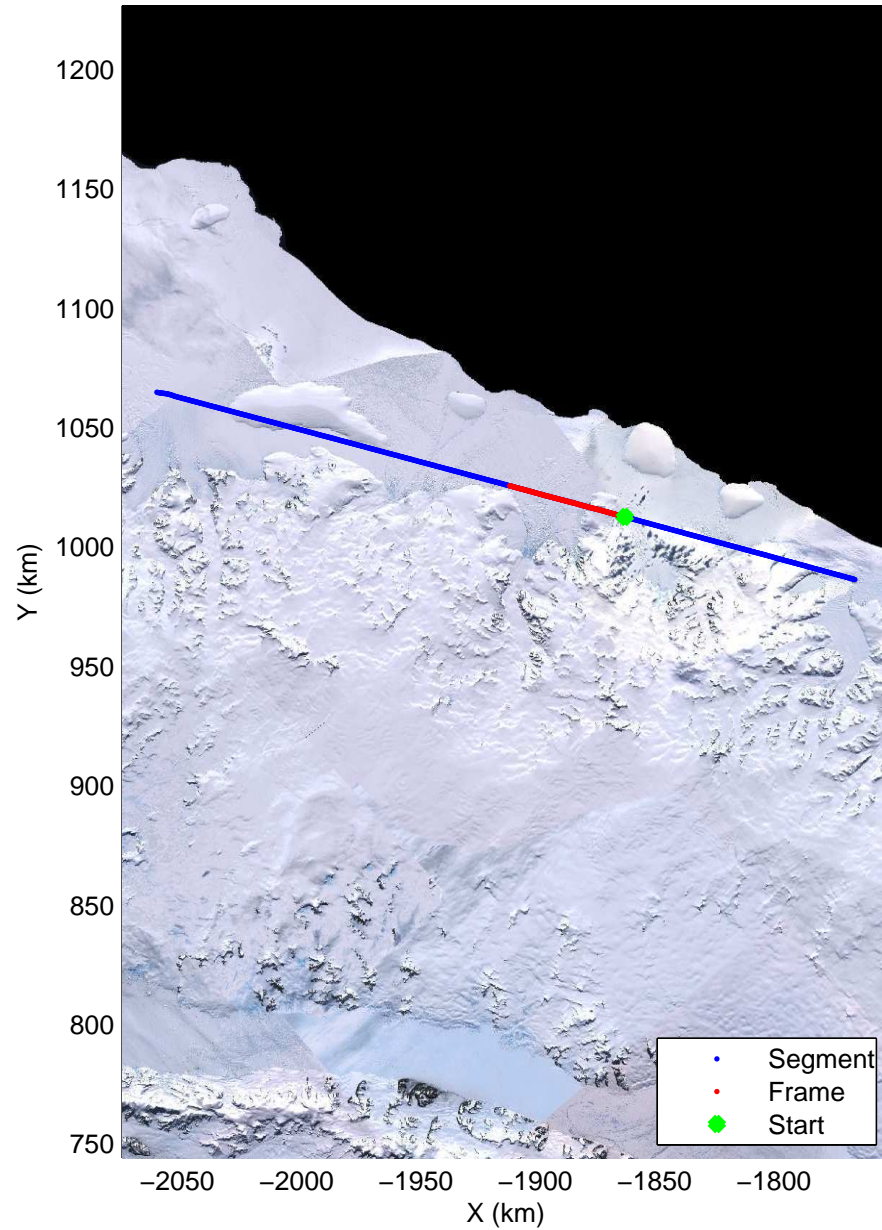

Land Ice Larsen D01  
20141018\_16\_001  
Polar Stereograph -71N/0E

mcords3 2014\_Antarctica\_DC8: "Land Ice Larsen D01" 20141018\_16\_001: 21:12:49.2 to 21:19:41.7 GPS

mcords3 2014\_Antarctica\_DC8: "Land Ice Larsen D01" 20141018\_16\_001: 21:12:49.2 to 21:19:41.7 GPS

Land Ice Larsen D01  
20141018\_16\_002  
Polar Stereograph -71N/0E

mcords3 2014\_Antarctica\_DC8: "Land Ice Larsen D01" 20141018\_16\_002: 21:19:41.9 to 21:26:17.3 GPS

mcords3 2014\_Antarctica\_DC8: "Land Ice Larsen D01" 20141018\_16\_002: 21:19:41.9 to 21:26:17.3 GPS

Land Ice Larsen D01  
 20141018\_16\_003  
 Polar Stereograph -71N/0E

mcords3 2014\_Antarctica\_DC8: "Land Ice Larsen D01" 20141018\_16\_003: 21:26:17.5 to 21:32:48.5 GPS

mcords3 2014\_Antarctica\_DC8: "Land Ice Larsen D01" 20141018\_16\_003: 21:26:17.5 to 21:32:48.5 GPS

Land Ice Larsen D01  
20141018\_16\_004  
Polar Stereograph -71N/0E

mcoords3 2014\_Antarctica\_DC8: "Land Ice Larsen D01" 20141018\_16\_004: 21:32:48.8 to 21:39:02.4 GPS

mcoords3 2014\_Antarctica\_DC8: "Land Ice Larsen D01" 20141018\_16\_004: 21:32:48.8 to 21:39:02.4 GPS