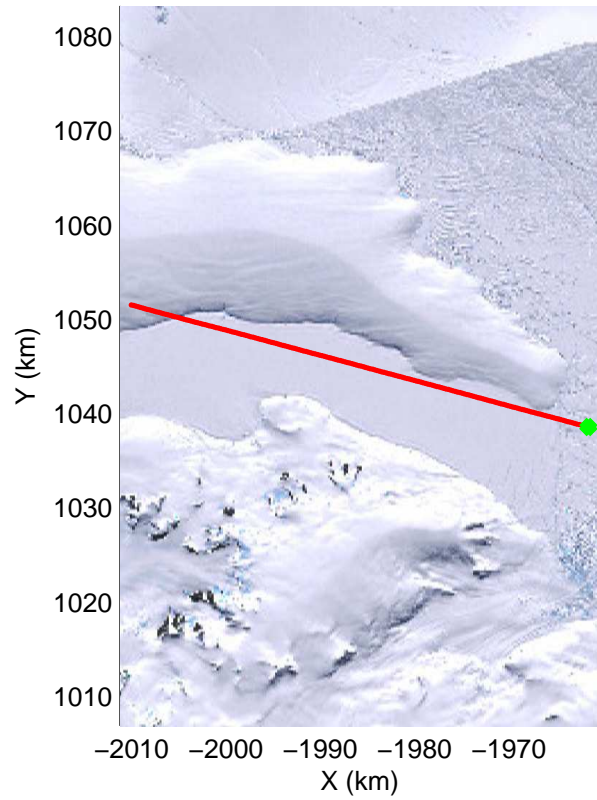

Land Ice Larsen D01
20141018_16_005
Polar Stereograph -71N/0E