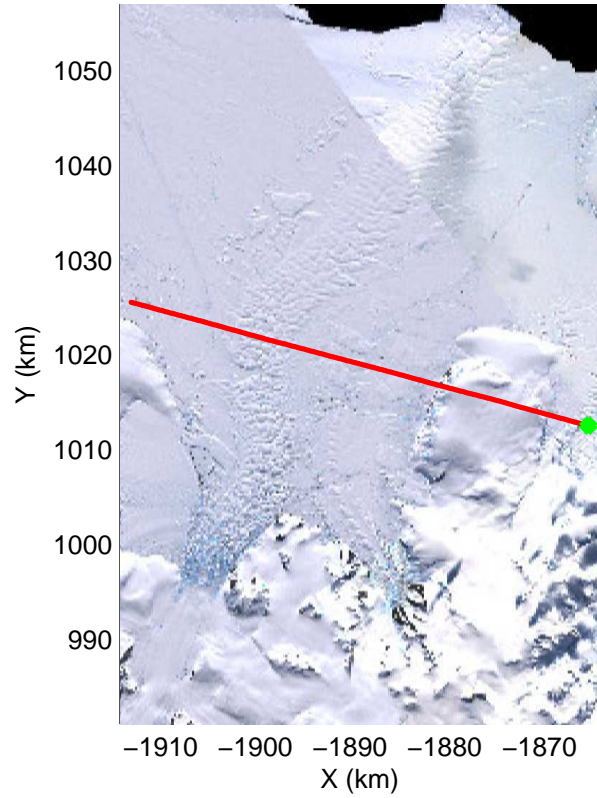

Land Ice Larsen D01  
20141018\_16\_001  
Polar Stereograph -71N/0E

mcords3 2014\_Antarctica\_DC8: "Land Ice Larsen D01" 20141018\_16\_001: 21:12:49.2 to 21:19:41.7 GPS

mcords3 2014\_Antarctica\_DC8: "Land Ice Larsen D01" 20141018\_16\_001: 21:12:49.2 to 21:19:41.7 GPS

Land Ice Larsen D01  
20141018\_16\_002  
Polar Stereograph -71N/0E

mcords3 2014\_Antarctica\_DC8: "Land Ice Larsen D01" 20141018\_16\_002: 21:19:41.9 to 21:26:17.3 GPS

mcords3 2014\_Antarctica\_DC8: "Land Ice Larsen D01" 20141018\_16\_002: 21:19:41.9 to 21:26:17.3 GPS

Land Ice Larsen D01  
 20141018\_16\_003  
 Polar Stereograph -71N/0E

mcords3 2014\_Antarctica\_DC8: "Land Ice Larsen D01" 20141018\_16\_003: 21:26:17.5 to 21:32:48.5 GPS

mcords3 2014\_Antarctica\_DC8: "Land Ice Larsen D01" 20141018\_16\_003: 21:26:17.5 to 21:32:48.5 GPS