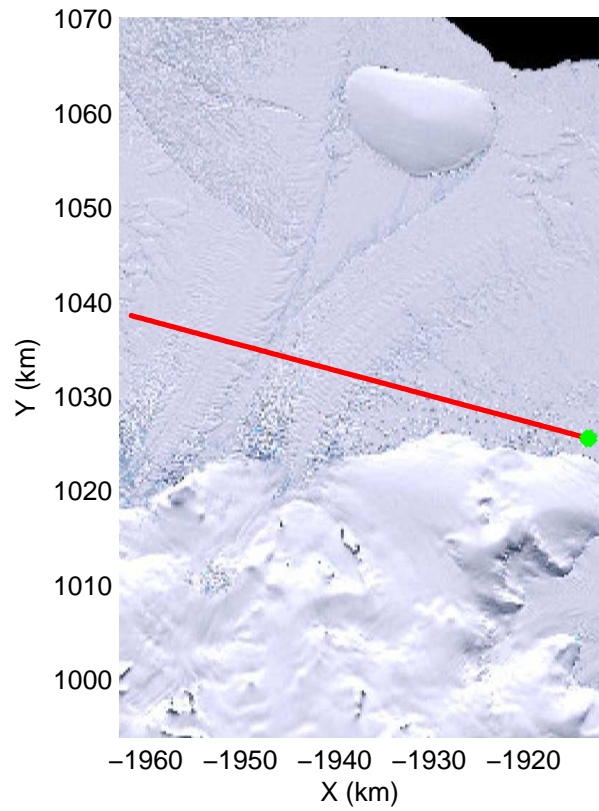

Land Ice Larsen D01
20141018_16_004
Polar Stereograph -71N/0E