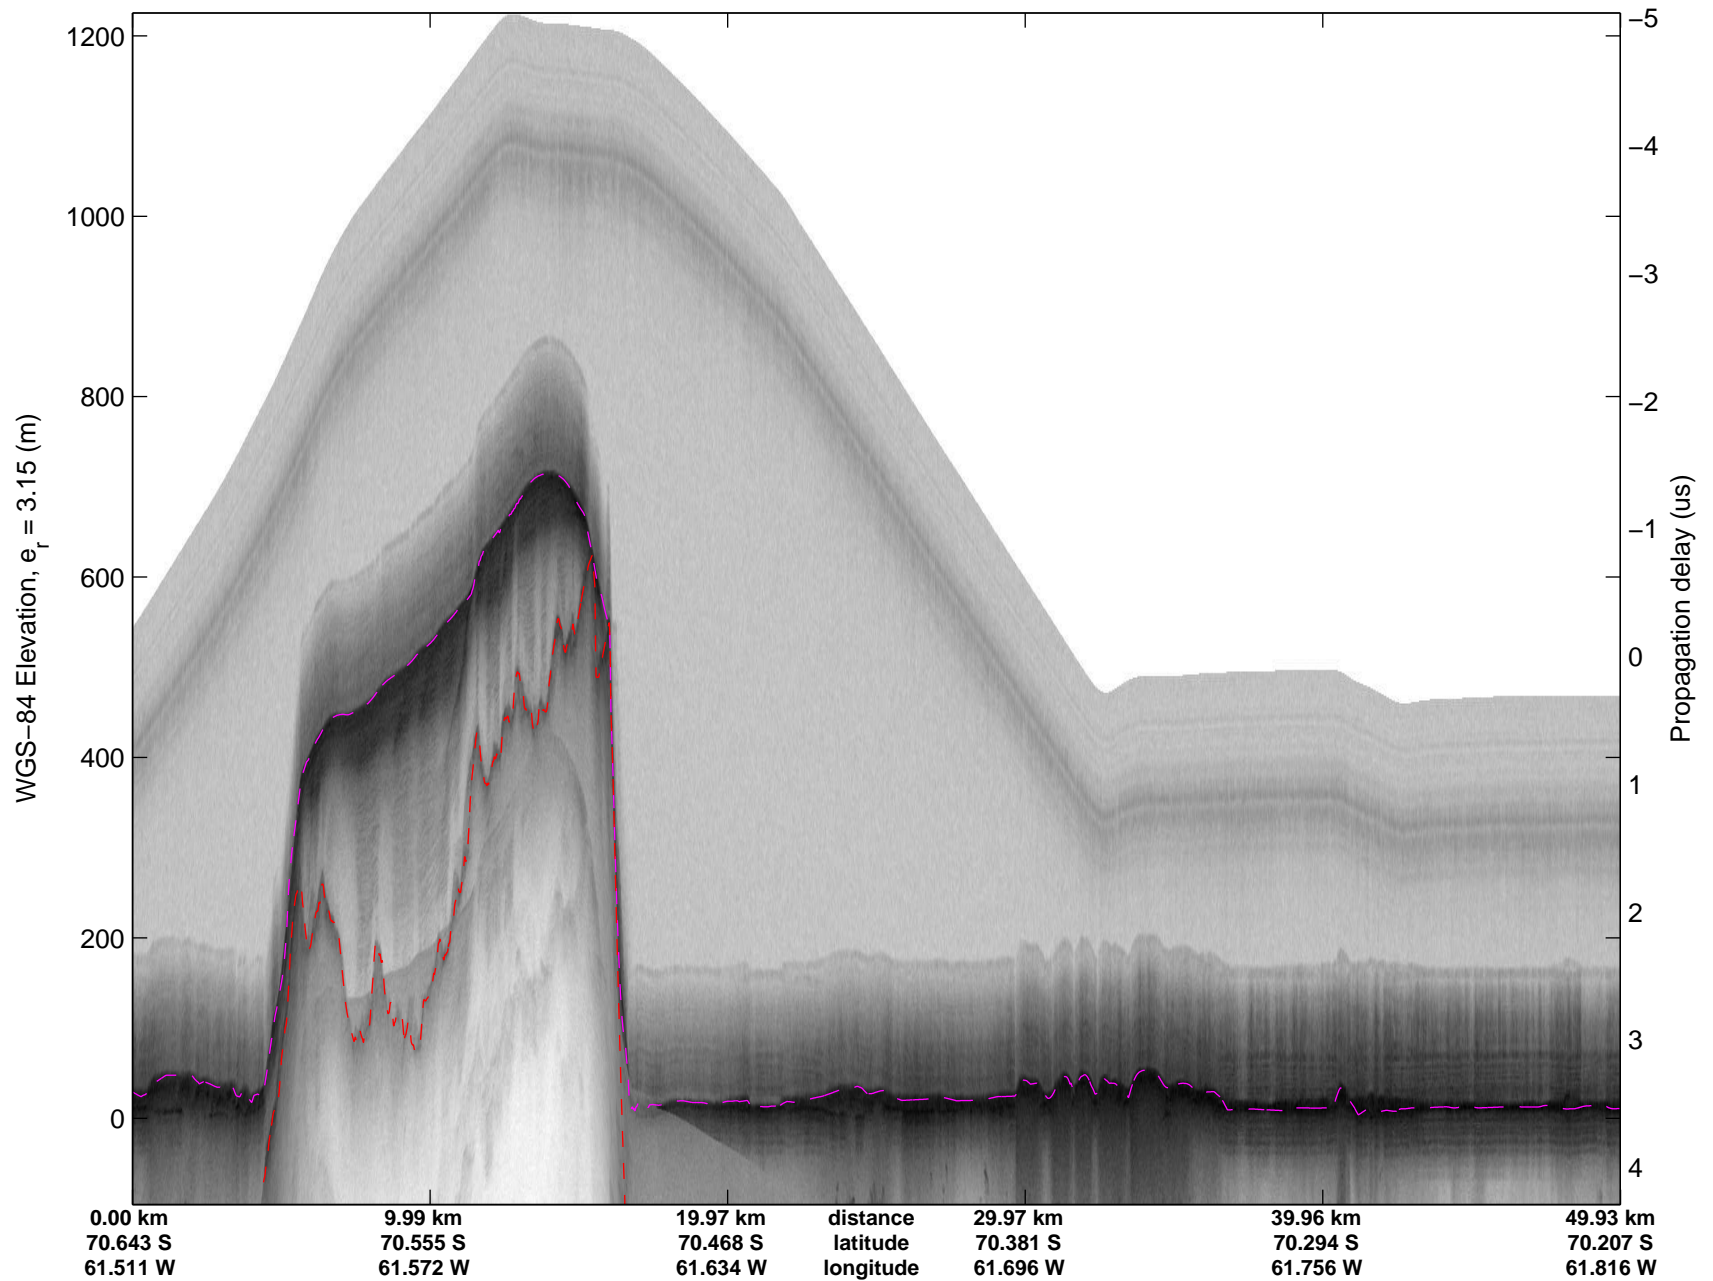

Land Ice Larsen D01  
20141018\_16\_002  
Polar Stereograph -71N/0E

mcords3 2014\_Antarctica\_DC8: "Land Ice Larsen D01" 20141018\_16\_002: 21:19:41.9 to 21:26:17.3 GPS

mcords3 2014\_Antarctica\_DC8: "Land Ice Larsen D01" 20141018\_16\_002: 21:19:41.9 to 21:26:17.3 GPS

Land Ice Larsen D01  
 20141018\_16\_003  
 Polar Stereograph -71N/0E

mcords3 2014\_Antarctica\_DC8: "Land Ice Larsen D01" 20141018\_16\_003: 21:26:17.5 to 21:32:48.5 GPS

mcords3 2014\_Antarctica\_DC8: "Land Ice Larsen D01" 20141018\_16\_003: 21:26:17.5 to 21:32:48.5 GPS

Land Ice Larsen D01  
20141018\_16\_004  
Polar Stereograph -71N/0E

mcoords3 2014\_Antarctica\_DC8: "Land Ice Larsen D01" 20141018\_16\_004: 21:32:48.8 to 21:39:02.4 GPS

mcoords3 2014\_Antarctica\_DC8: "Land Ice Larsen D01" 20141018\_16\_004: 21:32:48.8 to 21:39:02.4 GPS

Land Ice Larsen D01  
20141018\_16\_005  
Polar Stereograph -71N/0E

mcords3 2014\_Antarctica\_DC8: "Land Ice Larsen D01" 20141018\_16\_005: 21:39:02.7 to 21:45:27.1 GPS

mcords3 2014\_Antarctica\_DC8: "Land Ice Larsen D01" 20141018\_16\_005: 21:39:02.7 to 21:45:27.1 GPS