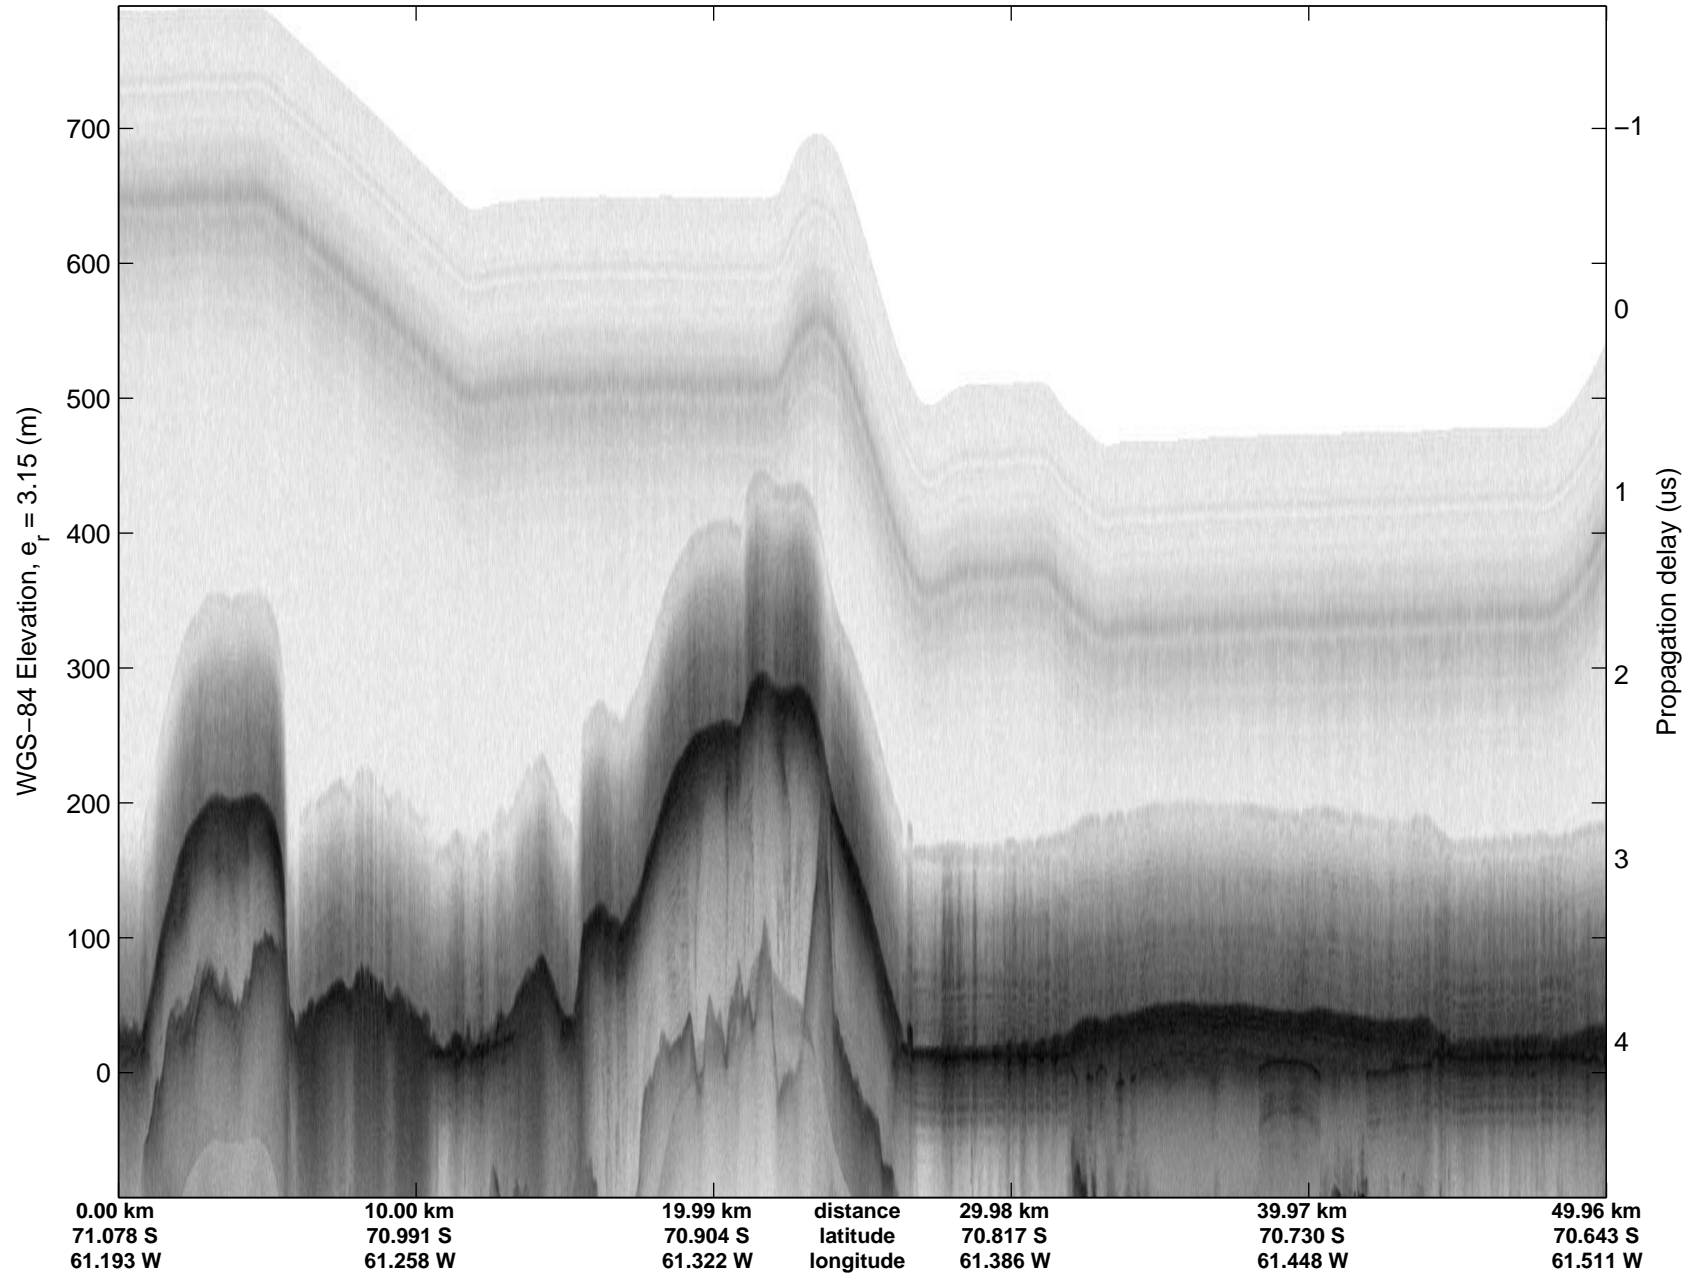

Land Ice Larsen D01  
20141018\_16\_001  
Polar Stereograph -71N/0E

mcords3 2014\_Antarctica\_DC8: "Land Ice Larsen D01" 20141018\_16\_001: 21:12:49.2 to 21:19:41.7 GPS

mcords3 2014\_Antarctica\_DC8: "Land Ice Larsen D01" 20141018\_16\_001: 21:12:49.2 to 21:19:41.7 GPS

Land Ice Larsen D01  
20141018\_16\_002  
Polar Stereograph -71N/0E

mcords3 2014\_Antarctica\_DC8: "Land Ice Larsen D01" 20141018\_16\_002: 21:19:41.9 to 21:26:17.3 GPS

mcords3 2014\_Antarctica\_DC8: "Land Ice Larsen D01" 20141018\_16\_002: 21:19:41.9 to 21:26:17.3 GPS

Land Ice Larsen D01  
 20141018\_16\_003  
 Polar Stereograph -71N/0E

mcords3 2014\_Antarctica\_DC8: "Land Ice Larsen D01" 20141018\_16\_003: 21:26:17.5 to 21:32:48.5 GPS

mcords3 2014\_Antarctica\_DC8: "Land Ice Larsen D01" 20141018\_16\_003: 21:26:17.5 to 21:32:48.5 GPS

Land Ice Larsen D01  
20141018\_16\_005  
Polar Stereograph -71N/0E

mcords3 2014\_Antarctica\_DC8: "Land Ice Larsen D01" 20141018\_16\_005: 21:39:02.7 to 21:45:27.1 GPS

mcords3 2014\_Antarctica\_DC8: "Land Ice Larsen D01" 20141018\_16\_005: 21:39:02.7 to 21:45:27.1 GPS