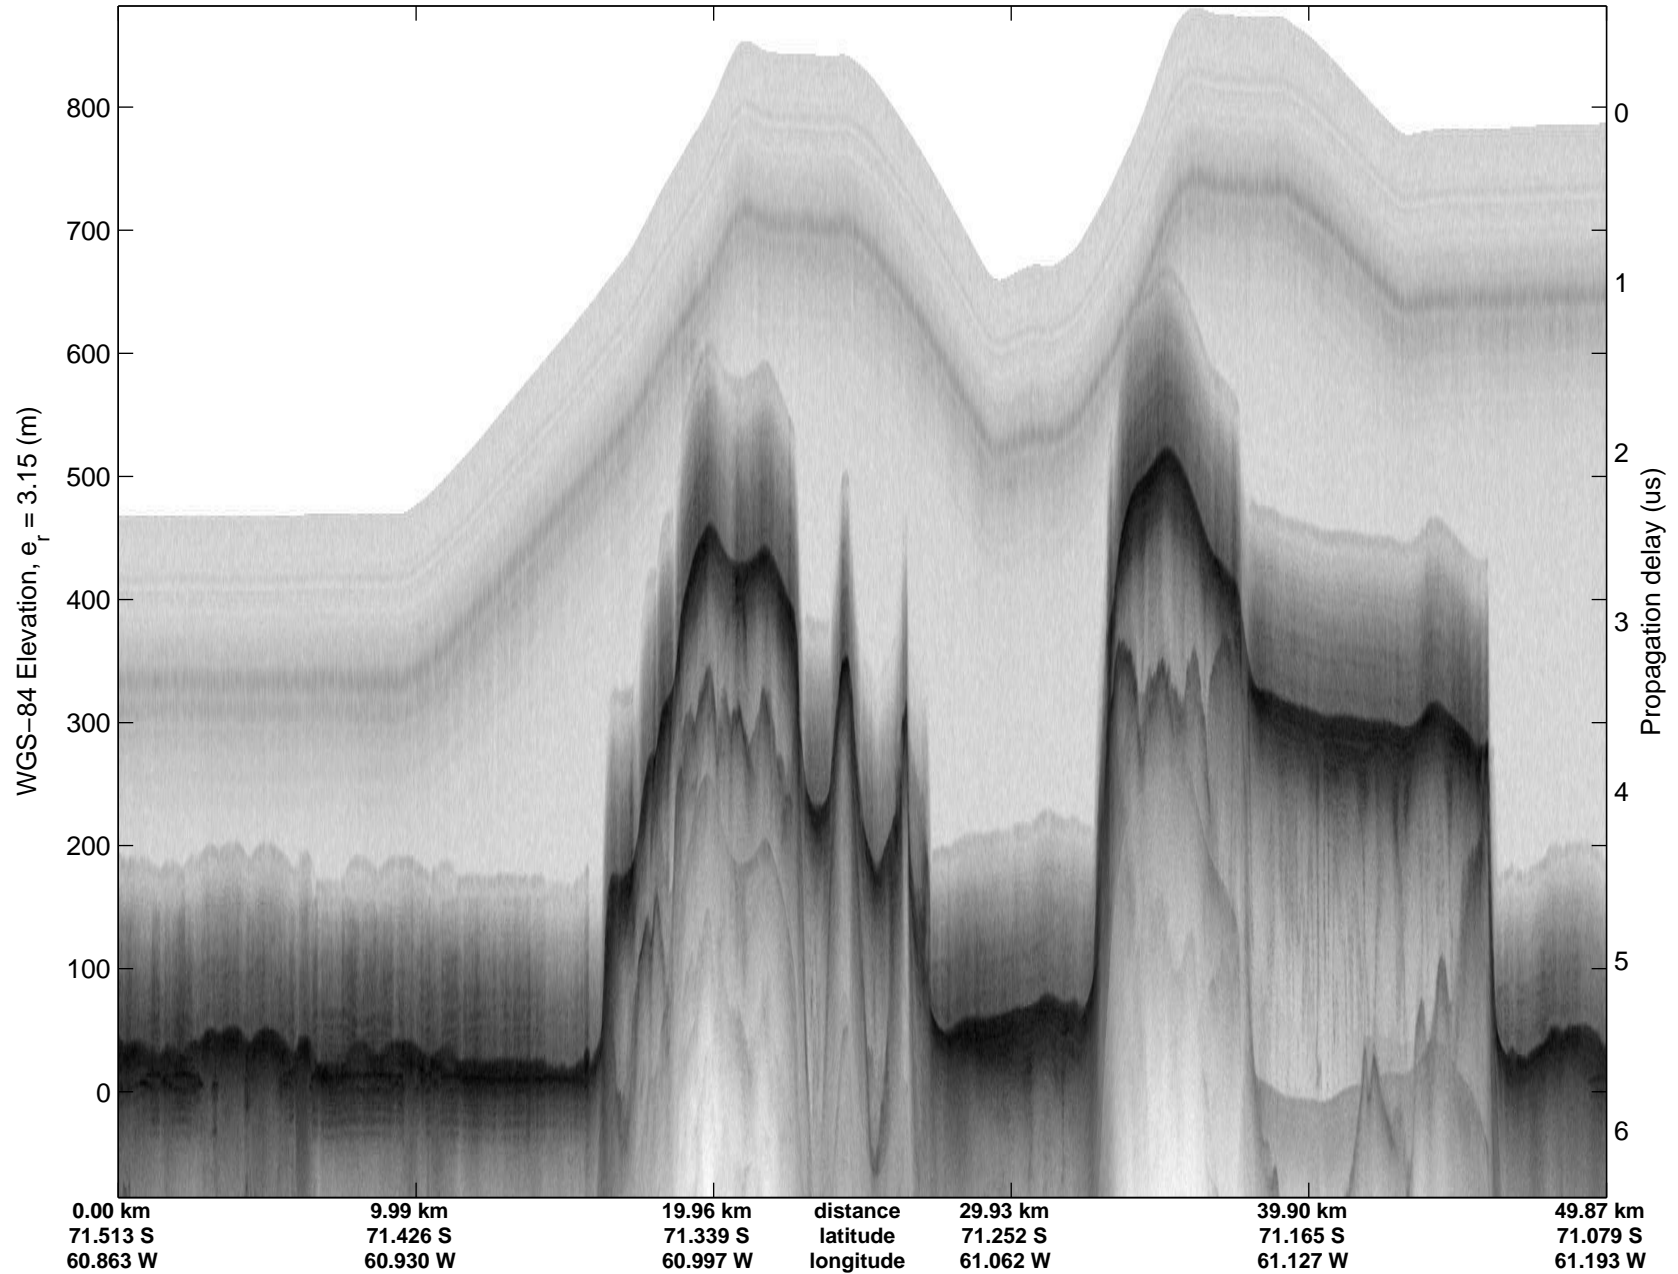

Land Ice Larsen D01  
20141018\_16\_001  
Polar Stereograph -71N/0E

mcords3 2014\_Antarctica\_DC8: "Land Ice Larsen D01" 20141018\_16\_001: 21:12:49.2 to 21:19:41.7 GPS

mcords3 2014\_Antarctica\_DC8: "Land Ice Larsen D01" 20141018\_16\_001: 21:12:49.2 to 21:19:41.7 GPS

Land Ice Larsen D01  
20141018\_16\_002  
Polar Stereograph -71N/0E

mcords3 2014\_Antarctica\_DC8: "Land Ice Larsen D01" 20141018\_16\_002: 21:19:41.9 to 21:26:17.3 GPS

mcords3 2014\_Antarctica\_DC8: "Land Ice Larsen D01" 20141018\_16\_002: 21:19:41.9 to 21:26:17.3 GPS

Land Ice Larsen D01  
 20141018\_16\_003  
 Polar Stereograph -71N/0E

mcords3 2014\_Antarctica\_DC8: "Land Ice Larsen D01" 20141018\_16\_003: 21:26:17.5 to 21:32:48.5 GPS

mcords3 2014\_Antarctica\_DC8: "Land Ice Larsen D01" 20141018\_16\_003: 21:26:17.5 to 21:32:48.5 GPS

Land Ice Larsen D01  
20141018\_16\_004  
Polar Stereograph -71N/0E

mcoords3 2014\_Antarctica\_DC8: "Land Ice Larsen D01" 20141018\_16\_004: 21:32:48.8 to 21:39:02.4 GPS

mcoords3 2014\_Antarctica\_DC8: "Land Ice Larsen D01" 20141018\_16\_004: 21:32:48.8 to 21:39:02.4 GPS