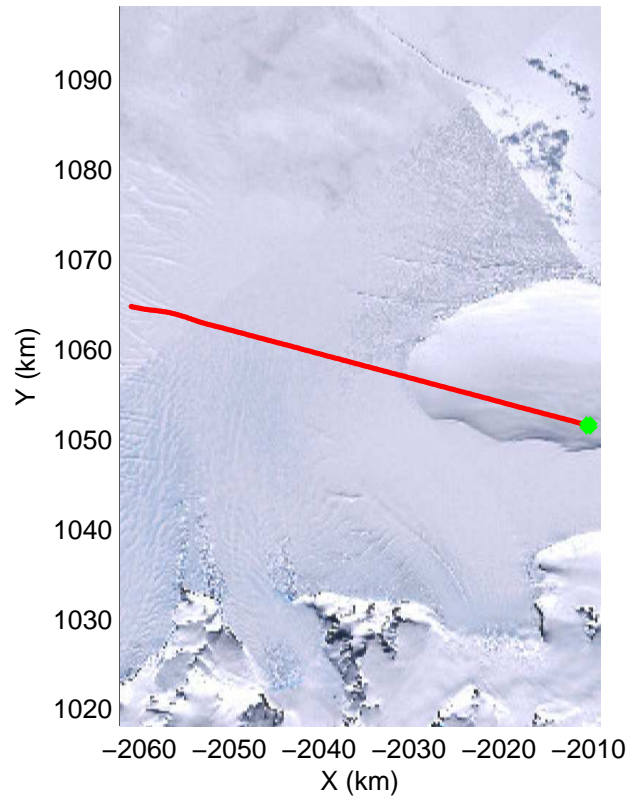

Land Ice Larsen D01
20141018_16_006
Polar Stereograph -71N/0E