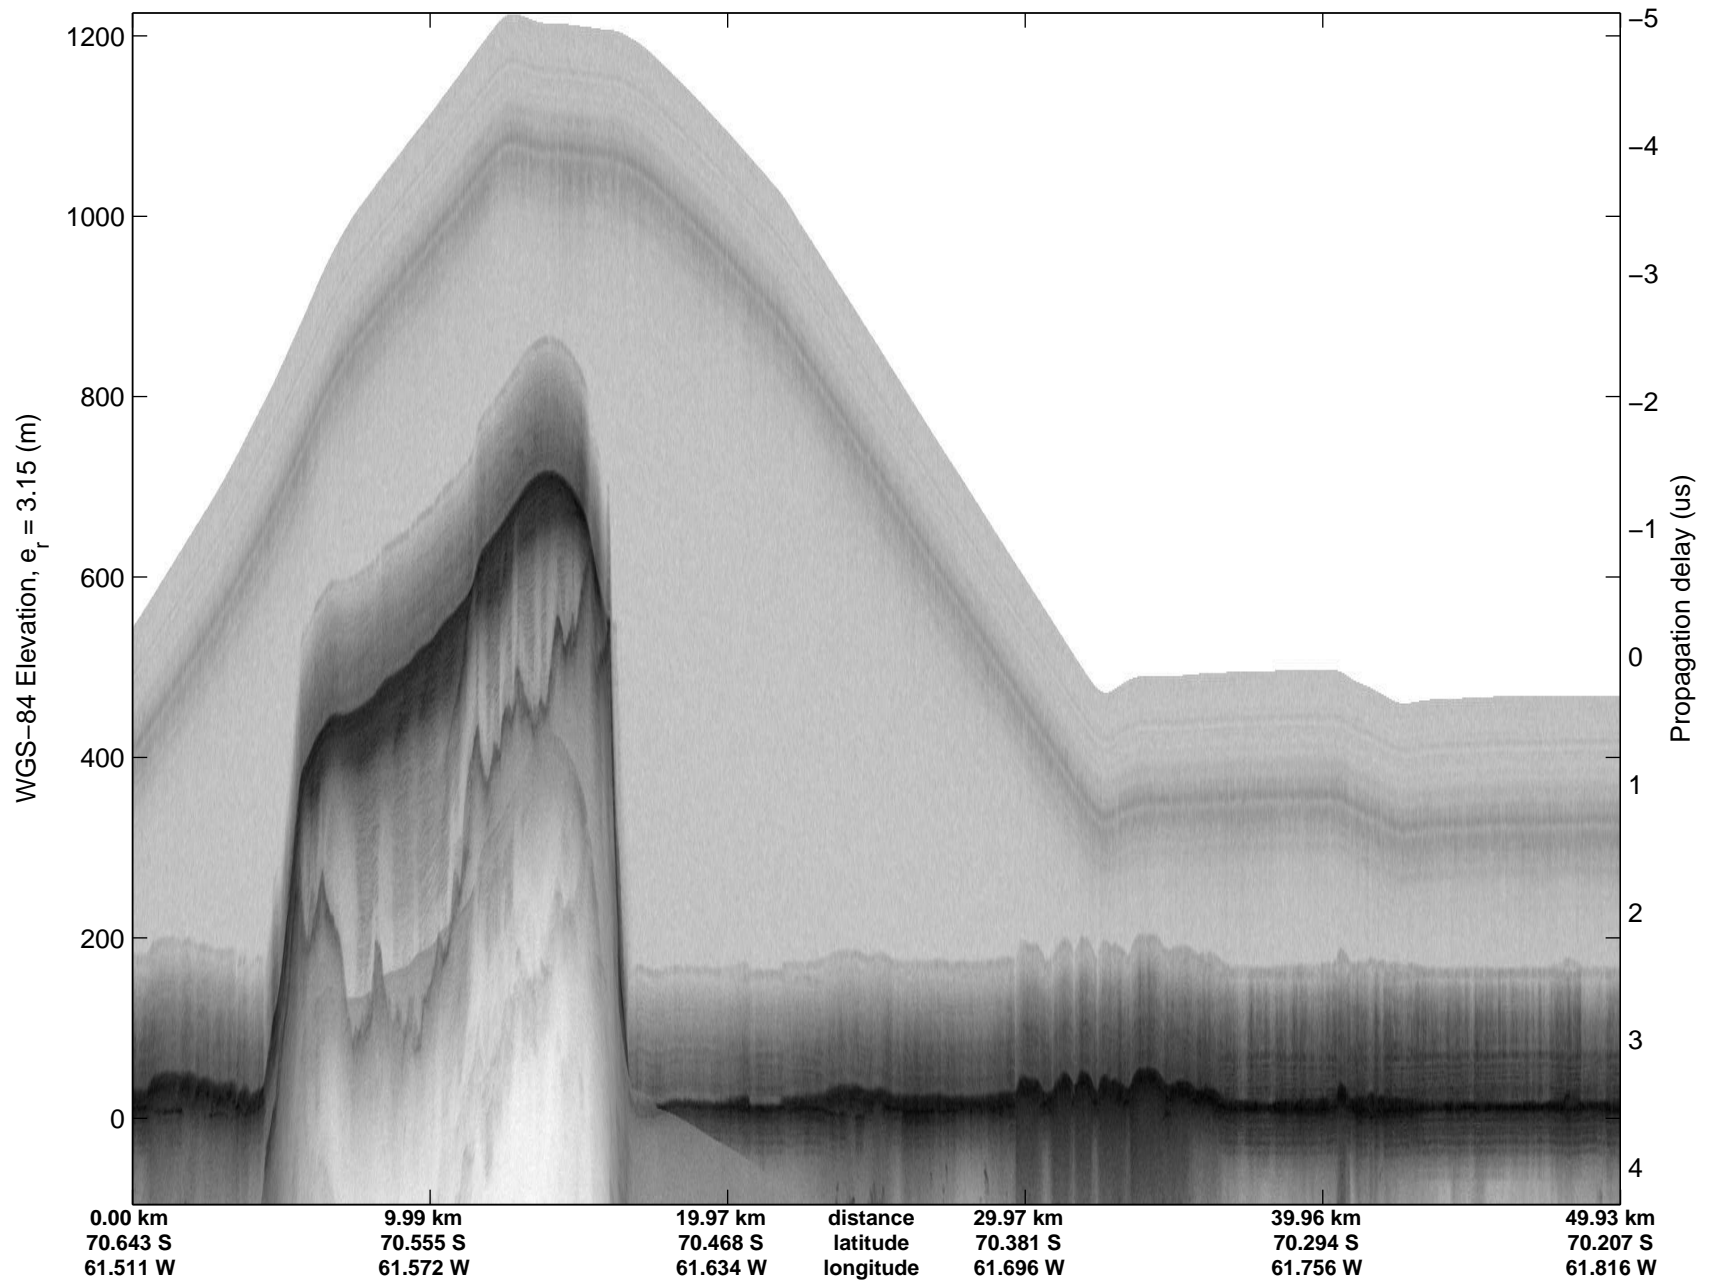

Land Ice Larsen D01  
20141018\_16\_001  
Polar Stereograph -71N/0E

mcords3 2014\_Antarctica\_DC8: "Land Ice Larsen D01" 20141018\_16\_001: 21:12:49.2 to 21:19:41.7 GPS

mcords3 2014\_Antarctica\_DC8: "Land Ice Larsen D01" 20141018\_16\_001: 21:12:49.2 to 21:19:41.7 GPS

Land Ice Larsen D01  
20141018\_16\_002  
Polar Stereograph -71N/0E

mcords3 2014\_Antarctica\_DC8: "Land Ice Larsen D01" 20141018\_16\_002: 21:19:41.9 to 21:26:17.3 GPS

mcords3 2014\_Antarctica\_DC8: "Land Ice Larsen D01" 20141018\_16\_002: 21:19:41.9 to 21:26:17.3 GPS

Land Ice Larsen D01  
 20141018\_16\_003  
 Polar Stereograph -71N/0E

mcords3 2014\_Antarctica\_DC8: "Land Ice Larsen D01" 20141018\_16\_003: 21:26:17.5 to 21:32:48.5 GPS

mcords3 2014\_Antarctica\_DC8: "Land Ice Larsen D01" 20141018\_16\_003: 21:26:17.5 to 21:32:48.5 GPS

Land Ice Larsen D01  
20141018\_16\_004  
Polar Stereograph -71N/0E

mcoords3 2014\_Antarctica\_DC8: "Land Ice Larsen D01" 20141018\_16\_004: 21:32:48.8 to 21:39:02.4 GPS

mcoords3 2014\_Antarctica\_DC8: "Land Ice Larsen D01" 20141018\_16\_004: 21:32:48.8 to 21:39:02.4 GPS