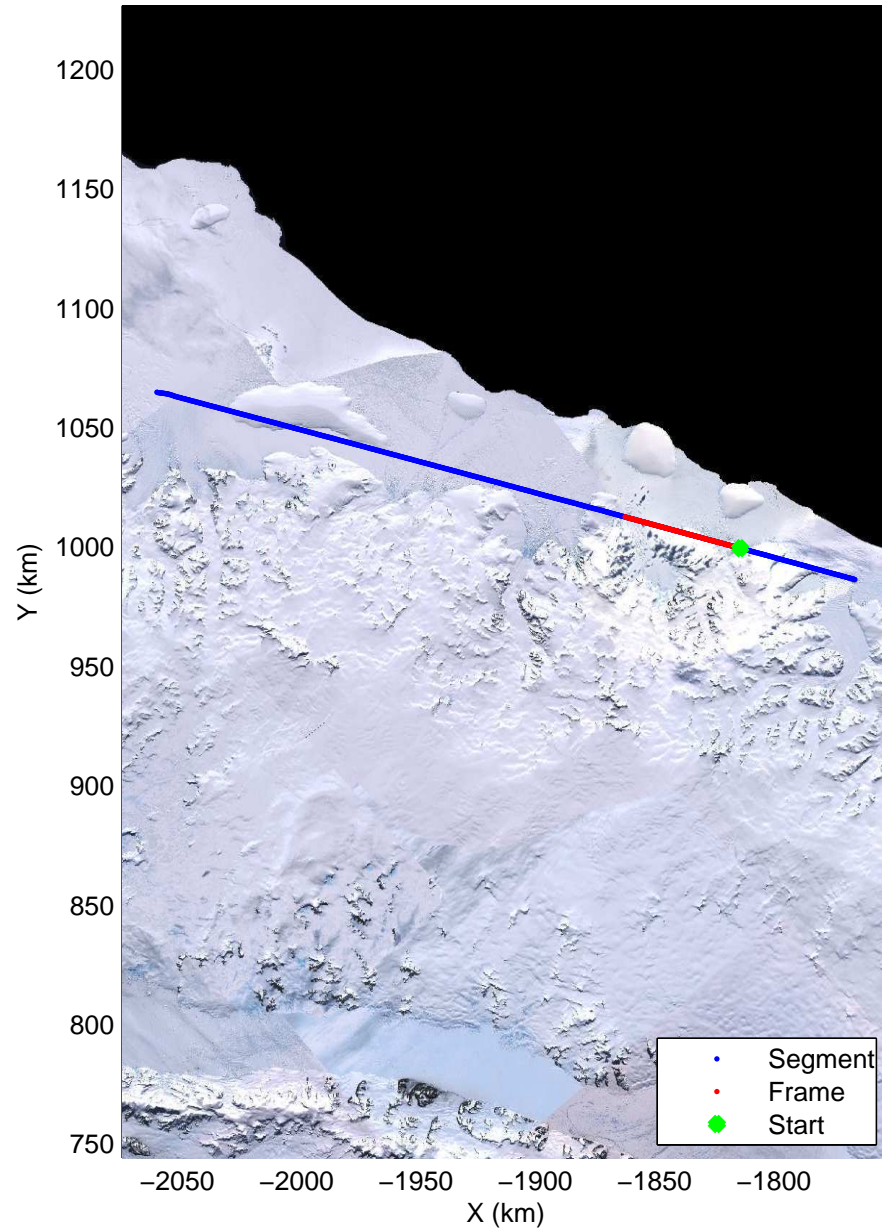

Land Ice Larsen D01  
20141018\_16\_001  
Polar Stereograph -71N/0E

mcords3 2014\_Antarctica\_DC8: "Land Ice Larsen D01" 20141018\_16\_001: 21:12:49.2 to 21:19:41.7 GPS

mcords3 2014\_Antarctica\_DC8: "Land Ice Larsen D01" 20141018\_16\_001: 21:12:49.2 to 21:19:41.7 GPS

Land Ice Larsen D01  
20141018\_16\_002  
Polar Stereograph -71N/0E

mcords3 2014\_Antarctica\_DC8: "Land Ice Larsen D01" 20141018\_16\_002: 21:19:41.9 to 21:26:17.3 GPS

mcords3 2014\_Antarctica\_DC8: "Land Ice Larsen D01" 20141018\_16\_002: 21:19:41.9 to 21:26:17.3 GPS

Land Ice Larsen D01  
 20141018\_16\_003  
 Polar Stereograph -71N/0E

mcords3 2014\_Antarctica\_DC8: "Land Ice Larsen D01" 20141018\_16\_003: 21:26:17.5 to 21:32:48.5 GPS

mcords3 2014\_Antarctica\_DC8: "Land Ice Larsen D01" 20141018\_16\_003: 21:26:17.5 to 21:32:48.5 GPS

Land Ice Larsen D01  
20141018\_16\_004  
Polar Stereograph -71N/0E

mcoords3 2014\_Antarctica\_DC8: "Land Ice Larsen D01" 20141018\_16\_004: 21:32:48.8 to 21:39:02.4 GPS

mcoords3 2014\_Antarctica\_DC8: "Land Ice Larsen D01" 20141018\_16\_004: 21:32:48.8 to 21:39:02.4 GPS