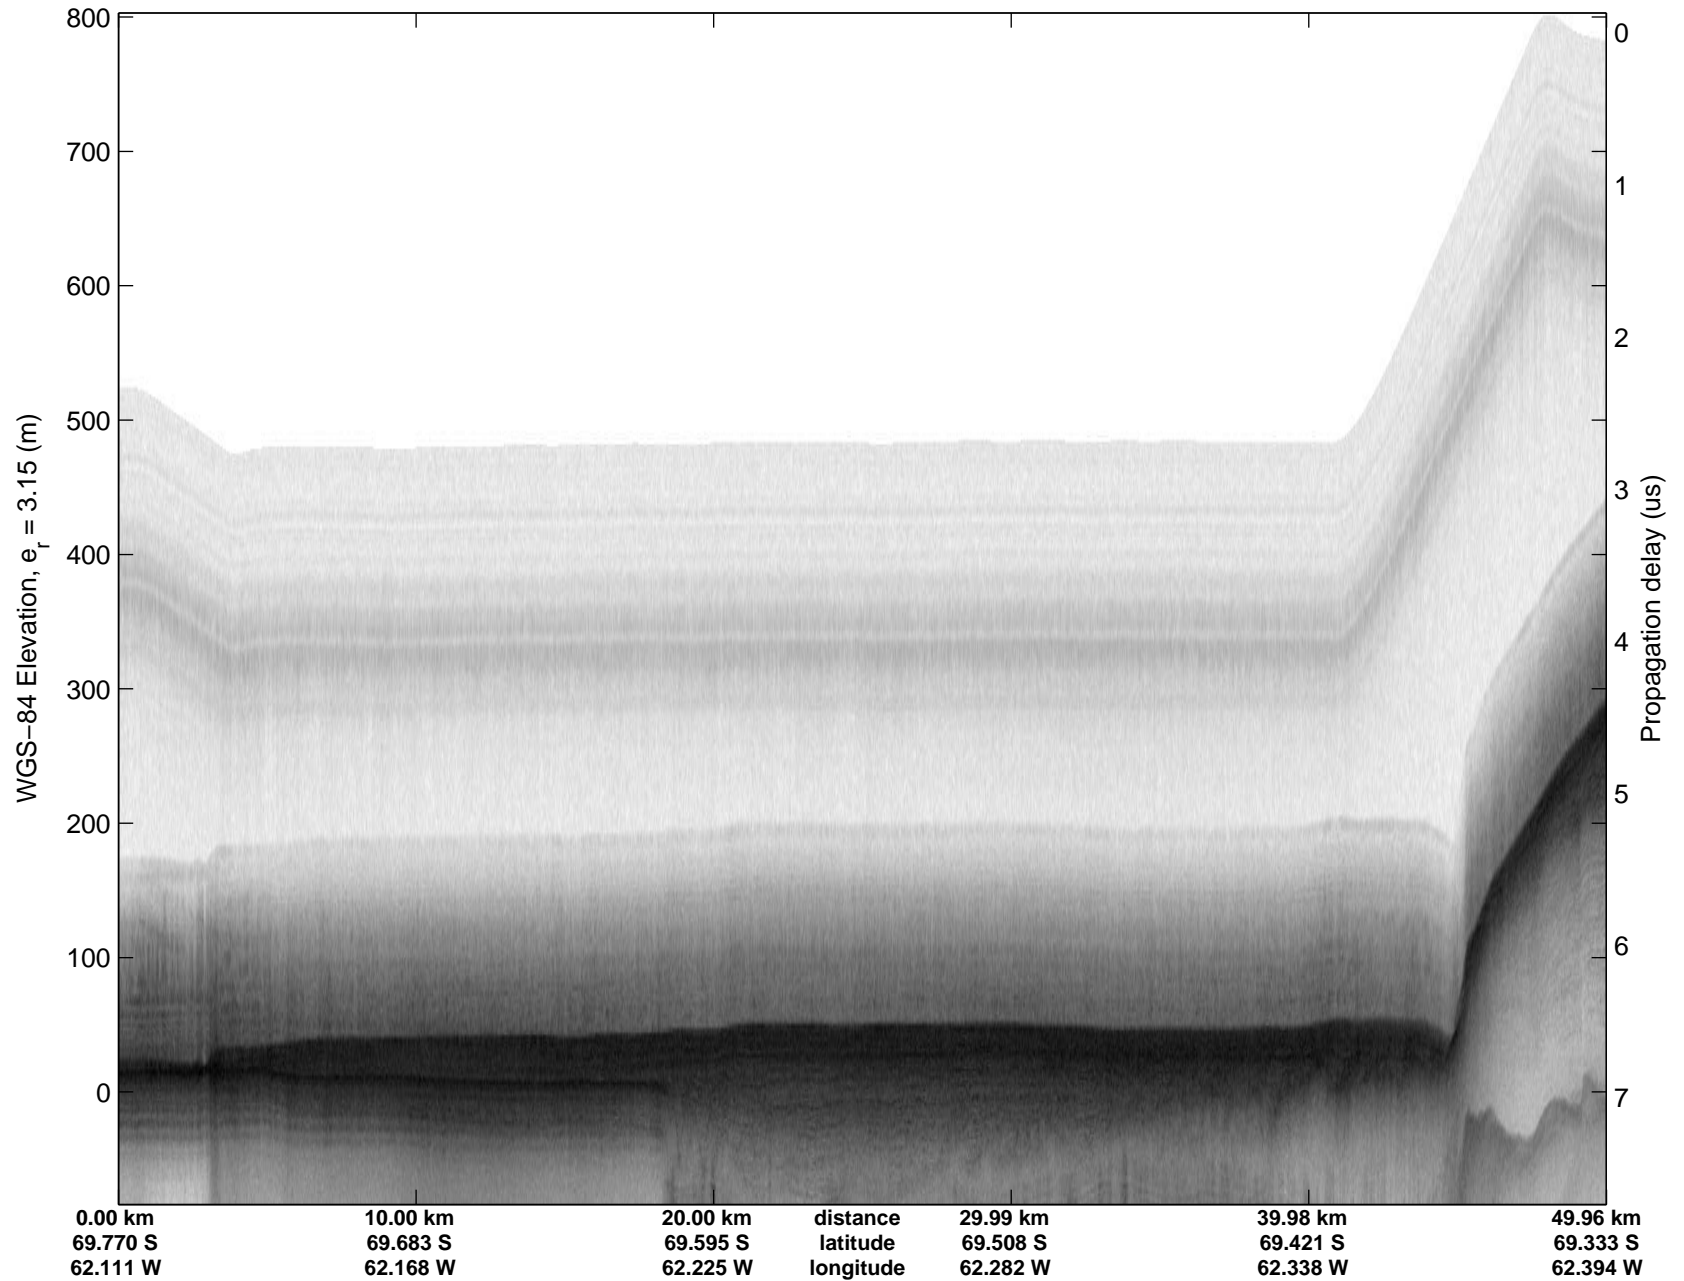

Land Ice Larsen D01  
 20141018\_16\_003  
 Polar Stereograph -71N/0E

mcords3 2014\_Antarctica\_DC8: "Land Ice Larsen D01" 20141018\_16\_003: 21:26:17.5 to 21:32:48.5 GPS

mcords3 2014\_Antarctica\_DC8: "Land Ice Larsen D01" 20141018\_16\_003: 21:26:17.5 to 21:32:48.5 GPS

Land Ice Larsen D01  
20141018\_16\_004  
Polar Stereograph -71N/0E

mcoords3 2014\_Antarctica\_DC8: "Land Ice Larsen D01" 20141018\_16\_004: 21:32:48.8 to 21:39:02.4 GPS

mcoords3 2014\_Antarctica\_DC8: "Land Ice Larsen D01" 20141018\_16\_004: 21:32:48.8 to 21:39:02.4 GPS

Land Ice Larsen D01  
20141018\_16\_005  
Polar Stereograph -71N/0E

mcords3 2014\_Antarctica\_DC8: "Land Ice Larsen D01" 20141018\_16\_005: 21:39:02.7 to 21:45:27.1 GPS

mcords3 2014\_Antarctica\_DC8: "Land Ice Larsen D01" 20141018\_16\_005: 21:39:02.7 to 21:45:27.1 GPS

Land Ice Larsen D01  
20141018\_16\_006  
Polar Stereograph -71N/0E

mcords3 2014\_Antarctica\_DC8: "Land Ice Larsen D01" 20141018\_16\_006: 21:45:27.4 to 21:52:19.9 GPS

mcords3 2014\_Antarctica\_DC8: "Land Ice Larsen D01" 20141018\_16\_006: 21:45:27.4 to 21:52:19.9 GPS