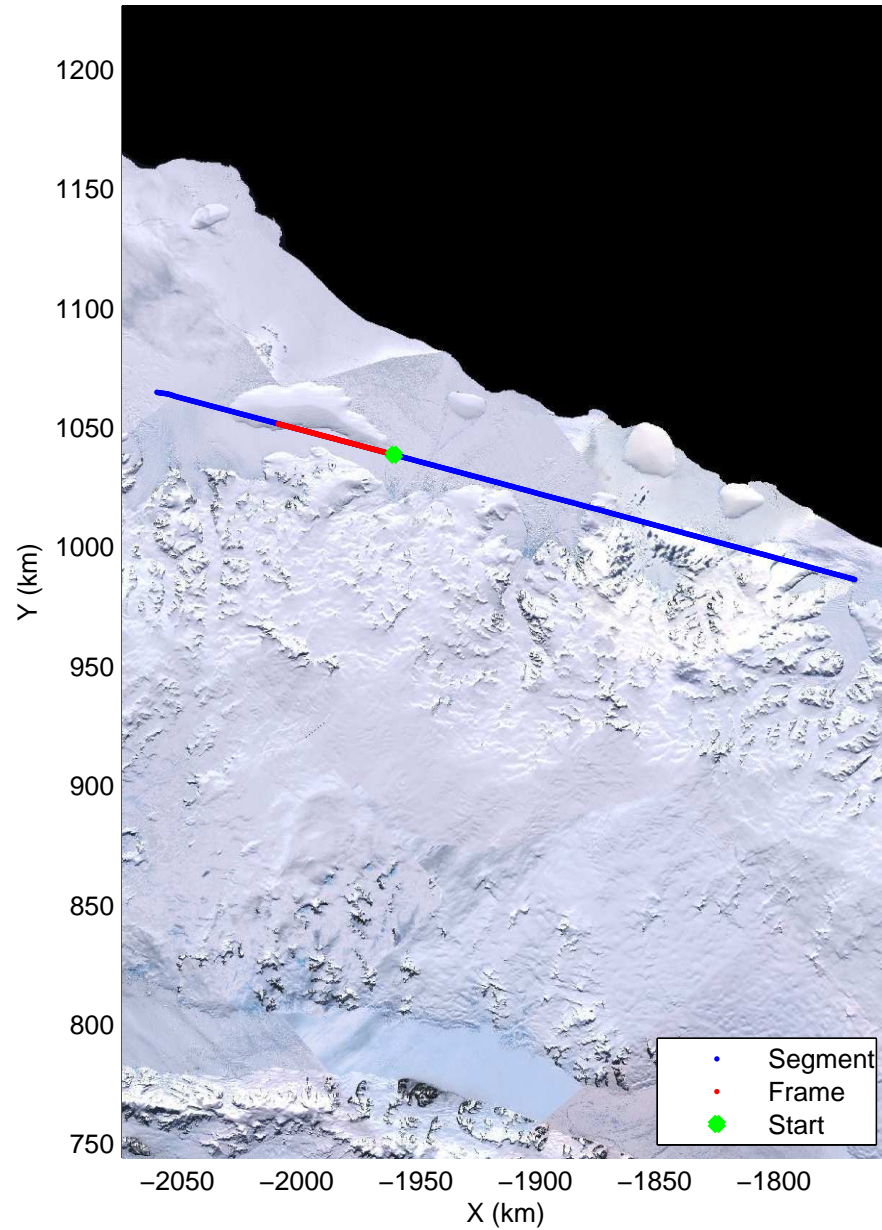

Land Ice Larsen D01  
20141018\_16\_002  
Polar Stereograph -71N/0E

mcords3 2014\_Antarctica\_DC8: "Land Ice Larsen D01" 20141018\_16\_002: 21:19:41.9 to 21:26:17.3 GPS

mcords3 2014\_Antarctica\_DC8: "Land Ice Larsen D01" 20141018\_16\_002: 21:19:41.9 to 21:26:17.3 GPS

Land Ice Larsen D01  
 20141018\_16\_003  
 Polar Stereograph -71N/0E

mcords3 2014\_Antarctica\_DC8: "Land Ice Larsen D01" 20141018\_16\_003: 21:26:17.5 to 21:32:48.5 GPS

mcords3 2014\_Antarctica\_DC8: "Land Ice Larsen D01" 20141018\_16\_003: 21:26:17.5 to 21:32:48.5 GPS

Land Ice Larsen D01  
20141018\_16\_004  
Polar Stereograph -71N/0E

mcoords3 2014\_Antarctica\_DC8: "Land Ice Larsen D01" 20141018\_16\_004: 21:32:48.8 to 21:39:02.4 GPS

mcoords3 2014\_Antarctica\_DC8: "Land Ice Larsen D01" 20141018\_16\_004: 21:32:48.8 to 21:39:02.4 GPS

Land Ice Larsen D01  
20141018\_16\_005  
Polar Stereograph -71N/0E

mcords3 2014\_Antarctica\_DC8: "Land Ice Larsen D01" 20141018\_16\_005: 21:39:02.7 to 21:45:27.1 GPS

mcords3 2014\_Antarctica\_DC8: "Land Ice Larsen D01" 20141018\_16\_005: 21:39:02.7 to 21:45:27.1 GPS