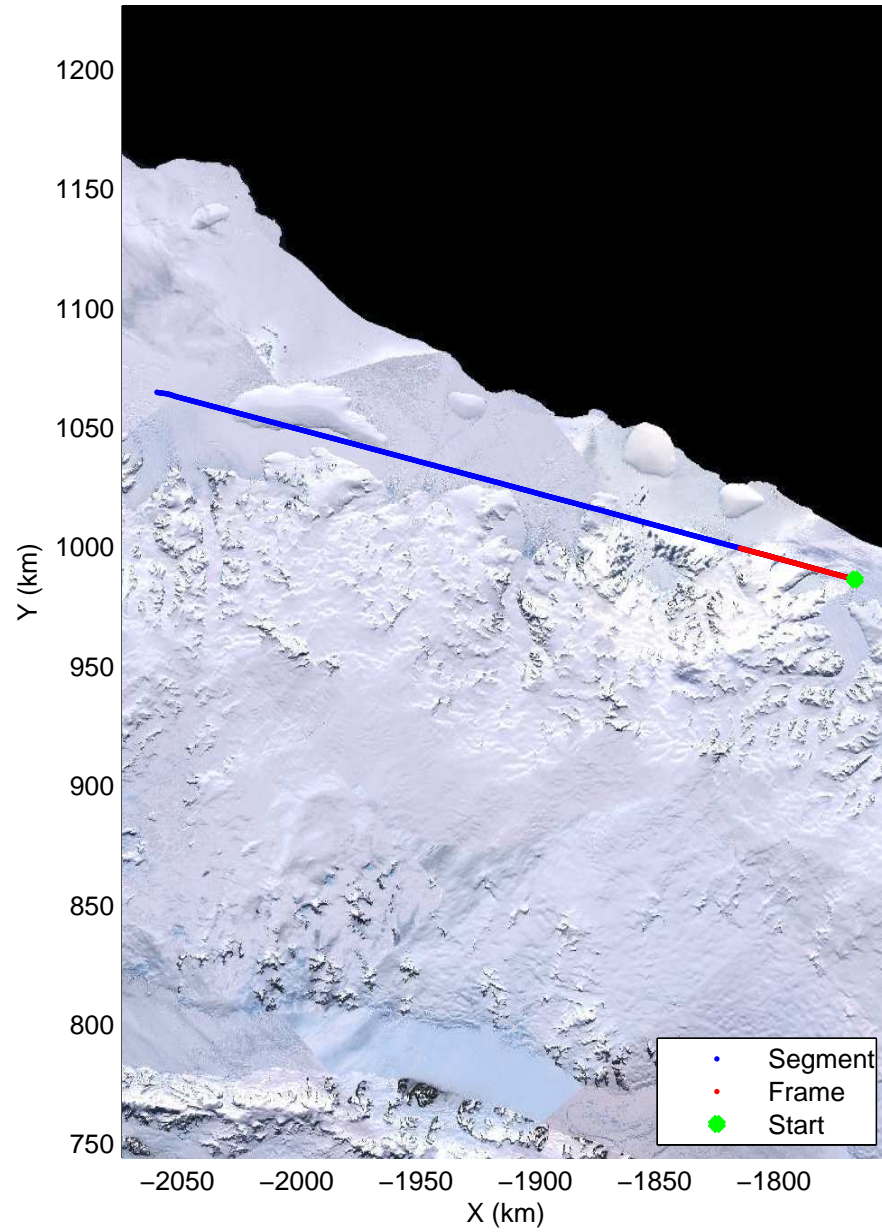

Land Ice Larsen D01  
20141018\_16\_001  
Polar Stereograph -71N/0E

mcords3 2014\_Antarctica\_DC8: "Land Ice Larsen D01" 20141018\_16\_001: 21:12:49.2 to 21:19:41.7 GPS

mcords3 2014\_Antarctica\_DC8: "Land Ice Larsen D01" 20141018\_16\_001: 21:12:49.2 to 21:19:41.7 GPS

Land Ice Larsen D01  
20141018\_16\_002  
Polar Stereograph -71N/0E

mcords3 2014\_Antarctica\_DC8: "Land Ice Larsen D01" 20141018\_16\_002: 21:19:41.9 to 21:26:17.3 GPS

mcords3 2014\_Antarctica\_DC8: "Land Ice Larsen D01" 20141018\_16\_002: 21:19:41.9 to 21:26:17.3 GPS

Land Ice Larsen D01  
 20141018\_16\_003  
 Polar Stereograph -71N/0E

mcords3 2014\_Antarctica\_DC8: "Land Ice Larsen D01" 20141018\_16\_003: 21:26:17.5 to 21:32:48.5 GPS

mcords3 2014\_Antarctica\_DC8: "Land Ice Larsen D01" 20141018\_16\_003: 21:26:17.5 to 21:32:48.5 GPS

Land Ice Larsen D01  
20141018\_16\_004  
Polar Stereograph -71N/0E

mcoords3 2014\_Antarctica\_DC8: "Land Ice Larsen D01" 20141018\_16\_004: 21:32:48.8 to 21:39:02.4 GPS

mcoords3 2014\_Antarctica\_DC8: "Land Ice Larsen D01" 20141018\_16\_004: 21:32:48.8 to 21:39:02.4 GPS