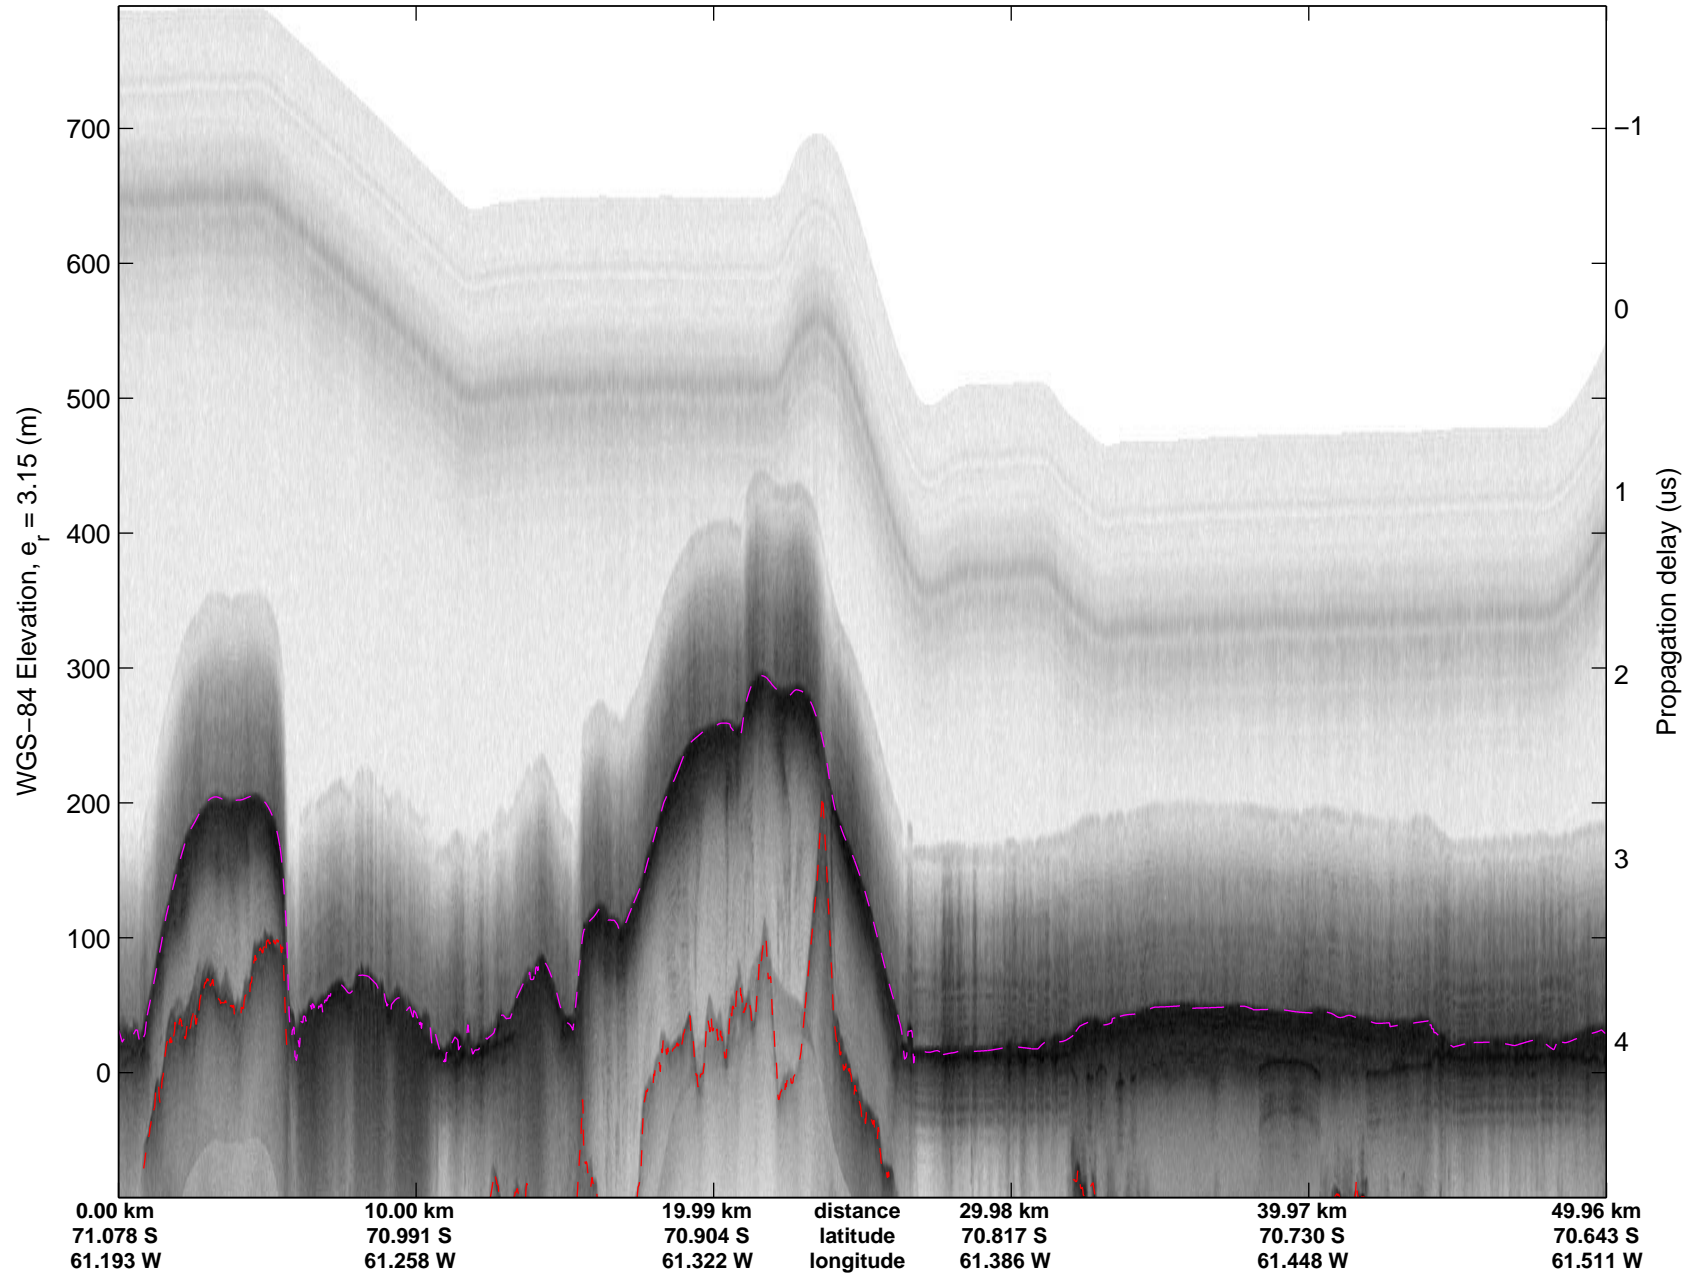

Land Ice Larsen D01  
20141018\_16\_001  
Polar Stereograph -71N/0E

mcords3 2014\_Antarctica\_DC8: "Land Ice Larsen D01" 20141018\_16\_001: 21:12:49.2 to 21:19:41.7 GPS

mcords3 2014\_Antarctica\_DC8: "Land Ice Larsen D01" 20141018\_16\_001: 21:12:49.2 to 21:19:41.7 GPS

Land Ice Larsen D01  
20141018\_16\_002  
Polar Stereograph -71N/0E

mcords3 2014\_Antarctica\_DC8: "Land Ice Larsen D01" 20141018\_16\_002: 21:19:41.9 to 21:26:17.3 GPS

mcords3 2014\_Antarctica\_DC8: "Land Ice Larsen D01" 20141018\_16\_002: 21:19:41.9 to 21:26:17.3 GPS

Land Ice Larsen D01  
 20141018\_16\_003  
 Polar Stereograph -71N/0E

mcords3 2014\_Antarctica\_DC8: "Land Ice Larsen D01" 20141018\_16\_003: 21:26:17.5 to 21:32:48.5 GPS

mcords3 2014\_Antarctica\_DC8: "Land Ice Larsen D01" 20141018\_16\_003: 21:26:17.5 to 21:32:48.5 GPS

Land Ice Larsen D01  
20141018\_16\_005  
Polar Stereograph -71N/0E

mcords3 2014\_Antarctica\_DC8: "Land Ice Larsen D01" 20141018\_16\_005: 21:39:02.7 to 21:45:27.1 GPS

mcords3 2014\_Antarctica\_DC8: "Land Ice Larsen D01" 20141018\_16\_005: 21:39:02.7 to 21:45:27.1 GPS