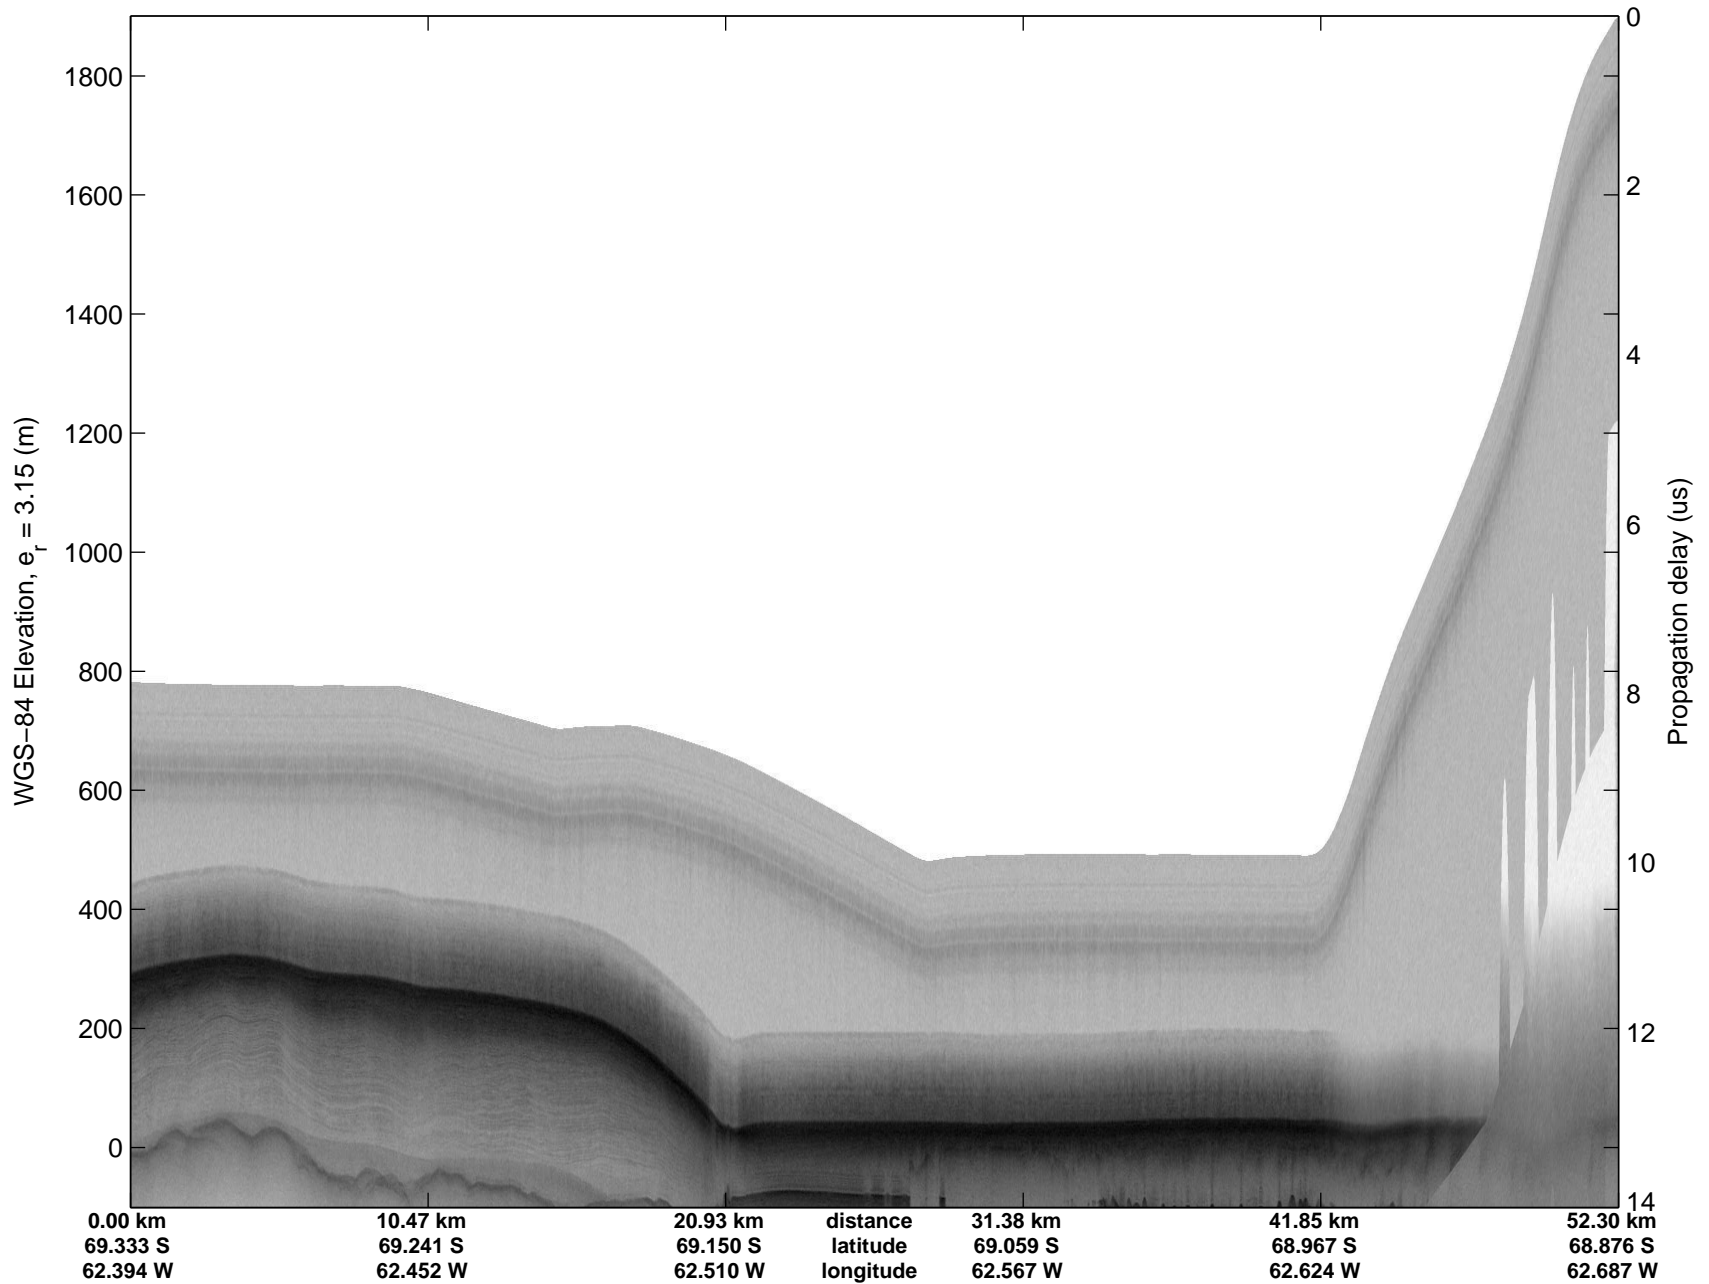

Land Ice Larsen D01  
 20141018\_16\_003  
 Polar Stereograph -71N/0E

mcords3 2014\_Antarctica\_DC8: "Land Ice Larsen D01" 20141018\_16\_003: 21:26:17.5 to 21:32:48.5 GPS

mcords3 2014\_Antarctica\_DC8: "Land Ice Larsen D01" 20141018\_16\_003: 21:26:17.5 to 21:32:48.5 GPS

Land Ice Larsen D01  
20141018\_16\_004  
Polar Stereograph -71N/0E

mcoords3 2014\_Antarctica\_DC8: "Land Ice Larsen D01" 20141018\_16\_004: 21:32:48.8 to 21:39:02.4 GPS

mcoords3 2014\_Antarctica\_DC8: "Land Ice Larsen D01" 20141018\_16\_004: 21:32:48.8 to 21:39:02.4 GPS

Land Ice Larsen D01  
20141018\_16\_005  
Polar Stereograph -71N/0E

mcords3 2014\_Antarctica\_DC8: "Land Ice Larsen D01" 20141018\_16\_005: 21:39:02.7 to 21:45:27.1 GPS

mcords3 2014\_Antarctica\_DC8: "Land Ice Larsen D01" 20141018\_16\_005: 21:39:02.7 to 21:45:27.1 GPS

Land Ice Larsen D01  
20141018\_16\_006  
Polar Stereograph -71N/0E

mcords3 2014\_Antarctica\_DC8: "Land Ice Larsen D01" 20141018\_16\_006: 21:45:27.4 to 21:52:19.9 GPS

mcords3 2014\_Antarctica\_DC8: "Land Ice Larsen D01" 20141018\_16\_006: 21:45:27.4 to 21:52:19.9 GPS