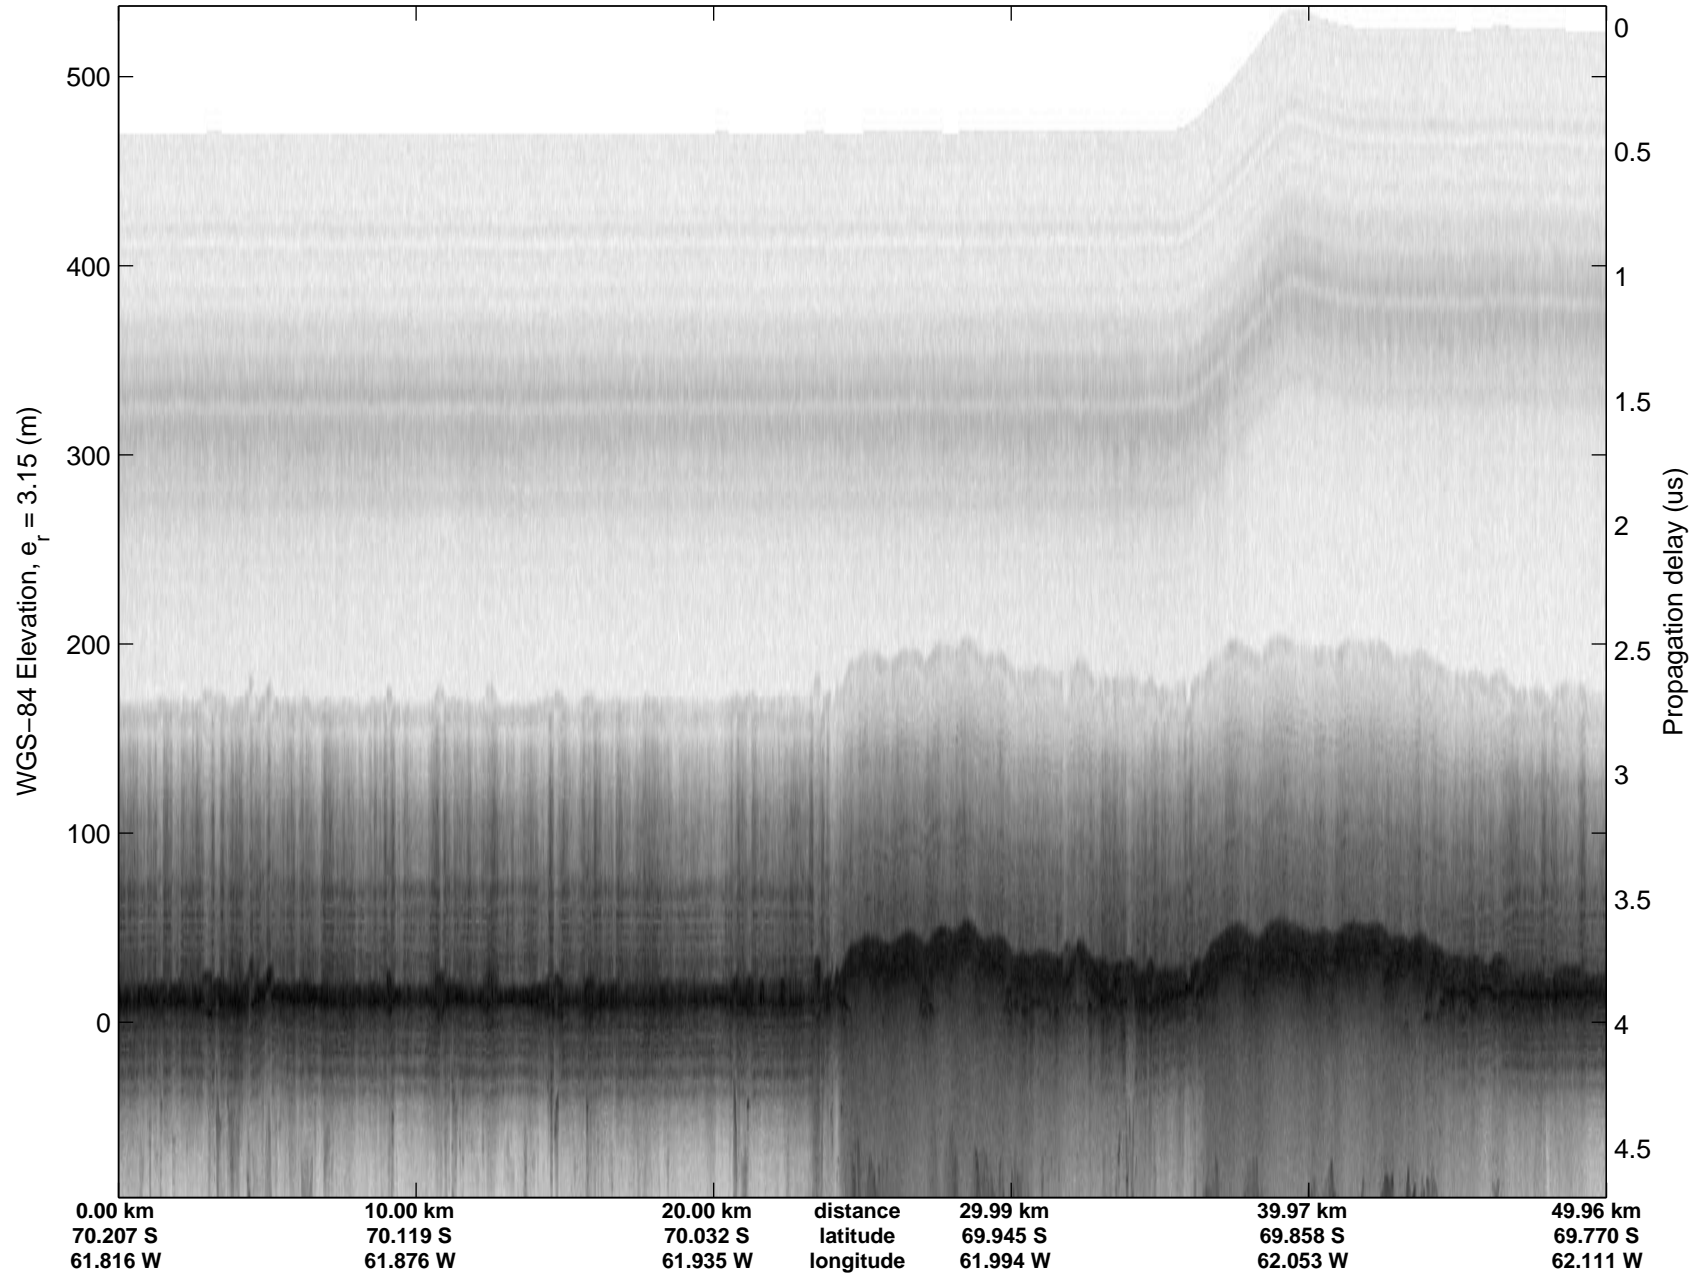

Land Ice Larsen D01  
20141018\_16\_002  
Polar Stereograph -71N/0E

mcords3 2014\_Antarctica\_DC8: "Land Ice Larsen D01" 20141018\_16\_002: 21:19:41.9 to 21:26:17.3 GPS

mcords3 2014\_Antarctica\_DC8: "Land Ice Larsen D01" 20141018\_16\_002: 21:19:41.9 to 21:26:17.3 GPS

Land Ice Larsen D01  
 20141018\_16\_003  
 Polar Stereograph -71N/0E

mcords3 2014\_Antarctica\_DC8: "Land Ice Larsen D01" 20141018\_16\_003: 21:26:17.5 to 21:32:48.5 GPS

mcords3 2014\_Antarctica\_DC8: "Land Ice Larsen D01" 20141018\_16\_003: 21:26:17.5 to 21:32:48.5 GPS

Land Ice Larsen D01  
20141018\_16\_004  
Polar Stereograph -71N/0E

mcoords3 2014\_Antarctica\_DC8: "Land Ice Larsen D01" 20141018\_16\_004: 21:32:48.8 to 21:39:02.4 GPS

mcoords3 2014\_Antarctica\_DC8: "Land Ice Larsen D01" 20141018\_16\_004: 21:32:48.8 to 21:39:02.4 GPS

Land Ice Larsen D01  
20141018\_16\_005  
Polar Stereograph -71N/0E

mcords3 2014\_Antarctica\_DC8: "Land Ice Larsen D01" 20141018\_16\_005: 21:39:02.7 to 21:45:27.1 GPS

mcords3 2014\_Antarctica\_DC8: "Land Ice Larsen D01" 20141018\_16\_005: 21:39:02.7 to 21:45:27.1 GPS