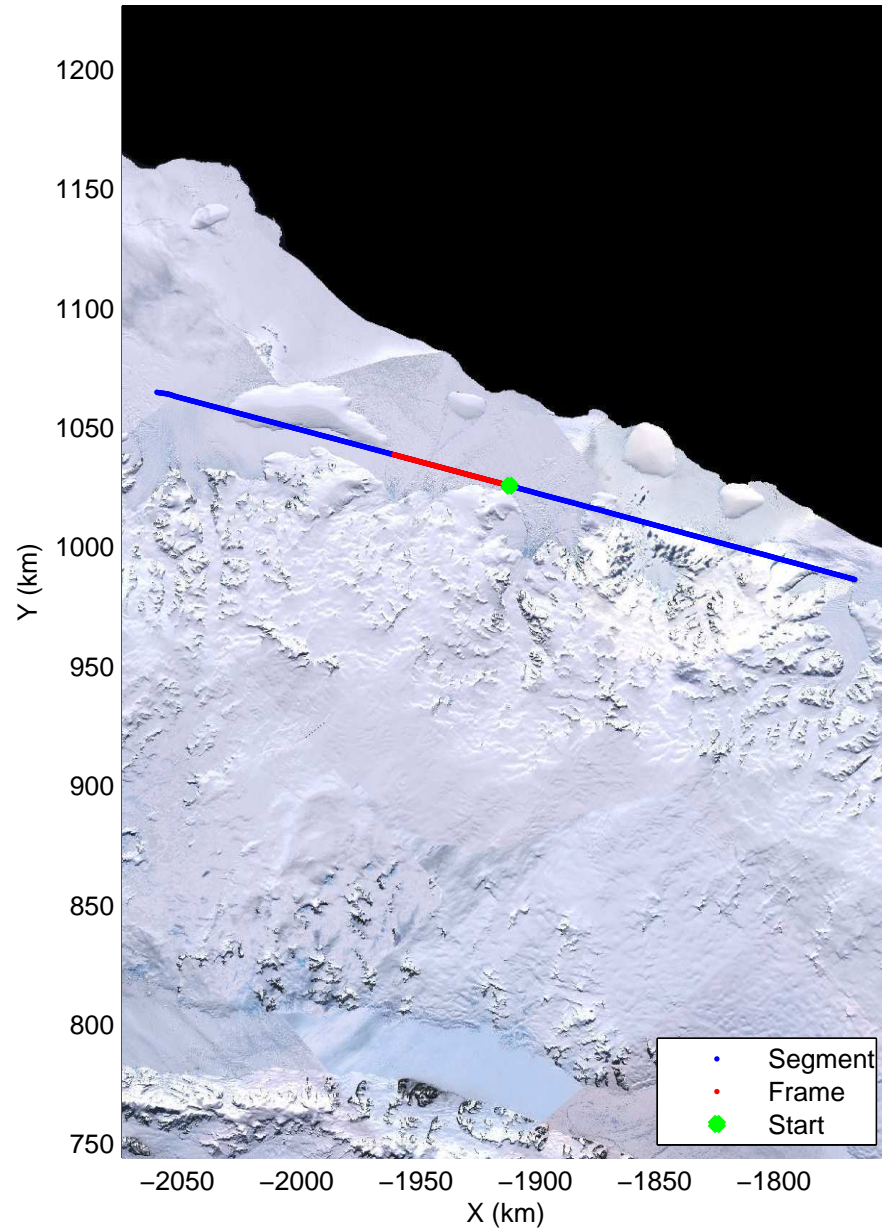

Land Ice Larsen D01  
20141018\_16\_001  
Polar Stereograph -71N/0E

mcords3 2014\_Antarctica\_DC8: "Land Ice Larsen D01" 20141018\_16\_001: 21:12:49.2 to 21:19:41.7 GPS

mcords3 2014\_Antarctica\_DC8: "Land Ice Larsen D01" 20141018\_16\_001: 21:12:49.2 to 21:19:41.7 GPS

Land Ice Larsen D01  
20141018\_16\_002  
Polar Stereograph -71N/0E

mcords3 2014\_Antarctica\_DC8: "Land Ice Larsen D01" 20141018\_16\_002: 21:19:41.9 to 21:26:17.3 GPS

mcords3 2014\_Antarctica\_DC8: "Land Ice Larsen D01" 20141018\_16\_002: 21:19:41.9 to 21:26:17.3 GPS

Land Ice Larsen D01  
 20141018\_16\_003  
 Polar Stereograph -71N/0E

mcords3 2014\_Antarctica\_DC8: "Land Ice Larsen D01" 20141018\_16\_003: 21:26:17.5 to 21:32:48.5 GPS

mcords3 2014\_Antarctica\_DC8: "Land Ice Larsen D01" 20141018\_16\_003: 21:26:17.5 to 21:32:48.5 GPS

Land Ice Larsen D01  
20141018\_16\_004  
Polar Stereograph -71N/0E

mcoords3 2014\_Antarctica\_DC8: "Land Ice Larsen D01" 20141018\_16\_004: 21:32:48.8 to 21:39:02.4 GPS

mcoords3 2014\_Antarctica\_DC8: "Land Ice Larsen D01" 20141018\_16\_004: 21:32:48.8 to 21:39:02.4 GPS