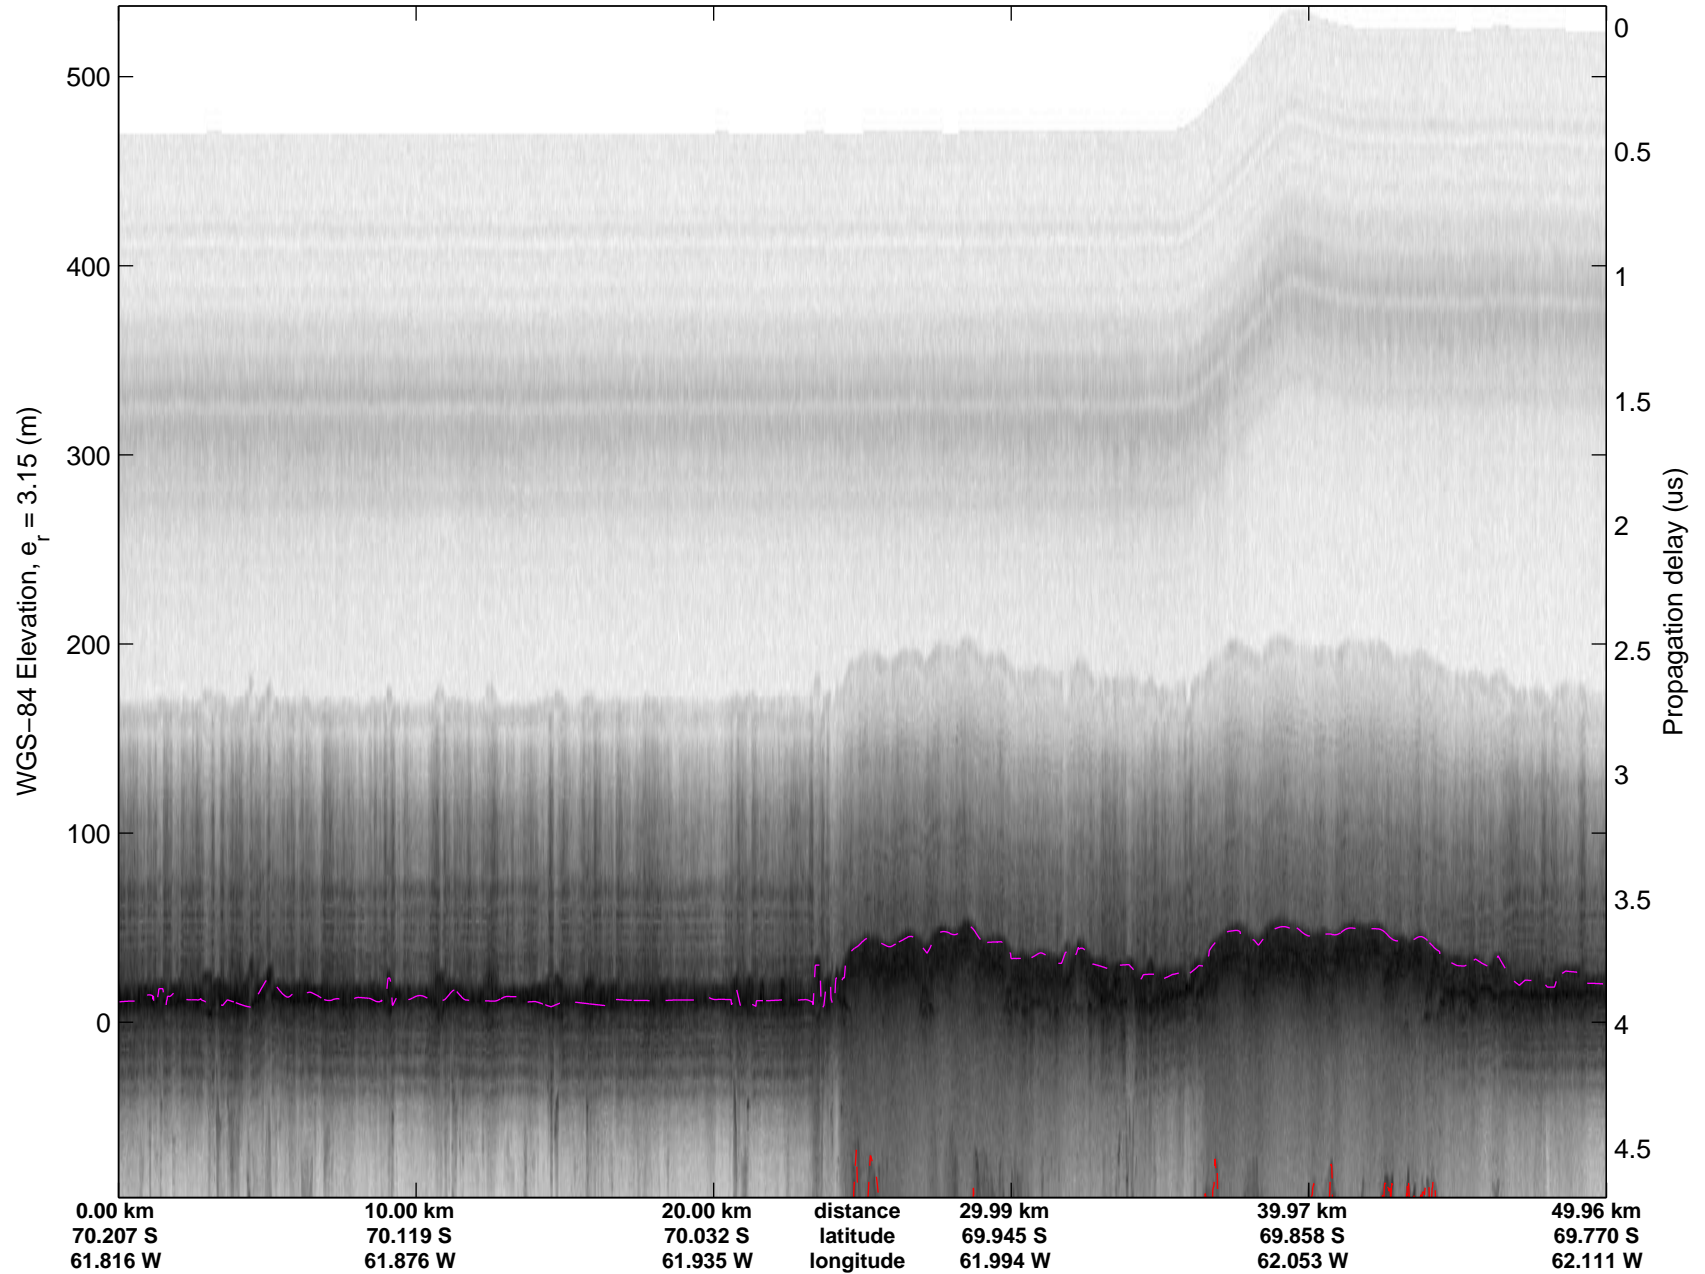

Land Ice Larsen D01  
20141018\_16\_002  
Polar Stereograph -71N/0E

mcords3 2014\_Antarctica\_DC8: "Land Ice Larsen D01" 20141018\_16\_002: 21:19:41.9 to 21:26:17.3 GPS

mcords3 2014\_Antarctica\_DC8: "Land Ice Larsen D01" 20141018\_16\_002: 21:19:41.9 to 21:26:17.3 GPS

Land Ice Larsen D01  
 20141018\_16\_003  
 Polar Stereograph -71N/0E

mcords3 2014\_Antarctica\_DC8: "Land Ice Larsen D01" 20141018\_16\_003: 21:26:17.5 to 21:32:48.5 GPS

mcords3 2014\_Antarctica\_DC8: "Land Ice Larsen D01" 20141018\_16\_003: 21:26:17.5 to 21:32:48.5 GPS

Land Ice Larsen D01  
20141018\_16\_004  
Polar Stereograph -71N/0E

mcoords3 2014\_Antarctica\_DC8: "Land Ice Larsen D01" 20141018\_16\_004: 21:32:48.8 to 21:39:02.4 GPS

mcoords3 2014\_Antarctica\_DC8: "Land Ice Larsen D01" 20141018\_16\_004: 21:32:48.8 to 21:39:02.4 GPS

Land Ice Larsen D01  
20141018\_16\_005  
Polar Stereograph -71N/0E

mcords3 2014\_Antarctica\_DC8: "Land Ice Larsen D01" 20141018\_16\_005: 21:39:02.7 to 21:45:27.1 GPS

mcords3 2014\_Antarctica\_DC8: "Land Ice Larsen D01" 20141018\_16\_005: 21:39:02.7 to 21:45:27.1 GPS