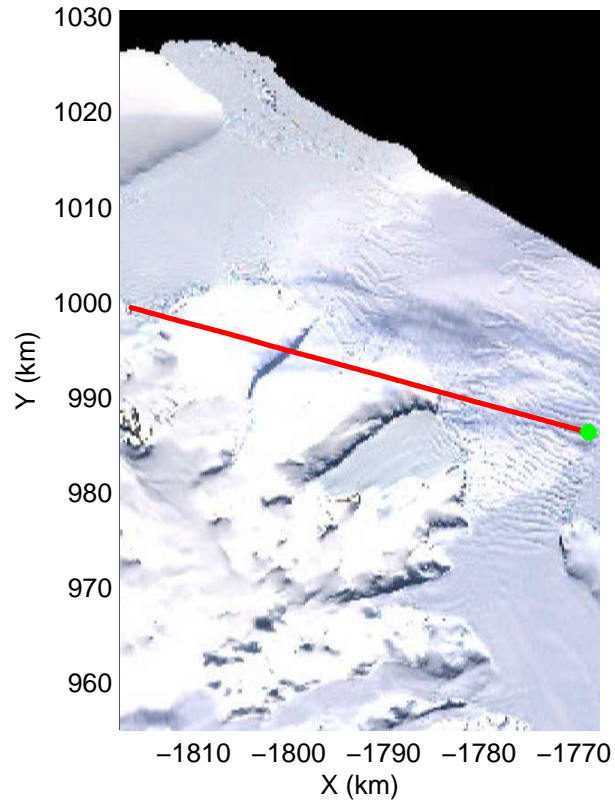

Land Ice Larsen D01  
20141018\_16\_001  
Polar Stereograph -71N/0E

mcords3 2014\_Antarctica\_DC8: "Land Ice Larsen D01" 20141018\_16\_001: 21:12:49.2 to 21:19:41.7 GPS

mcords3 2014\_Antarctica\_DC8: "Land Ice Larsen D01" 20141018\_16\_001: 21:12:49.2 to 21:19:41.7 GPS

Land Ice Larsen D01  
20141018\_16\_002  
Polar Stereograph -71N/0E

mcords3 2014\_Antarctica\_DC8: "Land Ice Larsen D01" 20141018\_16\_002: 21:19:41.9 to 21:26:17.3 GPS

mcords3 2014\_Antarctica\_DC8: "Land Ice Larsen D01" 20141018\_16\_002: 21:19:41.9 to 21:26:17.3 GPS

Land Ice Larsen D01  
 20141018\_16\_003  
 Polar Stereograph -71N/0E

mcords3 2014\_Antarctica\_DC8: "Land Ice Larsen D01" 20141018\_16\_003: 21:26:17.5 to 21:32:48.5 GPS

mcords3 2014\_Antarctica\_DC8: "Land Ice Larsen D01" 20141018\_16\_003: 21:26:17.5 to 21:32:48.5 GPS

Land Ice Larsen D01  
20141018\_16\_004  
Polar Stereograph -71N/0E

mcoords3 2014\_Antarctica\_DC8: "Land Ice Larsen D01" 20141018\_16\_004: 21:32:48.8 to 21:39:02.4 GPS

mcoords3 2014\_Antarctica\_DC8: "Land Ice Larsen D01" 20141018\_16\_004: 21:32:48.8 to 21:39:02.4 GPS