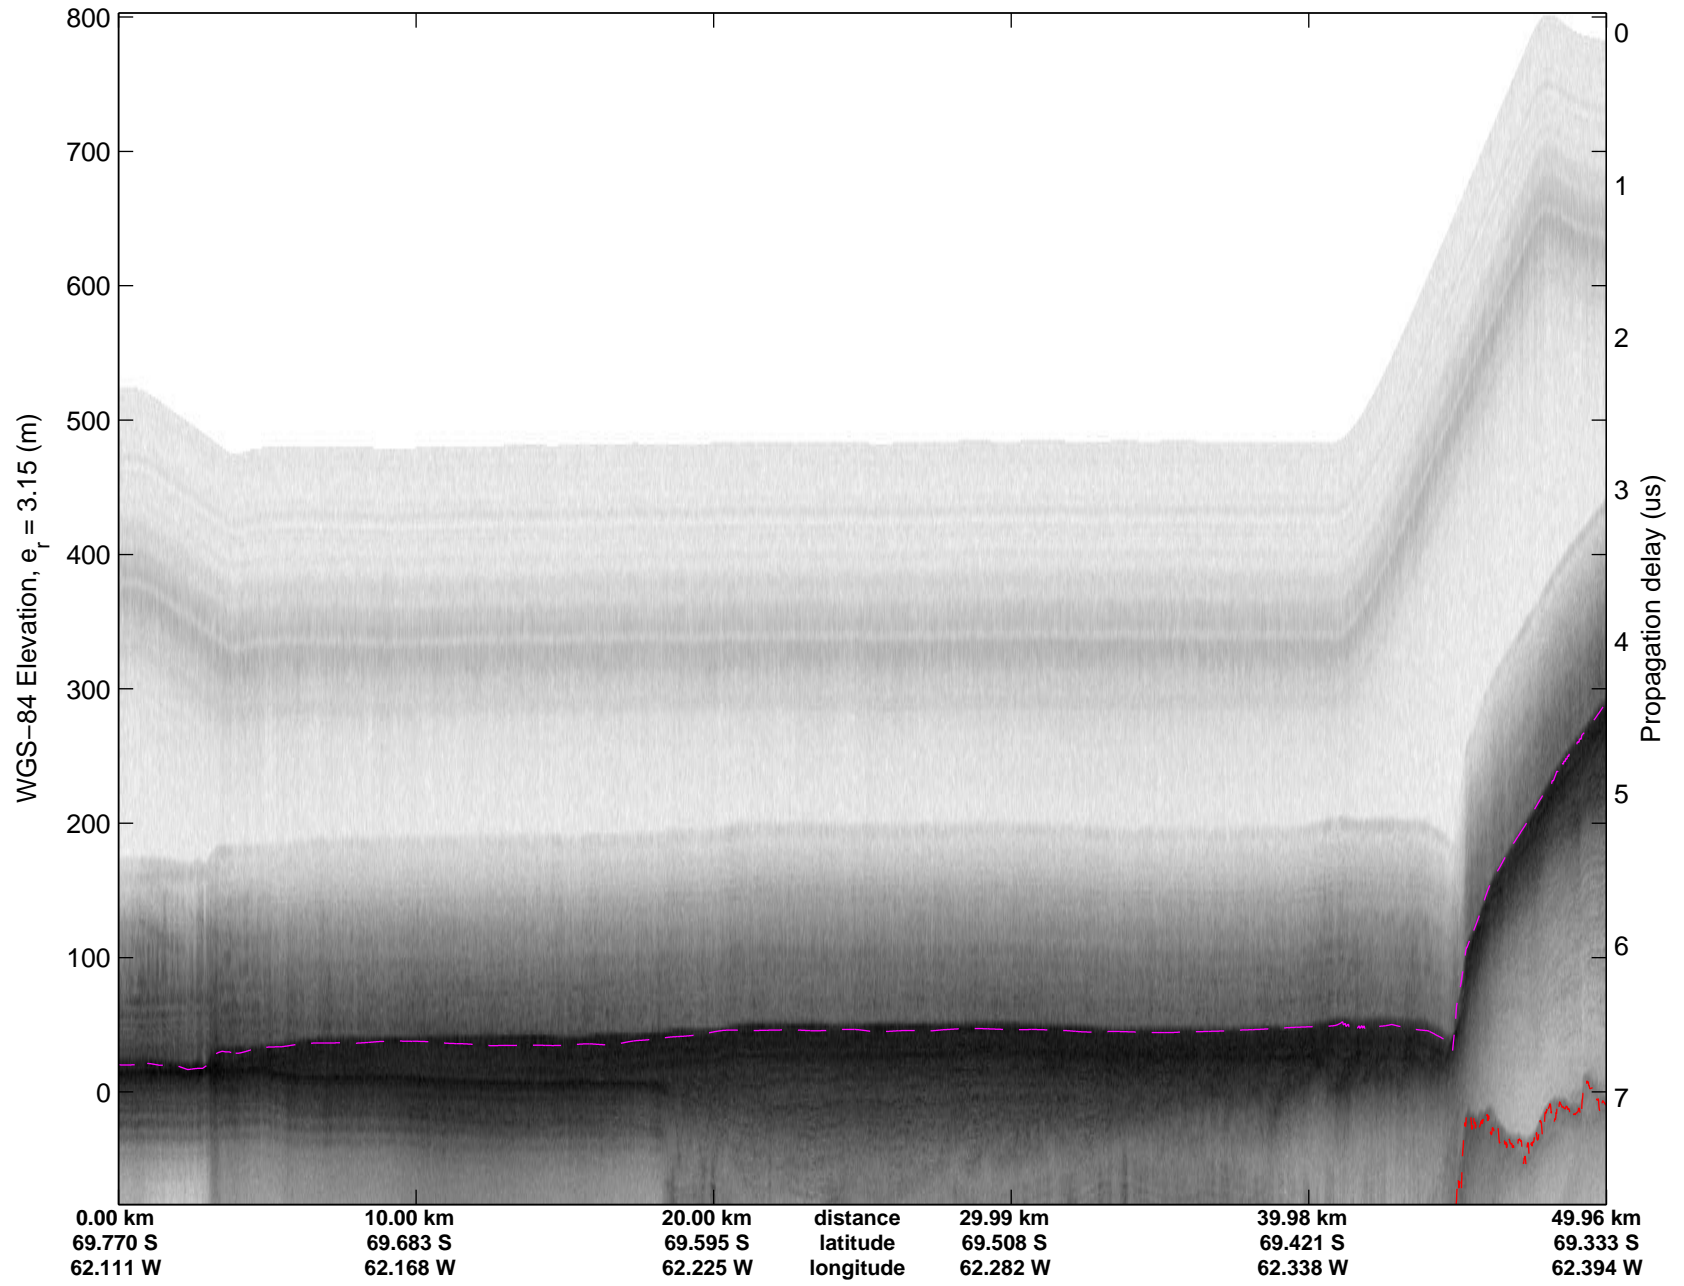

Land Ice Larsen D01  
 20141018\_16\_003  
 Polar Stereograph -71N/0E

mcords3 2014\_Antarctica\_DC8: "Land Ice Larsen D01" 20141018\_16\_003: 21:26:17.5 to 21:32:48.5 GPS

mcords3 2014\_Antarctica\_DC8: "Land Ice Larsen D01" 20141018\_16\_003: 21:26:17.5 to 21:32:48.5 GPS

Land Ice Larsen D01  
20141018\_16\_004  
Polar Stereograph -71N/0E

mcoords3 2014\_Antarctica\_DC8: "Land Ice Larsen D01" 20141018\_16\_004: 21:32:48.8 to 21:39:02.4 GPS

mcoords3 2014\_Antarctica\_DC8: "Land Ice Larsen D01" 20141018\_16\_004: 21:32:48.8 to 21:39:02.4 GPS

Land Ice Larsen D01  
20141018\_16\_005  
Polar Stereograph -71N/0E

mcords3 2014\_Antarctica\_DC8: "Land Ice Larsen D01" 20141018\_16\_005: 21:39:02.7 to 21:45:27.1 GPS

mcords3 2014\_Antarctica\_DC8: "Land Ice Larsen D01" 20141018\_16\_005: 21:39:02.7 to 21:45:27.1 GPS

Land Ice Larsen D01  
20141018\_16\_006  
Polar Stereograph -71N/0E

mcords3 2014\_Antarctica\_DC8: "Land Ice Larsen D01" 20141018\_16\_006: 21:45:27.4 to 21:52:19.9 GPS

mcords3 2014\_Antarctica\_DC8: "Land Ice Larsen D01" 20141018\_16\_006: 21:45:27.4 to 21:52:19.9 GPS