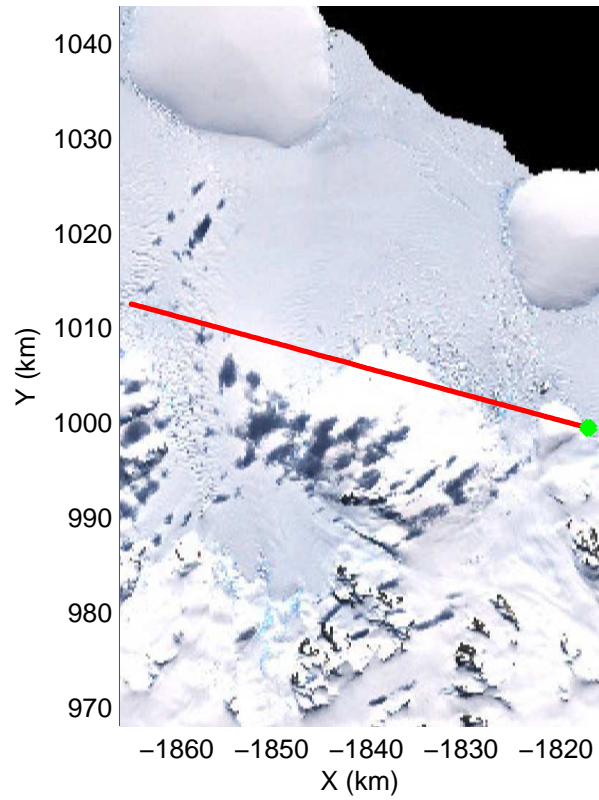

Land Ice Larsen D01  
20141018\_16\_001  
Polar Stereograph -71N/0E

mcords3 2014\_Antarctica\_DC8: "Land Ice Larsen D01" 20141018\_16\_001: 21:12:49.2 to 21:19:41.7 GPS

mcords3 2014\_Antarctica\_DC8: "Land Ice Larsen D01" 20141018\_16\_001: 21:12:49.2 to 21:19:41.7 GPS

Land Ice Larsen D01  
20141018\_16\_002  
Polar Stereograph -71N/0E

mcords3 2014\_Antarctica\_DC8: "Land Ice Larsen D01" 20141018\_16\_002: 21:19:41.9 to 21:26:17.3 GPS

mcords3 2014\_Antarctica\_DC8: "Land Ice Larsen D01" 20141018\_16\_002: 21:19:41.9 to 21:26:17.3 GPS

Land Ice Larsen D01  
 20141018\_16\_003  
 Polar Stereograph -71N/0E

mcords3 2014\_Antarctica\_DC8: "Land Ice Larsen D01" 20141018\_16\_003: 21:26:17.5 to 21:32:48.5 GPS

mcords3 2014\_Antarctica\_DC8: "Land Ice Larsen D01" 20141018\_16\_003: 21:26:17.5 to 21:32:48.5 GPS

Land Ice Larsen D01  
20141018\_16\_004  
Polar Stereograph -71N/0E

mcoords3 2014\_Antarctica\_DC8: "Land Ice Larsen D01" 20141018\_16\_004: 21:32:48.8 to 21:39:02.4 GPS

mcoords3 2014\_Antarctica\_DC8: "Land Ice Larsen D01" 20141018\_16\_004: 21:32:48.8 to 21:39:02.4 GPS