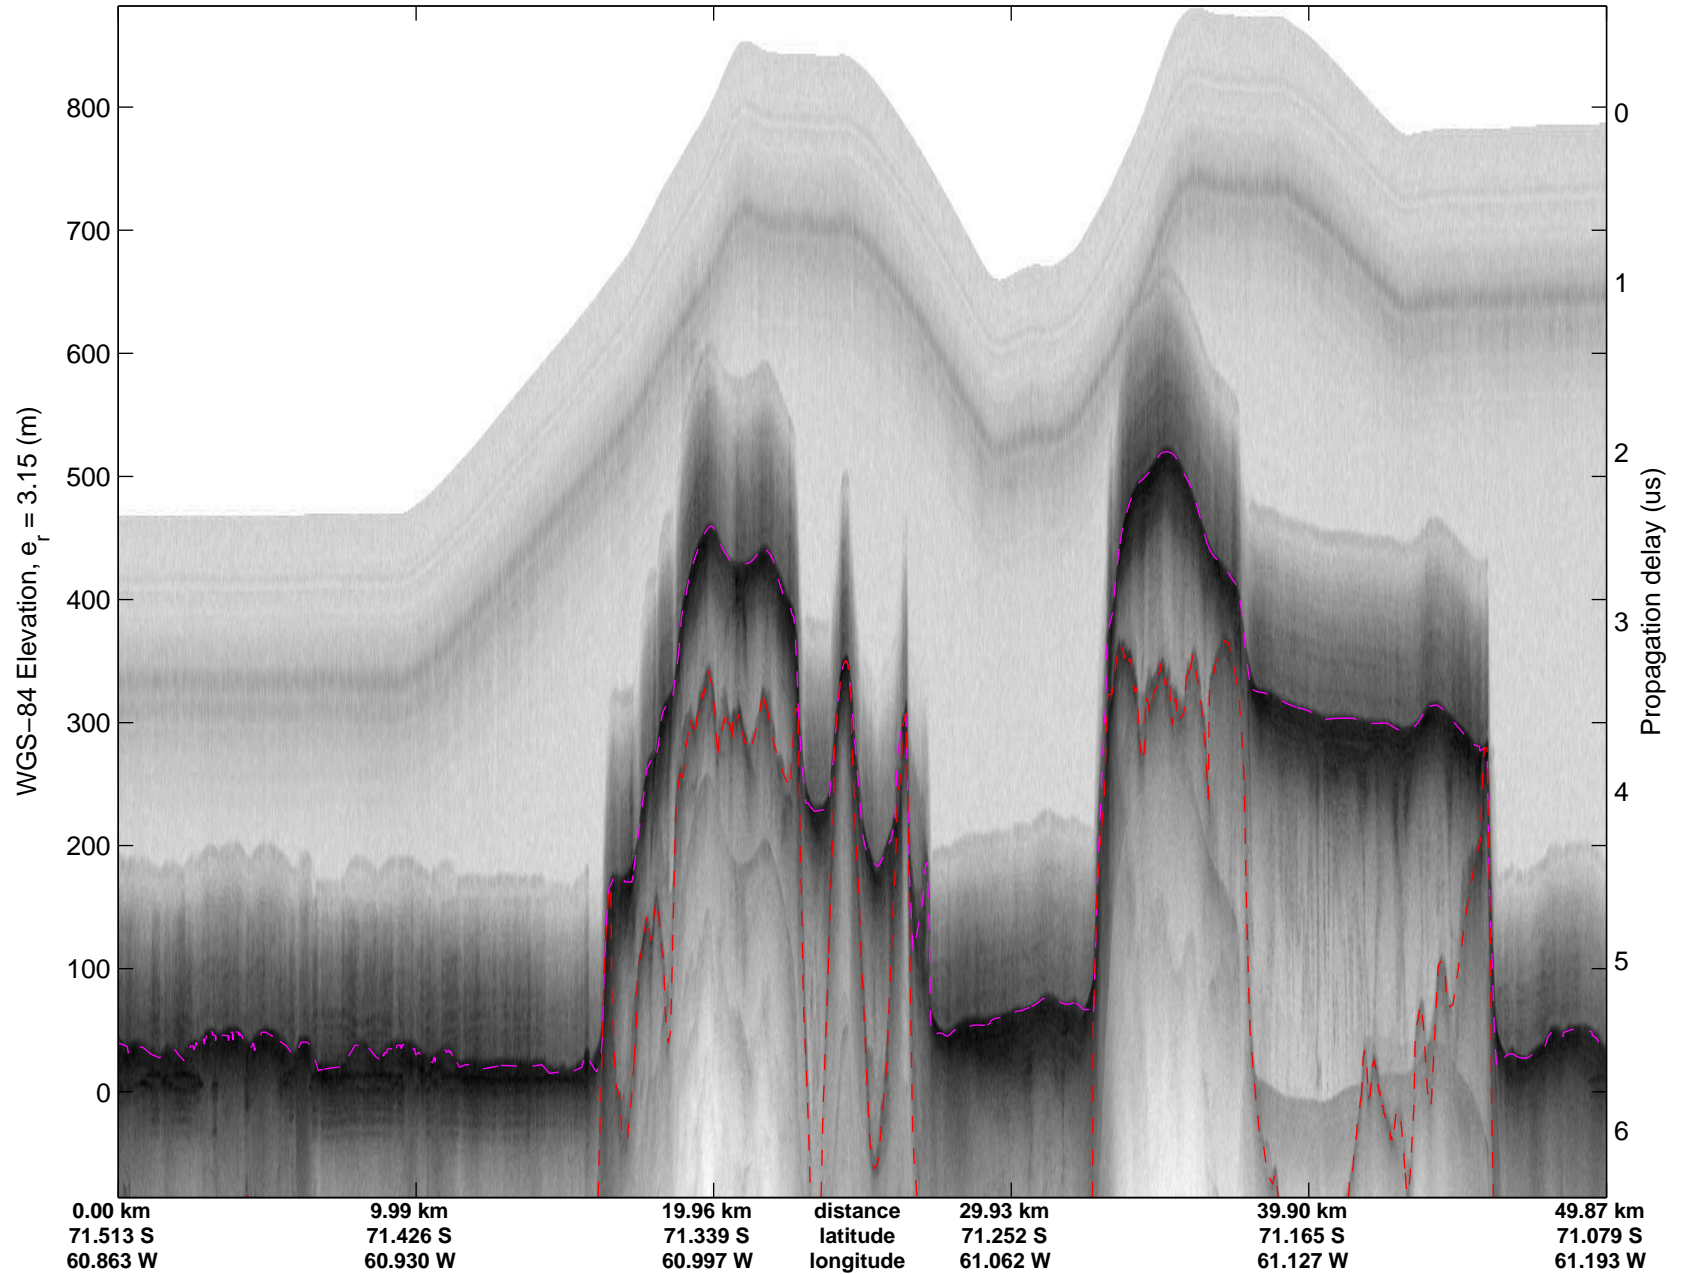

Land Ice Larsen D01  
20141018\_16\_001  
Polar Stereograph -71N/0E

mcords3 2014\_Antarctica\_DC8: "Land Ice Larsen D01" 20141018\_16\_001: 21:12:49.2 to 21:19:41.7 GPS

mcords3 2014\_Antarctica\_DC8: "Land Ice Larsen D01" 20141018\_16\_001: 21:12:49.2 to 21:19:41.7 GPS

Land Ice Larsen D01  
20141018\_16\_002  
Polar Stereograph -71N/0E

mcords3 2014\_Antarctica\_DC8: "Land Ice Larsen D01" 20141018\_16\_002: 21:19:41.9 to 21:26:17.3 GPS

mcords3 2014\_Antarctica\_DC8: "Land Ice Larsen D01" 20141018\_16\_002: 21:19:41.9 to 21:26:17.3 GPS

Land Ice Larsen D01  
 20141018\_16\_003  
 Polar Stereograph -71N/0E

mcords3 2014\_Antarctica\_DC8: "Land Ice Larsen D01" 20141018\_16\_003: 21:26:17.5 to 21:32:48.5 GPS

mcords3 2014\_Antarctica\_DC8: "Land Ice Larsen D01" 20141018\_16\_003: 21:26:17.5 to 21:32:48.5 GPS

Land Ice Larsen D01  
20141018\_16\_005  
Polar Stereograph -71N/0E

mcords3 2014\_Antarctica\_DC8: "Land Ice Larsen D01" 20141018\_16\_005: 21:39:02.7 to 21:45:27.1 GPS

mcords3 2014\_Antarctica\_DC8: "Land Ice Larsen D01" 20141018\_16\_005: 21:39:02.7 to 21:45:27.1 GPS