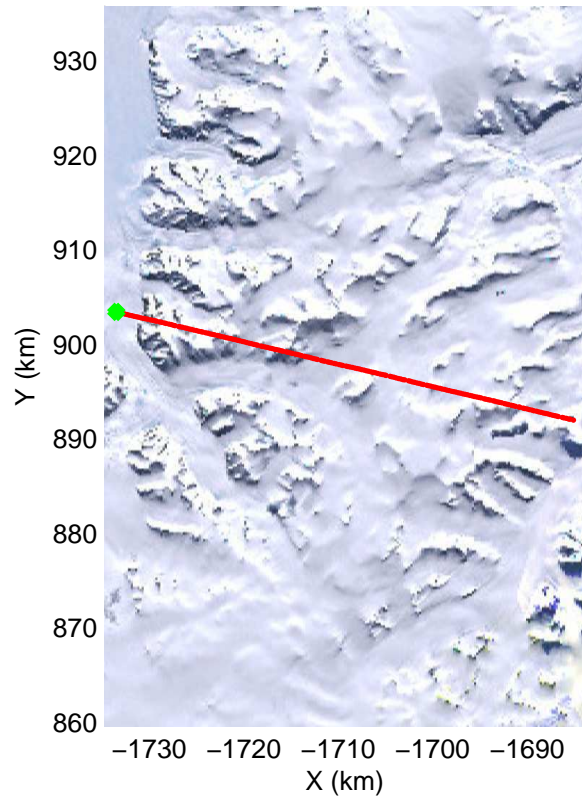

mcords3 2014_Antarctica_DC8: "Land Ice Larsen D01" 20141018_13_007: 20:03:04.8 to 20:09:06.0 GPS

mcords3 2014_Antarctica_DC8: "Land Ice Larsen D01" 20141018_13_007: 20:03:04.8 to 20:09:06.0 GPS

Land Ice Larsen D01
20141018_13_008
Polar Stereograph -71N/0E