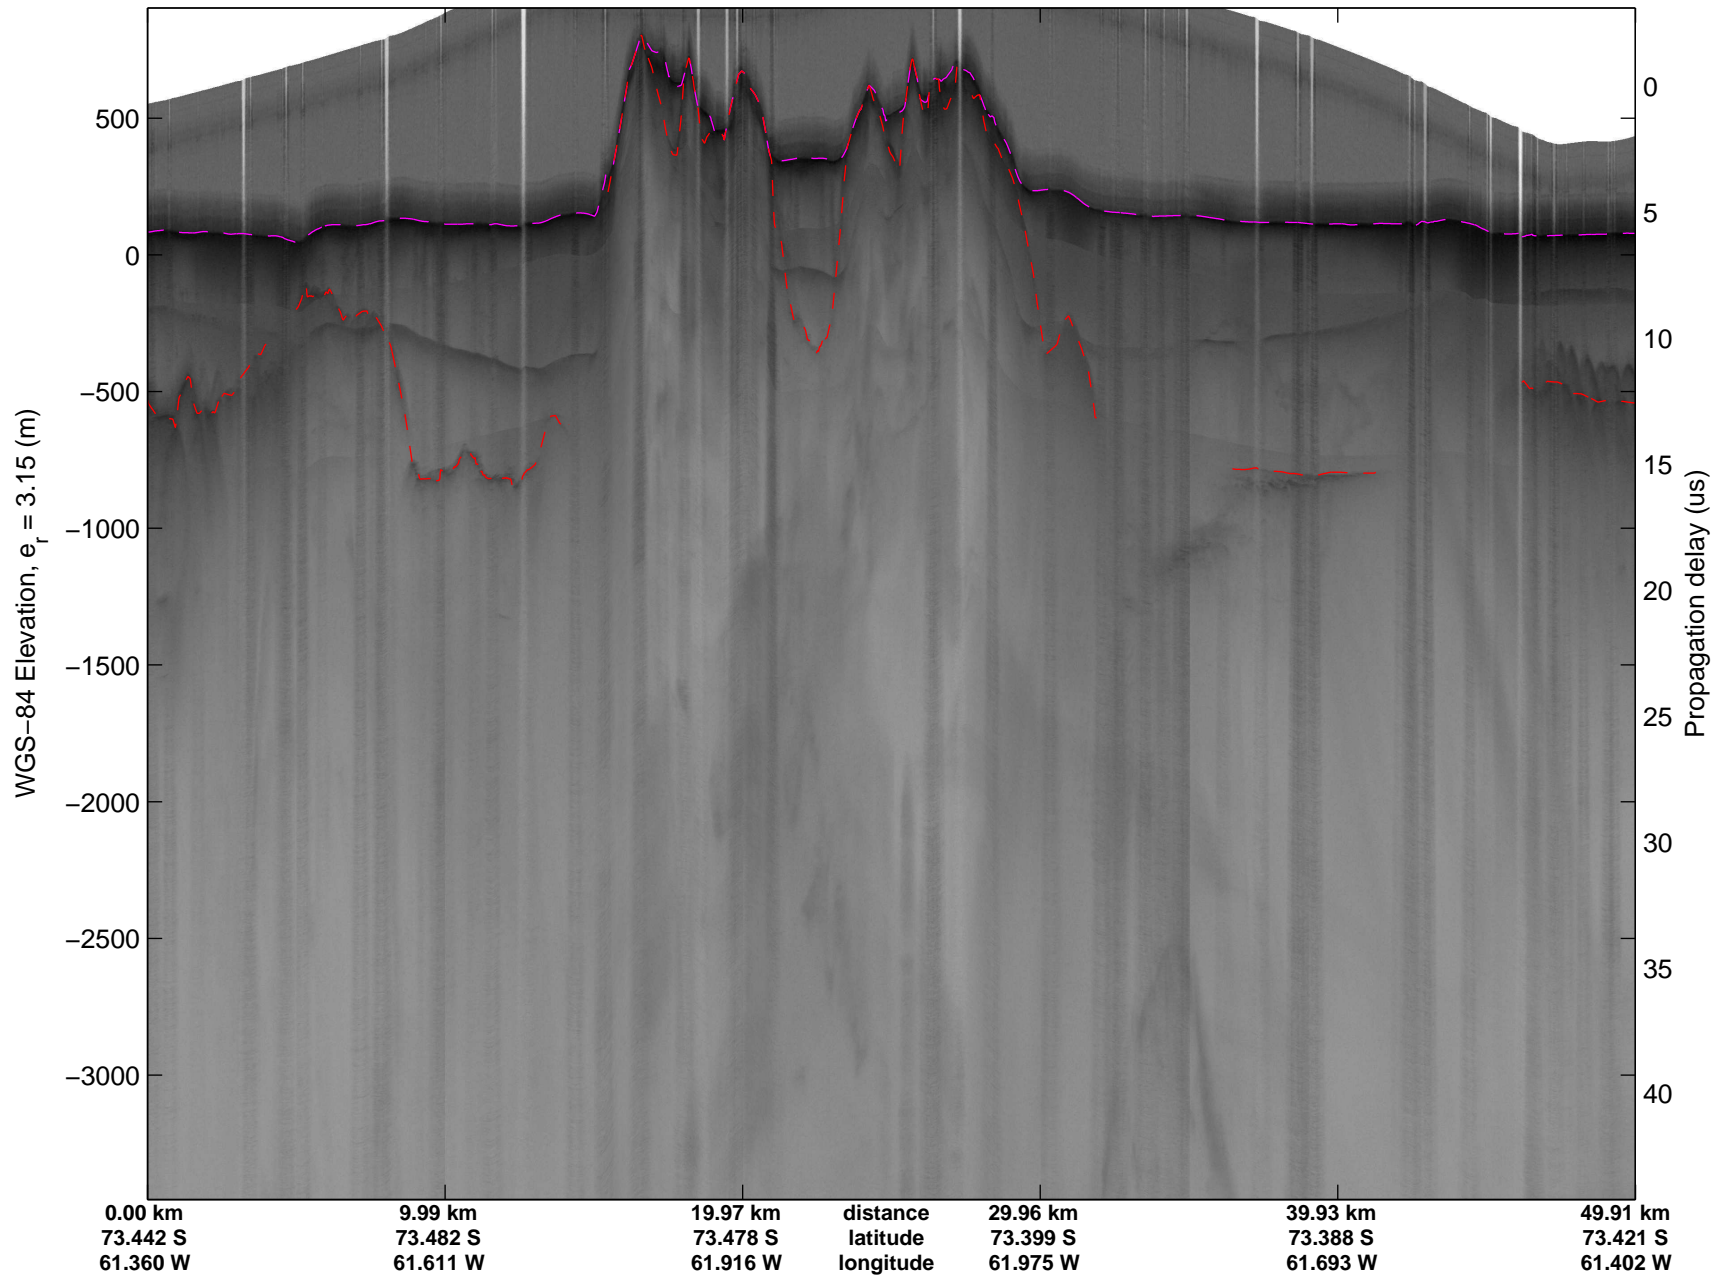

mcords3 2014_Antarctica_DC8: "Land Ice Larsen D01" 20141018_13_009: 20:15:48.3 to 20:22:20.7 GPS

mcords3 2014_Antarctica_DC8: "Land Ice Larsen D01" 20141018_13_009: 20:15:48.3 to 20:22:20.7 GPS

Land Ice Larsen D01
20141018_13_010
Polar Stereograph -71N/0E

mcords3 2014_Antarctica_DC8: "Land Ice Larsen D01" 20141018_13_010: 20:22:21.0 to 20:28:43.3 GPS

mcords3 2014_Antarctica_DC8: "Land Ice Larsen D01" 20141018_13_010: 20:22:21.0 to 20:28:43.3 GPS

Land Ice Larsen D01
 20141018_13_011
 Polar Stereograph -71N/0E

mcords3 2014_Antarctica_DC8: "Land Ice Larsen D01" 20141018_13_011: 20:28:43.6 to 20:35:21.0 GPS

mcords3 2014_Antarctica_DC8: "Land Ice Larsen D01" 20141018_13_011: 20:28:43.6 to 20:35:21.0 GPS

Land Ice Larsen D01
20141018_13_012
Polar Stereograph -71N/0E

mcords3 2014_Antarctica_DC8: "Land Ice Larsen D01" 20141018_13_012: 20:35:21.3 to 20:41:55.9 GPS

mcords3 2014_Antarctica_DC8: "Land Ice Larsen D01" 20141018_13_012: 20:35:21.3 to 20:41:55.9 GPS

Land Ice Larsen D01
20141018_13_013
Polar Stereograph -71N/0E