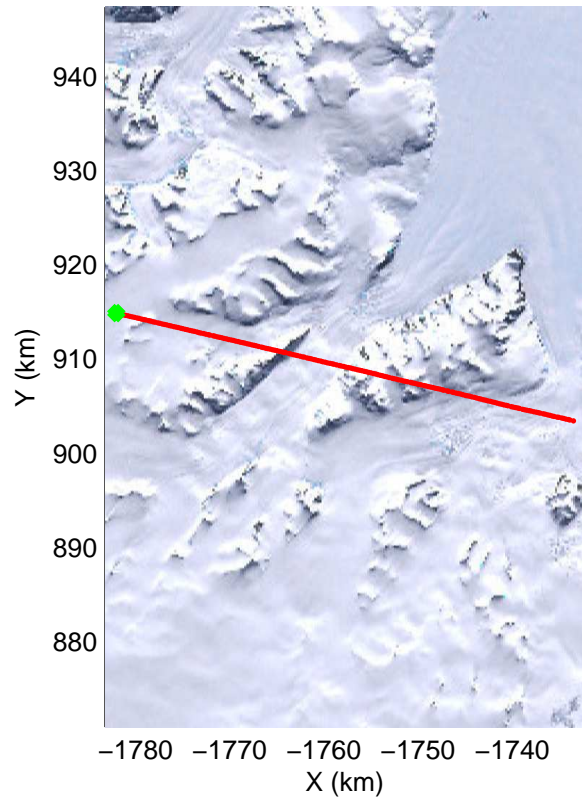

mcords3 2014_Antarctica_DC8: "Land Ice Larsen D01" 20141018_13_006: 19:57:01.3 to 20:03:04.5 GPS

mcords3 2014_Antarctica_DC8: "Land Ice Larsen D01" 20141018_13_006: 19:57:01.3 to 20:03:04.5 GPS

Land Ice Larsen D01
20141018_13_007
Polar Stereograph -71N/0E