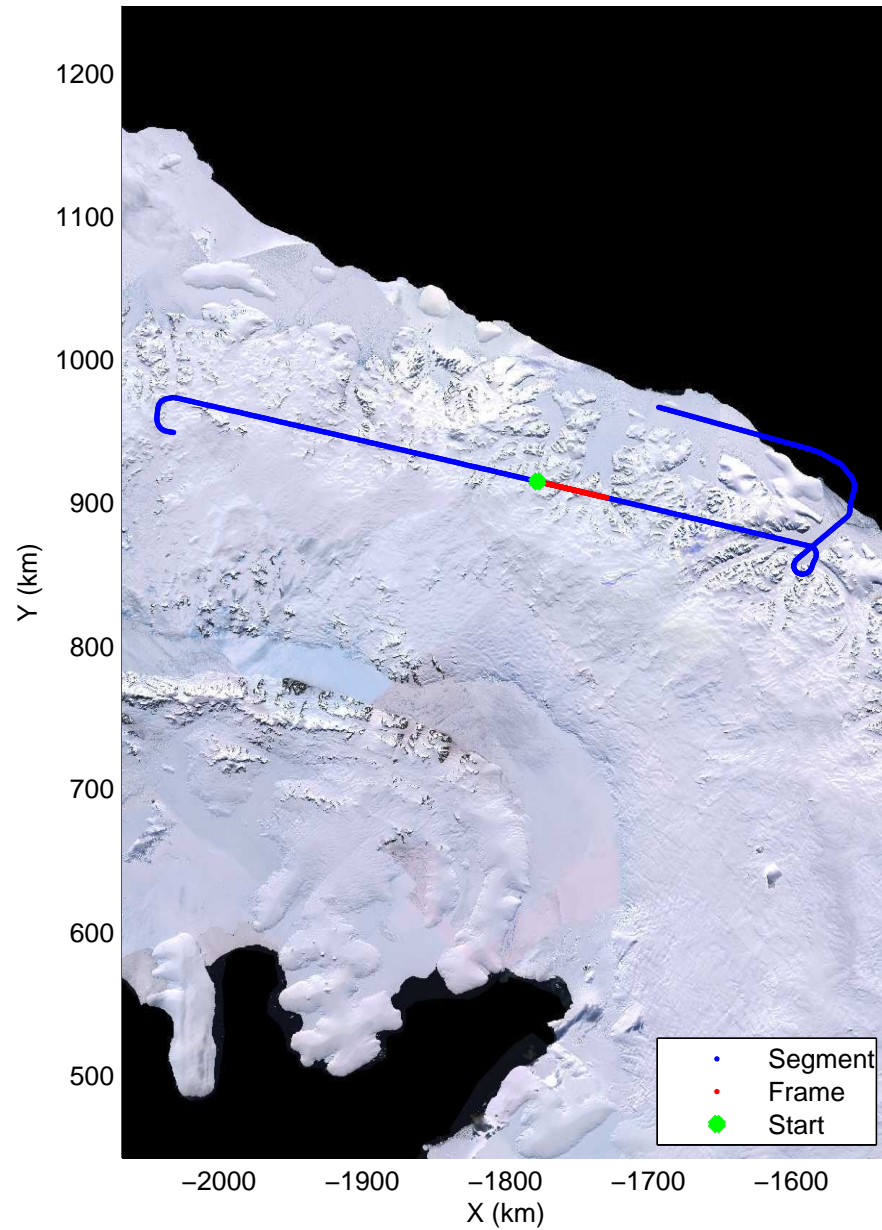

mcords3 2014_Antarctica_DC8: "Land Ice Larsen D01" 20141018_13_005: 19:50:58.7 to 19:56:58.8 GPS

mcords3 2014_Antarctica_DC8: "Land Ice Larsen D01" 20141018_13_005: 19:50:58.7 to 19:56:58.8 GPS

Land Ice Larsen D01
20141018_13_006
Polar Stereograph -71N/0E

mcords3 2014_Antarctica_DC8: "Land Ice Larsen D01" 20141018_13_006: 19:57:01.3 to 20:03:04.5 GPS

mcords3 2014_Antarctica_DC8: "Land Ice Larsen D01" 20141018_13_006: 19:57:01.3 to 20:03:04.5 GPS

Land Ice Larsen D01
20141018_13_007
Polar Stereograph -71N/0E

mcords3 2014_Antarctica_DC8: "Land Ice Larsen D01" 20141018_13_007: 20:03:04.8 to 20:09:06.0 GPS

mcords3 2014_Antarctica_DC8: "Land Ice Larsen D01" 20141018_13_007: 20:03:04.8 to 20:09:06.0 GPS

Land Ice Larsen D01
20141018_13_008
Polar Stereograph -71N/0E