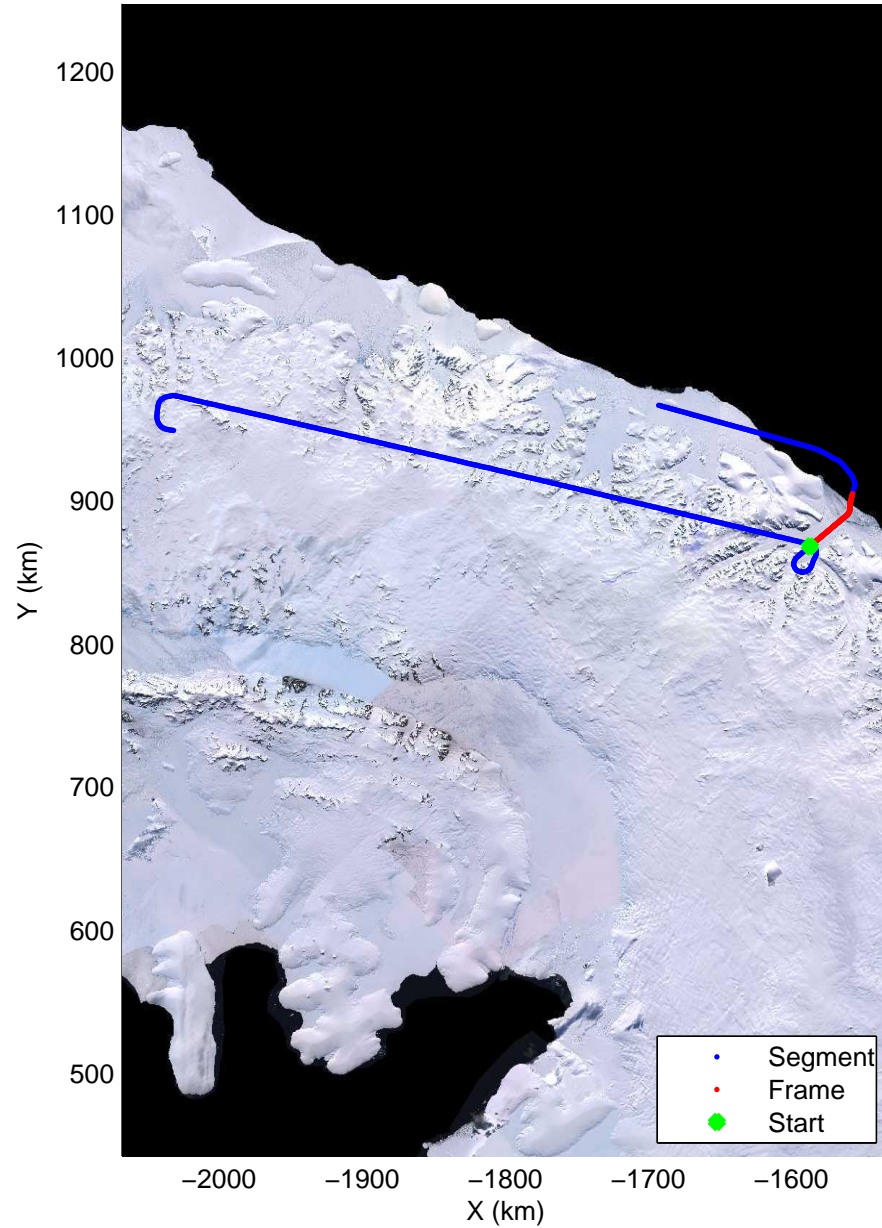

mcords3 2014_Antarctica_DC8: "Land Ice Larsen D01" 20141018_13_010: 20:22:21.0 to 20:28:43.3 GPS

mcords3 2014_Antarctica_DC8: "Land Ice Larsen D01" 20141018_13_010: 20:22:21.0 to 20:28:43.3 GPS

Land Ice Larsen D01
 20141018_13_011
 Polar Stereograph -71N/0E

mcords3 2014_Antarctica_DC8: "Land Ice Larsen D01" 20141018_13_011: 20:28:43.6 to 20:35:21.0 GPS

mcords3 2014_Antarctica_DC8: "Land Ice Larsen D01" 20141018_13_011: 20:28:43.6 to 20:35:21.0 GPS

Land Ice Larsen D01
20141018_13_012
Polar Stereograph -71N/0E

mcords3 2014_Antarctica_DC8: "Land Ice Larsen D01" 20141018_13_012: 20:35:21.3 to 20:41:55.9 GPS

mcords3 2014_Antarctica_DC8: "Land Ice Larsen D01" 20141018_13_012: 20:35:21.3 to 20:41:55.9 GPS

Land Ice Larsen D01
20141018_13_013
Polar Stereograph -71N/0E