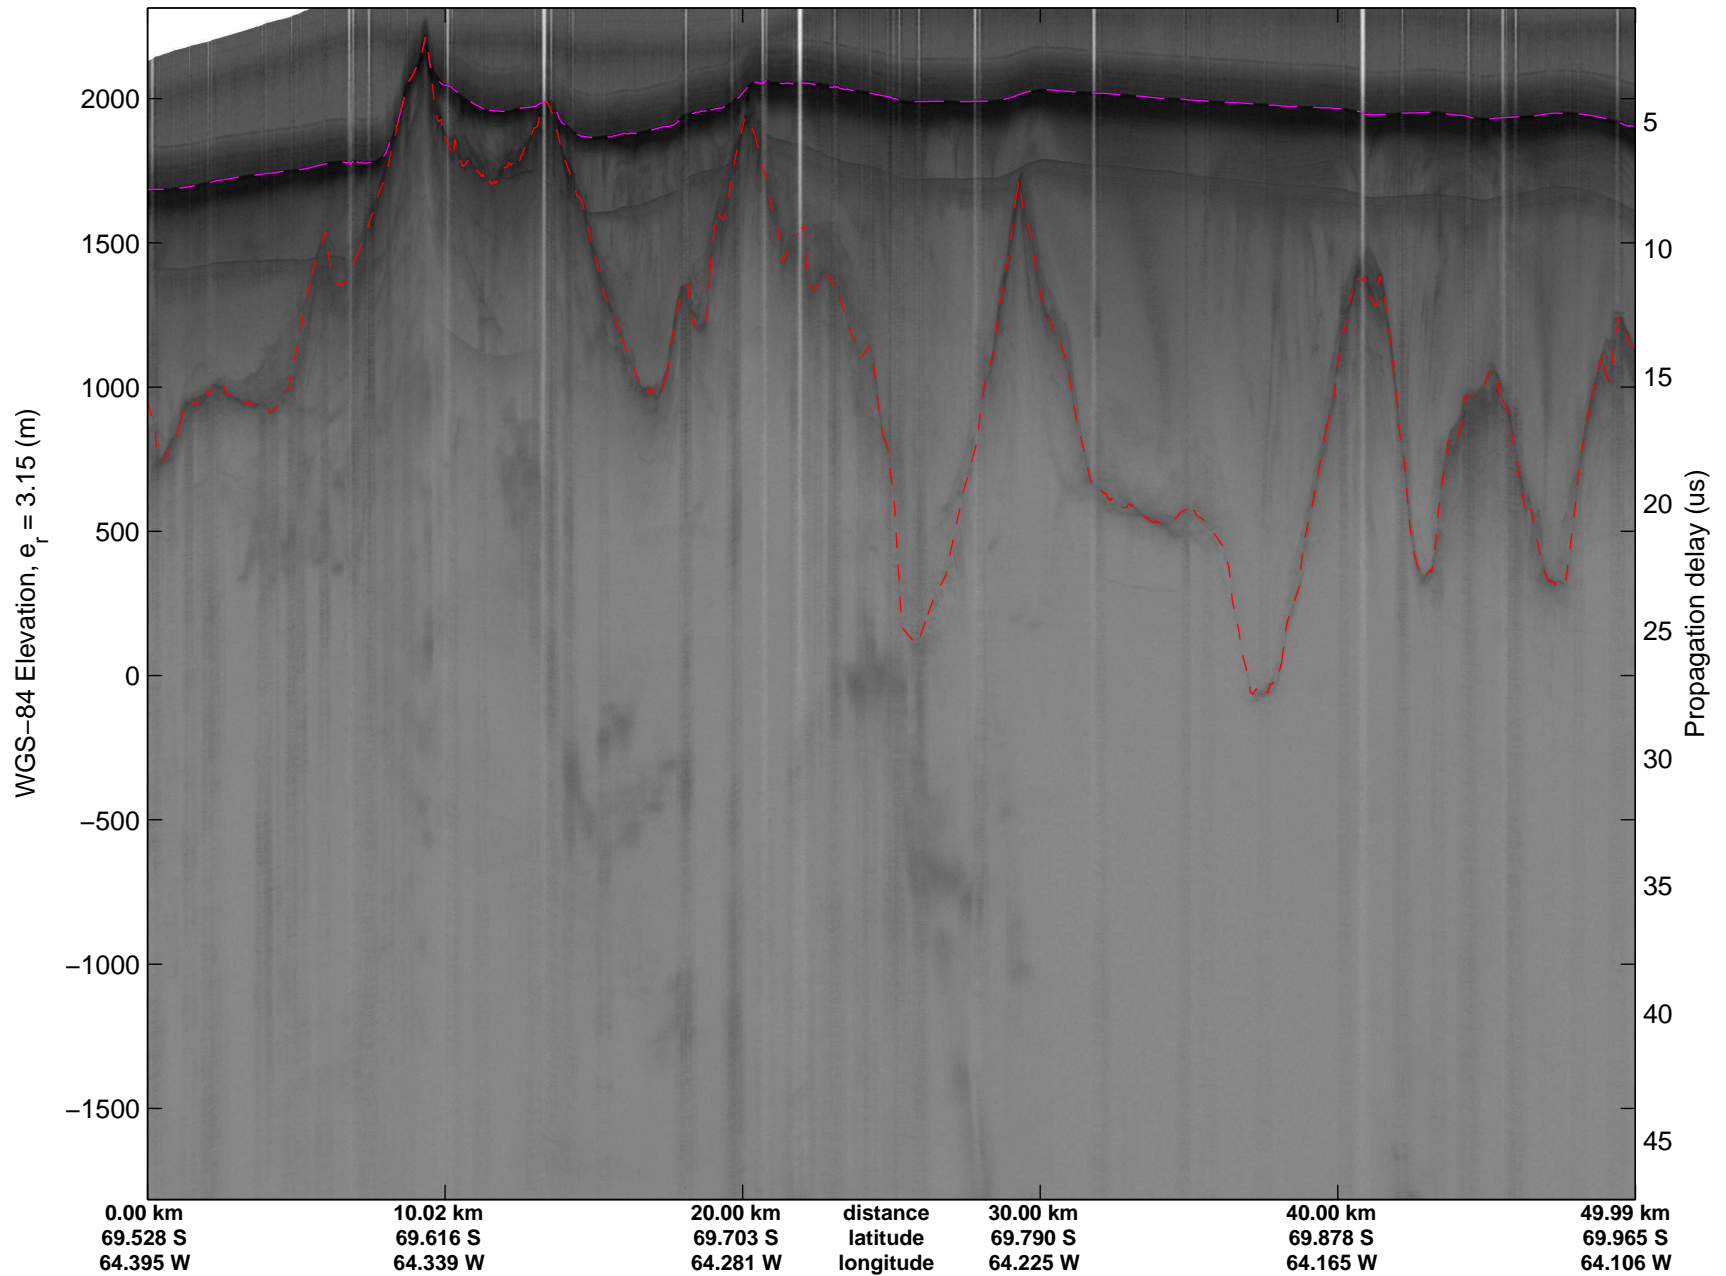

Land Ice Larsen D01
20141018_13_001
Polar Stereograph -71N/0E

mcords3 2014_Antarctica_DC8: "Land Ice Larsen D01" 20141018_13_001: 19:25:40.9 to 19:32:04.0 GPS

mcords3 2014_Antarctica_DC8: "Land Ice Larsen D01" 20141018_13_001: 19:25:40.9 to 19:32:04.0 GPS

mcords3 2014_Antarctica_DC8: "Land Ice Larsen D01" 20141018_13_002: 19:32:04.3 to 19:38:25.8 GPS

mcords3 2014_Antarctica_DC8: "Land Ice Larsen D01" 20141018_13_002: 19:32:04.3 to 19:38:25.8 GPS

Land Ice Larsen D01
20141018_13_003
Polar Stereograph -71N/0E

mcords3 2014_Antarctica_DC8: "Land Ice Larsen D01" 20141018_13_003: 19:38:26.1 to 19:44:38.5 GPS

mcords3 2014_Antarctica_DC8: "Land Ice Larsen D01" 20141018_13_003: 19:38:26.1 to 19:44:38.5 GPS

Land Ice Larsen D01
20141018_13_004
Polar Stereograph -71N/0E

mcords3 2014_Antarctica_DC8: "Land Ice Larsen D01" 20141018_13_004: 19:44:38.8 to 19:50:58.5 GPS

mcords3 2014_Antarctica_DC8: "Land Ice Larsen D01" 20141018_13_004: 19:44:38.8 to 19:50:58.5 GPS

Land Ice Larsen D01
20141018_13_005
Polar Stereograph -71N/0E