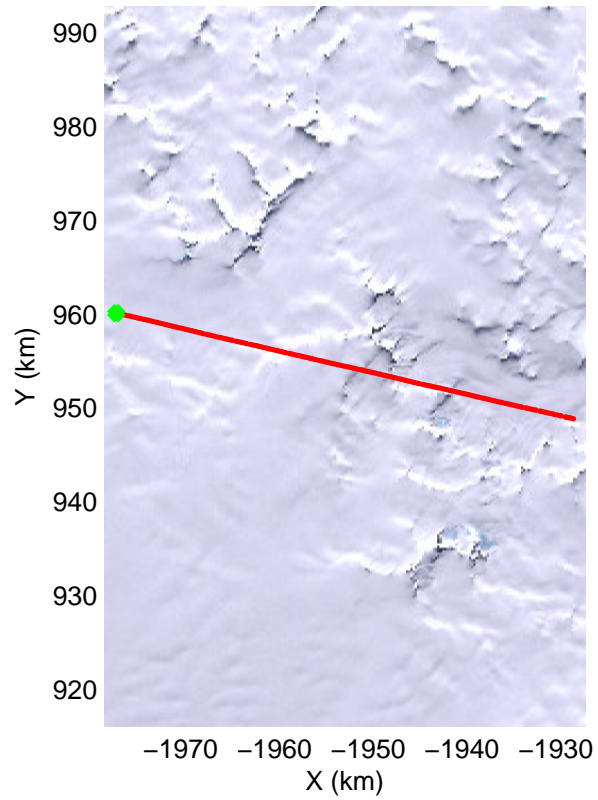

Land Ice Larsen D01
20141018_13_001
Polar Stereograph -71N/0E

mcords3 2014_Antarctica_DC8: "Land Ice Larsen D01" 20141018_13_001: 19:25:40.9 to 19:32:04.0 GPS

mcords3 2014_Antarctica_DC8: "Land Ice Larsen D01" 20141018_13_001: 19:25:40.9 to 19:32:04.0 GPS

mcords3 2014_Antarctica_DC8: "Land Ice Larsen D01" 20141018_13_002: 19:32:04.3 to 19:38:25.8 GPS

mcords3 2014_Antarctica_DC8: "Land Ice Larsen D01" 20141018_13_002: 19:32:04.3 to 19:38:25.8 GPS

Land Ice Larsen D01
20141018_13_003
Polar Stereograph -71N/0E

mcords3 2014_Antarctica_DC8: "Land Ice Larsen D01" 20141018_13_003: 19:38:26.1 to 19:44:38.5 GPS

mcords3 2014_Antarctica_DC8: "Land Ice Larsen D01" 20141018_13_003: 19:38:26.1 to 19:44:38.5 GPS

Land Ice Larsen D01
20141018_13_004
Polar Stereograph -71N/0E