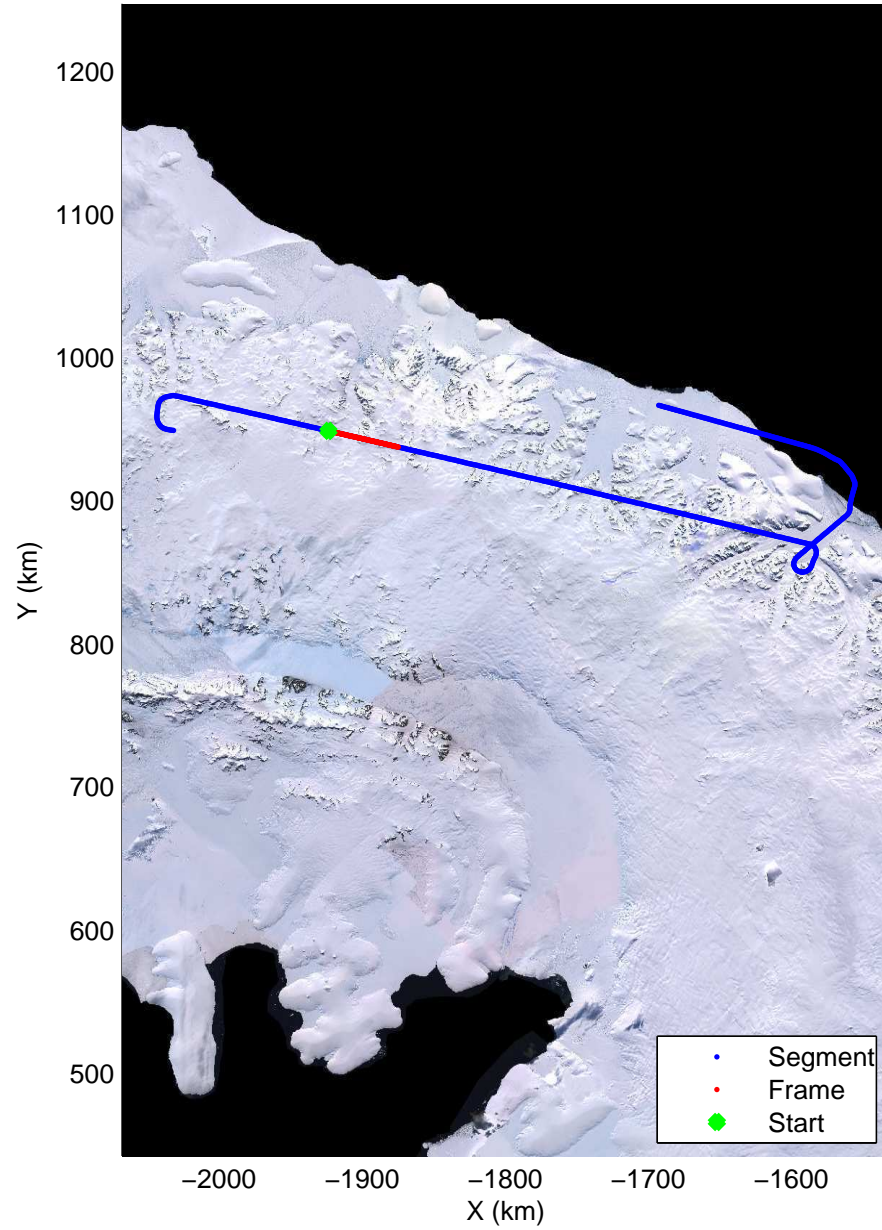

Land Ice Larsen D01
20141018_13_001
Polar Stereograph -71N/0E

mcords3 2014_Antarctica_DC8: "Land Ice Larsen D01" 20141018_13_001: 19:25:40.9 to 19:32:04.0 GPS

mcords3 2014_Antarctica_DC8: "Land Ice Larsen D01" 20141018_13_001: 19:25:40.9 to 19:32:04.0 GPS

mcords3 2014_Antarctica_DC8: "Land Ice Larsen D01" 20141018_13_002: 19:32:04.3 to 19:38:25.8 GPS

mcords3 2014_Antarctica_DC8: "Land Ice Larsen D01" 20141018_13_002: 19:32:04.3 to 19:38:25.8 GPS

Land Ice Larsen D01
20141018_13_003
Polar Stereograph -71N/0E

mcords3 2014_Antarctica_DC8: "Land Ice Larsen D01" 20141018_13_003: 19:38:26.1 to 19:44:38.5 GPS

mcords3 2014_Antarctica_DC8: "Land Ice Larsen D01" 20141018_13_003: 19:38:26.1 to 19:44:38.5 GPS

Land Ice Larsen D01
20141018_13_004
Polar Stereograph -71N/0E

mcords3 2014_Antarctica_DC8: "Land Ice Larsen D01" 20141018_13_004: 19:44:38.8 to 19:50:58.5 GPS

mcords3 2014_Antarctica_DC8: "Land Ice Larsen D01" 20141018_13_004: 19:44:38.8 to 19:50:58.5 GPS

Land Ice Larsen D01
20141018_13_005
Polar Stereograph -71N/0E