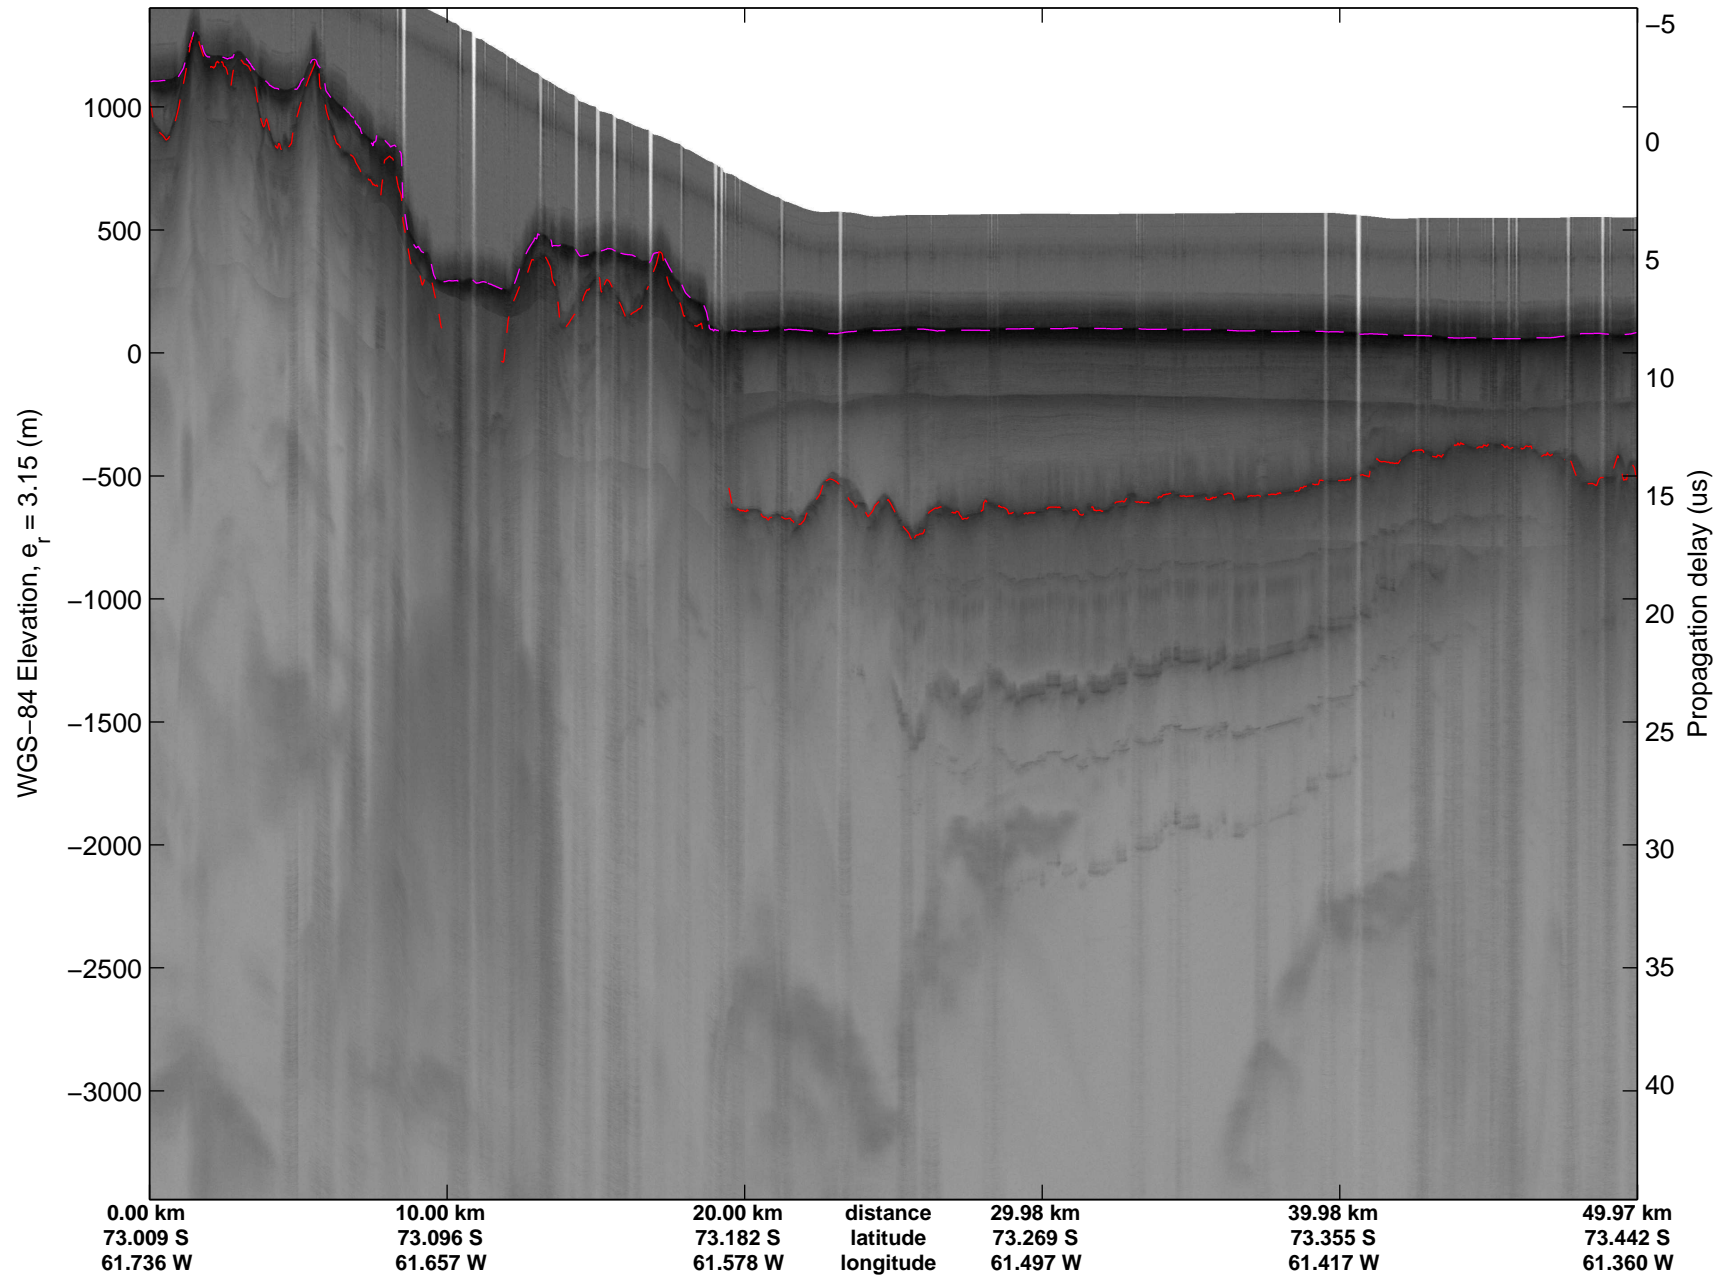

mcords3 2014_Antarctica_DC8: "Land Ice Larsen D01" 20141018_13_008: 20:09:06.3 to 20:15:48.1 GPS

mcords3 2014_Antarctica_DC8: "Land Ice Larsen D01" 20141018_13_008: 20:09:06.3 to 20:15:48.1 GPS

Land Ice Larsen D01
20141018_13_009
Polar Stereograph -71N/0E

mcords3 2014_Antarctica_DC8: "Land Ice Larsen D01" 20141018_13_009: 20:15:48.3 to 20:22:20.7 GPS

mcords3 2014_Antarctica_DC8: "Land Ice Larsen D01" 20141018_13_009: 20:15:48.3 to 20:22:20.7 GPS

Land Ice Larsen D01
20141018_13_010
Polar Stereograph -71N/0E

mcords3 2014_Antarctica_DC8: "Land Ice Larsen D01" 20141018_13_010: 20:22:21.0 to 20:28:43.3 GPS

mcords3 2014_Antarctica_DC8: "Land Ice Larsen D01" 20141018_13_010: 20:22:21.0 to 20:28:43.3 GPS

Land Ice Larsen D01
 20141018_13_011
 Polar Stereograph -71N/0E

mcords3 2014_Antarctica_DC8: "Land Ice Larsen D01" 20141018_13_011: 20:28:43.6 to 20:35:21.0 GPS

mcords3 2014_Antarctica_DC8: "Land Ice Larsen D01" 20141018_13_011: 20:28:43.6 to 20:35:21.0 GPS

Land Ice Larsen D01
20141018_13_012
Polar Stereograph -71N/0E