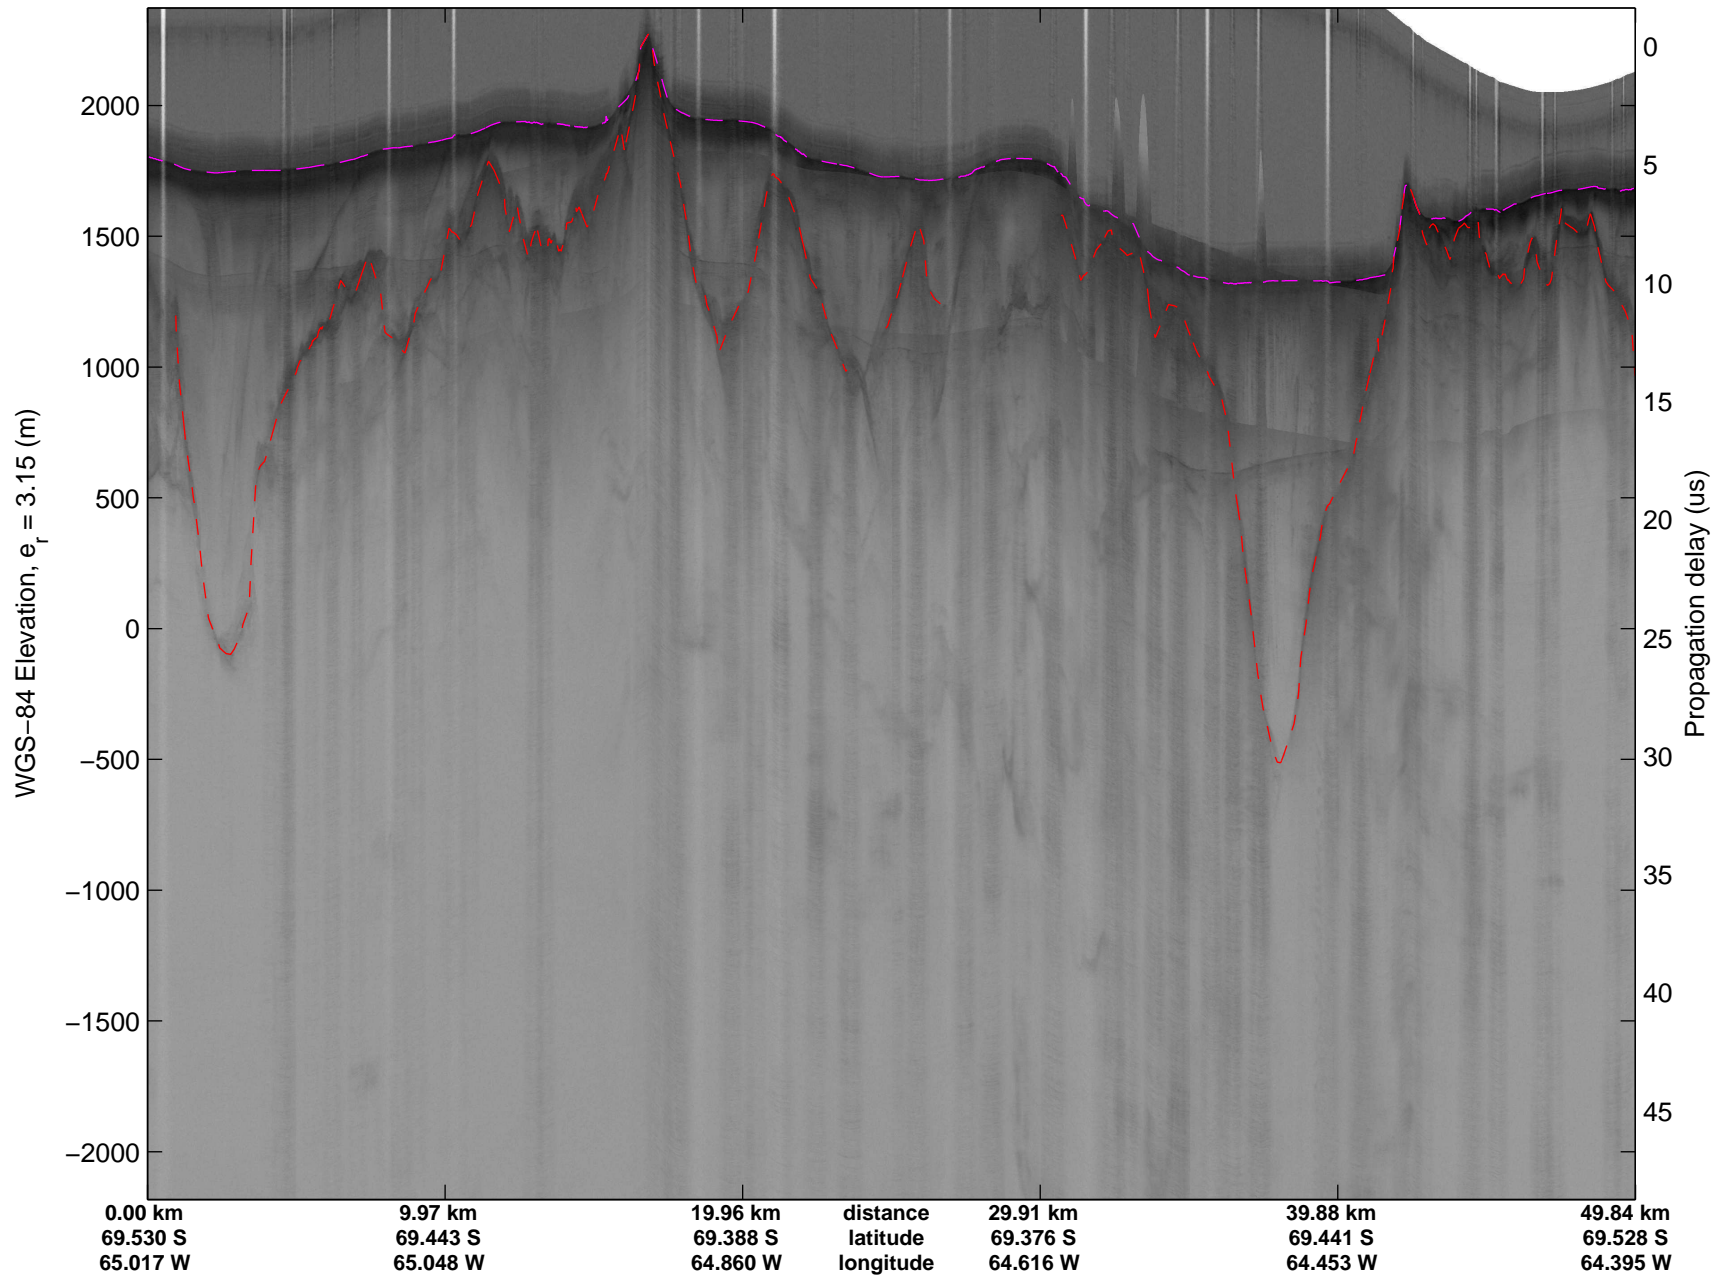

Land Ice Larsen D01
20141018_13_001
Polar Stereograph -71N/0E

mcords3 2014_Antarctica_DC8: "Land Ice Larsen D01" 20141018_13_001: 19:25:40.9 to 19:32:04.0 GPS

mcords3 2014_Antarctica_DC8: "Land Ice Larsen D01" 20141018_13_001: 19:25:40.9 to 19:32:04.0 GPS

mcords3 2014_Antarctica_DC8: "Land Ice Larsen D01" 20141018_13_002: 19:32:04.3 to 19:38:25.8 GPS

mcords3 2014_Antarctica_DC8: "Land Ice Larsen D01" 20141018_13_002: 19:32:04.3 to 19:38:25.8 GPS

Land Ice Larsen D01
20141018_13_003
Polar Stereograph -71N/0E

mcords3 2014_Antarctica_DC8: "Land Ice Larsen D01" 20141018_13_003: 19:38:26.1 to 19:44:38.5 GPS

mcords3 2014_Antarctica_DC8: "Land Ice Larsen D01" 20141018_13_003: 19:38:26.1 to 19:44:38.5 GPS

Land Ice Larsen D01
20141018_13_004
Polar Stereograph -71N/0E

mcords3 2014_Antarctica_DC8: "Land Ice Larsen D01" 20141018_13_004: 19:44:38.8 to 19:50:58.5 GPS

mcords3 2014_Antarctica_DC8: "Land Ice Larsen D01" 20141018_13_004: 19:44:38.8 to 19:50:58.5 GPS

Land Ice Larsen D01
20141018_13_005
Polar Stereograph -71N/0E