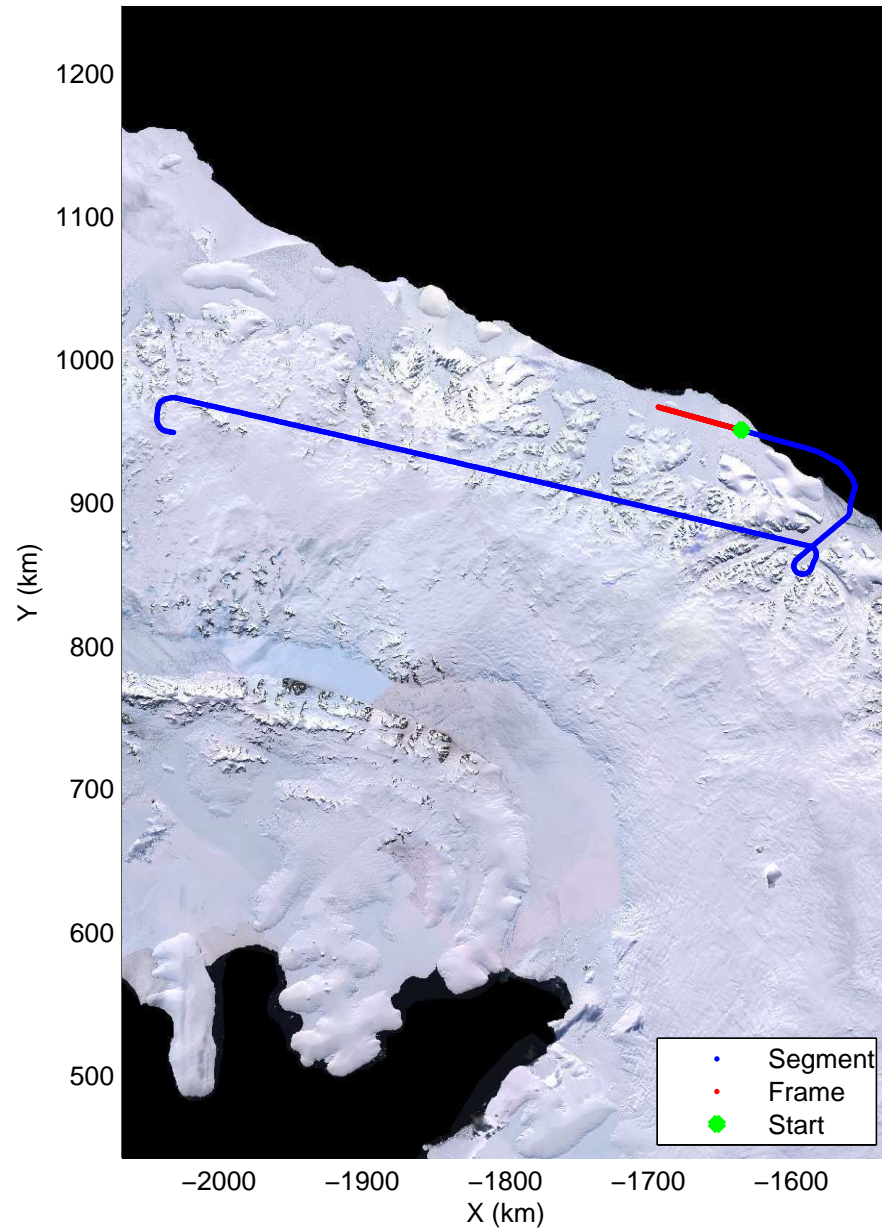

mcords3 2014_Antarctica_DC8: "Land Ice Larsen D01" 20141018_13_013: 20:41:56.2 to 20:48:42.2 GPS

mcords3 2014_Antarctica_DC8: "Land Ice Larsen D01" 20141018_13_013: 20:41:56.2 to 20:48:42.2 GPS

Land Ice Larsen D01
20141018_13_014
Polar Stereograph -71N/0E

mcords3 2014_Antarctica_DC8: "Land Ice Larsen D01" 20141018_13_014: 20:48:42.4 to 20:55:18.6 GPS

mcords3 2014_Antarctica_DC8: "Land Ice Larsen D01" 20141018_13_014: 20:48:42.4 to 20:55:18.6 GPS

Land Ice Larsen D01
20141018_13_015
Polar Stereograph -71N/0E

mcords3 2014_Antarctica_DC8: "Land Ice Larsen D01" 20141018_13_015: 20:55:18.9 to 21:03:14.8 GPS

mcords3 2014_Antarctica_DC8: "Land Ice Larsen D01" 20141018_13_015: 20:55:18.9 to 21:03:14.8 GPS