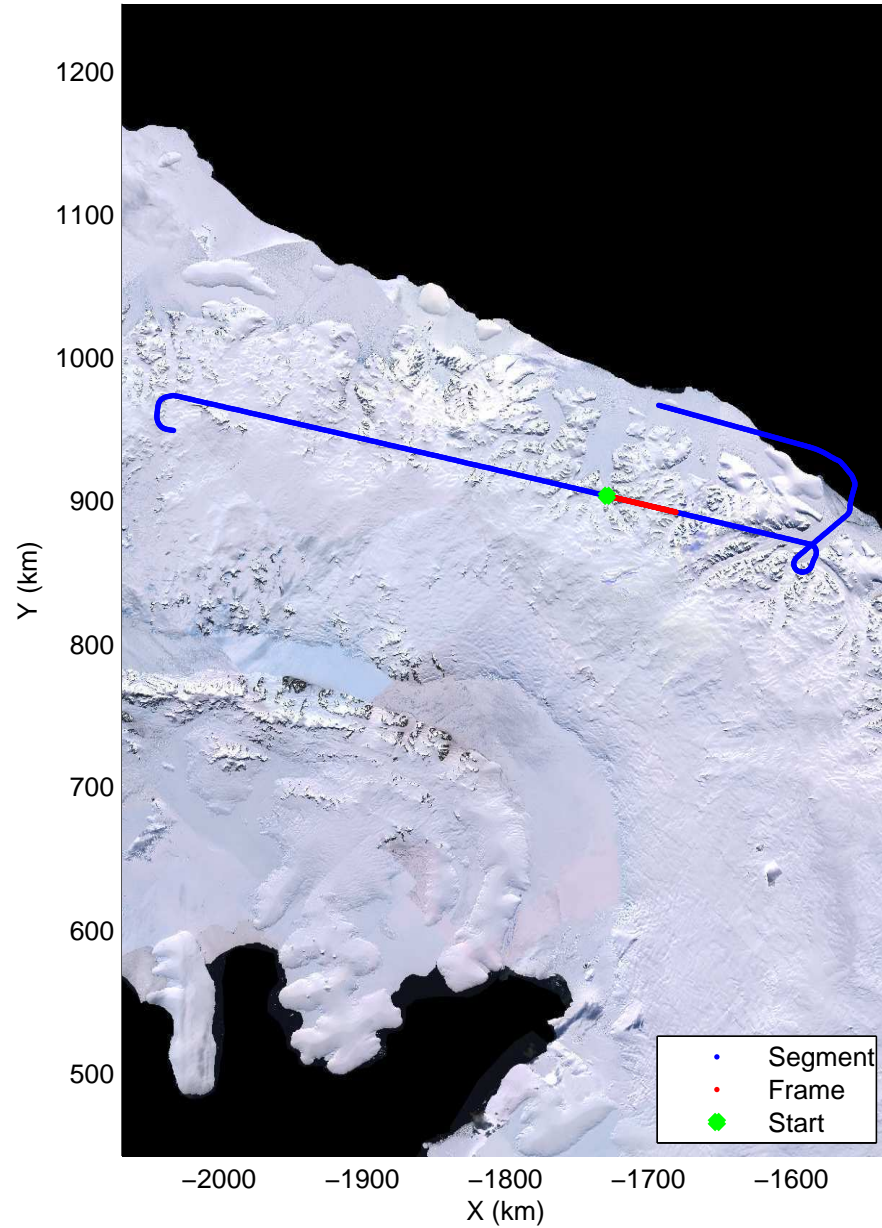

mcords3 2014_Antarctica_DC8: "Land Ice Larsen D01" 20141018_13_006: 19:57:01.3 to 20:03:04.5 GPS

mcords3 2014_Antarctica_DC8: "Land Ice Larsen D01" 20141018_13_006: 19:57:01.3 to 20:03:04.5 GPS

Land Ice Larsen D01
20141018_13_007
Polar Stereograph -71N/0E

mcords3 2014_Antarctica_DC8: "Land Ice Larsen D01" 20141018_13_007: 20:03:04.8 to 20:09:06.0 GPS

mcords3 2014_Antarctica_DC8: "Land Ice Larsen D01" 20141018_13_007: 20:03:04.8 to 20:09:06.0 GPS

Land Ice Larsen D01
20141018_13_008
Polar Stereograph -71N/0E

mcords3 2014_Antarctica_DC8: "Land Ice Larsen D01" 20141018_13_008: 20:09:06.3 to 20:15:48.1 GPS

mcords3 2014_Antarctica_DC8: "Land Ice Larsen D01" 20141018_13_008: 20:09:06.3 to 20:15:48.1 GPS

Land Ice Larsen D01
20141018_13_009
Polar Stereograph -71N/0E