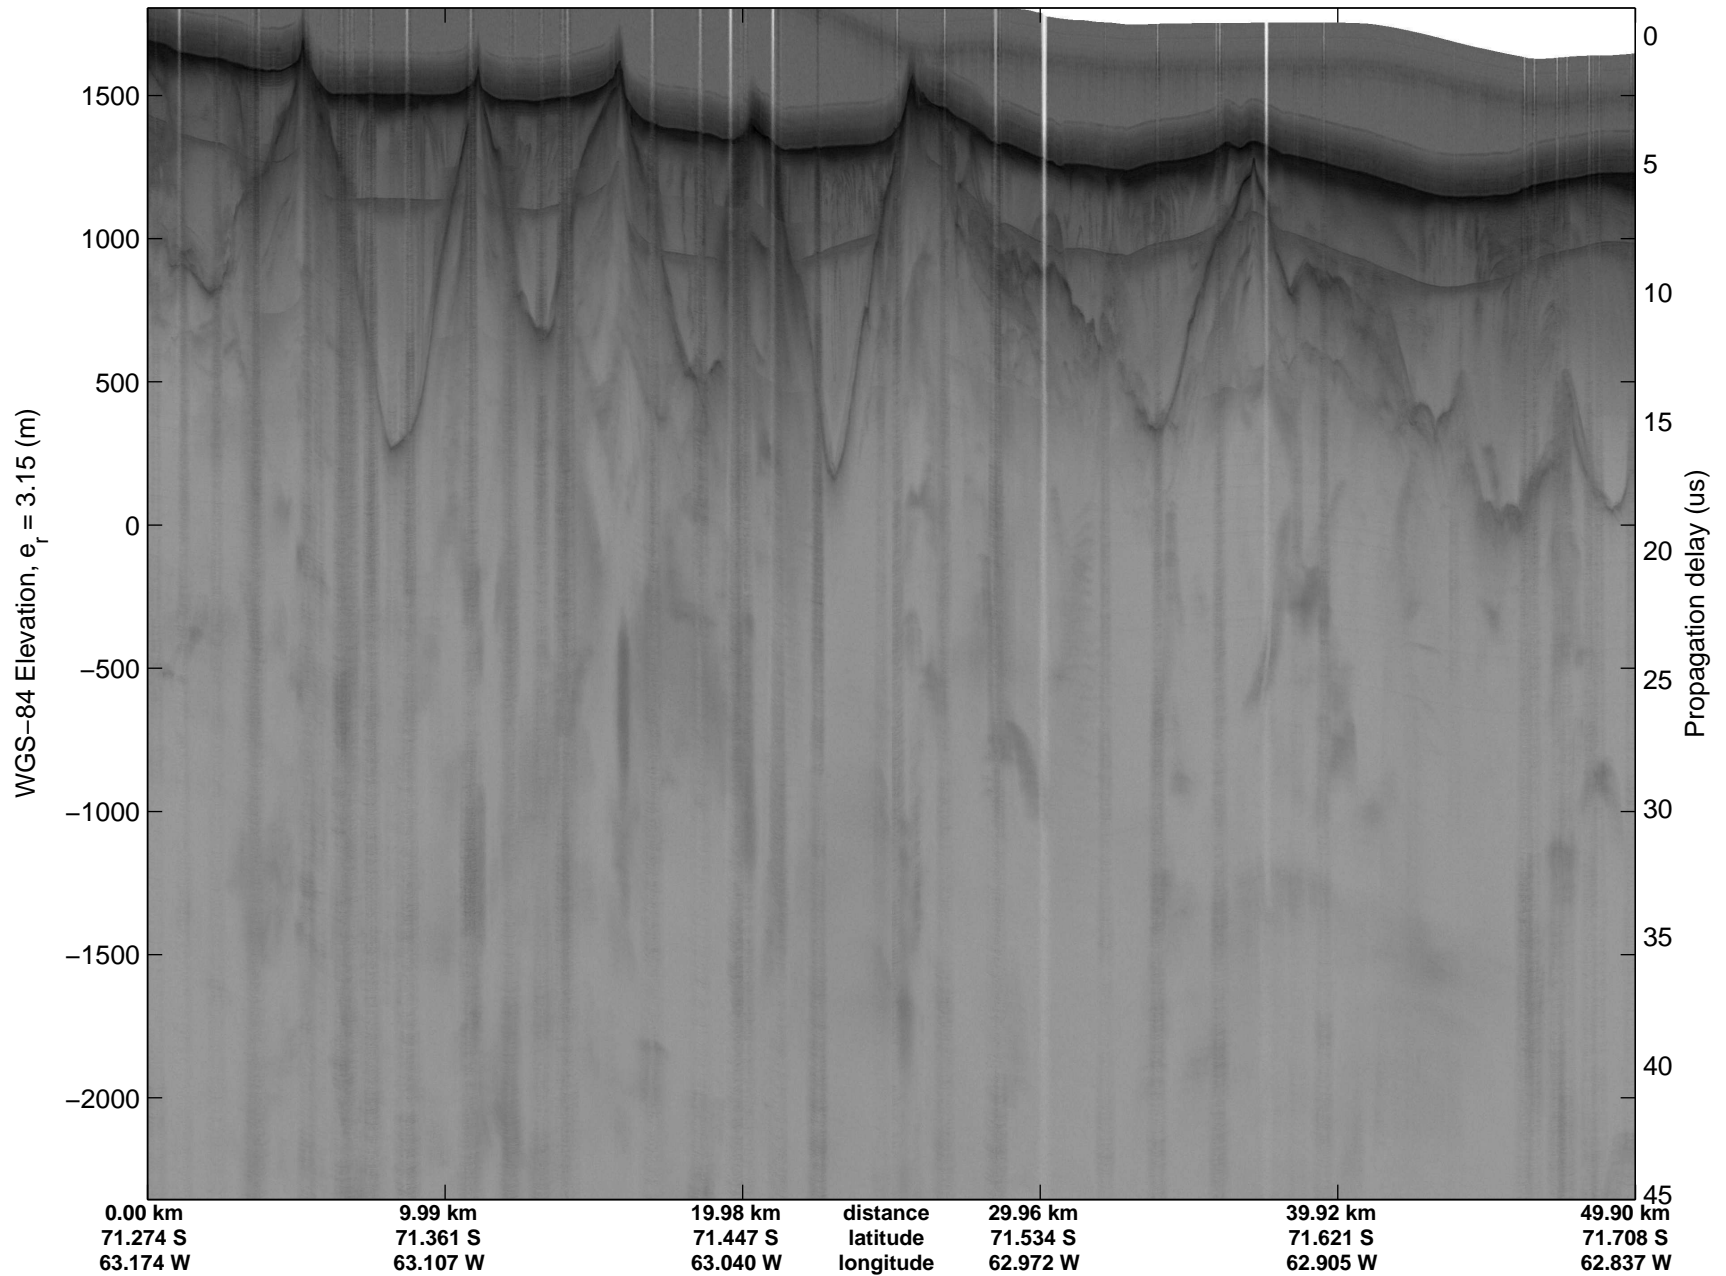

mcords3 2014_Antarctica_DC8: "Land Ice Larsen D01" 20141018_13_004: 19:44:38.8 to 19:50:58.5 GPS

mcords3 2014_Antarctica_DC8: "Land Ice Larsen D01" 20141018_13_004: 19:44:38.8 to 19:50:58.5 GPS

Land Ice Larsen D01
20141018_13_005
Polar Stereograph -71N/0E

mcords3 2014_Antarctica_DC8: "Land Ice Larsen D01" 20141018_13_005: 19:50:58.7 to 19:56:58.8 GPS

mcords3 2014_Antarctica_DC8: "Land Ice Larsen D01" 20141018_13_005: 19:50:58.7 to 19:56:58.8 GPS

Land Ice Larsen D01
20141018_13_006
Polar Stereograph -71N/0E

mcords3 2014_Antarctica_DC8: "Land Ice Larsen D01" 20141018_13_006: 19:57:01.3 to 20:03:04.5 GPS

mcords3 2014_Antarctica_DC8: "Land Ice Larsen D01" 20141018_13_006: 19:57:01.3 to 20:03:04.5 GPS

Land Ice Larsen D01
20141018_13_007
Polar Stereograph -71N/0E

mcords3 2014_Antarctica_DC8: "Land Ice Larsen D01" 20141018_13_007: 20:03:04.8 to 20:09:06.0 GPS

mcords3 2014_Antarctica_DC8: "Land Ice Larsen D01" 20141018_13_007: 20:03:04.8 to 20:09:06.0 GPS

Land Ice Larsen D01
20141018_13_008
Polar Stereograph -71N/0E