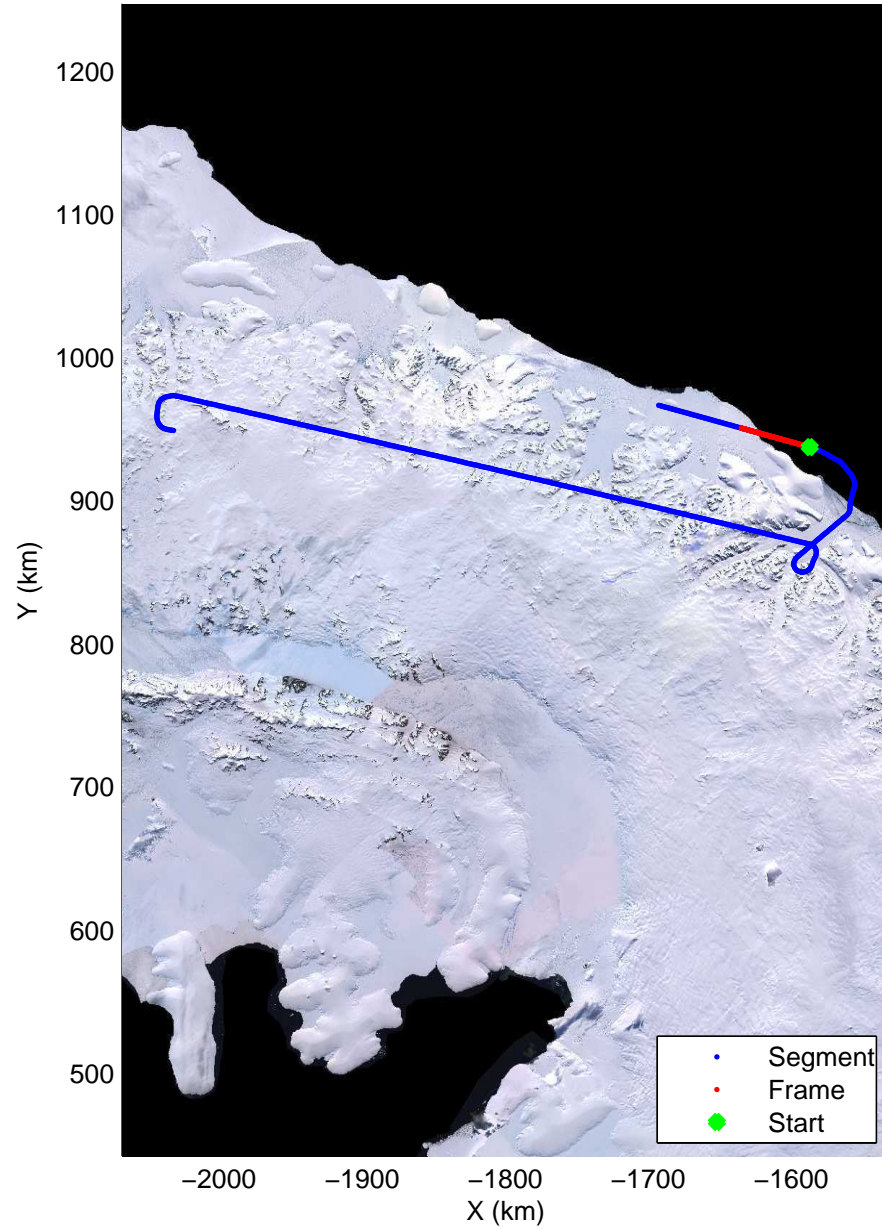

mcords3 2014_Antarctica_DC8: "Land Ice Larsen D01" 20141018_13_012: 20:35:21.3 to 20:41:55.9 GPS

mcords3 2014_Antarctica_DC8: "Land Ice Larsen D01" 20141018_13_012: 20:35:21.3 to 20:41:55.9 GPS

Land Ice Larsen D01
20141018_13_013
Polar Stereograph -71N/0E

mcords3 2014_Antarctica_DC8: "Land Ice Larsen D01" 20141018_13_013: 20:41:56.2 to 20:48:42.2 GPS

mcords3 2014_Antarctica_DC8: "Land Ice Larsen D01" 20141018_13_013: 20:41:56.2 to 20:48:42.2 GPS

Land Ice Larsen D01
20141018_13_014
Polar Stereograph -71N/0E

mcords3 2014_Antarctica_DC8: "Land Ice Larsen D01" 20141018_13_014: 20:48:42.4 to 20:55:18.6 GPS

mcords3 2014_Antarctica_DC8: "Land Ice Larsen D01" 20141018_13_014: 20:48:42.4 to 20:55:18.6 GPS

Land Ice Larsen D01
20141018_13_015
Polar Stereograph -71N/0E