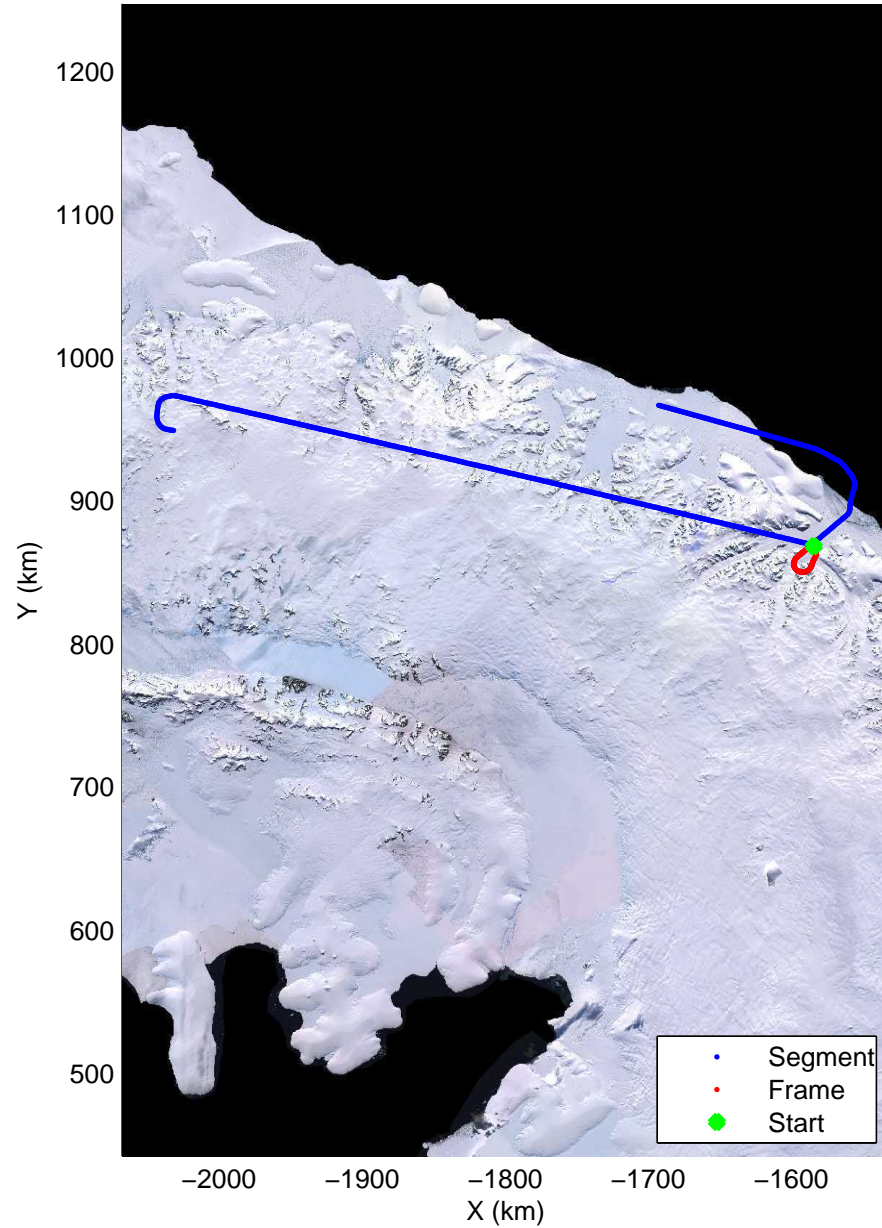

mcords3 2014_Antarctica_DC8: "Land Ice Larsen D01" 20141018_13_009: 20:15:48.3 to 20:22:20.7 GPS

mcords3 2014_Antarctica_DC8: "Land Ice Larsen D01" 20141018_13_009: 20:15:48.3 to 20:22:20.7 GPS

Land Ice Larsen D01
20141018_13_010
Polar Stereograph -71N/0E

mcords3 2014_Antarctica_DC8: "Land Ice Larsen D01" 20141018_13_010: 20:22:21.0 to 20:28:43.3 GPS

mcords3 2014_Antarctica_DC8: "Land Ice Larsen D01" 20141018_13_010: 20:22:21.0 to 20:28:43.3 GPS

Land Ice Larsen D01
 20141018_13_011
 Polar Stereograph -71N/0E

mcords3 2014_Antarctica_DC8: "Land Ice Larsen D01" 20141018_13_011: 20:28:43.6 to 20:35:21.0 GPS

mcords3 2014_Antarctica_DC8: "Land Ice Larsen D01" 20141018_13_011: 20:28:43.6 to 20:35:21.0 GPS

Land Ice Larsen D01
20141018_13_012
Polar Stereograph -71N/0E