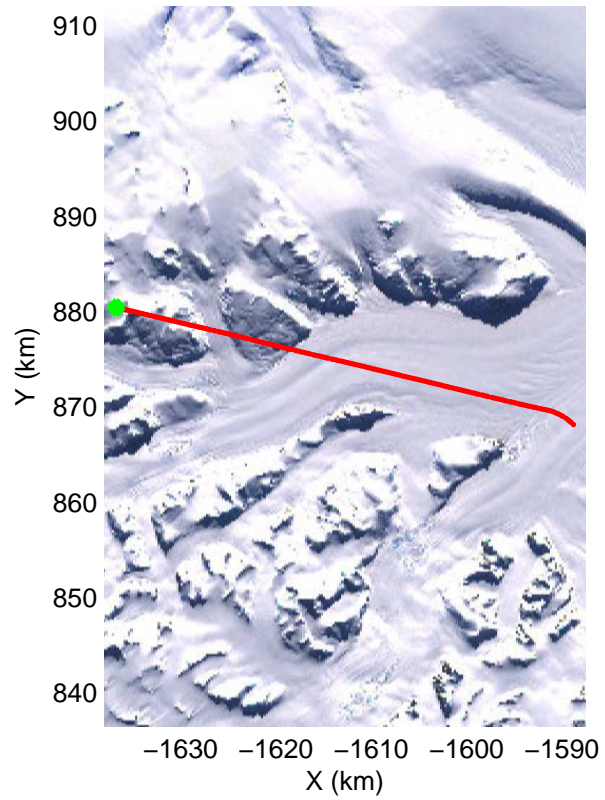

mcords3 2014_Antarctica_DC8: "Land Ice Larsen D01" 20141018_13_009: 20:15:48.3 to 20:22:20.7 GPS

mcords3 2014_Antarctica_DC8: "Land Ice Larsen D01" 20141018_13_009: 20:15:48.3 to 20:22:20.7 GPS

Land Ice Larsen D01
20141018_13_010
Polar Stereograph -71N/0E