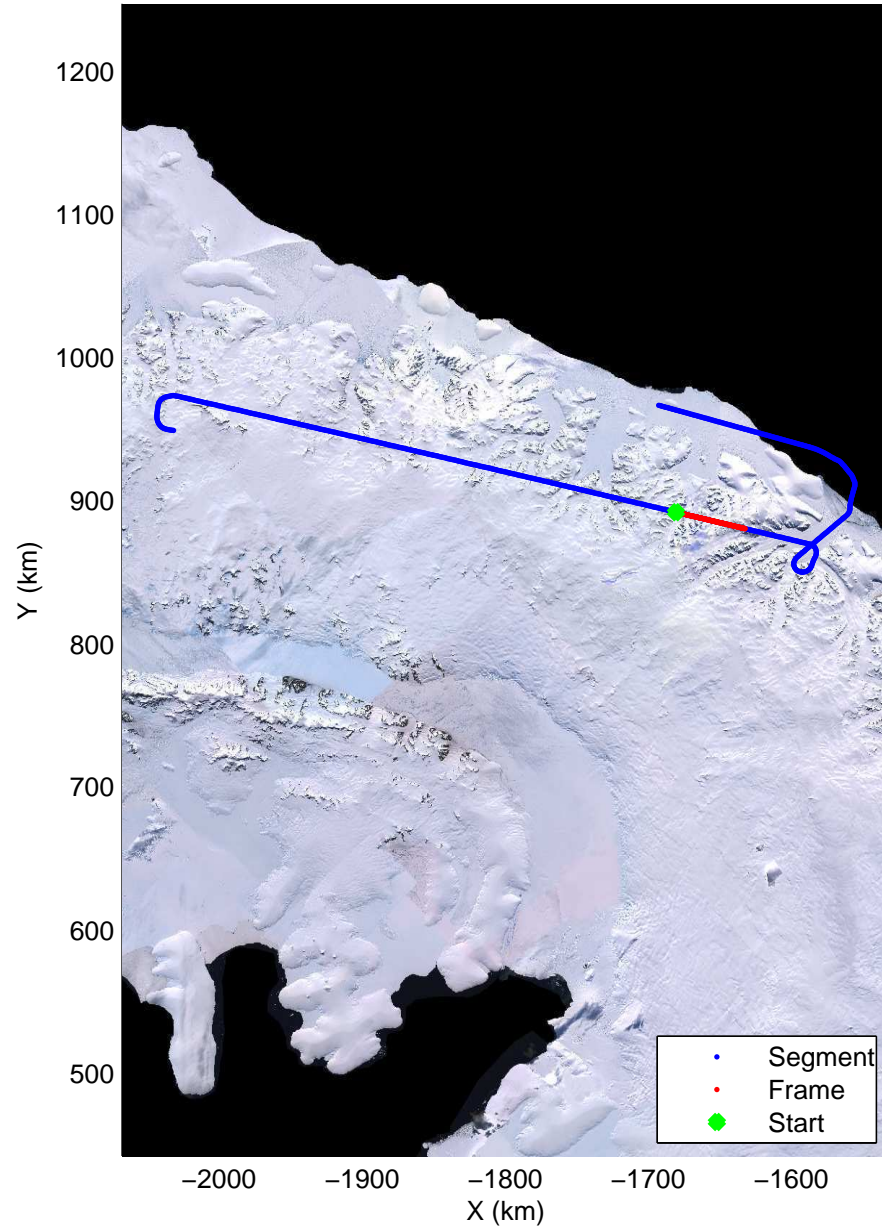

mcords3 2014_Antarctica_DC8: "Land Ice Larsen D01" 20141018_13_007: 20:03:04.8 to 20:09:06.0 GPS

mcords3 2014_Antarctica_DC8: "Land Ice Larsen D01" 20141018_13_007: 20:03:04.8 to 20:09:06.0 GPS

Land Ice Larsen D01
20141018_13_008
Polar Stereograph -71N/0E

mcords3 2014_Antarctica_DC8: "Land Ice Larsen D01" 20141018_13_008: 20:09:06.3 to 20:15:48.1 GPS

mcords3 2014_Antarctica_DC8: "Land Ice Larsen D01" 20141018_13_008: 20:09:06.3 to 20:15:48.1 GPS

Land Ice Larsen D01
20141018_13_009
Polar Stereograph -71N/0E

mcords3 2014_Antarctica_DC8: "Land Ice Larsen D01" 20141018_13_009: 20:15:48.3 to 20:22:20.7 GPS

mcords3 2014_Antarctica_DC8: "Land Ice Larsen D01" 20141018_13_009: 20:15:48.3 to 20:22:20.7 GPS

Land Ice Larsen D01
20141018_13_010
Polar Stereograph -71N/0E