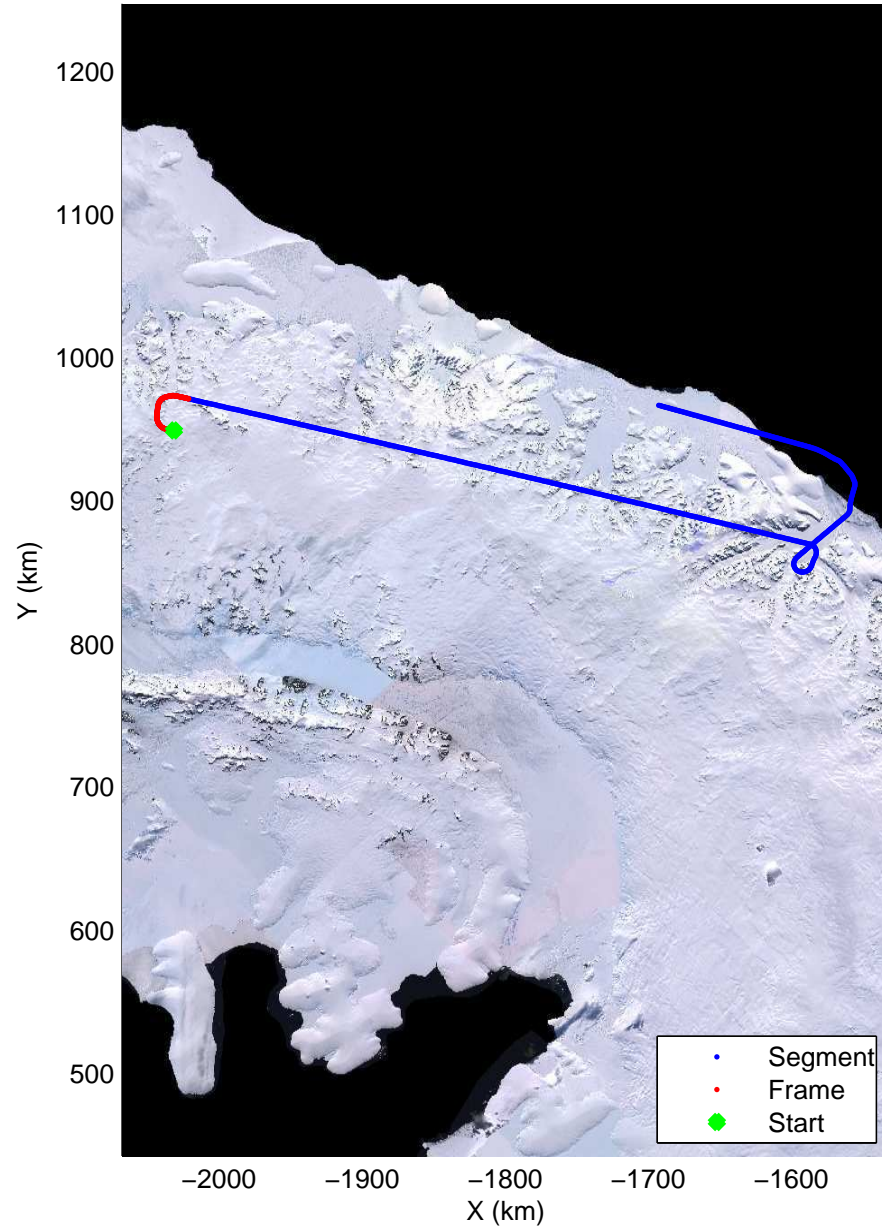

Land Ice Larsen D01
20141018_13_001
Polar Stereograph -71N/0E

mcords3 2014_Antarctica_DC8: "Land Ice Larsen D01" 20141018_13_001: 19:25:40.9 to 19:32:04.0 GPS

mcords3 2014_Antarctica_DC8: "Land Ice Larsen D01" 20141018_13_001: 19:25:40.9 to 19:32:04.0 GPS

mcords3 2014_Antarctica_DC8: "Land Ice Larsen D01" 20141018_13_002: 19:32:04.3 to 19:38:25.8 GPS

mcords3 2014_Antarctica_DC8: "Land Ice Larsen D01" 20141018_13_002: 19:32:04.3 to 19:38:25.8 GPS

Land Ice Larsen D01
20141018_13_003
Polar Stereograph -71N/0E

mcords3 2014_Antarctica_DC8: "Land Ice Larsen D01" 20141018_13_003: 19:38:26.1 to 19:44:38.5 GPS

mcords3 2014_Antarctica_DC8: "Land Ice Larsen D01" 20141018_13_003: 19:38:26.1 to 19:44:38.5 GPS

Land Ice Larsen D01
20141018_13_004
Polar Stereograph -71N/0E

mcords3 2014_Antarctica_DC8: "Land Ice Larsen D01" 20141018_13_004: 19:44:38.8 to 19:50:58.5 GPS

mcords3 2014_Antarctica_DC8: "Land Ice Larsen D01" 20141018_13_004: 19:44:38.8 to 19:50:58.5 GPS

Land Ice Larsen D01
20141018_13_005
Polar Stereograph -71N/0E