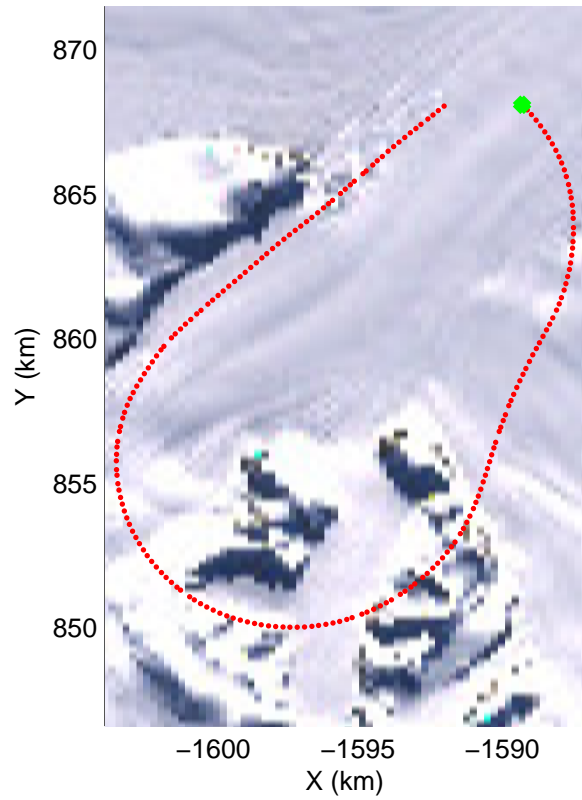

mcords3 2014_Antarctica_DC8: "Land Ice Larsen D01" 20141018_13_010: 20:22:21.0 to 20:28:43.3 GPS

mcords3 2014_Antarctica_DC8: "Land Ice Larsen D01" 20141018_13_010: 20:22:21.0 to 20:28:43.3 GPS

Land Ice Larsen D01
 20141018_13_011
 Polar Stereograph -71N/0E