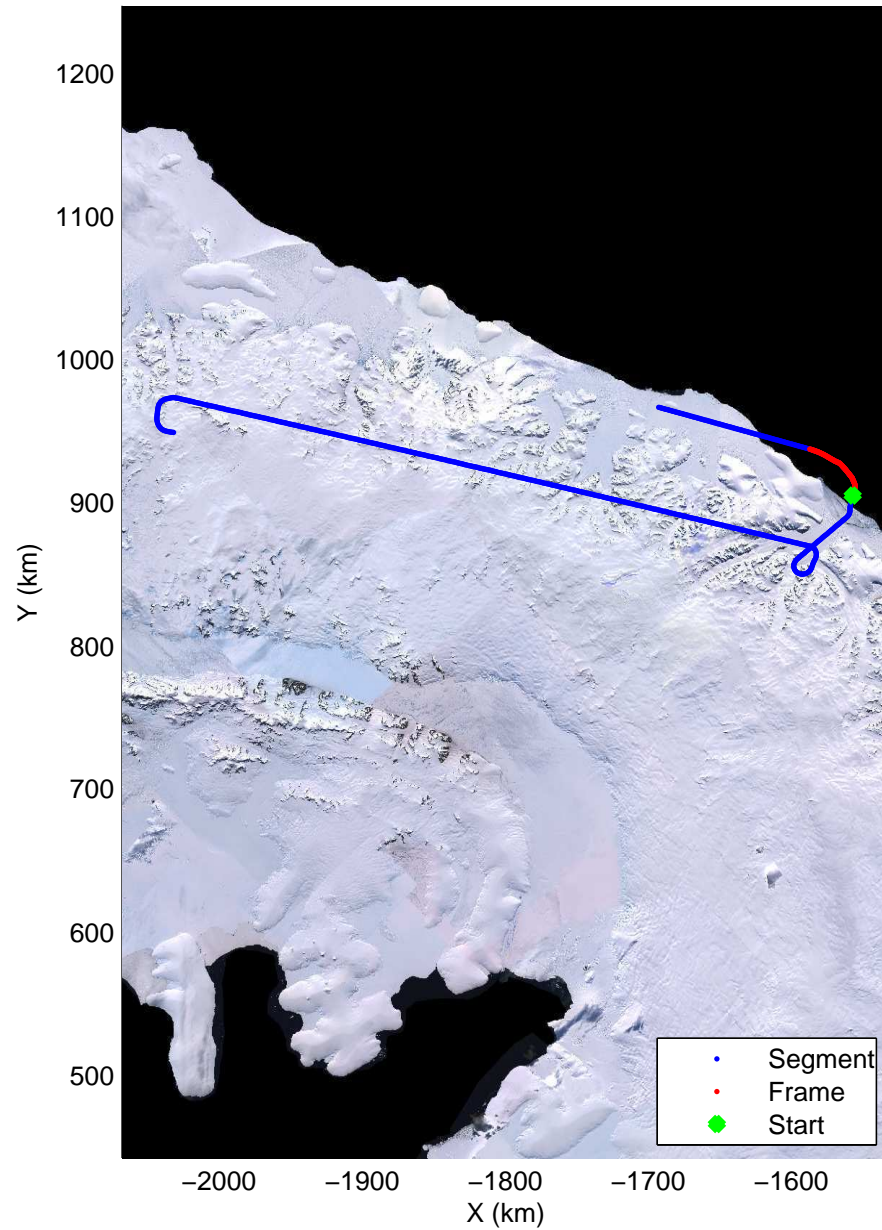

mcords3 2014_Antarctica_DC8: "Land Ice Larsen D01" 20141018_13_011: 20:28:43.6 to 20:35:21.0 GPS

mcords3 2014_Antarctica_DC8: "Land Ice Larsen D01" 20141018_13_011: 20:28:43.6 to 20:35:21.0 GPS

Land Ice Larsen D01
20141018_13_012
Polar Stereograph -71N/0E

mcords3 2014_Antarctica_DC8: "Land Ice Larsen D01" 20141018_13_012: 20:35:21.3 to 20:41:55.9 GPS

mcords3 2014_Antarctica_DC8: "Land Ice Larsen D01" 20141018_13_012: 20:35:21.3 to 20:41:55.9 GPS

Land Ice Larsen D01
20141018_13_013
Polar Stereograph -71N/0E

mcords3 2014_Antarctica_DC8: "Land Ice Larsen D01" 20141018_13_013: 20:41:56.2 to 20:48:42.2 GPS

mcords3 2014_Antarctica_DC8: "Land Ice Larsen D01" 20141018_13_013: 20:41:56.2 to 20:48:42.2 GPS

Land Ice Larsen D01
20141018_13_014
Polar Stereograph -71N/0E