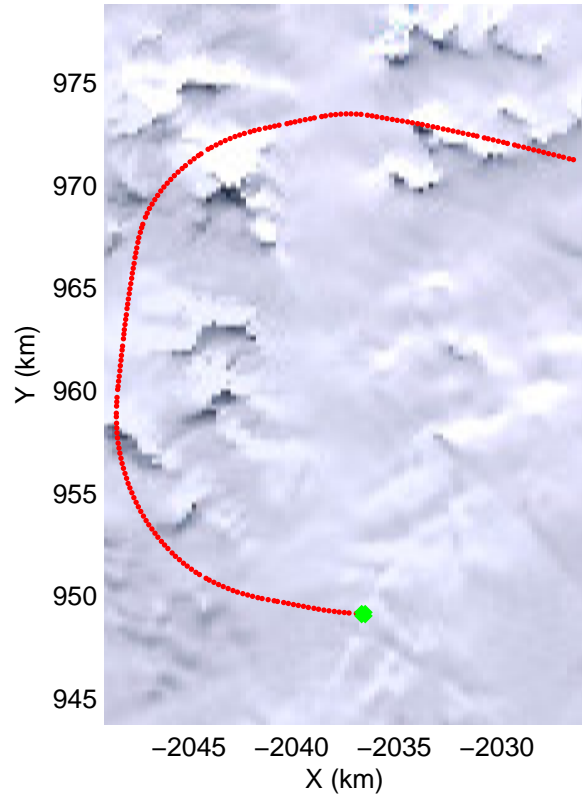

Land Ice Larsen D01
20141018_13_001
Polar Stereograph -71N/0E

mcords3 2014_Antarctica_DC8: "Land Ice Larsen D01" 20141018_13_001: 19:25:40.9 to 19:32:04.0 GPS

mcords3 2014_Antarctica_DC8: "Land Ice Larsen D01" 20141018_13_001: 19:25:40.9 to 19:32:04.0 GPS

mcords3 2014_Antarctica_DC8: "Land Ice Larsen D01" 20141018_13_002: 19:32:04.3 to 19:38:25.8 GPS

mcords3 2014_Antarctica_DC8: "Land Ice Larsen D01" 20141018_13_002: 19:32:04.3 to 19:38:25.8 GPS

Land Ice Larsen D01
20141018_13_003
Polar Stereograph -71N/0E

mcords3 2014_Antarctica_DC8: "Land Ice Larsen D01" 20141018_13_003: 19:38:26.1 to 19:44:38.5 GPS

mcords3 2014_Antarctica_DC8: "Land Ice Larsen D01" 20141018_13_003: 19:38:26.1 to 19:44:38.5 GPS

Land Ice Larsen D01
20141018_13_004
Polar Stereograph -71N/0E