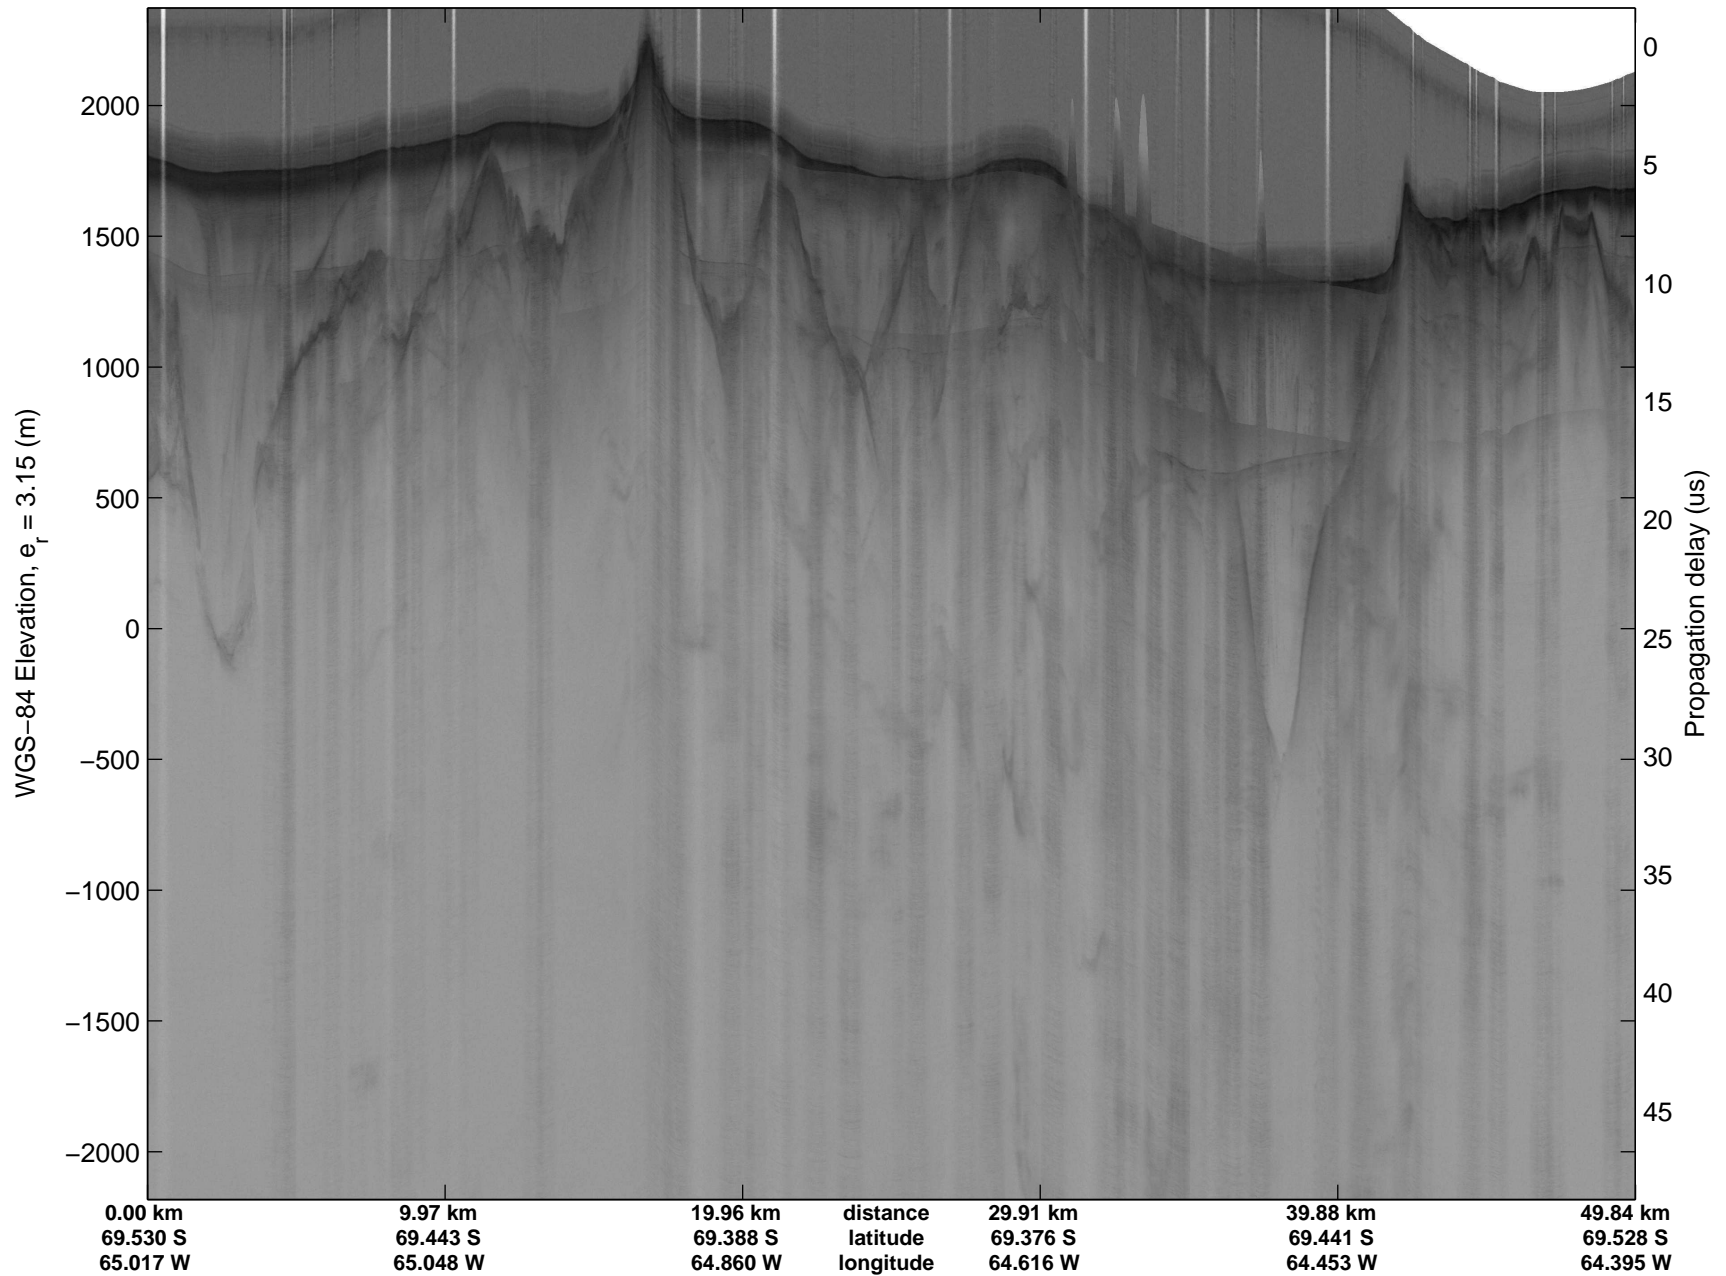

Land Ice Larsen D01
20141018_13_001
Polar Stereograph -71N/0E

mcords3 2014_Antarctica_DC8: "Land Ice Larsen D01" 20141018_13_001: 19:25:40.9 to 19:32:04.0 GPS

mcords3 2014_Antarctica_DC8: "Land Ice Larsen D01" 20141018_13_001: 19:25:40.9 to 19:32:04.0 GPS

mcords3 2014_Antarctica_DC8: "Land Ice Larsen D01" 20141018_13_002: 19:32:04.3 to 19:38:25.8 GPS

mcords3 2014_Antarctica_DC8: "Land Ice Larsen D01" 20141018_13_002: 19:32:04.3 to 19:38:25.8 GPS

Land Ice Larsen D01
20141018_13_003
Polar Stereograph -71N/0E

mcords3 2014_Antarctica_DC8: "Land Ice Larsen D01" 20141018_13_003: 19:38:26.1 to 19:44:38.5 GPS

mcords3 2014_Antarctica_DC8: "Land Ice Larsen D01" 20141018_13_003: 19:38:26.1 to 19:44:38.5 GPS

Land Ice Larsen D01
20141018_13_004
Polar Stereograph -71N/0E

mcords3 2014_Antarctica_DC8: "Land Ice Larsen D01" 20141018_13_004: 19:44:38.8 to 19:50:58.5 GPS

mcords3 2014_Antarctica_DC8: "Land Ice Larsen D01" 20141018_13_004: 19:44:38.8 to 19:50:58.5 GPS

Land Ice Larsen D01
20141018_13_005
Polar Stereograph -71N/0E