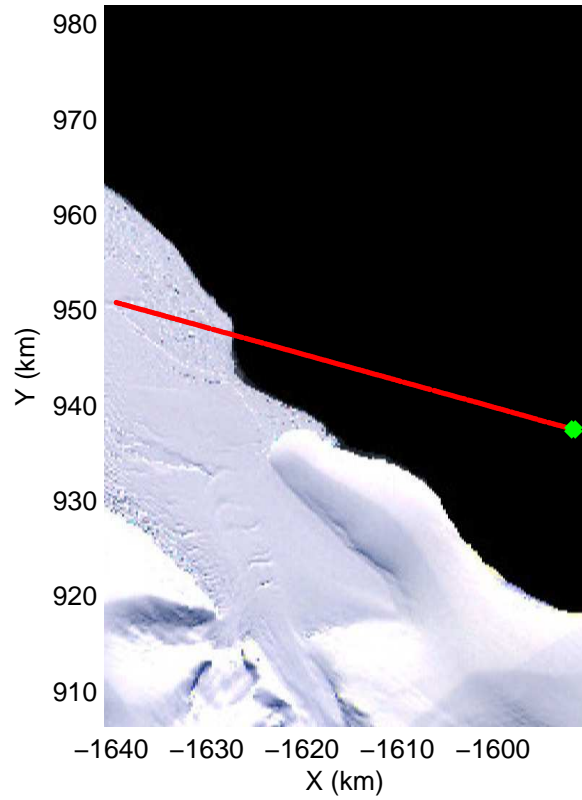

mcords3 2014_Antarctica_DC8: "Land Ice Larsen D01" 20141018_13_013: 20:41:56.2 to 20:48:42.2 GPS

mcords3 2014_Antarctica_DC8: "Land Ice Larsen D01" 20141018_13_013: 20:41:56.2 to 20:48:42.2 GPS

Land Ice Larsen D01
20141018_13_014
Polar Stereograph -71N/0E

mcords3 2014_Antarctica_DC8: "Land Ice Larsen D01" 20141018_13_014: 20:48:42.4 to 20:55:18.6 GPS

mcords3 2014_Antarctica_DC8: "Land Ice Larsen D01" 20141018_13_014: 20:48:42.4 to 20:55:18.6 GPS

Land Ice Larsen D01
20141018_13_015
Polar Stereograph -71N/0E