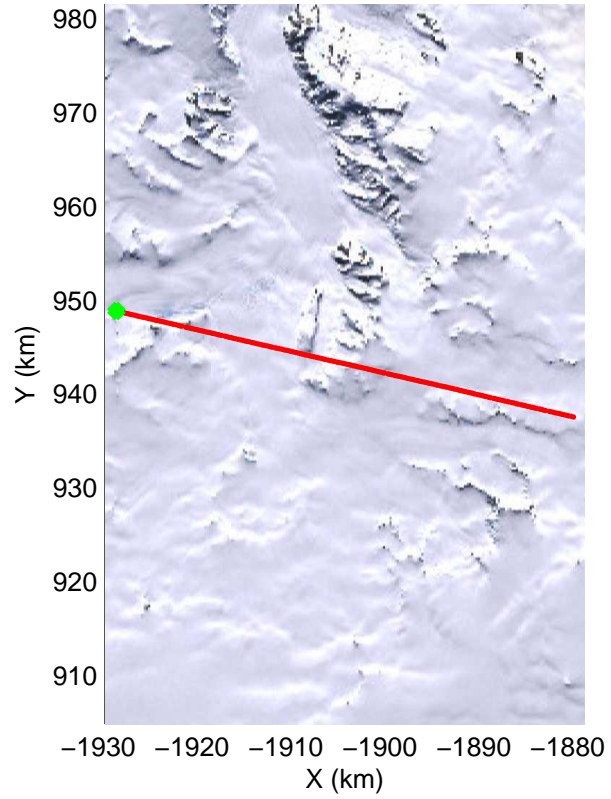

Land Ice Larsen D01
20141018_13_001
Polar Stereograph -71N/0E

mcords3 2014_Antarctica_DC8: "Land Ice Larsen D01" 20141018_13_001: 19:25:40.9 to 19:32:04.0 GPS

mcords3 2014_Antarctica_DC8: "Land Ice Larsen D01" 20141018_13_001: 19:25:40.9 to 19:32:04.0 GPS

mcords3 2014_Antarctica_DC8: "Land Ice Larsen D01" 20141018_13_002: 19:32:04.3 to 19:38:25.8 GPS

mcords3 2014_Antarctica_DC8: "Land Ice Larsen D01" 20141018_13_002: 19:32:04.3 to 19:38:25.8 GPS

Land Ice Larsen D01
20141018_13_003
Polar Stereograph -71N/0E

mcords3 2014_Antarctica_DC8: "Land Ice Larsen D01" 20141018_13_003: 19:38:26.1 to 19:44:38.5 GPS

mcords3 2014_Antarctica_DC8: "Land Ice Larsen D01" 20141018_13_003: 19:38:26.1 to 19:44:38.5 GPS

Land Ice Larsen D01
20141018_13_004
Polar Stereograph -71N/0E