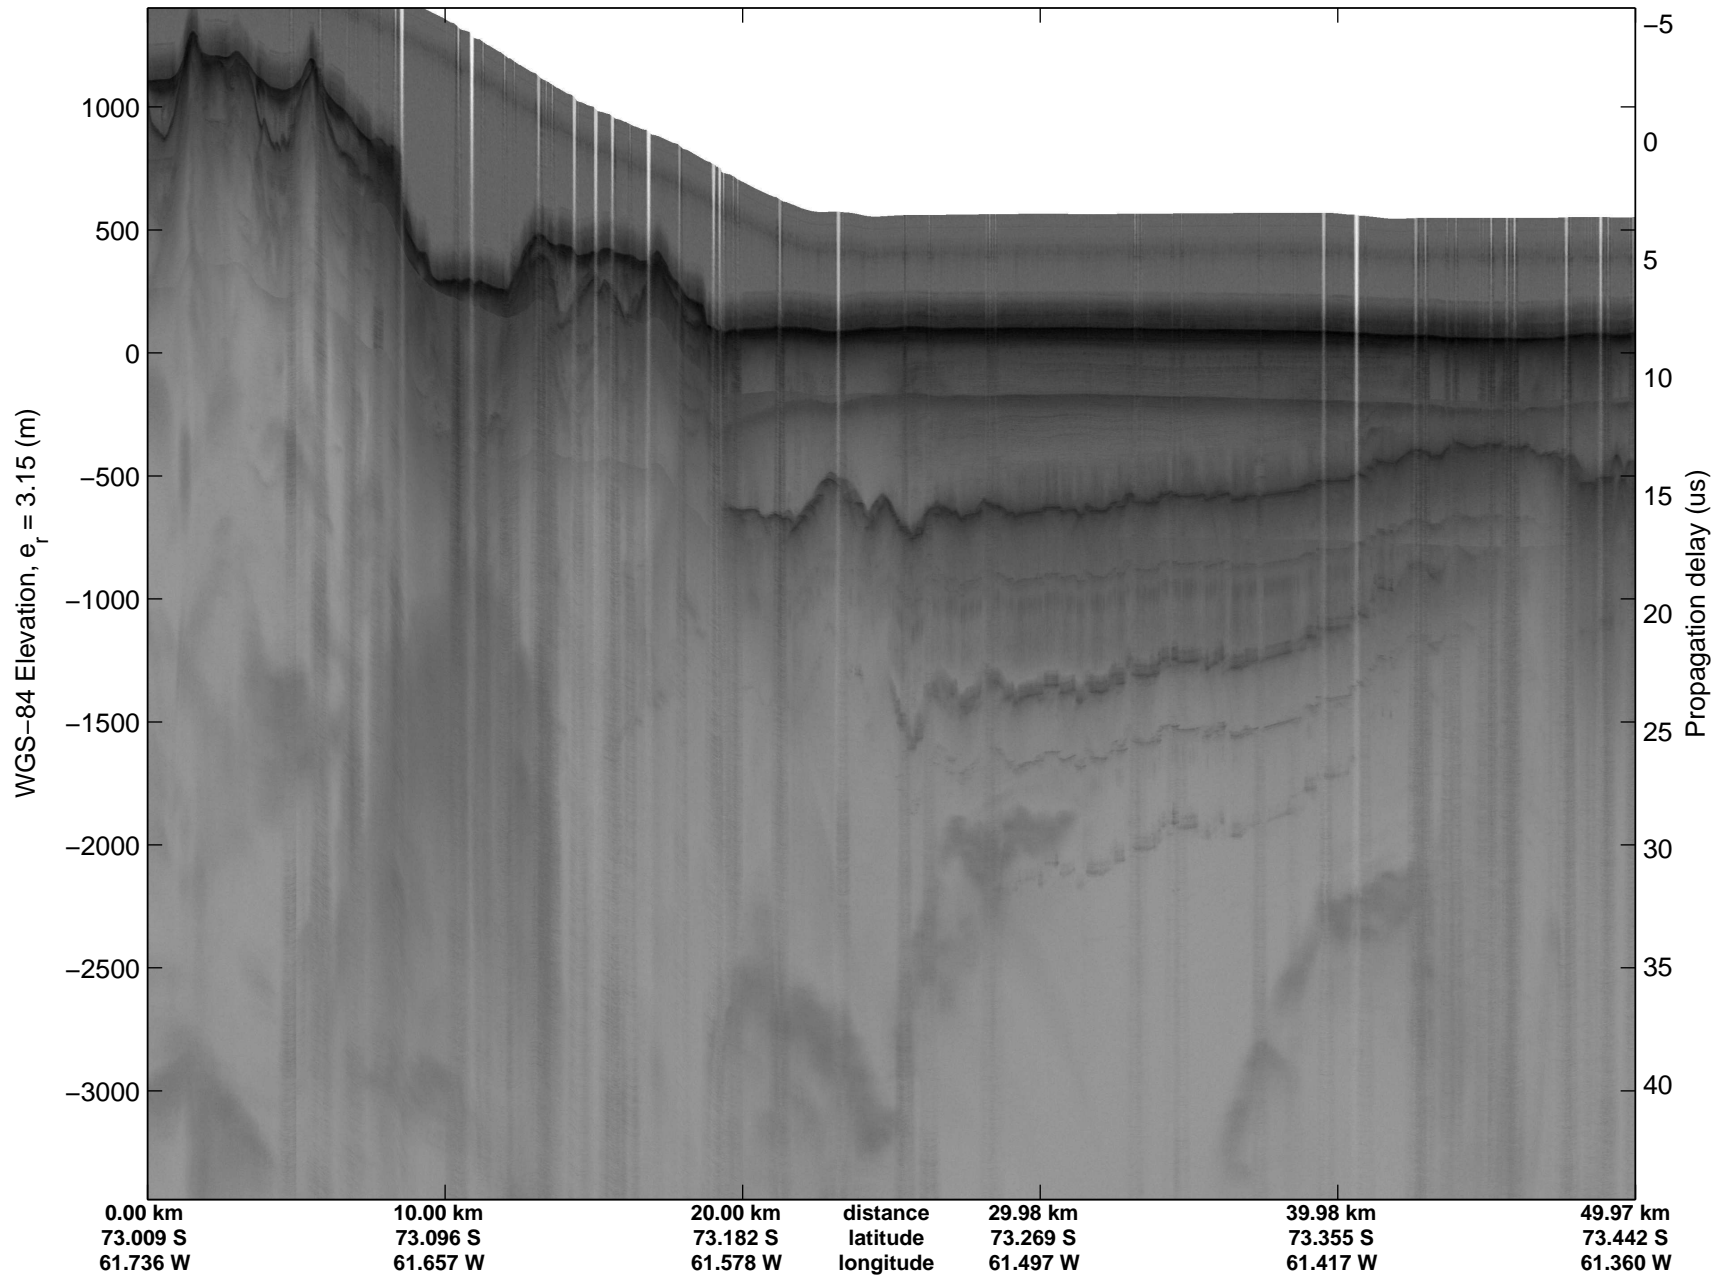

mcords3 2014_Antarctica_DC8: "Land Ice Larsen D01" 20141018_13_008: 20:09:06.3 to 20:15:48.1 GPS

mcords3 2014_Antarctica_DC8: "Land Ice Larsen D01" 20141018_13_008: 20:09:06.3 to 20:15:48.1 GPS

Land Ice Larsen D01
20141018_13_009
Polar Stereograph -71N/0E

mcords3 2014_Antarctica_DC8: "Land Ice Larsen D01" 20141018_13_009: 20:15:48.3 to 20:22:20.7 GPS

mcords3 2014_Antarctica_DC8: "Land Ice Larsen D01" 20141018_13_009: 20:15:48.3 to 20:22:20.7 GPS

Land Ice Larsen D01
20141018_13_010
Polar Stereograph -71N/0E

mcords3 2014_Antarctica_DC8: "Land Ice Larsen D01" 20141018_13_010: 20:22:21.0 to 20:28:43.3 GPS

mcords3 2014_Antarctica_DC8: "Land Ice Larsen D01" 20141018_13_010: 20:22:21.0 to 20:28:43.3 GPS

Land Ice Larsen D01
 20141018_13_011
 Polar Stereograph -71N/0E

mcords3 2014_Antarctica_DC8: "Land Ice Larsen D01" 20141018_13_011: 20:28:43.6 to 20:35:21.0 GPS

mcords3 2014_Antarctica_DC8: "Land Ice Larsen D01" 20141018_13_011: 20:28:43.6 to 20:35:21.0 GPS

Land Ice Larsen D01
20141018_13_012
Polar Stereograph -71N/0E