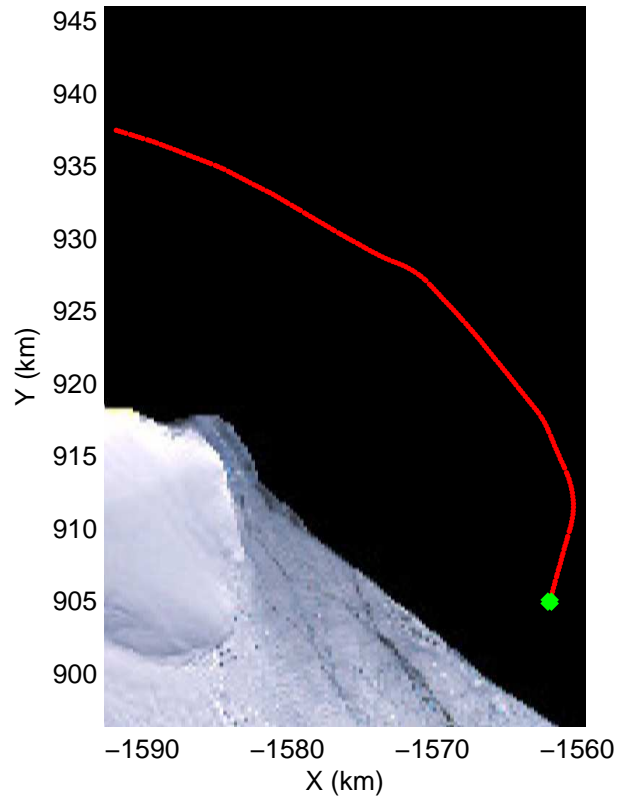

mcords3 2014_Antarctica_DC8: "Land Ice Larsen D01" 20141018_13_012: 20:35:21.3 to 20:41:55.9 GPS

mcords3 2014_Antarctica_DC8: "Land Ice Larsen D01" 20141018_13_012: 20:35:21.3 to 20:41:55.9 GPS

Land Ice Larsen D01
20141018_13_013
Polar Stereograph -71N/0E