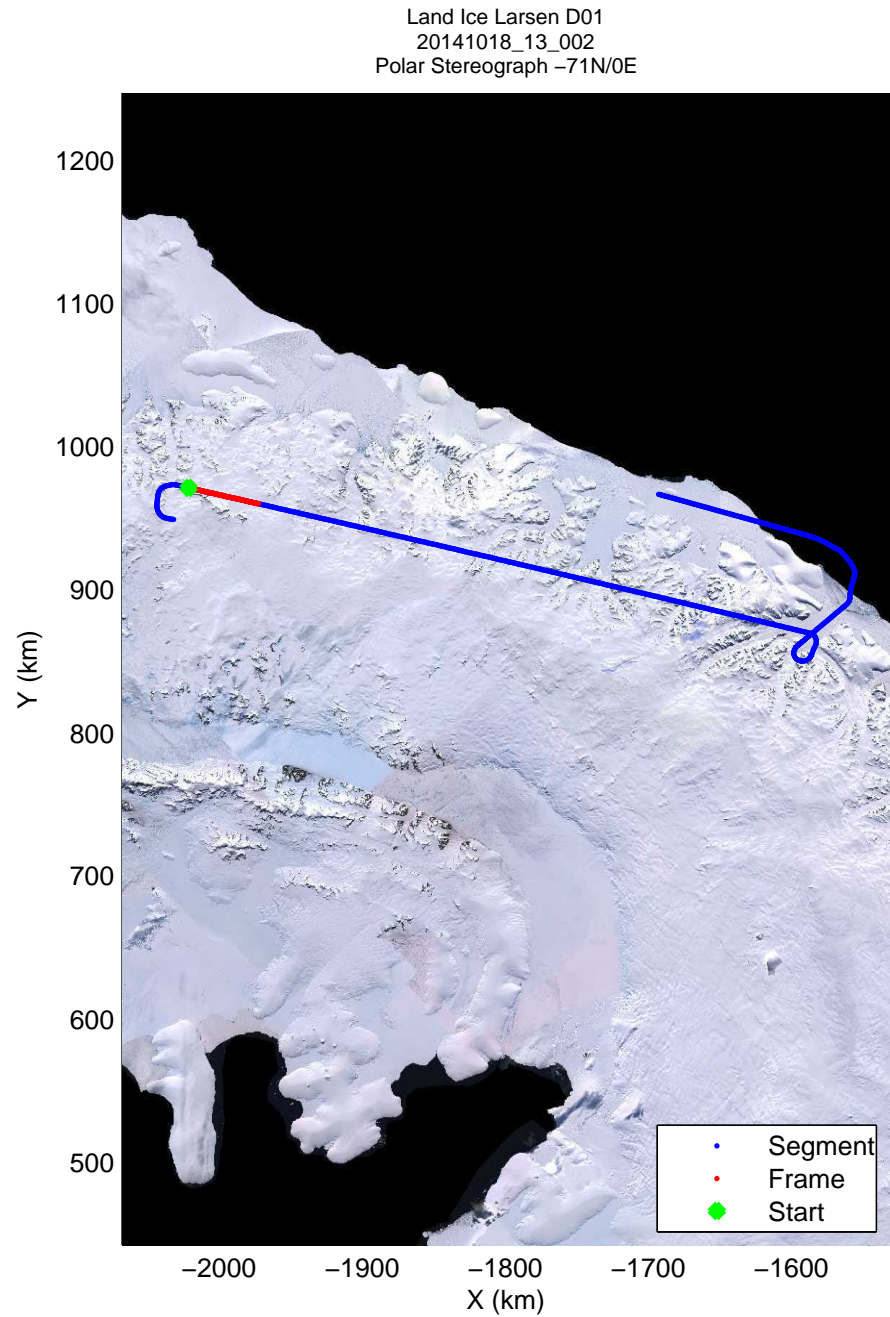

Land Ice Larsen D01
20141018_13_001
Polar Stereograph -71N/0E

mcords3 2014_Antarctica_DC8: "Land Ice Larsen D01" 20141018_13_001: 19:25:40.9 to 19:32:04.0 GPS

mcords3 2014_Antarctica_DC8: "Land Ice Larsen D01" 20141018_13_001: 19:25:40.9 to 19:32:04.0 GPS

mcords3 2014_Antarctica_DC8: "Land Ice Larsen D01" 20141018_13_002: 19:32:04.3 to 19:38:25.8 GPS

mcords3 2014_Antarctica_DC8: "Land Ice Larsen D01" 20141018_13_002: 19:32:04.3 to 19:38:25.8 GPS

Land Ice Larsen D01
20141018_13_003
Polar Stereograph -71N/0E

mcords3 2014_Antarctica_DC8: "Land Ice Larsen D01" 20141018_13_003: 19:38:26.1 to 19:44:38.5 GPS

mcords3 2014_Antarctica_DC8: "Land Ice Larsen D01" 20141018_13_003: 19:38:26.1 to 19:44:38.5 GPS

Land Ice Larsen D01
20141018_13_004
Polar Stereograph -71N/0E

mcords3 2014_Antarctica_DC8: "Land Ice Larsen D01" 20141018_13_004: 19:44:38.8 to 19:50:58.5 GPS

mcords3 2014_Antarctica_DC8: "Land Ice Larsen D01" 20141018_13_004: 19:44:38.8 to 19:50:58.5 GPS

Land Ice Larsen D01
20141018_13_005
Polar Stereograph -71N/0E