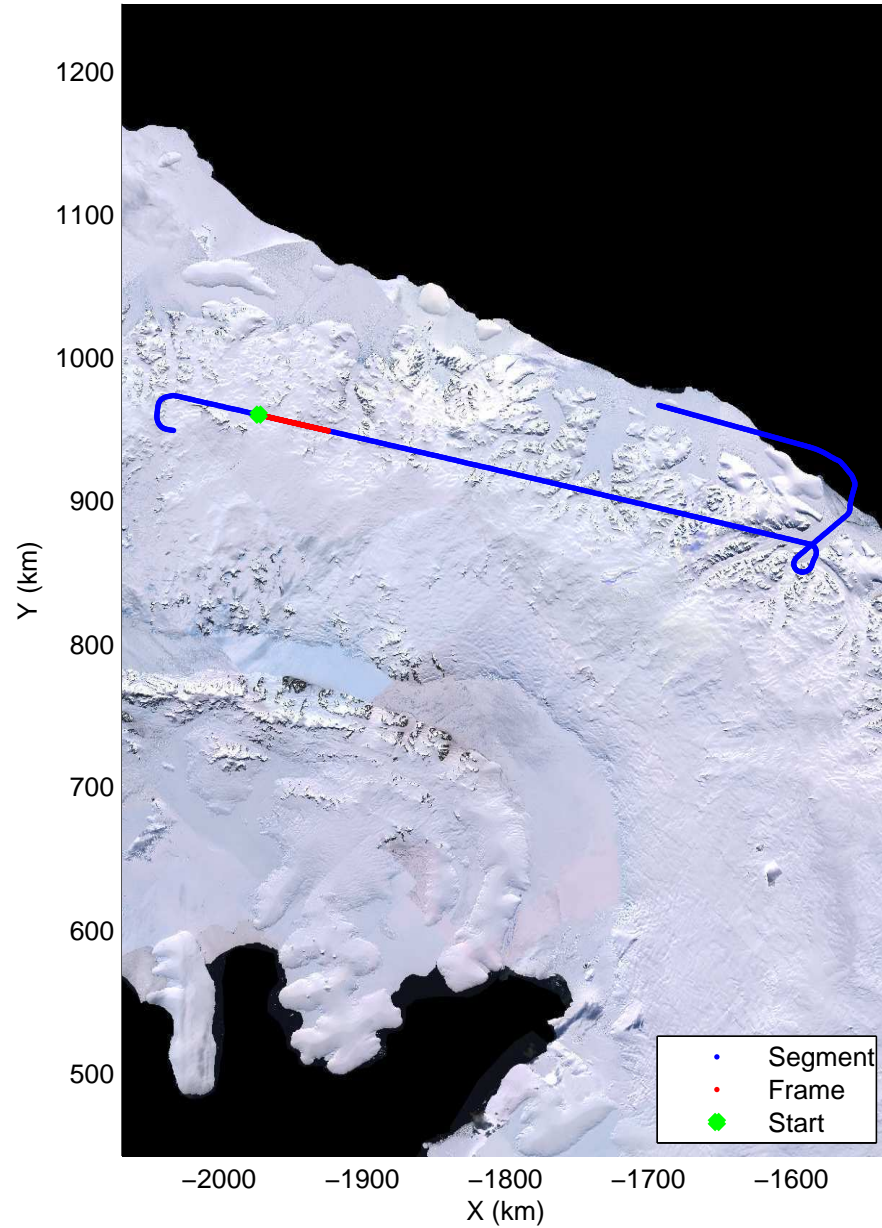

Land Ice Larsen D01
20141018_13_001
Polar Stereograph -71N/0E

mcords3 2014_Antarctica_DC8: "Land Ice Larsen D01" 20141018_13_001: 19:25:40.9 to 19:32:04.0 GPS

mcords3 2014_Antarctica_DC8: "Land Ice Larsen D01" 20141018_13_001: 19:25:40.9 to 19:32:04.0 GPS

mcords3 2014_Antarctica_DC8: "Land Ice Larsen D01" 20141018_13_002: 19:32:04.3 to 19:38:25.8 GPS

mcords3 2014_Antarctica_DC8: "Land Ice Larsen D01" 20141018_13_002: 19:32:04.3 to 19:38:25.8 GPS

Land Ice Larsen D01
20141018_13_003
Polar Stereograph -71N/0E

mcords3 2014_Antarctica_DC8: "Land Ice Larsen D01" 20141018_13_003: 19:38:26.1 to 19:44:38.5 GPS

mcords3 2014_Antarctica_DC8: "Land Ice Larsen D01" 20141018_13_003: 19:38:26.1 to 19:44:38.5 GPS

Land Ice Larsen D01
20141018_13_004
Polar Stereograph -71N/0E

mcords3 2014_Antarctica_DC8: "Land Ice Larsen D01" 20141018_13_004: 19:44:38.8 to 19:50:58.5 GPS

mcords3 2014_Antarctica_DC8: "Land Ice Larsen D01" 20141018_13_004: 19:44:38.8 to 19:50:58.5 GPS

Land Ice Larsen D01
20141018_13_005
Polar Stereograph -71N/0E