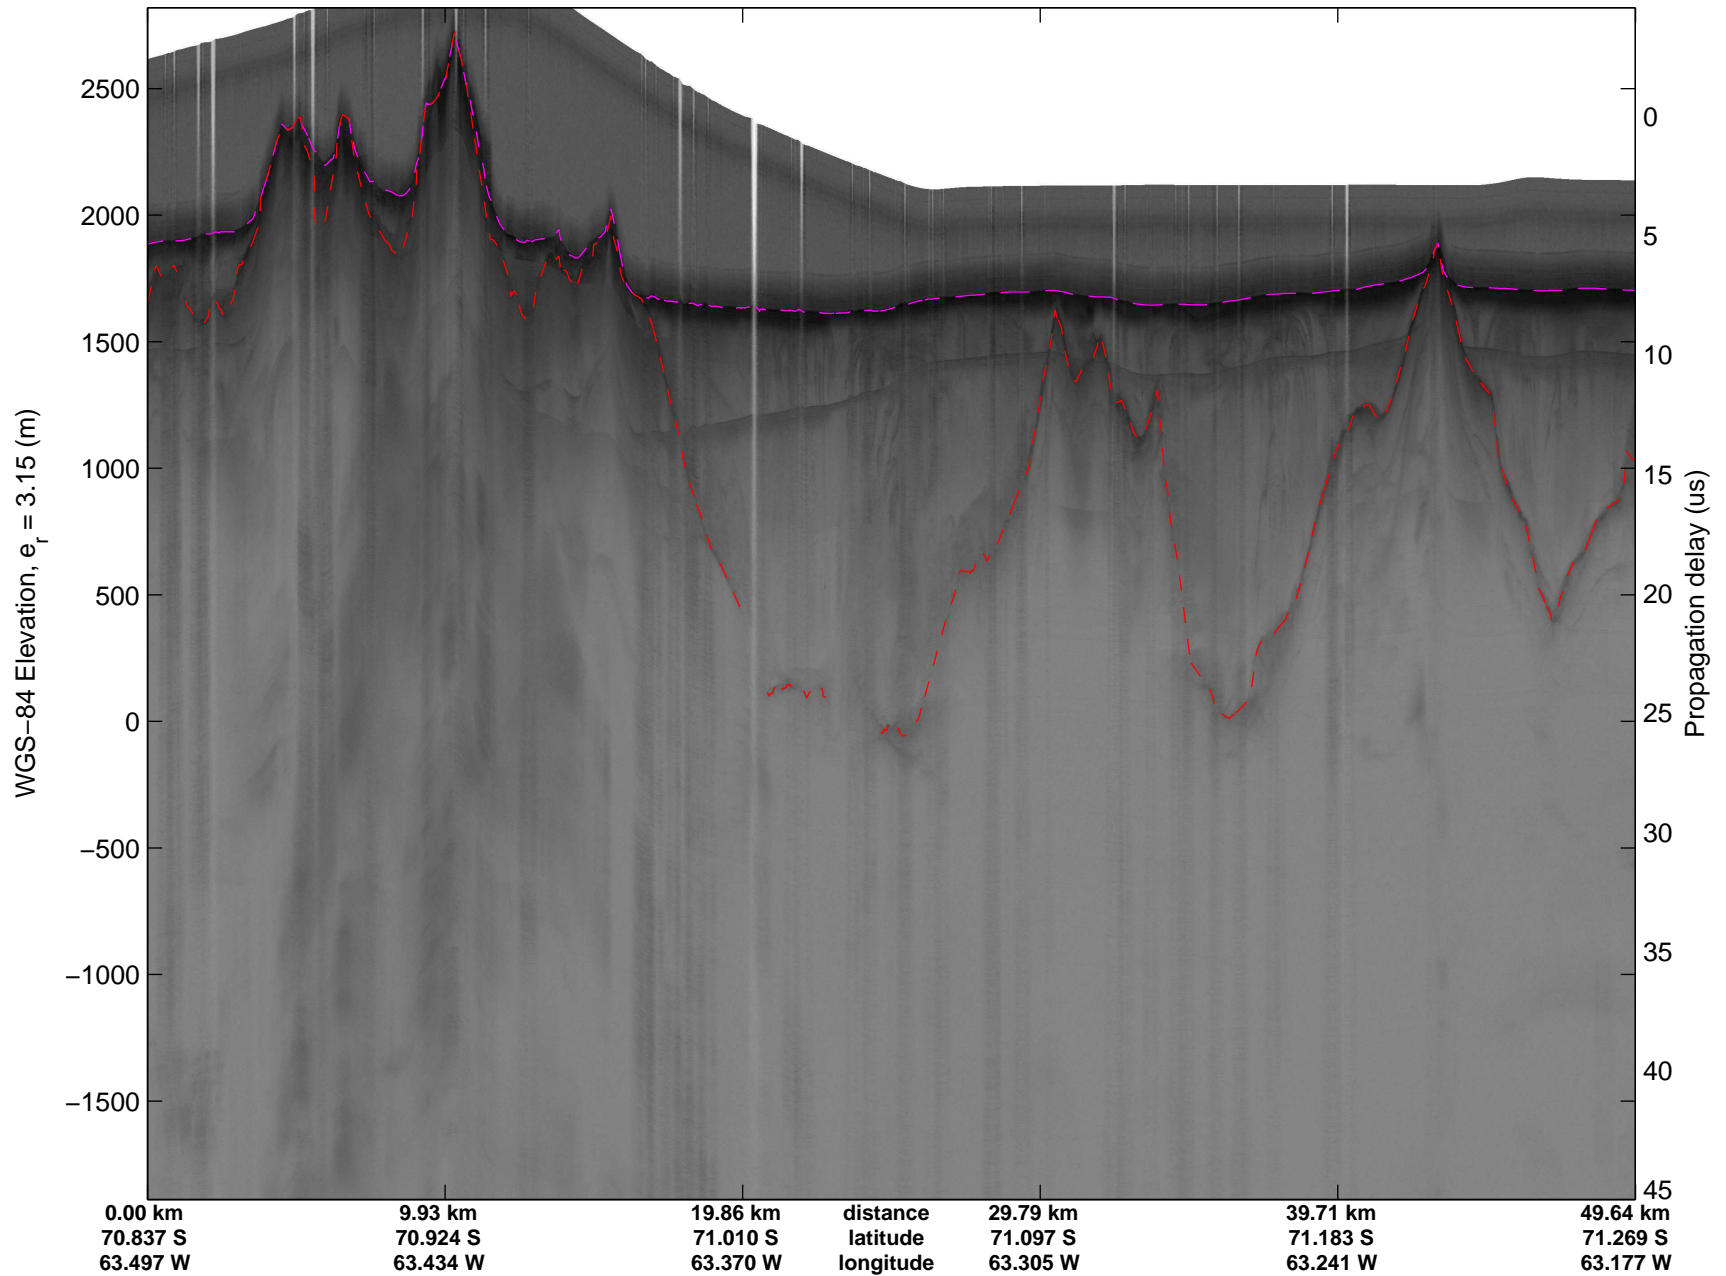

mcords3 2014_Antarctica_DC8: "Land Ice Larsen D01" 20141018_13_003: 19:38:26.1 to 19:44:38.5 GPS

mcords3 2014_Antarctica_DC8: "Land Ice Larsen D01" 20141018_13_003: 19:38:26.1 to 19:44:38.5 GPS

Land Ice Larsen D01
20141018_13_004
Polar Stereograph -71N/0E

mcords3 2014_Antarctica_DC8: "Land Ice Larsen D01" 20141018_13_004: 19:44:38.8 to 19:50:58.5 GPS

mcords3 2014_Antarctica_DC8: "Land Ice Larsen D01" 20141018_13_004: 19:44:38.8 to 19:50:58.5 GPS

Land Ice Larsen D01
20141018_13_005
Polar Stereograph -71N/0E

mcords3 2014_Antarctica_DC8: "Land Ice Larsen D01" 20141018_13_005: 19:50:58.7 to 19:56:58.8 GPS

mcords3 2014_Antarctica_DC8: "Land Ice Larsen D01" 20141018_13_005: 19:50:58.7 to 19:56:58.8 GPS

Land Ice Larsen D01
20141018_13_006
Polar Stereograph -71N/0E

mcords3 2014_Antarctica_DC8: "Land Ice Larsen D01" 20141018_13_006: 19:57:01.3 to 20:03:04.5 GPS

mcords3 2014_Antarctica_DC8: "Land Ice Larsen D01" 20141018_13_006: 19:57:01.3 to 20:03:04.5 GPS

Land Ice Larsen D01
20141018_13_007
Polar Stereograph -71N/0E