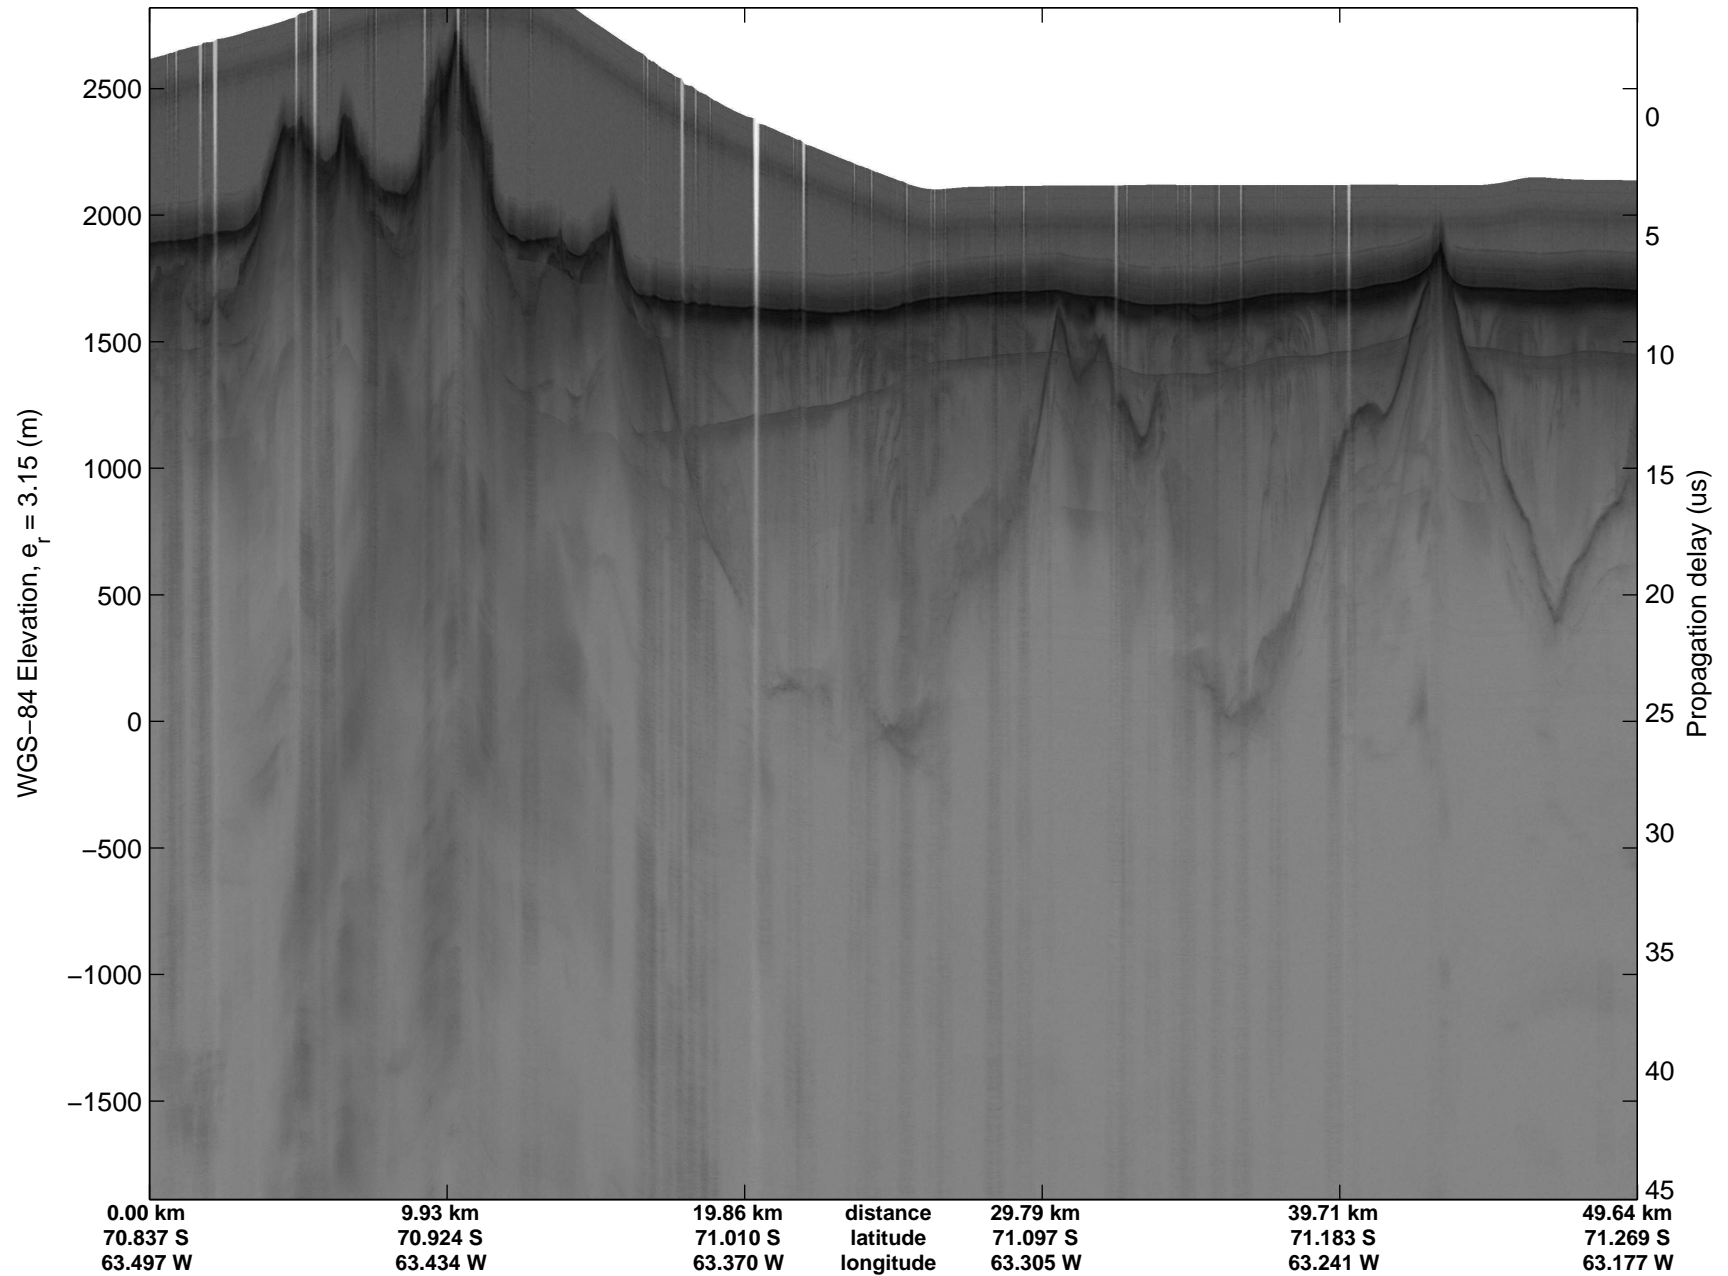

mcords3 2014_Antarctica_DC8: "Land Ice Larsen D01" 20141018_13_003: 19:38:26.1 to 19:44:38.5 GPS

mcords3 2014_Antarctica_DC8: "Land Ice Larsen D01" 20141018_13_003: 19:38:26.1 to 19:44:38.5 GPS

Land Ice Larsen D01
20141018_13_004
Polar Stereograph -71N/0E

mcords3 2014_Antarctica_DC8: "Land Ice Larsen D01" 20141018_13_004: 19:44:38.8 to 19:50:58.5 GPS

mcords3 2014_Antarctica_DC8: "Land Ice Larsen D01" 20141018_13_004: 19:44:38.8 to 19:50:58.5 GPS

Land Ice Larsen D01
20141018_13_005
Polar Stereograph -71N/0E

mcords3 2014_Antarctica_DC8: "Land Ice Larsen D01" 20141018_13_005: 19:50:58.7 to 19:56:58.8 GPS

mcords3 2014_Antarctica_DC8: "Land Ice Larsen D01" 20141018_13_005: 19:50:58.7 to 19:56:58.8 GPS

Land Ice Larsen D01
20141018_13_006
Polar Stereograph -71N/0E

mcords3 2014_Antarctica_DC8: "Land Ice Larsen D01" 20141018_13_006: 19:57:01.3 to 20:03:04.5 GPS

mcords3 2014_Antarctica_DC8: "Land Ice Larsen D01" 20141018_13_006: 19:57:01.3 to 20:03:04.5 GPS

Land Ice Larsen D01
20141018_13_007
Polar Stereograph -71N/0E