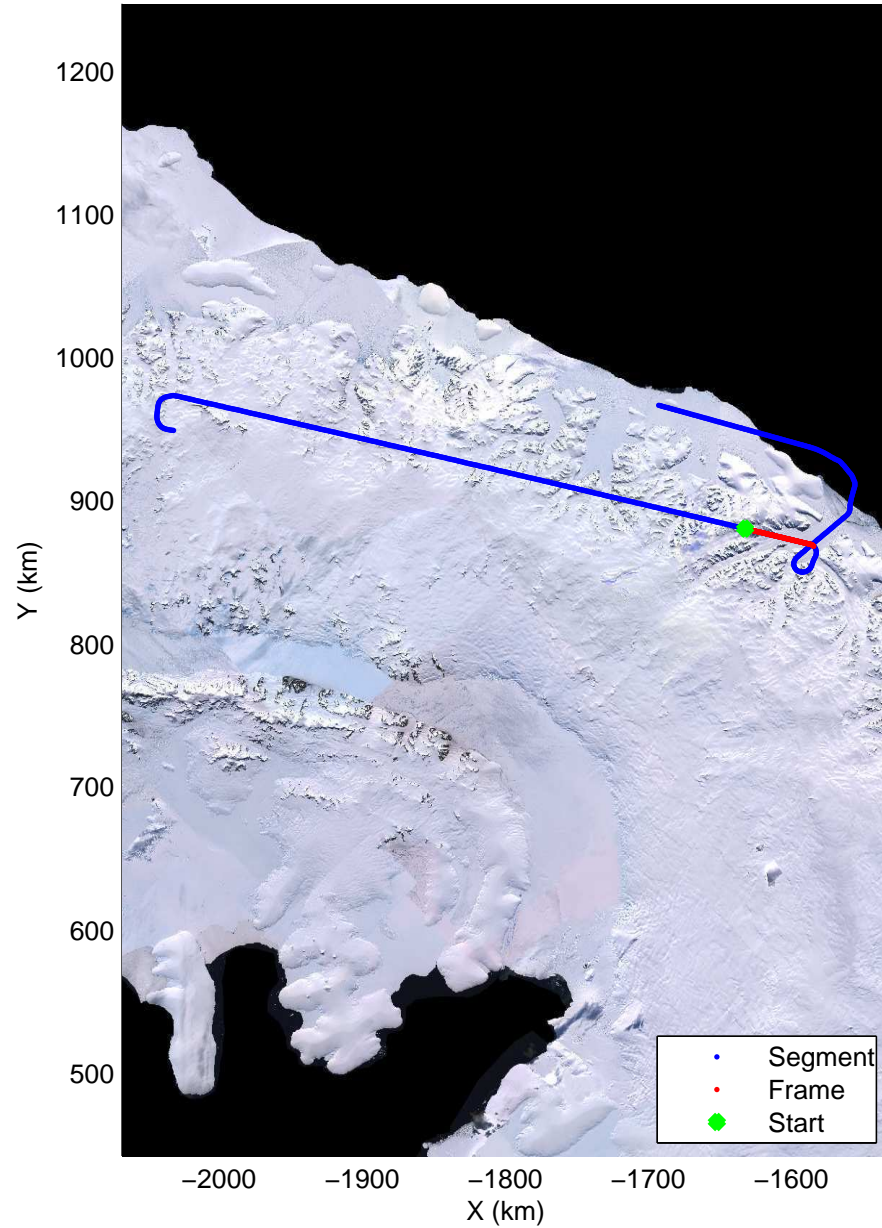

mcords3 2014_Antarctica_DC8: "Land Ice Larsen D01" 20141018_13_008: 20:09:06.3 to 20:15:48.1 GPS

mcords3 2014_Antarctica_DC8: "Land Ice Larsen D01" 20141018_13_008: 20:09:06.3 to 20:15:48.1 GPS

Land Ice Larsen D01
20141018_13_009
Polar Stereograph -71N/0E

mcords3 2014_Antarctica_DC8: "Land Ice Larsen D01" 20141018_13_009: 20:15:48.3 to 20:22:20.7 GPS

mcords3 2014_Antarctica_DC8: "Land Ice Larsen D01" 20141018_13_009: 20:15:48.3 to 20:22:20.7 GPS

Land Ice Larsen D01
20141018_13_010
Polar Stereograph -71N/0E

mcords3 2014_Antarctica_DC8: "Land Ice Larsen D01" 20141018_13_010: 20:22:21.0 to 20:28:43.3 GPS

mcords3 2014_Antarctica_DC8: "Land Ice Larsen D01" 20141018_13_010: 20:22:21.0 to 20:28:43.3 GPS

Land Ice Larsen D01
 20141018_13_011
 Polar Stereograph -71N/0E