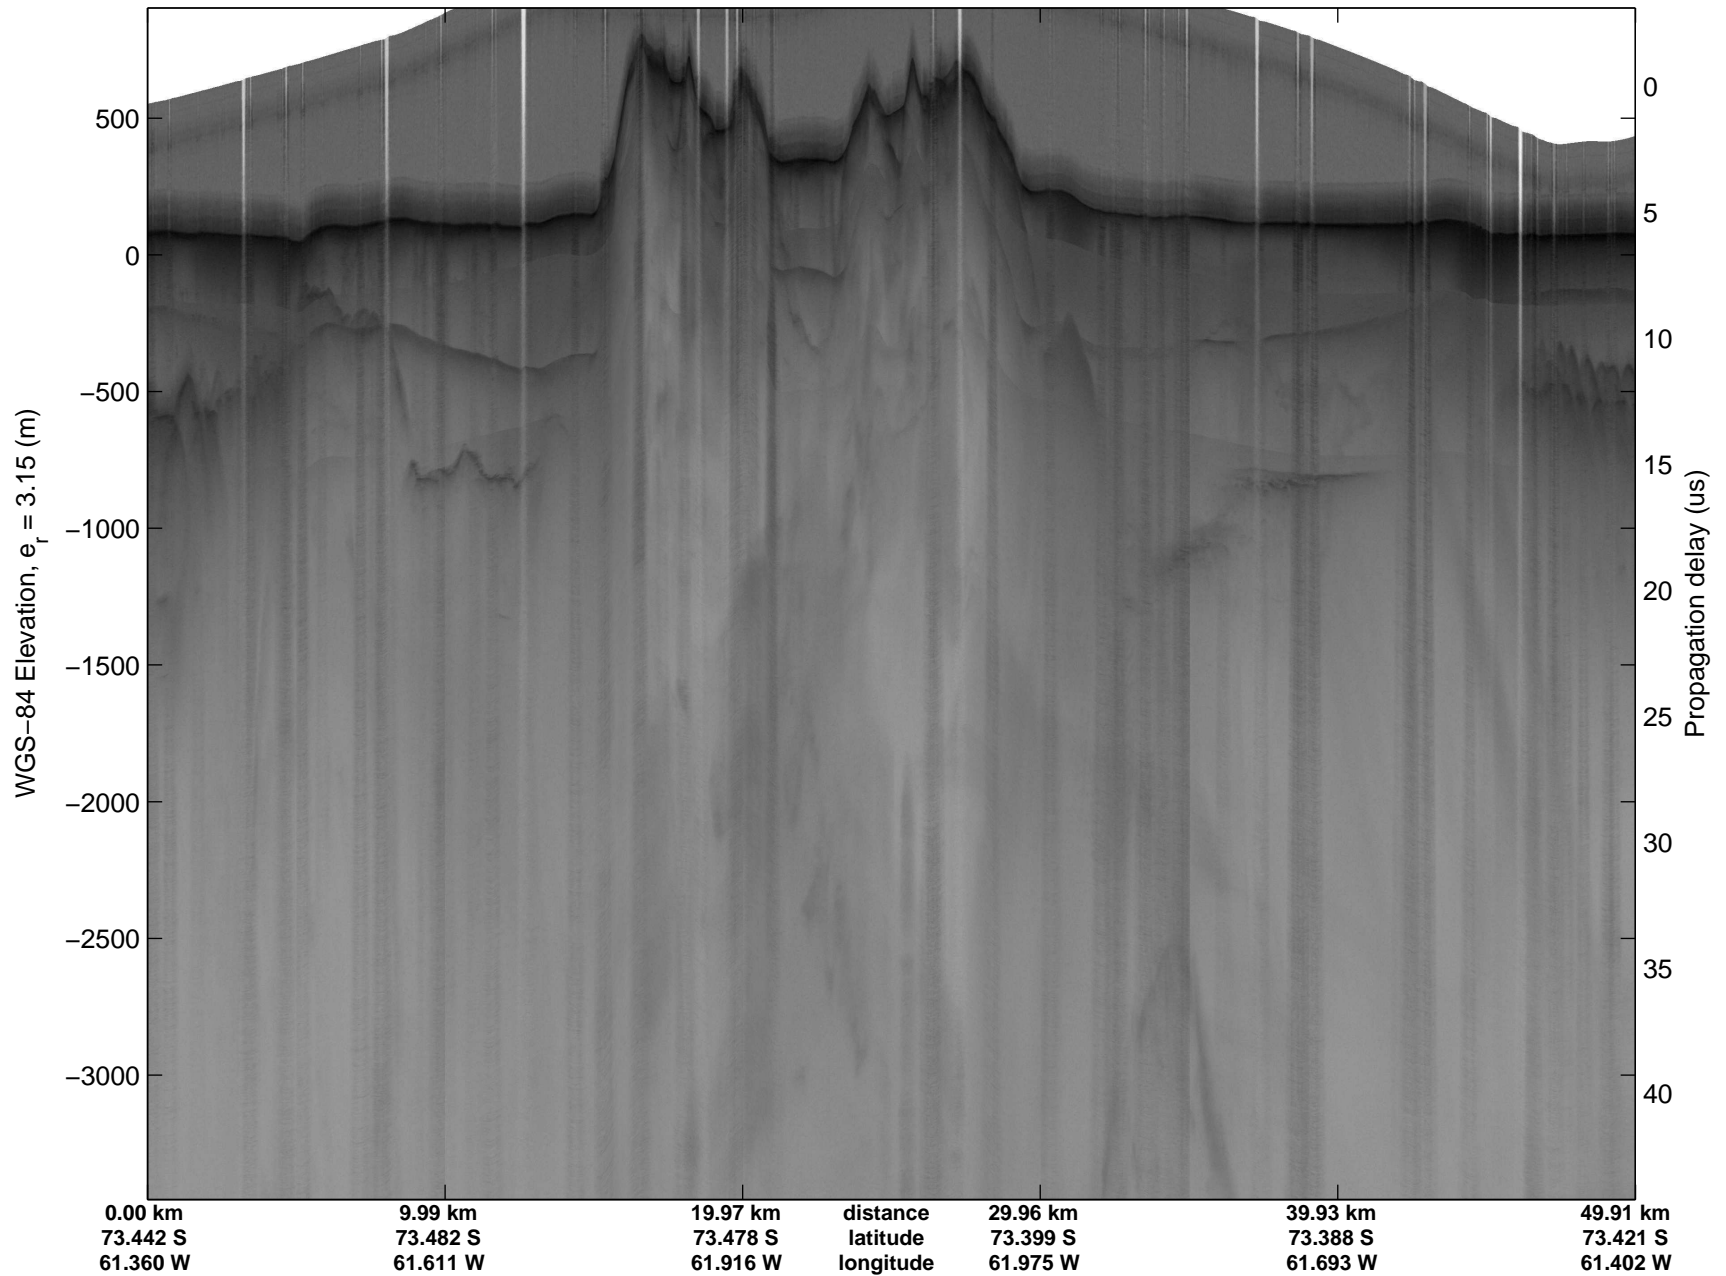

mcords3 2014_Antarctica_DC8: "Land Ice Larsen D01" 20141018_13_009: 20:15:48.3 to 20:22:20.7 GPS

mcords3 2014_Antarctica_DC8: "Land Ice Larsen D01" 20141018_13_009: 20:15:48.3 to 20:22:20.7 GPS

Land Ice Larsen D01
20141018_13_010
Polar Stereograph -71N/0E

mcords3 2014_Antarctica_DC8: "Land Ice Larsen D01" 20141018_13_010: 20:22:21.0 to 20:28:43.3 GPS

mcords3 2014_Antarctica_DC8: "Land Ice Larsen D01" 20141018_13_010: 20:22:21.0 to 20:28:43.3 GPS

Land Ice Larsen D01
 20141018_13_011
 Polar Stereograph -71N/0E

mcords3 2014_Antarctica_DC8: "Land Ice Larsen D01" 20141018_13_011: 20:28:43.6 to 20:35:21.0 GPS

mcords3 2014_Antarctica_DC8: "Land Ice Larsen D01" 20141018_13_011: 20:28:43.6 to 20:35:21.0 GPS

Land Ice Larsen D01
20141018_13_012
Polar Stereograph -71N/0E

mcords3 2014_Antarctica_DC8: "Land Ice Larsen D01" 20141018_13_012: 20:35:21.3 to 20:41:55.9 GPS

mcords3 2014_Antarctica_DC8: "Land Ice Larsen D01" 20141018_13_012: 20:35:21.3 to 20:41:55.9 GPS

Land Ice Larsen D01
20141018_13_013
Polar Stereograph -71N/0E