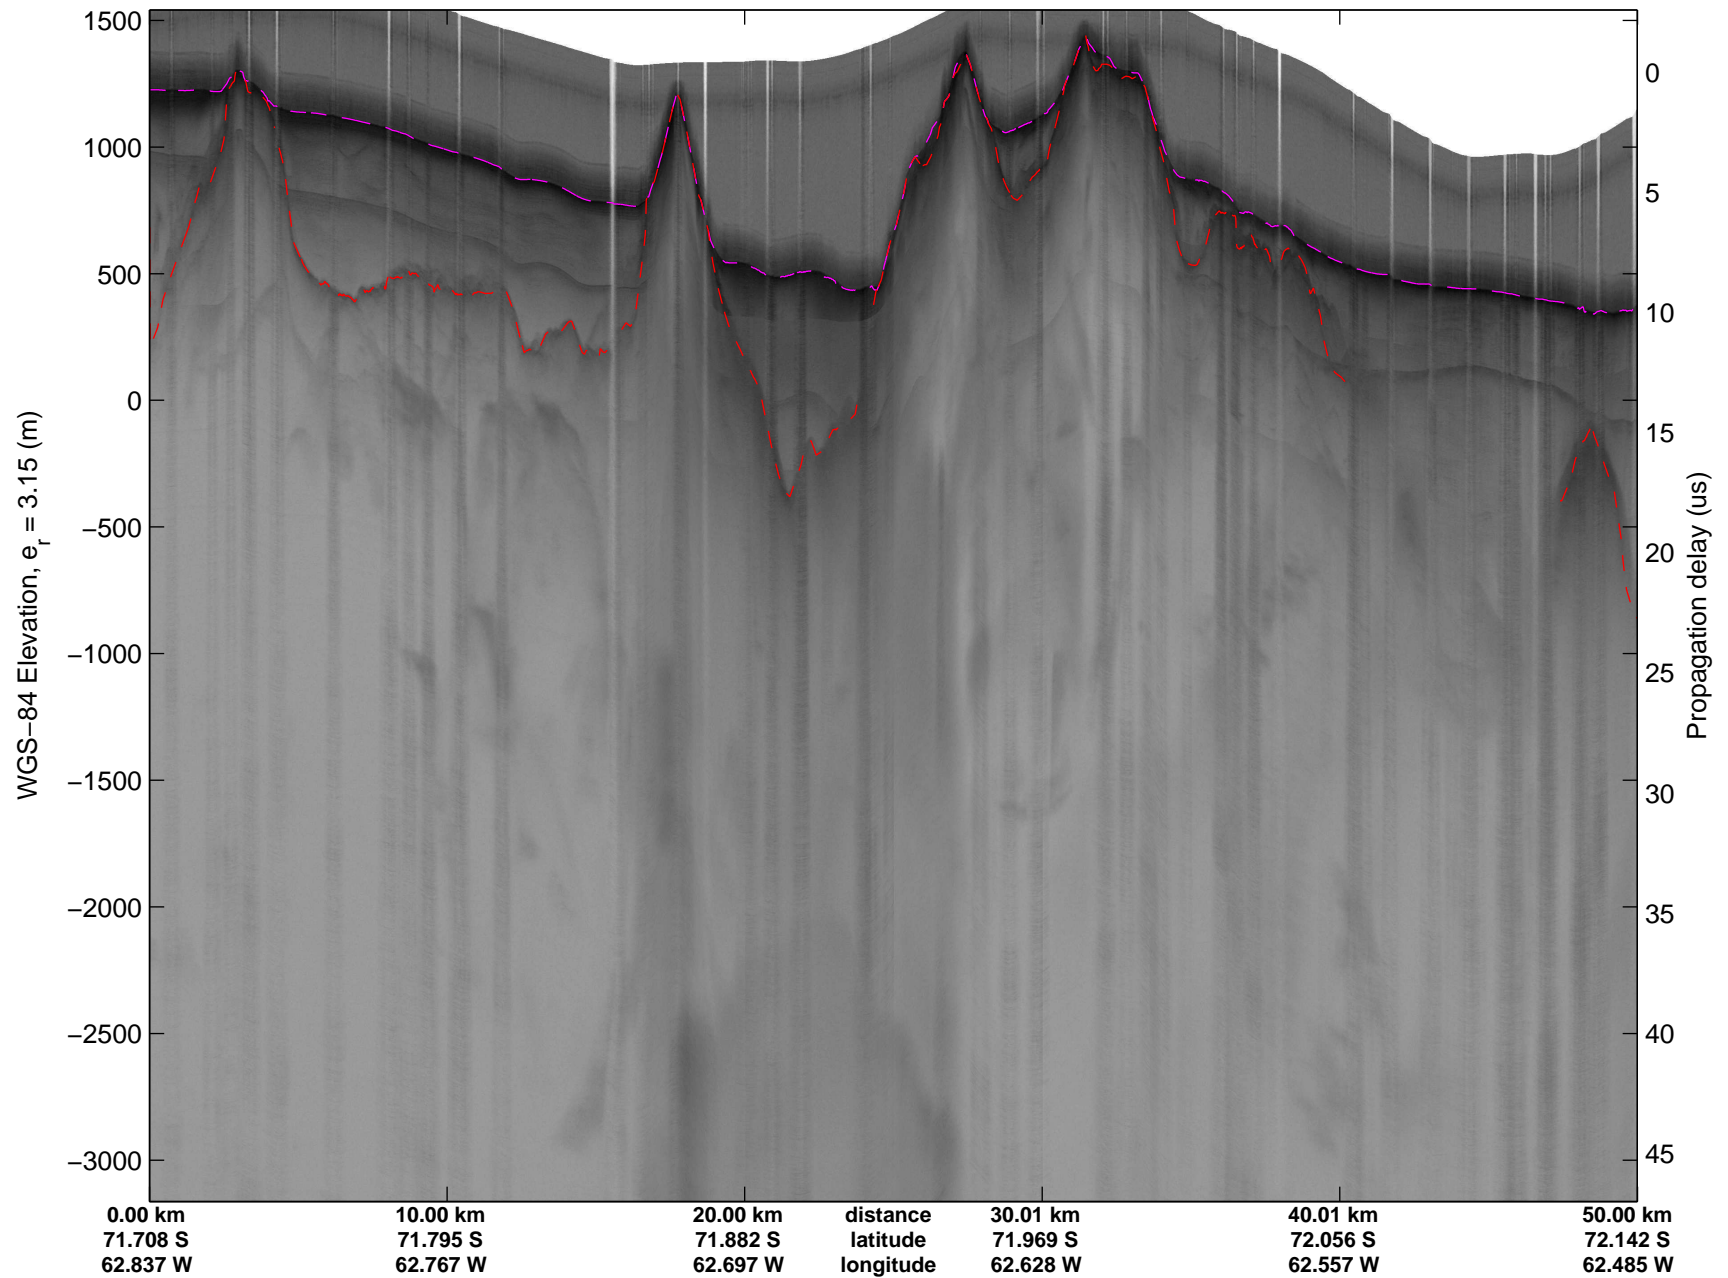

mcords3 2014_Antarctica_DC8: "Land Ice Larsen D01" 20141018_13_005: 19:50:58.7 to 19:56:58.8 GPS

mcords3 2014_Antarctica_DC8: "Land Ice Larsen D01" 20141018_13_005: 19:50:58.7 to 19:56:58.8 GPS

Land Ice Larsen D01
20141018_13_006
Polar Stereograph -71N/0E

mcords3 2014_Antarctica_DC8: "Land Ice Larsen D01" 20141018_13_006: 19:57:01.3 to 20:03:04.5 GPS

mcords3 2014_Antarctica_DC8: "Land Ice Larsen D01" 20141018_13_006: 19:57:01.3 to 20:03:04.5 GPS

Land Ice Larsen D01
20141018_13_007
Polar Stereograph -71N/0E

mcords3 2014_Antarctica_DC8: "Land Ice Larsen D01" 20141018_13_007: 20:03:04.8 to 20:09:06.0 GPS

mcords3 2014_Antarctica_DC8: "Land Ice Larsen D01" 20141018_13_007: 20:03:04.8 to 20:09:06.0 GPS

Land Ice Larsen D01
20141018_13_008
Polar Stereograph -71N/0E

mcords3 2014_Antarctica_DC8: "Land Ice Larsen D01" 20141018_13_008: 20:09:06.3 to 20:15:48.1 GPS

mcords3 2014_Antarctica_DC8: "Land Ice Larsen D01" 20141018_13_008: 20:09:06.3 to 20:15:48.1 GPS

Land Ice Larsen D01
20141018_13_009
Polar Stereograph -71N/0E