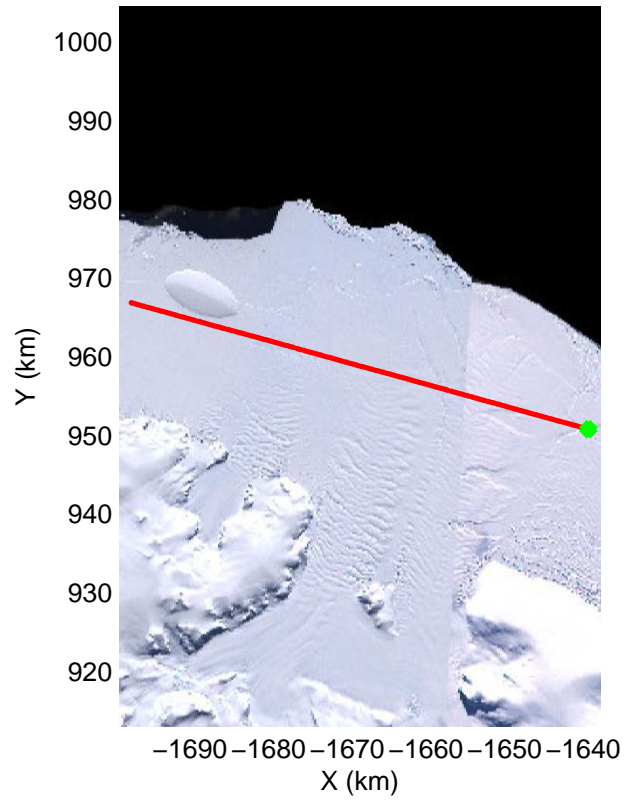

mcords3 2014_Antarctica_DC8: "Land Ice Larsen D01" 20141018_13_013: 20:41:56.2 to 20:48:42.2 GPS

mcords3 2014_Antarctica_DC8: "Land Ice Larsen D01" 20141018_13_013: 20:41:56.2 to 20:48:42.2 GPS

Land Ice Larsen D01
20141018_13_014
Polar Stereograph -71N/0E

mcords3 2014_Antarctica_DC8: "Land Ice Larsen D01" 20141018_13_014: 20:48:42.4 to 20:55:18.6 GPS

mcords3 2014_Antarctica_DC8: "Land Ice Larsen D01" 20141018_13_014: 20:48:42.4 to 20:55:18.6 GPS

Land Ice Larsen D01
20141018_13_015
Polar Stereograph -71N/0E

mcords3 2014_Antarctica_DC8: "Land Ice Larsen D01" 20141018_13_015: 20:55:18.9 to 21:03:14.8 GPS

mcords3 2014_Antarctica_DC8: "Land Ice Larsen D01" 20141018_13_015: 20:55:18.9 to 21:03:14.8 GPS