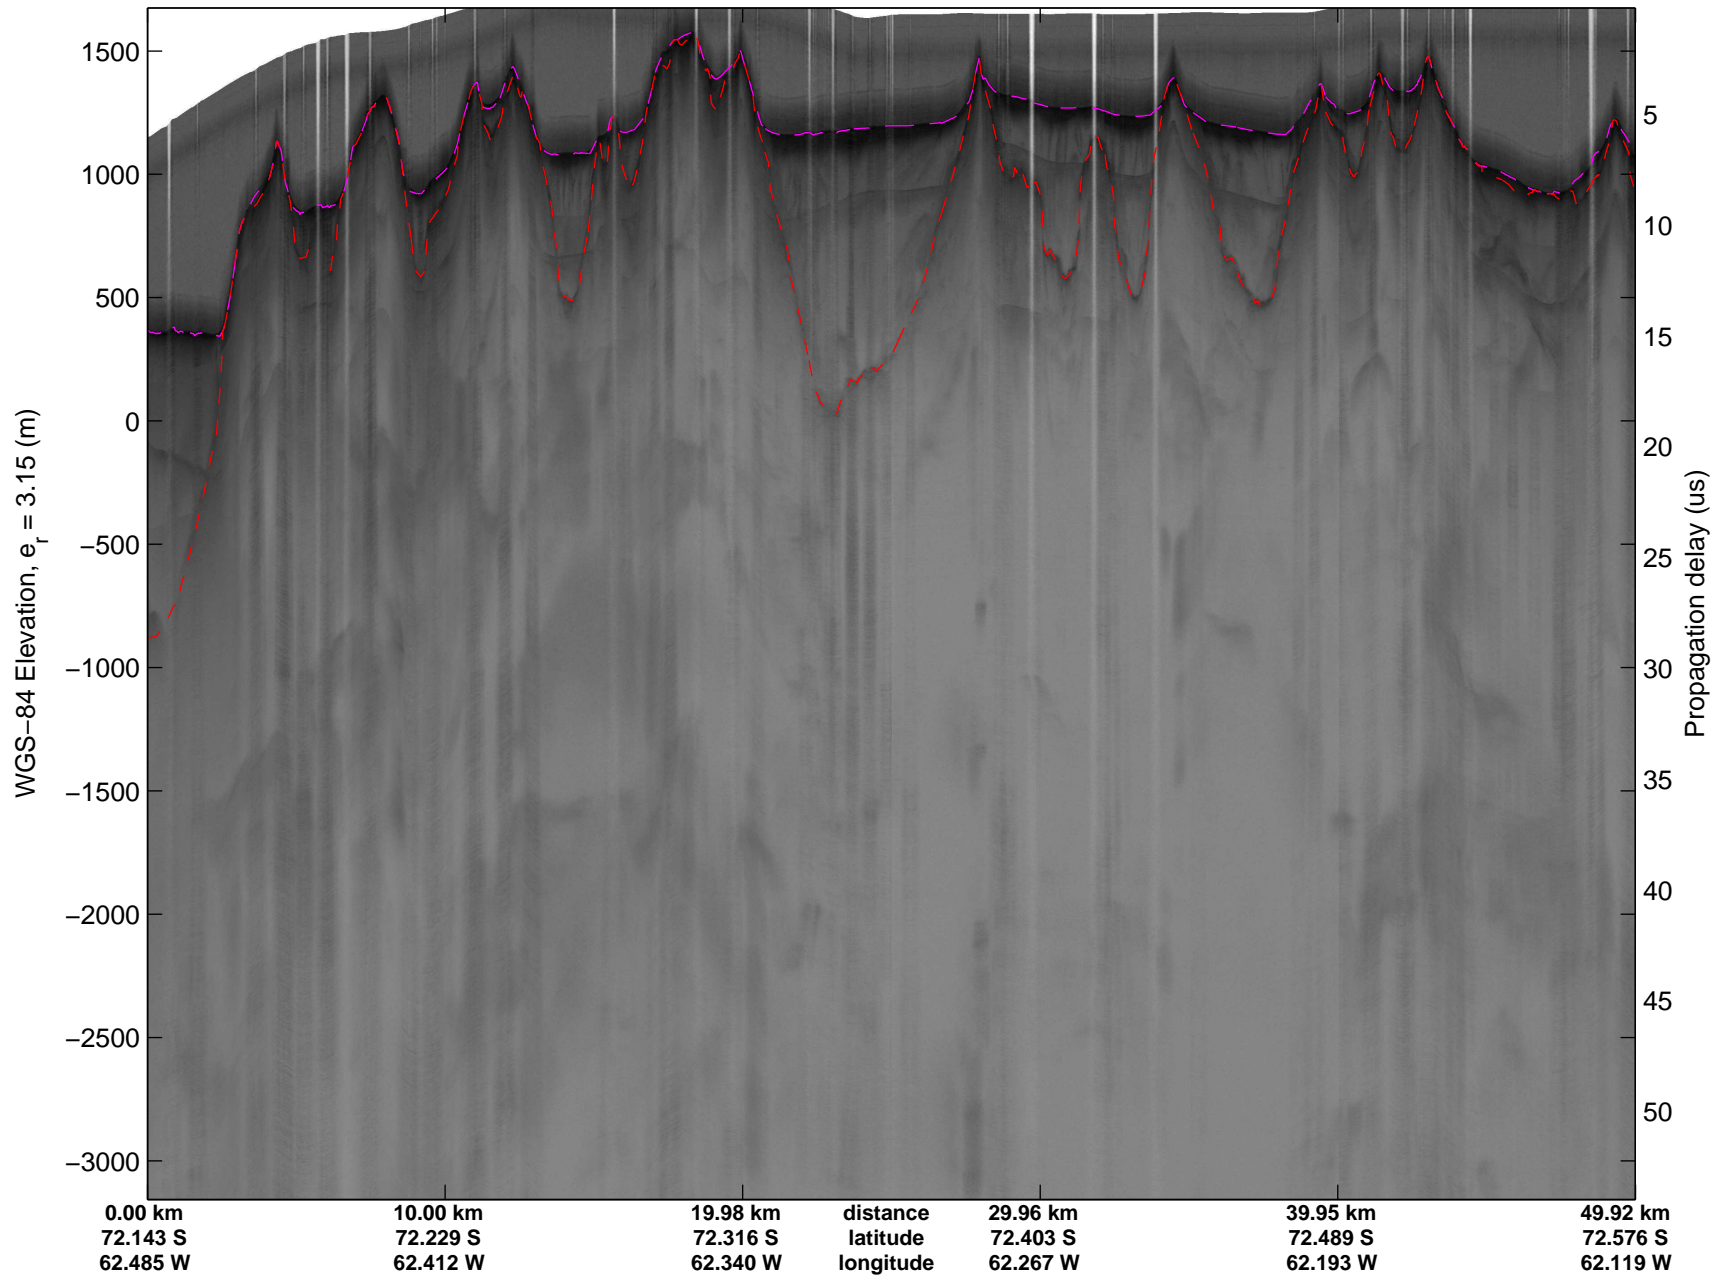

mcords3 2014_Antarctica_DC8: "Land Ice Larsen D01" 20141018_13_006: 19:57:01.3 to 20:03:04.5 GPS

mcords3 2014_Antarctica_DC8: "Land Ice Larsen D01" 20141018_13_006: 19:57:01.3 to 20:03:04.5 GPS

Land Ice Larsen D01
20141018_13_007
Polar Stereograph -71N/0E

mcords3 2014_Antarctica_DC8: "Land Ice Larsen D01" 20141018_13_007: 20:03:04.8 to 20:09:06.0 GPS

mcords3 2014_Antarctica_DC8: "Land Ice Larsen D01" 20141018_13_007: 20:03:04.8 to 20:09:06.0 GPS

Land Ice Larsen D01
20141018_13_008
Polar Stereograph -71N/0E

mcords3 2014_Antarctica_DC8: "Land Ice Larsen D01" 20141018_13_008: 20:09:06.3 to 20:15:48.1 GPS

mcords3 2014_Antarctica_DC8: "Land Ice Larsen D01" 20141018_13_008: 20:09:06.3 to 20:15:48.1 GPS

Land Ice Larsen D01
20141018_13_009
Polar Stereograph -71N/0E

mcords3 2014_Antarctica_DC8: "Land Ice Larsen D01" 20141018_13_009: 20:15:48.3 to 20:22:20.7 GPS

mcords3 2014_Antarctica_DC8: "Land Ice Larsen D01" 20141018_13_009: 20:15:48.3 to 20:22:20.7 GPS

Land Ice Larsen D01
20141018_13_010
Polar Stereograph -71N/0E