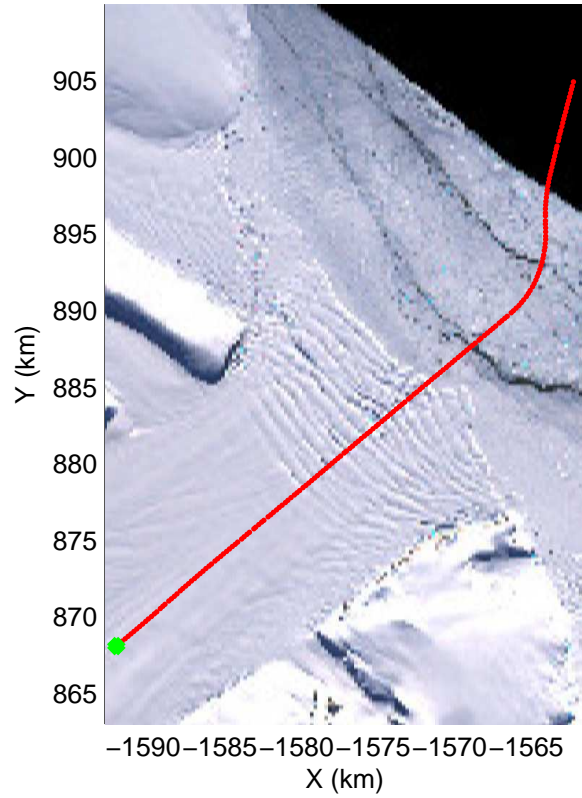

mcords3 2014_Antarctica_DC8: "Land Ice Larsen D01" 20141018_13_011: 20:28:43.6 to 20:35:21.0 GPS

mcords3 2014_Antarctica_DC8: "Land Ice Larsen D01" 20141018_13_011: 20:28:43.6 to 20:35:21.0 GPS

Land Ice Larsen D01
20141018_13_012
Polar Stereograph -71N/0E