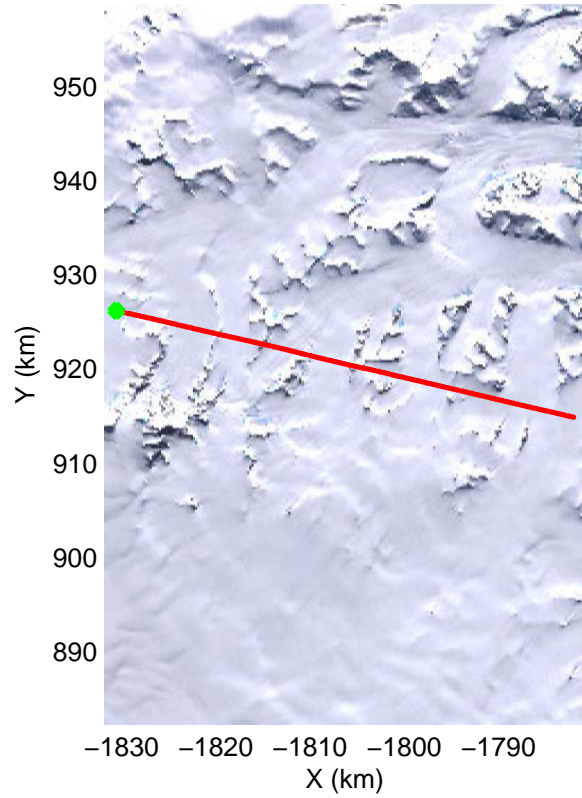

mcords3 2014_Antarctica_DC8: "Land Ice Larsen D01" 20141018_13_005: 19:50:58.7 to 19:56:58.8 GPS

mcords3 2014_Antarctica_DC8: "Land Ice Larsen D01" 20141018_13_005: 19:50:58.7 to 19:56:58.8 GPS

Land Ice Larsen D01
20141018_13_006
Polar Stereograph -71N/0E