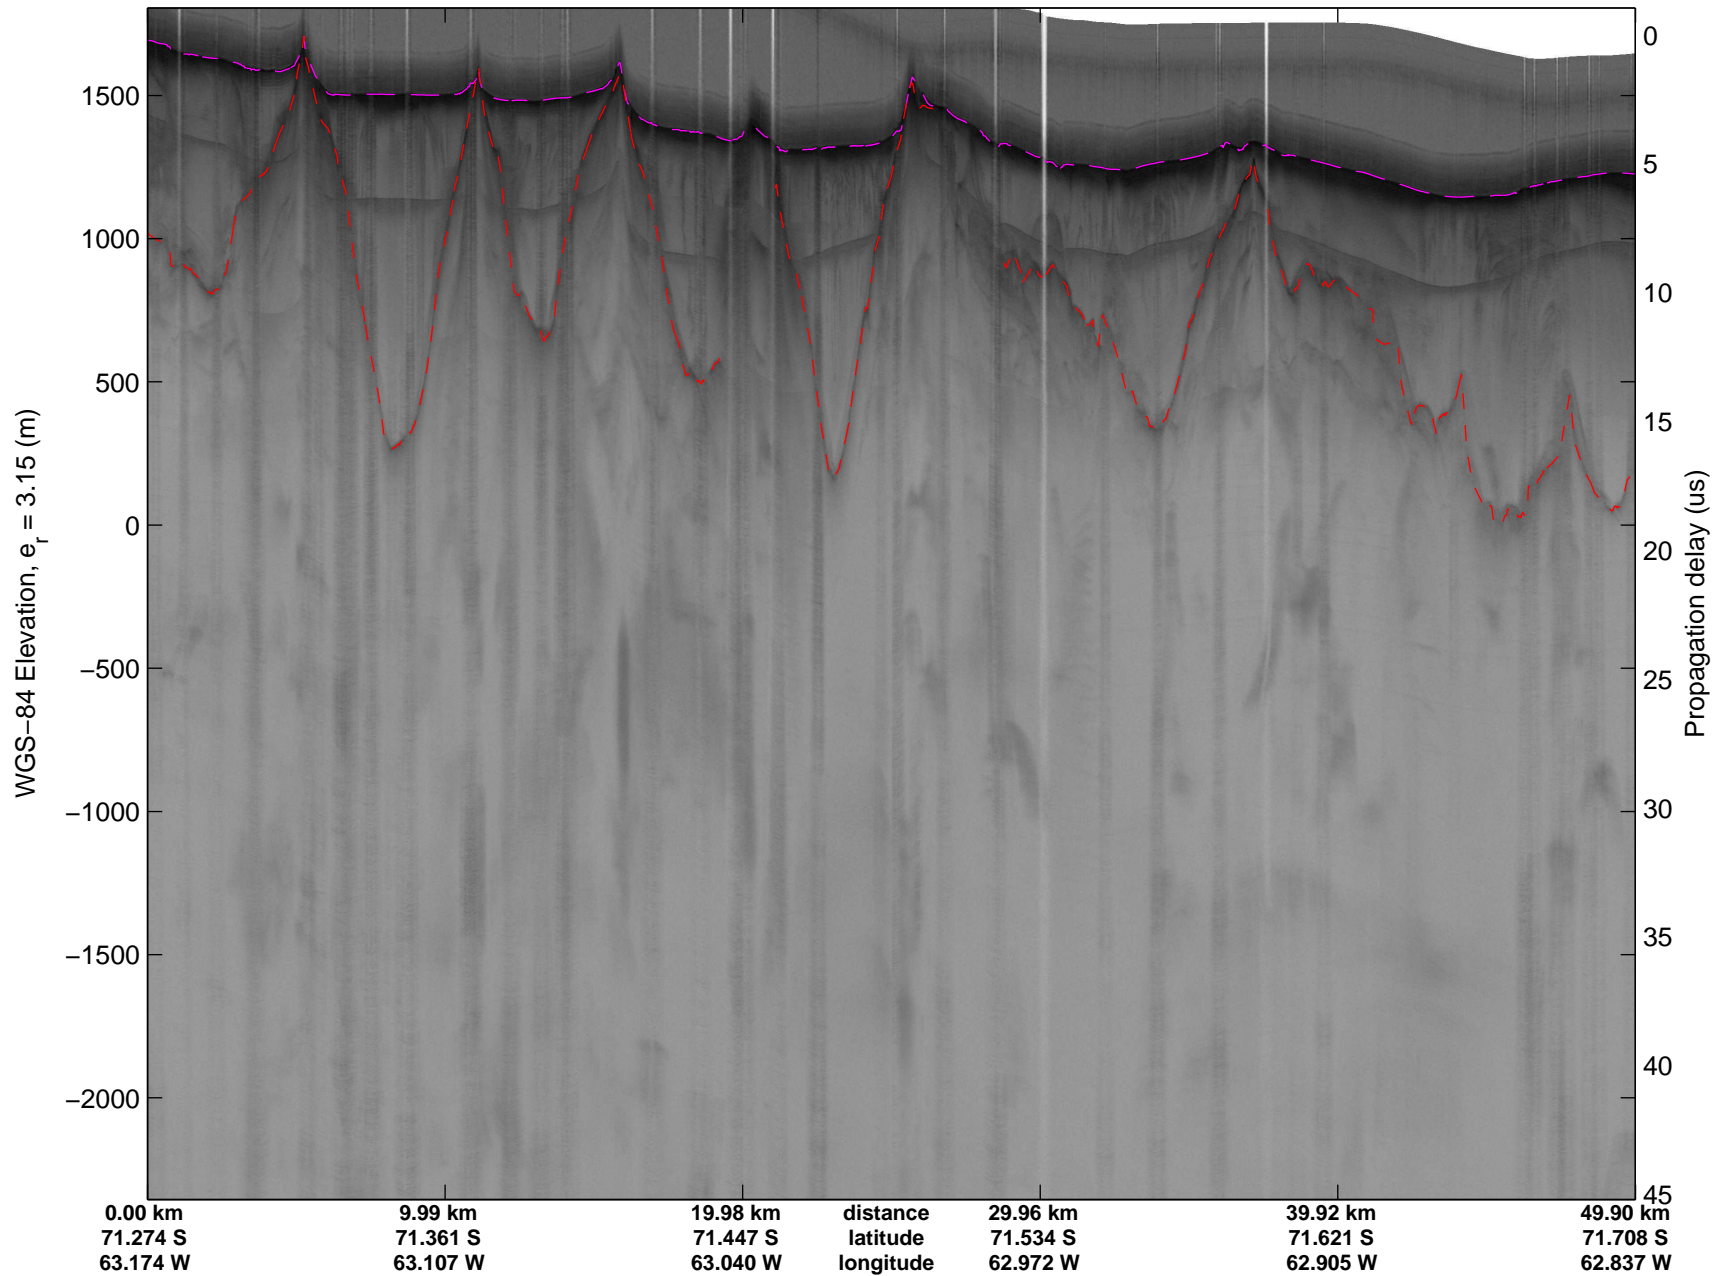

mcords3 2014_Antarctica_DC8: "Land Ice Larsen D01" 20141018_13_004: 19:44:38.8 to 19:50:58.5 GPS

mcords3 2014_Antarctica_DC8: "Land Ice Larsen D01" 20141018_13_004: 19:44:38.8 to 19:50:58.5 GPS

Land Ice Larsen D01
20141018_13_005
Polar Stereograph -71N/0E

mcords3 2014_Antarctica_DC8: "Land Ice Larsen D01" 20141018_13_005: 19:50:58.7 to 19:56:58.8 GPS

mcords3 2014_Antarctica_DC8: "Land Ice Larsen D01" 20141018_13_005: 19:50:58.7 to 19:56:58.8 GPS

Land Ice Larsen D01
20141018_13_006
Polar Stereograph -71N/0E

mcords3 2014_Antarctica_DC8: "Land Ice Larsen D01" 20141018_13_006: 19:57:01.3 to 20:03:04.5 GPS

mcords3 2014_Antarctica_DC8: "Land Ice Larsen D01" 20141018_13_006: 19:57:01.3 to 20:03:04.5 GPS

Land Ice Larsen D01
20141018_13_007
Polar Stereograph -71N/0E

mcords3 2014_Antarctica_DC8: "Land Ice Larsen D01" 20141018_13_007: 20:03:04.8 to 20:09:06.0 GPS

mcords3 2014_Antarctica_DC8: "Land Ice Larsen D01" 20141018_13_007: 20:03:04.8 to 20:09:06.0 GPS

Land Ice Larsen D01
20141018_13_008
Polar Stereograph -71N/0E