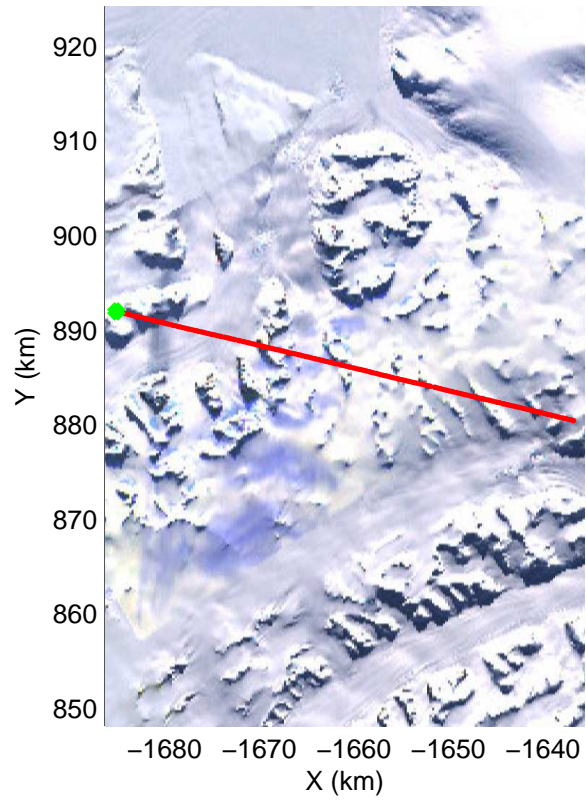

mcords3 2014_Antarctica_DC8: "Land Ice Larsen D01" 20141018_13_008: 20:09:06.3 to 20:15:48.1 GPS

mcords3 2014_Antarctica_DC8: "Land Ice Larsen D01" 20141018_13_008: 20:09:06.3 to 20:15:48.1 GPS

Land Ice Larsen D01
20141018_13_009
Polar Stereograph -71N/0E