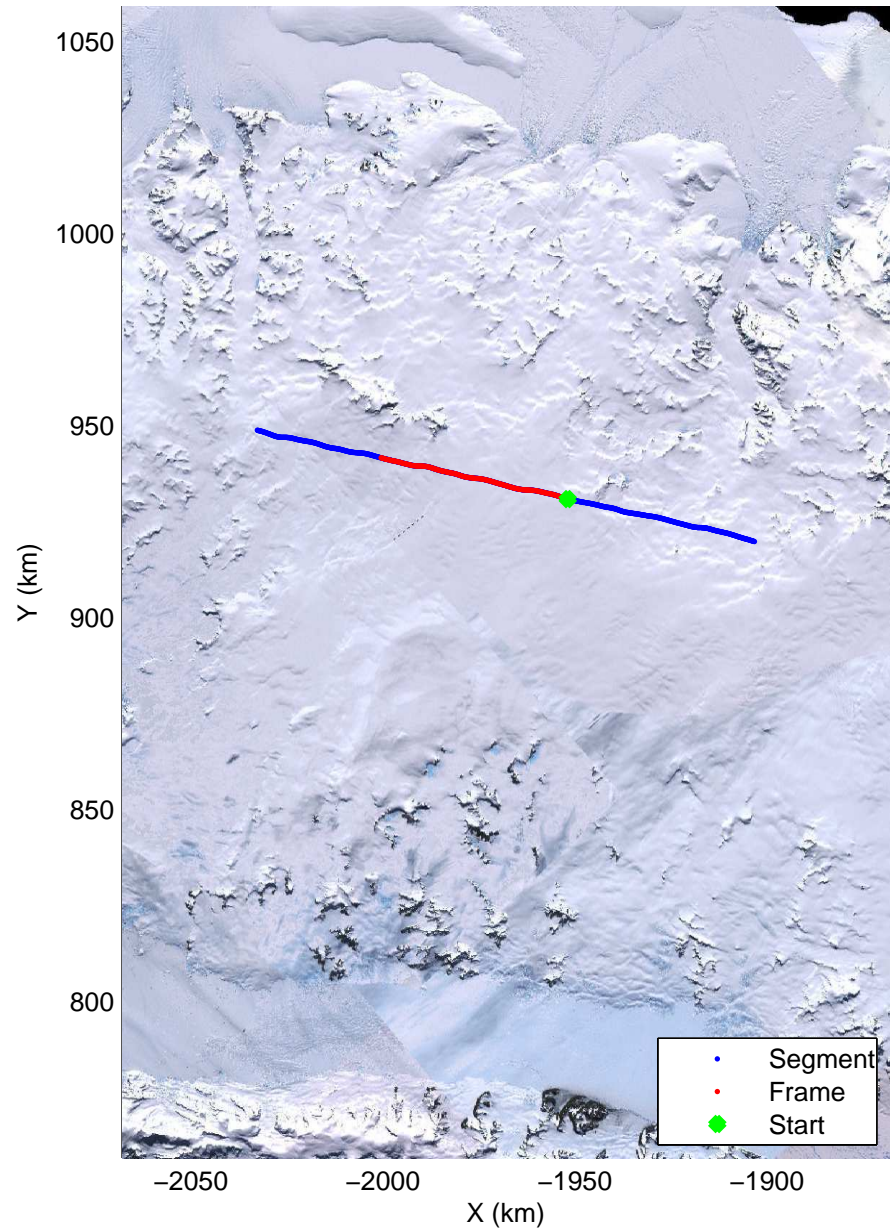

Land Ice Larsen D01
20141018_12_001
Polar Stereograph -71N/0E

mcords3 2014_Antarctica_DC8: "Land Ice Larsen D01" 20141018_12_001: 19:08:21.0 to 19:14:56.9 GPS

mcords3 2014_Antarctica_DC8: "Land Ice Larsen D01" 20141018_12_001: 19:08:21.0 to 19:14:56.9 GPS

Land Ice Larsen D01
20141018_12_002
Polar Stereograph -71N/0E

mcords3 2014_Antarctica_DC8: "Land Ice Larsen D01" 20141018_12_002: 19:14:57.2 to 19:21:16.5 GPS

mcords3 2014_Antarctica_DC8: "Land Ice Larsen D01" 20141018_12_002: 19:14:57.2 to 19:21:16.5 GPS

Land Ice Larsen D01
20141018_12_003
Polar Stereograph -71N/0E

mcords3 2014_Antarctica_DC8: "Land Ice Larsen D01" 20141018_12_003: 19:21:17.7 to 19:25:22.6 GPS

mcords3 2014_Antarctica_DC8: "Land Ice Larsen D01" 20141018_12_003: 19:21:17.7 to 19:25:22.6 GPS