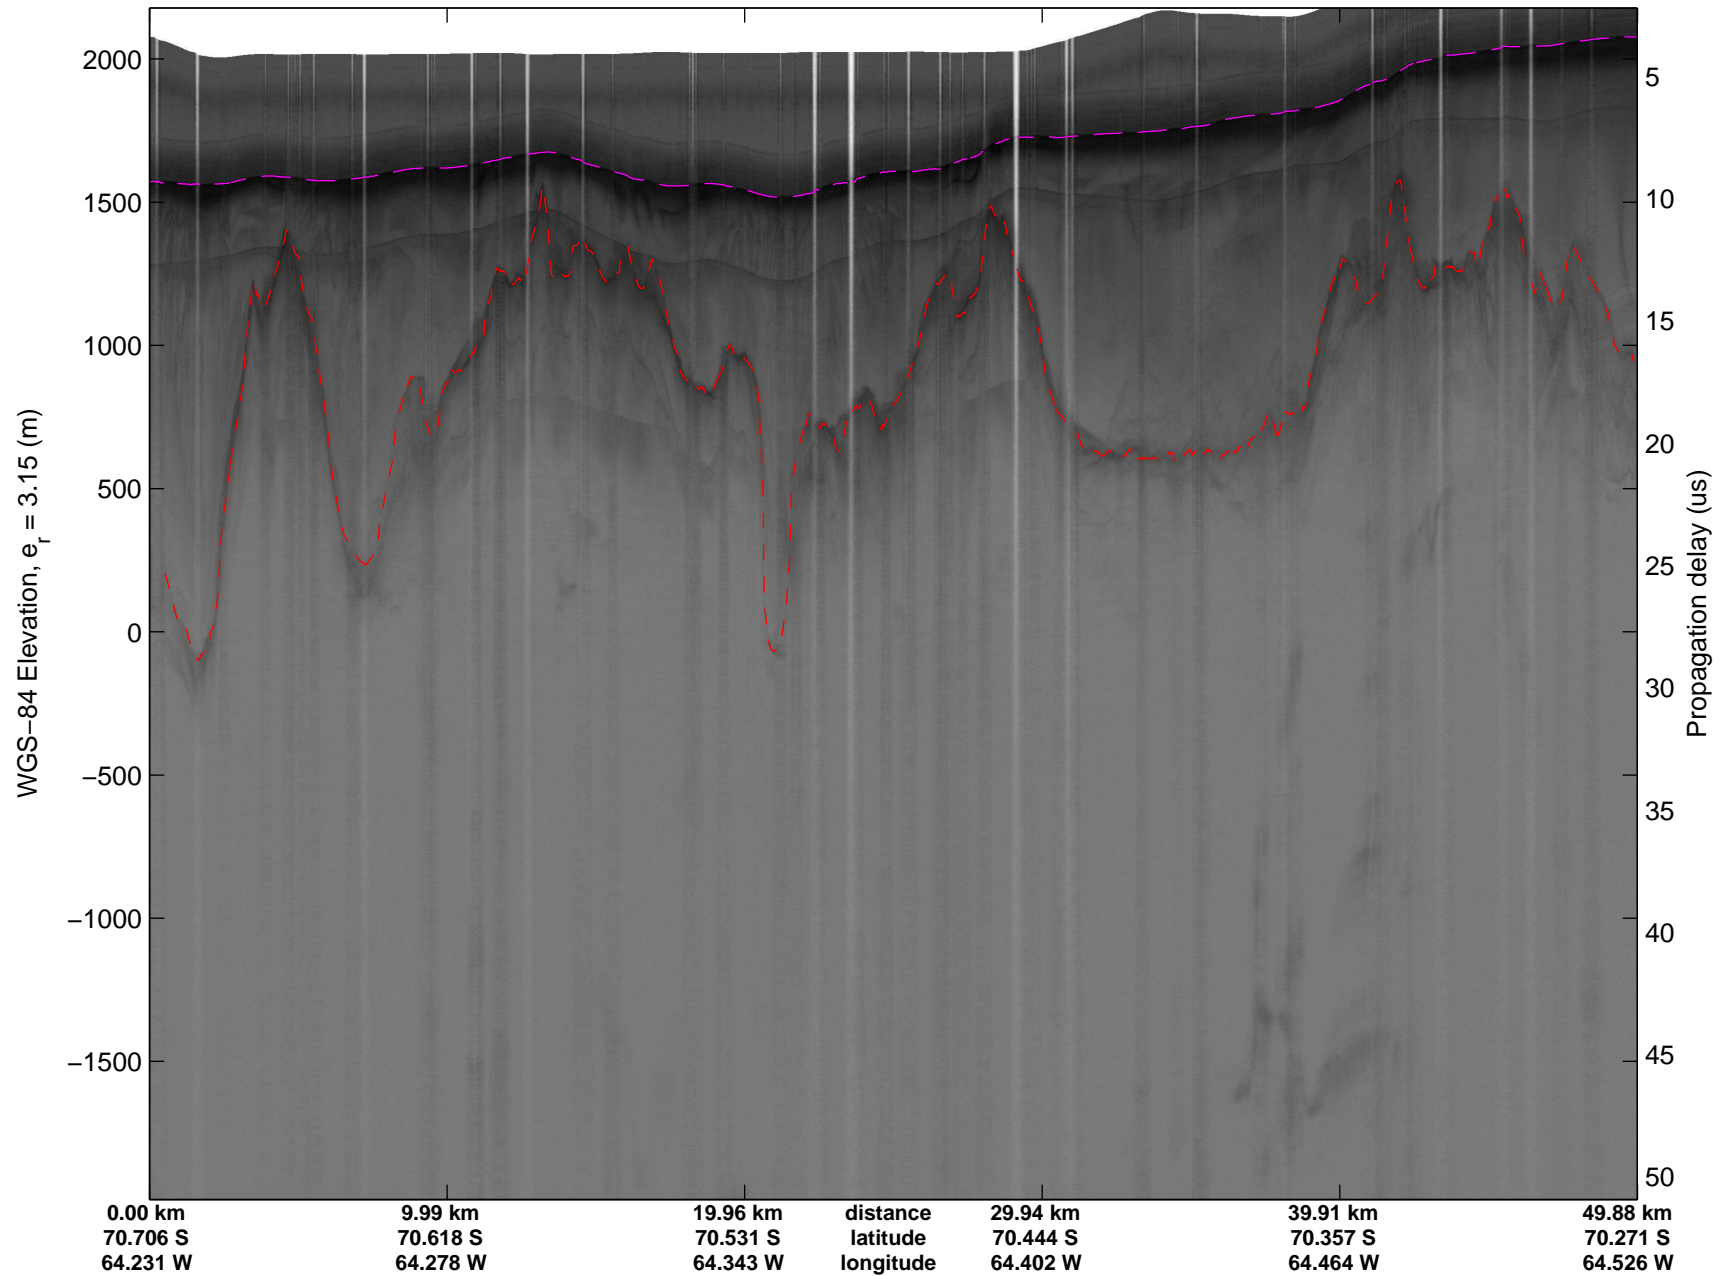

Land Ice Larsen D01
20141018_12_001
Polar Stereograph -71N/0E

mcords3 2014_Antarctica_DC8: "Land Ice Larsen D01" 20141018_12_001: 19:08:21.0 to 19:14:56.9 GPS

mcords3 2014_Antarctica_DC8: "Land Ice Larsen D01" 20141018_12_001: 19:08:21.0 to 19:14:56.9 GPS

Land Ice Larsen D01
20141018_12_002
Polar Stereograph -71N/0E

mcords3 2014_Antarctica_DC8: "Land Ice Larsen D01" 20141018_12_002: 19:14:57.2 to 19:21:16.5 GPS

mcords3 2014_Antarctica_DC8: "Land Ice Larsen D01" 20141018_12_002: 19:14:57.2 to 19:21:16.5 GPS

Land Ice Larsen D01
20141018_12_003
Polar Stereograph -71N/0E

mcords3 2014_Antarctica_DC8: "Land Ice Larsen D01" 20141018_12_003: 19:21:17.7 to 19:25:22.6 GPS

mcords3 2014_Antarctica_DC8: "Land Ice Larsen D01" 20141018_12_003: 19:21:17.7 to 19:25:22.6 GPS