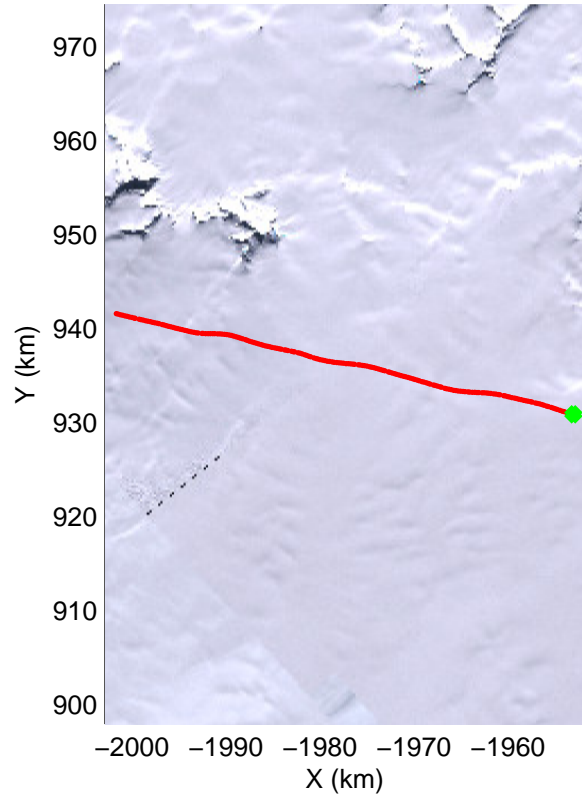

Land Ice Larsen D01
20141018_12_001
Polar Stereograph -71N/0E

mcords3 2014_Antarctica_DC8: "Land Ice Larsen D01" 20141018_12_001: 19:08:21.0 to 19:14:56.9 GPS

mcords3 2014_Antarctica_DC8: "Land Ice Larsen D01" 20141018_12_001: 19:08:21.0 to 19:14:56.9 GPS

Land Ice Larsen D01
20141018_12_002
Polar Stereograph -71N/0E

mcords3 2014_Antarctica_DC8: "Land Ice Larsen D01" 20141018_12_002: 19:14:57.2 to 19:21:16.5 GPS

mcords3 2014_Antarctica_DC8: "Land Ice Larsen D01" 20141018_12_002: 19:14:57.2 to 19:21:16.5 GPS

Land Ice Larsen D01
20141018_12_003
Polar Stereograph -71N/0E

mcords3 2014_Antarctica_DC8: "Land Ice Larsen D01" 20141018_12_003: 19:21:17.7 to 19:25:22.6 GPS

mcords3 2014_Antarctica_DC8: "Land Ice Larsen D01" 20141018_12_003: 19:21:17.7 to 19:25:22.6 GPS