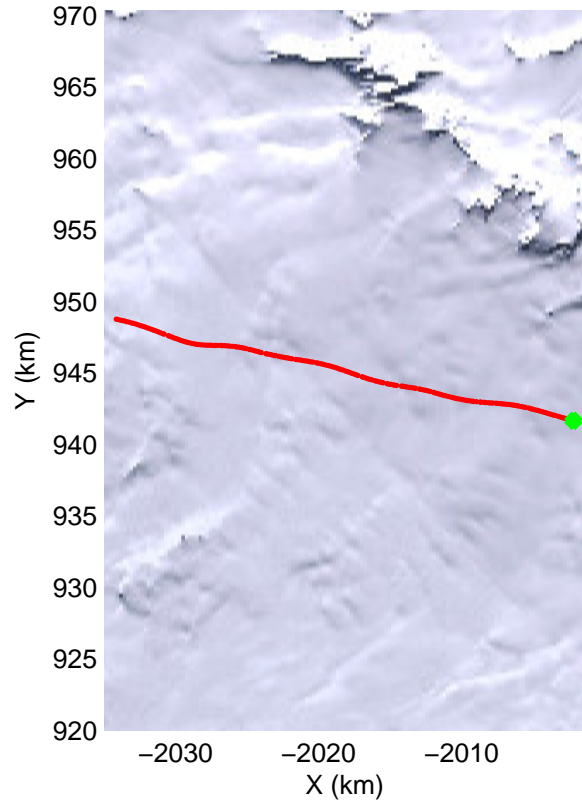

Land Ice Larsen D01
20141018_12_001
Polar Stereograph -71N/0E

mcords3 2014_Antarctica_DC8: "Land Ice Larsen D01" 20141018_12_001: 19:08:21.0 to 19:14:56.9 GPS

mcords3 2014_Antarctica_DC8: "Land Ice Larsen D01" 20141018_12_001: 19:08:21.0 to 19:14:56.9 GPS

Land Ice Larsen D01
20141018_12_002
Polar Stereograph -71N/0E

mcords3 2014_Antarctica_DC8: "Land Ice Larsen D01" 20141018_12_002: 19:14:57.2 to 19:21:16.5 GPS

mcords3 2014_Antarctica_DC8: "Land Ice Larsen D01" 20141018_12_002: 19:14:57.2 to 19:21:16.5 GPS

Land Ice Larsen D01
20141018_12_003
Polar Stereograph -71N/0E

mcords3 2014_Antarctica_DC8: "Land Ice Larsen D01" 20141018_12_003: 19:21:17.7 to 19:25:22.6 GPS

mcords3 2014_Antarctica_DC8: "Land Ice Larsen D01" 20141018_12_003: 19:21:17.7 to 19:25:22.6 GPS