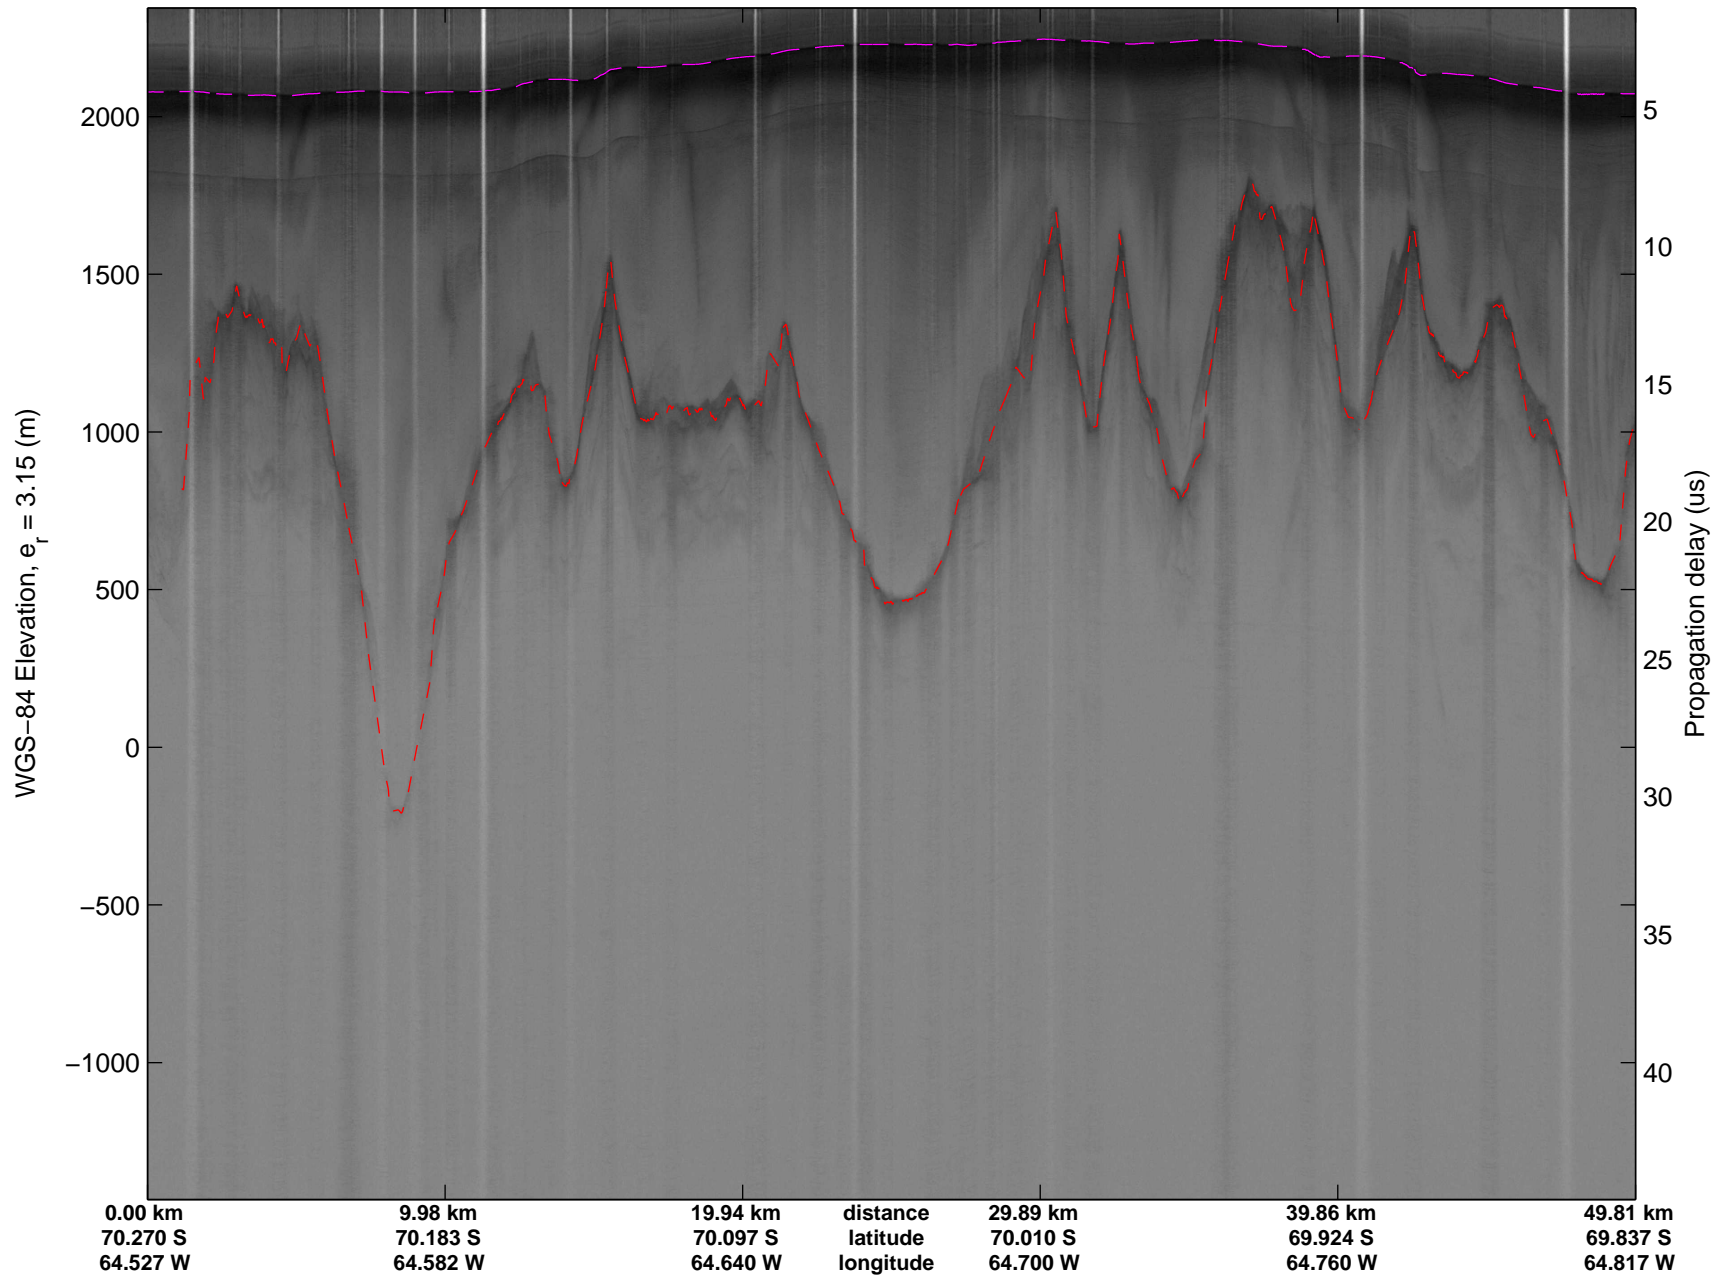

Land Ice Larsen D01
20141018_12_001
Polar Stereograph -71N/0E

mcords3 2014_Antarctica_DC8: "Land Ice Larsen D01" 20141018_12_001: 19:08:21.0 to 19:14:56.9 GPS

mcords3 2014_Antarctica_DC8: "Land Ice Larsen D01" 20141018_12_001: 19:08:21.0 to 19:14:56.9 GPS

Land Ice Larsen D01
20141018_12_002
Polar Stereograph -71N/0E

mcords3 2014_Antarctica_DC8: "Land Ice Larsen D01" 20141018_12_002: 19:14:57.2 to 19:21:16.5 GPS

mcords3 2014_Antarctica_DC8: "Land Ice Larsen D01" 20141018_12_002: 19:14:57.2 to 19:21:16.5 GPS

Land Ice Larsen D01
20141018_12_003
Polar Stereograph -71N/0E

mcords3 2014_Antarctica_DC8: "Land Ice Larsen D01" 20141018_12_003: 19:21:17.7 to 19:25:22.6 GPS

mcords3 2014_Antarctica_DC8: "Land Ice Larsen D01" 20141018_12_003: 19:21:17.7 to 19:25:22.6 GPS