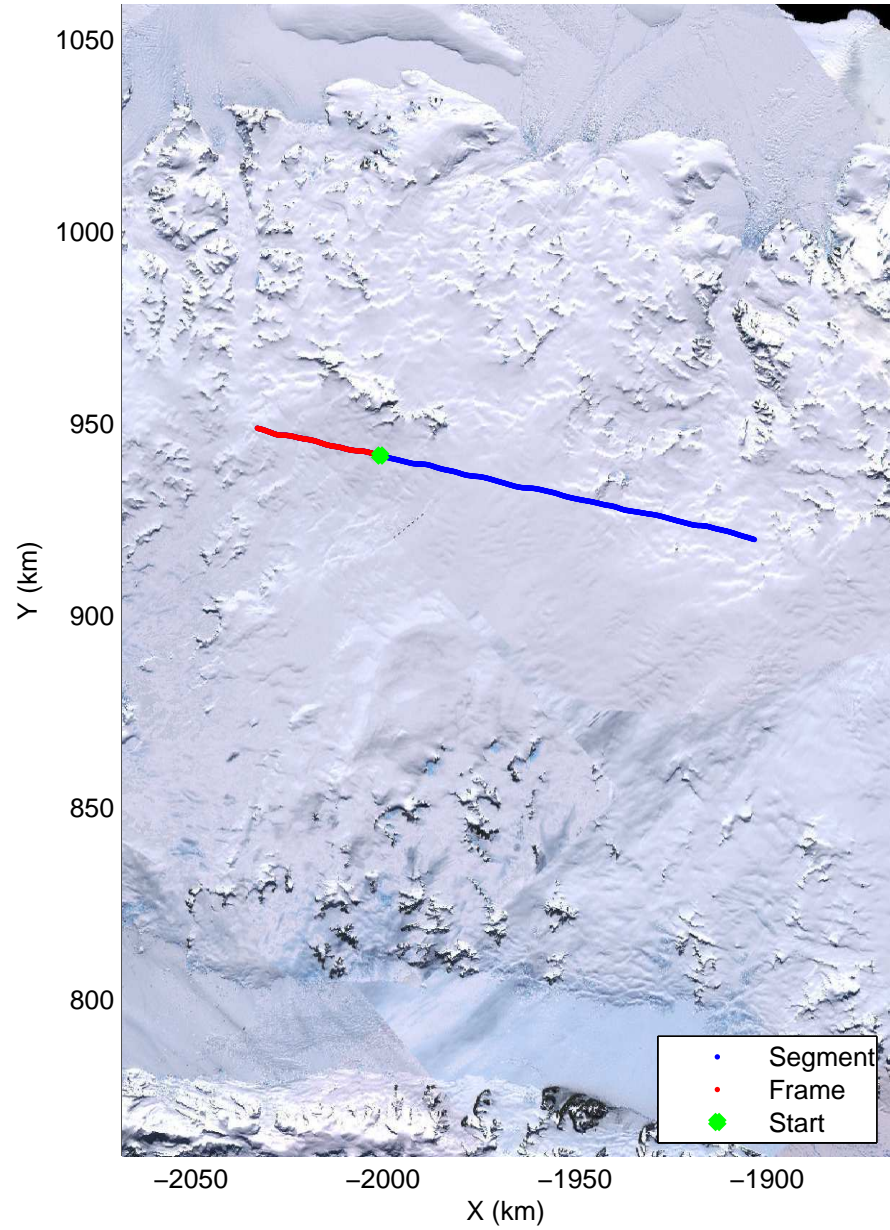

Land Ice Larsen D01
20141018_12_001
Polar Stereograph -71N/0E

mcords3 2014_Antarctica_DC8: "Land Ice Larsen D01" 20141018_12_001: 19:08:21.0 to 19:14:56.9 GPS

mcords3 2014_Antarctica_DC8: "Land Ice Larsen D01" 20141018_12_001: 19:08:21.0 to 19:14:56.9 GPS

Land Ice Larsen D01
20141018_12_002
Polar Stereograph -71N/0E

mcords3 2014_Antarctica_DC8: "Land Ice Larsen D01" 20141018_12_002: 19:14:57.2 to 19:21:16.5 GPS

mcords3 2014_Antarctica_DC8: "Land Ice Larsen D01" 20141018_12_002: 19:14:57.2 to 19:21:16.5 GPS

Land Ice Larsen D01
20141018_12_003
Polar Stereograph -71N/0E

mcords3 2014_Antarctica_DC8: "Land Ice Larsen D01" 20141018_12_003: 19:21:17.7 to 19:25:22.6 GPS

mcords3 2014_Antarctica_DC8: "Land Ice Larsen D01" 20141018_12_003: 19:21:17.7 to 19:25:22.6 GPS