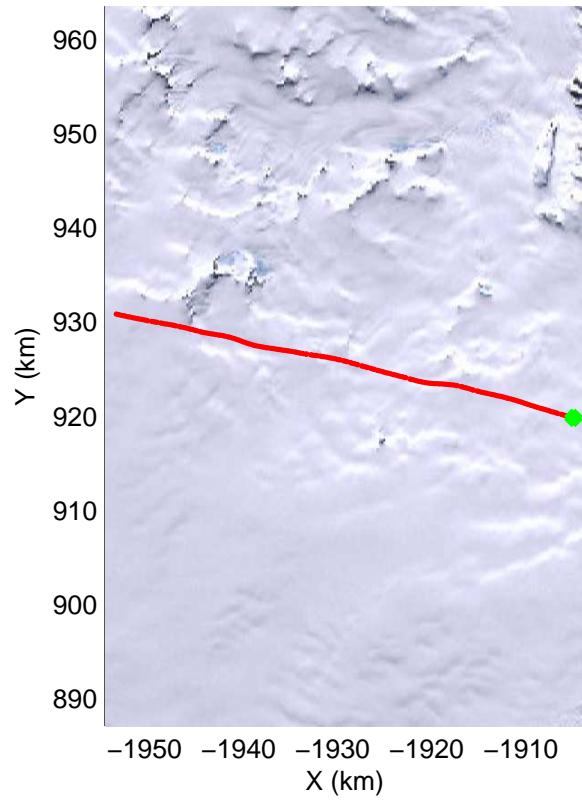

Land Ice Larsen D01
20141018_12_001
Polar Stereograph -71N/0E

mcords3 2014_Antarctica_DC8: "Land Ice Larsen D01" 20141018_12_001: 19:08:21.0 to 19:14:56.9 GPS

mcords3 2014_Antarctica_DC8: "Land Ice Larsen D01" 20141018_12_001: 19:08:21.0 to 19:14:56.9 GPS

Land Ice Larsen D01
20141018_12_002
Polar Stereograph -71N/0E

mcords3 2014_Antarctica_DC8: "Land Ice Larsen D01" 20141018_12_002: 19:14:57.2 to 19:21:16.5 GPS

mcords3 2014_Antarctica_DC8: "Land Ice Larsen D01" 20141018_12_002: 19:14:57.2 to 19:21:16.5 GPS

Land Ice Larsen D01
20141018_12_003
Polar Stereograph -71N/0E

mcords3 2014_Antarctica_DC8: "Land Ice Larsen D01" 20141018_12_003: 19:21:17.7 to 19:25:22.6 GPS

mcords3 2014_Antarctica_DC8: "Land Ice Larsen D01" 20141018_12_003: 19:21:17.7 to 19:25:22.6 GPS