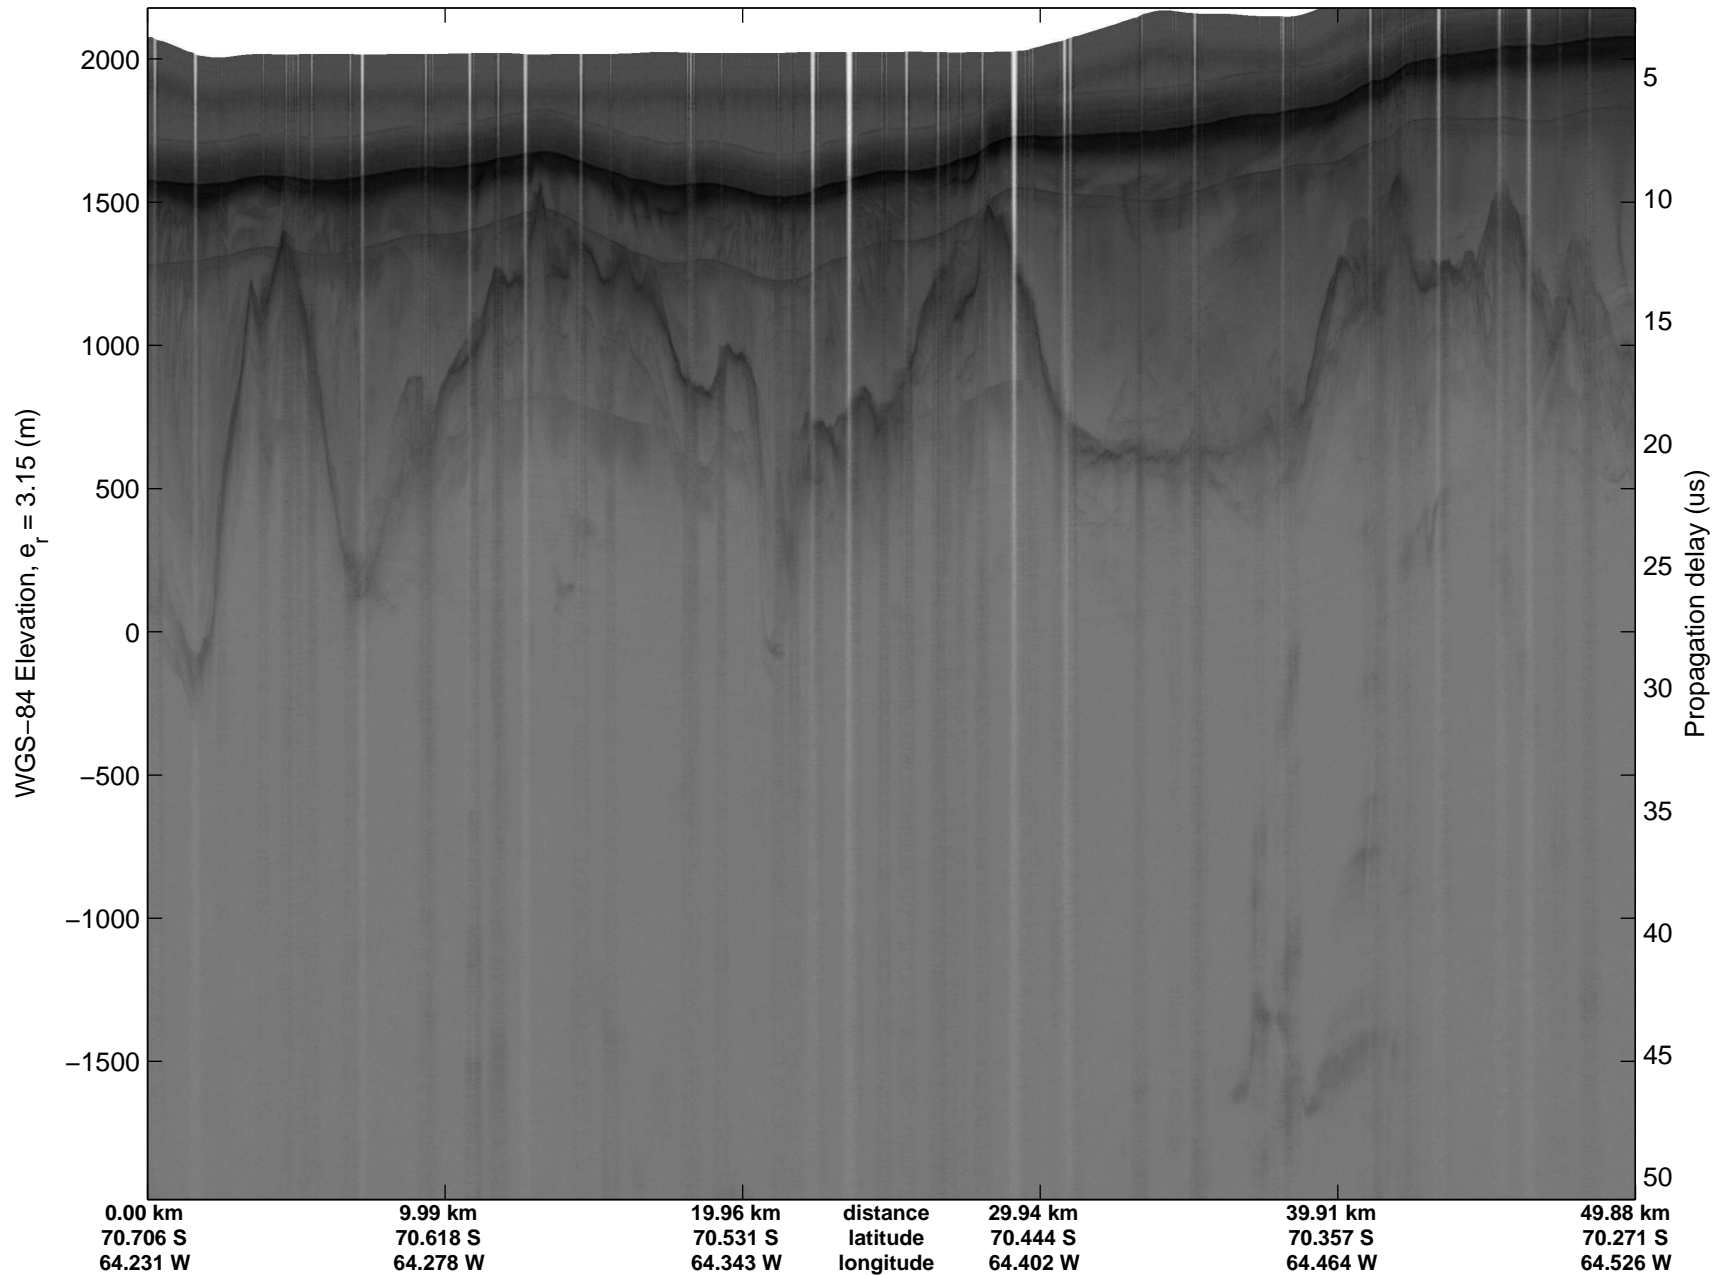

Land Ice Larsen D01
20141018_12_001
Polar Stereograph -71N/0E

mcords3 2014_Antarctica_DC8: "Land Ice Larsen D01" 20141018_12_001: 19:08:21.0 to 19:14:56.9 GPS

mcords3 2014_Antarctica_DC8: "Land Ice Larsen D01" 20141018_12_001: 19:08:21.0 to 19:14:56.9 GPS

Land Ice Larsen D01
20141018_12_002
Polar Stereograph -71N/0E

mcords3 2014_Antarctica_DC8: "Land Ice Larsen D01" 20141018_12_002: 19:14:57.2 to 19:21:16.5 GPS

mcords3 2014_Antarctica_DC8: "Land Ice Larsen D01" 20141018_12_002: 19:14:57.2 to 19:21:16.5 GPS

Land Ice Larsen D01
20141018_12_003
Polar Stereograph -71N/0E

mcords3 2014_Antarctica_DC8: "Land Ice Larsen D01" 20141018_12_003: 19:21:17.7 to 19:25:22.6 GPS

mcords3 2014_Antarctica_DC8: "Land Ice Larsen D01" 20141018_12_003: 19:21:17.7 to 19:25:22.6 GPS