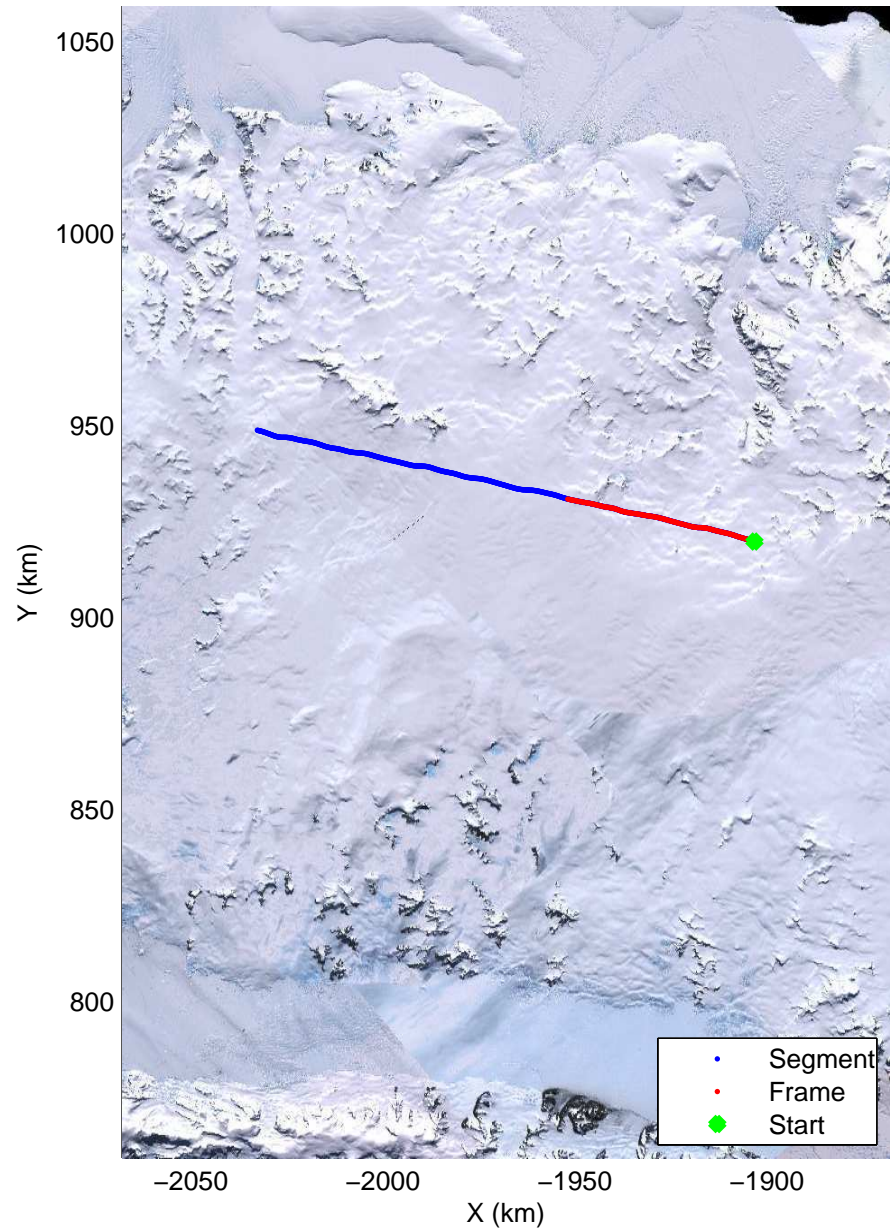

Land Ice Larsen D01
20141018_12_001
Polar Stereograph -71N/0E

mcords3 2014_Antarctica_DC8: "Land Ice Larsen D01" 20141018_12_001: 19:08:21.0 to 19:14:56.9 GPS

mcords3 2014_Antarctica_DC8: "Land Ice Larsen D01" 20141018_12_001: 19:08:21.0 to 19:14:56.9 GPS

Land Ice Larsen D01
20141018_12_002
Polar Stereograph -71N/0E

mcords3 2014_Antarctica_DC8: "Land Ice Larsen D01" 20141018_12_002: 19:14:57.2 to 19:21:16.5 GPS

mcords3 2014_Antarctica_DC8: "Land Ice Larsen D01" 20141018_12_002: 19:14:57.2 to 19:21:16.5 GPS

Land Ice Larsen D01
20141018_12_003
Polar Stereograph -71N/0E

mcords3 2014_Antarctica_DC8: "Land Ice Larsen D01" 20141018_12_003: 19:21:17.7 to 19:25:22.6 GPS

mcords3 2014_Antarctica_DC8: "Land Ice Larsen D01" 20141018_12_003: 19:21:17.7 to 19:25:22.6 GPS