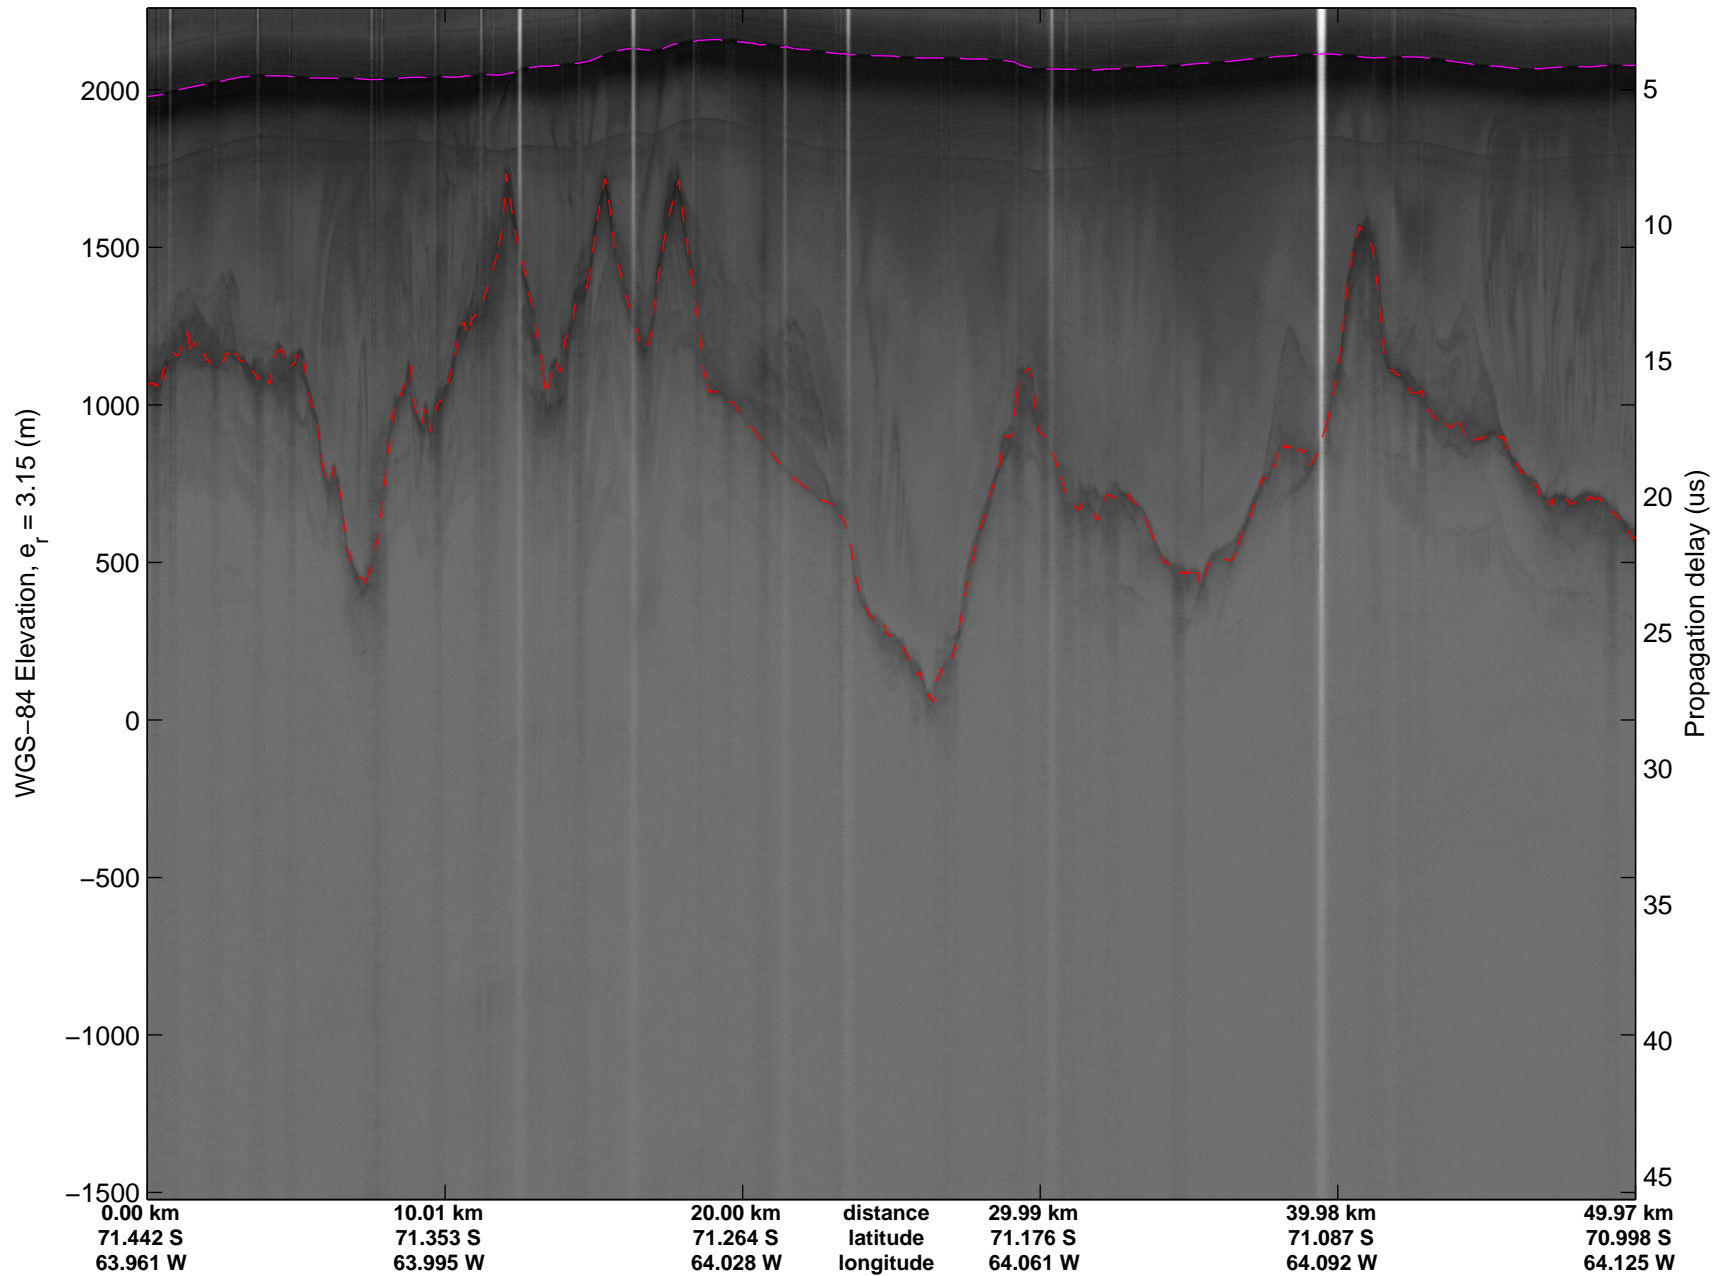

Land Ice Larsen D01
20141018_11_001
Polar Stereograph -71N/0E

mcords3 2014_Antarctica_DC8: "Land Ice Larsen D01" 20141018_11_001: 18:45:36.7 to 18:52:07.6 GPS

mcords3 2014_Antarctica_DC8: "Land Ice Larsen D01" 20141018_11_001: 18:45:36.7 to 18:52:07.6 GPS

Land Ice Larsen D01
20141018_11_002
Polar Stereograph -71N/0E

mcords3 2014_Antarctica_DC8: "Land Ice Larsen D01" 20141018_11_002: 18:52:07.8 to 18:58:16.0 GPS

mcords3 2014_Antarctica_DC8: "Land Ice Larsen D01" 20141018_11_002: 18:52:07.8 to 18:58:16.0 GPS

Land Ice Larsen D01
20141018_11_003
Polar Stereograph -71N/0E

mcords3 2014_Antarctica_DC8: "Land Ice Larsen D01" 20141018_11_003: 18:58:16.3 to 19:04:20.7 GPS

mcords3 2014_Antarctica_DC8: "Land Ice Larsen D01" 20141018_11_003: 18:58:16.3 to 19:04:20.7 GPS

Land Ice Larsen D01
20141018_11_004
Polar Stereograph -71N/0E

mcords3 2014_Antarctica_DC8: "Land Ice Larsen D01" 20141018_11_004: 19:04:20.9 to 19:08:01.0 GPS

mcords3 2014_Antarctica_DC8: "Land Ice Larsen D01" 20141018_11_004: 19:04:20.9 to 19:08:01.0 GPS