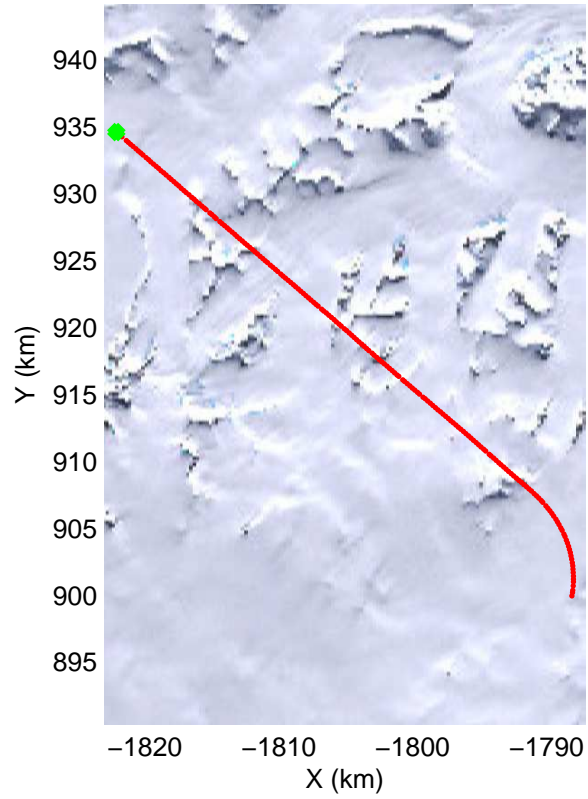

Land Ice Larsen D01
20141018_11_001
Polar Stereograph -71N/0E

mcords3 2014_Antarctica_DC8: "Land Ice Larsen D01" 20141018_11_001: 18:45:36.7 to 18:52:07.6 GPS

mcords3 2014_Antarctica_DC8: "Land Ice Larsen D01" 20141018_11_001: 18:45:36.7 to 18:52:07.6 GPS

Land Ice Larsen D01
20141018_11_002
Polar Stereograph -71N/0E

mcords3 2014_Antarctica_DC8: "Land Ice Larsen D01" 20141018_11_002: 18:52:07.8 to 18:58:16.0 GPS

mcords3 2014_Antarctica_DC8: "Land Ice Larsen D01" 20141018_11_002: 18:52:07.8 to 18:58:16.0 GPS

Land Ice Larsen D01
20141018_11_003
Polar Stereograph -71N/0E

mcords3 2014_Antarctica_DC8: "Land Ice Larsen D01" 20141018_11_003: 18:58:16.3 to 19:04:20.7 GPS

mcords3 2014_Antarctica_DC8: "Land Ice Larsen D01" 20141018_11_003: 18:58:16.3 to 19:04:20.7 GPS

Land Ice Larsen D01
20141018_11_004
Polar Stereograph -71N/0E

mcords3 2014_Antarctica_DC8: "Land Ice Larsen D01" 20141018_11_004: 19:04:20.9 to 19:08:01.0 GPS

mcords3 2014_Antarctica_DC8: "Land Ice Larsen D01" 20141018_11_004: 19:04:20.9 to 19:08:01.0 GPS