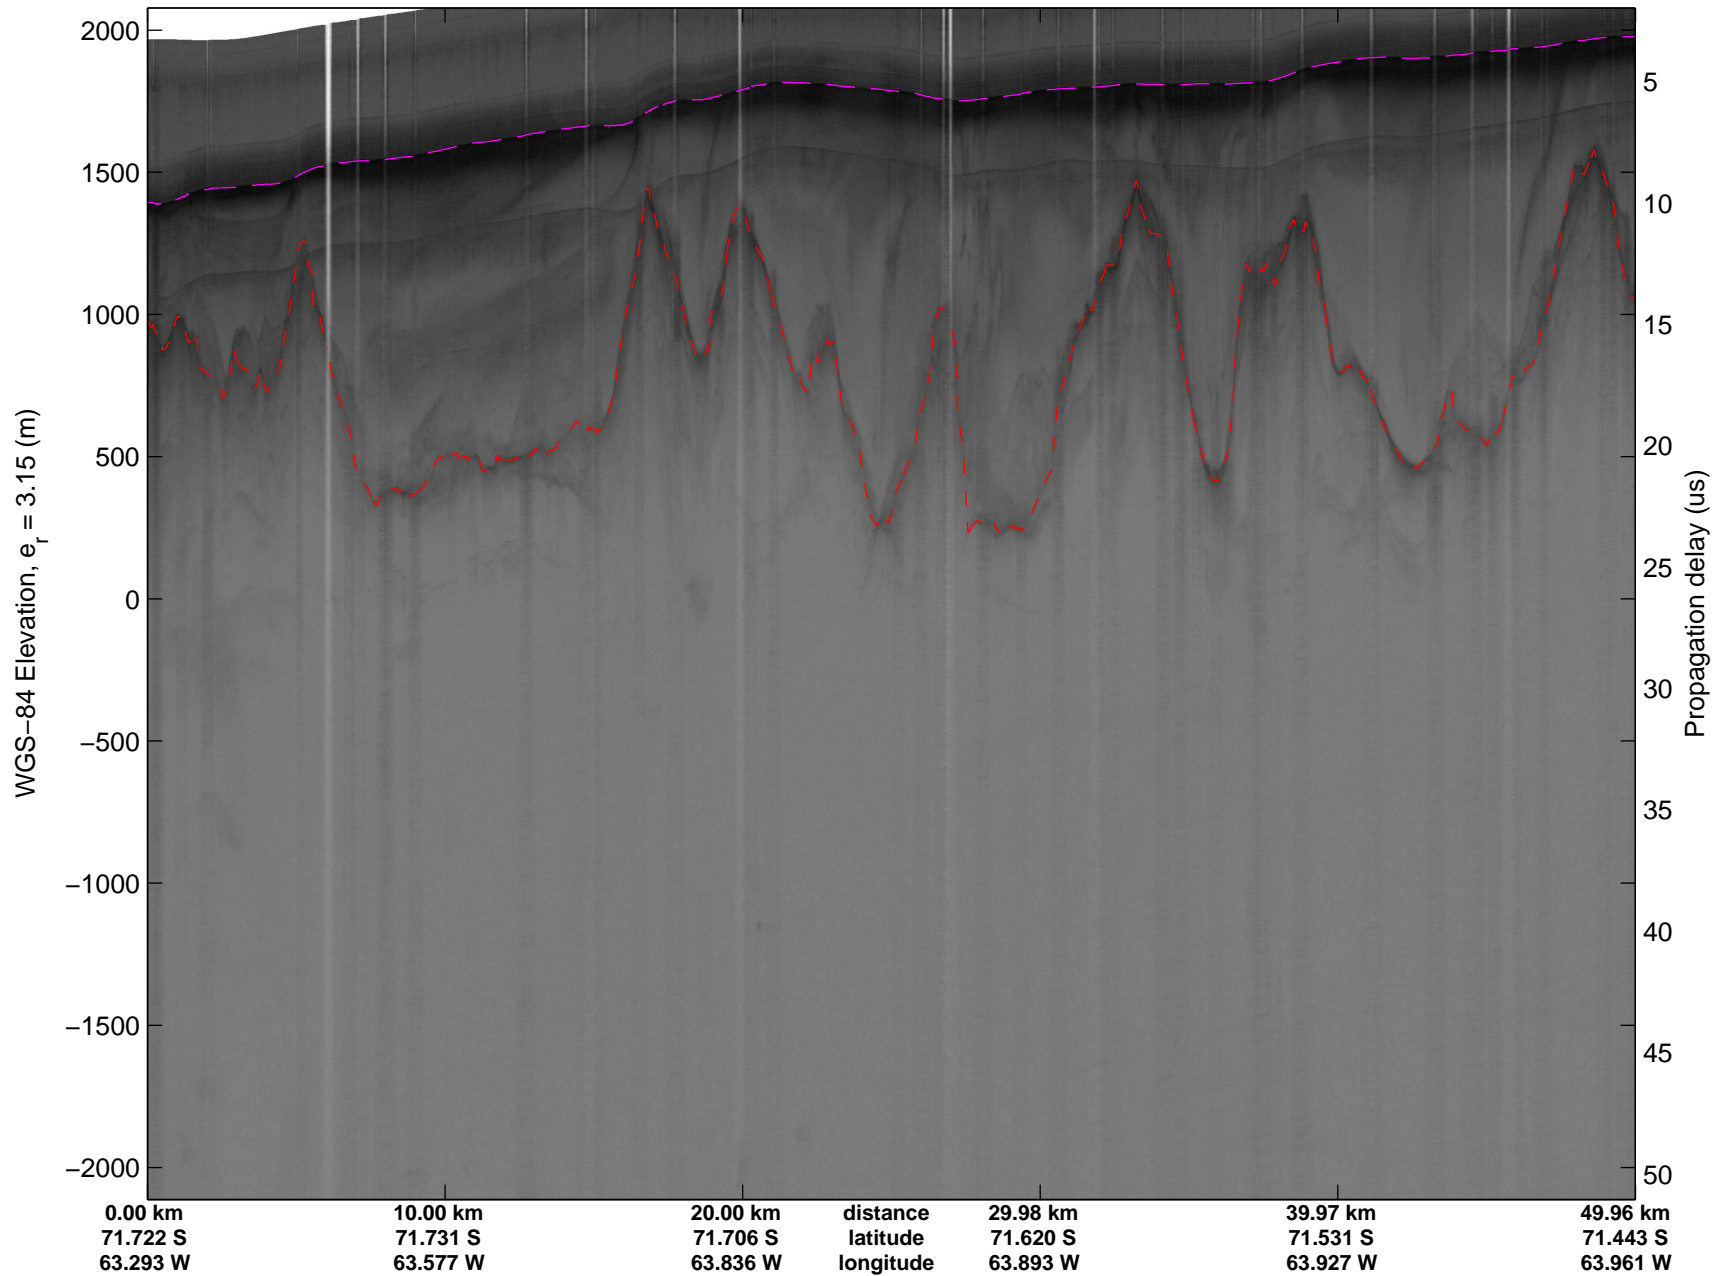

Land Ice Larsen D01
20141018_11_001
Polar Stereograph -71N/0E

mcords3 2014_Antarctica_DC8: "Land Ice Larsen D01" 20141018_11_001: 18:45:36.7 to 18:52:07.6 GPS

mcords3 2014_Antarctica_DC8: "Land Ice Larsen D01" 20141018_11_001: 18:45:36.7 to 18:52:07.6 GPS

Land Ice Larsen D01
20141018_11_002
Polar Stereograph -71N/0E

mcords3 2014_Antarctica_DC8: "Land Ice Larsen D01" 20141018_11_002: 18:52:07.8 to 18:58:16.0 GPS

mcords3 2014_Antarctica_DC8: "Land Ice Larsen D01" 20141018_11_002: 18:52:07.8 to 18:58:16.0 GPS

Land Ice Larsen D01
20141018_11_003
Polar Stereograph -71N/0E

mcords3 2014_Antarctica_DC8: "Land Ice Larsen D01" 20141018_11_003: 18:58:16.3 to 19:04:20.7 GPS

mcords3 2014_Antarctica_DC8: "Land Ice Larsen D01" 20141018_11_003: 18:58:16.3 to 19:04:20.7 GPS

Land Ice Larsen D01
20141018_11_004
Polar Stereograph -71N/0E

mcords3 2014_Antarctica_DC8: "Land Ice Larsen D01" 20141018_11_004: 19:04:20.9 to 19:08:01.0 GPS

mcords3 2014_Antarctica_DC8: "Land Ice Larsen D01" 20141018_11_004: 19:04:20.9 to 19:08:01.0 GPS