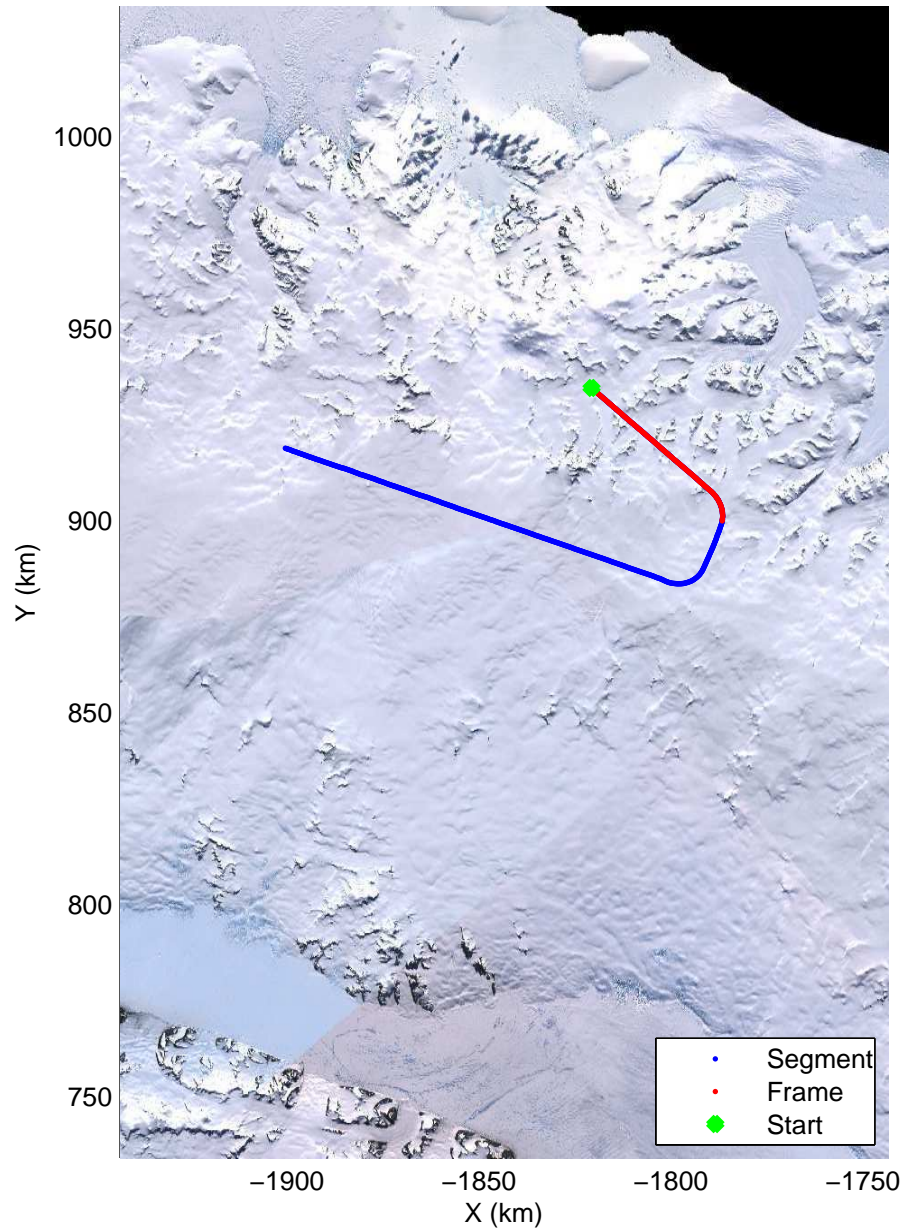

Land Ice Larsen D01
20141018_11_001
Polar Stereograph -71N/0E

mcords3 2014_Antarctica_DC8: "Land Ice Larsen D01" 20141018_11_001: 18:45:36.7 to 18:52:07.6 GPS

mcords3 2014_Antarctica_DC8: "Land Ice Larsen D01" 20141018_11_001: 18:45:36.7 to 18:52:07.6 GPS

Land Ice Larsen D01
20141018_11_002
Polar Stereograph -71N/0E

mcords3 2014_Antarctica_DC8: "Land Ice Larsen D01" 20141018_11_002: 18:52:07.8 to 18:58:16.0 GPS

mcords3 2014_Antarctica_DC8: "Land Ice Larsen D01" 20141018_11_002: 18:52:07.8 to 18:58:16.0 GPS

Land Ice Larsen D01
20141018_11_003
Polar Stereograph -71N/0E

mcords3 2014_Antarctica_DC8: "Land Ice Larsen D01" 20141018_11_003: 18:58:16.3 to 19:04:20.7 GPS

mcords3 2014_Antarctica_DC8: "Land Ice Larsen D01" 20141018_11_003: 18:58:16.3 to 19:04:20.7 GPS

Land Ice Larsen D01
20141018_11_004
Polar Stereograph -71N/0E

mcords3 2014_Antarctica_DC8: "Land Ice Larsen D01" 20141018_11_004: 19:04:20.9 to 19:08:01.0 GPS

mcords3 2014_Antarctica_DC8: "Land Ice Larsen D01" 20141018_11_004: 19:04:20.9 to 19:08:01.0 GPS