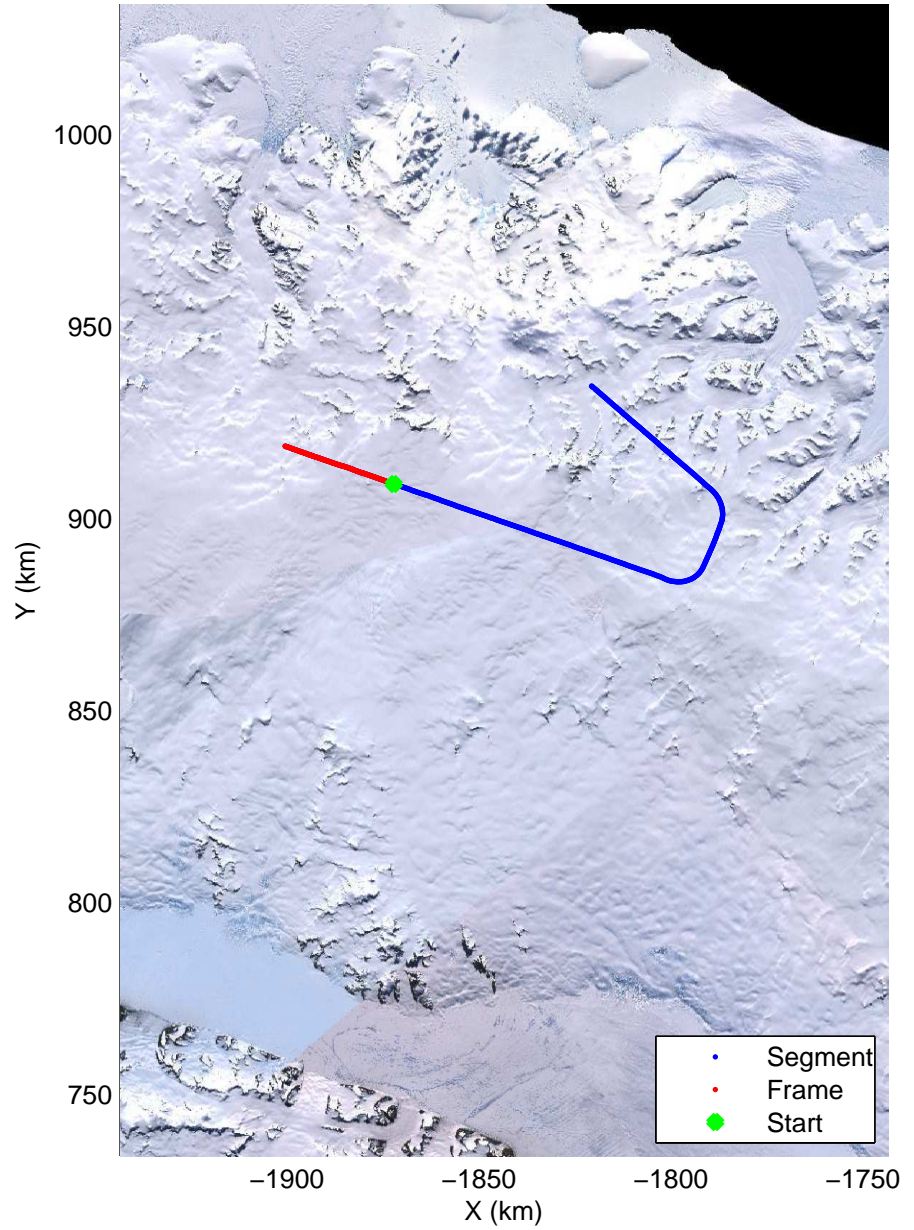

Land Ice Larsen D01
20141018_11_001
Polar Stereograph -71N/0E

mcords3 2014_Antarctica_DC8: "Land Ice Larsen D01" 20141018_11_001: 18:45:36.7 to 18:52:07.6 GPS

mcords3 2014_Antarctica_DC8: "Land Ice Larsen D01" 20141018_11_001: 18:45:36.7 to 18:52:07.6 GPS

Land Ice Larsen D01
20141018_11_002
Polar Stereograph -71N/0E

mcords3 2014_Antarctica_DC8: "Land Ice Larsen D01" 20141018_11_002: 18:52:07.8 to 18:58:16.0 GPS

mcords3 2014_Antarctica_DC8: "Land Ice Larsen D01" 20141018_11_002: 18:52:07.8 to 18:58:16.0 GPS

Land Ice Larsen D01
20141018_11_003
Polar Stereograph -71N/0E

mcords3 2014_Antarctica_DC8: "Land Ice Larsen D01" 20141018_11_003: 18:58:16.3 to 19:04:20.7 GPS

mcords3 2014_Antarctica_DC8: "Land Ice Larsen D01" 20141018_11_003: 18:58:16.3 to 19:04:20.7 GPS

Land Ice Larsen D01
20141018_11_004
Polar Stereograph -71N/0E

mcords3 2014_Antarctica_DC8: "Land Ice Larsen D01" 20141018_11_004: 19:04:20.9 to 19:08:01.0 GPS

mcords3 2014_Antarctica_DC8: "Land Ice Larsen D01" 20141018_11_004: 19:04:20.9 to 19:08:01.0 GPS