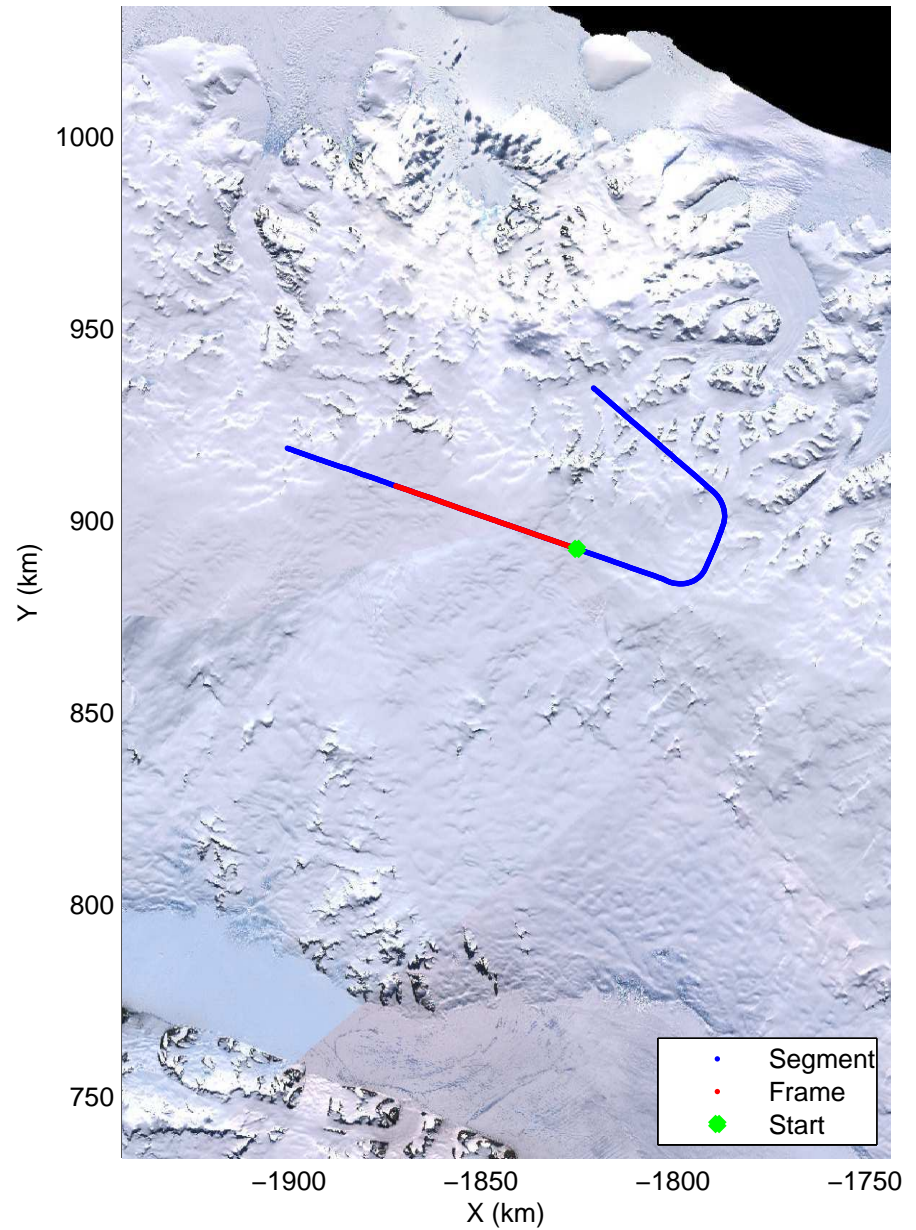

Land Ice Larsen D01
20141018_11_001
Polar Stereograph -71N/0E

mcords3 2014_Antarctica_DC8: "Land Ice Larsen D01" 20141018_11_001: 18:45:36.7 to 18:52:07.6 GPS

mcords3 2014_Antarctica_DC8: "Land Ice Larsen D01" 20141018_11_001: 18:45:36.7 to 18:52:07.6 GPS

Land Ice Larsen D01
20141018_11_002
Polar Stereograph -71N/0E

mcords3 2014_Antarctica_DC8: "Land Ice Larsen D01" 20141018_11_002: 18:52:07.8 to 18:58:16.0 GPS

mcords3 2014_Antarctica_DC8: "Land Ice Larsen D01" 20141018_11_002: 18:52:07.8 to 18:58:16.0 GPS

Land Ice Larsen D01
20141018_11_003
Polar Stereograph -71N/0E

mcords3 2014_Antarctica_DC8: "Land Ice Larsen D01" 20141018_11_003: 18:58:16.3 to 19:04:20.7 GPS

mcords3 2014_Antarctica_DC8: "Land Ice Larsen D01" 20141018_11_003: 18:58:16.3 to 19:04:20.7 GPS

Land Ice Larsen D01
20141018_11_004
Polar Stereograph -71N/0E

mcords3 2014_Antarctica_DC8: "Land Ice Larsen D01" 20141018_11_004: 19:04:20.9 to 19:08:01.0 GPS

mcords3 2014_Antarctica_DC8: "Land Ice Larsen D01" 20141018_11_004: 19:04:20.9 to 19:08:01.0 GPS