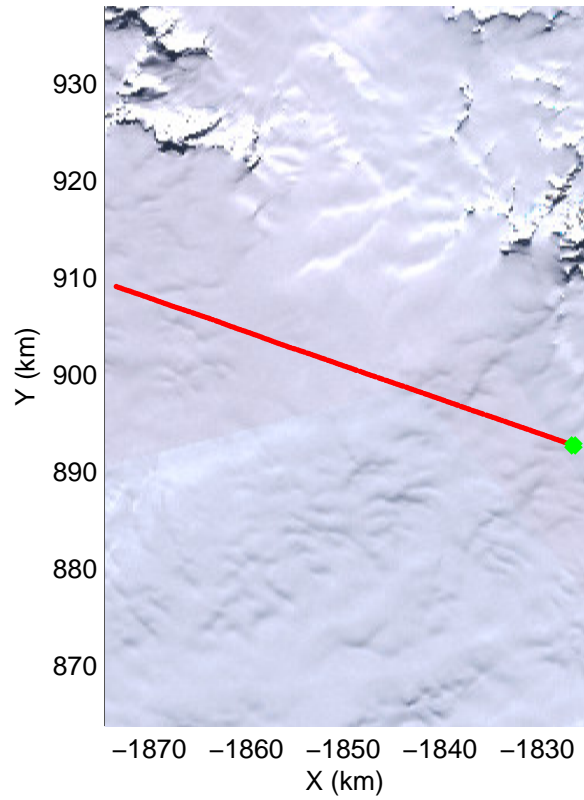

Land Ice Larsen D01
20141018_11_001
Polar Stereograph -71N/0E

mcords3 2014_Antarctica_DC8: "Land Ice Larsen D01" 20141018_11_001: 18:45:36.7 to 18:52:07.6 GPS

mcords3 2014_Antarctica_DC8: "Land Ice Larsen D01" 20141018_11_001: 18:45:36.7 to 18:52:07.6 GPS

Land Ice Larsen D01
20141018_11_002
Polar Stereograph -71N/0E

mcords3 2014_Antarctica_DC8: "Land Ice Larsen D01" 20141018_11_002: 18:52:07.8 to 18:58:16.0 GPS

mcords3 2014_Antarctica_DC8: "Land Ice Larsen D01" 20141018_11_002: 18:52:07.8 to 18:58:16.0 GPS

Land Ice Larsen D01
20141018_11_003
Polar Stereograph -71N/0E

mcords3 2014_Antarctica_DC8: "Land Ice Larsen D01" 20141018_11_003: 18:58:16.3 to 19:04:20.7 GPS

mcords3 2014_Antarctica_DC8: "Land Ice Larsen D01" 20141018_11_003: 18:58:16.3 to 19:04:20.7 GPS

Land Ice Larsen D01
20141018_11_004
Polar Stereograph -71N/0E

mcords3 2014_Antarctica_DC8: "Land Ice Larsen D01" 20141018_11_004: 19:04:20.9 to 19:08:01.0 GPS

mcords3 2014_Antarctica_DC8: "Land Ice Larsen D01" 20141018_11_004: 19:04:20.9 to 19:08:01.0 GPS