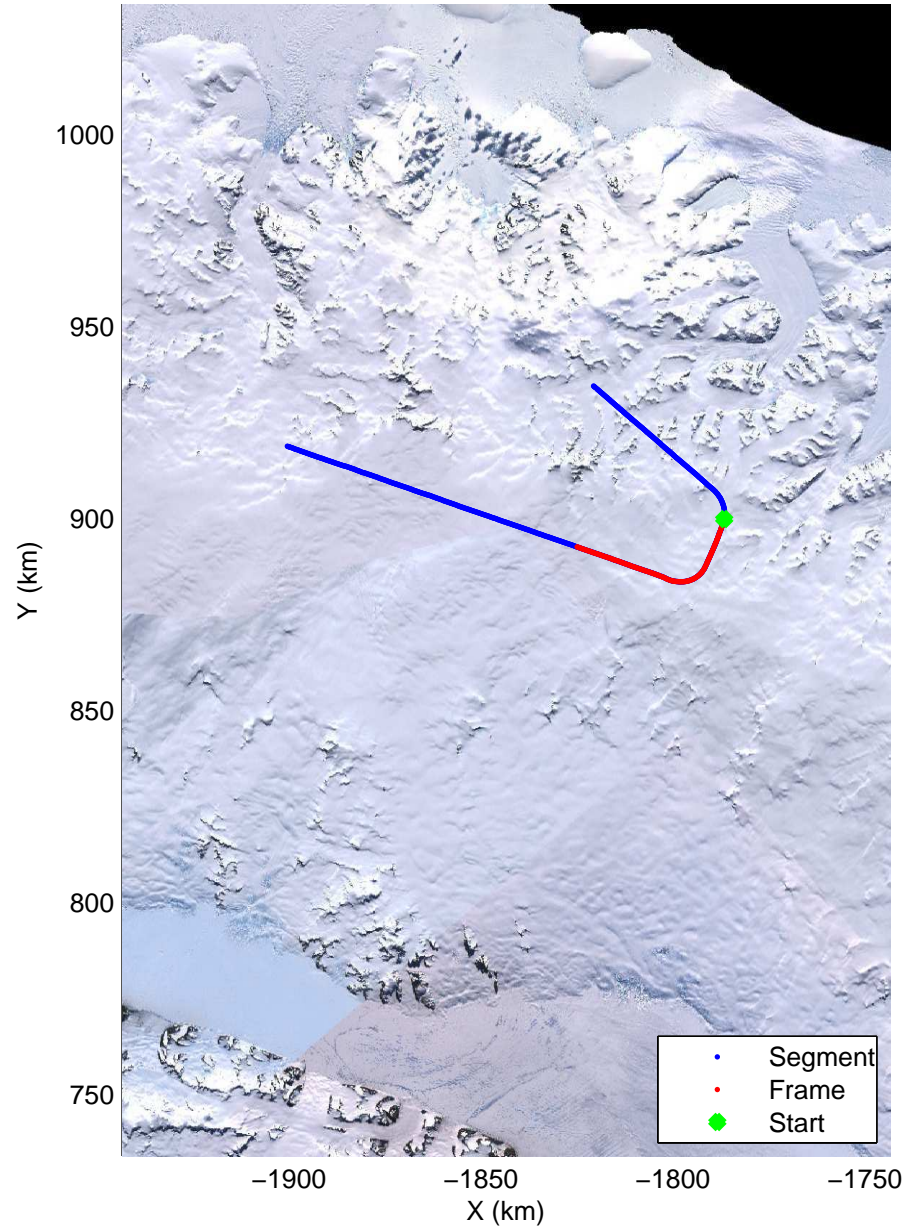

Land Ice Larsen D01
20141018_11_001
Polar Stereograph -71N/0E

mcords3 2014_Antarctica_DC8: "Land Ice Larsen D01" 20141018_11_001: 18:45:36.7 to 18:52:07.6 GPS

mcords3 2014_Antarctica_DC8: "Land Ice Larsen D01" 20141018_11_001: 18:45:36.7 to 18:52:07.6 GPS

Land Ice Larsen D01
20141018_11_002
Polar Stereograph -71N/0E

mcords3 2014_Antarctica_DC8: "Land Ice Larsen D01" 20141018_11_002: 18:52:07.8 to 18:58:16.0 GPS

mcords3 2014_Antarctica_DC8: "Land Ice Larsen D01" 20141018_11_002: 18:52:07.8 to 18:58:16.0 GPS

Land Ice Larsen D01
20141018_11_003
Polar Stereograph -71N/0E

mcords3 2014_Antarctica_DC8: "Land Ice Larsen D01" 20141018_11_003: 18:58:16.3 to 19:04:20.7 GPS

mcords3 2014_Antarctica_DC8: "Land Ice Larsen D01" 20141018_11_003: 18:58:16.3 to 19:04:20.7 GPS

Land Ice Larsen D01
20141018_11_004
Polar Stereograph -71N/0E

mcords3 2014_Antarctica_DC8: "Land Ice Larsen D01" 20141018_11_004: 19:04:20.9 to 19:08:01.0 GPS

mcords3 2014_Antarctica_DC8: "Land Ice Larsen D01" 20141018_11_004: 19:04:20.9 to 19:08:01.0 GPS