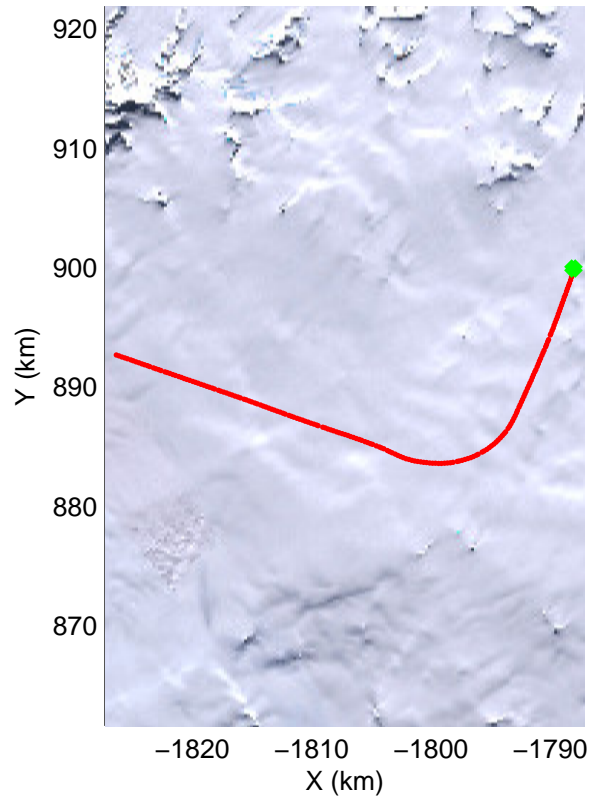

Land Ice Larsen D01
20141018_11_001
Polar Stereograph -71N/0E

mcords3 2014_Antarctica_DC8: "Land Ice Larsen D01" 20141018_11_001: 18:45:36.7 to 18:52:07.6 GPS

mcords3 2014_Antarctica_DC8: "Land Ice Larsen D01" 20141018_11_001: 18:45:36.7 to 18:52:07.6 GPS

Land Ice Larsen D01
20141018_11_002
Polar Stereograph -71N/0E

mcords3 2014_Antarctica_DC8: "Land Ice Larsen D01" 20141018_11_002: 18:52:07.8 to 18:58:16.0 GPS

mcords3 2014_Antarctica_DC8: "Land Ice Larsen D01" 20141018_11_002: 18:52:07.8 to 18:58:16.0 GPS

Land Ice Larsen D01
20141018_11_003
Polar Stereograph -71N/0E

mcords3 2014_Antarctica_DC8: "Land Ice Larsen D01" 20141018_11_003: 18:58:16.3 to 19:04:20.7 GPS

mcords3 2014_Antarctica_DC8: "Land Ice Larsen D01" 20141018_11_003: 18:58:16.3 to 19:04:20.7 GPS

Land Ice Larsen D01
20141018_11_004
Polar Stereograph -71N/0E

mcords3 2014_Antarctica_DC8: "Land Ice Larsen D01" 20141018_11_004: 19:04:20.9 to 19:08:01.0 GPS

mcords3 2014_Antarctica_DC8: "Land Ice Larsen D01" 20141018_11_004: 19:04:20.9 to 19:08:01.0 GPS