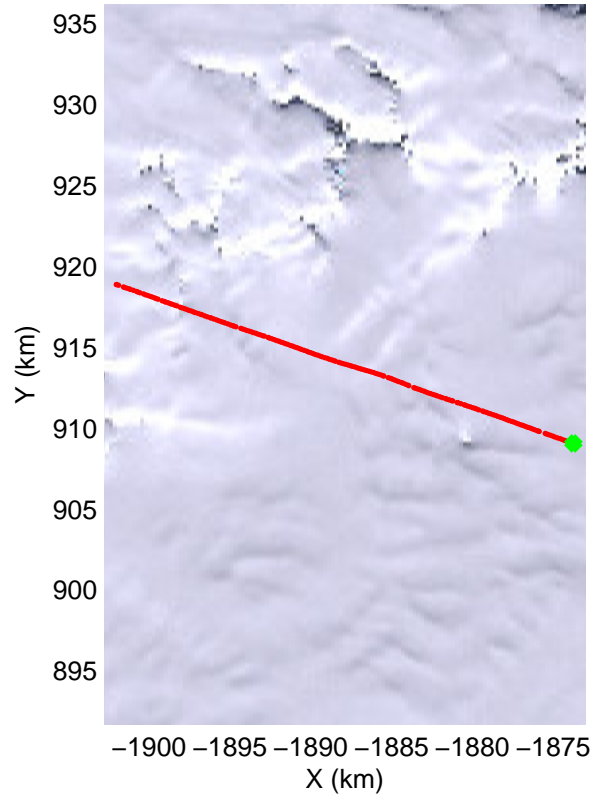

Land Ice Larsen D01
20141018_11_001
Polar Stereograph -71N/0E

mcords3 2014_Antarctica_DC8: "Land Ice Larsen D01" 20141018_11_001: 18:45:36.7 to 18:52:07.6 GPS

mcords3 2014_Antarctica_DC8: "Land Ice Larsen D01" 20141018_11_001: 18:45:36.7 to 18:52:07.6 GPS

Land Ice Larsen D01
20141018_11_002
Polar Stereograph -71N/0E

mcords3 2014_Antarctica_DC8: "Land Ice Larsen D01" 20141018_11_002: 18:52:07.8 to 18:58:16.0 GPS

mcords3 2014_Antarctica_DC8: "Land Ice Larsen D01" 20141018_11_002: 18:52:07.8 to 18:58:16.0 GPS

Land Ice Larsen D01
20141018_11_003
Polar Stereograph -71N/0E

mcords3 2014_Antarctica_DC8: "Land Ice Larsen D01" 20141018_11_003: 18:58:16.3 to 19:04:20.7 GPS

mcords3 2014_Antarctica_DC8: "Land Ice Larsen D01" 20141018_11_003: 18:58:16.3 to 19:04:20.7 GPS

Land Ice Larsen D01
20141018_11_004
Polar Stereograph -71N/0E

mcords3 2014_Antarctica_DC8: "Land Ice Larsen D01" 20141018_11_004: 19:04:20.9 to 19:08:01.0 GPS

mcords3 2014_Antarctica_DC8: "Land Ice Larsen D01" 20141018_11_004: 19:04:20.9 to 19:08:01.0 GPS