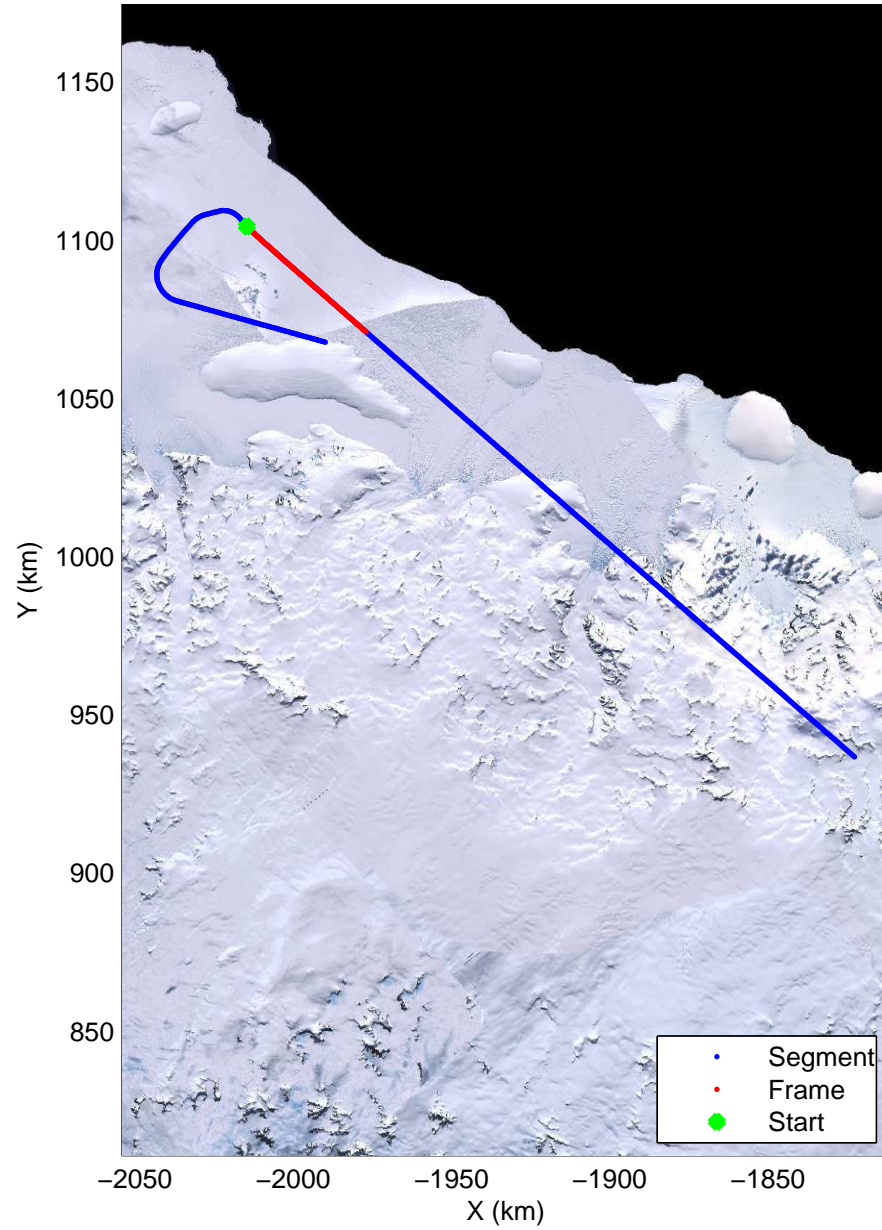

Land Ice Larsen D01
20141018_10_001
Polar Stereograph -71N/0E

mcords3 2014_Antarctica_DC8: "Land Ice Larsen D01" 20141018_10_001: 17:57:28.9 to 18:04:02.4 GPS

mcords3 2014_Antarctica_DC8: "Land Ice Larsen D01" 20141018_10_001: 17:57:28.9 to 18:04:02.4 GPS

Land Ice Larsen D01
20141018_10_002
Polar Stereograph -71N/0E

mcords3 2014_Antarctica_DC8: "Land Ice Larsen D01" 20141018_10_002: 18:04:02.7 to 18:10:37.5 GPS

mcords3 2014_Antarctica_DC8: "Land Ice Larsen D01" 20141018_10_002: 18:04:02.7 to 18:10:37.5 GPS

Land Ice Larsen D01
20141018_10_003
Polar Stereograph -71N/0E

mcords3 2014_Antarctica_DC8: "Land Ice Larsen D01" 20141018_10_003: 18:10:37.8 to 18:17:22.6 GPS

mcords3 2014_Antarctica_DC8: "Land Ice Larsen D01" 20141018_10_003: 18:10:37.8 to 18:17:22.6 GPS

mcords3 2014_Antarctica_DC8: "Land Ice Larsen D01" 20141018_10_004: 18:17:22.9 to 18:24:33.9 GPS

mcords3 2014_Antarctica_DC8: "Land Ice Larsen D01" 20141018_10_004: 18:17:22.9 to 18:24:33.9 GPS

Land Ice Larsen D01
20141018_10_005
Polar Stereograph -71N/0E