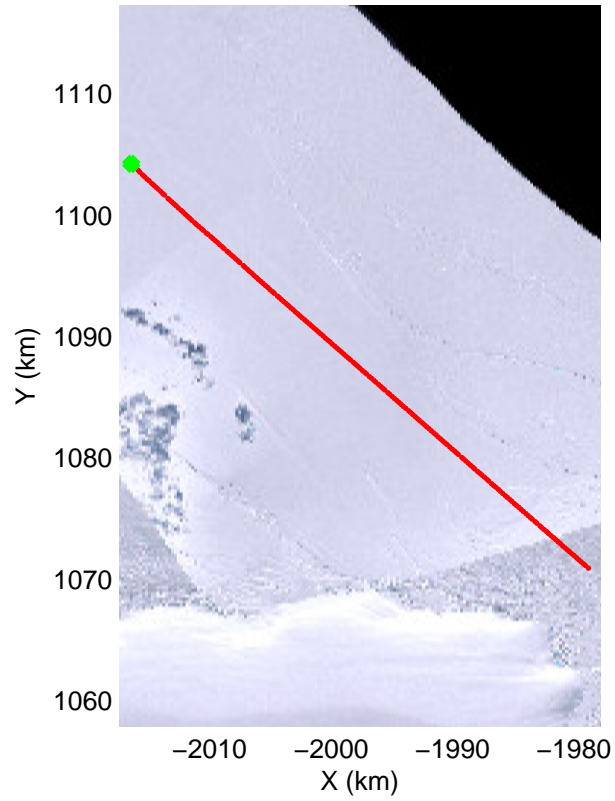

Land Ice Larsen D01
20141018_10_001
Polar Stereograph -71N/0E

mcords3 2014_Antarctica_DC8: "Land Ice Larsen D01" 20141018_10_001: 17:57:28.9 to 18:04:02.4 GPS

mcords3 2014_Antarctica_DC8: "Land Ice Larsen D01" 20141018_10_001: 17:57:28.9 to 18:04:02.4 GPS

Land Ice Larsen D01
20141018_10_002
Polar Stereograph -71N/0E

mcords3 2014_Antarctica_DC8: "Land Ice Larsen D01" 20141018_10_002: 18:04:02.7 to 18:10:37.5 GPS

mcords3 2014_Antarctica_DC8: "Land Ice Larsen D01" 20141018_10_002: 18:04:02.7 to 18:10:37.5 GPS

Land Ice Larsen D01
20141018_10_003
Polar Stereograph -71N/0E

mcords3 2014_Antarctica_DC8: "Land Ice Larsen D01" 20141018_10_003: 18:10:37.8 to 18:17:22.6 GPS

mcords3 2014_Antarctica_DC8: "Land Ice Larsen D01" 20141018_10_003: 18:10:37.8 to 18:17:22.6 GPS