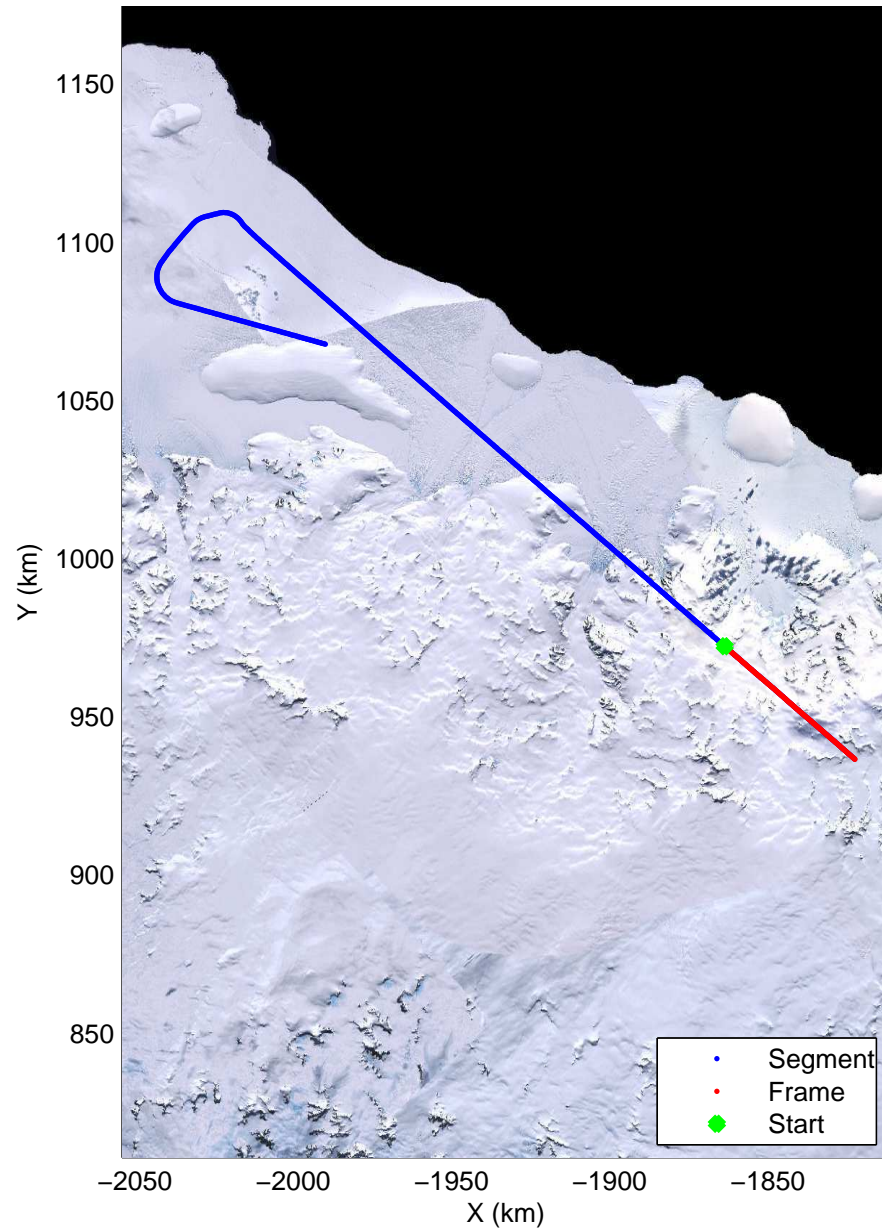

Land Ice Larsen D01
20141018_10_002
Polar Stereograph -71N/0E

mcords3 2014_Antarctica_DC8: "Land Ice Larsen D01" 20141018_10_002: 18:04:02.7 to 18:10:37.5 GPS

mcords3 2014_Antarctica_DC8: "Land Ice Larsen D01" 20141018_10_002: 18:04:02.7 to 18:10:37.5 GPS

mcords3 2014_Antarctica_DC8: "Land Ice Larsen D01" 20141018_10_005: 18:24:34.2 to 18:31:36.5 GPS

mcords3 2014_Antarctica_DC8: "Land Ice Larsen D01" 20141018_10_005: 18:24:34.2 to 18:31:36.5 GPS

Land Ice Larsen D01
20141018_10_006
Polar Stereograph -71N/0E

mcords3 2014_Antarctica_DC8: "Land Ice Larsen D01" 20141018_10_006: 18:31:36.9 to 18:37:53.5 GPS

mcords3 2014_Antarctica_DC8: "Land Ice Larsen D01" 20141018_10_006: 18:31:36.9 to 18:37:53.5 GPS

Land Ice Larsen D01
20141018_10_007
Polar Stereograph -71N/0E

mcords3 2014_Antarctica_DC8: "Land Ice Larsen D01" 20141018_10_007: 18:37:53.8 to 18:45:15.2 GPS

mcords3 2014_Antarctica_DC8: "Land Ice Larsen D01" 20141018_10_007: 18:37:53.8 to 18:45:15.2 GPS