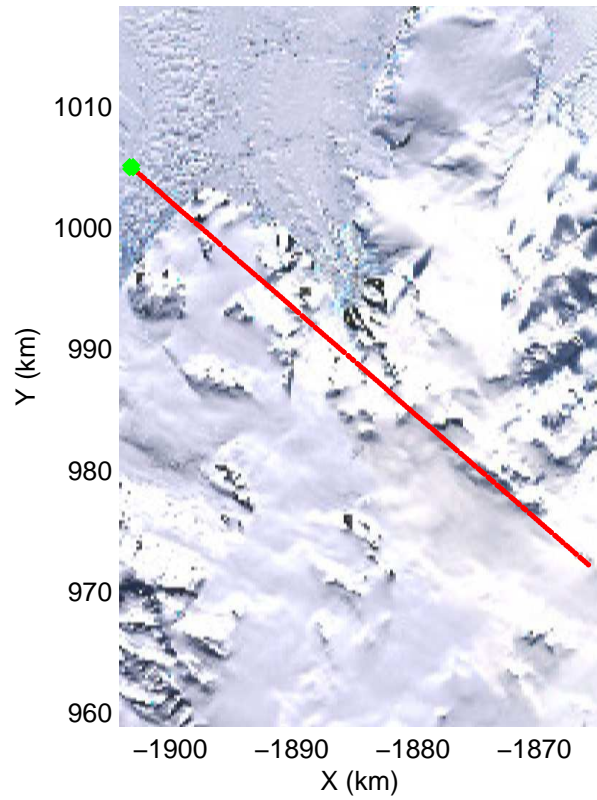

mcords3 2014_Antarctica_DC8: "Land Ice Larsen D01" 20141018_10_005: 18:24:34.2 to 18:31:36.5 GPS

mcords3 2014_Antarctica_DC8: "Land Ice Larsen D01" 20141018_10_005: 18:24:34.2 to 18:31:36.5 GPS

Land Ice Larsen D01
20141018_10_006
Polar Stereograph -71N/0E

mcords3 2014_Antarctica_DC8: "Land Ice Larsen D01" 20141018_10_006: 18:31:36.9 to 18:37:53.5 GPS

mcords3 2014_Antarctica_DC8: "Land Ice Larsen D01" 20141018_10_006: 18:31:36.9 to 18:37:53.5 GPS

Land Ice Larsen D01
20141018_10_007
Polar Stereograph -71N/0E