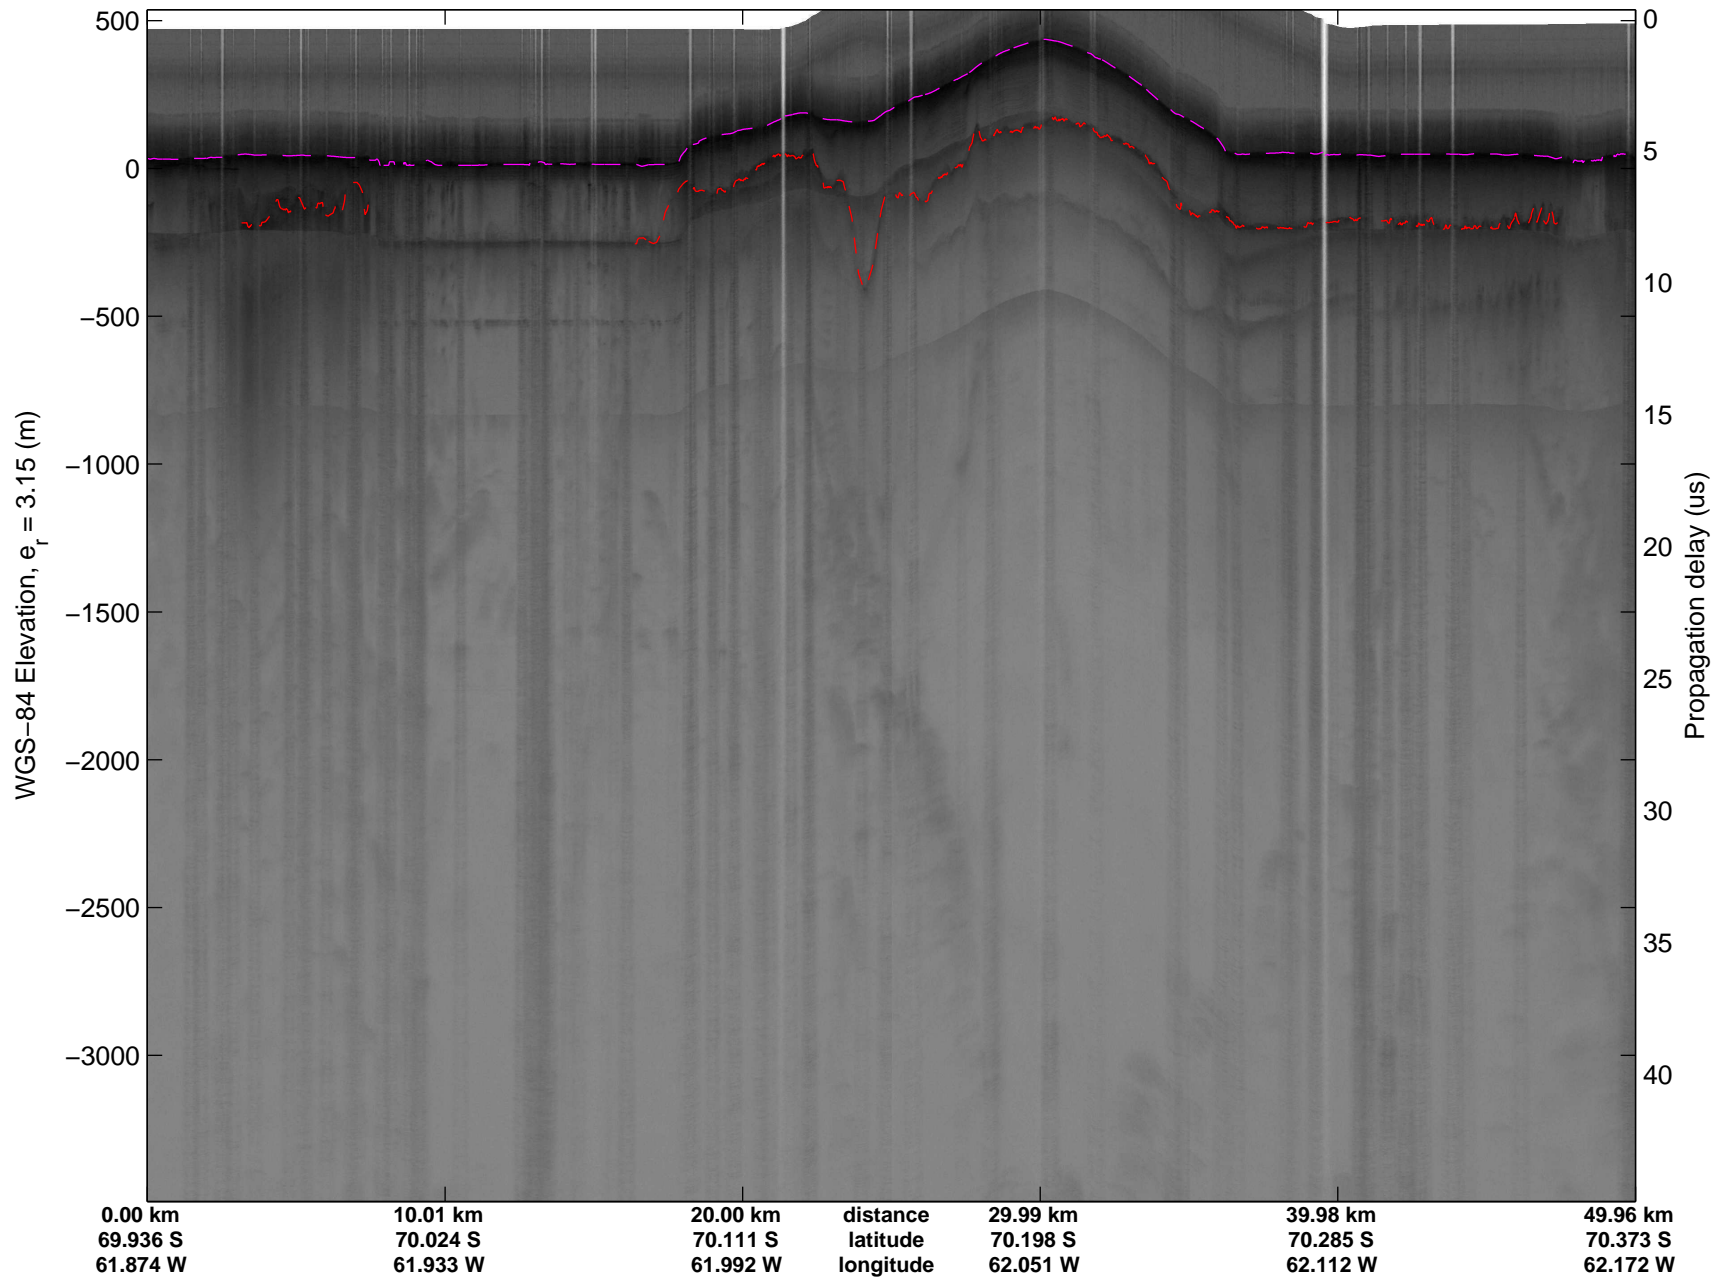

Land Ice Larsen D01
20141018_10_003
Polar Stereograph -71N/0E

mcords3 2014_Antarctica_DC8: "Land Ice Larsen D01" 20141018_10_003: 18:10:37.8 to 18:17:22.6 GPS

mcords3 2014_Antarctica_DC8: "Land Ice Larsen D01" 20141018_10_003: 18:10:37.8 to 18:17:22.6 GPS

mcords3 2014_Antarctica_DC8: "Land Ice Larsen D01" 20141018_10_004: 18:17:22.9 to 18:24:33.9 GPS

mcords3 2014_Antarctica_DC8: "Land Ice Larsen D01" 20141018_10_004: 18:17:22.9 to 18:24:33.9 GPS

Land Ice Larsen D01
20141018_10_005
Polar Stereograph -71N/0E

mcords3 2014_Antarctica_DC8: "Land Ice Larsen D01" 20141018_10_005: 18:24:34.2 to 18:31:36.5 GPS

mcords3 2014_Antarctica_DC8: "Land Ice Larsen D01" 20141018_10_005: 18:24:34.2 to 18:31:36.5 GPS

Land Ice Larsen D01
20141018_10_006
Polar Stereograph -71N/0E

mcords3 2014_Antarctica_DC8: "Land Ice Larsen D01" 20141018_10_006: 18:31:36.9 to 18:37:53.5 GPS

mcords3 2014_Antarctica_DC8: "Land Ice Larsen D01" 20141018_10_006: 18:31:36.9 to 18:37:53.5 GPS

Land Ice Larsen D01
20141018_10_007
Polar Stereograph -71N/0E