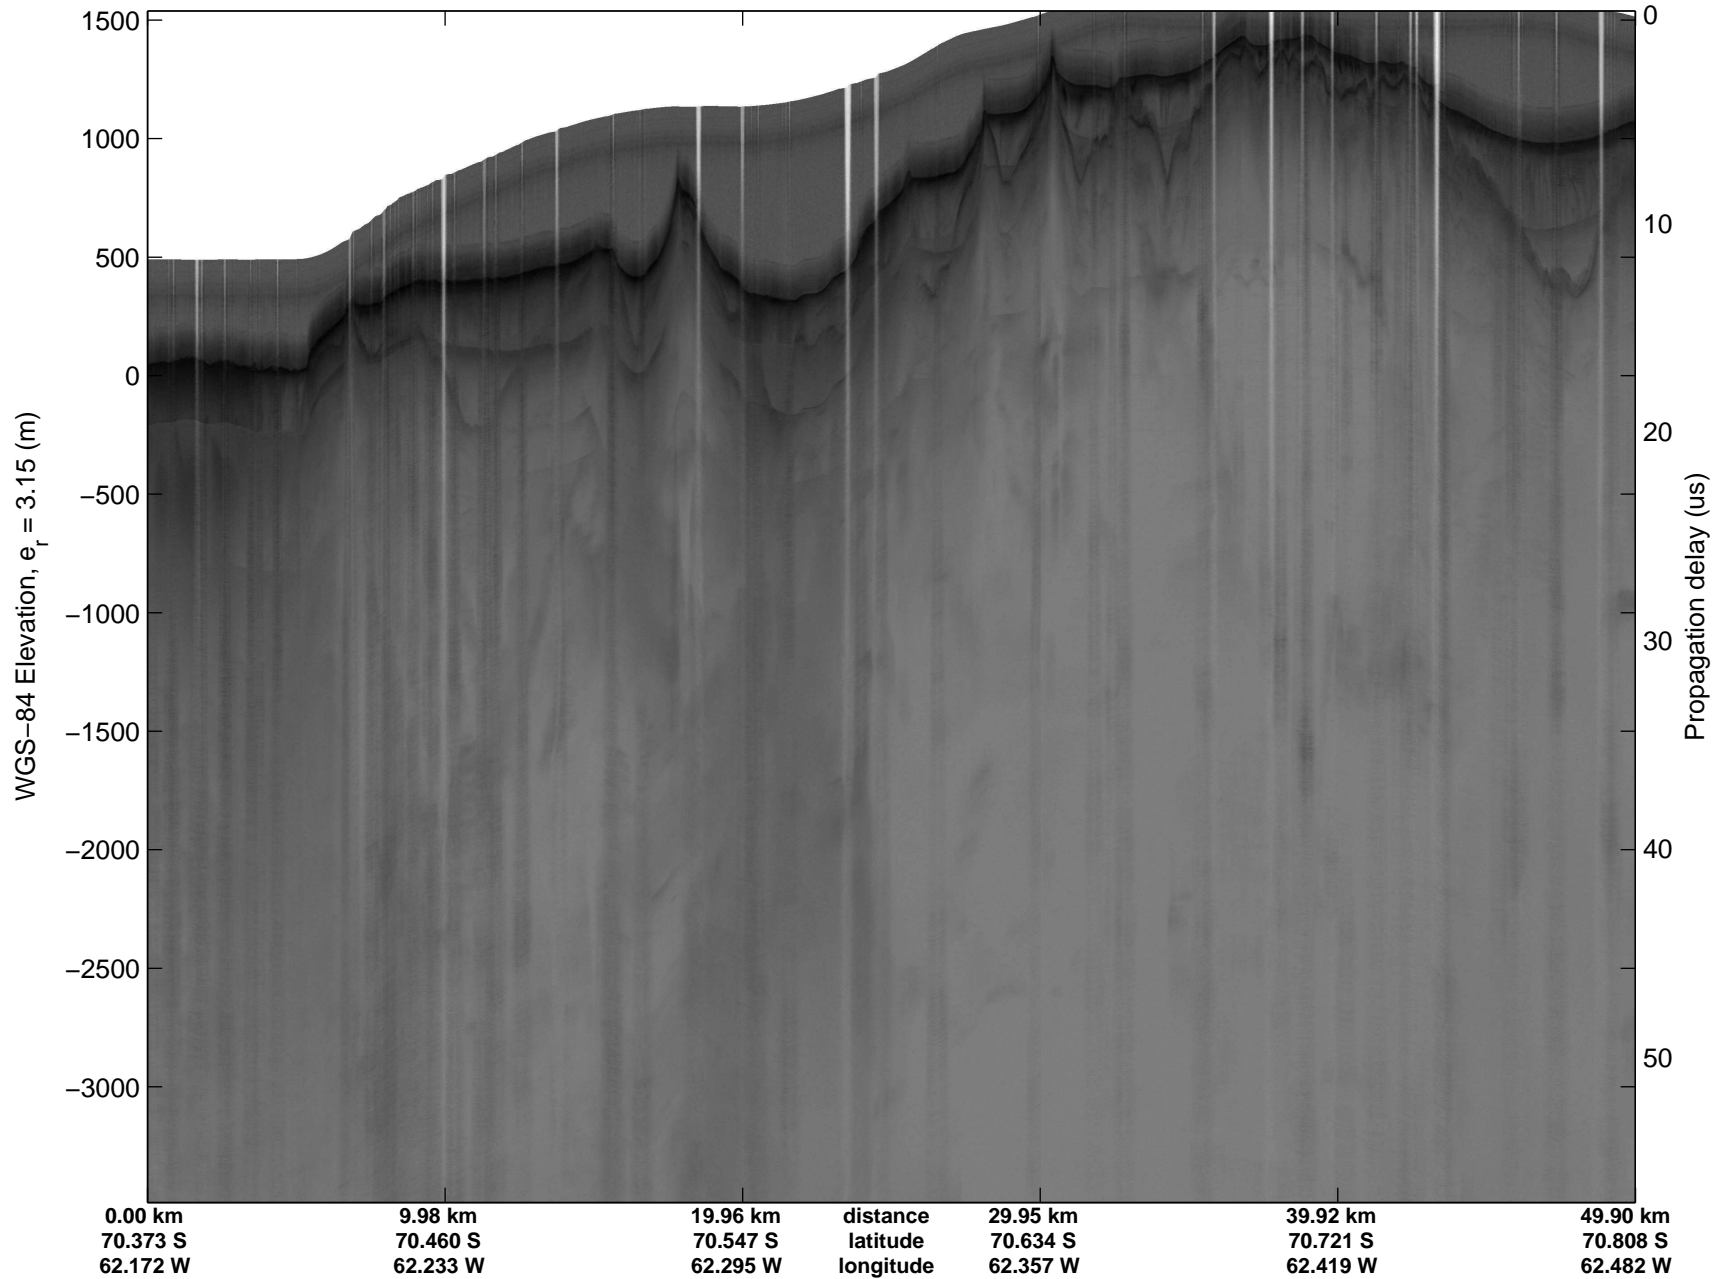

mcords3 2014_Antarctica_DC8: "Land Ice Larsen D01" 20141018_10_004: 18:17:22.9 to 18:24:33.9 GPS

mcords3 2014_Antarctica_DC8: "Land Ice Larsen D01" 20141018_10_004: 18:17:22.9 to 18:24:33.9 GPS

Land Ice Larsen D01
20141018_10_005
Polar Stereograph -71N/0E

mcords3 2014_Antarctica_DC8: "Land Ice Larsen D01" 20141018_10_005: 18:24:34.2 to 18:31:36.5 GPS

mcords3 2014_Antarctica_DC8: "Land Ice Larsen D01" 20141018_10_005: 18:24:34.2 to 18:31:36.5 GPS

Land Ice Larsen D01
20141018_10_006
Polar Stereograph -71N/0E

mcords3 2014_Antarctica_DC8: "Land Ice Larsen D01" 20141018_10_006: 18:31:36.9 to 18:37:53.5 GPS

mcords3 2014_Antarctica_DC8: "Land Ice Larsen D01" 20141018_10_006: 18:31:36.9 to 18:37:53.5 GPS

Land Ice Larsen D01
20141018_10_007
Polar Stereograph -71N/0E

mcords3 2014_Antarctica_DC8: "Land Ice Larsen D01" 20141018_10_007: 18:37:53.8 to 18:45:15.2 GPS

mcords3 2014_Antarctica_DC8: "Land Ice Larsen D01" 20141018_10_007: 18:37:53.8 to 18:45:15.2 GPS