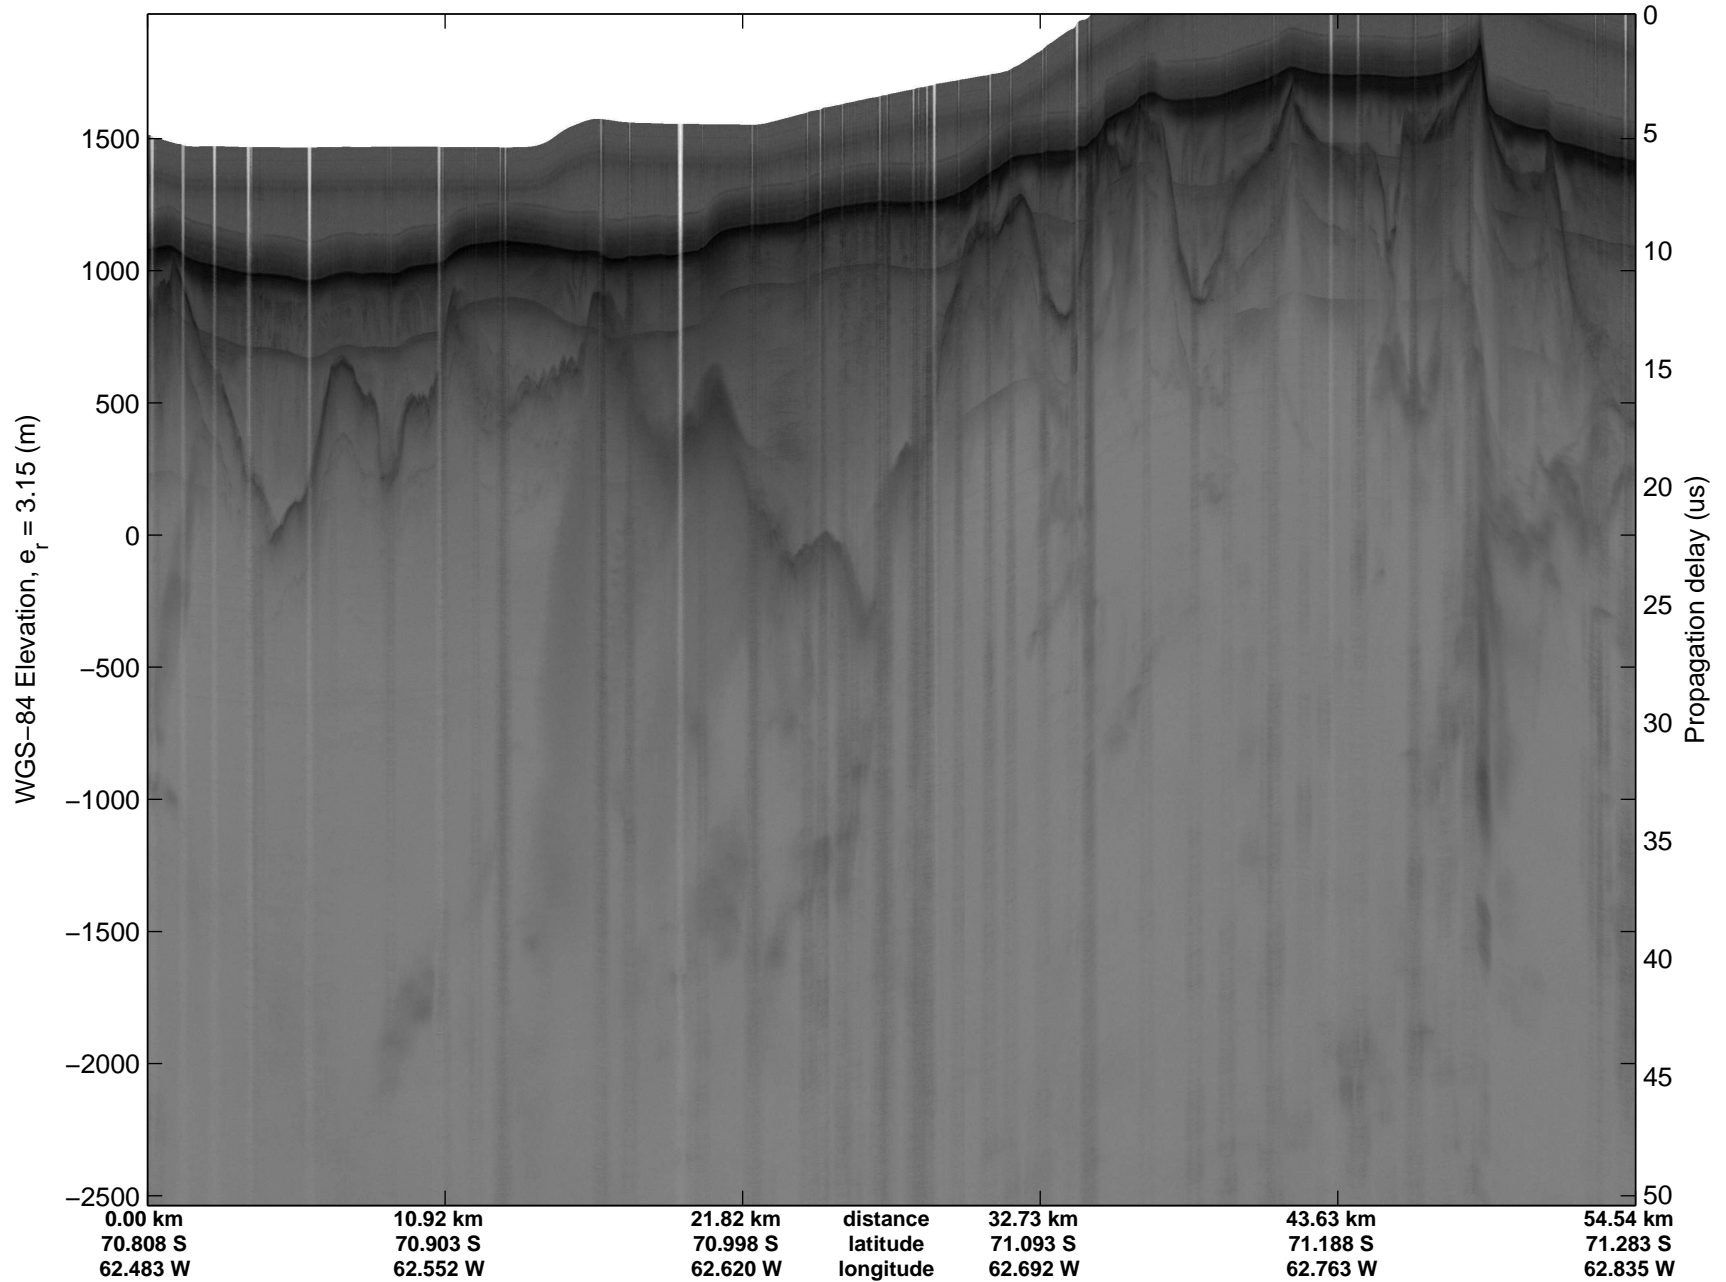

mcords3 2014_Antarctica_DC8: "Land Ice Larsen D01" 20141018_10_004: 18:17:22.9 to 18:24:33.9 GPS

mcords3 2014_Antarctica_DC8: "Land Ice Larsen D01" 20141018_10_004: 18:17:22.9 to 18:24:33.9 GPS

Land Ice Larsen D01
20141018_10_005
Polar Stereograph -71N/0E

mcords3 2014_Antarctica_DC8: "Land Ice Larsen D01" 20141018_10_005: 18:24:34.2 to 18:31:36.5 GPS

mcords3 2014_Antarctica_DC8: "Land Ice Larsen D01" 20141018_10_005: 18:24:34.2 to 18:31:36.5 GPS

Land Ice Larsen D01
20141018_10_006
Polar Stereograph -71N/0E

mcords3 2014_Antarctica_DC8: "Land Ice Larsen D01" 20141018_10_006: 18:31:36.9 to 18:37:53.5 GPS

mcords3 2014_Antarctica_DC8: "Land Ice Larsen D01" 20141018_10_006: 18:31:36.9 to 18:37:53.5 GPS

Land Ice Larsen D01
20141018_10_007
Polar Stereograph -71N/0E

mcords3 2014_Antarctica_DC8: "Land Ice Larsen D01" 20141018_10_007: 18:37:53.8 to 18:45:15.2 GPS

mcords3 2014_Antarctica_DC8: "Land Ice Larsen D01" 20141018_10_007: 18:37:53.8 to 18:45:15.2 GPS