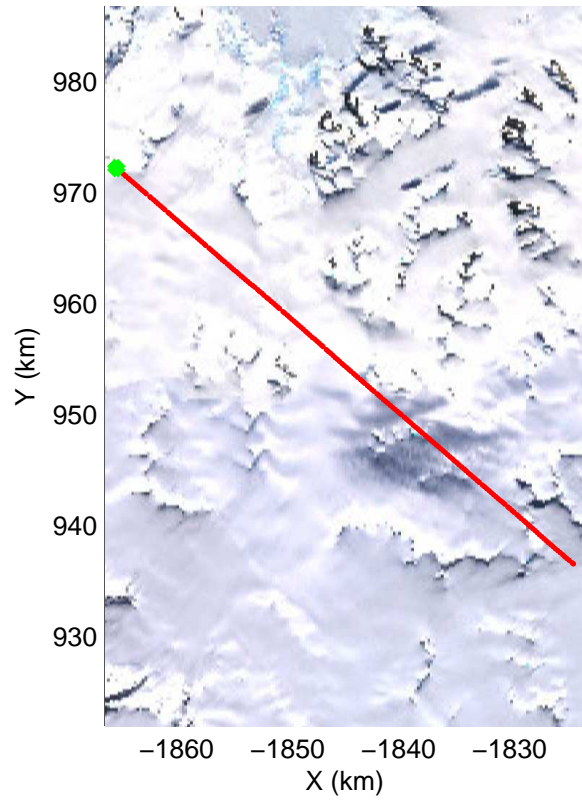

mcords3 2014_Antarctica_DC8: "Land Ice Larsen D01" 20141018_10_006: 18:31:36.9 to 18:37:53.5 GPS

mcords3 2014_Antarctica_DC8: "Land Ice Larsen D01" 20141018_10_006: 18:31:36.9 to 18:37:53.5 GPS

Land Ice Larsen D01
20141018_10_007
Polar Stereograph -71N/0E

mcords3 2014_Antarctica_DC8: "Land Ice Larsen D01" 20141018_10_007: 18:37:53.8 to 18:45:15.2 GPS

mcords3 2014_Antarctica_DC8: "Land Ice Larsen D01" 20141018_10_007: 18:37:53.8 to 18:45:15.2 GPS