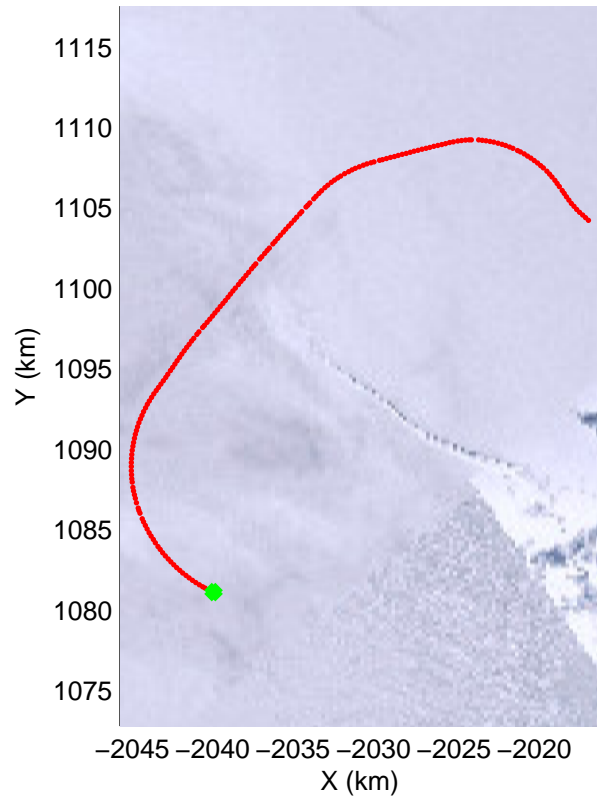

Land Ice Larsen D01
20141018_10_001
Polar Stereograph -71N/0E

mcords3 2014_Antarctica_DC8: "Land Ice Larsen D01" 20141018_10_001: 17:57:28.9 to 18:04:02.4 GPS

mcords3 2014_Antarctica_DC8: "Land Ice Larsen D01" 20141018_10_001: 17:57:28.9 to 18:04:02.4 GPS

Land Ice Larsen D01
20141018_10_002
Polar Stereograph -71N/0E

mcords3 2014_Antarctica_DC8: "Land Ice Larsen D01" 20141018_10_002: 18:04:02.7 to 18:10:37.5 GPS

mcords3 2014_Antarctica_DC8: "Land Ice Larsen D01" 20141018_10_002: 18:04:02.7 to 18:10:37.5 GPS

Land Ice Larsen D01
20141018_10_003
Polar Stereograph -71N/0E

mcords3 2014_Antarctica_DC8: "Land Ice Larsen D01" 20141018_10_003: 18:10:37.8 to 18:17:22.6 GPS

mcords3 2014_Antarctica_DC8: "Land Ice Larsen D01" 20141018_10_003: 18:10:37.8 to 18:17:22.6 GPS

mcords3 2014_Antarctica_DC8: "Land Ice Larsen D01" 20141018_10_004: 18:17:22.9 to 18:24:33.9 GPS

mcords3 2014_Antarctica_DC8: "Land Ice Larsen D01" 20141018_10_004: 18:17:22.9 to 18:24:33.9 GPS

Land Ice Larsen D01
20141018_10_005
Polar Stereograph -71N/0E