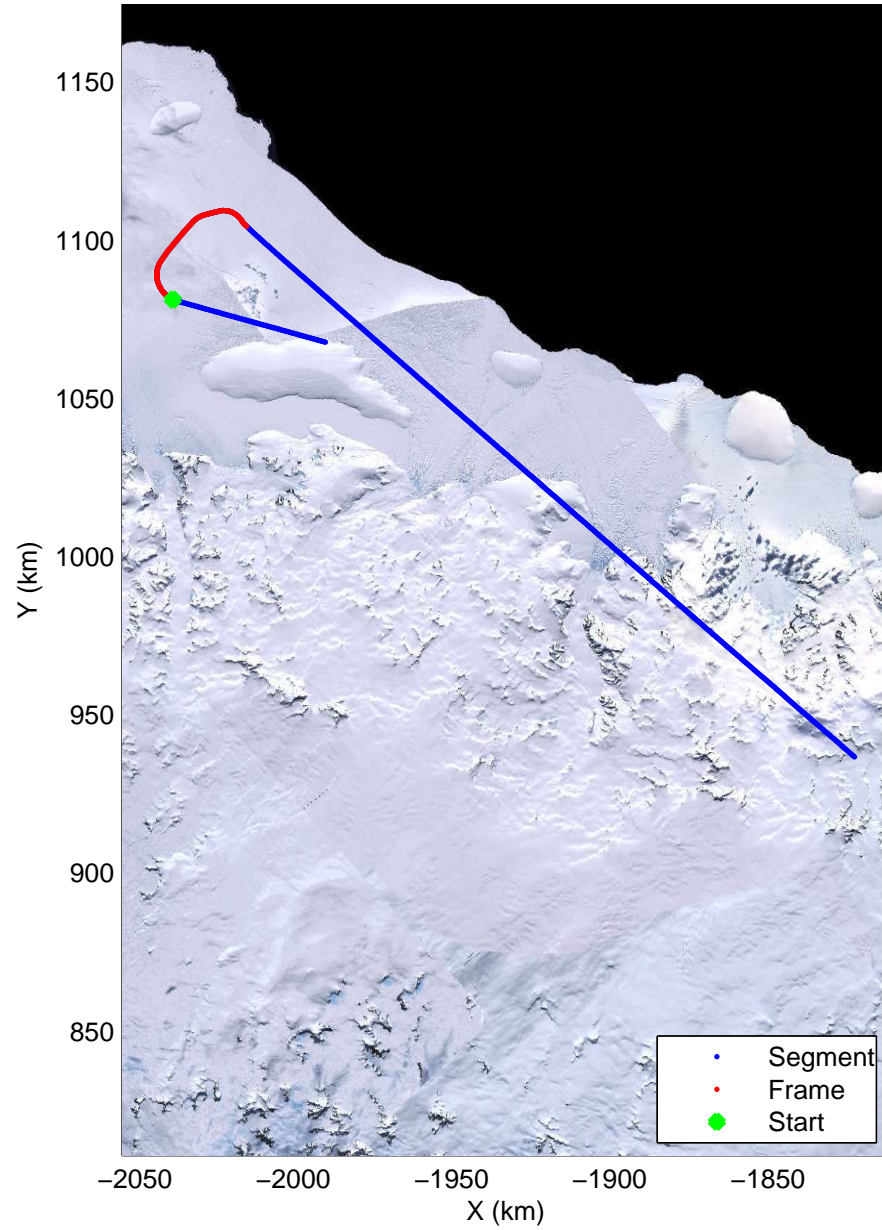

Land Ice Larsen D01
20141018_10_001
Polar Stereograph -71N/0E

mcords3 2014_Antarctica_DC8: "Land Ice Larsen D01" 20141018_10_001: 17:57:28.9 to 18:04:02.4 GPS

mcords3 2014_Antarctica_DC8: "Land Ice Larsen D01" 20141018_10_001: 17:57:28.9 to 18:04:02.4 GPS

Land Ice Larsen D01
20141018_10_002
Polar Stereograph -71N/0E

mcords3 2014_Antarctica_DC8: "Land Ice Larsen D01" 20141018_10_002: 18:04:02.7 to 18:10:37.5 GPS

mcords3 2014_Antarctica_DC8: "Land Ice Larsen D01" 20141018_10_002: 18:04:02.7 to 18:10:37.5 GPS

Land Ice Larsen D01
20141018_10_003
Polar Stereograph -71N/0E

mcords3 2014_Antarctica_DC8: "Land Ice Larsen D01" 20141018_10_003: 18:10:37.8 to 18:17:22.6 GPS

mcords3 2014_Antarctica_DC8: "Land Ice Larsen D01" 20141018_10_003: 18:10:37.8 to 18:17:22.6 GPS

mcords3 2014_Antarctica_DC8: "Land Ice Larsen D01" 20141018_10_004: 18:17:22.9 to 18:24:33.9 GPS

mcords3 2014_Antarctica_DC8: "Land Ice Larsen D01" 20141018_10_004: 18:17:22.9 to 18:24:33.9 GPS

Land Ice Larsen D01
20141018_10_005
Polar Stereograph -71N/0E