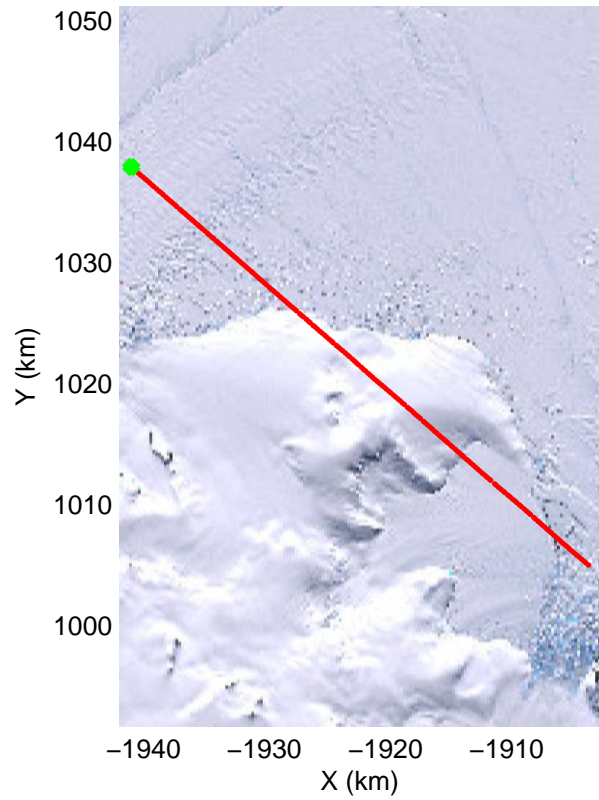

mcords3 2014_Antarctica_DC8: "Land Ice Larsen D01" 20141018_10_004: 18:17:22.9 to 18:24:33.9 GPS

mcords3 2014_Antarctica_DC8: "Land Ice Larsen D01" 20141018_10_004: 18:17:22.9 to 18:24:33.9 GPS

Land Ice Larsen D01
20141018_10_005
Polar Stereograph -71N/0E