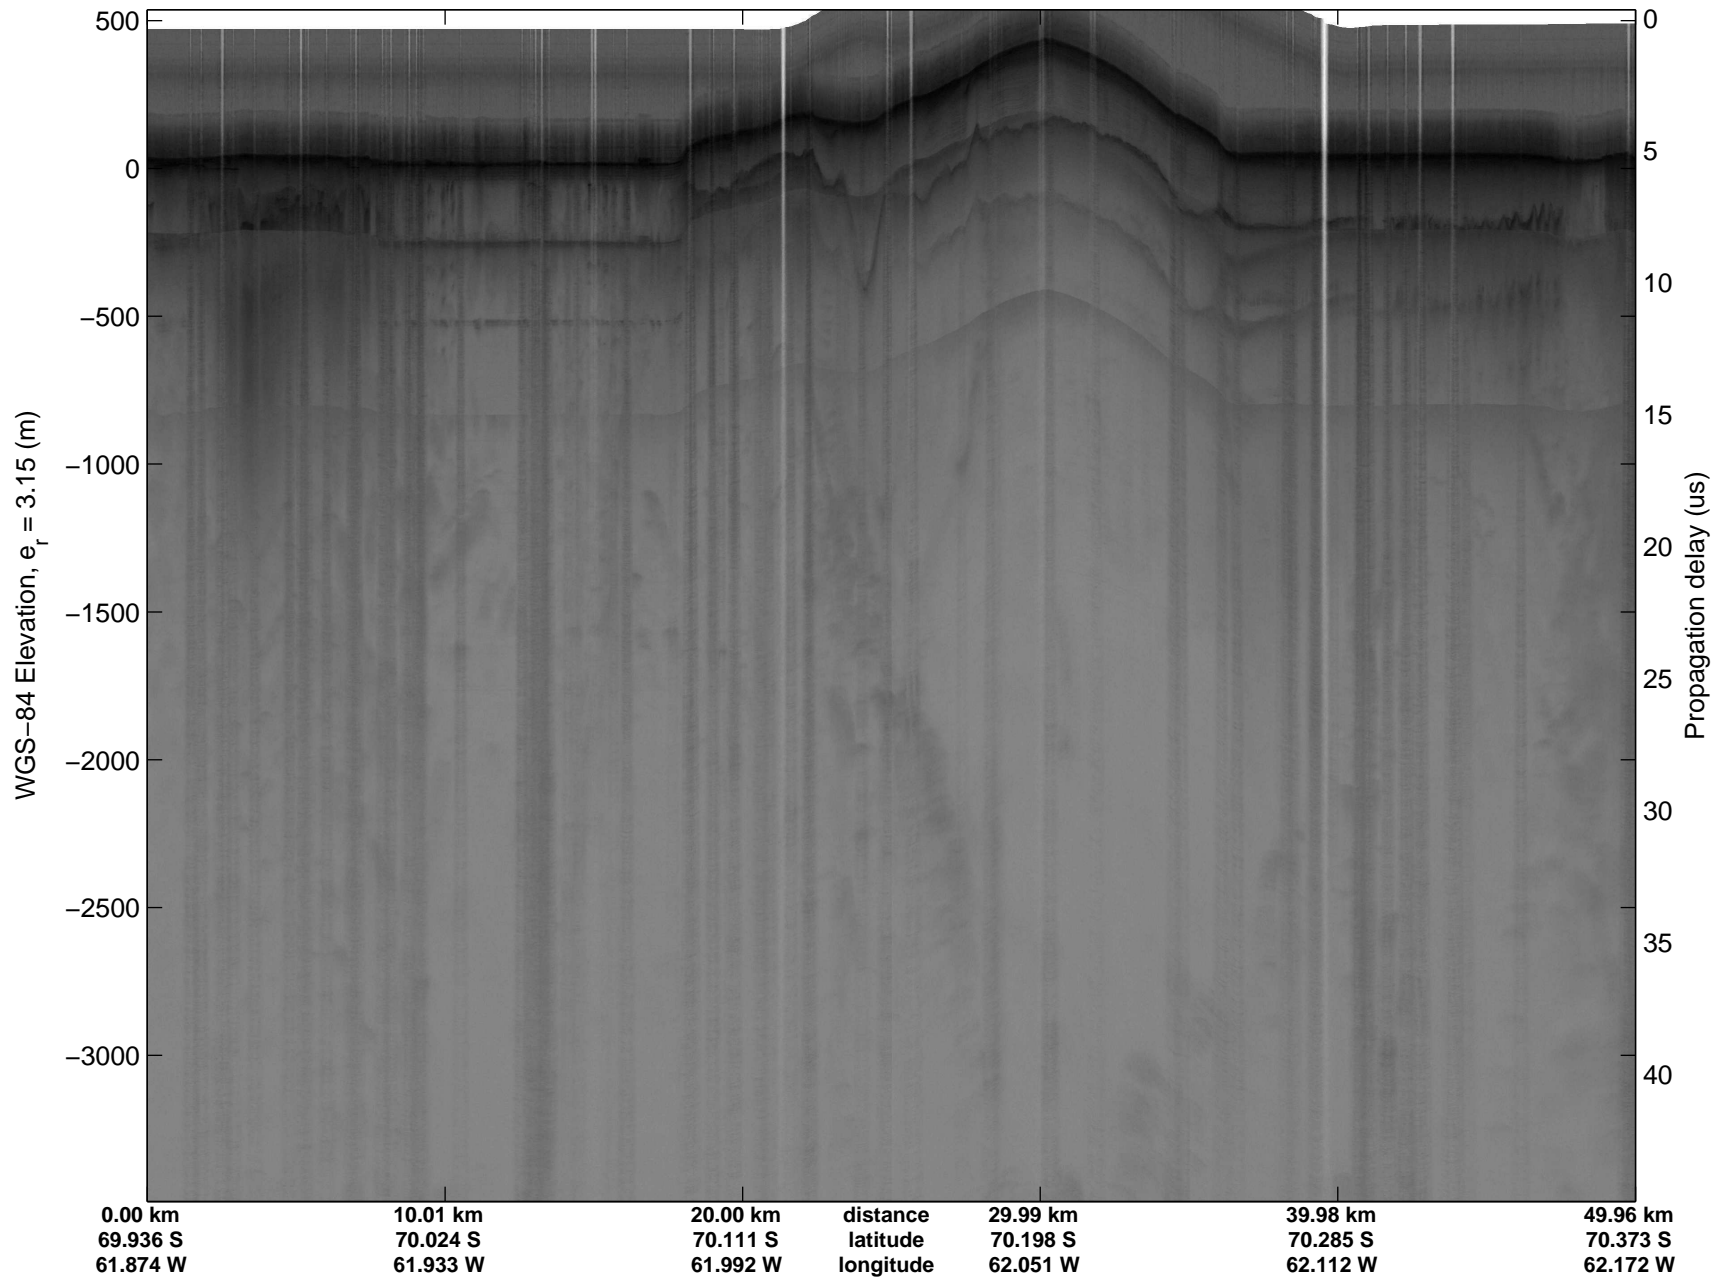

Land Ice Larsen D01
20141018_10_003
Polar Stereograph -71N/0E

mcords3 2014_Antarctica_DC8: "Land Ice Larsen D01" 20141018_10_003: 18:10:37.8 to 18:17:22.6 GPS

mcords3 2014_Antarctica_DC8: "Land Ice Larsen D01" 20141018_10_003: 18:10:37.8 to 18:17:22.6 GPS

mcords3 2014_Antarctica_DC8: "Land Ice Larsen D01" 20141018_10_004: 18:17:22.9 to 18:24:33.9 GPS

mcords3 2014_Antarctica_DC8: "Land Ice Larsen D01" 20141018_10_004: 18:17:22.9 to 18:24:33.9 GPS

Land Ice Larsen D01
20141018_10_005
Polar Stereograph -71N/0E

mcords3 2014_Antarctica_DC8: "Land Ice Larsen D01" 20141018_10_005: 18:24:34.2 to 18:31:36.5 GPS

mcords3 2014_Antarctica_DC8: "Land Ice Larsen D01" 20141018_10_005: 18:24:34.2 to 18:31:36.5 GPS

Land Ice Larsen D01
20141018_10_006
Polar Stereograph -71N/0E

mcords3 2014_Antarctica_DC8: "Land Ice Larsen D01" 20141018_10_006: 18:31:36.9 to 18:37:53.5 GPS

mcords3 2014_Antarctica_DC8: "Land Ice Larsen D01" 20141018_10_006: 18:31:36.9 to 18:37:53.5 GPS

Land Ice Larsen D01
20141018_10_007
Polar Stereograph -71N/0E