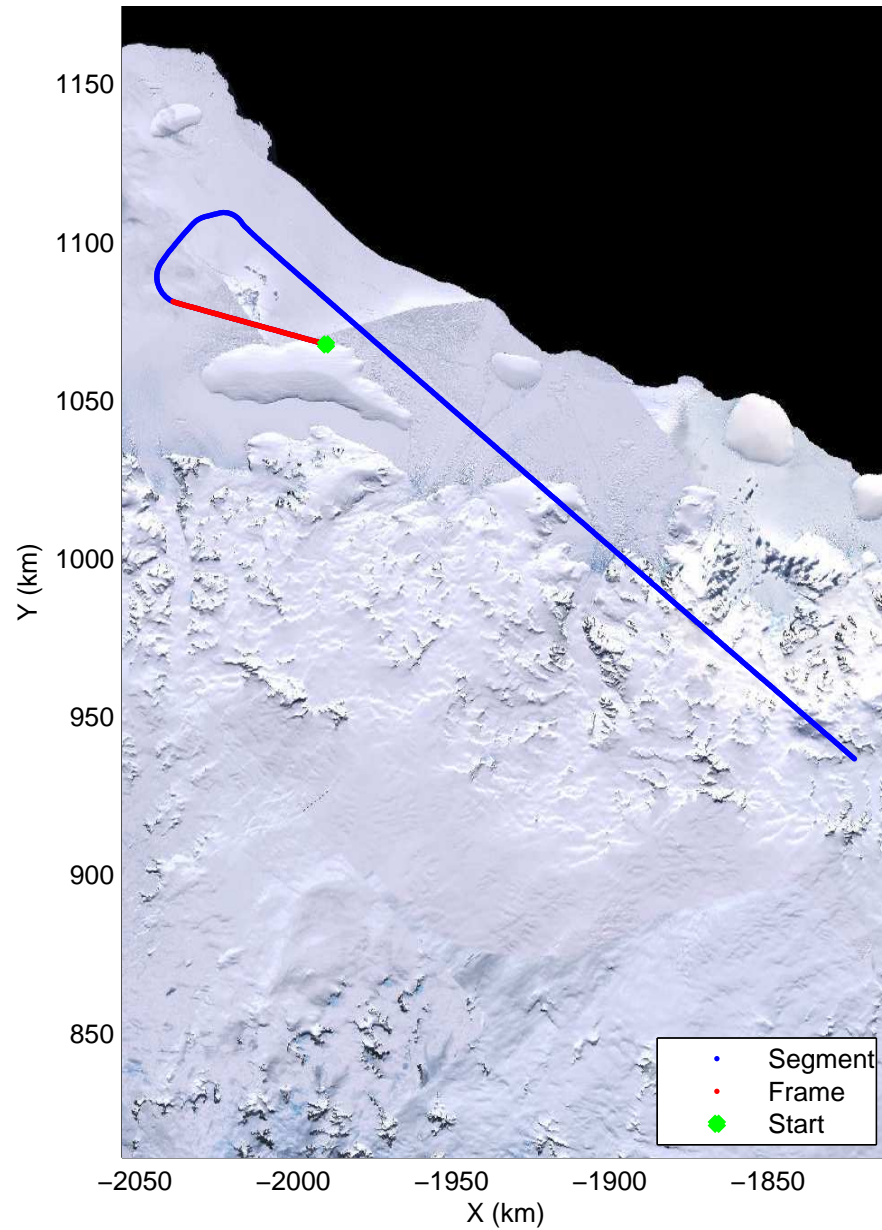

Land Ice Larsen D01
20141018_10_001
Polar Stereograph -71N/0E

mcords3 2014_Antarctica_DC8: "Land Ice Larsen D01" 20141018_10_001: 17:57:28.9 to 18:04:02.4 GPS

mcords3 2014_Antarctica_DC8: "Land Ice Larsen D01" 20141018_10_001: 17:57:28.9 to 18:04:02.4 GPS

Land Ice Larsen D01
20141018_10_002
Polar Stereograph -71N/0E

mcords3 2014_Antarctica_DC8: "Land Ice Larsen D01" 20141018_10_002: 18:04:02.7 to 18:10:37.5 GPS

mcords3 2014_Antarctica_DC8: "Land Ice Larsen D01" 20141018_10_002: 18:04:02.7 to 18:10:37.5 GPS

Land Ice Larsen D01
20141018_10_003
Polar Stereograph -71N/0E

mcords3 2014_Antarctica_DC8: "Land Ice Larsen D01" 20141018_10_003: 18:10:37.8 to 18:17:22.6 GPS

mcords3 2014_Antarctica_DC8: "Land Ice Larsen D01" 20141018_10_003: 18:10:37.8 to 18:17:22.6 GPS

mcords3 2014_Antarctica_DC8: "Land Ice Larsen D01" 20141018_10_004: 18:17:22.9 to 18:24:33.9 GPS

mcords3 2014_Antarctica_DC8: "Land Ice Larsen D01" 20141018_10_004: 18:17:22.9 to 18:24:33.9 GPS

Land Ice Larsen D01
20141018_10_005
Polar Stereograph -71N/0E