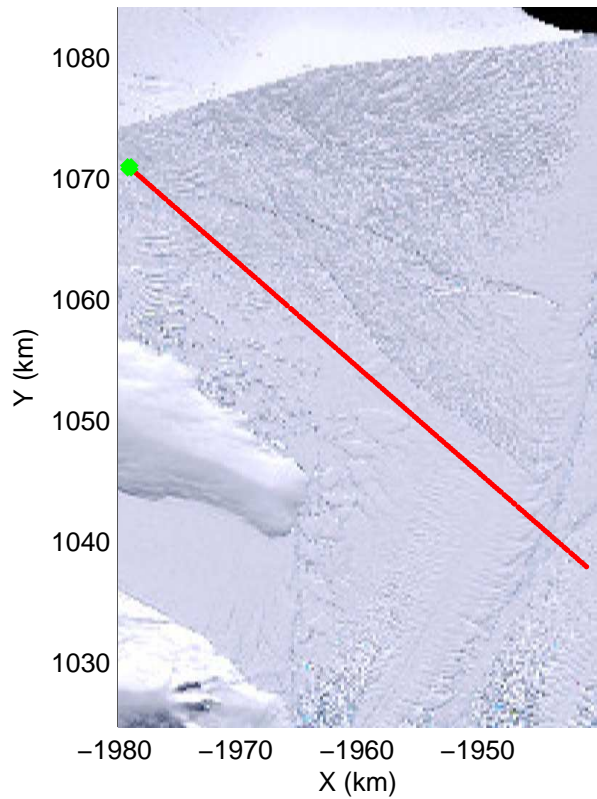

Land Ice Larsen D01
20141018_10_003
Polar Stereograph -71N/0E

mcords3 2014_Antarctica_DC8: "Land Ice Larsen D01" 20141018_10_003: 18:10:37.8 to 18:17:22.6 GPS

mcords3 2014_Antarctica_DC8: "Land Ice Larsen D01" 20141018_10_003: 18:10:37.8 to 18:17:22.6 GPS