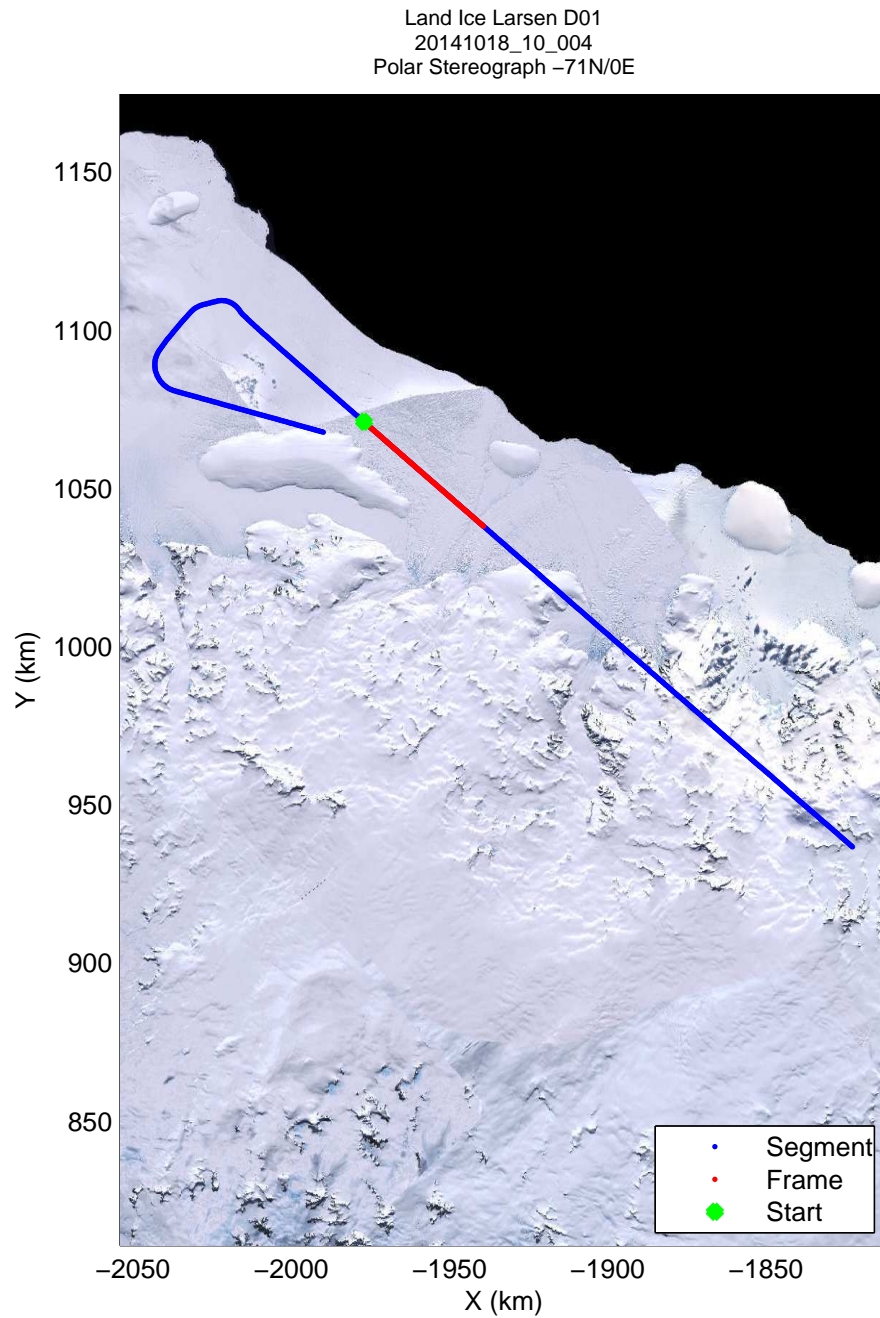

Land Ice Larsen D01
20141018_10_001
Polar Stereograph -71N/0E

mcords3 2014_Antarctica_DC8: "Land Ice Larsen D01" 20141018_10_001: 17:57:28.9 to 18:04:02.4 GPS

mcords3 2014_Antarctica_DC8: "Land Ice Larsen D01" 20141018_10_001: 17:57:28.9 to 18:04:02.4 GPS

Land Ice Larsen D01
20141018_10_002
Polar Stereograph -71N/0E

mcords3 2014_Antarctica_DC8: "Land Ice Larsen D01" 20141018_10_002: 18:04:02.7 to 18:10:37.5 GPS

mcords3 2014_Antarctica_DC8: "Land Ice Larsen D01" 20141018_10_002: 18:04:02.7 to 18:10:37.5 GPS

Land Ice Larsen D01
20141018_10_003
Polar Stereograph -71N/0E

mcords3 2014_Antarctica_DC8: "Land Ice Larsen D01" 20141018_10_003: 18:10:37.8 to 18:17:22.6 GPS

mcords3 2014_Antarctica_DC8: "Land Ice Larsen D01" 20141018_10_003: 18:10:37.8 to 18:17:22.6 GPS

mcords3 2014_Antarctica_DC8: "Land Ice Larsen D01" 20141018_10_004: 18:17:22.9 to 18:24:33.9 GPS

mcords3 2014_Antarctica_DC8: "Land Ice Larsen D01" 20141018_10_004: 18:17:22.9 to 18:24:33.9 GPS

Land Ice Larsen D01
20141018_10_005
Polar Stereograph -71N/0E