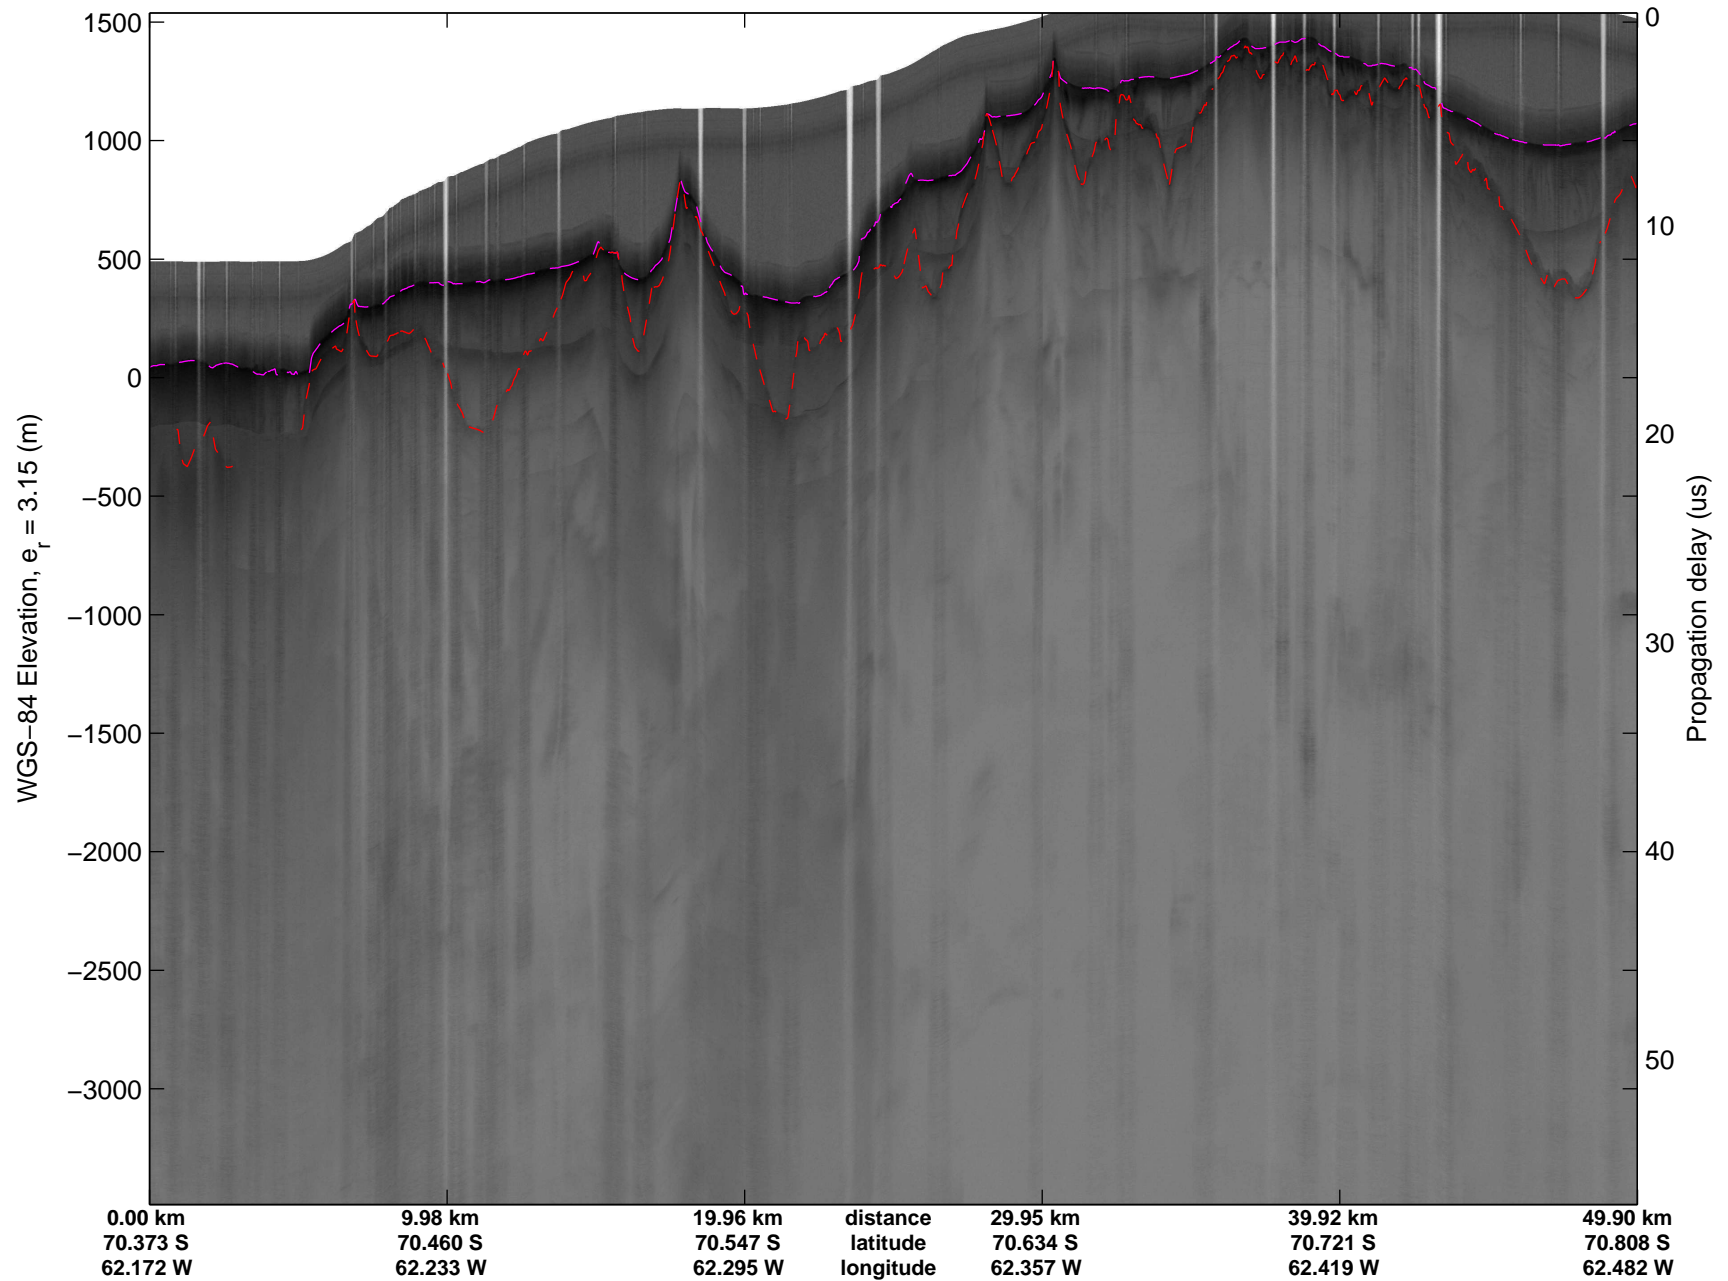

mcords3 2014_Antarctica_DC8: "Land Ice Larsen D01" 20141018_10_004: 18:17:22.9 to 18:24:33.9 GPS

mcords3 2014_Antarctica_DC8: "Land Ice Larsen D01" 20141018_10_004: 18:17:22.9 to 18:24:33.9 GPS

Land Ice Larsen D01
20141018_10_005
Polar Stereograph -71N/0E

mcords3 2014_Antarctica_DC8: "Land Ice Larsen D01" 20141018_10_005: 18:24:34.2 to 18:31:36.5 GPS

mcords3 2014_Antarctica_DC8: "Land Ice Larsen D01" 20141018_10_005: 18:24:34.2 to 18:31:36.5 GPS

Land Ice Larsen D01
20141018_10_006
Polar Stereograph -71N/0E

mcords3 2014_Antarctica_DC8: "Land Ice Larsen D01" 20141018_10_006: 18:31:36.9 to 18:37:53.5 GPS

mcords3 2014_Antarctica_DC8: "Land Ice Larsen D01" 20141018_10_006: 18:31:36.9 to 18:37:53.5 GPS

Land Ice Larsen D01
20141018_10_007
Polar Stereograph -71N/0E

mcords3 2014_Antarctica_DC8: "Land Ice Larsen D01" 20141018_10_007: 18:37:53.8 to 18:45:15.2 GPS

mcords3 2014_Antarctica_DC8: "Land Ice Larsen D01" 20141018_10_007: 18:37:53.8 to 18:45:15.2 GPS