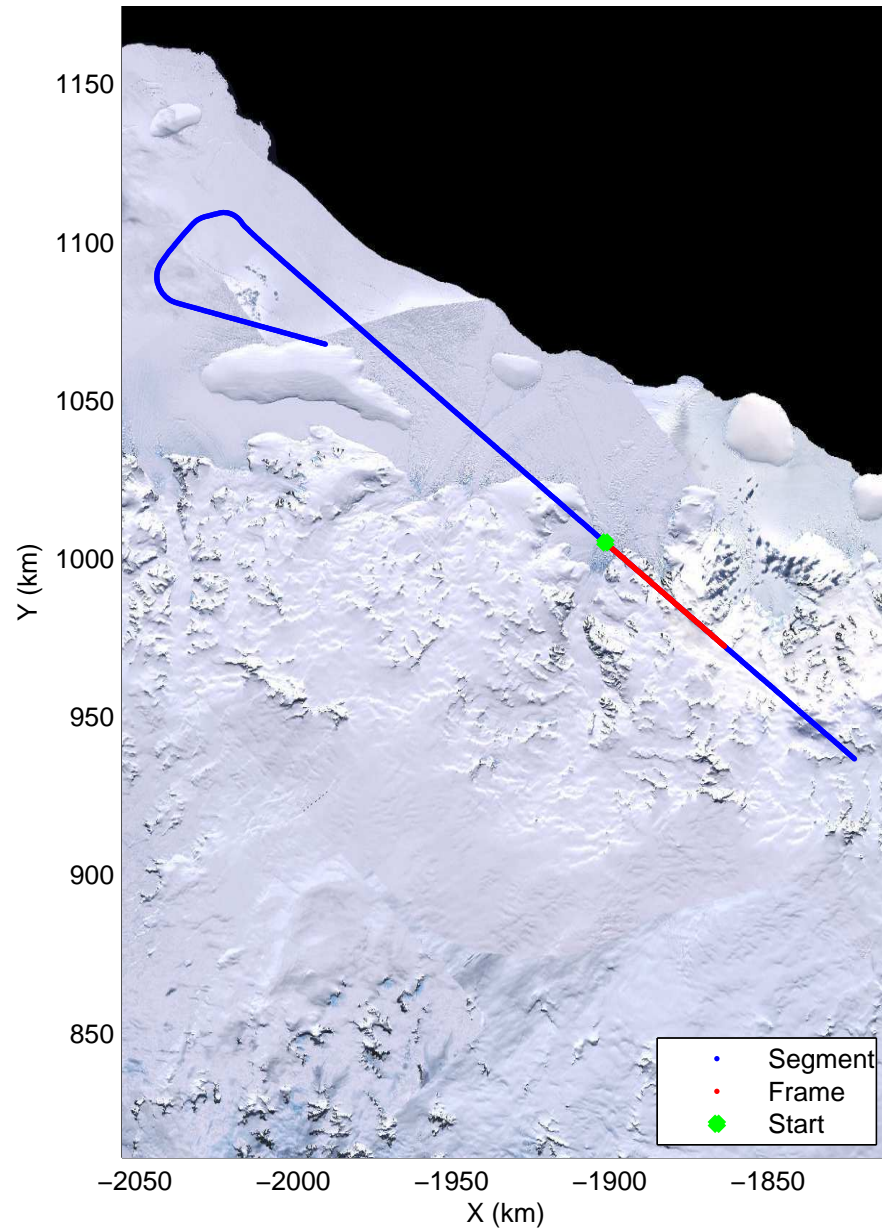

mcords3 2014_Antarctica_DC8: "Land Ice Larsen D01" 20141018_10_004: 18:17:22.9 to 18:24:33.9 GPS

mcords3 2014_Antarctica_DC8: "Land Ice Larsen D01" 20141018_10_004: 18:17:22.9 to 18:24:33.9 GPS

Land Ice Larsen D01
20141018_10_005
Polar Stereograph -71N/0E

mcords3 2014_Antarctica_DC8: "Land Ice Larsen D01" 20141018_10_005: 18:24:34.2 to 18:31:36.5 GPS

mcords3 2014_Antarctica_DC8: "Land Ice Larsen D01" 20141018_10_005: 18:24:34.2 to 18:31:36.5 GPS

Land Ice Larsen D01
20141018_10_006
Polar Stereograph -71N/0E

mcords3 2014_Antarctica_DC8: "Land Ice Larsen D01" 20141018_10_006: 18:31:36.9 to 18:37:53.5 GPS

mcords3 2014_Antarctica_DC8: "Land Ice Larsen D01" 20141018_10_006: 18:31:36.9 to 18:37:53.5 GPS

Land Ice Larsen D01
20141018_10_007
Polar Stereograph -71N/0E

mcords3 2014_Antarctica_DC8: "Land Ice Larsen D01" 20141018_10_007: 18:37:53.8 to 18:45:15.2 GPS

mcords3 2014_Antarctica_DC8: "Land Ice Larsen D01" 20141018_10_007: 18:37:53.8 to 18:45:15.2 GPS