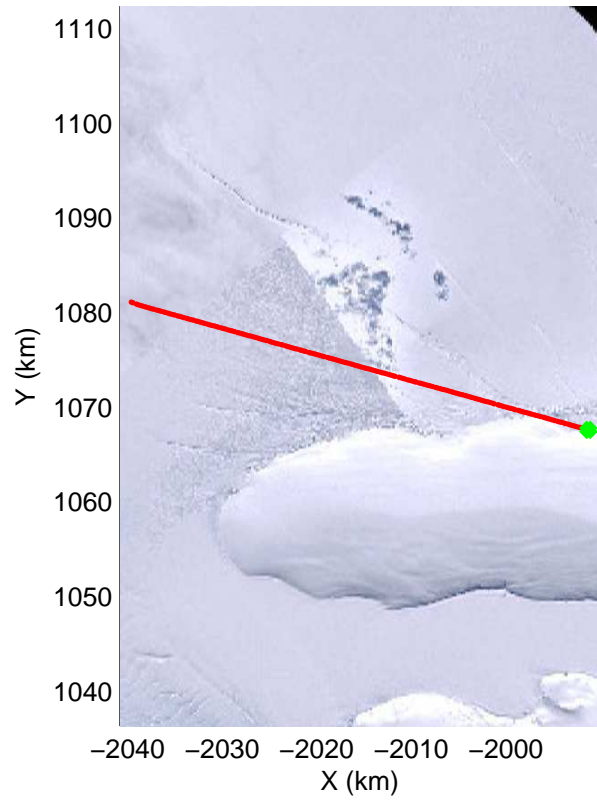

Land Ice Larsen D01
20141018_10_001
Polar Stereograph -71N/0E

mcords3 2014_Antarctica_DC8: "Land Ice Larsen D01" 20141018_10_001: 17:57:28.9 to 18:04:02.4 GPS

mcords3 2014_Antarctica_DC8: "Land Ice Larsen D01" 20141018_10_001: 17:57:28.9 to 18:04:02.4 GPS

Land Ice Larsen D01
20141018_10_002
Polar Stereograph -71N/0E

mcords3 2014_Antarctica_DC8: "Land Ice Larsen D01" 20141018_10_002: 18:04:02.7 to 18:10:37.5 GPS

mcords3 2014_Antarctica_DC8: "Land Ice Larsen D01" 20141018_10_002: 18:04:02.7 to 18:10:37.5 GPS

Land Ice Larsen D01
20141018_10_003
Polar Stereograph -71N/0E

mcords3 2014_Antarctica_DC8: "Land Ice Larsen D01" 20141018_10_003: 18:10:37.8 to 18:17:22.6 GPS

mcords3 2014_Antarctica_DC8: "Land Ice Larsen D01" 20141018_10_003: 18:10:37.8 to 18:17:22.6 GPS