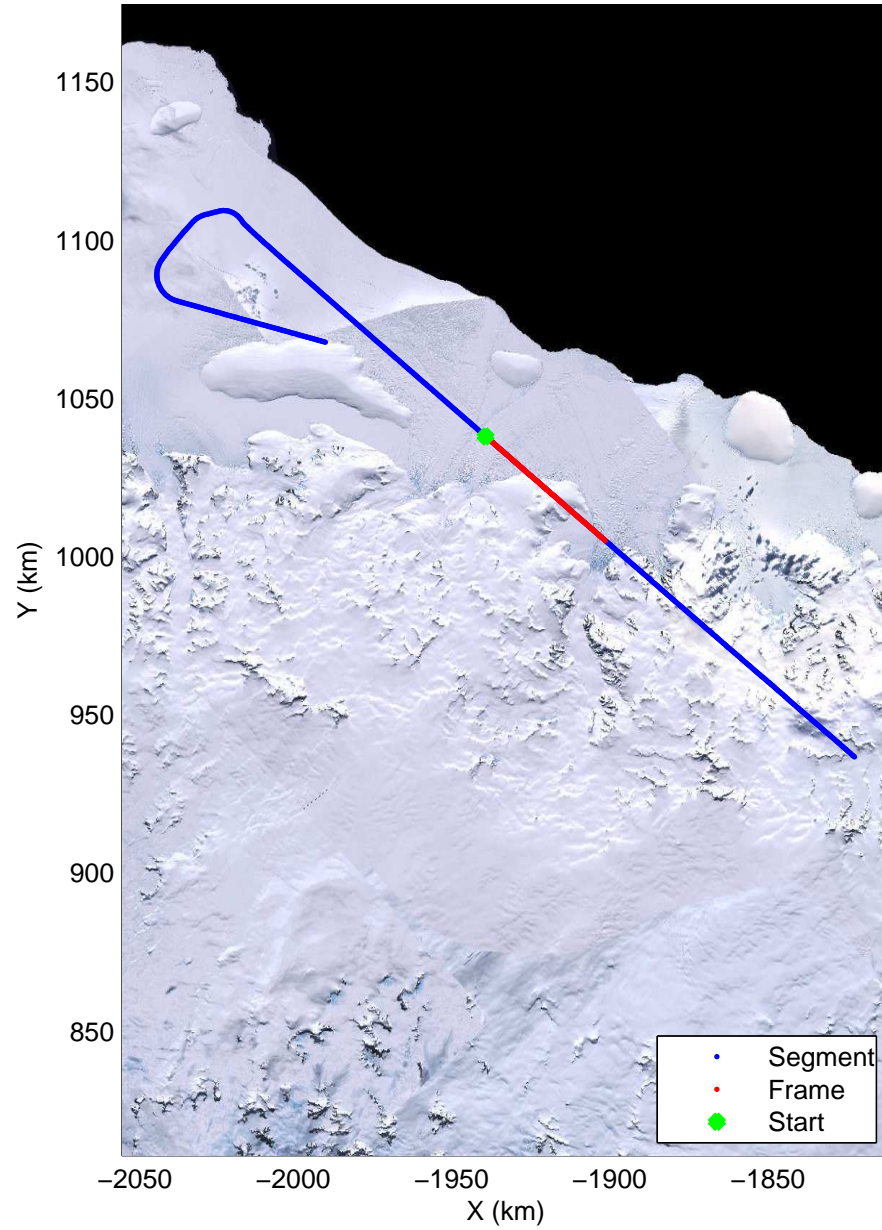

Land Ice Larsen D01
20141018_10_002
Polar Stereograph -71N/0E

mcords3 2014_Antarctica_DC8: "Land Ice Larsen D01" 20141018_10_002: 18:04:02.7 to 18:10:37.5 GPS

mcords3 2014_Antarctica_DC8: "Land Ice Larsen D01" 20141018_10_002: 18:04:02.7 to 18:10:37.5 GPS

Land Ice Larsen D01
20141018_10_003
Polar Stereograph -71N/0E

mcords3 2014_Antarctica_DC8: "Land Ice Larsen D01" 20141018_10_003: 18:10:37.8 to 18:17:22.6 GPS

mcords3 2014_Antarctica_DC8: "Land Ice Larsen D01" 20141018_10_003: 18:10:37.8 to 18:17:22.6 GPS

mcords3 2014_Antarctica_DC8: "Land Ice Larsen D01" 20141018_10_004: 18:17:22.9 to 18:24:33.9 GPS

mcords3 2014_Antarctica_DC8: "Land Ice Larsen D01" 20141018_10_004: 18:17:22.9 to 18:24:33.9 GPS

Land Ice Larsen D01
20141018_10_005
Polar Stereograph -71N/0E

mcords3 2014_Antarctica_DC8: "Land Ice Larsen D01" 20141018_10_005: 18:24:34.2 to 18:31:36.5 GPS

mcords3 2014_Antarctica_DC8: "Land Ice Larsen D01" 20141018_10_005: 18:24:34.2 to 18:31:36.5 GPS

Land Ice Larsen D01
20141018_10_006
Polar Stereograph -71N/0E