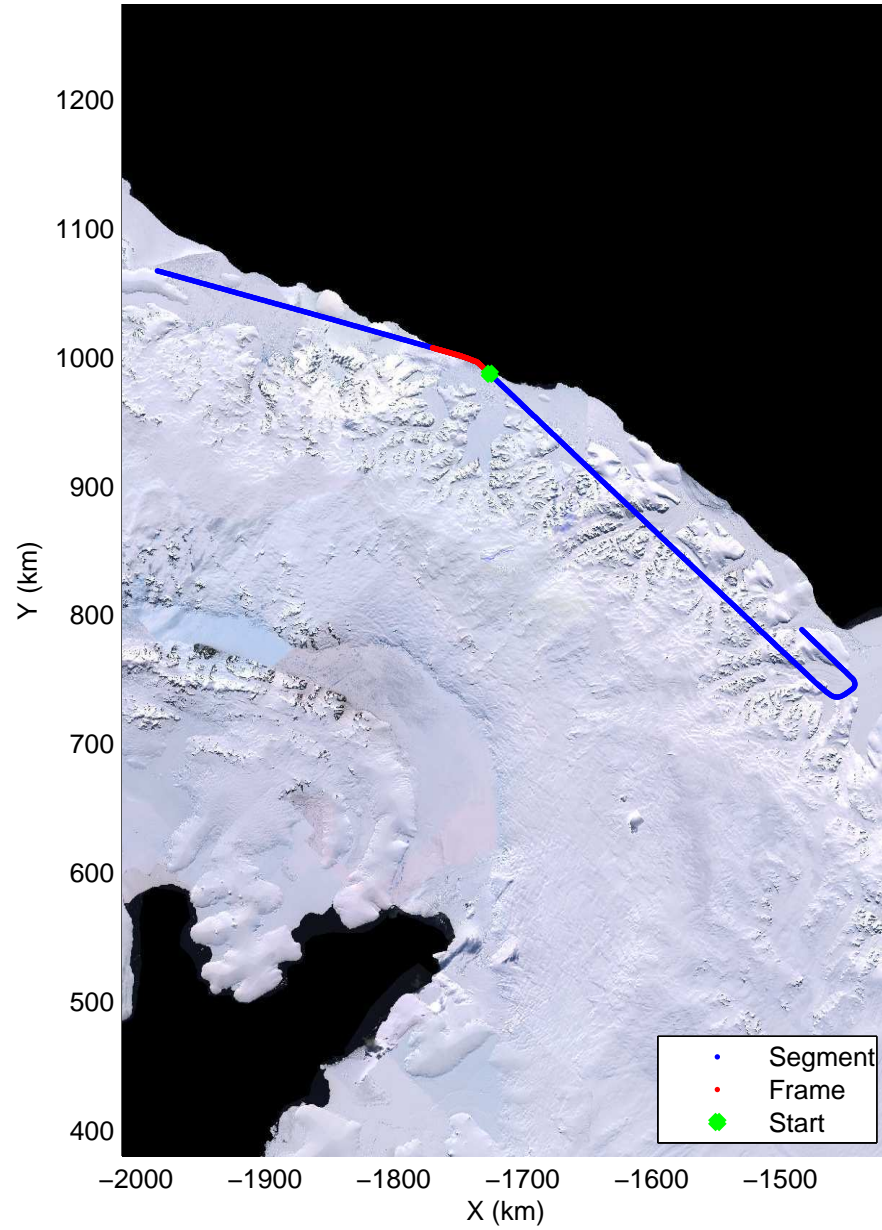

mcords3 2014_Antarctica_DC8: "Land Ice Larsen D01" 20141018_09_009: 17:14:37.8 to 17:21:14.2 GPS

mcords3 2014_Antarctica_DC8: "Land Ice Larsen D01" 20141018_09_009: 17:14:37.8 to 17:21:14.2 GPS

Land Ice Larsen D01
20141018_09_010
Polar Stereograph -71N/0E