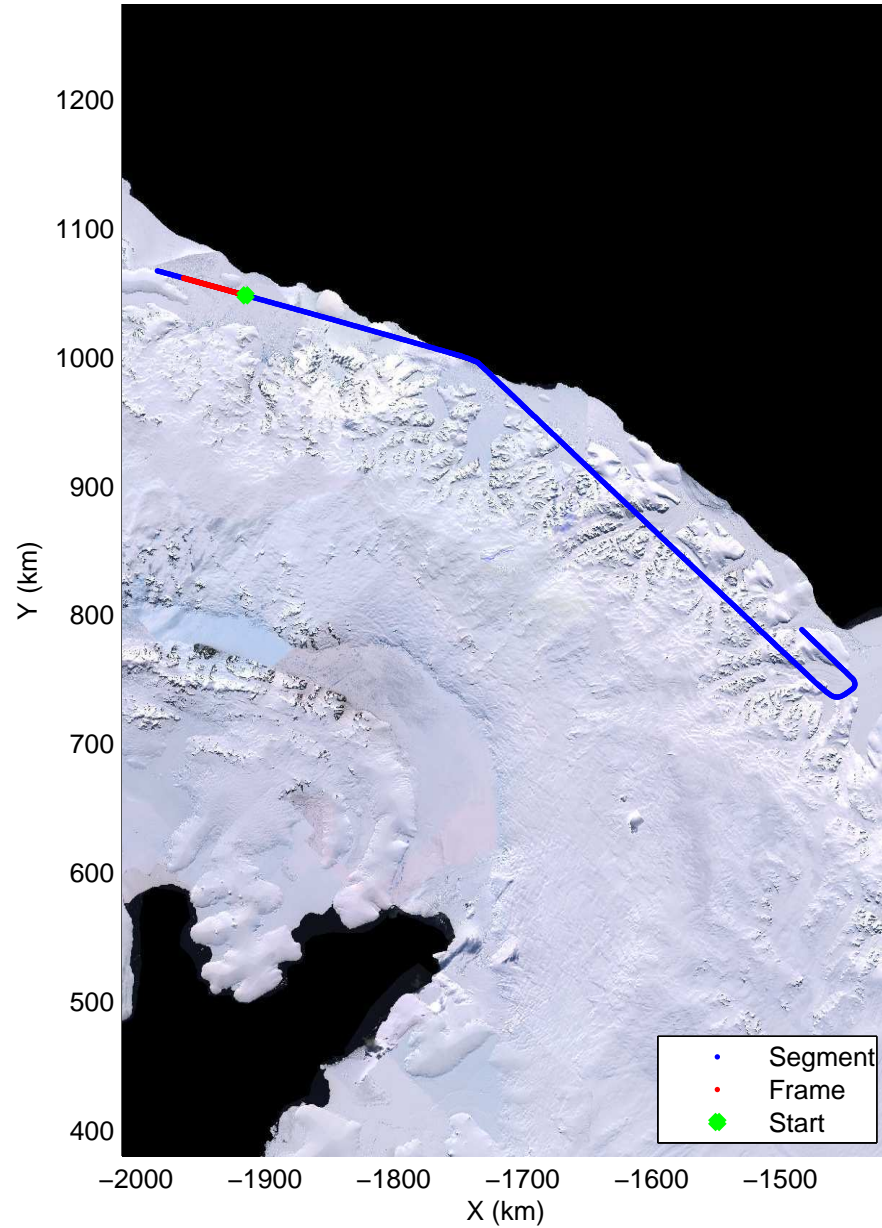

mcords3 2014_Antarctica_DC8: "Land Ice Larsen D01" 20141018_09_013: 17:41:15.4 to 17:47:49.7 GPS

mcords3 2014_Antarctica_DC8: "Land Ice Larsen D01" 20141018_09_013: 17:41:15.4 to 17:47:49.7 GPS

Land Ice Larsen D01
20141018_09_014
Polar Stereograph -71N/0E