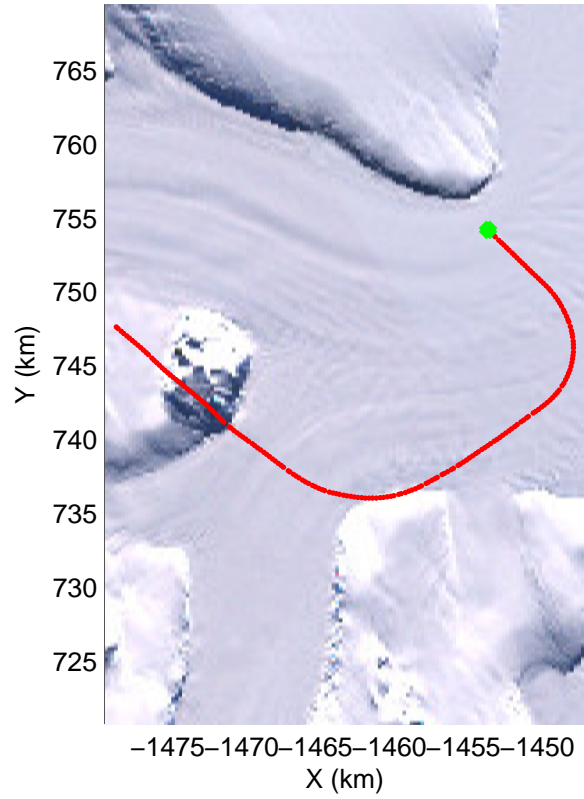

Land Ice Larsen D01
20141018_09_001
Polar Stereograph -71N/0E

mcords3 2014_Antarctica_DC8: "Land Ice Larsen D01" 20141018_09_001: 16:24:21.9 to 16:30:50.3 GPS

mcords3 2014_Antarctica_DC8: "Land Ice Larsen D01" 20141018_09_001: 16:24:21.9 to 16:30:50.3 GPS

Land Ice Larsen D01
20141018_09_002
Polar Stereograph -71N/0E

mcords3 2014_Antarctica_DC8: "Land Ice Larsen D01" 20141018_09_002: 16:30:50.5 to 16:37:22.9 GPS

mcords3 2014_Antarctica_DC8: "Land Ice Larsen D01" 20141018_09_002: 16:30:50.5 to 16:37:22.9 GPS