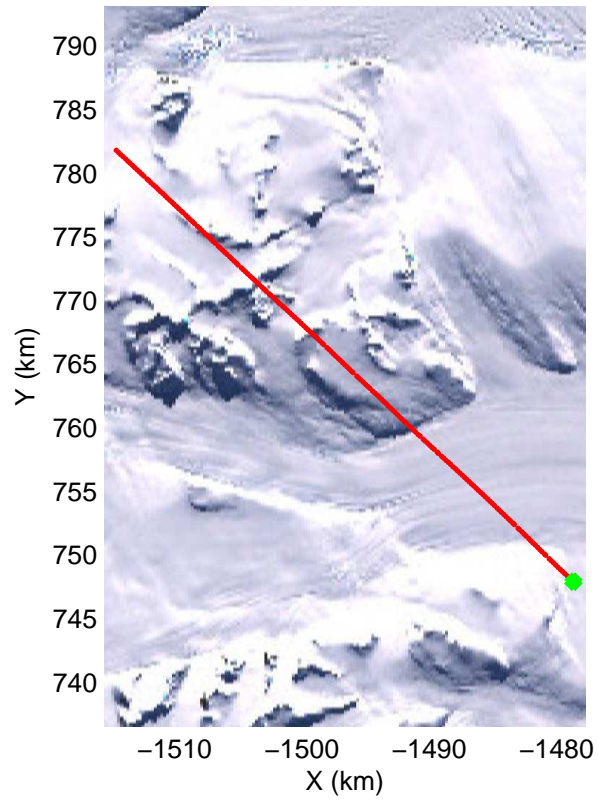

Land Ice Larsen D01
20141018_09_001
Polar Stereograph -71N/0E

mcords3 2014_Antarctica_DC8: "Land Ice Larsen D01" 20141018_09_001: 16:24:21.9 to 16:30:50.3 GPS

mcords3 2014_Antarctica_DC8: "Land Ice Larsen D01" 20141018_09_001: 16:24:21.9 to 16:30:50.3 GPS

Land Ice Larsen D01
20141018_09_002
Polar Stereograph -71N/0E

mcords3 2014_Antarctica_DC8: "Land Ice Larsen D01" 20141018_09_002: 16:30:50.5 to 16:37:22.9 GPS

mcords3 2014_Antarctica_DC8: "Land Ice Larsen D01" 20141018_09_002: 16:30:50.5 to 16:37:22.9 GPS

Land Ice Larsen D01
20141018_09_003
Polar Stereograph -71N/0E

mcords3 2014_Antarctica_DC8: "Land Ice Larsen D01" 20141018_09_003: 16:37:24.7 to 16:43:16.7 GPS

mcords3 2014_Antarctica_DC8: "Land Ice Larsen D01" 20141018_09_003: 16:37:24.7 to 16:43:16.7 GPS