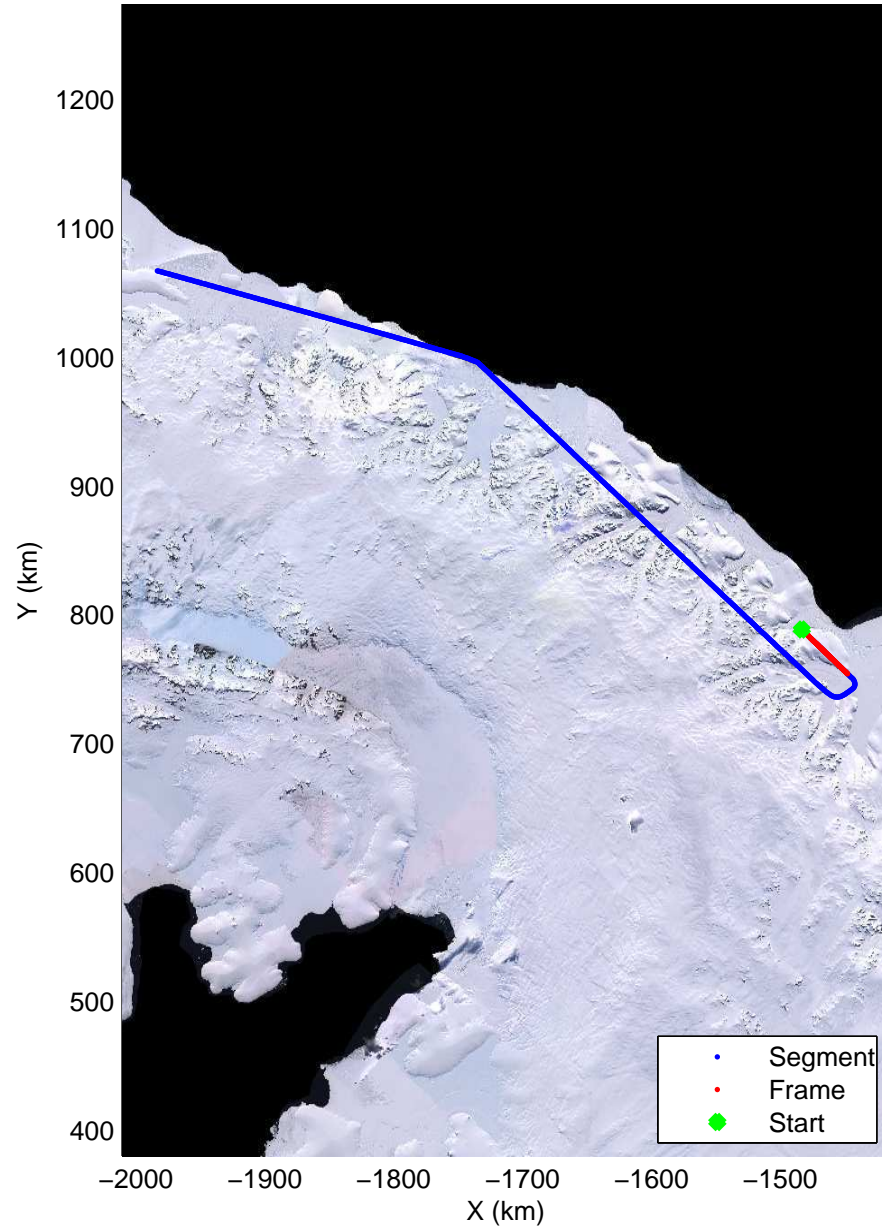

Land Ice Larsen D01
20141018_09_001
Polar Stereograph -71N/0E

mcords3 2014_Antarctica_DC8: "Land Ice Larsen D01" 20141018_09_001: 16:24:21.9 to 16:30:50.3 GPS

mcords3 2014_Antarctica_DC8: "Land Ice Larsen D01" 20141018_09_001: 16:24:21.9 to 16:30:50.3 GPS

Land Ice Larsen D01
20141018_09_002
Polar Stereograph -71N/0E

mcords3 2014_Antarctica_DC8: "Land Ice Larsen D01" 20141018_09_002: 16:30:50.5 to 16:37:22.9 GPS

mcords3 2014_Antarctica_DC8: "Land Ice Larsen D01" 20141018_09_002: 16:30:50.5 to 16:37:22.9 GPS

Land Ice Larsen D01
20141018_09_003
Polar Stereograph -71N/0E

mcords3 2014_Antarctica_DC8: "Land Ice Larsen D01" 20141018_09_003: 16:37:24.7 to 16:43:16.7 GPS

mcords3 2014_Antarctica_DC8: "Land Ice Larsen D01" 20141018_09_003: 16:37:24.7 to 16:43:16.7 GPS