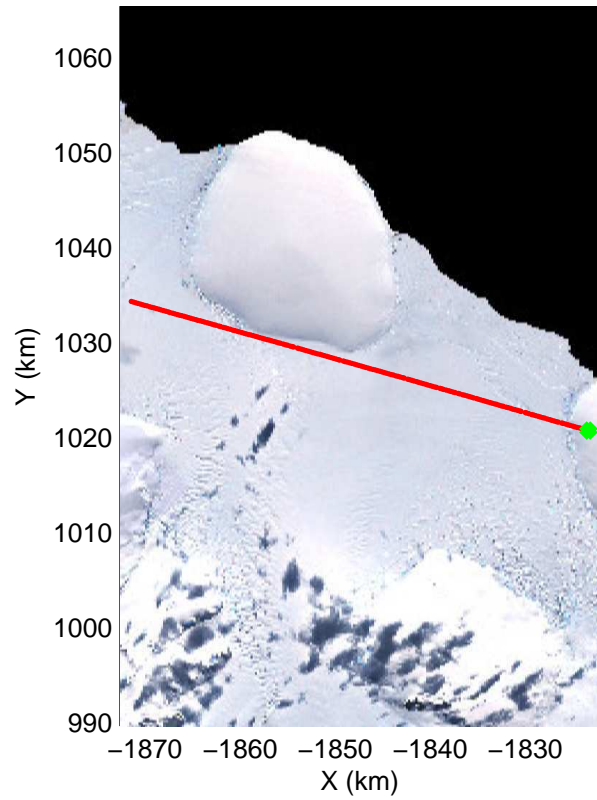

mcords3 2014_Antarctica_DC8: "Land Ice Larsen D01" 20141018_09_011: 17:28:05.2 to 17:34:44.3 GPS

mcords3 2014_Antarctica_DC8: "Land Ice Larsen D01" 20141018_09_011: 17:28:05.2 to 17:34:44.3 GPS

Land Ice Larsen D01
20141018_09_012
Polar Stereograph -71N/0E