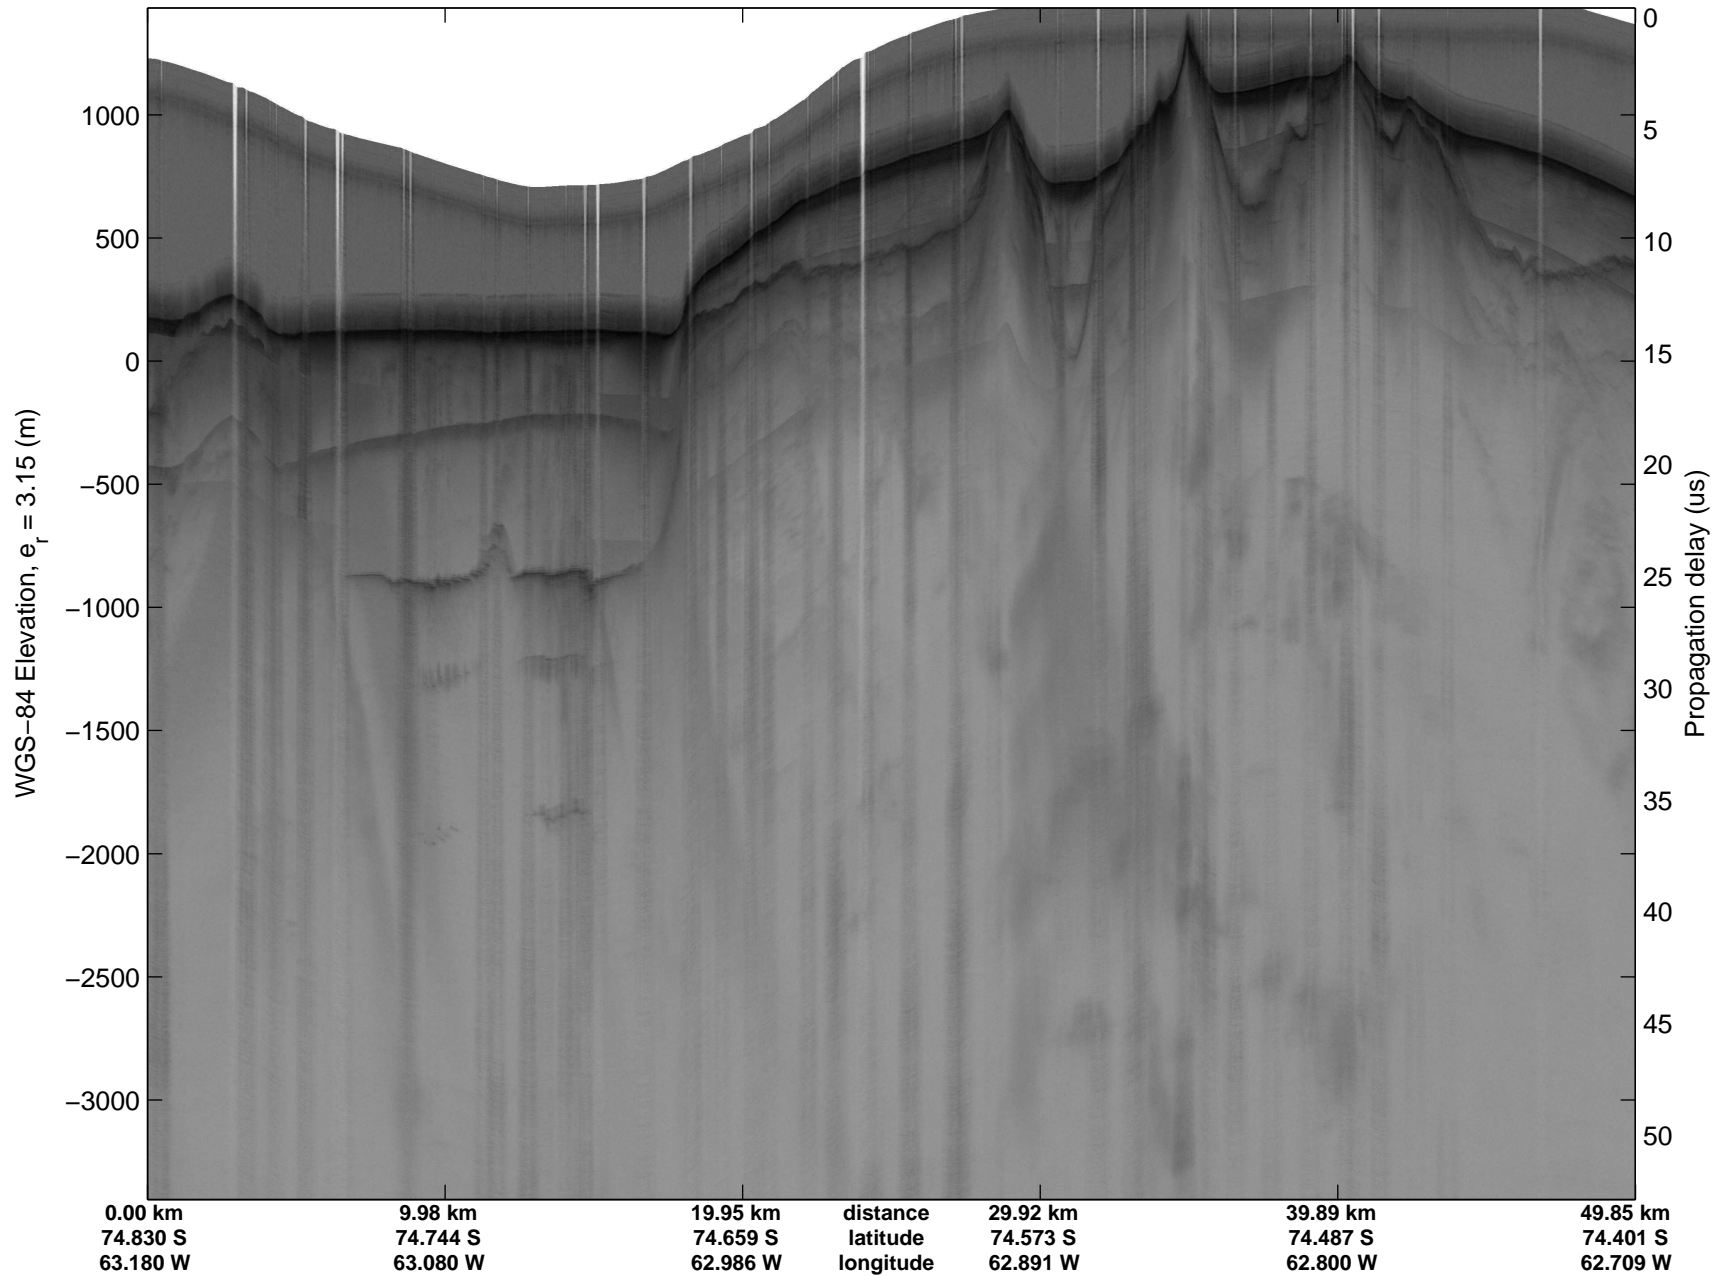

Land Ice Larsen D01
20141018_09_001
Polar Stereograph -71N/0E

mcords3 2014_Antarctica_DC8: "Land Ice Larsen D01" 20141018_09_001: 16:24:21.9 to 16:30:50.3 GPS

mcords3 2014_Antarctica_DC8: "Land Ice Larsen D01" 20141018_09_001: 16:24:21.9 to 16:30:50.3 GPS

Land Ice Larsen D01
20141018_09_002
Polar Stereograph -71N/0E

mcords3 2014_Antarctica_DC8: "Land Ice Larsen D01" 20141018_09_002: 16:30:50.5 to 16:37:22.9 GPS

mcords3 2014_Antarctica_DC8: "Land Ice Larsen D01" 20141018_09_002: 16:30:50.5 to 16:37:22.9 GPS

Land Ice Larsen D01
20141018_09_003
Polar Stereograph -71N/0E

mcords3 2014_Antarctica_DC8: "Land Ice Larsen D01" 20141018_09_003: 16:37:24.7 to 16:43:16.7 GPS

mcords3 2014_Antarctica_DC8: "Land Ice Larsen D01" 20141018_09_003: 16:37:24.7 to 16:43:16.7 GPS

Land Ice Larsen D01
20141018_09_004
Polar Stereograph -71N/0E

mcords3 2014_Antarctica_DC8: "Land Ice Larsen D01" 20141018_09_004: 16:43:16.9 to 16:49:28.4 GPS

mcords3 2014_Antarctica_DC8: "Land Ice Larsen D01" 20141018_09_004: 16:43:16.9 to 16:49:28.4 GPS