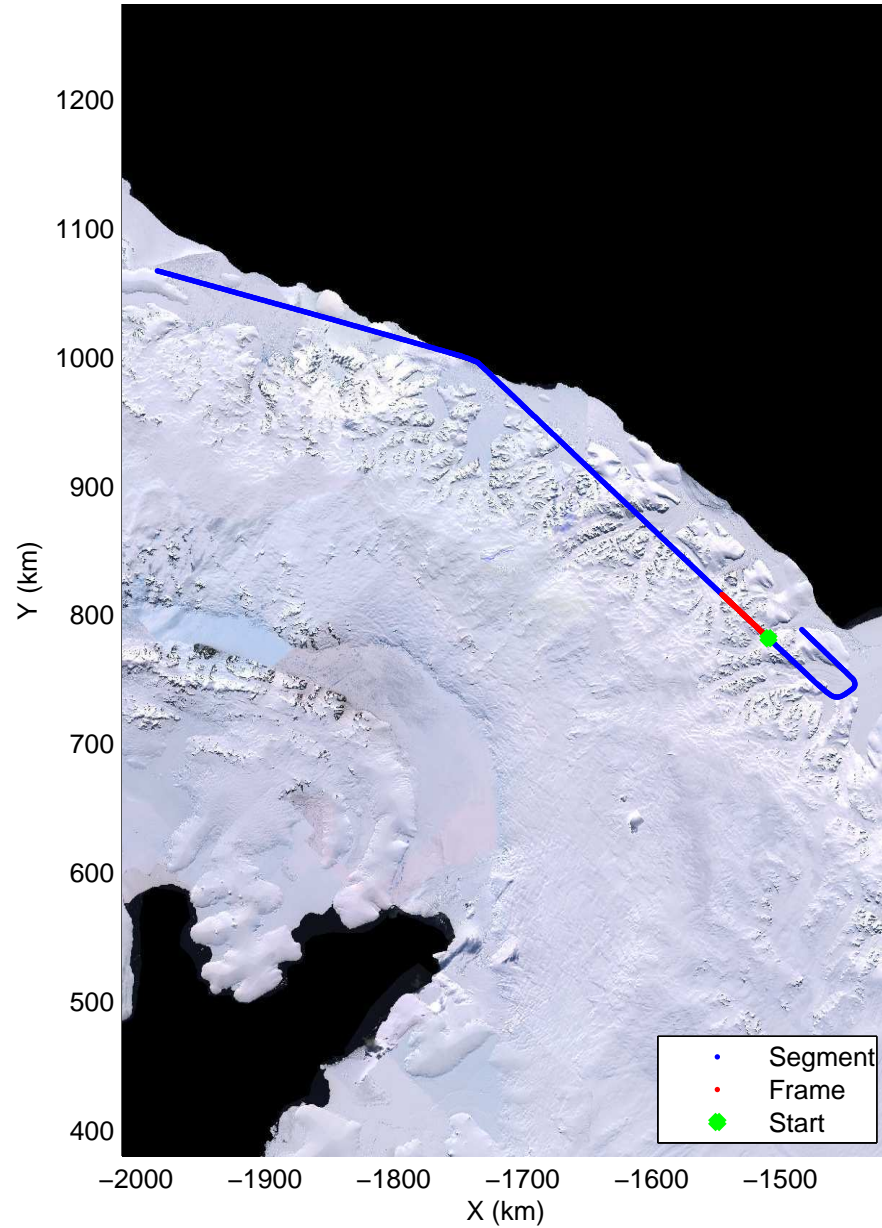

Land Ice Larsen D01
20141018_09_002
Polar Stereograph -71N/0E

mcords3 2014_Antarctica_DC8: "Land Ice Larsen D01" 20141018_09_002: 16:30:50.5 to 16:37:22.9 GPS

mcords3 2014_Antarctica_DC8: "Land Ice Larsen D01" 20141018_09_002: 16:30:50.5 to 16:37:22.9 GPS

Land Ice Larsen D01
20141018_09_003
Polar Stereograph -71N/0E

mcords3 2014_Antarctica_DC8: "Land Ice Larsen D01" 20141018_09_003: 16:37:24.7 to 16:43:16.7 GPS

mcords3 2014_Antarctica_DC8: "Land Ice Larsen D01" 20141018_09_003: 16:37:24.7 to 16:43:16.7 GPS

Land Ice Larsen D01
20141018_09_004
Polar Stereograph -71N/0E

mcords3 2014_Antarctica_DC8: "Land Ice Larsen D01" 20141018_09_004: 16:43:16.9 to 16:49:28.4 GPS

mcords3 2014_Antarctica_DC8: "Land Ice Larsen D01" 20141018_09_004: 16:43:16.9 to 16:49:28.4 GPS