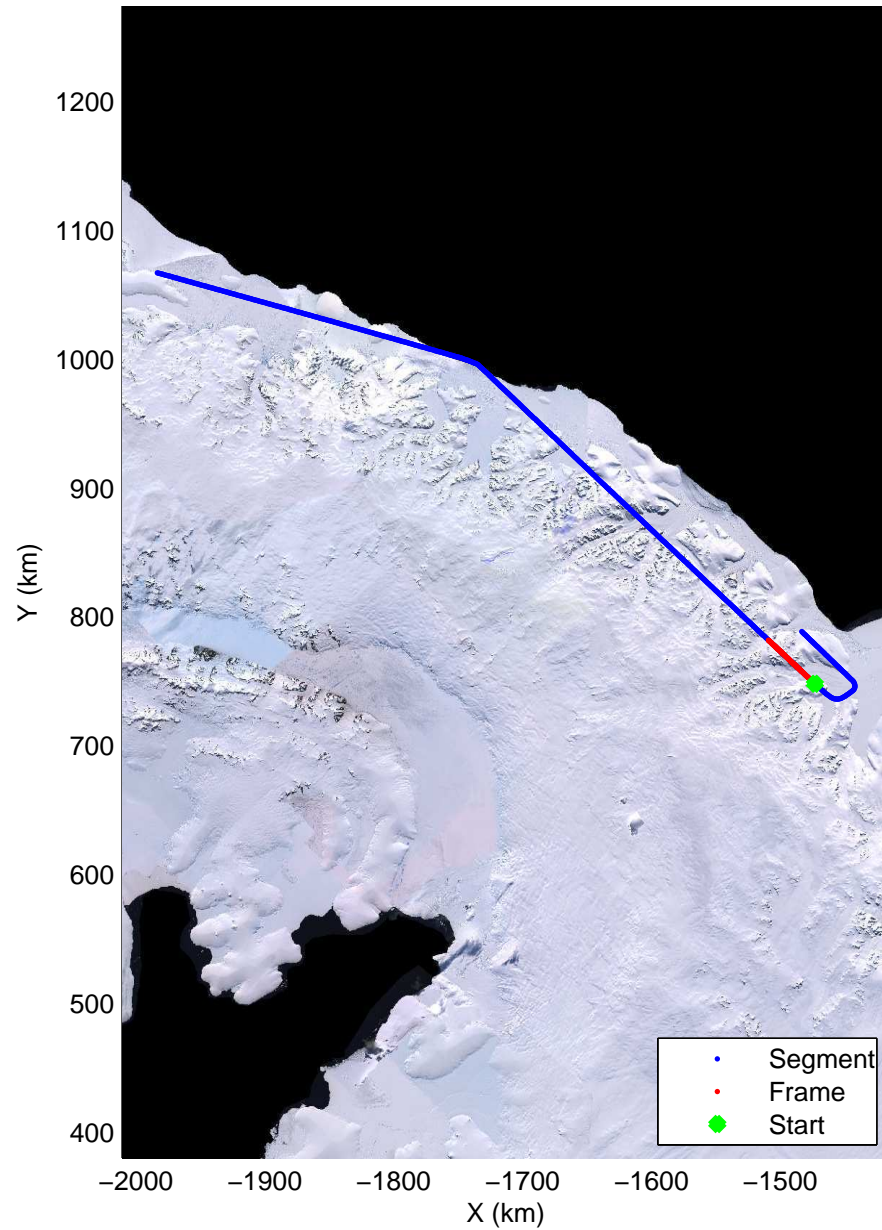

Land Ice Larsen D01
20141018_09_001
Polar Stereograph -71N/0E

mcords3 2014_Antarctica_DC8: "Land Ice Larsen D01" 20141018_09_001: 16:24:21.9 to 16:30:50.3 GPS

mcords3 2014_Antarctica_DC8: "Land Ice Larsen D01" 20141018_09_001: 16:24:21.9 to 16:30:50.3 GPS

Land Ice Larsen D01
20141018_09_002
Polar Stereograph -71N/0E

mcords3 2014_Antarctica_DC8: "Land Ice Larsen D01" 20141018_09_002: 16:30:50.5 to 16:37:22.9 GPS

mcords3 2014_Antarctica_DC8: "Land Ice Larsen D01" 20141018_09_002: 16:30:50.5 to 16:37:22.9 GPS

Land Ice Larsen D01
20141018_09_003
Polar Stereograph -71N/0E

mcords3 2014_Antarctica_DC8: "Land Ice Larsen D01" 20141018_09_003: 16:37:24.7 to 16:43:16.7 GPS

mcords3 2014_Antarctica_DC8: "Land Ice Larsen D01" 20141018_09_003: 16:37:24.7 to 16:43:16.7 GPS

Land Ice Larsen D01
20141018_09_004
Polar Stereograph -71N/0E

mcords3 2014_Antarctica_DC8: "Land Ice Larsen D01" 20141018_09_004: 16:43:16.9 to 16:49:28.4 GPS

mcords3 2014_Antarctica_DC8: "Land Ice Larsen D01" 20141018_09_004: 16:43:16.9 to 16:49:28.4 GPS