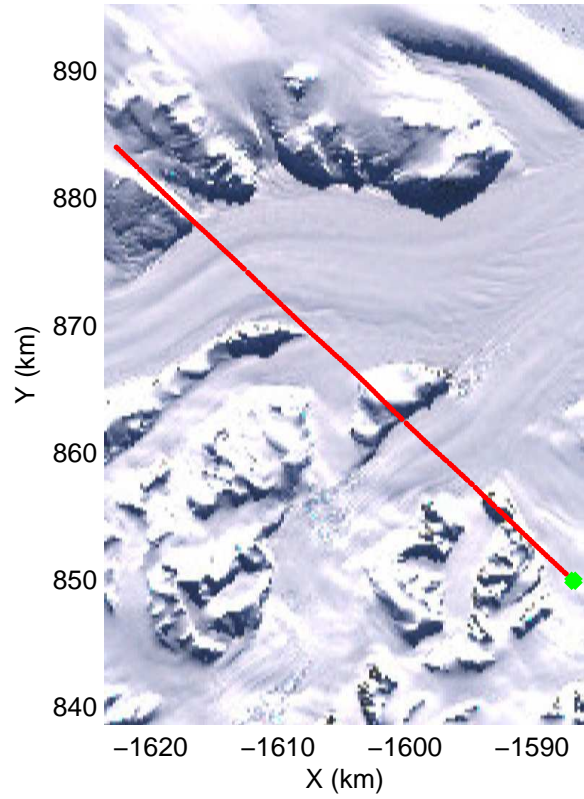

Land Ice Larsen D01
20141018_09_006
Polar Stereograph -71N/0E