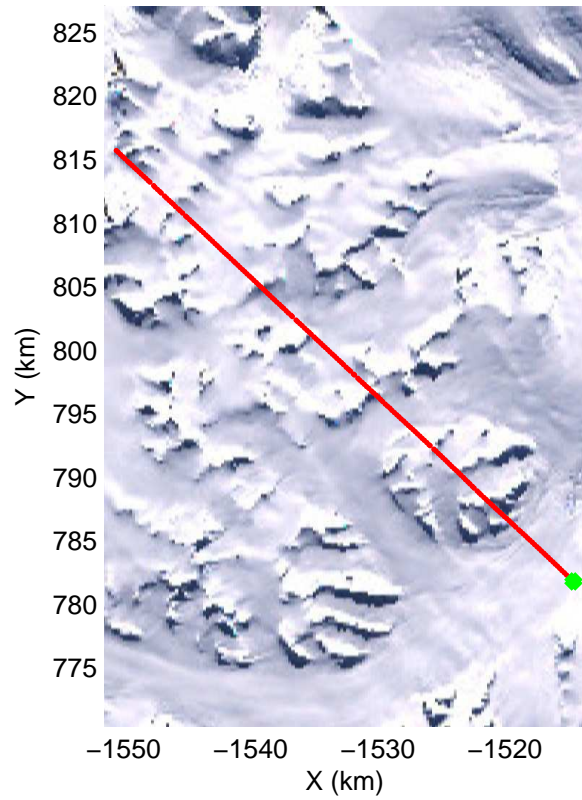

Land Ice Larsen D01
20141018_09_004
Polar Stereograph -71N/0E