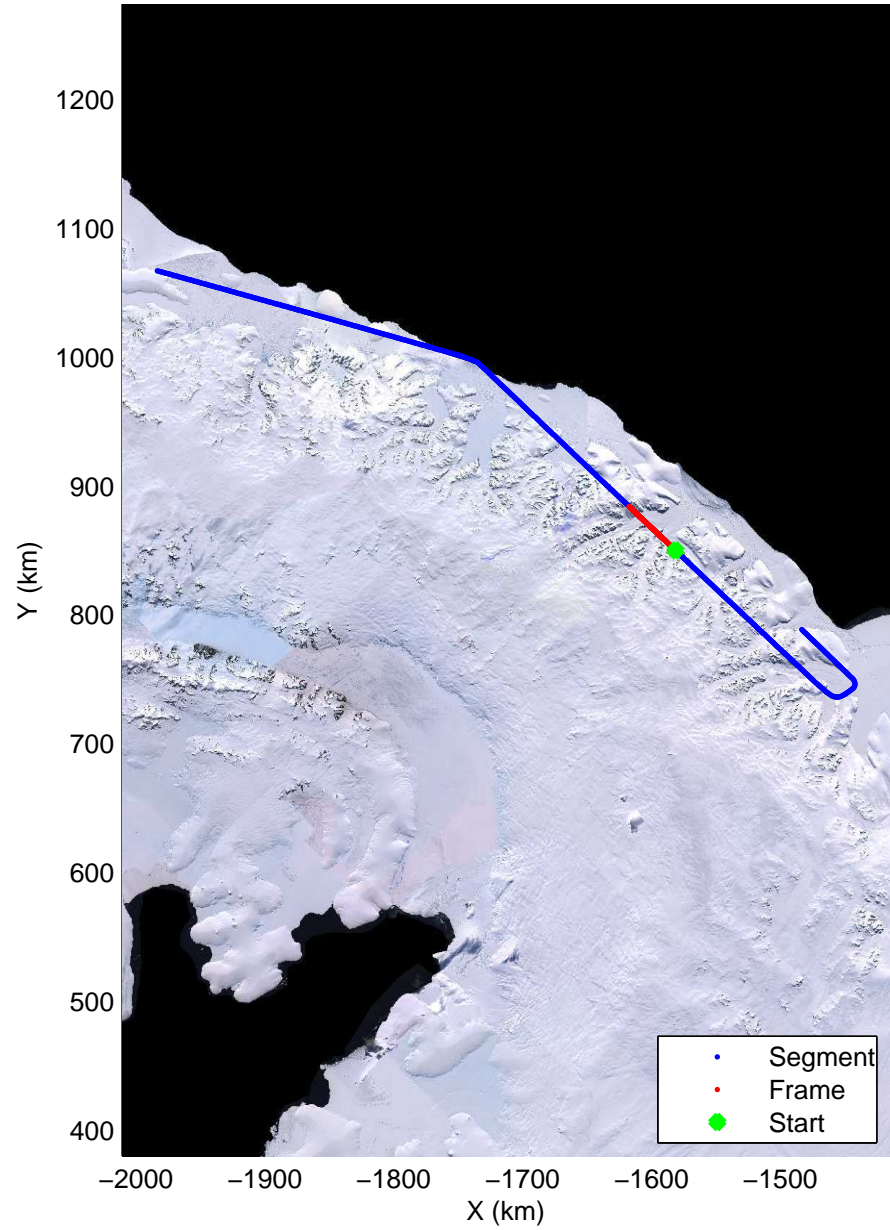

Land Ice Larsen D01
20141018_09_004
Polar Stereograph -71N/0E

mcords3 2014_Antarctica_DC8: "Land Ice Larsen D01" 20141018_09_004: 16:43:16.9 to 16:49:28.4 GPS

mcords3 2014_Antarctica_DC8: "Land Ice Larsen D01" 20141018_09_004: 16:43:16.9 to 16:49:28.4 GPS

Land Ice Larsen D01
20141018_09_005
Polar Stereograph -71N/0E

mcords3 2014_Antarctica_DC8: "Land Ice Larsen D01" 20141018_09_005: 16:49:29.4 to 16:55:32.4 GPS

mcords3 2014_Antarctica_DC8: "Land Ice Larsen D01" 20141018_09_005: 16:49:29.4 to 16:55:32.4 GPS

Land Ice Larsen D01
20141018_09_006
Polar Stereograph -71N/0E

mcords3 2014_Antarctica_DC8: "Land Ice Larsen D01" 20141018_09_006: 16:55:32.6 to 17:02:13.7 GPS

mcords3 2014_Antarctica_DC8: "Land Ice Larsen D01" 20141018_09_006: 16:55:32.6 to 17:02:13.7 GPS