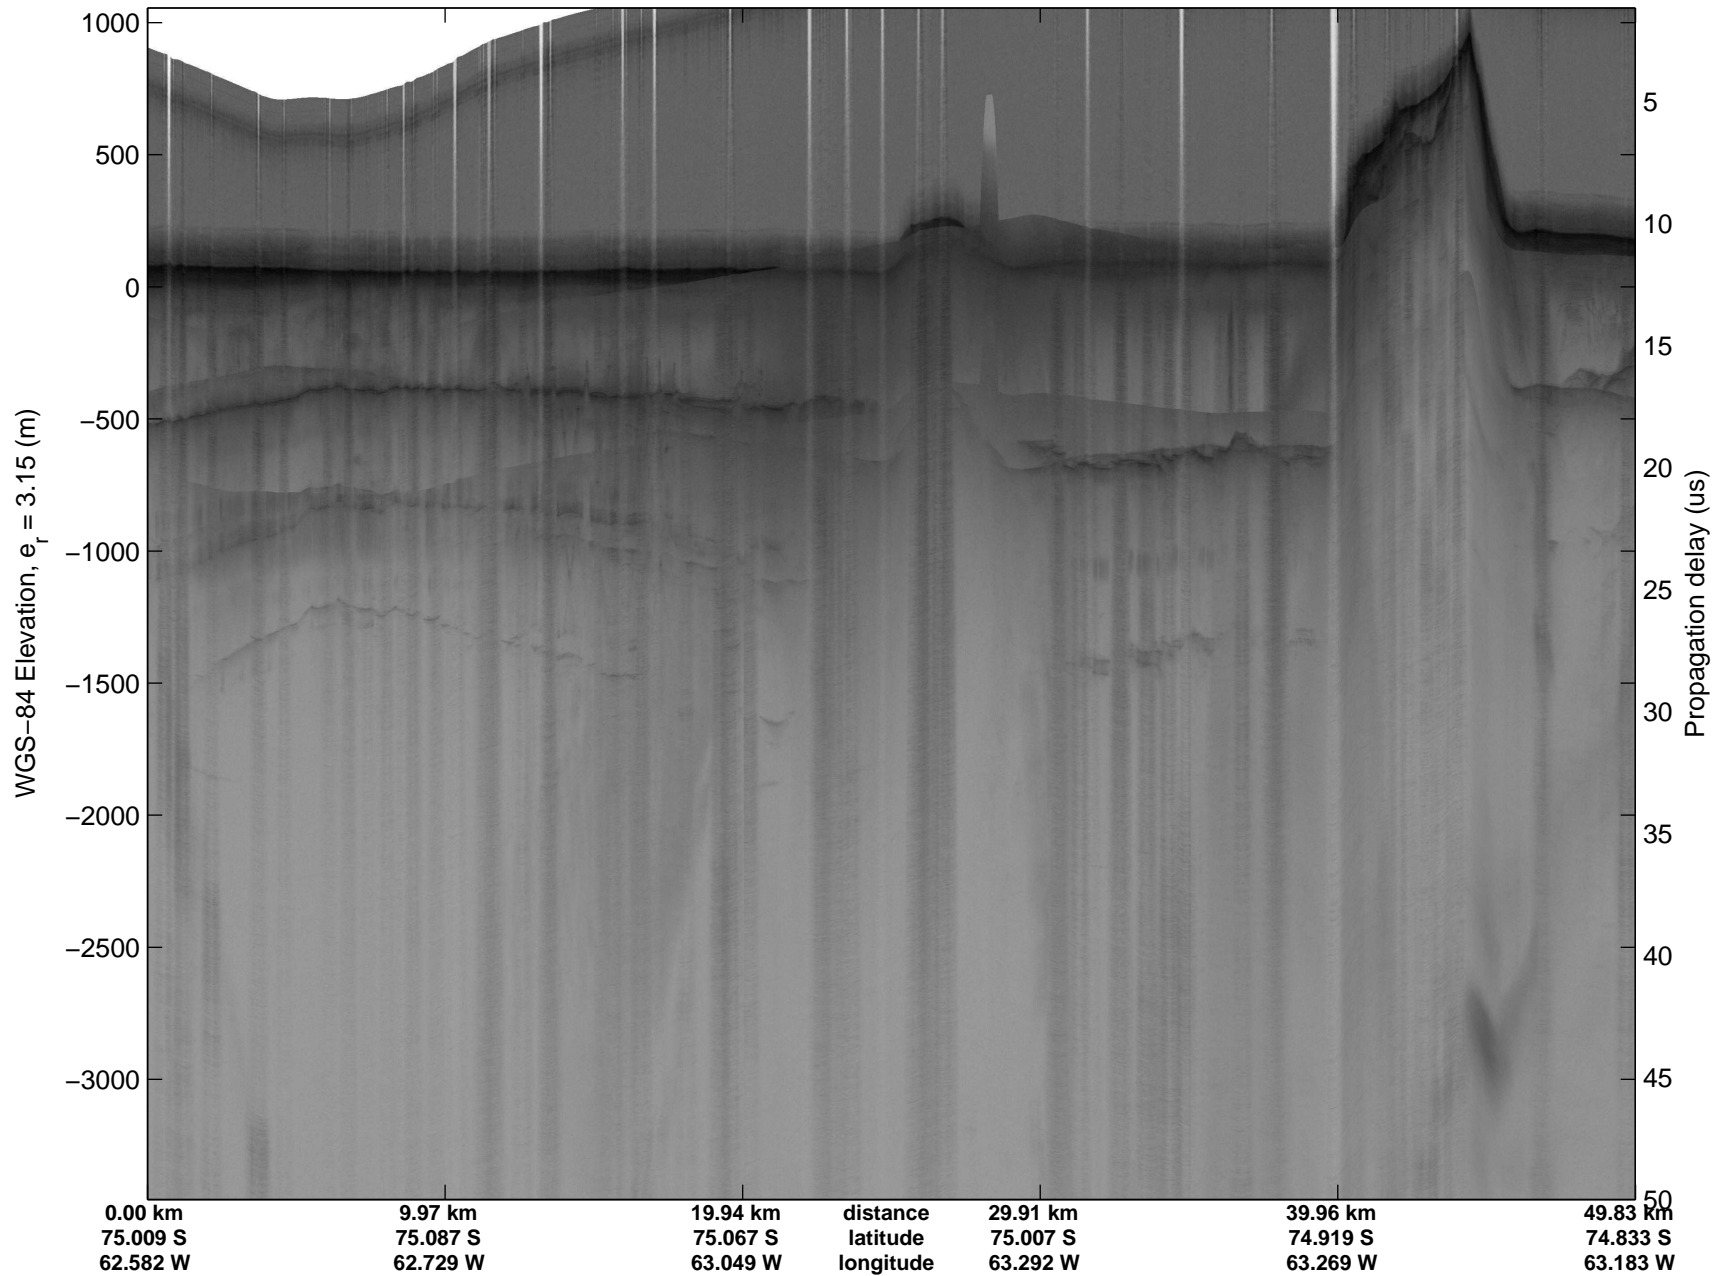

Land Ice Larsen D01
20141018_09_001
Polar Stereograph -71N/0E

mcords3 2014_Antarctica_DC8: "Land Ice Larsen D01" 20141018_09_001: 16:24:21.9 to 16:30:50.3 GPS

mcords3 2014_Antarctica_DC8: "Land Ice Larsen D01" 20141018_09_001: 16:24:21.9 to 16:30:50.3 GPS

Land Ice Larsen D01
20141018_09_002
Polar Stereograph -71N/0E

mcords3 2014_Antarctica_DC8: "Land Ice Larsen D01" 20141018_09_002: 16:30:50.5 to 16:37:22.9 GPS

mcords3 2014_Antarctica_DC8: "Land Ice Larsen D01" 20141018_09_002: 16:30:50.5 to 16:37:22.9 GPS

Land Ice Larsen D01
20141018_09_003
Polar Stereograph -71N/0E

mcords3 2014_Antarctica_DC8: "Land Ice Larsen D01" 20141018_09_003: 16:37:24.7 to 16:43:16.7 GPS

mcords3 2014_Antarctica_DC8: "Land Ice Larsen D01" 20141018_09_003: 16:37:24.7 to 16:43:16.7 GPS

Land Ice Larsen D01
20141018_09_004
Polar Stereograph -71N/0E

mcords3 2014_Antarctica_DC8: "Land Ice Larsen D01" 20141018_09_004: 16:43:16.9 to 16:49:28.4 GPS

mcords3 2014_Antarctica_DC8: "Land Ice Larsen D01" 20141018_09_004: 16:43:16.9 to 16:49:28.4 GPS