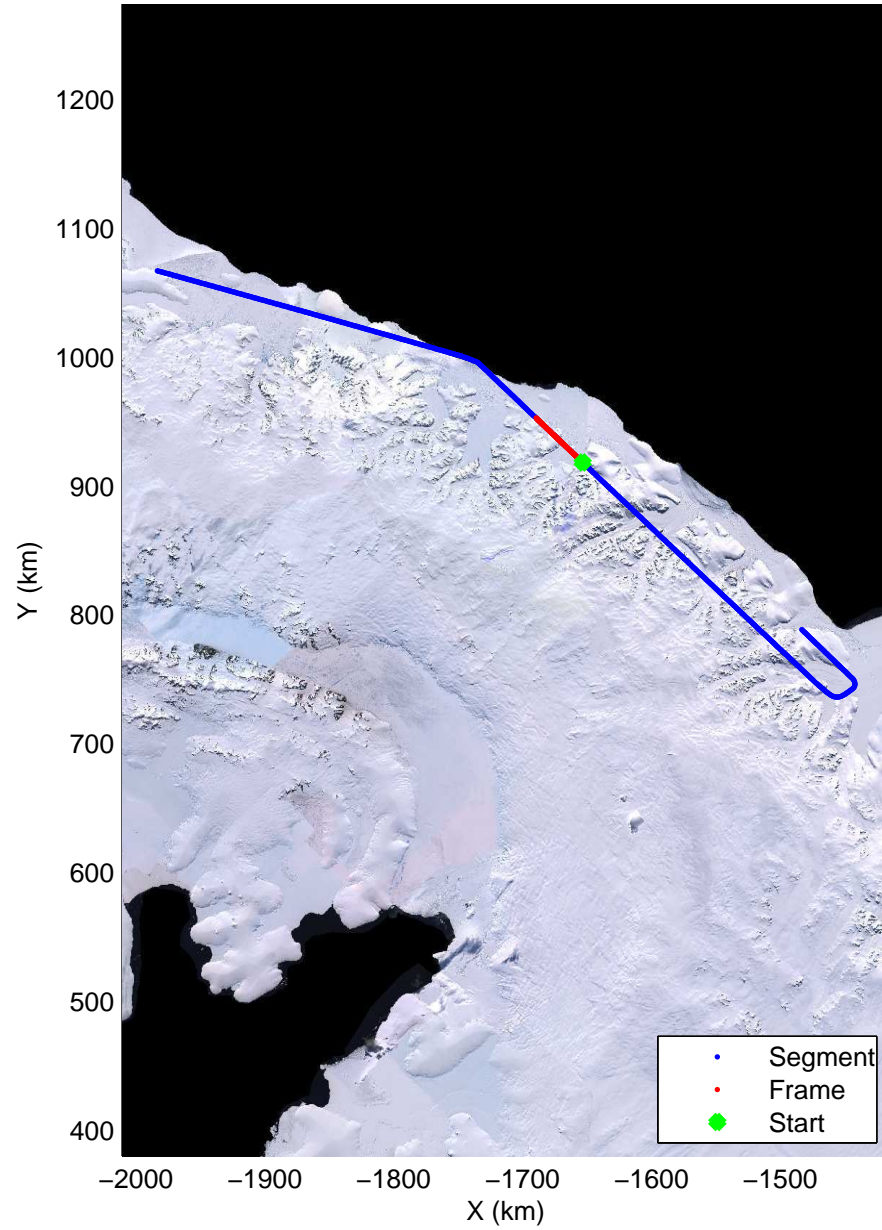

Land Ice Larsen D01
20141018_09_007
Polar Stereograph -71N/0E

mcords3 2014_Antarctica_DC8: "Land Ice Larsen D01" 20141018_09_007: 17:02:14.0 to 17:08:23.2 GPS

mcords3 2014_Antarctica_DC8: "Land Ice Larsen D01" 20141018_09_007: 17:02:14.0 to 17:08:23.2 GPS

Land Ice Larsen D01
20141018_09_008
Polar Stereograph -71N/0E

mcords3 2014_Antarctica_DC8: "Land Ice Larsen D01" 20141018_09_008: 17:08:23.5 to 17:14:37.5 GPS

mcords3 2014_Antarctica_DC8: "Land Ice Larsen D01" 20141018_09_008: 17:08:23.5 to 17:14:37.5 GPS