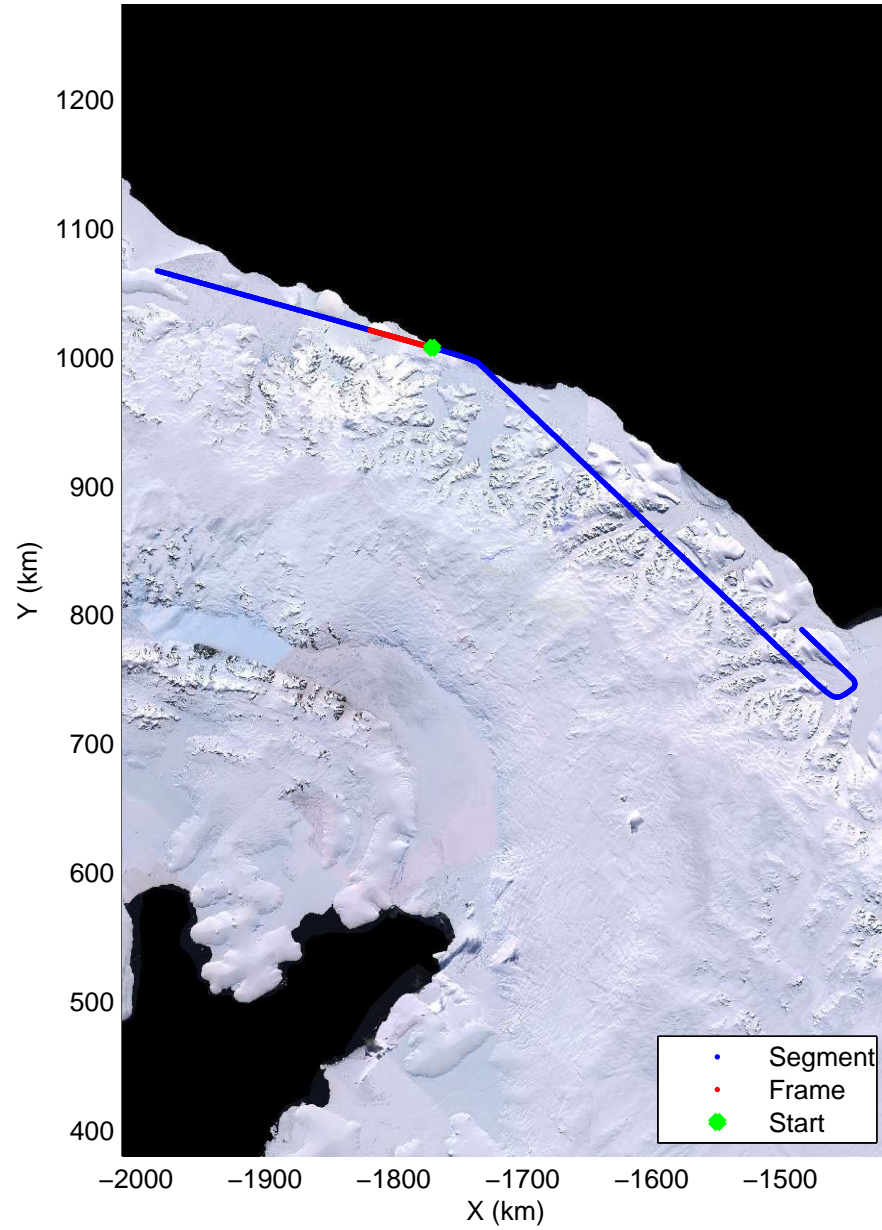

mcords3 2014_Antarctica_DC8: "Land Ice Larsen D01" 20141018_09_010: 17:21:14.5 to 17:28:04.7 GPS

mcords3 2014_Antarctica_DC8: "Land Ice Larsen D01" 20141018_09_010: 17:21:14.5 to 17:28:04.7 GPS

Land Ice Larsen D01
20141018_09_011
Polar Stereograph -71N/0E