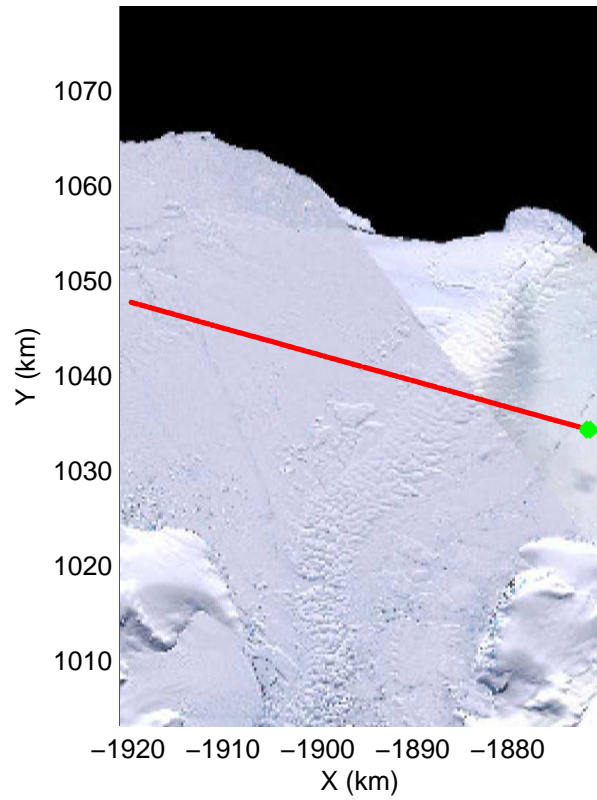

mcords3 2014_Antarctica_DC8: "Land Ice Larsen D01" 20141018_09_012: 17:34:44.5 to 17:41:15.1 GPS

mcords3 2014_Antarctica_DC8: "Land Ice Larsen D01" 20141018_09_012: 17:34:44.5 to 17:41:15.1 GPS

Land Ice Larsen D01
20141018_09_013
Polar Stereograph -71N/0E

mcords3 2014_Antarctica_DC8: "Land Ice Larsen D01" 20141018_09_013: 17:41:15.4 to 17:47:49.7 GPS

mcords3 2014_Antarctica_DC8: "Land Ice Larsen D01" 20141018_09_013: 17:41:15.4 to 17:47:49.7 GPS

Land Ice Larsen D01
20141018_09_014
Polar Stereograph -71N/0E