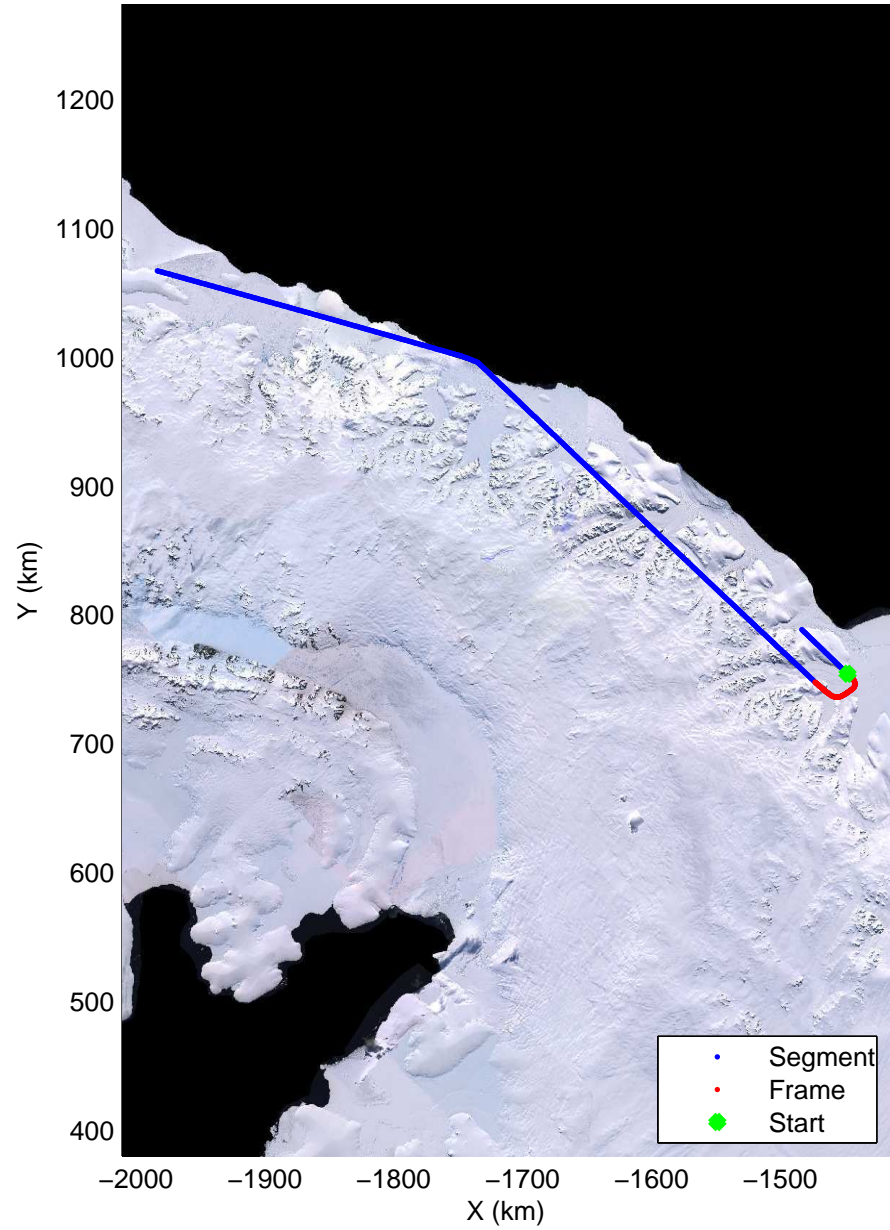

Land Ice Larsen D01
20141018_09_001
Polar Stereograph -71N/0E

mcords3 2014_Antarctica_DC8: "Land Ice Larsen D01" 20141018_09_001: 16:24:21.9 to 16:30:50.3 GPS

mcords3 2014_Antarctica_DC8: "Land Ice Larsen D01" 20141018_09_001: 16:24:21.9 to 16:30:50.3 GPS

Land Ice Larsen D01
20141018_09_002
Polar Stereograph -71N/0E

mcords3 2014_Antarctica_DC8: "Land Ice Larsen D01" 20141018_09_002: 16:30:50.5 to 16:37:22.9 GPS

mcords3 2014_Antarctica_DC8: "Land Ice Larsen D01" 20141018_09_002: 16:30:50.5 to 16:37:22.9 GPS

Land Ice Larsen D01
20141018_09_003
Polar Stereograph -71N/0E

mcords3 2014_Antarctica_DC8: "Land Ice Larsen D01" 20141018_09_003: 16:37:24.7 to 16:43:16.7 GPS

mcords3 2014_Antarctica_DC8: "Land Ice Larsen D01" 20141018_09_003: 16:37:24.7 to 16:43:16.7 GPS