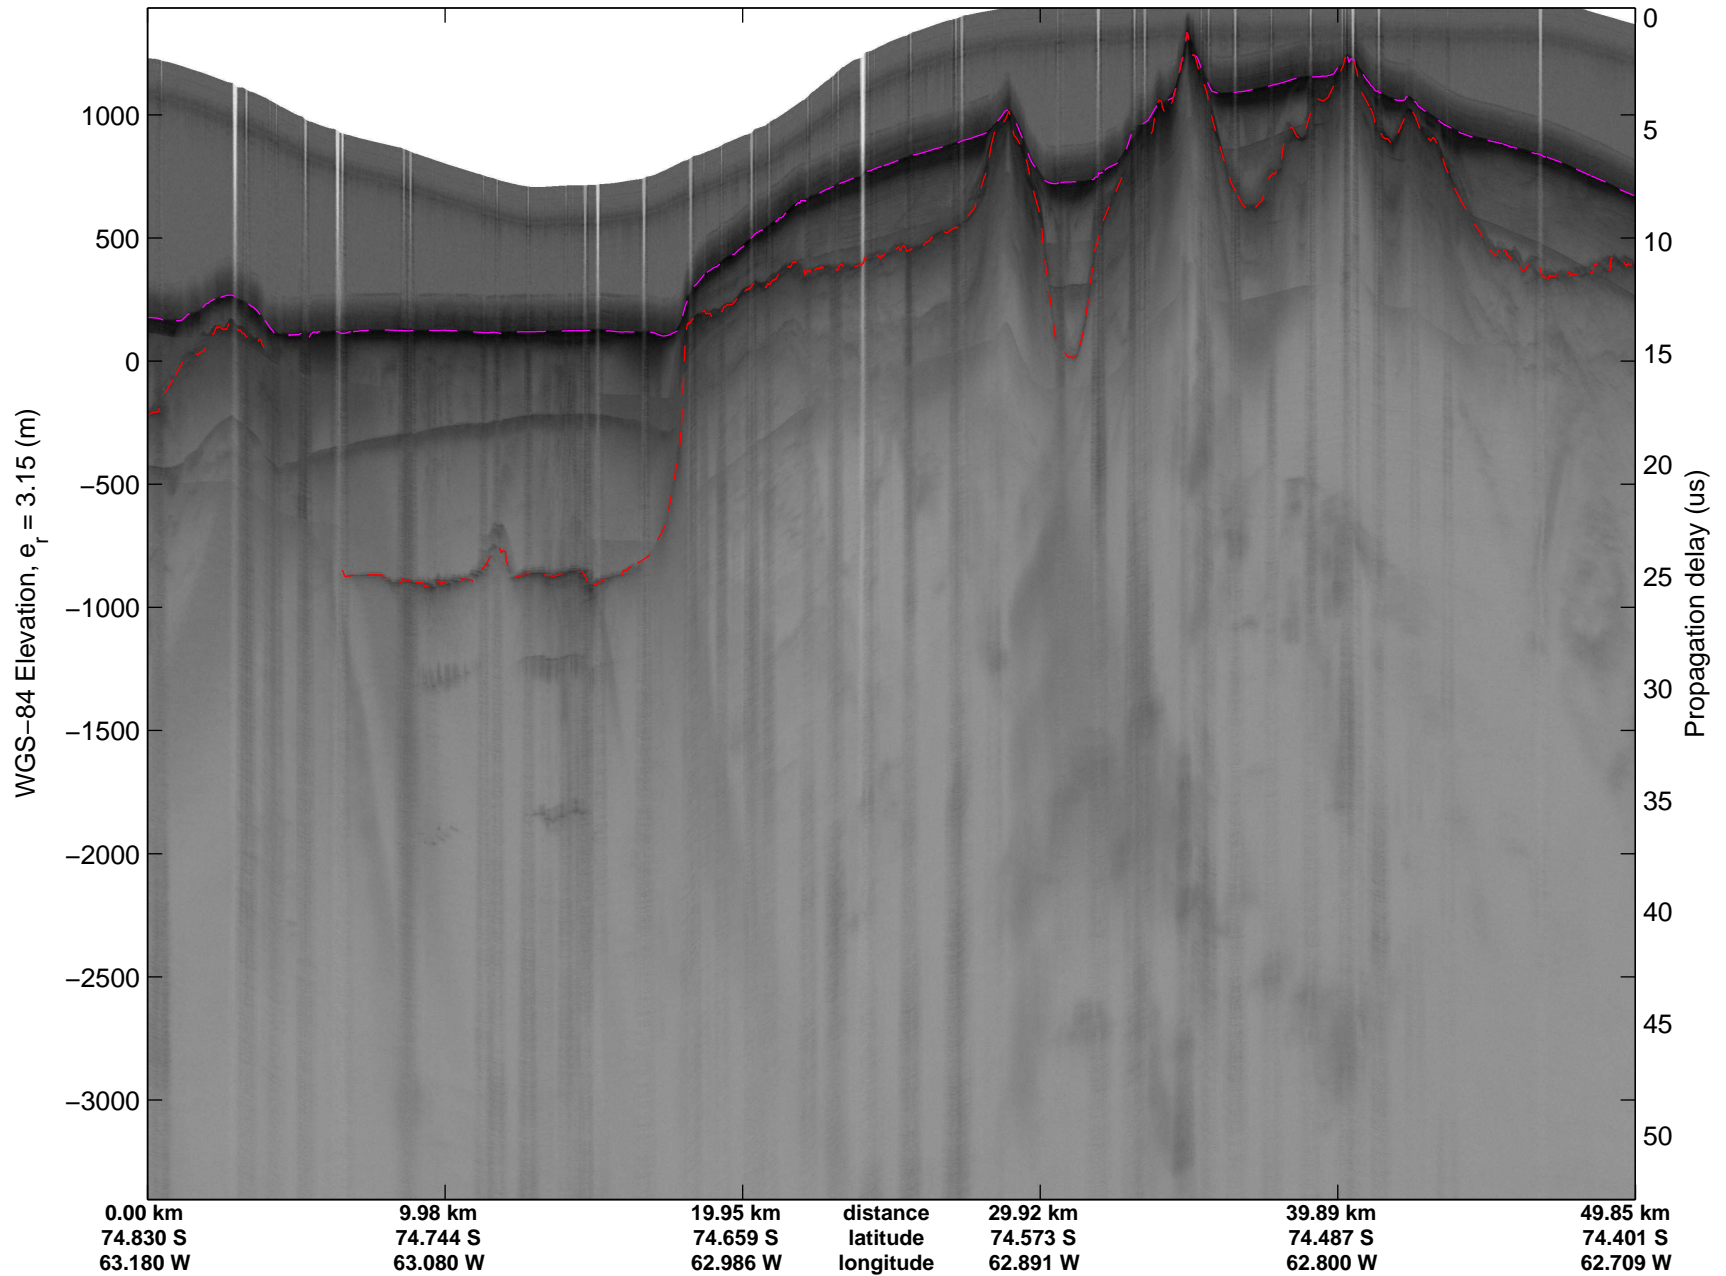

Land Ice Larsen D01
20141018_09_001
Polar Stereograph -71N/0E

mcords3 2014_Antarctica_DC8: "Land Ice Larsen D01" 20141018_09_001: 16:24:21.9 to 16:30:50.3 GPS

mcords3 2014_Antarctica_DC8: "Land Ice Larsen D01" 20141018_09_001: 16:24:21.9 to 16:30:50.3 GPS

Land Ice Larsen D01
20141018_09_002
Polar Stereograph -71N/0E

mcords3 2014_Antarctica_DC8: "Land Ice Larsen D01" 20141018_09_002: 16:30:50.5 to 16:37:22.9 GPS

mcords3 2014_Antarctica_DC8: "Land Ice Larsen D01" 20141018_09_002: 16:30:50.5 to 16:37:22.9 GPS

Land Ice Larsen D01
20141018_09_003
Polar Stereograph -71N/0E

mcords3 2014_Antarctica_DC8: "Land Ice Larsen D01" 20141018_09_003: 16:37:24.7 to 16:43:16.7 GPS

mcords3 2014_Antarctica_DC8: "Land Ice Larsen D01" 20141018_09_003: 16:37:24.7 to 16:43:16.7 GPS

Land Ice Larsen D01
20141018_09_004
Polar Stereograph -71N/0E

mcords3 2014_Antarctica_DC8: "Land Ice Larsen D01" 20141018_09_004: 16:43:16.9 to 16:49:28.4 GPS

mcords3 2014_Antarctica_DC8: "Land Ice Larsen D01" 20141018_09_004: 16:43:16.9 to 16:49:28.4 GPS