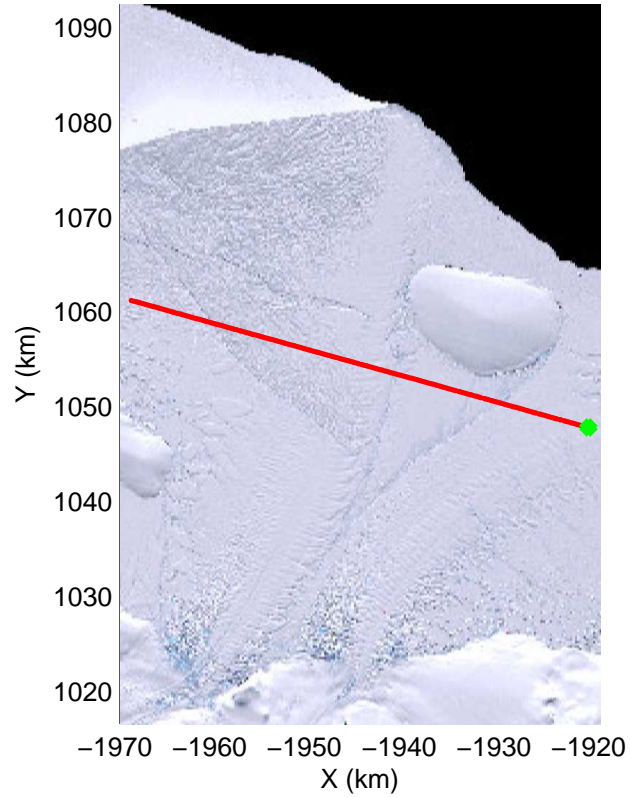

mcords3 2014_Antarctica_DC8: "Land Ice Larsen D01" 20141018_09_013: 17:41:15.4 to 17:47:49.7 GPS

mcords3 2014_Antarctica_DC8: "Land Ice Larsen D01" 20141018_09_013: 17:41:15.4 to 17:47:49.7 GPS

Land Ice Larsen D01
20141018_09_014
Polar Stereograph -71N/0E