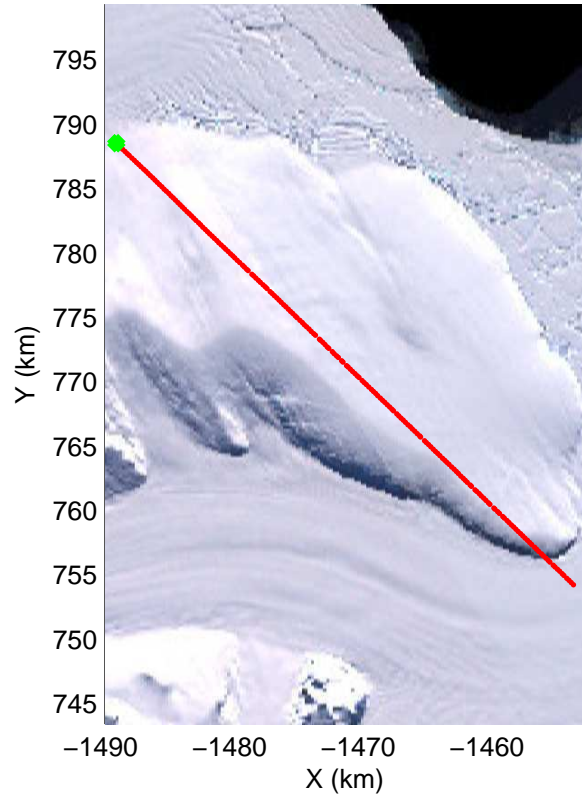

Land Ice Larsen D01
20141018_09_001
Polar Stereograph -71N/0E

mcords3 2014_Antarctica_DC8: "Land Ice Larsen D01" 20141018_09_001: 16:24:21.9 to 16:30:50.3 GPS

mcords3 2014_Antarctica_DC8: "Land Ice Larsen D01" 20141018_09_001: 16:24:21.9 to 16:30:50.3 GPS

Land Ice Larsen D01
20141018_09_002
Polar Stereograph -71N/0E

mcords3 2014_Antarctica_DC8: "Land Ice Larsen D01" 20141018_09_002: 16:30:50.5 to 16:37:22.9 GPS

mcords3 2014_Antarctica_DC8: "Land Ice Larsen D01" 20141018_09_002: 16:30:50.5 to 16:37:22.9 GPS