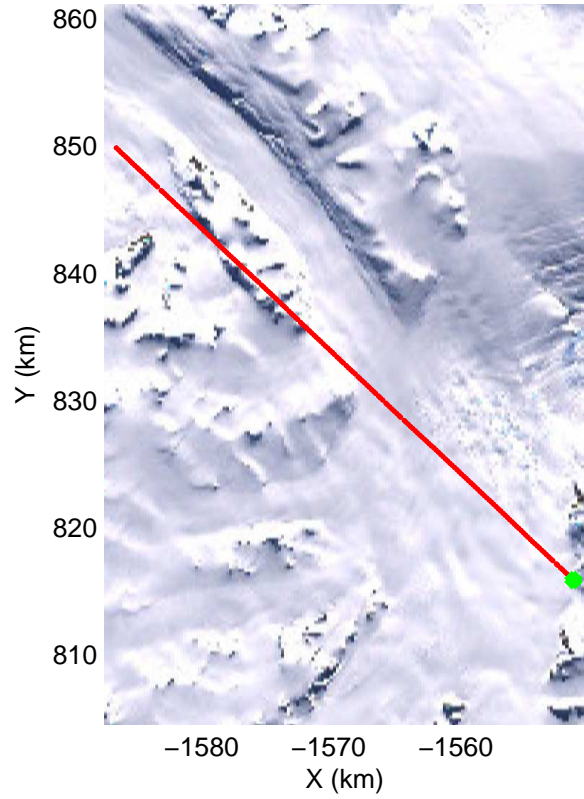

Land Ice Larsen D01
20141018_09_005
Polar Stereograph -71N/0E