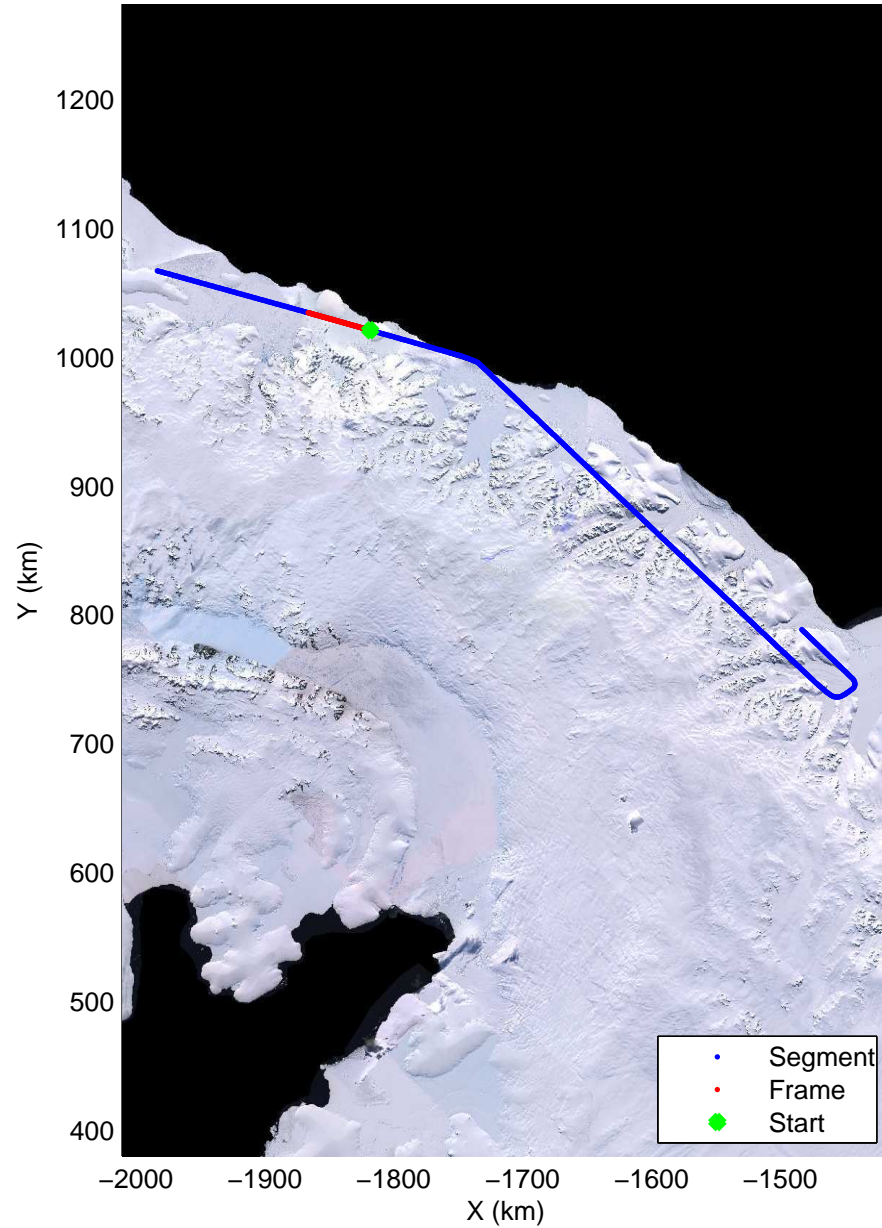

mcords3 2014_Antarctica_DC8: "Land Ice Larsen D01" 20141018_09_011: 17:28:05.2 to 17:34:44.3 GPS

mcords3 2014_Antarctica_DC8: "Land Ice Larsen D01" 20141018_09_011: 17:28:05.2 to 17:34:44.3 GPS

Land Ice Larsen D01
20141018_09_012
Polar Stereograph -71N/0E