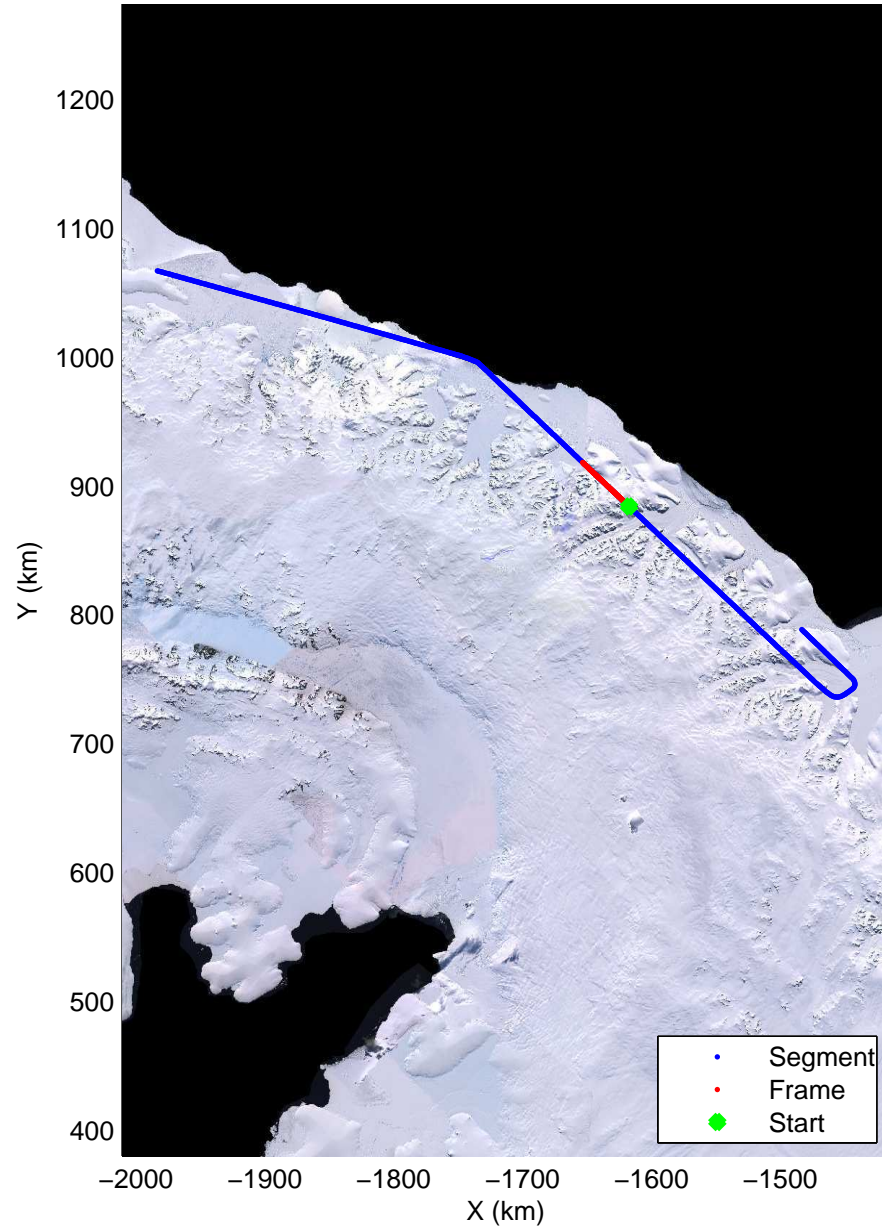

Land Ice Larsen D01
20141018_09_007
Polar Stereograph -71N/0E