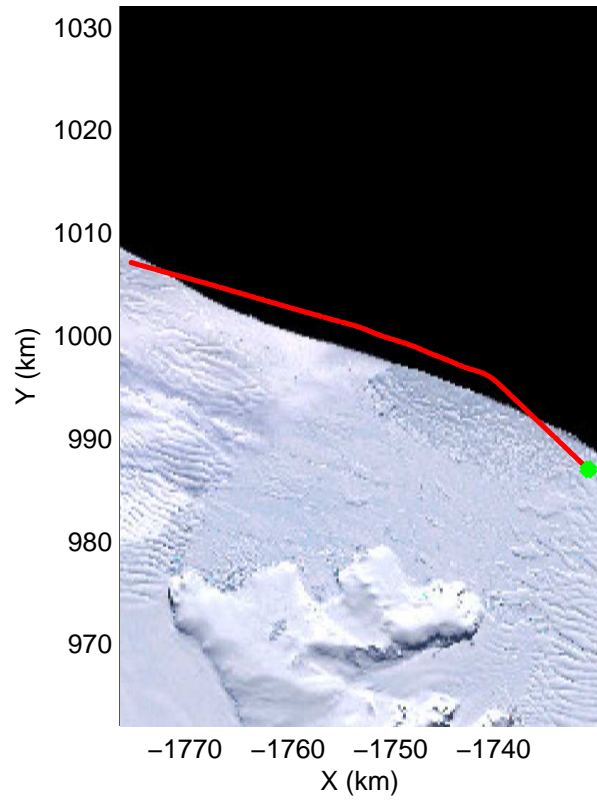

mcords3 2014_Antarctica_DC8: "Land Ice Larsen D01" 20141018_09_009: 17:14:37.8 to 17:21:14.2 GPS

mcords3 2014_Antarctica_DC8: "Land Ice Larsen D01" 20141018_09_009: 17:14:37.8 to 17:21:14.2 GPS

Land Ice Larsen D01
20141018_09_010
Polar Stereograph -71N/0E