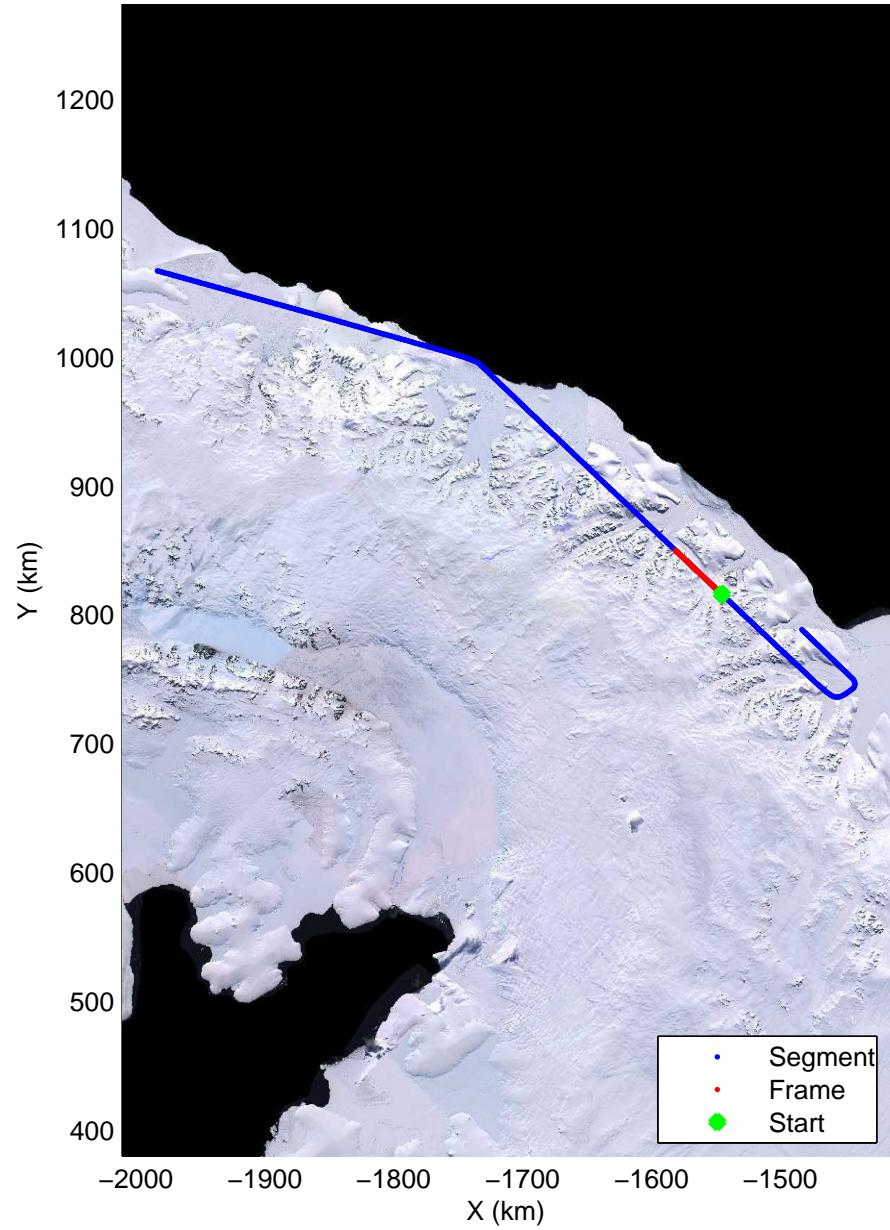

Land Ice Larsen D01
20141018_09_002
Polar Stereograph -71N/0E

mcords3 2014_Antarctica_DC8: "Land Ice Larsen D01" 20141018_09_002: 16:30:50.5 to 16:37:22.9 GPS

mcords3 2014_Antarctica_DC8: "Land Ice Larsen D01" 20141018_09_002: 16:30:50.5 to 16:37:22.9 GPS

Land Ice Larsen D01
20141018_09_003
Polar Stereograph -71N/0E

mcords3 2014_Antarctica_DC8: "Land Ice Larsen D01" 20141018_09_003: 16:37:24.7 to 16:43:16.7 GPS

mcords3 2014_Antarctica_DC8: "Land Ice Larsen D01" 20141018_09_003: 16:37:24.7 to 16:43:16.7 GPS

Land Ice Larsen D01
20141018_09_004
Polar Stereograph -71N/0E

mcords3 2014_Antarctica_DC8: "Land Ice Larsen D01" 20141018_09_004: 16:43:16.9 to 16:49:28.4 GPS

mcords3 2014_Antarctica_DC8: "Land Ice Larsen D01" 20141018_09_004: 16:43:16.9 to 16:49:28.4 GPS

Land Ice Larsen D01
20141018_09_005
Polar Stereograph -71N/0E

mcords3 2014_Antarctica_DC8: "Land Ice Larsen D01" 20141018_09_005: 16:49:29.4 to 16:55:32.4 GPS

mcords3 2014_Antarctica_DC8: "Land Ice Larsen D01" 20141018_09_005: 16:49:29.4 to 16:55:32.4 GPS