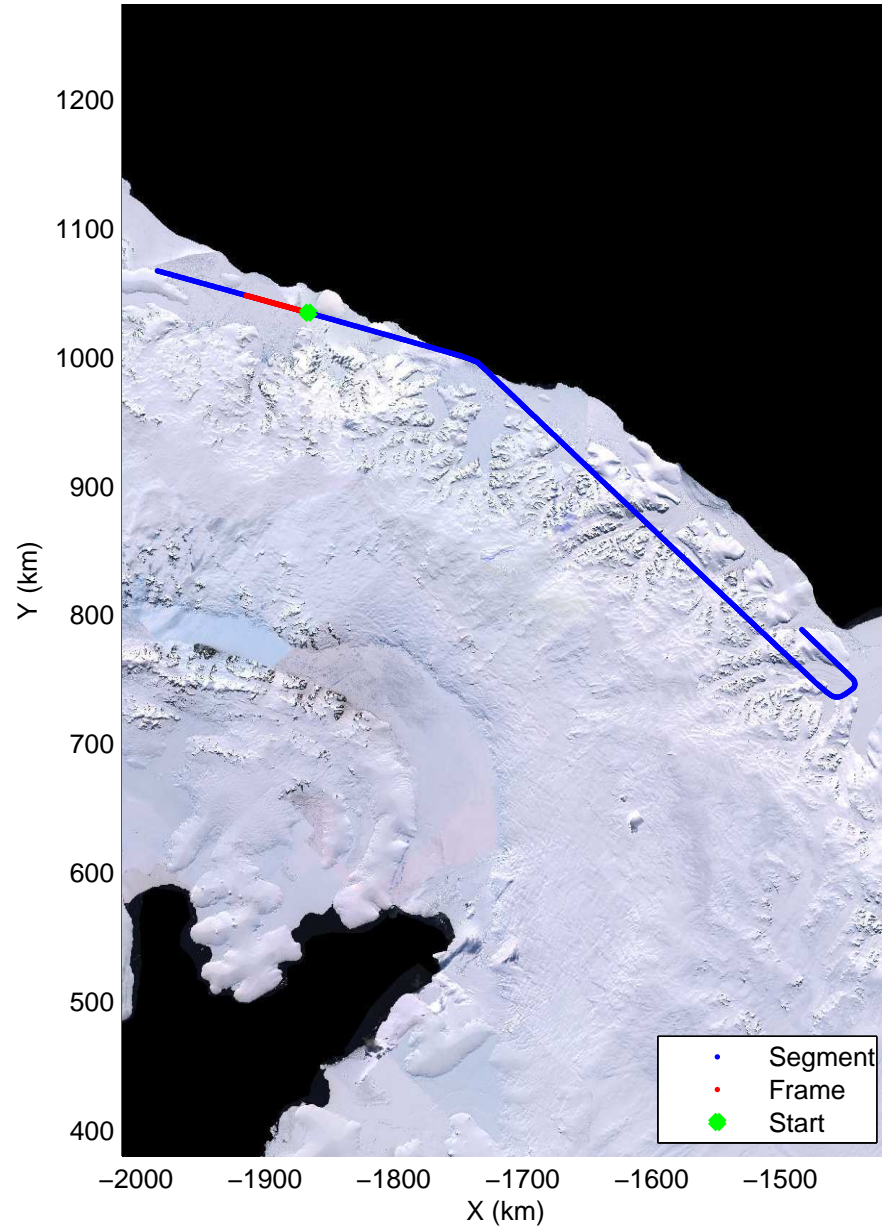

mcords3 2014_Antarctica_DC8: "Land Ice Larsen D01" 20141018_09_012: 17:34:44.5 to 17:41:15.1 GPS

mcords3 2014_Antarctica_DC8: "Land Ice Larsen D01" 20141018_09_012: 17:34:44.5 to 17:41:15.1 GPS

Land Ice Larsen D01
20141018_09_013
Polar Stereograph -71N/0E

mcords3 2014_Antarctica_DC8: "Land Ice Larsen D01" 20141018_09_013: 17:41:15.4 to 17:47:49.7 GPS

mcords3 2014_Antarctica_DC8: "Land Ice Larsen D01" 20141018_09_013: 17:41:15.4 to 17:47:49.7 GPS

Land Ice Larsen D01
20141018_09_014
Polar Stereograph -71N/0E