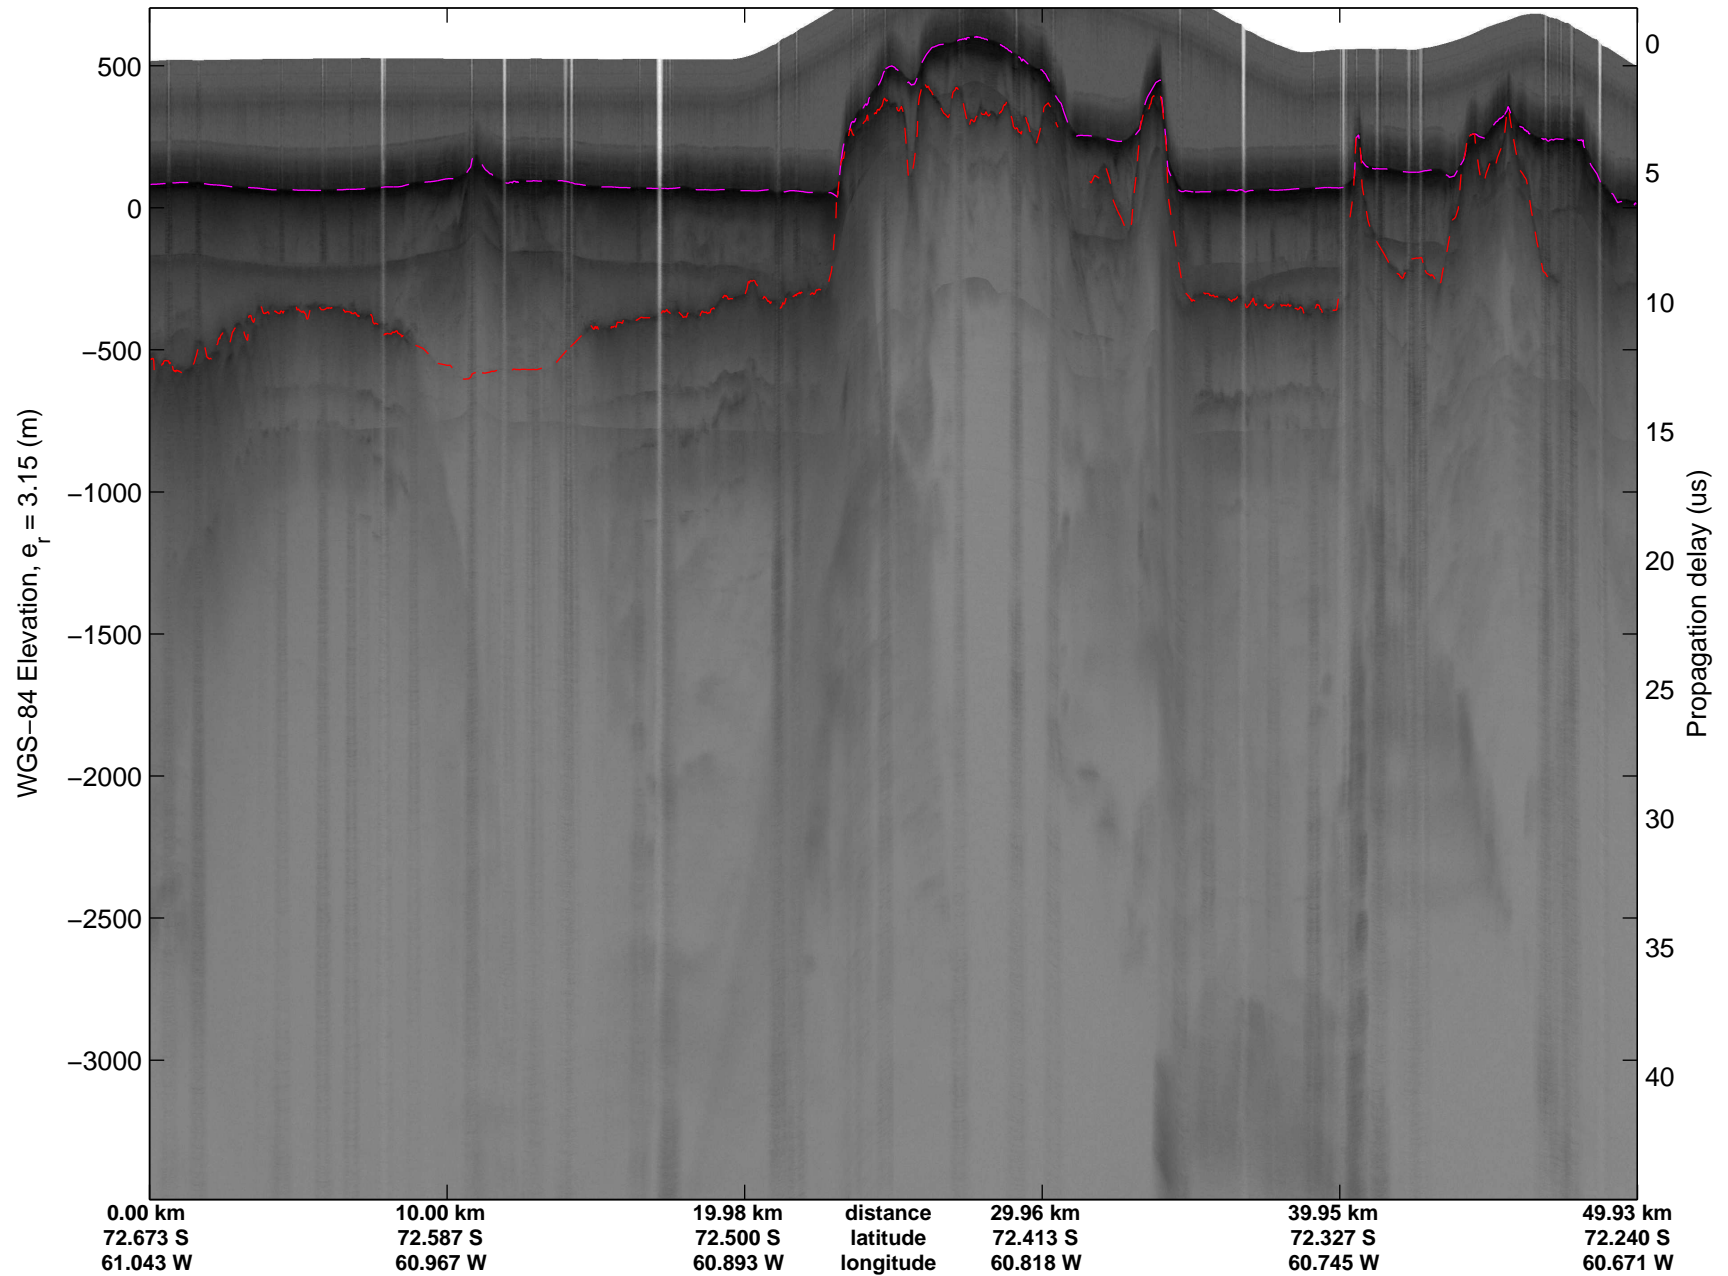

Land Ice Larsen D01
20141018_09_006
Polar Stereograph -71N/0E

mcords3 2014_Antarctica_DC8: "Land Ice Larsen D01" 20141018_09_006: 16:55:32.6 to 17:02:13.7 GPS

mcords3 2014_Antarctica_DC8: "Land Ice Larsen D01" 20141018_09_006: 16:55:32.6 to 17:02:13.7 GPS

Land Ice Larsen D01
20141018_09_007
Polar Stereograph -71N/0E

mcords3 2014_Antarctica_DC8: "Land Ice Larsen D01" 20141018_09_007: 17:02:14.0 to 17:08:23.2 GPS

mcords3 2014_Antarctica_DC8: "Land Ice Larsen D01" 20141018_09_007: 17:02:14.0 to 17:08:23.2 GPS

Land Ice Larsen D01
20141018_09_008
Polar Stereograph -71N/0E

mcords3 2014_Antarctica_DC8: "Land Ice Larsen D01" 20141018_09_008: 17:08:23.5 to 17:14:37.5 GPS

mcords3 2014_Antarctica_DC8: "Land Ice Larsen D01" 20141018_09_008: 17:08:23.5 to 17:14:37.5 GPS

mcords3 2014_Antarctica_DC8: "Land Ice Larsen D01" 20141018_09_009: 17:14:37.8 to 17:21:14.2 GPS

mcords3 2014_Antarctica_DC8: "Land Ice Larsen D01" 20141018_09_009: 17:14:37.8 to 17:21:14.2 GPS

Land Ice Larsen D01
20141018_09_010
Polar Stereograph -71N/0E