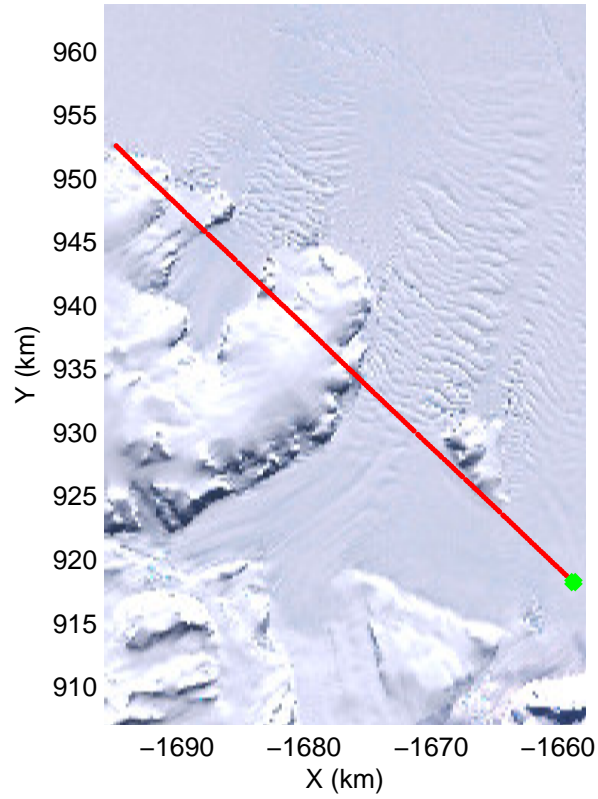

Land Ice Larsen D01
20141018_09_008
Polar Stereograph -71N/0E