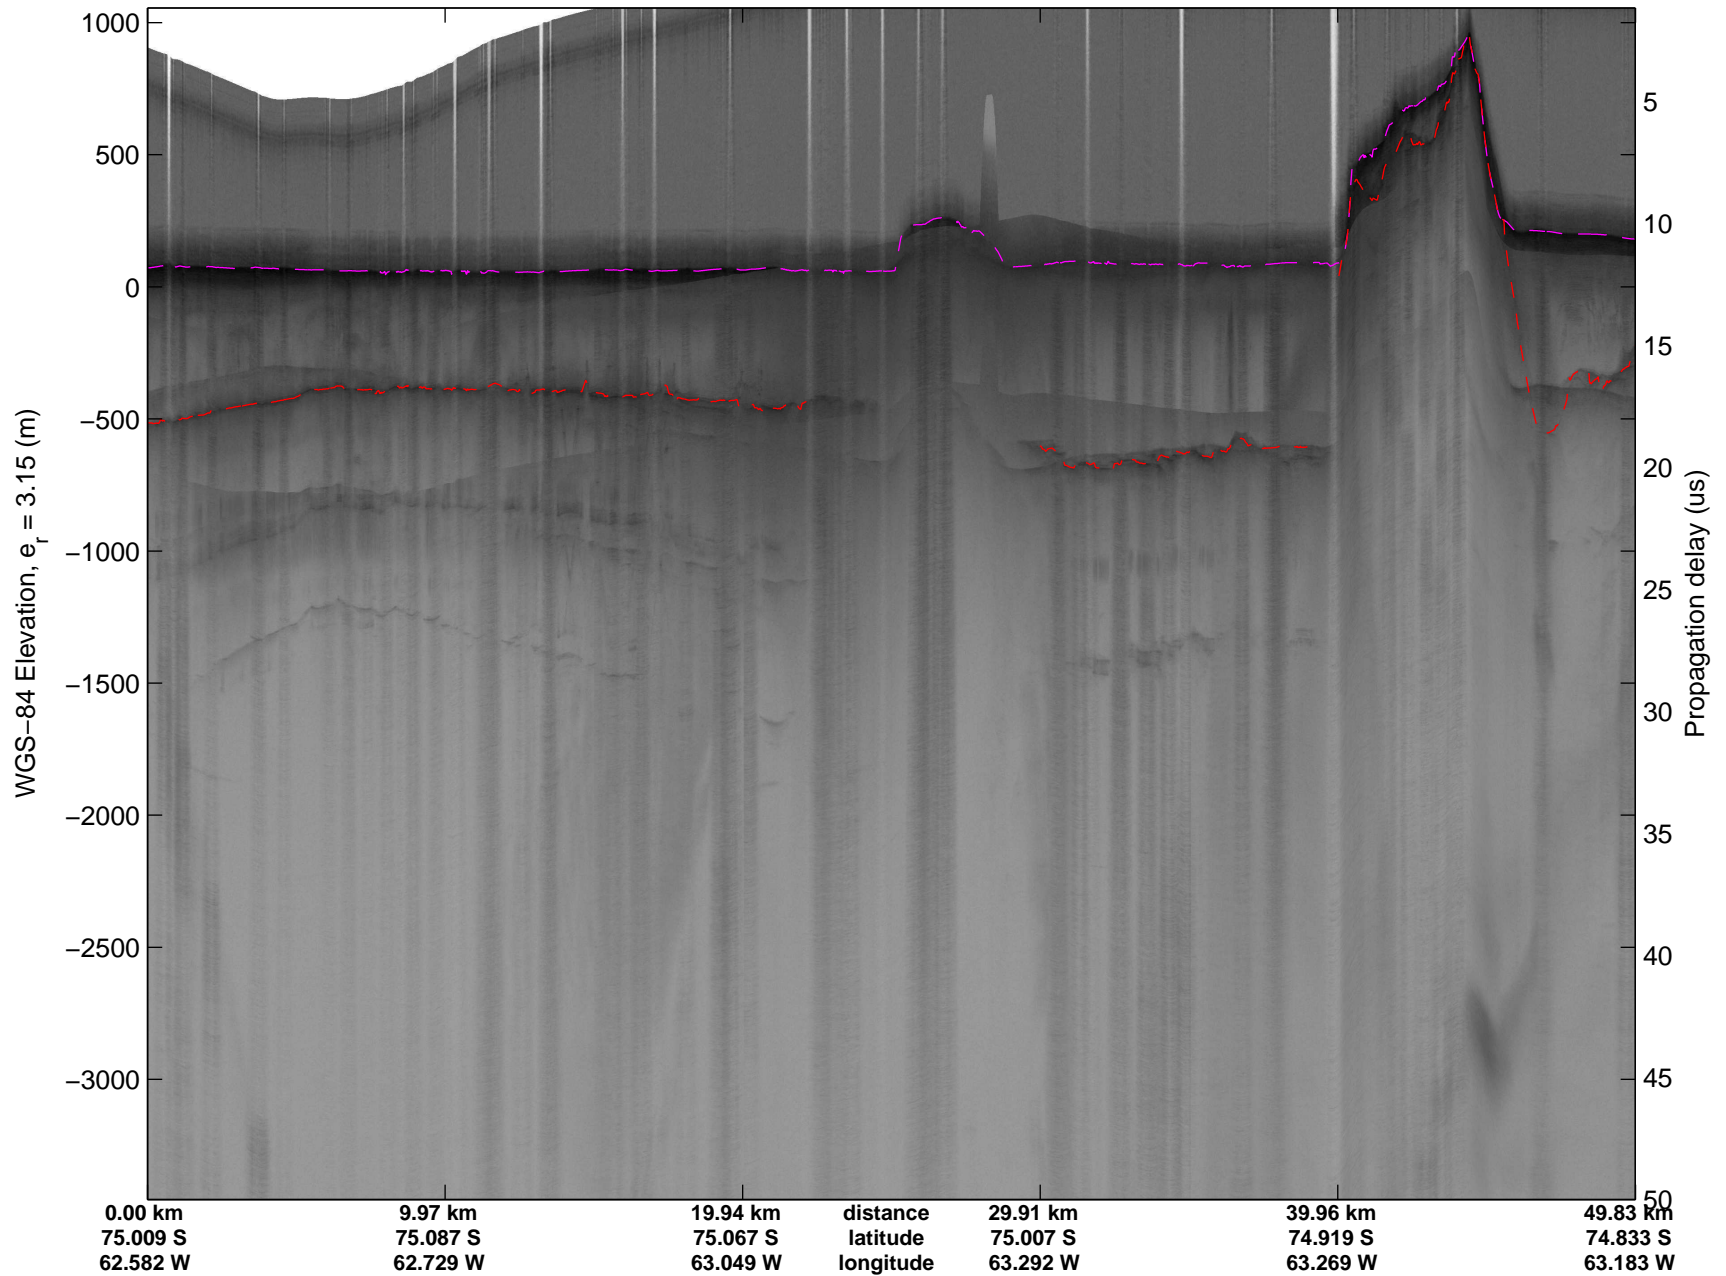

Land Ice Larsen D01
20141018_09_001
Polar Stereograph -71N/0E

mcords3 2014_Antarctica_DC8: "Land Ice Larsen D01" 20141018_09_001: 16:24:21.9 to 16:30:50.3 GPS

mcords3 2014_Antarctica_DC8: "Land Ice Larsen D01" 20141018_09_001: 16:24:21.9 to 16:30:50.3 GPS

Land Ice Larsen D01
20141018_09_002
Polar Stereograph -71N/0E

mcords3 2014_Antarctica_DC8: "Land Ice Larsen D01" 20141018_09_002: 16:30:50.5 to 16:37:22.9 GPS

mcords3 2014_Antarctica_DC8: "Land Ice Larsen D01" 20141018_09_002: 16:30:50.5 to 16:37:22.9 GPS

Land Ice Larsen D01
20141018_09_003
Polar Stereograph -71N/0E

mcords3 2014_Antarctica_DC8: "Land Ice Larsen D01" 20141018_09_003: 16:37:24.7 to 16:43:16.7 GPS

mcords3 2014_Antarctica_DC8: "Land Ice Larsen D01" 20141018_09_003: 16:37:24.7 to 16:43:16.7 GPS

Land Ice Larsen D01
20141018_09_004
Polar Stereograph -71N/0E

mcords3 2014_Antarctica_DC8: "Land Ice Larsen D01" 20141018_09_004: 16:43:16.9 to 16:49:28.4 GPS

mcords3 2014_Antarctica_DC8: "Land Ice Larsen D01" 20141018_09_004: 16:43:16.9 to 16:49:28.4 GPS