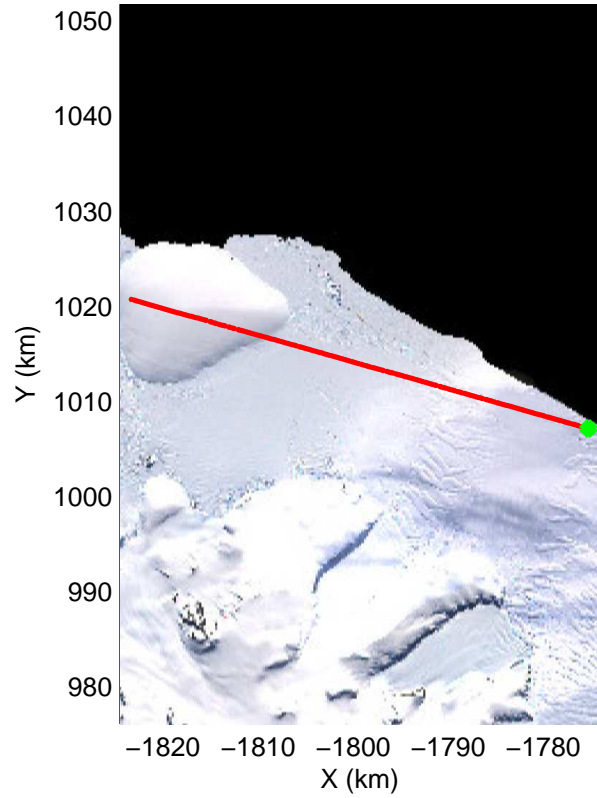

mcords3 2014_Antarctica_DC8: "Land Ice Larsen D01" 20141018_09_010: 17:21:14.5 to 17:28:04.7 GPS

mcords3 2014_Antarctica_DC8: "Land Ice Larsen D01" 20141018_09_010: 17:21:14.5 to 17:28:04.7 GPS

Land Ice Larsen D01
20141018_09_011
Polar Stereograph -71N/0E