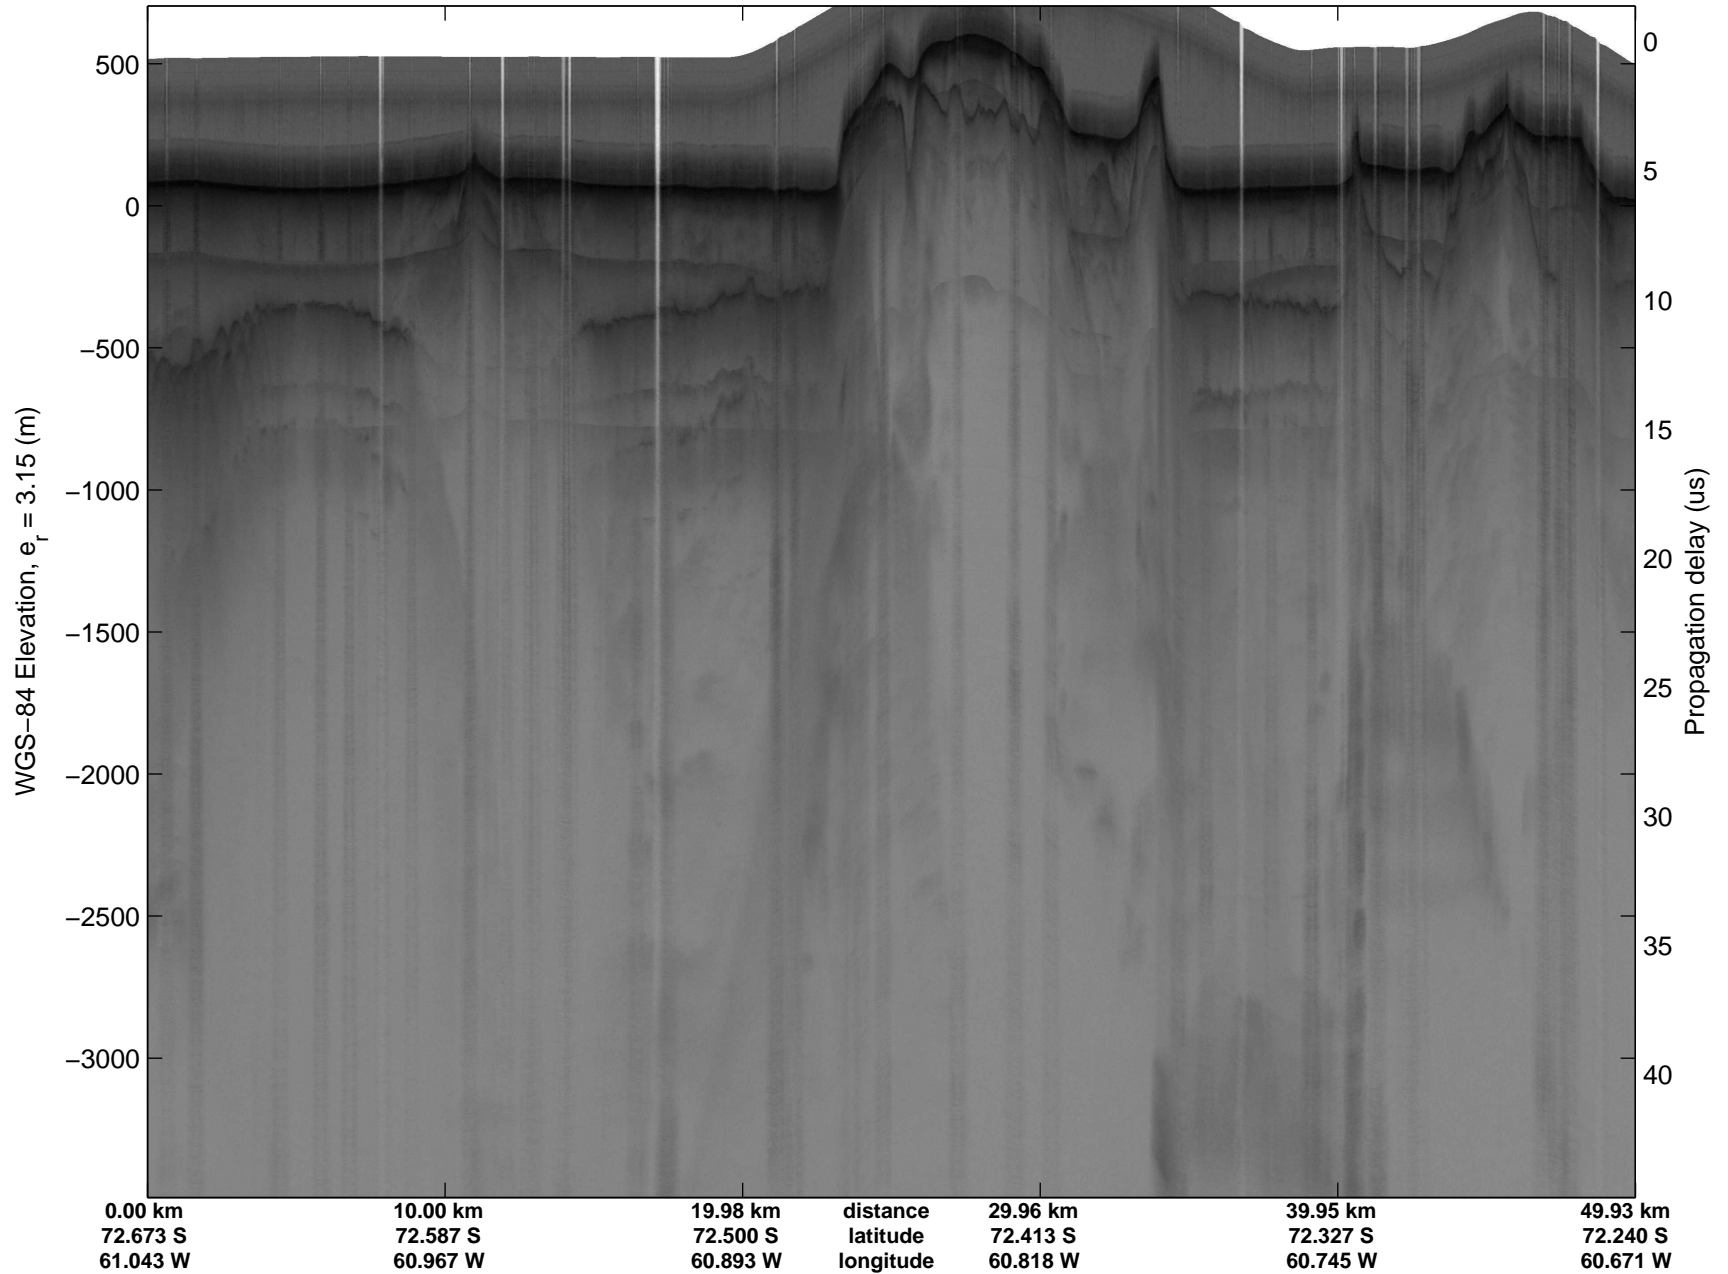

Land Ice Larsen D01
20141018_09_006
Polar Stereograph -71N/0E

mcords3 2014_Antarctica_DC8: "Land Ice Larsen D01" 20141018_09_006: 16:55:32.6 to 17:02:13.7 GPS

mcords3 2014_Antarctica_DC8: "Land Ice Larsen D01" 20141018_09_006: 16:55:32.6 to 17:02:13.7 GPS

Land Ice Larsen D01
20141018_09_007
Polar Stereograph -71N/0E

mcords3 2014_Antarctica_DC8: "Land Ice Larsen D01" 20141018_09_007: 17:02:14.0 to 17:08:23.2 GPS

mcords3 2014_Antarctica_DC8: "Land Ice Larsen D01" 20141018_09_007: 17:02:14.0 to 17:08:23.2 GPS

Land Ice Larsen D01
20141018_09_008
Polar Stereograph -71N/0E

mcords3 2014_Antarctica_DC8: "Land Ice Larsen D01" 20141018_09_008: 17:08:23.5 to 17:14:37.5 GPS

mcords3 2014_Antarctica_DC8: "Land Ice Larsen D01" 20141018_09_008: 17:08:23.5 to 17:14:37.5 GPS

mcords3 2014_Antarctica_DC8: "Land Ice Larsen D01" 20141018_09_009: 17:14:37.8 to 17:21:14.2 GPS

mcords3 2014_Antarctica_DC8: "Land Ice Larsen D01" 20141018_09_009: 17:14:37.8 to 17:21:14.2 GPS

Land Ice Larsen D01
20141018_09_010
Polar Stereograph -71N/0E