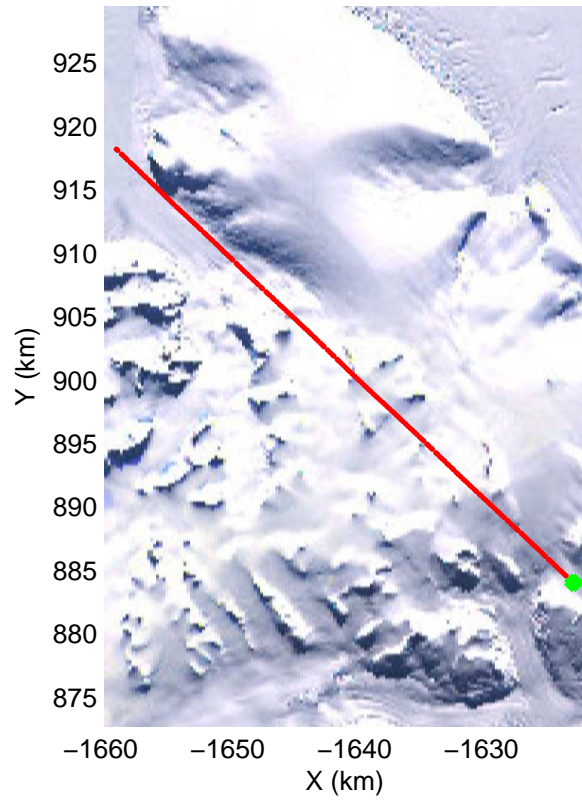

Land Ice Larsen D01
20141018_09_007
Polar Stereograph -71N/0E