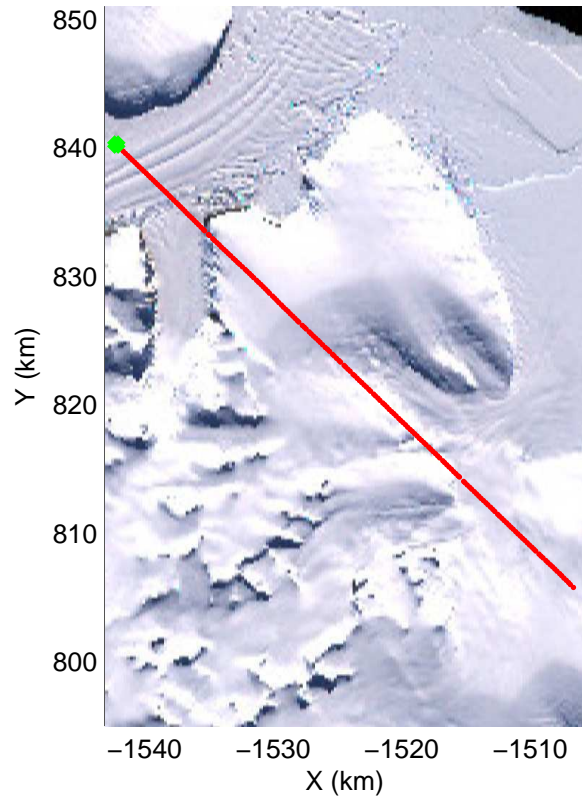

Land Ice Larsen D01
20141018_08_004
Polar Stereograph -71N/0E