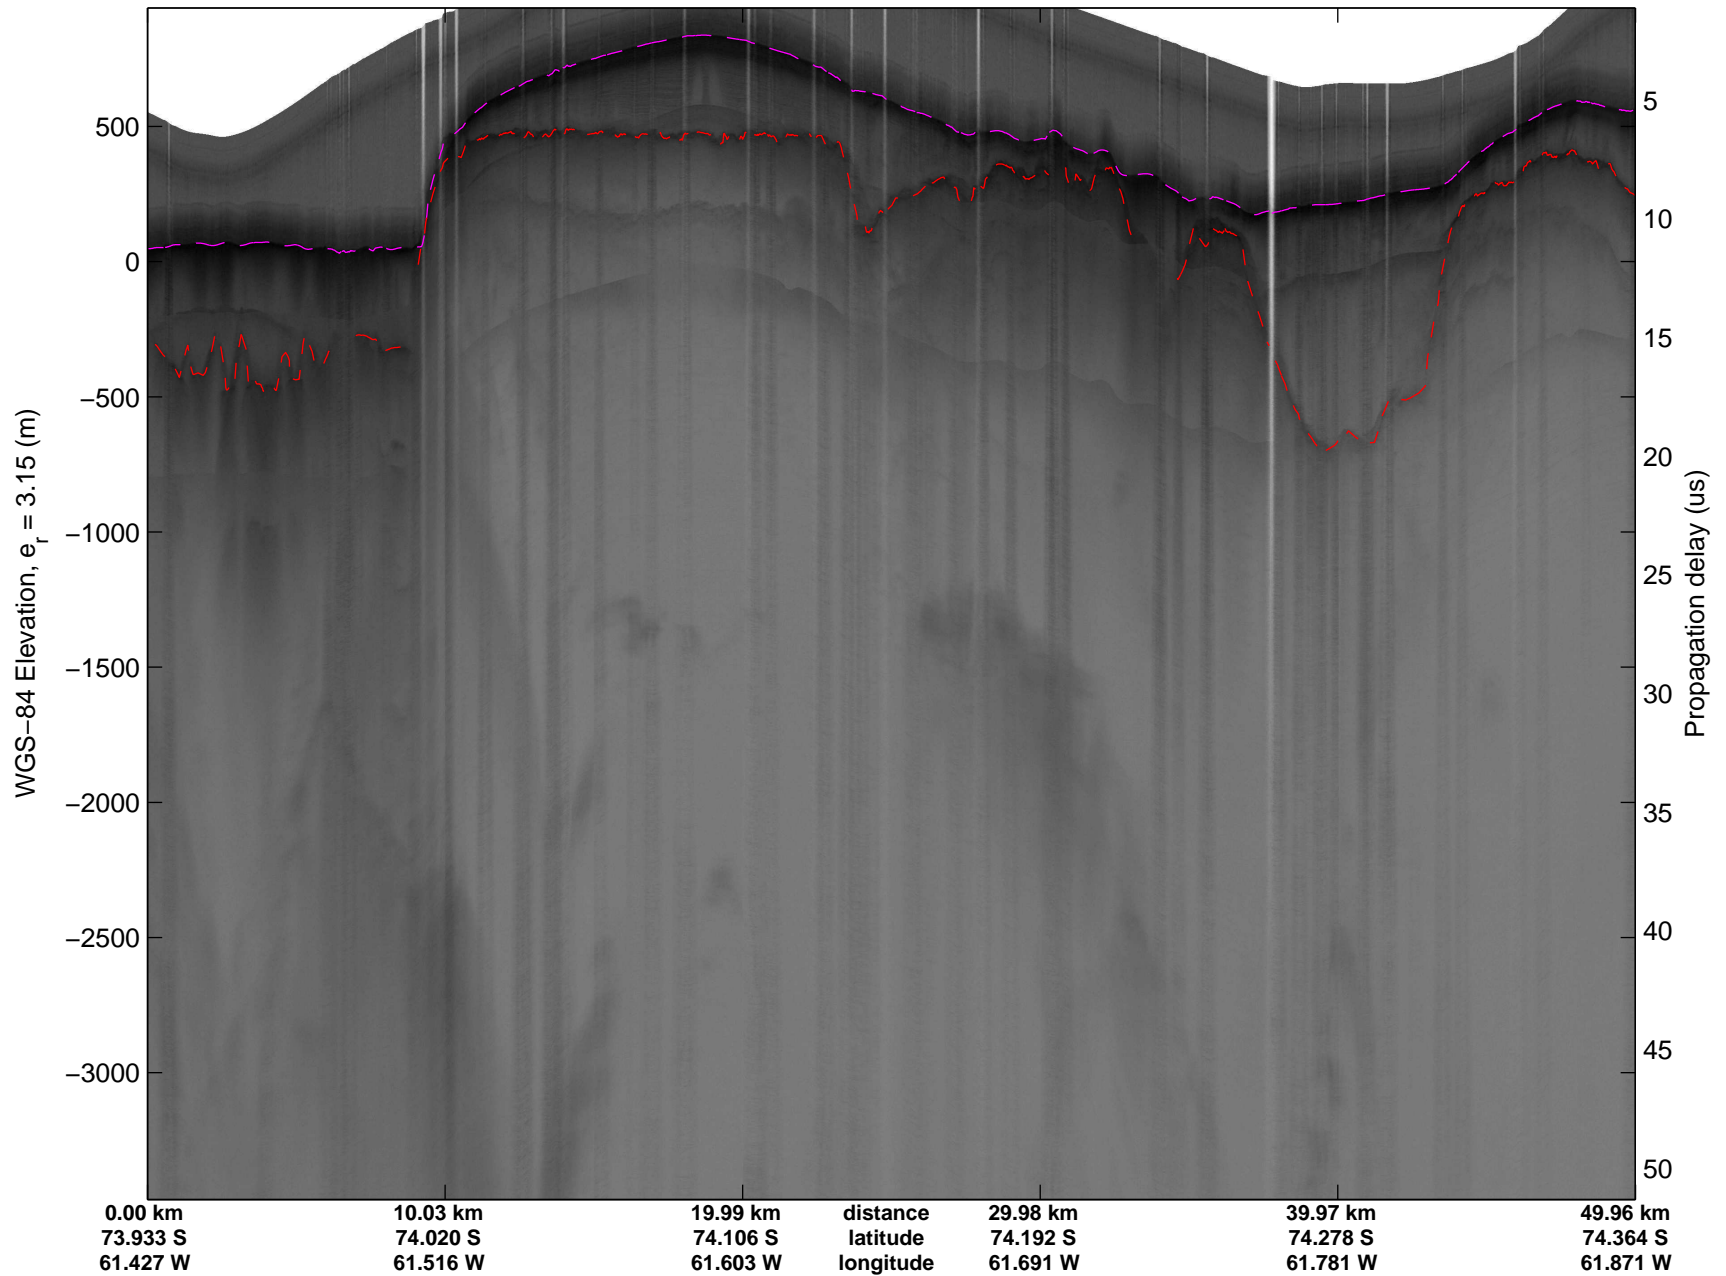

Land Ice Larsen D01
20141018_08_002
Polar Stereograph -71N/0E

mcords3 2014_Antarctica_DC8: "Land Ice Larsen D01" 20141018_08_002: 16:02:21.3 to 16:08:17.4 GPS

mcords3 2014_Antarctica_DC8: "Land Ice Larsen D01" 20141018_08_002: 16:02:21.3 to 16:08:17.4 GPS

Land Ice Larsen D01
20141018_08_003
Polar Stereograph -71N/0E

mcords3 2014_Antarctica_DC8: "Land Ice Larsen D01" 20141018_08_003: 16:08:18.0 to 16:14:38.5 GPS

mcords3 2014_Antarctica_DC8: "Land Ice Larsen D01" 20141018_08_003: 16:08:18.0 to 16:14:38.5 GPS

Land Ice Larsen D01
20141018_08_004
Polar Stereograph -71N/0E

mcords3 2014_Antarctica_DC8: "Land Ice Larsen D01" 20141018_08_004: 16:14:38.8 to 16:21:11.5 GPS

mcords3 2014_Antarctica_DC8: "Land Ice Larsen D01" 20141018_08_004: 16:14:38.8 to 16:21:11.5 GPS

Land Ice Larsen D01
20141018_08_005
Polar Stereograph -71N/0E

mcords3 2014_Antarctica_DC8: "Land Ice Larsen D01" 20141018_08_005: 16:21:11.8 to 16:24:03.6 GPS

mcords3 2014_Antarctica_DC8: "Land Ice Larsen D01" 20141018_08_005: 16:21:11.8 to 16:24:03.6 GPS