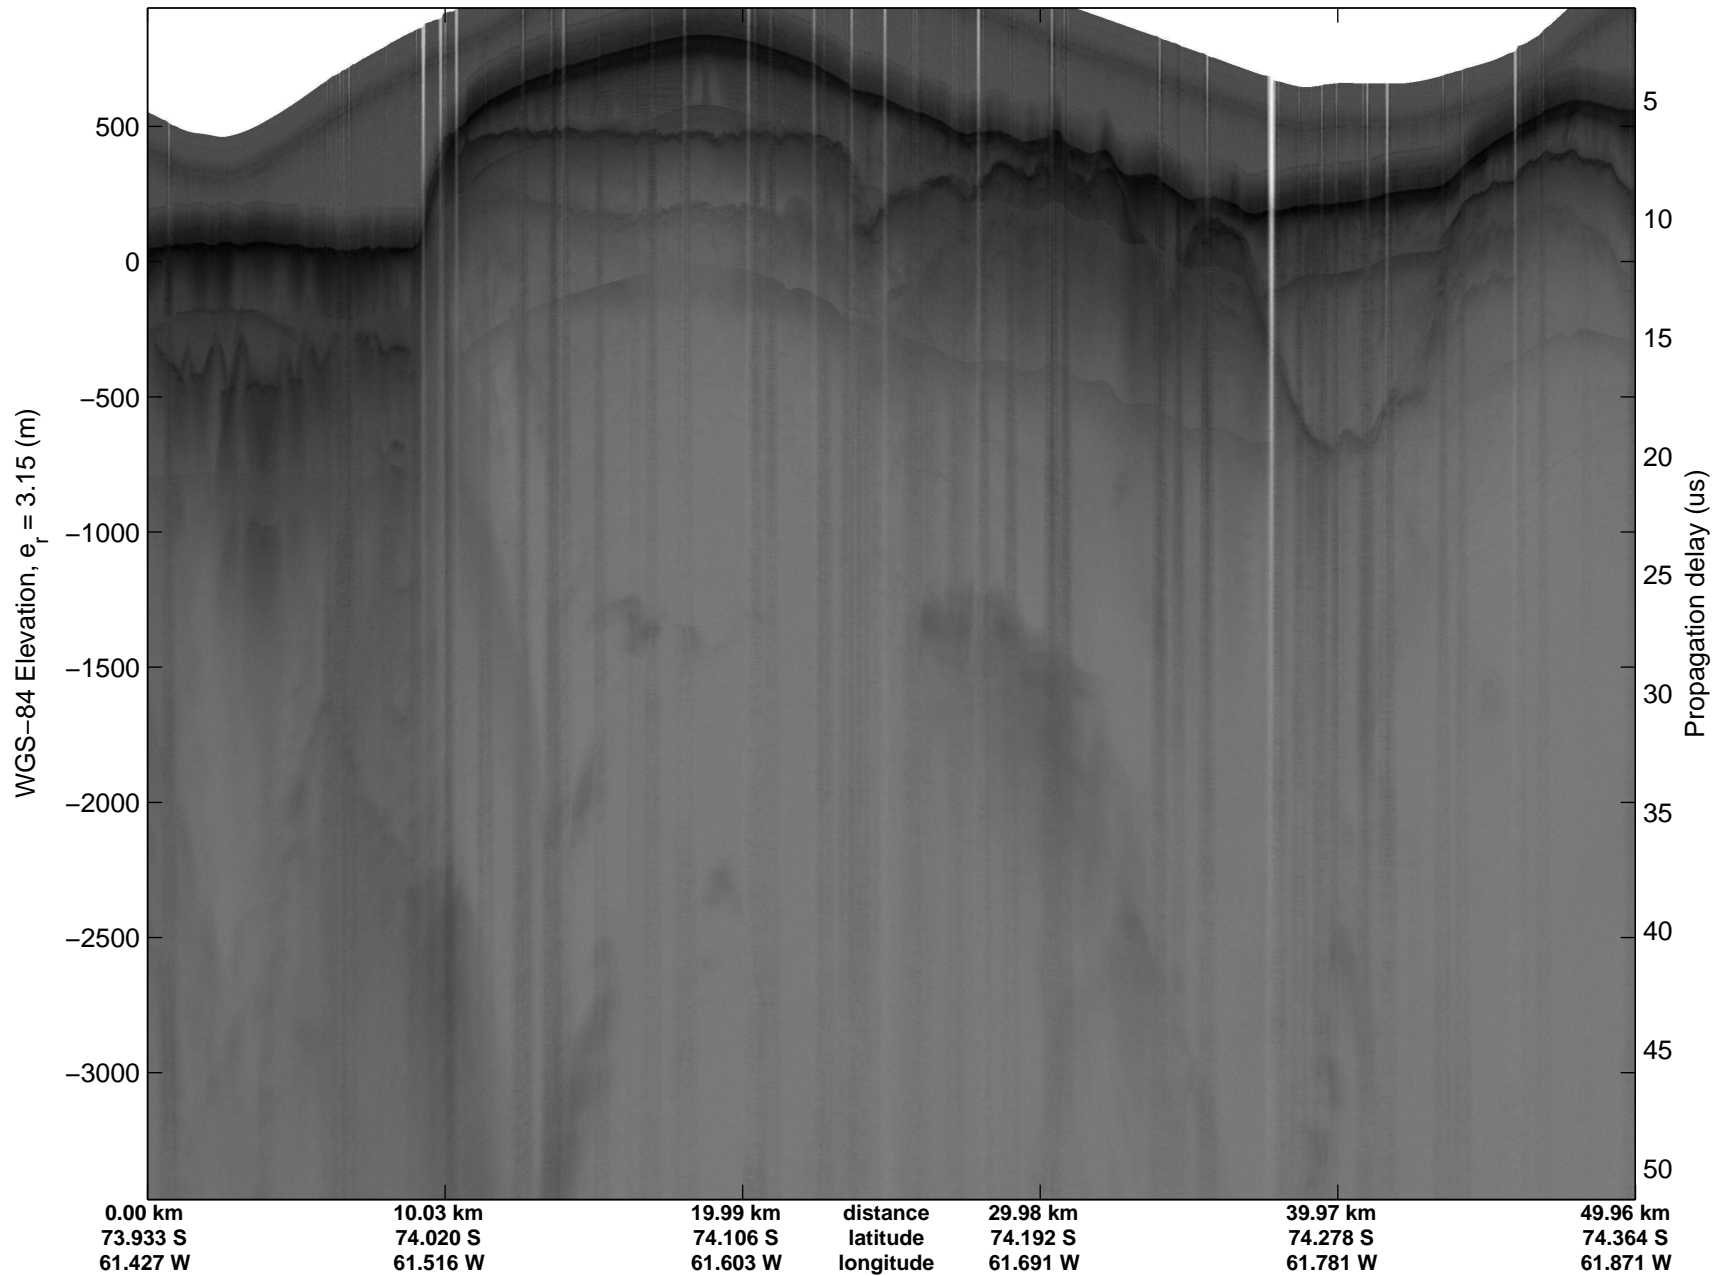

Land Ice Larsen D01
20141018_08_002
Polar Stereograph -71N/0E

mcords3 2014_Antarctica_DC8: "Land Ice Larsen D01" 20141018_08_002: 16:02:21.3 to 16:08:17.4 GPS

mcords3 2014_Antarctica_DC8: "Land Ice Larsen D01" 20141018_08_002: 16:02:21.3 to 16:08:17.4 GPS

Land Ice Larsen D01
20141018_08_003
Polar Stereograph -71N/0E

mcords3 2014_Antarctica_DC8: "Land Ice Larsen D01" 20141018_08_003: 16:08:18.0 to 16:14:38.5 GPS

mcords3 2014_Antarctica_DC8: "Land Ice Larsen D01" 20141018_08_003: 16:08:18.0 to 16:14:38.5 GPS

Land Ice Larsen D01
20141018_08_004
Polar Stereograph -71N/0E

mcords3 2014_Antarctica_DC8: "Land Ice Larsen D01" 20141018_08_004: 16:14:38.8 to 16:21:11.5 GPS

mcords3 2014_Antarctica_DC8: "Land Ice Larsen D01" 20141018_08_004: 16:14:38.8 to 16:21:11.5 GPS

Land Ice Larsen D01
20141018_08_005
Polar Stereograph -71N/0E

mcords3 2014_Antarctica_DC8: "Land Ice Larsen D01" 20141018_08_005: 16:21:11.8 to 16:24:03.6 GPS

mcords3 2014_Antarctica_DC8: "Land Ice Larsen D01" 20141018_08_005: 16:21:11.8 to 16:24:03.6 GPS