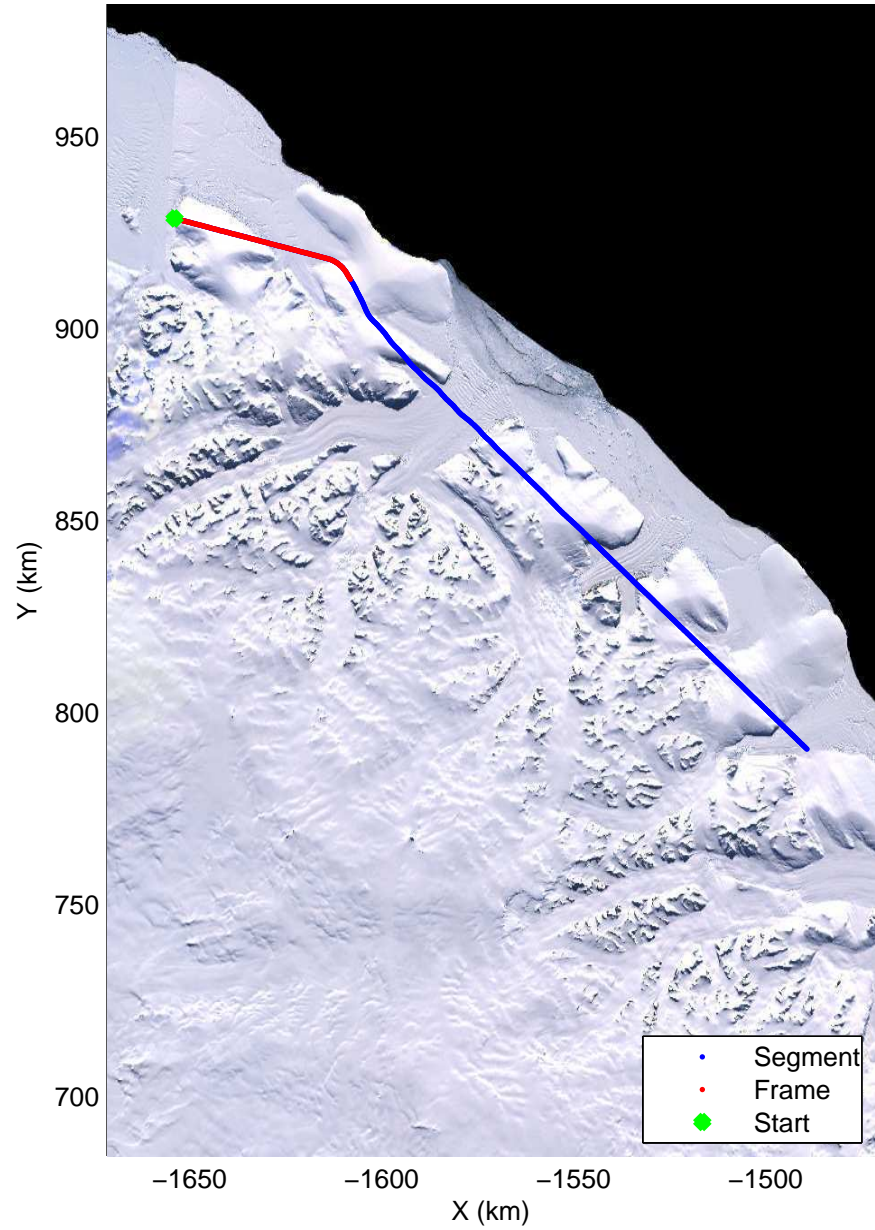

Land Ice Larsen D01
20141018_08_001
Polar Stereograph -71N/0E

mcords3 2014_Antarctica_DC8: "Land Ice Larsen D01" 20141018_08_001: 15:56:09.3 to 16:02:20.1 GPS

mcords3 2014_Antarctica_DC8: "Land Ice Larsen D01" 20141018_08_001: 15:56:09.3 to 16:02:20.1 GPS

Land Ice Larsen D01
20141018_08_002
Polar Stereograph -71N/0E

mcords3 2014_Antarctica_DC8: "Land Ice Larsen D01" 20141018_08_002: 16:02:21.3 to 16:08:17.4 GPS

mcords3 2014_Antarctica_DC8: "Land Ice Larsen D01" 20141018_08_002: 16:02:21.3 to 16:08:17.4 GPS

Land Ice Larsen D01
20141018_08_003
Polar Stereograph -71N/0E

mcords3 2014_Antarctica_DC8: "Land Ice Larsen D01" 20141018_08_003: 16:08:18.0 to 16:14:38.5 GPS

mcords3 2014_Antarctica_DC8: "Land Ice Larsen D01" 20141018_08_003: 16:08:18.0 to 16:14:38.5 GPS

Land Ice Larsen D01
20141018_08_005
Polar Stereograph -71N/0E

mcords3 2014_Antarctica_DC8: "Land Ice Larsen D01" 20141018_08_005: 16:21:11.8 to 16:24:03.6 GPS

mcords3 2014_Antarctica_DC8: "Land Ice Larsen D01" 20141018_08_005: 16:21:11.8 to 16:24:03.6 GPS