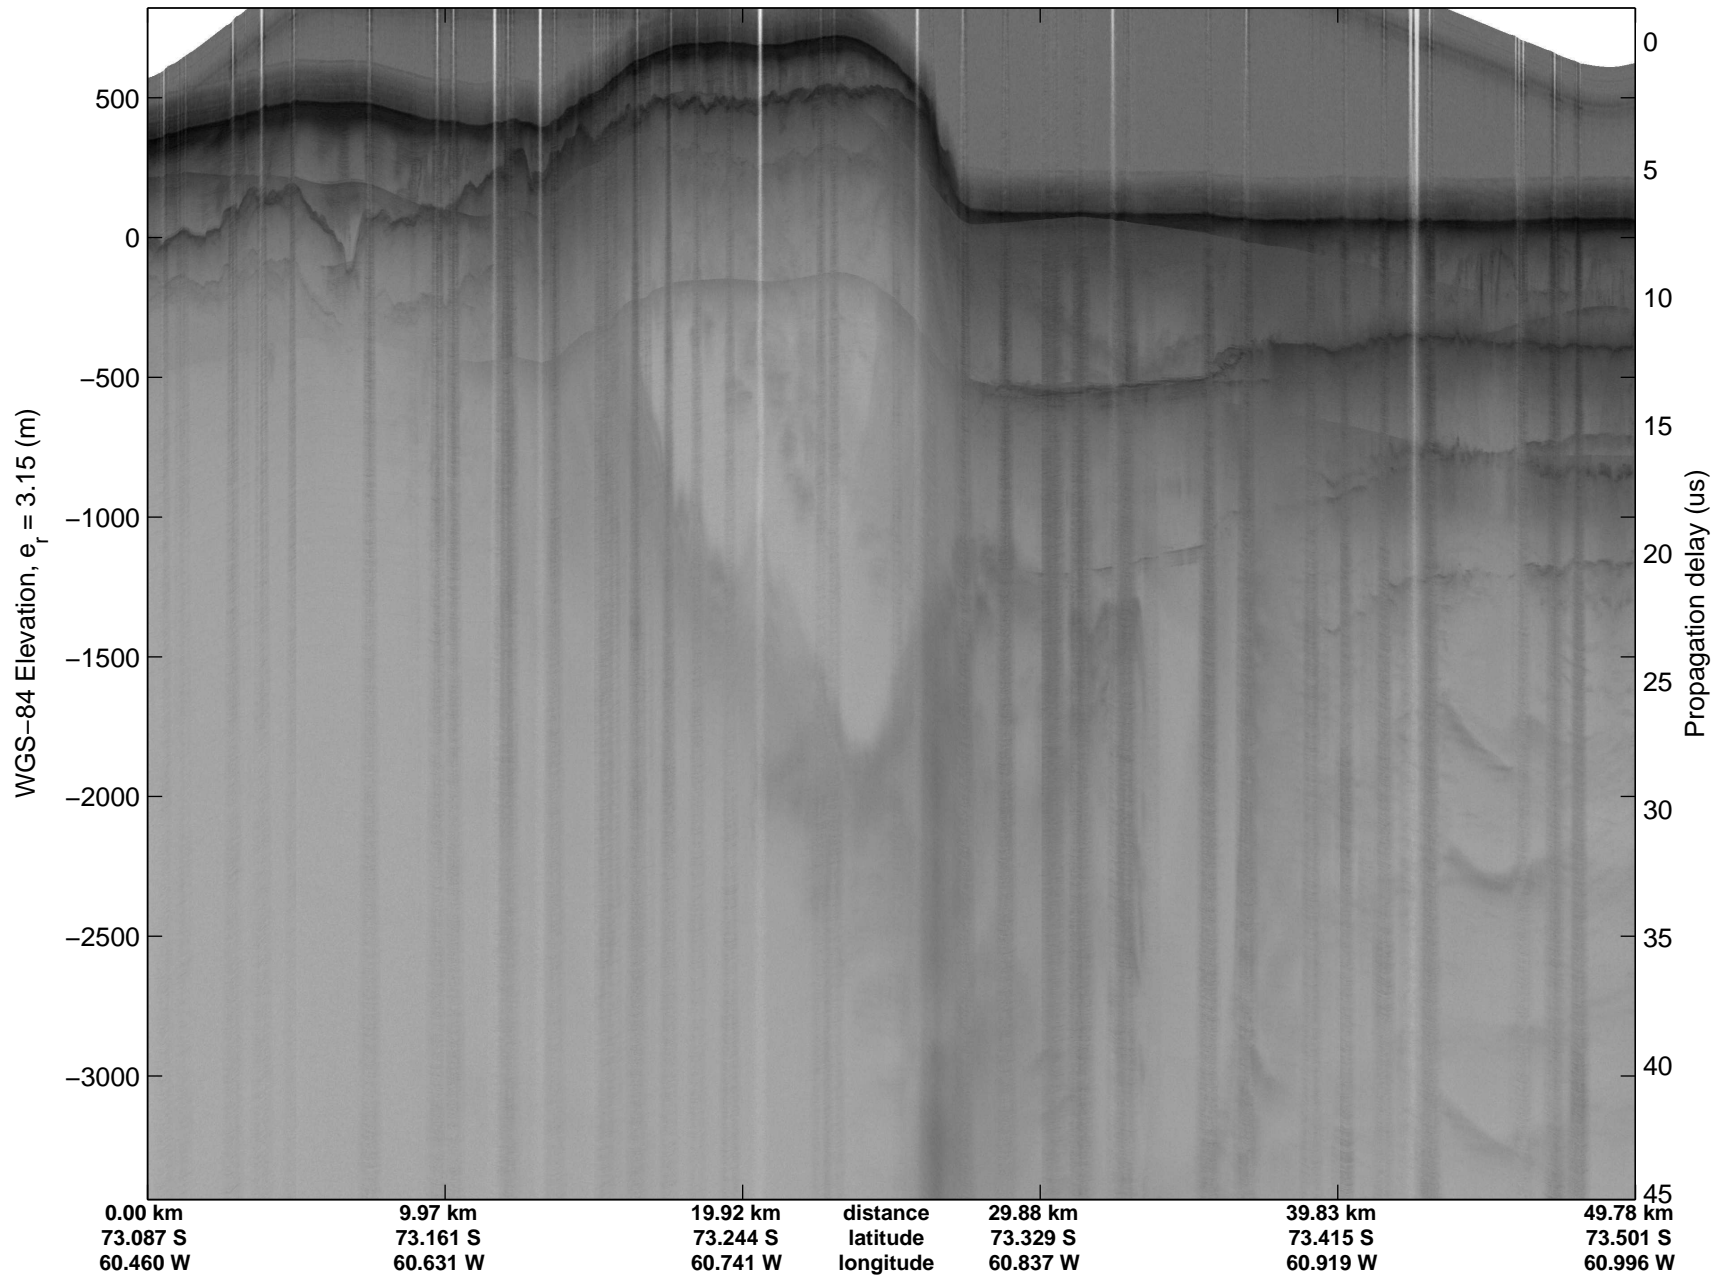

Land Ice Larsen D01
20141018_08_001
Polar Stereograph -71N/0E

mcords3 2014_Antarctica_DC8: "Land Ice Larsen D01" 20141018_08_001: 15:56:09.3 to 16:02:20.1 GPS

mcords3 2014_Antarctica_DC8: "Land Ice Larsen D01" 20141018_08_001: 15:56:09.3 to 16:02:20.1 GPS

Land Ice Larsen D01
20141018_08_002
Polar Stereograph -71N/0E

mcords3 2014_Antarctica_DC8: "Land Ice Larsen D01" 20141018_08_002: 16:02:21.3 to 16:08:17.4 GPS

mcords3 2014_Antarctica_DC8: "Land Ice Larsen D01" 20141018_08_002: 16:02:21.3 to 16:08:17.4 GPS

Land Ice Larsen D01
20141018_08_003
Polar Stereograph -71N/0E

mcords3 2014_Antarctica_DC8: "Land Ice Larsen D01" 20141018_08_003: 16:08:18.0 to 16:14:38.5 GPS

mcords3 2014_Antarctica_DC8: "Land Ice Larsen D01" 20141018_08_003: 16:08:18.0 to 16:14:38.5 GPS

Land Ice Larsen D01
20141018_08_004
Polar Stereograph -71N/0E

mcords3 2014_Antarctica_DC8: "Land Ice Larsen D01" 20141018_08_004: 16:14:38.8 to 16:21:11.5 GPS

mcords3 2014_Antarctica_DC8: "Land Ice Larsen D01" 20141018_08_004: 16:14:38.8 to 16:21:11.5 GPS