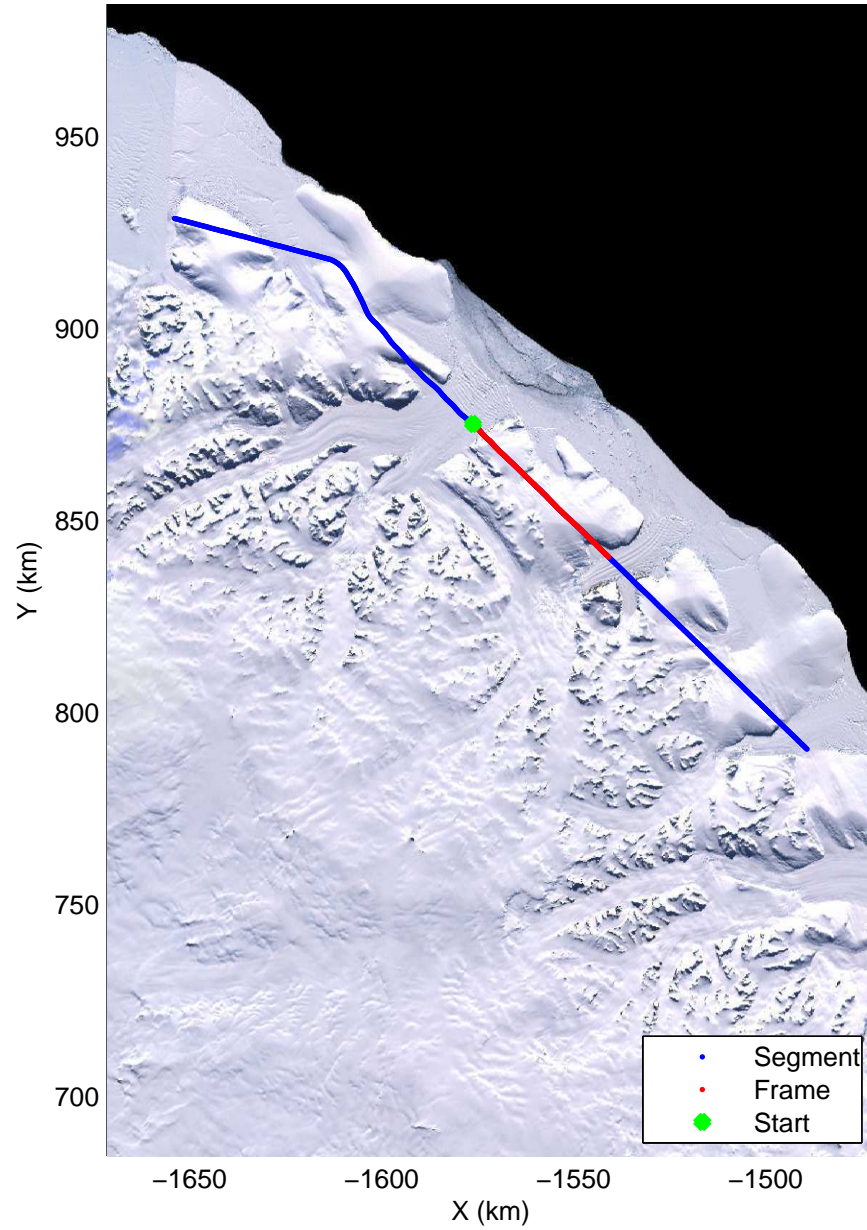

Land Ice Larsen D01
20141018_08_001
Polar Stereograph -71N/0E

mcords3 2014_Antarctica_DC8: "Land Ice Larsen D01" 20141018_08_001: 15:56:09.3 to 16:02:20.1 GPS

mcords3 2014_Antarctica_DC8: "Land Ice Larsen D01" 20141018_08_001: 15:56:09.3 to 16:02:20.1 GPS

Land Ice Larsen D01
20141018_08_002
Polar Stereograph -71N/0E

mcords3 2014_Antarctica_DC8: "Land Ice Larsen D01" 20141018_08_002: 16:02:21.3 to 16:08:17.4 GPS

mcords3 2014_Antarctica_DC8: "Land Ice Larsen D01" 20141018_08_002: 16:02:21.3 to 16:08:17.4 GPS

Land Ice Larsen D01
20141018_08_003
Polar Stereograph -71N/0E

mcords3 2014_Antarctica_DC8: "Land Ice Larsen D01" 20141018_08_003: 16:08:18.0 to 16:14:38.5 GPS

mcords3 2014_Antarctica_DC8: "Land Ice Larsen D01" 20141018_08_003: 16:08:18.0 to 16:14:38.5 GPS

Land Ice Larsen D01
20141018_08_005
Polar Stereograph -71N/0E

mcords3 2014_Antarctica_DC8: "Land Ice Larsen D01" 20141018_08_005: 16:21:11.8 to 16:24:03.6 GPS

mcords3 2014_Antarctica_DC8: "Land Ice Larsen D01" 20141018_08_005: 16:21:11.8 to 16:24:03.6 GPS