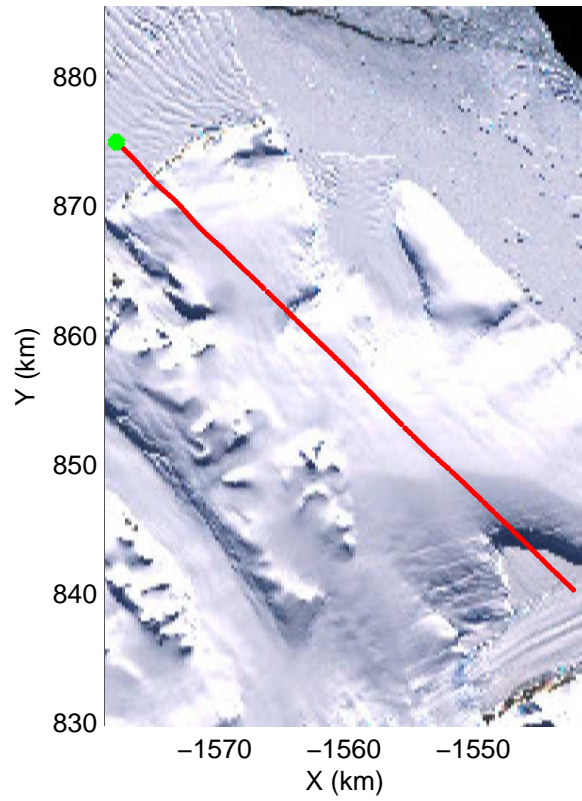

Land Ice Larsen D01
20141018_08_001
Polar Stereograph -71N/0E

mcords3 2014_Antarctica_DC8: "Land Ice Larsen D01" 20141018_08_001: 15:56:09.3 to 16:02:20.1 GPS

mcords3 2014_Antarctica_DC8: "Land Ice Larsen D01" 20141018_08_001: 15:56:09.3 to 16:02:20.1 GPS

Land Ice Larsen D01
20141018_08_002
Polar Stereograph -71N/0E

mcords3 2014_Antarctica_DC8: "Land Ice Larsen D01" 20141018_08_002: 16:02:21.3 to 16:08:17.4 GPS

mcords3 2014_Antarctica_DC8: "Land Ice Larsen D01" 20141018_08_002: 16:02:21.3 to 16:08:17.4 GPS

Land Ice Larsen D01
20141018_08_003
Polar Stereograph -71N/0E

mcords3 2014_Antarctica_DC8: "Land Ice Larsen D01" 20141018_08_003: 16:08:18.0 to 16:14:38.5 GPS

mcords3 2014_Antarctica_DC8: "Land Ice Larsen D01" 20141018_08_003: 16:08:18.0 to 16:14:38.5 GPS

Land Ice Larsen D01
20141018_08_005
Polar Stereograph -71N/0E

mcords3 2014_Antarctica_DC8: "Land Ice Larsen D01" 20141018_08_005: 16:21:11.8 to 16:24:03.6 GPS

mcords3 2014_Antarctica_DC8: "Land Ice Larsen D01" 20141018_08_005: 16:21:11.8 to 16:24:03.6 GPS