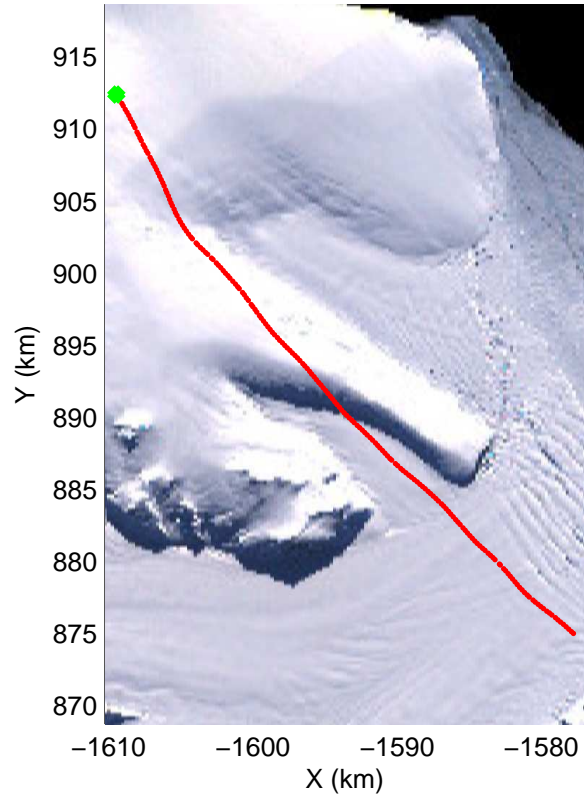

Land Ice Larsen D01
20141018_08_001
Polar Stereograph -71N/0E

mcords3 2014_Antarctica_DC8: "Land Ice Larsen D01" 20141018_08_001: 15:56:09.3 to 16:02:20.1 GPS

mcords3 2014_Antarctica_DC8: "Land Ice Larsen D01" 20141018_08_001: 15:56:09.3 to 16:02:20.1 GPS

Land Ice Larsen D01
20141018_08_002
Polar Stereograph -71N/0E

mcords3 2014_Antarctica_DC8: "Land Ice Larsen D01" 20141018_08_002: 16:02:21.3 to 16:08:17.4 GPS

mcords3 2014_Antarctica_DC8: "Land Ice Larsen D01" 20141018_08_002: 16:02:21.3 to 16:08:17.4 GPS

Land Ice Larsen D01
20141018_08_003
Polar Stereograph -71N/0E

mcords3 2014_Antarctica_DC8: "Land Ice Larsen D01" 20141018_08_003: 16:08:18.0 to 16:14:38.5 GPS

mcords3 2014_Antarctica_DC8: "Land Ice Larsen D01" 20141018_08_003: 16:08:18.0 to 16:14:38.5 GPS

Land Ice Larsen D01
20141018_08_005
Polar Stereograph -71N/0E

mcords3 2014_Antarctica_DC8: "Land Ice Larsen D01" 20141018_08_005: 16:21:11.8 to 16:24:03.6 GPS

mcords3 2014_Antarctica_DC8: "Land Ice Larsen D01" 20141018_08_005: 16:21:11.8 to 16:24:03.6 GPS