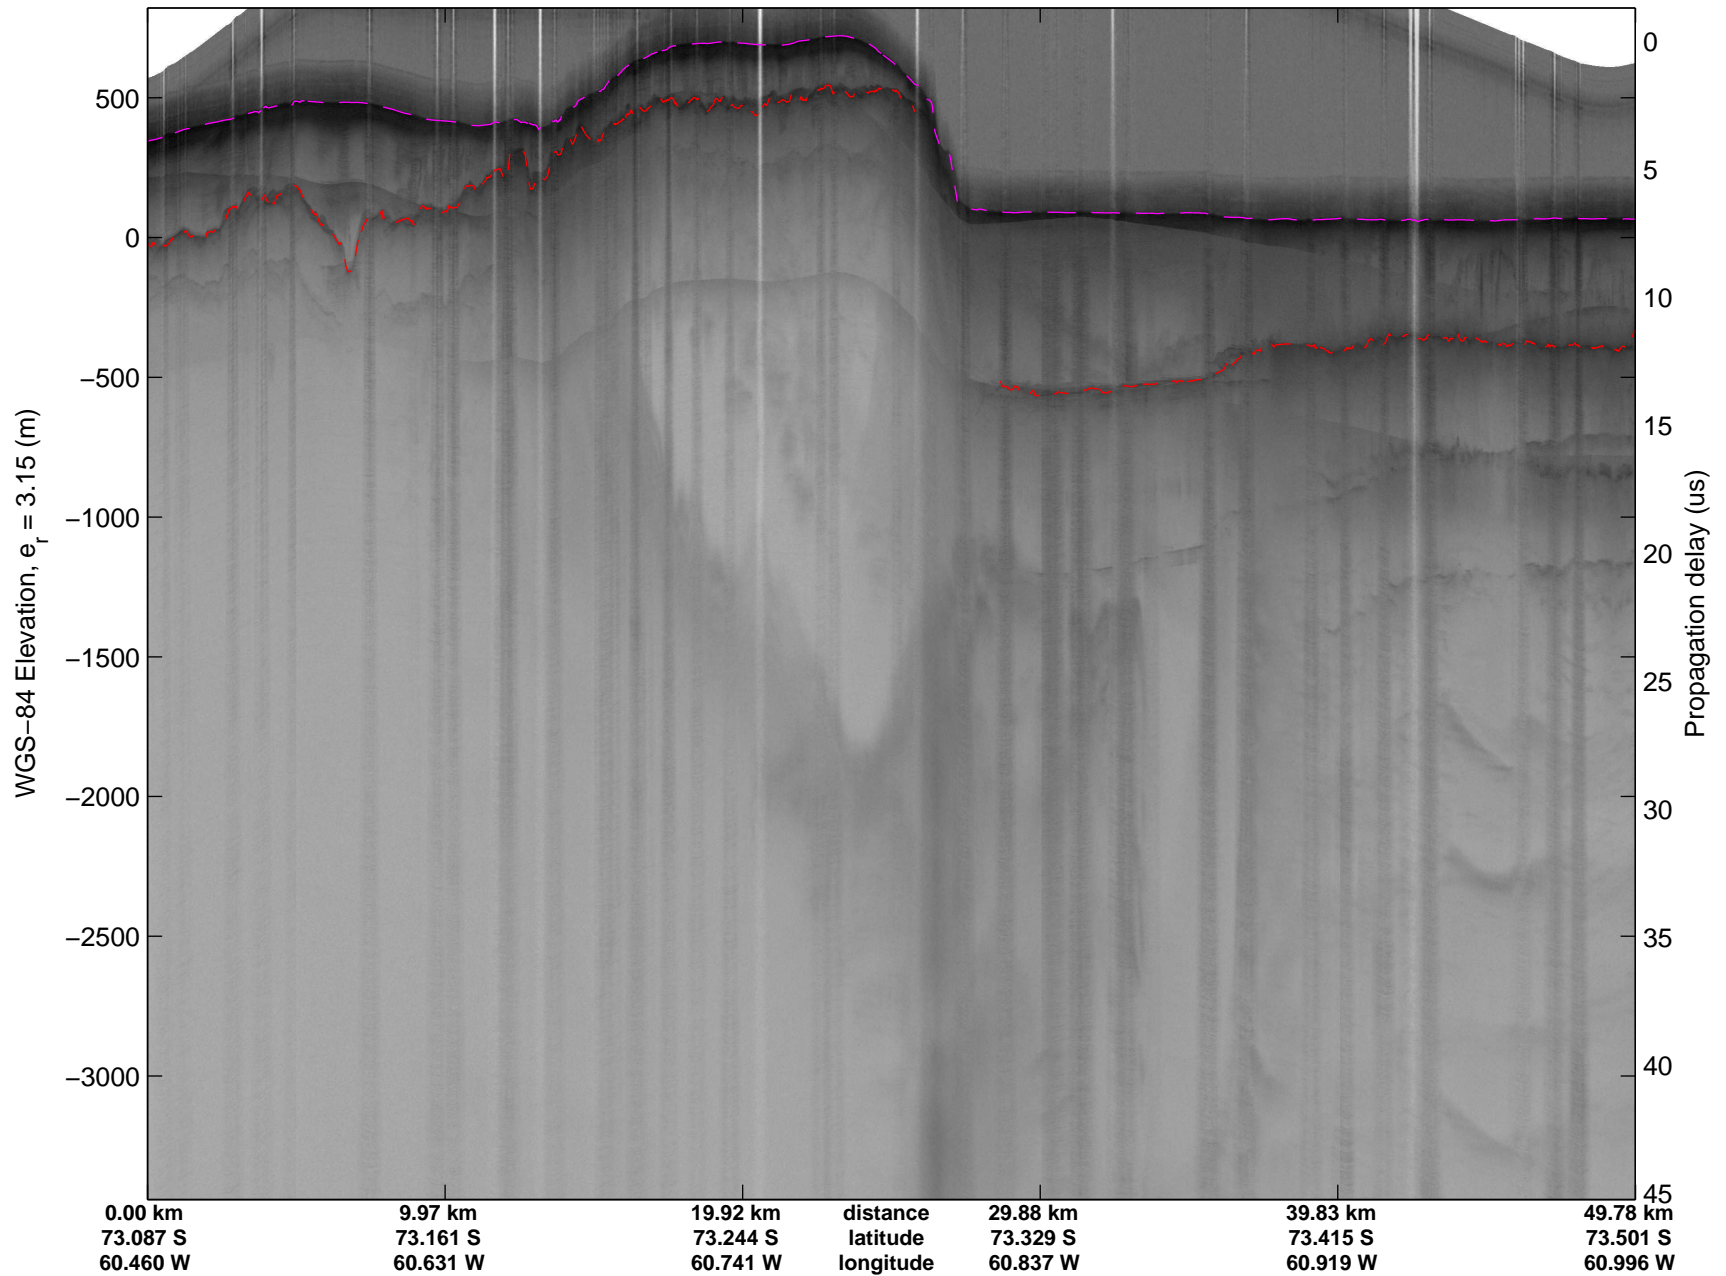

Land Ice Larsen D01
20141018_08_001
Polar Stereograph -71N/0E

mcords3 2014_Antarctica_DC8: "Land Ice Larsen D01" 20141018_08_001: 15:56:09.3 to 16:02:20.1 GPS

mcords3 2014_Antarctica_DC8: "Land Ice Larsen D01" 20141018_08_001: 15:56:09.3 to 16:02:20.1 GPS

Land Ice Larsen D01
20141018_08_002
Polar Stereograph -71N/0E

mcords3 2014_Antarctica_DC8: "Land Ice Larsen D01" 20141018_08_002: 16:02:21.3 to 16:08:17.4 GPS

mcords3 2014_Antarctica_DC8: "Land Ice Larsen D01" 20141018_08_002: 16:02:21.3 to 16:08:17.4 GPS

Land Ice Larsen D01
20141018_08_003
Polar Stereograph -71N/0E

mcords3 2014_Antarctica_DC8: "Land Ice Larsen D01" 20141018_08_003: 16:08:18.0 to 16:14:38.5 GPS

mcords3 2014_Antarctica_DC8: "Land Ice Larsen D01" 20141018_08_003: 16:08:18.0 to 16:14:38.5 GPS

Land Ice Larsen D01
20141018_08_004
Polar Stereograph -71N/0E

mcords3 2014_Antarctica_DC8: "Land Ice Larsen D01" 20141018_08_004: 16:14:38.8 to 16:21:11.5 GPS

mcords3 2014_Antarctica_DC8: "Land Ice Larsen D01" 20141018_08_004: 16:14:38.8 to 16:21:11.5 GPS