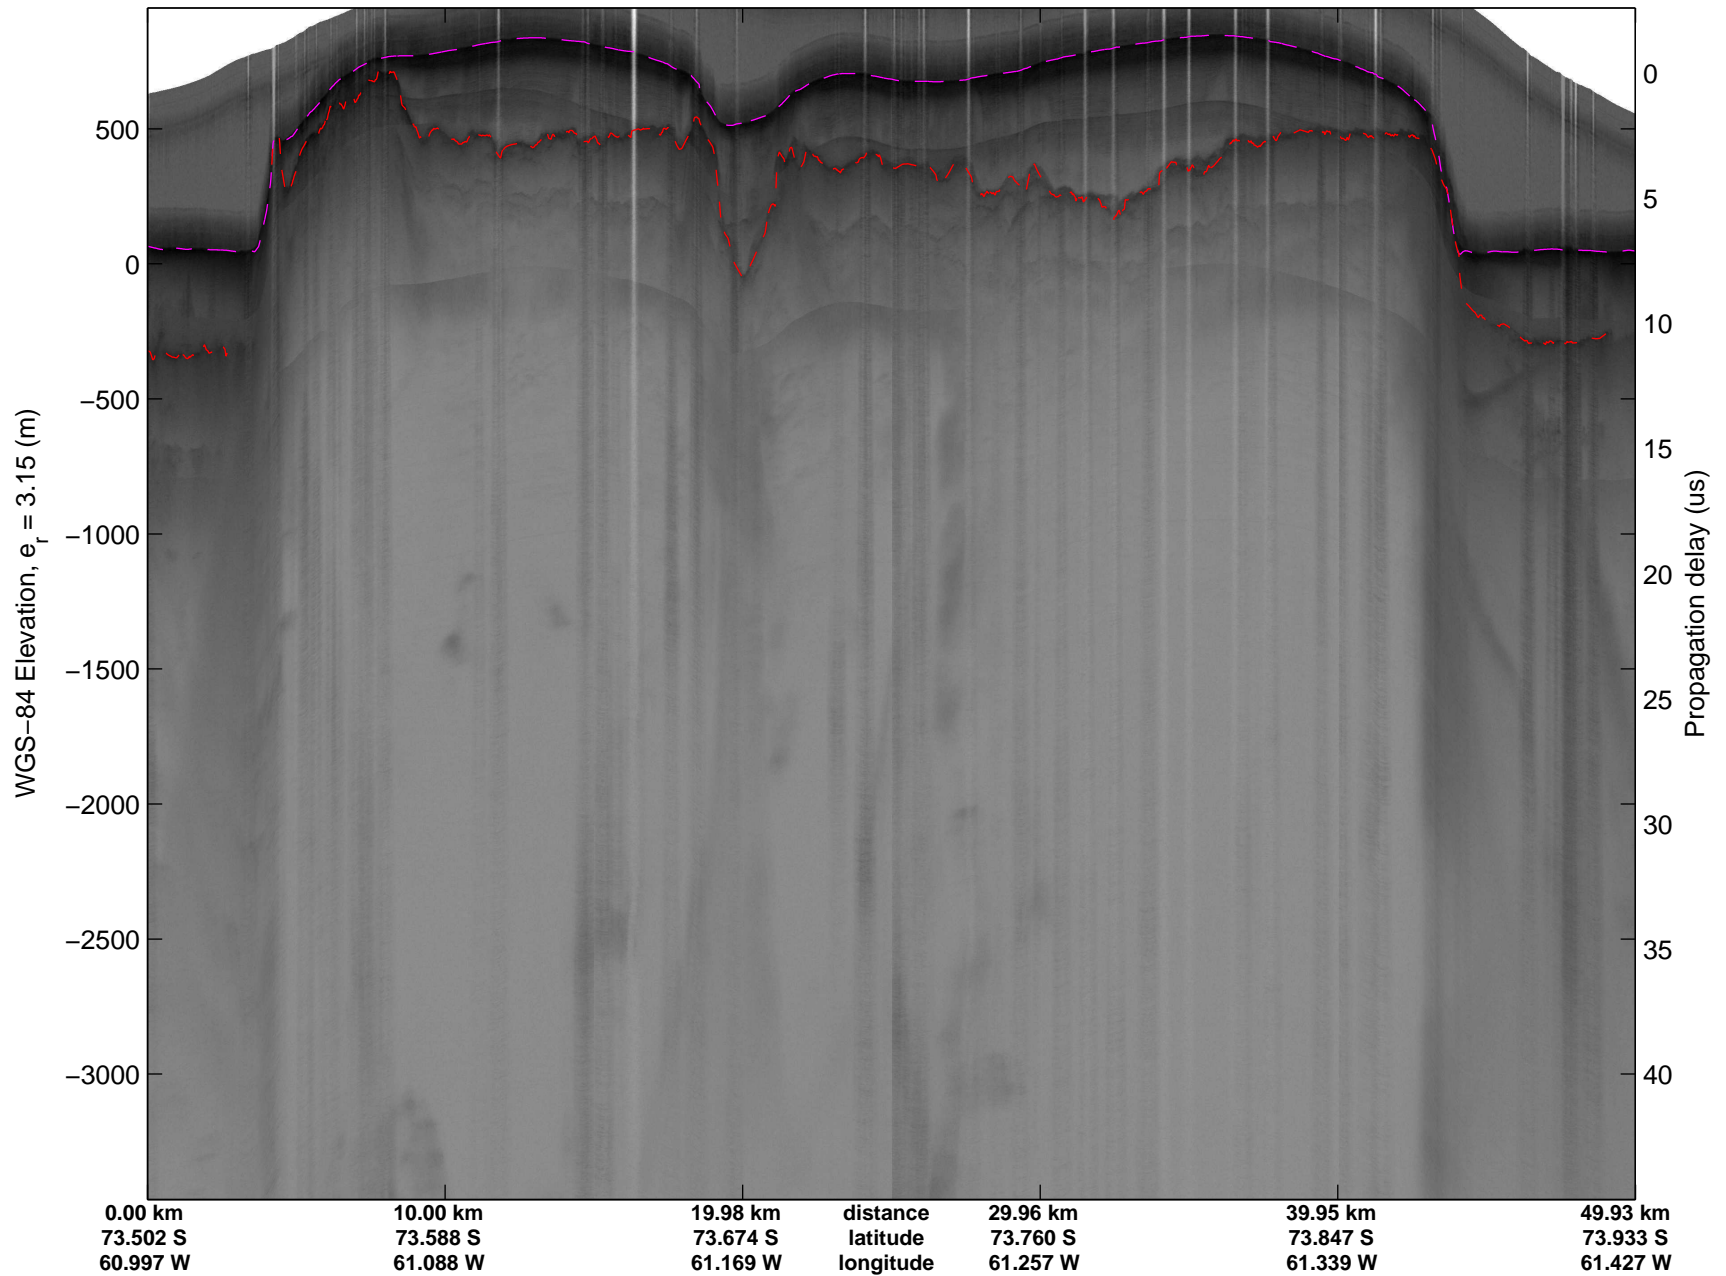

Land Ice Larsen D01
20141018_08_002
Polar Stereograph -71N/0E

mcords3 2014_Antarctica_DC8: "Land Ice Larsen D01" 20141018_08_002: 16:02:21.3 to 16:08:17.4 GPS

mcords3 2014_Antarctica_DC8: "Land Ice Larsen D01" 20141018_08_002: 16:02:21.3 to 16:08:17.4 GPS

Land Ice Larsen D01
20141018_08_003
Polar Stereograph -71N/0E

mcords3 2014_Antarctica_DC8: "Land Ice Larsen D01" 20141018_08_003: 16:08:18.0 to 16:14:38.5 GPS

mcords3 2014_Antarctica_DC8: "Land Ice Larsen D01" 20141018_08_003: 16:08:18.0 to 16:14:38.5 GPS

Land Ice Larsen D01
20141018_08_004
Polar Stereograph -71N/0E

mcords3 2014_Antarctica_DC8: "Land Ice Larsen D01" 20141018_08_004: 16:14:38.8 to 16:21:11.5 GPS

mcords3 2014_Antarctica_DC8: "Land Ice Larsen D01" 20141018_08_004: 16:14:38.8 to 16:21:11.5 GPS

Land Ice Larsen D01
20141018_08_005
Polar Stereograph -71N/0E

mcords3 2014_Antarctica_DC8: "Land Ice Larsen D01" 20141018_08_005: 16:21:11.8 to 16:24:03.6 GPS

mcords3 2014_Antarctica_DC8: "Land Ice Larsen D01" 20141018_08_005: 16:21:11.8 to 16:24:03.6 GPS