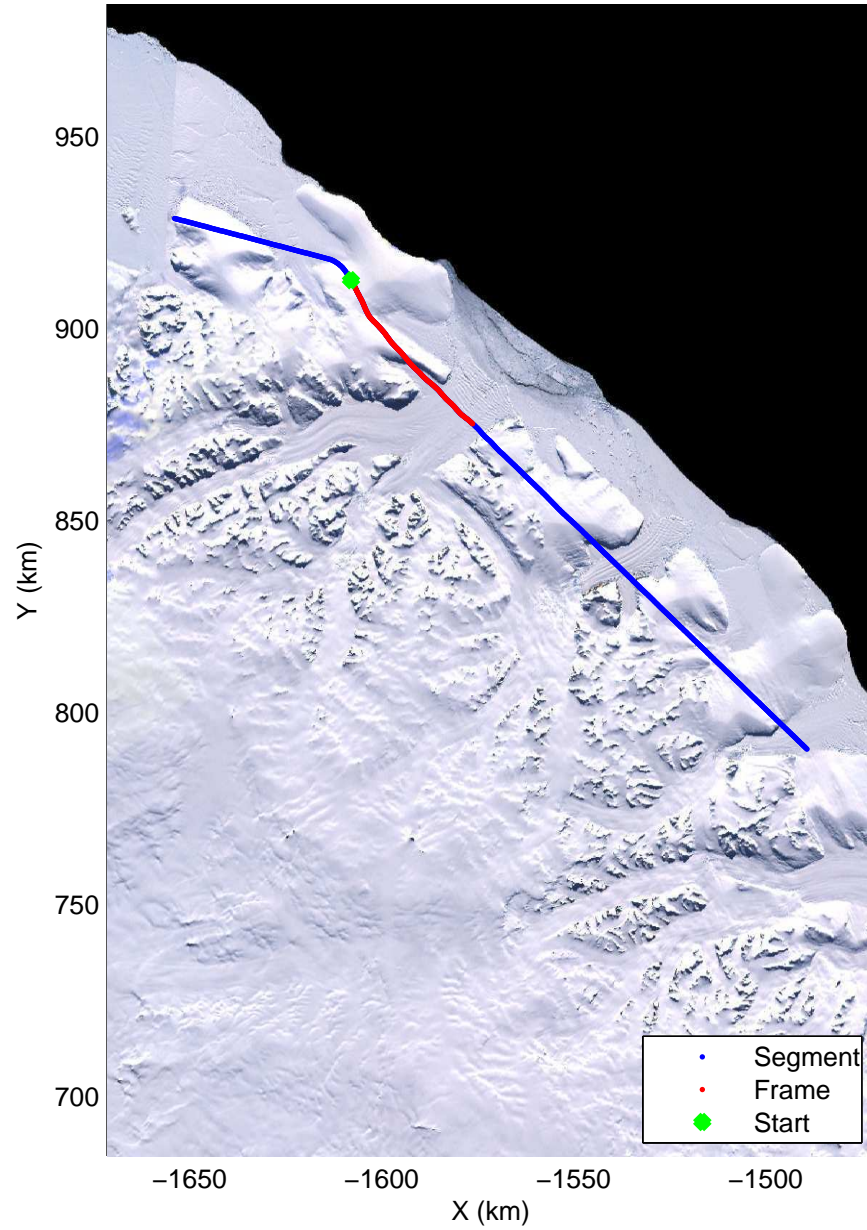

Land Ice Larsen D01
20141018_08_001
Polar Stereograph -71N/0E

mcords3 2014_Antarctica_DC8: "Land Ice Larsen D01" 20141018_08_001: 15:56:09.3 to 16:02:20.1 GPS

mcords3 2014_Antarctica_DC8: "Land Ice Larsen D01" 20141018_08_001: 15:56:09.3 to 16:02:20.1 GPS

Land Ice Larsen D01
20141018_08_002
Polar Stereograph -71N/0E

mcords3 2014_Antarctica_DC8: "Land Ice Larsen D01" 20141018_08_002: 16:02:21.3 to 16:08:17.4 GPS

mcords3 2014_Antarctica_DC8: "Land Ice Larsen D01" 20141018_08_002: 16:02:21.3 to 16:08:17.4 GPS

Land Ice Larsen D01
20141018_08_003
Polar Stereograph -71N/0E

mcords3 2014_Antarctica_DC8: "Land Ice Larsen D01" 20141018_08_003: 16:08:18.0 to 16:14:38.5 GPS

mcords3 2014_Antarctica_DC8: "Land Ice Larsen D01" 20141018_08_003: 16:08:18.0 to 16:14:38.5 GPS

Land Ice Larsen D01
20141018_08_005
Polar Stereograph -71N/0E

mcords3 2014_Antarctica_DC8: "Land Ice Larsen D01" 20141018_08_005: 16:21:11.8 to 16:24:03.6 GPS

mcords3 2014_Antarctica_DC8: "Land Ice Larsen D01" 20141018_08_005: 16:21:11.8 to 16:24:03.6 GPS