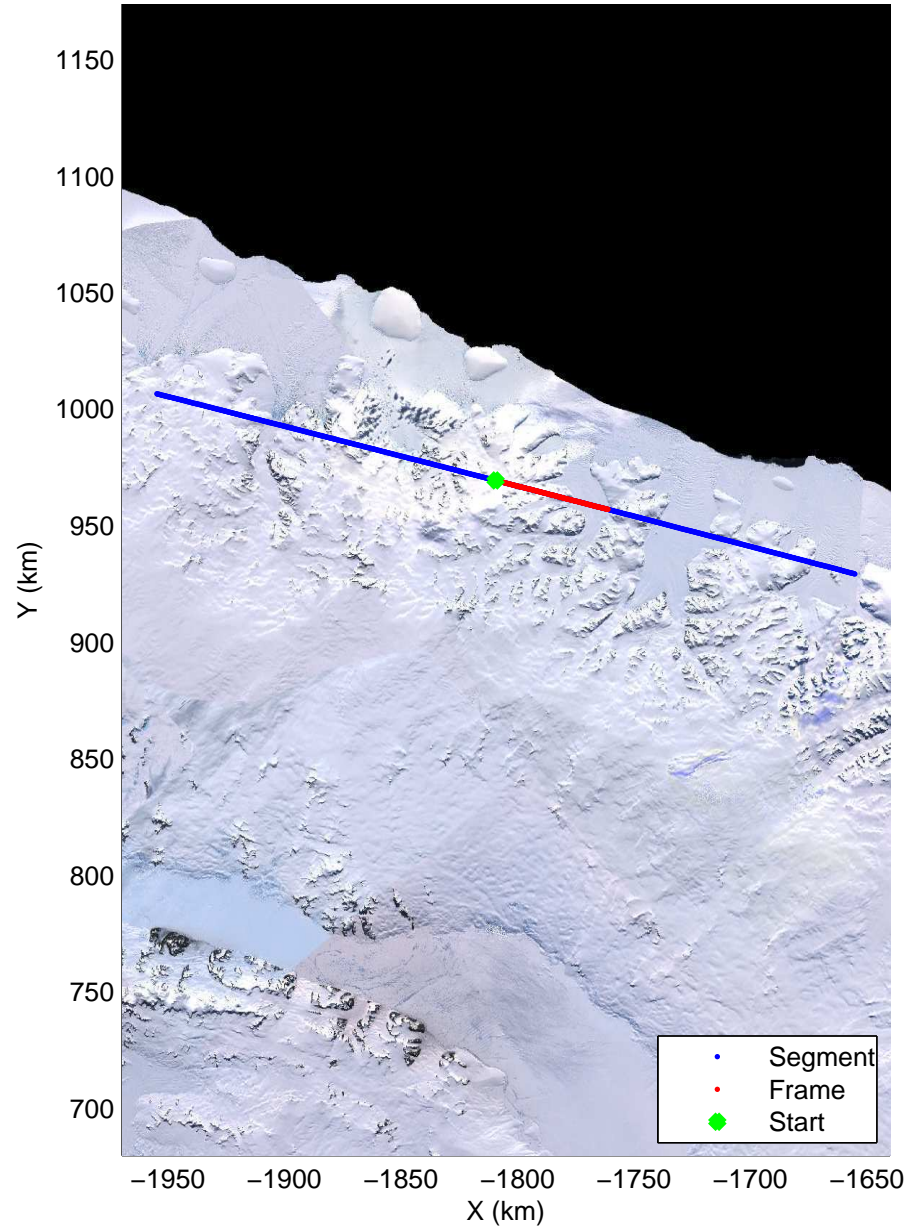

Land Ice Larsen D01
20141018_07_001
Polar Stereograph -71N/0E

mcords3 2014_Antarctica_DC8: "Land Ice Larsen D01" 20141018_07_001: 15:16:40.4 to 15:23:02.5 GPS

mcords3 2014_Antarctica_DC8: "Land Ice Larsen D01" 20141018_07_001: 15:16:40.4 to 15:23:02.5 GPS

Land Ice Larsen D01
20141018_07_002
Polar Stereograph -71N/0E

mcords3 2014_Antarctica_DC8: "Land Ice Larsen D01" 20141018_07_002: 15:23:02.8 to 15:28:55.8 GPS

mcords3 2014_Antarctica_DC8: "Land Ice Larsen D01" 20141018_07_002: 15:23:02.8 to 15:28:55.8 GPS

mcords3 2014_Antarctica_DC8: "Land Ice Larsen D01" 20141018_07_003: 15:28:56.1 to 15:35:07.2 GPS

mcords3 2014_Antarctica_DC8: "Land Ice Larsen D01" 20141018_07_003: 15:28:56.1 to 15:35:07.2 GPS

Land Ice Larsen D01
20141018_07_004
Polar Stereograph -71N/0E

mcords3 2014_Antarctica_DC8: "Land Ice Larsen D01" 20141018_07_004: 15:35:07.5 to 15:41:36.9 GPS

mcords3 2014_Antarctica_DC8: "Land Ice Larsen D01" 20141018_07_004: 15:35:07.5 to 15:41:36.9 GPS

Land Ice Larsen D01
20141018_07_005
Polar Stereograph -71N/0E