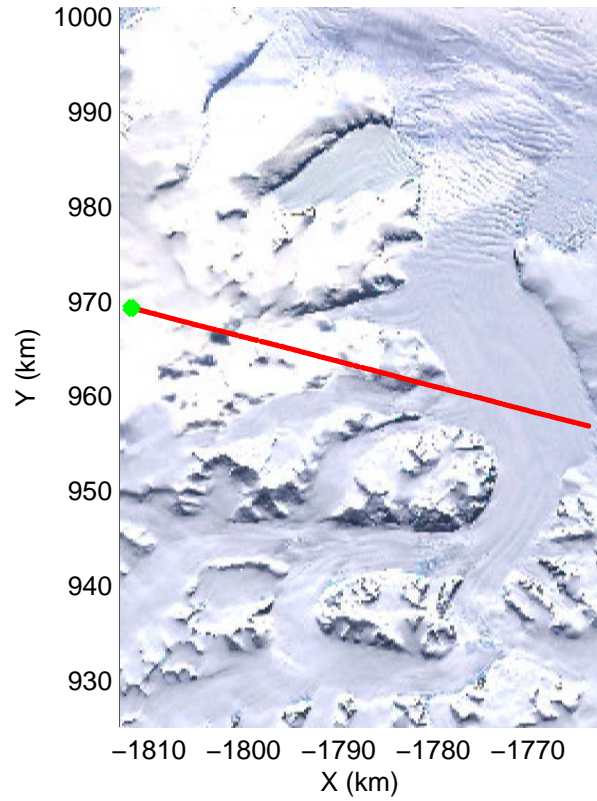

Land Ice Larsen D01
20141018_07_001
Polar Stereograph -71N/0E

mcords3 2014_Antarctica_DC8: "Land Ice Larsen D01" 20141018_07_001: 15:16:40.4 to 15:23:02.5 GPS

mcords3 2014_Antarctica_DC8: "Land Ice Larsen D01" 20141018_07_001: 15:16:40.4 to 15:23:02.5 GPS

Land Ice Larsen D01
20141018_07_002
Polar Stereograph -71N/0E

mcords3 2014_Antarctica_DC8: "Land Ice Larsen D01" 20141018_07_002: 15:23:02.8 to 15:28:55.8 GPS

mcords3 2014_Antarctica_DC8: "Land Ice Larsen D01" 20141018_07_002: 15:23:02.8 to 15:28:55.8 GPS

mcords3 2014_Antarctica_DC8: "Land Ice Larsen D01" 20141018_07_003: 15:28:56.1 to 15:35:07.2 GPS

mcords3 2014_Antarctica_DC8: "Land Ice Larsen D01" 20141018_07_003: 15:28:56.1 to 15:35:07.2 GPS

Land Ice Larsen D01
20141018_07_004
Polar Stereograph -71N/0E