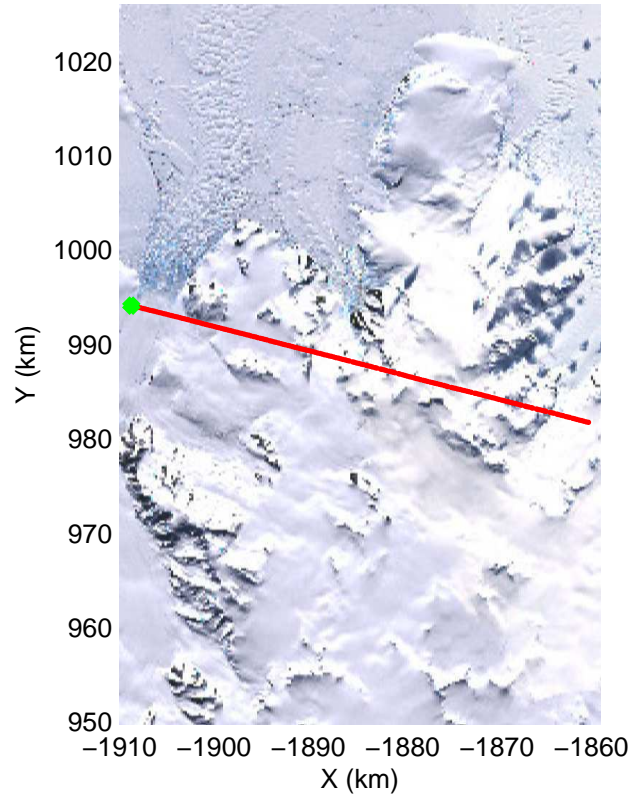

Land Ice Larsen D01
20141018_07_001
Polar Stereograph -71N/0E

mcords3 2014_Antarctica_DC8: "Land Ice Larsen D01" 20141018_07_001: 15:16:40.4 to 15:23:02.5 GPS

mcords3 2014_Antarctica_DC8: "Land Ice Larsen D01" 20141018_07_001: 15:16:40.4 to 15:23:02.5 GPS

Land Ice Larsen D01
20141018_07_002
Polar Stereograph -71N/0E

mcords3 2014_Antarctica_DC8: "Land Ice Larsen D01" 20141018_07_002: 15:23:02.8 to 15:28:55.8 GPS

mcords3 2014_Antarctica_DC8: "Land Ice Larsen D01" 20141018_07_002: 15:23:02.8 to 15:28:55.8 GPS

mcords3 2014_Antarctica_DC8: "Land Ice Larsen D01" 20141018_07_003: 15:28:56.1 to 15:35:07.2 GPS

mcords3 2014_Antarctica_DC8: "Land Ice Larsen D01" 20141018_07_003: 15:28:56.1 to 15:35:07.2 GPS

Land Ice Larsen D01
20141018_07_004
Polar Stereograph -71N/0E

mcords3 2014_Antarctica_DC8: "Land Ice Larsen D01" 20141018_07_005: 15:41:37.5 to 15:47:53.3 GPS

mcords3 2014_Antarctica_DC8: "Land Ice Larsen D01" 20141018_07_005: 15:41:37.5 to 15:47:53.3 GPS

Land Ice Larsen D01
20141018_07_006
Polar Stereograph -71N/0E