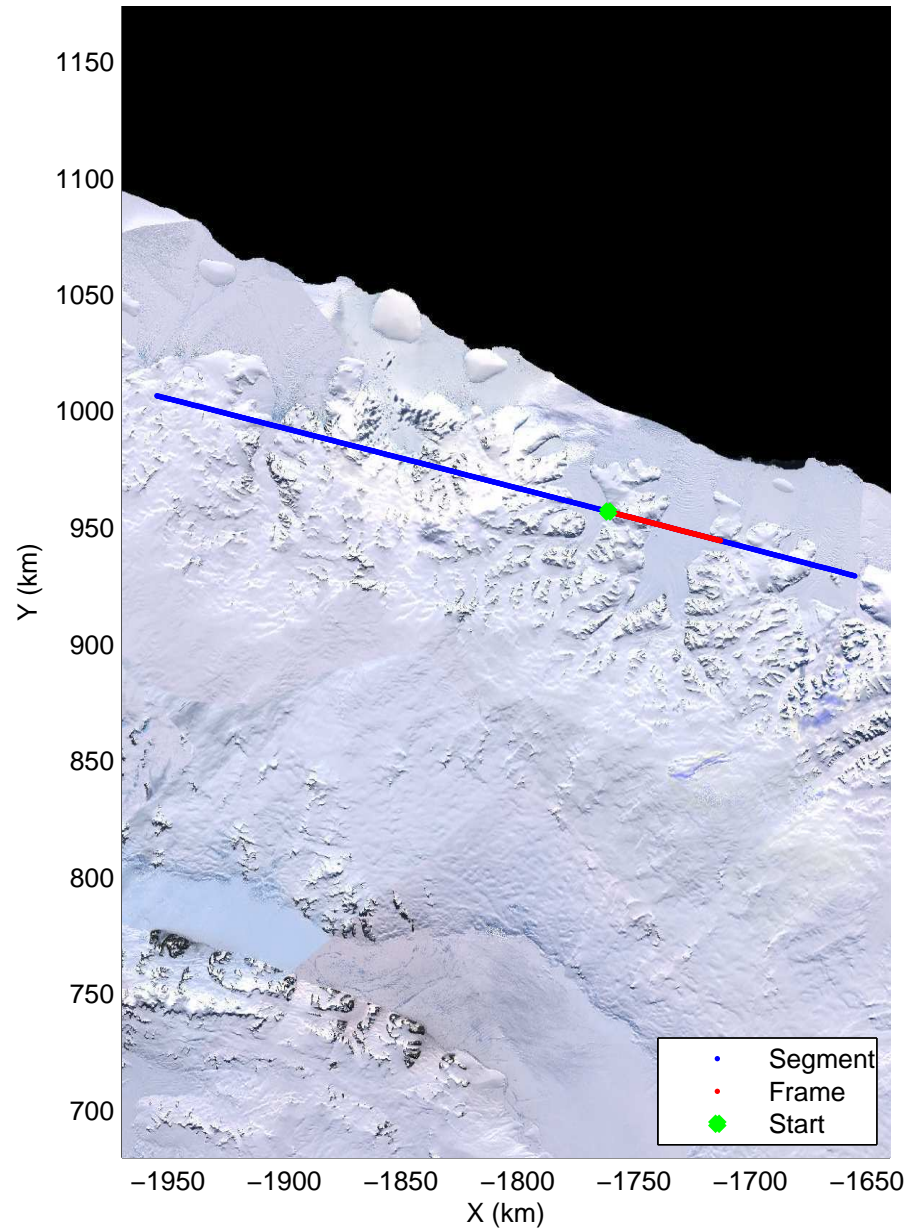

Land Ice Larsen D01
20141018_07_001
Polar Stereograph -71N/0E

mcords3 2014_Antarctica_DC8: "Land Ice Larsen D01" 20141018_07_001: 15:16:40.4 to 15:23:02.5 GPS

mcords3 2014_Antarctica_DC8: "Land Ice Larsen D01" 20141018_07_001: 15:16:40.4 to 15:23:02.5 GPS

Land Ice Larsen D01
20141018_07_002
Polar Stereograph -71N/0E

mcords3 2014_Antarctica_DC8: "Land Ice Larsen D01" 20141018_07_002: 15:23:02.8 to 15:28:55.8 GPS

mcords3 2014_Antarctica_DC8: "Land Ice Larsen D01" 20141018_07_002: 15:23:02.8 to 15:28:55.8 GPS

mcords3 2014_Antarctica_DC8: "Land Ice Larsen D01" 20141018_07_003: 15:28:56.1 to 15:35:07.2 GPS

mcords3 2014_Antarctica_DC8: "Land Ice Larsen D01" 20141018_07_003: 15:28:56.1 to 15:35:07.2 GPS

Land Ice Larsen D01
20141018_07_004
Polar Stereograph -71N/0E

mcords3 2014_Antarctica_DC8: "Land Ice Larsen D01" 20141018_07_004: 15:35:07.5 to 15:41:36.9 GPS

mcords3 2014_Antarctica_DC8: "Land Ice Larsen D01" 20141018_07_004: 15:35:07.5 to 15:41:36.9 GPS

Land Ice Larsen D01
20141018_07_005
Polar Stereograph -71N/0E