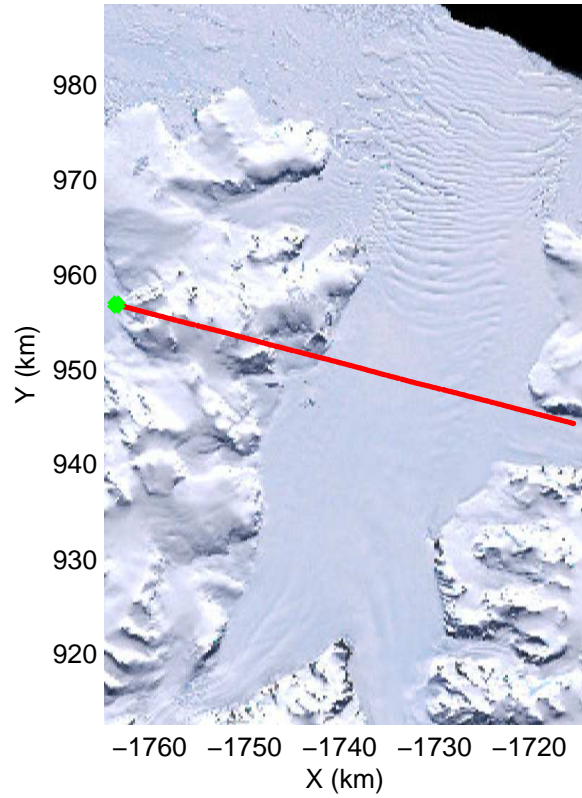

mcords3 2014_Antarctica_DC8: "Land Ice Larsen D01" 20141018_07_004: 15:35:07.5 to 15:41:36.9 GPS

mcords3 2014_Antarctica_DC8: "Land Ice Larsen D01" 20141018_07_004: 15:35:07.5 to 15:41:36.9 GPS

Land Ice Larsen D01
20141018_07_005
Polar Stereograph -71N/0E

mcords3 2014_Antarctica_DC8: "Land Ice Larsen D01" 20141018_07_005: 15:41:37.5 to 15:47:53.3 GPS

mcords3 2014_Antarctica_DC8: "Land Ice Larsen D01" 20141018_07_005: 15:41:37.5 to 15:47:53.3 GPS

Land Ice Larsen D01
20141018_07_006
Polar Stereograph -71N/0E