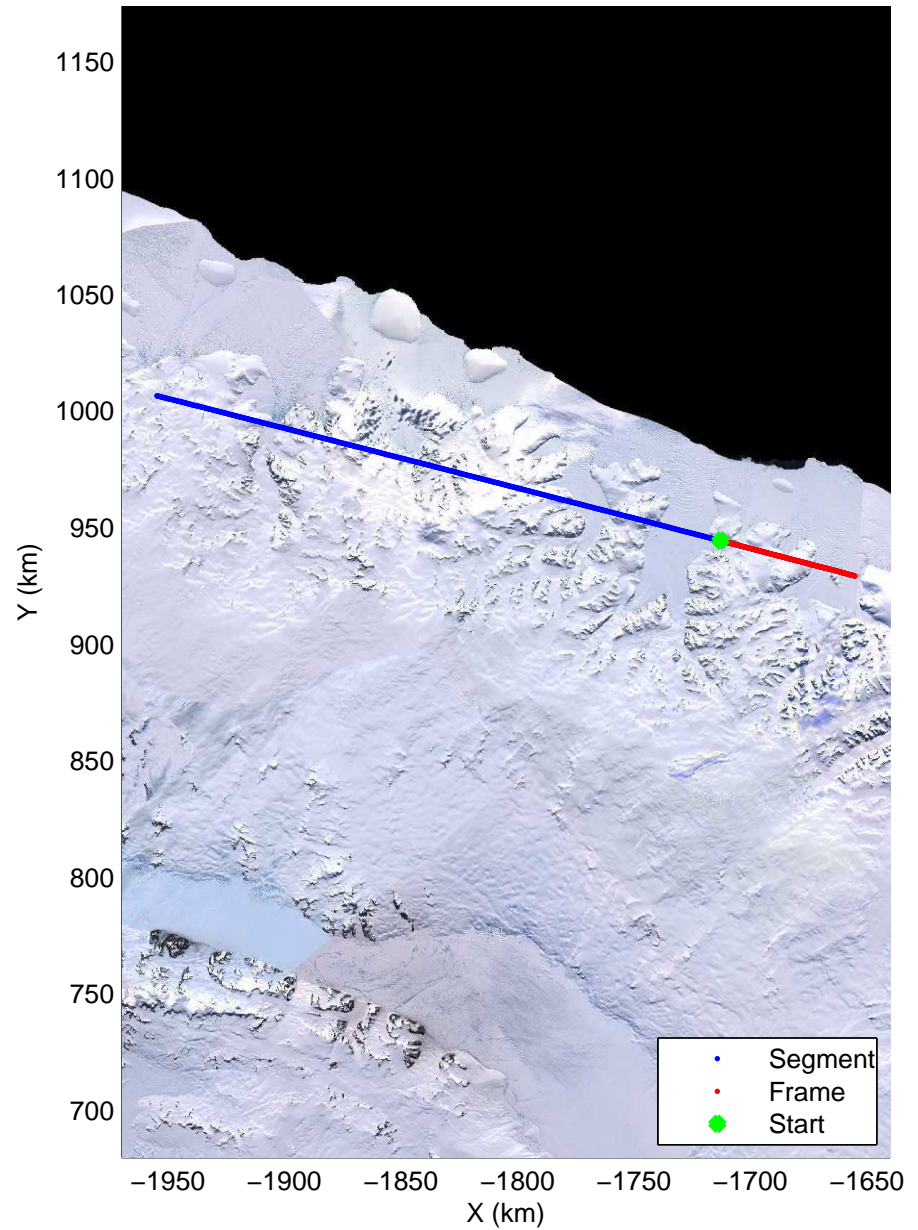

Land Ice Larsen D01
20141018_07_002
Polar Stereograph -71N/0E

mcords3 2014_Antarctica_DC8: "Land Ice Larsen D01" 20141018_07_002: 15:23:02.8 to 15:28:55.8 GPS

mcords3 2014_Antarctica_DC8: "Land Ice Larsen D01" 20141018_07_002: 15:23:02.8 to 15:28:55.8 GPS

mcords3 2014_Antarctica_DC8: "Land Ice Larsen D01" 20141018_07_004: 15:35:07.5 to 15:41:36.9 GPS

mcords3 2014_Antarctica_DC8: "Land Ice Larsen D01" 20141018_07_004: 15:35:07.5 to 15:41:36.9 GPS

Land Ice Larsen D01
20141018_07_005
Polar Stereograph -71N/0E

mcords3 2014_Antarctica_DC8: "Land Ice Larsen D01" 20141018_07_005: 15:41:37.5 to 15:47:53.3 GPS

mcords3 2014_Antarctica_DC8: "Land Ice Larsen D01" 20141018_07_005: 15:41:37.5 to 15:47:53.3 GPS

Land Ice Larsen D01
20141018_07_006
Polar Stereograph -71N/0E

mcords3 2014_Antarctica_DC8: "Land Ice Larsen D01" 20141018_07_006: 15:47:53.6 to 15:55:50.1 GPS

mcords3 2014_Antarctica_DC8: "Land Ice Larsen D01" 20141018_07_006: 15:47:53.6 to 15:55:50.1 GPS