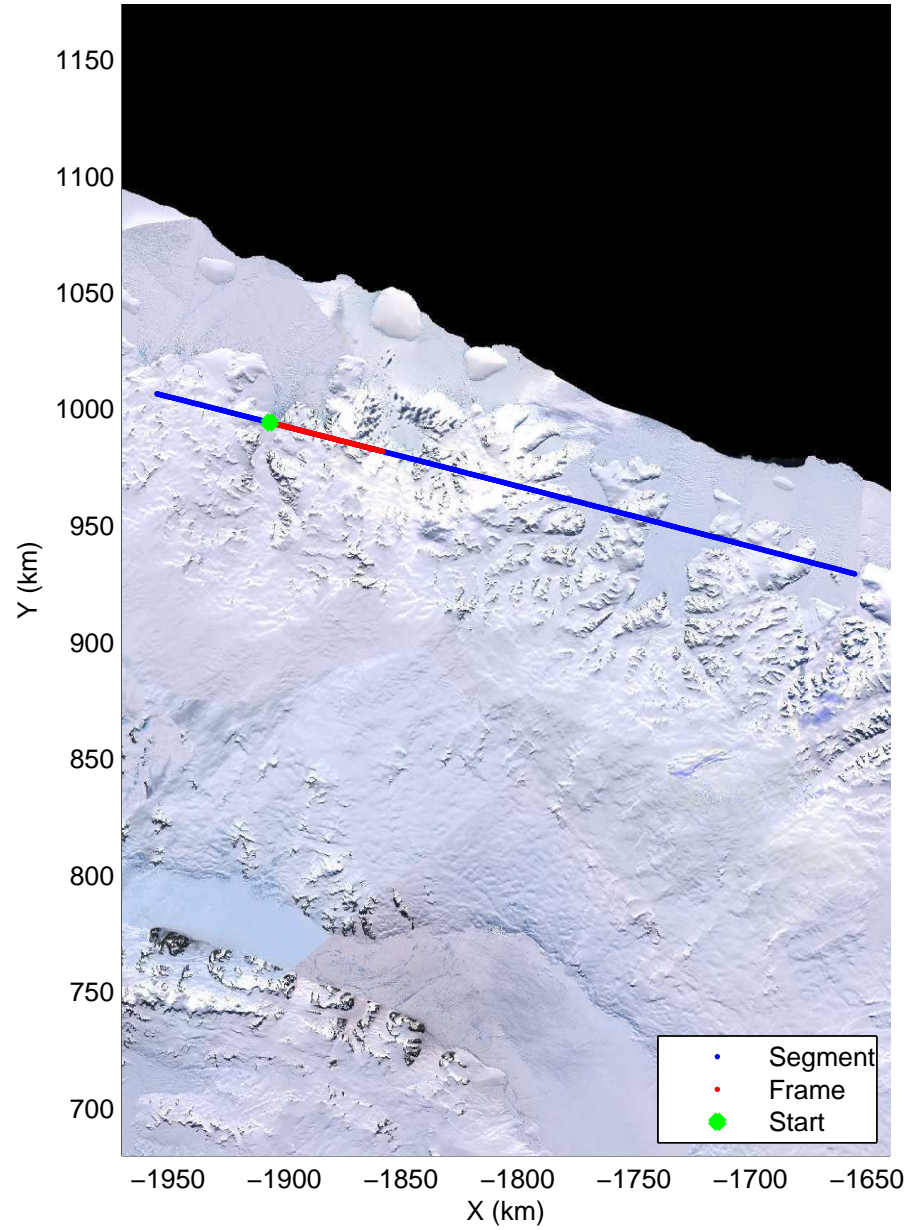

Land Ice Larsen D01
20141018_07_001
Polar Stereograph -71N/0E

mcords3 2014_Antarctica_DC8: "Land Ice Larsen D01" 20141018_07_001: 15:16:40.4 to 15:23:02.5 GPS

mcords3 2014_Antarctica_DC8: "Land Ice Larsen D01" 20141018_07_001: 15:16:40.4 to 15:23:02.5 GPS

Land Ice Larsen D01
20141018_07_002
Polar Stereograph -71N/0E

mcords3 2014_Antarctica_DC8: "Land Ice Larsen D01" 20141018_07_002: 15:23:02.8 to 15:28:55.8 GPS

mcords3 2014_Antarctica_DC8: "Land Ice Larsen D01" 20141018_07_002: 15:23:02.8 to 15:28:55.8 GPS

mcords3 2014_Antarctica_DC8: "Land Ice Larsen D01" 20141018_07_003: 15:28:56.1 to 15:35:07.2 GPS

mcords3 2014_Antarctica_DC8: "Land Ice Larsen D01" 20141018_07_003: 15:28:56.1 to 15:35:07.2 GPS

Land Ice Larsen D01
20141018_07_004
Polar Stereograph -71N/0E

mcords3 2014_Antarctica_DC8: "Land Ice Larsen D01" 20141018_07_004: 15:35:07.5 to 15:41:36.9 GPS

mcords3 2014_Antarctica_DC8: "Land Ice Larsen D01" 20141018_07_004: 15:35:07.5 to 15:41:36.9 GPS

Land Ice Larsen D01
20141018_07_005
Polar Stereograph -71N/0E