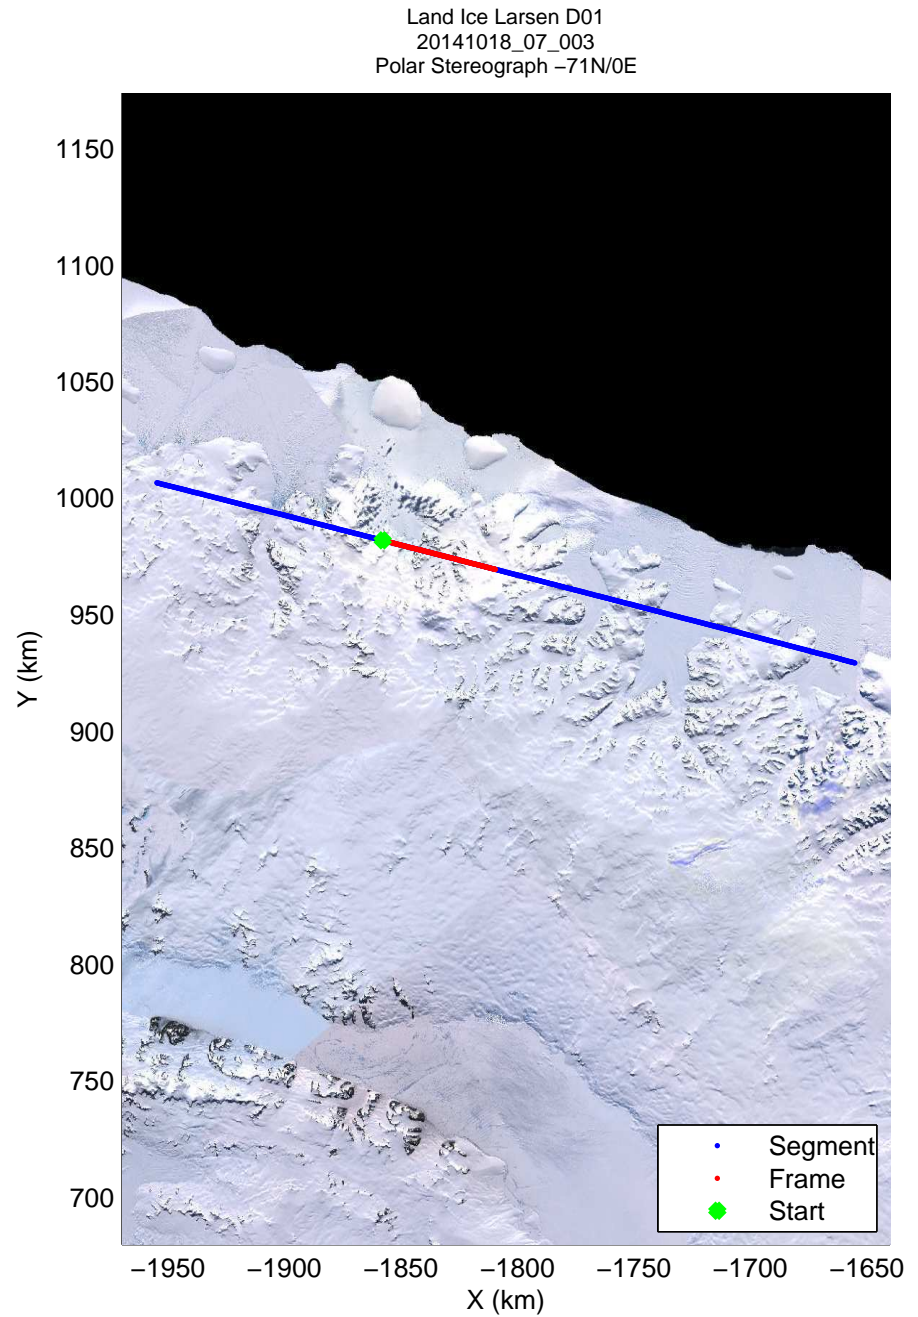

Land Ice Larsen D01
20141018_07_001
Polar Stereograph -71N/0E

mcords3 2014_Antarctica_DC8: "Land Ice Larsen D01" 20141018_07_001: 15:16:40.4 to 15:23:02.5 GPS

mcords3 2014_Antarctica_DC8: "Land Ice Larsen D01" 20141018_07_001: 15:16:40.4 to 15:23:02.5 GPS

Land Ice Larsen D01
20141018_07_002
Polar Stereograph -71N/0E

mcords3 2014_Antarctica_DC8: "Land Ice Larsen D01" 20141018_07_002: 15:23:02.8 to 15:28:55.8 GPS

mcords3 2014_Antarctica_DC8: "Land Ice Larsen D01" 20141018_07_002: 15:23:02.8 to 15:28:55.8 GPS

mcords3 2014_Antarctica_DC8: "Land Ice Larsen D01" 20141018_07_003: 15:28:56.1 to 15:35:07.2 GPS

mcords3 2014_Antarctica_DC8: "Land Ice Larsen D01" 20141018_07_003: 15:28:56.1 to 15:35:07.2 GPS

Land Ice Larsen D01
20141018_07_004
Polar Stereograph -71N/0E

mcords3 2014_Antarctica_DC8: "Land Ice Larsen D01" 20141018_07_004: 15:35:07.5 to 15:41:36.9 GPS

mcords3 2014_Antarctica_DC8: "Land Ice Larsen D01" 20141018_07_004: 15:35:07.5 to 15:41:36.9 GPS

Land Ice Larsen D01
20141018_07_005
Polar Stereograph -71N/0E