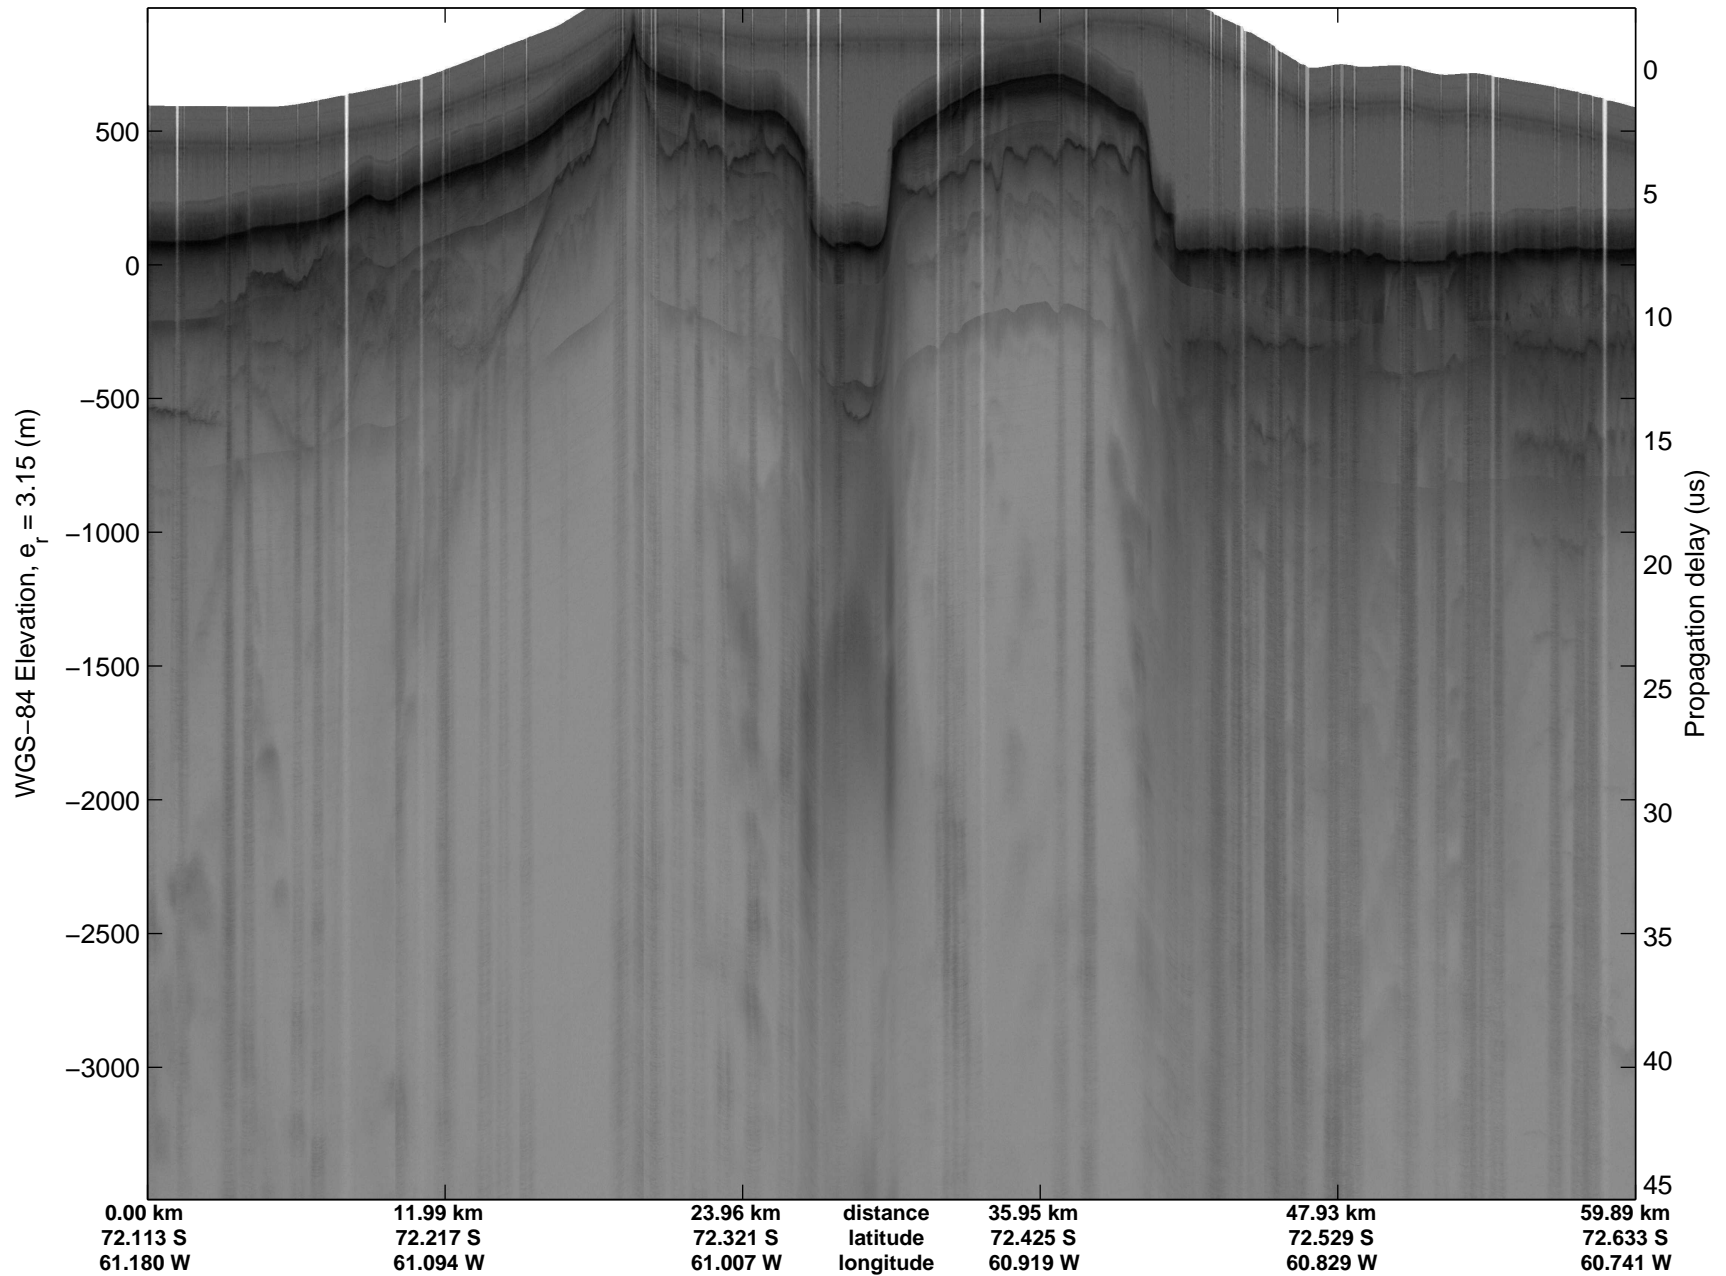

Land Ice Larsen D01
20141018_07_002
Polar Stereograph -71N/0E

mcords3 2014_Antarctica_DC8: "Land Ice Larsen D01" 20141018_07_002: 15:23:02.8 to 15:28:55.8 GPS

mcords3 2014_Antarctica_DC8: "Land Ice Larsen D01" 20141018_07_002: 15:23:02.8 to 15:28:55.8 GPS

mcords3 2014_Antarctica_DC8: "Land Ice Larsen D01" 20141018_07_004: 15:35:07.5 to 15:41:36.9 GPS

mcords3 2014_Antarctica_DC8: "Land Ice Larsen D01" 20141018_07_004: 15:35:07.5 to 15:41:36.9 GPS

Land Ice Larsen D01
20141018_07_005
Polar Stereograph -71N/0E

mcords3 2014_Antarctica_DC8: "Land Ice Larsen D01" 20141018_07_005: 15:41:37.5 to 15:47:53.3 GPS

mcords3 2014_Antarctica_DC8: "Land Ice Larsen D01" 20141018_07_005: 15:41:37.5 to 15:47:53.3 GPS

Land Ice Larsen D01
20141018_07_006
Polar Stereograph -71N/0E

mcords3 2014_Antarctica_DC8: "Land Ice Larsen D01" 20141018_07_006: 15:47:53.6 to 15:55:50.1 GPS

mcords3 2014_Antarctica_DC8: "Land Ice Larsen D01" 20141018_07_006: 15:47:53.6 to 15:55:50.1 GPS