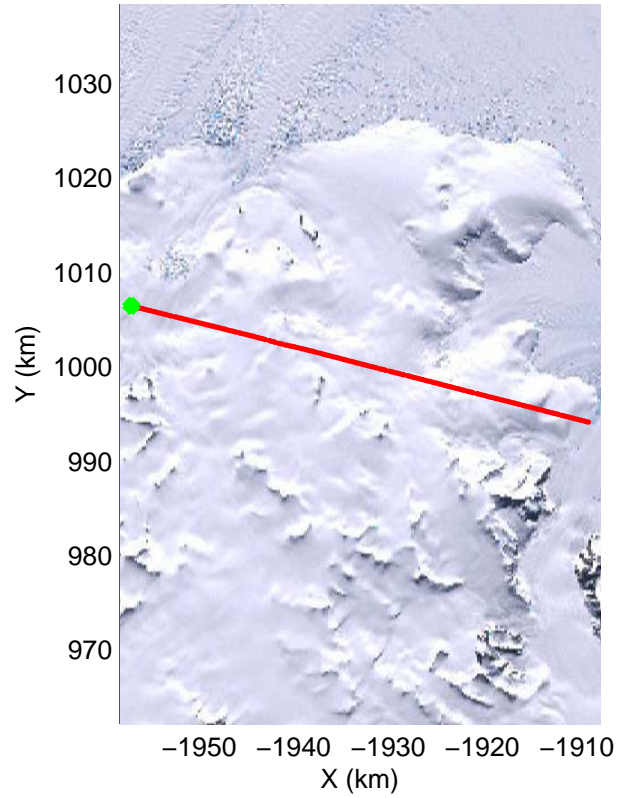

Land Ice Larsen D01
20141018_07_001
Polar Stereograph -71N/0E

mcords3 2014_Antarctica_DC8: "Land Ice Larsen D01" 20141018_07_001: 15:16:40.4 to 15:23:02.5 GPS

mcords3 2014_Antarctica_DC8: "Land Ice Larsen D01" 20141018_07_001: 15:16:40.4 to 15:23:02.5 GPS

Land Ice Larsen D01
20141018_07_002
Polar Stereograph -71N/0E

mcords3 2014_Antarctica_DC8: "Land Ice Larsen D01" 20141018_07_002: 15:23:02.8 to 15:28:55.8 GPS

mcords3 2014_Antarctica_DC8: "Land Ice Larsen D01" 20141018_07_002: 15:23:02.8 to 15:28:55.8 GPS

mcords3 2014_Antarctica_DC8: "Land Ice Larsen D01" 20141018_07_003: 15:28:56.1 to 15:35:07.2 GPS

mcords3 2014_Antarctica_DC8: "Land Ice Larsen D01" 20141018_07_003: 15:28:56.1 to 15:35:07.2 GPS

Land Ice Larsen D01
20141018_07_004
Polar Stereograph -71N/0E

mcords3 2014_Antarctica_DC8: "Land Ice Larsen D01" 20141018_07_005: 15:41:37.5 to 15:47:53.3 GPS

mcords3 2014_Antarctica_DC8: "Land Ice Larsen D01" 20141018_07_005: 15:41:37.5 to 15:47:53.3 GPS

Land Ice Larsen D01
20141018_07_006
Polar Stereograph -71N/0E