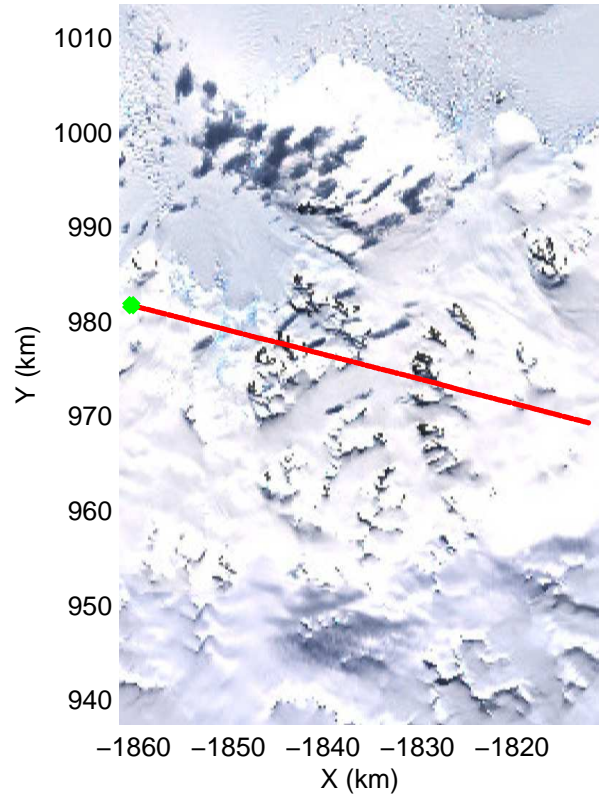

Land Ice Larsen D01
20141018_07_001
Polar Stereograph -71N/0E

mcords3 2014_Antarctica_DC8: "Land Ice Larsen D01" 20141018_07_001: 15:16:40.4 to 15:23:02.5 GPS

mcords3 2014_Antarctica_DC8: "Land Ice Larsen D01" 20141018_07_001: 15:16:40.4 to 15:23:02.5 GPS

Land Ice Larsen D01
20141018_07_002
Polar Stereograph -71N/0E

mcords3 2014_Antarctica_DC8: "Land Ice Larsen D01" 20141018_07_002: 15:23:02.8 to 15:28:55.8 GPS

mcords3 2014_Antarctica_DC8: "Land Ice Larsen D01" 20141018_07_002: 15:23:02.8 to 15:28:55.8 GPS

mcords3 2014_Antarctica_DC8: "Land Ice Larsen D01" 20141018_07_003: 15:28:56.1 to 15:35:07.2 GPS

mcords3 2014_Antarctica_DC8: "Land Ice Larsen D01" 20141018_07_003: 15:28:56.1 to 15:35:07.2 GPS

Land Ice Larsen D01
20141018_07_004
Polar Stereograph -71N/0E

mcords3 2014_Antarctica_DC8: "Land Ice Larsen D01" 20141018_07_005: 15:41:37.5 to 15:47:53.3 GPS

mcords3 2014_Antarctica_DC8: "Land Ice Larsen D01" 20141018_07_005: 15:41:37.5 to 15:47:53.3 GPS

Land Ice Larsen D01
20141018_07_006
Polar Stereograph -71N/0E