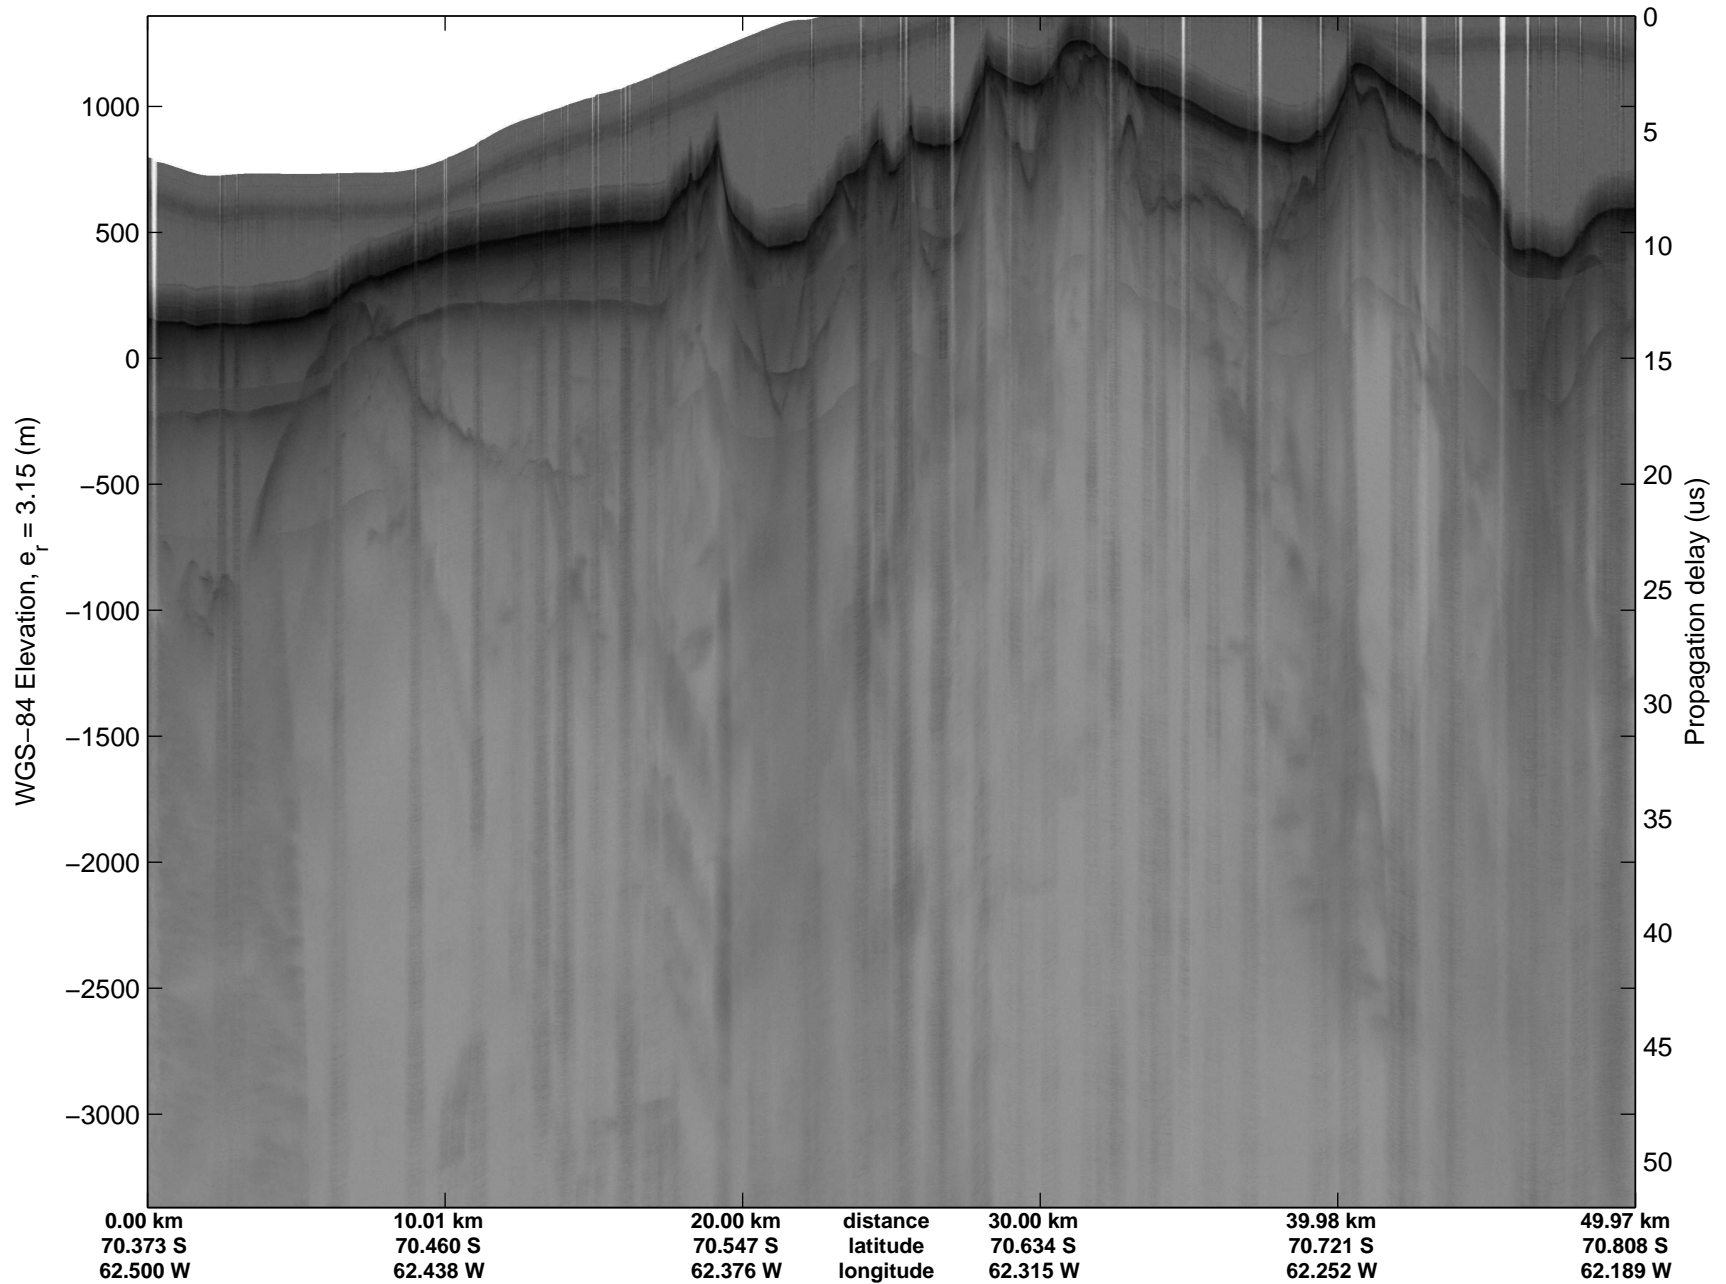

Land Ice Larsen D01
20141018_07_001
Polar Stereograph -71N/0E

mcords3 2014_Antarctica_DC8: "Land Ice Larsen D01" 20141018_07_001: 15:16:40.4 to 15:23:02.5 GPS

mcords3 2014_Antarctica_DC8: "Land Ice Larsen D01" 20141018_07_001: 15:16:40.4 to 15:23:02.5 GPS

Land Ice Larsen D01
20141018_07_002
Polar Stereograph -71N/0E

mcords3 2014_Antarctica_DC8: "Land Ice Larsen D01" 20141018_07_002: 15:23:02.8 to 15:28:55.8 GPS

mcords3 2014_Antarctica_DC8: "Land Ice Larsen D01" 20141018_07_002: 15:23:02.8 to 15:28:55.8 GPS

mcords3 2014_Antarctica_DC8: "Land Ice Larsen D01" 20141018_07_003: 15:28:56.1 to 15:35:07.2 GPS

mcords3 2014_Antarctica_DC8: "Land Ice Larsen D01" 20141018_07_003: 15:28:56.1 to 15:35:07.2 GPS

Land Ice Larsen D01
20141018_07_004
Polar Stereograph -71N/0E

mcords3 2014_Antarctica_DC8: "Land Ice Larsen D01" 20141018_07_004: 15:35:07.5 to 15:41:36.9 GPS

mcords3 2014_Antarctica_DC8: "Land Ice Larsen D01" 20141018_07_004: 15:35:07.5 to 15:41:36.9 GPS

Land Ice Larsen D01
20141018_07_005
Polar Stereograph -71N/0E