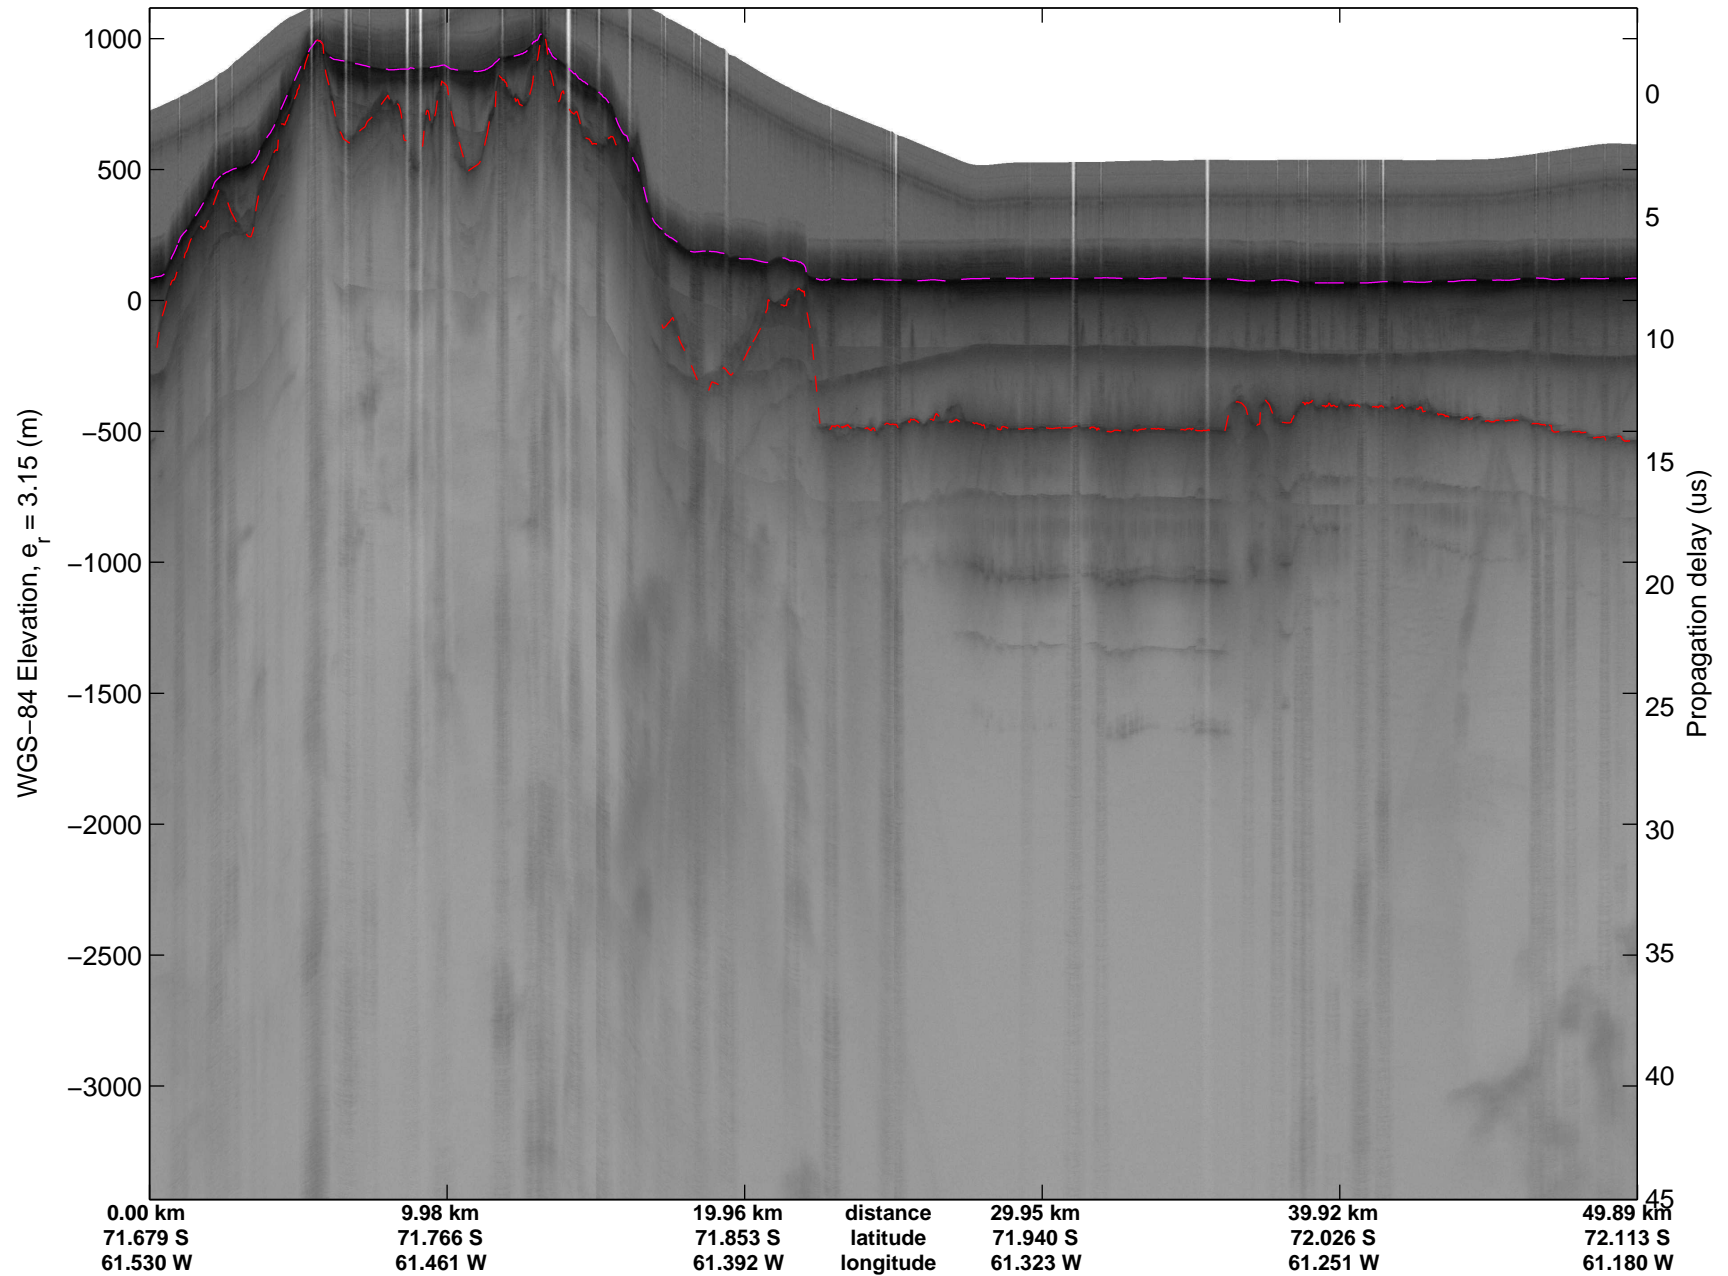

mcords3 2014_Antarctica_DC8: "Land Ice Larsen D01" 20141018_07_003: 15:28:56.1 to 15:35:07.2 GPS

mcords3 2014_Antarctica_DC8: "Land Ice Larsen D01" 20141018_07_003: 15:28:56.1 to 15:35:07.2 GPS

Land Ice Larsen D01
20141018_07_004
Polar Stereograph -71N/0E

mcords3 2014_Antarctica_DC8: "Land Ice Larsen D01" 20141018_07_004: 15:35:07.5 to 15:41:36.9 GPS

mcords3 2014_Antarctica_DC8: "Land Ice Larsen D01" 20141018_07_004: 15:35:07.5 to 15:41:36.9 GPS

Land Ice Larsen D01
20141018_07_005
Polar Stereograph -71N/0E

mcords3 2014_Antarctica_DC8: "Land Ice Larsen D01" 20141018_07_005: 15:41:37.5 to 15:47:53.3 GPS

mcords3 2014_Antarctica_DC8: "Land Ice Larsen D01" 20141018_07_005: 15:41:37.5 to 15:47:53.3 GPS

Land Ice Larsen D01
20141018_07_006
Polar Stereograph -71N/0E

mcords3 2014_Antarctica_DC8: "Land Ice Larsen D01" 20141018_07_006: 15:47:53.6 to 15:55:50.1 GPS

mcords3 2014_Antarctica_DC8: "Land Ice Larsen D01" 20141018_07_006: 15:47:53.6 to 15:55:50.1 GPS