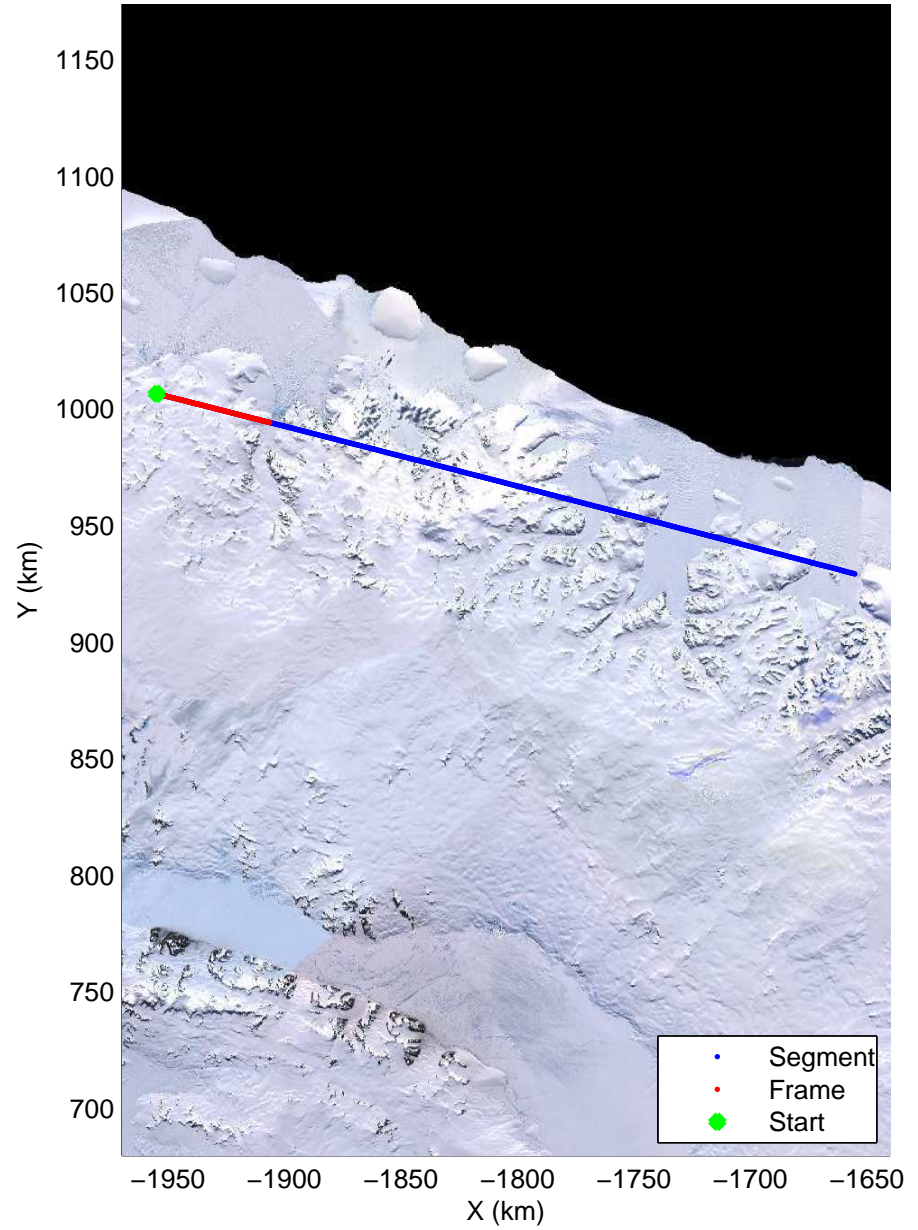

Land Ice Larsen D01
20141018_07_001
Polar Stereograph -71N/0E

mcords3 2014_Antarctica_DC8: "Land Ice Larsen D01" 20141018_07_001: 15:16:40.4 to 15:23:02.5 GPS

mcords3 2014_Antarctica_DC8: "Land Ice Larsen D01" 20141018_07_001: 15:16:40.4 to 15:23:02.5 GPS

Land Ice Larsen D01
20141018_07_002
Polar Stereograph -71N/0E

mcords3 2014_Antarctica_DC8: "Land Ice Larsen D01" 20141018_07_002: 15:23:02.8 to 15:28:55.8 GPS

mcords3 2014_Antarctica_DC8: "Land Ice Larsen D01" 20141018_07_002: 15:23:02.8 to 15:28:55.8 GPS

mcords3 2014_Antarctica_DC8: "Land Ice Larsen D01" 20141018_07_003: 15:28:56.1 to 15:35:07.2 GPS

mcords3 2014_Antarctica_DC8: "Land Ice Larsen D01" 20141018_07_003: 15:28:56.1 to 15:35:07.2 GPS

Land Ice Larsen D01
20141018_07_004
Polar Stereograph -71N/0E

mcords3 2014_Antarctica_DC8: "Land Ice Larsen D01" 20141018_07_004: 15:35:07.5 to 15:41:36.9 GPS

mcords3 2014_Antarctica_DC8: "Land Ice Larsen D01" 20141018_07_004: 15:35:07.5 to 15:41:36.9 GPS

Land Ice Larsen D01
20141018_07_005
Polar Stereograph -71N/0E