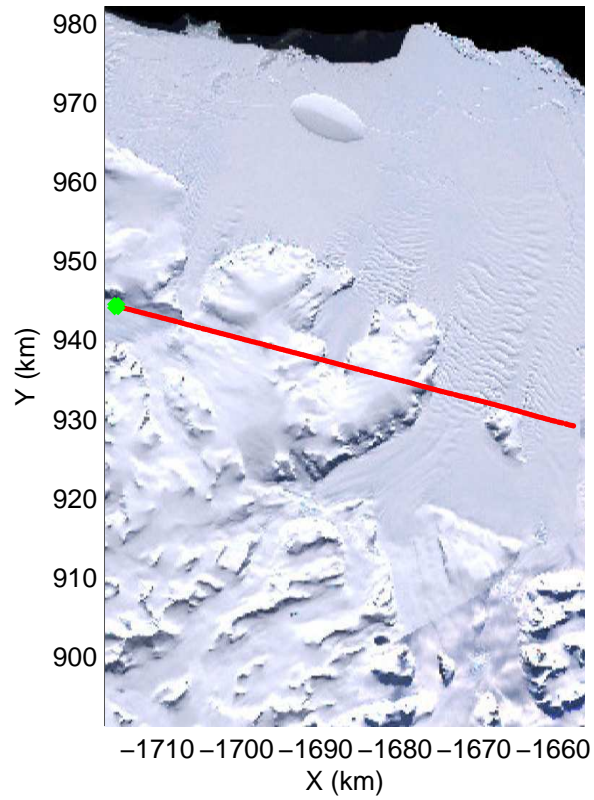

mcords3 2014_Antarctica_DC8: "Land Ice Larsen D01" 20141018_07_005: 15:41:37.5 to 15:47:53.3 GPS

mcords3 2014_Antarctica_DC8: "Land Ice Larsen D01" 20141018_07_005: 15:41:37.5 to 15:47:53.3 GPS

Land Ice Larsen D01
20141018_07_006
Polar Stereograph -71N/0E

mcords3 2014_Antarctica_DC8: "Land Ice Larsen D01" 20141018_07_006: 15:47:53.6 to 15:55:50.1 GPS

mcords3 2014_Antarctica_DC8: "Land Ice Larsen D01" 20141018_07_006: 15:47:53.6 to 15:55:50.1 GPS