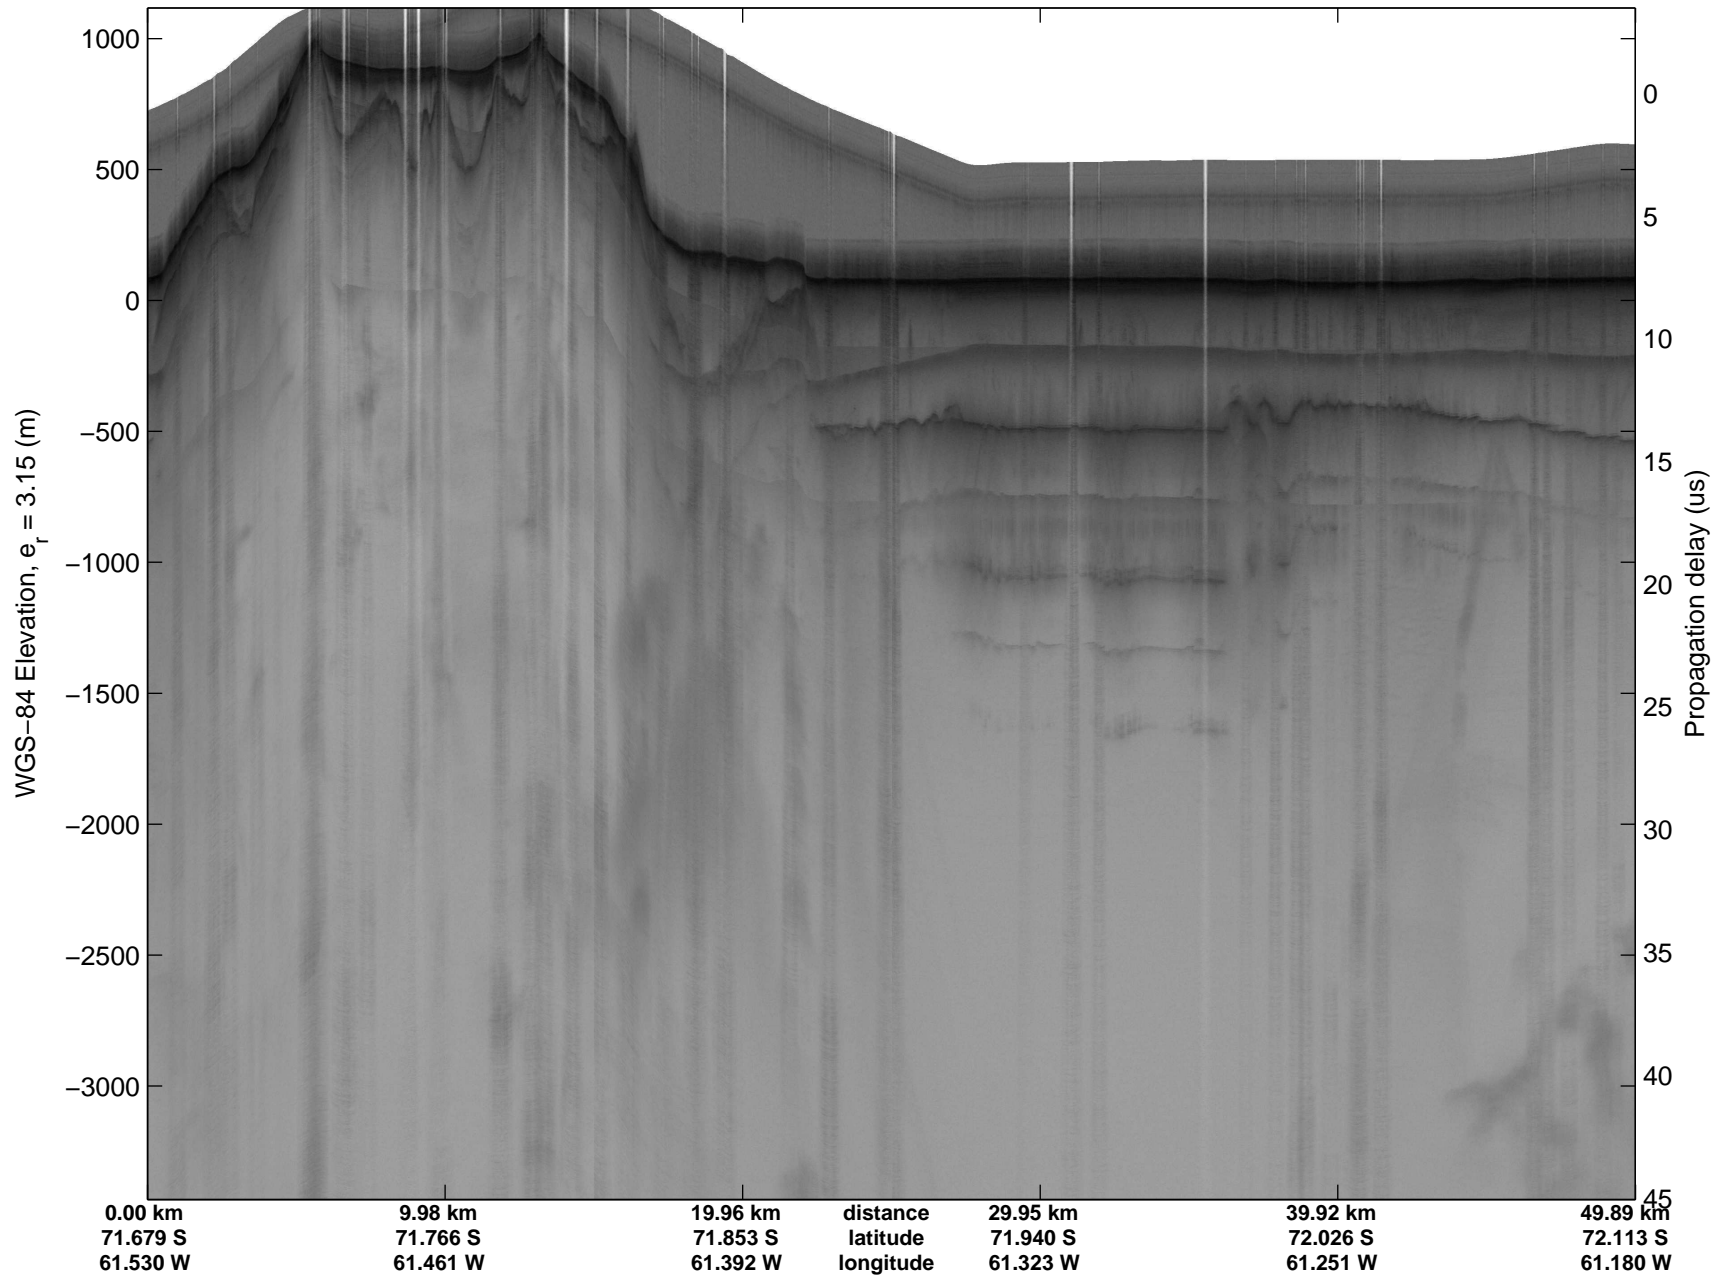

mcords3 2014_Antarctica_DC8: "Land Ice Larsen D01" 20141018_07_003: 15:28:56.1 to 15:35:07.2 GPS

mcords3 2014_Antarctica_DC8: "Land Ice Larsen D01" 20141018_07_003: 15:28:56.1 to 15:35:07.2 GPS

Land Ice Larsen D01
20141018_07_004
Polar Stereograph -71N/0E

mcords3 2014_Antarctica_DC8: "Land Ice Larsen D01" 20141018_07_004: 15:35:07.5 to 15:41:36.9 GPS

mcords3 2014_Antarctica_DC8: "Land Ice Larsen D01" 20141018_07_004: 15:35:07.5 to 15:41:36.9 GPS

Land Ice Larsen D01
20141018_07_005
Polar Stereograph -71N/0E

mcords3 2014_Antarctica_DC8: "Land Ice Larsen D01" 20141018_07_005: 15:41:37.5 to 15:47:53.3 GPS

mcords3 2014_Antarctica_DC8: "Land Ice Larsen D01" 20141018_07_005: 15:41:37.5 to 15:47:53.3 GPS

Land Ice Larsen D01
20141018_07_006
Polar Stereograph -71N/0E

mcords3 2014_Antarctica_DC8: "Land Ice Larsen D01" 20141018_07_006: 15:47:53.6 to 15:55:50.1 GPS

mcords3 2014_Antarctica_DC8: "Land Ice Larsen D01" 20141018_07_006: 15:47:53.6 to 15:55:50.1 GPS