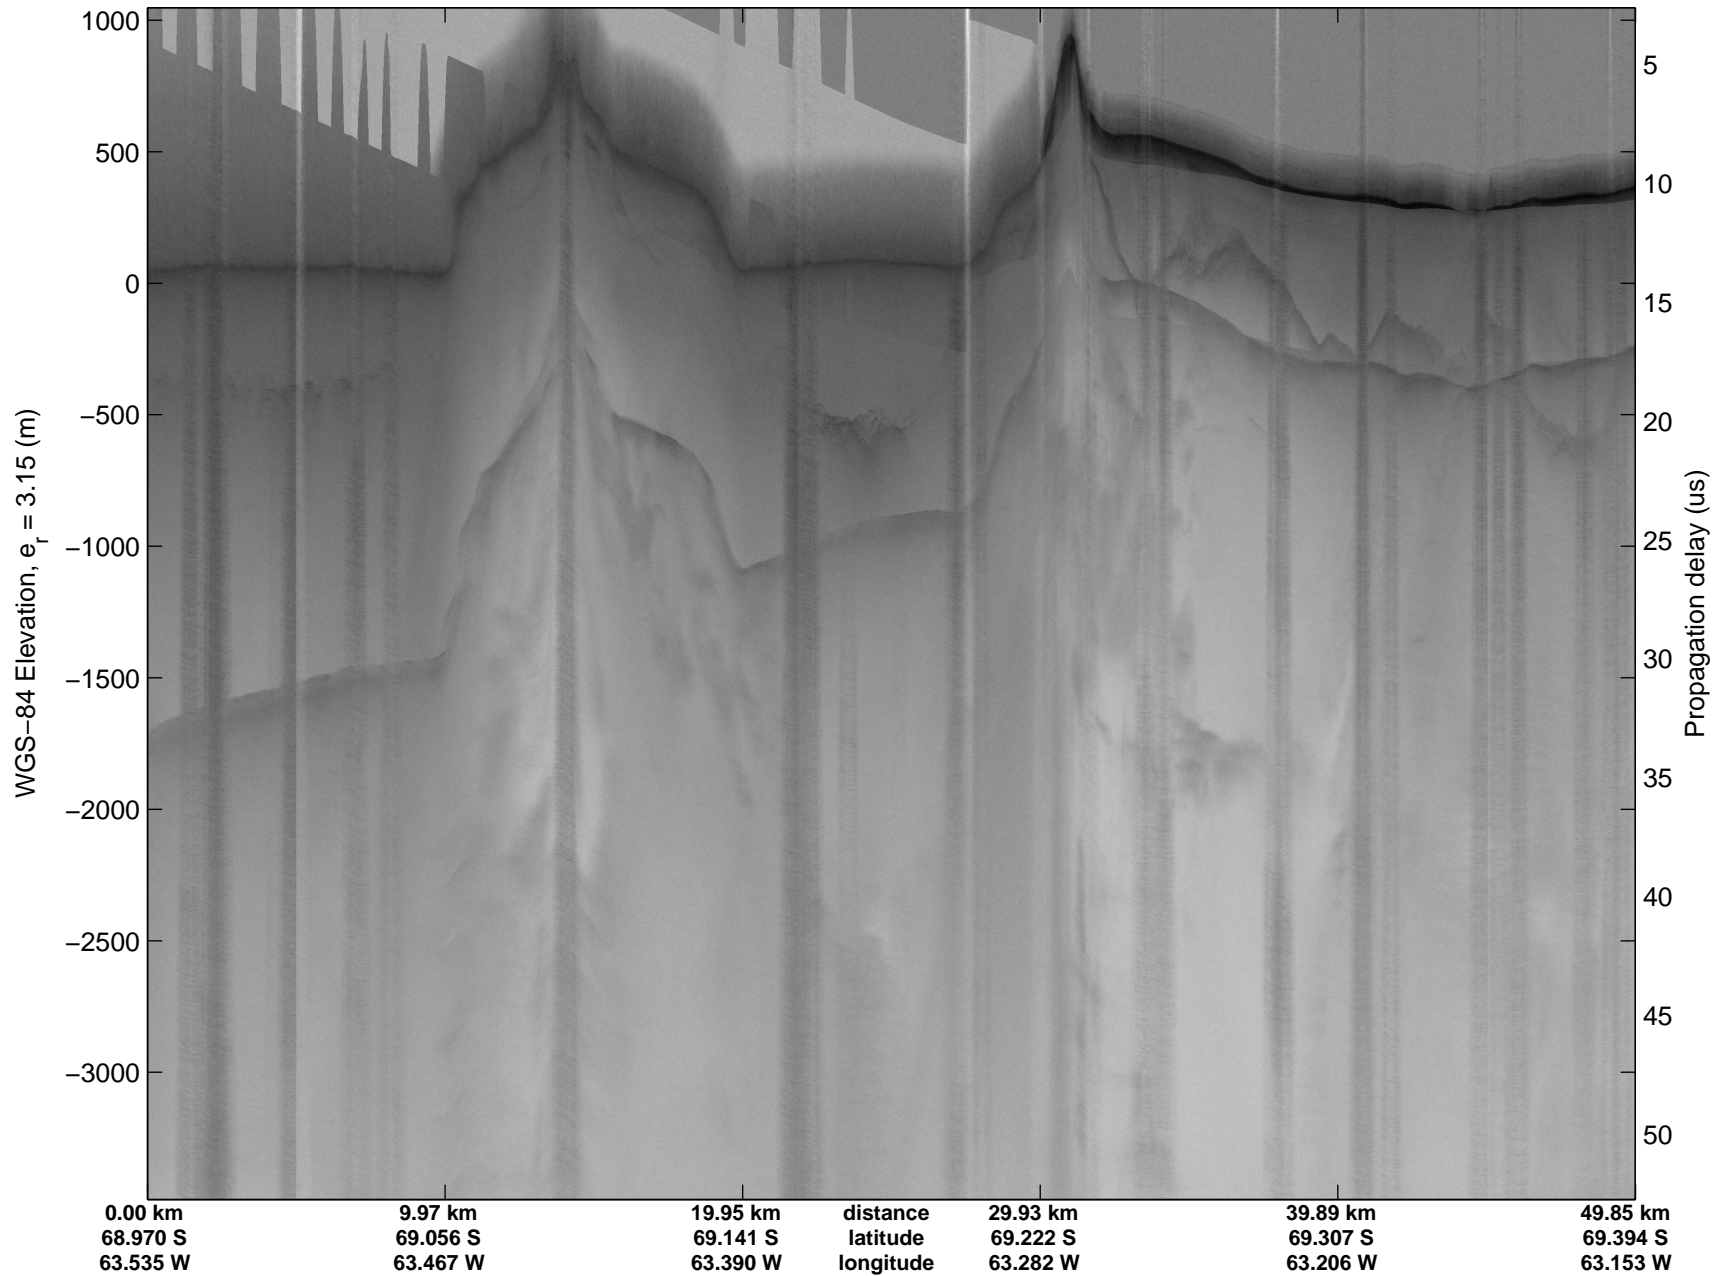

Land Ice Larsen D01  
20141018\_06\_001  
Polar Stereograph -71N/0E

mcords3 2014\_Antarctica\_DC8: "Land Ice Larsen D01" 20141018\_06\_001: 15:03:10.8 to 15:08:39.5 GPS

mcords3 2014\_Antarctica\_DC8: "Land Ice Larsen D01" 20141018\_06\_001: 15:03:10.8 to 15:08:39.5 GPS

Land Ice Larsen D01  
 20141018\_06\_002  
 Polar Stereograph -71N/0E

mcords3 2014\_Antarctica\_DC8: "Land Ice Larsen D01" 20141018\_06\_002: 15:08:39.8 to 15:16:21.9 GPS

mcords3 2014\_Antarctica\_DC8: "Land Ice Larsen D01" 20141018\_06\_002: 15:08:39.8 to 15:16:21.9 GPS