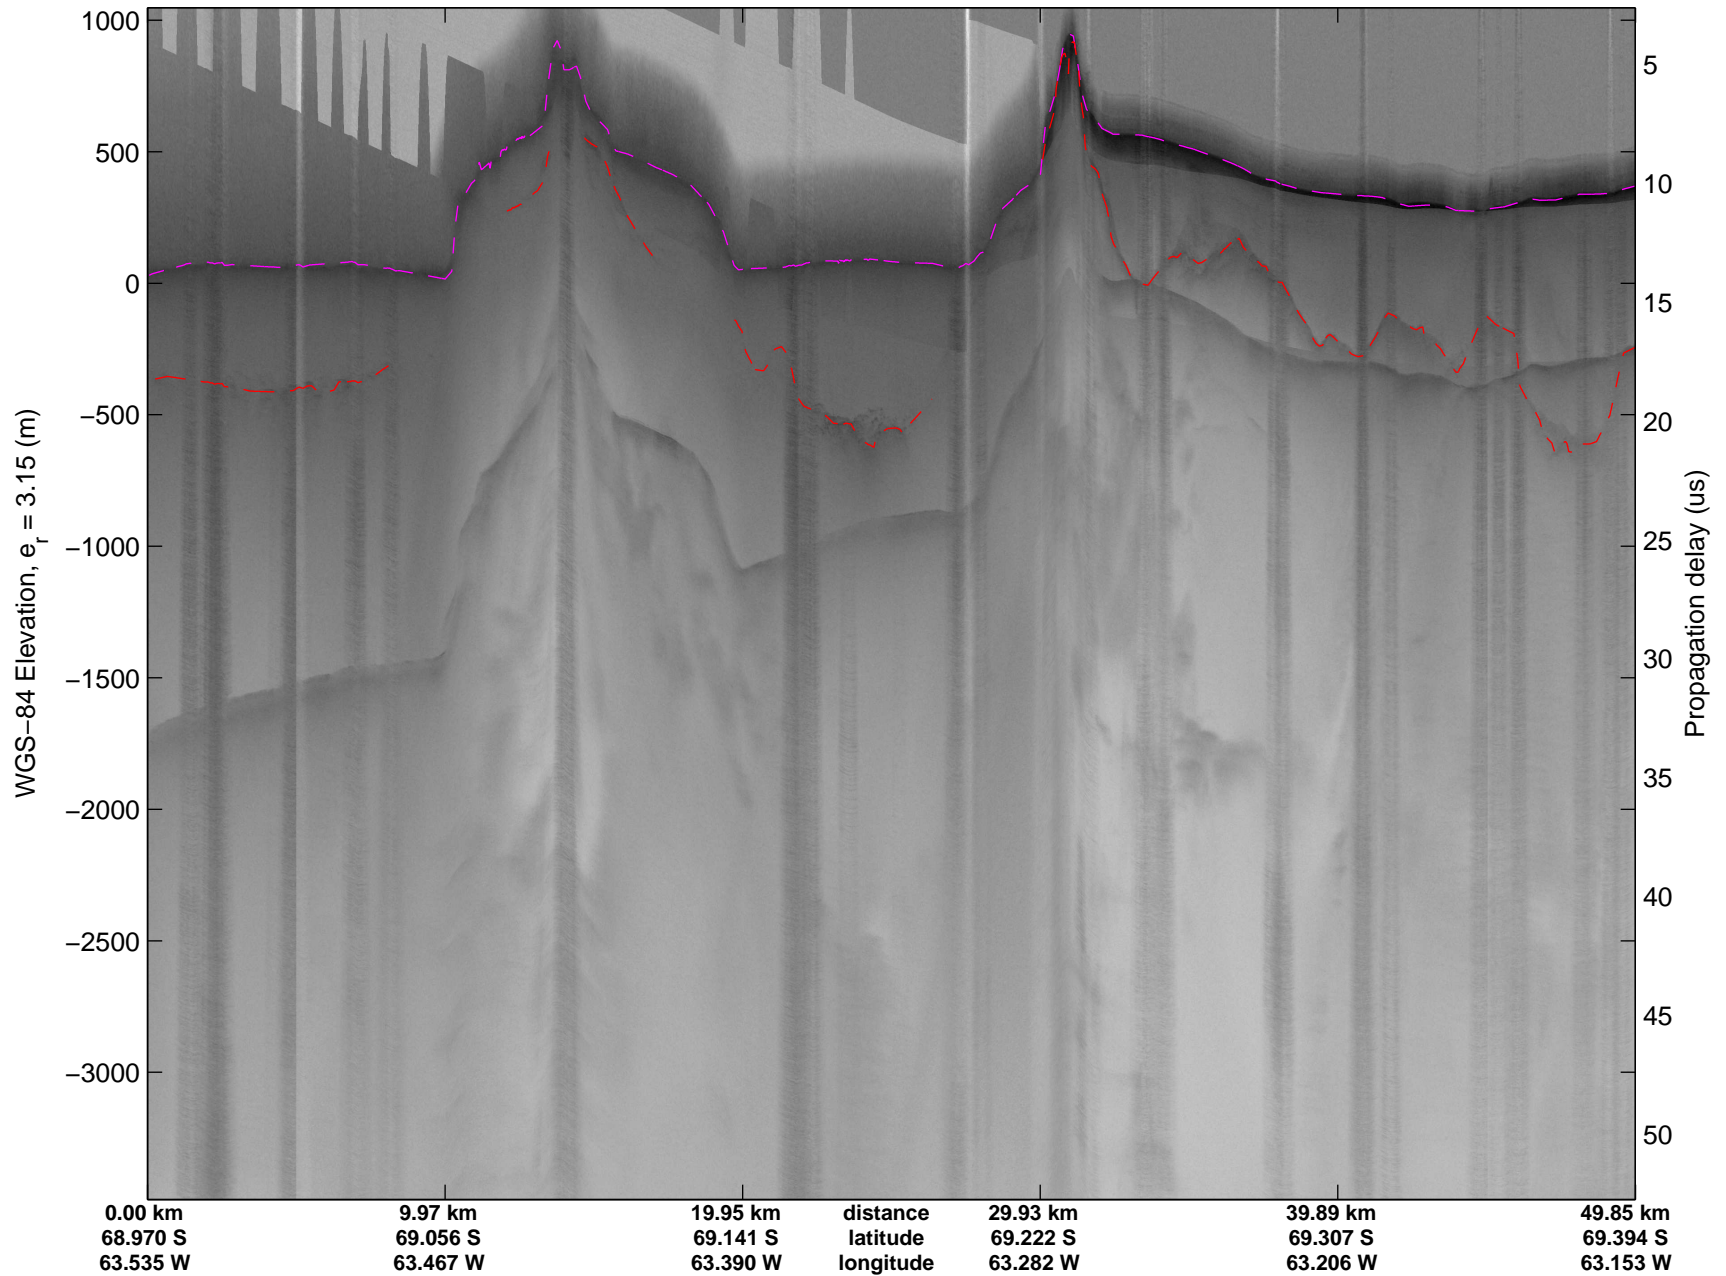

Land Ice Larsen D01  
20141018\_06\_001  
Polar Stereograph -71N/0E

mcords3 2014\_Antarctica\_DC8: "Land Ice Larsen D01" 20141018\_06\_001: 15:03:10.8 to 15:08:39.5 GPS

mcords3 2014\_Antarctica\_DC8: "Land Ice Larsen D01" 20141018\_06\_001: 15:03:10.8 to 15:08:39.5 GPS

Land Ice Larsen D01  
 20141018\_06\_002  
 Polar Stereograph -71N/0E

mcords3 2014\_Antarctica\_DC8: "Land Ice Larsen D01" 20141018\_06\_002: 15:08:39.8 to 15:16:21.9 GPS

mcords3 2014\_Antarctica\_DC8: "Land Ice Larsen D01" 20141018\_06\_002: 15:08:39.8 to 15:16:21.9 GPS