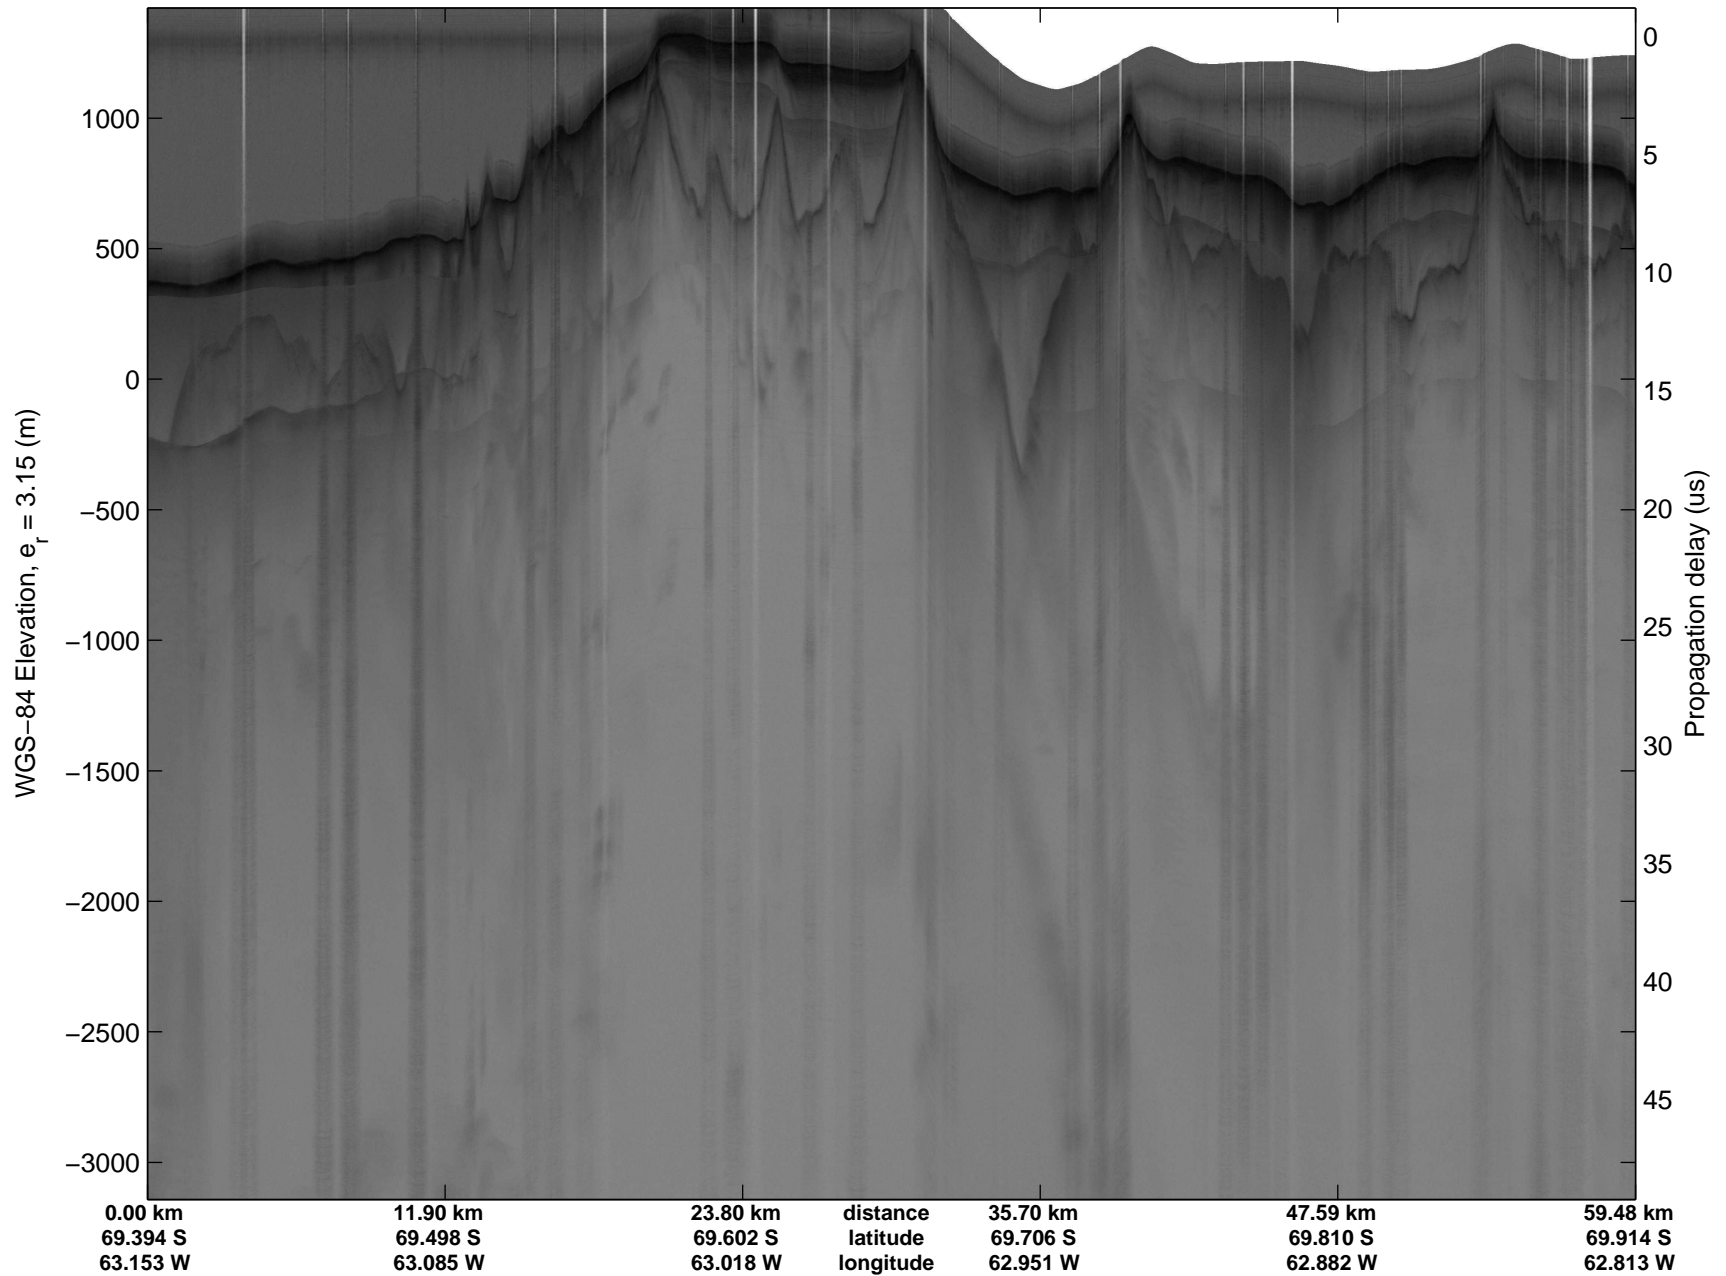

Land Ice Larsen D01  
20141018\_06\_001  
Polar Stereograph -71N/0E

mcords3 2014\_Antarctica\_DC8: "Land Ice Larsen D01" 20141018\_06\_001: 15:03:10.8 to 15:08:39.5 GPS

mcords3 2014\_Antarctica\_DC8: "Land Ice Larsen D01" 20141018\_06\_001: 15:03:10.8 to 15:08:39.5 GPS

Land Ice Larsen D01  
 20141018\_06\_002  
 Polar Stereograph -71N/0E

mcords3 2014\_Antarctica\_DC8: "Land Ice Larsen D01" 20141018\_06\_002: 15:08:39.8 to 15:16:21.9 GPS

mcords3 2014\_Antarctica\_DC8: "Land Ice Larsen D01" 20141018\_06\_002: 15:08:39.8 to 15:16:21.9 GPS