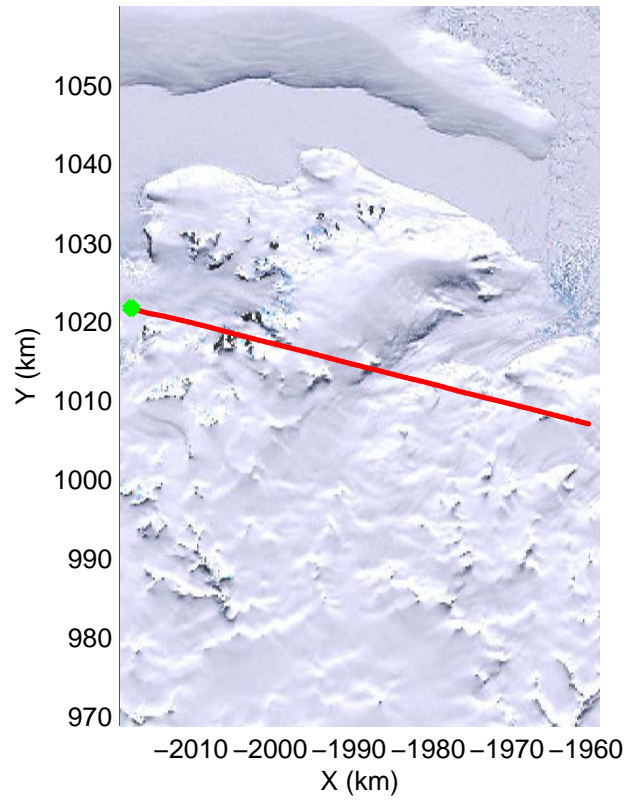

Land Ice Larsen D01  
20141018\_06\_001  
Polar Stereograph -71N/0E

mcords3 2014\_Antarctica\_DC8: "Land Ice Larsen D01" 20141018\_06\_001: 15:03:10.8 to 15:08:39.5 GPS

mcords3 2014\_Antarctica\_DC8: "Land Ice Larsen D01" 20141018\_06\_001: 15:03:10.8 to 15:08:39.5 GPS

Land Ice Larsen D01  
 20141018\_06\_002  
 Polar Stereograph -71N/0E

mcords3 2014\_Antarctica\_DC8: "Land Ice Larsen D01" 20141018\_06\_002: 15:08:39.8 to 15:16:21.9 GPS

mcords3 2014\_Antarctica\_DC8: "Land Ice Larsen D01" 20141018\_06\_002: 15:08:39.8 to 15:16:21.9 GPS