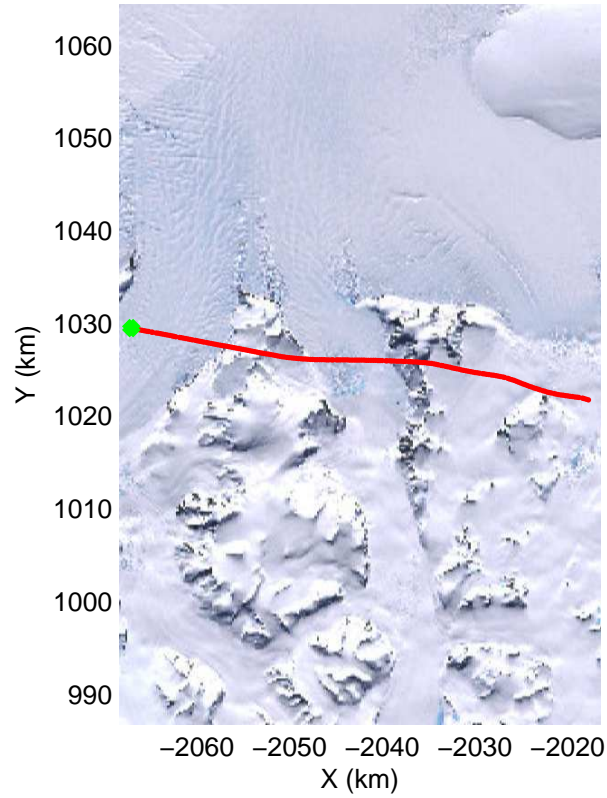

Land Ice Larsen D01  
20141018\_06\_001  
Polar Stereograph -71N/0E

mcords3 2014\_Antarctica\_DC8: "Land Ice Larsen D01" 20141018\_06\_001: 15:03:10.8 to 15:08:39.5 GPS

mcords3 2014\_Antarctica\_DC8: "Land Ice Larsen D01" 20141018\_06\_001: 15:03:10.8 to 15:08:39.5 GPS

Land Ice Larsen D01  
 20141018\_06\_002  
 Polar Stereograph -71N/0E

mcords3 2014\_Antarctica\_DC8: "Land Ice Larsen D01" 20141018\_06\_002: 15:08:39.8 to 15:16:21.9 GPS

mcords3 2014\_Antarctica\_DC8: "Land Ice Larsen D01" 20141018\_06\_002: 15:08:39.8 to 15:16:21.9 GPS