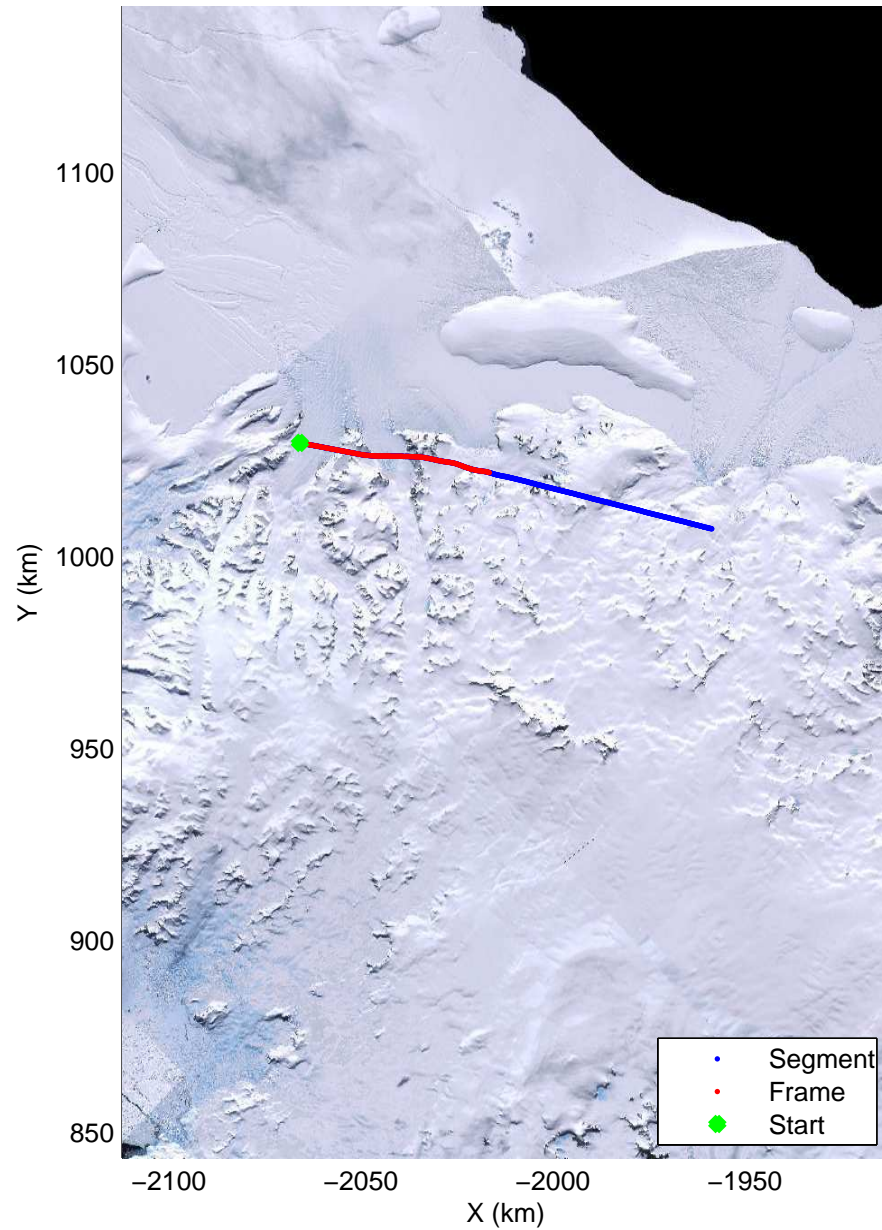

Land Ice Larsen D01  
20141018\_06\_001  
Polar Stereograph -71N/0E

mcords3 2014\_Antarctica\_DC8: "Land Ice Larsen D01" 20141018\_06\_001: 15:03:10.8 to 15:08:39.5 GPS

mcords3 2014\_Antarctica\_DC8: "Land Ice Larsen D01" 20141018\_06\_001: 15:03:10.8 to 15:08:39.5 GPS

Land Ice Larsen D01  
 20141018\_06\_002  
 Polar Stereograph -71N/0E

mcords3 2014\_Antarctica\_DC8: "Land Ice Larsen D01" 20141018\_06\_002: 15:08:39.8 to 15:16:21.9 GPS

mcords3 2014\_Antarctica\_DC8: "Land Ice Larsen D01" 20141018\_06\_002: 15:08:39.8 to 15:16:21.9 GPS