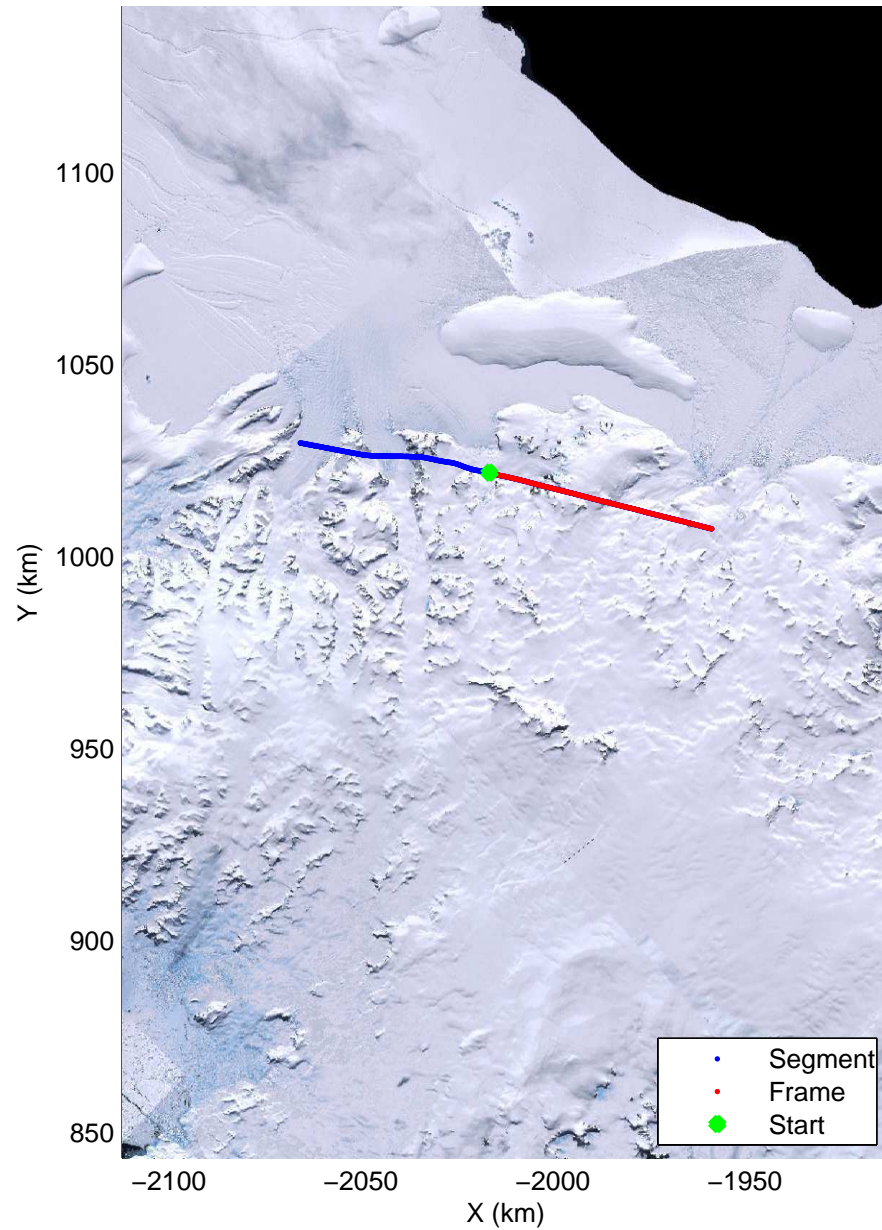

Land Ice Larsen D01  
20141018\_06\_001  
Polar Stereograph -71N/0E

mcords3 2014\_Antarctica\_DC8: "Land Ice Larsen D01" 20141018\_06\_001: 15:03:10.8 to 15:08:39.5 GPS

mcords3 2014\_Antarctica\_DC8: "Land Ice Larsen D01" 20141018\_06\_001: 15:03:10.8 to 15:08:39.5 GPS

Land Ice Larsen D01  
 20141018\_06\_002  
 Polar Stereograph -71N/0E

mcords3 2014\_Antarctica\_DC8: "Land Ice Larsen D01" 20141018\_06\_002: 15:08:39.8 to 15:16:21.9 GPS

mcords3 2014\_Antarctica\_DC8: "Land Ice Larsen D01" 20141018\_06\_002: 15:08:39.8 to 15:16:21.9 GPS