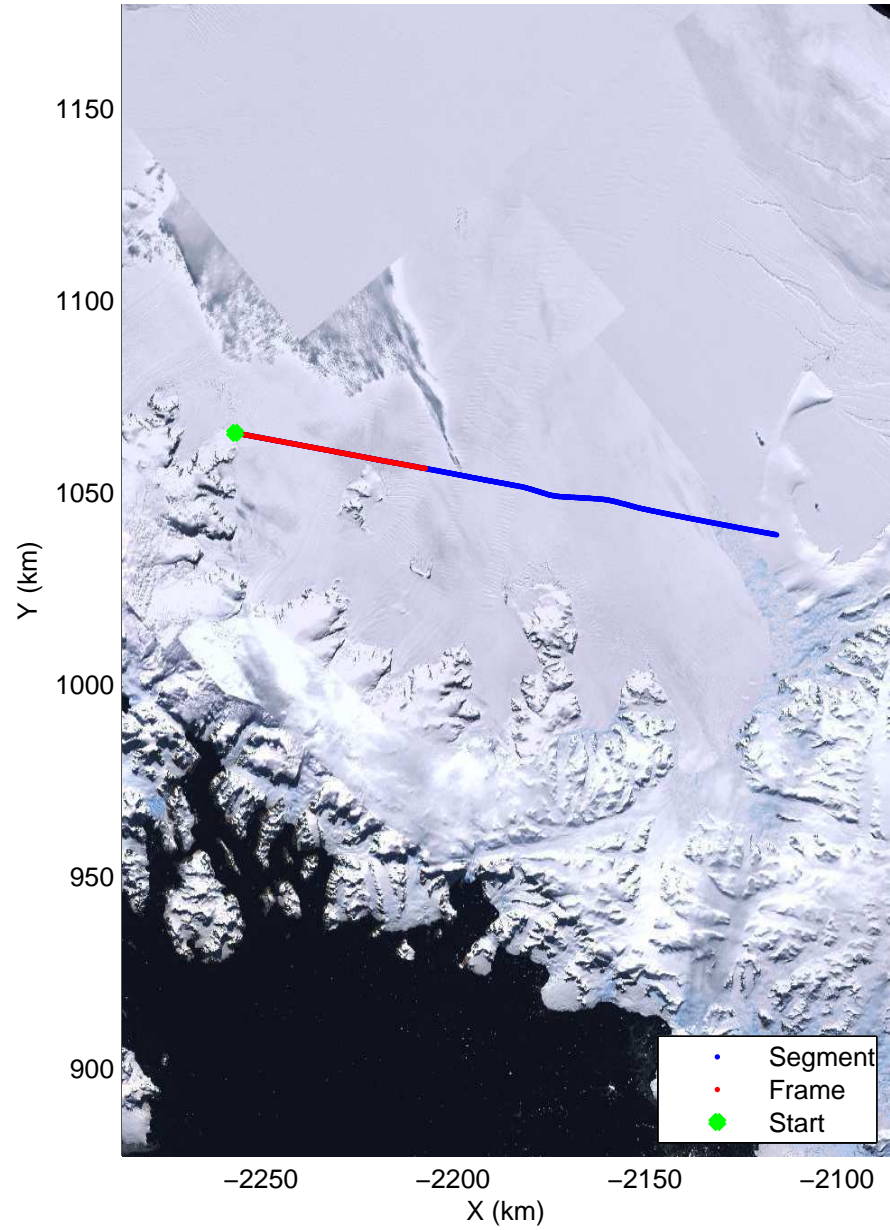

Land Ice Larsen D01
20141018_05_001
Polar Stereograph -71N/0E

mcords3 2014_Antarctica_DC8: "Land Ice Larsen D01" 20141018_05_001: 14:46:08.1 to 14:50:19.3 GPS

mcords3 2014_Antarctica_DC8: "Land Ice Larsen D01" 20141018_05_001: 14:46:08.1 to 14:50:19.3 GPS

Land Ice Larsen D01
 20141018_05_002
 Polar Stereograph -71N/0E

mcords3 2014_Antarctica_DC8: "Land Ice Larsen D01" 20141018_05_002: 14:50:19.5 to 14:54:37.3 GPS

mcords3 2014_Antarctica_DC8: "Land Ice Larsen D01" 20141018_05_002: 14:50:19.5 to 14:54:37.3 GPS

Land Ice Larsen D01
 20141018_05_003
 Polar Stereograph -71N/0E

mcords3 2014_Antarctica_DC8: "Land Ice Larsen D01" 20141018_05_003: 14:54:37.5 to 14:58:28.9 GPS

mcords3 2014_Antarctica_DC8: "Land Ice Larsen D01" 20141018_05_003: 14:54:37.5 to 14:58:28.9 GPS