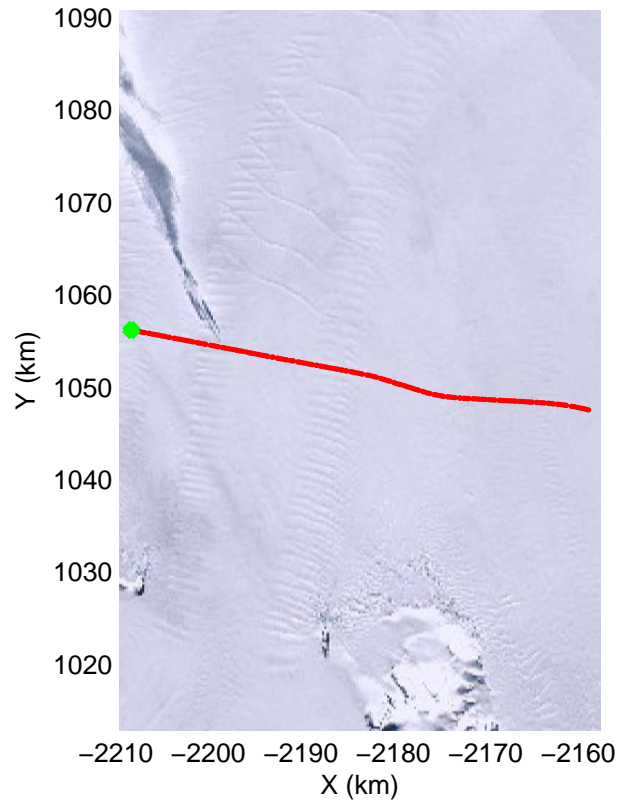

Land Ice Larsen D01
20141018_05_001
Polar Stereograph -71N/0E

mcords3 2014_Antarctica_DC8: "Land Ice Larsen D01" 20141018_05_001: 14:46:08.1 to 14:50:19.3 GPS

mcords3 2014_Antarctica_DC8: "Land Ice Larsen D01" 20141018_05_001: 14:46:08.1 to 14:50:19.3 GPS

Land Ice Larsen D01
 20141018_05_002
 Polar Stereograph -71N/0E

mcords3 2014_Antarctica_DC8: "Land Ice Larsen D01" 20141018_05_002: 14:50:19.5 to 14:54:37.3 GPS

mcords3 2014_Antarctica_DC8: "Land Ice Larsen D01" 20141018_05_002: 14:50:19.5 to 14:54:37.3 GPS

Land Ice Larsen D01
 20141018_05_003
 Polar Stereograph -71N/0E

mcords3 2014_Antarctica_DC8: "Land Ice Larsen D01" 20141018_05_003: 14:54:37.5 to 14:58:28.9 GPS

mcords3 2014_Antarctica_DC8: "Land Ice Larsen D01" 20141018_05_003: 14:54:37.5 to 14:58:28.9 GPS