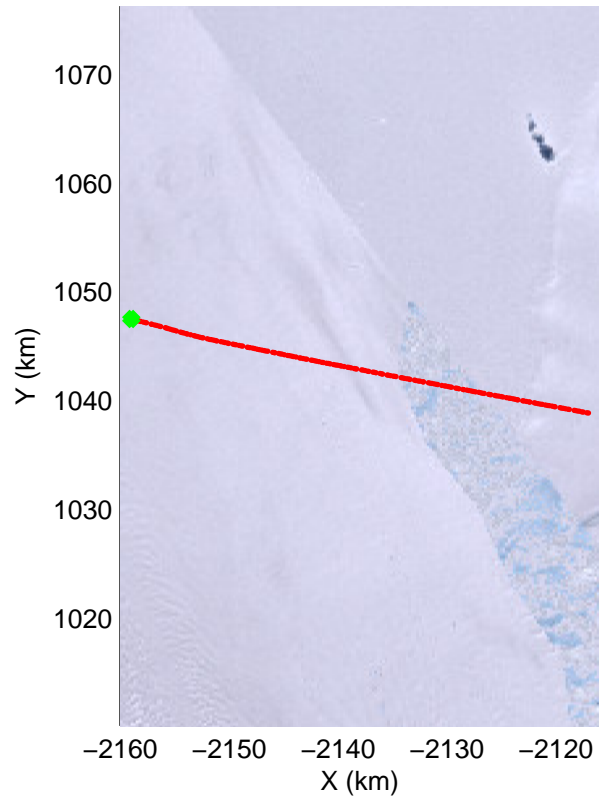

Land Ice Larsen D01
20141018_05_001
Polar Stereograph -71N/0E

mcords3 2014_Antarctica_DC8: "Land Ice Larsen D01" 20141018_05_001: 14:46:08.1 to 14:50:19.3 GPS

mcords3 2014_Antarctica_DC8: "Land Ice Larsen D01" 20141018_05_001: 14:46:08.1 to 14:50:19.3 GPS

Land Ice Larsen D01
 20141018_05_002
 Polar Stereograph -71N/0E

mcords3 2014_Antarctica_DC8: "Land Ice Larsen D01" 20141018_05_002: 14:50:19.5 to 14:54:37.3 GPS

mcords3 2014_Antarctica_DC8: "Land Ice Larsen D01" 20141018_05_002: 14:50:19.5 to 14:54:37.3 GPS

Land Ice Larsen D01
 20141018_05_003
 Polar Stereograph -71N/0E

mcords3 2014_Antarctica_DC8: "Land Ice Larsen D01" 20141018_05_003: 14:54:37.5 to 14:58:28.9 GPS

mcords3 2014_Antarctica_DC8: "Land Ice Larsen D01" 20141018_05_003: 14:54:37.5 to 14:58:28.9 GPS