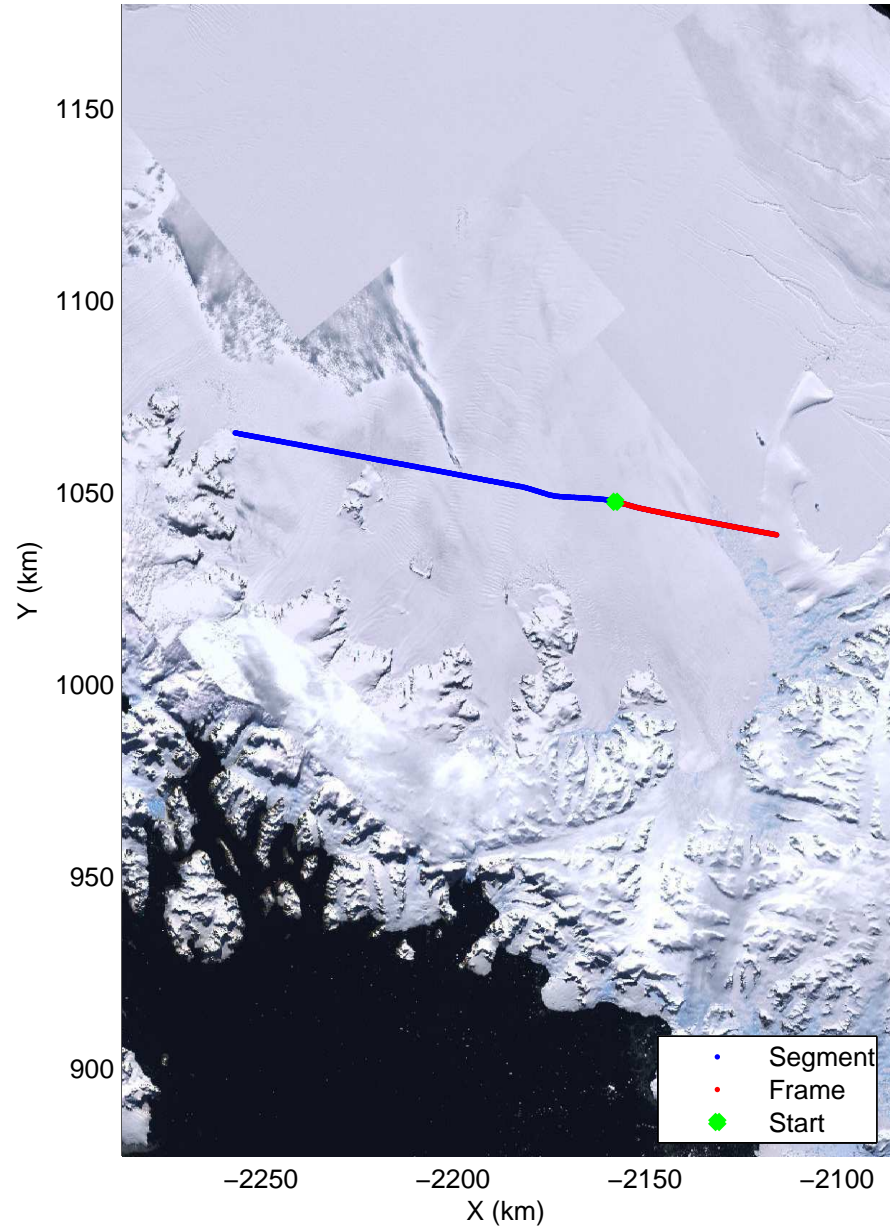

Land Ice Larsen D01
20141018_05_001
Polar Stereograph -71N/0E

mcords3 2014_Antarctica_DC8: "Land Ice Larsen D01" 20141018_05_001: 14:46:08.1 to 14:50:19.3 GPS

mcords3 2014_Antarctica_DC8: "Land Ice Larsen D01" 20141018_05_001: 14:46:08.1 to 14:50:19.3 GPS

Land Ice Larsen D01
 20141018_05_002
 Polar Stereograph -71N/0E

mcords3 2014_Antarctica_DC8: "Land Ice Larsen D01" 20141018_05_002: 14:50:19.5 to 14:54:37.3 GPS

mcords3 2014_Antarctica_DC8: "Land Ice Larsen D01" 20141018_05_002: 14:50:19.5 to 14:54:37.3 GPS

Land Ice Larsen D01
 20141018_05_003
 Polar Stereograph -71N/0E

mcords3 2014_Antarctica_DC8: "Land Ice Larsen D01" 20141018_05_003: 14:54:37.5 to 14:58:28.9 GPS

mcords3 2014_Antarctica_DC8: "Land Ice Larsen D01" 20141018_05_003: 14:54:37.5 to 14:58:28.9 GPS