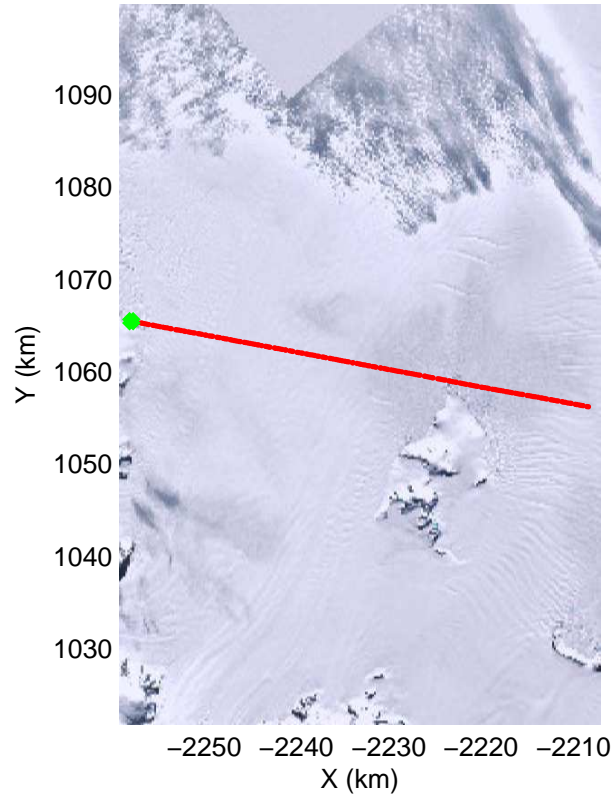

Land Ice Larsen D01
20141018_05_001
Polar Stereograph -71N/0E

mcords3 2014_Antarctica_DC8: "Land Ice Larsen D01" 20141018_05_001: 14:46:08.1 to 14:50:19.3 GPS

mcords3 2014_Antarctica_DC8: "Land Ice Larsen D01" 20141018_05_001: 14:46:08.1 to 14:50:19.3 GPS

Land Ice Larsen D01
 20141018_05_002
 Polar Stereograph -71N/0E

mcords3 2014_Antarctica_DC8: "Land Ice Larsen D01" 20141018_05_002: 14:50:19.5 to 14:54:37.3 GPS

mcords3 2014_Antarctica_DC8: "Land Ice Larsen D01" 20141018_05_002: 14:50:19.5 to 14:54:37.3 GPS

Land Ice Larsen D01
 20141018_05_003
 Polar Stereograph -71N/0E

mcords3 2014_Antarctica_DC8: "Land Ice Larsen D01" 20141018_05_003: 14:54:37.5 to 14:58:28.9 GPS

mcords3 2014_Antarctica_DC8: "Land Ice Larsen D01" 20141018_05_003: 14:54:37.5 to 14:58:28.9 GPS