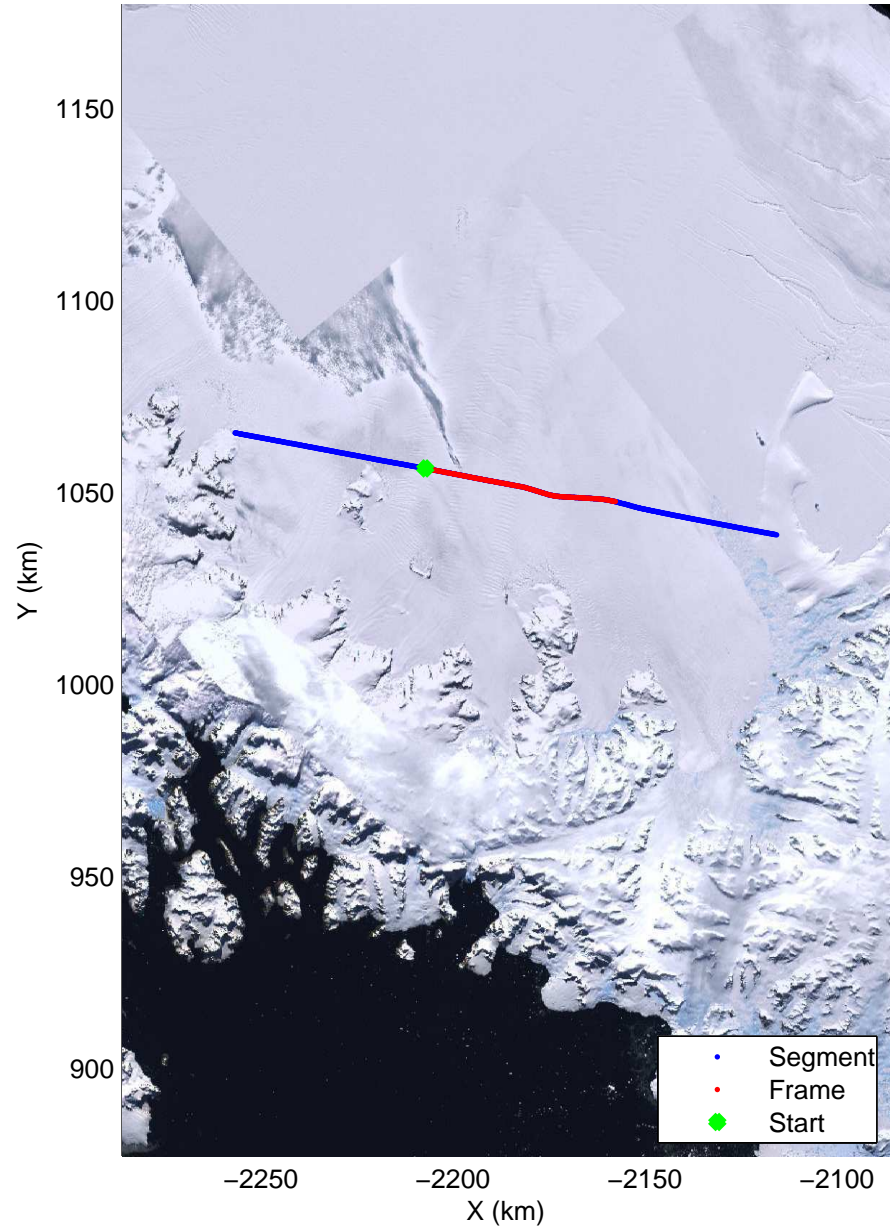

Land Ice Larsen D01
20141018_05_001
Polar Stereograph -71N/0E

mcords3 2014_Antarctica_DC8: "Land Ice Larsen D01" 20141018_05_001: 14:46:08.1 to 14:50:19.3 GPS

mcords3 2014_Antarctica_DC8: "Land Ice Larsen D01" 20141018_05_001: 14:46:08.1 to 14:50:19.3 GPS

Land Ice Larsen D01
 20141018_05_002
 Polar Stereograph -71N/0E

mcords3 2014_Antarctica_DC8: "Land Ice Larsen D01" 20141018_05_002: 14:50:19.5 to 14:54:37.3 GPS

mcords3 2014_Antarctica_DC8: "Land Ice Larsen D01" 20141018_05_002: 14:50:19.5 to 14:54:37.3 GPS

Land Ice Larsen D01
 20141018_05_003
 Polar Stereograph -71N/0E

mcords3 2014_Antarctica_DC8: "Land Ice Larsen D01" 20141018_05_003: 14:54:37.5 to 14:58:28.9 GPS

mcords3 2014_Antarctica_DC8: "Land Ice Larsen D01" 20141018_05_003: 14:54:37.5 to 14:58:28.9 GPS