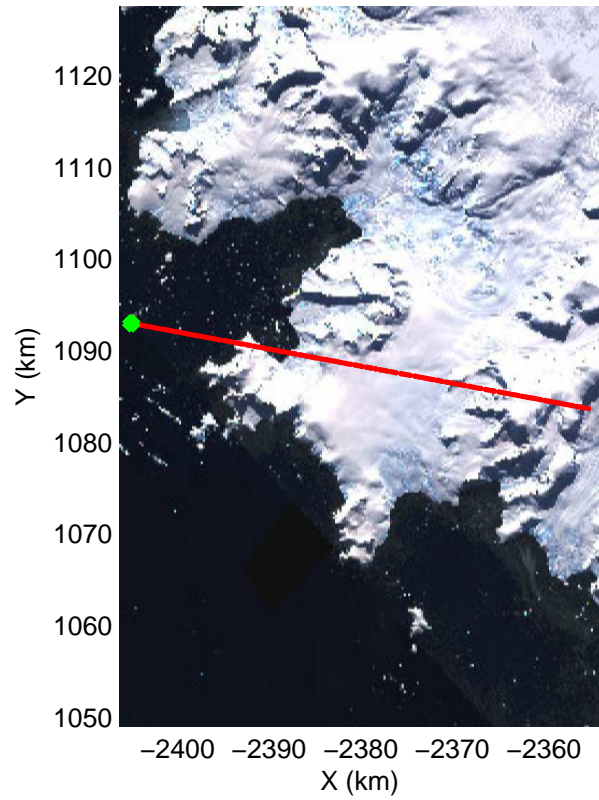

Land Ice Larsen D01
20141018_04_001
Polar Stereograph -71N/0E

mcords3 2014_Antarctica_DC8: "Land Ice Larsen D01" 20141018_04_001: 14:29:53.9 to 14:34:01.6 GPS

mcords3 2014_Antarctica_DC8: "Land Ice Larsen D01" 20141018_04_001: 14:29:53.9 to 14:34:01.6 GPS

mcords3 2014_Antarctica_DC8: "Land Ice Larsen D01" 20141018_04_002: 14:34:01.7 to 14:38:08.2 GPS

mcords3 2014_Antarctica_DC8: "Land Ice Larsen D01" 20141018_04_002: 14:34:01.7 to 14:38:08.2 GPS

mcords3 2014_Antarctica_DC8: "Land Ice Larsen D01" 20141018_04_003: 14:38:08.4 to 14:41:19.4 GPS

mcords3 2014_Antarctica_DC8: "Land Ice Larsen D01" 20141018_04_003: 14:38:08.4 to 14:41:19.4 GPS