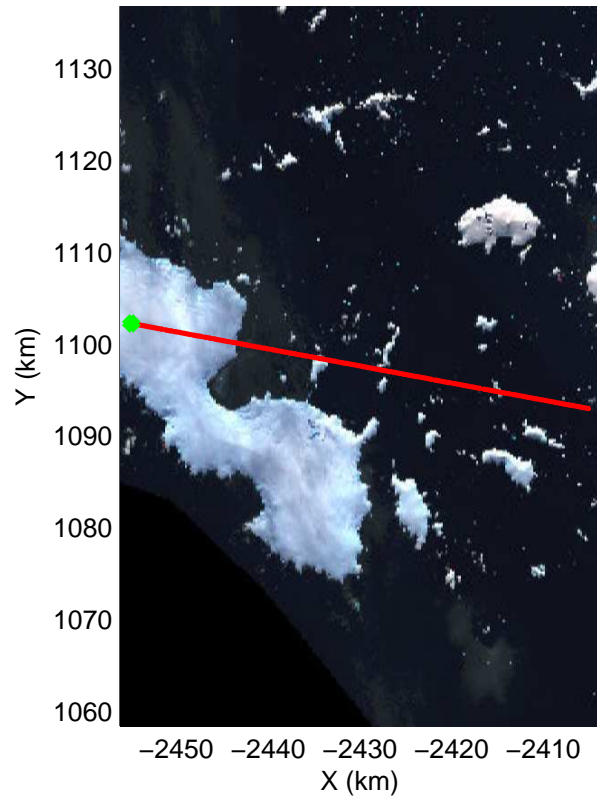

Land Ice Larsen D01
20141018_04_001
Polar Stereograph -71N/0E

mcords3 2014_Antarctica_DC8: "Land Ice Larsen D01" 20141018_04_001: 14:29:53.9 to 14:34:01.6 GPS

mcords3 2014_Antarctica_DC8: "Land Ice Larsen D01" 20141018_04_001: 14:29:53.9 to 14:34:01.6 GPS

mcords3 2014_Antarctica_DC8: "Land Ice Larsen D01" 20141018_04_002: 14:34:01.7 to 14:38:08.2 GPS

mcords3 2014_Antarctica_DC8: "Land Ice Larsen D01" 20141018_04_002: 14:34:01.7 to 14:38:08.2 GPS

mcords3 2014_Antarctica_DC8: "Land Ice Larsen D01" 20141018_04_003: 14:38:08.4 to 14:41:19.4 GPS

mcords3 2014_Antarctica_DC8: "Land Ice Larsen D01" 20141018_04_003: 14:38:08.4 to 14:41:19.4 GPS