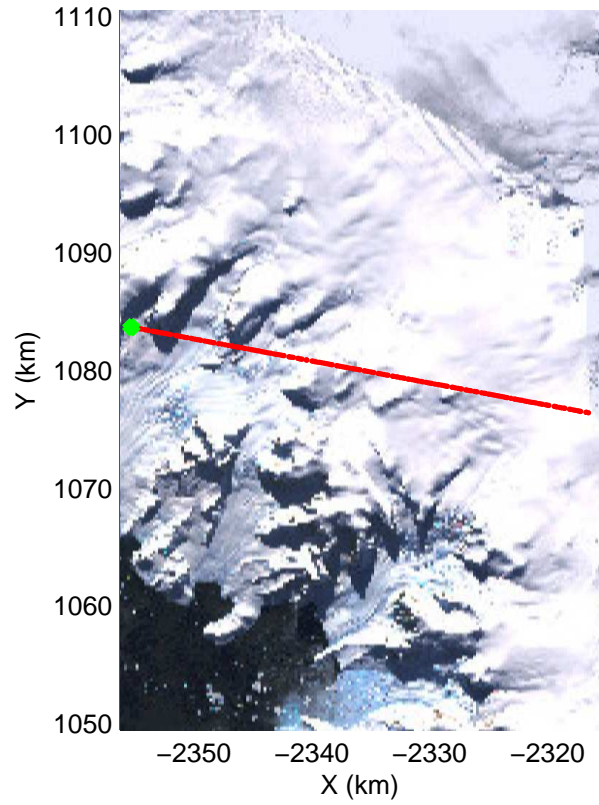

Land Ice Larsen D01
20141018_04_001
Polar Stereograph -71N/0E

mcords3 2014_Antarctica_DC8: "Land Ice Larsen D01" 20141018_04_001: 14:29:53.9 to 14:34:01.6 GPS

mcords3 2014_Antarctica_DC8: "Land Ice Larsen D01" 20141018_04_001: 14:29:53.9 to 14:34:01.6 GPS

mcords3 2014_Antarctica_DC8: "Land Ice Larsen D01" 20141018_04_002: 14:34:01.7 to 14:38:08.2 GPS

mcords3 2014_Antarctica_DC8: "Land Ice Larsen D01" 20141018_04_002: 14:34:01.7 to 14:38:08.2 GPS

mcords3 2014_Antarctica_DC8: "Land Ice Larsen D01" 20141018_04_003: 14:38:08.4 to 14:41:19.4 GPS

mcords3 2014_Antarctica_DC8: "Land Ice Larsen D01" 20141018_04_003: 14:38:08.4 to 14:41:19.4 GPS