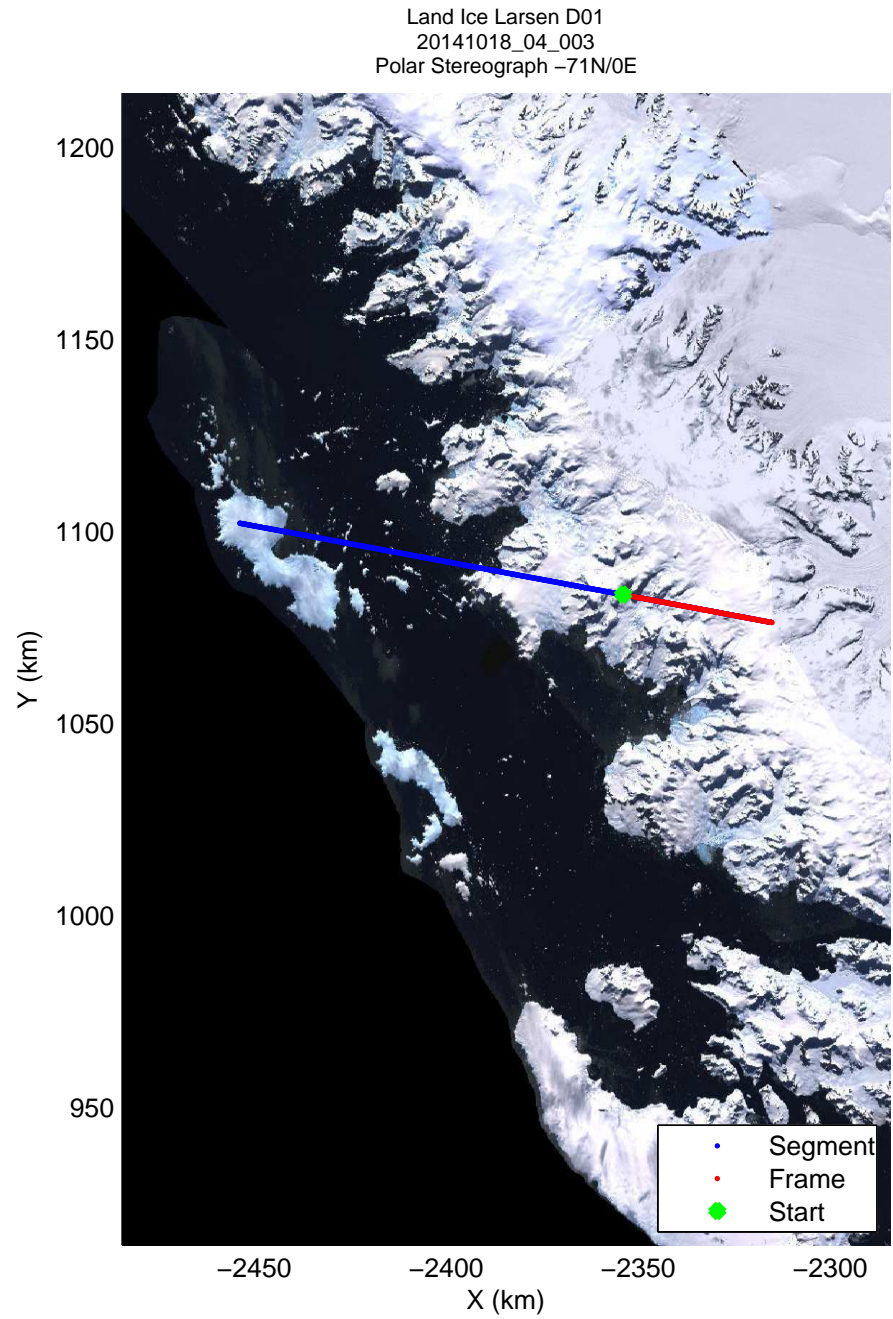

Land Ice Larsen D01
20141018_04_001
Polar Stereograph -71N/0E

mcords3 2014_Antarctica_DC8: "Land Ice Larsen D01" 20141018_04_001: 14:29:53.9 to 14:34:01.6 GPS

mcords3 2014_Antarctica_DC8: "Land Ice Larsen D01" 20141018_04_001: 14:29:53.9 to 14:34:01.6 GPS

mcords3 2014_Antarctica_DC8: "Land Ice Larsen D01" 20141018_04_002: 14:34:01.7 to 14:38:08.2 GPS

mcords3 2014_Antarctica_DC8: "Land Ice Larsen D01" 20141018_04_002: 14:34:01.7 to 14:38:08.2 GPS

mcords3 2014_Antarctica_DC8: "Land Ice Larsen D01" 20141018_04_003: 14:38:08.4 to 14:41:19.4 GPS

mcords3 2014_Antarctica_DC8: "Land Ice Larsen D01" 20141018_04_003: 14:38:08.4 to 14:41:19.4 GPS