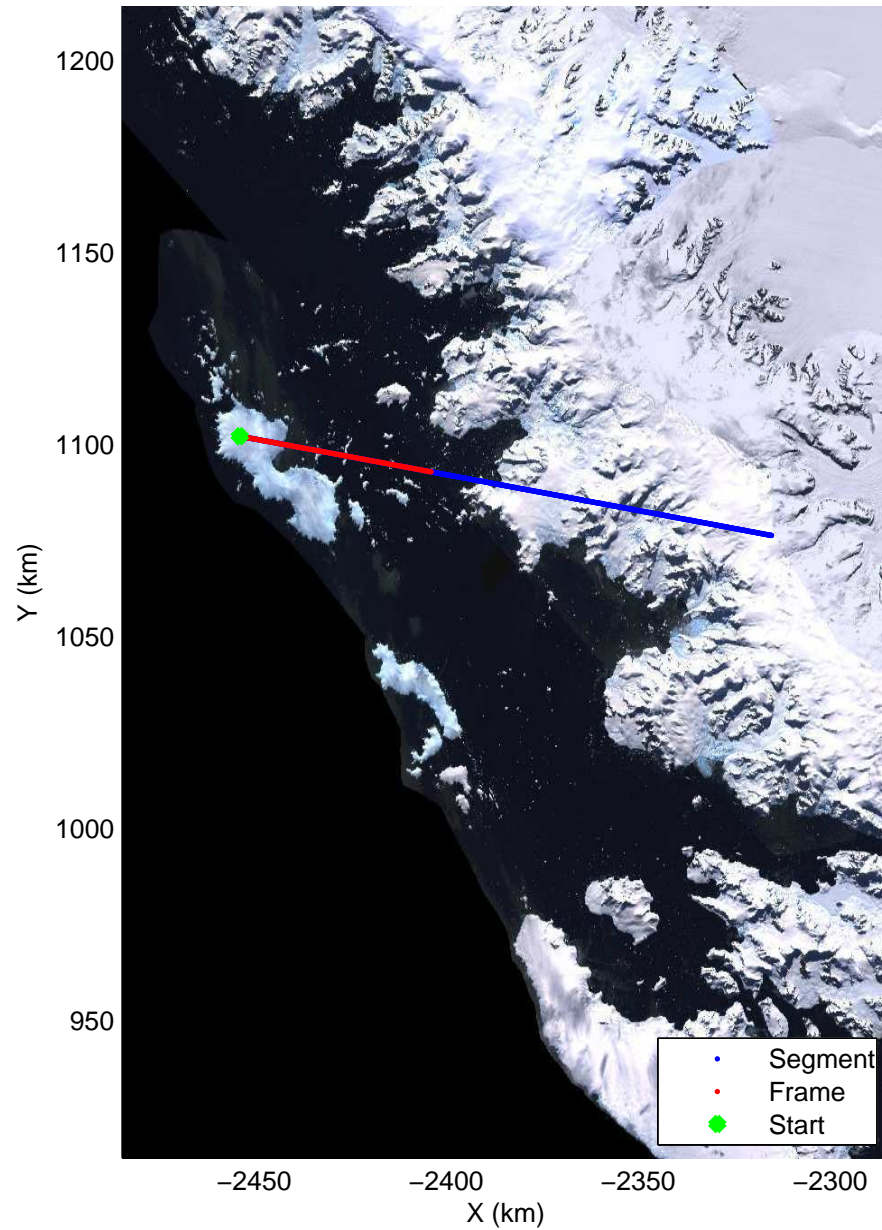

Land Ice Larsen D01
20141018_04_001
Polar Stereograph -71N/0E

mcords3 2014_Antarctica_DC8: "Land Ice Larsen D01" 20141018_04_001: 14:29:53.9 to 14:34:01.6 GPS

mcords3 2014_Antarctica_DC8: "Land Ice Larsen D01" 20141018_04_001: 14:29:53.9 to 14:34:01.6 GPS

mcords3 2014_Antarctica_DC8: "Land Ice Larsen D01" 20141018_04_002: 14:34:01.7 to 14:38:08.2 GPS

mcords3 2014_Antarctica_DC8: "Land Ice Larsen D01" 20141018_04_002: 14:34:01.7 to 14:38:08.2 GPS

mcords3 2014_Antarctica_DC8: "Land Ice Larsen D01" 20141018_04_003: 14:38:08.4 to 14:41:19.4 GPS

mcords3 2014_Antarctica_DC8: "Land Ice Larsen D01" 20141018_04_003: 14:38:08.4 to 14:41:19.4 GPS