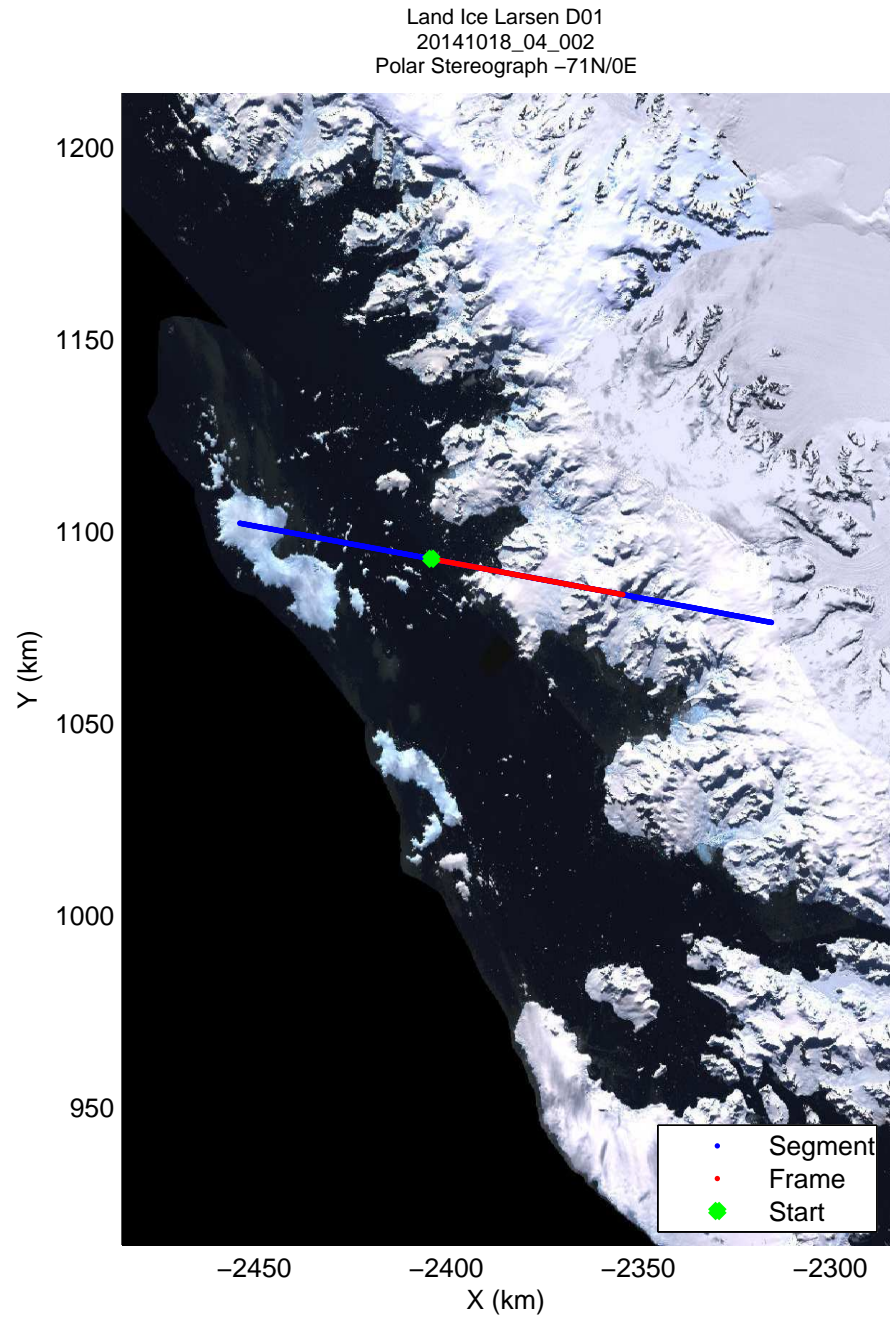

Land Ice Larsen D01
20141018_04_001
Polar Stereograph -71N/0E

mcords3 2014_Antarctica_DC8: "Land Ice Larsen D01" 20141018_04_001: 14:29:53.9 to 14:34:01.6 GPS

mcords3 2014_Antarctica_DC8: "Land Ice Larsen D01" 20141018_04_001: 14:29:53.9 to 14:34:01.6 GPS

mcords3 2014_Antarctica_DC8: "Land Ice Larsen D01" 20141018_04_002: 14:34:01.7 to 14:38:08.2 GPS

mcords3 2014_Antarctica_DC8: "Land Ice Larsen D01" 20141018_04_002: 14:34:01.7 to 14:38:08.2 GPS

mcords3 2014_Antarctica_DC8: "Land Ice Larsen D01" 20141018_04_003: 14:38:08.4 to 14:41:19.4 GPS

mcords3 2014_Antarctica_DC8: "Land Ice Larsen D01" 20141018_04_003: 14:38:08.4 to 14:41:19.4 GPS