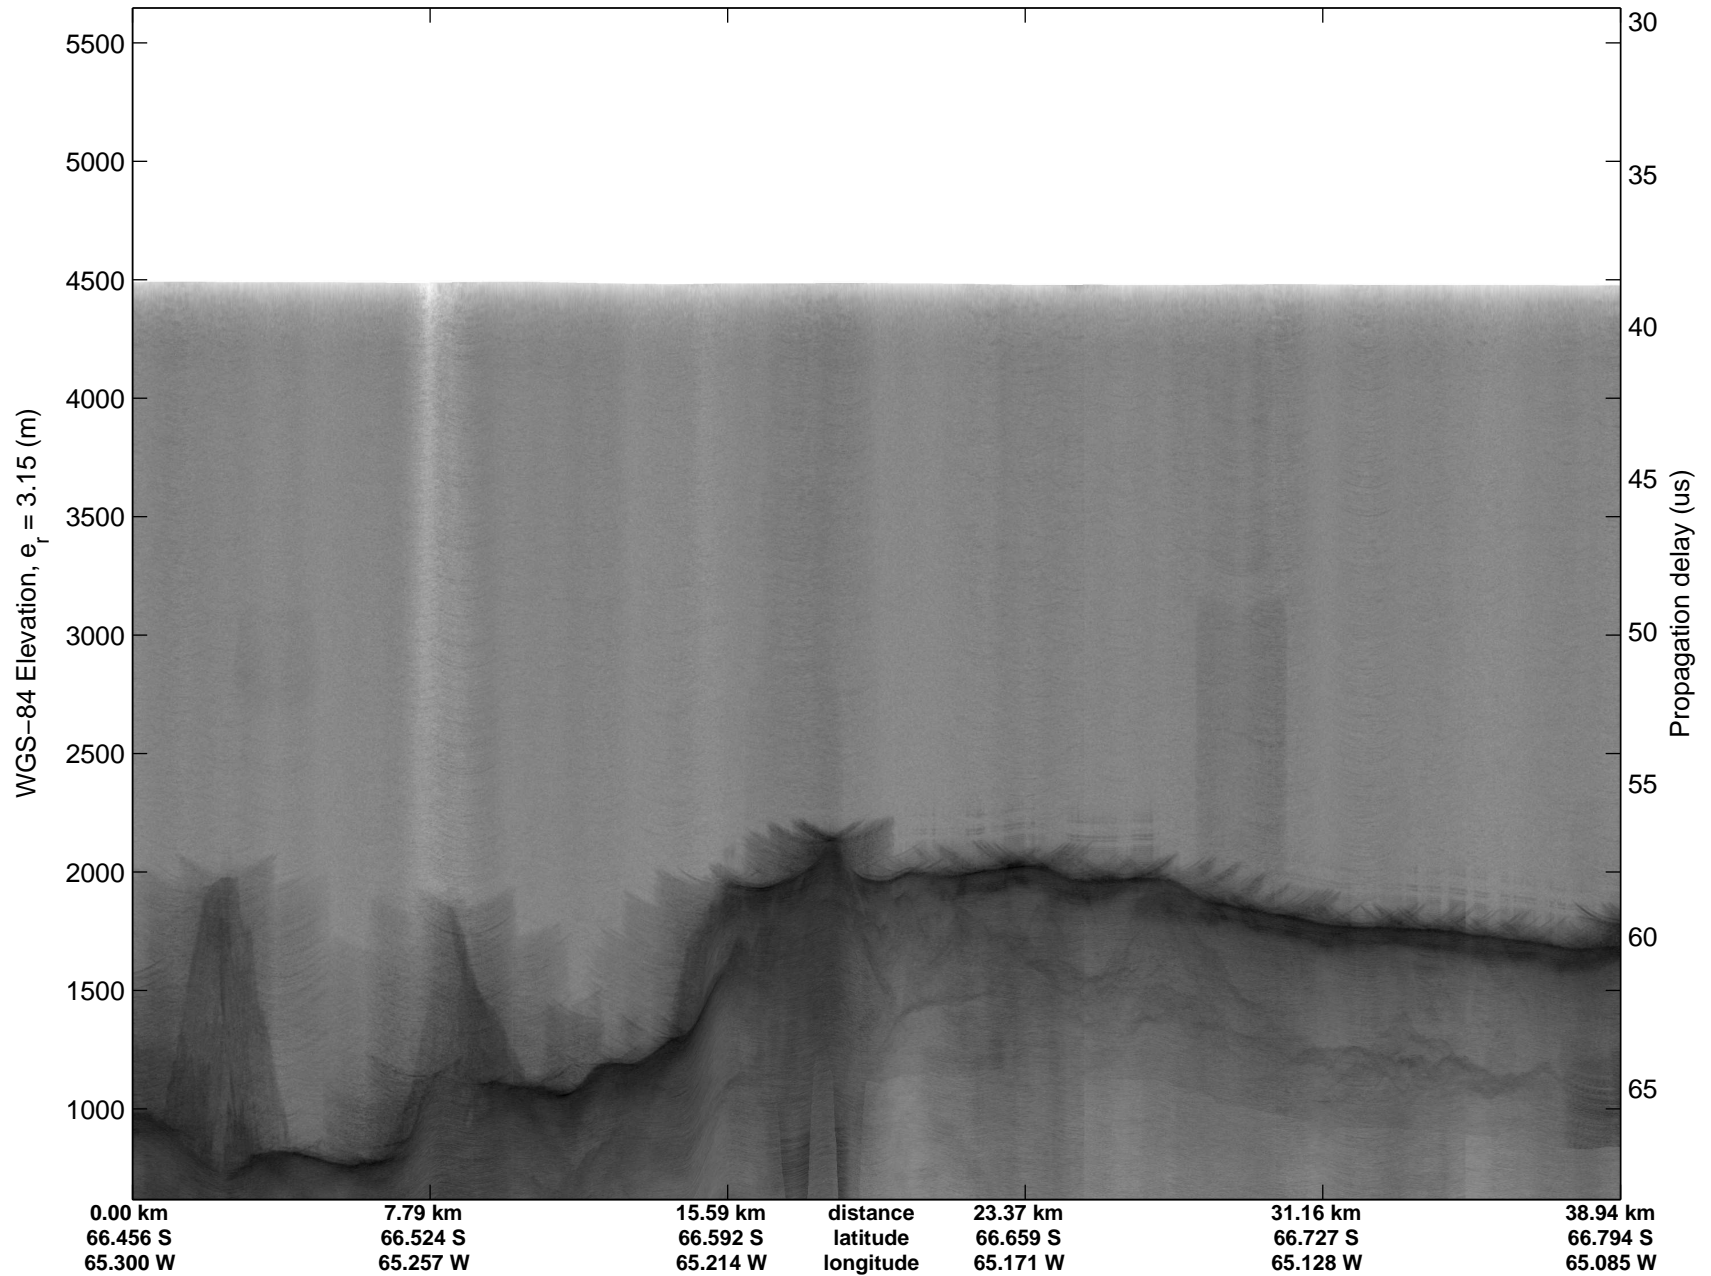

Land Ice Larsen D01
20141018_04_001
Polar Stereograph -71N/0E

mcords3 2014_Antarctica_DC8: "Land Ice Larsen D01" 20141018_04_001: 14:29:53.9 to 14:34:01.6 GPS

mcords3 2014_Antarctica_DC8: "Land Ice Larsen D01" 20141018_04_001: 14:29:53.9 to 14:34:01.6 GPS

mcords3 2014_Antarctica_DC8: "Land Ice Larsen D01" 20141018_04_002: 14:34:01.7 to 14:38:08.2 GPS

mcords3 2014_Antarctica_DC8: "Land Ice Larsen D01" 20141018_04_002: 14:34:01.7 to 14:38:08.2 GPS

mcords3 2014_Antarctica_DC8: "Land Ice Larsen D01" 20141018_04_003: 14:38:08.4 to 14:41:19.4 GPS

mcords3 2014_Antarctica_DC8: "Land Ice Larsen D01" 20141018_04_003: 14:38:08.4 to 14:41:19.4 GPS