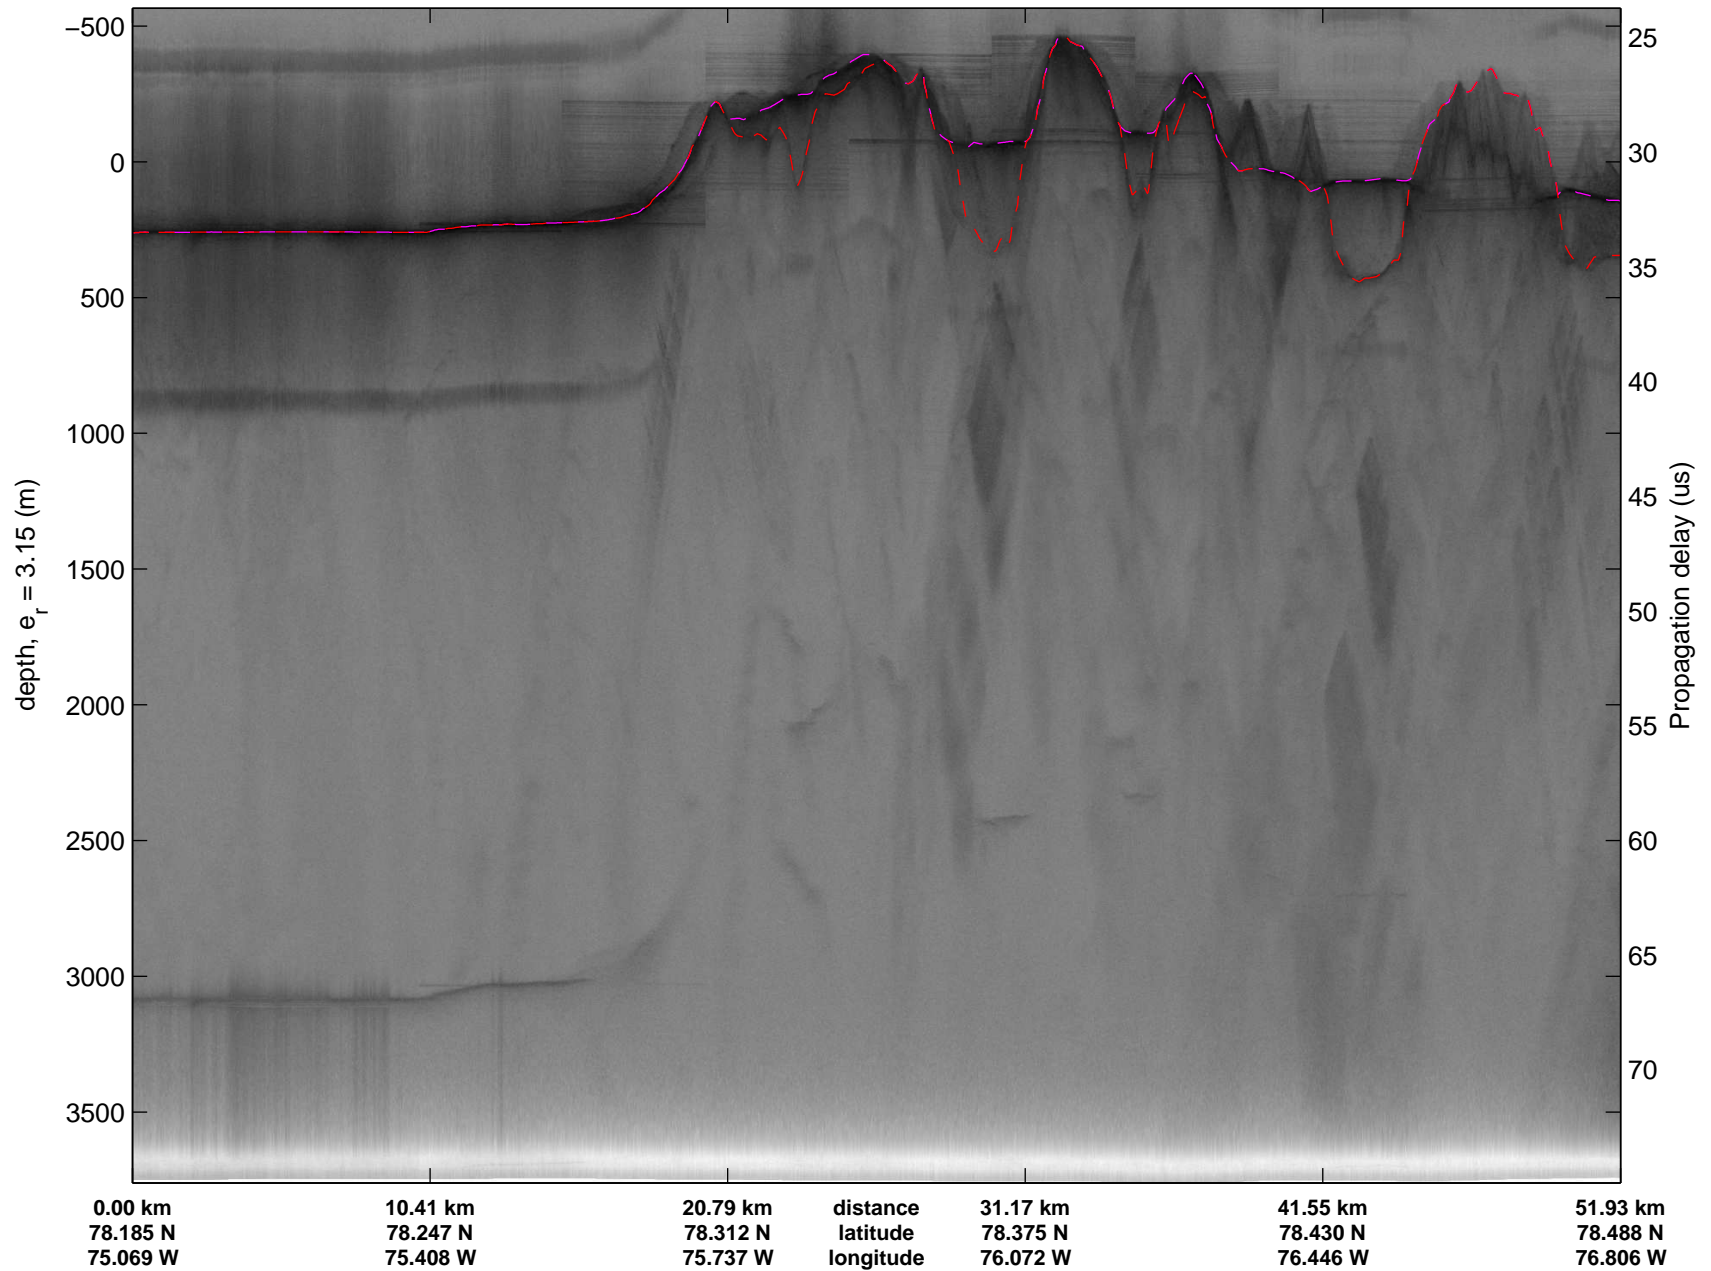

mcords3 2013_Greenland_P3: "F25: Sea Ice – Canada Basin South" 20130425_01_005: 11:28:14.7 to 11:33:29.0 GPS