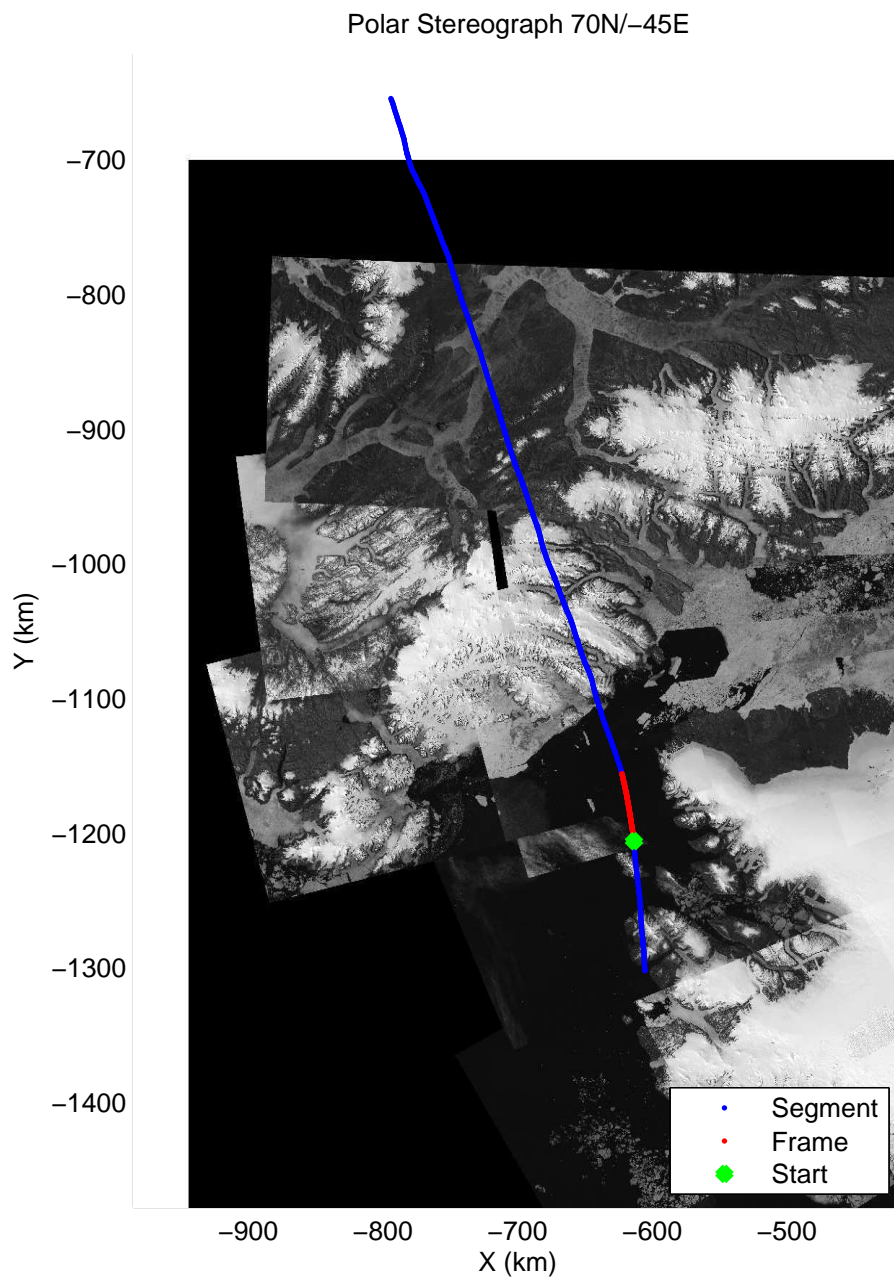

mcords3 2013\_Greenland\_P3: "F25: Sea Ice – Canada Basin South" 20130425\_01\_001: 11:07:05.9 to 11:13:02.7 GPS

mcords3 2013\_Greenland\_P3: "F25: Sea Ice – Canada Basin South" 20130425\_01\_001: 11:07:05.9 to 11:13:02.7 GPS

mcords3 2013\_Greenland\_P3: "F25: Sea Ice – Canada Basin South" 20130425\_01\_002: 11:12:50.5 to 11:18:05.7 GPS

mcords3 2013\_Greenland\_P3: "F25: Sea Ice – Canada Basin South" 20130425\_01\_002: 11:12:50.5 to 11:18:05.7 GPS