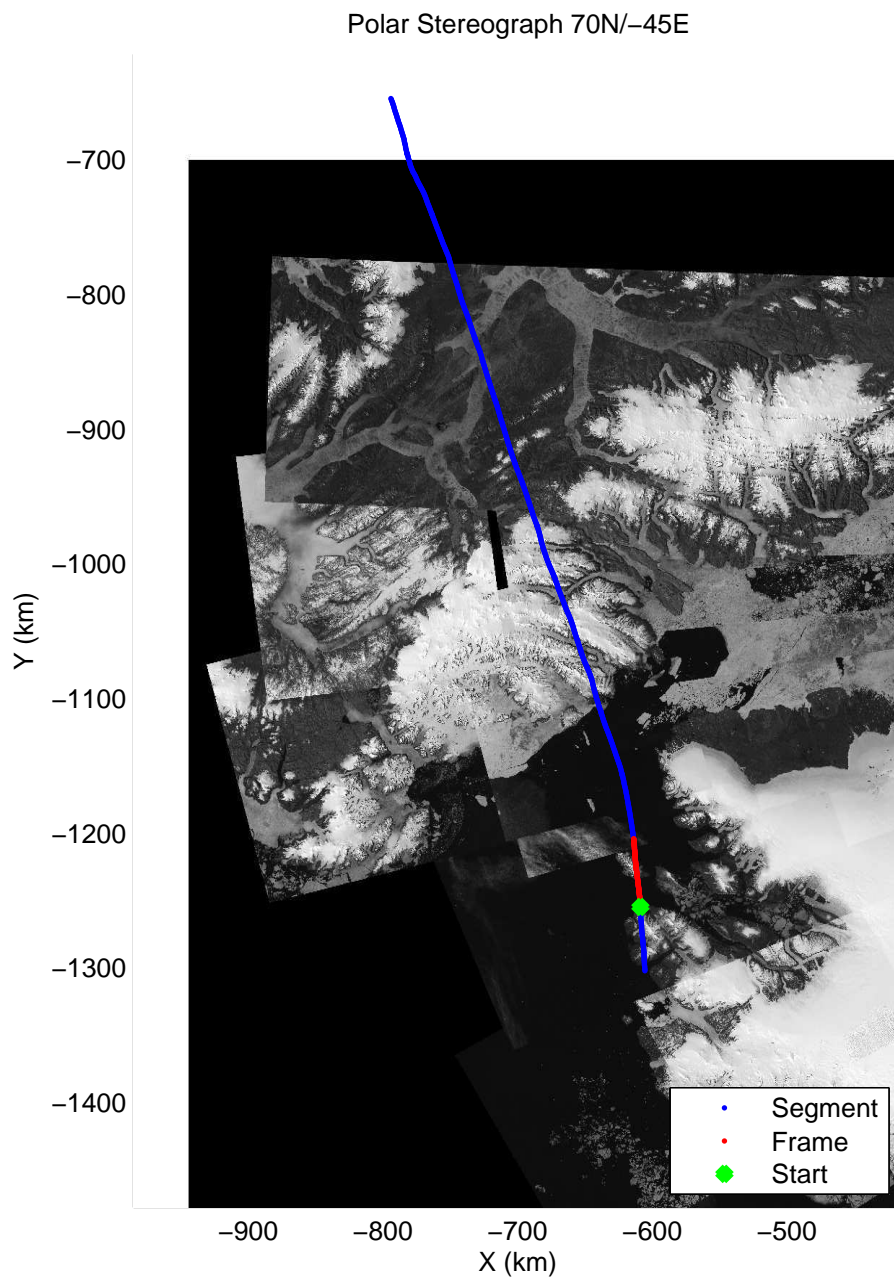

mcords3 2013\_Greenland\_P3: "F25: Sea Ice – Canada Basin South" 20130425\_01\_001: 11:07:05.9 to 11:13:02.7 GPS

mcords3 2013\_Greenland\_P3: "F25: Sea Ice – Canada Basin South" 20130425\_01\_001: 11:07:05.9 to 11:13:02.7 GPS

mcords3 2013\_Greenland\_P3: "F25: Sea Ice – Canada Basin South" 20130425\_01\_002: 11:12:50.5 to 11:18:05.7 GPS

mcords3 2013\_Greenland\_P3: "F25: Sea Ice – Canada Basin South" 20130425\_01\_002: 11:12:50.5 to 11:18:05.7 GPS