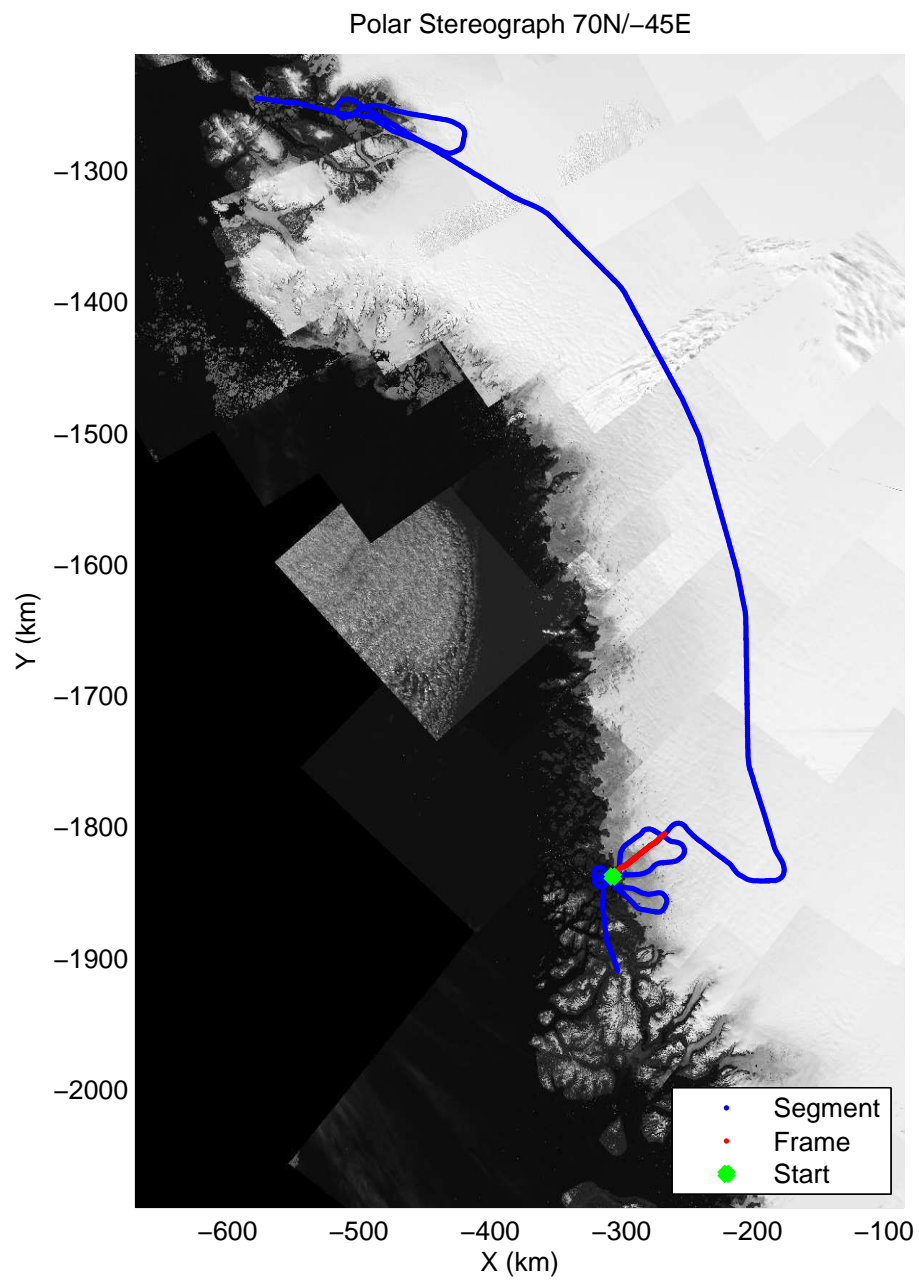

mcords3 2013\_Greenland\_P3: "F19: Northeast Glaciers 02" 20130418\_02\_008: 13:46:36.2 to 13:54:19.8 GPS

mcords3 2013\_Greenland\_P3: "F19: Northeast Glaciers 02" 20130418\_02\_008: 13:46:36.2 to 13:54:19.8 GPS