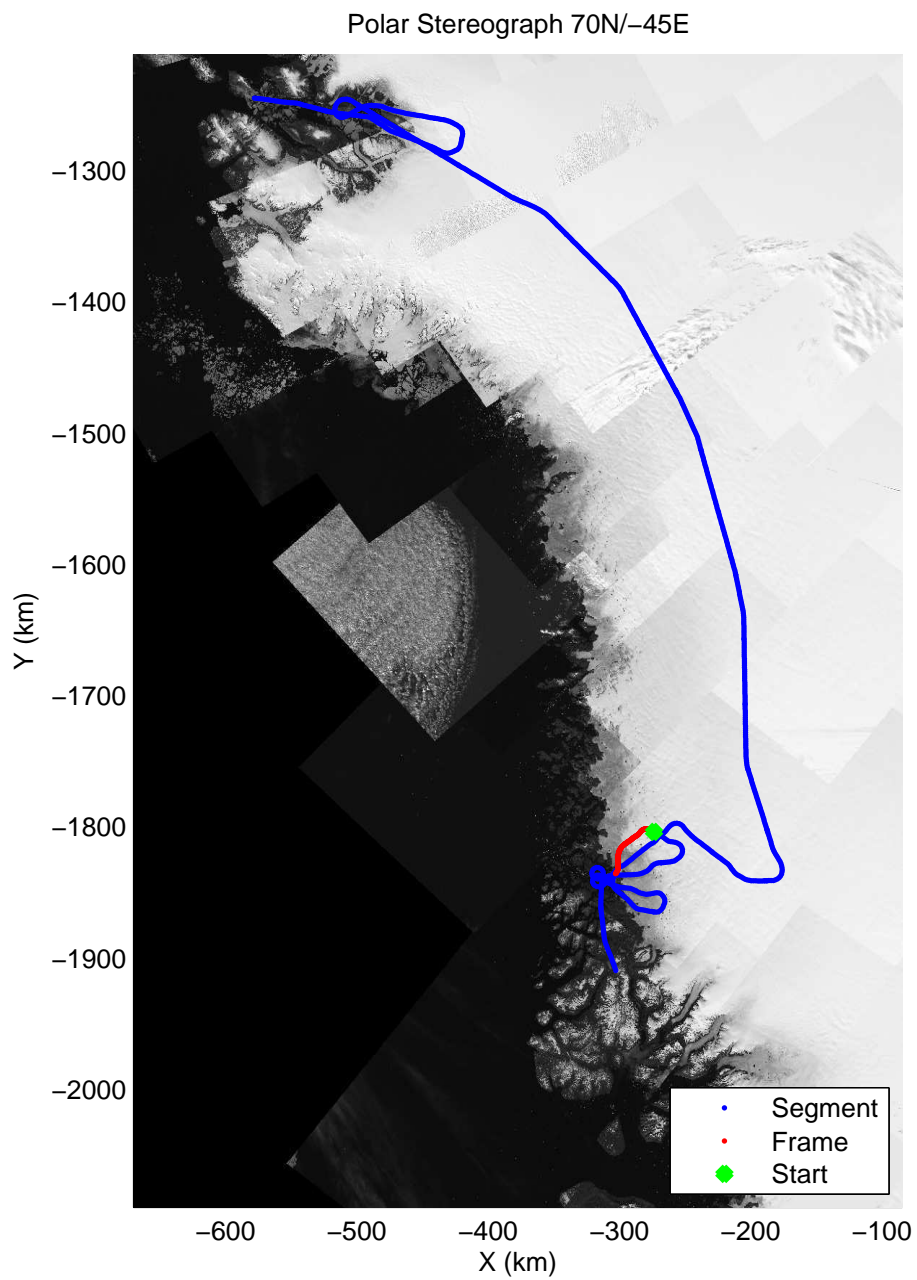

mcords3 2013\_Greenland\_P3: "F19: Northeast Glaciers 02" 20130418\_02\_004: 13:18:32.4 to 13:25:17.3 GPS

mcords3 2013\_Greenland\_P3: "F19: Northeast Glaciers 02" 20130418\_02\_004: 13:18:32.4 to 13:25:17.3 GPS