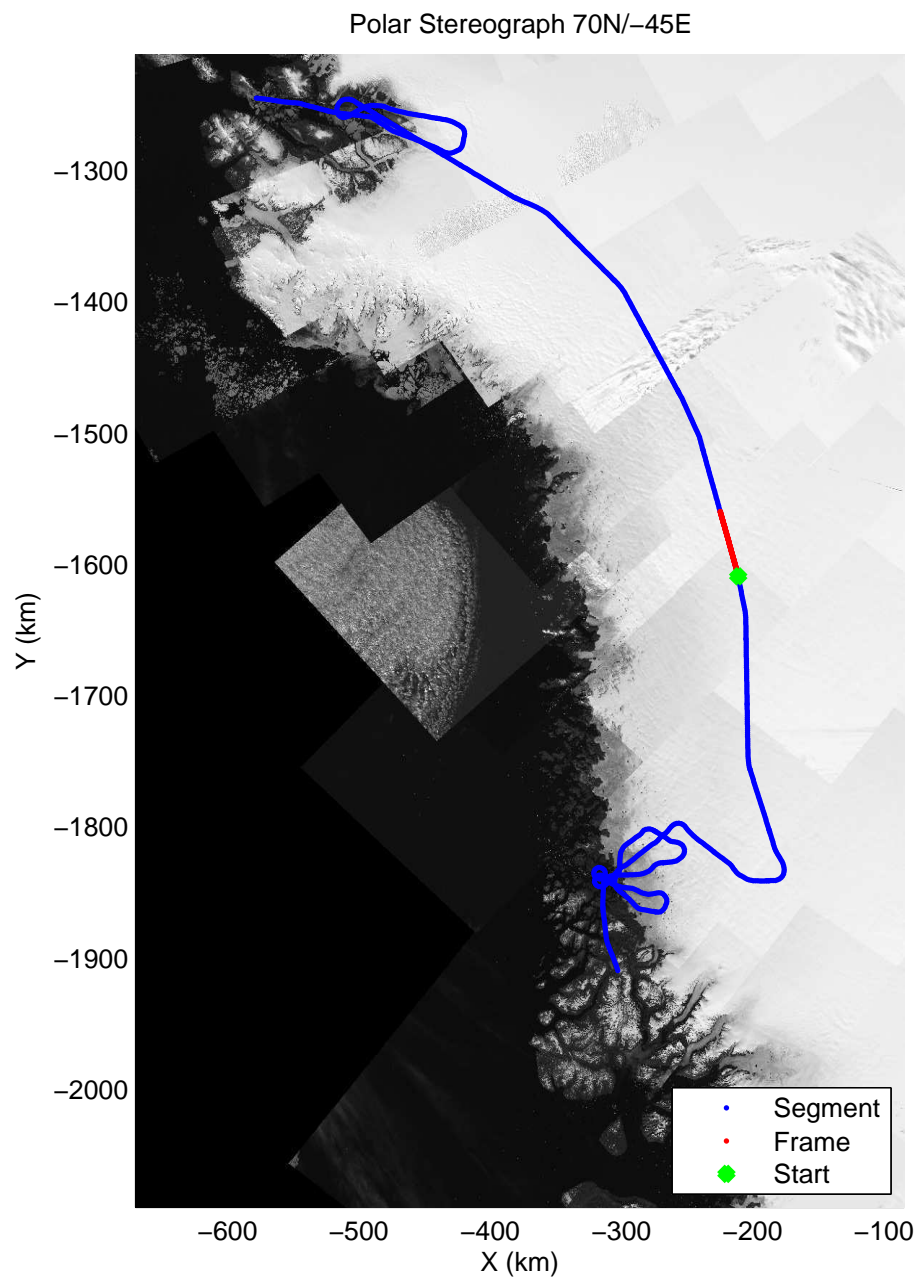

mcords3 2013\_Greenland\_P3: "F19: Northeast Glaciers 02" 20130418\_02\_016: 14:36:54.2 to 14:43:21.7 GPS

mcords3 2013\_Greenland\_P3: "F19: Northeast Glaciers 02" 20130418\_02\_016: 14:36:54.2 to 14:43:21.7 GPS