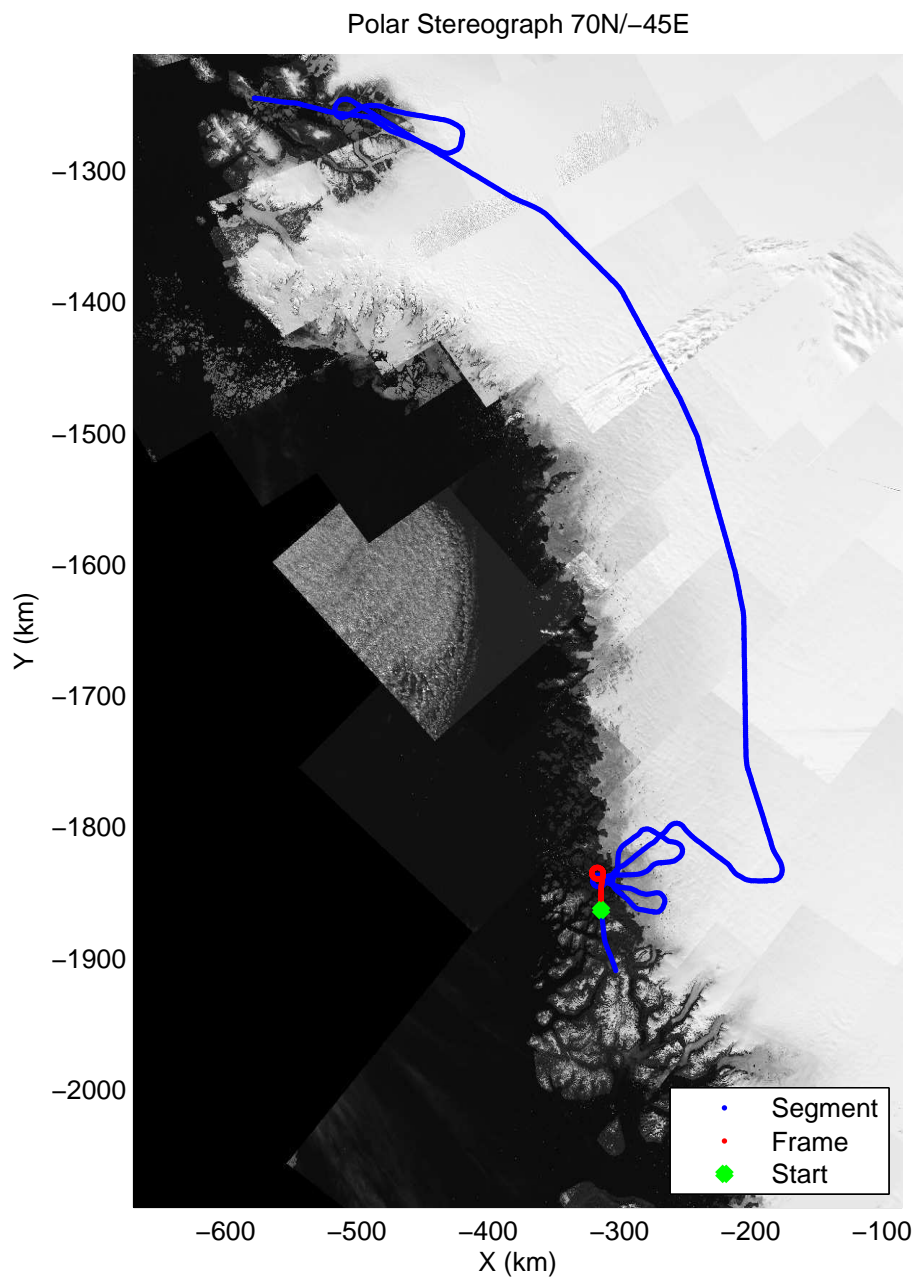

mcords3 2013\_Greenland\_P3: "F19: Northeast Glaciers 02" 20130418\_02\_001: 12:59:57.1 to 13:05:16.2 GPS

mcords3 2013\_Greenland\_P3: "F19: Northeast Glaciers 02" 20130418\_02\_001: 12:59:57.1 to 13:05:16.2 GPS