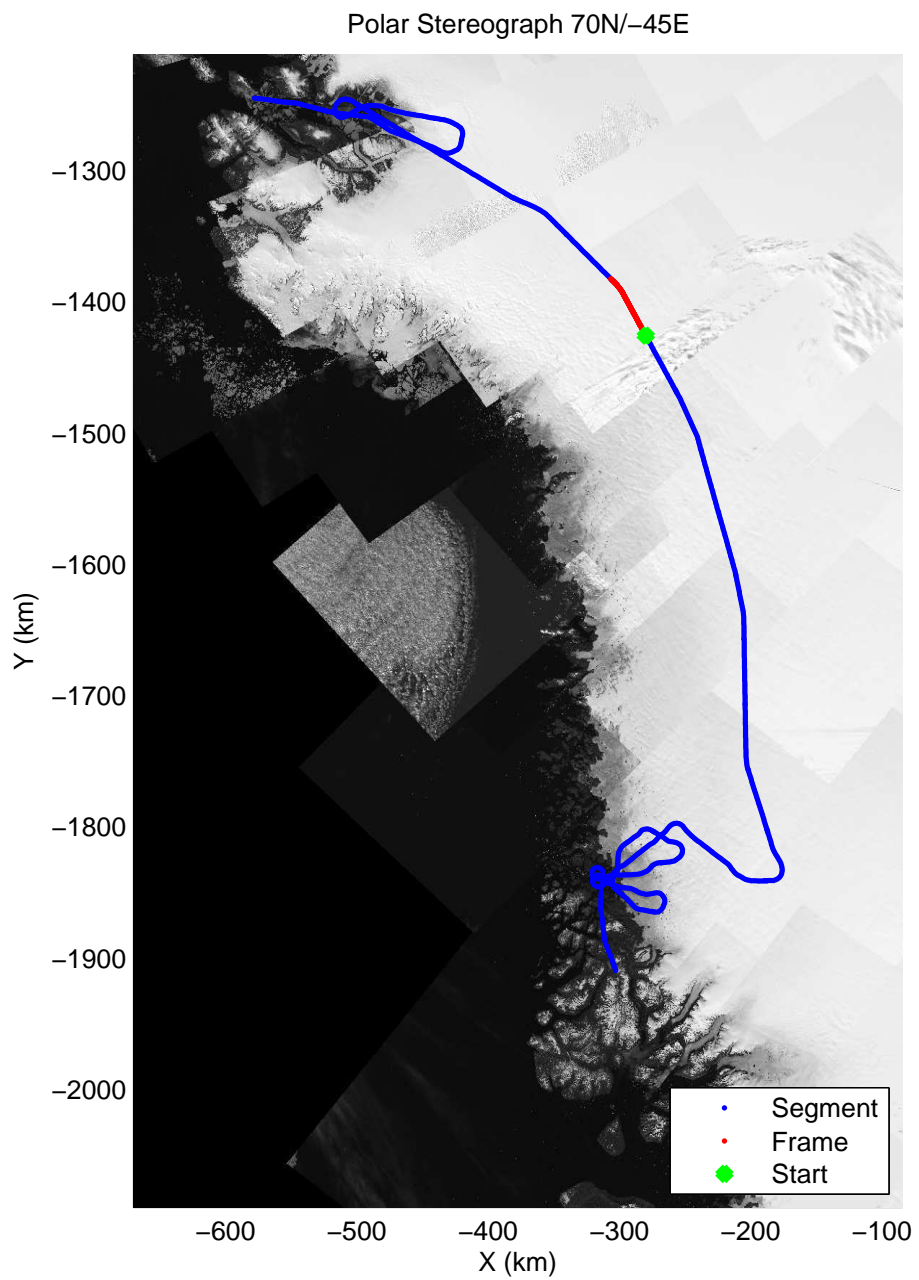

mcords3 2013\_Greenland\_P3: "F19: Northeast Glaciers 02" 20130418\_02\_020: 15:01:44.6 to 15:08:05.0 GPS

mcords3 2013\_Greenland\_P3: "F19: Northeast Glaciers 02" 20130418\_02\_020: 15:01:44.6 to 15:08:05.0 GPS