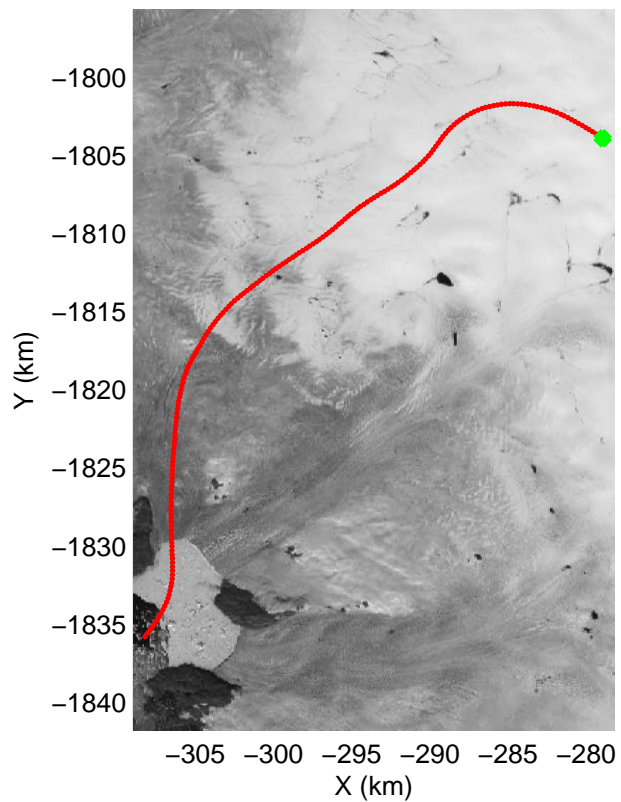

mcords3 2013\_Greenland\_P3: "F19: Northeast Glaciers 02" 20130418\_02\_004: 13:18:32.4 to 13:25:17.3 GPS

mcords3 2013\_Greenland\_P3: "F19: Northeast Glaciers 02" 20130418\_02\_004: 13:18:32.4 to 13:25:17.3 GPS