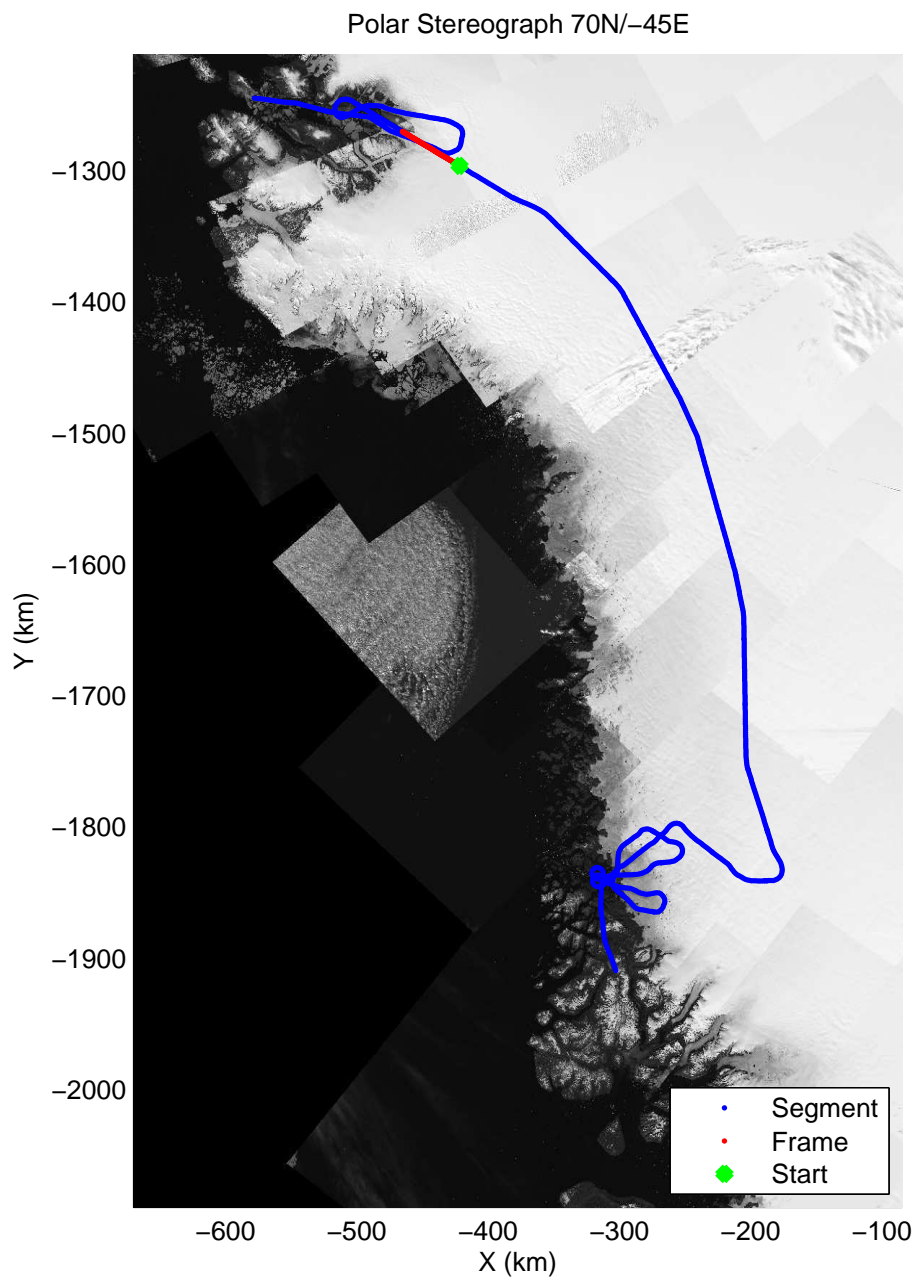

mcords3 2013\_Greenland\_P3: "F19: Northeast Glaciers 02" 20130418\_02\_024: 15:26:30.5 to 15:32:39.4 GPS

mcords3 2013\_Greenland\_P3: "F19: Northeast Glaciers 02" 20130418\_02\_024: 15:26:30.5 to 15:32:39.4 GPS