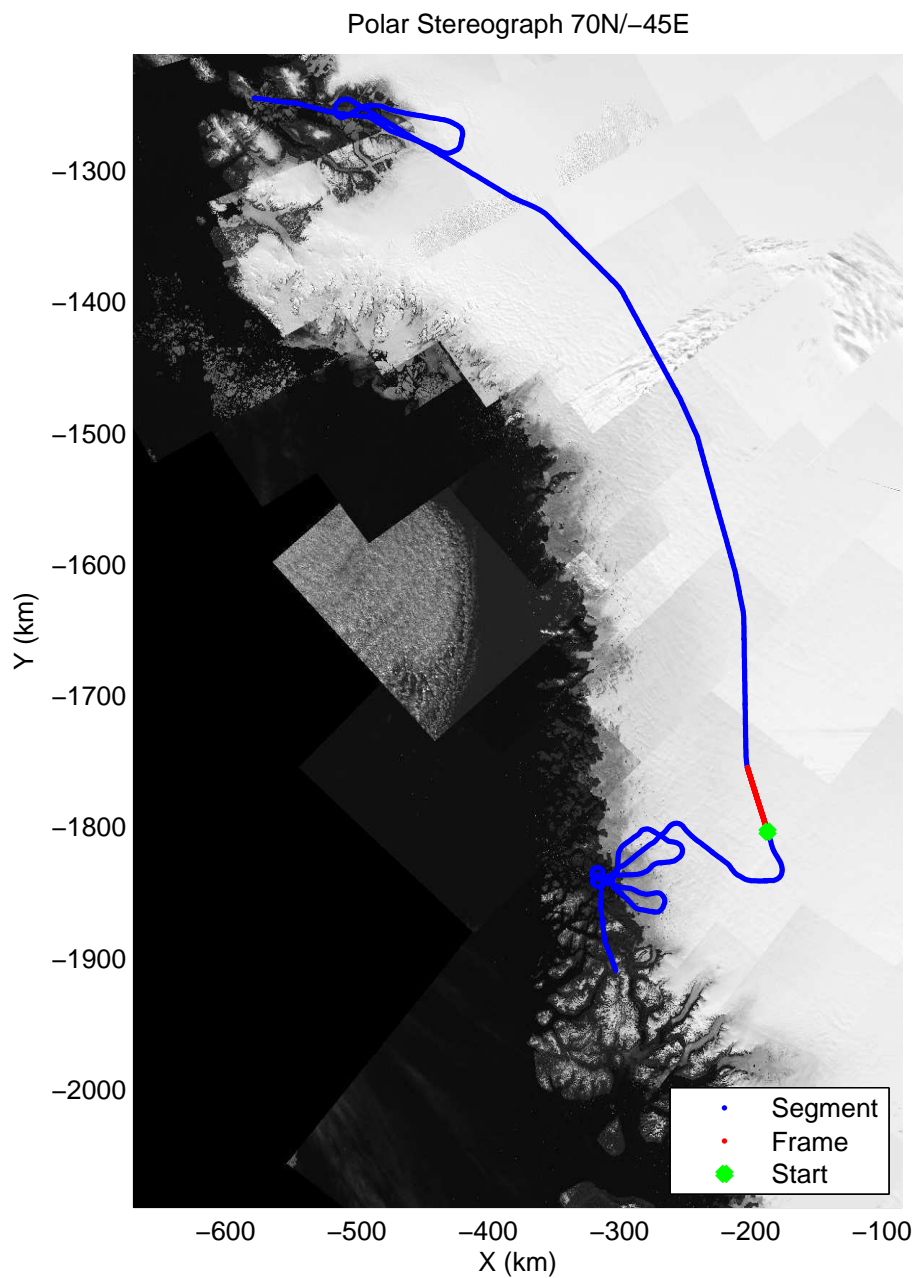

mcords3 2013\_Greenland\_P3: "F19: Northeast Glaciers 02" 20130418\_02\_012: 14:13:07.2 to 14:19:12.2 GPS

mcords3 2013\_Greenland\_P3: "F19: Northeast Glaciers 02" 20130418\_02\_012: 14:13:07.2 to 14:19:12.2 GPS