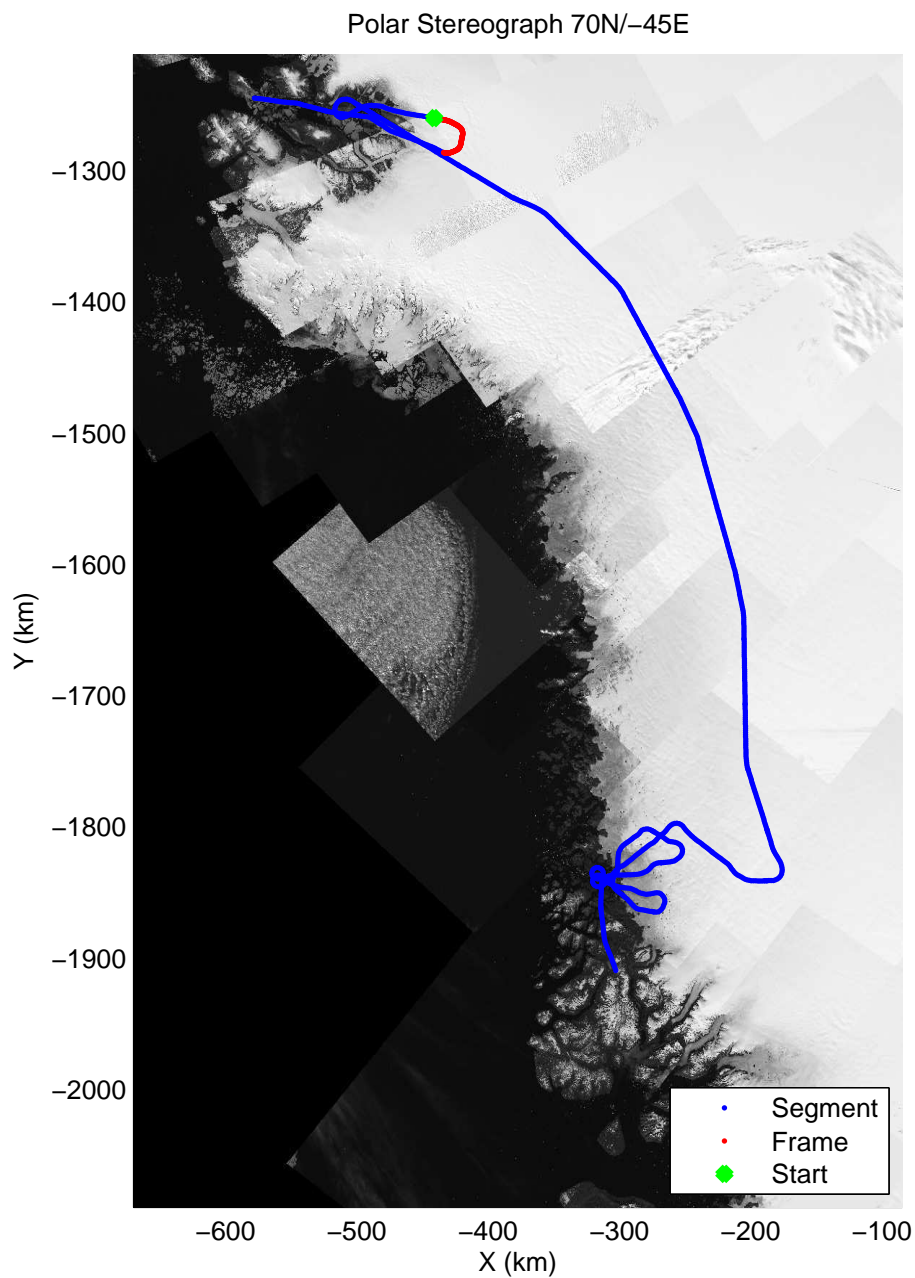

mcords3 2013\_Greenland\_P3: "F19: Northeast Glaciers 02" 20130418\_02\_028: 15:51:47.4 to 15:58:38.1 GPS

mcords3 2013\_Greenland\_P3: "F19: Northeast Glaciers 02" 20130418\_02\_028: 15:51:47.4 to 15:58:38.1 GPS