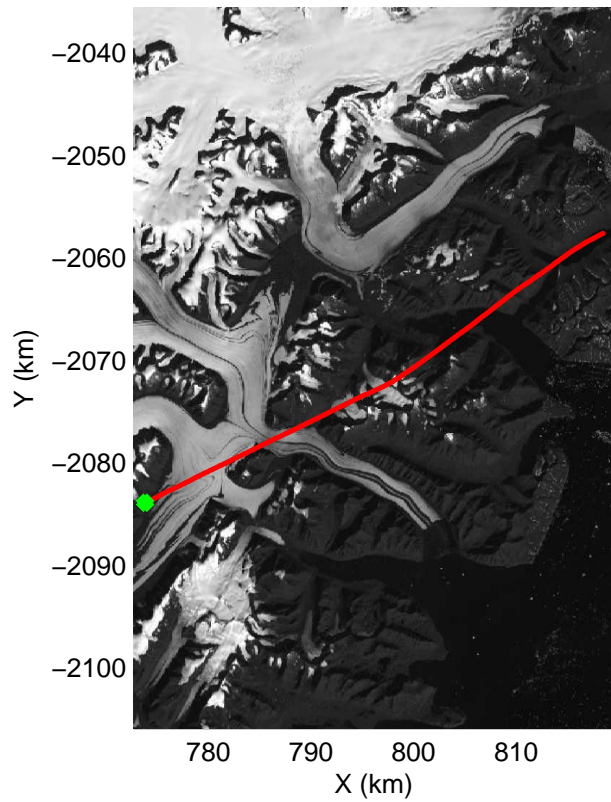

mconds3 2013_Greenland_P3: "F16: Geikie 04" 20130411_01_037: 14:31:19.7 to 14:37:50.0 GPS

mcords3 2013_Greenland_P3: "F16: Geikie 04" 20130411_01_038: 14:37:36.0 to 14:44:15.8 GPS

mcords3 2013_Greenland_P3: "F16: Geikie 04" 20130411_01_038: 14:37:36.0 to 14:44:15.8 GPS