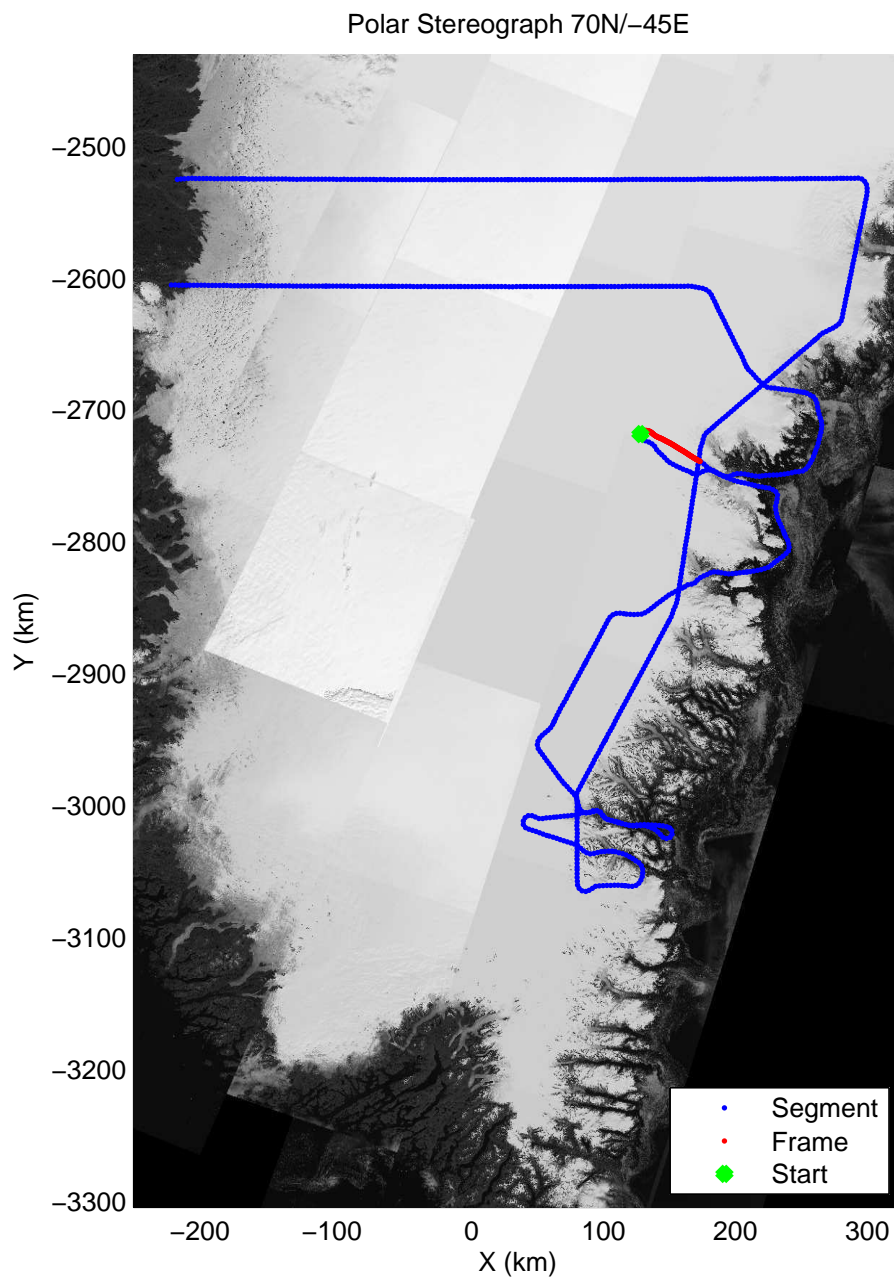

0.00 km
64.975 N
41.524 W

10.40 km
65.018 N
41.719 W

20.78 km
65.069 N
41.901 W

distance
latitude
longitude

31.16 km
65.139 N
42.048 W

41.54 km
65.202 N
42.200 W

51.91 km
65.268 N
42.280 W

mcords3 2013_Greenland_P3: "F14: Southeast Glaciers 02" 20130409_01_040: 15:16:32.1 to 15:23:23.4 GPS