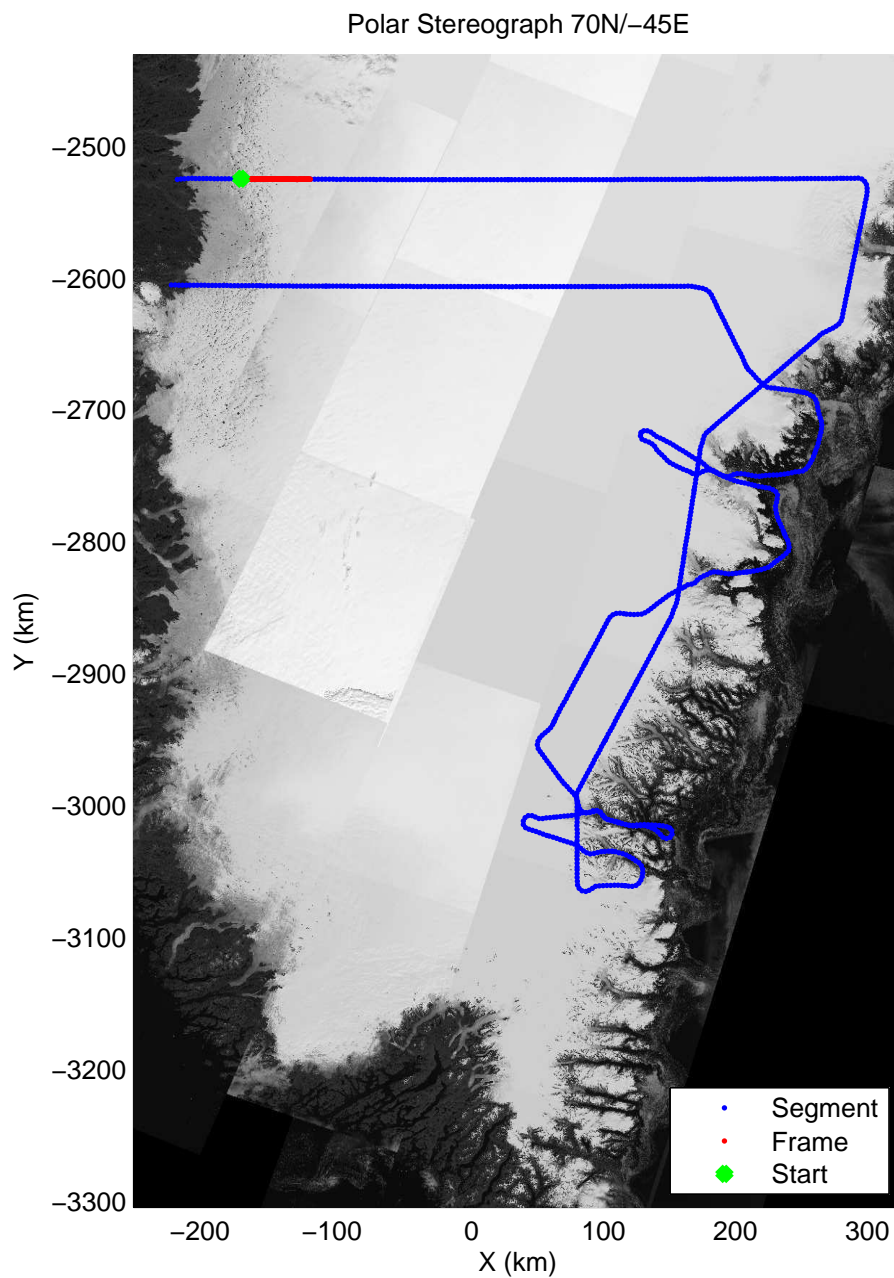

mcords3 2013_Greenland_P3: "F14: Southeast Glaciers 02" 20130409_01_001: 11:06:02.5 to 11:12:36.1 GPS

mcords3 2013_Greenland_P3: "F14: Southeast Glaciers 02" 20130409_01_001: 11:06:02.5 to 11:12:36.1 GPS