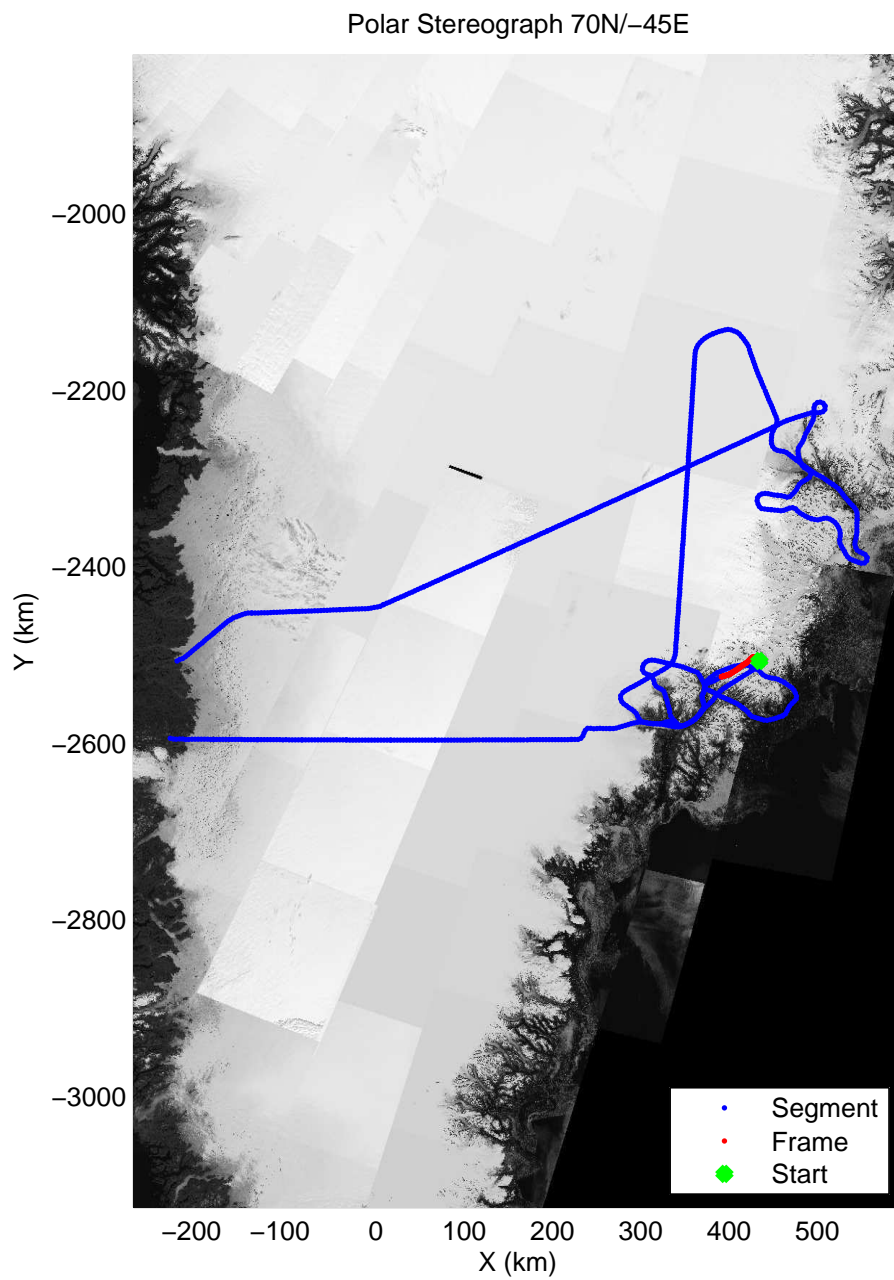

Polar Stereograph 70N/-45E

mcords3 2013_Greenland_P3: "F11: Helheim-Kangerdlugssuaq" 20130405_01_014: 12:29:28.3 to 12:35:36.9 GPS

mcords3 2013_Greenland_P3: "F11: Helheim-Kangerdlugssuaq" 20130405_01_014: 12:29:28.3 to 12:35:36.9 GPS