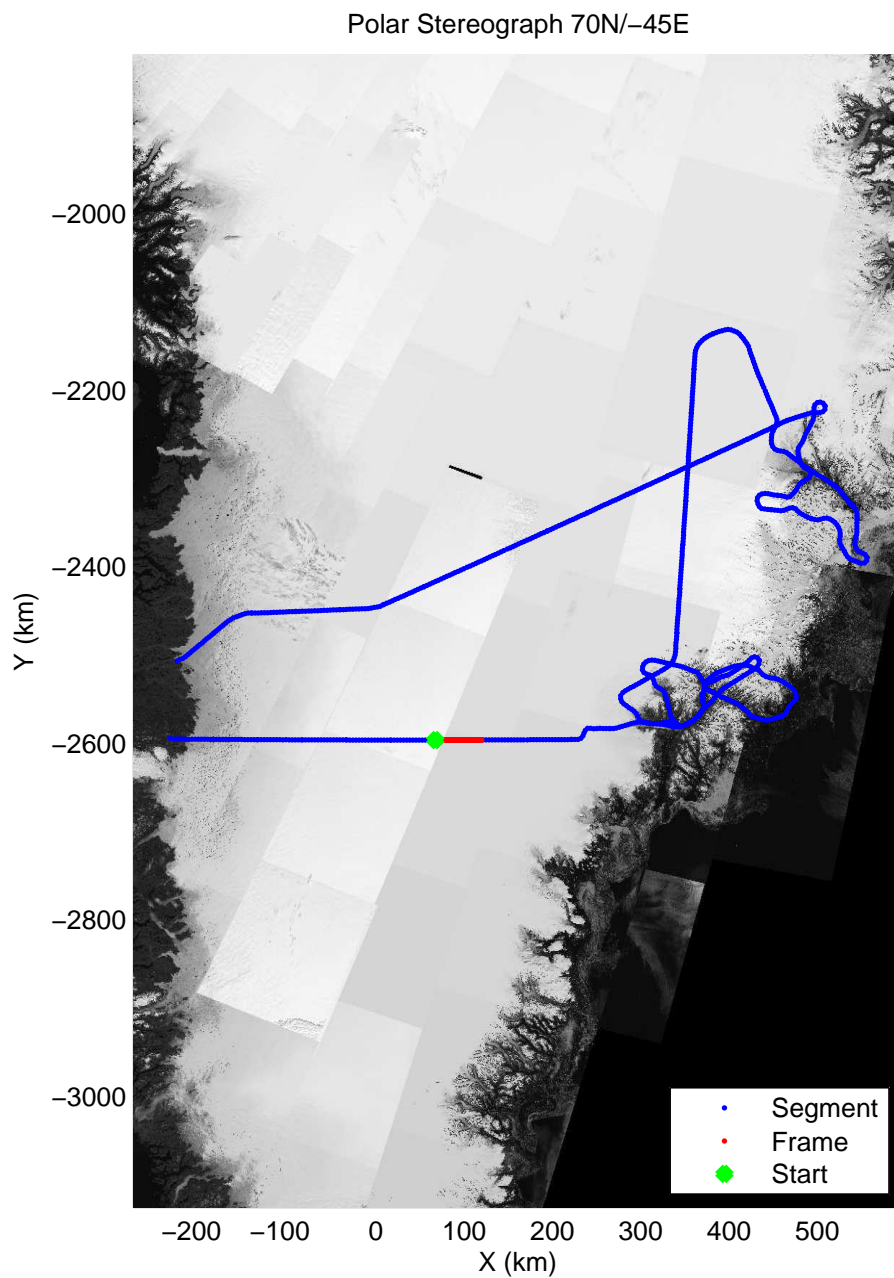

Polar Stereograph 70N/-45E

mcords3 2013_Greenland_P3: "F11: Helheim-Kangerdlugssuaq" 20130405_01_006: 11:38:28.5 to 11:44:54.8 GPS

mcords3 2013_Greenland_P3: "F11: Helheim-Kangerdlugssuaq" 20130405_01_006: 11:38:28.5 to 11:44:54.8 GPS