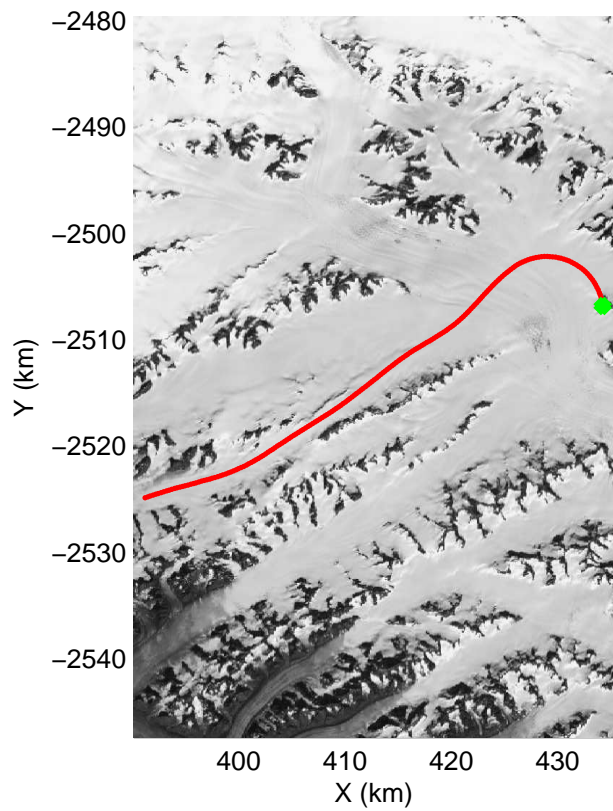

Polar Stereograph 70N/-45E

mcords3 2013_Greenland_P3: "F11: Helheim-Kangerdlugssuaq" 20130405_01_014: 12:29:28.3 to 12:35:36.9 GPS

mcords3 2013_Greenland_P3: "F11: Helheim-Kangerdlugssuaq" 20130405_01_014: 12:29:28.3 to 12:35:36.9 GPS