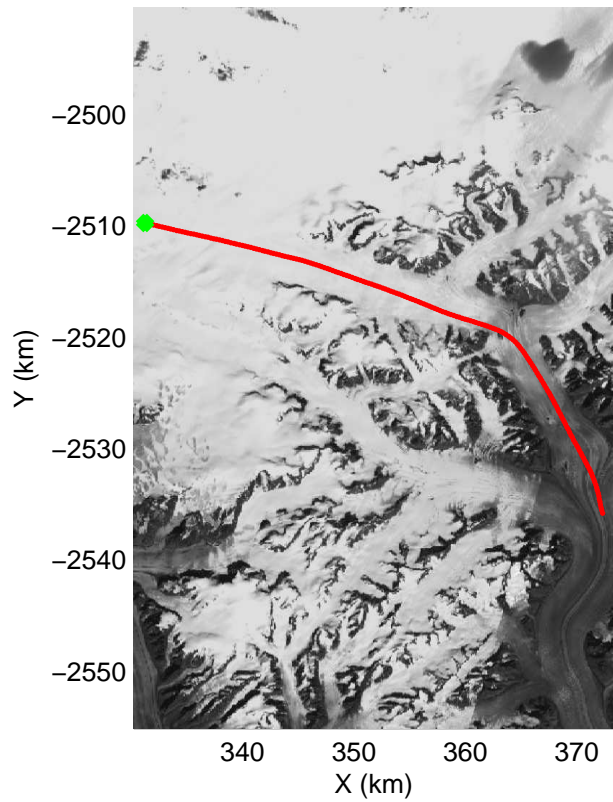

Polar Stereograph 70N/-45E

mcords3 2013_Greenland_P3: "F11: Helheim-Kangerdlugssuaq" 20130405_01_019: 13:02:03.4 to 13:08:26.7 GPS

mcords3 2013_Greenland_P3: "F11: Helheim-Kangerdlugssuaq" 20130405_01_019: 13:02:03.4 to 13:08:26.7 GPS