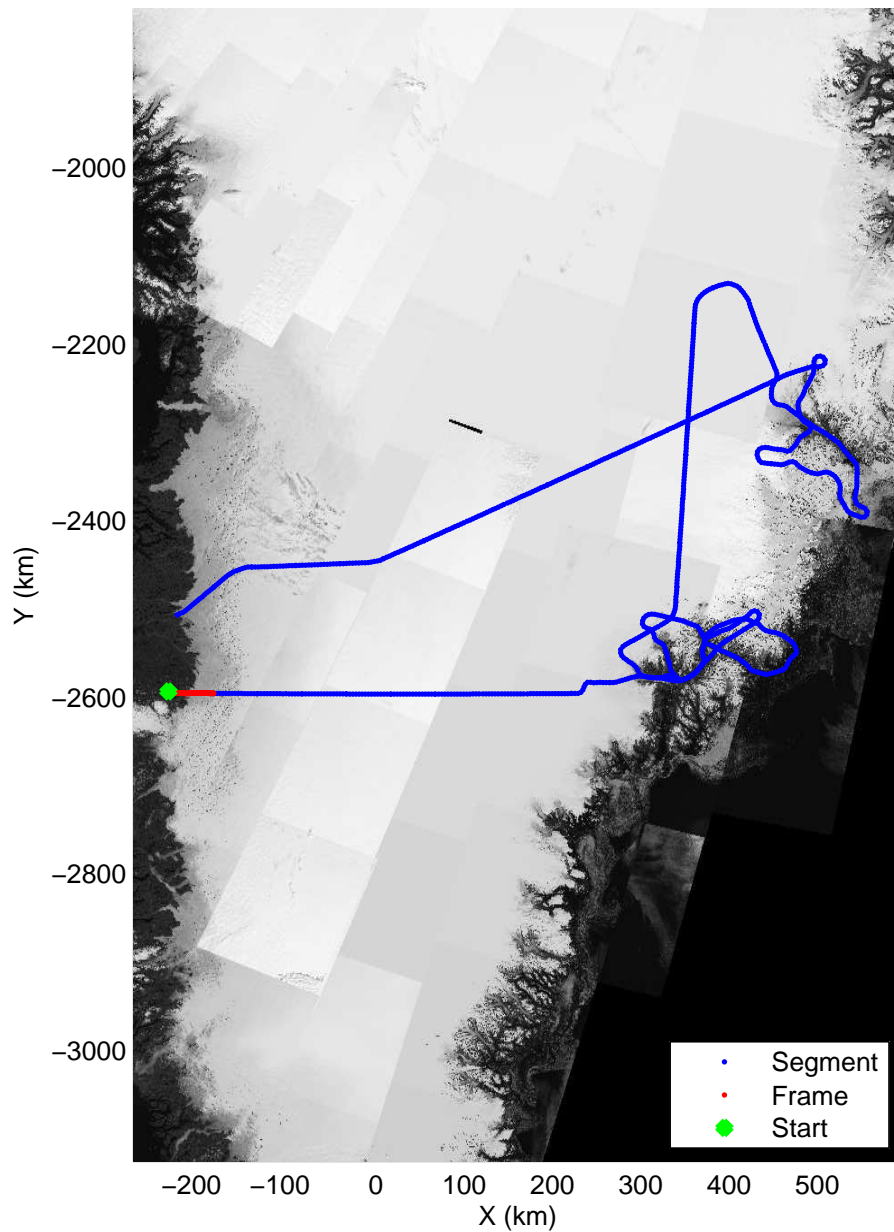

Polar Stereograph 70N-45E

mcords3 2013_Greenland_P3: "F11: Helheim-Kangerdlugssuaq" 20130405_01_001: 11:03:05.4 to 11:10:26.8 GPS

mcords3 2013_Greenland_P3: "F11: Helheim-Kangerdlugssuaq" 20130405_01_001: 11:03:05.4 to 11:10:26.8 GPS