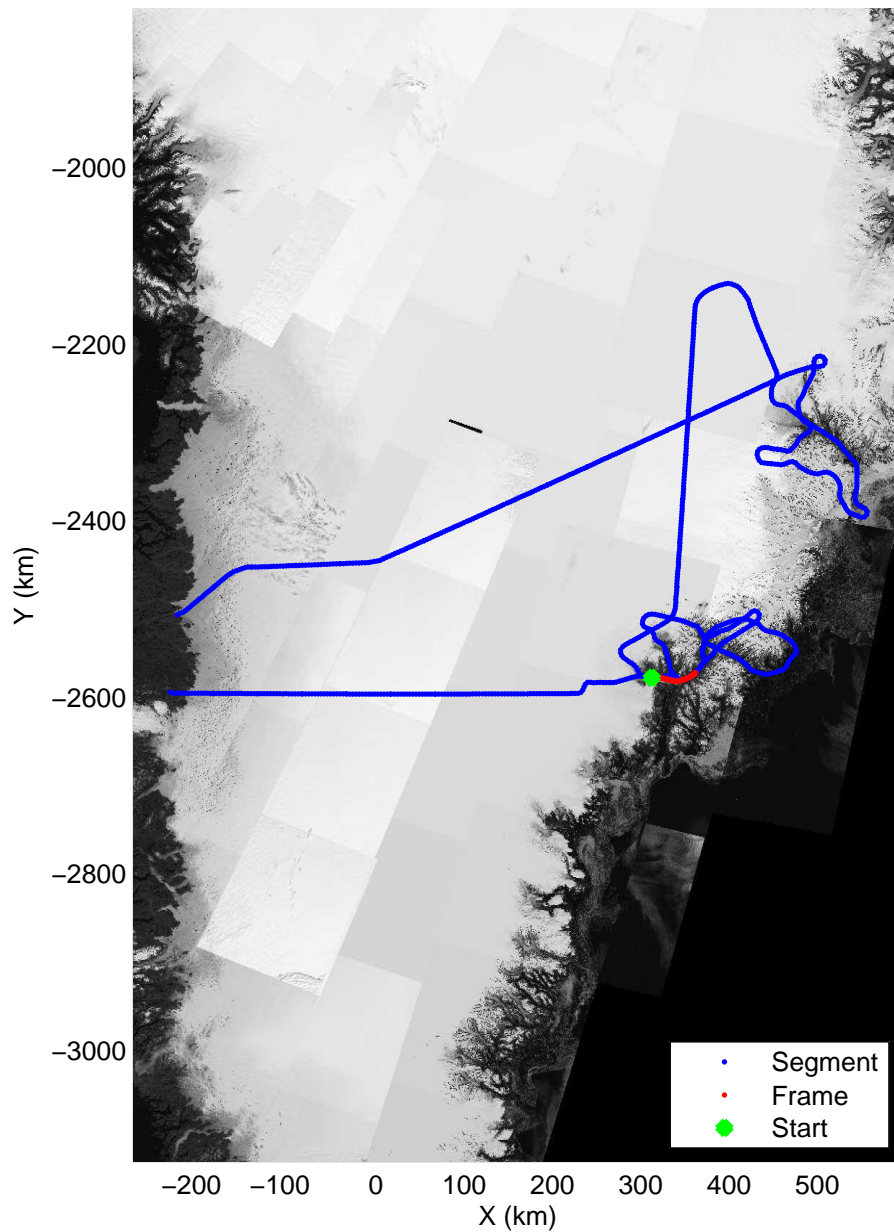

Polar Stereograph 70N/-45E