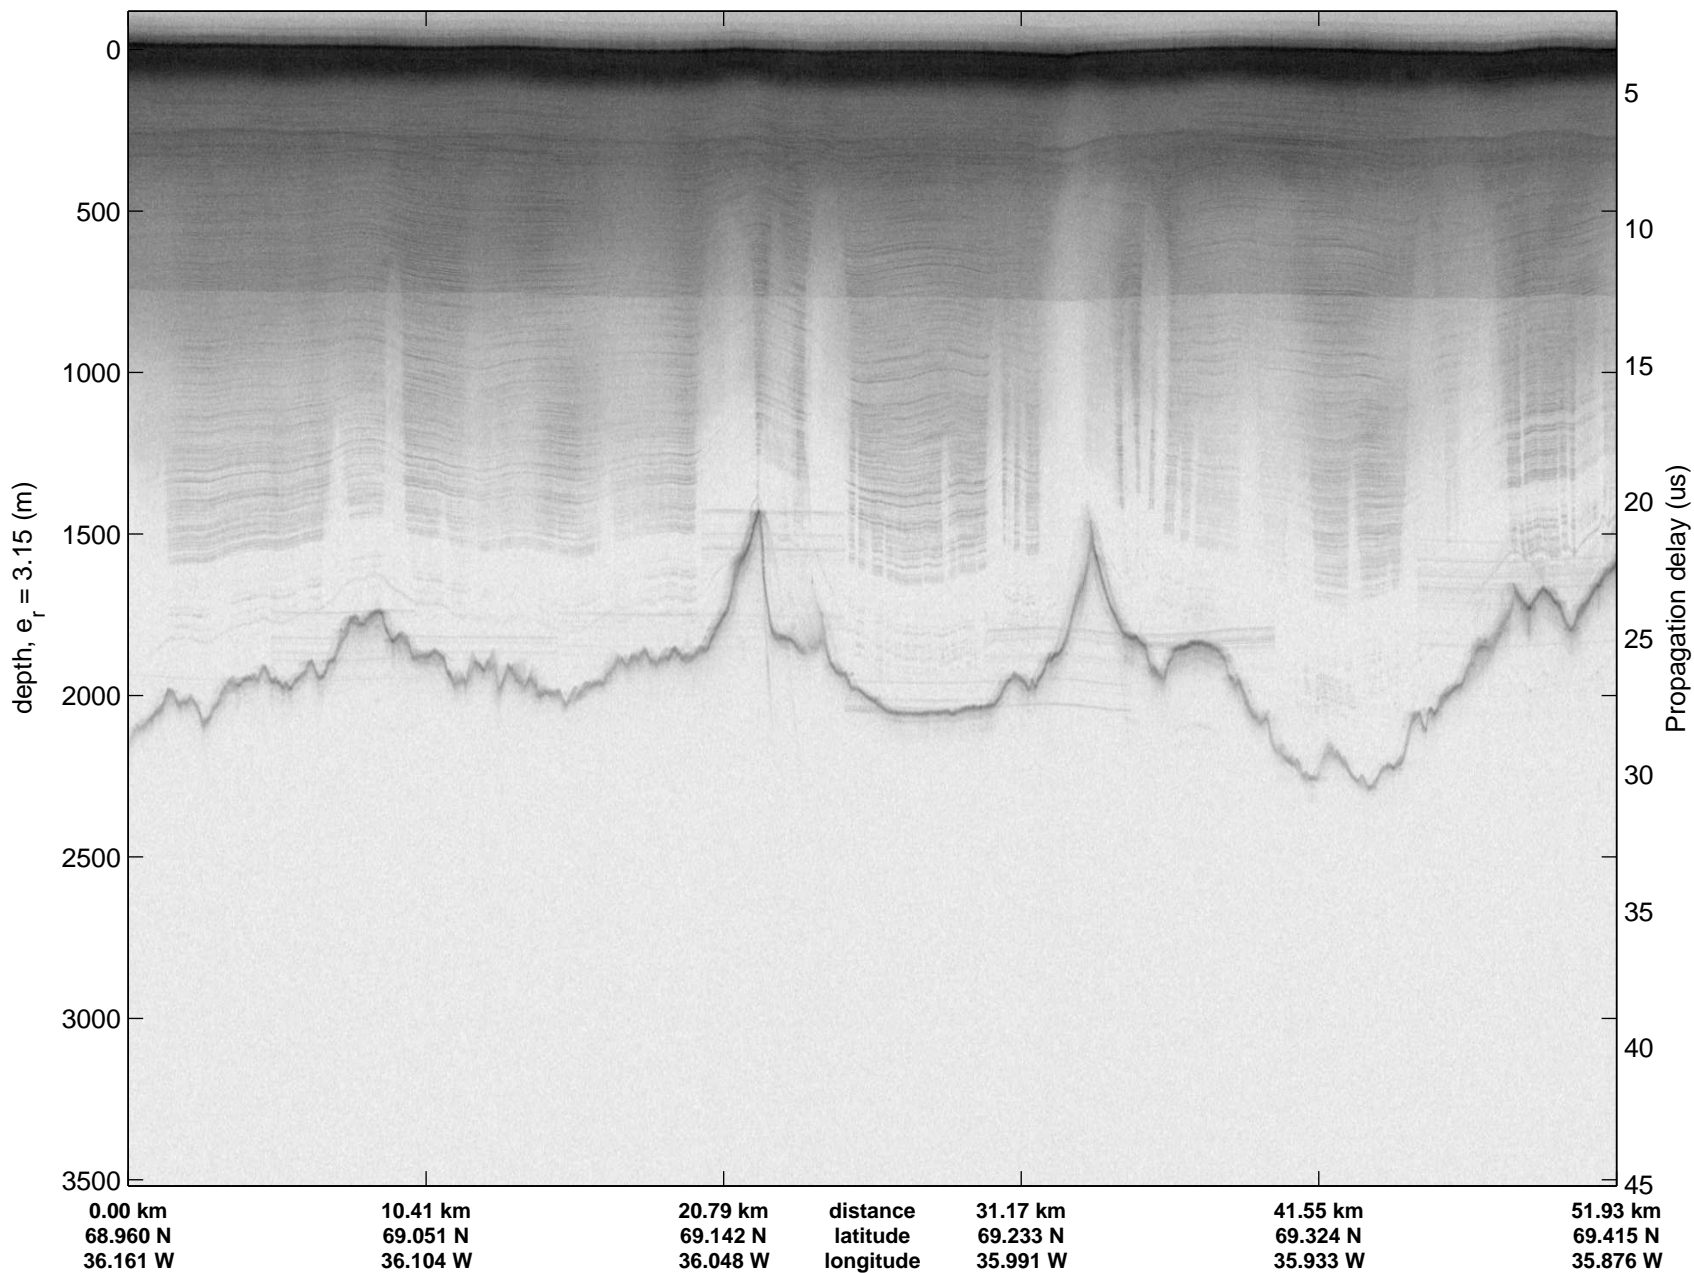

mcords3 2013_Greenland_P3: "F11: Helheim-Kangerdlugssuaq" 20130405_01_035: 14:42:08.3 to 14:47:46.0 GPS