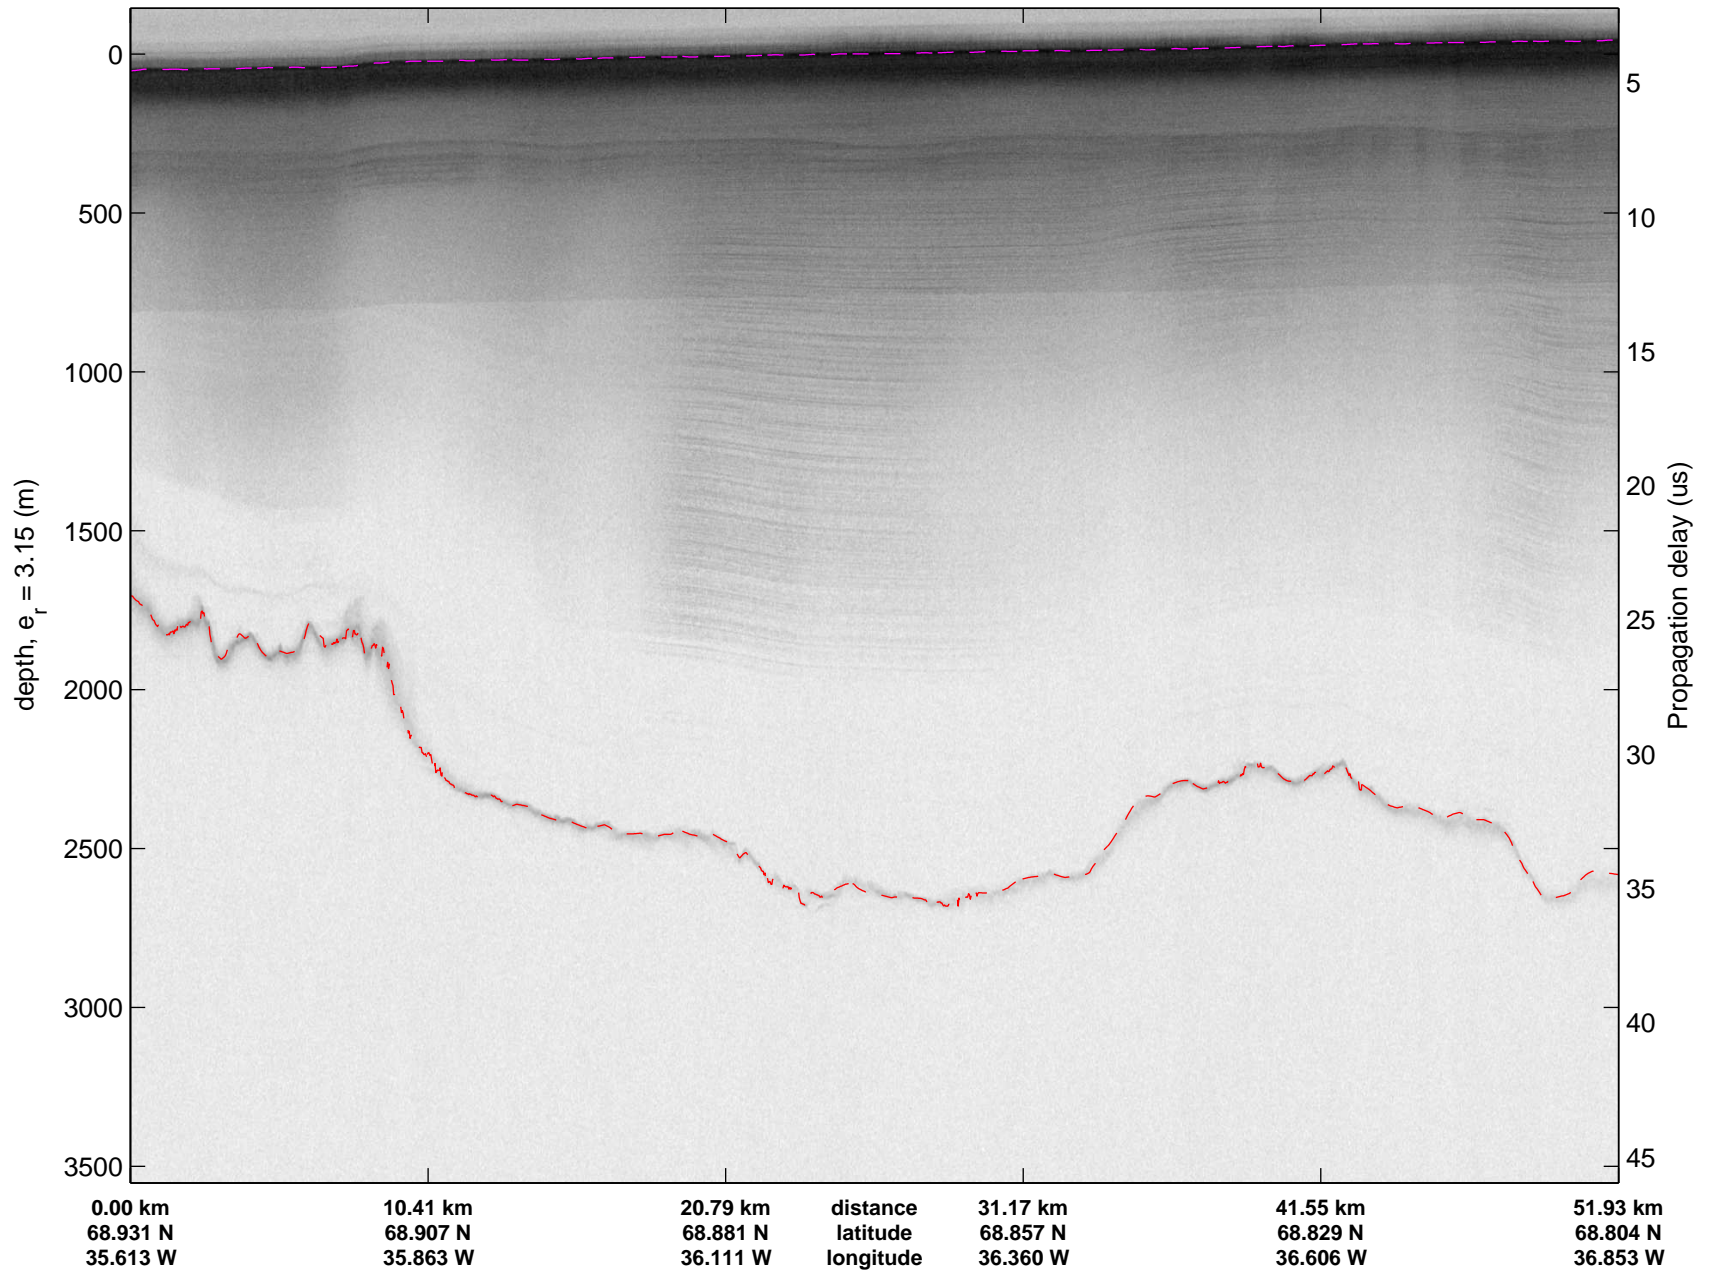

mcords3 2013_Greenland_P3: "F11: Helheim-Kangerdlugssuaq" 20130405_01_055: 16:46:32.9 to 16:52:20.0 GPS