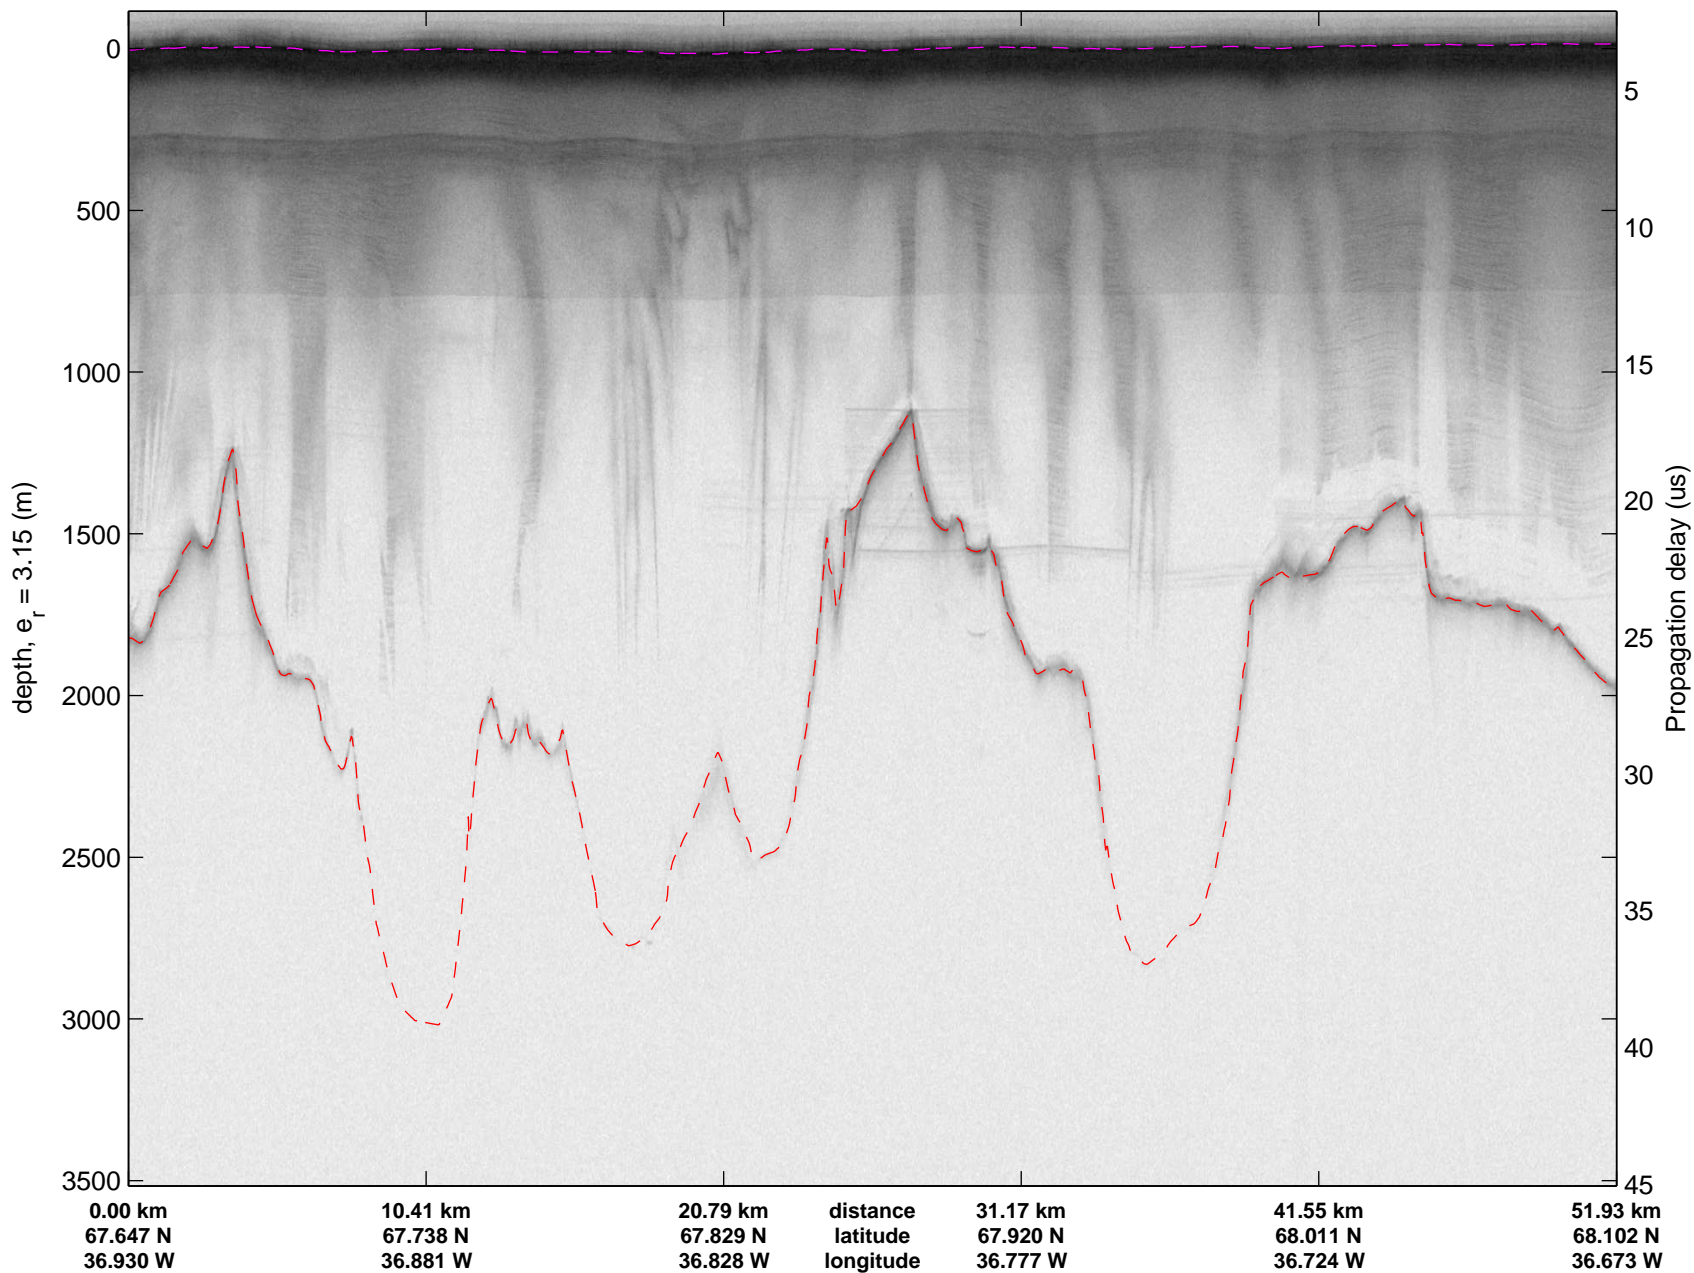

mcords3 2013_Greenland_P3: "F11: Helheim-Kangerdlugssuaq" 20130405_01_032: 14:25:55.3 to 14:31:33.7 GPS