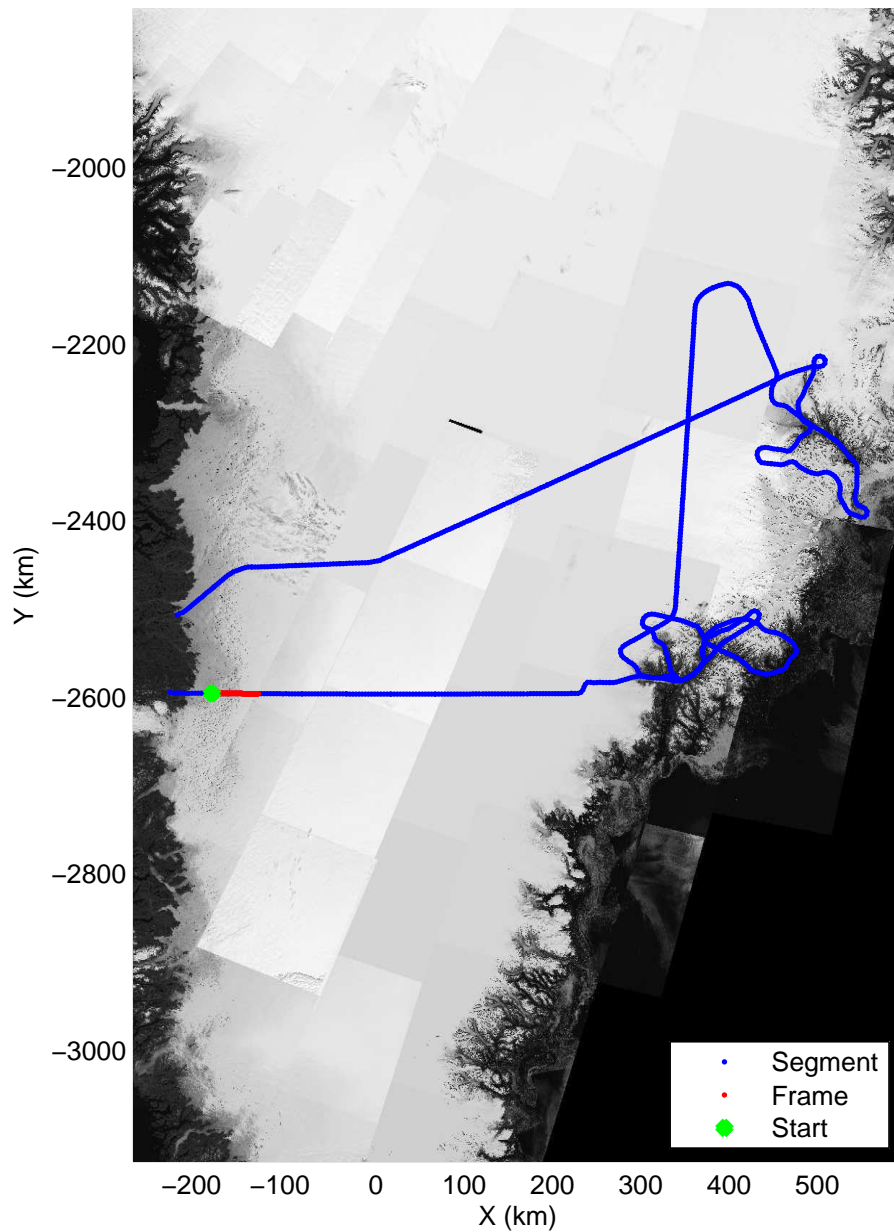

Polar Stereograph 70N/-45E