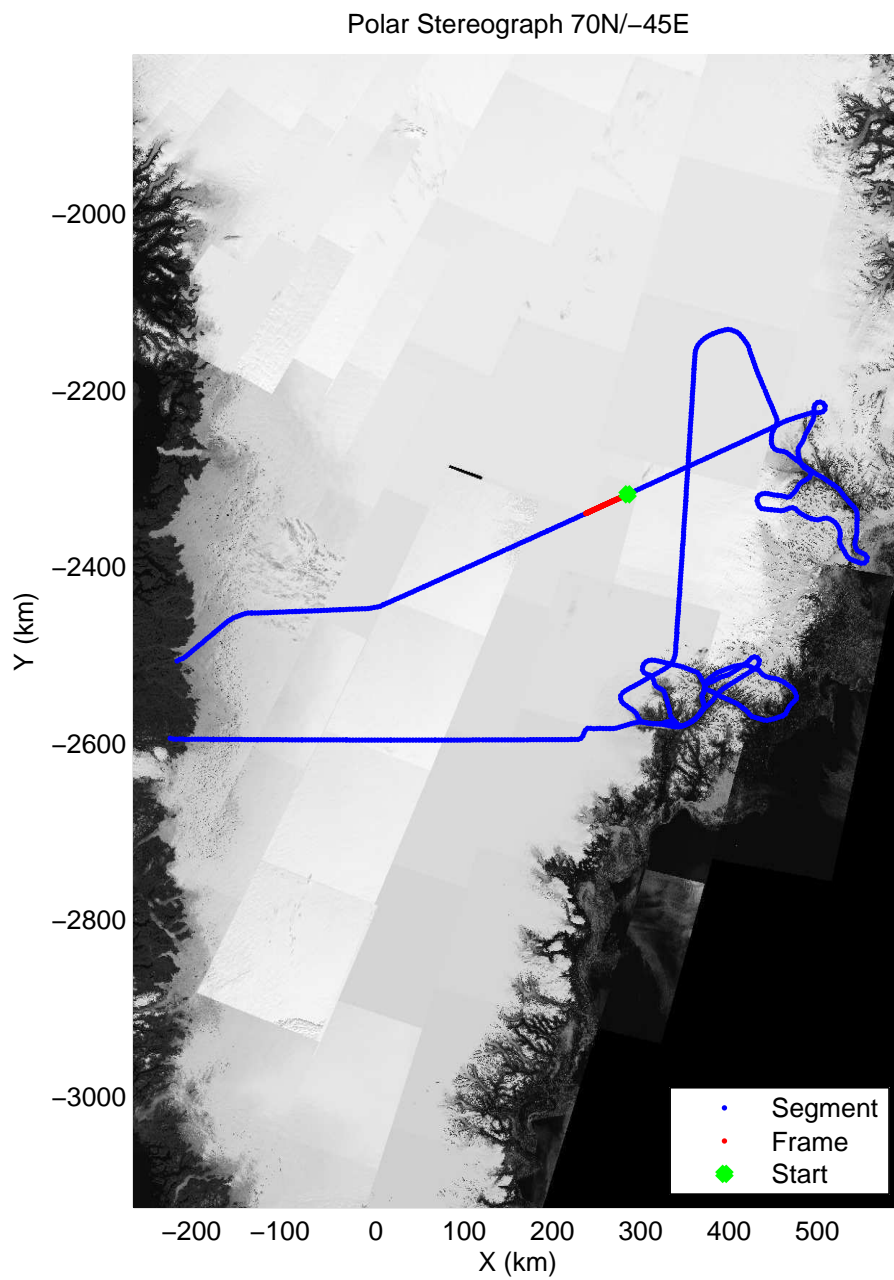

Polar Stereograph 70N-45E

mcords3 2013_Greenland_P3: "F11: Helheim-Kangerdlugssuaq" 20130405_01_056: 16:52:07.1 to 16:57:51.5 GPS

mcords3 2013_Greenland_P3: "F11: Helheim-Kangerdlugssuaq" 20130405_01_056: 16:52:07.1 to 16:57:51.5 GPS