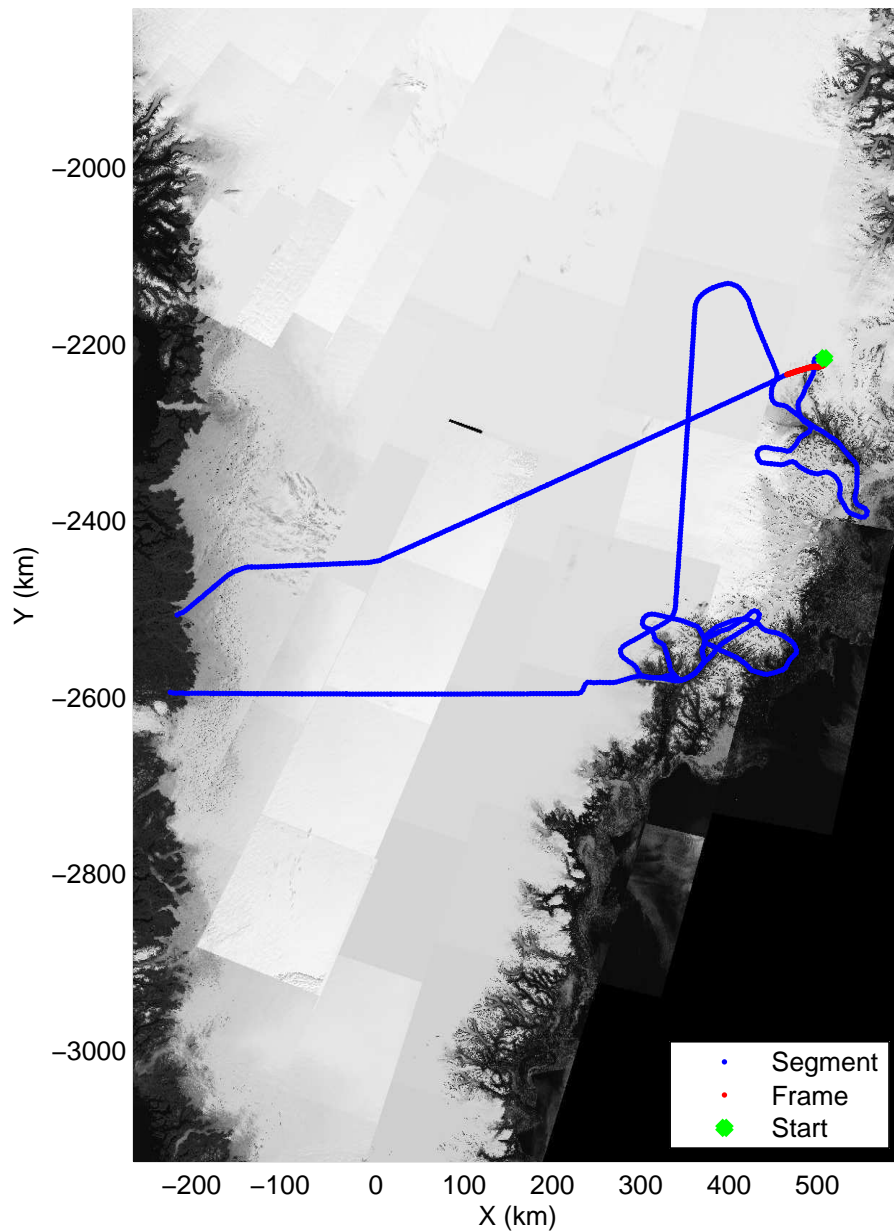

Polar Stereograph 70N/-45E

mcords3 2013_Greenland_P3: "F11: Helheim-Kangerdlugssuaq" 20130405_01_052: 16:28:10.4 to 16:34:39.9 GPS

mcords3 2013_Greenland_P3: "F11: Helheim-Kangerdlugssuaq" 20130405_01_052: 16:28:10.4 to 16:34:39.9 GPS