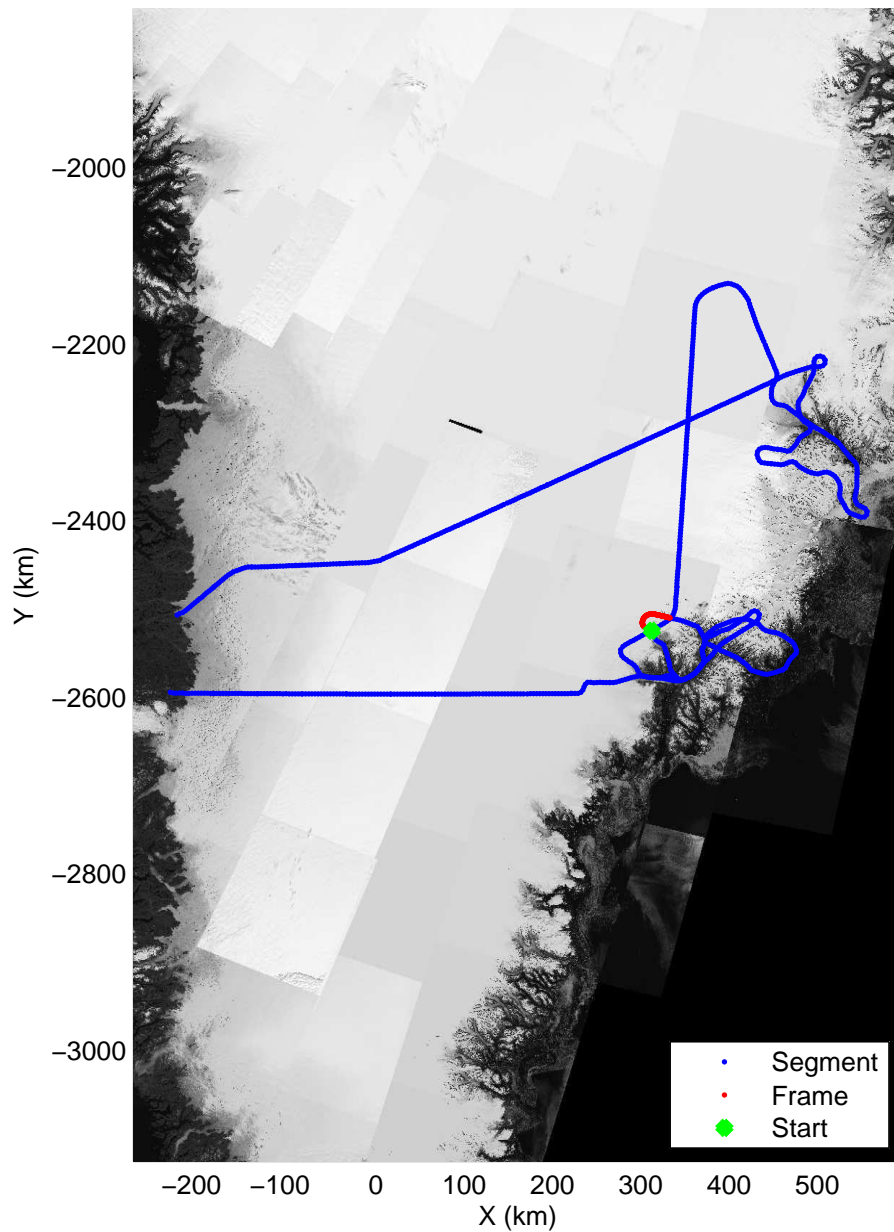

Polar Stereograph 70N/-45E