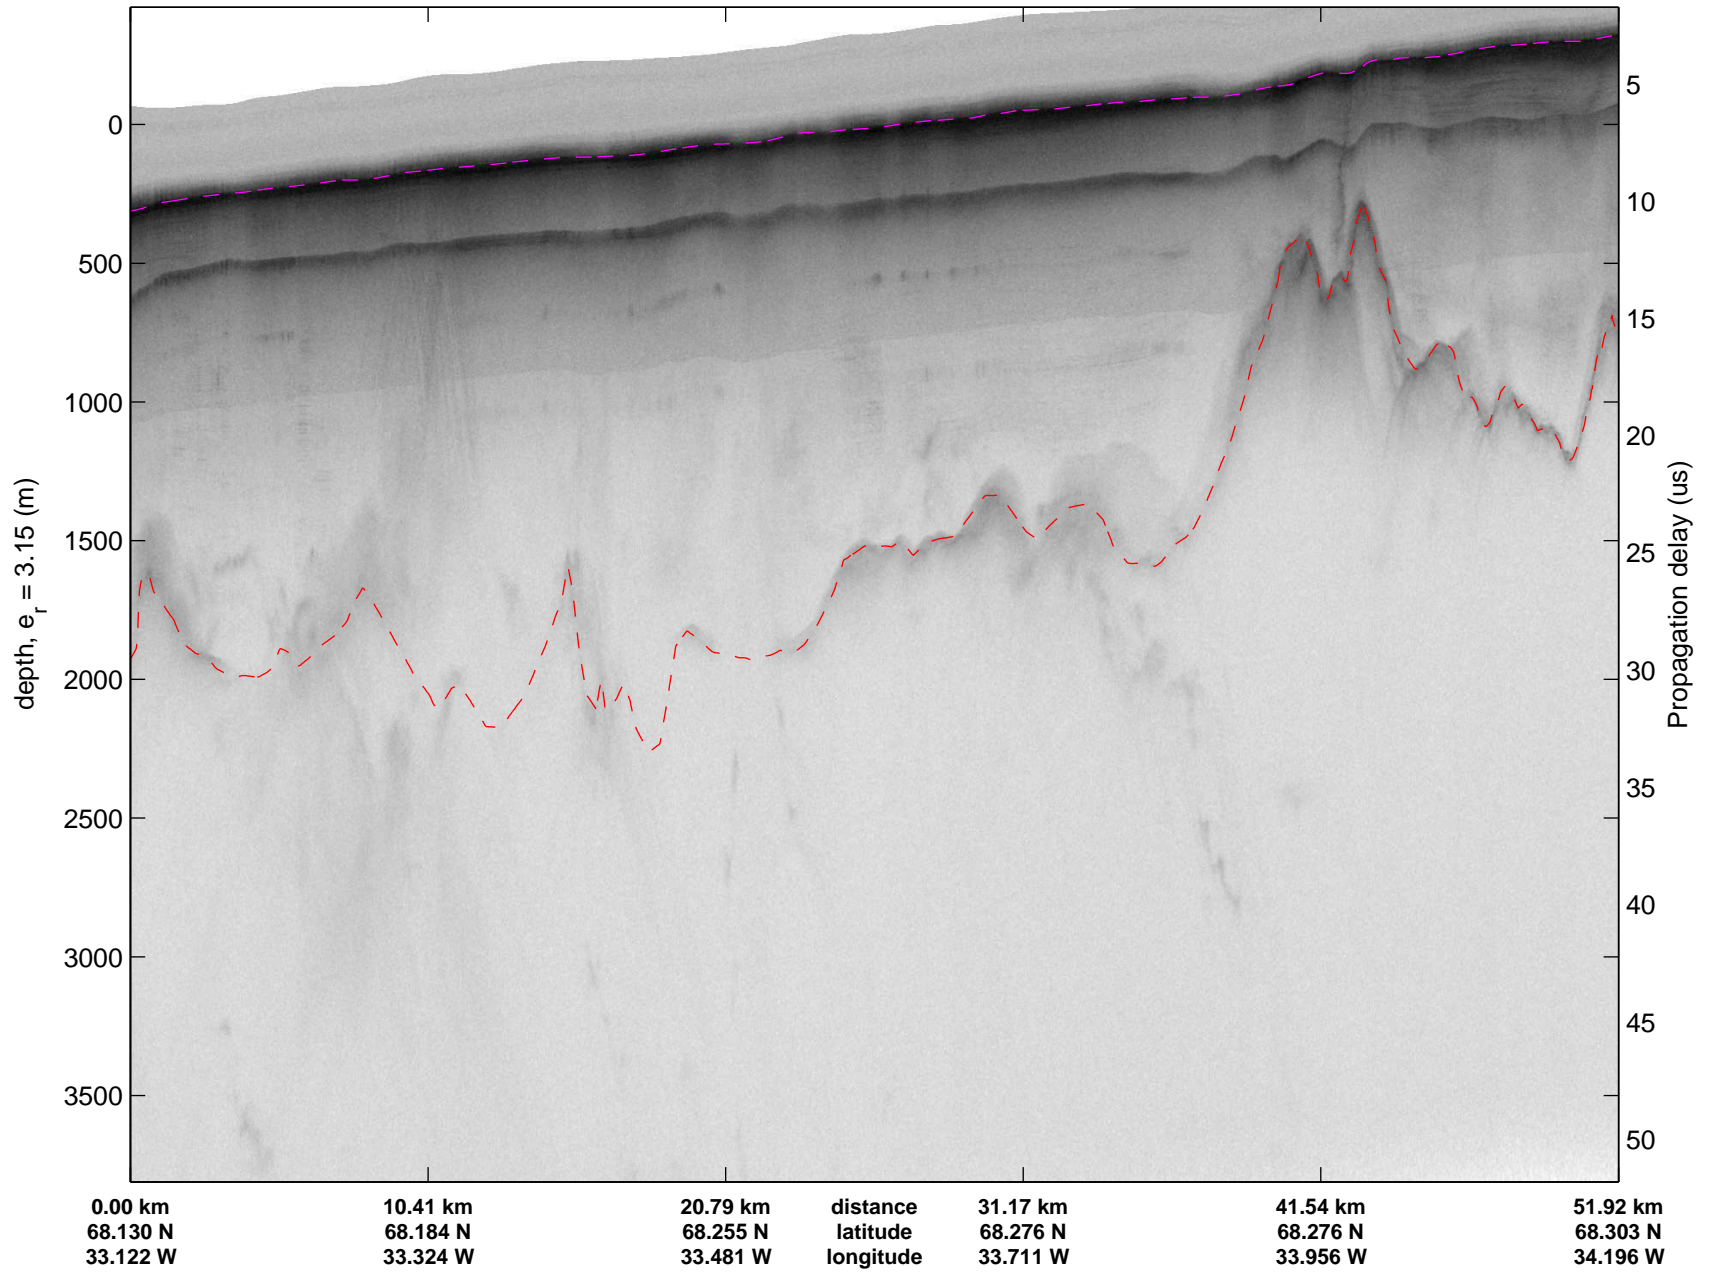

Polar Stereograph 70N-45E

mcords3 2013_Greenland_P3: "F11: Helheim-Kangerdlugssuaq" 20130405_01_047: 15:55:45.5 to 16:02:19.3 GPS

mcords3 2013_Greenland_P3: "F11: Helheim-Kangerdlugssuaq" 20130405_01_047: 15:55:45.5 to 16:02:19.3 GPS