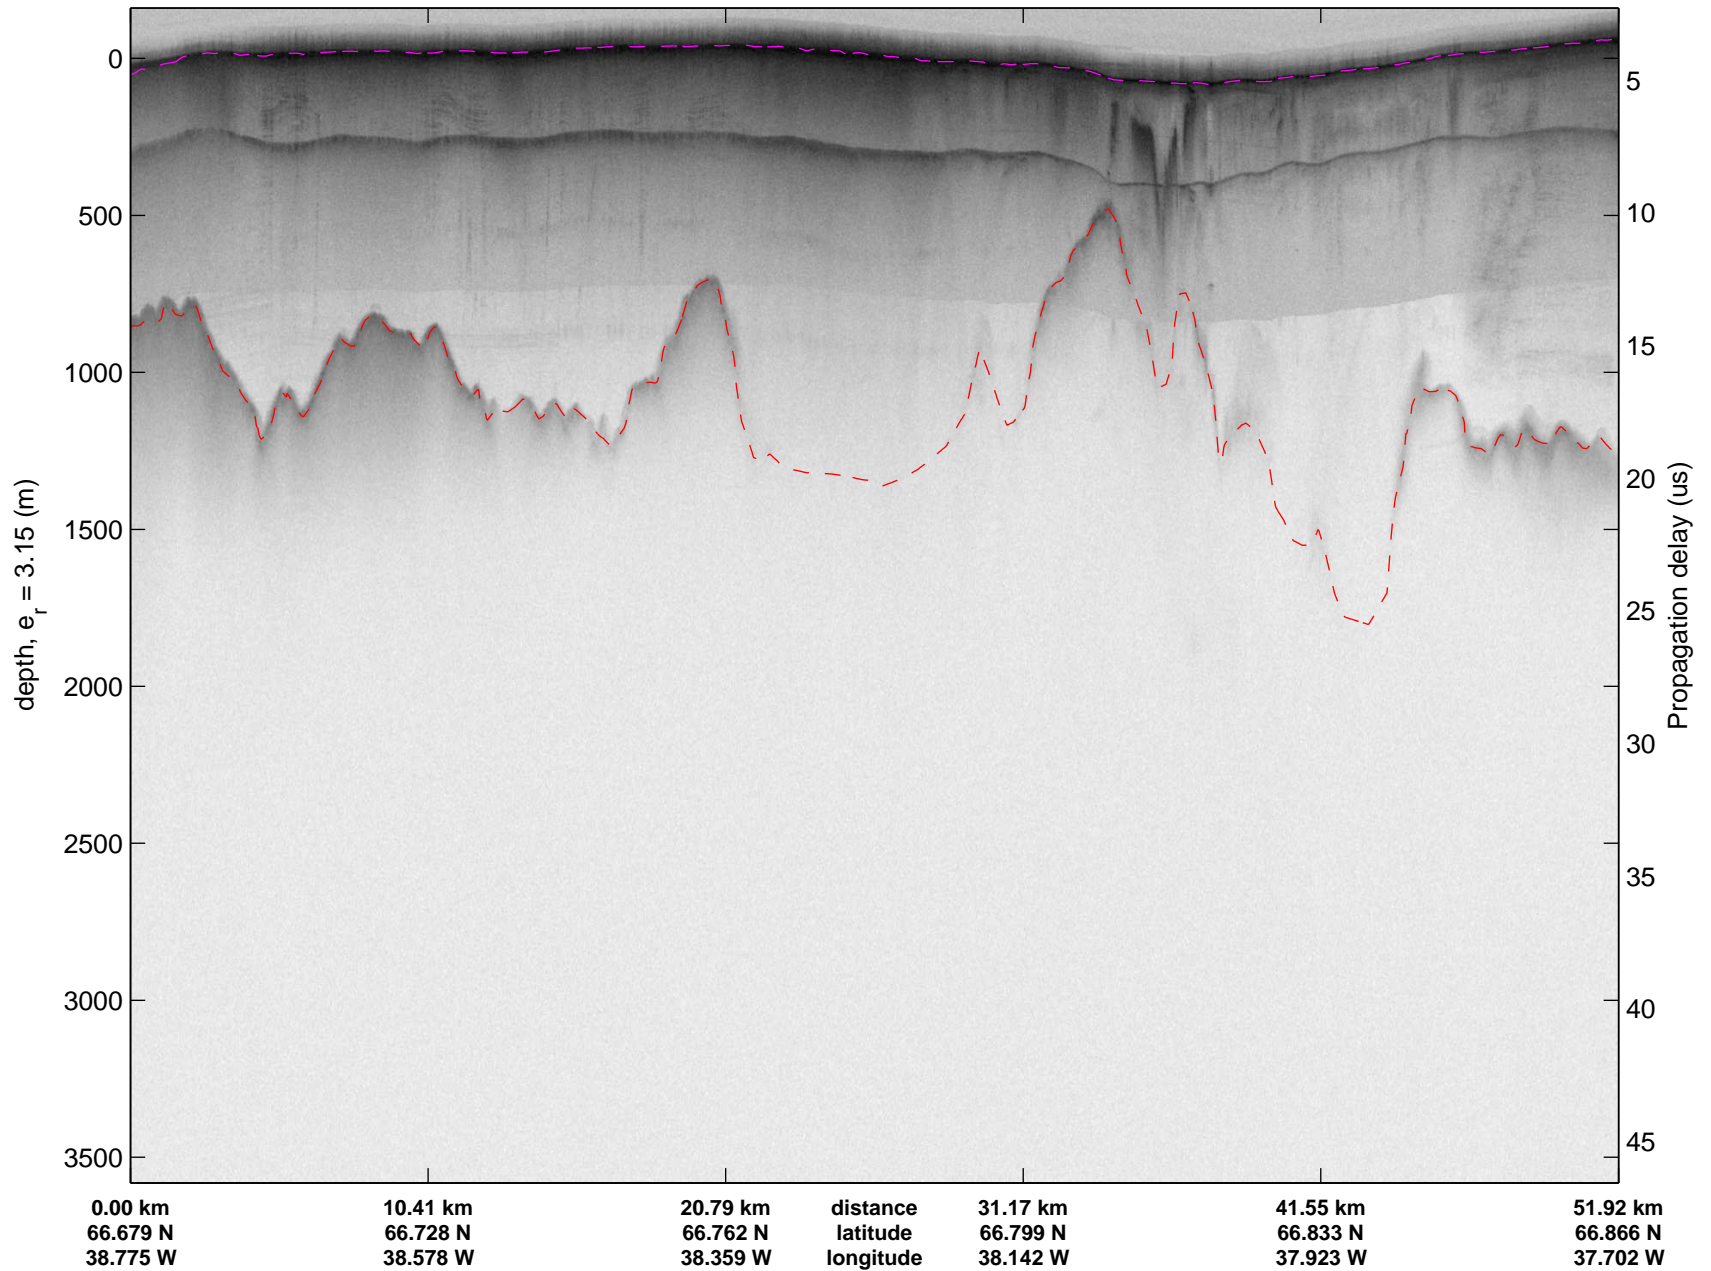

mcords3 2013_Greenland_P3: "F11: Helheim-Kangerdlugssuaq" 20130405_01_029: 14:08:49.8 to 14:15:00.7 GPS