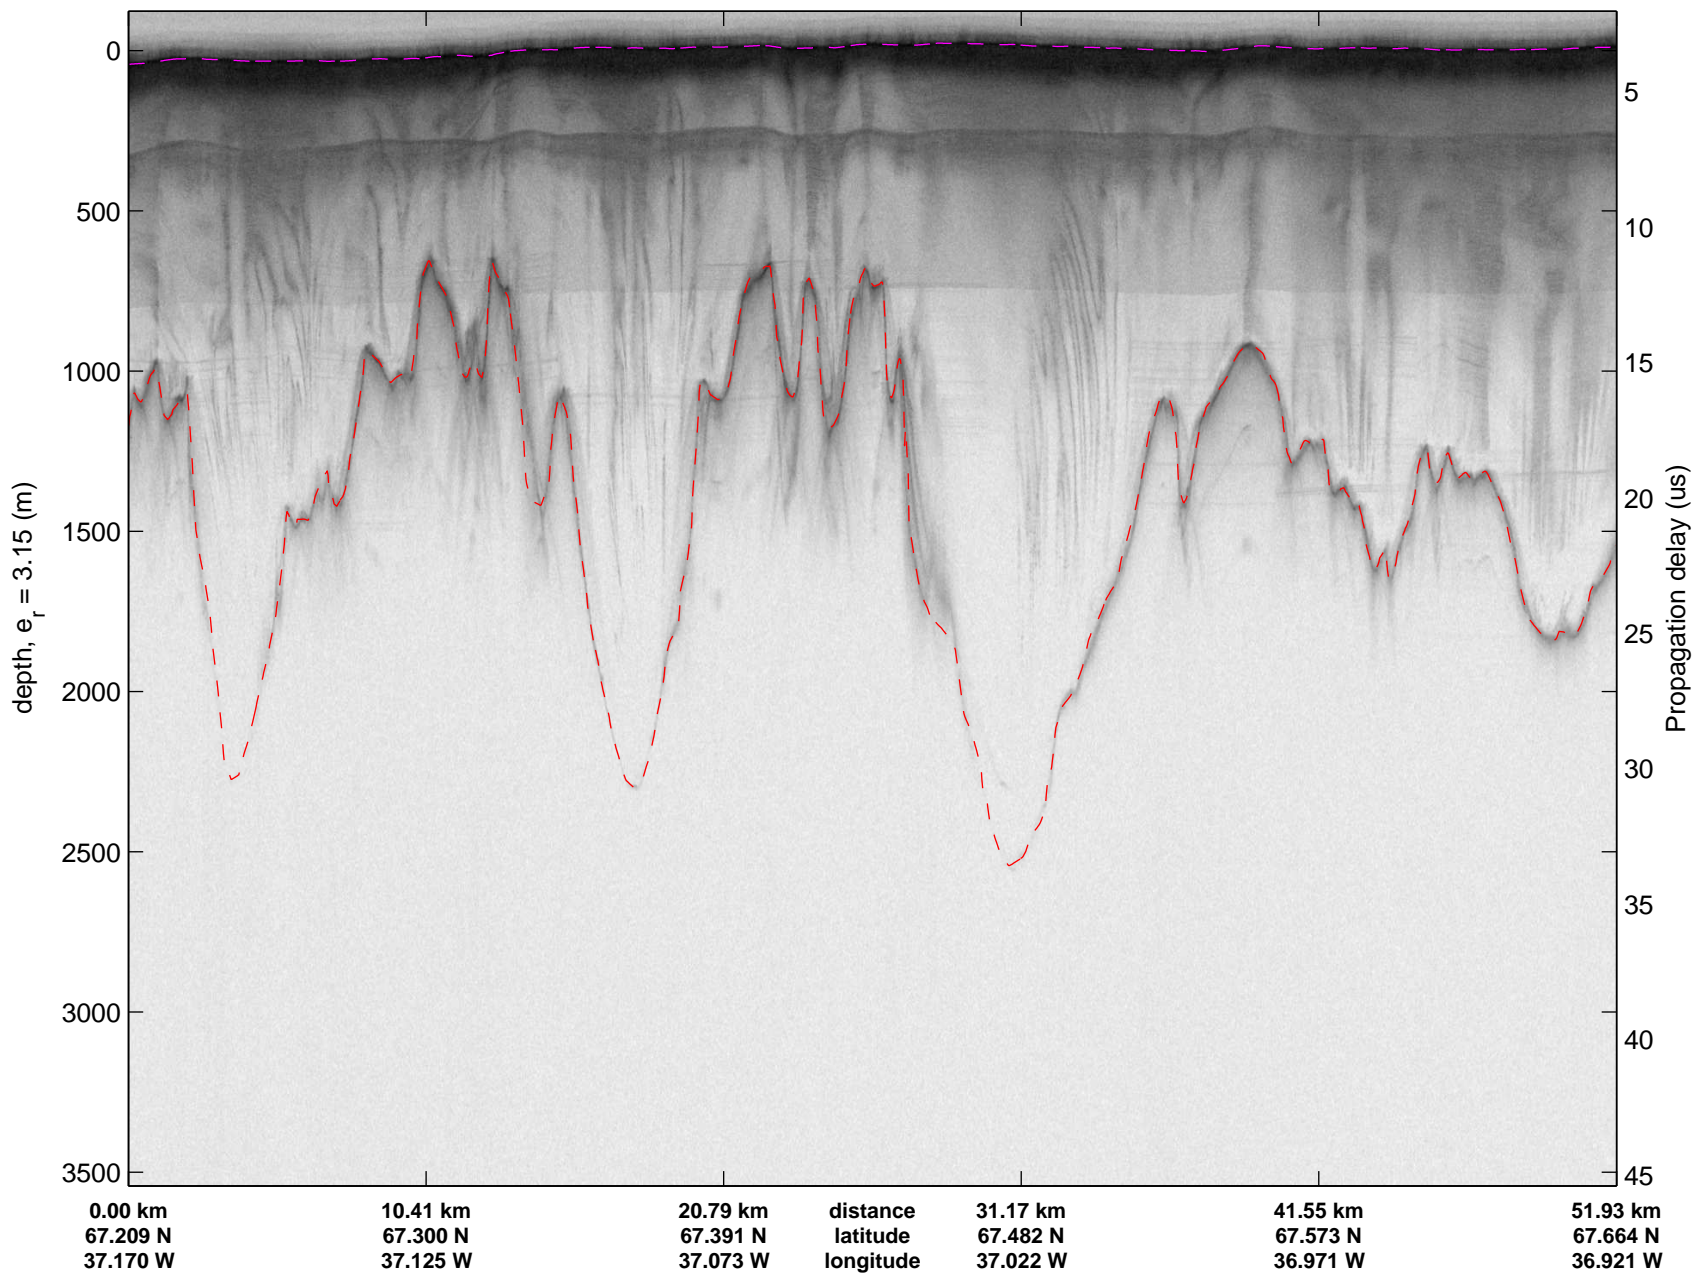

mcords3 2013_Greenland_P3: "F11: Helheim-Kangerdlugssuaq" 20130405_01_031: 14:20:36.0 to 14:26:07.8 GPS