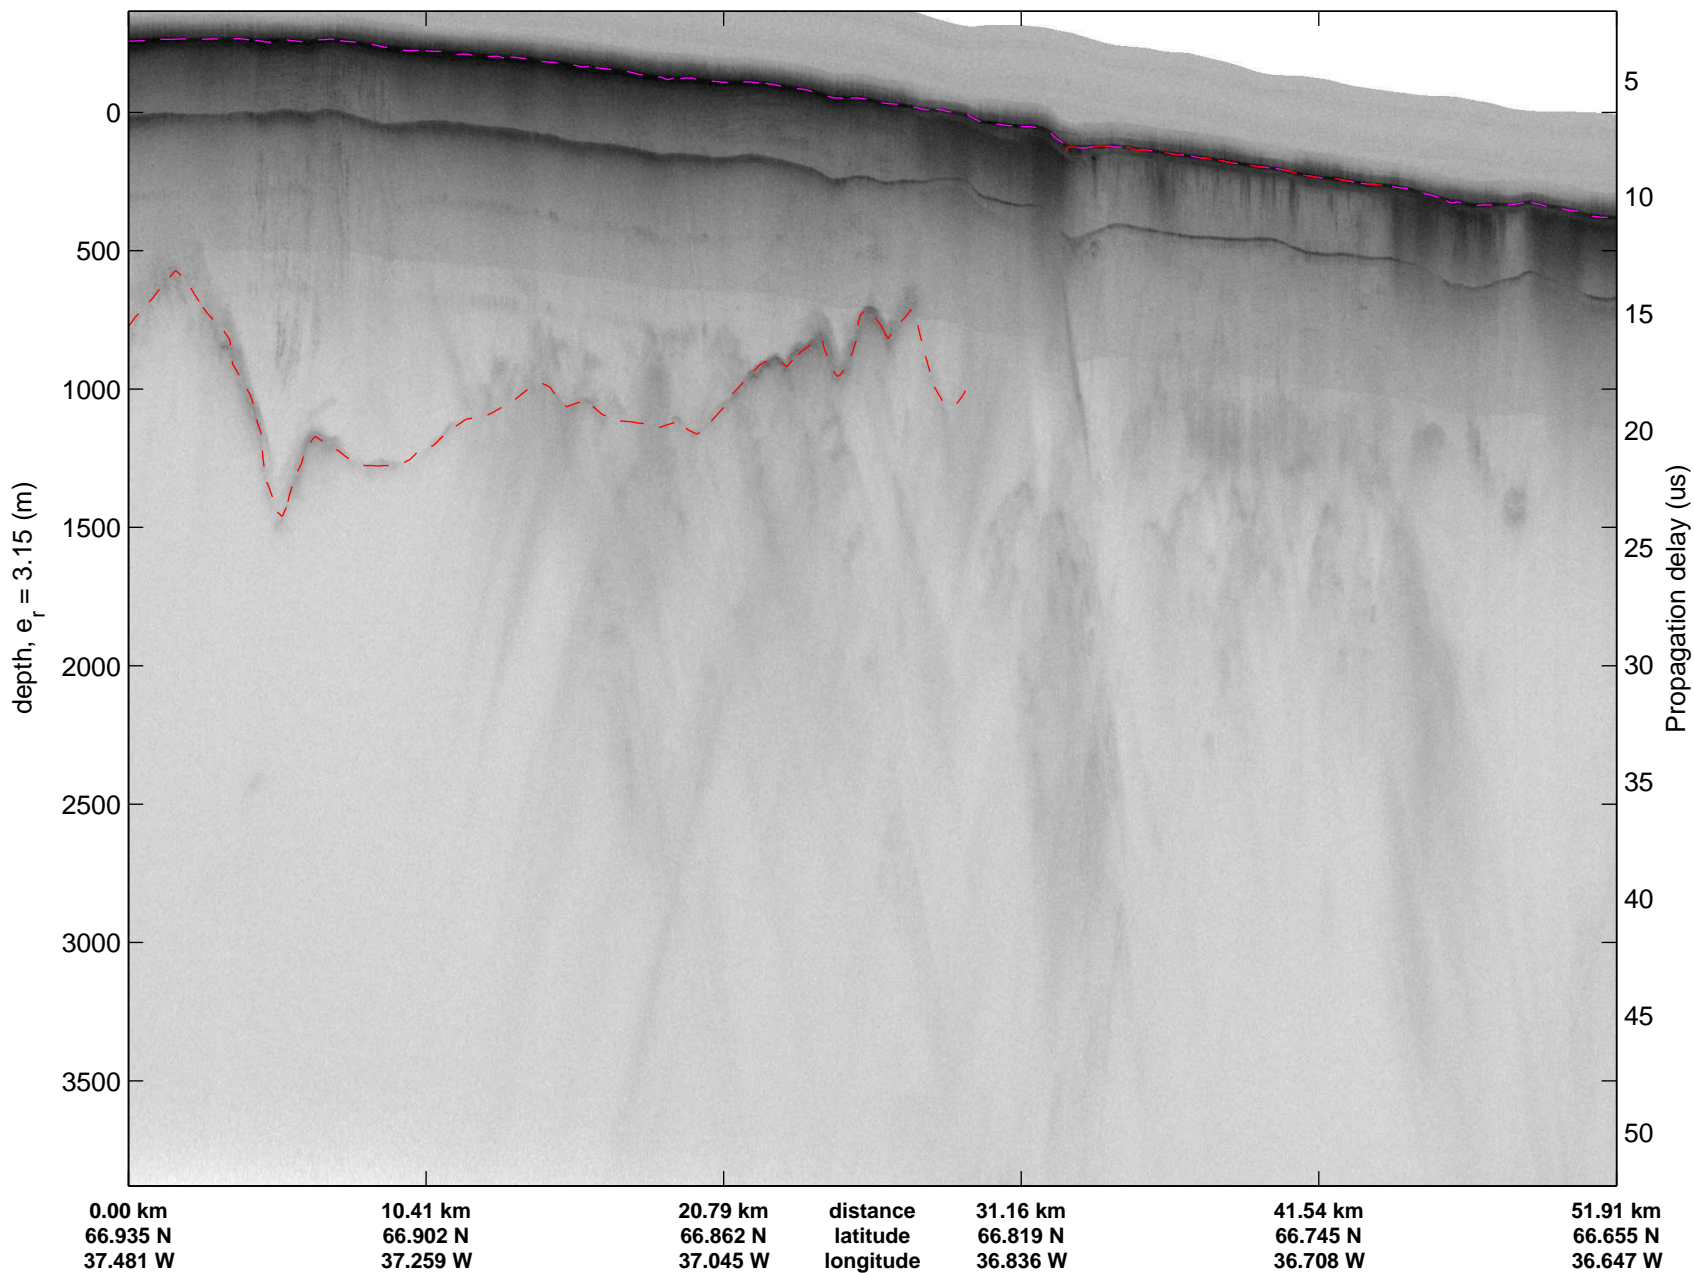

mcords3 2013_Greenland_P3: "F11: Helheim-Kangerdlugssuaq" 20130405_01_020: 13:08:12.8 to 13:14:57.3 GPS