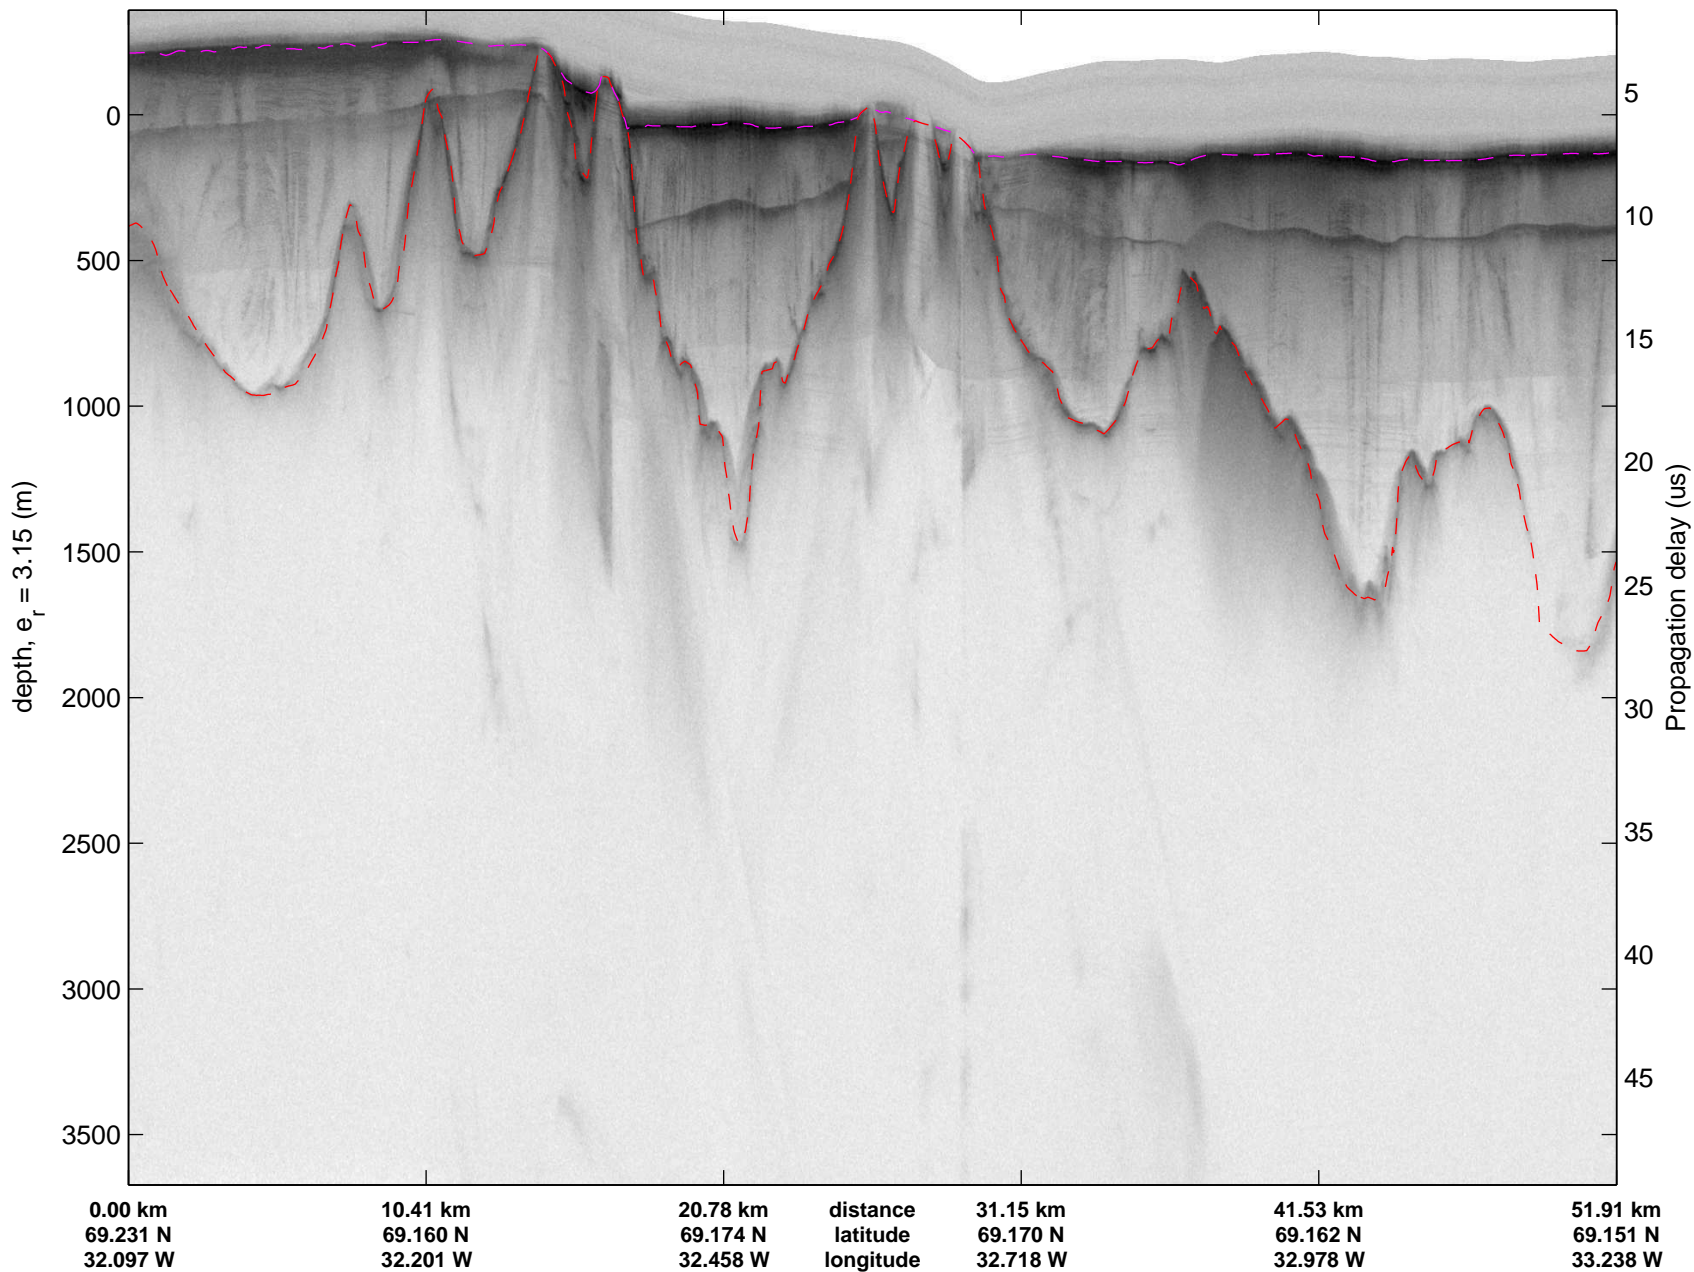

mcords3 2013_Greenland_P3: "F11: Helheim-Kangerdlugssuaq" 20130405_01_052: 16:28:10.4 to 16:34:39.9 GPS