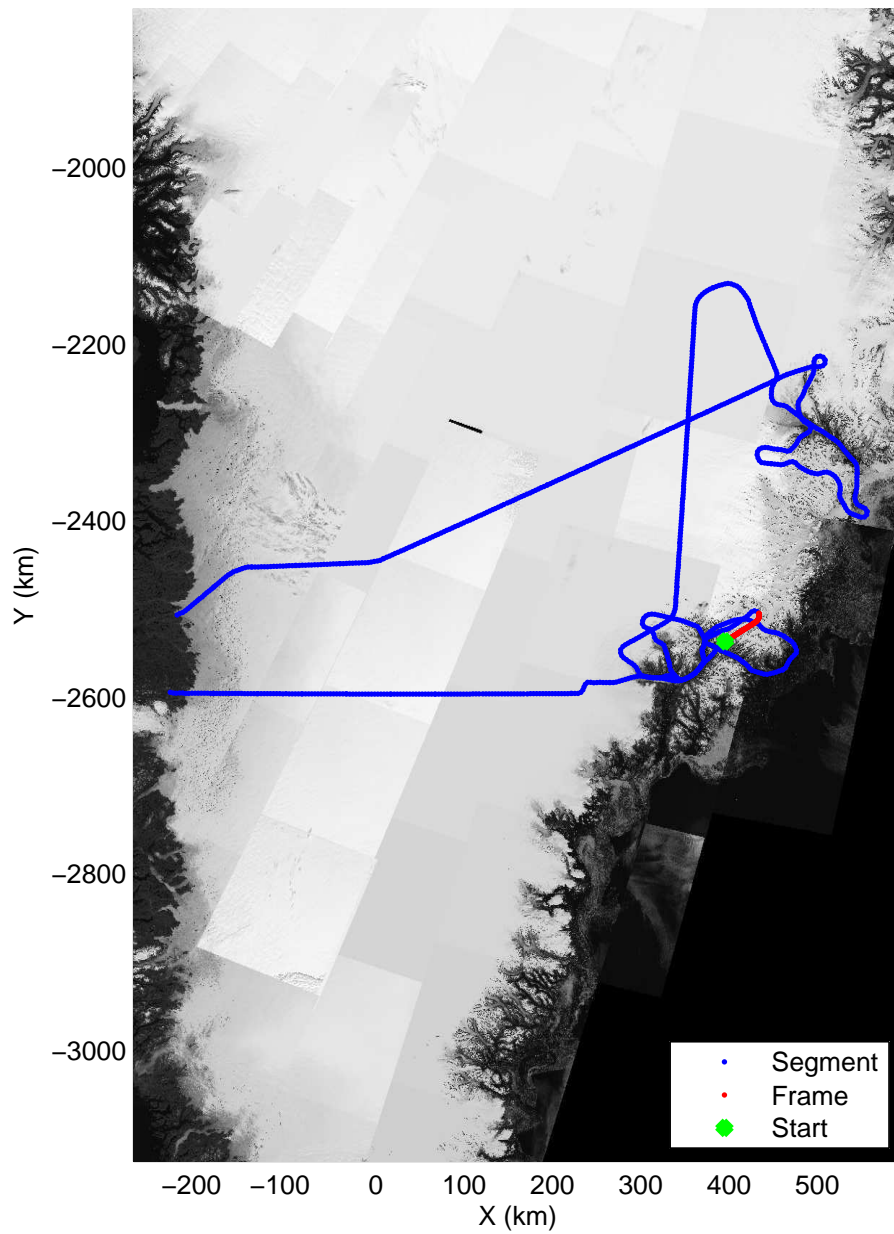

Polar Stereograph 70N/-45E