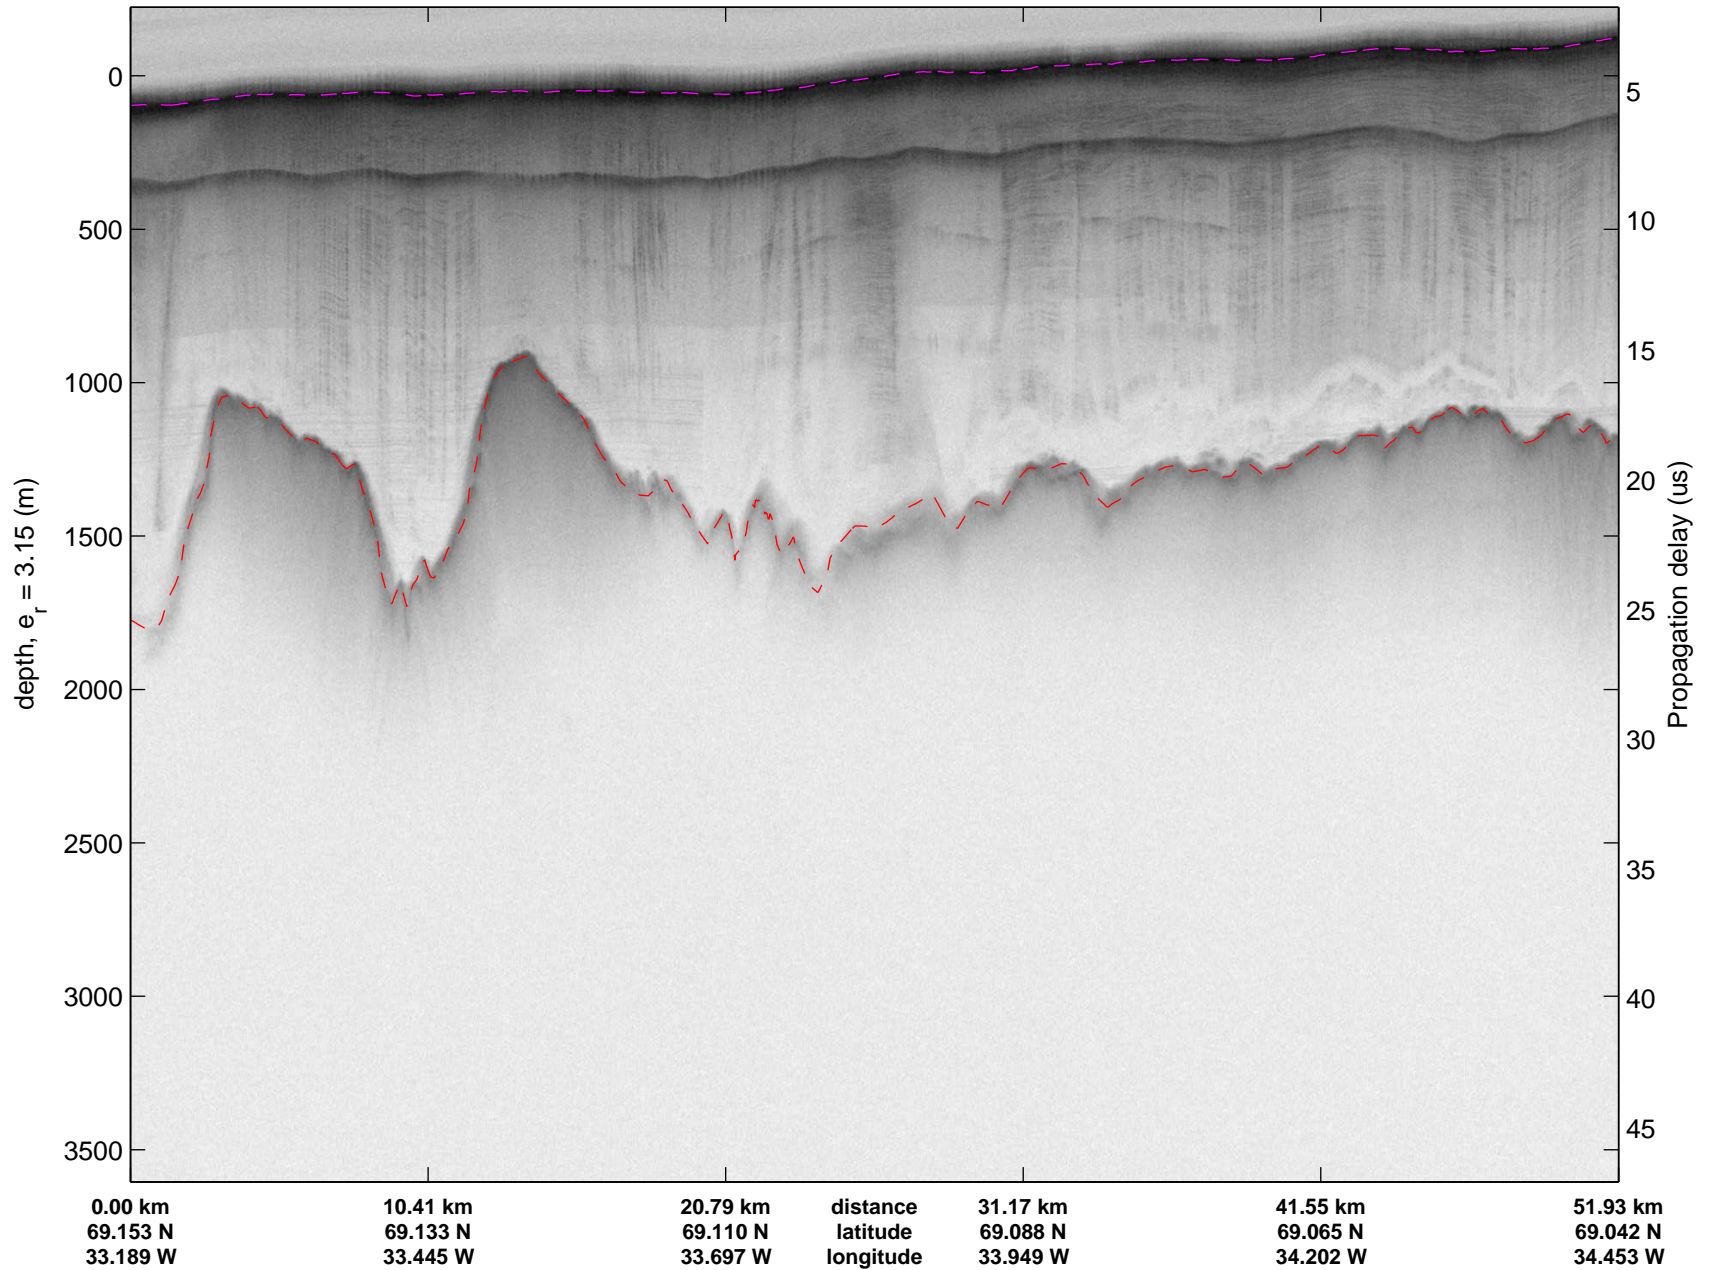

mcords3 2013_Greenland_P3: "F11: Helheim-Kangerdlugssuaq" 20130405_01_053: 16:34:26.3 to 16:40:50.9 GPS