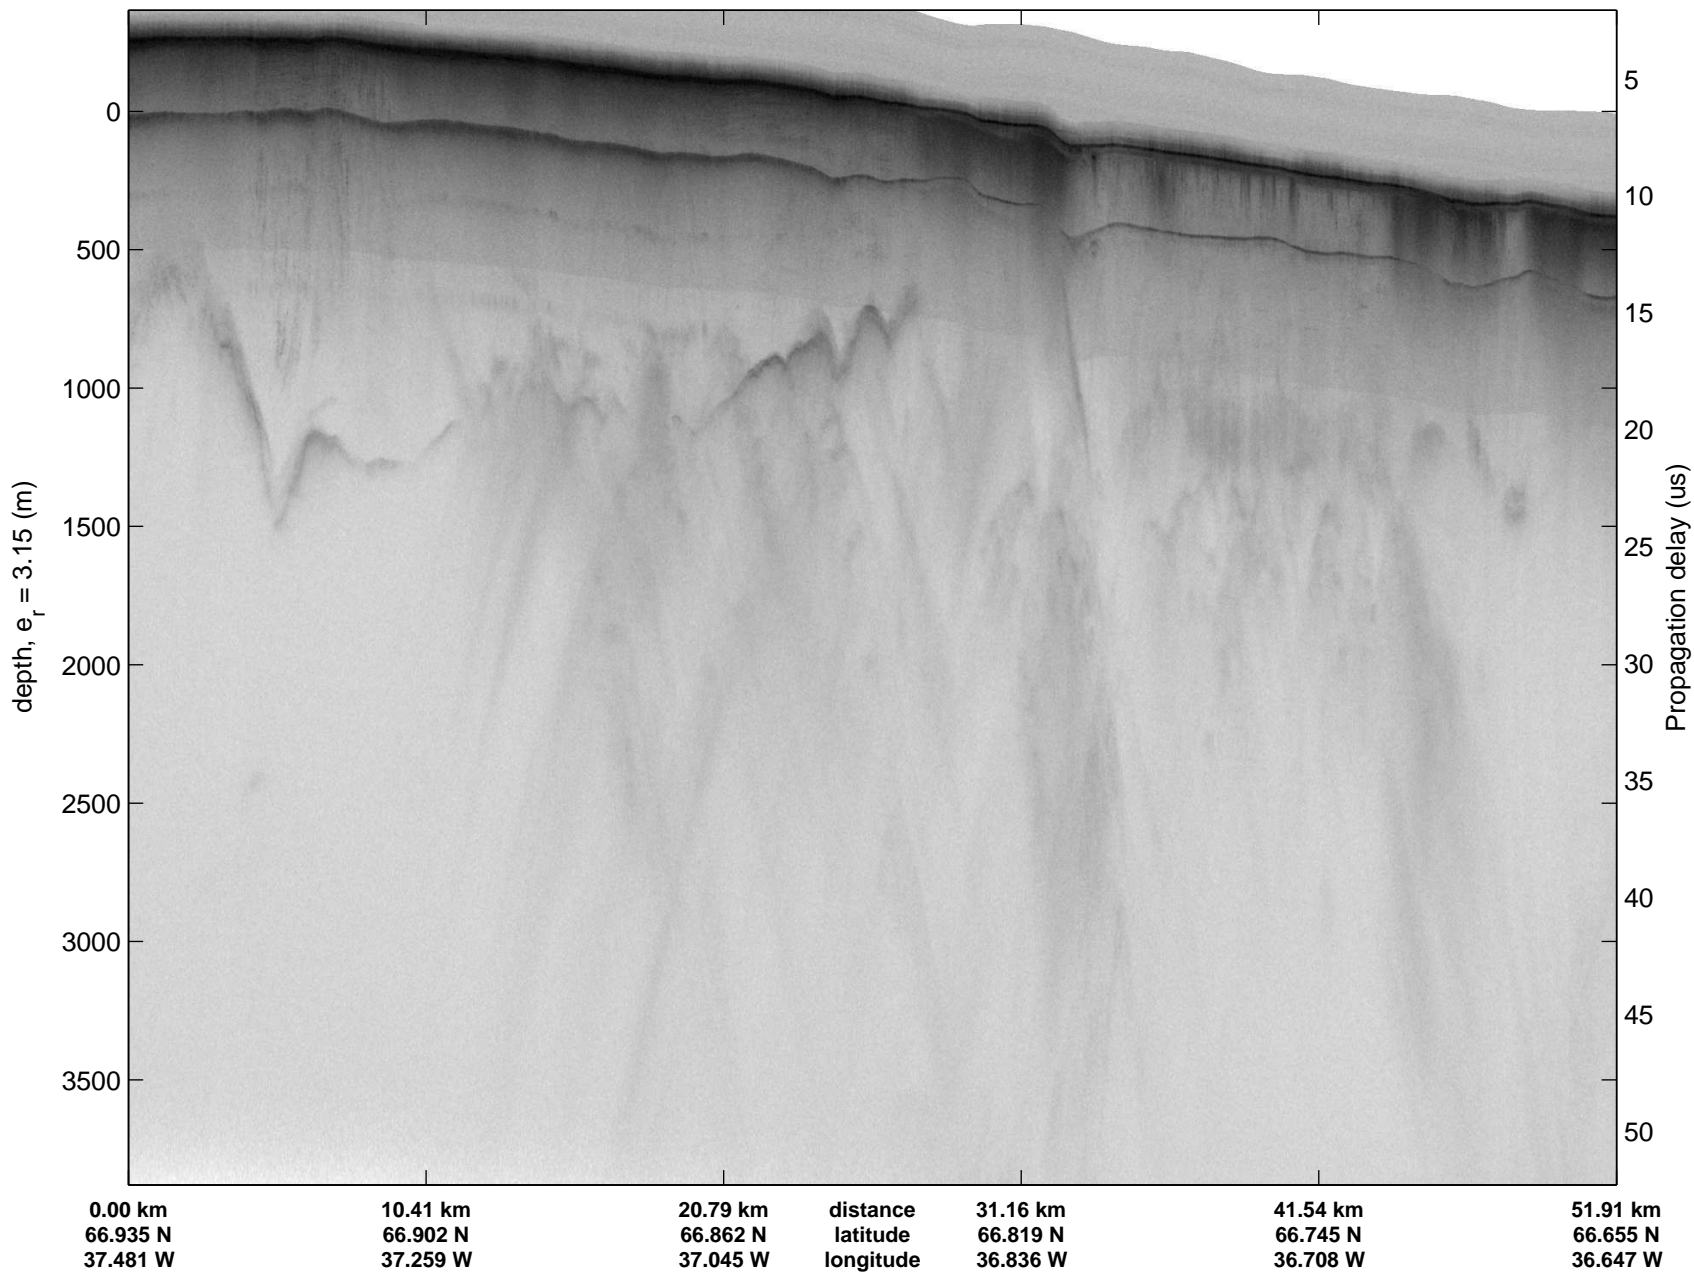

mcords3 2013_Greenland_P3: "F11: Helheim-Kangerdlugssuaq" 20130405_01_020: 13:08:12.8 to 13:14:57.3 GPS