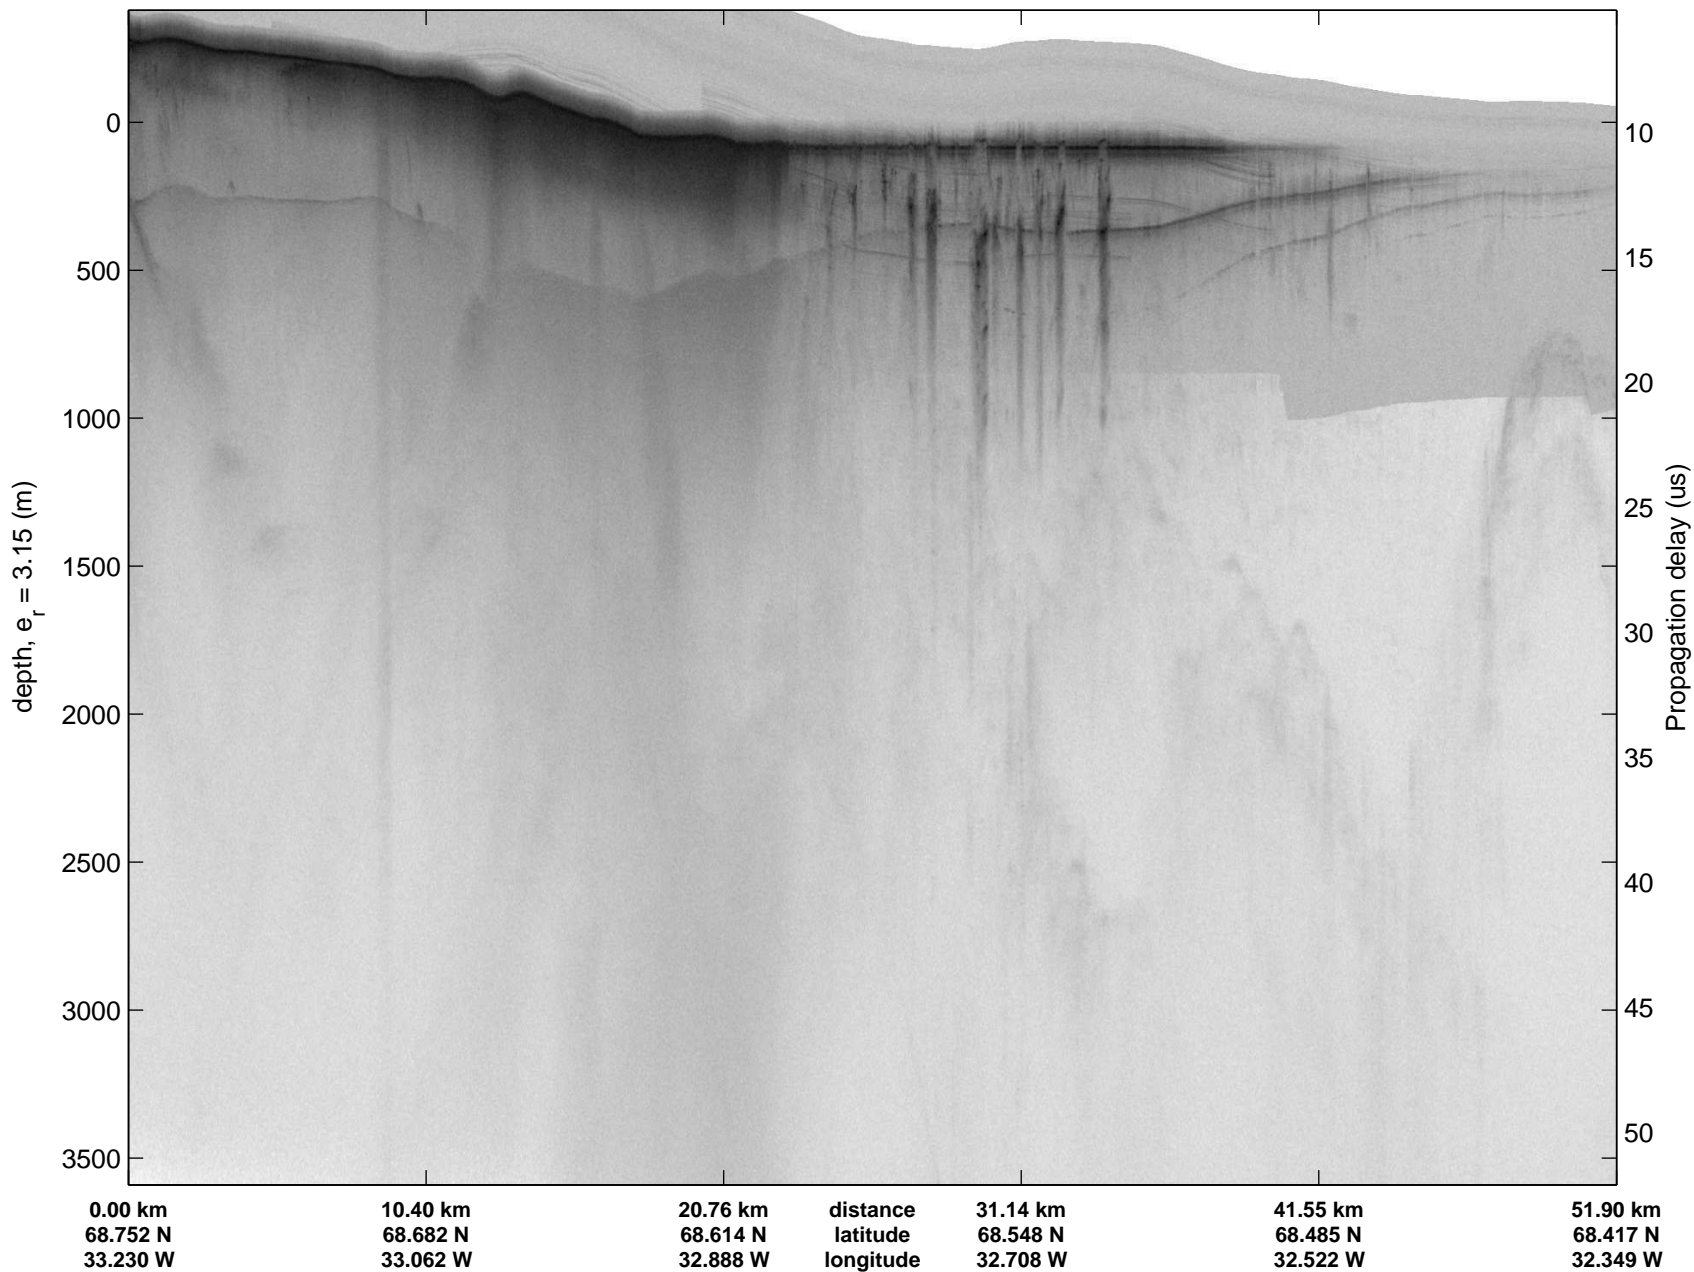

mcords3 2013_Greenland_P3: "F11: Helheim-Kangerdlugssuaq" 20130405_01_042: 15:22:52.5 to 15:30:09.9 GPS