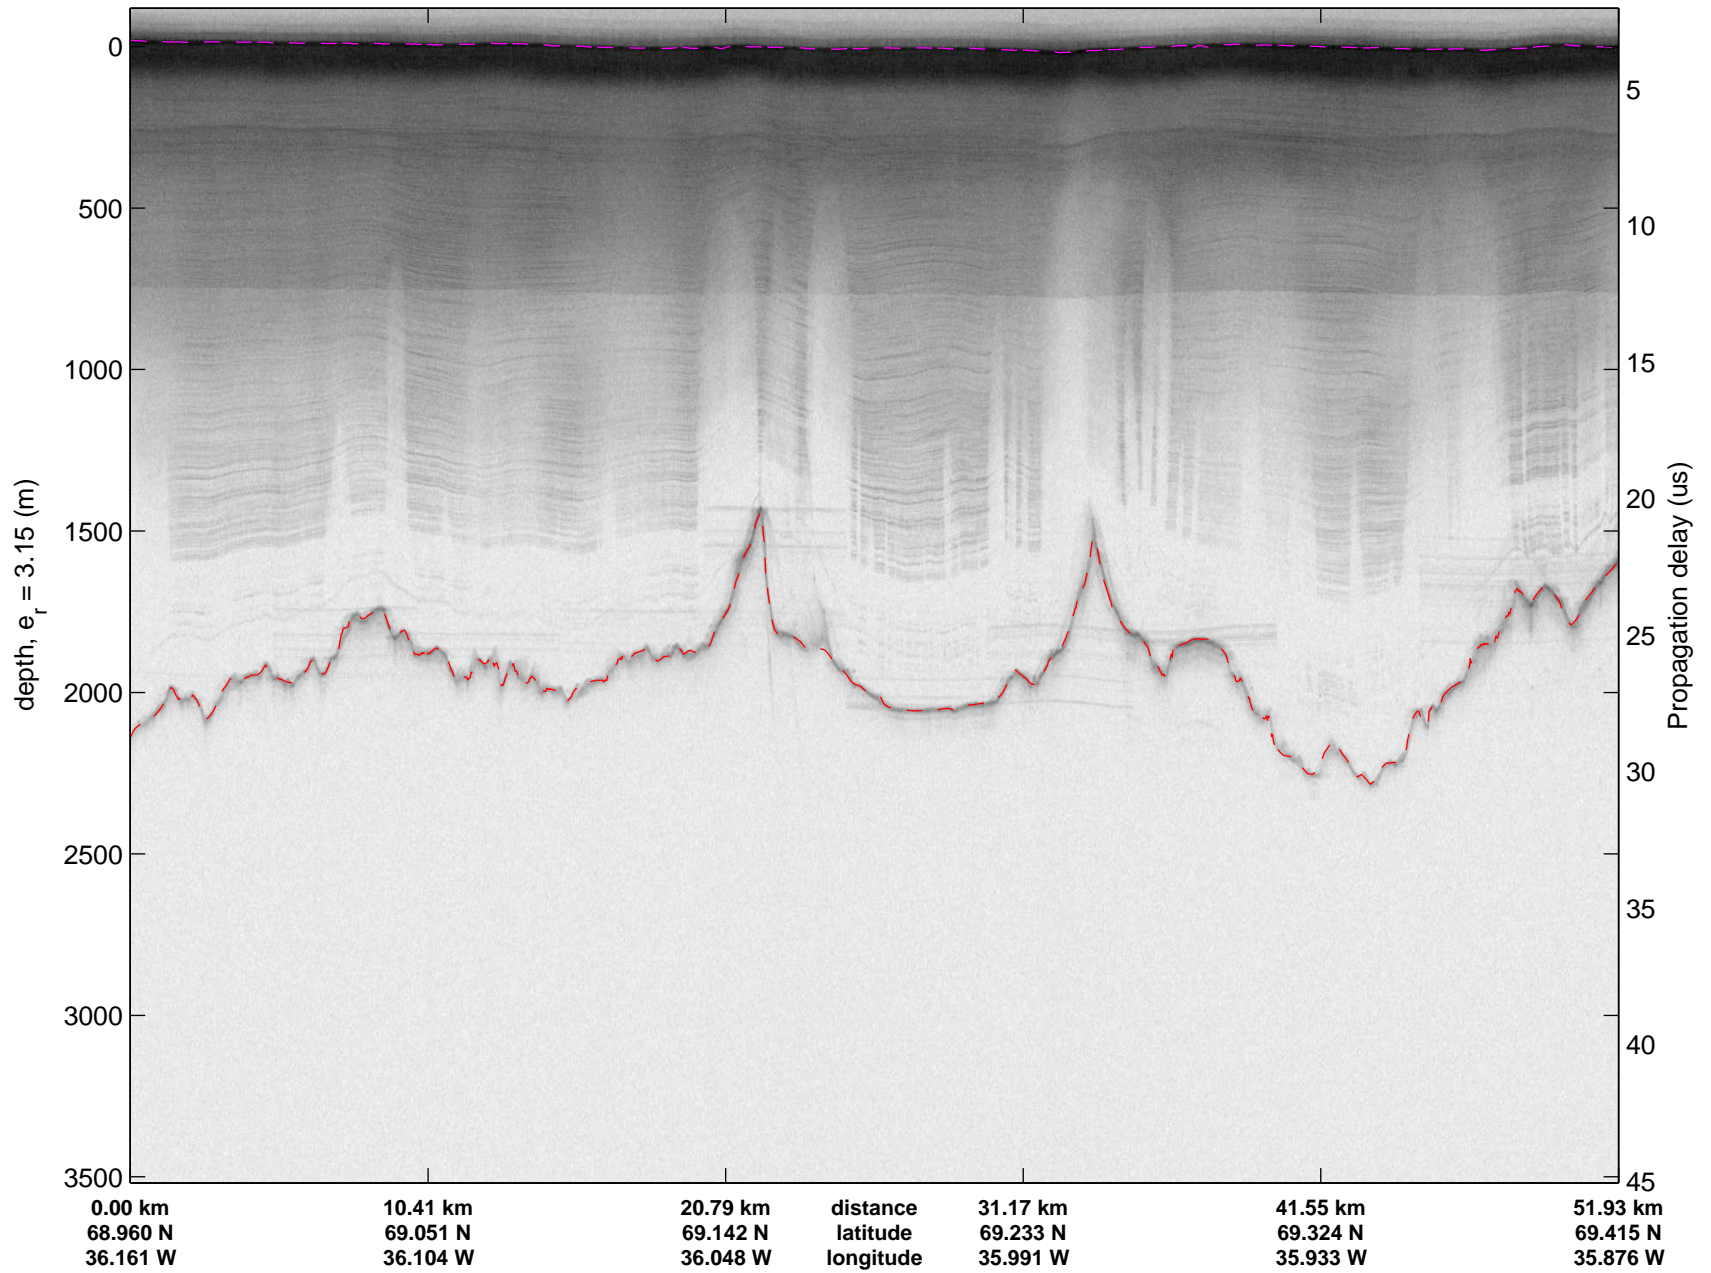

mcords3 2013_Greenland_P3: "F11: Helheim-Kangerdlugssuaq" 20130405_01_035: 14:42:08.3 to 14:47:46.0 GPS