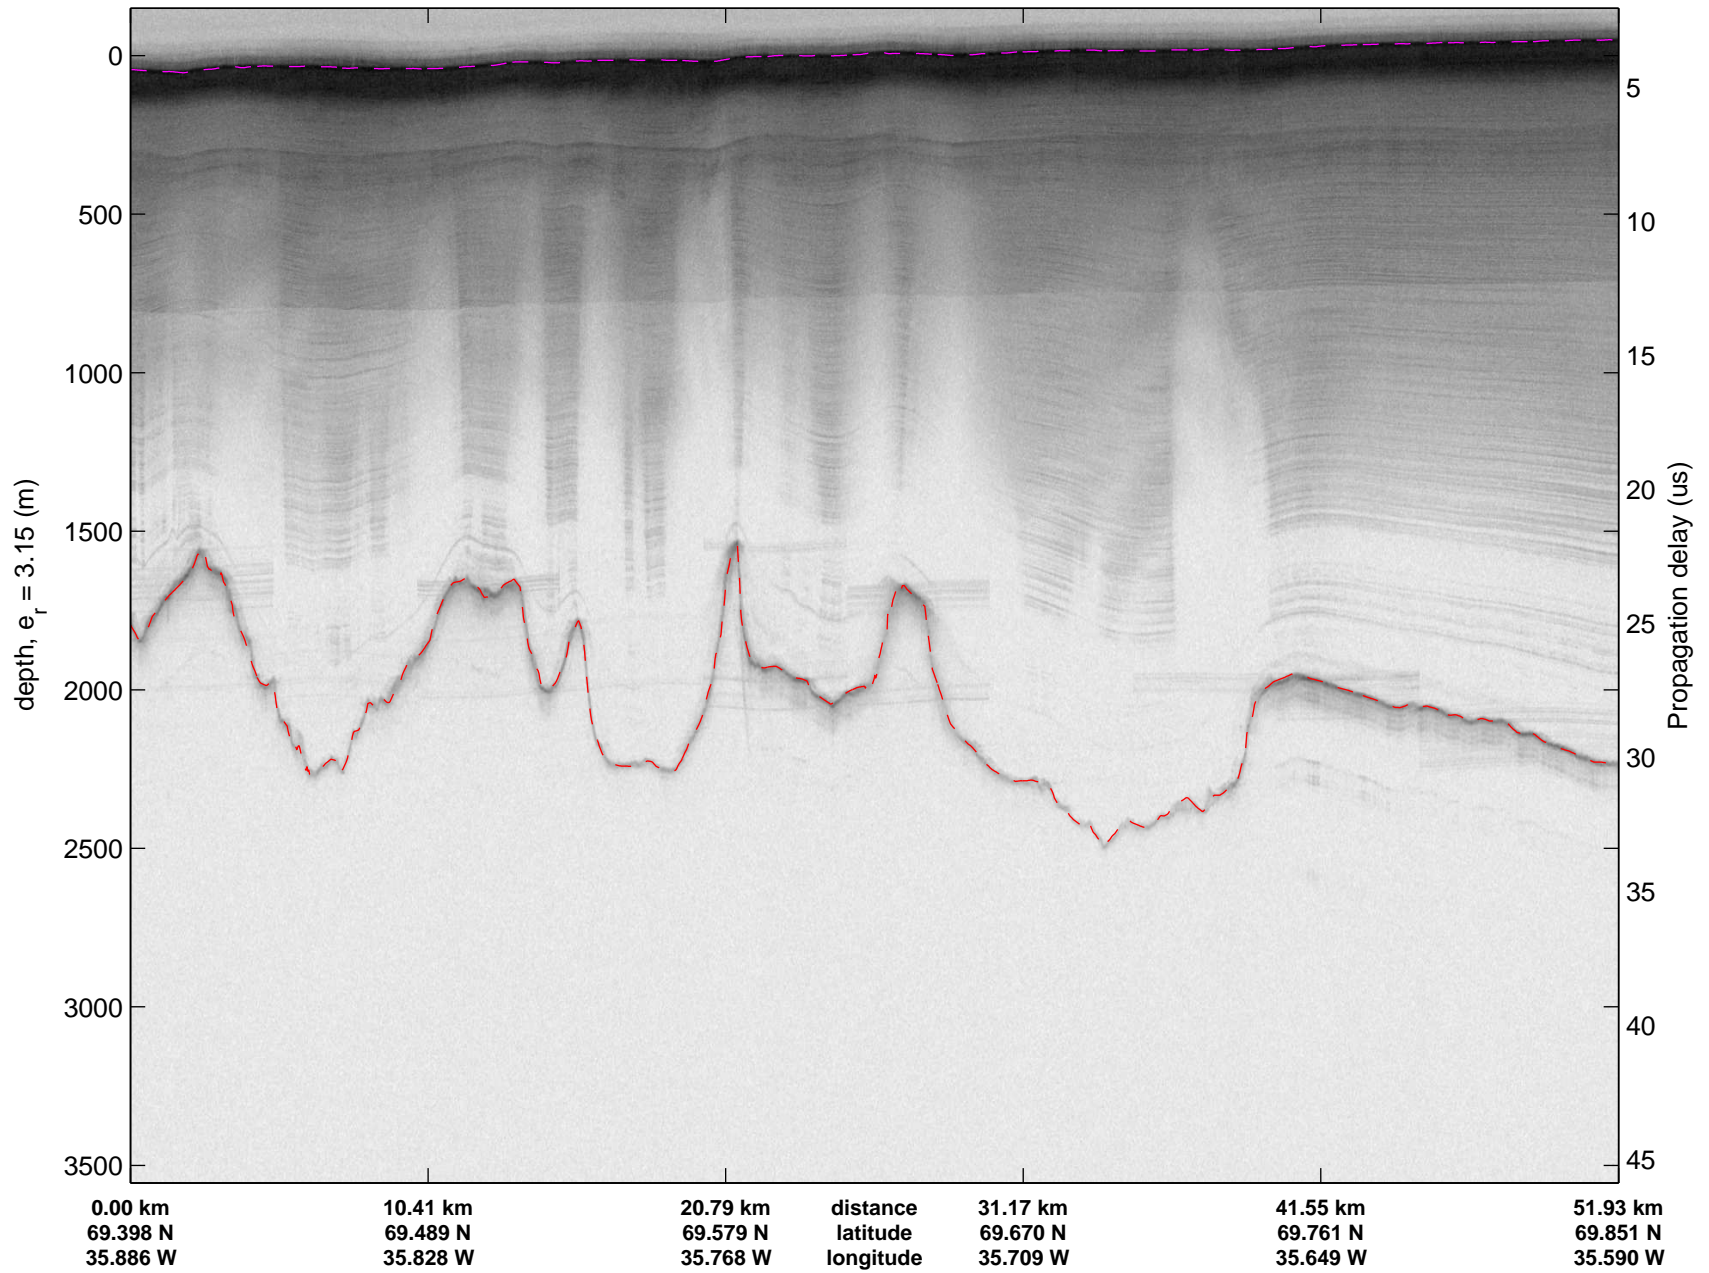

mcords3 2013_Greenland_P3: "F11: Helheim-Kangerdlugssuaq" 20130405_01_036: 14:47:33.4 to 14:53:20.4 GPS