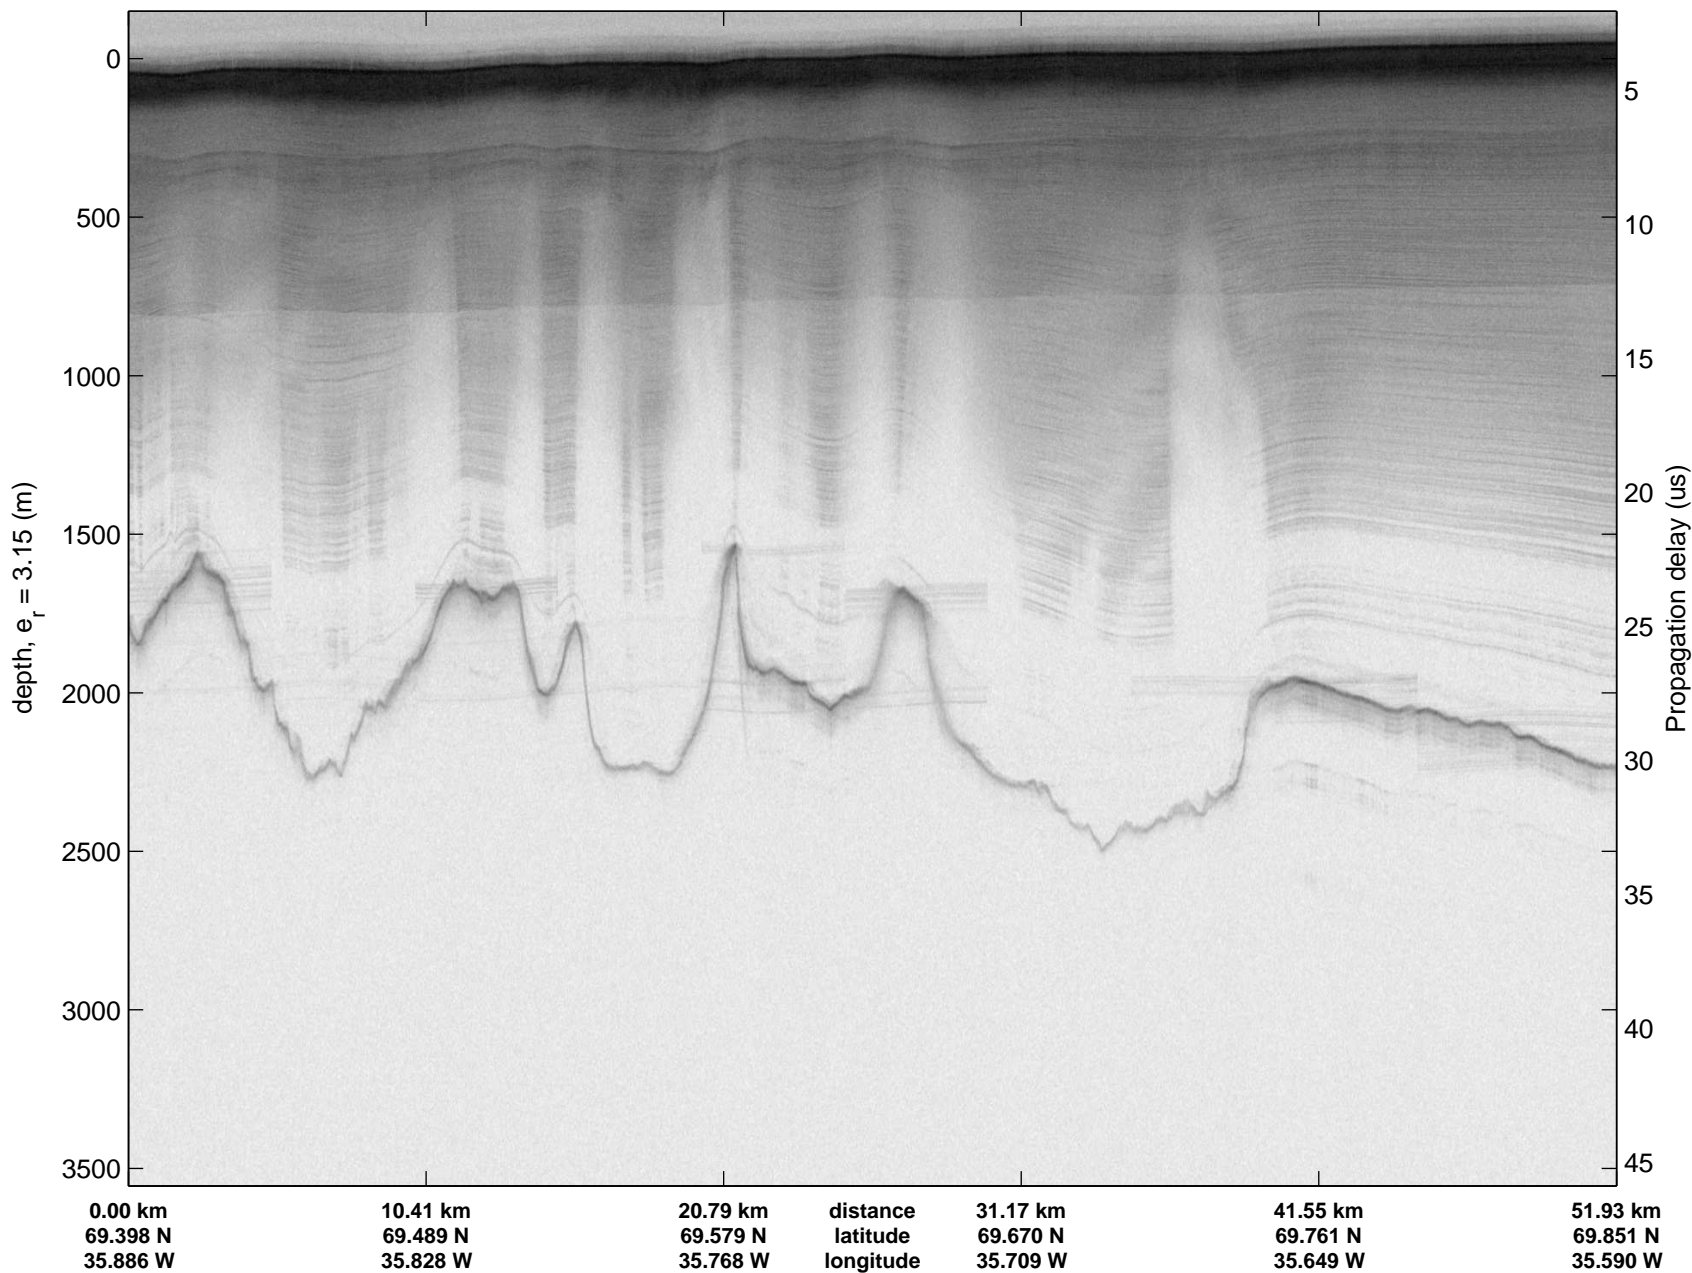

mcords3 2013_Greenland_P3: "F11: Helheim-Kangerdlugssuaq" 20130405_01_036: 14:47:33.4 to 14:53:20.4 GPS