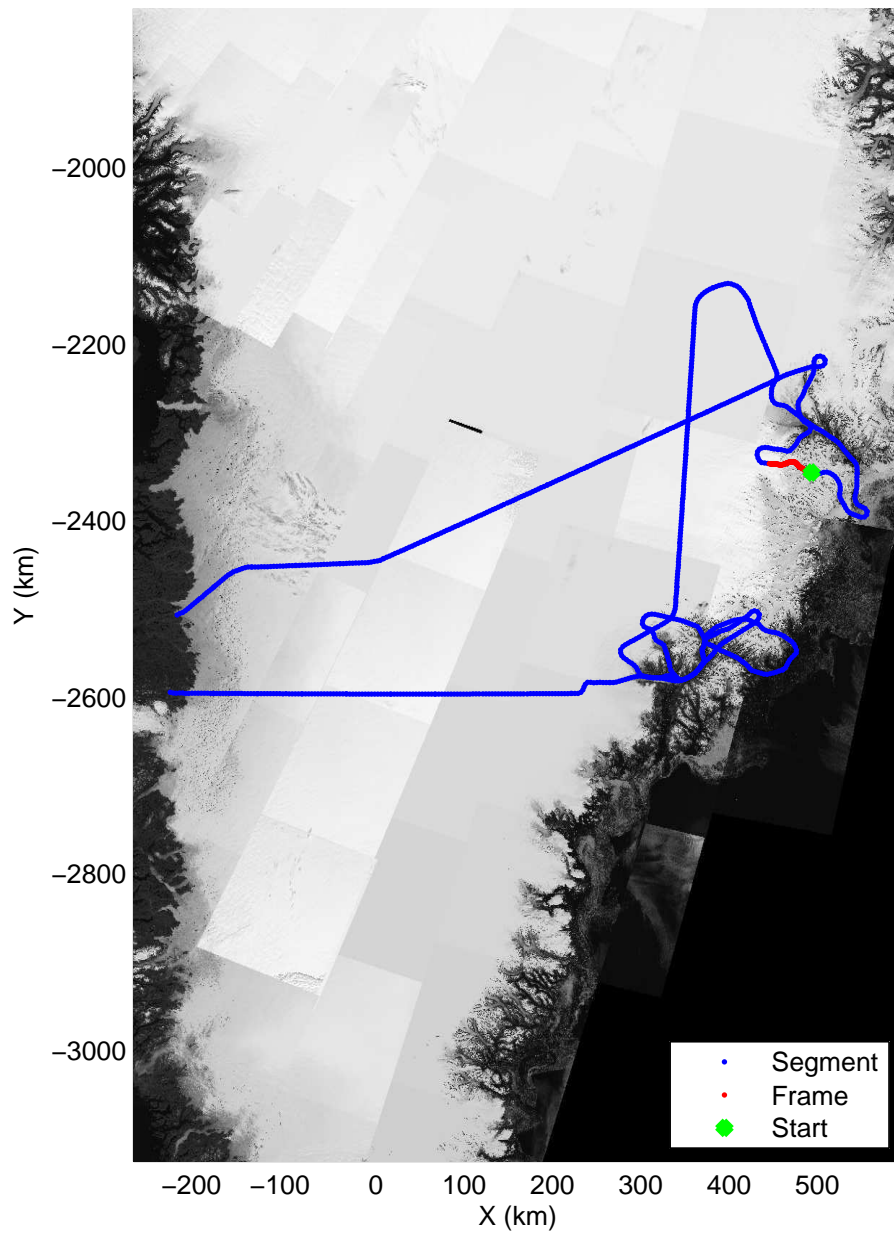

Polar Stereograph 70N-45E