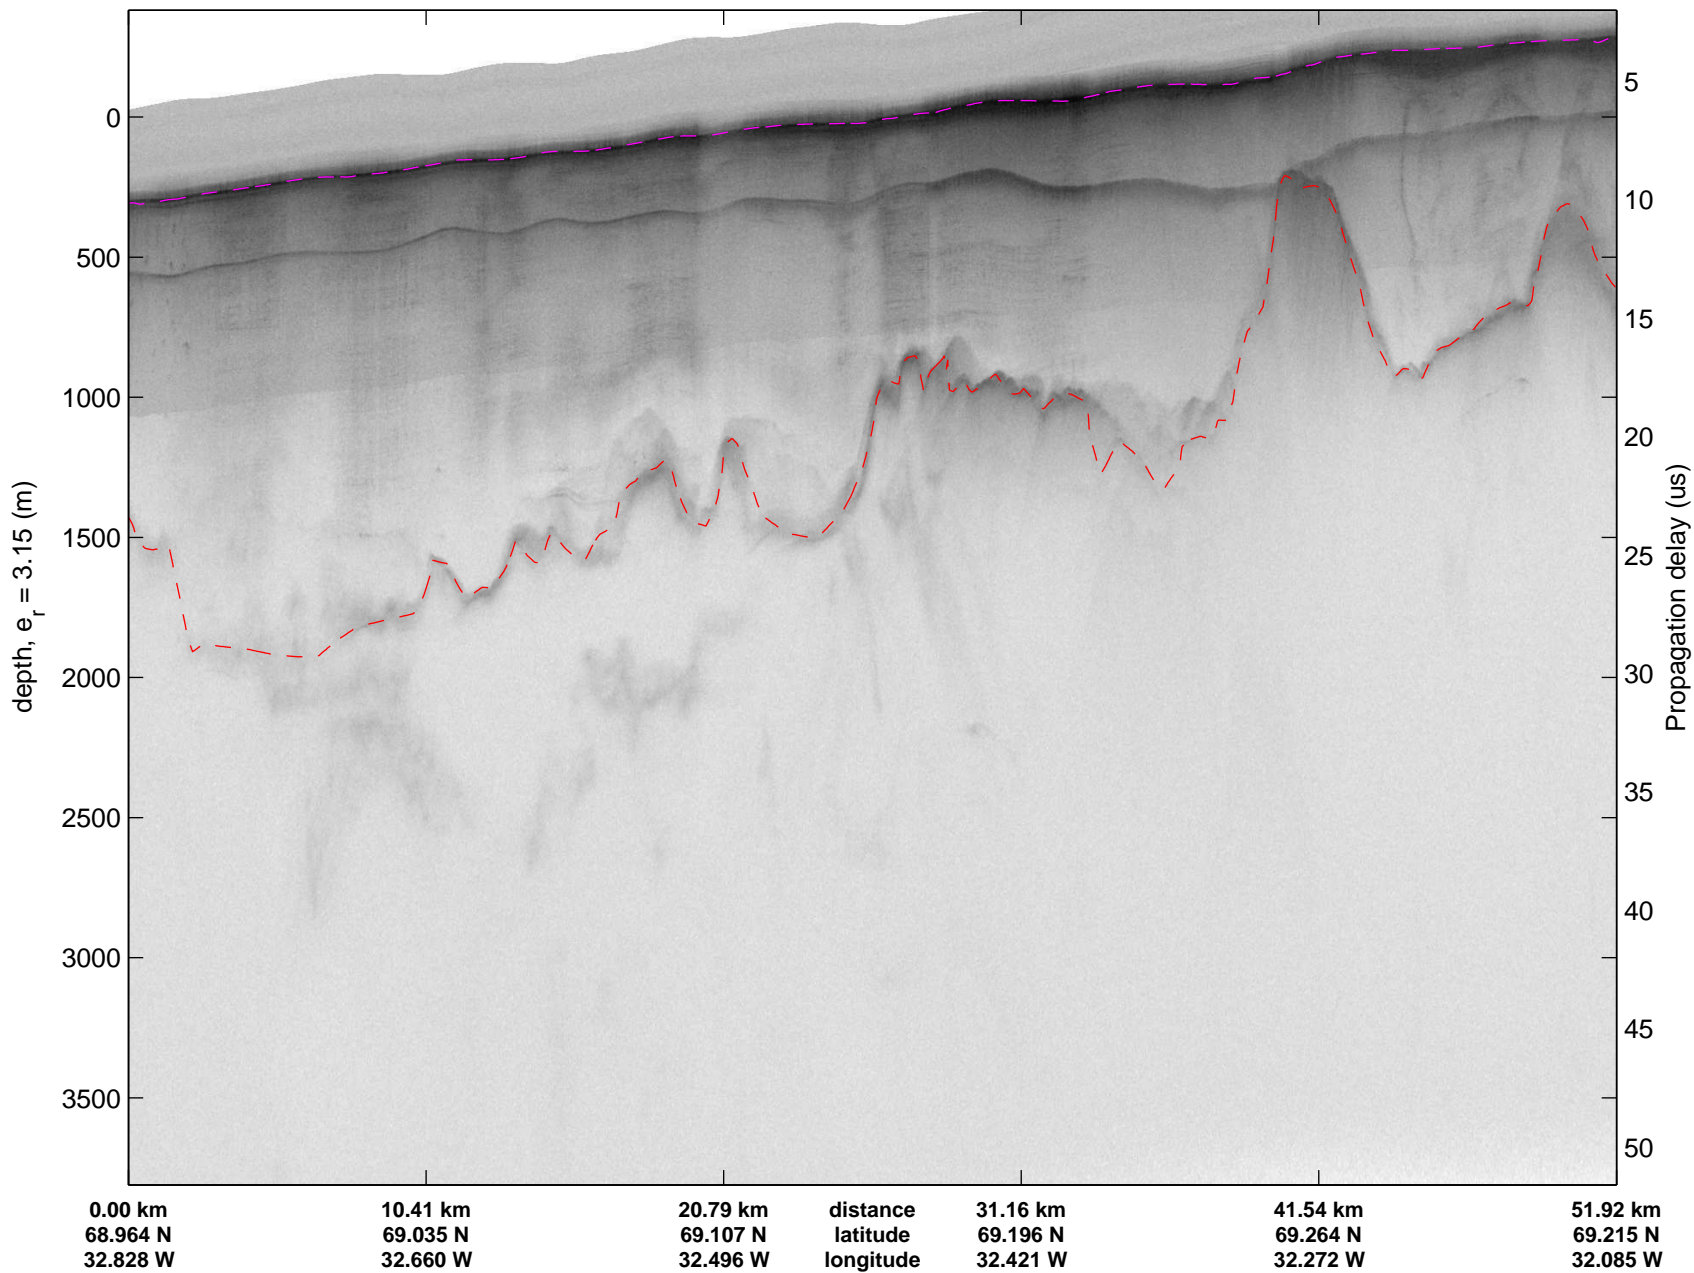

mcords3 2013_Greenland_P3: "F11: Helheim-Kangerdlugssuaq" 20130405_01_051: 16:22:06.1 to 16:28:25.4 GPS