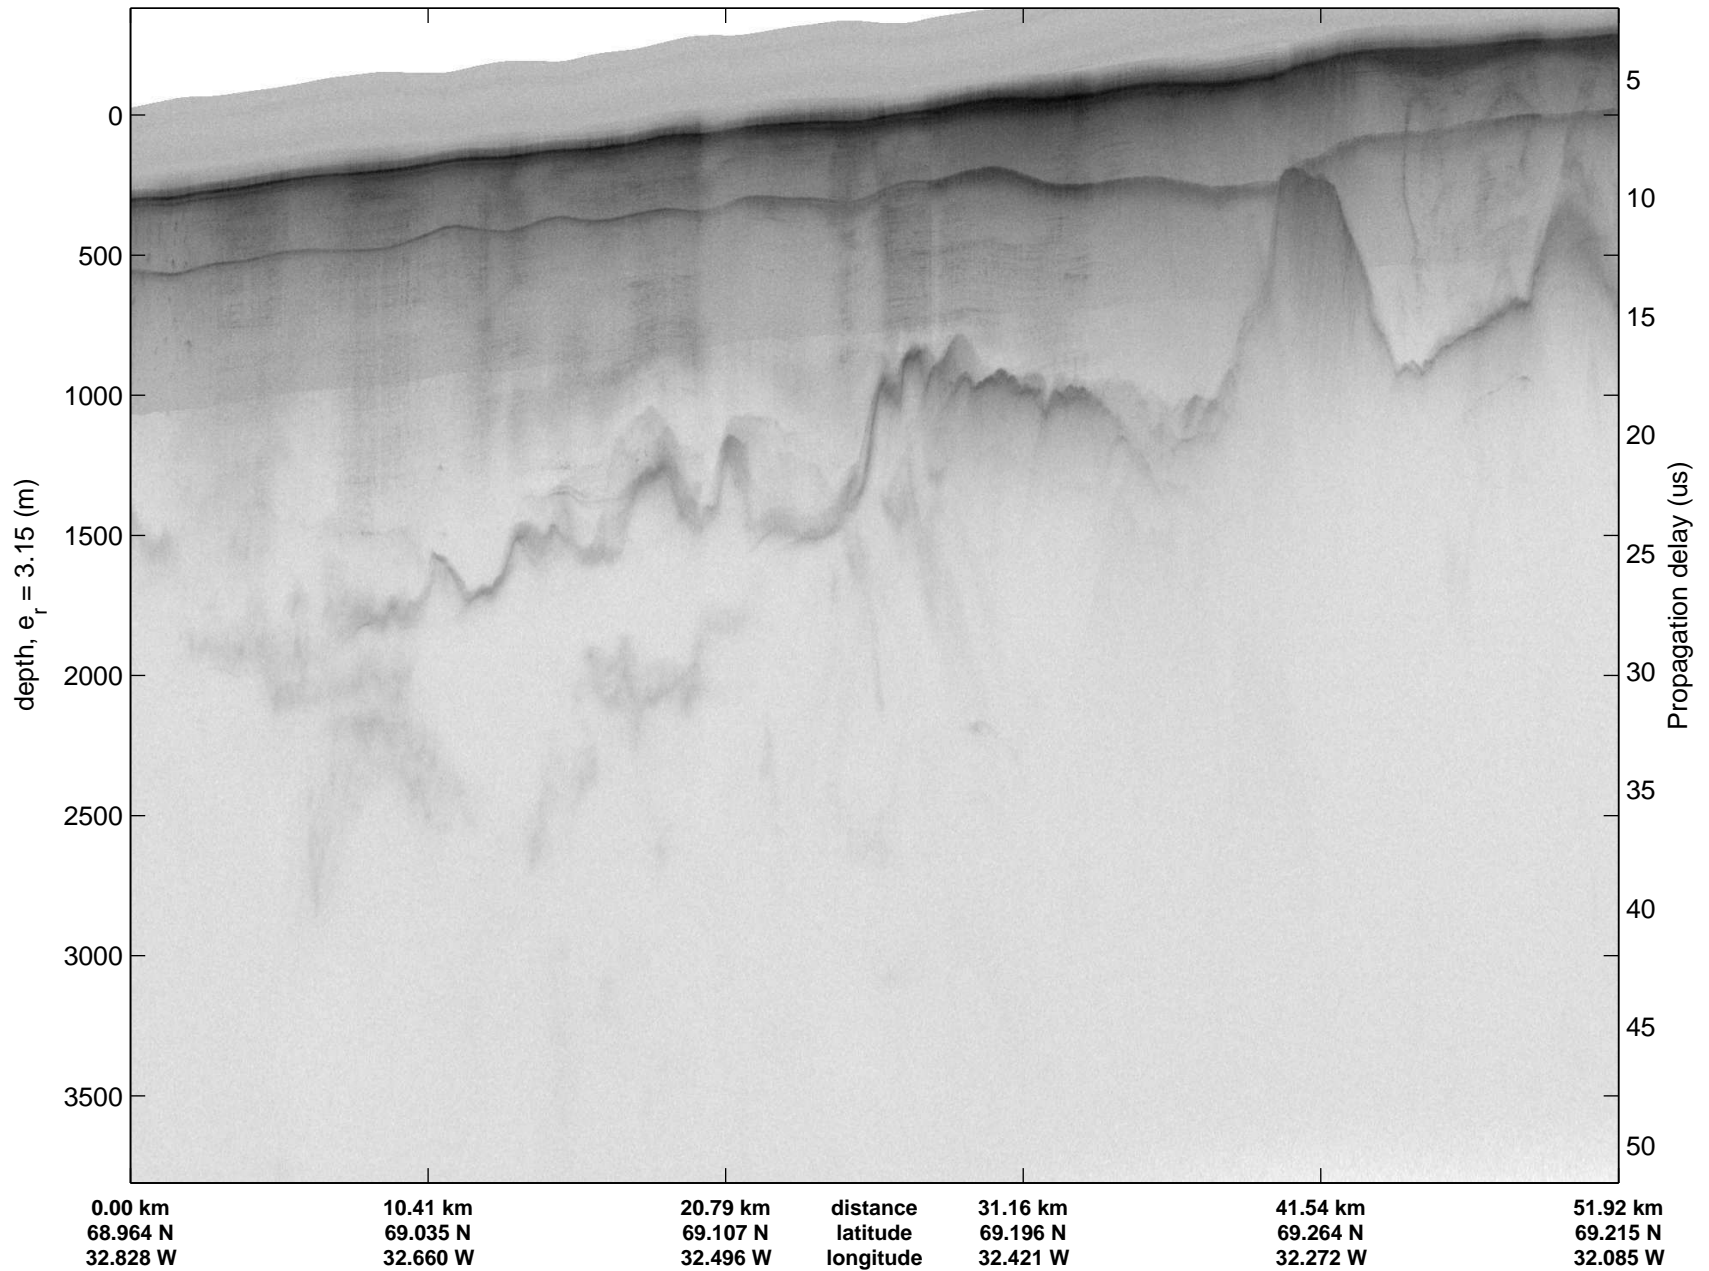

mcords3 2013_Greenland_P3: "F11: Helheim-Kangerdlugssuaq" 20130405_01_051: 16:22:06.1 to 16:28:25.4 GPS