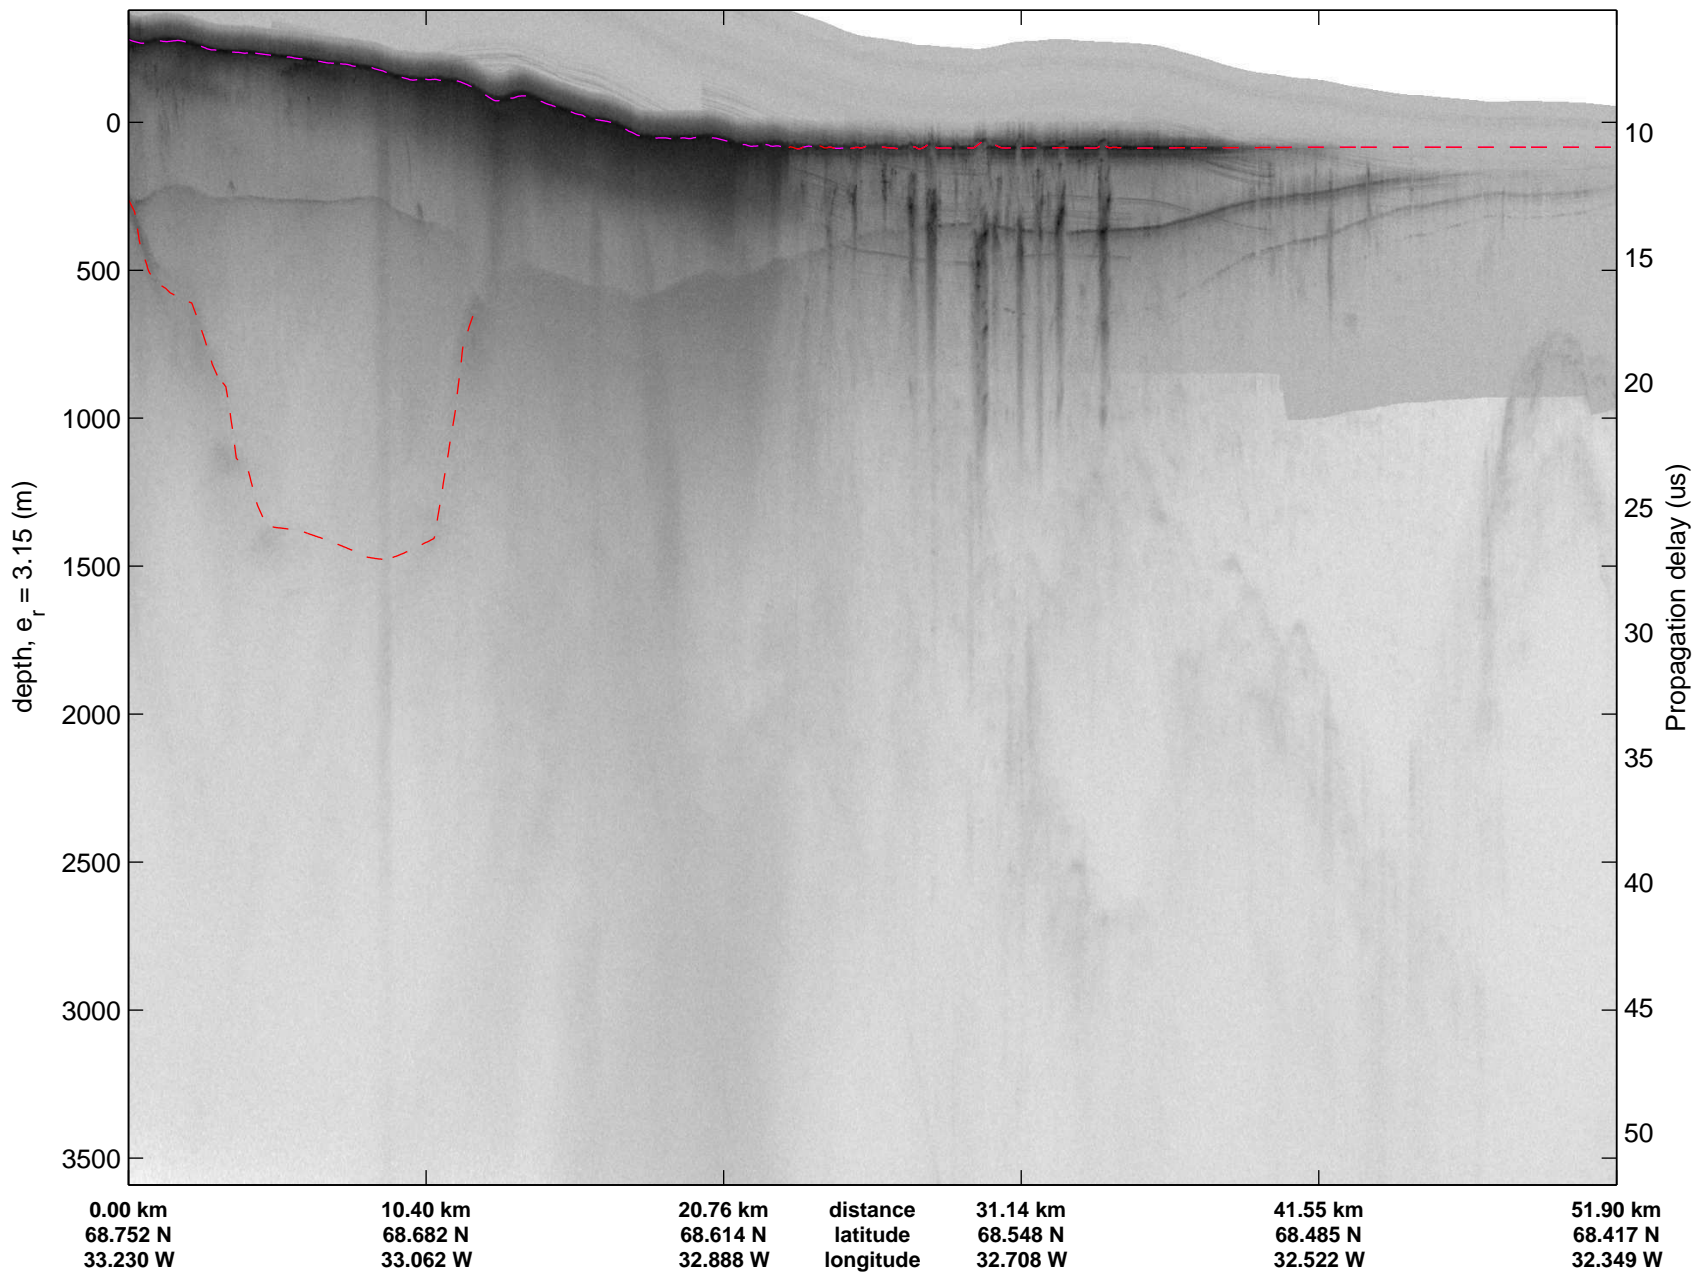

mcords3 2013_Greenland_P3: "F11: Helheim-Kangerdlugssuaq" 20130405_01_042: 15:22:52.5 to 15:30:09.9 GPS