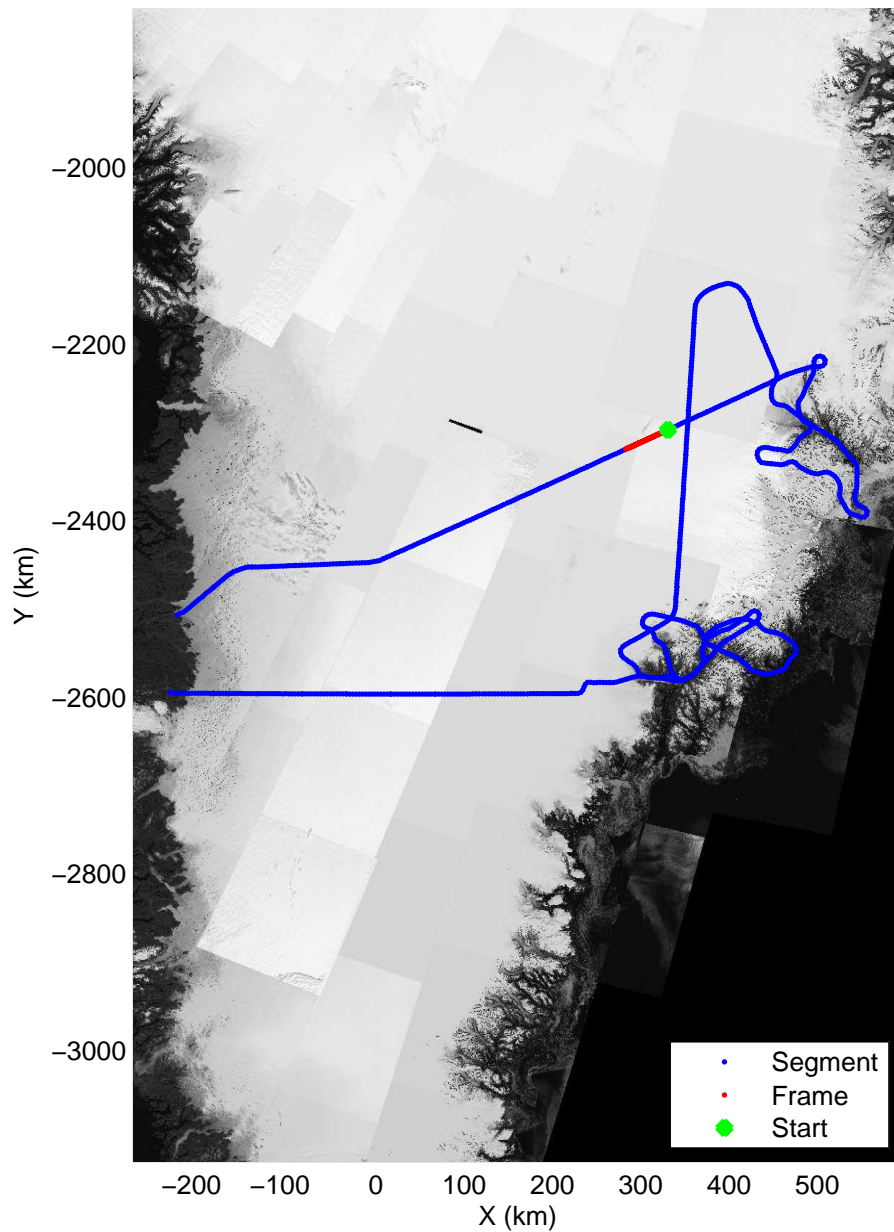

Polar Stereograph 70N-45E

mcords3 2013_Greenland_P3: "F11: Helheim-Kangerdlugssuaq" 20130405_01_056: 16:52:07.1 to 16:57:51.5 GPS

mcords3 2013_Greenland_P3: "F11: Helheim-Kangerdlugssuaq" 20130405_01_056: 16:52:07.1 to 16:57:51.5 GPS