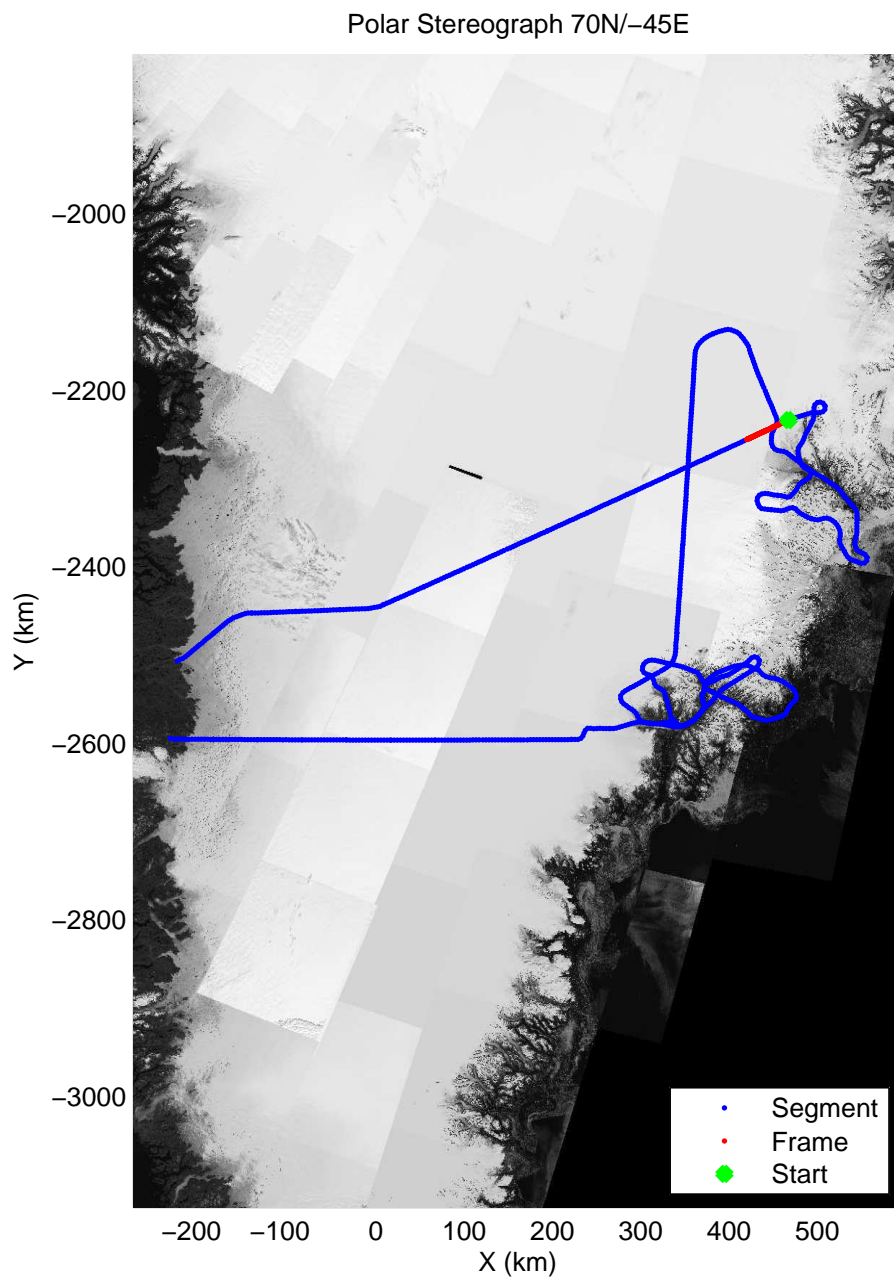

Polar Stereograph 70N/-45E

mcords3 2013_Greenland_P3: "F11: Helheim-Kangerdlugssuaq" 20130405_01_052: 16:28:10.4 to 16:34:39.9 GPS

mcords3 2013_Greenland_P3: "F11: Helheim-Kangerdlugssuaq" 20130405_01_052: 16:28:10.4 to 16:34:39.9 GPS