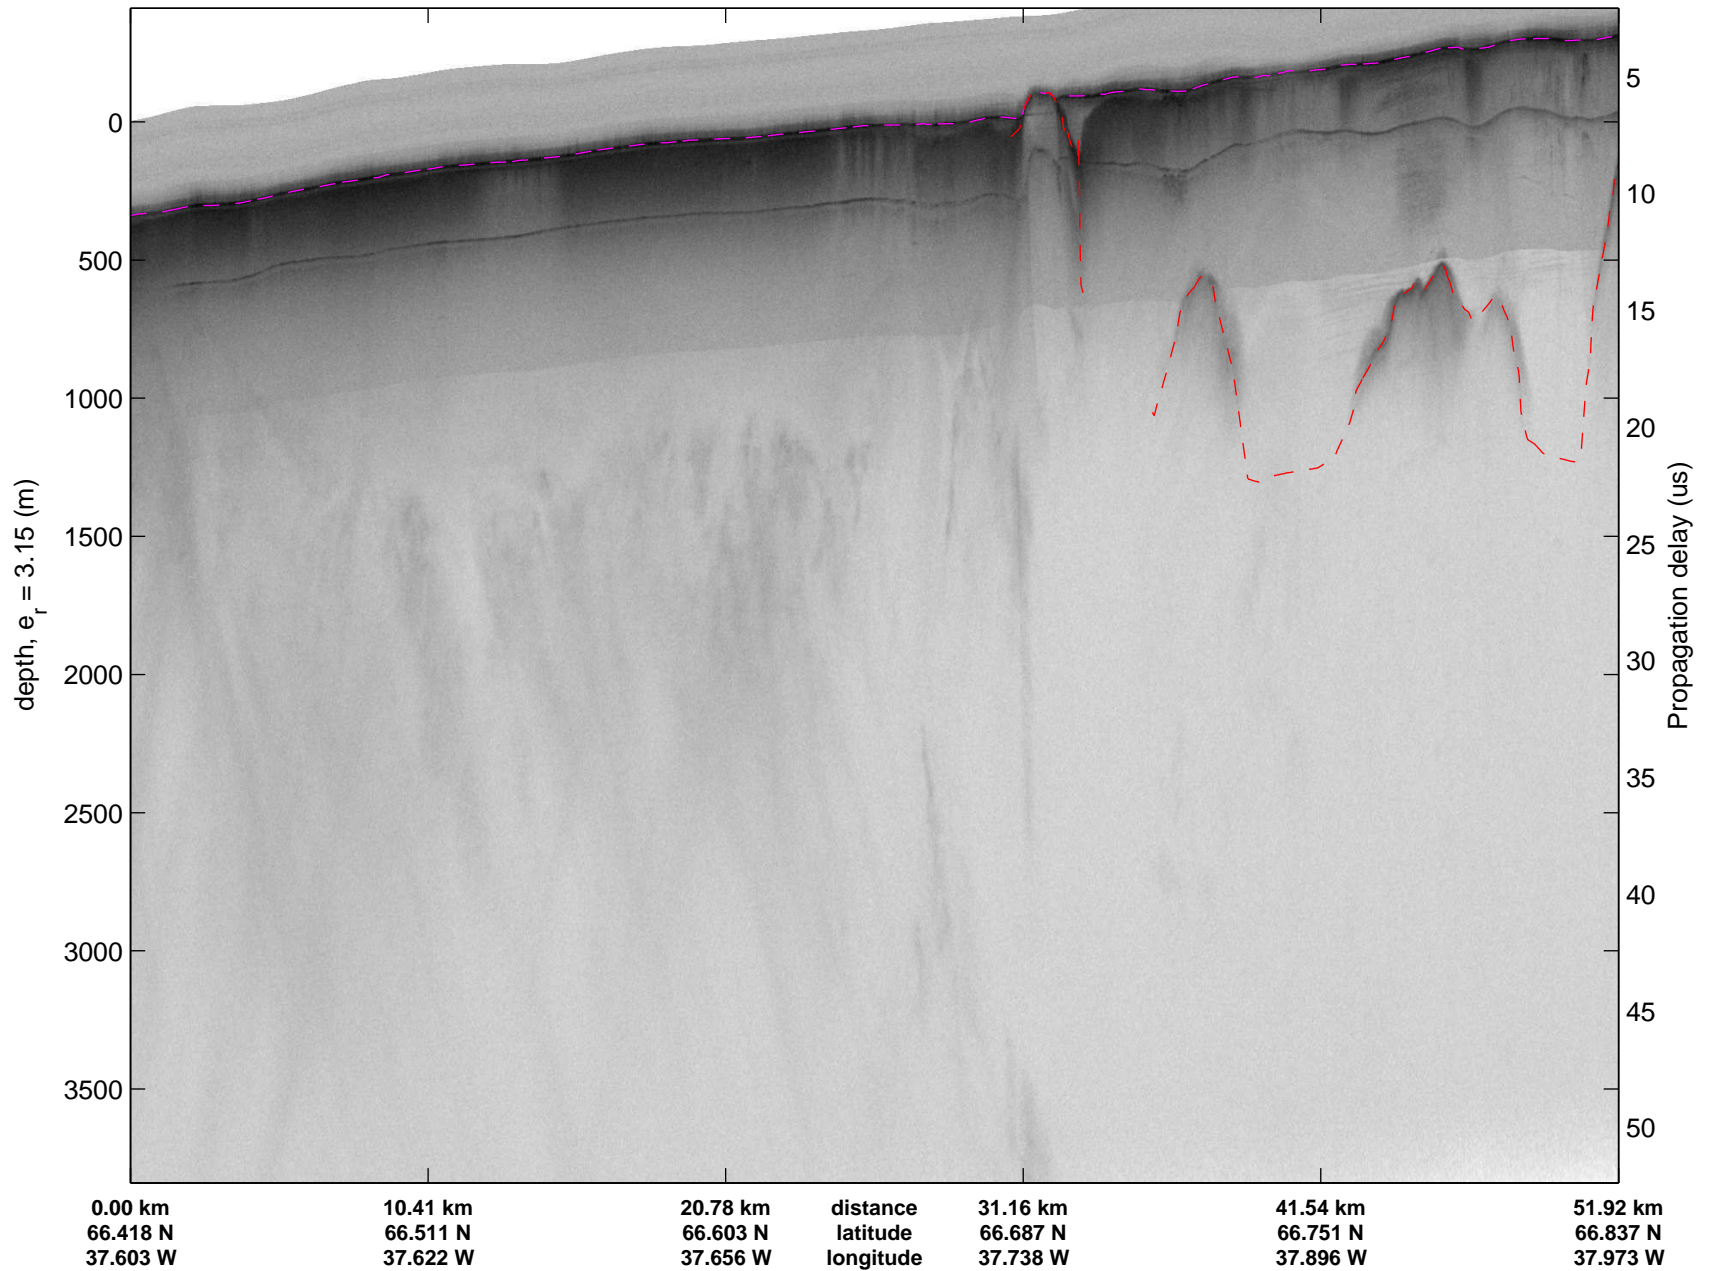

mcords3 2013_Greenland_P3: "F11: Helheim-Kangerdlugssuaq" 20130405_01_018: 12:55:53.6 to 13:02:17.7 GPS