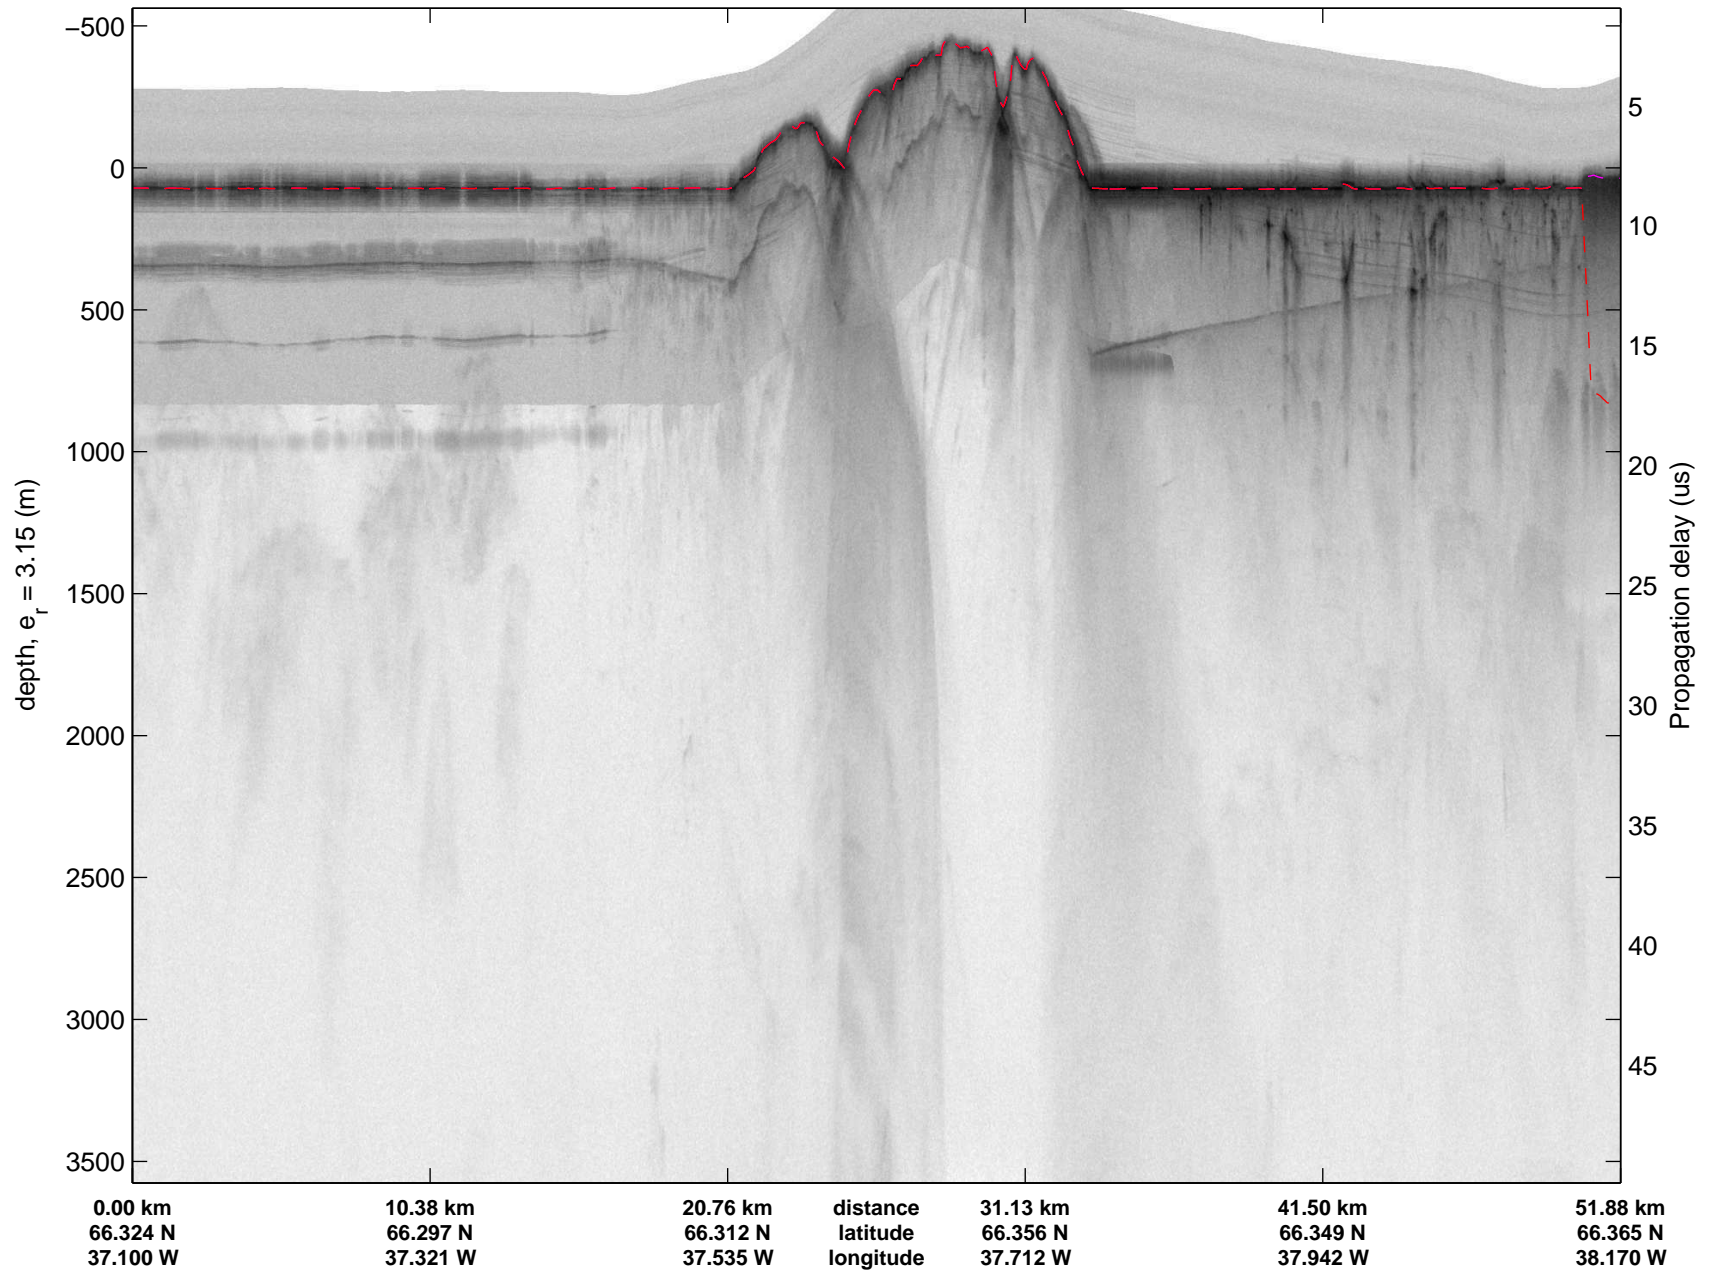

mcords3 2013_Greenland_P3: "F11: Helheim-Kangerdlugssuaq" 20130405_01_027: 13:56:09.4 to 14:02:47.6 GPS