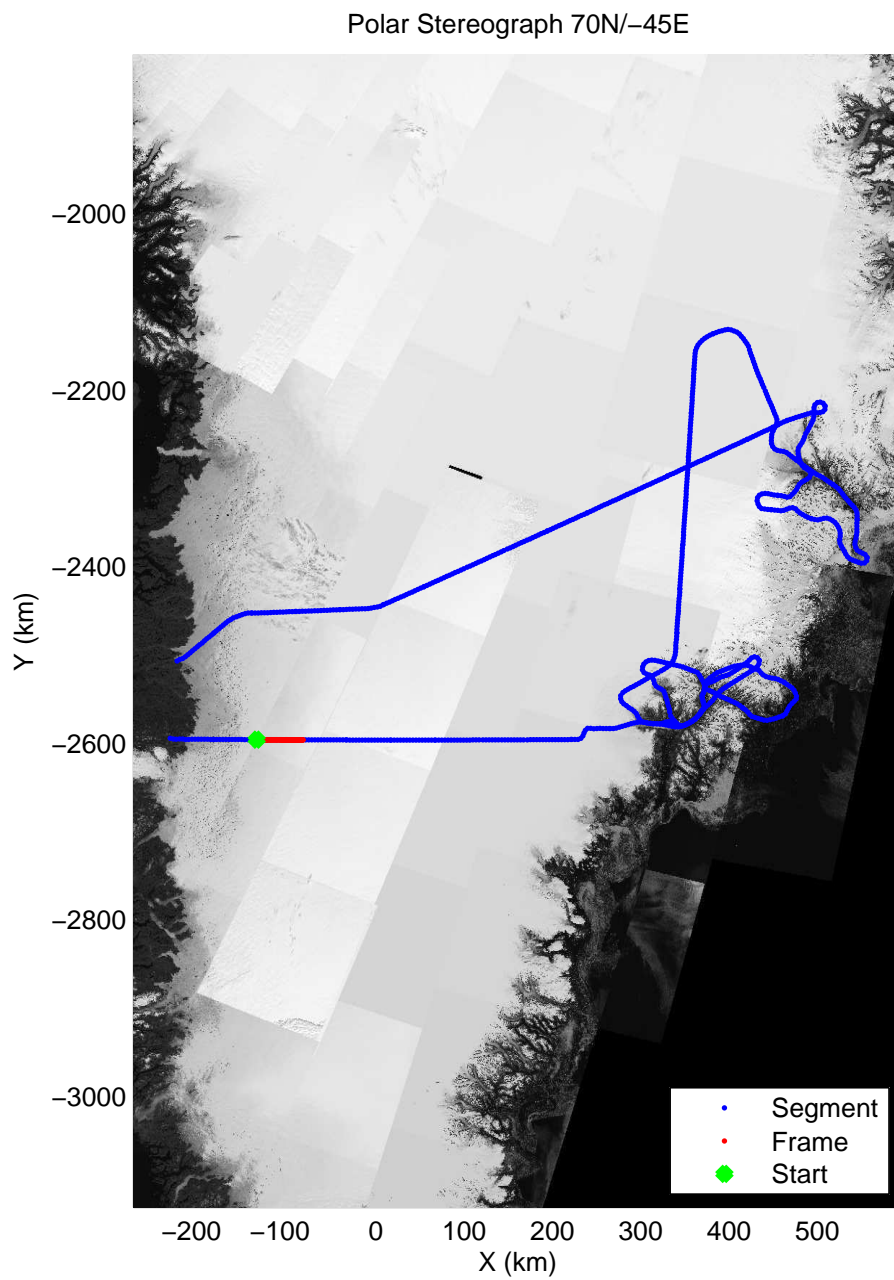

Polar Stereograph 70N/-45E

mcords3 2013_Greenland_P3: "F11: Helheim-Kangerdlugssuaq" 20130405_01_002: 11:10:09.8 to 11:18:05.6 GPS

mcords3 2013_Greenland_P3: "F11: Helheim-Kangerdlugssuaq" 20130405_01_002: 11:10:09.8 to 11:18:05.6 GPS