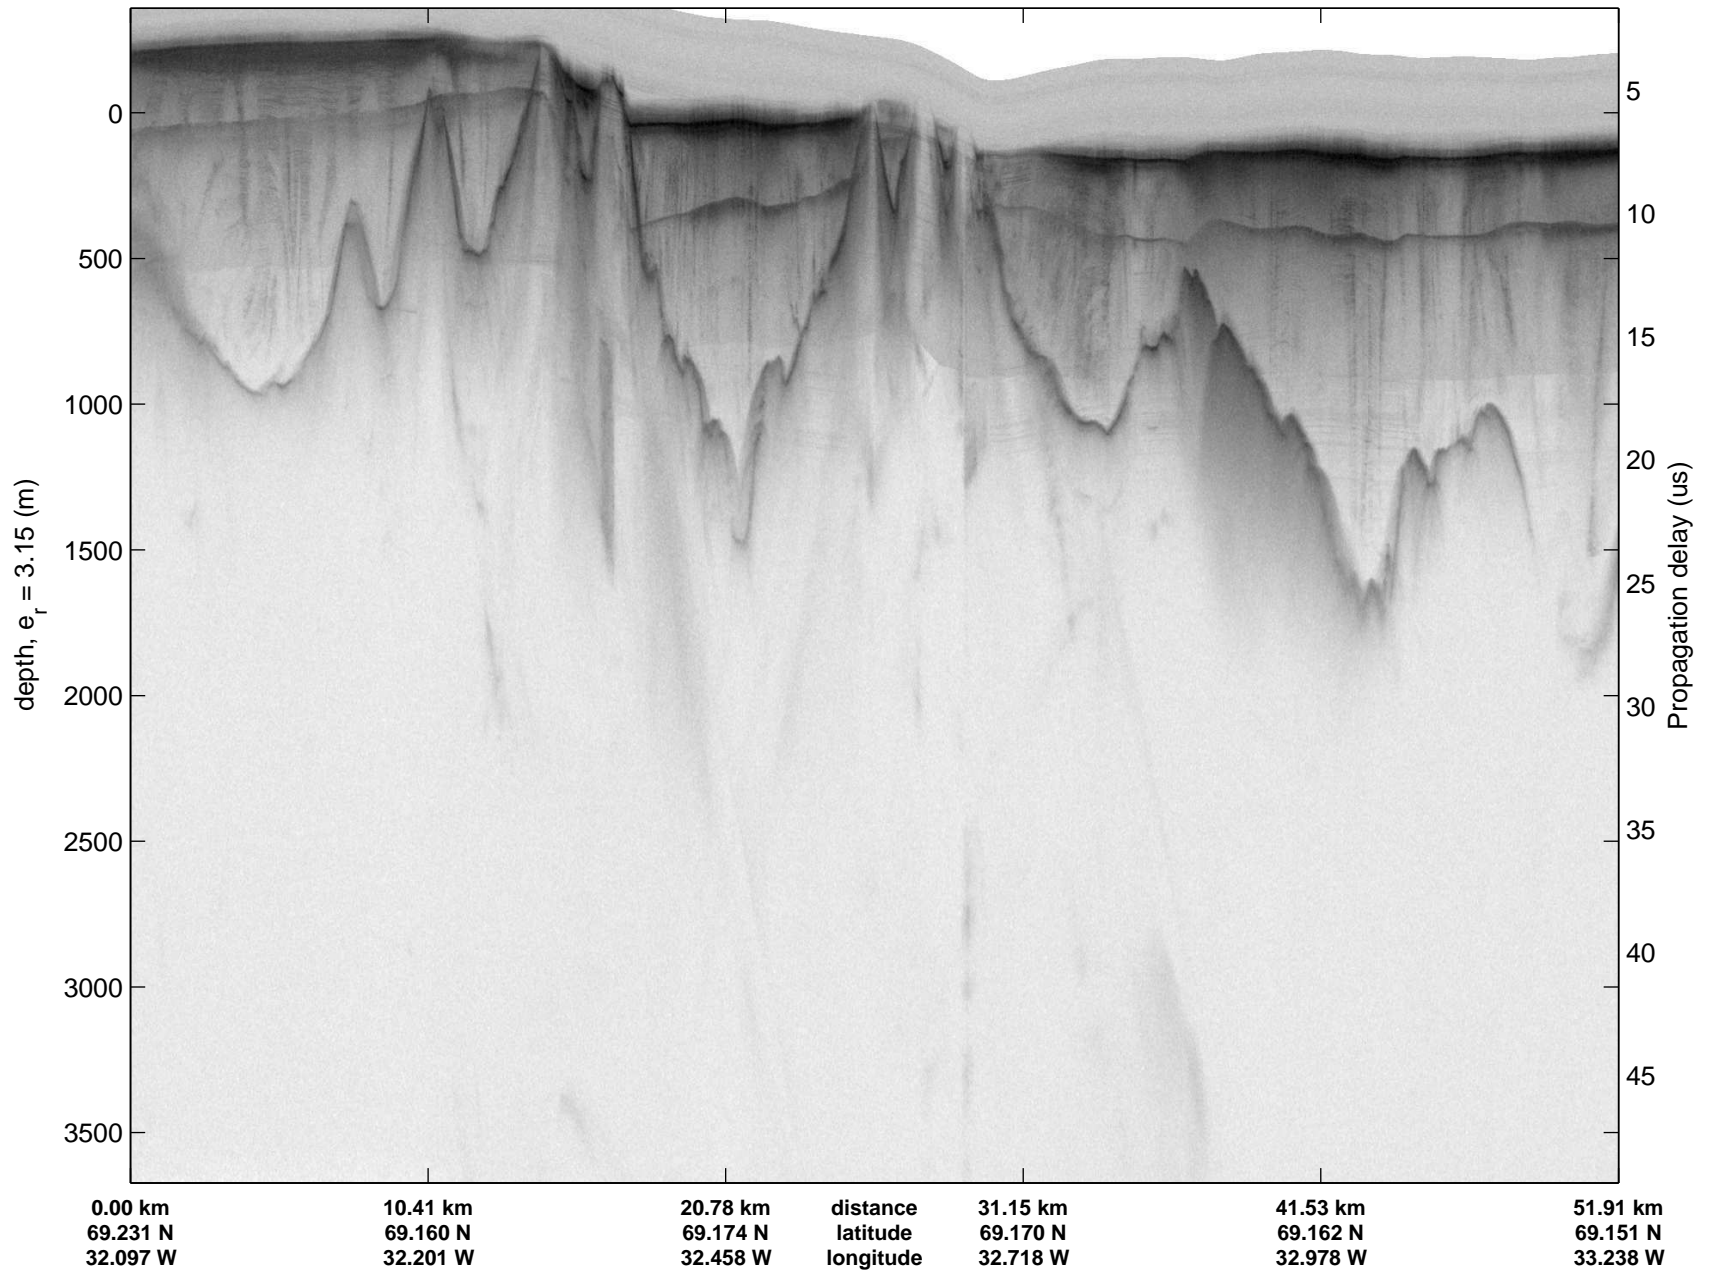

mcords3 2013_Greenland_P3: "F11: Helheim-Kangerdlugssuaq" 20130405_01_052: 16:28:10.4 to 16:34:39.9 GPS