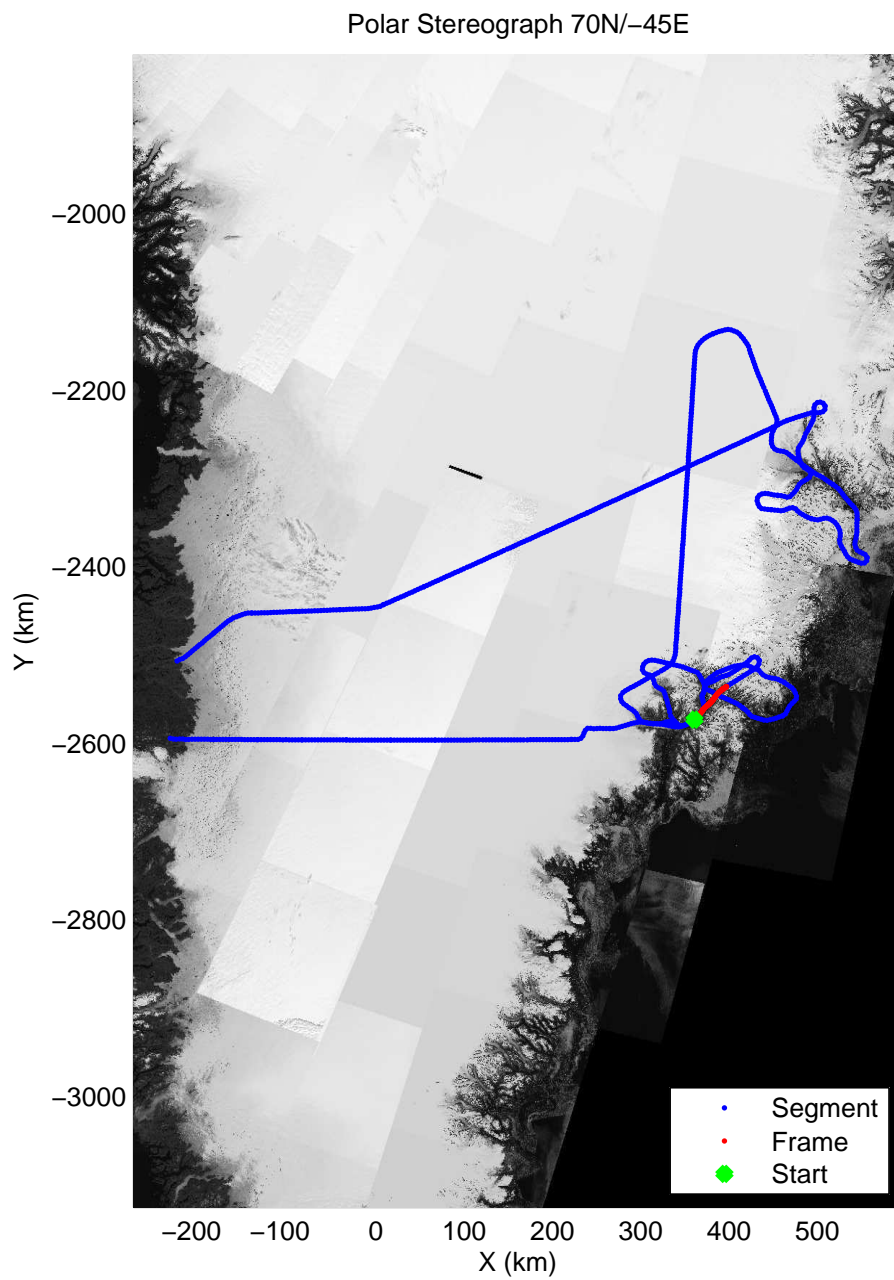

Polar Stereograph 70N/-45E

mcords3 2013_Greenland_P3: "F11: Helheim-Kangerdlugssuaq" 20130405_01_012: 12:16:16.6 to 12:23:13.3 GPS

mcords3 2013_Greenland_P3: "F11: Helheim-Kangerdlugssuaq" 20130405_01_012: 12:16:16.6 to 12:23:13.3 GPS