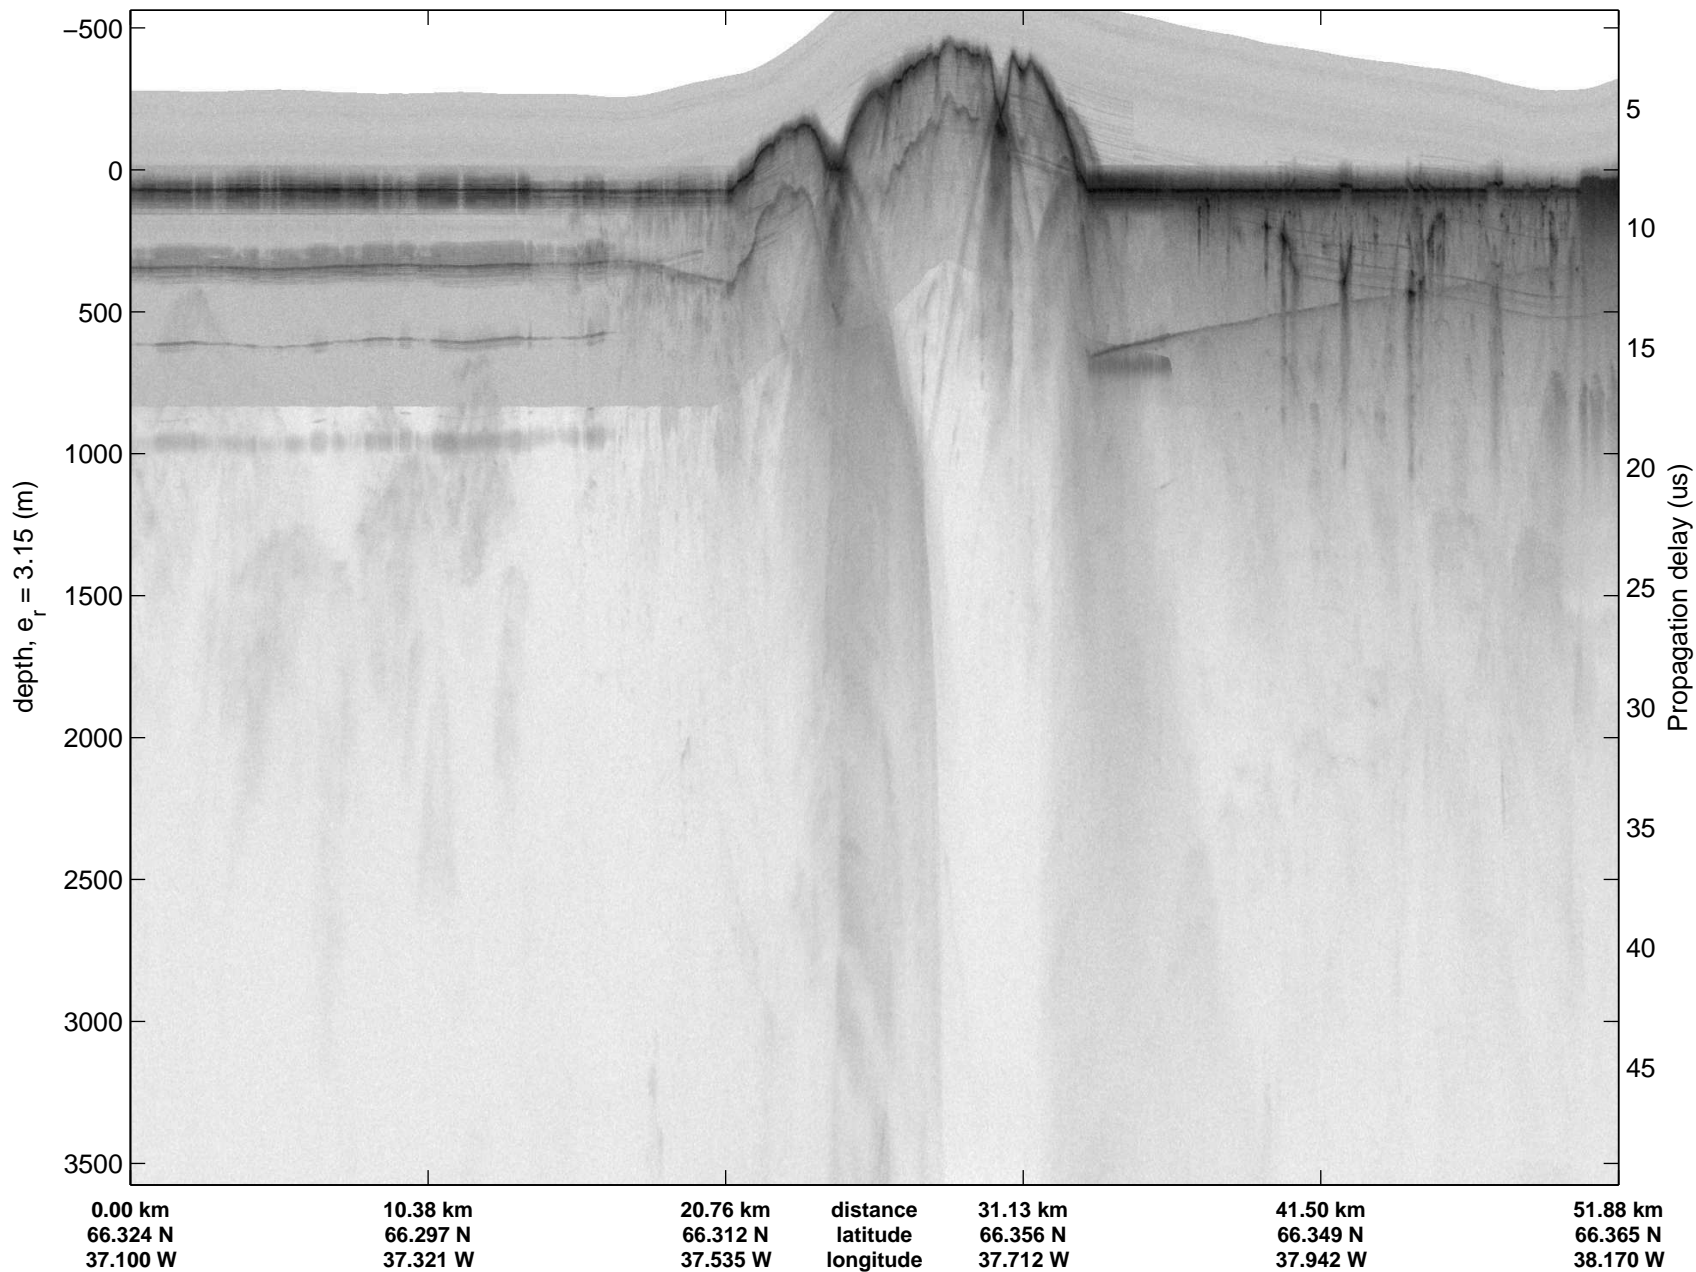

mcords3 2013_Greenland_P3: "F11: Helheim-Kangerdlugssuaq" 20130405_01_027: 13:56:09.4 to 14:02:47.6 GPS