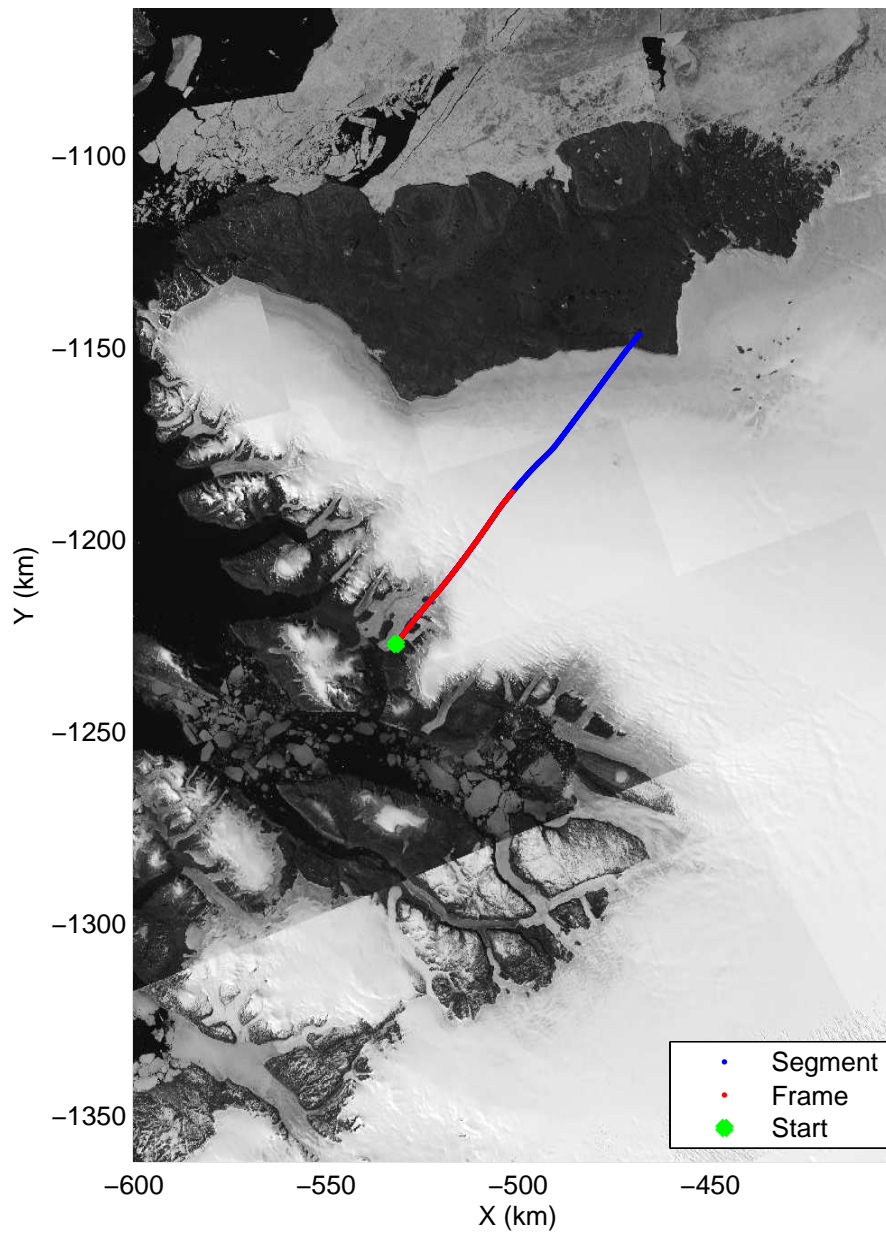

Polar Stereograph 70N/-45E

mcords3 2013_Greenland_P3: "F02 Sea Ice – Laxon Line" 20130321_01_001: 12:46:27.0 to 12:51:10.8 GPS

mcords3 2013_Greenland_P3: "F02 Sea Ice – Laxon Line" 20130321_01_001: 12:46:27.0 to 12:51:10.8 GPS

Polar Stereograph 70N/-45E

mcords3 2013_Greenland_P3: "F02 Sea Ice – Laxon Line" 20130321_01_002: 12:51:00.4 to 12:56:23.3 GPS

mcords3 2013_Greenland_P3: "F02 Sea Ice – Laxon Line" 20130321_01_002: 12:51:00.4 to 12:56:23.3 GPS