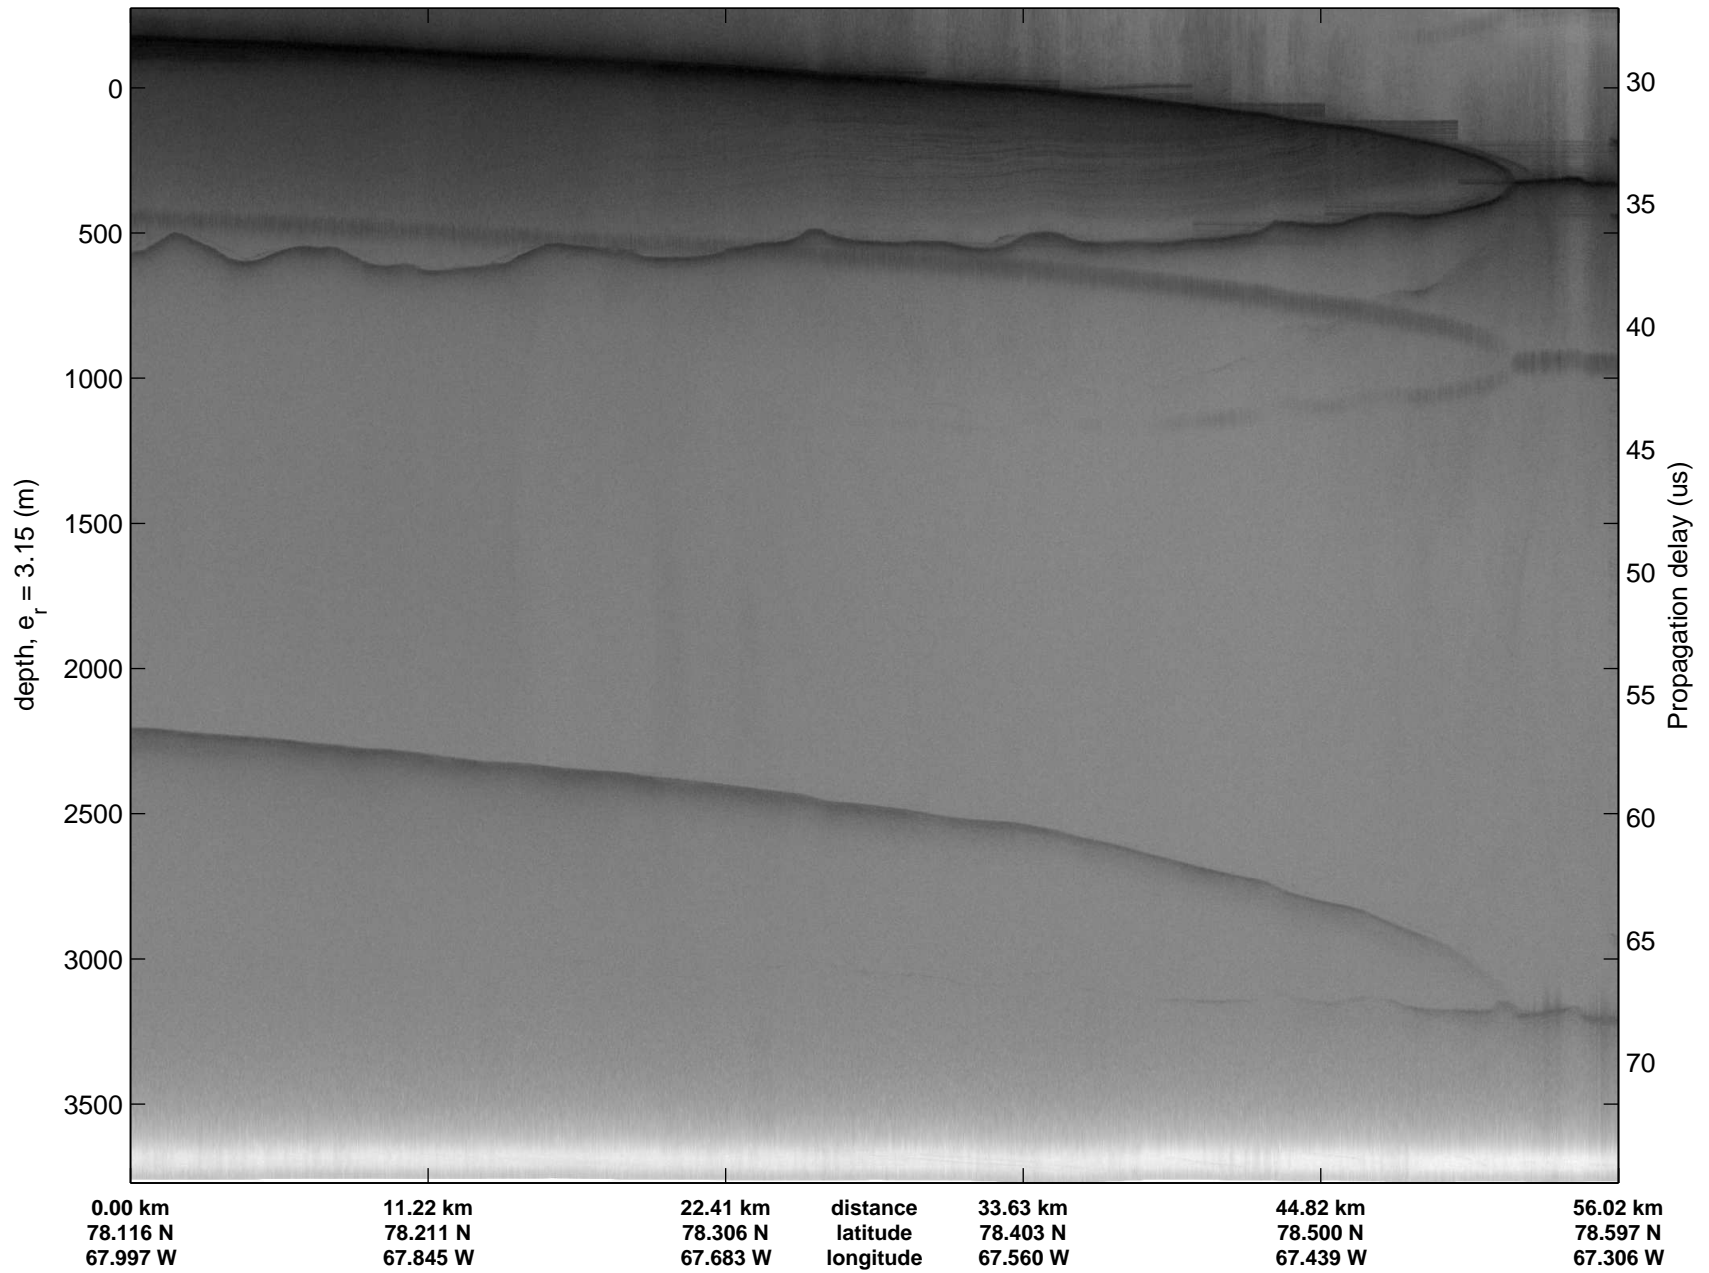

Polar Stereograph 70N/-45E

mcords3 2013_Greenland_P3: "F02 Sea Ice – Laxon Line" 20130321_01_001: 12:46:27.0 to 12:51:10.8 GPS

mcords3 2013_Greenland_P3: "F02 Sea Ice – Laxon Line" 20130321_01_001: 12:46:27.0 to 12:51:10.8 GPS

Polar Stereograph 70N/-45E

mcords3 2013_Greenland_P3: "F02 Sea Ice – Laxon Line" 20130321_01_002: 12:51:00.4 to 12:56:23.3 GPS

mcords3 2013_Greenland_P3: "F02 Sea Ice – Laxon Line" 20130321_01_002: 12:51:00.4 to 12:56:23.3 GPS