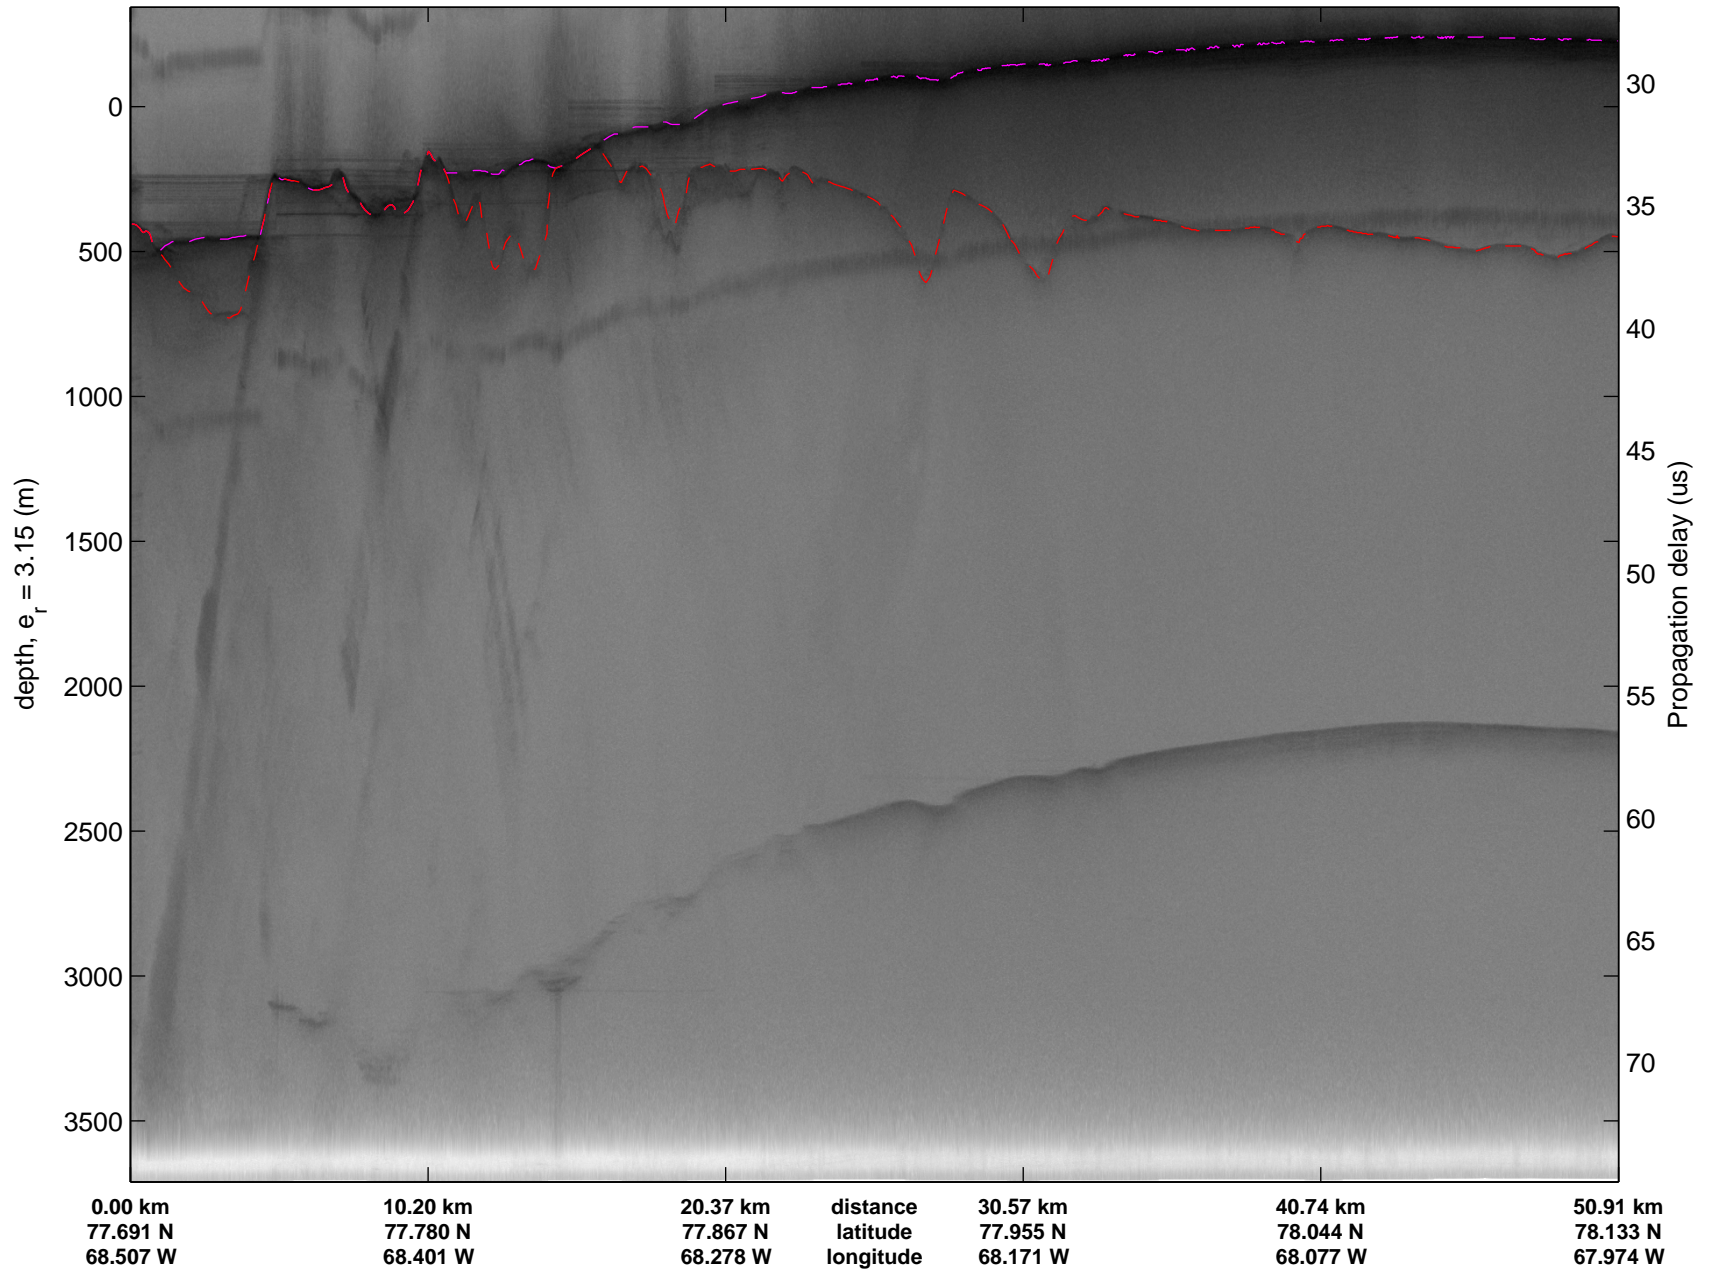

Polar Stereograph 70N/-45E

mcords3 2013_Greenland_P3: "F02 Sea Ice – Laxon Line" 20130321_01_001: 12:46:27.0 to 12:51:10.8 GPS

mcords3 2013_Greenland_P3: "F02 Sea Ice – Laxon Line" 20130321_01_001: 12:46:27.0 to 12:51:10.8 GPS

Polar Stereograph 70N/-45E

mcords3 2013_Greenland_P3: "F02 Sea Ice – Laxon Line" 20130321_01_002: 12:51:00.4 to 12:56:23.3 GPS

mcords3 2013_Greenland_P3: "F02 Sea Ice – Laxon Line" 20130321_01_002: 12:51:00.4 to 12:56:23.3 GPS