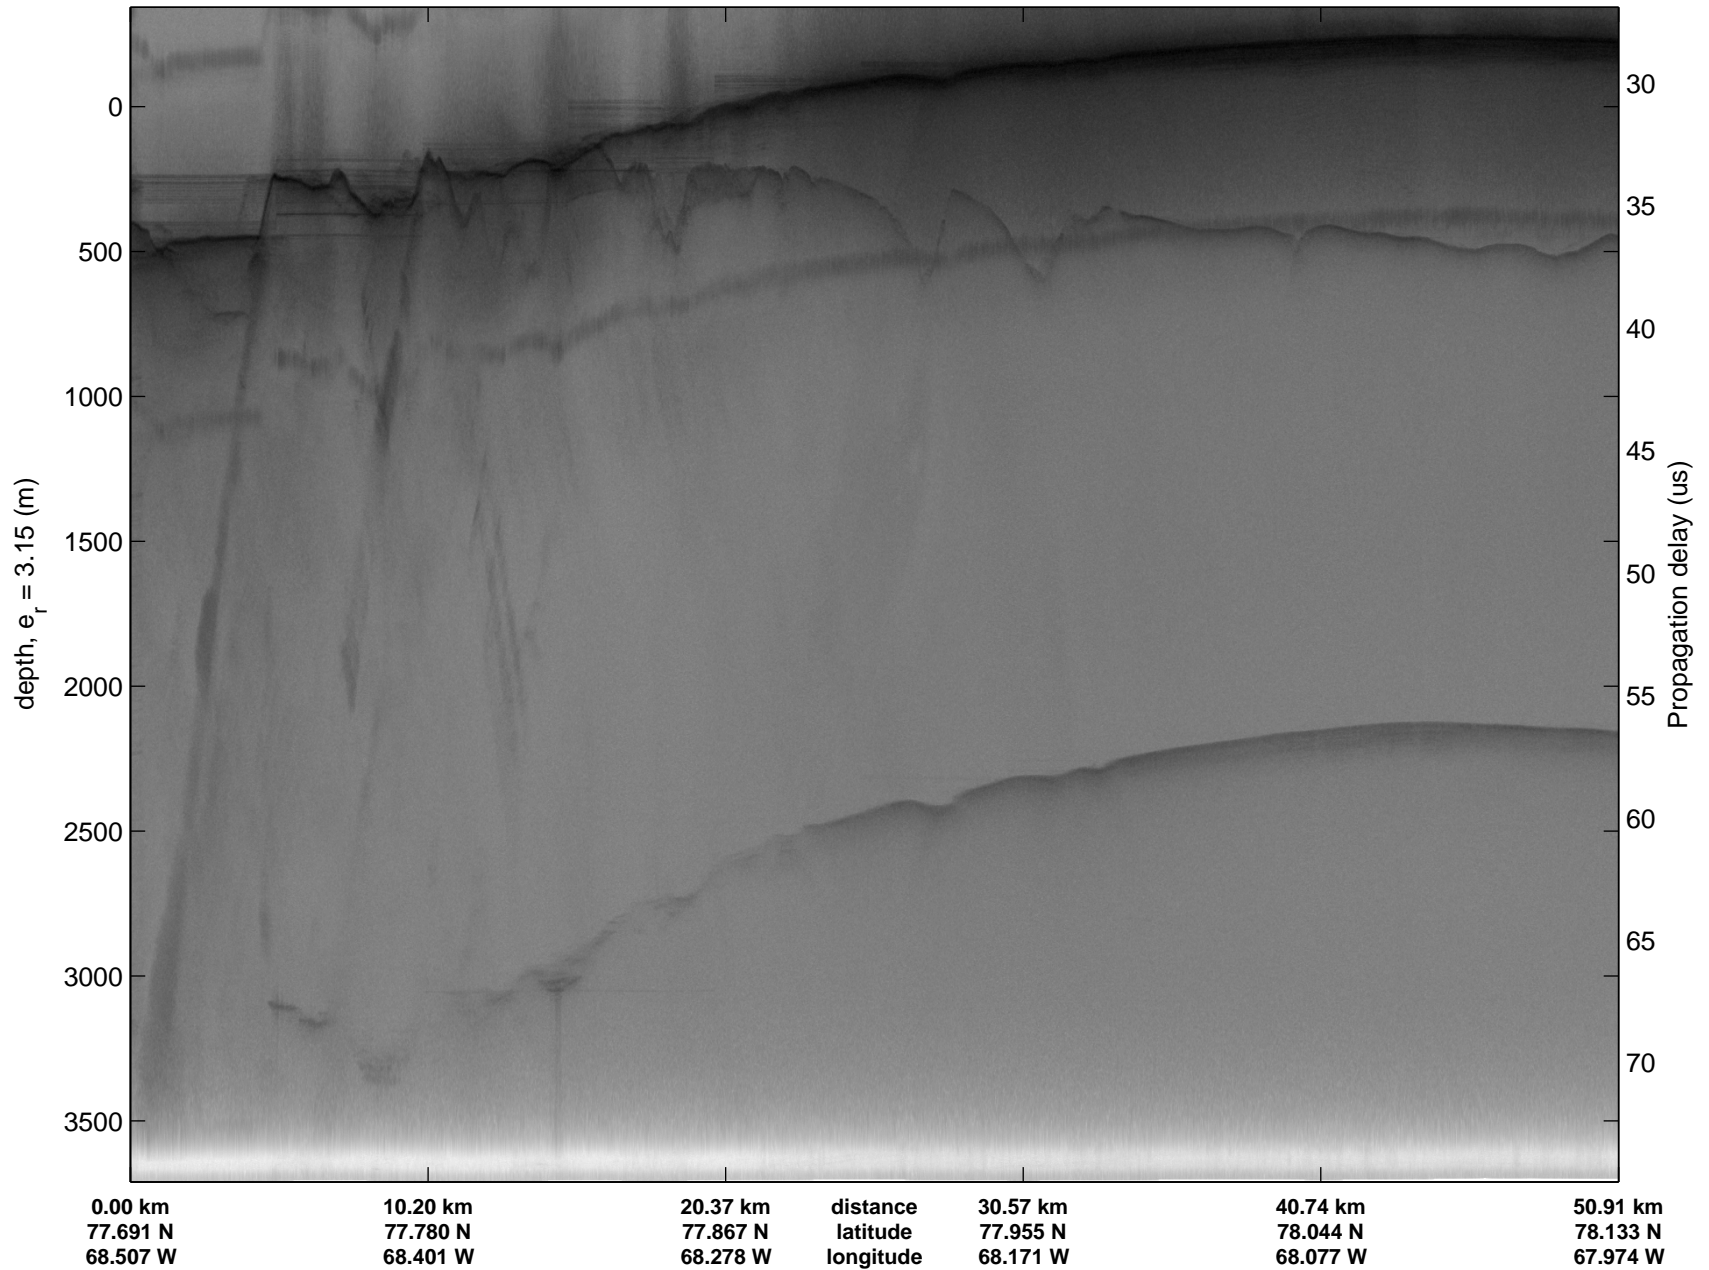

Polar Stereograph 70N/-45E

mcords3 2013_Greenland_P3: "F02 Sea Ice – Laxon Line" 20130321_01_001: 12:46:27.0 to 12:51:10.8 GPS

mcords3 2013_Greenland_P3: "F02 Sea Ice – Laxon Line" 20130321_01_001: 12:46:27.0 to 12:51:10.8 GPS

Polar Stereograph 70N/-45E

mcords3 2013_Greenland_P3: "F02 Sea Ice – Laxon Line" 20130321_01_002: 12:51:00.4 to 12:56:23.3 GPS

mcords3 2013_Greenland_P3: "F02 Sea Ice – Laxon Line" 20130321_01_002: 12:51:00.4 to 12:56:23.3 GPS