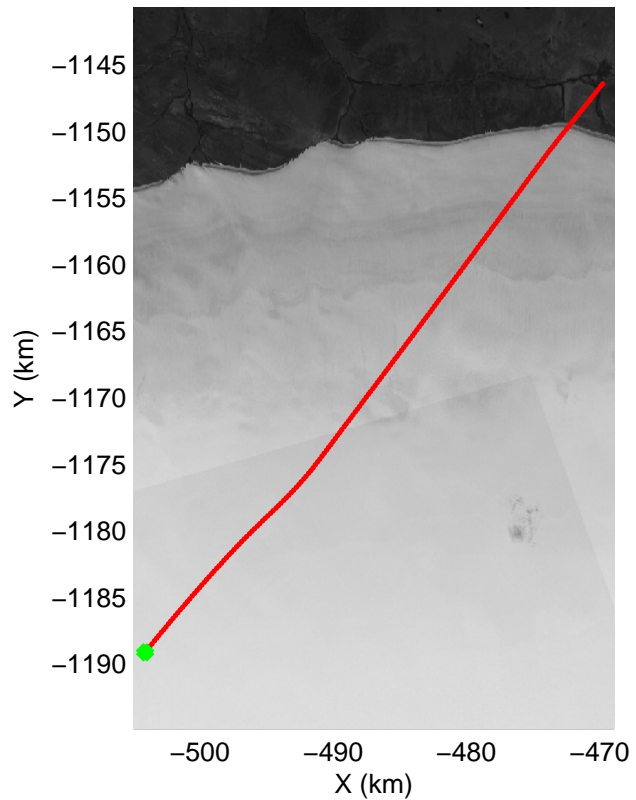

Polar Stereograph 70N/-45E

mcords3 2013_Greenland_P3: "F02 Sea Ice – Laxon Line" 20130321_01_001: 12:46:27.0 to 12:51:10.8 GPS

mcords3 2013_Greenland_P3: "F02 Sea Ice – Laxon Line" 20130321_01_001: 12:46:27.0 to 12:51:10.8 GPS

Polar Stereograph 70N/-45E

mcords3 2013_Greenland_P3: "F02 Sea Ice – Laxon Line" 20130321_01_002: 12:51:00.4 to 12:56:23.3 GPS

mcords3 2013_Greenland_P3: "F02 Sea Ice – Laxon Line" 20130321_01_002: 12:51:00.4 to 12:56:23.3 GPS