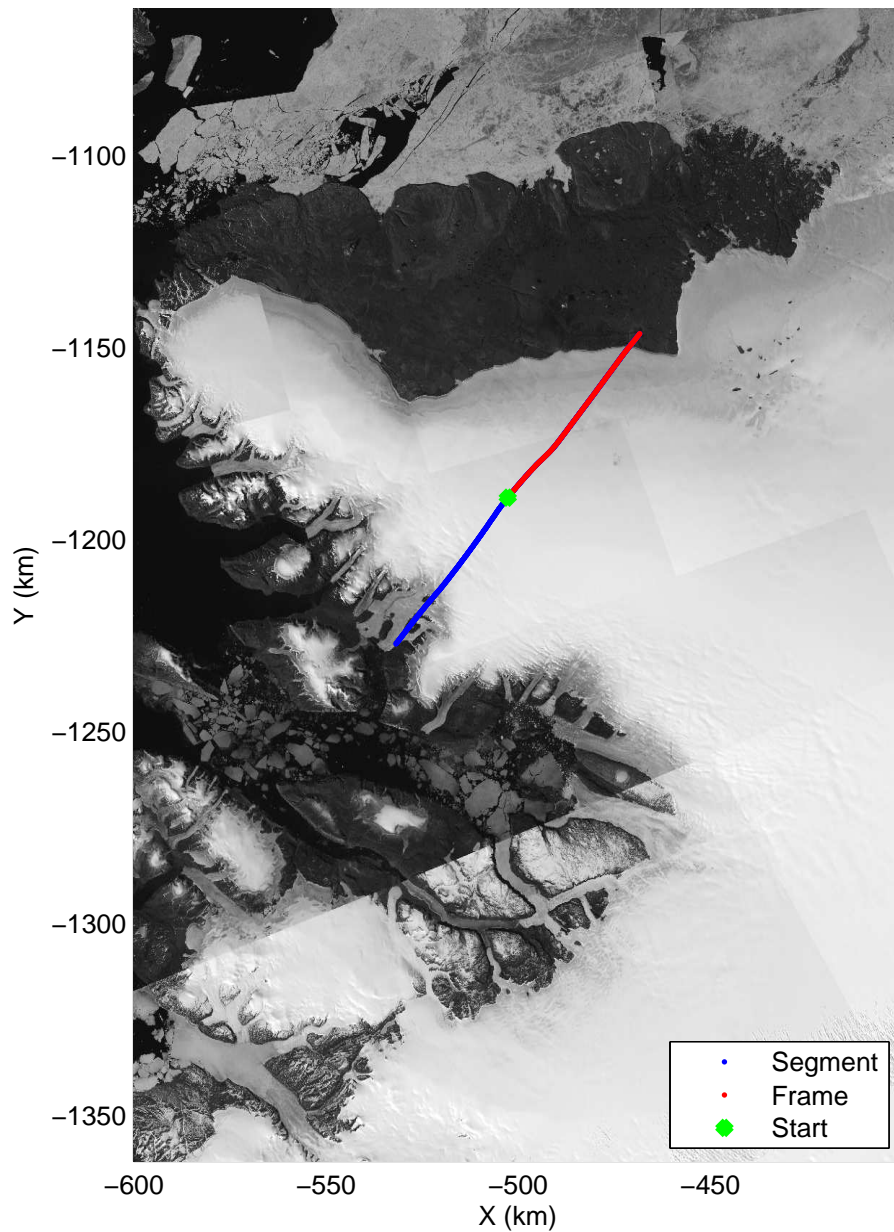

Polar Stereograph 70N/-45E

mcords3 2013_Greenland_P3: "F02 Sea Ice – Laxon Line" 20130321_01_001: 12:46:27.0 to 12:51:10.8 GPS

mcords3 2013_Greenland_P3: "F02 Sea Ice – Laxon Line" 20130321_01_001: 12:46:27.0 to 12:51:10.8 GPS

Polar Stereograph 70N/-45E

mcords3 2013_Greenland_P3: "F02 Sea Ice – Laxon Line" 20130321_01_002: 12:51:00.4 to 12:56:23.3 GPS

mcords3 2013_Greenland_P3: "F02 Sea Ice – Laxon Line" 20130321_01_002: 12:51:00.4 to 12:56:23.3 GPS