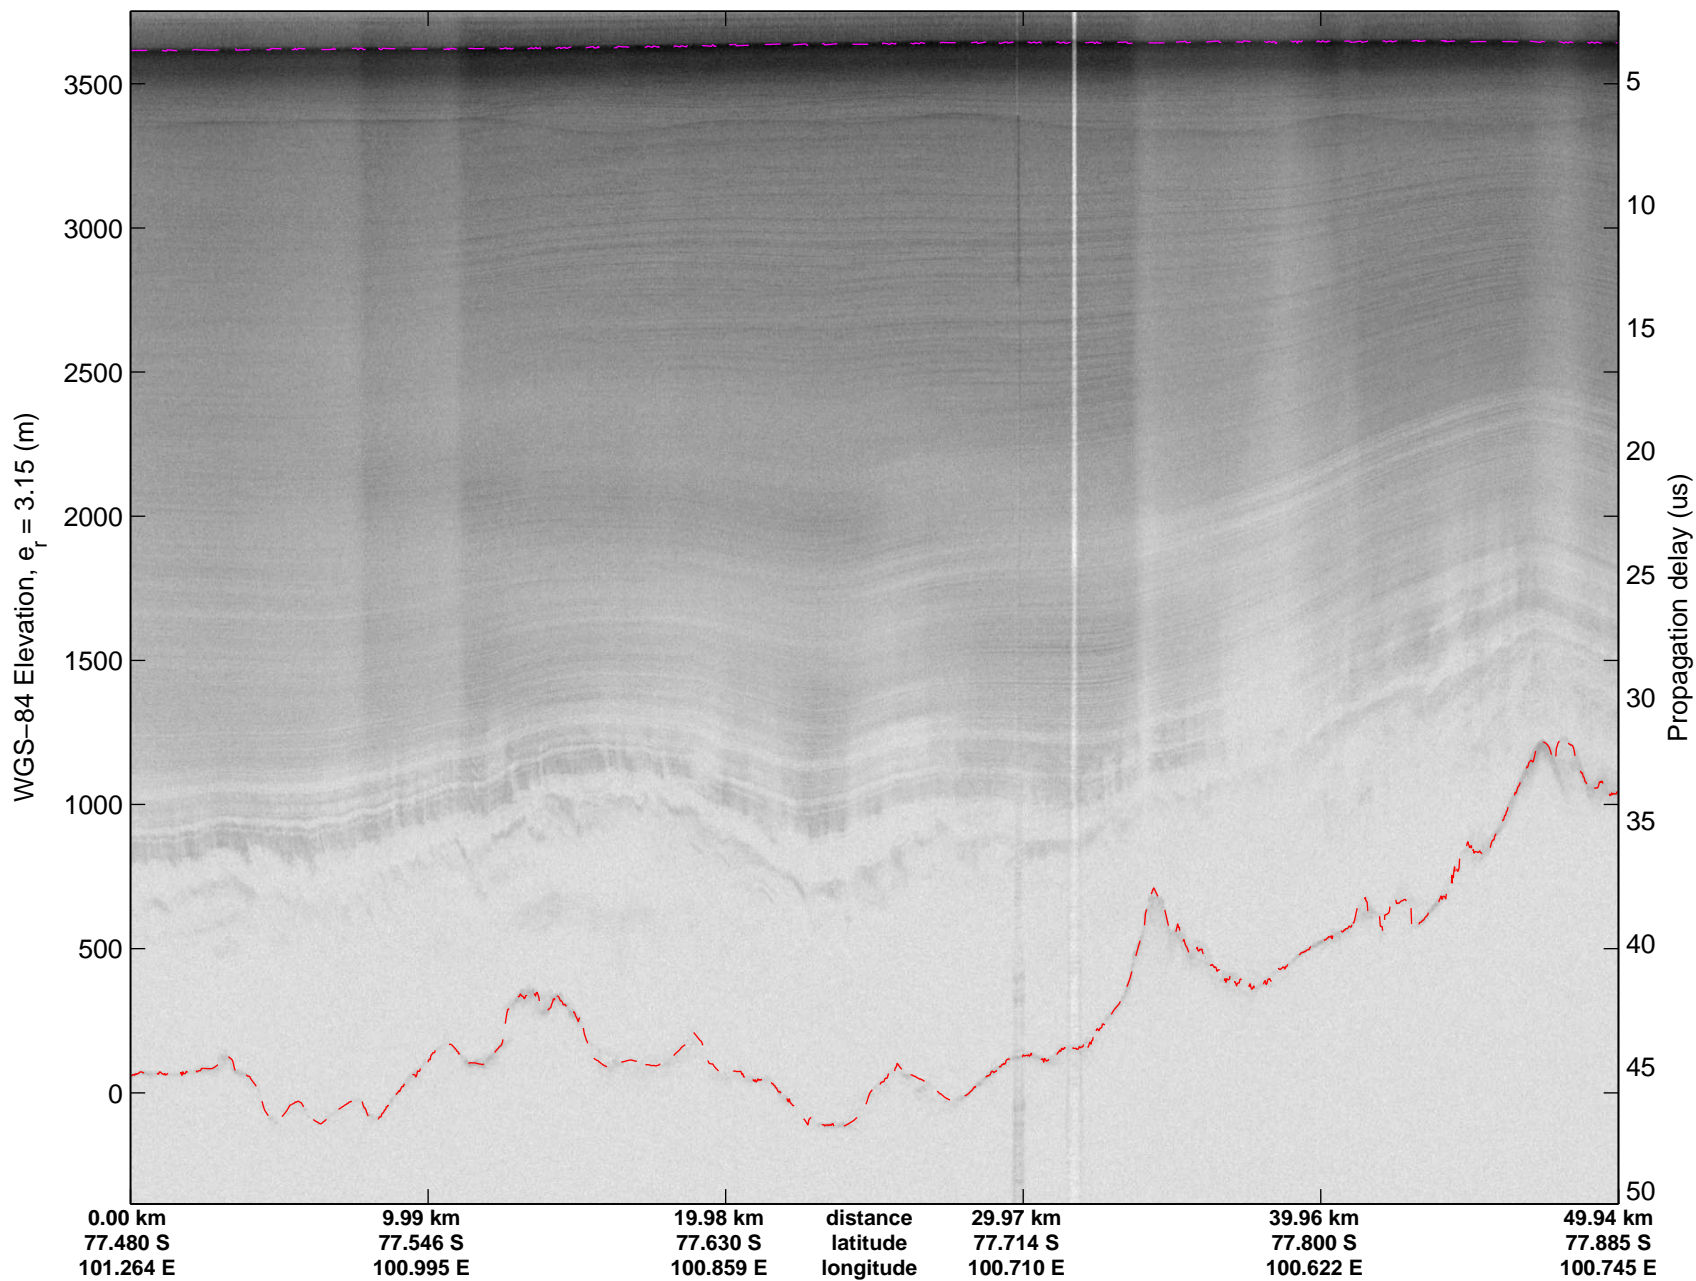

mcords3 2013_Antarctica_P3: "Dome C - Vostok" 20131127_01_041: -1:53:12.8 to -1:58:41.4 GPS

mcords3 2013_Antarctica_P3: "Dome C – Vostok" 20131127_01_042: -1:58:41.8 to 00:04:04.8 GPS

mcords3 2013_Antarctica_P3: "Dome C - Vostok" 20131127_01_042: -1:58:41.8 to 00:04:04.8 GPS