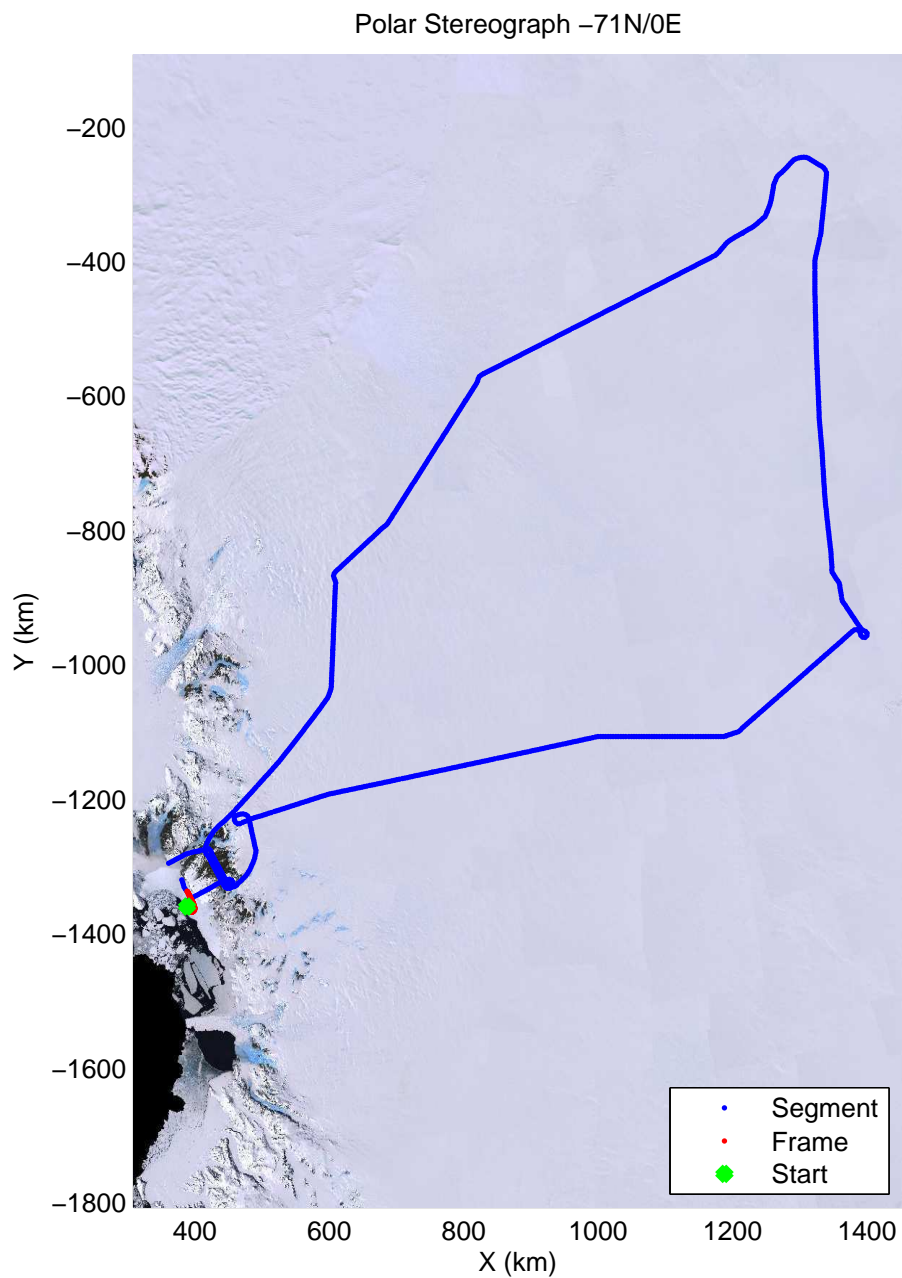

mcords3 2013_Antarctica_P3: "Dome C – Vostok" 20131127_01_074: 02:55:52.2 to 03:01:54.0 GPS

mcords3 2013_Antarctica_P3: "Dome C – Vostok" 20131127_01_075: 03:01:54.5 to 03:08:32.7 GPS

mcords3 2013_Antarctica_P3: "Dome C – Vostok" 20131127_01_075: 03:01:54.5 to 03:08:32.7 GPS