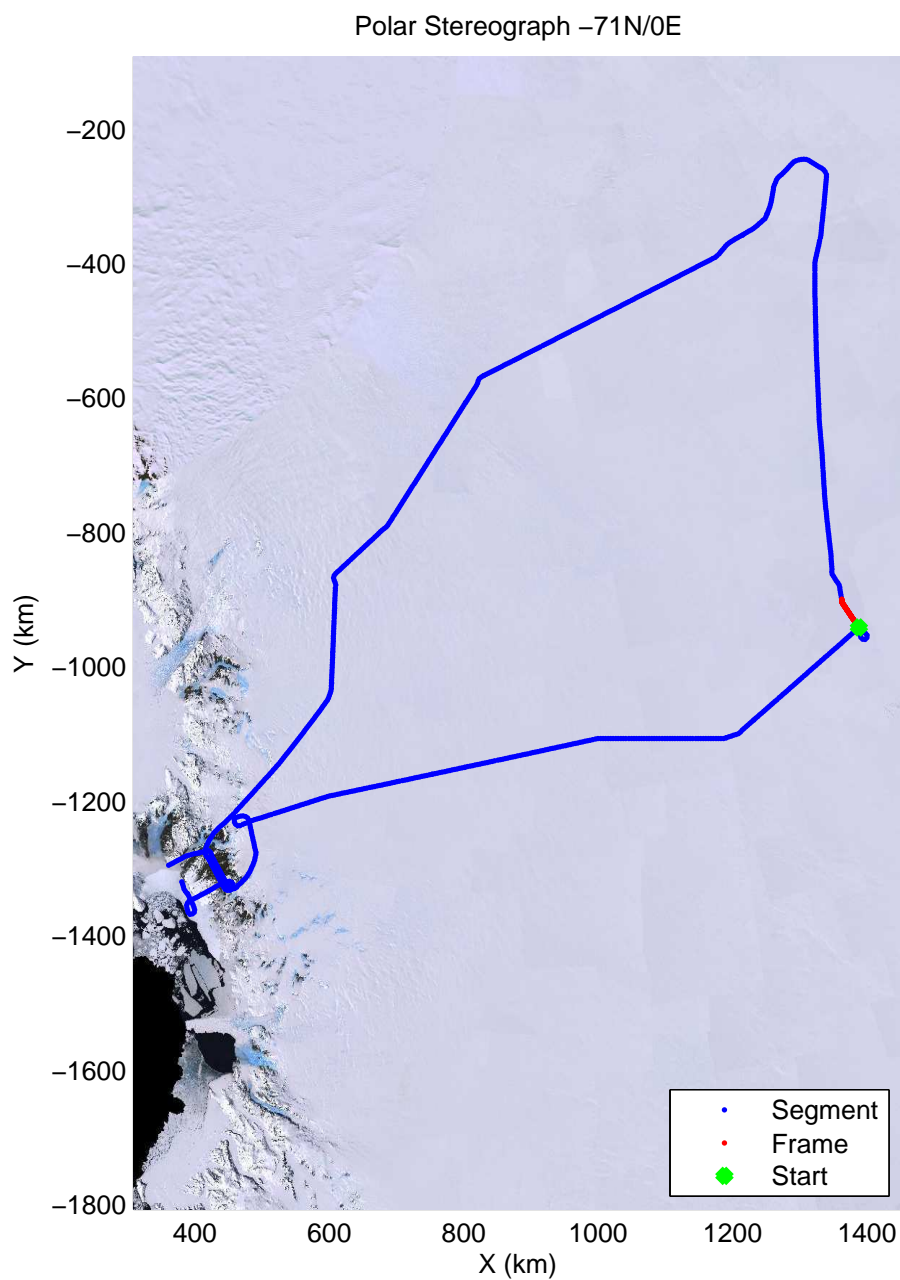

mcords3 2013_Antarctica_P3: "Dome C - Vostok" 20131127_01_026: -2:30:28.1 to -2:35:53.0 GPS

mcords3 2013_Antarctica_P3: "Dome C - Vostok" 20131127_01_027: -2:35:53.4 to -2:42:16.9 GPS

mcords3 2013_Antarctica_P3: "Dome C - Vostok" 20131127_01_027: -2:35:53.4 to -2:42:16.9 GPS