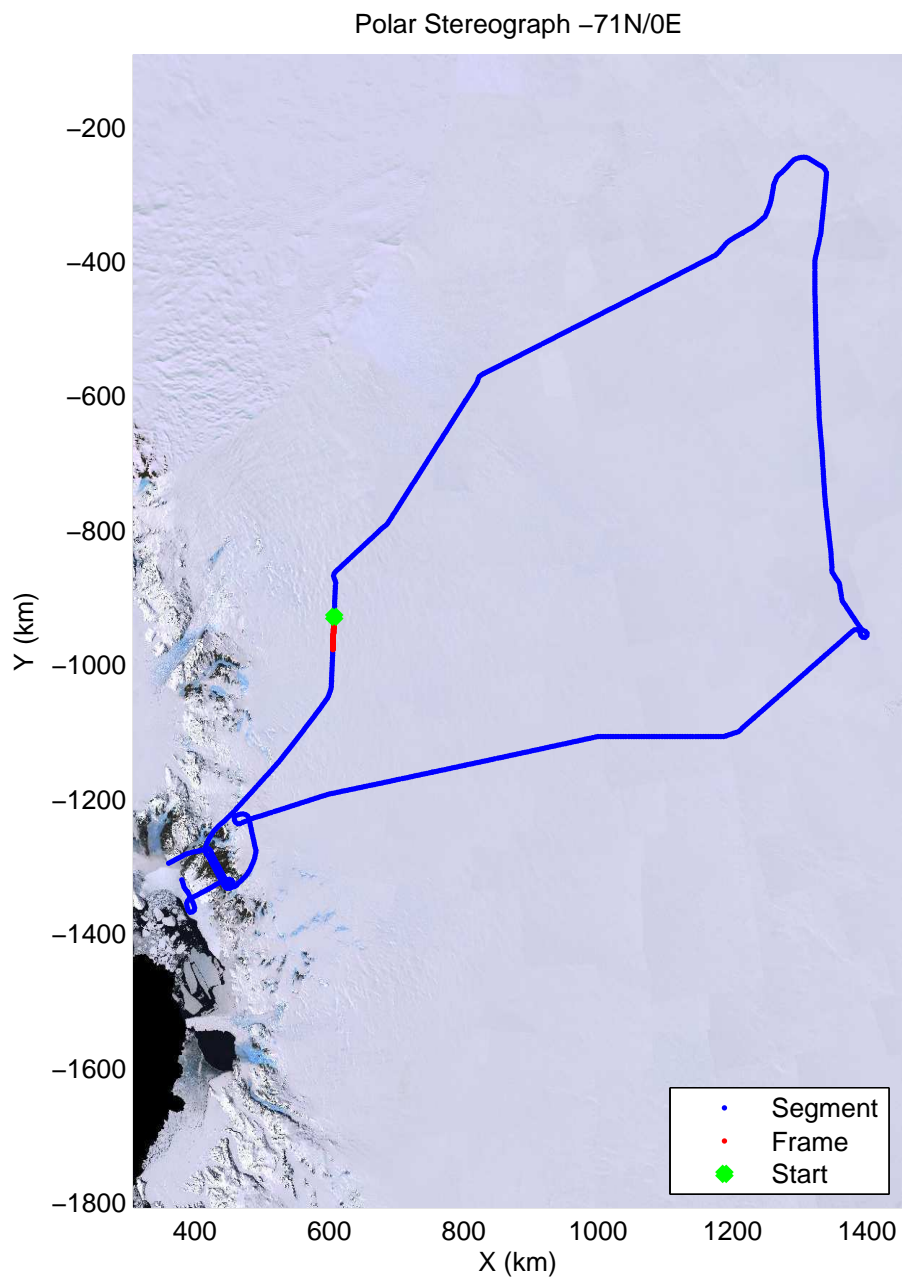

mcords3 2013_Antarctica_P3: "Dome C - Vostok" 20131127_01_062: 01:47:27.6 to 01:53:15.6 GPS

mcords3 2013_Antarctica_P3: "Dome C - Vostok" 20131127_01_063: 01:53:16.1 to 01:59:04.9 GPS

mcords3 2013_Antarctica_P3: "Dome C – Vostok" 20131127_01_063: 01:53:16.1 to 01:59:04.9 GPS