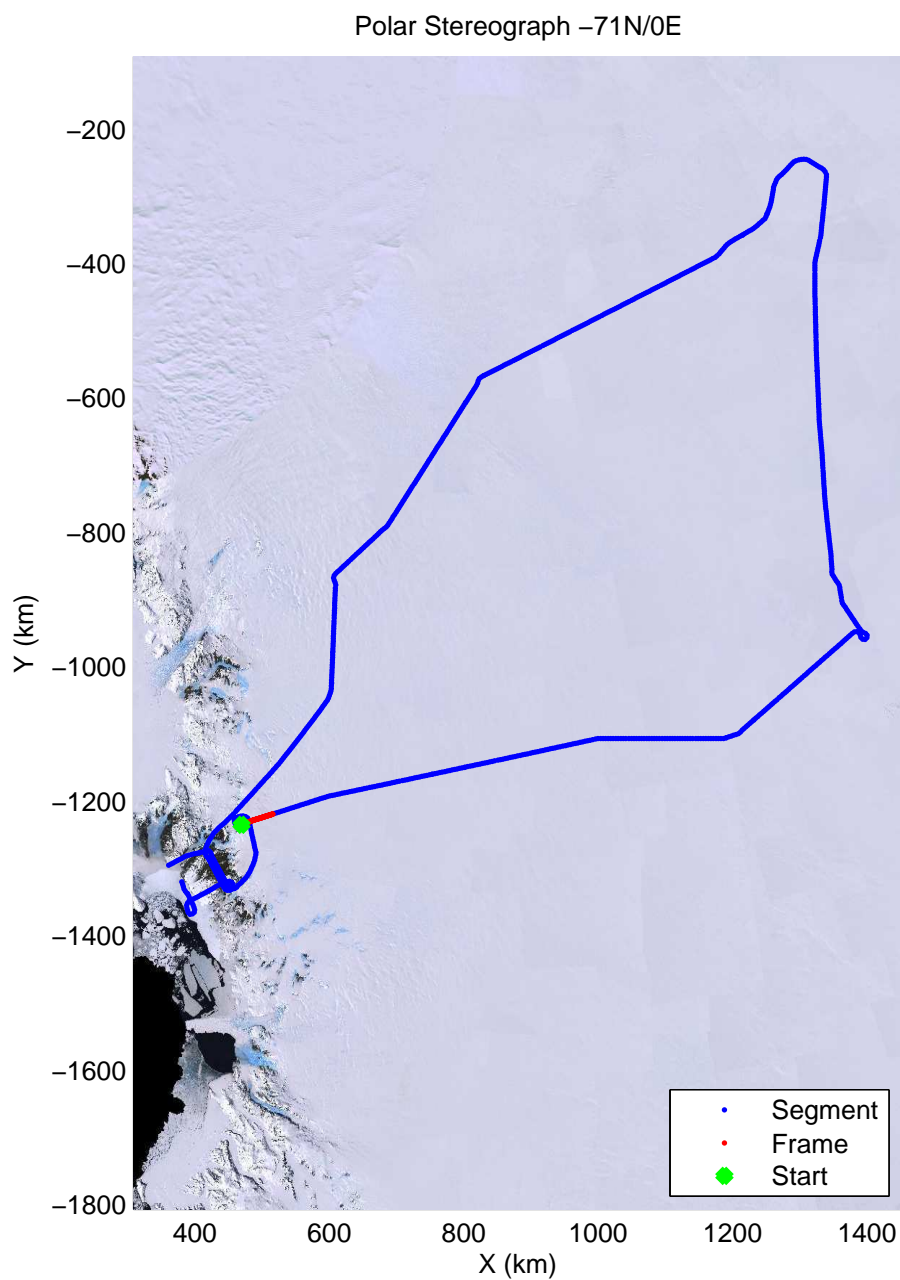

mcords3 2013_Antarctica_P3: "Dome C - Vostok" 20131127_01_005: -4:26:01.9 to -4:32:42.1 GPS

mcords3 2013_Antarctica_P3: "Dome C - Vostok" 20131127_01_006: -4:32:42.5 to -4:38:57.3 GPS

mcords3 2013_Antarctica_P3: "Dome C - Vostok" 20131127_01_006: -4:32:42.5 to -4:38:57.3 GPS