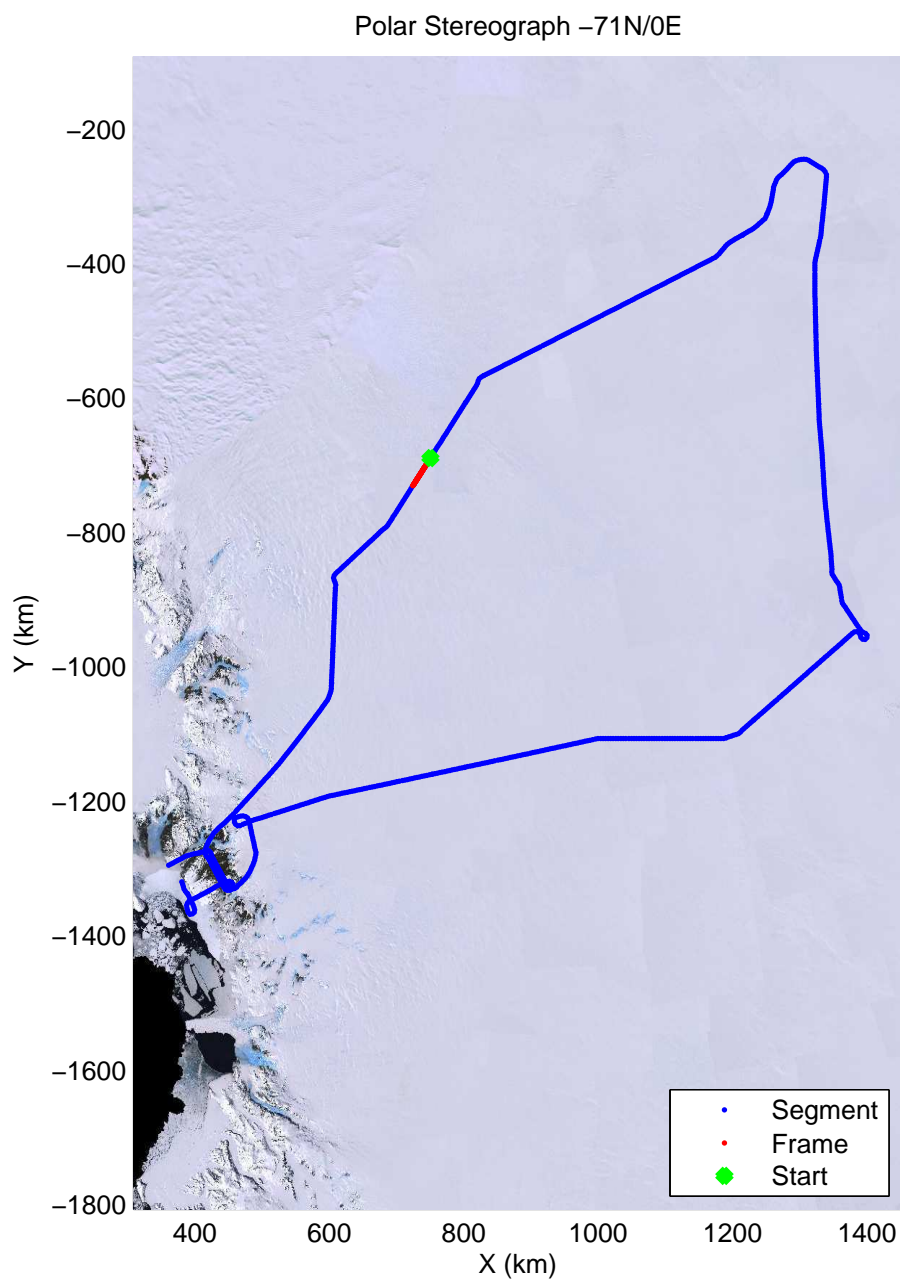

mcords3 2013_Antarctica_P3: "Dome C - Vostok" 20131127_01_056: 01:13:42.0 to 01:19:10.0 GPS

mcords3 2013_Antarctica_P3: "Dome C – Vostok" 20131127_01_057: 01:19:10.5 to 01:24:41.2 GPS

mcords3 2013_Antarctica_P3: "Dome C - Vostok" 20131127_01_057: 01:19:10.5 to 01:24:41.2 GPS