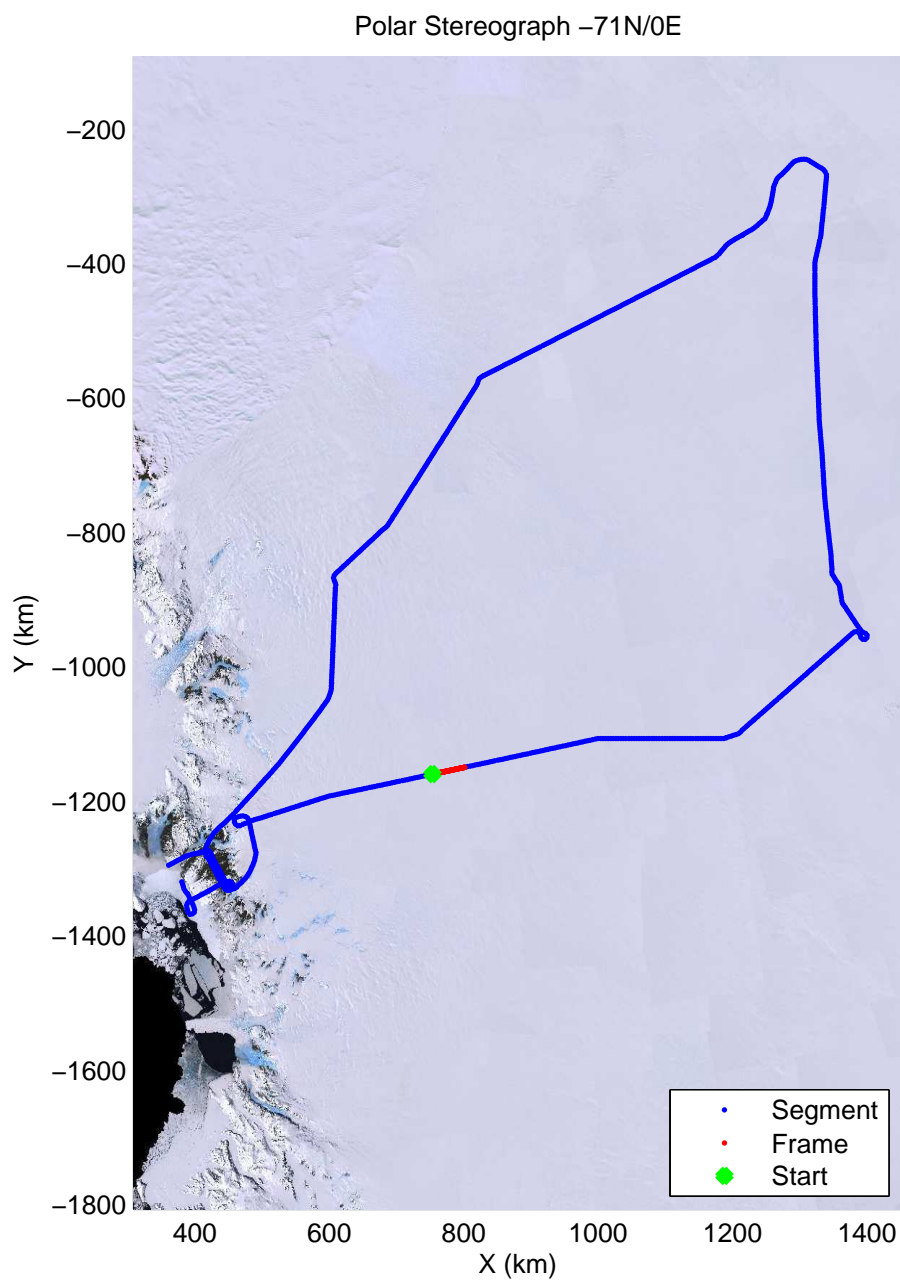

mcords3 2013_Antarctica_P3: "Dome C - Vostok" 20131127_01_011: -3:03:54.3 to -3:10:19.7 GPS

mcords3 2013_Antarctica_P3: "Dome C – Vostok" 20131127_01_012: -3:10:20.1 to -3:16:41.7 GPS

mcords3 2013_Antarctica_P3: "Dome C - Vostok" 20131127_01_012: -3:10:20.1 to -3:16:41.7 GPS