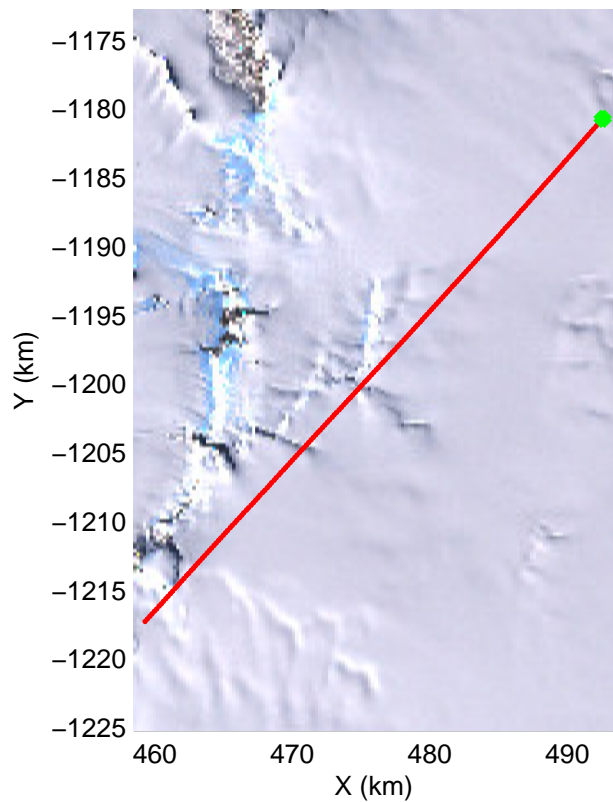

mcords3 2013_Antarctica_P3: "Dome C - Vostok" 20131127_01_068: 02:21:47.1 to 02:27:24.2 GPS

mcords3 2013_Antarctica_P3: "Dome C - Vostok" 20131127_01_069: 02:27:24.6 to 02:33:11.0 GPS

mcords3 2013_Antarctica_P3: "Dome C - Vostok" 20131127_01_069: 02:27:24.6 to 02:33:11.0 GPS