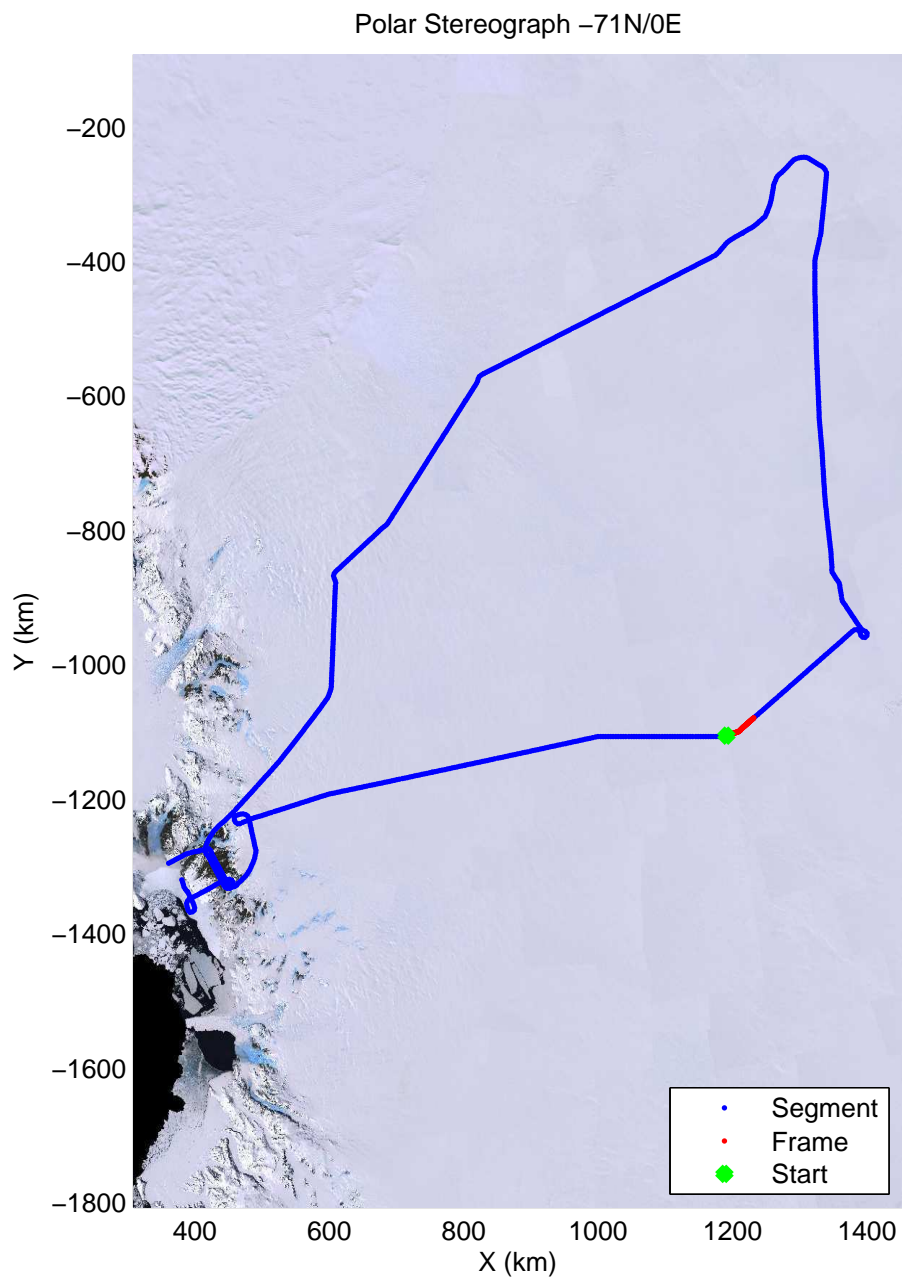

mcords3 2013_Antarctica_P3: "Dome C - Vostok" 20131127_01_020: -3:57:16.3 to -2:02:51.3 GPS

mcords3 2013_Antarctica_P3: "Dome C - Vostok" 20131127_01_021: -2:02:51.7 to -2:08:22.3 GPS

mcords3 2013_Antarctica_P3: "Dome C - Vostok" 20131127_01_021: -2:02:51.7 to -2:08:22.3 GPS