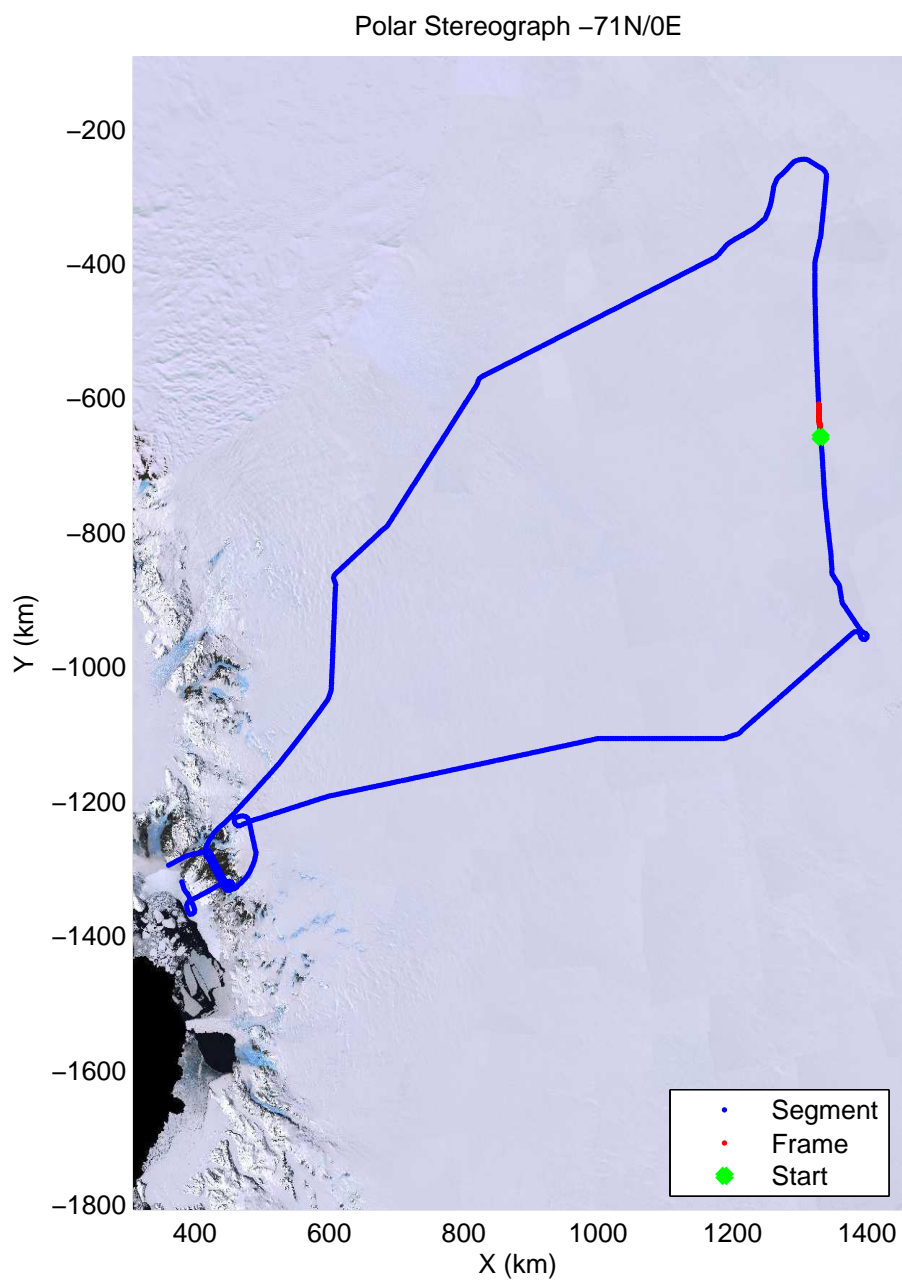

mcords3 2013_Antarctica_P3: "Dome C - Vostok" 20131127_01_032: -1:03:45.0 to -1:09:11.6 GPS

mcords3 2013_Antarctica_P3: "Dome C - Vostok" 20131127_01_033: -1:09:11.9 to -1:14:39.0 GPS

mcords3 2013_Antarctica_P3: "Dome C - Vostok" 20131127_01_033: -1:09:11.9 to -1:14:39.0 GPS