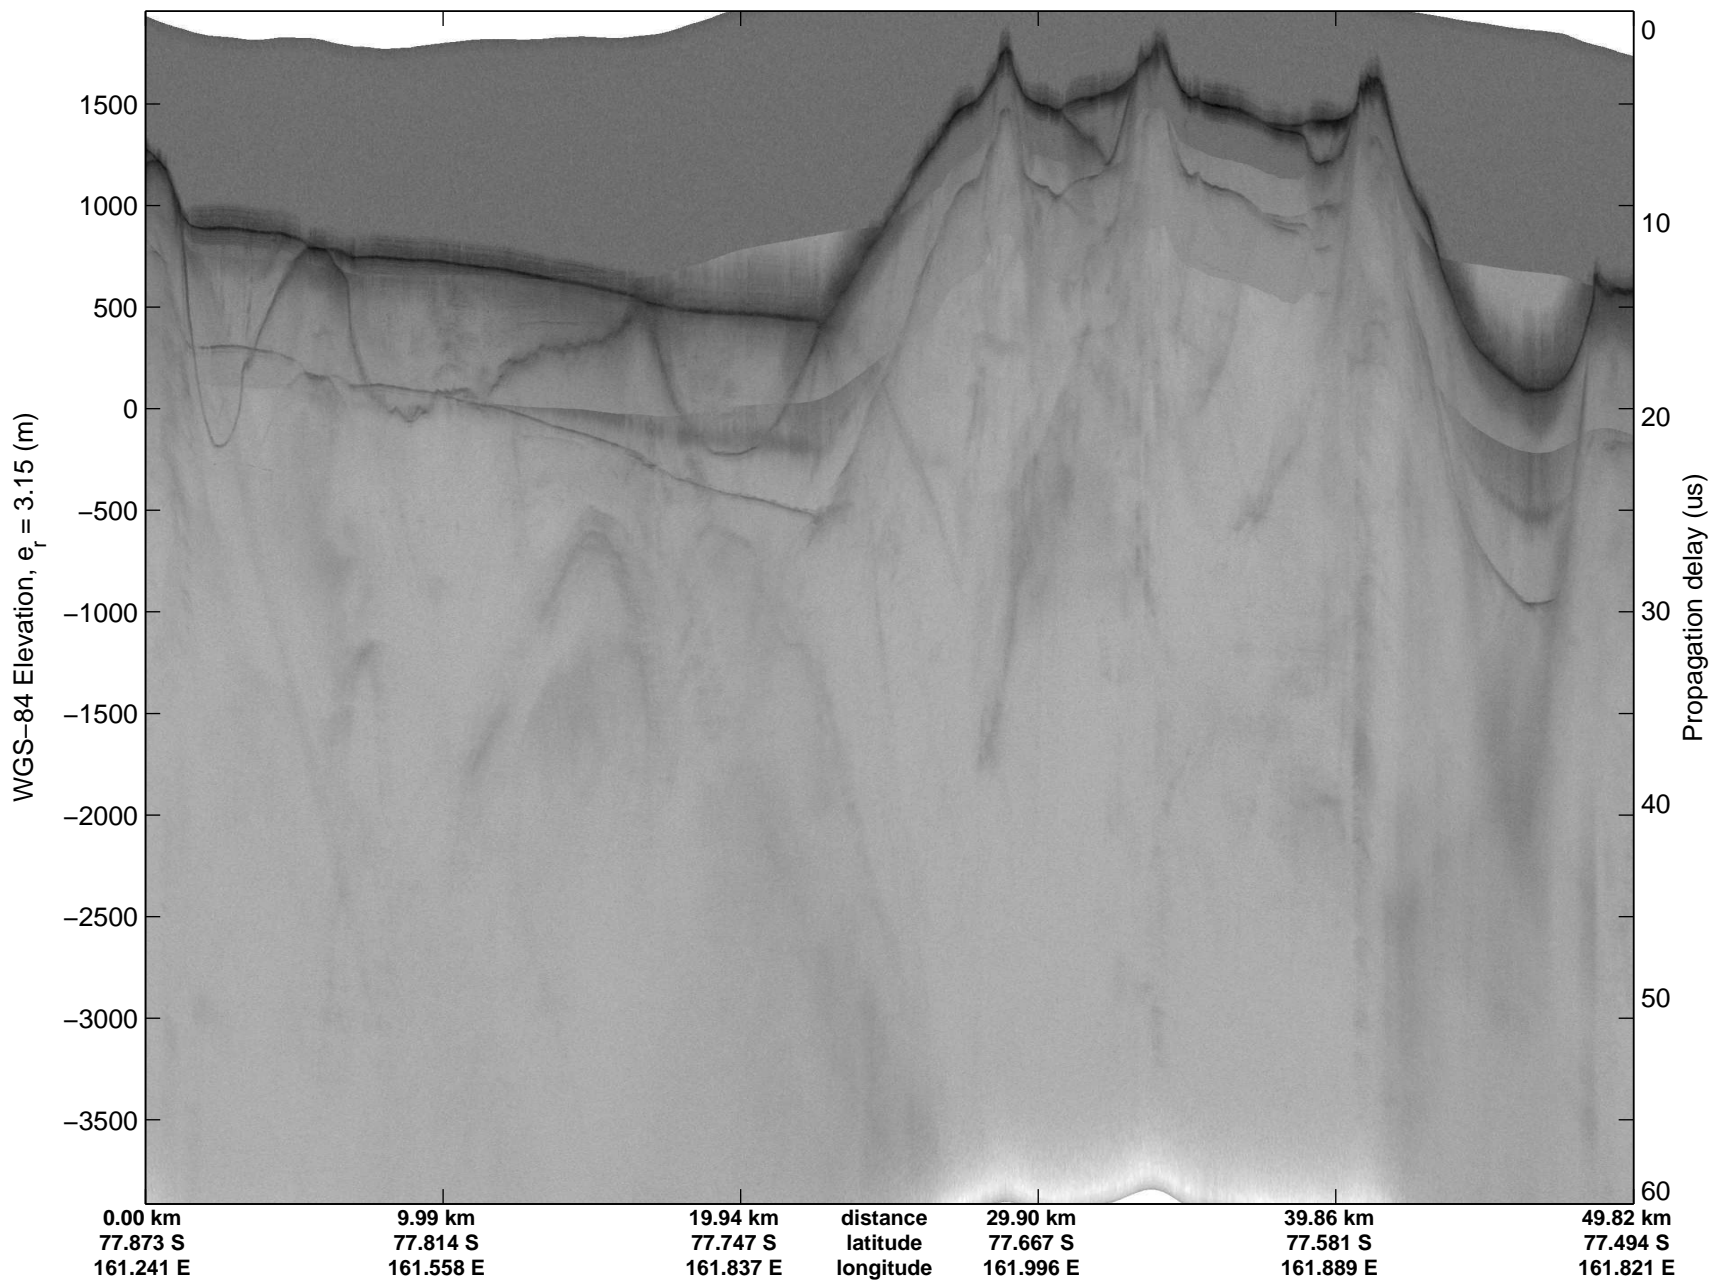

mcords3 2013_Antarctica_P3: "Dome C – Vostok" 20131127_01_070: 02:33:11.6 to 02:39:02.6 GPS

mcords3 2013_Antarctica_P3: "Dome C – Vostok" 20131127_01_070: 02:33:11.6 to 02:39:02.6 GPS

mcords3 2013_Antarctica_P3: "Dome C - Vostok" 20131127_01_071: 02:39:03.0 to 02:44:33.3 GPS

mcords3 2013_Antarctica_P3: "Dome C – Vostok" 20131127_01_071: 02:39:03.0 to 02:44:33.3 GPS

mcords3 2013_Antarctica_P3: "Dome C - Vostok" 20131127_01_072: 02:44:33.6 to 02:50:12.2 GPS

mcords3 2013_Antarctica_P3: "Dome C - Vostok" 20131127_01_072: 02:44:33.6 to 02:50:12.2 GPS