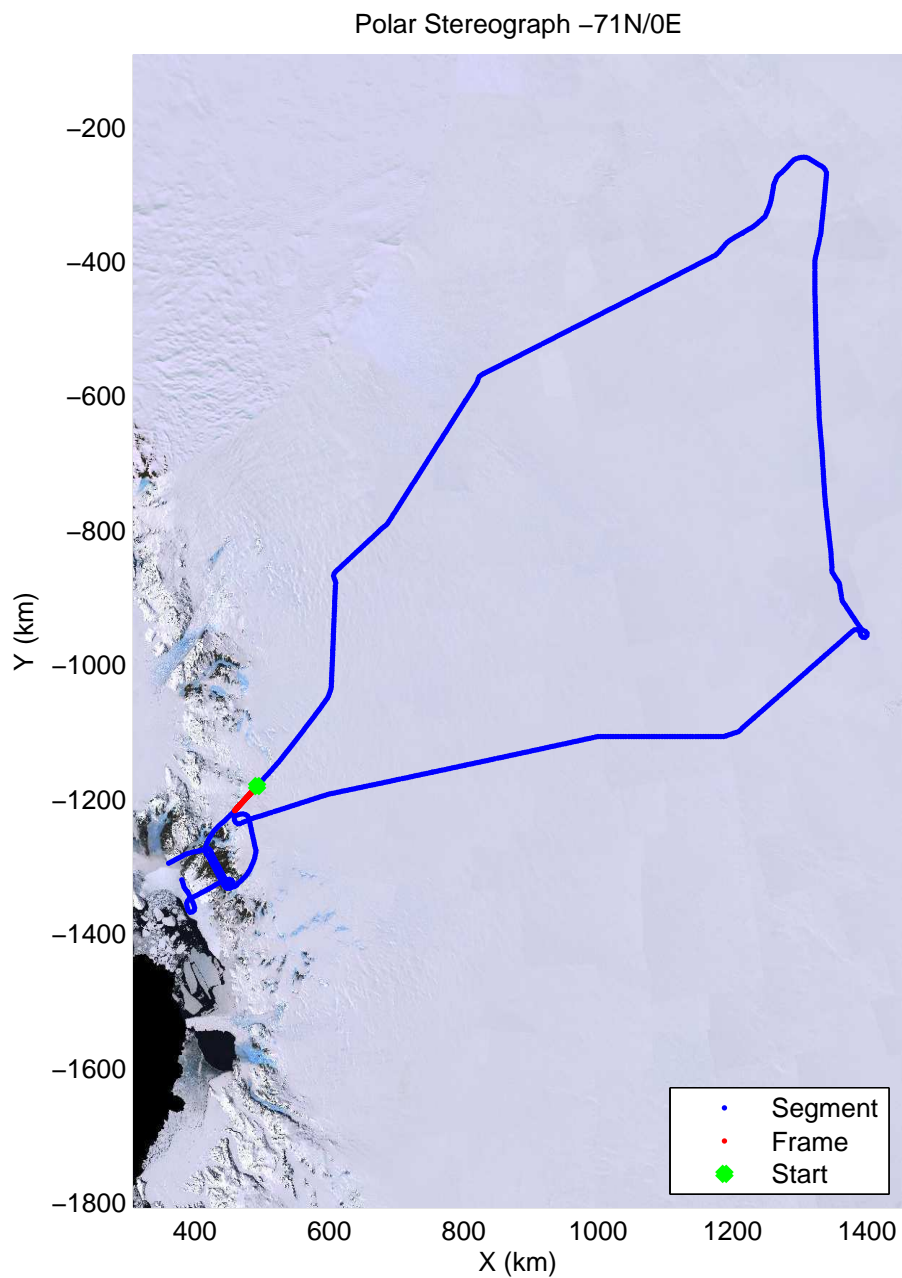

mcords3 2013_Antarctica_P3: "Dome C - Vostok" 20131127_01_068: 02:21:47.1 to 02:27:24.2 GPS

mcords3 2013_Antarctica_P3: "Dome C - Vostok" 20131127_01_069: 02:27:24.6 to 02:33:11.0 GPS

mcords3 2013_Antarctica_P3: "Dome C - Vostok" 20131127_01_069: 02:27:24.6 to 02:33:11.0 GPS