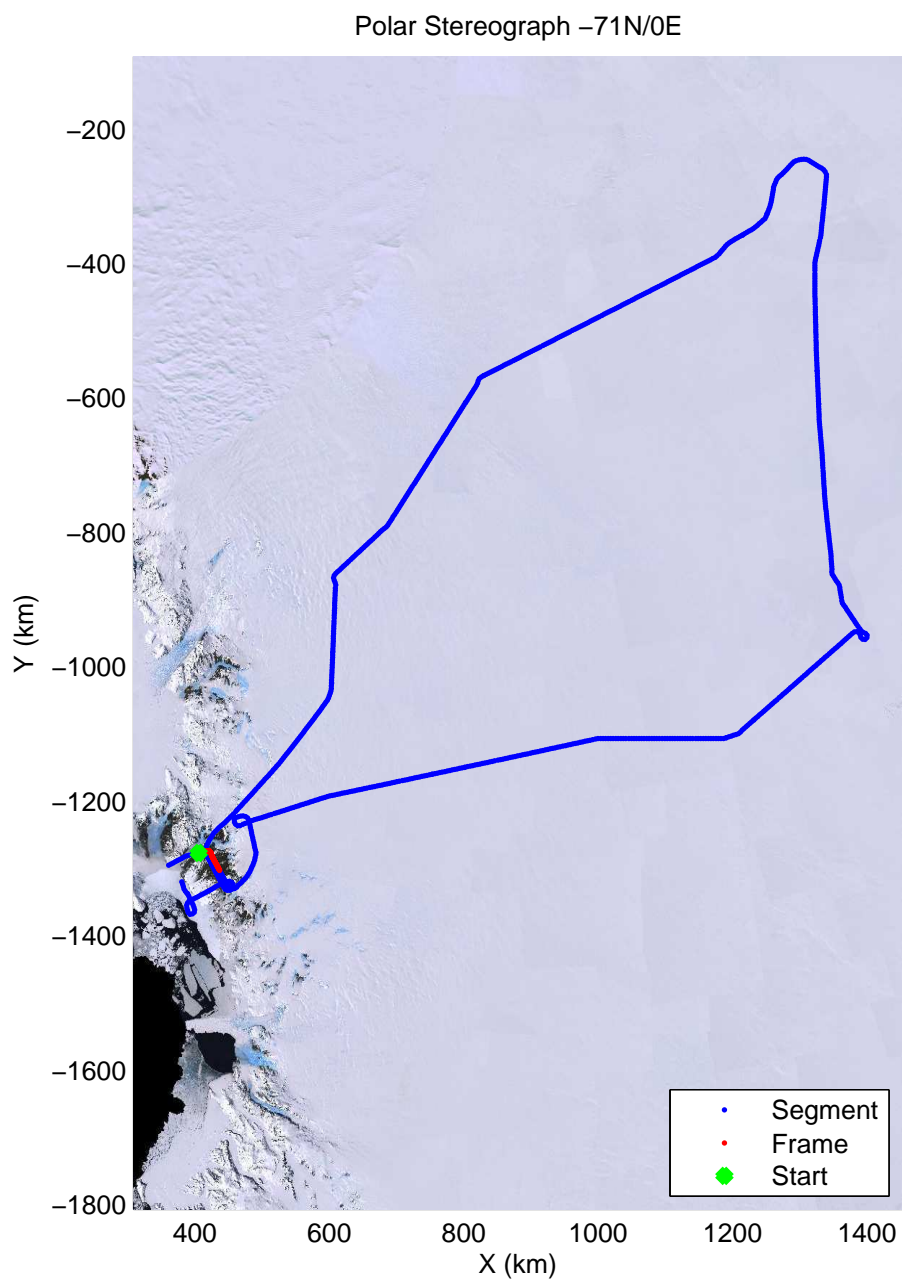

mcords3 2013_Antarctica_P3: "Dome C - Vostok" 20131127_01_001: -5:59:35.2 to -4:06:18.1 GPS

mcords3 2013_Antarctica_P3: "Dome C - Vostok" 20131127_01_001: -5:59:35.2 to -4:06:18.1 GPS

mcords3 2013_Antarctica_P3: "Dome C - Vostok" 20131127_01_002: -4:06:18.7 to -4:12:59.9 GPS