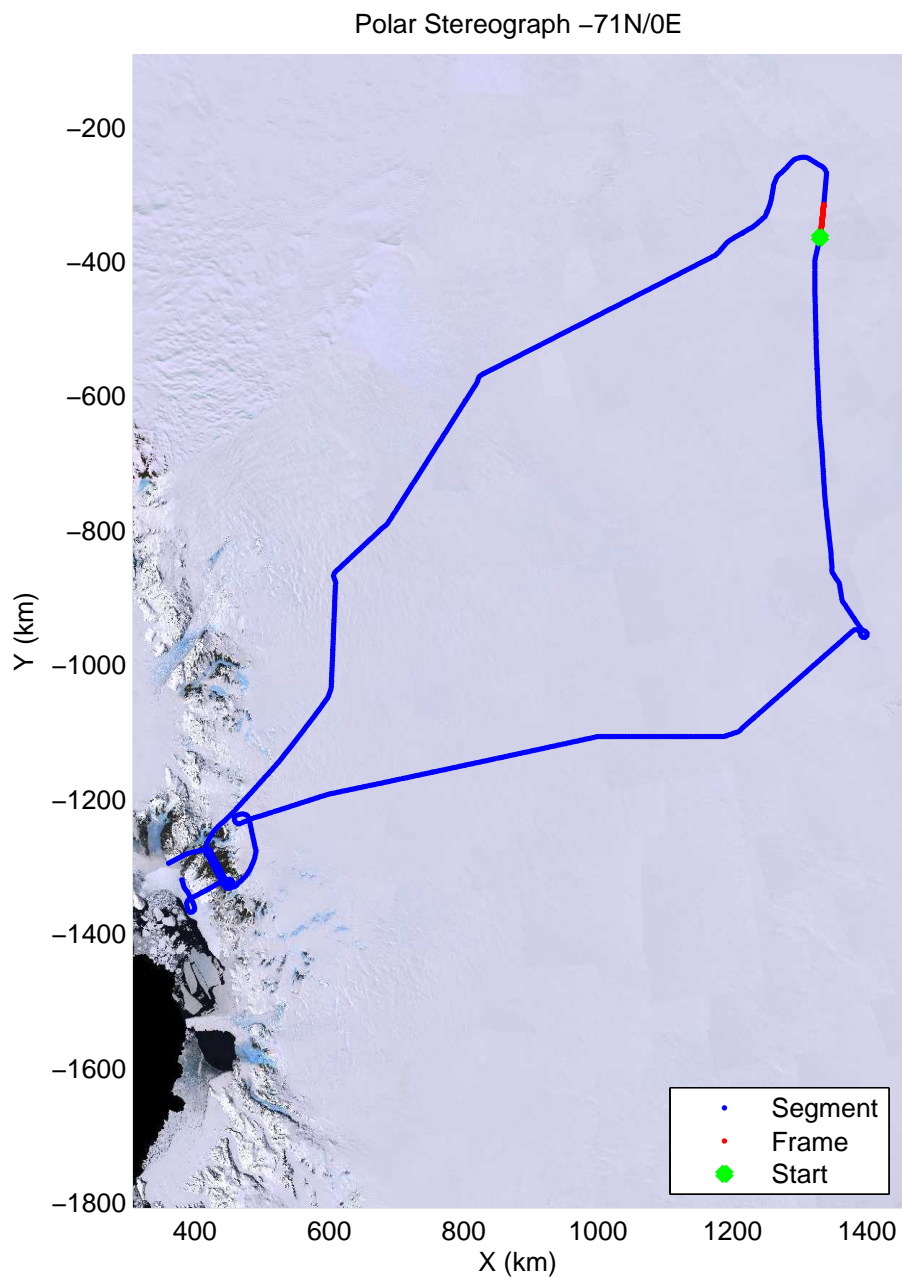

mcords3 2013_Antarctica_P3: "Dome C - Vostok" 20131127_01_038: -1:36:35.2 to -1:42:08.5 GPS

mcords3 2013_Antarctica_P3: "Dome C – Vostok" 20131127_01_039: -1:42:08.9 to -1:47:42.8 GPS

mcords3 2013_Antarctica_P3: "Dome C – Vostok" 20131127_01_039: -1:42:08.9 to -1:47:42.8 GPS