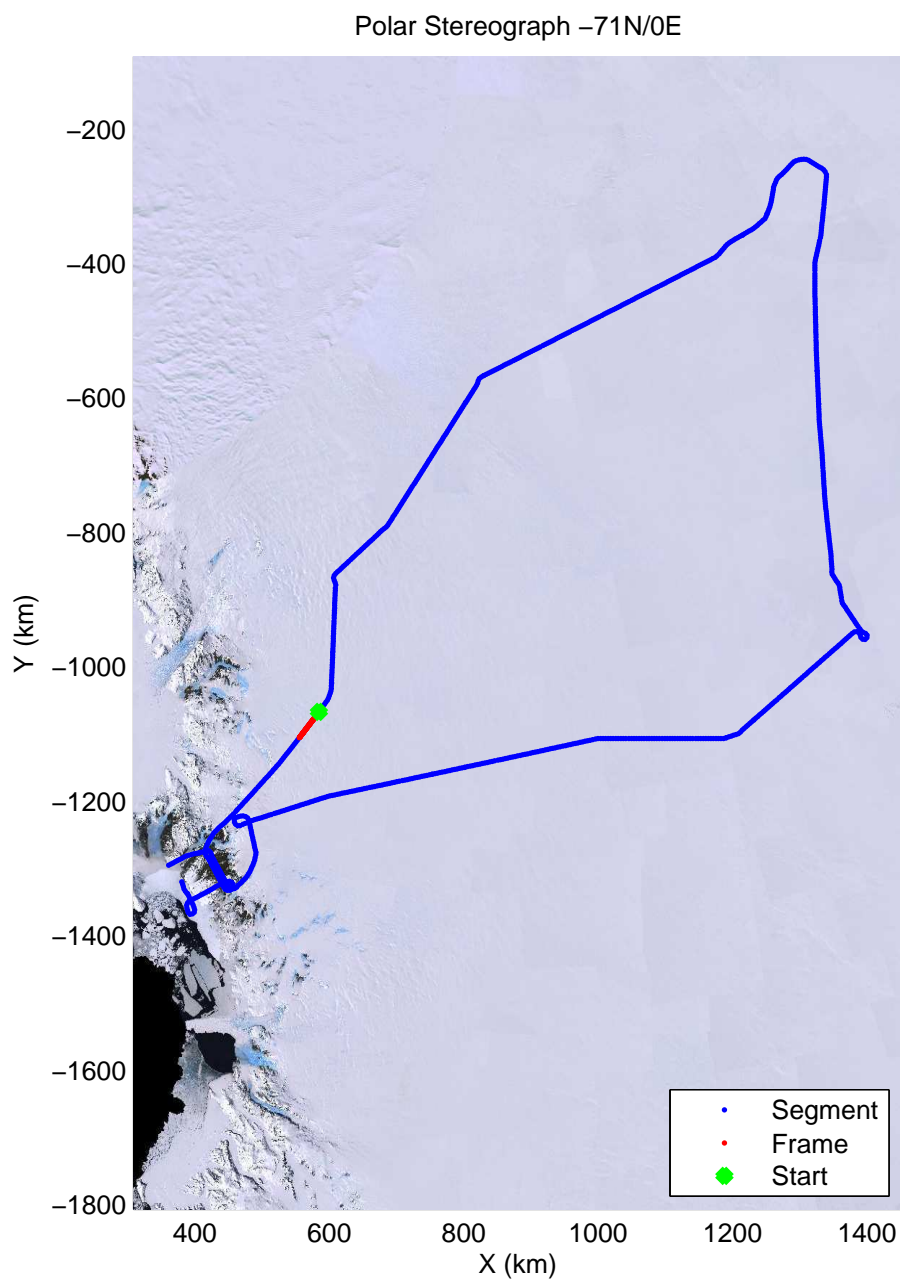

mcords3 2013_Antarctica_P3: "Dome C – Vostok" 20131127_01_065: 02:04:52.8 to 02:10:22.2 GPS

mcords3 2013_Antarctica_P3: "Dome C - Vostok" 20131127_01_066: 02:10:22.8 to 02:16:07.4 GPS

mcords3 2013_Antarctica_P3: "Dome C - Vostok" 20131127_01_066: 02:10:22.8 to 02:16:07.4 GPS