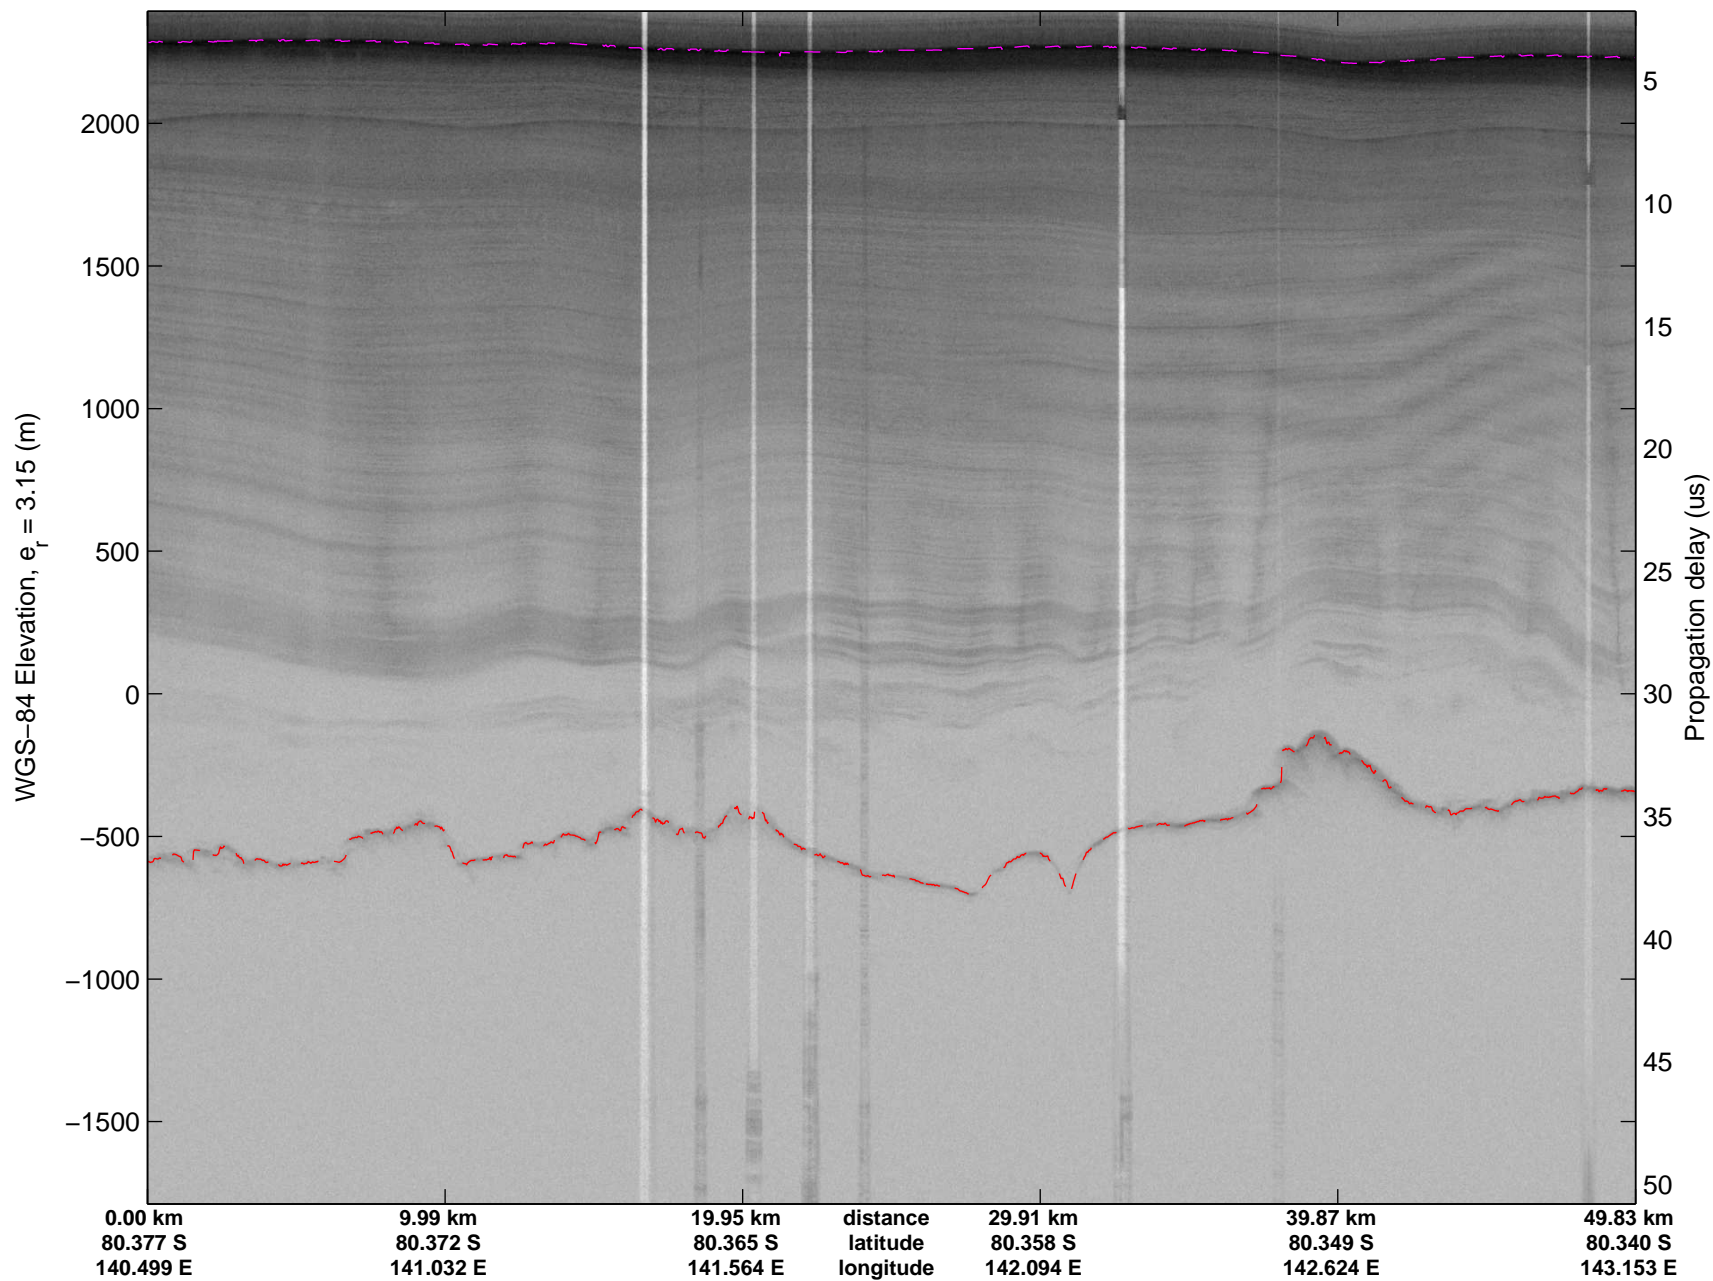

mcords3 2013_Antarctica_P3: "Dome C - Vostok" 20131127_01_061: 01:41:41.5 to 01:47:27.2 GPS