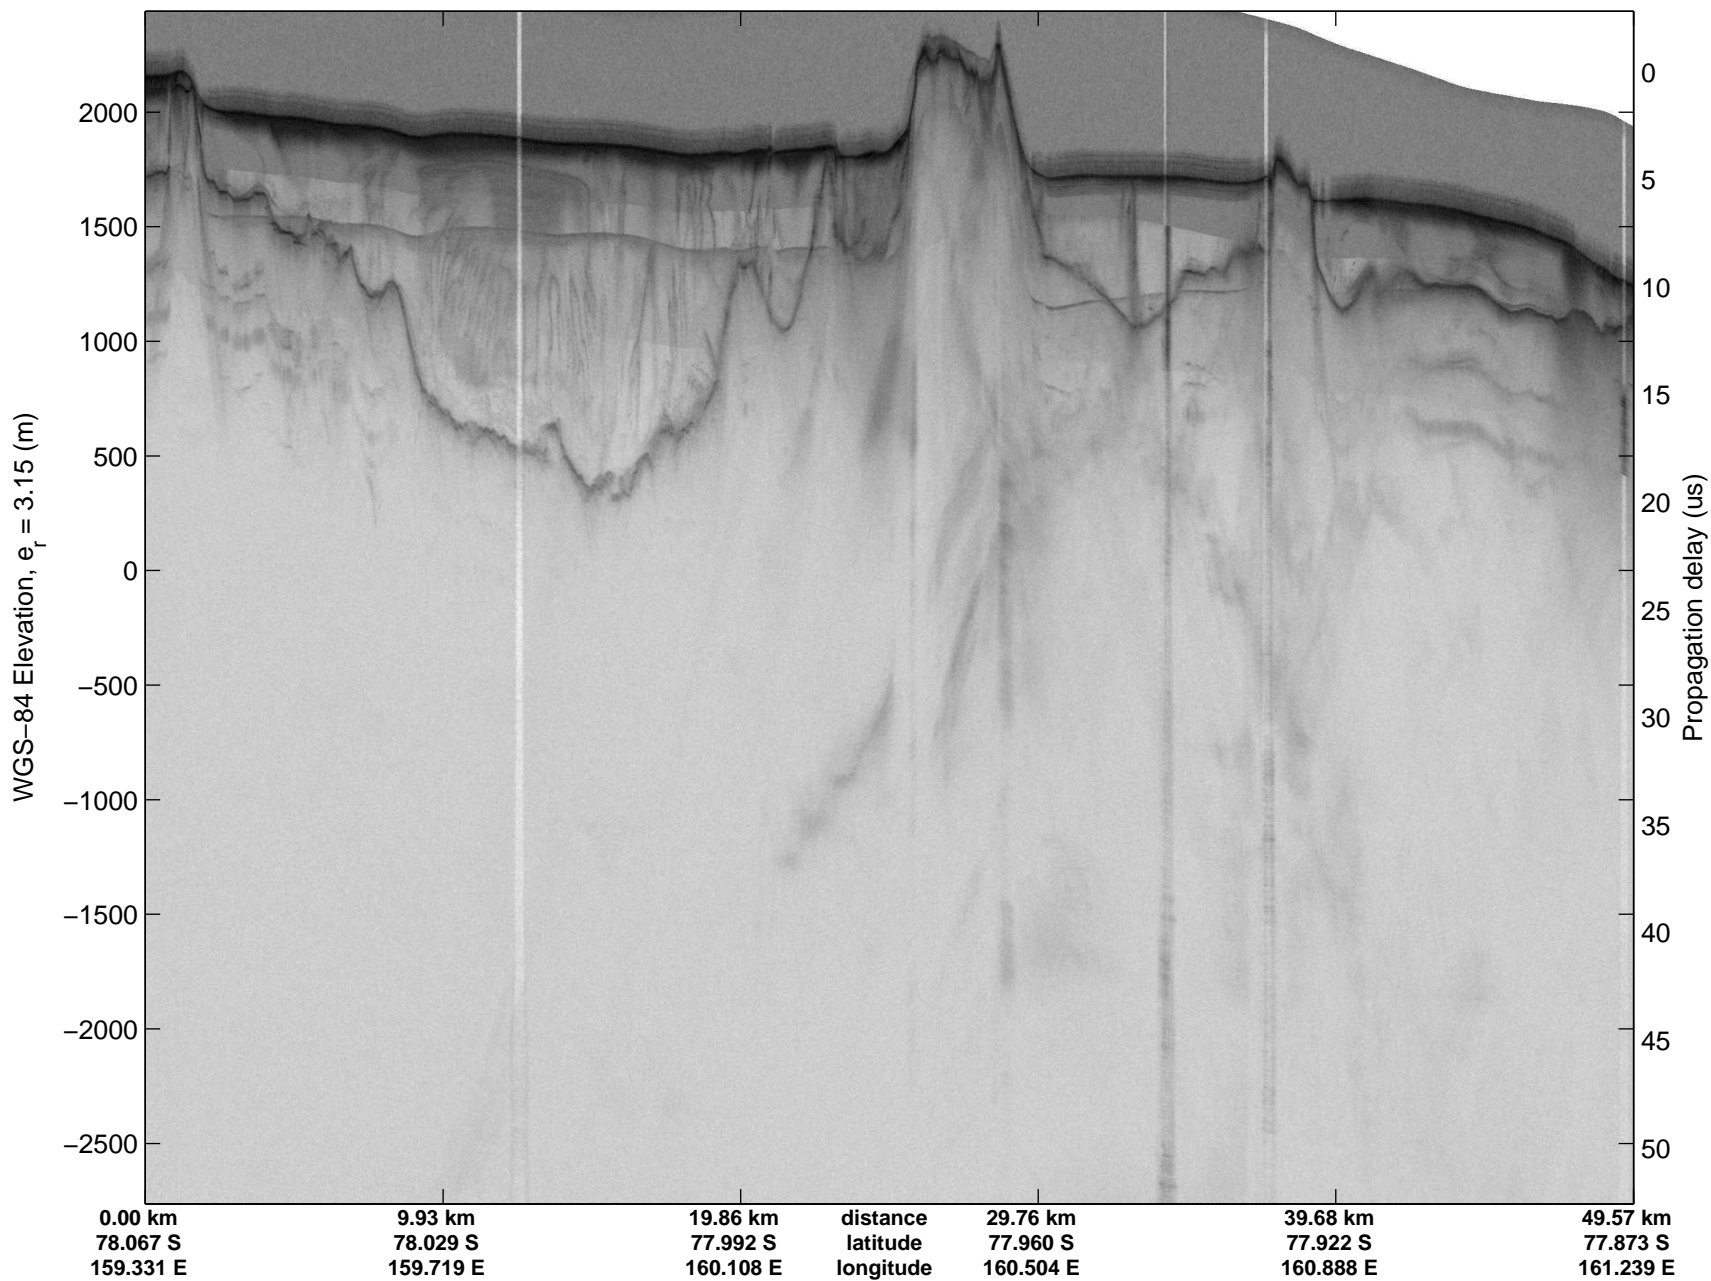

mcords3 2013_Antarctica_P3: "Dome C – Vostok" 20131127_01_070: 02:33:11.6 to 02:39:02.6 GPS

mcords3 2013_Antarctica_P3: "Dome C – Vostok" 20131127_01_070: 02:33:11.6 to 02:39:02.6 GPS

mcords3 2013_Antarctica_P3: "Dome C - Vostok" 20131127_01_071: 02:39:03.0 to 02:44:33.3 GPS