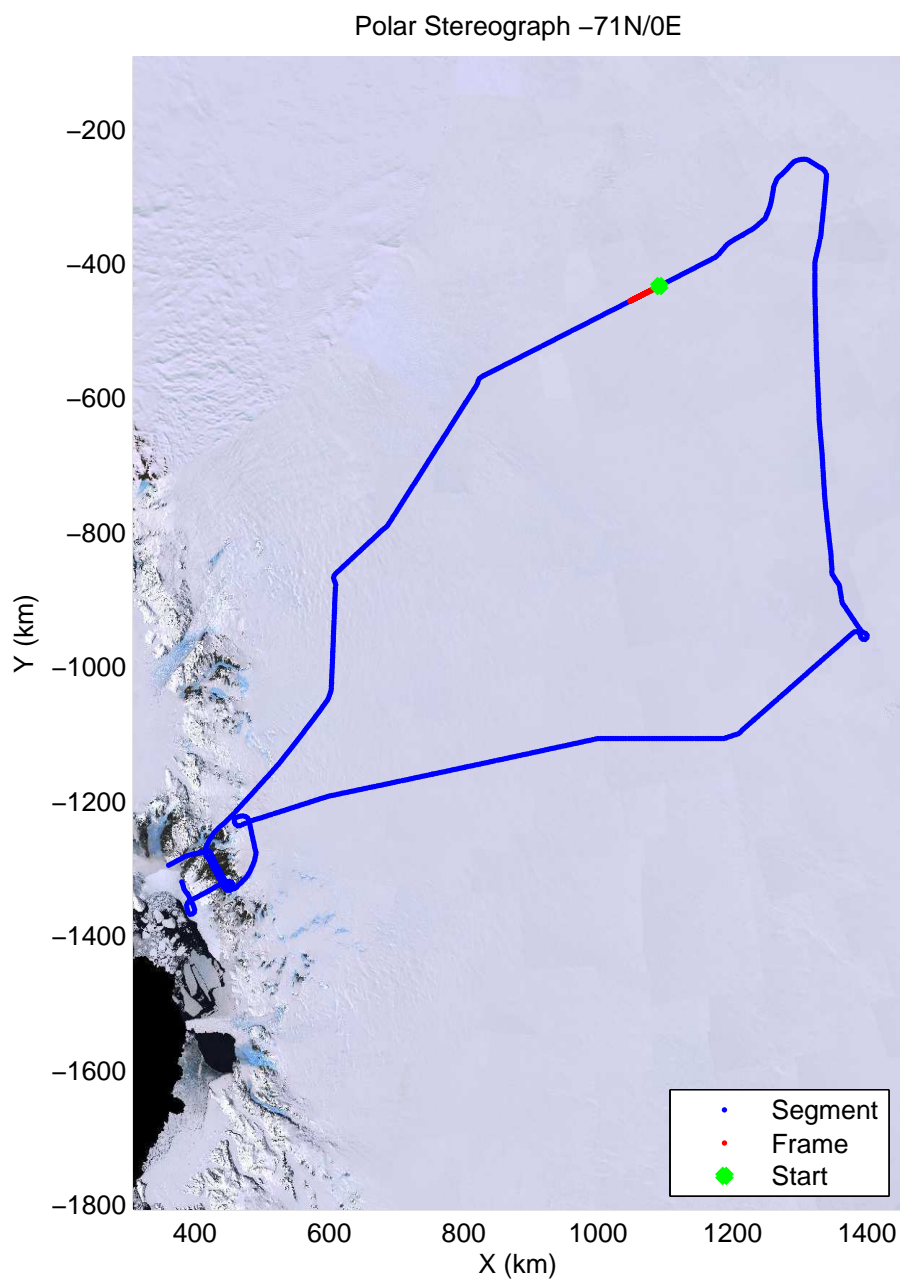

mcords3 2013_Antarctica_P3: "Dome C – Vostok" 20131127_01_047: 00:24:48.2 to 00:30:06.9 GPS

mcords3 2013_Antarctica_P3: "Dome C - Vostok" 20131127_01_048: 00:30:07.4 to 00:35:34.0 GPS

mcords3 2013_Antarctica_P3: "Dome C - Vostok" 20131127_01_048: 00:30:07.4 to 00:35:34.0 GPS