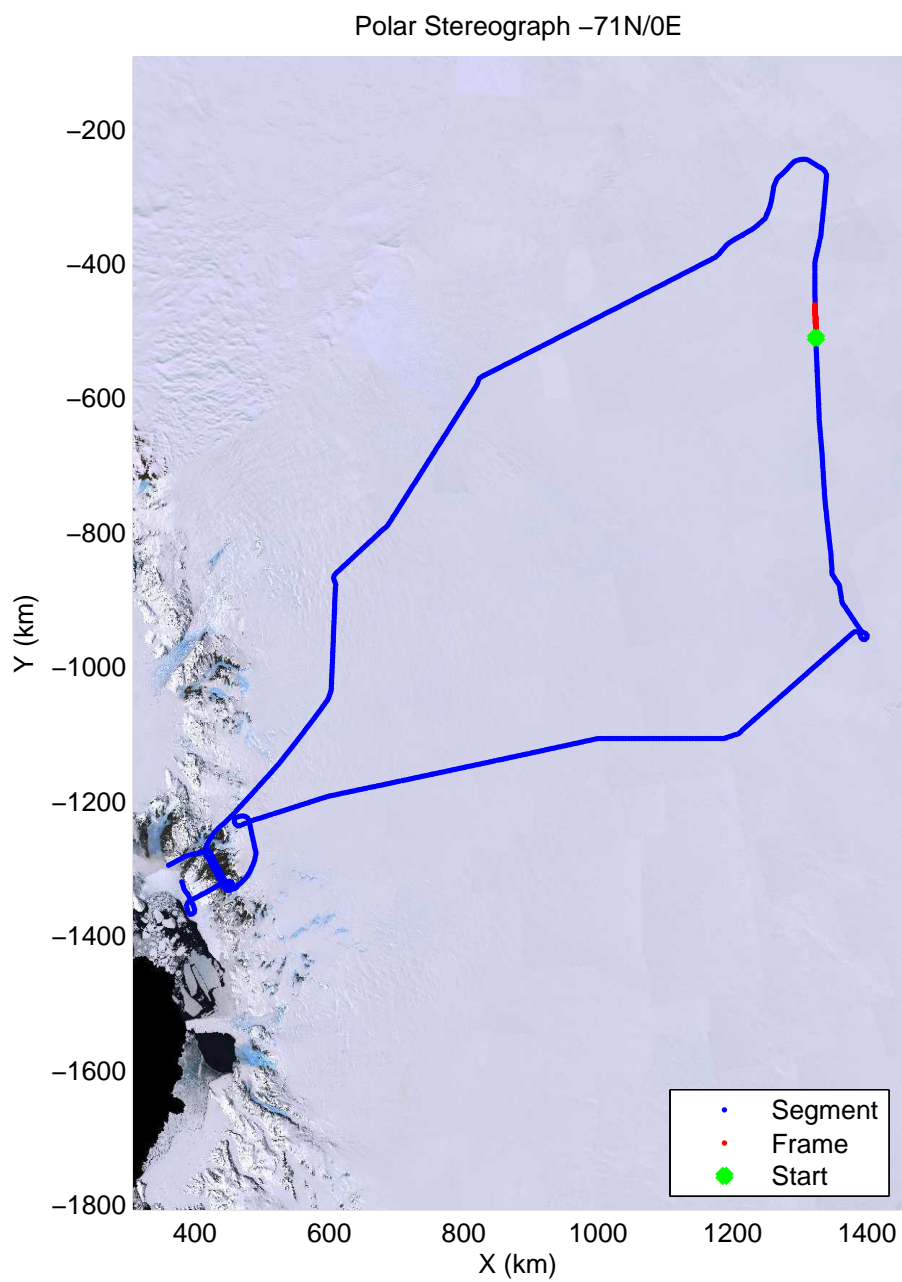

mcords3 2013_Antarctica_P3: "Dome C - Vostok" 20131127_01_035: -1:20:05.7 to -1:25:32.4 GPS

mcords3 2013_Antarctica_P3: "Dome C - Vostok" 20131127_01_036: -1:25:32.9 to -1:31:02.3 GPS

mcords3 2013_Antarctica_P3: "Dome C - Vostok" 20131127_01_036: -1:25:32.9 to -1:31:02.3 GPS