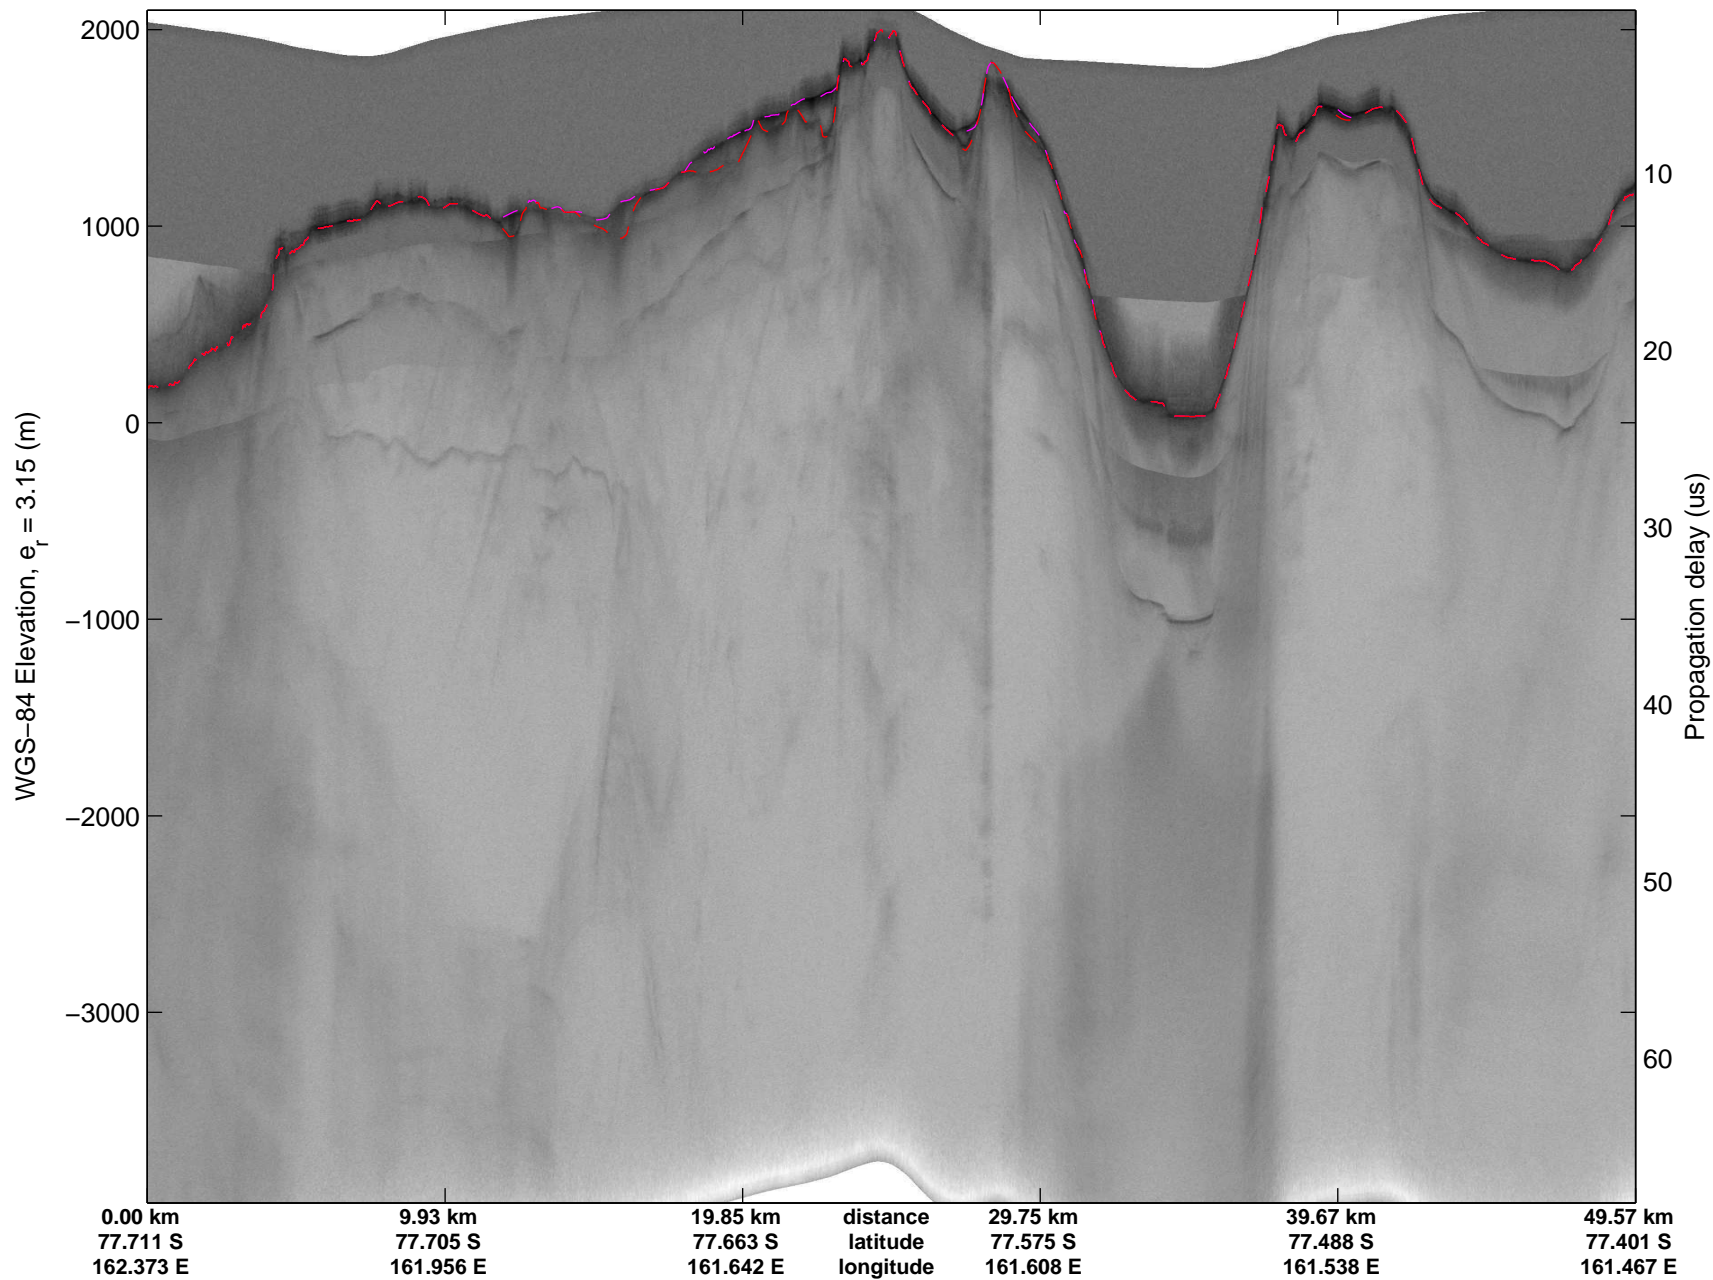

mcords3 2013_Antarctica_P3: "Dome C - Vostok" 20131127_01_002: -4:06:18.7 to -4:12:59.9 GPS