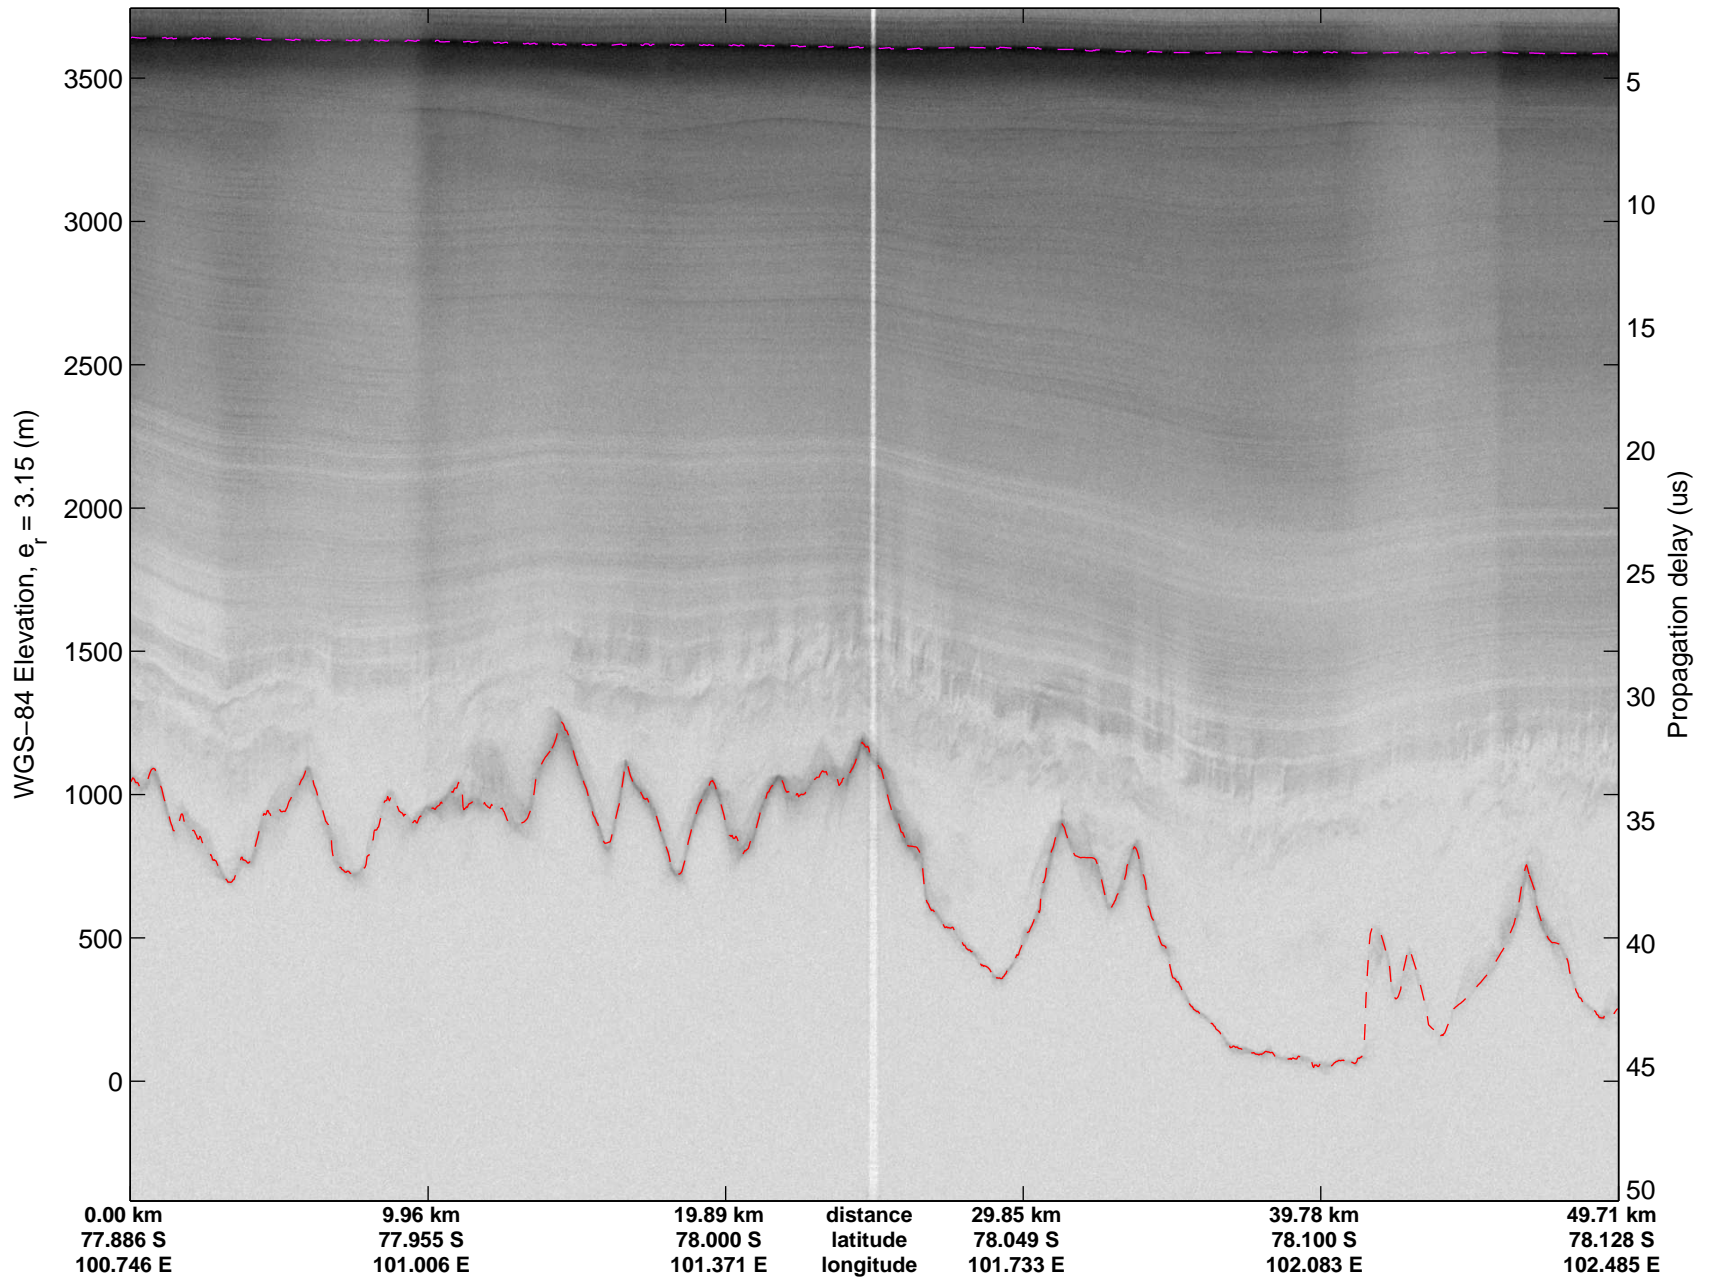

mcords3 2013_Antarctica_P3: "Dome C - Vostok" 20131127_01_043: 00:04:05.2 to 00:09:16.3 GPS