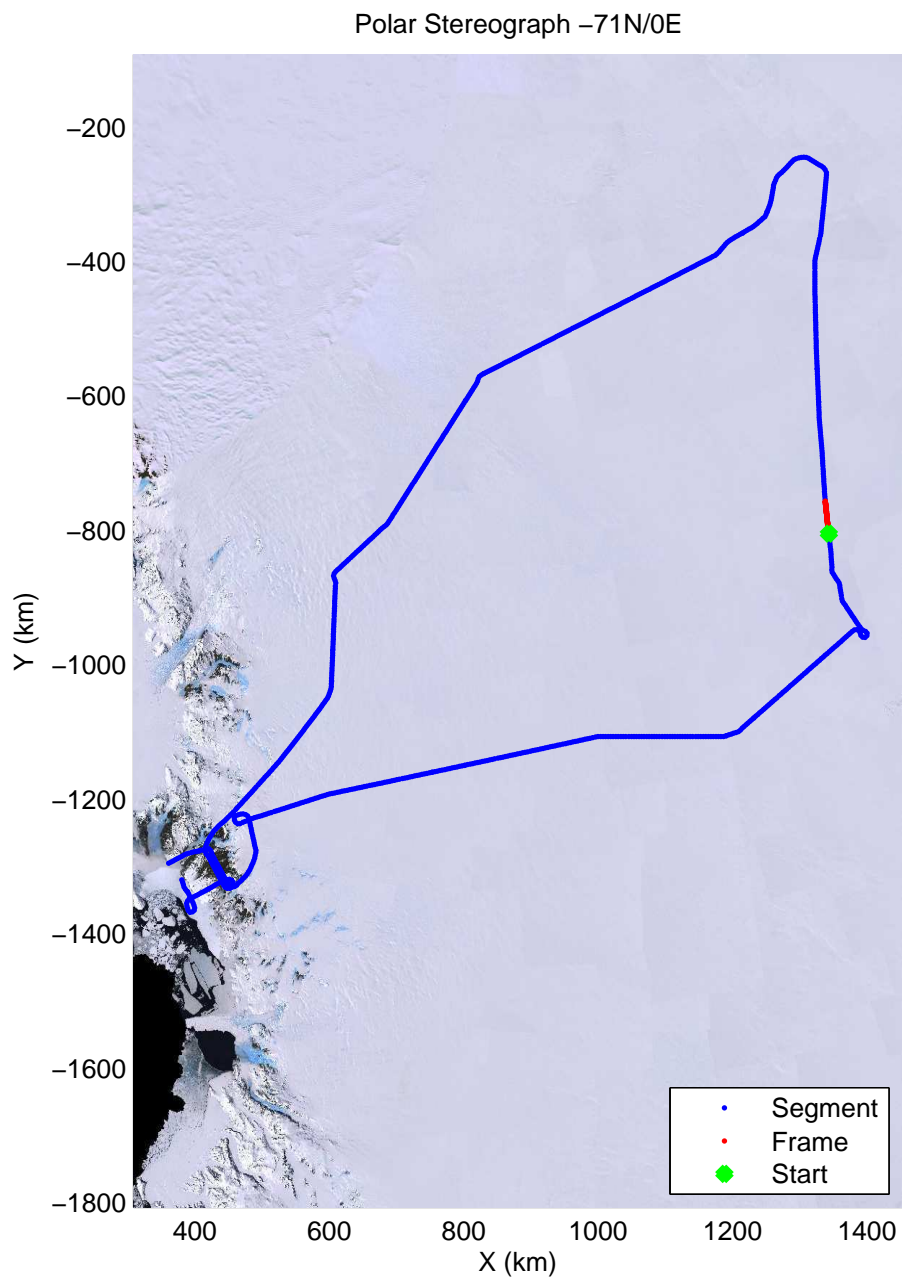

mcords3 2013_Antarctica_P3: "Dome C - Vostok" 20131127_01_029: -2:47:54.2 to -2:53:10.4 GPS

mcords3 2013_Antarctica_P3: "Dome C - Vostok" 20131127_01_030: -2:53:10.8 to -2:58:26.4 GPS

mcords3 2013_Antarctica_P3: "Dome C - Vostok" 20131127_01_030: -2:53:10.8 to -2:58:26.4 GPS