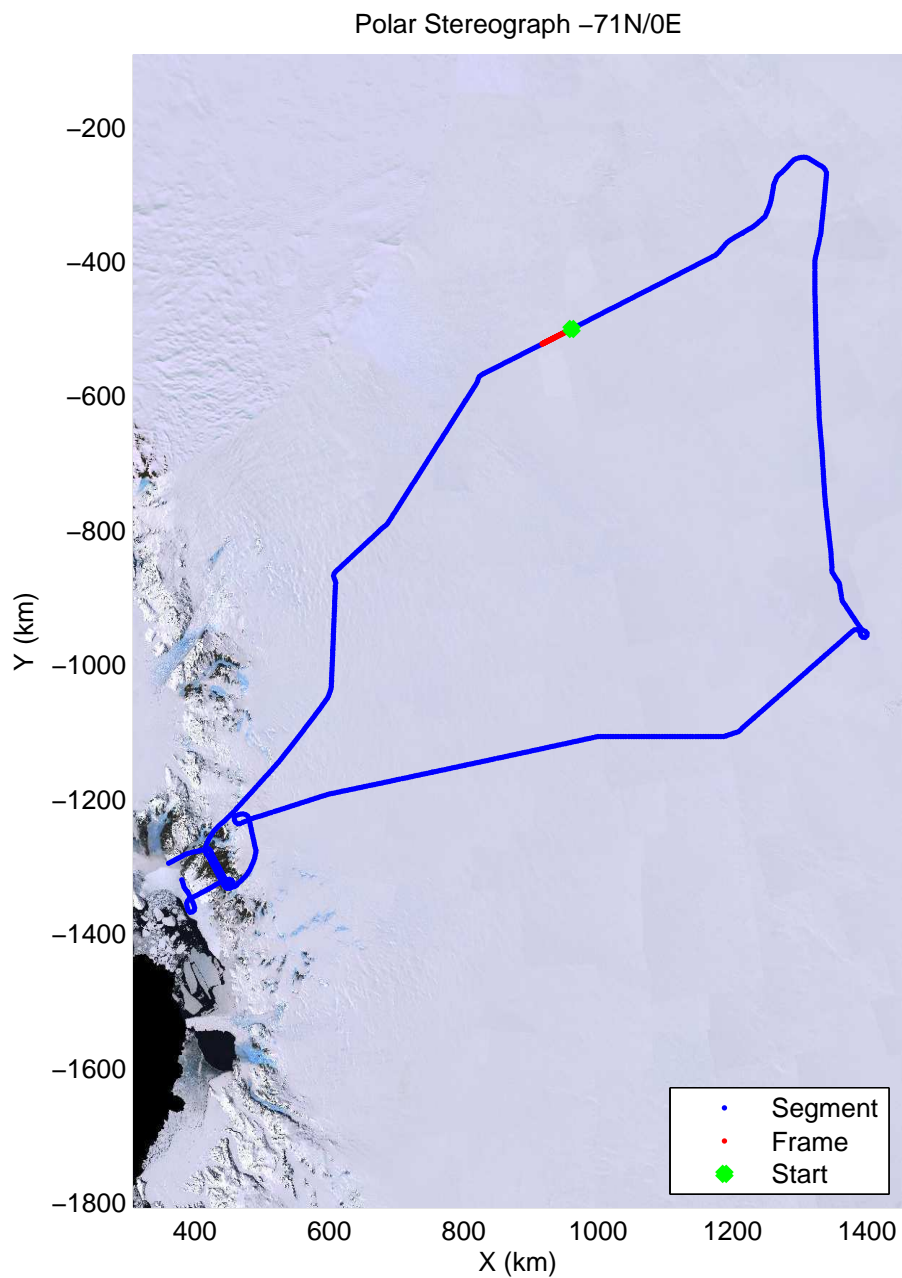

mcords3 2013_Antarctica_P3: "Dome C – Vostok" 20131127_01_050: 00:41:00.6 to 00:46:25.7 GPS

mcords3 2013_Antarctica_P3: "Dome C – Vostok" 20131127_01_051: 00:46:26.1 to 00:51:52.6 GPS

mcords3 2013_Antarctica_P3: "Dome C – Vostok" 20131127_01_051: 00:46:26.1 to 00:51:52.6 GPS