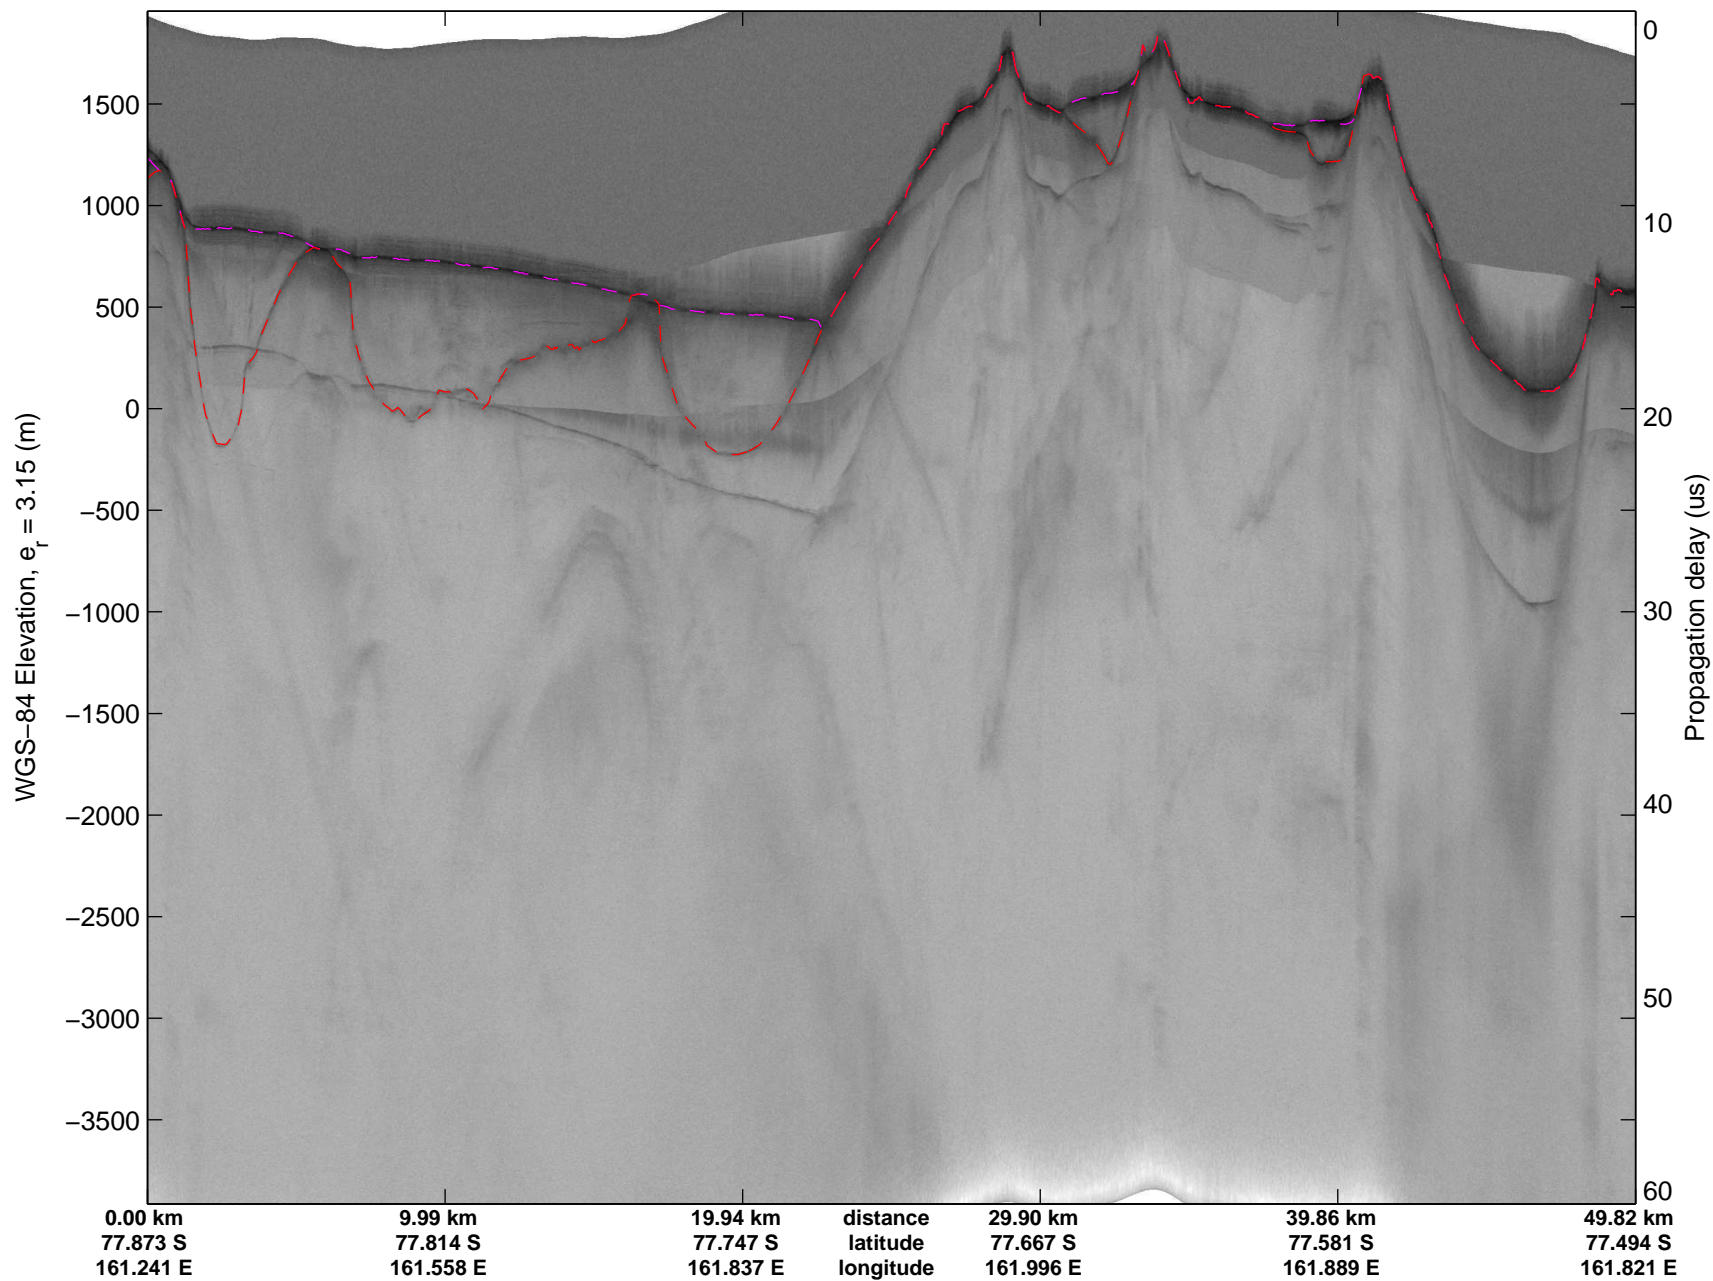

mcords3 2013_Antarctica_P3: "Dome C – Vostok" 20131127_01_071: 02:39:03.0 to 02:44:33.3 GPS

mcords3 2013_Antarctica_P3: "Dome C - Vostok" 20131127_01_072: 02:44:33.6 to 02:50:12.2 GPS

mcords3 2013_Antarctica_P3: "Dome C - Vostok" 20131127_01_072: 02:44:33.6 to 02:50:12.2 GPS