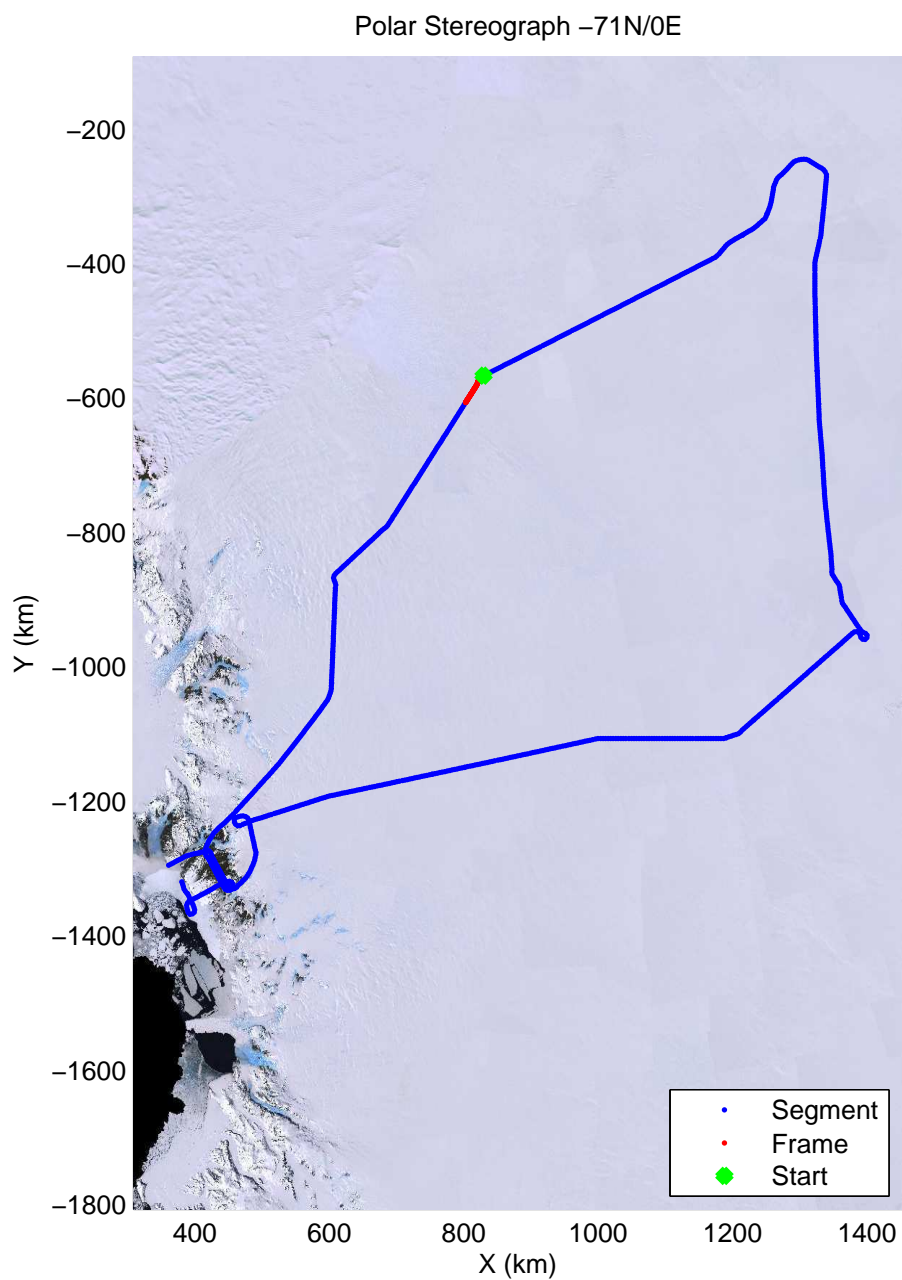

mcords3 2013_Antarctica_P3: "Dome C - Vostok" 20131127_01_053: 00:57:20.1 to 01:02:48.7 GPS

mcords3 2013_Antarctica_P3: "Dome C – Vostok" 20131127_01_054: 01:02:49.2 to 01:08:16.4 GPS

mcords3 2013_Antarctica_P3: "Dome C – Vostok" 20131127_01_054: 01:02:49.2 to 01:08:16.4 GPS