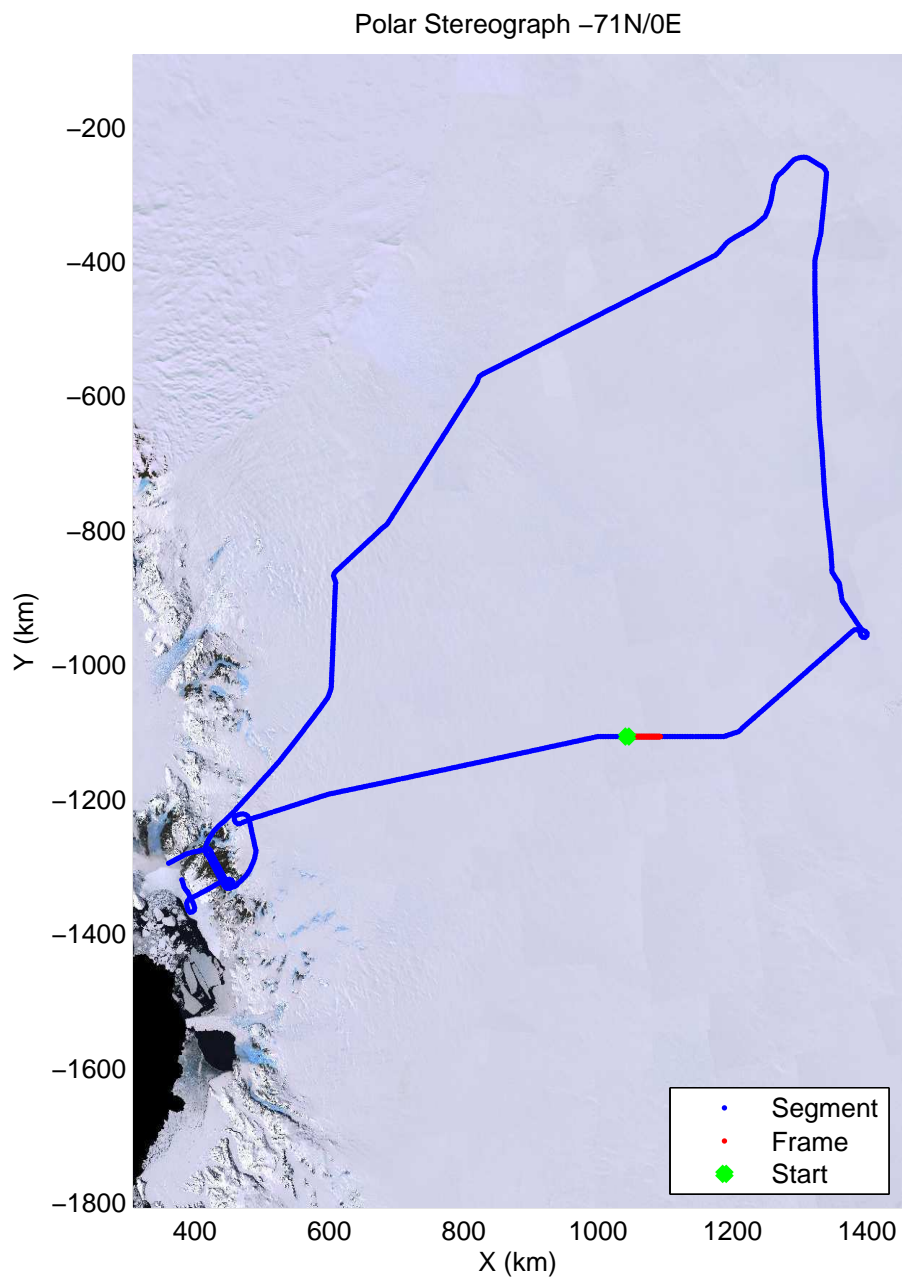

mcords3 2013_Antarctica_P3: "Dome C – Vostok" 20131127_01_017: -3:40:22.9 to -3:46:06.8 GPS

mcords3 2013_Antarctica_P3: "Dome C - Vostok" 20131127_01_018: -3:46:07.3 to -3:51:42.4 GPS

mcords3 2013_Antarctica_P3: "Dome C – Vostok" 20131127_01_018: -3:46:07.3 to -3:51:42.4 GPS