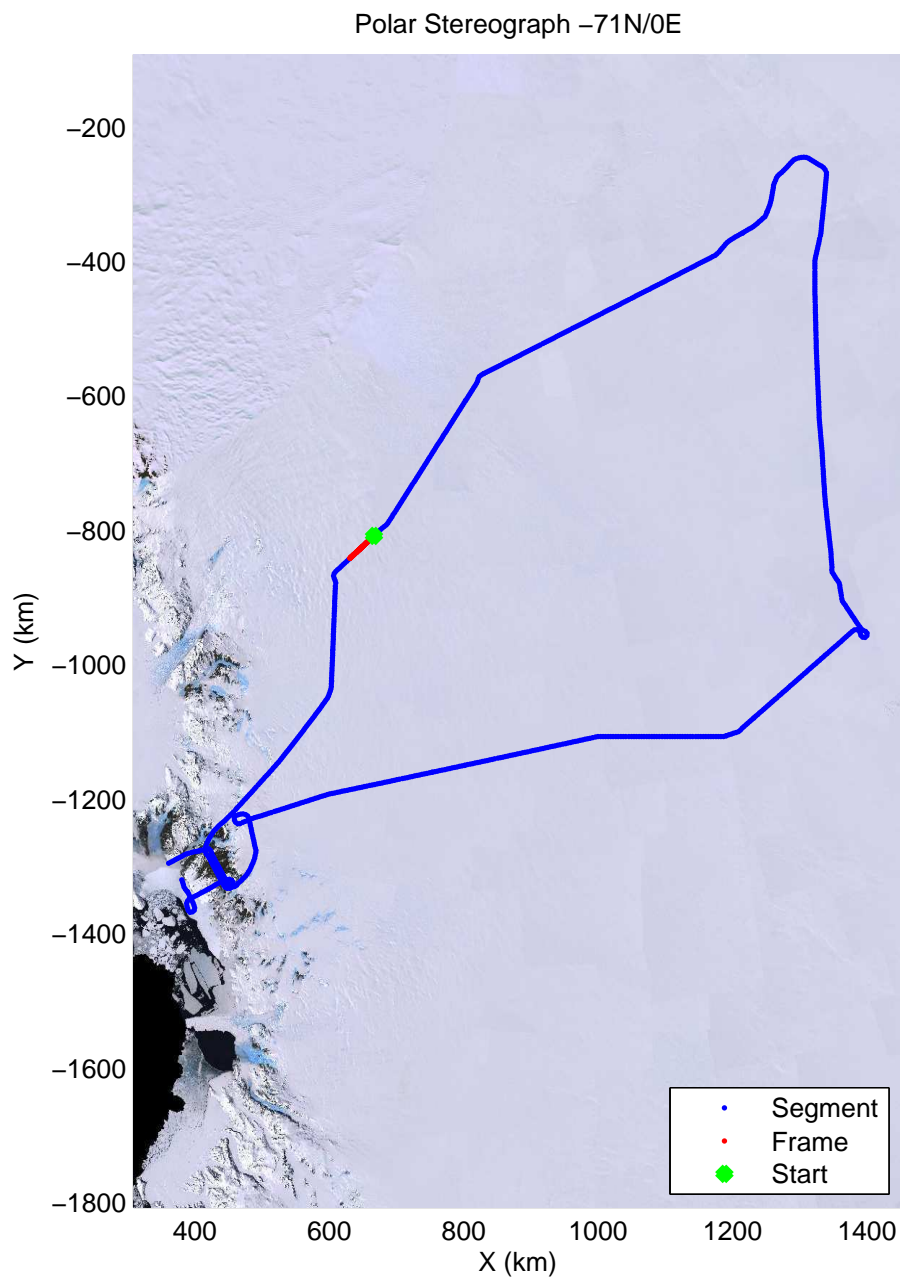

mcords3 2013_Antarctica_P3: "Dome C – Vostok" 20131127_01_059: 01:30:17.2 to 01:35:54.8 GPS

mcords3 2013_Antarctica_P3: "Dome C – Vostok" 20131127_01_060: 01:35:55.1 to 01:41:41.1 GPS

mcords3 2013_Antarctica_P3: "Dome C – Vostok" 20131127_01_060: 01:35:55.1 to 01:41:41.1 GPS