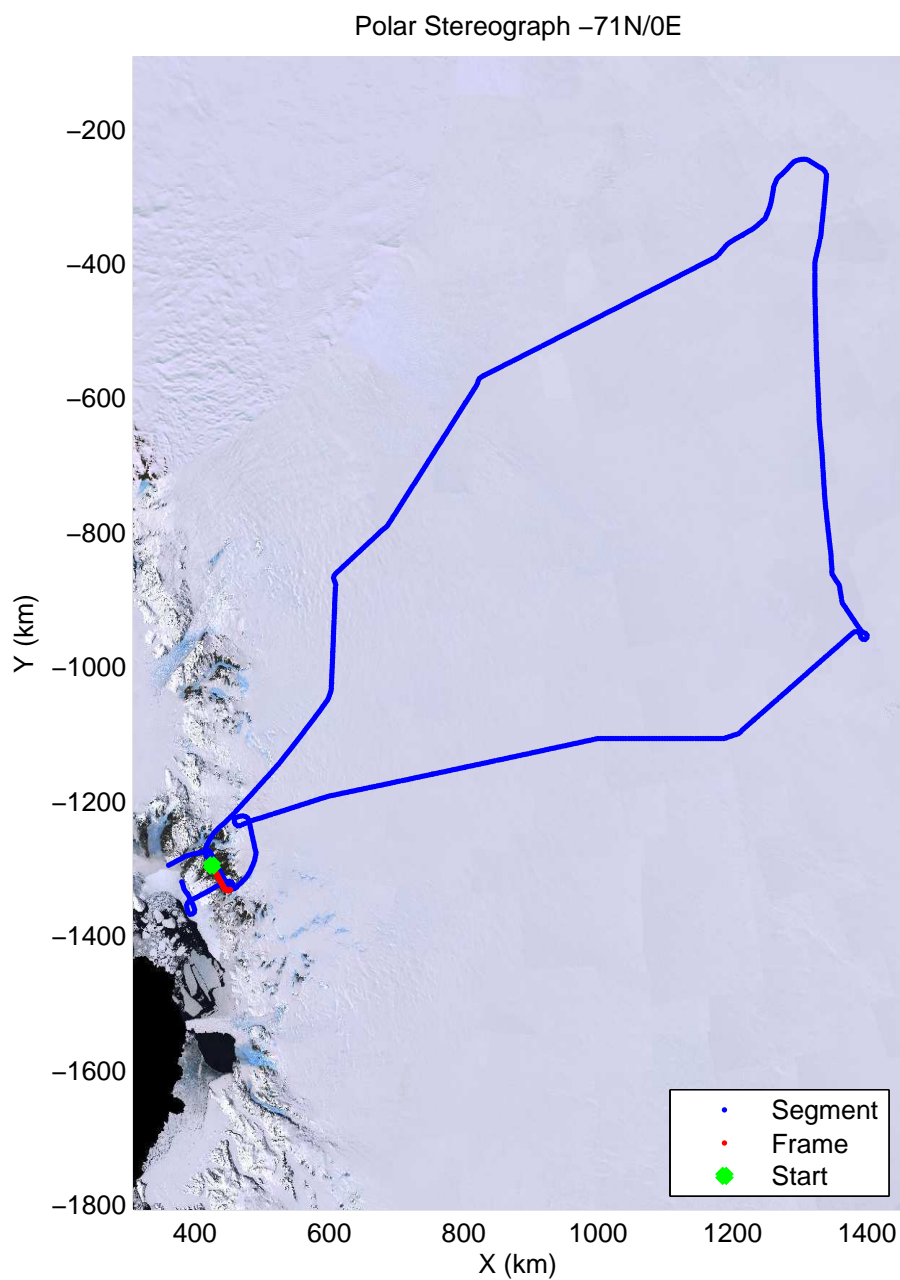

mcords3 2013_Antarctica_P3: "Dome C – Vostok" 20131127_01_071: 02:39:03.0 to 02:44:33.3 GPS

mcords3 2013_Antarctica_P3: "Dome C - Vostok" 20131127_01_072: 02:44:33.6 to 02:50:12.2 GPS

mcords3 2013_Antarctica_P3: "Dome C - Vostok" 20131127_01_072: 02:44:33.6 to 02:50:12.2 GPS