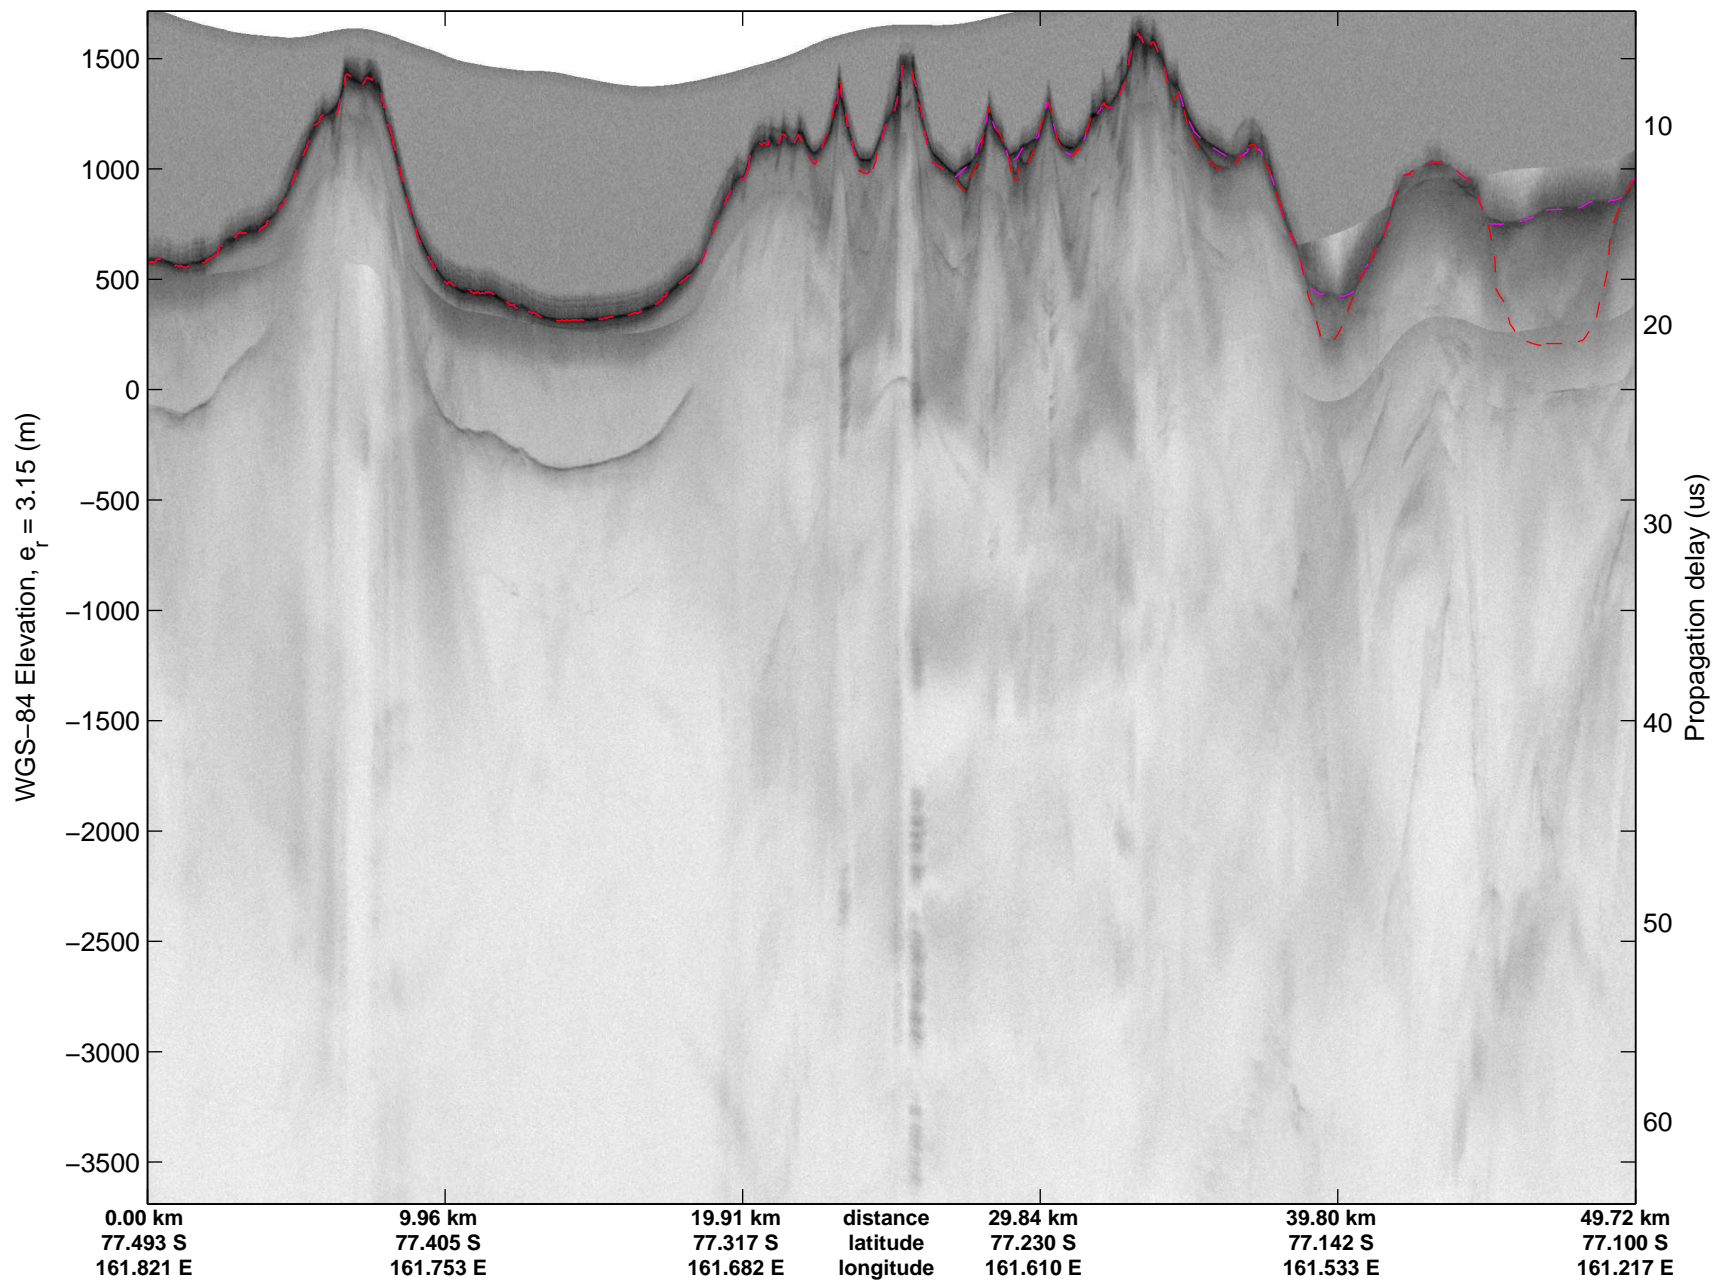

mcords3 2013_Antarctica_P3: "Dome C - Vostok" 20131127_01_073: 02:50:12.6 to 02:55:51.7 GPS