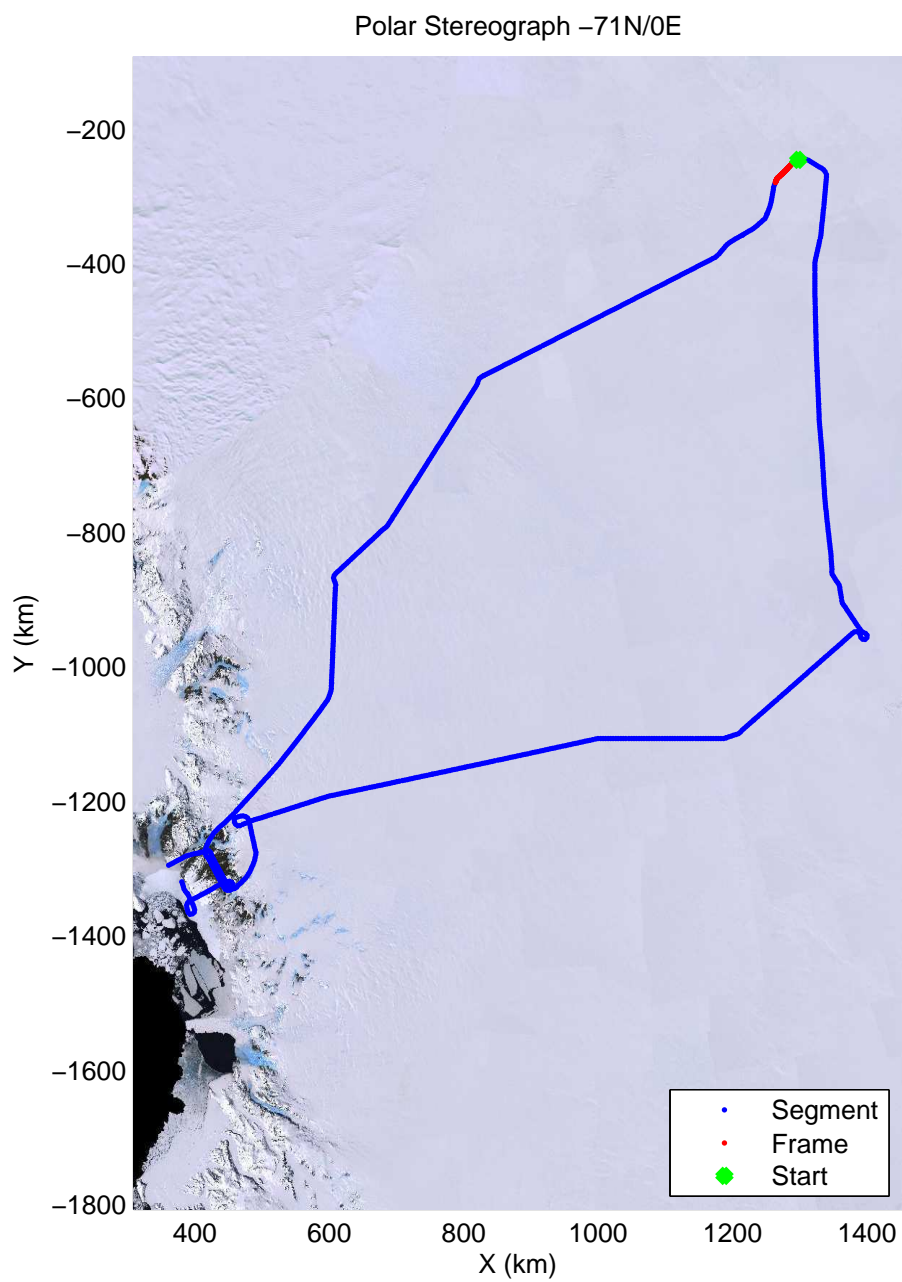

mcords3 2013_Antarctica_P3: "Dome C - Vostok" 20131127_01_041: -1:53:12.8 to -1:58:41.4 GPS

mcords3 2013_Antarctica_P3: "Dome C – Vostok" 20131127_01_042: -1:58:41.8 to 00:04:04.8 GPS

mcords3 2013_Antarctica_P3: "Dome C - Vostok" 20131127_01_042: -1:58:41.8 to 00:04:04.8 GPS