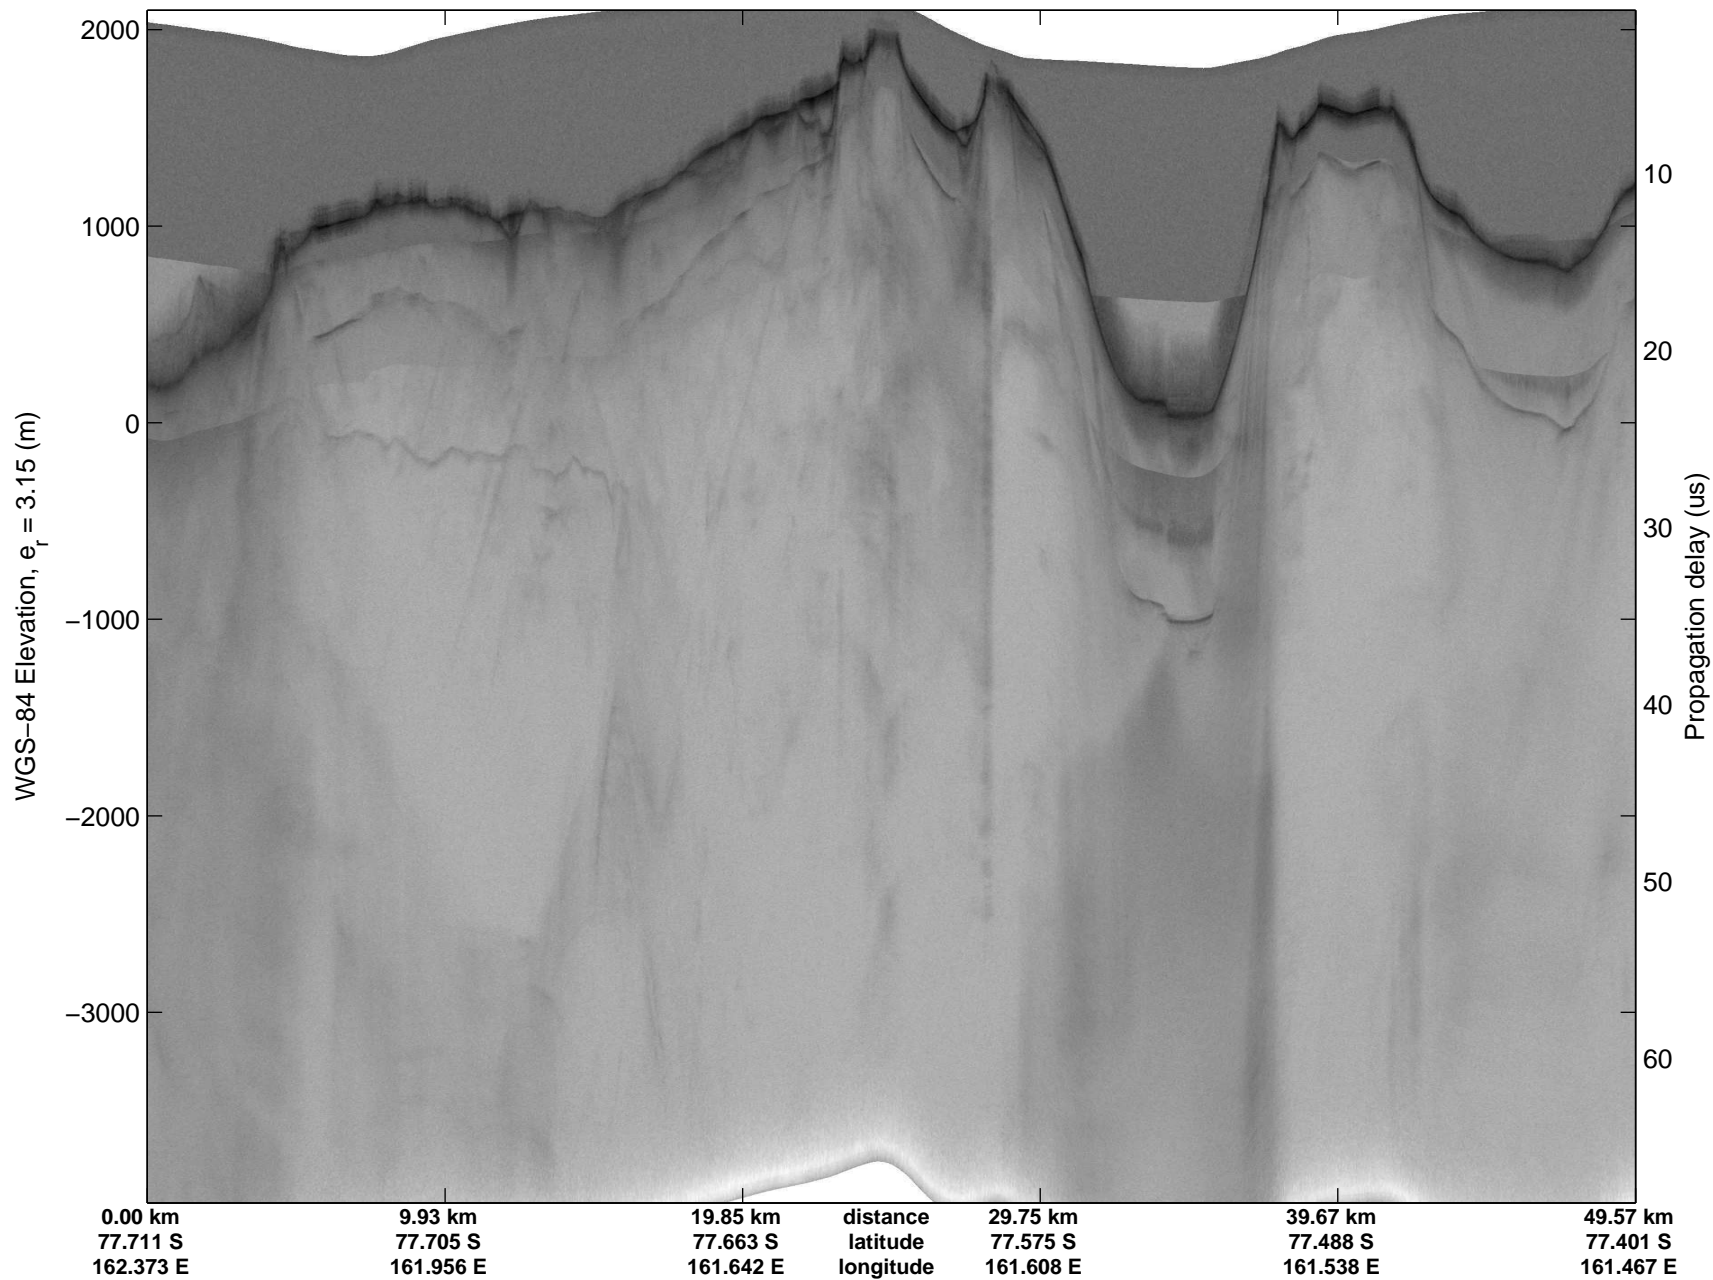

mcords3 2013_Antarctica_P3: "Dome C - Vostok" 20131127_01_001: -5:59:35.2 to -4:06:18.1 GPS

mcords3 2013_Antarctica_P3: "Dome C - Vostok" 20131127_01_001: -5:59:35.2 to -4:06:18.1 GPS

mcords3 2013_Antarctica_P3: "Dome C - Vostok" 20131127_01_002: -4:06:18.7 to -4:12:59.9 GPS