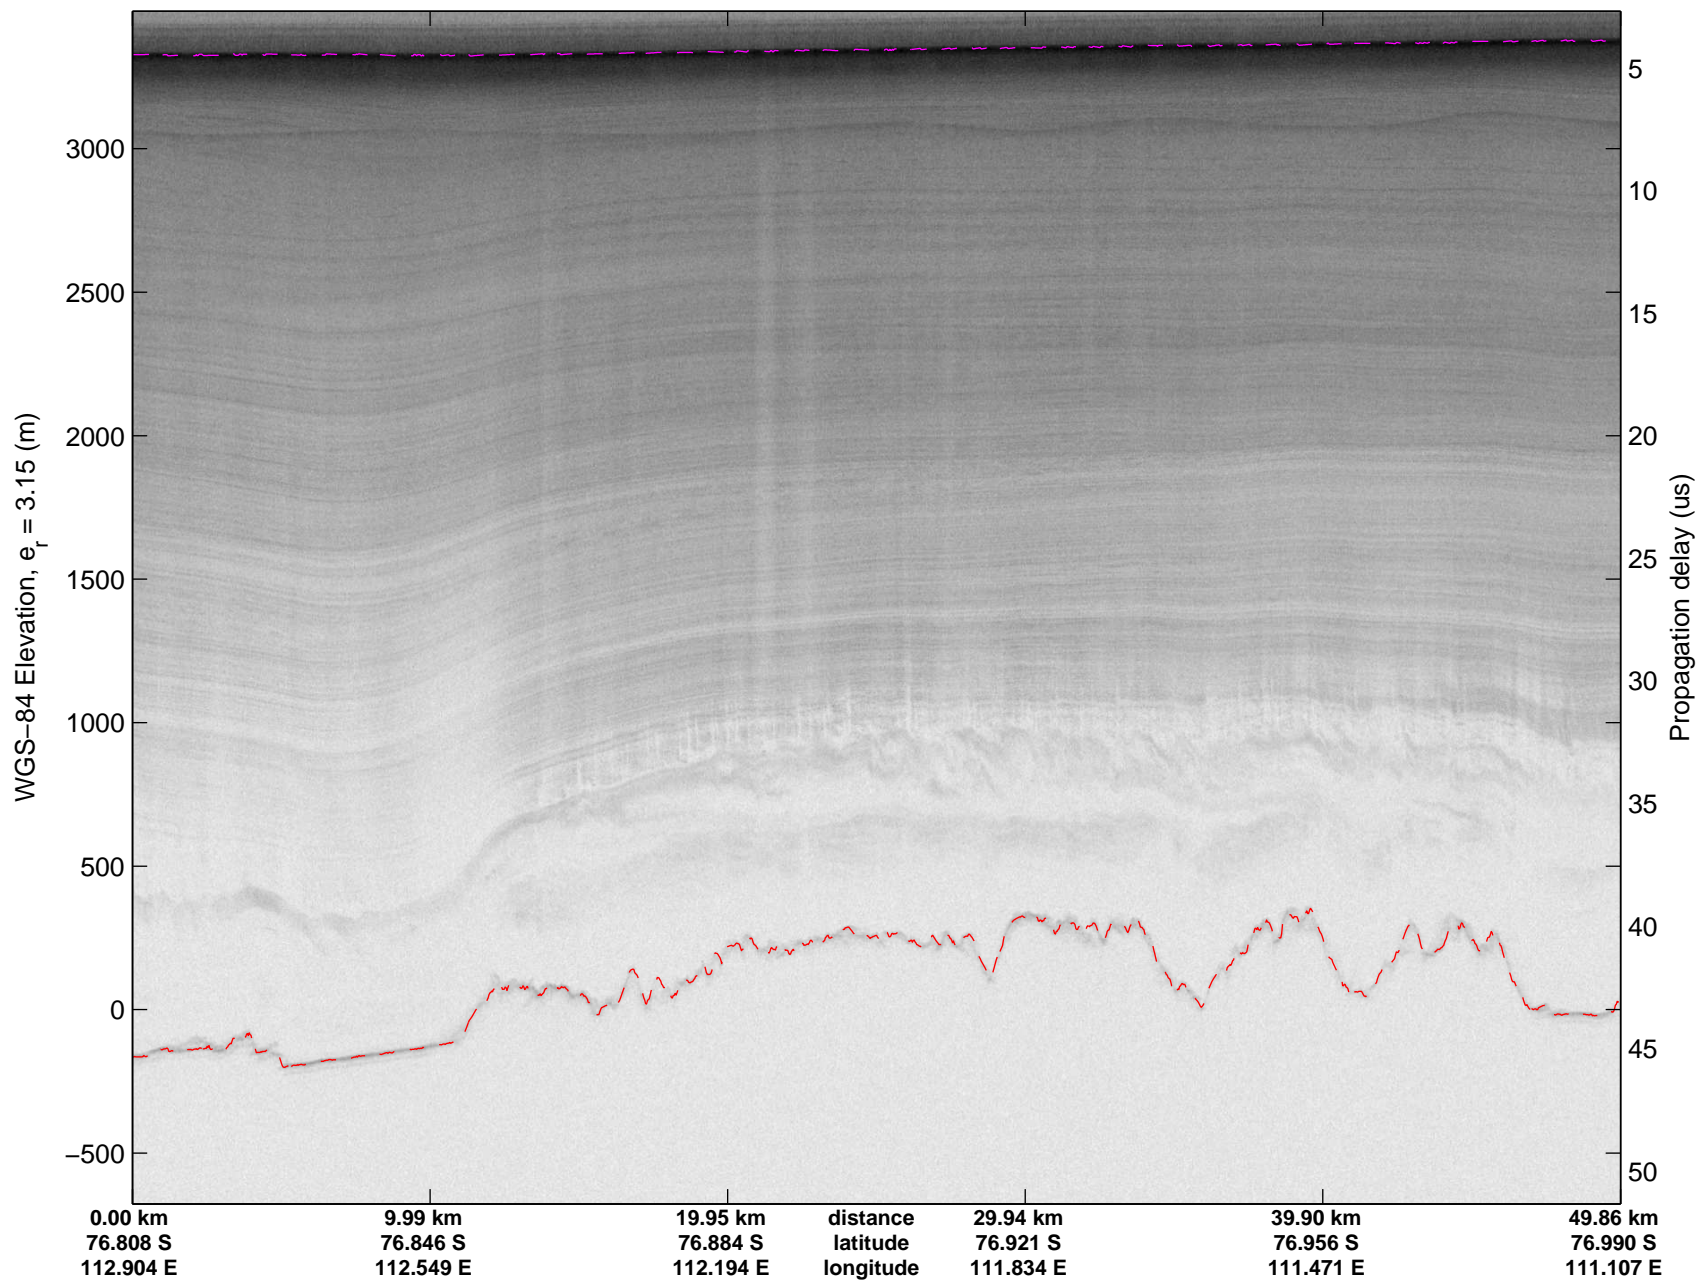

mcords3 2013_Antarctica_P3: "Dome C - Vostok" 20131127_01_035: -1:20:05.7 to -1:25:32.4 GPS

mcords3 2013_Antarctica_P3: "Dome C - Vostok" 20131127_01_036: -1:25:32.9 to -1:31:02.3 GPS

mcords3 2013_Antarctica_P3: "Dome C - Vostok" 20131127_01_036: -1:25:32.9 to -1:31:02.3 GPS