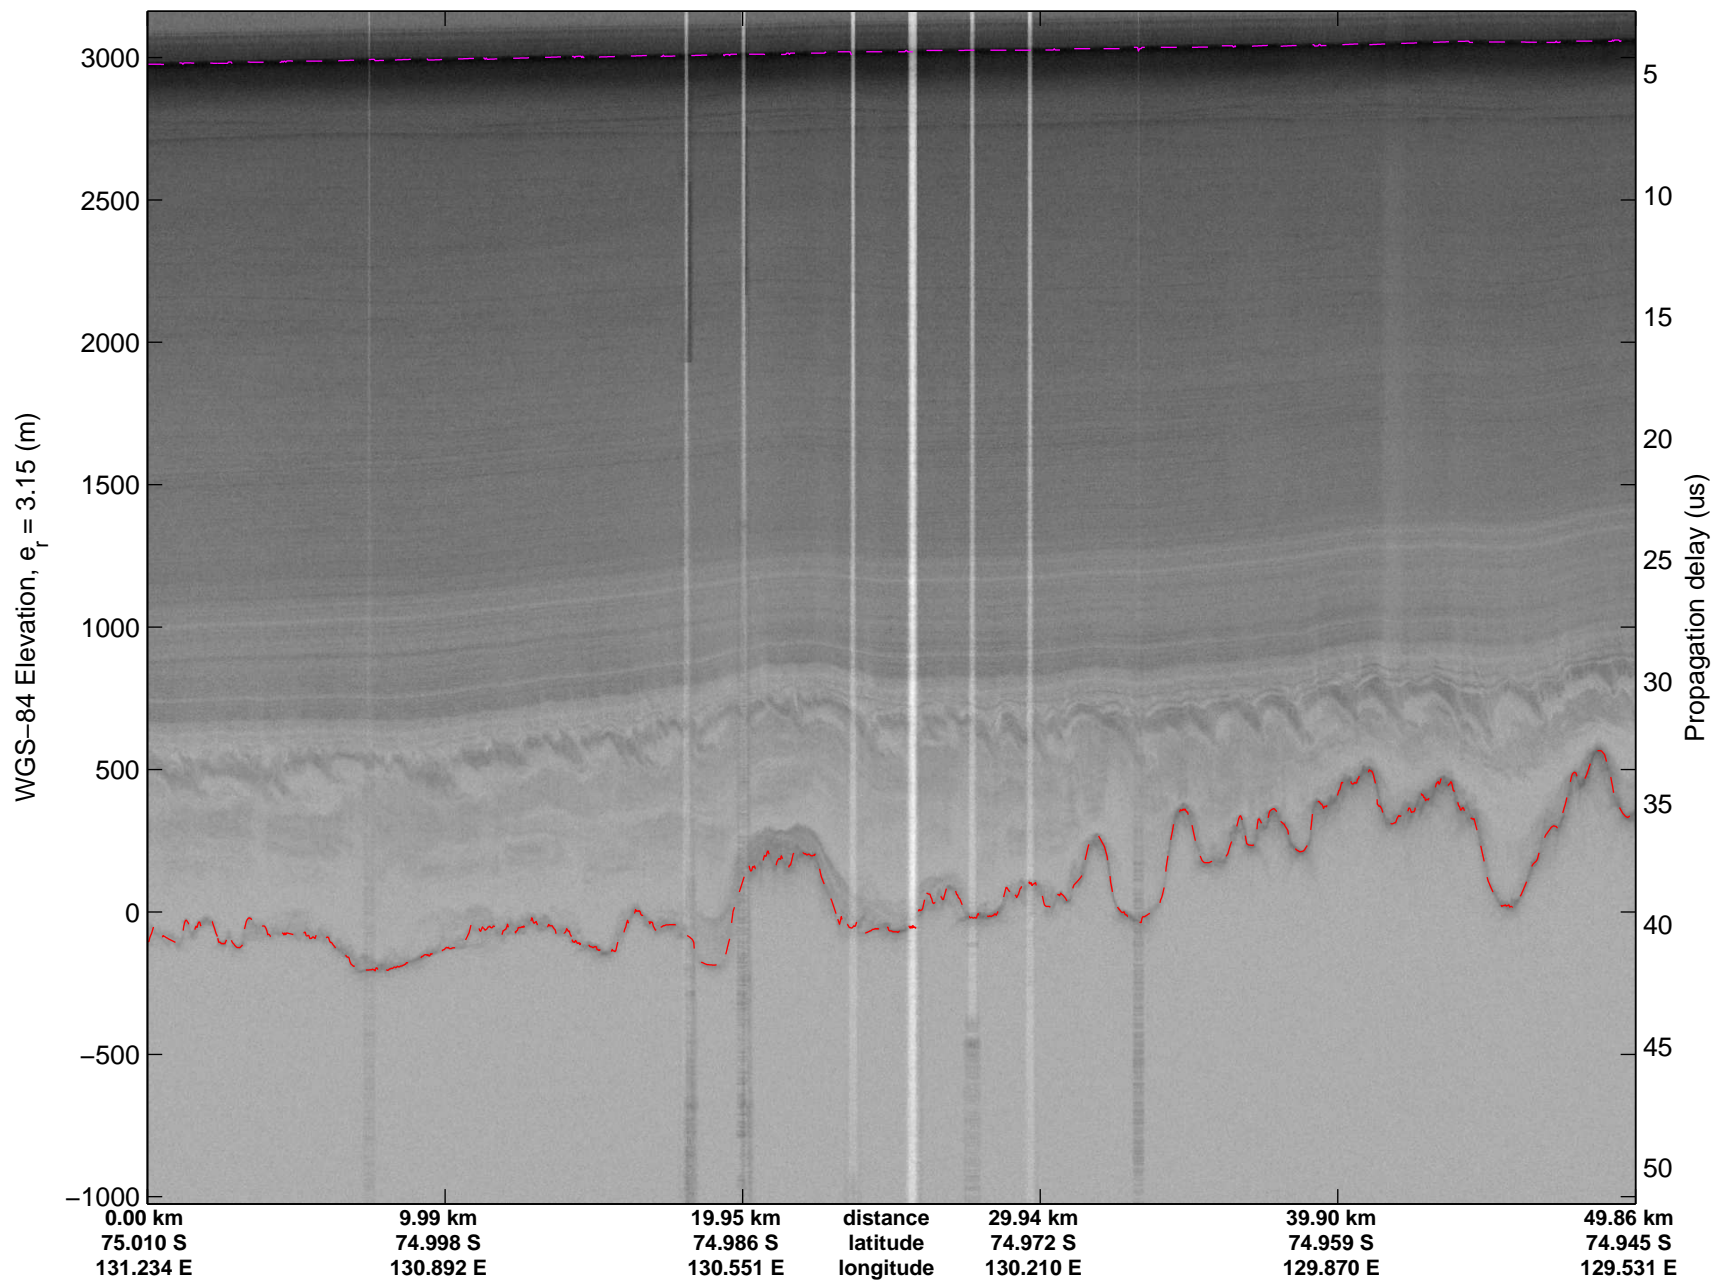

mcords3 2013_Antarctica_P3: "Dome C - Vostok" 20131127_01_023: -2:13:59.5 to -2:19:35.5 GPS