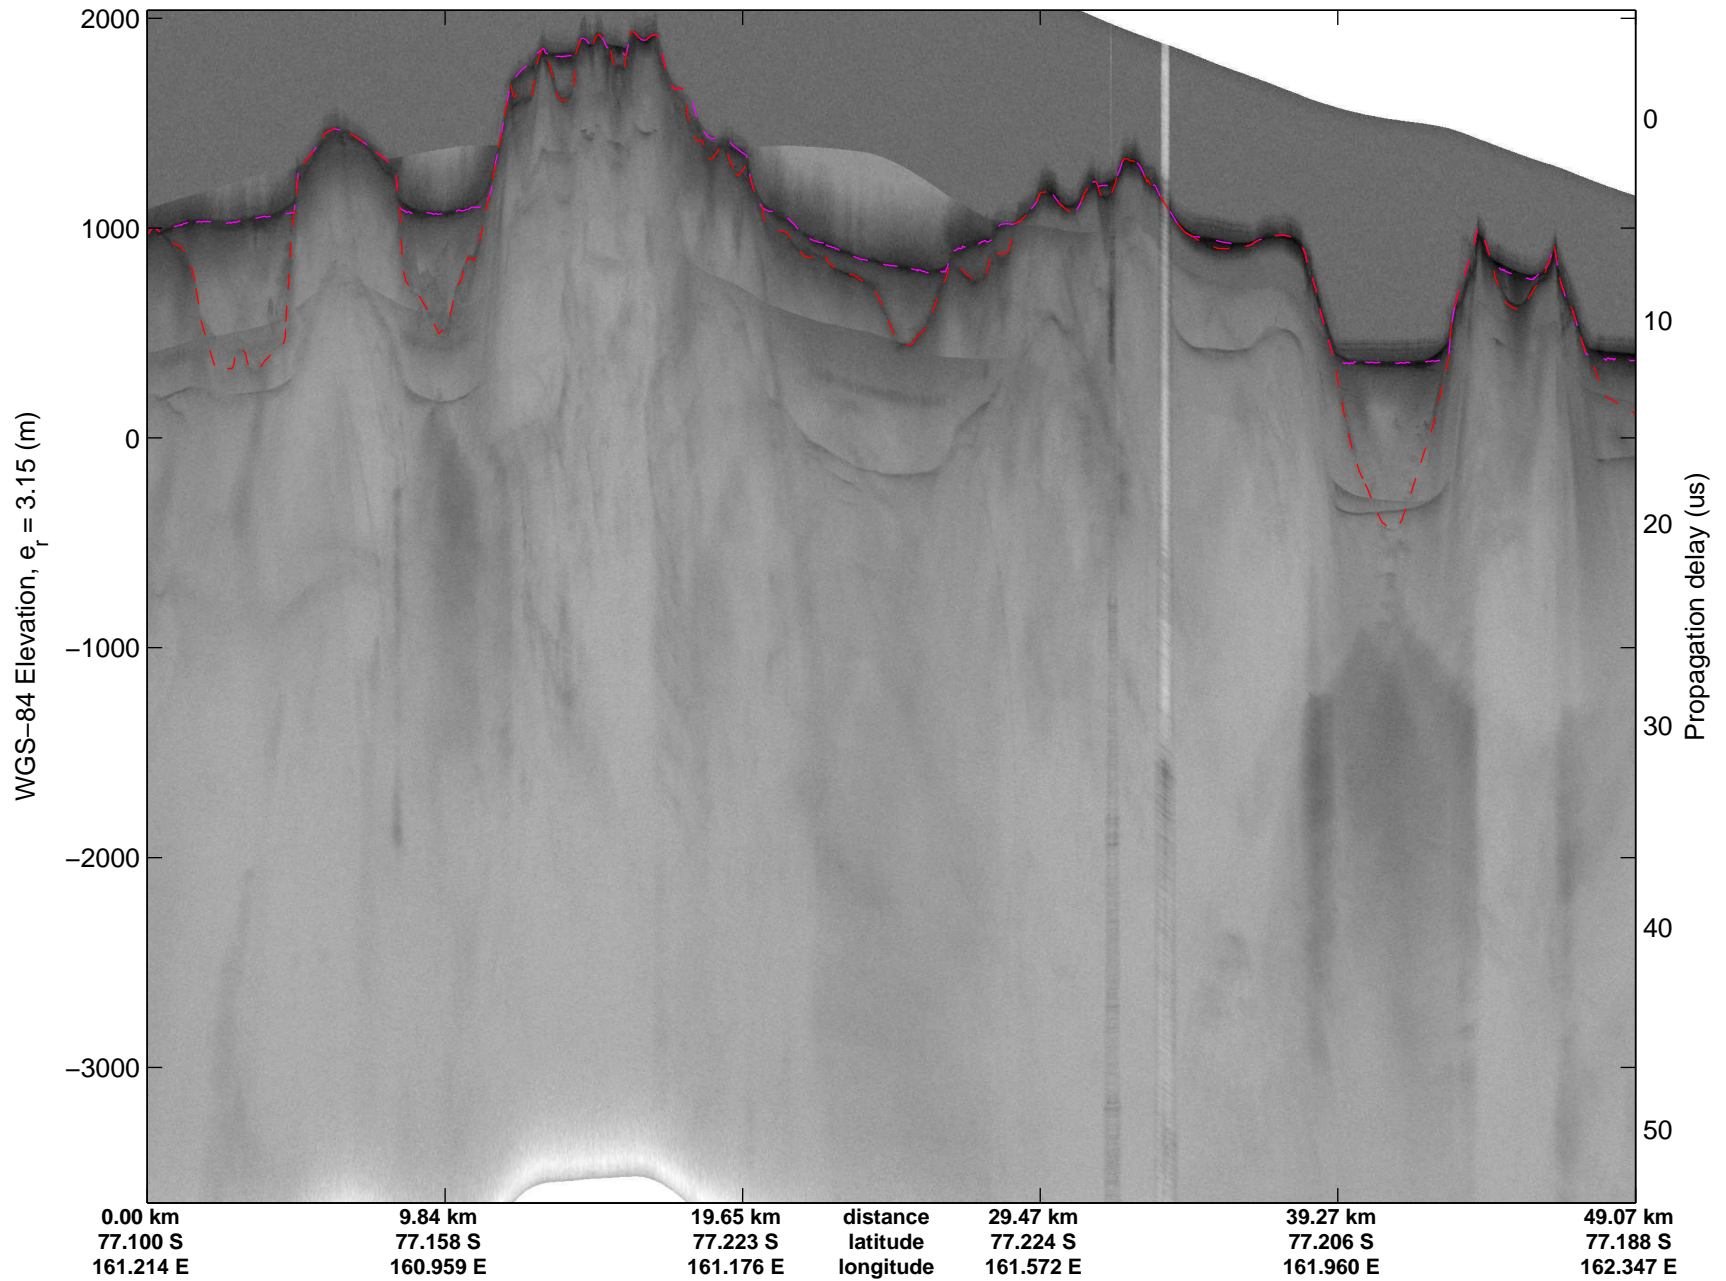

mcords3 2013_Antarctica_P3: "Dome C – Vostok" 20131127_01_074: 02:55:52.2 to 03:01:54.0 GPS