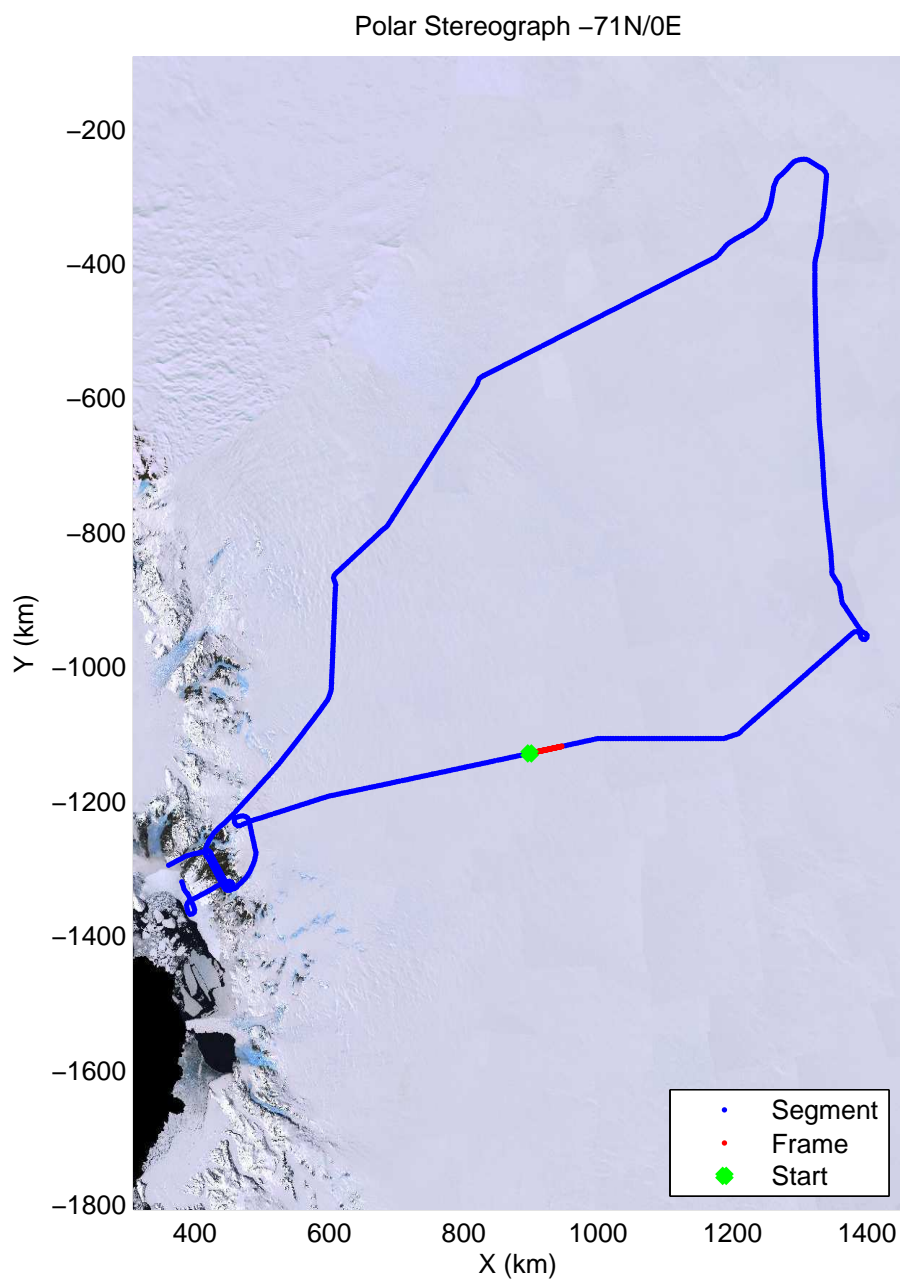

mcords3 2013_Antarctica_P3: "Dome C - Vostok" 20131127_01_014: -3:23:01.9 to -3:29:09.9 GPS

mcords3 2013_Antarctica_P3: "Dome C - Vostok" 20131127_01_015: -3:29:10.3 to -3:34:42.5 GPS

mcords3 2013_Antarctica_P3: "Dome C - Vostok" 20131127_01_015: -3:29:10.3 to -3:34:42.5 GPS