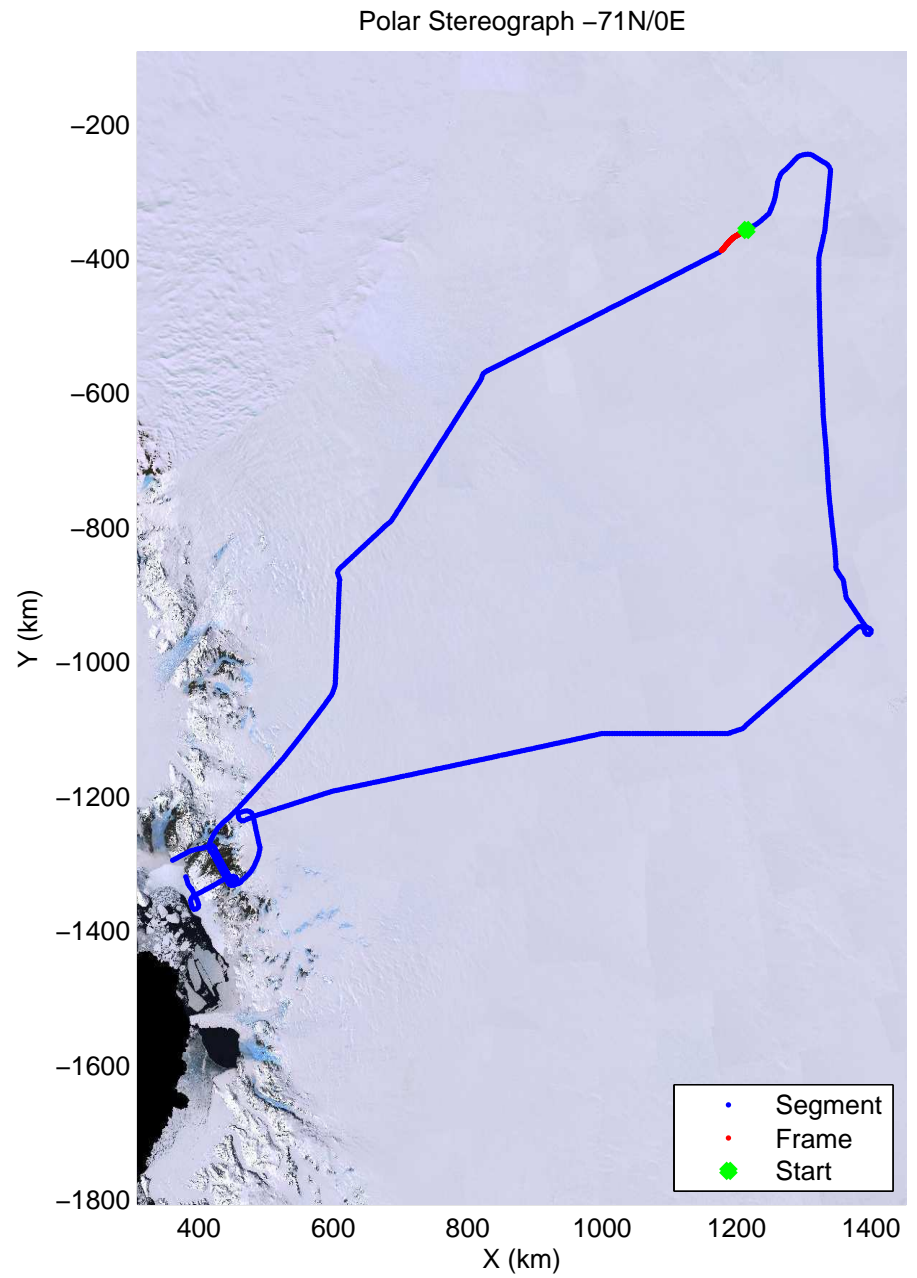

mcords3 2013_Antarctica_P3: "Dome C – Vostok" 20131127_01_044: 00:09:16.8 to 00:14:22.3 GPS

mcords3 2013_Antarctica_P3: "Dome C – Vostok" 20131127_01_045: 00:14:22.8 to 00:19:35.2 GPS

mcords3 2013_Antarctica_P3: "Dome C – Vostok" 20131127_01_045: 00:14:22.8 to 00:19:35.2 GPS