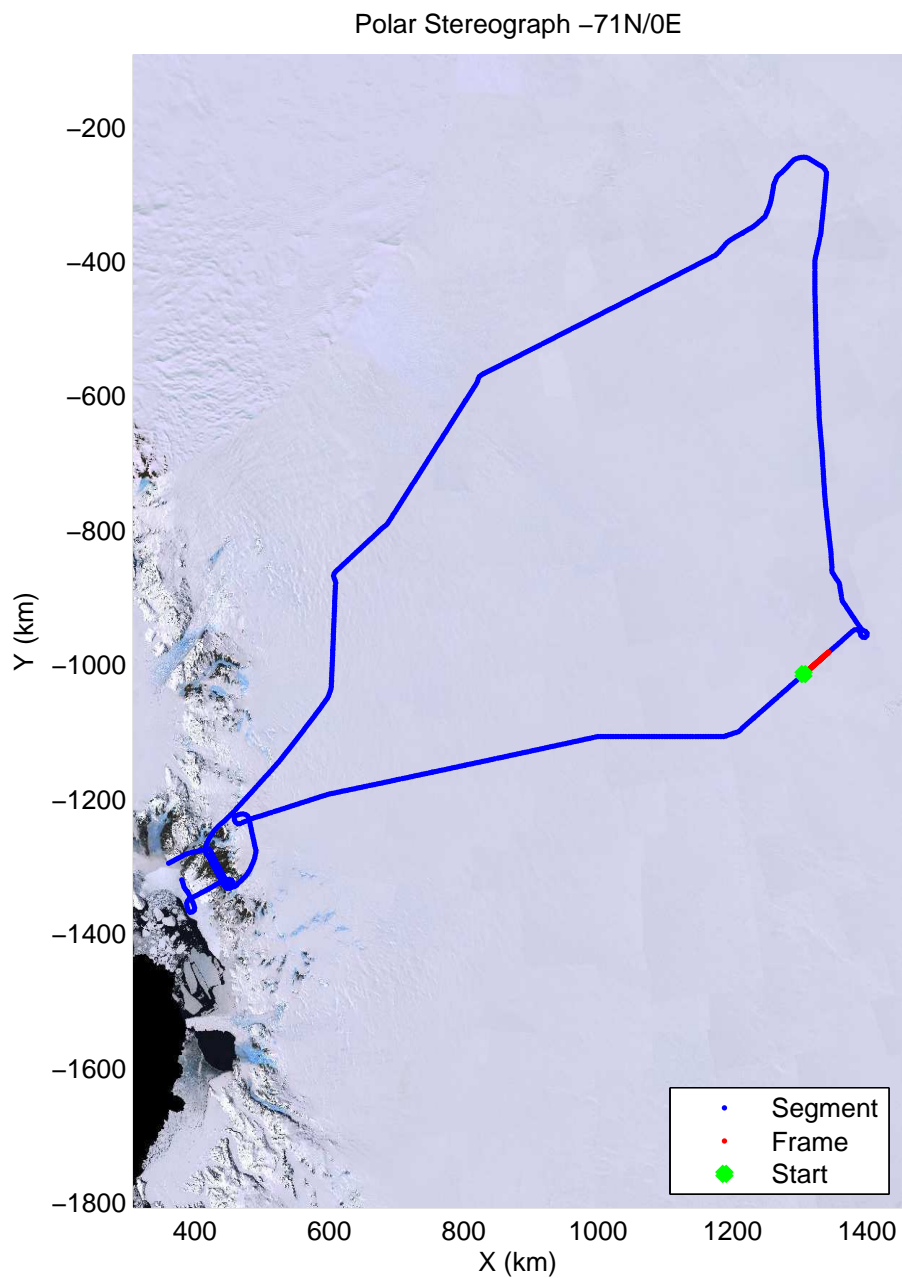

mcords3 2013_Antarctica_P3: "Dome C - Vostok" 20131127_01_023: -2:13:59.5 to -2:19:35.5 GPS

mcords3 2013_Antarctica_P3: "Dome C - Vostok" 20131127_01_024: -2:19:35.9 to -2:25:03.2 GPS

mcords3 2013_Antarctica_P3: "Dome C - Vostok" 20131127_01_024: -2:19:35.9 to -2:25:03.2 GPS