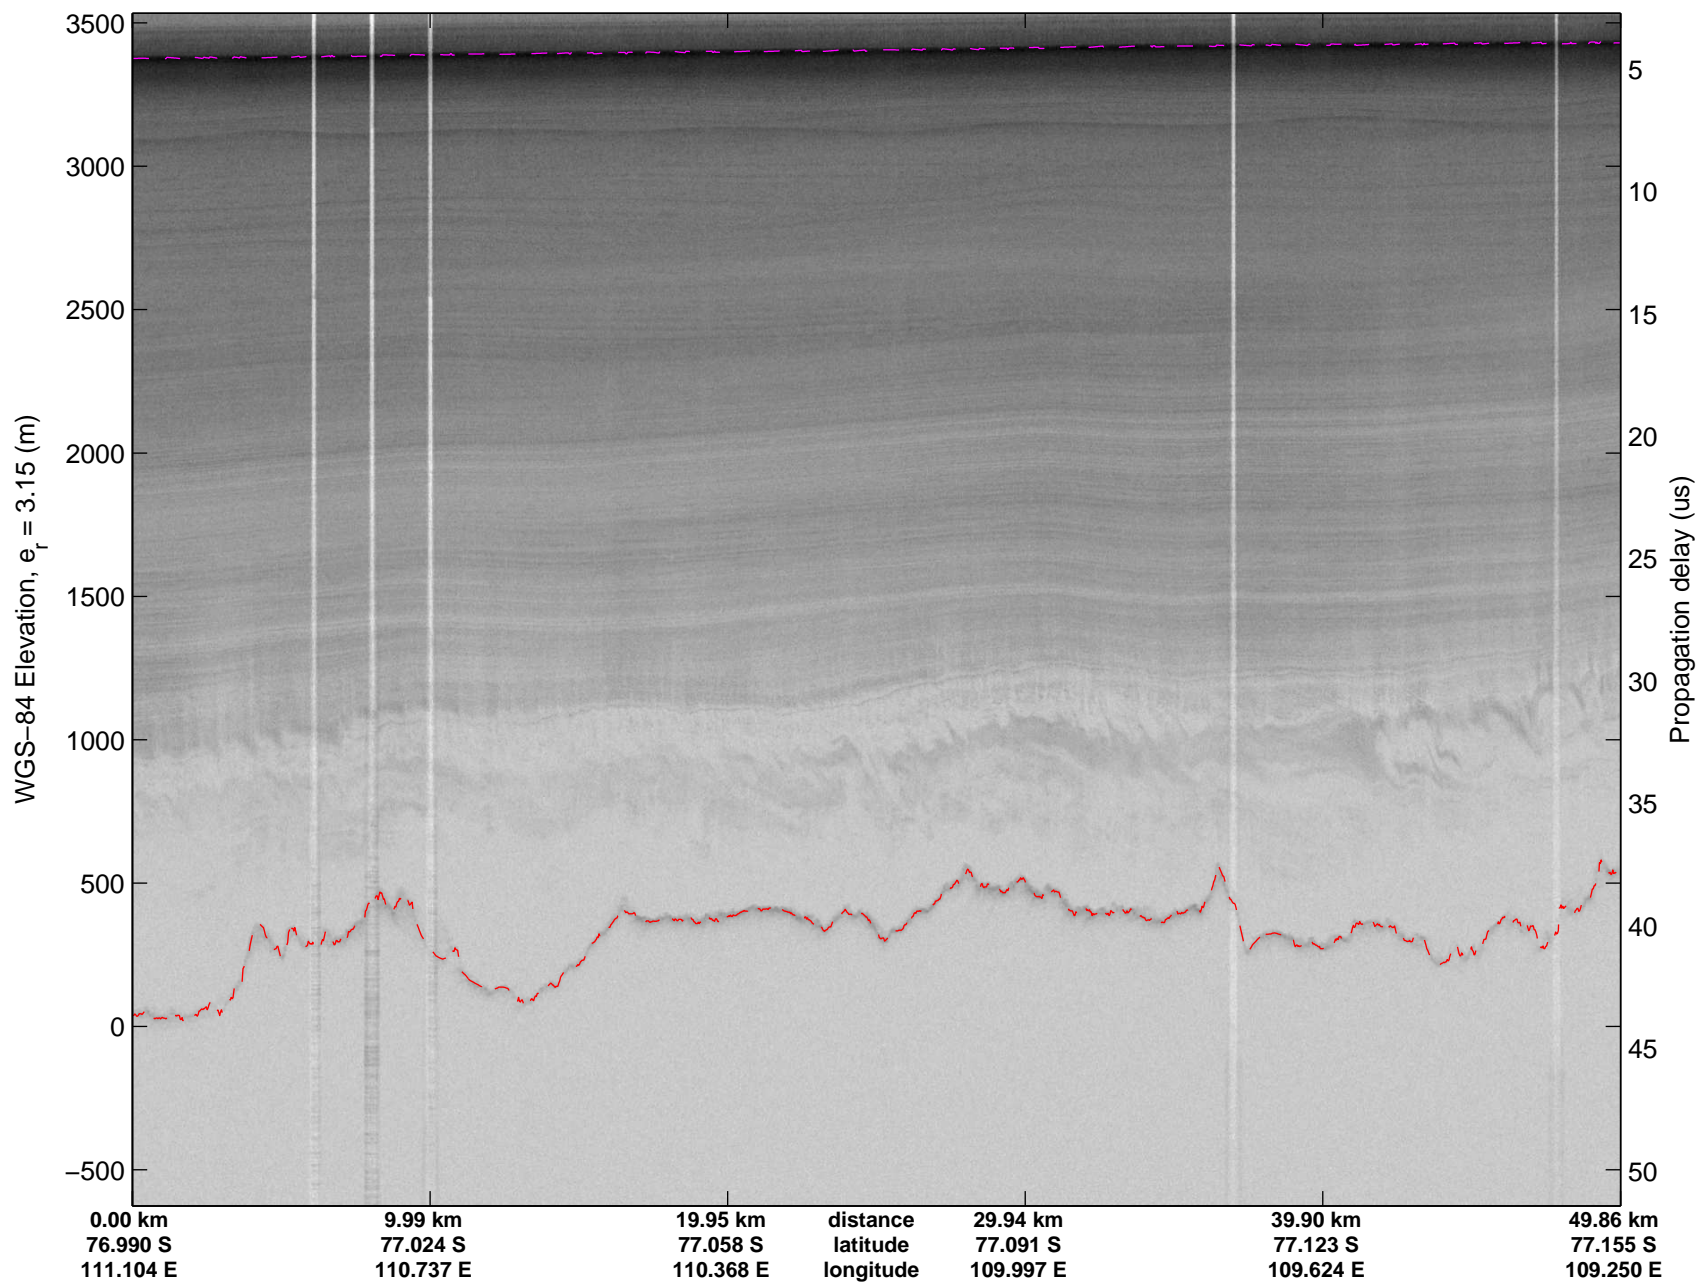

mcords3 2013_Antarctica_P3: "Dome C - Vostok" 20131127_01_037: -1:31:02.8 to -1:36:34.7 GPS