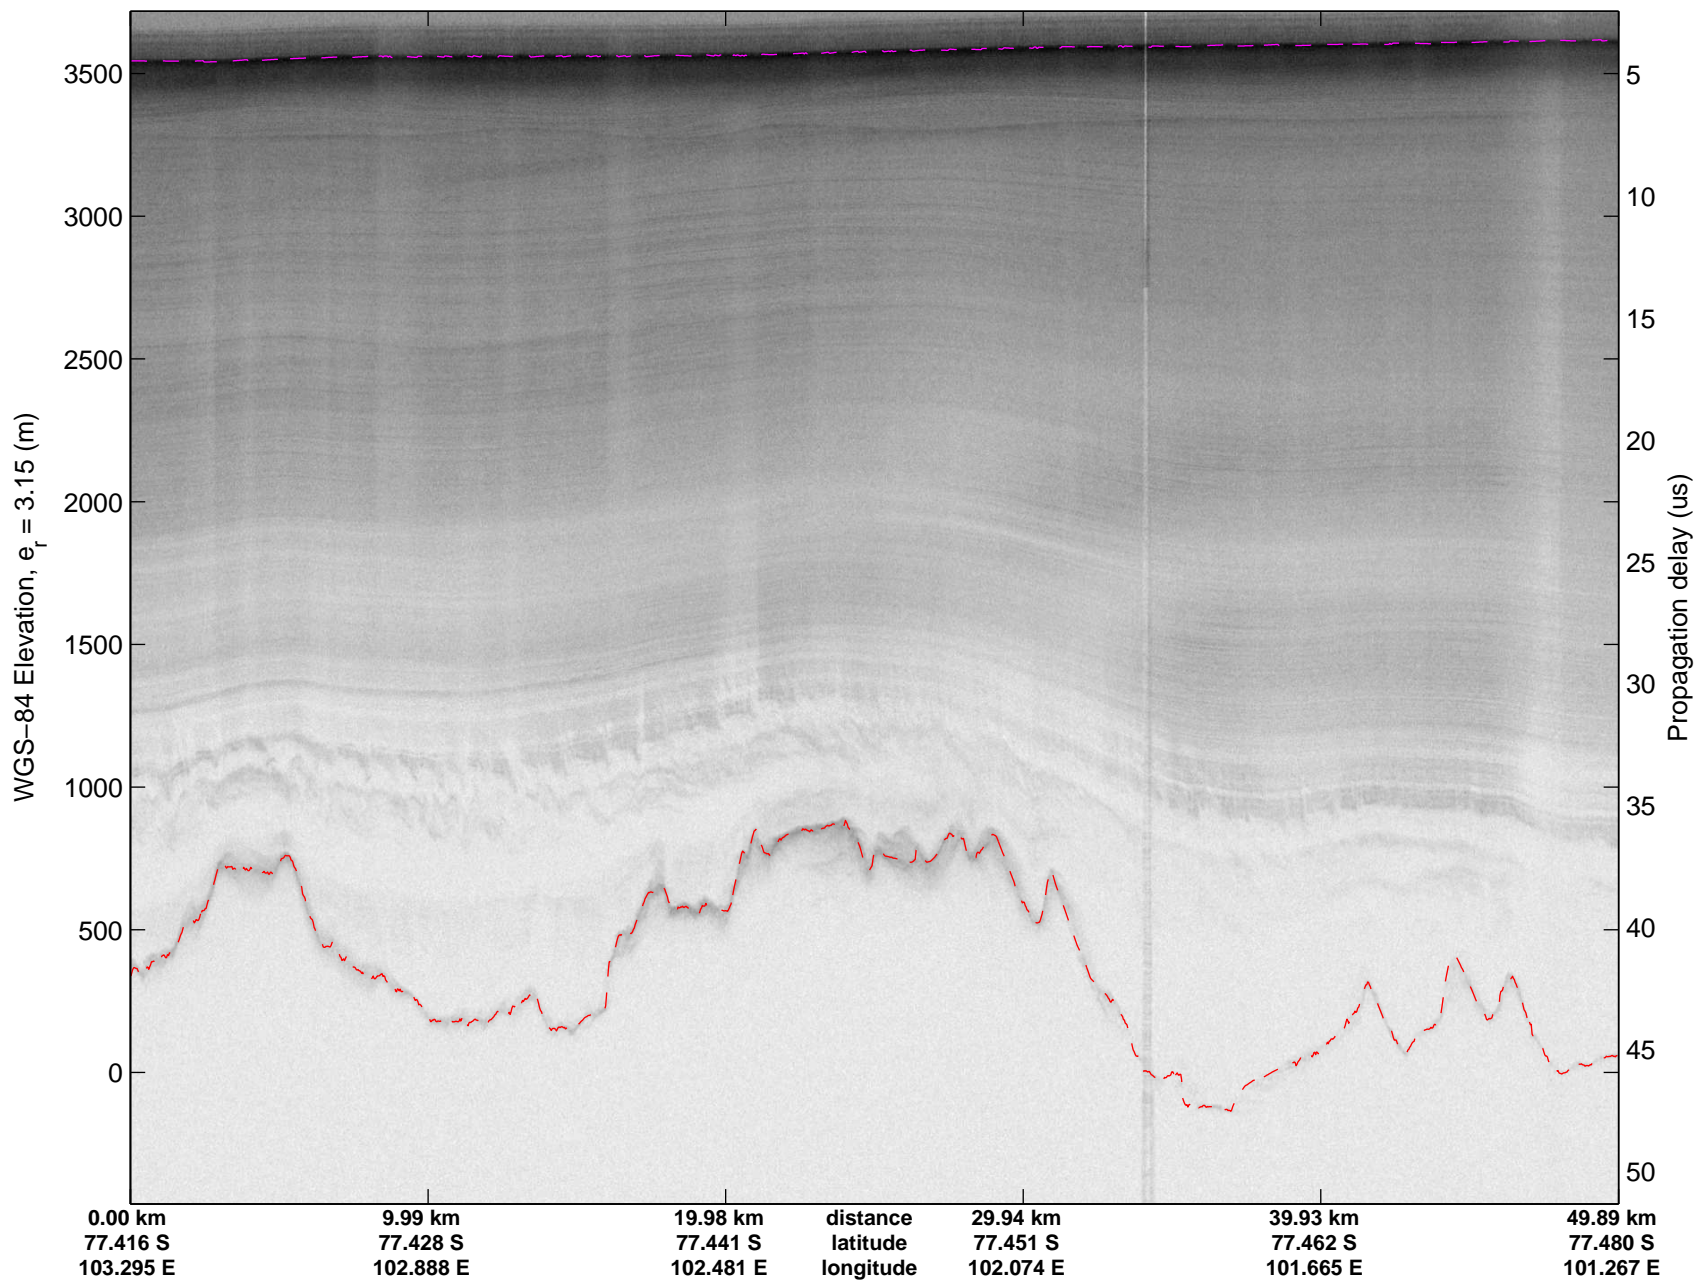

mcords3 2013_Antarctica_P3: "Dome C - Vostok" 20131127_01_041: -1:53:12.8 to -1:58:41.4 GPS