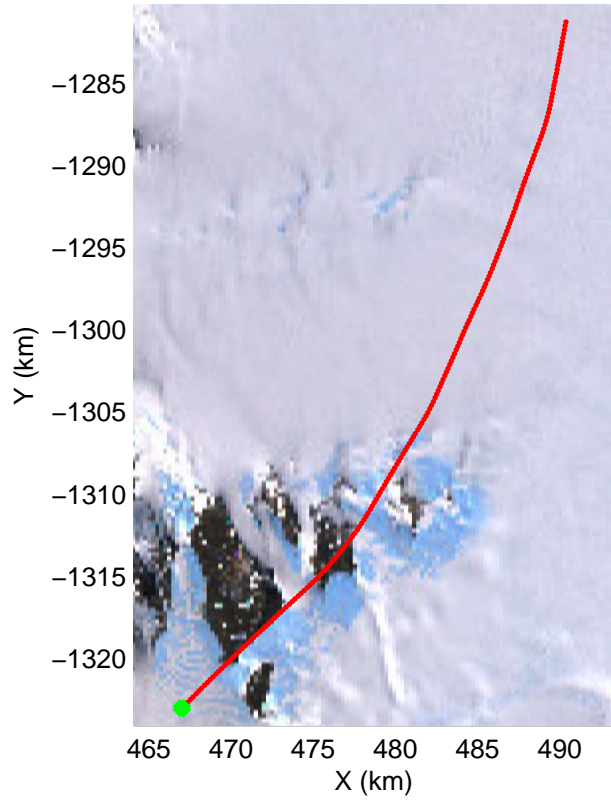

mcords3 2013_Antarctica_P3: "Dome C - Vostok" 20131127_01_002: -4:06:18.7 to -4:12:59.9 GPS

mcords3 2013_Antarctica_P3: "Dome C - Vostok" 20131127_01_003: -4:13:00.5 to -4:19:30.3 GPS

mcords3 2013_Antarctica_P3: "Dome C - Vostok" 20131127_01_003: -4:13:00.5 to -4:19:30.3 GPS