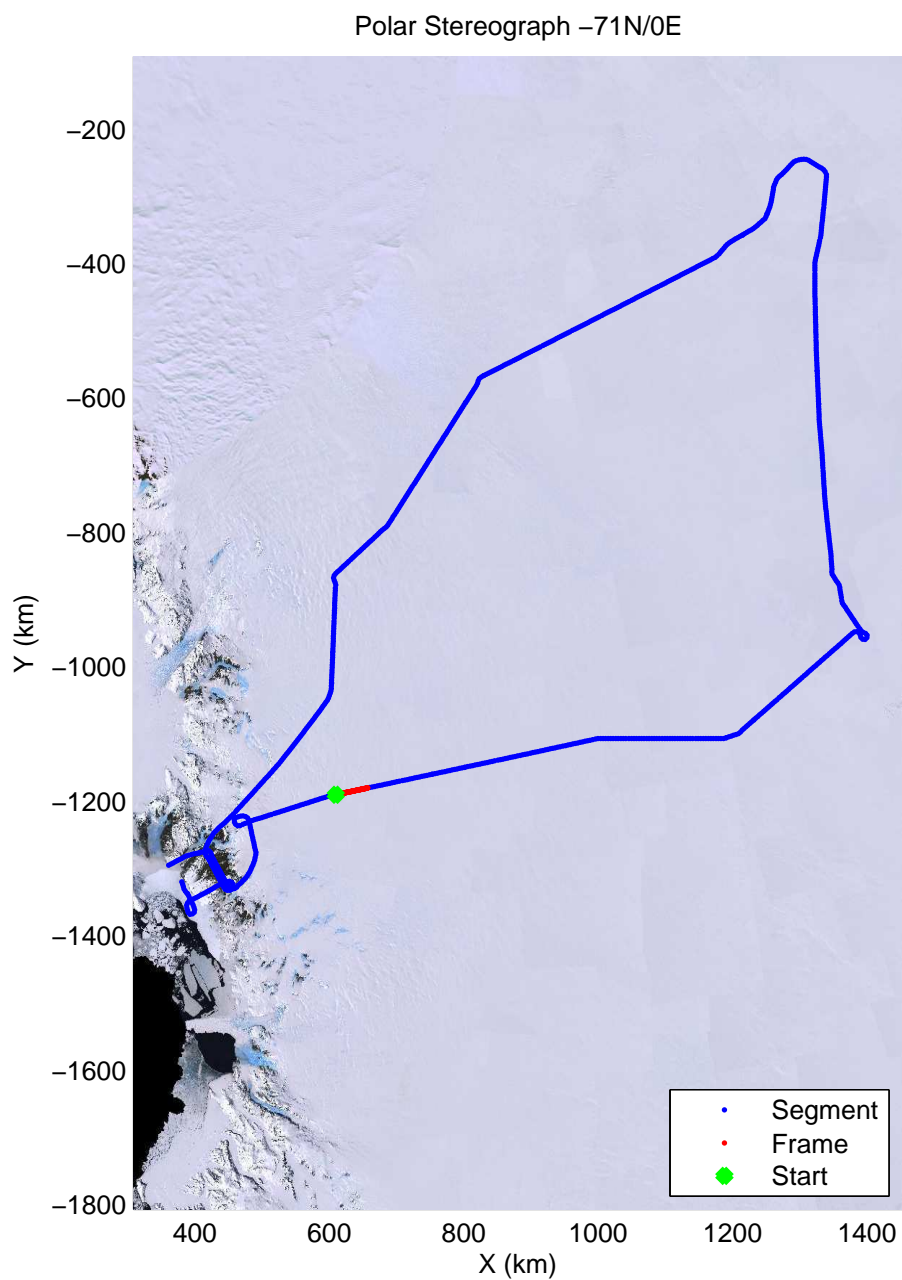

mcords3 2013_Antarctica_P3: "Dome C - Vostok" 20131127_01_008: -4:45:09.7 to -4:51:20.2 GPS

mcords3 2013_Antarctica_P3: "Dome C - Vostok" 20131127_01_009: -4:51:20.8 to -4:57:34.2 GPS

mcords3 2013_Antarctica_P3: "Dome C - Vostok" 20131127_01_009: -4:51:20.8 to -4:57:34.2 GPS