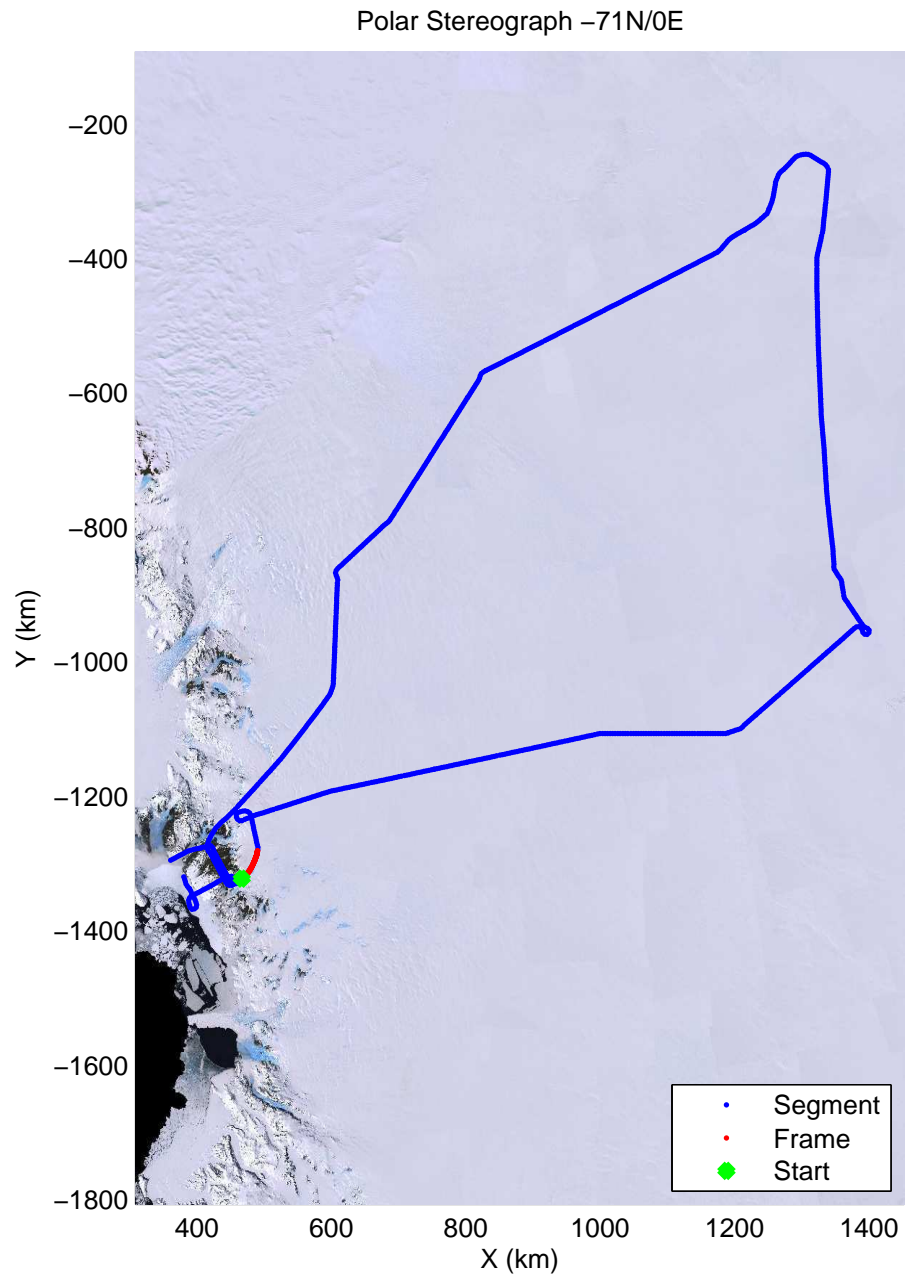

mcords3 2013_Antarctica_P3: "Dome C - Vostok" 20131127_01_002: -4:06:18.7 to -4:12:59.9 GPS

mcords3 2013_Antarctica_P3: "Dome C - Vostok" 20131127_01_003: -4:13:00.5 to -4:19:30.3 GPS

mcords3 2013_Antarctica_P3: "Dome C - Vostok" 20131127_01_003: -4:13:00.5 to -4:19:30.3 GPS