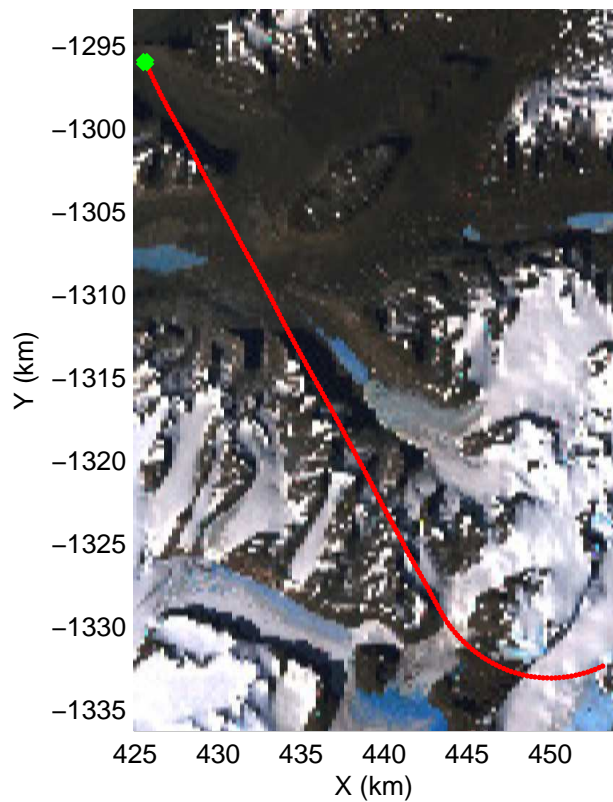

mcords3 2013_Antarctica_P3: "Dome C – Vostok" 20131127_01_071: 02:39:03.0 to 02:44:33.3 GPS

mcords3 2013_Antarctica_P3: "Dome C - Vostok" 20131127_01_072: 02:44:33.6 to 02:50:12.2 GPS

mcords3 2013_Antarctica_P3: "Dome C - Vostok" 20131127_01_072: 02:44:33.6 to 02:50:12.2 GPS