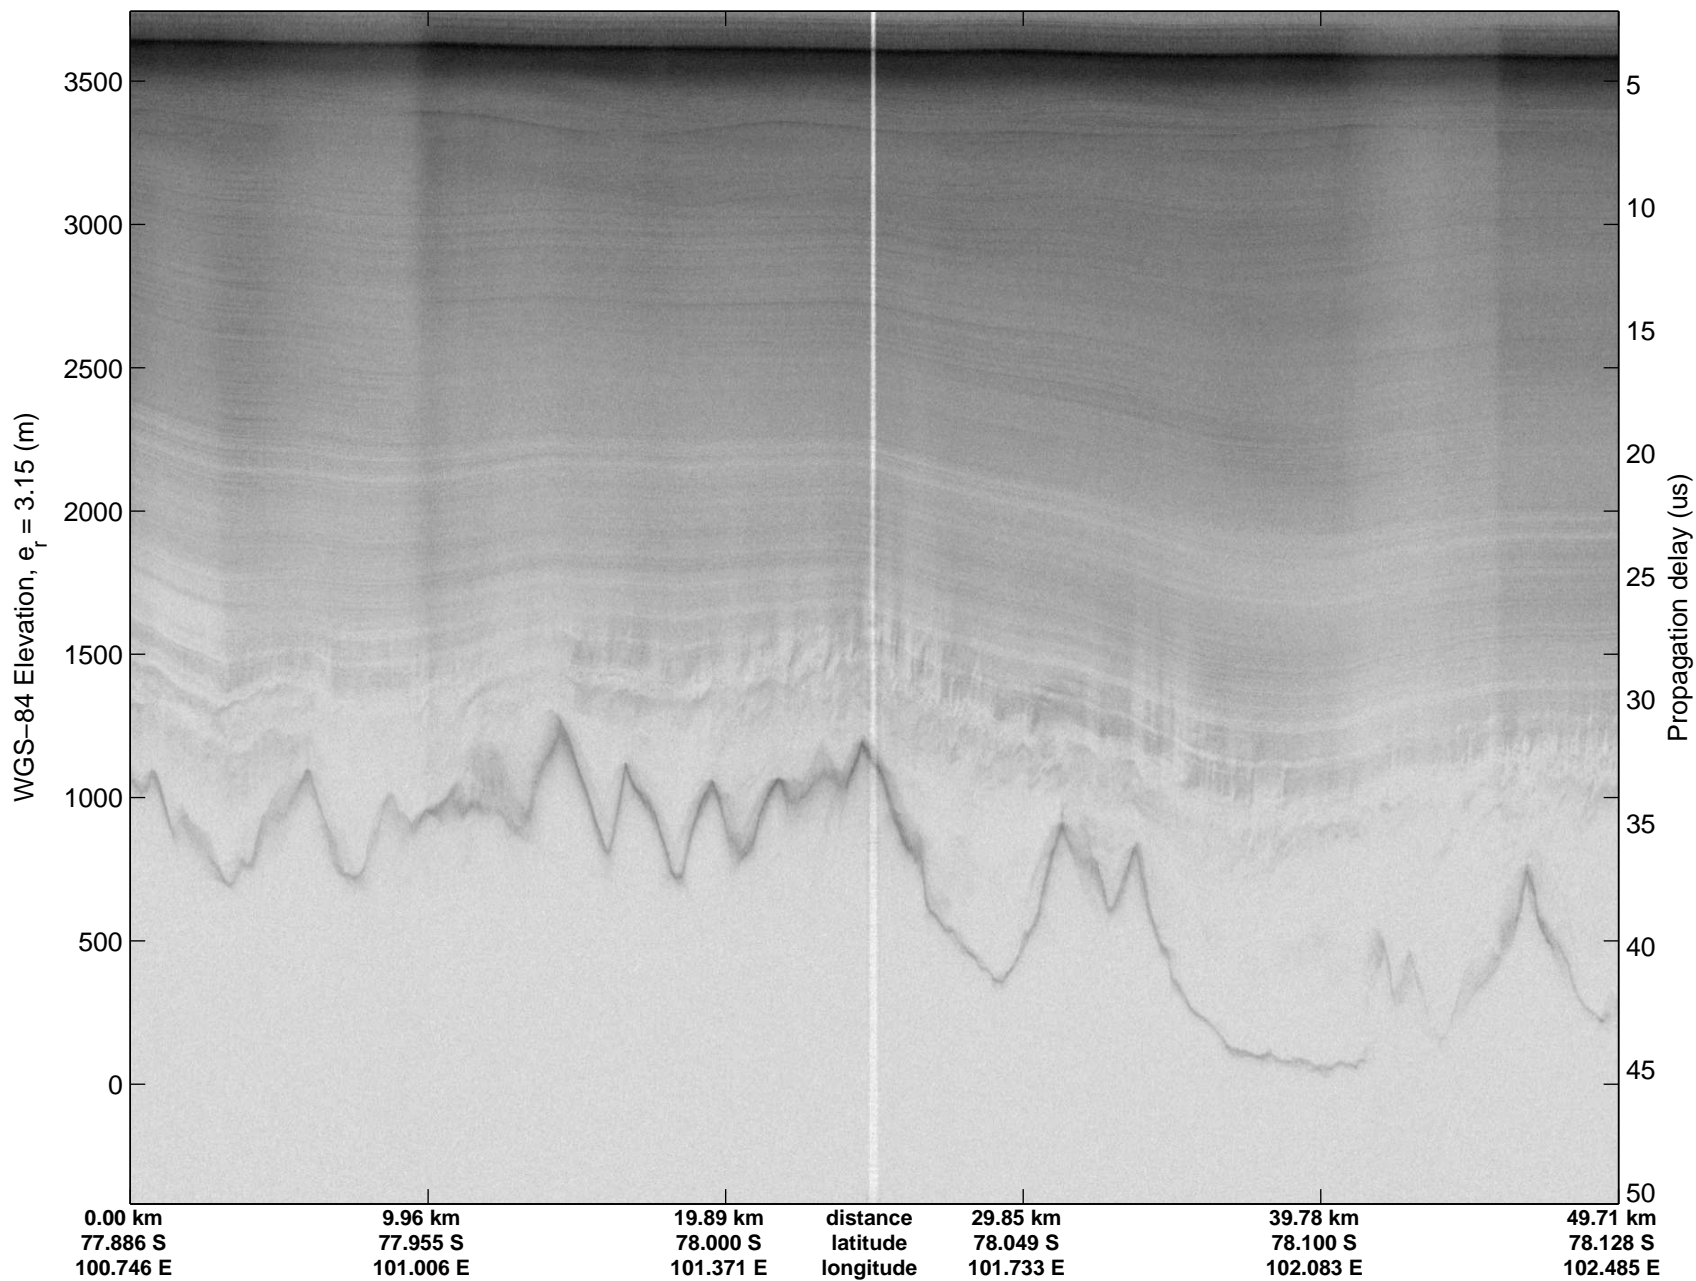

mcords3 2013_Antarctica_P3: "Dome C - Vostok" 20131127_01_043: 00:04:05.2 to 00:09:16.3 GPS