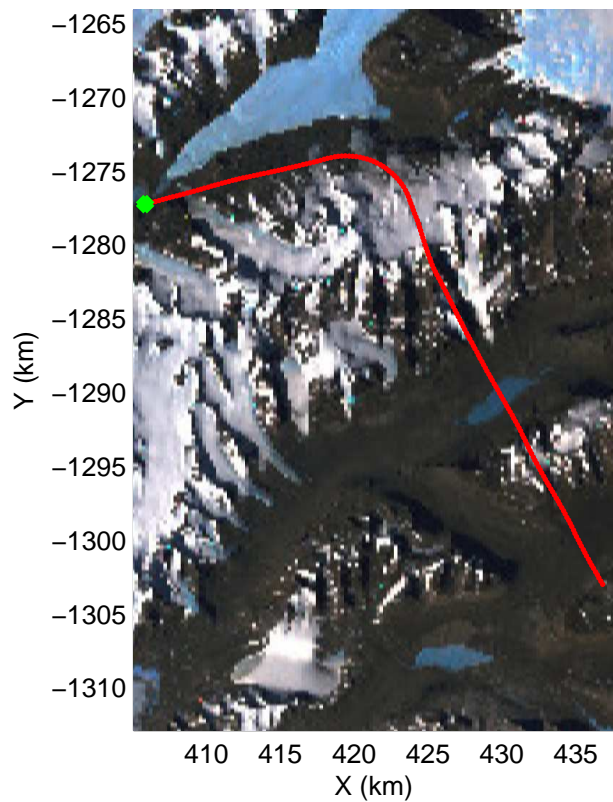

mcords3 2013_Antarctica_P3: "Dome C - Vostok" 20131127_01_001: -5:59:35.2 to -4:06:18.1 GPS

mcords3 2013_Antarctica_P3: "Dome C - Vostok" 20131127_01_001: -5:59:35.2 to -4:06:18.1 GPS

mcords3 2013_Antarctica_P3: "Dome C - Vostok" 20131127_01_002: -4:06:18.7 to -4:12:59.9 GPS