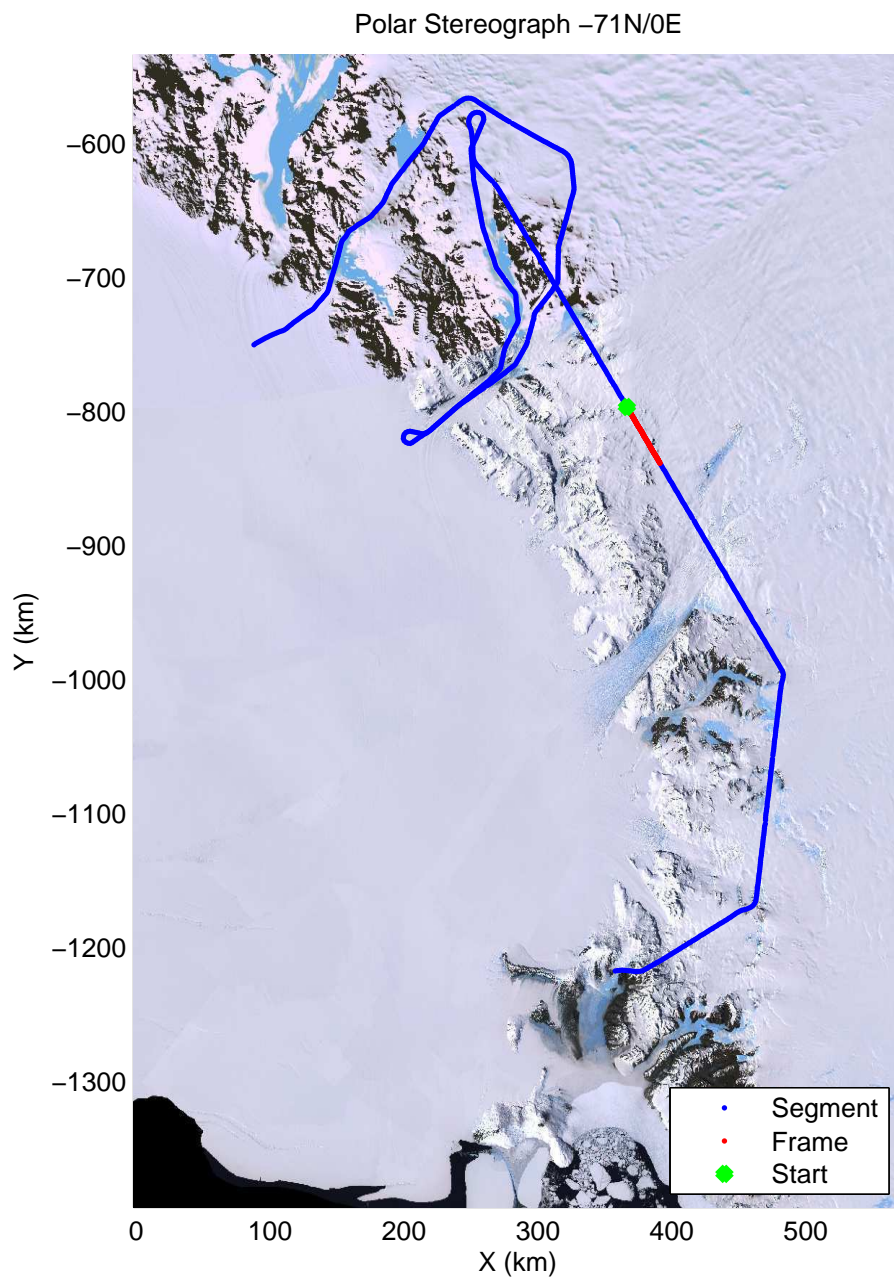

mcords3 2013_Antarctica_P3: "Tam West" 20131119_04_023: 02:01:49.8 to 02:07:42.7 GPS

mcoords3 2013_Antarctica_P3: "Tam West" 20131119_04_024: 02:07:43.3 to 02:13:12.0 GPS

mcords3 2013_Antarctica_P3: "Tam West" 20131119_04_024: 02:07:43.3 to 02:13:12.0 GPS