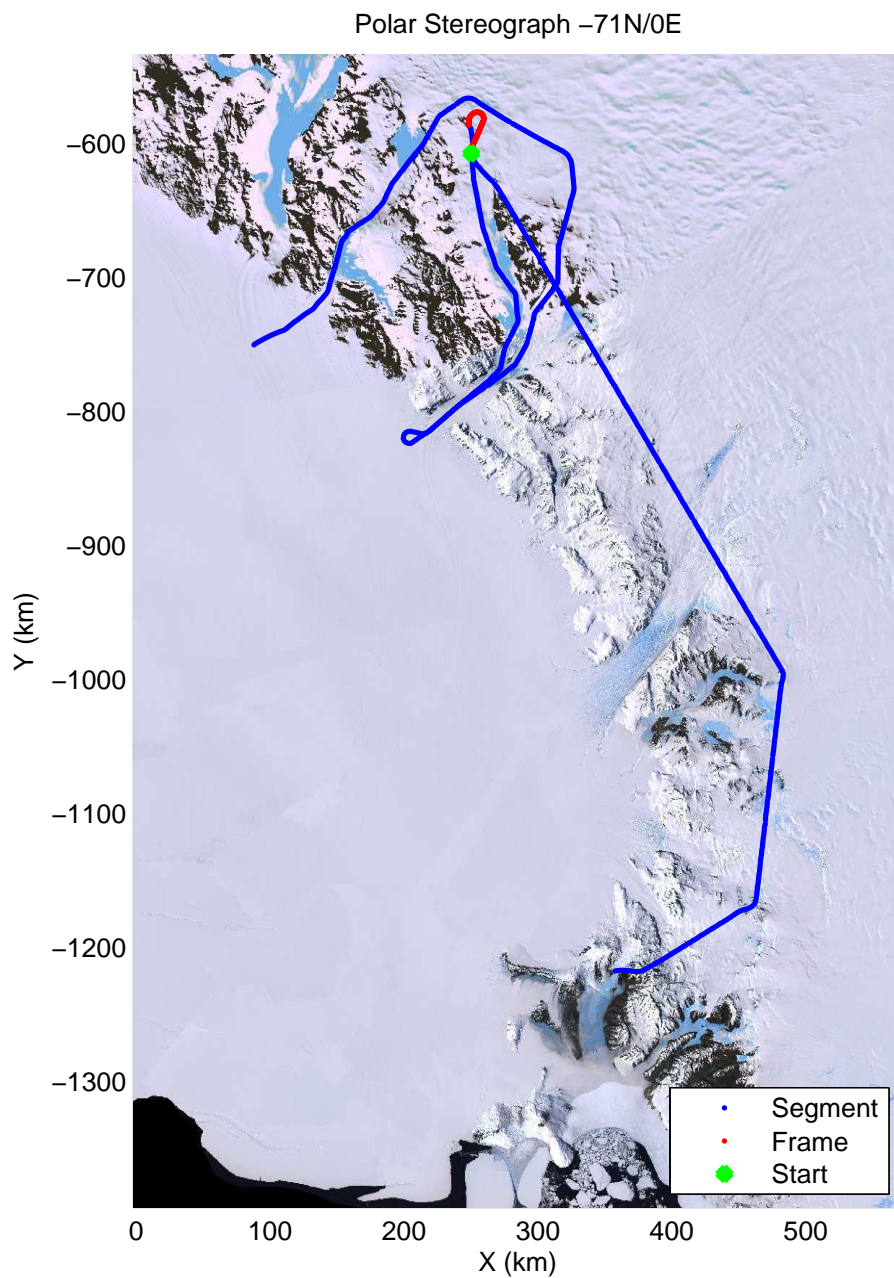

mconds3 2013_Antarctica_P3: "Tam West" 20131119_04_017: 01:25:25.8 to 01:32:29.2 GPS

Polar Stereograph -71N/0E

mcords3 2013_Antarctica_P3: "Tam West" 20131119_04_018: 01:32:29.9 to 01:39:19.5 GPS

mcords3 2013_Antarctica_P3: "Tam West" 20131119_04_018: 01:32:29.9 to 01:39:19.5 GPS