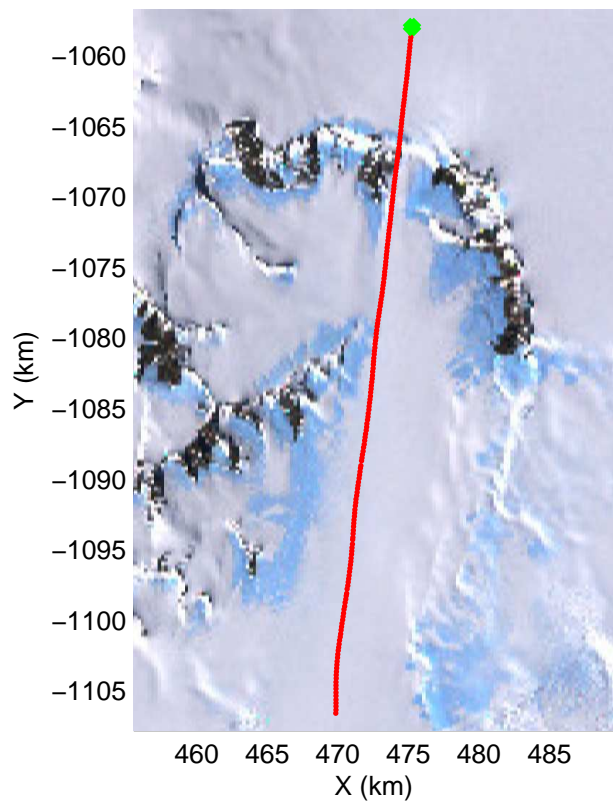

Polar Stereograph -71N/0E