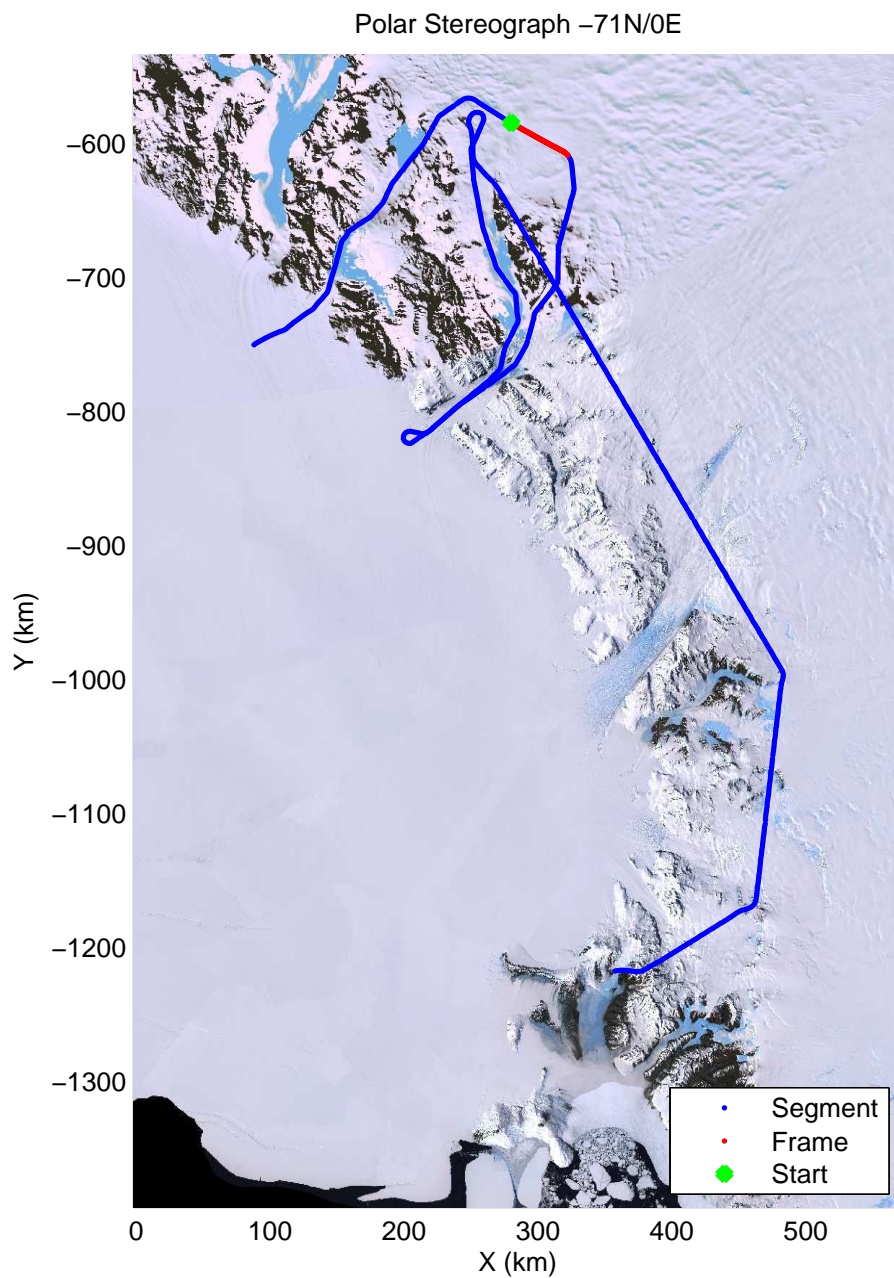

mconds3 2013_Antarctica_P3: "Tam West" 20131119_04_005: 00:09:33.5 to 00:15:53.7 GPS

mcords3 2013_Antarctica_P3: "Tam West" 20131119_04_006: 00:15:54.3 to 00:21:06.8 GPS

mcords3 2013_Antarctica_P3: "Tam West" 20131119_04_006: 00:15:54.3 to 00:21:06.8 GPS