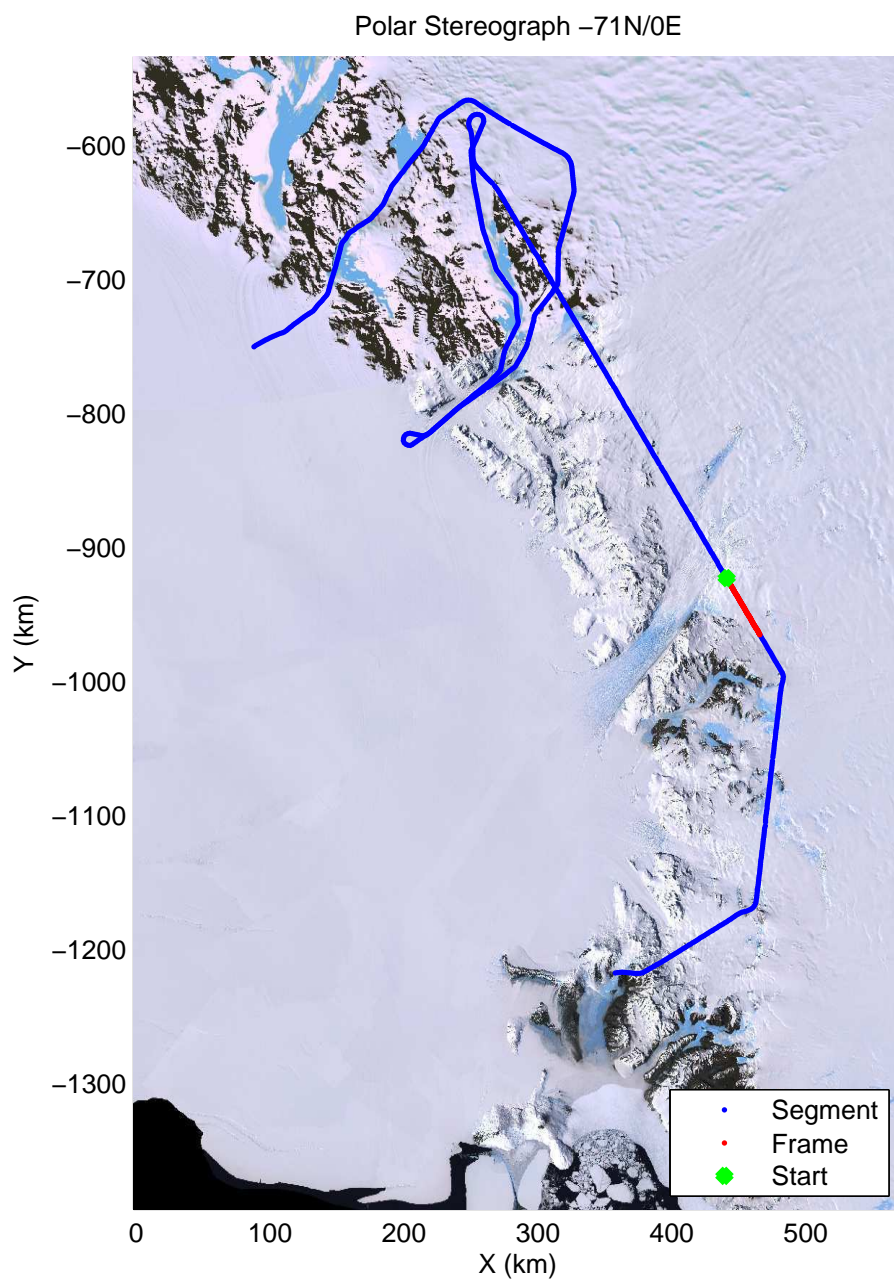

mcoords3 2013_Antarctica_P3: "Tam West" 20131119_04_026: 02:18:37.5 to 02:24:19.0 GPS

mcords3 2013_Antarctica_P3: "Tam West" 20131119_04_027: 02:24:19.5 to 02:30:08.7 GPS

mcords3 2013_Antarctica_P3: "Tam West" 20131119_04_027: 02:24:19.5 to 02:30:08.7 GPS