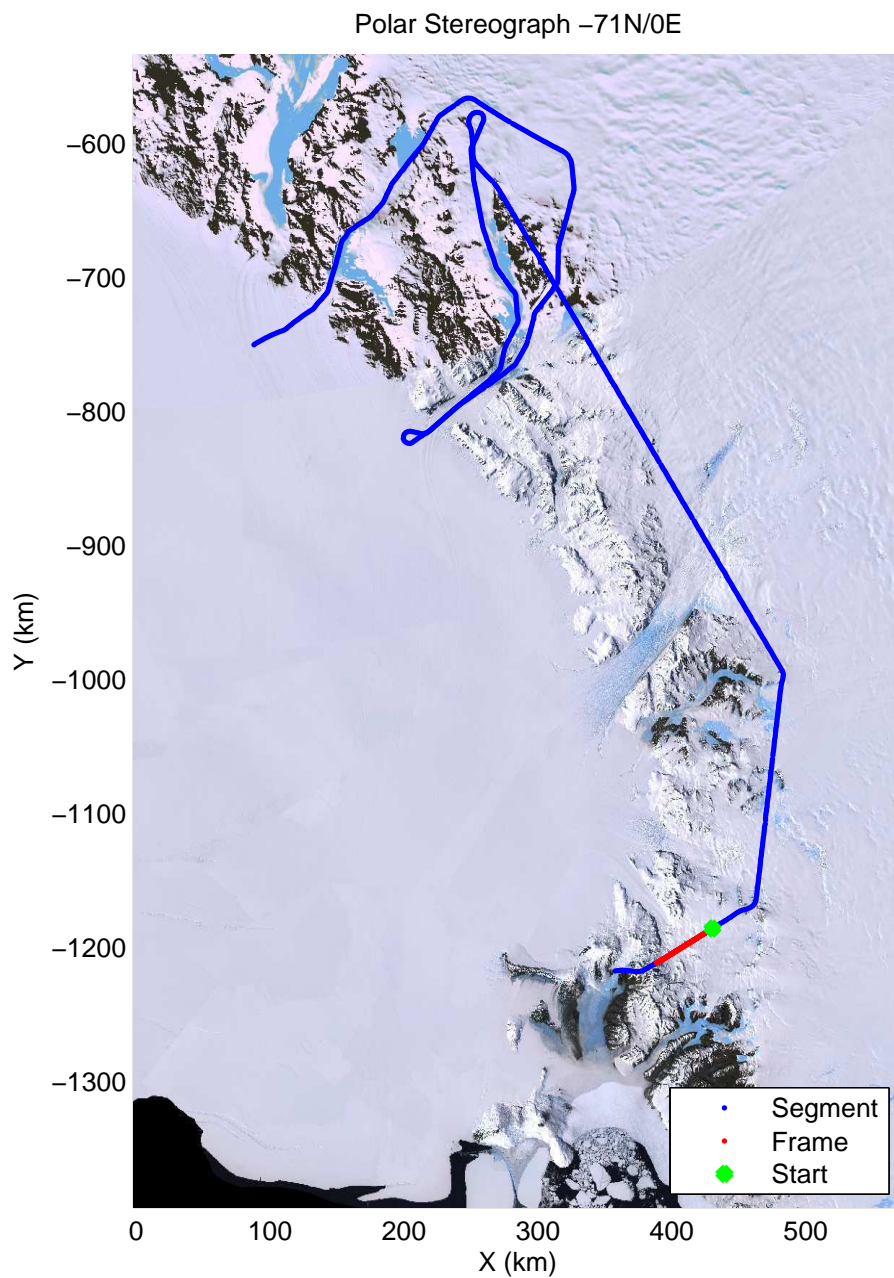

mcords3 2013_Antarctica_P3: "Tam West" 20131119_04_032: 02:52:42.4 to 02:58:41.2 GPS

mcords3 2013_Antarctica_P3: "Tam West" 20131119_04_033: 02:58:41.8 to 03:04:09.9 GPS

mcords3 2013_Antarctica_P3: "Tam West" 20131119_04_033: 02:58:41.8 to 03:04:09.9 GPS