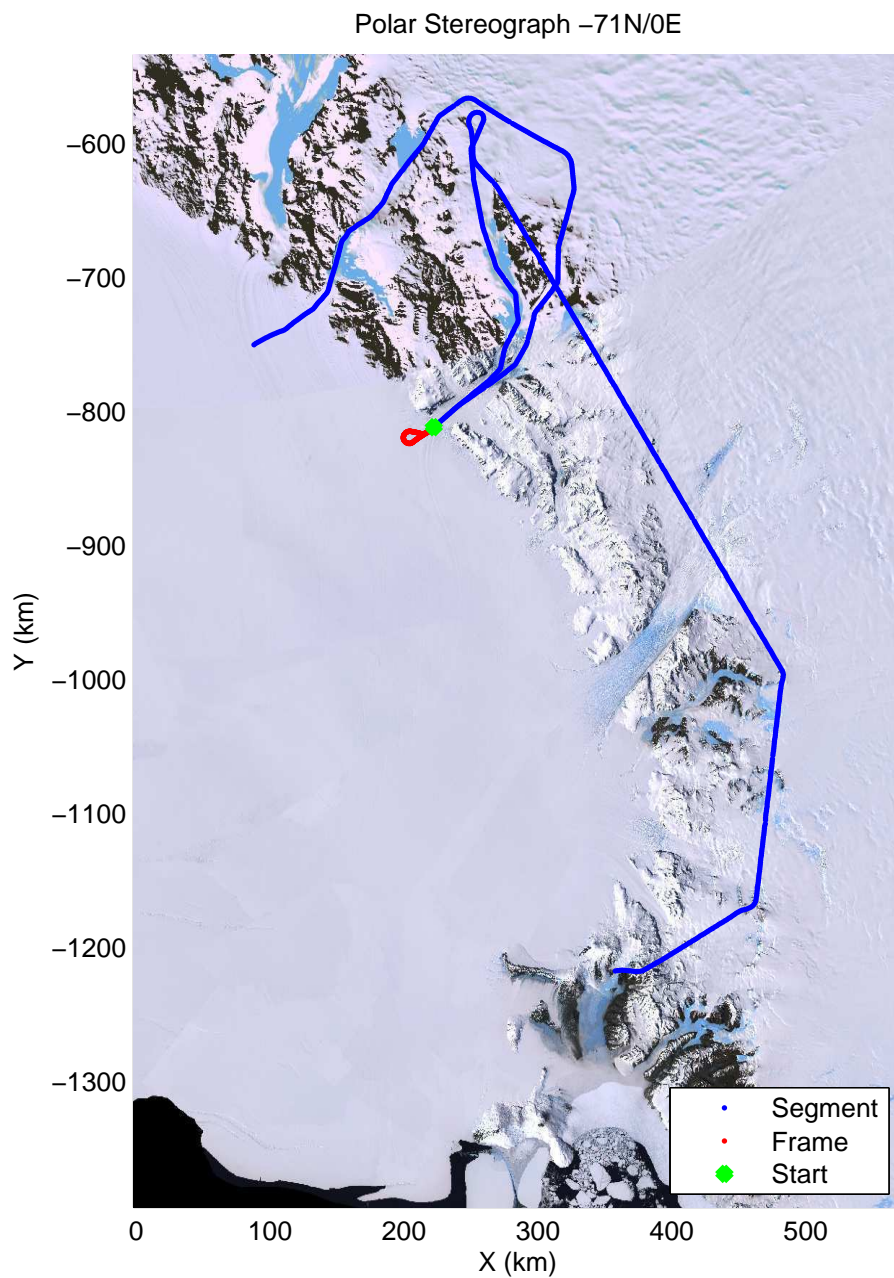

mcoords3 2013_Antarctica_P3: "Tam West" 20131119_04_011: 00:43:48.8 to 00:50:20.3 GPS

mconds3 2013_Antarctica_P3: "Tam West" 20131119_04_012: 00:50:20.9 to 00:57:03.5 GPS

mconds3 2013_Antarctica_P3: "Tam West" 20131119_04_012: 00:50:20.9 to 00:57:03.5 GPS