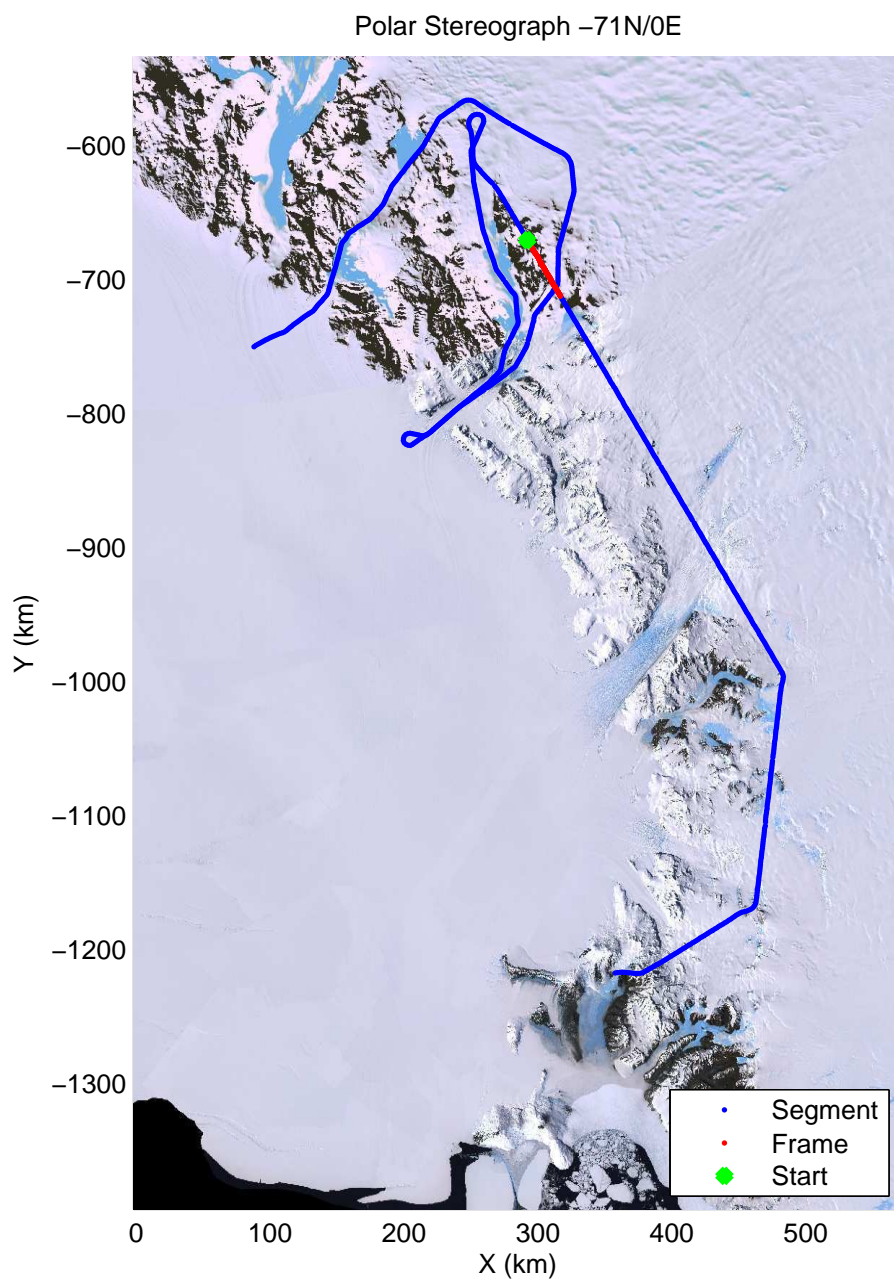

mcords3 2013_Antarctica_P3: "Tam West" 20131119_04_020: 01:45:47.3 to 01:51:00.6 GPS

mcoords3 2013_Antarctica_P3: "Tam West" 20131119_04_021: 01:51:01.1 to 01:56:13.5 GPS

mcords3 2013_Antarctica_P3: "Tam West" 20131119_04_021: 01:51:01.1 to 01:56:13.5 GPS