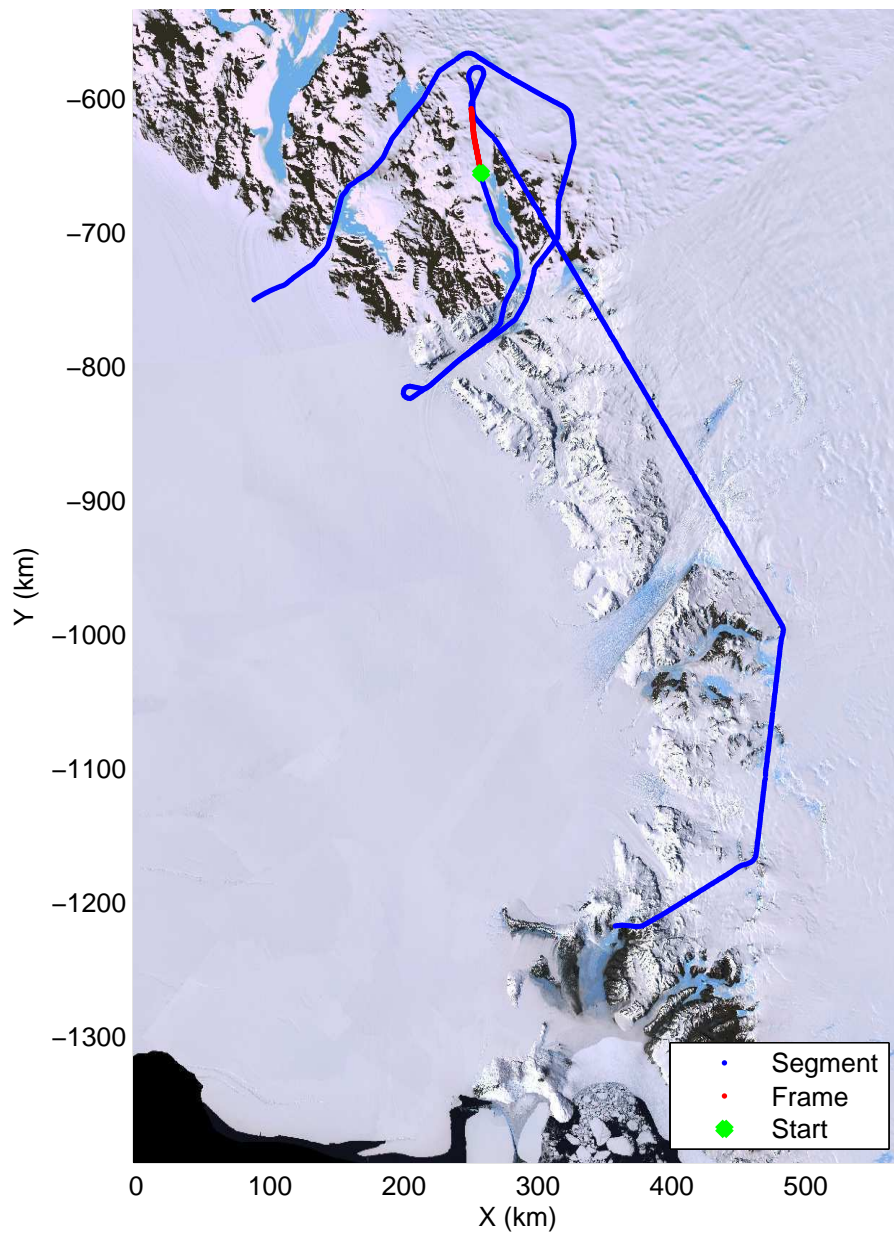

Polar Stereograph -71N/0E