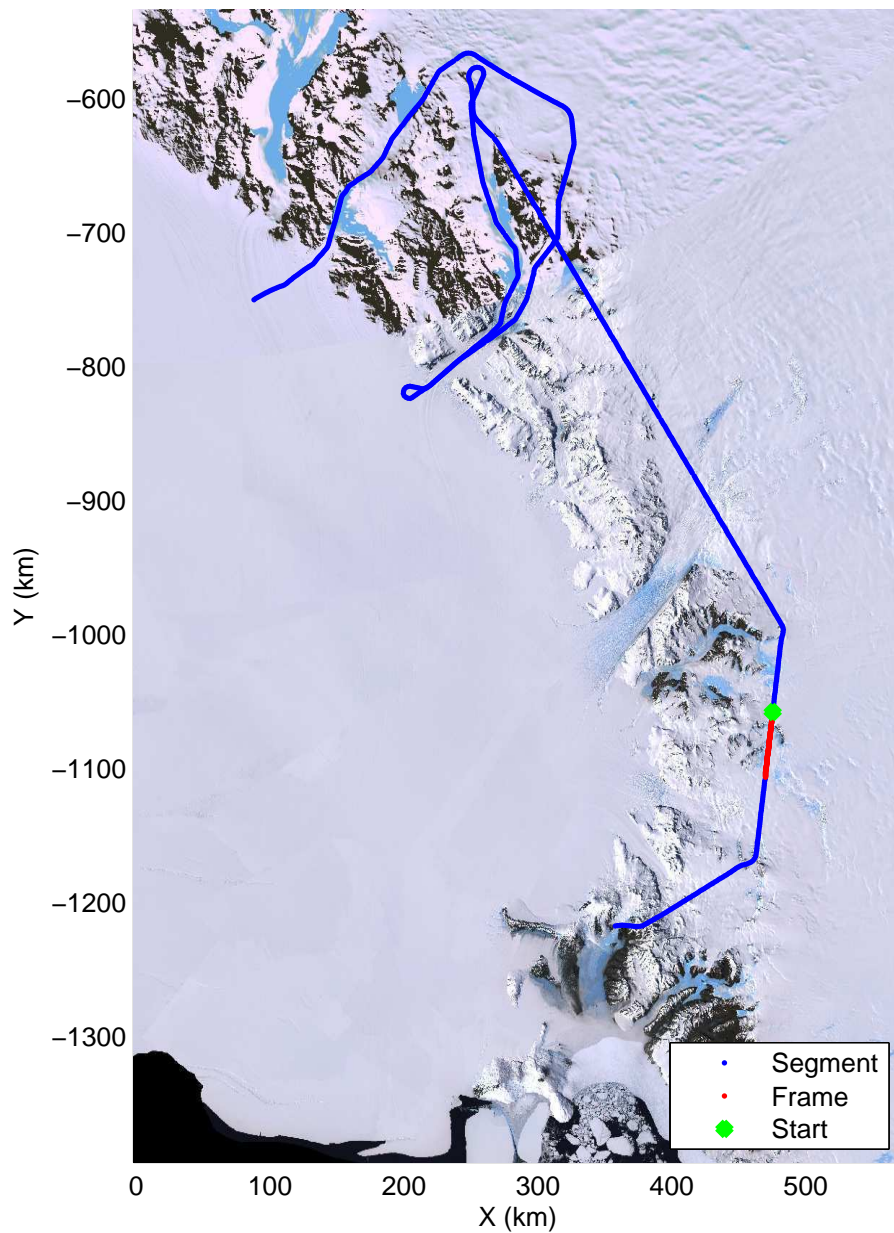

Polar Stereograph -71N/0E