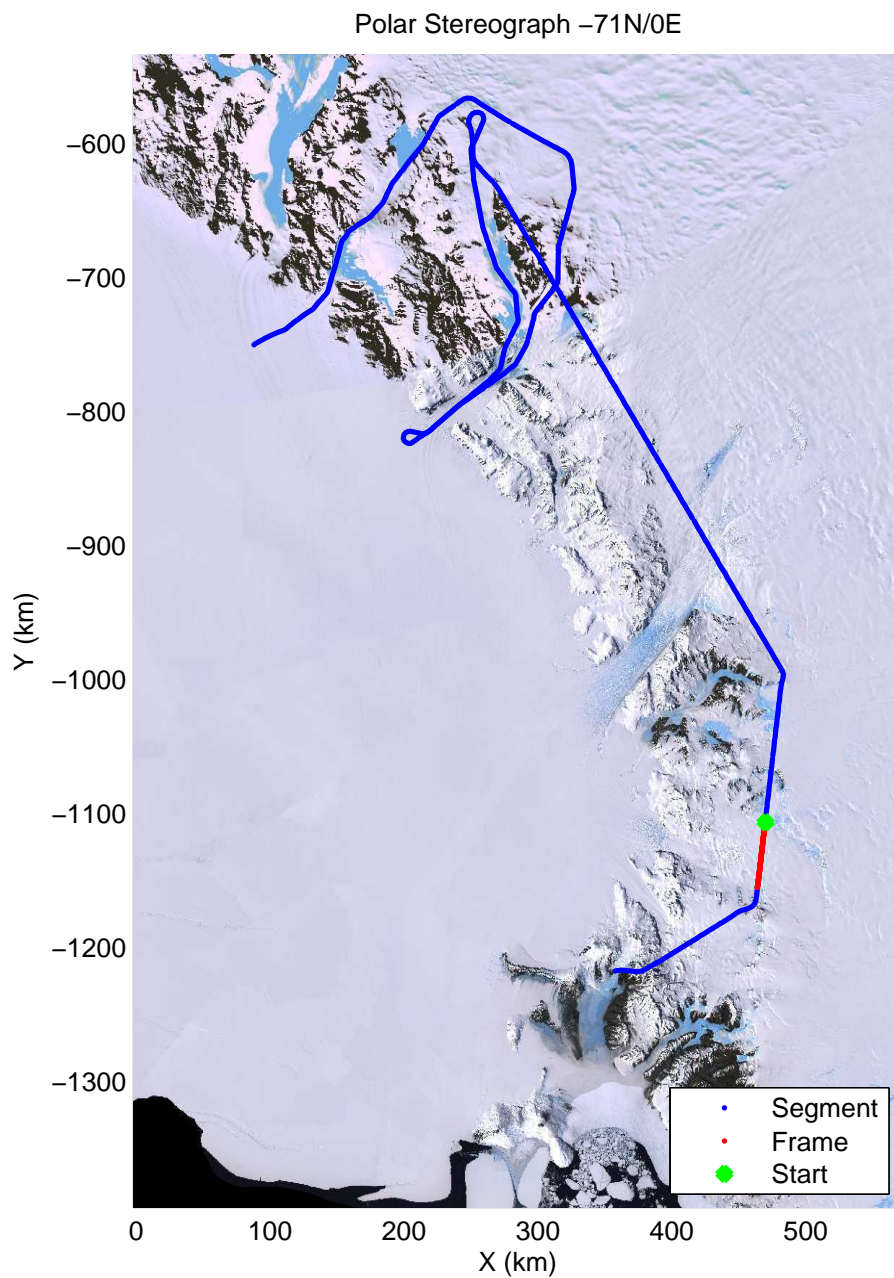

Polar Stereograph -71N/0E

mcords3 2013_Antarctica_P3: "Tam West" 20131119_04_031: 02:47:18.4 to 02:52:41.8 GPS

mcords3 2013_Antarctica_P3: "Tam West" 20131119_04_031: 02:47:18.4 to 02:52:41.8 GPS

mcords3 2013_Antarctica_P3: "Tam West" 20131119_04_032: 02:52:42.4 to 02:58:41.2 GPS