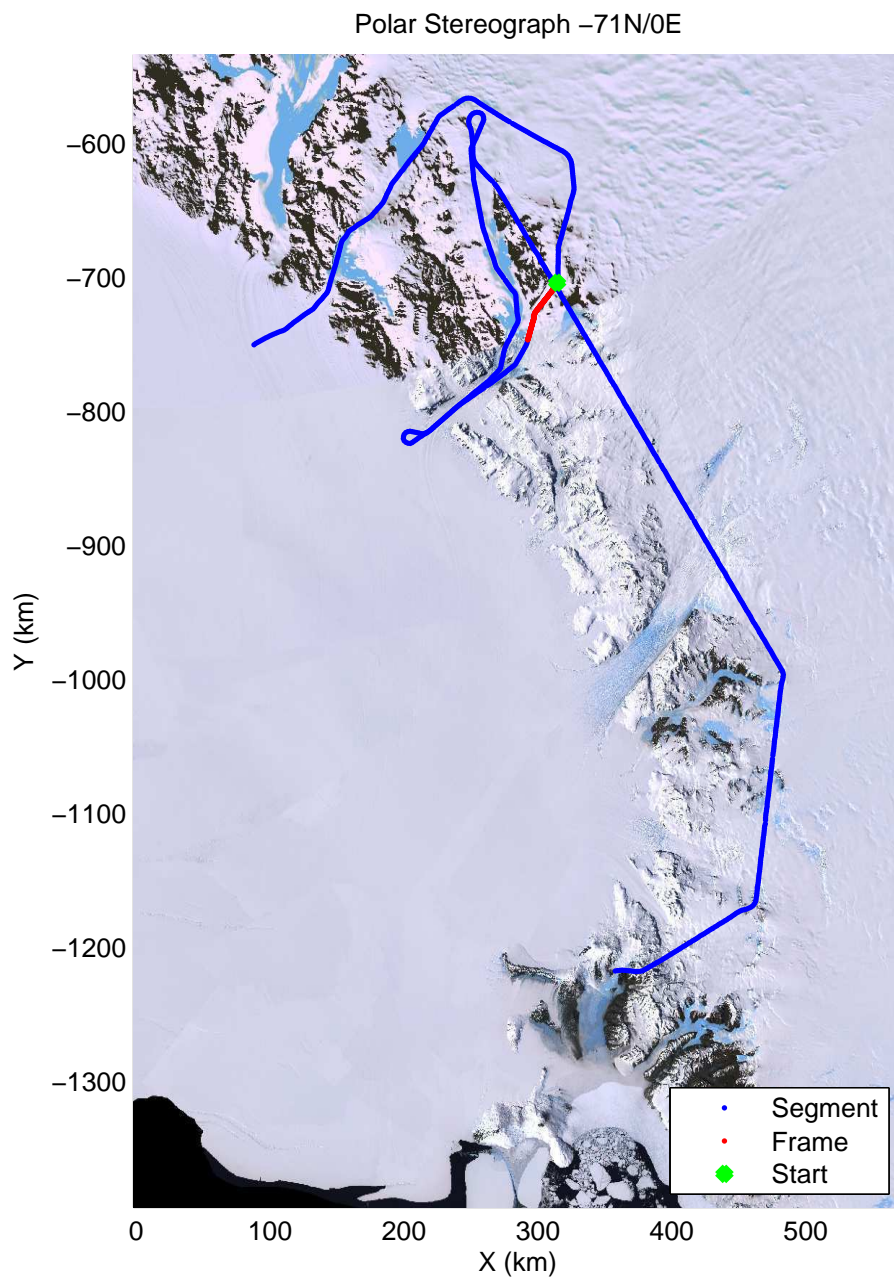

mcords3 2013_Antarctica_P3: "Tam West" 20131119_04_008: 00:26:21.1 to 00:31:31.5 GPS

mcords3 2013_Antarctica_P3: "Tam West" 20131119_04_009: 00:31:32.0 to 00:37:27.0 GPS

mcords3 2013_Antarctica_P3: "Tam West" 20131119_04_009: 00:31:32.0 to 00:37:27.0 GPS