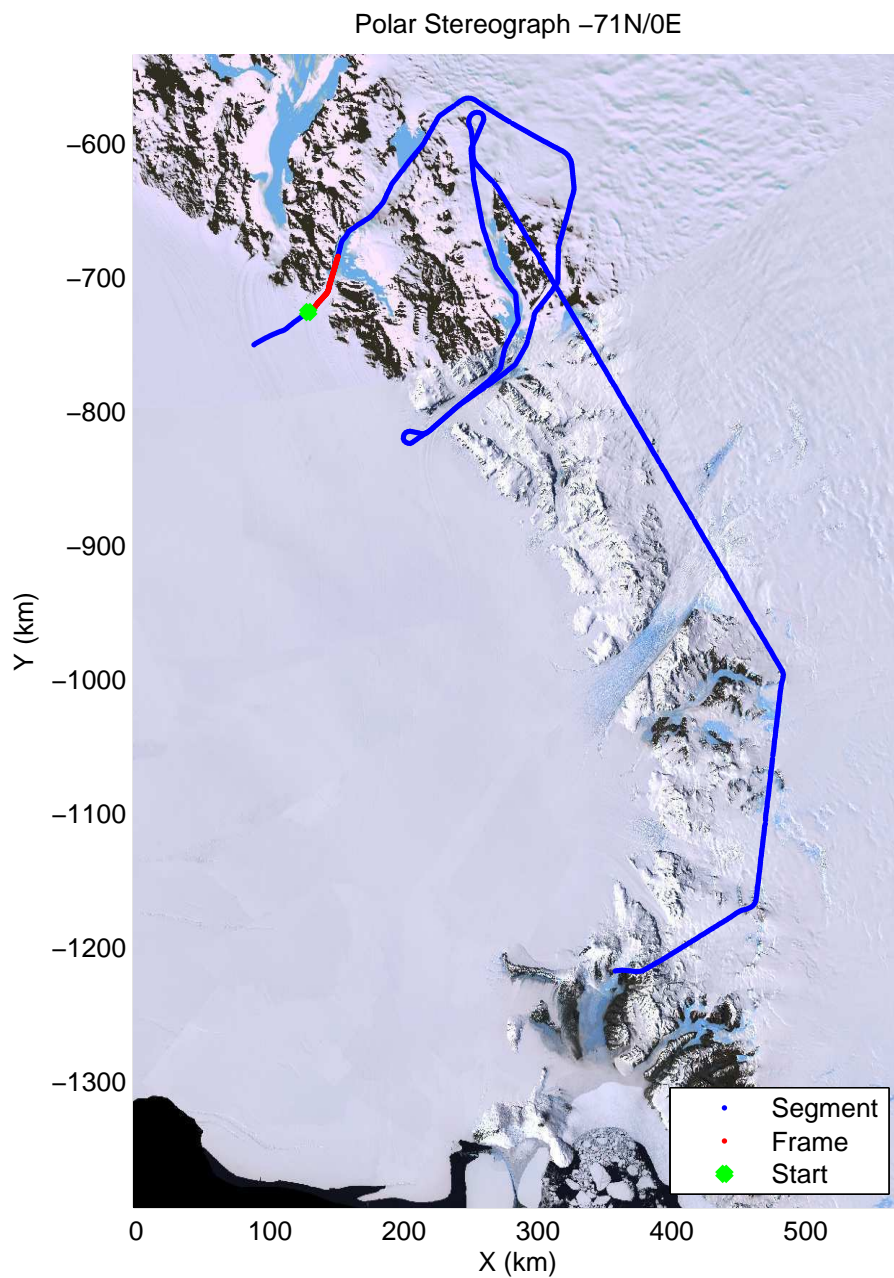

mcords3 2013_Antarctica_P3: "Tam West" 20131119_04_001: -1:45:16.2 to -1:51:04.5 GPS

mcords3 2013_Antarctica_P3: "Tam West" 20131119_04_001: -1:45:16.2 to -1:51:04.5 GPS

mcords3 2013_Antarctica_P3: "Tam West" 20131119_04_002: -1:51:05.1 to -1:56:57.7 GPS