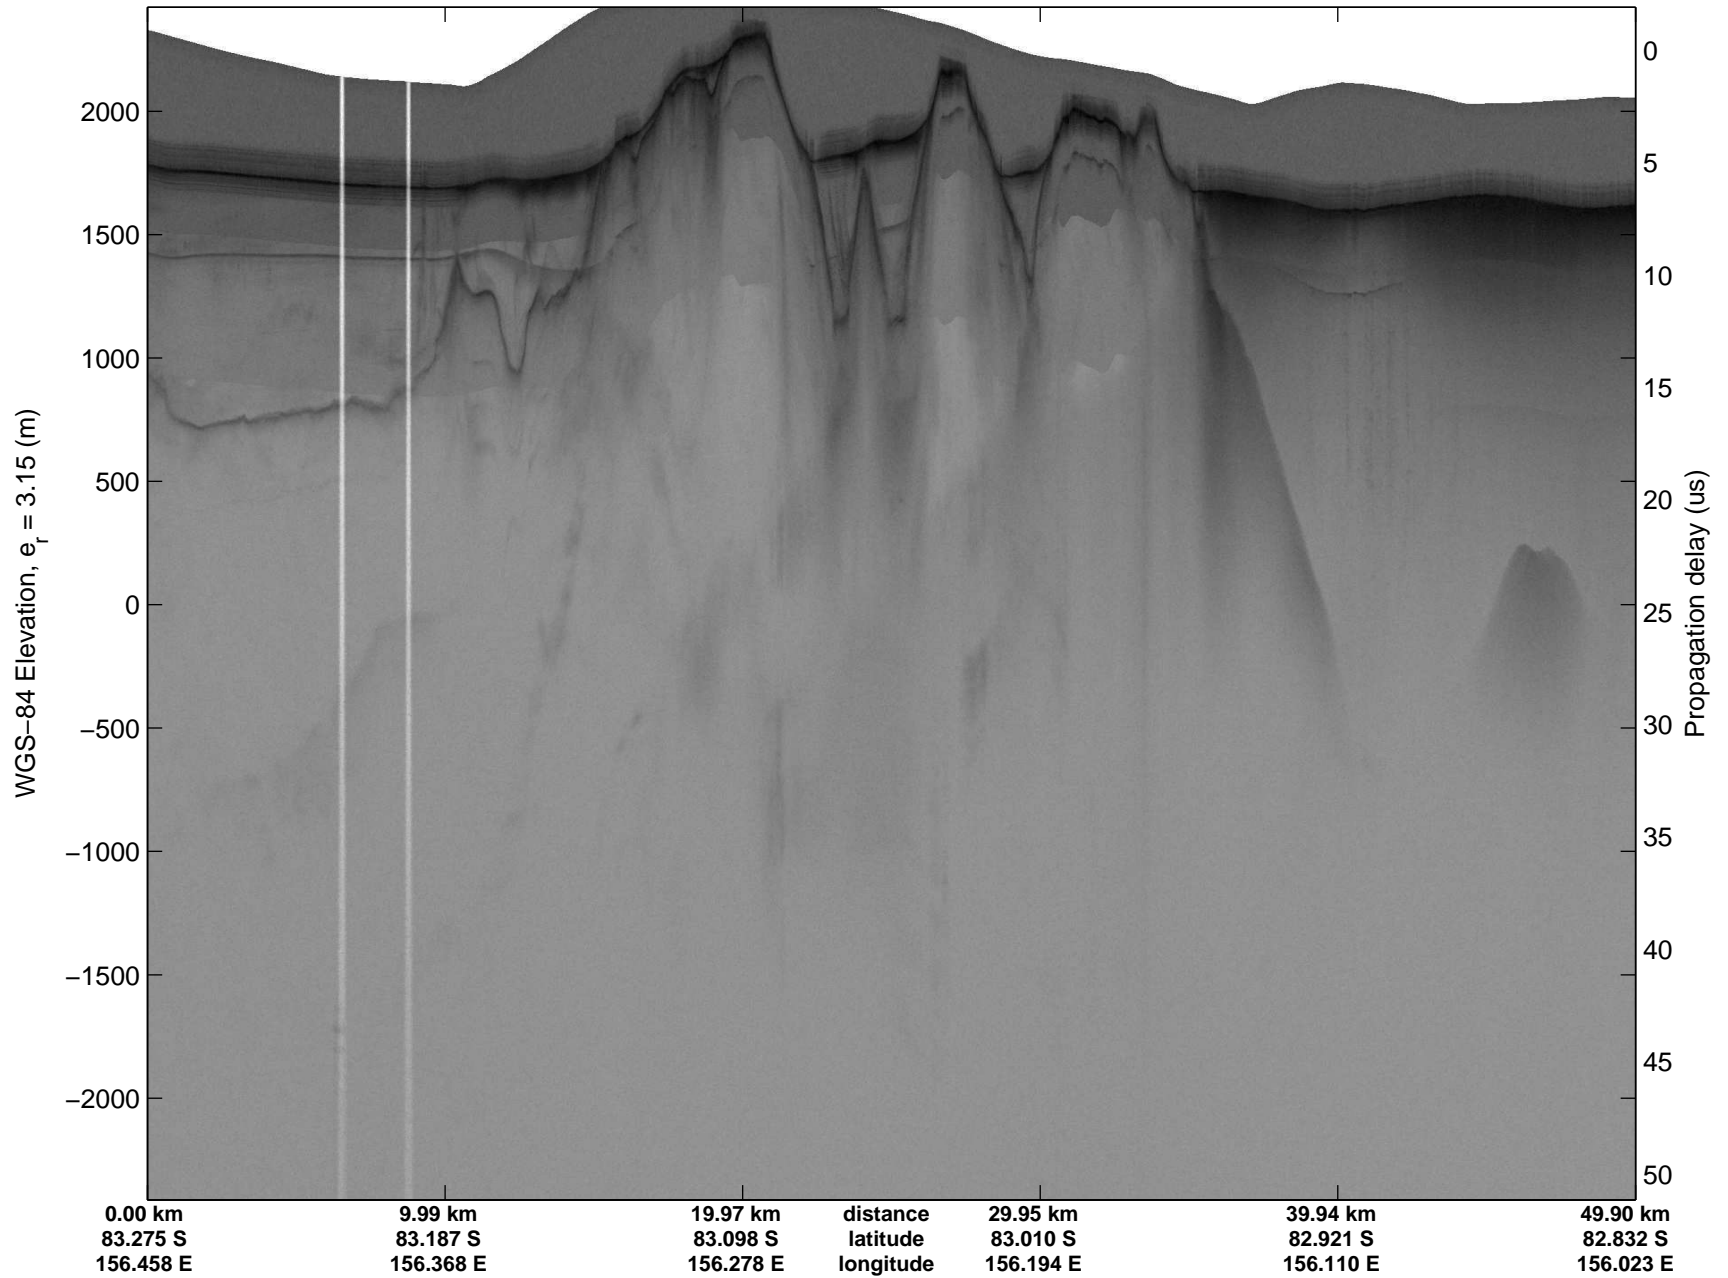

mcords3 2013_Antarctica_P3: "Tam West" 20131119_04_022: 01:56:14.0 to 02:01:49.2 GPS