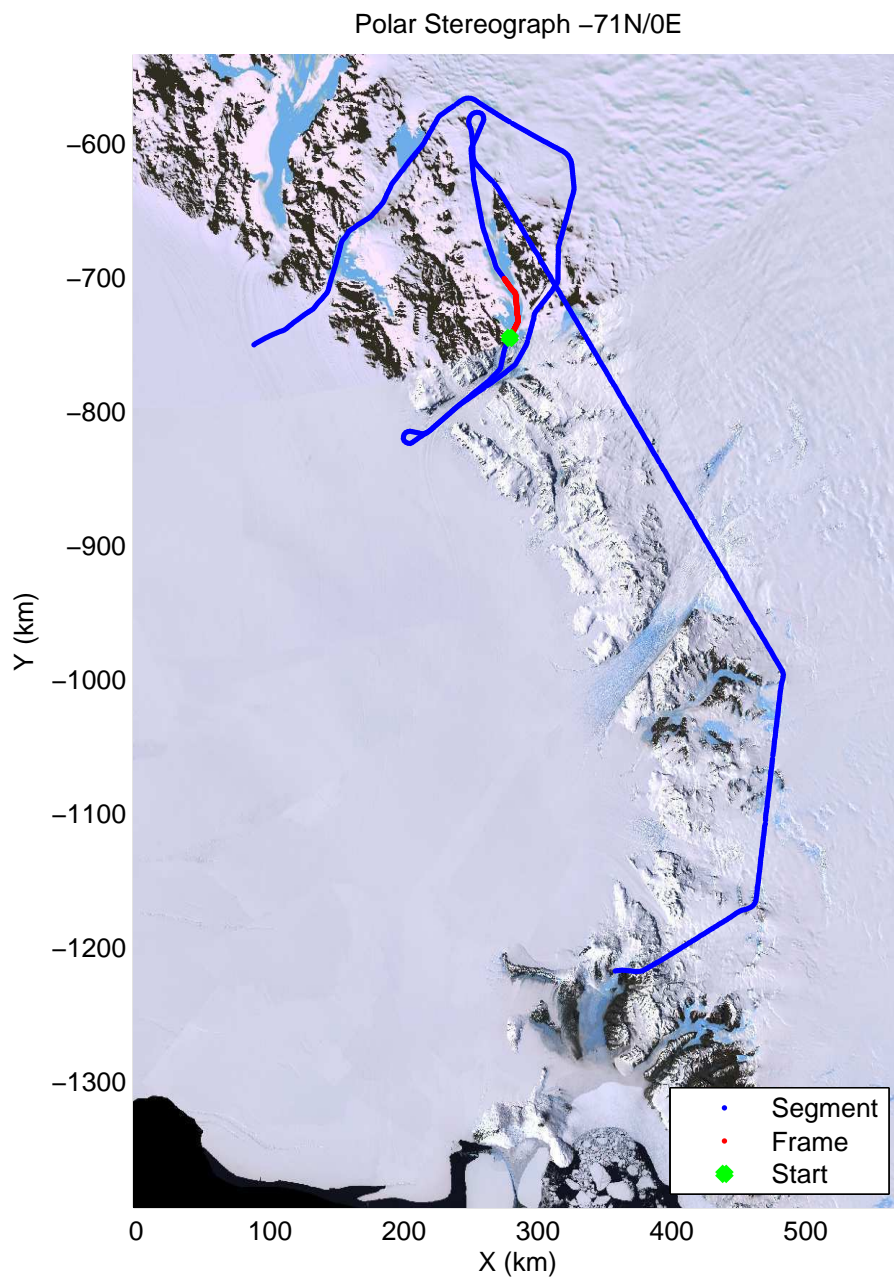

mcords3 2013_Antarctica_P3: "Tam West" 20131119_04_014: 01:04:07.4 to 01:11:19.6 GPS

mcoords3 2013_Antarctica_P3: "Tam West" 20131119_04_015: 01:11:20.4 to 01:18:34.5 GPS

mcords3 2013_Antarctica_P3: "Tam West" 20131119_04_015: 01:11:20.4 to 01:18:34.5 GPS