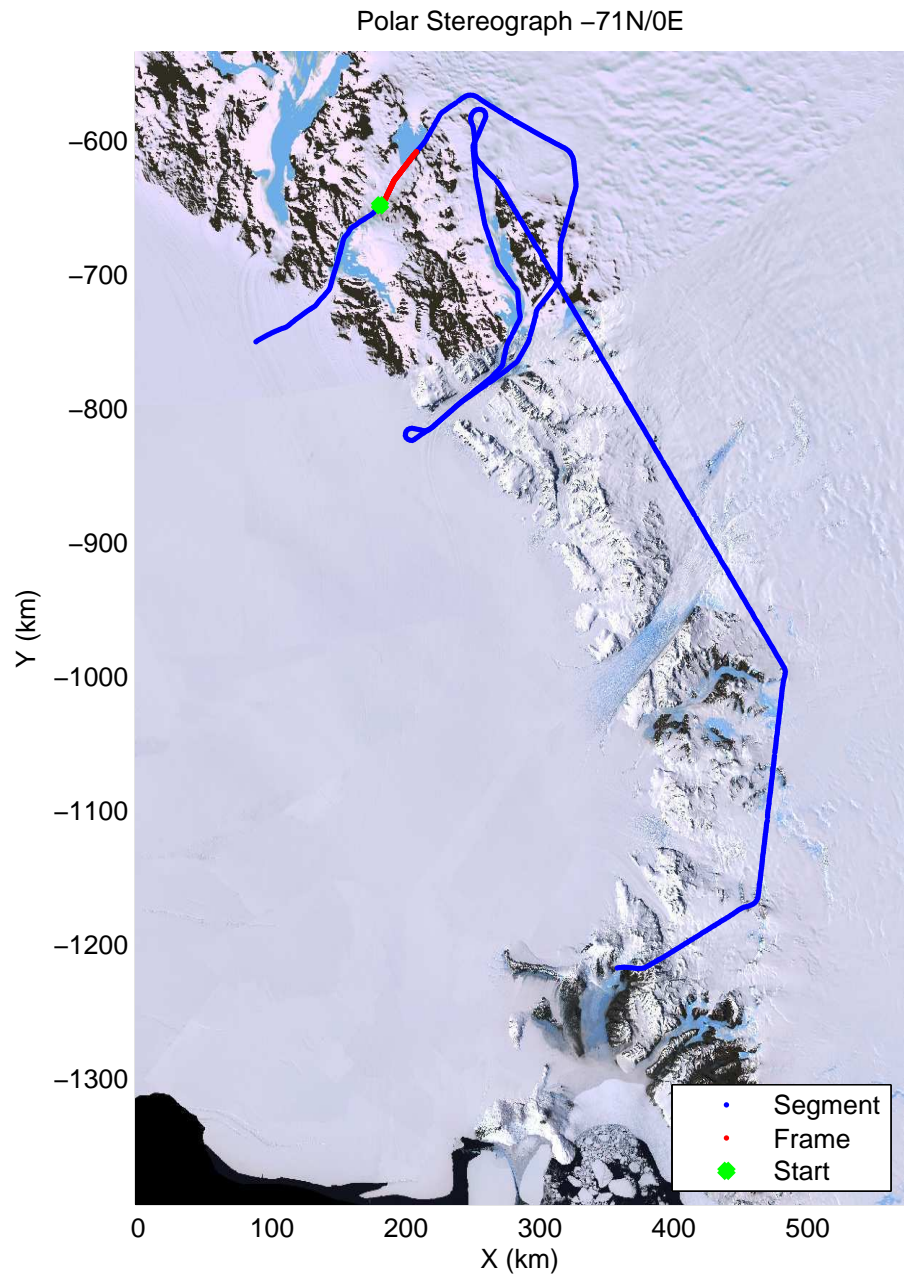

mcoords3 2013_Antarctica_P3: "Tam West" 20131119_04_002: -1:51:05.1 to -1:56:57.7 GPS

mcords3 2013_Antarctica_P3: "Tam West" 20131119_04_003: -1:56:58.3 to 00:02:50.3 GPS

mcords3 2013_Antarctica_P3: "Tam West" 20131119_04_003: -1:56:58.3 to 00:02:50.3 GPS