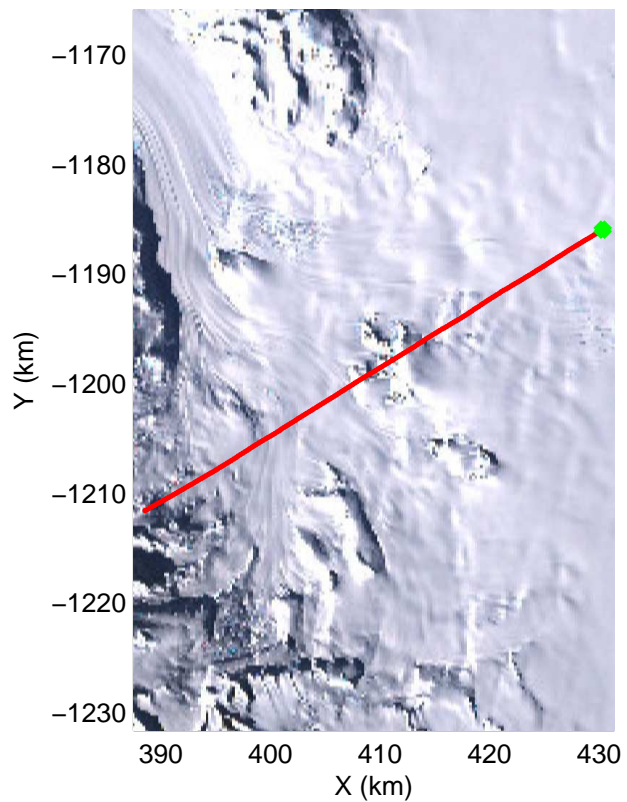

mcords3 2013_Antarctica_P3: "Tam West" 20131119_04_032: 02:52:42.4 to 02:58:41.2 GPS

mcords3 2013_Antarctica_P3: "Tam West" 20131119_04_033: 02:58:41.8 to 03:04:09.9 GPS

mcords3 2013_Antarctica_P3: "Tam West" 20131119_04_033: 02:58:41.8 to 03:04:09.9 GPS