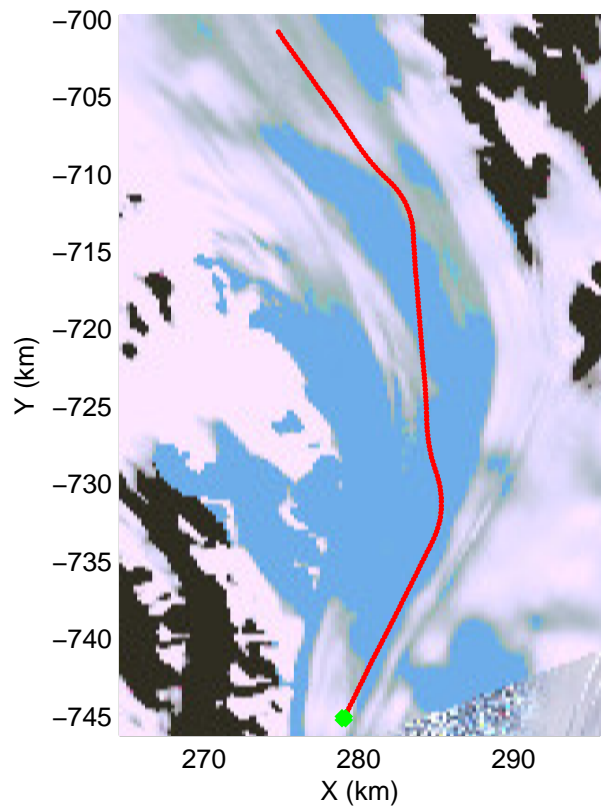

mcords3 2013_Antarctica_P3: "Tam West" 20131119_04_014: 01:04:07.4 to 01:11:19.6 GPS

mcoords3 2013_Antarctica_P3: "Tam West" 20131119_04_015: 01:11:20.4 to 01:18:34.5 GPS

mcords3 2013_Antarctica_P3: "Tam West" 20131119_04_015: 01:11:20.4 to 01:18:34.5 GPS