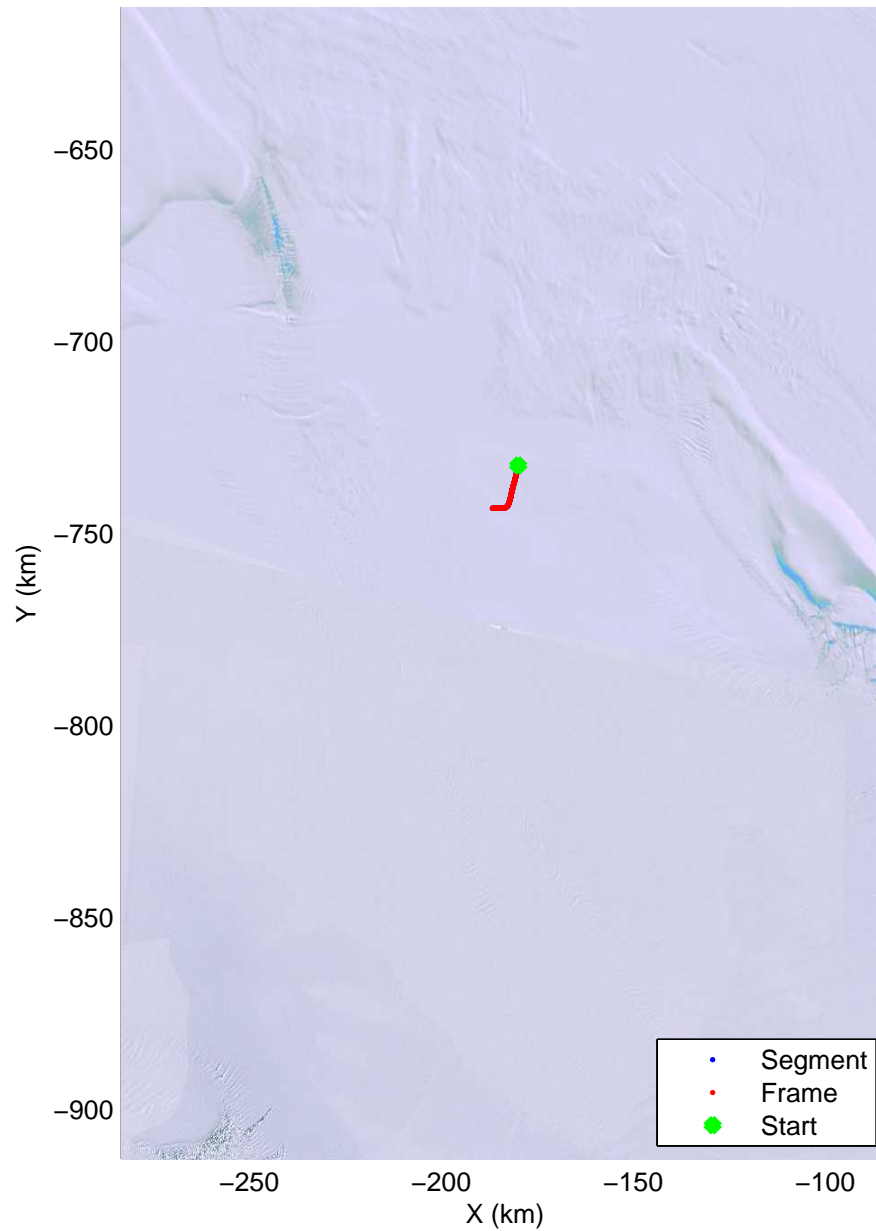

Polar Stereograph -71N/0E

mcords4 2013_Antarctica_Basler: "Transit to McMurdo" 20140111_06_001: -2:12:31.7 to -2:16:26.3 GPS

mcords4 2013_Antarctica_Basler: "Transit to McMurdo" 20140111_06_001: -2:12:31.7 to -2:16:26.3 GPS