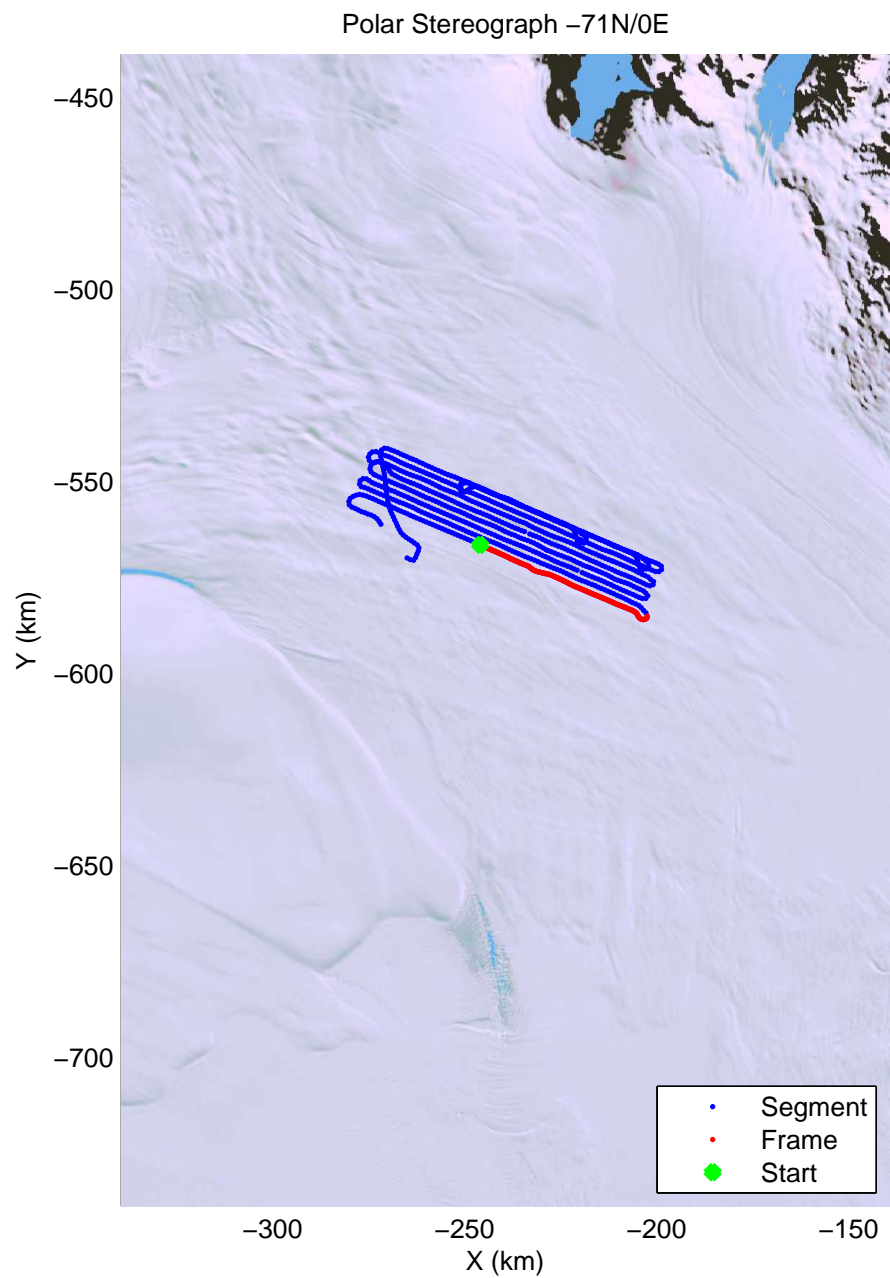

mcords4 2013\_Antarctica\_Basler: "Ice Rise Little A" 20140109\_03\_001: -4:44:57.8 to -4:57:10.6 GPS

mcords4 2013\_Antarctica\_Basler: "Ice Rise Little A" 20140109\_03\_001: -4:44:57.8 to -4:57:10.6 GPS

mcords4 2013\_Antarctica\_Basler: "Ice Rise Little A" 20140109\_03\_002: -4:57:11.1 to -3:09:14.2 GPS

mcords4 2013\_Antarctica\_Basler: "Ice Rise Little A" 20140109\_03\_002: -4:57:11.1 to -3:09:14.2 GPS