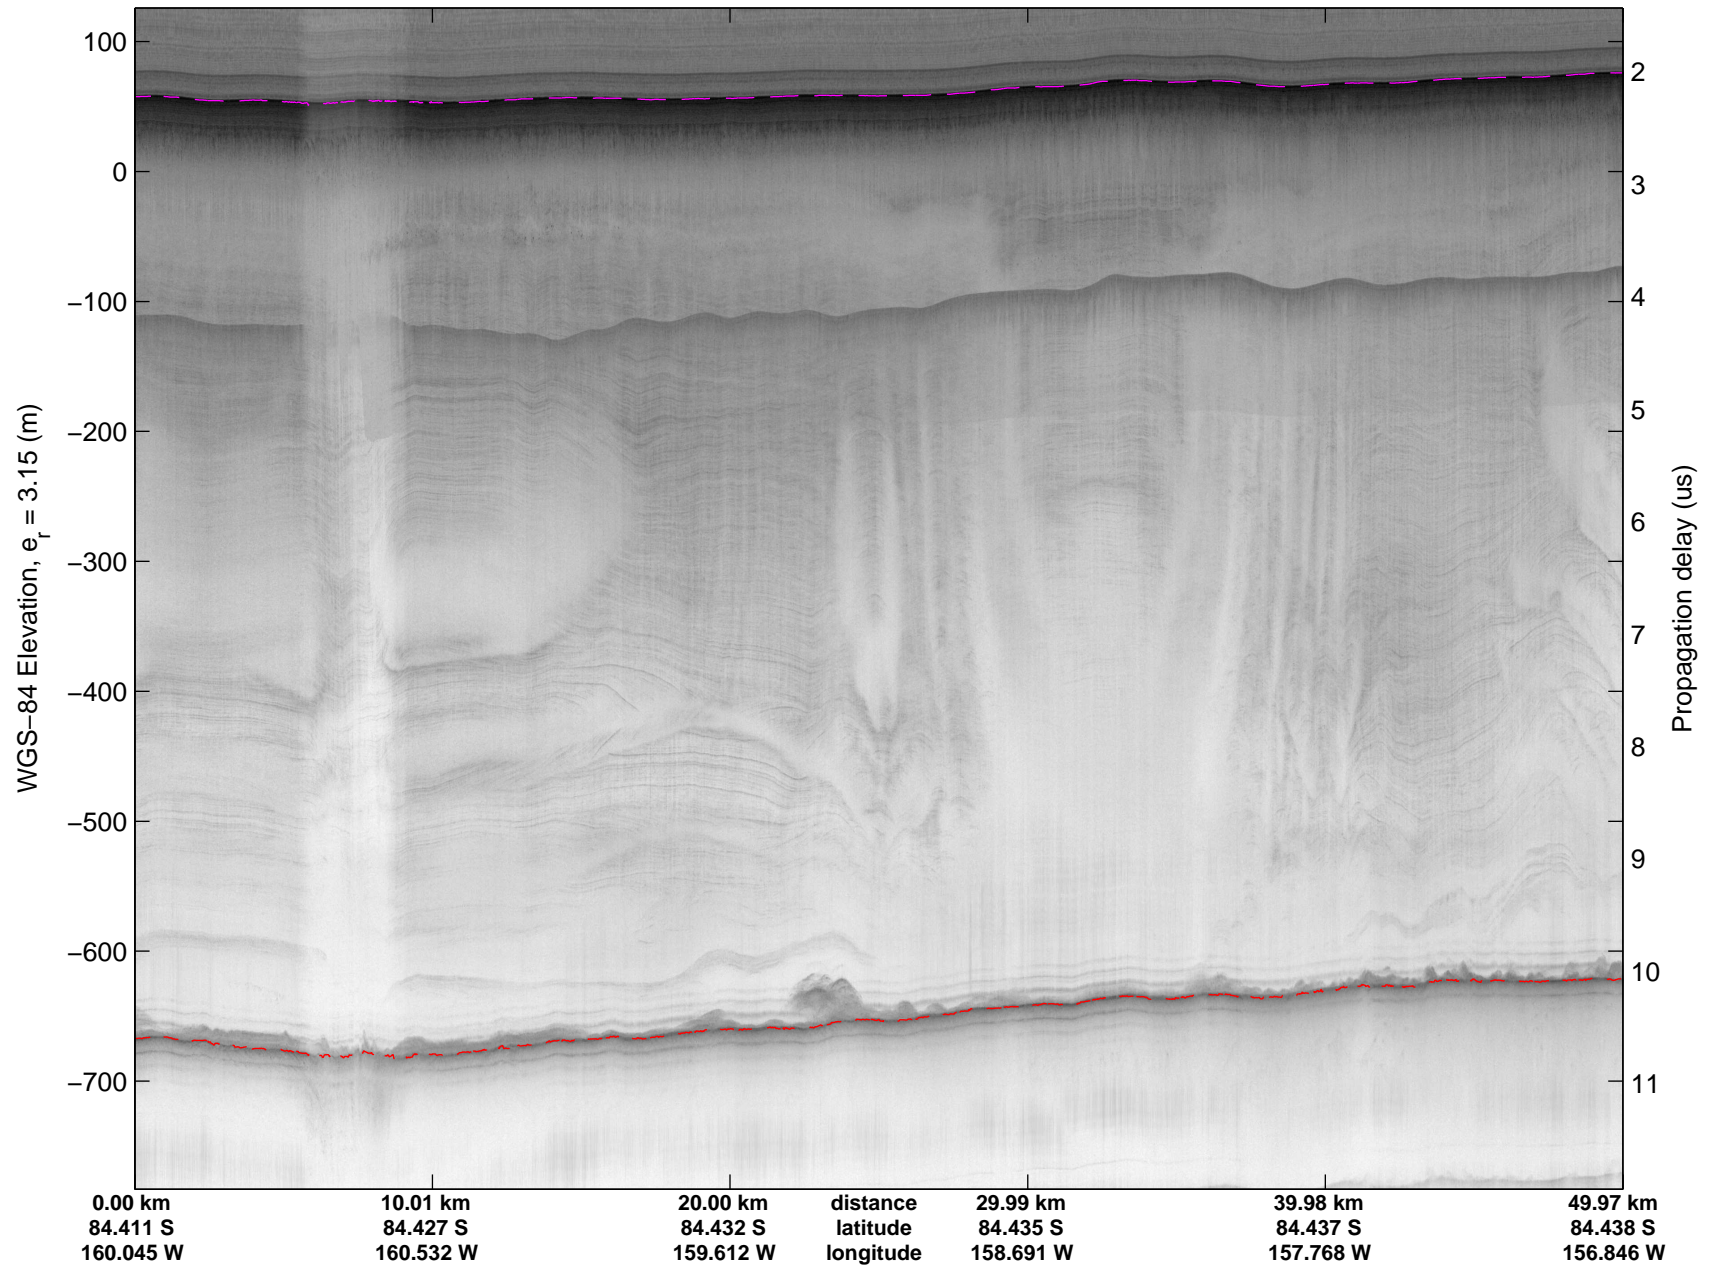

mcords4 2013\_Antarctica\_Basler: "Ice Rise Little A" 20140109\_03\_012: -1:01:37.1 to -1:13:10.1 GPS

mcords4 2013\_Antarctica\_Basler: "Ice Rise Little A" 20140109\_03\_012: -1:01:37.1 to -1:13:10.1 GPS

mcords4 2013\_Antarctica\_Basler: "Ice Rise Little A" 20140109\_03\_013: -1:13:10.6 to -1:26:08.6 GPS

mcords4 2013\_Antarctica\_Basler: "Ice Rise Little A" 20140109\_03\_013: -1:13:10.6 to -1:26:08.6 GPS