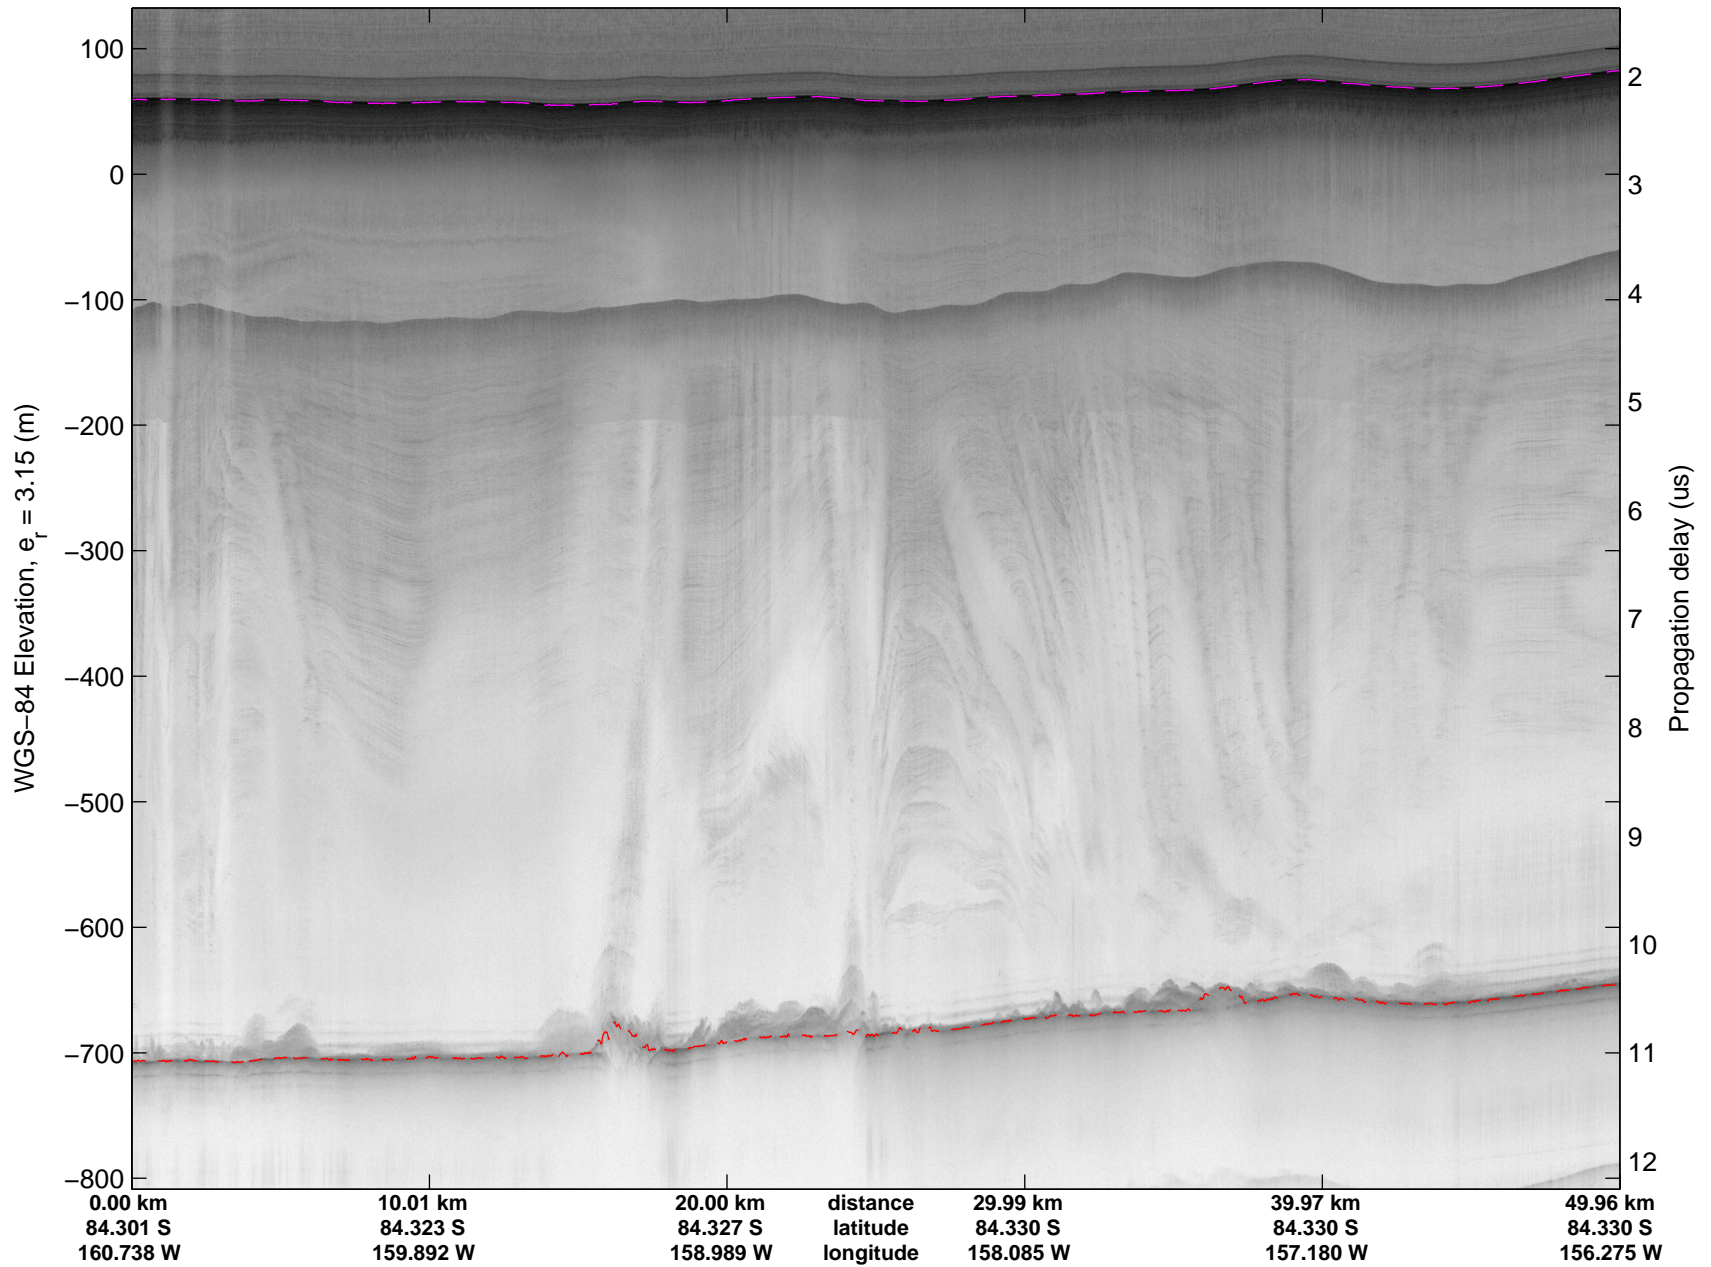

mcords4 2013_Antarctica_Basler: "Ice Rise Little A" 20140109_03_003: -3:09:15.0 to -3:22:48.6 GPS