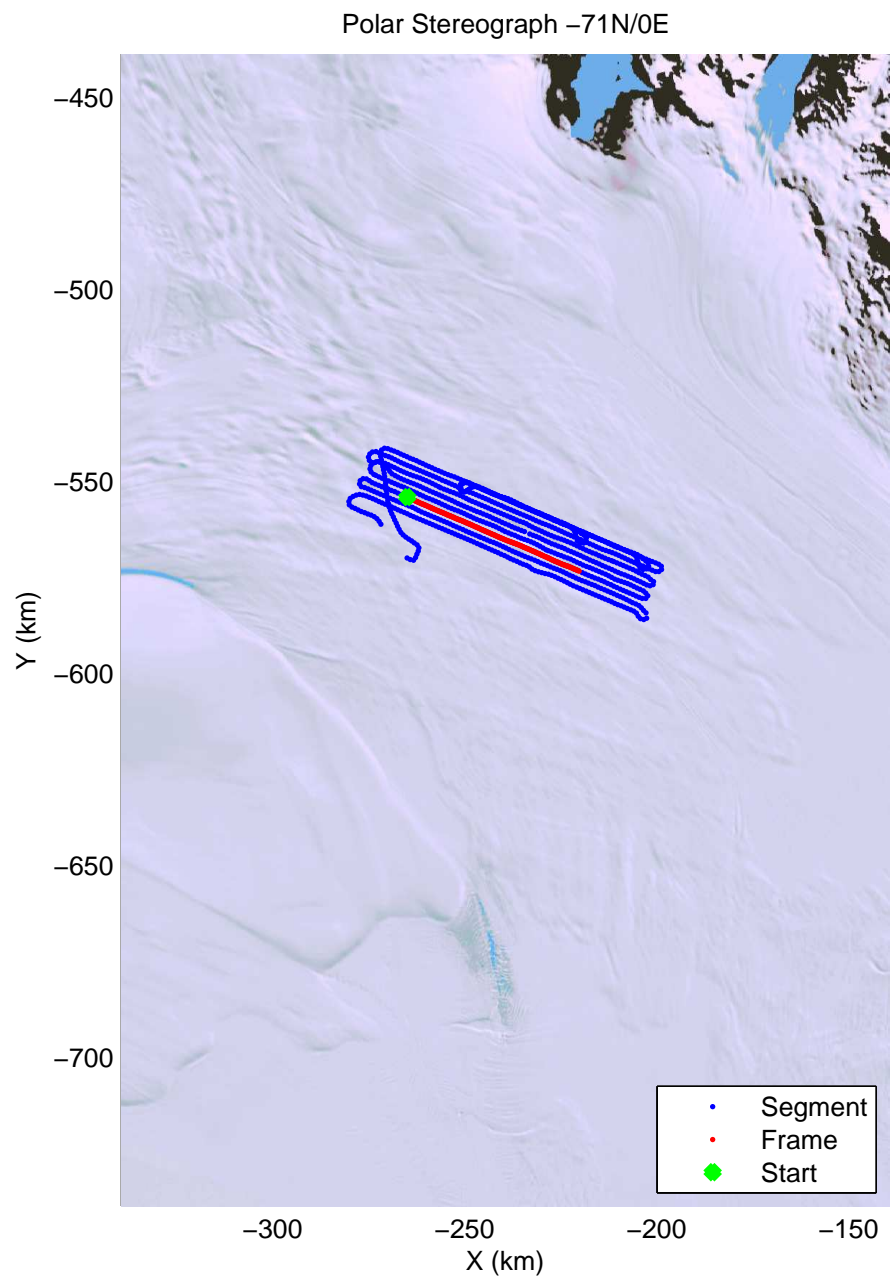

mcords4 2013\_Antarctica\_Basler: "Ice Rise Little A" 20140109\_03\_004: -3:22:49.1 to -3:35:27.8 GPS

mcords4 2013\_Antarctica\_Basler: "Ice Rise Little A" 20140109\_03\_004: -3:22:49.1 to -3:35:27.8 GPS