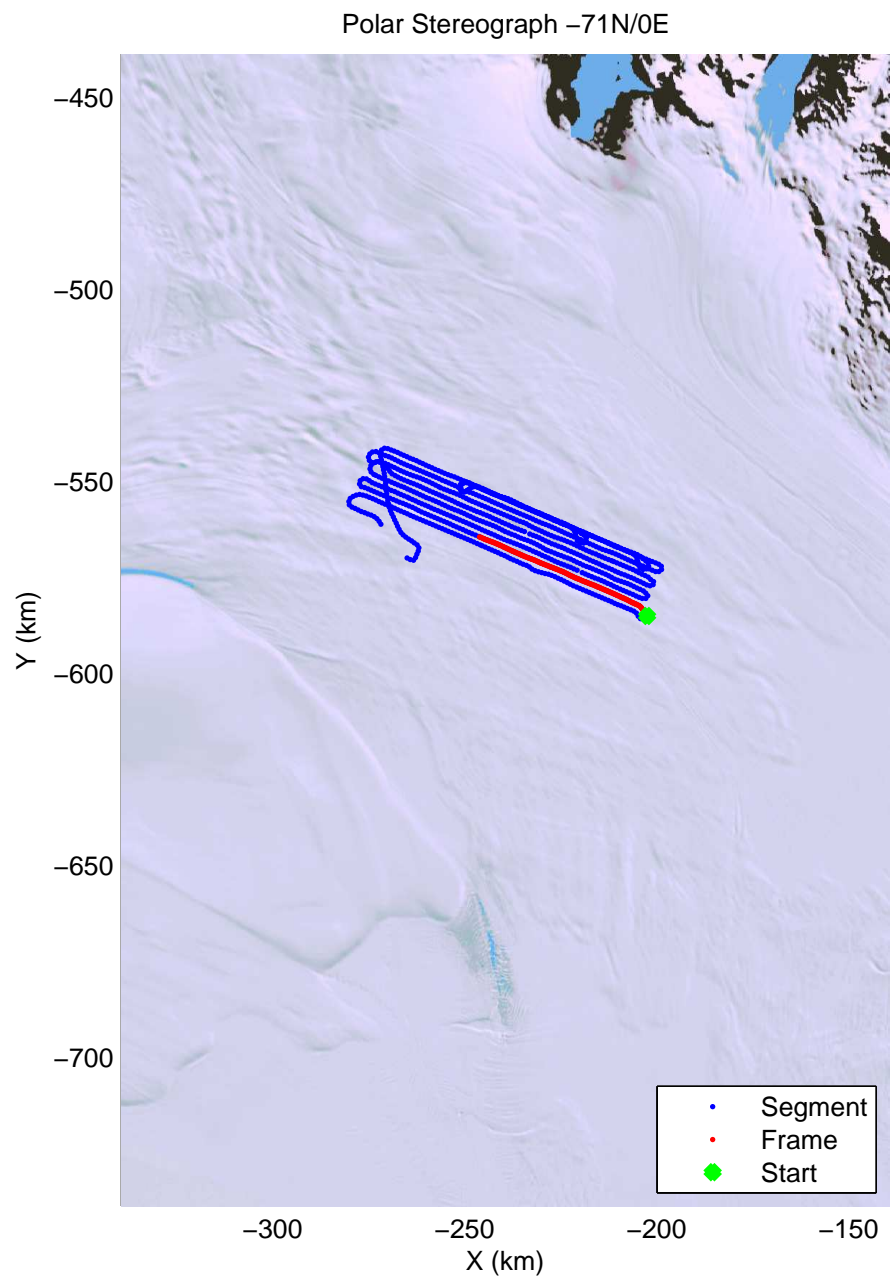

mcords4 2013\_Antarctica\_Basler: "Ice Rise Little A" 20140109\_03\_001: -4:44:57.8 to -4:57:10.6 GPS

mcords4 2013\_Antarctica\_Basler: "Ice Rise Little A" 20140109\_03\_001: -4:44:57.8 to -4:57:10.6 GPS

mcords4 2013\_Antarctica\_Basler: "Ice Rise Little A" 20140109\_03\_002: -4:57:11.1 to -3:09:14.2 GPS

mcords4 2013\_Antarctica\_Basler: "Ice Rise Little A" 20140109\_03\_002: -4:57:11.1 to -3:09:14.2 GPS