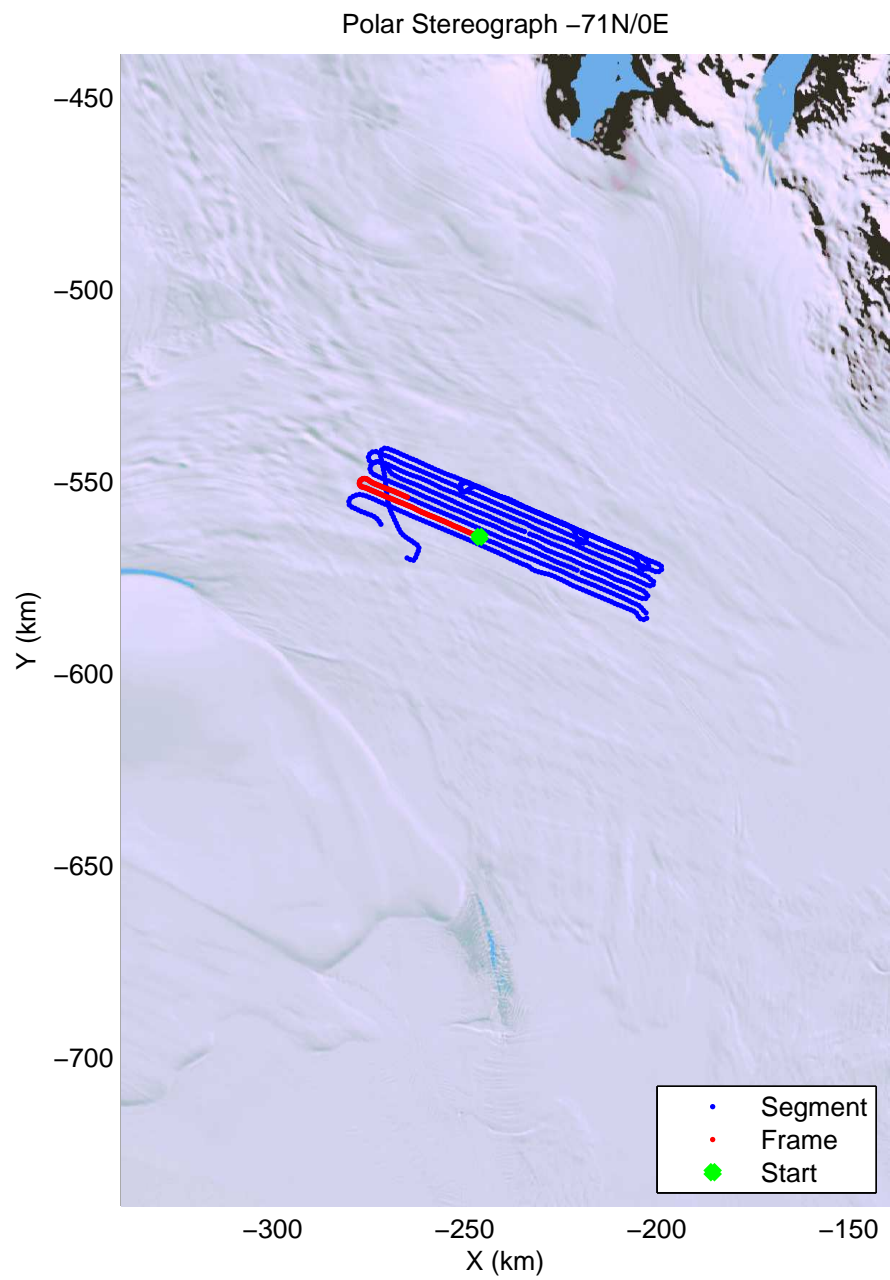

mcords4 2013\_Antarctica\_Basler: "Ice Rise Little A" 20140109\_03\_002: -4:57:11.1 to -3:09:14.2 GPS

mcords4 2013\_Antarctica\_Basler: "Ice Rise Little A" 20140109\_03\_002: -4:57:11.1 to -3:09:14.2 GPS

mcords4 2013\_Antarctica\_Basler: "Ice Rise Little A" 20140109\_03\_003: -3:09:15.0 to -3:22:48.6 GPS

mcords4 2013\_Antarctica\_Basler: "Ice Rise Little A" 20140109\_03\_003: -3:09:15.0 to -3:22:48.6 GPS