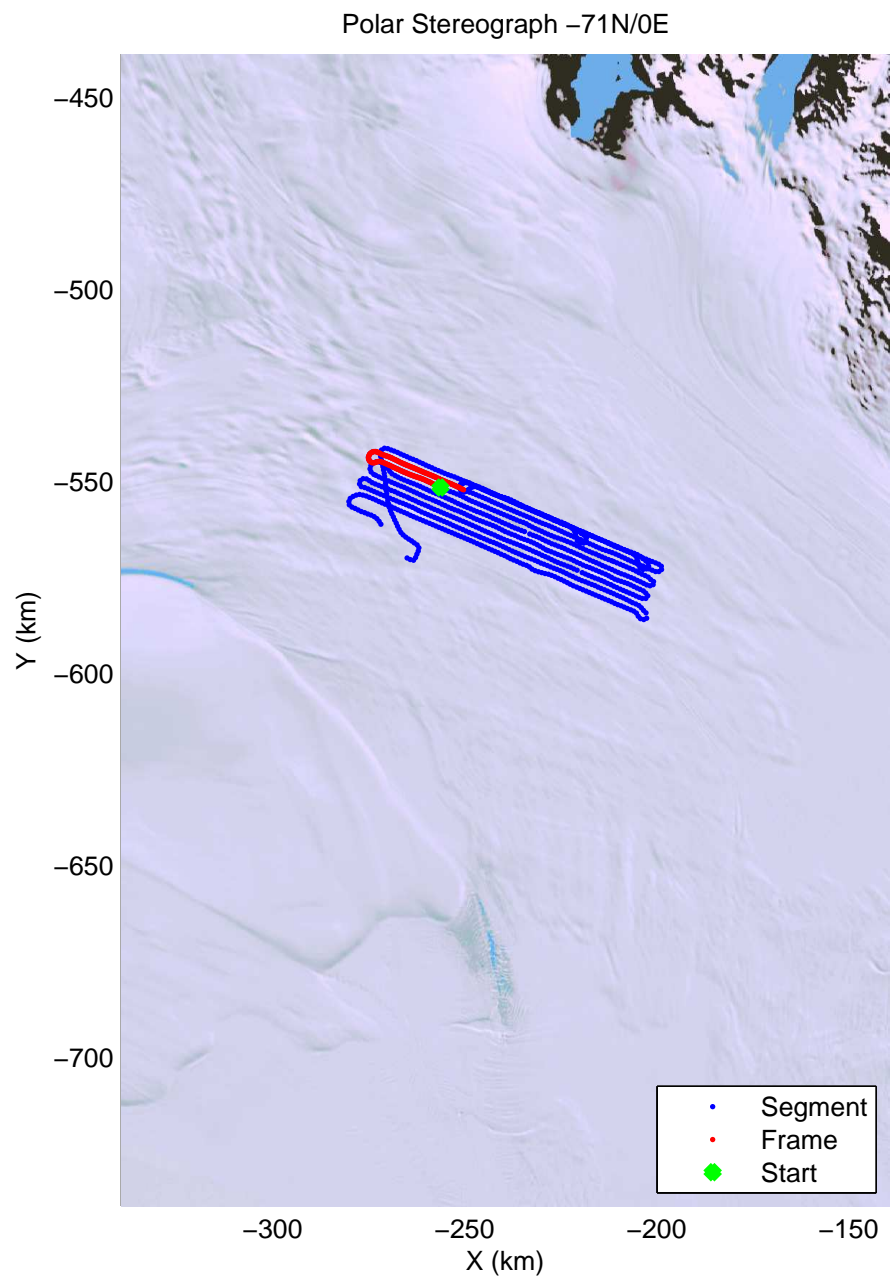

mcords4 2013\_Antarctica\_Basler: "Ice Rise Little A" 20140109\_03\_010: -2:36:55.9 to -2:49:33.4 GPS

mcords4 2013\_Antarctica\_Basler: "Ice Rise Little A" 20140109\_03\_010: -2:36:55.9 to -2:49:33.4 GPS