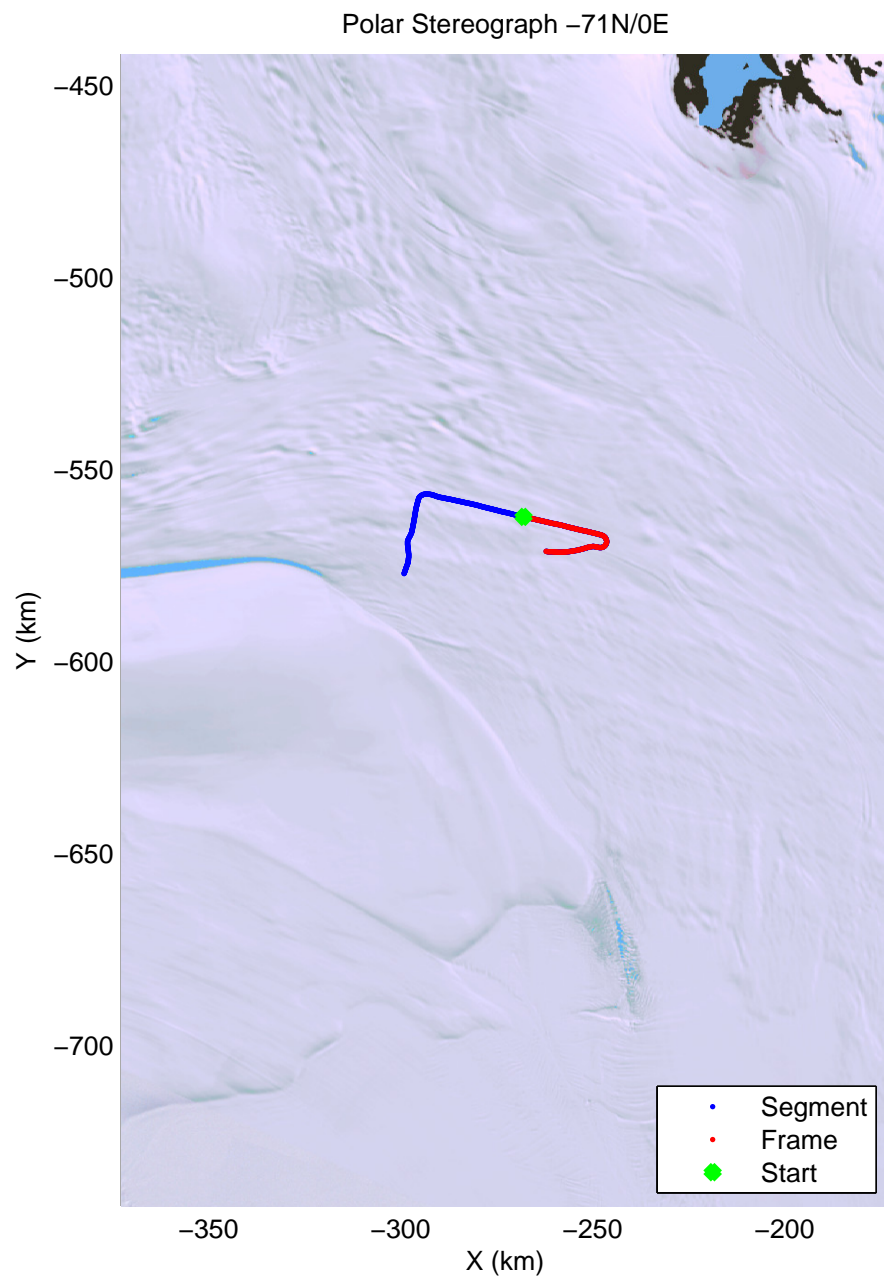

mcords4 2013\_Antarctica\_Basler: "Whillans GL Cleanup + Crary" 20140108\_06\_001: 02:06:43.3 to 02:18:32.8 GPS

mcords4 2013\_Antarctica\_Basler: "Whillans GL Cleanup + Crary" 20140108\_06\_001: 02:06:43.3 to 02:18:32.8 GPS

mcords4 2013\_Antarctica\_Basler: "Whillans GL Cleanup + Crary" 20140108\_06\_002: 02:18:33.3 to 02:29:10.7 GPS

mcords4 2013\_Antarctica\_Basler: "Whillans GL Cleanup + Cray" 20140108\_06\_002: 02:18:33.3 to 02:29:10.7 GPS