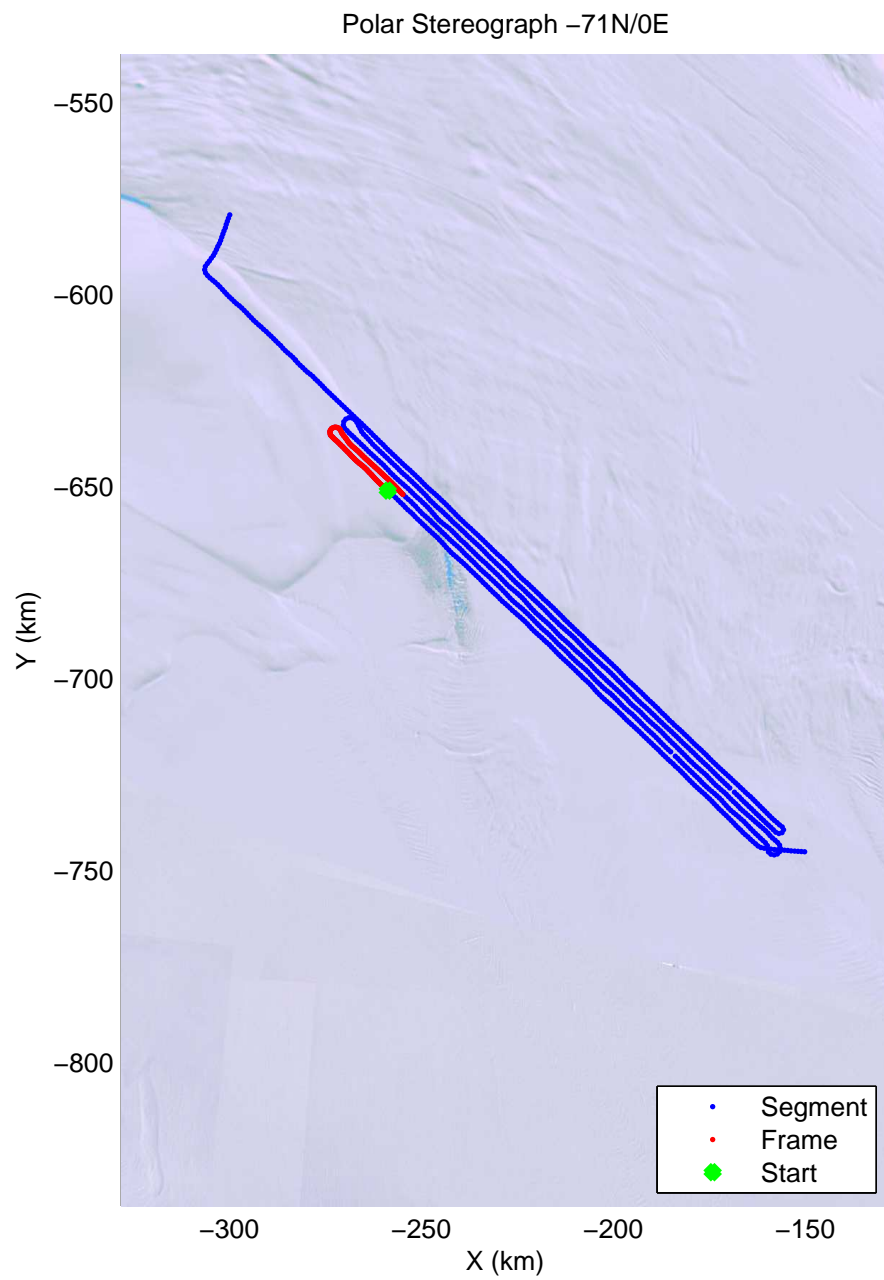

mcords4 2013_Antarctica_Basler: "Whillans GL Cleanup + Crary" 20140108_05_001: -2:27:28.7 to -2:39:52.4 GPS

mcords4 2013_Antarctica_Basler: "Whillans GL Cleanup + Crary" 20140108_05_001: -2:27:28.7 to -2:39:52.4 GPS

mcords4 2013_Antarctica_Basler: "Whillans GL Cleanup + Crary" 20140108_05_002: -2:39:52.9 to -2:51:57.9 GPS

mcords4 2013_Antarctica_Basler: "Whillans GL Cleanup + Crary" 20140108_05_002: -2:39:52.9 to -2:51:57.9 GPS

mcords4 2013_Antarctica_Basler: "Whillans GL Cleanup + Crary" 20140108_05_003: -2:51:58.4 to -1:04:07.4 GPS

mcords4 2013_Antarctica_Basler: "Whillans GL Cleanup + Crary" 20140108_05_003: -2:51:58.4 to -1:04:07.4 GPS