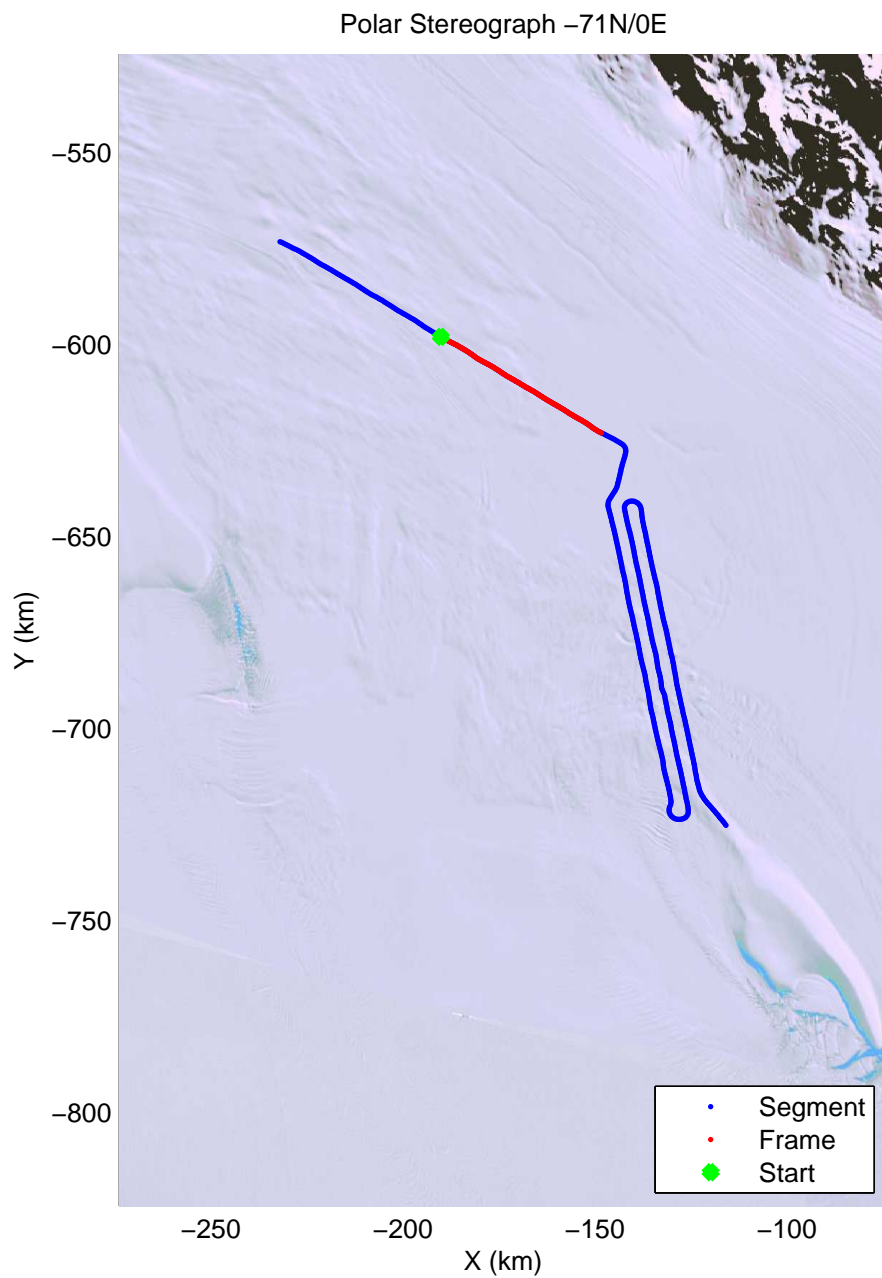

mcords4 2013_Antarctica_Basler: "Whillans GL Cleanup + Crary" 20140108_03_001: -4:11:16.8 to -4:21:54.7 GPS

mcords4 2013_Antarctica_Basler: "Whillans GL Cleanup + Crary" 20140108_03_001: -4:11:16.8 to -4:21:54.7 GPS

mcords4 2013_Antarctica_Basler: "Whillans GL Cleanup + Crary" 20140108_03_002: -4:21:55.1 to -4:32:32.4 GPS

mcords4 2013_Antarctica_Basler: "Whillans GL Cleanup + Crary" 20140108_03_002: -4:21:55.1 to -4:32:32.4 GPS

mcords4 2013_Antarctica_Basler: "Whillans GL Cleanup + Crary" 20140108_03_003: -4:32:32.8 to -4:43:25.4 GPS

mcords4 2013_Antarctica_Basler: "Whillans GL Cleanup + Crary" 20140108_03_003: -4:32:32.8 to -4:43:25.4 GPS