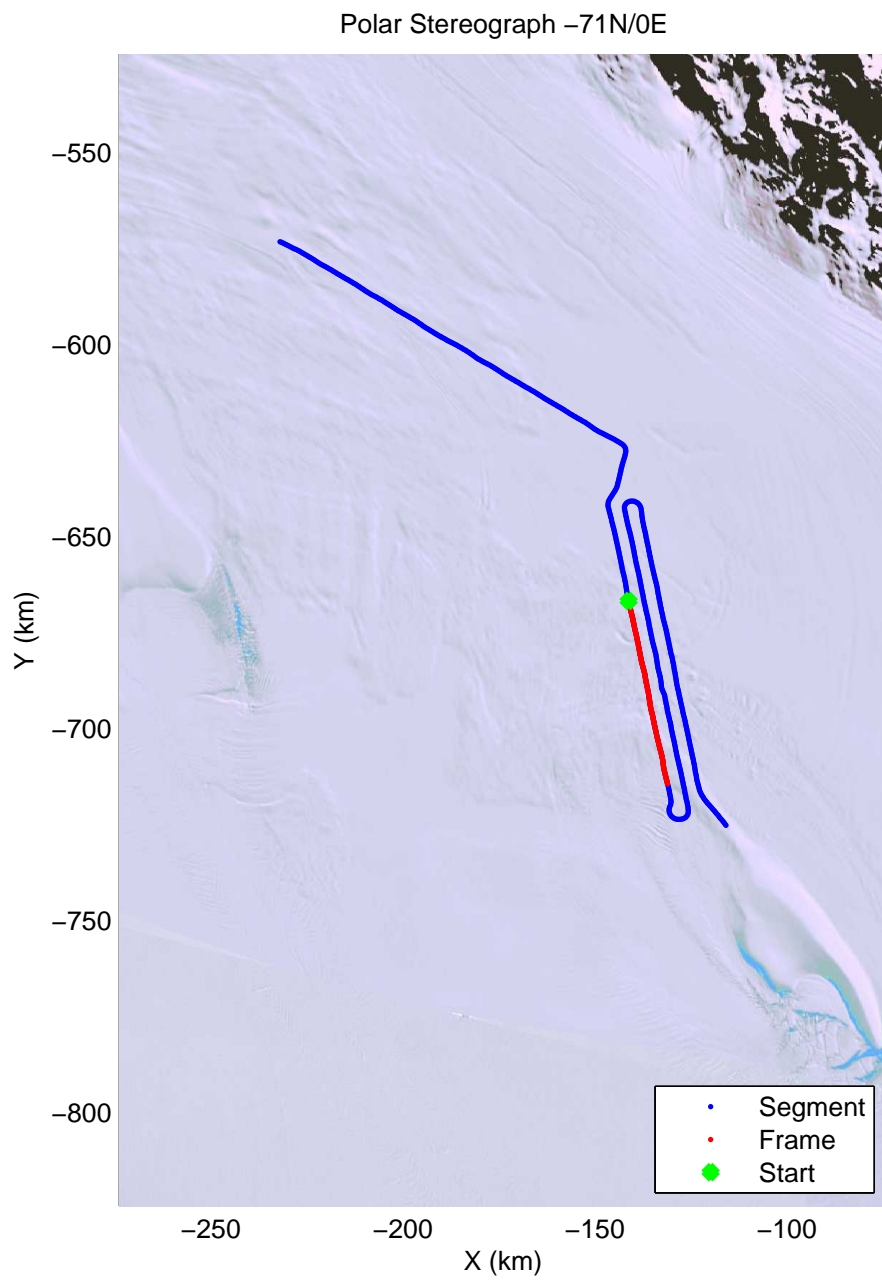

mcords4 2013_Antarctica_Basler: "Whillans GL Cleanup + Crary" 20140108_03_001: -4:11:16.8 to -4:21:54.7 GPS

mcords4 2013_Antarctica_Basler: "Whillans GL Cleanup + Crary" 20140108_03_001: -4:11:16.8 to -4:21:54.7 GPS

mcords4 2013_Antarctica_Basler: "Whillans GL Cleanup + Crary" 20140108_03_002: -4:21:55.1 to -4:32:32.4 GPS

mcords4 2013_Antarctica_Basler: "Whillans GL Cleanup + Crary" 20140108_03_002: -4:21:55.1 to -4:32:32.4 GPS

mcords4 2013_Antarctica_Basler: "Whillans GL Cleanup + Crary" 20140108_03_003: -4:32:32.8 to -4:43:25.4 GPS

mcords4 2013_Antarctica_Basler: "Whillans GL Cleanup + Crary" 20140108_03_003: -4:32:32.8 to -4:43:25.4 GPS