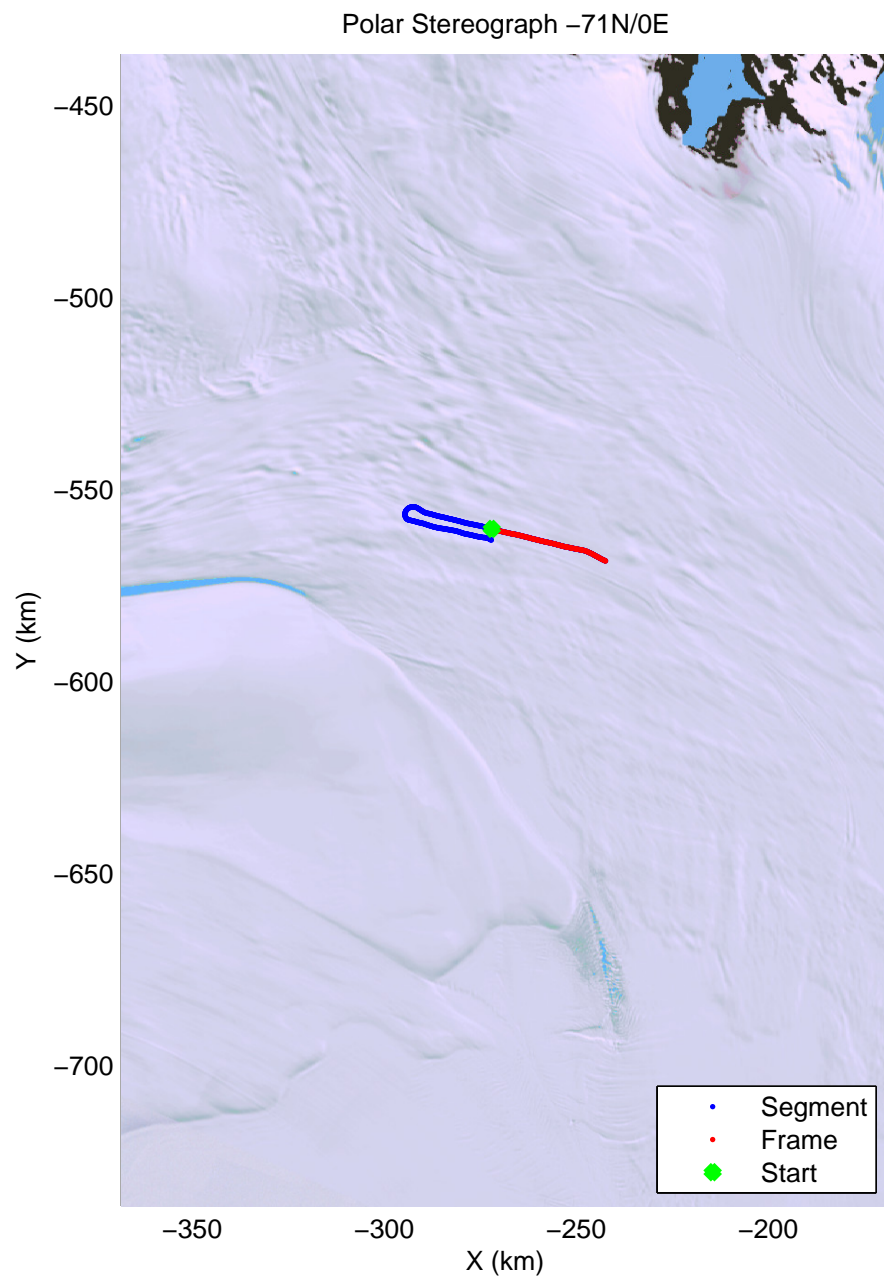

mcords4 2013\_Antarctica\_Basler: "Whillans GL Cleanup + Crary" 20140108\_02\_001: -5:49:41.1 to -4:01:46.0 GPS

mcords4 2013\_Antarctica\_Basler: "Whillans GL Cleanup + Crary" 20140108\_02\_001: -5:49:41.1 to -4:01:46.0 GPS

mcords4 2013\_Antarctica\_Basler: "Whillans GL Cleanup + Crary" 20140108\_02\_002: -4:01:46.4 to -4:08:45.0 GPS

mcords4 2013\_Antarctica\_Basler: "Whillans GL Cleanup + Crary" 20140108\_02\_002: -4:01:46.4 to -4:08:45.0 GPS