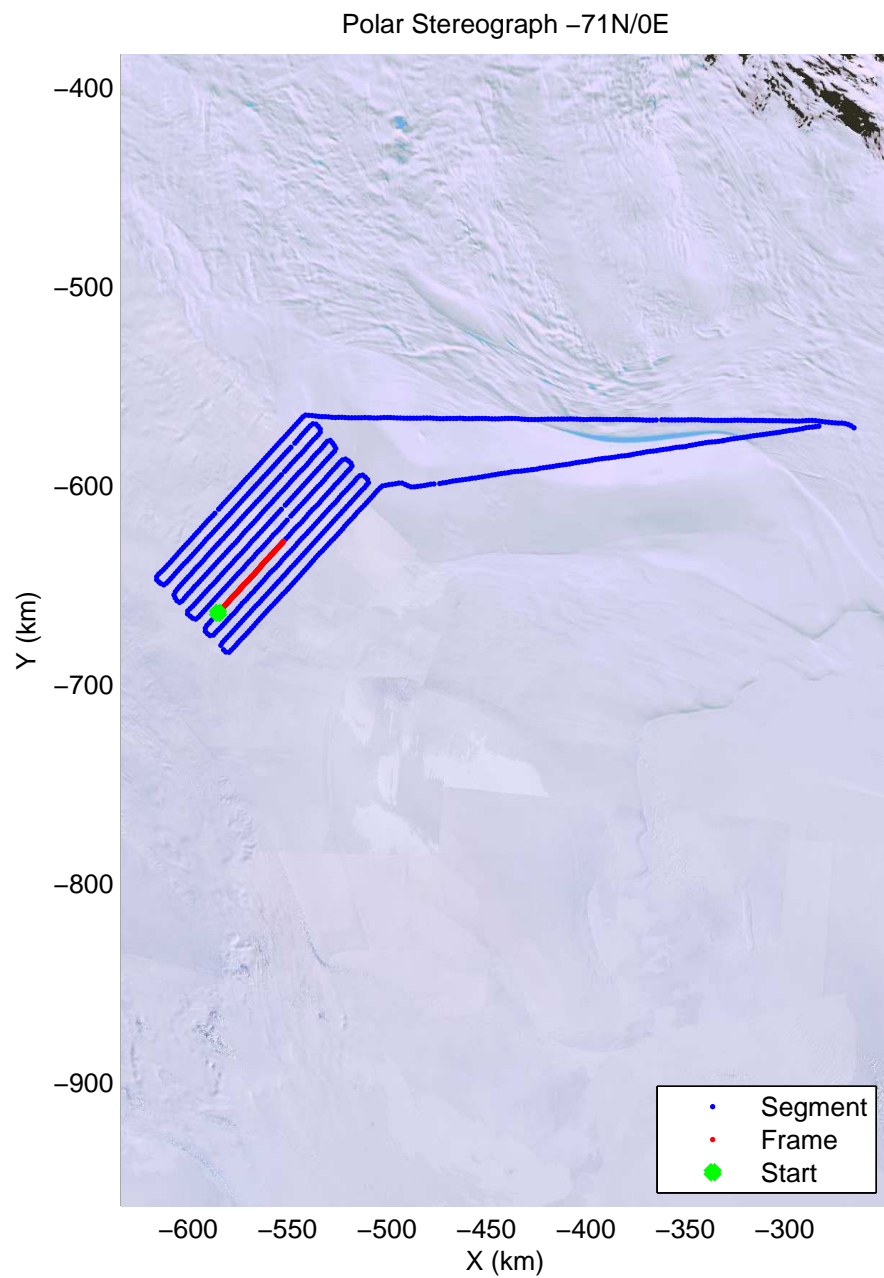

mcords4 2013_Antarctica_Basler: "Kamb Upper Lake" 20140103_02_011: -1:22:32.5 to -1:35:01.3 GPS

mcords4 2013_Antarctica_Basler: "Kamb Upper Lake" 20140103_02_012: -1:35:01.8 to -1:47:19.9 GPS

mcords4 2013_Antarctica_Basler: "Kamb Upper Lake" 20140103_02_012: -1:35:01.8 to -1:47:19.9 GPS