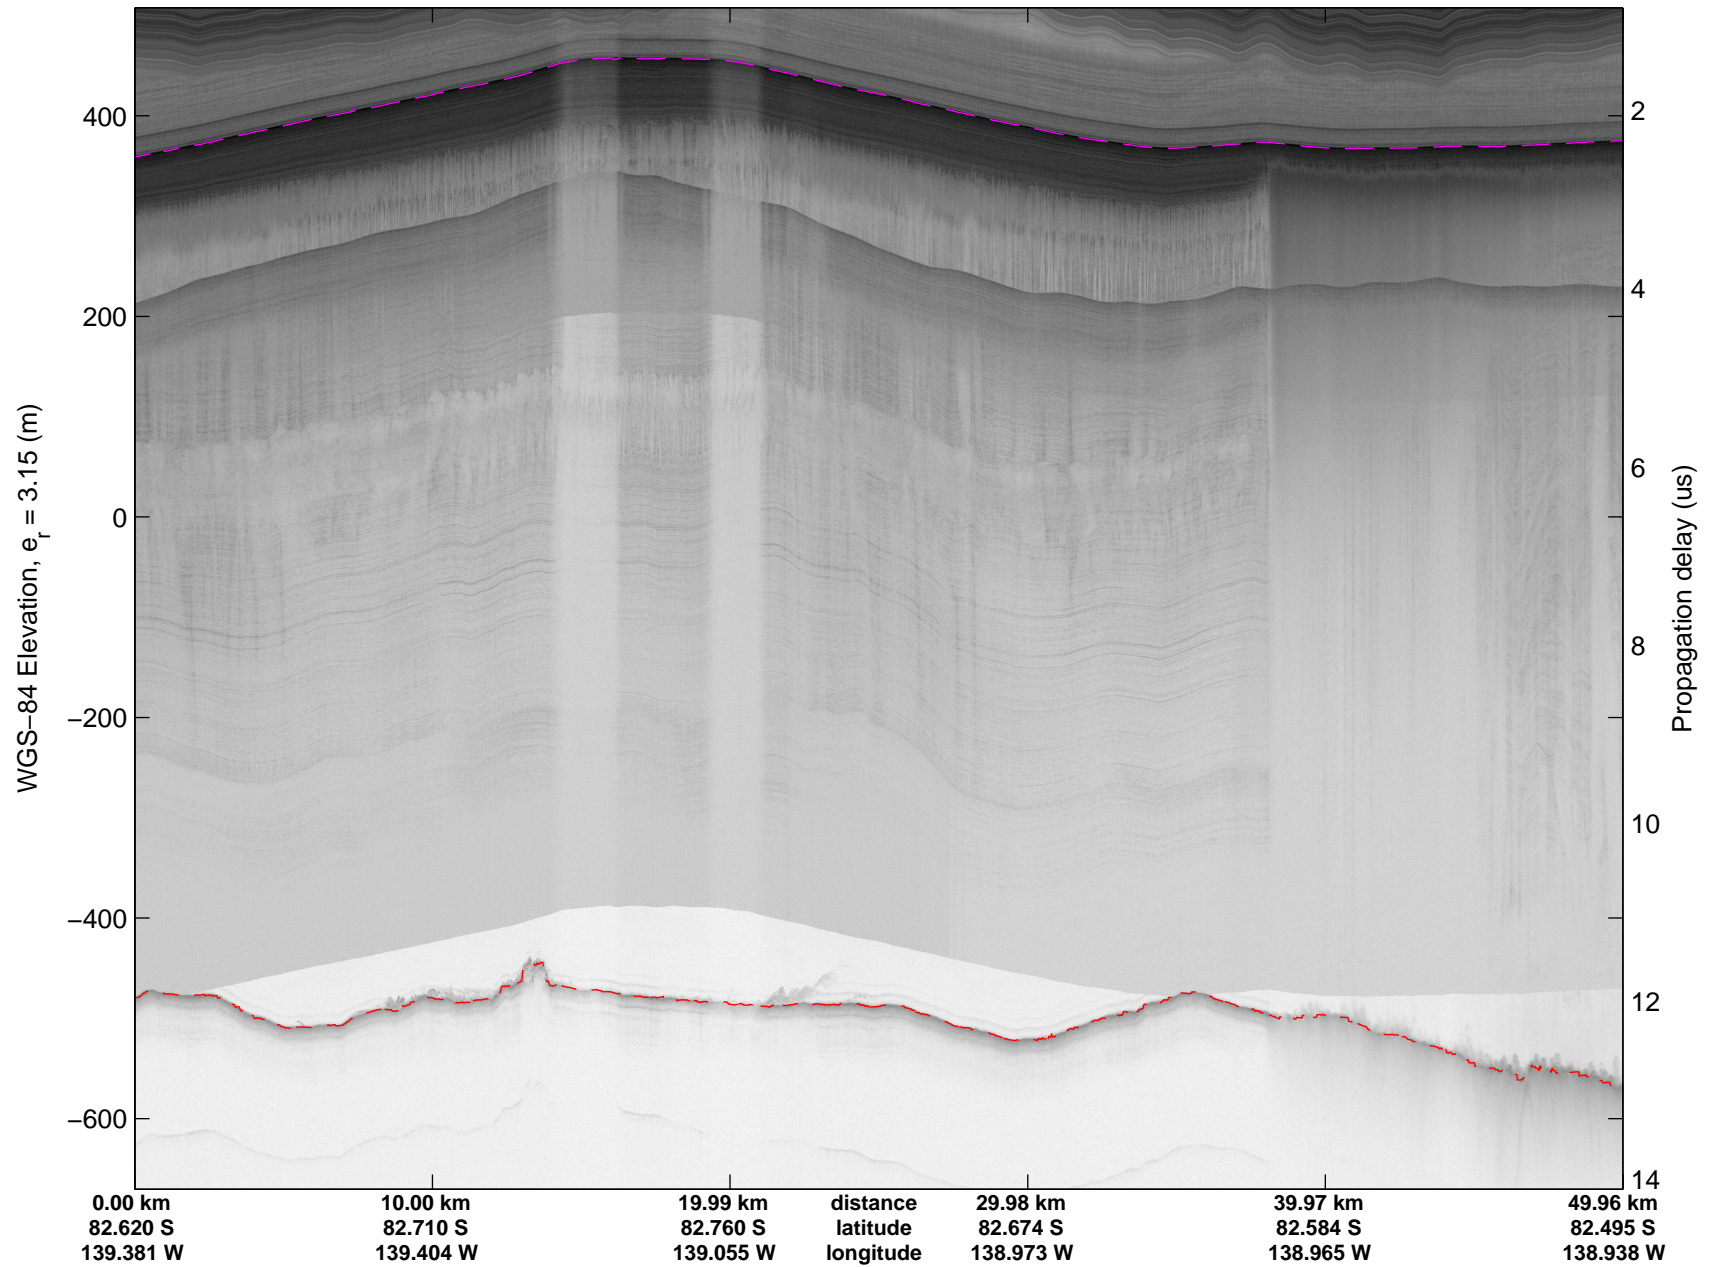

mcords4 2013_Antarctica_Basler: "Kamb Upper Lake" 20140103_02_008: -2:45:50.3 to -2:58:08.9 GPS

mcords4 2013_Antarctica_Basler: "Kamb Upper Lake" 20140103_02_009: -2:58:09.4 to -1:10:14.2 GPS

mcords4 2013_Antarctica_Basler: "Kamb Upper Lake" 20140103_02_009: -2:58:09.4 to -1:10:14.2 GPS

mcords4 2013_Antarctica_Basler: "Kamb Upper Lake" 20140103_02_010: -1:10:14.7 to -1:22:32.0 GPS

mcords4 2013_Antarctica_Basler: "Kamb Upper Lake" 20140103_02_010: -1:10:14.7 to -1:22:32.0 GPS

mcords4 2013_Antarctica_Basler: "Kamb Upper Lake" 20140103_02_011: -1:22:32.5 to -1:35:01.3 GPS