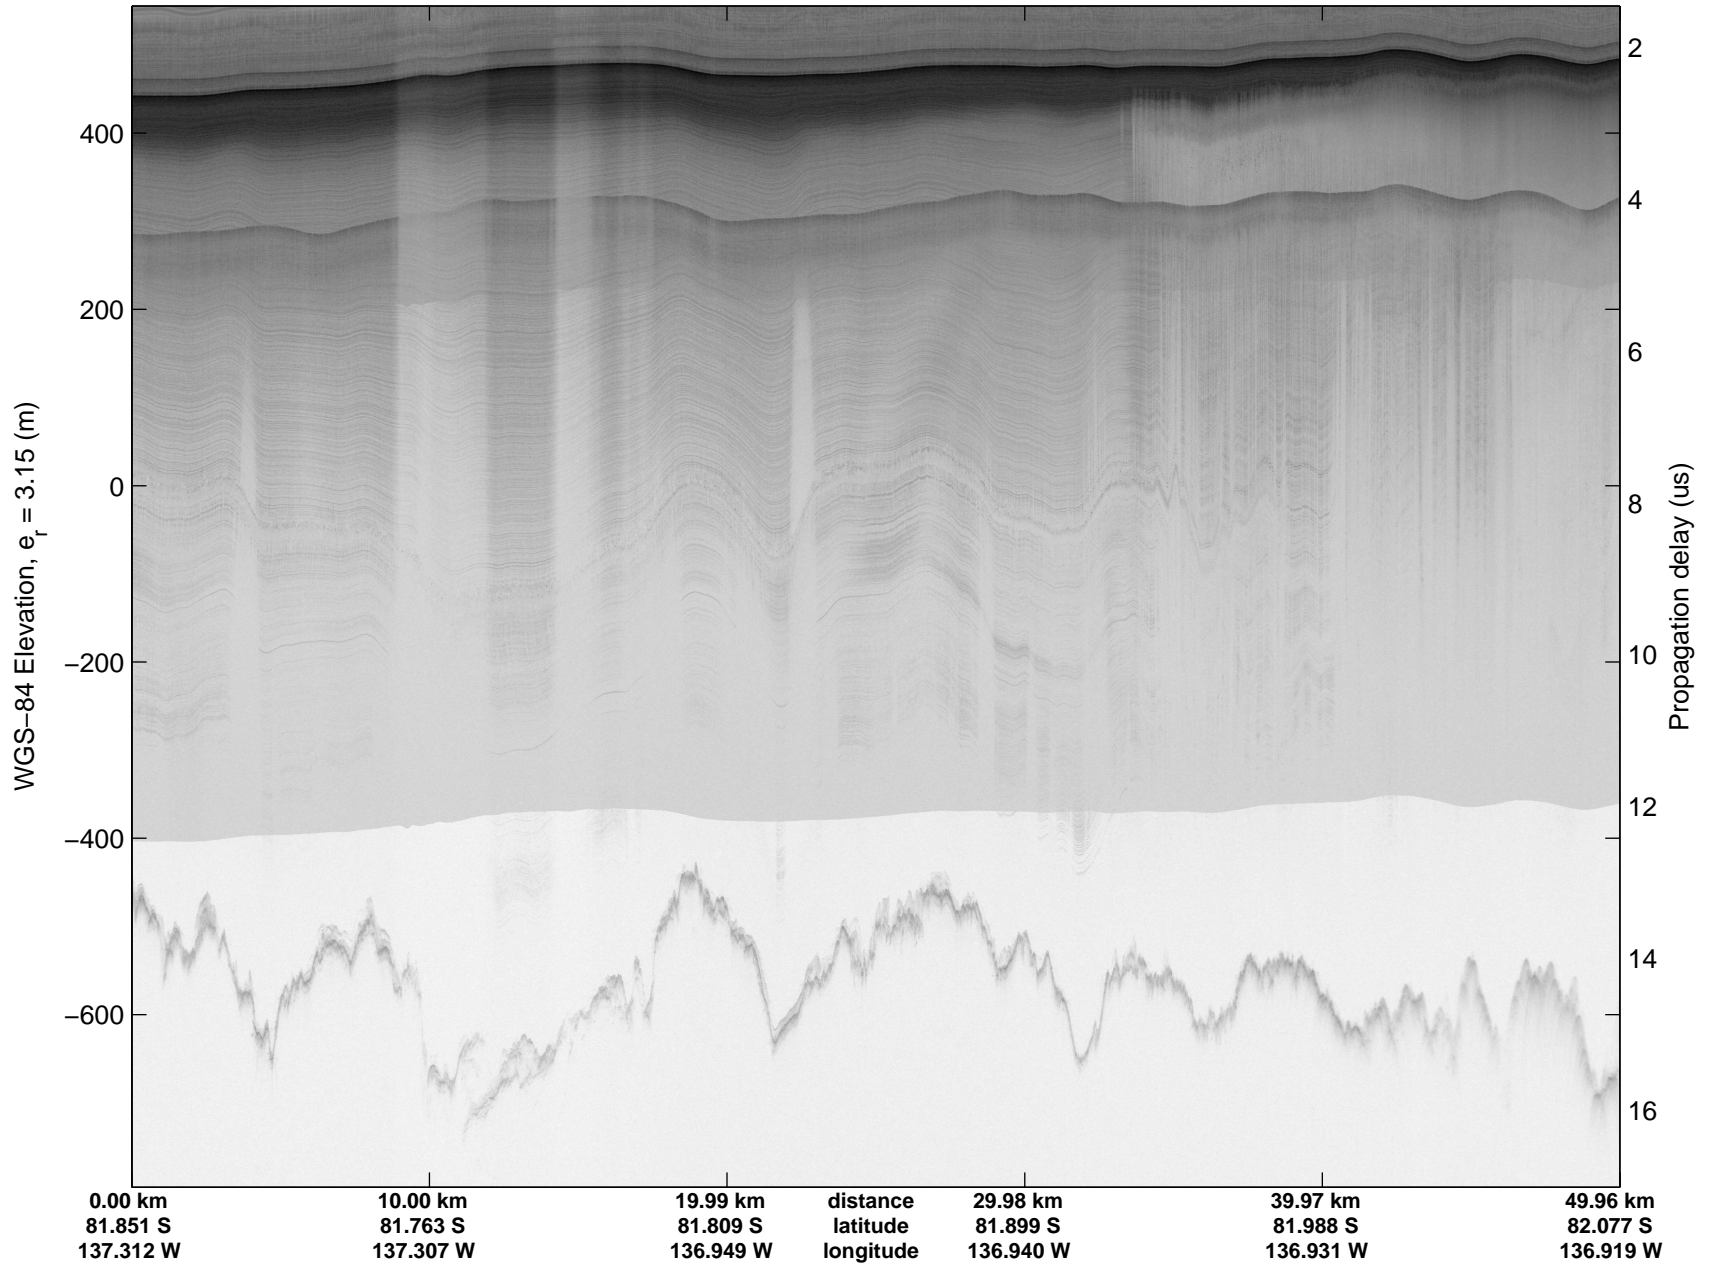

mcords4 2013_Antarctica_Basler: "Kamb Upper Lake" 20140103_02_020: 01:13:23.2 to 01:25:37.2 GPS

mcords4 2013_Antarctica_Basler: "Kamb Upper Lake" 20140103_02_021: 01:25:37.7 to 01:37:59.3 GPS

mcords4 2013_Antarctica_Basler: "Kamb Upper Lake" 20140103_02_021: 01:25:37.7 to 01:37:59.3 GPS

mcords4 2013_Antarctica_Basler: "Kamb Upper Lake" 20140103_02_022: 01:37:59.9 to 01:50:15.4 GPS

mcords4 2013_Antarctica_Basler: "Kamb Upper Lake" 20140103_02_022: 01:37:59.9 to 01:50:15.4 GPS

mcords4 2013_Antarctica_Basler: "Kamb Upper Lake" 20140103_02_023: 01:50:15.9 to 02:02:17.3 GPS