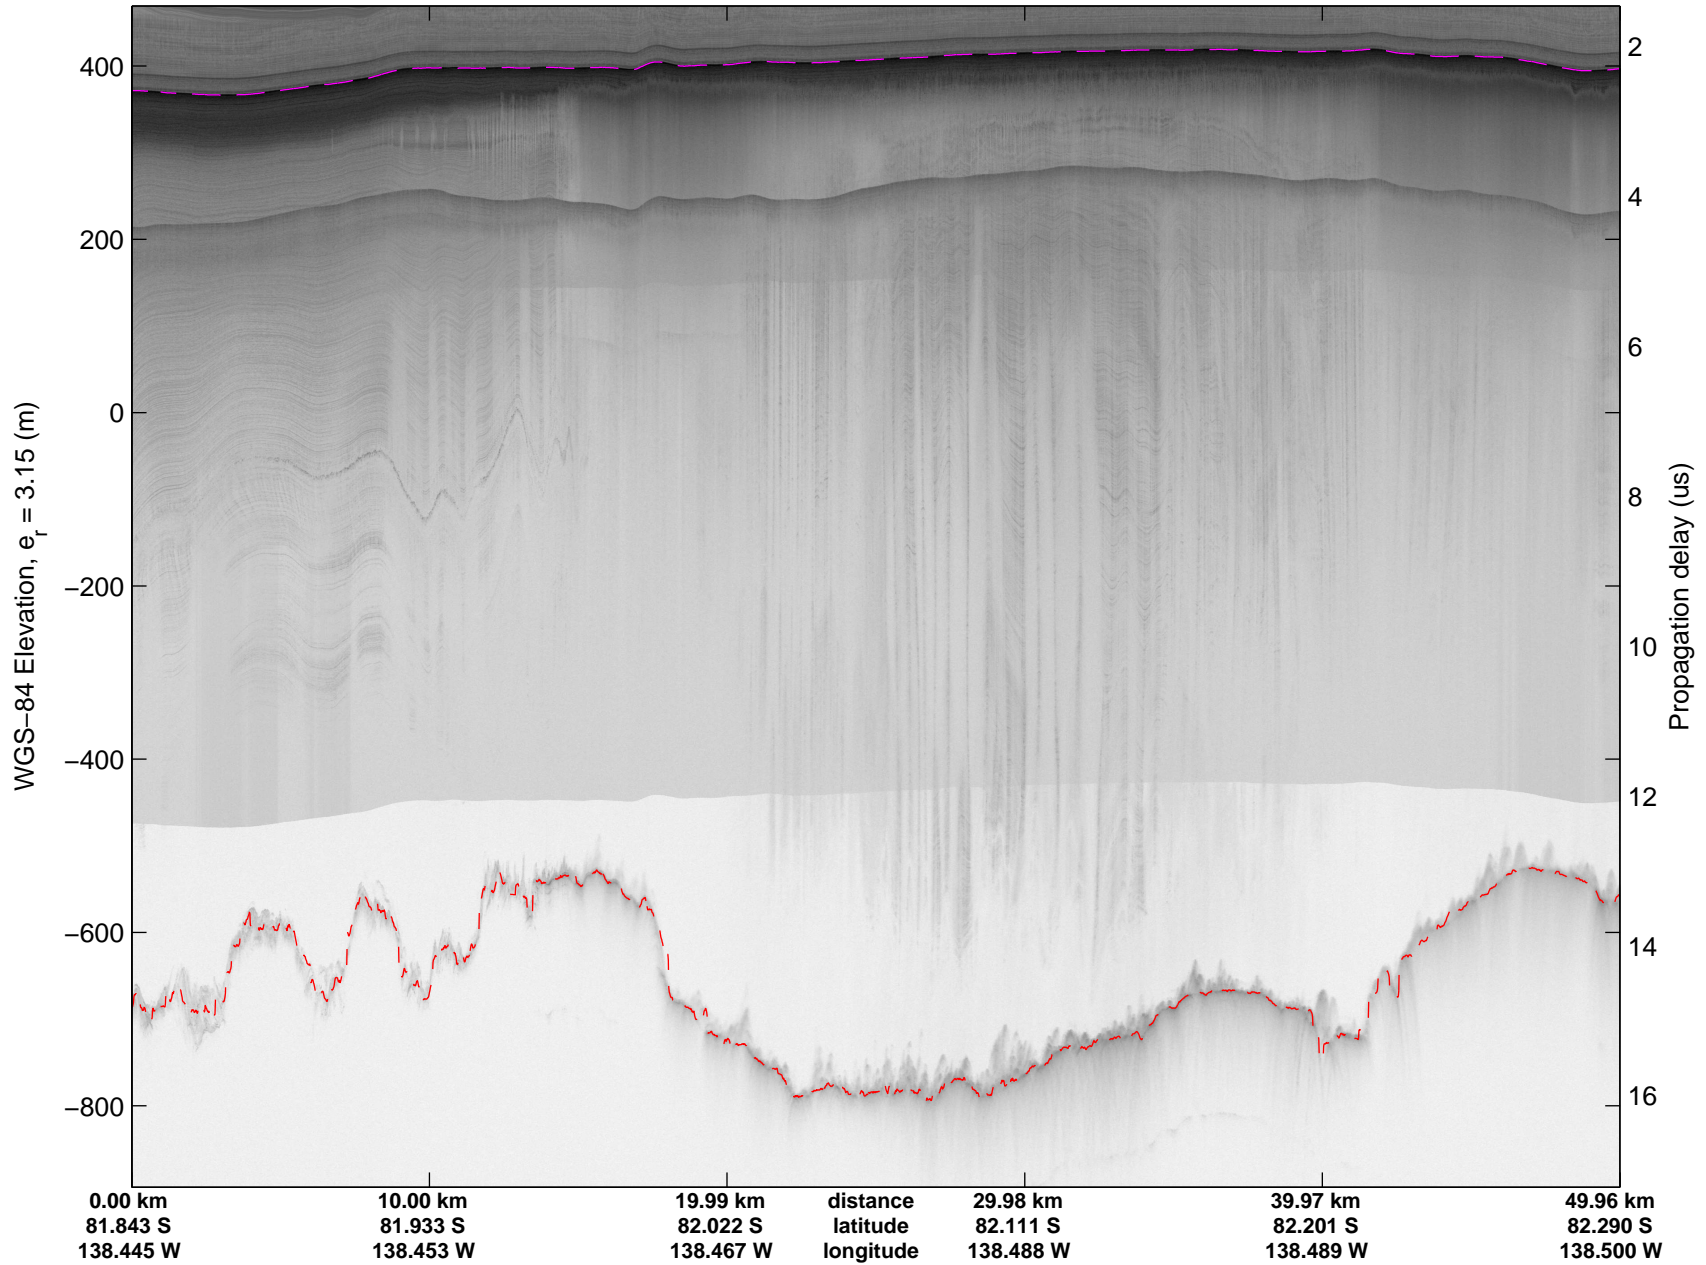

mcords4 2013_Antarctica_Basler: "Kamb Upper Lake" 20140103_02_013: -1:47:20.4 to -1:59:47.4 GPS