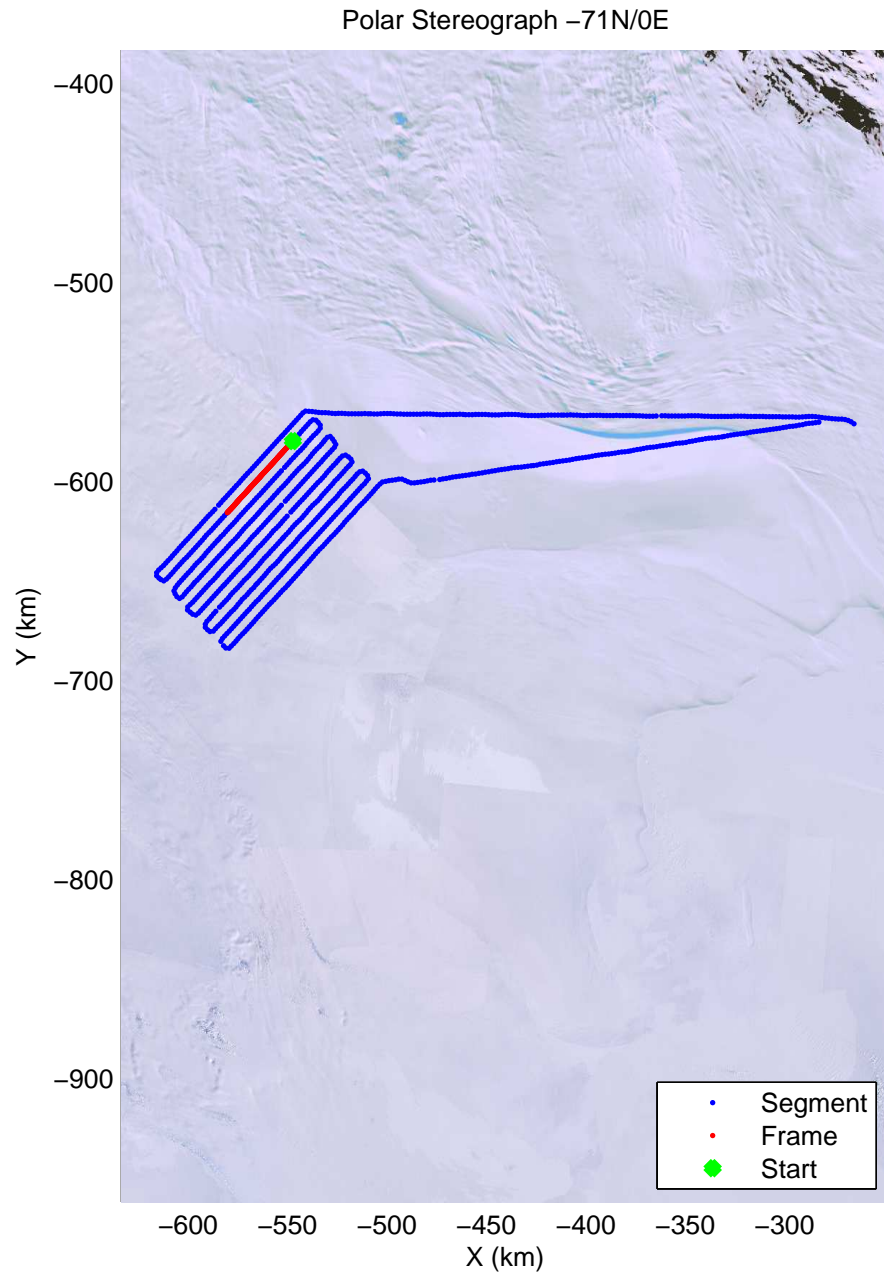

mcords4 2013_Antarctica_Basler: "Kamb Upper Lake" 20140103_02_023: 01:50:15.9 to 02:02:17.3 GPS

mcords4 2013_Antarctica_Basler: "Kamb Upper Lake" 20140103_02_024: 02:02:17.8 to 02:14:33.8 GPS

mcords4 2013_Antarctica_Basler: "Kamb Upper Lake" 20140103_02_024: 02:02:17.8 to 02:14:33.8 GPS