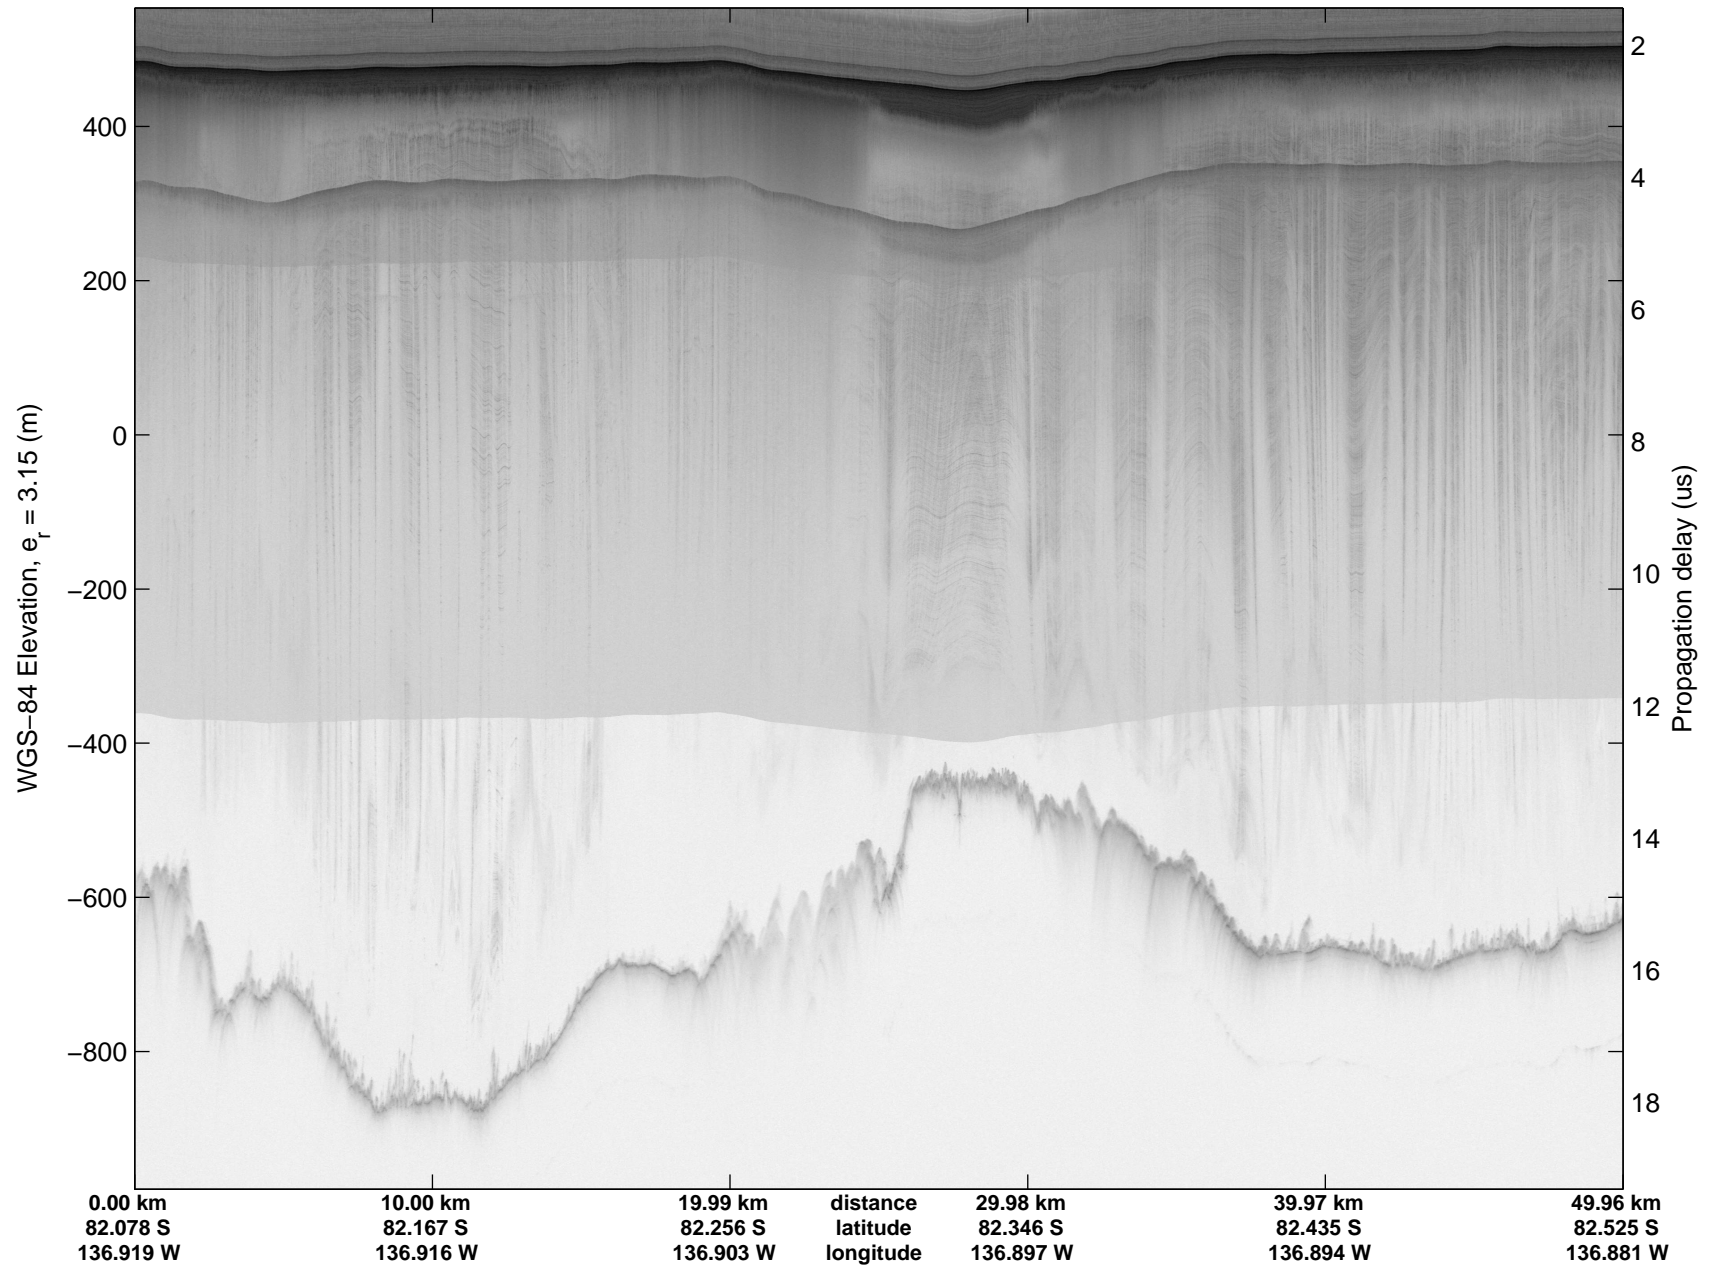

mcords4 2013_Antarctica_Basler: "Kamb Upper Lake" 20140103_02_022: 01:37:59.9 to 01:50:15.4 GPS

mcords4 2013_Antarctica_Basler: "Kamb Upper Lake" 20140103_02_022: 01:37:59.9 to 01:50:15.4 GPS

mcords4 2013_Antarctica_Basler: "Kamb Upper Lake" 20140103_02_023: 01:50:15.9 to 02:02:17.3 GPS

mcords4 2013_Antarctica_Basler: "Kamb Upper Lake" 20140103_02_023: 01:50:15.9 to 02:02:17.3 GPS

mcords4 2013_Antarctica_Basler: "Kamb Upper Lake" 20140103_02_024: 02:02:17.8 to 02:14:33.8 GPS

mcords4 2013_Antarctica_Basler: "Kamb Upper Lake" 20140103_02_024: 02:02:17.8 to 02:14:33.8 GPS