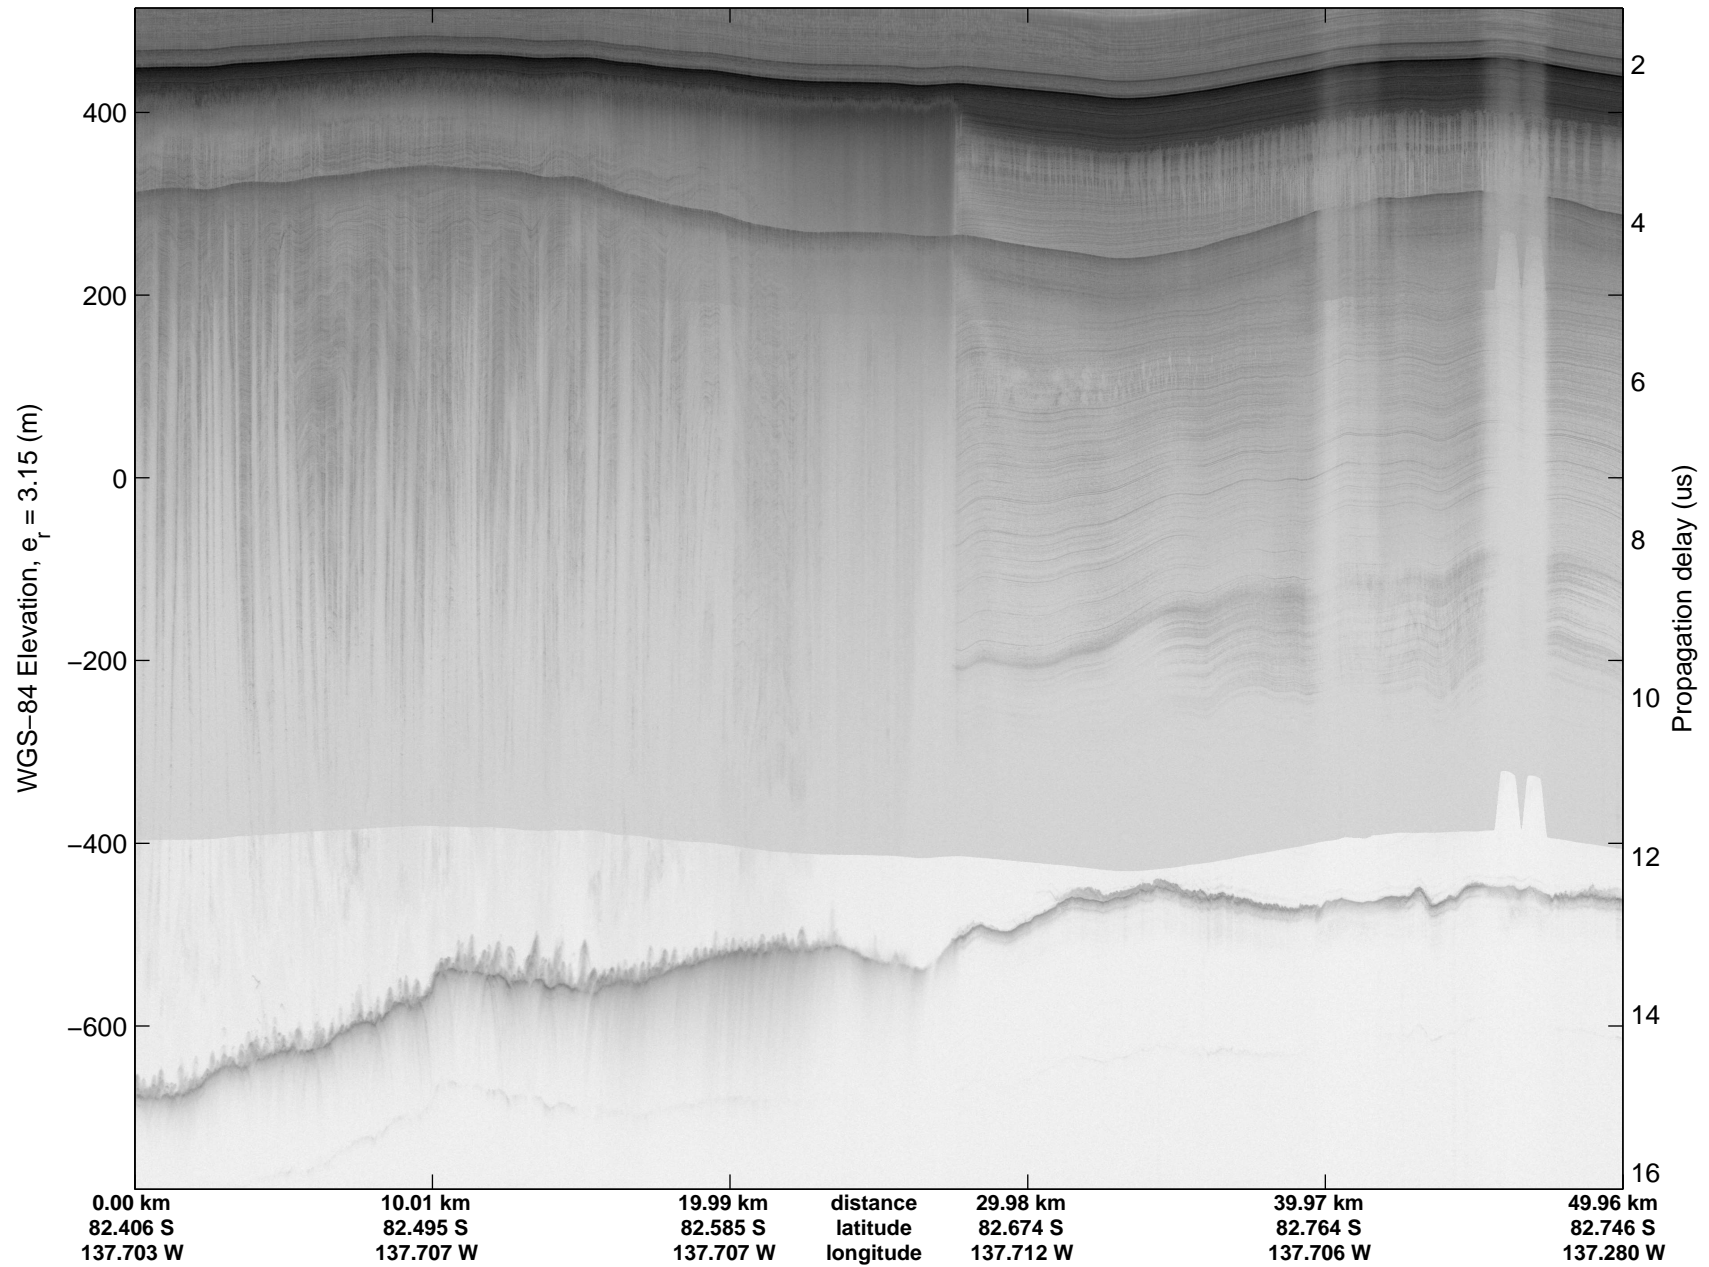

mcords4 2013_Antarctica_Basler: "Kamb Upper Lake" 20140103_02_019: 01:01:03.7 to 01:13:22.8 GPS