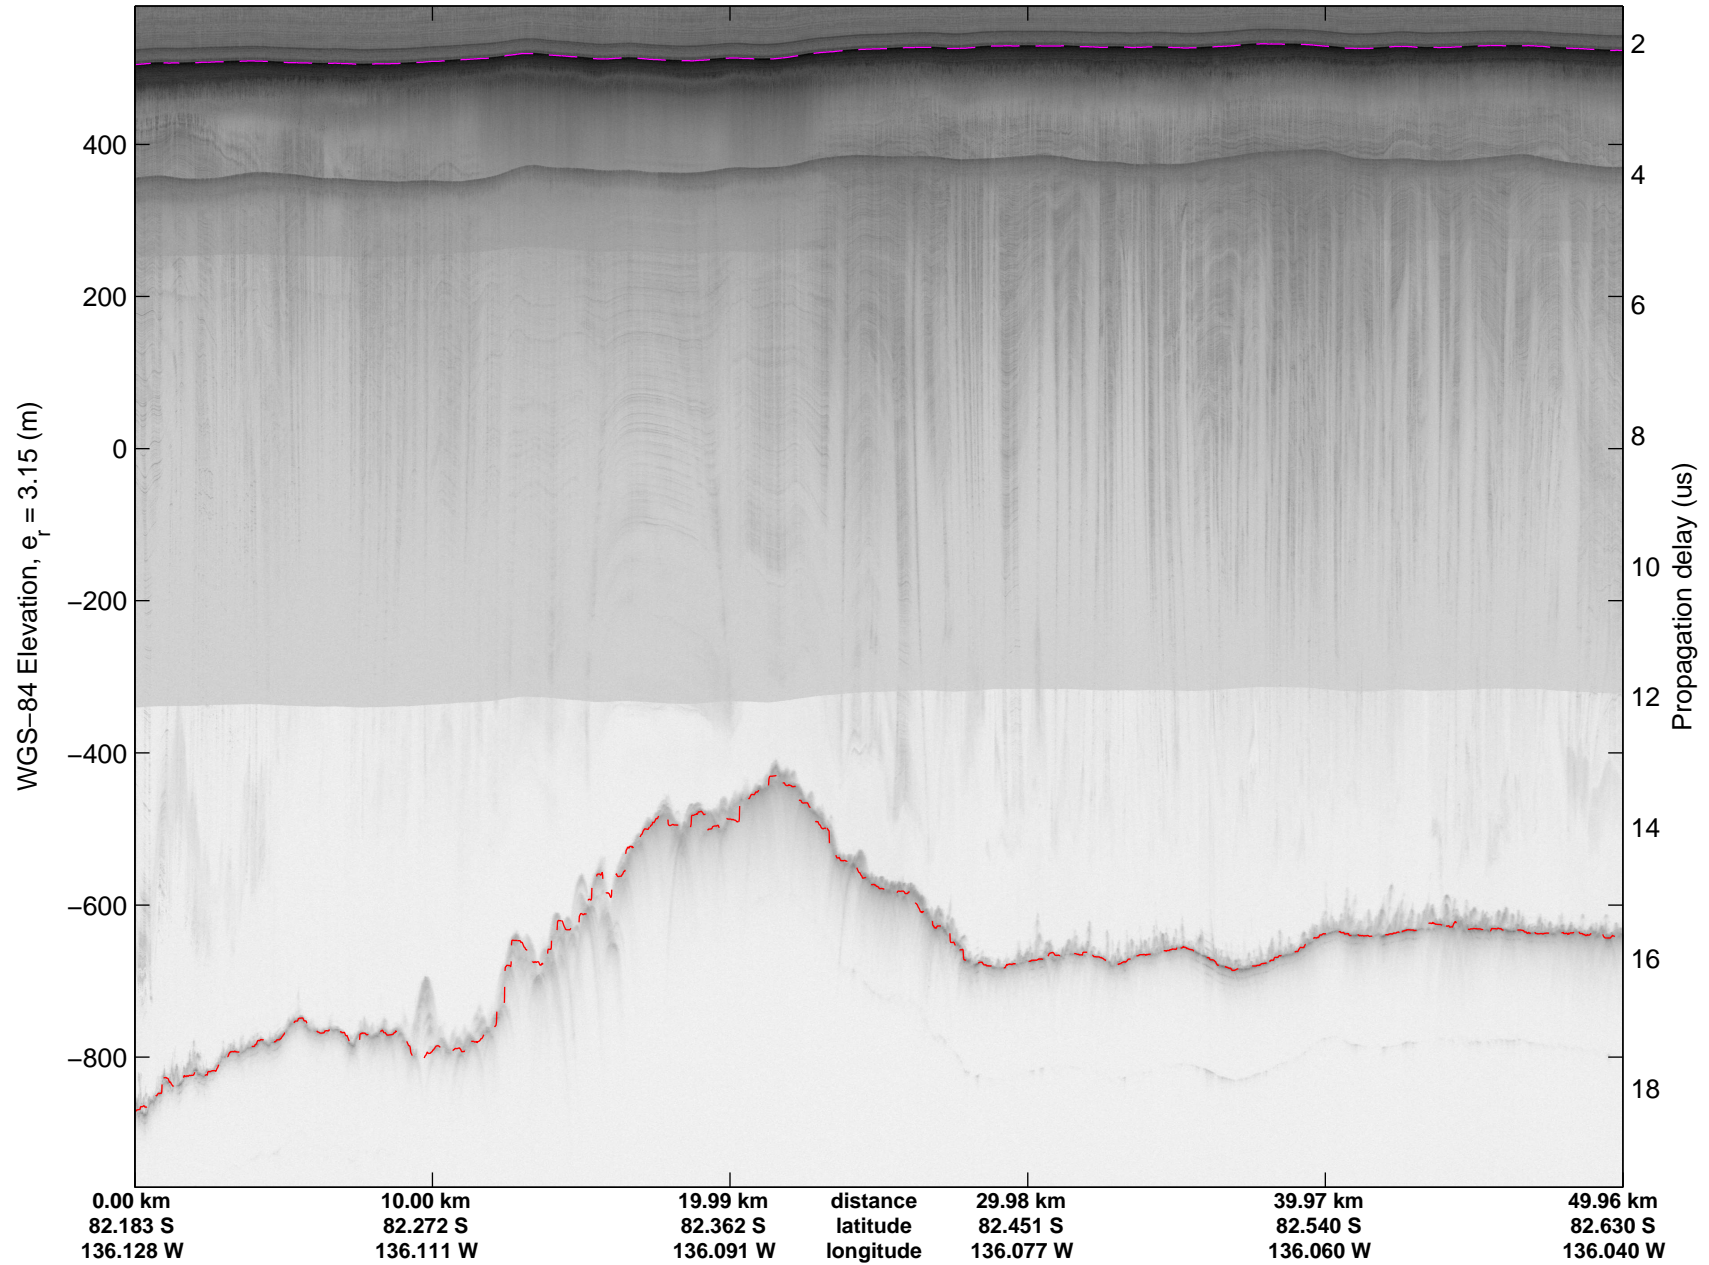

mcords4 2013_Antarctica_Basler: "Kamb Upper Lake" 20140103_02_026: 02:27:23.8 to 02:40:13.3 GPS

mcords4 2013_Antarctica_Basler: "Kamb Upper Lake" 20140103_02_027: 02:40:13.8 to 02:52:16.8 GPS

mcords4 2013_Antarctica_Basler: "Kamb Upper Lake" 20140103_02_027: 02:40:13.8 to 02:52:16.8 GPS

mcords4 2013_Antarctica_Basler: "Kamb Upper Lake" 20140103_02_028: 02:52:17.3 to 03:04:21.8 GPS

mcords4 2013_Antarctica_Basler: "Kamb Upper Lake" 20140103_02_028: 02:52:17.3 to 03:04:21.8 GPS

mcords4 2013_Antarctica_Basler: "Kamb Upper Lake" 20140103_02_029: 03:04:22.3 to 03:16:07.6 GPS