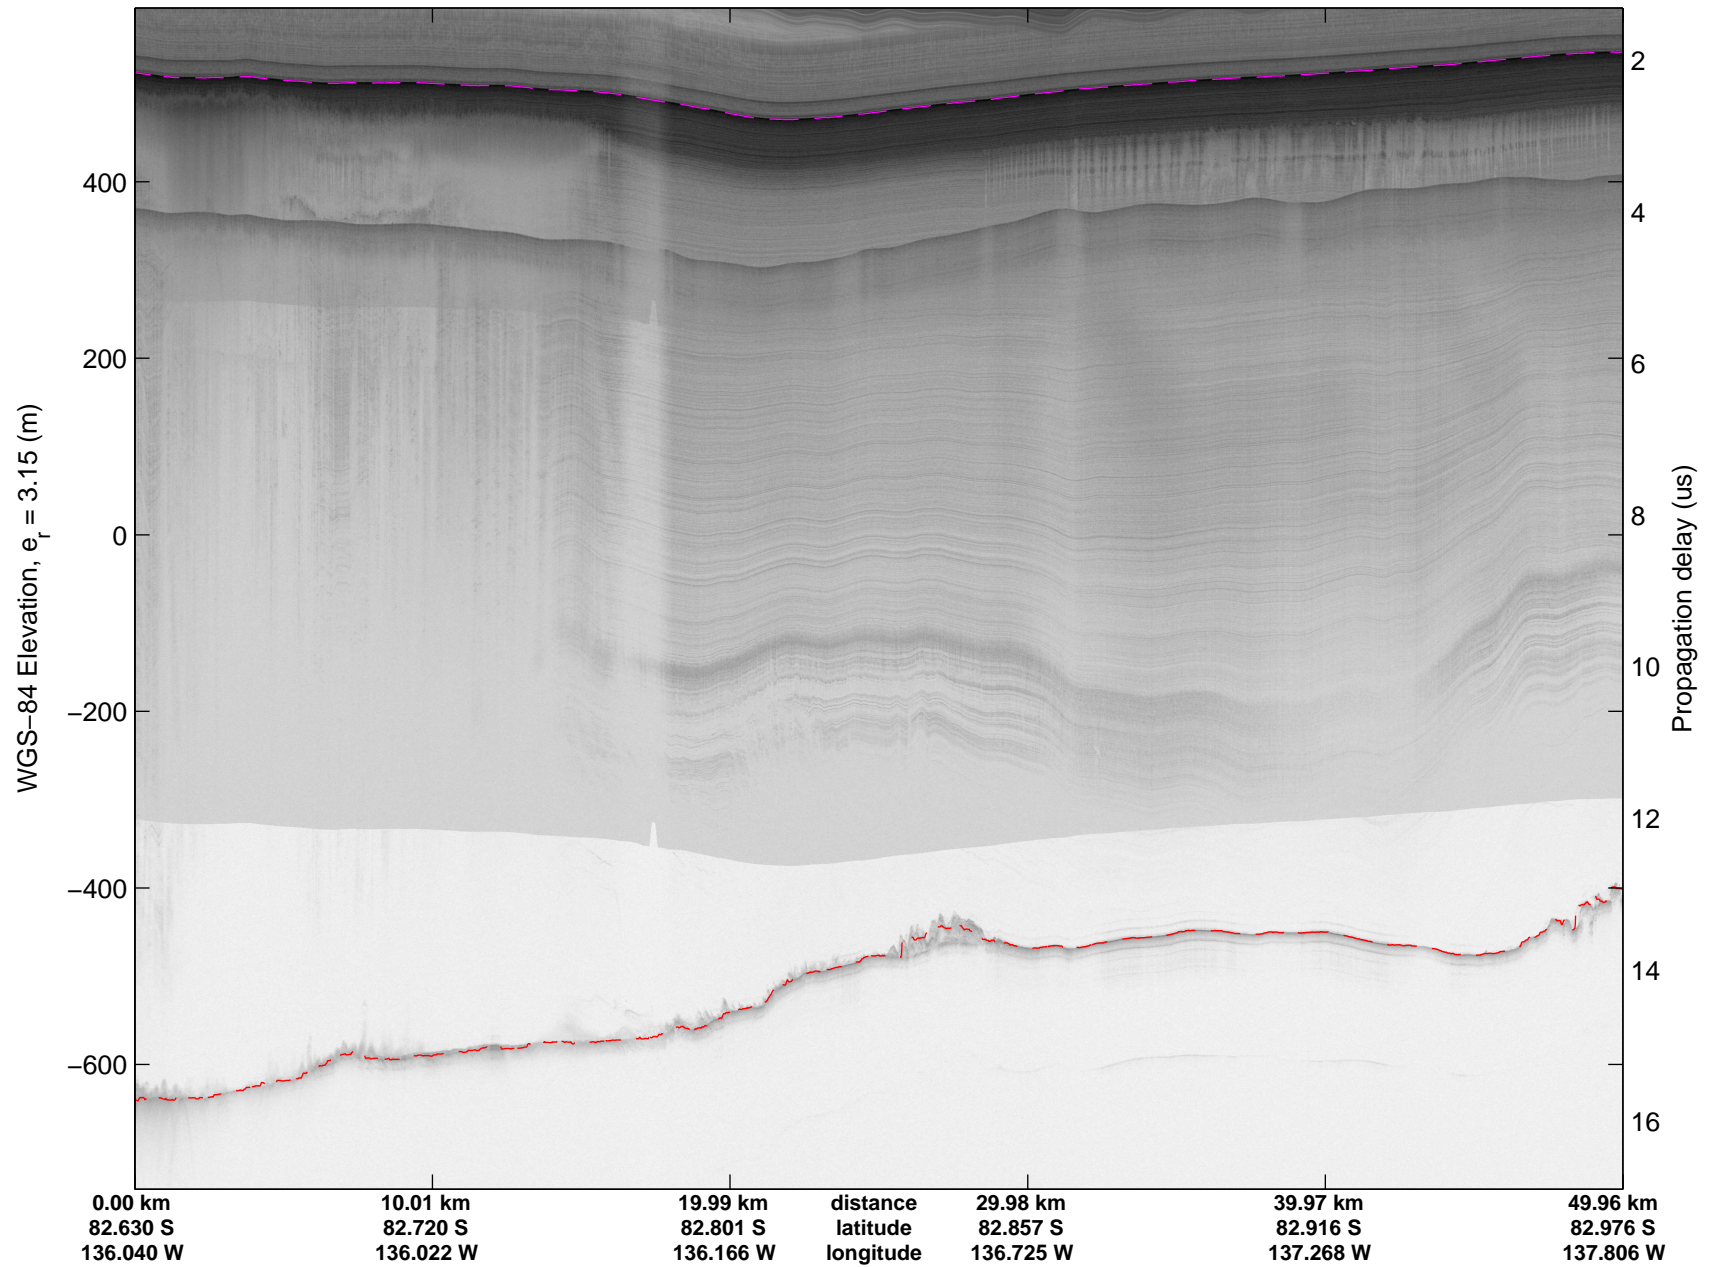

mcords4 2013_Antarctica_Basler: "Kamb Upper Lake" 20140103_02_026: 02:27:23.8 to 02:40:13.3 GPS

mcords4 2013_Antarctica_Basler: "Kamb Upper Lake" 20140103_02_027: 02:40:13.8 to 02:52:16.8 GPS

mcords4 2013_Antarctica_Basler: "Kamb Upper Lake" 20140103_02_027: 02:40:13.8 to 02:52:16.8 GPS

mcords4 2013_Antarctica_Basler: "Kamb Upper Lake" 20140103_02_028: 02:52:17.3 to 03:04:21.8 GPS

mcords4 2013_Antarctica_Basler: "Kamb Upper Lake" 20140103_02_028: 02:52:17.3 to 03:04:21.8 GPS

mcords4 2013_Antarctica_Basler: "Kamb Upper Lake" 20140103_02_029: 03:04:22.3 to 03:16:07.6 GPS

mcords4 2013_Antarctica_Basler: "Kamb Upper Lake" 20140103_02_029: 03:04:22.3 to 03:16:07.6 GPS

mcords4 2013_Antarctica_Basler: "Kamb Upper Lake" 20140103_02_030: 03:16:08.1 to 03:27:56.5 GPS

mcords4 2013_Antarctica_Basler: "Kamb Upper Lake" 20140103_02_030: 03:16:08.1 to 03:27:56.5 GPS