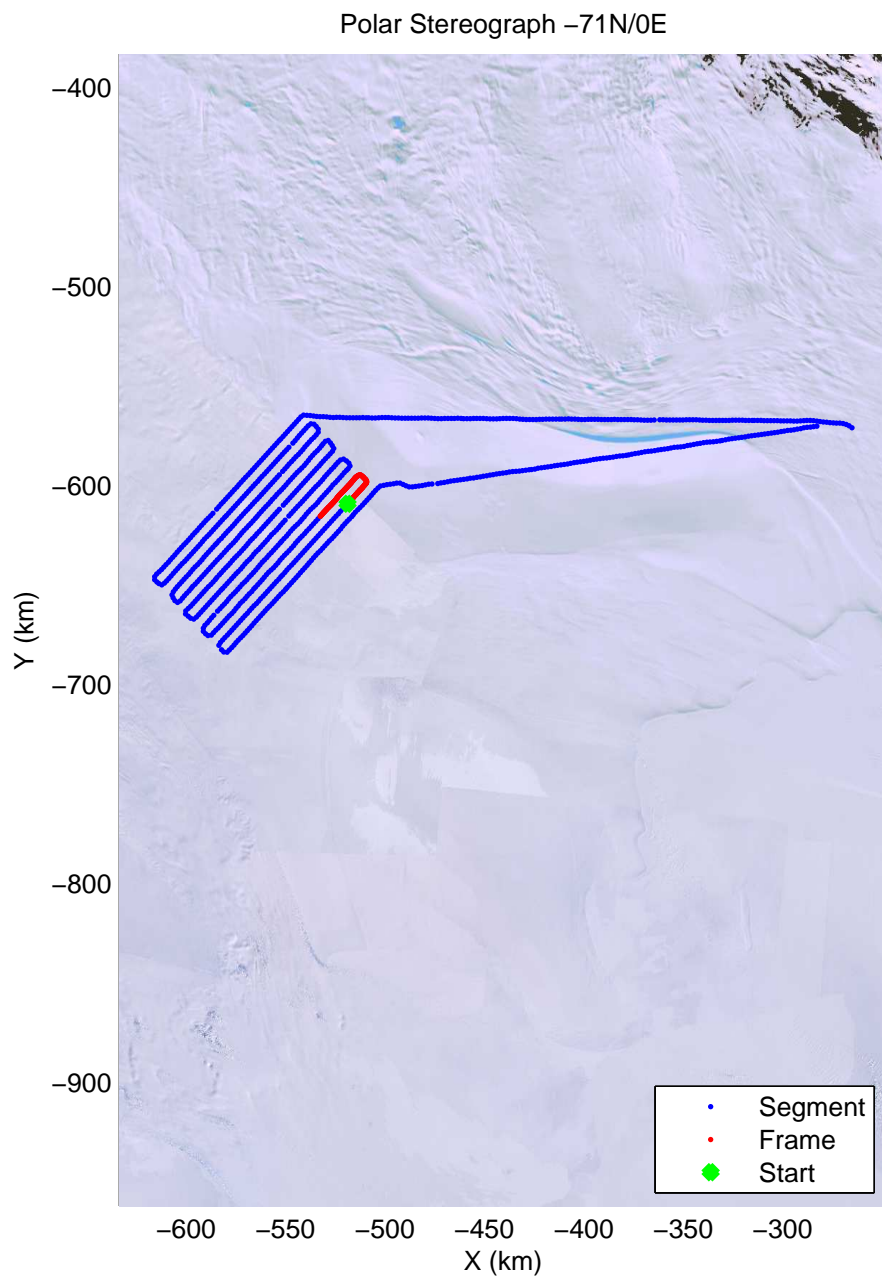

mcords4 2013_Antarctica_Basler: "Kamb Upper Lake" 20140103_02_008: -2:45:50.3 to -2:58:08.9 GPS

mcords4 2013_Antarctica_Basler: "Kamb Upper Lake" 20140103_02_009: -2:58:09.4 to -1:10:14.2 GPS

mcords4 2013_Antarctica_Basler: "Kamb Upper Lake" 20140103_02_009: -2:58:09.4 to -1:10:14.2 GPS