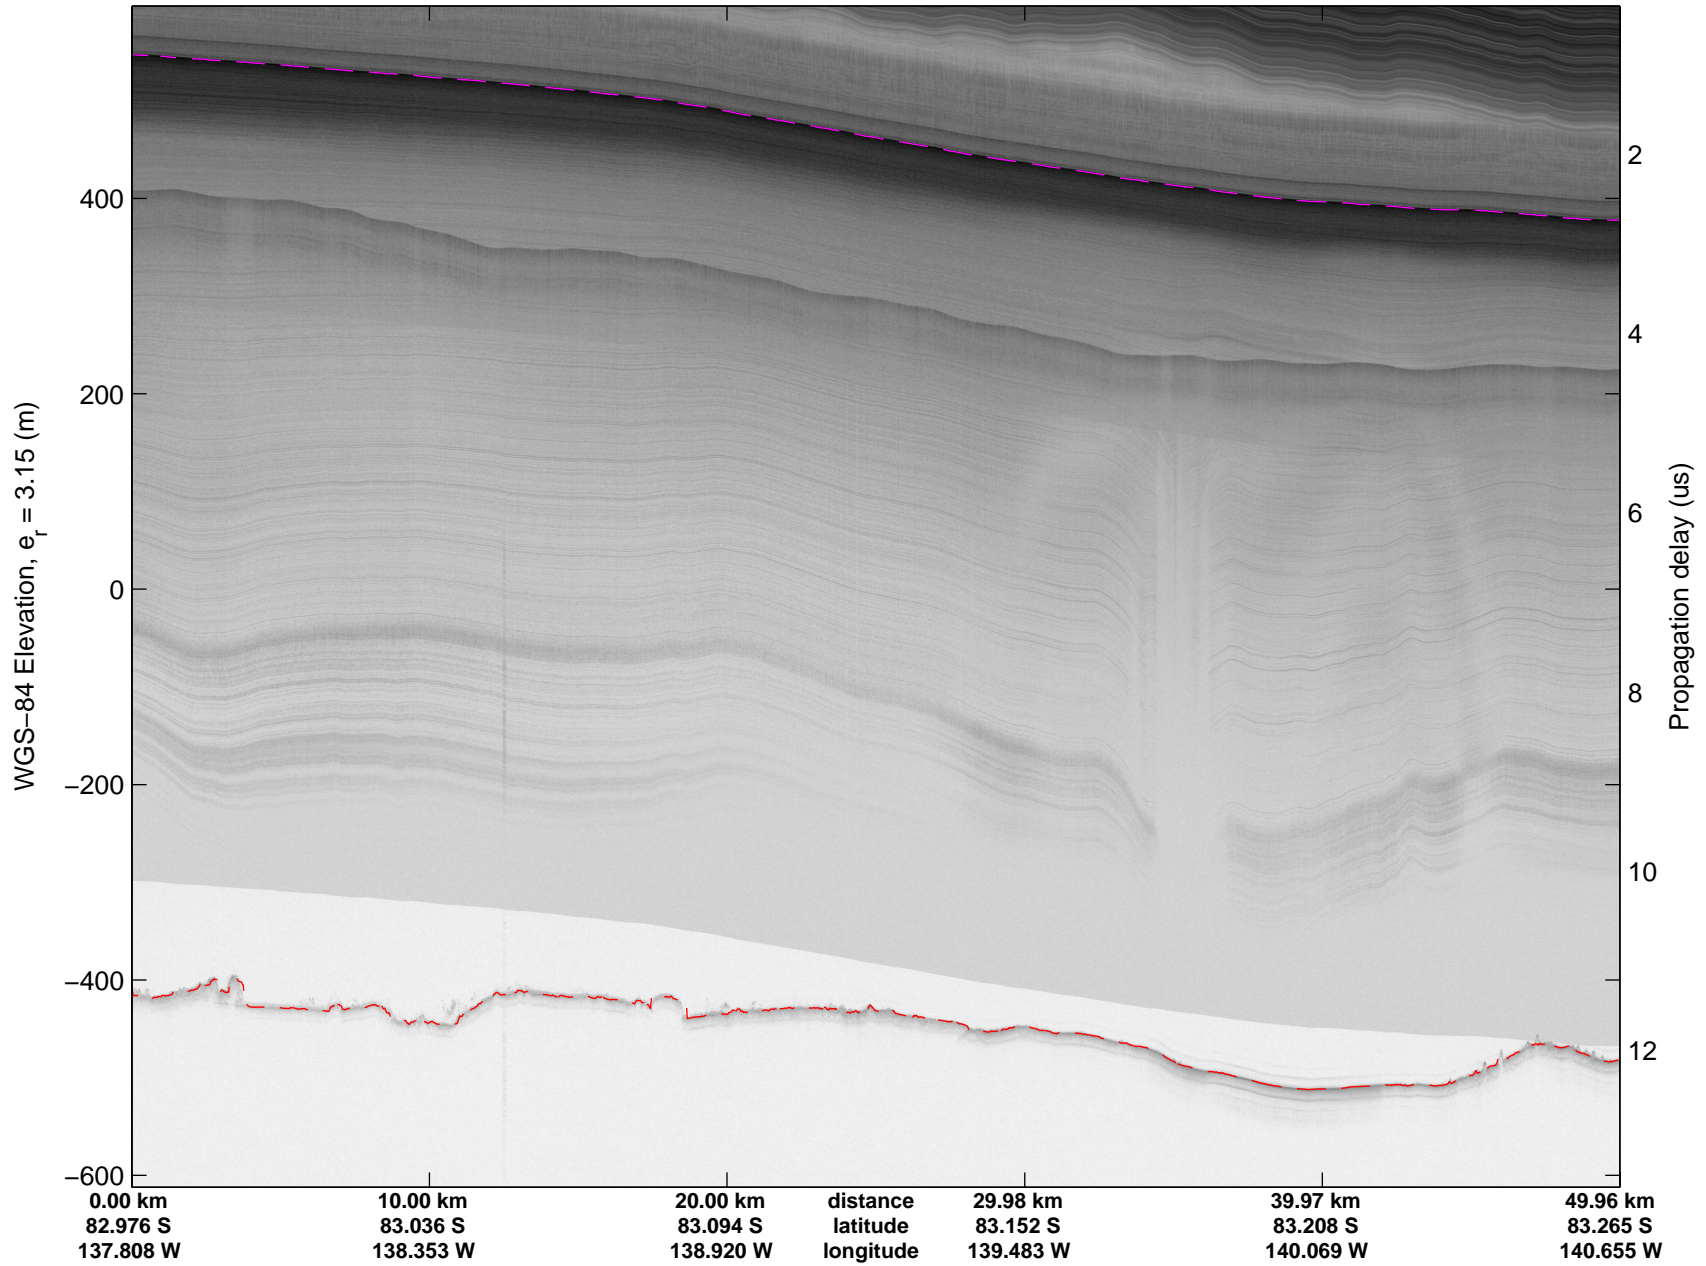

mcords4 2013_Antarctica_Basler: "Kamb Upper Lake" 20140103_02_028: 02:52:17.3 to 03:04:21.8 GPS

mcords4 2013_Antarctica_Basler: "Kamb Upper Lake" 20140103_02_028: 02:52:17.3 to 03:04:21.8 GPS

mcords4 2013_Antarctica_Basler: "Kamb Upper Lake" 20140103_02_029: 03:04:22.3 to 03:16:07.6 GPS

mcords4 2013_Antarctica_Basler: "Kamb Upper Lake" 20140103_02_029: 03:04:22.3 to 03:16:07.6 GPS

mcords4 2013_Antarctica_Basler: "Kamb Upper Lake" 20140103_02_030: 03:16:08.1 to 03:27:56.5 GPS

mcords4 2013_Antarctica_Basler: "Kamb Upper Lake" 20140103_02_030: 03:16:08.1 to 03:27:56.5 GPS

mcords4 2013_Antarctica_Basler: "Kamb Upper Lake" 20140103_02_031: 03:27:57.0 to 03:39:39.8 GPS

mcords4 2013_Antarctica_Basler: "Kamb Upper Lake" 20140103_02_031: 03:27:57.0 to 03:39:39.8 GPS

mcords4 2013_Antarctica_Basler: "Kamb Upper Lake" 20140103_02_032: 03:39:40.3 to 03:51:13.9 GPS