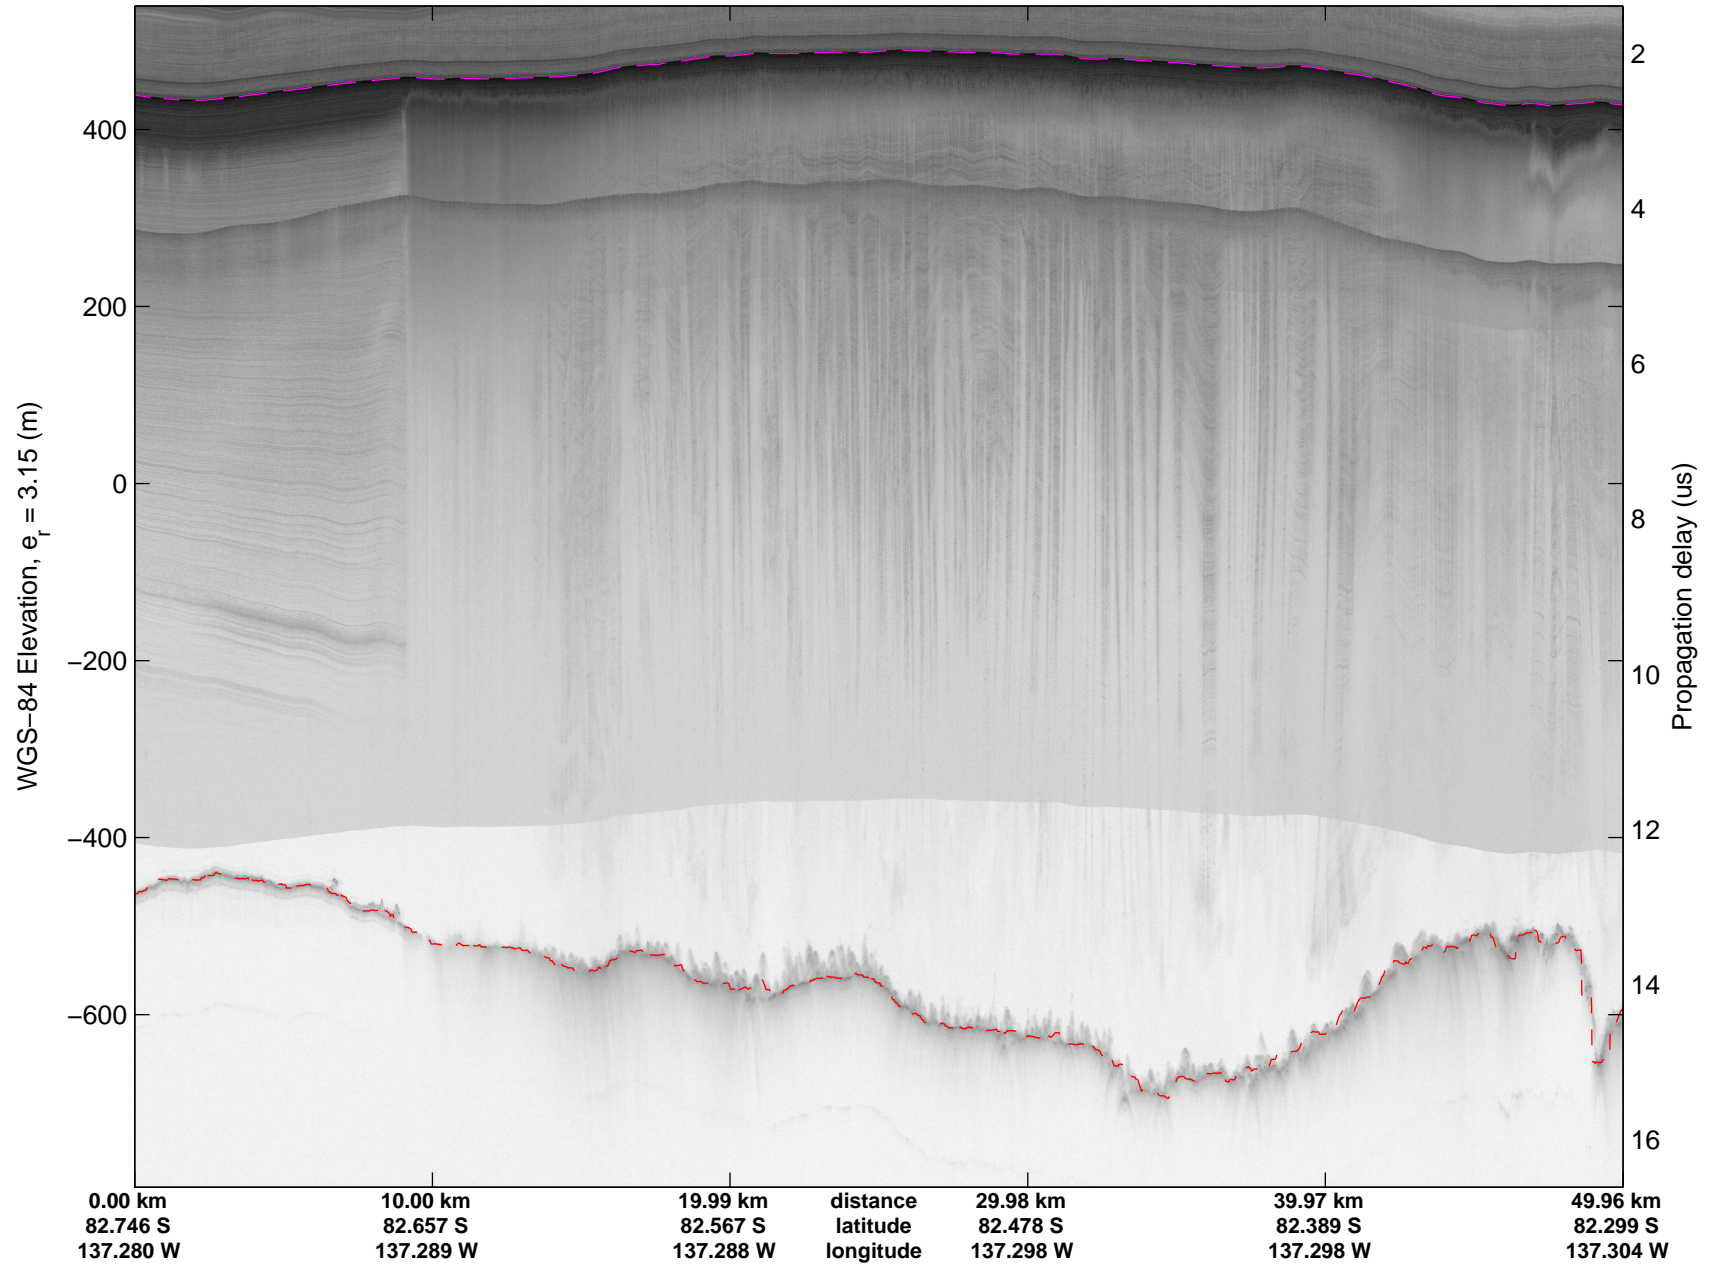

mcords4 2013_Antarctica_Basler: "Kamb Upper Lake" 20140103_02_019: 01:01:03.7 to 01:13:22.8 GPS

mcords4 2013_Antarctica_Basler: "Kamb Upper Lake" 20140103_02_019: 01:01:03.7 to 01:13:22.8 GPS

mcords4 2013_Antarctica_Basler: "Kamb Upper Lake" 20140103_02_020: 01:13:23.2 to 01:25:37.2 GPS

mcords4 2013_Antarctica_Basler: "Kamb Upper Lake" 20140103_02_020: 01:13:23.2 to 01:25:37.2 GPS

mcords4 2013_Antarctica_Basler: "Kamb Upper Lake" 20140103_02_021: 01:25:37.7 to 01:37:59.3 GPS

mcords4 2013_Antarctica_Basler: "Kamb Upper Lake" 20140103_02_021: 01:25:37.7 to 01:37:59.3 GPS