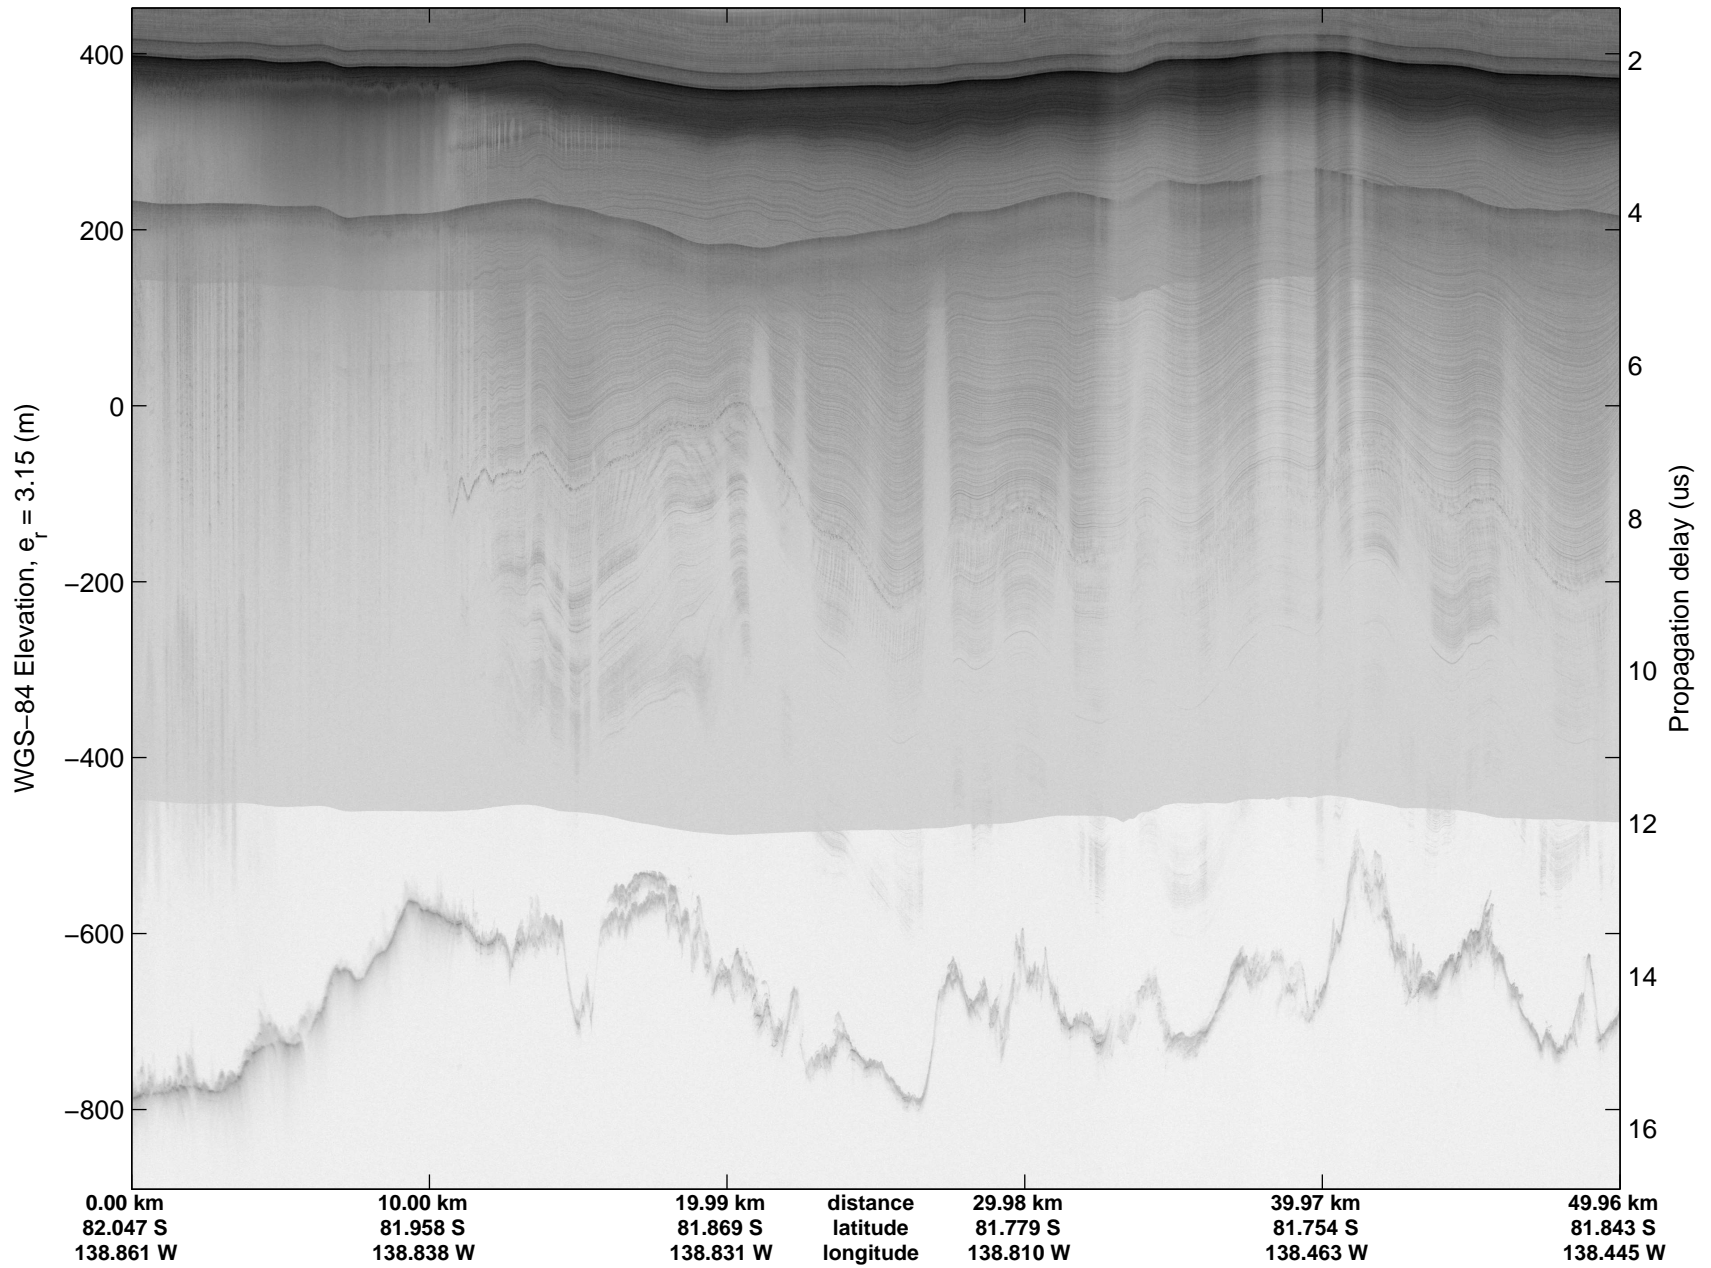

mcords4 2013_Antarctica_Basler: "Kamb Upper Lake" 20140103_02_012: -1:35:01.8 to -1:47:19.9 GPS