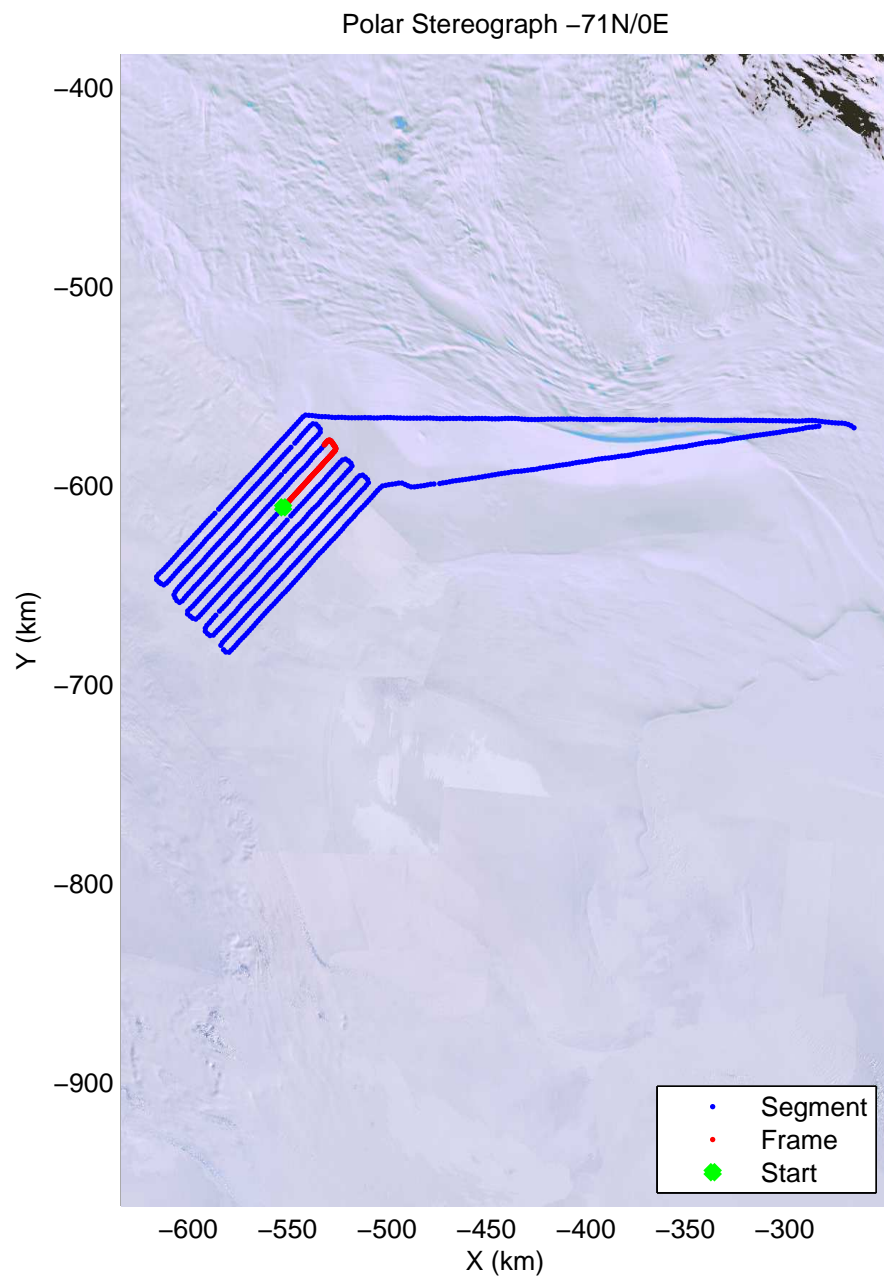

mcords4 2013_Antarctica_Basler: "Kamb Upper Lake" 20140103_02_017: 00:36:34.9 to 00:48:51.8 GPS

mcords4 2013_Antarctica_Basler: "Kamb Upper Lake" 20140103_02_018: 00:48:52.2 to 01:01:03.2 GPS

mcords4 2013_Antarctica_Basler: "Kamb Upper Lake" 20140103_02_018: 00:48:52.2 to 01:01:03.2 GPS