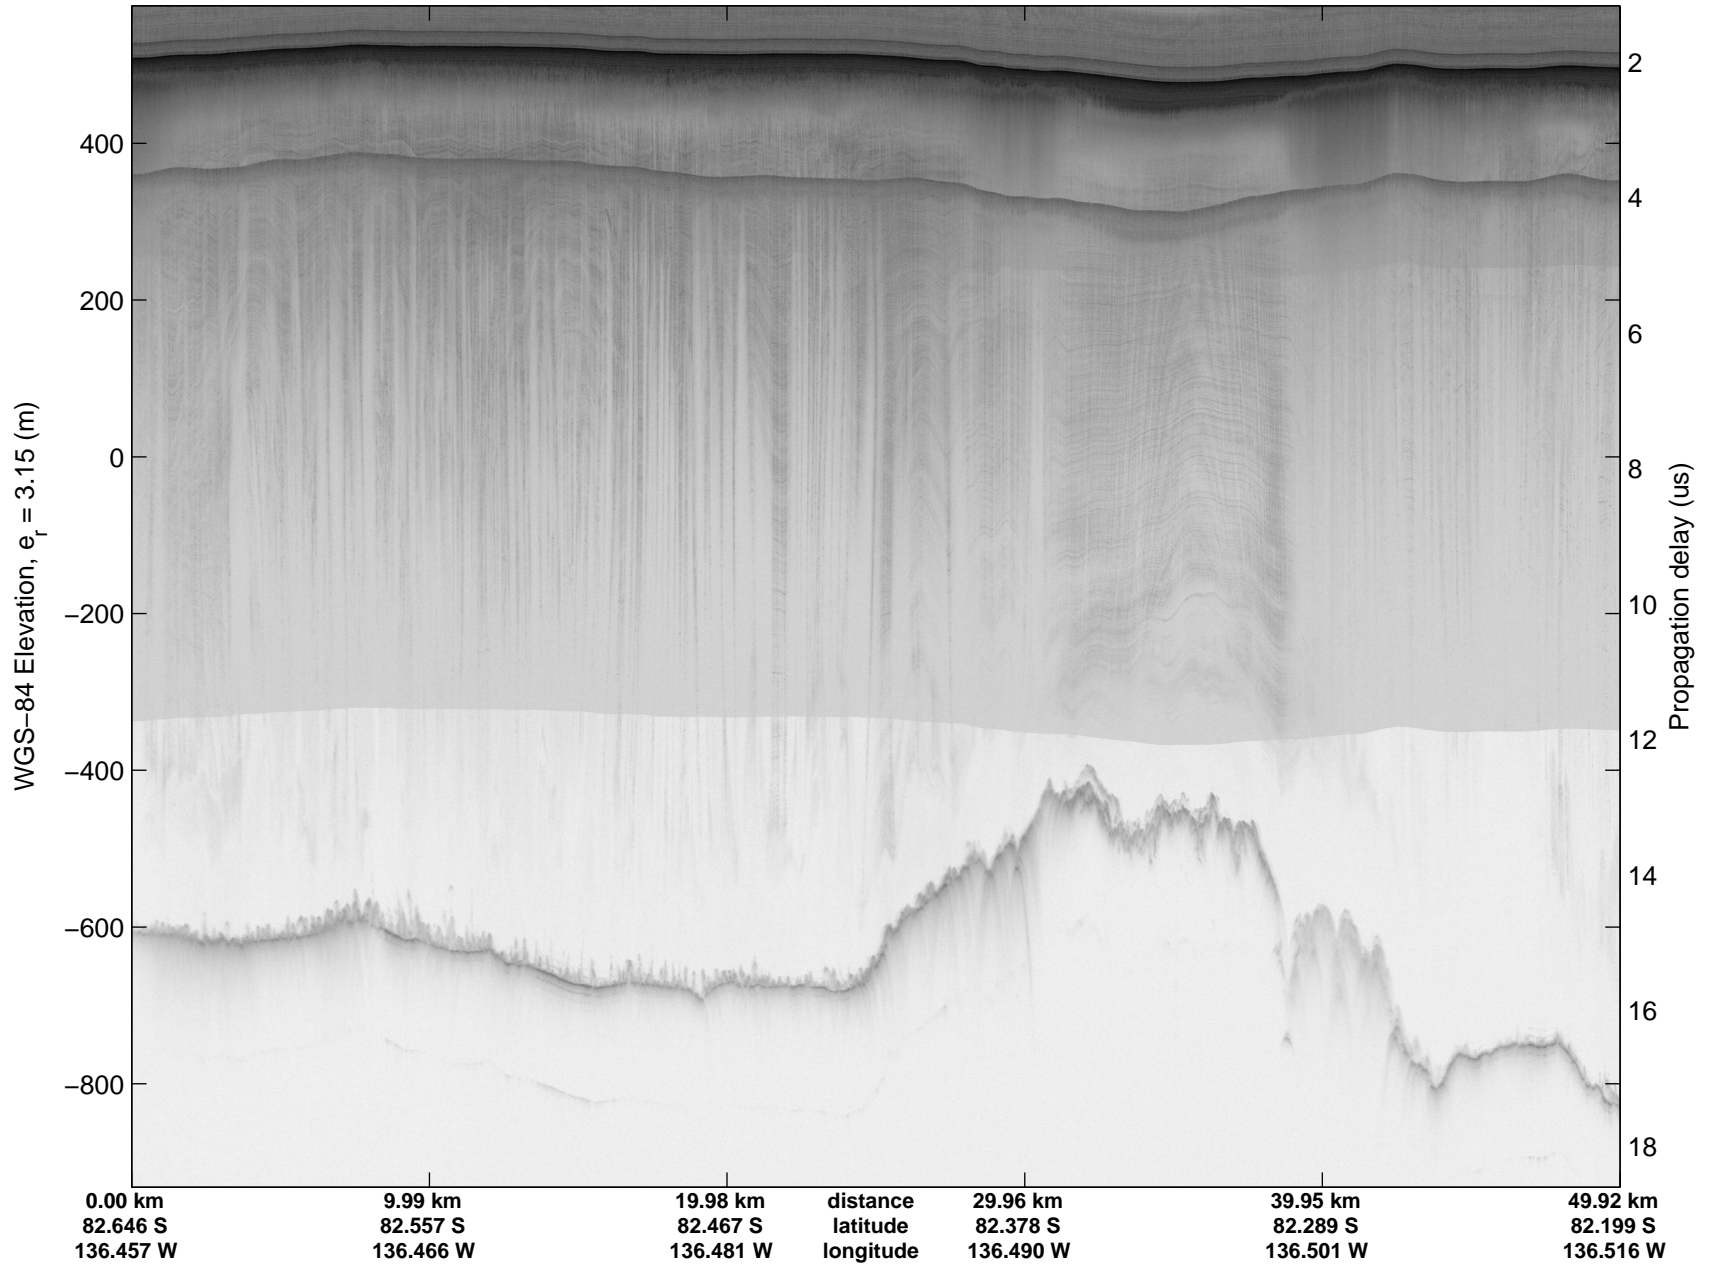

mcords4 2013_Antarctica_Basler: "Kamb Upper Lake" 20140103_02_023: 01:50:15.9 to 02:02:17.3 GPS

mcords4 2013_Antarctica_Basler: "Kamb Upper Lake" 20140103_02_024: 02:02:17.8 to 02:14:33.8 GPS

mcords4 2013_Antarctica_Basler: "Kamb Upper Lake" 20140103_02_024: 02:02:17.8 to 02:14:33.8 GPS

mcords4 2013_Antarctica_Basler: "Kamb Upper Lake" 20140103_02_025: 02:14:41.5 to 02:27:23.3 GPS

mcords4 2013_Antarctica_Basler: "Kamb Upper Lake" 20140103_02_025: 02:14:41.5 to 02:27:23.3 GPS

mcords4 2013_Antarctica_Basler: "Kamb Upper Lake" 20140103_02_026: 02:27:23.8 to 02:40:13.3 GPS