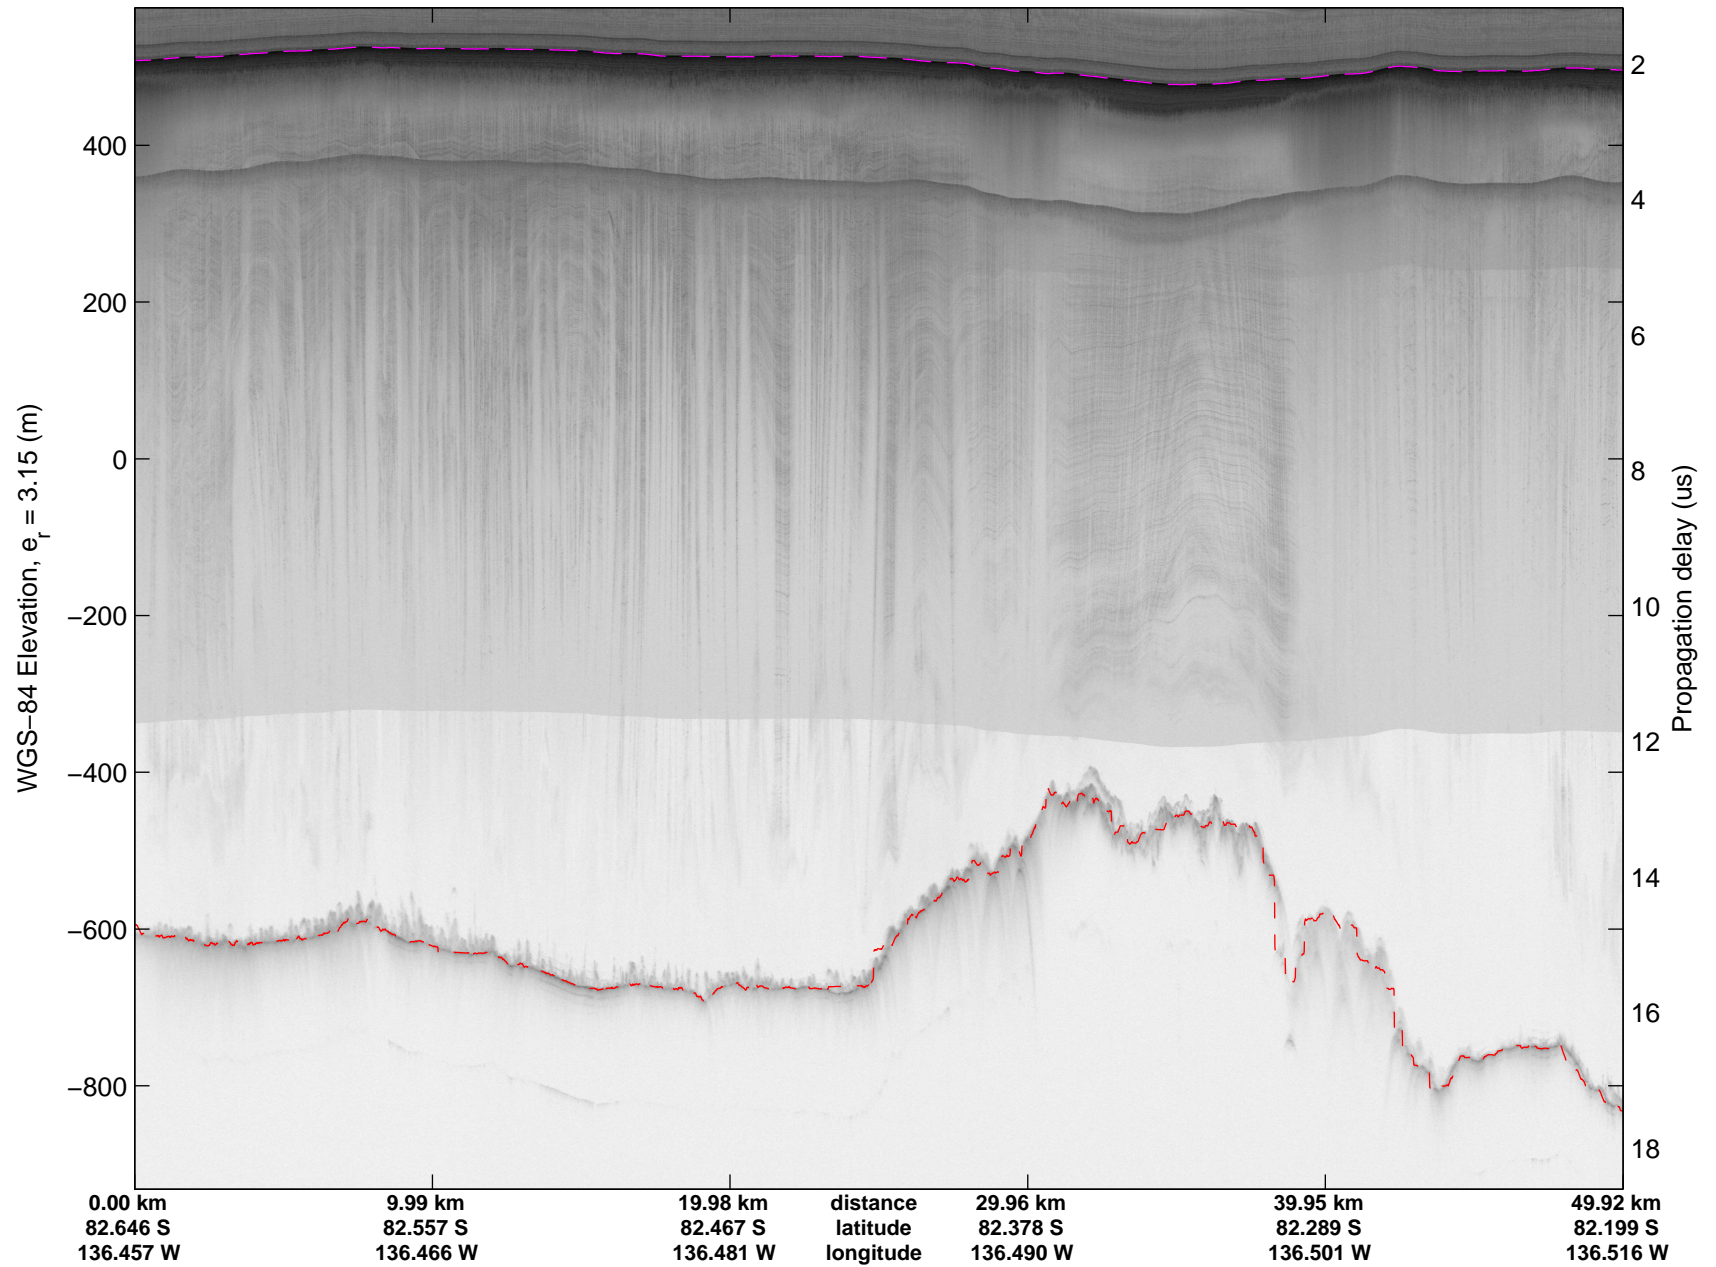

mcords4 2013_Antarctica_Basler: "Kamb Upper Lake" 20140103_02_023: 01:50:15.9 to 02:02:17.3 GPS

mcords4 2013_Antarctica_Basler: "Kamb Upper Lake" 20140103_02_024: 02:02:17.8 to 02:14:33.8 GPS

mcords4 2013_Antarctica_Basler: "Kamb Upper Lake" 20140103_02_024: 02:02:17.8 to 02:14:33.8 GPS

mcords4 2013_Antarctica_Basler: "Kamb Upper Lake" 20140103_02_025: 02:14:41.5 to 02:27:23.3 GPS

mcords4 2013_Antarctica_Basler: "Kamb Upper Lake" 20140103_02_025: 02:14:41.5 to 02:27:23.3 GPS

mcords4 2013_Antarctica_Basler: "Kamb Upper Lake" 20140103_02_026: 02:27:23.8 to 02:40:13.3 GPS