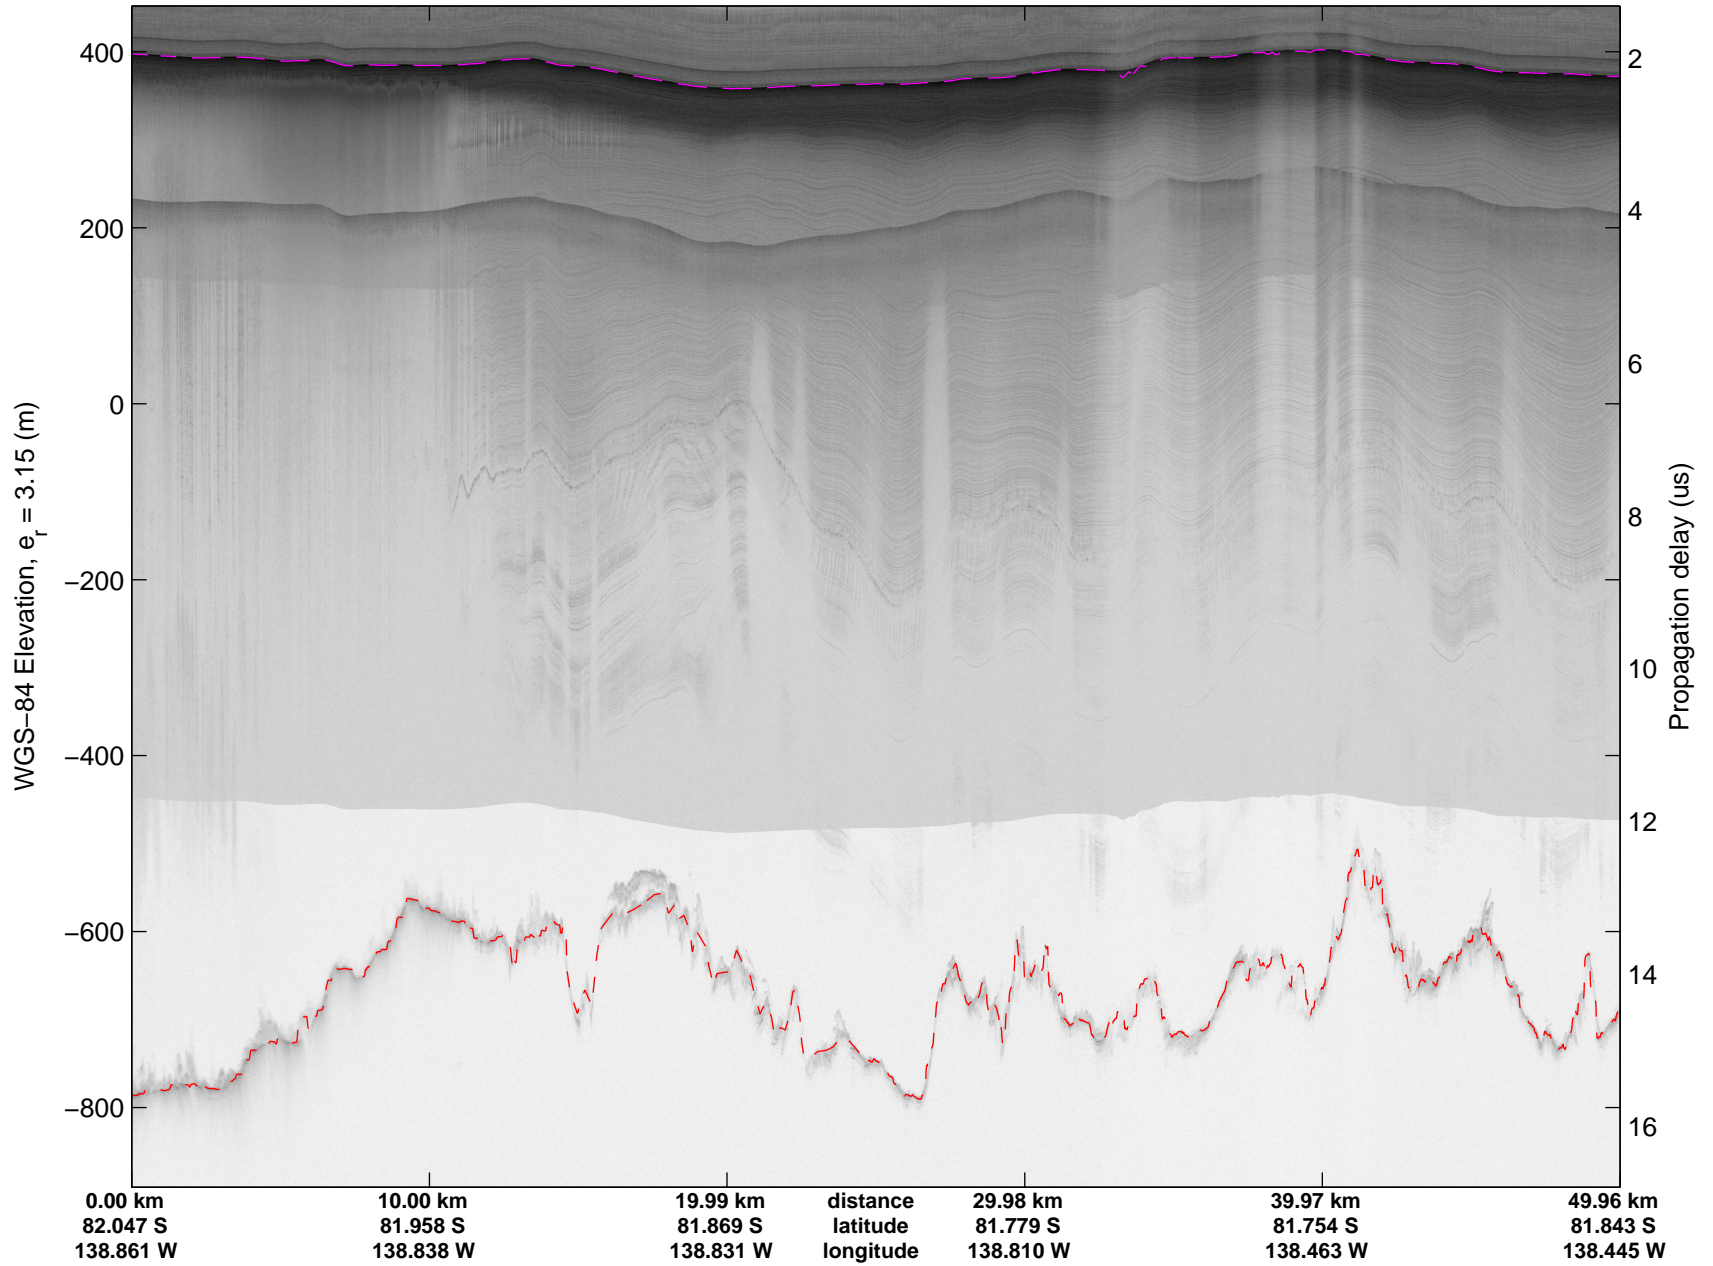

mcords4 2013_Antarctica_Basler: "Kamb Upper Lake" 20140103_02_011: -1:22:32.5 to -1:35:01.3 GPS

mcords4 2013_Antarctica_Basler: "Kamb Upper Lake" 20140103_02_012: -1:35:01.8 to -1:47:19.9 GPS

mcords4 2013_Antarctica_Basler: "Kamb Upper Lake" 20140103_02_012: -1:35:01.8 to -1:47:19.9 GPS