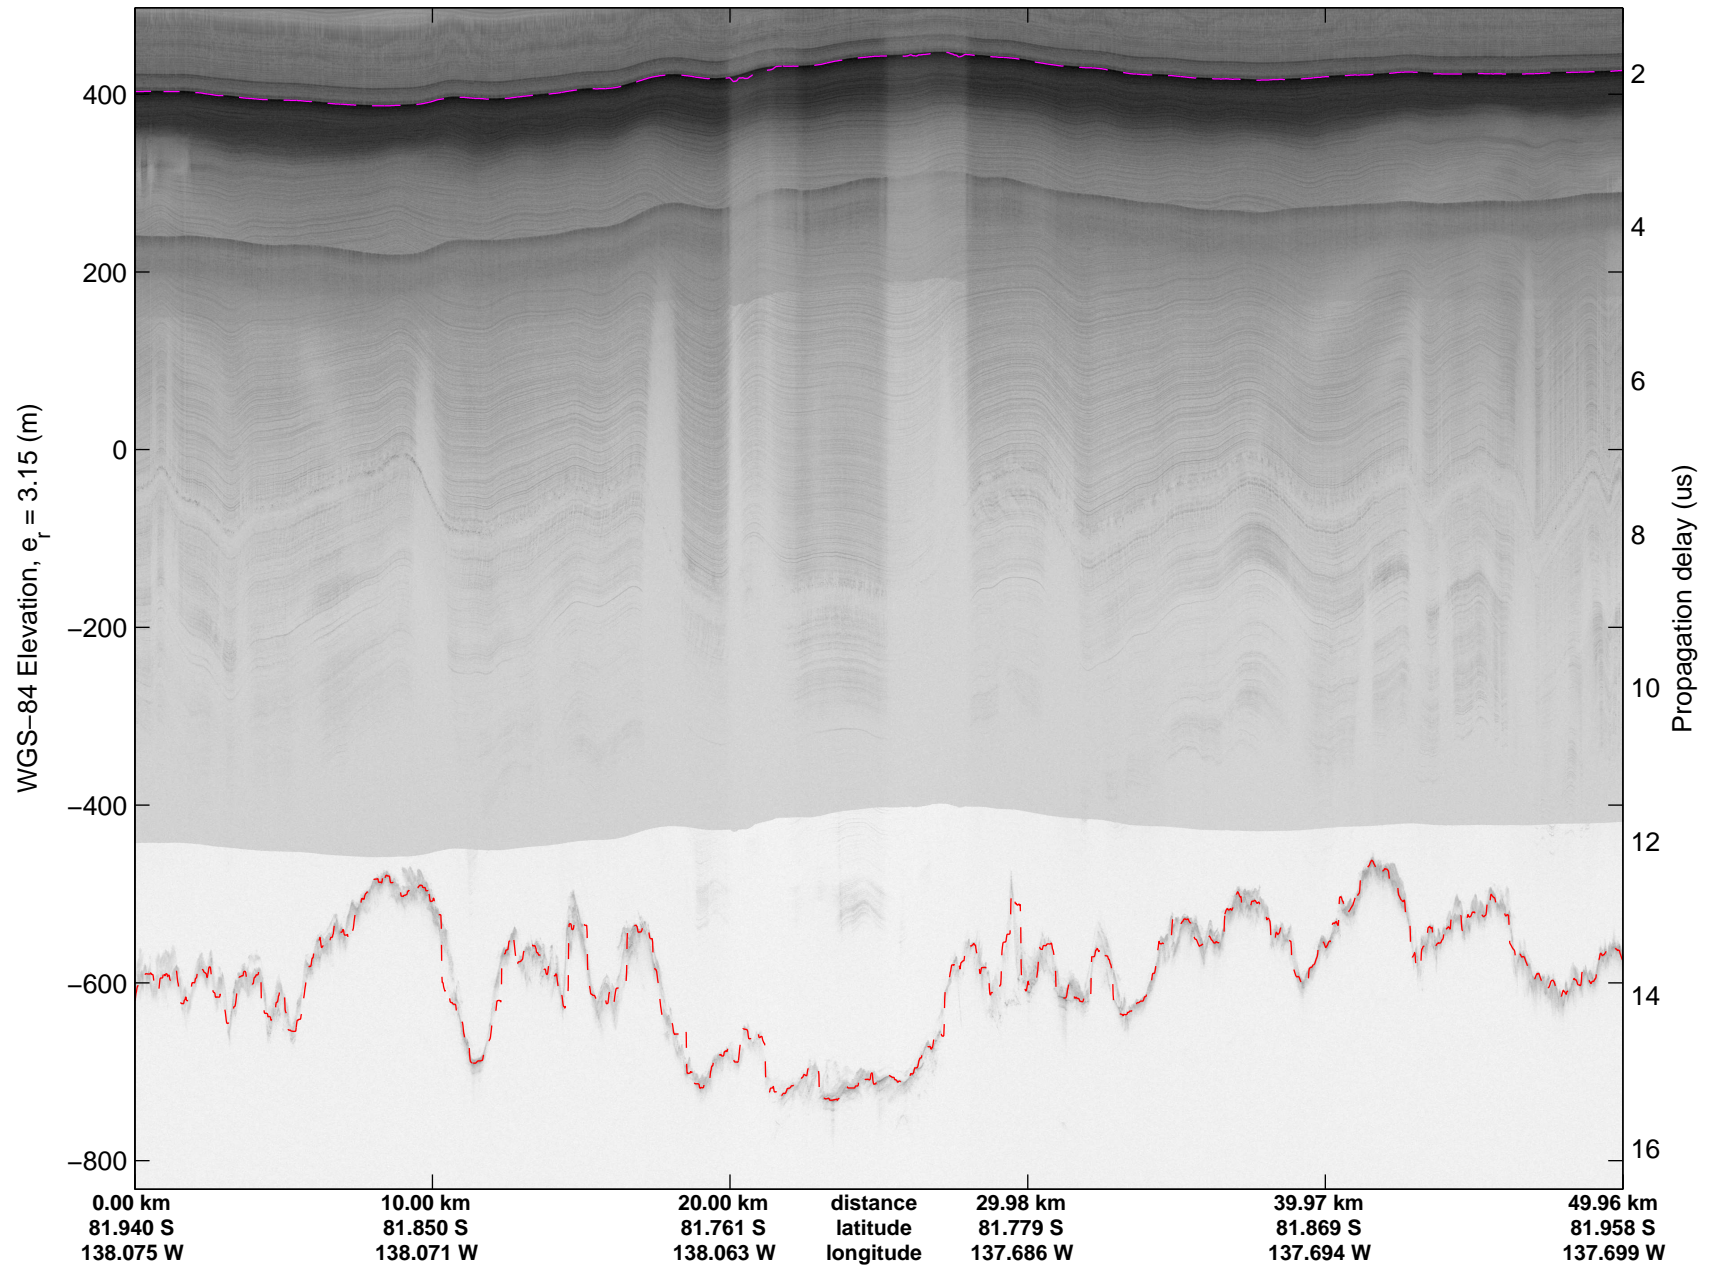

mcords4 2013_Antarctica_Basler: "Kamb Upper Lake" 20140103_02_016: 00:24:27.5 to 00:36:34.4 GPS

mcords4 2013_Antarctica_Basler: "Kamb Upper Lake" 20140103_02_016: 00:24:27.5 to 00:36:34.4 GPS

mcords4 2013_Antarctica_Basler: "Kamb Upper Lake" 20140103_02_017: 00:36:34.9 to 00:48:51.8 GPS

mcords4 2013_Antarctica_Basler: "Kamb Upper Lake" 20140103_02_017: 00:36:34.9 to 00:48:51.8 GPS

mcords4 2013_Antarctica_Basler: "Kamb Upper Lake" 20140103_02_018: 00:48:52.2 to 01:01:03.2 GPS

mcords4 2013_Antarctica_Basler: "Kamb Upper Lake" 20140103_02_018: 00:48:52.2 to 01:01:03.2 GPS