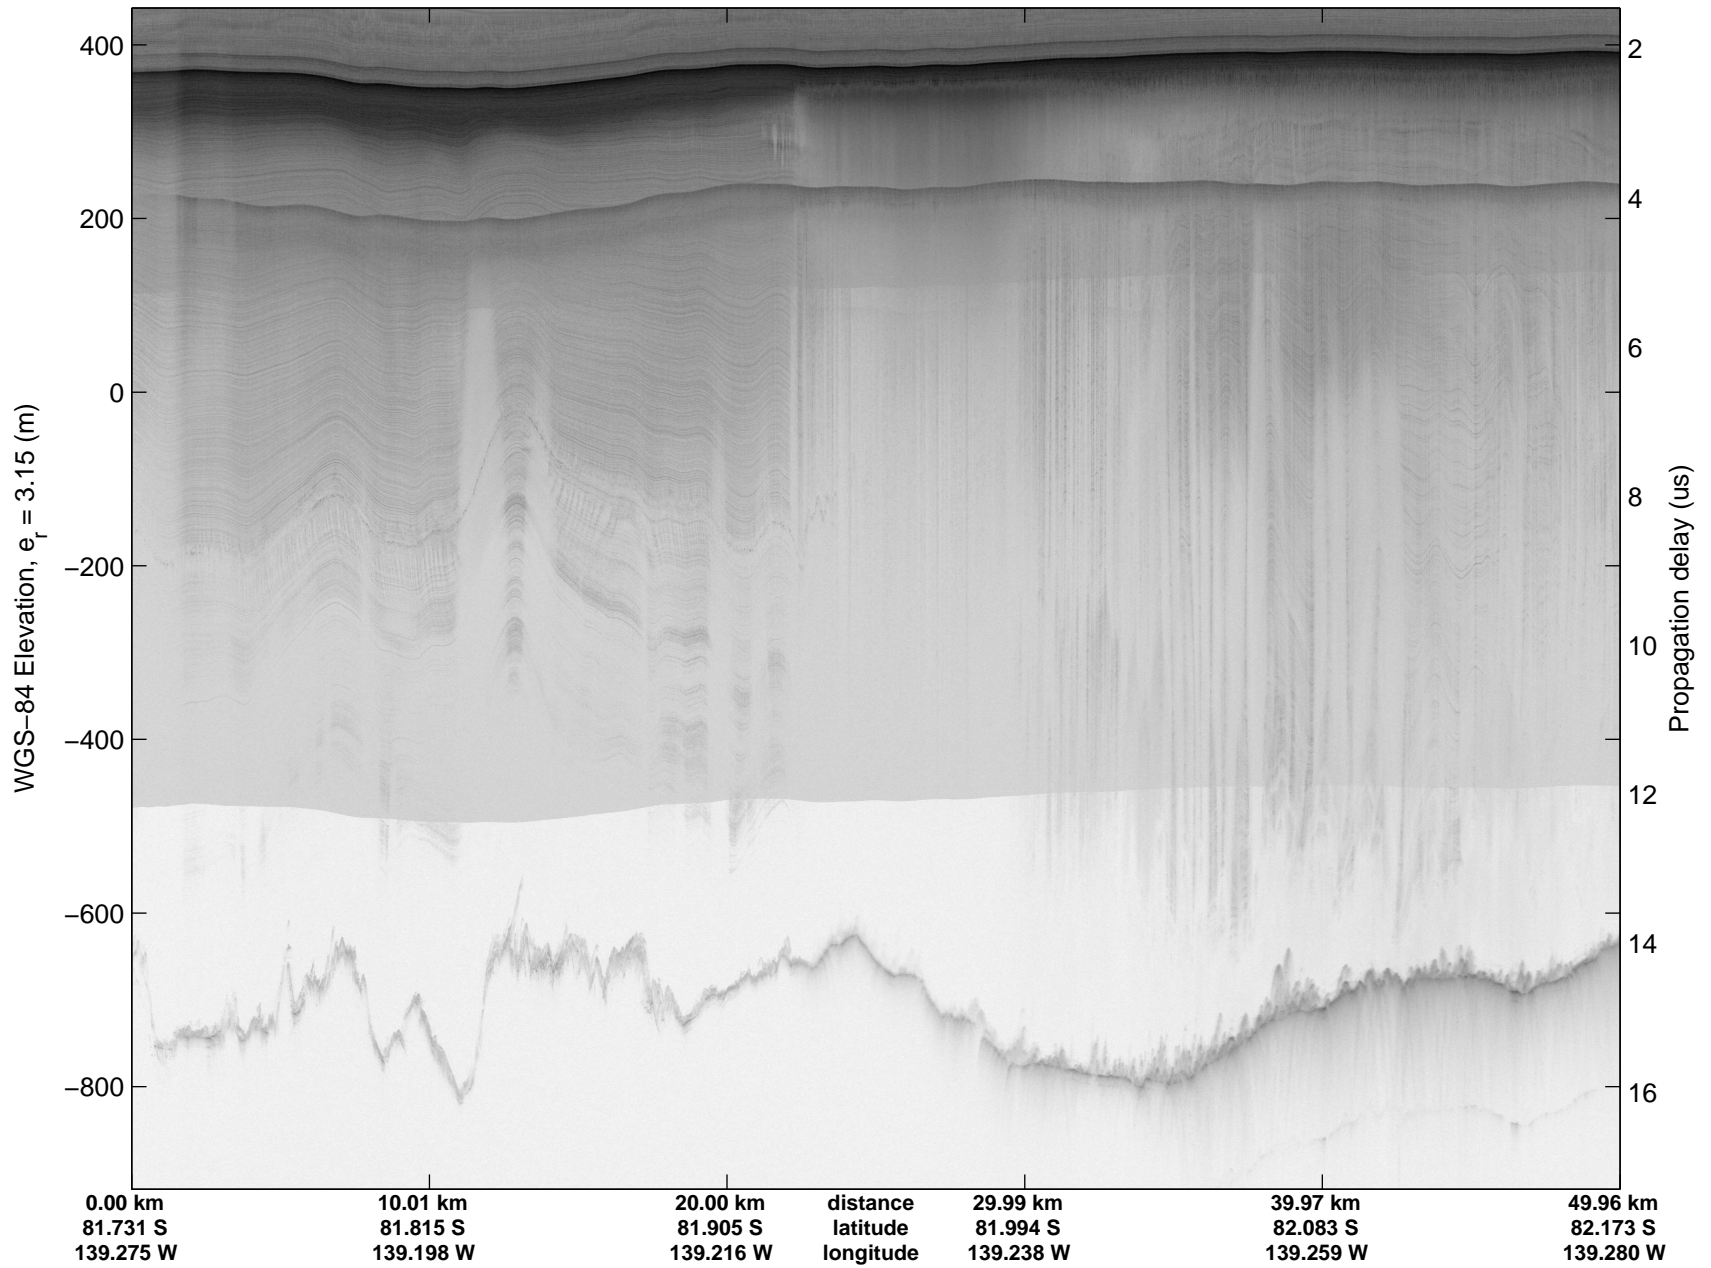

mcords4 2013_Antarctica_Basler: "Kamb Upper Lake" 20140103_02_007: -2:33:32.0 to -2:45:49.8 GPS

mcords4 2013_Antarctica_Basler: "Kamb Upper Lake" 20140103_02_007: -2:33:32.0 to -2:45:49.8 GPS

mcords4 2013_Antarctica_Basler: "Kamb Upper Lake" 20140103_02_008: -2:45:50.3 to -2:58:08.9 GPS