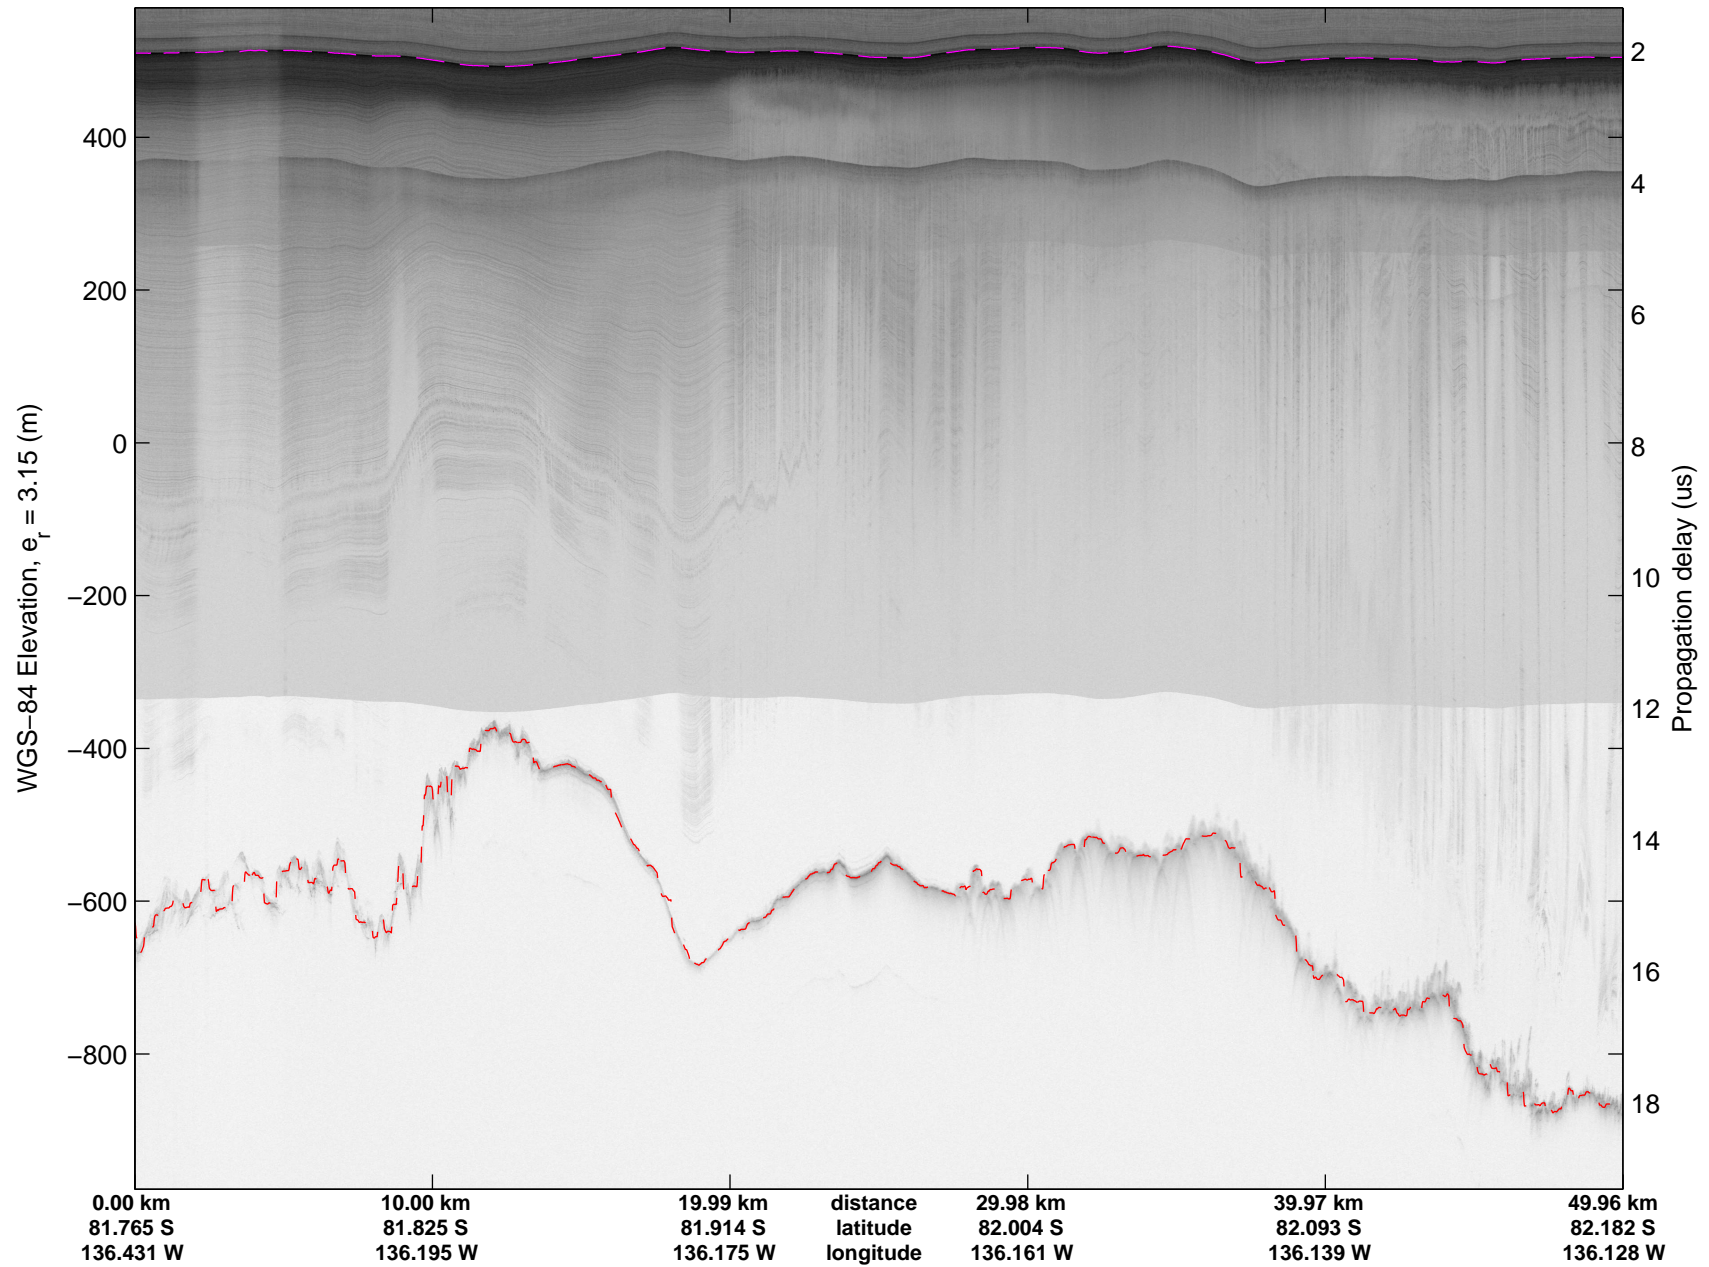

mcords4 2013_Antarctica_Basler: "Kamb Upper Lake" 20140103_02_026: 02:27:23.8 to 02:40:13.3 GPS

mcords4 2013_Antarctica_Basler: "Kamb Upper Lake" 20140103_02_027: 02:40:13.8 to 02:52:16.8 GPS

mcords4 2013_Antarctica_Basler: "Kamb Upper Lake" 20140103_02_027: 02:40:13.8 to 02:52:16.8 GPS

mcords4 2013_Antarctica_Basler: "Kamb Upper Lake" 20140103_02_028: 02:52:17.3 to 03:04:21.8 GPS

mcords4 2013_Antarctica_Basler: "Kamb Upper Lake" 20140103_02_028: 02:52:17.3 to 03:04:21.8 GPS

mcords4 2013_Antarctica_Basler: "Kamb Upper Lake" 20140103_02_029: 03:04:22.3 to 03:16:07.6 GPS