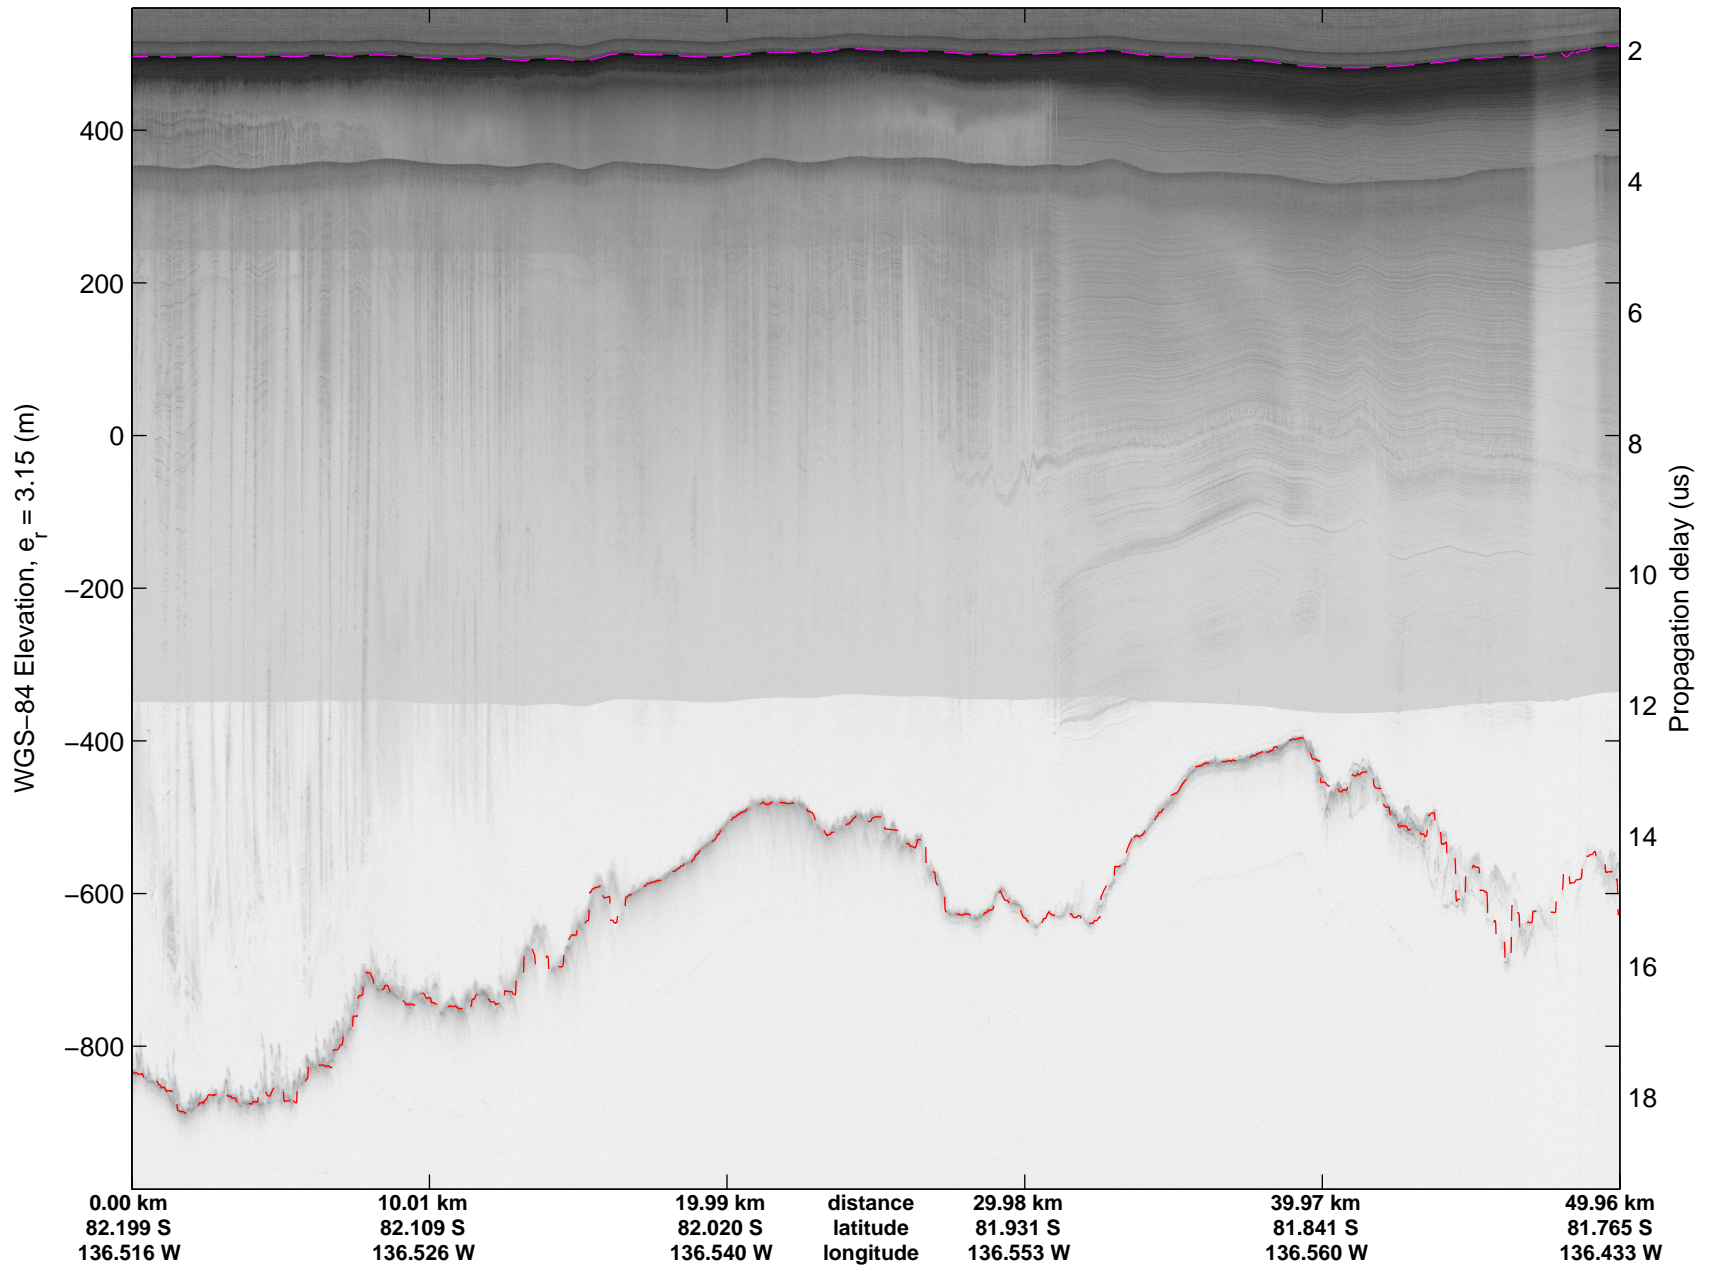

mcords4 2013_Antarctica_Basler: "Kamb Upper Lake" 20140103_02_025: 02:14:41.5 to 02:27:23.3 GPS

mcords4 2013_Antarctica_Basler: "Kamb Upper Lake" 20140103_02_025: 02:14:41.5 to 02:27:23.3 GPS

mcords4 2013_Antarctica_Basler: "Kamb Upper Lake" 20140103_02_026: 02:27:23.8 to 02:40:13.3 GPS

mcords4 2013_Antarctica_Basler: "Kamb Upper Lake" 20140103_02_026: 02:27:23.8 to 02:40:13.3 GPS

mcords4 2013_Antarctica_Basler: "Kamb Upper Lake" 20140103_02_027: 02:40:13.8 to 02:52:16.8 GPS

mcords4 2013_Antarctica_Basler: "Kamb Upper Lake" 20140103_02_027: 02:40:13.8 to 02:52:16.8 GPS