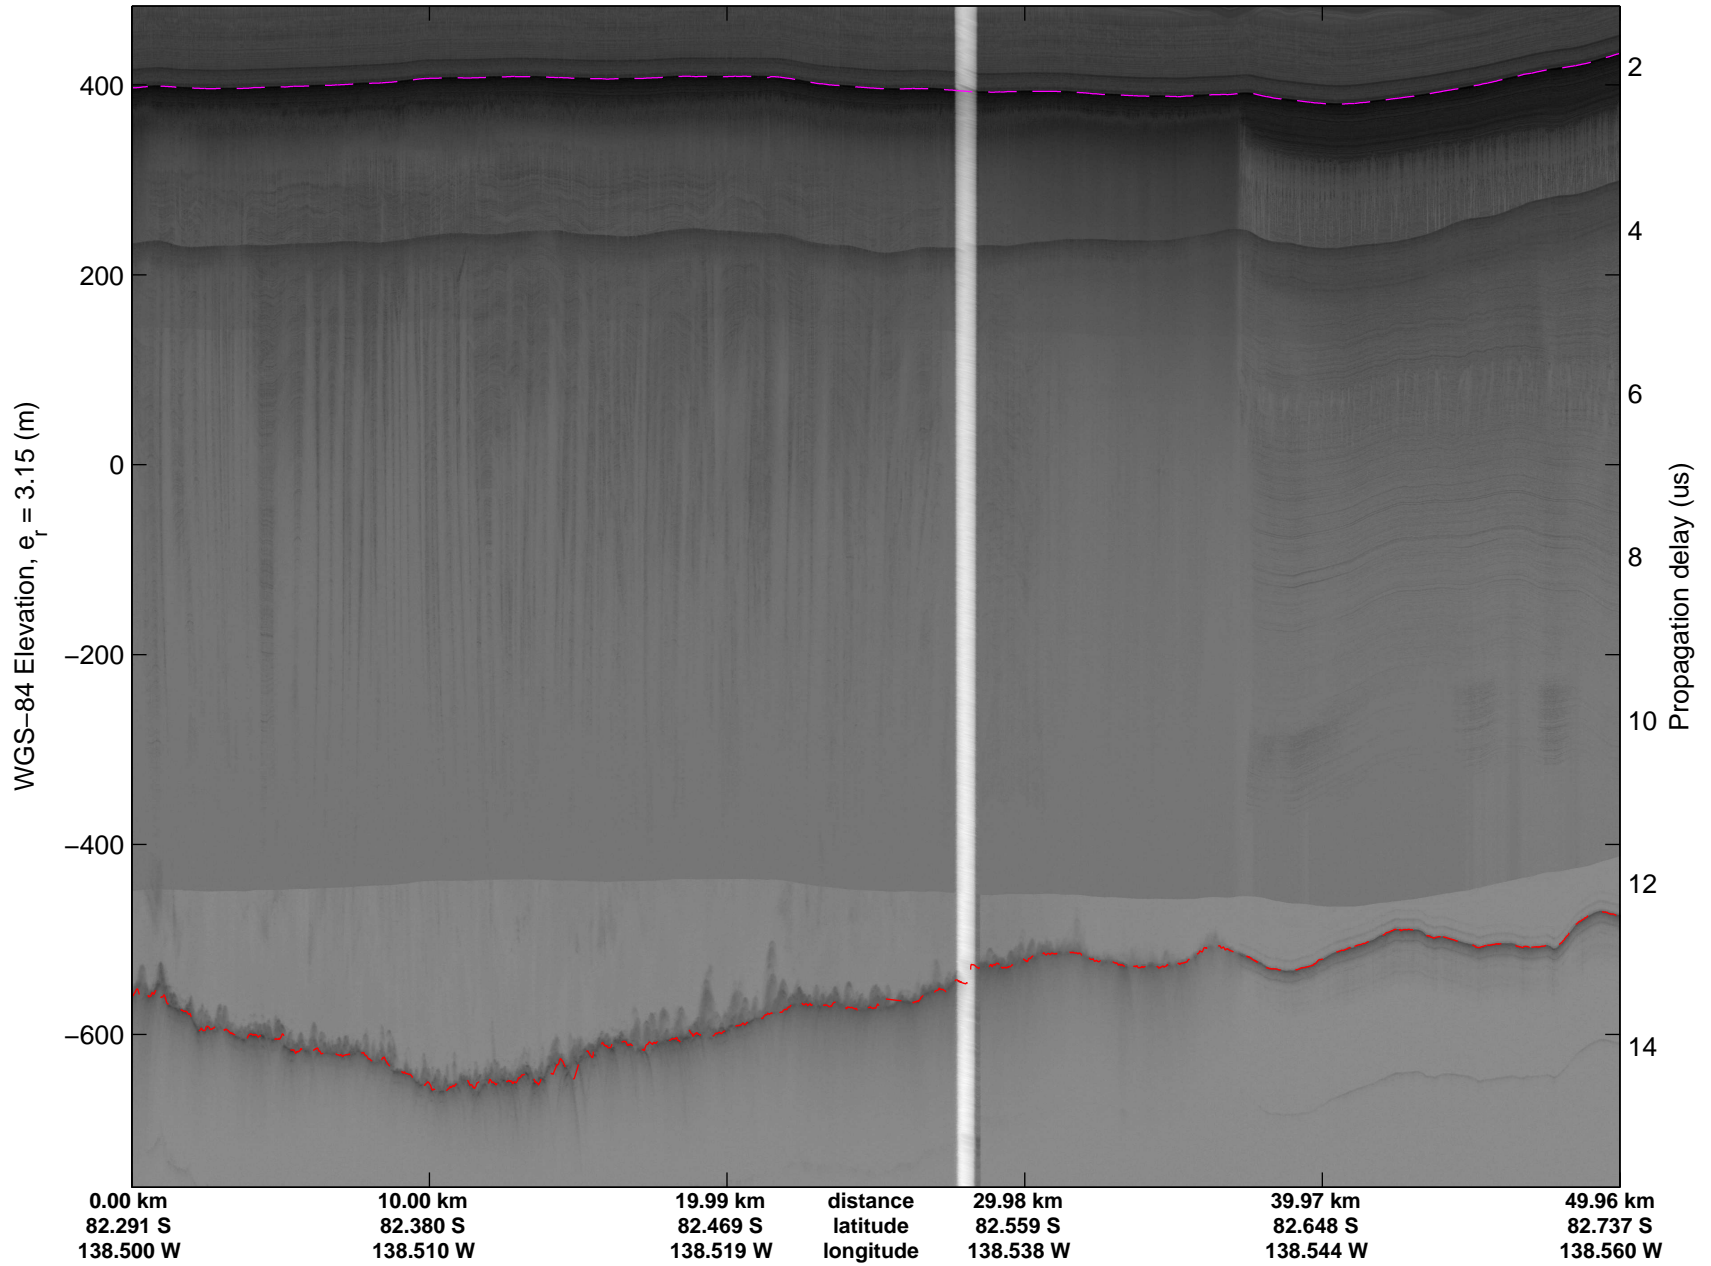

mcords4 2013_Antarctica_Basler: "Kamb Upper Lake" 20140103_02_014: -1:59:48.0 to 00:12:05.2 GPS