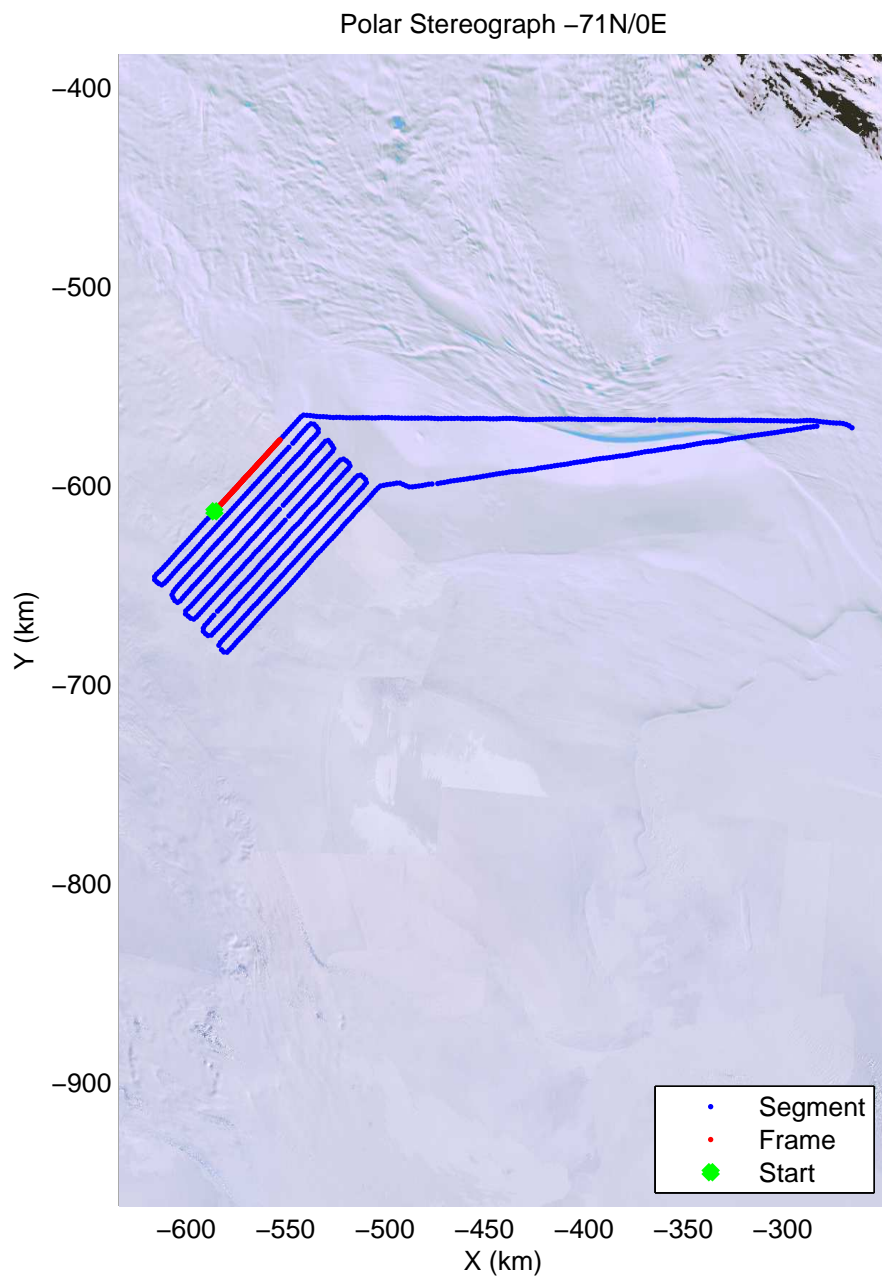

mcords4 2013_Antarctica_Basler: "Kamb Upper Lake" 20140103_02_026: 02:27:23.8 to 02:40:13.3 GPS

mcords4 2013_Antarctica_Basler: "Kamb Upper Lake" 20140103_02_027: 02:40:13.8 to 02:52:16.8 GPS

mcords4 2013_Antarctica_Basler: "Kamb Upper Lake" 20140103_02_027: 02:40:13.8 to 02:52:16.8 GPS