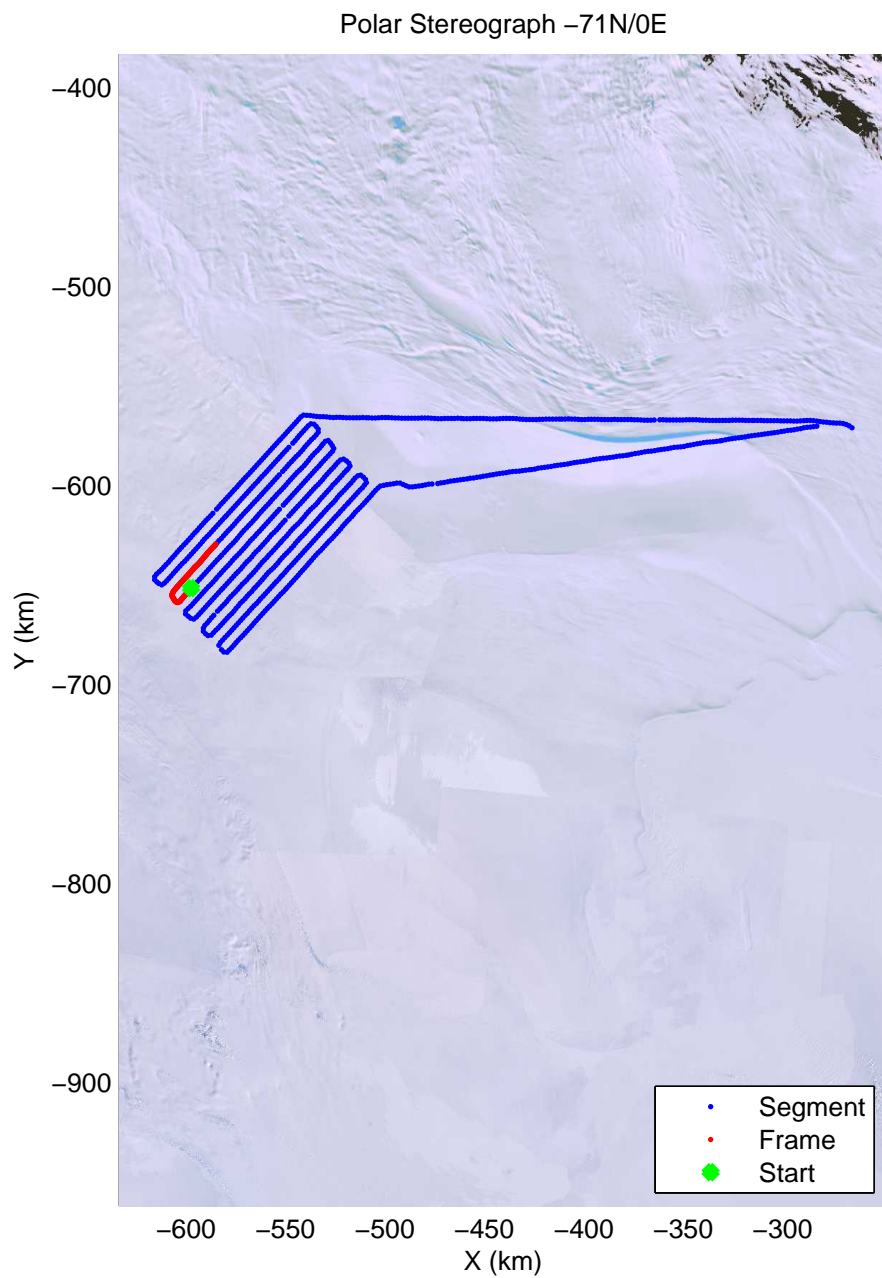

mcords4 2013_Antarctica_Basler: "Kamb Upper Lake" 20140103_02_020: 01:13:23.2 to 01:25:37.2 GPS

mcords4 2013_Antarctica_Basler: "Kamb Upper Lake" 20140103_02_021: 01:25:37.7 to 01:37:59.3 GPS

mcords4 2013_Antarctica_Basler: "Kamb Upper Lake" 20140103_02_021: 01:25:37.7 to 01:37:59.3 GPS