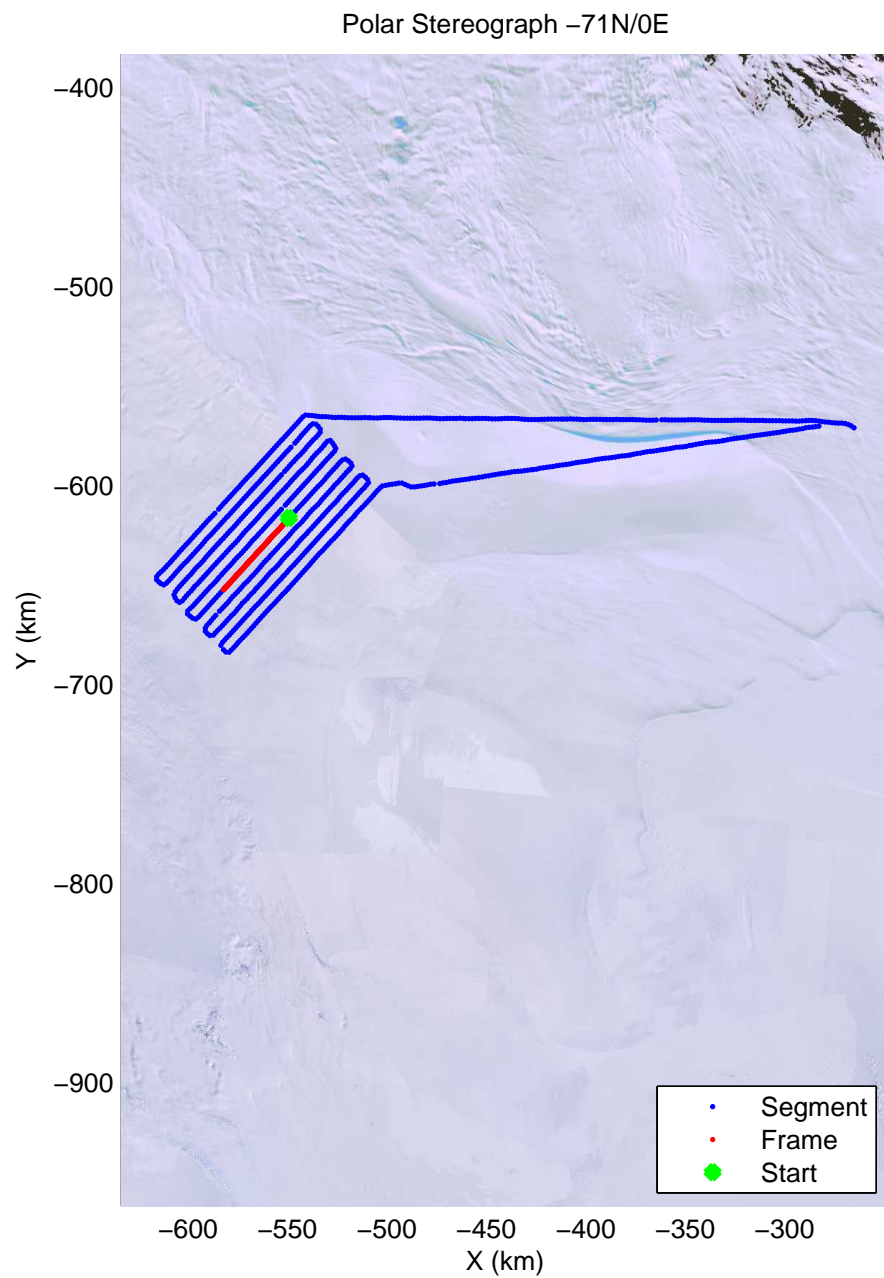

mcords4 2013_Antarctica_Basler: "Kamb Upper Lake" 20140103_02_014: -1:59:48.0 to 00:12:05.2 GPS

mcords4 2013_Antarctica_Basler: "Kamb Upper Lake" 20140103_02_015: 00:12:05.8 to 00:24:27.0 GPS

mcords4 2013_Antarctica_Basler: "Kamb Upper Lake" 20140103_02_015: 00:12:05.8 to 00:24:27.0 GPS