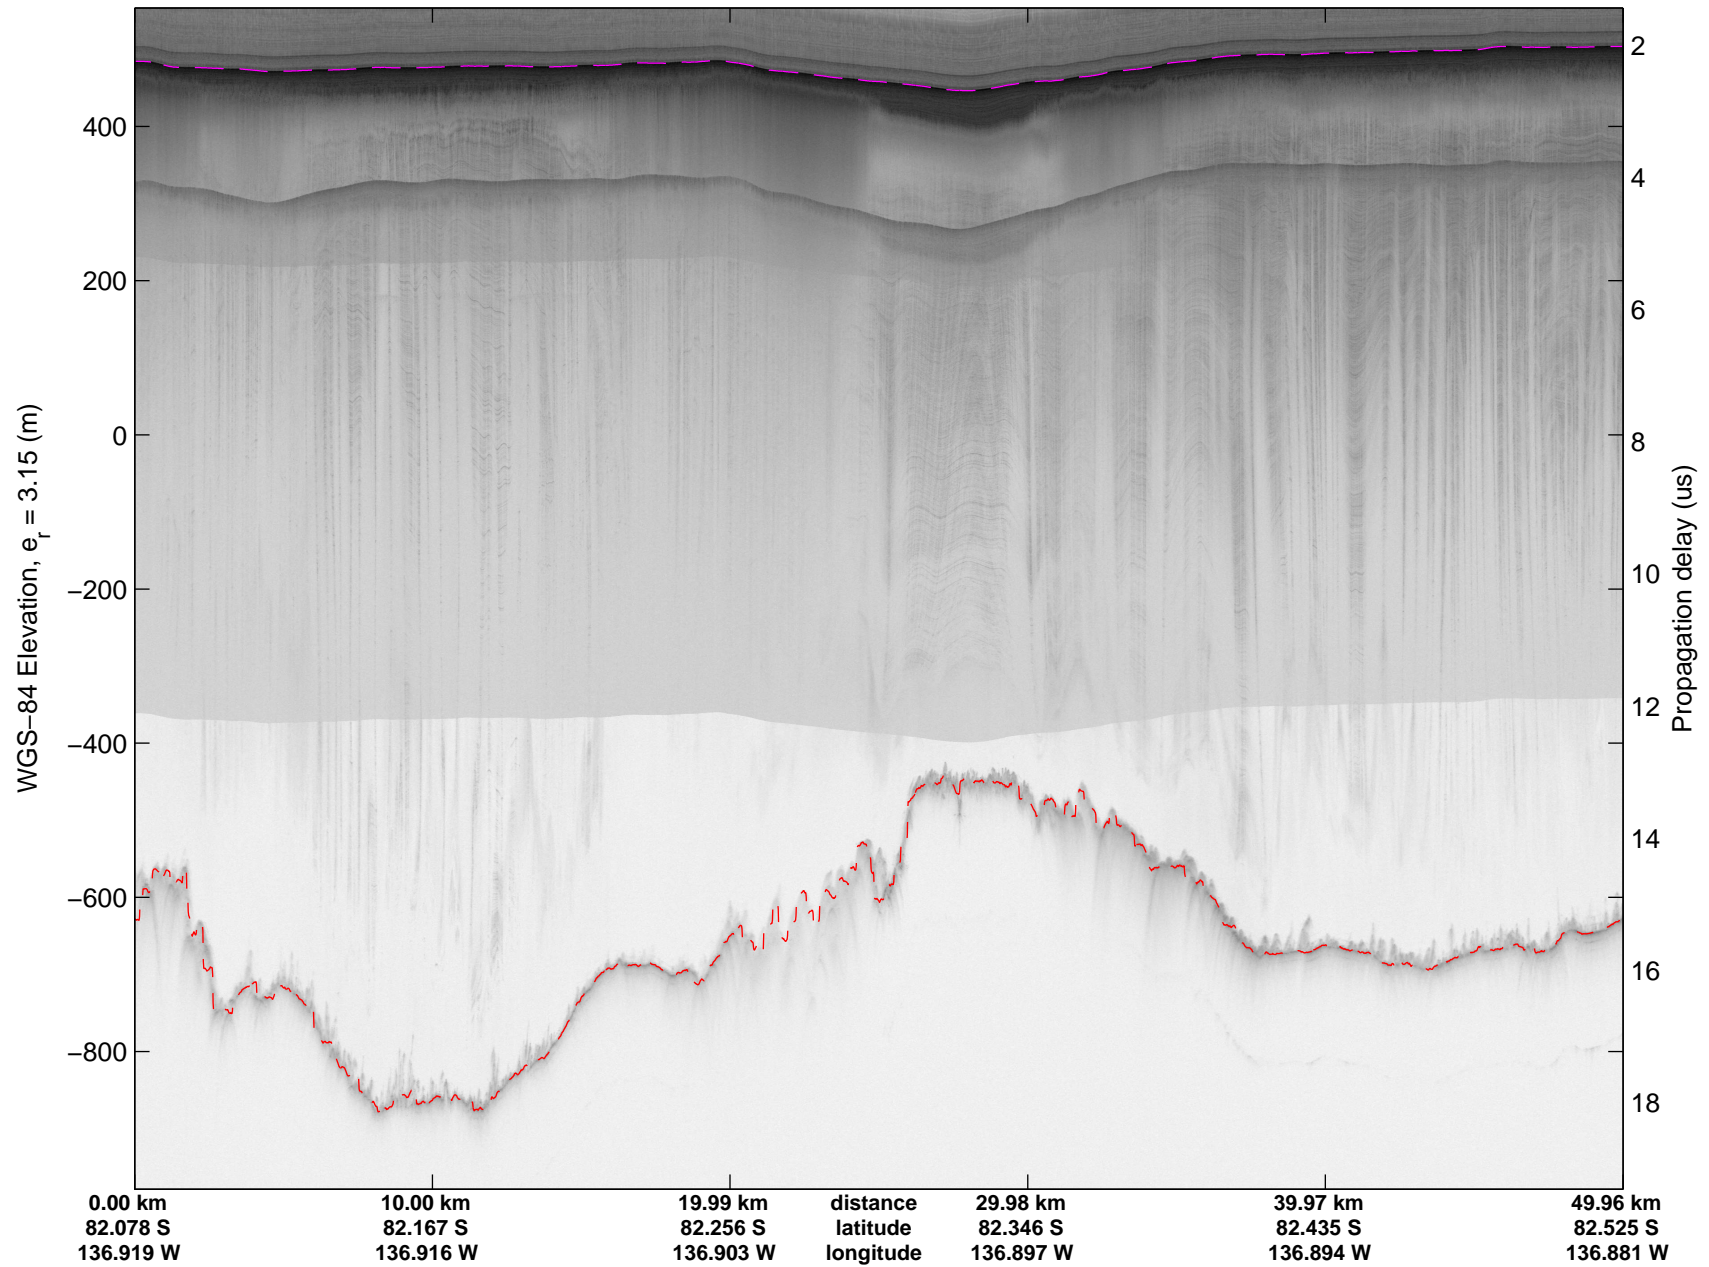

mcords4 2013_Antarctica_Basler: "Kamb Upper Lake" 20140103_02_022: 01:37:59.9 to 01:50:15.4 GPS

mcords4 2013_Antarctica_Basler: "Kamb Upper Lake" 20140103_02_022: 01:37:59.9 to 01:50:15.4 GPS

mcords4 2013_Antarctica_Basler: "Kamb Upper Lake" 20140103_02_023: 01:50:15.9 to 02:02:17.3 GPS

mcords4 2013_Antarctica_Basler: "Kamb Upper Lake" 20140103_02_023: 01:50:15.9 to 02:02:17.3 GPS

mcords4 2013_Antarctica_Basler: "Kamb Upper Lake" 20140103_02_024: 02:02:17.8 to 02:14:33.8 GPS

mcords4 2013_Antarctica_Basler: "Kamb Upper Lake" 20140103_02_024: 02:02:17.8 to 02:14:33.8 GPS