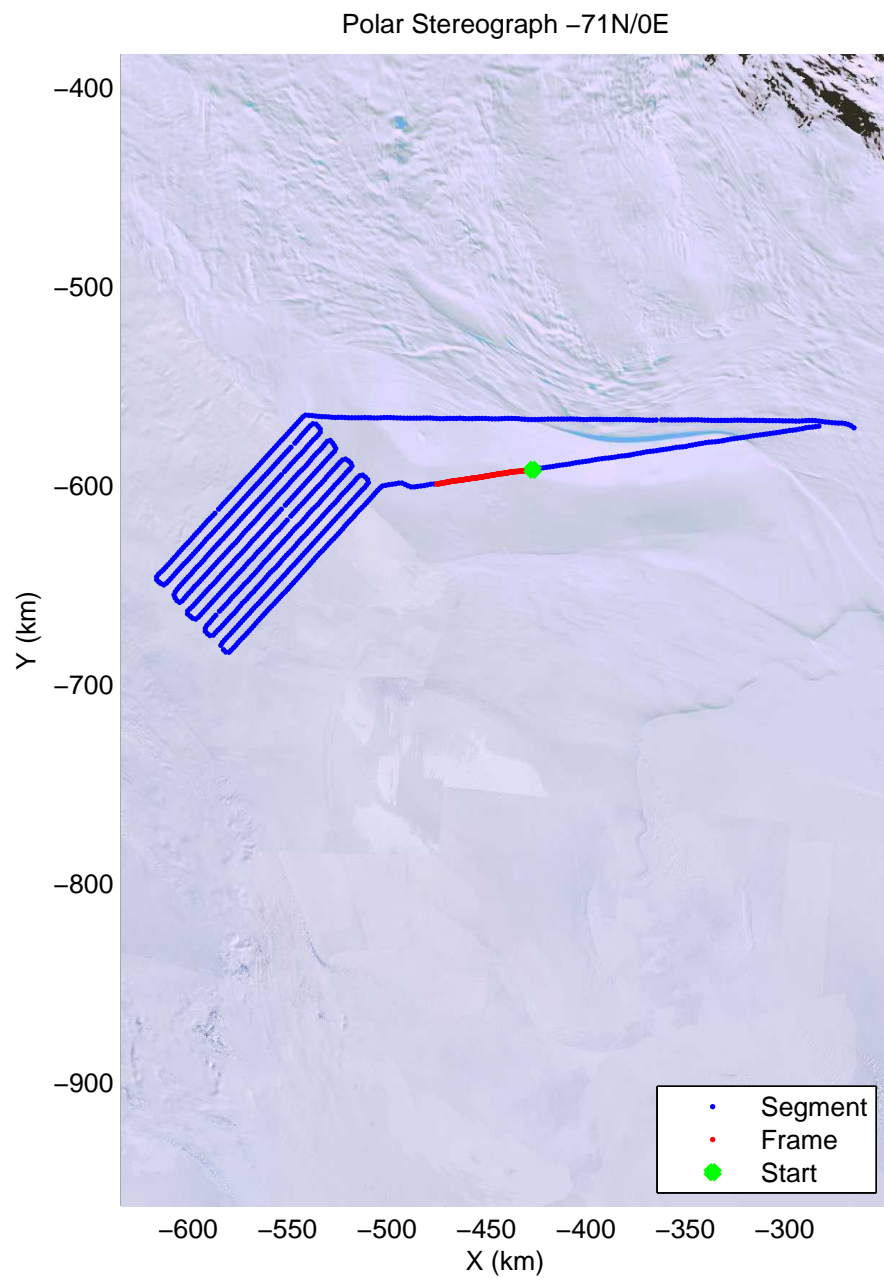

mcords4 2013_Antarctica_Basler: "Kamb Upper Lake" 20140103_02_002: -3:31:04.2 to -3:43:33.3 GPS

mcords4 2013_Antarctica_Basler: "Kamb Upper Lake" 20140103_02_003: -3:43:33.8 to -3:56:19.4 GPS

mcords4 2013_Antarctica_Basler: "Kamb Upper Lake" 20140103_02_003: -3:43:33.8 to -3:56:19.4 GPS