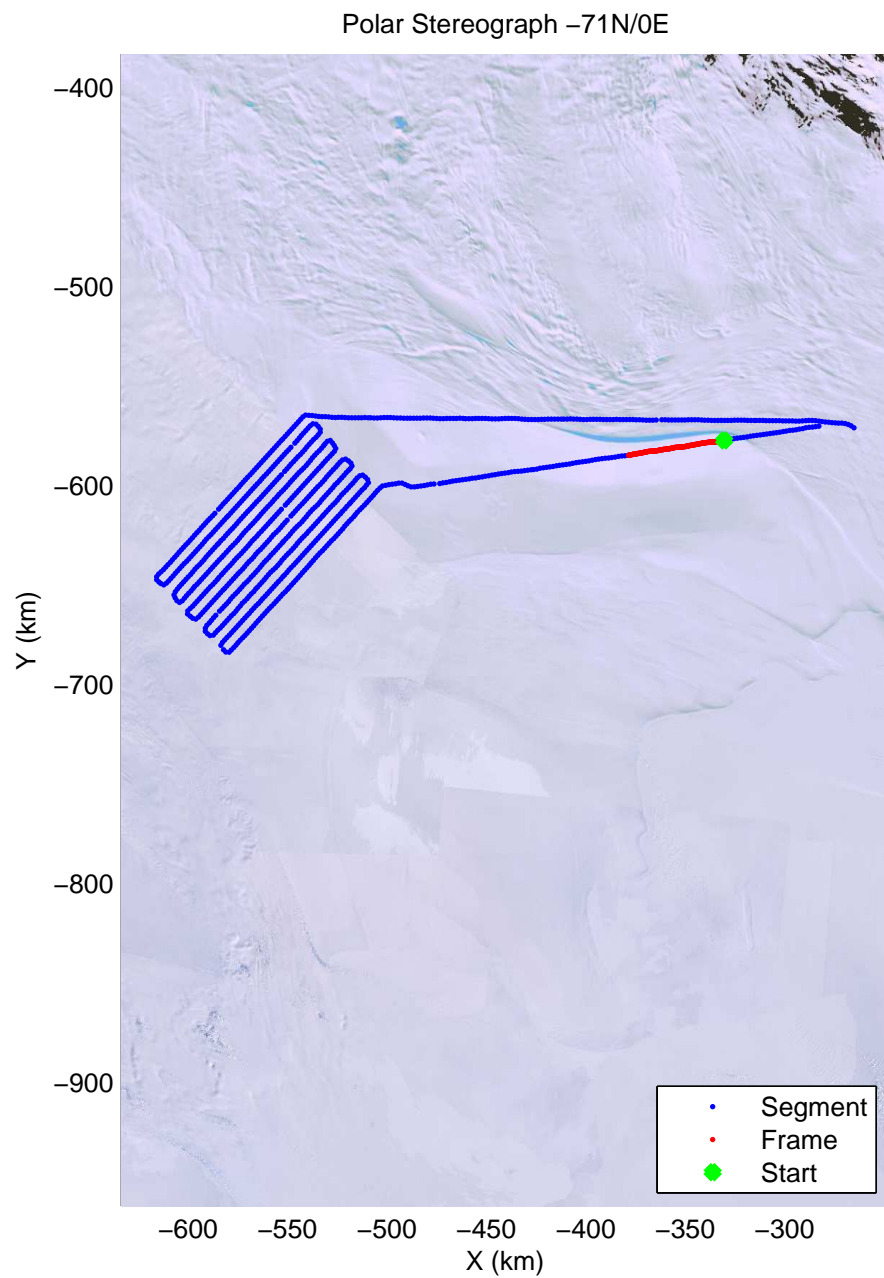

mcords4 2013_Antarctica_Basler: "Kamb Upper Lake" 20140103_02_001: -3:18:31.6 to -3:31:03.7 GPS

mcords4 2013_Antarctica_Basler: "Kamb Upper Lake" 20140103_02_001: -3:18:31.6 to -3:31:03.7 GPS

mcords4 2013_Antarctica_Basler: "Kamb Upper Lake" 20140103_02_002: -3:31:04.2 to -3:43:33.3 GPS