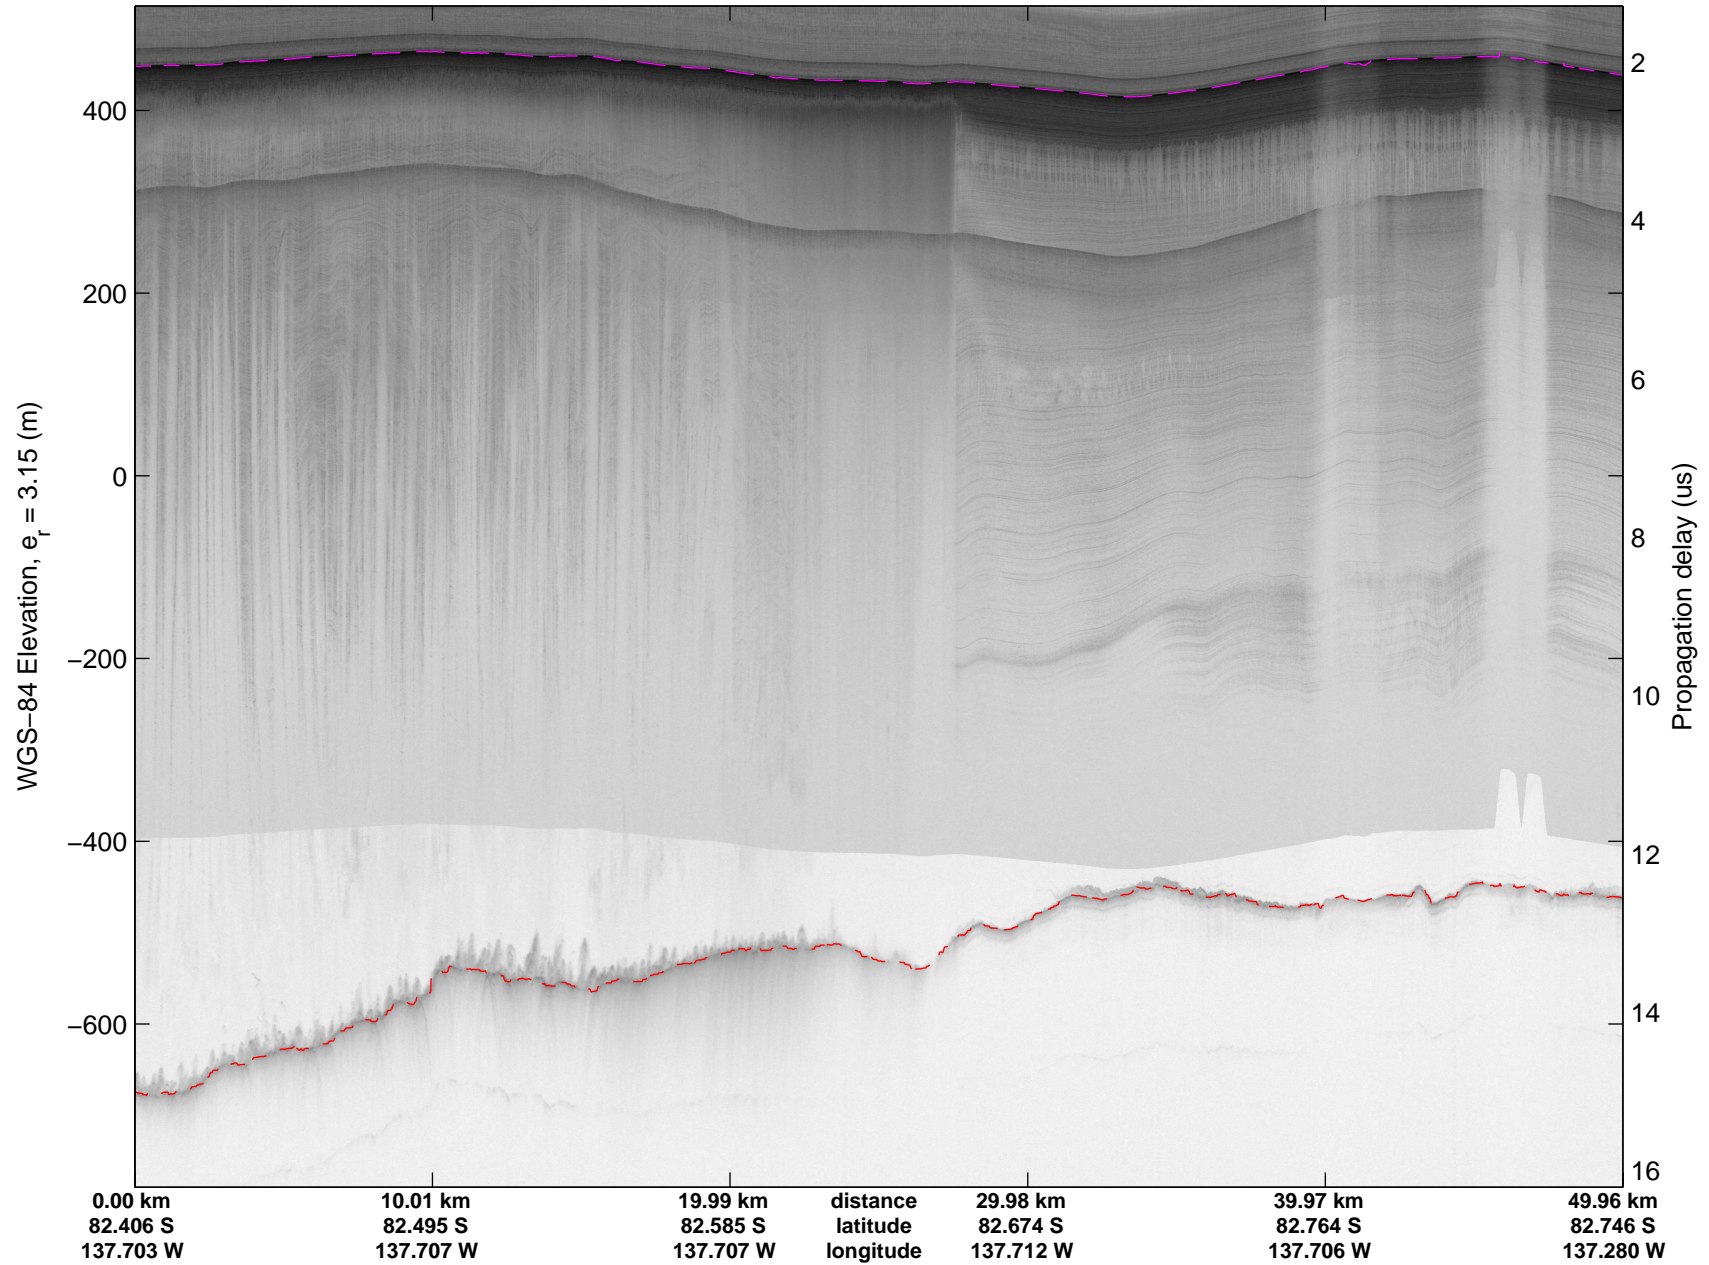

mcords4 2013_Antarctica_Basler: "Kamb Upper Lake" 20140103_02_017: 00:36:34.9 to 00:48:51.8 GPS

mcords4 2013_Antarctica_Basler: "Kamb Upper Lake" 20140103_02_018: 00:48:52.2 to 01:01:03.2 GPS

mcords4 2013_Antarctica_Basler: "Kamb Upper Lake" 20140103_02_018: 00:48:52.2 to 01:01:03.2 GPS

mcords4 2013_Antarctica_Basler: "Kamb Upper Lake" 20140103_02_019: 01:01:03.7 to 01:13:22.8 GPS

mcords4 2013_Antarctica_Basler: "Kamb Upper Lake" 20140103_02_019: 01:01:03.7 to 01:13:22.8 GPS

mcords4 2013_Antarctica_Basler: "Kamb Upper Lake" 20140103_02_020: 01:13:23.2 to 01:25:37.2 GPS