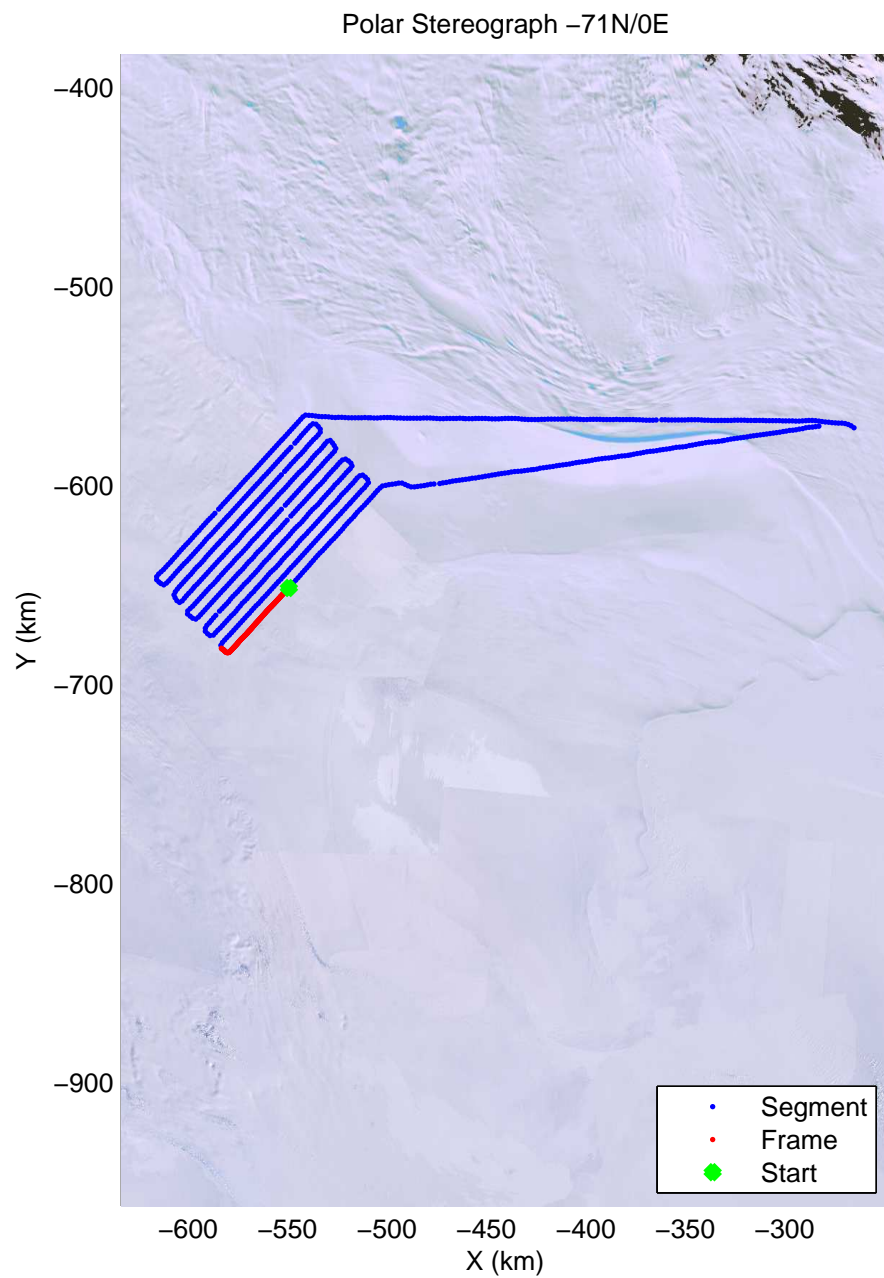

mcords4 2013_Antarctica_Basler: "Kamb Upper Lake" 20140103_02_005: -2:08:58.8 to -2:21:06.9 GPS

mcords4 2013_Antarctica_Basler: "Kamb Upper Lake" 20140103_02_006: -2:21:07.4 to -2:33:31.5 GPS

mcords4 2013_Antarctica_Basler: "Kamb Upper Lake" 20140103_02_006: -2:21:07.4 to -2:33:31.5 GPS