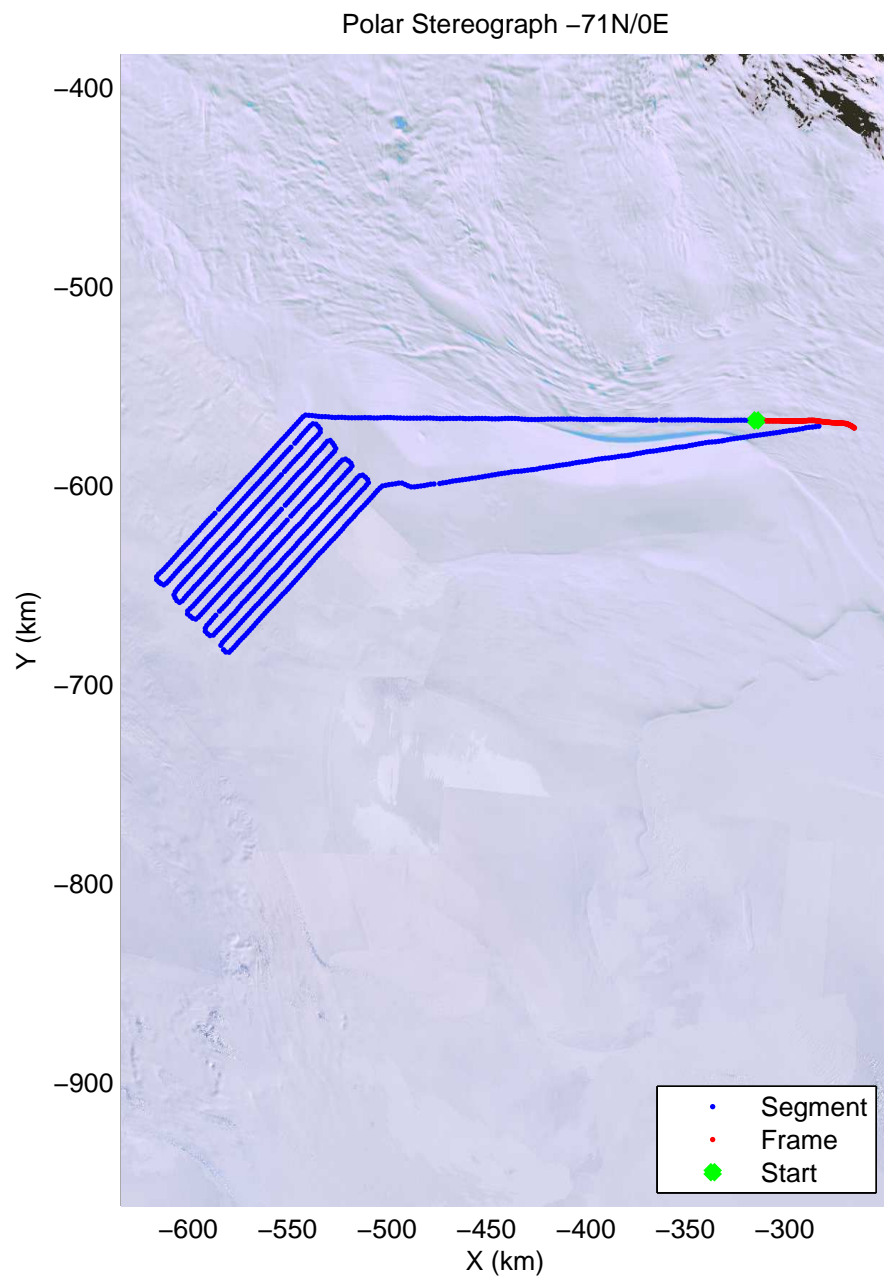

mcords4 2013_Antarctica_Basler: "Kamb Upper Lake" 20140103_02_032: 03:39:40.3 to 03:51:13.9 GPS

mcords4 2013_Antarctica_Basler: "Kamb Upper Lake" 20140103_02_033: 03:51:14.4 to 04:02:54.2 GPS

mcords4 2013_Antarctica_Basler: "Kamb Upper Lake" 20140103_02_033: 03:51:14.4 to 04:02:54.2 GPS