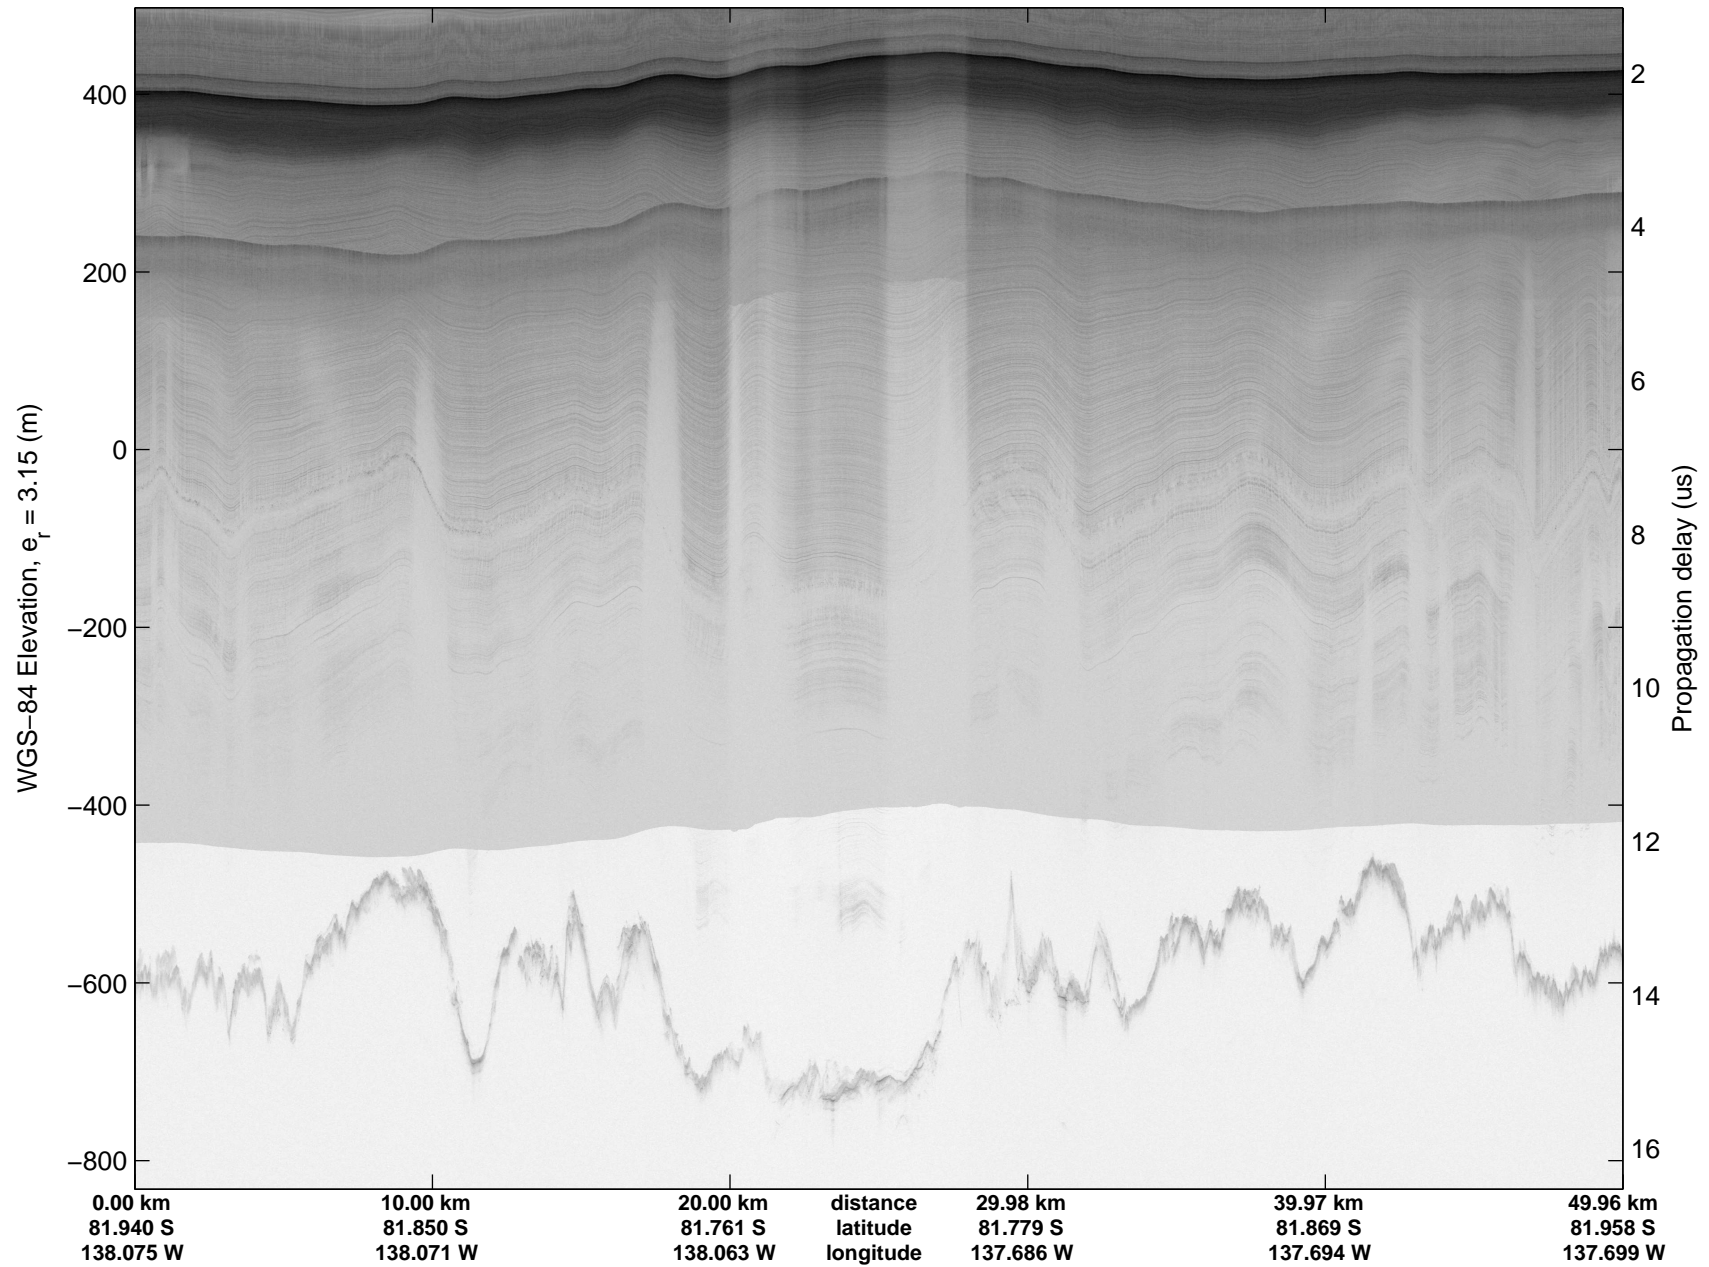

mcords4 2013_Antarctica_Basler: "Kamb Upper Lake" 20140103_02_016: 00:24:27.5 to 00:36:34.4 GPS

mcords4 2013_Antarctica_Basler: "Kamb Upper Lake" 20140103_02_016: 00:24:27.5 to 00:36:34.4 GPS

mcords4 2013_Antarctica_Basler: "Kamb Upper Lake" 20140103_02_017: 00:36:34.9 to 00:48:51.8 GPS