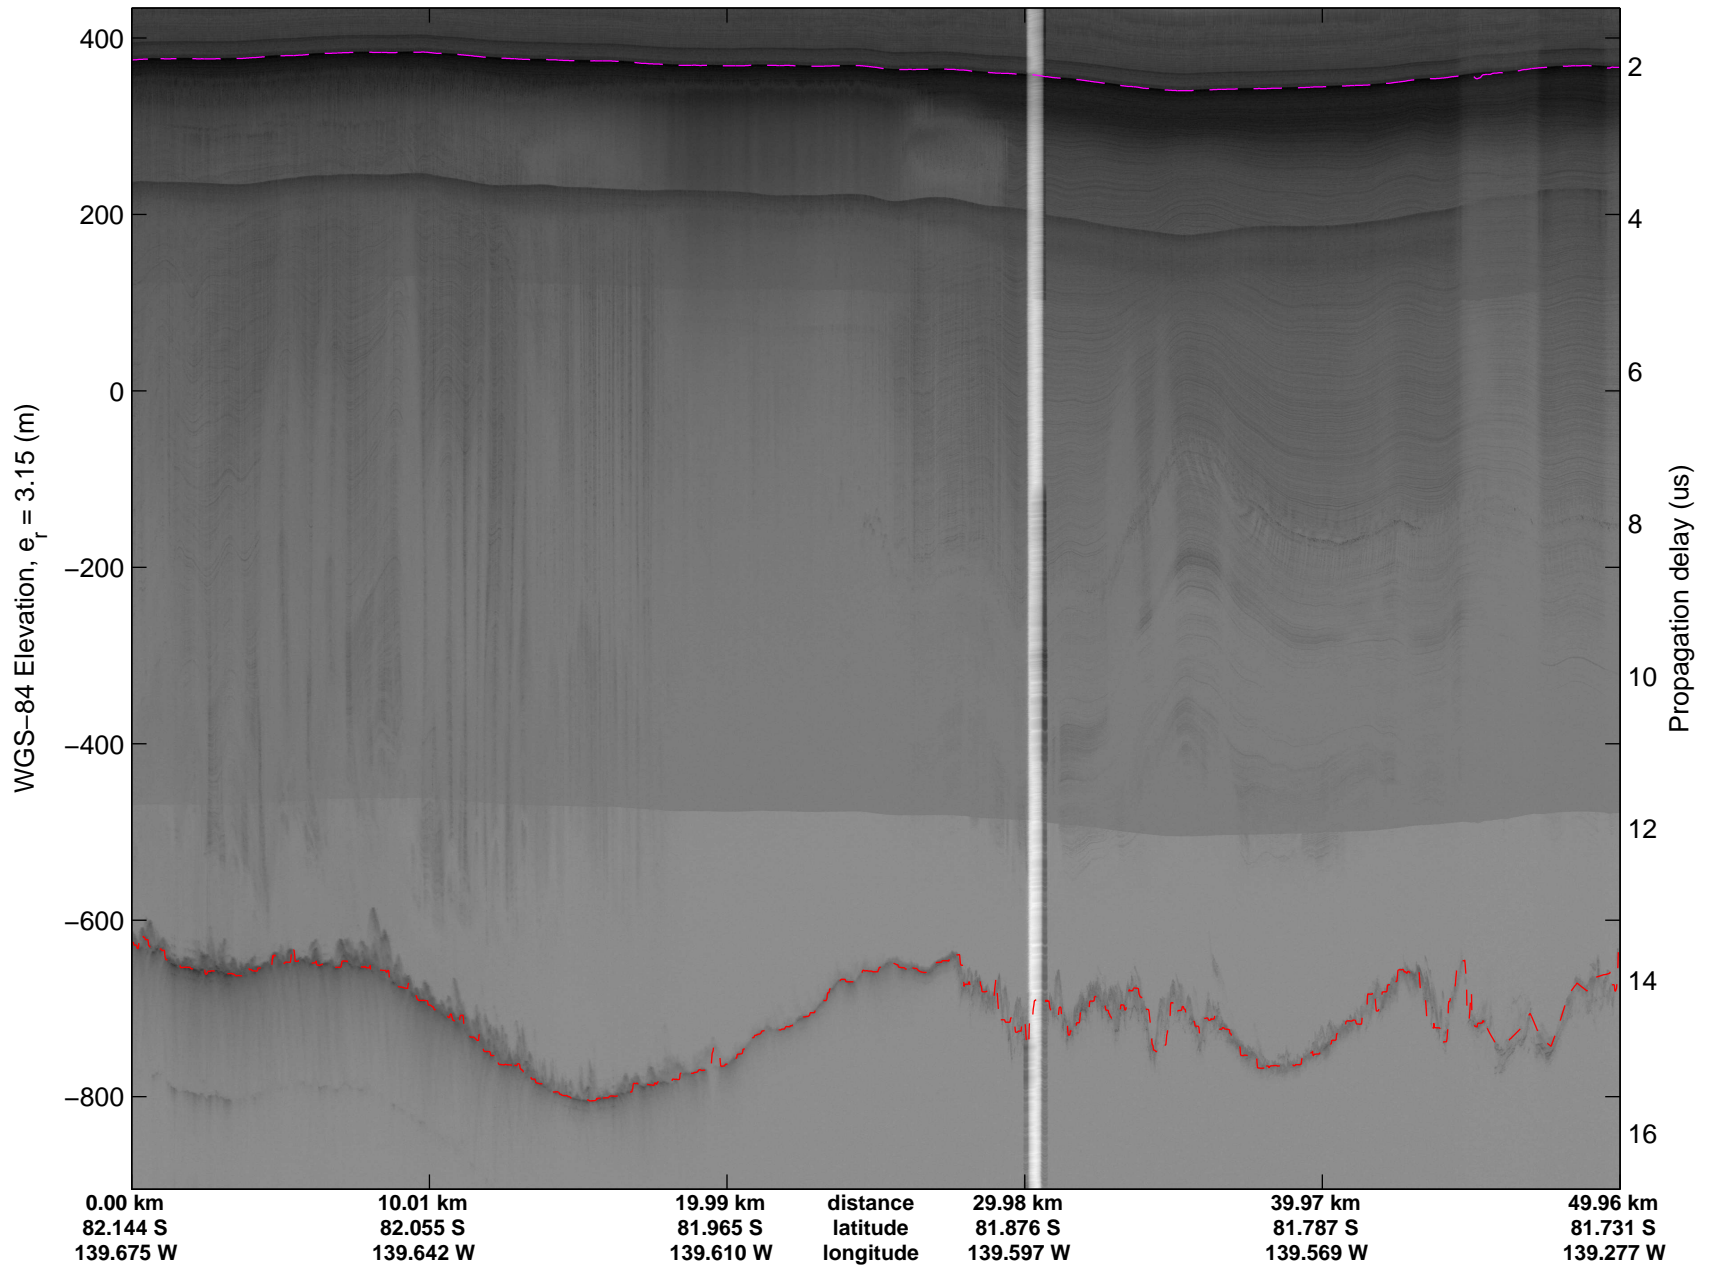

mcords4 2013_Antarctica_Basler: "Kamb Upper Lake" 20140103_02_007: -2:33:32.0 to -2:45:49.8 GPS