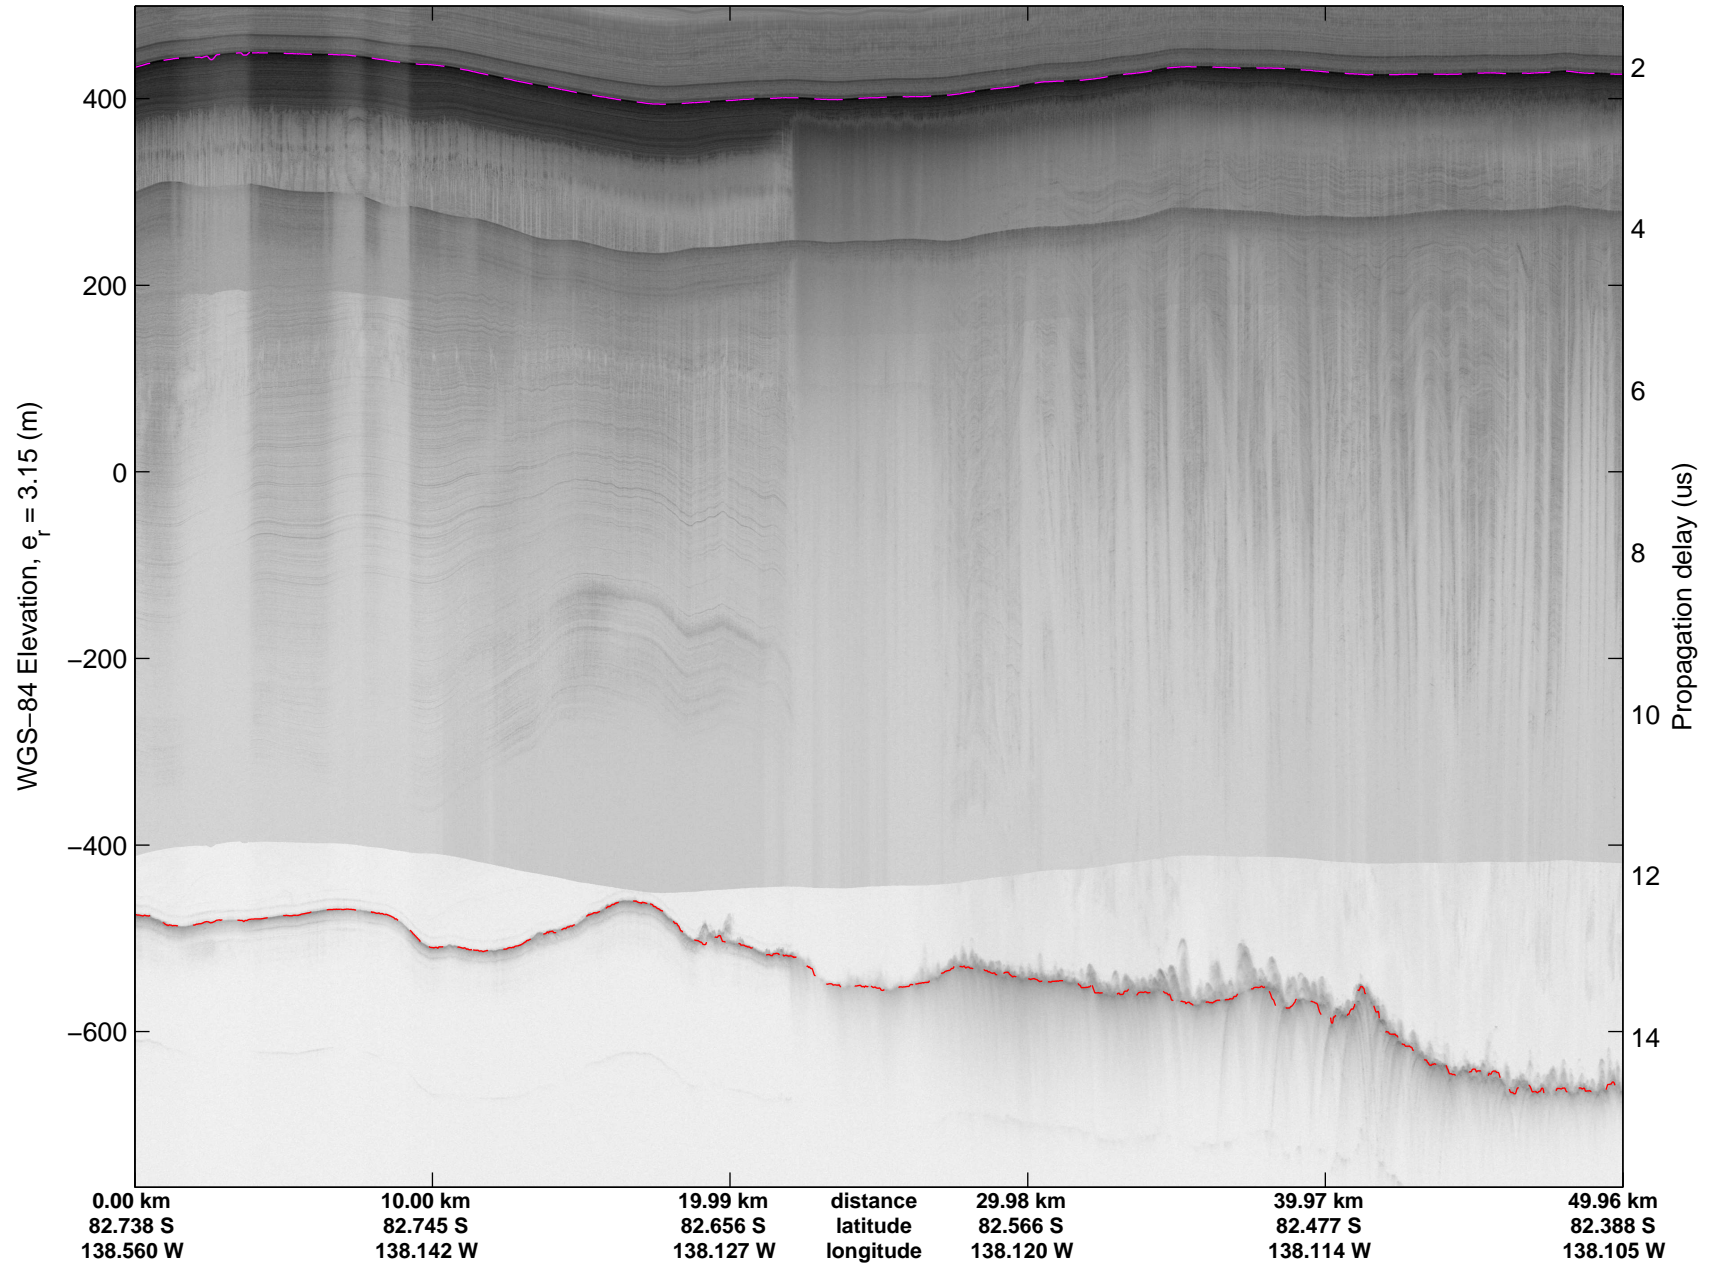

mcords4 2013_Antarctica_Basler: "Kamb Upper Lake" 20140103_02_014: -1:59:48.0 to 00:12:05.2 GPS

mcords4 2013_Antarctica_Basler: "Kamb Upper Lake" 20140103_02_015: 00:12:05.8 to 00:24:27.0 GPS

mcords4 2013_Antarctica_Basler: "Kamb Upper Lake" 20140103_02_015: 00:12:05.8 to 00:24:27.0 GPS

mcords4 2013_Antarctica_Basler: "Kamb Upper Lake" 20140103_02_016: 00:24:27.5 to 00:36:34.4 GPS

mcords4 2013_Antarctica_Basler: "Kamb Upper Lake" 20140103_02_016: 00:24:27.5 to 00:36:34.4 GPS

mcords4 2013_Antarctica_Basler: "Kamb Upper Lake" 20140103_02_017: 00:36:34.9 to 00:48:51.8 GPS