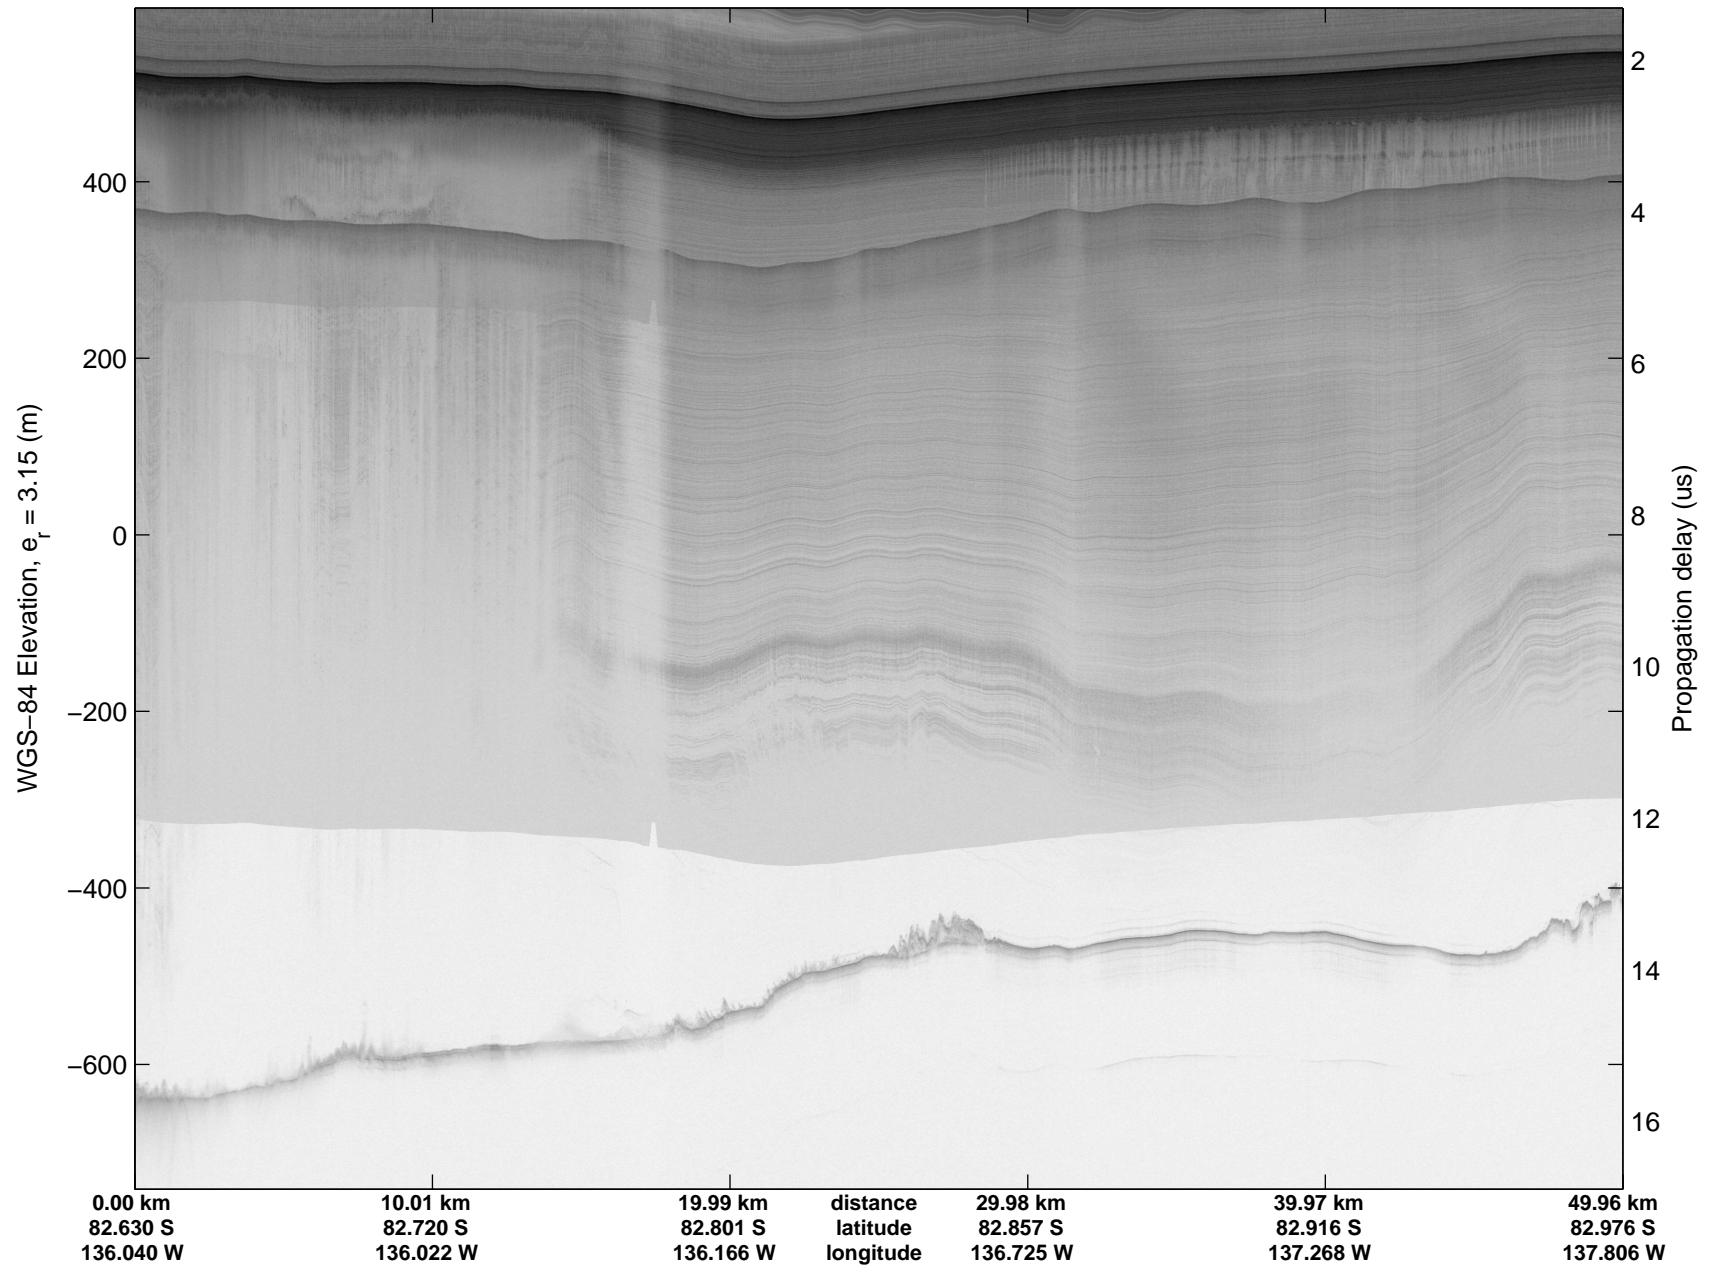

mcords4 2013_Antarctica_Basler: "Kamb Upper Lake" 20140103_02_028: 02:52:17.3 to 03:04:21.8 GPS

mcords4 2013_Antarctica_Basler: "Kamb Upper Lake" 20140103_02_028: 02:52:17.3 to 03:04:21.8 GPS

mcords4 2013_Antarctica_Basler: "Kamb Upper Lake" 20140103_02_029: 03:04:22.3 to 03:16:07.6 GPS

mcords4 2013_Antarctica_Basler: "Kamb Upper Lake" 20140103_02_029: 03:04:22.3 to 03:16:07.6 GPS

mcords4 2013_Antarctica_Basler: "Kamb Upper Lake" 20140103_02_030: 03:16:08.1 to 03:27:56.5 GPS

mcords4 2013_Antarctica_Basler: "Kamb Upper Lake" 20140103_02_030: 03:16:08.1 to 03:27:56.5 GPS