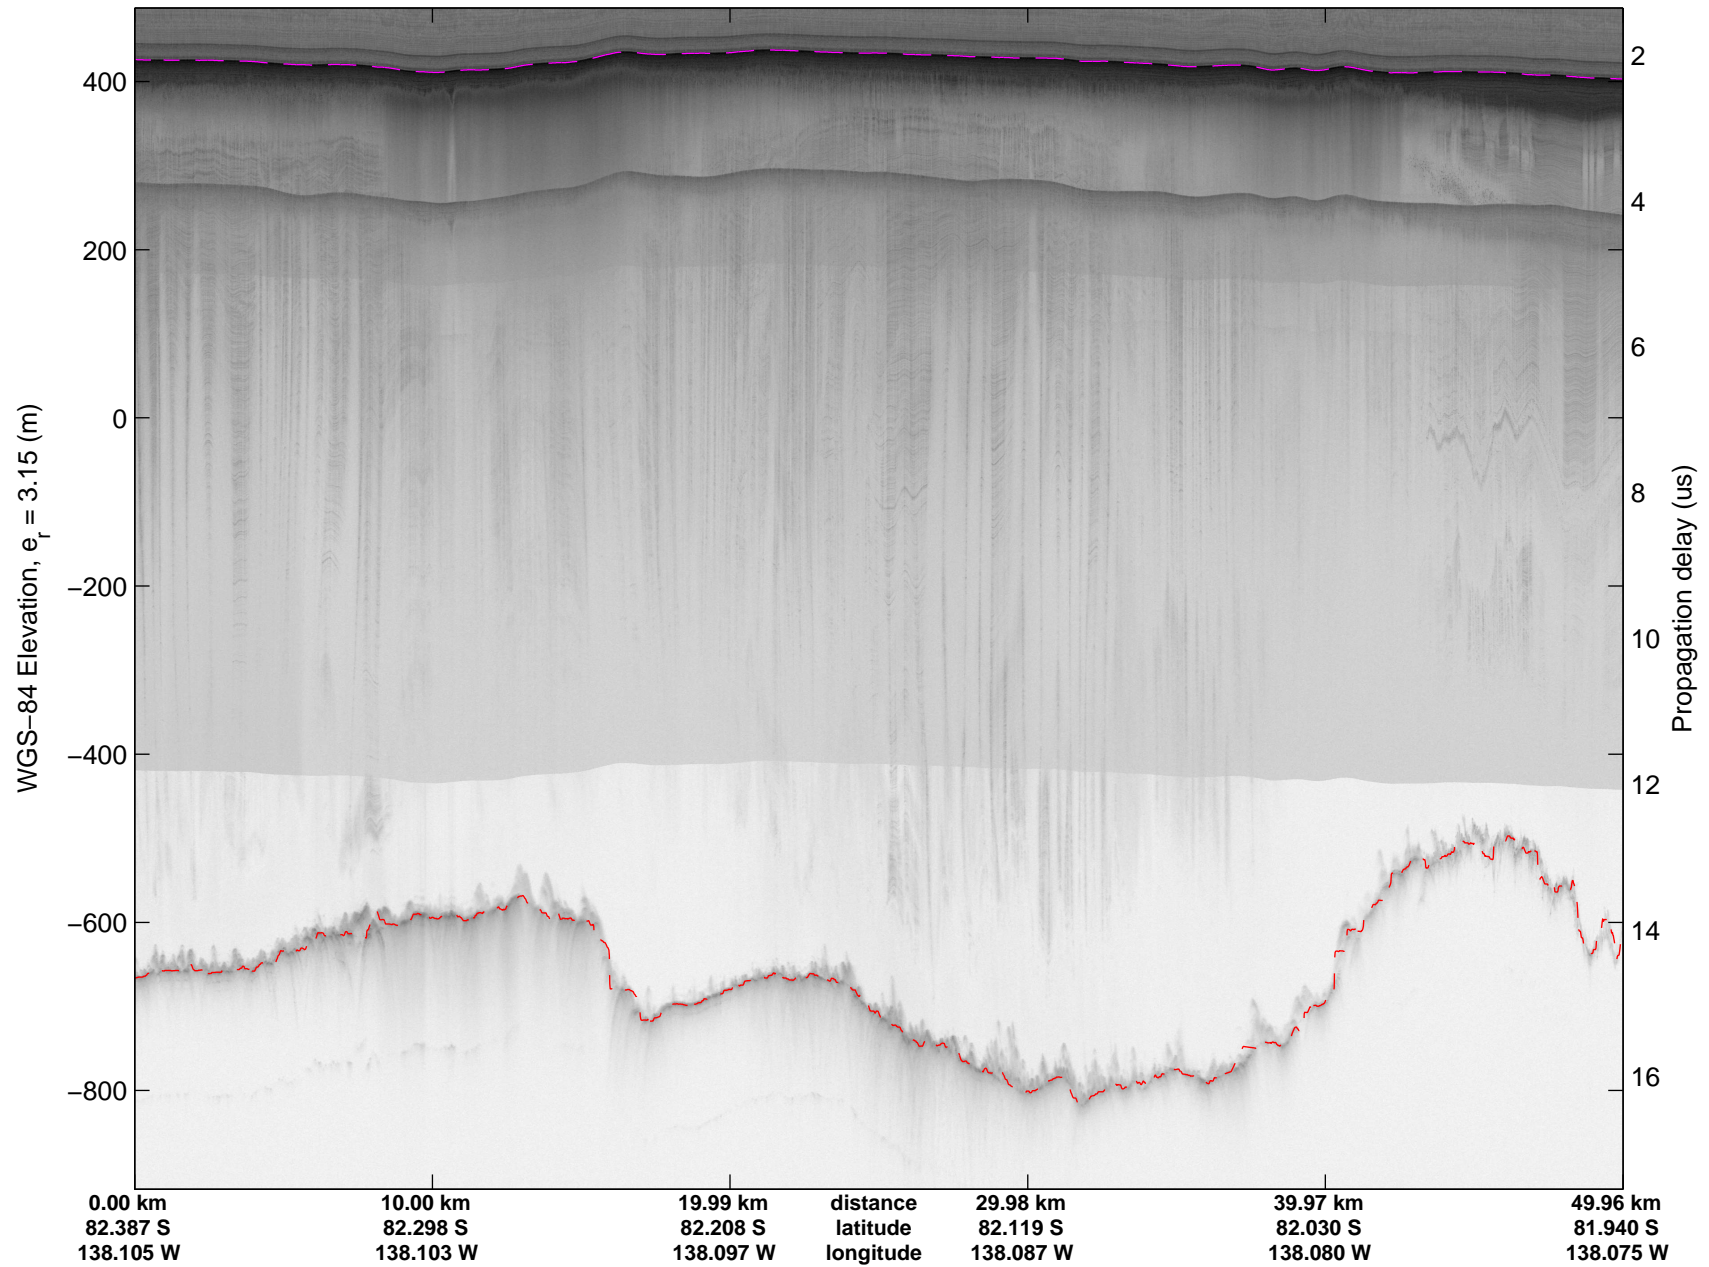

mcords4 2013_Antarctica_Basler: "Kamb Upper Lake" 20140103_02_016: 00:24:27.5 to 00:36:34.4 GPS