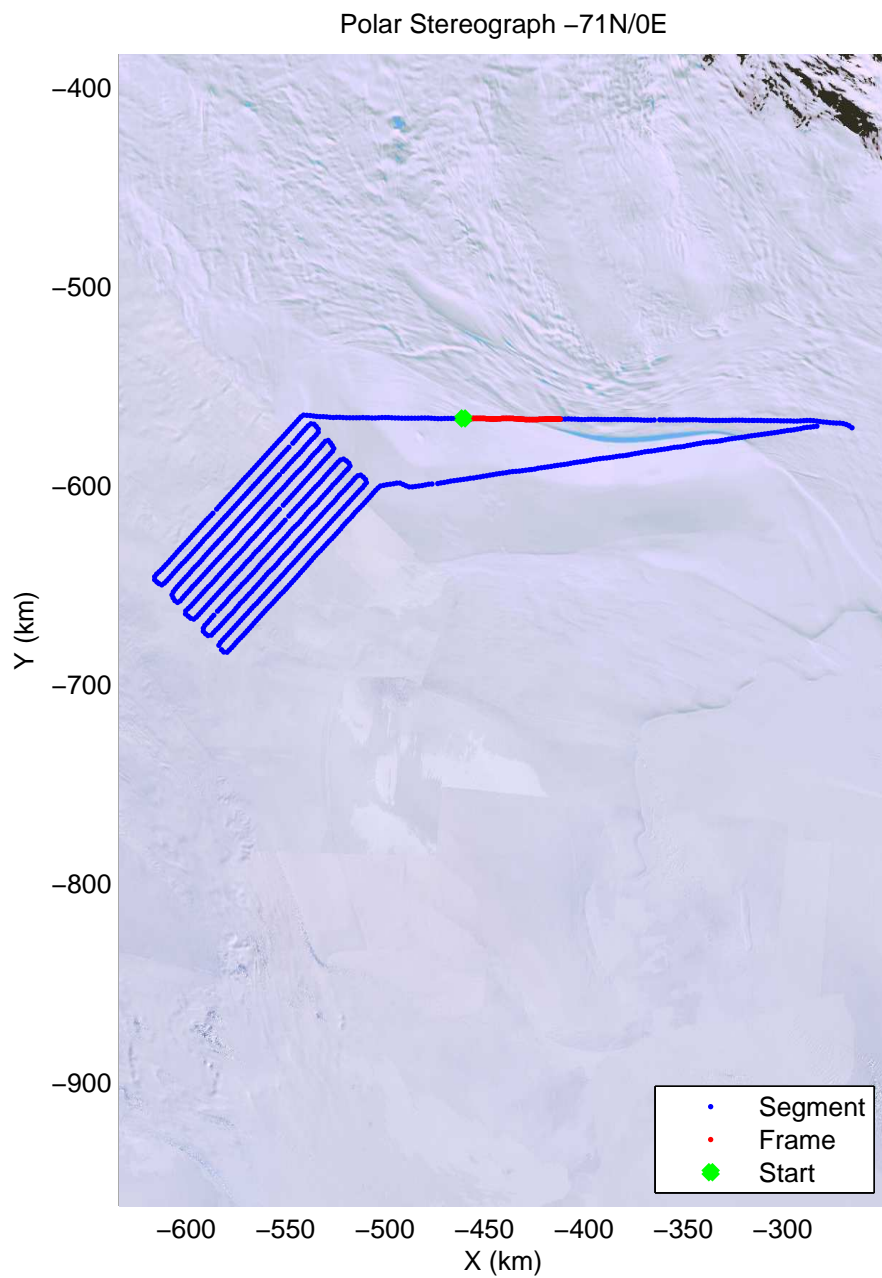

mcords4 2013_Antarctica_Basler: "Kamb Upper Lake" 20140103_02_029: 03:04:22.3 to 03:16:07.6 GPS

mcords4 2013_Antarctica_Basler: "Kamb Upper Lake" 20140103_02_030: 03:16:08.1 to 03:27:56.5 GPS

mcords4 2013_Antarctica_Basler: "Kamb Upper Lake" 20140103_02_030: 03:16:08.1 to 03:27:56.5 GPS