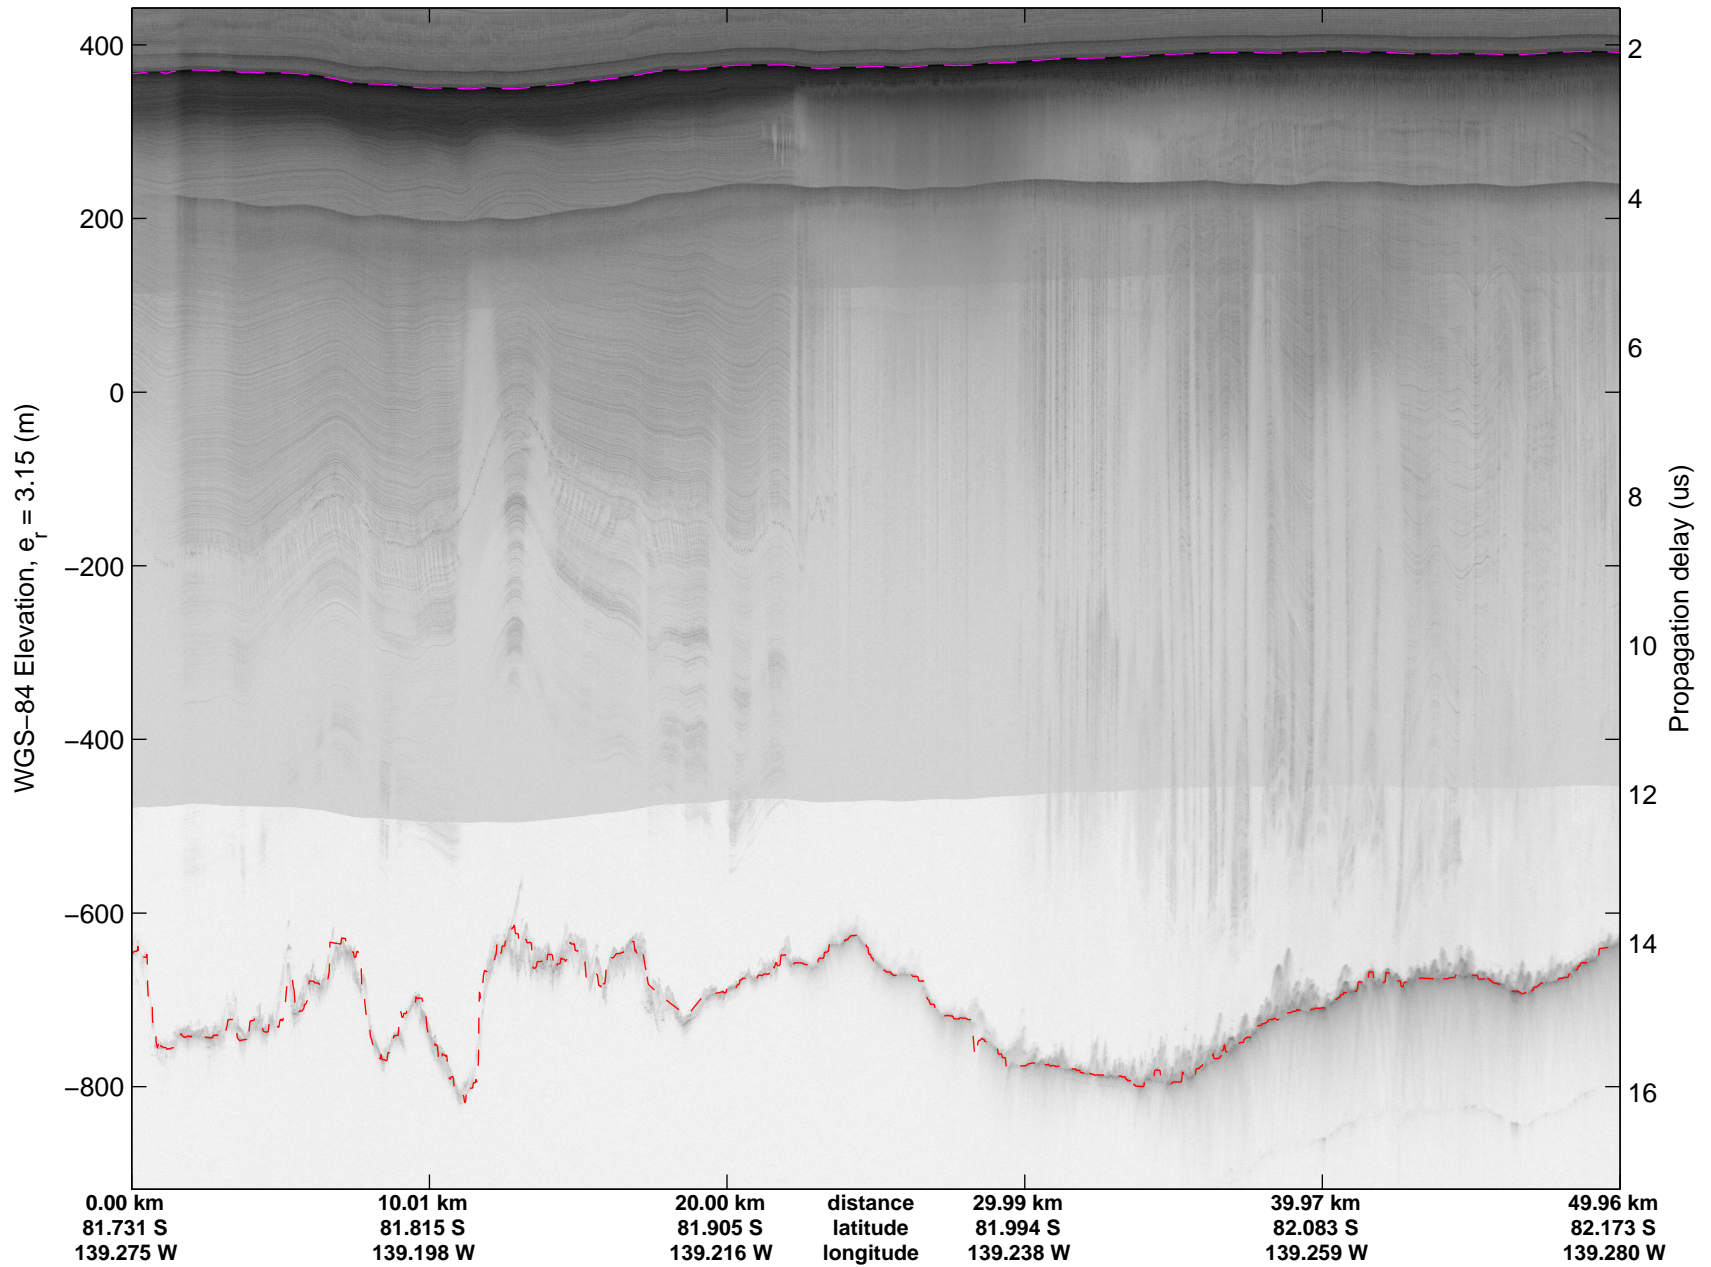

mcords4 2013_Antarctica_Basler: "Kamb Upper Lake" 20140103_02_008: -2:45:50.3 to -2:58:08.9 GPS