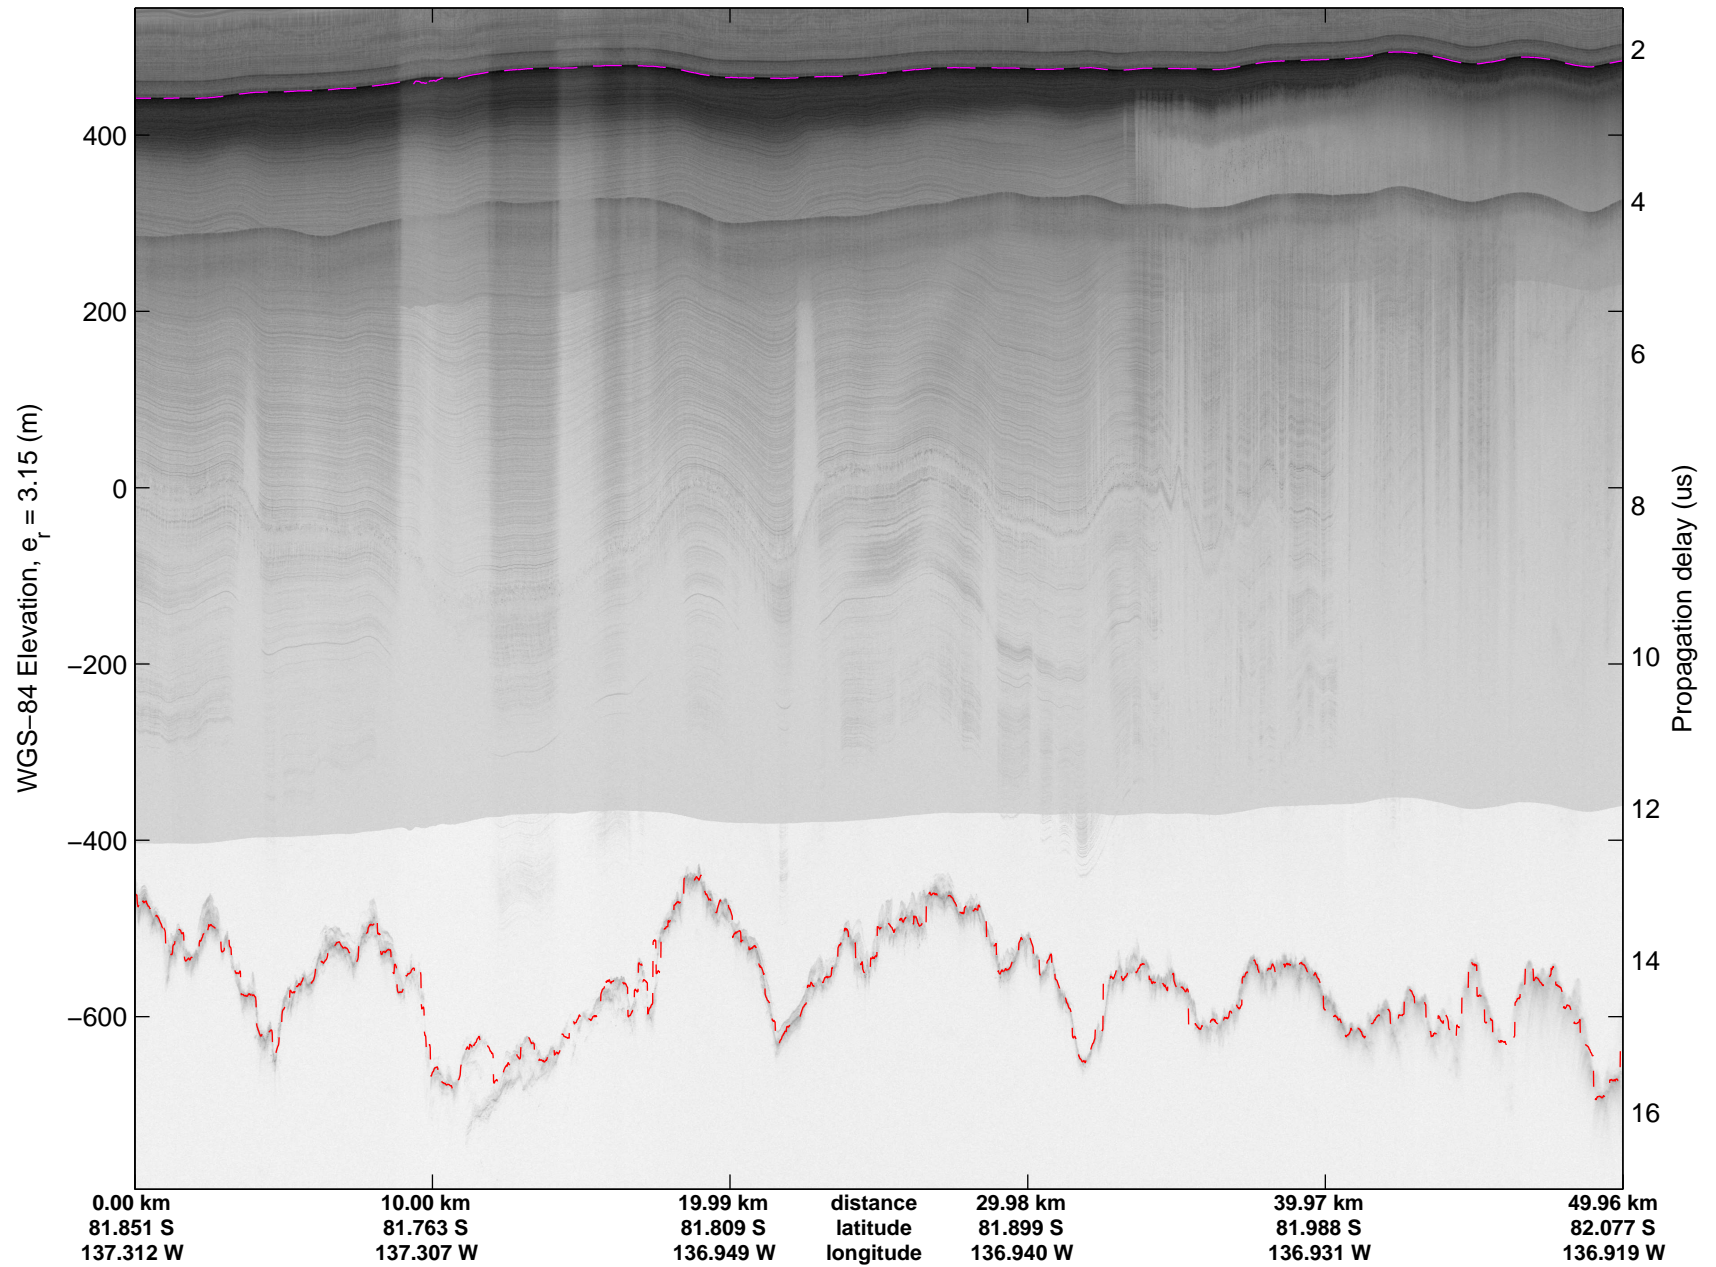

mcords4 2013_Antarctica_Basler: "Kamb Upper Lake" 20140103_02_020: 01:13:23.2 to 01:25:37.2 GPS

mcords4 2013_Antarctica_Basler: "Kamb Upper Lake" 20140103_02_021: 01:25:37.7 to 01:37:59.3 GPS

mcords4 2013_Antarctica_Basler: "Kamb Upper Lake" 20140103_02_021: 01:25:37.7 to 01:37:59.3 GPS

mcords4 2013_Antarctica_Basler: "Kamb Upper Lake" 20140103_02_022: 01:37:59.9 to 01:50:15.4 GPS

mcords4 2013_Antarctica_Basler: "Kamb Upper Lake" 20140103_02_022: 01:37:59.9 to 01:50:15.4 GPS

mcords4 2013_Antarctica_Basler: "Kamb Upper Lake" 20140103_02_023: 01:50:15.9 to 02:02:17.3 GPS