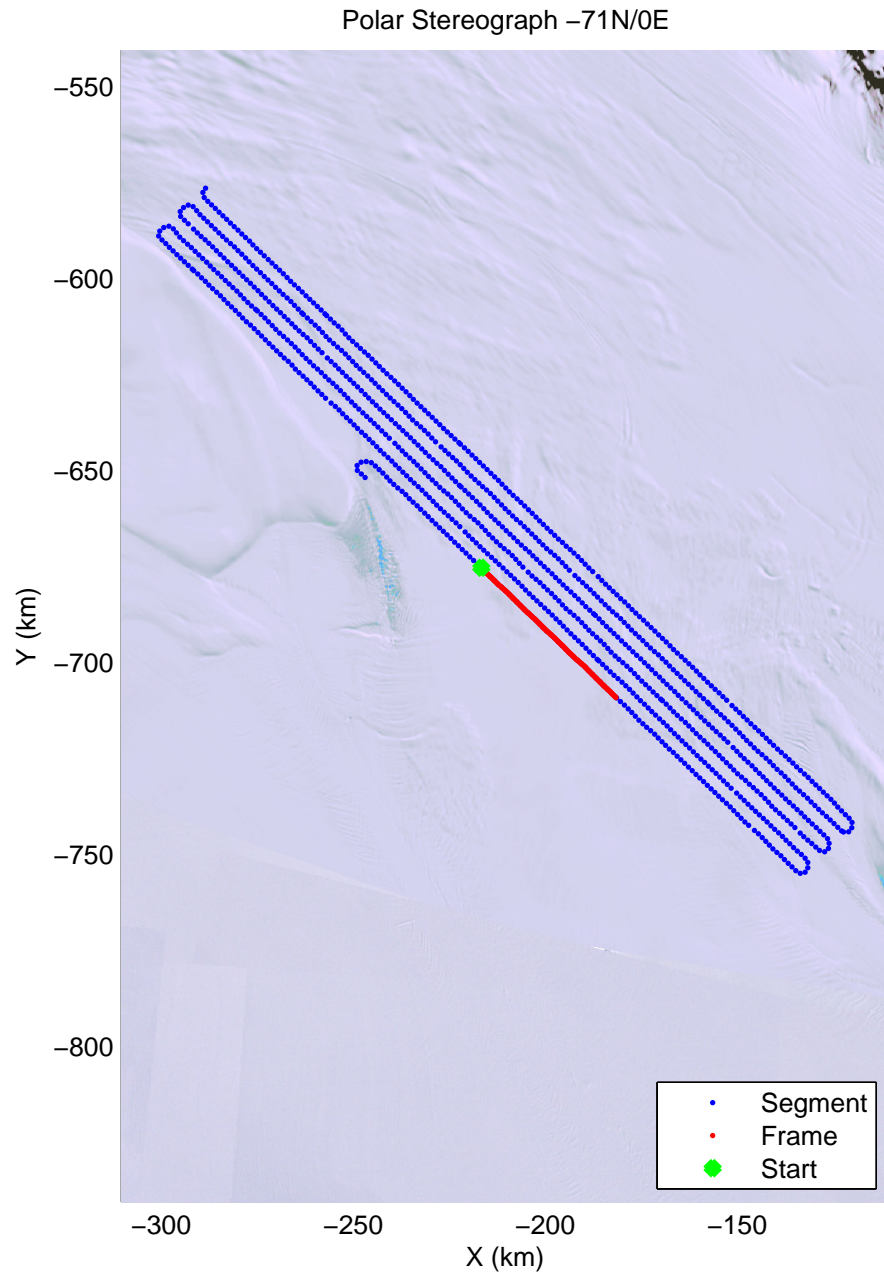

mcords4 2013_Antarctica_Basler: "Whillans North GL" 20140102_04_001: -2:44:25.4 to -2:56:28.3 GPS

mcords4 2013_Antarctica_Basler: "Whillans North GL" 20140102_04_001: -2:44:25.4 to -2:56:28.3 GPS

mcords4 2013_Antarctica_Basler: "Whillans North GL" 20140102_04_002: -2:56:28.7 to -1:07:53.9 GPS

mcords4 2013_Antarctica_Basler: "Whillans North GL" 20140102_04_002: -2:56:28.7 to -1:07:53.9 GPS

mcords4 2013_Antarctica_Basler: "Whillans North GL" 20140102_04_003: -1:07:54.4 to -1:19:15.2 GPS

mcords4 2013_Antarctica_Basler: "Whillans North GL" 20140102_04_003: -1:07:54.4 to -1:19:15.2 GPS