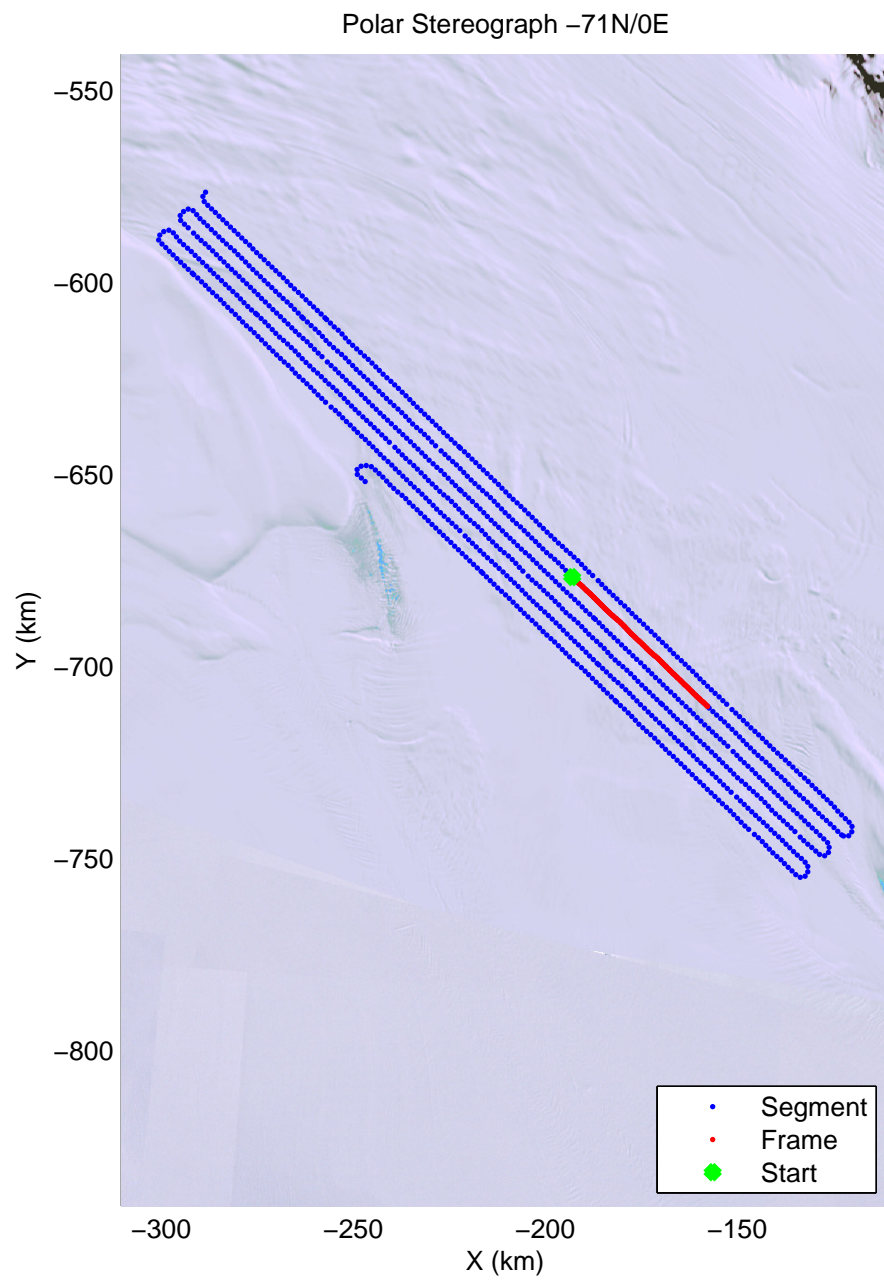

mcords4 2013_Antarctica_Basler: "Whillans North GL" 20140102_04_020: 02:35:11.8 to 02:47:13.4 GPS

mcords4 2013_Antarctica_Basler: "Whillans North GL" 20140102_04_021: 02:47:13.9 to 02:59:13.0 GPS

mcords4 2013_Antarctica_Basler: "Whillans North GL" 20140102_04_021: 02:47:13.9 to 02:59:13.0 GPS