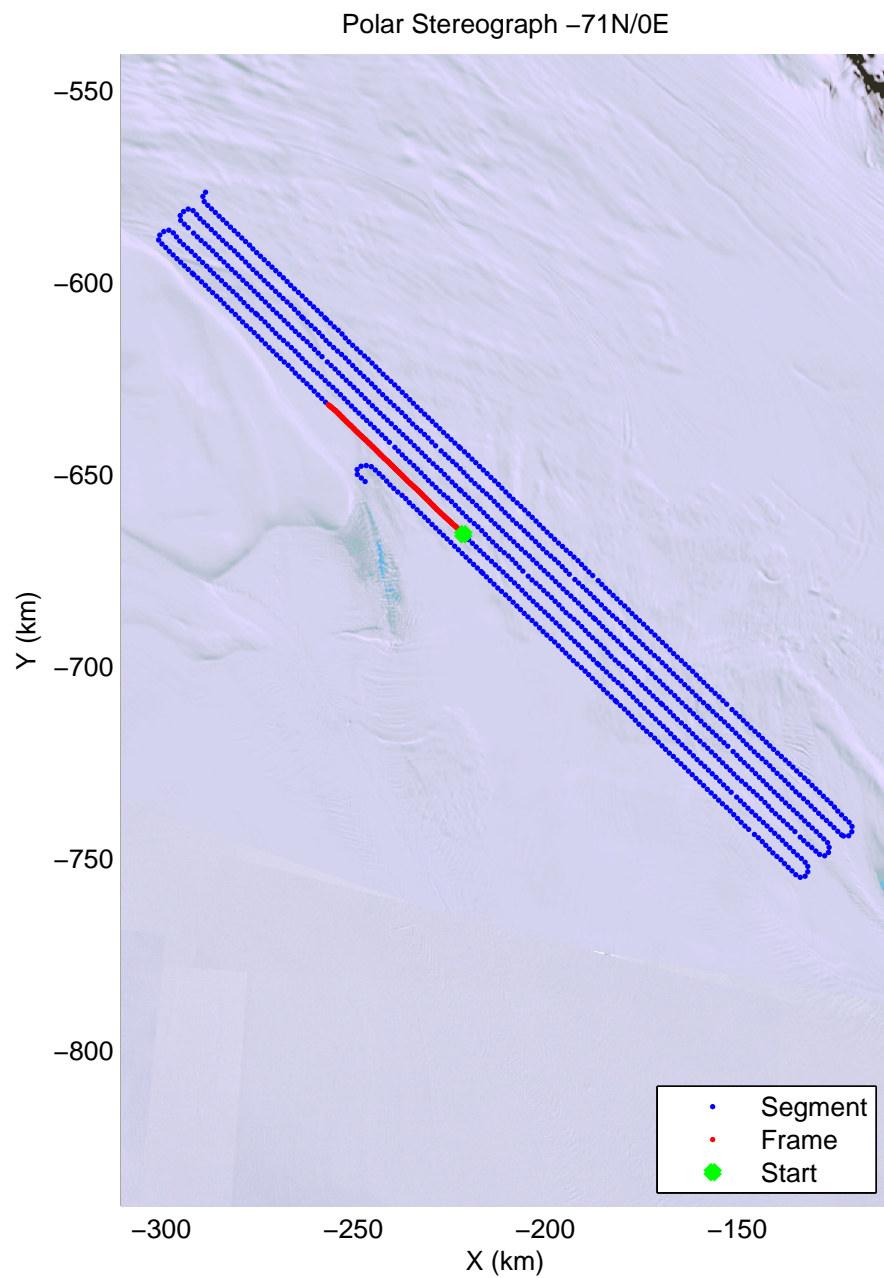

mcords4 2013_Antarctica_Basler: "Whillans North GL" 20140102_04_005: -1:31:25.5 to -1:44:08.4 GPS

mcords4 2013_Antarctica_Basler: "Whillans North GL" 20140102_04_006: -1:44:08.9 to -1:56:38.8 GPS

mcords4 2013_Antarctica_Basler: "Whillans North GL" 20140102_04_006: -1:44:08.9 to -1:56:38.8 GPS