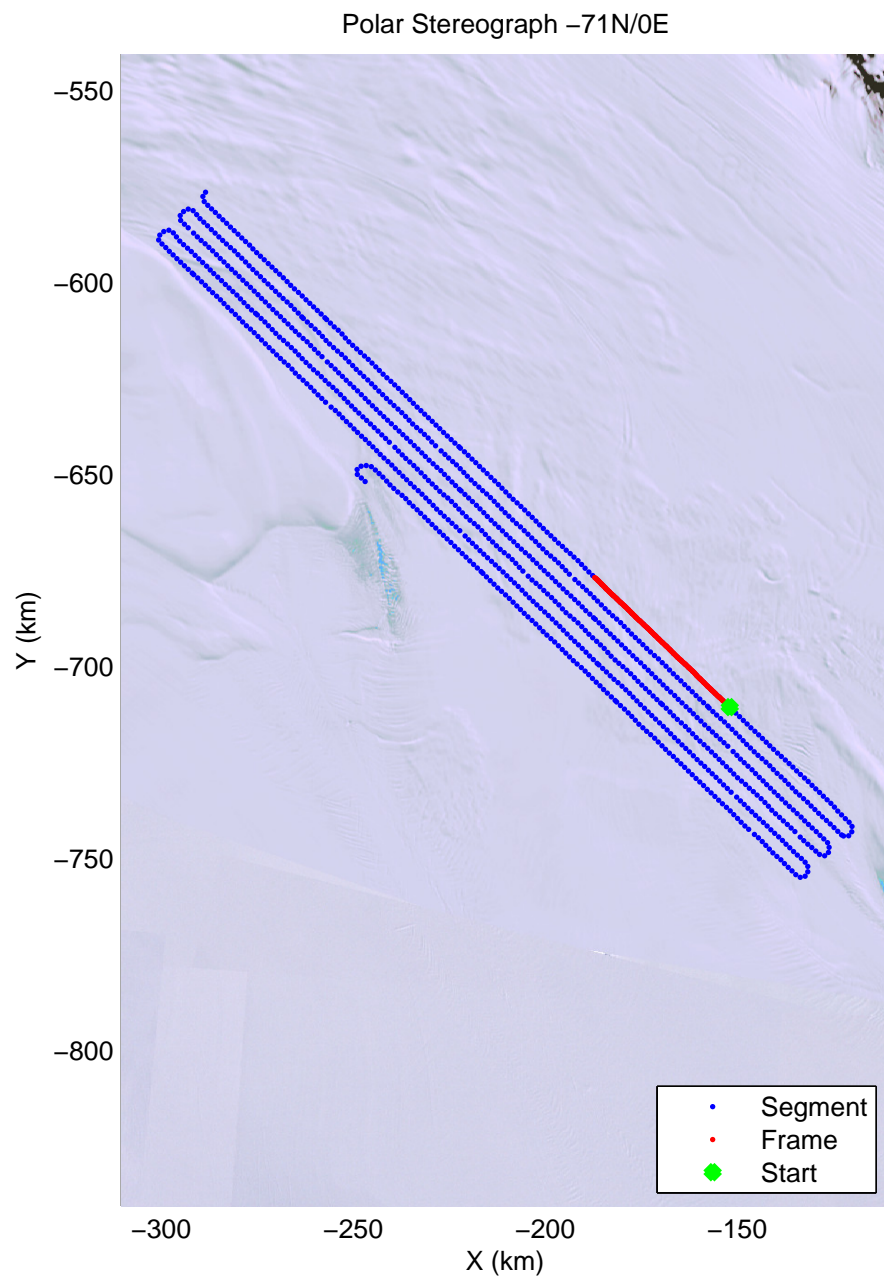

mcords4 2013_Antarctica_Basler: "Whillans North GL" 20140102_04_023: 03:10:25.7 to 03:21:06.4 GPS

mcords4 2013_Antarctica_Basler: "Whillans North GL" 20140102_04_024: 03:21:06.9 to 03:34:10.5 GPS

mcords4 2013_Antarctica_Basler: "Whillans North GL" 20140102_04_024: 03:21:06.9 to 03:34:10.5 GPS