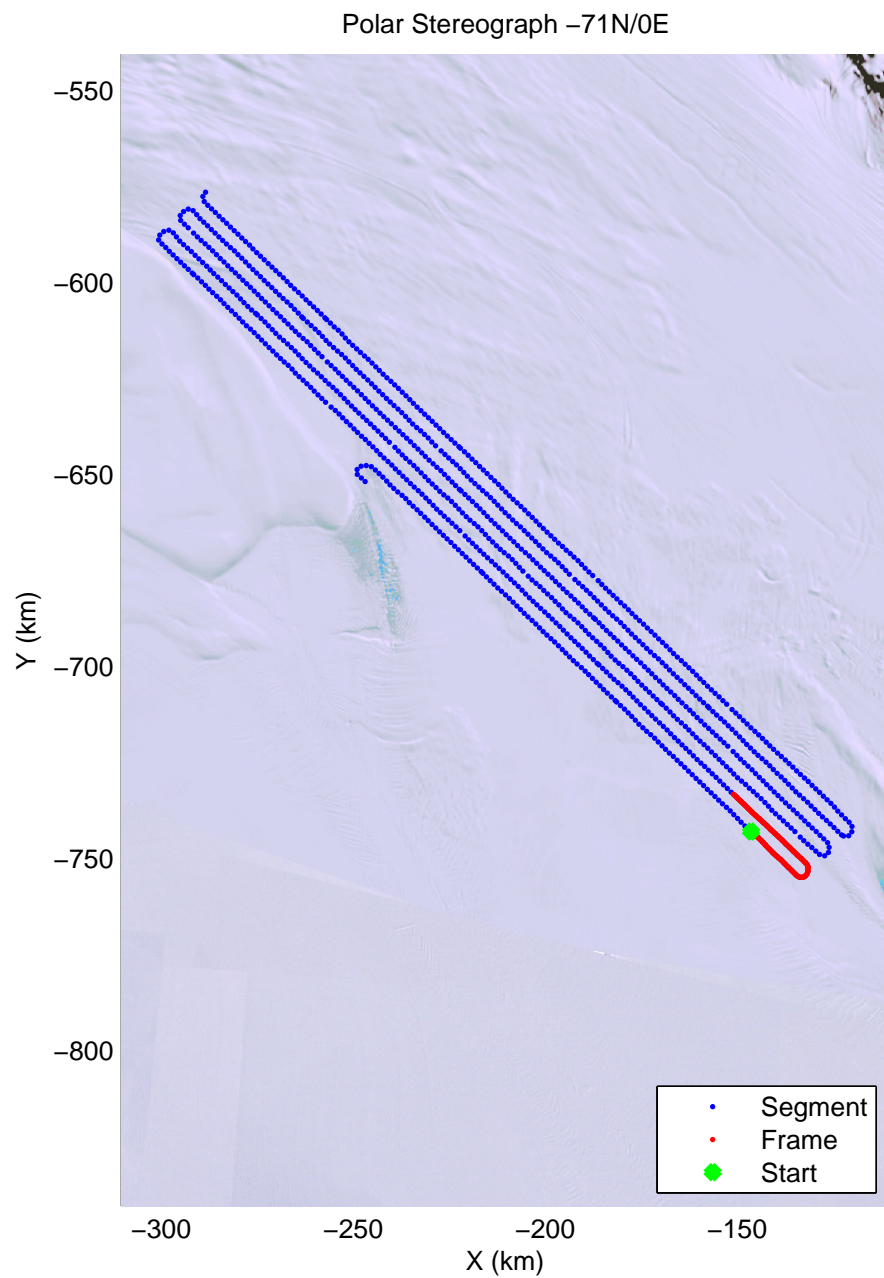

mcords4 2013_Antarctica_Basler: "Whillans North GL" 20140102_04_002: -2:56:28.7 to -1:07:53.9 GPS

mcords4 2013_Antarctica_Basler: "Whillans North GL" 20140102_04_003: -1:07:54.4 to -1:19:15.2 GPS

mcords4 2013_Antarctica_Basler: "Whillans North GL" 20140102_04_003: -1:07:54.4 to -1:19:15.2 GPS

mcords4 2013_Antarctica_Basler: "Whillans North GL" 20140102_04_004: -1:19:15.7 to -1:31:25.0 GPS

mcords4 2013_Antarctica_Basler: "Whillans North GL" 20140102_04_004: -1:19:15.7 to -1:31:25.0 GPS

mcords4 2013_Antarctica_Basler: "Whillans North GL" 20140102_04_005: -1:31:25.5 to -1:44:08.4 GPS