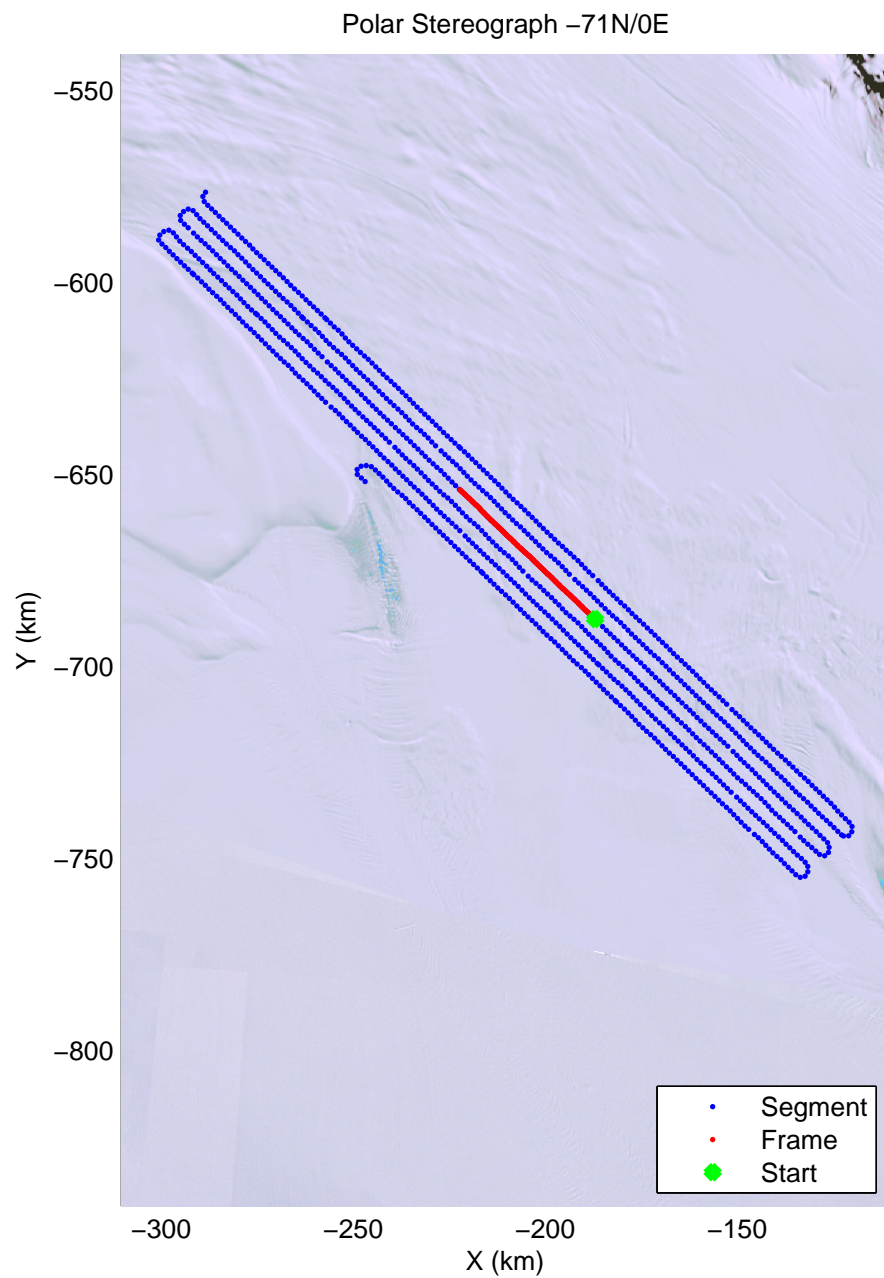

mcords4 2013_Antarctica_Basler: "Whillans North GL" 20140102_04_014: 01:20:19.5 to 01:33:03.0 GPS

mcords4 2013_Antarctica_Basler: "Whillans North GL" 20140102_04_015: 01:33:03.5 to 01:45:56.1 GPS

mcords4 2013_Antarctica_Basler: "Whillans North GL" 20140102_04_015: 01:33:03.5 to 01:45:56.1 GPS