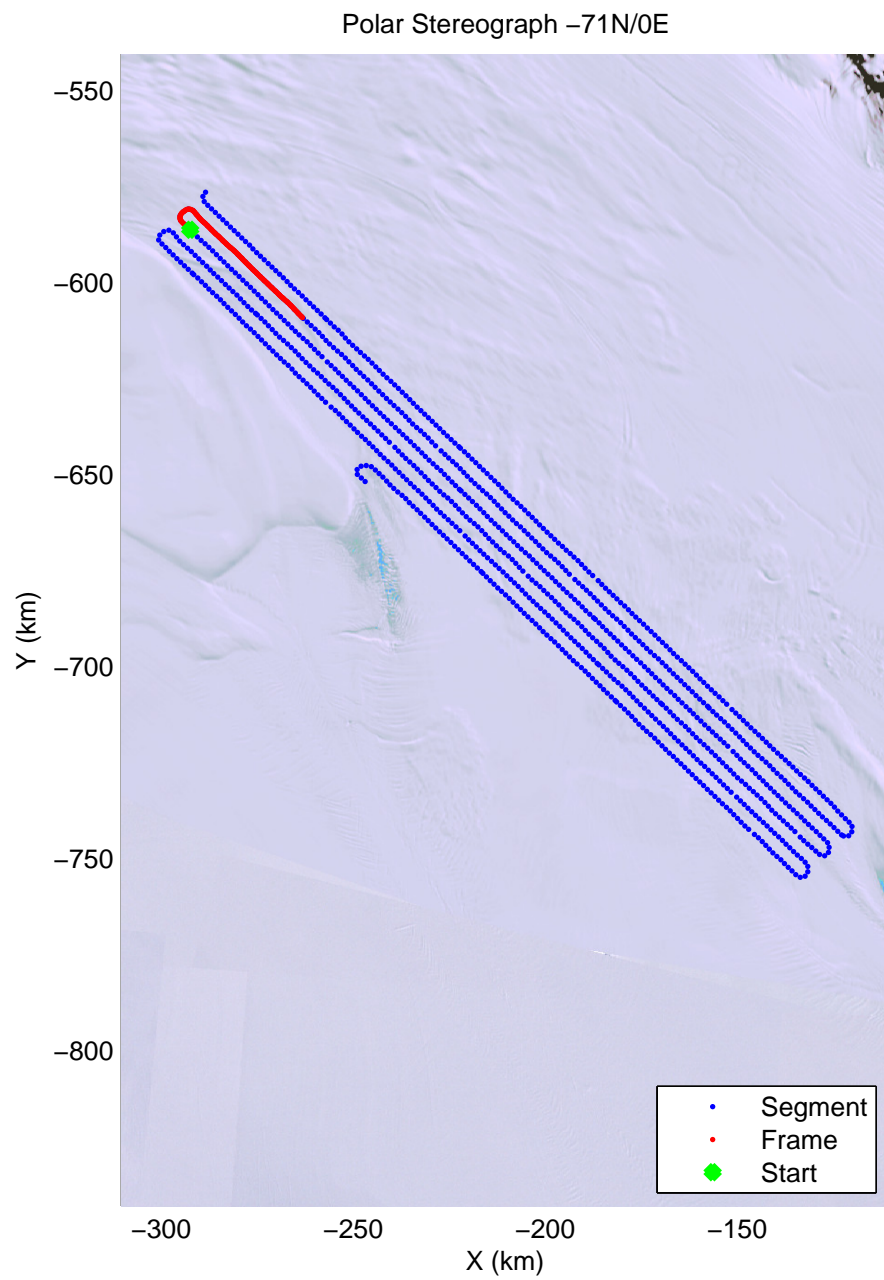

mcords4 2013_Antarctica_Basler: "Whillans North GL" 20140102_04_017: 01:58:03.1 to 02:10:28.6 GPS

mcords4 2013_Antarctica_Basler: "Whillans North GL" 20140102_04_018: 02:10:29.1 to 02:23:08.4 GPS

mcords4 2013_Antarctica_Basler: "Whillans North GL" 20140102_04_018: 02:10:29.1 to 02:23:08.4 GPS