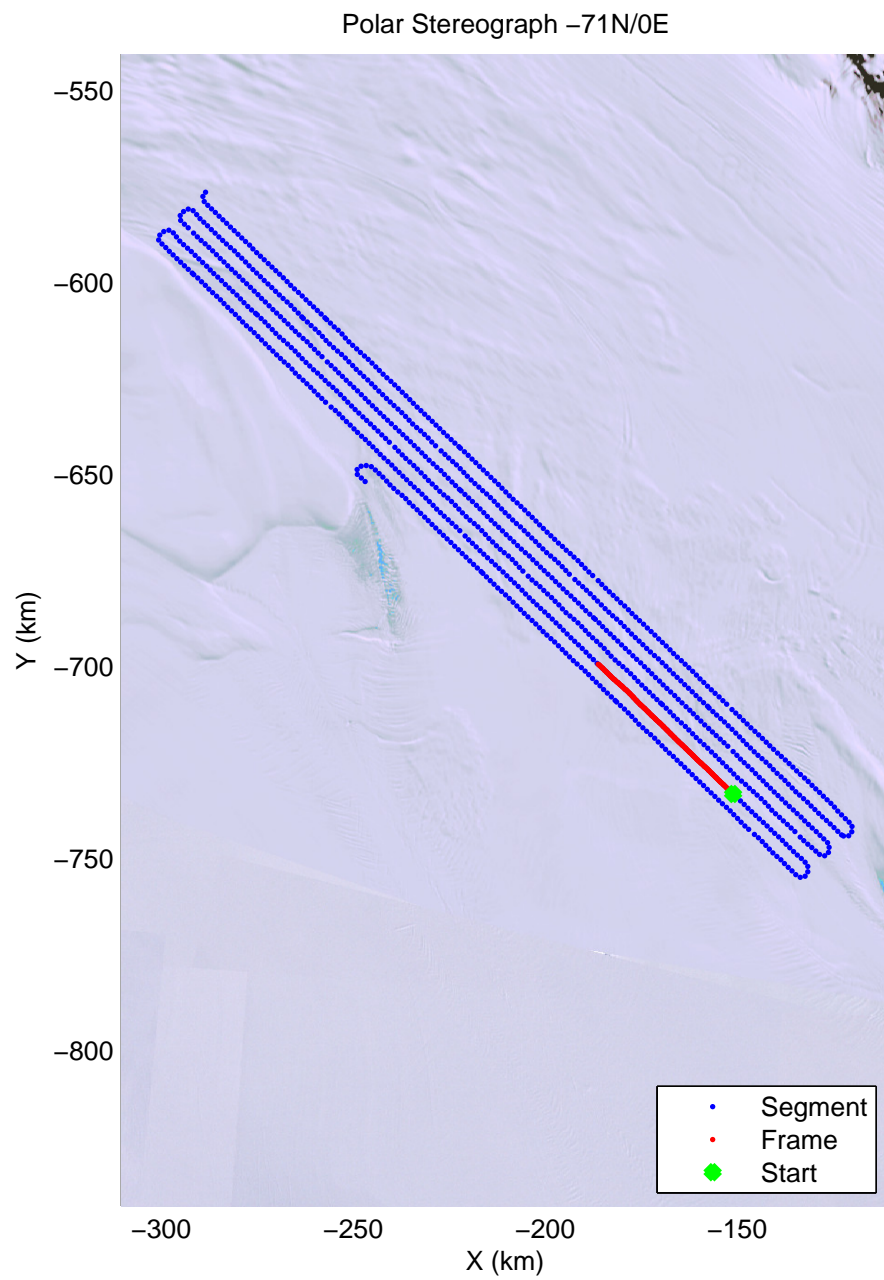

mcords4 2013_Antarctica_Basler: "Whillans North GL" 20140102_04_002: -2:56:28.7 to -1:07:53.9 GPS

mcords4 2013_Antarctica_Basler: "Whillans North GL" 20140102_04_003: -1:07:54.4 to -1:19:15.2 GPS

mcords4 2013_Antarctica_Basler: "Whillans North GL" 20140102_04_003: -1:07:54.4 to -1:19:15.2 GPS

mcords4 2013_Antarctica_Basler: "Whillans North GL" 20140102_04_004: -1:19:15.7 to -1:31:25.0 GPS

mcords4 2013_Antarctica_Basler: "Whillans North GL" 20140102_04_004: -1:19:15.7 to -1:31:25.0 GPS

mcords4 2013_Antarctica_Basler: "Whillans North GL" 20140102_04_005: -1:31:25.5 to -1:44:08.4 GPS