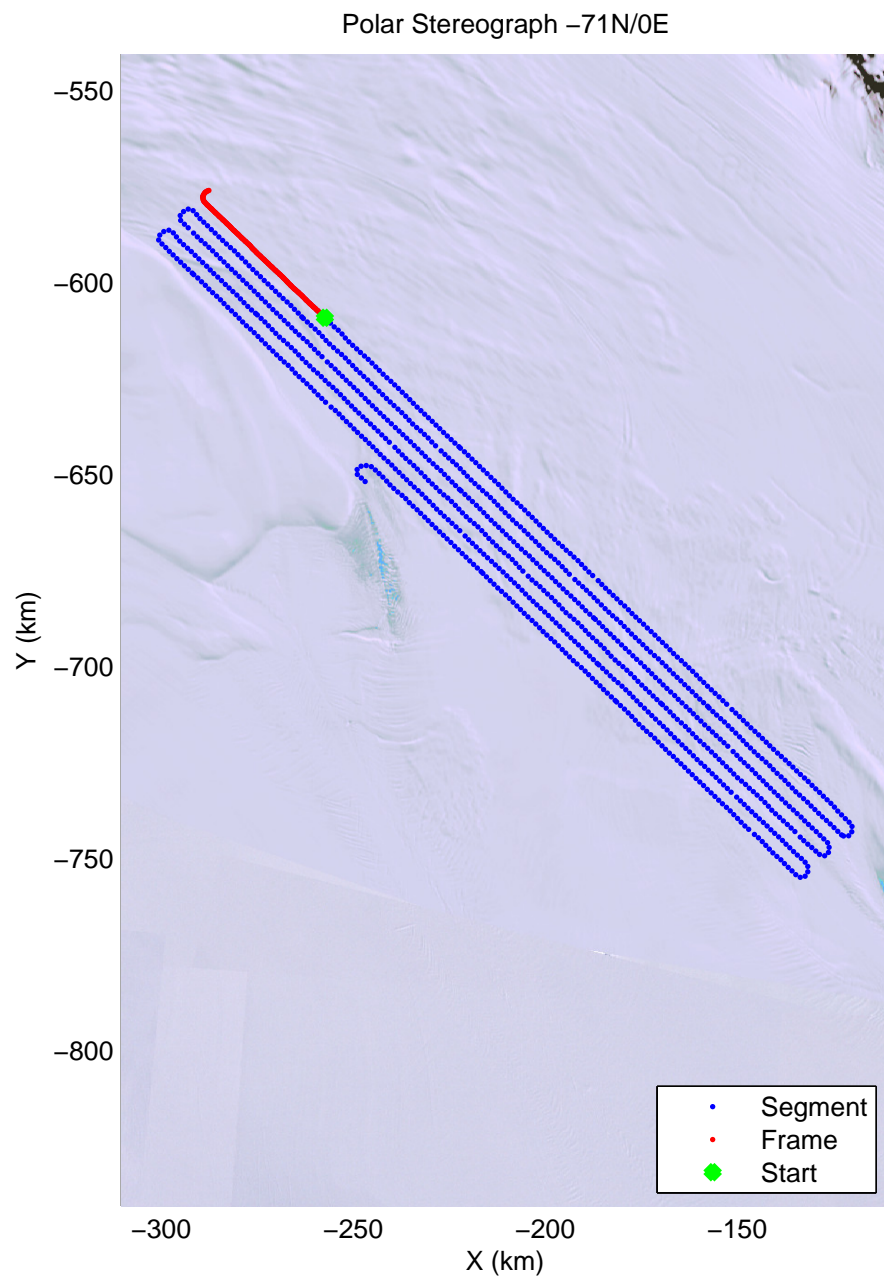

mcords4 2013_Antarctica_Basler: "Whillans North GL" 20140102_04_026: 03:46:59.1 to 03:59:27.4 GPS

mcords4 2013_Antarctica_Basler: "Whillans North GL" 20140102_04_027: 03:59:28.0 to 04:11:53.8 GPS

mcords4 2013_Antarctica_Basler: "Whillans North GL" 20140102_04_027: 03:59:28.0 to 04:11:53.8 GPS

mcords4 2013_Antarctica_Basler: "Whillans North GL" 20140102_04_028: 04:11:54.3 to 04:24:00.4 GPS

mcords4 2013_Antarctica_Basler: "Whillans North GL" 20140102_04_028: 04:11:54.3 to 04:24:00.4 GPS