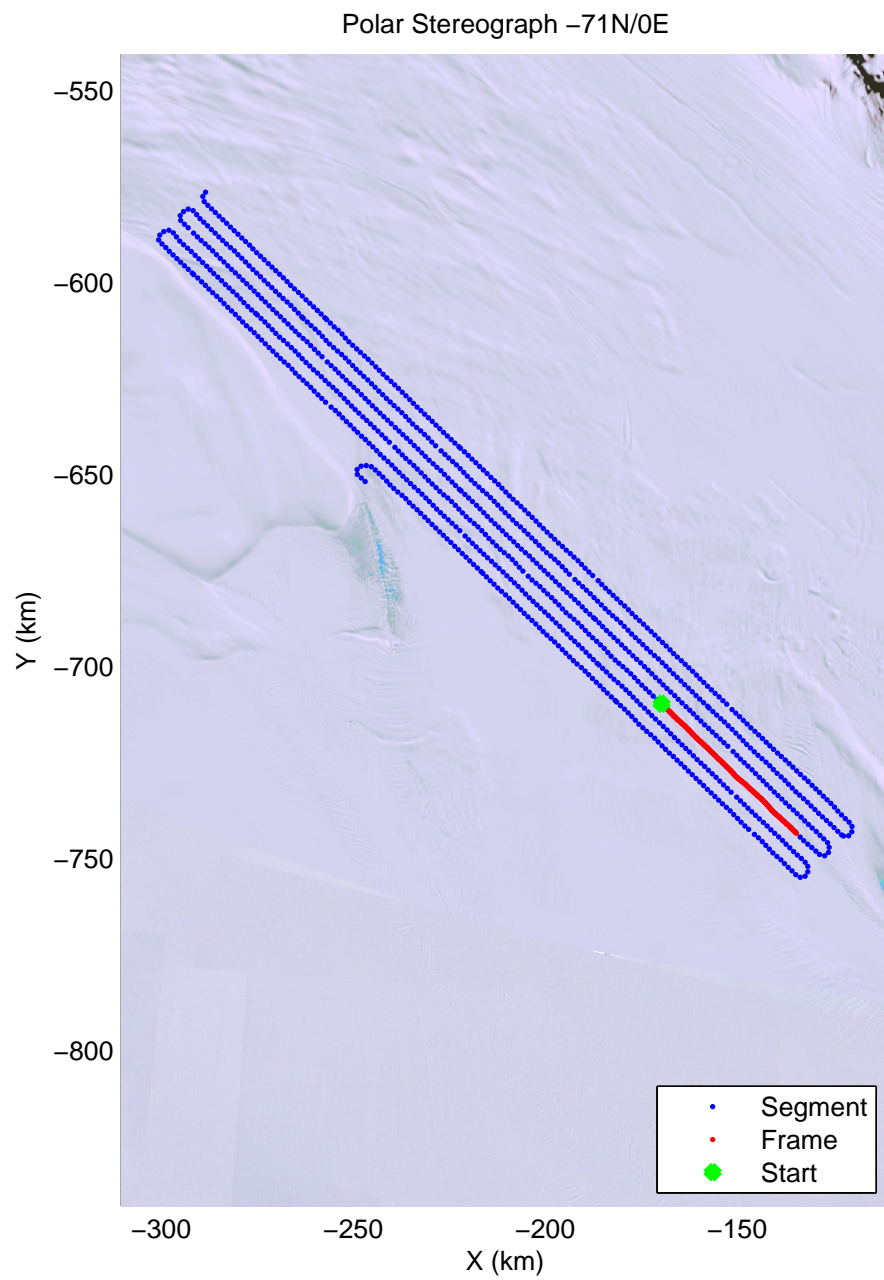

mcords4 2013_Antarctica_Basler: "Whillans North GL" 20140102_04_011: 00:45:21.4 to 00:57:10.9 GPS

mcords4 2013_Antarctica_Basler: "Whillans North GL" 20140102_04_012: 00:57:11.4 to 01:08:50.7 GPS

mcords4 2013_Antarctica_Basler: "Whillans North GL" 20140102_04_012: 00:57:11.4 to 01:08:50.7 GPS