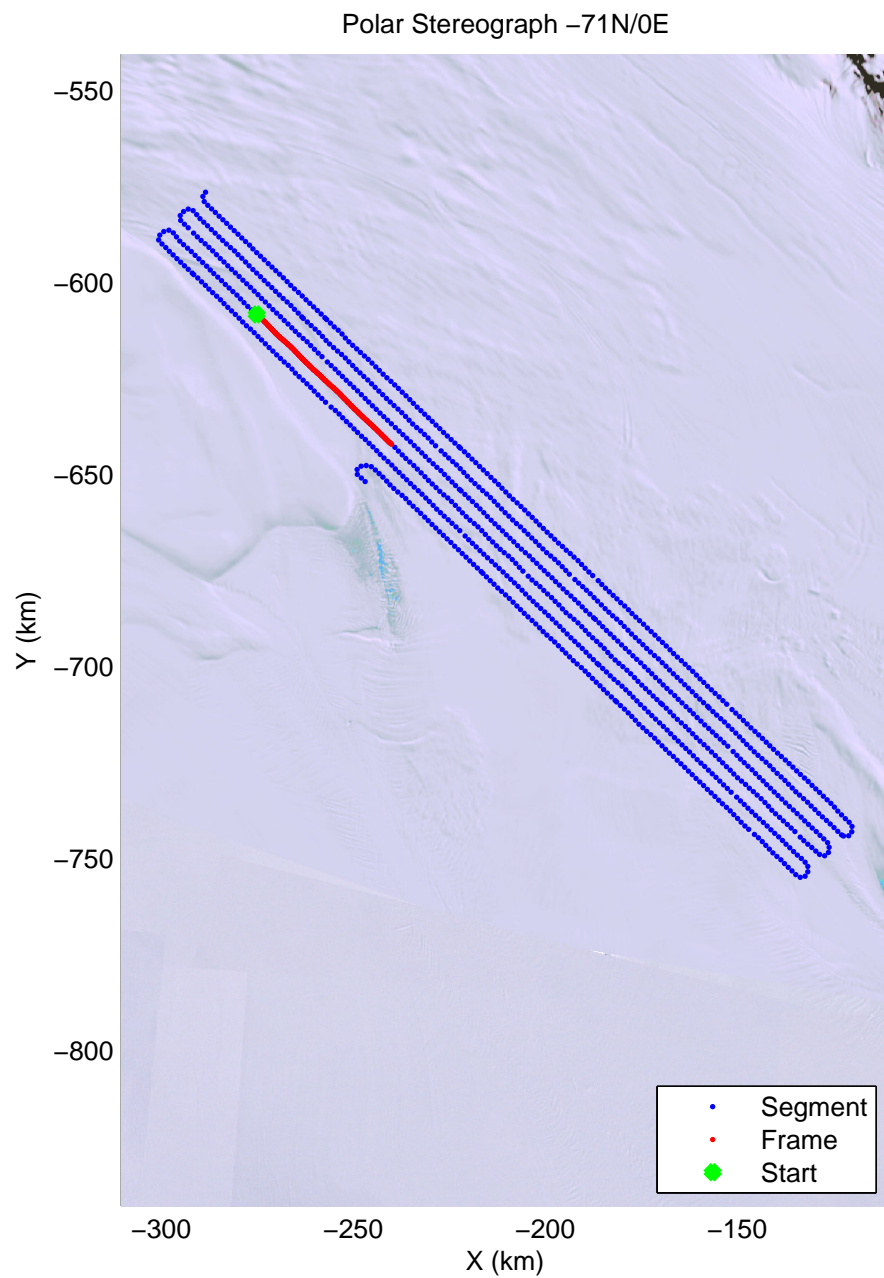

mcords4 2013_Antarctica_Basler: "Whillans North GL" 20140102_04_008: 00:08:53.7 to 00:20:59.7 GPS

mcords4 2013_Antarctica_Basler: "Whillans North GL" 20140102_04_009: 00:21:00.3 to 00:33:08.6 GPS

mcords4 2013_Antarctica_Basler: "Whillans North GL" 20140102_04_009: 00:21:00.3 to 00:33:08.6 GPS