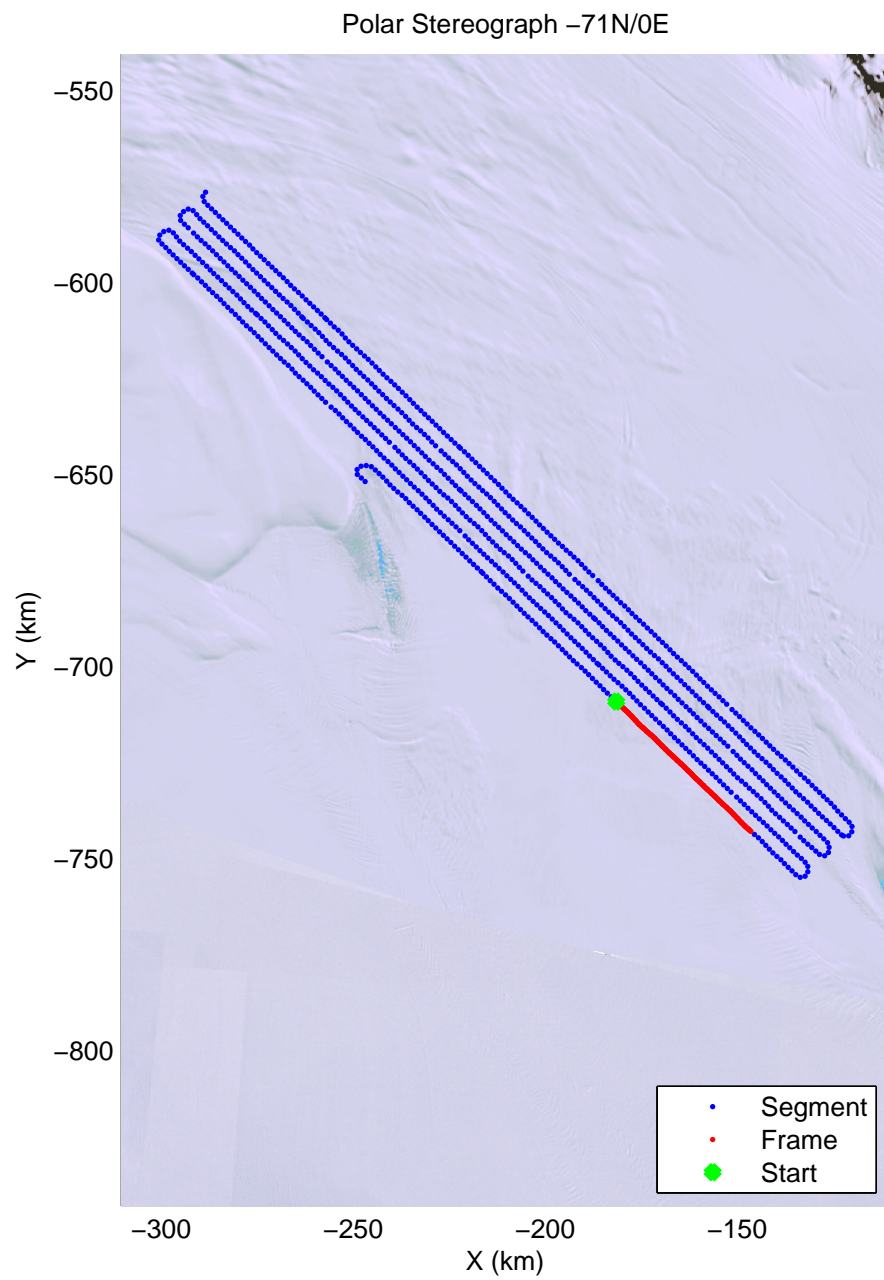

mcords4 2013_Antarctica_Basler: "Whillans North GL" 20140102_04_001: -2:44:25.4 to -2:56:28.3 GPS

mcords4 2013_Antarctica_Basler: "Whillans North GL" 20140102_04_001: -2:44:25.4 to -2:56:28.3 GPS

mcords4 2013_Antarctica_Basler: "Whillans North GL" 20140102_04_002: -2:56:28.7 to -1:07:53.9 GPS

mcords4 2013_Antarctica_Basler: "Whillans North GL" 20140102_04_002: -2:56:28.7 to -1:07:53.9 GPS

mcords4 2013_Antarctica_Basler: "Whillans North GL" 20140102_04_003: -1:07:54.4 to -1:19:15.2 GPS

mcords4 2013_Antarctica_Basler: "Whillans North GL" 20140102_04_003: -1:07:54.4 to -1:19:15.2 GPS