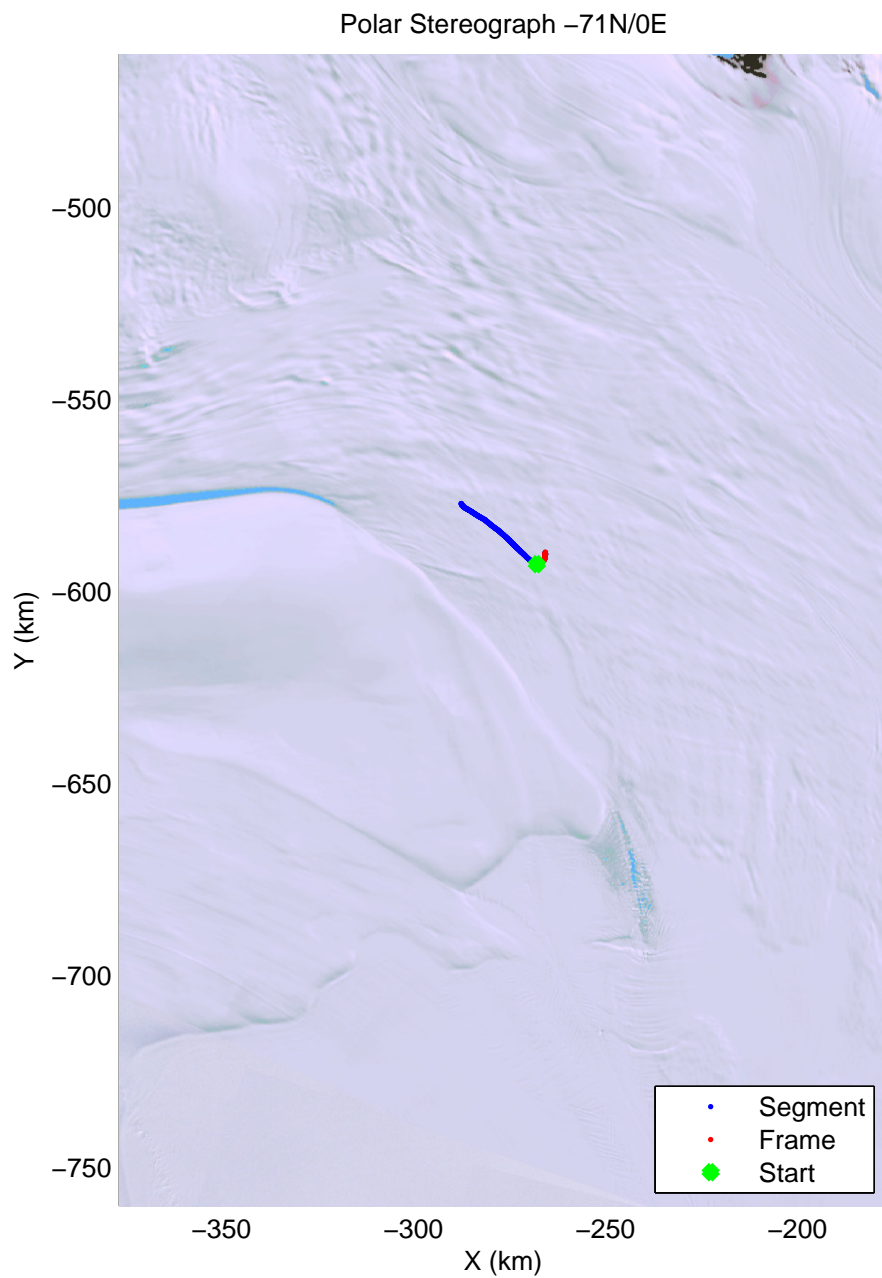

mcords4 2013\_Antarctica\_Basler: "Transantarctic M + Whillans" 20131231\_20\_001: 02:44:24.9 to 02:50:27.8 GPS

mcords4 2013\_Antarctica\_Basler: "Transantarctic M + Whillans" 20131231\_20\_001: 02:44:24.9 to 02:50:27.8 GPS

mcords4 2013\_Antarctica\_Basler: "Transantarctic M + Whillans" 20131231\_20\_002: 02:50:28.3 to 02:51:33.9 GPS

mcords4 2013\_Antarctica\_Basler: "Transantarctic M + Whillans" 20131231\_20\_002: 02:50:28.3 to 02:51:33.9 GPS