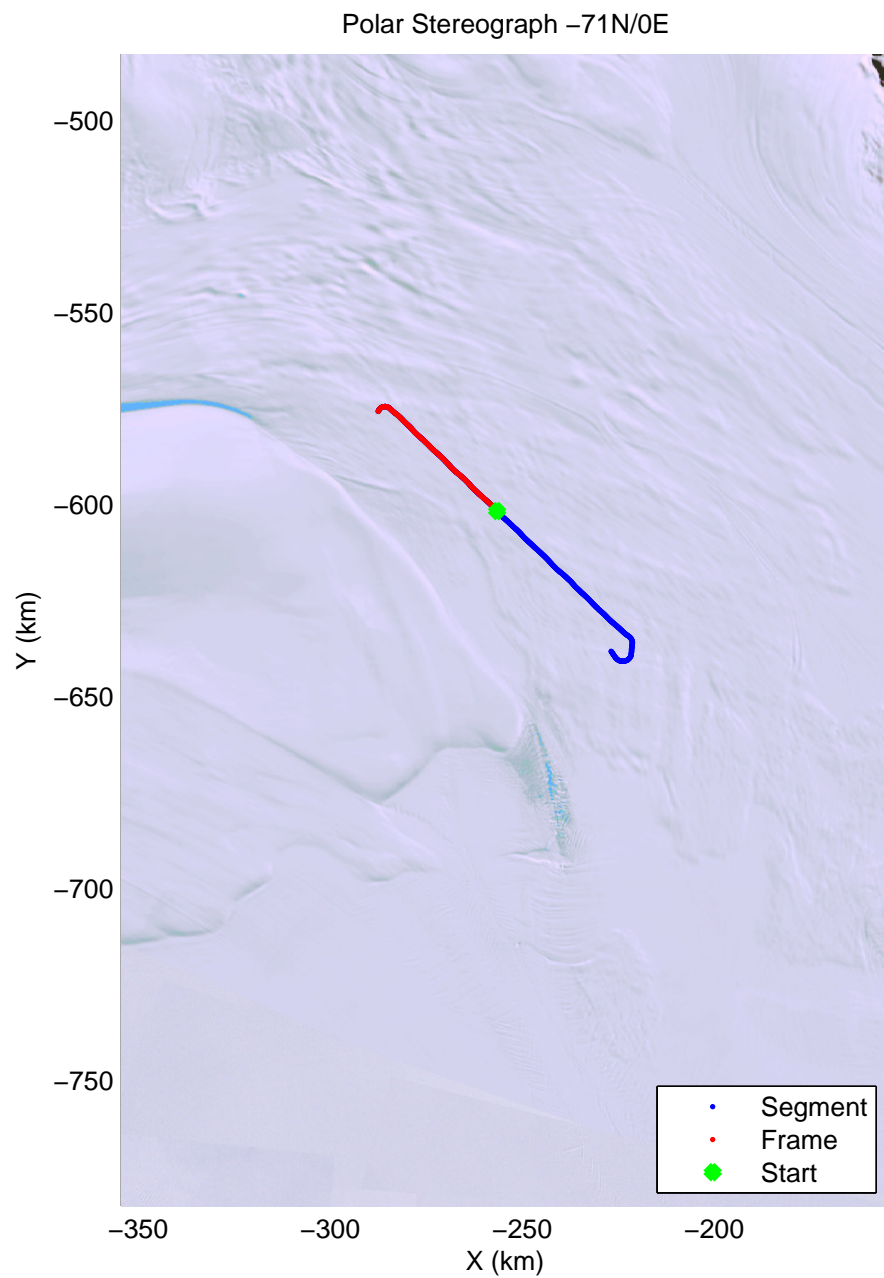

mcords4 2013_Antarctica_Basler: "Transantarctic M + Whillans" 20131231_19_001: 02:18:25.5 to 02:20:58.0 GPS

mcords4 2013_Antarctica_Basler: "Transantarctic M + Whillans" 20131231_19_001: 02:18:25.5 to 02:20:58.0 GPS

mcords4 2013_Antarctica_Basler: "Transantarctic M + Whillans" 20131231_19_002: 02:20:58.5 to 02:33:29.9 GPS

mcords4 2013_Antarctica_Basler: "Transantarctic M + Whillans" 20131231_19_002: 02:20:58.5 to 02:33:29.9 GPS

mcords4 2013_Antarctica_Basler: "Transantarctic M + Whillans" 20131231_19_003: 02:33:30.4 to 02:44:08.5 GPS

mcords4 2013_Antarctica_Basler: "Transantarctic M + Whillans" 20131231_19_003: 02:33:30.4 to 02:44:08.5 GPS