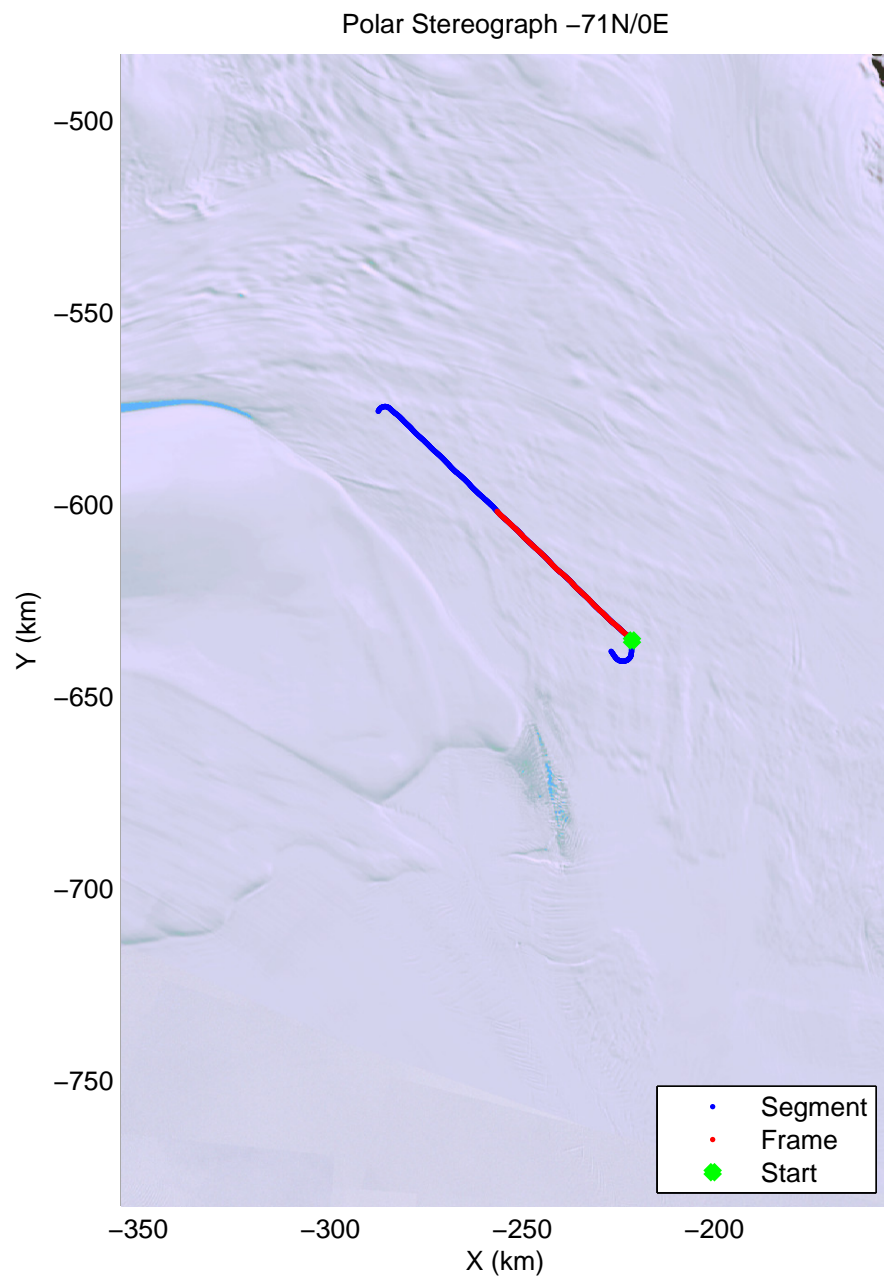

mcords4 2013_Antarctica_Basler: "Transantarctic M + Whillans" 20131231_19_001: 02:18:25.5 to 02:20:58.0 GPS

mcords4 2013_Antarctica_Basler: "Transantarctic M + Whillans" 20131231_19_001: 02:18:25.5 to 02:20:58.0 GPS

mcords4 2013_Antarctica_Basler: "Transantarctic M + Whillans" 20131231_19_002: 02:20:58.5 to 02:33:29.9 GPS

mcords4 2013_Antarctica_Basler: "Transantarctic M + Whillans" 20131231_19_002: 02:20:58.5 to 02:33:29.9 GPS

mcords4 2013_Antarctica_Basler: "Transantarctic M + Whillans" 20131231_19_003: 02:33:30.4 to 02:44:08.5 GPS

mcords4 2013_Antarctica_Basler: "Transantarctic M + Whillans" 20131231_19_003: 02:33:30.4 to 02:44:08.5 GPS