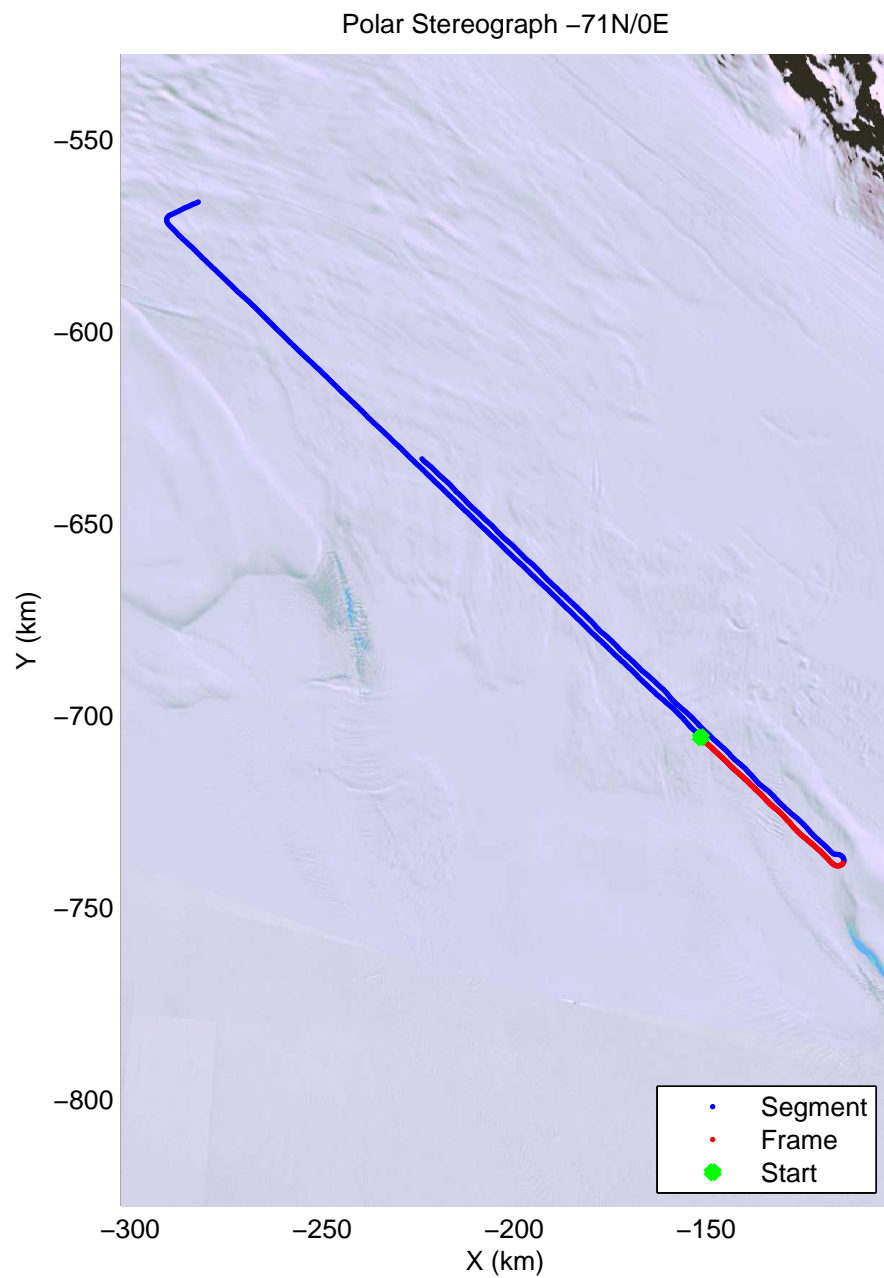

mcords4 2013_Antarctica_Basler: "Transantarctic M + Whillans" 20131231_17_003: 00:46:26.2 to 00:58:27.0 GPS

mcords4 2013_Antarctica_Basler: "Transantarctic M + Whillans" 20131231_17_003: 00:46:26.2 to 00:58:27.0 GPS

mcords4 2013_Antarctica_Basler: "Transantarctic M + Whillans" 20131231_17_004: 00:58:27.4 to 01:10:35.2 GPS

mcords4 2013_Antarctica_Basler: "Transantarctic M + Whillans" 20131231_17_004: 00:58:27.4 to 01:10:35.2 GPS

mcords4 2013_Antarctica_Basler: "Transantarctic M + Whillans" 20131231_17_005: 01:10:35.7 to 01:22:36.5 GPS

mcords4 2013_Antarctica_Basler: "Transantarctic M + Whillans" 20131231_17_005: 01:10:35.7 to 01:22:36.5 GPS