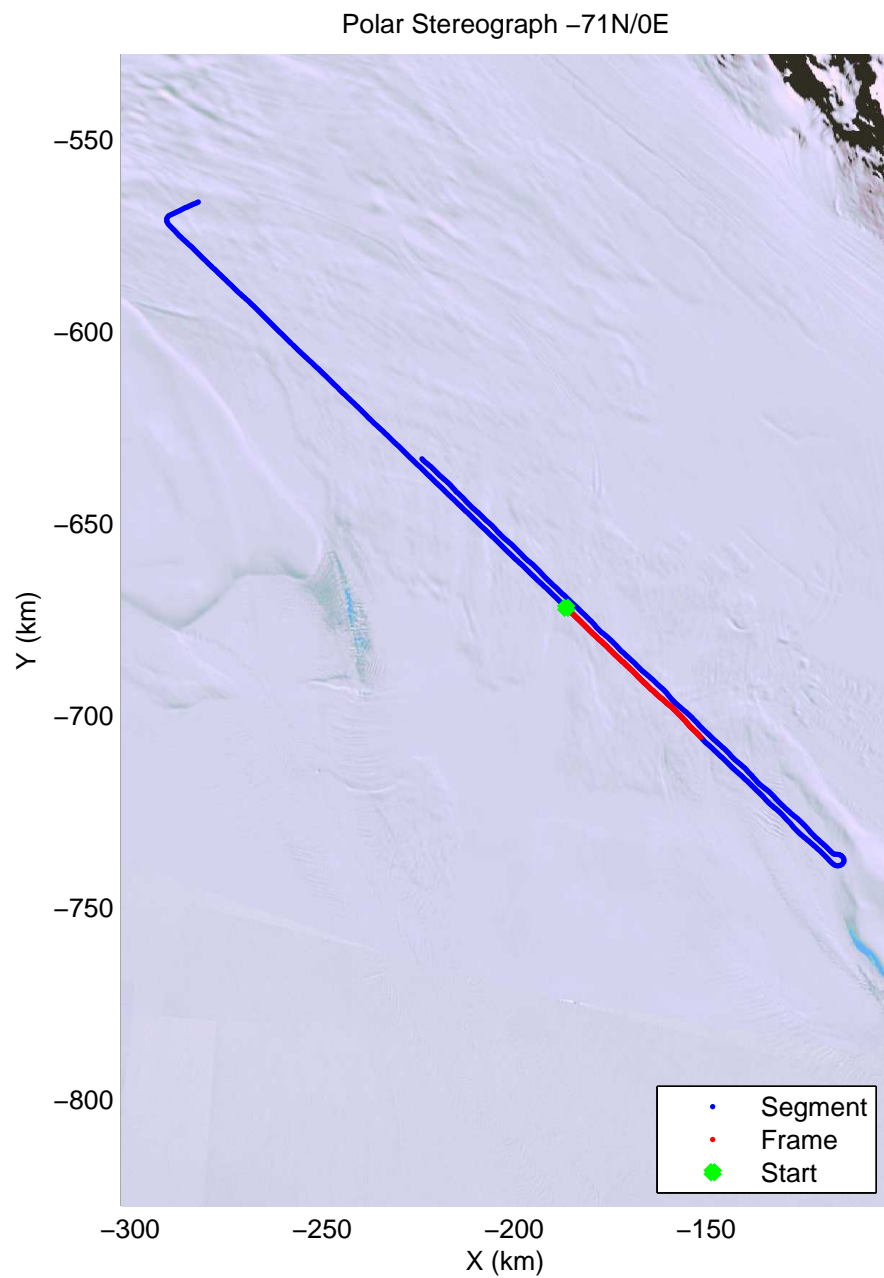

Polar Stereograph -71N/0E

mcords4 2013_Antarctica_Basler: "Transantarctic M + Whillans" 20131231_17_002: 00:35:05.4 to 00:46:25.7 GPS

mcords4 2013_Antarctica_Basler: "Transantarctic M + Whillans" 20131231_17_002: 00:35:05.4 to 00:46:25.7 GPS

mcords4 2013_Antarctica_Basler: "Transantarctic M + Whillans" 20131231_17_003: 00:46:26.2 to 00:58:27.0 GPS

mcords4 2013_Antarctica_Basler: "Transantarctic M + Whillans" 20131231_17_003: 00:46:26.2 to 00:58:27.0 GPS

mcords4 2013_Antarctica_Basler: "Transantarctic M + Whillans" 20131231_17_004: 00:58:27.4 to 01:10:35.2 GPS

mcords4 2013_Antarctica_Basler: "Transantarctic M + Whillans" 20131231_17_004: 00:58:27.4 to 01:10:35.2 GPS