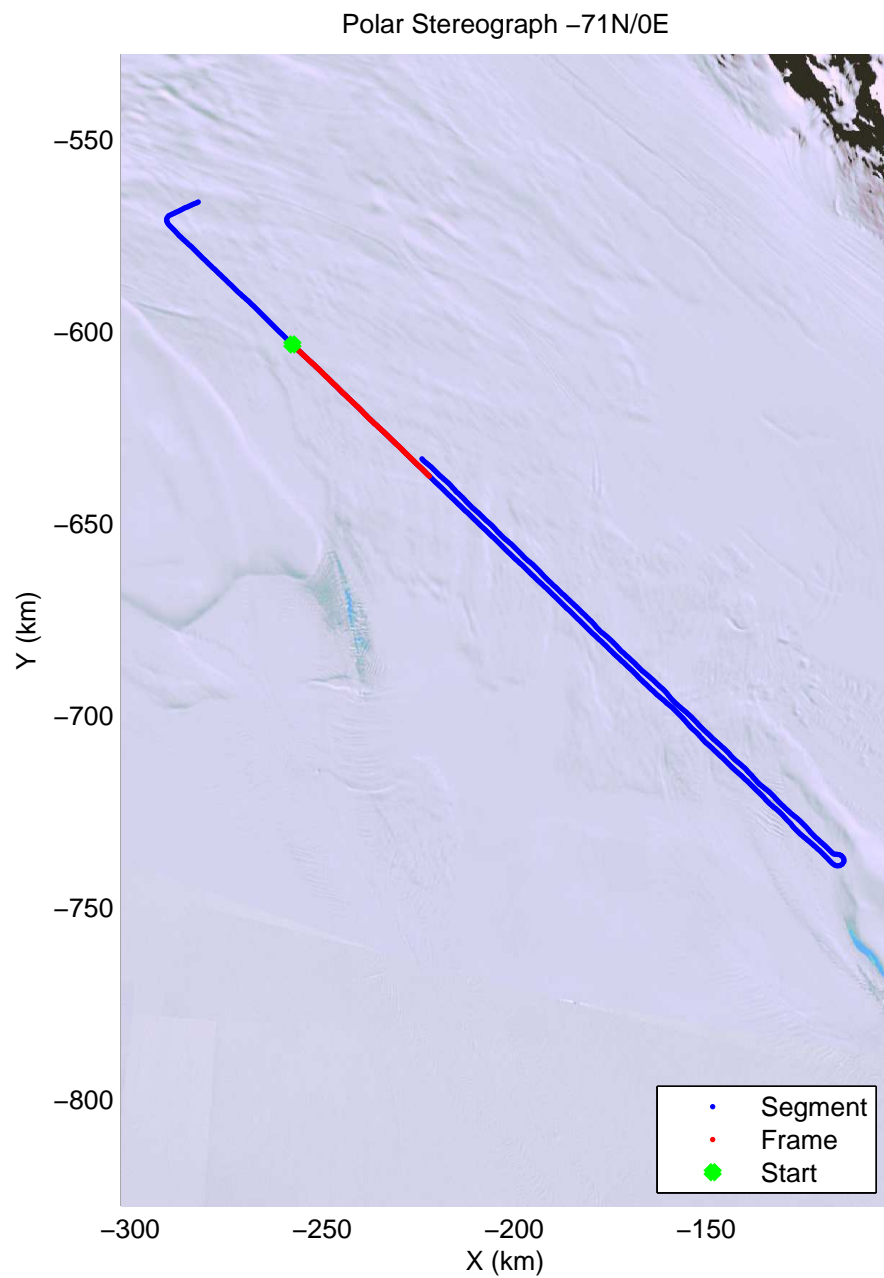

mcords4 2013_Antarctica_Basler: "Transantarctic M + Whillans" 20131231_17_001: 00:32:22.1 to 00:35:04.9 GPS

mcords4 2013_Antarctica_Basler: "Transantarctic M + Whillans" 20131231_17_001: 00:32:22.1 to 00:35:04.9 GPS

Polar Stereograph -71N/0E

mcords4 2013_Antarctica_Basler: "Transantarctic M + Whillans" 20131231_17_002: 00:35:05.4 to 00:46:25.7 GPS

mcords4 2013_Antarctica_Basler: "Transantarctic M + Whillans" 20131231_17_002: 00:35:05.4 to 00:46:25.7 GPS

mcords4 2013_Antarctica_Basler: "Transantarctic M + Whillans" 20131231_17_003: 00:46:26.2 to 00:58:27.0 GPS

mcords4 2013_Antarctica_Basler: "Transantarctic M + Whillans" 20131231_17_003: 00:46:26.2 to 00:58:27.0 GPS

mcords4 2013_Antarctica_Basler: "Transantarctic M + Whillans" 20131231_17_004: 00:58:27.4 to 01:10:35.2 GPS

mcords4 2013_Antarctica_Basler: "Transantarctic M + Whillans" 20131231_17_004: 00:58:27.4 to 01:10:35.2 GPS