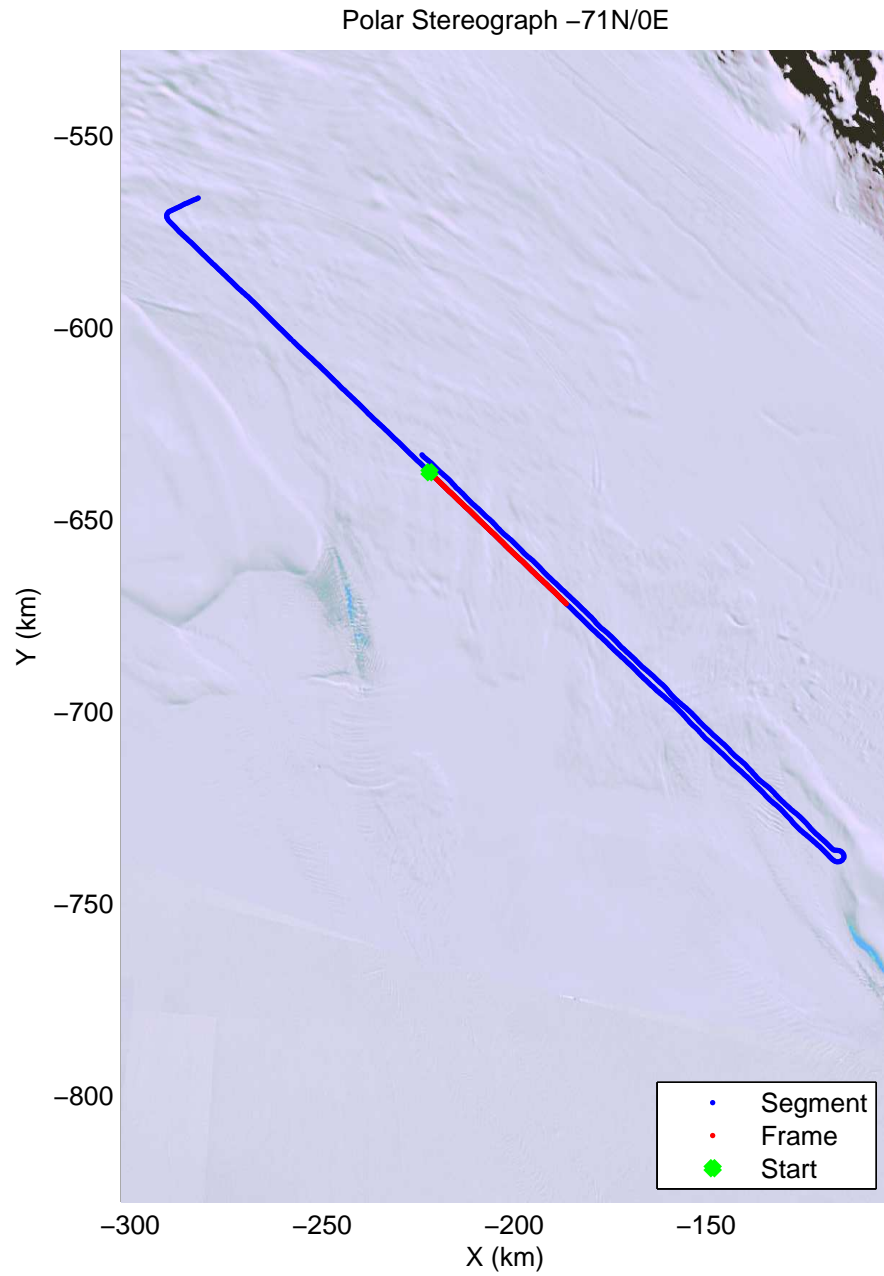

mcords4 2013_Antarctica_Basler: "Transantarctic M + Whillans" 20131231_17_001: 00:32:22.1 to 00:35:04.9 GPS

mcords4 2013_Antarctica_Basler: "Transantarctic M + Whillans" 20131231_17_001: 00:32:22.1 to 00:35:04.9 GPS

Polar Stereograph -71N/0E

mcords4 2013_Antarctica_Basler: "Transantarctic M + Whillans" 20131231_17_002: 00:35:05.4 to 00:46:25.7 GPS

mcords4 2013_Antarctica_Basler: "Transantarctic M + Whillans" 20131231_17_002: 00:35:05.4 to 00:46:25.7 GPS

mcords4 2013_Antarctica_Basler: "Transantarctic M + Whillans" 20131231_17_003: 00:46:26.2 to 00:58:27.0 GPS

mcords4 2013_Antarctica_Basler: "Transantarctic M + Whillans" 20131231_17_003: 00:46:26.2 to 00:58:27.0 GPS

mcords4 2013_Antarctica_Basler: "Transantarctic M + Whillans" 20131231_17_004: 00:58:27.4 to 01:10:35.2 GPS

mcords4 2013_Antarctica_Basler: "Transantarctic M + Whillans" 20131231_17_004: 00:58:27.4 to 01:10:35.2 GPS