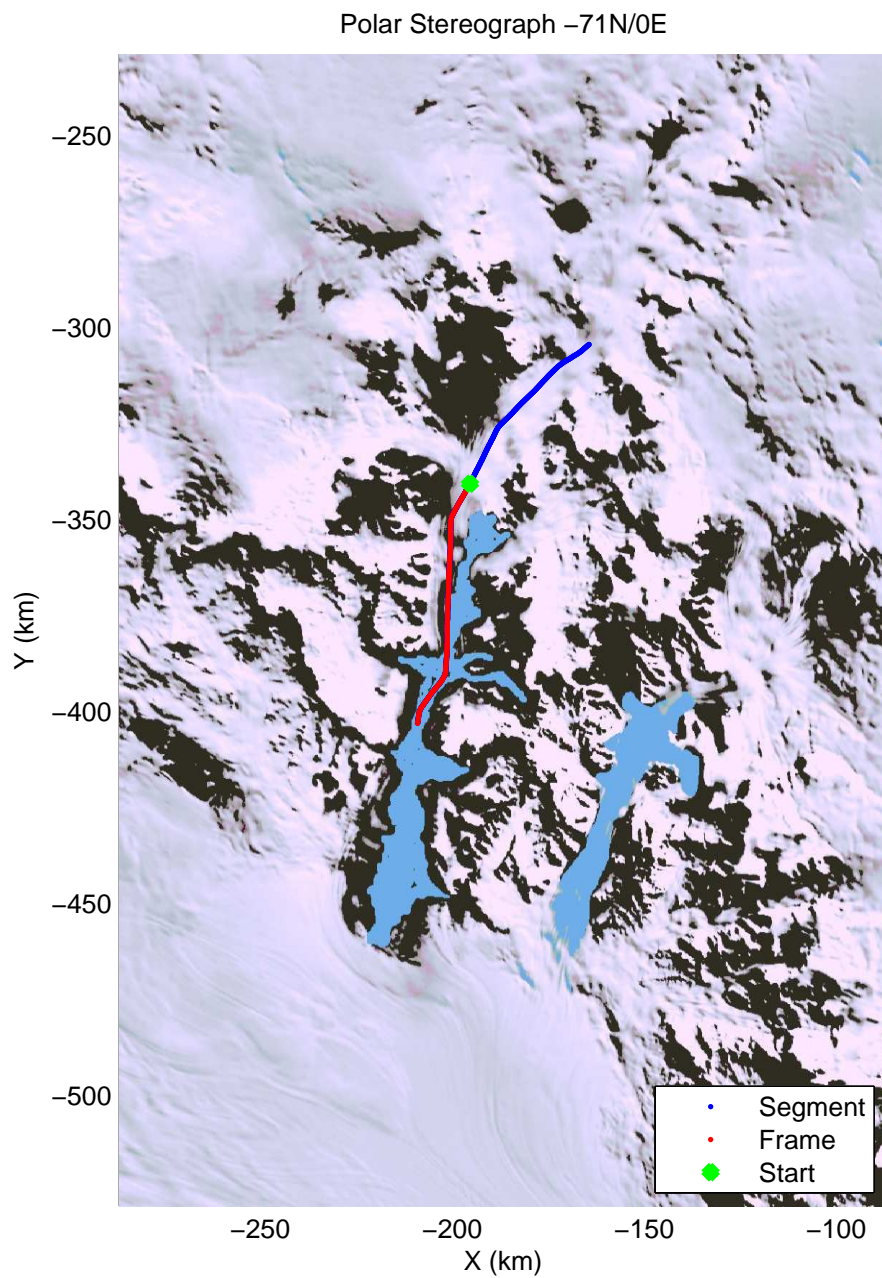

mcords4 2013\_Antarctica\_Basler: "Transantarctic M + Whillans" 20131231\_13\_001: -1:19:53.2 to -1:31:09.4 GPS

mcords4 2013\_Antarctica\_Basler: "Transantarctic M + Whillans" 20131231\_13\_001: -1:19:53.2 to -1:31:09.4 GPS

mcords4 2013\_Antarctica\_Basler: "Transantarctic M + Whillans" 20131231\_13\_002: -1:31:09.9 to -1:44:56.7 GPS

mcords4 2013\_Antarctica\_Basler: "Transantarctic M + Whillans" 20131231\_13\_002: -1:31:09.9 to -1:44:56.7 GPS