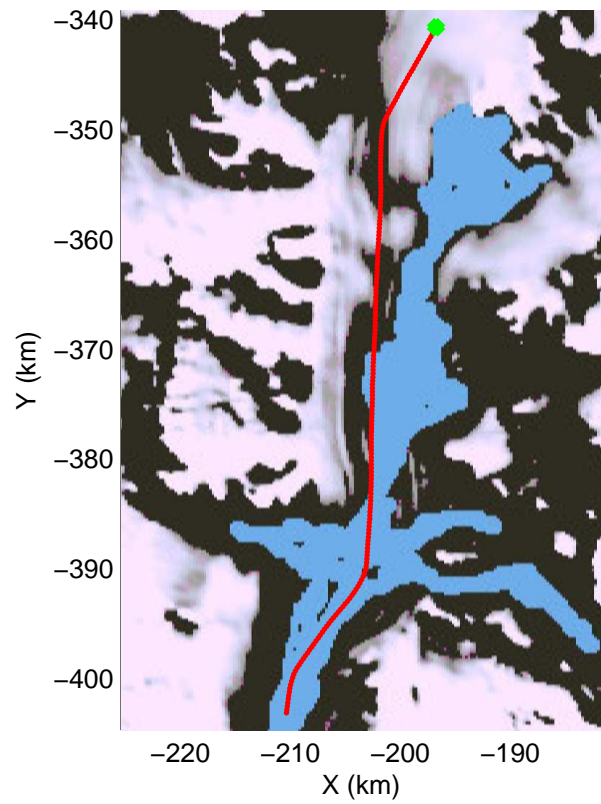

mcords4 2013\_Antarctica\_Basler: "Transantarctic M + Whillans" 20131231\_13\_001: -1:19:53.2 to -1:31:09.4 GPS

mcords4 2013\_Antarctica\_Basler: "Transantarctic M + Whillans" 20131231\_13\_001: -1:19:53.2 to -1:31:09.4 GPS

mcords4 2013\_Antarctica\_Basler: "Transantarctic M + Whillans" 20131231\_13\_002: -1:31:09.9 to -1:44:56.7 GPS

mcords4 2013\_Antarctica\_Basler: "Transantarctic M + Whillans" 20131231\_13\_002: -1:31:09.9 to -1:44:56.7 GPS