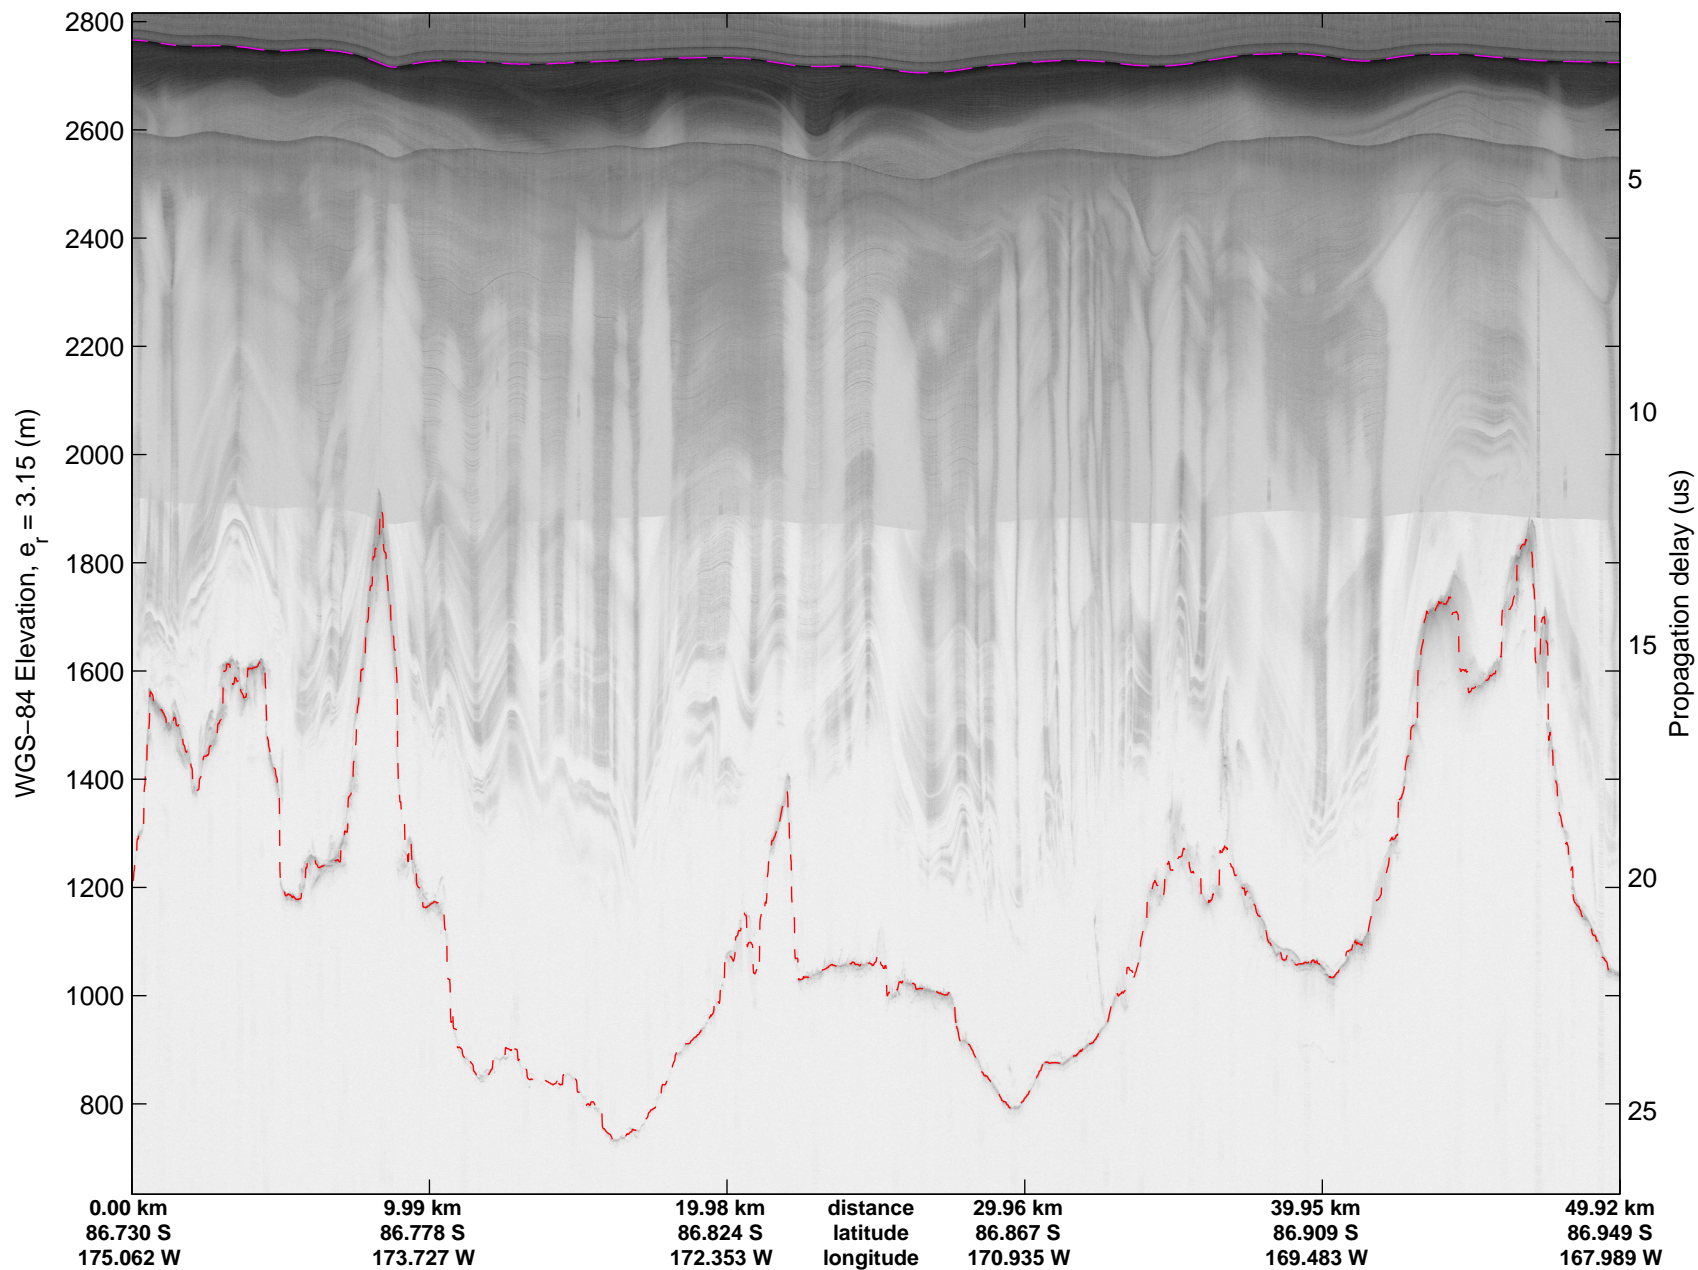

mcords4 2013_Antarctica_Basler: "Transantarctic M + Whillans" 20131231_12_001: -2:37:39.0 to -2:50:34.0 GPS

mcords4 2013_Antarctica_Basler: "Transantarctic M + Whillans" 20131231_12_001: -2:37:39.0 to -2:50:34.0 GPS

mcords4 2013_Antarctica_Basler: "Transantarctic M + Whillans" 20131231_12_002: -2:50:34.5 to -1:03:22.1 GPS

mcords4 2013_Antarctica_Basler: "Transantarctic M + Whillans" 20131231_12_002: -2:50:34.5 to -1:03:22.1 GPS

mcords4 2013_Antarctica_Basler: "Transantarctic M + Whillans" 20131231_12_003: -1:03:22.7 to -1:19:04.1 GPS

mcords4 2013_Antarctica_Basler: "Transantarctic M + Whillans" 20131231_12_003: -1:03:22.7 to -1:19:04.1 GPS