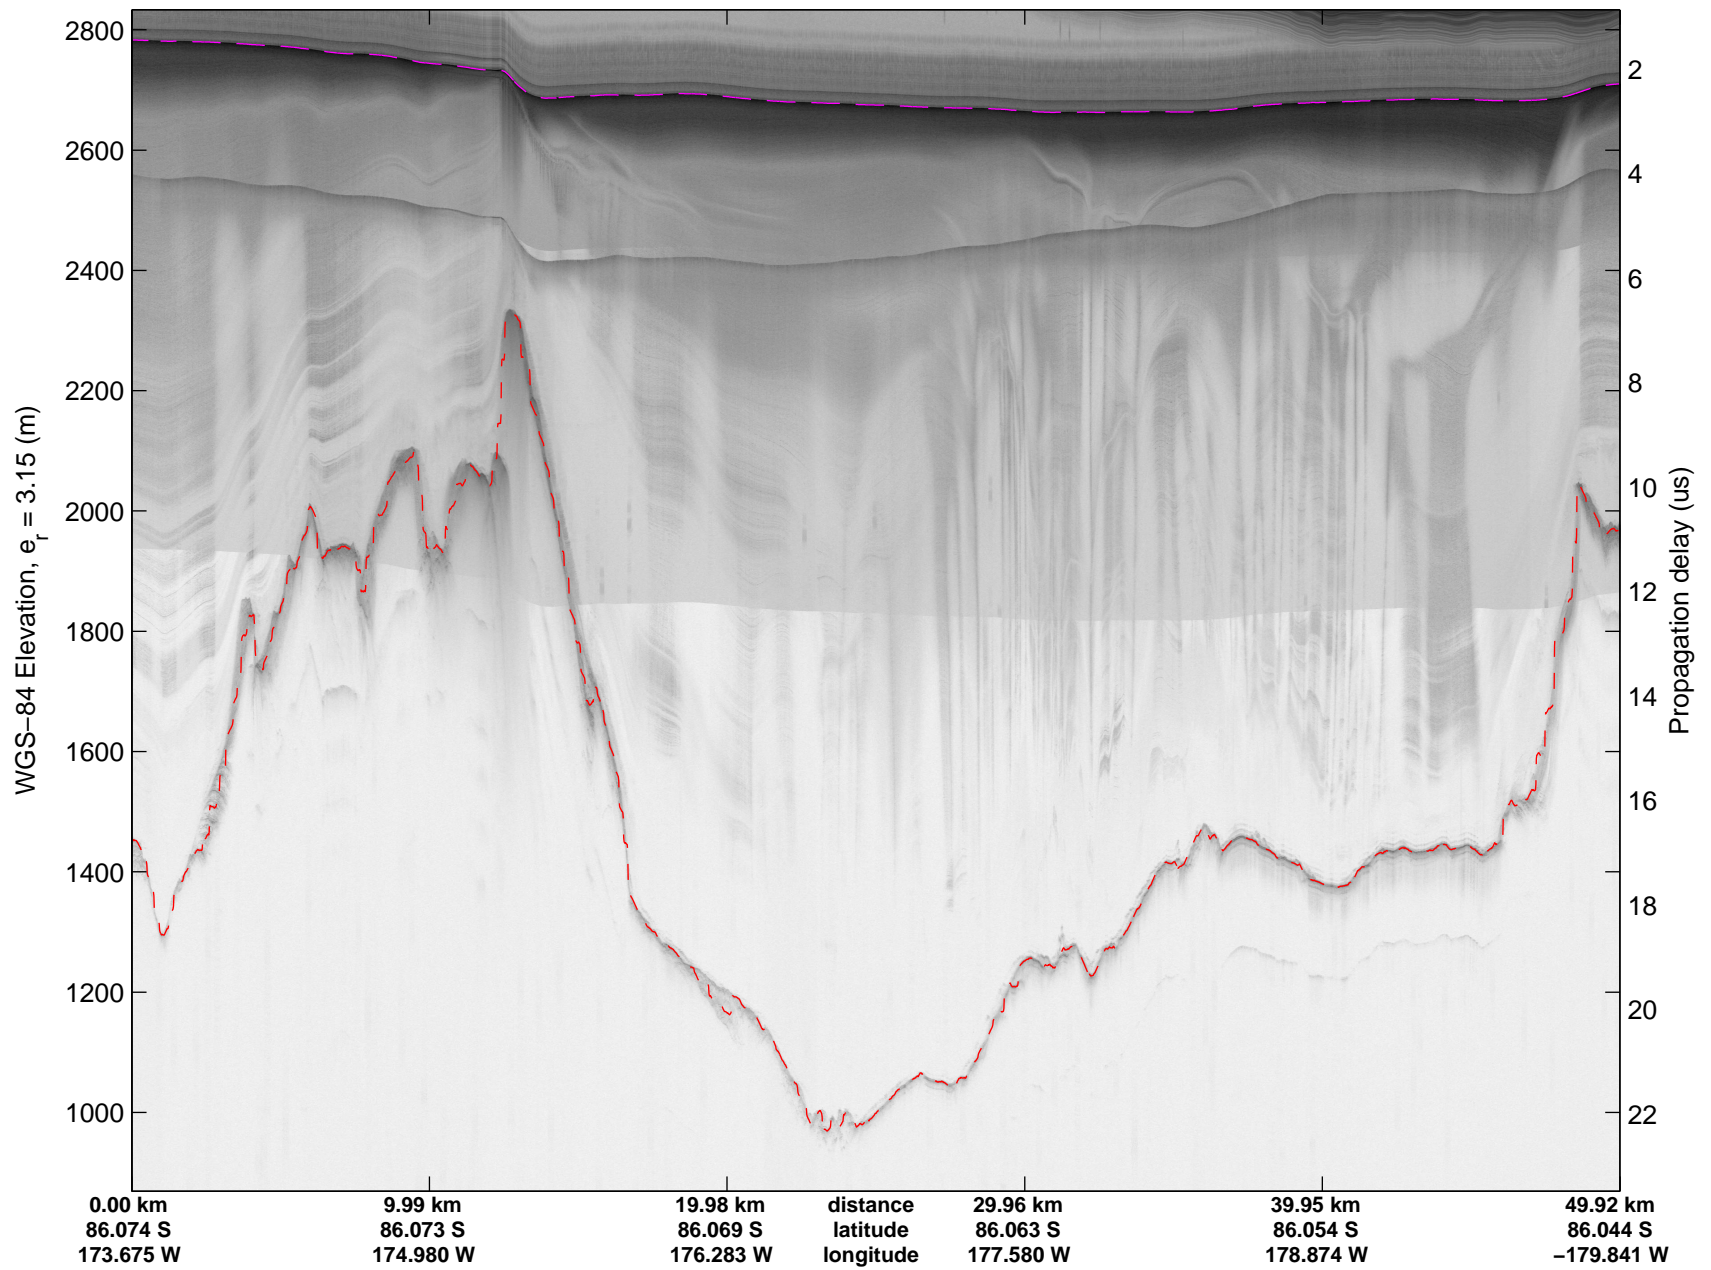

mcords4 2013_Antarctica_Basler: "Transantarctic M + Whillans" 20131231_10_001: -3:42:49.8 to -3:53:01.7 GPS

mcords4 2013_Antarctica_Basler: "Transantarctic M + Whillans" 20131231_10_001: -3:42:49.8 to -3:53:01.7 GPS

mcords4 2013_Antarctica_Basler: "Transantarctic M + Whillans" 20131231_10_002: -3:53:02.1 to -2:03:52.2 GPS

mcords4 2013_Antarctica_Basler: "Transantarctic M + Whillans" 20131231_10_002: -3:53:02.1 to -2:03:52.2 GPS