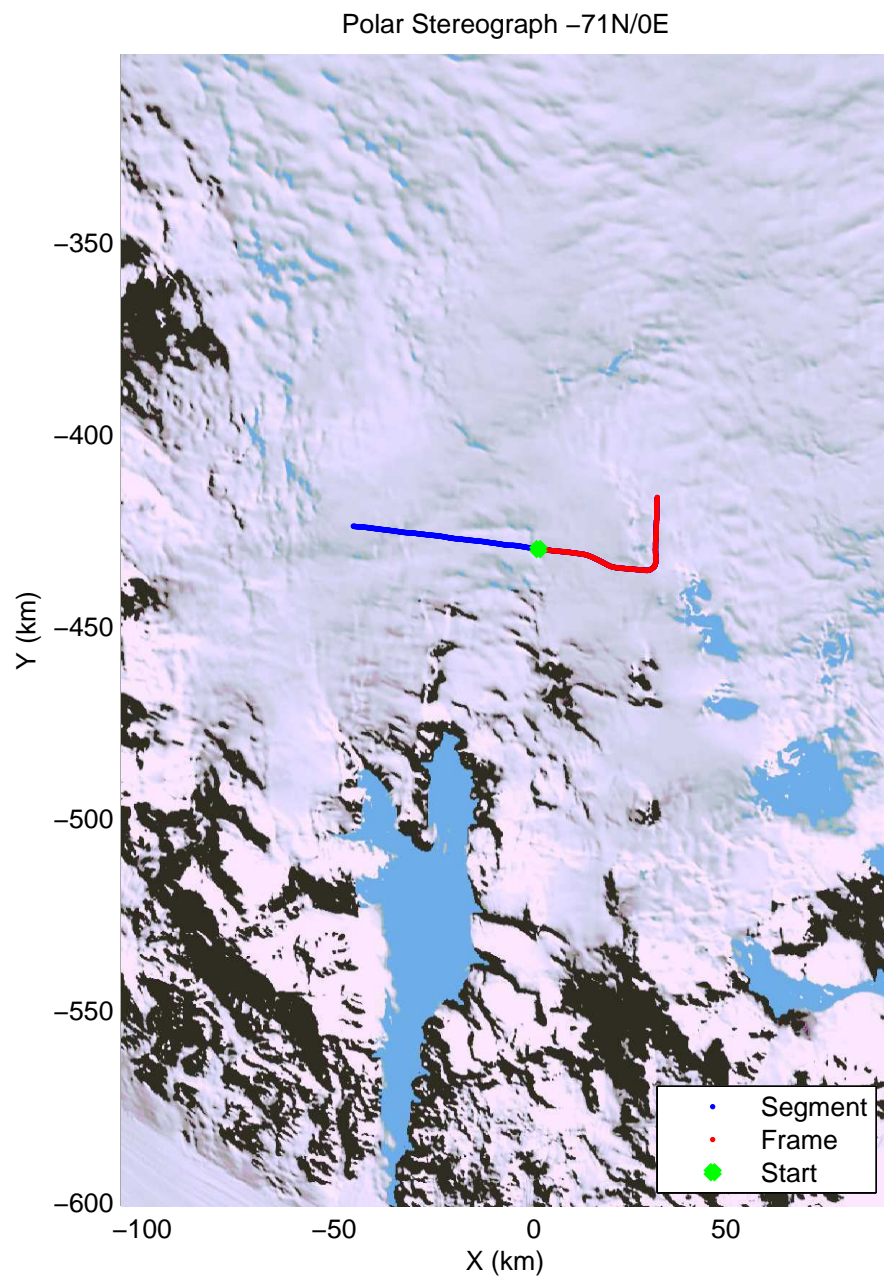

mcords4 2013_Antarctica_Basler: "Transantarctic M + Whillans" 20131231_10_001: -3:42:49.8 to -3:53:01.7 GPS

mcords4 2013_Antarctica_Basler: "Transantarctic M + Whillans" 20131231_10_001: -3:42:49.8 to -3:53:01.7 GPS

mcords4 2013_Antarctica_Basler: "Transantarctic M + Whillans" 20131231_10_002: -3:53:02.1 to -2:03:52.2 GPS

mcords4 2013_Antarctica_Basler: "Transantarctic M + Whillans" 20131231_10_002: -3:53:02.1 to -2:03:52.2 GPS