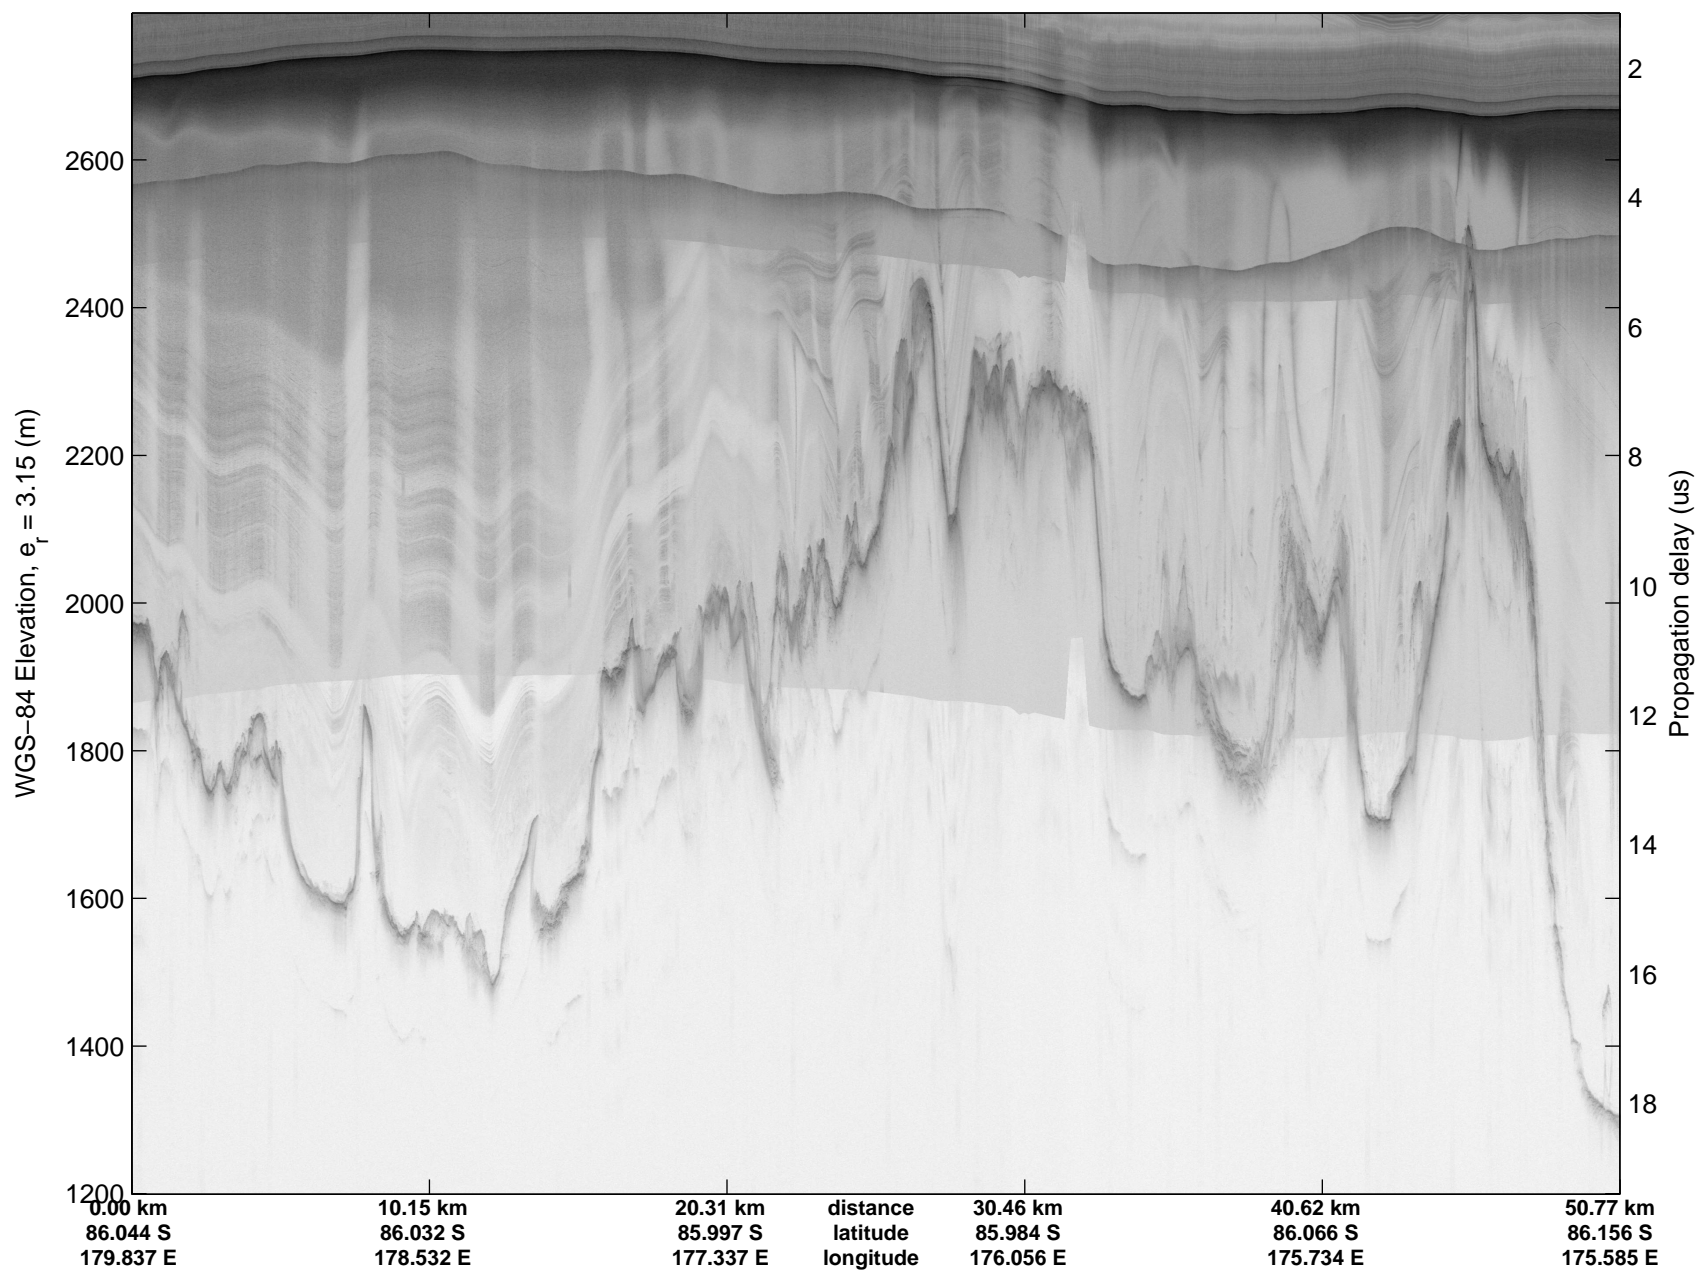

mcords4 2013_Antarctica_Basler: "Transantarctic M + Whillans" 20131231_10_001: -3:42:49.8 to -3:53:01.7 GPS

mcords4 2013_Antarctica_Basler: "Transantarctic M + Whillans" 20131231_10_001: -3:42:49.8 to -3:53:01.7 GPS

mcords4 2013_Antarctica_Basler: "Transantarctic M + Whillans" 20131231_10_002: -3:53:02.1 to -2:03:52.2 GPS

mcords4 2013_Antarctica_Basler: "Transantarctic M + Whillans" 20131231_10_002: -3:53:02.1 to -2:03:52.2 GPS