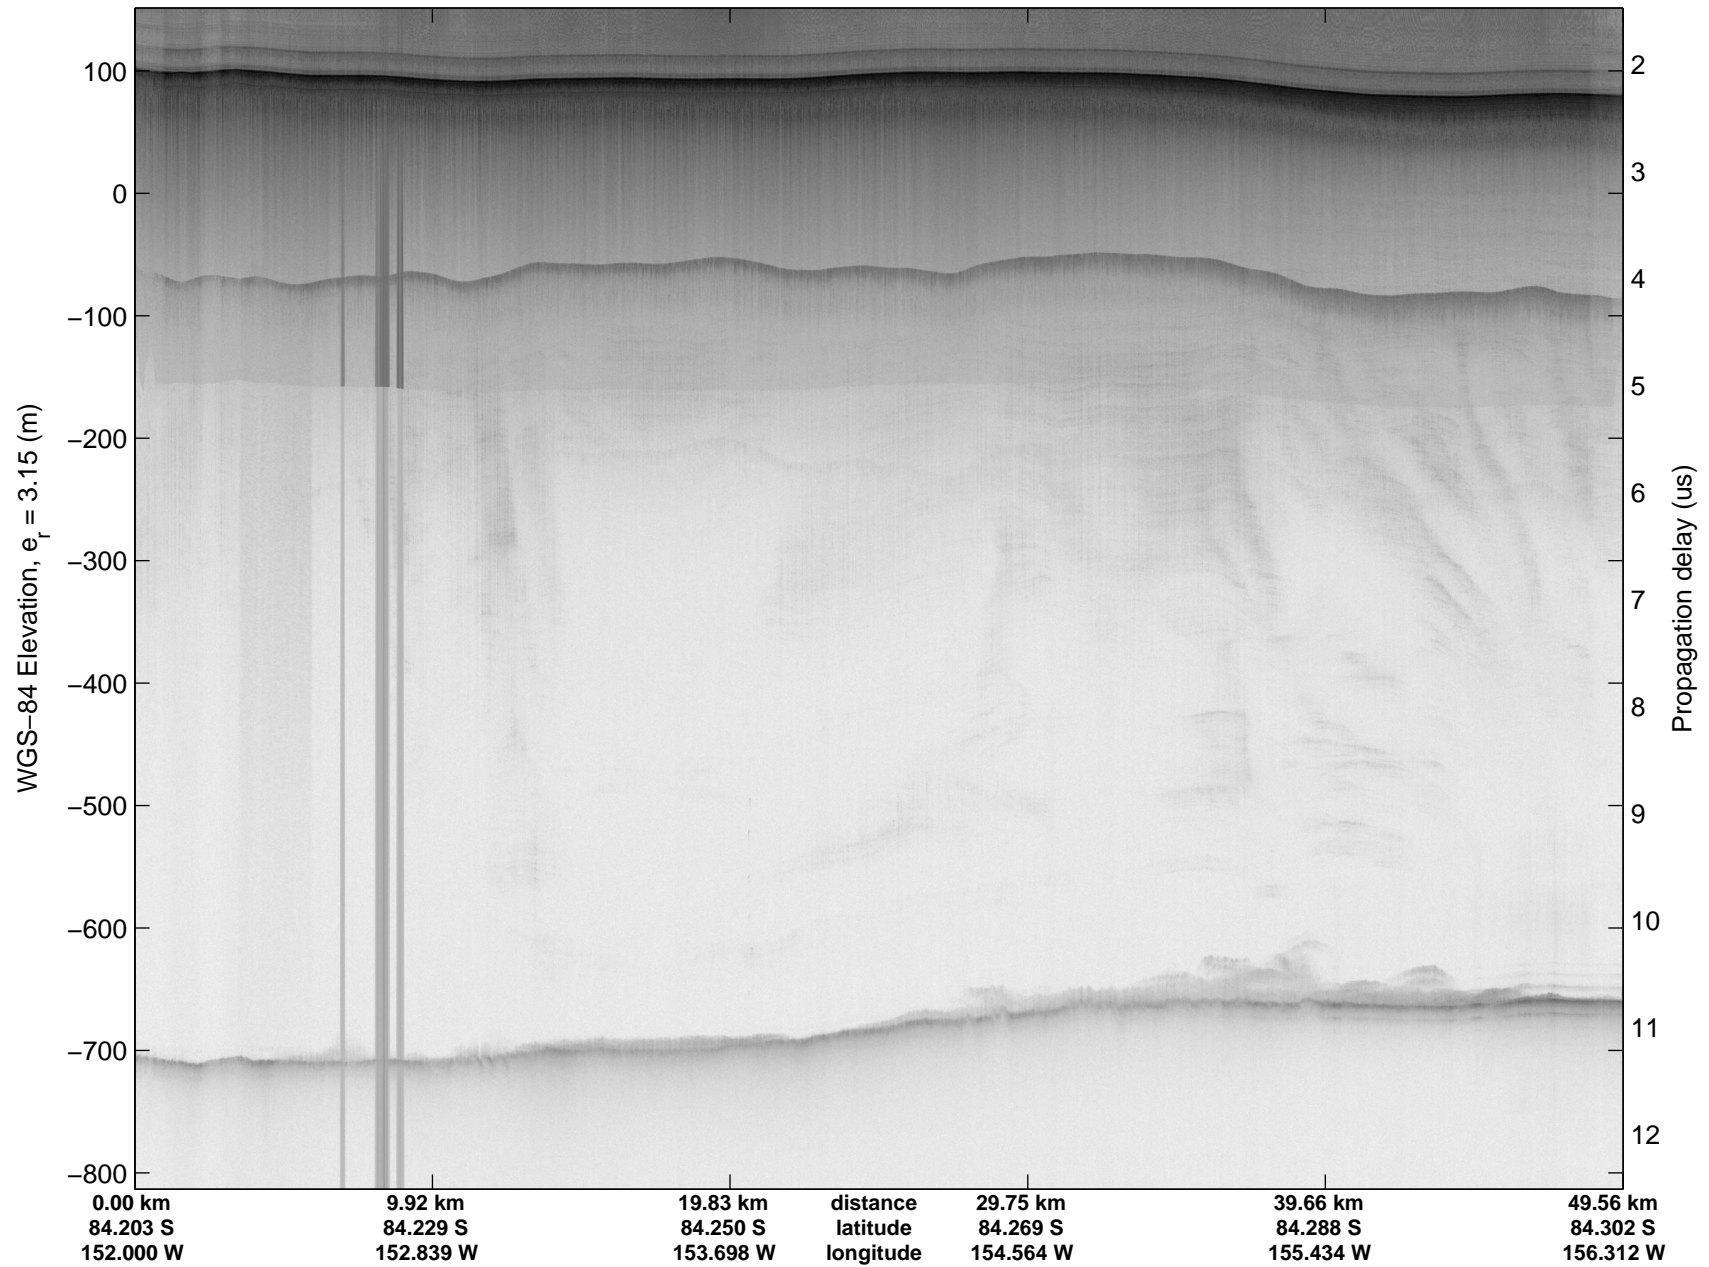

mcords4 2013_Antarctica_Basler: "Kamb Along Flow" 20131227_12_001: 03:41:17.4 to 03:52:31.1 GPS

mcords4 2013_Antarctica_Basler: "Kamb Along Flow" 20131227_12_001: 03:41:17.4 to 03:52:31.1 GPS