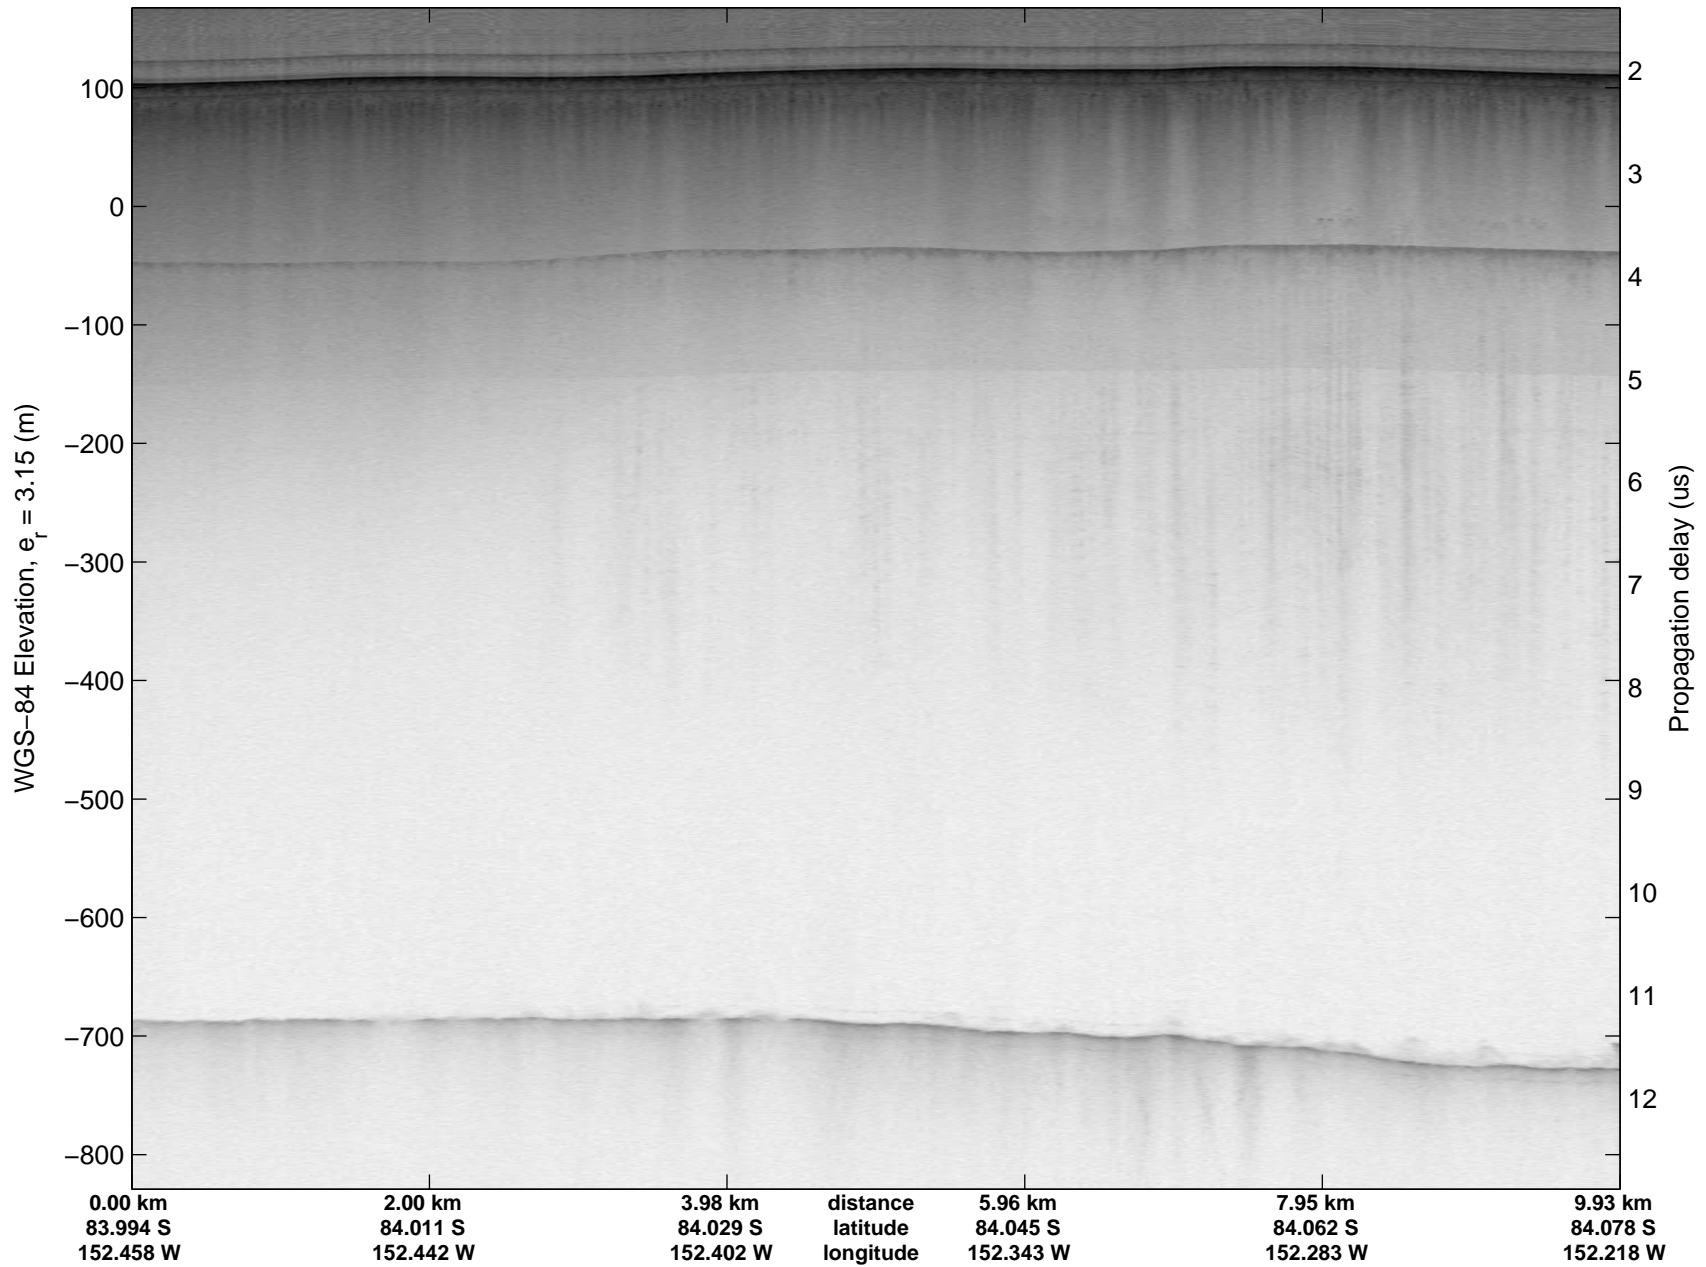

mcords4 2013\_Antarctica\_Basler: "Kamb Along Flow" 20131227\_10\_001: 03:35:31.5 to 03:37:52.0 GPS

mcords4 2013\_Antarctica\_Basler: "Kamb Along Flow" 20131227\_10\_001: 03:35:31.5 to 03:37:52.0 GPS