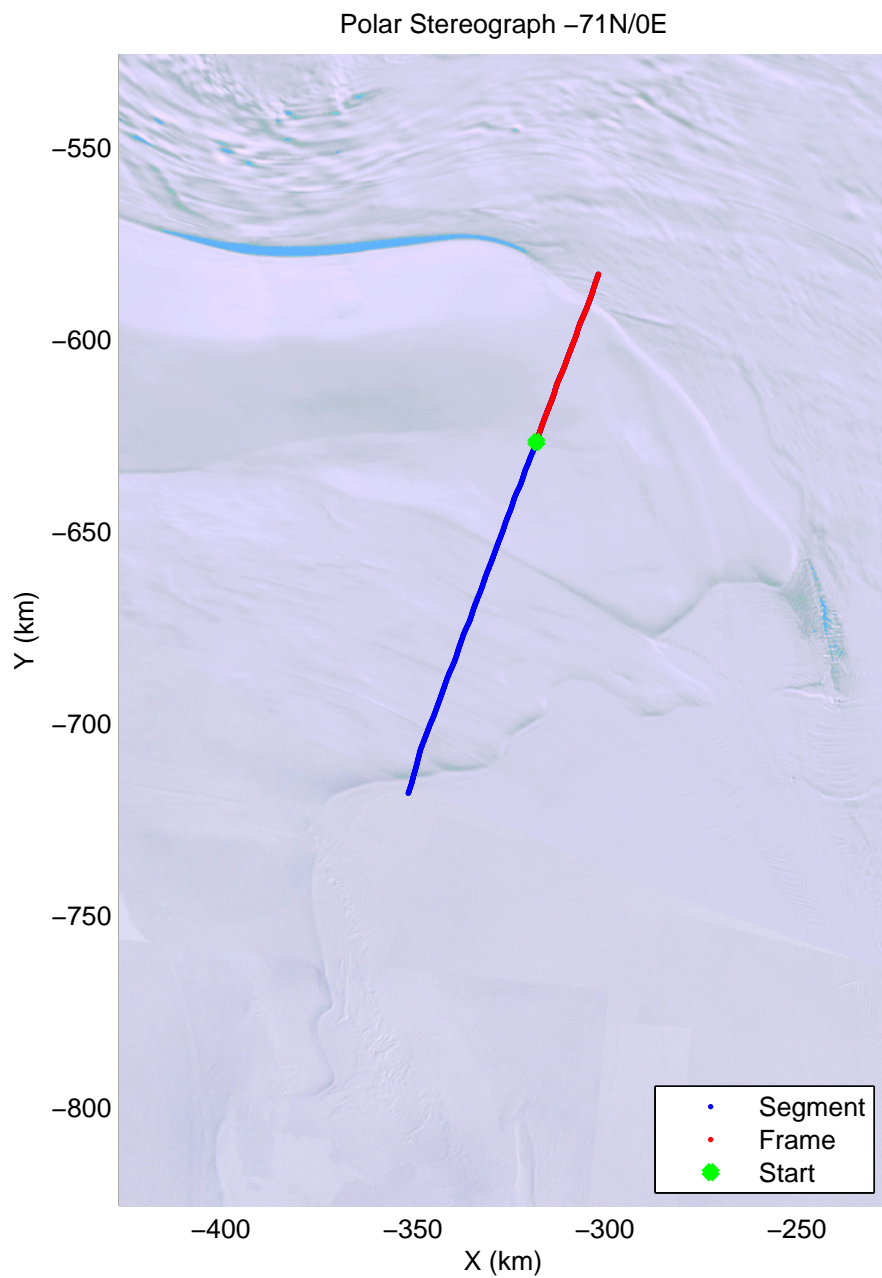

mcords4 2013\_Antarctica\_Basler: "Kamb Along Flow" 20131227\_09\_001: 03:00:22.2 to 03:12:01.6 GPS

mcords4 2013\_Antarctica\_Basler: "Kamb Along Flow" 20131227\_09\_001: 03:00:22.2 to 03:12:01.6 GPS

mcords4 2013\_Antarctica\_Basler: "Kamb Along Flow" 20131227\_09\_002: 03:12:02.1 to 03:23:21.8 GPS

mcords4 2013\_Antarctica\_Basler: "Kamb Along Flow" 20131227\_09\_002: 03:12:02.1 to 03:23:21.8 GPS

mcords4 2013\_Antarctica\_Basler: "Kamb Along Flow" 20131227\_09\_003: 03:23:22.3 to 03:34:31.4 GPS

mcords4 2013\_Antarctica\_Basler: "Kamb Along Flow" 20131227\_09\_003: 03:23:22.3 to 03:34:31.4 GPS