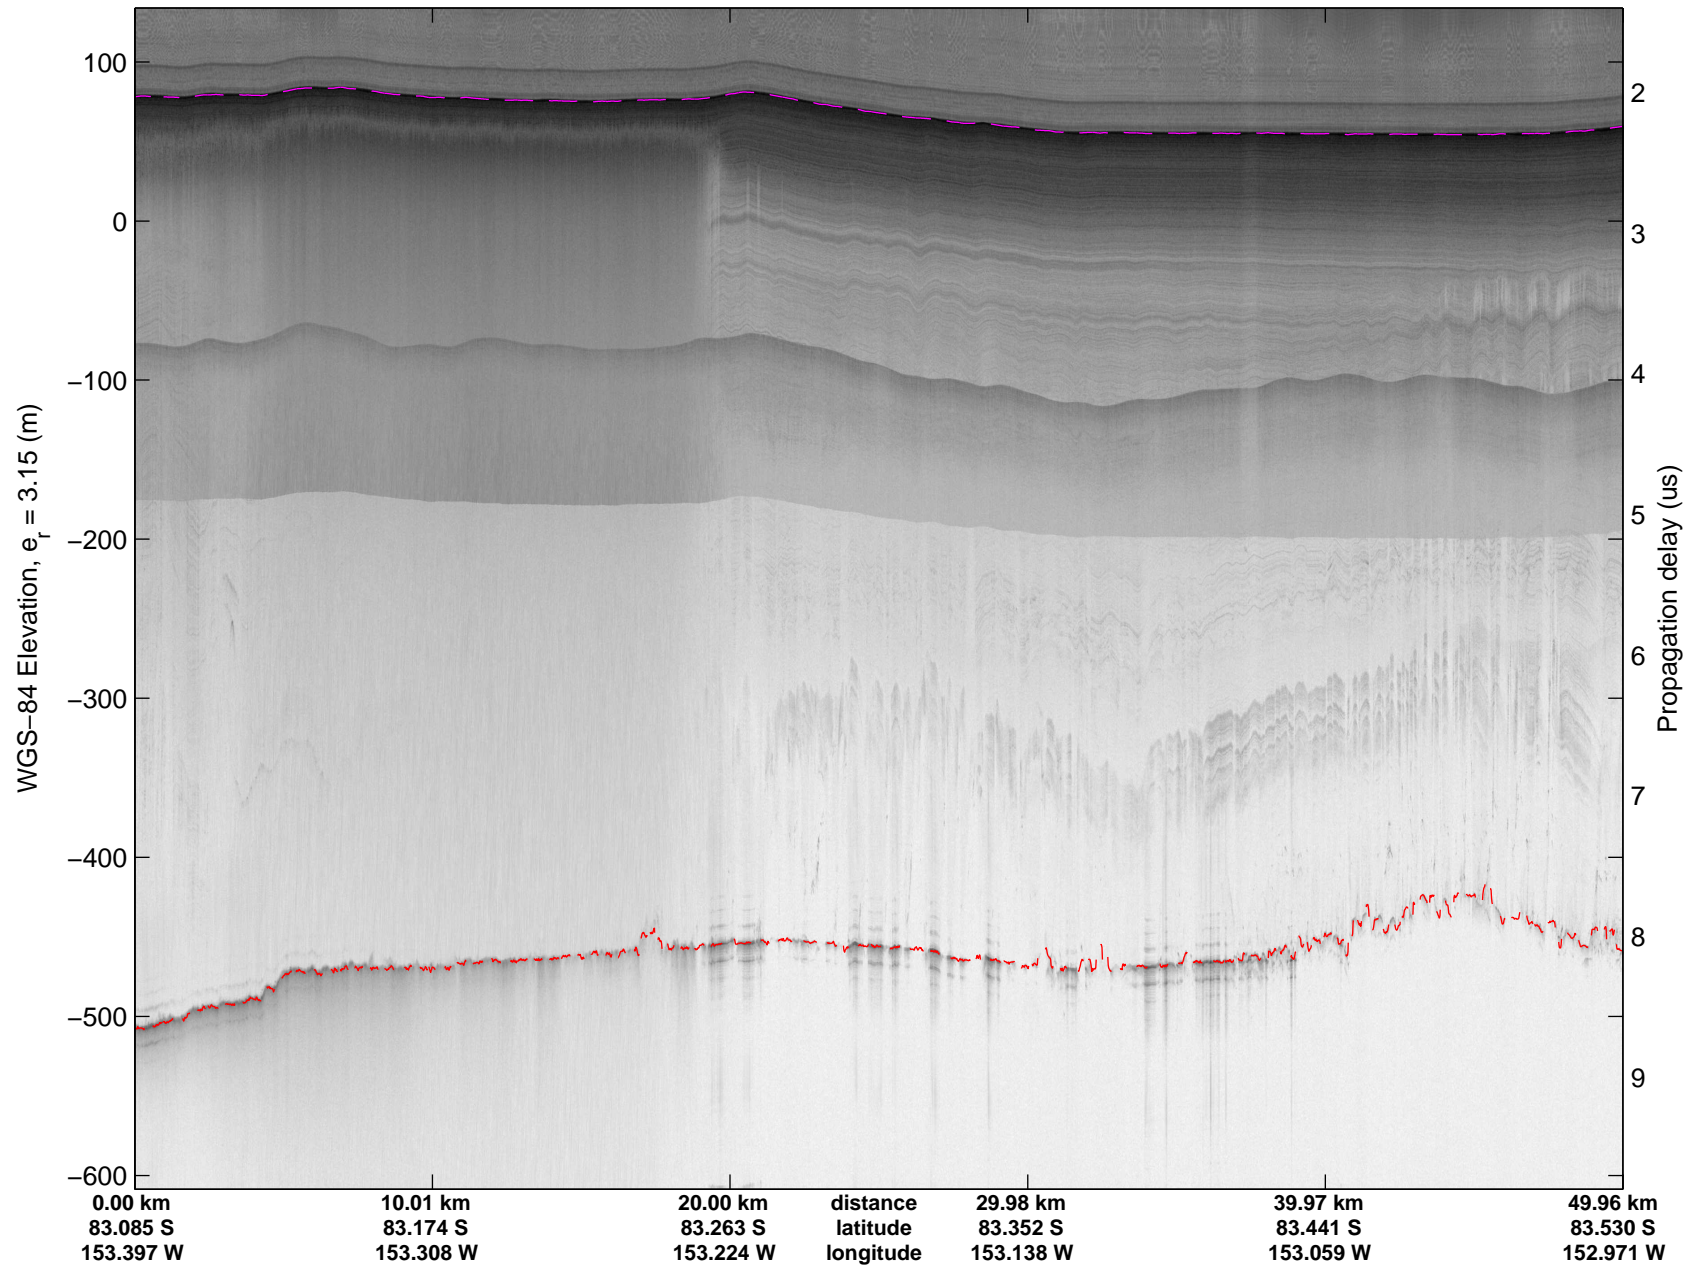

mcords4 2013\_Antarctica\_Basler: "Kamb Along Flow" 20131227\_09\_001: 03:00:22.2 to 03:12:01.6 GPS

mcords4 2013\_Antarctica\_Basler: "Kamb Along Flow" 20131227\_09\_001: 03:00:22.2 to 03:12:01.6 GPS

mcords4 2013\_Antarctica\_Basler: "Kamb Along Flow" 20131227\_09\_002: 03:12:02.1 to 03:23:21.8 GPS

mcords4 2013\_Antarctica\_Basler: "Kamb Along Flow" 20131227\_09\_002: 03:12:02.1 to 03:23:21.8 GPS

mcords4 2013\_Antarctica\_Basler: "Kamb Along Flow" 20131227\_09\_003: 03:23:22.3 to 03:34:31.4 GPS

mcords4 2013\_Antarctica\_Basler: "Kamb Along Flow" 20131227\_09\_003: 03:23:22.3 to 03:34:31.4 GPS