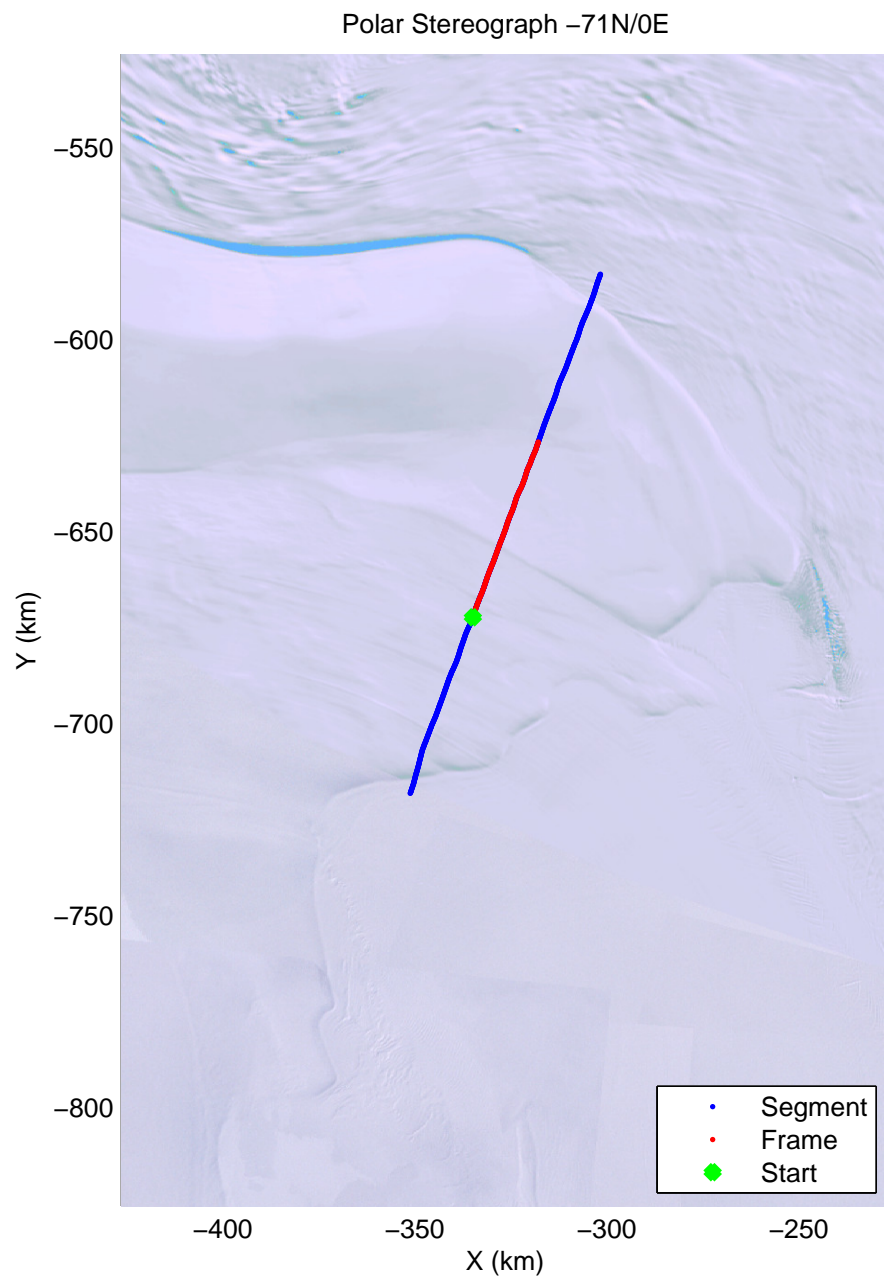

mcords4 2013\_Antarctica\_Basler: "Kamb Along Flow" 20131227\_09\_001: 03:00:22.2 to 03:12:01.6 GPS

mcords4 2013\_Antarctica\_Basler: "Kamb Along Flow" 20131227\_09\_001: 03:00:22.2 to 03:12:01.6 GPS

mcords4 2013\_Antarctica\_Basler: "Kamb Along Flow" 20131227\_09\_002: 03:12:02.1 to 03:23:21.8 GPS

mcords4 2013\_Antarctica\_Basler: "Kamb Along Flow" 20131227\_09\_002: 03:12:02.1 to 03:23:21.8 GPS

mcords4 2013\_Antarctica\_Basler: "Kamb Along Flow" 20131227\_09\_003: 03:23:22.3 to 03:34:31.4 GPS

mcords4 2013\_Antarctica\_Basler: "Kamb Along Flow" 20131227\_09\_003: 03:23:22.3 to 03:34:31.4 GPS