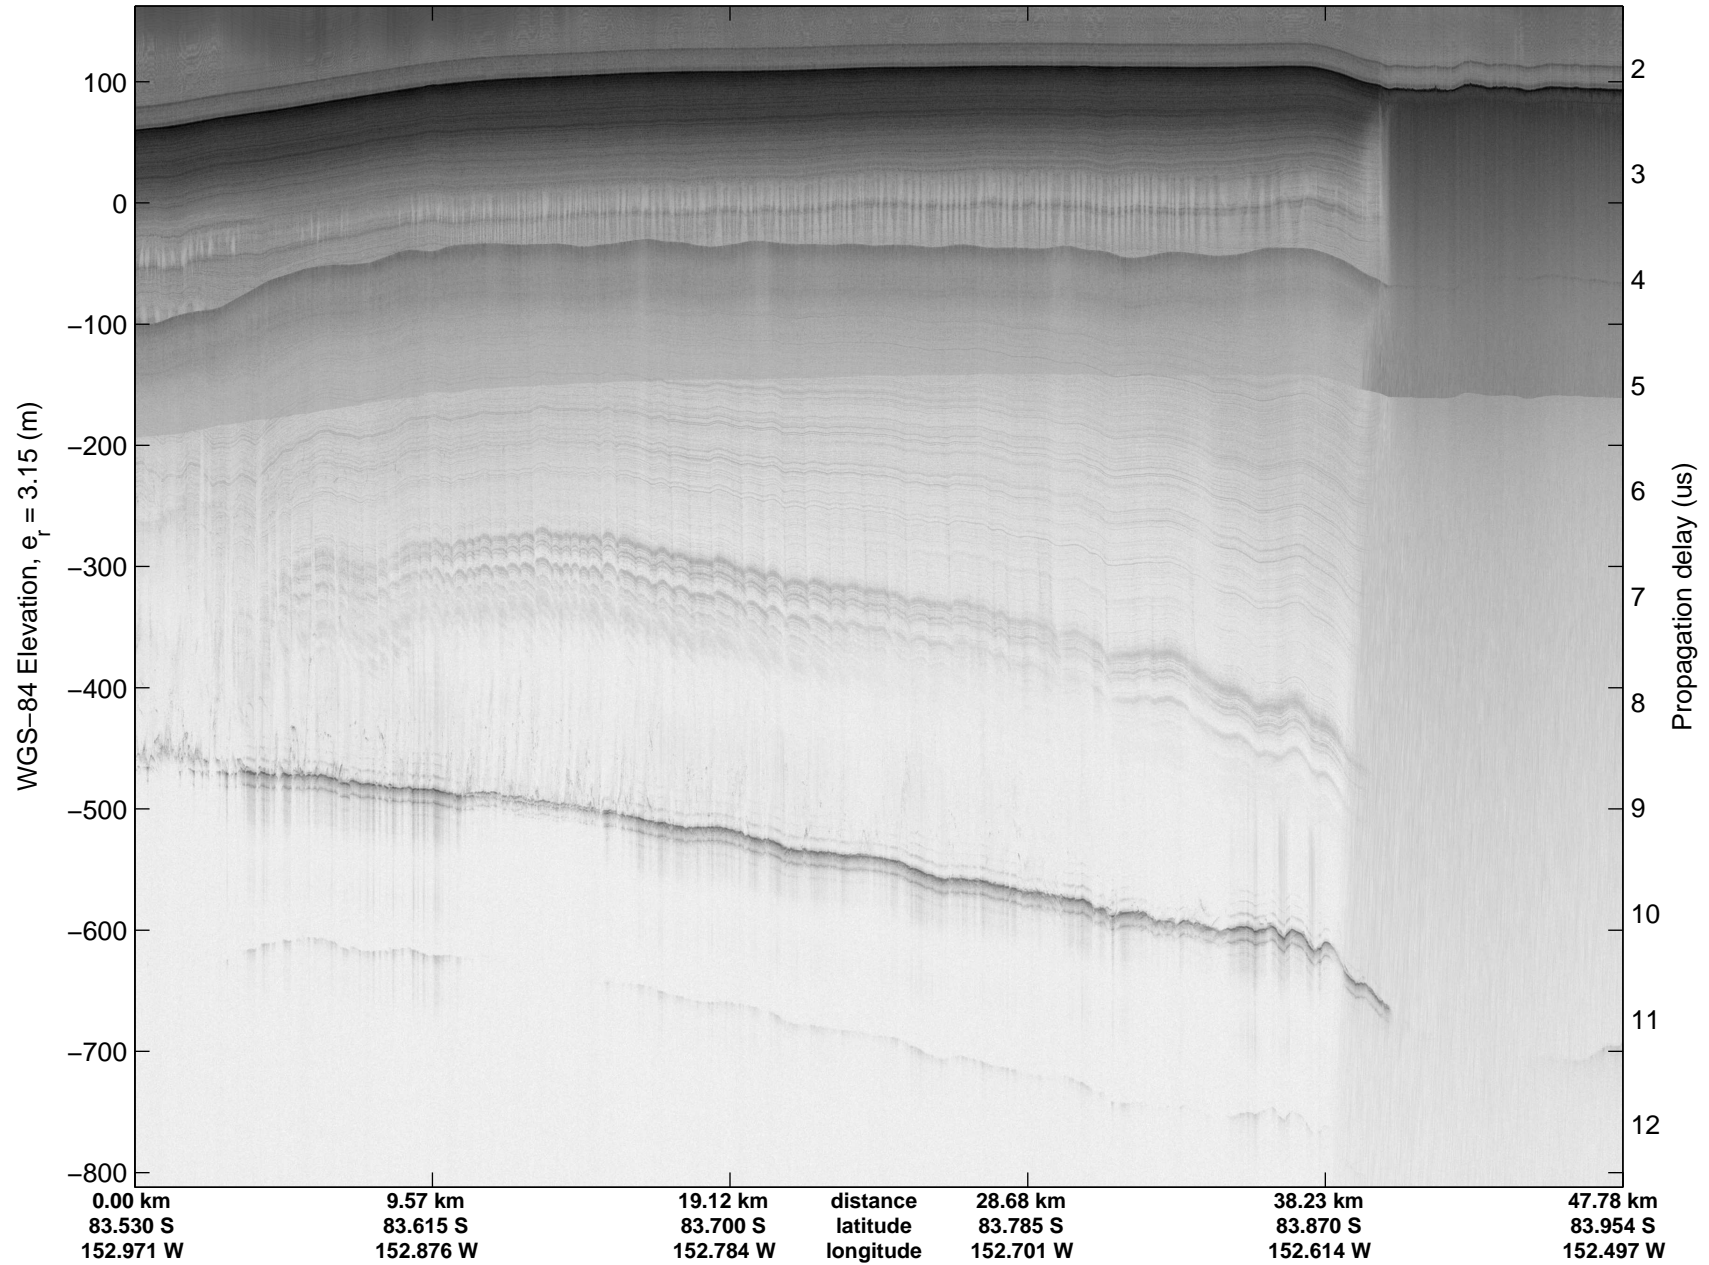

mcords4 2013\_Antarctica\_Basler: "Kamb Along Flow" 20131227\_09\_001: 03:00:22.2 to 03:12:01.6 GPS

mcords4 2013\_Antarctica\_Basler: "Kamb Along Flow" 20131227\_09\_001: 03:00:22.2 to 03:12:01.6 GPS

mcords4 2013\_Antarctica\_Basler: "Kamb Along Flow" 20131227\_09\_002: 03:12:02.1 to 03:23:21.8 GPS

mcords4 2013\_Antarctica\_Basler: "Kamb Along Flow" 20131227\_09\_002: 03:12:02.1 to 03:23:21.8 GPS

mcords4 2013\_Antarctica\_Basler: "Kamb Along Flow" 20131227\_09\_003: 03:23:22.3 to 03:34:31.4 GPS

mcords4 2013\_Antarctica\_Basler: "Kamb Along Flow" 20131227\_09\_003: 03:23:22.3 to 03:34:31.4 GPS