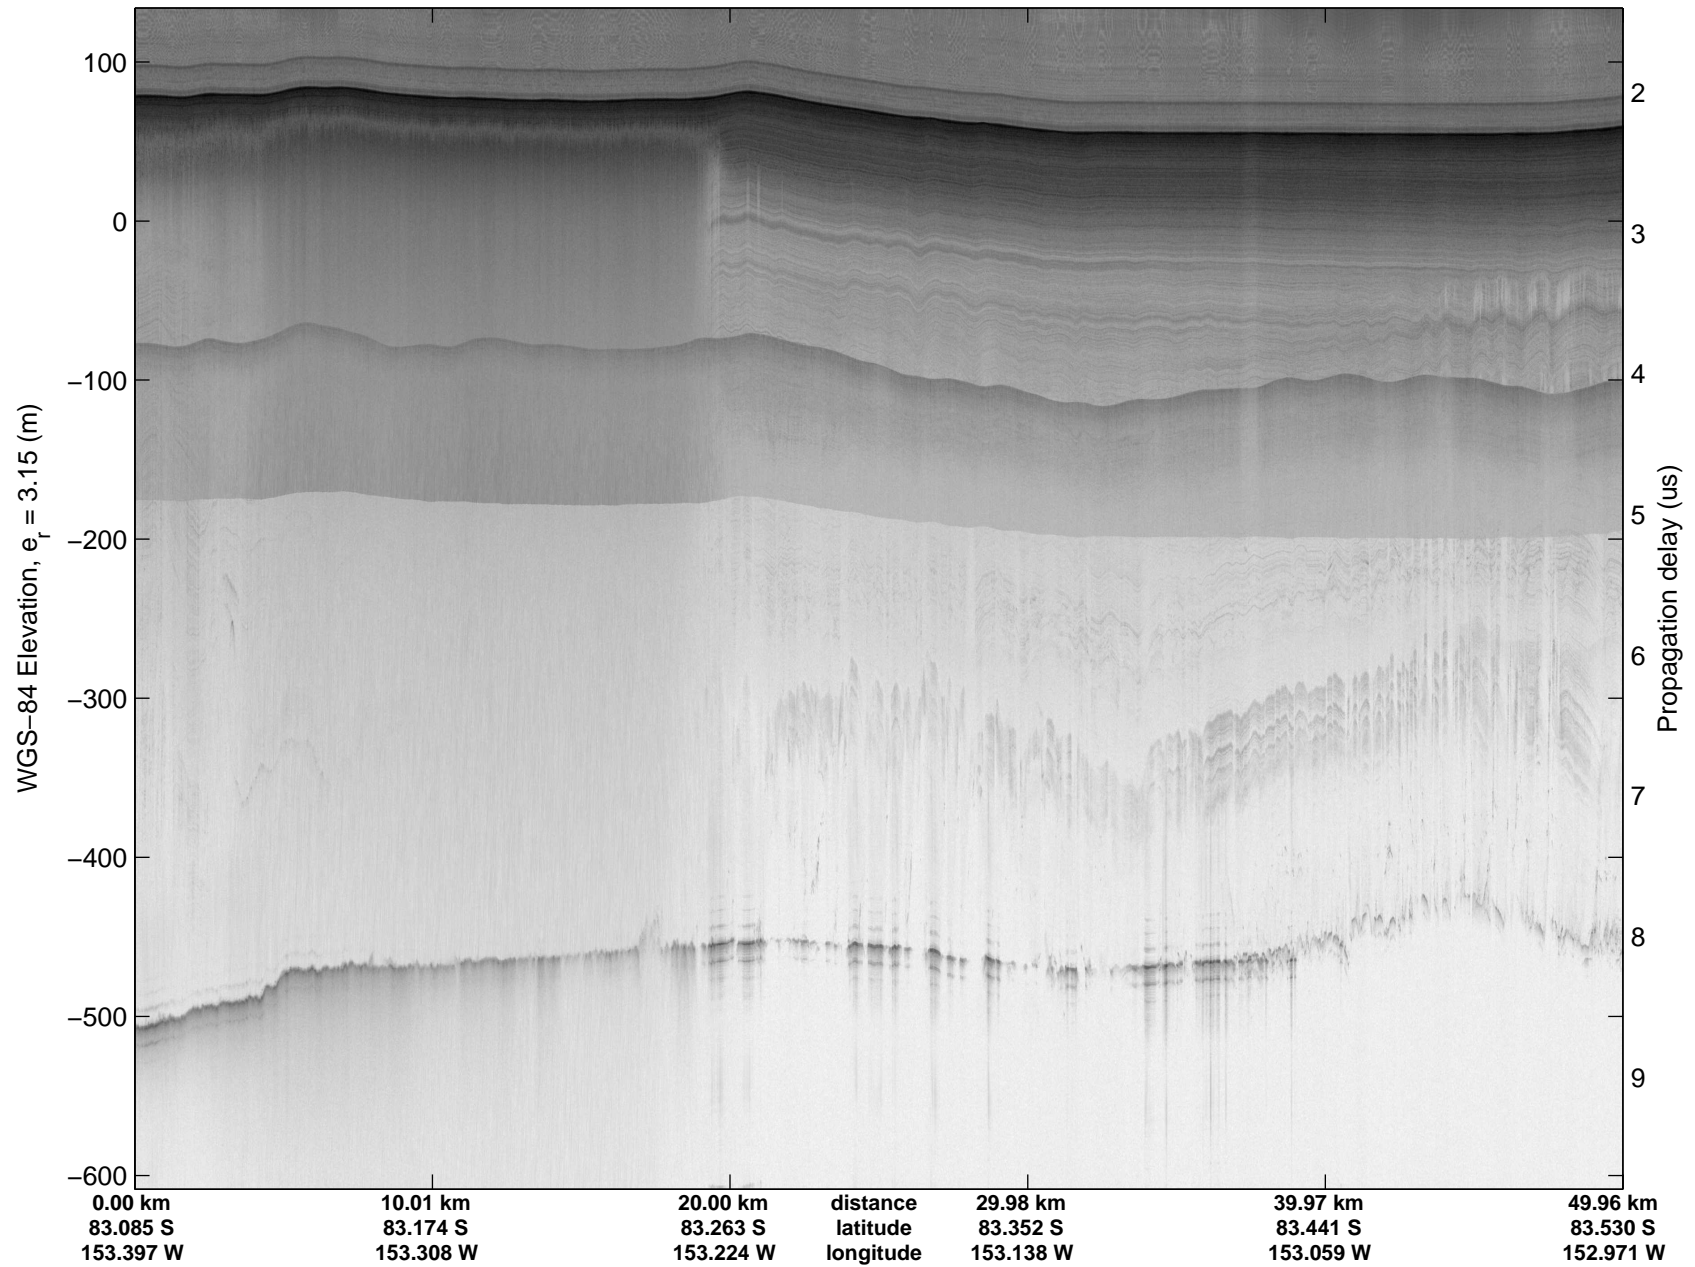

mcords4 2013\_Antarctica\_Basler: "Kamb Along Flow" 20131227\_09\_001: 03:00:22.2 to 03:12:01.6 GPS

mcords4 2013\_Antarctica\_Basler: "Kamb Along Flow" 20131227\_09\_001: 03:00:22.2 to 03:12:01.6 GPS

mcords4 2013\_Antarctica\_Basler: "Kamb Along Flow" 20131227\_09\_002: 03:12:02.1 to 03:23:21.8 GPS

mcords4 2013\_Antarctica\_Basler: "Kamb Along Flow" 20131227\_09\_002: 03:12:02.1 to 03:23:21.8 GPS

mcords4 2013\_Antarctica\_Basler: "Kamb Along Flow" 20131227\_09\_003: 03:23:22.3 to 03:34:31.4 GPS

mcords4 2013\_Antarctica\_Basler: "Kamb Along Flow" 20131227\_09\_003: 03:23:22.3 to 03:34:31.4 GPS