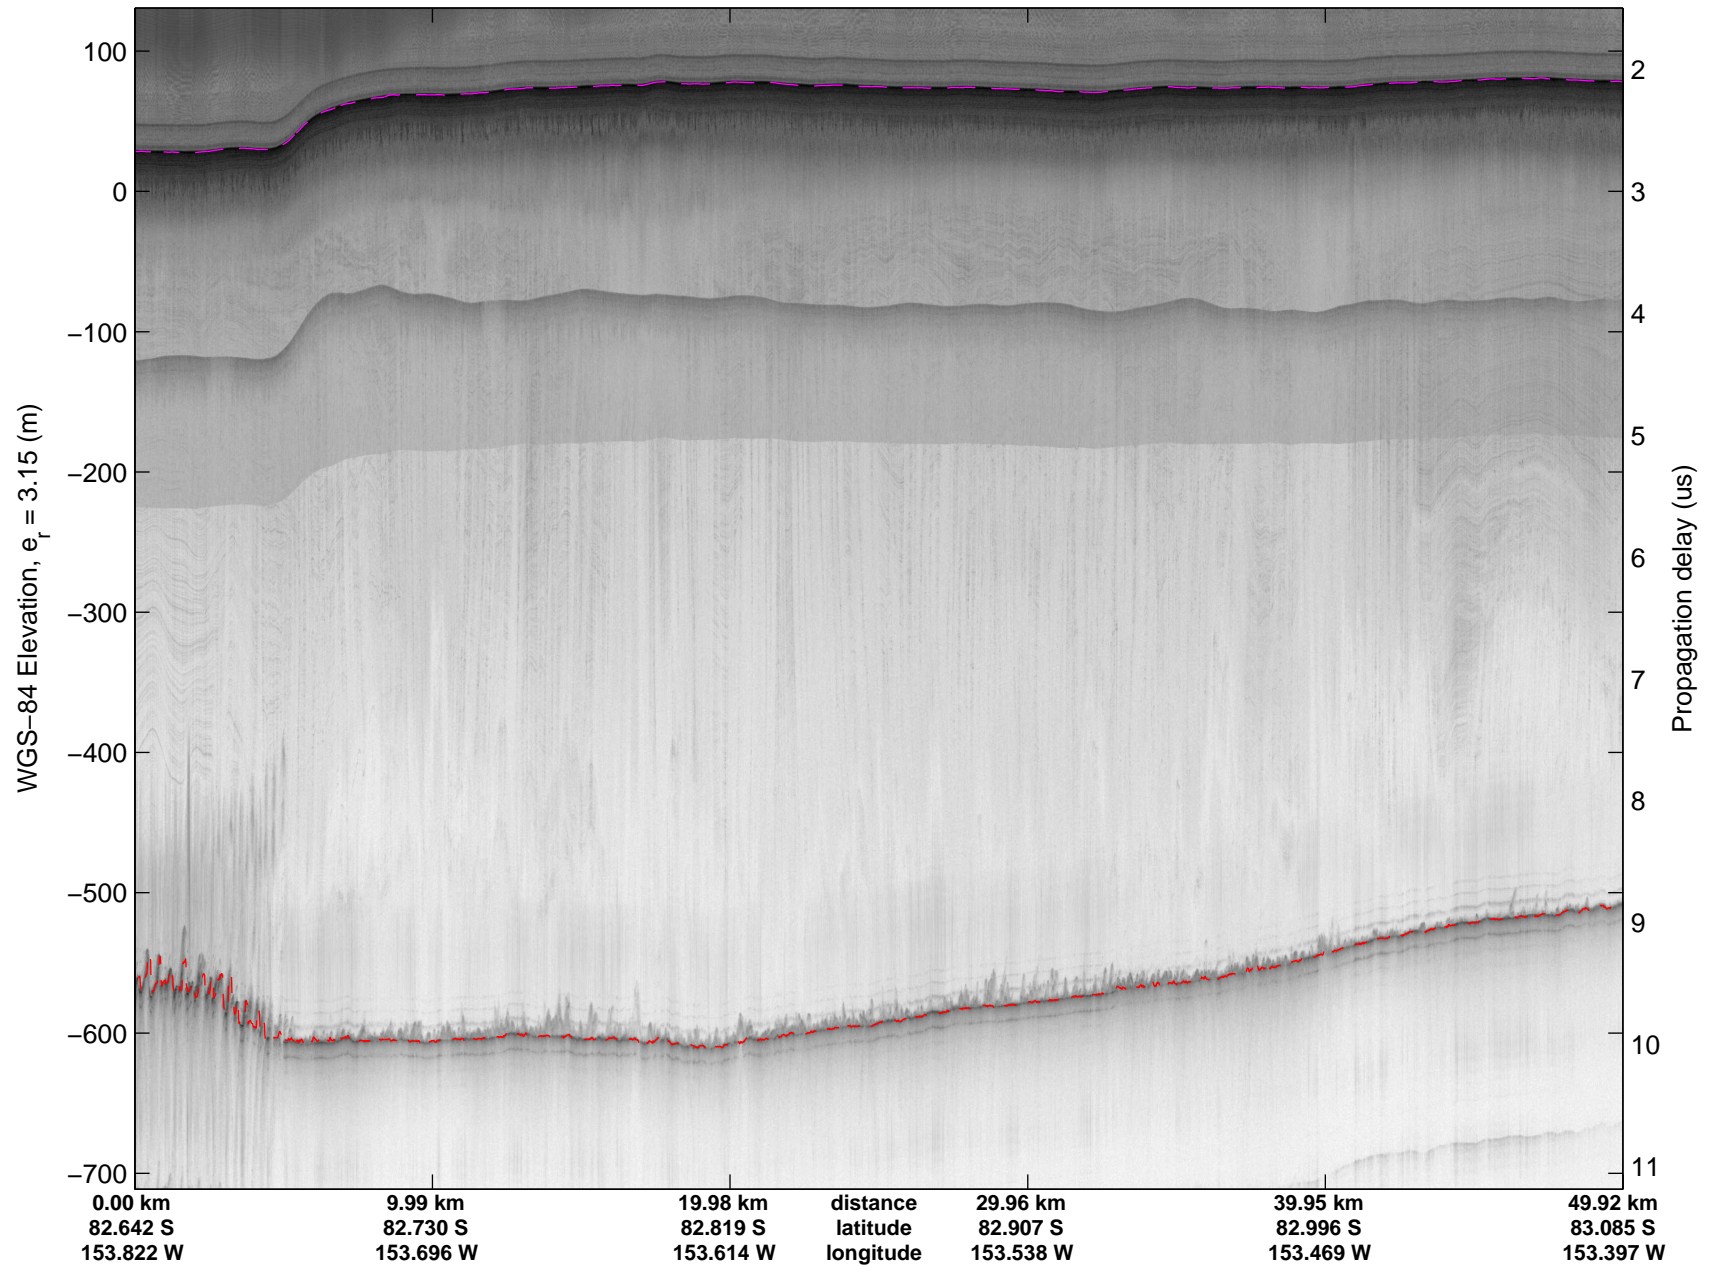

mcords4 2013\_Antarctica\_Basler: "Kamb Along Flow" 20131227\_09\_001: 03:00:22.2 to 03:12:01.6 GPS

mcords4 2013\_Antarctica\_Basler: "Kamb Along Flow" 20131227\_09\_001: 03:00:22.2 to 03:12:01.6 GPS

mcords4 2013\_Antarctica\_Basler: "Kamb Along Flow" 20131227\_09\_002: 03:12:02.1 to 03:23:21.8 GPS

mcords4 2013\_Antarctica\_Basler: "Kamb Along Flow" 20131227\_09\_002: 03:12:02.1 to 03:23:21.8 GPS

mcords4 2013\_Antarctica\_Basler: "Kamb Along Flow" 20131227\_09\_003: 03:23:22.3 to 03:34:31.4 GPS

mcords4 2013\_Antarctica\_Basler: "Kamb Along Flow" 20131227\_09\_003: 03:23:22.3 to 03:34:31.4 GPS