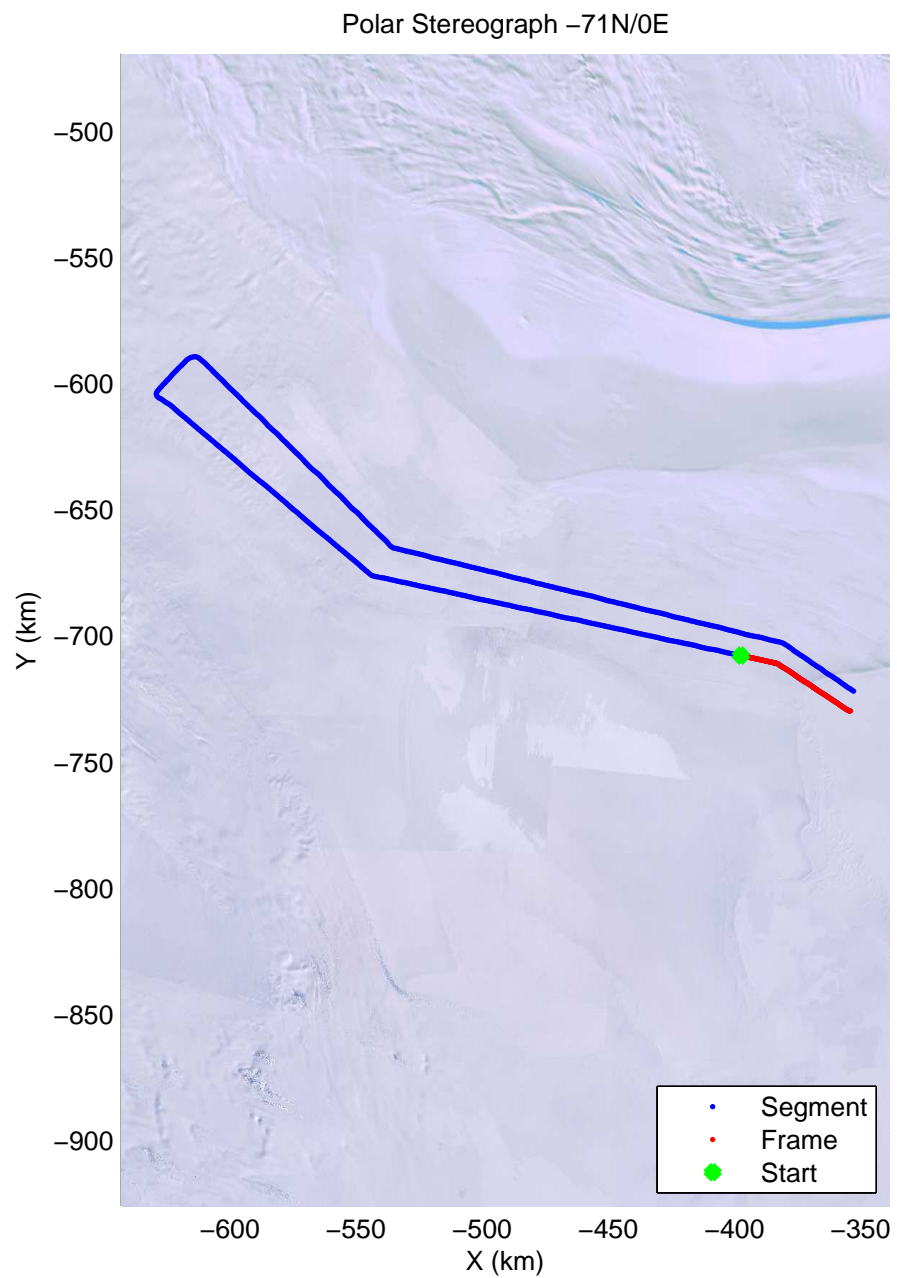

mcords4 2013\_Antarctica\_Basler: "Kamb Along Flow" 20131227\_08\_011: 02:21:40.9 to 02:33:35.1 GPS

mcords4 2013\_Antarctica\_Basler: "Kamb Along Flow" 20131227\_08\_012: 02:33:35.6 to 02:45:26.7 GPS

mcords4 2013\_Antarctica\_Basler: "Kamb Along Flow" 20131227\_08\_012: 02:33:35.6 to 02:45:26.7 GPS