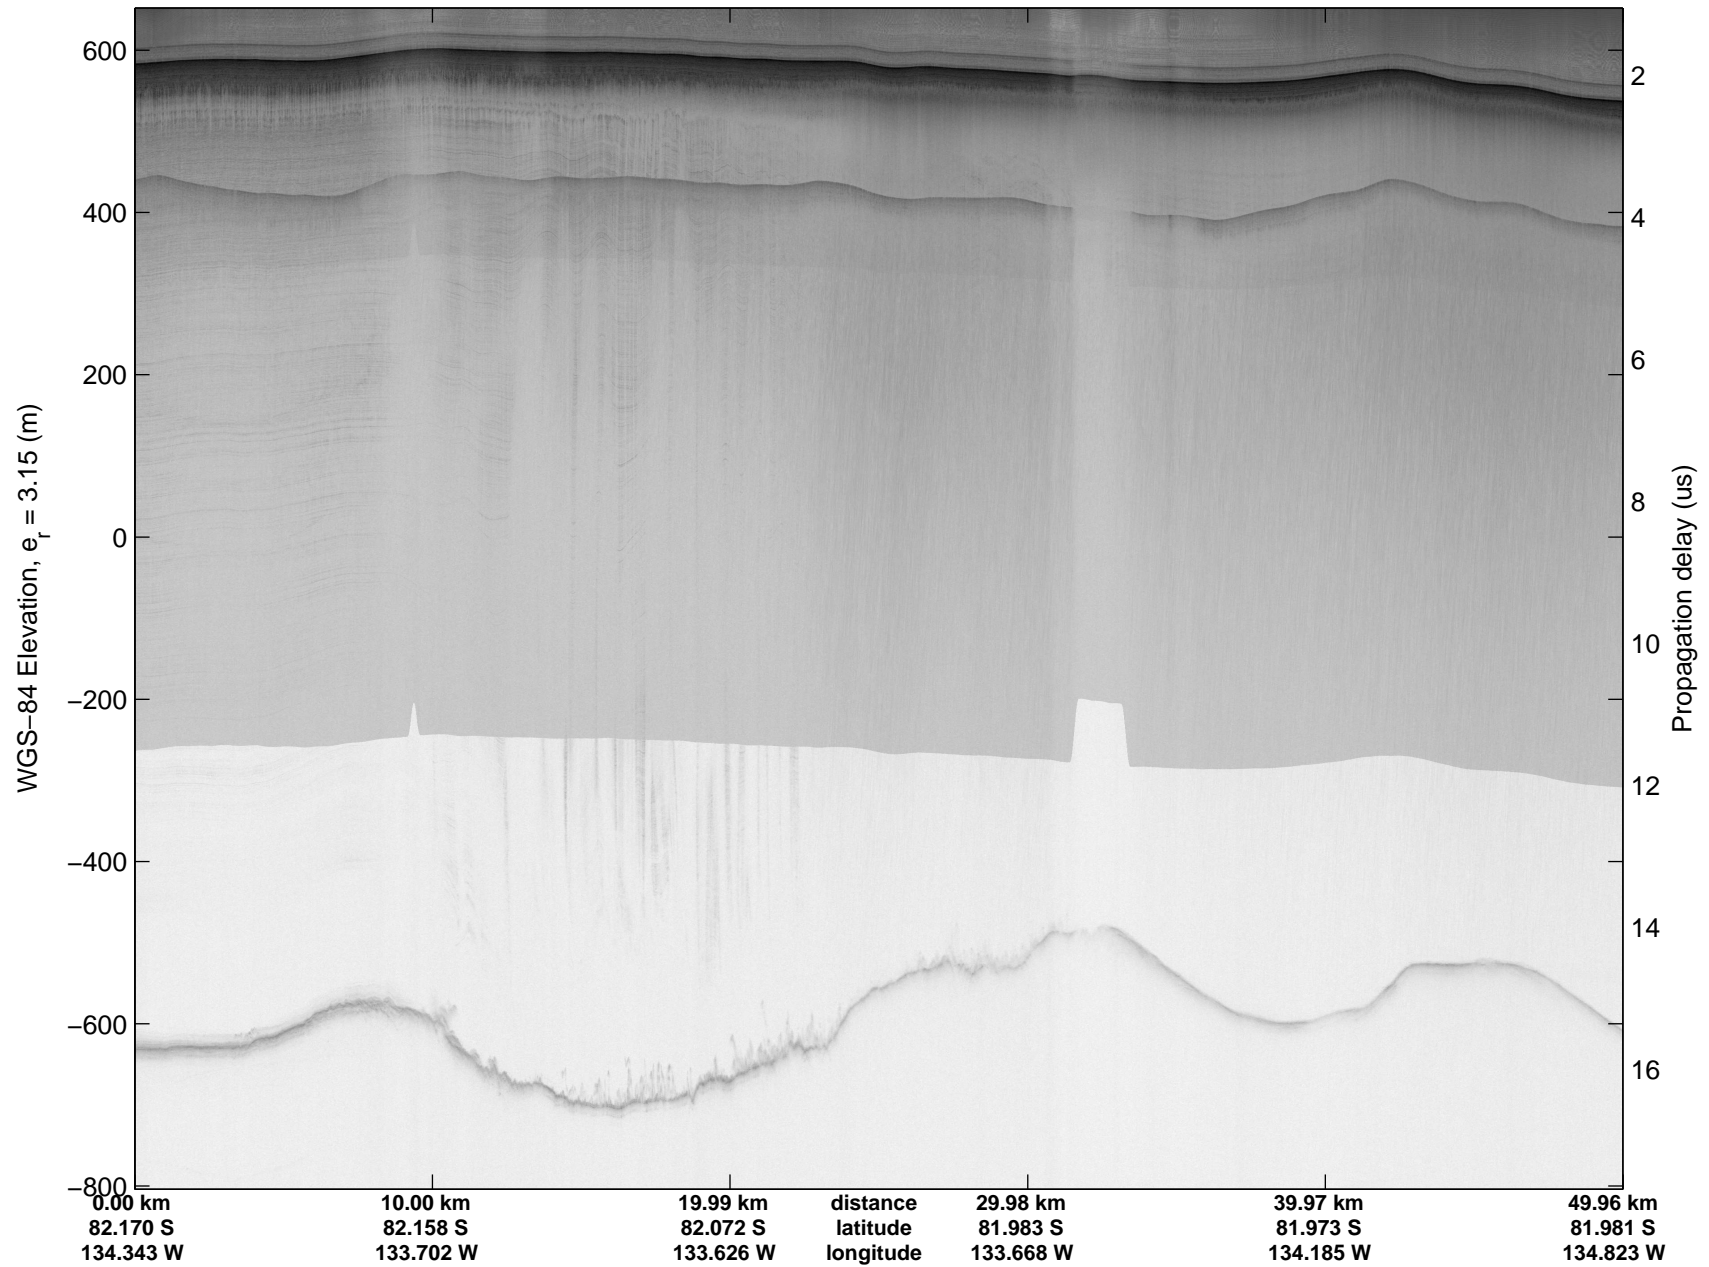

mcords4 2013\_Antarctica\_Basler: "Kamb Along Flow" 20131227\_08\_005: 01:10:59.8 to 01:22:38.5 GPS

mcords4 2013\_Antarctica\_Basler: "Kamb Along Flow" 20131227\_08\_006: 01:22:39.0 to 01:34:16.9 GPS

mcords4 2013\_Antarctica\_Basler: "Kamb Along Flow" 20131227\_08\_006: 01:22:39.0 to 01:34:16.9 GPS

mcords4 2013\_Antarctica\_Basler: "Kamb Along Flow" 20131227\_08\_007: 01:34:17.4 to 01:46:09.1 GPS

mcords4 2013\_Antarctica\_Basler: "Kamb Along Flow" 20131227\_08\_007: 01:34:17.4 to 01:46:09.1 GPS

mcords4 2013\_Antarctica\_Basler: "Kamb Along Flow" 20131227\_08\_008: 01:46:09.6 to 01:57:54.4 GPS