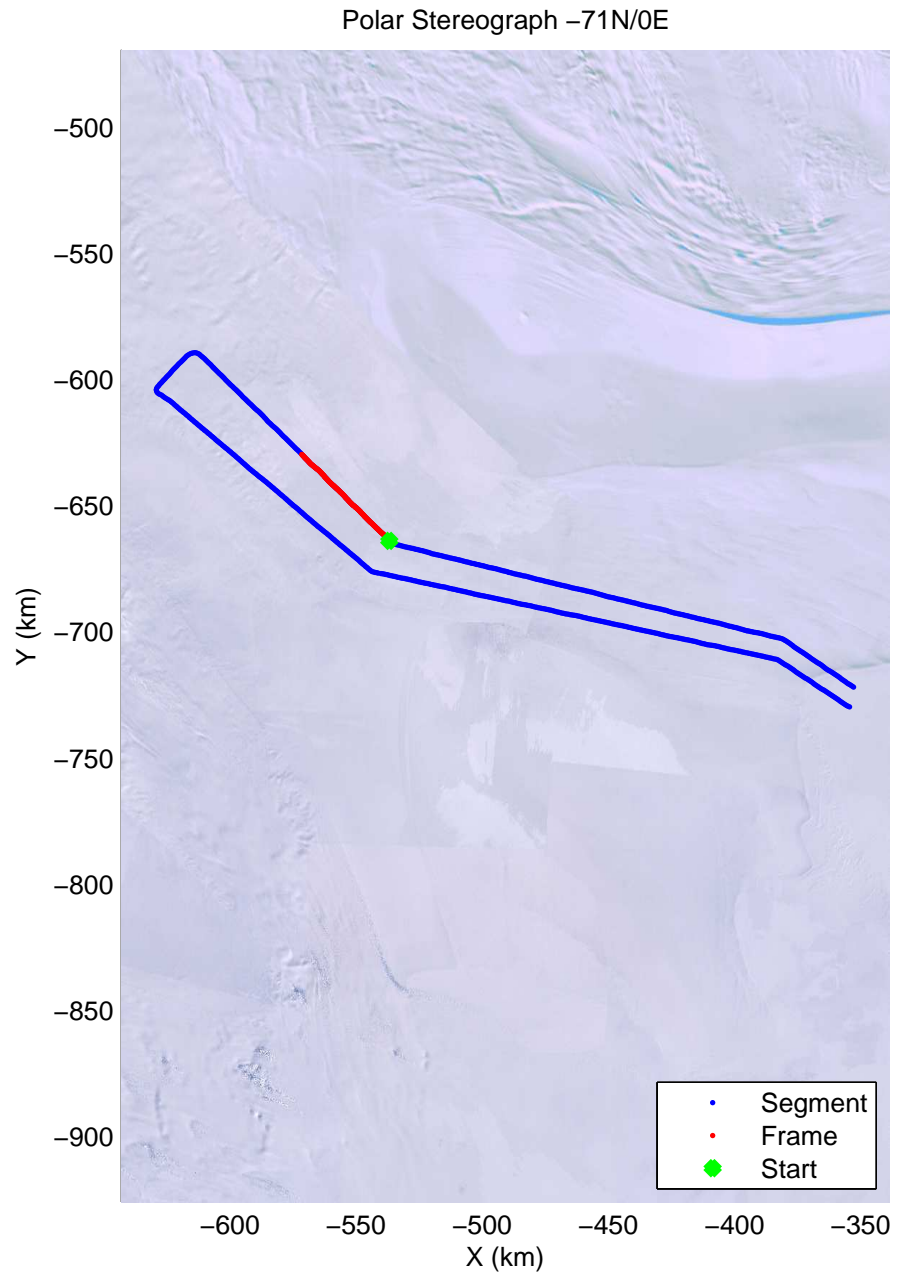

mcords4 2013\_Antarctica\_Basler: "Kamb Along Flow" 20131227\_08\_002: 00:35:22.8 to 00:47:09.0 GPS

mcords4 2013\_Antarctica\_Basler: "Kamb Along Flow" 20131227\_08\_003: 00:47:09.5 to 00:59:02.1 GPS

mcords4 2013\_Antarctica\_Basler: "Kamb Along Flow" 20131227\_08\_003: 00:47:09.5 to 00:59:02.1 GPS

mcords4 2013\_Antarctica\_Basler: "Kamb Along Flow" 20131227\_08\_004: 00:59:02.7 to 01:10:59.3 GPS

mcords4 2013\_Antarctica\_Basler: "Kamb Along Flow" 20131227\_08\_004: 00:59:02.7 to 01:10:59.3 GPS

mcords4 2013\_Antarctica\_Basler: "Kamb Along Flow" 20131227\_08\_005: 01:10:59.8 to 01:22:38.5 GPS