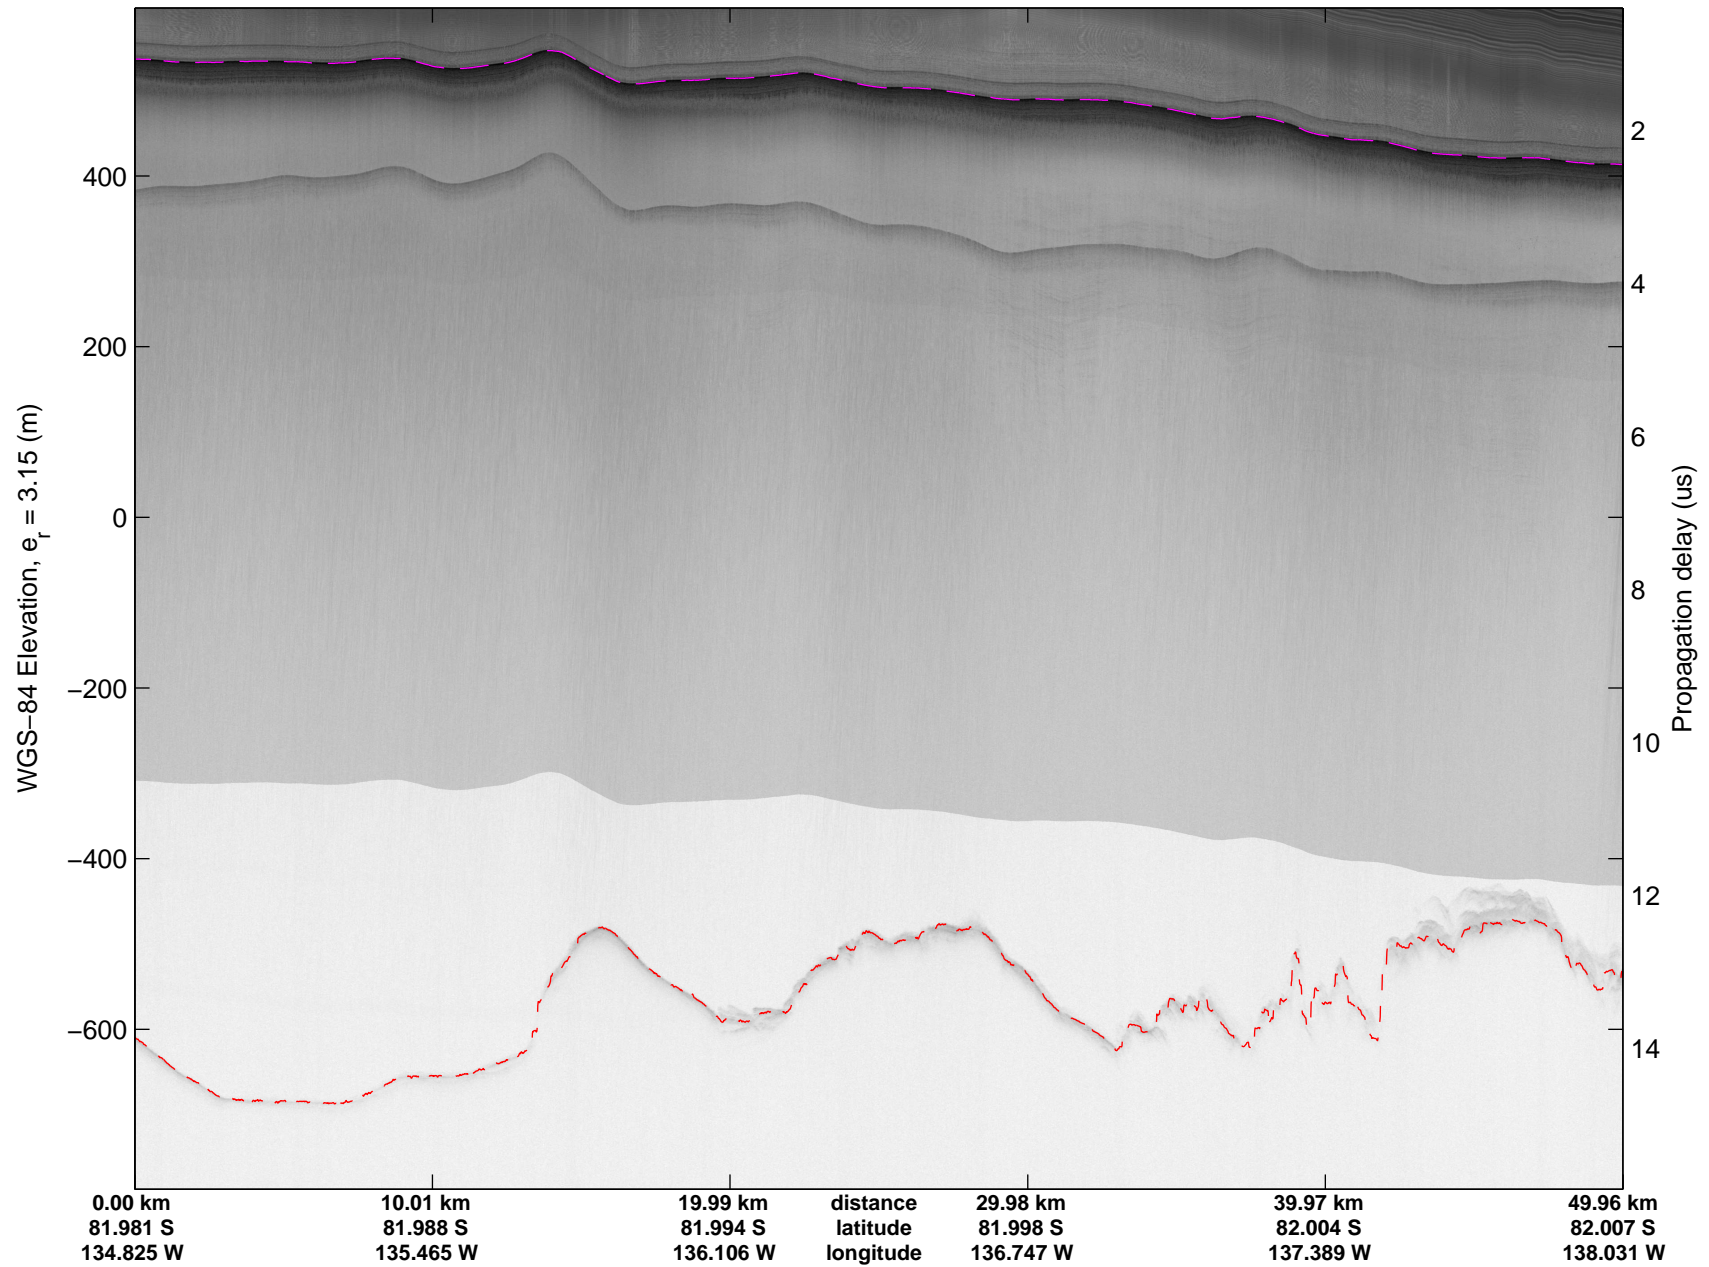

mcords4 2013\_Antarctica\_Basler: "Kamb Along Flow" 20131227\_08\_005: 01:10:59.8 to 01:22:38.5 GPS

mcords4 2013\_Antarctica\_Basler: "Kamb Along Flow" 20131227\_08\_006: 01:22:39.0 to 01:34:16.9 GPS

mcords4 2013\_Antarctica\_Basler: "Kamb Along Flow" 20131227\_08\_006: 01:22:39.0 to 01:34:16.9 GPS

mcords4 2013\_Antarctica\_Basler: "Kamb Along Flow" 20131227\_08\_007: 01:34:17.4 to 01:46:09.1 GPS

mcords4 2013\_Antarctica\_Basler: "Kamb Along Flow" 20131227\_08\_007: 01:34:17.4 to 01:46:09.1 GPS

mcords4 2013\_Antarctica\_Basler: "Kamb Along Flow" 20131227\_08\_008: 01:46:09.6 to 01:57:54.4 GPS

mcords4 2013\_Antarctica\_Basler: "Kamb Along Flow" 20131227\_08\_008: 01:46:09.6 to 01:57:54.4 GPS

mcords4 2013\_Antarctica\_Basler: "Kamb Along Flow" 20131227\_08\_009: 01:57:54.9 to 02:09:45.4 GPS

mcords4 2013\_Antarctica\_Basler: "Kamb Along Flow" 20131227\_08\_009: 01:57:54.9 to 02:09:45.4 GPS

mcords4 2013\_Antarctica\_Basler: "Kamb Along Flow" 20131227\_08\_010: 02:09:45.9 to 02:21:40.4 GPS

mcords4 2013\_Antarctica\_Basler: "Kamb Along Flow" 20131227\_08\_010: 02:09:45.9 to 02:21:40.4 GPS

mcords4 2013\_Antarctica\_Basler: "Kamb Along Flow" 20131227\_08\_011: 02:21:40.9 to 02:33:35.1 GPS