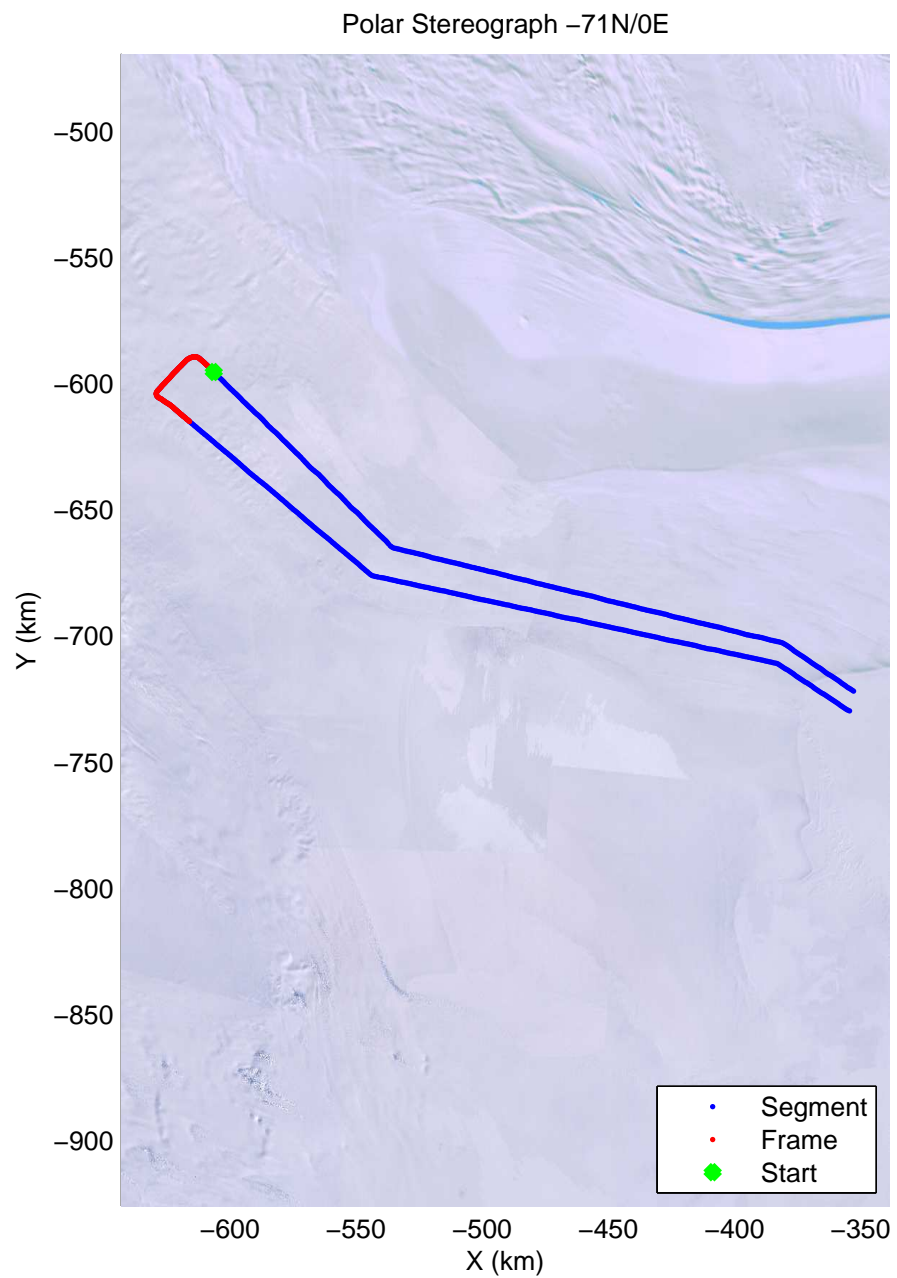

mcords4 2013\_Antarctica\_Basler: "Kamb Along Flow" 20131227\_08\_004: 00:59:02.7 to 01:10:59.3 GPS

mcords4 2013\_Antarctica\_Basler: "Kamb Along Flow" 20131227\_08\_004: 00:59:02.7 to 01:10:59.3 GPS

mcords4 2013\_Antarctica\_Basler: "Kamb Along Flow" 20131227\_08\_005: 01:10:59.8 to 01:22:38.5 GPS

mcords4 2013\_Antarctica\_Basler: "Kamb Along Flow" 20131227\_08\_005: 01:10:59.8 to 01:22:38.5 GPS

mcords4 2013\_Antarctica\_Basler: "Kamb Along Flow" 20131227\_08\_006: 01:22:39.0 to 01:34:16.9 GPS

mcords4 2013\_Antarctica\_Basler: "Kamb Along Flow" 20131227\_08\_006: 01:22:39.0 to 01:34:16.9 GPS