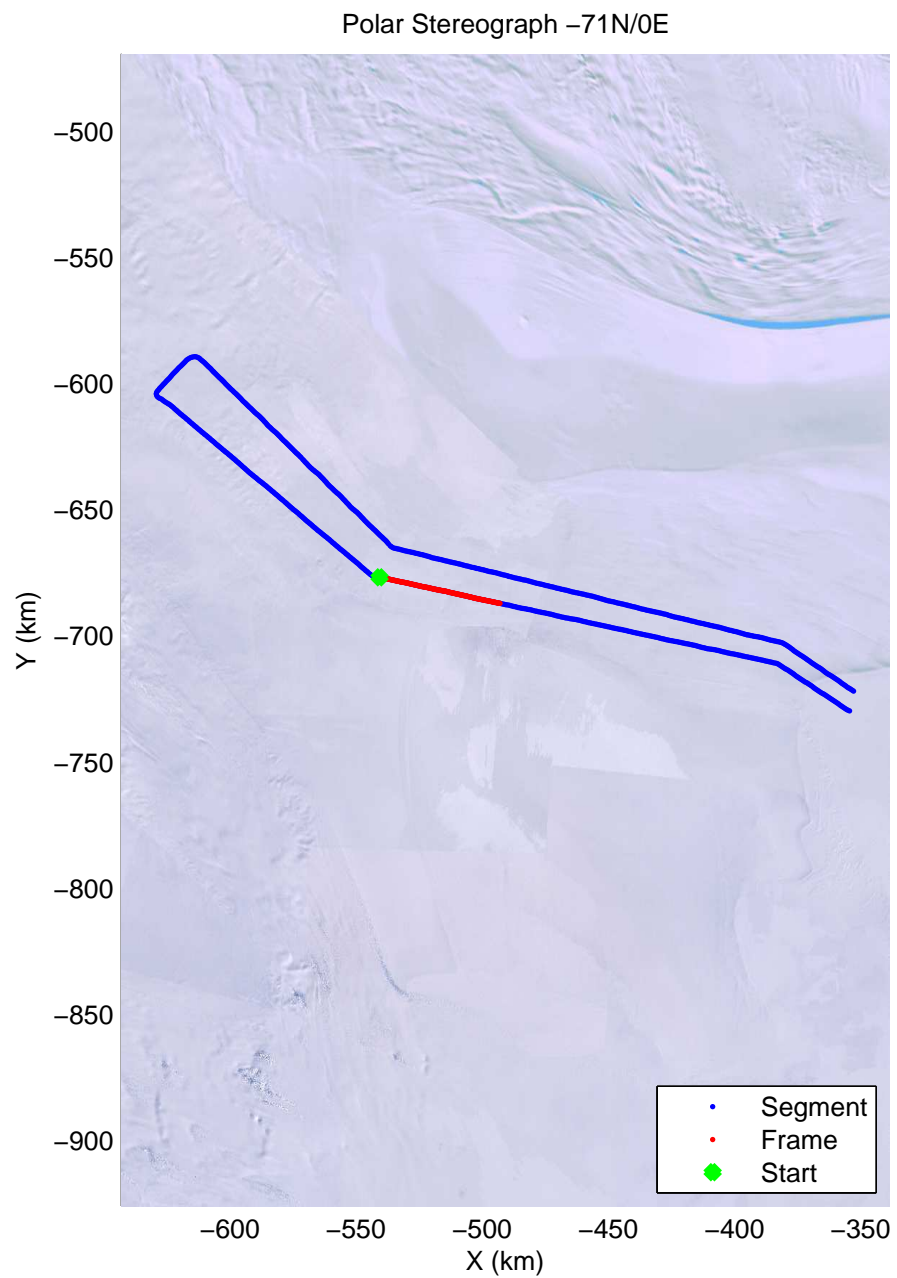

mcords4 2013\_Antarctica\_Basler: "Kamb Along Flow" 20131227\_08\_008: 01:46:09.6 to 01:57:54.4 GPS

mcords4 2013\_Antarctica\_Basler: "Kamb Along Flow" 20131227\_08\_009: 01:57:54.9 to 02:09:45.4 GPS

mcords4 2013\_Antarctica\_Basler: "Kamb Along Flow" 20131227\_08\_009: 01:57:54.9 to 02:09:45.4 GPS