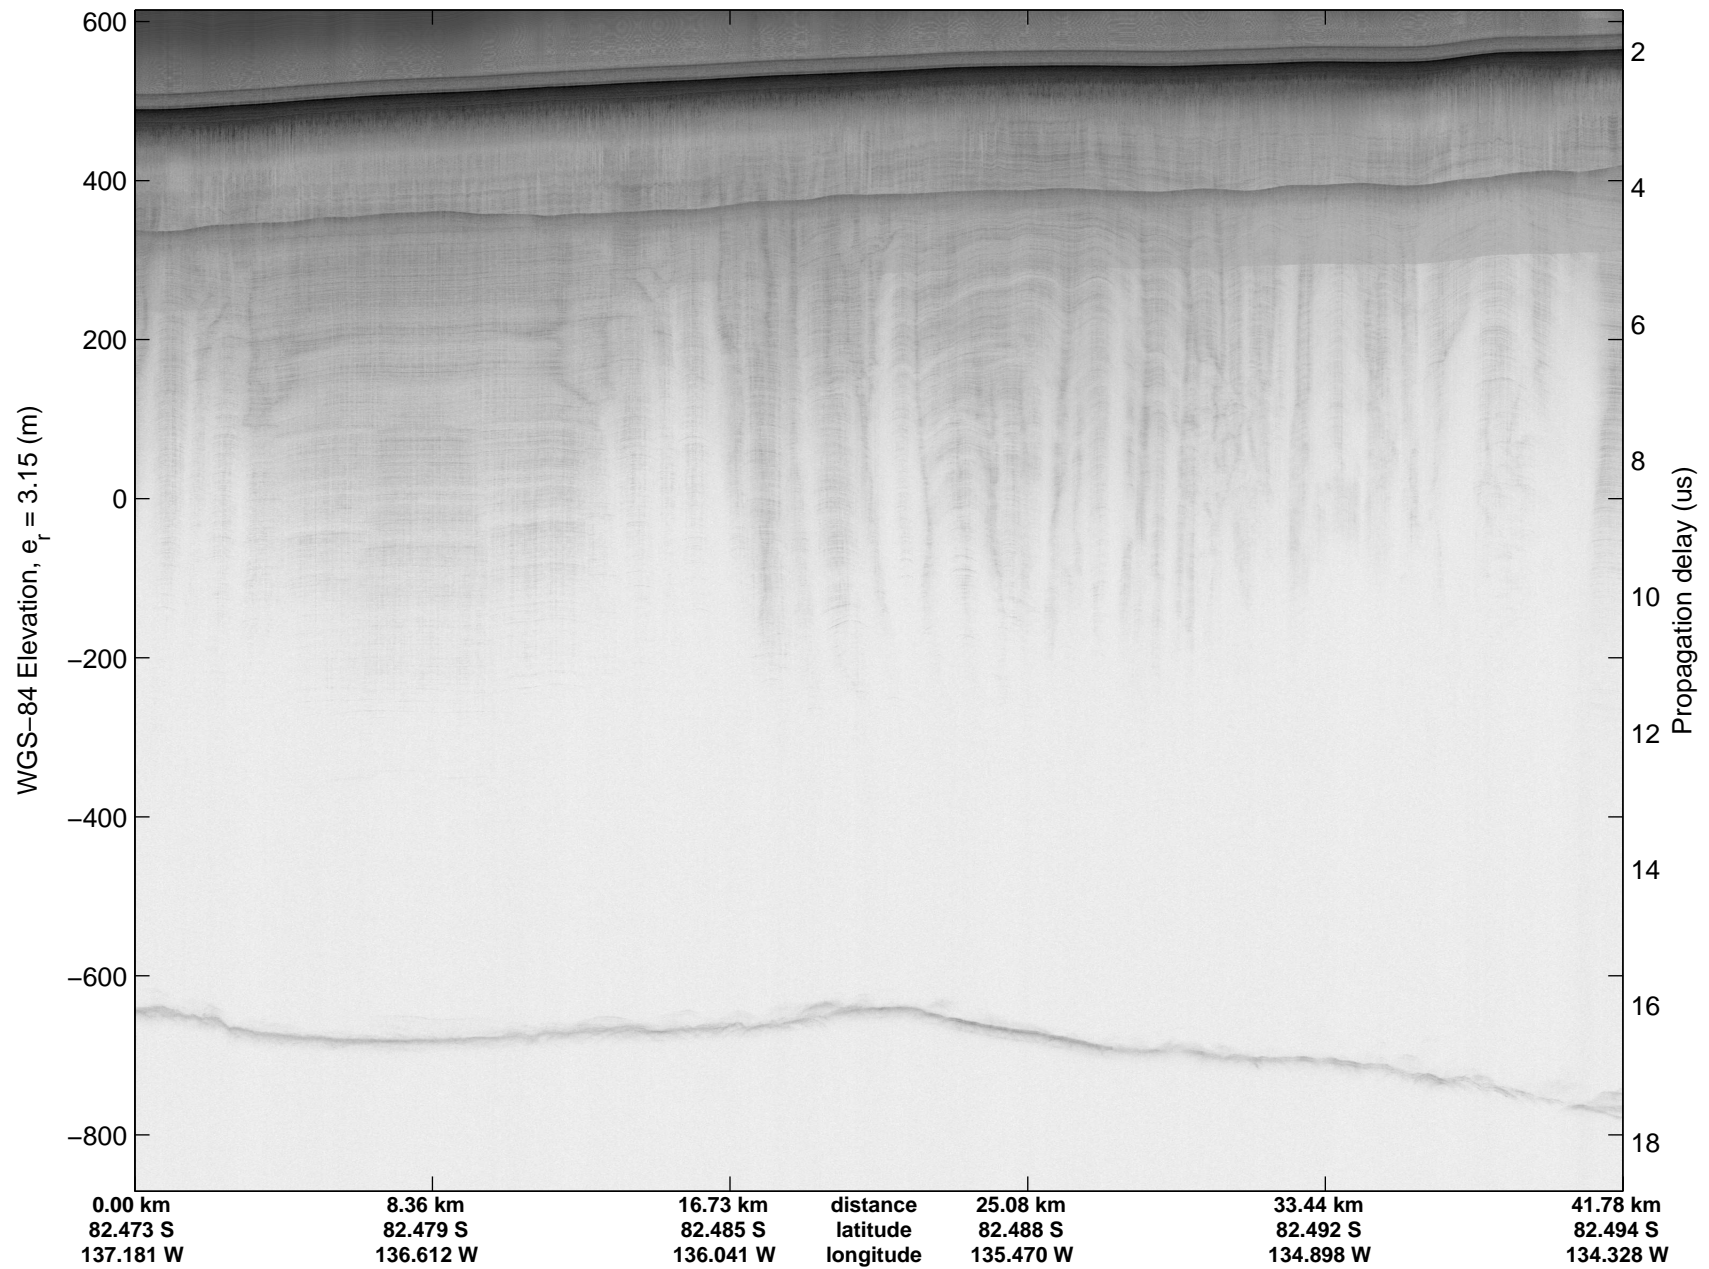

mcords4 2013_Antarctica_Basler: "Kamb Along Flow" 20131227_05_001: -2:41:01.0 to -2:51:08.9 GPS

mcords4 2013_Antarctica_Basler: "Kamb Along Flow" 20131227_05_001: -2:41:01.0 to -2:51:08.9 GPS